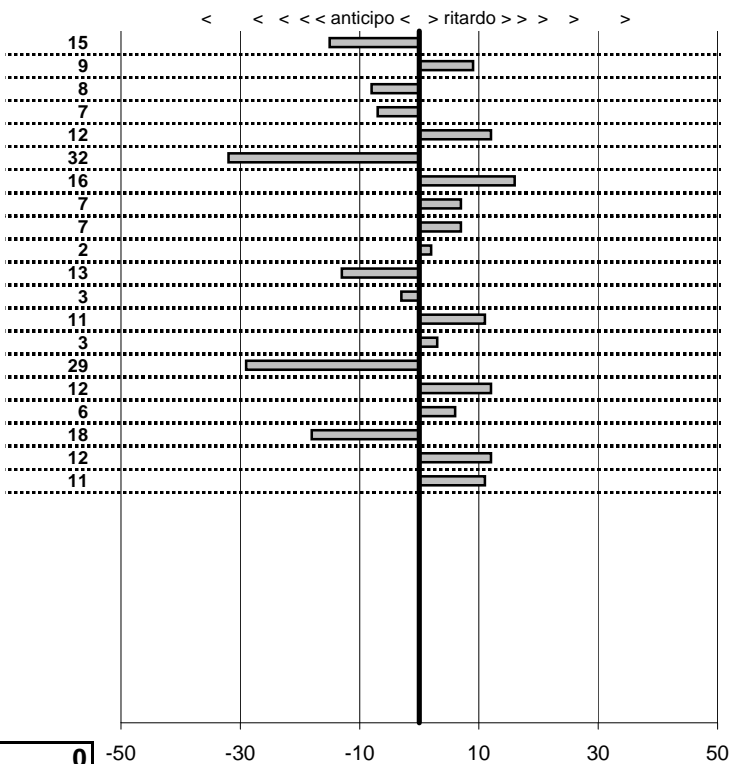

- Cronologi - Penalità - Statistiche -

BROZZETTI SANDRO
 ALFA ROMEO 2000 SPIDER

11

6 in classifica

prova	t.imposto	start	stop	t.netto
PC71-VALLOLINA Discr	0:00:06,00	10:33:57,11	10:34:02,96	0:00:05,85
PC72-VALLOLINA Discr	0:00:08,00	10:34:02,96	10:34:11,05	0:00:08,09
PC73-VALLOLINA Discr	0:00:05,00	10:34:11,05	10:34:15,97	0:00:04,92
PC74-PIAN DE ROCHE	1:11:29,00	10:34:15,97	11:45:44,90	0:71:28,93
PC75-PIAN DE ROCHE	0:00:09,00	11:45:44,90	11:45:54,02	0:00:09,12
PC76-PIAN DE ROCHE	0:00:05,00	11:45:54,02	11:45:58,70	0:00:04,68
PC77-PIAN DE ROCHE	0:00:05,00	11:45:58,70	11:46:03,86	0:00:05,16
PC78-CAMPOFOROGN	0:09:09,00	11:46:03,86	11:55:12,93	0:09:09,07
PC79-CAMPOFOROGN	0:00:05,00	11:55:12,93	11:55:18,00	0:00:05,07
PC80-CAMPOFOROGN	0:00:05,00	11:55:18,00	11:55:23,02	0:00:05,02
PC81-CAMPOFOROGN	0:00:05,00	11:55:23,02	11:55:27,89	0:00:04,87
PC82-PIAZZALE MALG	0:03:45,00	11:55:27,89	11:59:12,86	0:03:44,97
PC83-PIAZZALE MALG	0:00:05,00	11:59:12,86	11:59:17,97	0:00:05,11
PC84-PIAZZALE MALG	0:00:10,00	11:59:17,97	11:59:28,00	0:00:10,03
PC85-PIAZZALE MALG	0:00:10,00	11:59:28,00	11:59:37,71	0:00:09,71
PC86-PIAZZALE MALG	0:00:09,00	11:59:37,71	11:59:46,83	0:00:09,12
PC87-PIAN DE VALLI	0:03:00,00	11:59:46,83	12:02:46,89	0:03:00,06
PC88-PIAN DE VALLI	0:00:10,00	12:02:46,89	12:02:56,71	0:00:09,82
PC89-PIAN DE VALLI	0:00:10,00	12:02:56,71	12:03:06,83	0:00:10,12
PC90-PIAN DE VALLI	0:00:05,00	12:03:06,83	12:03:11,94	0:00:05,11