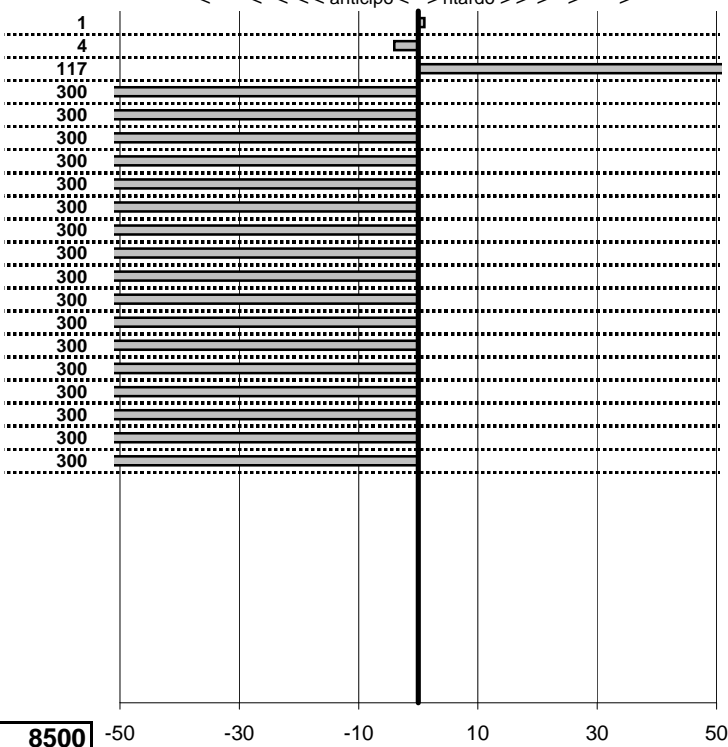

- Cronologi - Penalità - Statistiche -
CAPPELLA GIANLUCA
AUTOBIANCHI A112 ABARTH

2

31 in classifica

prova	t.imposto	start	stop	t.netto
PC71-VALLOLINA Discr	0:00:06,00	10:24:59,20	10:25:05,21	0:00:06,01
PC72-VALLOLINA Discr	0:00:08,00	10:25:05,21	10:25:13,17	0:00:07,96
PC73-VALLOLINA Discr	0:00:05,00	10:25:13,17	10:25:19,34	0:00:06,17
PC74-PIAN DE ROCHE	1:11:29,00	00:00:00,00	00:00:00,00	0:00:00,00
PC75-PIAN DE ROCHE	0:00:09,00	00:00:00,00	00:00:00,00	0:00:00,00
PC76-PIAN DE ROCHE	0:00:05,00	00:00:00,00	00:00:00,00	0:00:00,00
PC77-PIAN DE ROCHE	0:00:05,00	00:00:00,00	00:00:00,00	0:00:00,00
PC78-CAMPOFOROGN	0:09:09,00	00:00:00,00	00:00:00,00	0:00:00,00
PC79-CAMPOFOROGN	0:00:05,00	00:00:00,00	00:00:00,00	0:00:00,00
PC80-CAMPOFOROGN	0:00:05,00	00:00:00,00	00:00:00,00	0:00:00,00
PC81-CAMPOFOROGN	0:00:05,00	00:00:00,00	00:00:00,00	0:00:00,00
PC82-PIAZZALE MALG	0:03:45,00	00:00:00,00	00:00:00,00	0:00:00,00
PC83-PIAZZALE MALG	0:00:05,00	00:00:00,00	00:00:00,00	0:00:00,00
PC84-PIAZZALE MALG	0:00:10,00	00:00:00,00	00:00:00,00	0:00:00,00
PC85-PIAZZALE MALG	0:00:10,00	00:00:00,00	00:00:00,00	0:00:00,00
PC86-PIAZZALE MALG	0:00:09,00	00:00:00,00	00:00:00,00	0:00:00,00
PC87-PIAN DE VALLI	0:03:00,00	00:00:00,00	00:00:00,00	0:00:00,00
PC88-PIAN DE VALLI	0:00:10,00	00:00:00,00	00:00:00,00	0:00:00,00
PC89-PIAN DE VALLI	0:00:10,00	00:00:00,00	00:00:00,00	0:00:00,00
PC90-PIAN DE VALLI	0:00:05,00	00:00:00,00	00:00:00,00	0:00:00,00