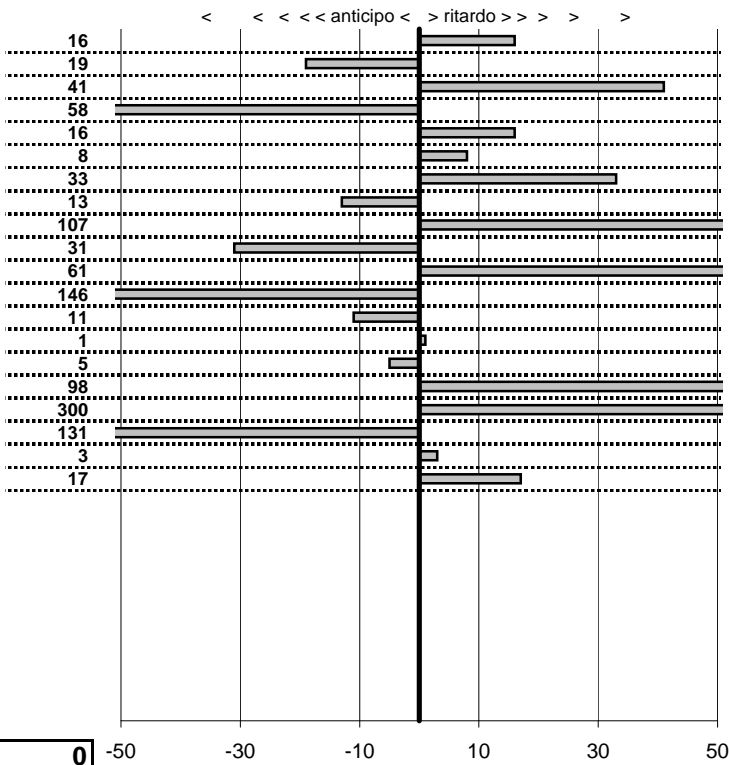

- Cronologi - Penalità - Statistiche -
COSTANTINI UMBERTO
 ALFA ROMEO SPIDER **30**

23 in classifica

prova	t.imposto	start	stop	t.netto
PC71-VALLOLINA Discr	0:00:06,00	10:52:52,76	10:52:58,92	0:00:06,16
PC72-VALLOLINA Discr	0:00:08,00	10:52:58,92	10:53:06,73	0:00:07,81
PC73-VALLOLINA Discr	0:00:05,00	10:53:06,73	10:53:12,14	0:00:05,41
PC74-PIAN DE ROCHE	1:11:29,00	10:53:12,14	12:04:41,72	0:71:29,58
PC75-PIAN DE ROCHE	0:00:09,00	12:04:41,72	12:04:50,88	0:00:09,16
PC76-PIAN DE ROCHE	0:00:05,00	12:04:50,88	12:04:55,96	0:00:05,08
PC77-PIAN DE ROCHE	0:00:05,00	12:04:55,96	12:05:01,29	0:00:05,33
PC78-CAMPOFOROGN	0:09:09,00	12:05:01,29	12:14:10,16	0:09:08,87
PC79-CAMPOFOROGN	0:00:05,00	12:14:10,16	12:14:16,23	0:00:06,07
PC80-CAMPOFOROGN	0:00:05,00	12:14:16,23	12:14:20,92	0:00:04,69
PC81-CAMPOFOROGN	0:00:05,00	12:14:20,92	12:14:26,53	0:00:05,61
PC82-PIAZZALE MALG	0:03:45,00	12:14:26,53	12:18:10,07	0:03:43,54
PC83-PIAZZALE MALG	0:00:05,00	12:18:10,07	12:18:14,96	0:00:04,89
PC84-PIAZZALE MALG	0:00:10,00	12:18:14,96	12:18:24,97	0:00:10,01
PC85-PIAZZALE MALG	0:00:10,00	12:18:24,97	12:18:34,92	0:00:09,95
PC86-PIAZZALE MALG	0:00:09,00	12:18:34,92	12:18:44,90	0:00:09,98
PC87-PIAN DE VALLI	0:03:00,00	12:18:44,90	12:21:51,07	0:03:06,17
PC88-PIAN DE VALLI	0:00:10,00	12:21:51,07	12:21:59,76	0:00:08,69
PC89-PIAN DE VALLI	0:00:10,00	12:21:59,76	12:22:09,79	0:00:10,03
PC90-PIAN DE VALLI	0:00:05,00	12:22:09,79	12:22:14,96	0:00:05,17