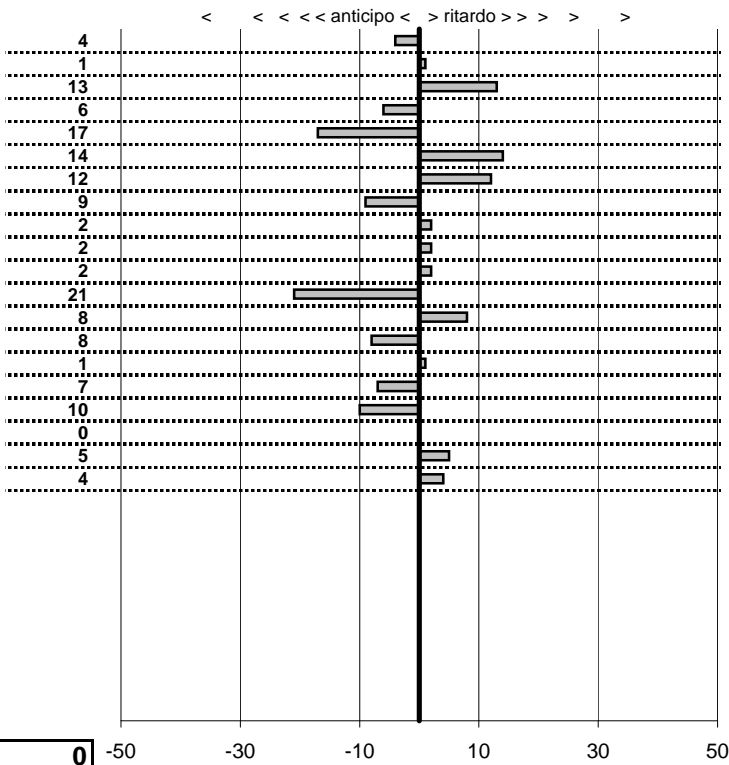

tempi e classifiche disponibili su www.cronoviterbo.net

- Cronologi - Penalità - Statistiche -

BOTTINI LUIGI
LANCIA FULVIA SPORT Z

15

8 in classifica

prova	t.imposto	start	stop	t.netto
PC71-VALLOLINA Discr	0:00:06,00	10:38:01,51	10:38:07,47	0:00:05,96
PC72-VALLOLINA Discr	0:00:08,00	10:38:07,47	10:38:15,48	0:00:08,01
PC73-VALLOLINA Discr	0:00:05,00	10:38:15,48	10:38:20,61	0:00:05,13
PC74-PIAN DE ROCHE	1:11:29,00	10:38:20,61	11:49:49,67	0:71:29,06
PC75-PIAN DE ROCHE	0:00:09,00	11:49:49,67	11:49:58,50	0:00:08,83
PC76-PIAN DE ROCHE	0:00:05,00	11:49:58,50	11:50:03,64	0:00:05,14
PC77-PIAN DE ROCHE	0:00:05,00	11:50:03,64	11:50:08,76	0:00:05,12
PC78-CAMPOFOROGR	0:09:09,00	11:50:08,76	11:59:17,67	0:09:08,91
PC79-CAMPOFOROGR	0:00:05,00	11:59:17,67	11:59:22,69	0:00:05,02
PC80-CAMPOFOROGR	0:00:05,00	11:59:22,69	11:59:27,71	0:00:05,02
PC81-CAMPOFOROGR	0:00:05,00	11:59:27,71	11:59:32,73	0:00:05,02
PC82-PIAZZALE MALG	0:03:45,00	11:59:32,73	12:03:17,52	0:03:44,79
PC83-PIAZZALE MALG	0:00:05,00	12:03:17,52	12:03:22,60	0:00:05,08
PC84-PIAZZALE MALG	0:00:10,00	12:03:22,60	12:03:32,52	0:00:09,92
PC85-PIAZZALE MALG	0:00:10,00	12:03:32,52	12:03:42,53	0:00:10,01
PC86-PIAZZALE MALG	0:00:09,00	12:03:42,53	12:03:51,46	0:00:08,93
PC87-PIAN DE VALLI	0:03:00,00	12:03:51,46	12:06:51,36	0:02:59,90
PC88-PIAN DE VALLI	0:00:10,00	12:06:51,36	12:07:01,36	0:00:10,00
PC89-PIAN DE VALLI	0:00:10,00	12:07:01,36	12:07:11,41	0:00:10,05
PC90-PIAN DE VALLI	0:00:05,00	12:07:11,41	12:07:16,45	0:00:05,04