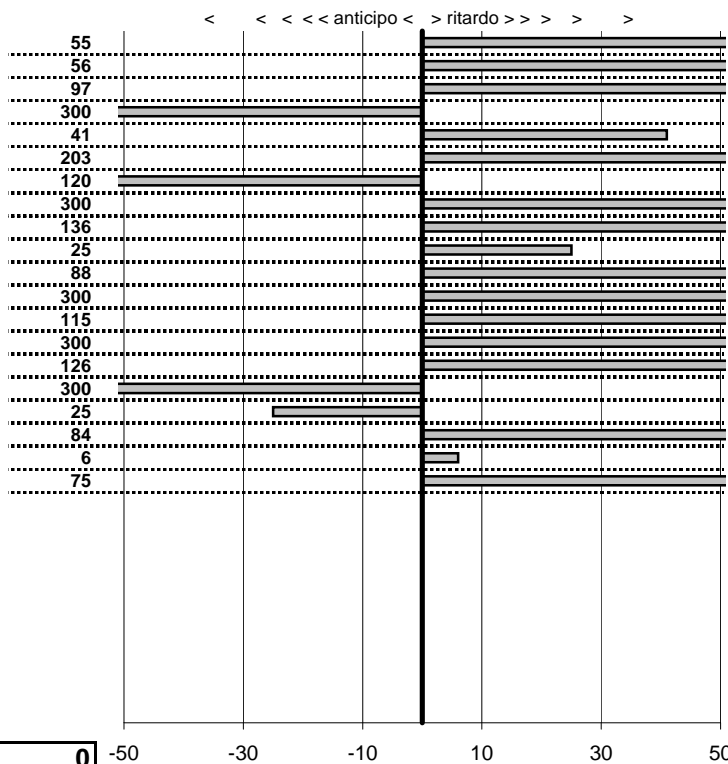

prova	t.imposto	start	stop	t.netto
PC71-VALLOLINA Discr	0:00:06,00	10:55:01,84	10:55:08,39	0:00:06,55
PC72-VALLOLINA Discr	0:00:08,00	10:55:08,39	10:55:16,95	0:00:08,56
PC73-VALLOLINA Discr	0:00:05,00	10:55:16,95	10:55:22,92	0:00:05,97
PC74-PIAN DE ROCHE	1:11:29,00	10:55:22,92	12:06:55,12	0:71:32,20
PC75-PIAN DE ROCHE	0:00:09,00	12:06:55,12	12:07:04,53	0:00:09,41
PC76-PIAN DE ROCHE	0:00:05,00	12:07:04,53	12:07:11,56	0:00:07,03
PC77-PIAN DE ROCHE	0:00:05,00	12:07:11,56	12:07:15,36	0:00:03,80
PC78-CAMPOFOROGN	0:09:09,00	12:07:15,36	12:19:23,72	0:12:08,36
PC79-CAMPOFOROGN	0:00:05,00	12:19:23,72	12:19:30,08	0:00:06,36
PC80-CAMPOFOROGN	0:00:05,00	12:19:30,08	12:19:35,33	0:00:05,25
PC81-CAMPOFOROGN	0:00:05,00	12:19:35,33	12:19:41,21	0:00:05,88
PC82-PIAZZALE MALG	0:03:45,00	12:19:41,21	12:23:33,33	0:03:52,12
PC83-PIAZZALE MALG	0:00:05,00	12:23:33,33	12:23:39,48	0:00:06,15
PC84-PIAZZALE MALG	0:00:10,00	12:23:39,48	12:23:52,71	0:00:13,23
PC85-PIAZZALE MALG	0:00:10,00	12:23:52,71	12:24:03,97	0:00:11,26
PC86-PIAZZALE MALG	0:00:09,00	12:24:03,97	12:24:09,43	0:00:05,46
PC87-PIAN DE VALLI	0:03:00,00	12:24:09,43	12:27:09,18	0:02:59,75
PC88-PIAN DE VALLI	0:00:10,00	12:27:09,18	12:27:20,02	0:00:10,84
PC89-PIAN DE VALLI	0:00:10,00	12:27:20,02	12:27:30,08	0:00:10,06
PC90-PIAN DE VALLI	0:00:05,00	12:27:30,08	12:27:35,83	0:00:05,75

SOMMA PENALITA' 8.163
MEDIA PENALITA' 111,8

ALTRE PENALITA' 0
TOTALE PENALITA' 8.163

Elaborazione dati a cura di CRONOVITERBO