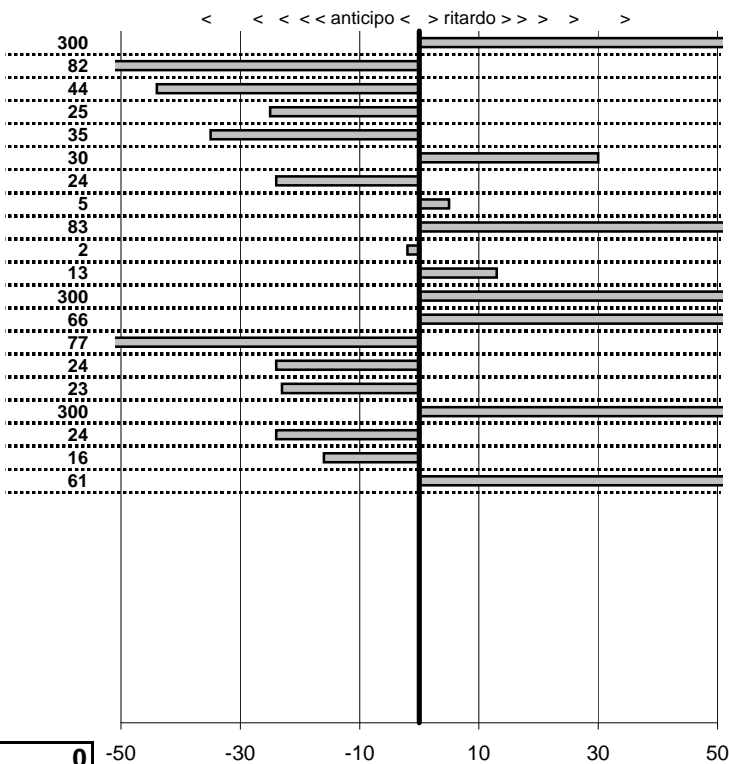

prova	t.imposto	start	stop	t.netto
PC71-VALLOLINA Discr	0:00:06,00	10:38:51,46	10:39:00,51	0:00:09,05
PC72-VALLOLINA Discr	0:00:08,00	10:39:00,51	10:39:07,69	0:00:07,18
PC73-VALLOLINA Discr	0:00:05,00	10:39:07,69	10:39:12,25	0:00:04,56
PC74-PIAN DE ROCHE	1:11:29,00	10:39:12,25	11:50:41,00	0:71:28,75
PC75-PIAN DE ROCHE	0:00:09,00	11:50:41,00	11:50:49,65	0:00:08,65
PC76-PIAN DE ROCHE	0:00:05,00	11:50:49,65	11:50:54,95	0:00:05,30
PC77-PIAN DE ROCHE	0:00:05,00	11:50:54,95	11:50:59,71	0:00:04,76
PC78-CAMPOFOROGR	0:09:09,00	11:50:59,71	12:00:08,76	0:09:09,05
PC79-CAMPOFOROGR	0:00:05,00	12:00:08,76	12:00:14,59	0:00:05,83
PC80-CAMPOFOROGR	0:00:05,00	12:00:14,59	12:00:19,57	0:00:04,98
PC81-CAMPOFOROGR	0:00:05,00	12:00:19,57	12:00:24,70	0:00:05,13
PC82-PIAZZALE MALG	0:03:45,00	12:00:24,70	12:09:50,95	0:09:26,25
PC83-PIAZZALE MALG	0:00:05,00	12:09:50,95	12:09:56,61	0:00:05,66
PC84-PIAZZALE MALG	0:00:10,00	12:09:56,61	12:10:05,84	0:00:09,23
PC85-PIAZZALE MALG	0:00:10,00	12:10:05,84	12:10:15,60	0:00:09,76
PC86-PIAZZALE MALG	0:00:09,00	12:10:15,60	12:10:24,37	0:00:08,77
PC87-PIAN DE VALLI	0:03:00,00	12:10:24,37	12:13:40,37	0:03:16,00
PC88-PIAN DE VALLI	0:00:10,00	12:13:40,37	12:13:50,13	0:00:09,76
PC89-PIAN DE VALLI	0:00:10,00	12:13:50,13	12:13:59,97	0:00:09,84
PC90-PIAN DE VALLI	0:00:05,00	12:13:59,97	12:14:05,58	0:00:05,61

SOMMA PENALITA' **4.957**
MEDIA PENALITA' **67,9**

ALTRE PENALITA' **0**
TOTALE PENALITA' **4.957**

Elaborazione dati a cura di CRONOVITERBO