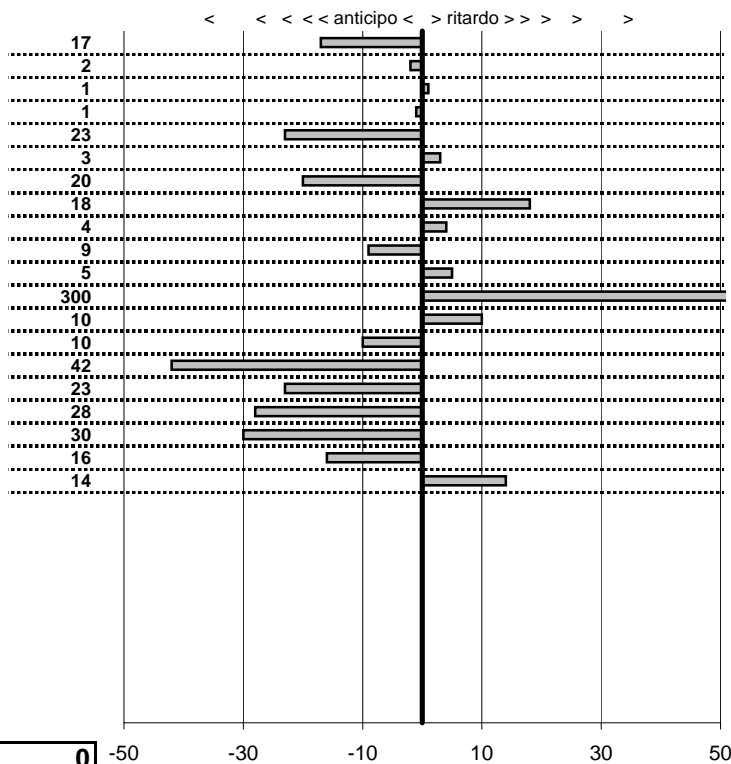

tempi e classifiche disponibili su www.cronoviterbo.net

- Cronologi - Penalità - Statistiche -

DE LUCA FABIO
PORSCHE 356 BT 5

33

19 in classifica

prova	t.imposto	start	stop	t.netto
PC71-VALLOLINA Discr	0:00:06,00	10:55:45,65	10:55:51,48	0:00:05,83
PC72-VALLOLINA Discr	0:00:08,00	10:55:51,48	10:55:59,46	0:00:07,98
PC73-VALLOLINA Discr	0:00:05,00	10:55:59,46	10:56:04,47	0:00:05,01
PC74-PIAN DE ROCHE	1:11:29,00	10:56:04,47	12:07:33,48	0:71:29,01
PC75-PIAN DE ROCHE	0:00:09,00	12:07:33,48	12:07:42,25	0:00:08,77
PC76-PIAN DE ROCHE	0:00:05,00	12:07:42,25	12:07:47,28	0:00:05,03
PC77-PIAN DE ROCHE	0:00:05,00	12:07:47,28	12:07:52,08	0:00:04,80
PC78-CAMPOFOROGN	0:09:09,00	12:07:52,08	12:17:01,26	0:09:09,18
PC79-CAMPOFOROGN	0:00:05,00	12:17:01,26	12:17:06,30	0:00:05,04
PC80-CAMPOFOROGN	0:00:05,00	12:17:06,30	12:17:11,21	0:00:04,91
PC81-CAMPOFOROGN	0:00:05,00	12:17:11,21	12:17:16,26	0:00:05,05
PC82-PIAZZALE MALG	0:03:45,00	12:17:16,26	12:22:52,07	0:05:35,81
PC83-PIAZZALE MALG	0:00:05,00	12:22:52,07	12:22:57,17	0:00:05,10
PC84-PIAZZALE MALG	0:00:10,00	12:22:57,17	12:23:07,07	0:00:09,90
PC85-PIAZZALE MALG	0:00:10,00	12:23:07,07	12:23:16,65	0:00:09,58
PC86-PIAZZALE MALG	0:00:09,00	12:23:16,65	12:23:25,42	0:00:08,77
PC87-PIAN DE VALLI	0:03:00,00	12:23:25,42	12:26:25,14	0:02:59,72
PC88-PIAN DE VALLI	0:00:10,00	12:26:25,14	12:26:34,84	0:00:09,70
PC89-PIAN DE VALLI	0:00:10,00	12:26:34,84	12:26:44,68	0:00:09,84
PC90-PIAN DE VALLI	0:00:05,00	12:26:44,68	12:26:49,82	0:00:05,14