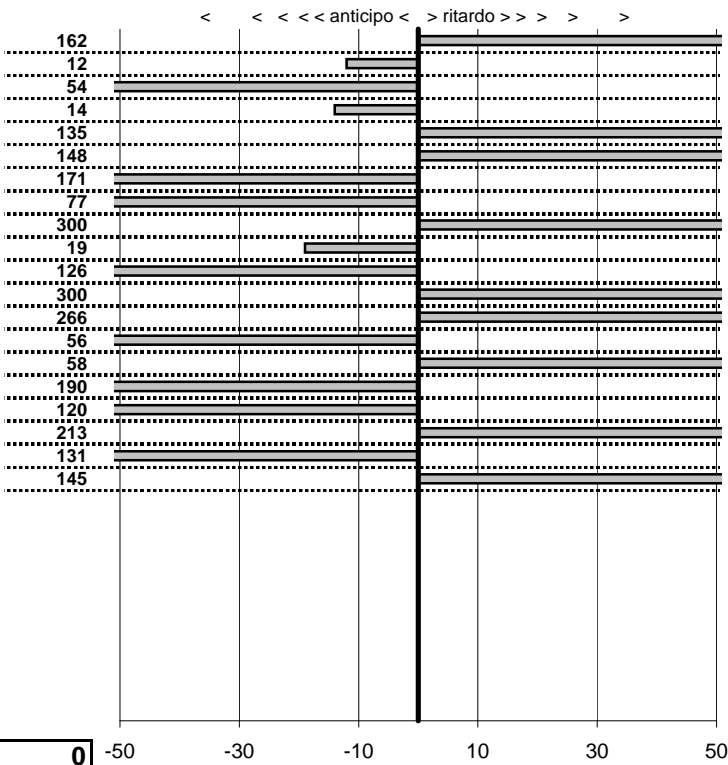

tempi e classifiche disponibili su www.cronoviterbo.net

- Cronologi - Penalità - Statistiche -

CESARIO LUDOVICO
FORD MUSTANG

39

34 in classifica

prova	t.imposto	start	stop	t.netto
PC71-VALLOLINA Discr	0:00:06,00	11:01:58,22	11:02:05,84	0:00:07,62
PC72-VALLOLINA Discr	0:00:08,00	11:02:05,84	11:02:13,72	0:00:07,88
PC73-VALLOLINA Discr	0:00:05,00	11:02:13,72	11:02:18,18	0:00:04,46
PC74-PIAN DE ROCHE	1:11:29,00	11:02:18,18	12:13:47,32	0:71:29,14
PC75-PIAN DE ROCHE	0:00:09,00	12:13:47,32	12:13:57,67	0:00:10,35
PC76-PIAN DE ROCHE	0:00:05,00	12:13:57,67	12:14:04,15	0:00:06,48
PC77-PIAN DE ROCHE	0:00:05,00	12:14:04,15	12:14:07,44	0:00:03,29
PC78-CAMPOFOROGR	0:09:09,00	12:14:07,44	12:23:15,67	0:09:08,23
PC79-CAMPOFOROGR	0:00:05,00	12:23:15,67	12:23:26,78	0:00:11,11
PC80-CAMPOFOROGR	0:00:05,00	12:23:26,78	12:23:31,59	0:00:04,81
PC81-CAMPOFOROGR	0:00:05,00	12:23:31,59	12:23:35,33	0:00:03,74
PC82-PIAZZALE MALG	0:03:45,00	12:23:35,33	12:27:36,61	0:04:01,28
PC83-PIAZZALE MALG	0:00:05,00	12:27:36,61	12:27:44,27	0:00:07,66
PC84-PIAZZALE MALG	0:00:10,00	12:27:44,27	12:27:53,71	0:00:09,44
PC85-PIAZZALE MALG	0:00:10,00	12:27:53,71	12:28:04,29	0:00:10,58
PC86-PIAZZALE MALG	0:00:09,00	12:28:04,29	12:28:11,39	0:00:07,10
PC87-PIAN DE VALLI	0:03:00,00	12:28:11,39	12:31:10,19	0:02:58,80
PC88-PIAN DE VALLI	0:00:10,00	12:31:10,19	12:31:22,32	0:00:12,13
PC89-PIAN DE VALLI	0:00:10,00	12:31:22,32	12:31:31,01	0:00:08,69
PC90-PIAN DE VALLI	0:00:05,00	12:31:31,01	12:31:37,46	0:00:06,45