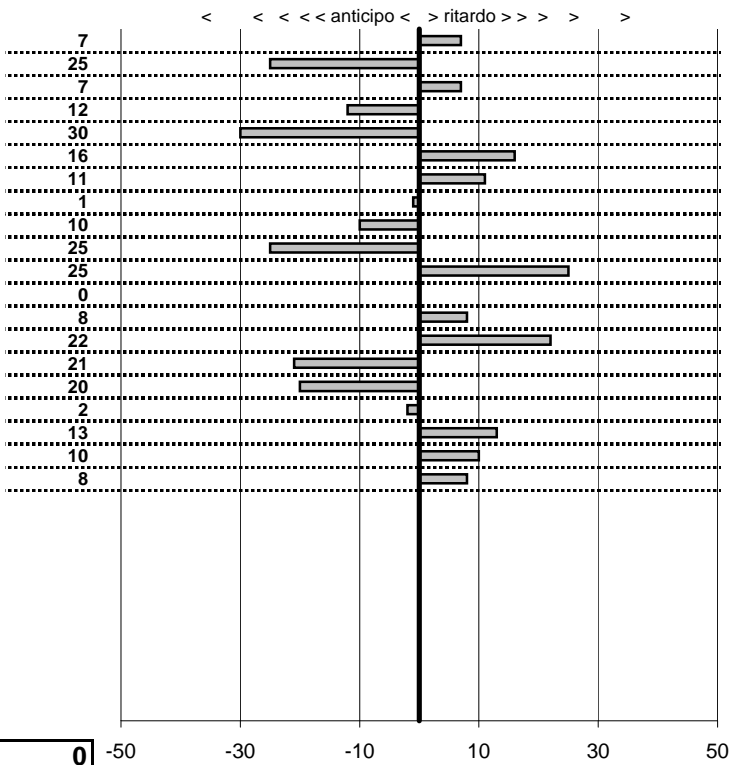

prova	t.imposto	start	stop	t.netto
PC71-VALLOLINA Discr	0:00:06,00	10:30:58,81	10:31:04,88	0:00:06,07
PC72-VALLOLINA Discr	0:00:08,00	10:31:04,88	10:31:12,63	0:00:07,75
PC73-VALLOLINA Discr	0:00:05,00	10:31:12,63	10:31:17,70	0:00:05,07
PC74-PIAN DE ROCHE	1:11:29,00	10:31:17,70	11:42:46,58	0:71:28,88
PC75-PIAN DE ROCHE	0:00:09,00	11:42:46,58	11:42:55,28	0:00:08,70
PC76-PIAN DE ROCHE	0:00:05,00	11:42:55,28	11:43:00,44	0:00:05,16
PC77-PIAN DE ROCHE	0:00:05,00	11:43:00,44	11:43:05,55	0:00:05,11
PC78-CAMPOFOROGRN	0:09:09,00	11:43:05,55	11:52:14,54	0:09:08,99
PC79-CAMPOFOROGRN	0:00:05,00	11:52:14,54	11:52:19,44	0:00:04,90
PC80-CAMPOFOROGRN	0:00:05,00	11:52:19,44	11:52:24,19	0:00:04,75
PC81-CAMPOFOROGRN	0:00:05,00	11:52:24,19	11:52:29,44	0:00:05,25
PC82-PIAZZALE MALG	0:03:45,00	11:52:29,44	11:56:14,44	0:03:45,00
PC83-PIAZZALE MALG	0:00:05,00	11:56:14,44	11:56:19,52	0:00:05,08
PC84-PIAZZALE MALG	0:00:10,00	11:56:19,52	11:56:29,74	0:00:10,22
PC85-PIAZZALE MALG	0:00:10,00	11:56:29,74	11:56:39,53	0:00:09,79
PC86-PIAZZALE MALG	0:00:09,00	11:56:39,53	11:56:48,33	0:00:08,80
PC87-PIAN DE VALLI	0:03:00,00	11:56:48,33	11:59:48,31	0:02:59,98
PC88-PIAN DE VALLI	0:00:10,00	11:59:48,31	11:59:58,44	0:00:10,13
PC89-PIAN DE VALLI	0:00:10,00	11:59:58,44	12:00:08,54	0:00:10,10
PC90-PIAN DE VALLI	0:00:05,00	12:00:08,54	12:00:13,62	0:00:05,08

SOMMA PENALITA' 1.004
MEDIA PENALITA' 13,8

ALTRE PENALITA' 0
TOTALE PENALITA' 1.004

Elaborazione dati a cura di CRONOVITERBO