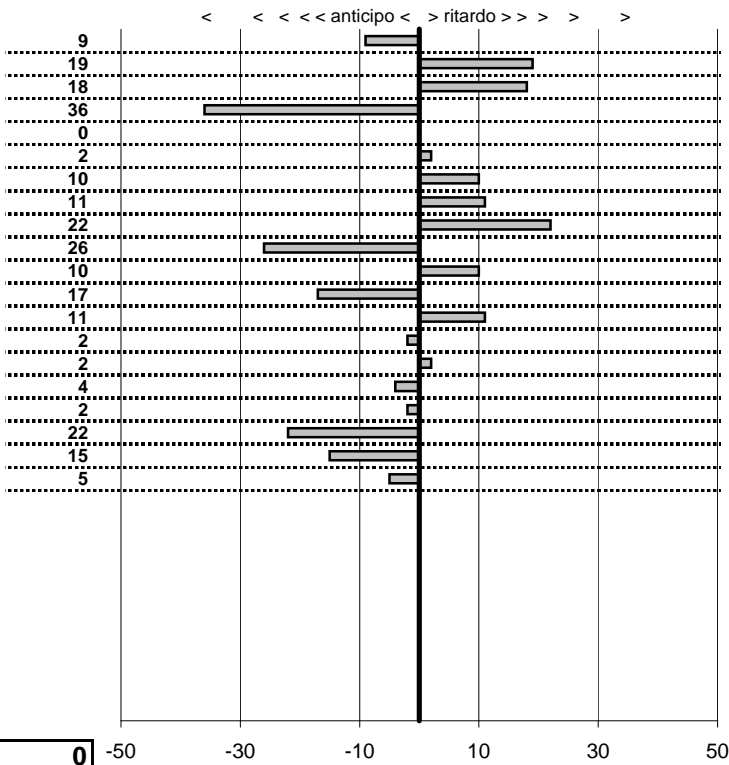

tempi e classifiche disponibili su www.cronoviterbo.net

- Cronologi - Penalità - Statistiche -

PARADISI CLAUDIO
PORSCHE 924 MARTINI

10

9 in classifica

prova	t.imposto	start	stop	t.netto
PC71-VALLOLINA Discr	0:00:06,00	10:32:56,99	10:33:02,90	0:00:05,91
PC72-VALLOLINA Discr	0:00:08,00	10:33:02,90	10:33:11,09	0:00:08,19
PC73-VALLOLINA Discr	0:00:05,00	10:33:11,09	10:33:16,27	0:00:05,18
PC74-PIAN DE ROCHE	1:11:29,00	10:33:16,27	11:44:44,91	0:71:28,64
PC75-PIAN DE ROCHE	0:00:09,00	11:44:44,91	11:44:53,91	0:00:09,00
PC76-PIAN DE ROCHE	0:00:05,00	11:44:53,91	11:44:58,93	0:00:05,02
PC77-PIAN DE ROCHE	0:00:05,00	11:44:58,93	11:45:04,03	0:00:05,10
PC78-CAMPOFOROGN	0:09:09,00	11:45:04,03	11:54:13,14	0:09:09,11
PC79-CAMPOFOROGN	0:00:05,00	11:54:13,14	11:54:18,36	0:00:05,22
PC80-CAMPOFOROGN	0:00:05,00	11:54:18,36	11:54:23,10	0:00:04,74
PC81-CAMPOFOROGN	0:00:05,00	11:54:23,10	11:54:28,20	0:00:05,10
PC82-PIAZZALE MALG	0:03:45,00	11:54:28,20	11:58:13,03	0:03:44,83
PC83-PIAZZALE MALG	0:00:05,00	11:58:13,03	11:58:18,14	0:00:05,11
PC84-PIAZZALE MALG	0:00:10,00	11:58:18,14	11:58:28,12	0:00:09,98
PC85-PIAZZALE MALG	0:00:10,00	11:58:28,12	11:58:38,14	0:00:10,02
PC86-PIAZZALE MALG	0:00:09,00	11:58:38,14	11:58:47,10	0:00:08,96
PC87-PIAN DE VALLI	0:03:00,00	11:58:47,10	12:01:47,08	0:02:59,98
PC88-PIAN DE VALLI	0:00:10,00	12:01:47,08	12:01:56,86	0:00:09,78
PC89-PIAN DE VALLI	0:00:10,00	12:01:56,86	12:02:06,71	0:00:09,85
PC90-PIAN DE VALLI	0:00:05,00	12:02:06,71	12:02:11,66	0:00:04,95