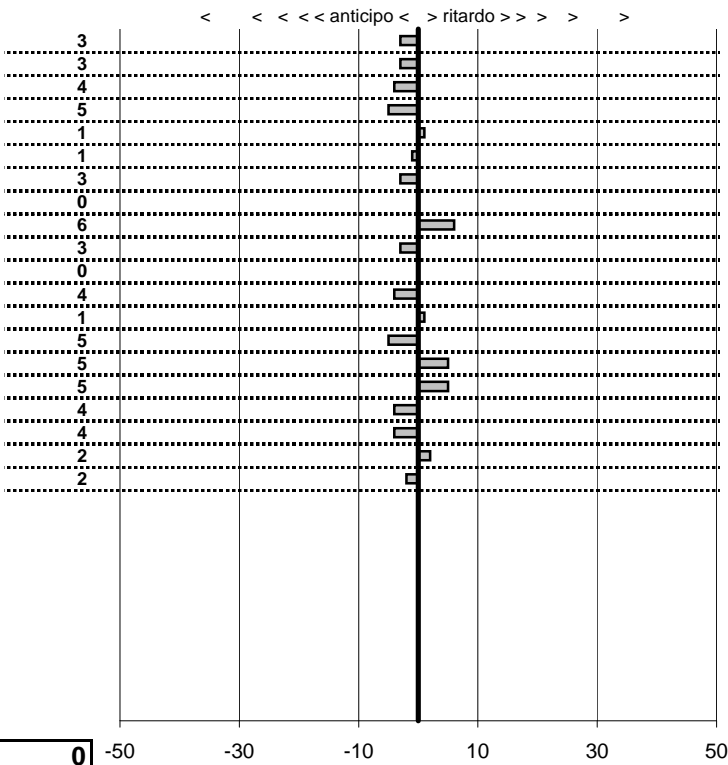

1

1 in classifica

prova	t.imposto	start	stop	t.netto
PC71-VALLOLINA Discr	0:00:06,00	10:23:52,71	10:23:58,68	0:00:05,97
PC72-VALLOLINA Discr	0:00:08,00	10:23:58,68	10:24:06,65	0:00:07,97
PC73-VALLOLINA Discr	0:00:05,00	10:24:06,65	10:24:11,61	0:00:04,96
PC74-PIAN DE ROCHE	1:11:29,00	10:24:11,61	11:35:40,66	0:71:29,05
PC75-PIAN DE ROCHE	0:00:09,00	11:35:40,66	11:35:49,67	0:00:09,01
PC76-PIAN DE ROCHE	0:00:05,00	11:35:49,67	11:35:54,66	0:00:04,99
PC77-PIAN DE ROCHE	0:00:05,00	11:35:54,66	11:35:59,63	0:00:04,97
PC78-CAMPOFOROGR	0:09:09,00	11:35:59,63	11:45:08,63	0:09:09,00
PC79-CAMPOFOROGR	0:00:05,00	11:45:08,63	11:45:13,69	0:00:05,06
PC80-CAMPOFOROGR	0:00:05,00	11:45:13,69	11:45:18,66	0:00:04,97
PC81-CAMPOFOROGR	0:00:05,00	11:45:18,66	11:45:23,66	0:00:05,00
PC82-PIAZZALE MALG	0:03:45,00	11:45:23,66	11:49:08,62	0:03:44,96
PC83-PIAZZALE MALG	0:00:05,00	11:49:08,62	11:49:13,63	0:00:05,01
PC84-PIAZZALE MALG	0:00:10,00	11:49:13,63	11:49:23,58	0:00:09,95
PC85-PIAZZALE MALG	0:00:10,00	11:49:23,58	11:49:33,63	0:00:10,05
PC86-PIAZZALE MALG	0:00:09,00	11:49:33,63	11:49:42,68	0:00:09,05
PC87-PIAN DE VALLI	0:03:00,00	11:49:42,68	11:52:42,64	0:02:59,96
PC88-PIAN DE VALLI	0:00:10,00	11:52:42,64	11:52:52,60	0:00:09,96
PC89-PIAN DE VALLI	0:00:10,00	11:52:52,60	11:53:02,62	0:00:10,02
PC90-PIAN DE VALLI	0:00:05,00	11:53:02,62	11:53:07,60	0:00:04,98