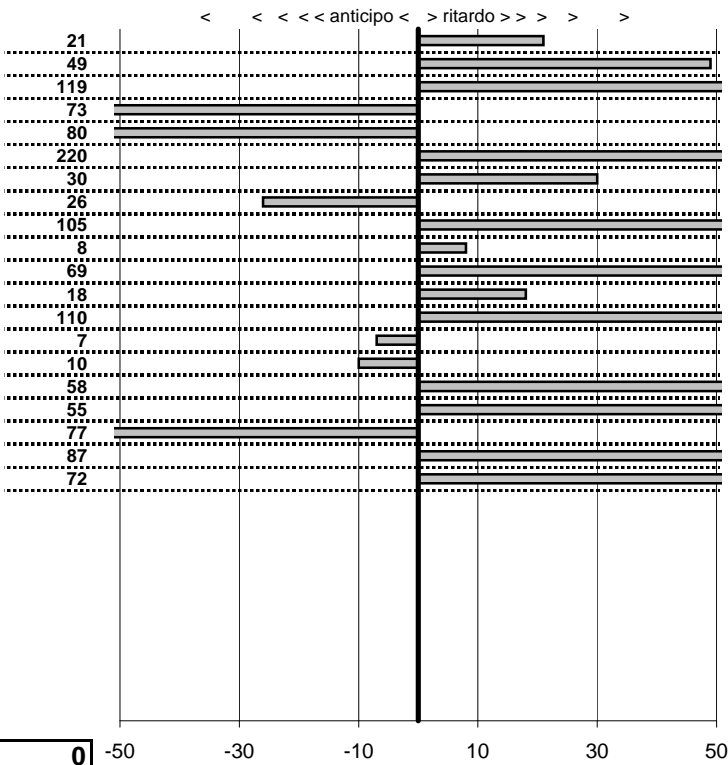

tempi e classifiche disponibili su www.cronoviterbo.net

- Cronologi - Penalità - Statistiche -

AVALLONE ANTONIO
 ALFA ROMEO 1900

26

25 in classifica

prova	t.imposto	start	stop	t.netto
PC71-VALLOLINA Discr	0:00:06,00	10:49:10,73	10:49:16,94	0:00:06,21
PC72-VALLOLINA Discr	0:00:08,00	10:49:16,94	10:49:25,43	0:00:08,49
PC73-VALLOLINA Discr	0:00:05,00	10:49:25,43	10:49:31,62	0:00:06,19
PC74-PIAN DE ROCHE	1:11:29,00	10:49:31,62	12:01:01,35	0:71:29,73
PC75-PIAN DE ROCHE	0:00:09,00	12:01:01,35	12:01:09,55	0:00:08,20
PC76-PIAN DE ROCHE	0:00:05,00	12:01:09,55	12:01:16,75	0:00:07,20
PC77-PIAN DE ROCHE	0:00:05,00	12:01:16,75	12:01:22,05	0:00:05,30
PC78-CAMPOFOROGR	0:09:09,00	12:01:22,05	12:10:30,79	0:09:08,74
PC79-CAMPOFOROGR	0:00:05,00	12:10:30,79	12:10:36,84	0:00:06,05
PC80-CAMPOFOROGR	0:00:05,00	12:10:36,84	12:10:41,92	0:00:05,08
PC81-CAMPOFOROGR	0:00:05,00	12:10:41,92	12:10:47,61	0:00:05,69
PC82-PIAZZALE MALG	0:03:45,00	12:10:47,61	12:14:32,79	0:03:45,18
PC83-PIAZZALE MALG	0:00:05,00	12:14:32,79	12:14:38,89	0:00:06,10
PC84-PIAZZALE MALG	0:00:10,00	12:14:38,89	12:14:48,82	0:00:09,93
PC85-PIAZZALE MALG	0:00:10,00	12:14:48,82	12:14:58,72	0:00:09,90
PC86-PIAZZALE MALG	0:00:09,00	12:14:58,72	12:15:08,30	0:00:09,58
PC87-PIAN DE VALLI	0:03:00,00	12:15:08,30	12:18:08,85	0:03:00,55
PC88-PIAN DE VALLI	0:00:10,00	12:18:08,85	12:18:18,08	0:00:09,23
PC89-PIAN DE VALLI	0:00:10,00	12:18:18,08	12:18:28,95	0:00:10,87
PC90-PIAN DE VALLI	0:00:05,00	12:18:28,95	12:18:34,67	0:00:05,72