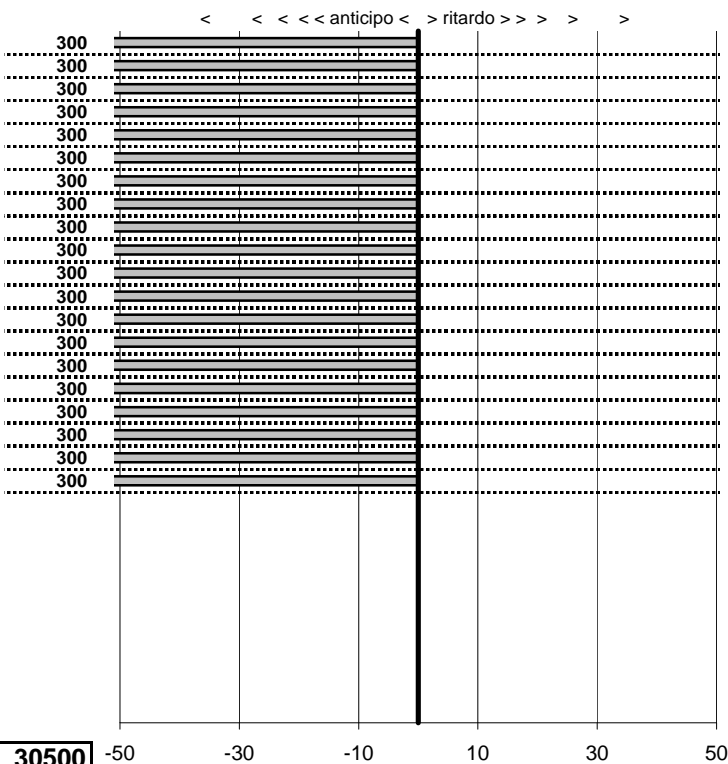

prova	t.imposto	start	stop	t.netto
PC71-VALLOLINA Discr	0:00:06,00	00:00:00,00	00:00:00,00	0:00:00,00
PC72-VALLOLINA Discr	0:00:08,00	00:00:00,00	00:00:00,00	0:00:00,00
PC73-VALLOLINA Discr	0:00:05,00	00:00:00,00	00:00:00,00	0:00:00,00
PC74-PIAN DE ROCHE	1:11:29,00	00:00:00,00	00:00:00,00	0:00:00,00
PC75-PIAN DE ROCHE	0:00:09,00	00:00:00,00	00:00:00,00	0:00:00,00
PC76-PIAN DE ROCHE	0:00:05,00	00:00:00,00	00:00:00,00	0:00:00,00
PC77-PIAN DE ROCHE	0:00:05,00	00:00:00,00	00:00:00,00	0:00:00,00
PC78-CAMPOFOROGN	0:09:09,00	00:00:00,00	00:00:00,00	0:00:00,00
PC79-CAMPOFOROGN	0:00:05,00	00:00:00,00	00:00:00,00	0:00:00,00
PC80-CAMPOFOROGN	0:00:05,00	00:00:00,00	00:00:00,00	0:00:00,00
PC81-CAMPOFOROGN	0:00:05,00	00:00:00,00	00:00:00,00	0:00:00,00
PC82-PIAZZALE MALG	0:03:45,00	00:00:00,00	00:00:00,00	0:00:00,00
PC83-PIAZZALE MALG	0:00:05,00	00:00:00,00	00:00:00,00	0:00:00,00
PC84-PIAZZALE MALG	0:00:10,00	00:00:00,00	00:00:00,00	0:00:00,00
PC85-PIAZZALE MALG	0:00:10,00	00:00:00,00	00:00:00,00	0:00:00,00
PC86-PIAZZALE MALG	0:00:09,00	00:00:00,00	00:00:00,00	0:00:00,00
PC87-PIAN DE VALLI	0:03:00,00	00:00:00,00	00:00:00,00	0:00:00,00
PC88-PIAN DE VALLI	0:00:10,00	00:00:00,00	00:00:00,00	0:00:00,00
PC89-PIAN DE VALLI	0:00:10,00	00:00:00,00	00:00:00,00	0:00:00,00
PC90-PIAN DE VALLI	0:00:05,00	00:00:00,00	00:00:00,00	0:00:00,00

SOMMA PENALITA' 1.876
MEDIA PENALITA' 156,3

ALTRE PENALITA' 30500
TOTALE PENALITA' 32.376

Elaborazione dati a cura di CRONOVITERBO