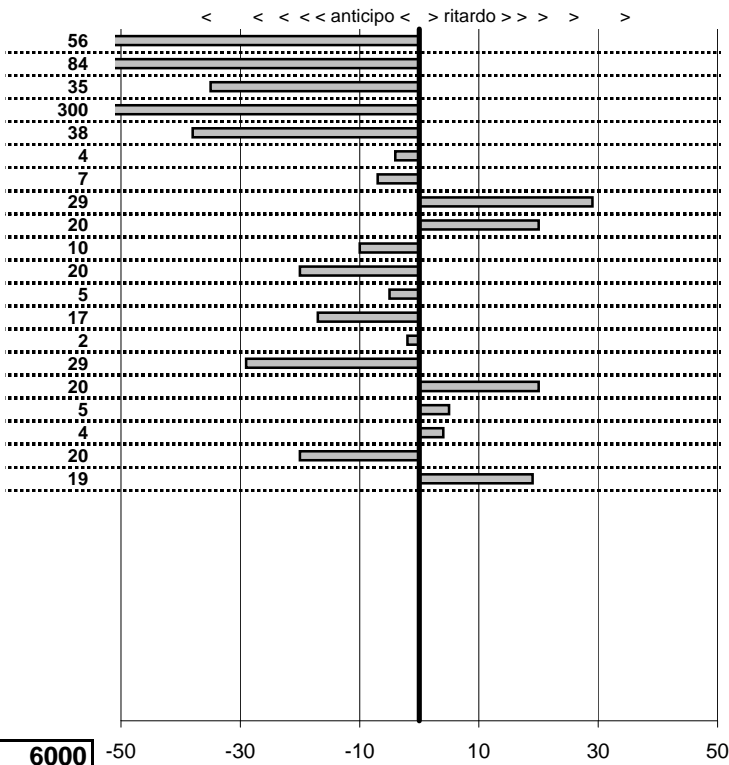

tempi e classifiche disponibili su www.cronoviterbo.net

- Cronologi - Penalità - Statistiche -

GUILLA FRANCESCO
FERRARI CALIFORNIA T

49

4 in classifica

prova	t.imposto	start	stop	t.netto
PC71-VALLOLINA Discr	0:00:06,00	11:11:57,23	11:12:02,67	0:00:05,44
PC72-VALLOLINA Discr	0:00:08,00	11:12:02,67	11:12:09,83	0:00:07,16
PC73-VALLOLINA Discr	0:00:05,00	11:12:09,83	11:12:14,48	0:00:04,65
PC74-PIAN DE ROCHE	1:11:29,00	11:12:14,48	12:23:48,48	0:71:34,00
PC75-PIAN DE ROCHE	0:00:09,00	12:23:48,48	12:23:57,10	0:00:08,62
PC76-PIAN DE ROCHE	0:00:05,00	12:23:57,10	12:24:02,06	0:00:04,96
PC77-PIAN DE ROCHE	0:00:05,00	12:24:02,06	12:24:06,99	0:00:04,93
PC78-CAMPOFOROGR	0:09:09,00	12:24:06,99	12:33:16,28	0:09:09,29
PC79-CAMPOFOROGR	0:00:05,00	12:33:16,28	12:33:21,48	0:00:05,20
PC80-CAMPOFOROGR	0:00:05,00	12:33:21,48	12:33:26,38	0:00:04,90
PC81-CAMPOFOROGR	0:00:05,00	12:33:26,38	12:33:31,18	0:00:04,80
PC82-PIAZZALE MALG	0:03:45,00	12:33:31,18	12:37:16,13	0:03:44,95
PC83-PIAZZALE MALG	0:00:05,00	12:37:16,13	12:37:20,96	0:00:04,83
PC84-PIAZZALE MALG	0:00:10,00	12:37:20,96	12:37:30,94	0:00:09,98
PC85-PIAZZALE MALG	0:00:10,00	12:37:30,94	12:37:40,65	0:00:09,71
PC86-PIAZZALE MALG	0:00:09,00	12:37:40,65	12:37:49,85	0:00:09,20
PC87-PIAN DE VALLI	0:03:00,00	12:37:49,85	12:40:49,90	0:03:00,05
PC88-PIAN DE VALLI	0:00:10,00	12:40:49,90	12:40:59,94	0:00:10,04
PC89-PIAN DE VALLI	0:00:10,00	12:40:59,94	12:41:09,74	0:00:09,80
PC90-PIAN DE VALLI	0:00:05,00	12:41:09,74	12:41:14,93	0:00:05,19