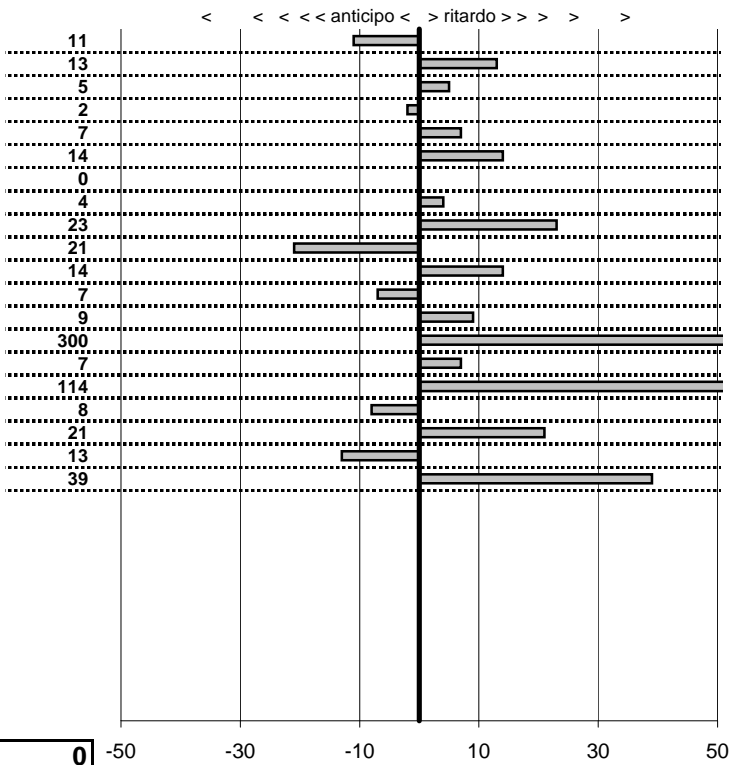

tempi e classifiche disponibili su www.cronoviterbo.net

- Cronologi - Penalità - Statistiche -

VERGHINI GINO
FERRARI 512-TR

46

17 in classifica

prova	t.imposto	start	stop	t.netto
PC71-VALLOLINA Discr	0:00:06,00	11:08:52,68	11:08:58,57	0:00:05,89
PC72-VALLOLINA Discr	0:00:08,00	11:08:58,57	11:09:06,70	0:00:08,13
PC73-VALLOLINA Discr	0:00:05,00	11:09:06,70	11:09:11,75	0:00:05,05
PC74-PIAN DE ROCHE	1:11:29,00	11:09:11,75	12:20:40,77	0:71:29,02
PC75-PIAN DE ROCHE	0:00:09,00	12:20:40,77	12:20:49,84	0:00:09,07
PC76-PIAN DE ROCHE	0:00:05,00	12:20:49,84	12:20:54,98	0:00:05,14
PC77-PIAN DE ROCHE	0:00:05,00	12:20:54,98	12:20:59,98	0:00:05,00
PC78-CAMPOFOROGN	0:09:09,00	12:20:59,98	12:30:09,02	0:09:09,04
PC79-CAMPOFOROGN	0:00:05,00	12:30:09,02	12:30:14,25	0:00:05,23
PC80-CAMPOFOROGN	0:00:05,00	12:30:14,25	12:30:19,04	0:00:04,79
PC81-CAMPOFOROGN	0:00:05,00	12:30:19,04	12:30:24,18	0:00:05,14
PC82-PIAZZALE MALG	0:03:45,00	12:30:24,18	12:34:09,11	0:03:44,93
PC83-PIAZZALE MALG	0:00:05,00	12:34:09,11	12:34:14,20	0:00:05,09
PC84-PIAZZALE MALG	0:00:10,00	12:34:14,20	12:35:04,11	0:00:49,91
PC85-PIAZZALE MALG	0:00:10,00	12:35:04,11	12:35:14,18	0:00:10,07
PC86-PIAZZALE MALG	0:00:09,00	12:35:14,18	12:35:24,32	0:00:10,14
PC87-PIAN DE VALLI	0:03:00,00	12:35:24,32	12:38:24,24	0:02:59,92
PC88-PIAN DE VALLI	0:00:10,00	12:38:24,24	12:38:34,45	0:00:10,21
PC89-PIAN DE VALLI	0:00:10,00	12:38:34,45	12:38:44,32	0:00:09,87
PC90-PIAN DE VALLI	0:00:05,00	12:38:44,32	12:38:49,71	0:00:05,39