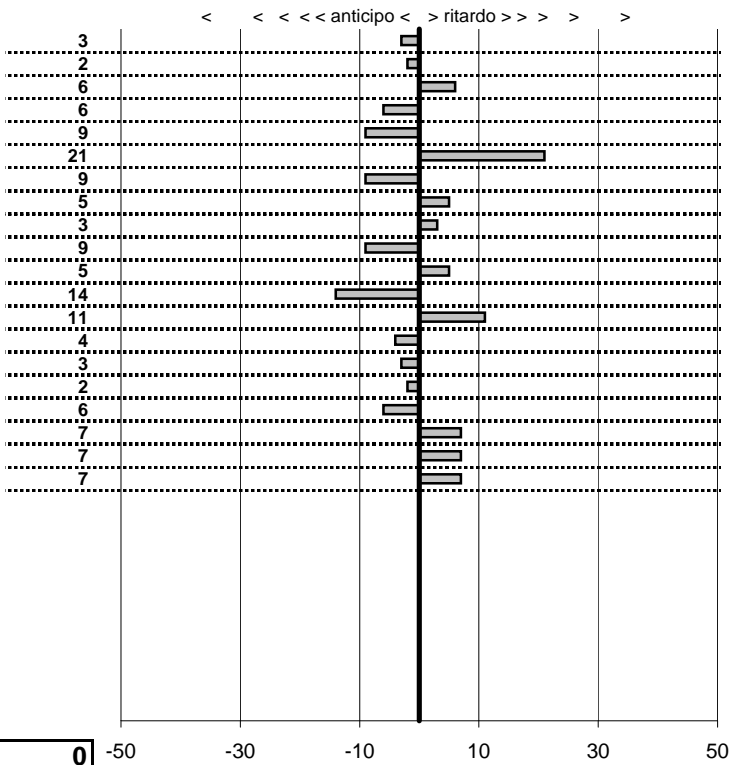

prova	t.imposto	start	stop	t.netto
PC71-VALLOLINA Discr	0:00:06,00	10:51:50,51	10:51:56,48	0:00:05,97
PC72-VALLOLINA Discr	0:00:08,00	10:51:56,48	10:52:04,46	0:00:07,98
PC73-VALLOLINA Discr	0:00:05,00	10:52:04,46	10:52:09,52	0:00:05,06
PC74-PIAN DE ROCHE	1:11:29,00	10:52:09,52	12:03:38,58	0:71:29,06
PC75-PIAN DE ROCHE	0:00:09,00	12:03:38,58	12:03:47,49	0:00:08,91
PC76-PIAN DE ROCHE	0:00:05,00	12:03:47,49	12:03:52,70	0:00:05,21
PC77-PIAN DE ROCHE	0:00:05,00	12:03:52,70	12:03:57,61	0:00:04,91
PC78-CAMPOFOROGR	0:09:09,00	12:03:57,61	12:13:06,66	0:09:09,05
PC79-CAMPOFOROGR	0:00:05,00	12:13:06,66	12:13:11,69	0:00:05,03
PC80-CAMPOFOROGR	0:00:05,00	12:13:11,69	12:13:16,60	0:00:04,91
PC81-CAMPOFOROGR	0:00:05,00	12:13:16,60	12:13:21,65	0:00:05,05
PC82-PIAZZALE MALG	0:03:45,00	12:13:21,65	12:17:06,51	0:03:44,86
PC83-PIAZZALE MALG	0:00:05,00	12:17:06,51	12:17:11,62	0:00:05,11
PC84-PIAZZALE MALG	0:00:10,00	12:17:11,62	12:17:21,58	0:00:09,96
PC85-PIAZZALE MALG	0:00:10,00	12:17:21,58	12:17:31,55	0:00:09,97
PC86-PIAZZALE MALG	0:00:09,00	12:17:31,55	12:17:40,53	0:00:08,98
PC87-PIAN DE VALLI	0:03:00,00	12:17:40,53	12:20:40,47	0:02:59,94
PC88-PIAN DE VALLI	0:00:10,00	00:00:00,00	00:00:10,07	0:00:10,07
PC89-PIAN DE VALLI	0:00:10,00	00:00:00,00	00:00:10,07	0:00:10,07
PC90-PIAN DE VALLI	0:00:05,00	00:00:00,00	00:00:05,07	0:00:05,07

SOMMA PENALITA' 516
MEDIA PENALITA' 7,1

ALTRE PENALITA' 0
TOTALE PENALITA' 516

Elaborazione dati a cura di CRONOVITERBO