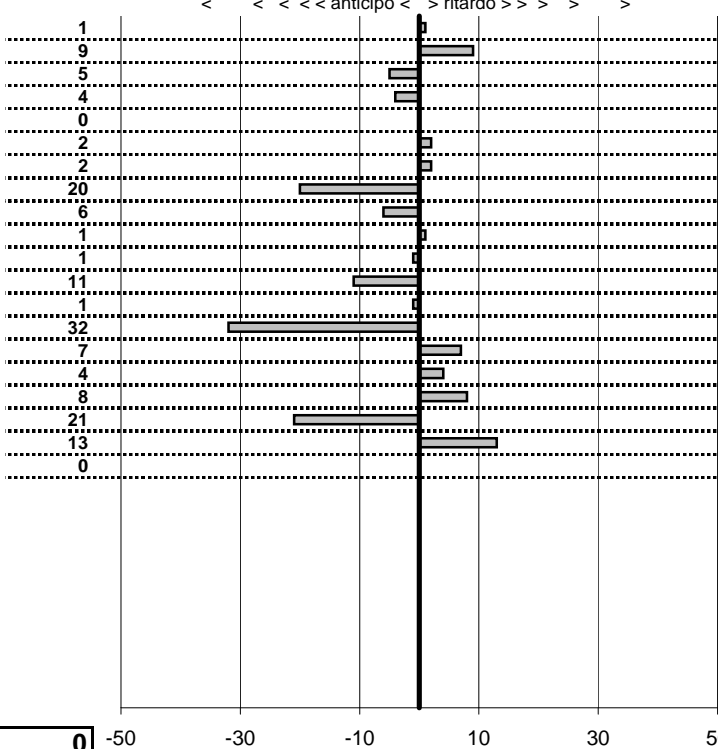

tempi e classifiche disponibili su www.cronoviterbo.net

- Cronologi - Penalità - Statistiche -

ACCIARINO PATRIZIO
 AUTOBIANCHI A 112

28

10 in classifica

prova	t.imposto	start	stop	t.netto
PC71-VALLOLINA Discr	0:00:06,00	10:50:43,59	10:50:49,60	0:00:06,01
PC72-VALLOLINA Discr	0:00:08,00	10:50:49,60	10:50:57,69	0:00:08,09
PC73-VALLOLINA Discr	0:00:05,00	10:50:57,69	10:51:02,64	0:00:04,95
PC74-PIAN DE ROCHE	1:11:29,00	10:51:02,64	12:02:31,60	0:71:28,96
PC75-PIAN DE ROCHE	0:00:09,00	12:02:31,60	12:02:40,60	0:00:09,00
PC76-PIAN DE ROCHE	0:00:05,00	12:02:40,60	12:02:45,62	0:00:05,02
PC77-PIAN DE ROCHE	0:00:05,00	12:02:45,62	12:02:50,64	0:00:05,02
PC78-CAMPOFOROGR	0:09:09,00	12:02:50,64	12:11:59,44	0:09:08,80
PC79-CAMPOFOROGR	0:00:05,00	12:11:59,44	12:12:04,38	0:00:04,94
PC80-CAMPOFOROGR	0:00:05,00	12:12:04,38	12:12:09,39	0:00:05,01
PC81-CAMPOFOROGR	0:00:05,00	12:12:09,39	12:12:14,38	0:00:04,99
PC82-PIAZZALE MALG	0:03:45,00	12:12:14,38	12:15:59,27	0:03:44,89
PC83-PIAZZALE MALG	0:00:05,00	12:15:59,27	12:16:04,26	0:00:04,99
PC84-PIAZZALE MALG	0:00:10,00	12:16:04,26	12:16:13,94	0:00:09,68
PC85-PIAZZALE MALG	0:00:10,00	12:16:13,94	12:16:24,01	0:00:10,07
PC86-PIAZZALE MALG	0:00:09,00	12:16:24,01	12:16:33,05	0:00:09,04
PC87-PIAN DE VALLI	0:03:00,00	12:16:33,05	12:19:33,13	0:03:00,08
PC88-PIAN DE VALLI	0:00:10,00	12:19:33,13	12:19:42,92	0:00:09,79
PC89-PIAN DE VALLI	0:00:10,00	12:19:42,92	12:19:53,05	0:00:10,13
PC90-PIAN DE VALLI	0:00:05,00	12:19:53,05	12:19:58,05	0:00:05,00