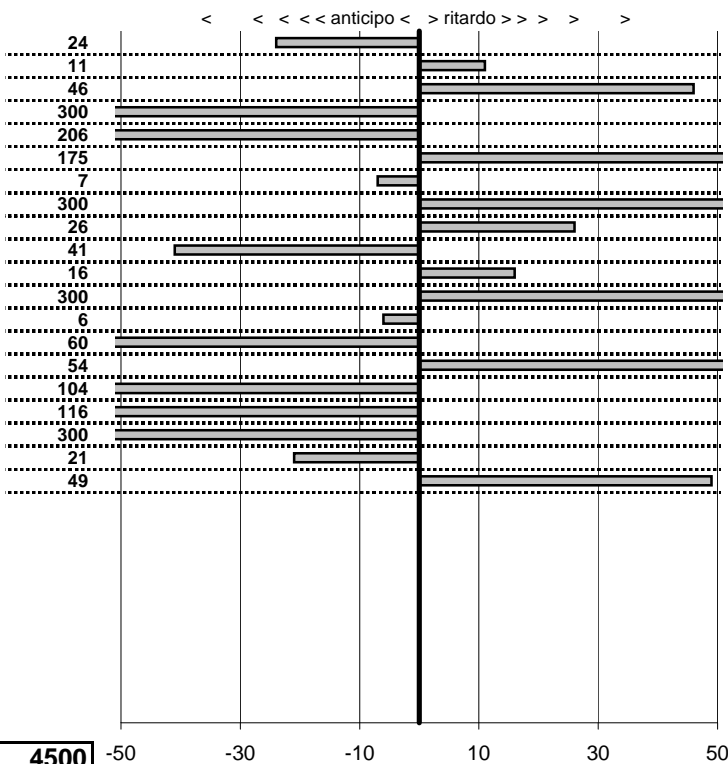

tempi e classifiche disponibili su www.cronoviterbo.net

- Cronologi - Penalità - Statistiche -

ALESSANDRELLI NICOLA
VOLKSWAGEN MAGGIOLINO

37

33 in classifica

prova	t.imposto	start	stop	t.netto
PC71-VALLOLINA Discr	0:00:06,00	10:59:40,41	10:59:46,17	0:00:05,76
PC72-VALLOLINA Discr	0:00:08,00	10:59:46,17	10:59:54,28	0:00:08,11
PC73-VALLOLINA Discr	0:00:05,00	10:59:54,28	10:59:59,74	0:00:05,46
PC74-PIAN DE ROCHE	1:11:29,00	10:59:59,74	12:11:58,84	0:71:59,10
PC75-PIAN DE ROCHE	0:00:09,00	12:11:58,84	12:12:05,78	0:00:06,94
PC76-PIAN DE ROCHE	0:00:05,00	12:12:05,78	12:12:12,53	0:00:06,75
PC77-PIAN DE ROCHE	0:00:05,00	12:12:12,53	12:12:17,46	0:00:04,93
PC78-CAMPOFOROGN	0:09:09,00	12:12:17,46	12:22:27,93	0:10:10,47
PC79-CAMPOFOROGN	0:00:05,00	12:22:27,93	12:22:33,19	0:00:05,26
PC80-CAMPOFOROGN	0:00:05,00	12:22:33,19	12:22:37,78	0:00:04,59
PC81-CAMPOFOROGN	0:00:05,00	12:22:37,78	12:22:42,94	0:00:05,16
PC82-PIAZZALE MALG	0:03:45,00	12:22:42,94	12:26:40,25	0:03:57,31
PC83-PIAZZALE MALG	0:00:05,00	12:26:40,25	12:26:45,19	0:00:04,94
PC84-PIAZZALE MALG	0:00:10,00	12:26:45,19	12:26:54,59	0:00:09,40
PC85-PIAZZALE MALG	0:00:10,00	12:26:54,59	12:27:05,13	0:00:10,54
PC86-PIAZZALE MALG	0:00:09,00	12:27:05,13	12:27:13,09	0:00:07,96
PC87-PIAN DE VALLI	0:03:00,00	12:27:13,09	12:30:11,93	0:02:58,84
PC88-PIAN DE VALLI	0:00:10,00	12:30:11,93	12:30:18,14	0:00:06,21
PC89-PIAN DE VALLI	0:00:10,00	12:30:18,14	12:30:27,93	0:00:09,79
PC90-PIAN DE VALLI	0:00:05,00	12:30:27,93	12:30:33,42	0:00:05,49