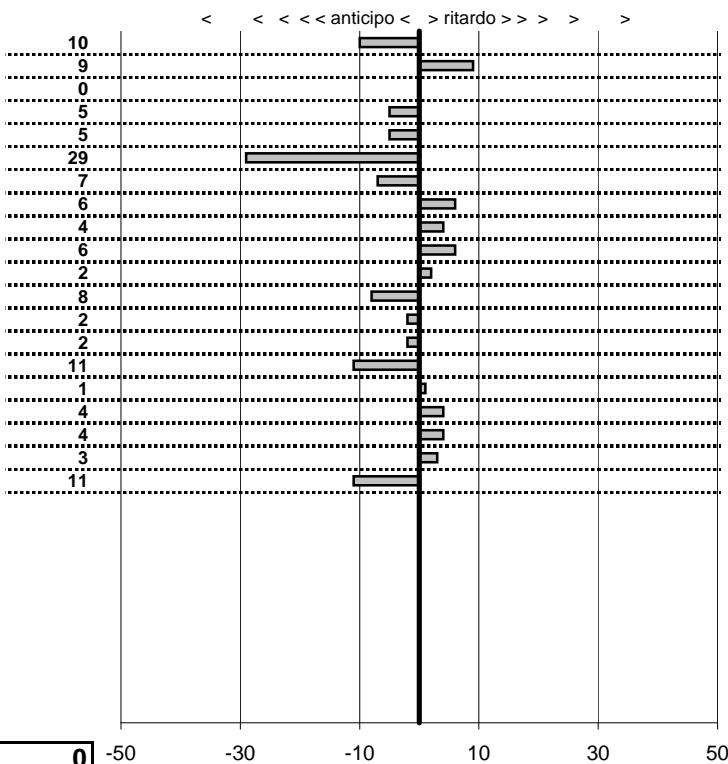

tempi e classifiche disponibili su www.cronoviterbo.net

- Cronologi - Penalità - Statistiche -
FORMIGONI ALESSAND.
 A112 ABARTH

7

5 in classifica

prova	t.imposto	start	stop	t.netto
PC71-VALLOLINA Discr	0:00:06,00	10:29:53,09	10:29:58,99	0:00:05,90
PC72-VALLOLINA Discr	0:00:08,00	10:29:58,99	10:30:07,08	0:00:08,09
PC73-VALLOLINA Discr	0:00:05,00	10:30:07,08	10:30:12,08	0:00:05,00
PC74-PIAN DE ROCHE	1:11:29,00	10:30:12,08	11:41:41,13	0:71:29,05
PC75-PIAN DE ROCHE	0:00:09,00	11:41:41,13	11:41:50,08	0:00:08,95
PC76-PIAN DE ROCHE	0:00:05,00	11:41:50,08	11:41:54,79	0:00:04,71
PC77-PIAN DE ROCHE	0:00:05,00	11:41:54,79	11:41:59,72	0:00:04,93
PC78-CAMPOFOROGN	0:09:09,00	11:41:59,72	11:51:08,78	0:09:09,06
PC79-CAMPOFOROGN	0:00:05,00	11:51:08,78	11:51:13,82	0:00:05,04
PC80-CAMPOFOROGN	0:00:05,00	11:51:13,82	11:51:18,88	0:00:05,06
PC81-CAMPOFOROGN	0:00:05,00	11:51:18,88	11:51:23,90	0:00:05,02
PC82-PIAZZALE MALG	0:03:45,00	11:51:23,90	11:55:08,82	0:03:44,92
PC83-PIAZZALE MALG	0:00:05,00	11:55:08,82	11:55:13,80	0:00:04,98
PC84-PIAZZALE MALG	0:00:10,00	11:55:13,80	11:55:23,78	0:00:09,98
PC85-PIAZZALE MALG	0:00:10,00	11:55:23,78	11:55:33,67	0:00:09,89
PC86-PIAZZALE MALG	0:00:09,00	11:55:33,67	11:55:42,68	0:00:09,01
PC87-PIAN DE VALLI	0:03:00,00	11:55:42,68	11:58:42,72	0:03:00,04
PC88-PIAN DE VALLI	0:00:10,00	11:58:42,72	11:58:52,76	0:00:10,04
PC89-PIAN DE VALLI	0:00:10,00	11:58:52,76	11:59:02,79	0:00:10,03
PC90-PIAN DE VALLI	0:00:05,00	11:59:02,79	11:59:07,68	0:00:04,89