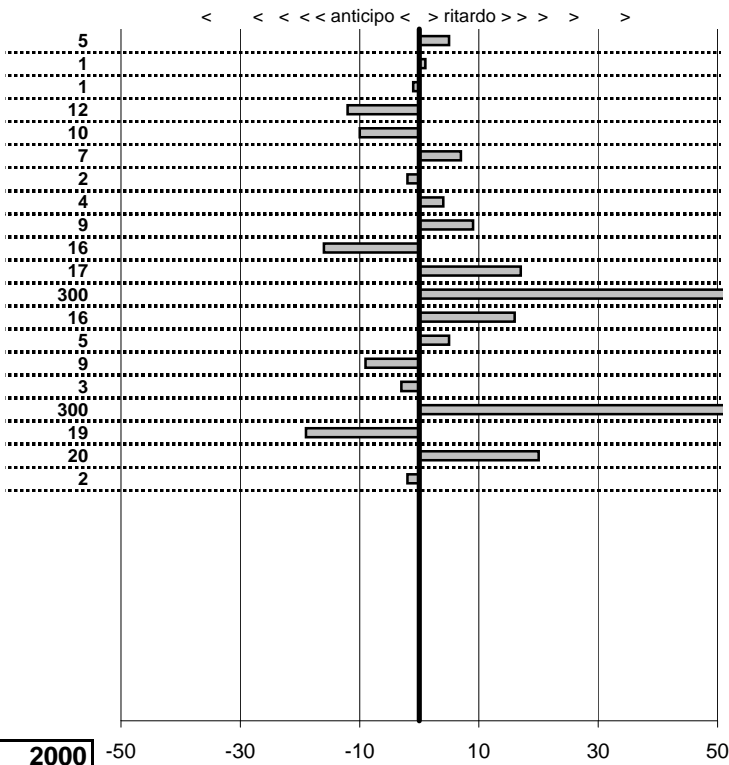

tempi e classifiche disponibili su www.cronoviterbo.net

- Cronologi - Penalità - Statistiche -
GARRAFFA VINCENZO
 LANCIA FULVIA 1,2 HF

12

22 in classifica

prova	t.imposto	start	stop	t.netto
PC71-VALLOLINA Discr	0:00:06,00	10:34:57,91	10:35:03,96	0:00:06,05
PC72-VALLOLINA Discr	0:00:08,00	10:35:03,96	10:35:11,97	0:00:08,01
PC73-VALLOLINA Discr	0:00:05,00	10:35:11,97	10:35:16,96	0:00:04,99
PC74-PIAN DE ROCHE	1:11:29,00	10:35:16,96	11:46:46,08	0:71:29,12
PC75-PIAN DE ROCHE	0:00:09,00	11:46:46,08	11:46:54,98	0:00:08,90
PC76-PIAN DE ROCHE	0:00:05,00	11:46:54,98	11:47:00,05	0:00:05,07
PC77-PIAN DE ROCHE	0:00:05,00	11:47:00,05	11:47:05,03	0:00:04,98
PC78-CAMPOFOROGN	0:09:09,00	11:47:05,03	11:56:14,07	0:09:09,04
PC79-CAMPOFOROGN	0:00:05,00	11:56:14,07	11:56:19,16	0:00:05,09
PC80-CAMPOFOROGN	0:00:05,00	11:56:19,16	11:56:24,00	0:00:04,84
PC81-CAMPOFOROGN	0:00:05,00	11:56:24,00	11:56:29,17	0:00:05,17
PC82-PIAZZALE MALG	0:03:45,00	11:56:29,17	12:04:03,11	0:07:33,94
PC83-PIAZZALE MALG	0:00:05,00	12:04:03,11	12:04:08,27	0:00:05,16
PC84-PIAZZALE MALG	0:00:10,00	12:04:08,27	12:04:18,32	0:00:10,05
PC85-PIAZZALE MALG	0:00:10,00	12:04:18,32	12:04:28,23	0:00:09,91
PC86-PIAZZALE MALG	0:00:09,00	12:04:28,23	12:04:37,20	0:00:08,97
PC87-PIAN DE VALLI	0:03:00,00	12:04:37,20	12:10:16,46	0:05:39,26
PC88-PIAN DE VALLI	0:00:10,00	12:10:16,46	12:10:26,27	0:00:09,81
PC89-PIAN DE VALLI	0:00:10,00	12:10:26,27	12:10:36,47	0:00:10,20
PC90-PIAN DE VALLI	0:00:05,00	12:10:36,47	12:10:41,45	0:00:04,98