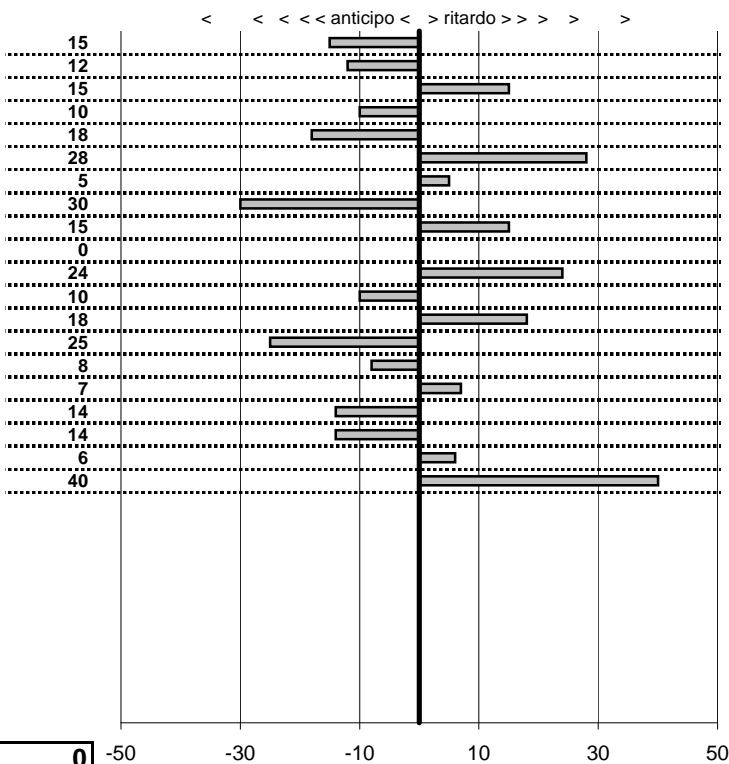

tempi e classifiche disponibili su www.cronoviterbo.net

- Cronologi - Penalità - Statistiche -

TRIFERO MAURO
FERRARI 456 MGT

50

1 in classifica

prova	t.imposto	start	stop	t.netto
PC71-VALLOLINA Discr	0:00:06,00	11:12:55,69	11:13:01,54	0:00:05,85
PC72-VALLOLINA Discr	0:00:08,00	11:13:01,54	11:13:09,42	0:00:07,88
PC73-VALLOLINA Discr	0:00:05,00	11:13:09,42	11:13:14,57	0:00:05,15
PC74-PIAN DE ROCHE	1:11:29,00	11:13:14,57	12:24:43,67	0:71:29,10
PC75-PIAN DE ROCHE	0:00:09,00	12:24:43,67	12:24:52,49	0:00:08,82
PC76-PIAN DE ROCHE	0:00:05,00	12:24:52,49	12:24:57,77	0:00:05,28
PC77-PIAN DE ROCHE	0:00:05,00	12:24:57,77	12:25:02,82	0:00:05,05
PC78-CAMPOFOROGRN	0:09:09,00	12:25:02,82	12:34:11,52	0:09:08,70
PC79-CAMPOFOROGRN	0:00:05,00	12:34:11,52	12:34:16,67	0:00:05,15
PC80-CAMPOFOROGRN	0:00:05,00	12:34:16,67	12:34:21,67	0:00:05,00
PC81-CAMPOFOROGRN	0:00:05,00	12:34:21,67	12:34:26,91	0:00:05,24
PC82-PIAZZALE MALG	0:03:45,00	12:34:26,91	12:38:11,81	0:03:44,90
PC83-PIAZZALE MALG	0:00:05,00	12:38:11,81	12:38:16,99	0:00:05,18
PC84-PIAZZALE MALG	0:00:10,00	12:38:16,99	12:38:26,74	0:00:09,75
PC85-PIAZZALE MALG	0:00:10,00	12:38:26,74	12:38:36,66	0:00:09,92
PC86-PIAZZALE MALG	0:00:09,00	12:38:36,66	12:38:45,73	0:00:09,07
PC87-PIAN DE VALLI	0:03:00,00	12:38:45,73	12:41:45,59	0:02:59,86
PC88-PIAN DE VALLI	0:00:10,00	12:41:45,59	12:41:55,45	0:00:09,86
PC89-PIAN DE VALLI	0:00:10,00	12:41:55,45	12:42:05,51	0:00:10,06
PC90-PIAN DE VALLI	0:00:05,00	12:42:05,51	12:42:10,91	0:00:05,40