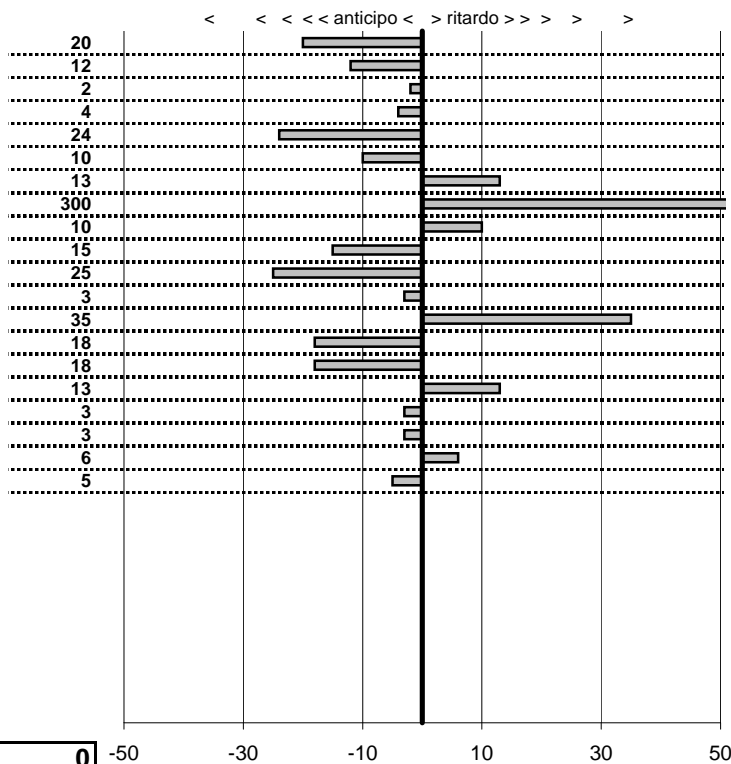

prova	t.imposto	start	stop	t.netto
PC71-VALLOLINA Discr	0:00:06,00	10:42:53,83	10:42:59,63	0:00:05,80
PC72-VALLOLINA Discr	0:00:08,00	10:42:59,63	10:43:07,51	0:00:07,88
PC73-VALLOLINA Discr	0:00:05,00	10:43:07,51	10:43:12,49	0:00:04,98
PC74-PIAN DE ROCHE	1:11:29,00	10:43:12,49	11:54:41,45	0:71:28,96
PC75-PIAN DE ROCHE	0:00:09,00	11:54:41,45	11:54:50,21	0:00:08,76
PC76-PIAN DE ROCHE	0:00:05,00	11:54:50,21	11:54:55,11	0:00:04,90
PC77-PIAN DE ROCHE	0:00:05,00	11:54:55,11	11:55:00,24	0:00:05,13
PC78-CAMPOFOROGR	0:09:09,00	11:55:00,24	12:04:15,76	0:09:15,52
PC79-CAMPOFOROGR	0:00:05,00	12:04:15,76	12:04:20,86	0:00:05,10
PC80-CAMPOFOROGR	0:00:05,00	12:04:20,86	12:04:25,71	0:00:04,85
PC81-CAMPOFOROGR	0:00:05,00	12:04:25,71	12:04:30,46	0:00:04,75
PC82-PIAZZALE MALG	0:03:45,00	12:04:30,46	12:08:15,43	0:03:44,97
PC83-PIAZZALE MALG	0:00:05,00	12:08:15,43	12:08:20,78	0:00:05,35
PC84-PIAZZALE MALG	0:00:10,00	12:08:20,78	12:08:30,60	0:00:09,82
PC85-PIAZZALE MALG	0:00:10,00	12:08:30,60	12:08:40,42	0:00:09,82
PC86-PIAZZALE MALG	0:00:09,00	12:08:40,42	12:08:49,55	0:00:09,13
PC87-PIAN DE VALLI	0:03:00,00	12:08:49,55	12:11:49,52	0:02:59,97
PC88-PIAN DE VALLI	0:00:10,00	12:11:49,52	12:11:59,49	0:00:09,97
PC89-PIAN DE VALLI	0:00:10,00	12:11:59,49	12:12:09,55	0:00:10,06
PC90-PIAN DE VALLI	0:00:05,00	12:12:09,55	12:12:14,50	0:00:04,95

SOMMA PENALITA' 1.400
MEDIA PENALITA' 19,2

ALTRE PENALITA' 0
TOTALE PENALITA' 1.400

Elaborazione dati a cura di CRONOVITERBO