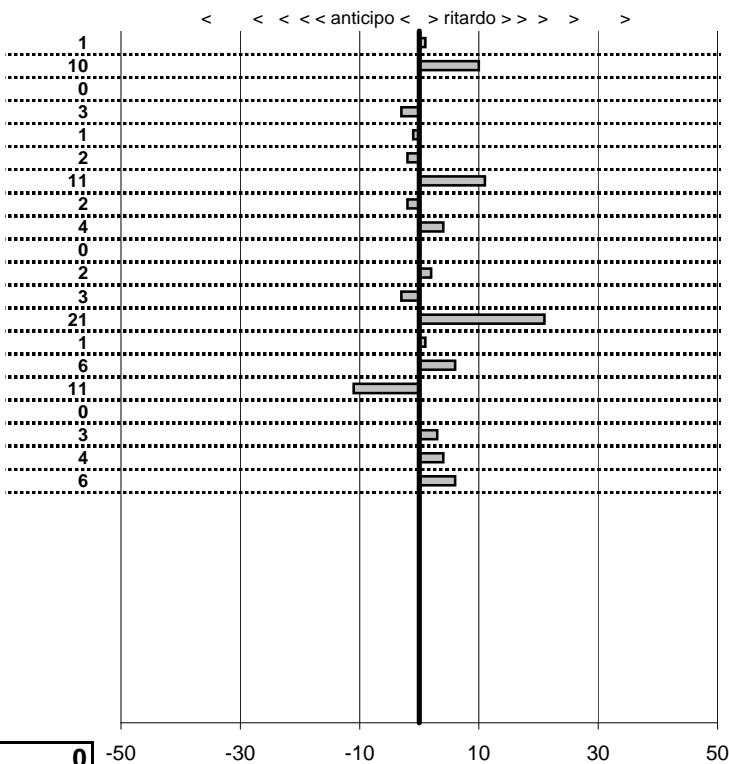

tempi e classifiche disponibili su www.cronoviterbo.net

- Cronologi - Penalità - Statistiche -

NICOLO' SERGIO
AUTOBIANCHI A112 ELEGANT

3

3 in classifica

prova	t.imposto	start	stop	t.netto
PC71-VALLOLINA Discr	0:00:06,00	10:26:01,00	10:26:07,01	0:00:06,01
PC72-VALLOLINA Discr	0:00:08,00	10:26:07,01	10:26:15,11	0:00:08,10
PC73-VALLOLINA Discr	0:00:05,00	10:26:15,11	10:26:20,11	0:00:05,00
PC74-PIAN DE ROCHE	1:11:29,00	10:26:20,11	11:37:49,14	0:71:29,03
PC75-PIAN DE ROCHE	0:00:09,00	11:37:49,14	11:37:58,13	0:00:08,99
PC76-PIAN DE ROCHE	0:00:05,00	11:37:58,13	11:38:03,11	0:00:04,98
PC77-PIAN DE ROCHE	0:00:05,00	11:38:03,11	11:38:08,22	0:00:05,11
PC78-CAMPOFOROGR	0:09:09,00	11:38:08,22	11:47:17,20	0:09:08,98
PC79-CAMPOFOROGR	0:00:05,00	11:47:17,20	11:47:22,24	0:00:05,04
PC80-CAMPOFOROGR	0:00:05,00	11:47:22,24	11:47:27,24	0:00:05,00
PC81-CAMPOFOROGR	0:00:05,00	11:47:27,24	11:47:32,26	0:00:05,02
PC82-PIAZZALE MALG	0:03:45,00	11:47:32,26	11:51:17,23	0:03:44,97
PC83-PIAZZALE MALG	0:00:05,00	11:51:17,23	11:51:22,44	0:00:05,21
PC84-PIAZZALE MALG	0:00:10,00	11:51:22,44	11:51:32,45	0:00:10,01
PC85-PIAZZALE MALG	0:00:10,00	11:51:32,45	11:51:42,51	0:00:10,06
PC86-PIAZZALE MALG	0:00:09,00	11:51:42,51	11:51:51,40	0:00:08,89
PC87-PIAN DE VALLI	0:03:00,00	11:51:51,40	11:54:51,40	0:03:00,00
PC88-PIAN DE VALLI	0:00:10,00	11:54:51,40	11:55:01,43	0:00:10,03
PC89-PIAN DE VALLI	0:00:10,00	11:55:01,43	11:55:11,47	0:00:10,04
PC90-PIAN DE VALLI	0:00:05,00	11:55:11,47	11:55:16,53	0:00:05,06