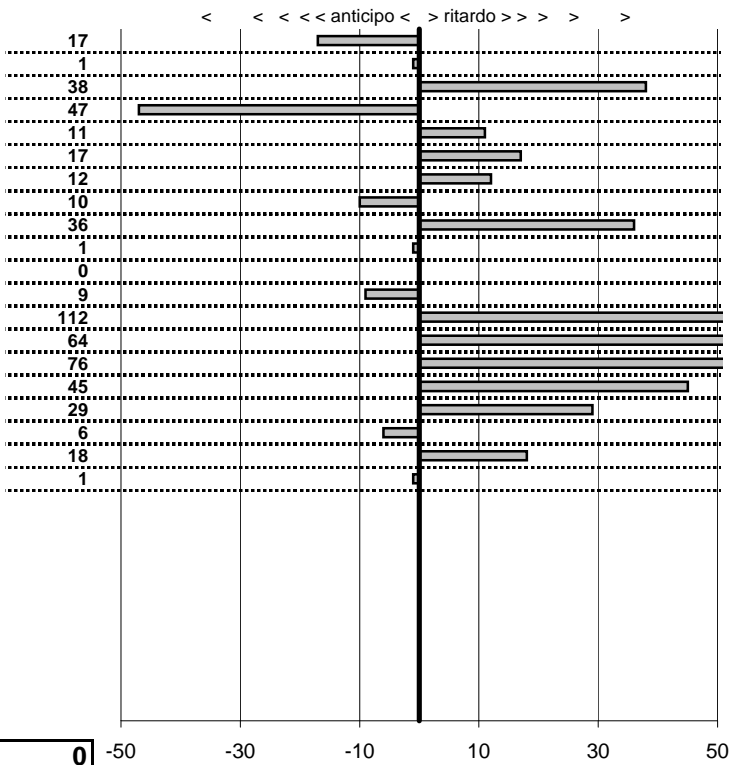

tempi e classifiche disponibili su www.cronoviterbo.net

- Cronologi - Penalità - Statistiche -

LEONE MONIQUE
 FIAT 124 ABARTH

41

18 in classifica

prova	t.imposto	start	stop	t.netto
PC71-VALLOLINA Discr	0:00:06,00	11:03:52,27	11:03:58,10	0:00:05,83
PC72-VALLOLINA Discr	0:00:08,00	11:03:58,10	11:04:06,09	0:00:07,99
PC73-VALLOLINA Discr	0:00:05,00	11:04:06,09	11:04:11,47	0:00:05,38
PC74-PIAN DE ROCHE	1:11:29,00	11:04:11,47	12:15:40,00	0:71:28,53
PC75-PIAN DE ROCHE	0:00:09,00	12:15:40,00	12:15:49,11	0:00:09,11
PC76-PIAN DE ROCHE	0:00:05,00	12:15:49,11	12:15:54,28	0:00:05,17
PC77-PIAN DE ROCHE	0:00:05,00	12:15:54,28	12:15:59,40	0:00:05,12
PC78-CAMPOFOROGN	0:09:09,00	12:15:59,40	12:25:08,30	0:09:08,90
PC79-CAMPOFOROGN	0:00:05,00	12:25:08,30	12:25:13,66	0:00:05,36
PC80-CAMPOFOROGN	0:00:05,00	12:25:13,66	12:25:18,65	0:00:04,99
PC81-CAMPOFOROGN	0:00:05,00	12:25:18,65	12:25:23,65	0:00:05,00
PC82-PIAZZALE MALG	0:03:45,00	12:25:23,65	12:29:08,56	0:03:44,91
PC83-PIAZZALE MALG	0:00:05,00	12:29:08,56	12:29:14,68	0:00:06,12
PC84-PIAZZALE MALG	0:00:10,00	12:29:14,68	12:29:25,32	0:00:10,64
PC85-PIAZZALE MALG	0:00:10,00	12:29:25,32	12:29:36,08	0:00:10,76
PC86-PIAZZALE MALG	0:00:09,00	12:29:36,08	12:29:45,53	0:00:09,45
PC87-PIAN DE VALLI	0:03:00,00	12:29:45,53	12:32:45,82	0:03:00,29
PC88-PIAN DE VALLI	0:00:10,00	12:32:45,82	12:32:55,76	0:00:09,94
PC89-PIAN DE VALLI	0:00:10,00	12:32:55,76	12:33:05,94	0:00:10,18
PC90-PIAN DE VALLI	0:00:05,00	12:33:05,94	12:33:10,93	0:00:04,99