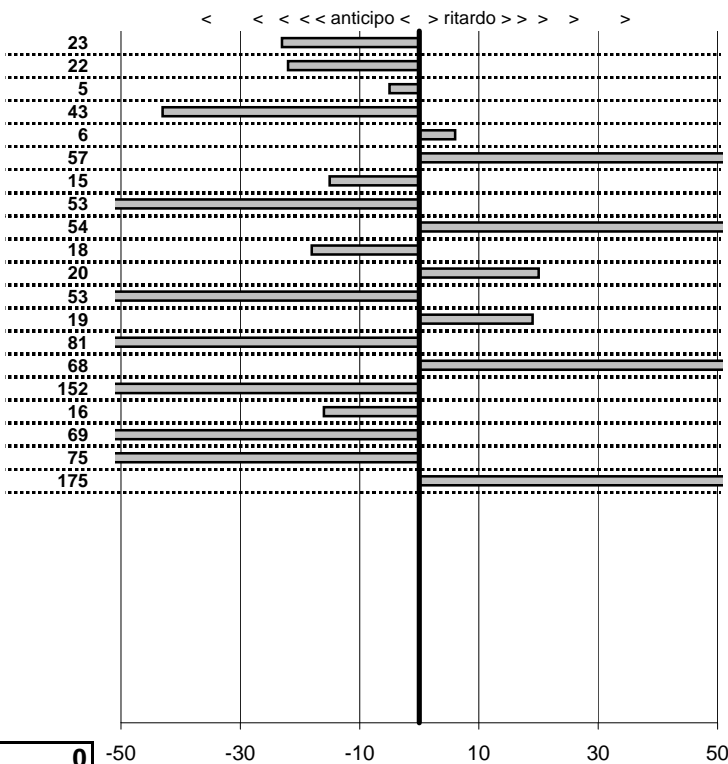

tempi e classifiche disponibili su www.cronoviterbo.net

- Cronologi - Penalità - Statistiche -

CANCELLI CLAUDIO
TRIUMPH SPITFIRE 1500

38

26 in classifica

prova	t.imposto	start	stop	t.netto
PC71-VALLOLINA Discr	0:00:06,00	11:00:53,01	11:00:58,78	0:00:05,77
PC72-VALLOLINA Discr	0:00:08,00	11:00:58,78	11:01:06,56	0:00:07,78
PC73-VALLOLINA Discr	0:00:05,00	11:01:06,56	11:01:11,51	0:00:04,95
PC74-PIAN DE ROCHE	1:11:29,00	11:01:11,51	12:12:40,08	0:71:28,57
PC75-PIAN DE ROCHE	0:00:09,00	12:12:40,08	12:12:49,14	0:00:09,06
PC76-PIAN DE ROCHE	0:00:05,00	12:12:49,14	12:12:54,71	0:00:05,57
PC77-PIAN DE ROCHE	0:00:05,00	12:12:54,71	12:12:59,56	0:00:04,85
PC78-CAMPOFOROGR	0:09:09,00	12:12:59,56	12:22:08,03	0:09:08,47
PC79-CAMPOFOROGR	0:00:05,00	12:22:08,03	12:22:13,57	0:00:05,54
PC80-CAMPOFOROGR	0:00:05,00	12:22:13,57	12:22:18,39	0:00:04,82
PC81-CAMPOFOROGR	0:00:05,00	12:22:18,39	12:22:23,59	0:00:05,20
PC82-PIAZZALE MALG	0:03:45,00	12:22:23,59	12:26:08,06	0:03:44,47
PC83-PIAZZALE MALG	0:00:05,00	12:26:08,06	12:26:13,25	0:00:05,19
PC84-PIAZZALE MALG	0:00:10,00	12:26:13,25	12:26:22,44	0:00:09,19
PC85-PIAZZALE MALG	0:00:10,00	12:26:22,44	12:26:33,12	0:00:10,68
PC86-PIAZZALE MALG	0:00:09,00	12:26:33,12	12:26:40,60	0:00:07,48
PC87-PIAN DE VALLI	0:03:00,00	12:26:40,60	12:29:40,44	0:02:59,84
PC88-PIAN DE VALLI	0:00:10,00	12:29:40,44	12:29:49,75	0:00:09,31
PC89-PIAN DE VALLI	0:00:10,00	12:29:49,75	12:29:59,00	0:00:09,25
PC90-PIAN DE VALLI	0:00:05,00	12:29:59,00	12:30:05,75	0:00:06,75