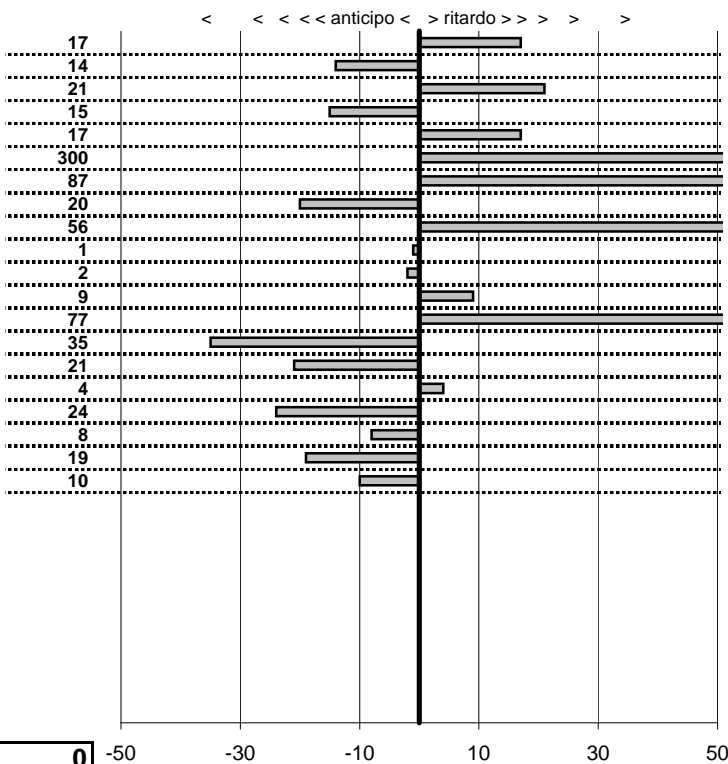

tempi e classifiche disponibili su www.cronoviterbo.net

- Cronologi - Penalità - Statistiche -
MAJOCO FRANCESCO
 FERRARI 16 M SPIDER

48

3 in classifica

prova	t.imposto	start	stop	t.netto
PC71-VALLOLINA Discr	0:00:06,00	11:10:56,45	11:11:02,62	0:00:06,17
PC72-VALLOLINA Discr	0:00:08,00	11:11:02,62	11:11:10,48	0:00:07,86
PC73-VALLOLINA Discr	0:00:05,00	11:11:10,48	11:11:15,69	0:00:05,21
PC74-PIAN DE ROCHE	1:11:29,00	11:11:15,69	12:22:44,54	0:71:28,85
PC75-PIAN DE ROCHE	0:00:09,00	12:22:44,54	12:22:53,71	0:00:09,17
PC76-PIAN DE ROCHE	0:00:05,00	12:22:53,71	12:23:06,18	0:00:12,47
PC77-PIAN DE ROCHE	0:00:05,00	12:23:06,18	12:23:12,05	0:00:05,87
PC78-CAMPOFOROGR	0:09:09,00	12:23:12,05	12:32:20,85	0:09:08,80
PC79-CAMPOFOROGR	0:00:05,00	12:32:20,85	12:32:26,41	0:00:05,56
PC80-CAMPOFOROGR	0:00:05,00	12:32:26,41	12:32:31,40	0:00:04,99
PC81-CAMPOFOROGR	0:00:05,00	12:32:31,40	12:32:36,38	0:00:04,98
PC82-PIAZZALE MALG	0:03:45,00	12:32:36,38	12:36:21,47	0:03:45,09
PC83-PIAZZALE MALG	0:00:05,00	12:36:21,47	12:36:27,24	0:00:05,77
PC84-PIAZZALE MALG	0:00:10,00	12:36:27,24	12:36:36,89	0:00:09,65
PC85-PIAZZALE MALG	0:00:10,00	12:36:36,89	12:36:46,68	0:00:09,79
PC86-PIAZZALE MALG	0:00:09,00	12:36:46,68	12:36:55,72	0:00:09,04
PC87-PIAN DE VALLI	0:03:00,00	12:36:55,72	12:39:55,48	0:02:59,76
PC88-PIAN DE VALLI	0:00:10,00	12:39:55,48	12:40:05,40	0:00:09,92
PC89-PIAN DE VALLI	0:00:10,00	12:40:05,40	12:40:15,21	0:00:09,81
PC90-PIAN DE VALLI	0:00:05,00	12:40:15,21	12:40:20,11	0:00:04,90