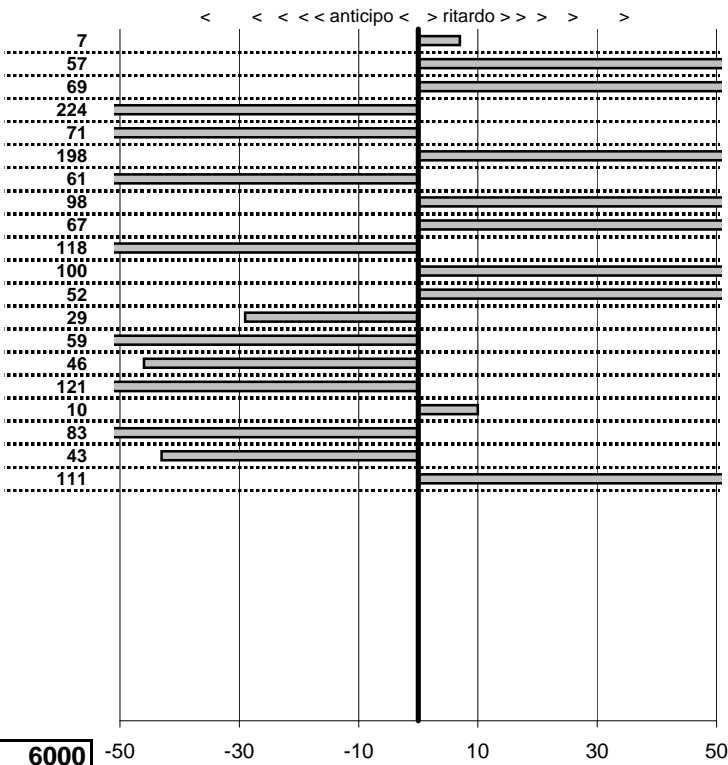

prova	t.imposto	start	stop	t.netto
PC71-VALLOLINA Discr	0:00:06,00	10:57:42,18	10:57:48,25	0:00:06,07
PC72-VALLOLINA Discr	0:00:08,00	10:57:48,25	10:57:56,82	0:00:08,57
PC73-VALLOLINA Discr	0:00:05,00	10:57:56,82	10:58:02,51	0:00:05,69
PC74-PIAN DE ROCHE	1:11:29,00	10:58:02,51	12:09:29,27	0:71:26,76
PC75-PIAN DE ROCHE	0:00:09,00	12:09:29,27	12:09:37,56	0:00:08,29
PC76-PIAN DE ROCHE	0:00:05,00	12:09:37,56	12:09:44,54	0:00:06,98
PC77-PIAN DE ROCHE	0:00:05,00	12:09:44,54	12:09:48,93	0:00:04,39
PC78-CAMPOFOROGN	0:09:09,00	12:09:48,93	12:18:58,91	0:09:09,98
PC79-CAMPOFOROGN	0:00:05,00	12:18:58,91	12:19:04,58	0:00:05,67
PC80-CAMPOFOROGN	0:00:05,00	12:19:04,58	12:19:08,40	0:00:03,82
PC81-CAMPOFOROGN	0:00:05,00	12:19:08,40	12:19:14,40	0:00:06,00
PC82-PIAZZALE MALG	0:03:45,00	12:19:14,40	12:22:59,92	0:03:45,52
PC83-PIAZZALE MALG	0:00:05,00	12:22:59,92	12:23:04,63	0:00:04,71
PC84-PIAZZALE MALG	0:00:10,00	12:23:04,63	12:23:14,04	0:00:09,41
PC85-PIAZZALE MALG	0:00:10,00	12:23:14,04	12:23:23,58	0:00:09,54
PC86-PIAZZALE MALG	0:00:09,00	12:23:23,58	12:23:31,37	0:00:07,79
PC87-PIAN DE VALLI	0:03:00,00	12:23:31,37	12:26:31,47	0:03:00,10
PC88-PIAN DE VALLI	0:00:10,00	12:26:31,47	12:26:40,64	0:00:09,17
PC89-PIAN DE VALLI	0:00:10,00	12:26:40,64	12:26:50,21	0:00:09,57
PC90-PIAN DE VALLI	0:00:05,00	12:26:50,21	12:26:56,32	0:00:06,11

SOMMA PENALITA' 6.547
MEDIA PENALITA' 107,3

ALTRE PENALITA' 6000
TOTALE PENALITA' 12.547

Elaborazione dati a cura di CRONOVITERBO