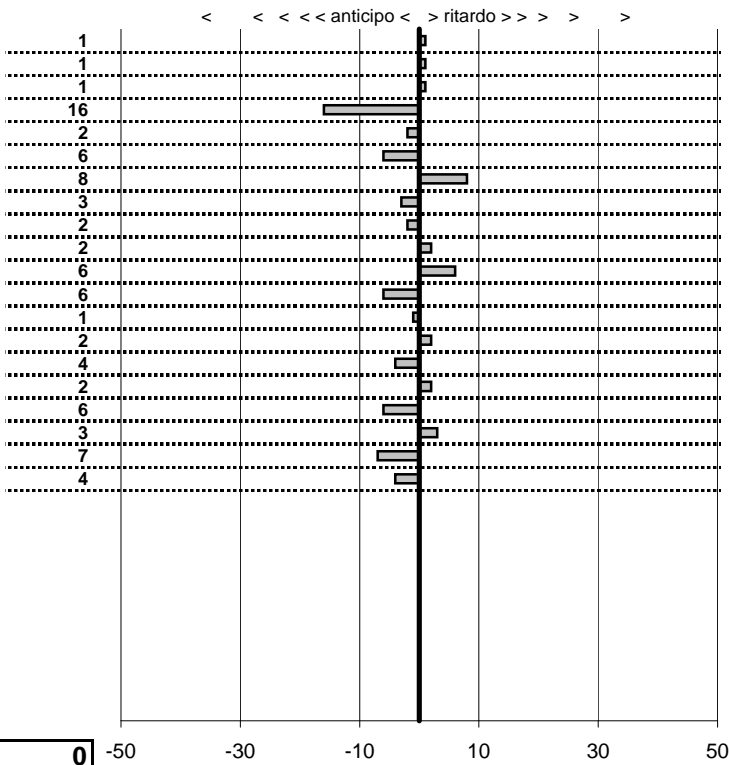

prova	t.imposto	start	stop	t.netto
PC71-VALLOLINA Discr	0:00:06,00	10:26:52,01	10:26:58,02	0:00:06,01
PC72-VALLOLINA Discr	0:00:08,00	10:26:58,02	10:27:06,03	0:00:08,01
PC73-VALLOLINA Discr	0:00:05,00	10:27:06,03	10:27:11,04	0:00:05,01
PC74-PIAN DE ROCHE	1:11:29,00	10:27:11,04	11:38:40,20	0:71:29,16
PC75-PIAN DE ROCHE	0:00:09,00	11:38:40,20	11:38:49,18	0:00:08,98
PC76-PIAN DE ROCHE	0:00:05,00	11:38:49,18	11:38:54,12	0:00:04,94
PC77-PIAN DE ROCHE	0:00:05,00	11:38:54,12	11:38:59,20	0:00:05,08
PC78-CAMPOFOROGR	0:09:09,00	11:38:59,20	11:48:08,17	0:09:08,97
PC79-CAMPOFOROGR	0:00:05,00	11:48:08,17	11:48:13,15	0:00:04,98
PC80-CAMPOFOROGR	0:00:05,00	11:48:13,15	11:48:18,17	0:00:05,02
PC81-CAMPOFOROGR	0:00:05,00	11:48:18,17	11:48:23,23	0:00:05,06
PC82-PIAZZALE MALG	0:03:45,00	11:48:23,23	11:52:08,17	0:03:44,94
PC83-PIAZZALE MALG	0:00:05,00	11:52:08,17	11:52:13,16	0:00:04,99
PC84-PIAZZALE MALG	0:00:10,00	11:52:13,16	11:52:23,18	0:00:10,02
PC85-PIAZZALE MALG	0:00:10,00	11:52:23,18	11:52:33,14	0:00:09,96
PC86-PIAZZALE MALG	0:00:09,00	11:52:33,14	11:52:42,16	0:00:09,02
PC87-PIAN DE VALLI	0:03:00,00	11:52:42,16	11:55:42,10	0:02:59,94
PC88-PIAN DE VALLI	0:00:10,00	11:55:42,10	11:55:52,13	0:00:10,03
PC89-PIAN DE VALLI	0:00:10,00	11:55:52,13	11:56:02,06	0:00:09,93
PC90-PIAN DE VALLI	0:00:05,00	11:56:02,06	11:56:07,02	0:00:04,96

SOMMA PENALITA' **396**
MEDIA PENALITA' **5,4**

ALTRE PENALITA' **0**
TOTALE PENALITA' **396**

Elaborazione dati a cura di CRONOVITERBO