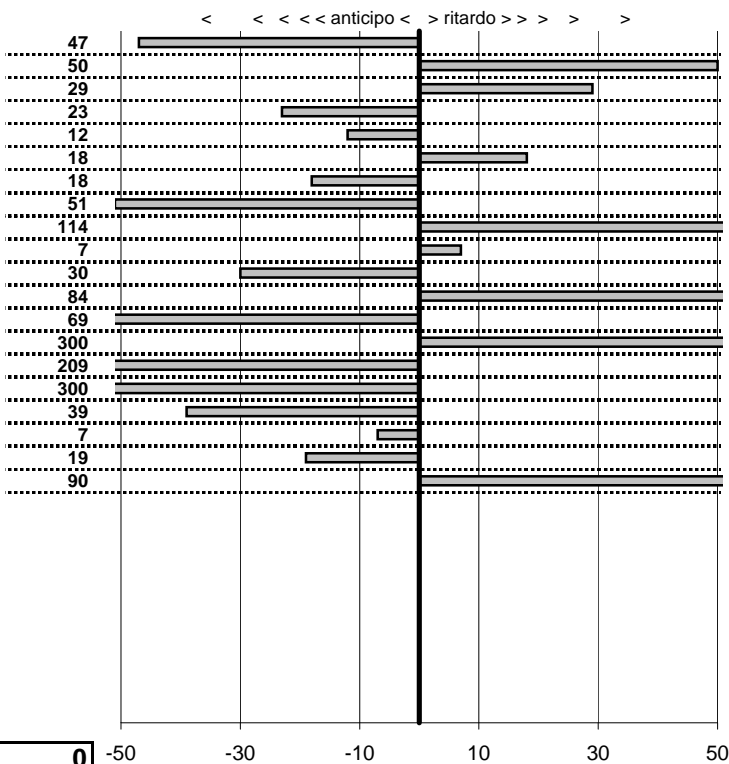

prova	t.imposto	start	stop	t.netto
PC71-VALLOLINA Discr	0:00:06,00	10:39:50,75	10:39:56,28	0:00:05,53
PC72-VALLOLINA Discr	0:00:08,00	10:39:56,28	10:40:04,78	0:00:08,50
PC73-VALLOLINA Discr	0:00:05,00	10:40:04,78	10:40:10,07	0:00:05,29
PC74-PIAN DE ROCHE	1:11:29,00	10:40:10,07	11:51:38,84	0:71:28,77
PC75-PIAN DE ROCHE	0:00:09,00	11:51:38,84	11:51:47,72	0:00:08,88
PC76-PIAN DE ROCHE	0:00:05,00	11:51:47,72	11:51:52,90	0:00:05,18
PC77-PIAN DE ROCHE	0:00:05,00	11:51:52,90	11:51:57,72	0:00:04,82
PC78-CAMPOFOROGN	0:09:09,00	11:51:57,72	12:01:06,21	0:09:08,49
PC79-CAMPOFOROGN	0:00:05,00	12:01:06,21	12:01:12,35	0:00:06,14
PC80-CAMPOFOROGN	0:00:05,00	12:01:12,35	12:01:17,42	0:00:05,07
PC81-CAMPOFOROGN	0:00:05,00	12:01:17,42	12:01:22,12	0:00:04,70
PC82-PIAZZALE MALG	0:03:45,00	12:01:22,12	12:05:07,96	0:03:45,84
PC83-PIAZZALE MALG	0:00:05,00	12:05:07,96	12:05:12,27	0:00:04,31
PC84-PIAZZALE MALG	0:00:10,00	12:05:12,27	12:05:27,76	0:00:15,49
PC85-PIAZZALE MALG	0:00:10,00	12:05:27,76	12:05:35,67	0:00:07,91
PC86-PIAZZALE MALG	0:00:09,00	12:05:35,67	12:05:41,10	0:00:05,43
PC87-PIAN DE VALLI	0:03:00,00	12:05:41,10	12:08:40,71	0:02:59,61
PC88-PIAN DE VALLI	0:00:10,00	12:08:40,71	12:08:50,64	0:00:09,93
PC89-PIAN DE VALLI	0:00:10,00	12:08:50,64	12:09:00,45	0:00:09,81
PC90-PIAN DE VALLI	0:00:05,00	12:09:00,45	12:09:06,35	0:00:05,90

SOMMA PENALITA'	4.504
MEDIA PENALITA'	61,7

ALTRE PENALITA'	0
TOTALE PENALITA'	4.504

Elaborazione dati a cura di CRONOVITERBO