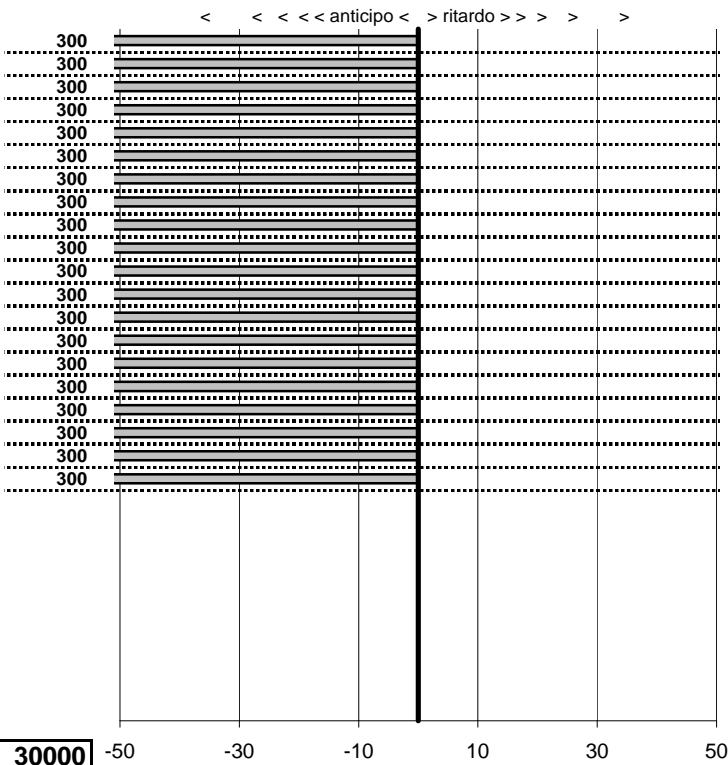

prova	t.imposto	start	stop	t.netto
PC71-VALLOLINA Discr	0:00:06,00	00:00:00,00	00:00:00,00	0:00:00,00
PC72-VALLOLINA Discr	0:00:08,00	00:00:00,00	00:00:00,00	0:00:00,00
PC73-VALLOLINA Discr	0:00:05,00	00:00:00,00	00:00:00,00	0:00:00,00
PC74-PIAN DE ROCHE	1:11:29,00	00:00:00,00	00:00:00,00	0:00:00,00
PC75-PIAN DE ROCHE	0:00:09,00	00:00:00,00	00:00:00,00	0:00:00,00
PC76-PIAN DE ROCHE	0:00:05,00	00:00:00,00	00:00:00,00	0:00:00,00
PC77-PIAN DE ROCHE	0:00:05,00	00:00:00,00	00:00:00,00	0:00:00,00
PC78-CAMPOFOROGN	0:09:09,00	00:00:00,00	00:00:00,00	0:00:00,00
PC79-CAMPOFOROGN	0:00:05,00	00:00:00,00	00:00:00,00	0:00:00,00
PC80-CAMPOFOROGN	0:00:05,00	00:00:00,00	00:00:00,00	0:00:00,00
PC81-CAMPOFOROGN	0:00:05,00	00:00:00,00	00:00:00,00	0:00:00,00
PC82-PIAZZALE MALG	0:03:45,00	00:00:00,00	00:00:00,00	0:00:00,00
PC83-PIAZZALE MALG	0:00:05,00	00:00:00,00	00:00:00,00	0:00:00,00
PC84-PIAZZALE MALG	0:00:10,00	00:00:00,00	00:00:00,00	0:00:00,00
PC85-PIAZZALE MALG	0:00:10,00	00:00:00,00	00:00:00,00	0:00:00,00
PC86-PIAZZALE MALG	0:00:09,00	00:00:00,00	00:00:00,00	0:00:00,00
PC87-PIAN DE VALLI	0:03:00,00	00:00:00,00	00:00:00,00	0:00:00,00
PC88-PIAN DE VALLI	0:00:10,00	00:00:00,00	00:00:00,00	0:00:00,00
PC89-PIAN DE VALLI	0:00:10,00	00:00:00,00	00:00:00,00	0:00:00,00
PC90-PIAN DE VALLI	0:00:05,00	00:00:00,00	00:00:00,00	0:00:00,00

SOMMA PENALITA' 3.120
MEDIA PENALITA' 240,0

ALTRE PENALITA' 30000
TOTALE PENALITA' 33.120

Elaborazione dati a cura di CRONOVITERBO