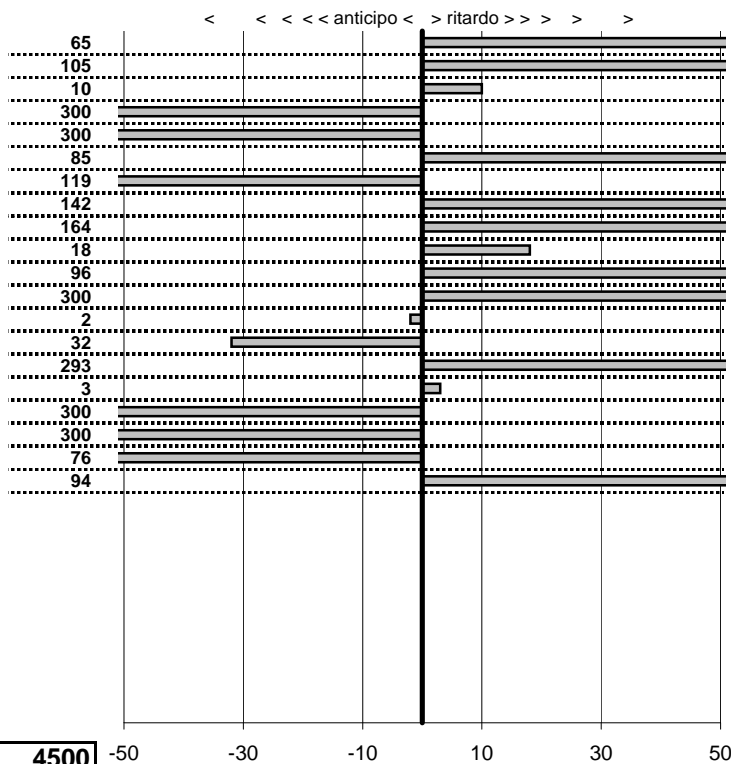

tempi e classifiche disponibili su www.cronoviterbo.net

- Cronologi - Penalità - Statistiche -

INVERNIZZI NELLO
BMW E30

36

38 in classifica

prova	t.imposto	start	stop	t.netto
PC71-VALLOLINA Discr	0:00:06,00	10:58:24,06	10:58:30,71	0:00:06,65
PC72-VALLOLINA Discr	0:00:08,00	10:58:30,71	10:58:39,76	0:00:09,05
PC73-VALLOLINA Discr	0:00:05,00	10:58:39,76	10:58:44,86	0:00:05,10
PC74-PIAN DE ROCHE	1:11:29,00	10:58:44,86	12:11:02,04	0:72:17,18
PC75-PIAN DE ROCHE	0:00:09,00	12:11:02,04	12:11:08,03	0:00:05,99
PC76-PIAN DE ROCHE	0:00:05,00	12:11:08,03	12:11:13,88	0:00:05,85
PC77-PIAN DE ROCHE	0:00:05,00	12:11:13,88	12:11:17,69	0:00:03,81
PC78-CAMPOFOROGN	0:09:09,00	12:11:17,69	12:20:28,11	0:09:10,42
PC79-CAMPOFOROGN	0:00:05,00	12:20:28,11	12:20:34,75	0:00:06,64
PC80-CAMPOFOROGN	0:00:05,00	12:20:34,75	12:20:39,93	0:00:05,18
PC81-CAMPOFOROGN	0:00:05,00	12:20:39,93	12:20:45,89	0:00:05,96
PC82-PIAZZALE MALG	0:03:45,00	12:20:45,89	12:26:29,40	0:05:43,51
PC83-PIAZZALE MALG	0:00:05,00	12:26:29,40	12:26:34,38	0:00:04,98
PC84-PIAZZALE MALG	0:00:10,00	12:26:34,38	12:26:44,06	0:00:09,68
PC85-PIAZZALE MALG	0:00:10,00	12:26:44,06	12:26:56,99	0:00:12,93
PC86-PIAZZALE MALG	0:00:09,00	12:26:56,99	12:27:06,02	0:00:09,03
PC87-PIAN DE VALLI	0:03:00,00	12:27:06,02	12:29:58,26	0:02:52,24
PC88-PIAN DE VALLI	0:00:10,00	12:29:58,26	12:30:03,83	0:00:05,57
PC89-PIAN DE VALLI	0:00:10,00	12:30:03,83	12:30:13,07	0:00:09,24
PC90-PIAN DE VALLI	0:00:05,00	12:30:13,07	12:30:19,01	0:00:05,94