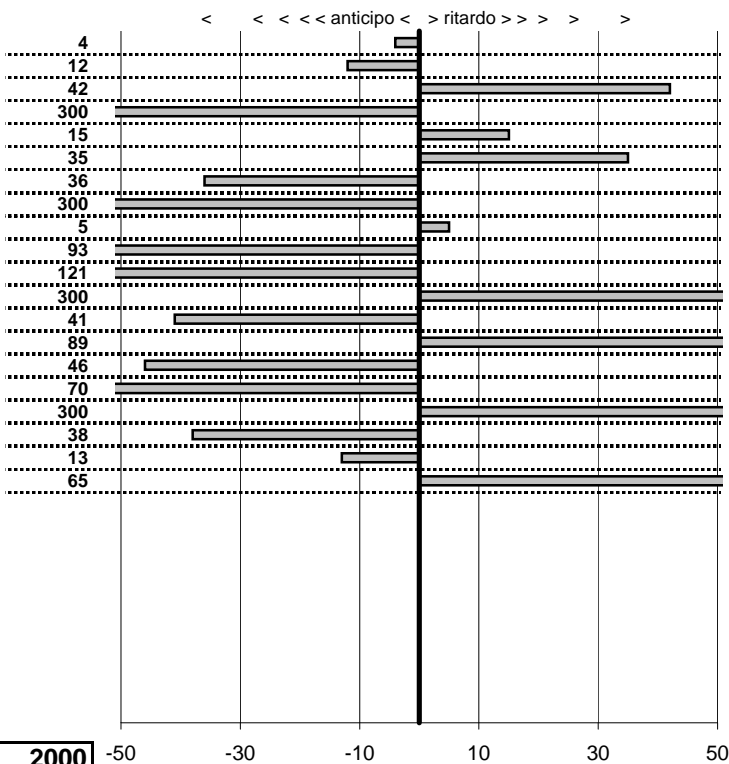

tempi e classifiche disponibili su www.cronoviterbo.net

- Cronologi - Penalità - Statistiche -

PAULUCCI MAURIZIO **22**
 ALFA ROMEO 2000 SPIDER

32 in classifica

prova	t.imposto	start	stop	t.netto
PC71-VALLOLINA Discr	0:00:06,00	10:44:17,09	10:44:23,05	0:00:05,96
PC72-VALLOLINA Discr	0:00:08,00	10:44:23,05	10:44:30,93	0:00:07,88
PC73-VALLOLINA Discr	0:00:05,00	10:44:30,93	10:44:36,35	0:00:05,42
PC74-PIAN DE ROCHE	1:11:29,00	10:44:36,35	12:05:34,18	0:80:57,83
PC75-PIAN DE ROCHE	0:00:09,00	12:05:34,18	12:05:43,33	0:00:09,15
PC76-PIAN DE ROCHE	0:00:05,00	12:05:43,33	12:05:48,68	0:00:05,35
PC77-PIAN DE ROCHE	0:00:05,00	12:05:48,68	12:05:53,32	0:00:04,64
PC78-CAMPOFOROGN	0:09:09,00	12:05:53,32	12:14:46,15	0:08:52,83
PC79-CAMPOFOROGN	0:00:05,00	12:14:46,15	12:14:51,20	0:00:05,05
PC80-CAMPOFOROGN	0:00:05,00	12:14:51,20	12:14:55,27	0:00:04,07
PC81-CAMPOFOROGN	0:00:05,00	12:14:55,27	12:14:59,06	0:00:03,79
PC82-PIAZZALE MALG	0:03:45,00	12:14:59,06	12:19:21,60	0:04:22,54
PC83-PIAZZALE MALG	0:00:05,00	12:19:21,60	12:19:26,19	0:00:04,59
PC84-PIAZZALE MALG	0:00:10,00	12:19:26,19	12:19:37,08	0:00:10,89
PC85-PIAZZALE MALG	0:00:10,00	12:19:37,08	12:19:46,62	0:00:09,54
PC86-PIAZZALE MALG	0:00:09,00	12:19:46,62	12:19:54,92	0:00:08,30
PC87-PIAN DE VALLI	0:03:00,00	12:19:54,92	12:24:03,00	0:04:08,08
PC88-PIAN DE VALLI	0:00:10,00	12:24:03,00	12:24:12,62	0:00:09,62
PC89-PIAN DE VALLI	0:00:10,00	12:24:12,62	12:24:22,49	0:00:09,87
PC90-PIAN DE VALLI	0:00:05,00	12:24:22,49	12:24:28,14	0:00:05,65