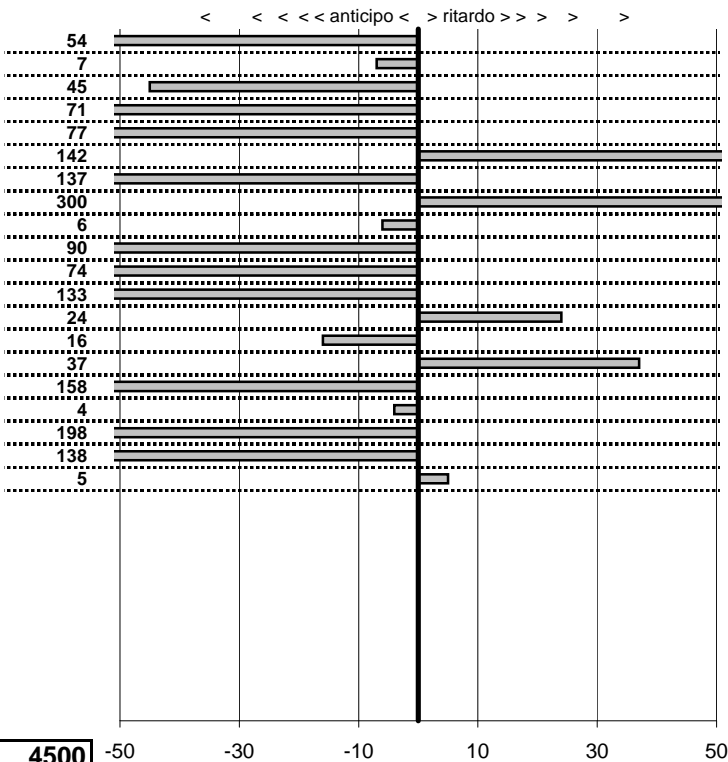

prova	t.imposto	start	stop	t.netto
PC71-VALLOLINA Discr	0:00:06,00	11:05:30,28	11:05:35,74	0:00:05,46
PC72-VALLOLINA Discr	0:00:08,00	11:05:35,74	11:05:43,67	0:00:07,93
PC73-VALLOLINA Discr	0:00:05,00	11:05:43,67	11:05:48,22	0:00:04,55
PC74-PIAN DE ROCHE	1:11:29,00	11:05:48,22	12:17:16,51	0:71:28,29
PC75-PIAN DE ROCHE	0:00:09,00	12:17:16,51	12:17:24,74	0:00:08,23
PC76-PIAN DE ROCHE	0:00:05,00	12:17:24,74	12:17:31,16	0:00:06,42
PC77-PIAN DE ROCHE	0:00:05,00	12:17:31,16	12:17:34,79	0:00:03,63
PC78-CAMPOFOROGN	0:09:09,00	12:17:34,79	12:27:10,25	0:09:35,46
PC79-CAMPOFOROGN	0:00:05,00	12:27:10,25	12:27:15,19	0:00:04,94
PC80-CAMPOFOROGN	0:00:05,00	12:27:15,19	12:27:19,29	0:00:04,10
PC81-CAMPOFOROGN	0:00:05,00	12:27:19,29	12:27:23,55	0:00:04,26
PC82-PIAZZALE MALG	0:03:45,00	12:27:23,55	12:31:07,22	0:03:43,67
PC83-PIAZZALE MALG	0:00:05,00	12:31:07,22	12:31:12,46	0:00:05,24
PC84-PIAZZALE MALG	0:00:10,00	12:31:12,46	12:31:22,30	0:00:09,84
PC85-PIAZZALE MALG	0:00:10,00	12:31:22,30	12:31:32,67	0:00:10,37
PC86-PIAZZALE MALG	0:00:09,00	12:31:32,67	12:31:40,09	0:00:07,42
PC87-PIAN DE VALLI	0:03:00,00	12:31:40,09	12:34:40,05	0:02:59,96
PC88-PIAN DE VALLI	0:00:10,00	12:34:40,05	12:34:48,07	0:00:08,02
PC89-PIAN DE VALLI	0:00:10,00	12:34:48,07	12:34:56,69	0:00:08,62
PC90-PIAN DE VALLI	0:00:05,00	12:34:56,69	12:35:01,74	0:00:05,05

SOMMA PENALITA' 5.371
MEDIA PENALITA' 83,9

ALTRE PENALITA' 4500
TOTALE PENALITA' 9.871

Elaborazione dati a cura di CRONOVITERBO