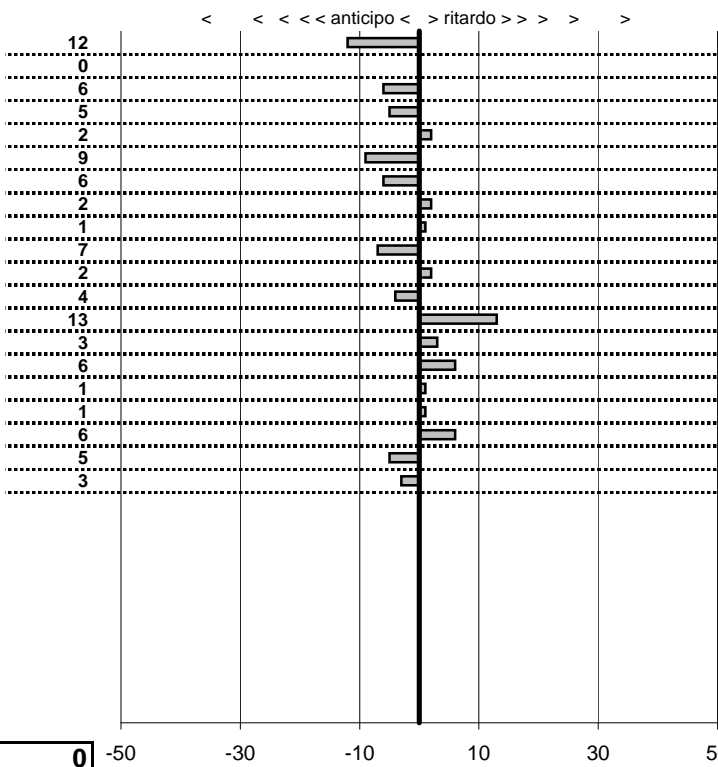

tempi e classifiche disponibili su www.cronoviterbo.net

- Cronologi - Penalità - Statistiche -

MAZZELLA GUIDO
 AR GIULIA SPRINT GT VEL.

5

2 in classifica

prova	t.imposto	start	stop	t.netto
PC71-VALLOLINA Discr	0:00:06,00	10:27:58,87	10:28:04,75	0:00:05,88
PC72-VALLOLINA Discr	0:00:08,00	10:28:04,75	10:28:12,75	0:00:08,00
PC73-VALLOLINA Discr	0:00:05,00	10:28:12,75	10:28:17,69	0:00:04,94
PC74-PIAN DE ROCHE	1:11:29,00	10:28:17,69	11:39:46,64	0:71:28,95
PC75-PIAN DE ROCHE	0:00:09,00	11:39:46,64	11:39:55,66	0:00:09,02
PC76-PIAN DE ROCHE	0:00:05,00	11:39:55,66	11:40:00,57	0:00:04,91
PC77-PIAN DE ROCHE	0:00:05,00	11:40:00,57	11:40:05,51	0:00:04,94
PC78-CAMPOFOROGR	0:09:09,00	11:40:05,51	11:49:14,53	0:09:09,02
PC79-CAMPOFOROGR	0:00:05,00	11:49:14,53	11:49:19,54	0:00:05,01
PC80-CAMPOFOROGR	0:00:05,00	11:49:19,54	11:49:24,47	0:00:04,93
PC81-CAMPOFOROGR	0:00:05,00	11:49:24,47	11:49:29,49	0:00:05,02
PC82-PIAZZALE MALG	0:03:45,00	11:49:29,49	11:53:14,45	0:03:44,96
PC83-PIAZZALE MALG	0:00:05,00	11:53:14,45	11:53:19,58	0:00:05,13
PC84-PIAZZALE MALG	0:00:10,00	11:53:19,58	11:53:29,61	0:00:10,03
PC85-PIAZZALE MALG	0:00:10,00	11:53:29,61	11:53:39,67	0:00:10,06
PC86-PIAZZALE MALG	0:00:09,00	11:53:39,67	11:53:48,68	0:00:09,01
PC87-PIAN DE VALLI	0:03:00,00	11:53:48,68	11:56:48,69	0:03:00,01
PC88-PIAN DE VALLI	0:00:10,00	11:56:48,69	11:56:58,75	0:00:10,06
PC89-PIAN DE VALLI	0:00:10,00	11:56:58,75	11:57:08,70	0:00:09,95
PC90-PIAN DE VALLI	0:00:05,00	11:57:08,70	11:57:13,67	0:00:04,97