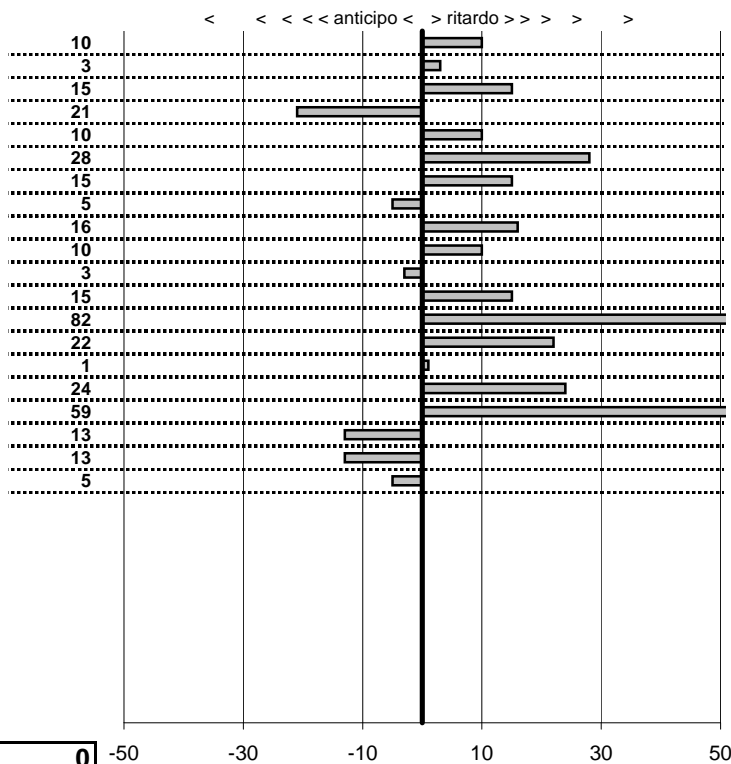

tempi e classifiche disponibili su www.cronoviterbo.net

- Cronologi - Penalità - Statistiche -

PIERGIOVANNI LORENZO
 LANCIA FULVIA 1,2 HF

34

15 in classifica

prova	t.imposto	start	stop	t.netto
PC71-VALLOLINA Discr	0:00:06,00	10:56:51,50	10:56:57,60	0:00:06,10
PC72-VALLOLINA Discr	0:00:08,00	10:56:57,60	10:57:05,63	0:00:08,03
PC73-VALLOLINA Discr	0:00:05,00	10:57:05,63	10:57:10,78	0:00:05,15
PC74-PIAN DE ROCHE	1:11:29,00	10:57:10,78	12:08:39,57	0:71:28,79
PC75-PIAN DE ROCHE	0:00:09,00	12:08:39,57	12:08:48,67	0:00:09,10
PC76-PIAN DE ROCHE	0:00:05,00	12:08:48,67	12:08:53,95	0:00:05,28
PC77-PIAN DE ROCHE	0:00:05,00	12:08:53,95	12:08:59,10	0:00:05,15
PC78-CAMPOFOROGR	0:09:09,00	12:08:59,10	12:18:08,05	0:09:08,95
PC79-CAMPOFOROGR	0:00:05,00	12:18:08,05	12:18:13,21	0:00:05,16
PC80-CAMPOFOROGR	0:00:05,00	12:18:13,21	12:18:18,31	0:00:05,10
PC81-CAMPOFOROGR	0:00:05,00	12:18:18,31	12:18:23,28	0:00:04,97
PC82-PIAZZALE MALG	0:03:45,00	12:18:23,28	12:22:08,43	0:03:45,15
PC83-PIAZZALE MALG	0:00:05,00	12:22:08,43	12:22:14,25	0:00:05,82
PC84-PIAZZALE MALG	0:00:10,00	12:22:14,25	12:22:24,47	0:00:10,22
PC85-PIAZZALE MALG	0:00:10,00	12:22:24,47	12:22:34,48	0:00:10,01
PC86-PIAZZALE MALG	0:00:09,00	12:22:34,48	12:22:43,72	0:00:09,24
PC87-PIAN DE VALLI	0:03:00,00	12:22:43,72	12:25:44,31	0:03:00,59
PC88-PIAN DE VALLI	0:00:10,00	12:25:44,31	12:25:54,18	0:00:09,87
PC89-PIAN DE VALLI	0:00:10,00	12:25:54,18	12:26:04,05	0:00:09,87
PC90-PIAN DE VALLI	0:00:05,00	12:26:04,05	12:26:09,00	0:00:04,95