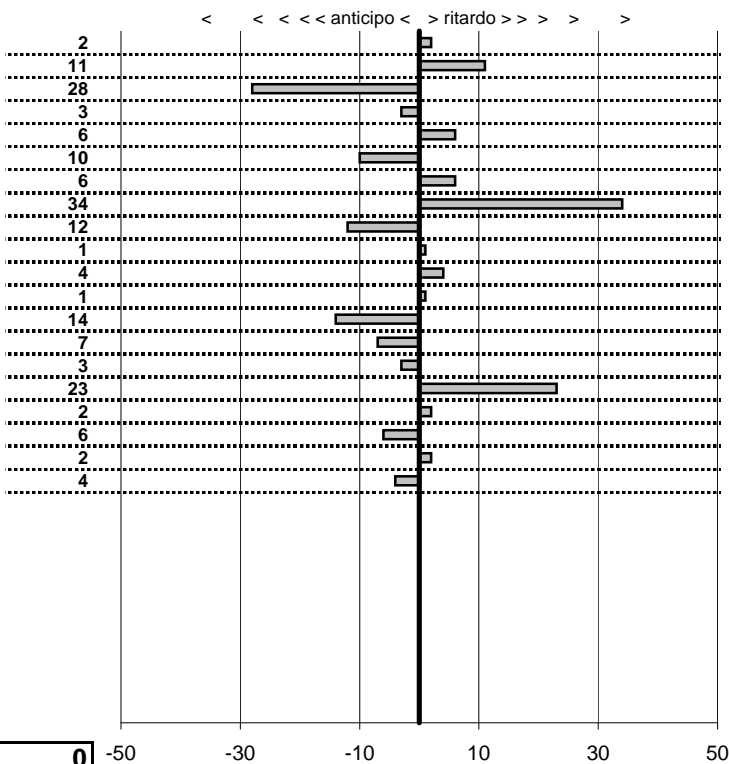

prova	t.imposto	start	stop	t.netto
PC71-VALLOLINA Discr	0:00:06,00	10:41:54,27	10:42:00,29	0:00:06,02
PC72-VALLOLINA Discr	0:00:08,00	10:42:00,29	10:42:08,40	0:00:08,11
PC73-VALLOLINA Discr	0:00:05,00	10:42:08,40	10:42:13,12	0:00:04,72
PC74-PIAN DE ROCHE	1:11:29,00	10:42:13,12	11:53:42,09	0:71:28,97
PC75-PIAN DE ROCHE	0:00:09,00	11:53:42,09	11:53:51,15	0:00:09,06
PC76-PIAN DE ROCHE	0:00:05,00	11:53:51,15	11:53:56,05	0:00:04,90
PC77-PIAN DE ROCHE	0:00:05,00	11:53:56,05	11:54:01,11	0:00:05,06
PC78-CAMPOFOROGR	0:09:09,00	11:54:01,11	12:03:10,45	0:09:09,34
PC79-CAMPOFOROGR	0:00:05,00	12:03:10,45	12:03:15,33	0:00:04,88
PC80-CAMPOFOROGR	0:00:05,00	12:03:15,33	12:03:20,34	0:00:05,01
PC81-CAMPOFOROGR	0:00:05,00	12:03:20,34	12:03:25,38	0:00:05,04
PC82-PIAZZALE MALG	0:03:45,00	12:03:25,38	12:07:10,39	0:03:45,01
PC83-PIAZZALE MALG	0:00:05,00	12:07:10,39	12:07:15,25	0:00:04,86
PC84-PIAZZALE MALG	0:00:10,00	12:07:15,25	12:07:25,18	0:00:09,93
PC85-PIAZZALE MALG	0:00:10,00	12:07:25,18	12:07:35,15	0:00:09,97
PC86-PIAZZALE MALG	0:00:09,00	12:07:35,15	12:07:44,38	0:00:09,23
PC87-PIAN DE VALLI	0:03:00,00	12:07:44,38	12:10:44,40	0:03:00,02
PC88-PIAN DE VALLI	0:00:10,00	12:10:44,40	12:10:54,34	0:00:09,94
PC89-PIAN DE VALLI	0:00:10,00	12:10:54,34	12:11:04,36	0:00:10,02
PC90-PIAN DE VALLI	0:00:05,00	12:11:04,36	12:11:09,32	0:00:04,96

SOMMA PENALITA' 978
MEDIA PENALITA' 13,4

ALTRE PENALITA' 0
TOTALE PENALITA' 978

Elaborazione dati a cura di CRONOVITERBO