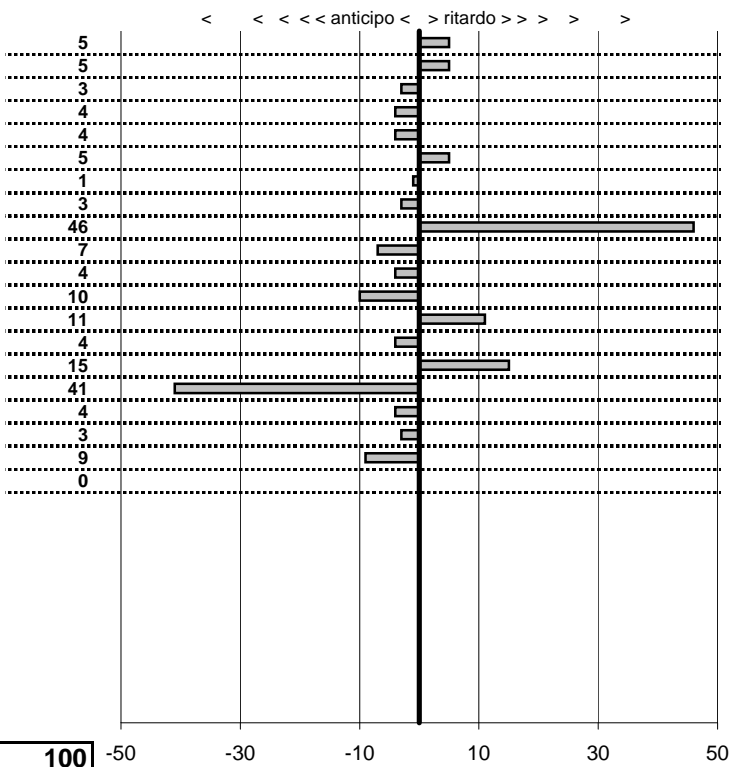

tempi e classifiche disponibili su www.cronoviterbo.net

- Cronologi - Penalità - Statistiche -

GIANSANTE MAURO
 MINI COOPER

18

4 in classifica

prova	t.imposto	start	stop	t.netto
PC71-VALLOLINA Discr	0:00:06,00	10:40:43,96	10:40:50,01	0:00:06,05
PC72-VALLOLINA Discr	0:00:08,00	10:40:50,01	10:40:58,06	0:00:08,05
PC73-VALLOLINA Discr	0:00:05,00	10:40:58,06	10:41:03,03	0:00:04,97
PC74-PIAN DE ROCHE	1:11:29,00	10:41:03,03	11:52:32,07	0:71:29,04
PC75-PIAN DE ROCHE	0:00:09,00	11:52:32,07	11:52:41,03	0:00:08,96
PC76-PIAN DE ROCHE	0:00:05,00	11:52:41,03	11:52:46,08	0:00:05,05
PC77-PIAN DE ROCHE	0:00:05,00	11:52:46,08	11:52:51,07	0:00:04,99
PC78-CAMPOFOROGN	0:09:09,00	11:52:51,07	12:02:00,04	0:09:08,97
PC79-CAMPOFOROGN	0:00:05,00	12:02:00,04	12:02:05,50	0:00:05,46
PC80-CAMPOFOROGN	0:00:05,00	12:02:05,50	12:02:10,43	0:00:04,93
PC81-CAMPOFOROGN	0:00:05,00	12:02:10,43	12:02:15,39	0:00:04,96
PC82-PIAZZALE MALG	0:03:45,00	12:02:15,39	12:06:00,29	0:03:44,90
PC83-PIAZZALE MALG	0:00:05,00	12:06:00,29	12:06:05,40	0:00:05,11
PC84-PIAZZALE MALG	0:00:10,00	12:06:05,40	12:06:15,36	0:00:09,96
PC85-PIAZZALE MALG	0:00:10,00	12:06:15,36	12:06:25,51	0:00:10,15
PC86-PIAZZALE MALG	0:00:09,00	12:06:25,51	12:06:34,10	0:00:08,59
PC87-PIAN DE VALLI	0:03:00,00	12:06:34,10	12:09:34,06	0:02:59,96
PC88-PIAN DE VALLI	0:00:10,00	12:09:34,06	12:09:44,03	0:00:09,97
PC89-PIAN DE VALLI	0:00:10,00	12:09:44,03	12:09:53,94	0:00:09,91
PC90-PIAN DE VALLI	0:00:05,00	12:09:53,94	12:09:58,94	0:00:05,00