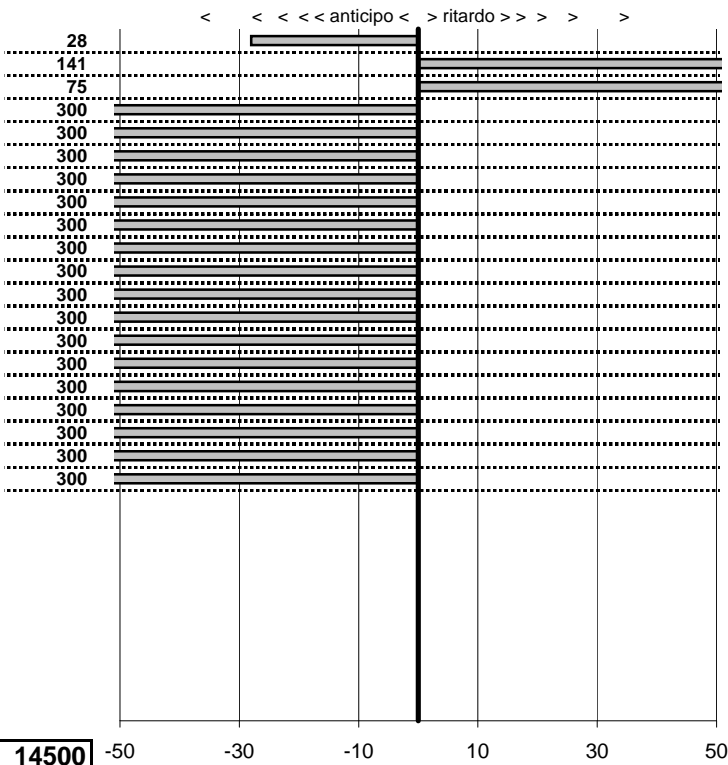

prova	t.imposto	start	stop	t.netto
PC71-VALLOLINA Discr	0:00:06,00	10:36:01,65	10:36:07,37	0:00:05,72
PC72-VALLOLINA Discr	0:00:08,00	10:36:07,37	10:36:16,78	0:00:09,41
PC73-VALLOLINA Discr	0:00:05,00	10:36:16,78	10:36:22,53	0:00:05,75
PC74-PIAN DE ROCHE	1:11:29,00	00:00:00,00	00:00:00,00	0:00:00,00
PC75-PIAN DE ROCHE	0:00:09,00	00:00:00,00	00:00:00,00	0:00:00,00
PC76-PIAN DE ROCHE	0:00:05,00	00:00:00,00	00:00:00,00	0:00:00,00
PC77-PIAN DE ROCHE	0:00:05,00	00:00:00,00	00:00:00,00	0:00:00,00
PC78-CAMPOFOROGR	0:09:09,00	00:00:00,00	00:00:00,00	0:00:00,00
PC79-CAMPOFOROGR	0:00:05,00	00:00:00,00	00:00:00,00	0:00:00,00
PC80-CAMPOFOROGR	0:00:05,00	00:00:00,00	00:00:00,00	0:00:00,00
PC81-CAMPOFOROGR	0:00:05,00	00:00:00,00	00:00:00,00	0:00:00,00
PC82-PIAZZALE MALG	0:03:45,00	00:00:00,00	00:00:00,00	0:00:00,00
PC83-PIAZZALE MALG	0:00:05,00	00:00:00,00	00:00:00,00	0:00:00,00
PC84-PIAZZALE MALG	0:00:10,00	00:00:00,00	00:00:00,00	0:00:00,00
PC85-PIAZZALE MALG	0:00:10,00	00:00:00,00	00:00:00,00	0:00:00,00
PC86-PIAZZALE MALG	0:00:09,00	00:00:00,00	00:00:00,00	0:00:00,00
PC87-PIAN DE VALLI	0:03:00,00	00:00:00,00	00:00:00,00	0:00:00,00
PC88-PIAN DE VALLI	0:00:10,00	00:00:00,00	00:00:00,00	0:00:00,00
PC89-PIAN DE VALLI	0:00:10,00	00:00:00,00	00:00:00,00	0:00:00,00
PC90-PIAN DE VALLI	0:00:05,00	00:00:00,00	00:00:00,00	0:00:00,00

SOMMA PENALITA' 6.158
MEDIA PENALITA' 140,0

ALTRE PENALITA' 14500
TOTALE PENALITA' 20.658

Elaborazione dati a cura di CRONOVITERBO