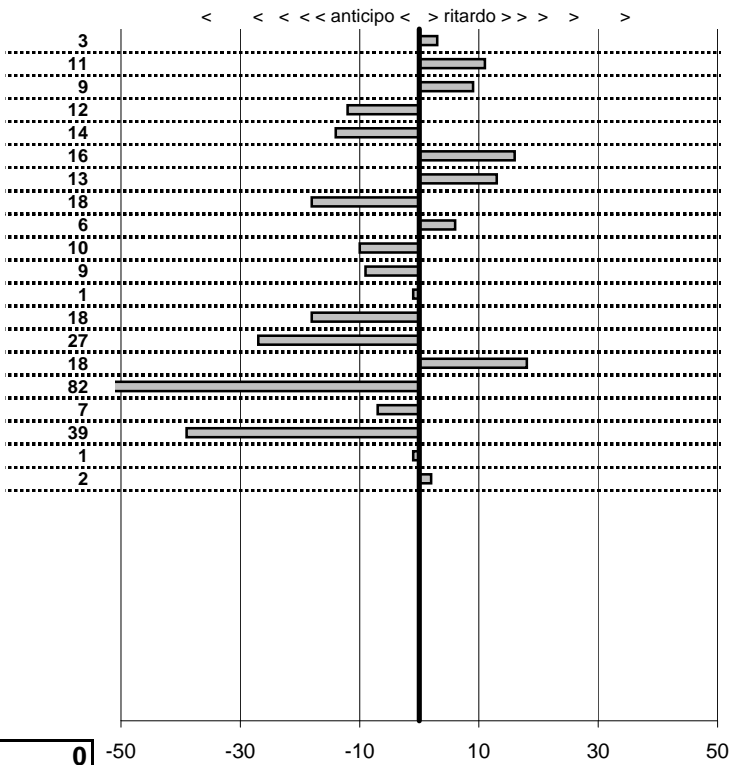

tempi e classifiche disponibili su www.cronoviterbo.net

- Cronologi - Penalità - Statistiche -
SANTALUCIA ROSARIO
 INNOCENTI MINI 1001

14

12 in classifica

prova	t.imposto	start	stop	t.netto
PC71-VALLOLINA Discr	0:00:06,00	10:36:56,25	10:37:02,28	0:00:06,03
PC72-VALLOLINA Discr	0:00:08,00	10:37:02,28	10:37:10,39	0:00:08,11
PC73-VALLOLINA Discr	0:00:05,00	10:37:10,39	10:37:15,48	0:00:05,09
PC74-PIAN DE ROCHE	1:11:29,00	10:37:15,48	11:48:44,36	0:71:28,88
PC75-PIAN DE ROCHE	0:00:09,00	11:48:44,36	11:48:53,22	0:00:08,86
PC76-PIAN DE ROCHE	0:00:05,00	11:48:53,22	11:48:58,38	0:00:05,16
PC77-PIAN DE ROCHE	0:00:05,00	11:48:58,38	11:49:03,51	0:00:05,13
PC78-CAMPOFOROGR	0:09:09,00	11:49:03,51	11:58:12,33	0:09:08,82
PC79-CAMPOFOROGR	0:00:05,00	11:58:12,33	11:58:17,39	0:00:05,06
PC80-CAMPOFOROGR	0:00:05,00	11:58:17,39	11:58:22,29	0:00:04,90
PC81-CAMPOFOROGR	0:00:05,00	11:58:22,29	11:58:27,20	0:00:04,91
PC82-PIAZZALE MALG	0:03:45,00	11:58:27,20	12:02:12,19	0:03:44,99
PC83-PIAZZALE MALG	0:00:05,00	12:02:12,19	12:02:17,01	0:00:04,82
PC84-PIAZZALE MALG	0:00:10,00	12:02:17,01	12:02:26,74	0:00:09,73
PC85-PIAZZALE MALG	0:00:10,00	12:02:26,74	12:02:36,92	0:00:10,18
PC86-PIAZZALE MALG	0:00:09,00	12:02:36,92	12:02:45,10	0:00:08,18
PC87-PIAN DE VALLI	0:03:00,00	12:02:45,10	12:05:45,03	0:02:59,93
PC88-PIAN DE VALLI	0:00:10,00	12:05:45,03	12:05:54,64	0:00:09,61
PC89-PIAN DE VALLI	0:00:10,00	12:05:54,64	12:06:04,63	0:00:09,99
PC90-PIAN DE VALLI	0:00:05,00	12:06:04,63	12:06:09,65	0:00:05,02