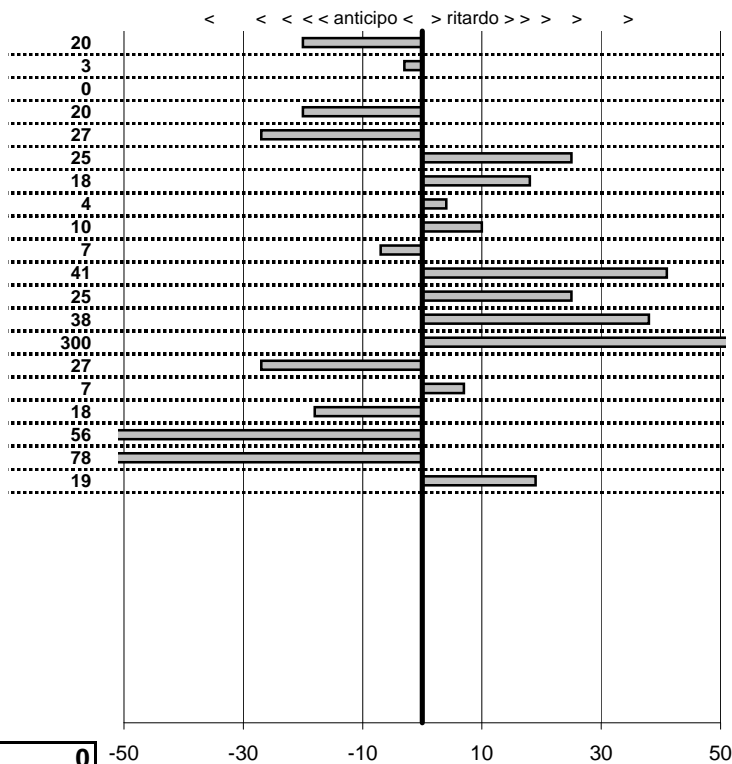

tempi e classifiche disponibili su www.cronoviterbo.net

- Cronologi - Penalità - Statistiche -

FUSILLO MATTEO
 ROVER P6 3500 S

21

20 in classifica

prova	t.imposto	start	stop	t.netto
PC71-VALLOLINA Discr	0:00:06,00	10:43:48,93	10:43:54,73	0:00:05,80
PC72-VALLOLINA Discr	0:00:08,00	10:43:54,73	10:44:02,70	0:00:07,97
PC73-VALLOLINA Discr	0:00:05,00	10:44:02,70	10:44:07,70	0:00:05,00
PC74-PIAN DE ROCHE	1:11:29,00	10:44:07,70	11:55:36,90	0:71:29,20
PC75-PIAN DE ROCHE	0:00:09,00	11:55:36,90	11:55:45,63	0:00:08,73
PC76-PIAN DE ROCHE	0:00:05,00	11:55:45,63	11:55:50,88	0:00:05,25
PC77-PIAN DE ROCHE	0:00:05,00	11:55:50,88	11:55:56,06	0:00:05,18
PC78-CAMPOFOROGRN	0:09:09,00	11:55:56,06	12:05:05,10	0:09:09,04
PC79-CAMPOFOROGRN	0:00:05,00	12:05:05,10	12:05:10,20	0:00:05,10
PC80-CAMPOFOROGRN	0:00:05,00	12:05:10,20	12:05:15,13	0:00:04,93
PC81-CAMPOFOROGRN	0:00:05,00	12:05:15,13	12:05:20,54	0:00:05,41
PC82-PIAZZALE MALG	0:03:45,00	12:05:20,54	12:09:05,79	0:03:45,25
PC83-PIAZZALE MALG	0:00:05,00	12:09:05,79	12:09:11,17	0:00:05,38
PC84-PIAZZALE MALG	0:00:10,00	12:09:11,17	12:09:32,24	0:00:21,07
PC85-PIAZZALE MALG	0:00:10,00	12:09:32,24	12:09:41,97	0:00:09,73
PC86-PIAZZALE MALG	0:00:09,00	12:09:41,97	12:09:51,04	0:00:09,07
PC87-PIAN DE VALLI	0:03:00,00	12:09:51,04	12:12:50,86	0:02:59,82
PC88-PIAN DE VALLI	0:00:10,00	12:12:50,86	12:13:00,30	0:00:09,44
PC89-PIAN DE VALLI	0:00:10,00	12:13:00,30	12:13:09,52	0:00:09,22
PC90-PIAN DE VALLI	0:00:05,00	12:13:09,52	12:13:14,71	0:00:05,19