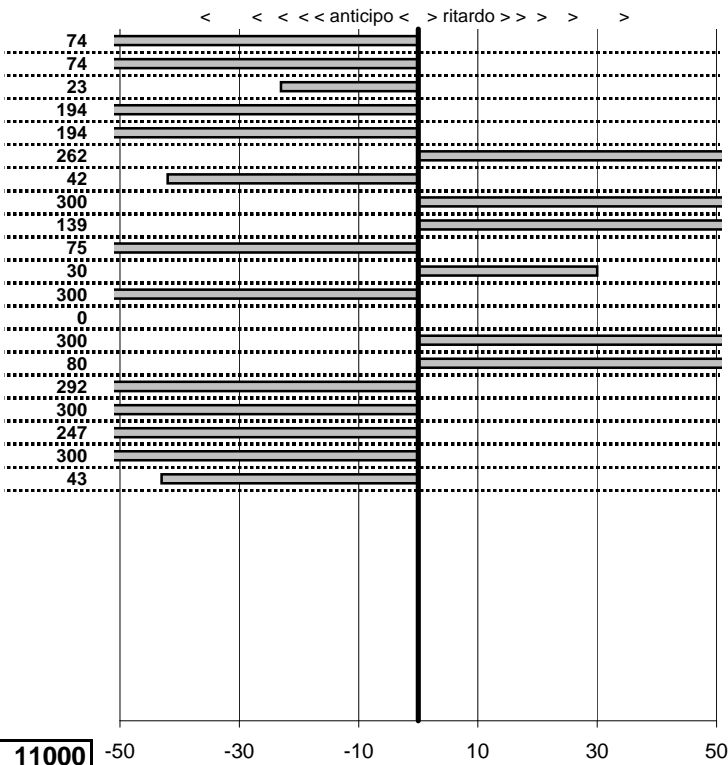

tempi e classifiche disponibili su www.cronoviterbo.net

- Cronologi - Penalità - Statistiche -

CAGGIANO ANGELO
 ALFA ROMEO GIULIA GIARD.

25

35 in classifica

prova	t.imposto	start	stop	t.netto
PC71-VALLOLINA Discr	0:00:06,00	10:48:17,30	10:48:22,56	0:00:05,26
PC72-VALLOLINA Discr	0:00:08,00	10:48:22,56	10:48:29,82	0:00:07,26
PC73-VALLOLINA Discr	0:00:05,00	10:48:29,82	10:48:34,59	0:00:04,77
PC74-PIAN DE ROCHE	1:11:29,00	10:48:34,59	12:00:05,53	0:71:30,94
PC75-PIAN DE ROCHE	0:00:09,00	12:00:05,53	12:00:12,59	0:00:07,06
PC76-PIAN DE ROCHE	0:00:05,00	12:00:12,59	12:00:20,21	0:00:07,62
PC77-PIAN DE ROCHE	0:00:05,00	12:00:20,21	12:00:24,79	0:00:04,58
PC78-CAMPOFOROGN	0:09:09,00	12:00:24,79	12:10:15,14	0:09:50,35
PC79-CAMPOFOROGN	0:00:05,00	12:10:15,14	12:10:21,53	0:00:06,39
PC80-CAMPOFOROGN	0:00:05,00	12:10:21,53	12:10:25,78	0:00:04,25
PC81-CAMPOFOROGN	0:00:05,00	12:10:25,78	12:10:31,08	0:00:05,30
PC82-PIAZZALE MALG	0:03:45,00	12:10:31,08	12:13:32,23	0:03:01,15
PC83-PIAZZALE MALG	0:00:05,00	12:13:32,23	12:13:37,23	0:00:05,00
PC84-PIAZZALE MALG	0:00:10,00	12:13:37,23	12:13:55,10	0:00:17,87
PC85-PIAZZALE MALG	0:00:10,00	12:13:55,10	12:14:05,90	0:00:10,80
PC86-PIAZZALE MALG	0:00:09,00	12:14:05,90	12:14:11,98	0:00:06,08
PC87-PIAN DE VALLI	0:03:00,00	12:14:11,98	12:16:53,39	0:02:41,41
PC88-PIAN DE VALLI	0:00:10,00	12:16:53,39	12:17:00,92	0:00:07,53
PC89-PIAN DE VALLI	0:00:10,00	12:17:00,92	12:17:06,71	0:00:05,79
PC90-PIAN DE VALLI	0:00:05,00	12:17:06,71	12:17:11,28	0:00:04,57