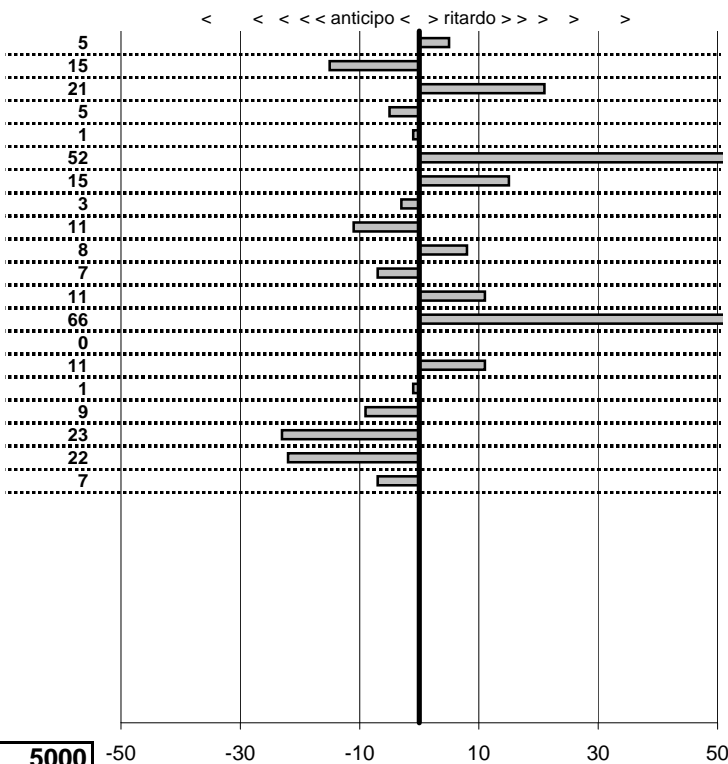

tempi e classifiche disponibili su www.cronoviterbo.net

- Cronologi - Penalità - Statistiche -

LEOPARDI MARCO
 MG B GT

24

28 in classifica

prova	t.imposto	start	stop	t.netto
PC71-VALLOLINA Discr	0:00:06,00	10:46:53,15	10:46:59,20	0:00:06,05
PC72-VALLOLINA Discr	0:00:08,00	10:46:59,20	10:47:07,05	0:00:07,85
PC73-VALLOLINA Discr	0:00:05,00	10:47:07,05	10:47:12,26	0:00:05,21
PC74-PIAN DE ROCHE	1:11:29,00	10:47:12,26	11:58:41,21	0:71:28,95
PC75-PIAN DE ROCHE	0:00:09,00	11:58:41,21	11:58:50,20	0:00:08,99
PC76-PIAN DE ROCHE	0:00:05,00	11:58:50,20	11:58:55,72	0:00:05,52
PC77-PIAN DE ROCHE	0:00:05,00	11:58:55,72	11:59:00,87	0:00:05,15
PC78-CAMPOFOROGR	0:09:09,00	11:59:00,87	12:08:09,84	0:09:08,97
PC79-CAMPOFOROGR	0:00:05,00	12:08:09,84	12:08:14,73	0:00:04,89
PC80-CAMPOFOROGR	0:00:05,00	12:08:14,73	12:08:19,81	0:00:05,08
PC81-CAMPOFOROGR	0:00:05,00	12:08:19,81	12:08:24,74	0:00:04,93
PC82-PIAZZALE MALG	0:03:45,00	12:08:24,74	12:12:09,85	0:03:45,11
PC83-PIAZZALE MALG	0:00:05,00	12:12:09,85	12:12:15,51	0:00:05,66
PC84-PIAZZALE MALG	0:00:10,00	12:12:15,51	12:12:25,51	0:00:10,00
PC85-PIAZZALE MALG	0:00:10,00	12:12:25,51	12:12:35,62	0:00:10,11
PC86-PIAZZALE MALG	0:00:09,00	12:12:35,62	12:12:44,61	0:00:08,99
PC87-PIAN DE VALLI	0:03:00,00	12:12:44,61	12:15:44,52	0:02:59,91
PC88-PIAN DE VALLI	0:00:10,00	12:15:44,52	12:15:54,29	0:00:09,77
PC89-PIAN DE VALLI	0:00:10,00	12:15:54,29	12:16:04,07	0:00:09,78
PC90-PIAN DE VALLI	0:00:05,00	12:16:04,07	12:16:09,00	0:00:04,93