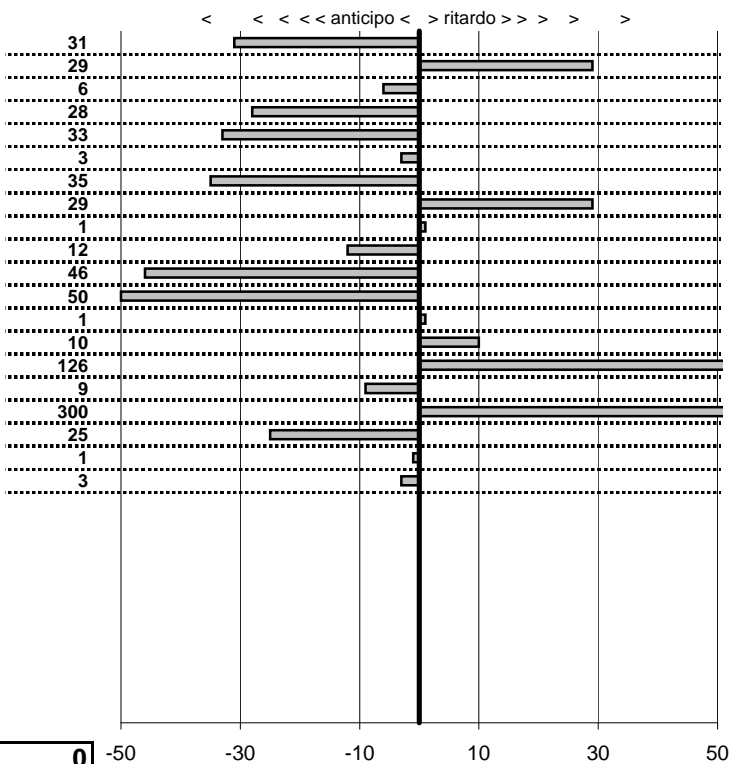

tempi e classifiche disponibili su www.cronoviterbo.net

- Cronologi - Penalità - Statistiche -

MAZZELLA WALTER	6
AUTOBIANCHI A112 ABARTH	
21 in classifica	

prova	t.imposto	start	stop	t.netto
PC71-VALLOLINA Discr	0:00:06,00	10:28:43,20	10:28:48,89	0:00:05,69
PC72-VALLOLINA Discr	0:00:08,00	10:28:48,89	10:28:57,18	0:00:08,29
PC73-VALLOLINA Discr	0:00:05,00	10:28:57,18	10:29:02,12	0:00:04,94
PC74-PIAN DE ROCHE	1:11:29,00	10:29:02,12	11:40:30,84	0:71:28,72
PC75-PIAN DE ROCHE	0:00:09,00	11:40:30,84	11:40:39,51	0:00:08,67
PC76-PIAN DE ROCHE	0:00:05,00	11:40:39,51	11:40:44,48	0:00:04,97
PC77-PIAN DE ROCHE	0:00:05,00	11:40:44,48	11:40:49,13	0:00:04,65
PC78-CAMPOFOROGR	0:09:09,00	11:40:49,13	11:49:58,42	0:09:09,29
PC79-CAMPOFOROGR	0:00:05,00	11:49:58,42	11:50:03,43	0:00:05,01
PC80-CAMPOFOROGR	0:00:05,00	11:50:03,43	11:50:08,31	0:00:04,88
PC81-CAMPOFOROGR	0:00:05,00	11:50:08,31	11:50:12,85	0:00:04,54
PC82-PIAZZALE MALG	0:03:45,00	11:50:12,85	11:53:57,35	0:03:44,50
PC83-PIAZZALE MALG	0:00:05,00	11:53:57,35	11:54:02,36	0:00:05,01
PC84-PIAZZALE MALG	0:00:10,00	11:54:02,36	11:54:12,46	0:00:10,10
PC85-PIAZZALE MALG	0:00:10,00	11:54:12,46	11:54:23,72	0:00:11,26
PC86-PIAZZALE MALG	0:00:09,00	11:54:23,72	11:54:32,63	0:00:08,91
PC87-PIAN DE VALLI	0:03:00,00	11:54:32,63	12:01:04,11	0:06:31,48
PC88-PIAN DE VALLI	0:00:10,00	12:01:04,11	12:01:13,86	0:00:09,75
PC89-PIAN DE VALLI	0:00:10,00	12:01:13,86	12:01:23,85	0:00:09,99
PC90-PIAN DE VALLI	0:00:05,00	12:01:23,85	12:01:28,82	0:00:04,97