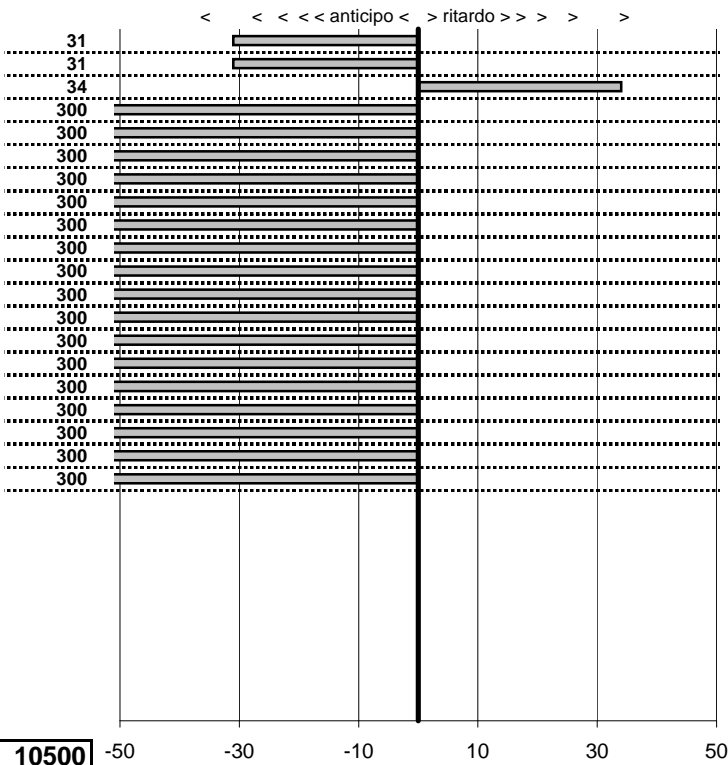

prova	t.imposto	start	stop	t.netto
PC71-VALLOLINA Discr	0:00:06,00	10:45:37,86	10:45:43,55	0:00:05,69
PC72-VALLOLINA Discr	0:00:08,00	10:45:43,55	10:45:51,24	0:00:07,69
PC73-VALLOLINA Discr	0:00:05,00	10:45:51,24	10:45:56,58	0:00:05,34
PC74-PIAN DE ROCHE	1:11:29,00	00:00:00,00	00:00:00,00	0:00:00,00
PC75-PIAN DE ROCHE	0:00:09,00	00:00:00,00	00:00:00,00	0:00:00,00
PC76-PIAN DE ROCHE	0:00:05,00	00:00:00,00	00:00:00,00	0:00:00,00
PC77-PIAN DE ROCHE	0:00:05,00	00:00:00,00	00:00:00,00	0:00:00,00
PC78-CAMPOFOROGR	0:09:09,00	00:00:00,00	00:00:00,00	0:00:00,00
PC79-CAMPOFOROGR	0:00:05,00	00:00:00,00	00:00:00,00	0:00:00,00
PC80-CAMPOFOROGR	0:00:05,00	00:00:00,00	00:00:00,00	0:00:00,00
PC81-CAMPOFOROGR	0:00:05,00	00:00:00,00	00:00:00,00	0:00:00,00
PC82-PIAZZALE MALG	0:03:45,00	00:00:00,00	00:00:00,00	0:00:00,00
PC83-PIAZZALE MALG	0:00:05,00	00:00:00,00	00:00:00,00	0:00:00,00
PC84-PIAZZALE MALG	0:00:10,00	00:00:00,00	00:00:00,00	0:00:00,00
PC85-PIAZZALE MALG	0:00:10,00	00:00:00,00	00:00:00,00	0:00:00,00
PC86-PIAZZALE MALG	0:00:09,00	00:00:00,00	00:00:00,00	0:00:00,00
PC87-PIAN DE VALLI	0:03:00,00	00:00:00,00	00:00:00,00	0:00:00,00
PC88-PIAN DE VALLI	0:00:10,00	00:00:00,00	00:00:00,00	0:00:00,00
PC89-PIAN DE VALLI	0:00:10,00	00:00:00,00	00:00:00,00	0:00:00,00
PC90-PIAN DE VALLI	0:00:05,00	00:00:00,00	00:00:00,00	0:00:00,00

SOMMA PENALITA' 3.988
MEDIA PENALITA' 76,7

ALTRE PENALITA' 10500
TOTALE PENALITA' 14.488

Elaborazione dati a cura di CRONOVITERBO