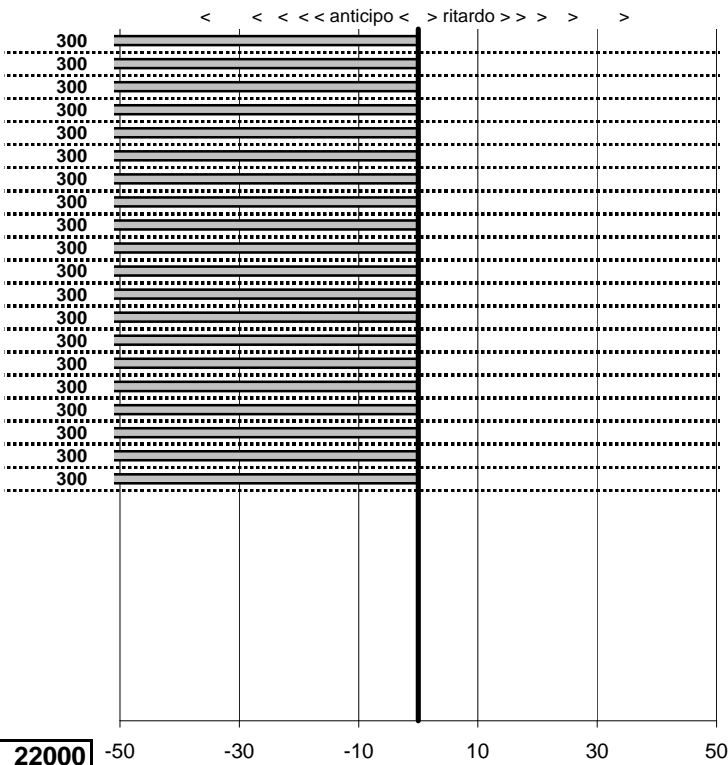

tempi e classifiche disponibili su www.cronoviterbo.net

- Cronologi - Penalità - Statistiche -

BARBAROSSA GINO
FERRARI 458 ITALIA

51

5 in classifica

prova	t.imposto	start	stop	t.netto
PC71-VALLOLINA Discr	0:00:06,00	00:00:00,00	00:00:00,00	0:00:00,00
PC72-VALLOLINA Discr	0:00:08,00	00:00:00,00	00:00:00,00	0:00:00,00
PC73-VALLOLINA Discr	0:00:05,00	00:00:00,00	00:00:00,00	0:00:00,00
PC74-PIAN DE ROCHE	1:11:29,00	00:00:00,00	00:00:00,00	0:00:00,00
PC75-PIAN DE ROCHE	0:00:09,00	00:00:00,00	00:00:00,00	0:00:00,00
PC76-PIAN DE ROCHE	0:00:05,00	00:00:00,00	00:00:00,00	0:00:00,00
PC77-PIAN DE ROCHE	0:00:05,00	00:00:00,00	00:00:00,00	0:00:00,00
PC78-CAMPOFOROGR	0:09:09,00	00:00:00,00	00:00:00,00	0:00:00,00
PC79-CAMPOFOROGR	0:00:05,00	00:00:00,00	00:00:00,00	0:00:00,00
PC80-CAMPOFOROGR	0:00:05,00	00:00:00,00	00:00:00,00	0:00:00,00
PC81-CAMPOFOROGR	0:00:05,00	00:00:00,00	00:00:00,00	0:00:00,00
PC82-PIAZZALE MALG	0:03:45,00	00:00:00,00	00:00:00,00	0:00:00,00
PC83-PIAZZALE MALG	0:00:05,00	00:00:00,00	00:00:00,00	0:00:00,00
PC84-PIAZZALE MALG	0:00:10,00	00:00:00,00	00:00:00,00	0:00:00,00
PC85-PIAZZALE MALG	0:00:10,00	00:00:00,00	00:00:00,00	0:00:00,00
PC86-PIAZZALE MALG	0:00:09,00	00:00:00,00	00:00:00,00	0:00:00,00
PC87-PIAN DE VALLI	0:03:00,00	00:00:00,00	00:00:00,00	0:00:00,00
PC88-PIAN DE VALLI	0:00:10,00	00:00:00,00	00:00:00,00	0:00:00,00
PC89-PIAN DE VALLI	0:00:10,00	00:00:00,00	00:00:00,00	0:00:00,00
PC90-PIAN DE VALLI	0:00:05,00	00:00:00,00	00:00:00,00	0:00:00,00