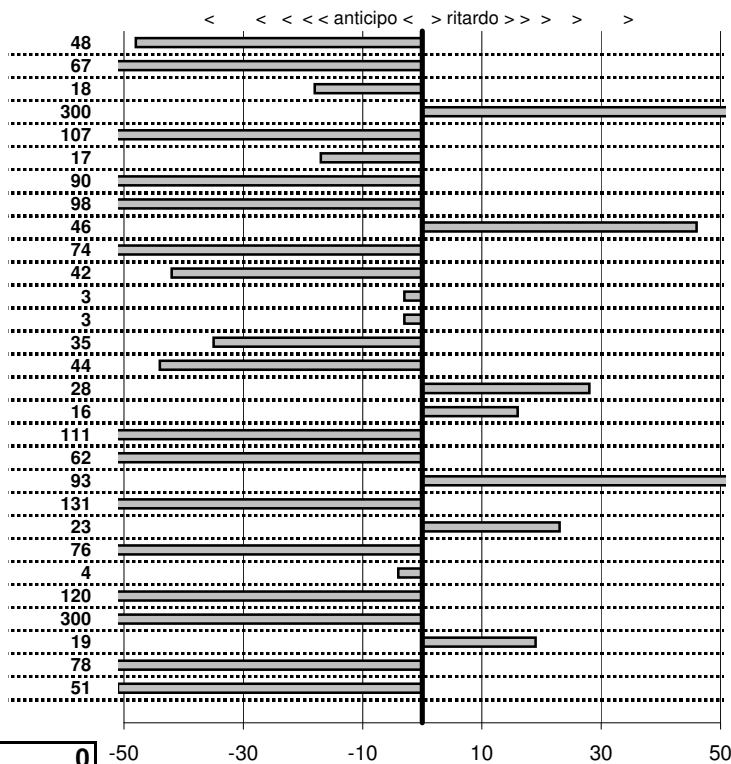

tempi e classifiche disponibili su www.cronoviterbo.net

- Cronologi - Penalità - Statistiche -

Sabatino Schiavoni-Giulia Schiavoni

7

in classifica

prova	t.imposto	start	stop	t.netto
PA1-Cave 1	0:00:06,00	10:12:42,65	10:12:48,17	0:00:05,52
PA2-Cave 2	0:00:06,00	10:12:48,17	10:12:53,50	0:00:05,33
PA3-Cave 3	0:00:05,00	10:12:53,50	10:12:58,32	0:00:04,82
PA4-Rocca di Cave 1	0:17:00,00	10:12:58,32	10:30:07,28	0:17:08,96
PA5-Rocca di Cave 2	0:00:06,00	10:30:07,28	10:30:12,21	0:00:04,93
PA6-Rocca di Cave 3	0:00:05,00	10:30:12,21	10:30:17,04	0:00:04,83
PA7-Rocca di Cave 4	0:00:05,00	10:30:17,04	10:30:21,14	0:00:04,10
PA8-Capranica 1	0:05:00,00	10:30:21,14	10:35:20,16	0:04:59,02
PA9-Capranica 2	0:00:05,00	10:35:20,16	10:35:25,62	0:00:05,46
PA10-Capranica 3	0:00:05,00	10:35:25,62	10:35:29,88	0:00:04,26
PA11-Capranica 4	0:00:06,00	10:35:29,88	10:35:35,46	0:00:05,58
PA12-Cave 4	0:00:06,00	11:48:41,39	11:48:47,36	0:00:05,97
PA13-Cave 5	0:00:05,00	11:48:47,36	11:48:52,33	0:00:04,97
PA14-Cave 6	0:00:07,00	11:48:52,33	11:48:58,98	0:00:06,65
PA15-Rocca di Cave 5	0:16:30,00	11:48:58,98	12:05:28,54	0:16:29,56
PA16-Rocca di Cave 6	0:00:07,00	12:05:28,54	12:05:35,82	0:00:07,28
PA17-Rocca di Cave 7	0:00:05,00	12:05:35,82	12:05:40,98	0:00:05,16
PA18-Rocca di Cave 8	0:00:05,00	12:05:40,98	12:05:44,87	0:00:03,89
PA19-Capranica 5	0:05:30,00	12:05:44,87	12:11:14,25	0:05:29,38
PA20-Capranica 6	0:00:05,00	12:11:14,25	12:11:20,18	0:00:05,93
PA21-Capranica 7	0:00:07,00	12:11:20,18	12:11:25,87	0:00:05,69
PA22-Capranica 8	0:00:06,00	12:11:25,87	12:11:32,10	0:00:06,23
PA23-Capranica 9	0:00:07,00	13:31:12,73	13:31:18,97	0:00:06,24
PA24-Capranica 10	0:00:05,00	13:31:18,97	13:31:23,93	0:00:04,96
PA25-Capranica 11	0:00:05,00	13:31:23,93	13:31:27,73	0:00:03,80
PA26-Rocca di Cave 9	0:04:59,00	13:31:27,73	13:36:20,51	0:04:52,78
PA27-Rocca di Cave 10	0:00:06,00	13:36:20,51	13:36:26,70	0:00:06,19
PA28-Rocca di Cave 11	0:00:06,00	13:36:26,70	13:36:31,92	0:00:05,22
PA29-Rocca di Cave 12	0:00:05,00	13:36:31,92	13:36:36,41	0:00:04,49