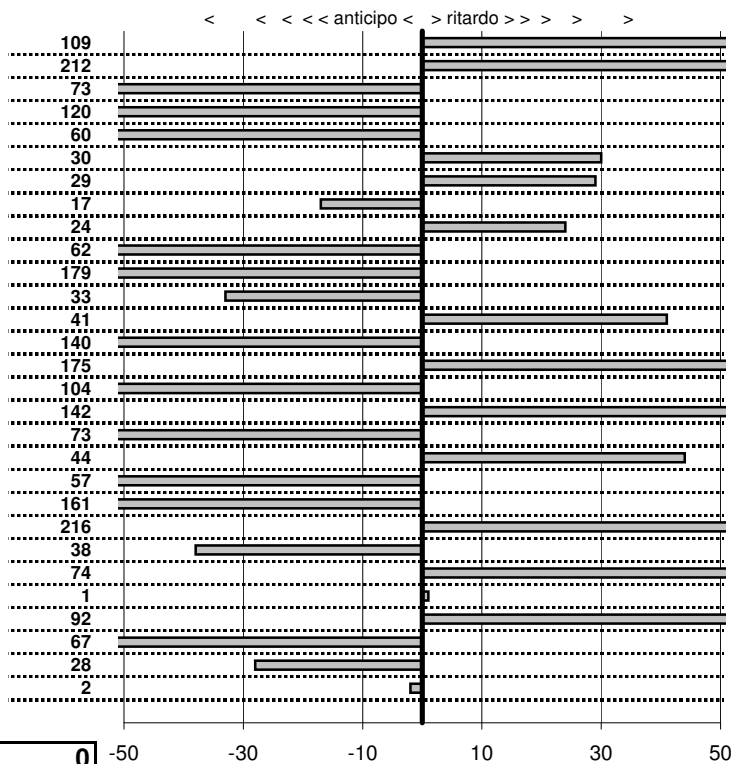

tempi e classifiche disponibili su www.cronoviterbo.net

- Cronologi - Penalità - Statistiche -

anfranco D'Arcangelo-Francesca Cia

20

in classifica

prova	t.imposto	start	stop	t.netto
PA1-Cave 1	0:00:06,00	10:21:01,47	10:21:08,56	0:00:07,09
PA2-Cave 2	0:00:06,00	10:21:08,56	10:21:16,68	0:00:08,12
PA3-Cave 3	0:00:05,00	10:21:16,68	10:21:20,95	0:00:04,27
PA4-Rocca di Cave 1	0:17:00,00	10:21:20,95	10:38:19,75	0:16:58,80
PA5-Rocca di Cave 2	0:00:06,00	10:38:19,75	10:38:25,15	0:00:05,40
PA6-Rocca di Cave 3	0:00:05,00	10:38:25,15	10:38:30,45	0:00:05,30
PA7-Rocca di Cave 4	0:00:05,00	10:38:30,45	10:38:35,74	0:00:05,29
PA8-Capranica 1	0:05:00,00	10:38:35,74	10:43:35,57	0:04:59,83
PA9-Capranica 2	0:00:05,00	10:43:35,57	10:43:40,81	0:00:05,24
PA10-Capranica 3	0:00:05,00	10:43:40,81	10:43:45,19	0:00:04,38
PA11-Capranica 4	0:00:06,00	10:43:45,19	10:43:49,40	0:00:04,21
PA12-Cave 4	0:00:06,00	11:58:37,48	11:58:43,15	0:00:05,67
PA13-Cave 5	0:00:05,00	11:58:43,15	11:58:48,56	0:00:05,41
PA14-Cave 6	0:00:07,00	11:58:48,56	11:58:54,16	0:00:05,60
PA15-Rocca di Cave 5	0:16:30,00	11:58:54,16	12:15:25,91	0:16:31,75
PA16-Rocca di Cave 6	0:00:07,00	12:15:25,91	12:15:31,87	0:00:05,96
PA17-Rocca di Cave 7	0:00:05,00	12:15:31,87	12:15:38,29	0:00:06,42
PA18-Rocca di Cave 8	0:00:05,00	12:15:38,29	12:15:42,56	0:00:04,27
PA19-Capranica 5	0:05:30,00	12:15:42,56	12:21:13,00	0:05:30,44
PA20-Capranica 6	0:00:05,00	12:21:13,00	12:21:17,43	0:00:04,43
PA21-Capranica 7	0:00:07,00	12:21:17,43	12:21:22,82	0:00:05,39
PA22-Capranica 8	0:00:06,00	12:21:22,82	12:21:30,98	0:00:08,16
PA23-Capranica 9	0:00:07,00	13:43:04,03	13:43:10,65	0:00:06,62
PA24-Capranica 10	0:00:05,00	13:43:10,65	13:43:16,39	0:00:05,74
PA25-Capranica 11	0:00:05,00	13:43:16,39	13:43:21,40	0:00:05,01
PA26-Rocca di Cave 9	0:04:59,00	13:43:21,40	13:48:21,32	0:04:59,92
PA27-Rocca di Cave 10	0:00:06,00	13:48:21,32	13:48:26,65	0:00:05,33
PA28-Rocca di Cave 11	0:00:06,00	13:48:26,65	13:48:32,37	0:00:05,72
PA29-Rocca di Cave 12	0:00:05,00	13:48:32,37	13:48:37,35	0:00:04,98