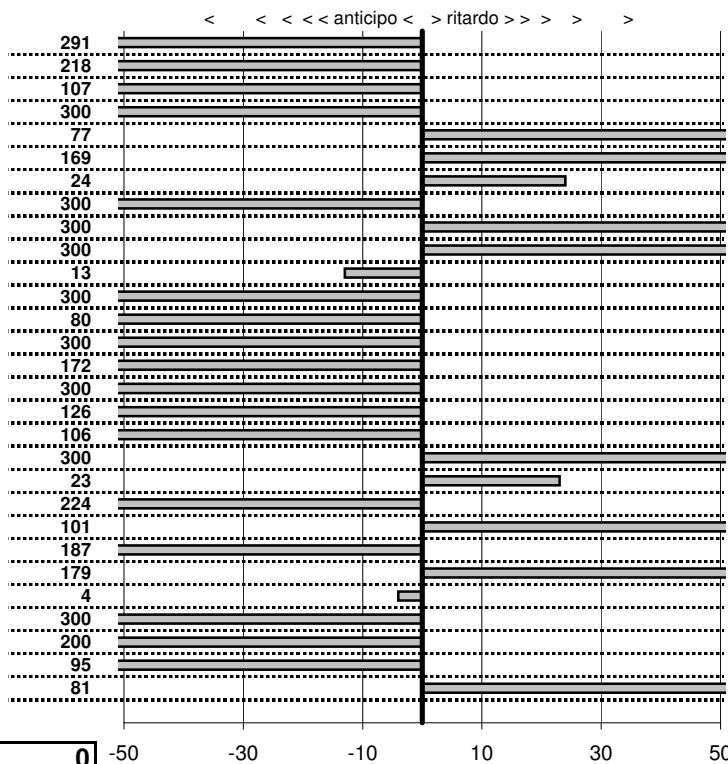

tempi e classifiche disponibili su www.cronoviterbo.net

- Cronologi - Penalità - Statistiche -

Fabrizio Lo Presti-Gianni De Angelis

30

in classifica

prova	t.imposto	start	stop	t.netto
PA1-Cave 1	0:00:06,00	10:27:47,16	10:27:50,25	0:00:03,09
PA2-Cave 2	0:00:06,00	10:27:50,25	10:27:54,07	0:00:03,82
PA3-Cave 3	0:00:05,00	10:27:54,07	10:27:58,00	0:00:03,93
PA4-Rocca di Cave 1	0:17:00,00	10:27:58,00	10:44:53,48	0:16:55,48
PA5-Rocca di Cave 2	0:00:06,00	10:44:53,48	10:45:00,25	0:00:06,77
PA6-Rocca di Cave 3	0:00:05,00	10:45:00,25	10:45:06,94	0:00:06,69
PA7-Rocca di Cave 4	0:00:05,00	10:45:06,94	10:45:12,18	0:00:05,24
PA8-Capranica 1	0:05:00,00	10:45:12,18	10:50:00,74	0:04:48,56
PA9-Capranica 2	0:00:05,00	10:50:00,74	10:50:12,60	0:00:11,86
PA10-Capranica 3	0:00:05,00	10:50:12,60	10:50:21,39	0:00:08,79
PA11-Capranica 4	0:00:06,00	10:50:21,39	10:50:27,26	0:00:05,87
PA12-Cave 4	0:00:06,00	12:06:56,35	12:06:59,25	0:00:02,90
PA13-Cave 5	0:00:05,00	12:06:59,25	12:07:03,45	0:00:04,20
PA14-Cave 6	0:00:07,00	12:07:03,45	12:07:06,95	0:00:03,50
PA15-Rocca di Cave 5	0:16:30,00	12:07:06,95	12:23:35,23	0:16:28,28
PA16-Rocca di Cave 6	0:00:07,00	12:23:35,23	12:23:39,23	0:00:04,00
PA17-Rocca di Cave 7	0:00:05,00	12:23:39,23	12:23:42,97	0:00:03,74
PA18-Rocca di Cave 8	0:00:05,00	12:23:42,97	12:23:46,91	0:00:03,94
PA19-Capranica 5	0:05:30,00	12:23:46,91	12:29:24,55	0:05:37,64
PA20-Capranica 6	0:00:05,00	12:29:24,55	12:29:29,78	0:00:05,23
PA21-Capranica 7	0:00:07,00	12:29:29,78	12:29:34,54	0:00:04,76
PA22-Capranica 8	0:00:06,00	12:29:34,54	12:29:41,55	0:00:07,01
PA23-Capranica 9	0:00:07,00	13:51:58,28	13:52:03,41	0:00:05,13
PA24-Capranica 10	0:00:05,00	13:52:03,41	13:52:10,20	0:00:06,79
PA25-Capranica 11	0:00:05,00	13:52:10,20	13:52:15,16	0:00:04,96
PA26-Rocca di Cave 9	0:04:59,00	13:52:15,16	13:57:11,15	0:04:55,99
PA27-Rocca di Cave 10	0:00:06,00	13:57:11,15	13:57:15,15	0:00:04,00
PA28-Rocca di Cave 11	0:00:06,00	13:57:15,15	13:57:20,20	0:00:05,05
PA29-Rocca di Cave 12	0:00:05,00	13:57:20,20	13:57:26,01	0:00:05,81