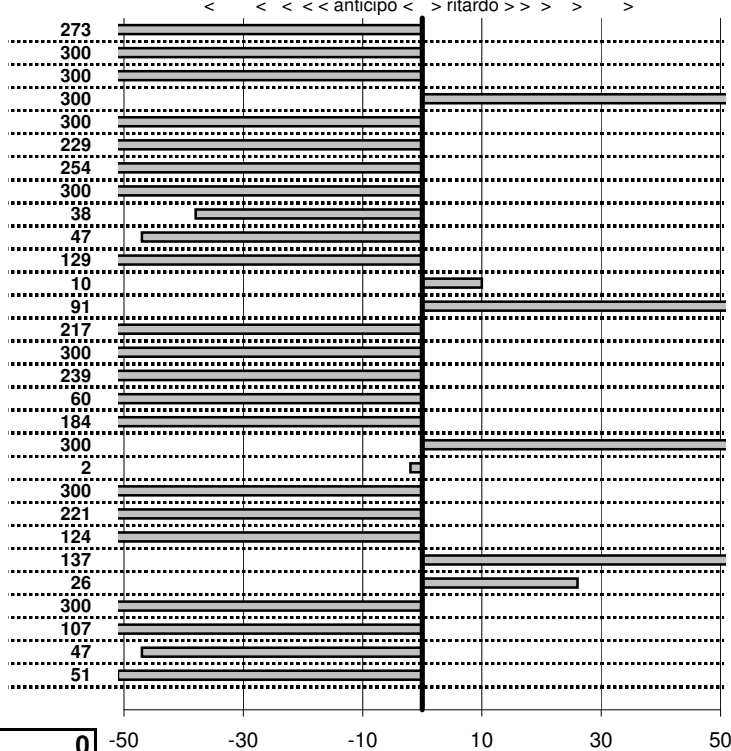

tempi e classifiche disponibili su www.cronoviterbo.net

- Cronologi - Penalità - Statistiche -

Pietro Cherubini-Giacomo Tora

18

in classifica

prova	t.imposto	start	stop	t.netto
PA1-Cave 1	0:00:06,00	10:19:26,63	10:19:29,90	0:00:03,27
PA2-Cave 2	0:00:06,00	10:19:29,90	10:19:31,60	0:00:01,70
PA3-Cave 3	0:00:05,00	10:19:31,60	10:19:32,86	0:00:01,26
PA4-Rocca di Cave 1	0:17:00,00	10:19:32,86	10:36:39,02	0:17:06,16
PA5-Rocca di Cave 2	0:00:06,00	10:36:39,02	10:36:41,84	0:00:02,82
PA6-Rocca di Cave 3	0:00:05,00	10:36:41,84	10:36:44,55	0:00:02,71
PA7-Rocca di Cave 4	0:00:05,00	10:36:44,55	10:36:47,01	0:00:02,46
PA8-Capranica 1	0:05:00,00	10:36:47,01	10:41:38,80	0:04:51,79
PA9-Capranica 2	0:00:05,00	10:41:38,80	10:41:43,42	0:00:04,62
PA10-Capranica 3	0:00:05,00	10:41:43,42	10:41:47,95	0:00:04,53
PA11-Capranica 4	0:00:06,00	10:41:47,95	10:41:52,66	0:00:04,71
PA12-Cave 4	0:00:06,00	11:56:44,10	11:56:50,20	0:00:06,10
PA13-Cave 5	0:00:05,00	11:56:50,20	11:56:56,11	0:00:05,91
PA14-Cave 6	0:00:07,00	11:56:56,11	11:57:00,94	0:00:04,83
PA15-Rocca di Cave 5	0:16:30,00	11:57:00,94	12:13:18,28	0:16:17,34
PA16-Rocca di Cave 6	0:00:07,00	12:13:18,28	12:13:22,89	0:00:04,61
PA17-Rocca di Cave 7	0:00:05,00	12:13:22,89	12:13:27,29	0:00:04,40
PA18-Rocca di Cave 8	0:00:05,00	12:13:27,29	12:13:30,45	0:00:03,16
PA19-Capranica 5	0:05:30,00	12:13:30,45	12:19:17,32	0:05:46,87
PA20-Capranica 6	0:00:05,00	12:19:17,32	12:19:22,30	0:00:04,98
PA21-Capranica 7	0:00:07,00	12:19:22,30	12:19:25,97	0:00:03,67
PA22-Capranica 8	0:00:06,00	12:19:25,97	12:19:29,76	0:00:03,79
PA23-Capranica 9	0:00:07,00	13:40:59,36	13:41:05,12	0:00:05,76
PA24-Capranica 10	0:00:05,00	13:41:05,12	13:41:11,49	0:00:06,37
PA25-Capranica 11	0:00:05,00	13:41:11,49	13:41:16,75	0:00:05,26
PA26-Rocca di Cave 9	0:04:59,00	13:41:16,75	13:46:01,87	0:04:45,12
PA27-Rocca di Cave 10	0:00:06,00	13:46:01,87	13:46:06,80	0:00:04,93
PA28-Rocca di Cave 11	0:00:06,00	13:46:06,80	13:46:12,33	0:00:05,53
PA29-Rocca di Cave 12	0:00:05,00	13:46:12,33	13:46:16,82	0:00:04,49