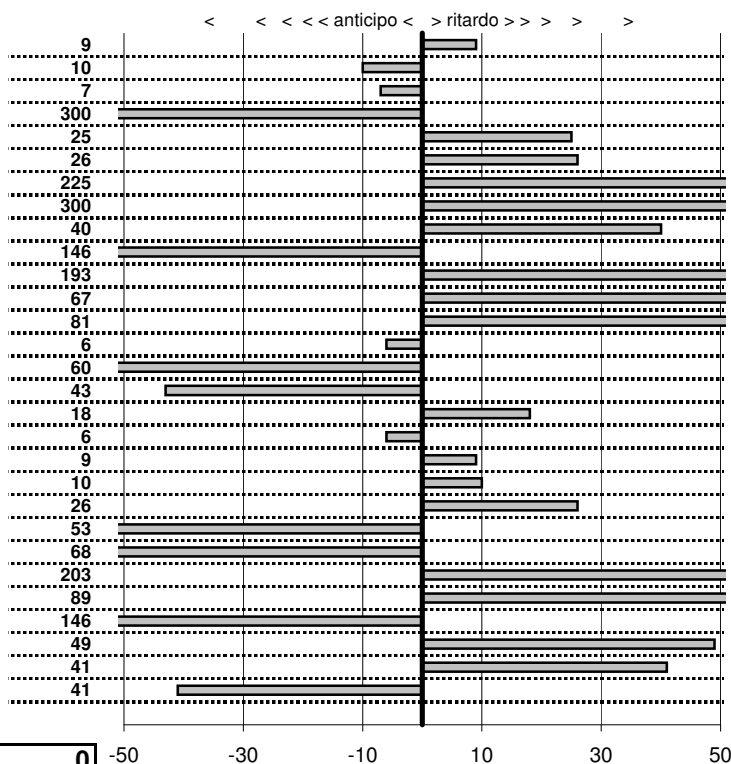

tempi e classifiche disponibili su www.cronoviterbo.net

- Cronologi - Penalità - Statistiche -

Daniele Rusconi-X

23

in classifica

prova	t.imposto	start	stop	t.netto
PA1-Cave 1	0:00:06,00	10:22:37,59	10:22:43,68	0:00:06,09
PA2-Cave 2	0:00:06,00	10:22:43,68	10:22:49,58	0:00:05,90
PA3-Cave 3	0:00:05,00	10:22:49,58	10:22:54,51	0:00:04,93
PA4-Rocca di Cave 1	0:17:00,00	10:22:54,51	10:39:37,57	0:16:43,06
PA5-Rocca di Cave 2	0:00:06,00	10:39:37,57	10:39:43,82	0:00:06,25
PA6-Rocca di Cave 3	0:00:05,00	10:39:43,82	10:39:49,08	0:00:05,26
PA7-Rocca di Cave 4	0:00:05,00	10:39:49,08	10:39:56,33	0:00:07,25
PA8-Capranica 1	0:05:00,00	10:39:56,33	10:45:11,76	0:05:15,43
PA9-Capranica 2	0:00:05,00	10:45:11,76	10:45:17,16	0:00:05,40
PA10-Capranica 3	0:00:05,00	10:45:17,16	10:45:20,70	0:00:03,54
PA11-Capranica 4	0:00:06,00	10:45:20,70	10:45:28,63	0:00:07,93
PA12-Cave 4	0:00:06,00	12:00:33,68	12:00:40,35	0:00:06,67
PA13-Cave 5	0:00:05,00	12:00:40,35	12:00:46,16	0:00:05,81
PA14-Cave 6	0:00:07,00	12:00:46,16	12:00:53,10	0:00:06,94
PA15-Rocca di Cave 5	0:16:30,00	12:00:53,10	12:17:22,50	0:16:29,40
PA16-Rocca di Cave 6	0:00:07,00	12:17:22,50	12:17:29,07	0:00:06,57
PA17-Rocca di Cave 7	0:00:05,00	12:17:29,07	12:17:34,25	0:00:05,18
PA18-Rocca di Cave 8	0:00:05,00	12:17:34,25	12:17:39,19	0:00:04,94
PA19-Capranica 5	0:05:30,00	12:17:39,19	12:23:09,28	0:05:30,09
PA20-Capranica 6	0:00:05,00	12:23:09,28	12:23:14,38	0:00:05,10
PA21-Capranica 7	0:00:07,00	12:23:14,38	12:23:21,64	0:00:07,26
PA22-Capranica 8	0:00:06,00	12:23:21,64	12:23:27,11	0:00:05,47
PA23-Capranica 9	0:00:07,00	13:45:04,51	13:45:10,83	0:00:06,32
PA24-Capranica 10	0:00:05,00	13:45:10,83	13:45:17,86	0:00:07,03
PA25-Capranica 11	0:00:05,00	13:45:17,86	13:45:23,75	0:00:05,89
PA26-Rocca di Cave 9	0:04:59,00	13:45:23,75	13:50:21,29	0:04:57,54
PA27-Rocca di Cave 10	0:00:06,00	13:50:21,29	13:50:27,78	0:00:06,49
PA28-Rocca di Cave 11	0:00:06,00	13:50:27,78	13:50:34,19	0:00:06,41
PA29-Rocca di Cave 12	0:00:05,00	13:50:34,19	13:50:38,78	0:00:04,59