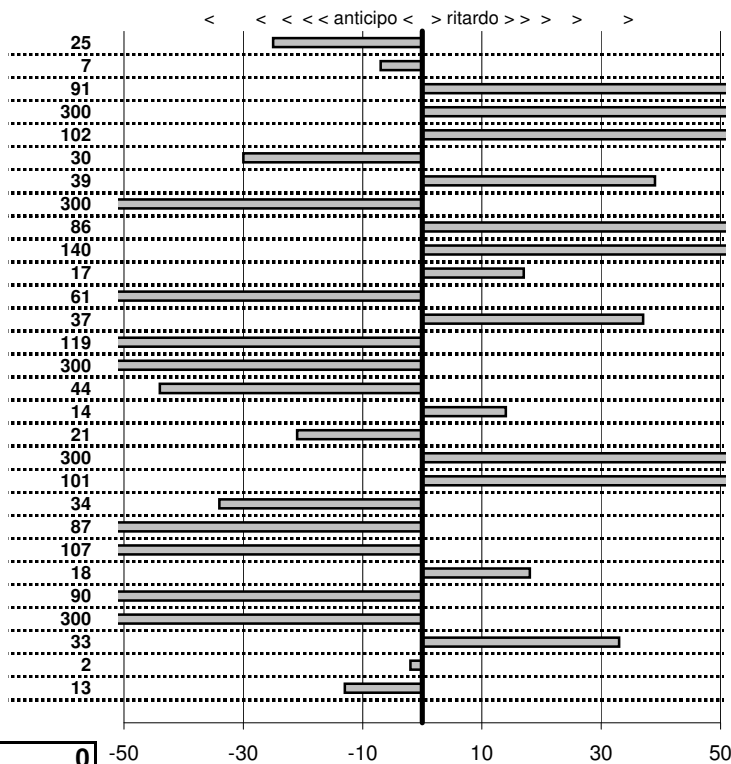

tempi e classifiche disponibili su www.cronoviterbo.net

- Cronologi - Penalità - Statistiche -

Leonardo Mattia-Agostino Mattia

2

in classifica

prova	t.imposto	start	stop	t.netto
PA1-Cave 1	0:00:06,00	10:08:45,71	10:08:51,46	0:00:05,75
PA2-Cave 2	0:00:06,00	10:08:51,46	10:08:57,39	0:00:05,93
PA3-Cave 3	0:00:05,00	10:08:57,39	10:09:03,30	0:00:05,91
PA4-Rocca di Cave 1	0:17:00,00	10:09:03,30	10:27:08,17	0:18:04,87
PA5-Rocca di Cave 2	0:00:06,00	10:27:08,17	10:27:15,19	0:00:07,02
PA6-Rocca di Cave 3	0:00:05,00	10:27:15,19	10:27:19,89	0:00:04,70
PA7-Rocca di Cave 4	0:00:05,00	10:27:19,89	10:27:25,28	0:00:05,39
PA8-Capranica 1	0:05:00,00	10:27:25,28	10:31:12,95	0:03:47,67
PA9-Capranica 2	0:00:05,00	10:31:12,95	10:31:18,81	0:00:05,86
PA10-Capranica 3	0:00:05,00	10:31:18,81	10:31:25,21	0:00:06,40
PA11-Capranica 4	0:00:06,00	10:31:25,21	10:31:31,38	0:00:06,17
PA12-Cave 4	0:00:06,00	11:44:03,73	11:44:09,12	0:00:05,39
PA13-Cave 5	0:00:05,00	11:44:09,12	11:44:14,49	0:00:05,37
PA14-Cave 6	0:00:07,00	11:44:14,49	11:44:20,30	0:00:05,81
PA15-Rocca di Cave 5	0:16:30,00	11:44:20,30	12:00:36,79	0:16:16,49
PA16-Rocca di Cave 6	0:00:07,00	12:00:36,79	12:00:43,35	0:00:06,56
PA17-Rocca di Cave 7	0:00:05,00	12:00:43,35	12:00:48,49	0:00:05,14
PA18-Rocca di Cave 8	0:00:05,00	12:00:48,49	12:00:53,28	0:00:04,79
PA19-Capranica 5	0:05:30,00	12:00:53,28	12:06:31,57	0:05:38,29
PA20-Capranica 6	0:00:05,00	12:06:31,57	12:06:37,58	0:00:06,01
PA21-Capranica 7	0:00:07,00	12:06:37,58	12:06:44,24	0:00:06,66
PA22-Capranica 8	0:00:06,00	12:06:44,24	12:06:49,37	0:00:05,13
PA23-Capranica 9	0:00:07,00	13:26:05,35	13:26:11,28	0:00:05,93
PA24-Capranica 10	0:00:05,00	13:26:11,28	13:26:16,46	0:00:05,18
PA25-Capranica 11	0:00:05,00	13:26:16,46	13:26:20,56	0:00:04,10
PA26-Rocca di Cave 9	0:04:59,00	13:26:20,56	13:31:14,32	0:04:53,76
PA27-Rocca di Cave 10	0:00:06,00	13:31:14,32	13:31:20,65	0:00:06,33
PA28-Rocca di Cave 11	0:00:06,00	13:31:20,65	13:31:26,63	0:00:05,98
PA29-Rocca di Cave 12	0:00:05,00	13:31:26,63	13:31:31,50	0:00:04,87