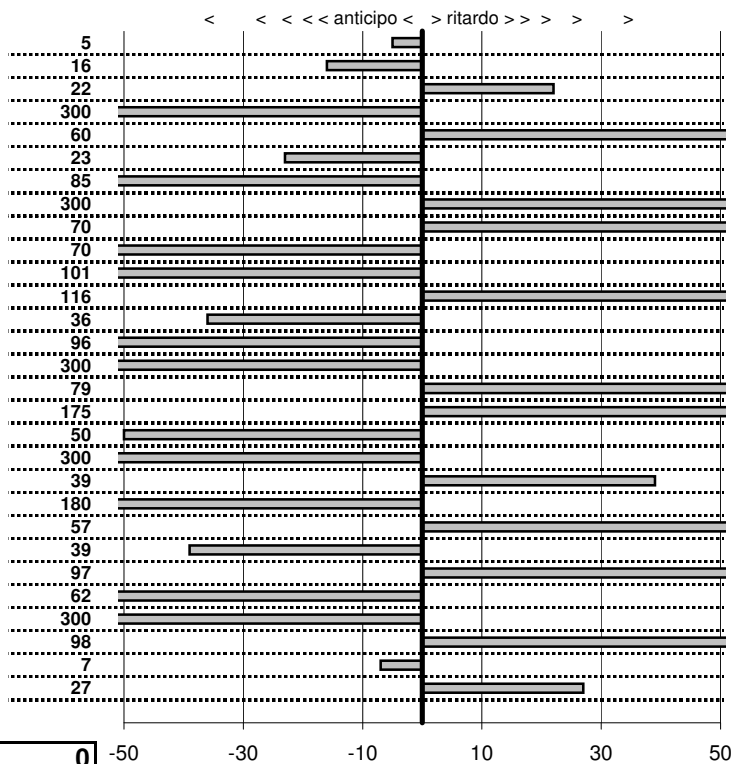

tempi e classifiche disponibili su www.cronoviterbo.net

- Cronologi - Penalità - Statistiche -

Enrico Rosati-Bruna Alonzi

32

in classifica

prova	t.imposto	start	stop	t.netto
PA1-Cave 1	0:00:06,00	10:29:22,14	10:29:28,09	0:00:05,95
PA2-Cave 2	0:00:06,00	10:29:28,09	10:29:33,93	0:00:05,84
PA3-Cave 3	0:00:05,00	10:29:33,93	10:29:39,15	0:00:05,22
PA4-Rocca di Cave 1	0:17:00,00	10:29:39,15	10:46:16,53	0:16:37,38
PA5-Rocca di Cave 2	0:00:06,00	10:46:16,53	10:46:23,13	0:00:06,60
PA6-Rocca di Cave 3	0:00:05,00	10:46:23,13	10:46:27,90	0:00:04,77
PA7-Rocca di Cave 4	0:00:05,00	10:46:27,90	10:46:32,05	0:00:04,15
PA8-Capranica 1	0:05:00,00	10:46:32,05	10:51:46,61	0:05:14,56
PA9-Capranica 2	0:00:05,00	10:51:46,61	10:51:52,31	0:00:05,70
PA10-Capranica 3	0:00:05,00	10:51:52,31	10:51:56,61	0:00:04,30
PA11-Capranica 4	0:00:06,00	10:51:56,61	10:52:01,60	0:00:04,99
PA12-Cave 4	0:00:06,00	12:08:49,97	12:08:57,13	0:00:07,16
PA13-Cave 5	0:00:05,00	12:08:57,13	12:09:01,77	0:00:04,64
PA14-Cave 6	0:00:07,00	12:09:01,77	12:09:07,81	0:00:06,04
PA15-Rocca di Cave 5	0:16:30,00	12:09:07,81	12:25:18,26	0:16:10,45
PA16-Rocca di Cave 6	0:00:07,00	12:25:18,26	12:25:26,05	0:00:07,79
PA17-Rocca di Cave 7	0:00:05,00	12:25:26,05	12:25:32,80	0:00:06,75
PA18-Rocca di Cave 8	0:00:05,00	12:25:32,80	12:25:37,30	0:00:04,50
PA19-Capranica 5	0:05:30,00	12:25:37,30	12:30:41,92	0:05:04,62
PA20-Capranica 6	0:00:05,00	12:30:41,92	12:30:47,31	0:00:05,39
PA21-Capranica 7	0:00:07,00	12:30:47,31	12:30:52,51	0:00:05,20
PA22-Capranica 8	0:00:06,00	12:30:52,51	12:30:59,08	0:00:06,57
PA23-Capranica 9	0:00:07,00	13:54:00,19	13:54:06,80	0:00:06,61
PA24-Capranica 10	0:00:05,00	13:54:06,80	13:54:12,77	0:00:05,97
PA25-Capranica 11	0:00:05,00	13:54:12,77	13:54:17,15	0:00:04,38
PA26-Rocca di Cave 9	0:04:59,00	13:54:17,15	13:58:57,57	0:04:40,42
PA27-Rocca di Cave 10	0:00:06,00	13:58:57,57	13:59:04,55	0:00:06,98
PA28-Rocca di Cave 11	0:00:06,00	13:59:04,55	13:59:10,48	0:00:05,93
PA29-Rocca di Cave 12	0:00:05,00	13:59:10,48	13:59:15,75	0:00:05,27