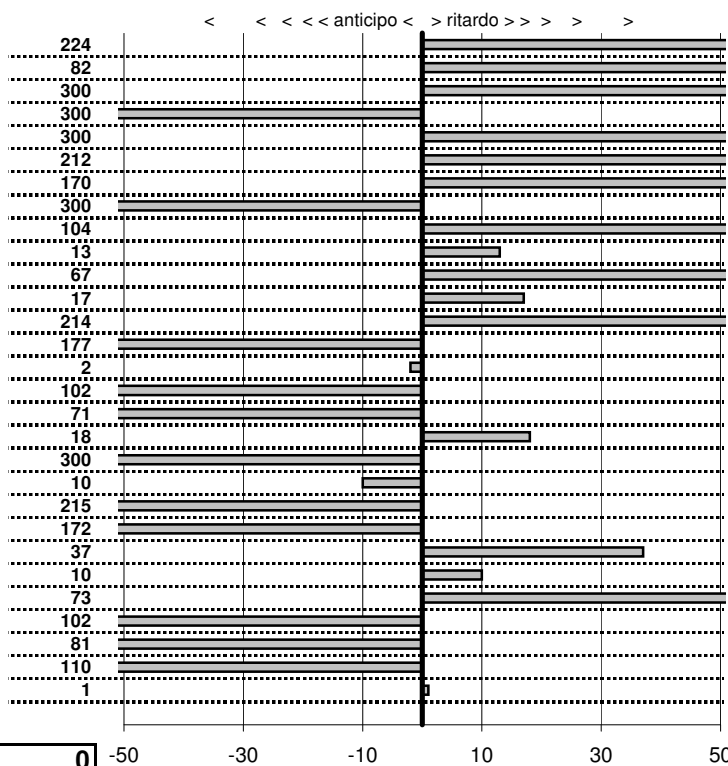

tempi e classifiche disponibili su www.cronoviterbo.net

- Cronologi - Penalità - Statistiche -

Giovanni Giammarco-Loredana Fiorentini

15

in classifica

prova	t.imposto	start	stop	t.netto
PA1-Cave 1	0:00:06,00	10:18:00,99	10:18:09,23	0:00:08,24
PA2-Cave 2	0:00:06,00	10:18:09,23	10:18:16,05	0:00:06,82
PA3-Cave 3	0:00:05,00	10:18:16,05	10:18:25,10	0:00:09,05
PA4-Rocca di Cave 1	0:17:00,00	10:18:25,10	10:35:03,59	0:16:38,49
PA5-Rocca di Cave 2	0:00:06,00	10:35:03,59	10:35:13,77	0:00:10,18
PA6-Rocca di Cave 3	0:00:05,00	10:35:13,77	10:35:20,89	0:00:07,12
PA7-Rocca di Cave 4	0:00:05,00	10:35:20,89	10:35:27,59	0:00:06,70
PA8-Capranica 1	0:05:00,00	10:35:27,59	10:40:01,28	0:04:33,69
PA9-Capranica 2	0:00:05,00	10:40:01,28	10:40:07,32	0:00:06,04
PA10-Capranica 3	0:00:05,00	10:40:07,32	10:40:12,45	0:00:05,13
PA11-Capranica 4	0:00:06,00	10:40:12,45	10:40:19,12	0:00:06,67
PA12-Cave 4	0:00:06,00	11:54:54,05	11:55:00,22	0:00:06,17
PA13-Cave 5	0:00:05,00	11:55:00,22	11:55:07,36	0:00:07,14
PA14-Cave 6	0:00:07,00	11:55:07,36	11:55:12,59	0:00:05,23
PA15-Rocca di Cave 5	0:16:30,00	11:55:12,59	12:11:42,57	0:16:29,98
PA16-Rocca di Cave 6	0:00:07,00	12:11:42,57	12:11:48,55	0:00:05,98
PA17-Rocca di Cave 7	0:00:05,00	12:11:48,55	12:11:52,84	0:00:04,29
PA18-Rocca di Cave 8	0:00:05,00	12:11:52,84	12:11:58,02	0:00:05,18
PA19-Capranica 5	0:05:30,00	12:11:58,02	12:17:03,60	0:05:05,58
PA20-Capranica 6	0:00:05,00	12:17:03,60	12:17:08,50	0:00:04,90
PA21-Capranica 7	0:00:07,00	12:17:08,50	12:17:13,35	0:00:04,85
PA22-Capranica 8	0:00:06,00	12:17:13,35	12:17:17,63	0:00:04,28
PA23-Capranica 9	0:00:07,00	13:39:01,64	13:39:09,01	0:00:07,37
PA24-Capranica 10	0:00:05,00	13:39:09,01	13:39:14,11	0:00:05,10
PA25-Capranica 11	0:00:05,00	13:39:14,11	13:39:19,84	0:00:05,73
PA26-Rocca di Cave 9	0:04:59,00	13:39:19,84	13:44:17,82	0:04:57,98
PA27-Rocca di Cave 10	0:00:06,00	13:44:17,82	13:44:23,01	0:00:05,19
PA28-Rocca di Cave 11	0:00:06,00	13:44:23,01	13:44:27,91	0:00:04,90
PA29-Rocca di Cave 12	0:00:05,00	13:44:27,91	13:44:32,92	0:00:05,01