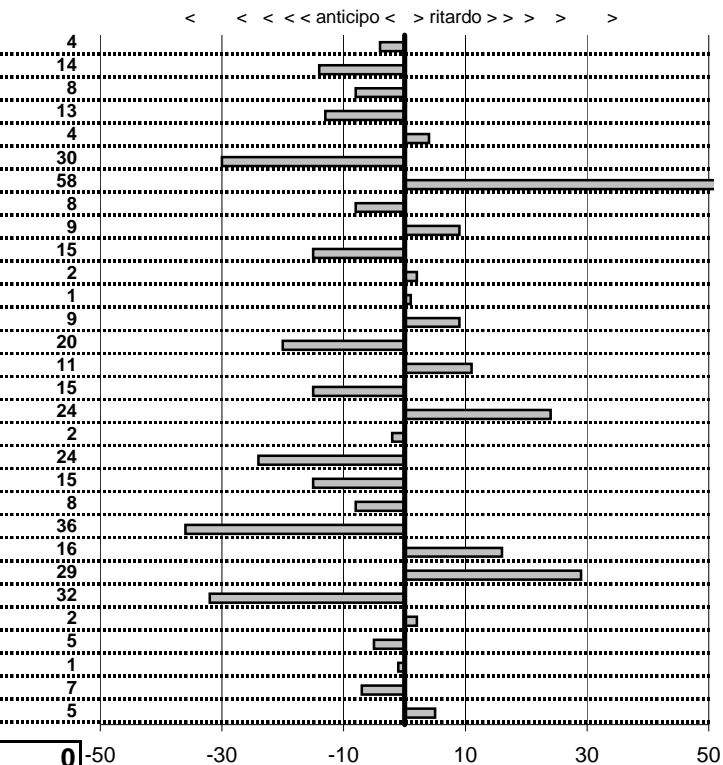

- Cronologi - Penalità - Statistiche -
CRISTAUDO A-CRISTAUDO I
 LANCIA FULVIA **31**

tempi e classifiche disponibili su www.cronoviterbo.net

7 in classifica

prova	t.imposto	start	stop	t.netto
PA1-Terre dei Consoli 1	0:00:07,00	10:17:19,31	10:17:26,27	0:00:06,96
PA2-Terre dei Consoli 2	0:00:08,00	10:17:26,27	10:17:34,13	0:00:07,86
PA3-Terre dei Consoli 3	0:00:20,00	10:17:34,13	10:17:54,05	0:00:19,92
PA4-Terre dei Consoli 4	0:00:06,00	10:17:54,05	10:17:59,92	0:00:05,87
PA5-Terre dei Consoli 5	0:00:09,00	10:17:59,92	10:18:08,96	0:00:09,04
PA6-Terre dei Consoli 6	0:00:10,00	10:18:08,96	10:18:18,66	0:00:09,70
PA7-Monterosi 1	0:00:05,00	10:27:14,10	10:27:19,68	0:00:05,58
PA8-Monterosi 2	0:00:09,00	10:27:19,68	10:27:28,60	0:00:08,92
PA9-Monterosi 3	0:00:07,00	10:27:28,60	10:27:35,69	0:00:07,09
PA10-Monterosi 4	0:00:10,00	10:27:35,69	10:27:45,54	0:00:09,85
PA11-Monterosi 5	0:00:05,00	10:27:45,54	10:27:50,56	0:00:05,02
PA12-Monterosi 6	0:00:10,00	10:27:50,56	10:28:00,57	0:00:10,01
PA13-Monterosi 7	0:00:06,00	10:28:00,57	10:28:06,66	0:00:06,09
PA14-S. Angelino 1	0:00:06,00	11:14:45,19	11:14:50,99	0:00:05,80
PA15-S. Angelino 2	0:00:05,00	11:14:50,99	11:14:56,10	0:00:05,11
PA16-S. Angelino 3	0:00:05,00	11:14:56,10	11:15:00,95	0:00:04,85
PA17-S. Angelino 4	0:00:06,00	11:15:00,95	11:15:07,19	0:00:06,24
PA18-Strada Trinità 1	0:00:06,00	12:13:25,58	12:13:31,56	0:00:05,98
PA19-Strada Trinità 2	0:00:06,00	12:13:31,56	12:13:37,32	0:00:05,76
PA20-Strada Trinità 3	0:00:05,00	12:13:37,32	12:13:42,17	0:00:04,85
PA21-Strada Trinità 4	0:00:05,00	12:13:42,17	12:13:47,09	0:00:04,92
PA22-Strada Trinità 5	0:00:06,00	12:13:47,09	12:13:52,73	0:00:05,64
PA23-Strada Trinità 6	0:00:06,00	12:13:52,73	12:13:58,89	0:00:06,16
PA24-Strada Trinità 7	0:00:05,00	12:13:58,89	12:14:04,18	0:00:05,29
PA25-Strada Trinità 8	0:00:05,00	12:14:04,18	12:14:08,86	0:00:04,68
PA26-Marta 1	0:00:06,00	00:25:50,03	00:25:56,05	0:00:06,02
PA27-Marta 2	0:00:06,00	00:25:56,05	00:26:02,00	0:00:05,95
PA28-Marta 3	0:00:08,00	00:26:02,00	00:26:09,99	0:00:07,99
PA29-Marta 4	0:00:06,00	00:26:09,99	00:26:15,92	0:00:05,93
PA30-Marta 5	0:00:06,00	00:26:15,92	00:26:21,97	0:00:06,05