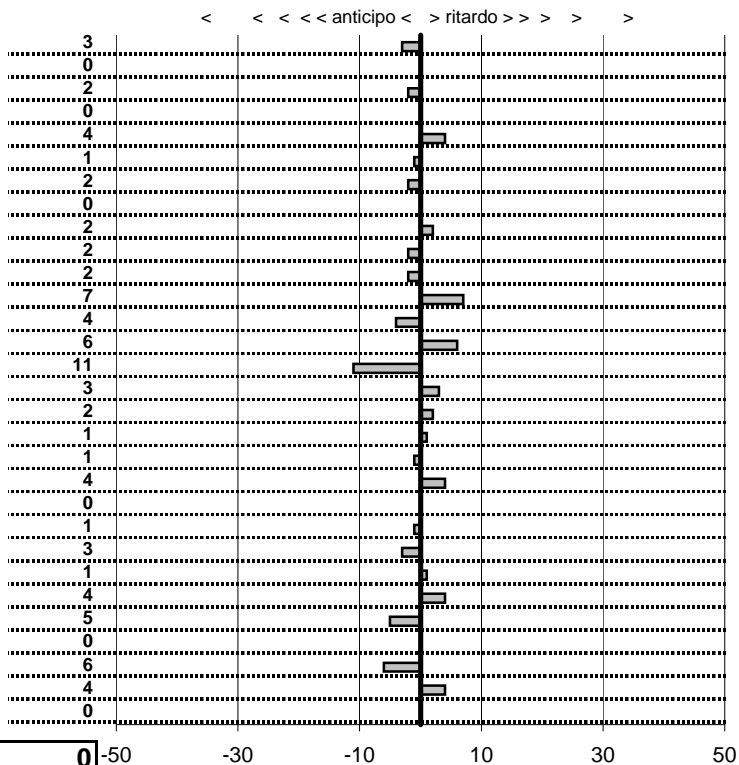

tempi e classifiche disponibili su www.cronoviterbo.net

- Cronologi - Penalità - Statistiche -

PACIARONI G-X
AUTOBIANCHI A112

8

1 in classifica

prova	t.imposto	start	stop	t.netto
PA1-Terre dei Consoli 1	0:00:07,00	10:09:40,29	10:09:47,26	0:00:06,97
PA2-Terre dei Consoli 2	0:00:08,00	10:09:47,26	10:09:55,26	0:00:08,00
PA3-Terre dei Consoli 3	0:00:20,00	10:09:55,26	10:10:15,24	0:00:19,98
PA4-Terre dei Consoli 4	0:00:06,00	10:10:15,24	10:10:21,24	0:00:06,00
PA5-Terre dei Consoli 5	0:00:09,00	10:10:21,24	10:10:30,28	0:00:09,04
PA6-Terre dei Consoli 6	0:00:10,00	10:10:30,28	10:10:40,27	0:00:09,99
PA7-Monterosi 1	0:00:05,00	10:20:27,43	10:20:32,41	0:00:04,98
PA8-Monterosi 2	0:00:09,00	10:20:32,41	10:20:41,41	0:00:09,00
PA9-Monterosi 3	0:00:07,00	10:20:41,41	10:20:48,43	0:00:07,02
PA10-Monterosi 4	0:00:10,00	10:20:48,43	10:20:58,41	0:00:09,98
PA11-Monterosi 5	0:00:05,00	10:20:58,41	10:21:03,39	0:00:04,98
PA12-Monterosi 6	0:00:10,00	10:21:03,39	10:21:13,46	0:00:10,07
PA13-Monterosi 7	0:00:06,00	10:21:13,46	10:21:19,42	0:00:05,96
PA14-S. Angelino 1	0:00:06,00	11:13:24,44	11:13:30,50	0:00:06,06
PA15-S. Angelino 2	0:00:05,00	11:13:30,50	11:13:35,39	0:00:04,89
PA16-S. Angelino 3	0:00:05,00	11:13:35,39	11:13:40,42	0:00:05,03
PA17-S. Angelino 4	0:00:06,00	11:13:40,42	11:13:46,44	0:00:06,02
PA18-Strada Trinità 1	0:00:06,00	12:12:29,63	12:12:35,64	0:00:06,01
PA19-Strada Trinità 2	0:00:06,00	12:12:35,64	12:12:41,63	0:00:05,99
PA20-Strada Trinità 3	0:00:05,00	12:12:41,63	12:12:46,67	0:00:05,04
PA21-Strada Trinità 4	0:00:05,00	12:12:46,67	12:12:51,67	0:00:05,00
PA22-Strada Trinità 5	0:00:06,00	12:12:51,67	12:12:57,66	0:00:05,99
PA23-Strada Trinità 6	0:00:06,00	12:12:57,66	12:13:03,63	0:00:05,97
PA24-Strada Trinità 7	0:00:05,00	12:13:03,63	12:13:08,64	0:00:05,01
PA25-Strada Trinità 8	0:00:05,00	12:13:08,64	12:13:13,68	0:00:05,04
PA26-Marta 1	0:00:06,00	00:24:55,16	00:25:01,11	0:00:05,95
PA27-Marta 2	0:00:06,00	00:25:01,11	00:25:07,11	0:00:06,00
PA28-Marta 3	0:00:08,00	00:25:07,11	00:25:15,05	0:00:07,94
PA29-Marta 4	0:00:06,00	00:25:15,05	00:25:21,09	0:00:06,04
PA30-Marta 5	0:00:06,00	00:25:21,09	00:25:27,09	0:00:06,00