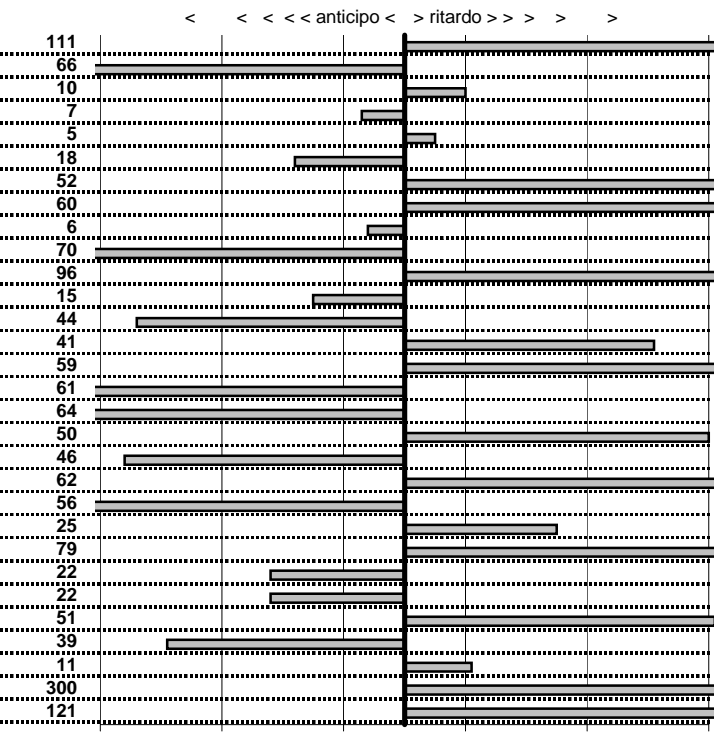

- Cronologi - Penalità - Statistiche -

VALENTINI C-TONETTI R

FIAT 128

10

32 in classifica

prova	t.imposto	start	stop	t.netto
PA1-Terre dei Consoli 1	0:00:07,00	10:04:07,57	10:04:15,68	0:00:08,11
PA2-Terre dei Consoli 2	0:00:08,00	10:04:15,68	10:04:23,02	0:00:07,34
PA3-Terre dei Consoli 3	0:00:20,00	10:04:23,02	10:04:43,12	0:00:20,10
PA4-Terre dei Consoli 4	0:00:06,00	10:04:43,12	10:04:49,05	0:00:05,93
PA5-Terre dei Consoli 5	0:00:09,00	10:04:49,05	10:04:58,10	0:00:09,05
PA6-Terre dei Consoli 6	0:00:10,00	10:04:58,10	10:05:07,92	0:00:09,82
PA7-Monterosi 1	0:00:05,00	10:14:11,06	10:14:16,58	0:00:05,52
PA8-Monterosi 2	0:00:09,00	10:14:16,58	10:14:26,18	0:00:09,60
PA9-Monterosi 3	0:00:07,00	10:14:26,18	10:14:33,12	0:00:06,94
PA10-Monterosi 4	0:00:10,00	10:14:33,12	10:14:42,42	0:00:09,30
PA11-Monterosi 5	0:00:05,00	10:14:42,42	10:14:48,38	0:00:05,96
PA12-Monterosi 6	0:00:10,00	10:14:48,38	10:14:58,23	0:00:09,85
PA13-Monterosi 7	0:00:06,00	10:14:58,23	10:15:03,79	0:00:05,56
PA14-S. Angelino 1	0:00:06,00	11:09:38,77	11:09:45,18	0:00:06,41
PA15-S. Angelino 2	0:00:05,00	11:09:45,18	11:09:50,77	0:00:05,59
PA16-S. Angelino 3	0:00:05,00	11:09:50,77	11:09:55,16	0:00:04,39
PA17-S. Angelino 4	0:00:06,00	11:09:55,16	11:10:00,52	0:00:05,36
PA18-Strada Trinità 1	0:00:06,00	12:27:46,06	12:27:52,56	0:00:06,50
PA19-Strada Trinità 2	0:00:06,00	12:27:52,56	12:27:58,10	0:00:05,54
PA20-Strada Trinità 3	0:00:05,00	12:27:58,10	12:28:03,72	0:00:05,62
PA21-Strada Trinità 4	0:00:05,00	12:28:03,72	12:28:08,16	0:00:04,44
PA22-Strada Trinità 5	0:00:06,00	12:28:08,16	12:28:14,41	0:00:06,25
PA23-Strada Trinità 6	0:00:06,00	12:28:14,41	12:28:21,20	0:00:06,79
PA24-Strada Trinità 7	0:00:05,00	12:28:21,20	12:28:25,98	0:00:04,78
PA25-Strada Trinità 8	0:00:05,00	12:28:25,98	12:28:30,76	0:00:04,78
PA26-Marta 1	0:00:06,00	00:40:30,84	00:40:37,35	0:00:06,51
PA27-Marta 2	0:00:06,00	00:40:37,35	00:40:42,96	0:00:05,61
PA28-Marta 3	0:00:08,00	00:40:42,96	00:40:51,07	0:00:08,11
PA29-Marta 4	0:00:06,00	00:40:51,07	00:41:03,24	0:00:12,17
PA30-Marta 5	0:00:06,00	00:41:03,24	00:41:10,45	0:00:07,21