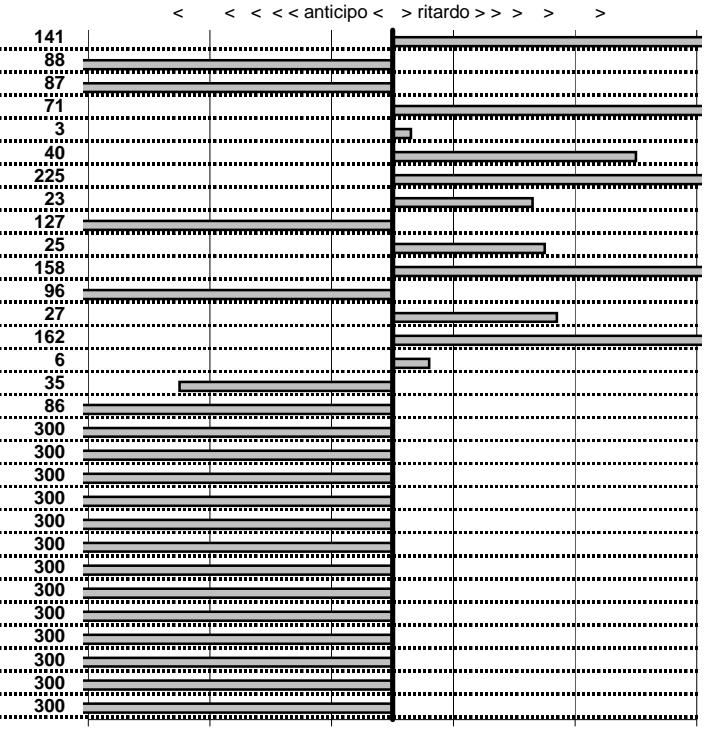

prova	t. imposto	start	stop	t. netto
PA1-Terre dei Consoli 1	0:00:07,00	10:45:21,66	10:45:30,07	0:00:08,41
PA2-Terre dei Consoli 2	0:00:08,00	10:45:30,07	10:45:37,19	0:00:07,12
PA3-Terre dei Consoli 3	0:00:20,00	10:45:37,19	10:45:56,32	0:00:19,13
PA4-Terre dei Consoli 4	0:00:06,00	10:45:56,32	10:46:03,03	0:00:06,71
PA5-Terre dei Consoli 5	0:00:09,00	10:46:03,03	10:46:12,06	0:00:09,03
PA6-Terre dei Consoli 6	0:00:10,00	10:46:12,06	10:46:22,46	0:00:10,40
PA7-Monterosi 1	0:00:05,00	11:10:28,85	11:10:36,10	0:00:07,25
PA8-Monterosi 2	0:00:09,00	11:10:36,10	11:10:45,33	0:00:09,23
PA9-Monterosi 3	0:00:07,00	11:10:45,33	11:10:51,06	0:00:05,73
PA10-Monterosi 4	0:00:10,00	11:10:51,06	11:11:01,31	0:00:10,25
PA11-Monterosi 5	0:00:05,00	11:11:01,31	11:11:07,89	0:00:06,58
PA12-Monterosi 6	0:00:10,00	11:11:07,89	11:11:16,93	0:00:09,04
PA13-Monterosi 7	0:00:06,00	11:11:16,93	11:11:23,20	0:00:06,27
PA14-S. Angelino 1	0:00:06,00	12:03:39,29	12:03:46,91	0:00:07,62
PA15-S. Angelino 2	0:00:05,00	12:03:46,91	12:03:51,97	0:00:05,06
PA16-S. Angelino 3	0:00:05,00	12:03:51,97	12:03:56,62	0:00:04,65
PA17-S. Angelino 4	0:00:06,00	12:03:56,62	12:04:01,76	0:00:05,14
PA18-Strada Trinità 1	0:00:06,00	00:00:00,00	00:00:00,00	0:00:00,00
PA19-Strada Trinità 2	0:00:06,00	00:00:00,00	00:00:00,00	0:00:00,00
PA20-Strada Trinità 3	0:00:05,00	00:00:00,00	00:00:00,00	0:00:00,00
PA21-Strada Trinità 4	0:00:05,00	00:00:00,00	00:00:00,00	0:00:00,00
PA22-Strada Trinità 5	0:00:06,00	00:00:00,00	00:00:00,00	0:00:00,00
PA23-Strada Trinità 6	0:00:06,00	00:00:00,00	00:00:00,00	0:00:00,00
PA24-Strada Trinità 7	0:00:05,00	00:00:00,00	00:00:00,00	0:00:00,00
PA25-Strada Trinità 8	0:00:05,00	00:00:00,00	00:00:00,00	0:00:00,00
PA26-Marta 1	0:00:06,00	00:00:00,00	00:00:00,00	0:00:00,00
PA27-Marta 2	0:00:06,00	00:00:00,00	00:00:00,00	0:00:00,00
PA28-Marta 3	0:00:08,00	00:00:00,00	00:00:00,00	0:00:00,00
PA29-Marta 4	0:00:06,00	00:00:00,00	00:00:00,00	0:00:00,00
PA30-Marta 5	0:00:06,00	00:00:00,00	00:00:00,00	0:00:00,00

SOMMA PENALITA' 1.400
MEDIA PENALITA' 82,4

ALTRE PENALITA' 6500
TOTALE PENALITA' 13.667

Elaborazione dati a cura di CRONOVITERBO