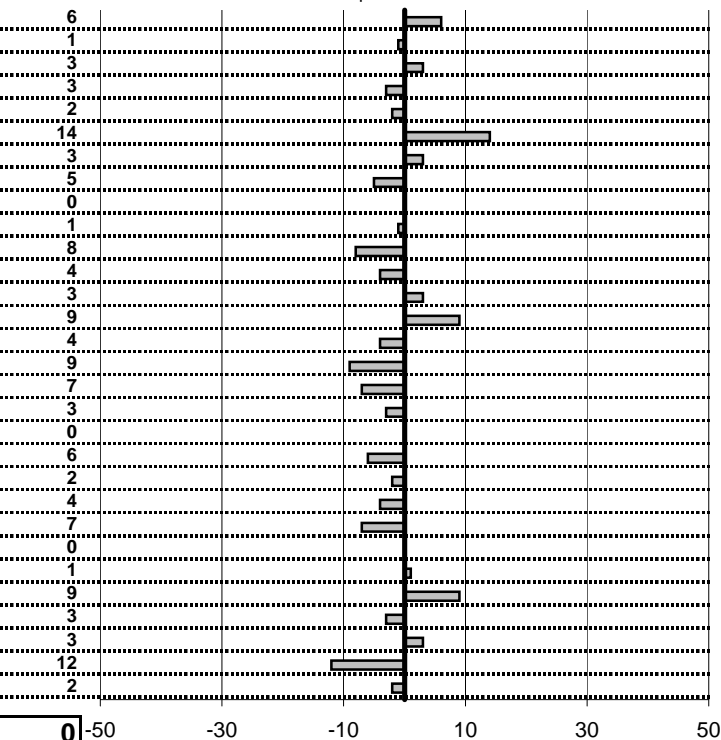

< < < < anticipo < > ritardo > > >

SOMMA PENALITA' 134
MEDIA PENALITA' 4,5

ALTRE PENALITA' 0
TOTALE PENALITA' 402

Elaborazione dati a cura di CRONOVITERBO