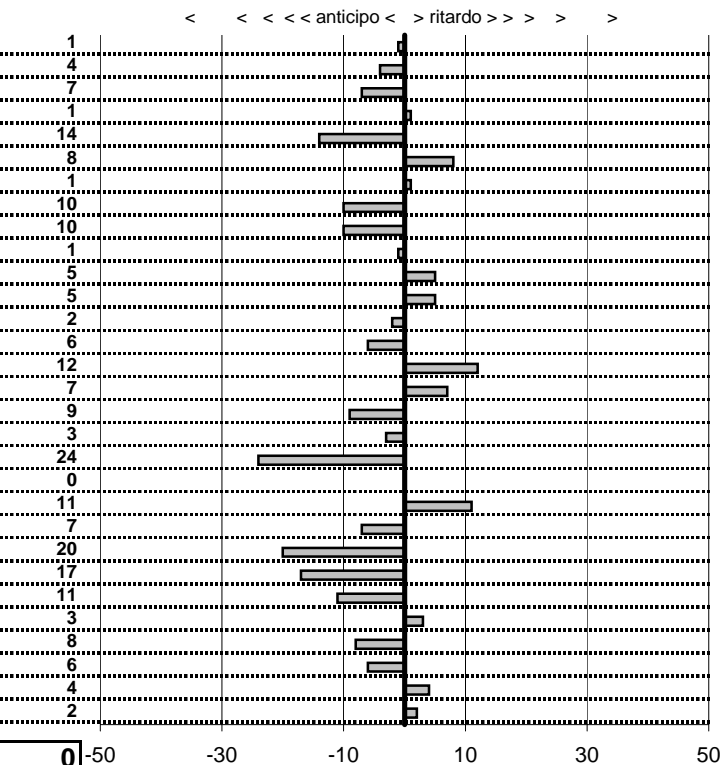

prova	t.imposto	start	stop	t.netto
PA1-Terre dei Consoli 1	0:00:07,00	10:34:12,00	10:34:18,99	0:00:06,99
PA2-Terre dei Consoli 2	0:00:08,00	10:34:18,99	10:34:26,95	0:00:07,96
PA3-Terre dei Consoli 3	0:00:20,00	10:34:26,95	10:34:46,88	0:00:19,93
PA4-Terre dei Consoli 4	0:00:06,00	10:34:46,88	10:34:52,89	0:00:06,01
PA5-Terre dei Consoli 5	0:00:09,00	10:34:52,89	10:35:01,75	0:00:08,86
PA6-Terre dei Consoli 6	0:00:10,00	10:35:01,75	10:35:11,83	0:00:10,08
PA7-Monterosi 1	0:00:05,00	10:46:12,37	10:46:17,38	0:00:05,01
PA8-Monterosi 2	0:00:09,00	10:46:17,38	10:46:26,28	0:00:08,90
PA9-Monterosi 3	0:00:07,00	10:46:26,28	10:46:33,18	0:00:06,90
PA10-Monterosi 4	0:00:10,00	10:46:33,18	10:46:43,17	0:00:09,99
PA11-Monterosi 5	0:00:05,00	10:46:43,17	10:46:48,22	0:00:05,05
PA12-Monterosi 6	0:00:10,00	10:46:48,22	10:46:58,27	0:00:10,05
PA13-Monterosi 7	0:00:06,00	10:46:58,27	10:47:04,25	0:00:05,98
PA14-S. Angelino 1	0:00:06,00	11:28:03,67	11:28:09,61	0:00:05,94
PA15-S. Angelino 2	0:00:05,00	11:28:09,61	11:28:14,73	0:00:05,12
PA16-S. Angelino 3	0:00:05,00	11:28:14,73	11:28:19,80	0:00:05,07
PA17-S. Angelino 4	0:00:06,00	11:28:19,80	11:28:25,71	0:00:05,91
PA18-Strada Trinità 1	0:00:06,00	12:29:34,04	12:29:40,01	0:00:05,97
PA19-Strada Trinità 2	0:00:06,00	12:29:40,01	12:29:45,77	0:00:05,76
PA20-Strada Trinità 3	0:00:05,00	12:29:45,77	12:29:50,77	0:00:05,00
PA21-Strada Trinità 4	0:00:05,00	12:29:50,77	12:29:55,88	0:00:05,11
PA22-Strada Trinità 5	0:00:06,00	12:29:55,88	12:30:01,81	0:00:05,93
PA23-Strada Trinità 6	0:00:06,00	12:30:01,81	12:30:07,61	0:00:05,80
PA24-Strada Trinità 7	0:00:05,00	12:30:07,61	12:30:12,44	0:00:04,83
PA25-Strada Trinità 8	0:00:05,00	12:30:12,44	12:30:17,33	0:00:04,89
PA26-Marta 1	0:00:06,00	00:39:41,56	00:39:47,59	0:00:06,03
PA27-Marta 2	0:00:06,00	00:39:47,59	00:39:53,51	0:00:05,92
PA28-Marta 3	0:00:08,00	00:39:53,51	00:40:01,45	0:00:07,94
PA29-Marta 4	0:00:06,00	00:40:01,45	00:40:07,49	0:00:06,04
PA30-Marta 5	0:00:06,00	00:40:07,49	00:40:13,51	0:00:06,02

SOMMA PENALITA' 219
MEDIA PENALITA' 7,3

ALTRE PENALITA' 0
TOTALE PENALITA' 342

Elaborazione dati a cura di CRONOVITERBO