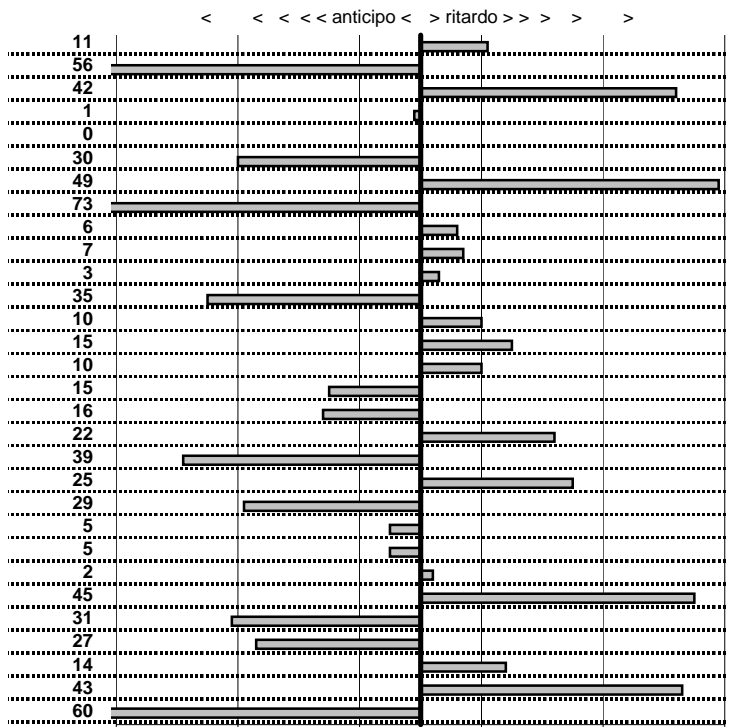

tempi e classifiche disponibili su www.cronoviterbo.net

- Cronologi - Penalità - Statistiche -
COSTANTINI U-D'ASCENZO C
 AR SPIDER **40**

16 in classifica

prova	t.imposto	start	stop	t.netto
PA1-Terre dei Consoli 1	0:00:07,00	10:49:21,26	10:49:28,37	0:00:07,11
PA2-Terre dei Consoli 2	0:00:08,00	10:49:28,37	10:49:35,81	0:00:07,44
PA3-Terre dei Consoli 3	0:00:20,00	10:49:35,81	10:49:56,23	0:00:20,42
PA4-Terre dei Consoli 4	0:00:06,00	10:49:56,23	10:50:02,22	0:00:05,99
PA5-Terre dei Consoli 5	0:00:09,00	10:50:02,22	10:50:11,22	0:00:09,00
PA6-Terre dei Consoli 6	0:00:10,00	10:50:11,22	10:50:20,92	0:00:09,70
PA7-Monterosi 1	0:00:05,00	11:02:44,54	11:02:50,03	0:00:05,49
PA8-Monterosi 2	0:00:09,00	11:02:50,03	11:02:58,30	0:00:08,27
PA9-Monterosi 3	0:00:07,00	11:02:58,30	11:03:05,36	0:00:07,06
PA10-Monterosi 4	0:00:10,00	11:03:05,36	11:03:15,43	0:00:10,07
PA11-Monterosi 5	0:00:05,00	11:03:15,43	11:03:20,46	0:00:05,03
PA12-Monterosi 6	0:00:10,00	11:03:20,46	11:03:30,11	0:00:09,65
PA13-Monterosi 7	0:00:06,00	11:03:30,11	11:03:36,21	0:00:06,10
PA14-S. Angelino 1	0:00:06,00	11:53:45,33	11:53:51,48	0:00:06,15
PA15-S. Angelino 2	0:00:05,00	11:53:51,48	11:53:56,58	0:00:05,10
PA16-S. Angelino 3	0:00:05,00	11:53:56,58	11:54:01,43	0:00:04,85
PA17-S. Angelino 4	0:00:06,00	11:54:01,43	11:54:07,27	0:00:05,84
PA18-Strada Trinità 1	0:00:06,00	12:51:58,48	12:52:04,70	0:00:06,22
PA19-Strada Trinità 2	0:00:06,00	12:52:04,70	12:52:10,31	0:00:05,61
PA20-Strada Trinità 3	0:00:05,00	12:52:10,31	12:52:15,56	0:00:05,25
PA21-Strada Trinità 4	0:00:05,00	12:52:15,56	12:52:20,27	0:00:04,71
PA22-Strada Trinità 5	0:00:06,00	12:52:20,27	12:52:26,22	0:00:05,95
PA23-Strada Trinità 6	0:00:06,00	12:52:26,22	12:52:32,17	0:00:05,95
PA24-Strada Trinità 7	0:00:05,00	12:52:32,17	12:52:37,19	0:00:05,02
PA25-Strada Trinità 8	0:00:05,00	12:52:37,19	12:52:42,64	0:00:05,45
PA26-Marta 1	0:00:06,00	00:57:06,60	00:57:12,29	0:00:05,69
PA27-Marta 2	0:00:06,00	00:57:12,29	00:57:18,02	0:00:05,73
PA28-Marta 3	0:00:08,00	00:57:18,02	00:57:26,16	0:00:08,14
PA29-Marta 4	0:00:06,00	00:57:26,16	00:57:32,59	0:00:06,43
PA30-Marta 5	0:00:06,00	00:57:32,59	00:57:37,99	0:00:05,40