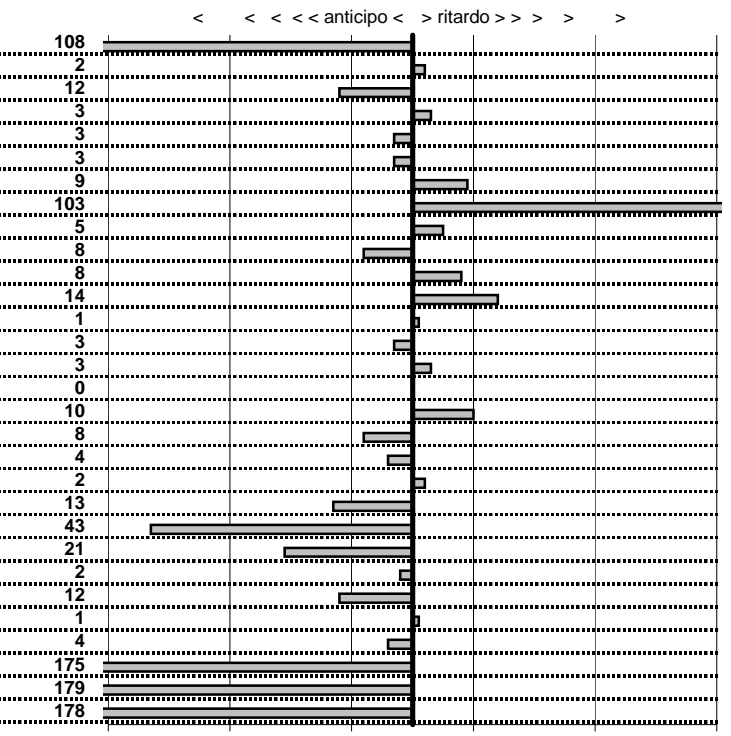

- Cronologi - Penalità - Statistiche -

CAODURO G-X
A112 ABARTH

34

31 in classifica

prova	t.imposto	start	stop	t.netto
PA1-Terre dei Consoli 1	0:00:07,00	10:20:14,75	10:20:20,67	0:00:05,92
PA2-Terre dei Consoli 2	0:00:08,00	10:20:20,67	10:20:28,69	0:00:08,02
PA3-Terre dei Consoli 3	0:00:20,00	10:20:28,69	10:20:48,57	0:00:19,88
PA4-Terre dei Consoli 4	0:00:06,00	10:20:48,57	10:20:54,60	0:00:06,03
PA5-Terre dei Consoli 5	0:00:09,00	10:20:54,60	10:21:03,57	0:00:08,97
PA6-Terre dei Consoli 6	0:00:10,00	10:21:03,57	10:21:13,54	0:00:09,97
PA7-Monterosi 1	0:00:05,00	10:34:32,05	10:34:37,14	0:00:05,09
PA8-Monterosi 2	0:00:09,00	10:34:37,14	10:34:47,17	0:00:10,03
PA9-Monterosi 3	0:00:07,00	10:34:47,17	10:34:54,22	0:00:07,05
PA10-Monterosi 4	0:00:10,00	10:34:54,22	10:35:04,14	0:00:09,92
PA11-Monterosi 5	0:00:05,00	10:35:04,14	10:35:09,22	0:00:05,08
PA12-Monterosi 6	0:00:10,00	10:35:09,22	10:35:19,36	0:00:10,14
PA13-Monterosi 7	0:00:06,00	10:35:19,36	10:35:25,37	0:00:06,01
PA14-S. Angelino 1	0:00:06,00	11:21:52,21	11:21:58,18	0:00:05,97
PA15-S. Angelino 2	0:00:05,00	11:21:58,18	11:22:03,21	0:00:05,03
PA16-S. Angelino 3	0:00:05,00	11:22:03,21	11:22:08,21	0:00:05,00
PA17-S. Angelino 4	0:00:06,00	11:22:08,21	11:22:14,31	0:00:06,10
PA18-Strada Trinità 1	0:00:06,00	12:22:54,81	12:23:00,73	0:00:05,92
PA19-Strada Trinità 2	0:00:06,00	12:23:00,73	12:23:06,69	0:00:05,96
PA20-Strada Trinità 3	0:00:05,00	12:23:06,69	12:23:11,71	0:00:05,02
PA21-Strada Trinità 4	0:00:05,00	12:23:11,71	12:23:16,58	0:00:04,87
PA22-Strada Trinità 5	0:00:06,00	12:23:16,58	12:23:22,15	0:00:05,57
PA23-Strada Trinità 6	0:00:06,00	12:23:22,15	12:23:27,94	0:00:05,79
PA24-Strada Trinità 7	0:00:05,00	12:23:27,94	12:23:32,92	0:00:04,98
PA25-Strada Trinità 8	0:00:05,00	12:23:32,92	12:23:37,80	0:00:04,88
PA26-Marta 1	0:00:06,00	00:35:54,41	00:36:00,42	0:00:06,01
PA27-Marta 2	0:00:06,00	00:36:00,42	00:36:06,38	0:00:05,96
PA28-Marta 3	0:00:08,00	00:36:06,38	00:36:12,63	0:00:06,25
PA29-Marta 4	0:00:06,00	00:36:12,63	00:36:16,84	0:00:04,21
PA30-Marta 5	0:00:06,00	00:36:16,84	00:36:21,06	0:00:04,22