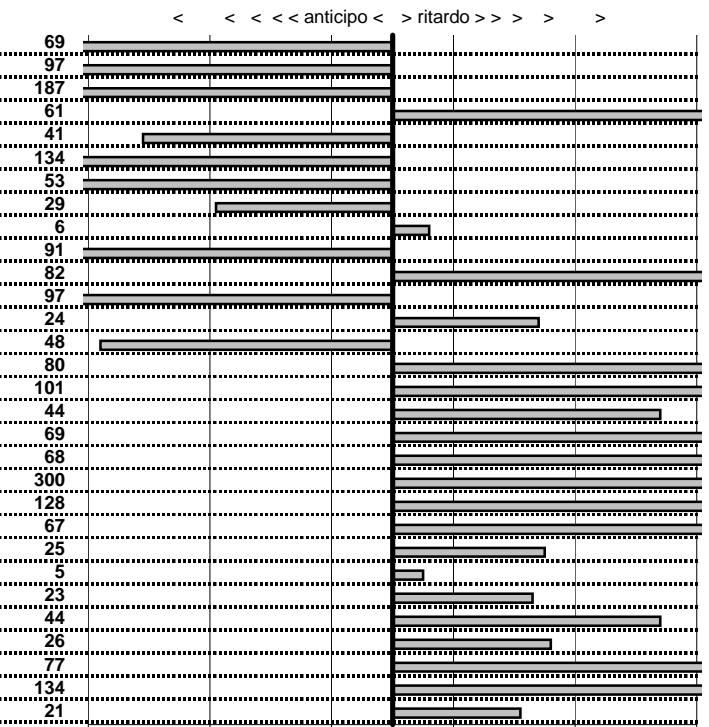

- Cronologi - Penalità - Statistiche -

ADAMI C-PACCOSI M
FERRARI MONDIAL

50

38 in classifica

prova	t.imposto	start	stop	t.netto
PA1-Terre dei Consoli 1	0:00:07,00	10:54:01,05	10:54:07,36	0:00:06,31
PA2-Terre dei Consoli 2	0:00:08,00	10:54:07,36	10:54:14,39	0:00:07,03
PA3-Terre dei Consoli 3	0:00:20,00	10:54:14,39	10:54:32,52	0:00:18,13
PA4-Terre dei Consoli 4	0:00:06,00	10:54:32,52	10:54:39,13	0:00:06,61
PA5-Terre dei Consoli 5	0:00:09,00	10:54:39,13	10:54:47,72	0:00:08,59
PA6-Terre dei Consoli 6	0:00:10,00	10:54:47,72	10:54:56,38	0:00:08,66
PA7-Monterosi 1	0:00:05,00	11:06:08,15	11:06:12,62	0:00:04,47
PA8-Monterosi 2	0:00:09,00	11:06:12,62	11:06:21,33	0:00:08,71
PA9-Monterosi 3	0:00:07,00	11:06:21,33	11:06:28,39	0:00:07,06
PA10-Monterosi 4	0:00:10,00	11:06:28,39	11:06:37,48	0:00:09,09
PA11-Monterosi 5	0:00:05,00	11:06:37,48	11:06:43,30	0:00:05,82
PA12-Monterosi 6	0:00:10,00	11:06:43,30	11:06:52,33	0:00:09,03
PA13-Monterosi 7	0:00:06,00	11:06:52,33	11:06:58,57	0:00:06,24
PA14-S. Angelino 1	0:00:06,00	11:48:15,35	11:48:20,87	0:00:05,52
PA15-S. Angelino 2	0:00:05,00	11:48:20,87	11:48:26,67	0:00:05,80
PA16-S. Angelino 3	0:00:05,00	11:48:26,67	11:48:32,68	0:00:06,01
PA17-S. Angelino 4	0:00:06,00	11:48:32,68	11:48:39,12	0:00:06,44
PA18-Strada Trinità 1	0:00:06,00	13:09:26,82	13:09:33,51	0:00:06,69
PA19-Strada Trinità 2	0:00:06,00	13:09:33,51	13:09:40,19	0:00:06,68
PA20-Strada Trinità 3	0:00:05,00	13:09:40,19	13:09:48,62	0:00:08,43
PA21-Strada Trinità 4	0:00:05,00	13:09:48,62	13:09:54,90	0:00:06,28
PA22-Strada Trinità 5	0:00:06,00	13:09:54,90	13:10:01,57	0:00:06,67
PA23-Strada Trinità 6	0:00:06,00	13:10:01,57	13:10:07,82	0:00:06,25
PA24-Strada Trinità 7	0:00:05,00	13:10:07,82	13:10:12,87	0:00:05,05
PA25-Strada Trinità 8	0:00:05,00	13:10:12,87	13:10:18,10	0:00:05,23
PA26-Marta 1	0:00:06,00	01:05:27,27	01:05:33,71	0:00:06,44
PA27-Marta 2	0:00:06,00	01:05:33,71	01:05:39,97	0:00:06,26
PA28-Marta 3	0:00:08,00	01:05:39,97	01:05:48,74	0:00:08,77
PA29-Marta 4	0:00:06,00	01:05:48,74	01:05:56,08	0:00:07,34
PA30-Marta 5	0:00:06,00	01:05:56,08	01:06:02,29	0:00:06,21