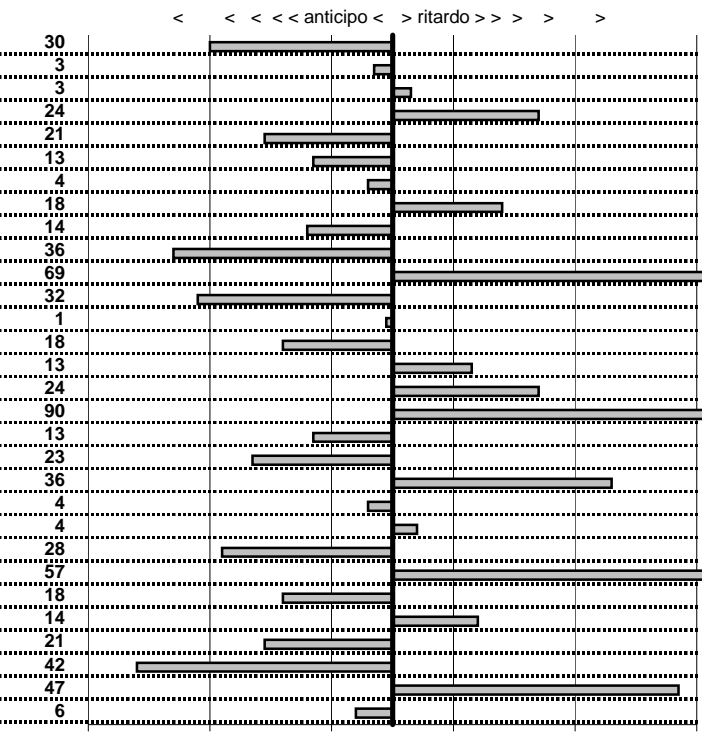

tempi e classifiche disponibili su www.cronoviterbo.net

- Cronologi - Penalità - Statistiche -
BARGAGNA R-GARGIULO A
TRIUMPH TR6
29

15 in classifica

prova	t.imposto	start	stop	t.netto
PA1-Terre dei Consoli 1	0:00:07,00	10:43:19,52	10:43:26,22	0:00:06,70
PA2-Terre dei Consoli 2	0:00:08,00	10:43:26,22	10:43:34,19	0:00:07,97
PA3-Terre dei Consoli 3	0:00:20,00	10:43:34,19	10:43:54,22	0:00:20,03
PA4-Terre dei Consoli 4	0:00:06,00	10:43:54,22	10:44:00,46	0:00:06,24
PA5-Terre dei Consoli 5	0:00:09,00	10:44:00,46	10:44:09,25	0:00:08,79
PA6-Terre dei Consoli 6	0:00:10,00	10:44:09,25	10:44:19,12	0:00:09,87
PA7-Monterosi 1	0:00:05,00	10:59:09,52	10:59:14,48	0:00:04,96
PA8-Monterosi 2	0:00:09,00	10:59:14,48	10:59:23,66	0:00:09,18
PA9-Monterosi 3	0:00:07,00	10:59:23,66	10:59:30,52	0:00:06,86
PA10-Monterosi 4	0:00:10,00	10:59:30,52	10:59:40,16	0:00:09,64
PA11-Monterosi 5	0:00:05,00	10:59:40,16	10:59:45,85	0:00:05,69
PA12-Monterosi 6	0:00:10,00	10:59:45,85	10:59:55,53	0:00:09,68
PA13-Monterosi 7	0:00:06,00	10:59:55,53	11:00:01,52	0:00:05,99
PA14-S. Angelino 1	0:00:06,00	11:57:48,06	11:57:53,88	0:00:05,82
PA15-S. Angelino 2	0:00:05,00	11:57:53,88	11:57:59,01	0:00:05,13
PA16-S. Angelino 3	0:00:05,00	11:57:59,01	11:58:04,25	0:00:05,24
PA17-S. Angelino 4	0:00:06,00	11:58:04,25	11:58:11,15	0:00:06,90
PA18-Strada Trinità 1	0:00:06,00	12:57:56,11	12:58:01,98	0:00:05,87
PA19-Strada Trinità 2	0:00:06,00	12:58:01,98	12:58:07,75	0:00:05,77
PA20-Strada Trinità 3	0:00:05,00	12:58:07,75	12:58:13,11	0:00:05,36
PA21-Strada Trinità 4	0:00:05,00	12:58:13,11	12:58:18,07	0:00:04,96
PA22-Strada Trinità 5	0:00:06,00	12:58:18,07	12:58:24,11	0:00:06,04
PA23-Strada Trinità 6	0:00:06,00	12:58:24,11	12:58:29,83	0:00:05,72
PA24-Strada Trinità 7	0:00:05,00	12:58:29,83	12:58:35,40	0:00:05,57
PA25-Strada Trinità 8	0:00:05,00	12:58:35,40	12:58:40,22	0:00:04,82
PA26-Marta 1	0:00:06,00	01:02:35,37	01:02:41,51	0:00:06,14
PA27-Marta 2	0:00:06,00	01:02:41,51	01:02:47,30	0:00:05,79
PA28-Marta 3	0:00:08,00	01:02:47,30	01:02:54,88	0:00:07,58
PA29-Marta 4	0:00:06,00	01:02:54,88	01:03:01,35	0:00:06,47
PA30-Marta 5	0:00:06,00	01:03:01,35	01:03:07,29	0:00:05,94