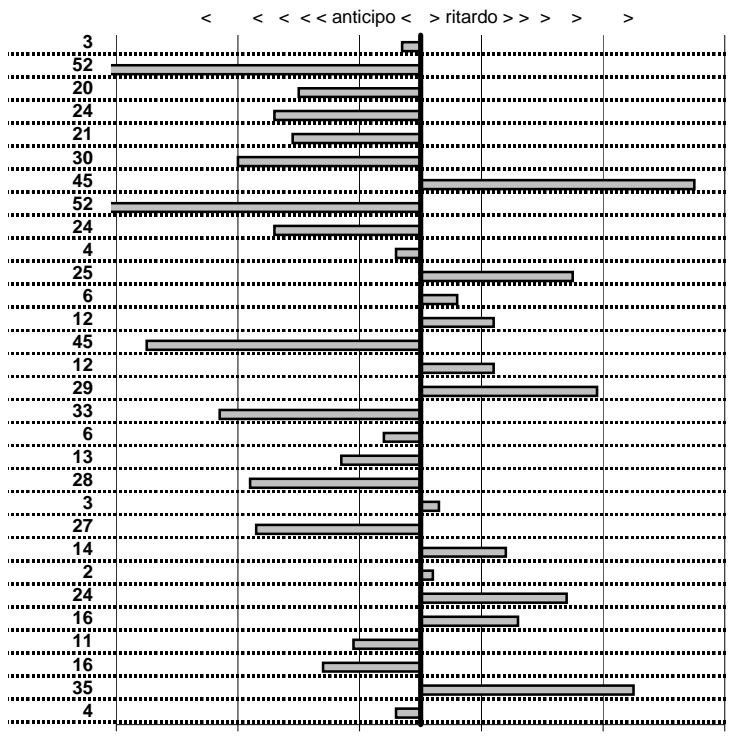

prova	t.imposto	start	stop	t.netto
PA1-Terre dei Consoli 1	0:00:07,00	10:30:25,86	10:30:32,83	0:00:06,97
PA2-Terre dei Consoli 2	0:00:08,00	10:30:32,83	10:30:40,31	0:00:07,48
PA3-Terre dei Consoli 3	0:00:20,00	10:30:40,31	10:31:00,11	0:00:19,80
PA4-Terre dei Consoli 4	0:00:06,00	10:31:00,11	10:31:05,87	0:00:05,76
PA5-Terre dei Consoli 5	0:00:09,00	10:31:05,87	10:31:14,66	0:00:08,79
PA6-Terre dei Consoli 6	0:00:10,00	10:31:14,66	10:31:24,36	0:00:09,70
PA7-Monterosi 1	0:00:05,00	10:45:04,40	10:45:09,85	0:00:05,45
PA8-Monterosi 2	0:00:09,00	10:45:09,85	10:45:18,33	0:00:08,48
PA9-Monterosi 3	0:00:07,00	10:45:18,33	10:45:25,09	0:00:06,76
PA10-Monterosi 4	0:00:10,00	10:45:25,09	10:45:35,05	0:00:09,96
PA11-Monterosi 5	0:00:05,00	10:45:35,05	10:45:40,30	0:00:05,25
PA12-Monterosi 6	0:00:10,00	10:45:40,30	10:45:50,36	0:00:10,06
PA13-Monterosi 7	0:00:06,00	10:45:50,36	10:45:56,48	0:00:06,12
PA14-S. Angelino 1	0:00:06,00	11:36:27,76	11:36:33,31	0:00:05,55
PA15-S. Angelino 2	0:00:05,00	11:36:33,31	11:36:38,43	0:00:05,12
PA16-S. Angelino 3	0:00:05,00	11:36:38,43	11:36:43,72	0:00:05,29
PA17-S. Angelino 4	0:00:06,00	11:36:43,72	11:36:49,39	0:00:05,67
PA18-Strada Trinità 1	0:00:06,00	12:46:01,97	12:46:07,91	0:00:05,94
PA19-Strada Trinità 2	0:00:06,00	12:46:07,91	12:46:13,78	0:00:05,87
PA20-Strada Trinità 3	0:00:05,00	12:46:13,78	12:46:18,50	0:00:04,72
PA21-Strada Trinità 4	0:00:05,00	12:46:18,50	12:46:23,53	0:00:05,03
PA22-Strada Trinità 5	0:00:06,00	12:46:23,53	12:46:29,26	0:00:05,73
PA23-Strada Trinità 6	0:00:06,00	12:46:29,26	12:46:35,40	0:00:06,14
PA24-Strada Trinità 7	0:00:05,00	12:46:35,40	12:46:40,42	0:00:05,02
PA25-Strada Trinità 8	0:00:05,00	12:46:40,42	12:46:45,66	0:00:05,24
PA26-Marta 1	0:00:06,00	00:55:31,94	00:55:38,10	0:00:06,16
PA27-Marta 2	0:00:06,00	00:55:38,10	00:55:43,99	0:00:05,89
PA28-Marta 3	0:00:08,00	00:55:43,99	00:55:51,83	0:00:07,84
PA29-Marta 4	0:00:06,00	00:55:51,83	00:55:58,18	0:00:06,35
PA30-Marta 5	0:00:06,00	00:55:58,18	00:56:04,14	0:00:05,96

SOMMA PENALITA'	636
MEDIA PENALITA'	21,2

ALTRE PENALITA'	0
TOTALE PENALITA'	1.094

Elaborazione dati a cura di CRONOVITERBO