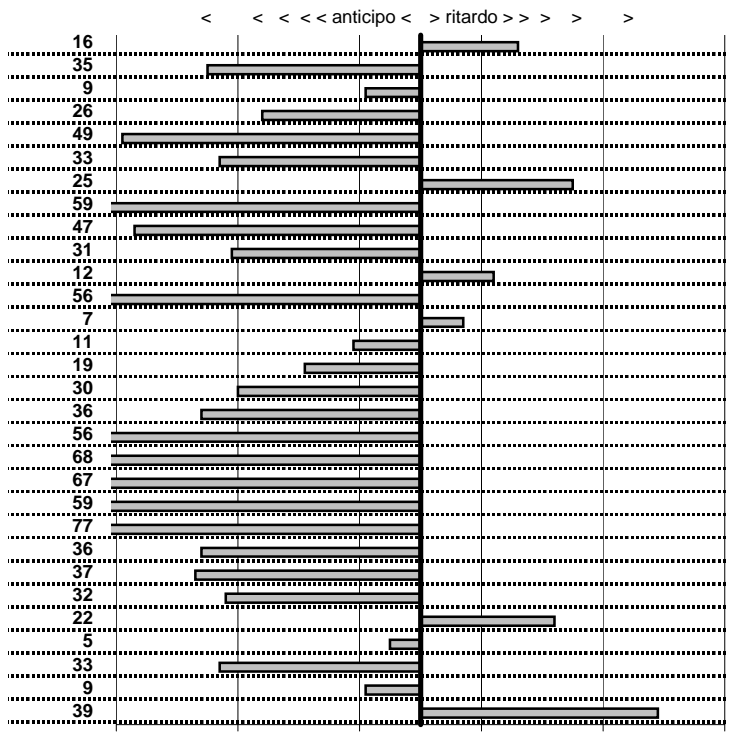

- Cronologi - Penalità - Statistiche -

PATARA C-PATARA F

AUSTIN HEALEY

6

25 in classifica

prova	t.imposto	start	stop	t.netto
PA1-Terre dei Consoli 1	0:00:07,00	10:33:13,70	10:33:20,86	0:00:07,16
PA2-Terre dei Consoli 2	0:00:08,00	10:33:20,86	10:33:28,51	0:00:07,65
PA3-Terre dei Consoli 3	0:00:20,00	10:33:28,51	10:33:48,42	0:00:19,91
PA4-Terre dei Consoli 4	0:00:06,00	10:33:48,42	10:33:54,16	0:00:05,74
PA5-Terre dei Consoli 5	0:00:09,00	10:33:54,16	10:34:02,67	0:00:08,51
PA6-Terre dei Consoli 6	0:00:10,00	10:34:02,67	10:34:12,34	0:00:09,67
PA7-Monterosi 1	0:00:05,00	10:47:22,58	10:47:27,83	0:00:05,25
PA8-Monterosi 2	0:00:09,00	10:47:27,83	10:47:36,24	0:00:08,41
PA9-Monterosi 3	0:00:07,00	10:47:36,24	10:47:42,77	0:00:06,53
PA10-Monterosi 4	0:00:10,00	10:47:42,77	10:47:52,46	0:00:09,69
PA11-Monterosi 5	0:00:05,00	10:47:52,46	10:47:57,58	0:00:05,12
PA12-Monterosi 6	0:00:10,00	10:47:57,58	10:48:07,02	0:00:09,44
PA13-Monterosi 7	0:00:06,00	10:48:07,02	10:48:13,09	0:00:06,07
PA14-S. Angelino 1	0:00:06,00	11:32:26,48	11:32:32,37	0:00:05,89
PA15-S. Angelino 2	0:00:05,00	11:32:32,37	11:32:37,18	0:00:04,81
PA16-S. Angelino 3	0:00:05,00	11:32:37,18	11:32:41,88	0:00:04,70
PA17-S. Angelino 4	0:00:06,00	11:32:41,88	11:32:47,52	0:00:05,64
PA18-Strada Trinità 1	0:00:06,00	12:41:47,80	12:41:53,24	0:00:05,44
PA19-Strada Trinità 2	0:00:06,00	12:41:53,24	12:41:58,56	0:00:05,32
PA20-Strada Trinità 3	0:00:05,00	12:41:58,56	12:42:02,89	0:00:04,33
PA21-Strada Trinità 4	0:00:05,00	12:42:02,89	12:42:07,30	0:00:04,41
PA22-Strada Trinità 5	0:00:06,00	12:42:07,30	12:42:12,53	0:00:05,23
PA23-Strada Trinità 6	0:00:06,00	12:42:12,53	12:42:18,17	0:00:05,64
PA24-Strada Trinità 7	0:00:05,00	12:42:18,17	12:42:22,80	0:00:04,63
PA25-Strada Trinità 8	0:00:05,00	12:42:22,80	12:42:27,48	0:00:04,68
PA26-Marta 1	0:00:06,00	00:49:03,16	00:49:09,38	0:00:06,22
PA27-Marta 2	0:00:06,00	00:49:09,38	00:49:15,33	0:00:05,95
PA28-Marta 3	0:00:08,00	00:49:15,33	00:49:23,00	0:00:07,67
PA29-Marta 4	0:00:06,00	00:49:23,00	00:49:28,91	0:00:05,91
PA30-Marta 5	0:00:06,00	00:49:28,91	00:49:35,30	0:00:06,39