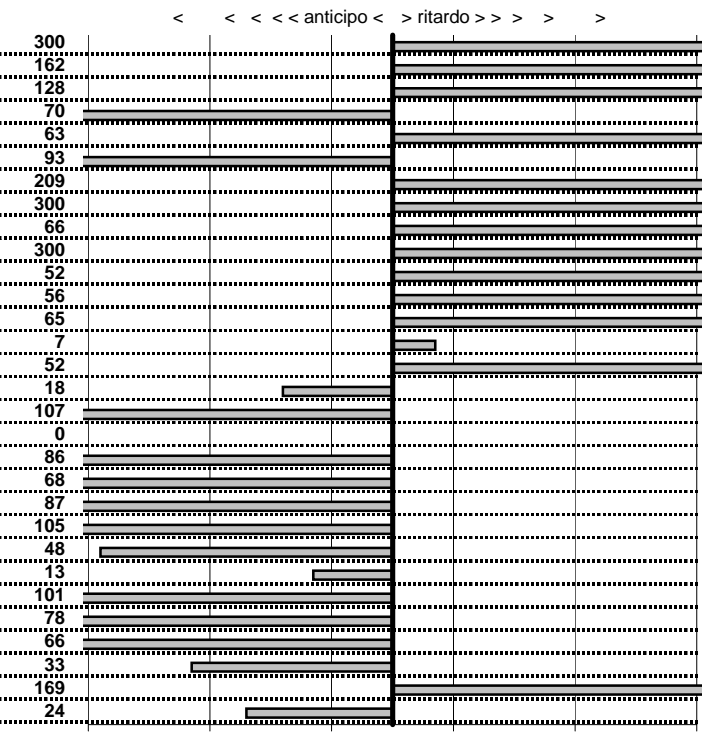

prova	t.imposto	start	stop	t.netto
PA1-Terre dei Consoli 1	0:00:07,00	10:16:20,06	10:16:30,41	0:00:10,35
PA2-Terre dei Consoli 2	0:00:08,00	10:16:30,41	10:16:40,03	0:00:09,62
PA3-Terre dei Consoli 3	0:00:20,00	10:16:40,03	10:17:01,31	0:00:21,28
PA4-Terre dei Consoli 4	0:00:06,00	10:17:01,31	10:17:06,61	0:00:05,30
PA5-Terre dei Consoli 5	0:00:09,00	10:17:06,61	10:17:16,24	0:00:09,63
PA6-Terre dei Consoli 6	0:00:10,00	10:17:16,24	10:17:25,31	0:00:09,07
PA7-Monterosi 1	0:00:05,00	10:25:08,29	10:25:15,38	0:00:07,09
PA8-Monterosi 2	0:00:09,00	10:25:15,38	10:25:27,42	0:00:12,04
PA9-Monterosi 3	0:00:07,00	10:25:27,42	10:25:35,08	0:00:07,66
PA10-Monterosi 4	0:00:10,00	10:25:35,08	10:26:26,31	0:00:51,23
PA11-Monterosi 5	0:00:05,00	10:26:26,31	10:26:31,83	0:00:05,52
PA12-Monterosi 6	0:00:10,00	10:26:31,83	10:26:42,39	0:00:10,56
PA13-Monterosi 7	0:00:06,00	10:26:42,39	10:26:49,04	0:00:06,65
PA14-S. Angelino 1	0:00:06,00	11:22:28,23	11:22:34,30	0:00:06,07
PA15-S. Angelino 2	0:00:05,00	11:22:34,30	11:22:39,82	0:00:05,52
PA16-S. Angelino 3	0:00:05,00	11:22:39,82	11:22:44,64	0:00:04,82
PA17-S. Angelino 4	0:00:06,00	11:22:44,64	11:22:49,57	0:00:04,93
PA18-Strada Trinità 1	0:00:06,00	12:23:42,27	12:23:48,27	0:00:06,00
PA19-Strada Trinità 2	0:00:06,00	12:23:48,27	12:23:53,41	0:00:05,14
PA20-Strada Trinità 3	0:00:05,00	12:23:53,41	12:23:57,73	0:00:04,32
PA21-Strada Trinità 4	0:00:05,00	12:23:57,73	12:24:01,86	0:00:04,13
PA22-Strada Trinità 5	0:00:06,00	12:24:01,86	12:24:06,81	0:00:04,95
PA23-Strada Trinità 6	0:00:06,00	12:24:06,81	12:24:12,33	0:00:05,52
PA24-Strada Trinità 7	0:00:05,00	12:24:12,33	12:24:17,20	0:00:04,87
PA25-Strada Trinità 8	0:00:05,00	12:24:17,20	12:24:21,19	0:00:03,99
PA26-Marta 1	0:00:06,00	00:45:54,35	00:45:59,57	0:00:05,22
PA27-Marta 2	0:00:06,00	00:45:59,57	00:46:04,91	0:00:05,34
PA28-Marta 3	0:00:08,00	00:46:04,91	00:46:12,58	0:00:07,67
PA29-Marta 4	0:00:06,00	00:46:12,58	00:46:20,27	0:00:07,69
PA30-Marta 5	0:00:06,00	00:46:20,27	00:46:26,03	0:00:05,76

SOMMA PENALITA'	2.926
MEDIA PENALITA'	97,5

ALTRE PENALITA'	0
TOTALE PENALITA'	4.945

Elaborazione dati a cura di CRONOVITERBO