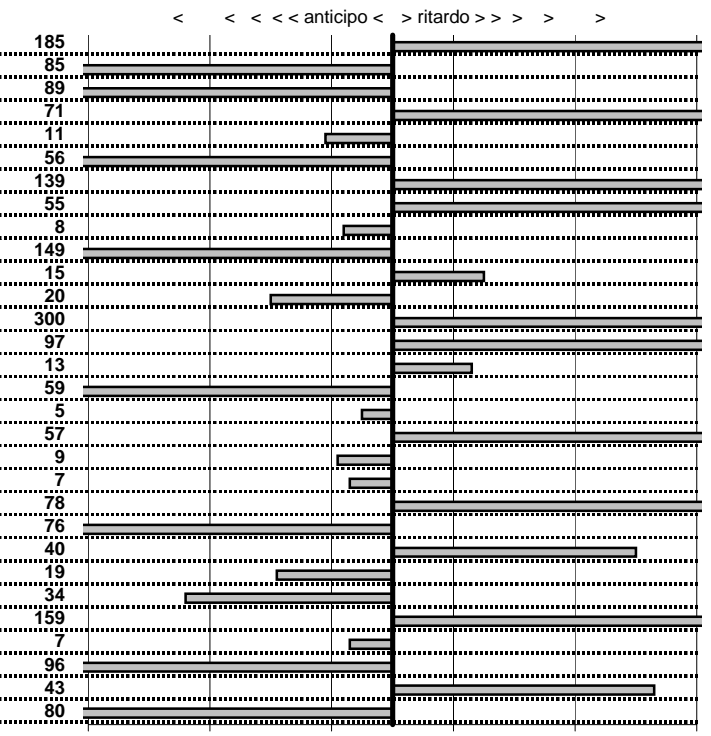

tempi e classifiche disponibili su www.cronoviterbo.net

- Cronologi - Penalità - Statistiche -
BARRESE A-CAPANNA R
 TRIUMPH TR3 **36**

33 in classifica

prova	t.imposto	start	stop	t.netto
PA1-Terre dei Consoli 1	0:00:07,00	10:37:10,00	10:37:18,85	0:00:08,85
PA2-Terre dei Consoli 2	0:00:08,00	10:37:18,85	10:37:26,00	0:00:07,15
PA3-Terre dei Consoli 3	0:00:20,00	10:37:26,00	10:37:45,11	0:00:19,11
PA4-Terre dei Consoli 4	0:00:06,00	10:37:45,11	10:37:51,82	0:00:06,71
PA5-Terre dei Consoli 5	0:00:09,00	10:37:51,82	10:38:00,71	0:00:08,89
PA6-Terre dei Consoli 6	0:00:10,00	10:38:00,71	10:38:10,15	0:00:09,44
PA7-Monterosi 1	0:00:05,00	11:01:25,83	11:01:32,22	0:00:06,39
PA8-Monterosi 2	0:00:09,00	11:01:32,22	11:01:41,77	0:00:09,55
PA9-Monterosi 3	0:00:07,00	11:01:41,77	11:01:48,69	0:00:06,92
PA10-Monterosi 4	0:00:10,00	11:01:48,69	11:01:57,20	0:00:08,51
PA11-Monterosi 5	0:00:05,00	11:01:57,20	11:02:02,35	0:00:05,15
PA12-Monterosi 6	0:00:10,00	11:02:02,35	11:02:12,15	0:00:09,80
PA13-Monterosi 7	0:00:06,00	11:02:12,15	11:02:27,41	0:00:15,26
PA14-S. Angelino 1	0:00:06,00	11:59:27,08	11:59:34,05	0:00:06,97
PA15-S. Angelino 2	0:00:05,00	11:59:34,05	11:59:39,18	0:00:05,13
PA16-S. Angelino 3	0:00:05,00	11:59:39,18	11:59:43,59	0:00:04,41
PA17-S. Angelino 4	0:00:06,00	11:59:43,59	11:59:49,54	0:00:05,95
PA18-Strada Trinità 1	0:00:06,00	13:00:17,98	13:00:24,55	0:00:06,57
PA19-Strada Trinità 2	0:00:06,00	13:00:24,55	13:00:30,46	0:00:05,91
PA20-Strada Trinità 3	0:00:05,00	13:00:30,46	13:00:35,39	0:00:04,93
PA21-Strada Trinità 4	0:00:05,00	13:00:35,39	13:00:41,17	0:00:05,78
PA22-Strada Trinità 5	0:00:06,00	13:00:41,17	13:00:46,41	0:00:05,24
PA23-Strada Trinità 6	0:00:06,00	13:00:46,41	13:00:52,81	0:00:06,40
PA24-Strada Trinità 7	0:00:05,00	13:00:52,81	13:00:57,62	0:00:04,81
PA25-Strada Trinità 8	0:00:05,00	13:00:57,62	13:01:02,28	0:00:04,66
PA26-Marta 1	0:00:06,00	01:04:36,54	01:04:44,13	0:00:07,59
PA27-Marta 2	0:00:06,00	01:04:44,13	01:04:50,06	0:00:05,93
PA28-Marta 3	0:00:08,00	01:04:50,06	01:04:57,10	0:00:07,04
PA29-Marta 4	0:00:06,00	01:04:57,10	01:05:03,53	0:00:06,43
PA30-Marta 5	0:00:06,00	01:05:03,53	01:05:08,73	0:00:05,20