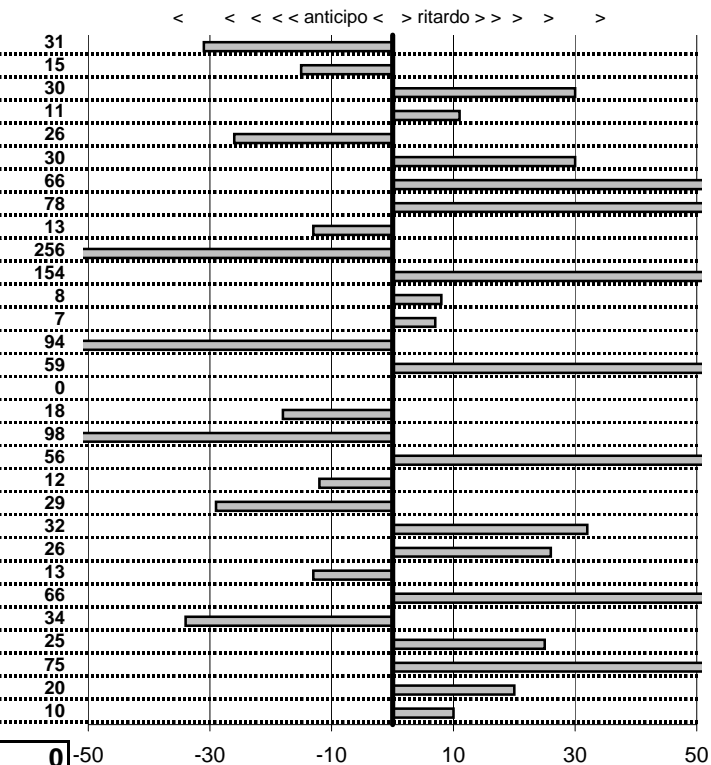

prova	t.imposto	start	stop	t.netto
PA1-Terre dei Consoli 1	0:00:07,00	10:02:31,43	10:02:38,12	0:00:06,69
PA2-Terre dei Consoli 2	0:00:08,00	10:02:38,12	10:02:45,97	0:00:07,85
PA3-Terre dei Consoli 3	0:00:20,00	10:02:45,97	10:03:06,27	0:00:20,30
PA4-Terre dei Consoli 4	0:00:06,00	10:03:06,27	10:03:12,38	0:00:06,11
PA5-Terre dei Consoli 5	0:00:09,00	10:03:12,38	10:03:21,12	0:00:08,74
PA6-Terre dei Consoli 6	0:00:10,00	10:03:21,12	10:03:31,42	0:00:10,30
PA7-Monterosi 1	0:00:05,00	10:17:51,99	10:17:57,65	0:00:05,66
PA8-Monterosi 2	0:00:09,00	10:17:57,65	10:18:07,43	0:00:09,78
PA9-Monterosi 3	0:00:07,00	10:18:07,43	10:18:14,30	0:00:06,87
PA10-Monterosi 4	0:00:10,00	10:18:14,30	10:18:21,74	0:00:07,44
PA11-Monterosi 5	0:00:05,00	10:18:21,74	10:18:28,28	0:00:06,54
PA12-Monterosi 6	0:00:10,00	10:18:28,28	10:18:38,36	0:00:10,08
PA13-Monterosi 7	0:00:06,00	10:18:38,36	10:18:44,43	0:00:06,07
PA14-S. Angelino 1	0:00:06,00	11:12:00,82	11:12:05,88	0:00:05,06
PA15-S. Angelino 2	0:00:05,00	11:12:05,88	11:12:11,47	0:00:05,59
PA16-S. Angelino 3	0:00:05,00	11:12:11,47	11:12:16,47	0:00:05,00
PA17-S. Angelino 4	0:00:06,00	11:12:16,47	11:12:22,29	0:00:05,82
PA18-Strada Trinità 1	0:00:06,00	12:21:15,22	12:21:20,24	0:00:05,02
PA19-Strada Trinità 2	0:00:06,00	12:21:20,24	12:21:26,80	0:00:06,56
PA20-Strada Trinità 3	0:00:05,00	12:21:26,80	12:21:31,68	0:00:04,88
PA21-Strada Trinità 4	0:00:05,00	12:21:31,68	12:21:36,39	0:00:04,71
PA22-Strada Trinità 5	0:00:06,00	12:21:36,39	12:21:42,71	0:00:06,32
PA23-Strada Trinità 6	0:00:06,00	12:21:42,71	12:21:48,97	0:00:06,26
PA24-Strada Trinità 7	0:00:05,00	12:21:48,97	12:21:53,84	0:00:04,87
PA25-Strada Trinità 8	0:00:05,00	12:21:53,84	12:21:59,50	0:00:05,66
PA26-Marta 1	0:00:06,00	00:30:15,52	00:30:21,18	0:00:05,66
PA27-Marta 2	0:00:06,00	00:30:21,18	00:30:27,43	0:00:06,25
PA28-Marta 3	0:00:08,00	00:30:27,43	00:30:36,18	0:00:08,75
PA29-Marta 4	0:00:06,00	00:30:36,18	00:30:42,38	0:00:06,20
PA30-Marta 5	0:00:06,00	00:30:42,38	00:30:48,48	0:00:06,10

SOMMA PENALITA' 1.392
MEDIA PENALITA' 46,4

ALTRE PENALITA' 0
TOTALE PENALITA' 2.464

Elaborazione dati a cura di CRONOVITERBO