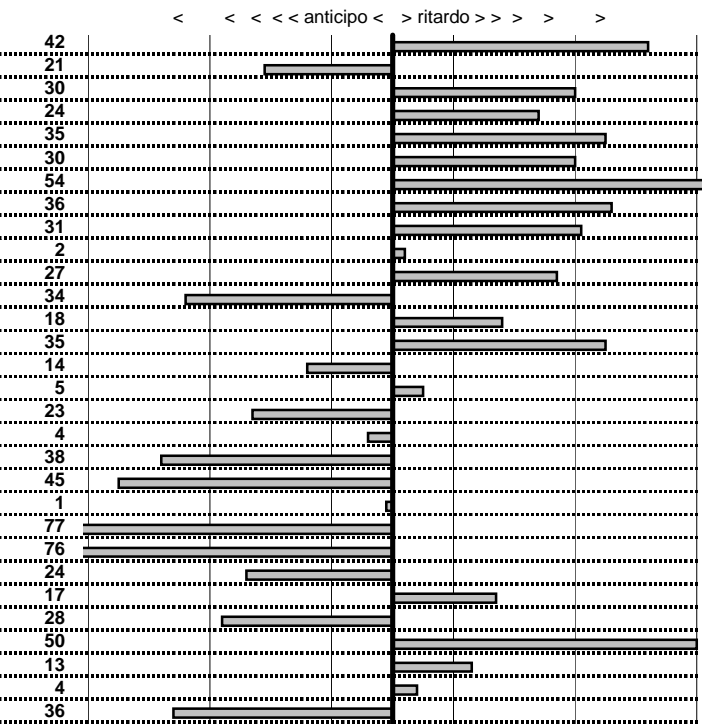

prova	t.imposto	start	stop	t.netto
PA1-Terre dei Consoli 1	0:00:07,00	10:35:14,14	10:35:21,56	0:00:07,42
PA2-Terre dei Consoli 2	0:00:08,00	10:35:21,56	10:35:29,35	0:00:07,79
PA3-Terre dei Consoli 3	0:00:20,00	10:35:29,35	10:35:49,65	0:00:20,30
PA4-Terre dei Consoli 4	0:00:06,00	10:35:49,65	10:35:55,89	0:00:06,24
PA5-Terre dei Consoli 5	0:00:09,00	10:35:55,89	10:36:05,24	0:00:09,35
PA6-Terre dei Consoli 6	0:00:10,00	10:36:05,24	10:36:15,54	0:00:10,30
PA7-Monterosi 1	0:00:05,00	10:49:34,73	10:49:40,27	0:00:05,54
PA8-Monterosi 2	0:00:09,00	10:49:40,27	10:49:49,63	0:00:09,36
PA9-Monterosi 3	0:00:07,00	10:49:49,63	10:49:56,94	0:00:07,31
PA10-Monterosi 4	0:00:10,00	10:49:56,94	10:50:06,96	0:00:10,02
PA11-Monterosi 5	0:00:05,00	10:50:06,96	10:50:12,23	0:00:05,27
PA12-Monterosi 6	0:00:10,00	10:50:12,23	10:50:21,89	0:00:09,66
PA13-Monterosi 7	0:00:06,00	10:50:21,89	10:50:28,07	0:00:06,18
PA14-S. Angelino 1	0:00:06,00	11:34:37,70	11:34:44,05	0:00:06,35
PA15-S. Angelino 2	0:00:05,00	11:34:44,05	11:34:48,91	0:00:04,86
PA16-S. Angelino 3	0:00:05,00	11:34:48,91	11:34:53,96	0:00:05,05
PA17-S. Angelino 4	0:00:06,00	11:34:53,96	11:34:59,73	0:00:05,77
PA18-Strada Trinità 1	0:00:06,00	12:35:19,40	12:35:25,36	0:00:05,96
PA19-Strada Trinità 2	0:00:06,00	12:35:25,36	12:35:30,98	0:00:05,62
PA20-Strada Trinità 3	0:00:05,00	12:35:30,98	12:35:35,53	0:00:04,55
PA21-Strada Trinità 4	0:00:05,00	12:35:35,53	12:35:40,52	0:00:04,99
PA22-Strada Trinità 5	0:00:06,00	12:35:40,52	12:35:45,75	0:00:05,23
PA23-Strada Trinità 6	0:00:06,00	12:35:45,75	12:35:50,99	0:00:05,24
PA24-Strada Trinità 7	0:00:05,00	12:35:50,99	12:35:55,75	0:00:04,76
PA25-Strada Trinità 8	0:00:05,00	12:35:55,75	12:36:00,92	0:00:05,17
PA26-Marta 1	0:00:06,00	00:42:46,51	00:42:52,23	0:00:05,72
PA27-Marta 2	0:00:06,00	00:42:52,23	00:42:58,73	0:00:06,50
PA28-Marta 3	0:00:08,00	00:42:58,73	00:43:06,86	0:00:08,13
PA29-Marta 4	0:00:06,00	00:43:06,86	00:43:12,90	0:00:06,04
PA30-Marta 5	0:00:06,00	00:43:12,90	00:43:18,54	0:00:05,64

SOMMA PENALITA'	874
MEDIA PENALITA'	29,1

ALTRE PENALITA'	0
TOTALE PENALITA'	1.512

Elaborazione dati a cura di CRONOVITERBO