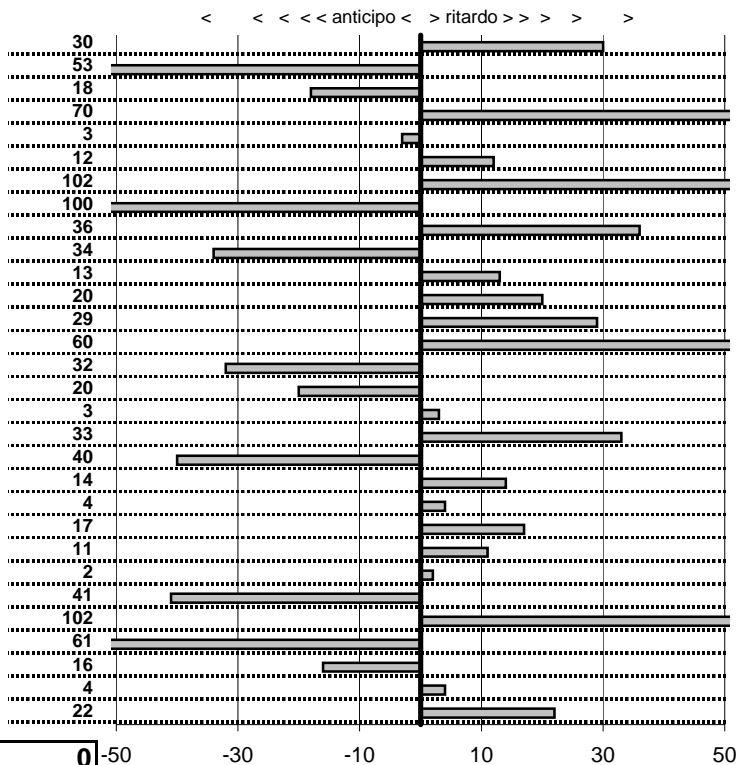

prova	t.imposto	start	stop	t.netto
PA1-Terre dei Consoli 1	0:00:07,00	10:23:22,98	10:23:30,28	0:00:07,30
PA2-Terre dei Consoli 2	0:00:08,00	10:23:30,28	10:23:37,75	0:00:07,47
PA3-Terre dei Consoli 3	0:00:20,00	10:23:37,75	10:23:57,57	0:00:19,82
PA4-Terre dei Consoli 4	0:00:06,00	10:23:57,57	10:24:04,27	0:00:06,70
PA5-Terre dei Consoli 5	0:00:09,00	10:24:04,27	10:24:13,24	0:00:08,97
PA6-Terre dei Consoli 6	0:00:10,00	10:24:13,24	10:24:23,36	0:00:10,12
PA7-Monterosi 1	0:00:05,00	10:35:54,40	10:36:00,42	0:00:06,02
PA8-Monterosi 2	0:00:09,00	10:36:00,42	10:36:08,42	0:00:08,00
PA9-Monterosi 3	0:00:07,00	10:36:08,42	10:36:15,78	0:00:07,36
PA10-Monterosi 4	0:00:10,00	10:36:15,78	10:36:25,44	0:00:09,66
PA11-Monterosi 5	0:00:05,00	10:36:25,44	10:36:30,57	0:00:05,13
PA12-Monterosi 6	0:00:10,00	10:36:30,57	10:36:40,77	0:00:10,20
PA13-Monterosi 7	0:00:06,00	10:36:40,77	10:36:47,06	0:00:06,29
PA14-S. Angelino 1	0:00:06,00	11:24:09,11	11:24:15,71	0:00:06,60
PA15-S. Angelino 2	0:00:05,00	11:24:15,71	11:24:20,39	0:00:04,68
PA16-S. Angelino 3	0:00:05,00	11:24:20,39	11:24:25,19	0:00:04,80
PA17-S. Angelino 4	0:00:06,00	11:24:25,19	11:24:31,22	0:00:06,03
PA18-Strada Trinità 1	0:00:06,00	12:39:15,25	12:39:21,58	0:00:06,33
PA19-Strada Trinità 2	0:00:06,00	12:39:21,58	12:39:27,18	0:00:05,60
PA20-Strada Trinità 3	0:00:05,00	12:39:27,18	12:39:32,32	0:00:05,14
PA21-Strada Trinità 4	0:00:05,00	12:39:32,32	12:39:37,36	0:00:05,04
PA22-Strada Trinità 5	0:00:06,00	12:39:37,36	12:39:43,53	0:00:06,17
PA23-Strada Trinità 6	0:00:06,00	12:39:43,53	12:39:49,64	0:00:06,11
PA24-Strada Trinità 7	0:00:05,00	12:39:49,64	12:39:54,66	0:00:05,02
PA25-Strada Trinità 8	0:00:05,00	12:39:54,66	12:39:59,25	0:00:04,59
PA26-Marta 1	0:00:06,00	00:49:51,97	00:49:58,99	0:00:07,02
PA27-Marta 2	0:00:06,00	00:49:58,99	00:50:04,38	0:00:05,39
PA28-Marta 3	0:00:08,00	00:50:04,38	00:50:12,22	0:00:07,84
PA29-Marta 4	0:00:06,00	00:50:12,22	00:50:18,26	0:00:06,04
PA30-Marta 5	0:00:06,00	00:50:18,26	00:50:24,48	0:00:06,22

SOMMA PENALITA' 1.002
MEDIA PENALITA' 33,4

ALTRE PENALITA' 0
TOTALE PENALITA' 1.643

Elaborazione dati a cura di CRONOVITERBO