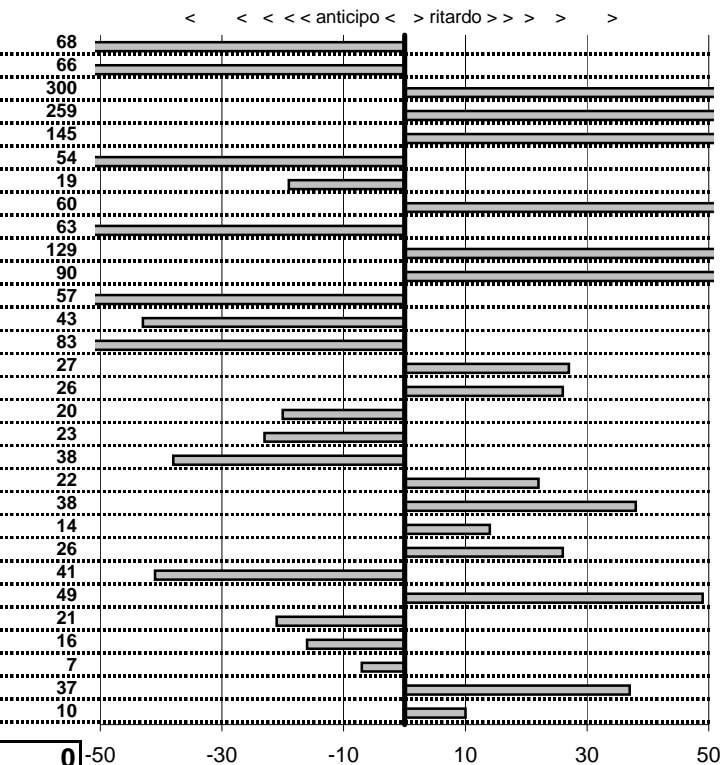

prova	t.imposto	start	stop	t.netto
PA1-Terre dei Consoli 1	0:00:07,00	10:36:16,12	10:36:22,44	0:00:06,32
PA2-Terre dei Consoli 2	0:00:08,00	10:36:22,44	10:36:29,78	0:00:07,34
PA3-Terre dei Consoli 3	0:00:20,00	10:36:29,78	10:36:53,66	0:00:23,88
PA4-Terre dei Consoli 4	0:00:06,00	10:36:53,66	10:37:02,25	0:00:08,59
PA5-Terre dei Consoli 5	0:00:09,00	10:37:02,25	10:37:12,70	0:00:10,45
PA6-Terre dei Consoli 6	0:00:10,00	10:37:12,70	10:37:22,16	0:00:09,46
PA7-Monterosi 1	0:00:05,00	10:55:09,25	10:55:14,06	0:00:04,81
PA8-Monterosi 2	0:00:09,00	10:55:14,06	10:55:23,66	0:00:09,60
PA9-Monterosi 3	0:00:07,00	10:55:23,66	10:55:30,03	0:00:06,37
PA10-Monterosi 4	0:00:10,00	10:55:30,03	10:55:41,32	0:00:11,29
PA11-Monterosi 5	0:00:05,00	10:55:41,32	10:55:47,22	0:00:05,90
PA12-Monterosi 6	0:00:10,00	10:55:47,22	10:55:56,65	0:00:09,43
PA13-Monterosi 7	0:00:06,00	10:55:56,65	10:56:02,22	0:00:05,57
PA14-S. Angelino 1	0:00:06,00	11:40:35,53	11:40:40,70	0:00:05,17
PA15-S. Angelino 2	0:00:05,00	11:40:40,70	11:40:45,97	0:00:05,27
PA16-S. Angelino 3	0:00:05,00	11:40:45,97	11:40:51,23	0:00:05,26
PA17-S. Angelino 4	0:00:06,00	11:40:51,23	11:40:57,03	0:00:05,80
PA18-Strada Trinità 1	0:00:06,00	12:47:49,22	12:47:54,99	0:00:05,77
PA19-Strada Trinità 2	0:00:06,00	12:47:54,99	12:48:00,61	0:00:05,62
PA20-Strada Trinità 3	0:00:05,00	12:48:00,61	12:48:05,83	0:00:05,22
PA21-Strada Trinità 4	0:00:05,00	12:48:05,83	12:48:11,21	0:00:05,38
PA22-Strada Trinità 5	0:00:06,00	12:48:11,21	12:48:17,35	0:00:06,14
PA23-Strada Trinità 6	0:00:06,00	12:48:17,35	12:48:23,61	0:00:06,26
PA24-Strada Trinità 7	0:00:05,00	12:48:23,61	12:48:28,20	0:00:04,59
PA25-Strada Trinità 8	0:00:05,00	12:48:28,20	12:48:33,69	0:00:05,49
PA26-Marta 1	0:00:06,00	00:51:05,52	00:51:11,31	0:00:05,79
PA27-Marta 2	0:00:06,00	00:51:11,31	00:51:17,15	0:00:05,84
PA28-Marta 3	0:00:08,00	00:51:17,15	00:51:25,08	0:00:07,93
PA29-Marta 4	0:00:06,00	00:51:25,08	00:51:31,45	0:00:06,37
PA30-Marta 5	0:00:06,00	00:51:31,45	00:51:37,55	0:00:06,10

SOMMA PENALITA' 1.851
MEDIA PENALITA' 61,7

ALTRE PENALITA' 0
TOTALE PENALITA' 3.332

Elaborazione dati a cura di CRONOVITERBO