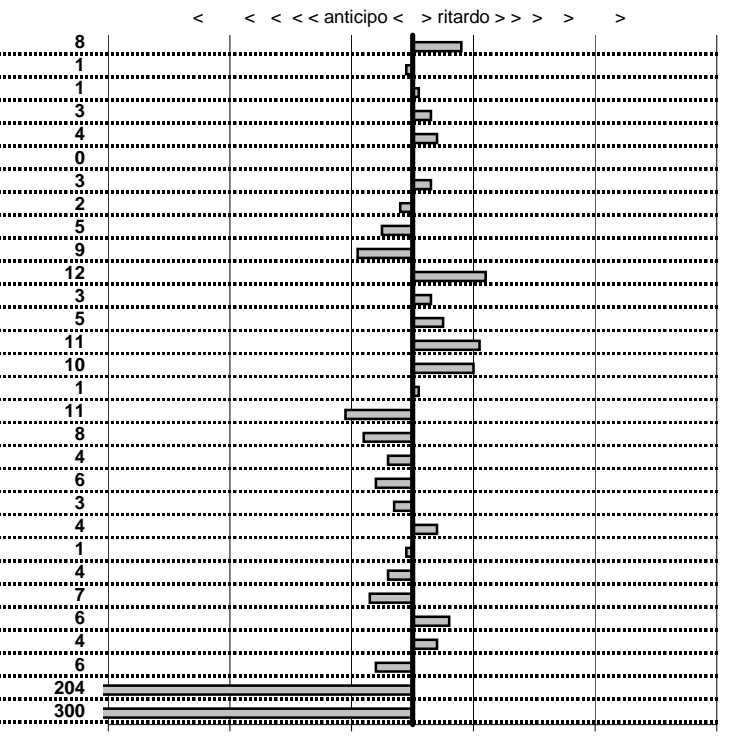

tempi e classifiche disponibili su www.cronoviterbo.net

13 in classifica

prova	t. imposto	start	stop	t. netto
PA1-Terre dei Consoli 1	0:00:07,00	10:32:18,72	10:32:25,80	0:00:07,08
PA2-Terre dei Consoli 2	0:00:08,00	10:32:25,80	10:32:33,79	0:00:07,99
PA3-Terre dei Consoli 3	0:00:20,00	10:32:33,79	10:32:53,80	0:00:20,01
PA4-Terre dei Consoli 4	0:00:06,00	10:32:53,80	10:32:59,83	0:00:06,03
PA5-Terre dei Consoli 5	0:00:09,00	10:32:59,83	10:33:08,87	0:00:09,04
PA6-Terre dei Consoli 6	0:00:10,00	10:33:08,87	10:33:18,87	0:00:10,00
PA7-Monterosi 1	0:00:05,00	10:48:29,20	10:48:34,23	0:00:05,03
PA8-Monterosi 2	0:00:09,00	10:48:34,23	10:48:43,21	0:00:08,98
PA9-Monterosi 3	0:00:07,00	10:48:43,21	10:48:50,16	0:00:06,95
PA10-Monterosi 4	0:00:10,00	10:48:50,16	10:49:00,07	0:00:09,91
PA11-Monterosi 5	0:00:05,00	10:49:00,07	10:49:05,19	0:00:05,12
PA12-Monterosi 6	0:00:10,00	10:49:05,19	10:49:15,22	0:00:10,03
PA13-Monterosi 7	0:00:06,00	10:49:15,22	10:49:21,27	0:00:06,05
PA14-S. Angelino 1	0:00:06,00	11:43:02,08	11:43:08,19	0:00:06,11
PA15-S. Angelino 2	0:00:05,00	11:43:08,19	11:43:13,29	0:00:05,10
PA16-S. Angelino 3	0:00:05,00	11:43:13,29	11:43:18,30	0:00:05,01
PA17-S. Angelino 4	0:00:06,00	11:43:18,30	11:43:24,19	0:00:05,89
PA18-Strada Trinità 1	0:00:06,00	12:43:34,78	12:43:40,70	0:00:05,92
PA19-Strada Trinità 2	0:00:06,00	12:43:40,70	12:43:46,66	0:00:05,96
PA20-Strada Trinità 3	0:00:05,00	12:43:46,66	12:43:51,60	0:00:04,94
PA21-Strada Trinità 4	0:00:05,00	12:43:51,60	12:43:56,57	0:00:04,97
PA22-Strada Trinità 5	0:00:06,00	12:43:56,57	12:44:02,61	0:00:06,04
PA23-Strada Trinità 6	0:00:06,00	12:44:02,61	12:44:08,60	0:00:05,99
PA24-Strada Trinità 7	0:00:05,00	12:44:08,60	12:44:13,56	0:00:04,96
PA25-Strada Trinità 8	0:00:05,00	12:44:13,56	12:44:18,49	0:00:04,93
PA26-Marta 1	0:00:06,00	00:52:32,90	00:52:38,96	0:00:06,06
PA27-Marta 2	0:00:06,00	00:52:38,96	00:52:45,00	0:00:06,04
PA28-Marta 3	0:00:08,00	00:52:45,00	00:52:52,94	0:00:07,94
PA29-Marta 4	0:00:06,00	00:52:52,94	00:52:56,90	0:00:03,96
PA30-Marta 5	0:00:06,00	00:52:56,90	00:52:59,30	0:00:02,40