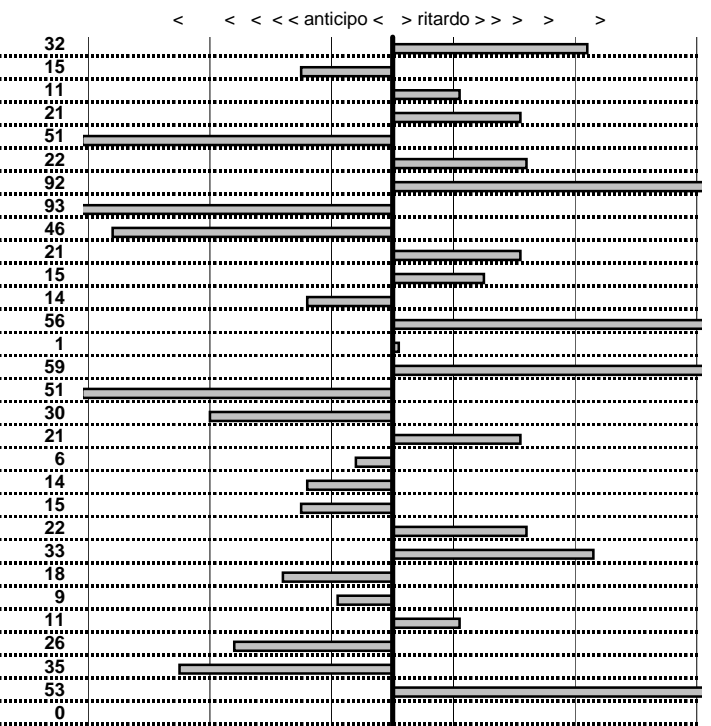

prova	t.imposto	start	stop	t.netto
PA1-Terre dei Consoli 1	0:00:07,00	10:50:31,95	10:50:39,27	0:00:07,32
PA2-Terre dei Consoli 2	0:00:08,00	10:50:39,27	10:50:47,12	0:00:07,85
PA3-Terre dei Consoli 3	0:00:20,00	10:50:47,12	10:51:07,23	0:00:20,11
PA4-Terre dei Consoli 4	0:00:06,00	10:51:07,23	10:51:13,44	0:00:06,21
PA5-Terre dei Consoli 5	0:00:09,00	10:51:13,44	10:51:21,93	0:00:08,49
PA6-Terre dei Consoli 6	0:00:10,00	10:51:21,93	10:51:32,15	0:00:10,22
PA7-Monterosi 1	0:00:05,00	11:05:02,55	11:05:08,47	0:00:05,92
PA8-Monterosi 2	0:00:09,00	11:05:08,47	11:05:16,54	0:00:08,07
PA9-Monterosi 3	0:00:07,00	11:05:16,54	11:05:23,08	0:00:06,54
PA10-Monterosi 4	0:00:10,00	11:05:23,08	11:05:33,29	0:00:10,21
PA11-Monterosi 5	0:00:05,00	11:05:33,29	11:05:38,44	0:00:05,15
PA12-Monterosi 6	0:00:10,00	11:05:38,44	11:05:48,30	0:00:09,86
PA13-Monterosi 7	0:00:06,00	11:05:48,30	11:05:54,86	0:00:06,56
PA14-S. Angelino 1	0:00:06,00	11:47:38,47	11:47:44,48	0:00:06,01
PA15-S. Angelino 2	0:00:05,00	11:47:44,48	11:47:50,07	0:00:05,59
PA16-S. Angelino 3	0:00:05,00	11:47:50,07	11:47:54,56	0:00:04,49
PA17-S. Angelino 4	0:00:06,00	11:47:54,56	11:48:00,26	0:00:05,70
PA18-Strada Trinità 1	0:00:06,00	12:49:33,41	12:49:39,62	0:00:06,21
PA19-Strada Trinità 2	0:00:06,00	12:49:39,62	12:49:45,56	0:00:05,94
PA20-Strada Trinità 3	0:00:05,00	12:49:45,56	12:49:50,42	0:00:04,86
PA21-Strada Trinità 4	0:00:05,00	12:49:50,42	12:49:55,27	0:00:04,85
PA22-Strada Trinità 5	0:00:06,00	12:49:55,27	12:50:01,49	0:00:06,22
PA23-Strada Trinità 6	0:00:06,00	12:50:01,49	12:50:07,82	0:00:06,33
PA24-Strada Trinità 7	0:00:05,00	12:50:07,82	12:50:12,64	0:00:04,82
PA25-Strada Trinità 8	0:00:05,00	12:50:12,64	12:50:17,55	0:00:04,91
PA26-Marta 1	0:00:06,00	01:01:45,10	01:01:51,21	0:00:06,11
PA27-Marta 2	0:00:06,00	01:01:51,21	01:01:56,95	0:00:05,74
PA28-Marta 3	0:00:08,00	01:01:56,95	01:02:04,60	0:00:07,65
PA29-Marta 4	0:00:06,00	01:02:04,60	01:02:11,13	0:00:06,53
PA30-Marta 5	0:00:06,00	01:02:11,13	01:02:17,13	0:00:06,00

SOMMA PENALITA' 893
MEDIA PENALITA' 29,8

ALTRE PENALITA' 0
TOTALE PENALITA' 1.518

Elaborazione dati a cura di CRONOVITERBO