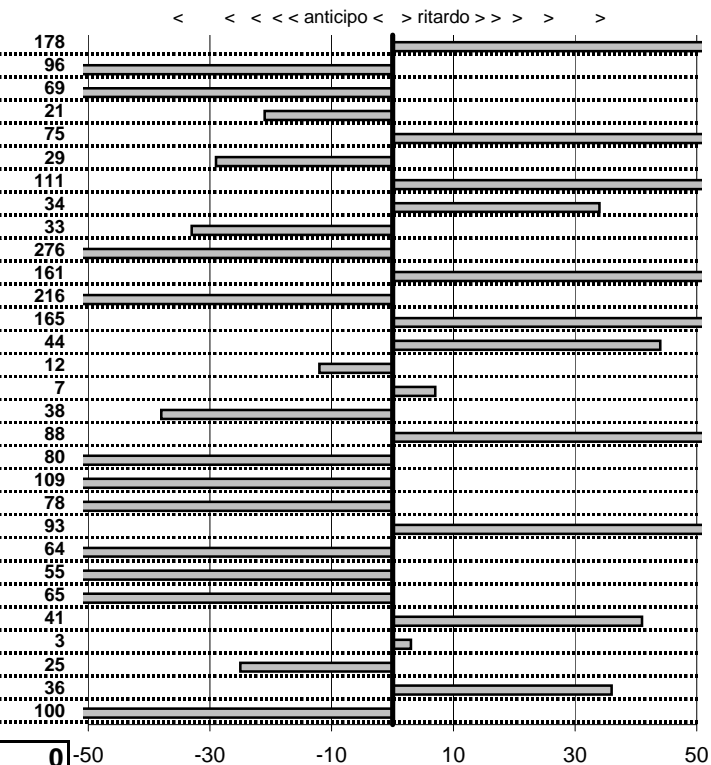

tempi e classifiche disponibili su www.cronoviterbo.net

- Cronologi - Penalità - Statistiche -
GIOVAGNONI F-GIOVAGNONI S **25**
 LANCIA FULVIA

39 in classifica

prova	t.imposto	start	stop	t.netto
PA1-Terre dei Consoli 1	0:00:07,00	10:18:11,09	10:18:19,87	0:00:08,78
PA2-Terre dei Consoli 2	0:00:08,00	10:18:19,87	10:18:26,91	0:00:07,04
PA3-Terre dei Consoli 3	0:00:20,00	10:18:26,91	10:18:46,22	0:00:19,31
PA4-Terre dei Consoli 4	0:00:06,00	10:18:46,22	10:18:52,01	0:00:05,79
PA5-Terre dei Consoli 5	0:00:09,00	10:18:52,01	10:19:01,76	0:00:09,75
PA6-Terre dei Consoli 6	0:00:10,00	10:19:01,76	10:19:11,47	0:00:09,71
PA7-Monterosi 1	0:00:05,00	10:32:11,26	10:32:17,37	0:00:06,11
PA8-Monterosi 2	0:00:09,00	10:32:17,37	10:32:26,71	0:00:09,34
PA9-Monterosi 3	0:00:07,00	10:32:26,71	10:32:33,38	0:00:06,67
PA10-Monterosi 4	0:00:10,00	10:32:33,38	10:32:40,62	0:00:07,24
PA11-Monterosi 5	0:00:05,00	10:32:40,62	10:32:47,23	0:00:06,61
PA12-Monterosi 6	0:00:10,00	10:32:47,23	10:32:55,07	0:00:07,84
PA13-Monterosi 7	0:00:06,00	10:32:55,07	10:33:02,72	0:00:07,65
PA14-S. Angelino 1	0:00:06,00	11:23:26,43	11:23:32,87	0:00:06,44
PA15-S. Angelino 2	0:00:05,00	11:23:32,87	11:23:37,75	0:00:04,88
PA16-S. Angelino 3	0:00:05,00	11:23:37,75	11:23:42,82	0:00:05,07
PA17-S. Angelino 4	0:00:06,00	11:23:42,82	11:23:48,44	0:00:05,62
PA18-Strada Trinità 1	0:00:06,00	12:25:17,75	12:25:24,63	0:00:06,88
PA19-Strada Trinità 2	0:00:06,00	12:25:24,63	12:25:29,83	0:00:05,20
PA20-Strada Trinità 3	0:00:05,00	12:25:29,83	12:25:33,74	0:00:03,91
PA21-Strada Trinità 4	0:00:05,00	12:25:33,74	12:25:37,96	0:00:04,22
PA22-Strada Trinità 5	0:00:06,00	12:25:37,96	12:25:44,89	0:00:06,93
PA23-Strada Trinità 6	0:00:06,00	12:25:44,89	12:25:50,25	0:00:05,36
PA24-Strada Trinità 7	0:00:05,00	12:25:50,25	12:25:54,70	0:00:04,45
PA25-Strada Trinità 8	0:00:05,00	12:25:54,70	12:25:59,05	0:00:04,35
PA26-Marta 1	0:00:06,00	00:45:09,02	00:45:15,43	0:00:06,41
PA27-Marta 2	0:00:06,00	00:45:15,43	00:45:21,46	0:00:06,03
PA28-Marta 3	0:00:08,00	00:45:21,46	00:45:29,21	0:00:07,75
PA29-Marta 4	0:00:06,00	00:45:29,21	00:45:35,57	0:00:06,36
PA30-Marta 5	0:00:06,00	00:45:35,57	00:45:40,57	0:00:05,00