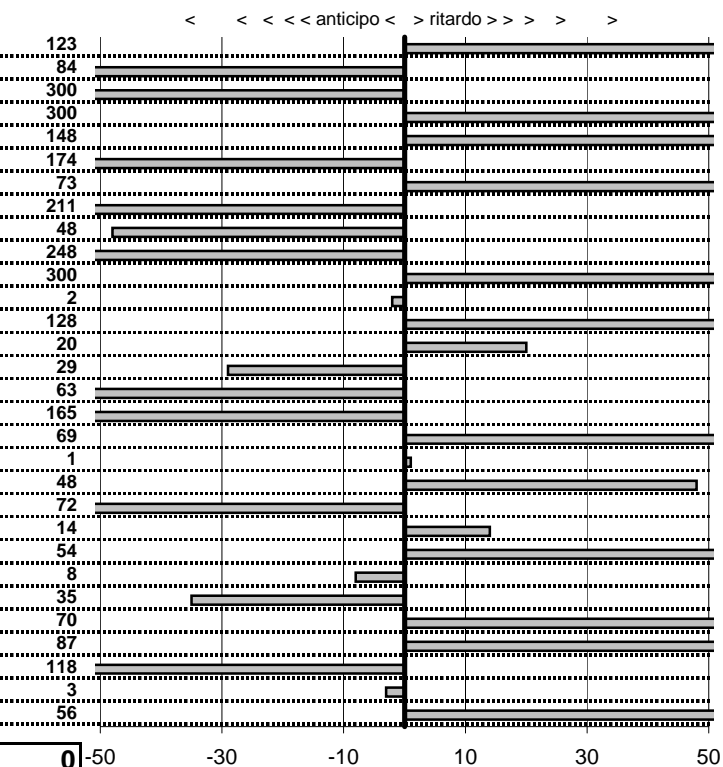

prova	t.imposto	start	stop	t.netto
PA1-Terre dei Consoli 1	0:00:07,00	10:26:15,69	10:26:23,92	0:00:08,23
PA2-Terre dei Consoli 2	0:00:08,00	10:26:23,92	10:26:31,08	0:00:07,16
PA3-Terre dei Consoli 3	0:00:20,00	10:26:31,08	10:26:47,06	0:00:15,98
PA4-Terre dei Consoli 4	0:00:06,00	10:26:47,06	10:26:57,53	0:00:10,47
PA5-Terre dei Consoli 5	0:00:09,00	10:26:57,53	10:27:08,01	0:00:10,48
PA6-Terre dei Consoli 6	0:00:10,00	10:27:08,01	10:27:16,27	0:00:08,26
PA7-Monterosi 1	0:00:05,00	10:39:18,24	10:39:23,97	0:00:05,73
PA8-Monterosi 2	0:00:09,00	10:39:23,97	10:39:30,86	0:00:06,89
PA9-Monterosi 3	0:00:07,00	10:39:30,86	10:39:37,38	0:00:06,52
PA10-Monterosi 4	0:00:10,00	10:39:37,38	10:39:44,90	0:00:07,52
PA11-Monterosi 5	0:00:05,00	10:39:44,90	10:39:54,23	0:00:09,33
PA12-Monterosi 6	0:00:10,00	10:39:54,23	10:40:04,21	0:00:09,98
PA13-Monterosi 7	0:00:06,00	10:40:04,21	10:40:11,49	0:00:07,28
PA14-S. Angelino 1	0:00:06,00	11:26:49,86	11:26:56,06	0:00:06,20
PA15-S. Angelino 2	0:00:05,00	11:26:56,06	11:27:00,77	0:00:04,71
PA16-S. Angelino 3	0:00:05,00	11:27:00,77	11:27:05,14	0:00:04,37
PA17-S. Angelino 4	0:00:06,00	11:27:05,14	11:27:09,49	0:00:04,35
PA18-Strada Trinità 1	0:00:06,00	12:26:54,76	12:27:01,45	0:00:06,69
PA19-Strada Trinità 2	0:00:06,00	12:27:01,45	12:27:07,46	0:00:06,01
PA20-Strada Trinità 3	0:00:05,00	12:27:07,46	12:27:12,94	0:00:05,48
PA21-Strada Trinità 4	0:00:05,00	12:27:12,94	12:27:17,22	0:00:04,28
PA22-Strada Trinità 5	0:00:06,00	12:27:17,22	12:27:23,36	0:00:06,14
PA23-Strada Trinità 6	0:00:06,00	12:27:23,36	12:27:29,90	0:00:06,54
PA24-Strada Trinità 7	0:00:05,00	12:27:29,90	12:27:34,82	0:00:04,92
PA25-Strada Trinità 8	0:00:05,00	12:27:34,82	12:27:39,47	0:00:04,65
PA26-Marta 1	0:00:06,00	00:35:04,98	00:35:11,68	0:00:06,70
PA27-Marta 2	0:00:06,00	00:35:11,68	00:35:18,55	0:00:06,87
PA28-Marta 3	0:00:08,00	00:35:18,55	00:35:25,37	0:00:06,82
PA29-Marta 4	0:00:06,00	00:35:25,37	00:35:31,34	0:00:05,97
PA30-Marta 5	0:00:06,00	00:35:31,34	00:35:37,90	0:00:06,56

SOMMA PENALITA' **3.051**
MEDIA PENALITA' **101,7**

ALTRE PENALITA' **0**
TOTALE PENALITA' **5.126**

Elaborazione dati a cura di CRONOVITERBO