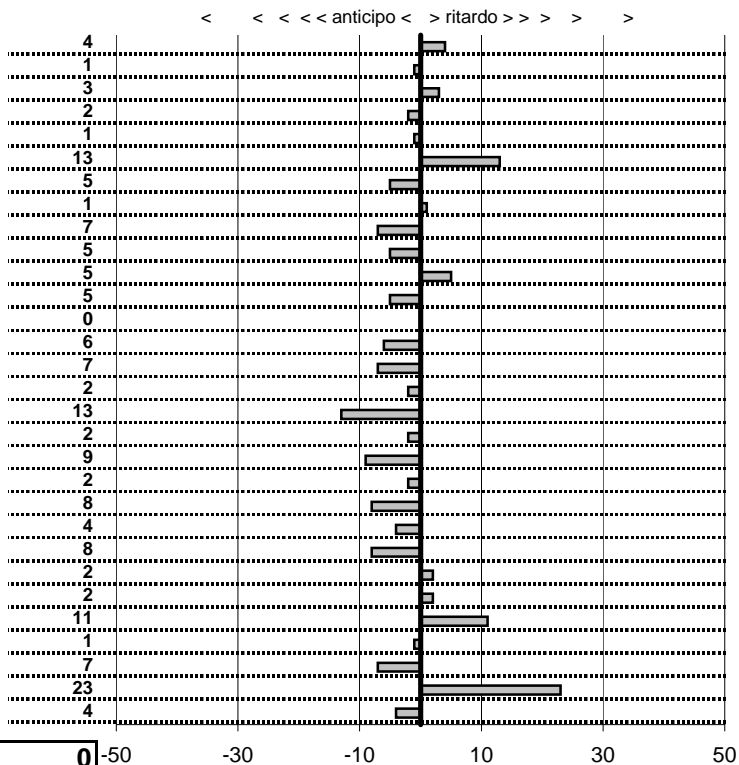

prova	t.imposto	start	stop	t.netto
PA1-Terre dei Consoli 1	0:00:07,00	10:27:33,55	10:27:40,59	0:00:07,04
PA2-Terre dei Consoli 2	0:00:08,00	10:27:40,59	10:27:48,58	0:00:07,99
PA3-Terre dei Consoli 3	0:00:20,00	10:27:48,58	10:28:08,61	0:00:20,03
PA4-Terre dei Consoli 4	0:00:06,00	10:28:08,61	10:28:14,59	0:00:05,98
PA5-Terre dei Consoli 5	0:00:09,00	10:28:14,59	10:28:23,58	0:00:08,99
PA6-Terre dei Consoli 6	0:00:10,00	10:28:23,58	10:28:33,71	0:00:10,13
PA7-Monterosi 1	0:00:05,00	10:40:29,72	10:40:34,67	0:00:04,95
PA8-Monterosi 2	0:00:09,00	10:40:34,67	10:40:43,68	0:00:09,01
PA9-Monterosi 3	0:00:07,00	10:40:43,68	10:40:50,61	0:00:06,93
PA10-Monterosi 4	0:00:10,00	10:40:50,61	10:41:00,56	0:00:09,95
PA11-Monterosi 5	0:00:05,00	10:41:00,56	10:41:05,61	0:00:05,05
PA12-Monterosi 6	0:00:10,00	10:41:05,61	10:41:15,56	0:00:09,95
PA13-Monterosi 7	0:00:06,00	10:41:15,56	10:41:21,56	0:00:06,00
PA14-S. Angelino 1	0:00:06,00	11:27:24,98	11:27:30,92	0:00:05,94
PA15-S. Angelino 2	0:00:05,00	11:27:30,92	11:27:35,85	0:00:04,93
PA16-S. Angelino 3	0:00:05,00	11:27:35,85	11:27:40,83	0:00:04,98
PA17-S. Angelino 4	0:00:06,00	11:27:40,83	11:27:46,70	0:00:05,87
PA18-Strada Trinità 1	0:00:06,00	12:28:37,18	12:28:43,16	0:00:05,98
PA19-Strada Trinità 2	0:00:06,00	12:28:43,16	12:28:49,07	0:00:05,91
PA20-Strada Trinità 3	0:00:05,00	12:28:49,07	12:28:54,05	0:00:04,98
PA21-Strada Trinità 4	0:00:05,00	12:28:54,05	12:28:58,97	0:00:04,92
PA22-Strada Trinità 5	0:00:06,00	12:28:58,97	12:29:04,93	0:00:05,96
PA23-Strada Trinità 6	0:00:06,00	12:29:04,93	12:29:10,85	0:00:05,92
PA24-Strada Trinità 7	0:00:05,00	12:29:10,85	12:29:15,87	0:00:05,02
PA25-Strada Trinità 8	0:00:05,00	12:29:15,87	12:29:20,89	0:00:05,02
PA26-Marta 1	0:00:06,00	00:44:22,10	00:44:28,21	0:00:06,11
PA27-Marta 2	0:00:06,00	00:44:28,21	00:44:34,20	0:00:05,99
PA28-Marta 3	0:00:08,00	00:44:34,20	00:44:42,13	0:00:07,93
PA29-Marta 4	0:00:06,00	00:44:42,13	00:44:48,36	0:00:06,23
PA30-Marta 5	0:00:06,00	00:44:48,36	00:44:54,32	0:00:05,96

SOMMA PENALITA' **163**
MEDIA PENALITA' **5,4**

ALTRE PENALITA' **0**
TOTALE PENALITA' **295**

Elaborazione dati a cura di CRONOVITERBO