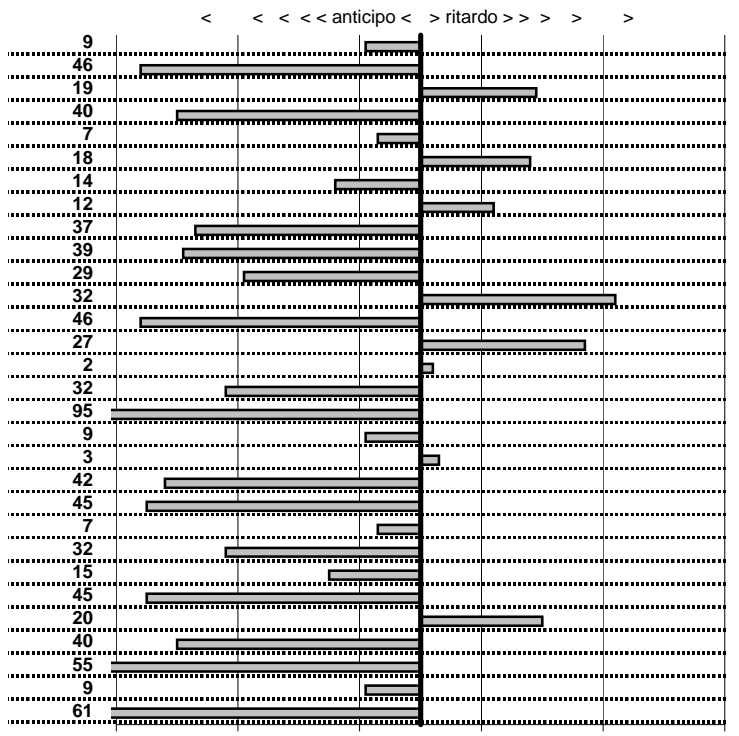

prova	t.imposto	start	stop	t.netto
PA1-Terre dei Consoli 1	0:00:07,00	10:31:15,36	10:31:22,27	0:00:06,91
PA2-Terre dei Consoli 2	0:00:08,00	10:31:22,27	10:31:29,81	0:00:07,54
PA3-Terre dei Consoli 3	0:00:20,00	10:31:29,81	10:31:50,00	0:00:20,19
PA4-Terre dei Consoli 4	0:00:06,00	10:31:50,00	10:31:55,60	0:00:05,60
PA5-Terre dei Consoli 5	0:00:09,00	10:31:55,60	10:32:04,53	0:00:08,93
PA6-Terre dei Consoli 6	0:00:10,00	10:32:04,53	10:32:14,71	0:00:10,18
PA7-Monterosi 1	0:00:05,00	10:43:52,06	10:43:56,92	0:00:04,86
PA8-Monterosi 2	0:00:09,00	10:43:56,92	10:44:06,04	0:00:09,12
PA9-Monterosi 3	0:00:07,00	10:44:06,04	10:44:12,67	0:00:06,63
PA10-Monterosi 4	0:00:10,00	10:44:12,67	10:44:22,28	0:00:09,61
PA11-Monterosi 5	0:00:05,00	10:44:22,28	10:44:26,99	0:00:04,71
PA12-Monterosi 6	0:00:10,00	10:44:26,99	10:44:37,31	0:00:10,32
PA13-Monterosi 7	0:00:06,00	10:44:37,31	10:44:42,85	0:00:05,54
PA14-S. Angelino 1	0:00:06,00	11:30:58,56	11:31:04,83	0:00:06,27
PA15-S. Angelino 2	0:00:05,00	11:31:04,83	11:31:09,85	0:00:05,02
PA16-S. Angelino 3	0:00:05,00	11:31:09,85	11:31:14,53	0:00:04,68
PA17-S. Angelino 4	0:00:06,00	11:31:14,53	11:31:19,58	0:00:05,05
PA18-Strada Trinità 1	0:00:06,00	12:44:25,14	12:44:31,05	0:00:05,91
PA19-Strada Trinità 2	0:00:06,00	12:44:31,05	12:44:37,08	0:00:06,03
PA20-Strada Trinità 3	0:00:05,00	12:44:37,08	12:44:41,66	0:00:04,58
PA21-Strada Trinità 4	0:00:05,00	12:44:41,66	12:44:46,21	0:00:04,55
PA22-Strada Trinità 5	0:00:06,00	12:44:46,21	12:44:52,14	0:00:05,93
PA23-Strada Trinità 6	0:00:06,00	12:44:52,14	12:44:57,82	0:00:05,68
PA24-Strada Trinità 7	0:00:05,00	12:44:57,82	12:45:02,67	0:00:04,85
PA25-Strada Trinità 8	0:00:05,00	12:45:02,67	12:45:07,22	0:00:04,55
PA26-Marta 1	0:00:06,00	00:58:35,37	00:58:41,57	0:00:06,20
PA27-Marta 2	0:00:06,00	00:58:41,57	00:58:47,17	0:00:05,60
PA28-Marta 3	0:00:08,00	00:58:47,17	00:58:54,62	0:00:07,45
PA29-Marta 4	0:00:06,00	00:58:54,62	00:59:00,53	0:00:05,91
PA30-Marta 5	0:00:06,00	00:59:00,53	00:59:05,92	0:00:05,39

SOMMA PENALITA' 887
MEDIA PENALITA' 29,6

ALTRE PENALITA' 0
TOTALE PENALITA' 1.393

Elaborazione dati a cura di CRONOVITERBO