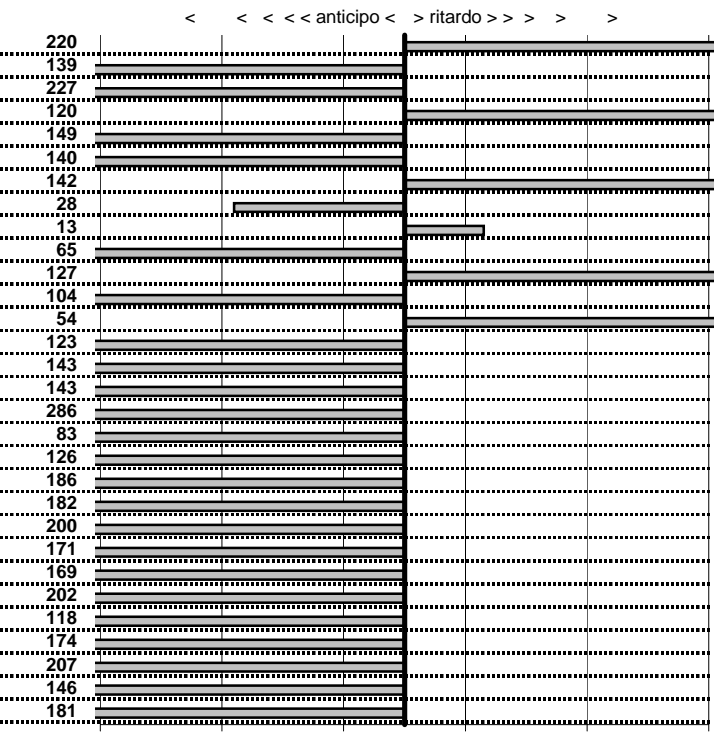

prova	t.imposto	start	stop	t.netto
PA1-Terre dei Consoli 1	0:00:07,00	10:44:06,80	10:44:16,00	0:00:09,20
PA2-Terre dei Consoli 2	0:00:08,00	10:44:16,00	10:44:22,61	0:00:06,61
PA3-Terre dei Consoli 3	0:00:20,00	10:44:22,61	10:44:40,34	0:00:17,73
PA4-Terre dei Consoli 4	0:00:06,00	10:44:40,34	10:44:47,54	0:00:07,20
PA5-Terre dei Consoli 5	0:00:09,00	10:44:47,54	10:44:55,05	0:00:07,51
PA6-Terre dei Consoli 6	0:00:10,00	10:44:55,05	10:45:03,65	0:00:08,60
PA7-Monterosi 1	0:00:05,00	11:00:16,21	11:00:22,63	0:00:06,42
PA8-Monterosi 2	0:00:09,00	11:00:22,63	11:00:31,35	0:00:08,72
PA9-Monterosi 3	0:00:07,00	11:00:31,35	11:00:38,48	0:00:07,13
PA10-Monterosi 4	0:00:10,00	11:00:38,48	11:00:47,83	0:00:09,35
PA11-Monterosi 5	0:00:05,00	11:00:47,83	11:00:54,10	0:00:06,27
PA12-Monterosi 6	0:00:10,00	11:00:54,10	11:01:03,06	0:00:08,96
PA13-Monterosi 7	0:00:06,00	11:01:03,06	11:01:09,60	0:00:06,54
PA14-S. Angelino 1	0:00:06,00	11:58:23,80	11:58:28,57	0:00:04,77
PA15-S. Angelino 2	0:00:05,00	11:58:28,57	11:58:32,14	0:00:03,57
PA16-S. Angelino 3	0:00:05,00	11:58:32,14	11:58:35,71	0:00:03,57
PA17-S. Angelino 4	0:00:06,00	11:58:35,71	11:58:38,85	0:00:03,14
PA18-Strada Trinità 1	0:00:06,00	12:58:43,50	12:58:48,67	0:00:05,17
PA19-Strada Trinità 2	0:00:06,00	12:58:48,67	12:58:53,41	0:00:04,74
PA20-Strada Trinità 3	0:00:05,00	12:58:53,41	12:58:56,55	0:00:03,14
PA21-Strada Trinità 4	0:00:05,00	12:58:56,55	12:58:59,73	0:00:03,18
PA22-Strada Trinità 5	0:00:06,00	12:58:59,73	12:59:03,73	0:00:04,00
PA23-Strada Trinità 6	0:00:06,00	12:59:03,73	12:59:08,02	0:00:04,29
PA24-Strada Trinità 7	0:00:05,00	12:59:08,02	12:59:11,33	0:00:03,31
PA25-Strada Trinità 8	0:00:05,00	12:59:11,33	12:59:14,31	0:00:02,98
PA26-Marta 1	0:00:06,00	01:03:19,08	01:03:23,90	0:00:04,82
PA27-Marta 2	0:00:06,00	01:03:23,90	01:03:28,16	0:00:04,26
PA28-Marta 3	0:00:08,00	01:03:28,16	01:03:34,09	0:00:05,93
PA29-Marta 4	0:00:06,00	01:03:34,09	01:03:38,63	0:00:04,54
PA30-Marta 5	0:00:06,00	01:03:38,63	01:03:42,82	0:00:04,19

SOMMA PENALITA' **4.368**
MEDIA PENALITA' **145,6**

ALTRE PENALITA' **0**
TOTALE PENALITA' **13.104**

Elaborazione dati a cura di CRONOVITERBO