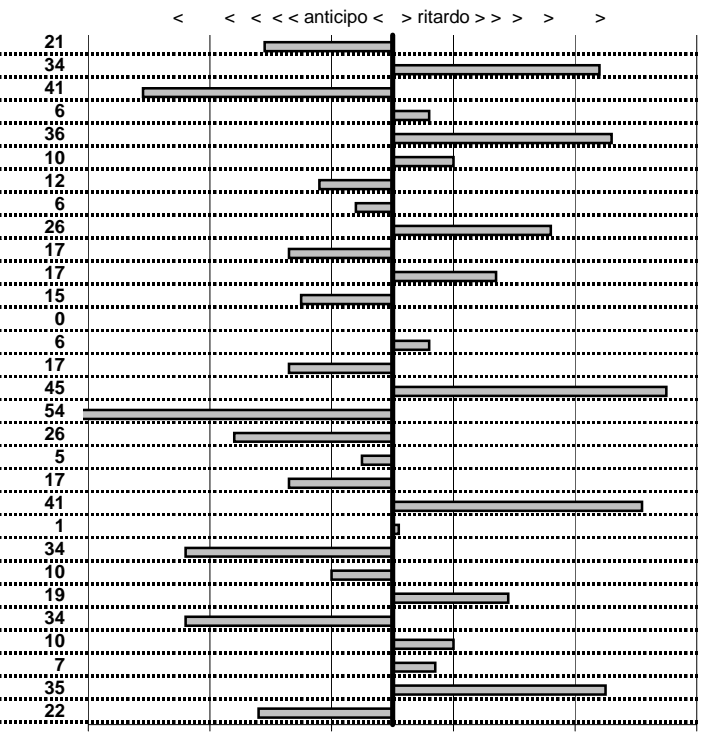

prova	t.imposto	start	stop	t.netto
PA1-Terre dei Consoli 1	0:00:07,00	10:47:15,11	10:47:21,90	0:00:06,79
PA2-Terre dei Consoli 2	0:00:08,00	10:47:21,90	10:47:30,24	0:00:08,34
PA3-Terre dei Consoli 3	0:00:20,00	10:47:30,24	10:47:49,83	0:00:19,59
PA4-Terre dei Consoli 4	0:00:06,00	10:47:49,83	10:47:55,89	0:00:06,06
PA5-Terre dei Consoli 5	0:00:09,00	10:47:55,89	10:48:05,25	0:00:09,36
PA6-Terre dei Consoli 6	0:00:10,00	10:48:05,25	10:48:15,35	0:00:10,10
PA7-Monterosi 1	0:00:05,00	10:57:56,30	10:58:01,18	0:00:04,88
PA8-Monterosi 2	0:00:09,00	10:58:01,18	10:58:10,12	0:00:08,94
PA9-Monterosi 3	0:00:07,00	10:58:10,12	10:58:17,38	0:00:07,26
PA10-Monterosi 4	0:00:10,00	10:58:17,38	10:58:27,21	0:00:09,83
PA11-Monterosi 5	0:00:05,00	10:58:27,21	10:58:32,38	0:00:05,17
PA12-Monterosi 6	0:00:10,00	10:58:32,38	10:58:42,23	0:00:09,85
PA13-Monterosi 7	0:00:06,00	10:58:42,23	10:58:48,23	0:00:06,00
PA14-S. Angelino 1	0:00:06,00	11:45:54,65	11:46:00,71	0:00:06,06
PA15-S. Angelino 2	0:00:05,00	11:46:00,71	11:46:05,54	0:00:04,83
PA16-S. Angelino 3	0:00:05,00	11:46:05,54	11:46:10,99	0:00:05,45
PA17-S. Angelino 4	0:00:06,00	11:46:10,99	11:46:16,45	0:00:05,46
PA18-Strada Trinità 1	0:00:06,00	12:51:09,66	12:51:15,40	0:00:05,74
PA19-Strada Trinità 2	0:00:06,00	12:51:15,40	12:51:21,35	0:00:05,95
PA20-Strada Trinità 3	0:00:05,00	12:51:21,35	12:51:26,18	0:00:04,83
PA21-Strada Trinità 4	0:00:05,00	12:51:26,18	12:51:31,59	0:00:05,41
PA22-Strada Trinità 5	0:00:06,00	12:51:31,59	12:51:37,60	0:00:06,01
PA23-Strada Trinità 6	0:00:06,00	12:51:37,60	12:51:43,26	0:00:05,66
PA24-Strada Trinità 7	0:00:05,00	12:51:43,26	12:51:48,16	0:00:04,90
PA25-Strada Trinità 8	0:00:05,00	12:51:48,16	12:51:53,35	0:00:05,19
PA26-Marta 1	0:00:06,00	01:00:57,26	01:01:02,92	0:00:05,66
PA27-Marta 2	0:00:06,00	01:01:02,92	01:01:09,02	0:00:06,10
PA28-Marta 3	0:00:08,00	01:01:09,02	01:01:17,09	0:00:08,07
PA29-Marta 4	0:00:06,00	01:01:17,09	01:01:23,44	0:00:06,35
PA30-Marta 5	0:00:06,00	01:01:23,44	01:01:29,22	0:00:05,78

SOMMA PENALITA'	624
MEDIA PENALITA'	20,8

ALTRE PENALITA'	0
TOTALE PENALITA'	1.186

Elaborazione dati a cura di CRONOVITERBO