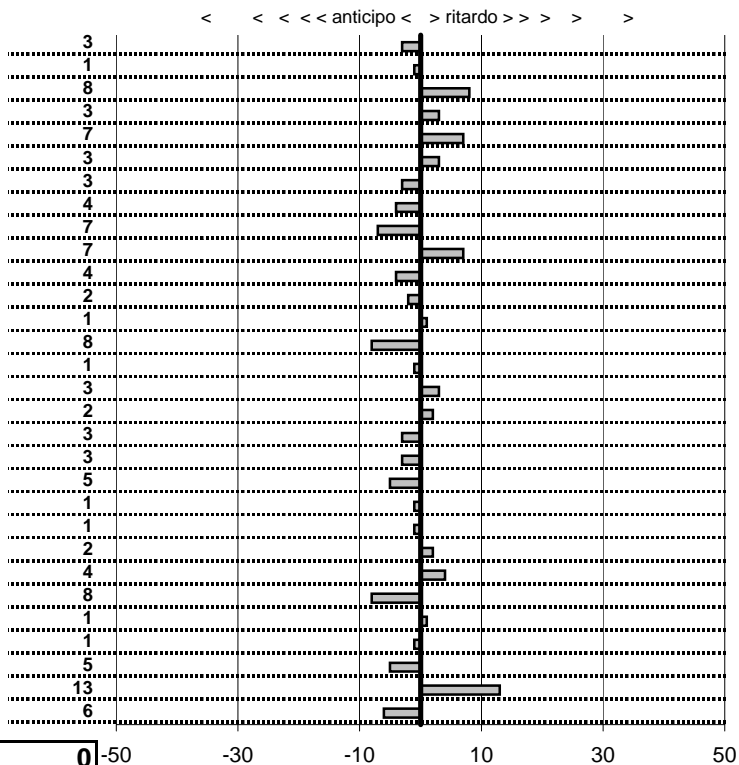

- Cronologi - Penalità - Statistiche -
CAPPELLA G-CAPPELLA A
 A112 ABARTH

47

3 in classifica

prova	t.imposto	start	stop	t.netto
PA1-Terre dei Consoli 1	0:00:07,00	10:12:45,29	10:12:52,26	0:00:06,97
PA2-Terre dei Consoli 2	0:00:08,00	10:12:52,26	10:13:00,25	0:00:07,99
PA3-Terre dei Consoli 3	0:00:20,00	10:13:00,25	10:13:20,33	0:00:20,08
PA4-Terre dei Consoli 4	0:00:06,00	10:13:20,33	10:13:26,36	0:00:06,03
PA5-Terre dei Consoli 5	0:00:09,00	10:13:26,36	10:13:35,43	0:00:09,07
PA6-Terre dei Consoli 6	0:00:10,00	10:13:35,43	10:13:45,46	0:00:10,03
PA7-Monterosi 1	0:00:05,00	10:28:25,84	10:28:30,81	0:00:04,97
PA8-Monterosi 2	0:00:09,00	10:28:30,81	10:28:39,77	0:00:08,96
PA9-Monterosi 3	0:00:07,00	10:28:39,77	10:28:46,70	0:00:06,93
PA10-Monterosi 4	0:00:10,00	10:28:46,70	10:28:56,77	0:00:10,07
PA11-Monterosi 5	0:00:05,00	10:28:56,77	10:29:01,73	0:00:04,96
PA12-Monterosi 6	0:00:10,00	10:29:01,73	10:29:11,71	0:00:09,98
PA13-Monterosi 7	0:00:06,00	10:29:11,71	10:29:17,72	0:00:06,01
PA14-S. Angelino 1	0:00:06,00	11:15:24,45	11:15:30,37	0:00:05,92
PA15-S. Angelino 2	0:00:05,00	11:15:30,37	11:15:35,36	0:00:04,99
PA16-S. Angelino 3	0:00:05,00	11:15:35,36	11:15:40,39	0:00:05,03
PA17-S. Angelino 4	0:00:06,00	11:15:40,39	11:15:46,41	0:00:06,02
PA18-Strada Trinità 1	0:00:06,00	12:15:14,33	12:15:20,30	0:00:05,97
PA19-Strada Trinità 2	0:00:06,00	12:15:20,30	12:15:26,27	0:00:05,97
PA20-Strada Trinità 3	0:00:05,00	12:15:26,27	12:15:31,22	0:00:04,95
PA21-Strada Trinità 4	0:00:05,00	12:15:31,22	12:15:36,21	0:00:04,99
PA22-Strada Trinità 5	0:00:06,00	12:15:36,21	12:15:42,20	0:00:05,99
PA23-Strada Trinità 6	0:00:06,00	12:15:42,20	12:15:48,22	0:00:06,02
PA24-Strada Trinità 7	0:00:05,00	12:15:48,22	12:15:53,26	0:00:05,04
PA25-Strada Trinità 8	0:00:05,00	12:15:53,26	12:15:58,18	0:00:04,92
PA26-Marta 1	0:00:06,00	00:27:02,42	00:27:08,43	0:00:06,01
PA27-Marta 2	0:00:06,00	00:27:08,43	00:27:14,42	0:00:05,99
PA28-Marta 3	0:00:08,00	00:27:14,42	00:27:22,37	0:00:07,95
PA29-Marta 4	0:00:06,00	00:27:22,37	00:27:28,50	0:00:06,13
PA30-Marta 5	0:00:06,00	00:27:28,50	00:27:34,44	0:00:05,94