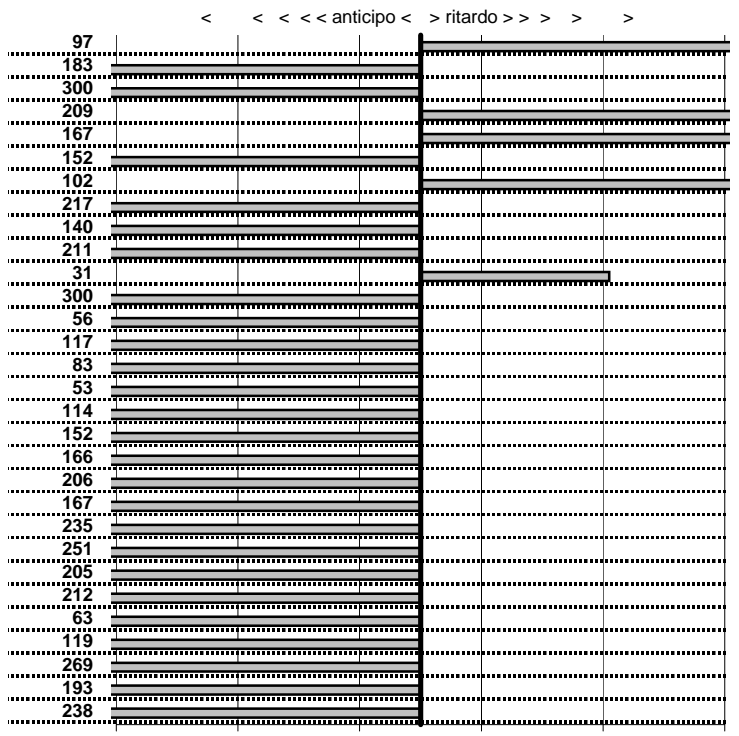

prova	t.imposto	start	stop	t.netto
PA1-Terre dei Consoli 1	0:00:07,00	10:41:39,91	10:41:47,88	0:00:07,97
PA2-Terre dei Consoli 2	0:00:08,00	10:41:47,88	10:41:54,05	0:00:06,17
PA3-Terre dei Consoli 3	0:00:20,00	10:41:54,05	10:42:10,00	0:00:15,95
PA4-Terre dei Consoli 4	0:00:06,00	10:42:10,00	10:42:18,09	0:00:08,09
PA5-Terre dei Consoli 5	0:00:09,00	10:42:18,09	10:42:28,76	0:00:10,67
PA6-Terre dei Consoli 6	0:00:10,00	10:42:28,76	10:42:37,24	0:00:08,48
PA7-Monterosi 1	0:00:05,00	10:54:13,14	10:54:19,16	0:00:06,02
PA8-Monterosi 2	0:00:09,00	10:54:19,16	10:54:25,99	0:00:06,83
PA9-Monterosi 3	0:00:07,00	10:54:25,99	10:54:31,59	0:00:05,60
PA10-Monterosi 4	0:00:10,00	10:54:31,59	10:54:39,48	0:00:07,89
PA11-Monterosi 5	0:00:05,00	10:54:39,48	10:54:44,79	0:00:05,31
PA12-Monterosi 6	0:00:10,00	10:54:44,79	10:54:51,71	0:00:06,92
PA13-Monterosi 7	0:00:06,00	10:54:51,71	10:54:57,15	0:00:05,44
PA14-S. Angelino 1	0:00:06,00	11:58:54,11	11:58:58,94	0:00:04,83
PA15-S. Angelino 2	0:00:05,00	11:58:58,94	11:59:03,11	0:00:04,17
PA16-S. Angelino 3	0:00:05,00	11:59:03,11	11:59:07,58	0:00:04,47
PA17-S. Angelino 4	0:00:06,00	11:59:07,58	11:59:12,44	0:00:04,86
PA18-Strada Trinità 1	0:00:06,00	12:59:28,64	12:59:33,12	0:00:04,48
PA19-Strada Trinità 2	0:00:06,00	12:59:33,12	12:59:37,46	0:00:04,34
PA20-Strada Trinità 3	0:00:05,00	12:59:37,46	12:59:40,40	0:00:02,94
PA21-Strada Trinità 4	0:00:05,00	12:59:40,40	12:59:43,73	0:00:03,33
PA22-Strada Trinità 5	0:00:06,00	12:59:43,73	12:59:47,38	0:00:03,65
PA23-Strada Trinità 6	0:00:06,00	12:59:47,38	12:59:50,87	0:00:03,49
PA24-Strada Trinità 7	0:00:05,00	12:59:50,87	12:59:53,82	0:00:02,95
PA25-Strada Trinità 8	0:00:05,00	12:59:53,82	12:59:56,70	0:00:02,88
PA26-Marta 1	0:00:06,00	01:03:59,82	01:04:05,19	0:00:05,37
PA27-Marta 2	0:00:06,00	01:04:05,19	01:04:10,00	0:00:04,81
PA28-Marta 3	0:00:08,00	01:04:10,00	01:04:15,31	0:00:05,31
PA29-Marta 4	0:00:06,00	01:04:15,31	01:04:19,38	0:00:04,07
PA30-Marta 5	0:00:06,00	01:04:19,38	01:04:23,00	0:00:03,62

SOMMA PENALITA' 5.008
MEDIA PENALITA' 166,9

ALTRE PENALITA' 0
TOTALE PENALITA' 8.263

Elaborazione dati a cura di CRONOVITERBO