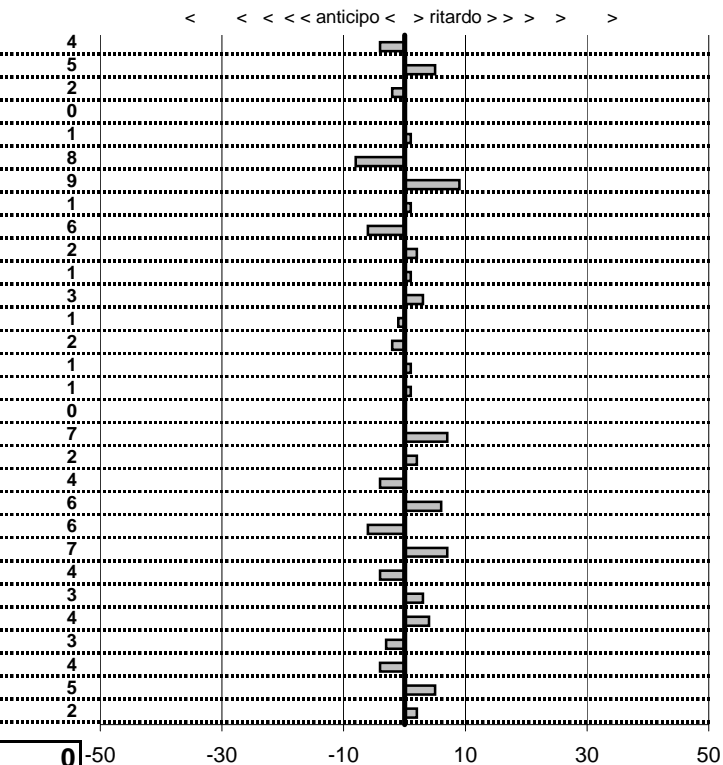

- Cronologi - Penalità - Statistiche -

SENSI V-SENSI M
FIAT 127

24

2 in classifica

prova	t.imposto	start	stop	t.netto
PA1-Terre dei Consoli 1	0:00:07,00	10:11:43,74	10:11:50,70	0:00:06,96
PA2-Terre dei Consoli 2	0:00:08,00	10:11:50,70	10:11:58,75	0:00:08,05
PA3-Terre dei Consoli 3	0:00:20,00	10:11:58,75	10:12:18,73	0:00:19,98
PA4-Terre dei Consoli 4	0:00:06,00	10:12:18,73	10:12:24,73	0:00:06,00
PA5-Terre dei Consoli 5	0:00:09,00	10:12:24,73	10:12:33,74	0:00:09,01
PA6-Terre dei Consoli 6	0:00:10,00	10:12:33,74	10:12:43,66	0:00:09,92
PA7-Monterosi 1	0:00:05,00	10:21:38,14	10:21:43,23	0:00:05,09
PA8-Monterosi 2	0:00:09,00	10:21:43,23	10:21:52,24	0:00:09,01
PA9-Monterosi 3	0:00:07,00	10:21:52,24	10:21:59,18	0:00:06,94
PA10-Monterosi 4	0:00:10,00	10:21:59,18	10:22:09,20	0:00:10,02
PA11-Monterosi 5	0:00:05,00	10:22:09,20	10:22:14,21	0:00:05,01
PA12-Monterosi 6	0:00:10,00	10:22:14,21	10:22:24,24	0:00:10,03
PA13-Monterosi 7	0:00:06,00	10:22:24,24	10:22:30,23	0:00:05,99
PA14-S. Angelino 1	0:00:06,00	11:12:37,85	11:12:43,83	0:00:05,98
PA15-S. Angelino 2	0:00:05,00	11:12:43,83	11:12:48,84	0:00:05,01
PA16-S. Angelino 3	0:00:05,00	11:12:48,84	11:12:53,85	0:00:05,01
PA17-S. Angelino 4	0:00:06,00	11:12:53,85	11:12:59,85	0:00:06,00
PA18-Strada Trinità 1	0:00:06,00	12:11:25,79	12:11:31,86	0:00:06,07
PA19-Strada Trinità 2	0:00:06,00	12:11:31,86	12:11:37,88	0:00:06,02
PA20-Strada Trinità 3	0:00:05,00	12:11:37,88	12:11:42,84	0:00:04,96
PA21-Strada Trinità 4	0:00:05,00	12:11:42,84	12:11:47,90	0:00:05,06
PA22-Strada Trinità 5	0:00:06,00	12:11:47,90	12:11:53,84	0:00:05,94
PA23-Strada Trinità 6	0:00:06,00	12:11:53,84	12:11:59,91	0:00:06,07
PA24-Strada Trinità 7	0:00:05,00	12:11:59,91	12:12:04,87	0:00:04,96
PA25-Strada Trinità 8	0:00:05,00	12:12:04,87	12:12:09,90	0:00:05,03
PA26-Marta 1	0:00:06,00	00:23:59,05	00:24:05,09	0:00:06,04
PA27-Marta 2	0:00:06,00	00:24:05,09	00:24:11,06	0:00:05,97
PA28-Marta 3	0:00:08,00	00:24:11,06	00:24:19,02	0:00:07,96
PA29-Marta 4	0:00:06,00	00:24:19,02	00:24:25,07	0:00:06,05
PA30-Marta 5	0:00:06,00	00:24:25,07	00:24:31,09	0:00:06,02