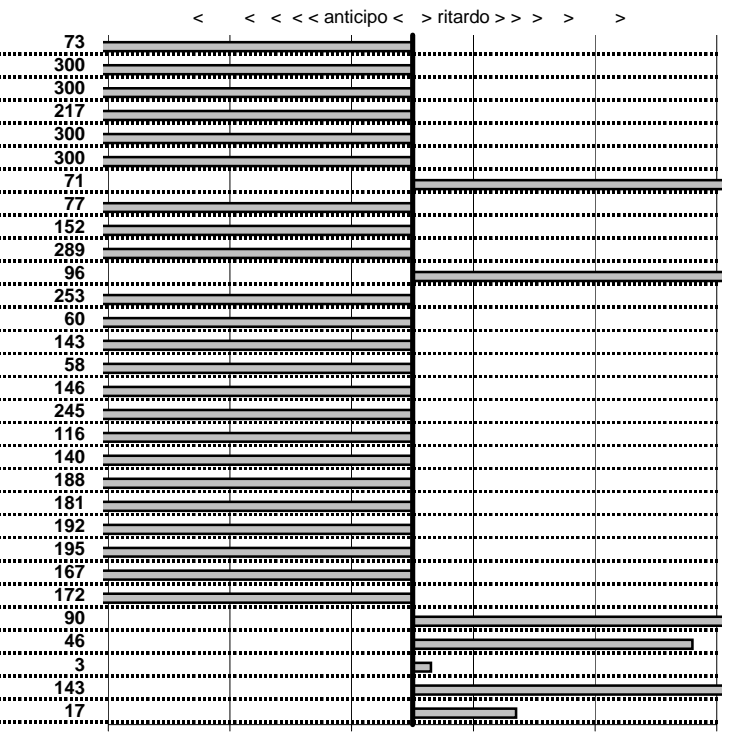

prova	t.imposto	start	stop	t.netto
PA1-Terre dei Consoli 1	0:00:07,00	10:14:11,93	10:14:18,20	0:00:06,27
PA2-Terre dei Consoli 2	0:00:08,00	10:14:18,20	10:14:22,97	0:00:04,77
PA3-Terre dei Consoli 3	0:00:20,00	10:14:22,97	10:14:34,88	0:00:11,91
PA4-Terre dei Consoli 4	0:00:06,00	10:14:34,88	10:14:38,71	0:00:03,83
PA5-Terre dei Consoli 5	0:00:09,00	10:14:38,71	10:14:44,49	0:00:05,78
PA6-Terre dei Consoli 6	0:00:10,00	10:14:44,49	10:14:50,34	0:00:05,85
PA7-Monterosi 1	0:00:05,00	10:23:58,02	10:24:03,73	0:00:05,71
PA8-Monterosi 2	0:00:09,00	10:24:03,73	10:24:11,96	0:00:08,23
PA9-Monterosi 3	0:00:07,00	10:24:11,96	10:24:17,44	0:00:05,48
PA10-Monterosi 4	0:00:10,00	10:24:17,44	10:24:24,55	0:00:07,11
PA11-Monterosi 5	0:00:05,00	10:24:24,55	10:24:30,51	0:00:05,96
PA12-Monterosi 6	0:00:10,00	10:24:30,51	10:24:37,98	0:00:07,47
PA13-Monterosi 7	0:00:06,00	10:24:37,98	10:24:43,38	0:00:05,40
PA14-S. Angelino 1	0:00:06,00	11:20:15,72	11:20:20,29	0:00:04,57
PA15-S. Angelino 2	0:00:05,00	11:20:20,29	11:20:24,71	0:00:04,42
PA16-S. Angelino 3	0:00:05,00	11:20:24,71	11:20:28,25	0:00:03,54
PA17-S. Angelino 4	0:00:06,00	11:20:28,25	11:20:31,80	0:00:03,55
PA18-Strada Trinità 1	0:00:06,00	12:32:57,29	12:33:02,13	0:00:04,84
PA19-Strada Trinità 2	0:00:06,00	12:33:02,13	12:33:06,73	0:00:04,60
PA20-Strada Trinità 3	0:00:05,00	12:33:06,73	12:33:09,85	0:00:03,12
PA21-Strada Trinità 4	0:00:05,00	12:33:09,85	12:33:13,04	0:00:03,19
PA22-Strada Trinità 5	0:00:06,00	12:33:13,04	12:33:17,12	0:00:04,08
PA23-Strada Trinità 6	0:00:06,00	12:33:17,12	12:33:21,17	0:00:04,05
PA24-Strada Trinità 7	0:00:05,00	12:33:21,17	12:33:24,50	0:00:03,33
PA25-Strada Trinità 8	0:00:05,00	12:33:24,50	12:33:27,78	0:00:03,28
PA26-Marta 1	0:00:06,00	00:41:21,46	00:41:28,36	0:00:06,90
PA27-Marta 2	0:00:06,00	00:41:28,36	00:41:34,82	0:00:06,46
PA28-Marta 3	0:00:08,00	00:41:34,82	00:41:42,85	0:00:08,03
PA29-Marta 4	0:00:06,00	00:41:42,85	00:41:50,28	0:00:07,43
PA30-Marta 5	0:00:06,00	00:41:50,28	00:41:56,45	0:00:06,17

SOMMA PENALITA' 4.730
MEDIA PENALITA' 157,7

ALTRE PENALITA' 0
TOTALE PENALITA' 8.278

Elaborazione dati a cura di CRONOVITERBO