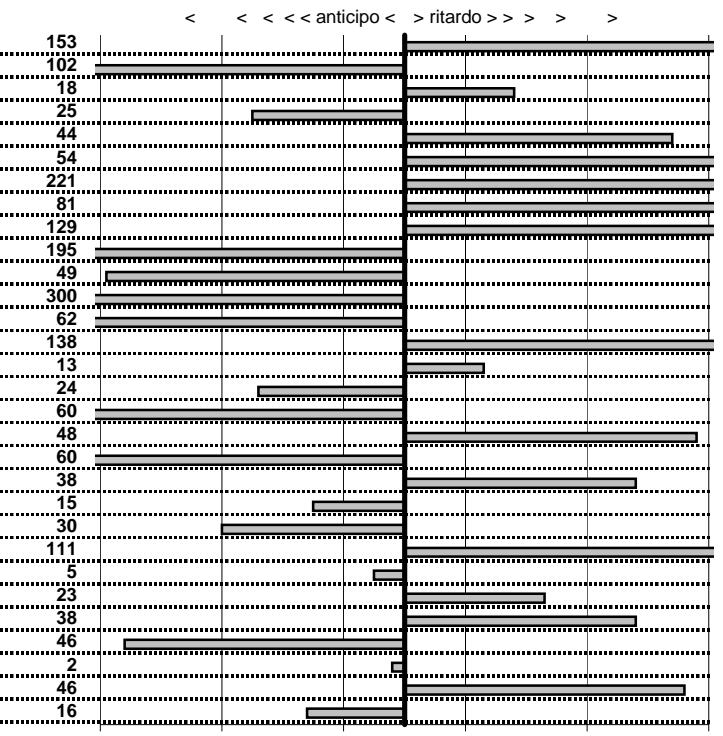

prova	t.imposto	start	stop	t.netto
PA1-Terre dei Consoli 1	0:00:07,00	10:29:26,67	10:29:35,20	0:00:08,53
PA2-Terre dei Consoli 2	0:00:08,00	10:29:35,20	10:29:42,18	0:00:06,98
PA3-Terre dei Consoli 3	0:00:20,00	10:29:42,18	10:30:02,36	0:00:20,18
PA4-Terre dei Consoli 4	0:00:06,00	10:30:02,36	10:30:08,11	0:00:05,75
PA5-Terre dei Consoli 5	0:00:09,00	10:30:08,11	10:30:17,55	0:00:09,44
PA6-Terre dei Consoli 6	0:00:10,00	10:30:17,55	10:30:28,09	0:00:10,54
PA7-Monterosi 1	0:00:05,00	10:41:44,05	10:41:51,26	0:00:07,21
PA8-Monterosi 2	0:00:09,00	10:41:51,26	10:42:01,07	0:00:09,81
PA9-Monterosi 3	0:00:07,00	10:42:01,07	10:42:09,36	0:00:08,29
PA10-Monterosi 4	0:00:10,00	10:42:09,36	10:42:17,41	0:00:08,05
PA11-Monterosi 5	0:00:05,00	10:42:17,41	10:42:21,92	0:00:04,51
PA12-Monterosi 6	0:00:10,00	10:42:21,92	10:42:27,91	0:00:05,99
PA13-Monterosi 7	0:00:06,00	10:42:27,91	10:42:33,29	0:00:05,38
PA14-S. Angelino 1	0:00:06,00	11:28:41,07	11:28:48,45	0:00:07,38
PA15-S. Angelino 2	0:00:05,00	11:28:48,45	11:28:53,58	0:00:05,13
PA16-S. Angelino 3	0:00:05,00	11:28:53,58	11:28:58,34	0:00:04,76
PA17-S. Angelino 4	0:00:06,00	11:28:58,34	11:29:03,74	0:00:05,40
PA18-Strada Trinità 1	0:00:06,00	12:32:08,56	12:32:15,04	0:00:06,48
PA19-Strada Trinità 2	0:00:06,00	12:32:15,04	12:32:20,44	0:00:05,40
PA20-Strada Trinità 3	0:00:05,00	12:32:20,44	12:32:25,82	0:00:05,38
PA21-Strada Trinità 4	0:00:05,00	12:32:25,82	12:32:30,67	0:00:04,85
PA22-Strada Trinità 5	0:00:06,00	12:32:30,67	12:32:36,37	0:00:05,70
PA23-Strada Trinità 6	0:00:06,00	12:32:36,37	12:32:43,48	0:00:07,11
PA24-Strada Trinità 7	0:00:05,00	12:32:43,48	12:32:48,43	0:00:04,95
PA25-Strada Trinità 8	0:00:05,00	12:32:48,43	12:32:53,66	0:00:05,23
PA26-Marta 1	0:00:06,00	00:43:34,62	00:43:41,00	0:00:06,38
PA27-Marta 2	0:00:06,00	00:43:41,00	00:43:46,54	0:00:05,54
PA28-Marta 3	0:00:08,00	00:43:46,54	00:43:54,52	0:00:07,98
PA29-Marta 4	0:00:06,00	00:43:54,52	00:44:00,98	0:00:06,46
PA30-Marta 5	0:00:06,00	00:44:00,98	00:44:06,82	0:00:05,84

SOMMA PENALITA' 2.146
MEDIA PENALITA' 71,5

ALTRE PENALITA' 0
TOTALE PENALITA' 3.670

Elaborazione dati a cura di CRONOVITERBO