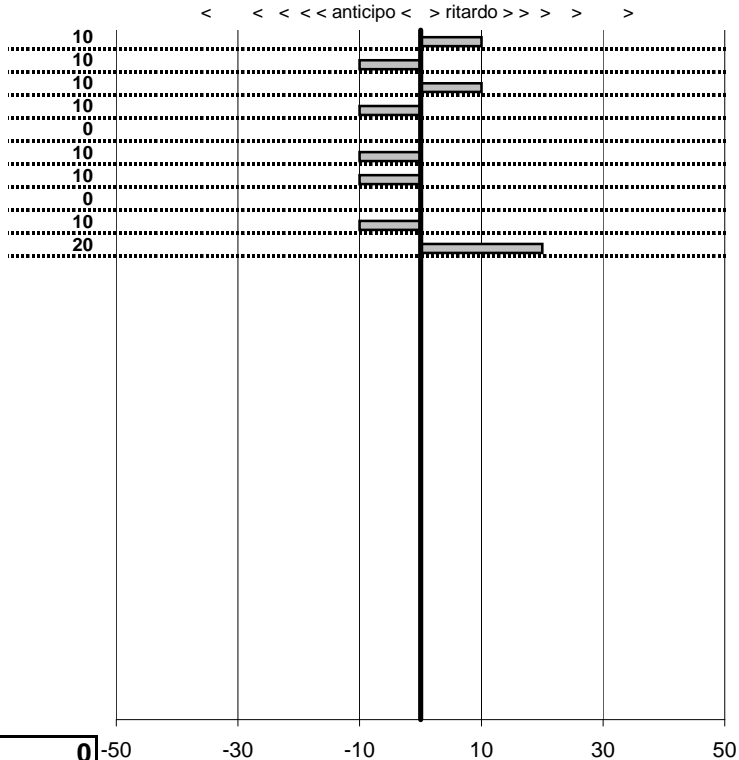

tempi e classifiche disponibili su www.cronoviterbo.net

- Cronologi - Penalità - Statistiche -

Pepe Fabio M
 Autobianchi A112 Abarth 70 HP

15

1 in classifica

prova	t.imposto	start	stop	t.netto
PA1-Villini 1	0:00:15,00	12:06:26,80	12:06:41,90	0:00:15,10
PA2-Villini 2	0:00:15,00	12:06:41,90	12:06:56,80	0:00:14,90
PA3-Villini 3	0:00:15,00	12:06:56,80	12:07:11,90	0:00:15,10
PA4-Villini 4	0:00:15,00	12:07:11,90	12:07:26,80	0:00:14,90
PA5-Villini 5	0:01:00,00	12:07:26,80	12:08:26,80	0:01:00,00
PA6-Ponte 1	0:00:11,00	12:14:09,30	12:14:20,20	0:00:10,90
PA7-Parceggio 1	0:00:09,00	12:25:51,00	12:25:59,90	0:00:08,90
PA8-Parceggio 2	0:00:20,00	12:25:59,90	12:26:19,90	0:00:20,00
PA9-Parceggio 3	0:00:20,00	12:26:19,90	12:26:39,80	0:00:19,90
PA10-Parceggio 4	0:00:11,00	12:26:39,80	12:26:51,00	0:00:11,20