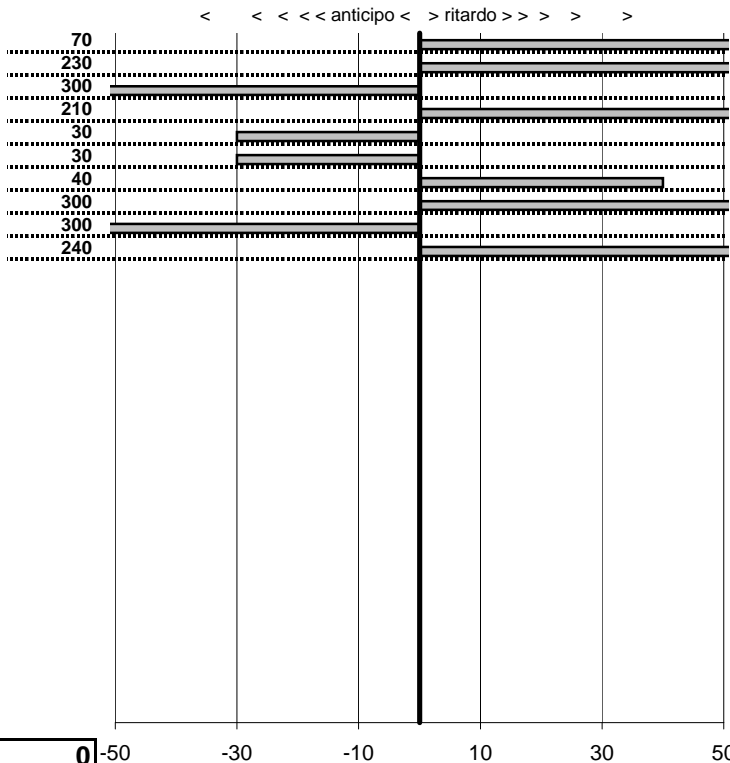

tempi e classifiche disponibili su www.cronoviterbo.net

- Cronologi - Penalità - Statistiche -

Manoni G
 Autobianchi A112 Abarth

10

11 in classifica

prova	t.imposto	start	stop	t.netto
PA1-Villini 1	0:00:15,00	12:07:46,40	12:08:02,10	0:00:15,70
PA2-Villini 2	0:00:15,00	12:08:02,10	12:08:19,40	0:00:17,30
PA3-Villini 3	0:00:15,00	12:08:19,40	12:08:29,40	0:00:10,00
PA4-Villini 4	0:00:15,00	12:08:29,40	12:08:46,50	0:00:17,10
PA5-Villini 5	0:01:00,00	12:08:46,50	12:09:46,20	0:00:59,70
PA6-Ponte 1	0:00:11,00	12:16:26,10	12:16:36,80	0:00:10,70
PA7-Parcheggio 1	0:00:09,00	12:27:46,80	12:27:56,20	0:00:09,40
PA8-Parcheggio 2	0:00:20,00	12:27:56,20	12:28:19,20	0:00:23,00
PA9-Parcheggio 3	0:00:20,00	12:28:19,20	12:28:24,20	0:00:05,00
PA10-Parcheggio 4	0:00:11,00	12:28:24,20	12:28:37,60	0:00:13,40