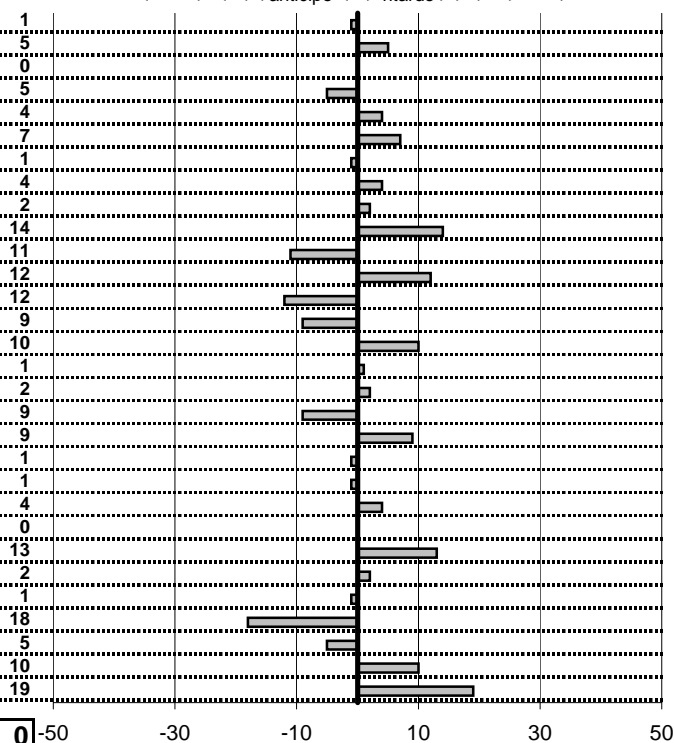

< < < < anticipo > ritardo > > >

SOMMA PENALITA' 315
MEDIA PENALITA' 9,3

ALTRE PENALITA' 0
TOTALE PENALITA' 315

Elaborazione dati a cura di CRONOVITERBO