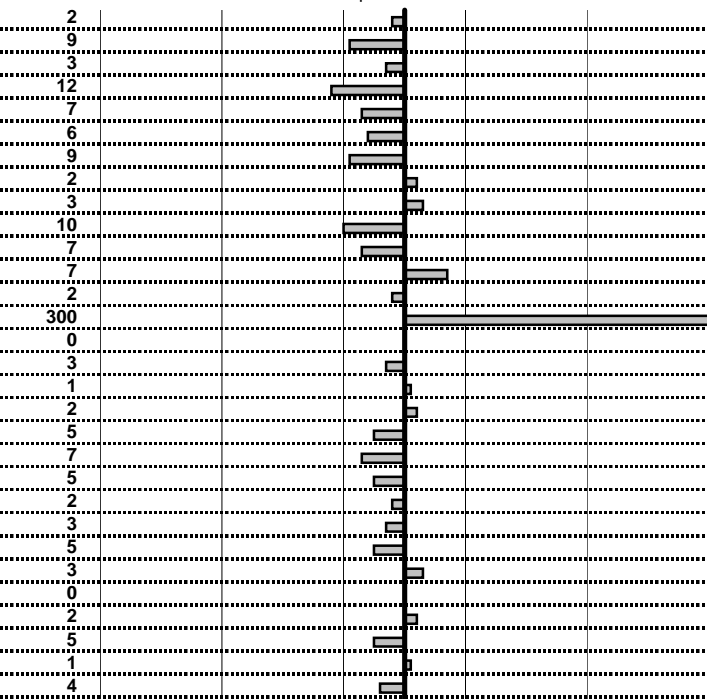

< < < < anticipo < > ritardo > > >

SOMMA PENALITA' 433
MEDIA PENALITA' 12,7

ALTRE PENALITA' 0
TOTALE PENALITA' 433

Elaborazione dati a cura di CRONOVITERBO