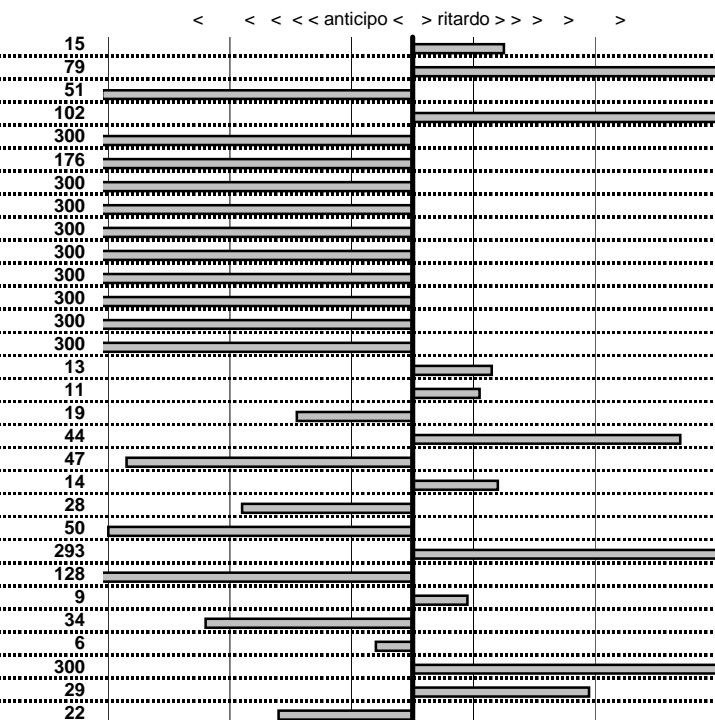

prova	t.imposto	start	stop	t.netto
PA1-Lungomare 1	0:00:12,00	11:03:06,71	11:03:18,86	0:00:12,15
PA2-Lungomare 2	0:00:16,00	11:03:18,86	11:03:35,65	0:00:16,79
PA3-Lungomare 3	0:00:10,00	11:03:35,65	11:03:45,14	0:00:09,49
PA4-Lungomare 4	0:00:11,00	11:03:45,14	11:03:57,16	0:00:12,02
PA5-Hotel 1	0:04:58,00	11:03:57,16	11:08:38,36	0:04:41,20
PA6-Hotel 2	0:00:06,00	11:08:38,36	11:08:42,60	0:00:04,24
PA7-Via Maratea 1	0:00:11,00	00:00:00,00	00:00:00,00	0:00:00,00
PA8-Via Maratea 2	0:00:10,00	00:00:00,00	00:00:00,00	0:00:00,00
PA9-Via Maratea 3	0:00:11,00	00:00:00,00	00:00:00,00	0:00:00,00
PA10-Via Maratea 4	0:00:12,00	00:00:00,00	00:00:00,00	0:00:00,00
PA11-Maccarese 1	0:00:13,00	00:00:00,00	00:00:00,00	0:00:00,00
PA12-Maccarese 2	0:00:16,00	00:00:00,00	00:00:00,00	0:00:00,00
PA13-Maccarese 3	0:00:10,00	00:00:00,00	00:00:00,00	0:00:00,00
PA14-Maccarese 4	0:13:00,00	00:00:00,00	00:00:00,00	0:00:00,00
PA15-Lungomare 5	0:00:12,00	11:59:30,65	11:59:42,78	0:00:12,13
PA16-Lungomare 6	0:00:16,00	11:59:42,78	11:59:58,89	0:00:16,11
PA17-Lungomare 7	0:00:10,00	11:59:58,89	12:00:08,70	0:00:09,81
PA18-Lungomare 8	0:00:11,00	12:00:08,70	12:00:20,14	0:00:11,44
PA19-Hotel 3	0:04:58,00	12:00:20,14	12:05:17,67	0:04:57,53
PA20-Hotel 4	0:00:06,00	12:05:17,67	12:05:23,81	0:00:06,14
PA21-Via Maratea 5	0:00:11,00	11:36:04,77	11:36:15,49	0:00:10,72
PA22-Via Maratea 6	0:00:10,00	11:36:15,49	11:36:24,99	0:00:09,50
PA23-Via Maratea 7	0:00:11,00	11:36:24,99	11:36:38,92	0:00:13,93
PA24-Via Maratea 8	0:00:12,00	11:36:38,92	11:36:49,64	0:00:10,72
PA25-Maccarese 5	0:00:13,00	12:24:23,56	12:24:36,65	0:00:13,09
PA26-Maccarese 6	0:00:16,00	12:24:36,65	12:24:52,31	0:00:15,66
PA27-Maccarese 7	0:00:10,00	12:24:52,31	12:25:02,25	0:00:09,94
PA28-Maccarese 8	0:13:00,00	12:25:02,25	00:00:00,00	7:45:02,25
PA29-Lungomare 9	0:00:12,00	12:42:25,92	12:42:38,21	0:00:12,29
PA30-Lungomare 10	0:00:16,00	12:42:38,21	12:42:53,99	0:00:15,78

SOMMA PENALITA' 4.312
MEDIA PENALITA' 126,8

ALTRE PENALITA' 0
TOTALE PENALITA' 4.312

Elaborazione dati a cura di CRONOVITERBO