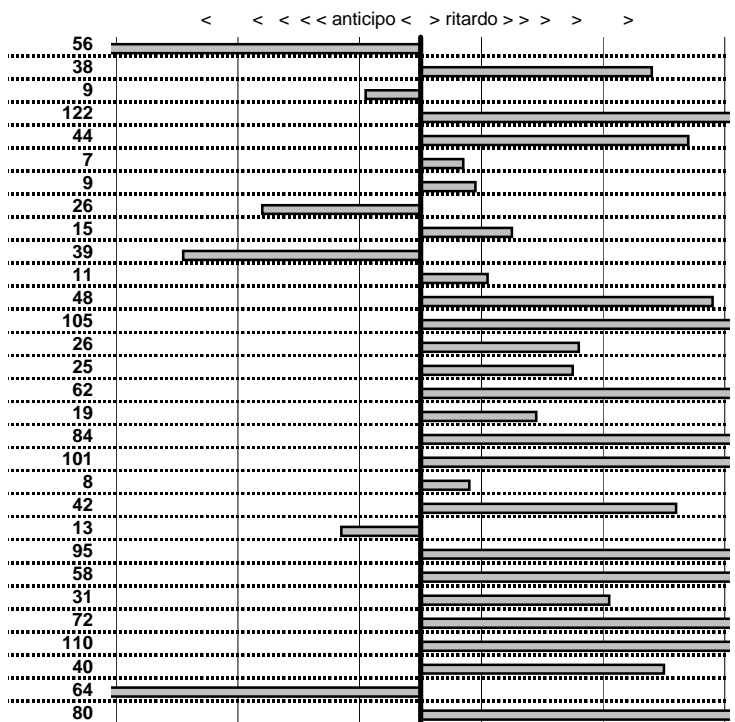

tempi e classifiche disponibili su www.cronoviterbo.net

- Cronologi - Penalità - Statistiche -

COSTANTINI U.-X
 AR SPIDER

36

18 in classifica

prova	t.imposto	start	stop	t.netto
PA1-Lungomare 1	0:00:12,00	11:00:44,17	11:00:55,61	0:00:11,44
PA2-Lungomare 2	0:00:16,00	11:00:55,61	11:01:11,99	0:00:16,38
PA3-Lungomare 3	0:00:10,00	11:01:11,99	11:01:21,90	0:00:09,91
PA4-Lungomare 4	0:00:11,00	11:01:21,90	11:01:34,12	0:00:12,22
PA5-Hotel 1	0:04:58,00	11:01:34,12	11:06:32,56	0:04:58,44
PA6-Hotel 2	0:00:06,00	11:06:32,56	11:06:38,63	0:00:06,07
PA7-Via Maratea 1	0:00:11,00	11:11:35,28	11:11:46,37	0:00:11,09
PA8-Via Maratea 2	0:00:10,00	11:11:46,37	11:11:56,11	0:00:09,74
PA9-Via Maratea 3	0:00:11,00	11:11:56,11	11:12:07,26	0:00:11,15
PA10-Via Maratea 4	0:00:12,00	11:12:07,26	11:12:18,87	0:00:11,61
PA11-Maccarese 1	0:00:13,00	11:26:09,53	11:26:22,64	0:00:13,11
PA12-Maccarese 2	0:00:16,00	11:26:22,64	11:26:39,12	0:00:16,48
PA13-Maccarese 3	0:00:10,00	11:26:39,12	11:26:50,17	0:00:11,05
PA14-Maccarese 4	0:13:00,00	11:26:50,17	11:39:50,43	0:13:00,26
PA15-Lungomare 5	0:00:12,00	11:57:25,63	11:57:37,88	0:00:12,25
PA16-Lungomare 6	0:00:16,00	11:57:37,88	11:57:54,50	0:00:16,62
PA17-Lungomare 7	0:00:10,00	11:57:54,50	11:58:04,69	0:00:10,19
PA18-Lungomare 8	0:00:11,00	11:58:04,69	11:58:16,53	0:00:11,84
PA19-Hotel 3	0:04:58,00	11:58:16,53	12:03:15,54	0:04:59,01
PA20-Hotel 4	0:00:06,00	12:03:15,54	12:03:21,62	0:00:06,08
PA21-Via Maratea 5	0:00:11,00	12:05:57,57	12:06:08,99	0:00:11,42
PA22-Via Maratea 6	0:00:10,00	12:06:08,99	12:06:18,86	0:00:09,87
PA23-Via Maratea 7	0:00:11,00	12:06:18,86	12:06:30,81	0:00:11,95
PA24-Via Maratea 8	0:00:12,00	12:06:30,81	12:06:43,39	0:00:12,58
PA25-Maccarese 5	0:00:13,00	12:19:31,01	12:19:44,32	0:00:13,31
PA26-Maccarese 6	0:00:16,00	12:19:44,32	12:20:01,04	0:00:16,72
PA27-Maccarese 7	0:00:10,00	12:20:01,04	12:20:12,14	0:00:11,10
PA28-Maccarese 8	0:13:00,00	12:20:12,14	12:33:12,54	0:13:00,40
PA29-Lungomare 9	0:00:12,00	12:41:17,33	12:41:28,69	0:00:11,36
PA30-Lungomare 10	0:00:16,00	12:41:28,69	12:41:45,49	0:00:16,80