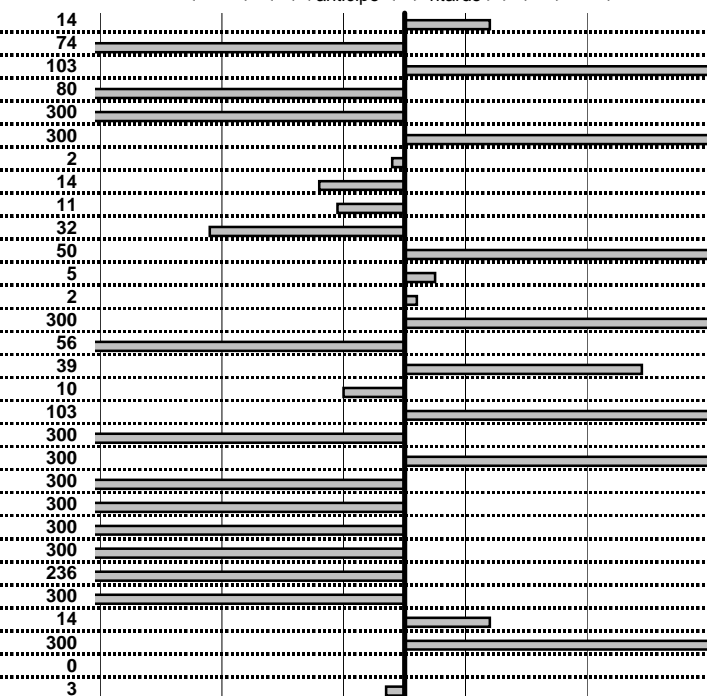

< < < < anticipo < > ritardo > > >

SOMMA PENALITA' 4.781
MEDIA PENALITA' 140,6

ALTRE PENALITA' 0
TOTALE PENALITA' 4.781

Elaborazione dati a cura di CRONOVITERBO