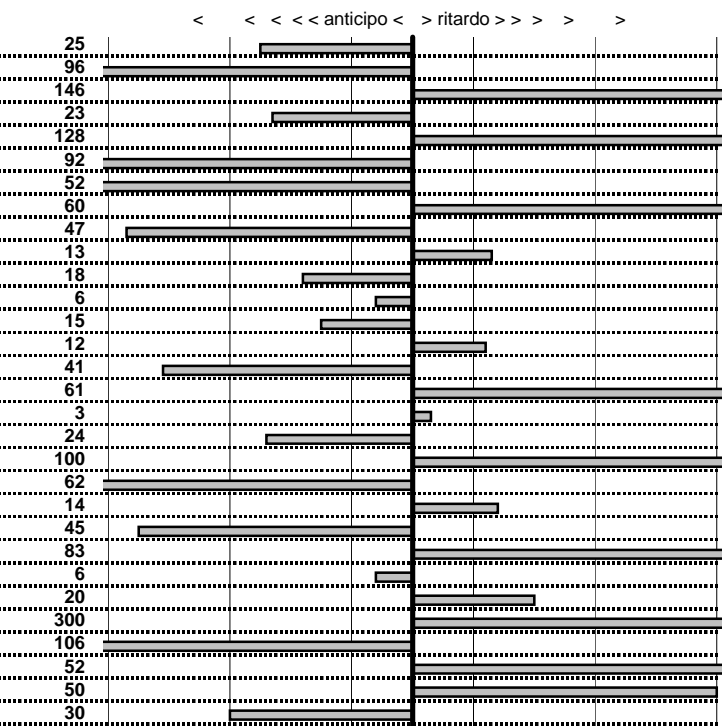

prova	t.imposto	start	stop	t.netto
PA1-Lungomare 1	0:00:12,00	10:42:33,41	10:42:45,16	0:00:11,75
PA2-Lungomare 2	0:00:16,00	10:42:45,16	10:43:00,20	0:00:15,04
PA3-Lungomare 3	0:00:10,00	10:43:00,20	10:43:11,66	0:00:11,46
PA4-Lungomare 4	0:00:11,00	10:43:11,66	10:43:22,43	0:00:10,77
PA5-Hotel 1	0:04:58,00	10:43:22,43	10:48:21,71	0:04:59,28
PA6-Hotel 2	0:00:06,00	10:48:21,71	10:48:26,79	0:00:05,08
PA7-Via Maratea 1	0:00:11,00	10:53:13,58	10:53:24,06	0:00:10,48
PA8-Via Maratea 2	0:00:10,00	10:53:24,06	10:53:34,66	0:00:10,60
PA9-Via Maratea 3	0:00:11,00	10:53:34,66	10:53:45,19	0:00:10,53
PA10-Via Maratea 4	0:00:12,00	10:53:45,19	10:53:57,32	0:00:12,13
PA11-Maccarese 1	0:00:13,00	11:08:38,16	11:08:50,98	0:00:12,82
PA12-Maccarese 2	0:00:16,00	11:08:50,98	11:09:06,92	0:00:15,94
PA13-Maccarese 3	0:00:10,00	11:09:06,92	11:09:16,77	0:00:09,85
PA14-Maccarese 4	0:13:00,00	11:09:16,77	11:22:16,89	0:13:00,12
PA15-Lungomare 5	0:00:12,00	11:40:15,55	11:40:27,14	0:00:11,59
PA16-Lungomare 6	0:00:16,00	11:40:27,14	11:40:43,75	0:00:16,61
PA17-Lungomare 7	0:00:10,00	11:40:43,75	11:40:53,78	0:00:10,03
PA18-Lungomare 8	0:00:11,00	11:40:53,78	11:41:04,54	0:00:10,76
PA19-Hotel 3	0:04:58,00	11:41:04,54	11:46:03,54	0:04:59,00
PA20-Hotel 4	0:00:06,00	11:46:03,54	11:46:08,92	0:00:05,38
PA21-Via Maratea 5	0:00:11,00	11:49:11,48	11:49:22,62	0:00:11,14
PA22-Via Maratea 6	0:00:10,00	11:49:22,62	11:49:32,17	0:00:09,55
PA23-Via Maratea 7	0:00:11,00	11:49:32,17	11:49:44,00	0:00:11,83
PA24-Via Maratea 8	0:00:12,00	11:49:44,00	11:49:55,94	0:00:11,94
PA25-Maccarese 5	0:00:13,00	12:03:39,29	12:03:52,49	0:00:13,20
PA26-Maccarese 6	0:00:16,00	12:03:52,49	12:04:15,15	0:00:22,66
PA27-Maccarese 7	0:00:10,00	12:04:15,15	12:04:24,09	0:00:08,94
PA28-Maccarese 8	0:13:00,00	12:04:24,09	12:17:24,61	0:13:00,52
PA29-Lungomare 9	0:00:12,00	12:24:20,48	12:24:32,98	0:00:12,50
PA30-Lungomare 10	0:00:16,00	12:24:32,98	12:24:48,68	0:00:15,70

SOMMA PENALITA'	1.809
MEDIA PENALITA'	53,2

ALTRE PENALITA'	0
TOTALE PENALITA'	1.809

Elaborazione dati a cura di CRONOVITERBO