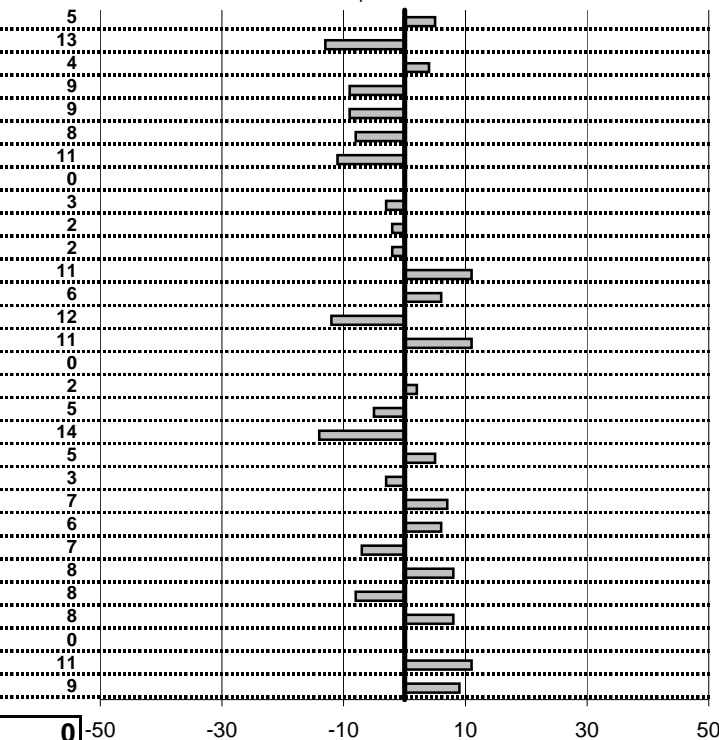

< < < < anticipo < > ritardo > > >

SOMMA PENALITA' 219
MEDIA PENALITA' 6,4

ALTRE PENALITA' 0
TOTALE PENALITA' 219

Elaborazione dati a cura di CRONOVITERBO