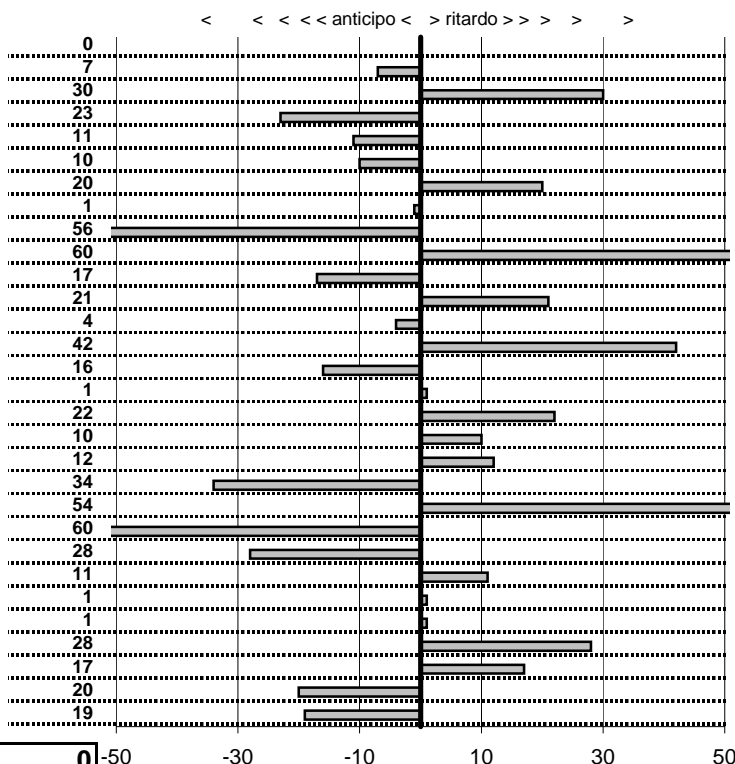

tempi e classifiche disponibili su www.cronoviterbo.net

- Cronologi - Penalità - Statistiche -

MENEGHETTI C.-AMEDEO V.
 AR GIULIETTA

3

14 in classifica

prova	t.imposto	start	stop	t.netto
PA1-Lungomare 1	0:00:12,00	10:26:55,51	10:27:07,51	0:00:12,00
PA2-Lungomare 2	0:00:16,00	10:27:07,51	10:27:23,44	0:00:15,93
PA3-Lungomare 3	0:00:10,00	10:27:23,44	10:27:33,74	0:00:10,30
PA4-Lungomare 4	0:00:11,00	10:27:33,74	10:27:44,51	0:00:10,77
PA5-Hotel 1	0:04:58,00	10:27:44,51	10:32:42,40	0:04:57,89
PA6-Hotel 2	0:00:06,00	10:32:42,40	10:32:48,30	0:00:05,90
PA7-Via Maratea 1	0:00:11,00	10:36:55,14	10:37:06,34	0:00:11,20
PA8-Via Maratea 2	0:00:10,00	10:37:06,34	10:37:16,33	0:00:09,99
PA9-Via Maratea 3	0:00:11,00	10:37:16,33	10:37:26,77	0:00:10,44
PA10-Via Maratea 4	0:00:12,00	10:37:26,77	10:37:39,37	0:00:12,60
PA11-Maccarese 1	0:00:13,00	10:50:15,85	10:50:28,68	0:00:12,83
PA12-Maccarese 2	0:00:16,00	10:50:28,68	10:50:44,89	0:00:16,21
PA13-Maccarese 3	0:00:10,00	10:50:44,89	10:50:54,85	0:00:09,96
PA14-Maccarese 4	0:13:00,00	10:50:54,85	11:03:55,27	0:13:00,42
PA15-Lungomare 5	0:00:12,00	11:24:33,84	11:24:45,68	0:00:11,84
PA16-Lungomare 6	0:00:16,00	11:24:45,68	11:25:01,69	0:00:16,01
PA17-Lungomare 7	0:00:10,00	11:25:01,69	11:25:11,91	0:00:10,22
PA18-Lungomare 8	0:00:11,00	11:25:11,91	11:25:23,01	0:00:11,10
PA19-Hotel 3	0:04:58,00	11:25:23,01	11:30:21,13	0:04:58,12
PA20-Hotel 4	0:00:06,00	11:30:21,13	11:30:26,79	0:00:05,66
PA21-Via Maratea 5	0:00:11,00	11:33:07,30	11:33:18,84	0:00:11,54
PA22-Via Maratea 6	0:00:10,00	11:33:18,84	11:33:28,24	0:00:09,40
PA23-Via Maratea 7	0:00:11,00	11:33:28,24	11:33:38,96	0:00:10,72
PA24-Via Maratea 8	0:00:12,00	11:33:38,96	11:33:51,07	0:00:12,11
PA25-Maccarese 5	0:00:13,00	11:46:44,92	11:46:57,93	0:00:13,01
PA26-Maccarese 6	0:00:16,00	11:46:57,93	11:47:13,94	0:00:16,01
PA27-Maccarese 7	0:00:10,00	11:47:13,94	11:47:24,22	0:00:10,28
PA28-Maccarese 8	0:13:00,00	11:47:24,22	12:00:24,39	0:13:00,17
PA29-Lungomare 9	0:00:12,00	12:09:11,76	12:09:23,56	0:00:11,80
PA30-Lungomare 10	0:00:16,00	12:09:23,56	12:09:39,37	0:00:15,81