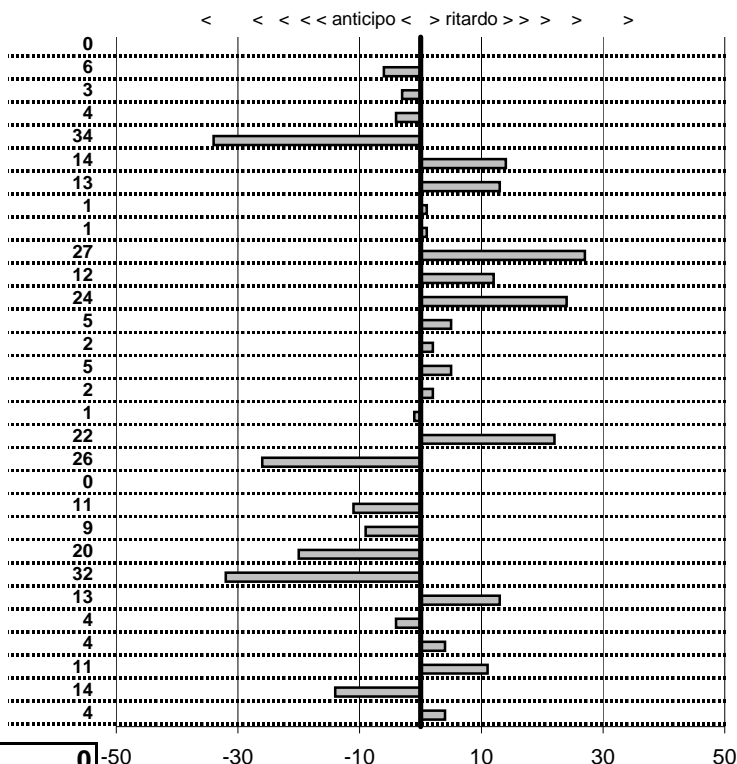

prova	t.imposto	start	stop	t.netto
PA1-Lungomare 1	0:00:12,00	10:28:58,86	10:29:10,86	0:00:12,00
PA2-Lungomare 2	0:00:16,00	10:29:10,86	10:29:26,80	0:00:15,94
PA3-Lungomare 3	0:00:10,00	10:29:26,80	10:29:36,77	0:00:09,97
PA4-Lungomare 4	0:00:11,00	10:29:36,77	10:29:47,73	0:00:10,96
PA5-Hotel 1	0:04:58,00	10:29:47,73	10:34:45,39	0:04:57,66
PA6-Hotel 2	0:00:06,00	10:34:45,39	10:34:51,53	0:00:06,14
PA7-Via Maratea 1	0:00:11,00	10:38:58,62	10:39:09,75	0:00:11,13
PA8-Via Maratea 2	0:00:10,00	10:39:09,75	10:39:19,76	0:00:10,01
PA9-Via Maratea 3	0:00:11,00	10:39:19,76	10:39:30,77	0:00:11,01
PA10-Via Maratea 4	0:00:12,00	10:39:30,77	10:39:43,04	0:00:12,27
PA11-Maccarese 1	0:00:13,00	10:52:38,04	10:52:51,16	0:00:13,12
PA12-Maccarese 2	0:00:16,00	10:52:51,16	10:53:07,40	0:00:16,24
PA13-Maccarese 3	0:00:10,00	10:53:07,40	10:53:17,45	0:00:10,05
PA14-Maccarese 4	0:13:00,00	10:53:17,45	11:06:17,47	0:13:00,02
PA15-Lungomare 5	0:00:12,00	11:26:35,29	11:26:47,34	0:00:12,05
PA16-Lungomare 6	0:00:16,00	11:26:47,34	11:27:03,36	0:00:16,02
PA17-Lungomare 7	0:00:10,00	11:27:03,36	11:27:13,35	0:00:09,99
PA18-Lungomare 8	0:00:11,00	11:27:13,35	11:27:24,57	0:00:11,22
PA19-Hotel 3	0:04:58,00	11:27:24,57	11:32:22,31	0:04:57,74
PA20-Hotel 4	0:00:06,00	11:32:22,31	11:32:28,31	0:00:06,00
PA21-Via Maratea 5	0:00:11,00	11:35:00,25	11:35:11,14	0:00:10,89
PA22-Via Maratea 6	0:00:10,00	11:35:11,14	11:35:21,05	0:00:09,91
PA23-Via Maratea 7	0:00:11,00	11:35:21,05	11:35:31,85	0:00:10,80
PA24-Via Maratea 8	0:00:12,00	11:35:31,85	11:35:43,53	0:00:11,68
PA25-Maccarese 5	0:00:13,00	11:48:31,73	11:48:44,86	0:00:13,13
PA26-Maccarese 6	0:00:16,00	11:48:44,86	11:49:00,82	0:00:15,96
PA27-Maccarese 7	0:00:10,00	11:49:00,82	11:49:10,86	0:00:10,04
PA28-Maccarese 8	0:13:00,00	11:49:10,86	12:02:10,97	0:13:00,11
PA29-Lungomare 9	0:00:12,00	12:11:37,54	12:11:49,40	0:00:11,86
PA30-Lungomare 10	0:00:16,00	12:11:49,40	12:12:05,44	0:00:16,04

SOMMA PENALITA' 390
MEDIA PENALITA' 11,5

ALTRE PENALITA' 0
TOTALE PENALITA' 390

Elaborazione dati a cura di CRONOVITERBO