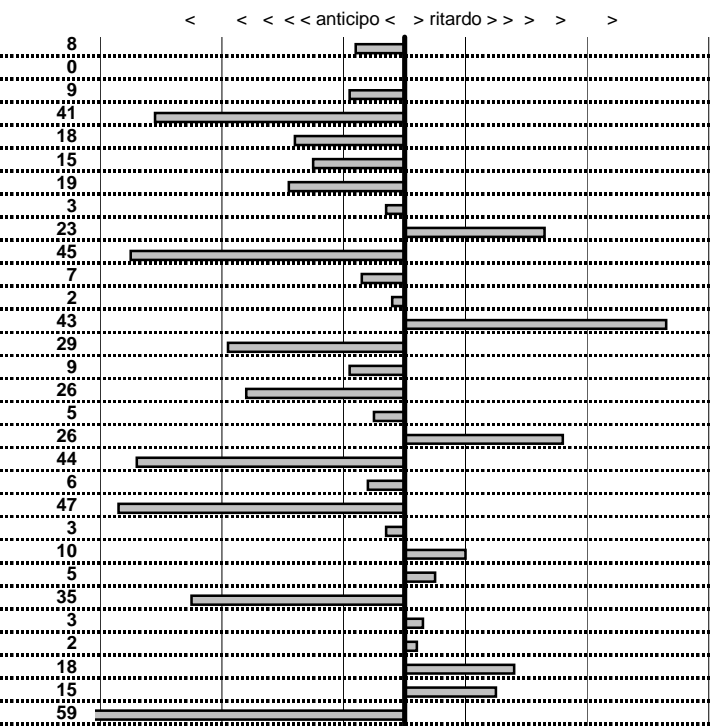

prova	t.imposto	start	stop	t.netto
PA1-Lungomare 1	0:00:12,00	10:30:02,82	10:30:14,74	0:00:11,92
PA2-Lungomare 2	0:00:16,00	10:30:14,74	10:30:30,74	0:00:16,00
PA3-Lungomare 3	0:00:10,00	10:30:30,74	10:30:40,65	0:00:09,91
PA4-Lungomare 4	0:00:11,00	10:30:40,65	10:30:51,24	0:00:10,59
PA5-Hotel 1	0:04:58,00	10:30:51,24	10:35:49,06	0:04:57,82
PA6-Hotel 2	0:00:06,00	10:35:49,06	10:35:54,91	0:00:05,85
PA7-Via Maratea 1	0:00:11,00	10:40:00,63	10:40:11,44	0:00:10,81
PA8-Via Maratea 2	0:00:10,00	10:40:11,44	10:40:21,41	0:00:09,97
PA9-Via Maratea 3	0:00:11,00	10:40:21,41	10:40:32,64	0:00:11,23
PA10-Via Maratea 4	0:00:12,00	10:40:32,64	10:40:44,19	0:00:11,55
PA11-Maccarese 1	0:00:13,00	10:53:36,37	10:53:49,30	0:00:12,93
PA12-Maccarese 2	0:00:16,00	10:53:49,30	10:54:05,28	0:00:15,98
PA13-Maccarese 3	0:00:10,00	10:54:05,28	10:54:15,71	0:00:10,43
PA14-Maccarese 4	0:13:00,00	10:54:15,71	11:07:15,42	0:12:59,71
PA15-Lungomare 5	0:00:12,00	11:27:40,04	11:27:51,95	0:00:11,91
PA16-Lungomare 6	0:00:16,00	11:27:51,95	11:28:07,69	0:00:15,74
PA17-Lungomare 7	0:00:10,00	11:28:07,69	11:28:17,64	0:00:09,95
PA18-Lungomare 8	0:00:11,00	11:28:17,64	11:28:28,90	0:00:11,26
PA19-Hotel 3	0:04:58,00	11:28:28,90	11:33:26,46	0:04:57,56
PA20-Hotel 4	0:00:06,00	11:33:26,46	11:33:32,40	0:00:05,94
PA21-Via Maratea 5	0:00:11,00	11:37:11,87	11:37:22,40	0:00:10,53
PA22-Via Maratea 6	0:00:10,00	11:37:22,40	11:37:32,37	0:00:09,97
PA23-Via Maratea 7	0:00:11,00	11:37:32,37	11:37:43,47	0:00:11,10
PA24-Via Maratea 8	0:00:12,00	11:37:43,47	11:37:55,52	0:00:12,05
PA25-Maccarese 5	0:00:13,00	11:50:24,77	11:50:37,42	0:00:12,65
PA26-Maccarese 6	0:00:16,00	11:50:37,42	11:50:53,45	0:00:16,03
PA27-Maccarese 7	0:00:10,00	11:50:53,45	11:51:03,47	0:00:10,02
PA28-Maccarese 8	0:13:00,00	11:51:03,47	12:04:03,65	0:13:00,18
PA29-Lungomare 9	0:00:12,00	12:12:43,30	12:12:55,45	0:00:12,15
PA30-Lungomare 10	0:00:16,00	12:12:55,45	12:13:10,86	0:00:15,41

SOMMA PENALITA' 653
MEDIA PENALITA' 19,2

ALTRE PENALITA' 0
TOTALE PENALITA' 653

Elaborazione dati a cura di CRONOVITERBO