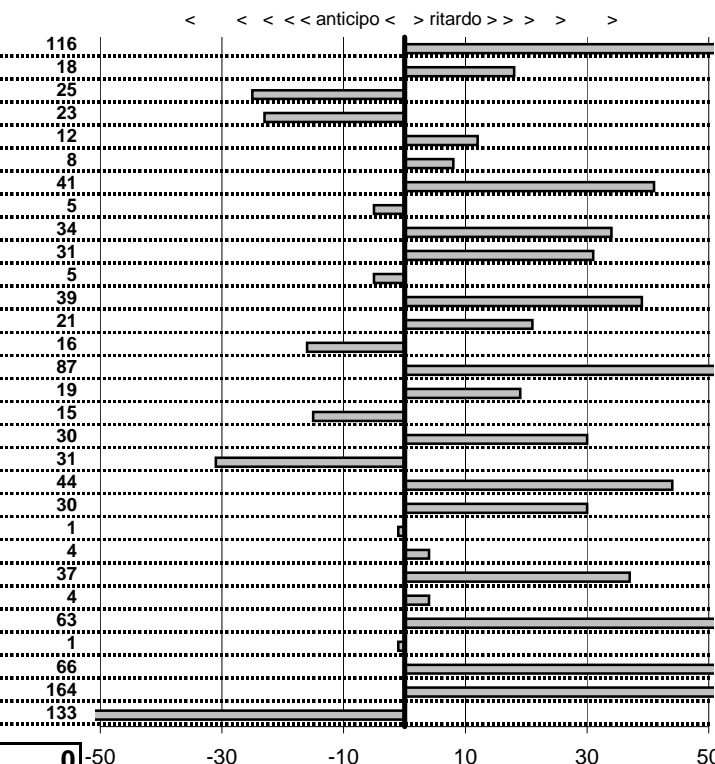

prova	t.imposto	start	stop	t.netto
PA1-Lungomare 1	0:00:12,00	10:54:08,86	10:54:22,02	0:00:13,16
PA2-Lungomare 2	0:00:16,00	10:54:22,02	10:54:38,20	0:00:16,18
PA3-Lungomare 3	0:00:10,00	10:54:38,20	10:54:47,95	0:00:09,75
PA4-Lungomare 4	0:00:11,00	10:54:47,95	10:54:58,72	0:00:10,77
PA5-Hotel 1	0:04:58,00	10:54:58,72	10:59:56,84	0:04:58,12
PA6-Hotel 2	0:00:06,00	10:59:56,84	11:00:02,92	0:00:06,08
PA7-Via Maratea 1	0:00:11,00	11:03:06,68	11:03:18,09	0:00:11,41
PA8-Via Maratea 2	0:00:10,00	11:03:18,09	11:03:28,04	0:00:09,95
PA9-Via Maratea 3	0:00:11,00	11:03:28,04	11:03:39,38	0:00:11,34
PA10-Via Maratea 4	0:00:12,00	11:03:39,38	11:03:51,69	0:00:12,31
PA11-Maccarese 1	0:00:13,00	11:17:40,02	11:17:52,97	0:00:12,95
PA12-Maccarese 2	0:00:16,00	11:17:52,97	11:18:09,36	0:00:16,39
PA13-Maccarese 3	0:00:10,00	11:18:09,36	11:18:19,57	0:00:10,21
PA14-Maccarese 4	0:13:00,00	11:18:19,57	11:31:19,41	0:12:59,84
PA15-Lungomare 5	0:00:12,00	11:51:11,63	11:51:24,50	0:00:12,87
PA16-Lungomare 6	0:00:16,00	11:51:24,50	11:51:40,69	0:00:16,19
PA17-Lungomare 7	0:00:10,00	11:51:40,69	11:51:50,54	0:00:09,85
PA18-Lungomare 8	0:00:11,00	11:51:50,54	11:52:01,84	0:00:11,30
PA19-Hotel 3	0:04:58,00	11:52:01,84	11:56:59,53	0:04:57,69
PA20-Hotel 4	0:00:06,00	11:56:59,53	11:57:05,97	0:00:06,44
PA21-Via Maratea 5	0:00:11,00	12:00:20,67	12:00:31,97	0:00:11,30
PA22-Via Maratea 6	0:00:10,00	12:00:31,97	12:00:41,96	0:00:09,99
PA23-Via Maratea 7	0:00:11,00	12:00:41,96	12:00:53,00	0:00:11,04
PA24-Via Maratea 8	0:00:12,00	12:00:53,00	12:01:05,37	0:00:12,37
PA25-Maccarese 5	0:00:13,00	12:13:23,55	12:13:36,59	0:00:13,04
PA26-Maccarese 6	0:00:16,00	12:13:36,59	12:13:53,22	0:00:16,63
PA27-Maccarese 7	0:00:10,00	12:13:53,22	12:14:03,21	0:00:09,99
PA28-Maccarese 8	0:13:00,00	12:14:03,21	12:27:03,87	0:13:00,66
PA29-Lungomare 9	0:00:12,00	12:35:15,52	12:35:29,16	0:00:13,64
PA30-Lungomare 10	0:00:16,00	12:35:29,16	12:35:43,83	0:00:14,67

SOMMA PENALITA' 1.618
MEDIA PENALITA' 47,6

ALTRE PENALITA' 0
TOTALE PENALITA' 1.618

Elaborazione dati a cura di CRONOVITERBO