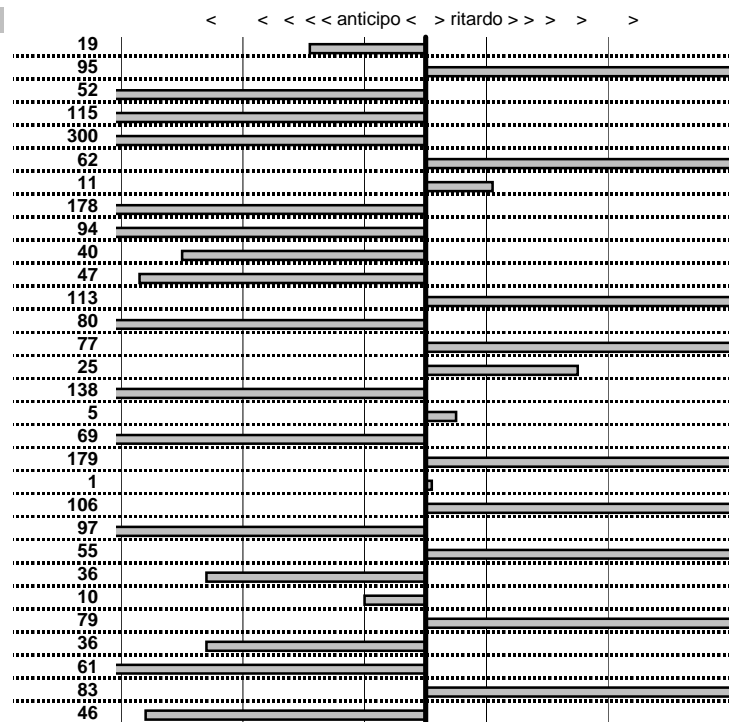

tempi e classifiche disponibili su www.cronoviterbo.net

- Cronologi - Penalità - Statistiche -

DI LUCA R.-PAPI L.
 AR GIULIA

24

32 in classifica

prova	t.imposto	start	stop	t.netto
PA1-Lungomare 1	0:00:12,00	10:46:49,76	10:47:01,57	0:00:11,81
PA2-Lungomare 2	0:00:16,00	10:47:01,57	10:47:18,52	0:00:16,95
PA3-Lungomare 3	0:00:10,00	10:47:18,52	10:47:28,00	0:00:09,48
PA4-Lungomare 4	0:00:11,00	10:47:28,00	10:47:37,85	0:00:09,85
PA5-Hotel 1	0:04:58,00	10:47:37,85	10:51:19,46	0:03:41,61
PA6-Hotel 2	0:00:06,00	10:51:19,46	10:51:26,08	0:00:06,62
PA7-Via Maratea 1	0:00:11,00	10:56:04,80	10:56:15,91	0:00:11,11
PA8-Via Maratea 2	0:00:10,00	10:56:15,91	10:56:24,13	0:00:08,22
PA9-Via Maratea 3	0:00:11,00	10:56:24,13	10:56:34,19	0:00:10,06
PA10-Via Maratea 4	0:00:12,00	10:56:34,19	10:56:45,79	0:00:11,60
PA11-Maccarese 1	0:00:13,00	11:11:07,79	11:11:20,32	0:00:12,53
PA12-Maccarese 2	0:00:16,00	11:11:20,32	11:11:37,45	0:00:17,13
PA13-Maccarese 3	0:00:10,00	11:11:37,45	11:11:46,65	0:00:09,20
PA14-Maccarese 4	0:13:00,00	11:11:46,65	11:24:47,42	0:13:00,77
PA15-Lungomare 5	0:00:12,00	11:44:53,66	11:45:05,91	0:00:12,25
PA16-Lungomare 6	0:00:16,00	11:45:05,91	11:45:20,53	0:00:14,62
PA17-Lungomare 7	0:00:10,00	11:45:20,53	11:45:30,58	0:00:10,05
PA18-Lungomare 8	0:00:11,00	11:45:30,58	11:45:40,89	0:00:10,31
PA19-Hotel 3	0:04:58,00	11:45:40,89	11:50:40,68	0:04:59,79
PA20-Hotel 4	0:00:06,00	11:50:40,68	11:50:46,69	0:00:06,01
PA21-Via Maratea 5	0:00:11,00	11:53:26,00	11:53:38,06	0:00:12,06
PA22-Via Maratea 6	0:00:10,00	11:53:38,06	11:53:47,09	0:00:09,03
PA23-Via Maratea 7	0:00:11,00	11:53:47,09	11:53:58,64	0:00:11,55
PA24-Via Maratea 8	0:00:12,00	11:53:58,64	11:54:10,28	0:00:11,64
PA25-Maccarese 5	0:00:13,00	12:07:17,01	12:07:29,91	0:00:12,90
PA26-Maccarese 6	0:00:16,00	12:07:29,91	12:07:46,70	0:00:16,79
PA27-Maccarese 7	0:00:10,00	12:07:46,70	12:07:56,34	0:00:09,64
PA28-Maccarese 8	0:13:00,00	12:07:56,34	12:20:55,73	0:12:59,39
PA29-Lungomare 9	0:00:12,00	12:28:59,33	12:29:12,16	0:00:12,83
PA30-Lungomare 10	0:00:16,00	12:29:12,16	12:29:27,70	0:00:15,54