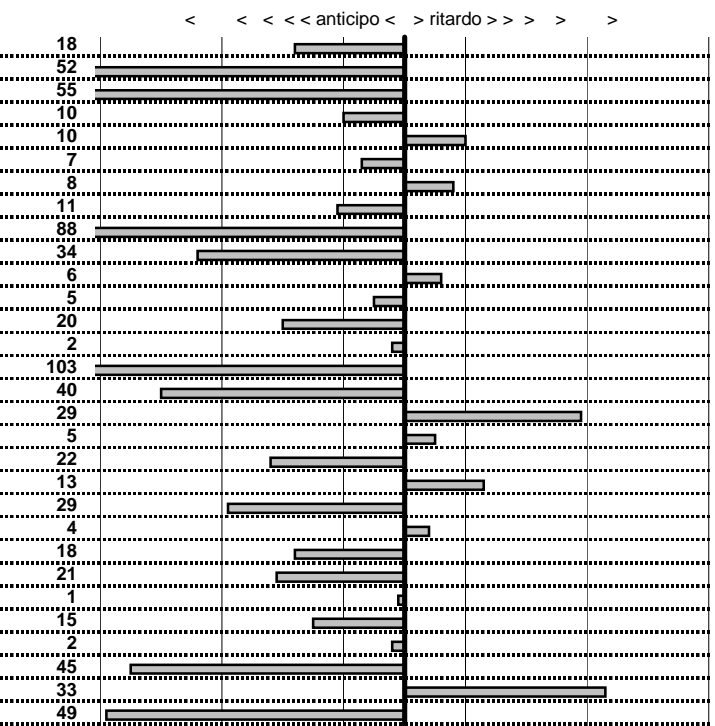

prova	t.imposto	start	stop	t.netto
PA1-Lungomare 1	0:00:12,00	10:27:58,04	10:28:09,86	0:00:11,82
PA2-Lungomare 2	0:00:16,00	10:28:09,86	10:28:25,34	0:00:15,48
PA3-Lungomare 3	0:00:10,00	10:28:25,34	10:28:34,79	0:00:09,45
PA4-Lungomare 4	0:00:11,00	10:28:34,79	10:28:45,69	0:00:10,90
PA5-Hotel 1	0:04:58,00	10:28:45,69	10:33:43,79	0:04:58,10
PA6-Hotel 2	0:00:06,00	10:33:43,79	10:33:49,72	0:00:05,93
PA7-Via Maratea 1	0:00:11,00	10:38:00,81	10:38:11,89	0:00:11,08
PA8-Via Maratea 2	0:00:10,00	10:38:11,89	10:38:21,78	0:00:09,89
PA9-Via Maratea 3	0:00:11,00	10:38:21,78	10:38:31,90	0:00:10,12
PA10-Via Maratea 4	0:00:12,00	10:38:31,90	10:38:43,56	0:00:11,66
PA11-Maccarese 1	0:00:13,00	10:51:08,59	10:51:21,65	0:00:13,06
PA12-Maccarese 2	0:00:16,00	10:51:21,65	10:51:37,60	0:00:15,95
PA13-Maccarese 3	0:00:10,00	10:51:37,60	10:51:47,40	0:00:09,80
PA14-Maccarese 4	0:13:00,00	10:51:47,40	11:04:47,38	0:12:59,98
PA15-Lungomare 5	0:00:12,00	11:25:35,49	11:25:46,46	0:00:10,97
PA16-Lungomare 6	0:00:16,00	11:25:46,46	11:26:02,06	0:00:15,60
PA17-Lungomare 7	0:00:10,00	11:26:02,06	11:26:12,35	0:00:10,29
PA18-Lungomare 8	0:00:11,00	11:26:12,35	11:26:23,40	0:00:11,05
PA19-Hotel 3	0:04:58,00	11:26:23,40	11:31:21,18	0:04:57,78
PA20-Hotel 4	0:00:06,00	11:31:21,18	11:31:27,31	0:00:06,13
PA21-Via Maratea 5	0:00:11,00	11:34:04,62	11:34:15,33	0:00:10,71
PA22-Via Maratea 6	0:00:10,00	11:34:15,33	11:34:25,37	0:00:10,04
PA23-Via Maratea 7	0:00:11,00	11:34:25,37	11:34:36,19	0:00:10,82
PA24-Via Maratea 8	0:00:12,00	11:34:36,19	11:34:47,98	0:00:11,79
PA25-Maccarese 5	0:00:13,00	11:47:36,82	11:47:49,81	0:00:12,99
PA26-Maccarese 6	0:00:16,00	11:47:49,81	11:48:05,66	0:00:15,85
PA27-Maccarese 7	0:00:10,00	11:48:05,66	11:48:15,64	0:00:09,98
PA28-Maccarese 8	0:13:00,00	11:48:15,64	12:01:15,19	0:12:59,55
PA29-Lungomare 9	0:00:12,00	12:10:14,45	12:10:26,78	0:00:12,33
PA30-Lungomare 10	0:00:16,00	12:10:26,78	12:10:42,29	0:00:15,51

SOMMA PENALITA' 851
MEDIA PENALITA' 25,0

ALTRE PENALITA' 0
TOTALE PENALITA' 851

Elaborazione dati a cura di CRONOVITERBO