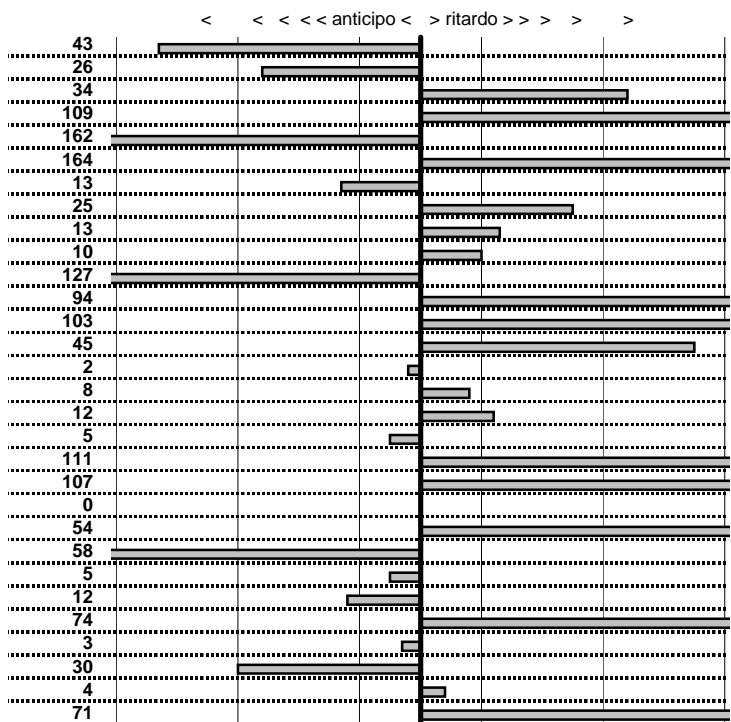

tempi e classifiche disponibili su www.cronoviterbo.net

- Cronologi - Penalità - Statistiche -

ANTONINI M.-PAVINI M.
 PORSCHE 911

28

27 in classifica

prova	t.imposto	start	stop	t.netto
PA1-Lungomare 1	0:00:12,00	10:51:39,17	10:51:50,74	0:00:11,57
PA2-Lungomare 2	0:00:16,00	10:51:50,74	10:52:06,48	0:00:15,74
PA3-Lungomare 3	0:00:10,00	10:52:06,48	10:52:16,82	0:00:10,34
PA4-Lungomare 4	0:00:11,00	10:52:16,82	10:52:28,91	0:00:12,09
PA5-Hotel 1	0:04:58,00	10:52:28,91	10:57:25,29	0:04:56,38
PA6-Hotel 2	0:00:06,00	10:57:25,29	10:57:32,93	0:00:07,64
PA7-Via Maratea 1	0:00:11,00	11:01:06,50	11:01:17,37	0:00:10,87
PA8-Via Maratea 2	0:00:10,00	11:01:17,37	11:01:27,62	0:00:10,25
PA9-Via Maratea 3	0:00:11,00	11:01:27,62	11:01:38,75	0:00:11,13
PA10-Via Maratea 4	0:00:12,00	11:01:38,75	11:01:50,85	0:00:12,10
PA11-Maccarese 1	0:00:13,00	11:15:49,04	11:16:00,77	0:00:11,73
PA12-Maccarese 2	0:00:16,00	11:16:00,77	11:16:17,71	0:00:16,94
PA13-Maccarese 3	0:00:10,00	11:16:17,71	11:16:28,74	0:00:11,03
PA14-Maccarese 4	0:13:00,00	11:16:28,74	11:29:29,19	0:13:00,45
PA15-Lungomare 5	0:00:12,00	11:49:05,43	11:49:17,41	0:00:11,98
PA16-Lungomare 6	0:00:16,00	11:49:17,41	11:49:33,49	0:00:16,08
PA17-Lungomare 7	0:00:10,00	11:49:33,49	11:49:43,61	0:00:10,12
PA18-Lungomare 8	0:00:11,00	11:49:43,61	11:49:54,56	0:00:10,95
PA19-Hotel 3	0:04:58,00	11:49:54,56	11:54:53,67	0:04:59,11
PA20-Hotel 4	0:00:06,00	11:54:53,67	11:55:00,74	0:00:07,07
PA21-Via Maratea 5	0:00:11,00	11:58:21,86	11:58:32,86	0:00:11,00
PA22-Via Maratea 6	0:00:10,00	11:58:32,86	11:58:43,40	0:00:10,54
PA23-Via Maratea 7	0:00:11,00	11:58:43,40	11:58:53,82	0:00:10,42
PA24-Via Maratea 8	0:00:12,00	11:58:53,82	11:59:05,77	0:00:11,95
PA25-Maccarese 5	0:00:13,00	12:11:29,45	12:11:42,33	0:00:12,88
PA26-Maccarese 6	0:00:16,00	12:11:42,33	12:11:59,07	0:00:16,74
PA27-Maccarese 7	0:00:10,00	12:11:59,07	12:12:09,04	0:00:09,97
PA28-Maccarese 8	0:13:00,00	12:12:09,04	12:25:08,74	0:12:59,70
PA29-Lungomare 9	0:00:12,00	12:33:05,29	12:33:17,33	0:00:12,04
PA30-Lungomare 10	0:00:16,00	12:33:17,33	12:33:34,04	0:00:16,71