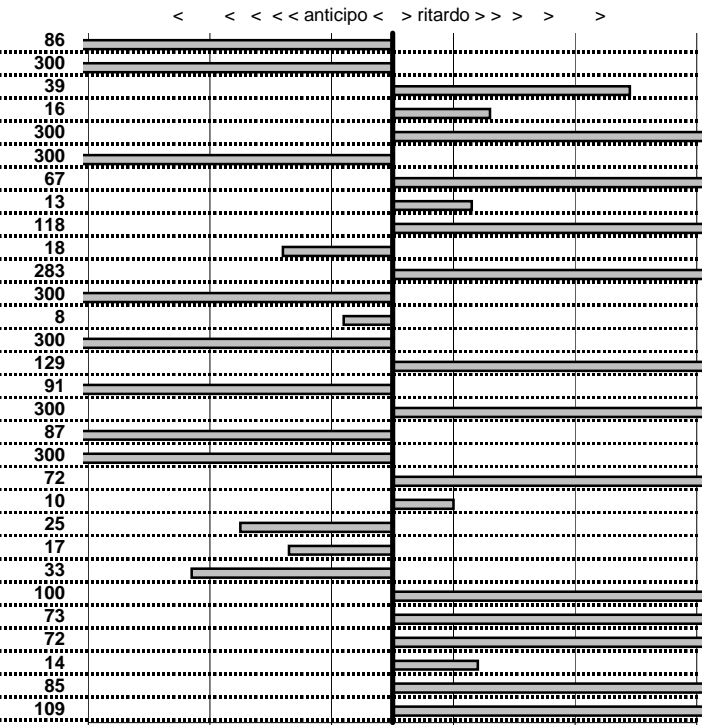

prova	t.imposto	start	stop	t.netto
PA1-Lungomare 1	0:00:12,00	10:43:39,89	10:43:51,03	0:00:11,14
PA2-Lungomare 2	0:00:16,00	10:43:51,03	10:44:01,46	0:00:10,43
PA3-Lungomare 3	0:00:10,00	10:44:01,46	10:44:11,85	0:00:10,39
PA4-Lungomare 4	0:00:11,00	10:44:11,85	10:44:23,01	0:00:11,16
PA5-Hotel 1	0:04:58,00	10:44:23,01	00:00:00,00	6:44:23,01
PA6-Hotel 2	0:00:06,00	00:00:00,00	00:00:00,00	0:00:00,00
PA7-Via Maratea 1	0:00:11,00	10:54:08,94	10:54:20,61	0:00:11,67
PA8-Via Maratea 2	0:00:10,00	10:54:20,61	10:54:30,74	0:00:10,13
PA9-Via Maratea 3	0:00:11,00	10:54:30,74	10:54:42,92	0:00:12,18
PA10-Via Maratea 4	0:00:12,00	10:54:42,92	10:54:54,74	0:00:11,82
PA11-Maccarese 1	0:00:13,00	11:09:29,31	11:09:45,14	0:00:15,83
PA12-Maccarese 2	0:00:16,00	11:09:45,14	11:09:57,40	0:00:12,26
PA13-Maccarese 3	0:00:10,00	11:09:57,40	11:10:07,32	0:00:09,92
PA14-Maccarese 4	0:13:00,00	11:10:07,32	11:22:58,91	0:12:51,59
PA15-Lungomare 5	0:00:12,00	11:41:16,44	11:41:29,73	0:00:13,29
PA16-Lungomare 6	0:00:16,00	11:41:29,73	11:41:44,82	0:00:15,09
PA17-Lungomare 7	0:00:10,00	11:41:44,82	11:41:59,01	0:00:14,19
PA18-Lungomare 8	0:00:11,00	11:41:59,01	11:42:09,14	0:00:10,13
PA19-Hotel 3	0:04:58,00	11:42:09,14	11:46:47,83	0:04:38,69
PA20-Hotel 4	0:00:06,00	11:46:47,83	11:46:54,55	0:00:06,72
PA21-Via Maratea 5	0:00:11,00	11:50:12,74	11:50:23,84	0:00:11,10
PA22-Via Maratea 6	0:00:10,00	11:50:23,84	11:50:33,59	0:00:09,75
PA23-Via Maratea 7	0:00:11,00	11:50:33,59	11:50:44,42	0:00:10,83
PA24-Via Maratea 8	0:00:12,00	11:50:44,42	11:50:56,09	0:00:11,67
PA25-Maccarese 5	0:00:13,00	12:04:38,11	12:04:52,11	0:00:14,00
PA26-Maccarese 6	0:00:16,00	12:04:52,11	12:05:08,84	0:00:16,73
PA27-Maccarese 7	0:00:10,00	12:05:08,84	12:05:19,56	0:00:10,72
PA28-Maccarese 8	0:13:00,00	12:05:19,56	12:18:19,70	0:13:00,14
PA29-Lungomare 9	0:00:12,00	12:25:48,90	12:26:01,75	0:00:12,85
PA30-Lungomare 10	0:00:16,00	12:26:01,75	12:26:18,84	0:00:17,09

SOMMA PENALITA' 4.213
MEDIA PENALITA' 123,9

ALTRE PENALITA' 0
TOTALE PENALITA' 4.213

Elaborazione dati a cura di CRONOVITERBO