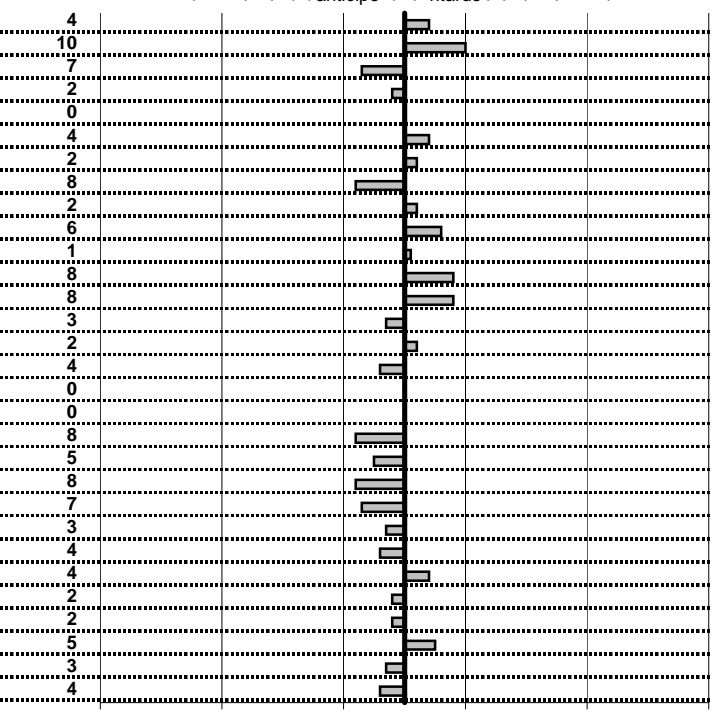

< < < < anticipo < > ritardo > > >

SOMMA PENALITA'	147
MEDIA PENALITA'	4,3

ALTRE PENALITA'	0
TOTALE PENALITA'	147

Elaborazione dati a cura di CRONOVITERBO