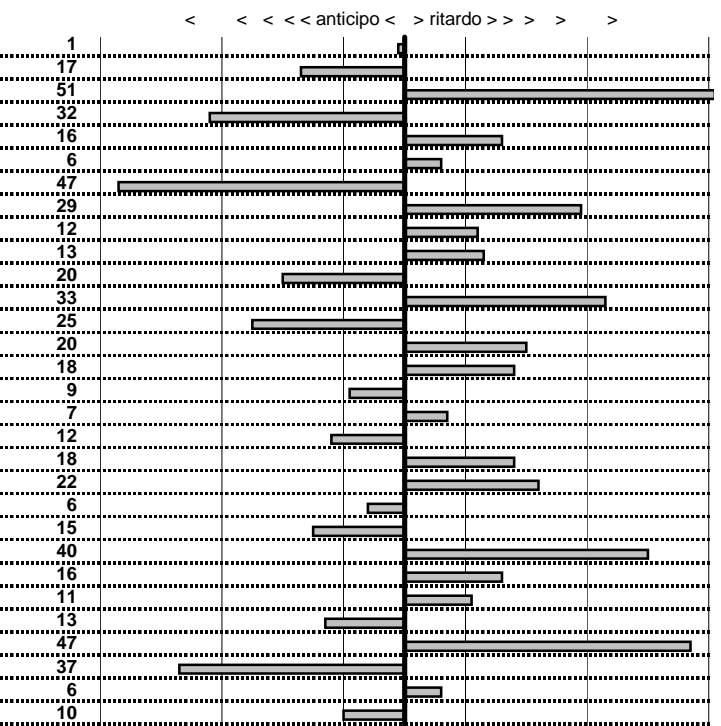

prova	t.imposto	start	stop	t.netto
PA1-Lungomare 1	0:00:12,00	10:53:03,59	10:53:15,58	0:00:11,99
PA2-Lungomare 2	0:00:16,00	10:53:15,58	10:53:31,41	0:00:15,83
PA3-Lungomare 3	0:00:10,00	10:53:31,41	10:53:41,92	0:00:10,51
PA4-Lungomare 4	0:00:11,00	10:53:41,92	10:53:52,60	0:00:10,68
PA5-Hotel 1	0:04:58,00	10:53:52,60	10:58:50,76	0:04:58,16
PA6-Hotel 2	0:00:06,00	10:58:50,76	10:58:56,82	0:00:06,06
PA7-Via Maratea 1	0:00:11,00	11:02:05,94	11:02:16,47	0:00:10,53
PA8-Via Maratea 2	0:00:10,00	11:02:16,47	11:02:26,76	0:00:10,29
PA9-Via Maratea 3	0:00:11,00	11:02:26,76	11:02:37,88	0:00:11,12
PA10-Via Maratea 4	0:00:12,00	11:02:37,88	11:02:50,01	0:00:12,13
PA11-Maccarese 1	0:00:13,00	11:16:44,05	11:16:56,85	0:00:12,80
PA12-Maccarese 2	0:00:16,00	11:16:56,85	11:17:13,18	0:00:16,33
PA13-Maccarese 3	0:00:10,00	11:17:13,18	11:17:22,93	0:00:09,75
PA14-Maccarese 4	0:13:00,00	11:17:22,93	11:30:23,13	0:13:00,20
PA15-Lungomare 5	0:00:12,00	11:50:07,66	11:50:19,84	0:00:12,18
PA16-Lungomare 6	0:00:16,00	11:50:19,84	11:50:35,75	0:00:15,91
PA17-Lungomare 7	0:00:10,00	11:50:35,75	11:50:45,82	0:00:10,07
PA18-Lungomare 8	0:00:11,00	11:50:45,82	11:50:56,70	0:00:10,88
PA19-Hotel 3	0:04:58,00	11:50:56,70	11:55:54,88	0:04:58,18
PA20-Hotel 4	0:00:06,00	11:55:54,88	11:56:01,10	0:00:06,22
PA21-Via Maratea 5	0:00:11,00	11:59:19,16	11:59:30,10	0:00:10,94
PA22-Via Maratea 6	0:00:10,00	11:59:30,10	11:59:39,95	0:00:09,85
PA23-Via Maratea 7	0:00:11,00	11:59:39,95	11:59:51,35	0:00:11,40
PA24-Via Maratea 8	0:00:12,00	11:59:51,35	12:00:03,51	0:00:12,16
PA25-Maccarese 5	0:00:13,00	12:12:20,89	12:12:34,00	0:00:13,11
PA26-Maccarese 6	0:00:16,00	12:12:34,00	12:12:49,87	0:00:15,87
PA27-Maccarese 7	0:00:10,00	12:12:49,87	12:13:00,34	0:00:10,47
PA28-Maccarese 8	0:13:00,00	12:13:00,34	12:25:59,97	0:12:59,63
PA29-Lungomare 9	0:00:12,00	12:34:08,79	12:34:20,85	0:00:12,06
PA30-Lungomare 10	0:00:16,00	12:34:20,85	12:34:36,75	0:00:15,90

SOMMA PENALITA' 695
MEDIA PENALITA' 20,4

ALTRE PENALITA' 0
TOTALE PENALITA' 695

Elaborazione dati a cura di CRONOVITERBO