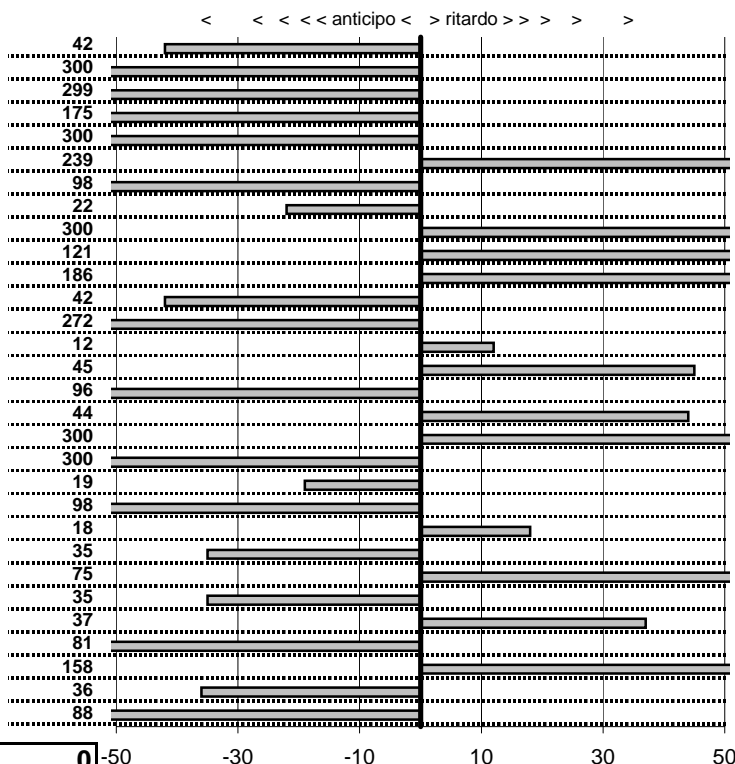

prova	t.imposto	start	stop	t.netto
PA1-Lungomare 1	0:00:12,00	10:47:50,01	10:48:01,59	0:00:11,58
PA2-Lungomare 2	0:00:16,00	10:48:01,59	10:48:14,23	0:00:12,64
PA3-Lungomare 3	0:00:10,00	10:48:14,23	10:48:21,24	0:00:07,01
PA4-Lungomare 4	0:00:11,00	10:48:21,24	10:48:30,49	0:00:09,25
PA5-Hotel 1	0:04:58,00	10:48:30,49	10:52:17,39	0:03:46,90
PA6-Hotel 2	0:00:06,00	10:52:17,39	10:52:25,78	0:00:08,39
PA7-Via Maratea 1	0:00:11,00	10:57:53,12	10:58:03,14	0:00:10,02
PA8-Via Maratea 2	0:00:10,00	10:58:03,14	10:58:12,92	0:00:09,78
PA9-Via Maratea 3	0:00:11,00	10:58:12,92	10:58:26,97	0:00:14,05
PA10-Via Maratea 4	0:00:12,00	10:58:26,97	10:58:40,18	0:00:13,21
PA11-Maccarese 1	0:00:13,00	11:12:56,88	11:13:11,74	0:00:14,86
PA12-Maccarese 2	0:00:16,00	11:13:11,74	11:13:27,32	0:00:15,58
PA13-Maccarese 3	0:00:10,00	11:13:27,32	11:13:34,60	0:00:07,28
PA14-Maccarese 4	0:13:00,00	11:13:34,60	11:26:34,72	0:13:00,12
PA15-Lungomare 5	0:00:12,00	11:45:55,89	11:46:08,34	0:00:12,45
PA16-Lungomare 6	0:00:16,00	11:46:08,34	11:46:23,38	0:00:15,04
PA17-Lungomare 7	0:00:10,00	11:46:23,38	11:46:33,82	0:00:10,44
PA18-Lungomare 8	0:00:11,00	11:46:33,82	11:46:48,08	0:00:14,26
PA19-Hotel 3	0:04:58,00	11:46:48,08	11:51:03,35	0:04:15,27
PA20-Hotel 4	0:00:06,00	11:51:03,35	11:51:09,16	0:00:05,81
PA21-Via Maratea 5	0:00:11,00	11:54:23,06	11:54:33,08	0:00:10,02
PA22-Via Maratea 6	0:00:10,00	11:54:33,08	11:54:43,26	0:00:10,18
PA23-Via Maratea 7	0:00:11,00	11:54:43,26	11:54:53,91	0:00:10,65
PA24-Via Maratea 8	0:00:12,00	11:54:53,91	11:55:06,66	0:00:12,75
PA25-Maccarese 5	0:00:13,00	12:08:19,62	12:08:32,27	0:00:12,65
PA26-Maccarese 6	0:00:16,00	12:08:32,27	12:08:48,64	0:00:16,37
PA27-Maccarese 7	0:00:10,00	12:08:48,64	12:08:57,83	0:00:09,19
PA28-Maccarese 8	0:13:00,00	12:08:57,83	12:21:59,41	0:13:01,58
PA29-Lungomare 9	0:00:12,00	12:30:00,43	12:30:12,07	0:00:11,64
PA30-Lungomare 10	0:00:16,00	12:30:12,07	12:30:27,19	0:00:15,12

SOMMA PENALITA' 4.339
MEDIA PENALITA' 127,6

ALTRE PENALITA' 0
TOTALE PENALITA' 4.339

Elaborazione dati a cura di CRONOVITERBO