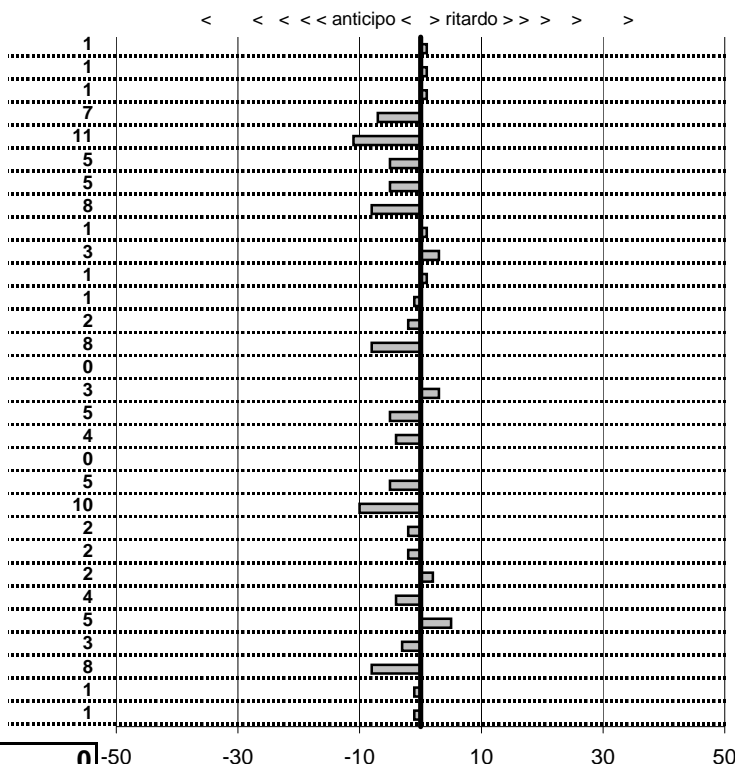

tempi e classifiche disponibili su www.cronoviterbo.net

- Cronologi - Penalità - Statistiche -

CAPPELLA G.-CORINTI M.
 A112

10

1 in classifica

prova	t.imposto	start	stop	t.netto
PA1-Lungomare 1	0:00:12,00	10:34:22,51	10:34:34,52	0:00:12,01
PA2-Lungomare 2	0:00:16,00	10:34:34,52	10:34:50,53	0:00:16,01
PA3-Lungomare 3	0:00:10,00	10:34:50,53	10:35:00,54	0:00:10,01
PA4-Lungomare 4	0:00:11,00	10:35:00,54	10:35:11,47	0:00:10,93
PA5-Hotel 1	0:04:58,00	10:35:11,47	10:40:09,36	0:04:57,89
PA6-Hotel 2	0:00:06,00	10:40:09,36	10:40:15,31	0:00:05,95
PA7-Via Maratea 1	0:00:11,00	10:43:06,97	10:43:17,92	0:00:10,95
PA8-Via Maratea 2	0:00:10,00	10:43:17,92	10:43:27,84	0:00:09,92
PA9-Via Maratea 3	0:00:11,00	10:43:27,84	10:43:38,85	0:00:11,01
PA10-Via Maratea 4	0:00:12,00	10:43:38,85	10:43:50,88	0:00:12,03
PA11-Maccarese 1	0:00:13,00	10:55:39,07	10:55:52,08	0:00:13,01
PA12-Maccarese 2	0:00:16,00	10:55:52,08	10:56:08,07	0:00:15,99
PA13-Maccarese 3	0:00:10,00	10:56:08,07	10:56:18,05	0:00:09,98
PA14-Maccarese 4	0:13:00,00	10:56:18,05	11:09:17,97	0:12:59,92
PA15-Lungomare 5	0:00:12,00	11:31:52,51	11:32:04,51	0:00:12,00
PA16-Lungomare 6	0:00:16,00	11:32:04,51	11:32:20,54	0:00:16,03
PA17-Lungomare 7	0:00:10,00	11:32:20,54	11:32:30,49	0:00:09,95
PA18-Lungomare 8	0:00:11,00	11:32:30,49	11:32:41,45	0:00:10,96
PA19-Hotel 3	0:04:58,00	11:32:41,45	11:37:39,45	0:04:58,00
PA20-Hotel 4	0:00:06,00	11:37:39,45	11:37:45,40	0:00:05,95
PA21-Via Maratea 5	0:00:11,00	11:41:05,68	11:41:16,58	0:00:10,90
PA22-Via Maratea 6	0:00:10,00	11:41:16,58	11:41:26,56	0:00:09,98
PA23-Via Maratea 7	0:00:11,00	11:41:26,56	11:41:37,54	0:00:10,98
PA24-Via Maratea 8	0:00:12,00	11:41:37,54	11:41:49,56	0:00:12,02
PA25-Maccarese 5	0:00:13,00	11:54:26,16	11:54:39,12	0:00:12,96
PA26-Maccarese 6	0:00:16,00	11:54:39,12	11:54:55,17	0:00:16,05
PA27-Maccarese 7	0:00:10,00	11:54:55,17	11:55:05,14	0:00:09,97
PA28-Maccarese 8	0:13:00,00	11:55:05,14	12:08:05,06	0:12:59,92
PA29-Lungomare 9	0:00:12,00	12:17:00,66	12:17:12,65	0:00:11,99
PA30-Lungomare 10	0:00:16,00	12:17:12,65	12:17:28,64	0:00:15,99