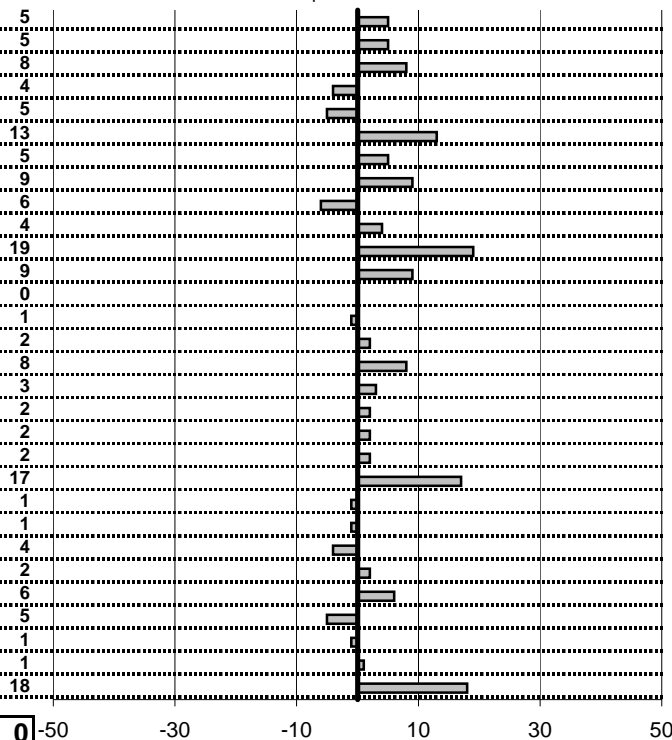

< < < < anticipo > > ritardo > > >

SOMMA PENALITA'	188
MEDIA PENALITA'	5,5

ALTRE PENALITA'	0
TOTALE PENALITA'	188

Elaborazione dati a cura di CRONOVITERBO