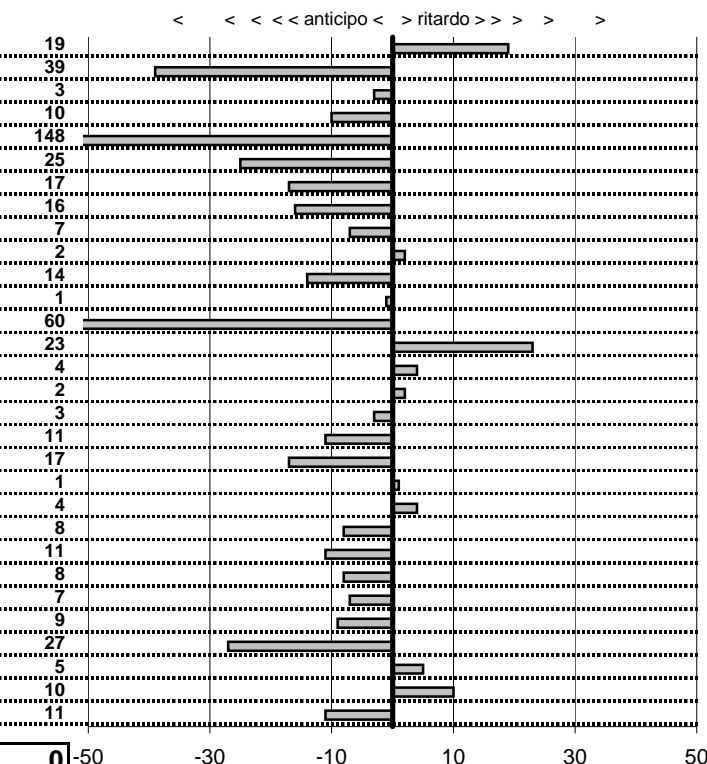

tempi e classifiche disponibili su www.cronoviterbo.net

- Cronologi - Penalità - Statistiche -

FORMICONI A.-FORMICONI A.
 A112

12

11 in classifica

prova	t.imposto	start	stop	t.netto
PA1-Lungomare 1	0:00:12,00	10:36:39,08	10:36:51,27	0:00:12,19
PA2-Lungomare 2	0:00:16,00	10:36:51,27	10:37:06,88	0:00:15,61
PA3-Lungomare 3	0:00:10,00	10:37:06,88	10:37:16,85	0:00:09,97
PA4-Lungomare 4	0:00:11,00	10:37:16,85	10:37:27,75	0:00:10,90
PA5-Hotel 1	0:04:58,00	10:37:27,75	10:42:24,27	0:04:56,52
PA6-Hotel 2	0:00:06,00	10:42:24,27	10:42:30,02	0:00:05,75
PA7-Via Maratea 1	0:00:11,00	10:45:19,72	10:45:30,55	0:00:10,83
PA8-Via Maratea 2	0:00:10,00	10:45:30,55	10:45:40,39	0:00:09,84
PA9-Via Maratea 3	0:00:11,00	10:45:40,39	10:45:51,32	0:00:10,93
PA10-Via Maratea 4	0:00:12,00	10:45:51,32	10:46:03,34	0:00:12,02
PA11-Maccarese 1	0:00:13,00	10:58:21,95	10:58:34,81	0:00:12,86
PA12-Maccarese 2	0:00:16,00	10:58:34,81	10:58:50,80	0:00:15,99
PA13-Maccarese 3	0:00:10,00	10:58:50,80	10:59:00,20	0:00:09,40
PA14-Maccarese 4	0:13:00,00	10:59:00,20	11:12:00,43	0:13:00,23
PA15-Lungomare 5	0:00:12,00	11:33:58,90	11:34:10,94	0:00:12,04
PA16-Lungomare 6	0:00:16,00	11:34:10,94	11:34:26,96	0:00:16,02
PA17-Lungomare 7	0:00:10,00	11:34:26,96	11:34:36,93	0:00:09,97
PA18-Lungomare 8	0:00:11,00	11:34:36,93	11:34:47,82	0:00:10,89
PA19-Hotel 3	0:04:58,00	11:34:47,82	11:39:45,65	0:04:57,83
PA20-Hotel 4	0:00:06,00	11:39:45,65	11:39:51,66	0:00:06,01
PA21-Via Maratea 5	0:00:11,00	11:43:03,87	11:43:14,91	0:00:11,04
PA22-Via Maratea 6	0:00:10,00	11:43:14,91	11:43:24,83	0:00:09,92
PA23-Via Maratea 7	0:00:11,00	11:43:24,83	11:43:35,72	0:00:10,89
PA24-Via Maratea 8	0:00:12,00	11:43:35,72	11:43:47,64	0:00:11,92
PA25-Maccarese 5	0:00:13,00	11:56:09,59	11:56:22,52	0:00:12,93
PA26-Maccarese 6	0:00:16,00	11:56:22,52	11:56:38,43	0:00:15,91
PA27-Maccarese 7	0:00:10,00	11:56:38,43	11:56:48,16	0:00:09,73
PA28-Maccarese 8	0:13:00,00	11:56:48,16	12:09:48,21	0:13:00,05
PA29-Lungomare 9	0:00:12,00	12:19:09,52	12:19:21,62	0:00:12,10
PA30-Lungomare 10	0:00:16,00	12:19:21,62	12:19:37,51	0:00:15,89