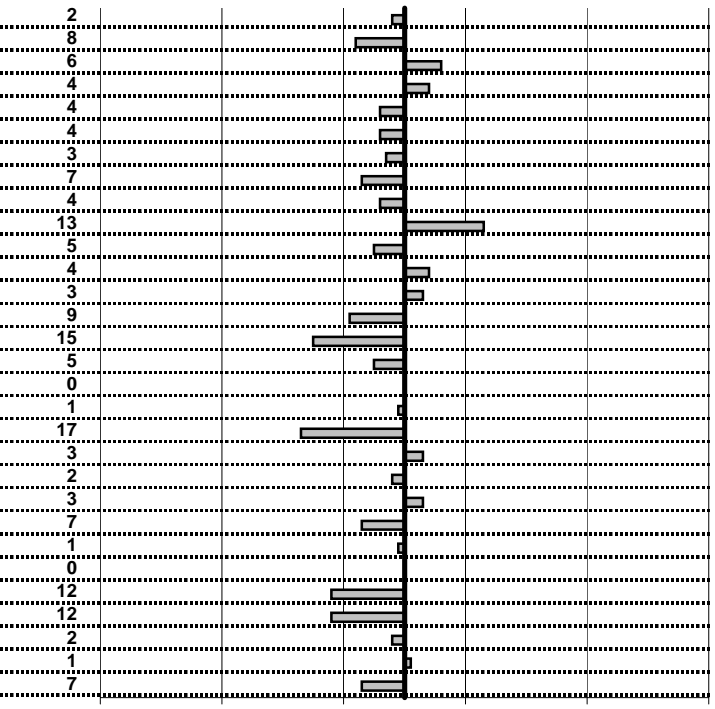

< < < < anticipo < > ritardo > > >

SOMMA PENALITA'	194
MEDIA PENALITA'	5,7

ALTRE PENALITA'	0
TOTALE PENALITA'	194

Elaborazione dati a cura di CRONOVITERBO