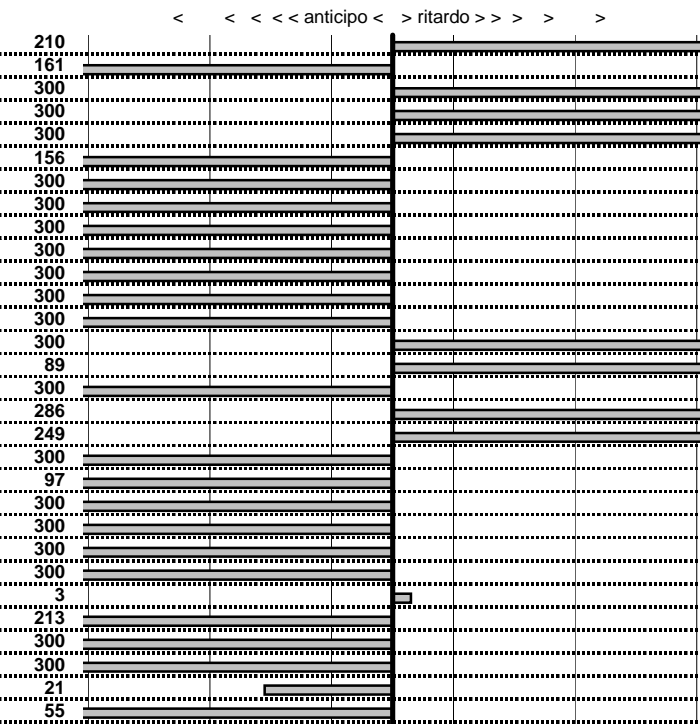

tempi e classifiche disponibili su www.cronoviterbo.net

- Cronologi - Penalità - Statistiche -

LEVANTESI A.-LEVANTESI D.
 MERCEDES 300

33

35 in classifica

prova	t.imposto	start	stop	t.netto
PA1-Lungomare 1	0:00:12,00	10:57:32,36	10:57:46,46	0:00:14,10
PA2-Lungomare 2	0:00:16,00	10:57:46,46	10:58:00,85	0:00:14,39
PA3-Lungomare 3	0:00:10,00	10:58:00,85	10:58:16,02	0:00:15,17
PA4-Lungomare 4	0:00:11,00	10:58:16,02	10:58:30,79	0:00:14,77
PA5-Hotel 1	0:04:58,00	10:58:30,79	11:10:41,98	0:12:11,19
PA6-Hotel 2	0:00:06,00	11:10:41,98	11:10:46,42	0:00:04,44
PA7-Via Maratea 1	0:00:11,00	00:00:00,00	00:00:00,00	0:00:00,00
PA8-Via Maratea 2	0:00:10,00	00:00:00,00	00:00:00,00	0:00:00,00
PA9-Via Maratea 3	0:00:11,00	00:00:00,00	00:00:00,00	0:00:00,00
PA10-Via Maratea 4	0:00:12,00	00:00:00,00	00:00:00,00	0:00:00,00
PA11-Maccarese 1	0:00:13,00	00:00:00,00	00:00:00,00	0:00:00,00
PA12-Maccarese 2	0:00:16,00	00:00:00,00	00:00:00,00	0:00:00,00
PA13-Maccarese 3	0:00:10,00	00:00:00,00	00:00:00,00	0:00:00,00
PA14-Maccarese 4	0:13:00,00	00:00:00,00	11:36:38,03	6:96:38,03
PA15-Lungomare 5	0:00:12,00	11:54:24,87	11:54:37,76	0:00:12,89
PA16-Lungomare 6	0:00:16,00	11:54:37,76	11:54:50,54	0:00:12,78
PA17-Lungomare 7	0:00:10,00	11:54:50,54	11:55:03,40	0:00:12,86
PA18-Lungomare 8	0:00:11,00	11:55:03,40	11:55:16,89	0:00:13,49
PA19-Hotel 3	0:04:58,00	11:55:16,89	11:59:22,84	0:04:05,95
PA20-Hotel 4	0:00:06,00	11:59:22,84	11:59:27,87	0:00:05,03
PA21-Via Maratea 5	0:00:11,00	12:02:23,04	12:02:29,36	0:00:06,32
PA22-Via Maratea 6	0:00:10,00	12:02:29,36	12:02:34,24	0:00:04,88
PA23-Via Maratea 7	0:00:11,00	12:02:34,24	12:02:40,04	0:00:05,80
PA24-Via Maratea 8	0:00:12,00	12:02:40,04	12:02:46,39	0:00:06,35
PA25-Maccarese 5	0:00:13,00	12:16:17,01	12:16:30,04	0:00:13,03
PA26-Maccarese 6	0:00:16,00	12:16:30,04	12:16:43,91	0:00:13,87
PA27-Maccarese 7	0:00:10,00	12:16:43,91	12:16:48,73	0:00:04,82
PA28-Maccarese 8	0:13:00,00	12:16:48,73	12:29:37,44	0:12:48,71
PA29-Lungomare 9	0:00:12,00	12:38:24,66	12:38:36,45	0:00:11,79
PA30-Lungomare 10	0:00:16,00	12:38:36,45	12:38:51,90	0:00:15,45