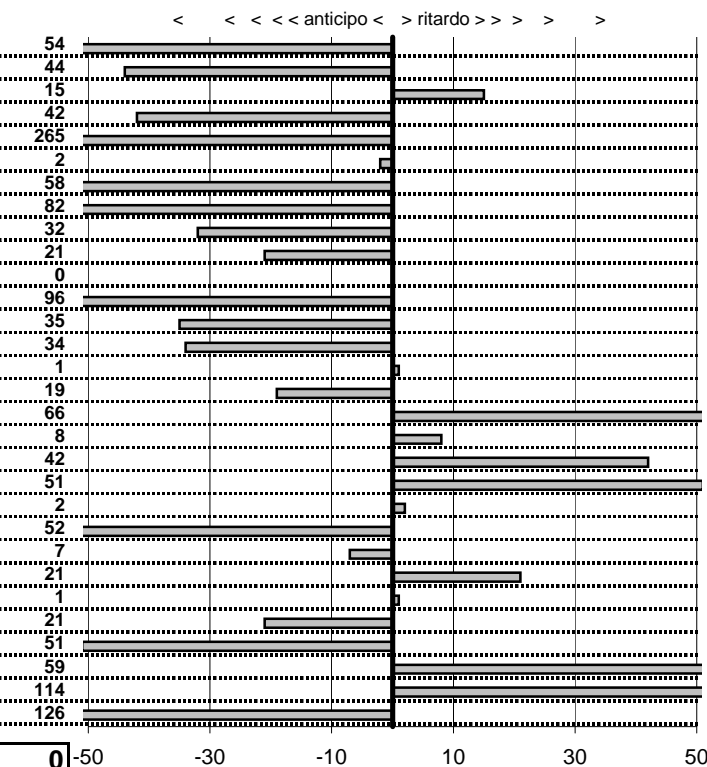

prova	t.imposto	start	stop	t.netto
PA1-Lungomare 1	0:00:12,00	10:49:30,00	10:49:41,46	0:00:11,46
PA2-Lungomare 2	0:00:16,00	10:49:41,46	10:49:57,02	0:00:15,56
PA3-Lungomare 3	0:00:10,00	10:49:57,02	10:50:07,17	0:00:10,15
PA4-Lungomare 4	0:00:11,00	10:50:07,17	10:50:17,75	0:00:10,58
PA5-Hotel 1	0:04:58,00	10:50:17,75	10:55:13,10	0:04:55,35
PA6-Hotel 2	0:00:06,00	10:55:13,10	10:55:19,08	0:00:05,98
PA7-Via Maratea 1	0:00:11,00	10:58:52,39	10:59:02,81	0:00:10,42
PA8-Via Maratea 2	0:00:10,00	10:59:02,81	10:59:11,99	0:00:09,18
PA9-Via Maratea 3	0:00:11,00	10:59:11,99	10:59:22,67	0:00:10,68
PA10-Via Maratea 4	0:00:12,00	10:59:22,67	10:59:34,46	0:00:11,79
PA11-Maccarese 1	0:00:13,00	11:13:53,48	11:14:06,48	0:00:13,00
PA12-Maccarese 2	0:00:16,00	11:14:06,48	11:14:21,52	0:00:15,04
PA13-Maccarese 3	0:00:10,00	11:14:21,52	11:14:31,17	0:00:09,65
PA14-Maccarese 4	0:13:00,00	11:14:31,17	11:27:30,83	0:12:59,66
PA15-Lungomare 5	0:00:12,00	11:47:02,20	11:47:14,21	0:00:12,01
PA16-Lungomare 6	0:00:16,00	11:47:14,21	11:47:30,02	0:00:15,81
PA17-Lungomare 7	0:00:10,00	11:47:30,02	11:47:40,68	0:00:10,66
PA18-Lungomare 8	0:00:11,00	11:47:40,68	11:47:51,76	0:00:11,08
PA19-Hotel 3	0:04:58,00	11:47:51,76	11:52:50,18	0:04:58,42
PA20-Hotel 4	0:00:06,00	11:52:50,18	11:52:56,69	0:00:06,51
PA21-Via Maratea 5	0:00:11,00	11:55:29,27	11:55:40,29	0:00:11,02
PA22-Via Maratea 6	0:00:10,00	11:55:40,29	11:55:49,77	0:00:09,48
PA23-Via Maratea 7	0:00:11,00	11:55:49,77	11:56:00,70	0:00:10,93
PA24-Via Maratea 8	0:00:12,00	11:56:00,70	11:56:12,91	0:00:12,21
PA25-Maccarese 5	0:00:13,00	12:09:20,17	12:09:33,18	0:00:13,01
PA26-Maccarese 6	0:00:16,00	12:09:33,18	12:09:48,97	0:00:15,79
PA27-Maccarese 7	0:00:10,00	12:09:48,97	12:09:58,46	0:00:09,49
PA28-Maccarese 8	0:13:00,00	12:09:58,46	12:22:59,05	0:13:00,59
PA29-Lungomare 9	0:00:12,00	12:31:03,80	12:31:16,94	0:00:13,14
PA30-Lungomare 10	0:00:16,00	12:31:16,94	12:31:31,68	0:00:14,74

SOMMA PENALITA' 1.565
MEDIA PENALITA' 46,0

ALTRE PENALITA' 0
TOTALE PENALITA' 1.565

Elaborazione dati a cura di CRONOVITERBO