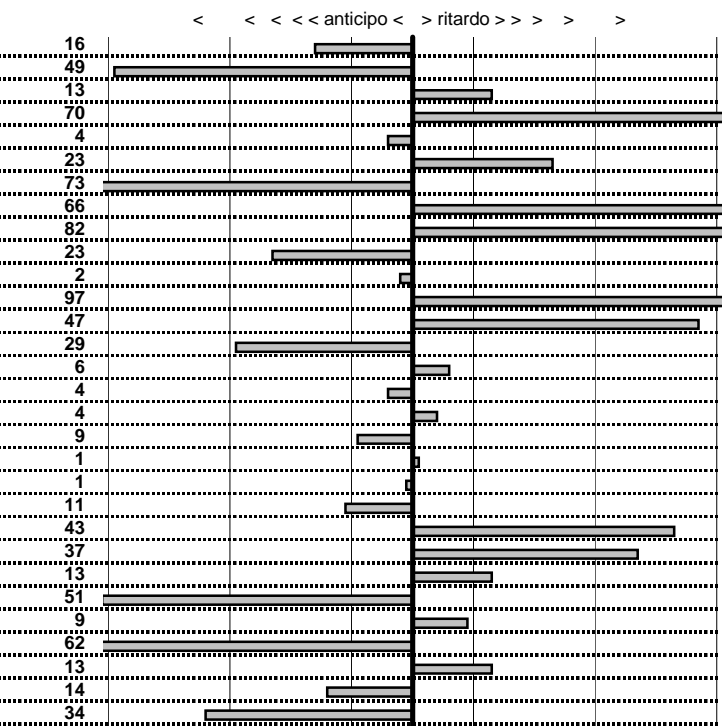

tempi e classifiche disponibili su www.cronoviterbo.net

- Cronologi - Penalità - Statistiche -

RUGGERI L.-RUGGERI E.
 A112

18

16 in classifica

prova	t.imposto	start	stop	t.netto
PA1-Lungomare 1	0:00:12,00	10:41:13,34	10:41:25,18	0:00:11,84
PA2-Lungomare 2	0:00:16,00	10:41:25,18	10:41:40,69	0:00:15,51
PA3-Lungomare 3	0:00:10,00	10:41:40,69	10:41:50,82	0:00:10,13
PA4-Lungomare 4	0:00:11,00	10:41:50,82	10:42:02,52	0:00:11,70
PA5-Hotel 1	0:04:58,00	10:42:02,52	10:47:00,48	0:04:57,96
PA6-Hotel 2	0:00:06,00	10:47:00,48	10:47:06,71	0:00:06,23
PA7-Via Maratea 1	0:00:11,00	10:52:15,89	10:52:26,16	0:00:10,27
PA8-Via Maratea 2	0:00:10,00	10:52:26,16	10:52:36,82	0:00:10,66
PA9-Via Maratea 3	0:00:11,00	10:52:36,82	10:52:48,64	0:00:11,82
PA10-Via Maratea 4	0:00:12,00	10:52:48,64	10:53:00,41	0:00:11,77
PA11-Maccarese 1	0:00:13,00	11:05:23,82	11:05:36,80	0:00:12,98
PA12-Maccarese 2	0:00:16,00	11:05:36,80	11:05:53,77	0:00:16,97
PA13-Maccarese 3	0:00:10,00	11:05:53,77	11:06:04,24	0:00:10,47
PA14-Maccarese 4	0:13:00,00	11:06:04,24	11:19:03,95	0:12:59,71
PA15-Lungomare 5	0:00:12,00	11:39:10,71	11:39:22,77	0:00:12,06
PA16-Lungomare 6	0:00:16,00	11:39:22,77	11:39:38,73	0:00:15,96
PA17-Lungomare 7	0:00:10,00	11:39:38,73	11:39:48,77	0:00:10,04
PA18-Lungomare 8	0:00:11,00	11:39:48,77	11:39:59,68	0:00:10,91
PA19-Hotel 3	0:04:58,00	11:39:59,68	11:44:57,69	0:04:58,01
PA20-Hotel 4	0:00:06,00	11:44:57,69	11:45:03,68	0:00:05,99
PA21-Via Maratea 5	0:00:11,00	11:48:13,66	11:48:24,55	0:00:10,89
PA22-Via Maratea 6	0:00:10,00	11:48:24,55	11:48:34,98	0:00:10,43
PA23-Via Maratea 7	0:00:11,00	11:48:34,98	11:48:46,35	0:00:11,37
PA24-Via Maratea 8	0:00:12,00	11:48:46,35	11:48:58,48	0:00:12,13
PA25-Maccarese 5	0:00:13,00	12:00:54,29	12:01:06,78	0:00:12,49
PA26-Maccarese 6	0:00:16,00	12:01:06,78	12:01:22,87	0:00:16,09
PA27-Maccarese 7	0:00:10,00	12:01:22,87	12:01:32,25	0:00:09,38
PA28-Maccarese 8	0:13:00,00	12:01:32,25	12:14:32,38	0:13:00,13
PA29-Lungomare 9	0:00:12,00	12:23:16,17	12:23:28,03	0:00:11,86
PA30-Lungomare 10	0:00:16,00	12:23:28,03	12:23:43,69	0:00:15,66