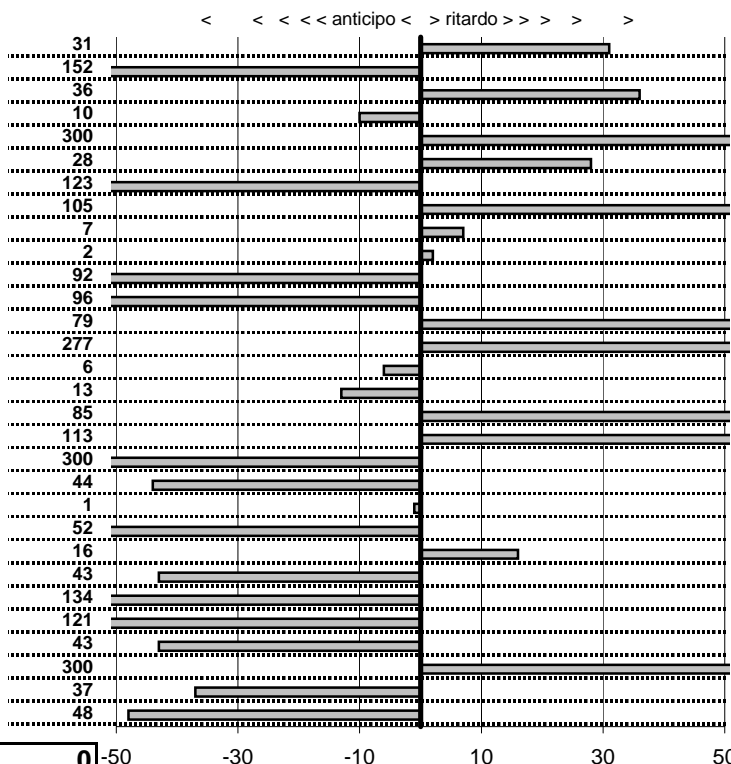

prova	t.imposto	start	stop	t.netto
PA1-Lungomare 1	0:00:12,00	11:04:14,01	11:04:26,32	0:00:12,31
PA2-Lungomare 2	0:00:16,00	11:04:26,32	11:04:40,80	0:00:14,48
PA3-Lungomare 3	0:00:10,00	11:04:40,80	11:04:51,16	0:00:10,36
PA4-Lungomare 4	0:00:11,00	11:04:51,16	11:05:02,06	0:00:10,90
PA5-Hotel 1	0:04:58,00	11:05:02,06	11:10:05,58	0:05:03,52
PA6-Hotel 2	0:00:06,00	11:10:05,58	11:10:11,86	0:00:06,28
PA7-Via Maratea 1	0:00:11,00	11:14:26,33	11:14:36,10	0:00:09,77
PA8-Via Maratea 2	0:00:10,00	11:14:36,10	11:14:47,15	0:00:11,05
PA9-Via Maratea 3	0:00:11,00	11:14:47,15	11:14:58,22	0:00:11,07
PA10-Via Maratea 4	0:00:12,00	11:14:58,22	11:15:10,24	0:00:12,02
PA11-Maccarese 1	0:00:13,00	11:28:03,78	11:28:15,86	0:00:12,08
PA12-Maccarese 2	0:00:16,00	11:28:15,86	11:28:30,90	0:00:15,04
PA13-Maccarese 3	0:00:10,00	11:28:30,90	11:28:41,69	0:00:10,79
PA14-Maccarese 4	0:13:00,00	11:28:41,69	11:41:44,46	0:13:02,77
PA15-Lungomare 5	0:00:12,00	12:00:32,81	12:00:44,75	0:00:11,94
PA16-Lungomare 6	0:00:16,00	12:00:44,75	12:01:00,62	0:00:15,87
PA17-Lungomare 7	0:00:10,00	12:01:00,62	12:01:11,47	0:00:10,85
PA18-Lungomare 8	0:00:11,00	12:01:11,47	12:01:23,60	0:00:12,13
PA19-Hotel 3	0:04:58,00	12:01:23,60	12:05:56,79	0:04:33,19
PA20-Hotel 4	0:00:06,00	12:05:56,79	12:06:02,35	0:00:05,56
PA21-Via Maratea 5	0:00:11,00	12:09:48,91	12:09:59,90	0:00:10,99
PA22-Via Maratea 6	0:00:10,00	12:09:59,90	12:10:09,38	0:00:09,48
PA23-Via Maratea 7	0:00:11,00	12:10:09,38	12:10:20,54	0:00:11,16
PA24-Via Maratea 8	0:00:12,00	12:10:20,54	12:10:32,11	0:00:11,57
PA25-Maccarese 5	0:00:13,00	12:25:13,15	12:25:24,81	0:00:11,66
PA26-Maccarese 6	0:00:16,00	12:25:24,81	12:25:39,60	0:00:14,79
PA27-Maccarese 7	0:00:10,00	12:25:39,60	12:25:49,17	0:00:09,57
PA28-Maccarese 8	0:13:00,00	12:25:49,17	00:00:00,00	7:45:49,17
PA29-Lungomare 9	0:00:12,00	12:44:38,52	12:44:50,15	0:00:11,63
PA30-Lungomare 10	0:00:16,00	12:44:50,15	12:45:05,67	0:00:15,52

SOMMA PENALITA' 3.071
MEDIA PENALITA' 90,3

ALTRE PENALITA' 0
TOTALE PENALITA' 3.071

Elaborazione dati a cura di CRONOVITERBO