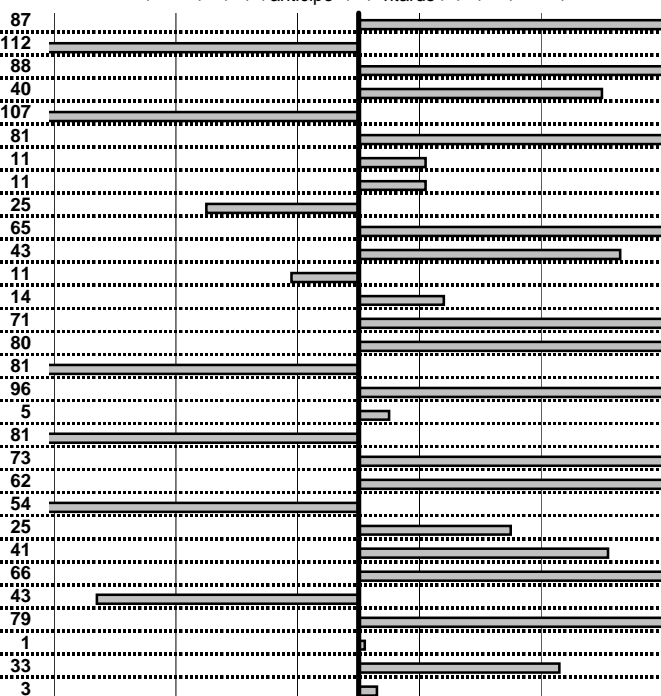

< < < < anticipo < > ritardo > > >

SOMMA PENALITA' 1.916
MEDIA PENALITA' 56,4

ALTRE PENALITA' 0
TOTALE PENALITA' 1.916

Elaborazione dati a cura di CRONOVITERBO