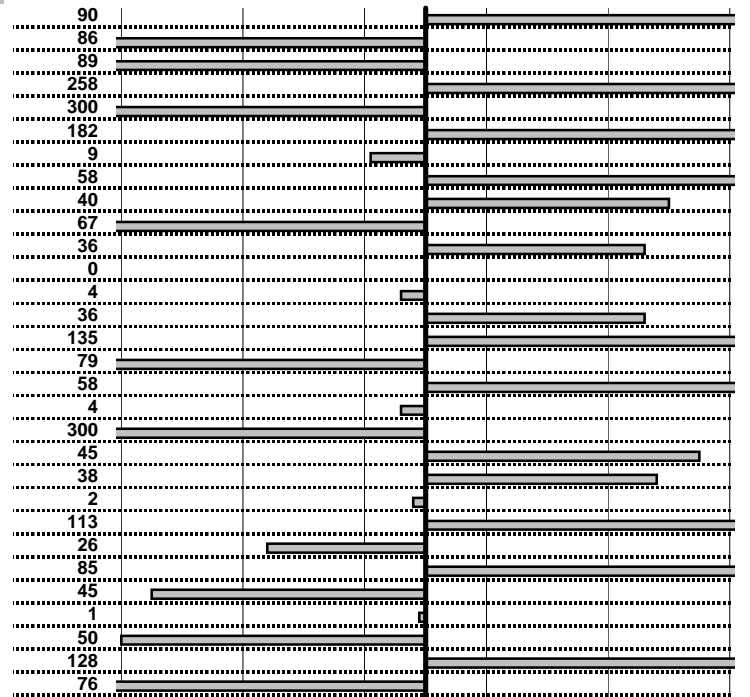

< < < < anticipo < > ritardo > > >

SOMMA PENALITA' **2.977**
MEDIA PENALITA' **87,6**

ALTRE PENALITA' **0**
TOTALE PENALITA' **2.977**

Elaborazione dati a cura di CRONOVITERBO