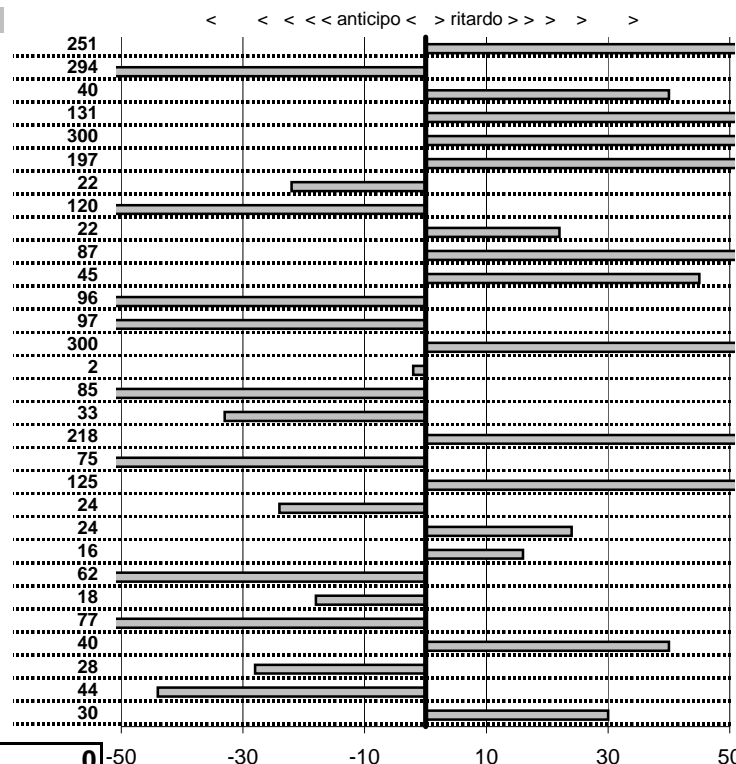

tempi e classifiche disponibili su www.cronoviterbo.net

- Cronologi - Penalità - Statistiche -

ERBAGGI C.-GLORI A.
 AR 1300

34

25 in classifica

prova	t.imposto	start	stop	t.netto
PA1-Lungomare 1	0:00:12,00	10:58:43,72	10:58:58,23	0:00:14,51
PA2-Lungomare 2	0:00:16,00	10:58:58,23	10:59:11,29	0:00:13,06
PA3-Lungomare 3	0:00:10,00	10:59:11,29	10:59:21,69	0:00:10,40
PA4-Lungomare 4	0:00:11,00	10:59:21,69	10:59:34,00	0:00:12,31
PA5-Hotel 1	0:04:58,00	10:59:34,00	11:04:41,67	0:05:07,67
PA6-Hotel 2	0:00:06,00	11:04:41,67	11:04:49,64	0:00:07,97
PA7-Via Maratea 1	0:00:11,00	11:07:50,44	11:08:01,22	0:00:10,78
PA8-Via Maratea 2	0:00:10,00	11:08:01,22	11:08:10,02	0:00:08,80
PA9-Via Maratea 3	0:00:11,00	11:08:10,02	11:08:21,24	0:00:11,22
PA10-Via Maratea 4	0:00:12,00	11:08:21,24	11:08:34,11	0:00:12,87
PA11-Maccarese 1	0:00:13,00	11:23:16,10	11:23:29,55	0:00:13,45
PA12-Maccarese 2	0:00:16,00	11:23:29,55	11:23:44,59	0:00:15,04
PA13-Maccarese 3	0:00:10,00	11:23:44,59	11:23:53,62	0:00:09,03
PA14-Maccarese 4	0:13:00,00	11:23:53,62	11:37:56,68	0:14:03,06
PA15-Lungomare 5	0:00:12,00	11:55:31,57	11:55:43,55	0:00:11,98
PA16-Lungomare 6	0:00:16,00	11:55:43,55	11:55:58,70	0:00:15,15
PA17-Lungomare 7	0:00:10,00	11:55:58,70	11:56:08,37	0:00:09,67
PA18-Lungomare 8	0:00:11,00	11:56:08,37	11:56:21,55	0:00:13,18
PA19-Hotel 3	0:04:58,00	11:56:21,55	12:01:18,80	0:04:57,25
PA20-Hotel 4	0:00:06,00	12:01:18,80	12:01:26,05	0:00:07,25
PA21-Via Maratea 5	0:00:11,00	12:04:02,77	12:04:13,53	0:00:10,76
PA22-Via Maratea 6	0:00:10,00	12:04:13,53	12:04:23,77	0:00:10,24
PA23-Via Maratea 7	0:00:11,00	12:04:23,77	12:04:34,93	0:00:11,16
PA24-Via Maratea 8	0:00:12,00	12:04:34,93	12:04:46,31	0:00:11,38
PA25-Maccarese 5	0:00:13,00	12:18:00,08	12:18:12,90	0:00:12,82
PA26-Maccarese 6	0:00:16,00	12:18:12,90	12:18:28,13	0:00:15,23
PA27-Maccarese 7	0:00:10,00	12:18:28,13	12:18:38,53	0:00:10,40
PA28-Maccarese 8	0:13:00,00	12:18:38,53	12:31:38,25	0:12:59,72
PA29-Lungomare 9	0:00:12,00	12:39:23,67	12:39:35,23	0:00:11,56
PA30-Lungomare 10	0:00:16,00	12:39:35,23	12:39:51,53	0:00:16,30