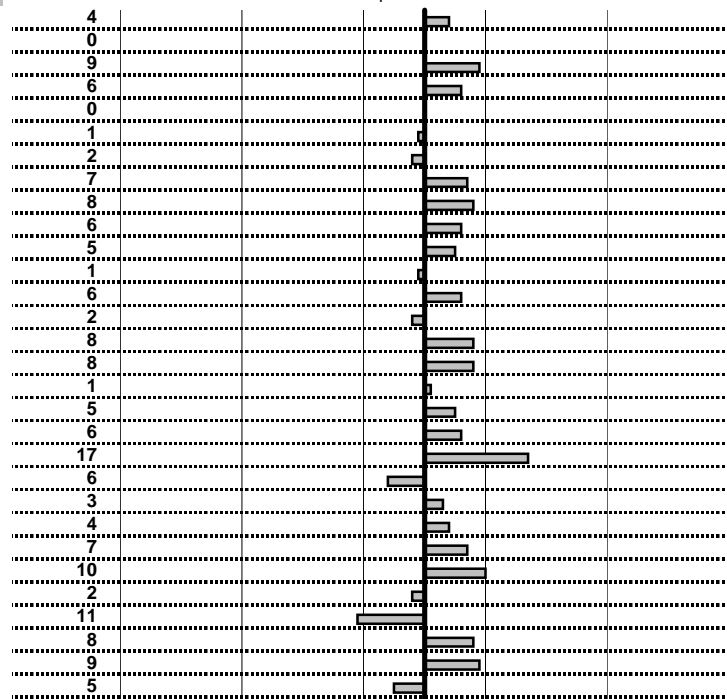

< < < < anticipo < > ritardo > > >

SOMMA PENALITA'	167
MEDIA PENALITA'	5,6

ALTRE PENALITA'	0
TOTALE PENALITA'	167

Elaborazione dati a cura di CRONOVITERBO