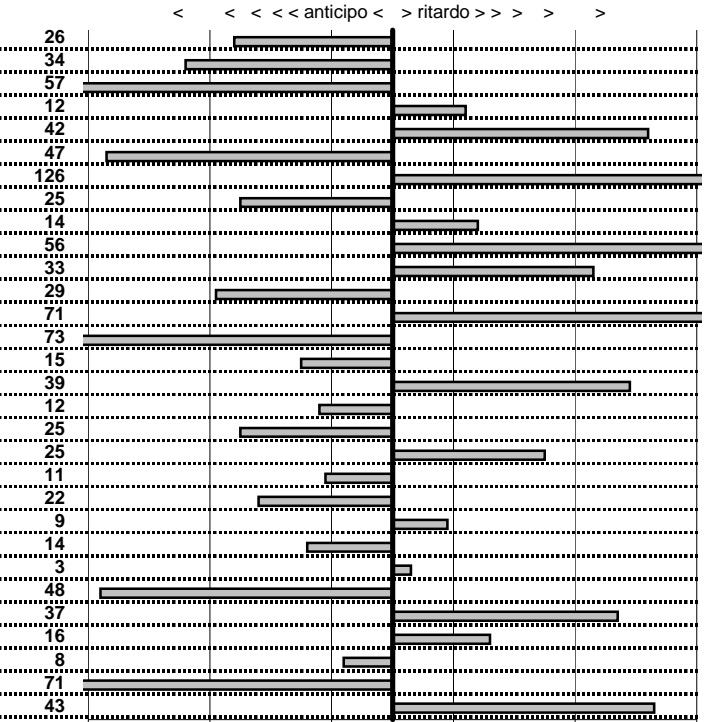

prova	t.imposto	start	stop	t.netto
PA31-Selvarotonda 8	0:00:15,00	18:44:27,38	18:44:42,12	0:00:14,74
PA32-Selvarotonda 9	0:00:05,00	18:44:42,12	18:44:46,78	0:00:04,66
PA33-Parc. Cittàreale 1	0:19:11,00	18:44:46,78	19:03:57,21	0:19:10,43
PA34-Parc. Cittàreale 2	0:00:06,00	19:03:57,21	19:04:03,33	0:00:06,12
PA35-Parc. Cittàreale 3	0:00:06,00	19:04:03,33	19:04:09,75	0:00:06,42
PA36-Parc. Cittàreale 4	0:00:12,00	19:04:09,75	19:04:21,28	0:00:11,53
PA37-Parc. Cittàreale 5	0:00:06,00	19:04:21,28	19:04:28,54	0:00:07,26
PA38-B. Vallolina salita 1	0:44:58,00	19:04:28,54	19:49:26,29	0:44:57,75
PA39-B. Vallolina salita 2	0:00:10,00	19:49:26,29	19:49:36,43	0:00:10,14
PA40-B. Vallolina salita 3	0:00:05,00	19:49:36,43	19:49:41,99	0:00:05,56
PA41-B. Vallolina salita 4	0:00:12,00	19:49:41,99	19:49:54,32	0:00:12,33
PA42-Campostella 5	0:09:59,00	19:49:54,32	19:59:53,03	0:09:58,71
PA43-Campostella 6	0:00:05,00	19:59:53,03	19:59:58,74	0:00:05,71
PA44-Campostella 7	0:00:11,00	19:59:58,74	20:00:09,01	0:00:10,27
PA45-Campostella 8	0:00:09,00	20:00:09,01	20:00:17,86	0:00:08,85
PA46-B. Vallolina discesa	0:09:16,00	20:00:17,86	20:09:34,25	0:09:16,39
PA47-B. Vallolina discesa	0:00:09,00	20:09:34,25	20:09:43,13	0:00:08,88
PA48-B. Vallolina discesa	0:00:12,00	20:09:43,13	20:09:54,88	0:00:11,75
PA49-B. Vallolina discesa	0:00:05,00	20:09:54,88	20:10:00,13	0:00:05,25
PA50-Corso S.Giuseppe 1	0:02:30,00	20:10:00,13	20:12:30,02	0:02:29,89
PA51-Corso S.Giuseppe 2	0:00:10,00	20:12:30,02	20:12:39,80	0:00:09,78
PA52-Corso S.Giuseppe 3	0:00:09,00	20:12:39,80	20:12:48,89	0:00:09,09
PA53-Corso S.Giuseppe 4	0:00:08,00	20:12:48,89	20:12:56,75	0:00:07,86
PA54-Corso S.Giuseppe 1	0:00:08,00	10:43:47,89	10:43:55,92	0:00:08,03
PA55-Corso S.Giuseppe 2	0:00:09,00	10:43:55,92	10:44:04,44	0:00:08,52
PA56-Corso S.Giuseppe 3	0:00:10,00	10:44:04,44	10:44:14,81	0:00:10,37
PA57-Vallolina salita 1	0:01:48,00	10:44:14,81	10:46:02,97	0:01:48,16
PA58-Vallolina salita 2	0:00:05,00	10:46:02,97	10:46:07,89	0:00:04,92
PA59-Vallolina salita 3	0:00:06,00	10:46:07,89	10:46:13,18	0:00:05,29
PA60-Vallolina salita 4	0:00:12,00	10:46:13,18	10:46:25,61	0:00:12,43

SOMMA PENALITA' **1.043**
MEDIA PENALITA' **34,8**

ALTRE PENALITA' **0**
TOTALE PENALITA' **1.043**

Elaborazione dati a cura di CRONOVITERBO