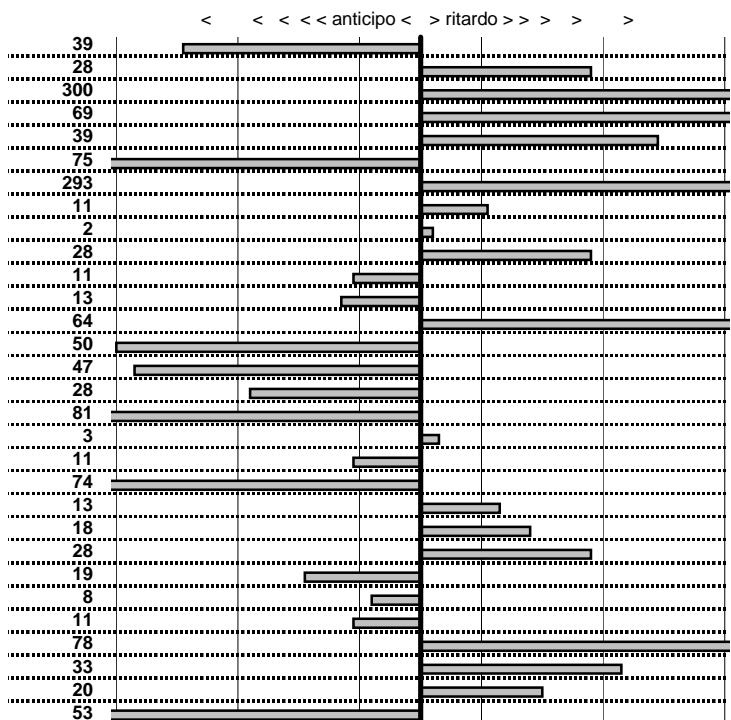

prova	t.imposto	start	stop	t.netto
PA31-Selvarotonda 8	0:00:15,00	18:24:33,52	18:24:48,13	0:00:14,61
PA32-Selvarotonda 9	0:00:05,00	18:24:48,13	18:24:53,41	0:00:05,28
PA33-Parc. Cittàreale 1	0:19:11,00	18:24:53,41	18:44:13,29	0:19:19,88
PA34-Parc. Cittàreale 2	0:00:06,00	18:44:13,29	18:44:19,98	0:00:06,69
PA35-Parc. Cittàreale 3	0:00:06,00	18:44:19,98	18:44:26,37	0:00:06,39
PA36-Parc. Cittàreale 4	0:00:12,00	18:44:26,37	18:44:37,62	0:00:11,25
PA37-Parc. Cittàreale 5	0:00:06,00	18:44:37,62	18:44:46,55	0:00:08,93
PA38-B. Vallolina salita 1	0:44:58,00	18:44:46,55	19:29:44,66	0:44:58,11
PA39-B. Vallolina salita 2	0:00:10,00	19:29:44,66	19:29:54,68	0:00:10,02
PA40-B. Vallolina salita 3	0:00:05,00	19:29:54,68	19:29:59,96	0:00:05,28
PA41-B. Vallolina salita 4	0:00:12,00	19:29:59,96	19:30:11,85	0:00:11,89
PA42-Campostella 5	0:09:59,00	19:30:11,85	19:40:10,72	0:09:58,87
PA43-Campostella 6	0:00:05,00	19:40:10,72	19:40:16,36	0:00:05,64
PA44-Campostella 7	0:00:11,00	19:40:16,36	19:40:26,86	0:00:10,50
PA45-Campostella 8	0:00:09,00	19:40:26,86	19:40:35,39	0:00:08,53
PA46-B. Vallolina discesa	0:09:16,00	19:40:35,39	19:49:51,11	0:09:15,72
PA47-B. Vallolina discesa	0:00:09,00	19:49:51,11	19:49:59,30	0:00:08,19
PA48-B. Vallolina discesa	0:00:12,00	19:49:59,30	19:50:11,33	0:00:12,03
PA49-B. Vallolina discesa	0:00:05,00	19:50:11,33	19:50:16,22	0:00:04,89
PA50-Corso S.Giuseppe 1	0:02:30,00	19:50:16,22	19:52:45,48	0:02:29,26
PA51-Corso S.Giuseppe 2	0:00:10,00	19:52:45,48	19:52:55,61	0:00:10,13
PA52-Corso S.Giuseppe 3	0:00:09,00	19:52:55,61	19:53:04,79	0:00:09,18
PA53-Corso S.Giuseppe 4	0:00:08,00	19:53:04,79	19:53:13,07	0:00:08,28
PA54-Corso S.Giuseppe 1	0:00:08,00	10:39:37,73	10:39:45,54	0:00:07,81
PA55-Corso S.Giuseppe 2	0:00:09,00	10:39:45,54	10:39:54,46	0:00:08,92
PA56-Corso S.Giuseppe 3	0:00:10,00	10:39:54,46	10:40:04,35	0:00:09,89
PA57-Vallolina salita 1	0:01:48,00	10:40:04,35	10:41:53,13	0:01:48,78
PA58-Vallolina salita 2	0:00:05,00	10:41:53,13	10:41:58,46	0:00:05,33
PA59-Vallolina salita 3	0:00:06,00	10:41:58,46	10:42:04,66	0:00:06,20
PA60-Vallolina salita 4	0:00:12,00	10:42:04,66	10:42:16,13	0:00:11,47

SOMMA PENALITA' 1.547
MEDIA PENALITA' 51,6

ALTRE PENALITA' 0
TOTALE PENALITA' 1.547

Elaborazione dati a cura di CRONOVITERBO