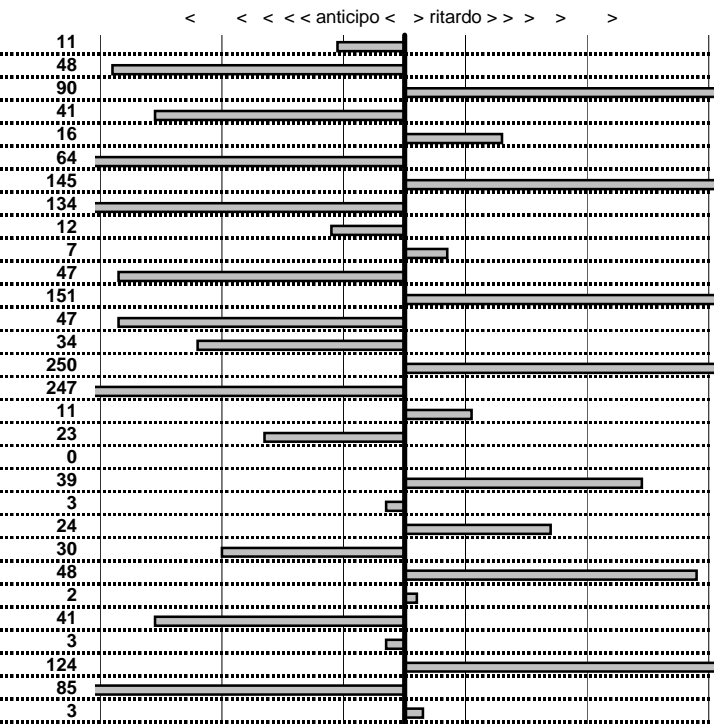

tempi e classifiche disponibili su www.cronoviterbo.net

- Cronologi - Penalità - Statistiche -

ANGELINI P.
 LANCIA FLAVIA COUPE

52

35 in classifica

prova	t.imposto	start	stop	t.netto
PA31-Selvarotonda 8	0:00:15,00	18:51:26,11	18:51:41,00	0:00:14,89
PA32-Selvarotonda 9	0:00:05,00	18:51:41,00	18:51:45,52	0:00:04,52
PA33-Parc. Cittàreale 1	0:19:11,00	18:51:45,52	19:10:57,42	0:19:11,90
PA34-Parc. Cittàreale 2	0:00:06,00	19:10:57,42	19:11:03,01	0:00:05,59
PA35-Parc. Cittàreale 3	0:00:06,00	19:11:03,01	19:11:09,17	0:00:06,16
PA36-Parc. Cittàreale 4	0:00:12,00	19:11:09,17	19:11:20,53	0:00:11,36
PA37-Parc. Cittàreale 5	0:00:06,00	19:11:20,53	19:11:27,98	0:00:07,45
PA38-B. Vallolina salita 1	0:44:58,00	19:11:27,98	19:56:24,64	0:44:56,66
PA39-B. Vallolina salita 2	0:00:10,00	19:56:24,64	19:56:34,52	0:00:09,88
PA40-B. Vallolina salita 3	0:00:05,00	19:56:34,52	19:56:39,59	0:00:05,07
PA41-B. Vallolina salita 4	0:00:12,00	19:56:39,59	19:56:51,12	0:00:11,53
PA42-Campostella 5	0:09:59,00	19:56:51,12	20:06:51,63	0:10:00,51
PA43-Campostella 6	0:00:05,00	20:06:51,63	20:06:56,16	0:00:04,53
PA44-Campostella 7	0:00:11,00	20:06:56,16	20:07:06,82	0:00:10,66
PA45-Campostella 8	0:00:09,00	20:07:06,82	20:07:18,32	0:00:11,50
PA46-B. Vallolina discesa	0:09:16,00	20:07:18,32	20:16:31,85	0:09:13,53
PA47-B. Vallolina discesa	0:00:09,00	20:16:31,85	20:16:40,96	0:00:09,11
PA48-B. Vallolina discesa	0:00:12,00	20:16:40,96	20:16:52,73	0:00:11,77
PA49-B. Vallolina discesa	0:00:05,00	20:16:52,73	20:16:57,73	0:00:05,00
PA50-Corso S.Giuseppe 1	0:02:30,00	20:16:57,73	20:19:28,12	0:02:30,39
PA51-Corso S.Giuseppe 2	0:00:10,00	20:19:28,12	20:19:38,09	0:00:09,97
PA52-Corso S.Giuseppe 3	0:00:09,00	20:19:38,09	20:19:47,33	0:00:09,24
PA53-Corso S.Giuseppe 4	0:00:08,00	20:19:47,33	20:19:55,03	0:00:07,70
PA54-Corso S.Giuseppe 1	0:00:08,00	10:51:40,99	10:51:49,47	0:00:08,48
PA55-Corso S.Giuseppe 2	0:00:09,00	10:51:49,47	10:51:58,49	0:00:09,02
PA56-Corso S.Giuseppe 3	0:00:10,00	10:51:58,49	10:52:08,08	0:00:09,59
PA57-Vallolina salita 1	0:01:48,00	10:52:08,08	10:53:56,05	0:01:47,97
PA58-Vallolina salita 2	0:00:05,00	10:53:56,05	10:54:02,29	0:00:06,24
PA59-Vallolina salita 3	0:00:06,00	10:54:02,29	10:54:07,44	0:00:05,15
PA60-Vallolina salita 4	0:00:12,00	10:54:07,44	10:54:19,47	0:00:12,03