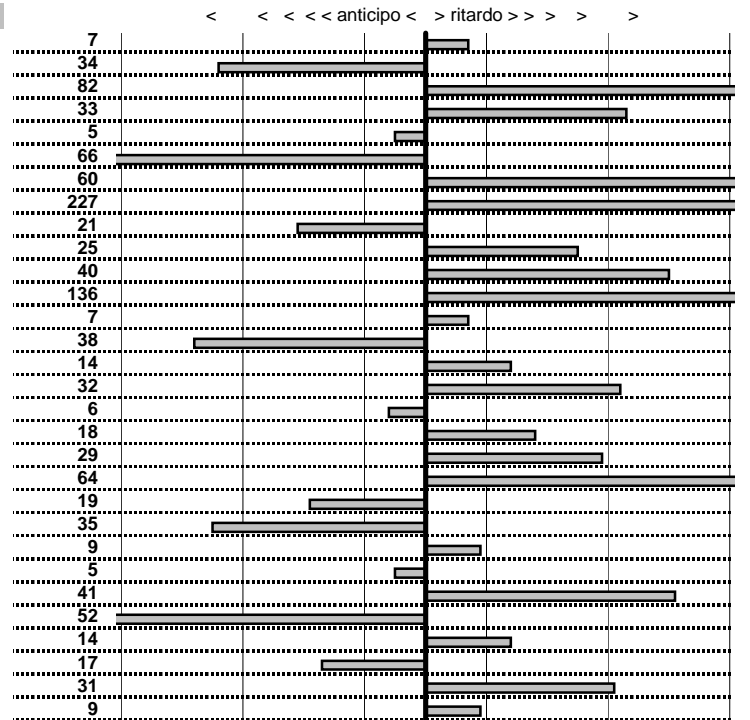

prova	t.imposto	start	stop	t.netto
PA31-Selvarotonda 8	0:00:15,00	18:52:24,80	18:52:39,87	0:00:15,07
PA32-Selvarotonda 9	0:00:05,00	18:52:39,87	18:52:44,53	0:00:04,66
PA33-Parc. Cittàreale 1	0:19:11,00	18:52:44,53	19:11:56,35	0:19:11,82
PA34-Parc. Cittàreale 2	0:00:06,00	19:11:56,35	19:12:02,68	0:00:06,33
PA35-Parc. Cittàreale 3	0:00:06,00	19:12:02,68	19:12:08,63	0:00:05,95
PA36-Parc. Cittàreale 4	0:00:12,00	19:12:08,63	19:12:19,97	0:00:11,34
PA37-Parc. Cittàreale 5	0:00:06,00	19:12:19,97	19:12:26,57	0:00:06,60
PA38-B. Vallolina salita 1	0:44:58,00	19:12:26,57	19:57:26,84	0:45:00,27
PA39-B. Vallolina salita 2	0:00:10,00	19:57:26,84	19:57:36,63	0:00:09,79
PA40-B. Vallolina salita 3	0:00:05,00	19:57:36,63	19:57:41,88	0:00:05,25
PA41-B. Vallolina salita 4	0:00:12,00	19:57:41,88	19:57:54,28	0:00:12,40
PA42-Campostella 5	0:09:59,00	19:57:54,28	20:07:54,64	0:10:00,36
PA43-Campostella 6	0:00:05,00	20:07:54,64	20:07:59,71	0:00:05,07
PA44-Campostella 7	0:00:11,00	20:07:59,71	20:08:10,33	0:00:10,62
PA45-Campostella 8	0:00:09,00	20:08:10,33	20:08:19,47	0:00:09,14
PA46-B. Vallolina discesa	0:09:16,00	20:08:19,47	20:17:35,79	0:09:16,32
PA47-B. Vallolina discesa	0:00:09,00	20:17:35,79	20:17:44,73	0:00:08,94
PA48-B. Vallolina discesa	0:00:12,00	20:17:44,73	20:17:56,91	0:00:12,18
PA49-B. Vallolina discesa	0:00:05,00	20:17:56,91	20:18:02,20	0:00:05,29
PA50-Corso S.Giuseppe 1	0:02:30,00	20:18:02,20	20:20:32,84	0:02:30,64
PA51-Corso S.Giuseppe 2	0:00:10,00	20:20:32,84	20:20:42,65	0:00:09,81
PA52-Corso S.Giuseppe 3	0:00:09,00	20:20:42,65	20:20:51,30	0:00:08,65
PA53-Corso S.Giuseppe 4	0:00:08,00	20:20:51,30	20:20:59,39	0:00:08,09
PA54-Corso S.Giuseppe 1	0:00:08,00	10:52:34,30	10:52:42,25	0:00:07,95
PA55-Corso S.Giuseppe 2	0:00:09,00	10:52:42,25	10:52:51,66	0:00:09,41
PA56-Corso S.Giuseppe 3	0:00:10,00	10:52:51,66	10:53:01,14	0:00:09,48
PA57-Vallolina salita 1	0:01:48,00	10:53:01,14	10:54:49,28	0:01:48,14
PA58-Vallolina salita 2	0:00:05,00	10:54:49,28	10:54:54,11	0:00:04,83
PA59-Vallolina salita 3	0:00:06,00	10:54:54,11	10:55:00,42	0:00:06,31
PA60-Vallolina salita 4	0:00:12,00	10:55:00,42	10:55:12,51	0:00:12,09

SOMMA PENALITA' 1.176
MEDIA PENALITA' 39,2

ALTRE PENALITA' 0
TOTALE PENALITA' 1.176

Elaborazione dati a cura di CRONOVITERBO