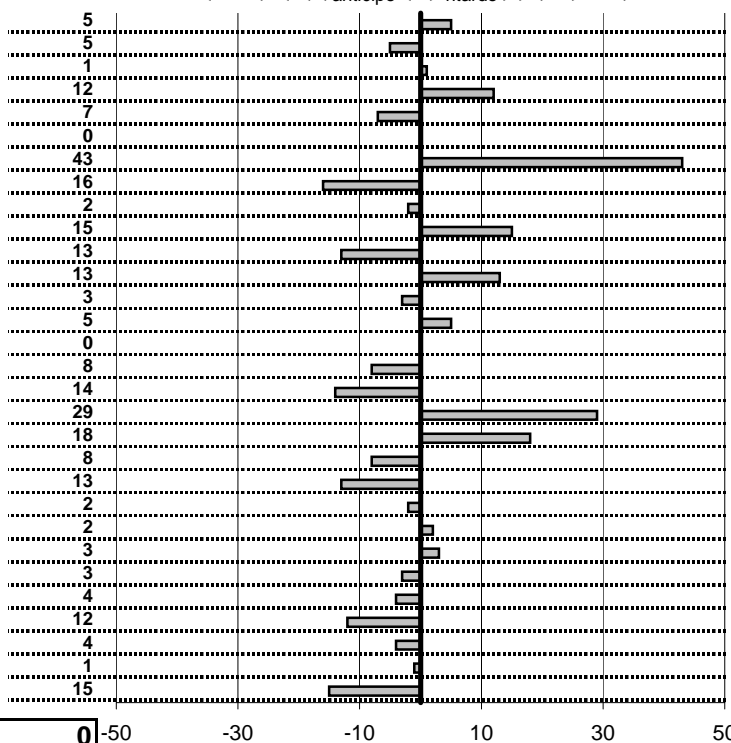

< < < < anticipo < > ritardo > > >

SOMMA PENALITA'	276
MEDIA PENALITA'	9,2

ALTRE PENALITA'	0
TOTALE PENALITA'	276

Elaborazione dati a cura di CRONOVITERBO