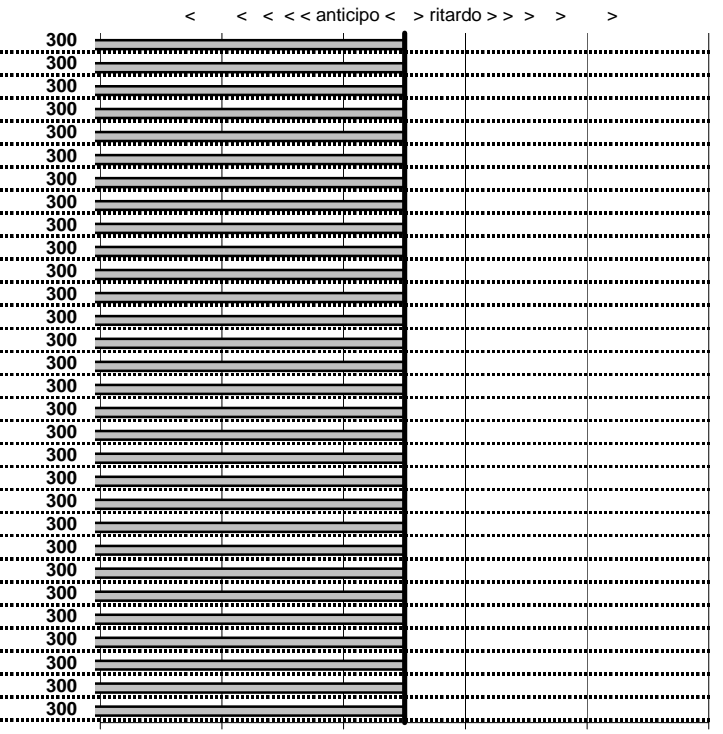

tempi e classifiche disponibili su www.cronoviterbo.net

- Cronologi - Penalità - Statistiche -

STELLA C.
MASERATI INDY

48

51 in classifica

prova	t.imposto	start	stop	t.netto
PA31-Selvarotonda 8	0:00:15,00	00:00:00,00	00:00:00,00	0:00:00,00
PA32-Selvarotonda 9	0:00:05,00	00:00:00,00	00:00:00,00	0:00:00,00
PA33-Parc. Cittàreale 1	0:19:11,00	00:00:00,00	00:00:00,00	0:00:00,00
PA34-Parc. Cittàreale 2	0:00:06,00	00:00:00,00	00:00:00,00	0:00:00,00
PA35-Parc. Cittàreale 3	0:00:06,00	00:00:00,00	00:00:00,00	0:00:00,00
PA36-Parc. Cittàreale 4	0:00:12,00	00:00:00,00	00:00:00,00	0:00:00,00
PA37-Parc. Cittàreale 5	0:00:06,00	00:00:00,00	00:00:00,00	0:00:00,00
PA38-B. Vallolina salita 1	0:44:58,00	00:00:00,00	00:00:00,00	0:00:00,00
PA39-B. Vallolina salita 2	0:00:10,00	00:00:00,00	00:00:00,00	0:00:00,00
PA40-B. Vallolina salita 3	0:00:05,00	00:00:00,00	00:00:00,00	0:00:00,00
PA41-B. Vallolina salita 4	0:00:12,00	00:00:00,00	00:00:00,00	0:00:00,00
PA42-Campostella 5	0:09:59,00	00:00:00,00	00:00:00,00	0:00:00,00
PA43-Campostella 6	0:00:05,00	00:00:00,00	00:00:00,00	0:00:00,00
PA44-Campostella 7	0:00:11,00	00:00:00,00	00:00:00,00	0:00:00,00
PA45-Campostella 8	0:00:09,00	00:00:00,00	00:00:00,00	0:00:00,00
PA46-B. Vallolina discesa	0:09:16,00	00:00:00,00	00:00:00,00	0:00:00,00
PA47-B. Vallolina discesa	0:00:09,00	00:00:00,00	00:00:00,00	0:00:00,00
PA48-B. Vallolina discesa	0:00:12,00	00:00:00,00	00:00:00,00	0:00:00,00
PA49-B. Vallolina discesa	0:00:05,00	00:00:00,00	00:00:00,00	0:00:00,00
PA50-Corso S.Giuseppe 1	0:02:30,00	00:00:00,00	00:00:00,00	0:00:00,00
PA51-Corso S.Giuseppe 2	0:00:10,00	00:00:00,00	00:00:00,00	0:00:00,00
PA52-Corso S.Giuseppe 3	0:00:09,00	00:00:00,00	00:00:00,00	0:00:00,00
PA53-Corso S.Giuseppe 4	0:00:08,00	00:00:00,00	00:00:00,00	0:00:00,00
PA54-Corso S.Giuseppe 1	0:00:08,00	00:00:00,00	00:00:00,00	0:00:00,00
PA55-Corso S.Giuseppe 2	0:00:09,00	00:00:00,00	00:00:00,00	0:00:00,00
PA56-Corso S.Giuseppe 3	0:00:10,00	00:00:00,00	00:00:00,00	0:00:00,00
PA57-Vallolina salita 1	0:01:48,00	00:00:00,00	00:00:00,00	0:00:00,00
PA58-Vallolina salita 2	0:00:05,00	00:00:00,00	00:00:00,00	0:00:00,00
PA59-Vallolina salita 3	0:00:06,00	00:00:00,00	00:00:00,00	0:00:00,00
PA60-Vallolina salita 4	0:00:12,00	00:00:00,00	00:00:00,00	0:00:00,00