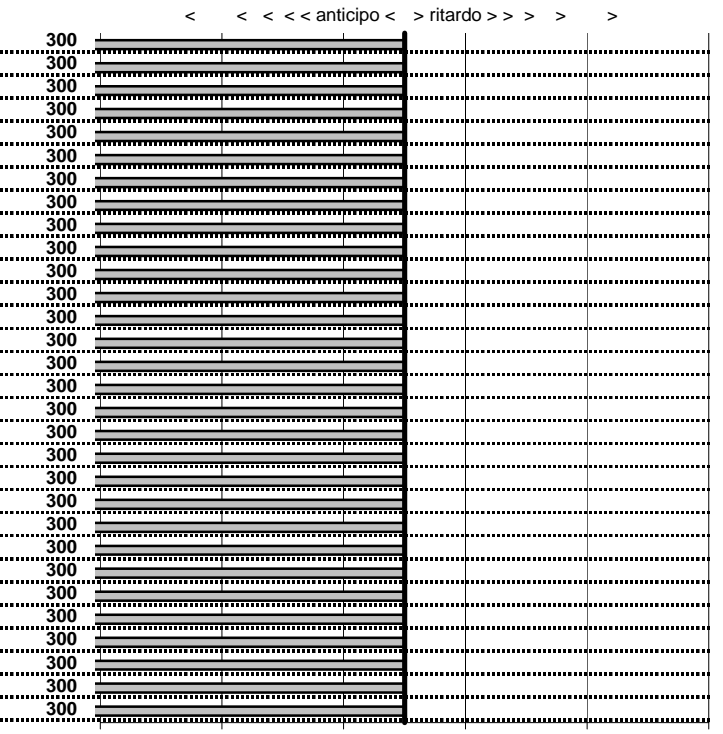

tempi e classifiche disponibili su www.cronoviterbo.net

- Cronologi - Penalità - Statistiche -

POTENZA R.
ALFA ROMEO GT J 1300

30

0 in classifica

prova	t.imposto	start	stop	t.netto
PA31-Selvarotonda 8	0:00:15,00	00:00:00,00	00:00:00,00	0:00:00,00
PA32-Selvarotonda 9	0:00:05,00	00:00:00,00	00:00:00,00	0:00:00,00
PA33-Parc. Cittàreale 1	0:19:11,00	00:00:00,00	00:00:00,00	0:00:00,00
PA34-Parc. Cittàreale 2	0:00:06,00	00:00:00,00	00:00:00,00	0:00:00,00
PA35-Parc. Cittàreale 3	0:00:06,00	00:00:00,00	00:00:00,00	0:00:00,00
PA36-Parc. Cittàreale 4	0:00:12,00	00:00:00,00	00:00:00,00	0:00:00,00
PA37-Parc. Cittàreale 5	0:00:06,00	00:00:00,00	00:00:00,00	0:00:00,00
PA38-B. Vallolina salita 1	0:44:58,00	00:00:00,00	00:00:00,00	0:00:00,00
PA39-B. Vallolina salita 2	0:00:10,00	00:00:00,00	00:00:00,00	0:00:00,00
PA40-B. Vallolina salita 3	0:00:05,00	00:00:00,00	00:00:00,00	0:00:00,00
PA41-B. Vallolina salita 4	0:00:12,00	00:00:00,00	00:00:00,00	0:00:00,00
PA42-Campostella 5	0:09:59,00	00:00:00,00	00:00:00,00	0:00:00,00
PA43-Campostella 6	0:00:05,00	00:00:00,00	00:00:00,00	0:00:00,00
PA44-Campostella 7	0:00:11,00	00:00:00,00	00:00:00,00	0:00:00,00
PA45-Campostella 8	0:00:09,00	00:00:00,00	00:00:00,00	0:00:00,00
PA46-B. Vallolina discesa	0:09:16,00	00:00:00,00	00:00:00,00	0:00:00,00
PA47-B. Vallolina discesa	0:00:09,00	00:00:00,00	00:00:00,00	0:00:00,00
PA48-B. Vallolina discesa	0:00:12,00	00:00:00,00	00:00:00,00	0:00:00,00
PA49-B. Vallolina discesa	0:00:05,00	00:00:00,00	00:00:00,00	0:00:00,00
PA50-Corso S.Giuseppe 1	0:02:30,00	00:00:00,00	00:00:00,00	0:00:00,00
PA51-Corso S.Giuseppe 2	0:00:10,00	00:00:00,00	00:00:00,00	0:00:00,00
PA52-Corso S.Giuseppe 3	0:00:09,00	00:00:00,00	00:00:00,00	0:00:00,00
PA53-Corso S.Giuseppe 4	0:00:08,00	00:00:00,00	00:00:00,00	0:00:00,00
PA54-Corso S.Giuseppe 1	0:00:08,00	00:00:00,00	00:00:00,00	0:00:00,00
PA55-Corso S.Giuseppe 2	0:00:09,00	00:00:00,00	00:00:00,00	0:00:00,00
PA56-Corso S.Giuseppe 3	0:00:10,00	00:00:00,00	00:00:00,00	0:00:00,00
PA57-Vallolina salita 1	0:01:48,00	00:00:00,00	00:00:00,00	0:00:00,00
PA58-Vallolina salita 2	0:00:05,00	00:00:00,00	00:00:00,00	0:00:00,00
PA59-Vallolina salita 3	0:00:06,00	00:00:00,00	00:00:00,00	0:00:00,00
PA60-Vallolina salita 4	0:00:12,00	00:00:00,00	00:00:00,00	0:00:00,00