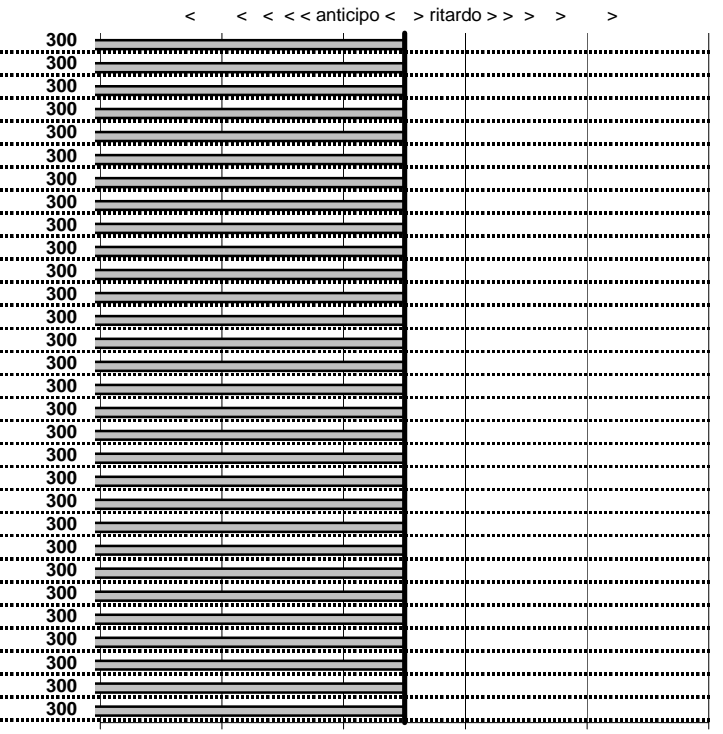

prova	t.imposto	start	stop	t.netto
PA31-Selvarotonda 8	0:00:15,00	00:00:00,00	00:00:00,00	0:00:00,00
PA32-Selvarotonda 9	0:00:05,00	00:00:00,00	00:00:00,00	0:00:00,00
PA33-Parc. Cittàreale 1	0:19:11,00	00:00:00,00	00:00:00,00	0:00:00,00
PA34-Parc. Cittàreale 2	0:00:06,00	00:00:00,00	00:00:00,00	0:00:00,00
PA35-Parc. Cittàreale 3	0:00:06,00	00:00:00,00	00:00:00,00	0:00:00,00
PA36-Parc. Cittàreale 4	0:00:12,00	00:00:00,00	00:00:00,00	0:00:00,00
PA37-Parc. Cittàreale 5	0:00:06,00	00:00:00,00	00:00:00,00	0:00:00,00
PA38-B. Vallolina salita 1	0:44:58,00	00:00:00,00	00:00:00,00	0:00:00,00
PA39-B. Vallolina salita 2	0:00:10,00	00:00:00,00	00:00:00,00	0:00:00,00
PA40-B. Vallolina salita 3	0:00:05,00	00:00:00,00	00:00:00,00	0:00:00,00
PA41-B. Vallolina salita 4	0:00:12,00	00:00:00,00	00:00:00,00	0:00:00,00
PA42-Campostella 5	0:09:59,00	00:00:00,00	00:00:00,00	0:00:00,00
PA43-Campostella 6	0:00:05,00	00:00:00,00	00:00:00,00	0:00:00,00
PA44-Campostella 7	0:00:11,00	00:00:00,00	00:00:00,00	0:00:00,00
PA45-Campostella 8	0:00:09,00	00:00:00,00	00:00:00,00	0:00:00,00
PA46-B. Vallolina discesa	0:09:16,00	00:00:00,00	00:00:00,00	0:00:00,00
PA47-B. Vallolina discesa	0:00:09,00	00:00:00,00	00:00:00,00	0:00:00,00
PA48-B. Vallolina discesa	0:00:12,00	00:00:00,00	00:00:00,00	0:00:00,00
PA49-B. Vallolina discesa	0:00:05,00	00:00:00,00	00:00:00,00	0:00:00,00
PA50-Corso S.Giuseppe 1	0:02:30,00	00:00:00,00	00:00:00,00	0:00:00,00
PA51-Corso S.Giuseppe 2	0:00:10,00	00:00:00,00	00:00:00,00	0:00:00,00
PA52-Corso S.Giuseppe 3	0:00:09,00	00:00:00,00	00:00:00,00	0:00:00,00
PA53-Corso S.Giuseppe 4	0:00:08,00	00:00:00,00	00:00:00,00	0:00:00,00
PA54-Corso S.Giuseppe 1	0:00:08,00	00:00:00,00	00:00:00,00	0:00:00,00
PA55-Corso S.Giuseppe 2	0:00:09,00	00:00:00,00	00:00:00,00	0:00:00,00
PA56-Corso S.Giuseppe 3	0:00:10,00	00:00:00,00	00:00:00,00	0:00:00,00
PA57-Vallolina salita 1	0:01:48,00	00:00:00,00	00:00:00,00	0:00:00,00
PA58-Vallolina salita 2	0:00:05,00	00:00:00,00	00:00:00,00	0:00:00,00
PA59-Vallolina salita 3	0:00:06,00	00:00:00,00	00:00:00,00	0:00:00,00
PA60-Vallolina salita 4	0:00:12,00	00:00:00,00	00:00:00,00	0:00:00,00

SOMMA PENALITA' 9.000
MEDIA PENALITA' 300,0

ALTRE PENALITA' 0
TOTALE PENALITA' 9.000

Elaborazione dati a cura di CRONOVITERBO