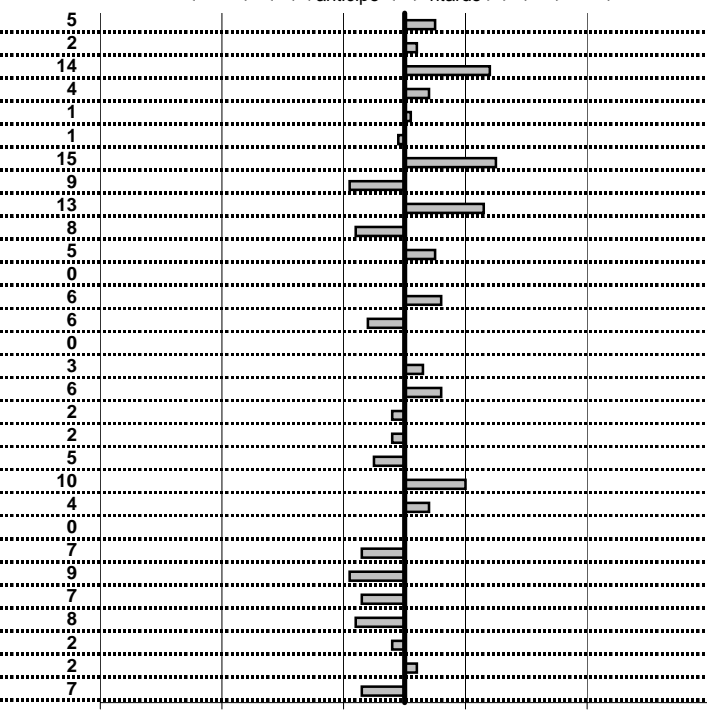

< < < < anticipo > > ritardo > > >

SOMMA PENALITA'	163
MEDIA PENALITA'	5,4

ALTRE PENALITA'	0
TOTALE PENALITA'	163

Elaborazione dati a cura di CRONOVITERBO