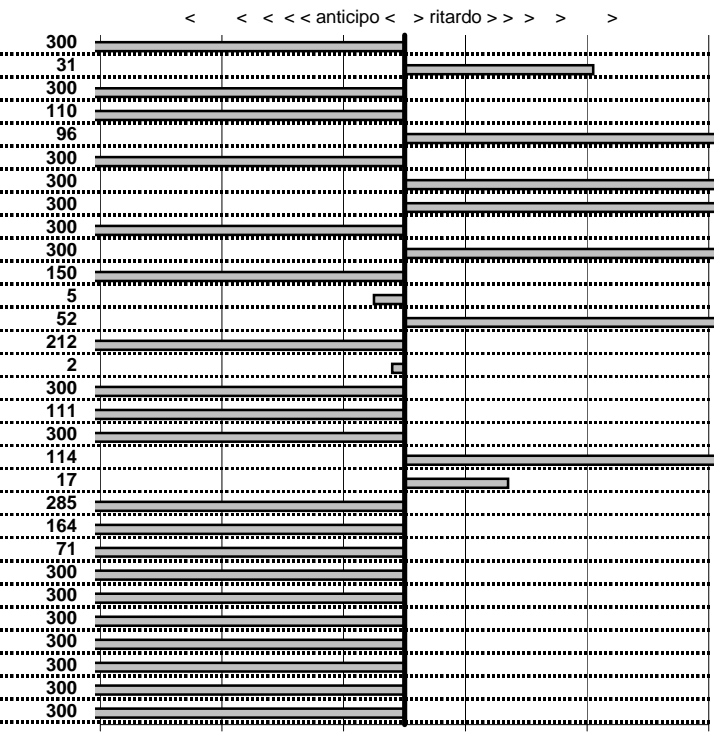

prova	t.imposto	start	stop	t.netto
PA31-Selvarotonda 8	0:00:15,00	18:48:25,60	18:48:35,79	0:00:10,19
PA32-Selvarotonda 9	0:00:05,00	18:48:35,79	18:48:41,10	0:00:05,31
PA33-Parc. Cittàreale 1	0:19:11,00	18:48:41,10	19:07:34,76	0:18:53,66
PA34-Parc. Cittàreale 2	0:00:06,00	19:07:34,76	19:07:39,66	0:00:04,90
PA35-Parc. Cittàreale 3	0:00:06,00	19:07:39,66	19:07:46,62	0:00:06,96
PA36-Parc. Cittàreale 4	0:00:12,00	19:07:46,62	19:07:54,04	0:00:07,42
PA37-Parc. Cittàreale 5	0:00:06,00	19:07:54,04	19:08:04,92	0:00:10,88
PA38-B. Vallolina salita 1	0:44:58,00	19:08:04,92	19:53:27,90	0:45:22,98
PA39-B. Vallolina salita 2	0:00:10,00	19:53:27,90	19:53:34,60	0:00:06,70
PA40-B. Vallolina salita 3	0:00:05,00	19:53:34,60	19:53:45,69	0:00:11,09
PA41-B. Vallolina salita 4	0:00:12,00	19:53:45,69	19:53:56,19	0:00:10,50
PA42-Campostella 5	0:09:59,00	19:53:56,19	20:03:55,14	0:09:58,95
PA43-Campostella 6	0:00:05,00	20:03:55,14	20:04:00,66	0:00:05,52
PA44-Campostella 7	0:00:11,00	20:04:00,66	20:04:09,54	0:00:08,88
PA45-Campostella 8	0:00:09,00	20:04:09,54	20:04:18,52	0:00:08,98
PA46-B. Vallolina discesa	0:09:16,00	20:04:18,52	20:13:31,09	0:09:12,57
PA47-B. Vallolina discesa	0:00:09,00	20:13:31,09	20:13:38,98	0:00:07,89
PA48-B. Vallolina discesa	0:00:12,00	20:13:38,98	20:13:46,79	0:00:07,81
PA49-B. Vallolina discesa	0:00:05,00	20:13:46,79	20:13:52,93	0:00:06,14
PA50-Corso S.Giuseppe 1	0:02:30,00	20:13:52,93	20:16:23,10	0:02:30,17
PA51-Corso S.Giuseppe 2	0:00:10,00	20:16:23,10	20:16:30,25	0:00:07,15
PA52-Corso S.Giuseppe 3	0:00:09,00	20:16:30,25	20:16:37,61	0:00:07,36
PA53-Corso S.Giuseppe 4	0:00:08,00	20:16:37,61	20:16:44,90	0:00:07,29
PA54-Corso S.Giuseppe 1	0:00:08,00	00:00:00,00	00:00:00,00	0:00:00,00
PA55-Corso S.Giuseppe 2	0:00:09,00	00:00:00,00	00:00:00,00	0:00:00,00
PA56-Corso S.Giuseppe 3	0:00:10,00	00:00:00,00	00:00:00,00	0:00:00,00
PA57-Vallolina salita 1	0:01:48,00	00:00:00,00	00:00:00,00	0:00:00,00
PA58-Vallolina salita 2	0:00:05,00	00:00:00,00	00:00:00,00	0:00:00,00
PA59-Vallolina salita 3	0:00:06,00	00:00:00,00	00:00:00,00	0:00:00,00
PA60-Vallolina salita 4	0:00:12,00	00:00:00,00	00:00:00,00	0:00:00,00

SOMMA PENALITA'	6.220
MEDIA PENALITA'	207,3

ALTRE PENALITA'	0
TOTALE PENALITA'	6.220

Elaborazione dati a cura di CRONOVITERBO