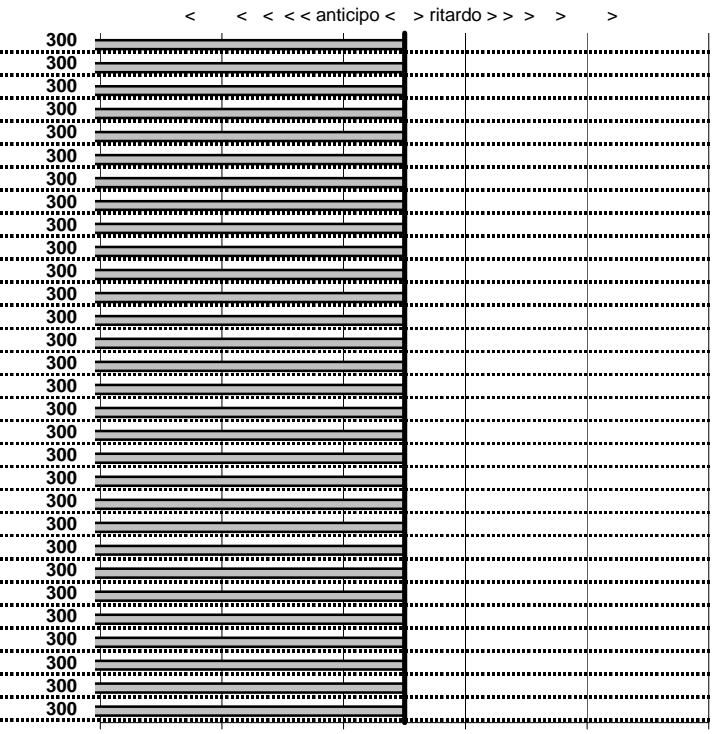

prova	t.imposto	start	stop	t.netto
PA31-Selvarotonda 8	0:00:15,00	00:00:00,00	00:00:00,00	0:00:00,00
PA32-Selvarotonda 9	0:00:05,00	00:00:00,00	00:00:00,00	0:00:00,00
PA33-Parc. Cittàreale 1	0:19:11,00	00:00:00,00	00:00:00,00	0:00:00,00
PA34-Parc. Cittàreale 2	0:00:06,00	00:00:00,00	00:00:00,00	0:00:00,00
PA35-Parc. Cittàreale 3	0:00:06,00	00:00:00,00	00:00:00,00	0:00:00,00
PA36-Parc. Cittàreale 4	0:00:12,00	00:00:00,00	00:00:00,00	0:00:00,00
PA37-Parc. Cittàreale 5	0:00:06,00	00:00:00,00	00:00:00,00	0:00:00,00
PA38-B. Vallolina salita 1	0:44:58,00	00:00:00,00	00:00:00,00	0:00:00,00
PA39-B. Vallolina salita 2	0:00:10,00	00:00:00,00	00:00:00,00	0:00:00,00
PA40-B. Vallolina salita 3	0:00:05,00	00:00:00,00	00:00:00,00	0:00:00,00
PA41-B. Vallolina salita 4	0:00:12,00	00:00:00,00	00:00:00,00	0:00:00,00
PA42-Campostella 5	0:09:59,00	00:00:00,00	00:00:00,00	0:00:00,00
PA43-Campostella 6	0:00:05,00	00:00:00,00	00:00:00,00	0:00:00,00
PA44-Campostella 7	0:00:11,00	00:00:00,00	00:00:00,00	0:00:00,00
PA45-Campostella 8	0:00:09,00	00:00:00,00	00:00:00,00	0:00:00,00
PA46-B. Vallolina discesa	0:09:16,00	00:00:00,00	00:00:00,00	0:00:00,00
PA47-B. Vallolina discesa	0:00:09,00	00:00:00,00	00:00:00,00	0:00:00,00
PA48-B. Vallolina discesa	0:00:12,00	00:00:00,00	00:00:00,00	0:00:00,00
PA49-B. Vallolina discesa	0:00:05,00	00:00:00,00	00:00:00,00	0:00:00,00
PA50-Corso S.Giuseppe 1	0:02:30,00	00:00:00,00	00:00:00,00	0:00:00,00
PA51-Corso S.Giuseppe 2	0:00:10,00	00:00:00,00	00:00:00,00	0:00:00,00
PA52-Corso S.Giuseppe 3	0:00:09,00	00:00:00,00	00:00:00,00	0:00:00,00
PA53-Corso S.Giuseppe 4	0:00:08,00	00:00:00,00	00:00:00,00	0:00:00,00
PA54-Corso S.Giuseppe 1	0:00:08,00	00:00:00,00	00:00:00,00	0:00:00,00
PA55-Corso S.Giuseppe 2	0:00:09,00	00:00:00,00	00:00:00,00	0:00:00,00
PA56-Corso S.Giuseppe 3	0:00:10,00	00:00:00,00	00:00:00,00	0:00:00,00
PA57-Vallolina salita 1	0:01:48,00	00:00:00,00	00:00:00,00	0:00:00,00
PA58-Vallolina salita 2	0:00:05,00	00:00:00,00	00:00:00,00	0:00:00,00
PA59-Vallolina salita 3	0:00:06,00	00:00:00,00	00:00:00,00	0:00:00,00
PA60-Vallolina salita 4	0:00:12,00	00:00:00,00	00:00:00,00	0:00:00,00

SOMMA PENALITA' **9.000**
MEDIA PENALITA' **300,0**

ALTRE PENALITA' **0**
TOTALE PENALITA' **9.000**

Elaborazione dati a cura di CRONOVITERBO