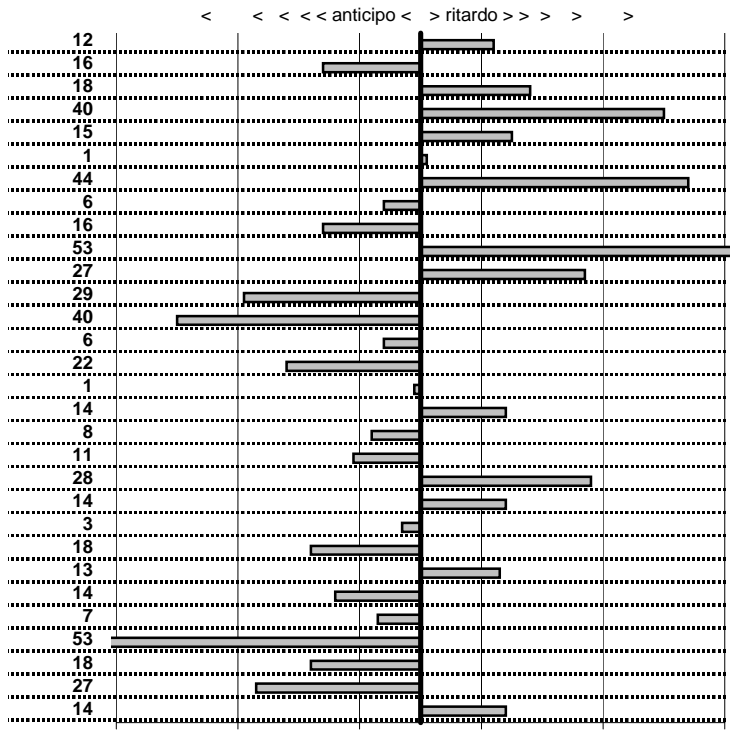

prova	t.imposto	start	stop	t.netto
PA31-Selvarotonda 8	0:00:15,00	18:32:29,30	18:32:44,42	0:00:15,12
PA32-Selvarotonda 9	0:00:05,00	18:32:44,42	18:32:49,26	0:00:04,84
PA33-Parc. Cittàreale 1	0:19:11,00	18:32:49,26	18:52:00,44	0:19:11,18
PA34-Parc. Cittàreale 2	0:00:06,00	18:52:00,44	18:52:06,84	0:00:06,40
PA35-Parc. Cittàreale 3	0:00:06,00	18:52:06,84	18:52:12,99	0:00:06,15
PA36-Parc. Cittàreale 4	0:00:12,00	18:52:12,99	18:52:25,00	0:00:12,01
PA37-Parc. Cittàreale 5	0:00:06,00	18:52:25,00	18:52:31,44	0:00:06,44
PA38-B. Vallolina salita 1	0:44:58,00	18:52:31,44	19:37:29,38	0:44:57,94
PA39-B. Vallolina salita 2	0:00:10,00	19:37:29,38	19:37:39,22	0:00:09,84
PA40-B. Vallolina salita 3	0:00:05,00	19:37:39,22	19:37:44,75	0:00:05,53
PA41-B. Vallolina salita 4	0:00:12,00	19:37:44,75	19:37:57,02	0:00:12,27
PA42-Campostella 5	0:09:59,00	19:37:57,02	19:47:55,73	0:09:58,71
PA43-Campostella 6	0:00:05,00	19:47:55,73	19:48:00,33	0:00:04,60
PA44-Campostella 7	0:00:11,00	19:48:00,33	19:48:11,27	0:00:10,94
PA45-Campostella 8	0:00:09,00	19:48:11,27	19:48:20,05	0:00:08,78
PA46-B. Vallolina discesa	0:09:16,00	19:48:20,05	19:57:36,04	0:09:15,99
PA47-B. Vallolina discesa	0:00:09,00	19:57:36,04	19:57:45,18	0:00:09,14
PA48-B. Vallolina discesa	0:00:12,00	19:57:45,18	19:57:57,10	0:00:11,92
PA49-B. Vallolina discesa	0:00:05,00	19:57:57,10	19:58:01,99	0:00:04,89
PA50-Corso S.Giuseppe 1	0:02:30,00	19:58:01,99	20:00:32,27	0:02:30,28
PA51-Corso S.Giuseppe 2	0:00:10,00	20:00:32,27	20:00:42,41	0:00:10,14
PA52-Corso S.Giuseppe 3	0:00:09,00	20:00:42,41	20:00:51,38	0:00:08,97
PA53-Corso S.Giuseppe 4	0:00:08,00	20:00:51,38	20:00:59,20	0:00:07,82
PA54-Corso S.Giuseppe 1	0:00:08,00	10:27:43,45	10:27:51,58	0:00:08,13
PA55-Corso S.Giuseppe 2	0:00:09,00	10:27:51,58	10:28:00,44	0:00:08,86
PA56-Corso S.Giuseppe 3	0:00:10,00	10:28:00,44	10:28:10,37	0:00:09,93
PA57-Vallolina salita 1	0:01:48,00	10:28:10,37	10:29:57,84	0:01:47,47
PA58-Vallolina salita 2	0:00:05,00	10:29:57,84	10:30:02,66	0:00:04,82
PA59-Vallolina salita 3	0:00:06,00	10:30:02,66	10:30:08,39	0:00:05,73
PA60-Vallolina salita 4	0:00:12,00	10:30:08,39	10:30:20,53	0:00:12,14

SOMMA PENALITA' 588
MEDIA PENALITA' 19,6

ALTRE PENALITA' 0
TOTALE PENALITA' 588

Elaborazione dati a cura di CRONOVITERBO