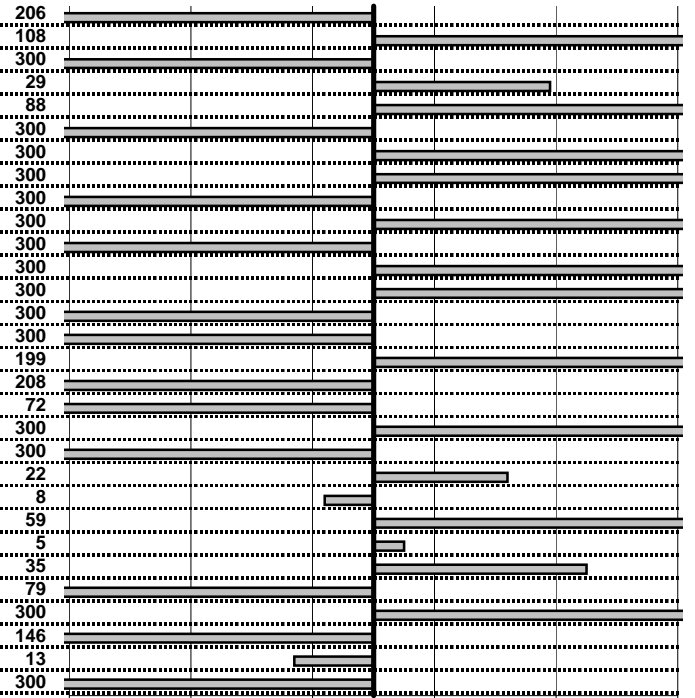

< < < < anticipo < > ritardo > > >

SOMMA PENALITA' 5.777
MEDIA PENALITA' 192,6

ALTRE PENALITA' 0
TOTALE PENALITA' 5.777

Elaborazione dati a cura di CRONOVITERBO