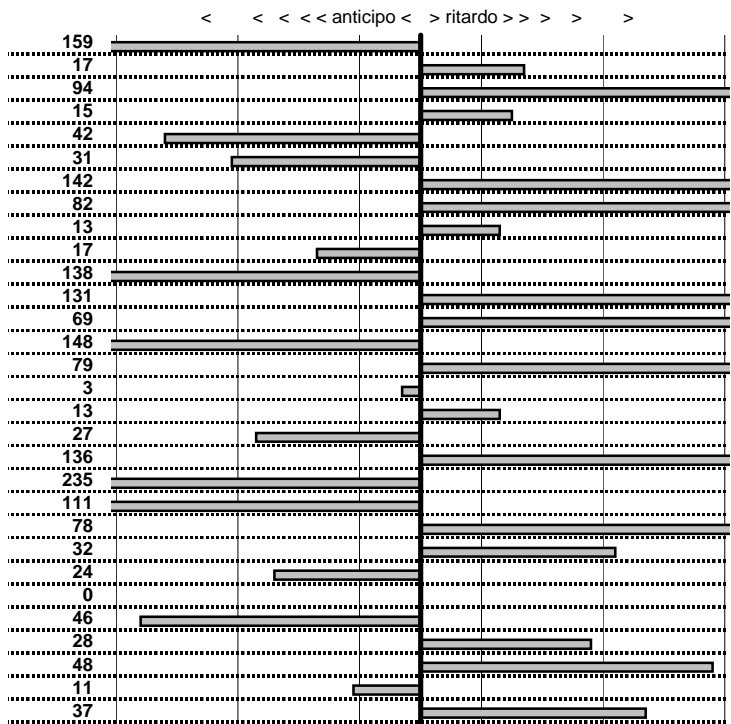

tempi e classifiche disponibili su www.cronoviterbo.net

- Cronologi - Penalità - Statistiche -

PALMIERI E.
 MG B ROADSTER

38

29 in classifica

prova	t.imposto	start	stop	t.netto
PA31-Selvarotonda 8	0:00:15,00	18:39:26,66	18:39:40,07	0:00:13,41
PA32-Selvarotonda 9	0:00:05,00	18:39:40,07	18:39:45,24	0:00:05,17
PA33-Parc. Cittàreale 1	0:19:11,00	18:39:45,24	18:58:57,18	0:19:11,94
PA34-Parc. Cittàreale 2	0:00:06,00	18:58:57,18	18:59:03,33	0:00:06,15
PA35-Parc. Cittàreale 3	0:00:06,00	18:59:03,33	18:59:08,91	0:00:05,58
PA36-Parc. Cittàreale 4	0:00:12,00	18:59:08,91	18:59:20,60	0:00:11,69
PA37-Parc. Cittàreale 5	0:00:06,00	18:59:20,60	18:59:28,02	0:00:07,42
PA38-B. Vallolina salita 1	0:44:58,00	18:59:28,02	19:44:26,84	0:44:58,82
PA39-B. Vallolina salita 2	0:00:10,00	19:44:26,84	19:44:36,97	0:00:10,13
PA40-B. Vallolina salita 3	0:00:05,00	19:44:36,97	19:44:41,80	0:00:04,83
PA41-B. Vallolina salita 4	0:00:12,00	19:44:41,80	19:44:52,42	0:00:10,62
PA42-Campostella 5	0:09:59,00	19:44:52,42	19:54:52,73	0:10:00,31
PA43-Campostella 6	0:00:05,00	19:54:52,73	19:54:58,42	0:00:05,69
PA44-Campostella 7	0:00:11,00	19:54:58,42	19:55:07,94	0:00:09,52
PA45-Campostella 8	0:00:09,00	19:55:07,94	19:55:17,73	0:00:09,79
PA46-B. Vallolina discesa	0:09:16,00	19:55:17,73	20:04:33,70	0:09:15,97
PA47-B. Vallolina discesa	0:00:09,00	20:04:33,70	20:04:42,83	0:00:09,13
PA48-B. Vallolina discesa	0:00:12,00	20:04:42,83	20:04:54,56	0:00:11,73
PA49-B. Vallolina discesa	0:00:05,00	20:04:54,56	20:05:00,92	0:00:06,36
PA50-Corso S.Giuseppe 1	0:02:30,00	20:05:00,92	20:07:28,57	0:02:27,65
PA51-Corso S.Giuseppe 2	0:00:10,00	20:07:28,57	20:07:37,46	0:00:08,89
PA52-Corso S.Giuseppe 3	0:00:09,00	20:07:37,46	20:07:47,24	0:00:09,78
PA53-Corso S.Giuseppe 4	0:00:08,00	20:07:47,24	20:07:55,56	0:00:08,32
PA54-Corso S.Giuseppe 1	0:00:08,00	10:37:35,17	10:37:42,93	0:00:07,76
PA55-Corso S.Giuseppe 2	0:00:09,00	10:37:42,93	10:37:51,93	0:00:09,00
PA56-Corso S.Giuseppe 3	0:00:10,00	10:37:51,93	10:38:01,47	0:00:09,54
PA57-Vallolina salita 1	0:01:48,00	10:38:01,47	10:39:49,75	0:01:48,28
PA58-Vallolina salita 2	0:00:05,00	10:39:49,75	10:39:55,23	0:00:05,48
PA59-Vallolina salita 3	0:00:06,00	10:39:55,23	10:40:01,12	0:00:05,89
PA60-Vallolina salita 4	0:00:12,00	10:40:01,12	10:40:13,49	0:00:12,37