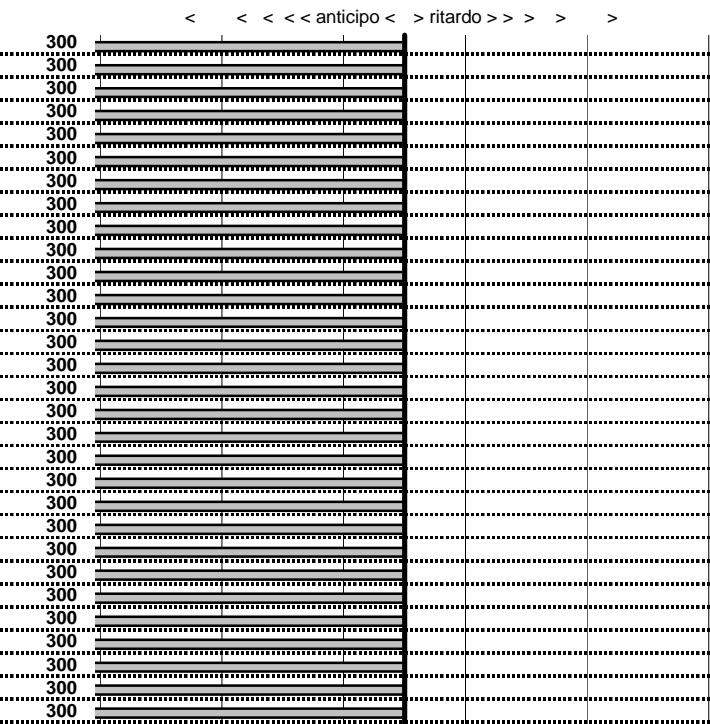

tempi e classifiche disponibili su www.cronoviterbo.net

- Cronologi - Penalità - Statistiche -

VITI M.
 A.R. GT 1300 JUNIOR

40

49 in classifica

prova	t.imposto	start	stop	t.netto
PA31-Selvarotonda 8	0:00:15,00	00:00:00,00	00:00:00,00	0:00:00,00
PA32-Selvarotonda 9	0:00:05,00	00:00:00,00	00:00:00,00	0:00:00,00
PA33-Parc. Cittàreale 1	0:19:11,00	00:00:00,00	00:00:00,00	0:00:00,00
PA34-Parc. Cittàreale 2	0:00:06,00	00:00:00,00	00:00:00,00	0:00:00,00
PA35-Parc. Cittàreale 3	0:00:06,00	00:00:00,00	00:00:00,00	0:00:00,00
PA36-Parc. Cittàreale 4	0:00:12,00	00:00:00,00	00:00:00,00	0:00:00,00
PA37-Parc. Cittàreale 5	0:00:06,00	00:00:00,00	00:00:00,00	0:00:00,00
PA38-B. Vallolina salita 1	0:44:58,00	00:00:00,00	00:00:00,00	0:00:00,00
PA39-B. Vallolina salita 2	0:00:10,00	00:00:00,00	00:00:00,00	0:00:00,00
PA40-B. Vallolina salita 3	0:00:05,00	00:00:00,00	00:00:00,00	0:00:00,00
PA41-B. Vallolina salita 4	0:00:12,00	00:00:00,00	00:00:00,00	0:00:00,00
PA42-Campostella 5	0:09:59,00	00:00:00,00	00:00:00,00	0:00:00,00
PA43-Campostella 6	0:00:05,00	00:00:00,00	00:00:00,00	0:00:00,00
PA44-Campostella 7	0:00:11,00	00:00:00,00	00:00:00,00	0:00:00,00
PA45-Campostella 8	0:00:09,00	00:00:00,00	00:00:00,00	0:00:00,00
PA46-B. Vallolina discesa	0:09:16,00	00:00:00,00	00:00:00,00	0:00:00,00
PA47-B. Vallolina discesa	0:00:09,00	00:00:00,00	00:00:00,00	0:00:00,00
PA48-B. Vallolina discesa	0:00:12,00	00:00:00,00	00:00:00,00	0:00:00,00
PA49-B. Vallolina discesa	0:00:05,00	00:00:00,00	00:00:00,00	0:00:00,00
PA50-Corso S.Giuseppe 1	0:02:30,00	00:00:00,00	00:00:00,00	0:00:00,00
PA51-Corso S.Giuseppe 2	0:00:10,00	00:00:00,00	00:00:00,00	0:00:00,00
PA52-Corso S.Giuseppe 3	0:00:09,00	00:00:00,00	00:00:00,00	0:00:00,00
PA53-Corso S.Giuseppe 4	0:00:08,00	00:00:00,00	00:00:00,00	0:00:00,00
PA54-Corso S.Giuseppe 1	0:00:08,00	00:00:00,00	00:00:00,00	0:00:00,00
PA55-Corso S.Giuseppe 2	0:00:09,00	00:00:00,00	00:00:00,00	0:00:00,00
PA56-Corso S.Giuseppe 3	0:00:10,00	00:00:00,00	00:00:00,00	0:00:00,00
PA57-Vallolina salita 1	0:01:48,00	00:00:00,00	00:00:00,00	0:00:00,00
PA58-Vallolina salita 2	0:00:05,00	00:00:00,00	00:00:00,00	0:00:00,00
PA59-Vallolina salita 3	0:00:06,00	00:00:00,00	00:00:00,00	0:00:00,00
PA60-Vallolina salita 4	0:00:12,00	00:00:00,00	00:00:00,00	0:00:00,00