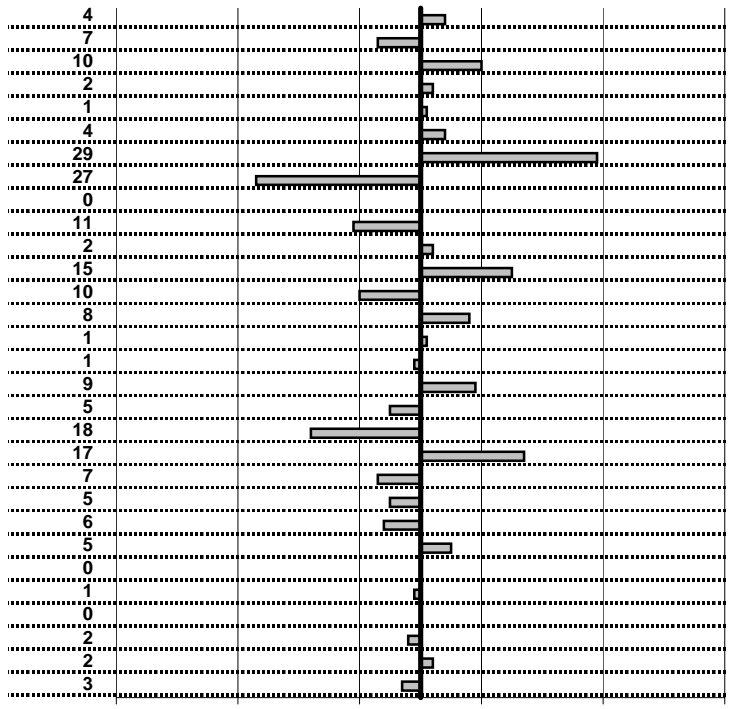

< < < < anticipo < > ritardo > > >

SOMMA PENALITA'	212
MEDIA PENALITA'	7,1

ALTRE PENALITA'	0
TOTALE PENALITA'	212

Elaborazione dati a cura di CRONOVITERBO