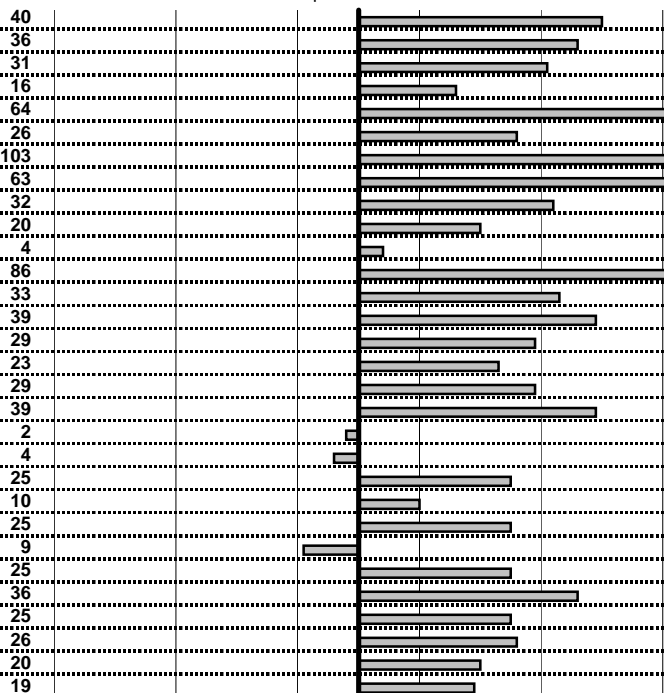

< < < < anticipo < > ritardo > > > >

SOMMA PENALITA' 939
MEDIA PENALITA' 31,3

ALTRE PENALITA' 0
TOTALE PENALITA' 939

Elaborazione dati a cura di CRONOVITERBO