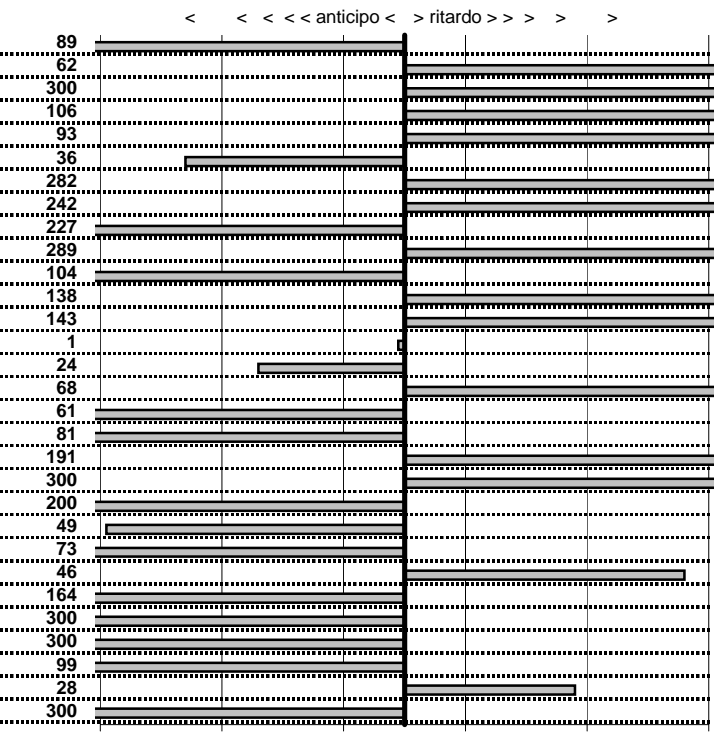

prova	t.imposto	start	stop	t.netto
PA31-Selvarotonda 8	0:00:15,00	18:33:28,09	18:33:42,20	0:00:14,11
PA32-Selvarotonda 9	0:00:05,00	18:33:42,20	18:33:47,82	0:00:05,62
PA33-Parc. Cittàreale 1	0:19:11,00	18:33:47,82	18:53:16,36	0:19:28,54
PA34-Parc. Cittàreale 2	0:00:06,00	18:53:16,36	18:53:23,42	0:00:07,06
PA35-Parc. Cittàreale 3	0:00:06,00	18:53:23,42	18:53:30,35	0:00:06,93
PA36-Parc. Cittàreale 4	0:00:12,00	18:53:30,35	18:53:41,99	0:00:11,64
PA37-Parc. Cittàreale 5	0:00:06,00	18:53:41,99	18:53:50,81	0:00:08,82
PA38-B. Vallolina salita 1	0:44:58,00	18:53:50,81	19:38:51,23	0:45:00,42
PA39-B. Vallolina salita 2	0:00:10,00	19:38:51,23	19:38:58,96	0:00:07,73
PA40-B. Vallolina salita 3	0:00:05,00	19:38:58,96	19:39:06,85	0:00:07,89
PA41-B. Vallolina salita 4	0:00:12,00	19:39:06,85	19:39:17,81	0:00:10,96
PA42-Campostella 5	0:09:59,00	19:39:17,81	19:49:18,19	0:10:00,38
PA43-Campostella 6	0:00:05,00	19:49:18,19	19:49:24,62	0:00:06,43
PA44-Campostella 7	0:00:11,00	19:49:24,62	19:49:35,61	0:00:10,99
PA45-Campostella 8	0:00:09,00	19:49:35,61	19:49:44,37	0:00:08,76
PA46-B. Vallolina discesa	0:09:16,00	19:49:44,37	19:59:01,05	0:09:16,68
PA47-B. Vallolina discesa	0:00:09,00	19:59:01,05	19:59:09,44	0:00:08,39
PA48-B. Vallolina discesa	0:00:12,00	19:59:09,44	19:59:20,63	0:00:11,19
PA49-B. Vallolina discesa	0:00:05,00	19:59:20,63	19:59:27,54	0:00:06,91
PA50-Corso S.Giuseppe 1	0:02:30,00	19:59:27,54	20:02:47,64	0:03:20,10
PA51-Corso S.Giuseppe 2	0:00:10,00	20:02:47,64	20:02:55,64	0:00:08,00
PA52-Corso S.Giuseppe 3	0:00:09,00	20:02:55,64	20:03:04,15	0:00:08,51
PA53-Corso S.Giuseppe 4	0:00:08,00	20:03:04,15	20:03:11,42	0:00:07,27
PA54-Corso S.Giuseppe 1	0:00:08,00	10:30:36,64	10:30:45,10	0:00:08,46
PA55-Corso S.Giuseppe 2	0:00:09,00	10:30:45,10	10:30:52,46	0:00:07,36
PA56-Corso S.Giuseppe 3	0:00:10,00	10:30:52,46	10:30:58,86	0:00:06,40
PA57-Vallolina salita 1	0:01:48,00	10:30:58,86	10:32:41,48	0:01:42,62
PA58-Vallolina salita 2	0:00:05,00	10:32:41,48	10:32:45,49	0:00:04,01
PA59-Vallolina salita 3	0:00:06,00	10:32:45,49	10:32:51,77	0:00:06,28
PA60-Vallolina salita 4	0:00:12,00	10:32:51,77	10:32:59,16	0:00:07,39

SOMMA PENALITA'	4.396
MEDIA PENALITA'	146,5

ALTRE PENALITA'	0
TOTALE PENALITA'	4.396

Elaborazione dati a cura di CRONOVITERBO