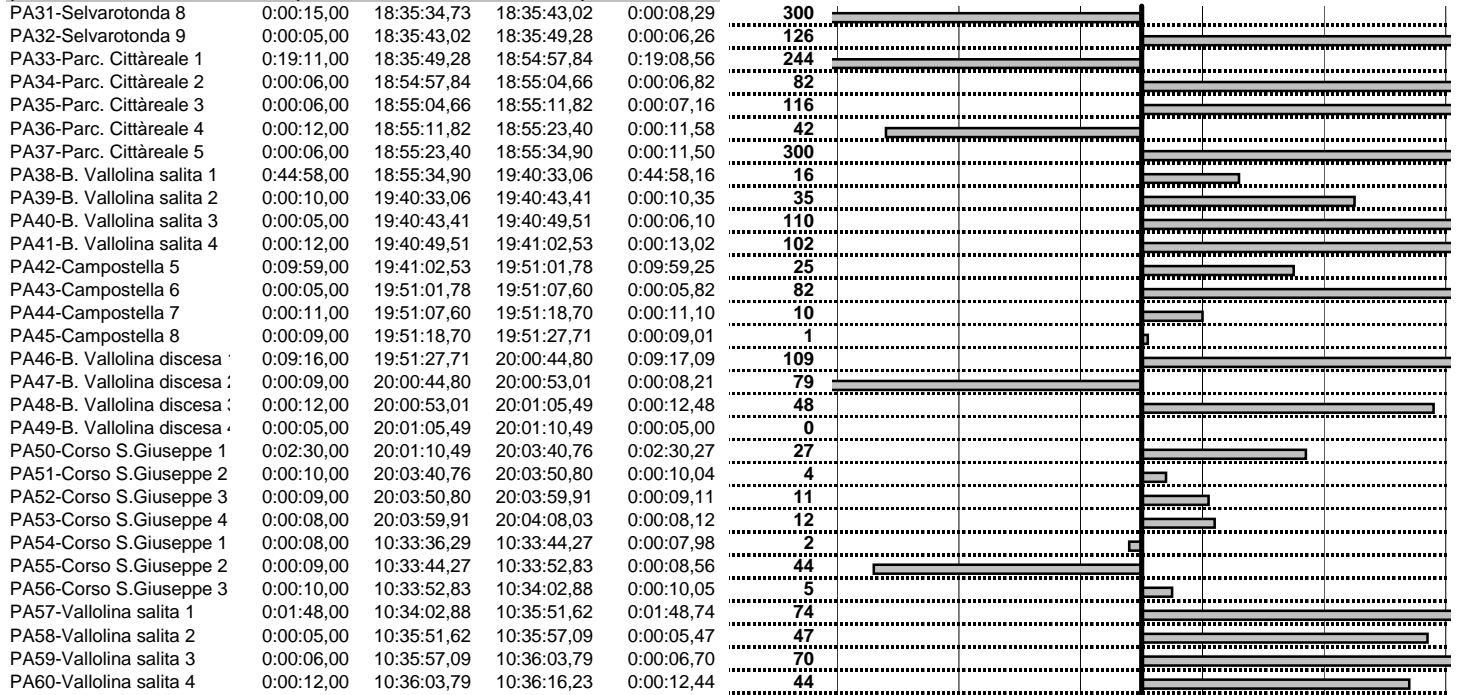

< < < < anticipo < > ritardo > > >

SOMMA PENALITA' 2.167
MEDIA PENALITA' 72,2

ALTRE PENALITA' 0
TOTALE PENALITA' 2.167

Elaborazione dati a cura di CRONOVITERBO