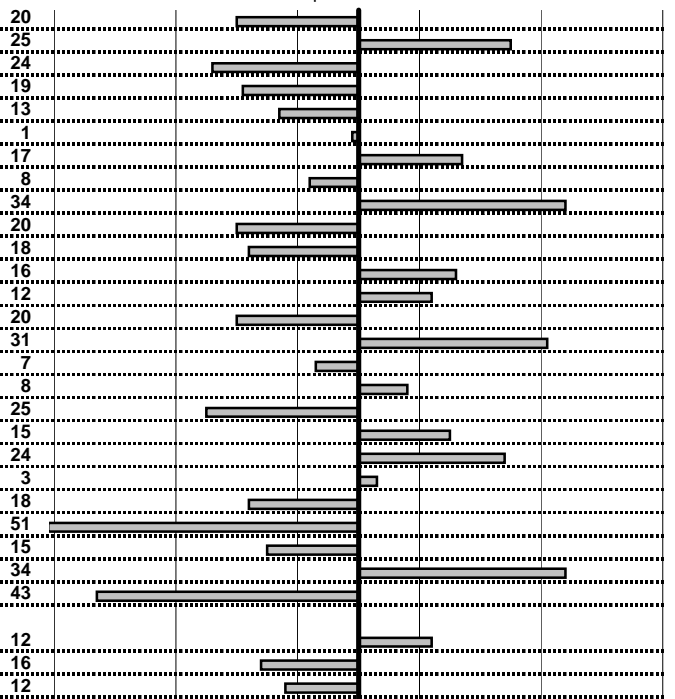

< < < < anticipo < > ritardo > > >

SOMMA PENALITA' 685
MEDIA PENALITA' 18,5

ALTRE PENALITA' 0
TOTALE PENALITA' 1.075

Elaborazione dati a cura di CRONOVITERBO