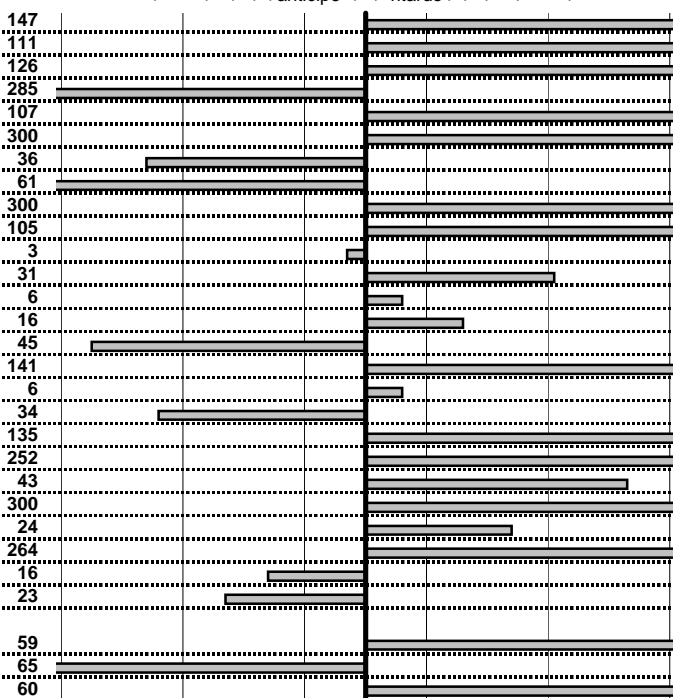

< < < < anticipo < > ritardo > > >

SOMMA PENALITA'	3.537
MEDIA PENALITA'	95,6

ALTRE PENALITA'	0
TOTALE PENALITA'	6.013

Elaborazione dati a cura di CRONOVITERBO