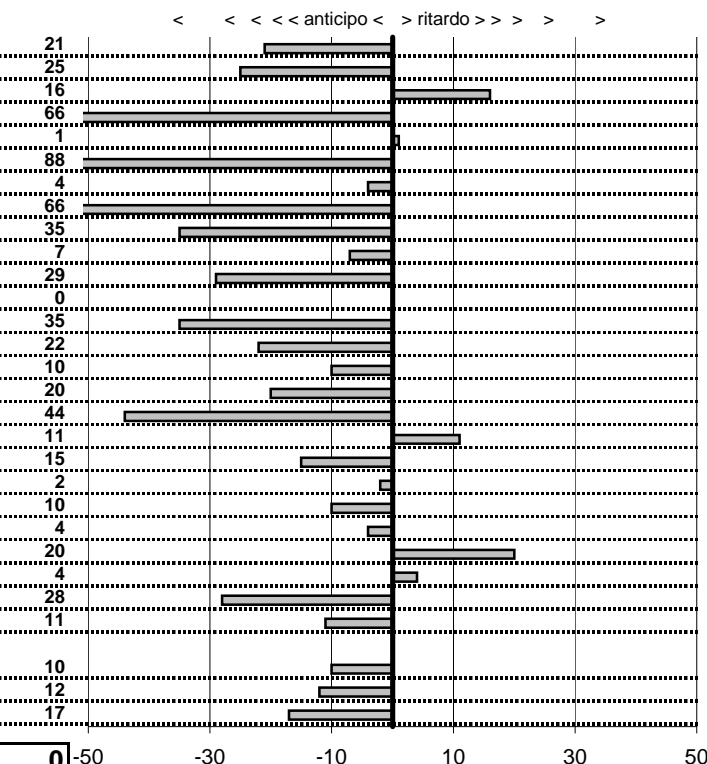

tempi e classifiche disponibili su www.cronoviterbo.net

- Cronologi - Penalità - Statistiche -

SANTARELLI D.-SANTARELLI C.
 AR ALFETTA

2

9 in classifica

prova	t.imposto	start	stop	t.netto
PA1-Da vinci 1	0:00:14,00	11:50:18,01	11:50:31,80	0:00:13,79
PA2-Da vinci 2	0:00:12,00	11:50:31,80	11:50:43,55	0:00:11,75
PA3-Da vinci 3	0:00:10,00	11:50:43,55	11:50:53,71	0:00:10,16
PA4-Da vinci 4	0:00:09,00	11:50:53,71	11:51:02,05	0:00:08,34
PA5-Da vinci 5	0:00:14,00	12:32:11,13	12:32:25,14	0:00:14,01
PA6-Da vinci 6	0:00:12,00	12:32:25,14	12:32:36,26	0:00:11,12
PA7-Da vinci 7	0:00:10,00	12:32:36,26	12:32:46,22	0:00:09,96
PA8-Da vinci 8	0:00:09,00	12:32:46,22	12:32:54,56	0:00:08,34
PA9-Maccarese 1	0:19:30,00	12:32:54,56	12:52:24,21	0:19:29,65
PA10-Maccarese 2	0:00:12,00	12:52:24,21	12:52:36,14	0:00:11,93
PA11-Maccarese 3	0:00:12,00	12:52:36,14	12:52:47,85	0:00:11,71
PA12-Macchia grande 1	0:00:13,00	13:04:58,46	13:05:11,46	0:00:13,00
PA13-Macchia grande 2	0:00:12,00	13:05:11,46	13:05:23,11	0:00:11,65
PA14-Macchia grande 3	0:00:11,00	13:05:23,11	13:05:33,89	0:00:10,78
PA15-Macchia grande 4	0:00:10,00	13:05:33,89	13:05:43,79	0:00:09,90
PA16-Macchia grande 5	0:00:13,00	15:11:20,44	15:11:33,24	0:00:12,80
PA17-Macchia grande 6	0:00:12,00	15:11:33,24	15:11:44,80	0:00:11,56
PA18-Macchia grande 7	0:00:11,00	15:11:44,80	15:11:55,91	0:00:11,11
PA19-Macchia grande 8	0:00:10,00	15:11:55,91	15:12:05,76	0:00:09,85
PA20-Barba bianca 1	0:00:16,00	15:42:03,48	15:42:19,46	0:00:15,98
PA21-Barba bianca 2	0:00:14,00	15:42:19,46	15:42:33,36	0:00:13,90
PA22-Barba bianca 3	0:00:20,00	15:42:33,36	15:42:53,32	0:00:19,96
PA23-Barba bianca 4	0:00:10,00	15:42:53,32	15:43:03,52	0:00:10,20
PA24-Barba bianca 5	0:00:15,00	15:43:03,52	15:43:18,56	0:00:15,04
PA25-Trevignano 1	0:00:10,00	17:40:00,46	17:40:10,18	0:00:09,72
PA26-Trevignano 2	0:00:10,00	17:40:10,18	17:40:20,07	0:00:09,89
PA28-Trevignano 4	0:00:10,00	18:28:58,42	18:29:08,32	0:00:09,90
PA29-Trevignano 5	0:00:10,00	18:29:08,32	18:29:18,20	0:00:09,88
PA30-Trevignano 6	0:00:18,00	18:29:18,20	18:29:36,03	0:00:17,83