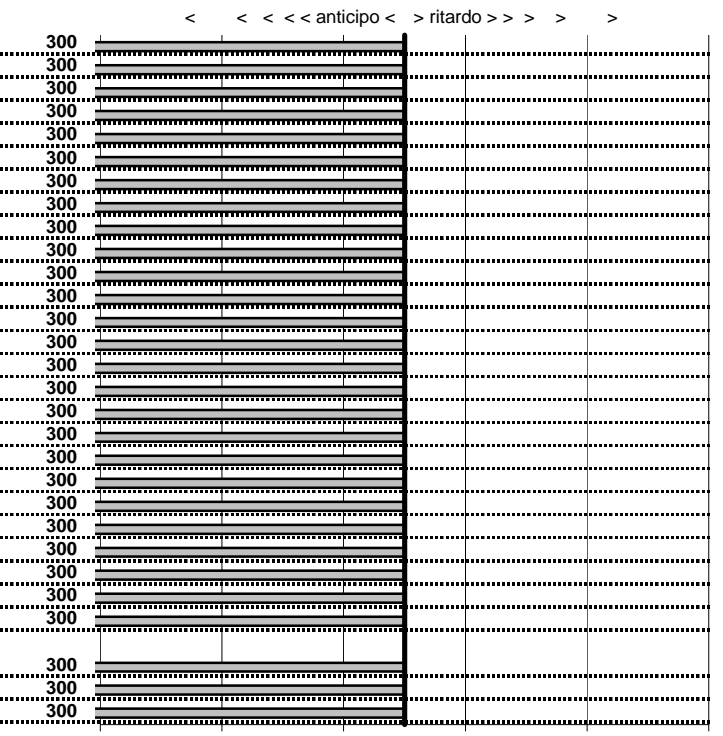

prova	t.imposto	start	stop	t.netto
PA1-Da vinci 1	0:00:14,00	00:00:00,00	00:00:00,00	0:00:00,00
PA2-Da vinci 2	0:00:12,00	00:00:00,00	00:00:00,00	0:00:00,00
PA3-Da vinci 3	0:00:10,00	00:00:00,00	00:00:00,00	0:00:00,00
PA4-Da vinci 4	0:00:09,00	00:00:00,00	00:00:00,00	0:00:00,00
PA5-Da vinci 5	0:00:14,00	00:00:00,00	00:00:00,00	0:00:00,00
PA6-Da vinci 6	0:00:12,00	00:00:00,00	00:00:00,00	0:00:00,00
PA7-Da vinci 7	0:00:10,00	00:00:00,00	00:00:00,00	0:00:00,00
PA8-Da vinci 8	0:00:09,00	00:00:00,00	00:00:00,00	0:00:00,00
PA9-Maccarese 1	0:19:30,00	00:00:00,00	00:00:00,00	0:00:00,00
PA10-Maccarese 2	0:00:12,00	00:00:00,00	00:00:00,00	0:00:00,00
PA11-Maccarese 3	0:00:12,00	00:00:00,00	00:00:00,00	0:00:00,00
PA12-Macchia grande 1	0:00:13,00	00:00:00,00	00:00:00,00	0:00:00,00
PA13-Macchia grande 2	0:00:12,00	00:00:00,00	00:00:00,00	0:00:00,00
PA14-Macchia grande 3	0:00:11,00	00:00:00,00	00:00:00,00	0:00:00,00
PA15-Macchia grande 4	0:00:10,00	00:00:00,00	00:00:00,00	0:00:00,00
PA16-Macchia grande 5	0:00:13,00	00:00:00,00	00:00:00,00	0:00:00,00
PA17-Macchia grande 6	0:00:12,00	00:00:00,00	00:00:00,00	0:00:00,00
PA18-Macchia grande 7	0:00:11,00	00:00:00,00	00:00:00,00	0:00:00,00
PA19-Macchia grande 8	0:00:10,00	00:00:00,00	00:00:00,00	0:00:00,00
PA20-Barba bianca 1	0:00:16,00	00:00:00,00	00:00:00,00	0:00:00,00
PA21-Barba bianca 2	0:00:14,00	00:00:00,00	00:00:00,00	0:00:00,00
PA22-Barba bianca 3	0:00:20,00	00:00:00,00	00:00:00,00	0:00:00,00
PA23-Barba bianca 4	0:00:10,00	00:00:00,00	00:00:00,00	0:00:00,00
PA24-Barba bianca 5	0:00:15,00	00:00:00,00	00:00:00,00	0:00:00,00
PA25-Trevignano 1	0:00:10,00	00:00:00,00	00:00:00,00	0:00:00,00
PA26-Trevignano 2	0:00:10,00	00:00:00,00	00:00:00,00	0:00:00,00
PA28-Trevignano 4	0:00:10,00	00:00:00,00	00:00:00,00	0:00:00,00
PA29-Trevignano 5	0:00:10,00	00:00:00,00	00:00:00,00	0:00:00,00
PA30-Trevignano 6	0:00:18,00	00:00:00,00	00:00:00,00	0:00:00,00

SOMMA PENALITA' 1.200
MEDIA PENALITA' 300,0

ALTRE PENALITA' 16500
TOTALE PENALITA' 53.100

Elaborazione dati a cura di CRONOVITERBO