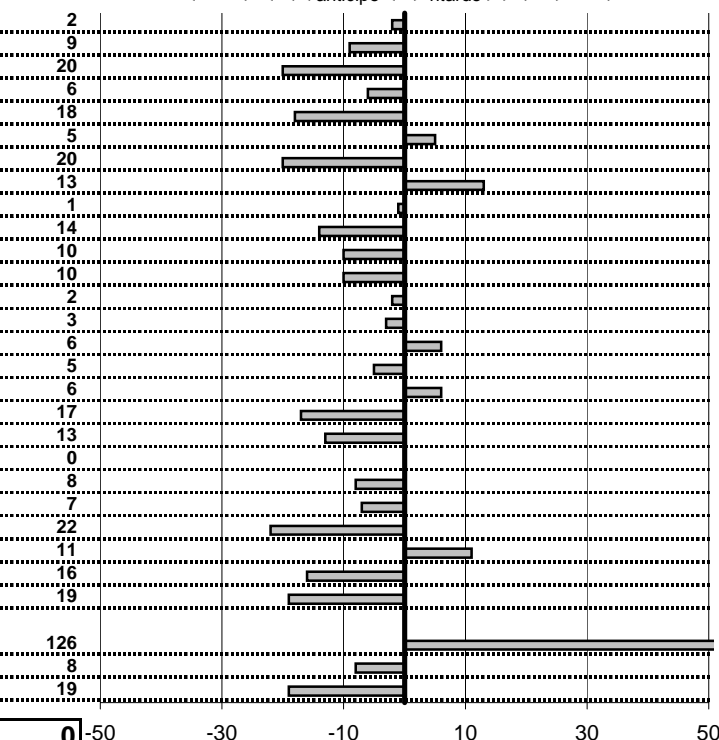

< < < < anticipo < > ritardo > > >

SOMMA PENALITA' 553
MEDIA PENALITA' 14,9

ALTRE PENALITA' 0
TOTALE PENALITA' 973

Elaborazione dati a cura di CRONOVITERBO