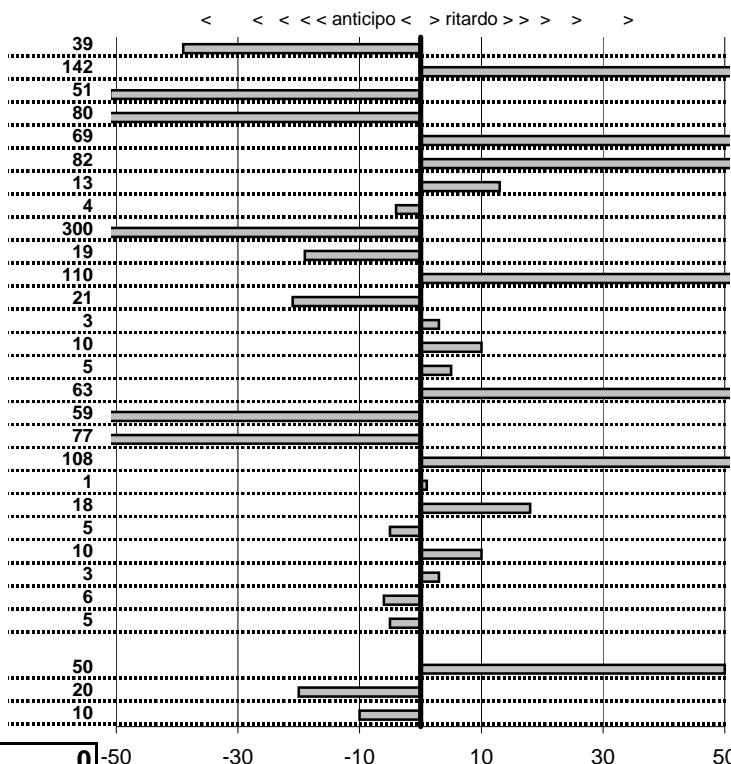

tempi e classifiche disponibili su www.cronoviterbo.net

- Cronologi - Penalità - Statistiche -

GIBILISCO S.-GIBILISCO G.
 VOLKSWAGEN M

22

19 in classifica

prova	t.imposto	start	stop	t.netto
PA1-Da vinci 1	0:00:14,00	11:17:17,99	11:17:31,60	0:00:13,61
PA2-Da vinci 2	0:00:12,00	11:17:31,60	11:17:45,02	0:00:13,42
PA3-Da vinci 3	0:00:10,00	11:17:45,02	11:17:54,51	0:00:09,49
PA4-Da vinci 4	0:00:09,00	11:17:54,51	11:18:02,71	0:00:08,20
PA5-Da vinci 5	0:00:14,00	12:55:02,47	12:55:17,16	0:00:14,69
PA6-Da vinci 6	0:00:12,00	12:55:17,16	12:55:29,98	0:00:12,82
PA7-Da vinci 7	0:00:10,00	12:55:29,98	12:55:40,11	0:00:10,13
PA8-Da vinci 8	0:00:09,00	12:55:40,11	12:55:49,07	0:00:08,96
PA9-Maccarese 1	0:19:30,00	12:55:49,07	13:15:14,72	0:19:25,65
PA10-Maccarese 2	0:00:12,00	13:15:14,72	13:15:26,53	0:00:11,81
PA11-Maccarese 3	0:00:12,00	13:15:26,53	13:15:39,63	0:00:13,10
PA12-Macchia grande 1	0:00:13,00	13:32:13,71	13:32:26,50	0:00:12,79
PA13-Macchia grande 2	0:00:12,00	13:32:26,50	13:32:38,53	0:00:12,03
PA14-Macchia grande 3	0:00:11,00	13:32:38,53	13:32:49,63	0:00:11,10
PA15-Macchia grande 4	0:00:10,00	13:32:49,63	13:32:59,68	0:00:10,05
PA16-Macchia grande 5	0:00:13,00	15:30:25,65	15:30:39,28	0:00:13,63
PA17-Macchia grande 6	0:00:12,00	15:30:39,28	15:30:50,69	0:00:11,41
PA18-Macchia grande 7	0:00:11,00	15:30:50,69	15:31:00,92	0:00:10,23
PA19-Macchia grande 8	0:00:10,00	15:31:00,92	15:31:12,00	0:00:11,08
PA20-Barba bianca 1	0:00:16,00	16:01:44,45	16:02:00,46	0:00:16,01
PA21-Barba bianca 2	0:00:14,00	16:02:00,46	16:02:14,64	0:00:14,18
PA22-Barba bianca 3	0:00:20,00	16:02:14,64	16:02:34,59	0:00:19,95
PA23-Barba bianca 4	0:00:10,00	16:02:34,59	16:02:44,69	0:00:10,10
PA24-Barba bianca 5	0:00:15,00	16:02:44,69	16:02:59,72	0:00:15,03
PA25-Trevignano 1	0:00:10,00	17:51:24,32	17:51:34,26	0:00:09,94
PA26-Trevignano 2	0:00:10,00	17:51:34,26	17:51:44,21	0:00:09,95
PA28-Trevignano 4	0:00:10,00	18:50:17,12	18:50:27,62	0:00:10,50
PA29-Trevignano 5	0:00:10,00	18:50:27,62	18:50:37,42	0:00:09,80
PA30-Trevignano 6	0:00:18,00	18:50:37,42	18:50:55,32	0:00:17,90