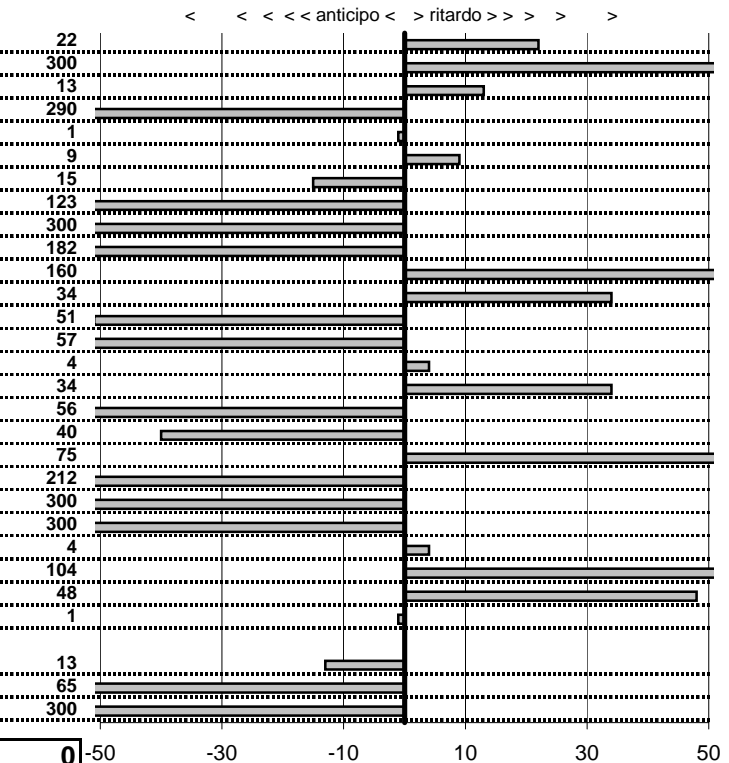

tempi e classifiche disponibili su www.cronoviterbo.net

- Cronologi - Penalità - Statistiche -

VACCARI G.-MAMMARELLA G.
 FIAT 500 F

26

20 in classifica

prova	t.imposto	start	stop	t.netto
PA1-Da vinci 1	0:00:14,00	11:22:55,57	11:23:09,79	0:00:14,22
PA2-Da vinci 2	0:00:12,00	11:23:09,79	11:23:29,14	0:00:19,35
PA3-Da vinci 3	0:00:10,00	11:23:29,14	11:23:39,27	0:00:10,13
PA4-Da vinci 4	0:00:09,00	11:23:39,27	11:23:45,37	0:00:06,10
PA5-Da vinci 5	0:00:14,00	13:00:21,19	13:00:35,18	0:00:13,99
PA6-Da vinci 6	0:00:12,00	13:00:35,18	13:00:47,27	0:00:12,09
PA7-Da vinci 7	0:00:10,00	13:00:47,27	13:00:57,12	0:00:09,85
PA8-Da vinci 8	0:00:09,00	13:00:57,12	13:01:04,89	0:00:07,77
PA9-Maccarese 1	0:19:30,00	13:01:04,89	13:20:01,38	0:18:56,49
PA10-Maccarese 2	0:00:12,00	13:20:01,38	13:20:11,56	0:00:10,18
PA11-Maccarese 3	0:00:12,00	13:20:11,56	13:20:25,16	0:00:13,60
PA12-Macchia grande 1	0:00:13,00	13:37:28,16	13:37:41,50	0:00:13,34
PA13-Macchia grande 2	0:00:12,00	13:37:41,50	13:37:52,99	0:00:11,49
PA14-Macchia grande 3	0:00:11,00	13:37:52,99	13:38:03,42	0:00:10,43
PA15-Macchia grande 4	0:00:10,00	13:38:03,42	13:38:13,46	0:00:10,04
PA16-Macchia grande 5	0:00:13,00	15:34:17,28	15:34:30,62	0:00:13,34
PA17-Macchia grande 6	0:00:12,00	15:34:30,62	15:34:42,06	0:00:11,44
PA18-Macchia grande 7	0:00:11,00	15:34:42,06	15:34:52,66	0:00:10,60
PA19-Macchia grande 8	0:00:10,00	15:34:52,66	15:35:03,41	0:00:10,75
PA20-Barba bianca 1	0:00:16,00	16:05:02,37	16:05:16,25	0:00:13,88
PA21-Barba bianca 2	0:00:14,00	16:05:16,25	16:05:24,58	0:00:08,33
PA22-Barba bianca 3	0:00:20,00	16:05:24,58	16:05:39,82	0:00:15,24
PA23-Barba bianca 4	0:00:10,00	16:05:39,82	16:05:49,86	0:00:10,04
PA24-Barba bianca 5	0:00:15,00	16:05:49,86	16:06:05,90	0:00:16,04
PA25-Trevignano 1	0:00:10,00	17:30:01,60	17:30:12,08	0:00:10,48
PA26-Trevignano 2	0:00:10,00	17:30:12,08	17:30:22,07	0:00:09,99
PA28-Trevignano 4	0:00:10,00	18:49:27,51	18:49:37,38	0:00:09,87
PA29-Trevignano 5	0:00:10,00	18:49:37,38	18:49:46,73	0:00:09,35
PA30-Trevignano 6	0:00:18,00	18:49:46,73	18:50:01,36	0:00:14,63