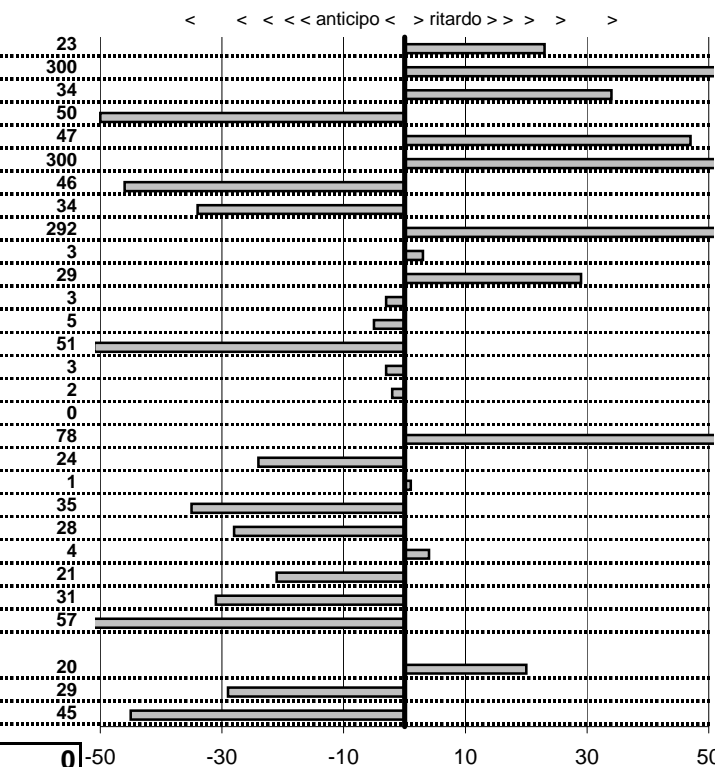

tempi e classifiche disponibili su www.cronoviterbo.net

- Cronologi - Penalità - Statistiche -

BENANTE DOMENICO-CASCIOLI
 FIAT 500 C

13

12 in classifica

prova	t.imposto	start	stop	t.netto
PA1-Da vinci 1	0:00:14,00	11:31:09,93	11:31:24,16	0:00:14,23
PA2-Da vinci 2	0:00:12,00	11:31:24,16	11:32:20,90	0:00:56,74
PA3-Da vinci 3	0:00:10,00	11:32:20,90	11:32:31,24	0:00:10,34
PA4-Da vinci 4	0:00:09,00	11:32:31,24	11:32:39,74	0:00:08,50
PA5-Da vinci 5	0:00:14,00	12:44:48,11	12:45:02,58	0:00:14,47
PA6-Da vinci 6	0:00:12,00	12:45:02,58	12:45:17,83	0:00:15,25
PA7-Da vinci 7	0:00:10,00	12:45:17,83	12:45:27,37	0:00:09,54
PA8-Da vinci 8	0:00:09,00	12:45:27,37	12:45:36,03	0:00:08,66
PA9-Maccarese 1	0:19:30,00	12:45:36,03	13:05:08,95	0:19:32,92
PA10-Maccarese 2	0:00:12,00	13:05:08,95	13:05:20,98	0:00:12,03
PA11-Maccarese 3	0:00:12,00	13:05:20,98	13:05:33,27	0:00:12,29
PA12-Macchia grande 1	0:00:13,00	13:20:19,13	13:20:32,10	0:00:12,97
PA13-Macchia grande 2	0:00:12,00	13:20:32,10	13:20:44,05	0:00:11,95
PA14-Macchia grande 3	0:00:11,00	13:20:44,05	13:20:54,54	0:00:10,49
PA15-Macchia grande 4	0:00:10,00	13:20:54,54	13:21:04,51	0:00:09,97
PA16-Macchia grande 5	0:00:13,00	15:24:20,84	15:24:33,82	0:00:12,98
PA17-Macchia grande 6	0:00:12,00	15:24:33,82	15:24:45,82	0:00:12,00
PA18-Macchia grande 7	0:00:11,00	15:24:45,82	15:24:57,60	0:00:11,78
PA19-Macchia grande 8	0:00:10,00	15:24:57,60	15:25:07,36	0:00:09,76
PA20-Barba bianca 1	0:00:16,00	15:55:52,84	15:56:08,85	0:00:16,01
PA21-Barba bianca 2	0:00:14,00	15:56:08,85	15:56:22,50	0:00:13,65
PA22-Barba bianca 3	0:00:20,00	15:56:22,50	15:56:42,22	0:00:19,72
PA23-Barba bianca 4	0:00:10,00	15:56:42,22	15:56:52,26	0:00:10,04
PA24-Barba bianca 5	0:00:15,00	15:56:52,26	15:57:07,05	0:00:14,79
PA25-Trevignano 1	0:00:10,00	17:48:38,11	17:48:47,80	0:00:09,69
PA26-Trevignano 2	0:00:10,00	17:48:47,80	17:48:57,23	0:00:09,43
PA28-Trevignano 4	0:00:10,00	18:47:20,76	18:47:30,96	0:00:10,20
PA29-Trevignano 5	0:00:10,00	18:47:30,96	18:47:40,67	0:00:09,71
PA30-Trevignano 6	0:00:18,00	18:47:40,67	18:47:58,22	0:00:17,55