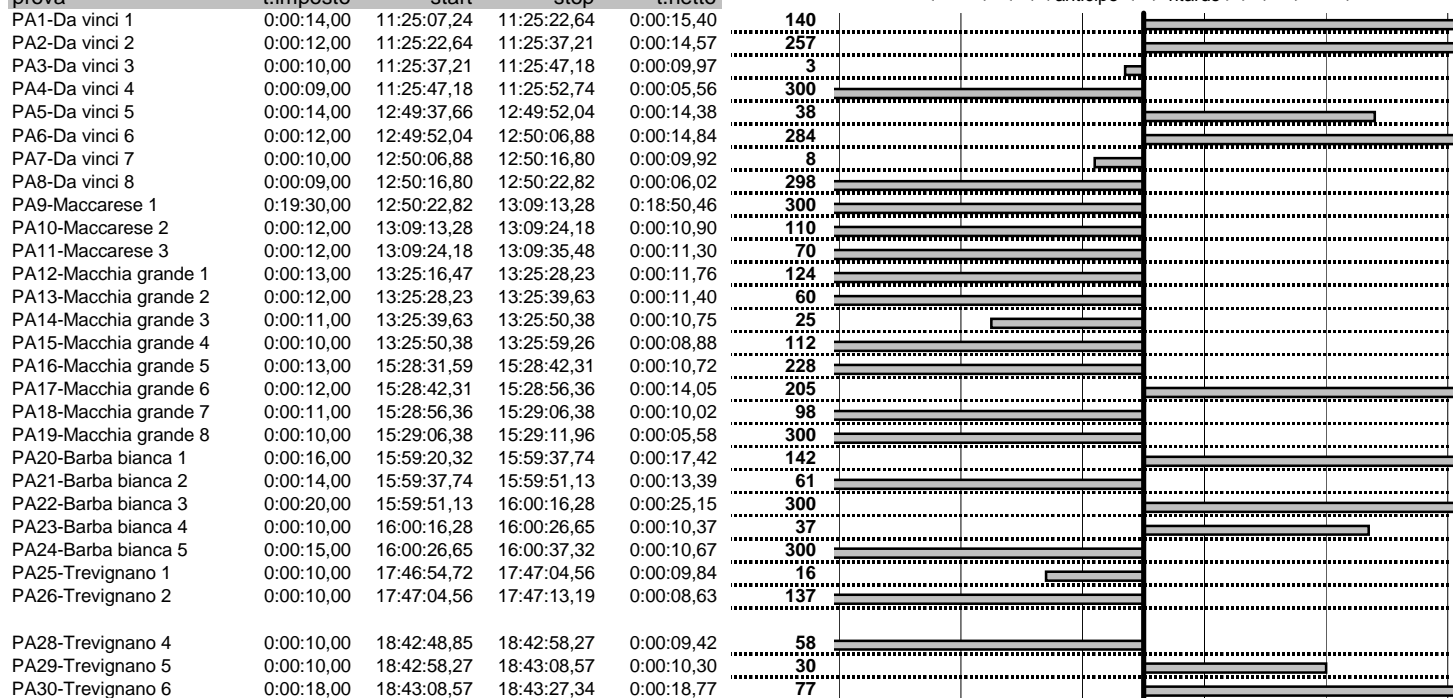

< < < < anticipo < > ritardo > > >

SOMMA PENALITA' 5.670
MEDIA PENALITA' 153,2

ALTRE PENALITA' 0
TOTALE PENALITA' 17.010

Elaborazione dati a cura di CRONOVITERBO