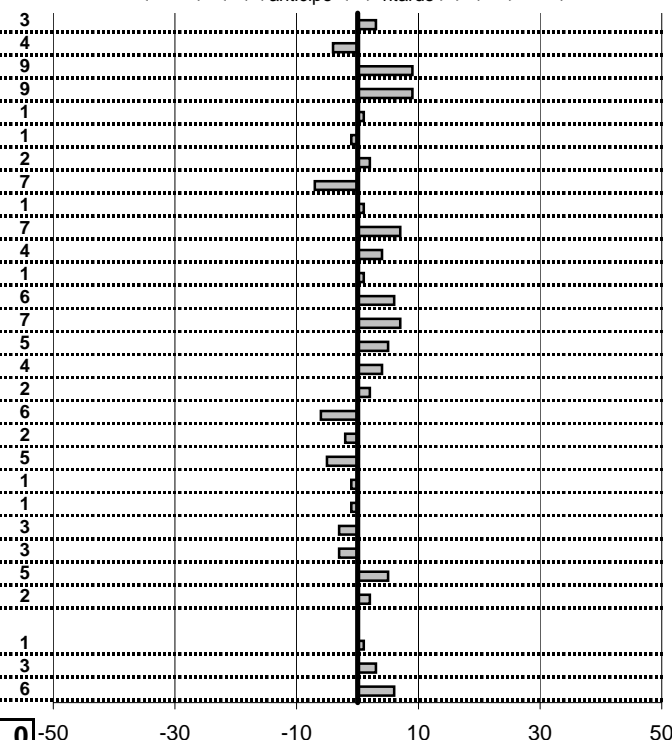

< < < < anticipo < > ritardo > > >

SOMMA PENALITA' 156
MEDIA PENALITA' 4,2

ALTRE PENALITA' 0
TOTALE PENALITA' 468

Elaborazione dati a cura di CRONOVITERBO