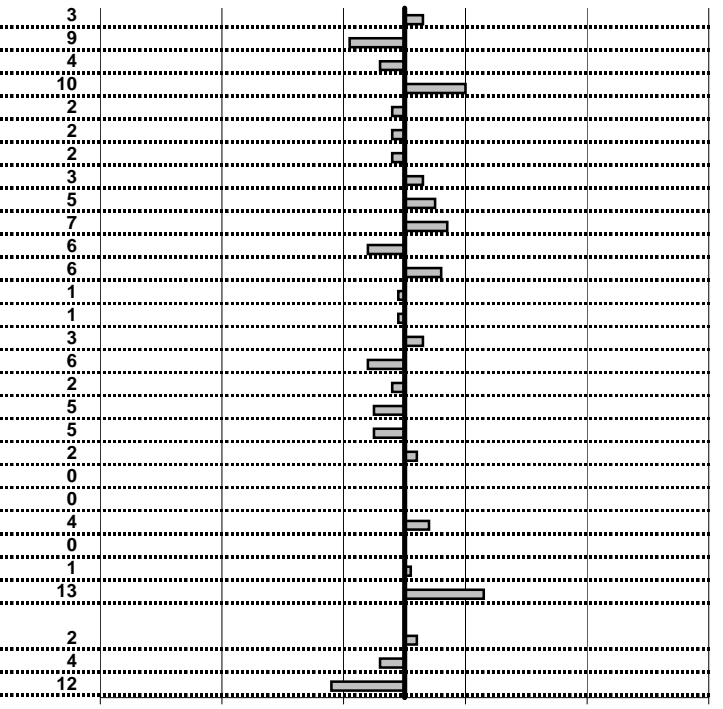

< < < < anticipo > ritardo > > >

SOMMA PENALITA' 170
MEDIA PENALITA' 4,6

ALTRE PENALITA' 0
TOTALE PENALITA' 292

Elaborazione dati a cura di CRONOVITERBO