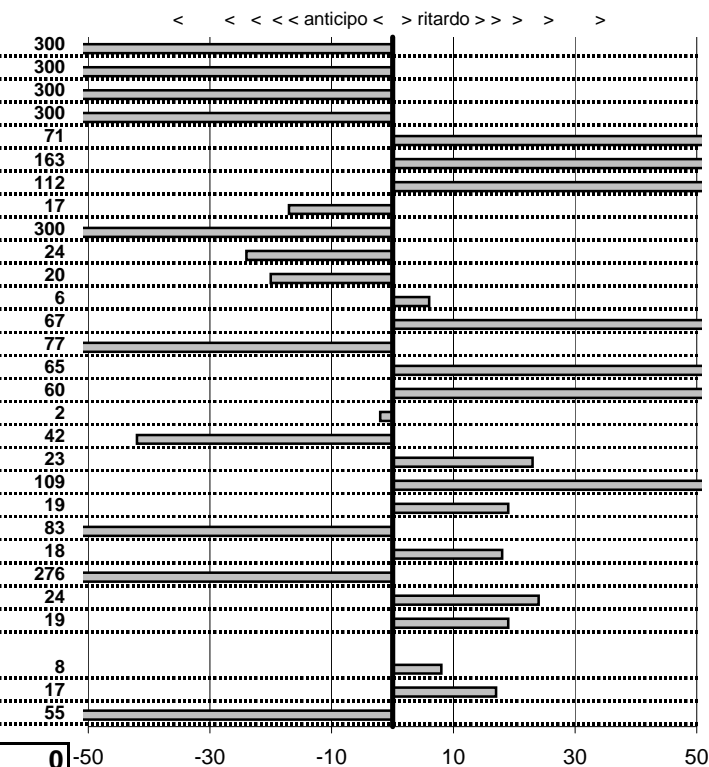

tempi e classifiche disponibili su www.cronoviterbo.net

- Cronologi - Penalità - Statistiche -

FUSILLO M.-DE PETRILLO G.
 PORSCHE 911

31

16 in classifica

prova	t.imposto	start	stop	t.netto
PA1-Da vinci 1	0:00:14,00	00:00:00,00	00:00:00,00	0:00:00,00
PA2-Da vinci 2	0:00:12,00	00:00:00,00	00:00:00,00	0:00:00,00
PA3-Da vinci 3	0:00:10,00	00:00:00,00	00:00:00,00	0:00:00,00
PA4-Da vinci 4	0:00:09,00	00:00:00,00	00:00:00,00	0:00:00,00
PA5-Da vinci 5	0:00:14,00	13:07:47,33	13:08:02,04	0:00:14,71
PA6-Da vinci 6	0:00:12,00	13:08:02,04	13:08:15,67	0:00:13,63
PA7-Da vinci 7	0:00:10,00	13:08:15,67	13:08:26,79	0:00:11,12
PA8-Da vinci 8	0:00:09,00	13:08:26,79	13:08:35,62	0:00:08,83
PA9-Maccarese 1	0:19:30,00	13:08:35,62	13:27:52,79	0:19:17,17
PA10-Maccarese 2	0:00:12,00	13:27:52,79	13:28:04,55	0:00:11,76
PA11-Maccarese 3	0:00:12,00	13:28:04,55	13:28:16,35	0:00:11,80
PA12-Macchia grande 1	0:00:13,00	13:43:32,51	13:43:45,57	0:00:13,06
PA13-Macchia grande 2	0:00:12,00	13:43:45,57	13:43:58,24	0:00:12,67
PA14-Macchia grande 3	0:00:11,00	13:43:58,24	13:44:08,47	0:00:10,23
PA15-Macchia grande 4	0:00:10,00	13:44:08,47	13:44:19,12	0:00:10,65
PA16-Macchia grande 5	0:00:13,00	15:39:18,45	15:39:32,05	0:00:13,60
PA17-Macchia grande 6	0:00:12,00	15:39:32,05	15:39:44,03	0:00:11,98
PA18-Macchia grande 7	0:00:11,00	15:39:44,03	15:39:54,61	0:00:10,58
PA19-Macchia grande 8	0:00:10,00	15:39:54,61	15:40:04,84	0:00:10,23
PA20-Barba bianca 1	0:00:16,00	16:13:08,05	16:13:25,14	0:00:17,09
PA21-Barba bianca 2	0:00:14,00	16:13:25,14	16:13:39,33	0:00:14,19
PA22-Barba bianca 3	0:00:20,00	16:13:39,33	16:13:58,50	0:00:19,17
PA23-Barba bianca 4	0:00:10,00	16:13:58,50	16:14:08,68	0:00:10,18
PA24-Barba bianca 5	0:00:15,00	16:14:08,68	16:14:20,92	0:00:12,24
PA25-Trevignano 1	0:00:10,00	17:54:50,38	17:55:00,62	0:00:10,24
PA26-Trevignano 2	0:00:10,00	17:55:00,62	17:55:10,81	0:00:10,19
PA28-Trevignano 4	0:00:10,00	18:54:56,68	18:55:06,76	0:00:10,08
PA29-Trevignano 5	0:00:10,00	18:55:06,76	18:55:16,93	0:00:10,17
PA30-Trevignano 6	0:00:18,00	18:55:16,93	18:55:34,38	0:00:17,45