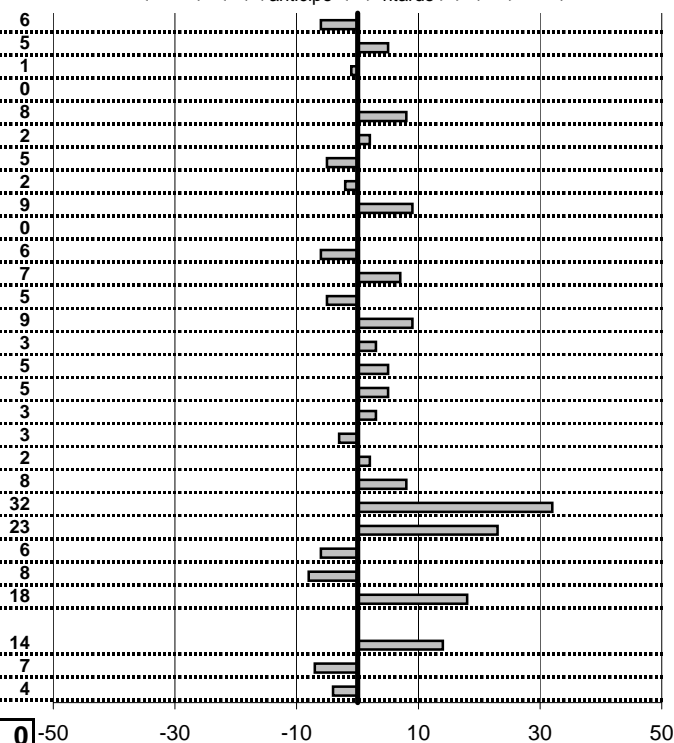

< < < < anticipo < > ritardo > > >

SOMMA PENALITA' 272
MEDIA PENALITA' 7,4

ALTRE PENALITA' 0
TOTALE PENALITA' 816

Elaborazione dati a cura di CRONOVITERBO