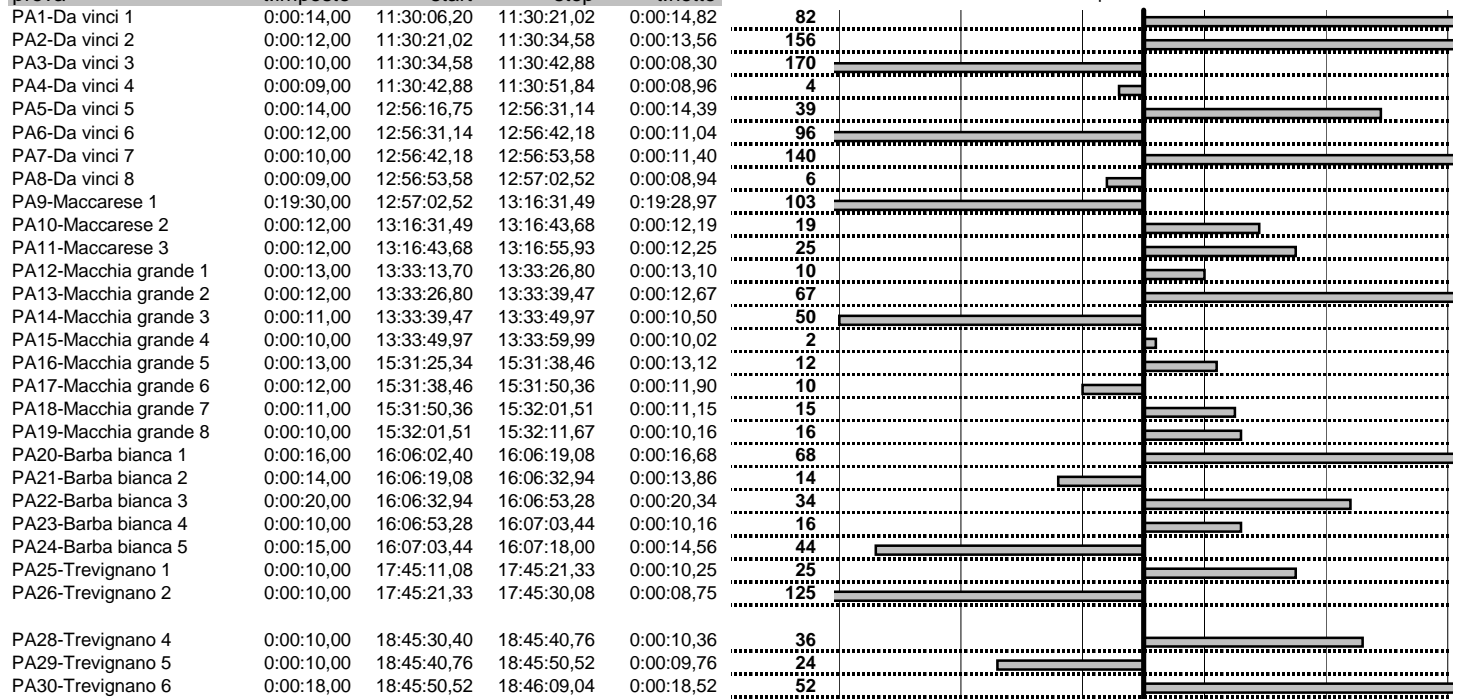

< < < < anticipo < > ritardo > > >

SOMMA PENALITA' 1.768
MEDIA PENALITA' 47,8

ALTRE PENALITA' 0
TOTALE PENALITA' 5.304

Elaborazione dati a cura di CRONOVITERBO