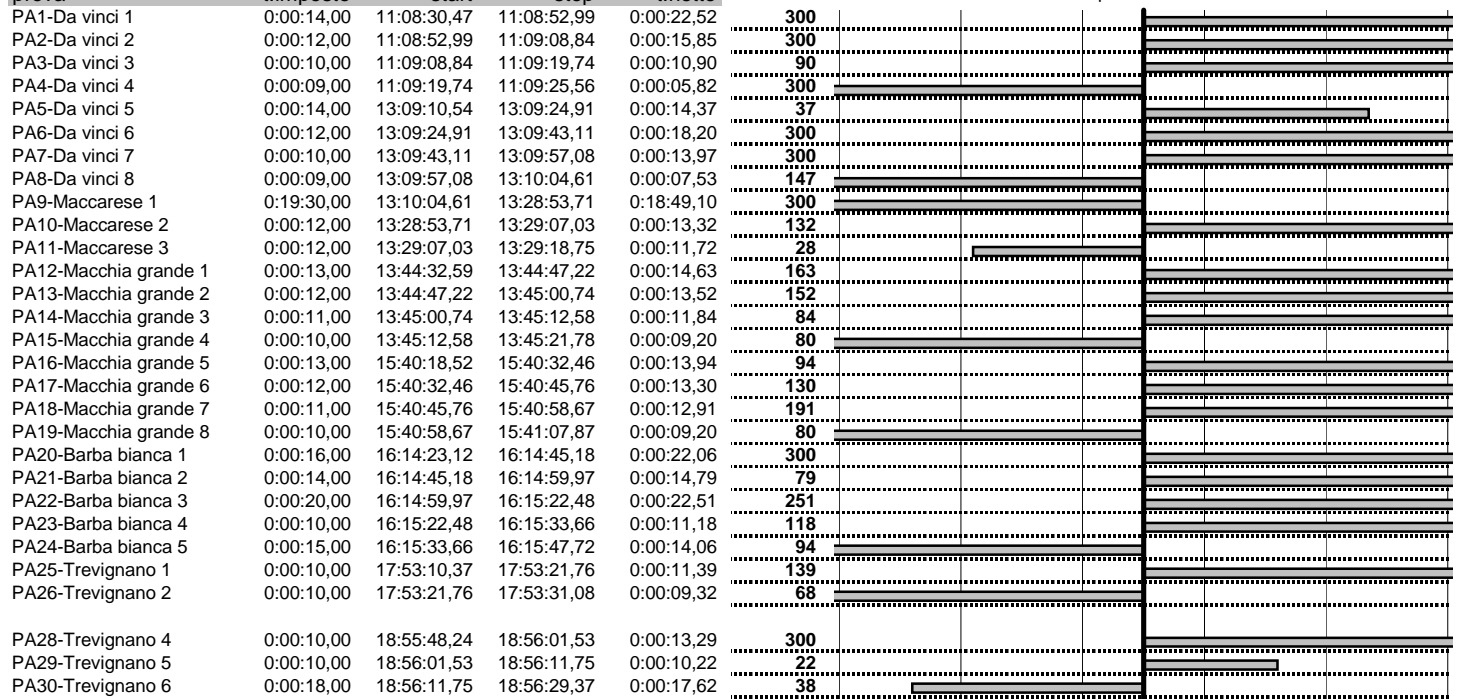

< < < < anticipo < > ritardo > > >

SOMMA PENALITA' 6.202
MEDIA PENALITA' 167,6

ALTRE PENALITA' 0
TOTALE PENALITA' 18.606

Elaborazione dati a cura di CRONOVITERBO