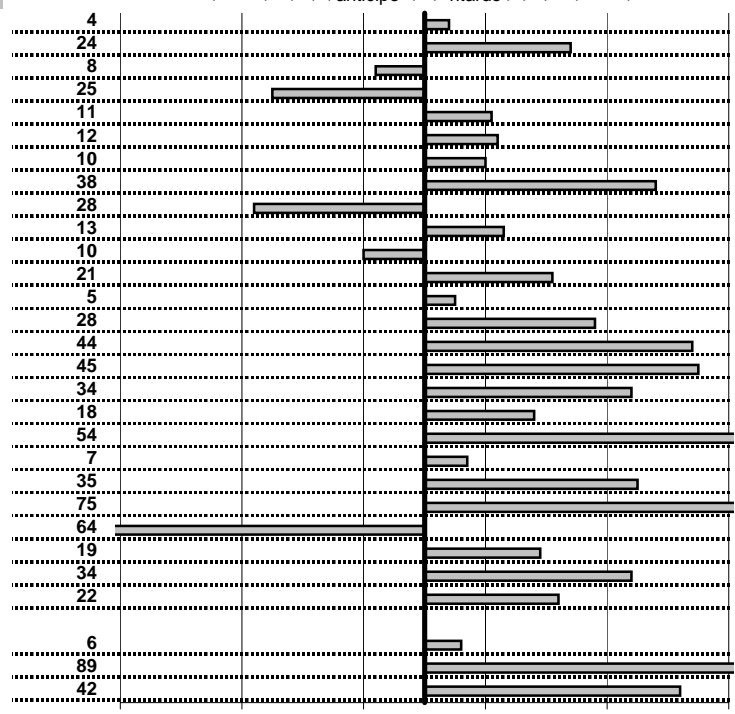

< < < < anticipo < > ritardo > > >

SOMMA PENALITA' 1.265
MEDIA PENALITA' 34,2

ALTRE PENALITA' 0
TOTALE PENALITA' 2.024

Elaborazione dati a cura di CRONOVITERBO