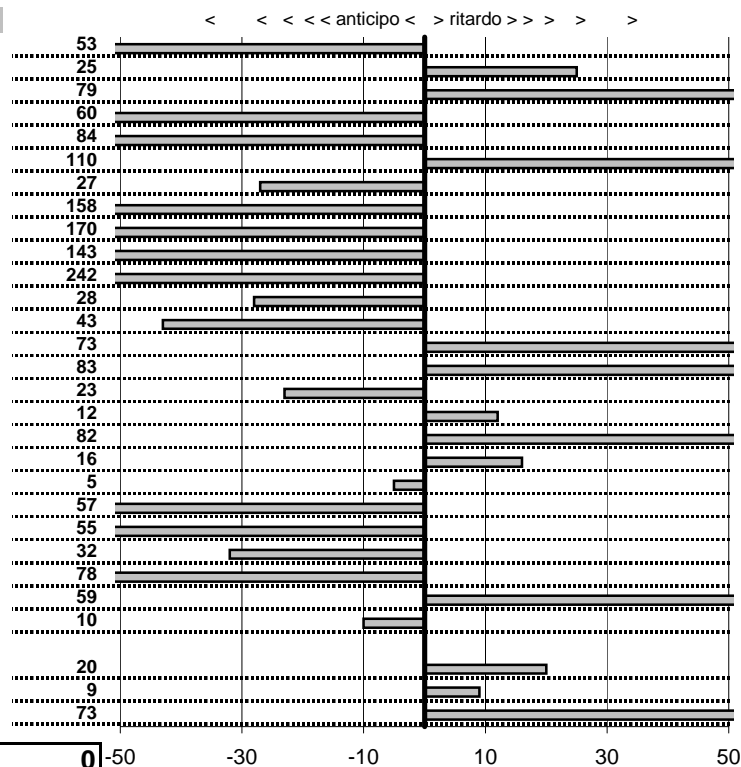

tempi e classifiche disponibili su www.cronoviterbo.net

- Cronologi - Penalità - Statistiche -

CIAMBRA V.-MUSACCO D.
 VOLKSWAGEN

16

13 in classifica

prova	t.imposto	start	stop	t.netto
PA1-Da vinci 1	0:00:14,00	11:27:09,75	11:27:23,22	0:00:13,47
PA2-Da vinci 2	0:00:12,00	11:27:23,22	11:27:35,47	0:00:12,25
PA3-Da vinci 3	0:00:10,00	11:27:35,47	11:27:46,26	0:00:10,79
PA4-Da vinci 4	0:00:09,00	11:27:46,26	11:27:54,66	0:00:08,40
PA5-Da vinci 5	0:00:14,00	12:51:03,35	12:51:16,51	0:00:13,16
PA6-Da vinci 6	0:00:12,00	12:51:16,51	12:51:29,61	0:00:13,10
PA7-Da vinci 7	0:00:10,00	12:51:29,61	12:51:39,34	0:00:09,73
PA8-Da vinci 8	0:00:09,00	12:51:39,34	12:51:46,76	0:00:07,42
PA9-Maccarese 1	0:19:30,00	12:51:46,76	13:11:15,06	0:19:28,30
PA10-Maccarese 2	0:00:12,00	13:11:15,06	13:11:25,63	0:00:10,57
PA11-Maccarese 3	0:00:12,00	13:11:25,63	13:11:35,21	0:00:09,58
PA12-Macchia grande 1	0:00:13,00	13:27:35,05	13:27:47,77	0:00:12,72
PA13-Macchia grande 2	0:00:12,00	13:27:47,77	13:27:59,34	0:00:11,57
PA14-Macchia grande 3	0:00:11,00	13:27:59,34	13:28:11,07	0:00:11,73
PA15-Macchia grande 4	0:00:10,00	13:28:11,07	13:28:21,90	0:00:10,83
PA16-Macchia grande 5	0:00:13,00	15:26:21,44	15:26:34,21	0:00:12,77
PA17-Macchia grande 6	0:00:12,00	15:26:34,21	15:26:46,33	0:00:12,12
PA18-Macchia grande 7	0:00:11,00	15:26:46,33	15:26:58,15	0:00:11,82
PA19-Macchia grande 8	0:00:10,00	15:26:58,15	15:27:08,31	0:00:10,16
PA20-Barba bianca 1	0:00:16,00	16:04:00,45	16:04:16,40	0:00:15,95
PA21-Barba bianca 2	0:00:14,00	16:04:16,40	16:04:29,83	0:00:13,43
PA22-Barba bianca 3	0:00:20,00	16:04:29,83	16:04:49,28	0:00:19,45
PA23-Barba bianca 4	0:00:10,00	16:04:49,28	16:04:58,96	0:00:09,68
PA24-Barba bianca 5	0:00:15,00	16:04:58,96	16:05:13,18	0:00:14,22
PA25-Trevignano 1	0:00:10,00	17:41:45,74	17:41:56,33	0:00:10,59
PA26-Trevignano 2	0:00:10,00	17:41:56,33	17:42:06,23	0:00:09,90
PA28-Trevignano 4	0:00:10,00	18:41:10,32	18:41:20,52	0:00:10,20
PA29-Trevignano 5	0:00:10,00	18:41:20,52	18:41:30,61	0:00:10,09
PA30-Trevignano 6	0:00:18,00	18:41:30,61	18:41:49,34	0:00:18,73