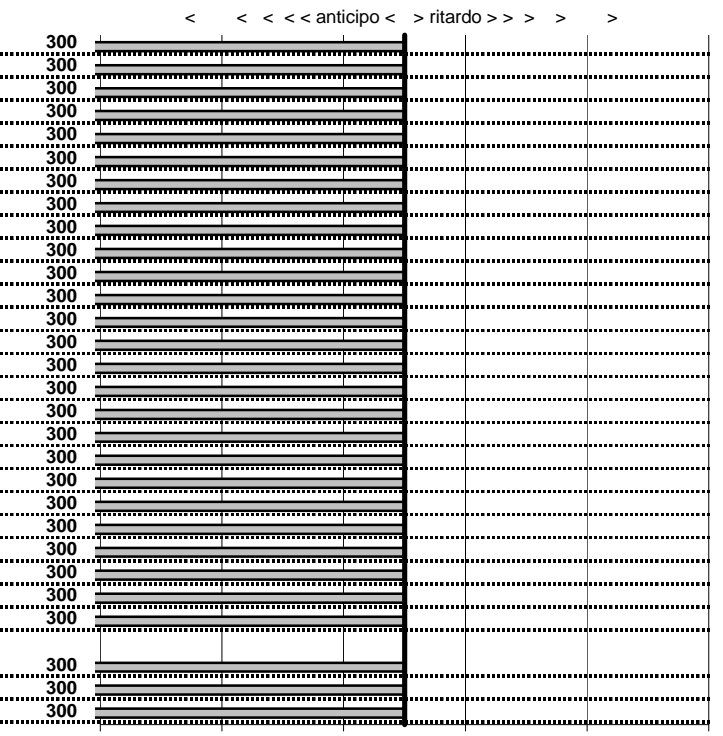

prova	t.imposto	start	stop	t.netto
PA1-Da vinci 1	0:00:14,00	00:00:00,00	00:00:00,00	0:00:00,00
PA2-Da vinci 2	0:00:12,00	00:00:00,00	00:00:00,00	0:00:00,00
PA3-Da vinci 3	0:00:10,00	00:00:00,00	00:00:00,00	0:00:00,00
PA4-Da vinci 4	0:00:09,00	00:00:00,00	00:00:00,00	0:00:00,00
PA5-Da vinci 5	0:00:14,00	00:00:00,00	00:00:00,00	0:00:00,00
PA6-Da vinci 6	0:00:12,00	00:00:00,00	00:00:00,00	0:00:00,00
PA7-Da vinci 7	0:00:10,00	00:00:00,00	00:00:00,00	0:00:00,00
PA8-Da vinci 8	0:00:09,00	00:00:00,00	00:00:00,00	0:00:00,00
PA9-Maccarese 1	0:19:30,00	00:00:00,00	00:00:00,00	0:00:00,00
PA10-Maccarese 2	0:00:12,00	00:00:00,00	00:00:00,00	0:00:00,00
PA11-Maccarese 3	0:00:12,00	00:00:00,00	00:00:00,00	0:00:00,00
PA12-Macchia grande 1	0:00:13,00	00:00:00,00	00:00:00,00	0:00:00,00
PA13-Macchia grande 2	0:00:12,00	00:00:00,00	00:00:00,00	0:00:00,00
PA14-Macchia grande 3	0:00:11,00	00:00:00,00	00:00:00,00	0:00:00,00
PA15-Macchia grande 4	0:00:10,00	00:00:00,00	00:00:00,00	0:00:00,00
PA16-Macchia grande 5	0:00:13,00	00:00:00,00	00:00:00,00	0:00:00,00
PA17-Macchia grande 6	0:00:12,00	00:00:00,00	00:00:00,00	0:00:00,00
PA18-Macchia grande 7	0:00:11,00	00:00:00,00	00:00:00,00	0:00:00,00
PA19-Macchia grande 8	0:00:10,00	00:00:00,00	00:00:00,00	0:00:00,00
PA20-Barba bianca 1	0:00:16,00	00:00:00,00	00:00:00,00	0:00:00,00
PA21-Barba bianca 2	0:00:14,00	00:00:00,00	00:00:00,00	0:00:00,00
PA22-Barba bianca 3	0:00:20,00	00:00:00,00	00:00:00,00	0:00:00,00
PA23-Barba bianca 4	0:00:10,00	00:00:00,00	00:00:00,00	0:00:00,00
PA24-Barba bianca 5	0:00:15,00	00:00:00,00	00:00:00,00	0:00:00,00
PA25-Trevignano 1	0:00:10,00	00:00:00,00	00:00:00,00	0:00:00,00
PA26-Trevignano 2	0:00:10,00	00:00:00,00	00:00:00,00	0:00:00,00
PA28-Trevignano 4	0:00:10,00	00:00:00,00	00:00:00,00	0:00:00,00
PA29-Trevignano 5	0:00:10,00	00:00:00,00	00:00:00,00	0:00:00,00
PA30-Trevignano 6	0:00:18,00	00:00:00,00	00:00:00,00	0:00:00,00

SOMMA PENALITA'	1.200
MEDIA PENALITA'	300,0

ALTRE PENALITA'	16500
TOTALE PENALITA'	27.966

Elaborazione dati a cura di CRONOVITERBO