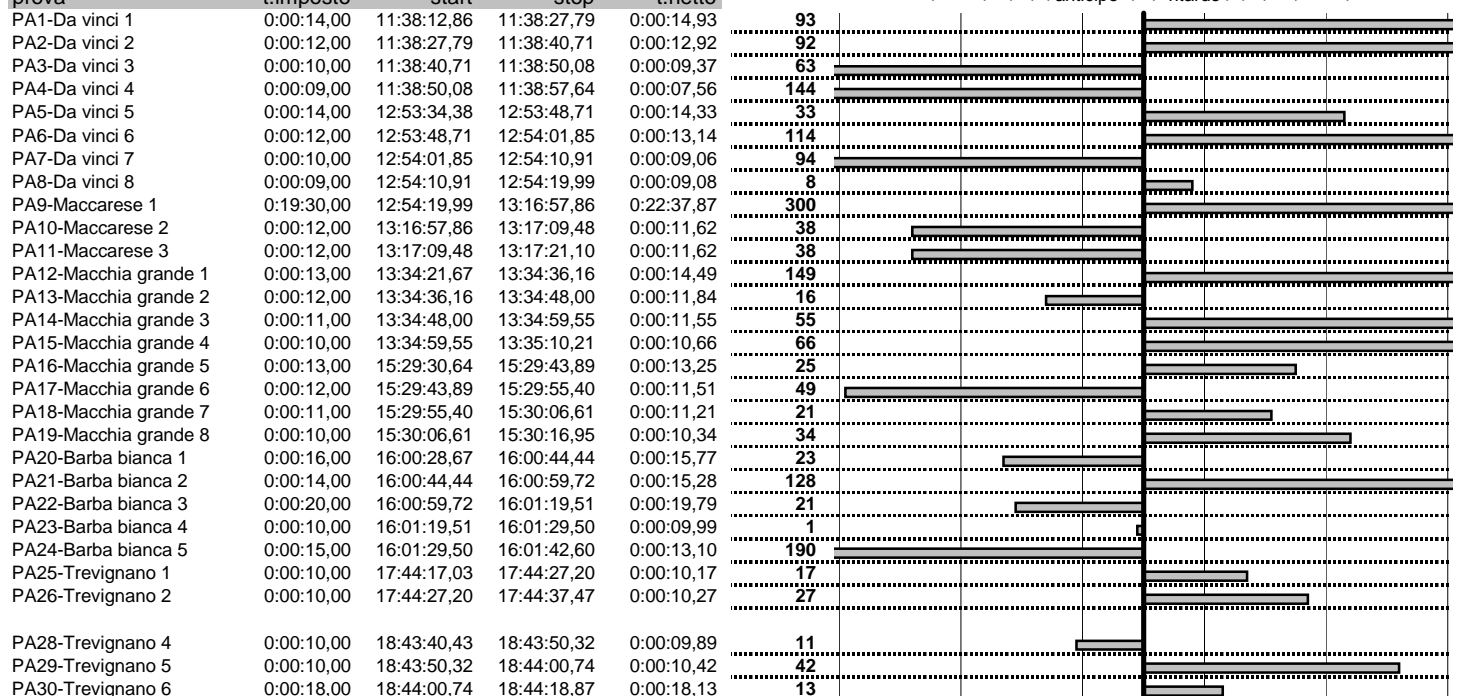

< < < < anticipo < > ritardo > > >

SOMMA PENALITA' 2.105
MEDIA PENALITA' 56,9

ALTRE PENALITA' 0
TOTALE PENALITA' 6.315

Elaborazione dati a cura di CRONOVITERBO