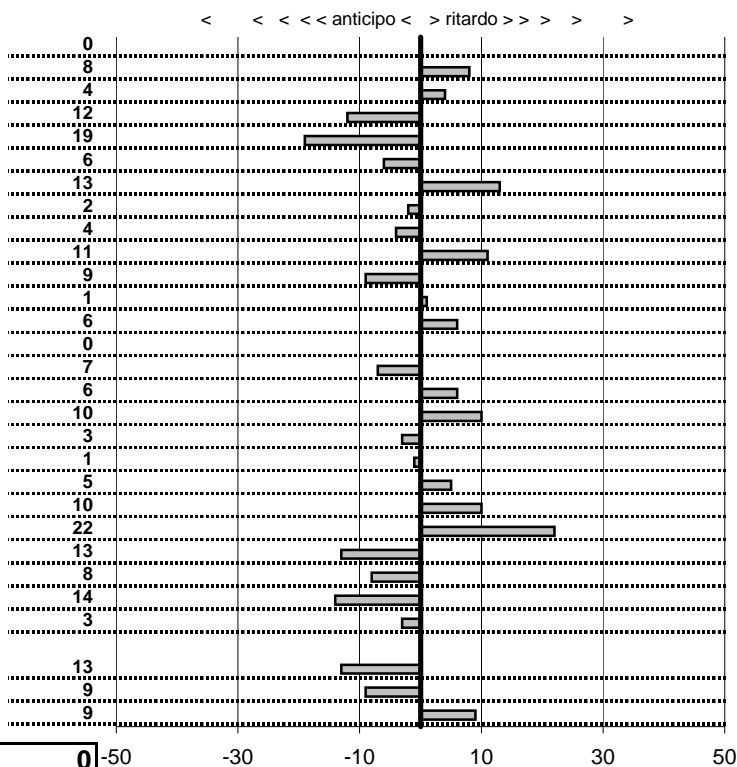

- Cronologi - Penalità - Statistiche -

PEPE FABIO M.-RINALDELLI S.
 A112 ABARTH

3

4 in classifica

prova	t.imposto	start	stop	t.netto
PA1-Da vinci 1	0:00:14,00	11:18:48,72	11:19:02,72	0:00:14,00
PA2-Da vinci 2	0:00:12,00	11:19:02,72	11:19:14,80	0:00:12,08
PA3-Da vinci 3	0:00:10,00	11:19:14,80	11:19:24,84	0:00:10,04
PA4-Da vinci 4	0:00:09,00	11:19:24,84	11:19:33,72	0:00:08,88
PA5-Da vinci 5	0:00:14,00	12:33:22,15	12:33:35,96	0:00:13,81
PA6-Da vinci 6	0:00:12,00	12:33:35,96	12:33:47,90	0:00:11,94
PA7-Da vinci 7	0:00:10,00	12:33:47,90	12:33:58,03	0:00:10,13
PA8-Da vinci 8	0:00:09,00	12:33:58,03	12:34:07,01	0:00:08,98
PA9-Maccarese 1	0:19:30,00	12:34:07,01	12:53:36,97	0:19:29,96
PA10-Maccarese 2	0:00:12,00	12:53:36,97	12:53:49,08	0:00:12,11
PA11-Maccarese 3	0:00:12,00	12:53:49,08	12:54:00,99	0:00:11,91
PA12-Macchia grande 1	0:00:13,00	13:07:51,93	13:08:04,94	0:00:13,01
PA13-Macchia grande 2	0:00:12,00	13:08:04,94	13:08:17,00	0:00:12,06
PA14-Macchia grande 3	0:00:11,00	13:08:17,00	13:08:28,00	0:00:11,00
PA15-Macchia grande 4	0:00:10,00	13:08:28,00	13:08:37,93	0:00:09,93
PA16-Macchia grande 5	0:00:13,00	15:15:14,37	15:15:27,43	0:00:13,06
PA17-Macchia grande 6	0:00:12,00	15:15:27,43	15:15:39,53	0:00:12,10
PA18-Macchia grande 7	0:00:11,00	15:15:39,53	15:15:50,50	0:00:10,97
PA19-Macchia grande 8	0:00:10,00	15:15:50,50	15:16:00,49	0:00:09,99
PA20-Barba bianca 1	0:00:16,00	15:43:24,86	15:43:40,91	0:00:16,05
PA21-Barba bianca 2	0:00:14,00	15:43:40,91	15:43:55,01	0:00:14,10
PA22-Barba bianca 3	0:00:20,00	15:43:55,01	15:44:15,23	0:00:20,22
PA23-Barba bianca 4	0:00:10,00	15:44:15,23	15:44:25,10	0:00:09,87
PA24-Barba bianca 5	0:00:15,00	15:44:25,10	15:44:40,02	0:00:14,92
PA25-Trevignano 1	0:00:10,00	17:31:05,84	17:31:15,70	0:00:09,86
PA26-Trevignano 2	0:00:10,00	17:31:15,70	17:31:25,67	0:00:09,97
PA28-Trevignano 4	0:00:10,00	18:29:48,33	18:29:58,20	0:00:09,87
PA29-Trevignano 5	0:00:10,00	18:29:58,20	18:30:08,11	0:00:09,91
PA30-Trevignano 6	0:00:18,00	18:30:08,11	18:30:26,20	0:00:18,09