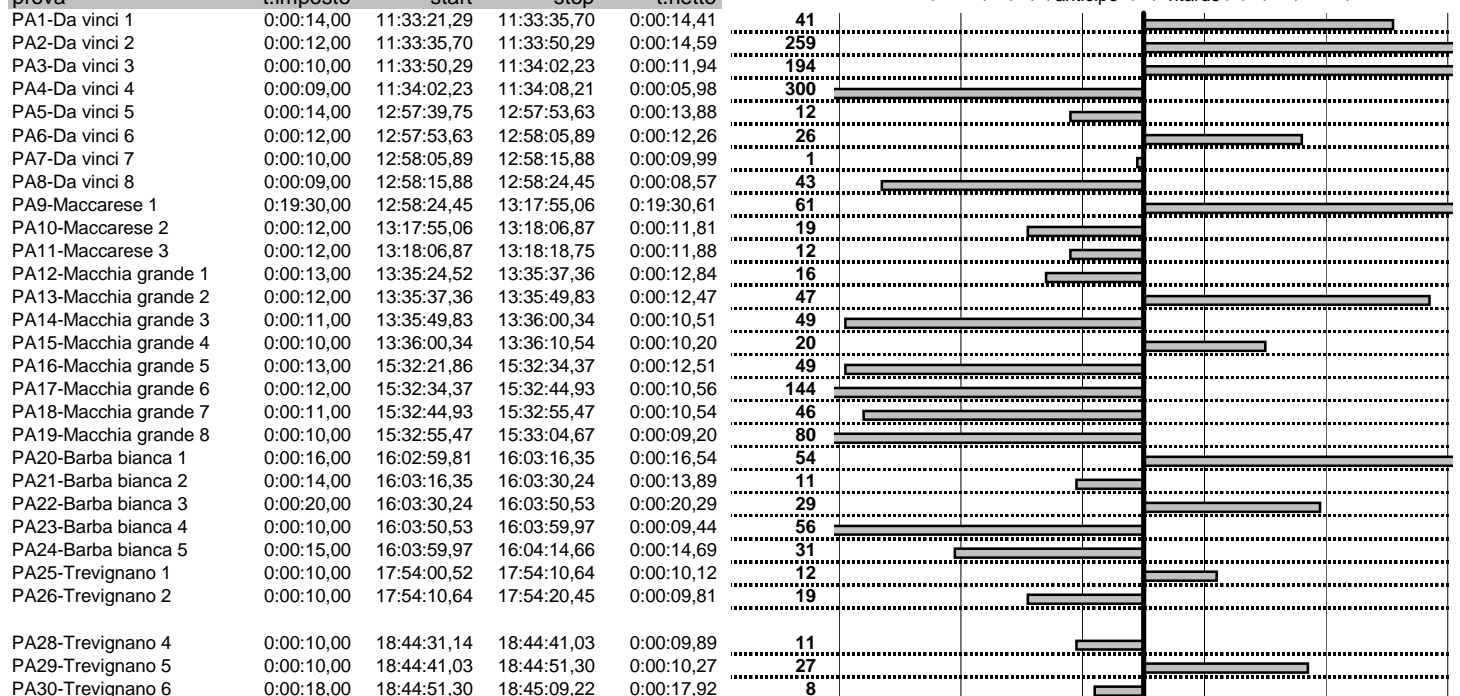

< < < < anticipo < > ritardo > > > >

SOMMA PENALITA' 2.073
MEDIA PENALITA' 56,0

ALTRE PENALITA' 0
TOTALE PENALITA' 6.219

Elaborazione dati a cura di CRONOVITERBO