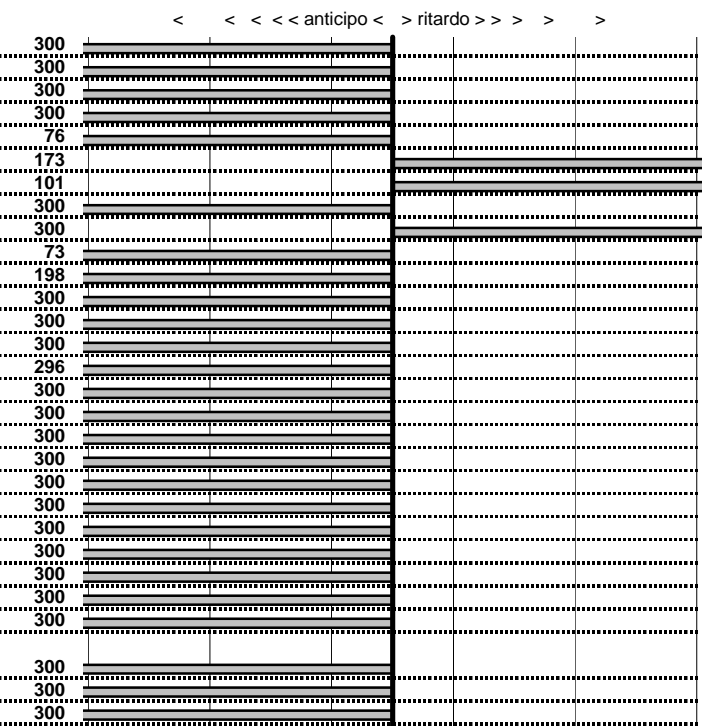

prova	t.imposto	start	stop	t.netto
PA1-Da vinci 1	0:00:14,00	00:00:00,00	00:00:00,00	0:00:00,00
PA2-Da vinci 2	0:00:12,00	00:00:00,00	00:00:00,00	0:00:00,00
PA3-Da vinci 3	0:00:10,00	00:00:00,00	00:00:00,00	0:00:00,00
PA4-Da vinci 4	0:00:09,00	00:00:00,00	00:00:00,00	0:00:00,00
PA5-Da vinci 5	0:00:14,00	12:52:11,31	12:52:24,55	0:00:13,24
PA6-Da vinci 6	0:00:12,00	12:52:24,55	12:52:38,28	0:00:13,73
PA7-Da vinci 7	0:00:10,00	12:52:38,28	12:52:49,29	0:00:11,01
PA8-Da vinci 8	0:00:09,00	12:52:49,29	12:52:54,43	0:00:05,14
PA9-Maccarese 1	0:19:30,00	12:52:54,43	13:15:46,17	0:22:51,74
PA10-Maccarese 2	0:00:12,00	13:15:46,17	13:15:57,44	0:00:11,27
PA11-Maccarese 3	0:00:12,00	13:15:57,44	13:16:07,46	0:00:10,02
PA12-Macchia grande 1	0:00:13,00	13:31:30,06	13:31:38,80	0:00:08,74
PA13-Macchia grande 2	0:00:12,00	13:31:38,80	13:31:47,73	0:00:08,93
PA14-Macchia grande 3	0:00:11,00	13:31:47,73	13:31:54,16	0:00:06,43
PA15-Macchia grande 4	0:00:10,00	13:31:54,16	13:32:01,20	0:00:07,04
PA16-Macchia grande 5	0:00:13,00	00:00:00,00	00:00:00,00	0:00:00,00
PA17-Macchia grande 6	0:00:12,00	00:00:00,00	00:00:00,00	0:00:00,00
PA18-Macchia grande 7	0:00:11,00	00:00:00,00	00:00:00,00	0:00:00,00
PA19-Macchia grande 8	0:00:10,00	00:00:00,00	00:00:00,00	0:00:00,00
PA20-Barba bianca 1	0:00:16,00	00:00:00,00	00:00:00,00	0:00:00,00
PA21-Barba bianca 2	0:00:14,00	00:00:00,00	00:00:00,00	0:00:00,00
PA22-Barba bianca 3	0:00:20,00	00:00:00,00	00:00:00,00	0:00:00,00
PA23-Barba bianca 4	0:00:10,00	00:00:00,00	00:00:00,00	0:00:00,00
PA24-Barba bianca 5	0:00:15,00	00:00:00,00	00:00:00,00	0:00:00,00
PA25-Trevignano 1	0:00:10,00	00:00:00,00	00:00:00,00	0:00:00,00
PA26-Trevignano 2	0:00:10,00	00:00:00,00	00:00:00,00	0:00:00,00
PA28-Trevignano 4	0:00:10,00	00:00:00,00	00:00:00,00	0:00:00,00
PA29-Trevignano 5	0:00:10,00	00:00:00,00	00:00:00,00	0:00:00,00
PA30-Trevignano 6	0:00:18,00	00:00:00,00	00:00:00,00	0:00:00,00

SOMMA PENALITA'	3.617
MEDIA PENALITA'	241,1

ALTRE PENALITA'	11000
TOTALE PENALITA'	22.949

Elaborazione dati a cura di CRONOVITERBO