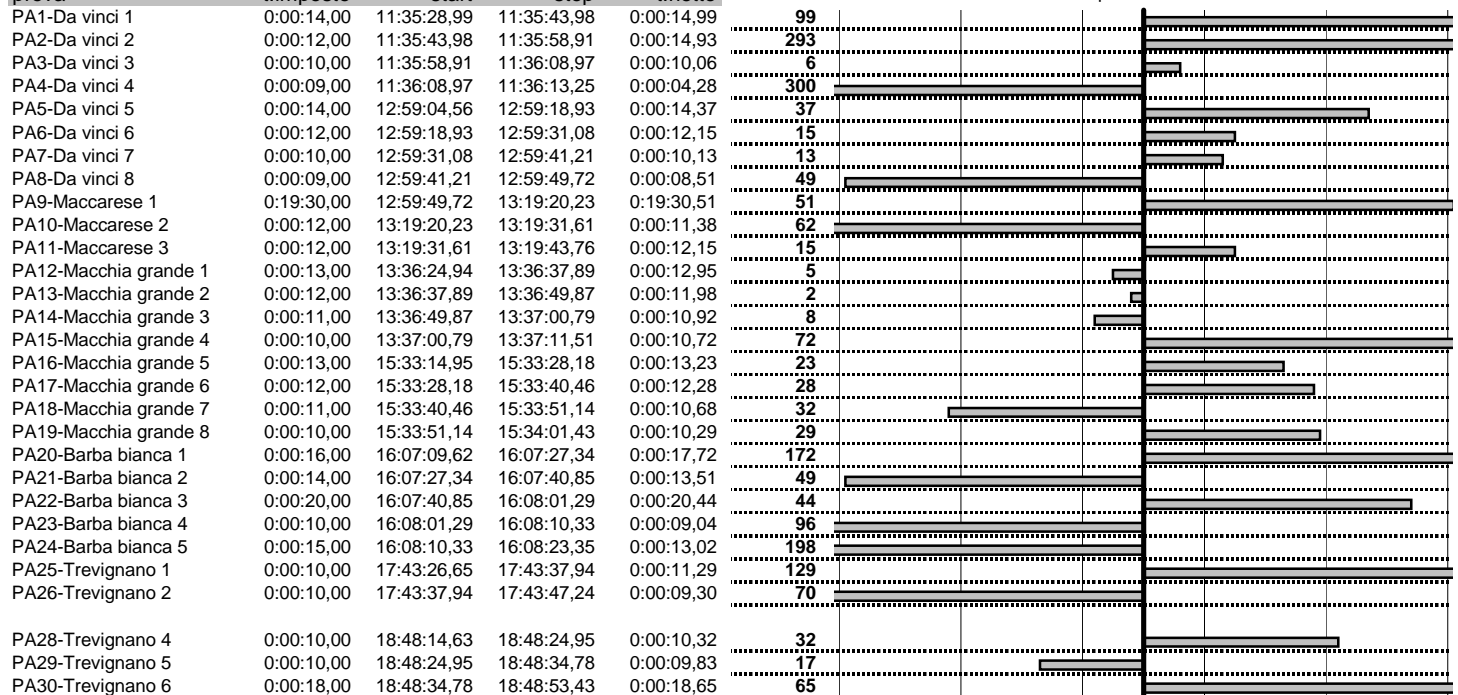

< < < < anticipo < > ritardo > > >

SOMMA PENALITA' 2.325
MEDIA PENALITA' 62,8

ALTRE PENALITA' 0
TOTALE PENALITA' 6.975

Elaborazione dati a cura di CRONOVITERBO