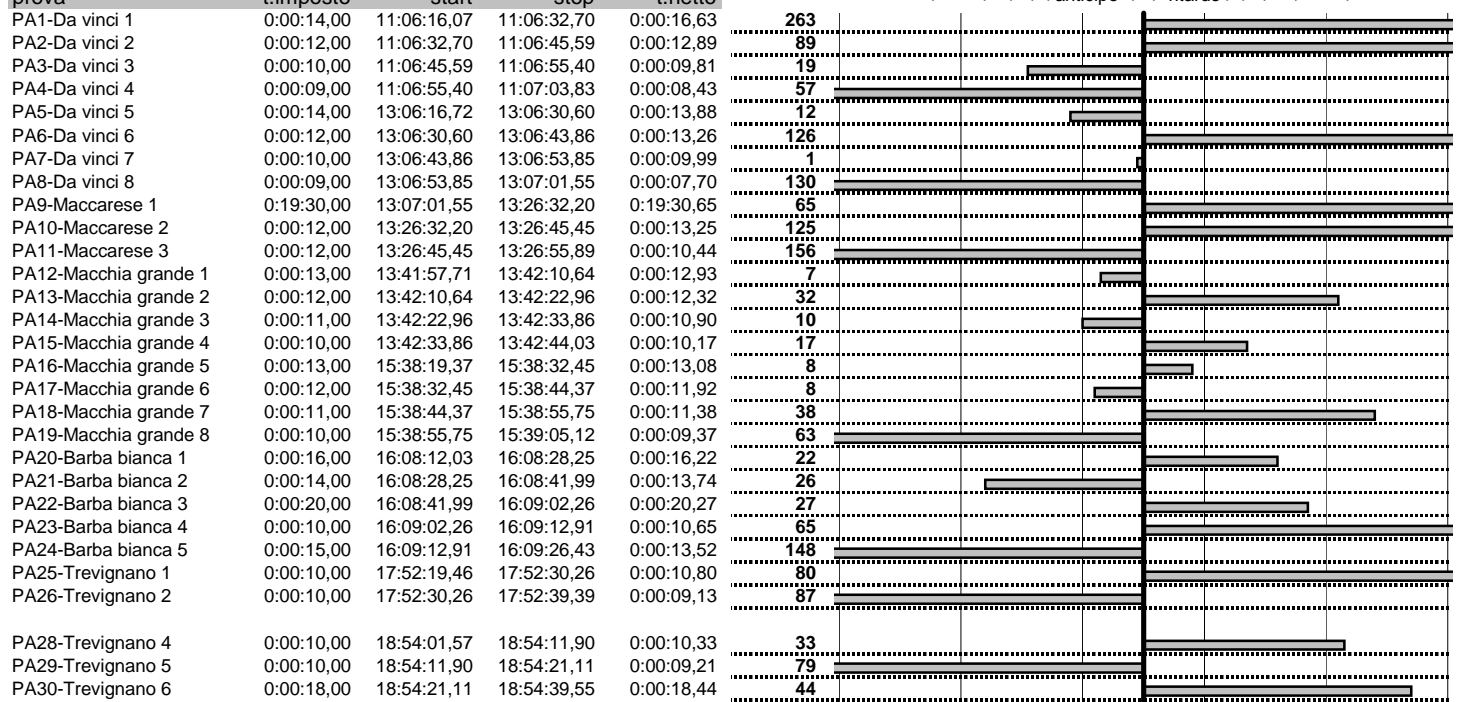

< < < < anticipo < > ritardo > > >

SOMMA PENALITA' 2.626
MEDIA PENALITA' 71,0

ALTRE PENALITA' 0
TOTALE PENALITA' 7.878

Elaborazione dati a cura di CRONOVITERBO