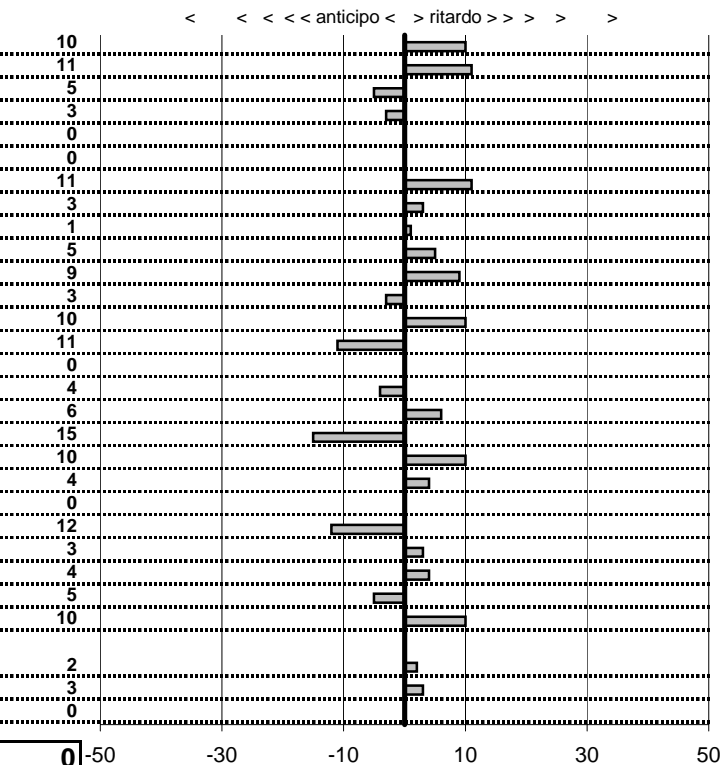

tempi e classifiche disponibili su www.cronoviterbo.net

- Cronologi - Penalità - Statistiche -

BRUNETTI F.-ONETO M.
LANCIA FULVIA

9

2 in classifica

prova	t.imposto	start	stop	t.netto
PA1-Da vinci 1	0:00:14,00	11:44:11,39	11:44:25,49	0:00:14,10
PA2-Da vinci 2	0:00:12,00	11:44:25,49	11:44:37,60	0:00:12,11
PA3-Da vinci 3	0:00:10,00	11:44:37,60	11:44:47,55	0:00:09,95
PA4-Da vinci 4	0:00:09,00	11:44:47,55	11:44:56,52	0:00:08,97
PA5-Da vinci 5	0:00:14,00	12:39:54,34	12:40:08,34	0:00:14,00
PA6-Da vinci 6	0:00:12,00	12:40:08,34	12:40:20,34	0:00:12,00
PA7-Da vinci 7	0:00:10,00	12:40:20,34	12:40:30,45	0:00:10,11
PA8-Da vinci 8	0:00:09,00	12:40:30,45	12:40:39,48	0:00:09,03
PA9-Maccarese 1	0:19:30,00	12:40:39,48	13:00:09,49	0:19:30,01
PA10-Maccarese 2	0:00:12,00	13:00:09,49	13:00:21,54	0:00:12,05
PA11-Maccarese 3	0:00:12,00	13:00:21,54	13:00:33,63	0:00:12,09
PA12-Macchia grande 1	0:00:13,00	13:13:47,51	13:14:00,48	0:00:12,97
PA13-Macchia grande 2	0:00:12,00	13:14:00,48	13:14:12,58	0:00:12,10
PA14-Macchia grande 3	0:00:11,00	13:14:12,58	13:14:23,47	0:00:10,89
PA15-Macchia grande 4	0:00:10,00	13:14:23,47	13:14:33,47	0:00:10,00
PA16-Macchia grande 5	0:00:13,00	15:19:22,45	15:19:35,41	0:00:12,96
PA17-Macchia grande 6	0:00:12,00	15:19:35,41	15:19:47,47	0:00:12,06
PA18-Macchia grande 7	0:00:11,00	15:19:47,47	15:19:58,32	0:00:10,85
PA19-Macchia grande 8	0:00:10,00	15:19:58,32	15:20:08,42	0:00:10,10
PA20-Barba bianca 1	0:00:16,00	15:48:49,53	15:49:05,57	0:00:16,04
PA21-Barba bianca 2	0:00:14,00	15:49:05,57	15:49:19,57	0:00:14,00
PA22-Barba bianca 3	0:00:20,00	15:49:19,57	15:49:39,45	0:00:19,88
PA23-Barba bianca 4	0:00:10,00	15:49:39,45	15:49:49,48	0:00:10,03
PA24-Barba bianca 5	0:00:15,00	15:49:49,48	15:50:04,52	0:00:15,04
PA25-Trevignano 1	0:00:10,00	17:35:27,50	17:35:37,45	0:00:09,95
PA26-Trevignano 2	0:00:10,00	17:35:37,45	17:35:47,55	0:00:10,10
PA28-Trevignano 4	0:00:10,00	18:34:02,48	18:34:12,50	0:00:10,02
PA29-Trevignano 5	0:00:10,00	18:34:12,50	18:34:22,53	0:00:10,03
PA30-Trevignano 6	0:00:18,00	18:34:22,53	18:34:40,53	0:00:18,00