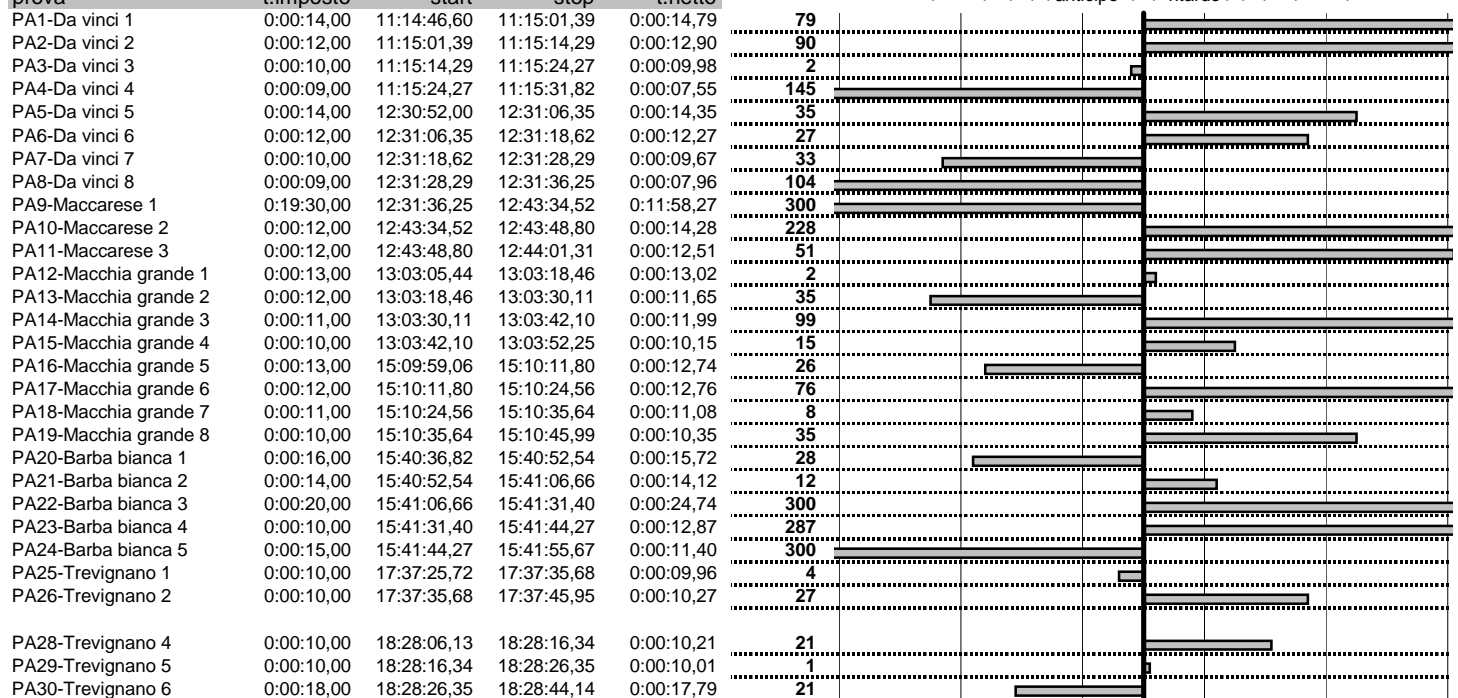

< < < < anticipo < > ritardo > > >

SOMMA PENALITA' 3.391
MEDIA PENALITA' 91,6

ALTRE PENALITA' 0
TOTALE PENALITA' 10.173

Elaborazione dati a cura di CRONOVITERBO