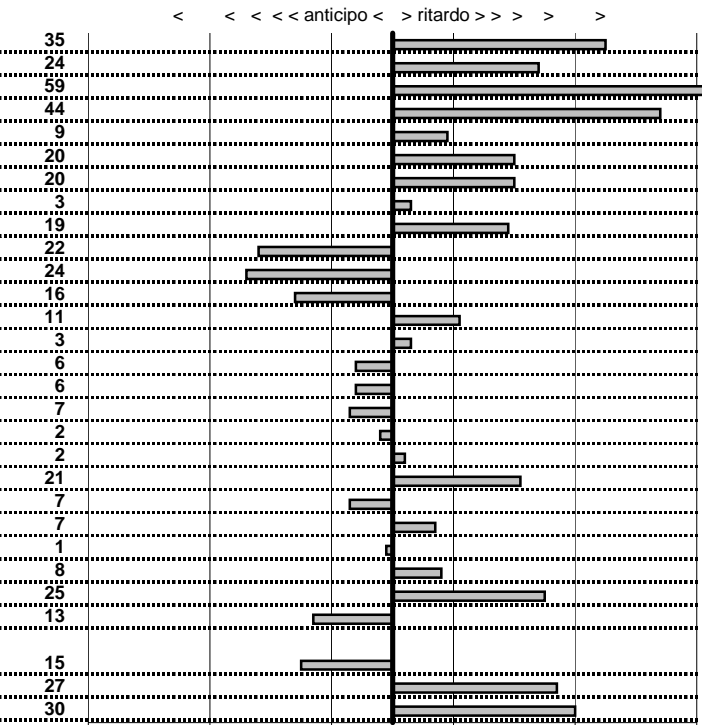

prova	t.imposto	start	stop	t.netto
PA1-Da vinci 1	0:00:14,00	11:20:38,79	11:20:53,14	0:00:14,35
PA2-Da vinci 2	0:00:12,00	11:20:53,14	11:21:05,38	0:00:12,24
PA3-Da vinci 3	0:00:10,00	11:21:05,38	11:21:15,97	0:00:10,59
PA4-Da vinci 4	0:00:09,00	11:21:15,97	11:21:25,41	0:00:09,44
PA5-Da vinci 5	0:00:14,00	12:48:22,83	12:48:36,92	0:00:14,09
PA6-Da vinci 6	0:00:12,00	12:48:36,92	12:48:49,12	0:00:12,20
PA7-Da vinci 7	0:00:10,00	12:48:49,12	12:48:59,32	0:00:10,20
PA8-Da vinci 8	0:00:09,00	12:48:59,32	12:49:08,35	0:00:09,03
PA9-Maccarese 1	0:19:30,00	12:49:08,35	13:08:38,54	0:19:30,19
PA10-Maccarese 2	0:00:12,00	13:08:38,54	13:08:50,32	0:00:11,78
PA11-Maccarese 3	0:00:12,00	13:08:50,32	13:09:02,08	0:00:11,76
PA12-Macchia grande 1	0:00:13,00	13:24:10,91	13:24:23,75	0:00:12,84
PA13-Macchia grande 2	0:00:12,00	13:24:23,75	13:24:35,86	0:00:12,11
PA14-Macchia grande 3	0:00:11,00	13:24:35,86	13:24:46,89	0:00:11,03
PA15-Macchia grande 4	0:00:10,00	13:24:46,89	13:24:56,83	0:00:09,94
PA16-Macchia grande 5	0:00:13,00	15:27:21,24	15:27:34,18	0:00:12,94
PA17-Macchia grande 6	0:00:12,00	15:27:34,18	15:27:46,11	0:00:11,93
PA18-Macchia grande 7	0:00:11,00	15:27:46,11	15:27:57,09	0:00:10,98
PA19-Macchia grande 8	0:00:10,00	15:27:57,09	15:28:07,11	0:00:10,02
PA20-Barba bianca 1	0:00:16,00	15:58:14,81	15:58:31,02	0:00:16,21
PA21-Barba bianca 2	0:00:14,00	15:58:31,02	15:58:44,95	0:00:13,93
PA22-Barba bianca 3	0:00:20,00	15:58:44,95	15:59:05,02	0:00:20,07
PA23-Barba bianca 4	0:00:10,00	15:59:05,02	15:59:15,01	0:00:09,99
PA24-Barba bianca 5	0:00:15,00	15:59:15,01	15:59:30,09	0:00:15,08
PA25-Trevignano 1	0:00:10,00	17:40:48,63	17:40:58,88	0:00:10,25
PA26-Trevignano 2	0:00:10,00	17:40:58,88	17:41:08,75	0:00:09,87
PA28-Trevignano 4	0:00:10,00	18:42:00,37	18:42:10,22	0:00:09,85
PA29-Trevignano 5	0:00:10,00	18:42:10,22	18:42:20,49	0:00:10,27
PA30-Trevignano 6	0:00:18,00	18:42:20,49	18:42:38,79	0:00:18,30

SOMMA PENALITA' 668
MEDIA PENALITA' 18,1

ALTRE PENALITA' 0
TOTALE PENALITA' 1.156

Elaborazione dati a cura di CRONOVITERBO