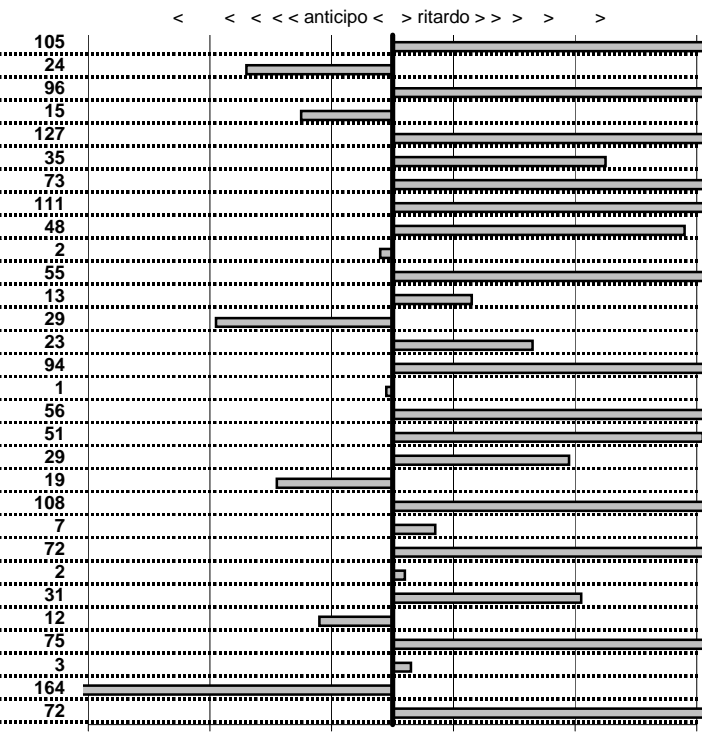

tempi e classifiche disponibili su www.cronoviterbo.net

28 in classifica

prova	t.imposto	start	stop	t.netto
PA1-Monterosi 1	0:00:05,00	10:08:00,25	10:08:06,30	0:00:06,05
PA2-Monterosi 2	0:00:09,00	10:08:06,30	10:08:15,06	0:00:08,76
PA3-Monterosi 3	0:00:07,00	10:08:15,06	10:08:23,02	0:00:07,96
PA4-Monterosi 4	0:00:10,00	10:08:23,02	10:08:32,87	0:00:09,85
PA5-Monterosi 5	0:00:05,00	10:08:32,87	10:08:39,14	0:00:06,27
PA6-Monterosi 6	0:00:10,00	10:08:39,14	10:08:49,49	0:00:10,35
PA7-Monterosi 7	0:00:06,00	10:08:49,49	10:08:56,22	0:00:06,73
PA8-Nepi 1	0:00:07,00	10:21:29,22	10:21:37,33	0:00:08,11
PA9-Nepi 2	0:00:09,00	10:21:37,33	10:21:46,81	0:00:09,48
PA10-Nepi 3	0:00:07,00	10:21:46,81	10:21:53,79	0:00:06,98
PA11-Nepi 4	0:00:10,00	10:21:53,79	10:22:04,34	0:00:10,55
PA12-Nepi 5	0:00:07,00	10:22:04,34	10:22:11,47	0:00:07,13
PA13-Nepi 6	0:00:09,00	10:22:11,47	10:22:20,18	0:00:08,71
PA14-Nepi 7	0:00:07,00	10:22:20,18	10:22:27,41	0:00:07,23
PA15-Santa Teresa 1	0:00:06,00	11:25:37,92	11:25:44,86	0:00:06,94
PA16-Santa Teresa 2	0:00:06,00	11:25:44,86	11:25:50,85	0:00:05,99
PA17-Santa Teresa 3	0:00:10,00	11:25:50,85	11:26:01,41	0:00:10,56
PA18-Santa Teresa 4	0:00:05,00	11:26:01,41	11:26:06,92	0:00:05,51
PA19-Santa Teresa 5	0:00:09,00	11:26:06,92	11:26:16,21	0:00:09,29
PA20-Santa Teresa 6	0:00:06,00	11:26:16,21	11:26:22,02	0:00:05,81
PA21-Marino 1	0:00:08,00	11:46:02,28	11:46:11,36	0:00:09,08
PA22-Marino 2	0:00:10,00	11:46:11,36	11:46:21,43	0:00:10,07
PA23-Marino 3	0:00:11,00	11:46:21,43	11:46:33,15	0:00:11,72
PA24-Marino 4	0:00:08,00	11:46:33,15	11:46:41,17	0:00:08,02
PA25-Marino 5	0:00:09,00	11:46:41,17	11:46:50,48	0:00:09,31
PA26-Marino 6	0:00:10,00	11:46:50,48	11:47:00,36	0:00:09,88
PA27-Marino 7	0:00:11,00	11:47:00,36	11:47:12,11	0:00:11,75
PA28-Marino 8	0:00:08,00	11:47:12,11	11:47:20,14	0:00:08,03
PA29-Marino 9	0:00:08,00	11:47:20,14	11:47:26,50	0:00:06,36
PA30-Marta 1	0:00:06,00	12:32:39,07	12:32:45,79	0:00:06,72