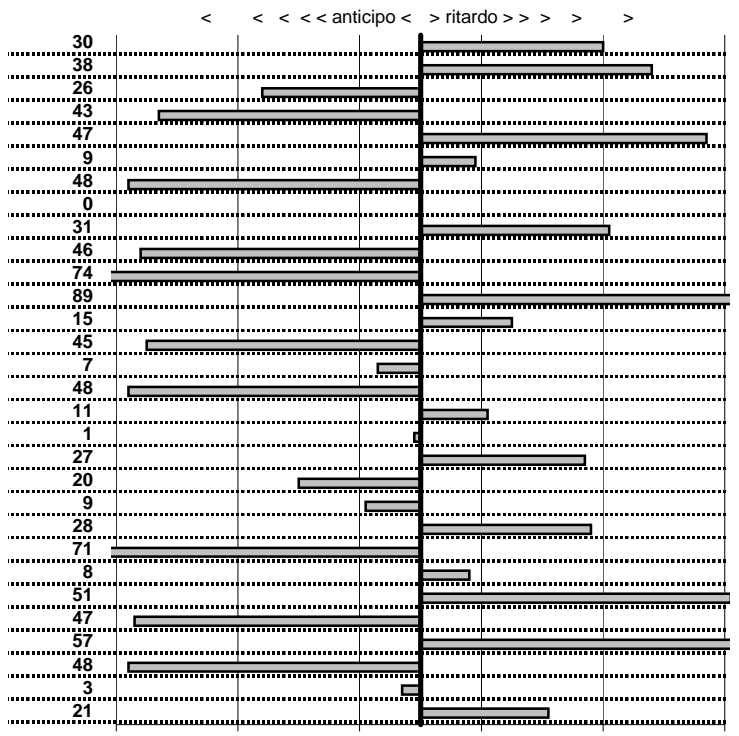

prova	t.imposto	start	stop	t.netto
PA1-Monterosi 1	0:00:05,00	10:26:45,38	10:26:50,68	0:00:05,30
PA2-Monterosi 2	0:00:09,00	10:26:50,68	10:27:00,06	0:00:09,38
PA3-Monterosi 3	0:00:07,00	10:27:00,06	10:27:06,80	0:00:06,74
PA4-Monterosi 4	0:00:10,00	10:27:06,80	10:27:16,37	0:00:09,57
PA5-Monterosi 5	0:00:05,00	10:27:16,37	10:27:21,84	0:00:05,47
PA6-Monterosi 6	0:00:10,00	10:27:21,84	10:27:31,93	0:00:10,09
PA7-Monterosi 7	0:00:06,00	10:27:31,93	10:27:37,45	0:00:05,52
PA8-Nepi 1	0:00:07,00	10:41:20,60	10:41:27,60	0:00:07,00
PA9-Nepi 2	0:00:09,00	10:41:27,60	10:41:36,91	0:00:09,31
PA10-Nepi 3	0:00:07,00	10:41:36,91	10:41:43,45	0:00:06,54
PA11-Nepi 4	0:00:10,00	10:41:43,45	10:41:52,71	0:00:09,26
PA12-Nepi 5	0:00:07,00	10:41:52,71	10:42:00,60	0:00:07,89
PA13-Nepi 6	0:00:09,00	10:42:00,60	10:42:09,75	0:00:09,15
PA14-Nepi 7	0:00:07,00	10:42:09,75	10:42:16,30	0:00:06,55
PA15-Santa Teresa 1	0:00:06,00	11:42:56,52	11:43:02,45	0:00:05,93
PA16-Santa Teresa 2	0:00:06,00	11:43:02,45	11:43:07,97	0:00:05,52
PA17-Santa Teresa 3	0:00:10,00	11:43:07,97	11:43:18,08	0:00:10,11
PA18-Santa Teresa 4	0:00:05,00	11:43:18,08	11:43:23,07	0:00:04,99
PA19-Santa Teresa 5	0:00:09,00	11:43:23,07	11:43:32,34	0:00:09,27
PA20-Santa Teresa 6	0:00:06,00	11:43:32,34	11:43:38,14	0:00:05,80
PA21-Marino 1	0:00:08,00	12:11:07,84	12:11:15,75	0:00:07,91
PA22-Marino 2	0:00:10,00	12:11:15,75	12:11:26,03	0:00:10,28
PA23-Marino 3	0:00:11,00	12:11:26,03	12:11:36,32	0:00:10,29
PA24-Marino 4	0:00:08,00	12:11:36,32	12:11:44,40	0:00:08,08
PA25-Marino 5	0:00:09,00	12:11:44,40	12:11:53,91	0:00:09,51
PA26-Marino 6	0:00:10,00	12:11:53,91	12:12:03,44	0:00:09,53
PA27-Marino 7	0:00:11,00	12:12:03,44	12:12:15,01	0:00:11,57
PA28-Marino 8	0:00:08,00	12:12:15,01	12:12:22,53	0:00:07,52
PA29-Marino 9	0:00:08,00	12:12:22,53	12:12:30,50	0:00:07,97
PA30-Marta 1	0:00:06,00	12:59:22,20	12:59:28,41	0:00:06,21

SOMMA PENALITA' 1.031
MEDIA PENALITA' 31,2

ALTRE PENALITA' 0
TOTALE PENALITA' 1.784

Elaborazione dati a cura di CRONOVITERBO