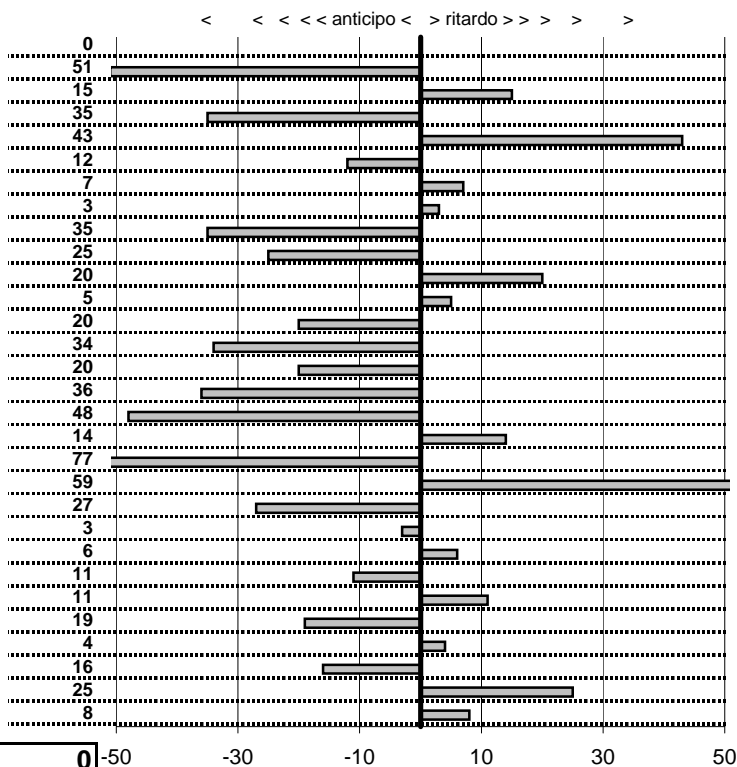

tempi e classifiche disponibili su www.cronoviterbo.net

16 in classifica

prova	t.imposto	start	stop	t.netto
PA1-Monterosi 1	0:00:05,00	10:12:41,58	10:12:46,58	0:00:05,00
PA2-Monterosi 2	0:00:09,00	10:12:46,58	10:12:55,07	0:00:08,49
PA3-Monterosi 3	0:00:07,00	10:12:55,07	10:13:02,22	0:00:07,15
PA4-Monterosi 4	0:00:10,00	10:13:02,22	10:13:11,87	0:00:09,65
PA5-Monterosi 5	0:00:05,00	10:13:11,87	10:13:17,30	0:00:05,43
PA6-Monterosi 6	0:00:10,00	10:13:17,30	10:13:27,18	0:00:09,88
PA7-Monterosi 7	0:00:06,00	10:13:27,18	10:13:33,25	0:00:06,07
PA8-Nepi 1	0:00:07,00	10:27:39,32	10:27:46,35	0:00:07,03
PA9-Nepi 2	0:00:09,00	10:27:46,35	10:27:55,00	0:00:08,65
PA10-Nepi 3	0:00:07,00	10:27:55,00	10:28:01,75	0:00:06,75
PA11-Nepi 4	0:00:10,00	10:28:01,75	10:28:11,95	0:00:10,20
PA12-Nepi 5	0:00:07,00	10:28:11,95	10:28:19,00	0:00:07,05
PA13-Nepi 6	0:00:09,00	10:28:19,00	10:28:27,80	0:00:08,80
PA14-Nepi 7	0:00:07,00	10:28:27,80	10:28:34,46	0:00:06,66
PA15-Santa Teresa 1	0:00:06,00	11:26:41,60	11:26:47,40	0:00:05,80
PA16-Santa Teresa 2	0:00:06,00	11:26:47,40	11:26:53,04	0:00:05,64
PA17-Santa Teresa 3	0:00:10,00	11:26:53,04	11:27:02,56	0:00:09,52
PA18-Santa Teresa 4	0:00:05,00	11:27:02,56	11:27:07,70	0:00:05,14
PA19-Santa Teresa 5	0:00:09,00	11:27:07,70	11:27:15,93	0:00:08,23
PA20-Santa Teresa 6	0:00:06,00	11:27:15,93	11:27:22,52	0:00:06,59
PA21-Marino 1	0:00:08,00	11:51:14,89	11:51:22,62	0:00:07,73
PA22-Marino 2	0:00:10,00	11:51:22,62	11:51:32,59	0:00:09,97
PA23-Marino 3	0:00:11,00	11:51:32,59	11:51:43,65	0:00:11,06
PA24-Marino 4	0:00:08,00	11:51:43,65	11:51:51,54	0:00:07,89
PA25-Marino 5	0:00:09,00	11:51:51,54	11:52:00,65	0:00:09,11
PA26-Marino 6	0:00:10,00	11:52:00,65	11:52:10,46	0:00:09,81
PA27-Marino 7	0:00:11,00	11:52:10,46	11:52:21,50	0:00:11,04
PA28-Marino 8	0:00:08,00	11:52:21,50	11:52:29,34	0:00:07,84
PA29-Marino 9	0:00:08,00	11:52:29,34	11:52:37,59	0:00:08,25
PA30-Marta 1	0:00:06,00	12:41:56,39	12:42:02,47	0:00:06,08