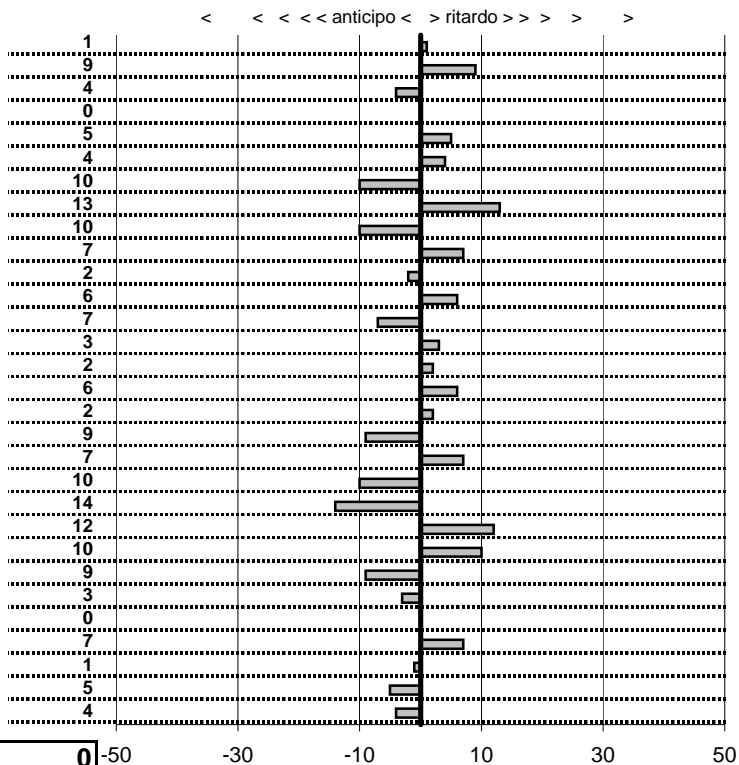

tempi e classifiche disponibili su www.cronoviterbo.net

- Cronologi - Penalità - Statistiche -

SENSI V.-SENSI M.
 FIAT 127

12

4 in classifica

prova	t.imposto	start	stop	t.netto
PA1-Monterosi 1	0:00:05,00	10:03:18,90	10:03:23,91	0:00:05,01
PA2-Monterosi 2	0:00:09,00	10:03:23,91	10:03:33,00	0:00:09,09
PA3-Monterosi 3	0:00:07,00	10:03:33,00	10:03:39,96	0:00:06,96
PA4-Monterosi 4	0:00:10,00	10:03:39,96	10:03:49,96	0:00:10,00
PA5-Monterosi 5	0:00:05,00	10:03:49,96	10:03:55,01	0:00:05,05
PA6-Monterosi 6	0:00:10,00	10:03:55,01	10:04:05,05	0:00:10,04
PA7-Monterosi 7	0:00:06,00	10:04:05,05	10:04:10,95	0:00:05,90
PA8-Nepi 1	0:00:07,00	10:16:36,31	10:16:43,44	0:00:07,13
PA9-Nepi 2	0:00:09,00	10:16:43,44	10:16:52,34	0:00:08,90
PA10-Nepi 3	0:00:07,00	10:16:52,34	10:16:59,41	0:00:07,07
PA11-Nepi 4	0:00:10,00	10:16:59,41	10:17:09,39	0:00:09,98
PA12-Nepi 5	0:00:07,00	10:17:09,39	10:17:16,45	0:00:07,06
PA13-Nepi 6	0:00:09,00	10:17:16,45	10:17:25,38	0:00:08,93
PA14-Nepi 7	0:00:07,00	10:17:25,38	10:17:32,41	0:00:07,03
PA15-Santa Teresa 1	0:00:06,00	11:19:38,01	11:19:44,03	0:00:06,02
PA16-Santa Teresa 2	0:00:06,00	11:19:44,03	11:19:50,09	0:00:06,06
PA17-Santa Teresa 3	0:00:10,00	11:19:50,09	11:20:00,11	0:00:10,02
PA18-Santa Teresa 4	0:00:05,00	11:20:00,11	11:20:05,02	0:00:04,91
PA19-Santa Teresa 5	0:00:09,00	11:20:05,02	11:20:14,09	0:00:09,07
PA20-Santa Teresa 6	0:00:06,00	11:20:14,09	11:20:19,99	0:00:05,90
PA21-Marino 1	0:00:08,00	11:40:50,48	11:40:58,34	0:00:07,86
PA22-Marino 2	0:00:10,00	11:40:58,34	11:41:08,46	0:00:10,12
PA23-Marino 3	0:00:11,00	11:41:08,46	11:41:19,56	0:00:11,10
PA24-Marino 4	0:00:08,00	11:41:19,56	11:41:27,47	0:00:07,91
PA25-Marino 5	0:00:09,00	11:41:27,47	11:41:36,44	0:00:08,97
PA26-Marino 6	0:00:10,00	11:41:36,44	11:41:46,44	0:00:10,00
PA27-Marino 7	0:00:11,00	11:41:46,44	11:41:57,51	0:00:11,07
PA28-Marino 8	0:00:08,00	11:41:57,51	11:42:05,50	0:00:07,99
PA29-Marino 9	0:00:08,00	11:42:05,50	11:42:13,45	0:00:07,95
PA30-Marta 1	0:00:06,00	12:28:06,48	12:28:12,44	0:00:05,96