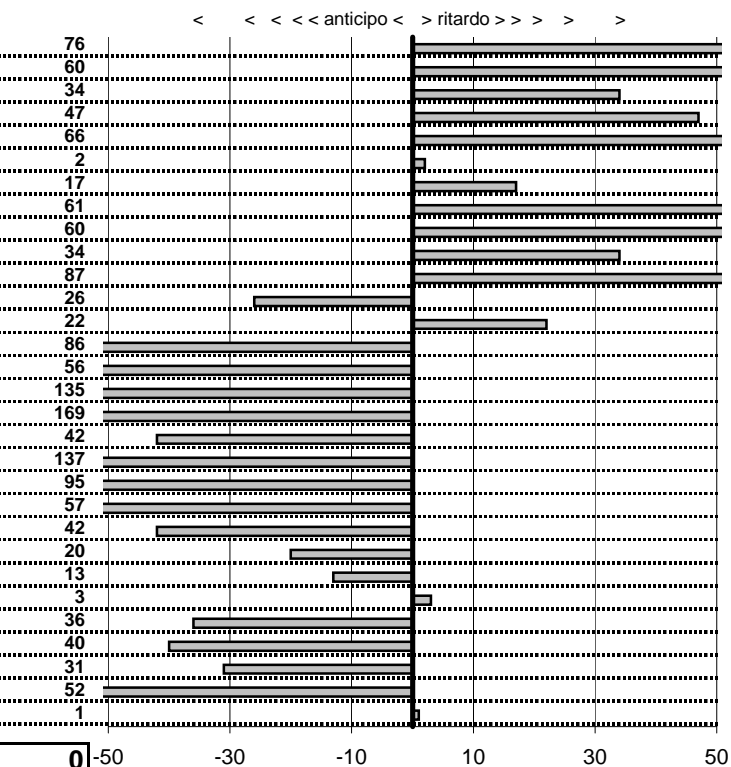

tempi e classifiche disponibili su www.cronoviterbo.net

31 in classifica

prova	t.imposto	start	stop	t.netto
PA1-Monterosi 1	0:00:05,00	10:11:31,16	10:11:36,92	0:00:05,76
PA2-Monterosi 2	0:00:09,00	10:11:36,92	10:11:46,52	0:00:09,60
PA3-Monterosi 3	0:00:07,00	10:11:46,52	10:11:53,86	0:00:07,34
PA4-Monterosi 4	0:00:10,00	10:11:53,86	10:12:04,33	0:00:10,47
PA5-Monterosi 5	0:00:05,00	10:12:04,33	10:12:09,99	0:00:05,66
PA6-Monterosi 6	0:00:10,00	10:12:09,99	10:12:20,01	0:00:10,02
PA7-Monterosi 7	0:00:06,00	10:12:20,01	10:12:26,18	0:00:06,17
PA8-Nepi 1	0:00:07,00	10:25:12,17	10:25:19,78	0:00:07,61
PA9-Nepi 2	0:00:09,00	10:25:19,78	10:25:29,38	0:00:09,60
PA10-Nepi 3	0:00:07,00	10:25:29,38	10:25:36,72	0:00:07,34
PA11-Nepi 4	0:00:10,00	10:25:36,72	10:25:47,59	0:00:10,87
PA12-Nepi 5	0:00:07,00	10:25:47,59	10:25:54,33	0:00:06,74
PA13-Nepi 6	0:00:09,00	10:25:54,33	10:26:03,55	0:00:09,22
PA14-Nepi 7	0:00:07,00	10:26:03,55	10:26:09,69	0:00:06,14
PA15-Santa Teresa 1	0:00:06,00	11:30:23,41	11:30:28,85	0:00:05,44
PA16-Santa Teresa 2	0:00:06,00	11:30:28,85	11:30:33,50	0:00:04,65
PA17-Santa Teresa 3	0:00:10,00	11:30:33,50	11:30:41,81	0:00:08,31
PA18-Santa Teresa 4	0:00:05,00	11:30:41,81	11:30:46,39	0:00:04,58
PA19-Santa Teresa 5	0:00:09,00	11:30:46,39	11:30:54,02	0:00:07,63
PA20-Santa Teresa 6	0:00:06,00	11:30:54,02	11:30:59,07	0:00:05,05
PA21-Marino 1	0:00:08,00	12:04:41,26	12:04:48,69	0:00:07,43
PA22-Marino 2	0:00:10,00	12:04:48,69	12:04:58,27	0:00:09,58
PA23-Marino 3	0:00:11,00	12:04:58,27	12:05:09,07	0:00:10,80
PA24-Marino 4	0:00:08,00	12:05:09,07	12:05:16,94	0:00:07,87
PA25-Marino 5	0:00:09,00	12:05:16,94	12:05:25,97	0:00:09,03
PA26-Marino 6	0:00:10,00	12:05:25,97	12:05:35,61	0:00:09,64
PA27-Marino 7	0:00:11,00	12:05:35,61	12:05:46,21	0:00:10,60
PA28-Marino 8	0:00:08,00	12:05:46,21	12:05:53,90	0:00:07,69
PA29-Marino 9	0:00:08,00	12:05:53,90	12:06:01,38	0:00:07,48
PA30-Marta 1	0:00:06,00	12:52:40,33	12:52:46,34	0:00:06,01