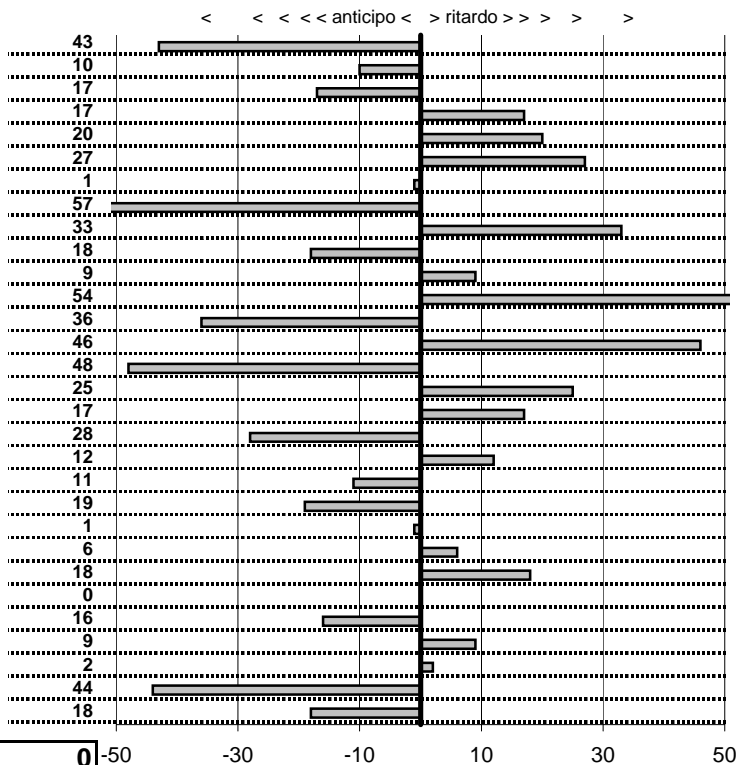

prova	t.imposto	start	stop	t.netto
PA1-Monterosi 1	0:00:05,00	10:35:06,90	10:35:11,47	0:00:04,57
PA2-Monterosi 2	0:00:09,00	10:35:11,47	10:35:20,37	0:00:08,90
PA3-Monterosi 3	0:00:07,00	10:35:20,37	10:35:27,20	0:00:06,83
PA4-Monterosi 4	0:00:10,00	10:35:27,20	10:35:37,37	0:00:10,17
PA5-Monterosi 5	0:00:05,00	10:35:37,37	10:35:42,57	0:00:05,20
PA6-Monterosi 6	0:00:10,00	10:35:42,57	10:35:52,84	0:00:10,27
PA7-Monterosi 7	0:00:06,00	10:35:52,84	10:35:58,83	0:00:05,99
PA8-Nepi 1	0:00:07,00	10:58:30,38	10:58:36,81	0:00:06,43
PA9-Nepi 2	0:00:09,00	10:58:36,81	10:58:46,14	0:00:09,33
PA10-Nepi 3	0:00:07,00	10:58:46,14	10:58:52,96	0:00:06,82
PA11-Nepi 4	0:00:10,00	10:58:52,96	10:59:03,05	0:00:10,09
PA12-Nepi 5	0:00:07,00	10:59:03,05	10:59:10,59	0:00:07,54
PA13-Nepi 6	0:00:09,00	10:59:10,59	10:59:19,23	0:00:08,64
PA14-Nepi 7	0:00:07,00	10:59:19,23	10:59:26,69	0:00:07,46
PA15-Santa Teresa 1	0:00:06,00	11:54:14,49	11:54:20,01	0:00:05,52
PA16-Santa Teresa 2	0:00:06,00	11:54:20,01	11:54:26,26	0:00:06,25
PA17-Santa Teresa 3	0:00:10,00	11:54:26,26	11:54:36,43	0:00:10,17
PA18-Santa Teresa 4	0:00:05,00	11:54:36,43	11:54:41,15	0:00:04,72
PA19-Santa Teresa 5	0:00:09,00	11:54:41,15	11:54:50,27	0:00:09,12
PA20-Santa Teresa 6	0:00:06,00	11:54:50,27	11:54:56,16	0:00:05,89
PA21-Marino 1	0:00:08,00	12:14:24,44	12:14:32,25	0:00:07,81
PA22-Marino 2	0:00:10,00	12:14:32,25	12:14:42,24	0:00:09,99
PA23-Marino 3	0:00:11,00	12:14:42,24	12:14:53,30	0:00:11,06
PA24-Marino 4	0:00:08,00	12:14:53,30	12:15:01,48	0:00:08,18
PA25-Marino 5	0:00:09,00	12:15:01,48	12:15:10,48	0:00:09,00
PA26-Marino 6	0:00:10,00	12:15:10,48	12:15:20,32	0:00:09,84
PA27-Marino 7	0:00:11,00	12:15:20,32	12:15:31,41	0:00:11,09
PA28-Marino 8	0:00:08,00	12:15:31,41	12:15:39,43	0:00:08,02
PA29-Marino 9	0:00:08,00	12:15:39,43	12:15:46,99	0:00:07,56
PA30-Marta 1	0:00:06,00	12:48:38,32	12:48:44,14	0:00:05,82

SOMMA PENALITA' 716
MEDIA PENALITA' 21,7

ALTRE PENALITA' 0
TOTALE PENALITA' 2.148

Elaborazione dati a cura di CRONOVITERBO