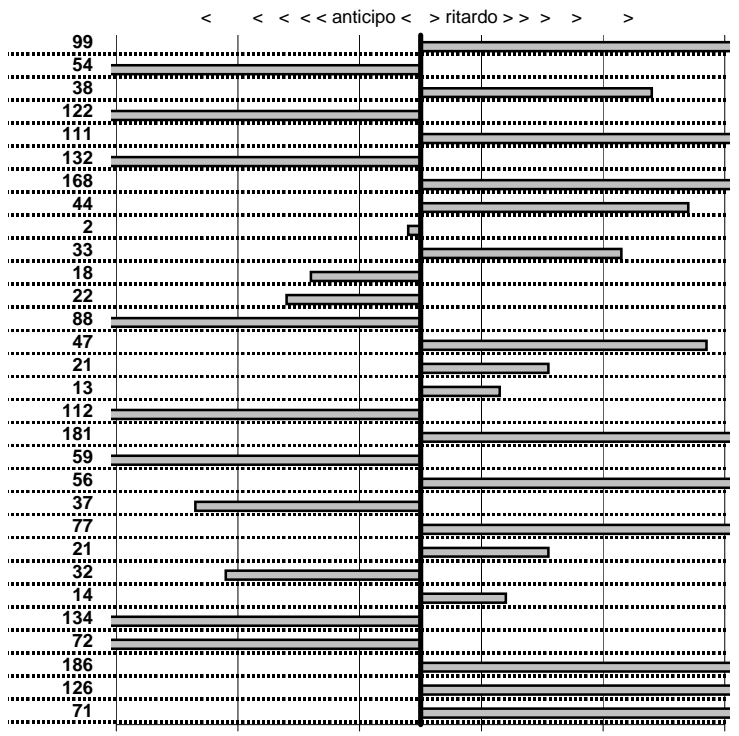

tempi e classifiche disponibili su www.cronoviterbo.net

- Cronologi - Penalità - Statistiche -

MARINI B. S.-X
 MINIMATIC

36

34 in classifica

prova	t. imposto	start	stop	t. netto
PA1-Monterosi 1	0:00:05,00	10:32:32,43	10:32:38,42	0:00:05,99
PA2-Monterosi 2	0:00:09,00	10:32:38,42	10:32:46,88	0:00:08,46
PA3-Monterosi 3	0:00:07,00	10:32:46,88	10:32:54,26	0:00:07,38
PA4-Monterosi 4	0:00:10,00	10:32:54,26	10:33:03,04	0:00:08,78
PA5-Monterosi 5	0:00:05,00	10:33:03,04	10:33:09,15	0:00:06,11
PA6-Monterosi 6	0:00:10,00	10:33:09,15	10:33:17,83	0:00:08,68
PA7-Monterosi 7	0:00:06,00	10:33:17,83	10:33:25,51	0:00:07,68
PA8-Nepi 1	0:00:07,00	10:48:38,52	10:48:45,96	0:00:07,44
PA9-Nepi 2	0:00:09,00	10:48:45,96	10:48:54,94	0:00:08,98
PA10-Nepi 3	0:00:07,00	10:48:54,94	10:49:02,27	0:00:07,33
PA11-Nepi 4	0:00:10,00	10:49:02,27	10:49:12,09	0:00:09,82
PA12-Nepi 5	0:00:07,00	10:49:12,09	10:49:18,87	0:00:06,78
PA13-Nepi 6	0:00:09,00	10:49:18,87	10:49:26,99	0:00:08,12
PA14-Nepi 7	0:00:07,00	10:49:26,99	10:49:34,46	0:00:07,47
PA15-Santa Teresa 1	0:00:06,00	11:57:49,71	11:57:55,92	0:00:06,21
PA16-Santa Teresa 2	0:00:06,00	11:57:55,92	11:58:02,05	0:00:06,13
PA17-Santa Teresa 3	0:00:10,00	11:58:02,05	11:58:10,93	0:00:08,88
PA18-Santa Teresa 4	0:00:05,00	11:58:10,93	11:58:17,74	0:00:06,81
PA19-Santa Teresa 5	0:00:09,00	11:58:17,74	11:58:26,15	0:00:08,41
PA20-Santa Teresa 6	0:00:06,00	11:58:26,15	11:58:32,71	0:00:06,56
PA21-Marino 1	0:00:08,00	12:35:27,17	12:35:34,80	0:00:07,63
PA22-Marino 2	0:00:10,00	12:35:34,80	12:35:45,57	0:00:10,77
PA23-Marino 3	0:00:11,00	12:35:45,57	12:35:56,78	0:00:11,21
PA24-Marino 4	0:00:08,00	12:35:56,78	12:36:04,46	0:00:07,68
PA25-Marino 5	0:00:09,00	12:36:04,46	12:36:13,60	0:00:09,14
PA26-Marino 6	0:00:10,00	12:36:13,60	12:36:22,26	0:00:08,66
PA27-Marino 7	0:00:11,00	12:36:22,26	12:36:32,54	0:00:10,28
PA28-Marino 8	0:00:08,00	12:36:32,54	12:36:42,40	0:00:09,86
PA29-Marino 9	0:00:08,00	12:36:42,40	12:36:51,66	0:00:09,26
PA30-Marta 1	0:00:06,00	00:00:00,00	00:00:06,71	0:00:06,71