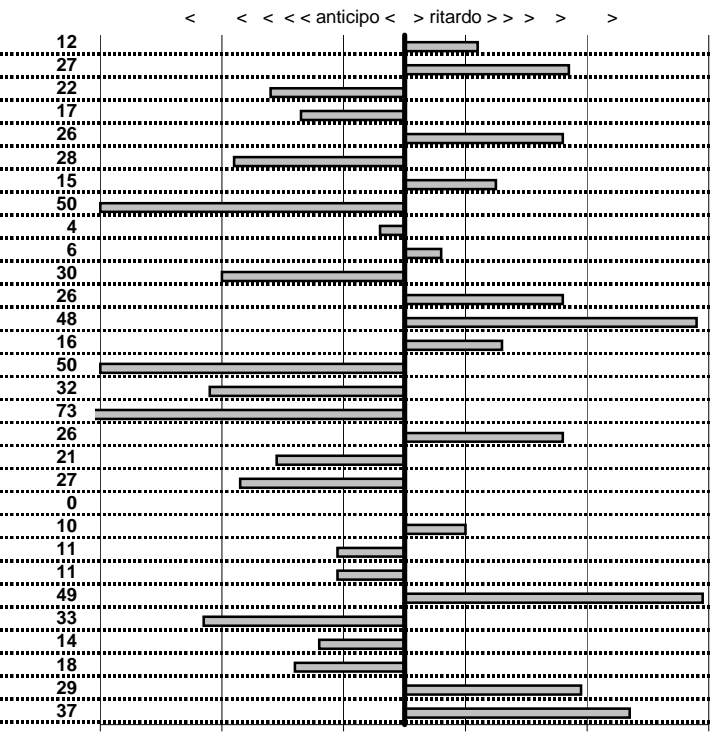

prova	t.imposto	start	stop	t.netto
PA1-Monterosi 1	0:00:05,00	10:24:24,73	10:24:29,85	0:00:05,12
PA2-Monterosi 2	0:00:09,00	10:24:29,85	10:24:39,12	0:00:09,27
PA3-Monterosi 3	0:00:07,00	10:24:39,12	10:24:45,90	0:00:06,78
PA4-Monterosi 4	0:00:10,00	10:24:45,90	10:24:55,73	0:00:09,83
PA5-Monterosi 5	0:00:05,00	10:24:55,73	10:25:00,99	0:00:05,26
PA6-Monterosi 6	0:00:10,00	10:25:00,99	10:25:10,71	0:00:09,72
PA7-Monterosi 7	0:00:06,00	10:25:10,71	10:25:16,86	0:00:06,15
PA8-Nepi 1	0:00:07,00	10:40:07,87	10:40:14,37	0:00:06,50
PA9-Nepi 2	0:00:09,00	10:40:14,37	10:40:23,33	0:00:08,96
PA10-Nepi 3	0:00:07,00	10:40:23,33	10:40:30,39	0:00:07,06
PA11-Nepi 4	0:00:10,00	10:40:30,39	10:40:40,09	0:00:09,70
PA12-Nepi 5	0:00:07,00	10:40:40,09	10:40:47,35	0:00:07,26
PA13-Nepi 6	0:00:09,00	10:40:47,35	10:40:56,83	0:00:09,48
PA14-Nepi 7	0:00:07,00	10:40:56,83	10:41:03,99	0:00:07,16
PA15-Santa Teresa 1	0:00:06,00	11:56:28,53	11:56:34,03	0:00:05,50
PA16-Santa Teresa 2	0:00:06,00	11:56:34,03	11:56:39,71	0:00:05,68
PA17-Santa Teresa 3	0:00:10,00	11:56:39,71	11:56:48,98	0:00:09,27
PA18-Santa Teresa 4	0:00:05,00	11:56:48,98	11:56:54,24	0:00:05,26
PA19-Santa Teresa 5	0:00:09,00	11:56:54,24	11:57:03,03	0:00:08,79
PA20-Santa Teresa 6	0:00:06,00	11:57:03,03	11:57:08,76	0:00:05,73
PA21-Marino 1	0:00:08,00	12:33:45,03	12:33:53,03	0:00:08,00
PA22-Marino 2	0:00:10,00	12:33:53,03	12:34:03,13	0:00:10,10
PA23-Marino 3	0:00:11,00	12:34:03,13	12:34:14,02	0:00:10,89
PA24-Marino 4	0:00:08,00	12:34:14,02	12:34:21,91	0:00:07,89
PA25-Marino 5	0:00:09,00	12:34:21,91	12:34:31,40	0:00:09,49
PA26-Marino 6	0:00:10,00	12:34:31,40	12:34:41,07	0:00:09,67
PA27-Marino 7	0:00:11,00	12:34:41,07	12:34:51,93	0:00:10,86
PA28-Marino 8	0:00:08,00	12:34:51,93	12:34:59,75	0:00:07,82
PA29-Marino 9	0:00:08,00	12:34:59,75	12:35:08,04	0:00:08,29
PA30-Marta 1	0:00:06,00	13:07:33,10	13:07:39,47	0:00:06,37

SOMMA PENALITA'	857
MEDIA PENALITA'	26,0

ALTRE PENALITA'	0
TOTALE PENALITA'	1.620

Elaborazione dati a cura di CRONOVITERBO