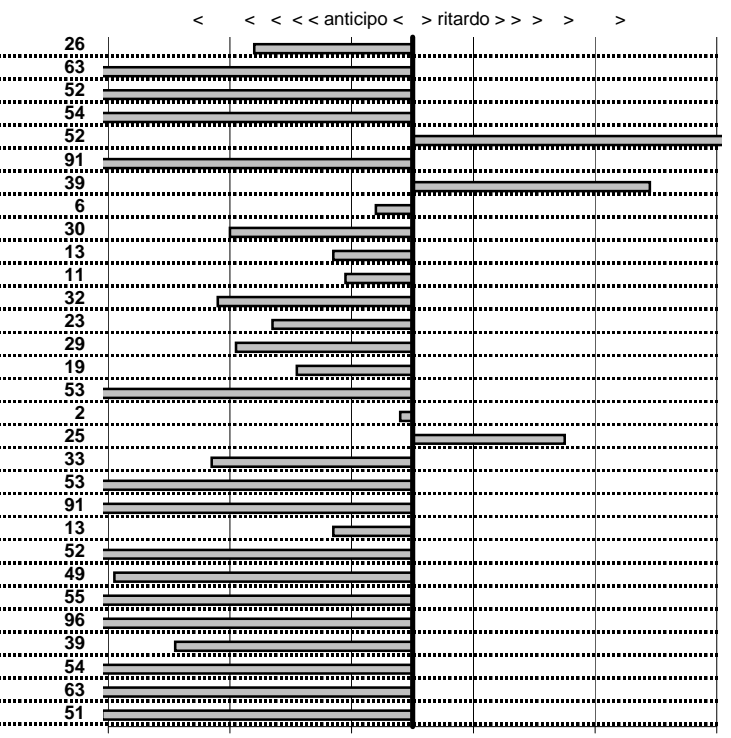

tempi e classifiche disponibili su www.cronoviterbo.net

24 in classifica

prova	t.imposto	start	stop	t.netto
PA1-Monterosi 1	0:00:05,00	10:31:24,21	10:31:28,95	0:00:04,74
PA2-Monterosi 2	0:00:09,00	10:31:28,95	10:31:37,32	0:00:08,37
PA3-Monterosi 3	0:00:07,00	10:31:37,32	10:31:43,80	0:00:06,48
PA4-Monterosi 4	0:00:10,00	10:31:43,80	10:31:53,26	0:00:09,46
PA5-Monterosi 5	0:00:05,00	10:31:53,26	10:31:58,78	0:00:05,52
PA6-Monterosi 6	0:00:10,00	10:31:58,78	10:32:07,87	0:00:09,09
PA7-Monterosi 7	0:00:06,00	10:32:07,87	10:32:14,26	0:00:06,39
PA8-Nepi 1	0:00:07,00	10:47:22,99	10:47:29,93	0:00:06,94
PA9-Nepi 2	0:00:09,00	10:47:29,93	10:47:38,63	0:00:08,70
PA10-Nepi 3	0:00:07,00	10:47:38,63	10:47:45,50	0:00:06,87
PA11-Nepi 4	0:00:10,00	10:47:45,50	10:47:55,39	0:00:09,89
PA12-Nepi 5	0:00:07,00	10:47:55,39	10:48:02,07	0:00:06,68
PA13-Nepi 6	0:00:09,00	10:48:02,07	10:48:10,84	0:00:08,77
PA14-Nepi 7	0:00:07,00	10:48:10,84	10:48:17,55	0:00:06,71
PA15-Santa Teresa 1	0:00:06,00	11:55:23,65	11:55:29,46	0:00:05,81
PA16-Santa Teresa 2	0:00:06,00	11:55:29,46	11:55:34,93	0:00:05,47
PA17-Santa Teresa 3	0:00:10,00	11:55:34,93	11:55:44,91	0:00:09,98
PA18-Santa Teresa 4	0:00:05,00	11:55:44,91	11:55:50,16	0:00:05,25
PA19-Santa Teresa 5	0:00:09,00	11:55:50,16	11:55:58,83	0:00:08,67
PA20-Santa Teresa 6	0:00:06,00	11:55:58,83	11:56:04,30	0:00:05,47
PA21-Marino 1	0:00:08,00	12:32:13,34	12:32:20,43	0:00:07,09
PA22-Marino 2	0:00:10,00	12:32:20,43	12:32:30,30	0:00:09,87
PA23-Marino 3	0:00:11,00	12:32:30,30	12:32:40,78	0:00:10,48
PA24-Marino 4	0:00:08,00	12:32:40,78	12:32:48,29	0:00:07,51
PA25-Marino 5	0:00:09,00	12:32:48,29	12:32:56,74	0:00:08,45
PA26-Marino 6	0:00:10,00	12:32:56,74	12:33:05,78	0:00:09,04
PA27-Marino 7	0:00:11,00	12:33:05,78	12:33:16,39	0:00:10,61
PA28-Marino 8	0:00:08,00	12:33:16,39	12:33:23,85	0:00:07,46
PA29-Marino 9	0:00:08,00	12:33:23,85	12:33:31,22	0:00:07,37
PA30-Marta 1	0:00:06,00	13:06:30,57	13:06:36,06	0:00:05,49