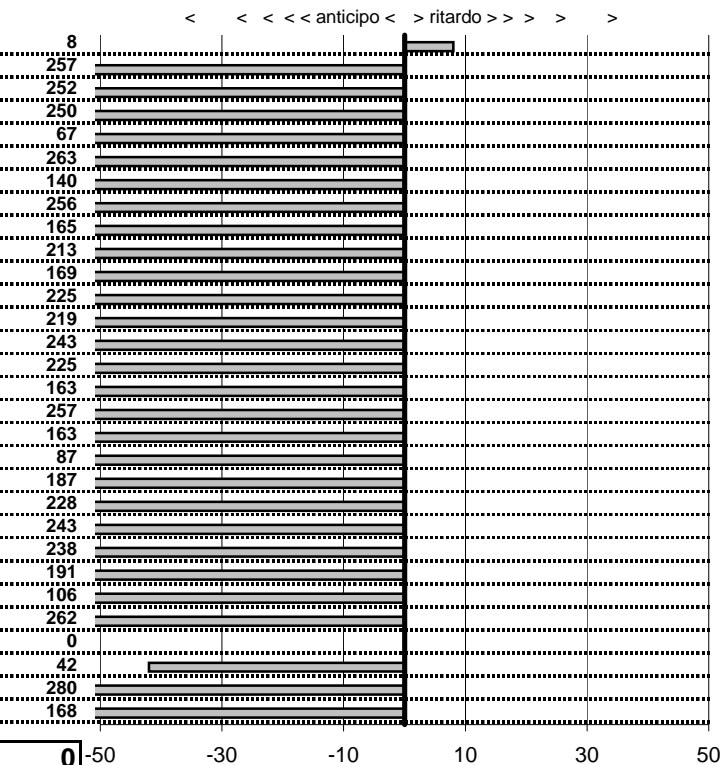

- Cronologi - Penalità - Statistiche -

ADAMI C.-PACCOSI M.

VOLVO 245

40

37 in classifica

prova	t. imposto	start	stop	t. netto
PA1-Monterosi 1	0:00:05,00	10:37:59,67	10:38:04,75	0:00:05,08
PA2-Monterosi 2	0:00:09,00	10:38:04,75	10:38:11,18	0:00:06,43
PA3-Monterosi 3	0:00:07,00	10:38:11,18	10:38:15,66	0:00:04,48
PA4-Monterosi 4	0:00:10,00	10:38:15,66	10:38:23,16	0:00:07,50
PA5-Monterosi 5	0:00:05,00	10:38:23,16	10:38:27,49	0:00:04,33
PA6-Monterosi 6	0:00:10,00	10:38:27,49	10:38:34,86	0:00:07,37
PA7-Monterosi 7	0:00:06,00	10:38:34,86	10:38:39,46	0:00:04,60
PA8-Nepi 1	0:00:07,00	10:52:16,81	10:52:21,25	0:00:04,44
PA9-Nepi 2	0:00:09,00	10:52:21,25	10:52:28,60	0:00:07,35
PA10-Nepi 3	0:00:07,00	10:52:28,60	10:52:33,47	0:00:04,87
PA11-Nepi 4	0:00:10,00	10:52:33,47	10:52:41,78	0:00:08,31
PA12-Nepi 5	0:00:07,00	10:52:41,78	10:52:46,53	0:00:04,75
PA13-Nepi 6	0:00:09,00	10:52:46,53	10:52:53,34	0:00:06,81
PA14-Nepi 7	0:00:07,00	10:52:53,34	10:52:57,91	0:00:04,57
PA15-Santa Teresa 1	0:00:06,00	12:02:14,06	12:02:17,81	0:00:03,75
PA16-Santa Teresa 2	0:00:06,00	12:02:17,81	12:02:22,18	0:00:04,37
PA17-Santa Teresa 3	0:00:10,00	12:02:22,18	12:02:29,61	0:00:07,43
PA18-Santa Teresa 4	0:00:05,00	12:02:29,61	12:02:32,98	0:00:03,37
PA19-Santa Teresa 5	0:00:09,00	12:02:32,98	12:02:41,11	0:00:08,13
PA20-Santa Teresa 6	0:00:06,00	12:02:41,11	12:02:45,24	0:00:04,13
PA21-Marino 1	0:00:08,00	12:38:46,61	12:38:52,33	0:00:05,72
PA22-Marino 2	0:00:10,00	12:38:52,33	12:38:59,90	0:00:07,57
PA23-Marino 3	0:00:11,00	12:38:59,90	12:39:08,52	0:00:08,62
PA24-Marino 4	0:00:08,00	12:39:08,52	12:39:14,61	0:00:06,09
PA25-Marino 5	0:00:09,00	12:39:14,61	12:39:22,55	0:00:07,94
PA26-Marino 6	0:00:10,00	12:39:22,55	12:39:29,93	0:00:07,38
PA27-Marino 7	0:00:11,00	12:39:29,93	12:39:40,93	0:00:11,00
PA28-Marino 8	0:00:08,00	12:39:40,93	12:39:48,51	0:00:07,58
PA29-Marino 9	0:00:08,00	12:39:48,51	12:39:53,71	0:00:05,20
PA30-Marta 1	0:00:06,00	13:08:11,37	13:08:15,69	0:00:04,32