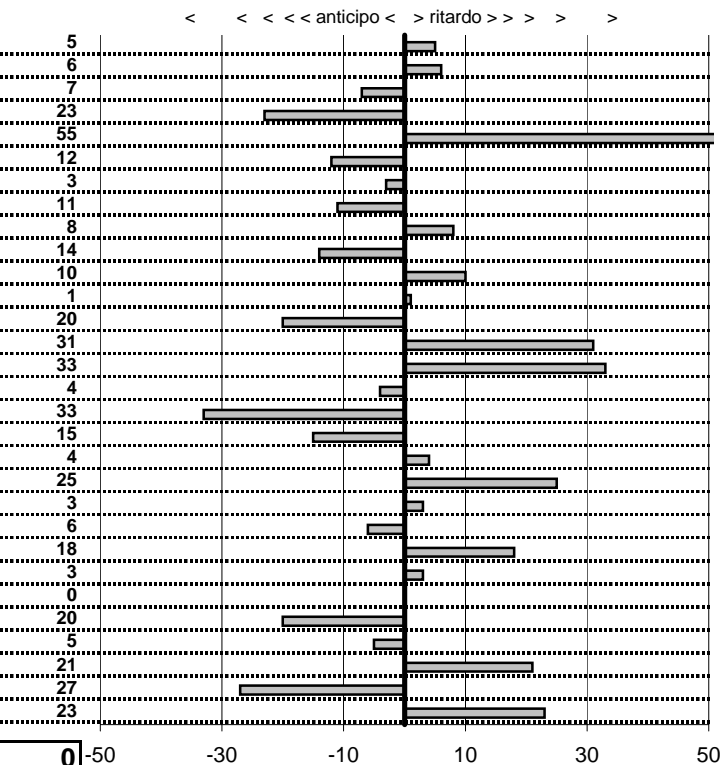

prova	t.imposto	start	stop	t.netto
PA1-Monterosi 1	0:00:05,00	10:27:52,62	10:27:57,67	0:00:05,05
PA2-Monterosi 2	0:00:09,00	10:27:57,67	10:28:06,73	0:00:09,06
PA3-Monterosi 3	0:00:07,00	10:28:06,73	10:28:13,66	0:00:06,93
PA4-Monterosi 4	0:00:10,00	10:28:13,66	10:28:23,43	0:00:09,77
PA5-Monterosi 5	0:00:05,00	10:28:23,43	10:28:28,98	0:00:05,55
PA6-Monterosi 6	0:00:10,00	10:28:28,98	10:28:38,86	0:00:09,88
PA7-Monterosi 7	0:00:06,00	10:28:38,86	10:28:44,83	0:00:05,97
PA8-Nepi 1	0:00:07,00	10:43:50,20	10:43:57,09	0:00:06,89
PA9-Nepi 2	0:00:09,00	10:43:57,09	10:44:06,17	0:00:09,08
PA10-Nepi 3	0:00:07,00	10:44:06,17	10:44:13,03	0:00:06,86
PA11-Nepi 4	0:00:10,00	10:44:13,03	10:44:23,13	0:00:10,10
PA12-Nepi 5	0:00:07,00	10:44:23,13	10:44:30,14	0:00:07,01
PA13-Nepi 6	0:00:09,00	10:44:30,14	10:44:38,94	0:00:08,80
PA14-Nepi 7	0:00:07,00	10:44:38,94	10:44:46,25	0:00:07,31
PA15-Santa Teresa 1	0:00:06,00	11:50:02,81	11:50:09,14	0:00:06,33
PA16-Santa Teresa 2	0:00:06,00	11:50:09,14	11:50:15,10	0:00:05,96
PA17-Santa Teresa 3	0:00:10,00	11:50:15,10	11:50:24,77	0:00:09,67
PA18-Santa Teresa 4	0:00:05,00	11:50:24,77	11:50:29,62	0:00:04,85
PA19-Santa Teresa 5	0:00:09,00	11:50:29,62	11:50:38,66	0:00:09,04
PA20-Santa Teresa 6	0:00:06,00	11:50:38,66	11:50:44,91	0:00:06,25
PA21-Marino 1	0:00:08,00	12:28:57,10	12:29:05,13	0:00:08,03
PA22-Marino 2	0:00:10,00	12:29:05,13	12:29:15,07	0:00:09,94
PA23-Marino 3	0:00:11,00	12:29:15,07	12:29:26,25	0:00:11,18
PA24-Marino 4	0:00:08,00	12:29:26,25	12:29:34,28	0:00:08,03
PA25-Marino 5	0:00:09,00	12:29:34,28	12:29:43,28	0:00:09,00
PA26-Marino 6	0:00:10,00	12:29:43,28	12:29:53,08	0:00:09,80
PA27-Marino 7	0:00:11,00	12:29:53,08	12:30:04,03	0:00:10,95
PA28-Marino 8	0:00:08,00	12:30:04,03	12:30:12,24	0:00:08,21
PA29-Marino 9	0:00:08,00	12:30:12,24	12:30:19,97	0:00:07,73
PA30-Marta 1	0:00:06,00	13:00:02,40	13:00:08,63	0:00:06,23

SOMMA PENALITA' 497
MEDIA PENALITA' 15,1

ALTRE PENALITA' 0
TOTALE PENALITA' 825

Elaborazione dati a cura di CRONOVITERBO