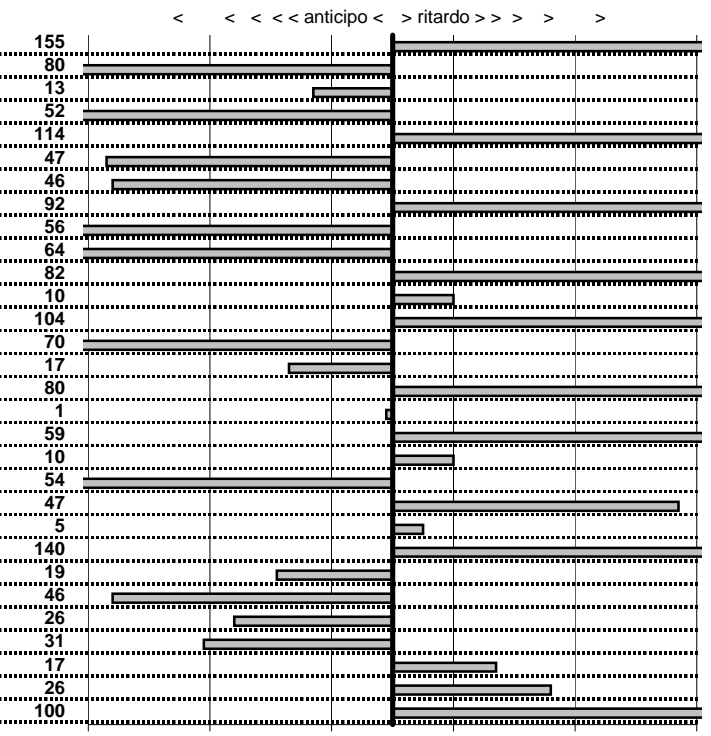

prova	t.imposto	start	stop	t.netto
PA1-Monterosi 1	0:00:05,00	10:01:02,20	10:01:08,75	0:00:06,55
PA2-Monterosi 2	0:00:09,00	10:01:08,75	10:01:16,95	0:00:08,20
PA3-Monterosi 3	0:00:07,00	10:01:16,95	10:01:23,82	0:00:06,87
PA4-Monterosi 4	0:00:10,00	10:01:23,82	10:01:33,30	0:00:09,48
PA5-Monterosi 5	0:00:05,00	10:01:33,30	10:01:39,44	0:00:06,14
PA6-Monterosi 6	0:00:10,00	10:01:39,44	10:01:48,97	0:00:09,53
PA7-Monterosi 7	0:00:06,00	10:01:48,97	10:01:54,51	0:00:05,54
PA8-Nepi 1	0:00:07,00	10:14:12,93	10:14:20,85	0:00:07,92
PA9-Nepi 2	0:00:09,00	10:14:20,85	10:14:29,29	0:00:08,44
PA10-Nepi 3	0:00:07,00	10:14:29,29	10:14:35,65	0:00:06,36
PA11-Nepi 4	0:00:10,00	10:14:35,65	10:14:46,47	0:00:10,82
PA12-Nepi 5	0:00:07,00	10:14:46,47	10:14:53,57	0:00:07,10
PA13-Nepi 6	0:00:09,00	10:14:53,57	10:15:03,61	0:00:10,04
PA14-Nepi 7	0:00:07,00	10:15:03,61	10:15:09,91	0:00:06,30
PA15-Santa Teresa 1	0:00:06,00	11:20:38,84	11:20:44,67	0:00:05,83
PA16-Santa Teresa 2	0:00:06,00	11:20:44,67	11:20:51,47	0:00:06,80
PA17-Santa Teresa 3	0:00:10,00	11:20:51,47	11:21:01,46	0:00:09,99
PA18-Santa Teresa 4	0:00:05,00	11:21:01,46	11:21:07,05	0:00:05,59
PA19-Santa Teresa 5	0:00:09,00	11:21:07,05	11:21:16,15	0:00:09,10
PA20-Santa Teresa 6	0:00:06,00	11:21:16,15	11:21:21,61	0:00:05,46
PA21-Marino 1	0:00:08,00	11:42:33,23	11:42:41,70	0:00:08,47
PA22-Marino 2	0:00:10,00	11:42:41,70	11:42:51,75	0:00:10,05
PA23-Marino 3	0:00:11,00	11:42:51,75	11:43:04,15	0:00:12,40
PA24-Marino 4	0:00:08,00	11:43:04,15	11:43:11,96	0:00:07,81
PA25-Marino 5	0:00:09,00	11:43:11,96	11:43:20,50	0:00:08,54
PA26-Marino 6	0:00:10,00	11:43:20,50	11:43:30,24	0:00:09,74
PA27-Marino 7	0:00:11,00	11:43:30,24	11:43:40,93	0:00:10,69
PA28-Marino 8	0:00:08,00	11:43:40,93	11:43:49,10	0:00:08,17
PA29-Marino 9	0:00:08,00	11:43:49,10	11:43:57,36	0:00:08,26
PA30-Marta 1	0:00:06,00	12:26:53,51	12:27:00,51	0:00:07,00

SOMMA PENALITA' 1.758
MEDIA PENALITA' 53,3

ALTRE PENALITA' 0
TOTALE PENALITA' 3.059

Elaborazione dati a cura di CRONOVITERBO