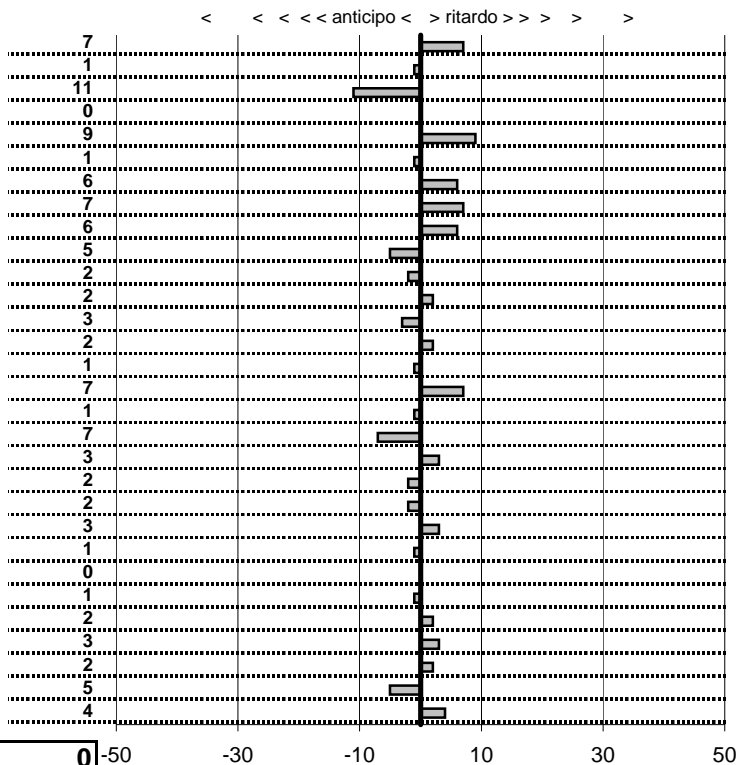

prova	t.imposto	start	stop	t.netto
PA1-Monterosi 1	0:00:05,00	10:06:48,25	10:06:53,32	0:00:05,07
PA2-Monterosi 2	0:00:09,00	10:06:53,32	10:07:02,31	0:00:08,99
PA3-Monterosi 3	0:00:07,00	10:07:02,31	10:07:09,20	0:00:06,89
PA4-Monterosi 4	0:00:10,00	10:07:09,20	10:07:19,20	0:00:10,00
PA5-Monterosi 5	0:00:05,00	10:07:19,20	10:07:24,29	0:00:05,09
PA6-Monterosi 6	0:00:10,00	10:07:24,29	10:07:34,28	0:00:09,99
PA7-Monterosi 7	0:00:06,00	10:07:34,28	10:07:40,34	0:00:06,06
PA8-Nepi 1	0:00:07,00	10:22:51,92	10:22:58,99	0:00:07,07
PA9-Nepi 2	0:00:09,00	10:22:58,99	10:23:08,05	0:00:09,06
PA10-Nepi 3	0:00:07,00	10:23:08,05	10:23:15,00	0:00:06,95
PA11-Nepi 4	0:00:10,00	10:23:15,00	10:23:24,98	0:00:09,98
PA12-Nepi 5	0:00:07,00	10:23:24,98	10:23:32,00	0:00:07,02
PA13-Nepi 6	0:00:09,00	10:23:32,00	10:23:40,97	0:00:08,97
PA14-Nepi 7	0:00:07,00	10:23:40,97	10:23:47,99	0:00:07,02
PA15-Santa Teresa 1	0:00:06,00	11:29:30,91	11:29:36,90	0:00:05,99
PA16-Santa Teresa 2	0:00:06,00	11:29:36,90	11:29:42,97	0:00:06,07
PA17-Santa Teresa 3	0:00:10,00	11:29:42,97	11:29:52,96	0:00:09,99
PA18-Santa Teresa 4	0:00:05,00	11:29:52,96	11:29:57,89	0:00:04,93
PA19-Santa Teresa 5	0:00:09,00	11:29:57,89	11:30:06,92	0:00:09,03
PA20-Santa Teresa 6	0:00:06,00	11:30:06,92	11:30:12,90	0:00:05,98
PA21-Marino 1	0:00:08,00	12:01:29,88	12:01:37,86	0:00:07,98
PA22-Marino 2	0:00:10,00	12:01:37,86	12:01:47,89	0:00:10,03
PA23-Marino 3	0:00:11,00	12:01:47,89	12:01:58,88	0:00:10,99
PA24-Marino 4	0:00:08,00	12:01:58,88	12:02:06,88	0:00:08,00
PA25-Marino 5	0:00:09,00	12:02:06,88	12:02:15,87	0:00:08,99
PA26-Marino 6	0:00:10,00	12:02:15,87	12:02:25,89	0:00:10,02
PA27-Marino 7	0:00:11,00	12:02:25,89	12:02:36,92	0:00:11,03
PA28-Marino 8	0:00:08,00	12:02:36,92	12:02:44,94	0:00:08,02
PA29-Marino 9	0:00:08,00	12:02:44,94	12:02:52,89	0:00:07,95
PA30-Marta 1	0:00:06,00	12:41:16,16	12:41:22,20	0:00:06,04

SOMMA PENALITA' **120**
MEDIA PENALITA' **3,6**

ALTRE PENALITA' **0**
TOTALE PENALITA' **215**

Elaborazione dati a cura di CRONOVITERBO