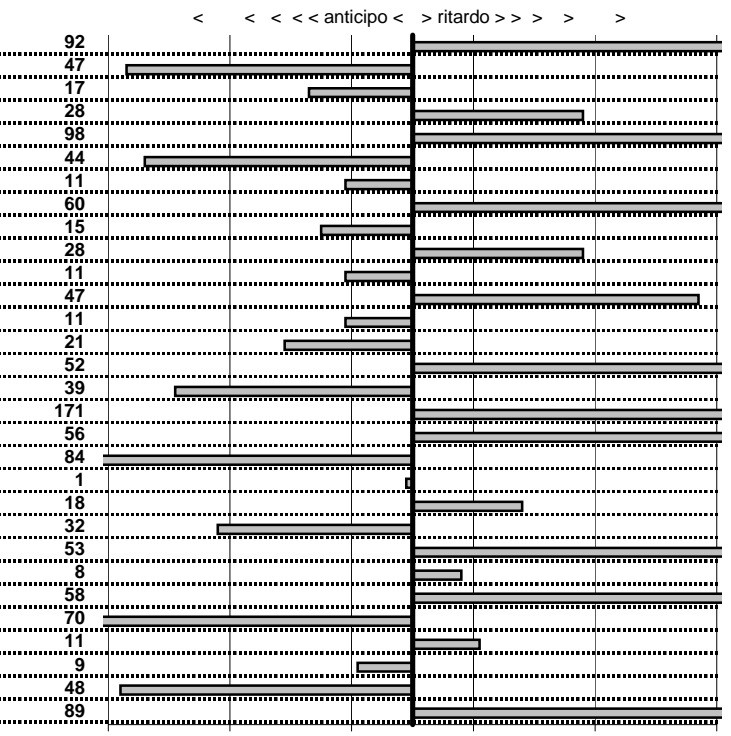

prova	t.imposto	start	stop	t.netto
PA1-Monterosi 1	0:00:05,00	10:33:42,21	10:33:48,13	0:00:05,92
PA2-Monterosi 2	0:00:09,00	10:33:48,13	10:33:56,66	0:00:08,53
PA3-Monterosi 3	0:00:07,00	10:33:56,66	10:34:03,49	0:00:06,83
PA4-Monterosi 4	0:00:10,00	10:34:03,49	10:34:13,77	0:00:10,28
PA5-Monterosi 5	0:00:05,00	10:34:13,77	10:34:19,75	0:00:05,98
PA6-Monterosi 6	0:00:10,00	10:34:19,75	10:34:29,31	0:00:09,56
PA7-Monterosi 7	0:00:06,00	10:34:29,31	10:34:35,20	0:00:05,89
PA8-Nepi 1	0:00:07,00	10:49:49,79	10:49:57,39	0:00:07,60
PA9-Nepi 2	0:00:09,00	10:49:57,39	10:50:06,24	0:00:08,85
PA10-Nepi 3	0:00:07,00	10:50:06,24	10:50:13,52	0:00:07,28
PA11-Nepi 4	0:00:10,00	10:50:13,52	10:50:23,41	0:00:09,89
PA12-Nepi 5	0:00:07,00	10:50:23,41	10:50:30,88	0:00:07,47
PA13-Nepi 6	0:00:09,00	10:50:30,88	10:50:39,77	0:00:08,89
PA14-Nepi 7	0:00:07,00	10:50:39,77	10:50:46,56	0:00:06,79
PA15-Santa Teresa 1	0:00:06,00	11:51:58,85	11:52:05,37	0:00:06,52
PA16-Santa Teresa 2	0:00:06,00	11:52:05,37	11:52:10,98	0:00:05,61
PA17-Santa Teresa 3	0:00:10,00	11:52:10,98	11:52:22,69	0:00:11,71
PA18-Santa Teresa 4	0:00:05,00	11:52:22,69	11:52:28,25	0:00:05,56
PA19-Santa Teresa 5	0:00:09,00	11:52:28,25	11:52:36,41	0:00:08,16
PA20-Santa Teresa 6	0:00:06,00	11:52:36,41	11:52:42,40	0:00:05,99
PA21-Marino 1	0:00:08,00	12:30:34,70	12:30:42,88	0:00:08,18
PA22-Marino 2	0:00:10,00	12:30:42,88	12:30:52,56	0:00:09,68
PA23-Marino 3	0:00:11,00	12:30:52,56	12:31:04,09	0:00:11,53
PA24-Marino 4	0:00:08,00	12:31:04,09	12:31:12,17	0:00:08,08
PA25-Marino 5	0:00:09,00	12:31:12,17	12:31:21,75	0:00:09,58
PA26-Marino 6	0:00:10,00	12:31:21,75	12:31:31,05	0:00:09,30
PA27-Marino 7	0:00:11,00	12:31:31,05	12:31:42,16	0:00:11,11
PA28-Marino 8	0:00:08,00	12:31:42,16	12:31:50,07	0:00:07,91
PA29-Marino 9	0:00:08,00	12:31:50,07	12:31:57,59	0:00:07,52
PA30-Marta 1	0:00:06,00	13:02:11,52	13:02:18,41	0:00:06,89

SOMMA PENALITA'	1.494
MEDIA PENALITA'	45,3

ALTRE PENALITA'	0
TOTALE PENALITA'	2.644

Elaborazione dati a cura di CRONOVITERBO