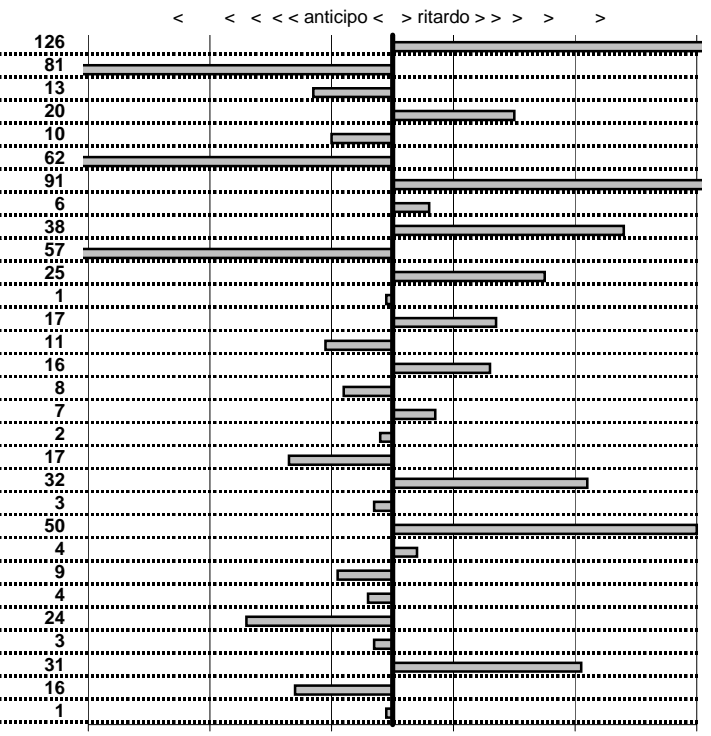

tempi e classifiche disponibili su www.cronoviterbo.net

17 in classifica

prova	t.imposto	start	stop	t.netto
PA1-Monterosi 1	0:00:05,00	10:36:21,40	10:36:27,66	0:00:06,26
PA2-Monterosi 2	0:00:09,00	10:36:27,66	10:36:35,85	0:00:08,19
PA3-Monterosi 3	0:00:07,00	10:36:35,85	10:36:42,72	0:00:06,87
PA4-Monterosi 4	0:00:10,00	10:36:42,72	10:36:52,92	0:00:10,20
PA5-Monterosi 5	0:00:05,00	10:36:52,92	10:36:57,82	0:00:04,90
PA6-Monterosi 6	0:00:10,00	10:36:57,82	10:37:07,20	0:00:09,38
PA7-Monterosi 7	0:00:06,00	10:37:07,20	10:37:14,11	0:00:06,91
PA8-Nepi 1	0:00:07,00	10:51:04,03	10:51:11,09	0:00:07,06
PA9-Nepi 2	0:00:09,00	10:51:11,09	10:51:20,47	0:00:09,38
PA10-Nepi 3	0:00:07,00	10:51:20,47	10:51:26,90	0:00:06,43
PA11-Nepi 4	0:00:10,00	10:51:26,90	10:51:37,15	0:00:10,25
PA12-Nepi 5	0:00:07,00	10:51:37,15	10:51:44,14	0:00:06,99
PA13-Nepi 6	0:00:09,00	10:51:44,14	10:51:53,31	0:00:09,17
PA14-Nepi 7	0:00:07,00	10:51:53,31	10:52:00,20	0:00:06,89
PA15-Santa Teresa 1	0:00:06,00	11:53:04,98	11:53:11,14	0:00:06,16
PA16-Santa Teresa 2	0:00:06,00	11:53:11,14	11:53:17,06	0:00:05,92
PA17-Santa Teresa 3	0:00:10,00	11:53:17,06	11:53:27,13	0:00:10,07
PA18-Santa Teresa 4	0:00:05,00	11:53:27,13	11:53:32,11	0:00:04,98
PA19-Santa Teresa 5	0:00:09,00	11:53:32,11	11:53:40,94	0:00:08,83
PA20-Santa Teresa 6	0:00:06,00	11:53:40,94	11:53:47,26	0:00:06,32
PA21-Marino 1	0:00:08,00	12:37:12,71	12:37:20,68	0:00:07,97
PA22-Marino 2	0:00:10,00	12:37:20,68	12:37:31,18	0:00:10,50
PA23-Marino 3	0:00:11,00	12:37:31,18	12:37:42,22	0:00:11,04
PA24-Marino 4	0:00:08,00	12:37:42,22	12:37:50,13	0:00:07,91
PA25-Marino 5	0:00:09,00	12:37:50,13	12:37:59,09	0:00:08,96
PA26-Marino 6	0:00:10,00	12:37:59,09	12:38:08,85	0:00:09,76
PA27-Marino 7	0:00:11,00	12:38:08,85	12:38:19,82	0:00:10,97
PA28-Marino 8	0:00:08,00	12:38:19,82	12:38:28,13	0:00:08,31
PA29-Marino 9	0:00:08,00	12:38:28,13	12:38:35,97	0:00:07,84
PA30-Marta 1	0:00:06,00	13:04:05,76	13:04:11,75	0:00:05,99