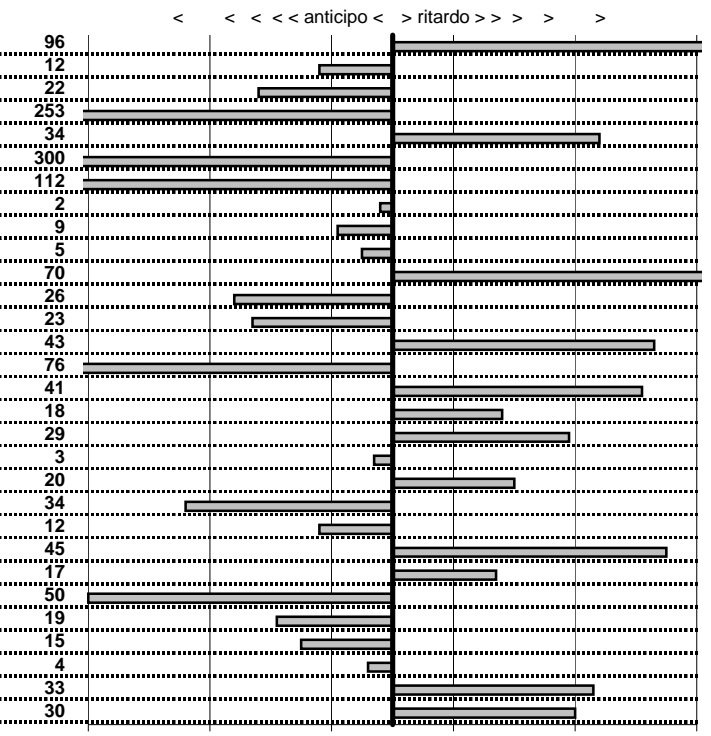

prova	t.imposto	start	stop	t.netto
PA1-Monterosi 1	0:00:05,00	10:09:13,80	10:09:19,76	0:00:05,96
PA2-Monterosi 2	0:00:09,00	10:09:19,76	10:09:28,64	0:00:08,88
PA3-Monterosi 3	0:00:07,00	10:09:28,64	10:09:35,42	0:00:06,78
PA4-Monterosi 4	0:00:10,00	10:09:35,42	10:09:42,89	0:00:07,47
PA5-Monterosi 5	0:00:05,00	10:09:42,89	10:09:48,23	0:00:05,34
PA6-Monterosi 6	0:00:10,00	10:09:48,23	10:09:54,70	0:00:06,47
PA7-Monterosi 7	0:00:06,00	10:09:54,70	10:09:59,58	0:00:04,88
PA8-Nepi 1	0:00:07,00	10:26:24,12	10:26:31,10	0:00:06,98
PA9-Nepi 2	0:00:09,00	10:26:31,10	10:26:40,01	0:00:08,91
PA10-Nepi 3	0:00:07,00	10:26:40,01	10:26:46,96	0:00:06,95
PA11-Nepi 4	0:00:10,00	10:26:46,96	10:26:57,66	0:00:10,70
PA12-Nepi 5	0:00:07,00	10:26:57,66	10:27:04,40	0:00:06,74
PA13-Nepi 6	0:00:09,00	10:27:04,40	10:27:13,17	0:00:08,77
PA14-Nepi 7	0:00:07,00	10:27:13,17	10:27:20,60	0:00:07,43
PA15-Santa Teresa 1	0:00:06,00	11:37:16,16	11:37:21,40	0:00:05,24
PA16-Santa Teresa 2	0:00:06,00	11:37:21,40	11:37:27,81	0:00:06,41
PA17-Santa Teresa 3	0:00:10,00	11:37:27,81	11:37:37,99	0:00:10,18
PA18-Santa Teresa 4	0:00:05,00	11:37:37,99	11:37:43,28	0:00:05,29
PA19-Santa Teresa 5	0:00:09,00	11:37:43,28	11:37:52,25	0:00:08,97
PA20-Santa Teresa 6	0:00:06,00	11:37:52,25	11:37:58,45	0:00:06,20
PA21-Marino 1	0:00:08,00	11:58:03,42	11:58:11,08	0:00:07,66
PA22-Marino 2	0:00:10,00	11:58:11,08	11:58:20,96	0:00:09,88
PA23-Marino 3	0:00:11,00	11:58:20,96	11:58:32,41	0:00:11,45
PA24-Marino 4	0:00:08,00	11:58:32,41	11:58:40,58	0:00:08,17
PA25-Marino 5	0:00:09,00	11:58:40,58	11:58:49,08	0:00:08,50
PA26-Marino 6	0:00:10,00	11:58:49,08	11:58:58,89	0:00:09,81
PA27-Marino 7	0:00:11,00	11:58:58,89	11:59:09,74	0:00:10,85
PA28-Marino 8	0:00:08,00	11:59:09,74	11:59:17,70	0:00:07,96
PA29-Marino 9	0:00:08,00	11:59:17,70	11:59:26,03	0:00:08,33
PA30-Marta 1	0:00:06,00	12:42:56,59	12:43:02,89	0:00:06,30

SOMMA PENALITA' **1.557**
MEDIA PENALITA' **47,2**

ALTRE PENALITA' **0**
TOTALE PENALITA' **2.616**

Elaborazione dati a cura di CRONOVITERBO