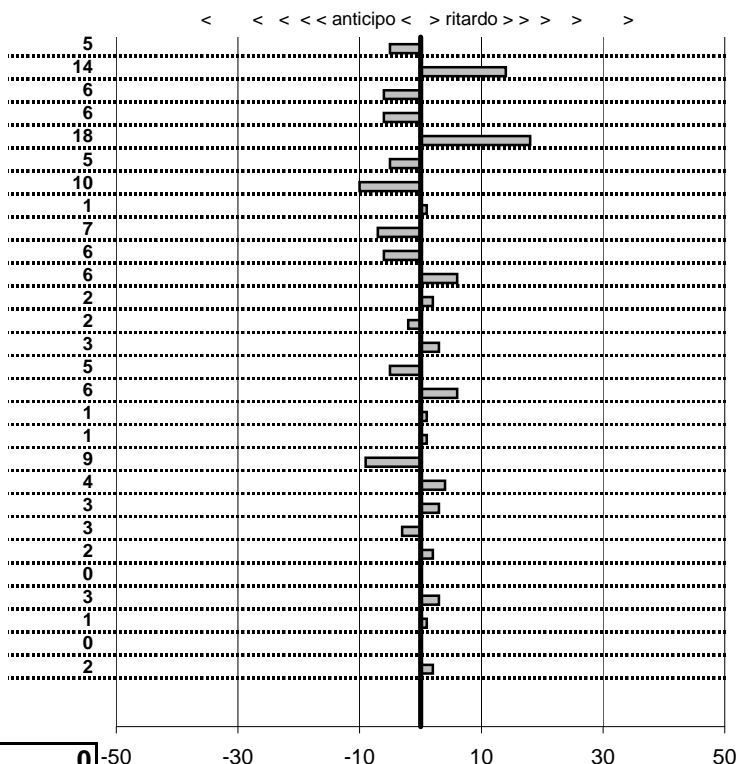

tempi e classifiche disponibili su www.cronoviterbo.net

- Cronologi - Penalità - Statistiche -

PACIARONI P.-X
AUTOBIANCHI A112

2

1 in classifica

prova	t.imposto	start	stop	t.netto
PA1-Stazione 1	0:00:07,00	10:17:47,92	10:17:54,87	0:00:06,95
PA2-Stazione 2	0:00:08,00	10:17:54,87	10:18:03,01	0:00:08,14
PA3-Stazione 3	0:00:09,00	10:18:03,01	10:18:11,95	0:00:08,94
PA4-Stazione 4	0:00:10,00	10:18:11,95	10:18:21,89	0:00:09,94
PA5-Stazione 5	0:00:12,00	10:18:21,89	10:18:34,07	0:00:12,18
PA6-Stazione 6	0:00:07,00	10:18:34,07	10:18:41,02	0:00:06,95
PA7-Stazione 7	0:00:10,00	10:18:41,02	10:18:50,92	0:00:09,90
PA8-Stazione 8	0:00:08,00	10:18:50,92	10:18:58,93	0:00:08,01
PA9-Livata 1	0:00:16,00	11:24:42,85	11:24:58,78	0:00:15,93
PA10-Livata 2	0:00:14,00	11:24:58,78	11:25:12,72	0:00:13,94
PA11-Livata 3	0:00:20,00	11:25:12,72	11:25:32,78	0:00:20,06
PA12-Livata 4	0:00:17,00	11:25:32,78	11:25:49,80	0:00:17,02
PA13-Livata 5	0:00:15,00	11:25:49,80	11:26:04,78	0:00:14,98
PA14-Livata 6	0:00:13,00	11:26:04,78	11:26:17,81	0:00:13,03
PA15-Livata 7	0:00:14,00	11:26:17,81	11:26:31,76	0:00:13,95
PA16-Livata 8	0:00:13,00	11:26:31,76	11:26:44,82	0:00:13,06
PA17-Monte Livata 9	0:00:15,00	12:22:31,37	12:22:46,38	0:00:15,01
PA18-Monte Livata 10	0:00:13,00	12:22:46,38	12:22:59,39	0:00:13,01
PA19-Monte Livata 11	0:00:16,00	12:22:59,39	12:23:15,30	0:00:15,91
PA20-Monte Livata 12	0:00:20,00	12:23:15,30	12:23:35,34	0:00:20,04
PA21-Monte Livata 13	0:00:14,00	12:23:35,34	12:23:49,37	0:00:14,03
PA22-Monte Livata 14	0:00:13,00	12:23:49,37	12:24:02,34	0:00:12,97
PA23-Monte Livata 15	0:00:14,00	12:24:02,34	12:24:16,36	0:00:14,02
PA24-Monte Livata 16	0:00:13,00	12:24:16,36	12:24:29,36	0:00:13,00
PA25-Oriola 1	0:00:06,00	13:19:32,16	13:19:38,19	0:00:06,03
PA26-Oriola 2	0:00:09,00	13:19:38,19	13:19:47,20	0:00:09,01
PA27-Oriola 3	0:00:07,00	13:19:47,20	13:19:54,20	0:00:07,00
PA28-Oriola 4	0:00:11,00	13:19:54,20	13:20:05,22	0:00:11,02