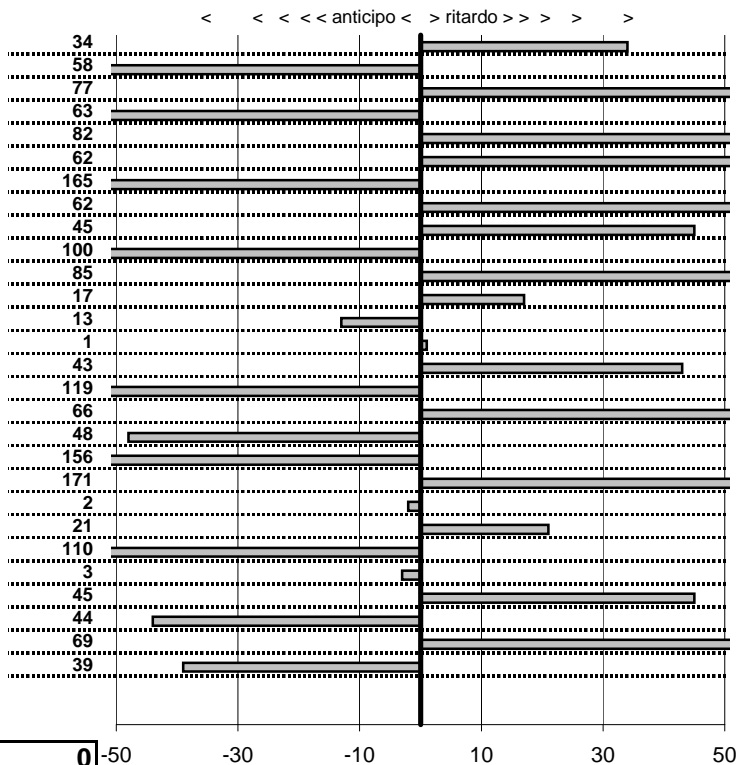

- Cronologi - Penalità - Statistiche -

BARRESE A.-X
TRIUMPH TR3

15

10 in classifica

prova	t. imposto	start	stop	t. netto
PA1-Stazione 1	0:00:07,00	10:26:36,26	10:26:43,60	0:00:07,34
PA2-Stazione 2	0:00:08,00	10:26:43,60	10:26:51,02	0:00:07,42
PA3-Stazione 3	0:00:09,00	10:26:51,02	10:27:00,79	0:00:09,77
PA4-Stazione 4	0:00:10,00	10:27:00,79	10:27:10,16	0:00:09,37
PA5-Stazione 5	0:00:12,00	10:27:10,16	10:27:22,98	0:00:12,82
PA6-Stazione 6	0:00:07,00	10:27:22,98	10:27:30,60	0:00:07,62
PA7-Stazione 7	0:00:10,00	10:27:30,60	10:27:38,95	0:00:08,35
PA8-Stazione 8	0:00:08,00	10:27:38,95	10:27:47,57	0:00:08,62
PA9-Livata 1	0:00:16,00	11:36:12,35	11:36:28,80	0:00:16,45
PA10-Livata 2	0:00:14,00	11:36:28,80	11:36:41,80	0:00:13,00
PA11-Livata 3	0:00:20,00	11:36:41,80	11:37:02,65	0:00:20,85
PA12-Livata 4	0:00:17,00	11:37:02,65	11:37:19,82	0:00:17,17
PA13-Livata 5	0:00:15,00	11:37:19,82	11:37:34,69	0:00:14,87
PA14-Livata 6	0:00:13,00	11:37:34,69	11:37:47,70	0:00:13,01
PA15-Livata 7	0:00:14,00	11:37:47,70	11:38:02,13	0:00:14,43
PA16-Livata 8	0:00:13,00	11:38:02,13	11:38:13,94	0:00:11,81
PA17-Monte Livata 9	0:00:15,00	12:32:56,53	12:33:12,19	0:00:15,66
PA18-Monte Livata 10	0:00:13,00	12:33:12,19	12:33:24,71	0:00:12,52
PA19-Monte Livata 11	0:00:16,00	12:33:24,71	12:33:39,15	0:00:14,44
PA20-Monte Livata 12	0:00:20,00	12:33:39,15	12:34:00,86	0:00:21,71
PA21-Monte Livata 13	0:00:14,00	12:34:00,86	12:34:14,84	0:00:13,98
PA22-Monte Livata 14	0:00:13,00	12:34:14,84	12:34:28,05	0:00:13,21
PA23-Monte Livata 15	0:00:14,00	12:34:28,05	12:34:40,95	0:00:12,90
PA24-Monte Livata 16	0:00:13,00	12:34:40,95	12:34:53,92	0:00:12,97
PA25-Oriola 1	0:00:06,00	13:35:56,84	13:36:03,29	0:00:06,45
PA26-Oriola 2	0:00:09,00	13:36:03,29	13:36:11,85	0:00:08,56
PA27-Oriola 3	0:00:07,00	13:36:11,85	13:36:19,54	0:00:07,69
PA28-Oriola 4	0:00:11,00	13:36:19,54	13:36:30,15	0:00:10,61