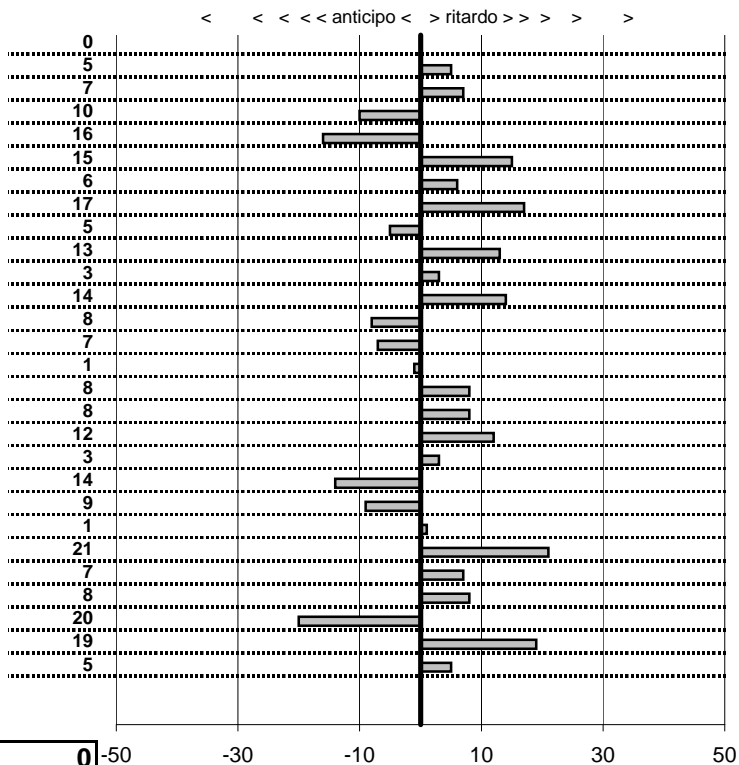

1

3 in classifica

prova	t.imposto	start	stop	t.netto
PA1-Stazione 1	0:00:07,00	10:16:44,73	10:16:51,73	0:00:07,00
PA2-Stazione 2	0:00:08,00	10:16:51,73	10:16:59,78	0:00:08,05
PA3-Stazione 3	0:00:09,00	10:16:59,78	10:17:08,85	0:00:09,07
PA4-Stazione 4	0:00:10,00	10:17:08,85	10:17:18,75	0:00:09,90
PA5-Stazione 5	0:00:12,00	10:17:18,75	10:17:30,59	0:00:11,84
PA6-Stazione 6	0:00:07,00	10:17:30,59	10:17:37,74	0:00:07,15
PA7-Stazione 7	0:00:10,00	10:17:37,74	10:17:47,80	0:00:10,06
PA8-Stazione 8	0:00:08,00	10:17:47,80	10:17:55,97	0:00:08,17
PA9-Livata 1	0:00:16,00	11:23:06,35	11:23:22,30	0:00:15,95
PA10-Livata 2	0:00:14,00	11:23:22,30	11:23:36,43	0:00:14,13
PA11-Livata 3	0:00:20,00	11:23:36,43	11:23:56,46	0:00:20,03
PA12-Livata 4	0:00:17,00	11:23:56,46	11:24:13,60	0:00:17,14
PA13-Livata 5	0:00:15,00	11:24:13,60	11:24:28,52	0:00:14,92
PA14-Livata 6	0:00:13,00	11:24:28,52	11:24:41,45	0:00:12,93
PA15-Livata 7	0:00:14,00	11:24:41,45	11:24:55,44	0:00:13,99
PA16-Livata 8	0:00:13,00	11:24:55,44	11:25:08,52	0:00:13,08
PA17-Monte Livata 9	0:00:15,00	12:20:55,28	12:21:10,36	0:00:15,08
PA18-Monte Livata 10	0:00:13,00	12:21:10,36	12:21:23,48	0:00:13,12
PA19-Monte Livata 11	0:00:16,00	12:21:23,48	12:21:39,51	0:00:16,03
PA20-Monte Livata 12	0:00:20,00	12:21:39,51	12:21:59,37	0:00:19,86
PA21-Monte Livata 13	0:00:14,00	12:21:59,37	12:22:13,28	0:00:13,91
PA22-Monte Livata 14	0:00:13,00	12:22:13,28	12:22:26,29	0:00:13,01
PA23-Monte Livata 15	0:00:14,00	12:22:26,29	12:22:40,50	0:00:14,21
PA24-Monte Livata 16	0:00:13,00	12:22:40,50	12:22:53,57	0:00:13,07
PA25-Oriola 1	0:00:06,00	13:18:37,42	13:18:43,50	0:00:06,08
PA26-Oriola 2	0:00:09,00	13:18:43,50	13:18:52,30	0:00:08,80
PA27-Oriola 3	0:00:07,00	13:18:52,30	13:18:59,49	0:00:07,19
PA28-Oriola 4	0:00:11,00	13:18:59,49	13:19:10,54	0:00:11,05