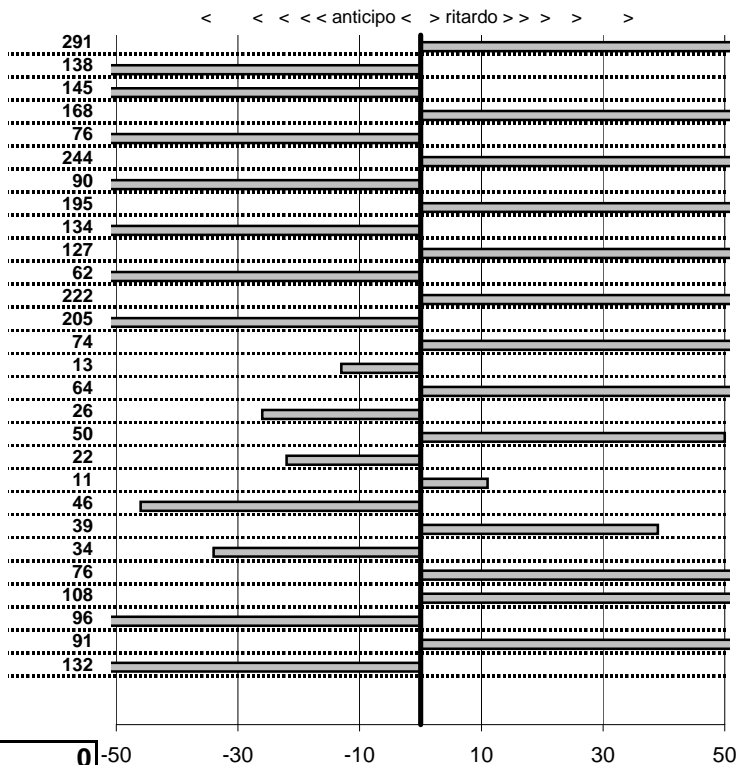

prova	t. imposto	start	stop	t. netto
PA1-Stazione 1	0:00:07,00	10:27:42,88	10:27:52,79	0:00:09,91
PA2-Stazione 2	0:00:08,00	10:27:52,79	10:27:59,41	0:00:06,62
PA3-Stazione 3	0:00:09,00	10:27:59,41	10:28:06,96	0:00:07,55
PA4-Stazione 4	0:00:10,00	10:28:06,96	10:28:18,64	0:00:11,68
PA5-Stazione 5	0:00:12,00	10:28:18,64	10:28:29,88	0:00:11,24
PA6-Stazione 6	0:00:07,00	10:28:29,88	10:28:39,32	0:00:09,44
PA7-Stazione 7	0:00:10,00	10:28:39,32	10:28:48,42	0:00:09,10
PA8-Stazione 8	0:00:08,00	10:28:48,42	10:28:58,37	0:00:09,95
PA9-Livata 1	0:00:16,00	11:37:22,06	11:37:36,72	0:00:14,66
PA10-Livata 2	0:00:14,00	11:37:36,72	11:37:51,99	0:00:15,27
PA11-Livata 3	0:00:20,00	11:37:51,99	11:38:11,37	0:00:19,38
PA12-Livata 4	0:00:17,00	11:38:11,37	11:38:30,59	0:00:19,22
PA13-Livata 5	0:00:15,00	11:38:30,59	11:38:43,54	0:00:12,95
PA14-Livata 6	0:00:13,00	11:38:43,54	11:38:57,28	0:00:13,74
PA15-Livata 7	0:00:14,00	11:38:57,28	11:39:11,15	0:00:13,87
PA16-Livata 8	0:00:13,00	11:39:11,15	11:39:24,79	0:00:13,64
PA17-Monte Livata 9	0:00:15,00	12:29:52,29	12:30:07,03	0:00:14,74
PA18-Monte Livata 10	0:00:13,00	12:30:07,03	12:30:20,53	0:00:13,50
PA19-Monte Livata 11	0:00:16,00	12:30:20,53	12:30:36,31	0:00:15,78
PA20-Monte Livata 12	0:00:20,00	12:30:36,31	12:30:56,42	0:00:20,11
PA21-Monte Livata 13	0:00:14,00	12:30:56,42	12:31:09,96	0:00:13,54
PA22-Monte Livata 14	0:00:13,00	12:31:09,96	12:31:23,35	0:00:13,39
PA23-Monte Livata 15	0:00:14,00	12:31:23,35	12:31:37,01	0:00:13,66
PA24-Monte Livata 16	0:00:13,00	12:31:37,01	12:31:50,77	0:00:13,76
PA25-Oriola 1	0:00:06,00	13:38:47,13	13:38:54,21	0:00:07,08
PA26-Oriola 2	0:00:09,00	13:38:54,21	13:39:02,25	0:00:08,04
PA27-Oriola 3	0:00:07,00	13:39:02,25	13:39:10,16	0:00:07,91
PA28-Oriola 4	0:00:11,00	13:39:10,16	13:39:19,84	0:00:09,68

SOMMA PENALITA' 2.979
MEDIA PENALITA' 106,4

ALTRE PENALITA' 0
TOTALE PENALITA' 5.154

Elaborazione dati a cura di CRONOVITERBO