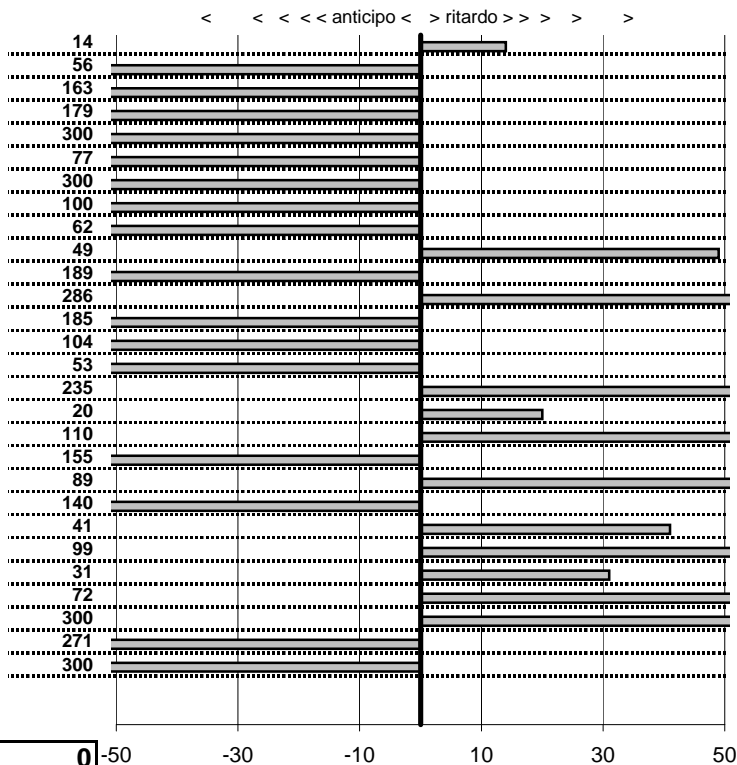

prova	t.imposto	start	stop	t.netto
PA1-Stazione 1	0:00:07,00	10:32:54,52	10:33:01,66	0:00:07,14
PA2-Stazione 2	0:00:08,00	10:33:01,66	10:33:09,10	0:00:07,44
PA3-Stazione 3	0:00:09,00	10:33:09,10	10:33:16,47	0:00:07,37
PA4-Stazione 4	0:00:10,00	10:33:16,47	10:33:24,68	0:00:08,21
PA5-Stazione 5	0:00:12,00	10:33:24,68	10:33:31,03	0:00:06,35
PA6-Stazione 6	0:00:07,00	10:33:31,03	10:33:37,26	0:00:06,23
PA7-Stazione 7	0:00:10,00	10:33:37,26	10:33:44,03	0:00:06,77
PA8-Stazione 8	0:00:08,00	10:33:44,03	10:33:51,03	0:00:07,00
PA9-Livata 1	0:00:16,00	11:32:29,56	11:32:44,94	0:00:15,38
PA10-Livata 2	0:00:14,00	11:32:44,94	11:32:59,43	0:00:14,49
PA11-Livata 3	0:00:20,00	11:32:59,43	11:33:17,54	0:00:18,11
PA12-Livata 4	0:00:17,00	11:33:17,54	11:33:37,40	0:00:19,86
PA13-Livata 5	0:00:15,00	11:33:37,40	11:33:50,55	0:00:13,15
PA14-Livata 6	0:00:13,00	11:33:50,55	11:34:02,51	0:00:11,96
PA15-Livata 7	0:00:14,00	11:34:02,51	11:34:15,98	0:00:13,47
PA16-Livata 8	0:00:13,00	11:34:15,98	11:34:31,33	0:00:15,35
PA17-Monte Livata 9	0:00:15,00	12:27:41,29	12:27:56,49	0:00:15,20
PA18-Monte Livata 10	0:00:13,00	12:27:56,49	12:28:10,59	0:00:14,10
PA19-Monte Livata 11	0:00:16,00	12:28:10,59	12:28:25,04	0:00:14,45
PA20-Monte Livata 12	0:00:20,00	12:28:25,04	12:28:45,93	0:00:20,89
PA21-Monte Livata 13	0:00:14,00	12:28:45,93	12:28:58,53	0:00:12,60
PA22-Monte Livata 14	0:00:13,00	12:28:58,53	12:29:11,94	0:00:13,41
PA23-Monte Livata 15	0:00:14,00	12:29:11,94	12:29:26,93	0:00:14,99
PA24-Monte Livata 16	0:00:13,00	12:29:26,93	12:29:40,24	0:00:13,31
PA25-Oriola 1	0:00:06,00	13:41:49,68	13:41:56,40	0:00:06,72
PA26-Oriola 2	0:00:09,00	13:41:56,40	13:42:12,82	0:00:16,42
PA27-Oriola 3	0:00:07,00	13:42:12,82	13:42:17,11	0:00:04,29
PA28-Oriola 4	0:00:11,00	13:42:17,11	13:42:22,02	0:00:04,91

SOMMA PENALITA' 3.980
MEDIA PENALITA' 142,1

ALTRE PENALITA' 0
TOTALE PENALITA' 6.846

Elaborazione dati a cura di CRONOVITERBO