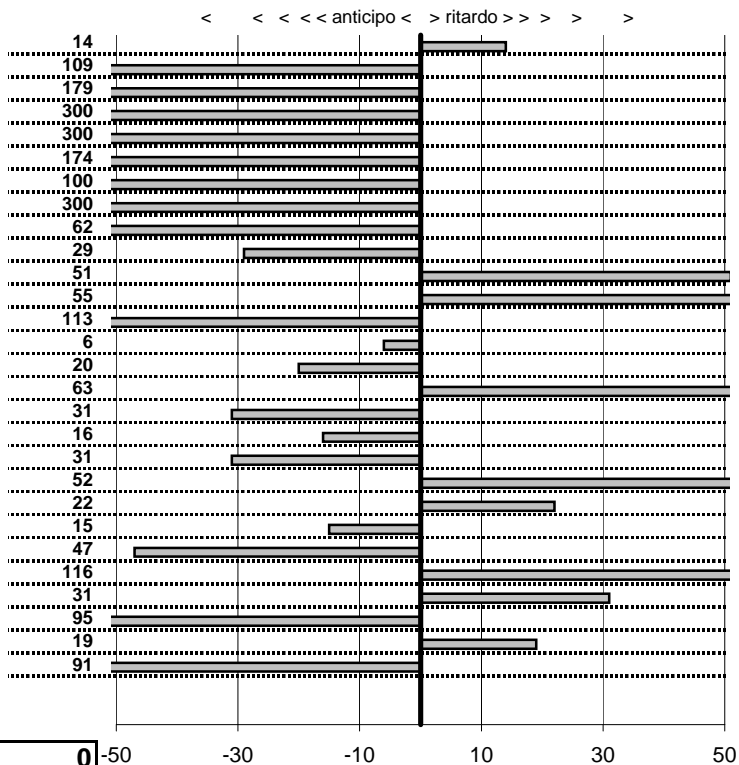

tempi e classifiche disponibili su www.cronoviterbo.net

- Cronologi - Penalità - Statistiche -
PUCCI N.-DE DOMINICI M.
 FIAT 124 COUPE

4

14 in classifica

prova	t.imposto	start	stop	t.netto
PA1-Stazione 1	0:00:07,00	10:19:46,94	10:19:54,08	0:00:07,14
PA2-Stazione 2	0:00:08,00	10:19:54,08	10:20:00,99	0:00:06,91
PA3-Stazione 3	0:00:09,00	10:20:00,99	10:20:08,20	0:00:07,21
PA4-Stazione 4	0:00:10,00	10:20:08,20	10:20:14,59	0:00:06,39
PA5-Stazione 5	0:00:12,00	10:20:14,59	10:20:20,74	0:00:06,15
PA6-Stazione 6	0:00:07,00	10:20:20,74	10:20:26,00	0:00:05,26
PA7-Stazione 7	0:00:10,00	10:20:26,00	10:20:35,00	0:00:09,00
PA8-Stazione 8	0:00:08,00	10:20:35,00	10:20:35,05	0:00:00,05
PA9-Livata 1	0:00:16,00	11:21:44,99	11:22:00,37	0:00:15,38
PA10-Livata 2	0:00:14,00	11:22:00,37	11:22:14,08	0:00:13,71
PA11-Livata 3	0:00:20,00	11:22:14,08	11:22:34,59	0:00:20,51
PA12-Livata 4	0:00:17,00	11:22:34,59	11:22:52,14	0:00:17,55
PA13-Livata 5	0:00:15,00	11:22:52,14	11:23:06,01	0:00:13,87
PA14-Livata 6	0:00:13,00	11:23:06,01	11:23:18,95	0:00:12,94
PA15-Livata 7	0:00:14,00	11:23:18,95	11:23:32,75	0:00:13,80
PA16-Livata 8	0:00:13,00	11:23:32,75	11:23:46,38	0:00:13,63
PA17-Monte Livata 9	0:00:15,00	12:17:02,42	12:17:17,11	0:00:14,69
PA18-Monte Livata 10	0:00:13,00	12:17:17,11	12:17:29,95	0:00:12,84
PA19-Monte Livata 11	0:00:16,00	12:17:29,95	12:17:45,64	0:00:15,69
PA20-Monte Livata 12	0:00:20,00	12:17:45,64	12:18:06,16	0:00:20,52
PA21-Monte Livata 13	0:00:14,00	12:18:06,16	12:18:20,38	0:00:14,22
PA22-Monte Livata 14	0:00:13,00	12:18:20,38	12:18:33,23	0:00:12,85
PA23-Monte Livata 15	0:00:14,00	12:18:33,23	12:18:46,76	0:00:13,53
PA24-Monte Livata 16	0:00:13,00	12:18:46,76	12:19:00,92	0:00:14,16
PA25-Oriola 1	0:00:06,00	13:45:57,98	13:46:04,29	0:00:06,31
PA26-Oriola 2	0:00:09,00	13:46:04,29	13:46:12,34	0:00:08,05
PA27-Oriola 3	0:00:07,00	13:46:12,34	13:46:19,53	0:00:07,19
PA28-Oriola 4	0:00:11,00	13:46:19,53	13:46:29,62	0:00:10,09