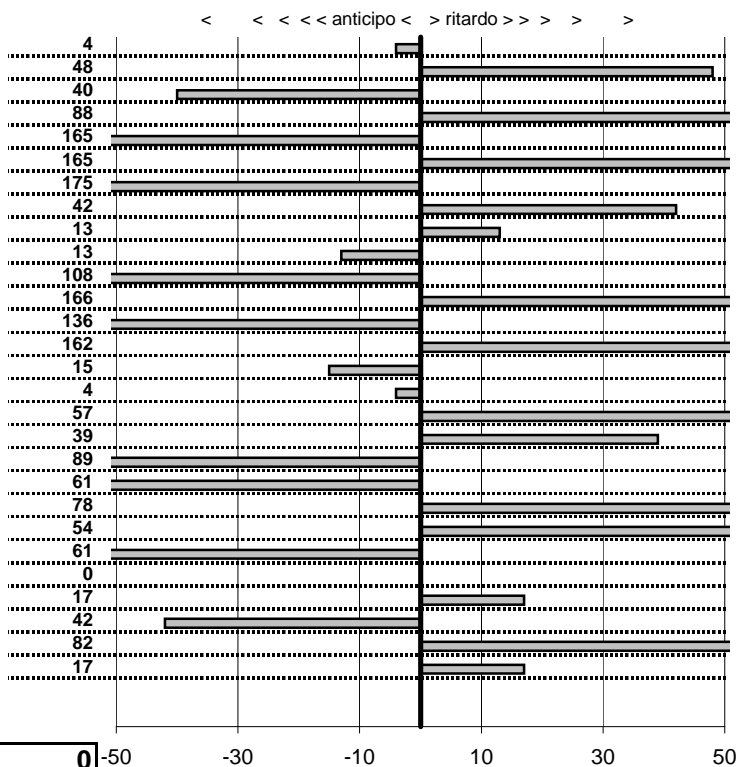

prova	t. imposto	start	stop	t. netto
PA1-Stazione 1	0:00:07,00	10:20:35,64	10:20:42,60	0:00:06,96
PA2-Stazione 2	0:00:08,00	10:20:42,60	10:20:51,08	0:00:08,48
PA3-Stazione 3	0:00:09,00	10:20:51,08	10:20:59,68	0:00:08,60
PA4-Stazione 4	0:00:10,00	10:20:59,68	10:21:10,56	0:00:10,88
PA5-Stazione 5	0:00:12,00	10:21:10,56	10:21:20,91	0:00:10,35
PA6-Stazione 6	0:00:07,00	10:21:20,91	10:21:29,56	0:00:08,65
PA7-Stazione 7	0:00:10,00	10:21:29,56	10:21:37,81	0:00:08,25
PA8-Stazione 8	0:00:08,00	10:21:37,81	10:21:46,23	0:00:08,42
PA9-Livata 1	0:00:16,00	11:27:20,33	11:27:36,46	0:00:16,13
PA10-Livata 2	0:00:14,00	11:27:36,46	11:27:50,33	0:00:13,87
PA11-Livata 3	0:00:20,00	11:27:50,33	11:28:09,25	0:00:18,92
PA12-Livata 4	0:00:17,00	11:28:09,25	11:28:27,91	0:00:18,66
PA13-Livata 5	0:00:15,00	11:28:27,91	11:28:41,55	0:00:13,64
PA14-Livata 6	0:00:13,00	11:28:41,55	11:28:56,17	0:00:14,62
PA15-Livata 7	0:00:14,00	11:28:56,17	11:29:10,02	0:00:13,85
PA16-Livata 8	0:00:13,00	11:29:10,02	11:29:22,98	0:00:12,96
PA17-Monte Livata 9	0:00:15,00	12:24:36,93	12:24:52,50	0:00:15,57
PA18-Monte Livata 10	0:00:13,00	12:24:52,50	12:25:05,89	0:00:13,39
PA19-Monte Livata 11	0:00:16,00	12:25:05,89	12:25:21,00	0:00:15,11
PA20-Monte Livata 12	0:00:20,00	12:25:21,00	12:25:40,39	0:00:19,39
PA21-Monte Livata 13	0:00:14,00	12:25:40,39	12:25:55,17	0:00:14,78
PA22-Monte Livata 14	0:00:13,00	12:25:55,17	12:26:08,71	0:00:13,54
PA23-Monte Livata 15	0:00:14,00	12:26:08,71	12:26:22,10	0:00:13,39
PA24-Monte Livata 16	0:00:13,00	12:26:22,10	12:26:35,10	0:00:13,00
PA25-Oriola 1	0:00:06,00	13:21:25,82	13:21:31,99	0:00:06,17
PA26-Oriola 2	0:00:09,00	13:21:31,99	13:21:40,57	0:00:08,58
PA27-Oriola 3	0:00:07,00	13:21:40,57	13:21:48,39	0:00:07,82
PA28-Oriola 4	0:00:11,00	13:21:48,39	13:21:59,56	0:00:11,17

SOMMA PENALITA' 1.941
MEDIA PENALITA' 69,3

ALTRE PENALITA' 0
TOTALE PENALITA' 3.436

Elaborazione dati a cura di CRONOVITERBO