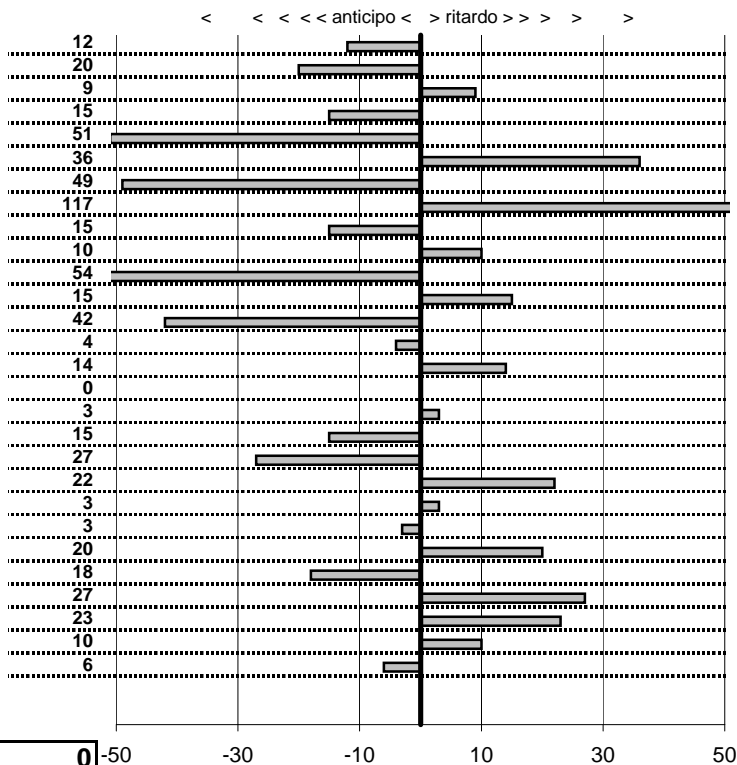

prova	t.imposto	start	stop	t.netto
PA1-Stazione 1	0:00:07,00	10:21:32,72	10:21:39,60	0:00:06,88
PA2-Stazione 2	0:00:08,00	10:21:39,60	10:21:47,40	0:00:07,80
PA3-Stazione 3	0:00:09,00	10:21:47,40	10:21:56,49	0:00:09,09
PA4-Stazione 4	0:00:10,00	10:21:56,49	10:22:06,34	0:00:09,85
PA5-Stazione 5	0:00:12,00	10:22:06,34	10:22:17,83	0:00:11,49
PA6-Stazione 6	0:00:07,00	10:22:17,83	10:22:25,19	0:00:07,36
PA7-Stazione 7	0:00:10,00	10:22:25,19	10:22:34,70	0:00:09,51
PA8-Stazione 8	0:00:08,00	10:22:34,70	10:22:43,87	0:00:09,17
PA9-Livata 1	0:00:16,00	11:19:02,88	11:19:18,73	0:00:15,85
PA10-Livata 2	0:00:14,00	11:19:18,73	11:19:32,83	0:00:14,10
PA11-Livata 3	0:00:20,00	11:19:32,83	11:19:52,29	0:00:19,46
PA12-Livata 4	0:00:17,00	11:19:52,29	11:20:09,44	0:00:17,15
PA13-Livata 5	0:00:15,00	11:20:09,44	11:20:24,02	0:00:14,58
PA14-Livata 6	0:00:13,00	11:20:24,02	11:20:36,98	0:00:12,96
PA15-Livata 7	0:00:14,00	11:20:36,98	11:20:51,12	0:00:14,14
PA16-Livata 8	0:00:13,00	11:20:51,12	11:21:04,12	0:00:13,00
PA17-Monte Livata 9	0:00:15,00	12:19:20,84	12:19:35,87	0:00:15,03
PA18-Monte Livata 10	0:00:13,00	12:19:35,87	12:19:48,72	0:00:12,85
PA19-Monte Livata 11	0:00:16,00	12:19:48,72	12:20:04,45	0:00:15,73
PA20-Monte Livata 12	0:00:20,00	12:20:04,45	12:20:24,67	0:00:20,22
PA21-Monte Livata 13	0:00:14,00	12:20:24,67	12:20:38,70	0:00:14,03
PA22-Monte Livata 14	0:00:13,00	12:20:38,70	12:20:51,67	0:00:12,97
PA23-Monte Livata 15	0:00:14,00	12:20:51,67	12:21:05,87	0:00:14,20
PA24-Monte Livata 16	0:00:13,00	12:21:05,87	12:21:18,69	0:00:12,82
PA25-Oriola 1	0:00:06,00	13:22:50,60	13:22:56,87	0:00:06,27
PA26-Oriola 2	0:00:09,00	13:22:56,87	13:23:06,10	0:00:09,23
PA27-Oriola 3	0:00:07,00	13:23:06,10	13:23:13,20	0:00:07,10
PA28-Oriola 4	0:00:11,00	13:23:13,20	13:23:24,14	0:00:10,94

SOMMA PENALITA' 640
MEDIA PENALITA' 22,9

ALTRE PENALITA' 0
TOTALE PENALITA' 1.152

Elaborazione dati a cura di CRONOVITERBO