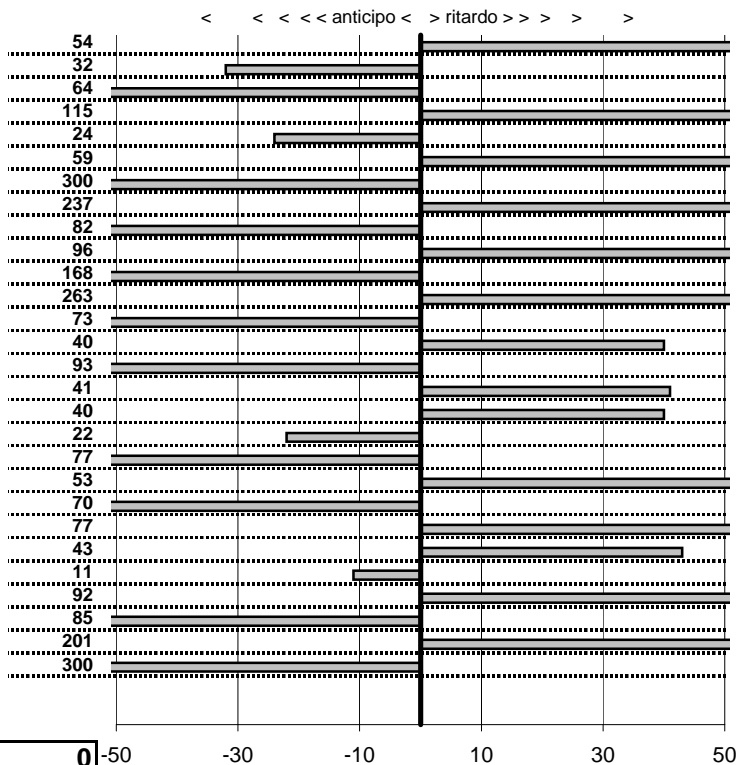

- Cronologi - Penalità - Statistiche -

ATTURO F.-X
AUTOBIANCHI A112

8

15 in classifica

prova	t.imposto	start	stop	t.netto
PA1-Stazione 1	0:00:07,00	10:23:40,19	10:23:47,73	0:00:07,54
PA2-Stazione 2	0:00:08,00	10:23:47,73	10:23:55,41	0:00:07,68
PA3-Stazione 3	0:00:09,00	10:23:55,41	10:24:03,77	0:00:08,36
PA4-Stazione 4	0:00:10,00	10:24:03,77	10:24:14,92	0:00:11,15
PA5-Stazione 5	0:00:12,00	10:24:14,92	10:24:26,68	0:00:11,76
PA6-Stazione 6	0:00:07,00	10:24:26,68	10:24:34,27	0:00:07,59
PA7-Stazione 7	0:00:10,00	10:24:34,27	10:24:41,17	0:00:06,90
PA8-Stazione 8	0:00:08,00	10:24:41,17	10:24:51,54	0:00:10,37
PA9-Livata 1	0:00:16,00	11:30:54,02	11:31:09,20	0:00:15,18
PA10-Livata 2	0:00:14,00	11:31:09,20	11:31:24,16	0:00:14,96
PA11-Livata 3	0:00:20,00	11:31:24,16	11:31:42,48	0:00:18,32
PA12-Livata 4	0:00:17,00	11:31:42,48	11:32:02,11	0:00:19,63
PA13-Livata 5	0:00:15,00	11:32:02,11	11:32:16,38	0:00:14,27
PA14-Livata 6	0:00:13,00	11:32:16,38	11:32:29,78	0:00:13,40
PA15-Livata 7	0:00:14,00	11:32:29,78	11:32:42,85	0:00:13,07
PA16-Livata 8	0:00:13,00	11:32:42,85	11:32:56,26	0:00:13,41
PA17-Monte Livata 9	0:00:15,00	12:18:15,03	12:18:30,43	0:00:15,40
PA18-Monte Livata 10	0:00:13,00	12:18:30,43	12:18:43,21	0:00:12,78
PA19-Monte Livata 11	0:00:16,00	12:18:43,21	12:18:58,44	0:00:15,23
PA20-Monte Livata 12	0:00:20,00	12:18:58,44	12:19:18,97	0:00:20,53
PA21-Monte Livata 13	0:00:14,00	12:19:18,97	12:19:32,27	0:00:13,30
PA22-Monte Livata 14	0:00:13,00	12:19:32,27	12:19:46,04	0:00:13,77
PA23-Monte Livata 15	0:00:14,00	12:19:46,04	12:20:00,47	0:00:14,43
PA24-Monte Livata 16	0:00:13,00	12:20:00,47	12:20:13,36	0:00:12,89
PA25-Oriola 1	0:00:06,00	13:45:15,86	13:45:22,78	0:00:06,92
PA26-Oriola 2	0:00:09,00	13:45:22,78	13:45:30,93	0:00:08,15
PA27-Oriola 3	0:00:07,00	13:45:30,93	13:45:39,94	0:00:09,01
PA28-Oriola 4	0:00:11,00	13:45:39,94	13:45:46,95	0:00:07,01