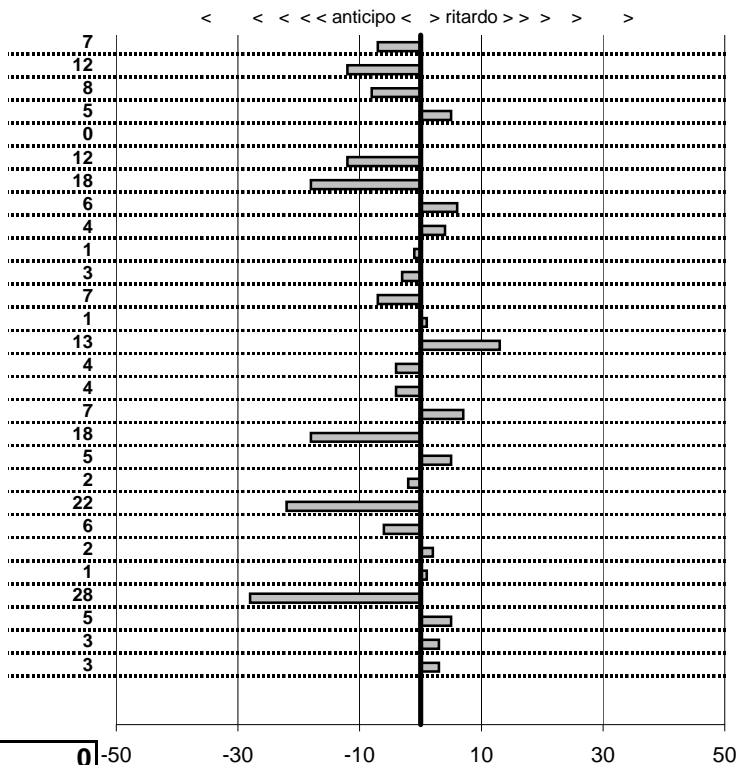

prova	t.imposto	start	stop	t.netto
PA1-Stazione 1	0:00:07,00	10:18:46,62	10:18:53,55	0:00:06,93
PA2-Stazione 2	0:00:08,00	10:18:53,55	10:19:01,43	0:00:07,88
PA3-Stazione 3	0:00:09,00	10:19:01,43	10:19:10,35	0:00:08,92
PA4-Stazione 4	0:00:10,00	10:19:10,35	10:19:20,40	0:00:10,05
PA5-Stazione 5	0:00:12,00	10:19:20,40	10:19:32,40	0:00:12,00
PA6-Stazione 6	0:00:07,00	10:19:32,40	10:19:39,28	0:00:06,88
PA7-Stazione 7	0:00:10,00	10:19:39,28	10:19:49,10	0:00:09,82
PA8-Stazione 8	0:00:08,00	10:19:49,10	10:19:57,16	0:00:08,06
PA9-Livata 1	0:00:16,00	11:25:59,33	11:26:15,37	0:00:16,04
PA10-Livata 2	0:00:14,00	11:26:15,37	11:26:29,36	0:00:13,99
PA11-Livata 3	0:00:20,00	11:26:29,36	11:26:49,33	0:00:19,97
PA12-Livata 4	0:00:17,00	11:26:49,33	11:27:06,26	0:00:16,93
PA13-Livata 5	0:00:15,00	11:27:06,26	11:27:21,27	0:00:15,01
PA14-Livata 6	0:00:13,00	11:27:21,27	11:27:34,40	0:00:13,13
PA15-Livata 7	0:00:14,00	11:27:34,40	11:27:48,36	0:00:13,96
PA16-Livata 8	0:00:13,00	11:27:48,36	11:28:01,32	0:00:12,96
PA17-Monte Livata 9	0:00:15,00	12:23:32,31	12:23:47,38	0:00:15,07
PA18-Monte Livata 10	0:00:13,00	12:23:47,38	12:24:00,20	0:00:12,82
PA19-Monte Livata 11	0:00:16,00	12:24:00,20	12:24:16,25	0:00:16,05
PA20-Monte Livata 12	0:00:20,00	12:24:16,25	12:24:36,23	0:00:19,98
PA21-Monte Livata 13	0:00:14,00	12:24:36,23	12:24:50,01	0:00:13,78
PA22-Monte Livata 14	0:00:13,00	12:24:50,01	12:25:02,95	0:00:12,94
PA23-Monte Livata 15	0:00:14,00	12:25:02,95	12:25:16,97	0:00:14,02
PA24-Monte Livata 16	0:00:13,00	12:25:16,97	12:25:29,98	0:00:13,01
PA25-Oriola 1	0:00:06,00	13:20:39,03	13:20:44,75	0:00:05,72
PA26-Oriola 2	0:00:09,00	13:20:44,75	13:20:53,80	0:00:09,05
PA27-Oriola 3	0:00:07,00	13:20:53,80	13:21:00,83	0:00:07,03
PA28-Oriola 4	0:00:11,00	13:21:00,83	13:21:11,86	0:00:11,03

SOMMA PENALITA' **207**
MEDIA PENALITA' **7,4**

ALTRE PENALITA' **0**
TOTALE PENALITA' **354**

Elaborazione dati a cura di CRONOVITERBO