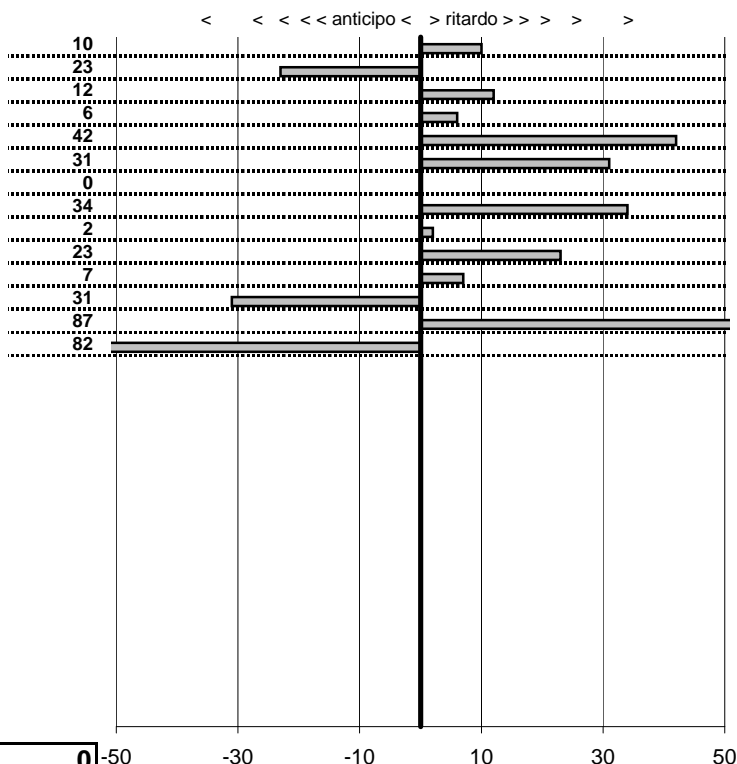

Veteran Car Club Viterbo
16° COPPA DEI 2 LAGHI
VITERBO 23-24 MAGGIO 2015

tempi e classifiche disponibili su www.cronoviterbo.net

- Cronologi - Penalità - Statistiche -

NATALINI G.-BIZZARRI C.
TRIUMPH TR3

17

in classifica

prova	t.imposto	start	stop	t.netto
PA26-Faggeta 1	0:00:09,00	10:34:31,48	10:34:40,58	0:00:09,10
PA27-Faggeta 2	0:01:10,00	10:34:40,58	10:35:50,35	0:01:09,77
PA28-Faggeta 3	0:00:09,00	10:35:50,35	10:35:59,47	0:00:09,12
PA29-Faggeta 4	0:00:10,00	10:35:59,47	10:36:09,53	0:00:10,06
PA30-Faggeta 5	0:00:09,00	10:36:09,53	10:36:18,95	0:00:09,42
PA31-Faggeta 6	0:00:09,00	10:45:20,01	10:45:29,32	0:00:09,31
PA32-Faggeta 7	0:00:11,00	10:45:29,32	10:45:40,32	0:00:11,00
PA33-Faggeta 8	0:00:09,00	10:45:40,32	10:45:49,66	0:00:09,34
PA34-Poggio Nibbio 1	0:00:10,00	11:20:04,68	11:20:14,70	0:00:10,02
PA35-Poggio Nibbio 2	0:00:40,00	11:20:14,70	11:20:54,93	0:00:40,23
PA36-Poggio Nibbio 3	0:00:08,00	11:20:54,93	11:21:03,00	0:00:08,07
PA37-Poggio Nibbio 4	0:00:06,00	11:21:03,00	11:21:08,69	0:00:05,69
PA38-Poggio Nibbio 5	0:00:08,00	11:21:08,69	11:21:17,56	0:00:08,87
PA39-Poggio Nibbio 6	0:00:08,00	11:21:17,56	11:21:24,74	0:00:07,18

SOMMA PENALITA' **1.047**
MEDIA PENALITA' **26,8**

ALTRE PENALITA' **0**
TOTALE PENALITA' **1.644**

Elaborazione dati a cura di CRONOVITERBO