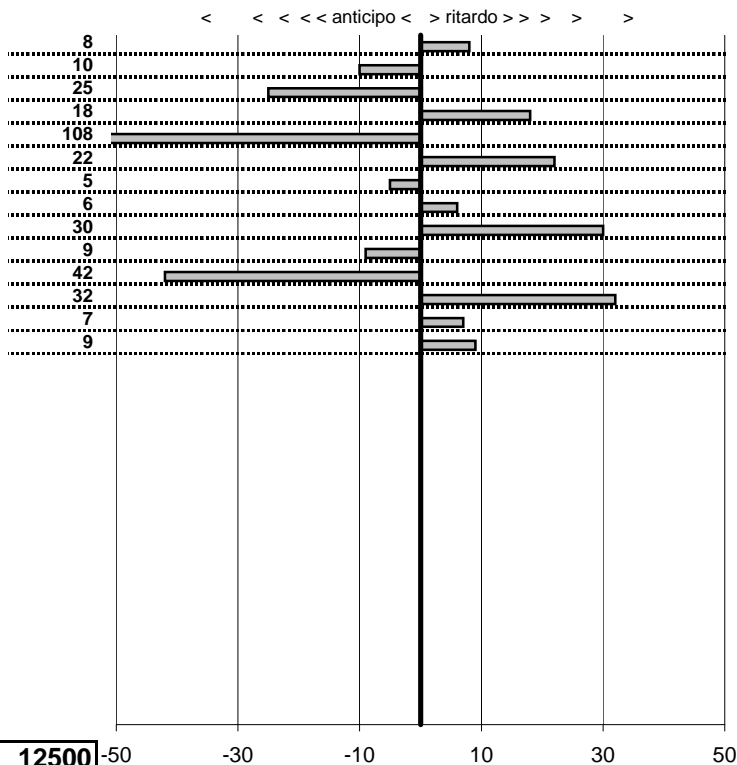

- Cronologi - Penalità - Statistiche -

PAOLETTI F.-CALISTRI R.
 LANCIA BETA MONTECARLO

16

in classifica

prova	t.imposto	start	stop	t.netto
PA26-Faggeta 1	0:00:09,00	10:51:52,44	10:52:01,52	0:00:09,08
PA27-Faggeta 2	0:01:10,00	10:52:01,52	10:53:11,42	0:01:09,90
PA28-Faggeta 3	0:00:09,00	10:53:11,42	10:53:20,17	0:00:08,75
PA29-Faggeta 4	0:00:10,00	10:53:20,17	10:53:30,35	0:00:10,18
PA30-Faggeta 5	0:00:09,00	10:53:30,35	10:53:38,27	0:00:07,92
PA31-Faggeta 6	0:00:09,00	11:03:51,79	11:04:01,01	0:00:09,22
PA32-Faggeta 7	0:00:11,00	11:04:01,01	11:04:11,96	0:00:10,95
PA33-Faggeta 8	0:00:09,00	11:04:11,96	11:04:21,02	0:00:09,06
PA34-Poggio Nibbio 1	0:00:10,00	11:43:35,55	11:43:45,85	0:00:10,30
PA35-Poggio Nibbio 2	0:00:40,00	11:43:45,85	11:44:25,76	0:00:39,91
PA36-Poggio Nibbio 3	0:00:08,00	11:44:25,76	11:44:33,34	0:00:07,58
PA37-Poggio Nibbio 4	0:00:06,00	11:44:33,34	11:44:39,66	0:00:06,32
PA38-Poggio Nibbio 5	0:00:08,00	11:44:39,66	11:44:47,73	0:00:08,07
PA39-Poggio Nibbio 6	0:00:08,00	11:44:47,73	11:44:55,82	0:00:08,09