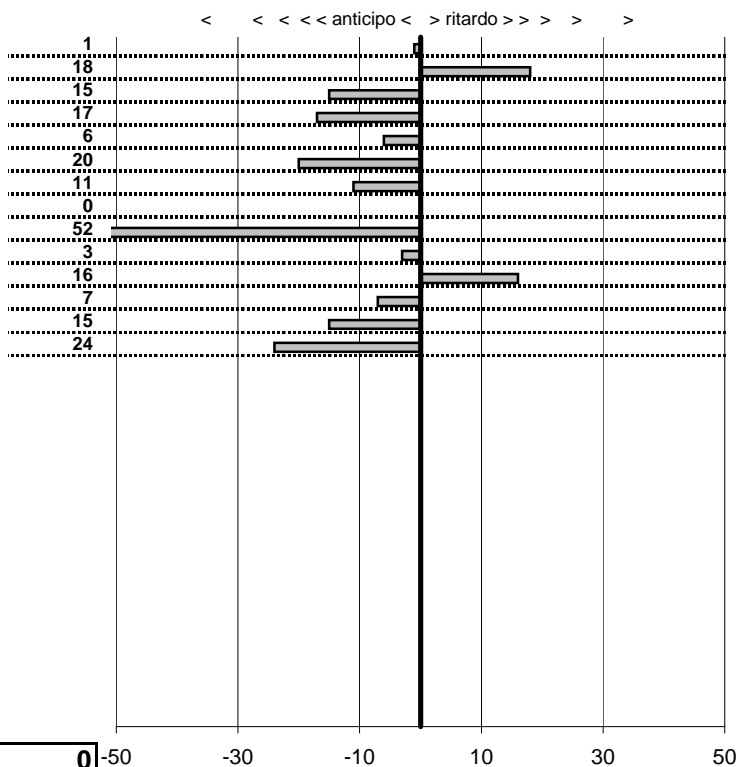

tempi e classifiche disponibili su www.cronoviterbo.net

- Cronologi - Penalità - Statistiche -

PAPARONI E.-PAPARONI A.
 LANCIA FULVIA COUPE'

8

in classifica

prova	t.imposto	start	stop	t.netto
PA26-Faggeta 1	0:00:09,00	10:59:50,27	10:59:59,26	0:00:08,99
PA27-Faggeta 2	0:01:10,00	10:59:59,26	11:01:09,44	0:01:10,18
PA28-Faggeta 3	0:00:09,00	11:01:09,44	11:01:18,29	0:00:08,85
PA29-Faggeta 4	0:00:10,00	11:01:18,29	11:01:28,12	0:00:09,83
PA30-Faggeta 5	0:00:09,00	11:01:28,12	11:01:37,06	0:00:08,94
PA31-Faggeta 6	0:00:09,00	11:14:45,36	11:14:54,16	0:00:08,80
PA32-Faggeta 7	0:00:11,00	11:14:54,16	11:15:05,05	0:00:10,89
PA33-Faggeta 8	0:00:09,00	11:15:05,05	11:15:14,05	0:00:09,00
PA34-Poggio Nibbio 1	0:00:10,00	11:47:02,59	11:47:12,07	0:00:09,48
PA35-Poggio Nibbio 2	0:00:40,00	11:47:12,07	11:47:52,04	0:00:39,97
PA36-Poggio Nibbio 3	0:00:08,00	11:47:52,04	11:48:00,20	0:00:08,16
PA37-Poggio Nibbio 4	0:00:06,00	11:48:00,20	11:48:06,13	0:00:05,93
PA38-Poggio Nibbio 5	0:00:08,00	11:48:06,13	11:48:13,98	0:00:07,85
PA39-Poggio Nibbio 6	0:00:08,00	11:48:13,98	11:48:21,74	0:00:07,76