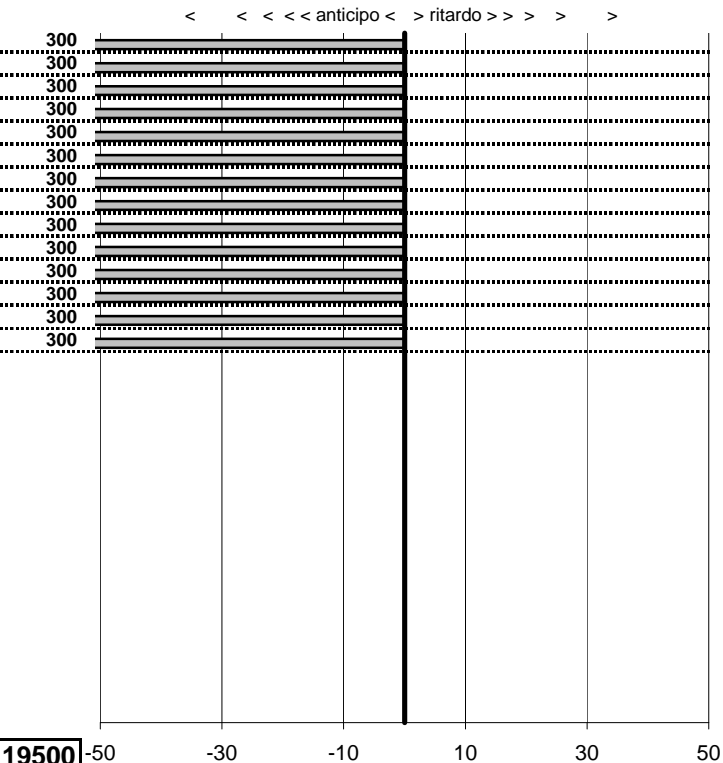

tempi e classifiche disponibili su www.cronoviterbo.net

- Cronologi - Penalità - Statistiche -

Bevilaqua -
 JAGUAR XK140

40

in classifica

prova	t.imposto	start	stop	t.netto
PA26-Faggeta 1	0:00:09,00	00:00:00,00	00:00:00,00	0:00:00,00
PA27-Faggeta 2	0:01:10,00	00:00:00,00	00:00:00,00	0:00:00,00
PA28-Faggeta 3	0:00:09,00	00:00:00,00	00:00:00,00	0:00:00,00
PA29-Faggeta 4	0:00:10,00	00:00:00,00	00:00:00,00	0:00:00,00
PA30-Faggeta 5	0:00:09,00	00:00:00,00	00:00:00,00	0:00:00,00
PA31-Faggeta 6	0:00:09,00	00:00:00,00	00:00:00,00	0:00:00,00
PA32-Faggeta 7	0:00:11,00	00:00:00,00	00:00:00,00	0:00:00,00
PA33-Faggeta 8	0:00:09,00	00:00:00,00	00:00:00,00	0:00:00,00
PA34-Poggio Nibbio 1	0:00:10,00	00:00:00,00	00:00:00,00	0:00:00,00
PA35-Poggio Nibbio 2	0:00:40,00	00:00:00,00	00:00:00,00	0:00:00,00
PA36-Poggio Nibbio 3	0:00:08,00	00:00:00,00	00:00:00,00	0:00:00,00
PA37-Poggio Nibbio 4	0:00:06,00	00:00:00,00	00:00:00,00	0:00:00,00
PA38-Poggio Nibbio 5	0:00:08,00	00:00:00,00	00:00:00,00	0:00:00,00
PA39-Poggio Nibbio 6	0:00:08,00	00:00:00,00	00:00:00,00	0:00:00,00