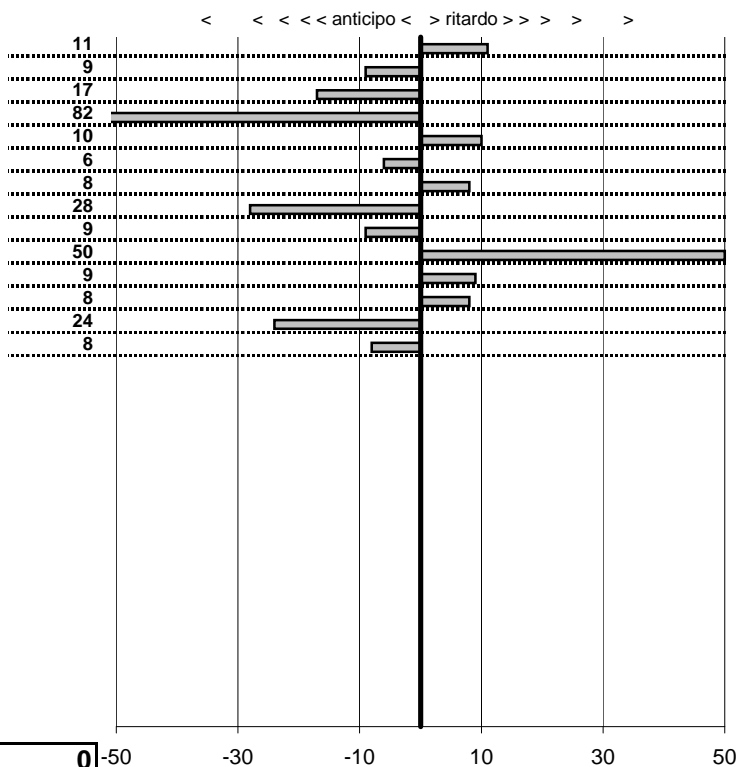

tempi e classifiche disponibili su www.cronoviterbo.net

- Cronologi - Penalità - Statistiche -

FUSO L.-D'ESTE O.
 FERRARI 360 MODENA

49

in classifica

prova	t.imposto	start	stop	t.netto
PA26-Faggeta 1	0:00:09,00	11:15:27,00	11:15:36,11	0:00:09,11
PA27-Faggeta 2	0:01:10,00	11:15:36,11	11:16:46,02	0:01:09,91
PA28-Faggeta 3	0:00:09,00	11:16:46,02	11:16:54,85	0:00:08,83
PA29-Faggeta 4	0:00:10,00	11:16:54,85	11:17:04,03	0:00:09,18
PA30-Faggeta 5	0:00:09,00	11:17:04,03	11:17:13,13	0:00:09,10
PA31-Faggeta 6	0:00:09,00	11:24:44,99	11:24:53,93	0:00:08,94
PA32-Faggeta 7	0:00:11,00	11:24:53,93	11:25:05,01	0:00:11,08
PA33-Faggeta 8	0:00:09,00	11:25:05,01	11:25:13,73	0:00:08,72
PA34-Poggio Nibbio 1	0:00:10,00	12:09:52,04	12:10:01,95	0:00:09,91
PA35-Poggio Nibbio 2	0:00:40,00	12:10:01,95	12:10:42,45	0:00:40,50
PA36-Poggio Nibbio 3	0:00:08,00	12:10:42,45	12:10:50,54	0:00:08,09
PA37-Poggio Nibbio 4	0:00:06,00	12:10:50,54	12:10:56,62	0:00:06,08
PA38-Poggio Nibbio 5	0:00:08,00	12:10:56,62	12:11:04,38	0:00:07,76
PA39-Poggio Nibbio 6	0:00:08,00	12:11:04,38	12:11:12,30	0:00:07,92