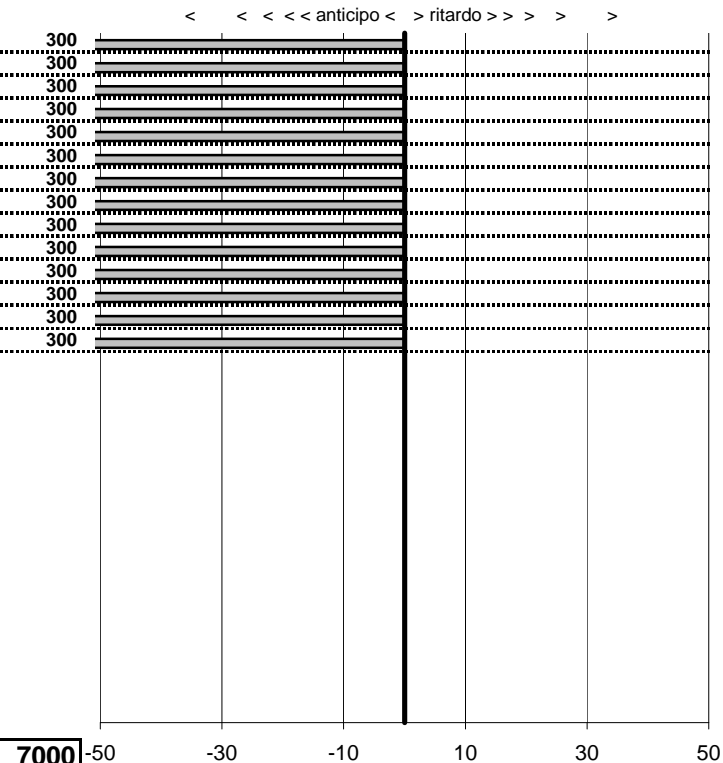

tempi e classifiche disponibili su www.cronoviterbo.net

- Cronologi - Penalità - Statistiche -

LOTTI G.-MAZZOLINO L.
 JAGUAR XK140

35

in classifica

prova	t.imposto	start	stop	t.netto
PA26-Faggeta 1	0:00:09,00	00:00:00,00	00:00:00,00	0:00:00,00
PA27-Faggeta 2	0:01:10,00	00:00:00,00	00:00:00,00	0:00:00,00
PA28-Faggeta 3	0:00:09,00	00:00:00,00	00:00:00,00	0:00:00,00
PA29-Faggeta 4	0:00:10,00	00:00:00,00	00:00:00,00	0:00:00,00
PA30-Faggeta 5	0:00:09,00	00:00:00,00	00:00:00,00	0:00:00,00
PA31-Faggeta 6	0:00:09,00	00:00:00,00	00:00:00,00	0:00:00,00
PA32-Faggeta 7	0:00:11,00	00:00:00,00	00:00:00,00	0:00:00,00
PA33-Faggeta 8	0:00:09,00	00:00:00,00	00:00:00,00	0:00:00,00
PA34-Poggio Nibbio 1	0:00:10,00	00:00:00,00	00:00:00,00	0:00:00,00
PA35-Poggio Nibbio 2	0:00:40,00	00:00:00,00	00:00:00,00	0:00:00,00
PA36-Poggio Nibbio 3	0:00:08,00	00:00:00,00	00:00:00,00	0:00:00,00
PA37-Poggio Nibbio 4	0:00:06,00	00:00:00,00	00:00:00,00	0:00:00,00
PA38-Poggio Nibbio 5	0:00:08,00	00:00:00,00	00:00:00,00	0:00:00,00
PA39-Poggio Nibbio 6	0:00:08,00	00:00:00,00	00:00:00,00	0:00:00,00