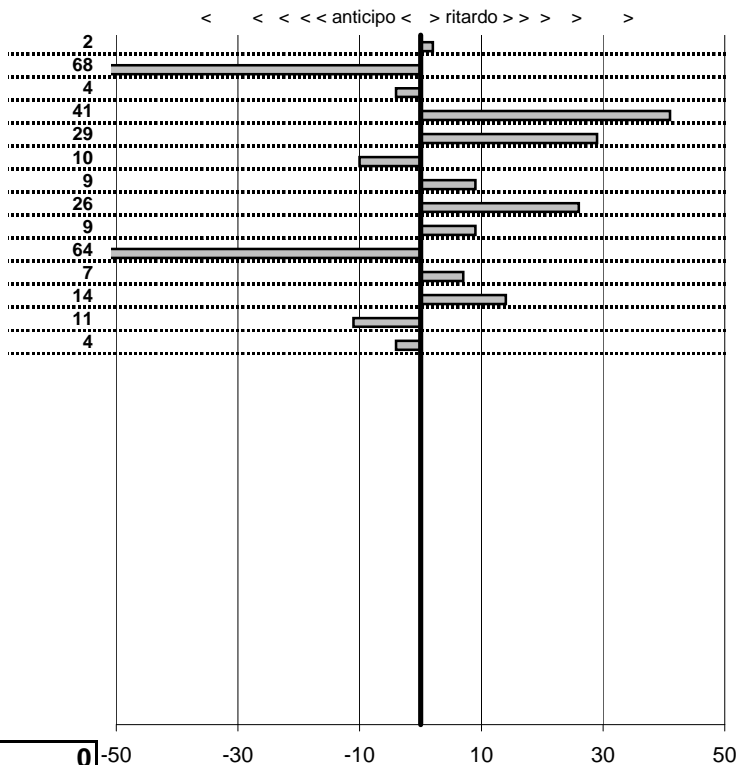

- Cronologi - Penalità - Statistiche -

TRIFERO M.-TRIFERO P.
 FERRARI 456 MGT

48

in classifica

prova	t.imposto	start	stop	t.netto
PA26-Faggeta 1	0:00:09,00	11:14:27,96	11:14:36,98	0:00:09,02
PA27-Faggeta 2	0:01:10,00	11:14:36,98	11:15:46,30	0:01:09,32
PA28-Faggeta 3	0:00:09,00	11:15:46,30	11:15:55,26	0:00:08,96
PA29-Faggeta 4	0:00:10,00	11:15:55,26	11:16:05,67	0:00:10,41
PA30-Faggeta 5	0:00:09,00	11:16:05,67	11:16:14,96	0:00:09,29
PA31-Faggeta 6	0:00:09,00	11:26:50,78	11:26:59,68	0:00:08,90
PA32-Faggeta 7	0:00:11,00	11:26:59,68	11:27:10,77	0:00:11,09
PA33-Faggeta 8	0:00:09,00	11:27:10,77	11:27:20,03	0:00:09,26
PA34-Poggio Nibbio 1	0:00:10,00	11:56:39,59	11:56:49,68	0:00:10,09
PA35-Poggio Nibbio 2	0:00:40,00	11:56:49,68	11:57:29,04	0:00:39,36
PA36-Poggio Nibbio 3	0:00:08,00	11:57:29,04	11:57:37,11	0:00:08,07
PA37-Poggio Nibbio 4	0:00:06,00	11:57:37,11	11:57:43,25	0:00:06,14
PA38-Poggio Nibbio 5	0:00:08,00	11:57:43,25	11:57:51,14	0:00:07,89
PA39-Poggio Nibbio 6	0:00:08,00	11:57:51,14	11:57:59,10	0:00:07,96