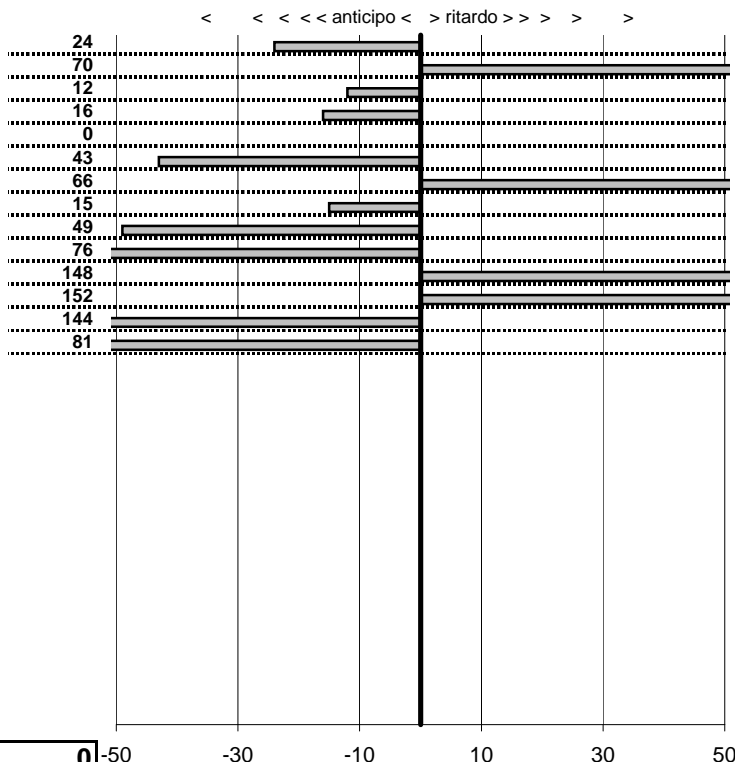

Veteran Car Club Viterbo
16° COPPA DEI 2 LAGHI
VITERBO 23-24 MAGGIO 2015

tempi e classifiche disponibili su www.cronoviterbo.net

- Cronologi - Penalità - Statistiche -

TADDEUCCI R.-TADDEUCCI M.
FIAT 124 SPIDER

34

in classifica

prova	t.imposto	start	stop	t.netto
PA26-Faggeta 1	0:00:09,00	11:02:40,66	11:02:49,42	0:00:08,76
PA27-Faggeta 2	0:01:10,00	11:02:49,42	11:04:00,12	0:01:10,70
PA28-Faggeta 3	0:00:09,00	11:04:00,12	11:04:09,00	0:00:08,88
PA29-Faggeta 4	0:00:10,00	11:04:09,00	11:04:18,84	0:00:09,84
PA30-Faggeta 5	0:00:09,00	11:04:18,84	11:04:27,84	0:00:09,00
PA31-Faggeta 6	0:00:09,00	11:10:45,11	11:10:53,68	0:00:08,57
PA32-Faggeta 7	0:00:11,00	11:10:53,68	11:11:05,34	0:00:11,66
PA33-Faggeta 8	0:00:09,00	11:11:05,34	11:11:14,19	0:00:08,85
PA34-Poggio Nibbio 1	0:00:10,00	11:53:30,21	11:53:39,72	0:00:09,51
PA35-Poggio Nibbio 2	0:00:40,00	11:53:39,72	11:54:18,96	0:00:39,24
PA36-Poggio Nibbio 3	0:00:08,00	11:54:18,96	11:54:28,44	0:00:09,48
PA37-Poggio Nibbio 4	0:00:06,00	11:54:28,44	11:54:35,96	0:00:07,52
PA38-Poggio Nibbio 5	0:00:08,00	11:54:35,96	11:54:42,52	0:00:06,56
PA39-Poggio Nibbio 6	0:00:08,00	11:54:42,52	11:54:49,71	0:00:07,19

SOMMA PENALITA' **1.624**
MEDIA PENALITA' **41,6**

ALTRE PENALITA' **0**
TOTALE PENALITA' **2.712**

Elaborazione dati a cura di CRONOVITERBO