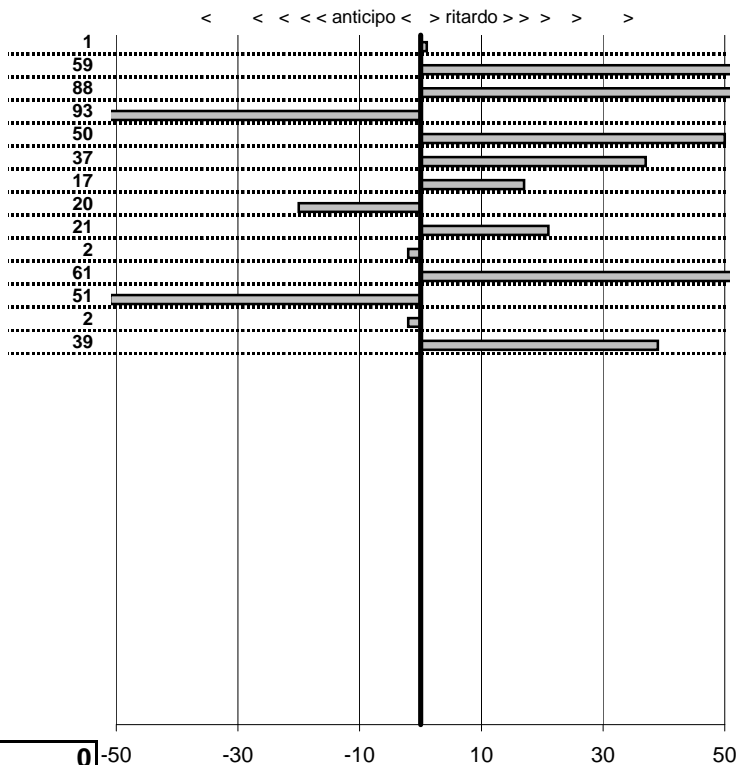

tempi e classifiche disponibili su www.cronoviterbo.net

- Cronologi - Penalità - Statistiche -

SCHIPPA F.-BIRGOLOTTI R.
 MGB

19

in classifica

prova	t.imposto	start	stop	t.netto
PA26-Faggeta 1	0:00:09,00	10:33:27,24	10:33:36,25	0:00:09,01
PA27-Faggeta 2	0:01:10,00	10:33:36,25	10:34:46,84	0:01:10,59
PA28-Faggeta 3	0:00:09,00	10:34:46,84	10:34:56,72	0:00:09,88
PA29-Faggeta 4	0:00:10,00	10:34:56,72	10:35:05,79	0:00:09,07
PA30-Faggeta 5	0:00:09,00	10:35:05,79	10:35:15,29	0:00:09,50
PA31-Faggeta 6	0:00:09,00	10:42:01,99	10:42:11,36	0:00:09,37
PA32-Faggeta 7	0:00:11,00	10:42:11,36	10:42:22,53	0:00:11,17
PA33-Faggeta 8	0:00:09,00	10:42:22,53	10:42:31,33	0:00:08,80
PA34-Poggio Nibbio 1	0:00:10,00	11:05:51,69	11:06:01,90	0:00:10,21
PA35-Poggio Nibbio 2	0:00:40,00	11:06:01,90	11:06:41,88	0:00:39,98
PA36-Poggio Nibbio 3	0:00:08,00	11:06:41,88	11:06:50,49	0:00:08,61
PA37-Poggio Nibbio 4	0:00:06,00	11:06:50,49	11:06:55,98	0:00:05,49
PA38-Poggio Nibbio 5	0:00:08,00	11:06:55,98	11:07:03,96	0:00:07,98
PA39-Poggio Nibbio 6	0:00:08,00	11:07:03,96	11:07:12,35	0:00:08,39