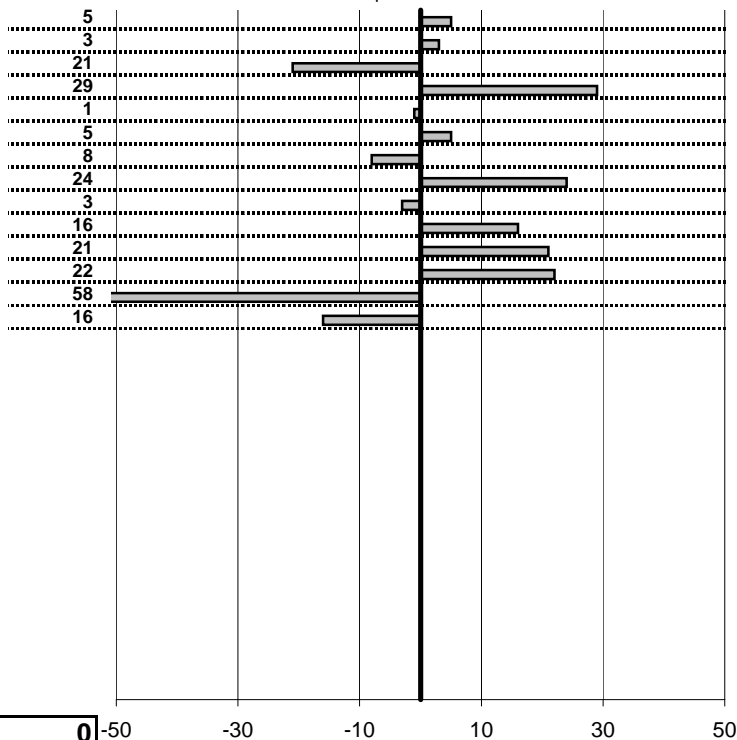

Veteran Car Club Viterbo
16° COPPA DEI 2 LAGHI
VITERBO 23-24 MAGGIO 2015

tempi e classifiche disponibili su www.cronoviterbo.net

- Cronologi - Penalità - Statistiche -

PEPE F.-PEPE G.
A112 ABARTH

23

in classifica

prova	t.imposto	start	stop	t.netto
PA26-Faggeta 1	0:00:09,00	10:37:29,02	10:37:38,07	0:00:09,05
PA27-Faggeta 2	0:01:10,00	10:37:38,07	10:38:48,10	0:01:10,03
PA28-Faggeta 3	0:00:09,00	10:38:48,10	10:38:56,89	0:00:08,79
PA29-Faggeta 4	0:00:10,00	10:38:56,89	10:39:07,18	0:00:10,29
PA30-Faggeta 5	0:00:09,00	10:39:07,18	10:39:16,17	0:00:08,99
PA31-Faggeta 6	0:00:09,00	10:46:57,79	10:47:06,84	0:00:09,05
PA32-Faggeta 7	0:00:11,00	10:47:06,84	10:47:17,76	0:00:10,92
PA33-Faggeta 8	0:00:09,00	10:47:17,76	10:47:27,00	0:00:09,24
PA34-Poggio Nibbio 1	0:00:10,00	11:11:11,11	11:11:21,08	0:00:09,97
PA35-Poggio Nibbio 2	0:00:40,00	11:11:21,08	11:12:01,24	0:00:40,16
PA36-Poggio Nibbio 3	0:00:08,00	11:12:01,24	11:12:09,45	0:00:08,21
PA37-Poggio Nibbio 4	0:00:06,00	11:12:09,45	11:12:15,67	0:00:06,22
PA38-Poggio Nibbio 5	0:00:08,00	11:12:15,67	11:12:23,09	0:00:07,42
PA39-Poggio Nibbio 6	0:00:08,00	11:12:23,09	11:12:30,93	0:00:07,84

< < < anticipo < > ritardo > > >

SOMMA PENALITA' **594**
MEDIA PENALITA' **15,2**

ALTRE PENALITA' **0**
TOTALE PENALITA' **1.093**

Elaborazione dati a cura di CRONOVITERBO