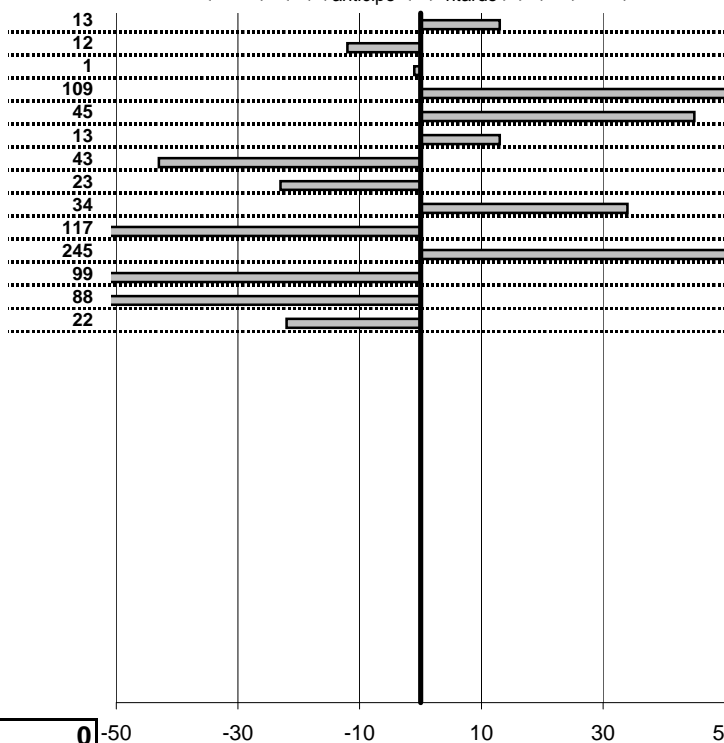

tempi e classifiche disponibili su www.cronoviterbo.net

- Cronologi - Penalità - Statistiche -

PANELLA G.-PANELLA D.
FERRARI F430BERLINA

55

in classifica

prova	t.imposto	start	stop	t.netto
PA26-Faggeta 1	0:00:09,00	11:21:17,56	11:21:26,69	0:00:09,13
PA27-Faggeta 2	0:01:10,00	11:21:26,69	11:22:36,57	0:01:09,88
PA28-Faggeta 3	0:00:09,00	11:22:36,57	11:22:45,56	0:00:08,99
PA29-Faggeta 4	0:00:10,00	11:22:45,56	11:22:56,65	0:00:11,09
PA30-Faggeta 5	0:00:09,00	11:22:56,65	11:23:06,10	0:00:09,45
PA31-Faggeta 6	0:00:09,00	11:29:47,65	11:29:56,78	0:00:09,13
PA32-Faggeta 7	0:00:11,00	11:29:56,78	11:30:07,35	0:00:10,57
PA33-Faggeta 8	0:00:09,00	11:30:07,35	11:30:16,12	0:00:08,77
PA34-Poggio Nibbio 1	0:00:10,00	12:14:37,13	12:14:47,47	0:00:10,34
PA35-Poggio Nibbio 2	0:00:40,00	12:14:47,47	12:15:26,30	0:00:38,83
PA36-Poggio Nibbio 3	0:00:08,00	12:15:26,30	12:15:36,75	0:00:10,45
PA37-Poggio Nibbio 4	0:00:06,00	12:15:36,75	12:15:41,76	0:00:05,01
PA38-Poggio Nibbio 5	0:00:08,00	12:15:41,76	12:15:48,88	0:00:07,12
PA39-Poggio Nibbio 6	0:00:08,00	12:15:48,88	12:15:56,66	0:00:07,78