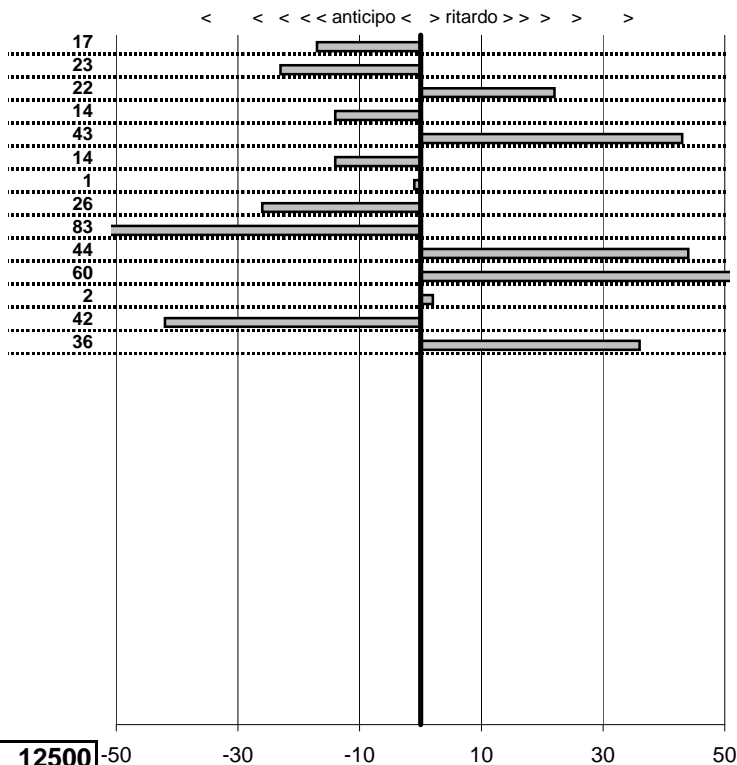

tempi e classifiche disponibili su www.cronoviterbo.net

- Cronologi - Penalità - Statistiche -

BUFFETTI D. BAROCCA N.-
 Mini cooper

38

in classifica

prova	t.imposto	start	stop	t.netto
PA26-Faggeta 1	0:00:09,00	11:06:33,49	11:06:42,32	0:00:08,83
PA27-Faggeta 2	0:01:10,00	11:06:42,32	11:07:52,09	0:01:09,77
PA28-Faggeta 3	0:00:09,00	11:07:52,09	11:08:01,31	0:00:09,22
PA29-Faggeta 4	0:00:10,00	11:08:01,31	11:08:11,17	0:00:09,86
PA30-Faggeta 5	0:00:09,00	11:08:11,17	11:08:20,60	0:00:09,43
PA31-Faggeta 6	0:00:09,00	11:16:49,97	11:16:58,83	0:00:08,86
PA32-Faggeta 7	0:00:11,00	11:16:58,83	11:17:09,82	0:00:10,99
PA33-Faggeta 8	0:00:09,00	11:17:09,82	11:17:18,56	0:00:08,74
PA34-Poggio Nibbio 1	0:00:10,00	11:44:36,21	11:44:45,38	0:00:09,17
PA35-Poggio Nibbio 2	0:00:40,00	11:44:45,38	11:45:25,82	0:00:40,44
PA36-Poggio Nibbio 3	0:00:08,00	11:45:25,82	11:45:34,42	0:00:08,60
PA37-Poggio Nibbio 4	0:00:06,00	11:45:34,42	11:45:40,44	0:00:06,02
PA38-Poggio Nibbio 5	0:00:08,00	11:45:40,44	11:45:48,02	0:00:07,58
PA39-Poggio Nibbio 6	0:00:08,00	11:45:48,02	11:45:56,38	0:00:08,36