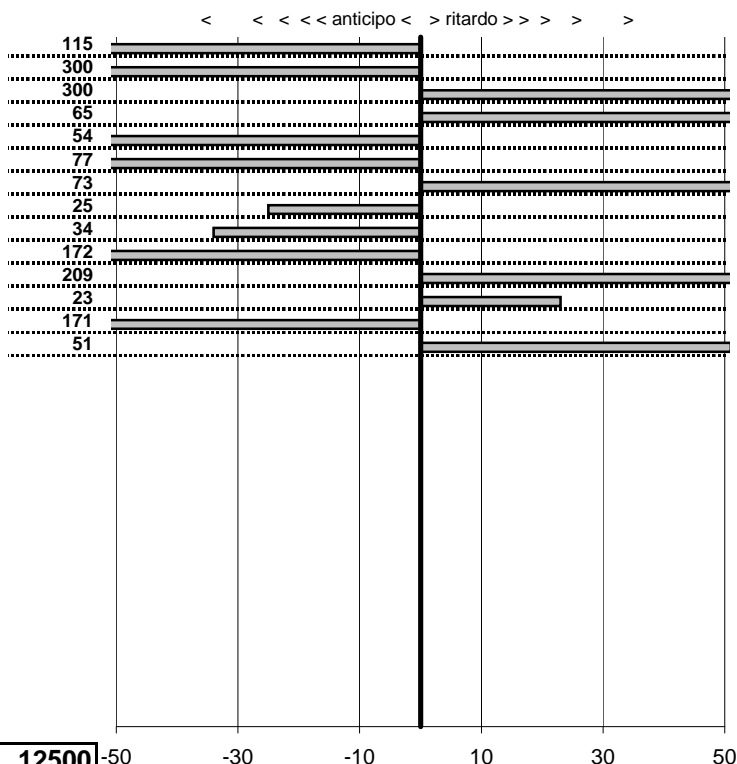

Veteran Car Club Viterbo
16° COPPA DEI 2 LAGHI
VITERBO 23-24 MAGGIO 2015

tempi e classifiche disponibili su www.cronoviterbo.net

- Cronologi - Penalità - Statistiche -

LAURENTI L.-LAURENTI L.
PORCHE 911T

31

in classifica

prova	t.imposto	start	stop	t.netto
PA26-Faggeta 1	0:00:09,00	10:49:47,22	10:49:55,07	0:00:07,85
PA27-Faggeta 2	0:01:10,00	10:49:55,07	10:50:57,74	0:01:02,67
PA28-Faggeta 3	0:00:09,00	10:50:57,74	10:51:14,98	0:00:17,24
PA29-Faggeta 4	0:00:10,00	10:51:14,98	10:51:25,63	0:00:10,65
PA30-Faggeta 5	0:00:09,00	10:51:25,63	10:51:34,09	0:00:08,46
PA31-Faggeta 6	0:00:09,00	10:57:04,14	10:57:12,37	0:00:08,23
PA32-Faggeta 7	0:00:11,00	10:57:12,37	10:57:24,10	0:00:11,73
PA33-Faggeta 8	0:00:09,00	10:57:24,10	10:57:32,85	0:00:08,75
PA34-Poggio Nibbio 1	0:00:10,00	11:23:08,42	11:23:18,08	0:00:09,66
PA35-Poggio Nibbio 2	0:00:40,00	11:23:18,08	11:23:56,36	0:00:38,28
PA36-Poggio Nibbio 3	0:00:08,00	11:23:56,36	11:24:06,45	0:00:10,09
PA37-Poggio Nibbio 4	0:00:06,00	11:24:06,45	11:24:12,68	0:00:06,23
PA38-Poggio Nibbio 5	0:00:08,00	11:24:12,68	11:24:18,97	0:00:06,29
PA39-Poggio Nibbio 6	0:00:08,00	11:24:18,97	11:24:27,48	0:00:08,51

SOMMA PENALITA' 1.669
MEDIA PENALITA' 119,2

ALTRE PENALITA' 12500
TOTALE PENALITA' 24.229

Elaborazione dati a cura di CRONOVITERBO