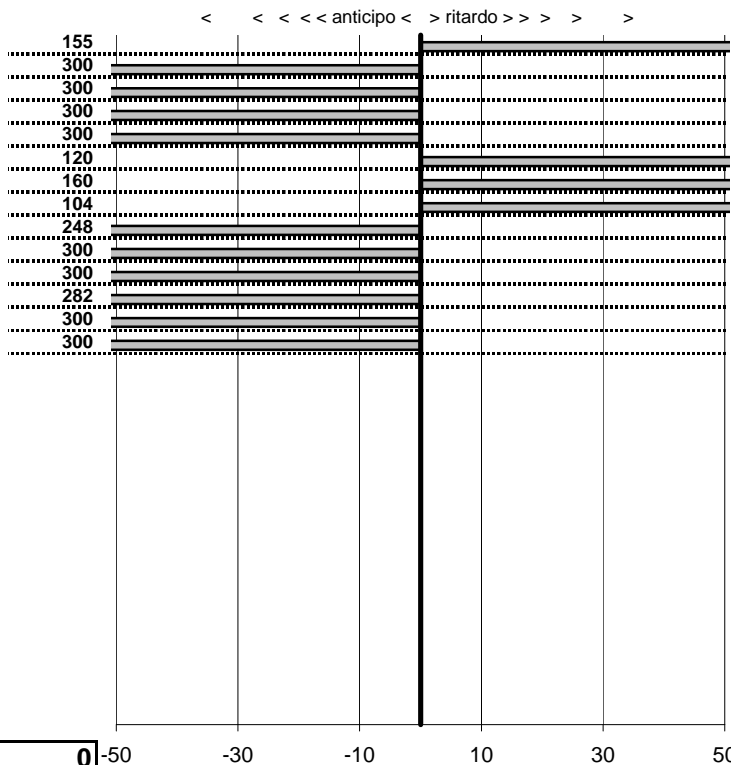

tempi e classifiche disponibili su www.cronoviterbo.net

- Cronologi - Penalità - Statistiche -

PARISI B.-X
FERRARI 360 MODENA

56

in classifica

prova	t.imposto	start	stop	t.netto
PA26-Faggeta 1	0:00:09,00	11:12:24,97	11:12:35,52	0:00:10,55
PA27-Faggeta 2	0:01:10,00	11:12:35,52	11:13:41,21	0:01:05,69
PA28-Faggeta 3	0:00:09,00	11:13:41,21	11:13:46,67	0:00:05,46
PA29-Faggeta 4	0:00:10,00	11:13:46,67	11:13:51,85	0:00:05,18
PA30-Faggeta 5	0:00:09,00	11:13:51,85	11:13:57,41	0:00:05,56
PA31-Faggeta 6	0:00:09,00	11:28:57,00	11:29:07,20	0:00:10,20
PA32-Faggeta 7	0:00:11,00	11:29:07,20	11:29:19,80	0:00:12,60
PA33-Faggeta 8	0:00:09,00	11:29:19,80	11:29:29,84	0:00:10,04
PA34-Poggio Nibbio 1	0:00:10,00	12:15:33,37	12:15:40,89	0:00:07,52
PA35-Poggio Nibbio 2	0:00:40,00	12:15:40,89	12:16:08,16	0:00:27,27
PA36-Poggio Nibbio 3	0:00:08,00	12:16:08,16	12:16:12,73	0:00:04,57
PA37-Poggio Nibbio 4	0:00:06,00	12:16:12,73	12:16:15,91	0:00:03,18
PA38-Poggio Nibbio 5	0:00:08,00	12:16:15,91	12:16:20,07	0:00:04,16
PA39-Poggio Nibbio 6	0:00:08,00	12:16:20,07	12:16:24,29	0:00:04,22