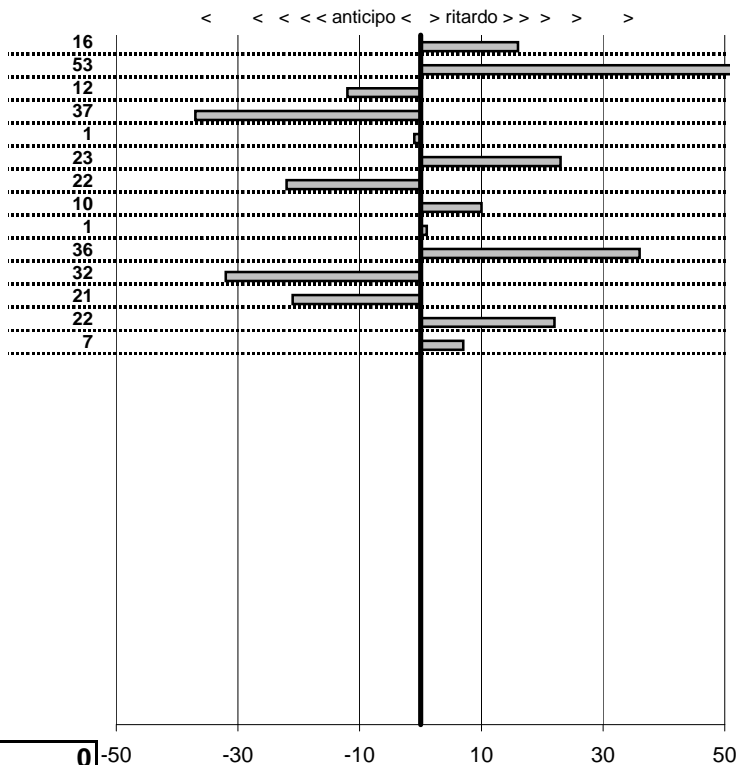

tempi e classifiche disponibili su www.cronoviterbo.net

- Cronologi - Penalità - Statistiche -

TROMBETTA S.-TROMBETTA G.
 VW VARIANT

24

in classifica

prova	t.imposto	start	stop	t.netto
PA26-Faggeta 1	0:00:09,00	10:35:28,96	10:35:38,12	0:00:09,16
PA27-Faggeta 2	0:01:10,00	10:35:38,12	10:36:48,65	0:01:10,53
PA28-Faggeta 3	0:00:09,00	10:36:48,65	10:36:57,53	0:00:08,88
PA29-Faggeta 4	0:00:10,00	10:36:57,53	10:37:07,16	0:00:09,63
PA30-Faggeta 5	0:00:09,00	10:37:07,16	10:37:16,15	0:00:08,99
PA31-Faggeta 6	0:00:09,00	10:49:08,91	10:49:18,14	0:00:09,23
PA32-Faggeta 7	0:00:11,00	10:49:18,14	10:49:28,92	0:00:10,78
PA33-Faggeta 8	0:00:09,00	10:49:28,92	10:49:38,02	0:00:09,10
PA34-Poggio Nibbio 1	0:00:10,00	11:13:24,10	11:13:34,11	0:00:10,01
PA35-Poggio Nibbio 2	0:00:40,00	11:13:34,11	11:14:14,47	0:00:40,36
PA36-Poggio Nibbio 3	0:00:08,00	11:14:14,47	11:14:22,15	0:00:07,68
PA37-Poggio Nibbio 4	0:00:06,00	11:14:22,15	11:14:27,94	0:00:05,79
PA38-Poggio Nibbio 5	0:00:08,00	11:14:27,94	11:14:36,16	0:00:08,22
PA39-Poggio Nibbio 6	0:00:08,00	11:14:36,16	11:14:44,23	0:00:08,07