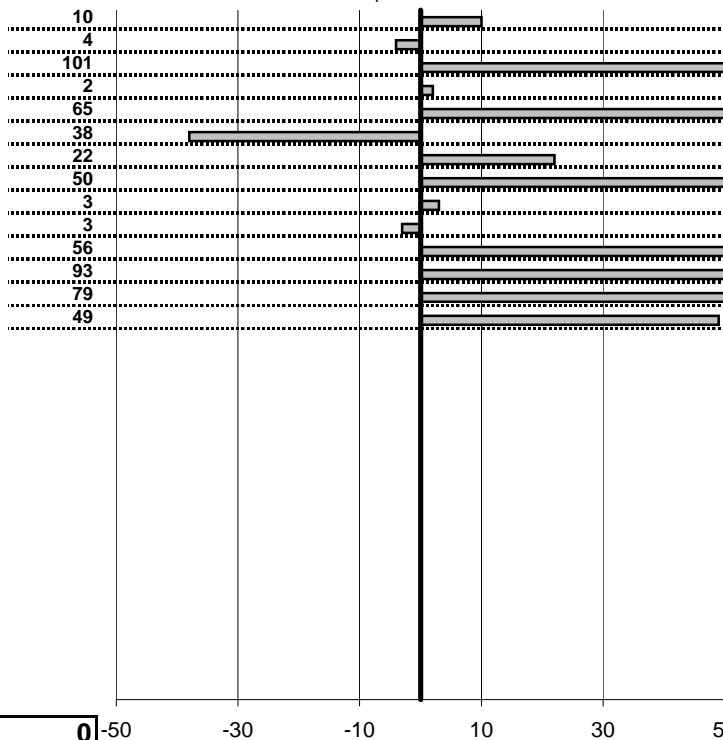

Veteran Car Club Viterbo
16° COPPA DEI 2 LAGHI
VITERBO 23-24 MAGGIO 2015

tempi e classifiche disponibili su www.cronoviterbo.net

- Cronologi - Penalità - Statistiche -

RUGGERI L.-D'ANGELI M.
A112 ELEGANT

9

in classifica

prova	t.imposto	start	stop	t.netto
PA26-Faggeta 1	0:00:09,00	10:41:28,36	10:41:37,46	0:00:09,10
PA27-Faggeta 2	0:01:10,00	10:41:37,46	10:42:47,42	0:01:09,96
PA28-Faggeta 3	0:00:09,00	10:42:47,42	10:42:57,43	0:00:10,01
PA29-Faggeta 4	0:00:10,00	10:42:57,43	10:43:07,45	0:00:10,02
PA30-Faggeta 5	0:00:09,00	10:43:07,45	10:43:17,10	0:00:09,65
PA31-Faggeta 6	0:00:09,00	10:49:46,18	10:49:54,80	0:00:08,62
PA32-Faggeta 7	0:00:11,00	10:49:54,80	10:50:06,02	0:00:11,22
PA33-Faggeta 8	0:00:09,00	10:50:06,02	10:50:15,52	0:00:09,50
PA34-Poggio Nibbio 1	0:00:10,00	11:17:28,47	11:17:38,50	0:00:10,03
PA35-Poggio Nibbio 2	0:00:40,00	11:17:38,50	11:18:18,47	0:00:39,97
PA36-Poggio Nibbio 3	0:00:08,00	11:18:18,47	11:18:27,03	0:00:08,56
PA37-Poggio Nibbio 4	0:00:06,00	11:18:27,03	11:18:33,96	0:00:06,93
PA38-Poggio Nibbio 5	0:00:08,00	11:18:33,96	11:18:42,75	0:00:08,79
PA39-Poggio Nibbio 6	0:00:08,00	11:18:42,75	11:18:51,24	0:00:08,49

< < < < anticipo < > ritardo > > >

SOMMA PENALITA' **2.228**
MEDIA PENALITA' **57,1**

ALTRE PENALITA' **0**
TOTALE PENALITA' **3.921**

Elaborazione dati a cura di CRONOVITERBO