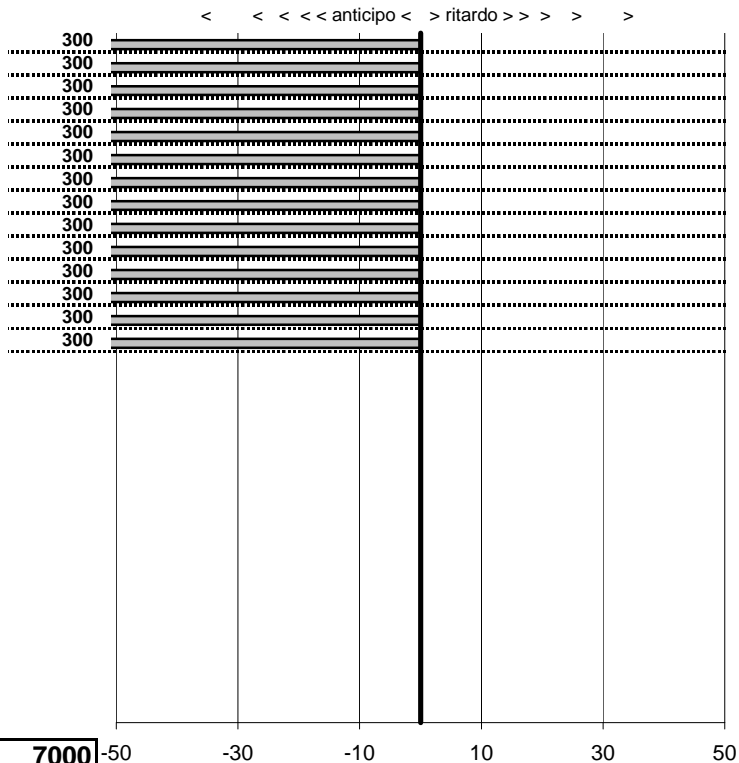

tempi e classifiche disponibili su www.cronoviterbo.net

- Cronologi - Penalità - Statistiche -
MANDOLESI A.-ALESSI E.
 ALFA ROMEO ALFETTA GTV

28

in classifica

prova	t.imposto	start	stop	t.netto
PA26-Faggeta 1	0:00:09,00	00:00:00,00	00:00:00,00	0:00:00,00
PA27-Faggeta 2	0:01:10,00	00:00:00,00	00:00:00,00	0:00:00,00
PA28-Faggeta 3	0:00:09,00	00:00:00,00	00:00:00,00	0:00:00,00
PA29-Faggeta 4	0:00:10,00	00:00:00,00	00:00:00,00	0:00:00,00
PA30-Faggeta 5	0:00:09,00	00:00:00,00	00:00:00,00	0:00:00,00
PA31-Faggeta 6	0:00:09,00	00:00:00,00	00:00:00,00	0:00:00,00
PA32-Faggeta 7	0:00:11,00	00:00:00,00	00:00:00,00	0:00:00,00
PA33-Faggeta 8	0:00:09,00	00:00:00,00	00:00:00,00	0:00:00,00
PA34-Poggio Nibbio 1	0:00:10,00	00:00:00,00	00:00:00,00	0:00:00,00
PA35-Poggio Nibbio 2	0:00:40,00	00:00:00,00	00:00:00,00	0:00:00,00
PA36-Poggio Nibbio 3	0:00:08,00	00:00:00,00	00:00:00,00	0:00:00,00
PA37-Poggio Nibbio 4	0:00:06,00	00:00:00,00	00:00:00,00	0:00:00,00
PA38-Poggio Nibbio 5	0:00:08,00	00:00:00,00	00:00:00,00	0:00:00,00
PA39-Poggio Nibbio 6	0:00:08,00	00:00:00,00	00:00:00,00	0:00:00,00