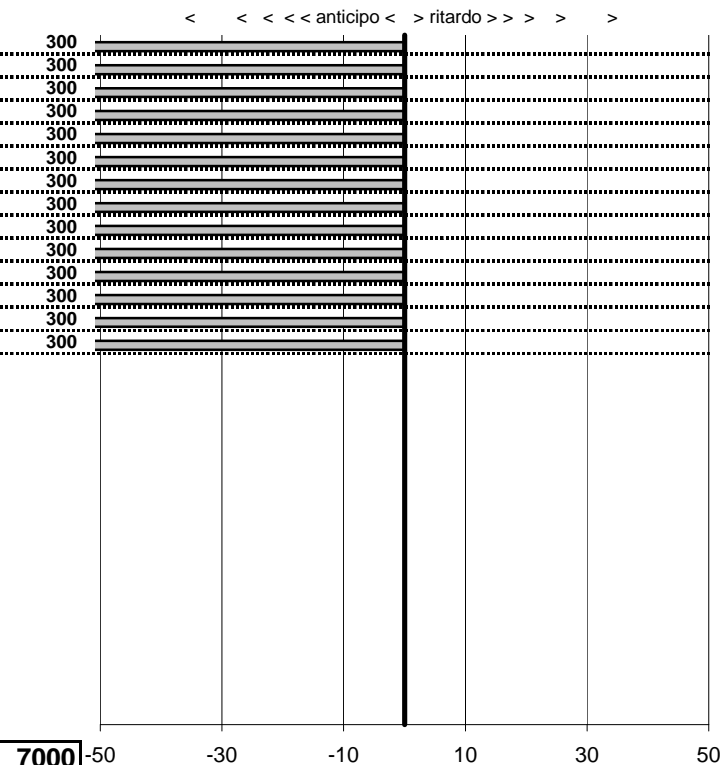

- Cronologi - Penalità - Statistiche -

NI BALESTRA G.-MARINI BALESTRA
 LANCIA APPIA C10

33

in classifica

prova	t.imposto	start	stop	t.netto
PA26-Faggeta 1	0:00:09,00	00:00:00,00	00:00:00,00	0:00:00,00
PA27-Faggeta 2	0:01:10,00	00:00:00,00	00:00:00,00	0:00:00,00
PA28-Faggeta 3	0:00:09,00	00:00:00,00	00:00:00,00	0:00:00,00
PA29-Faggeta 4	0:00:10,00	00:00:00,00	00:00:00,00	0:00:00,00
PA30-Faggeta 5	0:00:09,00	00:00:00,00	00:00:00,00	0:00:00,00
PA31-Faggeta 6	0:00:09,00	00:00:00,00	00:00:00,00	0:00:00,00
PA32-Faggeta 7	0:00:11,00	00:00:00,00	00:00:00,00	0:00:00,00
PA33-Faggeta 8	0:00:09,00	00:00:00,00	00:00:00,00	0:00:00,00
PA34-Poggio Nibbio 1	0:00:10,00	00:00:00,00	00:00:00,00	0:00:00,00
PA35-Poggio Nibbio 2	0:00:40,00	00:00:00,00	00:00:00,00	0:00:00,00
PA36-Poggio Nibbio 3	0:00:08,00	00:00:00,00	00:00:00,00	0:00:00,00
PA37-Poggio Nibbio 4	0:00:06,00	00:00:00,00	00:00:00,00	0:00:00,00
PA38-Poggio Nibbio 5	0:00:08,00	00:00:00,00	00:00:00,00	0:00:00,00
PA39-Poggio Nibbio 6	0:00:08,00	00:00:00,00	00:00:00,00	0:00:00,00