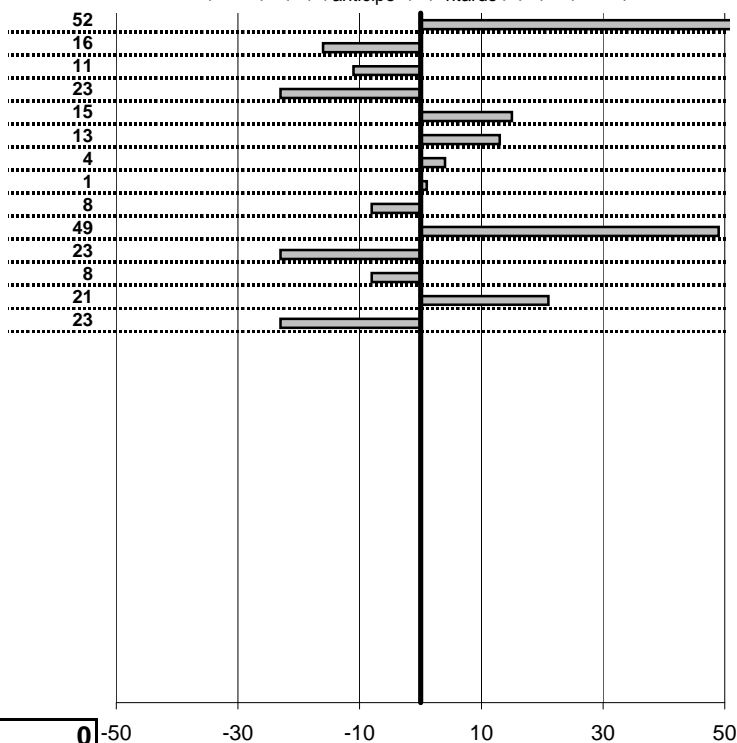

Veteran Car Club Viterbo
16° COPPA DEI 2 LAGHI
VITERBO 23-24 MAGGIO 2015

tempi e classifiche disponibili su www.cronoviterbo.net

- Cronologi - Penalità - Statistiche -

POTENZA R.-FEDERICI C.
AR GT JUNIOR 1300

25

in classifica

prova	t.imposto	start	stop	t.netto
PA26-Faggeta 1	0:00:09,00	10:58:50,42	10:58:59,94	0:00:09,52
PA27-Faggeta 2	0:01:10,00	10:58:59,94	11:00:09,78	0:01:09,84
PA28-Faggeta 3	0:00:09,00	11:00:09,78	11:00:18,67	0:00:08,89
PA29-Faggeta 4	0:00:10,00	11:00:18,67	11:00:28,44	0:00:09,77
PA30-Faggeta 5	0:00:09,00	11:00:28,44	11:00:37,59	0:00:09,15
PA31-Faggeta 6	0:00:09,00	11:07:01,06	11:07:10,19	0:00:09,13
PA32-Faggeta 7	0:00:11,00	11:07:10,19	11:07:21,23	0:00:11,04
PA33-Faggeta 8	0:00:09,00	11:07:21,23	11:07:30,24	0:00:09,01
PA34-Poggio Nibbio 1	0:00:10,00	11:37:51,76	11:38:01,68	0:00:09,92
PA35-Poggio Nibbio 2	0:00:40,00	11:38:01,68	11:38:42,17	0:00:40,49
PA36-Poggio Nibbio 3	0:00:08,00	11:38:42,17	11:38:49,94	0:00:07,77
PA37-Poggio Nibbio 4	0:00:06,00	11:38:49,94	11:38:55,86	0:00:05,92
PA38-Poggio Nibbio 5	0:00:08,00	11:38:55,86	11:39:04,07	0:00:08,21
PA39-Poggio Nibbio 6	0:00:08,00	11:39:04,07	11:39:11,84	0:00:07,77

SOMMA PENALITA' **668**
MEDIA PENALITA' **17,1**

ALTRE PENALITA' **0**
TOTALE PENALITA' **1.169**

Elaborazione dati a cura di CRONOVITERBO