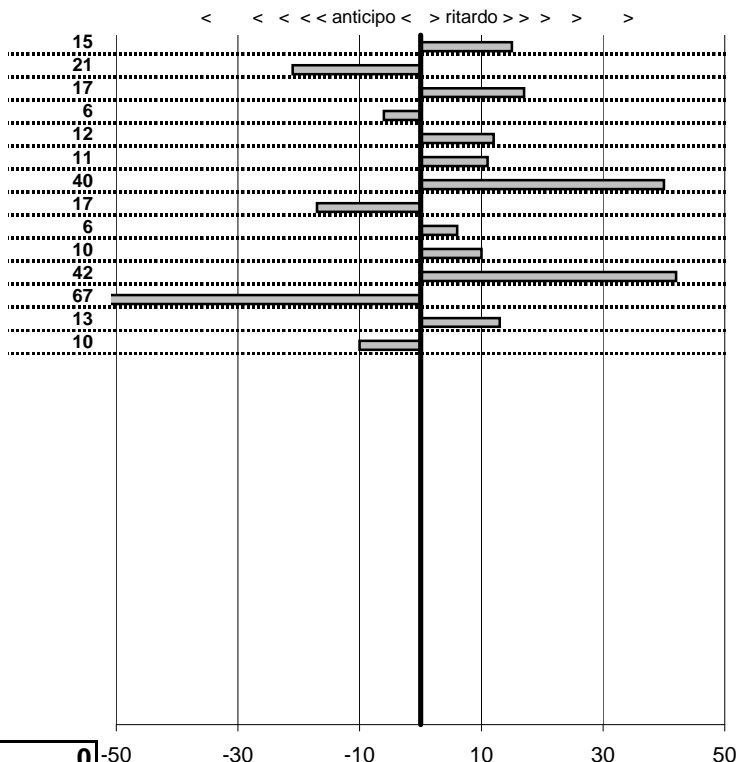

tempi e classifiche disponibili su www.cronoviterbo.net

- Cronologi - Penalità - Statistiche -

MENEGHETTI C.-AMODEO V.
A.R. GIULIETTA SPRINT

21

in classifica

prova	t.imposto	start	stop	t.netto
PA26-Faggeta 1	0:00:09,00	10:38:30,32	10:38:39,47	0:00:09,15
PA27-Faggeta 2	0:01:10,00	10:38:39,47	10:39:49,26	0:01:09,79
PA28-Faggeta 3	0:00:09,00	10:39:49,26	10:39:58,43	0:00:09,17
PA29-Faggeta 4	0:00:10,00	10:39:58,43	10:40:08,37	0:00:09,94
PA30-Faggeta 5	0:00:09,00	10:40:08,37	10:40:17,49	0:00:09,12
PA31-Faggeta 6	0:00:09,00	10:47:39,42	10:47:48,53	0:00:09,11
PA32-Faggeta 7	0:00:11,00	10:47:48,53	10:47:59,93	0:00:11,40
PA33-Faggeta 8	0:00:09,00	10:47:59,93	10:48:08,76	0:00:08,83
PA34-Poggio Nibbio 1	0:00:10,00	11:12:28,94	11:12:39,00	0:00:10,06
PA35-Poggio Nibbio 2	0:00:40,00	11:12:39,00	11:13:19,10	0:00:40,10
PA36-Poggio Nibbio 3	0:00:08,00	11:13:19,10	11:13:27,52	0:00:08,42
PA37-Poggio Nibbio 4	0:00:06,00	11:13:27,52	11:13:32,85	0:00:05,33
PA38-Poggio Nibbio 5	0:00:08,00	11:13:32,85	11:13:40,98	0:00:08,13
PA39-Poggio Nibbio 6	0:00:08,00	11:13:40,98	11:13:48,88	0:00:07,90