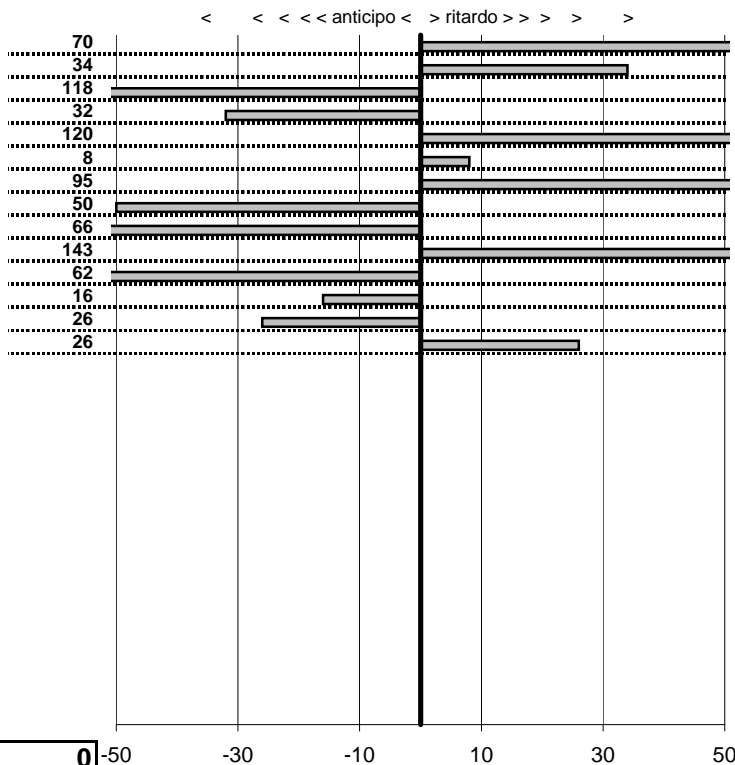

tempi e classifiche disponibili su www.cronoviterbo.net

- Cronologi - Penalità - Statistiche -

PAOLUCCI M.-ANDREASSI S.
 AR 2000 SPIDER

6

in classifica

prova	t.imposto	start	stop	t.netto
PA26-Faggeta 1	0:00:09,00	10:45:59,27	10:46:08,97	0:00:09,70
PA27-Faggeta 2	0:01:10,00	10:46:08,97	10:47:19,31	0:01:10,34
PA28-Faggeta 3	0:00:09,00	10:47:19,31	10:47:27,13	0:00:07,82
PA29-Faggeta 4	0:00:10,00	10:47:27,13	10:47:36,81	0:00:09,68
PA30-Faggeta 5	0:00:09,00	10:47:36,81	10:47:47,01	0:00:10,20
PA31-Faggeta 6	0:00:09,00	10:53:46,51	10:53:55,59	0:00:09,08
PA32-Faggeta 7	0:00:11,00	10:53:55,59	10:54:07,54	0:00:11,95
PA33-Faggeta 8	0:00:09,00	10:54:07,54	10:54:16,04	0:00:08,50
PA34-Poggio Nibbio 1	0:00:10,00	11:18:29,66	11:18:39,00	0:00:09,34
PA35-Poggio Nibbio 2	0:00:40,00	11:18:39,00	11:19:20,43	0:00:41,43
PA36-Poggio Nibbio 3	0:00:08,00	11:19:20,43	11:19:27,81	0:00:07,38
PA37-Poggio Nibbio 4	0:00:06,00	11:19:27,81	11:19:33,65	0:00:05,84
PA38-Poggio Nibbio 5	0:00:08,00	11:19:33,65	11:19:41,39	0:00:07,74
PA39-Poggio Nibbio 6	0:00:08,00	11:19:41,39	11:19:49,65	0:00:08,26