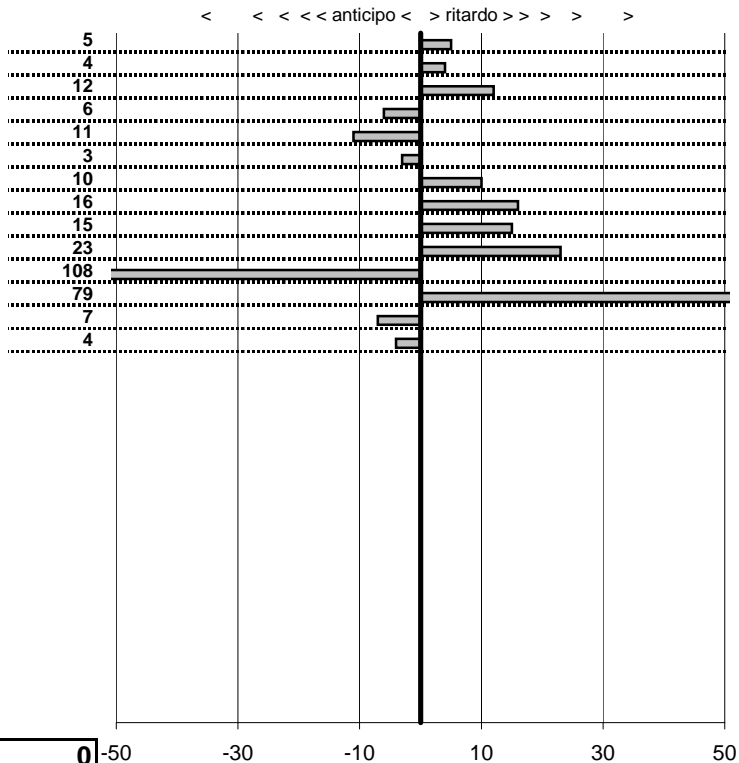

Veteran Car Club Viterbo
16° COPPA DEI 2 LAGHI
VITERBO 23-24 MAGGIO 2015

tempi e classifiche disponibili su www.cronoviterbo.net

- Cronologi - Penalità - Statistiche -
CARLI G.-CRISTAUDO A.
AUTOAB. A112 ABARTH **12**

in classifica

prova	t.imposto	start	stop	t.netto
PA26-Faggeta 1	0:00:09,00	10:50:46,66	10:50:55,71	0:00:09,05
PA27-Faggeta 2	0:01:10,00	10:50:55,71	10:52:05,75	0:01:10,04
PA28-Faggeta 3	0:00:09,00	10:52:05,75	10:52:14,87	0:00:09,12
PA29-Faggeta 4	0:00:10,00	10:52:14,87	10:52:24,81	0:00:09,94
PA30-Faggeta 5	0:00:09,00	10:52:24,81	10:52:33,70	0:00:08,89
PA31-Faggeta 6	0:00:09,00	10:58:13,25	10:58:22,22	0:00:08,97
PA32-Faggeta 7	0:00:11,00	10:58:22,22	10:58:33,32	0:00:11,10
PA33-Faggeta 8	0:00:09,00	10:58:33,32	10:58:42,48	0:00:09,16
PA34-Poggio Nibbio 1	0:00:10,00	11:25:06,49	11:25:16,64	0:00:10,15
PA35-Poggio Nibbio 2	0:00:40,00	11:25:16,64	11:25:56,87	0:00:40,23
PA36-Poggio Nibbio 3	0:00:08,00	11:25:56,87	11:26:03,79	0:00:06,92
PA37-Poggio Nibbio 4	0:00:06,00	11:26:03,79	11:26:10,58	0:00:06,79
PA38-Poggio Nibbio 5	0:00:08,00	11:26:10,58	11:26:18,51	0:00:07,93
PA39-Poggio Nibbio 6	0:00:08,00	11:26:18,51	11:26:26,47	0:00:07,96

SOMMA PENALITA' 616
MEDIA PENALITA' 15,8

ALTRE PENALITA' 0
TOTALE PENALITA' 1.084

Elaborazione dati a cura di CRONOVITERBO