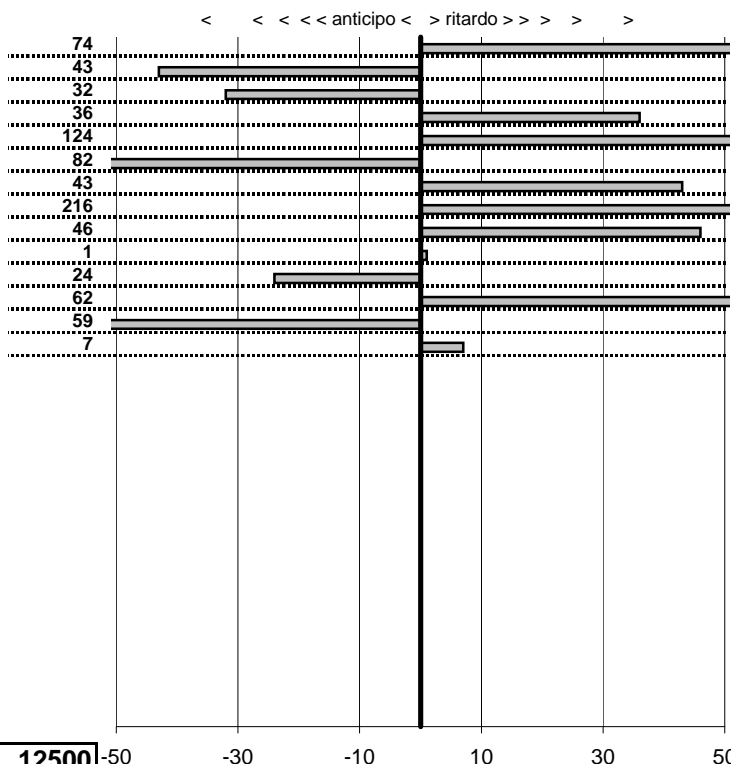

tempi e classifiche disponibili su www.cronoviterbo.net

- Cronologi - Penalità - Statistiche -

VALENTINI C.-----
 FIAT 128

10

in classifica

prova	t.imposto	start	stop	t.netto
PA26-Faggeta 1	0:00:09,00	10:55:44,41	10:55:54,15	0:00:09,74
PA27-Faggeta 2	0:01:10,00	10:55:54,15	10:57:03,72	0:01:09,57
PA28-Faggeta 3	0:00:09,00	10:57:03,72	10:57:12,40	0:00:08,68
PA29-Faggeta 4	0:00:10,00	10:57:12,40	10:57:22,76	0:00:10,36
PA30-Faggeta 5	0:00:09,00	10:57:22,76	10:57:33,00	0:00:10,24
PA31-Faggeta 6	0:00:09,00	11:05:14,18	11:05:22,36	0:00:08,18
PA32-Faggeta 7	0:00:11,00	11:05:22,36	11:05:33,79	0:00:11,43
PA33-Faggeta 8	0:00:09,00	11:05:33,79	11:05:44,95	0:00:11,16
PA34-Poggio Nibbio 1	0:00:10,00	11:35:51,20	11:36:01,66	0:00:10,46
PA35-Poggio Nibbio 2	0:00:40,00	11:36:01,66	11:36:41,67	0:00:40,01
PA36-Poggio Nibbio 3	0:00:08,00	11:36:41,67	11:36:49,43	0:00:07,76
PA37-Poggio Nibbio 4	0:00:06,00	11:36:49,43	11:36:56,05	0:00:06,62
PA38-Poggio Nibbio 5	0:00:08,00	11:36:56,05	11:37:03,46	0:00:07,41
PA39-Poggio Nibbio 6	0:00:08,00	11:37:03,46	11:37:11,53	0:00:08,07