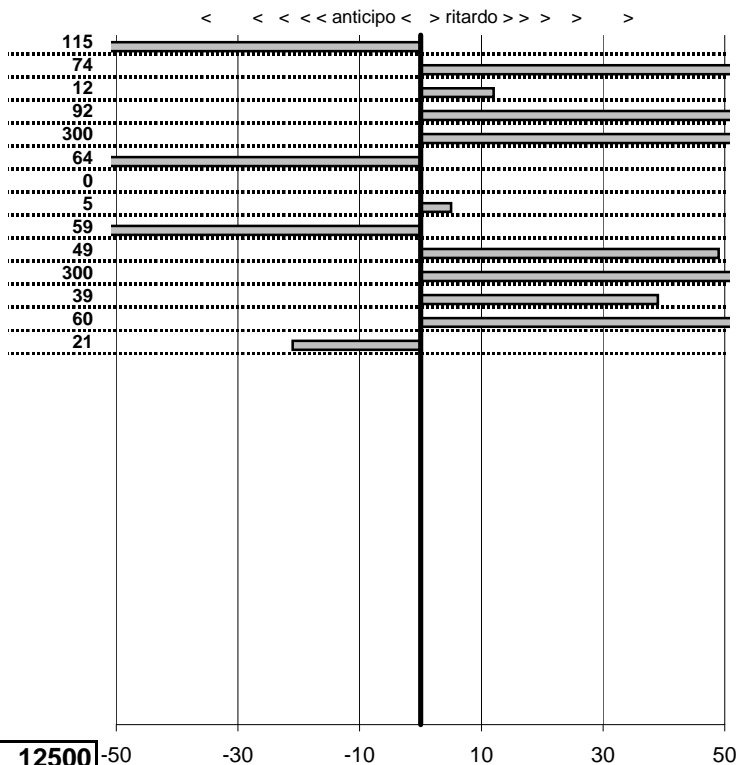

Veteran Car Club Viterbo
16° COPPA DEI 2 LAGHI
VITERBO 23-24 MAGGIO 2015

tempi e classifiche disponibili su www.cronoviterbo.net

- Cronologi - Penalità - Statistiche -

PROFILI F.-PROFILI A.
ALFA ROMEO SPIDER 2,0

29

in classifica

prova	t.imposto	start	stop	t.netto
PA26-Faggeta 1	0:00:09,00	10:42:42,32	10:42:50,17	0:00:07,85
PA27-Faggeta 2	0:01:10,00	10:42:50,17	10:44:00,91	0:01:10,74
PA28-Faggeta 3	0:00:09,00	10:44:00,91	10:44:10,03	0:00:09,12
PA29-Faggeta 4	0:00:10,00	10:44:10,03	10:44:20,95	0:00:10,92
PA30-Faggeta 5	0:00:09,00	10:44:20,95	10:44:33,37	0:00:12,42
PA31-Faggeta 6	0:00:09,00	10:51:13,54	10:51:21,90	0:00:08,36
PA32-Faggeta 7	0:00:11,00	10:51:21,90	10:51:32,90	0:00:11,00
PA33-Faggeta 8	0:00:09,00	10:51:32,90	10:51:41,95	0:00:09,05
PA34-Poggio Nibbio 1	0:00:10,00	11:15:35,70	11:15:45,11	0:00:09,41
PA35-Poggio Nibbio 2	0:00:40,00	11:15:45,11	11:16:25,60	0:00:40,49
PA36-Poggio Nibbio 3	0:00:08,00	11:16:25,60	11:16:36,69	0:00:11,09
PA37-Poggio Nibbio 4	0:00:06,00	11:16:36,69	11:16:43,08	0:00:06,39
PA38-Poggio Nibbio 5	0:00:08,00	11:16:43,08	11:16:51,68	0:00:08,60
PA39-Poggio Nibbio 6	0:00:08,00	11:16:51,68	11:16:59,47	0:00:07,79

SOMMA PENALITA'	1.190
MEDIA PENALITA'	85,0

ALTRE PENALITA'	12500
TOTALE PENALITA'	26.285

Elaborazione dati a cura di CRONOVITERBO