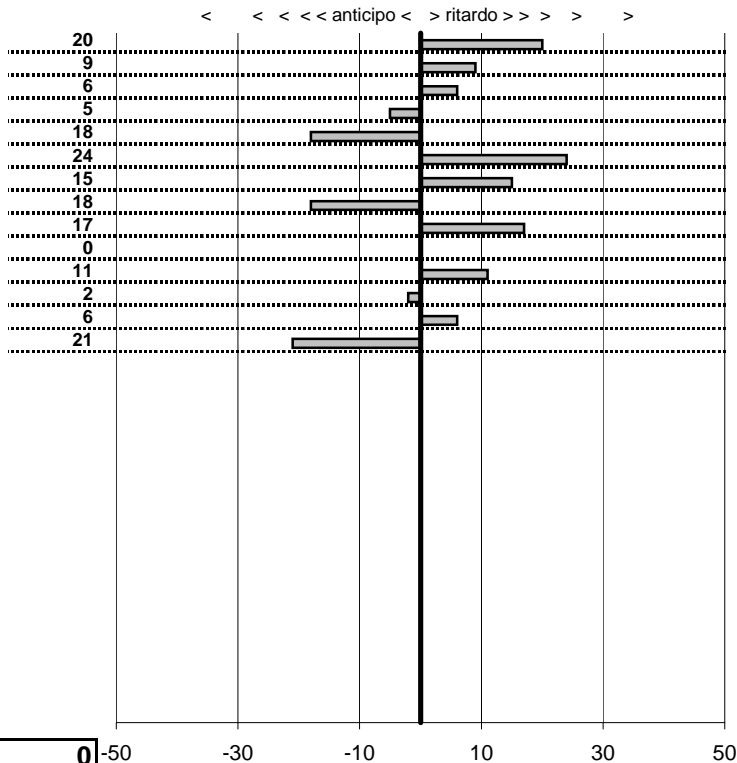

tempi e classifiche disponibili su www.cronoviterbo.net

- Cronologi - Penalità - Statistiche -

PIRRI A.-CIATTI A.
 LANCIA FULVIA COUPE'

22

in classifica

prova	t.imposto	start	stop	t.netto
PA26-Faggeta 1	0:00:09,00	10:39:40,71	10:39:49,91	0:00:09,20
PA27-Faggeta 2	0:01:10,00	10:39:49,91	10:41:00,00	0:01:10,09
PA28-Faggeta 3	0:00:09,00	10:41:00,00	10:41:09,06	0:00:09,06
PA29-Faggeta 4	0:00:10,00	10:41:09,06	10:41:19,01	0:00:09,95
PA30-Faggeta 5	0:00:09,00	10:41:19,01	10:41:27,83	0:00:08,82
PA31-Faggeta 6	0:00:09,00	10:50:31,24	10:50:40,48	0:00:09,24
PA32-Faggeta 7	0:00:11,00	10:50:40,48	10:50:51,63	0:00:11,15
PA33-Faggeta 8	0:00:09,00	10:50:51,63	10:51:00,45	0:00:08,82
PA34-Poggio Nibbio 1	0:00:10,00	11:14:29,95	11:14:40,12	0:00:10,17
PA35-Poggio Nibbio 2	0:00:40,00	11:14:40,12	11:15:20,12	0:00:40,00
PA36-Poggio Nibbio 3	0:00:08,00	11:15:20,12	11:15:28,23	0:00:08,11
PA37-Poggio Nibbio 4	0:00:06,00	11:15:28,23	11:15:34,21	0:00:05,98
PA38-Poggio Nibbio 5	0:00:08,00	11:15:34,21	11:15:42,27	0:00:08,06
PA39-Poggio Nibbio 6	0:00:08,00	11:15:42,27	11:15:50,06	0:00:07,79