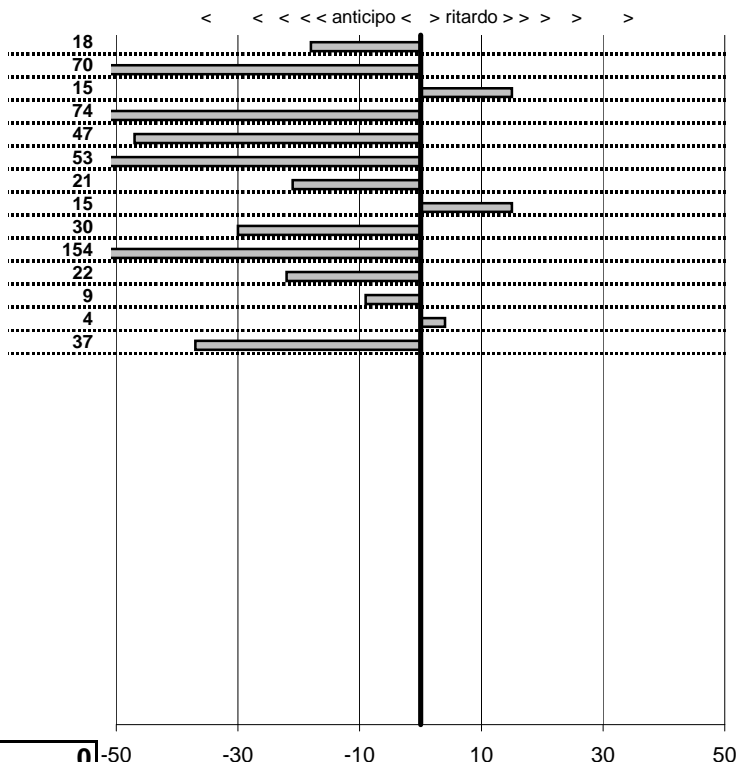

Veteran Car Club Viterbo
16° COPPA DEI 2 LAGHI
VITERBO 23-24 MAGGIO 2015

tempi e classifiche disponibili su www.cronoviterbo.net

- Cronologi - Penalità - Statistiche -

FICCA F.-MEZZONOTTE L.
FERRARI 575

53

in classifica

prova	t.imposto	start	stop	t.netto
PA26-Faggeta 1	0:00:09,00	11:09:34,88	11:09:43,70	0:00:08,82
PA27-Faggeta 2	0:01:10,00	11:09:43,70	11:10:53,00	0:01:09,30
PA28-Faggeta 3	0:00:09,00	11:10:53,00	11:11:02,15	0:00:09,15
PA29-Faggeta 4	0:00:10,00	11:11:02,15	11:11:11,41	0:00:09,26
PA30-Faggeta 5	0:00:09,00	11:11:11,41	11:11:19,94	0:00:08,53
PA31-Faggeta 6	0:00:09,00	11:27:30,76	11:27:39,23	0:00:08,47
PA32-Faggeta 7	0:00:11,00	11:27:39,23	11:27:50,02	0:00:10,79
PA33-Faggeta 8	0:00:09,00	11:27:50,02	11:27:59,17	0:00:09,15
PA34-Poggio Nibbio 1	0:00:10,00	11:54:54,19	11:55:03,89	0:00:09,70
PA35-Poggio Nibbio 2	0:00:40,00	11:55:03,89	11:55:42,35	0:00:38,46
PA36-Poggio Nibbio 3	0:00:08,00	11:55:42,35	11:55:50,13	0:00:07,78
PA37-Poggio Nibbio 4	0:00:06,00	11:55:50,13	11:55:56,04	0:00:05,91
PA38-Poggio Nibbio 5	0:00:08,00	11:55:56,04	11:56:04,08	0:00:08,04
PA39-Poggio Nibbio 6	0:00:08,00	11:56:04,08	11:56:11,71	0:00:07,63

SOMMA PENALITA' 1.535
MEDIA PENALITA' 39,4

ALTRE PENALITA' 0
TOTALE PENALITA' 3.055

Elaborazione dati a cura di CRONOVITERBO