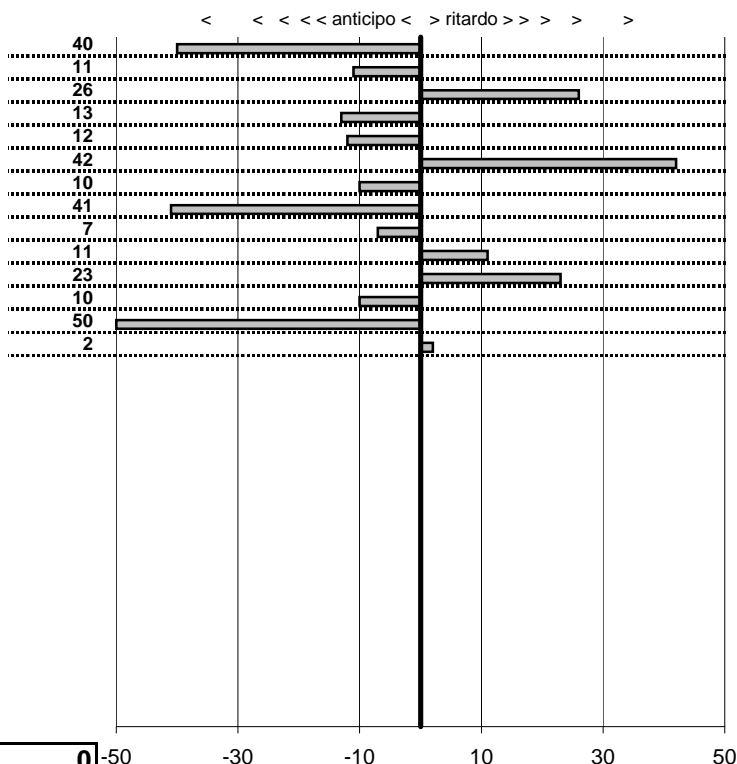

- Cronologi - Penalità - Statistiche -

MATARAZZO C.-LAURENTI G.
FIAT 124 COUPÈ

30

in classifica

prova	t.imposto	start	stop	t.netto
PA26-Faggeta 1	0:00:09,00	11:01:39,71	11:01:48,31	0:00:08,60
PA27-Faggeta 2	0:01:10,00	11:01:48,31	11:02:58,20	0:01:09,89
PA28-Faggeta 3	0:00:09,00	11:02:58,20	11:03:07,46	0:00:09,26
PA29-Faggeta 4	0:00:10,00	11:03:07,46	11:03:17,33	0:00:09,87
PA30-Faggeta 5	0:00:09,00	11:03:17,33	11:03:26,21	0:00:08,88
PA31-Faggeta 6	0:00:09,00	11:16:08,14	11:16:17,56	0:00:09,42
PA32-Faggeta 7	0:00:11,00	11:16:17,56	11:16:28,46	0:00:10,90
PA33-Faggeta 8	0:00:09,00	11:16:28,46	11:16:37,05	0:00:08,59
PA34-Poggio Nibbio 1	0:00:10,00	11:51:07,54	11:51:17,47	0:00:09,93
PA35-Poggio Nibbio 2	0:00:40,00	11:51:17,47	11:51:57,58	0:00:40,11
PA36-Poggio Nibbio 3	0:00:08,00	11:51:57,58	11:52:05,81	0:00:08,23
PA37-Poggio Nibbio 4	0:00:06,00	11:52:05,81	11:52:11,71	0:00:05,90
PA38-Poggio Nibbio 5	0:00:08,00	11:52:11,71	11:52:19,21	0:00:07,50
PA39-Poggio Nibbio 6	0:00:08,00	11:52:19,21	11:52:27,23	0:00:08,02