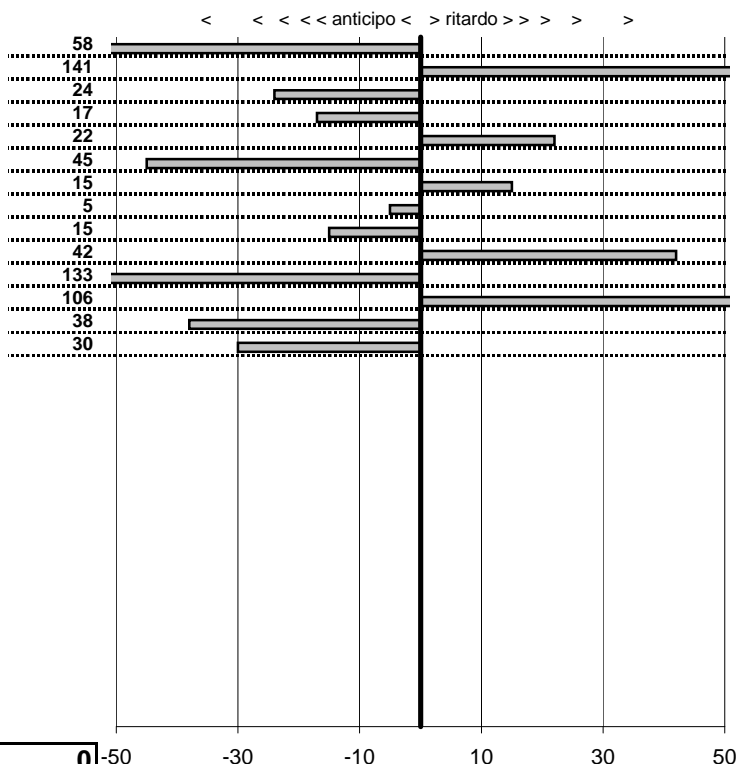

Veteran Car Club Viterbo
16° COPPA DEI 2 LAGHI
VITERBO 23-24 MAGGIO 2015

tempi e classifiche disponibili su www.cronoviterbo.net

- Cronologi - Penalità - Statistiche -

FUSILLO M.-DE PETRILLO G.
PORSCHE 912

7

in classifica

prova	t.imposto	start	stop	t.netto
PA26-Faggeta 1	0:00:09,00	10:48:36,96	10:48:45,38	0:00:08,42
PA27-Faggeta 2	0:01:10,00	10:48:45,38	10:49:56,79	0:01:11,41
PA28-Faggeta 3	0:00:09,00	10:49:56,79	10:50:05,55	0:00:08,76
PA29-Faggeta 4	0:00:10,00	10:50:05,55	10:50:15,38	0:00:09,83
PA30-Faggeta 5	0:00:09,00	10:50:15,38	10:50:24,60	0:00:09,22
PA31-Faggeta 6	0:00:09,00	10:56:26,65	10:56:35,20	0:00:08,55
PA32-Faggeta 7	0:00:11,00	10:56:35,20	10:56:46,35	0:00:11,15
PA33-Faggeta 8	0:00:09,00	10:56:46,35	10:56:55,30	0:00:08,95
PA34-Poggio Nibbio 1	0:00:10,00	11:22:02,44	11:22:12,29	0:00:09,85
PA35-Poggio Nibbio 2	0:00:40,00	11:22:12,29	11:22:52,71	0:00:40,42
PA36-Poggio Nibbio 3	0:00:08,00	11:22:52,71	11:22:59,38	0:00:06,67
PA37-Poggio Nibbio 4	0:00:06,00	11:22:59,38	11:23:06,44	0:00:07,06
PA38-Poggio Nibbio 5	0:00:08,00	11:23:06,44	11:23:14,06	0:00:07,62
PA39-Poggio Nibbio 6	0:00:08,00	11:23:14,06	11:23:21,76	0:00:07,70

SOMMA PENALITA' **2.761**
MEDIA PENALITA' **70,8**

ALTRE PENALITA' **0**
TOTALE PENALITA' **4.583**

Elaborazione dati a cura di CRONOVITERBO