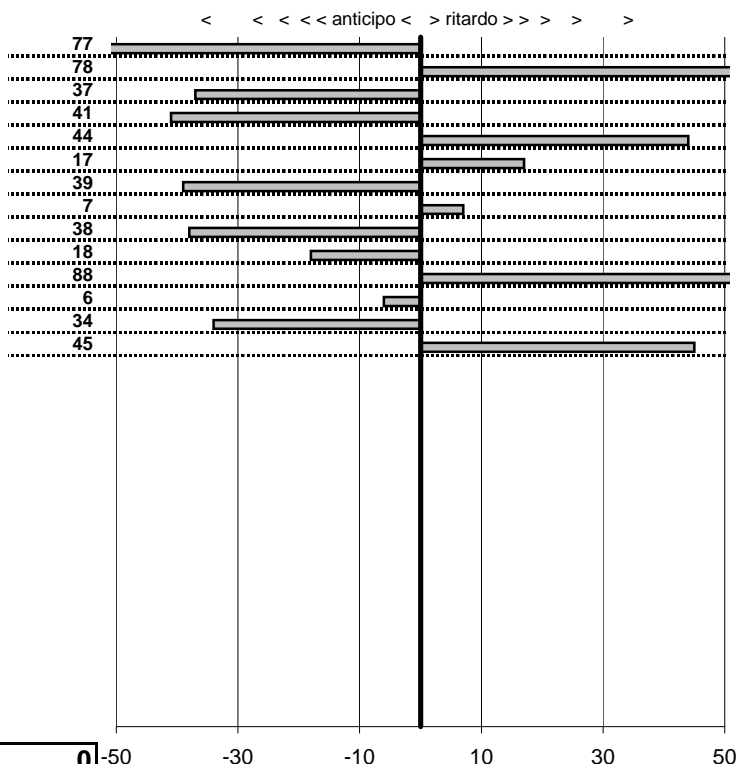

Veteran Car Club Viterbo
16° COPPA DEI 2 LAGHI
VITERBO 23-24 MAGGIO 2015

tempi e classifiche disponibili su www.cronoviterbo.net

- Cronologi - Penalità - Statistiche -

AMENDOLAGINE F.-SAVARESE S
FERRARI 550 MARANELLO

54

in classifica

prova	t.imposto	start	stop	t.netto
PA26-Faggeta 1	0:00:09,00	11:17:36,66	11:17:44,89	0:00:08,23
PA27-Faggeta 2	0:01:10,00	11:17:44,89	11:18:55,67	0:01:10,78
PA28-Faggeta 3	0:00:09,00	11:18:55,67	11:19:04,30	0:00:08,63
PA29-Faggeta 4	0:00:10,00	11:19:04,30	11:19:13,89	0:00:09,59
PA30-Faggeta 5	0:00:09,00	11:19:13,89	11:19:23,33	0:00:09,44
PA31-Faggeta 6	0:00:09,00	11:26:08,38	11:26:17,55	0:00:09,17
PA32-Faggeta 7	0:00:11,00	11:26:17,55	11:26:28,16	0:00:10,61
PA33-Faggeta 8	0:00:09,00	11:26:28,16	11:26:37,23	0:00:09,07
PA34-Poggio Nibbio 1	0:00:10,00	12:11:54,60	12:12:04,22	0:00:09,62
PA35-Poggio Nibbio 2	0:00:40,00	12:12:04,22	12:12:44,04	0:00:39,82
PA36-Poggio Nibbio 3	0:00:08,00	12:12:44,04	12:12:52,92	0:00:08,88
PA37-Poggio Nibbio 4	0:00:06,00	12:12:52,92	12:12:58,86	0:00:05,94
PA38-Poggio Nibbio 5	0:00:08,00	12:12:58,86	12:13:06,52	0:00:07,66
PA39-Poggio Nibbio 6	0:00:08,00	12:13:06,52	12:13:14,97	0:00:08,45

SOMMA PENALITA' **1.841**
MEDIA PENALITA' **47,2**

ALTRE PENALITA' **0**
TOTALE PENALITA' **3.664**

Elaborazione dati a cura di CRONOVITERBO