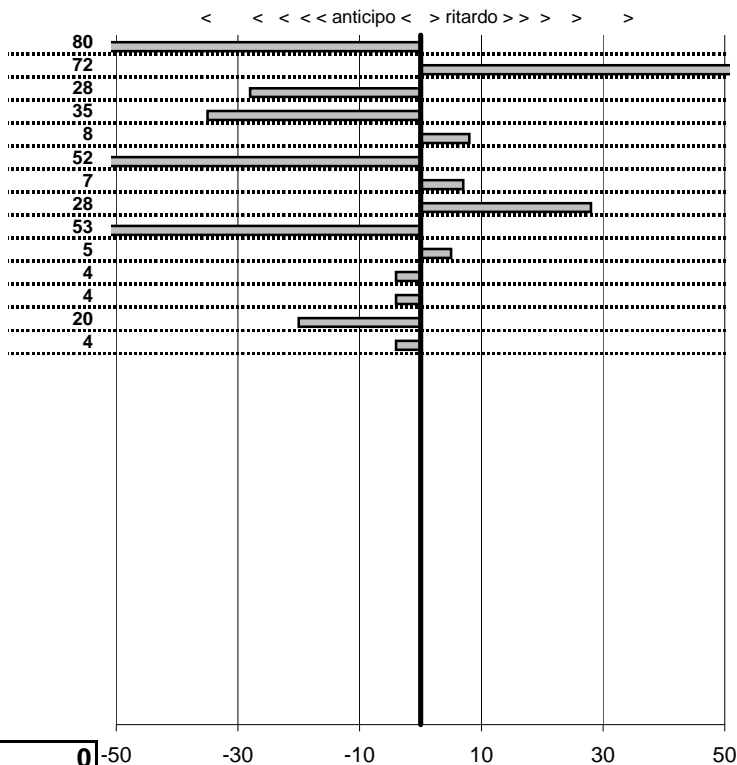

tempi e classifiche disponibili su www.cronoviterbo.net

- Cronologi - Penalità - Statistiche -

PRUGNOLI G.-BALDI M.
 FIAT 127 SPECIAL

26

in classifica

prova	t.imposto	start	stop	t.netto
PA26-Faggeta 1	0:00:09,00	11:07:34,09	11:07:42,29	0:00:08,20
PA27-Faggeta 2	0:01:10,00	11:07:42,29	11:08:53,01	0:01:10,72
PA28-Faggeta 3	0:00:09,00	11:08:53,01	11:09:01,73	0:00:08,72
PA29-Faggeta 4	0:00:10,00	11:09:01,73	11:09:11,38	0:00:09,65
PA30-Faggeta 5	0:00:09,00	11:09:11,38	11:09:20,46	0:00:09,08
PA31-Faggeta 6	0:00:09,00	11:17:40,22	11:17:48,70	0:00:08,48
PA32-Faggeta 7	0:00:11,00	11:17:48,70	11:17:59,77	0:00:11,07
PA33-Faggeta 8	0:00:09,00	11:17:59,77	11:18:09,05	0:00:09,28
PA34-Poggio Nibbio 1	0:00:10,00	11:48:00,00	11:48:09,47	0:00:09,47
PA35-Poggio Nibbio 2	0:00:40,00	11:48:09,47	11:48:49,52	0:00:40,05
PA36-Poggio Nibbio 3	0:00:08,00	11:48:49,52	11:48:57,48	0:00:07,96
PA37-Poggio Nibbio 4	0:00:06,00	11:48:57,48	11:49:03,44	0:00:05,96
PA38-Poggio Nibbio 5	0:00:08,00	11:49:03,44	11:49:11,24	0:00:07,80
PA39-Poggio Nibbio 6	0:00:08,00	11:49:11,24	11:49:19,20	0:00:07,96