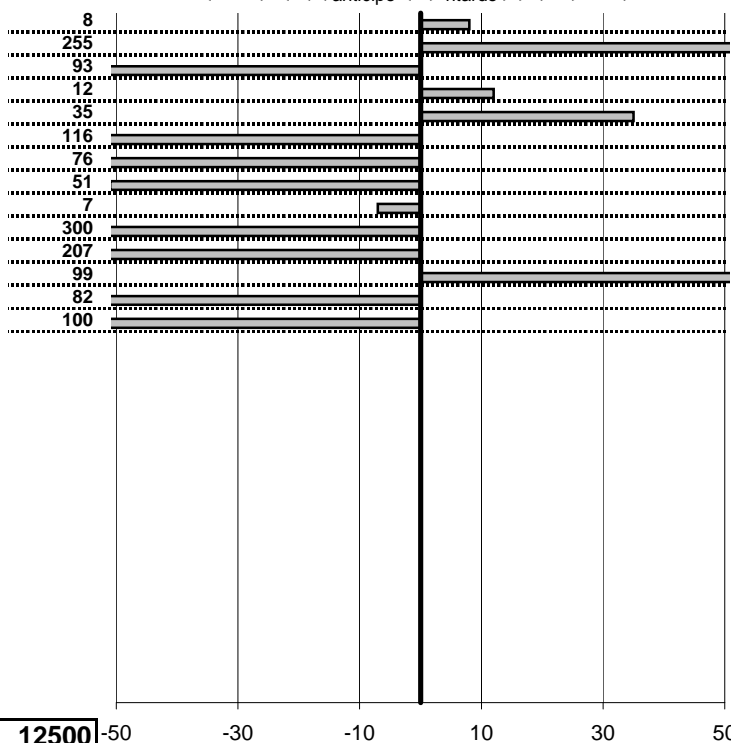

tempi e classifiche disponibili su www.cronoviterbo.net

- Cronologi - Penalità - Statistiche -

GATTO G.
Mini Cooper

37

in classifica

prova	t.imposto	start	stop	t.netto
PA26-Faggeta 1	0:00:09,00	11:03:35,09	11:03:44,17	0:00:09,08
PA27-Faggeta 2	0:01:10,00	11:03:44,17	11:04:56,72	0:01:12,55
PA28-Faggeta 3	0:00:09,00	11:04:56,72	11:05:04,79	0:00:08,07
PA29-Faggeta 4	0:00:10,00	11:05:04,79	11:05:14,91	0:00:10,12
PA30-Faggeta 5	0:00:09,00	11:05:14,91	11:05:24,26	0:00:09,35
PA31-Faggeta 6	0:00:09,00	11:11:34,25	11:11:42,09	0:00:07,84
PA32-Faggeta 7	0:00:11,00	11:11:42,09	11:11:52,33	0:00:10,24
PA33-Faggeta 8	0:00:09,00	11:11:52,33	11:12:00,82	0:00:08,49
PA34-Poggio Nibbio 1	0:00:10,00	11:40:20,01	11:40:29,94	0:00:09,93
PA35-Poggio Nibbio 2	0:00:40,00	11:40:29,94	11:41:03,74	0:00:33,80
PA36-Poggio Nibbio 3	0:00:08,00	11:41:03,74	11:41:09,67	0:00:05,93
PA37-Poggio Nibbio 4	0:00:06,00	11:41:09,67	11:41:16,66	0:00:06,99
PA38-Poggio Nibbio 5	0:00:08,00	11:41:16,66	11:41:23,84	0:00:07,18
PA39-Poggio Nibbio 6	0:00:08,00	11:41:23,84	11:41:30,84	0:00:07,00