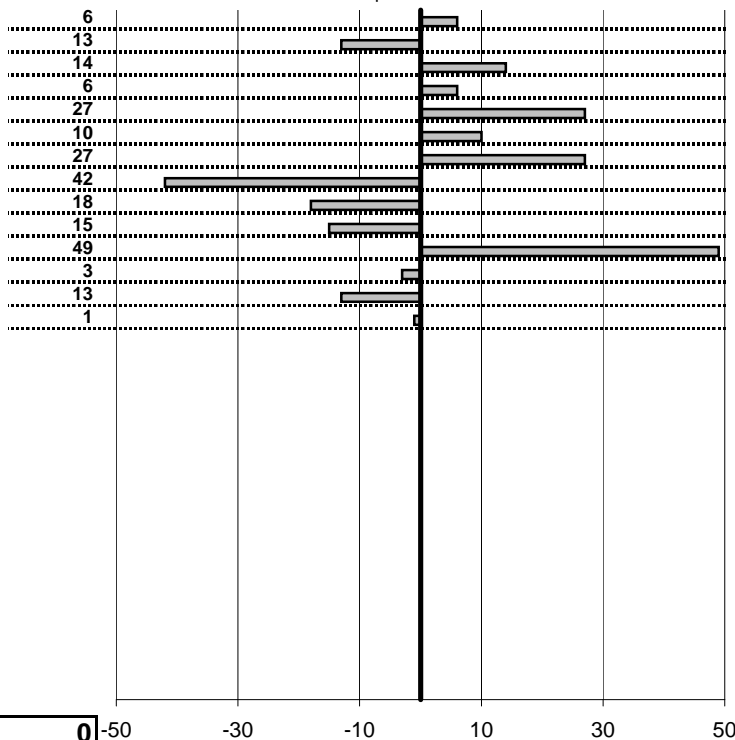

Veteran Car Club Viterbo
16° COPPA DEI 2 LAGHI
VITERBO 23-24 MAGGIO 2015

tempi e classifiche disponibili su www.cronoviterbo.net

- Cronologi - Penalità - Statistiche -

TRAPE' M.-TRAPE' V.
FERRARI 400I

18

in classifica

prova	t.imposto	start	stop	t.netto
PA26-Faggeta 1	0:00:09,00	11:00:37,27	11:00:46,33	0:00:09,06
PA27-Faggeta 2	0:01:10,00	11:00:46,33	11:01:56,20	0:01:09,87
PA28-Faggeta 3	0:00:09,00	11:01:56,20	11:02:05,34	0:00:09,14
PA29-Faggeta 4	0:00:10,00	11:02:05,34	11:02:15,40	0:00:10,06
PA30-Faggeta 5	0:00:09,00	11:02:15,40	11:02:24,67	0:00:09,27
PA31-Faggeta 6	0:00:09,00	11:14:01,46	11:14:10,56	0:00:09,10
PA32-Faggeta 7	0:00:11,00	11:14:10,56	11:14:21,83	0:00:11,27
PA33-Faggeta 8	0:00:09,00	11:14:21,83	11:14:30,41	0:00:08,58
PA34-Poggio Nibbio 1	0:00:10,00	11:42:28,86	11:42:38,68	0:00:09,82
PA35-Poggio Nibbio 2	0:00:40,00	11:42:38,68	11:43:18,53	0:00:39,85
PA36-Poggio Nibbio 3	0:00:08,00	11:43:18,53	11:43:27,02	0:00:08,49
PA37-Poggio Nibbio 4	0:00:06,00	11:43:27,02	11:43:32,99	0:00:05,97
PA38-Poggio Nibbio 5	0:00:08,00	11:43:32,99	11:43:40,86	0:00:07,87
PA39-Poggio Nibbio 6	0:00:08,00	11:43:40,86	11:43:48,85	0:00:07,99

< < < < anticipo < > ritardo > > >

SOMMA PENALITA' **857**
MEDIA PENALITA' **22,0**

ALTRE PENALITA' **0**
TOTALE PENALITA' **1.551**

Elaborazione dati a cura di CRONOVITERBO