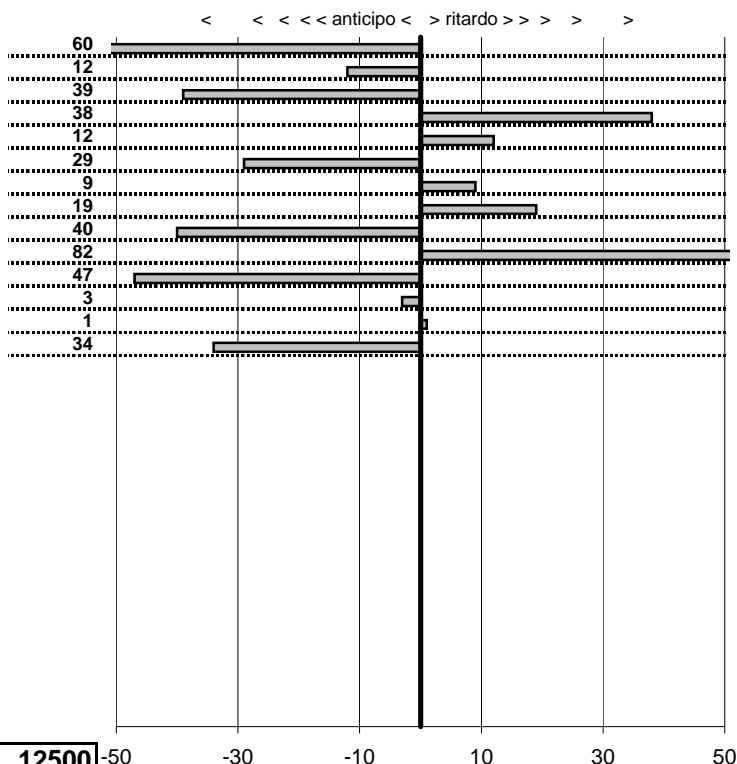

- Cronologi - Penalità - Statistiche -

SALERNO V-SALERNO M.
FIAT 124 COUPE

11

in classifica

prova	t.imposto	start	stop	t.netto
PA26-Faggeta 1	0:00:09,00	10:53:47,15	10:53:55,55	0:00:08,40
PA27-Faggeta 2	0:01:10,00	10:53:55,55	10:55:05,43	0:01:09,88
PA28-Faggeta 3	0:00:09,00	10:55:05,43	10:55:14,04	0:00:08,61
PA29-Faggeta 4	0:00:10,00	10:55:14,04	10:55:24,42	0:00:10,38
PA30-Faggeta 5	0:00:09,00	10:55:24,42	10:55:33,54	0:00:09,12
PA31-Faggeta 6	0:00:09,00	11:12:58,91	11:13:07,62	0:00:08,71
PA32-Faggeta 7	0:00:11,00	11:13:07,62	11:13:18,71	0:00:11,09
PA33-Faggeta 8	0:00:09,00	11:13:18,71	11:13:27,90	0:00:09,19
PA34-Poggio Nibbio 1	0:00:10,00	11:36:53,94	11:37:03,54	0:00:09,60
PA35-Poggio Nibbio 2	0:00:40,00	11:37:03,54	11:37:44,36	0:00:40,82
PA36-Poggio Nibbio 3	0:00:08,00	11:37:44,36	11:37:51,89	0:00:07,53
PA37-Poggio Nibbio 4	0:00:06,00	11:37:51,89	11:37:57,86	0:00:05,97
PA38-Poggio Nibbio 5	0:00:08,00	11:37:57,86	11:38:05,87	0:00:08,01
PA39-Poggio Nibbio 6	0:00:08,00	11:38:05,87	11:38:13,53	0:00:07,66