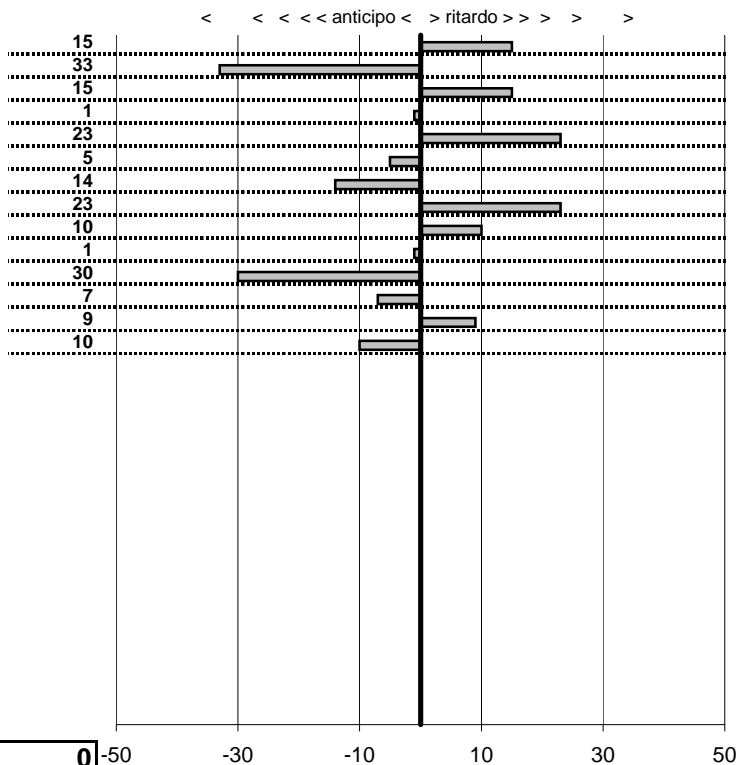

- Cronologi - Penalità - Statistiche -
MAIOCCO F.-ZENNATO P.
FERRARI SCUDERIA SPIDER

45

in classifica

prova	t.imposto	start	stop	t.netto
PA26-Faggeta 1	0:00:09,00	11:08:28,42	11:08:37,57	0:00:09,15
PA27-Faggeta 2	0:01:10,00	11:08:37,57	11:09:47,24	0:01:09,67
PA28-Faggeta 3	0:00:09,00	11:09:47,24	11:09:56,39	0:00:09,15
PA29-Faggeta 4	0:00:10,00	11:09:56,39	11:10:06,38	0:00:09,99
PA30-Faggeta 5	0:00:09,00	11:10:06,38	11:10:15,61	0:00:09,23
PA31-Faggeta 6	0:00:09,00	11:23:19,24	11:23:28,19	0:00:08,95
PA32-Faggeta 7	0:00:11,00	11:23:28,19	11:23:39,05	0:00:10,86
PA33-Faggeta 8	0:00:09,00	11:23:39,05	11:23:48,28	0:00:09,23
PA34-Poggio Nibbio 1	0:00:10,00	11:49:01,74	11:49:11,84	0:00:10,10
PA35-Poggio Nibbio 2	0:00:40,00	11:49:11,84	11:49:51,83	0:00:39,99
PA36-Poggio Nibbio 3	0:00:08,00	11:49:51,83	11:49:59,53	0:00:07,70
PA37-Poggio Nibbio 4	0:00:06,00	11:49:59,53	11:50:05,46	0:00:05,93
PA38-Poggio Nibbio 5	0:00:08,00	11:50:05,46	11:50:13,55	0:00:08,09
PA39-Poggio Nibbio 6	0:00:08,00	11:50:13,55	11:50:21,45	0:00:07,90