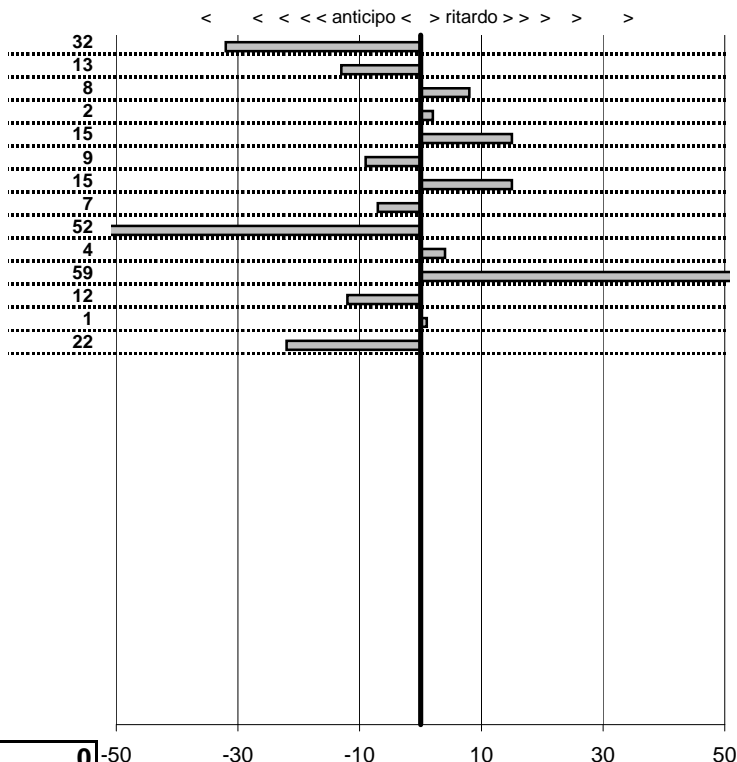

- Cronologi - Penalità - Statistiche -

MANCINI G.-SFREGOLA M.
MINI MORRIS

27

in classifica

prova	t.imposto	start	stop	t.netto
PA26-Faggeta 1	0:00:09,00	10:52:45,37	10:52:54,05	0:00:08,68
PA27-Faggeta 2	0:01:10,00	10:52:54,05	10:54:03,92	0:01:09,87
PA28-Faggeta 3	0:00:09,00	10:54:03,92	10:54:13,00	0:00:09,08
PA29-Faggeta 4	0:00:10,00	10:54:13,00	10:54:23,02	0:00:10,02
PA30-Faggeta 5	0:00:09,00	10:54:23,02	10:54:32,17	0:00:09,15
PA31-Faggeta 6	0:00:09,00	11:00:38,12	11:00:47,03	0:00:08,91
PA32-Faggeta 7	0:00:11,00	11:00:47,03	11:00:58,18	0:00:11,15
PA33-Faggeta 8	0:00:09,00	11:00:58,18	11:01:07,11	0:00:08,93
PA34-Poggio Nibbio 1	0:00:10,00	11:26:10,27	11:26:19,75	0:00:09,48
PA35-Poggio Nibbio 2	0:00:40,00	11:26:19,75	11:26:59,79	0:00:40,04
PA36-Poggio Nibbio 3	0:00:08,00	11:26:59,79	11:27:08,38	0:00:08,59
PA37-Poggio Nibbio 4	0:00:06,00	11:27:08,38	11:27:14,26	0:00:05,88
PA38-Poggio Nibbio 5	0:00:08,00	11:27:14,26	11:27:22,27	0:00:08,01
PA39-Poggio Nibbio 6	0:00:08,00	11:27:22,27	11:27:30,05	0:00:07,78