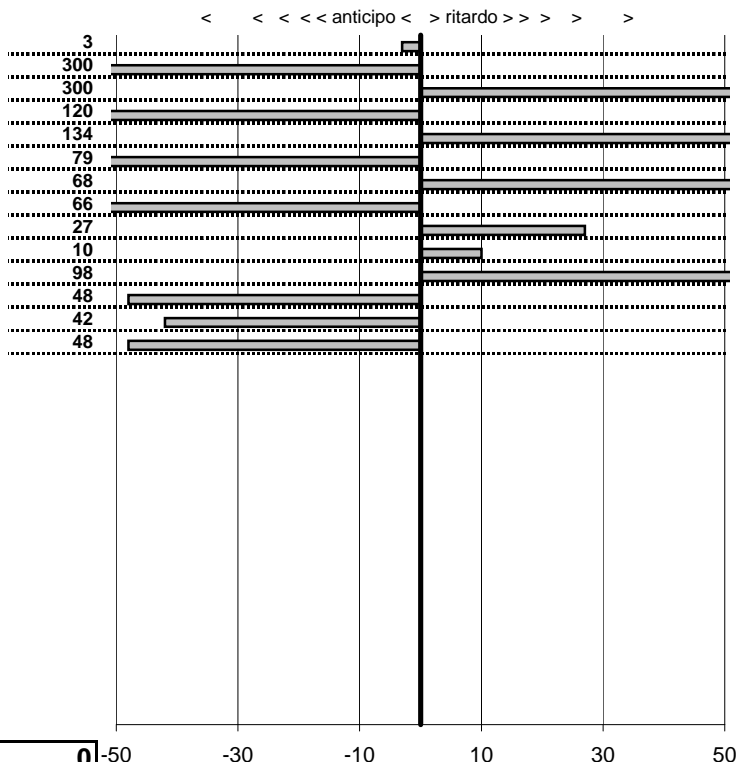

Veteran Car Club Viterbo
16° COPPA DEI 2 LAGHI
VITERBO 23-24 MAGGIO 2015

tempi e classifiche disponibili su www.cronoviterbo.net

- Cronologi - Penalità - Statistiche -

FERDINANDI R.-GALLI IPPOLITO
LANCIA FULVA C.

2

in classifica

prova	t.imposto	start	stop	t.netto
PA26-Faggeta 1	0:00:09,00	10:32:30,34	10:32:39,31	0:00:08,97
PA27-Faggeta 2	0:01:10,00	10:32:39,31	10:33:34,66	0:00:55,35
PA28-Faggeta 3	0:00:09,00	10:33:34,66	10:33:49,08	0:00:14,42
PA29-Faggeta 4	0:00:10,00	10:33:49,08	10:33:57,88	0:00:08,80
PA30-Faggeta 5	0:00:09,00	10:33:57,88	10:34:08,22	0:00:10,34
PA31-Faggeta 6	0:00:09,00	10:41:07,10	10:41:15,31	0:00:08,21
PA32-Faggeta 7	0:00:11,00	10:41:15,31	10:41:26,99	0:00:11,68
PA33-Faggeta 8	0:00:09,00	10:41:26,99	10:41:35,33	0:00:08,34
PA34-Poggio Nibbio 1	0:00:10,00	11:04:39,43	11:04:49,70	0:00:10,27
PA35-Poggio Nibbio 2	0:00:40,00	11:04:49,70	11:05:29,80	0:00:40,10
PA36-Poggio Nibbio 3	0:00:08,00	11:05:29,80	11:05:38,78	0:00:08,98
PA37-Poggio Nibbio 4	0:00:06,00	11:05:38,78	11:05:44,30	0:00:05,52
PA38-Poggio Nibbio 5	0:00:08,00	11:05:44,30	11:05:51,88	0:00:07,58
PA39-Poggio Nibbio 6	0:00:08,00	11:05:51,88	11:05:59,40	0:00:07,52

SOMMA PENALITA' 2.147
MEDIA PENALITA' 55,1

ALTRE PENALITA' 0
TOTALE PENALITA' 3.564

Elaborazione dati a cura di CRONOVITERBO