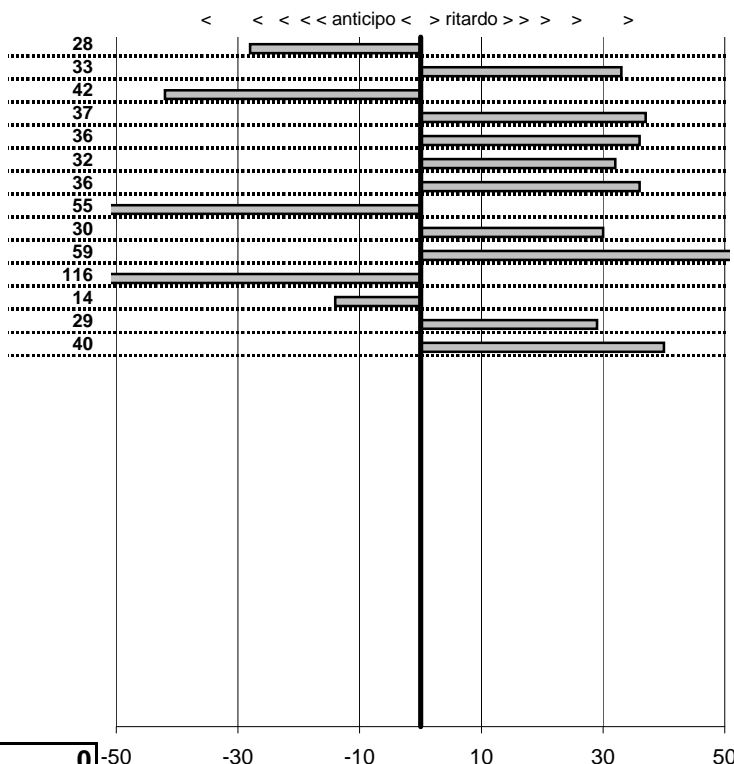

tempi e classifiche disponibili su www.cronoviterbo.net

- Cronologi - Penalità - Statistiche -

COSTANTINI U.-X
ALFA ROMEO SPIDER

32

in classifica

prova	t.imposto	start	stop	t.netto
PA26-Faggeta 1	0:00:09,00	10:40:29,39	10:40:38,11	0:00:08,72
PA27-Faggeta 2	0:01:10,00	10:40:38,11	10:41:48,44	0:01:10,33
PA28-Faggeta 3	0:00:09,00	10:41:48,44	10:41:57,02	0:00:08,58
PA29-Faggeta 4	0:00:10,00	10:41:57,02	10:42:07,39	0:00:10,37
PA30-Faggeta 5	0:00:09,00	10:42:07,39	10:42:16,75	0:00:09,36
PA31-Faggeta 6	0:00:09,00	10:48:25,01	10:48:34,33	0:00:09,32
PA32-Faggeta 7	0:00:11,00	10:48:34,33	10:48:45,69	0:00:11,36
PA33-Faggeta 8	0:00:09,00	10:48:45,69	10:48:54,14	0:00:08,45
PA34-Poggio Nibbio 1	0:00:10,00	11:16:34,37	11:16:44,67	0:00:10,30
PA35-Poggio Nibbio 2	0:00:40,00	11:16:44,67	11:17:25,26	0:00:40,59
PA36-Poggio Nibbio 3	0:00:08,00	11:17:25,26	11:17:32,10	0:00:06,84
PA37-Poggio Nibbio 4	0:00:06,00	11:17:32,10	11:17:37,96	0:00:05,86
PA38-Poggio Nibbio 5	0:00:08,00	11:17:37,96	11:17:46,25	0:00:08,29
PA39-Poggio Nibbio 6	0:00:08,00	11:17:46,25	11:17:54,65	0:00:08,40