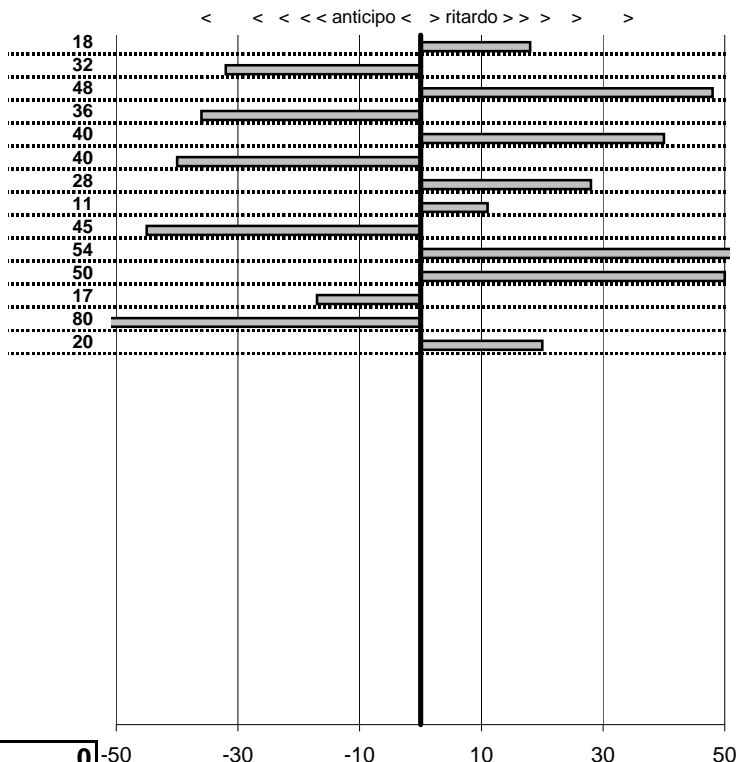

Veteran Car Club Viterbo
16° COPPA DEI 2 LAGHI
VITERBO 23-24 MAGGIO 2015

tempi e classifiche disponibili su www.cronoviterbo.net

- Cronologi - Penalità - Statistiche -

POMPILI T.-POMPILI M.
FIAT 600

20

in classifica

prova	t.imposto	start	stop	t.netto
PA26-Faggeta 1	0:00:09,00	10:54:44,94	10:54:54,12	0:00:09,18
PA27-Faggeta 2	0:01:10,00	10:54:54,12	10:56:03,80	0:01:09,68
PA28-Faggeta 3	0:00:09,00	10:56:03,80	10:56:13,28	0:00:09,48
PA29-Faggeta 4	0:00:10,00	10:56:13,28	10:56:22,92	0:00:09,64
PA30-Faggeta 5	0:00:09,00	10:56:22,92	10:56:32,32	0:00:09,40
PA31-Faggeta 6	0:00:09,00	11:02:51,40	11:03:00,00	0:00:08,60
PA32-Faggeta 7	0:00:11,00	11:03:00,00	11:03:11,28	0:00:11,28
PA33-Faggeta 8	0:00:09,00	11:03:11,28	11:03:20,39	0:00:09,11
PA34-Poggio Nibbio 1	0:00:10,00	11:27:21,57	11:27:31,12	0:00:09,55
PA35-Poggio Nibbio 2	0:00:40,00	11:27:31,12	11:28:11,66	0:00:40,54
PA36-Poggio Nibbio 3	0:00:08,00	11:28:11,66	11:28:20,16	0:00:08,50
PA37-Poggio Nibbio 4	0:00:06,00	11:28:20,16	11:28:25,99	0:00:05,83
PA38-Poggio Nibbio 5	0:00:08,00	11:28:25,99	11:28:33,19	0:00:07,20
PA39-Poggio Nibbio 6	0:00:08,00	11:28:33,19	11:28:41,39	0:00:08,20

SOMMA PENALITA' **1.844**
MEDIA PENALITA' **47,3**

ALTRE PENALITA' **0**
TOTALE PENALITA' **2.950**

Elaborazione dati a cura di CRONOVITERBO