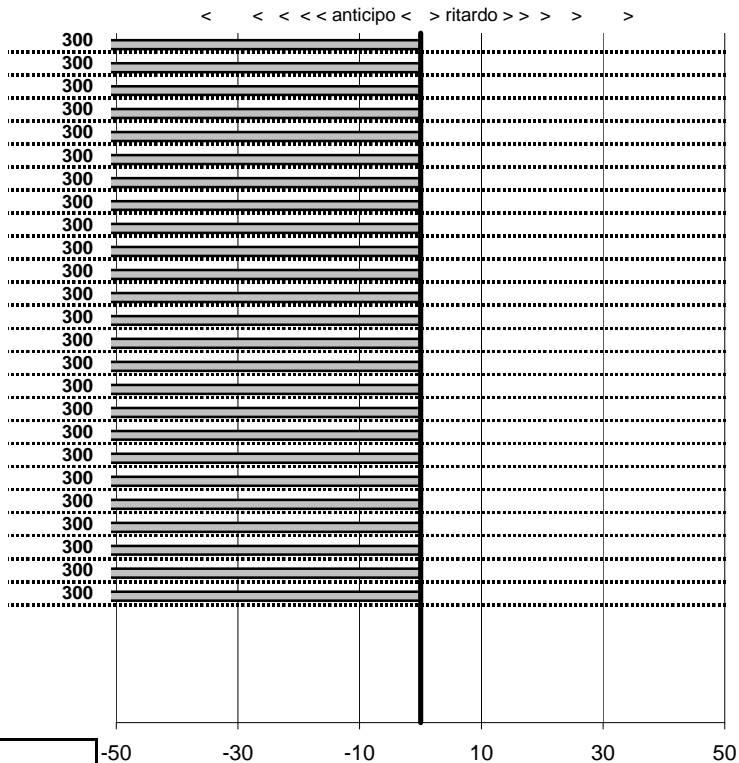

x-X **37**

prova	t.imposto	start	stop	t.netto
PA1-Grotte S.Stefano 1	0:00:06,00	00:00:00,00	00:00:00,00	0:00:00,00
PA2-Grotte S.Stefano 2	0:00:06,00	00:00:00,00	00:00:00,00	0:00:00,00
PA3-Grotte S.Stefano 3	0:00:07,00	00:00:00,00	00:00:00,00	0:00:00,00
PA4-Grotte S.Stefano 4	0:00:08,00	00:00:00,00	00:00:00,00	0:00:00,00
PA5-Capraccia 1	0:00:09,00	00:00:00,00	00:00:00,00	0:00:00,00
PA6-Capraccia 2	0:00:06,00	00:00:00,00	00:00:00,00	0:00:00,00
PA7-Capraccia 3	0:00:09,00	00:00:00,00	00:00:00,00	0:00:00,00
PA8-Capraccia 4	0:00:30,00	00:00:00,00	00:00:00,00	0:00:00,00
PA9-Capraccia 5	0:00:09,00	00:00:00,00	00:00:00,00	0:00:00,00
PA10-Capraccia 6	0:00:06,00	00:00:00,00	00:00:00,00	0:00:00,00
PA11-Capraccia 7	0:00:09,00	00:00:00,00	00:00:00,00	0:00:00,00
PA12-Bolsena 1	0:00:07,00	00:00:00,00	00:00:00,00	0:00:00,00
PA13-Bolsena 2	0:00:07,00	00:00:00,00	00:00:00,00	0:00:00,00
PA14-Bolsena 3	0:00:10,00	00:00:00,00	00:00:00,00	0:00:00,00
PA15-Bolsena 4	0:00:10,00	00:00:00,00	00:00:00,00	0:00:00,00
PA16-Bolsena 5	0:00:08,00	00:00:00,00	00:00:00,00	0:00:00,00
PA17-Montefiascone 1	0:00:08,00	00:00:00,00	00:00:00,00	0:00:00,00
PA18-Montefiascone 2	0:00:06,00	00:00:00,00	00:00:00,00	0:00:00,00
PA19-Montefiascone 3	0:00:06,00	00:00:00,00	00:00:00,00	0:00:00,00
PA20-Montefiascone 4	0:00:06,00	00:00:00,00	00:00:00,00	0:00:00,00
PA21-Montefiascone 5	0:00:06,00	00:00:00,00	00:00:00,00	0:00:00,00
PA22-Marta 1	0:00:06,00	00:00:00,00	00:00:00,00	0:00:00,00
PA23-Marta 2	0:00:09,00	00:00:00,00	00:00:00,00	0:00:00,00
PA24-Marta 3	0:00:09,00	00:00:00,00	00:00:00,00	0:00:00,00
PA25-Marta 4	0:00:12,00	00:00:00,00	00:00:00,00	0:00:00,00