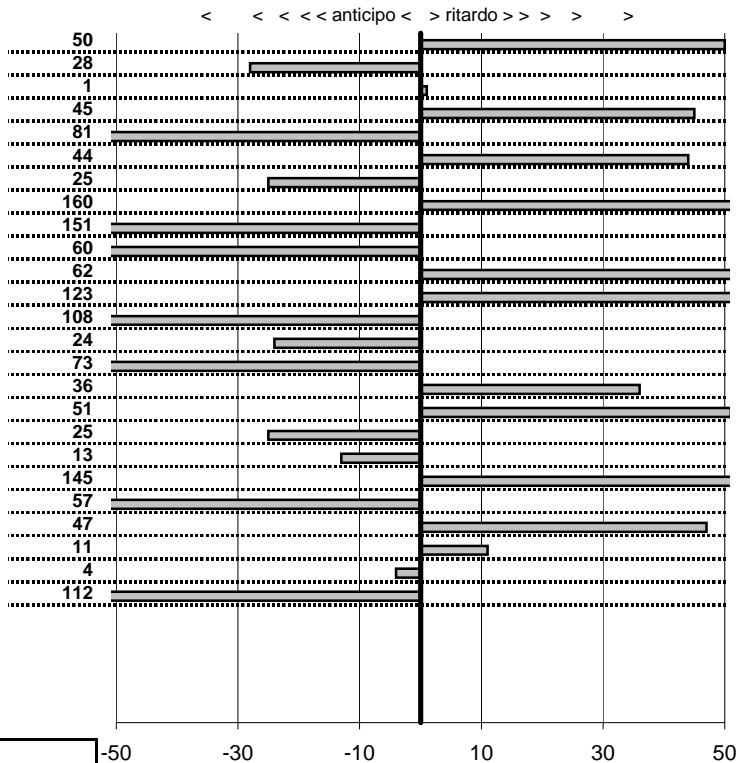

prova	t.imposto	start	stop	t.netto
PA1-Grotte S.Stefano 1	0:00:06,00	13:06:35,90	13:06:42,40	0:00:06,50
PA2-Grotte S.Stefano 2	0:00:06,00	13:06:42,40	13:06:48,12	0:00:05,72
PA3-Grotte S.Stefano 3	0:00:07,00	13:06:48,12	13:06:55,13	0:00:07,01
PA4-Grotte S.Stefano 4	0:00:08,00	13:06:55,13	13:07:03,58	0:00:08,45
PA5-Capraccia 1	0:00:09,00	15:42:03,16	15:42:11,35	0:00:08,19
PA6-Capraccia 2	0:00:06,00	15:42:11,35	15:42:17,79	0:00:06,44
PA7-Capraccia 3	0:00:09,00	15:42:17,79	15:42:26,54	0:00:08,75
PA8-Capraccia 4	0:00:30,00	15:42:26,54	15:42:58,14	0:00:31,60
PA9-Capraccia 5	0:00:09,00	15:42:58,14	15:43:05,63	0:00:07,49
PA10-Capraccia 6	0:00:06,00	15:43:05,63	15:43:11,03	0:00:05,40
PA11-Capraccia 7	0:00:09,00	15:43:11,03	15:43:20,65	0:00:09,62
PA12-Bolsena 1	0:00:07,00	16:01:49,80	16:01:58,03	0:00:08,23
PA13-Bolsena 2	0:00:07,00	16:01:58,03	16:02:03,95	0:00:05,92
PA14-Bolsena 3	0:00:10,00	16:02:03,95	16:02:13,71	0:00:09,76
PA15-Bolsena 4	0:00:10,00	16:02:13,71	16:02:22,98	0:00:09,27
PA16-Bolsena 5	0:00:08,00	16:02:22,98	16:02:31,34	0:00:08,36
PA17-Montefiascone 1	0:00:08,00	16:21:33,86	16:21:42,37	0:00:08,51
PA18-Montefiascone 2	0:00:06,00	16:21:42,37	16:21:48,12	0:00:05,75
PA19-Montefiascone 3	0:00:06,00	16:21:48,12	16:21:53,99	0:00:05,87
PA20-Montefiascone 4	0:00:06,00	16:21:53,99	16:22:01,44	0:00:07,45
PA21-Montefiascone 5	0:00:06,00	16:22:01,44	16:22:06,87	0:00:05,43
PA22-Marta 1	0:00:06,00	17:32:33,14	17:32:39,61	0:00:06,47
PA23-Marta 2	0:00:09,00	17:32:39,61	17:32:48,72	0:00:09,11
PA24-Marta 3	0:00:09,00	17:32:48,72	17:32:57,68	0:00:08,96
PA25-Marta 4	0:00:12,00	17:32:57,68	17:33:08,56	0:00:10,88