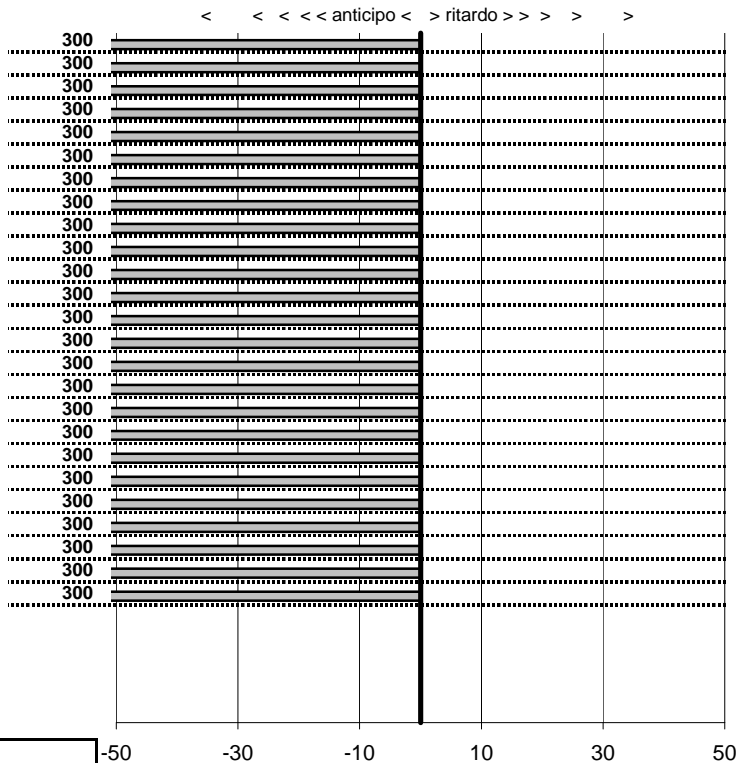

29

prova	t.imposto	start	stop	t.netto
PA1-Grotte S.Stefano 1	0:00:06,00	00:00:00,00	00:00:00,00	0:00:00,00
PA2-Grotte S.Stefano 2	0:00:06,00	00:00:00,00	00:00:00,00	0:00:00,00
PA3-Grotte S.Stefano 3	0:00:07,00	00:00:00,00	00:00:00,00	0:00:00,00
PA4-Grotte S.Stefano 4	0:00:08,00	00:00:00,00	00:00:00,00	0:00:00,00
PA5-Capraccia 1	0:00:09,00	00:00:00,00	00:00:00,00	0:00:00,00
PA6-Capraccia 2	0:00:06,00	00:00:00,00	00:00:00,00	0:00:00,00
PA7-Capraccia 3	0:00:09,00	00:00:00,00	00:00:00,00	0:00:00,00
PA8-Capraccia 4	0:00:30,00	00:00:00,00	00:00:00,00	0:00:00,00
PA9-Capraccia 5	0:00:09,00	00:00:00,00	00:00:00,00	0:00:00,00
PA10-Capraccia 6	0:00:06,00	00:00:00,00	00:00:00,00	0:00:00,00
PA11-Capraccia 7	0:00:09,00	00:00:00,00	00:00:00,00	0:00:00,00
PA12-Bolsena 1	0:00:07,00	00:00:00,00	00:00:00,00	0:00:00,00
PA13-Bolsena 2	0:00:07,00	00:00:00,00	00:00:00,00	0:00:00,00
PA14-Bolsena 3	0:00:10,00	00:00:00,00	00:00:00,00	0:00:00,00
PA15-Bolsena 4	0:00:10,00	00:00:00,00	00:00:00,00	0:00:00,00
PA16-Bolsena 5	0:00:08,00	00:00:00,00	00:00:00,00	0:00:00,00
PA17-Montefiascone 1	0:00:08,00	00:00:00,00	00:00:00,00	0:00:00,00
PA18-Montefiascone 2	0:00:06,00	00:00:00,00	00:00:00,00	0:00:00,00
PA19-Montefiascone 3	0:00:06,00	00:00:00,00	00:00:00,00	0:00:00,00
PA20-Montefiascone 4	0:00:06,00	00:00:00,00	00:00:00,00	0:00:00,00
PA21-Montefiascone 5	0:00:06,00	00:00:00,00	00:00:00,00	0:00:00,00
PA22-Marta 1	0:00:06,00	00:00:00,00	00:00:00,00	0:00:00,00
PA23-Marta 2	0:00:09,00	00:00:00,00	00:00:00,00	0:00:00,00
PA24-Marta 3	0:00:09,00	00:00:00,00	00:00:00,00	0:00:00,00
PA25-Marta 4	0:00:12,00	00:00:00,00	00:00:00,00	0:00:00,00