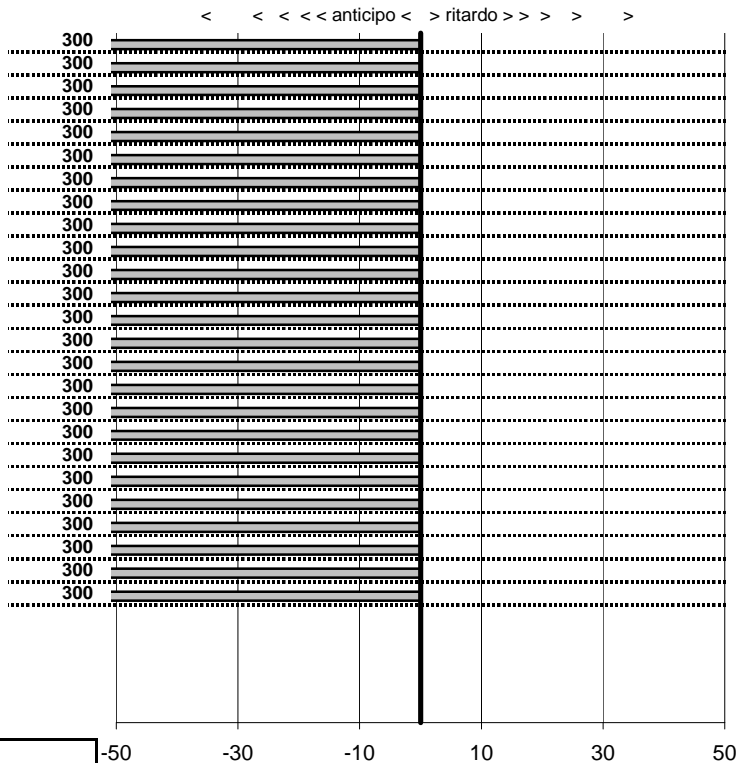

A-X 61

prova	t.imposto	start	stop	t.netto
PA1-Grotte S.Stefano 1	0:00:06,00	00:00:00,00	00:00:00,00	0:00:00,00
PA2-Grotte S.Stefano 2	0:00:06,00	00:00:00,00	00:00:00,00	0:00:00,00
PA3-Grotte S.Stefano 3	0:00:07,00	00:00:00,00	00:00:00,00	0:00:00,00
PA4-Grotte S.Stefano 4	0:00:08,00	00:00:00,00	00:00:00,00	0:00:00,00
PA5-Capraccia 1	0:00:09,00	00:00:00,00	00:00:00,00	0:00:00,00
PA6-Capraccia 2	0:00:06,00	00:00:00,00	00:00:00,00	0:00:00,00
PA7-Capraccia 3	0:00:09,00	00:00:00,00	00:00:00,00	0:00:00,00
PA8-Capraccia 4	0:00:30,00	00:00:00,00	00:00:00,00	0:00:00,00
PA9-Capraccia 5	0:00:09,00	00:00:00,00	00:00:00,00	0:00:00,00
PA10-Capraccia 6	0:00:06,00	00:00:00,00	00:00:00,00	0:00:00,00
PA11-Capraccia 7	0:00:09,00	00:00:00,00	00:00:00,00	0:00:00,00
PA12-Bolsena 1	0:00:07,00	00:00:00,00	00:00:00,00	0:00:00,00
PA13-Bolsena 2	0:00:07,00	00:00:00,00	00:00:00,00	0:00:00,00
PA14-Bolsena 3	0:00:10,00	00:00:00,00	00:00:00,00	0:00:00,00
PA15-Bolsena 4	0:00:10,00	00:00:00,00	00:00:00,00	0:00:00,00
PA16-Bolsena 5	0:00:08,00	00:00:00,00	00:00:00,00	0:00:00,00
PA17-Montefiascone 1	0:00:08,00	00:00:00,00	00:00:00,00	0:00:00,00
PA18-Montefiascone 2	0:00:06,00	00:00:00,00	00:00:00,00	0:00:00,00
PA19-Montefiascone 3	0:00:06,00	00:00:00,00	00:00:00,00	0:00:00,00
PA20-Montefiascone 4	0:00:06,00	00:00:00,00	00:00:00,00	0:00:00,00
PA21-Montefiascone 5	0:00:06,00	00:00:00,00	00:00:00,00	0:00:00,00
PA22-Marta 1	0:00:06,00	00:00:00,00	00:00:00,00	0:00:00,00
PA23-Marta 2	0:00:09,00	00:00:00,00	00:00:00,00	0:00:00,00
PA24-Marta 3	0:00:09,00	00:00:00,00	00:00:00,00	0:00:00,00
PA25-Marta 4	0:00:12,00	00:00:00,00	00:00:00,00	0:00:00,00