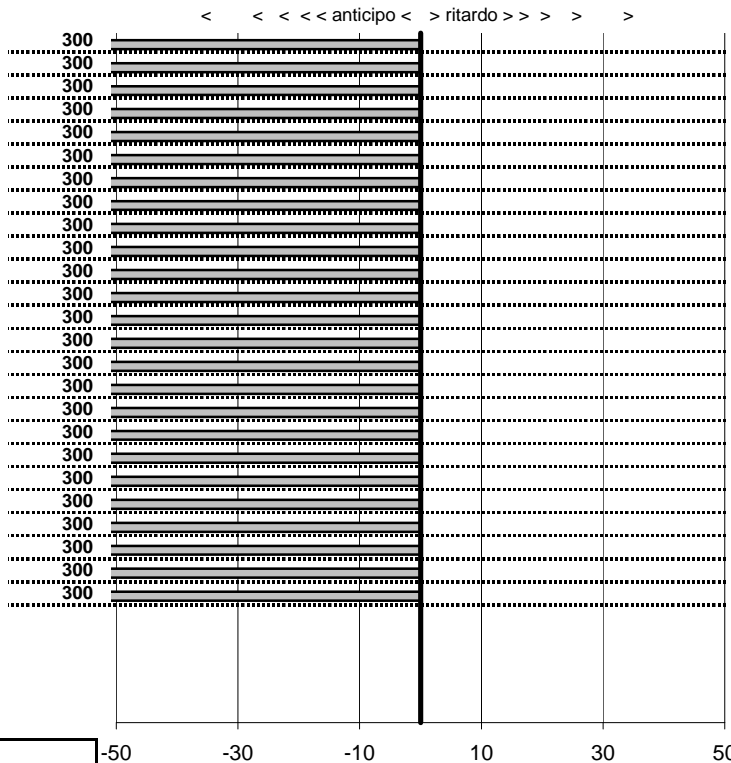

prova	t.imposto	start	stop	t.netto
PA1-Grotte S.Stefano 1	0:00:06,00	00:00:00,00	00:00:00,00	0:00:00,00
PA2-Grotte S.Stefano 2	0:00:06,00	00:00:00,00	00:00:00,00	0:00:00,00
PA3-Grotte S.Stefano 3	0:00:07,00	00:00:00,00	00:00:00,00	0:00:00,00
PA4-Grotte S.Stefano 4	0:00:08,00	00:00:00,00	00:00:00,00	0:00:00,00
PA5-Capraccia 1	0:00:09,00	00:00:00,00	00:00:00,00	0:00:00,00
PA6-Capraccia 2	0:00:06,00	00:00:00,00	00:00:00,00	0:00:00,00
PA7-Capraccia 3	0:00:09,00	00:00:00,00	00:00:00,00	0:00:00,00
PA8-Capraccia 4	0:00:30,00	00:00:00,00	00:00:00,00	0:00:00,00
PA9-Capraccia 5	0:00:09,00	00:00:00,00	00:00:00,00	0:00:00,00
PA10-Capraccia 6	0:00:06,00	00:00:00,00	00:00:00,00	0:00:00,00
PA11-Capraccia 7	0:00:09,00	00:00:00,00	00:00:00,00	0:00:00,00
PA12-Bolsena 1	0:00:07,00	00:00:00,00	00:00:00,00	0:00:00,00
PA13-Bolsena 2	0:00:07,00	00:00:00,00	00:00:00,00	0:00:00,00
PA14-Bolsena 3	0:00:10,00	00:00:00,00	00:00:00,00	0:00:00,00
PA15-Bolsena 4	0:00:10,00	00:00:00,00	00:00:00,00	0:00:00,00
PA16-Bolsena 5	0:00:08,00	00:00:00,00	00:00:00,00	0:00:00,00
PA17-Montefiascone 1	0:00:08,00	00:00:00,00	00:00:00,00	0:00:00,00
PA18-Montefiascone 2	0:00:06,00	00:00:00,00	00:00:00,00	0:00:00,00
PA19-Montefiascone 3	0:00:06,00	00:00:00,00	00:00:00,00	0:00:00,00
PA20-Montefiascone 4	0:00:06,00	00:00:00,00	00:00:00,00	0:00:00,00
PA21-Montefiascone 5	0:00:06,00	00:00:00,00	00:00:00,00	0:00:00,00
PA22-Marta 1	0:00:06,00	00:00:00,00	00:00:00,00	0:00:00,00
PA23-Marta 2	0:00:09,00	00:00:00,00	00:00:00,00	0:00:00,00
PA24-Marta 3	0:00:09,00	00:00:00,00	00:00:00,00	0:00:00,00
PA25-Marta 4	0:00:12,00	00:00:00,00	00:00:00,00	0:00:00,00

Elaborazione dati a cura di CRONOVITERBO