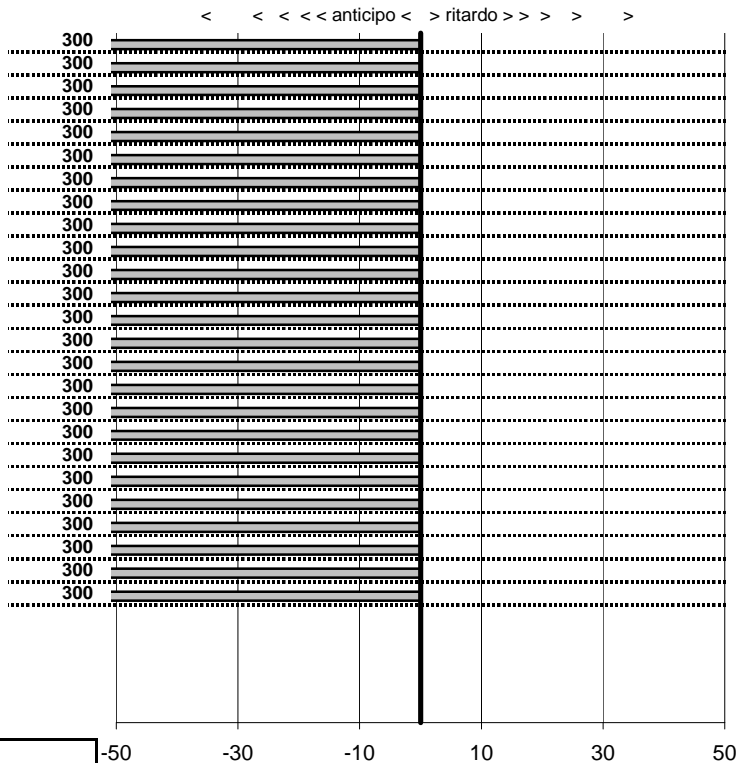

prova	t.imposto	start	stop	t.netto
PA1-Grotte S.Stefano 1	0:00:06,00	00:00:00,00	00:00:00,00	0:00:00,00
PA2-Grotte S.Stefano 2	0:00:06,00	00:00:00,00	00:00:00,00	0:00:00,00
PA3-Grotte S.Stefano 3	0:00:07,00	00:00:00,00	00:00:00,00	0:00:00,00
PA4-Grotte S.Stefano 4	0:00:08,00	00:00:00,00	00:00:00,00	0:00:00,00
PA5-Capraccia 1	0:00:09,00	00:00:00,00	00:00:00,00	0:00:00,00
PA6-Capraccia 2	0:00:06,00	00:00:00,00	00:00:00,00	0:00:00,00
PA7-Capraccia 3	0:00:09,00	00:00:00,00	00:00:00,00	0:00:00,00
PA8-Capraccia 4	0:00:30,00	00:00:00,00	00:00:00,00	0:00:00,00
PA9-Capraccia 5	0:00:09,00	00:00:00,00	00:00:00,00	0:00:00,00
PA10-Capraccia 6	0:00:06,00	00:00:00,00	00:00:00,00	0:00:00,00
PA11-Capraccia 7	0:00:09,00	00:00:00,00	00:00:00,00	0:00:00,00
PA12-Bolsena 1	0:00:07,00	00:00:00,00	00:00:00,00	0:00:00,00
PA13-Bolsena 2	0:00:07,00	00:00:00,00	00:00:00,00	0:00:00,00
PA14-Bolsena 3	0:00:10,00	00:00:00,00	00:00:00,00	0:00:00,00
PA15-Bolsena 4	0:00:10,00	00:00:00,00	00:00:00,00	0:00:00,00
PA16-Bolsena 5	0:00:08,00	00:00:00,00	00:00:00,00	0:00:00,00
PA17-Montefiascone 1	0:00:08,00	00:00:00,00	00:00:00,00	0:00:00,00
PA18-Montefiascone 2	0:00:06,00	00:00:00,00	00:00:00,00	0:00:00,00
PA19-Montefiascone 3	0:00:06,00	00:00:00,00	00:00:00,00	0:00:00,00
PA20-Montefiascone 4	0:00:06,00	00:00:00,00	00:00:00,00	0:00:00,00
PA21-Montefiascone 5	0:00:06,00	00:00:00,00	00:00:00,00	0:00:00,00
PA22-Marta 1	0:00:06,00	00:00:00,00	00:00:00,00	0:00:00,00
PA23-Marta 2	0:00:09,00	00:00:00,00	00:00:00,00	0:00:00,00
PA24-Marta 3	0:00:09,00	00:00:00,00	00:00:00,00	0:00:00,00
PA25-Marta 4	0:00:12,00	00:00:00,00	00:00:00,00	0:00:00,00

Elaborazione dati a cura di CRONOVITERBO