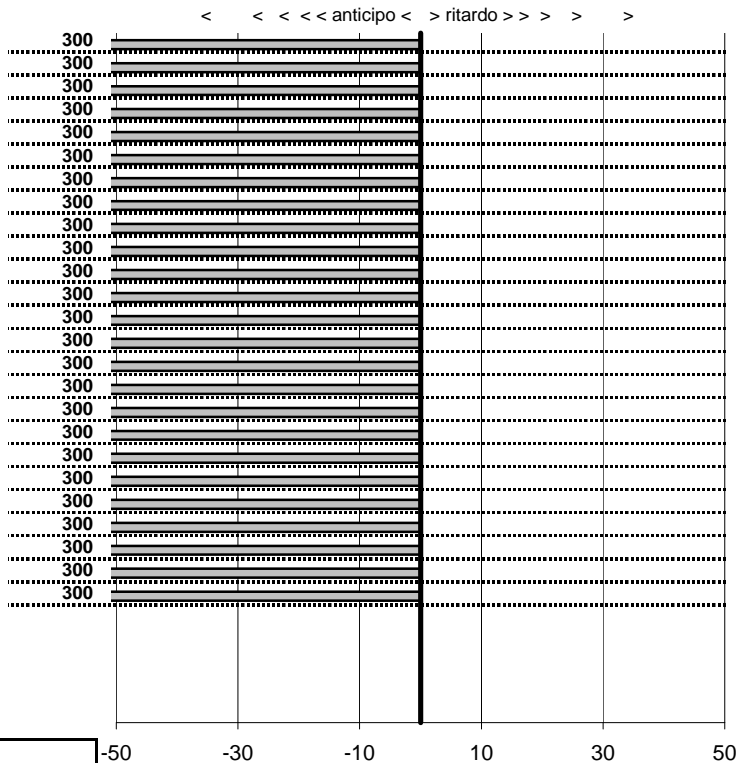

x-X 39

prova	t. imposto	start	stop	t. netto
PA1-Grotte S.Stefano 1	0:00:06,00	00:00:00,00	00:00:00,00	0:00:00,00
PA2-Grotte S.Stefano 2	0:00:06,00	00:00:00,00	00:00:00,00	0:00:00,00
PA3-Grotte S.Stefano 3	0:00:07,00	00:00:00,00	00:00:00,00	0:00:00,00
PA4-Grotte S.Stefano 4	0:00:08,00	00:00:00,00	00:00:00,00	0:00:00,00
PA5-Capraccia 1	0:00:09,00	00:00:00,00	00:00:00,00	0:00:00,00
PA6-Capraccia 2	0:00:06,00	00:00:00,00	00:00:00,00	0:00:00,00
PA7-Capraccia 3	0:00:09,00	00:00:00,00	00:00:00,00	0:00:00,00
PA8-Capraccia 4	0:00:30,00	00:00:00,00	00:00:00,00	0:00:00,00
PA9-Capraccia 5	0:00:09,00	00:00:00,00	00:00:00,00	0:00:00,00
PA10-Capraccia 6	0:00:06,00	00:00:00,00	00:00:00,00	0:00:00,00
PA11-Capraccia 7	0:00:09,00	00:00:00,00	00:00:00,00	0:00:00,00
PA12-Bolsena 1	0:00:07,00	00:00:00,00	00:00:00,00	0:00:00,00
PA13-Bolsena 2	0:00:07,00	00:00:00,00	00:00:00,00	0:00:00,00
PA14-Bolsena 3	0:00:10,00	00:00:00,00	00:00:00,00	0:00:00,00
PA15-Bolsena 4	0:00:10,00	00:00:00,00	00:00:00,00	0:00:00,00
PA16-Bolsena 5	0:00:08,00	00:00:00,00	00:00:00,00	0:00:00,00
PA17-Montefiascone 1	0:00:08,00	00:00:00,00	00:00:00,00	0:00:00,00
PA18-Montefiascone 2	0:00:06,00	00:00:00,00	00:00:00,00	0:00:00,00
PA19-Montefiascone 3	0:00:06,00	00:00:00,00	00:00:00,00	0:00:00,00
PA20-Montefiascone 4	0:00:06,00	00:00:00,00	00:00:00,00	0:00:00,00
PA21-Montefiascone 5	0:00:06,00	00:00:00,00	00:00:00,00	0:00:00,00
PA22-Marta 1	0:00:06,00	00:00:00,00	00:00:00,00	0:00:00,00
PA23-Marta 2	0:00:09,00	00:00:00,00	00:00:00,00	0:00:00,00
PA24-Marta 3	0:00:09,00	00:00:00,00	00:00:00,00	0:00:00,00
PA25-Marta 4	0:00:12,00	00:00:00,00	00:00:00,00	0:00:00,00