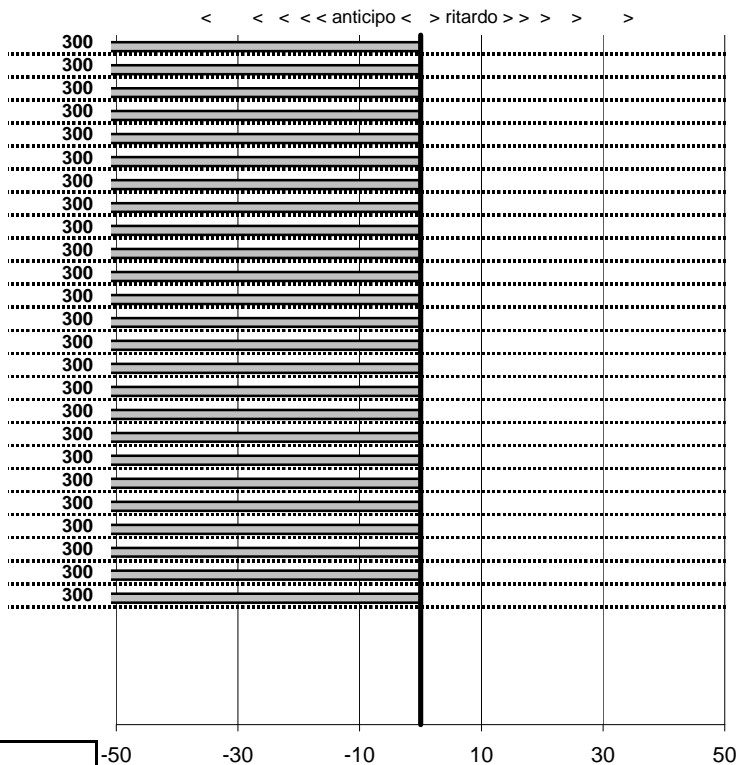

prova	t.imposto	start	stop	t.netto
PA1-Grotte S.Stefano 1	0:00:06,00	00:00:00,00	00:00:00,00	0:00:00,00
PA2-Grotte S.Stefano 2	0:00:06,00	00:00:00,00	00:00:00,00	0:00:00,00
PA3-Grotte S.Stefano 3	0:00:07,00	00:00:00,00	00:00:00,00	0:00:00,00
PA4-Grotte S.Stefano 4	0:00:08,00	00:00:00,00	00:00:00,00	0:00:00,00
PA5-Capraccia 1	0:00:09,00	00:00:00,00	00:00:00,00	0:00:00,00
PA6-Capraccia 2	0:00:06,00	00:00:00,00	00:00:00,00	0:00:00,00
PA7-Capraccia 3	0:00:09,00	00:00:00,00	00:00:00,00	0:00:00,00
PA8-Capraccia 4	0:00:30,00	00:00:00,00	00:00:00,00	0:00:00,00
PA9-Capraccia 5	0:00:09,00	00:00:00,00	00:00:00,00	0:00:00,00
PA10-Capraccia 6	0:00:06,00	00:00:00,00	00:00:00,00	0:00:00,00
PA11-Capraccia 7	0:00:09,00	00:00:00,00	00:00:00,00	0:00:00,00
PA12-Bolsena 1	0:00:07,00	00:00:00,00	00:00:00,00	0:00:00,00
PA13-Bolsena 2	0:00:07,00	00:00:00,00	00:00:00,00	0:00:00,00
PA14-Bolsena 3	0:00:10,00	00:00:00,00	00:00:00,00	0:00:00,00
PA15-Bolsena 4	0:00:10,00	00:00:00,00	00:00:00,00	0:00:00,00
PA16-Bolsena 5	0:00:08,00	00:00:00,00	00:00:00,00	0:00:00,00
PA17-Montefiascone 1	0:00:08,00	00:00:00,00	00:00:00,00	0:00:00,00
PA18-Montefiascone 2	0:00:06,00	00:00:00,00	00:00:00,00	0:00:00,00
PA19-Montefiascone 3	0:00:06,00	00:00:00,00	00:00:00,00	0:00:00,00
PA20-Montefiascone 4	0:00:06,00	00:00:00,00	00:00:00,00	0:00:00,00
PA21-Montefiascone 5	0:00:06,00	00:00:00,00	00:00:00,00	0:00:00,00
PA22-Marta 1	0:00:06,00	00:00:00,00	00:00:00,00	0:00:00,00
PA23-Marta 2	0:00:09,00	00:00:00,00	00:00:00,00	0:00:00,00
PA24-Marta 3	0:00:09,00	00:00:00,00	00:00:00,00	0:00:00,00
PA25-Marta 4	0:00:12,00	00:00:00,00	00:00:00,00	0:00:00,00

Elaborazione dati a cura di CRONOVITERBO