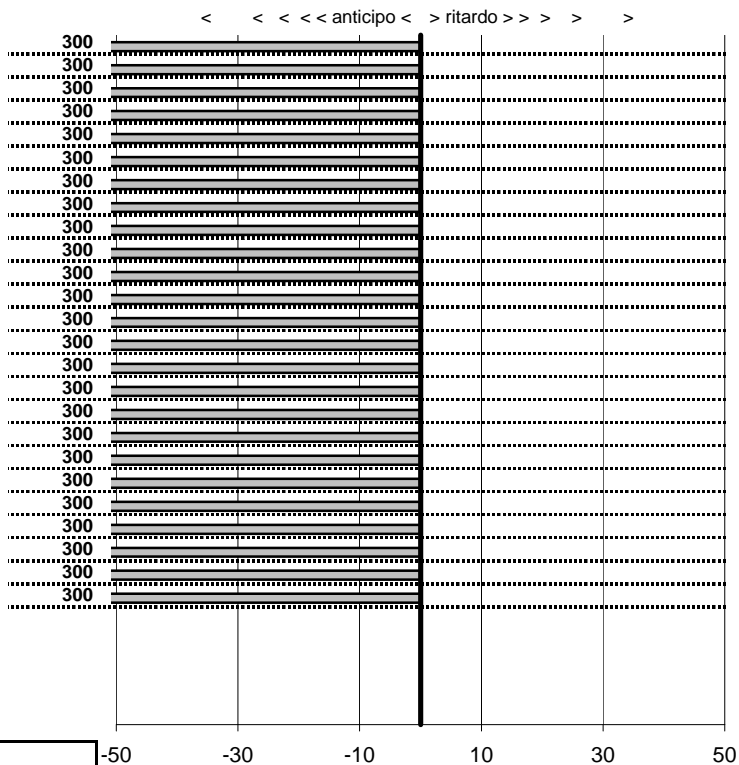

prova	t.imposto	start	stop	t.netto
PA1-Grotte S.Stefano 1	0:00:06,00	00:00:00,00	00:00:00,00	0:00:00,00
PA2-Grotte S.Stefano 2	0:00:06,00	00:00:00,00	00:00:00,00	0:00:00,00
PA3-Grotte S.Stefano 3	0:00:07,00	00:00:00,00	00:00:00,00	0:00:00,00
PA4-Grotte S.Stefano 4	0:00:08,00	00:00:00,00	00:00:00,00	0:00:00,00
PA5-Capraccia 1	0:00:09,00	00:00:00,00	00:00:00,00	0:00:00,00
PA6-Capraccia 2	0:00:06,00	00:00:00,00	00:00:00,00	0:00:00,00
PA7-Capraccia 3	0:00:09,00	00:00:00,00	00:00:00,00	0:00:00,00
PA8-Capraccia 4	0:00:30,00	00:00:00,00	00:00:00,00	0:00:00,00
PA9-Capraccia 5	0:00:09,00	00:00:00,00	00:00:00,00	0:00:00,00
PA10-Capraccia 6	0:00:06,00	00:00:00,00	00:00:00,00	0:00:00,00
PA11-Capraccia 7	0:00:09,00	00:00:00,00	00:00:00,00	0:00:00,00
PA12-Bolsena 1	0:00:07,00	00:00:00,00	00:00:00,00	0:00:00,00
PA13-Bolsena 2	0:00:07,00	00:00:00,00	00:00:00,00	0:00:00,00
PA14-Bolsena 3	0:00:10,00	00:00:00,00	00:00:00,00	0:00:00,00
PA15-Bolsena 4	0:00:10,00	00:00:00,00	00:00:00,00	0:00:00,00
PA16-Bolsena 5	0:00:08,00	00:00:00,00	00:00:00,00	0:00:00,00
PA17-Montefiascone 1	0:00:08,00	00:00:00,00	00:00:00,00	0:00:00,00
PA18-Montefiascone 2	0:00:06,00	00:00:00,00	00:00:00,00	0:00:00,00
PA19-Montefiascone 3	0:00:06,00	00:00:00,00	00:00:00,00	0:00:00,00
PA20-Montefiascone 4	0:00:06,00	00:00:00,00	00:00:00,00	0:00:00,00
PA21-Montefiascone 5	0:00:06,00	00:00:00,00	00:00:00,00	0:00:00,00
PA22-Marta 1	0:00:06,00	00:00:00,00	00:00:00,00	0:00:00,00
PA23-Marta 2	0:00:09,00	00:00:00,00	00:00:00,00	0:00:00,00
PA24-Marta 3	0:00:09,00	00:00:00,00	00:00:00,00	0:00:00,00
PA25-Marta 4	0:00:12,00	00:00:00,00	00:00:00,00	0:00:00,00