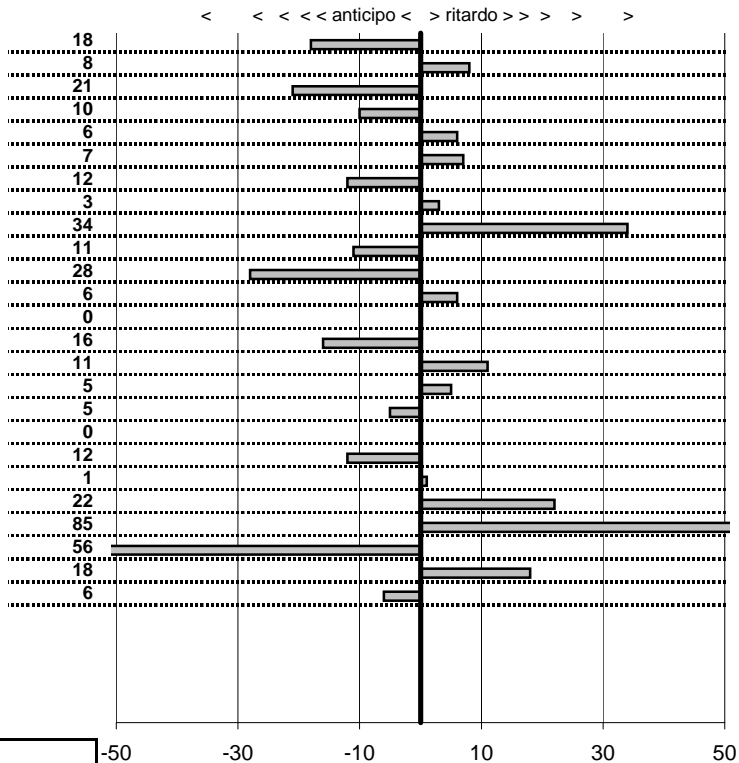

prova	t. imposto	start	stop	t. netto
PA1-Grotte S.Stefano 1	0:00:06,00	12:54:35,57	12:54:41,39	0:00:05,82
PA2-Grotte S.Stefano 2	0:00:06,00	12:54:41,39	12:54:47,47	0:00:06,08
PA3-Grotte S.Stefano 3	0:00:07,00	12:54:47,47	12:54:54,26	0:00:06,79
PA4-Grotte S.Stefano 4	0:00:08,00	12:54:54,26	12:55:02,16	0:00:07,90
PA5-Capraccia 1	0:00:09,00	15:12:42,31	15:12:51,37	0:00:09,06
PA6-Capraccia 2	0:00:06,00	15:12:51,37	15:12:57,44	0:00:06,07
PA7-Capraccia 3	0:00:09,00	15:12:57,44	15:13:06,32	0:00:08,88
PA8-Capraccia 4	0:00:30,00	15:13:06,32	15:13:36,35	0:00:30,03
PA9-Capraccia 5	0:00:09,00	15:13:36,35	15:13:45,69	0:00:09,34
PA10-Capraccia 6	0:00:06,00	15:13:45,69	15:13:51,58	0:00:05,89
PA11-Capraccia 7	0:00:09,00	15:13:51,58	15:14:00,30	0:00:08,72
PA12-Bolsena 1	0:00:07,00	15:36:53,67	15:37:00,73	0:00:07,06
PA13-Bolsena 2	0:00:07,00	15:37:00,73	15:37:07,73	0:00:07,00
PA14-Bolsena 3	0:00:10,00	15:37:07,73	15:37:17,57	0:00:09,84
PA15-Bolsena 4	0:00:10,00	15:37:17,57	15:37:27,68	0:00:10,11
PA16-Bolsena 5	0:00:08,00	15:37:27,68	15:37:35,73	0:00:08,05
PA17-Montefiascone 1	0:00:08,00	16:00:16,40	16:00:24,35	0:00:07,95
PA18-Montefiascone 2	0:00:06,00	16:00:24,35	16:00:30,35	0:00:06,00
PA19-Montefiascone 3	0:00:06,00	16:00:30,35	16:00:36,23	0:00:05,88
PA20-Montefiascone 4	0:00:06,00	16:00:36,23	16:00:42,24	0:00:06,01
PA21-Montefiascone 5	0:00:06,00	16:00:42,24	16:00:48,46	0:00:06,22
PA22-Marta 1	0:00:06,00	17:12:44,35	17:12:51,20	0:00:06,85
PA23-Marta 2	0:00:09,00	17:12:51,20	17:12:59,64	0:00:08,44
PA24-Marta 3	0:00:09,00	17:12:59,64	17:13:08,82	0:00:09,18
PA25-Marta 4	0:00:12,00	17:13:08,82	17:13:20,76	0:00:11,94