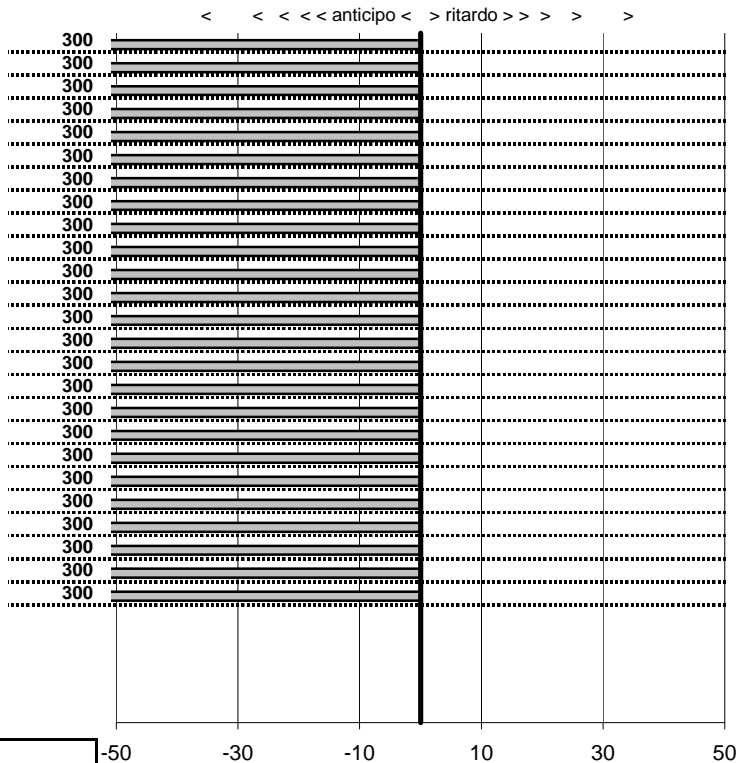

A-X 66

prova	t.imposto	start	stop	t.netto
PA1-Grotte S.Stefano 1	0:00:06,00	00:00:00,00	00:00:00,00	0:00:00,00
PA2-Grotte S.Stefano 2	0:00:06,00	00:00:00,00	00:00:00,00	0:00:00,00
PA3-Grotte S.Stefano 3	0:00:07,00	00:00:00,00	00:00:00,00	0:00:00,00
PA4-Grotte S.Stefano 4	0:00:08,00	00:00:00,00	00:00:00,00	0:00:00,00
PA5-Capraccia 1	0:00:09,00	00:00:00,00	00:00:00,00	0:00:00,00
PA6-Capraccia 2	0:00:06,00	00:00:00,00	00:00:00,00	0:00:00,00
PA7-Capraccia 3	0:00:09,00	00:00:00,00	00:00:00,00	0:00:00,00
PA8-Capraccia 4	0:00:30,00	00:00:00,00	00:00:00,00	0:00:00,00
PA9-Capraccia 5	0:00:09,00	00:00:00,00	00:00:00,00	0:00:00,00
PA10-Capraccia 6	0:00:06,00	00:00:00,00	00:00:00,00	0:00:00,00
PA11-Capraccia 7	0:00:09,00	00:00:00,00	00:00:00,00	0:00:00,00
PA12-Bolsena 1	0:00:07,00	00:00:00,00	00:00:00,00	0:00:00,00
PA13-Bolsena 2	0:00:07,00	00:00:00,00	00:00:00,00	0:00:00,00
PA14-Bolsena 3	0:00:10,00	00:00:00,00	00:00:00,00	0:00:00,00
PA15-Bolsena 4	0:00:10,00	00:00:00,00	00:00:00,00	0:00:00,00
PA16-Bolsena 5	0:00:08,00	00:00:00,00	00:00:00,00	0:00:00,00
PA17-Montefiascone 1	0:00:08,00	00:00:00,00	00:00:00,00	0:00:00,00
PA18-Montefiascone 2	0:00:06,00	00:00:00,00	00:00:00,00	0:00:00,00
PA19-Montefiascone 3	0:00:06,00	00:00:00,00	00:00:00,00	0:00:00,00
PA20-Montefiascone 4	0:00:06,00	00:00:00,00	00:00:00,00	0:00:00,00
PA21-Montefiascone 5	0:00:06,00	00:00:00,00	00:00:00,00	0:00:00,00
PA22-Marta 1	0:00:06,00	00:00:00,00	00:00:00,00	0:00:00,00
PA23-Marta 2	0:00:09,00	00:00:00,00	00:00:00,00	0:00:00,00
PA24-Marta 3	0:00:09,00	00:00:00,00	00:00:00,00	0:00:00,00
PA25-Marta 4	0:00:12,00	00:00:00,00	00:00:00,00	0:00:00,00