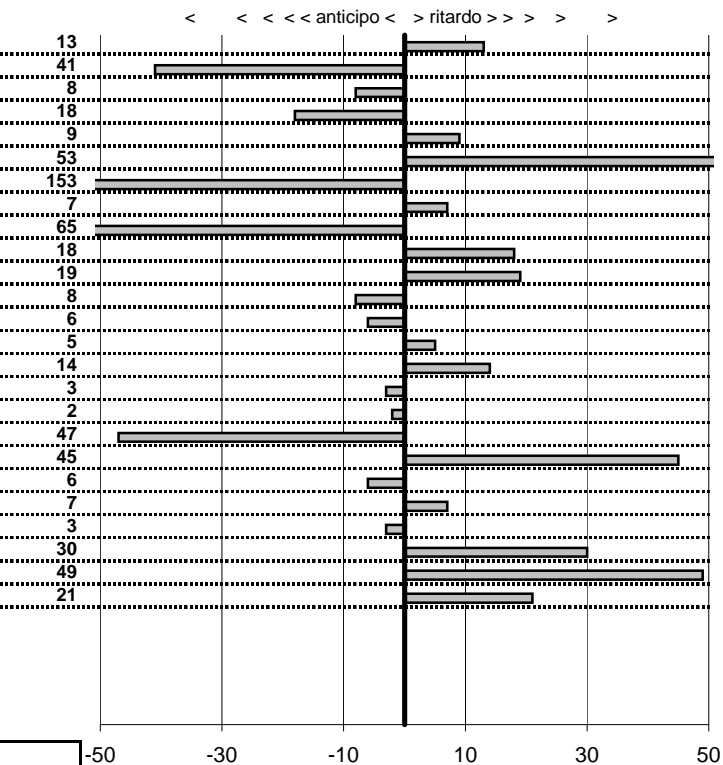

prova	t.imposto	start	stop	t.netto
PA1-Grotte S.Stefano 1	0:00:06,00	13:03:55,94	13:04:02,07	0:00:06,13
PA2-Grotte S.Stefano 2	0:00:06,00	13:04:02,07	13:04:07,66	0:00:05,59
PA3-Grotte S.Stefano 3	0:00:07,00	13:04:07,66	13:04:14,58	0:00:06,92
PA4-Grotte S.Stefano 4	0:00:08,00	13:04:14,58	13:04:22,40	0:00:07,82
PA5-Capraccia 1	0:00:09,00	15:45:41,74	15:45:50,83	0:00:09,09
PA6-Capraccia 2	0:00:06,00	15:45:50,83	15:45:57,36	0:00:06,53
PA7-Capraccia 3	0:00:09,00	15:45:57,36	15:46:04,83	0:00:07,47
PA8-Capraccia 4	0:00:30,00	15:46:04,83	15:46:34,90	0:00:30,07
PA9-Capraccia 5	0:00:09,00	15:46:34,90	15:46:43,25	0:00:08,35
PA10-Capraccia 6	0:00:06,00	15:46:43,25	15:46:49,43	0:00:06,18
PA11-Capraccia 7	0:00:09,00	15:46:49,43	15:46:58,62	0:00:09,19
PA12-Bolsena 1	0:00:07,00	16:08:27,29	16:08:34,21	0:00:06,92
PA13-Bolsena 2	0:00:07,00	16:08:34,21	16:08:41,15	0:00:06,94
PA14-Bolsena 3	0:00:10,00	16:08:41,15	16:08:51,20	0:00:10,05
PA15-Bolsena 4	0:00:10,00	16:08:51,20	16:09:01,34	0:00:10,14
PA16-Bolsena 5	0:00:08,00	16:09:01,34	16:09:09,31	0:00:07,97
PA17-Montefiascone 1	0:00:08,00	16:28:15,91	16:28:23,89	0:00:07,98
PA18-Montefiascone 2	0:00:06,00	16:28:23,89	16:28:29,42	0:00:05,53
PA19-Montefiascone 3	0:00:06,00	16:28:29,42	16:28:35,87	0:00:06,45
PA20-Montefiascone 4	0:00:06,00	16:28:35,87	16:28:41,81	0:00:05,94
PA21-Montefiascone 5	0:00:06,00	16:28:41,81	16:28:47,88	0:00:06,07
PA22-Marta 1	0:00:06,00	17:34:01,91	17:34:07,88	0:00:05,97
PA23-Marta 2	0:00:09,00	17:34:07,88	17:34:17,18	0:00:09,30
PA24-Marta 3	0:00:09,00	17:34:17,18	17:34:26,67	0:00:09,49
PA25-Marta 4	0:00:12,00	17:34:26,67	17:34:38,88	0:00:12,21

Elaborazione dati a cura di CRONOVITERBO