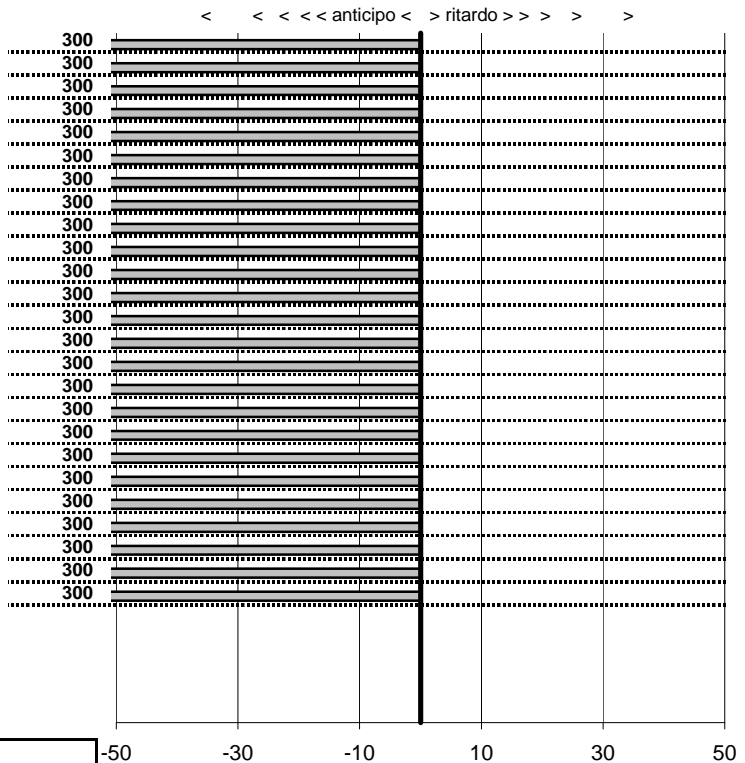

A-X 65

prova	t.imposto	start	stop	t.netto
PA1-Grotte S.Stefano 1	0:00:06,00	00:00:00,00	00:00:00,00	0:00:00,00
PA2-Grotte S.Stefano 2	0:00:06,00	00:00:00,00	00:00:00,00	0:00:00,00
PA3-Grotte S.Stefano 3	0:00:07,00	00:00:00,00	00:00:00,00	0:00:00,00
PA4-Grotte S.Stefano 4	0:00:08,00	00:00:00,00	00:00:00,00	0:00:00,00
PA5-Capraccia 1	0:00:09,00	00:00:00,00	00:00:00,00	0:00:00,00
PA6-Capraccia 2	0:00:06,00	00:00:00,00	00:00:00,00	0:00:00,00
PA7-Capraccia 3	0:00:09,00	00:00:00,00	00:00:00,00	0:00:00,00
PA8-Capraccia 4	0:00:30,00	00:00:00,00	00:00:00,00	0:00:00,00
PA9-Capraccia 5	0:00:09,00	00:00:00,00	00:00:00,00	0:00:00,00
PA10-Capraccia 6	0:00:06,00	00:00:00,00	00:00:00,00	0:00:00,00
PA11-Capraccia 7	0:00:09,00	00:00:00,00	00:00:00,00	0:00:00,00
PA12-Bolsena 1	0:00:07,00	00:00:00,00	00:00:00,00	0:00:00,00
PA13-Bolsena 2	0:00:07,00	00:00:00,00	00:00:00,00	0:00:00,00
PA14-Bolsena 3	0:00:10,00	00:00:00,00	00:00:00,00	0:00:00,00
PA15-Bolsena 4	0:00:10,00	00:00:00,00	00:00:00,00	0:00:00,00
PA16-Bolsena 5	0:00:08,00	00:00:00,00	00:00:00,00	0:00:00,00
PA17-Montefiascone 1	0:00:08,00	00:00:00,00	00:00:00,00	0:00:00,00
PA18-Montefiascone 2	0:00:06,00	00:00:00,00	00:00:00,00	0:00:00,00
PA19-Montefiascone 3	0:00:06,00	00:00:00,00	00:00:00,00	0:00:00,00
PA20-Montefiascone 4	0:00:06,00	00:00:00,00	00:00:00,00	0:00:00,00
PA21-Montefiascone 5	0:00:06,00	00:00:00,00	00:00:00,00	0:00:00,00
PA22-Marta 1	0:00:06,00	00:00:00,00	00:00:00,00	0:00:00,00
PA23-Marta 2	0:00:09,00	00:00:00,00	00:00:00,00	0:00:00,00
PA24-Marta 3	0:00:09,00	00:00:00,00	00:00:00,00	0:00:00,00
PA25-Marta 4	0:00:12,00	00:00:00,00	00:00:00,00	0:00:00,00