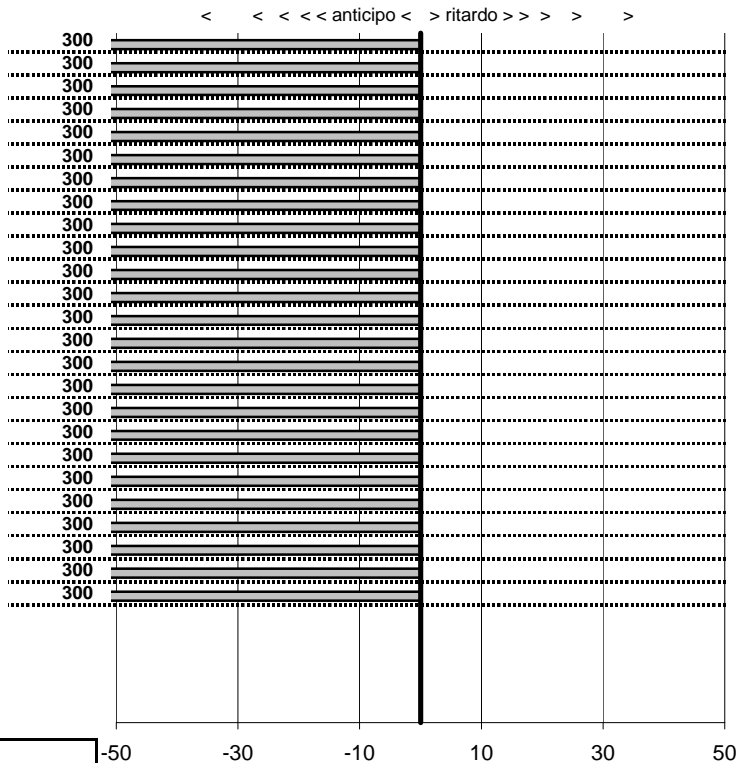

A-X **58**

prova	t.imposto	start	stop	t.netto
PA1-Grotte S.Stefano 1	0:00:06,00	00:00:00,00	00:00:00,00	0:00:00,00
PA2-Grotte S.Stefano 2	0:00:06,00	00:00:00,00	00:00:00,00	0:00:00,00
PA3-Grotte S.Stefano 3	0:00:07,00	00:00:00,00	00:00:00,00	0:00:00,00
PA4-Grotte S.Stefano 4	0:00:08,00	00:00:00,00	00:00:00,00	0:00:00,00
PA5-Capraccia 1	0:00:09,00	00:00:00,00	00:00:00,00	0:00:00,00
PA6-Capraccia 2	0:00:06,00	00:00:00,00	00:00:00,00	0:00:00,00
PA7-Capraccia 3	0:00:09,00	00:00:00,00	00:00:00,00	0:00:00,00
PA8-Capraccia 4	0:00:30,00	00:00:00,00	00:00:00,00	0:00:00,00
PA9-Capraccia 5	0:00:09,00	00:00:00,00	00:00:00,00	0:00:00,00
PA10-Capraccia 6	0:00:06,00	00:00:00,00	00:00:00,00	0:00:00,00
PA11-Capraccia 7	0:00:09,00	00:00:00,00	00:00:00,00	0:00:00,00
PA12-Bolsena 1	0:00:07,00	00:00:00,00	00:00:00,00	0:00:00,00
PA13-Bolsena 2	0:00:07,00	00:00:00,00	00:00:00,00	0:00:00,00
PA14-Bolsena 3	0:00:10,00	00:00:00,00	00:00:00,00	0:00:00,00
PA15-Bolsena 4	0:00:10,00	00:00:00,00	00:00:00,00	0:00:00,00
PA16-Bolsena 5	0:00:08,00	00:00:00,00	00:00:00,00	0:00:00,00
PA17-Montefiascone 1	0:00:08,00	00:00:00,00	00:00:00,00	0:00:00,00
PA18-Montefiascone 2	0:00:06,00	00:00:00,00	00:00:00,00	0:00:00,00
PA19-Montefiascone 3	0:00:06,00	00:00:00,00	00:00:00,00	0:00:00,00
PA20-Montefiascone 4	0:00:06,00	00:00:00,00	00:00:00,00	0:00:00,00
PA21-Montefiascone 5	0:00:06,00	00:00:00,00	00:00:00,00	0:00:00,00
PA22-Marta 1	0:00:06,00	00:00:00,00	00:00:00,00	0:00:00,00
PA23-Marta 2	0:00:09,00	00:00:00,00	00:00:00,00	0:00:00,00
PA24-Marta 3	0:00:09,00	00:00:00,00	00:00:00,00	0:00:00,00
PA25-Marta 4	0:00:12,00	00:00:00,00	00:00:00,00	0:00:00,00