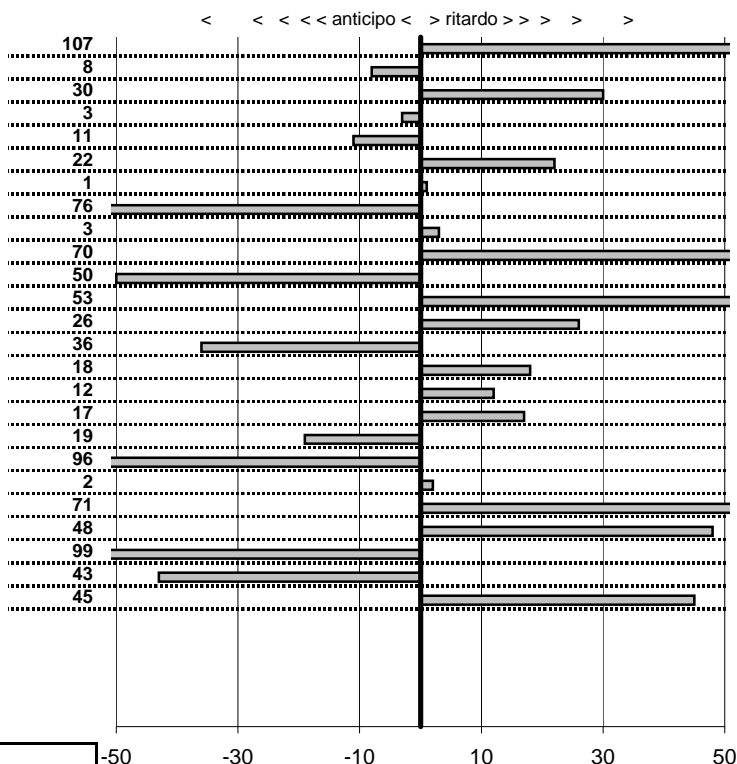

prova	t.imposto	start	stop	t.netto
PA1-Grotte S.Stefano 1	0:00:06,00	13:05:12,40	13:05:19,47	0:00:07,07
PA2-Grotte S.Stefano 2	0:00:06,00	13:05:19,47	13:05:25,39	0:00:05,92
PA3-Grotte S.Stefano 3	0:00:07,00	13:05:25,39	13:05:32,69	0:00:07,30
PA4-Grotte S.Stefano 4	0:00:08,00	13:05:32,69	13:05:40,66	0:00:07,97
PA5-Capraccia 1	0:00:09,00	15:48:18,13	15:48:27,02	0:00:08,89
PA6-Capraccia 2	0:00:06,00	15:48:27,02	15:48:33,24	0:00:06,22
PA7-Capraccia 3	0:00:09,00	15:48:33,24	15:48:42,25	0:00:09,01
PA8-Capraccia 4	0:00:30,00	15:48:42,25	15:49:11,49	0:00:29,24
PA9-Capraccia 5	0:00:09,00	15:49:11,49	15:49:20,52	0:00:09,03
PA10-Capraccia 6	0:00:06,00	15:49:20,52	15:49:27,22	0:00:06,70
PA11-Capraccia 7	0:00:09,00	15:49:27,22	15:49:35,72	0:00:08,50
PA12-Bolsena 1	0:00:07,00	16:12:14,54	16:12:22,07	0:00:07,53
PA13-Bolsena 2	0:00:07,00	16:12:22,07	16:12:29,33	0:00:07,26
PA14-Bolsena 3	0:00:10,00	16:12:29,33	16:12:38,97	0:00:09,64
PA15-Bolsena 4	0:00:10,00	16:12:38,97	16:12:49,15	0:00:10,18
PA16-Bolsena 5	0:00:08,00	16:12:49,15	16:12:57,27	0:00:08,12
PA17-Montefiascone 1	0:00:08,00	16:31:00,34	16:31:08,51	0:00:08,17
PA18-Montefiascone 2	0:00:06,00	16:31:08,51	16:31:14,32	0:00:05,81
PA19-Montefiascone 3	0:00:06,00	16:31:14,32	16:31:19,36	0:00:05,04
PA20-Montefiascone 4	0:00:06,00	16:31:19,36	16:31:25,38	0:00:06,02
PA21-Montefiascone 5	0:00:06,00	16:31:25,38	16:31:32,09	0:00:06,71
PA22-Marta 1	0:00:06,00	17:30:52,98	17:30:59,46	0:00:06,48
PA23-Marta 2	0:00:09,00	17:30:59,46	17:31:07,47	0:00:08,01
PA24-Marta 3	0:00:09,00	17:31:07,47	17:31:16,04	0:00:08,57
PA25-Marta 4	0:00:12,00	17:31:16,04	17:31:28,49	0:00:12,45

Elaborazione dati a cura di CRONOVITERBO