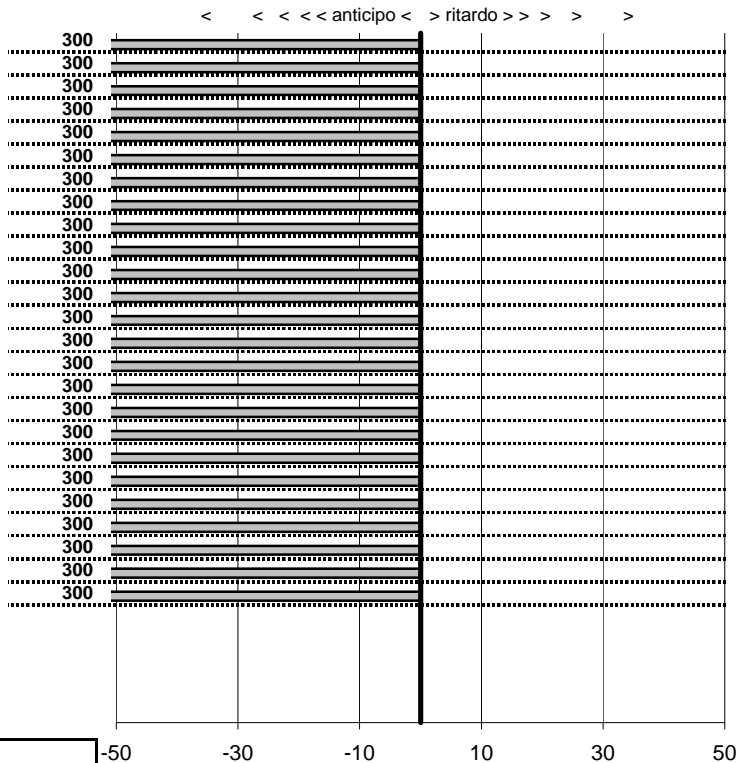

A-X 63

prova	t.imposto	start	stop	t.netto
PA1-Grotte S.Stefano 1	0:00:06,00	00:00:00,00	00:00:00,00	0:00:00,00
PA2-Grotte S.Stefano 2	0:00:06,00	00:00:00,00	00:00:00,00	0:00:00,00
PA3-Grotte S.Stefano 3	0:00:07,00	00:00:00,00	00:00:00,00	0:00:00,00
PA4-Grotte S.Stefano 4	0:00:08,00	00:00:00,00	00:00:00,00	0:00:00,00
PA5-Capraccia 1	0:00:09,00	00:00:00,00	00:00:00,00	0:00:00,00
PA6-Capraccia 2	0:00:06,00	00:00:00,00	00:00:00,00	0:00:00,00
PA7-Capraccia 3	0:00:09,00	00:00:00,00	00:00:00,00	0:00:00,00
PA8-Capraccia 4	0:00:30,00	00:00:00,00	00:00:00,00	0:00:00,00
PA9-Capraccia 5	0:00:09,00	00:00:00,00	00:00:00,00	0:00:00,00
PA10-Capraccia 6	0:00:06,00	00:00:00,00	00:00:00,00	0:00:00,00
PA11-Capraccia 7	0:00:09,00	00:00:00,00	00:00:00,00	0:00:00,00
PA12-Bolsena 1	0:00:07,00	00:00:00,00	00:00:00,00	0:00:00,00
PA13-Bolsena 2	0:00:07,00	00:00:00,00	00:00:00,00	0:00:00,00
PA14-Bolsena 3	0:00:10,00	00:00:00,00	00:00:00,00	0:00:00,00
PA15-Bolsena 4	0:00:10,00	00:00:00,00	00:00:00,00	0:00:00,00
PA16-Bolsena 5	0:00:08,00	00:00:00,00	00:00:00,00	0:00:00,00
PA17-Montefiascone 1	0:00:08,00	00:00:00,00	00:00:00,00	0:00:00,00
PA18-Montefiascone 2	0:00:06,00	00:00:00,00	00:00:00,00	0:00:00,00
PA19-Montefiascone 3	0:00:06,00	00:00:00,00	00:00:00,00	0:00:00,00
PA20-Montefiascone 4	0:00:06,00	00:00:00,00	00:00:00,00	0:00:00,00
PA21-Montefiascone 5	0:00:06,00	00:00:00,00	00:00:00,00	0:00:00,00
PA22-Marta 1	0:00:06,00	00:00:00,00	00:00:00,00	0:00:00,00
PA23-Marta 2	0:00:09,00	00:00:00,00	00:00:00,00	0:00:00,00
PA24-Marta 3	0:00:09,00	00:00:00,00	00:00:00,00	0:00:00,00
PA25-Marta 4	0:00:12,00	00:00:00,00	00:00:00,00	0:00:00,00