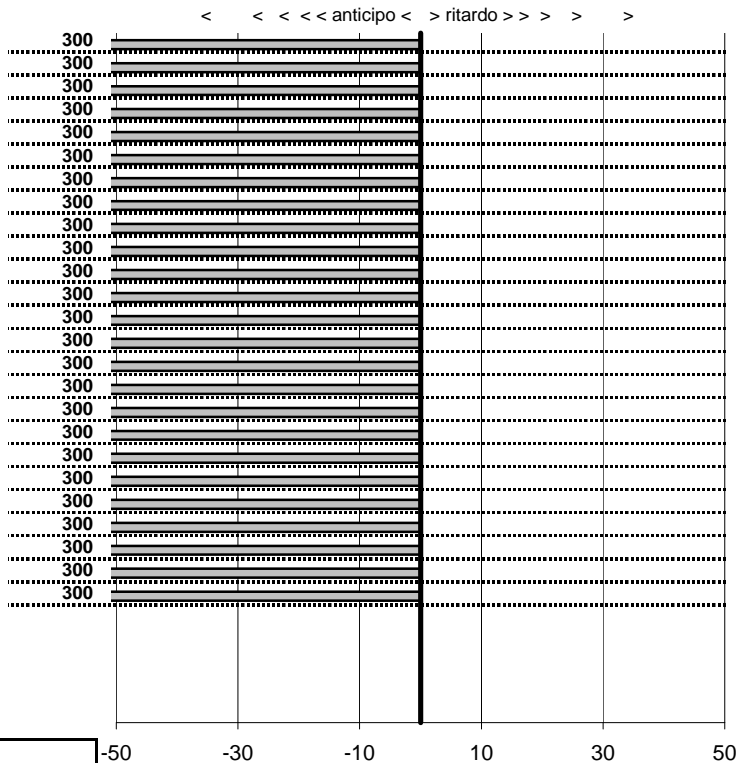

prova	t.imposto	start	stop	t.netto
PA1-Grotte S.Stefano 1	0:00:06,00	00:00:00,00	00:00:00,00	0:00:00,00
PA2-Grotte S.Stefano 2	0:00:06,00	00:00:00,00	00:00:00,00	0:00:00,00
PA3-Grotte S.Stefano 3	0:00:07,00	00:00:00,00	00:00:00,00	0:00:00,00
PA4-Grotte S.Stefano 4	0:00:08,00	00:00:00,00	00:00:00,00	0:00:00,00
PA5-Capraccia 1	0:00:09,00	00:00:00,00	00:00:00,00	0:00:00,00
PA6-Capraccia 2	0:00:06,00	00:00:00,00	00:00:00,00	0:00:00,00
PA7-Capraccia 3	0:00:09,00	00:00:00,00	00:00:00,00	0:00:00,00
PA8-Capraccia 4	0:00:30,00	00:00:00,00	00:00:00,00	0:00:00,00
PA9-Capraccia 5	0:00:09,00	00:00:00,00	00:00:00,00	0:00:00,00
PA10-Capraccia 6	0:00:06,00	00:00:00,00	00:00:00,00	0:00:00,00
PA11-Capraccia 7	0:00:09,00	00:00:00,00	00:00:00,00	0:00:00,00
PA12-Bolsena 1	0:00:07,00	00:00:00,00	00:00:00,00	0:00:00,00
PA13-Bolsena 2	0:00:07,00	00:00:00,00	00:00:00,00	0:00:00,00
PA14-Bolsena 3	0:00:10,00	00:00:00,00	00:00:00,00	0:00:00,00
PA15-Bolsena 4	0:00:10,00	00:00:00,00	00:00:00,00	0:00:00,00
PA16-Bolsena 5	0:00:08,00	00:00:00,00	00:00:00,00	0:00:00,00
PA17-Montefiascone 1	0:00:08,00	00:00:00,00	00:00:00,00	0:00:00,00
PA18-Montefiascone 2	0:00:06,00	00:00:00,00	00:00:00,00	0:00:00,00
PA19-Montefiascone 3	0:00:06,00	00:00:00,00	00:00:00,00	0:00:00,00
PA20-Montefiascone 4	0:00:06,00	00:00:00,00	00:00:00,00	0:00:00,00
PA21-Montefiascone 5	0:00:06,00	00:00:00,00	00:00:00,00	0:00:00,00
PA22-Marta 1	0:00:06,00	00:00:00,00	00:00:00,00	0:00:00,00
PA23-Marta 2	0:00:09,00	00:00:00,00	00:00:00,00	0:00:00,00
PA24-Marta 3	0:00:09,00	00:00:00,00	00:00:00,00	0:00:00,00
PA25-Marta 4	0:00:12,00	00:00:00,00	00:00:00,00	0:00:00,00

Elaborazione dati a cura di CRONOVITERBO