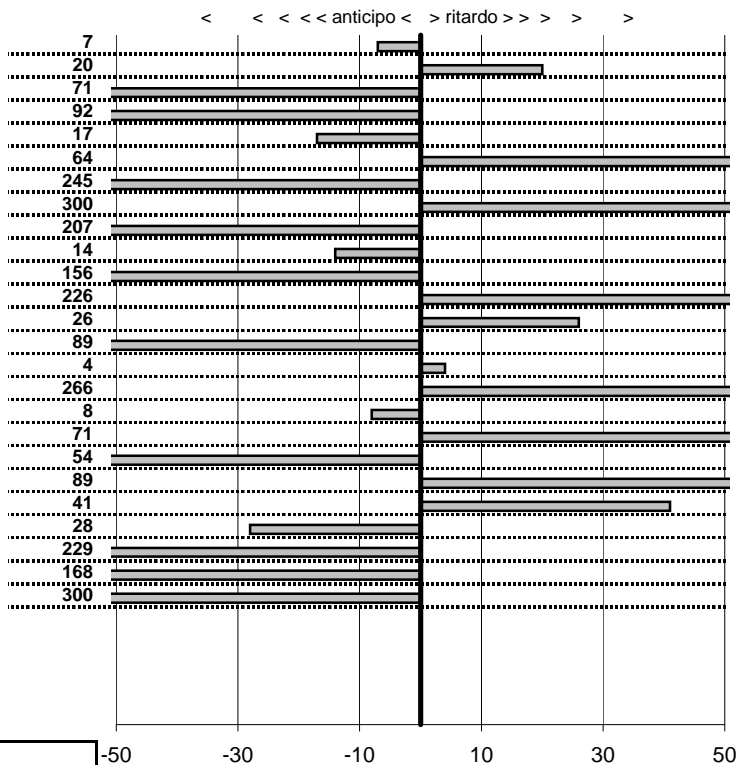

PARISI B.-X
FERRARI 360 MODENA

56

prova	t.imposto	start	stop	t.netto
PA1-Grotte S.Stefano 1	0:00:06,00	13:04:31,77	13:04:37,70	0:00:05,93
PA2-Grotte S.Stefano 2	0:00:06,00	13:04:37,70	13:04:43,90	0:00:06,20
PA3-Grotte S.Stefano 3	0:00:07,00	13:04:43,90	13:04:50,19	0:00:06,29
PA4-Grotte S.Stefano 4	0:00:08,00	13:04:50,19	13:04:57,27	0:00:07,08
PA5-Capraccia 1	0:00:09,00	15:46:33,26	15:46:42,09	0:00:08,83
PA6-Capraccia 2	0:00:06,00	15:46:42,09	15:46:48,73	0:00:06,64
PA7-Capraccia 3	0:00:09,00	15:46:48,73	15:46:55,28	0:00:06,55
PA8-Capraccia 4	0:00:30,00	15:46:55,28	15:47:30,83	0:00:35,55
PA9-Capraccia 5	0:00:09,00	15:47:30,83	15:47:37,76	0:00:06,93
PA10-Capraccia 6	0:00:06,00	15:47:37,76	15:47:43,62	0:00:05,86
PA11-Capraccia 7	0:00:09,00	15:47:43,62	15:47:51,06	0:00:07,44
PA12-Bolsena 1	0:00:07,00	16:09:20,29	16:09:29,55	0:00:09,26
PA13-Bolsena 2	0:00:07,00	16:09:29,55	16:09:36,81	0:00:07,26
PA14-Bolsena 3	0:00:10,00	16:09:36,81	16:09:45,92	0:00:09,11
PA15-Bolsena 4	0:00:10,00	16:09:45,92	16:09:55,96	0:00:10,04
PA16-Bolsena 5	0:00:08,00	16:09:55,96	16:10:06,62	0:00:10,66
PA17-Montefiascone 1	0:00:08,00	16:29:01,76	16:29:09,68	0:00:07,92
PA18-Montefiascone 2	0:00:06,00	16:29:09,68	16:29:16,39	0:00:06,71
PA19-Montefiascone 3	0:00:06,00	16:29:16,39	16:29:21,85	0:00:05,46
PA20-Montefiascone 4	0:00:06,00	16:29:21,85	16:29:28,74	0:00:06,89
PA21-Montefiascone 5	0:00:06,00	16:29:28,74	16:29:35,15	0:00:06,41
PA22-Marta 1	0:00:06,00	17:33:20,08	17:33:25,80	0:00:05,72
PA23-Marta 2	0:00:09,00	17:33:25,80	17:33:32,51	0:00:06,71
PA24-Marta 3	0:00:09,00	17:33:32,51	17:33:39,83	0:00:07,32
PA25-Marta 4	0:00:12,00	17:33:39,83	17:33:46,57	0:00:06,74