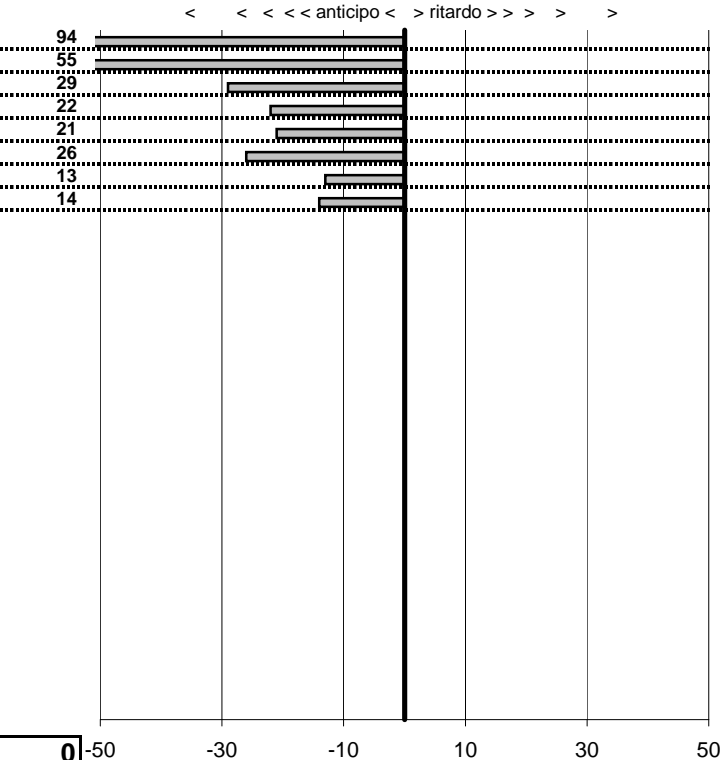

tempi e classifiche disponibili su [www.cronoviterbo.net](http://www.cronoviterbo.net)

- Cronologi - Penalità - Statistiche -

**Calistri Roberto**  
 ALFA ROMEO 33

**4**

**20** in classifica

prova	t.imposto	start	stop	t.netto
PA1-Vallelunga 1	0:00:14,00	00:00:00,00	00:00:13,06	0:00:13,06
PA2-Vallelunga 2	0:00:12,00	00:00:00,00	00:00:11,45	0:00:11,45
PA3-Vallelunga 3	0:00:15,00	00:00:00,00	00:00:14,71	0:00:14,71
PA4-Vallelunga 4	0:00:13,00	00:00:00,00	00:00:12,78	0:00:12,78
PA5-Vallelunga 5	0:00:15,00	00:00:00,00	00:00:14,79	0:00:14,79
PA6-Vallelunga 6	0:00:12,00	00:00:00,00	00:00:11,74	0:00:11,74
PA7-Vallelunga 7	0:00:15,00	00:00:00,00	00:00:14,87	0:00:14,87
PA8-Vallelunga 8	0:00:13,00	00:00:00,00	00:00:12,86	0:00:12,86