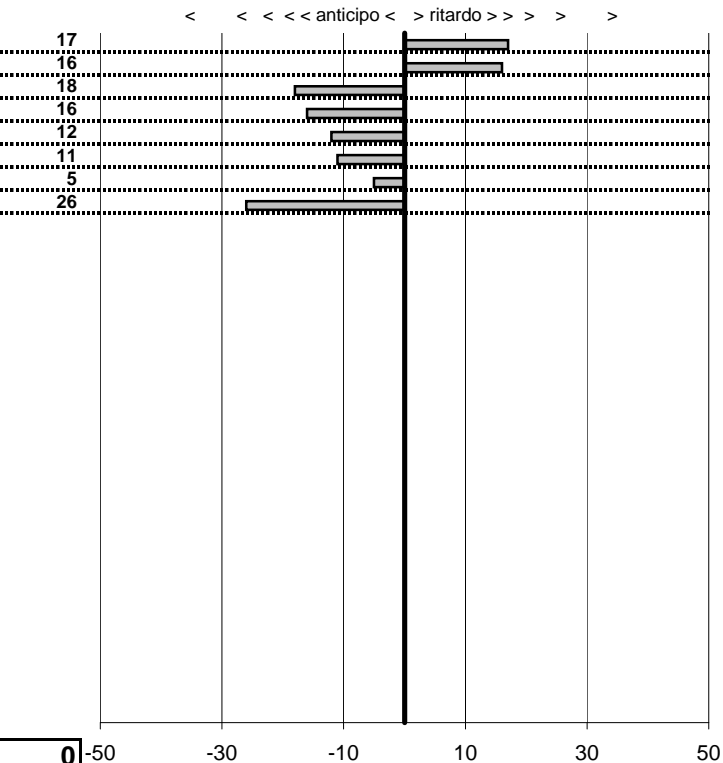

tempi e classifiche disponibili su [www.cronoviterbo.net](http://www.cronoviterbo.net)

- Cronologi - Penalità - Statistiche -

Cristaudo Antonio  
 MG A

**14**

**10** in classifica

prova	t.imposto	start	stop	t.netto
PA1-Vallelunga 1	0:00:14,00	00:00:00,00	00:00:14,17	0:00:14,17
PA2-Vallelunga 2	0:00:12,00	00:00:00,00	00:00:12,16	0:00:12,16
PA3-Vallelunga 3	0:00:15,00	00:00:00,00	00:00:14,82	0:00:14,82
PA4-Vallelunga 4	0:00:13,00	00:00:00,00	00:00:12,84	0:00:12,84
PA5-Vallelunga 5	0:00:15,00	00:00:00,00	00:00:14,88	0:00:14,88
PA6-Vallelunga 6	0:00:12,00	00:00:00,00	00:00:11,89	0:00:11,89
PA7-Vallelunga 7	0:00:15,00	00:00:00,00	00:00:14,95	0:00:14,95
PA8-Vallelunga 8	0:00:13,00	00:00:00,00	00:00:12,74	0:00:12,74