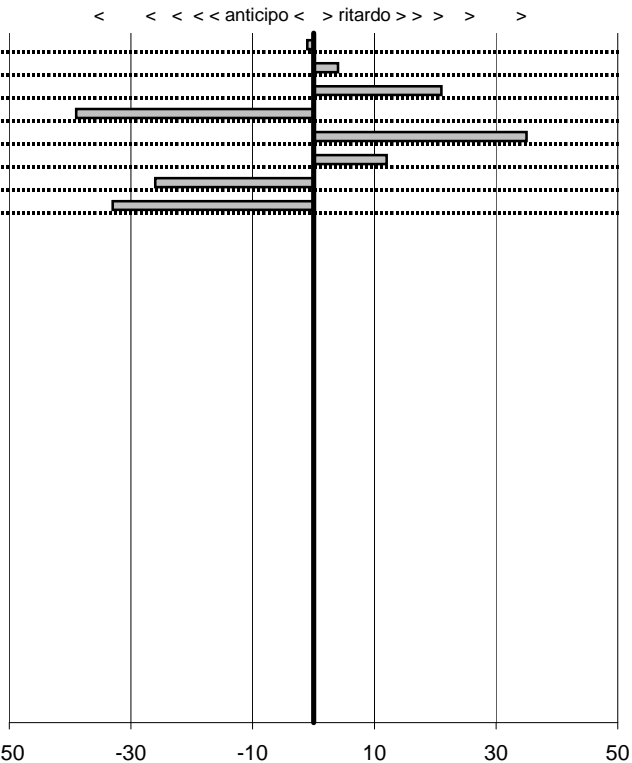

tempi e classifiche disponibili su [www.cronoviterbo.net](http://www.cronoviterbo.net)

- Cronologi - Penalità - Statistiche -

**Calisti Angelo**  
 Porsche

**21**

**13** in classifica

prova	t.imposto	start	stop	t.netto
PA1-Vallelunga 1	0:00:14,00	00:00:00,00	00:00:13,99	0:00:13,99
PA2-Vallelunga 2	0:00:12,00	00:00:00,00	00:00:12,04	0:00:12,04
PA3-Vallelunga 3	0:00:15,00	00:00:00,00	00:00:15,21	0:00:15,21
PA4-Vallelunga 4	0:00:13,00	00:00:00,00	00:00:12,61	0:00:12,61
PA5-Vallelunga 5	0:00:15,00	00:00:00,00	00:00:15,35	0:00:15,35
PA6-Vallelunga 6	0:00:12,00	00:00:00,00	00:00:12,12	0:00:12,12
PA7-Vallelunga 7	0:00:15,00	00:00:00,00	00:00:14,74	0:00:14,74
PA8-Vallelunga 8	0:00:13,00	00:00:00,00	00:00:12,67	0:00:12,67