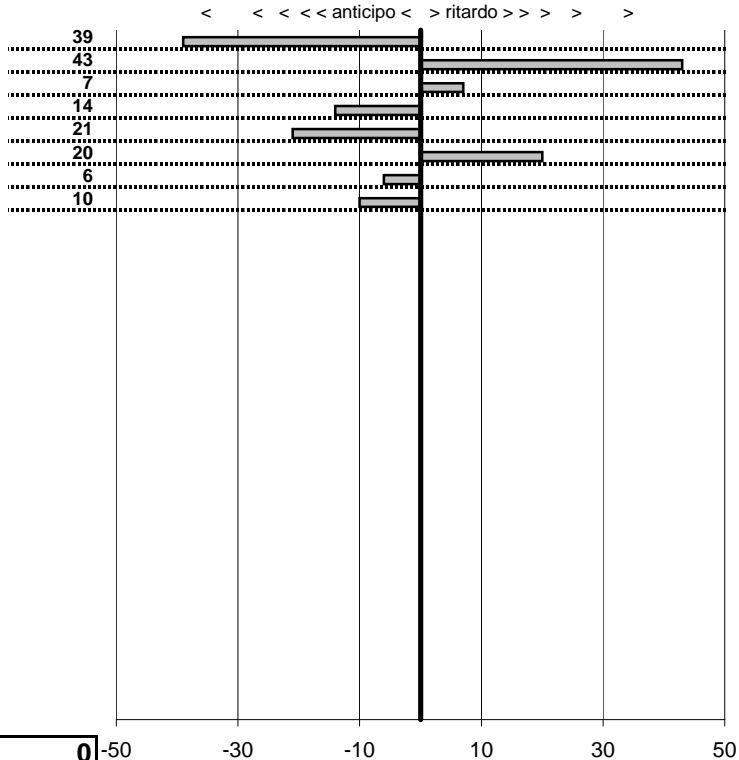

tempi e classifiche disponibili su [www.cronoviterbo.net](http://www.cronoviterbo.net)

- Cronologi - Penalità - Statistiche -

Ferdinandi Remo  
 Lancia Fulvia coup

**16**

**12** in classifica

prova	t.imposto	start	stop	t.netto
PA1-Vallelunga 1	0:00:14,00	00:00:00,00	00:00:13,61	0:00:13,61
PA2-Vallelunga 2	0:00:12,00	00:00:00,00	00:00:12,43	0:00:12,43
PA3-Vallelunga 3	0:00:15,00	00:00:00,00	00:00:15,07	0:00:15,07
PA4-Vallelunga 4	0:00:13,00	00:00:00,00	00:00:12,86	0:00:12,86
PA5-Vallelunga 5	0:00:15,00	00:00:00,00	00:00:14,79	0:00:14,79
PA6-Vallelunga 6	0:00:12,00	00:00:00,00	00:00:12,20	0:00:12,20
PA7-Vallelunga 7	0:00:15,00	00:00:00,00	00:00:14,94	0:00:14,94
PA8-Vallelunga 8	0:00:13,00	00:00:00,00	00:00:12,90	0:00:12,90