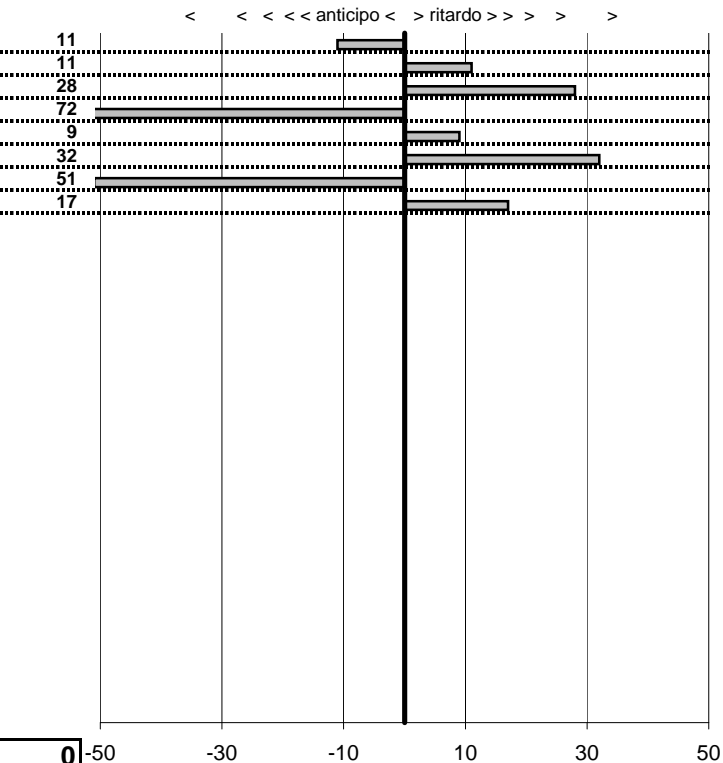

tempi e classifiche disponibili su [www.cronoviterbo.net](http://www.cronoviterbo.net)

- Cronologi - Penalità - Statistiche -

Sfregola Maria  
 Mini Cooper

**22**

**17** in classifica

prova	t.imposto	start	stop	t.netto
PA1-Vallelunga 1	0:00:14,00	00:00:00,00	00:00:13,89	0:00:13,89
PA2-Vallelunga 2	0:00:12,00	00:00:00,00	00:00:12,11	0:00:12,11
PA3-Vallelunga 3	0:00:15,00	00:00:00,00	00:00:15,28	0:00:15,28
PA4-Vallelunga 4	0:00:13,00	00:00:00,00	00:00:12,28	0:00:12,28
PA5-Vallelunga 5	0:00:15,00	00:00:00,00	00:00:15,09	0:00:15,09
PA6-Vallelunga 6	0:00:12,00	00:00:00,00	00:00:12,32	0:00:12,32
PA7-Vallelunga 7	0:00:15,00	00:00:00,00	00:00:14,49	0:00:14,49
PA8-Vallelunga 8	0:00:13,00	00:00:00,00	00:00:13,17	0:00:13,17