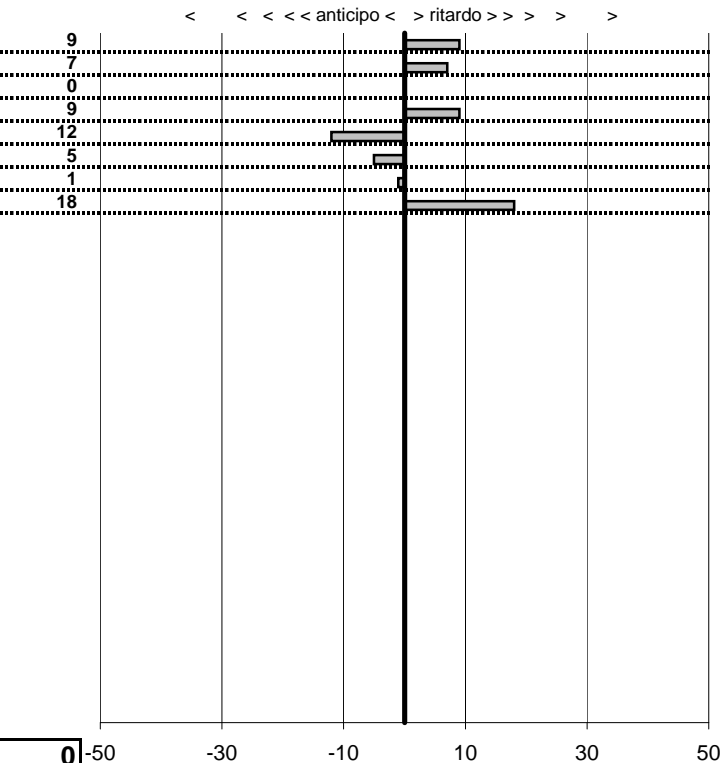

tempi e classifiche disponibili su [www.cronoviterbo.net](http://www.cronoviterbo.net)

- Cronologi - Penalità - Statistiche -

Natalini Gioacchino  
 Lancia Fulvia coup

**15**

**7** in classifica

prova	t.imposto	start	stop	t.netto
PA1-Vallelunga 1	0:00:14,00	00:00:00,00	00:00:14,09	0:00:14,09
PA2-Vallelunga 2	0:00:12,00	00:00:00,00	00:00:12,07	0:00:12,07
PA3-Vallelunga 3	0:00:15,00	00:00:00,00	00:00:15,00	0:00:15,00
PA4-Vallelunga 4	0:00:13,00	00:00:00,00	00:00:13,09	0:00:13,09
PA5-Vallelunga 5	0:00:15,00	00:00:00,00	00:00:14,88	0:00:14,88
PA6-Vallelunga 6	0:00:12,00	00:00:00,00	00:00:11,95	0:00:11,95
PA7-Vallelunga 7	0:00:15,00	00:00:00,00	00:00:14,99	0:00:14,99
PA8-Vallelunga 8	0:00:13,00	00:00:00,00	00:00:13,18	0:00:13,18