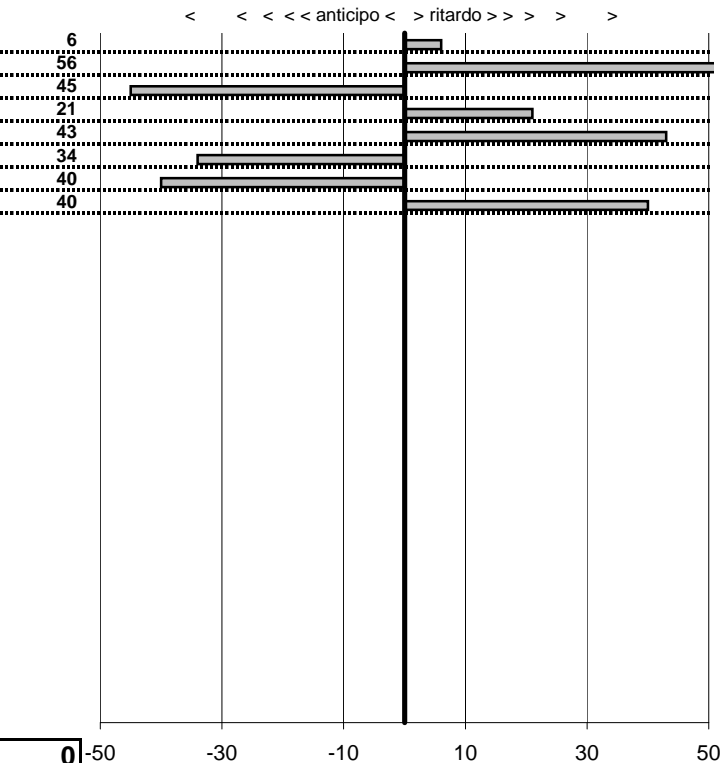

tempi e classifiche disponibili su [www.cronoviterbo.net](http://www.cronoviterbo.net)

- Cronologi - Penalità - Statistiche -

**BIANCHI MARIO**  
 Lancia Fulvia coup

**35**

**21** in classifica

prova	t.imposto	start	stop	t.netto
PA1-Vallelunga 1	0:00:14,00	00:00:00,00	00:00:14,06	0:00:14,06
PA2-Vallelunga 2	0:00:12,00	00:00:00,00	00:00:12,56	0:00:12,56
PA3-Vallelunga 3	0:00:15,00	00:00:00,00	00:00:14,55	0:00:14,55
PA4-Vallelunga 4	0:00:13,00	00:00:00,00	00:00:13,21	0:00:13,21
PA5-Vallelunga 5	0:00:15,00	00:00:00,00	00:00:15,43	0:00:15,43
PA6-Vallelunga 6	0:00:12,00	00:00:00,00	00:00:11,66	0:00:11,66
PA7-Vallelunga 7	0:00:15,00	00:00:00,00	00:00:14,60	0:00:14,60
PA8-Vallelunga 8	0:00:13,00	00:00:00,00	00:00:13,40	0:00:13,40