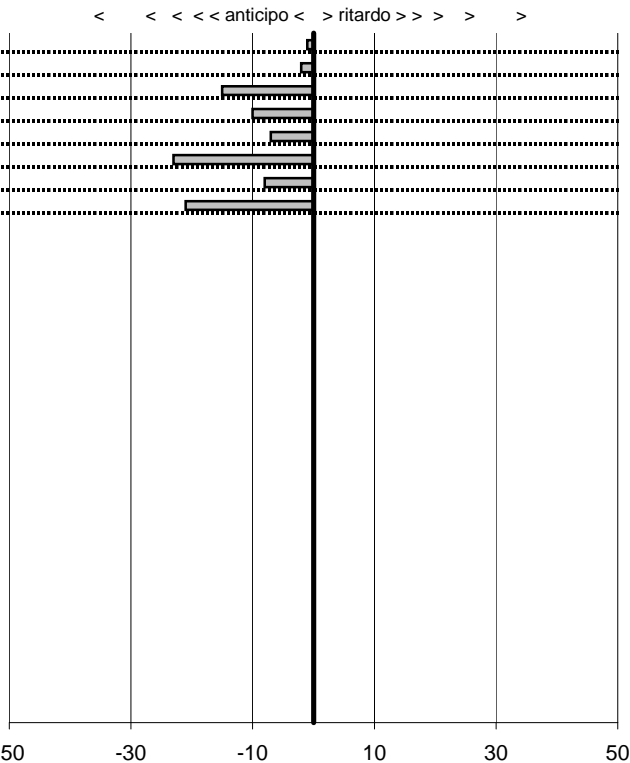

tempi e classifiche disponibili su [www.cronoviterbo.net](http://www.cronoviterbo.net)

- Cronologi - Penalità - Statistiche -

**Pepe Fabio**  
 Abarth 112

**18**

**9** in classifica

prova	t.imposto	start	stop	t.netto
PA1-Vallelunga 1	0:00:14,00	00:00:00,00	00:00:13,99	0:00:13,99
PA2-Vallelunga 2	0:00:12,00	00:00:00,00	00:00:11,98	0:00:11,98
PA3-Vallelunga 3	0:00:15,00	00:00:00,00	00:00:14,85	0:00:14,85
PA4-Vallelunga 4	0:00:13,00	00:00:00,00	00:00:12,90	0:00:12,90
PA5-Vallelunga 5	0:00:15,00	00:00:00,00	00:00:14,93	0:00:14,93
PA6-Vallelunga 6	0:00:12,00	00:00:00,00	00:00:11,77	0:00:11,77
PA7-Vallelunga 7	0:00:15,00	00:00:00,00	00:00:14,92	0:00:14,92
PA8-Vallelunga 8	0:00:13,00	00:00:00,00	00:00:12,79	0:00:12,79