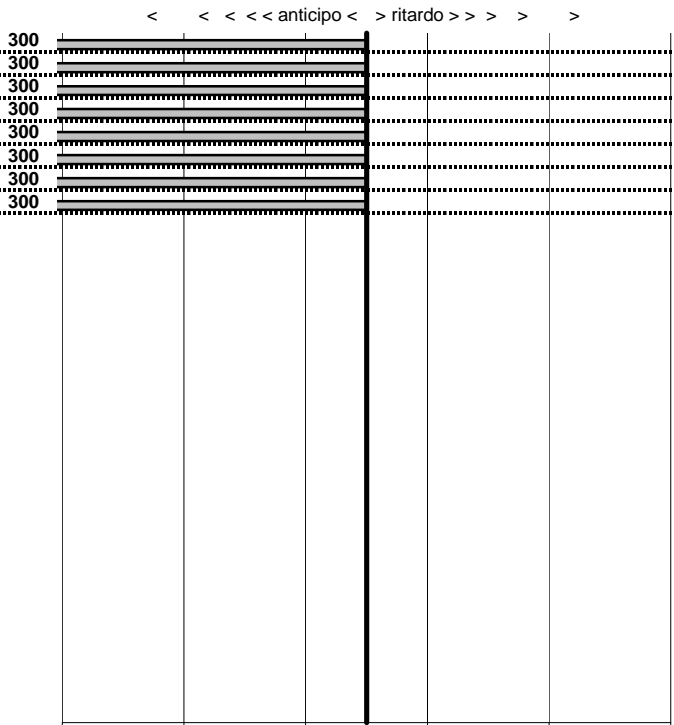

tempi e classifiche disponibili su [www.cronoviterbo.net](http://www.cronoviterbo.net)

- Cronologi - Penalità - Statistiche -

Carli Gian Carlo  
 Triumph Tr3

**23**

**34** in classifica

prova	t.imposto	start	stop	t.netto
PA1-Vallelunga 1	0:00:14,00	00:00:00,00	00:00:00,00	0:00:00,00
PA2-Vallelunga 2	0:00:12,00	00:00:00,00	00:00:00,00	0:00:00,00
PA3-Vallelunga 3	0:00:15,00	00:00:00,00	00:00:00,00	0:00:00,00
PA4-Vallelunga 4	0:00:13,00	00:00:00,00	00:00:00,00	0:00:00,00
PA5-Vallelunga 5	0:00:15,00	00:00:00,00	00:00:00,00	0:00:00,00
PA6-Vallelunga 6	0:00:12,00	00:00:00,00	00:00:00,00	0:00:00,00
PA7-Vallelunga 7	0:00:15,00	00:00:00,00	00:00:00,00	0:00:00,00
PA8-Vallelunga 8	0:00:13,00	00:00:00,00	00:00:00,00	0:00:00,00