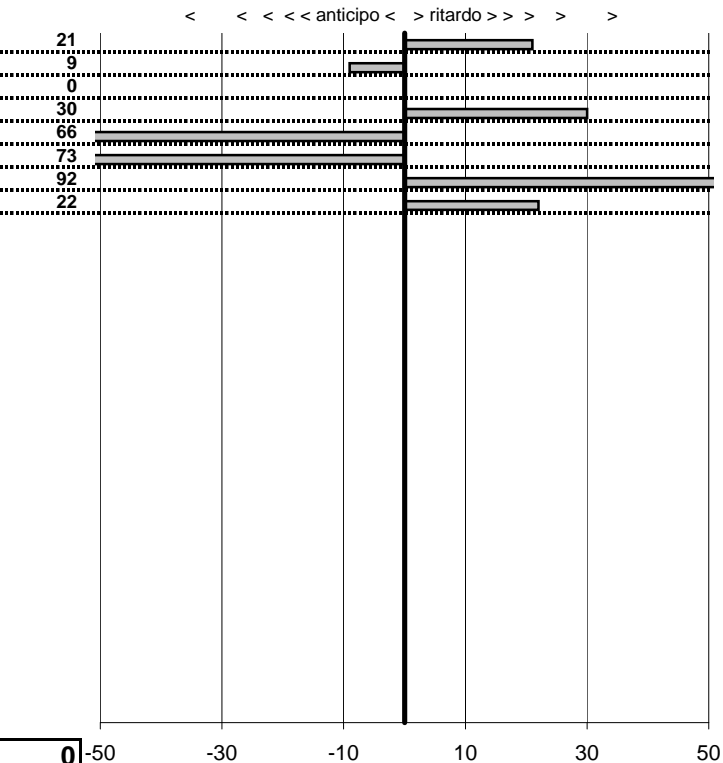

tempi e classifiche disponibili su [www.cronoviterbo.net](http://www.cronoviterbo.net)

- Cronologi - Penalità - Statistiche -

**Nastasi Massimo**  
 A.R. 33 Q4

**37**

**23** in classifica

prova	t.imposto	start	stop	t.netto
PA1-Vallelunga 1	0:00:14,00	00:00:00,00	00:00:14,21	0:00:14,21
PA2-Vallelunga 2	0:00:12,00	00:00:00,00	00:00:11,91	0:00:11,91
PA3-Vallelunga 3	0:00:15,00	00:00:00,00	00:00:15,00	0:00:15,00
PA4-Vallelunga 4	0:00:13,00	00:00:00,00	00:00:13,30	0:00:13,30
PA5-Vallelunga 5	0:00:15,00	00:00:00,00	00:00:14,34	0:00:14,34
PA6-Vallelunga 6	0:00:12,00	00:00:00,00	00:00:11,27	0:00:11,27
PA7-Vallelunga 7	0:00:15,00	00:00:00,00	00:00:15,92	0:00:15,92
PA8-Vallelunga 8	0:00:13,00	00:00:00,00	00:00:13,22	0:00:13,22