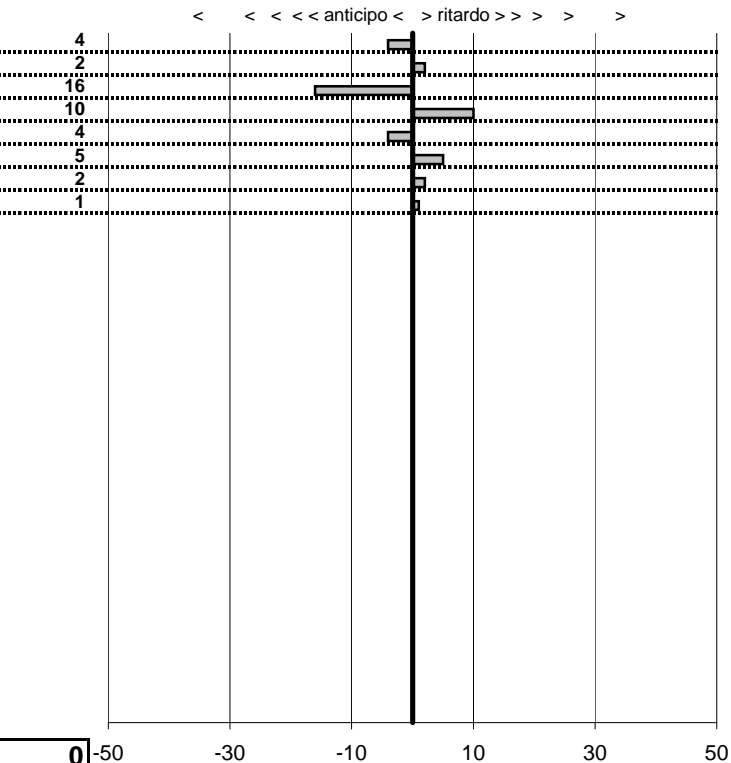

tempi e classifiche disponibili su [www.cronoviterbo.net](http://www.cronoviterbo.net)

- Cronologi - Penalità - Statistiche -

Nicolò Sergio  
 Lancia Zagato

**19**

**5** in classifica

prova	t.imposto	start	stop	t.netto
PA1-Vallelunga 1	0:00:14,00	00:00:00,00	00:00:13,96	0:00:13,96
PA2-Vallelunga 2	0:00:12,00	00:00:00,00	00:00:12,02	0:00:12,02
PA3-Vallelunga 3	0:00:15,00	00:00:00,00	00:00:14,84	0:00:14,84
PA4-Vallelunga 4	0:00:13,00	00:00:00,00	00:00:13,10	0:00:13,10
PA5-Vallelunga 5	0:00:15,00	00:00:00,00	00:00:14,96	0:00:14,96
PA6-Vallelunga 6	0:00:12,00	00:00:00,00	00:00:12,05	0:00:12,05
PA7-Vallelunga 7	0:00:15,00	00:00:00,00	00:00:15,02	0:00:15,02
PA8-Vallelunga 8	0:00:13,00	00:00:00,00	00:00:13,01	0:00:13,01