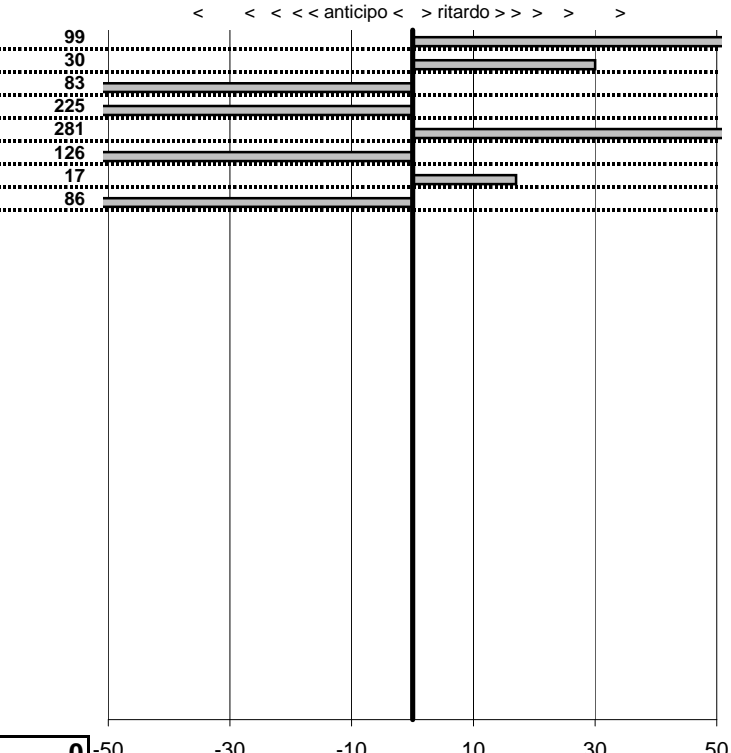

tempi e classifiche disponibili su [www.cronoviterbo.net](http://www.cronoviterbo.net)

- Cronologi - Penalità - Statistiche -

Frate Piero  
 ABARTH 600

**7**

**30** in classifica

prova	t.imposto	start	stop	t.netto
PA1-Vallelunga 1	0:00:14,00	00:00:00,00	00:00:14,99	0:00:14,99
PA2-Vallelunga 2	0:00:12,00	00:00:00,00	00:00:12,30	0:00:12,30
PA3-Vallelunga 3	0:00:15,00	00:00:00,00	00:00:14,17	0:00:14,17
PA4-Vallelunga 4	0:00:13,00	00:00:00,00	00:00:10,75	0:00:10,75
PA5-Vallelunga 5	0:00:15,00	00:00:00,00	00:00:17,81	0:00:17,81
PA6-Vallelunga 6	0:00:12,00	00:00:00,00	00:00:10,74	0:00:10,74
PA7-Vallelunga 7	0:00:15,00	00:00:00,00	00:00:15,17	0:00:15,17
PA8-Vallelunga 8	0:00:13,00	00:00:00,00	00:00:12,14	0:00:12,14