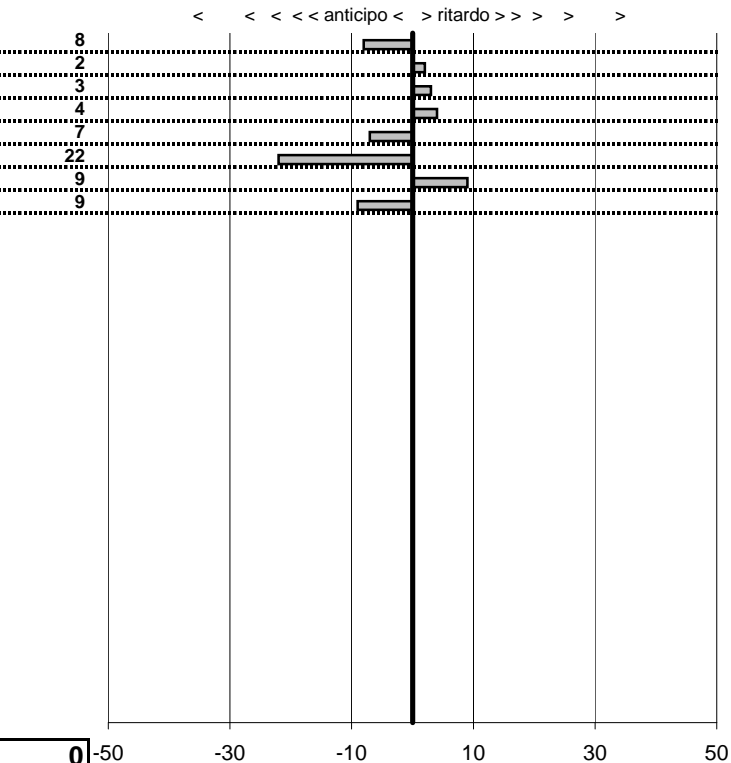

tempi e classifiche disponibili su [www.cronoviterbo.net](http://www.cronoviterbo.net)

- Cronologi - Penalità - Statistiche -

**Formiconi Marco**  
**ABARTH 112**

**10**

**8** in classifica

prova	t.imposto	start	stop	t.netto
PA1-Vallelunga 1	0:00:14,00	00:00:00,00	00:00:13,92	0:00:13,92
PA2-Vallelunga 2	0:00:12,00	00:00:00,00	00:00:12,02	0:00:12,02
PA3-Vallelunga 3	0:00:15,00	00:00:00,00	00:00:15,03	0:00:15,03
PA4-Vallelunga 4	0:00:13,00	00:00:00,00	00:00:13,04	0:00:13,04
PA5-Vallelunga 5	0:00:15,00	00:00:00,00	00:00:14,93	0:00:14,93
PA6-Vallelunga 6	0:00:12,00	00:00:00,00	00:00:11,78	0:00:11,78
PA7-Vallelunga 7	0:00:15,00	00:00:00,00	00:00:15,09	0:00:15,09
PA8-Vallelunga 8	0:00:13,00	00:00:00,00	00:00:12,91	0:00:12,91