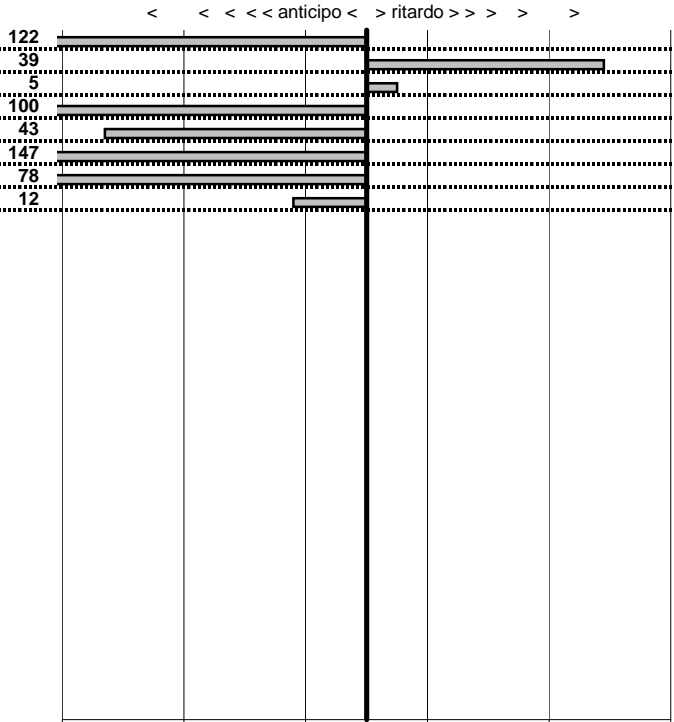

tempi e classifiche disponibili su [www.cronoviterbo.net](http://www.cronoviterbo.net)

- Cronologi - Penalità - Statistiche -

Ruggeri Luigi  
 ABARTH 112

**9**

**27** in classifica

prova	t.imposto	start	stop	t.netto
PA1-Vallelunga 1	0:00:14,00	00:00:00,00	00:00:12,78	0:00:12,78
PA2-Vallelunga 2	0:00:12,00	00:00:00,00	00:00:12,39	0:00:12,39
PA3-Vallelunga 3	0:00:15,00	00:00:00,00	00:00:15,05	0:00:15,05
PA4-Vallelunga 4	0:00:13,00	00:00:00,00	00:00:12,00	0:00:12,00
PA5-Vallelunga 5	0:00:15,00	00:00:00,00	00:00:14,57	0:00:14,57
PA6-Vallelunga 6	0:00:12,00	00:00:00,00	00:00:10,53	0:00:10,53
PA7-Vallelunga 7	0:00:15,00	00:00:00,00	00:00:14,22	0:00:14,22
PA8-Vallelunga 8	0:00:13,00	00:00:00,00	00:00:12,88	0:00:12,88