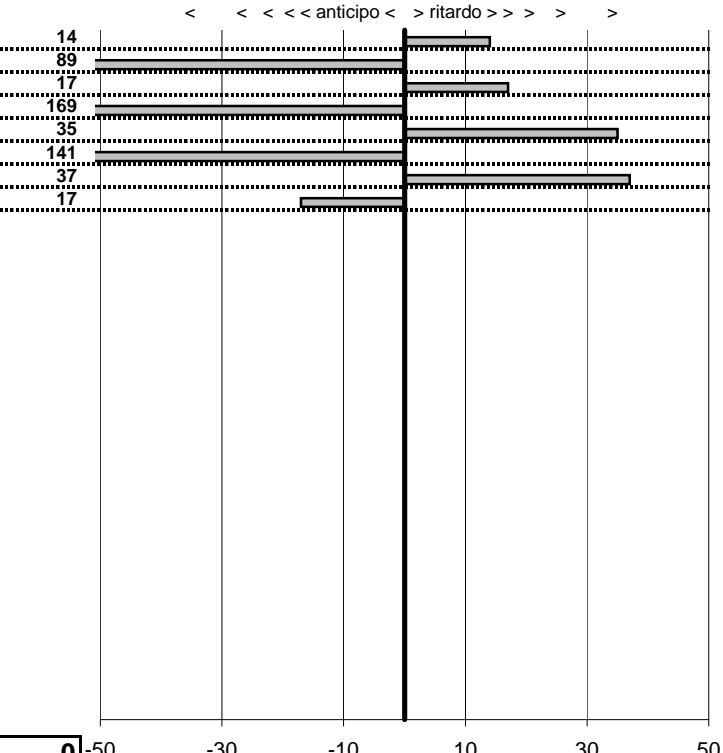

tempi e classifiche disponibili su [www.cronoviterbo.net](http://www.cronoviterbo.net)

- Cronologi - Penalità - Statistiche -

Ramacciani Sandro  
 ABARTH 600

**6**

**26** in classifica

prova	t.imposto	start	stop	t.netto
PA1-Vallelunga 1	0:00:14,00	00:00:00,00	00:00:14,14	0:00:14,14
PA2-Vallelunga 2	0:00:12,00	00:00:00,00	00:00:11,11	0:00:11,11
PA3-Vallelunga 3	0:00:15,00	00:00:00,00	00:00:15,17	0:00:15,17
PA4-Vallelunga 4	0:00:13,00	00:00:00,00	00:00:11,31	0:00:11,31
PA5-Vallelunga 5	0:00:15,00	00:00:00,00	00:00:15,35	0:00:15,35
PA6-Vallelunga 6	0:00:12,00	00:00:00,00	00:00:10,59	0:00:10,59
PA7-Vallelunga 7	0:00:15,00	00:00:00,00	00:00:15,37	0:00:15,37
PA8-Vallelunga 8	0:00:13,00	00:00:00,00	00:00:12,83	0:00:12,83