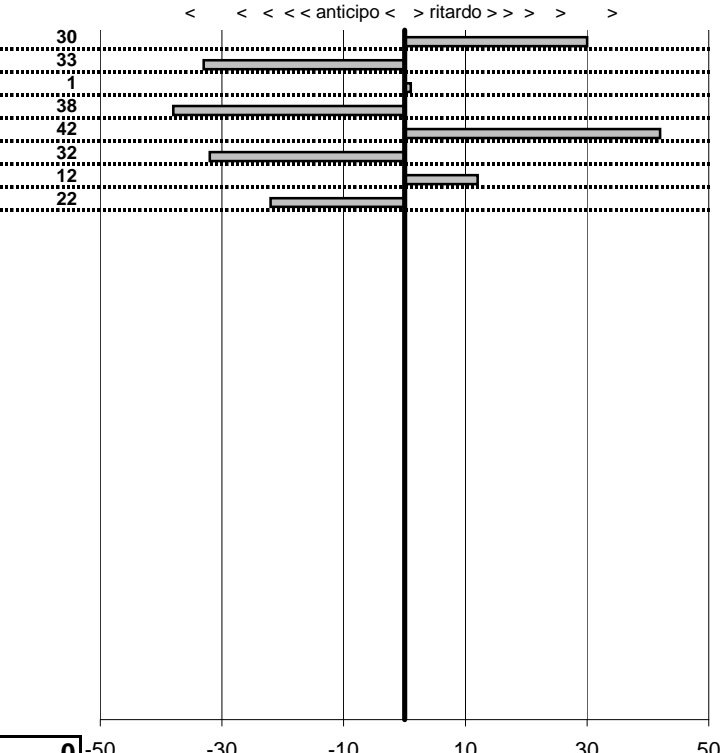

tempi e classifiche disponibili su [www.cronoviterbo.net](http://www.cronoviterbo.net)

- Cronologi - Penalità - Statistiche -

Mancini Gino  
 FERRARI 348

**5**

**14** in classifica

prova	t.imposto	start	stop	t.netto
PA1-Vallelunga 1	0:00:14,00	00:00:00,00	00:00:14,30	0:00:14,30
PA2-Vallelunga 2	0:00:12,00	00:00:00,00	00:00:11,67	0:00:11,67
PA3-Vallelunga 3	0:00:15,00	00:00:00,00	00:00:15,01	0:00:15,01
PA4-Vallelunga 4	0:00:13,00	00:00:00,00	00:00:12,62	0:00:12,62
PA5-Vallelunga 5	0:00:15,00	00:00:00,00	00:00:15,42	0:00:15,42
PA6-Vallelunga 6	0:00:12,00	00:00:00,00	00:00:11,68	0:00:11,68
PA7-Vallelunga 7	0:00:15,00	00:00:00,00	00:00:15,12	0:00:15,12
PA8-Vallelunga 8	0:00:13,00	00:00:00,00	00:00:12,78	0:00:12,78