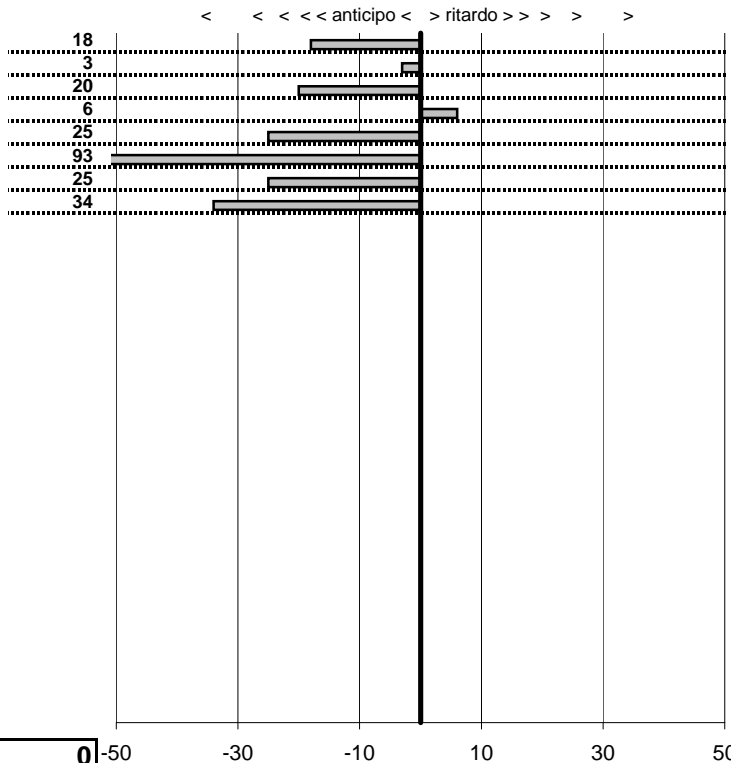

tempi e classifiche disponibili su [www.cronoviterbo.net](http://www.cronoviterbo.net)

- Cronologi - Penalità - Statistiche -

Angeloni Emiliano  
 Fiat Coupè

**17**

**16** in classifica

prova	t.imposto	start	stop	t.netto
PA1-Vallelunga 1	0:00:14,00	00:00:00,00	00:00:13,82	0:00:13,82
PA2-Vallelunga 2	0:00:12,00	00:00:00,00	00:00:11,97	0:00:11,97
PA3-Vallelunga 3	0:00:15,00	00:00:00,00	00:00:14,80	0:00:14,80
PA4-Vallelunga 4	0:00:13,00	00:00:00,00	00:00:13,06	0:00:13,06
PA5-Vallelunga 5	0:00:15,00	00:00:00,00	00:00:14,75	0:00:14,75
PA6-Vallelunga 6	0:00:12,00	00:00:00,00	00:00:11,07	0:00:11,07
PA7-Vallelunga 7	0:00:15,00	00:00:00,00	00:00:14,75	0:00:14,75
PA8-Vallelunga 8	0:00:13,00	00:00:00,00	00:00:12,66	0:00:12,66