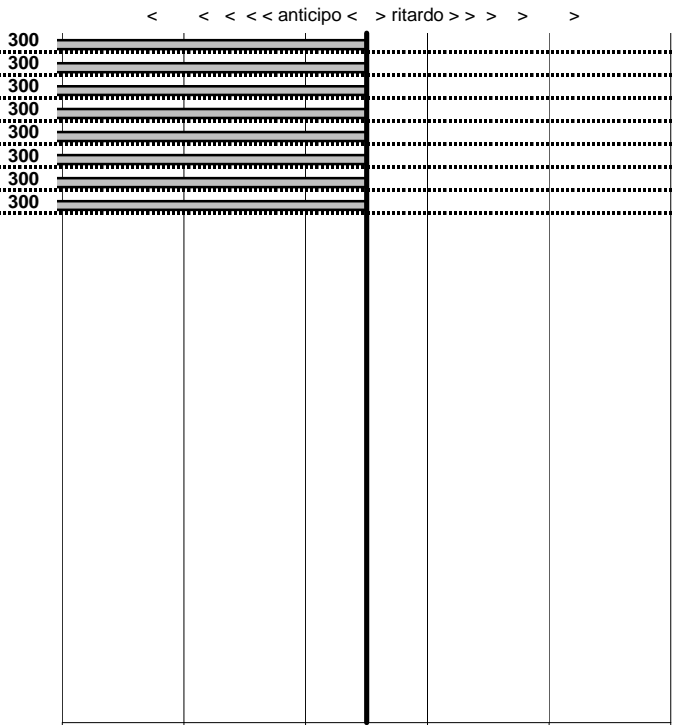

tempi e classifiche disponibili su [www.cronoviterbo.net](http://www.cronoviterbo.net)

- Cronologi - Penalità - Statistiche -

Munaro Massimo  
 BMW 635

**33**

**37** in classifica

prova	t.imposto	start	stop	t.netto
PA1-Vallelunga 1	0:00:14,00	00:00:00,00	00:00:00,00	0:00:00,00
PA2-Vallelunga 2	0:00:12,00	00:00:00,00	00:00:00,00	0:00:00,00
PA3-Vallelunga 3	0:00:15,00	00:00:00,00	00:00:00,00	0:00:00,00
PA4-Vallelunga 4	0:00:13,00	00:00:00,00	00:00:00,00	0:00:00,00
PA5-Vallelunga 5	0:00:15,00	00:00:00,00	00:00:00,00	0:00:00,00
PA6-Vallelunga 6	0:00:12,00	00:00:00,00	00:00:00,00	0:00:00,00
PA7-Vallelunga 7	0:00:15,00	00:00:00,00	00:00:00,00	0:00:00,00
PA8-Vallelunga 8	0:00:13,00	00:00:00,00	00:00:00,00	0:00:00,00