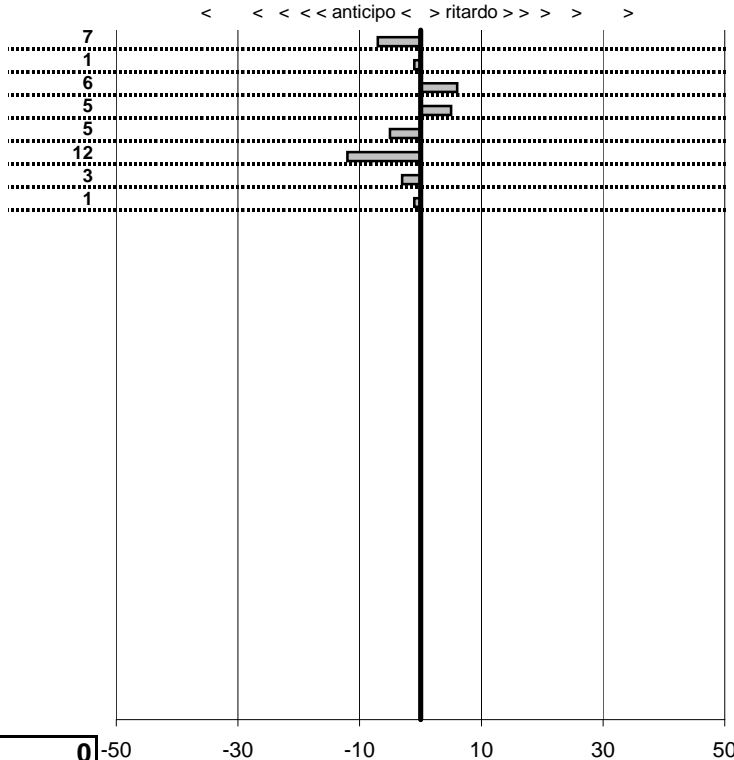

tempi e classifiche disponibili su [www.cronoviterbo.net](http://www.cronoviterbo.net)

- Cronologi - Penalità - Statistiche -

Mazzella G  
 Abarth 112

**25**

**3** in classifica

prova	t.imposto	start	stop	t.netto
PA1-Vallelunga 1	0:00:14,00	00:00:00,00	00:00:13,93	0:00:13,93
PA2-Vallelunga 2	0:00:12,00	00:00:00,00	00:00:11,99	0:00:11,99
PA3-Vallelunga 3	0:00:15,00	00:00:00,00	00:00:15,06	0:00:15,06
PA4-Vallelunga 4	0:00:13,00	00:00:00,00	00:00:13,05	0:00:13,05
PA5-Vallelunga 5	0:00:15,00	00:00:00,00	00:00:14,95	0:00:14,95
PA6-Vallelunga 6	0:00:12,00	00:00:00,00	00:00:11,88	0:00:11,88
PA7-Vallelunga 7	0:00:15,00	00:00:00,00	00:00:14,97	0:00:14,97
PA8-Vallelunga 8	0:00:13,00	00:00:00,00	00:00:12,99	0:00:12,99