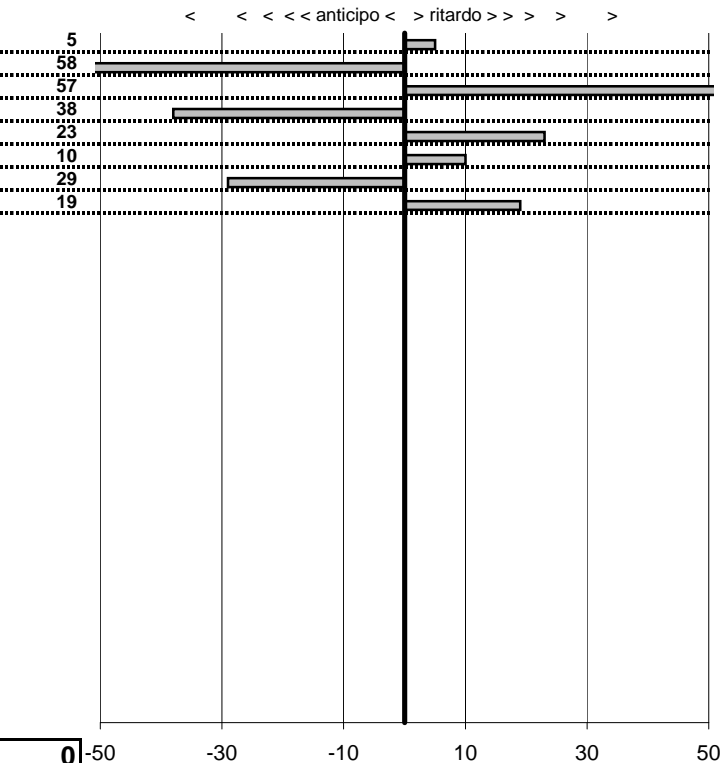

tempi e classifiche disponibili su [www.cronoviterbo.net](http://www.cronoviterbo.net)

- Cronologi - Penalità - Statistiche -

Pallini Gabriele  
 Triumph Tr2

**11**

**18** in classifica

prova	t.imposto	start	stop	t.netto
PA1-Vallelunga 1	0:00:14,00	00:00:00,00	00:00:14,05	0:00:14,05
PA2-Vallelunga 2	0:00:12,00	00:00:00,00	00:00:11,42	0:00:11,42
PA3-Vallelunga 3	0:00:15,00	00:00:00,00	00:00:15,57	0:00:15,57
PA4-Vallelunga 4	0:00:13,00	00:00:00,00	00:00:12,62	0:00:12,62
PA5-Vallelunga 5	0:00:15,00	00:00:00,00	00:00:15,23	0:00:15,23
PA6-Vallelunga 6	0:00:12,00	00:00:00,00	00:00:12,10	0:00:12,10
PA7-Vallelunga 7	0:00:15,00	00:00:00,00	00:00:14,71	0:00:14,71
PA8-Vallelunga 8	0:00:13,00	00:00:00,00	00:00:13,19	0:00:13,19