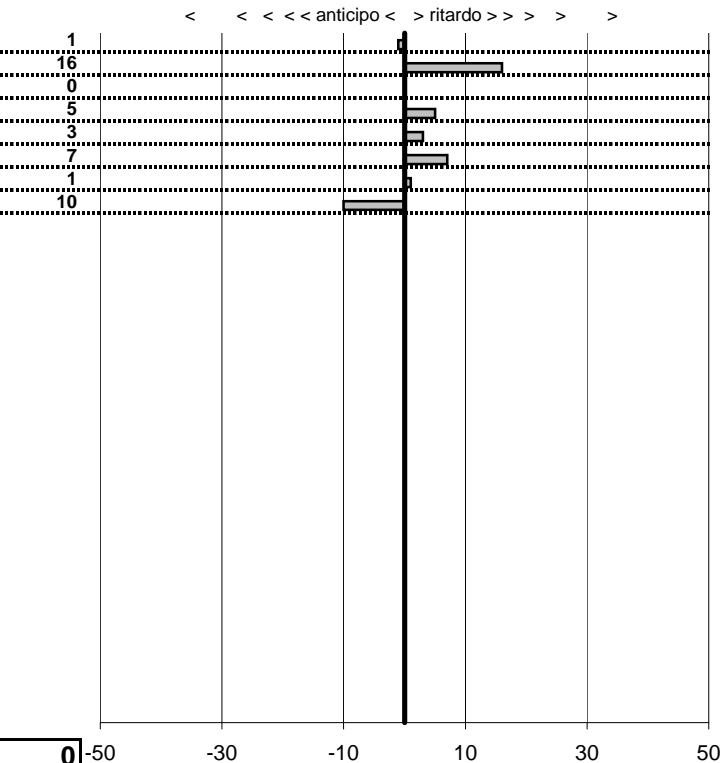

**Paoletti Fabio**  
 beta montecarlo **1**

**4** in classifica

prova	t.imposto	start	stop	t.netto
PA1-Vallelunga 1	0:00:14,00	00:00:00,00	00:00:13,99	0:00:13,99
PA2-Vallelunga 2	0:00:12,00	00:00:00,00	00:00:12,16	0:00:12,16
PA3-Vallelunga 3	0:00:15,00	00:00:00,00	00:00:15,00	0:00:15,00
PA4-Vallelunga 4	0:00:13,00	00:00:00,00	00:00:13,05	0:00:13,05
PA5-Vallelunga 5	0:00:15,00	00:00:00,00	00:00:15,03	0:00:15,03
PA6-Vallelunga 6	0:00:12,00	00:00:00,00	00:00:12,07	0:00:12,07
PA7-Vallelunga 7	0:00:15,00	00:00:00,00	00:00:15,01	0:00:15,01
PA8-Vallelunga 8	0:00:13,00	00:00:00,00	00:00:12,90	0:00:12,90