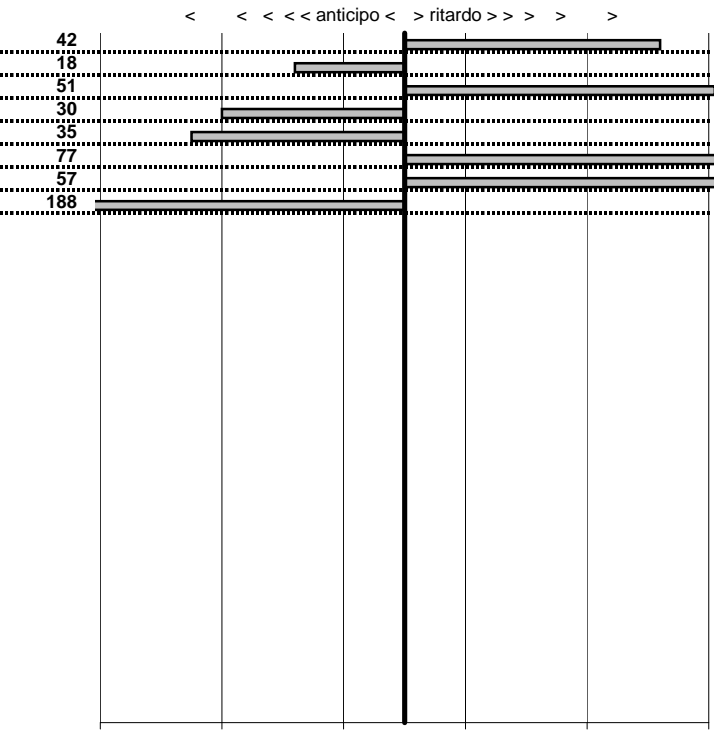

tempi e classifiche disponibili su [www.cronoviterbo.net](http://www.cronoviterbo.net)

- Cronologi - Penalità - Statistiche -

Patriarca Giovanni  
 GT JUNIOR

**2**

**25** in classifica

prova	t.imposto	start	stop	t.netto
PA1-Vallelunga 1	0:00:14,00	00:00:00,00	00:00:14,42	0:00:14,42
PA2-Vallelunga 2	0:00:12,00	00:00:00,00	00:00:11,82	0:00:11,82
PA3-Vallelunga 3	0:00:15,00	00:00:00,00	00:00:15,51	0:00:15,51
PA4-Vallelunga 4	0:00:13,00	00:00:00,00	00:00:12,70	0:00:12,70
PA5-Vallelunga 5	0:00:15,00	00:00:00,00	00:00:14,65	0:00:14,65
PA6-Vallelunga 6	0:00:12,00	00:00:00,00	00:00:12,77	0:00:12,77
PA7-Vallelunga 7	0:00:15,00	00:00:00,00	00:00:15,57	0:00:15,57
PA8-Vallelunga 8	0:00:13,00	00:00:00,00	00:00:11,12	0:00:11,12