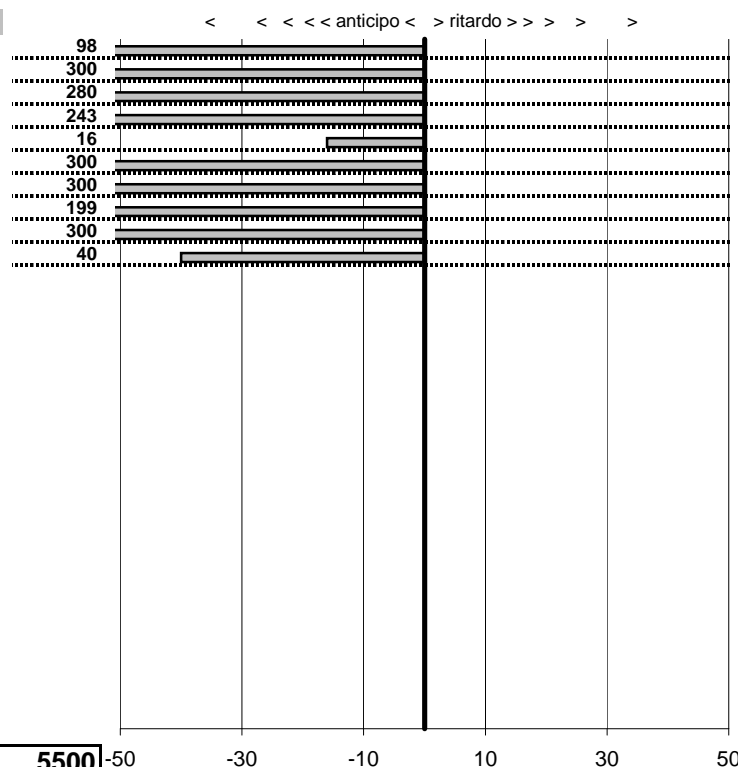

C.Motore Altri Tempi
16° Trofeo di Carnevale
Fregene 8 Marzo 2015

tempi e classifiche disponibili su www.cronoviterbo.net

- Cronologi - Penalità - Statistiche -

MONTUORI R. **47**
MINI 1001

50 in classifica

prova	t.imposto	start	stop	t.netto
PA31-Maccarese 8	0:00:06,00	13:02:00,16	13:02:05,18	0:00:05,02
PA32-Torre di Maccarese 4	0:00:15,00	13:09:38,96	13:09:48,07	0:00:09,11
PA33-Torre di Maccarese 5	0:00:12,00	13:09:48,07	13:09:57,27	0:00:09,20
PA34-Torre di Maccarese 6	0:00:13,00	13:09:57,27	13:10:07,84	0:00:10,57
PA35-Lung.Mare Levante 5	0:00:12,00	13:27:44,51	13:27:56,35	0:00:11,84
PA36-Lug.Mare Levante 10	0:00:16,00	13:27:56,35	13:28:09,09	0:00:12,74
PA37-Lug.Mare Levante 11	0:00:10,00	13:28:09,09	13:28:15,37	0:00:06,28
PA38-Lug.Mare Levante 12	0:00:11,00	13:28:15,37	13:28:24,38	0:00:09,01
PA39-Hotel Corallo 5	0:04:58,00	13:28:24,38	13:33:11,59	0:04:47,21
PA40-Hotel Corallo 6	0:00:06,00	13:33:11,59	13:33:17,19	0:00:05,60

SOMMA PENALITA' 5.752
MEDIA PENALITA' 198,3

ALTRE PENALITA' 5500
TOTALE PENALITA' 33.756