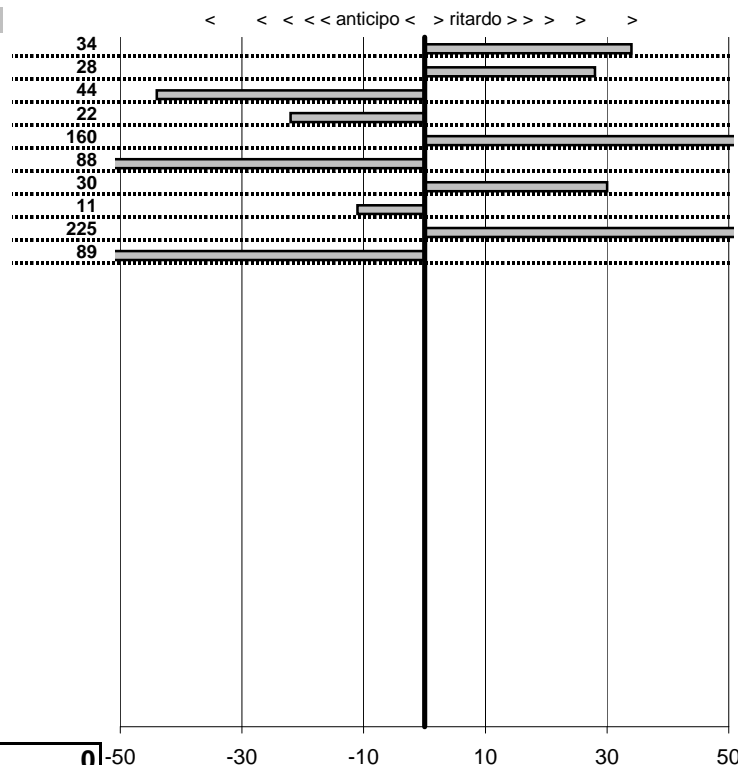

- Cronologi - Penalità - Statistiche -

RUGGERI L.
 A112 **31**

32 in classifica

prova	t.imposto	start	stop	t.netto
PA31-Maccarese 8	0:00:06,00	12:40:26,89	12:40:33,23	0:00:06,34
PA32-Torre di Maccarese 4	0:00:15,00	12:52:51,09	12:53:06,37	0:00:15,28
PA33-Torre di Maccarese 5	0:00:12,00	12:53:06,37	12:53:17,93	0:00:11,56
PA34-Torre di Maccarese 6	0:00:13,00	12:53:17,93	12:53:30,71	0:00:12,78
PA35-Lung.Mare Levante 5	0:00:12,00	13:10:29,03	13:10:42,63	0:00:13,60
PA36-Lug.Mare Levante 10	0:00:16,00	13:10:42,63	13:10:57,75	0:00:15,12
PA37-Lug.Mare Levante 11	0:00:10,00	13:10:57,75	13:11:08,05	0:00:10,30
PA38-Lug.Mare Levante 12	0:00:11,00	13:11:08,05	13:11:18,94	0:00:10,89
PA39-Hotel Corallo 5	0:04:58,00	13:11:18,94	13:16:19,19	0:05:00,25
PA40-Hotel Corallo 6	0:00:06,00	13:16:19,19	13:16:24,30	0:00:05,11