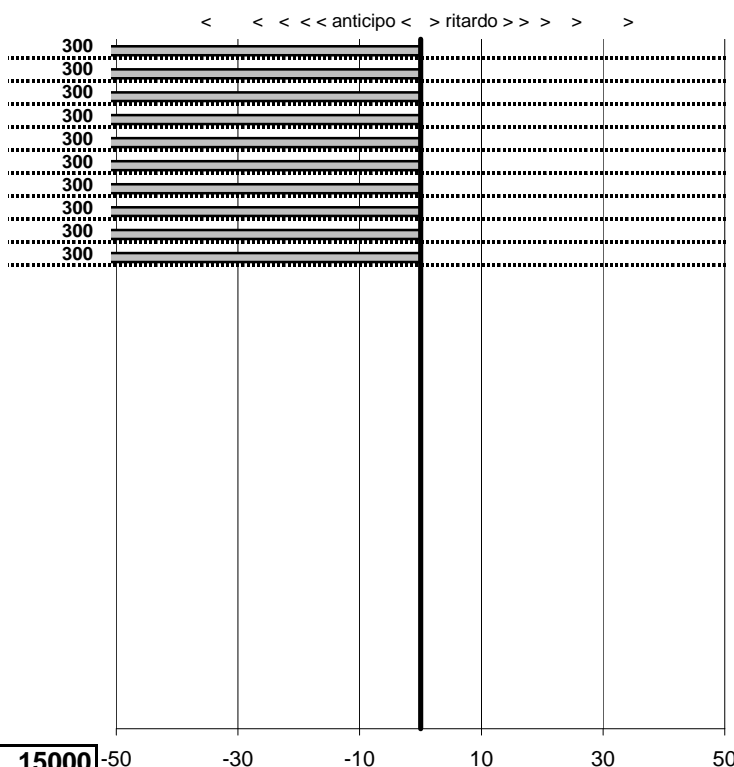

- Cronologi - Penalità - Statistiche -

MANCORI M.
TRIUMPH TR3

48

48 in classifica

prova	t.imposto	start	stop	t.netto
PA31-Maccarese 8	0:00:06,00	00:00:00,00	00:00:00,00	0:00:00,00
PA32-Torre di Maccarese 4	0:00:15,00	00:00:00,00	00:00:00,00	0:00:00,00
PA33-Torre di Maccarese 5	0:00:12,00	00:00:00,00	00:00:00,00	0:00:00,00
PA34-Torre di Maccarese 6	0:00:13,00	00:00:00,00	00:00:00,00	0:00:00,00
PA35-Lung.Mare Levante 5	0:00:12,00	00:00:00,00	00:00:00,00	0:00:00,00
PA36-Lug.Mare Levante 10	0:00:16,00	00:00:00,00	00:00:00,00	0:00:00,00
PA37-Lug.Mare Levante 11	0:00:10,00	00:00:00,00	00:00:00,00	0:00:00,00
PA38-Lug.Mare Levante 12	0:00:11,00	00:00:00,00	00:00:00,00	0:00:00,00
PA39-Hotel Corallo 5	0:04:58,00	00:00:00,00	00:00:00,00	0:00:00,00
PA40-Hotel Corallo 6	0:00:06,00	00:00:00,00	00:00:00,00	0:00:00,00