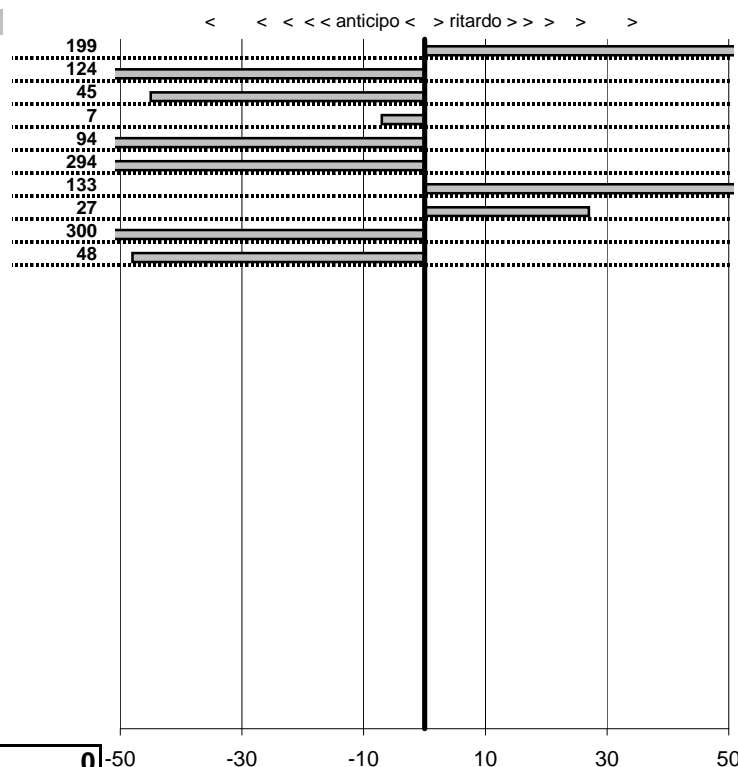

C.Motore Altri Tempi
16° Trofeo di Carnevale
Fregene 8 Marzo 2015

tempi e classifiche disponibili su www.cronoviterbo.net

- Cronologi - Penalità - Statistiche -

MARCANTONIO L.
MINI MORRIS **51**

36 in classifica

prova	t.imposto	start	stop	t.netto
PA31-Maccarese 8	0:00:06,00	13:02:13,20	13:02:21,19	0:00:07,99
PA32-Torre di Maccarese 4	0:00:15,00	13:10:20,02	13:10:33,78	0:00:13,76
PA33-Torre di Maccarese 5	0:00:12,00	13:10:33,78	13:10:45,33	0:00:11,55
PA34-Torre di Maccarese 6	0:00:13,00	13:10:45,33	13:10:58,26	0:00:12,93
PA35-Lung.Mare Levante 5	0:00:12,00	13:28:37,11	13:28:48,17	0:00:11,06
PA36-Lug.Mare Levante 10	0:00:16,00	13:28:48,17	13:29:01,23	0:00:13,06
PA37-Lug.Mare Levante 11	0:00:10,00	13:29:01,23	13:29:12,56	0:00:11,33
PA38-Lug.Mare Levante 12	0:00:11,00	13:29:12,56	13:29:23,83	0:00:11,27
PA39-Hotel Corallo 5	0:04:58,00	13:29:23,83	13:33:37,92	0:04:14,09
PA40-Hotel Corallo 6	0:00:06,00	13:33:37,92	13:33:43,44	0:00:05,52

SOMMA PENALITA' **4.303**
MEDIA PENALITA' **107,6**

ALTRE PENALITA' **0**
TOTALE PENALITA' **7.100**