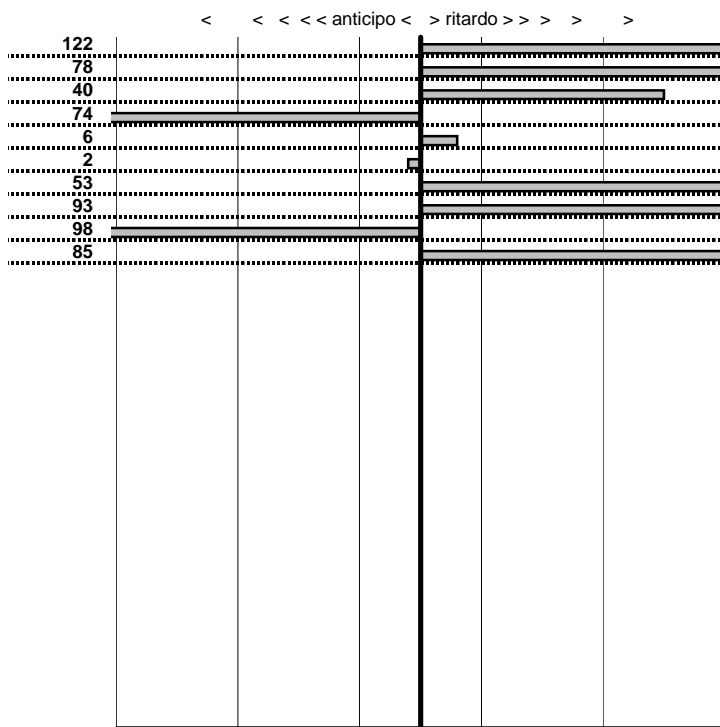

C.Motore Altri Tempi
16° Trofeo di Carnevale
Fregene 8 Marzo 2015

tempi e classifiche disponibili su www.cronoviterbo.net

- Cronologi - Penalità - Statistiche -

ANTONINI M.
MG B GT **44**

33 in classifica

prova	t.imposto	start	stop	t.netto
PA31-Maccarese 8	0:00:06,00	12:55:14,66	12:55:21,88	0:00:07,22
PA32-Torre di Maccarese 4	0:00:15,00	13:05:10,64	13:05:26,42	0:00:15,78
PA33-Torre di Maccarese 5	0:00:12,00	13:05:26,42	13:05:38,82	0:00:12,40
PA34-Torre di Maccarese 6	0:00:13,00	13:05:38,82	13:05:51,08	0:00:12,26
PA35-Lung.Mare Levante 5	0:00:12,00	13:24:50,58	13:25:02,64	0:00:12,06
PA36-Lug.Mare Levante 10	0:00:16,00	13:25:02,64	13:25:18,62	0:00:15,98
PA37-Lug.Mare Levante 11	0:00:10,00	13:25:18,62	13:25:29,15	0:00:10,53
PA38-Lug.Mare Levante 12	0:00:11,00	13:25:29,15	13:25:41,08	0:00:11,93
PA39-Hotel Corallo 5	0:04:58,00	13:25:41,08	13:30:38,10	0:04:57,02
PA40-Hotel Corallo 6	0:00:06,00	13:30:38,10	13:30:44,95	0:00:06,85

SOMMA PENALITA' 2.248
MEDIA PENALITA' 56,2

ALTRE PENALITA' 0
TOTALE PENALITA' 6.744