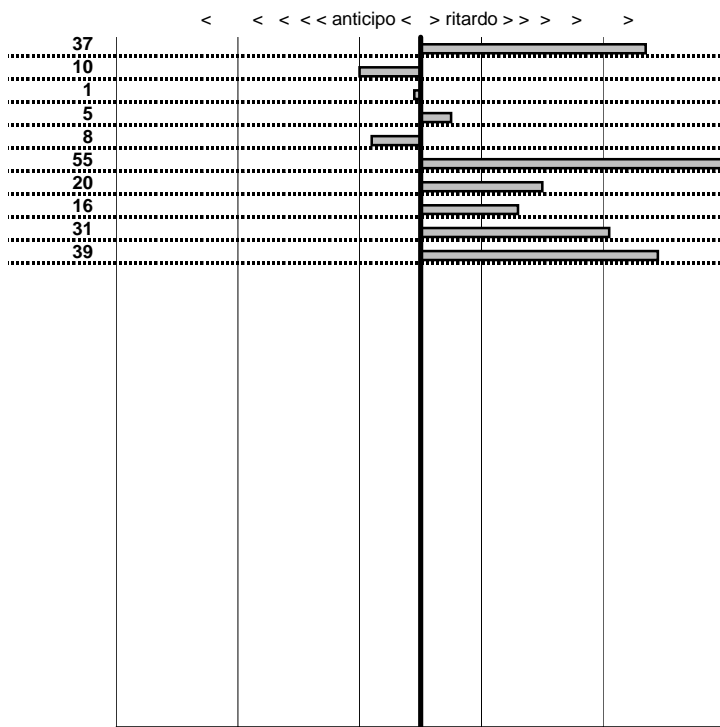

C.Motore Altri Tempi
16° Trofeo di Carnevale
Fregene 8 Marzo 2015

tempi e classifiche disponibili su www.cronoviterbo.net

- Cronologi - Penalità - Statistiche -

DI PRETE M. **32**
PORSCHE 911

20 in classifica

prova	t.imposto	start	stop	t.netto
PA31-Maccarese 8	0:00:06,00	12:41:29,20	12:41:35,57	0:00:06,37
PA32-Torre di Maccarese 4	0:00:15,00	12:53:59,13	12:54:14,03	0:00:14,90
PA33-Torre di Maccarese 5	0:00:12,00	12:54:14,03	12:54:26,02	0:00:11,99
PA34-Torre di Maccarese 6	0:00:13,00	12:54:26,02	12:54:39,07	0:00:13,05
PA35-Lung.Mare Levante 5	0:00:12,00	13:11:30,46	13:11:42,38	0:00:11,92
PA36-Lug.Mare Levante 10	0:00:16,00	13:11:42,38	13:11:58,93	0:00:16,55
PA37-Lug.Mare Levante 11	0:00:10,00	13:11:58,93	13:12:09,13	0:00:10,20
PA38-Lug.Mare Levante 12	0:00:11,00	13:12:09,13	13:12:20,29	0:00:11,16
PA39-Hotel Corallo 5	0:04:58,00	13:12:20,29	13:17:18,60	0:04:58,31
PA40-Hotel Corallo 6	0:00:06,00	13:17:18,60	13:17:24,99	0:00:06,39

SOMMA PENALITA' **1.114**
MEDIA PENALITA' **27,9**

ALTRE PENALITA' **0**
TOTALE PENALITA' **2.061**