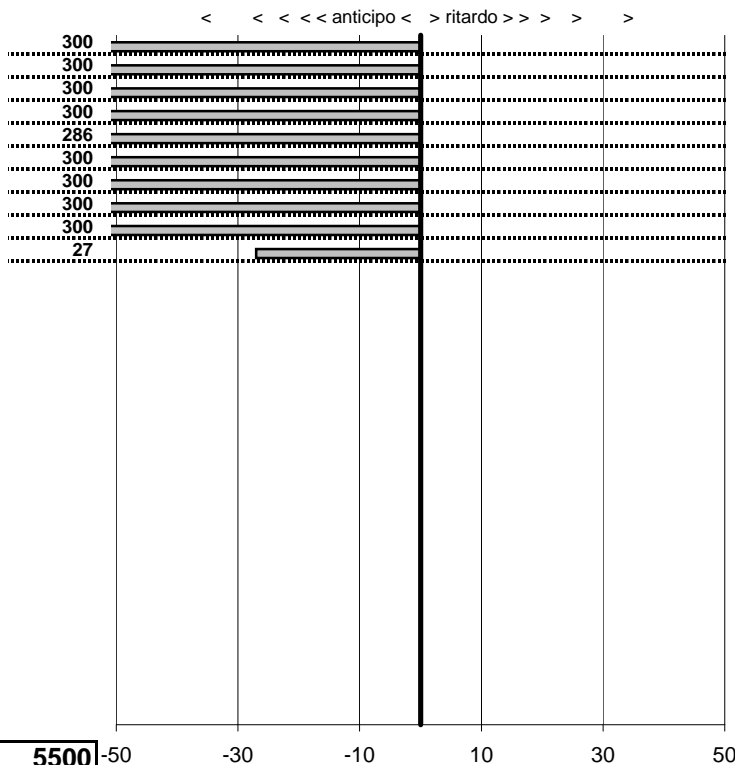

C.Motore Altri Tempi
16° Trofeo di Carnevale
Fregene 8 Marzo 2015

tempi e classifiche disponibili su www.cronoviterbo.net

- Cronologi - Penalità - Statistiche -

LEVANTESI
MERCEDES 300SE **50**

51 in classifica

prova	t.imposto	start	stop	t.netto
PA31-Maccarese 8	0:00:06,00	00:00:00,00	00:00:00,00	0:00:00,00
PA32-Torre di Maccarese 4	0:00:15,00	12:59:52,04	13:00:02,63	0:00:10,59
PA33-Torre di Maccarese 5	0:00:12,00	13:00:02,63	13:00:10,44	0:00:07,81
PA34-Torre di Maccarese 6	0:00:13,00	13:00:10,44	13:00:17,01	0:00:06,57
PA35-Lung.Mare Levante 5	0:00:12,00	13:27:01,63	13:27:10,77	0:00:09,14
PA36-Lug.Mare Levante 10	0:00:16,00	13:27:10,77	13:27:20,46	0:00:09,69
PA37-Lug.Mare Levante 11	0:00:10,00	13:27:20,46	13:27:25,18	0:00:04,72
PA38-Lug.Mare Levante 12	0:00:11,00	13:27:25,18	13:27:31,00	0:00:05,82
PA39-Hotel Corallo 5	0:04:58,00	13:27:31,00	13:31:01,01	0:03:30,01
PA40-Hotel Corallo 6	0:00:06,00	13:31:01,01	13:31:06,74	0:00:05,73

SOMMA PENALITA' 6.985
MEDIA PENALITA' 240,9

ALTRE PENALITA' 5500
TOTALE PENALITA' 37.455