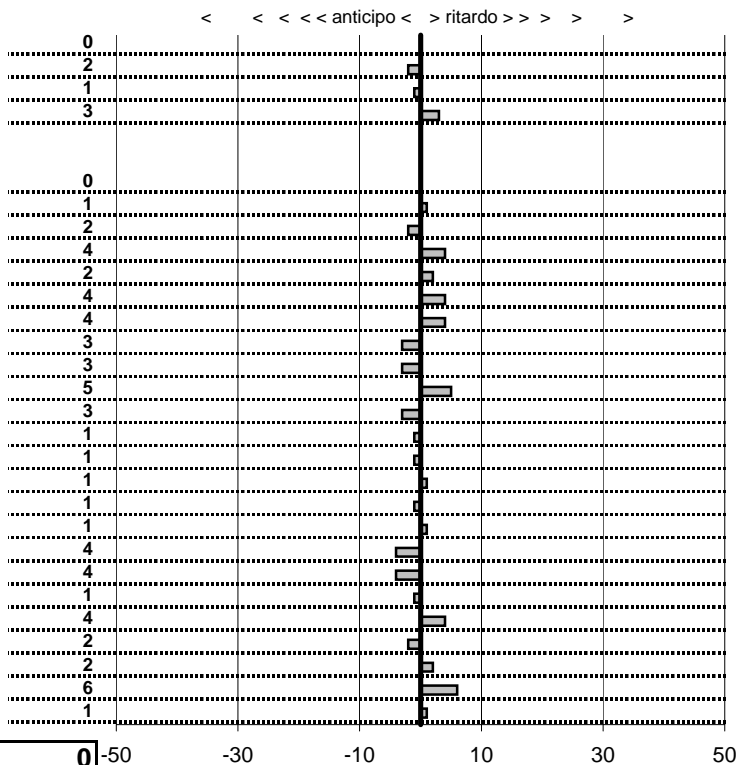

C.Motore Altri Tempi
16° Trofeo di Carnevale
 Fregene 8 Marzo 2015

tempi e classifiche disponibili su www.cronoviterbo.net

- Cronologi - Penalità - Statistiche -

CAPPELLA G.
 A112

1

1 in classifica

prova	t.imposto	start	stop	t.netto
PA1-Lungomare Levante 1	0:00:12,00	10:23:03,53	10:23:15,53	0:00:12,00
PA2-Lungomare Levante 2	0:00:16,00	10:23:15,53	10:23:31,51	0:00:15,98
PA3-Lungomare Levante 3	0:00:10,00	10:23:31,51	10:23:41,50	0:00:09,99
PA4-Lungomare Levante 4	0:00:11,00	10:23:41,50	10:23:52,53	0:00:11,03
PA7-Via Maratea 1	0:00:11,00	10:32:08,41	10:32:19,41	0:00:11,00
PA8-Via Maratea 2	0:00:10,00	10:32:19,41	10:32:29,42	0:00:10,01
PA9-Via Maratea 3	0:00:11,00	10:32:29,42	10:32:40,40	0:00:10,98
PA10-Via Maratea 4	0:00:12,00	10:32:40,40	10:32:52,44	0:00:12,04
PA11-Maccarese 1	0:00:13,00	10:45:39,52	10:45:52,54	0:00:13,02
PA12-Maccarese 2	0:00:16,00	10:45:52,54	10:46:08,58	0:00:16,04
PA13-Maccarese 3	0:07:03,00	10:46:08,58	10:53:11,62	0:07:03,04
PA14-Maccarese 4	0:00:06,00	10:53:11,62	10:53:17,59	0:00:05,97
PA15-Torre di Maccarese 1	0:00:15,00	11:20:46,16	11:21:01,13	0:00:14,97
PA16-Torre di Maccarese 2	0:00:12,00	11:21:01,13	11:21:13,18	0:00:12,05
PA17-Torre di Maccarese 3	0:00:13,00	11:21:13,18	11:21:26,15	0:00:12,97
PA18-Lungomare Lev. 5	0:00:12,00	11:38:27,01	11:38:39,00	0:00:11,99
PA19-Lungomare Lev. 6	0:00:16,00	11:38:39,00	11:38:54,99	0:00:15,99
PA20-Lungomare Lev. 7	0:00:10,00	11:38:54,99	11:39:05,00	0:00:10,01
PA21-Lungomare Lev. 8	0:00:11,00	11:39:05,00	11:39:15,99	0:00:10,99
PA22-Hotel Corallo 3	0:04:58,00	11:39:15,99	11:44:14,00	0:04:58,01
PA23-Hotel Corallo 4	0:00:06,00	11:44:14,00	11:44:19,96	0:00:05,96
PA24-Via Maratea 5	0:00:11,00	11:46:48,20	11:46:59,16	0:00:10,96
PA25-Via Maratea 6	0:00:10,00	11:46:59,16	11:47:09,15	0:00:09,99
PA26-Via Maratea 7	0:00:11,00	11:47:09,15	11:47:20,19	0:00:11,04
PA27-Via Maratea 8	0:00:12,00	11:47:20,19	11:47:32,17	0:00:11,98
PA28-Maccarese 5	0:00:13,00	12:01:23,58	12:01:36,60	0:00:13,02
PA29-Maccarese 6	0:00:16,00	12:01:36,60	12:01:52,66	0:00:16,06
PA30-Maccarese 7	0:07:03,00	12:01:52,66	12:08:55,67	0:07:03,01