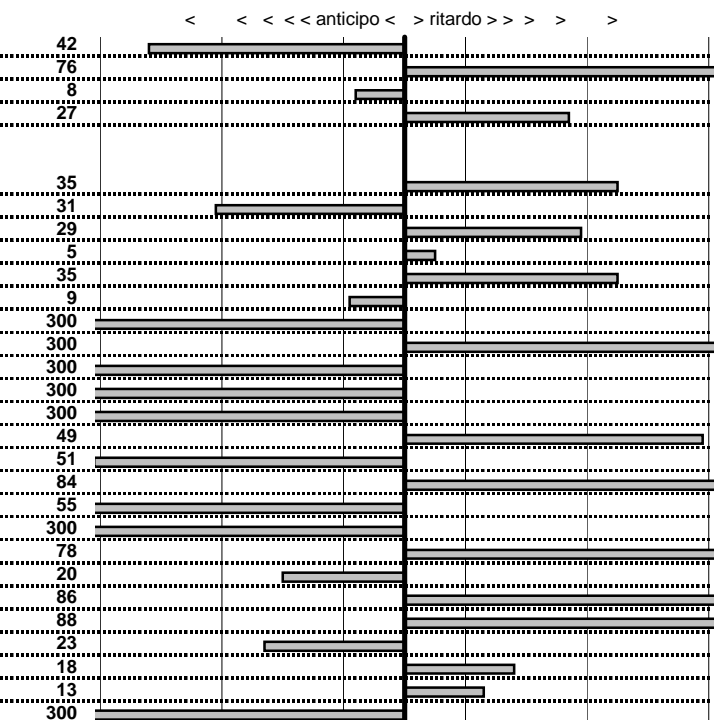

prova	t.imposto	start	stop	t.netto
PA1-Lungomare Levante 1	0:00:12,00	10:46:19,09	10:46:30,67	0:00:11,58
PA2-Lungomare Levante 2	0:00:16,00	10:46:30,67	10:46:47,43	0:00:16,76
PA3-Lungomare Levante 3	0:00:10,00	10:46:47,43	10:46:57,35	0:00:09,92
PA4-Lungomare Levante 4	0:00:11,00	10:46:57,35	10:47:08,62	0:00:11,27
PA7-Via Maratea 1	0:00:11,00	10:56:52,30	10:57:03,65	0:00:11,35
PA8-Via Maratea 2	0:00:10,00	10:57:03,65	10:57:13,34	0:00:09,69
PA9-Via Maratea 3	0:00:11,00	10:57:13,34	10:57:24,63	0:00:11,29
PA10-Via Maratea 4	0:00:12,00	10:57:24,63	10:57:36,68	0:00:12,05
PA11-Maccarese 1	0:00:13,00	11:12:40,59	11:12:53,94	0:00:13,35
PA12-Maccarese 2	0:00:16,00	11:12:53,94	11:13:09,85	0:00:15,91
PA13-Maccarese 3	0:07:03,00	11:13:09,85	11:20:07,76	0:06:57,91
PA14-Maccarese 4	0:00:06,00	11:20:07,76	11:20:23,22	0:00:15,46
PA15-Torre di Maccarese 1	0:00:15,00	00:00:00,00	00:00:00,00	0:00:00,00
PA16-Torre di Maccarese 2	0:00:12,00	00:00:00,00	00:00:00,00	0:00:00,00
PA17-Torre di Maccarese 3	0:00:13,00	00:00:00,00	00:00:00,00	0:00:00,00
PA18-Lungomare Lev. 5	0:00:12,00	12:02:02,63	12:02:15,12	0:00:12,49
PA19-Lungomare Lev. 6	0:00:16,00	12:02:15,12	12:02:30,61	0:00:15,49
PA20-Lungomare Lev. 7	0:00:10,00	12:02:30,61	12:02:41,45	0:00:10,84
PA21-Lungomare Lev. 8	0:00:11,00	12:02:41,45	12:02:51,90	0:00:10,45
PA22-Hotel Corallo 3	0:04:58,00	12:02:51,90	12:07:08,20	0:04:16,30
PA23-Hotel Corallo 4	0:00:06,00	12:07:08,20	12:07:14,98	0:00:06,78
PA24-Via Maratea 5	0:00:11,00	12:10:31,91	12:10:42,71	0:00:10,80
PA25-Via Maratea 6	0:00:10,00	12:10:42,71	12:10:53,57	0:00:10,86
PA26-Via Maratea 7	0:00:11,00	12:10:53,57	12:11:05,45	0:00:11,88
PA27-Via Maratea 8	0:00:12,00	12:11:05,45	12:11:17,22	0:00:11,77
PA28-Maccarese 5	0:00:13,00	12:26:07,35	12:26:20,53	0:00:13,18
PA29-Maccarese 6	0:00:16,00	12:26:20,53	12:26:36,66	0:00:16,13
PA30-Maccarese 7	0:07:03,00	12:26:36,66	12:33:11,89	0:06:35,23

SOMMA PENALITA' 2.924
MEDIA PENALITA' 79,0

ALTRE PENALITA' 1500
TOTALE PENALITA' 6.946

Elaborazione dati a cura di CRONOVITERBO