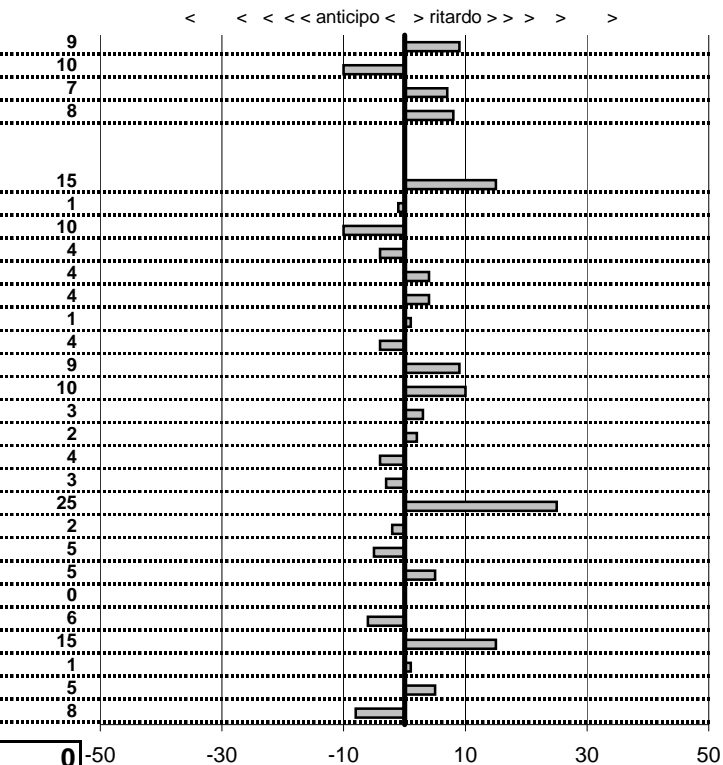

- Cronologi - Penalità - Statistiche -

PAOLETTI F.
LANCIA BETA M.

19

6 in classifica

prova	t.imposto	start	stop	t.netto
PA1-Lungomare Levante 1	0:00:12,00	10:42:59,70	10:43:11,79	0:00:12,09
PA2-Lungomare Levante 2	0:00:16,00	10:43:11,79	10:43:27,69	0:00:15,90
PA3-Lungomare Levante 3	0:00:10,00	10:43:27,69	10:43:37,76	0:00:10,07
PA4-Lungomare Levante 4	0:00:11,00	10:43:37,76	10:43:48,84	0:00:11,08
PA7-Via Maratea 1	0:00:11,00	10:53:58,70	10:54:09,85	0:00:11,15
PA8-Via Maratea 2	0:00:10,00	10:54:09,85	10:54:19,84	0:00:09,99
PA9-Via Maratea 3	0:00:11,00	10:54:19,84	10:54:30,74	0:00:10,90
PA10-Via Maratea 4	0:00:12,00	10:54:30,74	10:54:42,70	0:00:11,96
PA11-Maccarese 1	0:00:13,00	11:10:06,20	11:10:19,24	0:00:13,04
PA12-Maccarese 2	0:00:16,00	11:10:19,24	11:10:35,28	0:00:16,04
PA13-Maccarese 3	0:07:03,00	11:10:35,28	11:17:38,29	0:07:03,01
PA14-Maccarese 4	0:00:06,00	11:17:38,29	11:17:44,25	0:00:05,96
PA15-Torre di Maccarese 1	0:00:15,00	11:38:57,53	11:39:12,62	0:00:15,09
PA16-Torre di Maccarese 2	0:00:12,00	11:39:12,62	11:39:24,72	0:00:12,10
PA17-Torre di Maccarese 3	0:00:13,00	11:39:24,72	11:39:37,75	0:00:13,03
PA18-Lungomare Lev. 5	0:00:12,00	11:58:13,35	11:58:25,37	0:00:12,02
PA19-Lungomare Lev. 6	0:00:16,00	11:58:25,37	11:58:41,33	0:00:15,96
PA20-Lungomare Lev. 7	0:00:10,00	11:58:41,33	11:58:51,30	0:00:09,97
PA21-Lungomare Lev. 8	0:00:11,00	11:58:51,30	11:59:02,55	0:00:11,25
PA22-Hotel Corallo 3	0:04:58,00	11:59:02,55	12:04:00,53	0:04:57,98
PA23-Hotel Corallo 4	0:00:06,00	12:04:00,53	12:04:06,48	0:00:05,95
PA24-Via Maratea 5	0:00:11,00	12:06:49,06	12:07:00,11	0:00:11,05
PA25-Via Maratea 6	0:00:10,00	12:07:00,11	12:07:10,11	0:00:10,00
PA26-Via Maratea 7	0:00:11,00	12:07:10,11	12:07:21,05	0:00:10,94
PA27-Via Maratea 8	0:00:12,00	12:07:21,05	12:07:33,20	0:00:12,15
PA28-Maccarese 5	0:00:13,00	12:22:39,86	12:22:52,87	0:00:13,01
PA29-Maccarese 6	0:00:16,00	12:22:52,87	12:23:08,92	0:00:16,05
PA30-Maccarese 7	0:07:03,00	12:23:08,92	12:30:11,84	0:07:02,92