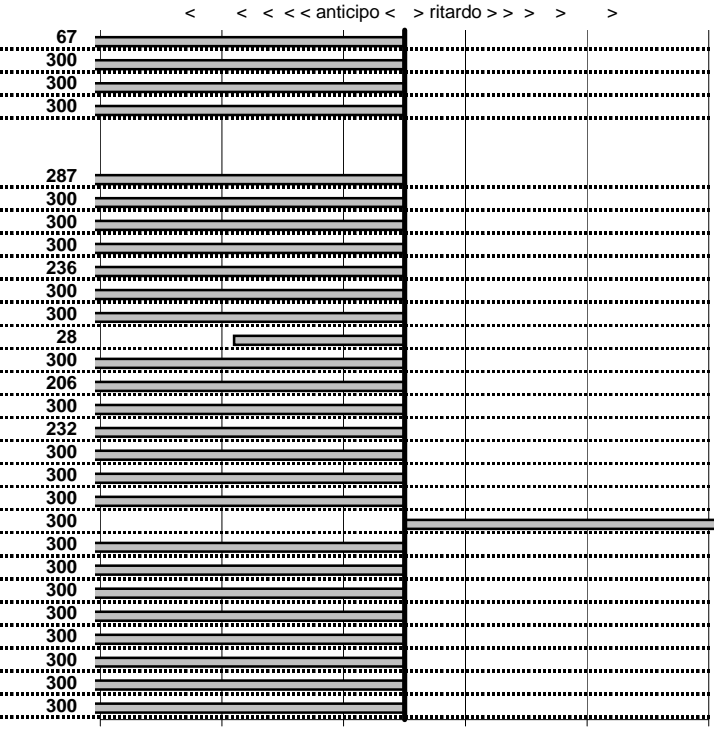

prova	t.imposto	start	stop	t.netto
PA1-Lungomare Levante 1	0:00:12,00	10:54:49,62	10:55:00,95	0:00:11,33
PA2-Lungomare Levante 2	0:00:16,00	10:55:00,95	10:55:09,02	0:00:08,07
PA3-Lungomare Levante 3	0:00:10,00	10:55:09,02	10:55:13,80	0:00:04,78
PA4-Lungomare Levante 4	0:00:11,00	10:55:13,80	10:55:20,45	0:00:06,65
PA7-Via Maratea 1	0:00:11,00	11:05:41,23	11:05:49,36	0:00:08,13
PA8-Via Maratea 2	0:00:10,00	11:05:49,36	11:05:53,92	0:00:04,56
PA9-Via Maratea 3	0:00:11,00	11:05:53,92	11:05:59,22	0:00:05,30
PA10-Via Maratea 4	0:00:12,00	11:05:59,22	11:06:05,45	0:00:06,23
PA11-Maccarese 1	0:00:13,00	11:19:10,86	11:19:21,50	0:00:10,64
PA12-Maccarese 2	0:00:16,00	11:19:21,50	11:19:31,06	0:00:09,56
PA13-Maccarese 3	0:07:03,00	11:19:31,06	11:26:25,00	0:06:53,94
PA14-Maccarese 4	0:00:06,00	11:26:25,00	11:26:30,72	0:00:05,72
PA15-Torre di Maccarese 1	0:00:15,00	11:51:31,86	11:51:40,97	0:00:09,11
PA16-Torre di Maccarese 2	0:00:12,00	11:51:40,97	11:51:50,91	0:00:09,94
PA17-Torre di Maccarese 3	0:00:13,00	11:51:50,91	11:51:57,96	0:00:07,05
PA18-Lungomare Lev. 5	0:00:12,00	12:10:17,66	12:10:27,34	0:00:09,68
PA19-Lungomare Lev. 6	0:00:16,00	12:10:27,34	12:10:35,86	0:00:08,52
PA20-Lungomare Lev. 7	0:00:10,00	12:10:35,86	12:10:40,19	0:00:04,33
PA21-Lungomare Lev. 8	0:00:11,00	12:10:40,19	12:10:45,94	0:00:05,75
PA22-Hotel Corallo 3	0:04:58,00	12:10:45,94	00:00:00,00	7:30:45,94
PA23-Hotel Corallo 4	0:00:06,00	00:00:00,00	00:00:00,00	0:00:00,00
PA24-Via Maratea 5	0:00:11,00	00:00:00,00	00:00:00,00	0:00:00,00
PA25-Via Maratea 6	0:00:10,00	00:00:00,00	00:00:00,00	0:00:00,00
PA26-Via Maratea 7	0:00:11,00	00:00:00,00	00:00:00,00	0:00:00,00
PA27-Via Maratea 8	0:00:12,00	00:00:00,00	00:00:00,00	0:00:00,00
PA28-Maccarese 5	0:00:13,00	00:00:00,00	00:00:00,00	0:00:00,00
PA29-Maccarese 6	0:00:16,00	00:00:00,00	00:00:00,00	0:00:00,00
PA30-Maccarese 7	0:07:03,00	00:00:00,00	00:00:00,00	0:00:00,00

SOMMA PENALITA' 4.956
MEDIA PENALITA' 236,0

ALTRE PENALITA' 9500
TOTALE PENALITA' 24.431

Elaborazione dati a cura di CRONOVITERBO