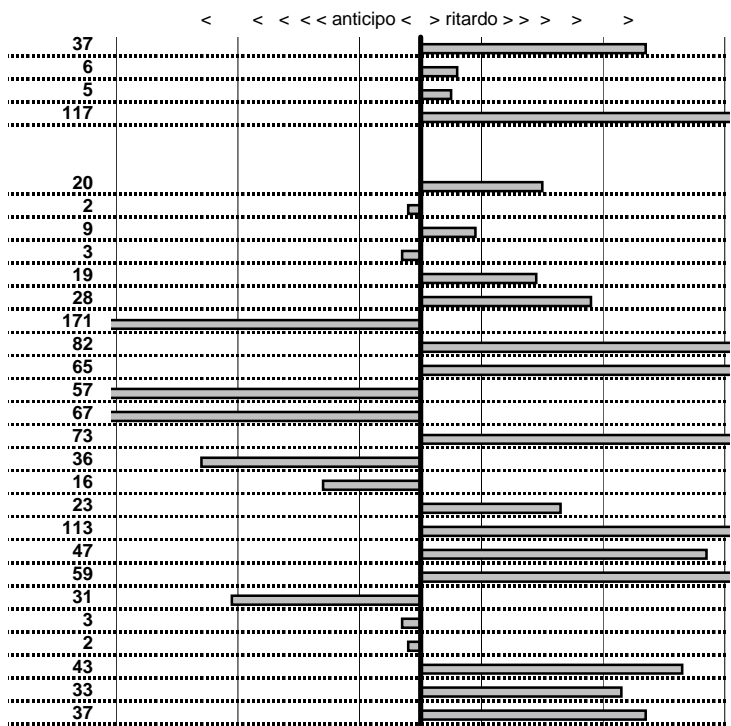

prova	t.imposto	start	stop	t.netto
PA1-Lungomare Levante 1	0:00:12,00	10:58:45,24	10:58:57,61	0:00:12,37
PA2-Lungomare Levante 2	0:00:16,00	10:58:57,61	10:59:13,67	0:00:16,06
PA3-Lungomare Levante 3	0:00:10,00	10:59:13,67	10:59:23,72	0:00:10,05
PA4-Lungomare Levante 4	0:00:11,00	10:59:23,72	10:59:35,89	0:00:12,17
PA7-Via Maratea 1	0:00:11,00	11:09:08,27	11:09:19,47	0:00:11,20
PA8-Via Maratea 2	0:00:10,00	11:09:19,47	11:09:29,45	0:00:09,98
PA9-Via Maratea 3	0:00:11,00	11:09:29,45	11:09:40,54	0:00:11,09
PA10-Via Maratea 4	0:00:12,00	11:09:40,54	11:09:52,51	0:00:11,97
PA11-Maccarese 1	0:00:13,00	11:25:06,47	11:25:19,66	0:00:13,19
PA12-Maccarese 2	0:00:16,00	11:25:19,66	11:25:35,94	0:00:16,28
PA13-Maccarese 3	0:07:03,00	11:25:35,94	11:32:37,23	0:07:01,29
PA14-Maccarese 4	0:00:06,00	11:32:37,23	11:32:44,05	0:00:06,82
PA15-Torre di Maccarese 1	0:00:15,00	11:54:34,22	11:54:49,87	0:00:15,65
PA16-Torre di Maccarese 2	0:00:12,00	11:54:49,87	11:55:01,30	0:00:11,43
PA17-Torre di Maccarese 3	0:00:13,00	11:55:01,30	11:55:13,63	0:00:12,33
PA18-Lungomare Lev. 5	0:00:12,00	12:14:41,04	12:14:53,77	0:00:12,73
PA19-Lungomare Lev. 6	0:00:16,00	12:14:53,77	12:15:09,41	0:00:15,64
PA20-Lungomare Lev. 7	0:00:10,00	12:15:09,41	12:15:19,25	0:00:09,84
PA21-Lungomare Lev. 8	0:00:11,00	12:15:19,25	12:15:30,48	0:00:11,23
PA22-Hotel Corallo 3	0:04:58,00	12:15:30,48	12:20:29,61	0:04:59,13
PA23-Hotel Corallo 4	0:00:06,00	12:20:29,61	12:20:36,08	0:00:06,47
PA24-Via Maratea 5	0:00:11,00	12:23:14,48	12:23:26,07	0:00:11,59
PA25-Via Maratea 6	0:00:10,00	12:23:26,07	12:23:35,76	0:00:09,69
PA26-Via Maratea 7	0:00:11,00	12:23:35,76	12:23:46,73	0:00:10,97
PA27-Via Maratea 8	0:00:12,00	12:23:46,73	12:23:58,71	0:00:11,98
PA28-Maccarese 5	0:00:13,00	12:37:11,76	12:37:25,19	0:00:13,43
PA29-Maccarese 6	0:00:16,00	12:37:25,19	12:37:41,52	0:00:16,33
PA30-Maccarese 7	0:07:03,00	12:37:41,52	12:44:44,89	0:07:03,37

SOMMA PENALITA' 1.687
MEDIA PENALITA' 42,2

ALTRE PENALITA' 0
TOTALE PENALITA' 2.919

Elaborazione dati a cura di CRONOVITERBO