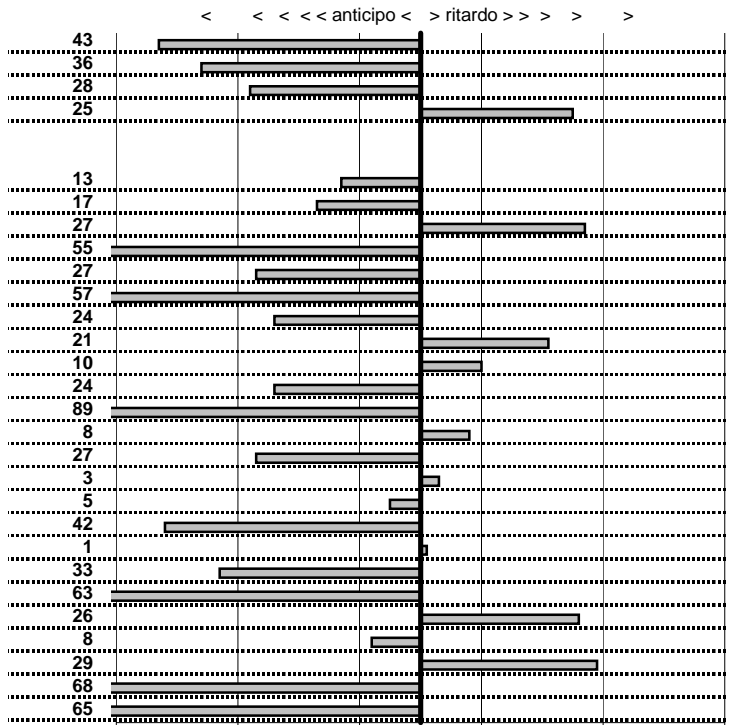

- Cronologi - Penalità - Statistiche -

CABELLA E. LANCIA AURELIA	21
------------------------------	----

17 in classifica

prova	t. imposto	start	stop	t. netto
PA1-Lungomare Levante 1	0:00:12,00	10:45:09,69	10:45:21,26	0:00:11,57
PA2-Lungomare Levante 2	0:00:16,00	10:45:21,26	10:45:36,90	0:00:15,64
PA3-Lungomare Levante 3	0:00:10,00	10:45:36,90	10:45:46,62	0:00:09,72
PA4-Lungomare Levante 4	0:00:11,00	10:45:46,62	10:45:57,87	0:00:11,25
PA7-Via Maratea 1	0:00:11,00	10:55:58,17	10:56:09,04	0:00:10,87
PA8-Via Maratea 2	0:00:10,00	10:56:09,04	10:56:18,87	0:00:09,83
PA9-Via Maratea 3	0:00:11,00	10:56:18,87	10:56:30,14	0:00:11,27
PA10-Via Maratea 4	0:00:12,00	10:56:30,14	10:56:41,59	0:00:11,45
PA11-Maccarese 1	0:00:13,00	11:13:36,71	11:13:49,44	0:00:12,73
PA12-Maccarese 2	0:00:16,00	11:13:49,44	11:14:04,87	0:00:15,43
PA13-Maccarese 3	0:07:03,00	11:14:04,87	11:21:07,63	0:07:02,76
PA14-Maccarese 4	0:00:06,00	11:21:07,63	11:21:13,84	0:00:06,21
PA15-Torre di Maccarese 1	0:00:15,00	11:41:58,23	11:42:13,33	0:00:15,10
PA16-Torre di Maccarese 2	0:00:12,00	11:42:13,33	11:42:25,09	0:00:11,76
PA17-Torre di Maccarese 3	0:00:13,00	11:42:25,09	11:42:37,20	0:00:12,11
PA18-Lungomare Lev. 5	0:00:12,00	12:00:55,02	12:01:07,10	0:00:12,08
PA19-Lungomare Lev. 6	0:00:16,00	12:01:07,10	12:01:22,83	0:00:15,73
PA20-Lungomare Lev. 7	0:00:10,00	12:01:22,83	12:01:32,86	0:00:10,03
PA21-Lungomare Lev. 8	0:00:11,00	12:01:32,86	12:01:43,81	0:00:10,95
PA22-Hotel Corallo 3	0:04:58,00	12:01:43,81	12:06:41,39	0:04:57,58
PA23-Hotel Corallo 4	0:00:06,00	12:06:41,39	12:06:47,40	0:00:06,01
PA24-Via Maratea 5	0:00:11,00	12:09:34,12	12:09:44,79	0:00:10,67
PA25-Via Maratea 6	0:00:10,00	12:09:44,79	12:09:54,16	0:00:09,37
PA26-Via Maratea 7	0:00:11,00	12:09:54,16	12:10:05,42	0:00:11,26
PA27-Via Maratea 8	0:00:12,00	12:10:05,42	12:10:17,34	0:00:11,92
PA28-Maccarese 5	0:00:13,00	12:25:03,79	12:25:17,08	0:00:13,29
PA29-Maccarese 6	0:00:16,00	12:25:17,08	12:25:32,40	0:00:15,32
PA30-Maccarese 7	0:07:03,00	12:25:32,40	12:32:34,75	0:07:02,35