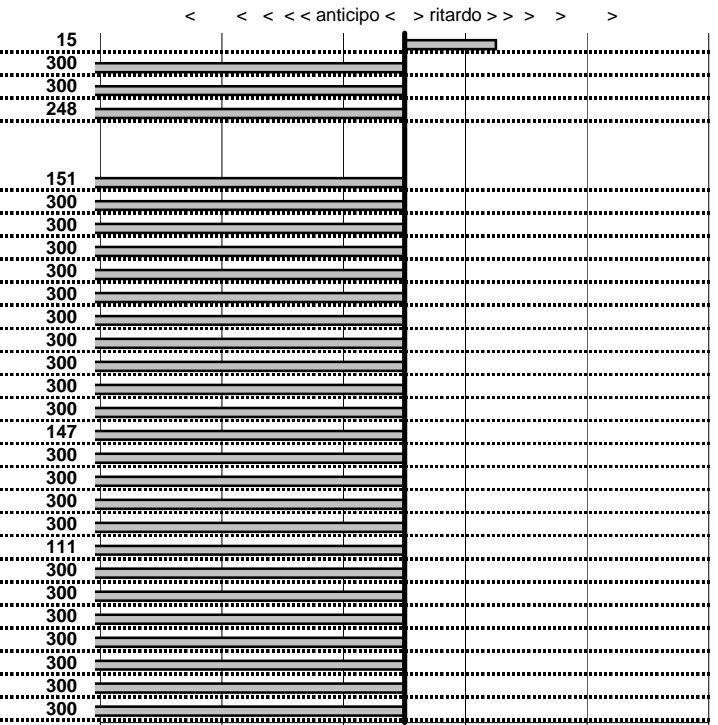

PA7-Via Maratea 1	0:00:11,00	11:31:28,07	11:31:37,56	0:00:09,49
PA8-Via Maratea 2	0:00:10,00	11:31:37,56	11:31:41,95	0:00:04,39
PA9-Via Maratea 3	0:00:11,00	11:31:41,95	11:31:47,22	0:00:05,27
PA10-Via Maratea 4	0:00:12,00	11:31:47,22	11:31:54,22	0:00:07,00
PA11-Maccarese 1	0:00:13,00	00:00:00,00	00:00:00,00	0:00:00,00
PA12-Maccarese 2	0:00:16,00	00:00:00,00	00:00:00,00	0:00:00,00
PA13-Maccarese 3	0:07:03,00	00:00:00,00	00:00:00,00	0:00:00,00
PA14-Maccarese 4	0:00:06,00	00:00:00,00	00:00:00,00	0:00:00,00
PA15-Torre di Maccarese 1	0:00:15,00	00:00:00,00	00:00:00,00	0:00:00,00
PA16-Torre di Maccarese 2	0:00:12,00	00:00:00,00	00:00:00,00	0:00:00,00
PA17-Torre di Maccarese 3	0:00:13,00	00:00:00,00	00:00:00,00	0:00:00,00
PA18-Lungomare Lev. 5	0:00:12,00	12:28:45,73	12:28:56,26	0:00:10,53
PA19-Lungomare Lev. 6	0:00:16,00	12:28:56,26	12:29:05,23	0:00:08,97
PA20-Lungomare Lev. 7	0:00:10,00	12:29:05,23	12:29:09,41	0:00:04,18
PA21-Lungomare Lev. 8	0:00:11,00	12:29:09,41	12:29:16,15	0:00:06,74
PA22-Hotel Corallo 3	0:04:58,00	12:29:16,15	12:32:31,06	0:03:14,91
PA23-Hotel Corallo 4	0:00:06,00	12:32:31,06	12:32:35,95	0:00:04,89
PA24-Via Maratea 5	0:00:11,00	12:39:17,70	12:39:25,59	0:00:07,89
PA25-Via Maratea 6	0:00:10,00	12:39:25,59	12:39:30,41	0:00:04,82
PA26-Via Maratea 7	0:00:11,00	12:39:30,41	12:39:36,05	0:00:05,64
PA27-Via Maratea 8	0:00:12,00	12:39:36,05	12:39:43,04	0:00:06,99
PA28-Maccarese 5	0:00:13,00	00:00:00,00	00:00:00,00	0:00:00,00
PA29-Maccarese 6	0:00:16,00	00:00:00,00	00:00:00,00	0:00:00,00
PA30-Maccarese 7	0:07:03,00	00:00:00,00	00:00:00,00	0:00:00,00

SOMMA PENALITA' 6.985
MEDIA PENALITA' 240,9

ALTRE PENALITA' 5500
TOTALE PENALITA' 37.455

Elaborazione dati a cura di CRONOVITERBO