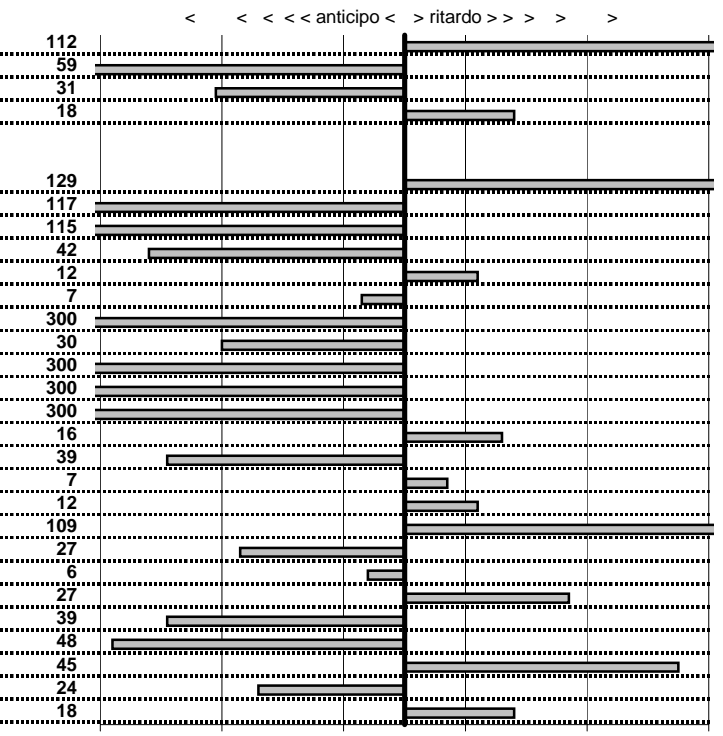

PA7-Via Maratea 1	0:00:11,00	11:21:23,87	11:21:36,16	0:00:12,29
PA8-Via Maratea 2	0:00:10,00	11:21:36,16	11:21:44,99	0:00:08,83
PA9-Via Maratea 3	0:00:11,00	11:21:44,99	11:21:54,84	0:00:09,85
PA10-Via Maratea 4	0:00:12,00	11:21:54,84	11:22:06,42	0:00:11,58
PA11-Maccarese 1	0:00:13,00	11:39:35,99	11:39:49,11	0:00:13,12
PA12-Maccarese 2	0:00:16,00	11:39:49,11	11:40:05,04	0:00:15,93
PA13-Maccarese 3	0:07:03,00	11:40:05,04	11:47:02,71	0:06:57,67
PA14-Maccarese 4	0:00:06,00	11:47:02,71	11:47:08,41	0:00:05,70
PA15-Torre di Maccarese 1	0:00:15,00	00:00:00,00	00:00:00,00	0:00:00,00
PA16-Torre di Maccarese 2	0:00:12,00	00:00:00,00	00:00:00,00	0:00:00,00
PA17-Torre di Maccarese 3	0:00:13,00	00:00:00,00	00:00:00,00	0:00:00,00
PA18-Lungomare Lev. 5	0:00:12,00	12:31:41,16	12:31:53,32	0:00:12,16
PA19-Lungomare Lev. 6	0:00:16,00	12:31:53,32	12:32:08,93	0:00:15,61
PA20-Lungomare Lev. 7	0:00:10,00	12:32:08,93	12:32:19,00	0:00:10,07
PA21-Lungomare Lev. 8	0:00:11,00	12:32:19,00	12:32:30,12	0:00:11,12
PA22-Hotel Corallo 3	0:04:58,00	12:32:30,12	12:37:29,21	0:04:59,09
PA23-Hotel Corallo 4	0:00:06,00	12:37:29,21	12:37:34,94	0:00:05,73
PA24-Via Maratea 5	0:00:11,00	12:42:19,17	12:42:30,11	0:00:10,94
PA25-Via Maratea 6	0:00:10,00	12:42:30,11	12:42:40,38	0:00:10,27
PA26-Via Maratea 7	0:00:11,00	12:42:40,38	12:42:50,99	0:00:10,61
PA27-Via Maratea 8	0:00:12,00	12:42:50,99	12:43:02,51	0:00:11,52
PA28-Maccarese 5	0:00:13,00	12:57:24,15	12:57:37,60	0:00:13,45
PA29-Maccarese 6	0:00:16,00	12:57:37,60	12:57:53,36	0:00:15,76
PA30-Maccarese 7	0:07:03,00	12:57:53,36	13:04:56,54	0:07:03,18