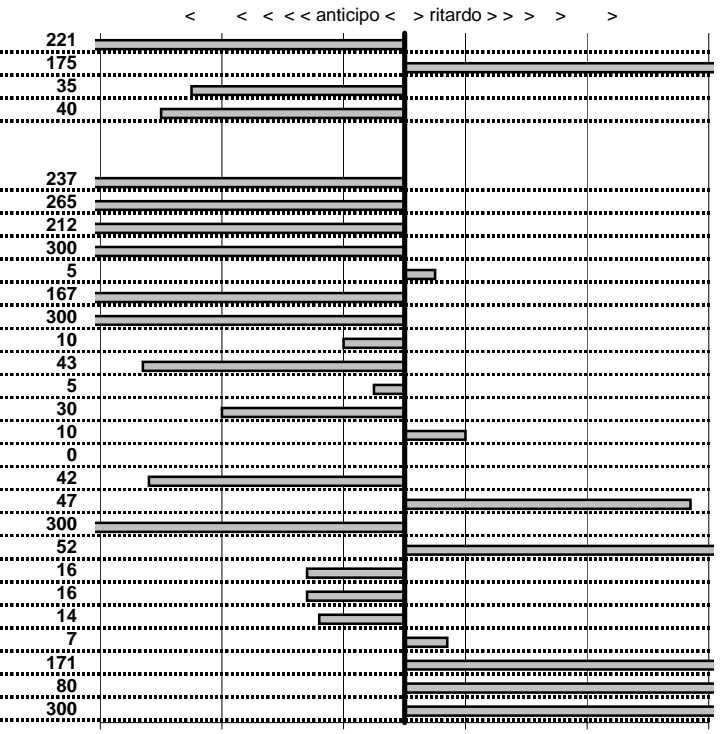

prova	t.imposto	start	stop	t.netto
PA1-Lungomare Levante 1	0:00:12,00	11:00:59,01	11:01:08,80	0:00:09,79
PA2-Lungomare Levante 2	0:00:16,00	11:01:08,80	11:01:26,55	0:00:17,75
PA3-Lungomare Levante 3	0:00:10,00	11:01:26,55	11:01:36,20	0:00:09,65
PA4-Lungomare Levante 4	0:00:11,00	11:01:36,20	11:01:46,80	0:00:10,60
PA7-Via Maratea 1	0:00:11,00	11:11:35,44	11:11:44,07	0:00:08,63
PA8-Via Maratea 2	0:00:10,00	11:11:44,07	11:11:51,42	0:00:07,35
PA9-Via Maratea 3	0:00:11,00	11:11:51,42	11:12:00,30	0:00:08,88
PA10-Via Maratea 4	0:00:12,00	11:12:00,30	11:12:08,67	0:00:08,37
PA11-Maccarese 1	0:00:13,00	11:29:25,00	11:29:38,05	0:00:13,05
PA12-Maccarese 2	0:00:16,00	11:29:38,05	11:29:52,38	0:00:14,33
PA13-Maccarese 3	0:07:03,00	11:29:52,38	11:36:23,78	0:06:31,40
PA14-Maccarese 4	0:00:06,00	11:36:23,78	11:36:29,68	0:00:05,90
PA15-Torre di Maccarese 1	0:00:15,00	11:59:51,93	12:00:06,50	0:00:14,57
PA16-Torre di Maccarese 2	0:00:12,00	12:00:06,50	12:00:18,45	0:00:11,95
PA17-Torre di Maccarese 3	0:00:13,00	12:00:18,45	12:00:31,15	0:00:12,70
PA18-Lungomare Lev. 5	0:00:12,00	12:16:48,51	12:17:00,61	0:00:12,10
PA19-Lungomare Lev. 6	0:00:16,00	12:17:00,61	12:17:16,61	0:00:16,00
PA20-Lungomare Lev. 7	0:00:10,00	12:17:16,61	12:17:26,19	0:00:09,58
PA21-Lungomare Lev. 8	0:00:11,00	12:17:26,19	12:17:37,66	0:00:11,47
PA22-Hotel Corallo 3	0:04:58,00	12:17:37,66	12:22:26,83	0:04:49,17
PA23-Hotel Corallo 4	0:00:06,00	12:22:26,83	12:22:33,35	0:00:06,52
PA24-Via Maratea 5	0:00:11,00	12:36:41,30	12:36:52,14	0:00:10,84
PA25-Via Maratea 6	0:00:10,00	12:36:52,14	12:37:01,98	0:00:09,84
PA26-Via Maratea 7	0:00:11,00	12:37:01,98	12:37:12,84	0:00:10,86
PA27-Via Maratea 8	0:00:12,00	12:37:12,84	12:37:24,91	0:00:12,07
PA28-Maccarese 5	0:00:13,00	12:52:57,69	12:53:12,40	0:00:14,71
PA29-Maccarese 6	0:00:16,00	12:53:12,40	12:53:29,20	0:00:16,80
PA30-Maccarese 7	0:07:03,00	12:53:29,20	13:00:40,25	0:07:11,05

SOMMA PENALITA' 3.527
MEDIA PENALITA' 88,2

ALTRE PENALITA' 0
TOTALE PENALITA' 5.643

Elaborazione dati a cura di CRONOVITERBO