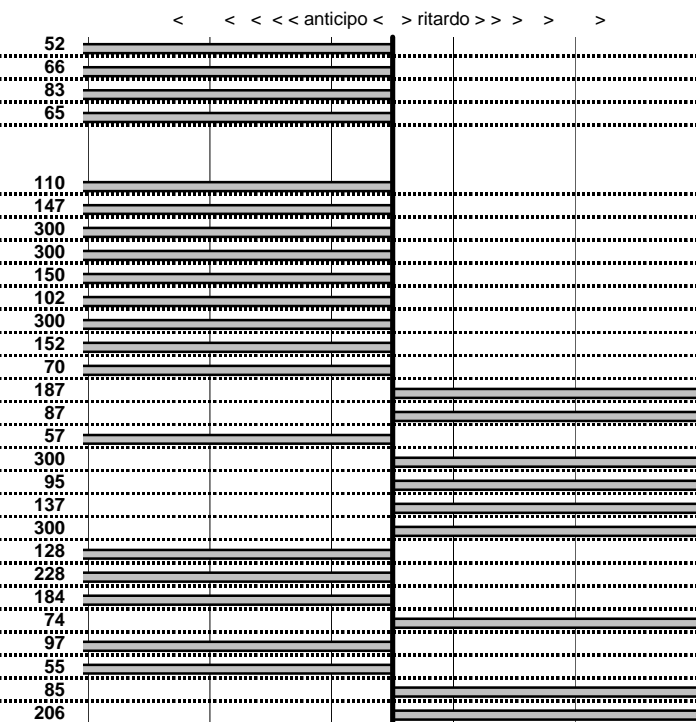

prova	t.imposto	start	stop	t.netto
PA1-Lungomare Levante 1	0:00:12,00	10:53:43,94	10:53:55,42	0:00:11,48
PA2-Lungomare Levante 2	0:00:16,00	10:53:55,42	10:54:10,76	0:00:15,34
PA3-Lungomare Levante 3	0:00:10,00	10:54:10,76	10:54:19,93	0:00:09,17
PA4-Lungomare Levante 4	0:00:11,00	10:54:19,93	10:54:30,28	0:00:10,35
PA7-Via Maratea 1	0:00:11,00	11:04:59,14	11:05:09,04	0:00:09,90
PA8-Via Maratea 2	0:00:10,00	11:05:09,04	11:05:17,57	0:00:08,53
PA9-Via Maratea 3	0:00:11,00	11:05:17,57	11:05:25,17	0:00:07,60
PA10-Via Maratea 4	0:00:12,00	11:05:25,17	11:05:32,76	0:00:07,59
PA11-Maccarese 1	0:00:13,00	11:20:37,23	11:20:48,73	0:00:11,50
PA12-Maccarese 2	0:00:16,00	11:20:48,73	11:21:03,71	0:00:14,98
PA13-Maccarese 3	0:07:03,00	11:21:03,71	11:25:57,93	0:04:54,22
PA14-Maccarese 4	0:00:06,00	11:25:57,93	11:26:02,41	0:00:04,48
PA15-Torre di Maccarese 1	0:00:15,00	11:47:46,68	11:48:00,98	0:00:14,30
PA16-Torre di Maccarese 2	0:00:12,00	11:48:00,98	11:48:14,85	0:00:13,87
PA17-Torre di Maccarese 3	0:00:13,00	11:48:14,85	11:48:28,72	0:00:13,87
PA18-Lungomare Lev. 5	0:00:12,00	12:05:07,78	12:05:19,21	0:00:11,43
PA19-Lungomare Lev. 6	0:00:16,00	12:05:19,21	12:05:38,93	0:00:19,72
PA20-Lungomare Lev. 7	0:00:10,00	12:05:38,93	12:05:49,88	0:00:10,95
PA21-Lungomare Lev. 8	0:00:11,00	12:05:49,88	12:06:02,25	0:00:12,37
PA22-Hotel Corallo 3	0:04:58,00	12:06:02,25	12:11:21,54	0:05:19,29
PA23-Hotel Corallo 4	0:00:06,00	12:11:21,54	12:11:26,26	0:00:04,72
PA24-Via Maratea 5	0:00:11,00	12:15:14,72	12:15:23,44	0:00:08,72
PA25-Via Maratea 6	0:00:10,00	12:15:23,44	12:15:31,60	0:00:08,16
PA26-Via Maratea 7	0:00:11,00	12:15:31,60	12:15:43,34	0:00:11,74
PA27-Via Maratea 8	0:00:12,00	12:15:43,34	12:15:54,37	0:00:11,03
PA28-Maccarese 5	0:00:13,00	12:29:35,05	12:29:47,50	0:00:12,45
PA29-Maccarese 6	0:00:16,00	12:29:47,50	12:30:04,35	0:00:16,85
PA30-Maccarese 7	0:07:03,00	12:30:04,35	12:37:09,41	0:07:05,06

SOMMA PENALITA' 5.360
MEDIA PENALITA' 134,0

ALTRE PENALITA' 0
TOTALE PENALITA' 8.737

Elaborazione dati a cura di CRONOVITERBO