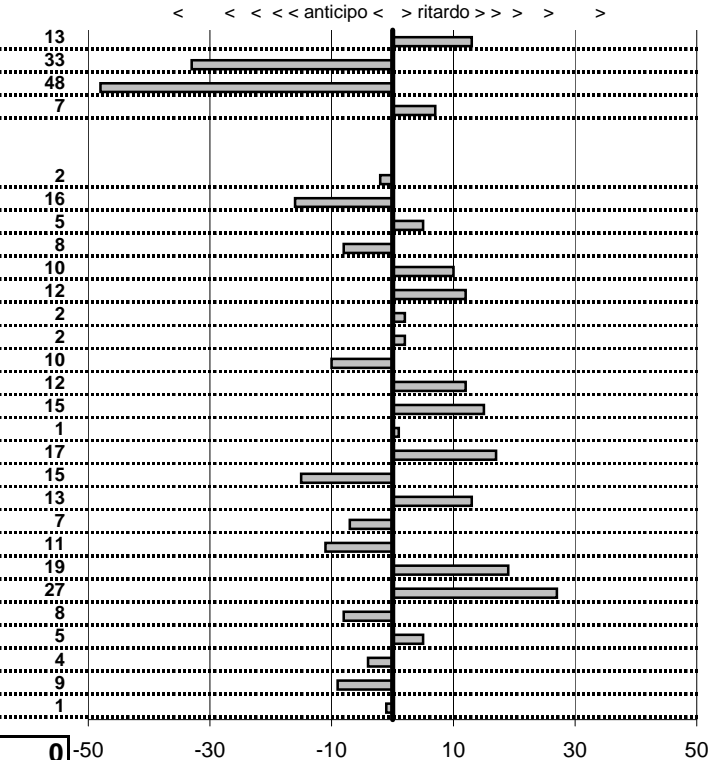

prova	t.imposto	start	stop	t.netto
PA1-Lungomare Levante 1	0:00:12,00	10:36:33,06	10:36:45,19	0:00:12,13
PA2-Lungomare Levante 2	0:00:16,00	10:36:45,19	10:37:00,86	0:00:15,67
PA3-Lungomare Levante 3	0:00:10,00	10:37:00,86	10:37:10,38	0:00:09,52
PA4-Lungomare Levante 4	0:00:11,00	10:37:10,38	10:37:21,45	0:00:11,07
PA7-Via Maratea 1	0:00:11,00	10:45:53,72	10:46:04,70	0:00:10,98
PA8-Via Maratea 2	0:00:10,00	10:46:04,70	10:46:14,54	0:00:09,84
PA9-Via Maratea 3	0:00:11,00	10:46:14,54	10:46:25,59	0:00:11,05
PA10-Via Maratea 4	0:00:12,00	10:46:25,59	10:46:37,51	0:00:11,92
PA11-Maccarese 1	0:00:13,00	11:05:19,56	11:05:32,66	0:00:13,10
PA12-Maccarese 2	0:00:16,00	11:05:32,66	11:05:48,78	0:00:16,12
PA13-Maccarese 3	0:07:03,00	11:05:48,78	11:12:51,80	0:07:03,02
PA14-Maccarese 4	0:00:06,00	11:12:51,80	11:12:57,82	0:00:06,02
PA15-Torre di Maccarese 1	0:00:15,00	11:33:12,68	11:33:27,58	0:00:14,90
PA16-Torre di Maccarese 2	0:00:12,00	11:33:27,58	11:33:39,70	0:00:12,12
PA17-Torre di Maccarese 3	0:00:13,00	11:33:39,70	11:33:52,85	0:00:13,15
PA18-Lungomare Lev. 5	0:00:12,00	11:51:46,57	11:51:58,58	0:00:12,01
PA19-Lungomare Lev. 6	0:00:16,00	11:51:58,58	11:52:14,75	0:00:16,17
PA20-Lungomare Lev. 7	0:00:10,00	11:52:14,75	11:52:24,60	0:00:09,85
PA21-Lungomare Lev. 8	0:00:11,00	11:52:24,60	11:52:35,73	0:00:11,13
PA22-Hotel Corallo 3	0:04:58,00	11:52:35,73	11:57:33,66	0:04:57,93
PA23-Hotel Corallo 4	0:00:06,00	11:57:33,66	11:57:39,55	0:00:05,89
PA24-Via Maratea 5	0:00:11,00	12:00:28,87	12:00:40,06	0:00:11,19
PA25-Via Maratea 6	0:00:10,00	12:00:40,06	12:00:50,33	0:00:10,27
PA26-Via Maratea 7	0:00:11,00	12:00:50,33	12:01:01,25	0:00:10,92
PA27-Via Maratea 8	0:00:12,00	12:01:01,25	12:01:13,30	0:00:12,05
PA28-Maccarese 5	0:00:13,00	12:14:16,58	12:14:29,54	0:00:12,96
PA29-Maccarese 6	0:00:16,00	12:14:29,54	12:14:45,45	0:00:15,91
PA30-Maccarese 7	0:07:03,00	12:14:45,45	12:21:48,44	0:07:02,99

SOMMA PENALITA' 493
MEDIA PENALITA' 12,3

ALTRE PENALITA' 0
TOTALE PENALITA' 853

Elaborazione dati a cura di CRONOVITERBO