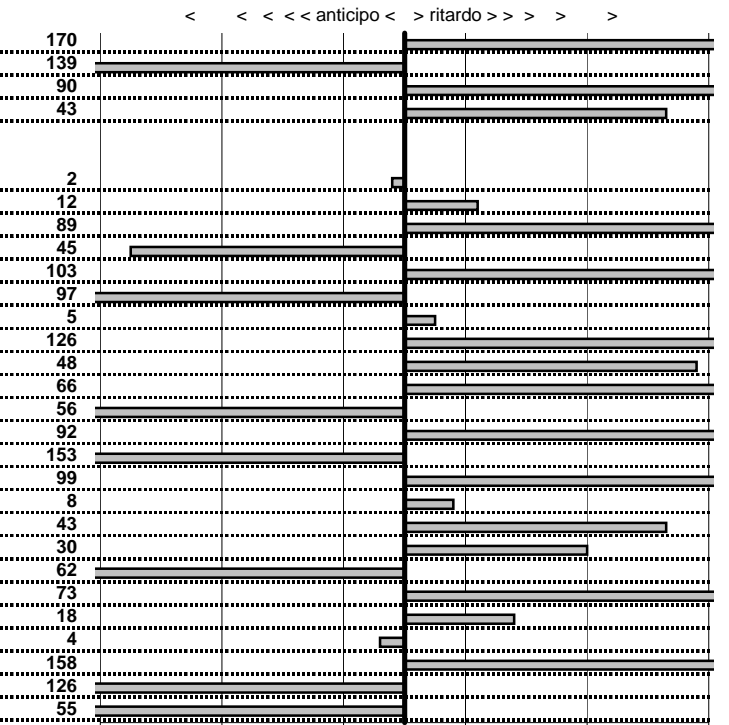

PA7-Via Maratea 1	0:00:11,00	11:19:18,30	11:19:29,28	0:00:10,98
PA8-Via Maratea 2	0:00:10,00	11:19:29,28	11:19:39,40	0:00:10,12
PA9-Via Maratea 3	0:00:11,00	11:19:39,40	11:19:51,29	0:00:11,89
PA10-Via Maratea 4	0:00:12,00	11:19:51,29	11:20:02,84	0:00:11,55
PA11-Maccarese 1	0:00:13,00	11:38:13,37	11:38:27,40	0:00:14,03
PA12-Maccarese 2	0:00:16,00	11:38:27,40	11:38:42,43	0:00:15,03
PA13-Maccarese 3	0:07:03,00	11:38:42,43	11:45:45,48	0:07:03,05
PA14-Maccarese 4	0:00:06,00	11:45:45,48	11:45:52,74	0:00:07,26
PA15-Torre di Maccarese 1	0:00:15,00	12:04:51,56	12:05:07,04	0:00:15,48
PA16-Torre di Maccarese 2	0:00:12,00	12:05:07,04	12:05:19,70	0:00:12,66
PA17-Torre di Maccarese 3	0:00:13,00	12:05:19,70	12:05:32,14	0:00:12,44
PA18-Lungomare Lev. 5	0:00:12,00	12:25:29,86	12:25:42,78	0:00:12,92
PA19-Lungomare Lev. 6	0:00:16,00	12:25:42,78	12:25:57,25	0:00:14,47
PA20-Lungomare Lev. 7	0:00:10,00	12:25:57,25	12:26:08,24	0:00:10,99
PA21-Lungomare Lev. 8	0:00:11,00	12:26:08,24	12:26:19,32	0:00:11,08
PA22-Hotel Corallo 3	0:04:58,00	12:26:19,32	12:31:17,75	0:04:58,43
PA23-Hotel Corallo 4	0:00:06,00	12:31:17,75	12:31:24,05	0:00:06,30
PA24-Via Maratea 5	0:00:11,00	12:34:47,46	12:34:57,84	0:00:10,38
PA25-Via Maratea 6	0:00:10,00	12:34:57,84	12:35:08,57	0:00:10,73
PA26-Via Maratea 7	0:00:11,00	12:35:08,57	12:35:19,75	0:00:11,18
PA27-Via Maratea 8	0:00:12,00	12:35:19,75	12:35:31,71	0:00:11,96
PA28-Maccarese 5	0:00:13,00	12:48:43,65	12:48:58,23	0:00:14,58
PA29-Maccarese 6	0:00:16,00	12:48:58,23	12:49:12,97	0:00:14,74
PA30-Maccarese 7	0:07:03,00	12:49:12,97	12:56:15,42	0:07:02,45