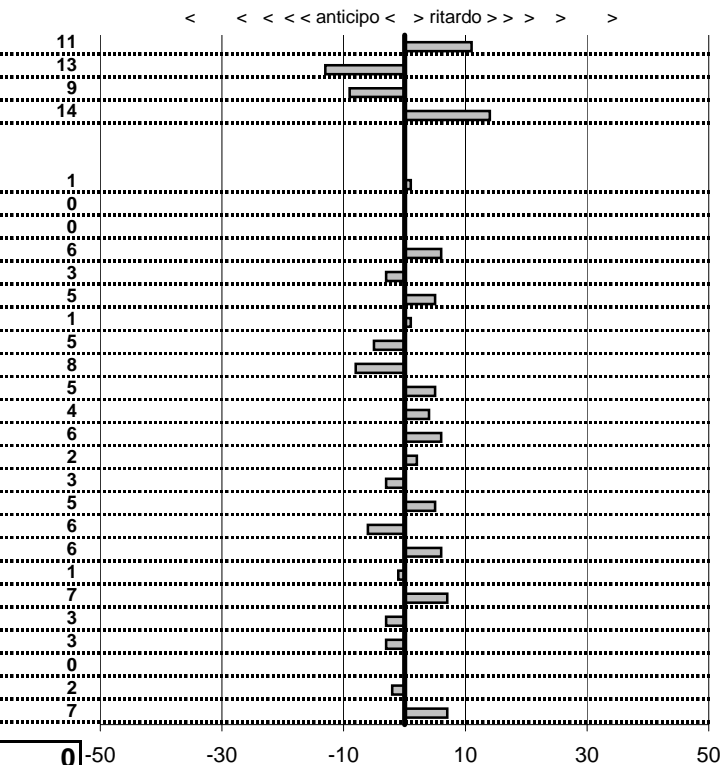

- Cronologi - Penalità - Statistiche -

MAZZELLA G.
 A112

6

3 in classifica

prova	t.imposto	start	stop	t.netto
PA1-Lungomare Levante 1	0:00:12,00	10:28:42,90	10:28:55,01	0:00:12,11
PA2-Lungomare Levante 2	0:00:16,00	10:28:55,01	10:29:10,88	0:00:15,87
PA3-Lungomare Levante 3	0:00:10,00	10:29:10,88	10:29:20,79	0:00:09,91
PA4-Lungomare Levante 4	0:00:11,00	10:29:20,79	10:29:31,93	0:00:11,14
PA7-Via Maratea 1	0:00:11,00	10:38:34,50	10:38:45,51	0:00:11,01
PA8-Via Maratea 2	0:00:10,00	10:38:45,51	10:38:55,51	0:00:10,00
PA9-Via Maratea 3	0:00:11,00	10:38:55,51	10:39:06,51	0:00:11,00
PA10-Via Maratea 4	0:00:12,00	10:39:06,51	10:39:18,57	0:00:12,06
PA11-Maccarese 1	0:00:13,00	10:51:22,81	10:51:35,78	0:00:12,97
PA12-Maccarese 2	0:00:16,00	10:51:35,78	10:51:51,83	0:00:16,05
PA13-Maccarese 3	0:07:03,00	10:51:51,83	10:58:54,84	0:07:03,01
PA14-Maccarese 4	0:00:06,00	10:58:54,84	10:59:00,79	0:00:05,95
PA15-Torre di Maccarese 1	0:00:15,00	11:26:14,20	11:26:29,12	0:00:14,92
PA16-Torre di Maccarese 2	0:00:12,00	11:26:29,12	11:26:41,17	0:00:12,05
PA17-Torre di Maccarese 3	0:00:13,00	11:26:41,17	11:26:54,21	0:00:13,04
PA18-Lungomare Lev. 5	0:00:12,00	11:43:50,09	11:44:02,15	0:00:12,06
PA19-Lungomare Lev. 6	0:00:16,00	11:44:02,15	11:44:18,17	0:00:16,02
PA20-Lungomare Lev. 7	0:00:10,00	11:44:18,17	11:44:28,14	0:00:09,97
PA21-Lungomare Lev. 8	0:00:11,00	11:44:28,14	11:44:39,19	0:00:11,05
PA22-Hotel Corallo 3	0:04:58,00	11:44:39,19	11:49:37,13	0:04:57,94
PA23-Hotel Corallo 4	0:00:06,00	11:49:37,13	11:49:43,19	0:00:06,06
PA24-Via Maratea 5	0:00:11,00	11:52:20,64	11:52:31,63	0:00:10,99
PA25-Via Maratea 6	0:00:10,00	11:52:31,63	11:52:41,70	0:00:10,07
PA26-Via Maratea 7	0:00:11,00	11:52:41,70	11:52:52,67	0:00:10,97
PA27-Via Maratea 8	0:00:12,00	11:52:52,67	11:53:04,64	0:00:11,97
PA28-Maccarese 5	0:00:13,00	12:07:24,24	12:07:37,24	0:00:13,00
PA29-Maccarese 6	0:00:16,00	12:07:37,24	12:07:53,22	0:00:15,98
PA30-Maccarese 7	0:07:03,00	12:07:53,22	12:14:56,29	0:07:03,07