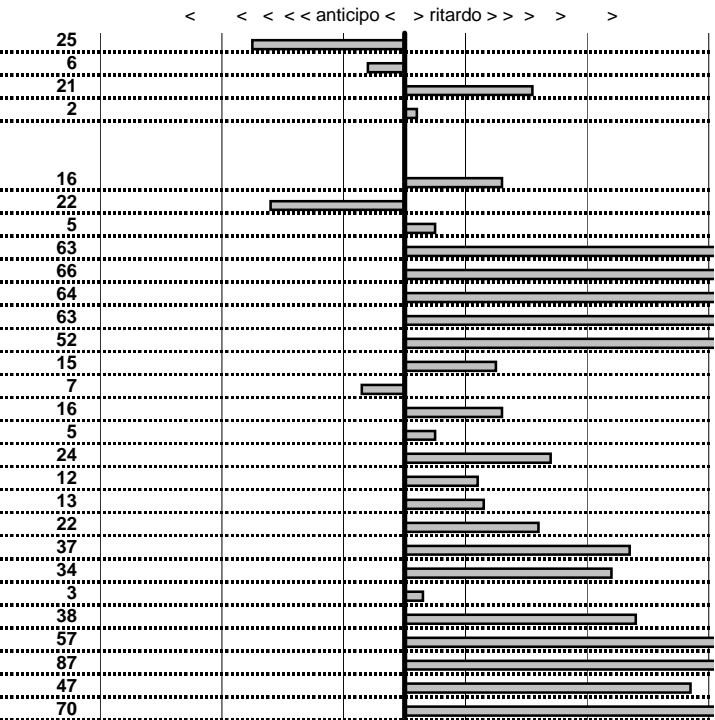

prova	t.imposto	start	stop	t.netto
PA1-Lungomare Levante 1	0:00:12,00	10:56:40,34	10:56:52,09	0:00:11,75
PA2-Lungomare Levante 2	0:00:16,00	10:56:52,09	10:57:08,03	0:00:15,94
PA3-Lungomare Levante 3	0:00:10,00	10:57:08,03	10:57:18,24	0:00:10,21
PA4-Lungomare Levante 4	0:00:11,00	10:57:18,24	10:57:29,26	0:00:11,02
PA7-Via Maratea 1	0:00:11,00	11:07:18,79	11:07:29,95	0:00:11,16
PA8-Via Maratea 2	0:00:10,00	11:07:29,95	11:07:39,73	0:00:09,78
PA9-Via Maratea 3	0:00:11,00	11:07:39,73	11:07:50,78	0:00:11,05
PA10-Via Maratea 4	0:00:12,00	11:07:50,78	11:08:03,41	0:00:12,63
PA11-Maccarese 1	0:00:13,00	11:22:22,73	11:22:36,39	0:00:13,66
PA12-Maccarese 2	0:00:16,00	11:22:36,39	11:22:53,03	0:00:16,64
PA13-Maccarese 3	0:07:03,00	11:22:53,03	11:29:56,66	0:07:03,63
PA14-Maccarese 4	0:00:06,00	11:29:56,66	11:30:03,18	0:00:06,52
PA15-Torre di Maccarese 1	0:00:15,00	11:48:48,01	11:49:03,16	0:00:15,15
PA16-Torre di Maccarese 2	0:00:12,00	11:49:03,16	11:49:15,09	0:00:11,93
PA17-Torre di Maccarese 3	0:00:13,00	11:49:15,09	11:49:28,25	0:00:13,16
PA18-Lungomare Lev. 5	0:00:12,00	12:11:57,69	12:12:09,74	0:00:12,05
PA19-Lungomare Lev. 6	0:00:16,00	12:12:09,74	12:12:25,98	0:00:16,24
PA20-Lungomare Lev. 7	0:00:10,00	12:12:25,98	12:12:36,10	0:00:10,12
PA21-Lungomare Lev. 8	0:00:11,00	12:12:36,10	12:12:47,23	0:00:11,13
PA22-Hotel Corallo 3	0:04:58,00	12:12:47,23	12:17:45,45	0:04:58,22
PA23-Hotel Corallo 4	0:00:06,00	12:17:45,45	12:17:51,82	0:00:06,37
PA24-Via Maratea 5	0:00:11,00	12:20:21,33	12:20:32,67	0:00:11,34
PA25-Via Maratea 6	0:00:10,00	12:20:32,67	12:20:42,70	0:00:10,03
PA26-Via Maratea 7	0:00:11,00	12:20:42,70	12:20:54,08	0:00:11,38
PA27-Via Maratea 8	0:00:12,00	12:20:54,08	12:21:06,65	0:00:12,57
PA28-Maccarese 5	0:00:13,00	12:33:55,16	12:34:09,03	0:00:13,87
PA29-Maccarese 6	0:00:16,00	12:34:09,03	12:34:25,50	0:00:16,47
PA30-Maccarese 7	0:07:03,00	12:34:25,50	12:41:29,20	0:07:03,70

SOMMA PENALITA' 1.114
MEDIA PENALITA' 27,9

ALTRE PENALITA' 0
TOTALE PENALITA' 2.061

Elaborazione dati a cura di CRONOVITERBO