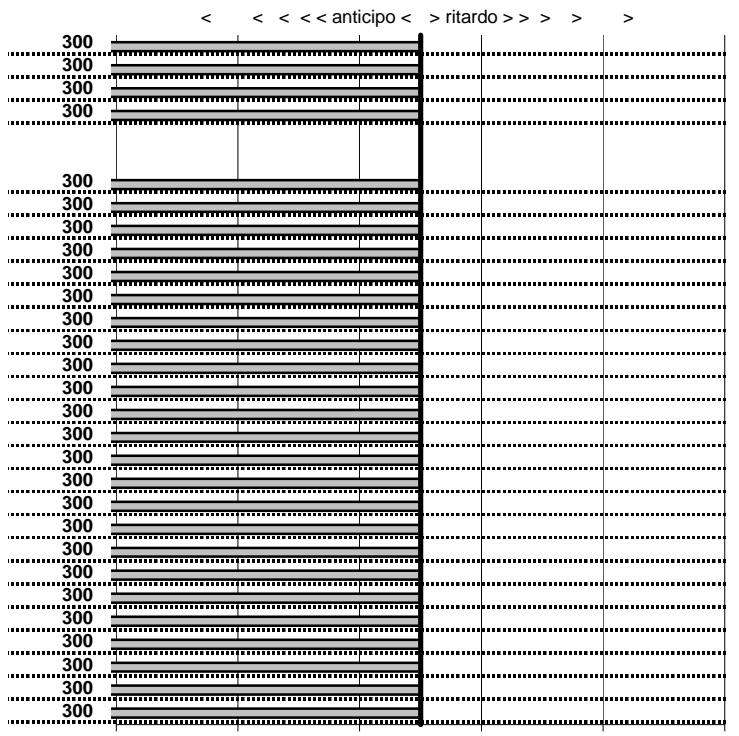

prova	t. imposto	start	stop	t. netto
PA1-Lungomare Levante 1	0:00:12,00	00:00:00,00	00:00:00,00	0:00:00,00
PA2-Lungomare Levante 2	0:00:16,00	00:00:00,00	00:00:00,00	0:00:00,00
PA3-Lungomare Levante 3	0:00:10,00	00:00:00,00	00:00:00,00	0:00:00,00
PA4-Lungomare Levante 4	0:00:11,00	00:00:00,00	00:00:00,00	0:00:00,00
PA7-Via Maratea 1	0:00:11,00	00:00:00,00	00:00:00,00	0:00:00,00
PA8-Via Maratea 2	0:00:10,00	00:00:00,00	00:00:00,00	0:00:00,00
PA9-Via Maratea 3	0:00:11,00	00:00:00,00	00:00:00,00	0:00:00,00
PA10-Via Maratea 4	0:00:12,00	00:00:00,00	00:00:00,00	0:00:00,00
PA11-Maccarese 1	0:00:13,00	00:00:00,00	00:00:00,00	0:00:00,00
PA12-Maccarese 2	0:00:16,00	00:00:00,00	00:00:00,00	0:00:00,00
PA13-Maccarese 3	0:07:03,00	00:00:00,00	00:00:00,00	0:00:00,00
PA14-Maccarese 4	0:00:06,00	00:00:00,00	00:00:00,00	0:00:00,00
PA15-Torre di Maccarese 1	0:00:15,00	00:00:00,00	00:00:00,00	0:00:00,00
PA16-Torre di Maccarese 2	0:00:12,00	00:00:00,00	00:00:00,00	0:00:00,00
PA17-Torre di Maccarese 3	0:00:13,00	00:00:00,00	00:00:00,00	0:00:00,00
PA18-Lungomare Lev. 5	0:00:12,00	00:00:00,00	00:00:00,00	0:00:00,00
PA19-Lungomare Lev. 6	0:00:16,00	00:00:00,00	00:00:00,00	0:00:00,00
PA20-Lungomare Lev. 7	0:00:10,00	00:00:00,00	00:00:00,00	0:00:00,00
PA21-Lungomare Lev. 8	0:00:11,00	00:00:00,00	00:00:00,00	0:00:00,00
PA22-Hotel Corallo 3	0:04:58,00	00:00:00,00	00:00:00,00	0:00:00,00
PA23-Hotel Corallo 4	0:00:06,00	00:00:00,00	00:00:00,00	0:00:00,00
PA24-Via Maratea 5	0:00:11,00	00:00:00,00	00:00:00,00	0:00:00,00
PA25-Via Maratea 6	0:00:10,00	00:00:00,00	00:00:00,00	0:00:00,00
PA26-Via Maratea 7	0:00:11,00	00:00:00,00	00:00:00,00	0:00:00,00
PA27-Via Maratea 8	0:00:12,00	00:00:00,00	00:00:00,00	0:00:00,00
PA28-Maccarese 5	0:00:13,00	00:00:00,00	00:00:00,00	0:00:00,00
PA29-Maccarese 6	0:00:16,00	00:00:00,00	00:00:00,00	0:00:00,00
PA30-Maccarese 7	0:07:03,00	00:00:00,00	00:00:00,00	0:00:00,00

SOMMA PENALITA'	0
MEDIA PENALITA'	0,0

ALTRE PENALITA'	19000
TOTALE PENALITA'	32.490

Elaborazione dati a cura di CRONOVITERBO