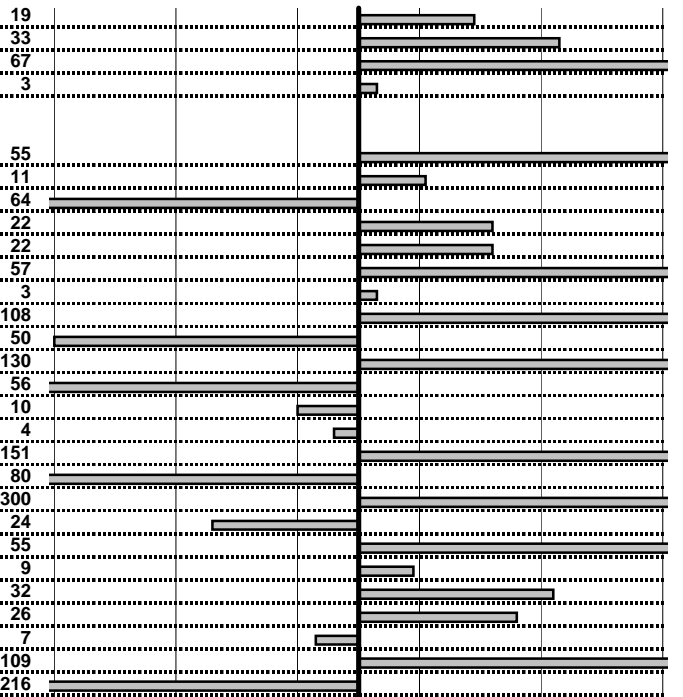

< < < < anticipo < > ritardo > > >

SOMMA PENALITA' 2.309
MEDIA PENALITA' 57,7

ALTRE PENALITA' 0
TOTALE PENALITA' 6.927

Elaborazione dati a cura di CRONOVITERBO