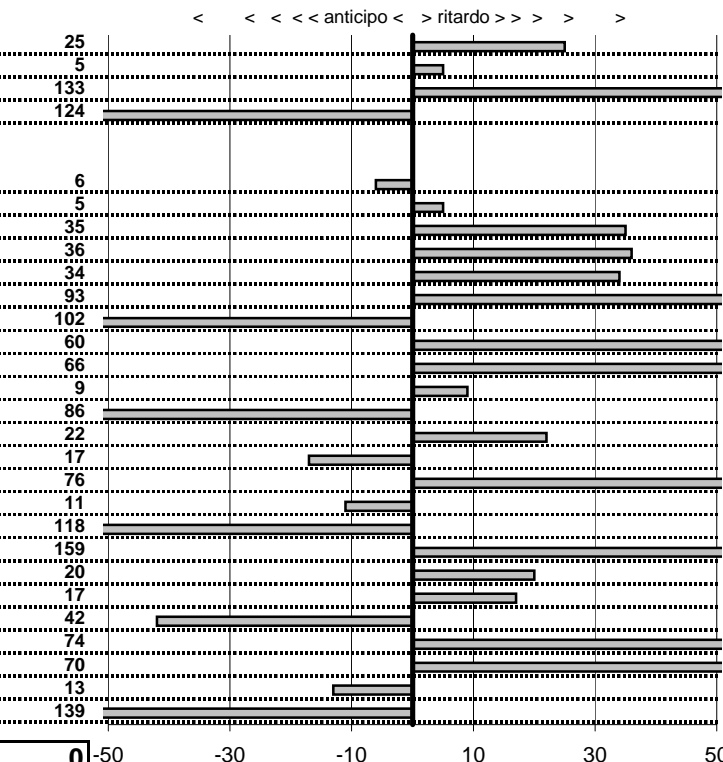

prova	t.imposto	start	stop	t.netto
PA1-Lungomare Levante 1	0:00:12,00	11:09:45,97	11:09:58,22	0:00:12,25
PA2-Lungomare Levante 2	0:00:16,00	11:09:58,22	11:10:14,27	0:00:16,05
PA3-Lungomare Levante 3	0:00:10,00	11:10:14,27	11:10:25,60	0:00:11,33
PA4-Lungomare Levante 4	0:00:11,00	11:10:25,60	11:10:35,36	0:00:09,76
PA7-Via Maratea 1	0:00:11,00	11:25:47,27	11:25:58,21	0:00:10,94
PA8-Via Maratea 2	0:00:10,00	11:25:58,21	11:26:08,26	0:00:10,05
PA9-Via Maratea 3	0:00:11,00	11:26:08,26	11:26:19,61	0:00:11,35
PA10-Via Maratea 4	0:00:12,00	11:26:19,61	11:26:31,97	0:00:12,36
PA11-Maccarese 1	0:00:13,00	11:41:56,22	11:42:09,56	0:00:13,34
PA12-Maccarese 2	0:00:16,00	11:42:09,56	11:42:26,49	0:00:16,93
PA13-Maccarese 3	0:07:03,00	11:42:26,49	11:49:28,47	0:07:01,98
PA14-Maccarese 4	0:00:06,00	11:49:28,47	11:49:35,07	0:00:06,60
PA15-Torre di Maccarese 1	0:00:15,00	12:10:16,35	12:10:32,01	0:00:15,66
PA16-Torre di Maccarese 2	0:00:12,00	12:10:32,01	12:10:44,10	0:00:12,09
PA17-Torre di Maccarese 3	0:00:13,00	12:10:44,10	12:10:56,24	0:00:12,14
PA18-Lungomare Lev. 5	0:00:12,00	12:24:24,39	12:24:36,61	0:00:12,22
PA19-Lungomare Lev. 6	0:00:16,00	12:24:36,61	12:24:52,44	0:00:15,83
PA20-Lungomare Lev. 7	0:00:10,00	12:24:52,44	12:25:03,20	0:00:10,76
PA21-Lungomare Lev. 8	0:00:11,00	12:25:03,20	12:25:14,09	0:00:10,89
PA22-Hotel Corallo 3	0:04:58,00	12:25:14,09	12:30:10,91	0:04:56,82
PA23-Hotel Corallo 4	0:00:06,00	12:30:10,91	12:30:18,50	0:00:07,59
PA24-Via Maratea 5	0:00:11,00	12:33:47,55	12:33:58,75	0:00:11,20
PA25-Via Maratea 6	0:00:10,00	12:33:58,75	12:34:08,92	0:00:10,17
PA26-Via Maratea 7	0:00:11,00	12:34:08,92	12:34:19,50	0:00:10,58
PA27-Via Maratea 8	0:00:12,00	12:34:19,50	12:34:32,24	0:00:12,74
PA28-Maccarese 5	0:00:13,00	12:47:43,48	12:47:57,18	0:00:13,70
PA29-Maccarese 6	0:00:16,00	12:47:57,18	12:48:13,05	0:00:15,87
PA30-Maccarese 7	0:07:03,00	12:48:13,05	12:55:14,66	0:07:01,61

SOMMA PENALITA' 2.248
MEDIA PENALITA' 56,2

ALTRE PENALITA' 0
TOTALE PENALITA' 6.744

Elaborazione dati a cura di CRONOVITERBO