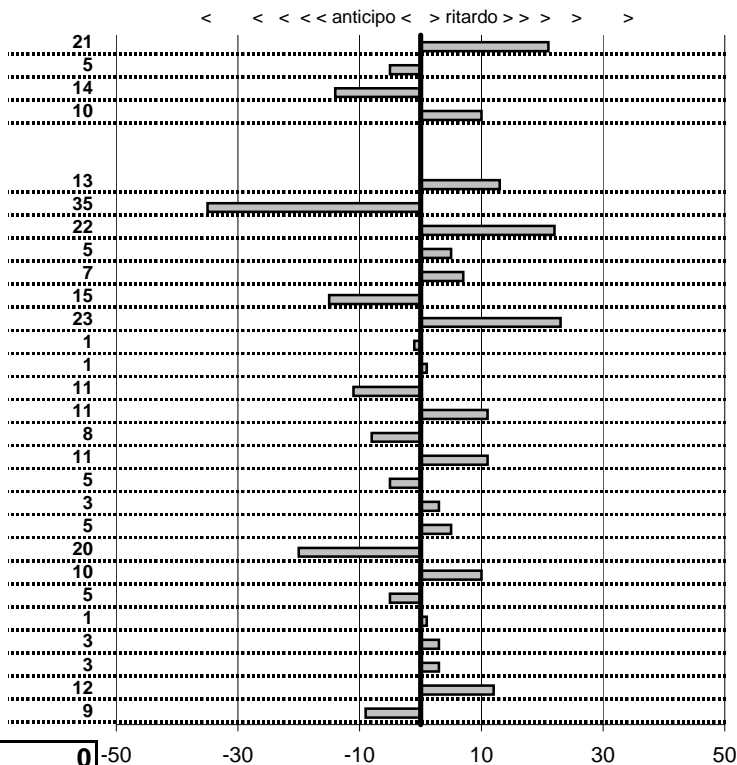

- Cronologi - Penalità - Statistiche -

PARUZZA R.
AR GIULIA SPRINT

12

7 in classifica

prova	t.imposto	start	stop	t.netto
PA1-Lungomare Levante 1	0:00:12,00	10:35:28,64	10:35:40,85	0:00:12,21
PA2-Lungomare Levante 2	0:00:16,00	10:35:40,85	10:35:56,80	0:00:15,95
PA3-Lungomare Levante 3	0:00:10,00	10:35:56,80	10:36:06,66	0:00:09,86
PA4-Lungomare Levante 4	0:00:11,00	10:36:06,66	10:36:17,76	0:00:11,10
PA7-Via Maratea 1	0:00:11,00	10:50:40,70	10:50:51,83	0:00:11,13
PA8-Via Maratea 2	0:00:10,00	10:50:51,83	10:51:01,48	0:00:09,65
PA9-Via Maratea 3	0:00:11,00	10:51:01,48	10:51:12,70	0:00:11,22
PA10-Via Maratea 4	0:00:12,00	10:51:12,70	10:51:24,75	0:00:12,05
PA11-Maccarese 1	0:00:13,00	11:04:34,91	11:04:47,98	0:00:13,07
PA12-Maccarese 2	0:00:16,00	11:04:47,98	11:05:03,83	0:00:15,85
PA13-Maccarese 3	0:07:03,00	11:05:03,83	11:12:07,06	0:07:03,23
PA14-Maccarese 4	0:00:06,00	11:12:07,06	11:12:13,05	0:00:05,99
PA15-Torre di Maccarese 1	0:00:15,00	11:32:20,02	11:32:35,03	0:00:15,01
PA16-Torre di Maccarese 2	0:00:12,00	11:32:35,03	11:32:46,92	0:00:11,89
PA17-Torre di Maccarese 3	0:00:13,00	11:32:46,92	11:33:00,03	0:00:13,11
PA18-Lungomare Lev. 5	0:00:12,00	11:50:47,02	11:50:58,94	0:00:11,92
PA19-Lungomare Lev. 6	0:00:16,00	11:50:58,94	11:51:15,05	0:00:16,11
PA20-Lungomare Lev. 7	0:00:10,00	11:51:15,05	11:51:25,00	0:00:09,95
PA21-Lungomare Lev. 8	0:00:11,00	11:51:25,00	11:51:36,03	0:00:11,03
PA22-Hotel Corallo 3	0:04:58,00	11:51:36,03	11:56:34,08	0:04:58,05
PA23-Hotel Corallo 4	0:00:06,00	11:56:34,08	11:56:39,88	0:00:05,80
PA24-Via Maratea 5	0:00:11,00	11:59:34,83	11:59:45,93	0:00:11,10
PA25-Via Maratea 6	0:00:10,00	11:59:45,93	11:59:55,88	0:00:09,95
PA26-Via Maratea 7	0:00:11,00	11:59:55,88	12:00:06,89	0:00:11,01
PA27-Via Maratea 8	0:00:12,00	12:00:06,89	12:00:18,92	0:00:12,03
PA28-Maccarese 5	0:00:13,00	12:13:08,74	12:13:21,77	0:00:13,03
PA29-Maccarese 6	0:00:16,00	12:13:21,77	12:13:37,89	0:00:16,12
PA30-Maccarese 7	0:07:03,00	12:13:37,89	12:20:40,80	0:07:02,91