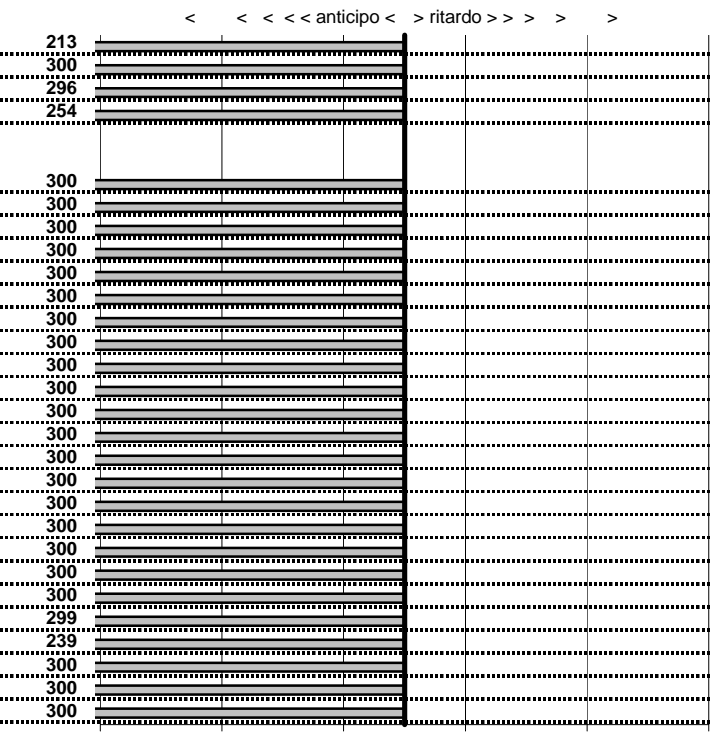

PA7-Via Maratea 1	0:00:11,00	00:00:00,00	00:00:00,00	0:00:00,00
PA8-Via Maratea 2	0:00:10,00	00:00:00,00	00:00:00,00	0:00:00,00
PA9-Via Maratea 3	0:00:11,00	00:00:00,00	00:00:00,00	0:00:00,00
PA10-Via Maratea 4	0:00:12,00	00:00:00,00	00:00:00,00	0:00:00,00
PA11-Maccarese 1	0:00:13,00	00:00:00,00	00:00:00,00	0:00:00,00
PA12-Maccarese 2	0:00:16,00	00:00:00,00	00:00:00,00	0:00:00,00
PA13-Maccarese 3	0:07:03,00	00:00:00,00	00:00:00,00	0:00:00,00
PA14-Maccarese 4	0:00:06,00	00:00:00,00	00:00:00,00	0:00:00,00
PA15-Torre di Maccarese 1	0:00:15,00	00:00:00,00	00:00:00,00	0:00:00,00
PA16-Torre di Maccarese 2	0:00:12,00	00:00:00,00	00:00:00,00	0:00:00,00
PA17-Torre di Maccarese 3	0:00:13,00	00:00:00,00	00:00:00,00	0:00:00,00
PA18-Lungomare Lev. 5	0:00:12,00	00:00:00,00	00:00:00,00	0:00:00,00
PA19-Lungomare Lev. 6	0:00:16,00	00:00:00,00	00:00:00,00	0:00:00,00
PA20-Lungomare Lev. 7	0:00:10,00	00:00:00,00	00:00:00,00	0:00:00,00
PA21-Lungomare Lev. 8	0:00:11,00	00:00:00,00	00:00:00,00	0:00:00,00
PA22-Hotel Corallo 3	0:04:58,00	00:00:00,00	00:00:00,00	0:00:00,00
PA23-Hotel Corallo 4	0:00:06,00	00:00:00,00	00:00:00,00	0:00:00,00
PA24-Via Maratea 5	0:00:11,00	11:45:05,94	11:45:13,20	0:00:07,26
PA25-Via Maratea 6	0:00:10,00	11:45:13,20	11:45:18,43	0:00:05,23
PA26-Via Maratea 7	0:00:11,00	11:45:18,43	11:45:26,44	0:00:08,01
PA27-Via Maratea 8	0:00:12,00	11:45:26,44	11:45:36,05	0:00:09,61
PA28-Maccarese 5	0:00:13,00	00:00:00,00	00:00:00,00	0:00:00,00
PA29-Maccarese 6	0:00:16,00	00:00:00,00	00:00:00,00	0:00:00,00
PA30-Maccarese 7	0:07:03,00	00:00:00,00	00:00:00,00	0:00:00,00

SOMMA PENALITA'	2.201
MEDIA PENALITA'	220,1

ALTRE PENALITA'	15000
TOTALE PENALITA'	27.522

Elaborazione dati a cura di CRONOVITERBO