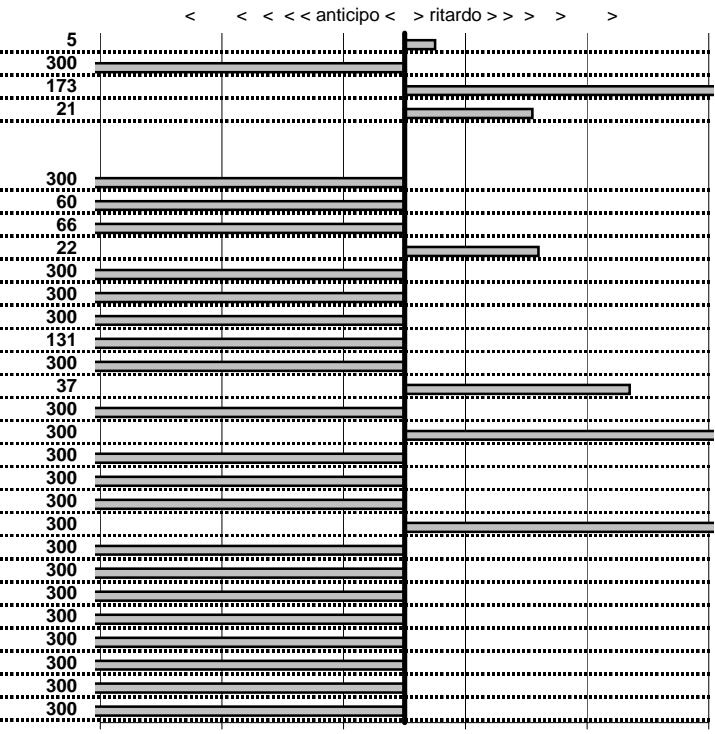

prova	t.imposto	start	stop	t.netto
PA1-Lungomare Levante 1	0:00:12,00	10:52:41,10	10:52:53,15	0:00:12,05
PA2-Lungomare Levante 2	0:00:16,00	10:52:53,15	10:53:03,70	0:00:10,55
PA3-Lungomare Levante 3	0:00:10,00	10:53:03,70	10:53:15,43	0:00:11,73
PA4-Lungomare Levante 4	0:00:11,00	10:53:15,43	10:53:26,64	0:00:11,21
PA7-Via Maratea 1	0:00:11,00	11:04:08,66	11:04:16,16	0:00:07,50
PA8-Via Maratea 2	0:00:10,00	11:04:16,16	11:04:25,56	0:00:09,40
PA9-Via Maratea 3	0:00:11,00	11:04:25,56	11:04:35,90	0:00:10,34
PA10-Via Maratea 4	0:00:12,00	11:04:35,90	11:04:48,12	0:00:12,22
PA11-Maccarese 1	0:00:13,00	11:19:50,48	11:19:59,92	0:00:09,44
PA12-Maccarese 2	0:00:16,00	11:19:59,92	11:20:12,90	0:00:12,98
PA13-Maccarese 3	0:07:03,00	11:20:12,90	11:26:57,85	0:06:44,95
PA14-Maccarese 4	0:00:06,00	11:26:57,85	11:27:02,54	0:00:04,69
PA15-Torre di Maccarese 1	0:00:15,00	11:50:49,93	11:51:01,50	0:00:11,57
PA16-Torre di Maccarese 2	0:00:12,00	11:51:01,50	11:51:13,87	0:00:12,37
PA17-Torre di Maccarese 3	0:00:13,00	11:51:13,87	11:51:21,28	0:00:07,41
PA18-Lungomare Lev. 5	0:00:12,00	12:09:28,17	12:09:43,17	0:00:15,00
PA19-Lungomare Lev. 6	0:00:16,00	12:09:43,17	12:09:53,07	0:00:09,90
PA20-Lungomare Lev. 7	0:00:10,00	12:09:53,07	12:09:58,28	0:00:05,21
PA21-Lungomare Lev. 8	0:00:11,00	12:09:58,28	12:10:04,70	0:00:06,42
PA22-Hotel Corallo 3	0:04:58,00	12:10:04,70	00:00:00,00	7:30:04,70
PA23-Hotel Corallo 4	0:00:06,00	00:00:00,00	00:00:00,00	0:00:00,00
PA24-Via Maratea 5	0:00:11,00	00:00:00,00	00:00:00,00	0:00:00,00
PA25-Via Maratea 6	0:00:10,00	00:00:00,00	00:00:00,00	0:00:00,00
PA26-Via Maratea 7	0:00:11,00	00:00:00,00	00:00:00,00	0:00:00,00
PA27-Via Maratea 8	0:00:12,00	00:00:00,00	00:00:00,00	0:00:00,00
PA28-Maccarese 5	0:00:13,00	00:00:00,00	00:00:00,00	0:00:00,00
PA29-Maccarese 6	0:00:16,00	00:00:00,00	00:00:00,00	0:00:00,00
PA30-Maccarese 7	0:07:03,00	00:00:00,00	00:00:00,00	0:00:00,00

SOMMA PENALITA' 3.815
MEDIA PENALITA' 181,7

ALTRE PENALITA' 9500
TOTALE PENALITA' 23.035

Elaborazione dati a cura di CRONOVITERBO