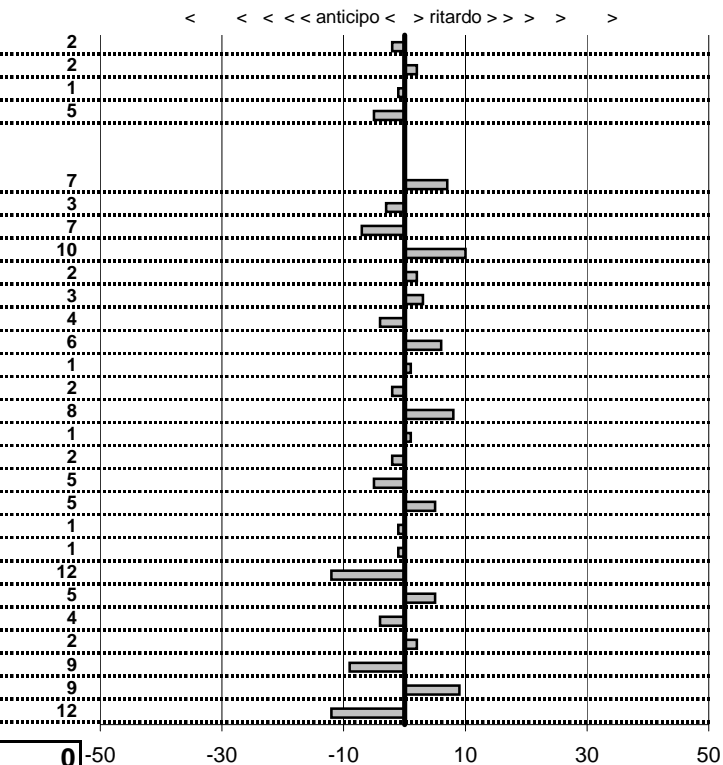

prova	t.imposto	start	stop	t.netto
PA1-Lungomare Levante 1	0:00:12,00	10:27:36,73	10:27:48,71	0:00:11,98
PA2-Lungomare Levante 2	0:00:16,00	10:27:48,71	10:28:04,73	0:00:16,02
PA3-Lungomare Levante 3	0:00:10,00	10:28:04,73	10:28:14,72	0:00:09,99
PA4-Lungomare Levante 4	0:00:11,00	10:28:14,72	10:28:25,67	0:00:10,95
PA7-Via Maratea 1	0:00:11,00	10:36:10,50	10:36:21,57	0:00:11,07
PA8-Via Maratea 2	0:00:10,00	10:36:21,57	10:36:31,54	0:00:09,97
PA9-Via Maratea 3	0:00:11,00	10:36:31,54	10:36:42,47	0:00:10,93
PA10-Via Maratea 4	0:00:12,00	10:36:42,47	10:36:54,57	0:00:12,10
PA11-Maccarese 1	0:00:13,00	10:49:54,84	10:50:07,86	0:00:13,02
PA12-Maccarese 2	0:00:16,00	10:50:07,86	10:50:23,89	0:00:16,03
PA13-Maccarese 3	0:07:03,00	10:50:23,89	10:57:26,85	0:07:02,96
PA14-Maccarese 4	0:00:06,00	10:57:26,85	10:57:32,91	0:00:06,06
PA15-Torre di Maccarese 1	0:00:15,00	11:25:19,16	11:25:34,17	0:00:15,01
PA16-Torre di Maccarese 2	0:00:12,00	11:25:34,17	11:25:46,15	0:00:11,98
PA17-Torre di Maccarese 3	0:00:13,00	11:25:46,15	11:25:59,23	0:00:13,08
PA18-Lungomare Lev. 5	0:00:12,00	11:42:45,95	11:42:57,96	0:00:12,01
PA19-Lungomare Lev. 6	0:00:16,00	11:42:57,96	11:43:13,94	0:00:15,98
PA20-Lungomare Lev. 7	0:00:10,00	11:43:13,94	11:43:23,89	0:00:09,95
PA21-Lungomare Lev. 8	0:00:11,00	11:43:23,89	11:43:34,94	0:00:11,05
PA22-Hotel Corallo 3	0:04:58,00	11:43:34,94	11:48:32,93	0:04:57,99
PA23-Hotel Corallo 4	0:00:06,00	11:48:32,93	11:48:38,92	0:00:05,99
PA24-Via Maratea 5	0:00:11,00	11:51:11,30	11:51:22,18	0:00:10,88
PA25-Via Maratea 6	0:00:10,00	11:51:22,18	11:51:32,23	0:00:10,05
PA26-Via Maratea 7	0:00:11,00	11:51:32,23	11:51:43,19	0:00:10,96
PA27-Via Maratea 8	0:00:12,00	11:51:43,19	11:51:55,21	0:00:12,02
PA28-Maccarese 5	0:00:13,00	12:06:12,94	12:06:25,85	0:00:12,91
PA29-Maccarese 6	0:00:16,00	12:06:25,85	12:06:41,94	0:00:16,09
PA30-Maccarese 7	0:07:03,00	12:06:41,94	12:13:44,82	0:07:02,88

SOMMA PENALITA' 155
MEDIA PENALITA' 3,9

ALTRE PENALITA' 0
TOTALE PENALITA' 270

Elaborazione dati a cura di CRONOVITERBO