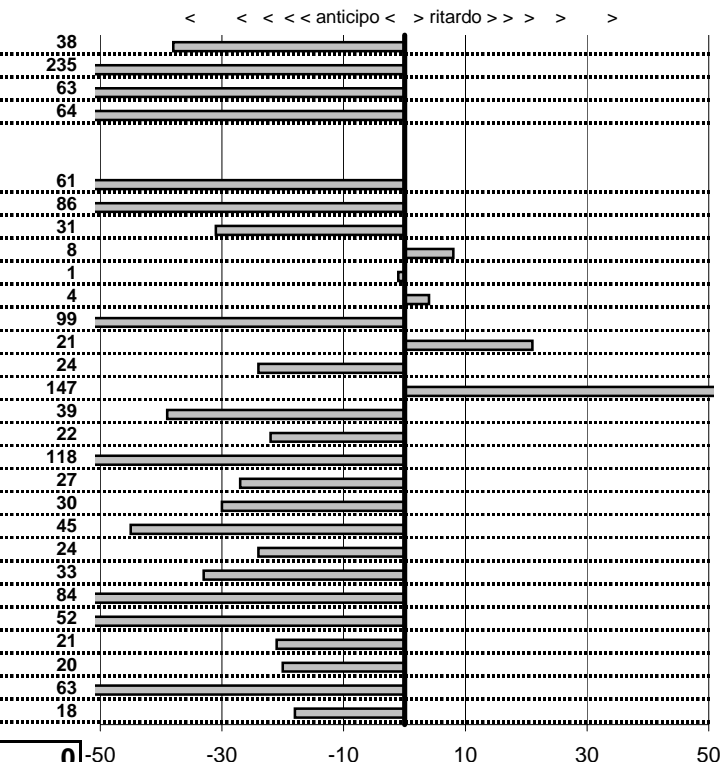

- Cronologi - Penalità - Statistiche -

COSCIA MARIA PIA
TRIUMPH MK3

26

26 in classifica

prova	t.imposto	start	stop	t.netto
PA1-Lungomare Levante 1	0:00:12,00	10:49:41,70	10:49:53,32	0:00:11,62
PA2-Lungomare Levante 2	0:00:16,00	10:49:53,32	10:50:06,97	0:00:13,65
PA3-Lungomare Levante 3	0:00:10,00	10:50:06,97	10:50:16,34	0:00:09,37
PA4-Lungomare Levante 4	0:00:11,00	10:50:16,34	10:50:26,70	0:00:10,36
PA7-Via Maratea 1	0:00:11,00	10:58:54,23	10:59:04,62	0:00:10,39
PA8-Via Maratea 2	0:00:10,00	10:59:04,62	10:59:13,76	0:00:09,14
PA9-Via Maratea 3	0:00:11,00	10:59:13,76	10:59:24,45	0:00:10,69
PA10-Via Maratea 4	0:00:12,00	10:59:24,45	10:59:36,53	0:00:12,08
PA11-Maccarese 1	0:00:13,00	11:15:38,75	11:15:51,74	0:00:12,99
PA12-Maccarese 2	0:00:16,00	11:15:51,74	11:16:07,78	0:00:16,04
PA13-Maccarese 3	0:07:03,00	11:16:07,78	11:23:09,79	0:07:02,01
PA14-Maccarese 4	0:00:06,00	11:23:09,79	11:23:16,00	0:00:06,21
PA15-Torre di Maccarese 1	0:00:15,00	11:45:14,92	11:45:29,68	0:00:14,76
PA16-Torre di Maccarese 2	0:00:12,00	11:45:29,68	11:45:43,15	0:00:13,47
PA17-Torre di Maccarese 3	0:00:13,00	11:45:43,15	11:45:55,76	0:00:12,61
PA18-Lungomare Lev. 5	0:00:12,00	12:06:16,45	12:06:28,23	0:00:11,78
PA19-Lungomare Lev. 6	0:00:16,00	12:06:28,23	12:06:43,05	0:00:14,82
PA20-Lungomare Lev. 7	0:00:10,00	12:06:43,05	12:06:52,78	0:00:09,73
PA21-Lungomare Lev. 8	0:00:11,00	12:06:52,78	12:07:03,48	0:00:10,70
PA22-Hotel Corallo 3	0:04:58,00	12:07:03,48	12:12:01,03	0:04:57,55
PA23-Hotel Corallo 4	0:00:06,00	12:12:01,03	12:12:06,79	0:00:05,76
PA24-Via Maratea 5	0:00:11,00	12:16:06,18	12:16:16,85	0:00:10,67
PA25-Via Maratea 6	0:00:10,00	12:16:16,85	12:16:26,01	0:00:09,16
PA26-Via Maratea 7	0:00:11,00	12:16:26,01	12:16:36,49	0:00:10,48
PA27-Via Maratea 8	0:00:12,00	12:16:36,49	12:16:48,28	0:00:11,79
PA28-Maccarese 5	0:00:13,00	12:30:38,91	12:30:51,71	0:00:12,80
PA29-Maccarese 6	0:00:16,00	12:30:51,71	12:31:07,08	0:00:15,37
PA30-Maccarese 7	0:07:03,00	12:31:07,08	12:38:09,90	0:07:02,82