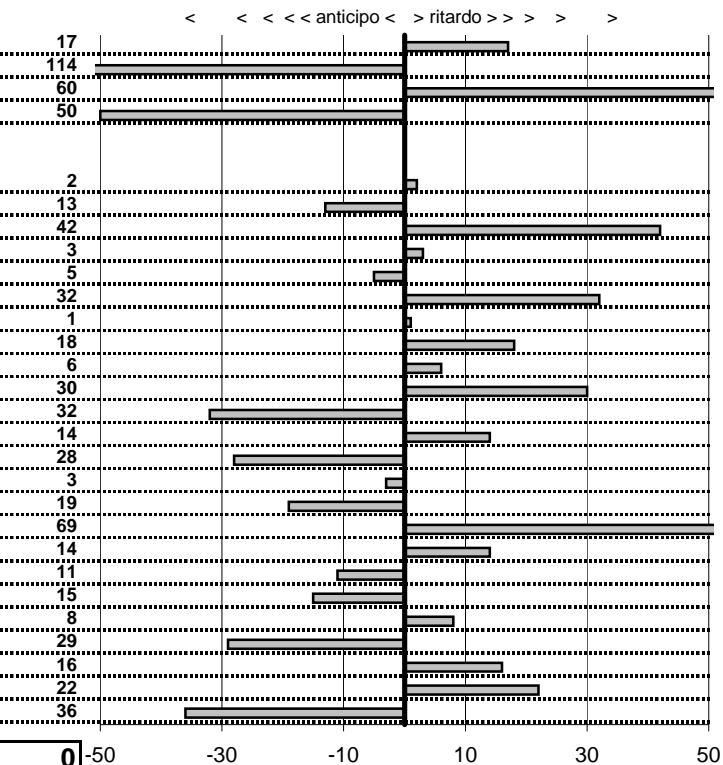

prova	t.imposto	start	stop	t.netto
PA1-Lungomare Levante 1	0:00:12,00	10:50:40,52	10:50:52,69	0:00:12,17
PA2-Lungomare Levante 2	0:00:16,00	10:50:52,69	10:51:07,55	0:00:14,86
PA3-Lungomare Levante 3	0:00:10,00	10:51:07,55	10:51:18,15	0:00:10,60
PA4-Lungomare Levante 4	0:00:11,00	10:51:18,15	10:51:28,65	0:00:10,50
PA7-Via Maratea 1	0:00:11,00	10:59:44,80	10:59:55,82	0:00:11,02
PA8-Via Maratea 2	0:00:10,00	10:59:55,82	11:00:05,69	0:00:09,87
PA9-Via Maratea 3	0:00:11,00	11:00:05,69	11:00:17,11	0:00:11,42
PA10-Via Maratea 4	0:00:12,00	11:00:17,11	11:00:29,14	0:00:12,03
PA11-Maccarese 1	0:00:13,00	11:16:24,29	11:16:37,24	0:00:12,95
PA12-Maccarese 2	0:00:16,00	11:16:37,24	11:16:53,56	0:00:16,32
PA13-Maccarese 3	0:07:03,00	11:16:53,56	11:23:56,57	0:07:03,01
PA14-Maccarese 4	0:00:06,00	11:23:56,57	11:24:02,75	0:00:06,18
PA15-Torre di Maccarese 1	0:00:15,00	11:46:07,29	11:46:22,35	0:00:15,06
PA16-Torre di Maccarese 2	0:00:12,00	11:46:22,35	11:46:34,65	0:00:12,30
PA17-Torre di Maccarese 3	0:00:13,00	11:46:34,65	11:46:47,33	0:00:12,68
PA18-Lungomare Lev. 5	0:00:12,00	12:07:15,92	12:07:28,06	0:00:12,14
PA19-Lungomare Lev. 6	0:00:16,00	12:07:28,06	12:07:43,78	0:00:15,72
PA20-Lungomare Lev. 7	0:00:10,00	12:07:43,78	12:07:53,75	0:00:09,97
PA21-Lungomare Lev. 8	0:00:11,00	12:07:53,75	12:08:04,56	0:00:10,81
PA22-Hotel Corallo 3	0:04:58,00	12:08:04,56	12:13:03,25	0:04:58,69
PA23-Hotel Corallo 4	0:00:06,00	12:13:03,25	12:13:09,39	0:00:06,14
PA24-Via Maratea 5	0:00:11,00	12:16:59,19	12:17:10,08	0:00:10,89
PA25-Via Maratea 6	0:00:10,00	12:17:10,08	12:17:19,93	0:00:09,85
PA26-Via Maratea 7	0:00:11,00	12:17:19,93	12:17:31,01	0:00:11,08
PA27-Via Maratea 8	0:00:12,00	12:17:31,01	12:17:42,72	0:00:11,71
PA28-Maccarese 5	0:00:13,00	12:31:53,59	12:32:06,75	0:00:13,16
PA29-Maccarese 6	0:00:16,00	12:32:06,75	12:32:22,97	0:00:16,22
PA30-Maccarese 7	0:07:03,00	12:32:22,97	12:39:25,61	0:07:02,64

SOMMA PENALITA' 997
MEDIA PENALITA' 24,9

ALTRE PENALITA' 0
TOTALE PENALITA' 2.991

Elaborazione dati a cura di CRONOVITERBO