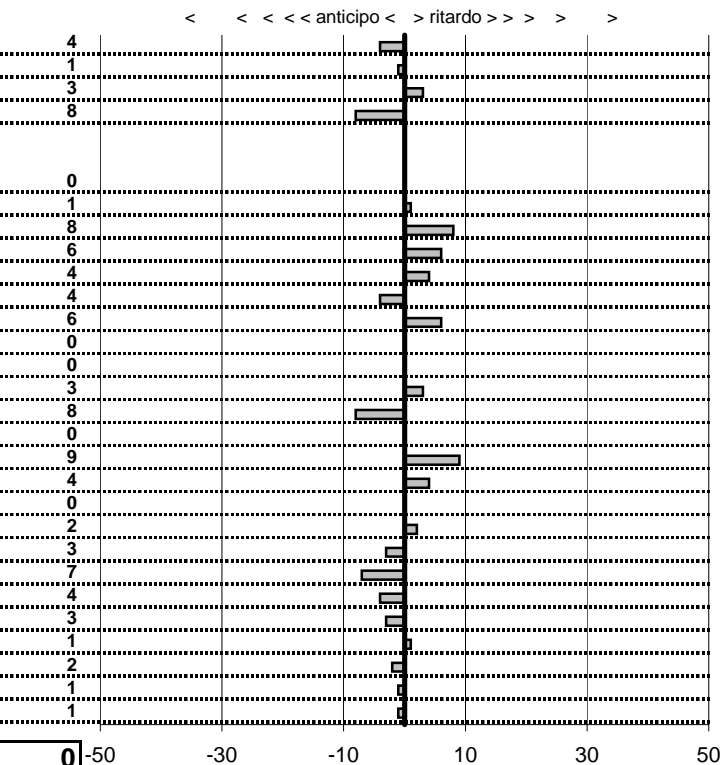

prova	t.imposto	start	stop	t.netto
PA1-Lungomare Levante 1	0:00:12,00	10:29:50,76	10:30:02,72	0:00:11,96
PA2-Lungomare Levante 2	0:00:16,00	10:30:02,72	10:30:18,71	0:00:15,99
PA3-Lungomare Levante 3	0:00:10,00	10:30:18,71	10:30:28,74	0:00:10,03
PA4-Lungomare Levante 4	0:00:11,00	10:30:28,74	10:30:39,66	0:00:10,92
PA7-Via Maratea 1	0:00:11,00	10:39:36,21	10:39:47,21	0:00:11,00
PA8-Via Maratea 2	0:00:10,00	10:39:47,21	10:39:57,22	0:00:10,01
PA9-Via Maratea 3	0:00:11,00	10:39:57,22	10:40:08,30	0:00:11,08
PA10-Via Maratea 4	0:00:12,00	10:40:08,30	10:40:20,36	0:00:12,06
PA11-Maccarese 1	0:00:13,00	10:52:10,29	10:52:23,33	0:00:13,04
PA12-Maccarese 2	0:00:16,00	10:52:23,33	10:52:39,29	0:00:15,96
PA13-Maccarese 3	0:07:03,00	10:52:39,29	10:59:42,35	0:07:03,06
PA14-Maccarese 4	0:00:06,00	10:59:42,35	10:59:48,35	0:00:06,00
PA15-Torre di Maccarese 1	0:00:15,00	11:27:09,44	11:27:24,44	0:00:15,00
PA16-Torre di Maccarese 2	0:00:12,00	11:27:24,44	11:27:36,47	0:00:12,03
PA17-Torre di Maccarese 3	0:00:13,00	11:27:36,47	11:27:49,39	0:00:12,92
PA18-Lungomare Lev. 5	0:00:12,00	11:44:56,42	11:45:08,42	0:00:12,00
PA19-Lungomare Lev. 6	0:00:16,00	11:45:08,42	11:45:24,51	0:00:16,09
PA20-Lungomare Lev. 7	0:00:10,00	11:45:24,51	11:45:34,55	0:00:10,04
PA21-Lungomare Lev. 8	0:00:11,00	11:45:34,55	11:45:45,55	0:00:11,00
PA22-Hotel Corallo 3	0:04:58,00	11:45:45,55	11:50:43,57	0:04:58,02
PA23-Hotel Corallo 4	0:00:06,00	11:50:43,57	11:50:49,54	0:00:05,97
PA24-Via Maratea 5	0:00:11,00	11:55:35,23	11:55:46,16	0:00:10,93
PA25-Via Maratea 6	0:00:10,00	11:55:46,16	11:55:56,12	0:00:09,96
PA26-Via Maratea 7	0:00:11,00	11:55:56,12	11:56:07,09	0:00:10,97
PA27-Via Maratea 8	0:00:12,00	11:56:07,09	11:56:19,10	0:00:12,01
PA28-Maccarese 5	0:00:13,00	12:08:32,52	12:08:45,50	0:00:12,98
PA29-Maccarese 6	0:00:16,00	12:08:45,50	12:09:01,49	0:00:15,99
PA30-Maccarese 7	0:07:03,00	12:09:01,49	12:16:04,48	0:07:02,99

SOMMA PENALITA' 131
MEDIA PENALITA' 3,3

ALTRE PENALITA' 0
TOTALE PENALITA' 393

Elaborazione dati a cura di CRONOVITERBO