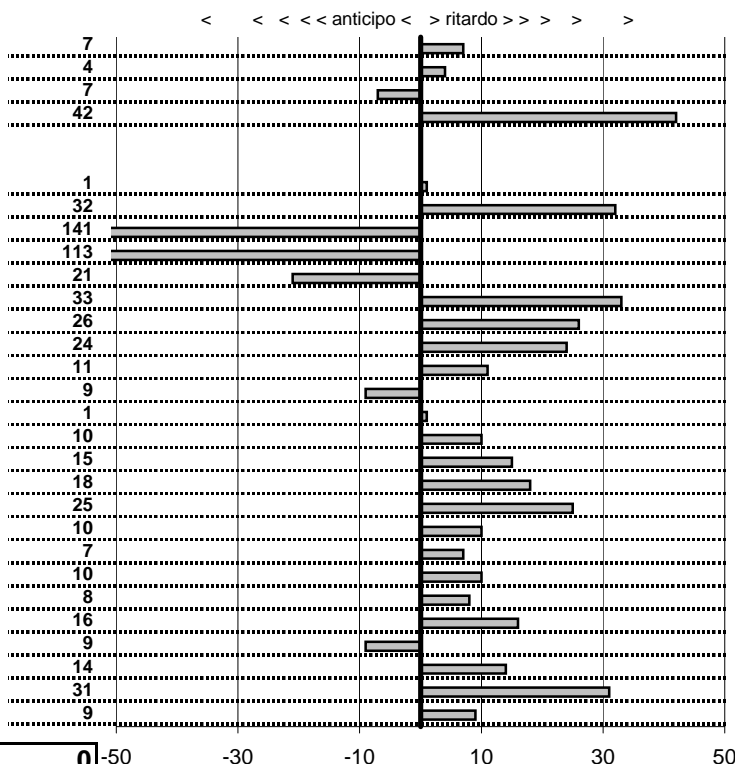

prova	t.imposto	start	stop	t.netto
PA1-Lungomare Levante 1	0:00:12,00	10:37:40,74	10:37:52,81	0:00:12,07
PA2-Lungomare Levante 2	0:00:16,00	10:37:52,81	10:38:08,85	0:00:16,04
PA3-Lungomare Levante 3	0:00:10,00	10:38:08,85	10:38:18,78	0:00:09,93
PA4-Lungomare Levante 4	0:00:11,00	10:38:18,78	10:38:30,20	0:00:11,42
PA7-Via Maratea 1	0:00:11,00	10:47:53,29	10:48:04,30	0:00:11,01
PA8-Via Maratea 2	0:00:10,00	10:48:04,30	10:48:14,62	0:00:10,32
PA9-Via Maratea 3	0:00:11,00	10:48:14,62	10:48:24,21	0:00:09,59
PA10-Via Maratea 4	0:00:12,00	10:48:24,21	10:48:35,08	0:00:10,87
PA11-Maccarese 1	0:00:13,00	11:06:10,41	11:06:23,20	0:00:12,79
PA12-Maccarese 2	0:00:16,00	11:06:23,20	11:06:39,53	0:00:16,33
PA13-Maccarese 3	0:07:03,00	11:06:39,53	11:13:42,79	0:07:03,26
PA14-Maccarese 4	0:00:06,00	11:13:42,79	11:13:49,03	0:00:06,24
PA15-Torre di Maccarese 1	0:00:15,00	11:34:09,25	11:34:24,36	0:00:15,11
PA16-Torre di Maccarese 2	0:00:12,00	11:34:24,36	11:34:36,27	0:00:11,91
PA17-Torre di Maccarese 3	0:00:13,00	11:34:36,27	11:34:49,28	0:00:13,01
PA18-Lungomare Lev. 5	0:00:12,00	11:53:05,25	11:53:17,35	0:00:12,10
PA19-Lungomare Lev. 6	0:00:16,00	11:53:17,35	11:53:33,50	0:00:16,15
PA20-Lungomare Lev. 7	0:00:10,00	11:53:33,50	11:53:43,68	0:00:10,18
PA21-Lungomare Lev. 8	0:00:11,00	11:53:43,68	11:53:54,93	0:00:11,25
PA22-Hotel Corallo 3	0:04:58,00	11:53:54,93	11:58:53,03	0:04:58,10
PA23-Hotel Corallo 4	0:00:06,00	11:58:53,03	11:58:59,10	0:00:06,07
PA24-Via Maratea 5	0:00:11,00	12:01:30,10	12:01:41,20	0:00:11,10
PA25-Via Maratea 6	0:00:10,00	12:01:41,20	12:01:51,28	0:00:10,08
PA26-Via Maratea 7	0:00:11,00	12:01:51,28	12:02:02,44	0:00:11,16
PA27-Via Maratea 8	0:00:12,00	12:02:02,44	12:02:14,35	0:00:11,91
PA28-Maccarese 5	0:00:13,00	12:15:28,46	12:15:41,60	0:00:13,14
PA29-Maccarese 6	0:00:16,00	12:15:41,60	12:15:57,91	0:00:16,31
PA30-Maccarese 7	0:07:03,00	12:15:57,91	12:23:01,00	0:07:03,09

SOMMA PENALITA' 837
MEDIA PENALITA' 20,9

ALTRE PENALITA' 0
TOTALE PENALITA' 1.339

Elaborazione dati a cura di CRONOVITERBO