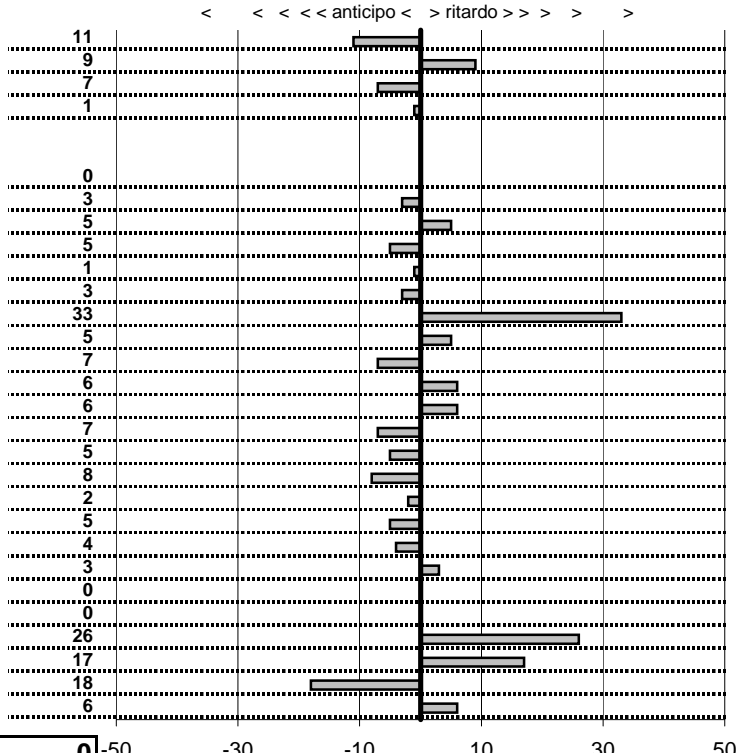

tempi e classifiche disponibili su www.cronoviterbo.net

- Cronologi - Penalità - Statistiche -

CESETTI G.
 MORRIS MINOR 1000

4

4 in classifica

prova	t.imposto	start	stop	t.netto
PA1-Lungomare Levante 1	0:00:12,00	10:26:20,96	10:26:32,85	0:00:11,89
PA2-Lungomare Levante 2	0:00:16,00	10:26:32,85	10:26:48,94	0:00:16,09
PA3-Lungomare Levante 3	0:00:10,00	10:26:48,94	10:26:58,87	0:00:09,93
PA4-Lungomare Levante 4	0:00:11,00	10:26:58,87	10:27:09,86	0:00:10,99
PA7-Via Maratea 1	0:00:11,00	10:35:02,47	10:35:13,47	0:00:11,00
PA8-Via Maratea 2	0:00:10,00	10:35:13,47	10:35:23,44	0:00:09,97
PA9-Via Maratea 3	0:00:11,00	10:35:23,44	10:35:34,49	0:00:11,05
PA10-Via Maratea 4	0:00:12,00	10:35:34,49	10:35:46,44	0:00:11,95
PA11-Maccarese 1	0:00:13,00	10:48:58,48	10:49:11,47	0:00:12,99
PA12-Maccarese 2	0:00:16,00	10:49:11,47	10:49:27,44	0:00:15,97
PA13-Maccarese 3	0:07:03,00	10:49:27,44	10:56:30,77	0:07:03,33
PA14-Maccarese 4	0:00:06,00	10:56:31,37	10:56:37,42	0:00:06,05
PA15-Torre di Maccarese 1	0:00:15,00	11:23:55,99	11:24:10,92	0:00:14,93
PA16-Torre di Maccarese 2	0:00:12,00	11:24:10,92	11:24:22,98	0:00:12,06
PA17-Torre di Maccarese 3	0:00:13,00	11:24:22,98	11:24:36,04	0:00:13,06
PA18-Lungomare Lev. 5	0:00:12,00	11:41:32,14	11:41:44,07	0:00:11,93
PA19-Lungomare Lev. 6	0:00:16,00	11:41:44,07	11:42:00,02	0:00:15,95
PA20-Lungomare Lev. 7	0:00:10,00	11:42:00,02	11:42:09,94	0:00:09,92
PA21-Lungomare Lev. 8	0:00:11,00	11:42:09,94	11:42:20,92	0:00:10,98
PA22-Hotel Corallo 3	0:04:58,00	11:42:20,92	11:47:18,87	0:04:57,95
PA23-Hotel Corallo 4	0:00:06,00	11:47:18,87	11:47:24,83	0:00:05,96
PA24-Via Maratea 5	0:00:11,00	11:50:02,94	11:50:13,97	0:00:11,03
PA25-Via Maratea 6	0:00:10,00	11:50:13,97	11:50:23,97	0:00:10,00
PA26-Via Maratea 7	0:00:11,00	11:50:23,97	11:50:34,97	0:00:11,00
PA27-Via Maratea 8	0:00:12,00	11:50:34,97	11:50:47,23	0:00:12,26
PA28-Maccarese 5	0:00:13,00	12:04:53,68	12:05:06,85	0:00:13,17
PA29-Maccarese 6	0:00:16,00	12:05:06,85	12:05:22,67	0:00:15,82
PA30-Maccarese 7	0:07:03,00	12:05:22,67	12:12:25,73	0:07:03,06