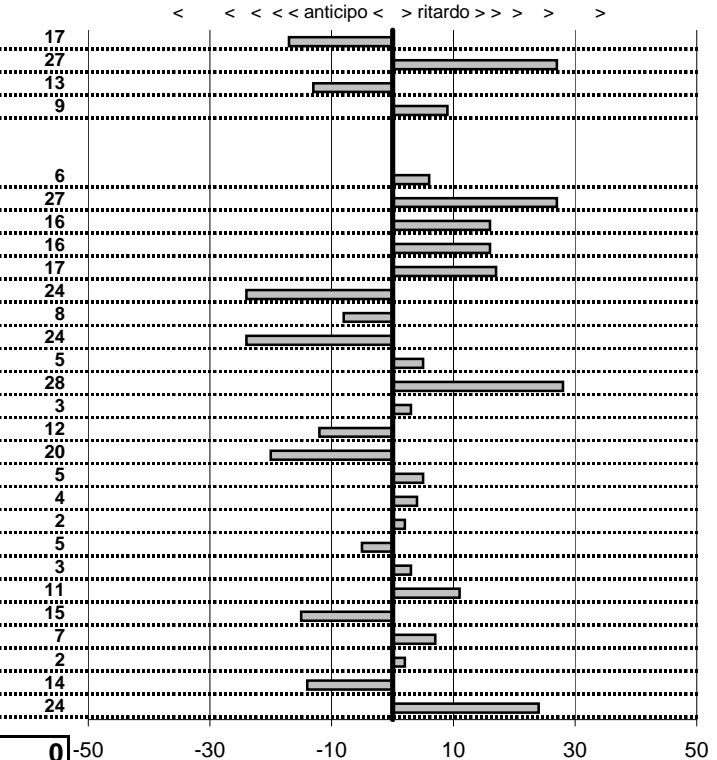

prova	t.imposto	start	stop	t.netto
PA1-Lungomare Levante 1	0:00:12,00	10:33:14,44	10:33:26,27	0:00:11,83
PA2-Lungomare Levante 2	0:00:16,00	10:33:25,37	10:33:41,64	0:00:16,27
PA3-Lungomare Levante 3	0:00:10,00	10:33:41,64	10:33:51,51	0:00:09,87
PA4-Lungomare Levante 4	0:00:11,00	10:33:51,51	10:34:02,60	0:00:11,09
PA7-Via Maratea 1	0:00:11,00	10:43:59,43	10:44:10,49	0:00:11,06
PA8-Via Maratea 2	0:00:10,00	10:44:10,49	10:44:20,76	0:00:10,27
PA9-Via Maratea 3	0:00:11,00	10:44:20,76	10:44:31,92	0:00:11,16
PA10-Via Maratea 4	0:00:12,00	10:44:31,92	10:44:44,08	0:00:12,16
PA11-Maccarese 1	0:00:13,00	11:02:14,45	11:02:27,62	0:00:13,17
PA12-Maccarese 2	0:00:16,00	11:02:27,62	11:02:43,38	0:00:15,76
PA13-Maccarese 3	0:07:03,00	11:02:43,38	11:09:46,30	0:07:02,92
PA14-Maccarese 4	0:00:06,00	11:09:46,30	11:09:52,06	0:00:05,76
PA15-Torre di Maccarese 1	0:00:15,00	11:30:15,69	11:30:30,74	0:00:15,05
PA16-Torre di Maccarese 2	0:00:12,00	11:30:30,74	11:30:43,02	0:00:12,28
PA17-Torre di Maccarese 3	0:00:13,00	11:30:43,02	11:30:56,05	0:00:13,03
PA18-Lungomare Lev. 5	0:00:12,00	11:48:29,42	11:48:41,30	0:00:11,88
PA19-Lungomare Lev. 6	0:00:16,00	11:48:41,30	11:48:57,10	0:00:15,80
PA20-Lungomare Lev. 7	0:00:10,00	11:48:57,10	11:49:07,15	0:00:10,05
PA21-Lungomare Lev. 8	0:00:11,00	11:49:07,15	11:49:18,19	0:00:11,04
PA22-Hotel Corallo 3	0:04:58,00	11:49:18,19	11:54:16,21	0:04:58,02
PA23-Hotel Corallo 4	0:00:06,00	11:54:16,21	11:54:22,16	0:00:05,95
PA24-Via Maratea 5	0:00:11,00	11:57:34,94	11:57:45,97	0:00:11,03
PA25-Via Maratea 6	0:00:10,00	11:57:45,97	11:57:56,08	0:00:10,11
PA26-Via Maratea 7	0:00:11,00	11:57:56,08	11:58:06,93	0:00:10,85
PA27-Via Maratea 8	0:00:12,00	11:58:06,93	11:58:19,00	0:00:12,07
PA28-Maccarese 5	0:00:13,00	12:17:01,77	12:17:14,79	0:00:13,02
PA29-Maccarese 6	0:00:16,00	12:17:14,79	12:17:30,65	0:00:15,86
PA30-Maccarese 7	0:07:03,00	12:17:30,65	12:24:33,89	0:07:03,24

SOMMA PENALITA' 480
MEDIA PENALITA' 12,0

ALTRE PENALITA' 0
TOTALE PENALITA' 811

Elaborazione dati a cura di CRONOVITERBO