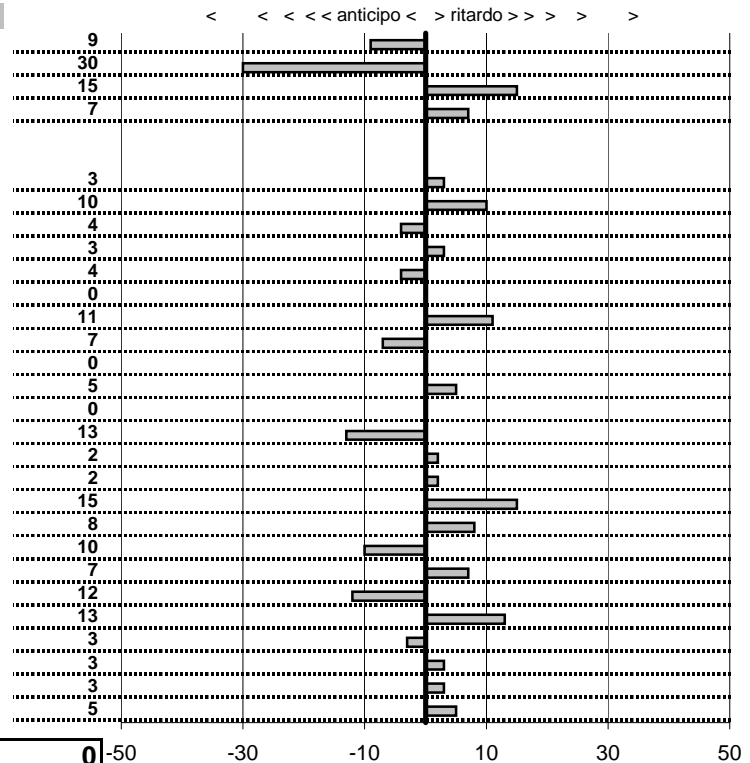

prova	t.imposto	start	stop	t.netto
PA1-Lungomare Levante 1	0:00:12,00	10:34:21,34	10:34:33,25	0:00:11,91
PA2-Lungomare Levante 2	0:00:16,00	10:34:33,25	10:34:48,95	0:00:15,70
PA3-Lungomare Levante 3	0:00:10,00	10:34:48,95	10:34:59,10	0:00:10,15
PA4-Lungomare Levante 4	0:00:11,00	10:34:59,10	10:35:10,17	0:00:11,07
PA7-Via Maratea 1	0:00:11,00	10:44:57,90	10:45:08,93	0:00:11,03
PA8-Via Maratea 2	0:00:10,00	10:45:08,93	10:45:19,03	0:00:10,10
PA9-Via Maratea 3	0:00:11,00	10:45:19,03	10:45:29,99	0:00:10,96
PA10-Via Maratea 4	0:00:12,00	10:45:29,99	10:45:42,02	0:00:12,03
PA11-Maccarese 1	0:00:13,00	11:03:00,53	11:03:13,49	0:00:12,96
PA12-Maccarese 2	0:00:16,00	11:03:13,49	11:03:29,49	0:00:16,00
PA13-Maccarese 3	0:07:03,00	11:03:26,39	11:10:29,50	0:07:03,11
PA14-Maccarese 4	0:00:06,00	11:10:29,50	11:10:35,43	0:00:05,93
PA15-Torre di Maccarese 1	0:00:15,00	11:31:25,35	11:31:40,35	0:00:15,00
PA16-Torre di Maccarese 2	0:00:12,00	11:31:40,35	11:31:52,40	0:00:12,05
PA17-Torre di Maccarese 3	0:00:13,00	11:31:52,40	11:32:05,40	0:00:13,00
PA18-Lungomare Lev. 5	0:00:12,00	11:49:39,58	11:49:51,45	0:00:11,87
PA19-Lungomare Lev. 6	0:00:16,00	11:49:51,45	11:50:07,47	0:00:16,02
PA20-Lungomare Lev. 7	0:00:10,00	11:50:07,47	11:50:17,49	0:00:10,02
PA21-Lungomare Lev. 8	0:00:11,00	11:50:17,49	11:50:28,64	0:00:11,15
PA22-Hotel Corallo 3	0:04:58,00	11:50:28,64	11:55:26,72	0:04:58,08
PA23-Hotel Corallo 4	0:00:06,00	11:55:26,72	11:55:32,62	0:00:05,90
PA24-Via Maratea 5	0:00:11,00	11:58:34,00	11:58:45,07	0:00:11,07
PA25-Via Maratea 6	0:00:10,00	11:58:45,07	11:58:54,95	0:00:09,88
PA26-Via Maratea 7	0:00:11,00	11:58:54,95	11:59:06,08	0:00:11,13
PA27-Via Maratea 8	0:00:12,00	11:59:06,08	11:59:18,05	0:00:11,97
PA28-Maccarese 5	0:00:13,00	12:11:58,18	12:12:11,21	0:00:13,03
PA29-Maccarese 6	0:00:16,00	12:12:11,21	12:12:27,24	0:00:16,03
PA30-Maccarese 7	0:07:03,00	12:12:27,24	12:19:30,29	0:07:03,05

SOMMA PENALITA' 279
MEDIA PENALITA' 7,0

ALTRE PENALITA' 0
TOTALE PENALITA' 837

Elaborazione dati a cura di CRONOVITERBO