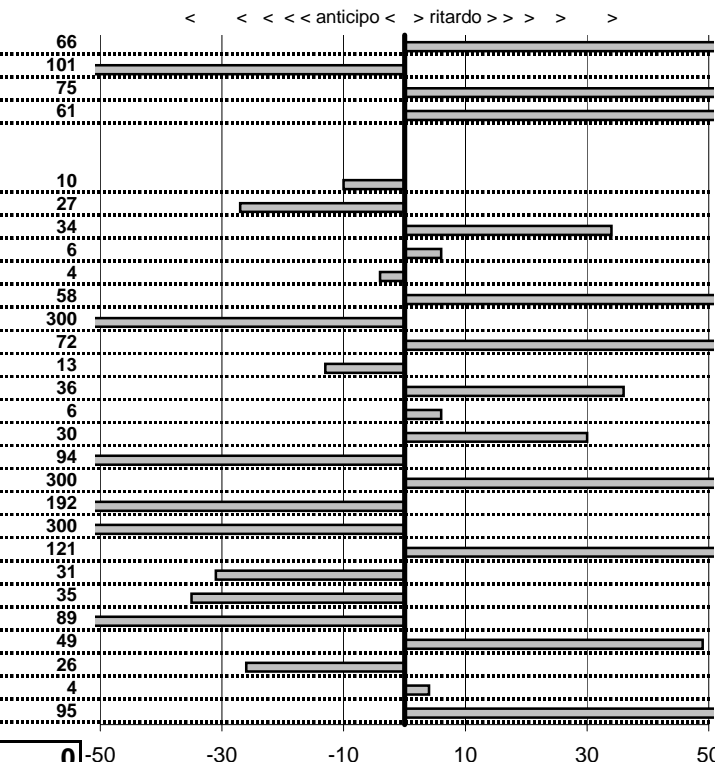

prova	t.imposto	start	stop	t.netto
PA1-Lungomare Levante 1	0:00:12,00	11:04:11,86	11:04:24,52	0:00:12,66
PA2-Lungomare Levante 2	0:00:16,00	11:04:24,52	11:04:39,51	0:00:14,99
PA3-Lungomare Levante 3	0:00:10,00	11:04:39,51	11:04:50,26	0:00:10,75
PA4-Lungomare Levante 4	0:00:11,00	11:04:50,26	11:05:01,87	0:00:11,61
PA7-Via Maratea 1	0:00:11,00	11:13:16,22	11:13:27,12	0:00:10,90
PA8-Via Maratea 2	0:00:10,00	11:13:27,12	11:13:36,85	0:00:09,73
PA9-Via Maratea 3	0:00:11,00	11:13:36,85	11:13:48,19	0:00:11,34
PA10-Via Maratea 4	0:00:12,00	11:13:48,19	11:14:00,25	0:00:12,06
PA11-Maccarese 1	0:00:13,00	11:31:56,32	11:32:09,28	0:00:12,96
PA12-Maccarese 2	0:00:16,00	11:32:09,28	11:32:25,86	0:00:16,58
PA13-Maccarese 3	0:07:03,00	11:32:25,86	11:38:59,65	0:06:33,79
PA14-Maccarese 4	0:00:06,00	11:38:59,65	11:39:06,37	0:00:06,72
PA15-Torre di Maccarese 1	0:00:15,00	11:57:46,48	11:58:01,35	0:00:14,87
PA16-Torre di Maccarese 2	0:00:12,00	11:58:01,35	11:58:13,71	0:00:12,36
PA17-Torre di Maccarese 3	0:00:13,00	11:58:13,71	11:58:26,77	0:00:13,06
PA18-Lungomare Lev. 5	0:00:12,00	12:18:57,14	12:19:09,44	0:00:12,30
PA19-Lungomare Lev. 6	0:00:16,00	12:19:09,44	12:19:24,50	0:00:15,06
PA20-Lungomare Lev. 7	0:00:10,00	12:19:24,50	12:19:45,82	0:00:21,32
PA21-Lungomare Lev. 8	0:00:11,00	12:19:45,82	12:19:54,90	0:00:09,08
PA22-Hotel Corallo 3	0:04:58,00	12:19:54,90	12:23:45,13	0:03:50,23
PA23-Hotel Corallo 4	0:00:06,00	12:23:45,13	12:23:52,34	0:00:07,21
PA24-Via Maratea 5	0:00:11,00	12:30:39,07	12:30:49,76	0:00:10,69
PA25-Via Maratea 6	0:00:10,00	12:30:49,76	12:30:59,41	0:00:09,65
PA26-Via Maratea 7	0:00:11,00	12:30:59,41	12:31:09,52	0:00:10,11
PA27-Via Maratea 8	0:00:12,00	12:31:09,52	12:31:22,01	0:00:12,49
PA28-Maccarese 5	0:00:13,00	12:43:59,54	12:44:12,28	0:00:12,74
PA29-Maccarese 6	0:00:16,00	12:44:12,28	12:44:28,32	0:00:16,04
PA30-Maccarese 7	0:07:03,00	12:44:28,32	12:51:32,27	0:07:03,95

SOMMA PENALITA' 2.622
MEDIA PENALITA' 65,6

ALTRE PENALITA' 0
TOTALE PENALITA' 4.798

Elaborazione dati a cura di CRONOVITERBO