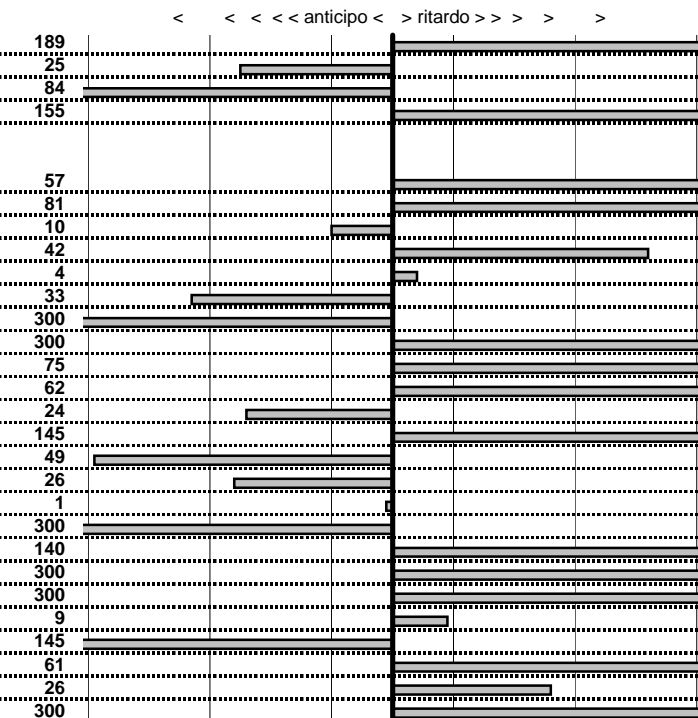

tempi e classifiche disponibili su www.cronoviterbo.net

- Cronologi - Penalità - Statistiche -

AMATO A.
 TRIUMPH TR3

43

43 in classifica

prova	t.imposto	start	stop	t.netto
PA1-Lungomare Levante 1	0:00:12,00	11:08:31,75	11:08:45,64	0:00:13,89
PA2-Lungomare Levante 2	0:00:16,00	11:08:45,64	11:09:01,39	0:00:15,75
PA3-Lungomare Levante 3	0:00:10,00	11:09:01,39	11:09:10,55	0:00:09,16
PA4-Lungomare Levante 4	0:00:11,00	11:09:10,55	11:09:23,10	0:00:12,55
PA7-Via Maratea 1	0:00:11,00	11:28:39,30	11:28:50,87	0:00:11,57
PA8-Via Maratea 2	0:00:10,00	11:28:50,87	11:29:01,68	0:00:10,81
PA9-Via Maratea 3	0:00:11,00	11:29:01,68	11:29:12,58	0:00:10,90
PA10-Via Maratea 4	0:00:12,00	11:29:12,58	11:29:25,00	0:00:12,42
PA11-Maccarese 1	0:00:13,00	11:44:11,93	11:44:24,97	0:00:13,04
PA12-Maccarese 2	0:00:16,00	11:44:24,97	11:44:40,64	0:00:15,67
PA13-Maccarese 3	0:07:03,00	11:44:40,64	11:51:18,32	0:06:37,68
PA14-Maccarese 4	0:00:06,00	11:51:18,32	11:51:42,98	0:00:24,66
PA15-Torre di Maccarese 1	0:00:15,00	12:09:12,08	12:09:27,83	0:00:15,75
PA16-Torre di Maccarese 2	0:00:12,00	12:09:27,83	12:09:40,45	0:00:12,62
PA17-Torre di Maccarese 3	0:00:13,00	12:09:40,45	12:09:53,21	0:00:12,76
PA18-Lungomare Lev. 5	0:00:12,00	12:23:16,21	12:23:29,66	0:00:13,45
PA19-Lungomare Lev. 6	0:00:16,00	12:23:29,66	12:23:45,17	0:00:15,51
PA20-Lungomare Lev. 7	0:00:10,00	12:23:45,17	12:23:54,91	0:00:09,74
PA21-Lungomare Lev. 8	0:00:11,00	12:23:54,91	12:24:05,90	0:00:10,99
PA22-Hotel Corallo 3	0:04:58,00	12:24:05,90	12:28:35,27	0:04:29,37
PA23-Hotel Corallo 4	0:00:06,00	12:28:35,27	12:28:42,67	0:00:07,40
PA24-Via Maratea 5	0:00:11,00	12:32:37,67	12:32:53,74	0:00:16,07
PA25-Via Maratea 6	0:00:10,00	12:32:53,74	12:33:09,47	0:00:15,73
PA26-Via Maratea 7	0:00:11,00	12:33:09,47	12:33:20,56	0:00:11,09
PA27-Via Maratea 8	0:00:12,00	12:33:20,56	12:33:31,11	0:00:10,55
PA28-Maccarese 5	0:00:13,00	12:46:35,04	12:46:48,65	0:00:13,61
PA29-Maccarese 6	0:00:16,00	12:46:48,65	12:47:04,91	0:00:16,26
PA30-Maccarese 7	0:07:03,00	12:47:04,91	00:00:00,00	7:67:04,91