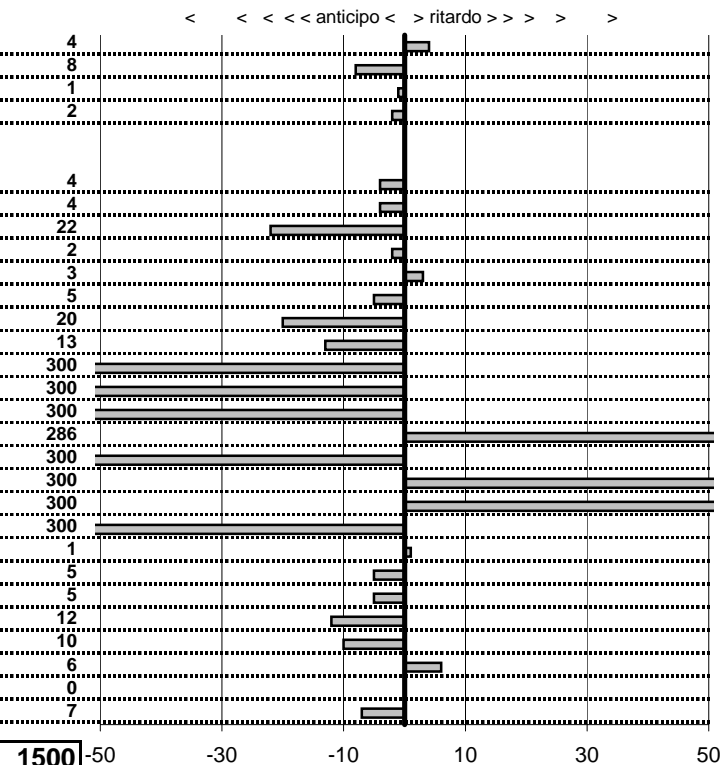

PA7-Via Maratea 1	0:00:11,00	10:46:54,39	10:47:05,35	0:00:10,96
PA8-Via Maratea 2	0:00:10,00	10:47:05,35	10:47:15,31	0:00:09,96
PA9-Via Maratea 3	0:00:11,00	10:47:15,31	10:47:26,09	0:00:10,78
PA10-Via Maratea 4	0:00:12,00	10:47:26,09	10:47:38,07	0:00:11,98
PA11-Maccarese 1	0:00:13,00	11:03:47,41	11:04:00,44	0:00:13,03
PA12-Maccarese 2	0:00:16,00	11:04:00,44	11:04:16,39	0:00:15,95
PA13-Maccarese 3	0:07:03,00	11:04:16,39	11:11:19,19	0:07:02,80
PA14-Maccarese 4	0:00:06,00	11:11:19,19	11:11:25,06	0:00:05,87
PA15-Torre di Maccarese 1	0:00:15,00	00:00:00,00	00:00:00,00	0:00:00,00
PA16-Torre di Maccarese 2	0:00:12,00	00:00:00,00	00:00:00,00	0:00:00,00
PA17-Torre di Maccarese 3	0:00:13,00	00:00:00,00	00:00:00,00	0:00:00,00
PA18-Lungomare Lev. 5	0:00:12,00	11:47:11,96	11:47:26,82	0:00:14,86
PA19-Lungomare Lev. 6	0:00:16,00	11:47:26,82	11:47:38,55	0:00:11,73
PA20-Lungomare Lev. 7	0:00:10,00	11:47:38,55	11:47:51,62	0:00:13,07
PA21-Lungomare Lev. 8	0:00:11,00	11:47:51,62	11:48:09,74	0:00:18,12
PA22-Hotel Corallo 3	0:04:58,00	11:48:09,74	11:52:31,45	0:04:21,71
PA23-Hotel Corallo 4	0:00:06,00	11:52:31,45	11:52:37,46	0:00:06,01
PA24-Via Maratea 5	0:00:11,00	11:56:31,66	11:56:42,61	0:00:10,95
PA25-Via Maratea 6	0:00:10,00	11:56:42,61	11:56:52,56	0:00:09,95
PA26-Via Maratea 7	0:00:11,00	11:56:52,56	11:57:03,44	0:00:10,88
PA27-Via Maratea 8	0:00:12,00	11:57:03,44	11:57:15,34	0:00:11,90
PA28-Maccarese 5	0:00:13,00	12:10:54,77	12:11:07,83	0:00:13,06
PA29-Maccarese 6	0:00:16,00	12:11:07,83	12:11:23,83	0:00:16,00
PA30-Maccarese 7	0:07:03,00	12:11:23,83	12:18:26,76	0:07:02,93