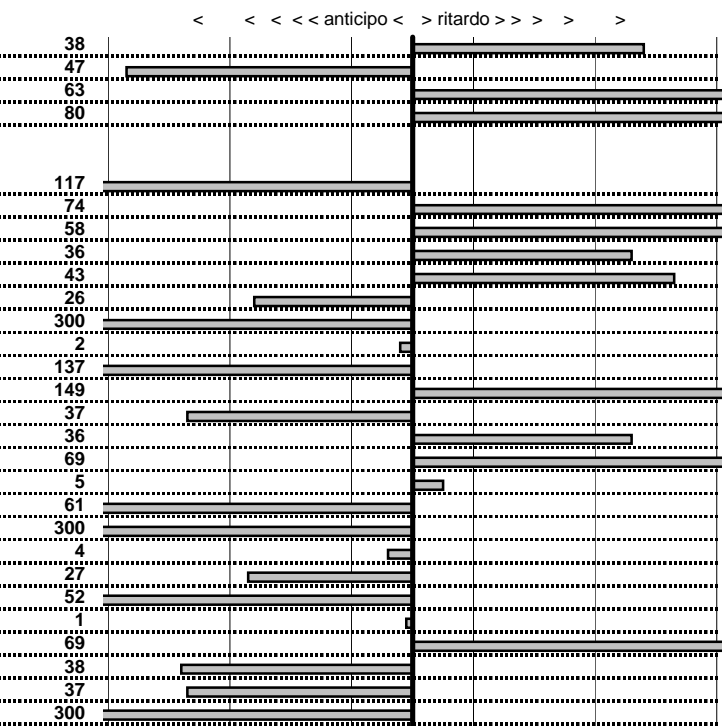

PA7-Via Maratea 1	0:00:11,00	11:23:41,58	11:23:51,41	0:00:09,83
PA8-Via Maratea 2	0:00:10,00	11:23:51,41	11:24:02,15	0:00:10,74
PA9-Via Maratea 3	0:00:11,00	11:24:02,15	11:24:13,73	0:00:11,58
PA10-Via Maratea 4	0:00:12,00	11:24:13,73	11:24:26,09	0:00:12,36
PA11-Maccarese 1	0:00:13,00	11:40:43,68	11:40:57,11	0:00:13,43
PA12-Maccarese 2	0:00:16,00	11:40:57,11	11:41:12,85	0:00:15,74
PA13-Maccarese 3	0:07:03,00	11:41:12,85	11:48:07,76	0:06:54,91
PA14-Maccarese 4	0:00:06,00	11:48:07,76	11:48:13,74	0:00:05,98
PA15-Torre di Maccarese 1	0:00:15,00	12:06:15,01	12:06:28,64	0:00:13,63
PA16-Torre di Maccarese 2	0:00:12,00	12:06:28,64	12:06:42,13	0:00:13,49
PA17-Torre di Maccarese 3	0:00:13,00	12:06:42,13	12:06:54,76	0:00:12,63
PA18-Lungomare Lev. 5	0:00:12,00	12:30:40,04	12:30:52,40	0:00:12,36
PA19-Lungomare Lev. 6	0:00:16,00	12:30:52,40	12:31:09,09	0:00:16,69
PA20-Lungomare Lev. 7	0:00:10,00	12:31:09,09	12:31:19,14	0:00:10,05
PA21-Lungomare Lev. 8	0:00:11,00	12:31:19,14	12:31:29,53	0:00:10,39
PA22-Hotel Corallo 3	0:04:58,00	12:31:29,53	12:35:10,70	0:03:41,17
PA23-Hotel Corallo 4	0:00:06,00	12:35:10,70	12:35:16,66	0:00:05,96
PA24-Via Maratea 5	0:00:11,00	12:40:49,19	12:40:59,92	0:00:10,73
PA25-Via Maratea 6	0:00:10,00	12:40:59,92	12:41:09,40	0:00:09,48
PA26-Via Maratea 7	0:00:11,00	12:41:09,40	12:41:20,39	0:00:10,99
PA27-Via Maratea 8	0:00:12,00	12:41:20,39	12:41:33,08	0:00:12,69
PA28-Maccarese 5	0:00:13,00	12:56:19,11	12:56:31,73	0:00:12,62
PA29-Maccarese 6	0:00:16,00	12:56:31,73	12:56:47,36	0:00:15,63
PA30-Maccarese 7	0:07:03,00	12:56:47,36	13:02:33,56	0:05:46,20