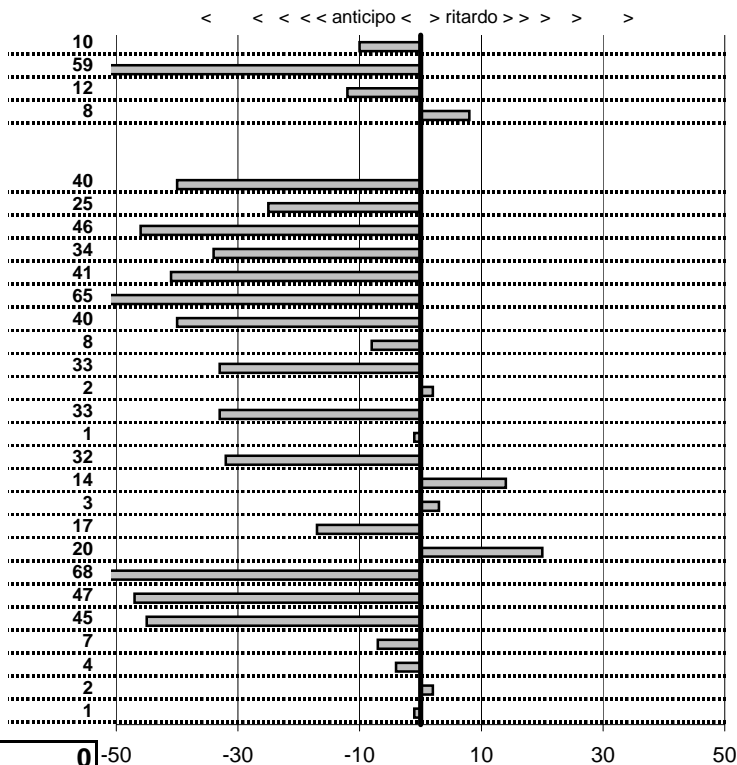

prova	t.imposto	start	stop	t.netto
PA1-Lungomare Levante 1	0:00:12,00	10:39:47,43	10:39:59,33	0:00:11,90
PA2-Lungomare Levante 2	0:00:16,00	10:39:59,33	10:40:14,74	0:00:15,41
PA3-Lungomare Levante 3	0:00:10,00	10:40:14,74	10:40:24,62	0:00:09,88
PA4-Lungomare Levante 4	0:00:11,00	10:40:24,62	10:40:35,70	0:00:11,08
PA7-Via Maratea 1	0:00:11,00	10:49:42,75	10:49:53,35	0:00:10,60
PA8-Via Maratea 2	0:00:10,00	10:49:53,35	10:50:03,10	0:00:09,75
PA9-Via Maratea 3	0:00:11,00	10:50:03,10	10:50:13,64	0:00:10,54
PA10-Via Maratea 4	0:00:12,00	10:50:13,64	10:50:25,30	0:00:11,66
PA11-Maccarese 1	0:00:13,00	11:06:56,46	11:07:09,05	0:00:12,59
PA12-Maccarese 2	0:00:16,00	11:07:09,05	11:07:24,40	0:00:15,35
PA13-Maccarese 3	0:07:03,00	11:07:24,40	11:14:27,00	0:07:02,60
PA14-Maccarese 4	0:00:06,00	11:14:27,00	11:14:32,92	0:00:05,92
PA15-Torre di Maccarese 1	0:00:15,00	11:35:51,93	11:36:06,60	0:00:14,67
PA16-Torre di Maccarese 2	0:00:12,00	11:36:06,60	11:36:18,62	0:00:12,02
PA17-Torre di Maccarese 3	0:00:13,00	11:36:18,62	11:36:31,29	0:00:12,67
PA18-Lungomare Lev. 5	0:00:12,00	11:55:05,84	11:55:17,83	0:00:11,99
PA19-Lungomare Lev. 6	0:00:16,00	11:55:17,83	11:55:33,51	0:00:15,68
PA20-Lungomare Lev. 7	0:00:10,00	11:55:33,51	11:55:43,65	0:00:10,14
PA21-Lungomare Lev. 8	0:00:11,00	11:55:43,65	11:55:54,68	0:00:11,03
PA22-Hotel Corallo 3	0:04:58,00	11:55:54,68	12:00:52,51	0:04:57,83
PA23-Hotel Corallo 4	0:00:06,00	12:00:52,51	12:00:58,71	0:00:06,20
PA24-Via Maratea 5	0:00:11,00	12:03:47,12	12:03:57,44	0:00:10,32
PA25-Via Maratea 6	0:00:10,00	12:03:57,44	12:04:06,97	0:00:09,53
PA26-Via Maratea 7	0:00:11,00	12:04:06,97	12:04:17,52	0:00:10,55
PA27-Via Maratea 8	0:00:12,00	12:04:17,52	12:04:29,45	0:00:11,93
PA28-Maccarese 5	0:00:13,00	12:19:26,54	12:19:39,50	0:00:12,96
PA29-Maccarese 6	0:00:16,00	12:19:39,50	12:19:55,52	0:00:16,02
PA30-Maccarese 7	0:07:03,00	12:19:55,52	12:26:58,51	0:07:02,99

SOMMA PENALITA' 897
MEDIA PENALITA' 22,4

ALTRE PENALITA' 0
TOTALE PENALITA' 1.408

Elaborazione dati a cura di CRONOVITERBO