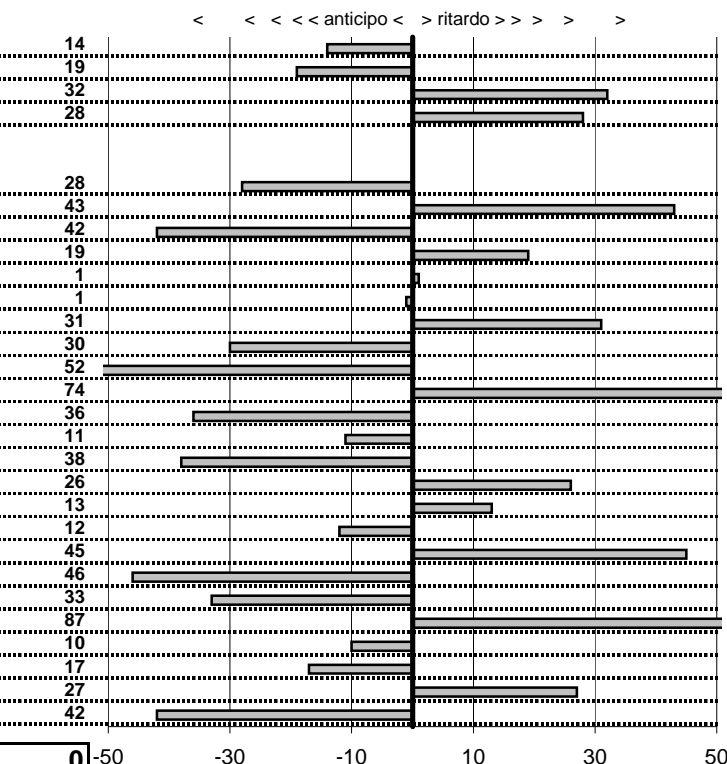

prova	t.imposto	start	stop	t.netto
PA1-Lungomare Levante 1	0:00:12,00	10:47:24,90	10:47:36,76	0:00:11,86
PA2-Lungomare Levante 2	0:00:16,00	10:47:36,76	10:47:52,57	0:00:15,81
PA3-Lungomare Levante 3	0:00:10,00	10:47:52,57	10:48:02,89	0:00:10,32
PA4-Lungomare Levante 4	0:00:11,00	10:48:02,89	10:48:14,17	0:00:11,28
PA7-Via Maratea 1	0:00:11,00	10:57:57,46	10:58:08,18	0:00:10,72
PA8-Via Maratea 2	0:00:10,00	10:58:08,18	10:58:18,61	0:00:10,43
PA9-Via Maratea 3	0:00:11,00	10:58:18,61	10:58:29,19	0:00:10,58
PA10-Via Maratea 4	0:00:12,00	10:58:29,19	10:58:41,38	0:00:12,19
PA11-Maccarese 1	0:00:13,00	11:14:47,46	11:15:00,47	0:00:13,01
PA12-Maccarese 2	0:00:16,00	11:15:00,47	11:15:16,46	0:00:15,99
PA13-Maccarese 3	0:07:03,00	11:15:16,46	11:22:19,77	0:07:03,31
PA14-Maccarese 4	0:00:06,00	11:22:19,77	11:22:25,47	0:00:05,70
PA15-Torre di Maccarese 1	0:00:15,00	11:44:19,36	11:44:33,84	0:00:14,48
PA16-Torre di Maccarese 2	0:00:12,00	11:44:33,84	11:44:46,58	0:00:12,74
PA17-Torre di Maccarese 3	0:00:13,00	11:44:46,58	11:44:59,22	0:00:12,64
PA18-Lungomare Lev. 5	0:00:12,00	12:03:07,82	12:03:19,71	0:00:11,89
PA19-Lungomare Lev. 6	0:00:16,00	12:03:19,71	12:03:35,33	0:00:15,62
PA20-Lungomare Lev. 7	0:00:10,00	12:03:35,33	12:03:45,59	0:00:10,26
PA21-Lungomare Lev. 8	0:00:11,00	12:03:45,59	12:03:56,72	0:00:11,13
PA22-Hotel Corallo 3	0:04:58,00	12:03:56,72	12:08:54,60	0:04:57,88
PA23-Hotel Corallo 4	0:00:06,00	12:08:54,60	12:09:01,05	0:00:06,45
PA24-Via Maratea 5	0:00:11,00	12:11:31,60	12:11:42,14	0:00:10,54
PA25-Via Maratea 6	0:00:10,00	12:11:42,14	12:11:51,81	0:00:09,67
PA26-Via Maratea 7	0:00:11,00	12:11:51,81	12:12:03,68	0:00:11,87
PA27-Via Maratea 8	0:00:12,00	12:12:03,68	12:12:15,58	0:00:11,90
PA28-Maccarese 5	0:00:13,00	12:27:10,42	12:27:23,25	0:00:12,83
PA29-Maccarese 6	0:00:16,00	12:27:23,25	12:27:39,52	0:00:16,27
PA30-Maccarese 7	0:07:03,00	12:27:39,52	12:34:42,10	0:07:02,58

SOMMA PENALITA' 1.125
MEDIA PENALITA' 28,1

ALTRE PENALITA' 0
TOTALE PENALITA' 1.879

Elaborazione dati a cura di CRONOVITERBO