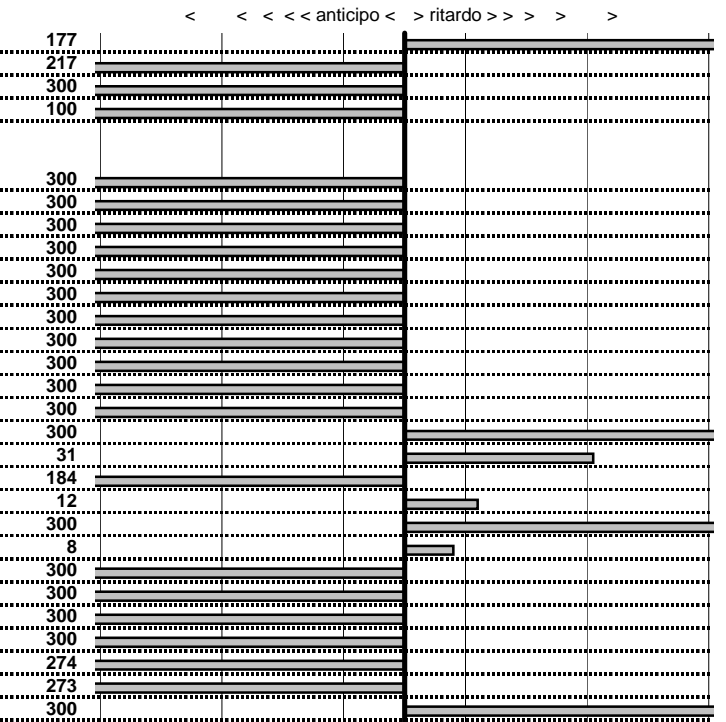

PA7-Via Maratea 1	0:00:11,00	00:00:00,00	00:00:00,00	0:00:00,00
PA8-Via Maratea 2	0:00:10,00	00:00:00,00	00:00:00,00	0:00:00,00
PA9-Via Maratea 3	0:00:11,00	00:00:00,00	00:00:00,00	0:00:00,00
PA10-Via Maratea 4	0:00:12,00	00:00:00,00	00:00:00,00	0:00:00,00
PA11-Maccarese 1	0:00:13,00	00:00:00,00	00:00:00,00	0:00:00,00
PA12-Maccarese 2	0:00:16,00	00:00:00,00	00:00:00,00	0:00:00,00
PA13-Maccarese 3	0:07:03,00	00:00:00,00	00:00:00,00	0:00:00,00
PA14-Maccarese 4	0:00:06,00	00:00:00,00	00:00:00,00	0:00:00,00
PA15-Torre di Maccarese 1	0:00:15,00	00:00:00,00	00:00:00,00	0:00:00,00
PA16-Torre di Maccarese 2	0:00:12,00	00:00:00,00	00:00:00,00	0:00:00,00
PA17-Torre di Maccarese 3	0:00:13,00	00:00:00,00	00:00:00,00	0:00:00,00
PA18-Lungomare Lev. 5	0:00:12,00	12:26:31,47	12:26:47,39	0:00:15,92
PA19-Lungomare Lev. 6	0:00:16,00	12:26:47,39	12:27:03,70	0:00:16,31
PA20-Lungomare Lev. 7	0:00:10,00	12:27:03,70	12:27:11,86	0:00:08,16
PA21-Lungomare Lev. 8	0:00:11,00	12:27:11,86	12:27:22,98	0:00:11,12
PA22-Hotel Corallo 3	0:04:58,00	12:27:22,98	12:32:27,10	0:05:04,12
PA23-Hotel Corallo 4	0:00:06,00	12:32:27,10	12:32:33,18	0:00:06,08
PA24-Via Maratea 5	0:00:11,00	12:38:40,05	12:38:47,76	0:00:07,71
PA25-Via Maratea 6	0:00:10,00	12:38:47,76	12:38:52,43	0:00:04,67
PA26-Via Maratea 7	0:00:11,00	12:38:52,43	12:38:58,50	0:00:06,07
PA27-Via Maratea 8	0:00:12,00	12:38:58,50	12:39:06,08	0:00:07,58
PA28-Maccarese 5	0:00:13,00	12:51:58,94	12:52:09,20	0:00:10,26
PA29-Maccarese 6	0:00:16,00	12:52:09,20	12:52:22,47	0:00:13,27
PA30-Maccarese 7	0:07:03,00	12:52:22,47	13:02:00,16	0:09:37,69