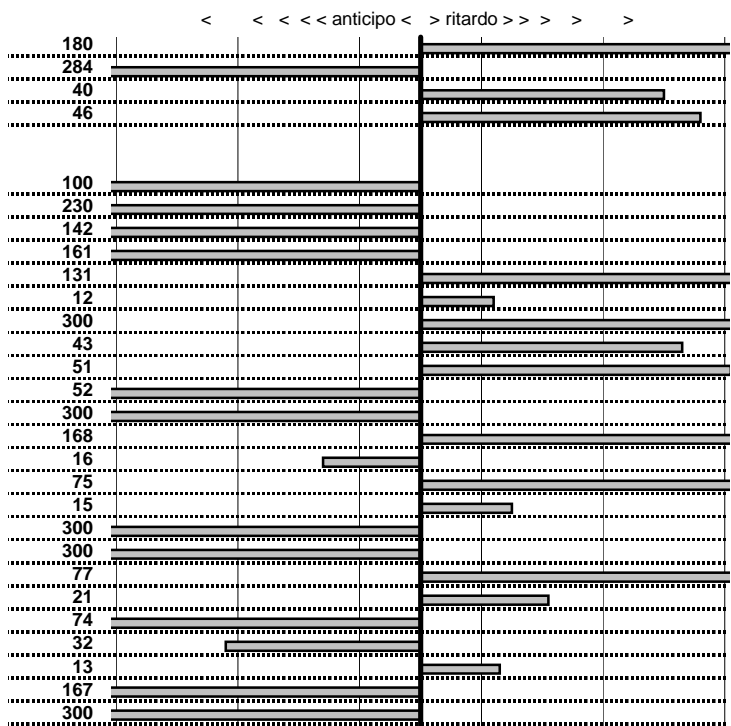

prova	t. imposto	start	stop	t. netto
PA1-Lungomare Levante 1	0:00:12,00	11:02:04,94	11:02:18,74	0:00:13,80
PA2-Lungomare Levante 2	0:00:16,00	11:02:18,74	11:02:31,90	0:00:13,16
PA3-Lungomare Levante 3	0:00:10,00	11:02:31,90	11:02:42,30	0:00:10,40
PA4-Lungomare Levante 4	0:00:11,00	11:02:42,30	11:02:53,76	0:00:11,46
PA7-Via Maratea 1	0:00:11,00	11:17:38,60	11:17:48,60	0:00:10,00
PA8-Via Maratea 2	0:00:10,00	11:17:48,60	11:17:56,30	0:00:07,70
PA9-Via Maratea 3	0:00:11,00	11:17:56,30	11:18:05,88	0:00:09,58
PA10-Via Maratea 4	0:00:12,00	11:18:05,88	11:18:16,27	0:00:10,39
PA11-Maccarese 1	0:00:13,00	11:35:36,39	11:35:50,70	0:00:14,31
PA12-Maccarese 2	0:00:16,00	11:35:50,70	11:36:06,82	0:00:16,12
PA13-Maccarese 3	0:07:03,00	11:36:06,82	11:52:31,58	0:16:24,76
PA14-Maccarese 4	0:00:06,00	11:52:31,58	11:52:38,01	0:00:06,43
PA15-Torre di Maccarese 1	0:00:15,00	12:11:54,65	12:12:10,16	0:00:15,51
PA16-Torre di Maccarese 2	0:00:12,00	12:12:10,16	12:12:21,64	0:00:11,48
PA17-Torre di Maccarese 3	0:00:13,00	12:12:21,64	12:12:29,82	0:00:08,18
PA18-Lungomare Lev. 5	0:00:12,00	12:27:38,52	12:27:52,20	0:00:13,68
PA19-Lungomare Lev. 6	0:00:16,00	12:27:52,20	12:28:08,04	0:00:15,84
PA20-Lungomare Lev. 7	0:00:10,00	12:28:08,04	12:28:18,79	0:00:10,75
PA21-Lungomare Lev. 8	0:00:11,00	12:28:18,79	12:28:29,94	0:00:11,15
PA22-Hotel Corallo 3	0:04:58,00	12:28:29,94	12:32:21,94	0:03:52,00
PA23-Hotel Corallo 4	0:00:06,00	12:32:21,94	12:32:23,84	0:00:01,90
PA24-Via Maratea 5	0:00:11,00	12:37:44,87	12:37:56,64	0:00:11,77
PA25-Via Maratea 6	0:00:10,00	12:37:56,64	12:38:06,85	0:00:10,21
PA26-Via Maratea 7	0:00:11,00	12:38:06,85	12:38:17,11	0:00:10,26
PA27-Via Maratea 8	0:00:12,00	12:38:17,11	12:38:28,79	0:00:11,68
PA28-Maccarese 5	0:00:13,00	12:50:51,30	12:51:04,43	0:00:13,13
PA29-Maccarese 6	0:00:16,00	12:51:04,43	12:51:18,76	0:00:14,33
PA30-Maccarese 7	0:07:03,00	12:51:18,76	12:58:02,89	0:06:44,13

SOMMA PENALITA' 5.056
MEDIA PENALITA' 126,4

ALTRE PENALITA' 0
TOTALE PENALITA' 9.303

Elaborazione dati a cura di CRONOVITERBO