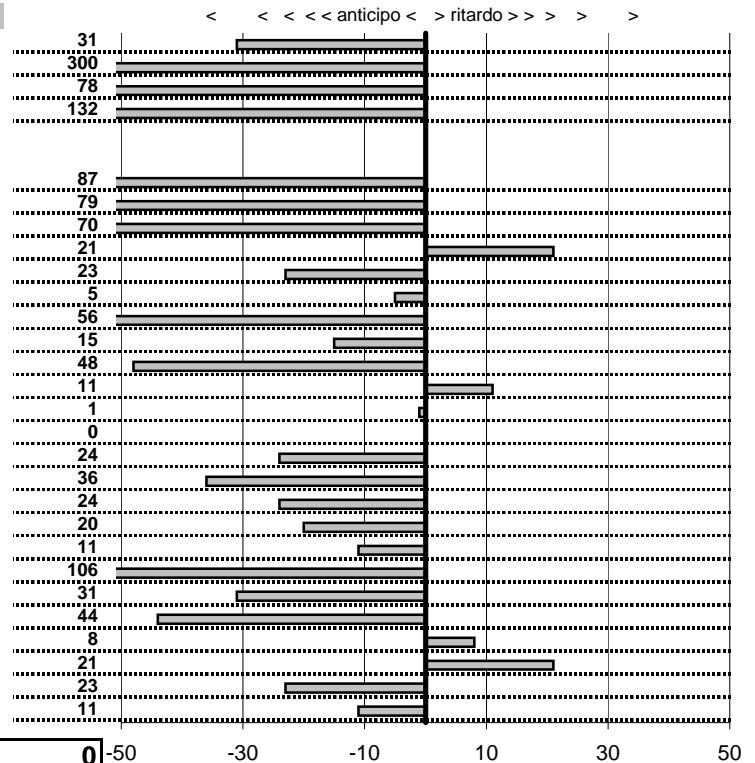

tempi e classifiche disponibili su www.cronoviterbo.net

- Cronologi - Penalità - Statistiche -

FORMICONI M.
JAGUAR XK140

18

22 in classifica

prova	t.imposto	start	stop	t.netto
PA1-Lungomare Levante 1	0:00:12,00	10:42:06,79	10:42:18,48	0:00:11,69
PA2-Lungomare Levante 2	0:00:16,00	10:42:18,48	10:42:24,63	0:00:06,15
PA3-Lungomare Levante 3	0:00:10,00	10:42:24,63	10:42:33,85	0:00:09,22
PA4-Lungomare Levante 4	0:00:11,00	10:42:33,85	10:42:43,53	0:00:09,68
PA7-Via Maratea 1	0:00:11,00	10:52:33,06	10:52:43,19	0:00:10,13
PA8-Via Maratea 2	0:00:10,00	10:52:43,19	10:52:52,40	0:00:09,21
PA9-Via Maratea 3	0:00:11,00	10:52:52,40	10:53:02,70	0:00:10,30
PA10-Via Maratea 4	0:00:12,00	10:53:02,70	10:53:14,91	0:00:12,21
PA11-Maccarese 1	0:00:13,00	11:09:14,68	11:09:27,45	0:00:12,77
PA12-Maccarese 2	0:00:16,00	11:09:27,45	11:09:43,40	0:00:15,95
PA13-Maccarese 3	0:07:03,00	11:09:43,40	11:16:45,84	0:07:02,44
PA14-Maccarese 4	0:00:06,00	11:16:45,84	11:16:51,69	0:00:05,85
PA15-Torre di Maccarese 1	0:00:15,00	11:40:42,99	11:40:57,51	0:00:14,52
PA16-Torre di Maccarese 2	0:00:12,00	11:40:57,51	11:41:09,62	0:00:12,11
PA17-Torre di Maccarese 3	0:00:13,00	11:41:09,62	11:41:22,61	0:00:12,99
PA18-Lungomare Lev. 5	0:00:12,00	11:57:10,10	11:57:22,10	0:00:12,00
PA19-Lungomare Lev. 6	0:00:16,00	11:57:22,10	11:57:37,86	0:00:15,76
PA20-Lungomare Lev. 7	0:00:10,00	11:57:37,86	11:57:47,50	0:00:09,64
PA21-Lungomare Lev. 8	0:00:11,00	11:57:47,50	11:57:58,26	0:00:10,76
PA22-Hotel Corallo 3	0:04:58,00	11:57:58,26	12:02:56,06	0:04:57,80
PA23-Hotel Corallo 4	0:00:06,00	12:02:56,06	12:03:01,95	0:00:05,89
PA24-Via Maratea 5	0:00:11,00	12:05:41,47	12:05:51,41	0:00:09,94
PA25-Via Maratea 6	0:00:10,00	12:05:51,41	12:06:01,10	0:00:09,69
PA26-Via Maratea 7	0:00:11,00	12:06:01,10	12:06:11,66	0:00:10,56
PA27-Via Maratea 8	0:00:12,00	12:06:11,66	12:06:23,74	0:00:12,08
PA28-Maccarese 5	0:00:13,00	12:21:31,29	12:21:44,50	0:00:13,21
PA29-Maccarese 6	0:00:16,00	12:21:44,50	12:22:00,27	0:00:15,77
PA30-Maccarese 7	0:07:03,00	12:22:00,27	12:29:03,16	0:07:02,89