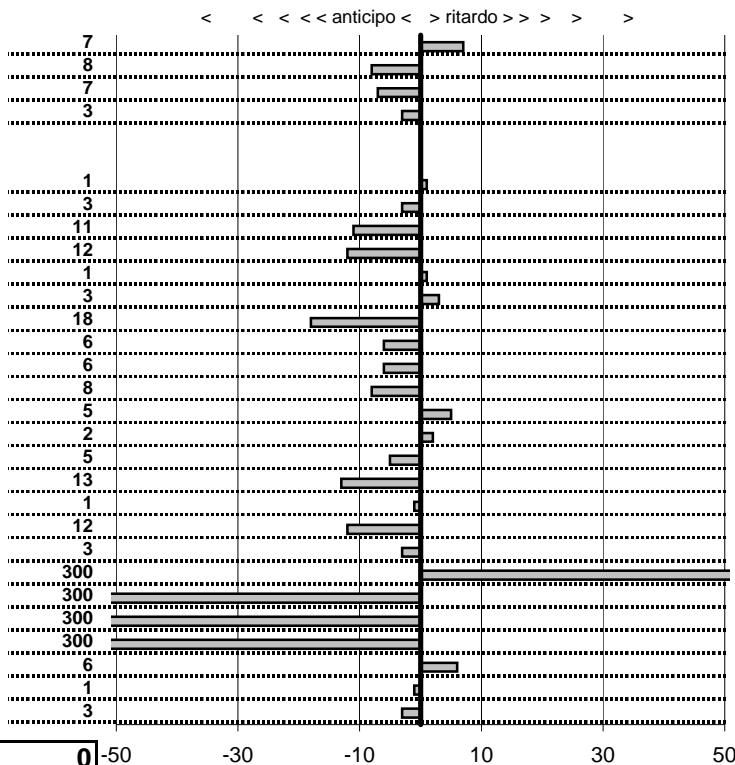

- Cronologi - Penalità - Statistiche -

DE RITA M.
 AR GT 2000

2

21 in classifica

prova	t.imposto	start	stop	t.netto
PA1-Lungomare Levante 1	0:00:12,00	10:24:08,59	10:24:20,66	0:00:12,07
PA2-Lungomare Levante 2	0:00:16,00	10:24:20,66	10:24:36,58	0:00:15,92
PA3-Lungomare Levante 3	0:00:10,00	10:24:36,58	10:24:46,51	0:00:09,93
PA4-Lungomare Levante 4	0:00:11,00	10:24:46,51	10:24:57,48	0:00:10,97
PA7-Via Maratea 1	0:00:11,00	10:33:06,91	10:33:17,92	0:00:11,01
PA8-Via Maratea 2	0:00:10,00	10:33:17,92	10:33:27,89	0:00:09,97
PA9-Via Maratea 3	0:00:11,00	10:33:27,89	10:33:38,78	0:00:10,89
PA10-Via Maratea 4	0:00:12,00	10:33:38,78	10:33:50,66	0:00:11,88
PA11-Maccarese 1	0:00:13,00	10:46:22,92	10:46:35,93	0:00:13,01
PA12-Maccarese 2	0:00:16,00	10:46:35,93	10:46:51,96	0:00:16,03
PA13-Maccarese 3	0:07:03,00	10:46:51,96	10:53:54,78	0:07:02,82
PA14-Maccarese 4	0:00:06,00	10:53:54,78	10:54:00,72	0:00:05,94
PA15-Torre di Maccarese 1	0:00:15,00	11:21:50,84	11:22:05,78	0:00:14,94
PA16-Torre di Maccarese 2	0:00:12,00	11:22:05,78	11:22:17,70	0:00:11,92
PA17-Torre di Maccarese 3	0:00:13,00	11:22:17,70	11:22:30,75	0:00:13,05
PA18-Lungomare Lev. 5	0:00:12,00	11:39:28,68	11:39:40,70	0:00:12,02
PA19-Lungomare Lev. 6	0:00:16,00	11:39:40,70	11:39:56,65	0:00:15,95
PA20-Lungomare Lev. 7	0:00:10,00	11:39:56,65	11:40:06,52	0:00:09,87
PA21-Lungomare Lev. 8	0:00:11,00	11:40:06,52	11:40:17,51	0:00:10,99
PA22-Hotel Corallo 3	0:04:58,00	11:40:17,51	11:45:15,39	0:04:57,88
PA23-Hotel Corallo 4	0:00:06,00	11:45:15,39	11:45:21,36	0:00:05,97
PA24-Via Maratea 5	0:00:11,00	11:47:43,90	11:47:59,91	0:00:16,01
PA25-Via Maratea 6	0:00:10,00	11:47:59,91	11:48:06,56	0:00:06,65
PA26-Via Maratea 7	0:00:11,00	11:48:06,56	11:48:11,64	0:00:05,08
PA27-Via Maratea 8	0:00:12,00	11:48:11,64	11:48:16,90	0:00:05,26
PA28-Maccarese 5	0:00:13,00	12:02:42,76	12:02:55,82	0:00:13,06
PA29-Maccarese 6	0:00:16,00	12:02:55,82	12:03:11,81	0:00:15,99
PA30-Maccarese 7	0:07:03,00	12:03:11,81	12:10:14,78	0:07:02,97