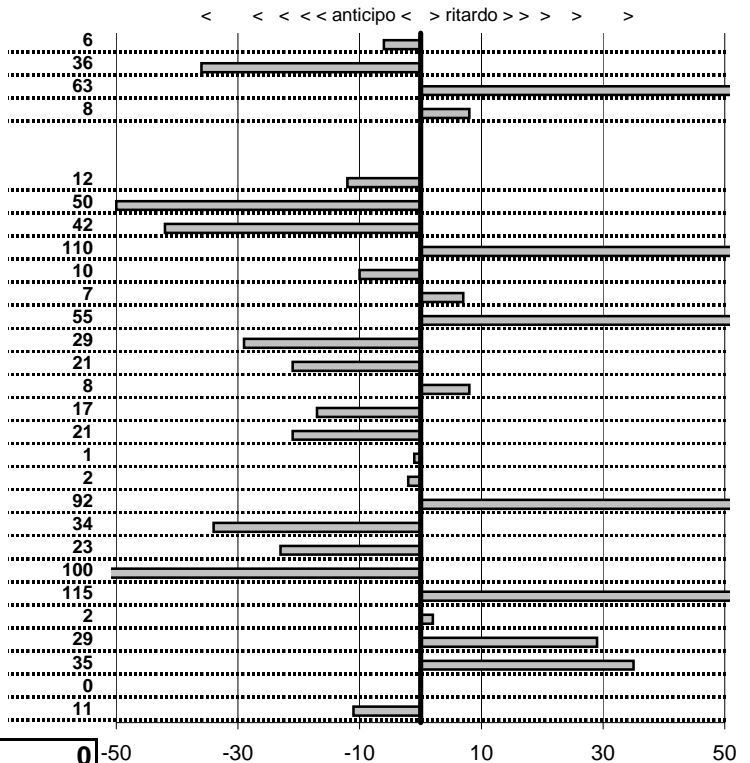

prova	t.imposto	start	stop	t.netto
PA1-Lungomare Levante 1	0:00:12,00	10:59:47,01	10:59:58,95	0:00:11,94
PA2-Lungomare Levante 2	0:00:16,00	10:59:58,95	11:00:14,59	0:00:15,64
PA3-Lungomare Levante 3	0:00:10,00	11:00:14,59	11:00:25,22	0:00:10,63
PA4-Lungomare Levante 4	0:00:11,00	11:00:25,22	11:00:36,30	0:00:11,08
PA7-Via Maratea 1	0:00:11,00	11:10:39,69	11:10:50,57	0:00:10,88
PA8-Via Maratea 2	0:00:10,00	11:10:50,57	11:11:00,07	0:00:09,50
PA9-Via Maratea 3	0:00:11,00	11:11:00,07	11:11:10,65	0:00:10,58
PA10-Via Maratea 4	0:00:12,00	11:11:10,65	11:11:23,75	0:00:13,10
PA11-Maccarese 1	0:00:13,00	11:34:34,86	11:34:47,76	0:00:12,90
PA12-Maccarese 2	0:00:16,00	11:34:47,76	11:35:03,83	0:00:16,07
PA13-Maccarese 3	0:07:03,00	11:35:03,83	11:42:07,38	0:07:03,55
PA14-Maccarese 4	0:00:06,00	11:42:07,38	11:42:13,09	0:00:05,71
PA15-Torre di Maccarese 1	0:00:15,00	11:55:29,08	11:55:43,87	0:00:14,79
PA16-Torre di Maccarese 2	0:00:12,00	11:55:43,87	11:55:55,95	0:00:12,08
PA17-Torre di Maccarese 3	0:00:13,00	11:55:55,95	11:56:08,78	0:00:12,83
PA18-Lungomare Lev. 5	0:00:12,00	12:15:48,52	12:16:00,31	0:00:11,79
PA19-Lungomare Lev. 6	0:00:16,00	12:16:00,31	12:16:16,30	0:00:15,99
PA20-Lungomare Lev. 7	0:00:10,00	12:16:16,30	12:16:26,28	0:00:09,98
PA21-Lungomare Lev. 8	0:00:11,00	12:16:26,28	12:16:38,20	0:00:11,92
PA22-Hotel Corallo 3	0:04:58,00	12:16:38,20	12:21:35,86	0:04:57,66
PA23-Hotel Corallo 4	0:00:06,00	12:21:35,86	12:21:41,63	0:00:05,77
PA24-Via Maratea 5	0:00:11,00	12:24:45,54	12:24:55,54	0:00:10,00
PA25-Via Maratea 6	0:00:10,00	12:24:55,54	12:25:06,69	0:00:11,15
PA26-Via Maratea 7	0:00:11,00	12:25:06,69	12:25:17,71	0:00:11,02
PA27-Via Maratea 8	0:00:12,00	12:25:17,71	12:25:30,00	0:00:12,29
PA28-Maccarese 5	0:00:13,00	12:35:04,05	12:35:17,40	0:00:13,35
PA29-Maccarese 6	0:00:16,00	12:35:17,40	12:35:33,40	0:00:16,00
PA30-Maccarese 7	0:07:03,00	12:35:33,40	12:42:36,29	0:07:02,89

SOMMA PENALITA' 1.191
MEDIA PENALITA' 29,8

ALTRE PENALITA' 0
TOTALE PENALITA' 1.906

Elaborazione dati a cura di CRONOVITERBO