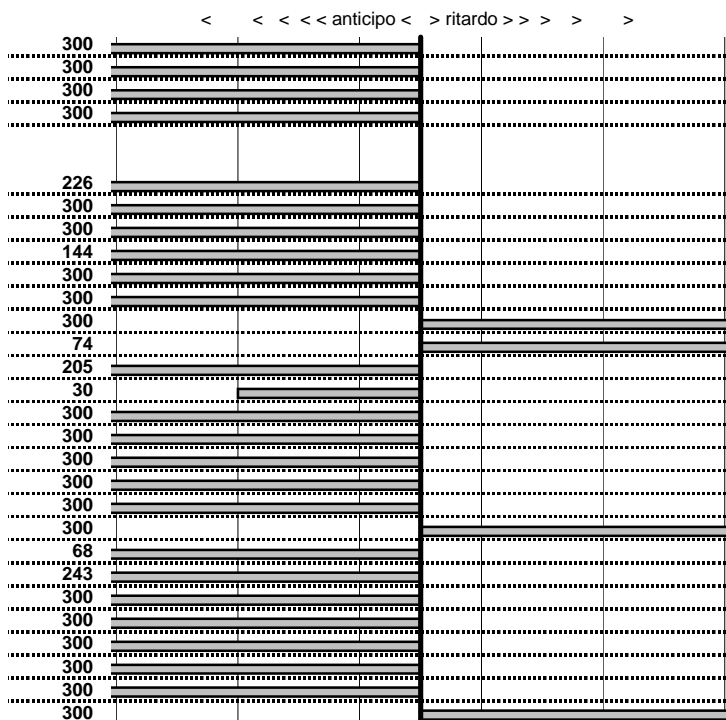

PA7-Via Maratea 1	0:00:11,00	11:26:40,81	11:26:49,55	0:00:08,74
PA8-Via Maratea 2	0:00:10,00	11:26:49,55	11:26:55,90	0:00:06,35
PA9-Via Maratea 3	0:00:11,00	11:26:55,90	11:27:03,84	0:00:07,94
PA10-Via Maratea 4	0:00:12,00	11:27:03,84	11:27:14,40	0:00:10,56
PA11-Maccarese 1	0:00:13,00	00:00:00,00	00:00:00,00	0:00:00,00
PA12-Maccarese 2	0:00:16,00	00:00:00,00	00:00:00,00	0:00:00,00
PA13-Maccarese 3	0:07:03,00	00:00:00,00	11:52:06,13	7:12:06,13
PA14-Maccarese 4	0:00:06,00	11:52:06,13	11:52:12,87	0:00:06,74
PA15-Torre di Maccarese 1	0:00:15,00	12:11:07,78	12:11:20,73	0:00:12,95
PA16-Torre di Maccarese 2	0:00:12,00	12:11:20,73	12:11:32,43	0:00:11,70
PA17-Torre di Maccarese 3	0:00:13,00	12:11:32,43	12:11:40,49	0:00:08,06
PA18-Lungomare Lev. 5	0:00:12,00	00:00:00,00	00:00:00,00	0:00:00,00
PA19-Lungomare Lev. 6	0:00:16,00	00:00:00,00	00:00:00,00	0:00:00,00
PA20-Lungomare Lev. 7	0:00:10,00	00:00:00,00	00:00:00,00	0:00:00,00
PA21-Lungomare Lev. 8	0:00:11,00	00:00:00,00	00:00:00,00	0:00:00,00
PA22-Hotel Corallo 3	0:04:58,00	00:00:00,00	12:37:44,83	7:57:44,83
PA23-Hotel Corallo 4	0:00:06,00	12:37:44,83	12:37:50,15	0:00:05,32
PA24-Via Maratea 5	0:00:11,00	12:43:15,22	12:43:23,79	0:00:08,57
PA25-Via Maratea 6	0:00:10,00	12:43:23,79	12:43:29,61	0:00:05,82
PA26-Via Maratea 7	0:00:11,00	12:43:29,61	12:43:36,95	0:00:07,34
PA27-Via Maratea 8	0:00:12,00	12:43:36,95	12:43:45,79	0:00:08,84
PA28-Maccarese 5	0:00:13,00	00:00:00,00	00:00:00,00	0:00:00,00
PA29-Maccarese 6	0:00:16,00	00:00:00,00	00:00:00,00	0:00:00,00
PA30-Maccarese 7	0:07:03,00	00:00:00,00	13:05:17,25	7:85:17,25