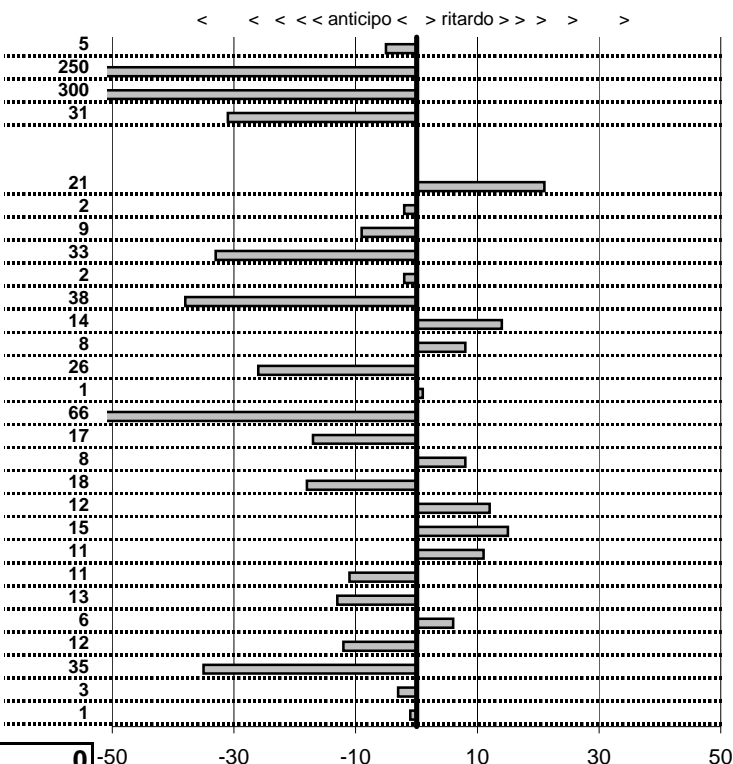

prova	t.imposto	start	stop	t.netto
PA1-Lungomare Levante 1	0:00:12,00	10:44:10,04	10:44:21,99	0:00:11,95
PA2-Lungomare Levante 2	0:00:16,00	10:44:21,99	10:44:35,49	0:00:13,50
PA3-Lungomare Levante 3	0:00:10,00	10:44:35,49	10:44:41,60	0:00:06,11
PA4-Lungomare Levante 4	0:00:11,00	10:44:41,60	10:44:52,29	0:00:10,69
PA7-Via Maratea 1	0:00:11,00	10:54:56,59	10:55:07,80	0:00:11,21
PA8-Via Maratea 2	0:00:10,00	10:55:07,80	10:55:17,78	0:00:09,98
PA9-Via Maratea 3	0:00:11,00	10:55:17,78	10:55:28,69	0:00:10,91
PA10-Via Maratea 4	0:00:12,00	10:55:28,69	10:55:40,36	0:00:11,67
PA11-Maccarese 1	0:00:13,00	11:11:04,11	11:11:17,09	0:00:12,98
PA12-Maccarese 2	0:00:16,00	11:11:17,09	11:11:32,71	0:00:15,62
PA13-Maccarese 3	0:07:03,00	11:11:32,71	11:18:35,85	0:07:03,14
PA14-Maccarese 4	0:00:06,00	11:18:35,85	11:18:41,93	0:00:06,08
PA15-Torre di Maccarese 1	0:00:15,00	11:39:52,17	11:40:06,91	0:00:14,74
PA16-Torre di Maccarese 2	0:00:12,00	11:40:06,91	11:40:18,92	0:00:12,01
PA17-Torre di Maccarese 3	0:00:13,00	11:40:18,92	11:40:31,26	0:00:12,34
PA18-Lungomare Lev. 5	0:00:12,00	11:59:34,96	11:59:46,79	0:00:11,83
PA19-Lungomare Lev. 6	0:00:16,00	11:59:46,79	12:00:02,87	0:00:16,08
PA20-Lungomare Lev. 7	0:00:10,00	12:00:02,87	12:00:12,69	0:00:09,82
PA21-Lungomare Lev. 8	0:00:11,00	12:00:12,69	12:00:23,81	0:00:11,12
PA22-Hotel Corallo 3	0:04:58,00	12:00:23,81	12:05:21,96	0:04:58,15
PA23-Hotel Corallo 4	0:00:06,00	12:05:21,96	12:05:28,07	0:00:06,11
PA24-Via Maratea 5	0:00:11,00	12:08:35,71	12:08:46,60	0:00:10,89
PA25-Via Maratea 6	0:00:10,00	12:08:46,60	12:08:56,47	0:00:09,87
PA26-Via Maratea 7	0:00:11,00	12:08:56,47	12:09:07,53	0:00:11,06
PA27-Via Maratea 8	0:00:12,00	12:09:07,53	12:09:19,41	0:00:11,88
PA28-Maccarese 5	0:00:13,00	12:23:45,77	12:23:58,42	0:00:12,65
PA29-Maccarese 6	0:00:16,00	12:23:58,42	12:24:14,39	0:00:15,97
PA30-Maccarese 7	0:07:03,00	12:24:14,39	12:31:17,38	0:07:02,99

SOMMA PENALITA' 1.189
MEDIA PENALITA' 29,7

ALTRE PENALITA' 0
TOTALE PENALITA' 1.843

Elaborazione dati a cura di CRONOVITERBO