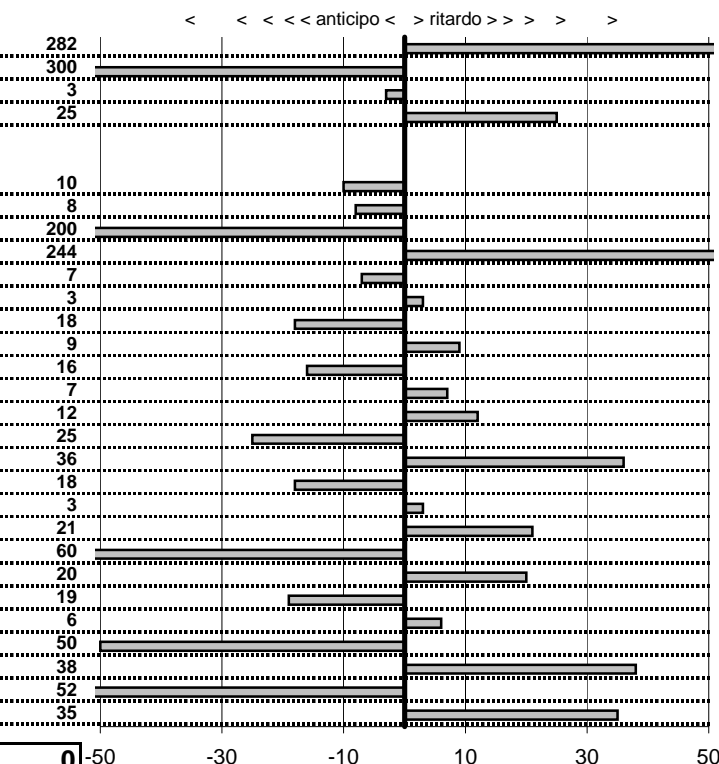

prova	t.imposto	start	stop	t.netto
PA1-Lungomare Levante 1	0:00:12,00	10:38:43,85	10:38:58,67	0:00:14,82
PA2-Lungomare Levante 2	0:00:16,00	10:38:58,67	10:39:11,24	0:00:12,57
PA3-Lungomare Levante 3	0:00:10,00	10:39:11,24	10:39:21,21	0:00:09,97
PA4-Lungomare Levante 4	0:00:11,00	10:39:21,21	10:39:32,46	0:00:11,25
PA7-Via Maratea 1	0:00:11,00	10:48:47,39	10:48:58,29	0:00:10,90
PA8-Via Maratea 2	0:00:10,00	10:48:58,29	10:49:08,21	0:00:09,92
PA9-Via Maratea 3	0:00:11,00	10:49:08,21	10:49:17,21	0:00:09,00
PA10-Via Maratea 4	0:00:12,00	10:49:17,21	10:49:31,65	0:00:14,44
PA11-Maccarese 1	0:00:13,00	11:07:42,85	11:07:55,78	0:00:12,93
PA12-Maccarese 2	0:00:16,00	11:07:55,78	11:08:11,81	0:00:16,03
PA13-Maccarese 3	0:07:03,00	11:08:11,81	11:15:14,63	0:07:02,82
PA14-Maccarese 4	0:00:06,00	11:15:14,63	11:15:20,72	0:00:06,09
PA15-Torre di Maccarese 1	0:00:15,00	11:34:58,21	11:35:13,05	0:00:14,84
PA16-Torre di Maccarese 2	0:00:12,00	11:35:13,05	11:35:25,12	0:00:12,07
PA17-Torre di Maccarese 3	0:00:13,00	11:35:25,12	11:35:38,24	0:00:13,12
PA18-Lungomare Lev. 5	0:00:12,00	11:54:06,16	11:54:17,91	0:00:11,75
PA19-Lungomare Lev. 6	0:00:16,00	11:54:17,91	11:54:34,27	0:00:16,36
PA20-Lungomare Lev. 7	0:00:10,00	11:54:34,27	11:54:44,09	0:00:09,82
PA21-Lungomare Lev. 8	0:00:11,00	11:54:44,09	11:54:55,12	0:00:11,03
PA22-Hotel Corallo 3	0:04:58,00	11:54:55,12	11:59:53,33	0:04:58,21
PA23-Hotel Corallo 4	0:00:06,00	11:59:53,33	11:59:58,73	0:00:05,40
PA24-Via Maratea 5	0:00:11,00	12:02:50,20	12:03:01,40	0:00:11,20
PA25-Via Maratea 6	0:00:10,00	12:03:01,40	12:03:11,21	0:00:09,81
PA26-Via Maratea 7	0:00:11,00	12:03:11,21	12:03:22,27	0:00:11,06
PA27-Via Maratea 8	0:00:12,00	12:03:22,27	12:03:33,77	0:00:11,50
PA28-Maccarese 5	0:00:13,00	12:18:21,45	12:18:34,83	0:00:13,38
PA29-Maccarese 6	0:00:16,00	12:18:34,83	12:18:50,31	0:00:15,48
PA30-Maccarese 7	0:07:03,00	12:18:50,31	12:25:53,66	0:07:03,35

SOMMA PENALITA' 1.760
MEDIA PENALITA' 44,0

ALTRE PENALITA' 0
TOTALE PENALITA' 2.816

Elaborazione dati a cura di CRONOVITERBO