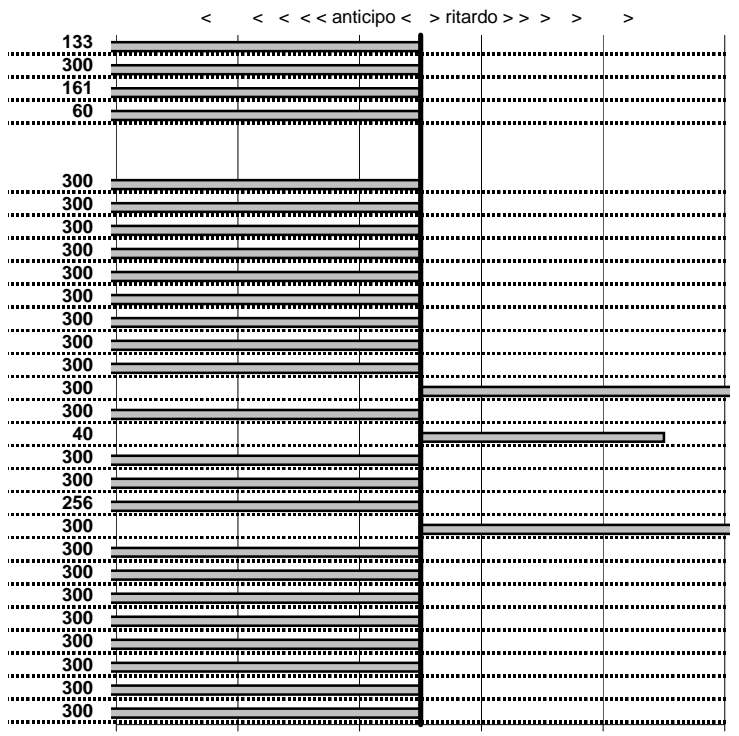

- Cronologi - Penalità - Statistiche -

BRAVI M.
LANCIA FULVIA

28

47 in classifica

prova	t.imposto	start	stop	t.netto
PA1-Lungomare Levante 1	0:00:12,00	10:51:42,80	10:51:53,47	0:00:10,67
PA2-Lungomare Levante 2	0:00:16,00	10:51:53,47	10:52:04,81	0:00:11,34
PA3-Lungomare Levante 3	0:00:10,00	10:52:04,81	10:52:13,20	0:00:08,39
PA4-Lungomare Levante 4	0:00:11,00	10:52:13,20	10:52:23,60	0:00:10,40
PA7-Via Maratea 1	0:00:11,00	11:09:59,31	11:10:06,02	0:00:06,71
PA8-Via Maratea 2	0:00:10,00	11:10:06,02	11:10:11,01	0:00:04,99
PA9-Via Maratea 3	0:00:11,00	11:10:11,01	11:10:16,64	0:00:05,63
PA10-Via Maratea 4	0:00:12,00	11:10:16,64	11:10:24,51	0:00:07,87
PA11-Maccarese 1	0:00:13,00	00:00:00,00	00:00:00,00	0:00:00,00
PA12-Maccarese 2	0:00:16,00	00:00:00,00	00:00:00,00	0:00:00,00
PA13-Maccarese 3	0:07:03,00	00:00:00,00	00:00:00,00	0:00:00,00
PA14-Maccarese 4	0:00:06,00	00:00:00,00	00:00:00,00	0:00:00,00
PA15-Torre di Maccarese 1	0:00:15,00	11:29:23,58	11:29:33,95	0:00:10,37
PA16-Torre di Maccarese 2	0:00:12,00	11:29:33,95	11:29:51,07	0:00:17,12
PA17-Torre di Maccarese 3	0:00:13,00	11:29:51,07	11:29:59,67	0:00:08,60
PA18-Lungomare Lev. 5	0:00:12,00	12:08:15,78	12:08:28,18	0:00:12,40
PA19-Lungomare Lev. 6	0:00:16,00	12:08:28,18	12:08:40,04	0:00:11,86
PA20-Lungomare Lev. 7	0:00:10,00	12:08:40,04	12:08:45,93	0:00:05,89
PA21-Lungomare Lev. 8	0:00:11,00	12:08:45,93	12:08:54,37	0:00:08,44
PA22-Hotel Corallo 3	0:04:58,00	12:08:54,37	00:00:00,00	7:28:54,37
PA23-Hotel Corallo 4	0:00:06,00	00:00:00,00	00:00:00,00	0:00:00,00
PA24-Via Maratea 5	0:00:11,00	00:00:00,00	00:00:00,00	0:00:00,00
PA25-Via Maratea 6	0:00:10,00	00:00:00,00	00:00:00,00	0:00:00,00
PA26-Via Maratea 7	0:00:11,00	00:00:00,00	00:00:00,00	0:00:00,00
PA27-Via Maratea 8	0:00:12,00	00:00:00,00	00:00:00,00	0:00:00,00
PA28-Maccarese 5	0:00:13,00	00:00:00,00	00:00:00,00	0:00:00,00
PA29-Maccarese 6	0:00:16,00	00:00:00,00	00:00:00,00	0:00:00,00
PA30-Maccarese 7	0:07:03,00	00:00:00,00	00:00:00,00	0:00:00,00