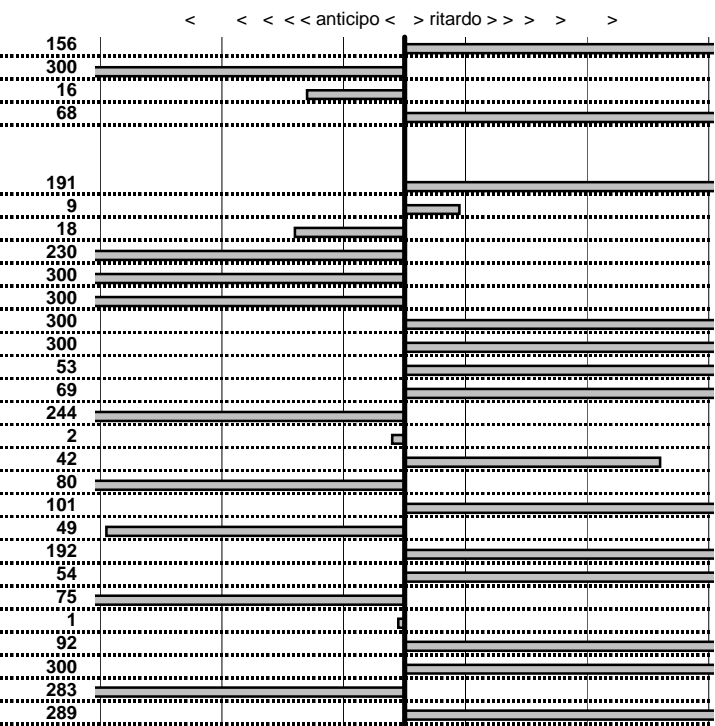

PA7-Via Maratea 1	0:00:11,00	11:03:07,27	11:03:20,18	0:00:12,91
PA8-Via Maratea 2	0:00:10,00	11:03:20,18	11:03:30,27	0:00:10,09
PA9-Via Maratea 3	0:00:11,00	11:03:30,27	11:03:41,09	0:00:10,82
PA10-Via Maratea 4	0:00:12,00	11:03:41,09	11:03:50,79	0:00:09,70
PA11-Maccarese 1	0:00:13,00	00:00:00,00	00:00:00,00	0:00:00,00
PA12-Maccarese 2	0:00:16,00	00:00:00,00	00:00:00,00	0:00:00,00
PA13-Maccarese 3	0:07:03,00	00:00:00,00	11:13:08,85	6:73:08,85
PA14-Maccarese 4	0:00:06,00	11:13:08,85	11:13:22,04	0:00:13,19
PA15-Torre di Maccarese 1	0:00:15,00	11:42:46,39	11:43:01,92	0:00:15,53
PA16-Torre di Maccarese 2	0:00:12,00	11:43:01,92	11:43:14,61	0:00:12,69
PA17-Torre di Maccarese 3	0:00:13,00	11:43:14,61	11:43:25,17	0:00:10,56
PA18-Lungomare Lev. 5	0:00:12,00	12:04:06,70	12:04:18,68	0:00:11,98
PA19-Lungomare Lev. 6	0:00:16,00	12:04:18,68	12:04:35,10	0:00:16,42
PA20-Lungomare Lev. 7	0:00:10,00	12:04:35,10	12:04:44,30	0:00:09,20
PA21-Lungomare Lev. 8	0:00:11,00	12:04:44,30	12:04:56,31	0:00:12,01
PA22-Hotel Corallo 3	0:04:58,00	12:04:56,31	12:09:53,82	0:04:57,51
PA23-Hotel Corallo 4	0:00:06,00	12:09:53,82	12:10:01,74	0:00:07,92
PA24-Via Maratea 5	0:00:11,00	12:12:24,01	12:12:35,55	0:00:11,54
PA25-Via Maratea 6	0:00:10,00	12:12:35,55	12:12:44,80	0:00:09,25
PA26-Via Maratea 7	0:00:11,00	12:12:44,80	12:12:55,79	0:00:10,99
PA27-Via Maratea 8	0:00:12,00	12:12:55,79	12:13:08,71	0:00:12,92
PA28-Maccarese 5	0:00:13,00	12:28:35,62	12:28:53,35	0:00:17,73
PA29-Maccarese 6	0:00:16,00	12:28:53,35	12:29:06,52	0:00:13,17
PA30-Maccarese 7	0:07:03,00	12:29:06,52	12:36:12,41	0:07:05,89