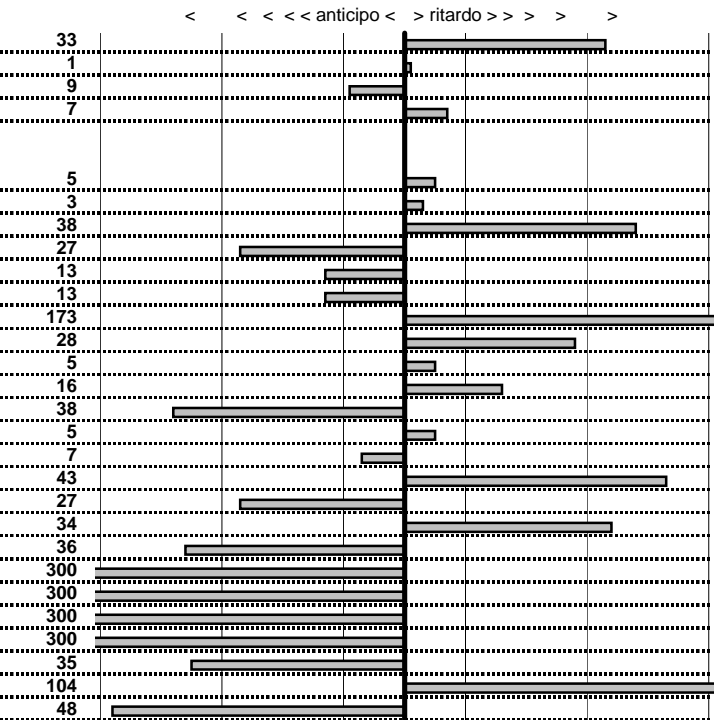

prova	t.imposto	start	stop	t.netto
PA1-Lungomare Levante 1	0:00:12,00	11:03:08,57	11:03:20,90	0:00:12,33
PA2-Lungomare Levante 2	0:00:16,00	11:03:20,90	11:03:36,91	0:00:16,01
PA3-Lungomare Levante 3	0:00:10,00	11:03:36,91	11:03:46,82	0:00:09,91
PA4-Lungomare Levante 4	0:00:11,00	11:03:46,82	11:03:57,89	0:00:11,07
PA7-Via Maratea 1	0:00:11,00	11:12:20,43	11:12:31,48	0:00:11,05
PA8-Via Maratea 2	0:00:10,00	11:12:31,48	11:12:41,51	0:00:10,03
PA9-Via Maratea 3	0:00:11,00	11:12:41,51	11:12:52,89	0:00:11,38
PA10-Via Maratea 4	0:00:12,00	11:12:52,89	11:13:04,62	0:00:11,73
PA11-Maccarese 1	0:00:13,00	11:30:25,41	11:30:38,28	0:00:12,87
PA12-Maccarese 2	0:00:16,00	11:30:38,28	11:30:54,15	0:00:15,87
PA13-Maccarese 3	0:07:03,00	11:30:54,15	11:37:58,88	0:07:04,73
PA14-Maccarese 4	0:00:06,00	11:37:58,88	11:38:05,16	0:00:06,28
PA15-Torre di Maccarese 1	0:00:15,00	11:56:51,89	11:57:06,94	0:00:15,05
PA16-Torre di Maccarese 2	0:00:12,00	11:57:06,94	11:57:19,10	0:00:12,16
PA17-Torre di Maccarese 3	0:00:13,00	11:57:19,10	11:57:31,72	0:00:12,62
PA18-Lungomare Lev. 5	0:00:12,00	12:17:51,91	12:18:03,96	0:00:12,05
PA19-Lungomare Lev. 6	0:00:16,00	12:18:03,96	12:18:19,89	0:00:15,93
PA20-Lungomare Lev. 7	0:00:10,00	12:18:19,89	12:18:30,32	0:00:10,43
PA21-Lungomare Lev. 8	0:00:11,00	12:18:30,32	12:18:41,05	0:00:10,73
PA22-Hotel Corallo 3	0:04:58,00	12:18:41,05	12:23:39,39	0:04:58,34
PA23-Hotel Corallo 4	0:00:06,00	12:23:39,39	12:23:45,03	0:00:05,64
PA24-Via Maratea 5	0:00:11,00	00:00:00,00	00:00:00,00	0:00:00,00
PA25-Via Maratea 6	0:00:10,00	00:00:00,00	00:00:00,00	0:00:00,00
PA26-Via Maratea 7	0:00:11,00	00:00:00,00	00:00:00,00	0:00:00,00
PA27-Via Maratea 8	0:00:12,00	00:00:00,00	00:00:00,00	0:00:00,00
PA28-Maccarese 5	0:00:13,00	12:42:41,81	12:42:54,46	0:00:12,65
PA29-Maccarese 6	0:00:16,00	12:42:54,46	12:43:11,50	0:00:17,04
PA30-Maccarese 7	0:07:03,00	12:43:11,50	12:50:14,02	0:07:02,52

SOMMA PENALITA' 1.078
MEDIA PENALITA' 29,9

ALTRE PENALITA' 2000
TOTALE PENALITA' 9.234

Elaborazione dati a cura di CRONOVITERBO