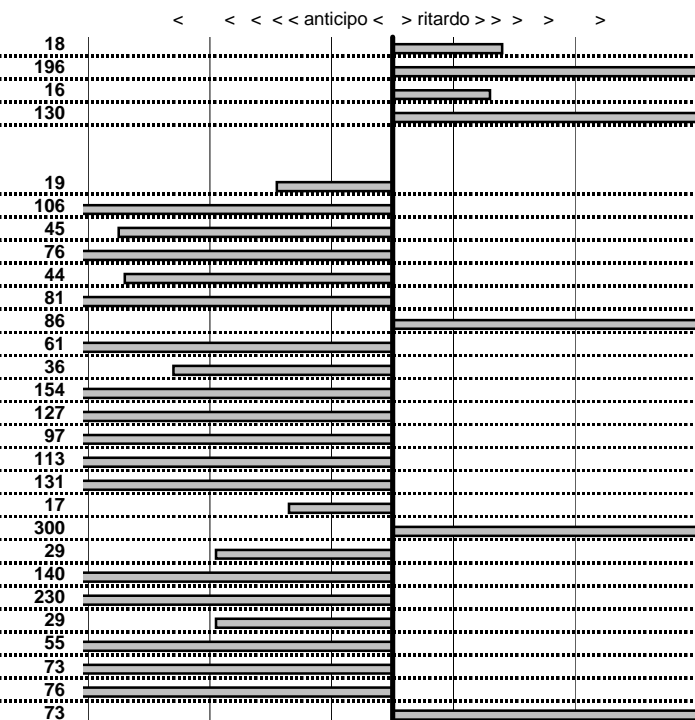

- Cronologi - Penalità - Statistiche -

RUGGERI L.
 A112

31

32 in classifica

prova	t. imposto	start	stop	t. netto
PA1-Lungomare Levante 1	0:00:12,00	10:55:34,86	10:55:47,04	0:00:12,18
PA2-Lungomare Levante 2	0:00:16,00	10:55:47,04	10:56:05,00	0:00:17,96
PA3-Lungomare Levante 3	0:00:10,00	10:56:05,00	10:56:15,16	0:00:10,16
PA4-Lungomare Levante 4	0:00:11,00	10:56:15,16	10:56:27,46	0:00:12,30
PA7-Via Maratea 1	0:00:11,00	11:06:23,63	11:06:34,44	0:00:10,81
PA8-Via Maratea 2	0:00:10,00	11:06:34,44	11:06:43,38	0:00:08,94
PA9-Via Maratea 3	0:00:11,00	11:06:43,38	11:06:53,93	0:00:10,55
PA10-Via Maratea 4	0:00:12,00	11:06:53,93	11:07:05,17	0:00:11,24
PA11-Maccarese 1	0:00:13,00	11:21:35,11	11:21:47,67	0:00:12,56
PA12-Maccarese 2	0:00:16,00	11:21:47,67	11:22:02,86	0:00:15,19
PA13-Maccarese 3	0:07:03,00	11:22:02,86	11:29:06,72	0:07:03,86
PA14-Maccarese 4	0:00:06,00	11:29:06,72	11:29:12,11	0:00:05,39
PA15-Torre di Maccarese 1	0:00:15,00	11:52:16,70	11:52:31,34	0:00:14,64
PA16-Torre di Maccarese 2	0:00:12,00	11:52:31,34	11:52:41,80	0:00:10,46
PA17-Torre di Maccarese 3	0:00:13,00	11:52:41,80	11:52:53,53	0:00:11,73
PA18-Lungomare Lev. 5	0:00:12,00	12:11:01,16	12:11:12,19	0:00:11,03
PA19-Lungomare Lev. 6	0:00:16,00	12:11:12,19	12:11:27,06	0:00:14,87
PA20-Lungomare Lev. 7	0:00:10,00	12:11:27,06	12:11:35,75	0:00:08,69
PA21-Lungomare Lev. 8	0:00:11,00	12:11:35,75	12:11:46,58	0:00:10,83
PA22-Hotel Corallo 3	0:04:58,00	12:11:46,58	12:16:47,65	0:05:01,07
PA23-Hotel Corallo 4	0:00:06,00	12:16:47,65	12:16:53,36	0:00:05,71
PA24-Via Maratea 5	0:00:11,00	12:19:27,67	12:19:37,27	0:00:09,60
PA25-Via Maratea 6	0:00:10,00	12:19:37,27	12:19:44,97	0:00:07,70
PA26-Via Maratea 7	0:00:11,00	12:19:44,97	12:19:55,68	0:00:10,71
PA27-Via Maratea 8	0:00:12,00	12:19:55,68	12:20:07,13	0:00:11,45
PA28-Maccarese 5	0:00:13,00	12:32:55,65	12:33:07,92	0:00:12,27
PA29-Maccarese 6	0:00:16,00	12:33:07,92	12:33:23,16	0:00:15,24
PA30-Maccarese 7	0:07:03,00	12:33:23,16	12:40:26,89	0:07:03,73