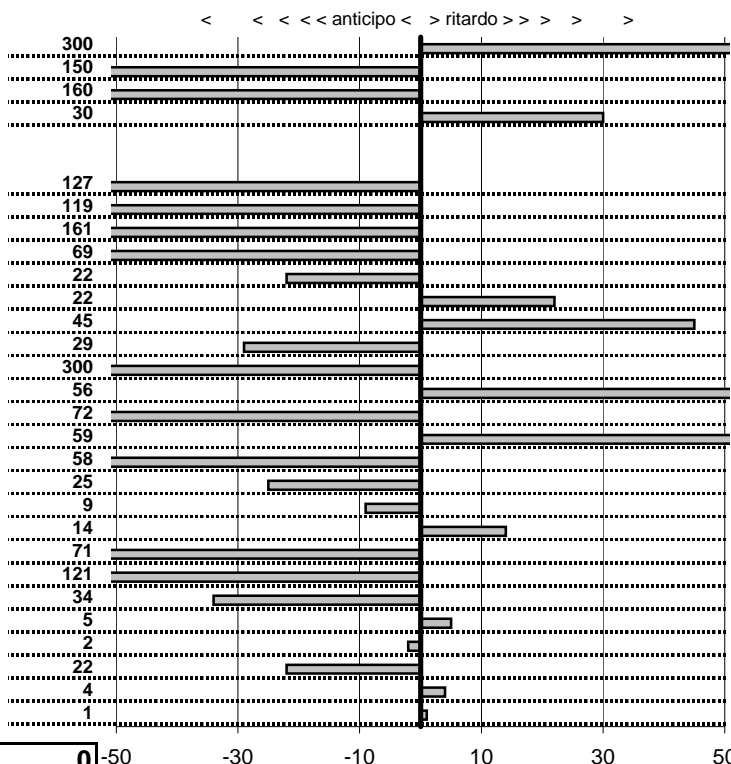

PA7-Via Maratea 1	0:00:11,00	11:08:18,37	11:08:28,10	0:00:09,73
PA8-Via Maratea 2	0:00:10,00	11:08:28,10	11:08:36,91	0:00:08,81
PA9-Via Maratea 3	0:00:11,00	11:08:36,91	11:08:46,30	0:00:09,39
PA10-Via Maratea 4	0:00:12,00	11:08:46,30	11:08:57,61	0:00:11,31
PA11-Maccarese 1	0:00:13,00	11:24:15,58	11:24:28,36	0:00:12,78
PA12-Maccarese 2	0:00:16,00	11:24:28,36	11:24:44,58	0:00:16,22
PA13-Maccarese 3	0:07:03,00	11:24:44,58	11:31:48,03	0:07:03,45
PA14-Maccarese 4	0:00:06,00	11:31:48,03	11:31:53,74	0:00:05,71
PA15-Torre di Maccarese 1	0:00:15,00	11:53:08,42	11:53:19,89	0:00:11,47
PA16-Torre di Maccarese 2	0:00:12,00	11:53:19,89	11:53:32,45	0:00:12,56
PA17-Torre di Maccarese 3	0:00:13,00	11:53:32,45	11:53:44,73	0:00:12,28
PA18-Lungomare Lev. 5	0:00:12,00	12:12:59,07	12:13:11,66	0:00:12,59
PA19-Lungomare Lev. 6	0:00:16,00	12:13:11,66	12:13:27,08	0:00:15,42
PA20-Lungomare Lev. 7	0:00:10,00	12:13:27,08	12:13:36,83	0:00:09,75
PA21-Lungomare Lev. 8	0:00:11,00	12:13:36,83	12:13:47,74	0:00:10,91
PA22-Hotel Corallo 3	0:04:58,00	12:13:47,74	12:18:45,88	0:04:58,14
PA23-Hotel Corallo 4	0:00:06,00	12:18:45,88	12:18:51,17	0:00:05,29
PA24-Via Maratea 5	0:00:11,00	12:21:59,43	12:22:09,22	0:00:09,79
PA25-Via Maratea 6	0:00:10,00	12:22:09,22	12:22:18,88	0:00:09,66
PA26-Via Maratea 7	0:00:11,00	12:22:18,88	12:22:29,93	0:00:11,05
PA27-Via Maratea 8	0:00:12,00	12:22:29,93	12:22:41,91	0:00:11,98
PA28-Maccarese 5	0:00:13,00	12:36:08,30	12:36:21,08	0:00:12,78
PA29-Maccarese 6	0:00:16,00	12:36:21,08	12:36:37,12	0:00:16,04
PA30-Maccarese 7	0:07:03,00	12:36:37,12	12:43:40,13	0:07:03,01