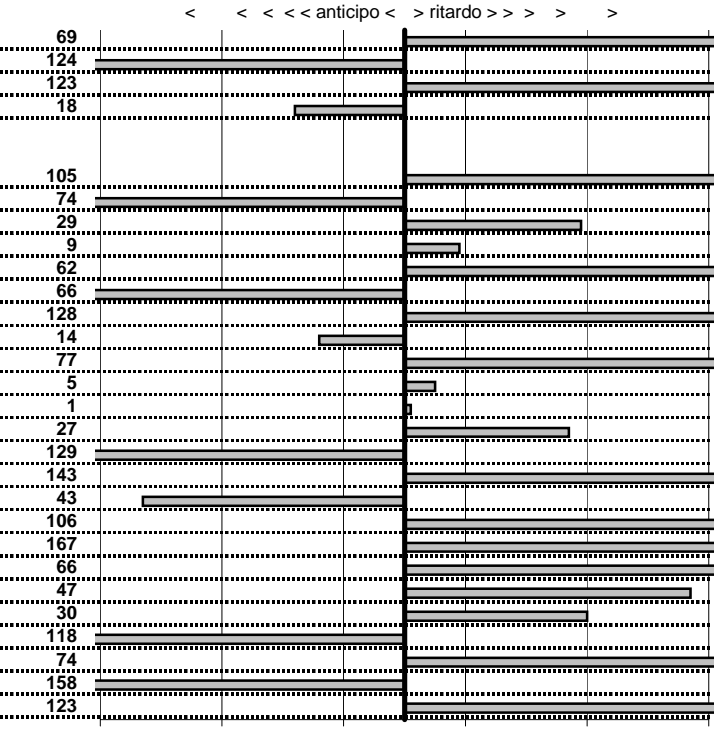

prova	t.imposto	start	stop	t.netto
PA1-Lungomare Levante 1	0:00:12,00	11:06:22,13	11:06:34,82	0:00:12,69
PA2-Lungomare Levante 2	0:00:16,00	11:06:34,82	11:06:49,58	0:00:14,76
PA3-Lungomare Levante 3	0:00:10,00	11:06:49,58	11:07:00,81	0:00:11,23
PA4-Lungomare Levante 4	0:00:11,00	11:07:00,81	11:07:11,63	0:00:10,82
PA7-Via Maratea 1	0:00:11,00	11:16:41,52	11:16:53,57	0:00:12,05
PA8-Via Maratea 2	0:00:10,00	11:16:53,57	11:17:02,83	0:00:09,26
PA9-Via Maratea 3	0:00:11,00	11:17:02,83	11:17:14,12	0:00:11,29
PA10-Via Maratea 4	0:00:12,00	11:17:14,12	11:17:26,21	0:00:12,09
PA11-Maccarese 1	0:00:13,00	11:36:59,21	11:37:12,83	0:00:13,62
PA12-Maccarese 2	0:00:16,00	11:37:12,83	11:37:28,17	0:00:15,34
PA13-Maccarese 3	0:07:03,00	11:37:28,17	11:44:32,45	0:07:04,28
PA14-Maccarese 4	0:00:06,00	11:44:32,45	11:44:38,31	0:00:05,86
PA15-Torre di Maccarese 1	0:00:15,00	12:03:03,32	12:03:19,09	0:00:15,77
PA16-Torre di Maccarese 2	0:00:12,00	12:03:19,09	12:03:31,14	0:00:12,05
PA17-Torre di Maccarese 3	0:00:13,00	12:03:31,14	12:03:44,15	0:00:13,01
PA18-Lungomare Lev. 5	0:00:12,00	12:20:08,61	12:20:20,88	0:00:12,27
PA19-Lungomare Lev. 6	0:00:16,00	12:20:20,88	12:20:35,59	0:00:14,71
PA20-Lungomare Lev. 7	0:00:10,00	12:20:35,59	12:20:47,02	0:00:11,43
PA21-Lungomare Lev. 8	0:00:11,00	12:20:47,02	12:20:57,59	0:00:10,57
PA22-Hotel Corallo 3	0:04:58,00	12:20:57,59	12:25:56,65	0:04:59,06
PA23-Hotel Corallo 4	0:00:06,00	12:25:56,65	12:26:04,32	0:00:07,67
PA24-Via Maratea 5	0:00:11,00	12:35:44,07	12:35:55,73	0:00:11,66
PA25-Via Maratea 6	0:00:10,00	12:35:55,73	12:36:06,20	0:00:10,47
PA26-Via Maratea 7	0:00:11,00	12:36:06,20	12:36:17,50	0:00:11,30
PA27-Via Maratea 8	0:00:12,00	12:36:17,50	12:36:28,32	0:00:10,82
PA28-Maccarese 5	0:00:13,00	12:54:10,27	12:54:24,01	0:00:13,74
PA29-Maccarese 6	0:00:16,00	12:54:24,01	12:54:38,43	0:00:14,42
PA30-Maccarese 7	0:07:03,00	12:54:38,43	13:01:42,66	0:07:04,23

SOMMA PENALITA' 2.398
MEDIA PENALITA' 60,0

ALTRE PENALITA' 0
TOTALE PENALITA' 7.194

Elaborazione dati a cura di CRONOVITERBO