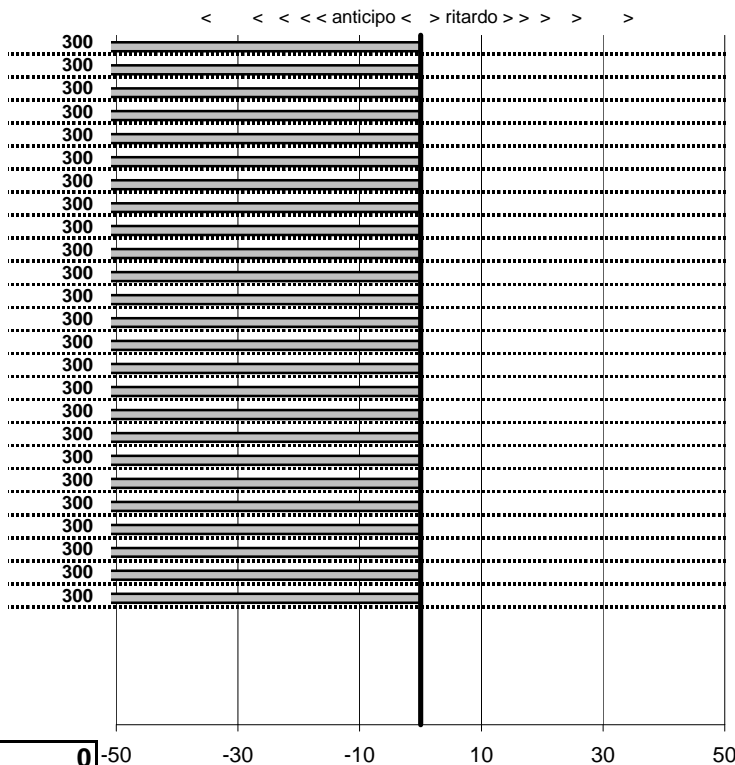

prova	t.imposto	start	stop	t.netto
PA25-Selvarotonda 6	0:00:05,00	00:00:00,00	00:00:00,00	0:00:00,00
PA26-Selvarotonda 7	0:00:07,00	00:00:00,00	00:00:00,00	0:00:00,00
PA27-Selvarotonda 8	0:00:06,00	00:00:00,00	00:00:00,00	0:00:00,00
PA28-Selvarotonda 9	0:00:06,00	00:00:00,00	00:00:00,00	0:00:00,00
PA29-Cittareale 1	0:19:11,00	00:00:00,00	00:00:00,00	0:00:00,00
PA30-Cittareale 2	0:00:06,00	00:00:00,00	00:00:00,00	0:00:00,00
PA31-Cittareale 3	0:00:06,00	00:00:00,00	00:00:00,00	0:00:00,00
PA32-Cittareale 4	0:00:07,00	00:00:00,00	00:00:00,00	0:00:00,00
PA33-Cittareale 5	0:00:08,00	00:00:00,00	00:00:00,00	0:00:00,00
PA34-Pian di Roche 1	1:24:09,00	00:00:00,00	00:00:00,00	0:00:00,00
PA35-Pian di Roche 2	0:00:07,00	00:00:00,00	00:00:00,00	0:00:00,00
PA36-Pian di Roche 3	0:00:09,00	00:00:00,00	00:00:00,00	0:00:00,00
PA37-Pian di Roche 4	0:00:07,00	00:00:00,00	00:00:00,00	0:00:00,00
PA38-Campoforogna 1	0:11:59,00	00:00:00,00	00:00:00,00	0:00:00,00
PA39-Campoforogna 2	0:00:08,00	00:00:00,00	00:00:00,00	0:00:00,00
PA40-Campoforogna 3	0:00:07,00	00:00:00,00	00:00:00,00	0:00:00,00
PA41-Campoforogna 4	0:00:05,00	00:00:00,00	00:00:00,00	0:00:00,00
PA42-Campostella 1	0:25:55,00	00:00:00,00	00:00:00,00	0:00:00,00
PA43-Campostella 2	0:00:06,00	00:00:00,00	00:00:00,00	0:00:00,00
PA44-Campostella 3	0:00:07,00	00:00:00,00	00:00:00,00	0:00:00,00
PA45-Campostella 4	0:00:05,00	00:00:00,00	00:00:00,00	0:00:00,00
PA46-Vallolina 1	0:09:59,00	00:00:00,00	00:00:00,00	0:00:00,00
PA47-Vallolina 2	0:00:10,00	00:00:00,00	00:00:00,00	0:00:00,00
PA48-Vallolina 3	0:00:06,00	00:00:00,00	00:00:00,00	0:00:00,00
PA49-Vallolina 4	0:00:05,00	00:00:00,00	00:00:00,00	0:00:00,00

SOMMA PENALITA' **7.500**
MEDIA PENALITA' **300,0**

ALTRE PENALITA' **0**
TOTALE PENALITA' **7.500**