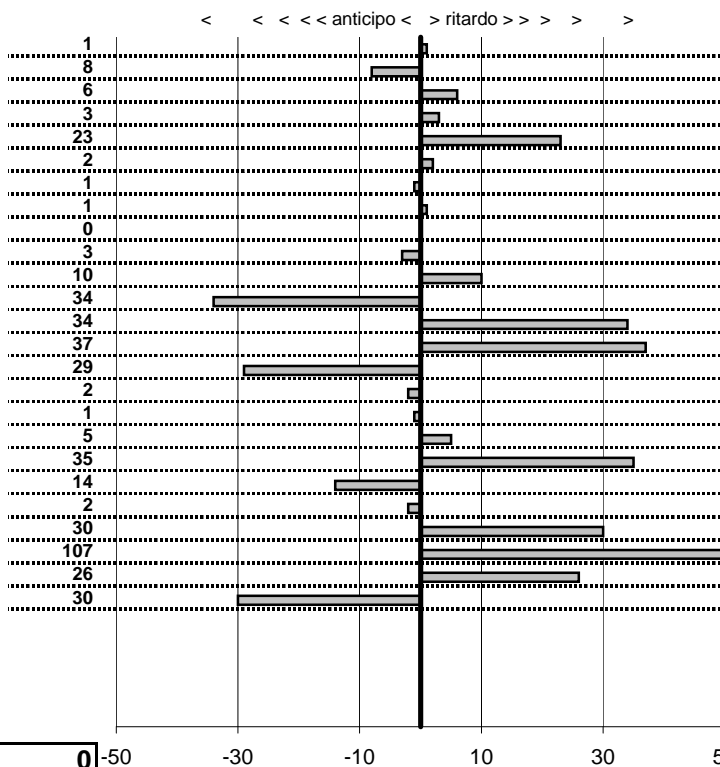

- Cronologi - Penalità - Statistiche -

PARUZZA R.
 A 112 ABARTH **15**

12 in classifica

prova	t.imposto	start	stop	t.netto
PA25-Selvarotonda 6	0:00:05,00	17:19:32,60	17:19:37,61	0:00:05,01
PA26-Selvarotonda 7	0:00:07,00	17:19:37,61	17:19:44,53	0:00:06,92
PA27-Selvarotonda 8	0:00:06,00	17:19:44,53	17:19:50,59	0:00:06,06
PA28-Selvarotonda 9	0:00:06,00	17:19:50,59	17:19:56,62	0:00:06,03
PA29-Cittareale 1	0:19:11,00	17:19:56,62	17:39:07,85	0:19:11,23
PA30-Cittareale 2	0:00:06,00	17:39:07,85	17:39:13,87	0:00:06,02
PA31-Cittareale 3	0:00:06,00	17:39:13,87	17:39:19,86	0:00:05,99
PA32-Cittareale 4	0:00:07,00	17:39:19,86	17:39:26,87	0:00:07,01
PA33-Cittareale 5	0:00:08,00	17:39:26,87	17:39:34,87	0:00:08,00
PA34-Pian di Roche 1	1:24:09,00	17:39:34,87	19:03:43,90	0:84:09,03
PA35-Pian di Roche 2	0:00:07,00	19:03:43,90	19:03:51,00	0:00:07,10
PA36-Pian di Roche 3	0:00:09,00	19:03:51,00	19:03:59,66	0:00:08,66
PA37-Pian di Roche 4	0:00:07,00	19:03:59,66	19:04:07,00	0:00:07,34
PA38-Campoforogna 1	0:11:59,00	19:04:07,00	19:16:06,37	0:11:59,37
PA39-Campoforogna 2	0:00:08,00	19:16:06,37	19:16:14,08	0:00:07,71
PA40-Campoforogna 3	0:00:07,00	19:16:14,08	19:16:21,06	0:00:06,98
PA41-Campoforogna 4	0:00:05,00	19:16:21,06	19:16:26,05	0:00:04,99
PA42-Campostella 1	0:25:55,00	19:16:26,05	19:42:21,10	0:25:55,05
PA43-Campostella 2	0:00:06,00	19:42:21,10	19:42:27,45	0:00:06,35
PA44-Campostella 3	0:00:07,00	19:42:27,45	19:42:34,31	0:00:06,86
PA45-Campostella 4	0:00:05,00	19:42:34,31	19:42:39,29	0:00:04,98
PA46-Vallolina 1	0:09:59,00	19:42:39,29	19:52:38,59	0:09:59,30
PA47-Vallolina 2	0:00:10,00	19:52:38,59	19:52:49,66	0:00:11,07
PA48-Vallolina 3	0:00:06,00	19:52:49,66	19:52:55,92	0:00:06,26
PA49-Vallolina 4	0:00:05,00	19:52:55,92	19:53:00,62	0:00:04,70