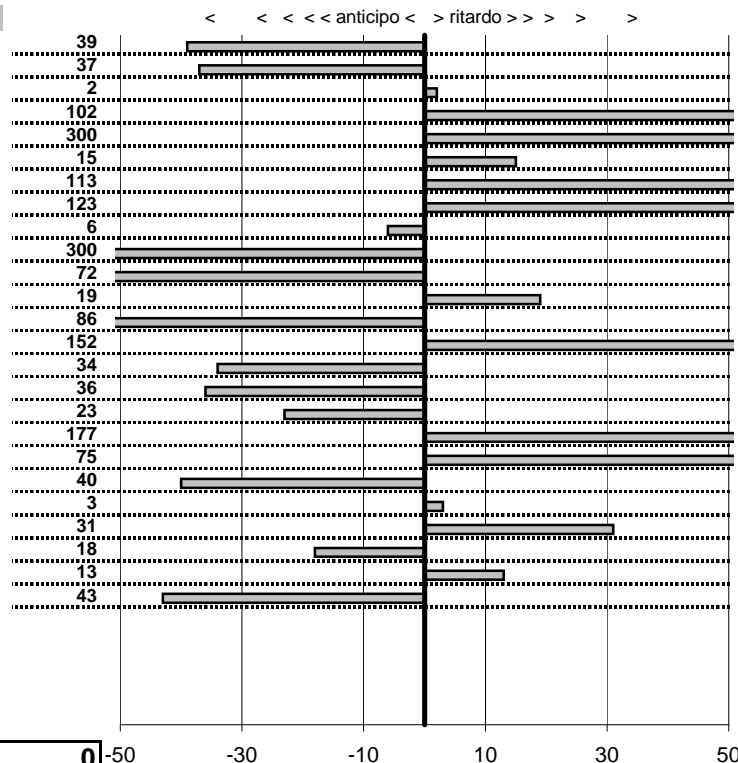

- Cronologi - Penalità - Statistiche -

NATALI G.
 RITMO ABARTH 130

51

40 in classifica

prova	t.imposto	start	stop	t.netto
PA25-Selvarotonda 6	0:00:05,00	17:45:28,13	17:45:32,74	0:00:04,61
PA26-Selvarotonda 7	0:00:07,00	17:45:32,74	17:45:39,37	0:00:06,63
PA27-Selvarotonda 8	0:00:06,00	17:45:39,37	17:45:45,39	0:00:06,02
PA28-Selvarotonda 9	0:00:06,00	17:45:45,39	17:45:52,41	0:00:07,02
PA29-Cittareale 1	0:19:11,00	17:45:52,41	18:06:08,00	0:20:15,59
PA30-Cittareale 2	0:00:06,00	18:06:08,00	18:06:14,15	0:00:06,15
PA31-Cittareale 3	0:00:06,00	18:06:14,15	18:06:21,28	0:00:07,13
PA32-Cittareale 4	0:00:07,00	18:06:21,28	18:06:29,51	0:00:08,23
PA33-Cittareale 5	0:00:08,00	18:06:29,51	18:06:37,45	0:00:07,94
PA34-Pian di Roche 1	1:24:09,00	18:06:37,45	19:30:29,29	0:83:51,84
PA35-Pian di Roche 2	0:00:07,00	19:30:29,29	19:30:35,57	0:00:06,28
PA36-Pian di Roche 3	0:00:09,00	19:30:35,57	19:30:44,76	0:00:09,19
PA37-Pian di Roche 4	0:00:07,00	19:30:44,76	19:30:50,90	0:00:06,14
PA38-Campoforogna 1	0:11:59,00	19:30:50,90	19:42:51,42	0:12:00,52
PA39-Campoforogna 2	0:00:08,00	19:42:51,42	19:42:59,08	0:00:07,66
PA40-Campoforogna 3	0:00:07,00	19:42:59,08	19:43:05,72	0:00:06,64
PA41-Campoforogna 4	0:00:05,00	19:43:05,72	19:43:10,49	0:00:04,77
PA42-Campostella 1	0:25:55,00	19:43:10,49	20:09:07,26	0:25:56,77
PA43-Campostella 2	0:00:06,00	20:09:07,26	20:09:14,01	0:00:06,75
PA44-Campostella 3	0:00:07,00	20:09:14,01	20:09:20,61	0:00:06,60
PA45-Campostella 4	0:00:05,00	20:09:20,61	20:09:25,64	0:00:05,03
PA46-Vallolina 1	0:09:59,00	20:09:25,64	20:19:24,95	0:09:59,31
PA47-Vallolina 2	0:00:10,00	20:19:24,95	20:19:34,77	0:00:09,82
PA48-Vallolina 3	0:00:06,00	20:19:34,77	20:19:40,90	0:00:06,13
PA49-Vallolina 4	0:00:05,00	20:19:40,90	20:19:45,47	0:00:04,57