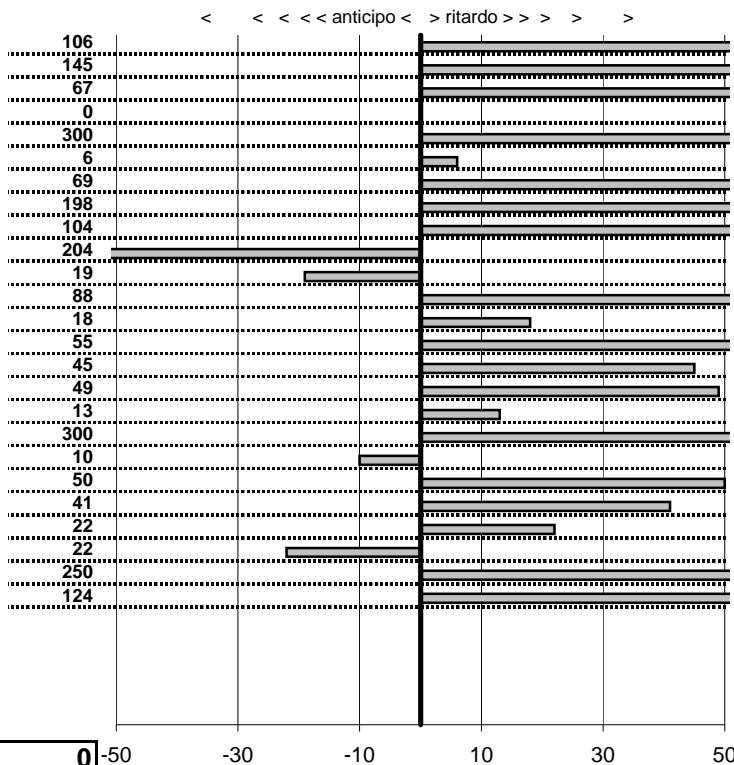

- Cronologi - Penalità - Statistiche -

PIRETTA L.
FIAT 124 SPIDER **37**

35 in classifica

prova	t.imposto	start	stop	t.netto
PA25-Selvarotonda 6	0:00:05,00	17:36:26,03	17:36:32,09	0:00:06,06
PA26-Selvarotonda 7	0:00:07,00	17:36:32,09	17:36:40,54	0:00:08,45
PA27-Selvarotonda 8	0:00:06,00	17:36:40,54	17:36:47,21	0:00:06,67
PA28-Selvarotonda 9	0:00:06,00	17:36:47,21	17:36:53,21	0:00:06,00
PA29-Cittareale 1	0:19:11,00	17:36:53,21	17:56:14,32	0:19:21,11
PA30-Cittareale 2	0:00:06,00	17:56:14,32	17:56:20,38	0:00:06,06
PA31-Cittareale 3	0:00:06,00	17:56:20,38	17:56:27,07	0:00:06,69
PA32-Cittareale 4	0:00:07,00	17:56:27,07	17:56:36,05	0:00:08,98
PA33-Cittareale 5	0:00:08,00	17:56:36,05	17:56:45,09	0:00:09,04
PA34-Pian di Roche 1	1:24:09,00	17:56:45,09	19:20:56,13	0:84:11,04
PA35-Pian di Roche 2	0:00:07,00	19:20:56,13	19:21:02,94	0:00:06,81
PA36-Pian di Roche 3	0:00:09,00	19:21:02,94	19:21:12,82	0:00:09,88
PA37-Pian di Roche 4	0:00:07,00	19:21:12,82	19:21:20,00	0:00:07,18
PA38-Campoforogna 1	0:11:59,00	19:21:20,00	19:33:19,55	0:11:59,55
PA39-Campoforogna 2	0:00:08,00	19:33:19,55	19:33:28,00	0:00:08,45
PA40-Campoforogna 3	0:00:07,00	19:33:28,00	19:33:35,49	0:00:07,49
PA41-Campoforogna 4	0:00:05,00	19:33:35,49	19:33:40,62	0:00:05,13
PA42-Campostella 1	0:25:55,00	19:33:40,62	19:59:38,67	0:25:58,05
PA43-Campostella 2	0:00:06,00	19:59:38,67	19:59:44,57	0:00:05,90
PA44-Campostella 3	0:00:07,00	19:59:44,57	19:59:52,07	0:00:07,50
PA45-Campostella 4	0:00:05,00	19:59:52,07	19:59:57,48	0:00:05,41
PA46-Vallolina 1	0:09:59,00	19:59:57,48	20:09:56,70	0:09:59,22
PA47-Vallolina 2	0:00:10,00	20:09:56,70	20:10:06,48	0:00:09,78
PA48-Vallolina 3	0:00:06,00	20:10:06,48	20:10:14,98	0:00:08,50
PA49-Vallolina 4	0:00:05,00	20:10:14,98	20:10:21,22	0:00:06,24