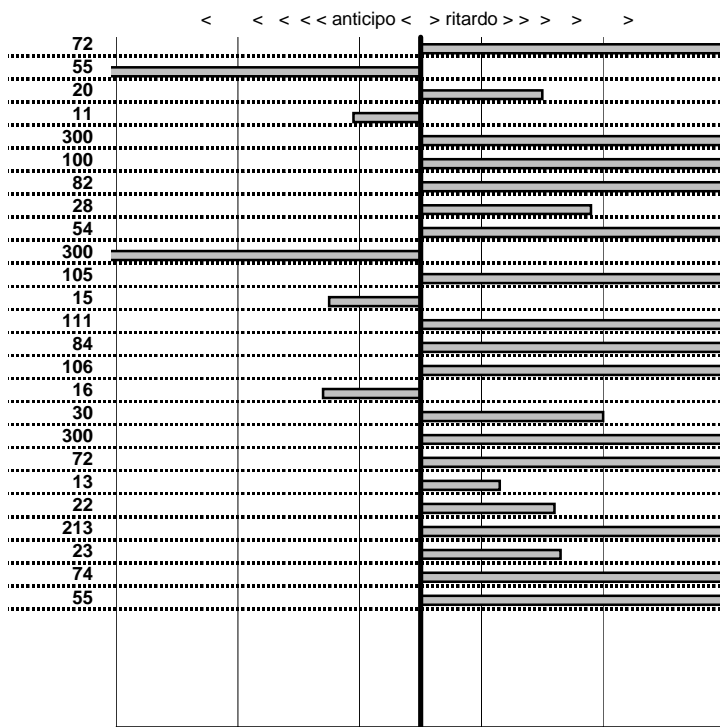

prova	t.imposto	start	stop	t.netto
PA25-Selvarotonda 6	0:00:05,00	17:43:29,90	17:43:35,62	0:00:05,72
PA26-Selvarotonda 7	0:00:07,00	17:43:35,62	17:43:42,07	0:00:06,45
PA27-Selvarotonda 8	0:00:06,00	17:43:42,07	17:43:48,27	0:00:06,20
PA28-Selvarotonda 9	0:00:06,00	17:43:48,27	17:43:54,16	0:00:05,89
PA29-Cittareale 1	0:19:11,00	17:43:54,16	18:05:32,09	0:21:37,93
PA30-Cittareale 2	0:00:06,00	18:05:32,09	18:05:39,09	0:00:07,00
PA31-Cittareale 3	0:00:06,00	18:05:39,09	18:05:45,91	0:00:06,82
PA32-Cittareale 4	0:00:07,00	18:05:45,91	18:05:53,19	0:00:07,28
PA33-Cittareale 5	0:00:08,00	18:05:53,19	18:06:01,73	0:00:08,54
PA34-Pian di Roche 1	1:24:09,00	18:06:01,73	19:28:33,31	0:82:31,58
PA35-Pian di Roche 2	0:00:07,00	19:28:33,31	19:28:41,36	0:00:08,05
PA36-Pian di Roche 3	0:00:09,00	19:28:41,36	19:28:50,21	0:00:08,85
PA37-Pian di Roche 4	0:00:07,00	19:28:50,21	19:28:58,32	0:00:08,11
PA38-Campoforogna 1	0:11:59,00	19:28:58,32	19:40:58,16	0:11:59,84
PA39-Campoforogna 2	0:00:08,00	19:40:58,16	19:41:07,22	0:00:09,06
PA40-Campoforogna 3	0:00:07,00	19:41:07,22	19:41:14,06	0:00:06,84
PA41-Campoforogna 4	0:00:05,00	19:41:14,06	19:41:19,36	0:00:05,30
PA42-Campostella 1	0:25:55,00	19:41:19,36	20:10:00,36	0:28:41,00
PA43-Campostella 2	0:00:06,00	20:10:00,36	20:10:07,08	0:00:06,72
PA44-Campostella 3	0:00:07,00	20:10:07,08	20:10:14,21	0:00:07,13
PA45-Campostella 4	0:00:05,00	20:10:14,21	20:10:19,43	0:00:05,22
PA46-Vallolina 1	0:09:59,00	20:10:19,43	20:20:20,56	0:10:01,13
PA47-Vallolina 2	0:00:10,00	20:20:20,56	20:20:30,79	0:00:10,23
PA48-Vallolina 3	0:00:06,00	20:20:30,79	20:20:37,53	0:00:06,74
PA49-Vallolina 4	0:00:05,00	20:20:37,53	20:20:43,08	0:00:05,55

SOMMA PENALITA' **2.261**
MEDIA PENALITA' **90,4**

ALTRE PENALITA' **0**
TOTALE PENALITA' **2.261**