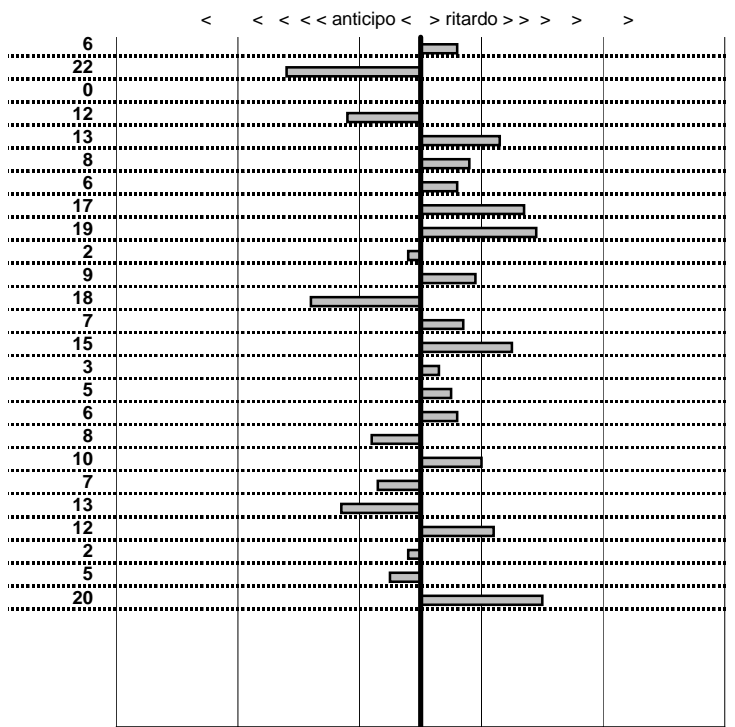

prova	t.imposto	start	stop	t.netto
PA25-Selvarotonda 6	0:00:05,00	17:07:28,40	17:07:33,46	0:00:05,06
PA26-Selvarotonda 7	0:00:07,00	17:07:33,46	17:07:40,24	0:00:06,78
PA27-Selvarotonda 8	0:00:06,00	17:07:40,24	17:07:46,24	0:00:06,00
PA28-Selvarotonda 9	0:00:06,00	17:07:46,24	17:07:52,12	0:00:05,88
PA29-Cittareale 1	0:19:11,00	17:07:52,12	17:27:03,25	0:19:11,13
PA30-Cittareale 2	0:00:06,00	17:27:03,25	17:27:09,33	0:00:06,08
PA31-Cittareale 3	0:00:06,00	17:27:09,33	17:27:15,39	0:00:06,06
PA32-Cittareale 4	0:00:07,00	17:27:15,39	17:27:22,56	0:00:07,17
PA33-Cittareale 5	0:00:08,00	17:27:22,56	17:27:30,75	0:00:08,19
PA34-Pian di Roche 1	1:24:09,00	17:27:30,75	18:51:39,77	0:84:09,02
PA35-Pian di Roche 2	0:00:07,00	18:51:39,77	18:51:46,86	0:00:07,09
PA36-Pian di Roche 3	0:00:09,00	18:51:46,86	18:51:55,68	0:00:08,82
PA37-Pian di Roche 4	0:00:07,00	18:51:55,68	18:52:02,75	0:00:07,07
PA38-Campoforogna 1	0:11:59,00	18:52:02,75	19:04:01,90	0:11:59,15
PA39-Campoforogna 2	0:00:08,00	19:04:01,90	19:04:09,93	0:00:08,03
PA40-Campoforogna 3	0:00:07,00	19:04:09,93	19:04:16,98	0:00:07,05
PA41-Campoforogna 4	0:00:05,00	19:04:16,98	19:04:22,04	0:00:05,06
PA42-Campostella 1	0:25:55,00	19:04:22,04	19:30:16,96	0:25:54,92
PA43-Campostella 2	0:00:06,00	19:30:16,96	19:30:23,06	0:00:06,10
PA44-Campostella 3	0:00:07,00	19:30:23,06	19:30:29,99	0:00:06,93
PA45-Campostella 4	0:00:05,00	19:30:29,99	19:30:34,86	0:00:04,87
PA46-Vallolina 1	0:09:59,00	19:30:34,86	19:40:33,98	0:09:59,12
PA47-Vallolina 2	0:00:10,00	19:40:33,98	19:40:43,96	0:00:09,98
PA48-Vallolina 3	0:00:06,00	19:40:43,96	19:40:49,91	0:00:05,95
PA49-Vallolina 4	0:00:05,00	19:40:49,91	19:40:55,11	0:00:05,20

SOMMA PENALITA' 245
MEDIA PENALITA' 9,8

ALTRE PENALITA' 0
TOTALE PENALITA' 245