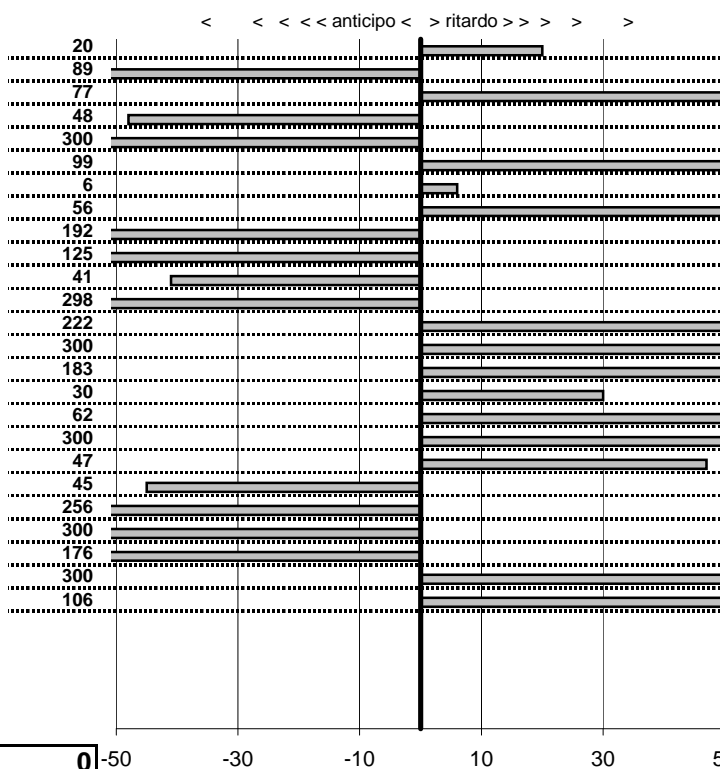

prova	t.imposto	start	stop	t.netto
PA25-Selvarotonda 6	0:00:05,00	17:23:23,89	17:23:29,09	0:00:05,20
PA26-Selvarotonda 7	0:00:07,00	17:23:29,09	17:23:35,20	0:00:06,11
PA27-Selvarotonda 8	0:00:06,00	17:23:35,20	17:23:41,97	0:00:06,77
PA28-Selvarotonda 9	0:00:06,00	17:23:41,97	17:23:47,49	0:00:05,52
PA29-Cittareale 1	0:19:11,00	17:23:47,49	17:42:51,98	0:19:04,49
PA30-Cittareale 2	0:00:06,00	17:42:51,98	17:42:58,97	0:00:06,99
PA31-Cittareale 3	0:00:06,00	17:42:58,97	17:43:05,03	0:00:06,06
PA32-Cittareale 4	0:00:07,00	17:43:05,03	17:43:12,59	0:00:07,56
PA33-Cittareale 5	0:00:08,00	17:43:12,59	17:43:18,67	0:00:06,08
PA34-Pian di Roche 1	1:24:09,00	17:43:18,67	19:07:28,92	0:84:10,25
PA35-Pian di Roche 2	0:00:07,00	19:07:28,92	19:07:35,51	0:00:06,59
PA36-Pian di Roche 3	0:00:09,00	19:07:35,51	19:07:41,53	0:00:06,02
PA37-Pian di Roche 4	0:00:07,00	19:07:41,53	19:07:50,75	0:00:09,22
PA38-Campoforogna 1	0:11:59,00	19:07:50,75	19:20:01,76	0:12:11,01
PA39-Campoforogna 2	0:00:08,00	19:20:01,76	19:20:11,59	0:00:09,83
PA40-Campoforogna 3	0:00:07,00	19:20:11,59	19:20:18,89	0:00:07,30
PA41-Campoforogna 4	0:00:05,00	19:20:18,89	19:20:24,51	0:00:05,62
PA42-Campostella 1	0:25:55,00	19:20:24,51	19:48:58,58	0:28:34,07
PA43-Campostella 2	0:00:06,00	19:48:58,58	19:49:05,05	0:00:06,47
PA44-Campostella 3	0:00:07,00	19:49:05,05	19:49:11,60	0:00:06,55
PA45-Campostella 4	0:00:05,00	19:49:11,60	19:49:14,04	0:00:02,44
PA46-Vallolina 1	0:09:59,00	19:49:14,04	19:56:35,37	0:07:21,33
PA47-Vallolina 2	0:00:10,00	19:56:35,37	19:56:43,61	0:00:08,24
PA48-Vallolina 3	0:00:06,00	19:56:43,61	19:56:52,91	0:00:09,30
PA49-Vallolina 4	0:00:05,00	19:56:52,91	19:56:58,97	0:00:06,06

SOMMA PENALITA' 3.678
MEDIA PENALITA' 147,1

ALTRE PENALITA' 0
TOTALE PENALITA' 3.678