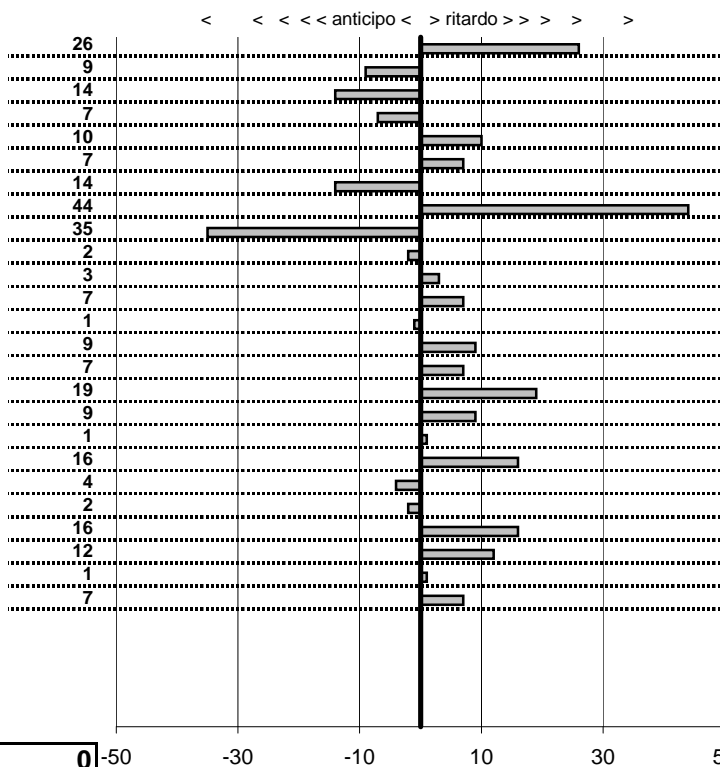

prova	t.imposto	start	stop	t.netto
PA25-Selvarotonda 6	0:00:05,00	17:20:25,07	17:20:30,33	0:00:05,26
PA26-Selvarotonda 7	0:00:07,00	17:20:30,33	17:20:37,24	0:00:06,91
PA27-Selvarotonda 8	0:00:06,00	17:20:37,24	17:20:43,10	0:00:05,86
PA28-Selvarotonda 9	0:00:06,00	17:20:43,10	17:20:49,03	0:00:05,93
PA29-Cittareale 1	0:19:11,00	17:20:49,03	17:40:00,13	0:19:11,10
PA30-Cittareale 2	0:00:06,00	17:40:00,13	17:40:06,20	0:00:06,07
PA31-Cittareale 3	0:00:06,00	17:40:06,20	17:40:12,06	0:00:05,86
PA32-Cittareale 4	0:00:07,00	17:40:12,06	17:40:19,50	0:00:07,44
PA33-Cittareale 5	0:00:08,00	17:40:19,50	17:40:27,15	0:00:07,65
PA34-Pian di Roche 1	1:24:09,00	17:40:27,15	19:04:36,13	0:84:08,98
PA35-Pian di Roche 2	0:00:07,00	19:04:36,13	19:04:43,16	0:00:07,03
PA36-Pian di Roche 3	0:00:09,00	19:04:43,16	19:04:52,23	0:00:09,07
PA37-Pian di Roche 4	0:00:07,00	19:04:52,23	19:04:59,22	0:00:06,99
PA38-Campoforogna 1	0:11:59,00	19:04:59,22	19:16:58,31	0:11:59,09
PA39-Campoforogna 2	0:00:08,00	19:16:58,31	19:17:06,38	0:00:08,07
PA40-Campoforogna 3	0:00:07,00	19:17:06,38	19:17:13,57	0:00:07,19
PA41-Campoforogna 4	0:00:05,00	19:17:13,57	19:17:18,66	0:00:05,09
PA42-Campostella 1	0:25:55,00	19:17:18,66	19:43:13,67	0:25:55,01
PA43-Campostella 2	0:00:06,00	19:43:13,67	19:43:19,83	0:00:06,16
PA44-Campostella 3	0:00:07,00	19:43:19,83	19:43:26,79	0:00:06,96
PA45-Campostella 4	0:00:05,00	19:43:26,79	19:43:31,77	0:00:04,98
PA46-Vallolina 1	0:09:59,00	19:43:31,77	19:53:30,93	0:09:59,16
PA47-Vallolina 2	0:00:10,00	19:53:30,93	19:53:41,05	0:00:10,12
PA48-Vallolina 3	0:00:06,00	19:53:41,05	19:53:47,06	0:00:06,01
PA49-Vallolina 4	0:00:05,00	19:53:47,06	19:53:52,13	0:00:05,07

SOMMA PENALITA' **282**
MEDIA PENALITA' **11,3**

ALTRE PENALITA' **0**
TOTALE PENALITA' **282**