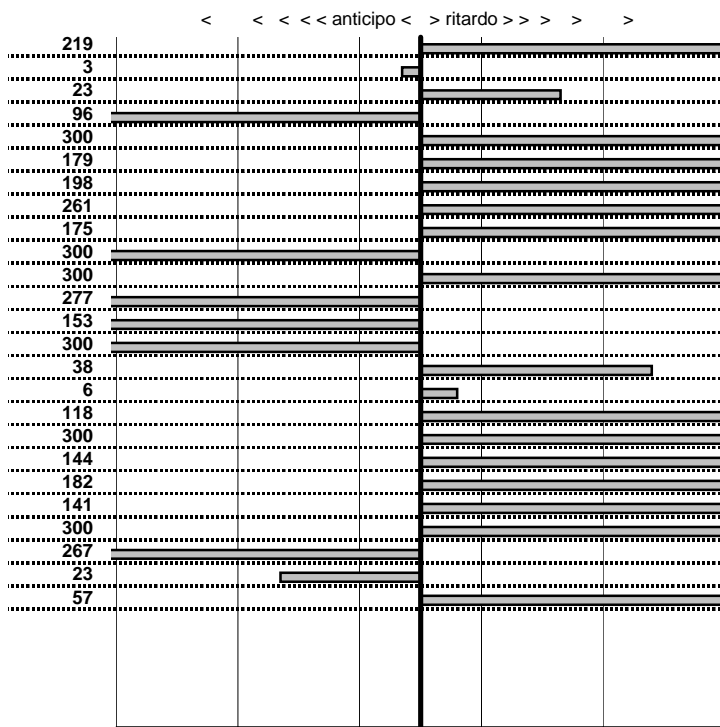

- Cronologi - Penalità - Statistiche -

MARCHETTI F.
PORSCHE 356 T1

29

37 in classifica

prova	t.imposto	start	stop	t.netto
PA25-Selvarotonda 6	0:00:05,00	17:30:33,80	17:30:40,99	0:00:07,19
PA26-Selvarotonda 7	0:00:07,00	17:30:40,99	17:30:47,96	0:00:06,97
PA27-Selvarotonda 8	0:00:06,00	17:30:47,96	17:30:54,19	0:00:06,23
PA28-Selvarotonda 9	0:00:06,00	17:30:54,19	17:30:59,23	0:00:05,04
PA29-Cittareale 1	0:19:11,00	17:30:59,23	17:50:28,91	0:19:29,68
PA30-Cittareale 2	0:00:06,00	17:50:28,91	17:50:36,70	0:00:07,79
PA31-Cittareale 3	0:00:06,00	17:50:36,70	17:50:44,68	0:00:07,98
PA32-Cittareale 4	0:00:07,00	17:50:44,68	17:50:54,29	0:00:09,61
PA33-Cittareale 5	0:00:08,00	17:50:54,29	17:51:04,04	0:00:09,75
PA34-Pian di Roche 1	1:24:09,00	17:51:04,04	19:14:54,17	0:83:50,13
PA35-Pian di Roche 2	0:00:07,00	19:14:54,17	19:15:04,46	0:00:10,29
PA36-Pian di Roche 3	0:00:09,00	19:15:04,46	19:15:10,69	0:00:06,23
PA37-Pian di Roche 4	0:00:07,00	19:15:10,69	19:15:16,16	0:00:05,47
PA38-Campoforogna 1	0:11:59,00	19:15:16,16	19:26:55,46	0:11:39,30
PA39-Campoforogna 2	0:00:08,00	19:26:55,46	19:27:03,84	0:00:08,38
PA40-Campoforogna 3	0:00:07,00	19:27:03,84	19:27:10,90	0:00:07,06
PA41-Campoforogna 4	0:00:05,00	19:27:10,90	19:27:17,08	0:00:06,18
PA42-Campostella 1	0:25:55,00	19:27:17,08	19:54:41,36	0:27:24,28
PA43-Campostella 2	0:00:06,00	19:54:41,36	19:54:48,80	0:00:07,44
PA44-Campostella 3	0:00:07,00	19:54:48,80	19:54:57,62	0:00:08,82
PA45-Campostella 4	0:00:05,00	19:54:57,62	19:55:04,03	0:00:06,41
PA46-Vallolina 1	0:09:59,00	19:55:04,03	20:07:09,84	0:12:05,81
PA47-Vallolina 2	0:00:10,00	20:07:09,84	20:07:17,17	0:00:07,33
PA48-Vallolina 3	0:00:06,00	20:07:17,17	20:07:22,94	0:00:05,77
PA49-Vallolina 4	0:00:05,00	20:07:22,94	20:07:28,51	0:00:05,57