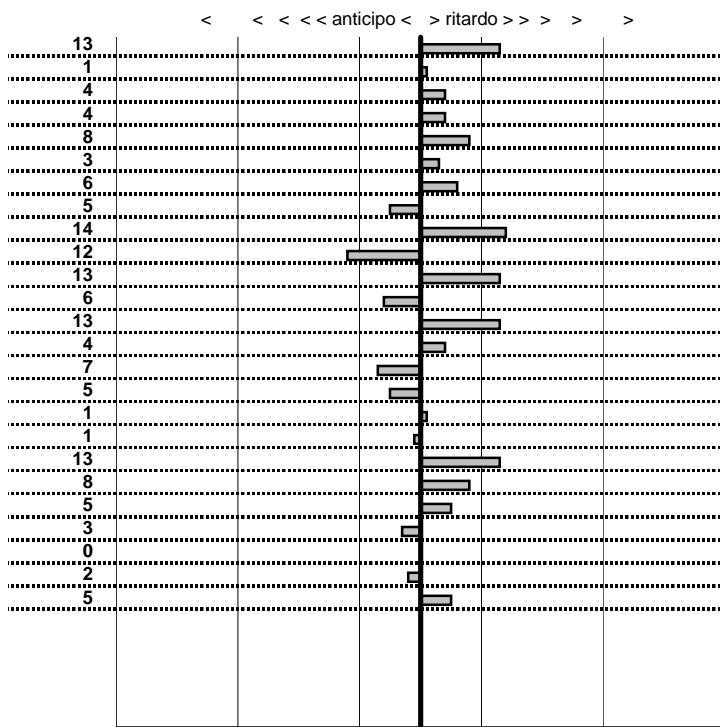

1

10 in classifica

prova	t.imposto	start	stop	t.netto
PA25-Selvarotonda 6	0:00:05,00	17:05:20,76	17:05:25,89	0:00:05,13
PA26-Selvarotonda 7	0:00:07,00	17:05:25,89	17:05:32,90	0:00:07,01
PA27-Selvarotonda 8	0:00:06,00	17:05:32,90	17:05:38,94	0:00:06,04
PA28-Selvarotonda 9	0:00:06,00	17:05:38,94	17:05:44,98	0:00:06,04
PA29-Cittareale 1	0:19:11,00	17:05:44,98	17:24:56,06	0:19:11,08
PA30-Cittareale 2	0:00:06,00	17:24:56,06	17:25:02,09	0:00:06,03
PA31-Cittareale 3	0:00:06,00	17:25:02,09	17:25:08,15	0:00:06,06
PA32-Cittareale 4	0:00:07,00	17:25:08,15	17:25:15,10	0:00:06,95
PA33-Cittareale 5	0:00:08,00	17:25:15,10	17:25:23,24	0:00:08,14
PA34-Pian di Roche 1	1:24:09,00	17:25:23,24	18:49:32,12	0:84:08,88
PA35-Pian di Roche 2	0:00:07,00	18:49:32,12	18:49:39,25	0:00:07,13
PA36-Pian di Roche 3	0:00:09,00	18:49:39,25	18:49:48,19	0:00:08,94
PA37-Pian di Roche 4	0:00:07,00	18:49:48,19	18:49:55,32	0:00:07,13
PA38-Campoforogna 1	0:11:59,00	18:49:55,32	19:01:54,36	0:11:59,04
PA39-Campoforogna 2	0:00:08,00	19:01:54,36	19:02:02,29	0:00:07,93
PA40-Campoforogna 3	0:00:07,00	19:02:02,29	19:02:09,24	0:00:06,95
PA41-Campoforogna 4	0:00:05,00	19:02:09,24	19:02:14,25	0:00:05,01
PA42-Campostella 1	0:25:55,00	19:02:14,25	19:28:09,24	0:25:54,99
PA43-Campostella 2	0:00:06,00	19:28:09,24	19:28:15,37	0:00:06,13
PA44-Campostella 3	0:00:07,00	19:28:15,37	19:28:22,45	0:00:07,08
PA45-Campostella 4	0:00:05,00	19:28:22,45	19:28:27,50	0:00:05,05
PA46-Vallolina 1	0:09:59,00	19:28:27,50	19:38:26,47	0:09:58,97
PA47-Vallolina 2	0:00:10,00	19:38:26,47	19:38:36,47	0:00:10,00
PA48-Vallolina 3	0:00:06,00	19:38:36,47	19:38:42,45	0:00:05,98
PA49-Vallolina 4	0:00:05,00	19:38:42,45	19:38:47,50	0:00:05,05