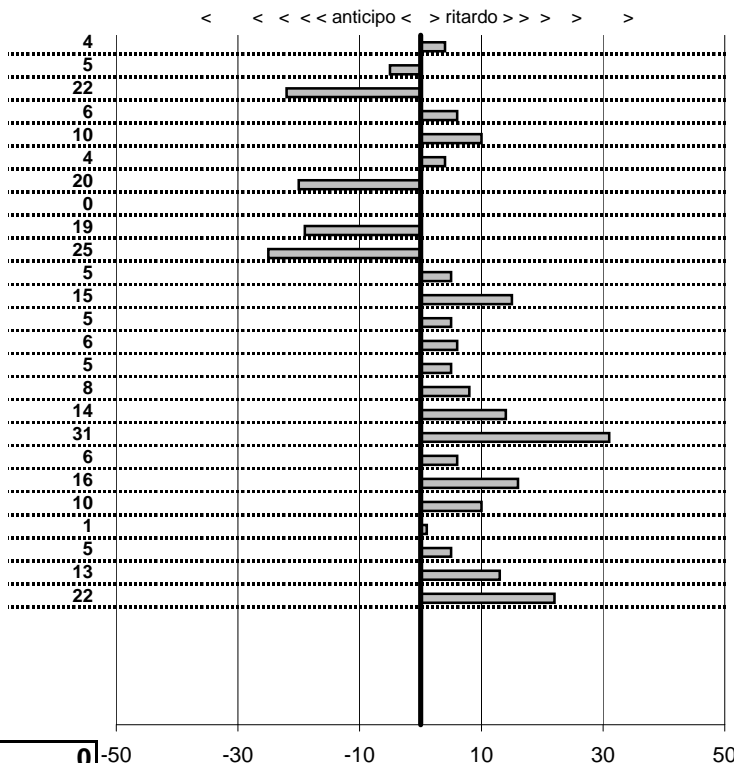

- Cronologi - Penalità - Statistiche -

CAMILLI C.
 AR GT 1600 VELOCE

11

9 in classifica

prova	t.imposto	start	stop	t.netto
PA25-Selvarotonda 6	0:00:05,00	17:15:29,24	17:15:34,28	0:00:05,04
PA26-Selvarotonda 7	0:00:07,00	17:15:34,28	17:15:41,23	0:00:06,95
PA27-Selvarotonda 8	0:00:06,00	17:15:41,23	17:15:47,01	0:00:05,78
PA28-Selvarotonda 9	0:00:06,00	17:15:47,01	17:15:53,07	0:00:06,06
PA29-Cittareale 1	0:19:11,00	17:15:53,07	17:35:04,17	0:19:11,10
PA30-Cittareale 2	0:00:06,00	17:35:04,17	17:35:10,21	0:00:06,04
PA31-Cittareale 3	0:00:06,00	17:35:10,21	17:35:16,01	0:00:05,80
PA32-Cittareale 4	0:00:07,00	17:35:16,01	17:35:23,01	0:00:07,00
PA33-Cittareale 5	0:00:08,00	17:35:23,01	17:35:30,82	0:00:07,81
PA34-Pian di Roche 1	1:24:09,00	17:35:30,82	18:59:40,07	0:84:09,25
PA35-Pian di Roche 2	0:00:07,00	18:59:40,07	18:59:47,12	0:00:07,05
PA36-Pian di Roche 3	0:00:09,00	18:59:47,12	18:59:56,27	0:00:09,15
PA37-Pian di Roche 4	0:00:07,00	18:59:56,27	19:00:03,32	0:00:07,05
PA38-Campoforogna 1	0:11:59,00	19:00:03,32	19:12:02,38	0:11:59,06
PA39-Campoforogna 2	0:00:08,00	19:12:02,38	19:12:10,43	0:00:08,05
PA40-Campoforogna 3	0:00:07,00	19:12:10,43	19:12:17,51	0:00:07,08
PA41-Campoforogna 4	0:00:05,00	19:12:17,51	19:12:22,65	0:00:05,14
PA42-Campostella 1	0:25:55,00	19:12:22,65	19:38:17,96	0:25:55,31
PA43-Campostella 2	0:00:06,00	19:38:17,96	19:38:24,02	0:00:06,06
PA44-Campostella 3	0:00:07,00	19:38:24,02	19:38:31,18	0:00:07,16
PA45-Campostella 4	0:00:05,00	19:38:31,18	19:38:36,28	0:00:05,10
PA46-Vallolina 1	0:09:59,00	19:38:36,28	19:48:35,29	0:09:59,01
PA47-Vallolina 2	0:00:10,00	19:48:35,29	19:48:45,34	0:00:10,05
PA48-Vallolina 3	0:00:06,00	19:48:45,34	19:48:51,47	0:00:06,13
PA49-Vallolina 4	0:00:05,00	19:48:51,47	19:48:56,69	0:00:05,22