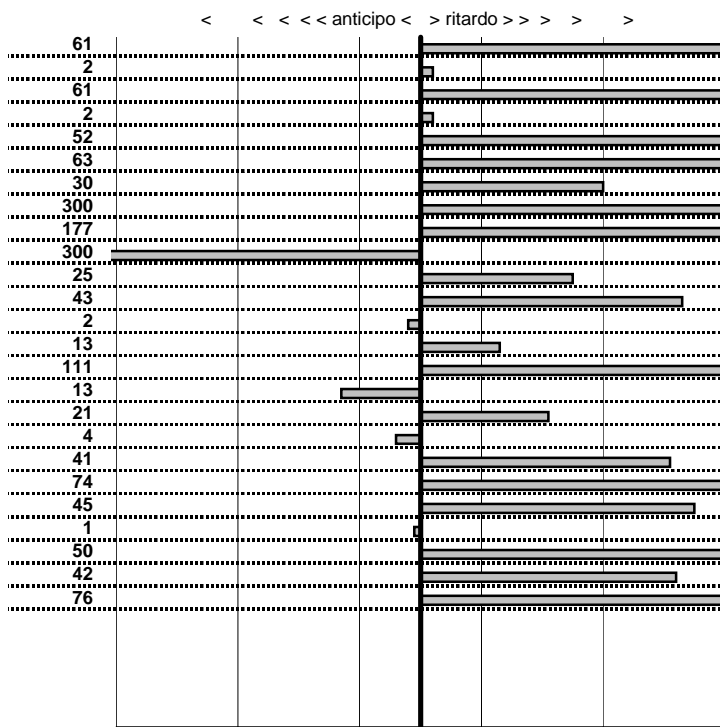

- Cronologi - Penalità - Statistiche -

GATTI E.
 LANCIAA FULVIA SPORT 1.3

24

22 in classifica

prova	t.imposto	start	stop	t.netto
PA25-Selvarotonda 6	0:00:05,00	17:27:26,36	17:27:31,97	0:00:05,61
PA26-Selvarotonda 7	0:00:07,00	17:27:31,97	17:27:38,99	0:00:07,02
PA27-Selvarotonda 8	0:00:06,00	17:27:38,99	17:27:45,60	0:00:06,61
PA28-Selvarotonda 9	0:00:06,00	17:27:45,60	17:27:51,62	0:00:06,02
PA29-Cittareale 1	0:19:11,00	17:27:51,62	17:47:03,14	0:19:11,52
PA30-Cittareale 2	0:00:06,00	17:47:03,14	17:47:09,77	0:00:06,63
PA31-Cittareale 3	0:00:06,00	17:47:09,77	17:47:16,07	0:00:06,30
PA32-Cittareale 4	0:00:07,00	17:47:16,07	17:47:26,95	0:00:10,88
PA33-Cittareale 5	0:00:08,00	17:47:26,95	17:47:36,72	0:00:09,77
PA34-Pian di Roche 1	1:24:09,00	17:47:36,72	19:11:37,17	0:84:00,45
PA35-Pian di Roche 2	0:00:07,00	19:11:37,17	19:11:44,42	0:00:07,25
PA36-Pian di Roche 3	0:00:09,00	19:11:44,42	19:11:53,85	0:00:09,43
PA37-Pian di Roche 4	0:00:07,00	19:11:53,85	19:12:00,83	0:00:06,98
PA38-Campoforogna 1	0:11:59,00	19:12:00,83	19:23:59,96	0:11:59,13
PA39-Campoforogna 2	0:00:08,00	19:23:59,96	19:24:09,07	0:00:09,11
PA40-Campoforogna 3	0:00:07,00	19:24:09,07	19:24:15,94	0:00:06,87
PA41-Campoforogna 4	0:00:05,00	19:24:15,94	19:24:21,15	0:00:05,21
PA42-Campostella 1	0:25:55,00	19:24:21,15	19:50:16,11	0:25:54,96
PA43-Campostella 2	0:00:06,00	19:50:16,11	19:50:22,52	0:00:06,41
PA44-Campostella 3	0:00:07,00	19:50:22,52	19:50:30,26	0:00:07,74
PA45-Campostella 4	0:00:05,00	19:50:30,26	19:50:35,71	0:00:05,45
PA46-Vallolina 1	0:09:59,00	19:50:35,71	20:00:34,70	0:09:58,99
PA47-Vallolina 2	0:00:10,00	20:00:34,70	20:00:45,20	0:00:10,50
PA48-Vallolina 3	0:00:06,00	20:00:45,20	20:00:51,62	0:00:06,42
PA49-Vallolina 4	0:00:05,00	20:00:51,62	20:00:57,38	0:00:05,76