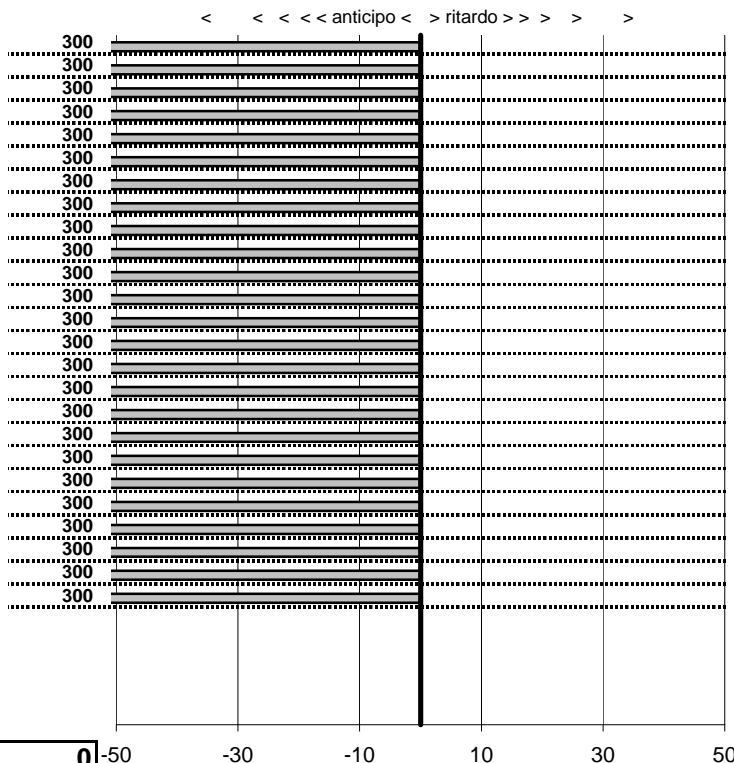

prova	t.imposto	start	stop	t.netto
PA25-Selvarotonda 6	0:00:05,00	00:00:00,00	00:00:00,00	0:00:00,00
PA26-Selvarotonda 7	0:00:07,00	00:00:00,00	00:00:00,00	0:00:00,00
PA27-Selvarotonda 8	0:00:06,00	00:00:00,00	00:00:00,00	0:00:00,00
PA28-Selvarotonda 9	0:00:06,00	00:00:00,00	00:00:00,00	0:00:00,00
PA29-Cittareale 1	0:19:11,00	00:00:00,00	00:00:00,00	0:00:00,00
PA30-Cittareale 2	0:00:06,00	00:00:00,00	00:00:00,00	0:00:00,00
PA31-Cittareale 3	0:00:06,00	00:00:00,00	00:00:00,00	0:00:00,00
PA32-Cittareale 4	0:00:07,00	00:00:00,00	00:00:00,00	0:00:00,00
PA33-Cittareale 5	0:00:08,00	00:00:00,00	00:00:00,00	0:00:00,00
PA34-Pian di Roche 1	1:24:09,00	00:00:00,00	00:00:00,00	0:00:00,00
PA35-Pian di Roche 2	0:00:07,00	00:00:00,00	00:00:00,00	0:00:00,00
PA36-Pian di Roche 3	0:00:09,00	00:00:00,00	00:00:00,00	0:00:00,00
PA37-Pian di Roche 4	0:00:07,00	00:00:00,00	00:00:00,00	0:00:00,00
PA38-Campoforogna 1	0:11:59,00	00:00:00,00	00:00:00,00	0:00:00,00
PA39-Campoforogna 2	0:00:08,00	00:00:00,00	00:00:00,00	0:00:00,00
PA40-Campoforogna 3	0:00:07,00	00:00:00,00	00:00:00,00	0:00:00,00
PA41-Campoforogna 4	0:00:05,00	00:00:00,00	00:00:00,00	0:00:00,00
PA42-Campostella 1	0:25:55,00	00:00:00,00	00:00:00,00	0:00:00,00
PA43-Campostella 2	0:00:06,00	00:00:00,00	00:00:00,00	0:00:00,00
PA44-Campostella 3	0:00:07,00	00:00:00,00	00:00:00,00	0:00:00,00
PA45-Campostella 4	0:00:05,00	00:00:00,00	00:00:00,00	0:00:00,00
PA46-Vallolina 1	0:09:59,00	00:00:00,00	00:00:00,00	0:00:00,00
PA47-Vallolina 2	0:00:10,00	00:00:00,00	00:00:00,00	0:00:00,00
PA48-Vallolina 3	0:00:06,00	00:00:00,00	00:00:00,00	0:00:00,00
PA49-Vallolina 4	0:00:05,00	00:00:00,00	00:00:00,00	0:00:00,00

SOMMA PENALITA' **7.500**
MEDIA PENALITA' **300,0**

ALTRE PENALITA' **0**
TOTALE PENALITA' **7.500**