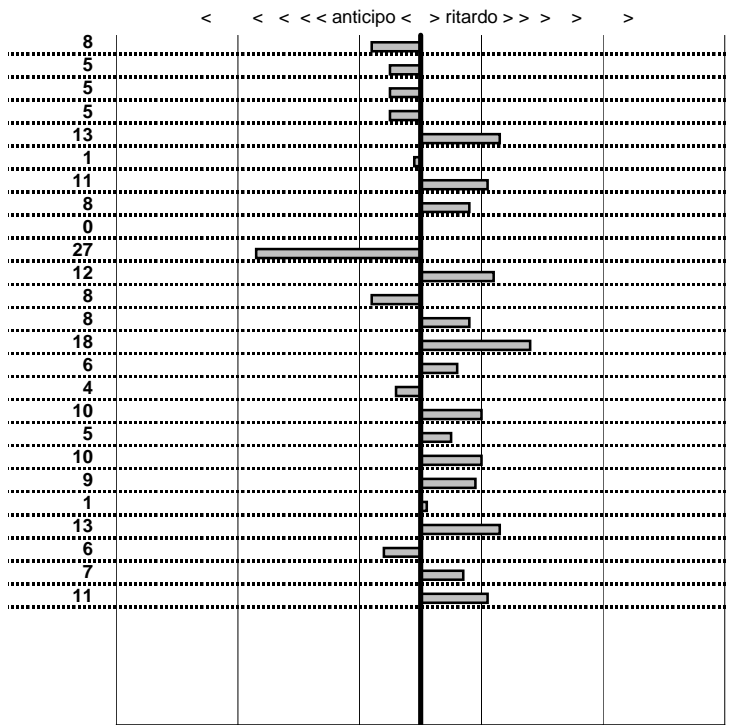

- Cronologi - Penalità - Statistiche -

MAZZELLA G.	6
AUTOBIANCHI A 112 ABARTH	

1	in classifica
----------	----------------------

prova	t.imposto	start	stop	t.netto
PA25-Selvarotonda 6	0:00:05,00	17:10:26,83	17:10:31,75	0:00:04,92
PA26-Selvarotonda 7	0:00:07,00	17:10:31,75	17:10:38,70	0:00:06,95
PA27-Selvarotonda 8	0:00:06,00	17:10:38,70	17:10:44,65	0:00:05,95
PA28-Selvarotonda 9	0:00:06,00	17:10:44,65	17:10:50,60	0:00:05,95
PA29-Cittareale 1	0:19:11,00	17:10:50,60	17:30:01,73	0:19:11,13
PA30-Cittareale 2	0:00:06,00	17:30:01,73	17:30:07,72	0:00:05,99
PA31-Cittareale 3	0:00:06,00	17:30:07,72	17:30:13,83	0:00:06,11
PA32-Cittareale 4	0:00:07,00	17:30:13,83	17:30:20,91	0:00:07,08
PA33-Cittareale 5	0:00:08,00	17:30:20,91	17:30:28,91	0:00:08,00
PA34-Pian di Roche 1	1:24:09,00	17:30:28,91	18:54:38,18	0:84:09,27
PA35-Pian di Roche 2	0:00:07,00	18:54:38,18	18:54:45,30	0:00:07,12
PA36-Pian di Roche 3	0:00:09,00	18:54:45,30	18:54:54,22	0:00:08,92
PA37-Pian di Roche 4	0:00:07,00	18:54:54,22	18:55:01,30	0:00:07,08
PA38-Campoforogna 1	0:11:59,00	18:55:01,30	19:07:00,48	0:11:59,18
PA39-Campoforogna 2	0:00:08,00	19:07:00,48	19:07:08,54	0:00:08,06
PA40-Campoforogna 3	0:00:07,00	19:07:08,54	19:07:15,50	0:00:06,96
PA41-Campoforogna 4	0:00:05,00	19:07:15,50	19:07:20,60	0:00:05,10
PA42-Campostella 1	0:25:55,00	19:07:20,60	19:33:15,65	0:25:55,05
PA43-Campostella 2	0:00:06,00	19:33:15,65	19:33:21,75	0:00:06,10
PA44-Campostella 3	0:00:07,00	19:33:21,75	19:33:28,84	0:00:07,09
PA45-Campostella 4	0:00:05,00	19:33:28,84	19:33:33,85	0:00:05,01
PA46-Vallolina 1	0:09:59,00	19:33:33,85	19:43:32,98	0:09:59,13
PA47-Vallolina 2	0:00:10,00	19:43:32,98	19:43:42,92	0:00:09,94
PA48-Vallolina 3	0:00:06,00	19:43:42,92	19:43:48,99	0:00:06,07
PA49-Vallolina 4	0:00:05,00	19:43:48,99	19:43:54,10	0:00:05,11