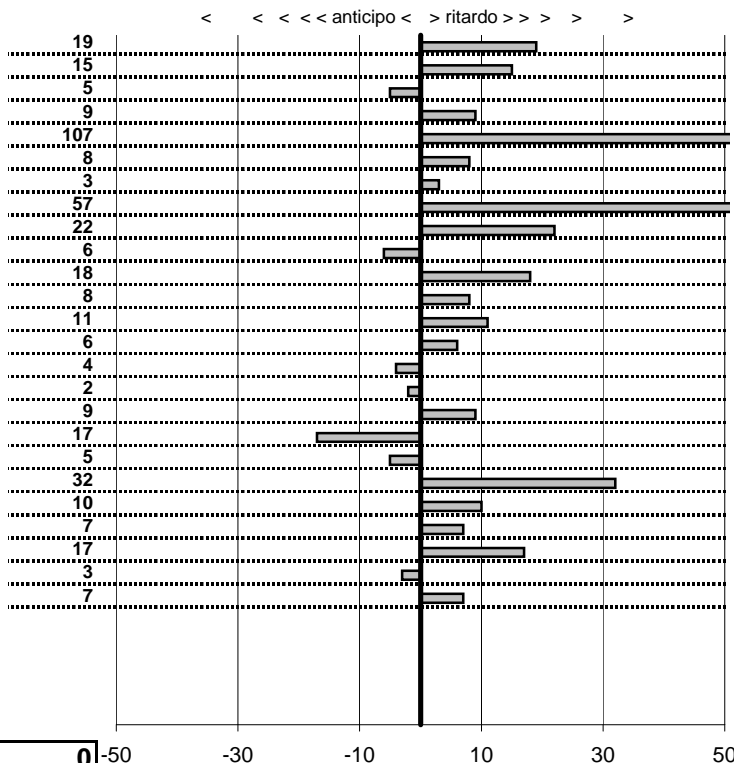

prova	t.imposto	start	stop	t.netto
PA25-Selvarotonda 6	0:00:05,00	17:16:24,57	17:16:29,76	0:00:05,19
PA26-Selvarotonda 7	0:00:07,00	17:16:29,76	17:16:36,91	0:00:07,15
PA27-Selvarotonda 8	0:00:06,00	17:16:36,91	17:16:42,86	0:00:05,95
PA28-Selvarotonda 9	0:00:06,00	17:16:42,86	17:16:48,95	0:00:06,09
PA29-Cittareale 1	0:19:11,00	17:16:48,95	17:36:01,02	0:19:12,07
PA30-Cittareale 2	0:00:06,00	17:36:01,02	17:36:07,10	0:00:06,08
PA31-Cittareale 3	0:00:06,00	17:36:07,10	17:36:13,13	0:00:06,03
PA32-Cittareale 4	0:00:07,00	17:36:13,13	17:36:20,70	0:00:07,57
PA33-Cittareale 5	0:00:08,00	17:36:20,70	17:36:28,92	0:00:08,22
PA34-Pian di Roche 1	1:24:09,00	17:36:28,92	19:00:37,98	0:84:09,06
PA35-Pian di Roche 2	0:00:07,00	19:00:37,98	19:00:45,16	0:00:07,18
PA36-Pian di Roche 3	0:00:09,00	19:00:45,16	19:00:54,24	0:00:09,08
PA37-Pian di Roche 4	0:00:07,00	19:00:54,24	19:01:01,35	0:00:07,11
PA38-Campoforogna 1	0:11:59,00	19:01:01,35	19:13:00,41	0:11:59,06
PA39-Campoforogna 2	0:00:08,00	19:13:00,41	19:13:08,37	0:00:07,96
PA40-Campoforogna 3	0:00:07,00	19:13:08,37	19:13:15,35	0:00:06,98
PA41-Campoforogna 4	0:00:05,00	19:13:15,35	19:13:20,44	0:00:05,09
PA42-Campostella 1	0:25:55,00	19:13:20,44	19:39:15,27	0:25:54,83
PA43-Campostella 2	0:00:06,00	19:39:15,27	19:39:21,22	0:00:05,95
PA44-Campostella 3	0:00:07,00	19:39:21,22	19:39:28,54	0:00:07,32
PA45-Campostella 4	0:00:05,00	19:39:28,54	19:39:33,64	0:00:05,10
PA46-Vallolina 1	0:09:59,00	19:39:33,64	19:49:32,71	0:09:59,07
PA47-Vallolina 2	0:00:10,00	19:49:32,71	19:49:42,88	0:00:10,17
PA48-Vallolina 3	0:00:06,00	19:49:42,88	19:49:48,85	0:00:05,97
PA49-Vallolina 4	0:00:05,00	19:49:48,85	19:49:53,92	0:00:05,07

SOMMA PENALITA' 407
MEDIA PENALITA' 16,3

ALTRE PENALITA' 0
TOTALE PENALITA' 407