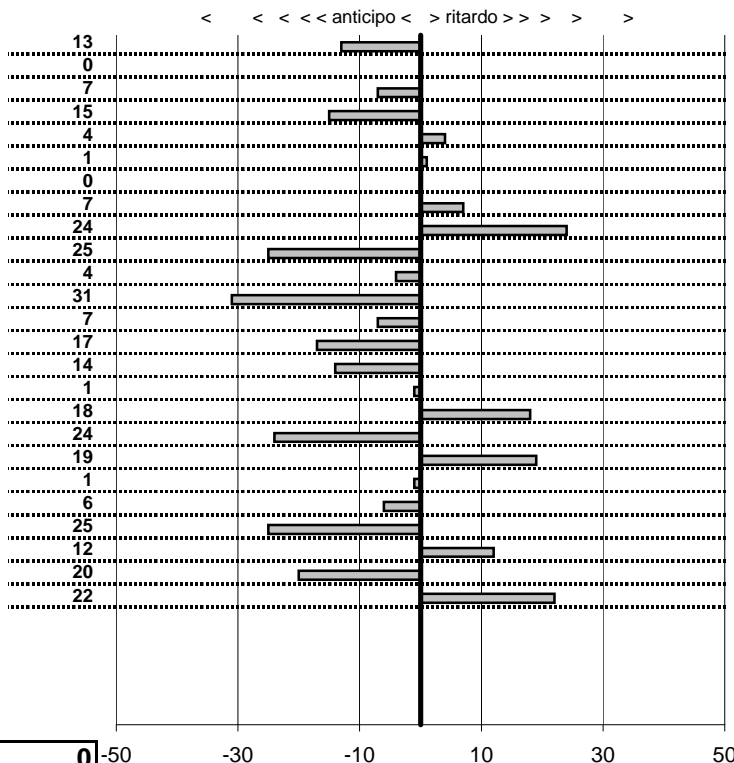

- Cronologi - Penalità - Statistiche -

DE ANGELIS E.
LANCIA FULVIA **13**

11 in classifica

prova	t.imposto	start	stop	t.netto
PA25-Selvarotonda 6	0:00:05,00	17:17:25,00	17:17:29,87	0:00:04,87
PA26-Selvarotonda 7	0:00:07,00	17:17:29,67	17:17:36,67	0:00:07,00
PA27-Selvarotonda 8	0:00:06,00	17:17:36,67	17:17:42,60	0:00:05,93
PA28-Selvarotonda 9	0:00:06,00	17:17:42,60	17:17:48,45	0:00:05,85
PA29-Cittareale 1	0:19:11,00	17:17:48,25	17:36:59,29	0:19:11,04
PA30-Cittareale 2	0:00:06,00	17:36:59,29	17:37:05,30	0:00:06,01
PA31-Cittareale 3	0:00:06,00	17:37:05,30	17:37:11,30	0:00:06,00
PA32-Cittareale 4	0:00:07,00	17:37:11,30	17:37:18,37	0:00:07,07
PA33-Cittareale 5	0:00:08,00	17:37:18,37	17:37:26,61	0:00:08,24
PA34-Pian di Roche 1	1:24:09,00	17:37:26,61	19:01:35,36	0:84:08,75
PA35-Pian di Roche 2	0:00:07,00	19:01:35,36	19:01:42,32	0:00:06,96
PA36-Pian di Roche 3	0:00:09,00	19:01:42,32	19:01:51,01	0:00:08,69
PA37-Pian di Roche 4	0:00:07,00	19:01:51,01	19:01:57,94	0:00:06,93
PA38-Campoforogna 1	0:11:59,00	19:01:57,94	19:13:56,77	0:11:58,83
PA39-Campoforogna 2	0:00:08,00	19:13:56,77	19:14:04,63	0:00:07,86
PA40-Campoforogna 3	0:00:07,00	19:14:04,63	19:14:11,62	0:00:06,99
PA41-Campoforogna 4	0:00:05,00	19:14:11,62	19:14:16,80	0:00:05,18
PA42-Campostella 1	0:25:55,00	19:14:16,80	19:40:11,56	0:25:54,76
PA43-Campostella 2	0:00:06,00	19:40:11,56	19:40:17,75	0:00:06,19
PA44-Campostella 3	0:00:07,00	19:40:17,75	19:40:24,74	0:00:06,99
PA45-Campostella 4	0:00:05,00	19:40:24,74	19:40:29,68	0:00:04,94
PA46-Vallolina 1	0:09:59,00	19:40:29,68	19:50:28,43	0:09:58,75
PA47-Vallolina 2	0:00:10,00	19:50:28,43	19:50:38,55	0:00:10,12
PA48-Vallolina 3	0:00:06,00	19:50:38,55	19:50:44,35	0:00:05,80
PA49-Vallolina 4	0:00:05,00	19:50:44,35	19:50:49,57	0:00:05,22