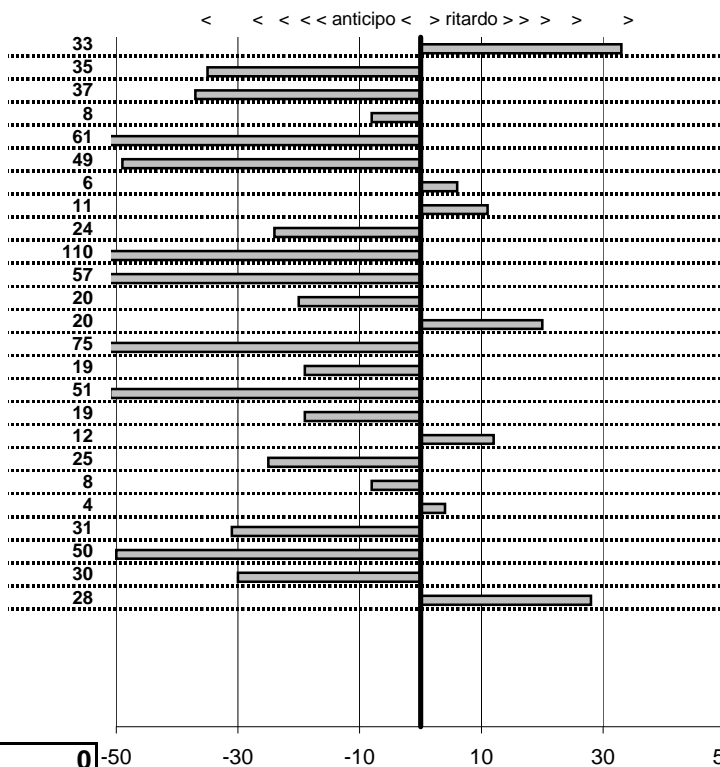

prova	t.imposto	start	stop	t.netto
PA25-Selvarotonda 6	0:00:05,00	17:35:24,01	17:35:29,34	0:00:05,33
PA26-Selvarotonda 7	0:00:07,00	17:35:29,34	17:35:35,99	0:00:06,65
PA27-Selvarotonda 8	0:00:06,00	17:35:35,99	17:35:41,62	0:00:05,63
PA28-Selvarotonda 9	0:00:06,00	17:35:41,62	17:35:47,54	0:00:05,92
PA29-Cittareale 1	0:19:11,00	17:35:47,54	17:54:57,93	0:19:10,39
PA30-Cittareale 2	0:00:06,00	17:54:57,93	17:55:03,44	0:00:05,51
PA31-Cittareale 3	0:00:06,00	17:55:03,44	17:55:09,50	0:00:06,06
PA32-Cittareale 4	0:00:07,00	17:55:09,50	17:55:16,61	0:00:07,11
PA33-Cittareale 5	0:00:08,00	17:55:16,61	17:55:24,37	0:00:07,76
PA34-Pian di Roche 1	1:24:09,00	17:55:24,37	19:19:32,27	0:84:07,90
PA35-Pian di Roche 2	0:00:07,00	19:19:32,27	19:19:38,70	0:00:06,43
PA36-Pian di Roche 3	0:00:09,00	19:19:38,70	19:19:47,50	0:00:08,80
PA37-Pian di Roche 4	0:00:07,00	19:19:47,50	19:19:54,70	0:00:07,20
PA38-Campoforogna 1	0:11:59,00	19:19:54,70	19:31:52,95	0:11:58,25
PA39-Campoforogna 2	0:00:08,00	19:31:52,95	19:32:00,76	0:00:07,81
PA40-Campoforogna 3	0:00:07,00	19:32:00,76	19:32:07,25	0:00:06,49
PA41-Campoforogna 4	0:00:05,00	19:32:07,25	19:32:12,06	0:00:04,81
PA42-Campostella 1	0:25:55,00	19:32:12,06	19:58:07,18	0:25:55,12
PA43-Campostella 2	0:00:06,00	19:58:07,18	19:58:12,93	0:00:05,75
PA44-Campostella 3	0:00:07,00	19:58:12,93	19:58:19,85	0:00:06,92
PA45-Campostella 4	0:00:05,00	19:58:19,85	19:58:24,89	0:00:05,04
PA46-Vallolina 1	0:09:59,00	19:58:24,89	20:08:23,58	0:09:58,69
PA47-Vallolina 2	0:00:10,00	20:08:23,58	20:08:33,08	0:00:09,50
PA48-Vallolina 3	0:00:06,00	20:08:33,08	20:08:38,78	0:00:05,70
PA49-Vallolina 4	0:00:05,00	20:08:38,78	20:08:44,06	0:00:05,28

SOMMA PENALITA' **823**
MEDIA PENALITA' **32,9**

ALTRE PENALITA' **0**
TOTALE PENALITA' **823**