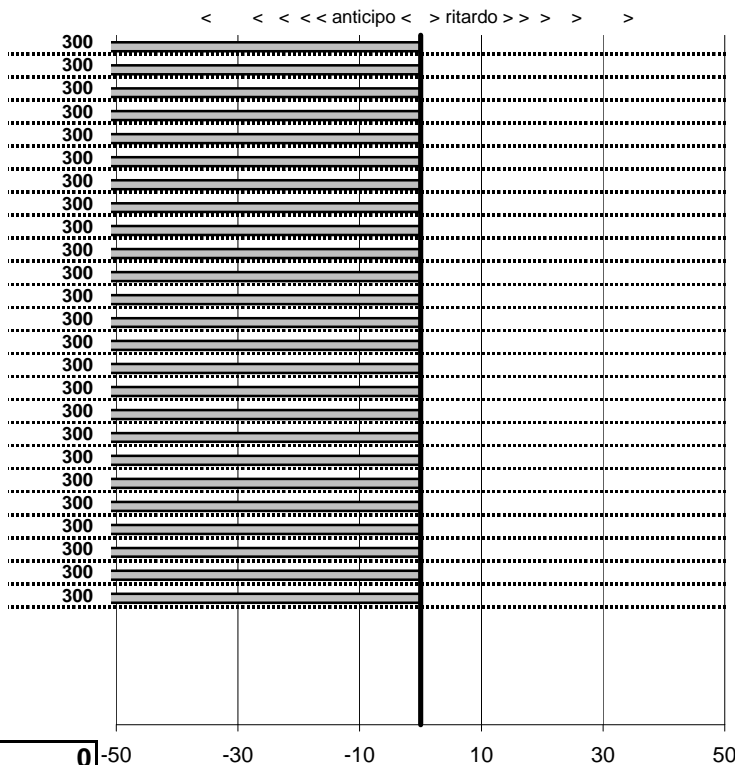

prova	t.imposto	start	stop	t.netto
PA25-Selvarotonda 6	0:00:05,00	00:00:00,00	00:00:00,00	0:00:00,00
PA26-Selvarotonda 7	0:00:07,00	00:00:00,00	00:00:00,00	0:00:00,00
PA27-Selvarotonda 8	0:00:06,00	00:00:00,00	00:00:00,00	0:00:00,00
PA28-Selvarotonda 9	0:00:06,00	00:00:00,00	00:00:00,00	0:00:00,00
PA29-Cittareale 1	0:19:11,00	00:00:00,00	00:00:00,00	0:00:00,00
PA30-Cittareale 2	0:00:06,00	00:00:00,00	00:00:00,00	0:00:00,00
PA31-Cittareale 3	0:00:06,00	00:00:00,00	00:00:00,00	0:00:00,00
PA32-Cittareale 4	0:00:07,00	00:00:00,00	00:00:00,00	0:00:00,00
PA33-Cittareale 5	0:00:08,00	00:00:00,00	00:00:00,00	0:00:00,00
PA34-Pian di Roche 1	1:24:09,00	00:00:00,00	00:00:00,00	0:00:00,00
PA35-Pian di Roche 2	0:00:07,00	00:00:00,00	00:00:00,00	0:00:00,00
PA36-Pian di Roche 3	0:00:09,00	00:00:00,00	00:00:00,00	0:00:00,00
PA37-Pian di Roche 4	0:00:07,00	00:00:00,00	00:00:00,00	0:00:00,00
PA38-Campoforogna 1	0:11:59,00	00:00:00,00	00:00:00,00	0:00:00,00
PA39-Campoforogna 2	0:00:08,00	00:00:00,00	00:00:00,00	0:00:00,00
PA40-Campoforogna 3	0:00:07,00	00:00:00,00	00:00:00,00	0:00:00,00
PA41-Campoforogna 4	0:00:05,00	00:00:00,00	00:00:00,00	0:00:00,00
PA42-Campostella 1	0:25:55,00	00:00:00,00	00:00:00,00	0:00:00,00
PA43-Campostella 2	0:00:06,00	00:00:00,00	00:00:00,00	0:00:00,00
PA44-Campostella 3	0:00:07,00	00:00:00,00	00:00:00,00	0:00:00,00
PA45-Campostella 4	0:00:05,00	00:00:00,00	00:00:00,00	0:00:00,00
PA46-Vallolina 1	0:09:59,00	00:00:00,00	00:00:00,00	0:00:00,00
PA47-Vallolina 2	0:00:10,00	00:00:00,00	00:00:00,00	0:00:00,00
PA48-Vallolina 3	0:00:06,00	00:00:00,00	00:00:00,00	0:00:00,00
PA49-Vallolina 4	0:00:05,00	00:00:00,00	00:00:00,00	0:00:00,00

SOMMA PENALITA' 7.500
MEDIA PENALITA' 300,0

ALTRE PENALITA' 0
TOTALE PENALITA' 7.500