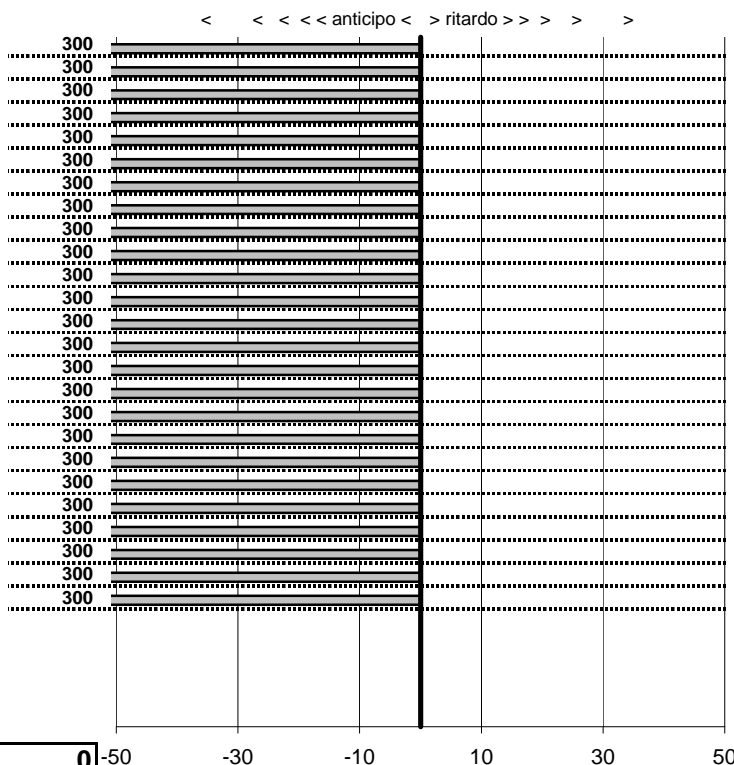

prova	t.imposto	start	stop	t.netto
PA25-Selvarotonda 6	0:00:05,00	00:00:00,00	00:00:00,00	0:00:00,00
PA26-Selvarotonda 7	0:00:07,00	00:00:00,00	00:00:00,00	0:00:00,00
PA27-Selvarotonda 8	0:00:06,00	00:00:00,00	00:00:00,00	0:00:00,00
PA28-Selvarotonda 9	0:00:06,00	00:00:00,00	00:00:00,00	0:00:00,00
PA29-Cittareale 1	0:19:11,00	00:00:00,00	00:00:00,00	0:00:00,00
PA30-Cittareale 2	0:00:06,00	00:00:00,00	00:00:00,00	0:00:00,00
PA31-Cittareale 3	0:00:06,00	00:00:00,00	00:00:00,00	0:00:00,00
PA32-Cittareale 4	0:00:07,00	00:00:00,00	00:00:00,00	0:00:00,00
PA33-Cittareale 5	0:00:08,00	00:00:00,00	00:00:00,00	0:00:00,00
PA34-Pian di Roche 1	1:24:09,00	00:00:00,00	00:00:00,00	0:00:00,00
PA35-Pian di Roche 2	0:00:07,00	00:00:00,00	00:00:00,00	0:00:00,00
PA36-Pian di Roche 3	0:00:09,00	00:00:00,00	00:00:00,00	0:00:00,00
PA37-Pian di Roche 4	0:00:07,00	00:00:00,00	00:00:00,00	0:00:00,00
PA38-Campoforogna 1	0:11:59,00	00:00:00,00	00:00:00,00	0:00:00,00
PA39-Campoforogna 2	0:00:08,00	00:00:00,00	00:00:00,00	0:00:00,00
PA40-Campoforogna 3	0:00:07,00	00:00:00,00	00:00:00,00	0:00:00,00
PA41-Campoforogna 4	0:00:05,00	00:00:00,00	00:00:00,00	0:00:00,00
PA42-Campostella 1	0:25:55,00	00:00:00,00	00:00:00,00	0:00:00,00
PA43-Campostella 2	0:00:06,00	00:00:00,00	00:00:00,00	0:00:00,00
PA44-Campostella 3	0:00:07,00	00:00:00,00	00:00:00,00	0:00:00,00
PA45-Campostella 4	0:00:05,00	00:00:00,00	00:00:00,00	0:00:00,00
PA46-Vallolina 1	0:09:59,00	00:00:00,00	00:00:00,00	0:00:00,00
PA47-Vallolina 2	0:00:10,00	00:00:00,00	00:00:00,00	0:00:00,00
PA48-Vallolina 3	0:00:06,00	00:00:00,00	00:00:00,00	0:00:00,00
PA49-Vallolina 4	0:00:05,00	00:00:00,00	00:00:00,00	0:00:00,00

SOMMA PENALITA'	7.500
MEDIA PENALITA'	300,0

ALTRE PENALITA'	0
TOTALE PENALITA'	7.500