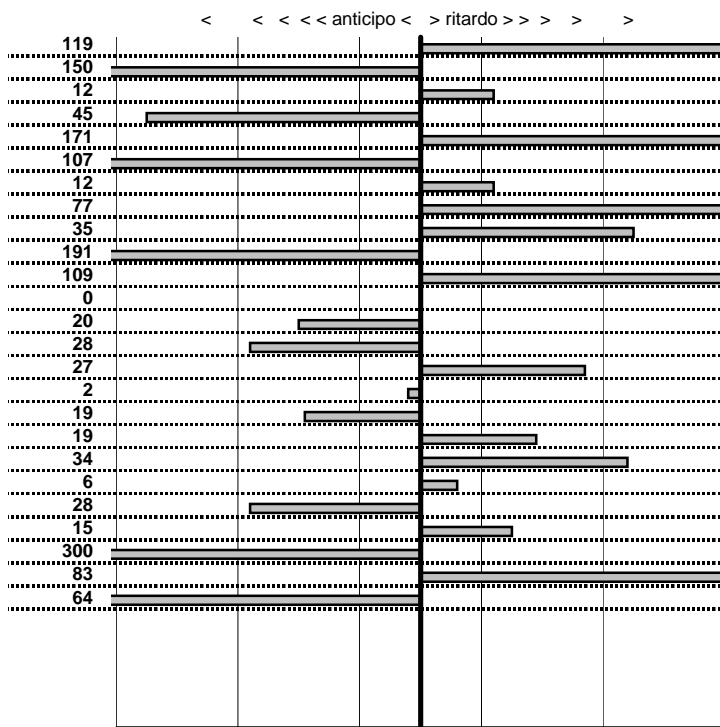

- Cronologi - Penalità - Statistiche -

TORSELLO A. **34**
 MG A 1600

30 in classifica

prova	t.imposto	start	stop	t.netto
PA25-Selvarotonda 6	0:00:05,00	17:33:29,46	17:33:35,65	0:00:06,19
PA26-Selvarotonda 7	0:00:07,00	17:33:35,65	17:33:41,15	0:00:05,50
PA27-Selvarotonda 8	0:00:06,00	17:33:41,15	17:33:47,27	0:00:06,12
PA28-Selvarotonda 9	0:00:06,00	17:33:47,27	17:33:52,82	0:00:05,55
PA29-Cittareale 1	0:19:11,00	17:33:52,82	17:53:05,53	0:19:12,71
PA30-Cittareale 2	0:00:06,00	17:53:05,53	17:53:10,46	0:00:04,93
PA31-Cittareale 3	0:00:06,00	17:53:10,46	17:53:16,58	0:00:06,12
PA32-Cittareale 4	0:00:07,00	17:53:16,58	17:53:24,35	0:00:07,77
PA33-Cittareale 5	0:00:08,00	17:53:24,35	17:53:32,70	0:00:08,35
PA34-Pian di Roche 1	1:24:09,00	17:53:32,70	19:17:39,79	0:84:07,09
PA35-Pian di Roche 2	0:00:07,00	19:17:39,79	19:17:47,88	0:00:08,09
PA36-Pian di Roche 3	0:00:09,00	19:17:47,88	19:17:56,88	0:00:09,00
PA37-Pian di Roche 4	0:00:07,00	19:17:56,88	19:18:03,68	0:00:06,80
PA38-Campoforogna 1	0:11:59,00	19:18:03,68	19:30:02,40	0:11:58,72
PA39-Campoforogna 2	0:00:08,00	19:30:02,40	19:30:10,67	0:00:08,27
PA40-Campoforogna 3	0:00:07,00	19:30:10,67	19:30:17,65	0:00:06,98
PA41-Campoforogna 4	0:00:05,00	19:30:17,65	19:30:22,46	0:00:04,81
PA42-Campostella 1	0:25:55,00	19:30:22,46	19:56:17,65	0:25:55,19
PA43-Campostella 2	0:00:06,00	19:56:17,65	19:56:23,99	0:00:06,34
PA44-Campostella 3	0:00:07,00	19:56:23,99	19:56:31,05	0:00:07,06
PA45-Campostella 4	0:00:05,00	19:56:31,05	19:56:35,77	0:00:04,72
PA46-Vallolina 1	0:09:59,00	19:56:35,77	20:06:34,92	0:09:59,15
PA47-Vallolina 2	0:00:10,00	20:06:34,92	20:06:41,55	0:00:06,63
PA48-Vallolina 3	0:00:06,00	20:06:41,55	20:06:48,38	0:00:06,83
PA49-Vallolina 4	0:00:05,00	20:06:48,38	20:06:52,74	0:00:04,36