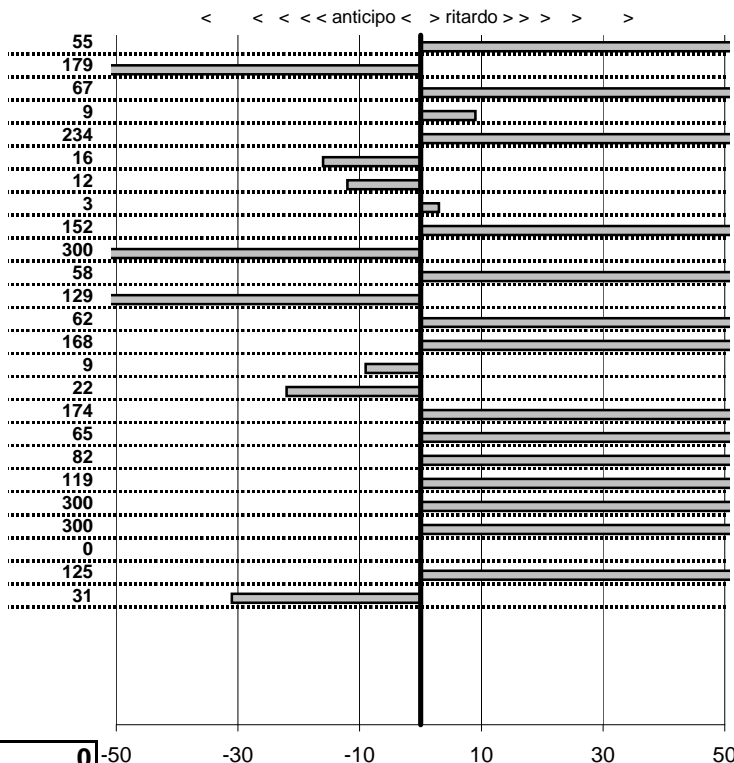

prova	t.imposto	start	stop	t.netto
PA25-Selvarotonda 6	0:00:05,00	17:29:31,11	17:29:36,66	0:00:05,55
PA26-Selvarotonda 7	0:00:07,00	17:29:36,66	17:29:41,87	0:00:05,21
PA27-Selvarotonda 8	0:00:06,00	17:29:41,87	17:29:48,54	0:00:06,67
PA28-Selvarotonda 9	0:00:06,00	17:29:48,54	17:29:54,63	0:00:06,09
PA29-Cittareale 1	0:19:11,00	17:29:54,63	17:49:07,97	0:19:13,34
PA30-Cittareale 2	0:00:06,00	17:49:07,97	17:49:13,81	0:00:05,84
PA31-Cittareale 3	0:00:06,00	17:49:13,81	17:49:19,69	0:00:05,88
PA32-Cittareale 4	0:00:07,00	17:49:19,69	17:49:26,72	0:00:07,03
PA33-Cittareale 5	0:00:08,00	17:49:26,72	17:49:36,24	0:00:09,52
PA34-Pian di Roche 1	1:24:09,00	17:49:36,24	19:13:56,34	0:84:20,10
PA35-Pian di Roche 2	0:00:07,00	19:13:56,34	19:14:03,92	0:00:07,58
PA36-Pian di Roche 3	0:00:09,00	19:14:03,92	19:14:11,63	0:00:07,71
PA37-Pian di Roche 4	0:00:07,00	19:14:11,63	19:14:19,25	0:00:07,62
PA38-Campoforogna 1	0:11:59,00	19:14:19,25	19:26:19,93	0:12:00,68
PA39-Campoforogna 2	0:00:08,00	19:26:19,93	19:26:27,84	0:00:07,91
PA40-Campoforogna 3	0:00:07,00	19:26:27,84	19:26:34,62	0:00:06,78
PA41-Campoforogna 4	0:00:05,00	19:26:34,62	19:26:41,36	0:00:06,74
PA42-Campostella 1	0:25:55,00	19:26:41,36	19:52:37,01	0:25:55,65
PA43-Campostella 2	0:00:06,00	19:52:37,01	19:52:43,83	0:00:06,82
PA44-Campostella 3	0:00:07,00	19:52:43,83	19:52:52,02	0:00:08,19
PA45-Campostella 4	0:00:05,00	19:52:52,02	19:53:00,25	0:00:08,23
PA46-Vallolina 1	0:09:59,00	19:53:00,25	20:03:21,23	0:10:20,98
PA47-Vallolina 2	0:00:10,00	20:03:21,23	20:03:31,23	0:00:10,00
PA48-Vallolina 3	0:00:06,00	20:03:31,23	20:03:38,48	0:00:07,25
PA49-Vallolina 4	0:00:05,00	20:03:38,48	20:03:43,17	0:00:04,69

SOMMA PENALITA' 2.671
MEDIA PENALITA' 106,8

ALTRE PENALITA' 0
TOTALE PENALITA' 2.671