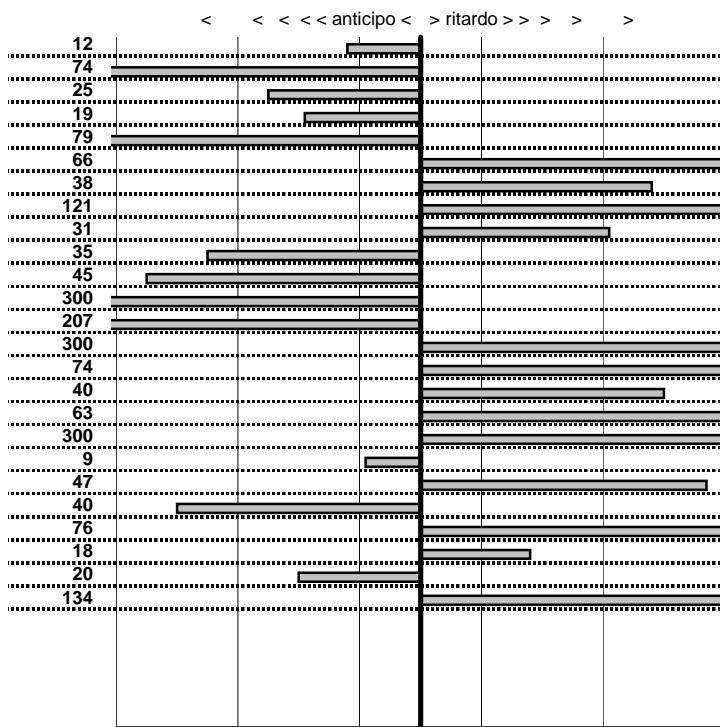

prova	t.imposto	start	stop	t.netto
PA25-Selvarotonda 6	0:00:05,00	17:13:23,54	17:13:28,42	0:00:04,88
PA26-Selvarotonda 7	0:00:07,00	17:13:28,42	17:13:34,68	0:00:06,26
PA27-Selvarotonda 8	0:00:06,00	17:13:34,68	17:13:40,43	0:00:05,75
PA28-Selvarotonda 9	0:00:06,00	17:13:40,43	17:13:46,24	0:00:05,81
PA29-Cittareale 1	0:19:11,00	17:13:46,24	17:32:56,45	0:19:10,21
PA30-Cittareale 2	0:00:06,00	17:32:56,45	17:33:03,11	0:00:06,66
PA31-Cittareale 3	0:00:06,00	17:33:03,11	17:33:09,49	0:00:06,38
PA32-Cittareale 4	0:00:07,00	17:33:09,49	17:33:17,70	0:00:08,21
PA33-Cittareale 5	0:00:08,00	17:33:17,70	17:33:26,01	0:00:08,31
PA34-Pian di Roche 1	1:24:09,00	17:33:26,01	18:57:34,66	0:84:08,65
PA35-Pian di Roche 2	0:00:07,00	18:57:34,66	18:57:41,21	0:00:06,55
PA36-Pian di Roche 3	0:00:09,00	18:57:41,21	18:57:46,87	0:00:05,66
PA37-Pian di Roche 4	0:00:07,00	18:57:46,87	18:57:51,80	0:00:04,93
PA38-Campoforogna 1	0:11:59,00	18:57:51,80	19:09:58,19	0:12:06,39
PA39-Campoforogna 2	0:00:08,00	19:09:58,19	19:10:06,93	0:00:08,74
PA40-Campoforogna 3	0:00:07,00	19:10:06,93	19:10:14,33	0:00:07,40
PA41-Campoforogna 4	0:00:05,00	19:10:14,33	19:10:19,96	0:00:05,63
PA42-Campostella 1	0:25:55,00	19:10:19,96	19:36:35,85	0:26:15,89
PA43-Campostella 2	0:00:06,00	19:36:35,85	19:36:41,76	0:00:05,91
PA44-Campostella 3	0:00:07,00	19:36:41,76	19:36:49,23	0:00:07,47
PA45-Campostella 4	0:00:05,00	19:36:49,23	19:36:53,83	0:00:04,60
PA46-Vallolina 1	0:09:59,00	19:36:53,83	19:46:53,59	0:09:59,76
PA47-Vallolina 2	0:00:10,00	19:46:53,59	19:47:03,77	0:00:10,18
PA48-Vallolina 3	0:00:06,00	19:47:03,77	19:47:09,57	0:00:05,80
PA49-Vallolina 4	0:00:05,00	19:47:09,57	19:47:15,91	0:00:06,34

SOMMA PENALITA' **2.173**
MEDIA PENALITA' **86,9**

ALTRE PENALITA' **0**
TOTALE PENALITA' **2.173**