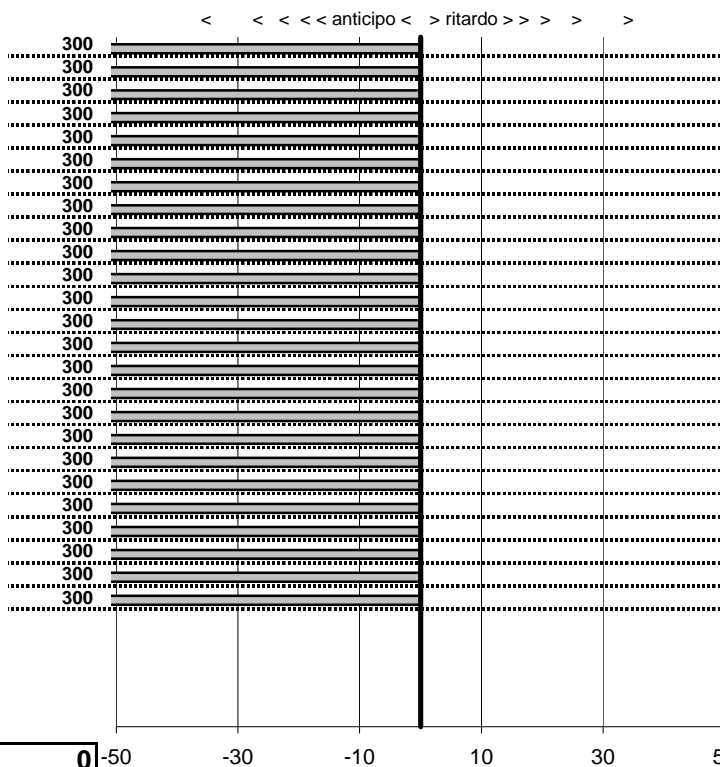

prova	t.imposto	start	stop	t.netto
PA25-Selvarotonda 6	0:00:05,00	00:00:00,00	00:00:00,00	0:00:00,00
PA26-Selvarotonda 7	0:00:07,00	00:00:00,00	00:00:00,00	0:00:00,00
PA27-Selvarotonda 8	0:00:06,00	00:00:00,00	00:00:00,00	0:00:00,00
PA28-Selvarotonda 9	0:00:06,00	00:00:00,00	00:00:00,00	0:00:00,00
PA29-Cittareale 1	0:19:11,00	00:00:00,00	00:00:00,00	0:00:00,00
PA30-Cittareale 2	0:00:06,00	00:00:00,00	00:00:00,00	0:00:00,00
PA31-Cittareale 3	0:00:06,00	00:00:00,00	00:00:00,00	0:00:00,00
PA32-Cittareale 4	0:00:07,00	00:00:00,00	00:00:00,00	0:00:00,00
PA33-Cittareale 5	0:00:08,00	00:00:00,00	00:00:00,00	0:00:00,00
PA34-Pian di Roche 1	1:24:09,00	00:00:00,00	00:00:00,00	0:00:00,00
PA35-Pian di Roche 2	0:00:07,00	00:00:00,00	00:00:00,00	0:00:00,00
PA36-Pian di Roche 3	0:00:09,00	00:00:00,00	00:00:00,00	0:00:00,00
PA37-Pian di Roche 4	0:00:07,00	00:00:00,00	00:00:00,00	0:00:00,00
PA38-Campoforogna 1	0:11:59,00	00:00:00,00	00:00:00,00	0:00:00,00
PA39-Campoforogna 2	0:00:08,00	00:00:00,00	00:00:00,00	0:00:00,00
PA40-Campoforogna 3	0:00:07,00	00:00:00,00	00:00:00,00	0:00:00,00
PA41-Campoforogna 4	0:00:05,00	00:00:00,00	00:00:00,00	0:00:00,00
PA42-Campostella 1	0:25:55,00	00:00:00,00	00:00:00,00	0:00:00,00
PA43-Campostella 2	0:00:06,00	00:00:00,00	00:00:00,00	0:00:00,00
PA44-Campostella 3	0:00:07,00	00:00:00,00	00:00:00,00	0:00:00,00
PA45-Campostella 4	0:00:05,00	00:00:00,00	00:00:00,00	0:00:00,00
PA46-Vallolina 1	0:09:59,00	00:00:00,00	00:00:00,00	0:00:00,00
PA47-Vallolina 2	0:00:10,00	00:00:00,00	00:00:00,00	0:00:00,00
PA48-Vallolina 3	0:00:06,00	00:00:00,00	00:00:00,00	0:00:00,00
PA49-Vallolina 4	0:00:05,00	00:00:00,00	00:00:00,00	0:00:00,00

SOMMA PENALITA' **7.500**
MEDIA PENALITA' **300,0**

ALTRE PENALITA' **0**
TOTALE PENALITA' **7.500**