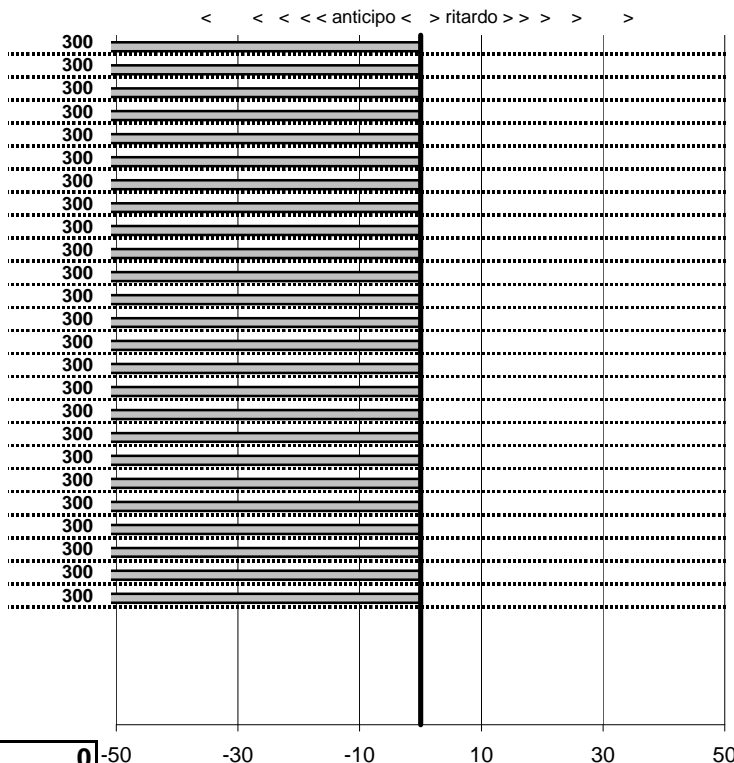

prova	t.imposto	start	stop	t.netto
PA25-Selvarotonda 6	0:00:05,00	00:00:00,00	00:00:00,00	0:00:00,00
PA26-Selvarotonda 7	0:00:07,00	00:00:00,00	00:00:00,00	0:00:00,00
PA27-Selvarotonda 8	0:00:06,00	00:00:00,00	00:00:00,00	0:00:00,00
PA28-Selvarotonda 9	0:00:06,00	00:00:00,00	00:00:00,00	0:00:00,00
PA29-Cittareale 1	0:19:11,00	00:00:00,00	00:00:00,00	0:00:00,00
PA30-Cittareale 2	0:00:06,00	00:00:00,00	00:00:00,00	0:00:00,00
PA31-Cittareale 3	0:00:06,00	00:00:00,00	00:00:00,00	0:00:00,00
PA32-Cittareale 4	0:00:07,00	00:00:00,00	00:00:00,00	0:00:00,00
PA33-Cittareale 5	0:00:08,00	00:00:00,00	00:00:00,00	0:00:00,00
PA34-Pian di Roche 1	1:24:09,00	00:00:00,00	00:00:00,00	0:00:00,00
PA35-Pian di Roche 2	0:00:07,00	00:00:00,00	00:00:00,00	0:00:00,00
PA36-Pian di Roche 3	0:00:09,00	00:00:00,00	00:00:00,00	0:00:00,00
PA37-Pian di Roche 4	0:00:07,00	00:00:00,00	00:00:00,00	0:00:00,00
PA38-Campoforogna 1	0:11:59,00	00:00:00,00	00:00:00,00	0:00:00,00
PA39-Campoforogna 2	0:00:08,00	00:00:00,00	00:00:00,00	0:00:00,00
PA40-Campoforogna 3	0:00:07,00	00:00:00,00	00:00:00,00	0:00:00,00
PA41-Campoforogna 4	0:00:05,00	00:00:00,00	00:00:00,00	0:00:00,00
PA42-Campostella 1	0:25:55,00	00:00:00,00	00:00:00,00	0:00:00,00
PA43-Campostella 2	0:00:06,00	00:00:00,00	00:00:00,00	0:00:00,00
PA44-Campostella 3	0:00:07,00	00:00:00,00	00:00:00,00	0:00:00,00
PA45-Campostella 4	0:00:05,00	00:00:00,00	00:00:00,00	0:00:00,00
PA46-Vallolina 1	0:09:59,00	00:00:00,00	00:00:00,00	0:00:00,00
PA47-Vallolina 2	0:00:10,00	00:00:00,00	00:00:00,00	0:00:00,00
PA48-Vallolina 3	0:00:06,00	00:00:00,00	00:00:00,00	0:00:00,00
PA49-Vallolina 4	0:00:05,00	00:00:00,00	00:00:00,00	0:00:00,00

SOMMA PENALITA'	7.500
MEDIA PENALITA'	300,0

ALTRE PENALITA'	0
TOTALE PENALITA'	7.500