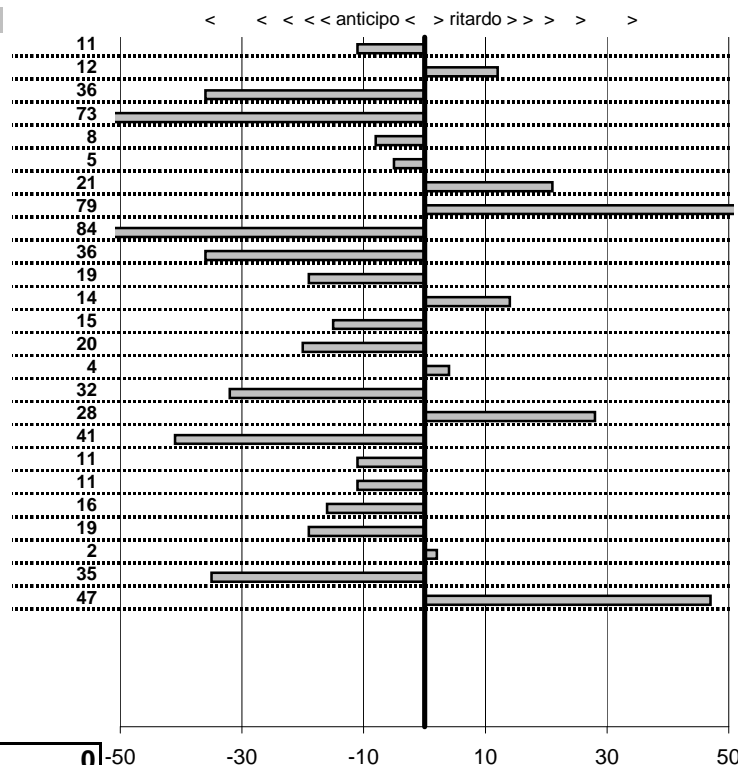

- Cronologi - Penalità - Statistiche -

LEONE M.
FIAT 124 ABARTH **10**

18 in classifica

prova	t.imposto	start	stop	t.netto
PA25-Selvarotonda 6	0:00:05,00	17:14:28,99	17:14:33,88	0:00:04,89
PA26-Selvarotonda 7	0:00:07,00	17:14:33,88	17:14:41,00	0:00:07,12
PA27-Selvarotonda 8	0:00:06,00	17:14:41,00	17:14:46,64	0:00:05,64
PA28-Selvarotonda 9	0:00:06,00	17:14:46,64	17:14:51,91	0:00:05,27
PA29-Cittareale 1	0:19:11,00	17:14:51,91	17:34:02,83	0:19:10,92
PA30-Cittareale 2	0:00:06,00	17:34:02,83	17:34:08,78	0:00:05,95
PA31-Cittareale 3	0:00:06,00	17:34:08,78	17:34:14,99	0:00:06,21
PA32-Cittareale 4	0:00:07,00	17:34:14,99	17:34:22,78	0:00:07,79
PA33-Cittareale 5	0:00:08,00	17:34:22,78	17:34:29,94	0:00:07,16
PA34-Pian di Roche 1	1:24:09,00	17:34:29,94	18:58:39,30	0:84:09,36
PA35-Pian di Roche 2	0:00:07,00	18:58:39,30	18:58:46,11	0:00:06,81
PA36-Pian di Roche 3	0:00:09,00	18:58:46,11	18:58:55,25	0:00:09,14
PA37-Pian di Roche 4	0:00:07,00	18:58:55,25	18:59:02,10	0:00:06,85
PA38-Campoforogna 1	0:11:59,00	18:59:02,10	19:11:00,90	0:11:58,80
PA39-Campoforogna 2	0:00:08,00	19:11:00,90	19:11:08,94	0:00:08,04
PA40-Campoforogna 3	0:00:07,00	19:11:08,94	19:11:15,62	0:00:06,68
PA41-Campoforogna 4	0:00:05,00	19:11:15,62	19:11:20,90	0:00:05,28
PA42-Campostella 1	0:25:55,00	19:11:20,90	19:37:15,49	0:25:54,59
PA43-Campostella 2	0:00:06,00	19:37:15,49	19:37:21,38	0:00:05,89
PA44-Campostella 3	0:00:07,00	19:37:21,38	19:37:28,27	0:00:06,89
PA45-Campostella 4	0:00:05,00	19:37:28,27	19:37:33,11	0:00:04,84
PA46-Vallolina 1	0:09:59,00	19:37:33,11	19:47:31,92	0:09:58,81
PA47-Vallolina 2	0:00:10,00	19:47:31,92	19:47:41,94	0:00:10,02
PA48-Vallolina 3	0:00:06,00	19:47:41,94	19:47:47,59	0:00:05,65
PA49-Vallolina 4	0:00:05,00	19:47:47,59	19:47:53,06	0:00:05,47