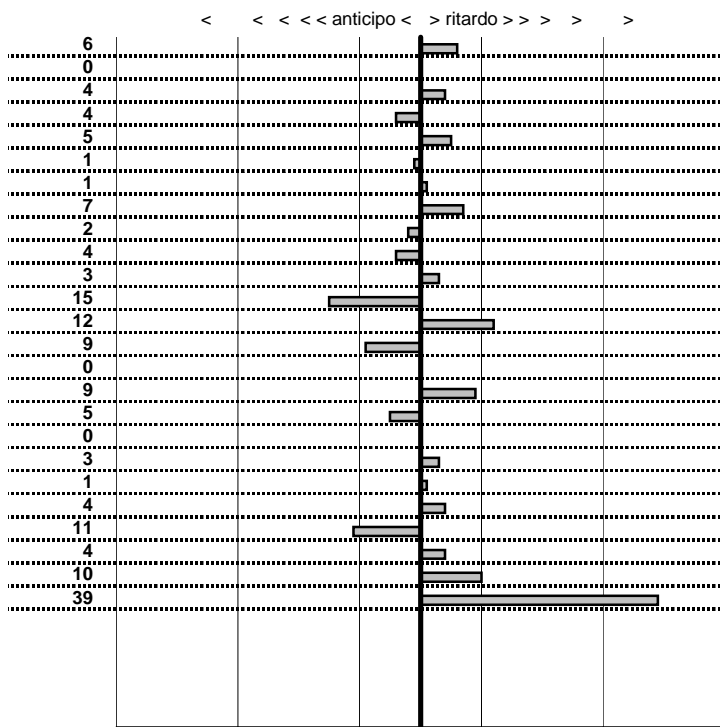

- Cronologi - Penalità - Statistiche -

PACIARONI G.
 AUTOBIANCHI A 112 ABARTH

2

15 in classifica

prova	t.imposto	start	stop	t.netto
PA25-Selvarotonda 6	0:00:05,00	17:06:31,24	17:06:36,30	0:00:05,06
PA26-Selvarotonda 7	0:00:07,00	17:06:36,30	17:06:43,30	0:00:07,00
PA27-Selvarotonda 8	0:00:06,00	17:06:43,30	17:06:49,34	0:00:06,04
PA28-Selvarotonda 9	0:00:06,00	17:06:49,34	17:06:55,30	0:00:05,96
PA29-Cittareale 1	0:19:11,00	17:06:55,30	17:26:06,35	0:19:11,05
PA30-Cittareale 2	0:00:06,00	17:26:06,35	17:26:12,34	0:00:05,99
PA31-Cittareale 3	0:00:06,00	17:26:12,34	17:26:18,35	0:00:06,01
PA32-Cittareale 4	0:00:07,00	17:26:18,35	17:26:25,42	0:00:07,07
PA33-Cittareale 5	0:00:08,00	17:26:25,42	17:26:33,40	0:00:07,98
PA34-Pian di Roche 1	1:24:09,00	17:26:33,40	18:50:42,36	0:84:08,96
PA35-Pian di Roche 2	0:00:07,00	18:50:42,36	18:50:49,39	0:00:07,03
PA36-Pian di Roche 3	0:00:09,00	18:50:49,39	18:50:58,24	0:00:08,85
PA37-Pian di Roche 4	0:00:07,00	18:50:58,24	18:51:05,36	0:00:07,12
PA38-Campoforogna 1	0:11:59,00	18:51:05,36	19:03:04,27	0:11:58,91
PA39-Campoforogna 2	0:00:08,00	19:03:04,27	19:03:12,27	0:00:08,00
PA40-Campoforogna 3	0:00:07,00	19:03:12,27	19:03:19,36	0:00:07,09
PA41-Campoforogna 4	0:00:05,00	19:03:19,36	19:03:24,31	0:00:04,95
PA42-Campostella 1	0:25:55,00	19:03:24,31	19:29:19,31	0:25:55,00
PA43-Campostella 2	0:00:06,00	19:29:19,31	19:29:25,34	0:00:06,03
PA44-Campostella 3	0:00:07,00	19:29:25,34	19:29:32,35	0:00:07,01
PA45-Campostella 4	0:00:05,00	19:29:32,35	19:29:37,39	0:00:05,04
PA46-Vallolina 1	0:09:59,00	19:29:37,39	19:39:36,28	0:09:58,89
PA47-Vallolina 2	0:00:10,00	19:39:36,28	19:39:46,32	0:00:10,04
PA48-Vallolina 3	0:00:06,00	19:39:46,32	19:39:52,42	0:00:06,10
PA49-Vallolina 4	0:00:05,00	19:39:52,42	19:39:57,81	0:00:05,39