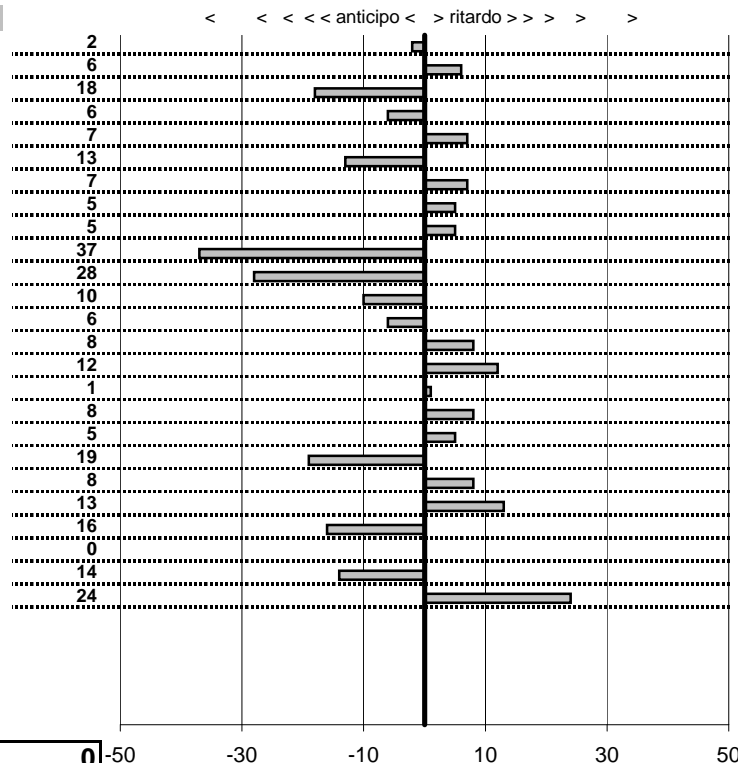

- Cronologi - Penalità - Statistiche -

PIRRI A. LANCIA FULVIA COUPE 1.3 RALLY	47
---	----

7 in classifica

prova	t.imposto	start	stop	t.netto
PA25-Selvarotonda 6	0:00:05,00	17:42:33,53	17:42:38,51	0:00:04,98
PA26-Selvarotonda 7	0:00:07,00	17:42:38,51	17:42:45,57	0:00:07,06
PA27-Selvarotonda 8	0:00:06,00	17:42:45,57	17:42:51,39	0:00:05,82
PA28-Selvarotonda 9	0:00:06,00	17:42:51,39	17:42:57,33	0:00:05,94
PA29-Cittareale 1	0:19:11,00	17:42:57,33	18:02:08,40	0:19:11,07
PA30-Cittareale 2	0:00:06,00	18:02:08,40	18:02:14,27	0:00:05,87
PA31-Cittareale 3	0:00:06,00	18:02:14,27	18:02:20,34	0:00:06,07
PA32-Cittareale 4	0:00:07,00	18:02:20,34	18:02:27,39	0:00:07,05
PA33-Cittareale 5	0:00:08,00	18:02:27,39	18:02:35,44	0:00:08,05
PA34-Pian di Roche 1	1:24:09,00	18:02:35,44	19:26:44,81	0:84:09,37
PA35-Pian di Roche 2	0:00:07,00	19:26:44,81	19:26:51,53	0:00:06,72
PA36-Pian di Roche 3	0:00:09,00	19:26:51,53	19:27:00,43	0:00:08,90
PA37-Pian di Roche 4	0:00:07,00	19:27:00,43	19:27:07,37	0:00:06,94
PA38-Campoforogna 1	0:11:59,00	19:27:07,37	19:39:06,45	0:11:59,08
PA39-Campoforogna 2	0:00:08,00	19:39:06,45	19:39:14,57	0:00:08,12
PA40-Campoforogna 3	0:00:07,00	19:39:14,57	19:39:21,58	0:00:07,01
PA41-Campoforogna 4	0:00:05,00	19:39:21,58	19:39:26,66	0:00:05,08
PA42-Campostella 1	0:25:55,00	19:39:26,66	20:05:21,71	0:25:55,05
PA43-Campostella 2	0:00:06,00	20:05:21,71	20:05:27,52	0:00:05,81
PA44-Campostella 3	0:00:07,00	20:05:27,52	20:05:34,60	0:00:07,08
PA45-Campostella 4	0:00:05,00	20:05:34,60	20:05:39,73	0:00:05,13
PA46-Vallolina 1	0:09:59,00	20:05:39,73	20:15:38,57	0:09:58,84
PA47-Vallolina 2	0:00:10,00	20:15:38,57	20:15:48,57	0:00:10,00
PA48-Vallolina 3	0:00:06,00	20:15:48,57	20:15:54,43	0:00:05,86
PA49-Vallolina 4	0:00:05,00	20:15:54,43	20:15:59,67	0:00:05,24