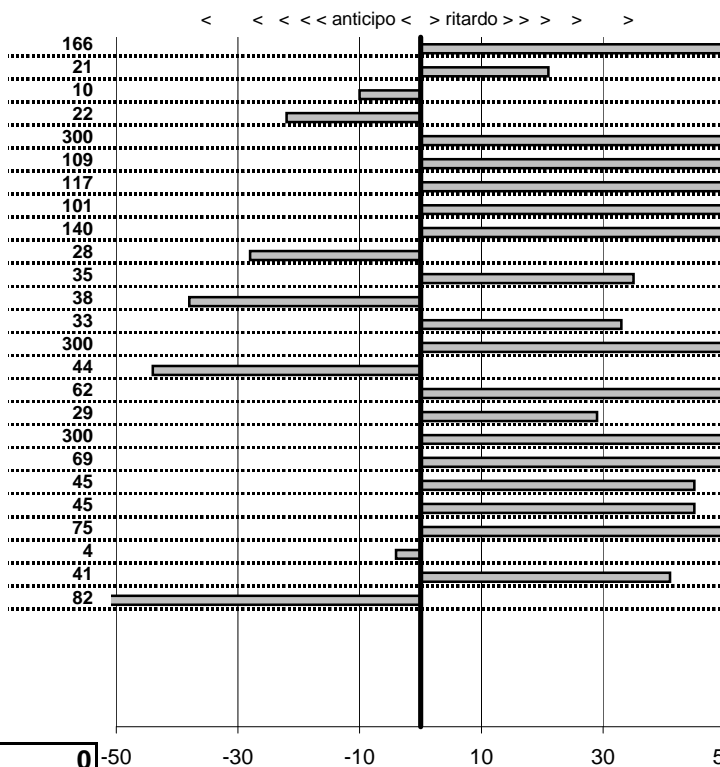

prova	t.imposto	start	stop	t.netto
PA25-Selvarotonda 6	0:00:05,00	17:28:31,38	17:28:38,04	0:00:06,66
PA26-Selvarotonda 7	0:00:07,00	17:28:38,04	17:28:45,25	0:00:07,21
PA27-Selvarotonda 8	0:00:06,00	17:28:45,25	17:28:51,15	0:00:05,90
PA28-Selvarotonda 9	0:00:06,00	17:28:51,15	17:28:56,93	0:00:05,78
PA29-Cittareale 1	0:19:11,00	17:28:56,93	17:48:15,54	0:19:18,61
PA30-Cittareale 2	0:00:06,00	17:48:15,54	17:48:22,63	0:00:07,09
PA31-Cittareale 3	0:00:06,00	17:48:22,63	17:48:29,80	0:00:07,17
PA32-Cittareale 4	0:00:07,00	17:48:29,80	17:48:37,81	0:00:08,01
PA33-Cittareale 5	0:00:08,00	17:48:37,81	17:48:47,21	0:00:09,40
PA34-Pian di Roche 1	1:24:09,00	17:48:47,21	19:12:56,49	0:84:09,28
PA35-Pian di Roche 2	0:00:07,00	19:12:56,49	19:13:03,84	0:00:07,35
PA36-Pian di Roche 3	0:00:09,00	19:13:03,84	19:13:12,46	0:00:08,62
PA37-Pian di Roche 4	0:00:07,00	19:13:12,46	19:13:19,79	0:00:07,33
PA38-Campoforogna 1	0:11:59,00	19:13:19,79	19:25:29,18	0:12:09,39
PA39-Campoforogna 2	0:00:08,00	19:25:29,18	19:25:36,74	0:00:07,56
PA40-Campoforogna 3	0:00:07,00	19:25:36,74	19:25:44,36	0:00:07,62
PA41-Campoforogna 4	0:00:05,00	19:25:44,36	19:25:49,65	0:00:05,29
PA42-Campostella 1	0:25:55,00	19:25:49,65	19:52:54,13	0:27:04,48
PA43-Campostella 2	0:00:06,00	19:52:54,13	19:53:00,82	0:00:06,69
PA44-Campostella 3	0:00:07,00	19:53:00,82	19:53:08,27	0:00:07,45
PA45-Campostella 4	0:00:05,00	19:53:08,27	19:53:13,72	0:00:05,45
PA46-Vallolina 1	0:09:59,00	19:53:13,72	20:03:13,47	0:09:59,75
PA47-Vallolina 2	0:00:10,00	20:03:13,47	20:03:23,43	0:00:09,96
PA48-Vallolina 3	0:00:06,00	20:03:23,43	20:03:29,84	0:00:06,41
PA49-Vallolina 4	0:00:05,00	20:03:29,84	20:03:34,02	0:00:04,18

SOMMA PENALITA' **2.216**
MEDIA PENALITA' **88,6**

ALTRE PENALITA' **0**
TOTALE PENALITA' **2.216**