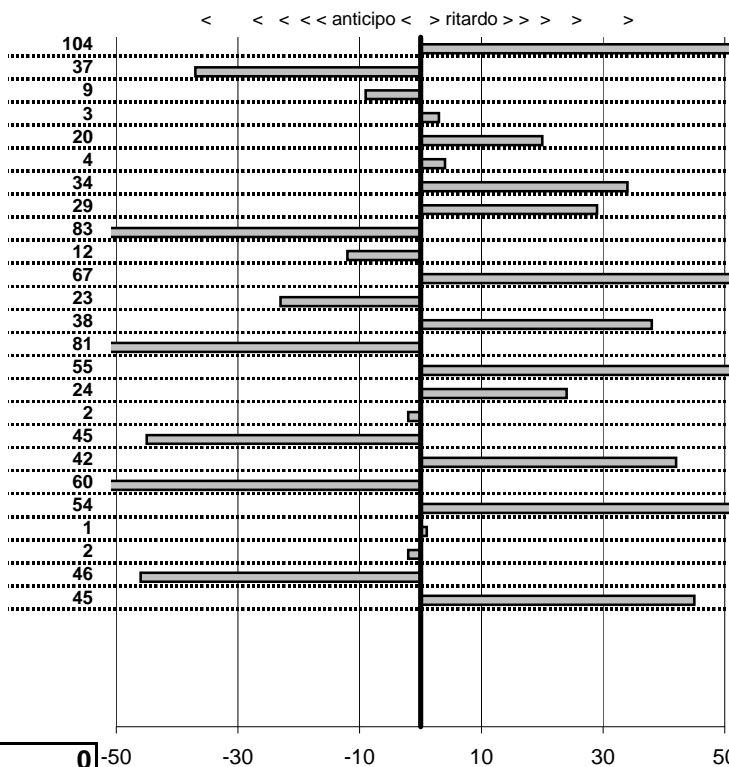

- Cronologi - Penalità - Statistiche -

MARI M.
 DELTA MARTINI 6

41

20 in classifica

prova	t.imposto	start	stop	t.netto
PA25-Selvarotonda 6	0:00:05,00	17:39:29,21	17:39:35,25	0:00:06,04
PA26-Selvarotonda 7	0:00:07,00	17:39:35,25	17:39:41,88	0:00:06,63
PA27-Selvarotonda 8	0:00:06,00	17:39:41,88	17:39:47,79	0:00:05,91
PA28-Selvarotonda 9	0:00:06,00	17:39:47,79	17:39:53,82	0:00:06,03
PA29-Cittareale 1	0:19:11,00	17:39:53,82	17:59:05,02	0:19:11,20
PA30-Cittareale 2	0:00:06,00	17:59:05,02	17:59:11,06	0:00:06,04
PA31-Cittareale 3	0:00:06,00	17:59:11,06	17:59:17,40	0:00:06,34
PA32-Cittareale 4	0:00:07,00	17:59:17,40	17:59:24,69	0:00:07,29
PA33-Cittareale 5	0:00:08,00	17:59:24,69	17:59:31,86	0:00:07,17
PA34-Pian di Roche 1	1:24:09,00	17:59:31,86	19:23:40,98	0:84:09,12
PA35-Pian di Roche 2	0:00:07,00	19:23:40,98	19:23:48,65	0:00:07,67
PA36-Pian di Roche 3	0:00:09,00	19:23:48,65	19:23:57,42	0:00:08,77
PA37-Pian di Roche 4	0:00:07,00	19:23:57,42	19:24:04,80	0:00:07,38
PA38-Campoforogna 1	0:11:59,00	19:24:04,80	19:36:02,99	0:11:58,19
PA39-Campoforogna 2	0:00:08,00	19:36:02,99	19:36:11,54	0:00:08,55
PA40-Campoforogna 3	0:00:07,00	19:36:11,54	19:36:18,78	0:00:07,24
PA41-Campoforogna 4	0:00:05,00	19:36:18,78	19:36:23,76	0:00:04,98
PA42-Campostella 1	0:25:55,00	19:36:23,76	20:02:18,31	0:25:54,55
PA43-Campostella 2	0:00:06,00	20:02:18,31	20:02:24,73	0:00:06,42
PA44-Campostella 3	0:00:07,00	20:02:24,73	20:02:31,13	0:00:06,40
PA45-Campostella 4	0:00:05,00	20:02:31,13	20:02:36,67	0:00:05,54
PA46-Vallolina 1	0:09:59,00	20:02:36,67	20:12:35,68	0:09:59,01
PA47-Vallolina 2	0:00:10,00	20:12:35,68	20:12:45,66	0:00:09,98
PA48-Vallolina 3	0:00:06,00	20:12:45,66	20:12:51,20	0:00:05,54
PA49-Vallolina 4	0:00:05,00	20:12:51,20	20:12:56,65	0:00:05,45