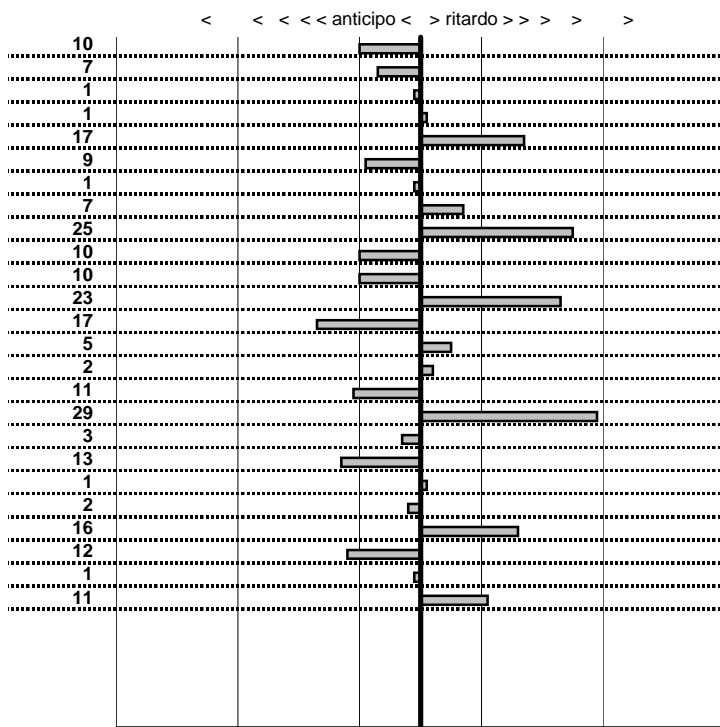

- Cronologi - Penalità - Statistiche -

CARNEVALI A.
 A.R.GT 2000 VELOCE

4

5 in classifica

prova	t.imposto	start	stop	t.netto
PA25-Selvarotonda 6	0:00:05,00	17:08:30,25	17:08:35,15	0:00:04,90
PA26-Selvarotonda 7	0:00:07,00	17:08:35,15	17:08:42,08	0:00:06,93
PA27-Selvarotonda 8	0:00:06,00	17:08:42,08	17:08:48,07	0:00:05,99
PA28-Selvarotonda 9	0:00:06,00	17:08:48,07	17:08:54,08	0:00:06,01
PA29-Cittareale 1	0:19:11,00	17:08:54,08	17:28:05,25	0:19:11,17
PA30-Cittareale 2	0:00:06,00	17:28:05,25	17:28:11,16	0:00:05,91
PA31-Cittareale 3	0:00:06,00	17:28:11,16	17:28:17,15	0:00:05,99
PA32-Cittareale 4	0:00:07,00	17:28:17,15	17:28:24,22	0:00:07,07
PA33-Cittareale 5	0:00:08,00	17:28:24,22	17:28:32,47	0:00:08,25
PA34-Pian di Roche 1	1:24:09,00	17:28:32,47	18:52:41,37	0:84:08,90
PA35-Pian di Roche 2	0:00:07,00	18:52:41,37	18:52:48,27	0:00:06,90
PA36-Pian di Roche 3	0:00:09,00	18:52:48,27	18:52:57,50	0:00:09,23
PA37-Pian di Roche 4	0:00:07,00	18:52:57,50	18:53:04,33	0:00:06,83
PA38-Campoforogna 1	0:11:59,00	18:53:04,33	19:05:03,38	0:11:59,05
PA39-Campoforogna 2	0:00:08,00	19:05:03,38	19:05:11,40	0:00:08,02
PA40-Campoforogna 3	0:00:07,00	19:05:11,40	19:05:18,29	0:00:06,89
PA41-Campoforogna 4	0:00:05,00	19:05:18,29	19:05:23,58	0:00:05,29
PA42-Campostella 1	0:25:55,00	19:05:23,58	19:31:18,55	0:25:54,97
PA43-Campostella 2	0:00:06,00	19:31:18,55	19:31:24,42	0:00:05,87
PA44-Campostella 3	0:00:07,00	19:31:24,42	19:31:31,43	0:00:07,01
PA45-Campostella 4	0:00:05,00	19:31:31,43	19:31:36,41	0:00:04,98
PA46-Vallolina 1	0:09:59,00	19:31:36,41	19:41:35,57	0:09:59,16
PA47-Vallolina 2	0:00:10,00	19:41:35,57	19:41:45,45	0:00:09,88
PA48-Vallolina 3	0:00:06,00	19:41:45,45	19:41:51,44	0:00:05,99
PA49-Vallolina 4	0:00:05,00	19:41:51,44	19:41:56,55	0:00:05,11