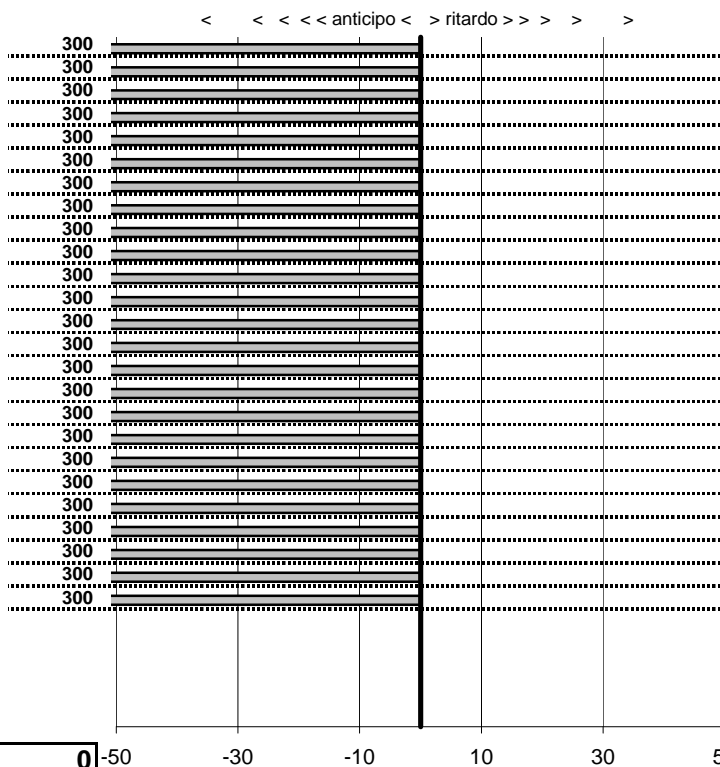

prova	t.imposto	start	stop	t.netto
PA25-Selvarotonda 6	0:00:05,00	00:00:00,00	00:00:00,00	0:00:00,00
PA26-Selvarotonda 7	0:00:07,00	00:00:00,00	00:00:00,00	0:00:00,00
PA27-Selvarotonda 8	0:00:06,00	00:00:00,00	00:00:00,00	0:00:00,00
PA28-Selvarotonda 9	0:00:06,00	00:00:00,00	00:00:00,00	0:00:00,00
PA29-Cittareale 1	0:19:11,00	00:00:00,00	00:00:00,00	0:00:00,00
PA30-Cittareale 2	0:00:06,00	00:00:00,00	00:00:00,00	0:00:00,00
PA31-Cittareale 3	0:00:06,00	00:00:00,00	00:00:00,00	0:00:00,00
PA32-Cittareale 4	0:00:07,00	00:00:00,00	00:00:00,00	0:00:00,00
PA33-Cittareale 5	0:00:08,00	00:00:00,00	00:00:00,00	0:00:00,00
PA34-Pian di Roche 1	1:24:09,00	00:00:00,00	00:00:00,00	0:00:00,00
PA35-Pian di Roche 2	0:00:07,00	00:00:00,00	00:00:00,00	0:00:00,00
PA36-Pian di Roche 3	0:00:09,00	00:00:00,00	00:00:00,00	0:00:00,00
PA37-Pian di Roche 4	0:00:07,00	00:00:00,00	00:00:00,00	0:00:00,00
PA38-Campoforogna 1	0:11:59,00	00:00:00,00	00:00:00,00	0:00:00,00
PA39-Campoforogna 2	0:00:08,00	00:00:00,00	00:00:00,00	0:00:00,00
PA40-Campoforogna 3	0:00:07,00	00:00:00,00	00:00:00,00	0:00:00,00
PA41-Campoforogna 4	0:00:05,00	00:00:00,00	00:00:00,00	0:00:00,00
PA42-Campostella 1	0:25:55,00	00:00:00,00	00:00:00,00	0:00:00,00
PA43-Campostella 2	0:00:06,00	00:00:00,00	00:00:00,00	0:00:00,00
PA44-Campostella 3	0:00:07,00	00:00:00,00	00:00:00,00	0:00:00,00
PA45-Campostella 4	0:00:05,00	00:00:00,00	00:00:00,00	0:00:00,00
PA46-Vallolina 1	0:09:59,00	00:00:00,00	00:00:00,00	0:00:00,00
PA47-Vallolina 2	0:00:10,00	00:00:00,00	00:00:00,00	0:00:00,00
PA48-Vallolina 3	0:00:06,00	00:00:00,00	00:00:00,00	0:00:00,00
PA49-Vallolina 4	0:00:05,00	00:00:00,00	00:00:00,00	0:00:00,00

SOMMA PENALITA'	7.500
MEDIA PENALITA'	300,0

ALTRE PENALITA'	0
TOTALE PENALITA'	7.500