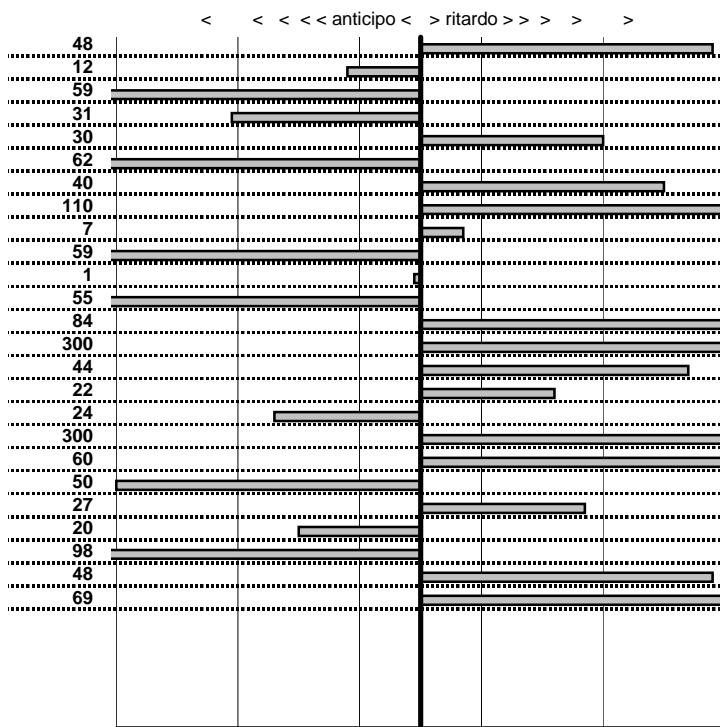

prova	t.imposto	start	stop	t.netto
PA25-Selvarotonda 6	0:00:05,00	17:22:27,63	17:22:33,11	0:00:05,48
PA26-Selvarotonda 7	0:00:07,00	17:22:33,11	17:22:39,99	0:00:06,88
PA27-Selvarotonda 8	0:00:06,00	17:22:39,99	17:22:45,40	0:00:05,41
PA28-Selvarotonda 9	0:00:06,00	17:22:45,40	17:22:51,09	0:00:05,69
PA29-Cittareale 1	0:19:11,00	17:22:51,09	17:42:02,39	0:19:11,30
PA30-Cittareale 2	0:00:06,00	17:42:02,39	17:42:07,77	0:00:05,38
PA31-Cittareale 3	0:00:06,00	17:42:07,77	17:42:14,17	0:00:06,40
PA32-Cittareale 4	0:00:07,00	17:42:14,17	17:42:22,27	0:00:08,10
PA33-Cittareale 5	0:00:08,00	17:42:22,27	17:42:30,34	0:00:08,07
PA34-Pian di Roche 1	1:24:09,00	17:42:30,34	19:06:38,75	0:84:08,41
PA35-Pian di Roche 2	0:00:07,00	19:06:38,75	19:06:45,74	0:00:06,99
PA36-Pian di Roche 3	0:00:09,00	19:06:45,74	19:06:54,19	0:00:08,45
PA37-Pian di Roche 4	0:00:07,00	19:06:54,19	19:07:02,03	0:00:07,84
PA38-Campoforogna 1	0:11:59,00	19:07:02,03	19:19:39,13	0:12:37,10
PA39-Campoforogna 2	0:00:08,00	19:19:39,13	19:19:47,57	0:00:08,44
PA40-Campoforogna 3	0:00:07,00	19:19:47,57	19:19:54,79	0:00:07,22
PA41-Campoforogna 4	0:00:05,00	19:19:54,79	19:19:59,55	0:00:04,76
PA42-Campostella 1	0:25:55,00	19:19:59,55	19:49:41,79	0:29:42,24
PA43-Campostella 2	0:00:06,00	19:49:41,79	19:49:48,39	0:00:06,60
PA44-Campostella 3	0:00:07,00	19:49:48,39	19:49:54,89	0:00:06,50
PA45-Campostella 4	0:00:05,00	19:49:54,89	19:50:00,16	0:00:05,27
PA46-Vallolina 1	0:09:59,00	19:50:00,16	19:59:58,96	0:09:58,80
PA47-Vallolina 2	0:00:10,00	19:59:58,96	20:00:07,98	0:00:09,02
PA48-Vallolina 3	0:00:06,00	20:00:07,98	20:00:14,46	0:00:06,48
PA49-Vallolina 4	0:00:05,00	20:00:14,46	20:00:20,15	0:00:05,69

SOMMA PENALITA' **1.660**
MEDIA PENALITA' **66,4**

ALTRE PENALITA' **0**
TOTALE PENALITA' **1.660**