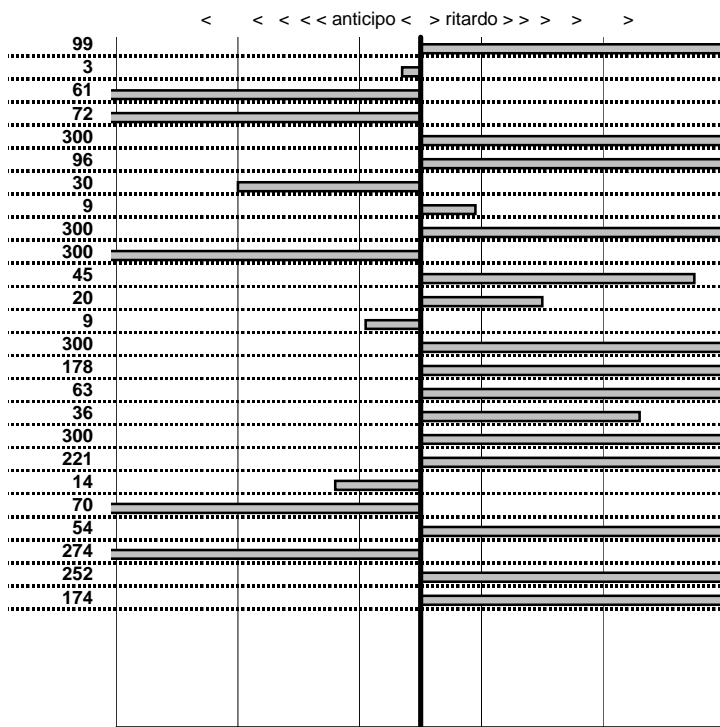

- Cronologi - Penalità - Statistiche -

STELLA C.
MASERATI INDY

57

43 in classifica

prova	t.imposto	start	stop	t.netto
PA25-Selvarotonda 6	0:00:05,00	17:49:25,47	17:49:31,46	0:00:05,99
PA26-Selvarotonda 7	0:00:07,00	17:49:31,46	17:49:38,43	0:00:06,97
PA27-Selvarotonda 8	0:00:06,00	17:49:38,43	17:49:43,82	0:00:05,39
PA28-Selvarotonda 9	0:00:06,00	17:49:43,82	17:49:49,10	0:00:05,28
PA29-Cittareale 1	0:19:11,00	17:49:49,10	18:10:17,65	0:20:28,55
PA30-Cittareale 2	0:00:06,00	18:10:17,65	18:10:24,61	0:00:06,96
PA31-Cittareale 3	0:00:06,00	18:10:24,61	18:10:30,31	0:00:05,70
PA32-Cittareale 4	0:00:07,00	18:10:30,31	18:10:37,40	0:00:07,09
PA33-Cittareale 5	0:00:08,00	18:10:37,40	18:11:09,06	0:00:31,66
PA34-Pian di Roche 1	1:24:09,00	18:11:09,06	19:33:41,23	0:82:32,17
PA35-Pian di Roche 2	0:00:07,00	19:33:41,23	19:33:48,68	0:00:07,45
PA36-Pian di Roche 3	0:00:09,00	19:33:48,68	19:33:57,88	0:00:09,20
PA37-Pian di Roche 4	0:00:07,00	19:33:57,88	19:34:04,79	0:00:06,91
PA38-Campoforogna 1	0:11:59,00	19:34:04,79	19:46:33,28	0:12:28,49
PA39-Campoforogna 2	0:00:08,00	19:46:33,28	19:46:43,06	0:00:09,78
PA40-Campoforogna 3	0:00:07,00	19:46:43,06	19:46:50,69	0:00:07,63
PA41-Campoforogna 4	0:00:05,00	19:46:50,69	19:46:56,05	0:00:05,36
PA42-Campostella 1	0:25:55,00	19:46:56,05	20:14:54,08	0:27:58,03
PA43-Campostella 2	0:00:06,00	20:14:54,08	20:15:02,29	0:00:08,21
PA44-Campostella 3	0:00:07,00	20:15:02,29	20:15:09,15	0:00:06,86
PA45-Campostella 4	0:00:05,00	20:15:09,15	20:15:13,45	0:00:04,30
PA46-Vallolina 1	0:09:59,00	20:15:13,45	20:25:12,99	0:09:59,54
PA47-Vallolina 2	0:00:10,00	20:25:12,99	20:25:20,25	0:00:07,26
PA48-Vallolina 3	0:00:06,00	20:25:20,25	20:25:28,77	0:00:08,52
PA49-Vallolina 4	0:00:05,00	20:25:28,77	20:25:35,51	0:00:06,74