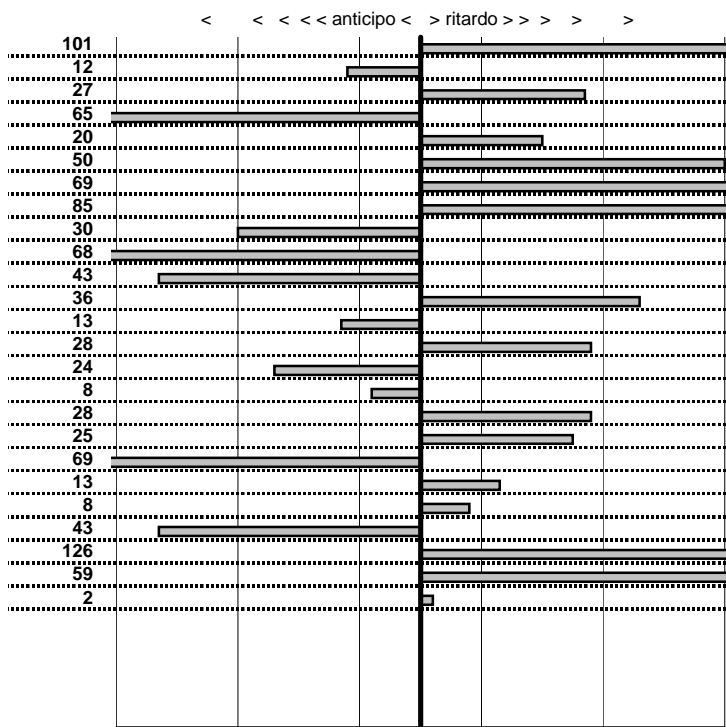

prova	t.imposto	start	stop	t.netto
PA25-Selvarotonda 6	0:00:05,00	17:37:29,47	17:37:35,48	0:00:06,01
PA26-Selvarotonda 7	0:00:07,00	17:37:35,48	17:37:42,36	0:00:06,88
PA27-Selvarotonda 8	0:00:06,00	17:37:42,36	17:37:48,63	0:00:06,27
PA28-Selvarotonda 9	0:00:06,00	17:37:48,63	17:37:53,98	0:00:05,35
PA29-Cittareale 1	0:19:11,00	17:37:53,98	17:57:05,18	0:19:11,20
PA30-Cittareale 2	0:00:06,00	17:57:05,18	17:57:11,68	0:00:06,50
PA31-Cittareale 3	0:00:06,00	17:57:11,68	17:57:18,37	0:00:06,69
PA32-Cittareale 4	0:00:07,00	17:57:18,37	17:57:26,22	0:00:07,85
PA33-Cittareale 5	0:00:08,00	17:57:26,22	17:57:33,92	0:00:07,70
PA34-Pian di Roche 1	1:24:09,00	17:57:33,92	19:21:43,60	0:84:09,68
PA35-Pian di Roche 2	0:00:07,00	19:21:43,60	19:21:50,17	0:00:06,57
PA36-Pian di Roche 3	0:00:09,00	19:21:50,17	19:21:59,53	0:00:09,36
PA37-Pian di Roche 4	0:00:07,00	19:21:59,53	19:22:06,40	0:00:06,87
PA38-Campoforogna 1	0:11:59,00	19:22:06,40	19:34:05,68	0:11:59,28
PA39-Campoforogna 2	0:00:08,00	19:34:05,68	19:34:13,44	0:00:07,76
PA40-Campoforogna 3	0:00:07,00	19:34:13,44	19:34:20,36	0:00:06,92
PA41-Campoforogna 4	0:00:05,00	19:34:20,36	19:34:25,64	0:00:05,28
PA42-Campostella 1	0:25:55,00	19:34:25,64	20:00:20,89	0:25:55,25
PA43-Campostella 2	0:00:06,00	20:00:20,89	20:00:26,20	0:00:05,31
PA44-Campostella 3	0:00:07,00	20:00:26,20	20:00:33,33	0:00:07,13
PA45-Campostella 4	0:00:05,00	20:00:33,33	20:00:38,41	0:00:05,08
PA46-Vallolina 1	0:09:59,00	20:00:38,41	20:10:36,98	0:09:58,57
PA47-Vallolina 2	0:00:10,00	20:10:36,98	20:10:48,24	0:00:11,26
PA48-Vallolina 3	0:00:06,00	20:10:48,24	20:10:54,83	0:00:06,59
PA49-Vallolina 4	0:00:05,00	20:10:54,83	20:10:59,85	0:00:05,02

SOMMA PENALITA' 1.052
MEDIA PENALITA' 42,1

ALTRE PENALITA' 0
TOTALE PENALITA' 1.052