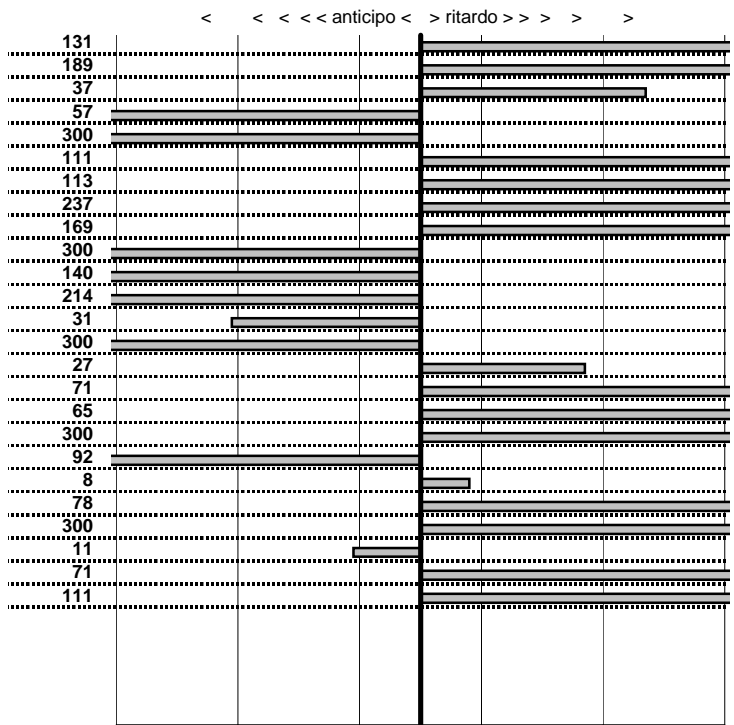

prova	t.imposto	start	stop	t.netto
PA25-Selvarotonda 6	0:00:05,00	17:47:26,34	17:47:32,65	0:00:06,31
PA26-Selvarotonda 7	0:00:07,00	17:47:32,65	17:47:41,54	0:00:08,89
PA27-Selvarotonda 8	0:00:06,00	17:47:41,54	17:47:47,91	0:00:06,37
PA28-Selvarotonda 9	0:00:06,00	17:47:47,91	17:47:53,34	0:00:05,43
PA29-Cittareale 1	0:19:11,00	17:47:53,34	18:06:48,90	0:18:55,56
PA30-Cittareale 2	0:00:06,00	18:06:48,90	18:06:56,01	0:00:07,11
PA31-Cittareale 3	0:00:06,00	18:06:56,01	18:07:03,14	0:00:07,13
PA32-Cittareale 4	0:00:07,00	18:07:03,14	18:07:12,51	0:00:09,37
PA33-Cittareale 5	0:00:08,00	18:07:12,51	18:07:22,20	0:00:09,69
PA34-Pian di Roche 1	1:24:09,00	18:07:22,20	19:31:22,84	0:84:00,64
PA35-Pian di Roche 2	0:00:07,00	19:31:22,84	19:31:28,44	0:00:05,60
PA36-Pian di Roche 3	0:00:09,00	19:31:28,44	19:31:35,30	0:00:06,86
PA37-Pian di Roche 4	0:00:07,00	19:31:35,30	19:31:41,99	0:00:06,69
PA38-Campoforogna 1	0:11:59,00	19:31:41,99	19:43:33,73	0:11:51,74
PA39-Campoforogna 2	0:00:08,00	19:43:33,73	19:43:42,00	0:00:08,27
PA40-Campoforogna 3	0:00:07,00	19:43:42,00	19:43:49,71	0:00:07,71
PA41-Campoforogna 4	0:00:05,00	19:43:49,71	19:43:55,36	0:00:05,65
PA42-Campostella 1	0:25:55,00	19:43:55,36	20:10:20,69	0:26:25,33
PA43-Campostella 2	0:00:06,00	20:10:20,69	20:10:25,77	0:00:05,08
PA44-Campostella 3	0:00:07,00	20:10:25,77	20:10:32,85	0:00:07,08
PA45-Campostella 4	0:00:05,00	20:10:32,85	20:10:38,63	0:00:05,78
PA46-Vallolina 1	0:09:59,00	20:10:38,63	20:20:48,12	0:10:09,49
PA47-Vallolina 2	0:00:10,00	20:20:48,12	20:20:58,01	0:00:09,89
PA48-Vallolina 3	0:00:06,00	20:20:58,01	20:21:04,72	0:00:06,71
PA49-Vallolina 4	0:00:05,00	20:21:04,72	20:21:10,83	0:00:06,11

SOMMA PENALITA' **3.463**
MEDIA PENALITA' **138,5**

ALTRE PENALITA' **0**
TOTALE PENALITA' **3.463**