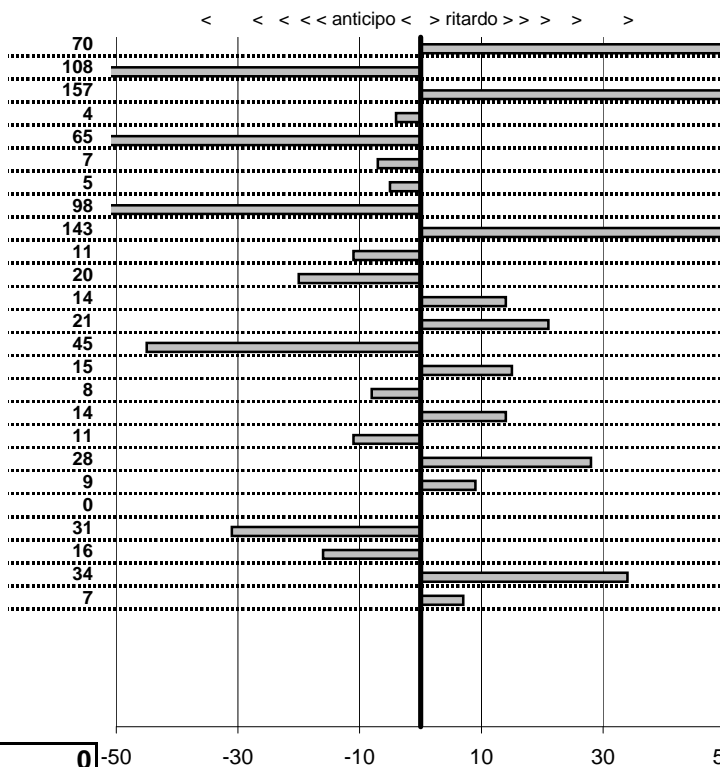

- Cronologi - Penalità - Statistiche -

PIERACCIANI S.
 MG PA **33**

24 in classifica

prova	t.imposto	start	stop	t.netto
PA25-Selvarotonda 6	0:00:05,00	17:32:31,87	17:32:37,57	0:00:05,70
PA26-Selvarotonda 7	0:00:07,00	17:32:37,57	17:32:43,49	0:00:05,92
PA27-Selvarotonda 8	0:00:06,00	17:32:43,49	17:32:51,06	0:00:07,57
PA28-Selvarotonda 9	0:00:06,00	17:32:51,06	17:32:57,02	0:00:05,96
PA29-Cittareale 1	0:19:11,00	17:32:57,02	17:52:07,37	0:19:10,35
PA30-Cittareale 2	0:00:06,00	17:52:07,37	17:52:13,30	0:00:05,93
PA31-Cittareale 3	0:00:06,00	17:52:13,30	17:52:19,25	0:00:05,95
PA32-Cittareale 4	0:00:07,00	17:52:19,25	17:52:25,27	0:00:06,02
PA33-Cittareale 5	0:00:08,00	17:52:25,27	17:52:34,70	0:00:09,43
PA34-Pian di Roche 1	1:24:09,00	17:52:34,70	19:16:43,59	0:84:08,89
PA35-Pian di Roche 2	0:00:07,00	19:16:43,59	19:16:50,39	0:00:06,80
PA36-Pian di Roche 3	0:00:09,00	19:16:50,39	19:16:59,53	0:00:09,14
PA37-Pian di Roche 4	0:00:07,00	19:16:59,53	19:17:06,74	0:00:07,21
PA38-Campoforogna 1	0:11:59,00	19:17:06,74	19:29:05,29	0:11:58,55
PA39-Campoforogna 2	0:00:08,00	19:29:05,29	19:29:13,44	0:00:08,15
PA40-Campoforogna 3	0:00:07,00	19:29:13,44	19:29:20,36	0:00:06,92
PA41-Campoforogna 4	0:00:05,00	19:29:20,36	19:29:25,50	0:00:05,14
PA42-Campostella 1	0:25:55,00	19:29:25,50	19:55:20,39	0:25:54,89
PA43-Campostella 2	0:00:06,00	19:55:20,39	19:55:26,67	0:00:06,28
PA44-Campostella 3	0:00:07,00	19:55:26,67	19:55:33,76	0:00:07,09
PA45-Campostella 4	0:00:05,00	19:55:33,76	19:55:38,76	0:00:05,00
PA46-Vallolina 1	0:09:59,00	19:55:38,76	20:05:37,45	0:09:58,69
PA47-Vallolina 2	0:00:10,00	20:05:37,45	20:05:47,29	0:00:09,84
PA48-Vallolina 3	0:00:06,00	20:05:47,29	20:05:53,63	0:00:06,34
PA49-Vallolina 4	0:00:05,00	20:05:53,63	20:05:58,70	0:00:05,07