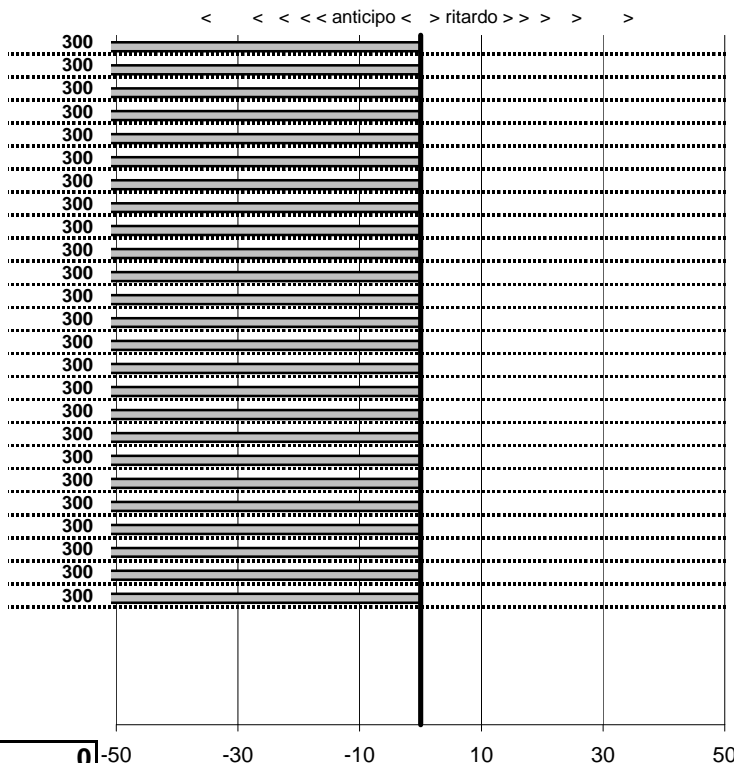

prova	t.imposto	start	stop	t.netto
PA25-Selvarotonda 6	0:00:05,00	00:00:00,00	00:00:00,00	0:00:00,00
PA26-Selvarotonda 7	0:00:07,00	00:00:00,00	00:00:00,00	0:00:00,00
PA27-Selvarotonda 8	0:00:06,00	00:00:00,00	00:00:00,00	0:00:00,00
PA28-Selvarotonda 9	0:00:06,00	00:00:00,00	00:00:00,00	0:00:00,00
PA29-Cittareale 1	0:19:11,00	00:00:00,00	00:00:00,00	0:00:00,00
PA30-Cittareale 2	0:00:06,00	00:00:00,00	00:00:00,00	0:00:00,00
PA31-Cittareale 3	0:00:06,00	00:00:00,00	00:00:00,00	0:00:00,00
PA32-Cittareale 4	0:00:07,00	00:00:00,00	00:00:00,00	0:00:00,00
PA33-Cittareale 5	0:00:08,00	00:00:00,00	00:00:00,00	0:00:00,00
PA34-Pian di Roche 1	1:24:09,00	00:00:00,00	00:00:00,00	0:00:00,00
PA35-Pian di Roche 2	0:00:07,00	00:00:00,00	00:00:00,00	0:00:00,00
PA36-Pian di Roche 3	0:00:09,00	00:00:00,00	00:00:00,00	0:00:00,00
PA37-Pian di Roche 4	0:00:07,00	00:00:00,00	00:00:00,00	0:00:00,00
PA38-Campoforogna 1	0:11:59,00	00:00:00,00	00:00:00,00	0:00:00,00
PA39-Campoforogna 2	0:00:08,00	00:00:00,00	00:00:00,00	0:00:00,00
PA40-Campoforogna 3	0:00:07,00	00:00:00,00	00:00:00,00	0:00:00,00
PA41-Campoforogna 4	0:00:05,00	00:00:00,00	00:00:00,00	0:00:00,00
PA42-Campostella 1	0:25:55,00	00:00:00,00	00:00:00,00	0:00:00,00
PA43-Campostella 2	0:00:06,00	00:00:00,00	00:00:00,00	0:00:00,00
PA44-Campostella 3	0:00:07,00	00:00:00,00	00:00:00,00	0:00:00,00
PA45-Campostella 4	0:00:05,00	00:00:00,00	00:00:00,00	0:00:00,00
PA46-Vallolina 1	0:09:59,00	00:00:00,00	00:00:00,00	0:00:00,00
PA47-Vallolina 2	0:00:10,00	00:00:00,00	00:00:00,00	0:00:00,00
PA48-Vallolina 3	0:00:06,00	00:00:00,00	00:00:00,00	0:00:00,00
PA49-Vallolina 4	0:00:05,00	00:00:00,00	00:00:00,00	0:00:00,00

SOMMA PENALITA' 7.500
MEDIA PENALITA' 300,0

ALTRE PENALITA' 0
TOTALE PENALITA' 7.500