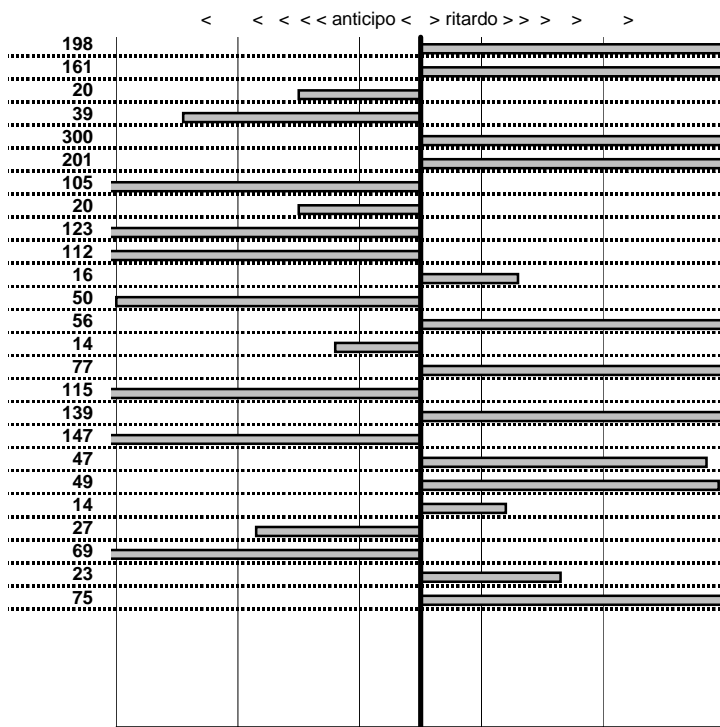

prova	t.imposto	start	stop	t.netto
PA25-Selvarotonda 6	0:00:05,00	17:46:24,37	17:46:31,35	0:00:06,98
PA26-Selvarotonda 7	0:00:07,00	17:46:31,35	17:46:39,96	0:00:08,61
PA27-Selvarotonda 8	0:00:06,00	17:46:39,96	17:46:45,76	0:00:05,80
PA28-Selvarotonda 9	0:00:06,00	17:46:45,76	17:46:51,37	0:00:05,61
PA29-Cittareale 1	0:19:11,00	17:46:51,37	18:06:17,13	0:19:25,76
PA30-Cittareale 2	0:00:06,00	18:06:17,13	18:06:25,14	0:00:08,01
PA31-Cittareale 3	0:00:06,00	18:06:25,14	18:06:30,09	0:00:04,95
PA32-Cittareale 4	0:00:07,00	18:06:30,09	18:06:36,89	0:00:06,80
PA33-Cittareale 5	0:00:08,00	18:06:36,89	18:06:43,66	0:00:06,77
PA34-Pian di Roche 1	1:24:09,00	18:06:43,66	19:30:53,78	0:84:10,12
PA35-Pian di Roche 2	0:00:07,00	19:30:53,78	19:31:00,94	0:00:07,16
PA36-Pian di Roche 3	0:00:09,00	19:31:00,94	19:31:09,44	0:00:08,50
PA37-Pian di Roche 4	0:00:07,00	19:31:09,44	19:31:17,00	0:00:07,56
PA38-Campoforogna 1	0:11:59,00	19:31:17,00	19:43:15,86	0:11:58,86
PA39-Campoforogna 2	0:00:08,00	19:43:15,86	19:43:24,63	0:00:08,77
PA40-Campoforogna 3	0:00:07,00	19:43:24,63	19:43:30,48	0:00:05,85
PA41-Campoforogna 4	0:00:05,00	19:43:30,48	19:43:36,87	0:00:06,39
PA42-Campostella 1	0:25:55,00	19:43:36,87	20:09:30,40	0:25:53,53
PA43-Campostella 2	0:00:06,00	20:09:30,40	20:09:36,87	0:00:06,47
PA44-Campostella 3	0:00:07,00	20:09:36,87	20:09:44,36	0:00:07,49
PA45-Campostella 4	0:00:05,00	20:09:44,36	20:09:49,50	0:00:05,14
PA46-Vallolina 1	0:09:59,00	20:09:49,50	20:19:48,23	0:09:58,73
PA47-Vallolina 2	0:00:10,00	20:19:48,23	20:19:57,54	0:00:09,31
PA48-Vallolina 3	0:00:06,00	20:19:57,54	20:20:03,77	0:00:06,23
PA49-Vallolina 4	0:00:05,00	20:20:03,77	20:20:09,52	0:00:05,75

SOMMA PENALITA' **2.197**
MEDIA PENALITA' **87,9**

ALTRE PENALITA' **0**
TOTALE PENALITA' **2.197**