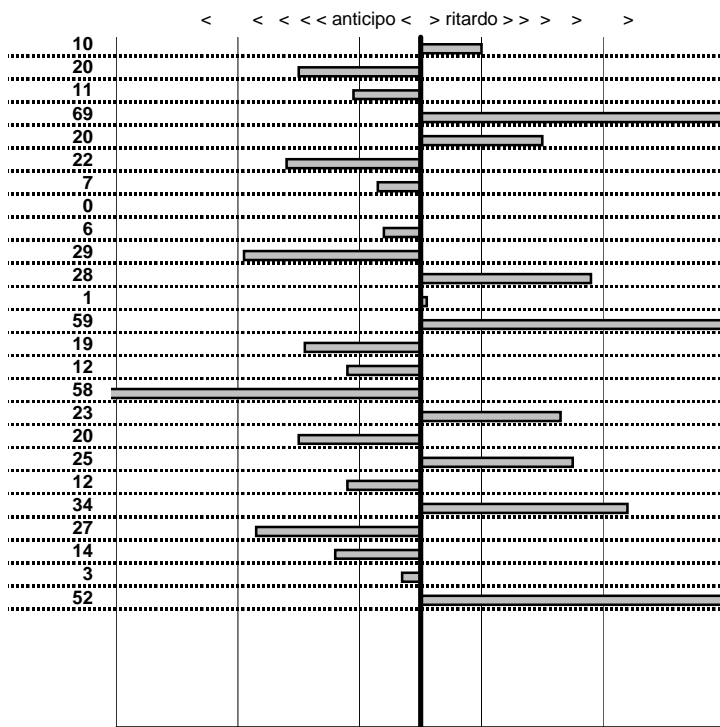

prova	t.imposto	start	stop	t.netto
PA25-Selvarotonda 6	0:00:05,00	17:18:37,66	17:18:42,76	0:00:05,10
PA26-Selvarotonda 7	0:00:07,00	17:18:42,76	17:18:49,56	0:00:06,80
PA27-Selvarotonda 8	0:00:06,00	17:18:49,56	17:18:55,45	0:00:05,89
PA28-Selvarotonda 9	0:00:06,00	17:18:55,45	17:19:02,14	0:00:06,69
PA29-Cittareale 1	0:19:11,00	17:19:02,14	17:38:13,34	0:19:11,20
PA30-Cittareale 2	0:00:06,00	17:38:13,34	17:38:19,12	0:00:05,78
PA31-Cittareale 3	0:00:06,00	17:38:19,12	17:38:25,05	0:00:05,93
PA32-Cittareale 4	0:00:07,00	17:38:25,05	17:38:32,05	0:00:07,00
PA33-Cittareale 5	0:00:08,00	17:38:32,05	17:38:39,99	0:00:07,94
PA34-Pian di Roche 1	1:24:09,00	17:38:39,99	19:02:48,70	0:84:08,71
PA35-Pian di Roche 2	0:00:07,00	19:02:48,70	19:02:55,98	0:00:07,28
PA36-Pian di Roche 3	0:00:09,00	19:02:55,98	19:03:04,99	0:00:09,01
PA37-Pian di Roche 4	0:00:07,00	19:03:04,99	19:03:12,58	0:00:07,59
PA38-Campoforogna 1	0:11:59,00	19:03:12,58	19:15:11,39	0:11:58,81
PA39-Campoforogna 2	0:00:08,00	19:15:11,39	19:15:19,27	0:00:07,88
PA40-Campoforogna 3	0:00:07,00	19:15:19,27	19:15:25,69	0:00:06,42
PA41-Campoforogna 4	0:00:05,00	19:15:25,69	19:15:30,92	0:00:05,23
PA42-Campostella 1	0:25:55,00	19:15:30,92	19:41:25,72	0:25:54,80
PA43-Campostella 2	0:00:06,00	19:41:25,72	19:41:31,97	0:00:06,25
PA44-Campostella 3	0:00:07,00	19:41:31,97	19:41:38,85	0:00:06,88
PA45-Campostella 4	0:00:05,00	19:41:38,85	19:41:44,19	0:00:05,34
PA46-Vallolina 1	0:09:59,00	19:41:44,19	19:51:42,92	0:09:58,73
PA47-Vallolina 2	0:00:10,00	19:51:42,92	19:51:52,78	0:00:09,86
PA48-Vallolina 3	0:00:06,00	19:51:52,78	19:51:58,75	0:00:05,97
PA49-Vallolina 4	0:00:05,00	19:51:58,75	19:52:04,27	0:00:05,52

SOMMA PENALITA'	581
MEDIA PENALITA'	23,2

ALTRE PENALITA'	0
TOTALE PENALITA'	581