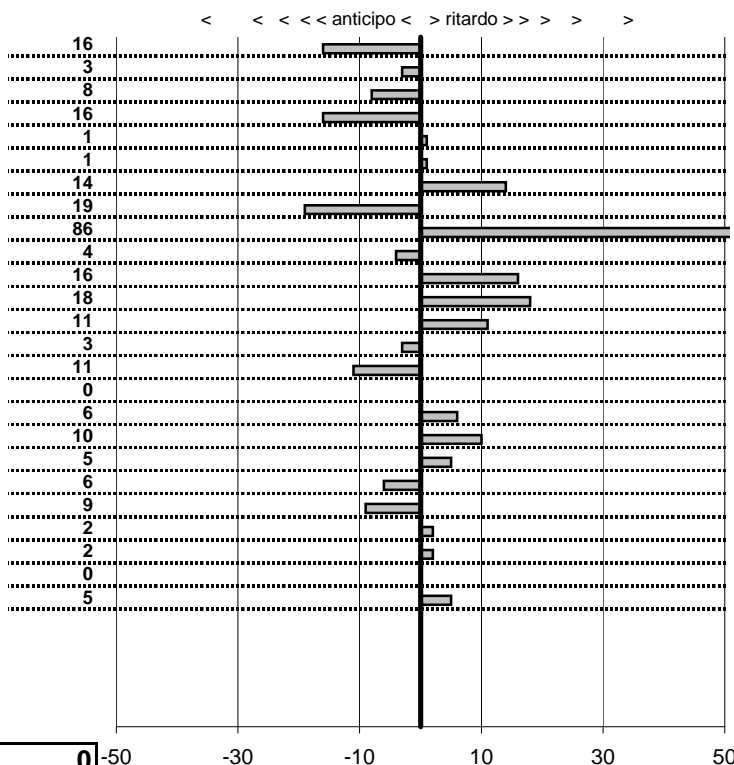

prova	t.imposto	start	stop	t.netto
PA25-Selvarotonda 6	0:00:05,00	17:09:24,67	17:09:29,51	0:00:04,84
PA26-Selvarotonda 7	0:00:07,00	17:09:29,51	17:09:36,48	0:00:06,97
PA27-Selvarotonda 8	0:00:06,00	17:09:36,48	17:09:42,40	0:00:05,92
PA28-Selvarotonda 9	0:00:06,00	17:09:42,40	17:09:48,24	0:00:05,84
PA29-Cittareale 1	0:19:11,00	17:09:48,24	17:28:59,25	0:19:11,01
PA30-Cittareale 2	0:00:06,00	17:28:59,25	17:29:05,26	0:00:06,01
PA31-Cittareale 3	0:00:06,00	17:29:05,26	17:29:11,40	0:00:06,14
PA32-Cittareale 4	0:00:07,00	17:29:11,40	17:29:18,21	0:00:06,81
PA33-Cittareale 5	0:00:08,00	17:29:18,21	17:29:27,07	0:00:08,86
PA34-Pian di Roche 1	1:24:09,00	17:29:27,07	18:53:36,11	0:84:09,04
PA35-Pian di Roche 2	0:00:07,00	18:53:36,11	18:53:43,27	0:00:07,16
PA36-Pian di Roche 3	0:00:09,00	18:53:43,27	18:53:52,45	0:00:09,18
PA37-Pian di Roche 4	0:00:07,00	18:53:52,45	18:53:59,56	0:00:07,11
PA38-Campoforogna 1	0:11:59,00	18:53:59,56	19:05:58,53	0:11:58,97
PA39-Campoforogna 2	0:00:08,00	19:05:58,53	19:06:06,42	0:00:07,89
PA40-Campoforogna 3	0:00:07,00	19:06:06,42	19:06:13,42	0:00:07,00
PA41-Campoforogna 4	0:00:05,00	19:06:13,42	19:06:18,48	0:00:05,06
PA42-Campostella 1	0:25:55,00	19:06:18,48	19:32:13,58	0:25:55,10
PA43-Campostella 2	0:00:06,00	19:32:13,58	19:32:19,63	0:00:06,05
PA44-Campostella 3	0:00:07,00	19:32:19,63	19:32:26,57	0:00:06,94
PA45-Campostella 4	0:00:05,00	19:32:26,57	19:32:31,48	0:00:04,91
PA46-Vallolina 1	0:09:59,00	19:32:31,48	19:42:30,50	0:09:59,02
PA47-Vallolina 2	0:00:10,00	19:42:30,50	19:42:40,52	0:00:10,02
PA48-Vallolina 3	0:00:06,00	19:42:40,52	19:42:46,52	0:00:06,00
PA49-Vallolina 4	0:00:05,00	19:42:46,52	19:42:51,57	0:00:05,05

SOMMA PENALITA' 272
MEDIA PENALITA' 10,9

ALTRE PENALITA' 0
TOTALE PENALITA' 272