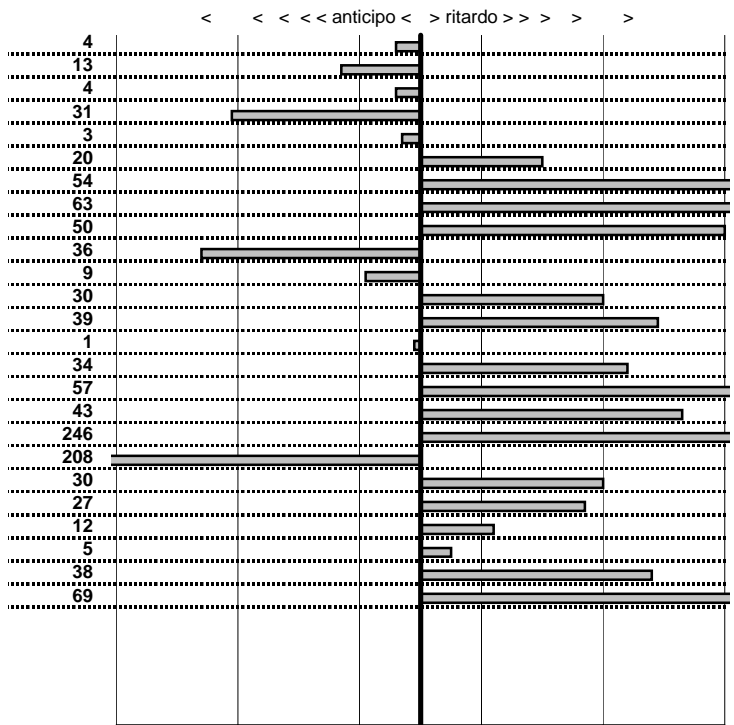

- Cronologi - Penalità - Statistiche -

POTENZA R.
PORSCHE 911 CARRERA **22**

25 in classifica

prova	t.imposto	start	stop	t.netto
PA25-Selvarotonda 6	0:00:05,00	17:26:22,69	17:26:27,65	0:00:04,96
PA26-Selvarotonda 7	0:00:07,00	17:26:27,65	17:26:34,52	0:00:06,87
PA27-Selvarotonda 8	0:00:06,00	17:26:34,52	17:26:40,48	0:00:05,96
PA28-Selvarotonda 9	0:00:06,00	17:26:40,48	17:26:46,17	0:00:05,69
PA29-Cittareale 1	0:19:11,00	17:26:46,17	17:45:57,14	0:19:10,97
PA30-Cittareale 2	0:00:06,00	17:45:57,14	17:46:03,34	0:00:06,20
PA31-Cittareale 3	0:00:06,00	17:46:03,34	17:46:09,88	0:00:06,54
PA32-Cittareale 4	0:00:07,00	17:46:09,88	17:46:17,51	0:00:07,63
PA33-Cittareale 5	0:00:08,00	17:46:17,51	17:46:26,01	0:00:08,50
PA34-Pian di Roche 1	1:24:09,00	17:46:26,01	19:10:35,37	0:84:09,36
PA35-Pian di Roche 2	0:00:07,00	19:10:35,37	19:10:42,28	0:00:06,91
PA36-Pian di Roche 3	0:00:09,00	19:10:42,28	19:10:51,58	0:00:09,30
PA37-Pian di Roche 4	0:00:07,00	19:10:51,58	19:10:58,97	0:00:07,39
PA38-Campoforogna 1	0:11:59,00	19:10:58,97	19:22:57,96	0:11:58,99
PA39-Campoforogna 2	0:00:08,00	19:22:57,96	19:23:06,30	0:00:08,34
PA40-Campoforogna 3	0:00:07,00	19:23:06,30	19:23:13,87	0:00:07,57
PA41-Campoforogna 4	0:00:05,00	19:23:13,87	19:23:19,30	0:00:05,43
PA42-Campostella 1	0:25:55,00	19:23:19,30	19:49:16,76	0:25:57,46
PA43-Campostella 2	0:00:06,00	19:49:16,76	19:49:20,68	0:00:03,92
PA44-Campostella 3	0:00:07,00	19:49:20,68	19:49:27,98	0:00:07,30
PA45-Campostella 4	0:00:05,00	19:49:27,98	19:49:33,25	0:00:05,27
PA46-Vallolina 1	0:09:59,00	19:49:33,25	19:59:32,37	0:09:59,12
PA47-Vallolina 2	0:00:10,00	19:59:32,37	19:59:42,42	0:00:10,05
PA48-Vallolina 3	0:00:06,00	19:59:42,42	19:59:48,80	0:00:06,38
PA49-Vallolina 4	0:00:05,00	19:59:48,80	19:59:54,49	0:00:05,69