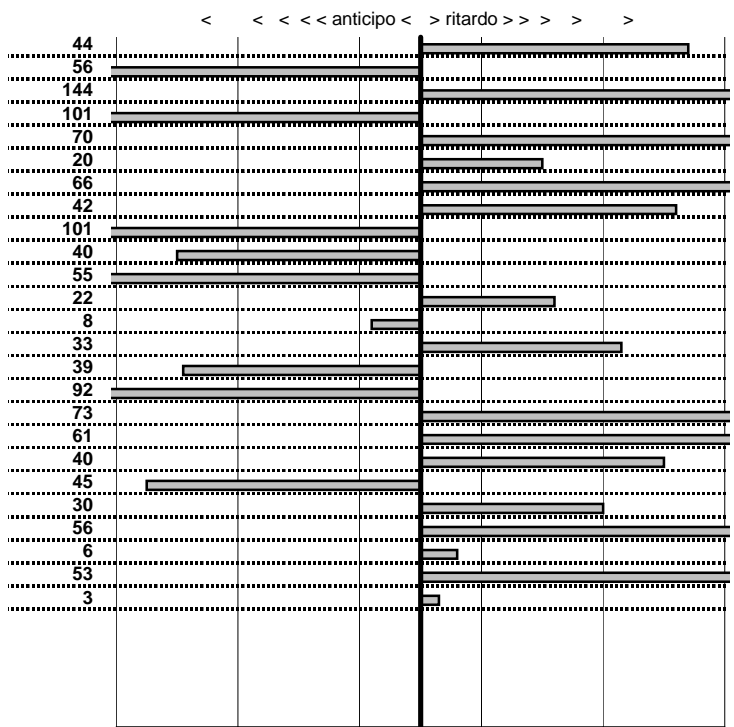

prova	t.imposto	start	stop	t.netto
PA25-Selvarotonda 6	0:00:05,00	17:24:22,20	17:24:27,64	0:00:05,44
PA26-Selvarotonda 7	0:00:07,00	17:24:27,64	17:24:34,08	0:00:06,44
PA27-Selvarotonda 8	0:00:06,00	17:24:34,08	17:24:41,52	0:00:07,44
PA28-Selvarotonda 9	0:00:06,00	17:24:41,52	17:24:46,51	0:00:04,99
PA29-Cittareale 1	0:19:11,00	17:24:46,51	17:43:58,21	0:19:11,70
PA30-Cittareale 2	0:00:06,00	17:43:58,21	17:44:04,41	0:00:06,20
PA31-Cittareale 3	0:00:06,00	17:44:04,41	17:44:11,07	0:00:06,66
PA32-Cittareale 4	0:00:07,00	17:44:11,07	17:44:18,49	0:00:07,42
PA33-Cittareale 5	0:00:08,00	17:44:18,49	17:44:25,48	0:00:06,99
PA34-Pian di Roche 1	1:24:09,00	17:44:25,48	19:08:34,08	0:84:08,60
PA35-Pian di Roche 2	0:00:07,00	19:08:34,08	19:08:40,53	0:00:06,45
PA36-Pian di Roche 3	0:00:09,00	19:08:40,53	19:08:49,75	0:00:09,22
PA37-Pian di Roche 4	0:00:07,00	19:08:49,75	19:08:56,67	0:00:06,92
PA38-Campoforogna 1	0:11:59,00	19:08:56,67	19:20:56,00	0:11:59,33
PA39-Campoforogna 2	0:00:08,00	19:20:56,00	19:21:03,61	0:00:07,61
PA40-Campoforogna 3	0:00:07,00	19:21:03,61	19:21:09,69	0:00:06,08
PA41-Campoforogna 4	0:00:05,00	19:21:09,69	19:21:15,42	0:00:05,73
PA42-Campostella 1	0:25:55,00	19:21:15,42	19:47:11,03	0:25:55,61
PA43-Campostella 2	0:00:06,00	19:47:11,03	19:47:17,43	0:00:06,40
PA44-Campostella 3	0:00:07,00	19:47:17,43	19:47:23,98	0:00:06,55
PA45-Campostella 4	0:00:05,00	19:47:23,98	19:47:29,28	0:00:05,30
PA46-Vallolina 1	0:09:59,00	19:47:29,28	19:57:28,84	0:09:59,56
PA47-Vallolina 2	0:00:10,00	19:57:29,84	19:57:39,90	0:00:10,06
PA48-Vallolina 3	0:00:06,00	19:57:39,90	19:57:46,43	0:00:06,53
PA49-Vallolina 4	0:00:05,00	19:57:46,43	19:57:51,46	0:00:05,03

SOMMA PENALITA' 1.300
MEDIA PENALITA' 52,0

ALTRE PENALITA' 0
TOTALE PENALITA' 1.300