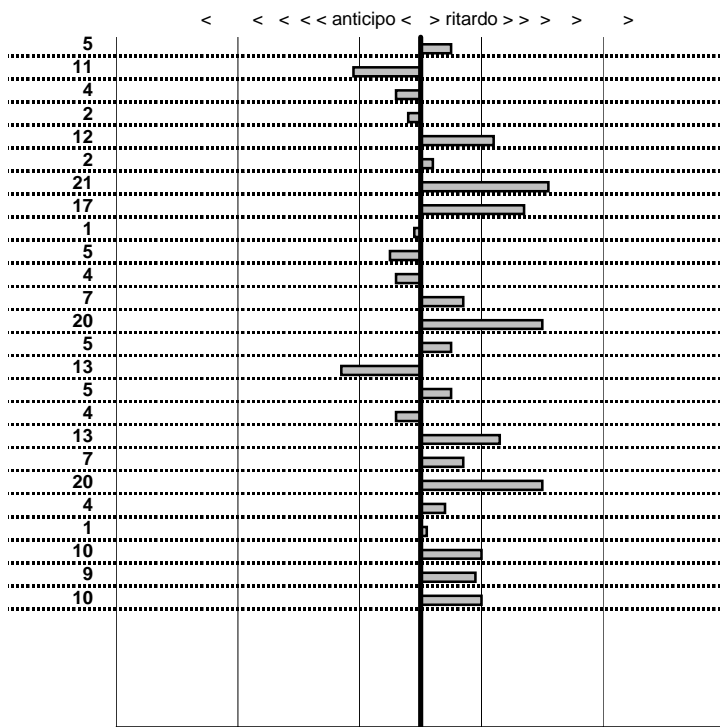

- Cronologi - Penalità - Statistiche -

PAOLETTI F.
LANCIA BETA MONTECARLO **35**

3 in classifica

prova	t.imposto	start	stop	t.netto
PA25-Selvarotonda 6	0:00:05,00	17:34:30,73	17:34:35,78	0:00:05,05
PA26-Selvarotonda 7	0:00:07,00	17:34:35,78	17:34:42,67	0:00:06,89
PA27-Selvarotonda 8	0:00:06,00	17:34:42,67	17:34:48,63	0:00:05,96
PA28-Selvarotonda 9	0:00:06,00	17:34:48,63	17:34:54,61	0:00:05,98
PA29-Cittareale 1	0:19:11,00	17:34:54,61	17:54:05,73	0:19:11,12
PA30-Cittareale 2	0:00:06,00	17:54:05,73	17:54:11,75	0:00:06,02
PA31-Cittareale 3	0:00:06,00	17:54:11,75	17:54:17,96	0:00:06,21
PA32-Cittareale 4	0:00:07,00	17:54:17,96	17:54:25,13	0:00:07,17
PA33-Cittareale 5	0:00:08,00	17:54:25,13	17:54:33,12	0:00:07,99
PA34-Pian di Roche 1	1:24:09,00	17:54:33,12	19:18:42,17	0:84:09,05
PA35-Pian di Roche 2	0:00:07,00	19:18:42,17	19:18:49,13	0:00:06,96
PA36-Pian di Roche 3	0:00:09,00	19:18:49,13	19:18:58,20	0:00:09,07
PA37-Pian di Roche 4	0:00:07,00	19:18:58,20	19:19:05,40	0:00:07,20
PA38-Campoforogna 1	0:11:59,00	19:19:05,40	19:31:04,45	0:11:59,05
PA39-Campoforogna 2	0:00:08,00	19:31:04,45	19:31:12,32	0:00:07,87
PA40-Campoforogna 3	0:00:07,00	19:31:12,32	19:31:19,37	0:00:07,05
PA41-Campoforogna 4	0:00:05,00	19:31:19,37	19:31:24,33	0:00:04,96
PA42-Campostella 1	0:25:55,00	19:31:24,33	19:57:19,46	0:25:55,13
PA43-Campostella 2	0:00:06,00	19:57:19,46	19:57:25,53	0:00:06,07
PA44-Campostella 3	0:00:07,00	19:57:25,53	19:57:32,73	0:00:07,20
PA45-Campostella 4	0:00:05,00	19:57:32,73	19:57:37,77	0:00:05,04
PA46-Vallolina 1	0:09:59,00	19:57:37,77	20:07:36,78	0:09:59,01
PA47-Vallolina 2	0:00:10,00	20:07:36,78	20:07:46,88	0:00:10,10
PA48-Vallolina 3	0:00:06,00	20:07:46,88	20:07:52,97	0:00:06,09
PA49-Vallolina 4	0:00:05,00	20:07:52,97	20:07:58,07	0:00:05,10