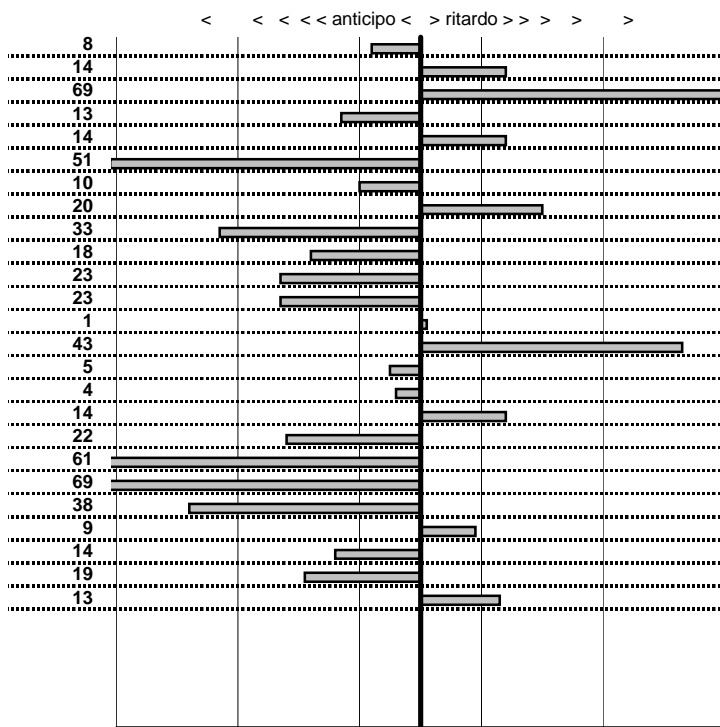

- Cronologi - Penalità - Statistiche -

NATALE M.
MINI COOPER **32**

21 in classifica

prova	t.imposto	start	stop	t.netto
PA25-Selvarotonda 6	0:00:05,00	17:31:31,46	17:31:36,38	0:00:04,92
PA26-Selvarotonda 7	0:00:07,00	17:31:36,38	17:31:43,52	0:00:07,14
PA27-Selvarotonda 8	0:00:06,00	17:31:43,52	17:31:50,21	0:00:06,69
PA28-Selvarotonda 9	0:00:06,00	17:31:50,21	17:31:56,08	0:00:05,87
PA29-Cittareale 1	0:19:11,00	17:31:56,08	17:51:07,22	0:19:11,14
PA30-Cittareale 2	0:00:06,00	17:51:07,22	17:51:12,71	0:00:05,49
PA31-Cittareale 3	0:00:06,00	17:51:12,71	17:51:18,61	0:00:05,90
PA32-Cittareale 4	0:00:07,00	17:51:18,61	17:51:25,81	0:00:07,20
PA33-Cittareale 5	0:00:08,00	17:51:25,81	17:51:33,48	0:00:07,67
PA34-Pian di Roche 1	1:24:09,00	17:51:33,48	19:15:42,66	0:84:09,18
PA35-Pian di Roche 2	0:00:07,00	19:15:42,66	19:15:49,43	0:00:06,77
PA36-Pian di Roche 3	0:00:09,00	19:15:49,43	19:15:58,20	0:00:08,77
PA37-Pian di Roche 4	0:00:07,00	19:15:58,20	19:16:05,21	0:00:07,01
PA38-Campoforogna 1	0:11:59,00	19:16:05,21	19:28:04,64	0:11:59,43
PA39-Campoforogna 2	0:00:08,00	19:28:04,64	19:28:12,59	0:00:07,95
PA40-Campoforogna 3	0:00:07,00	19:28:12,59	19:28:19,55	0:00:06,96
PA41-Campoforogna 4	0:00:05,00	19:28:19,55	19:28:24,69	0:00:05,14
PA42-Campostella 1	0:25:55,00	19:28:24,69	19:54:19,47	0:25:54,78
PA43-Campostella 2	0:00:06,00	19:54:19,47	19:54:24,86	0:00:05,39
PA44-Campostella 3	0:00:07,00	19:54:24,86	19:54:31,17	0:00:06,31
PA45-Campostella 4	0:00:05,00	19:54:31,17	19:54:35,79	0:00:04,62
PA46-Vallolina 1	0:09:59,00	19:54:35,79	20:04:34,88	0:09:59,09
PA47-Vallolina 2	0:00:10,00	20:04:34,88	20:04:44,74	0:00:09,86
PA48-Vallolina 3	0:00:06,00	20:04:44,74	20:04:50,55	0:00:05,81
PA49-Vallolina 4	0:00:05,00	20:04:50,55	20:04:55,68	0:00:05,13