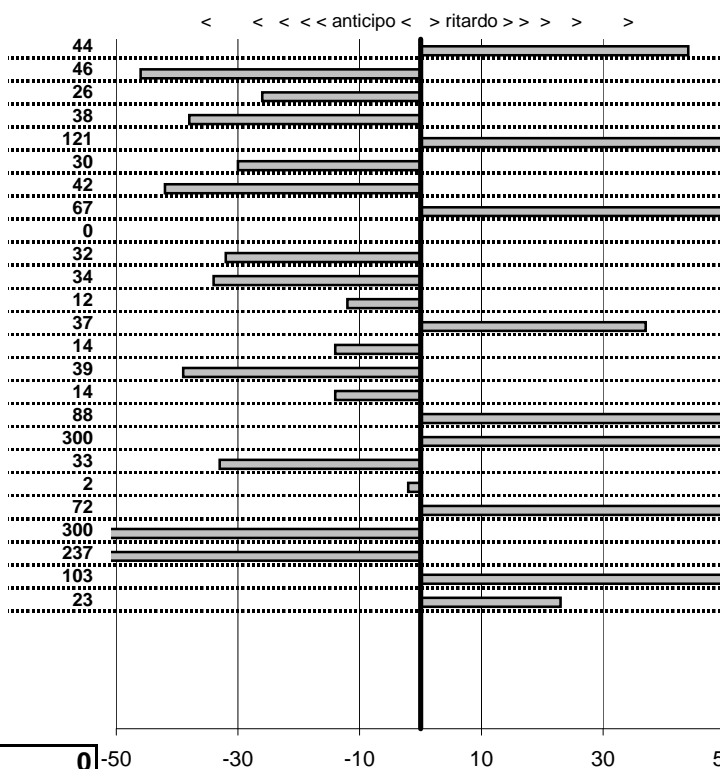

- Cronologi - Penalità - Statistiche -

PAULUCCI M.
 AR 2000 SPIDER **21**

32 in classifica

prova	t.imposto	start	stop	t.netto
PA25-Selvarotonda 6	0:00:05,00	17:25:20,43	17:25:25,87	0:00:05,44
PA26-Selvarotonda 7	0:00:07,00	17:25:25,87	17:25:32,41	0:00:06,54
PA27-Selvarotonda 8	0:00:06,00	17:25:32,41	17:25:38,15	0:00:05,74
PA28-Selvarotonda 9	0:00:06,00	17:25:38,15	17:25:43,77	0:00:05,62
PA29-Cittareale 1	0:19:11,00	17:25:43,77	17:44:55,98	0:19:12,21
PA30-Cittareale 2	0:00:06,00	17:44:55,98	17:45:01,68	0:00:05,70
PA31-Cittareale 3	0:00:06,00	17:45:01,68	17:45:07,26	0:00:05,58
PA32-Cittareale 4	0:00:07,00	17:45:07,26	17:45:14,93	0:00:07,67
PA33-Cittareale 5	0:00:08,00	17:45:14,93	17:45:22,93	0:00:08,00
PA34-Pian di Roche 1	1:24:09,00	17:45:22,93	19:09:32,25	0:84:09,32
PA35-Pian di Roche 2	0:00:07,00	19:09:32,25	19:09:38,91	0:00:06,66
PA36-Pian di Roche 3	0:00:09,00	19:09:38,91	19:09:47,79	0:00:08,88
PA37-Pian di Roche 4	0:00:07,00	19:09:47,79	19:09:55,16	0:00:07,37
PA38-Campoforogna 1	0:11:59,00	19:09:55,16	19:21:54,02	0:11:58,86
PA39-Campoforogna 2	0:00:08,00	19:21:54,02	19:22:01,63	0:00:07,61
PA40-Campoforogna 3	0:00:07,00	19:22:01,63	19:22:08,49	0:00:06,86
PA41-Campoforogna 4	0:00:05,00	19:22:08,49	19:22:14,37	0:00:05,88
PA42-Campostella 1	0:25:55,00	19:22:14,37	19:48:20,85	0:26:06,48
PA43-Campostella 2	0:00:06,00	19:48:20,85	19:48:26,52	0:00:05,67
PA44-Campostella 3	0:00:07,00	19:48:26,52	19:48:33,50	0:00:06,98
PA45-Campostella 4	0:00:05,00	19:48:33,50	19:48:39,22	0:00:05,72
PA46-Vallolina 1	0:09:59,00	19:48:39,22	19:58:27,25	0:09:48,03
PA47-Vallolina 2	0:00:10,00	19:58:27,25	19:58:34,88	0:00:07,63
PA48-Vallolina 3	0:00:06,00	19:58:34,88	19:58:41,91	0:00:07,03
PA49-Vallolina 4	0:00:05,00	19:58:41,91	19:58:47,14	0:00:05,23