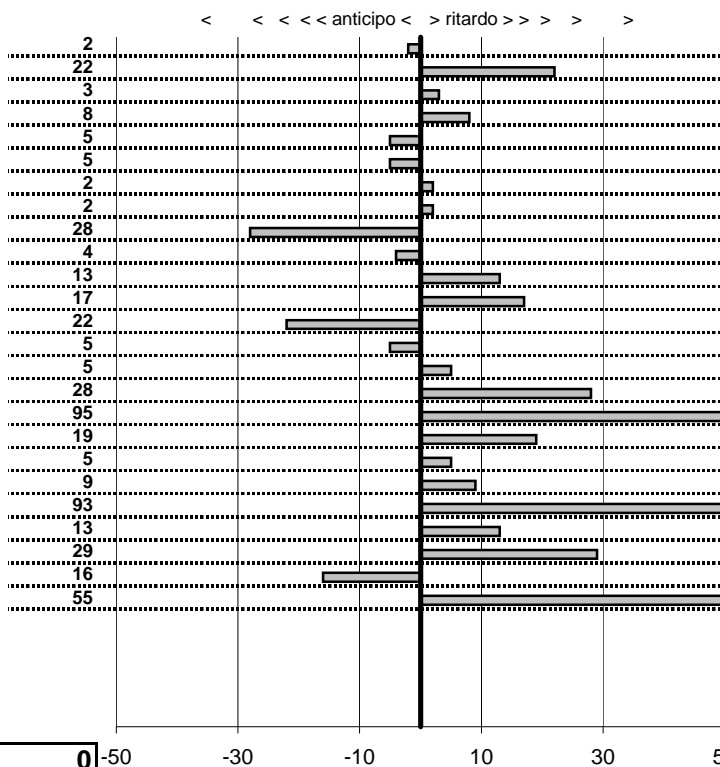

prova	t.imposto	start	stop	t.netto
PA25-Selvarotonda 6	0:00:05,00	17:11:26,78	17:11:31,76	0:00:04,98
PA26-Selvarotonda 7	0:00:07,00	17:11:31,76	17:11:38,98	0:00:07,22
PA27-Selvarotonda 8	0:00:06,00	17:11:38,98	17:11:45,01	0:00:06,03
PA28-Selvarotonda 9	0:00:06,00	17:11:45,01	17:11:51,09	0:00:06,08
PA29-Cittareale 1	0:19:11,00	17:11:51,09	17:31:02,04	0:19:10,95
PA30-Cittareale 2	0:00:06,00	17:31:02,04	17:31:07,99	0:00:05,95
PA31-Cittareale 3	0:00:06,00	17:31:07,99	17:31:14,01	0:00:06,02
PA32-Cittareale 4	0:00:07,00	17:31:14,01	17:31:21,03	0:00:07,02
PA33-Cittareale 5	0:00:08,00	17:31:21,03	17:31:28,75	0:00:07,72
PA34-Pian di Roche 1	1:24:09,00	17:31:28,75	18:55:37,71	0:84:08,96
PA35-Pian di Roche 2	0:00:07,00	18:55:37,71	18:55:44,84	0:00:07,13
PA36-Pian di Roche 3	0:00:09,00	18:55:44,84	18:55:54,01	0:00:09,17
PA37-Pian di Roche 4	0:00:07,00	18:55:54,01	18:56:00,79	0:00:06,78
PA38-Campoforogna 1	0:11:59,00	18:56:00,79	19:07:59,74	0:11:58,95
PA39-Campoforogna 2	0:00:08,00	19:07:59,74	19:08:07,79	0:00:08,05
PA40-Campoforogna 3	0:00:07,00	19:08:07,79	19:08:15,07	0:00:07,28
PA41-Campoforogna 4	0:00:05,00	19:08:15,07	19:08:21,02	0:00:05,95
PA42-Campostella 1	0:25:55,00	19:08:21,02	19:34:16,21	0:25:55,19
PA43-Campostella 2	0:00:06,00	19:34:16,21	19:34:22,26	0:00:06,05
PA44-Campostella 3	0:00:07,00	19:34:22,26	19:34:29,35	0:00:07,09
PA45-Campostella 4	0:00:05,00	19:34:29,35	19:34:35,28	0:00:05,93
PA46-Vallolina 1	0:09:59,00	19:34:35,28	19:44:34,41	0:09:59,13
PA47-Vallolina 2	0:00:10,00	19:44:34,41	19:44:44,70	0:00:10,29
PA48-Vallolina 3	0:00:06,00	19:44:44,70	19:44:50,54	0:00:05,84
PA49-Vallolina 4	0:00:05,00	19:44:50,54	19:44:56,09	0:00:05,55

SOMMA PENALITA' **505**
MEDIA PENALITA' **20,2**

ALTRE PENALITA' **0**
TOTALE PENALITA' **505**