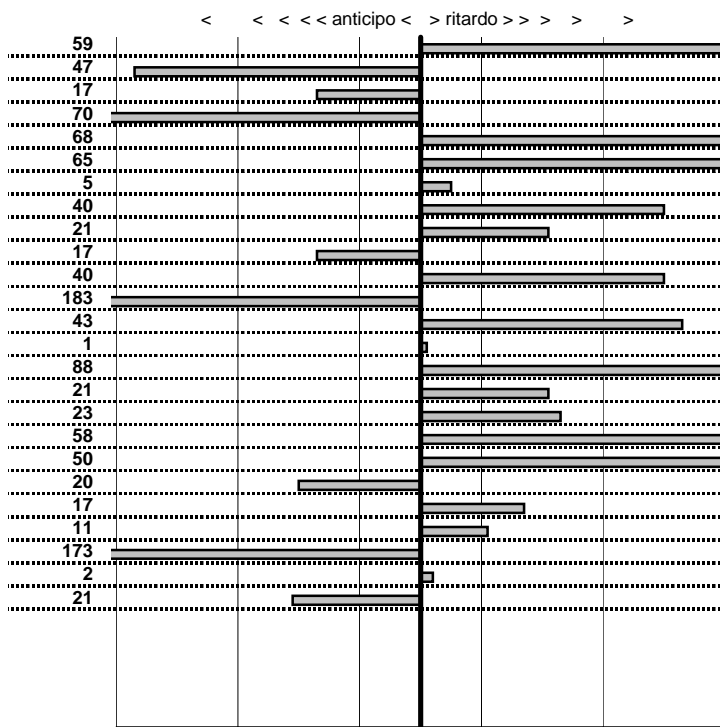

prova	t.imposto	start	stop	t.netto
PA25-Selvarotonda 6	0:00:05,00	17:21:25,24	17:21:30,83	0:00:05,59
PA26-Selvarotonda 7	0:00:07,00	17:21:30,83	17:21:37,36	0:00:06,53
PA27-Selvarotonda 8	0:00:06,00	17:21:37,36	17:21:43,19	0:00:05,83
PA28-Selvarotonda 9	0:00:06,00	17:21:43,19	17:21:48,49	0:00:05,30
PA29-Cittareale 1	0:19:11,00	17:21:48,49	17:41:00,17	0:19:11,68
PA30-Cittareale 2	0:00:06,00	17:41:00,17	17:41:06,82	0:00:06,65
PA31-Cittareale 3	0:00:06,00	17:41:06,82	17:41:12,87	0:00:06,05
PA32-Cittareale 4	0:00:07,00	17:41:12,87	17:41:20,27	0:00:07,40
PA33-Cittareale 5	0:00:08,00	17:41:20,27	17:41:28,48	0:00:08,21
PA34-Pian di Roche 1	1:24:09,00	17:41:28,48	19:05:37,65	0:84:09,17
PA35-Pian di Roche 2	0:00:07,00	19:05:37,65	19:05:45,05	0:00:07,40
PA36-Pian di Roche 3	0:00:09,00	19:05:45,05	19:05:52,22	0:00:07,17
PA37-Pian di Roche 4	0:00:07,00	19:05:52,22	19:05:59,65	0:00:07,43
PA38-Campoforogna 1	0:11:59,00	19:05:59,65	19:17:58,66	0:11:59,01
PA39-Campoforogna 2	0:00:08,00	19:17:58,66	19:18:07,54	0:00:08,88
PA40-Campoforogna 3	0:00:07,00	19:18:07,54	19:18:14,75	0:00:07,21
PA41-Campoforogna 4	0:00:05,00	19:18:14,75	19:18:19,98	0:00:05,23
PA42-Campostella 1	0:25:55,00	19:18:19,98	19:44:15,56	0:25:55,58
PA43-Campostella 2	0:00:06,00	19:44:15,56	19:44:22,06	0:00:06,50
PA44-Campostella 3	0:00:07,00	19:44:22,06	19:44:28,86	0:00:06,80
PA45-Campostella 4	0:00:05,00	19:44:28,86	19:44:34,03	0:00:05,17
PA46-Vallolina 1	0:09:59,00	19:44:34,03	19:54:33,14	0:09:59,11
PA47-Vallolina 2	0:00:10,00	19:54:33,14	19:54:41,41	0:00:08,27
PA48-Vallolina 3	0:00:06,00	19:54:41,41	19:54:47,43	0:00:06,02
PA49-Vallolina 4	0:00:05,00	19:54:47,43	19:54:52,22	0:00:04,79

SOMMA PENALITA' 1.160
MEDIA PENALITA' 46,4

ALTRE PENALITA' 0
TOTALE PENALITA' 1.160