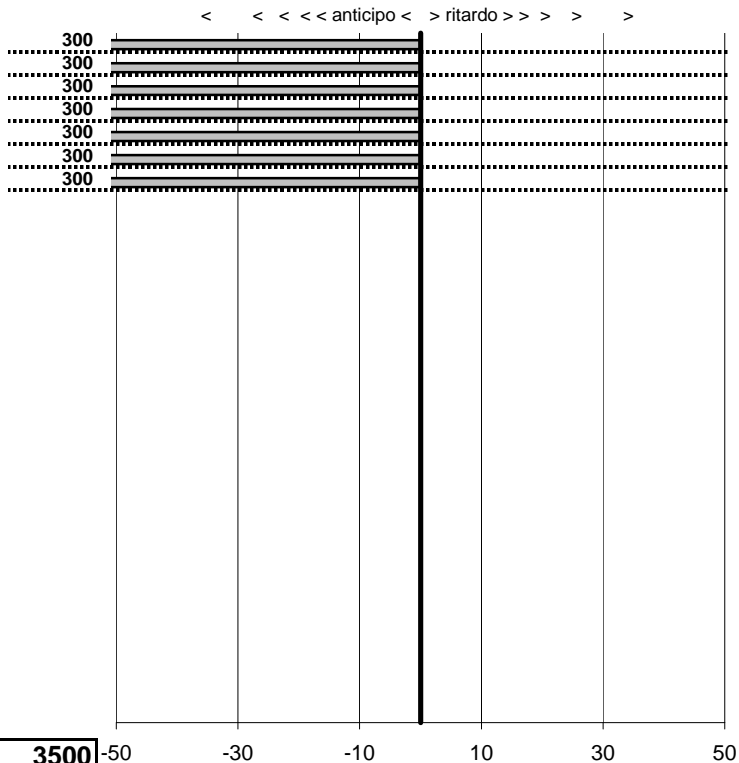

tempi e classifiche disponibili su [www.cronoviterbo.net](http://www.cronoviterbo.net)

- Cronologi - Penalità - Statistiche -

Montanari Alberto  
 A.R. Giulia

**11**

**0** in classifica

prova	t.imposto	start	stop	t.netto
PA1-Mag Pul 1	0:00:10,00	00:00:00,00	00:00:00,00	0:00:00,00
PA2-Mag Pul 2	0:00:08,00	00:00:00,00	00:00:00,00	0:00:00,00
PA3-Mag Pul 3	0:00:08,00	00:00:00,00	00:00:00,00	0:00:00,00
PA4-Mag Pul 4	0:00:09,00	00:00:00,00	00:00:00,00	0:00:00,00
PA5-Mag Pul 5	0:00:09,00	00:00:00,00	00:00:00,00	0:00:00,00
PA6-Mag Pul 6	0:00:09,00	00:00:00,00	00:00:00,00	0:00:00,00
PA7-Mag Pul 7	0:00:08,00	00:00:00,00	00:00:00,00	0:00:00,00