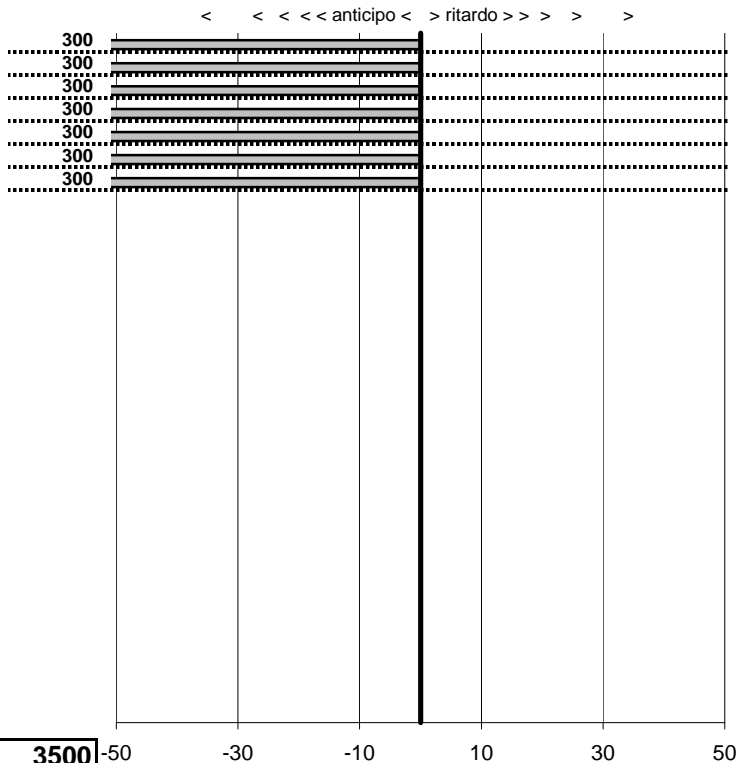

Fatica Squadra Corse
1° Trofeo Mag Pul Solution
Civita Castellana 21 settembre 2014

tempi e classifiche disponibili su www.cronoviterbo.net

- Cronologi - Penalità - Statistiche -

Paoletti Domenico
Abarth 695

15

0 in classifica

prova	t.imposto	start	stop	t.netto
PA1-Mag Pul 1	0:00:10,00	00:00:00,00	00:00:00,00	0:00:00,00
PA2-Mag Pul 2	0:00:08,00	00:00:00,00	00:00:00,00	0:00:00,00
PA3-Mag Pul 3	0:00:08,00	00:00:00,00	00:00:00,00	0:00:00,00
PA4-Mag Pul 4	0:00:09,00	00:00:00,00	00:00:00,00	0:00:00,00
PA5-Mag Pul 5	0:00:09,00	00:00:00,00	00:00:00,00	0:00:00,00
PA6-Mag Pul 6	0:00:09,00	00:00:00,00	00:00:00,00	0:00:00,00
PA7-Mag Pul 7	0:00:08,00	00:00:00,00	00:00:00,00	0:00:00,00

SOMMA PENALITA'	0
MEDIA PENALITA'	0,0

ALTRE PENALITA'	3500
TOTALE PENALITA'	3.500

Elaborazione dati a cura di CRONOVITERBO