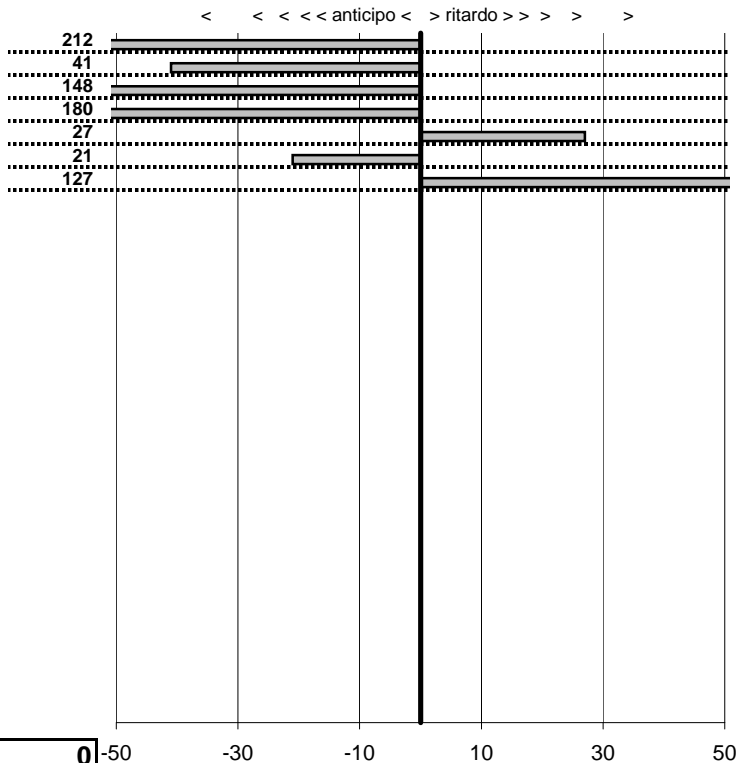

tempi e classifiche disponibili su [www.cronoviterbo.net](http://www.cronoviterbo.net)

- Cronologi - Penalità - Statistiche -

**Paoletti Fabio**  
 Abarth 1000

**3**

**30** in classifica

prova	t.imposto	start	stop	t.netto
PA1-Mag Pul 1	0:00:10,00	10:59:32,36	10:59:40,24	0:00:07,88
PA2-Mag Pul 2	0:00:08,00	10:59:40,24	10:59:47,83	0:00:07,59
PA3-Mag Pul 3	0:00:08,00	10:59:47,83	10:59:54,35	0:00:06,52
PA4-Mag Pul 4	0:00:09,00	10:59:54,35	11:00:01,55	0:00:07,20
PA5-Mag Pul 5	0:00:09,00	11:00:01,55	11:00:10,82	0:00:09,27
PA6-Mag Pul 6	0:00:09,00	11:00:10,82	11:00:19,61	0:00:08,79
PA7-Mag Pul 7	0:00:08,00	11:00:19,61	11:00:28,88	0:00:09,27