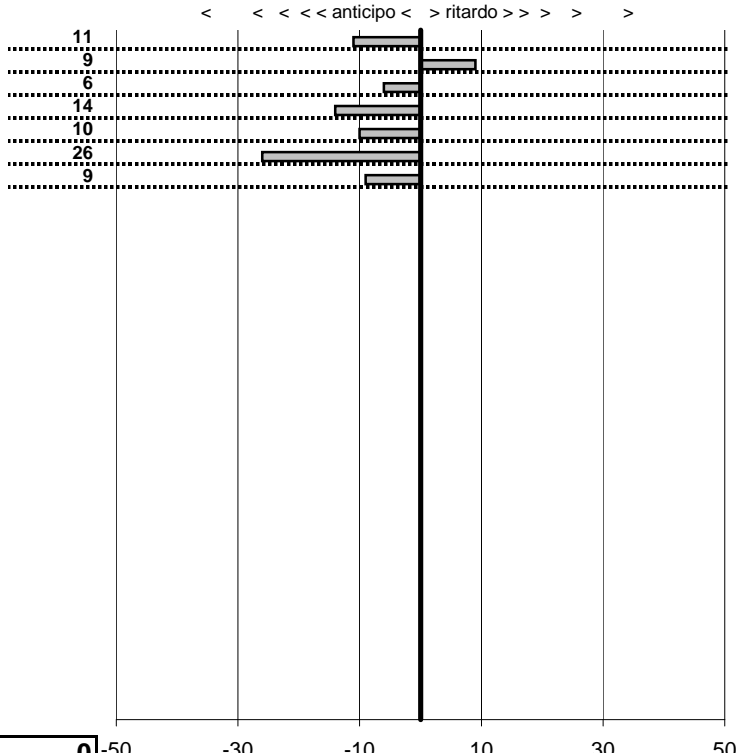

Fatica Squadra Corse
1° Trofeo Mag Pul Solution
Civita Castellana 21 settembre 2014

tempi e classifiche disponibili su www.cronoviterbo.net

- Cronologi - Penalità - Statistiche -

Cesetti Giorgio
Morris 1000

16

5 in classifica

prova	t.imposto	start	stop	t.netto
PA1-Mag Pul 1	0:00:10,00	10:24:48,19	10:24:58,08	0:00:09,89
PA2-Mag Pul 2	0:00:08,00	10:24:58,08	10:25:06,17	0:00:08,09
PA3-Mag Pul 3	0:00:08,00	10:25:06,17	10:25:14,11	0:00:07,94
PA4-Mag Pul 4	0:00:09,00	10:25:14,11	10:25:22,97	0:00:08,86
PA5-Mag Pul 5	0:00:09,00	10:25:22,97	10:25:31,87	0:00:08,90
PA6-Mag Pul 6	0:00:09,00	10:25:31,87	10:25:40,61	0:00:08,74
PA7-Mag Pul 7	0:00:08,00	10:25:40,61	10:25:48,52	0:00:07,91

SOMMA PENALITA' 85
MEDIA PENALITA' 12,1

ALTRE PENALITA' 0
TOTALE PENALITA' 85

Elaborazione dati a cura di CRONOVITERBO