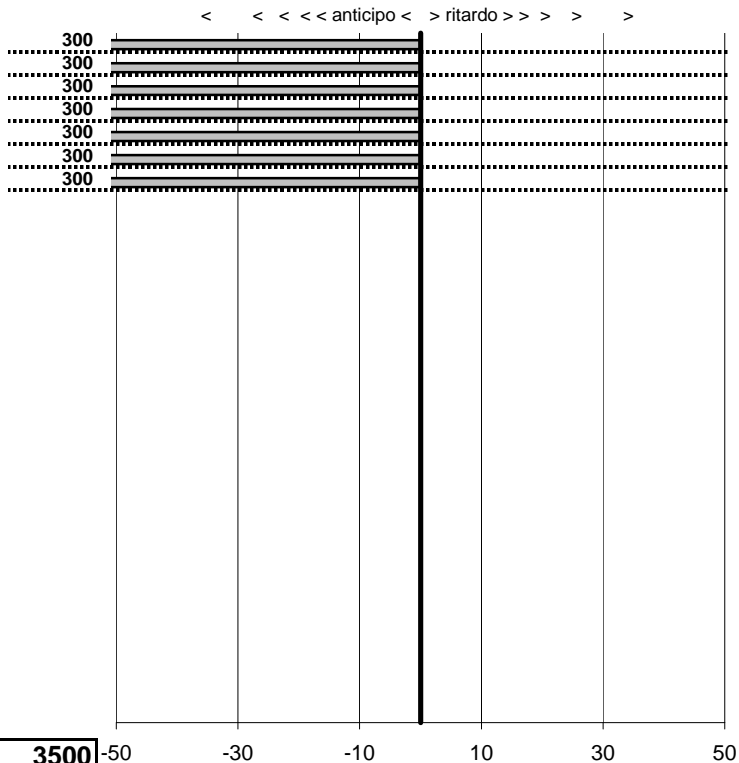

tempi e classifiche disponibili su [www.cronoviterbo.net](http://www.cronoviterbo.net)

- Cronologi - Penalità - Statistiche -

Scagnetti  
 Alpine Renault

**35**

**0** in classifica

prova	t.imposto	start	stop	t.netto
PA1-Mag Pul 1	0:00:10,00	00:00:00,00	00:00:00,00	0:00:00,00
PA2-Mag Pul 2	0:00:08,00	00:00:00,00	00:00:00,00	0:00:00,00
PA3-Mag Pul 3	0:00:08,00	00:00:00,00	00:00:00,00	0:00:00,00
PA4-Mag Pul 4	0:00:09,00	00:00:00,00	00:00:00,00	0:00:00,00
PA5-Mag Pul 5	0:00:09,00	00:00:00,00	00:00:00,00	0:00:00,00
PA6-Mag Pul 6	0:00:09,00	00:00:00,00	00:00:00,00	0:00:00,00
PA7-Mag Pul 7	0:00:08,00	00:00:00,00	00:00:00,00	0:00:00,00