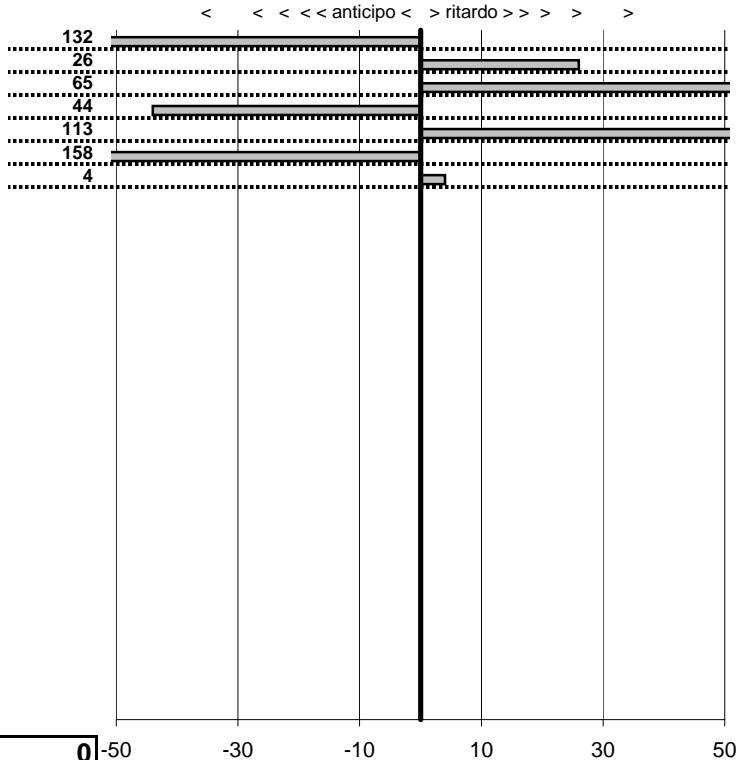

Fatica Squadra Corse
1° Trofeo Mag Pul Solution
Civita Castellana 21 settembre 2014

tempi e classifiche disponibili su www.cronoviterbo.net

- Cronologi - Penalità - Statistiche -

Ramacciani Sandro **8**
Abarth 850 tc

25 in classifica

prova	t.imposto	start	stop	t.netto
PA1-Mag Pul 1	0:00:10,00	10:34:30,55	10:34:39,23	0:00:08,68
PA2-Mag Pul 2	0:00:08,00	10:34:39,23	10:34:47,49	0:00:08,26
PA3-Mag Pul 3	0:00:08,00	10:34:47,49	10:34:56,14	0:00:08,65
PA4-Mag Pul 4	0:00:09,00	10:34:56,14	10:35:04,70	0:00:08,56
PA5-Mag Pul 5	0:00:09,00	10:35:04,70	10:35:14,83	0:00:10,13
PA6-Mag Pul 6	0:00:09,00	10:35:14,83	10:35:22,25	0:00:07,42
PA7-Mag Pul 7	0:00:08,00	10:35:22,25	10:35:30,29	0:00:08,04

SOMMA PENALITA' **542**
MEDIA PENALITA' **77,4**

ALTRE PENALITA' **0**
TOTALE PENALITA' **542**

Elaborazione dati a cura di CRONOVITERBO