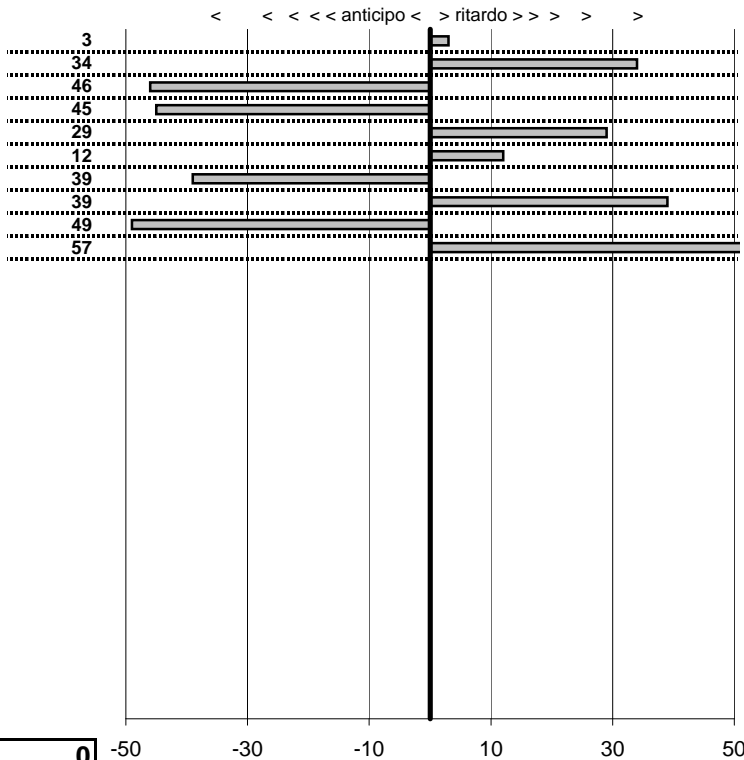

Veteran C.C.-Club Est. Est.
Giro Del Lago di Bolsena
Montefiascone 1 Giugno 2014

tempi e classifiche disponibili su www.cronoviterbo.net

- Cronologi - Penalità - Statistiche -

CALISTI A.
PORSCHE 924

16

13 in classifica

prova	t.imposto	start	stop	t.netto
PA1-Marta 1	0:00:08,00	10:30:48,47	10:30:56,50	0:00:08,03
PA2-Marta 2	0:00:06,00	10:30:56,50	10:31:02,84	0:00:06,34
PA3-Marta 3	0:00:10,00	10:31:02,84	10:31:12,38	0:00:09,54
PA4-Grotte di Castro 1	0:00:07,00	11:19:43,98	11:19:50,53	0:00:06,55
PA5-Grotte di Castro 2	0:00:08,00	11:19:50,53	11:19:58,82	0:00:08,29
PA6-Grotte di Castro 3	0:00:10,00	11:19:58,82	11:20:08,94	0:00:10,12
PA7-Campo Boario 1	0:00:07,00	12:02:50,14	12:02:56,75	0:00:06,61
PA8-Campo Boario 2	0:00:06,00	12:02:56,75	12:03:03,14	0:00:06,39
PA9-Campo Boario 3	0:00:09,00	12:03:03,14	12:03:11,65	0:00:08,51
PA10-Campo Boario 4	0:00:06,00	12:03:11,65	12:03:18,22	0:00:06,57

SOMMA PENALITA' **353**
MEDIA PENALITA' **35,3**

ALTRE PENALITA' **0**
TOTALE PENALITA' **353**

Elaborazione dati a cura di CRONOVITERBO