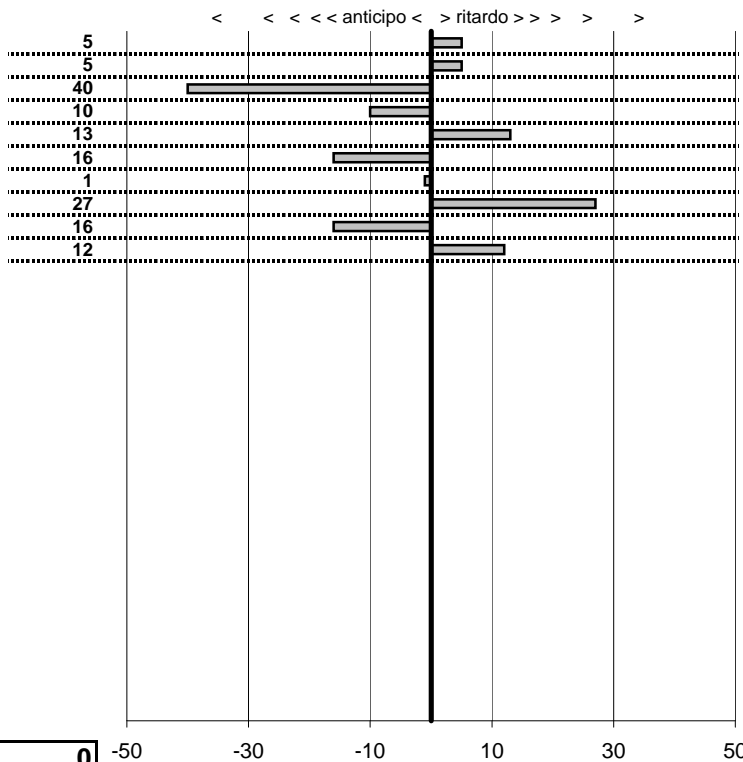

tempi e classifiche disponibili su [www.cronoviterbo.net](http://www.cronoviterbo.net)

- Cronologi - Penalità - Statistiche -

TRAPE M.  
 FERRARI

**37**

**3** in classifica

prova	t.imposto	start	stop	t.netto
PA1-Marta 1	0:00:08,00	10:44:14,49	10:44:22,54	0:00:08,05
PA2-Marta 2	0:00:06,00	10:44:22,54	10:44:28,59	0:00:06,05
PA3-Marta 3	0:00:10,00	10:44:28,59	10:44:38,19	0:00:09,60
PA4-Grotte di Castro 1	0:00:07,00	11:49:52,78	11:49:59,68	0:00:06,90
PA5-Grotte di Castro 2	0:00:08,00	11:49:59,68	11:50:07,81	0:00:08,13
PA6-Grotte di Castro 3	0:00:10,00	11:50:07,81	11:50:17,65	0:00:09,84
PA7-Campo Boario 1	0:00:07,00	12:35:25,22	12:35:32,21	0:00:06,99
PA8-Campo Boario 2	0:00:06,00	12:35:32,21	12:35:38,48	0:00:06,27
PA9-Campo Boario 3	0:00:09,00	12:35:38,48	12:35:47,32	0:00:08,84
PA10-Campo Boario 4	0:00:06,00	12:35:47,32	12:35:53,44	0:00:06,12