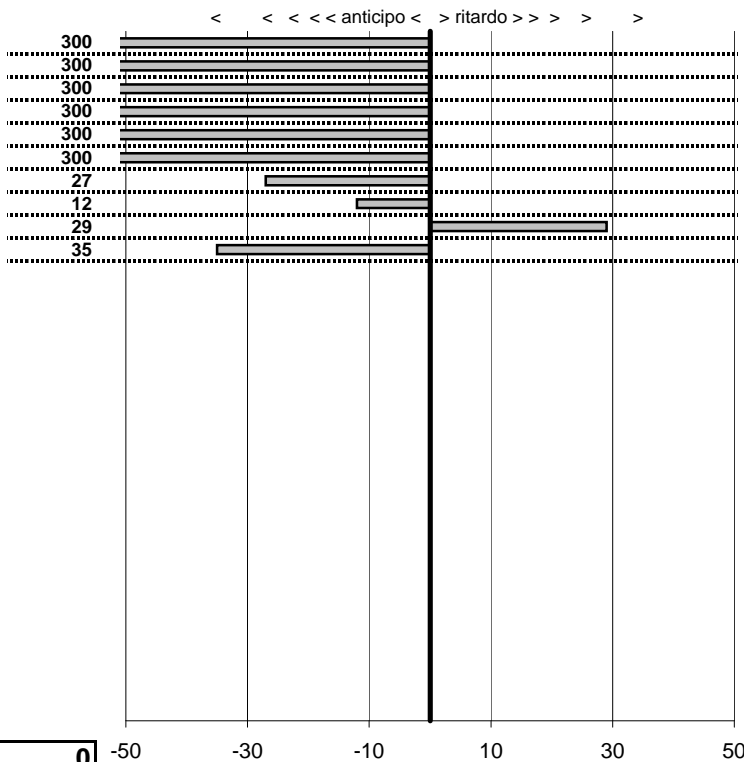

tempi e classifiche disponibili su [www.cronoviterbo.net](http://www.cronoviterbo.net)

- Cronologi - Penalità - Statistiche -

MONETTI A.

**55**

**42** in classifica

prova	t.imposto	start	stop	t.netto
PA1-Marta 1	0:00:08,00	00:00:00,00	00:00:00,00	0:00:00,00
PA2-Marta 2	0:00:06,00	00:00:00,00	00:00:00,00	0:00:00,00
PA3-Marta 3	0:00:10,00	00:00:00,00	00:00:00,00	0:00:00,00
PA4-Grotte di Castro 1	0:00:07,00	00:00:00,00	00:00:00,00	0:00:00,00
PA5-Grotte di Castro 2	0:00:08,00	00:00:00,00	00:00:00,00	0:00:00,00
PA6-Grotte di Castro 3	0:00:10,00	00:00:00,00	00:00:00,00	0:00:00,00
PA7-Campo Boario 1	0:00:07,00	12:32:38,75	12:32:45,48	0:00:06,73
PA8-Campo Boario 2	0:00:06,00	12:32:45,48	12:32:51,36	0:00:05,88
PA9-Campo Boario 3	0:00:09,00	12:32:51,36	12:33:00,65	0:00:09,29
PA10-Campo Boario 4	0:00:06,00	12:33:00,65	12:33:06,30	0:00:05,65