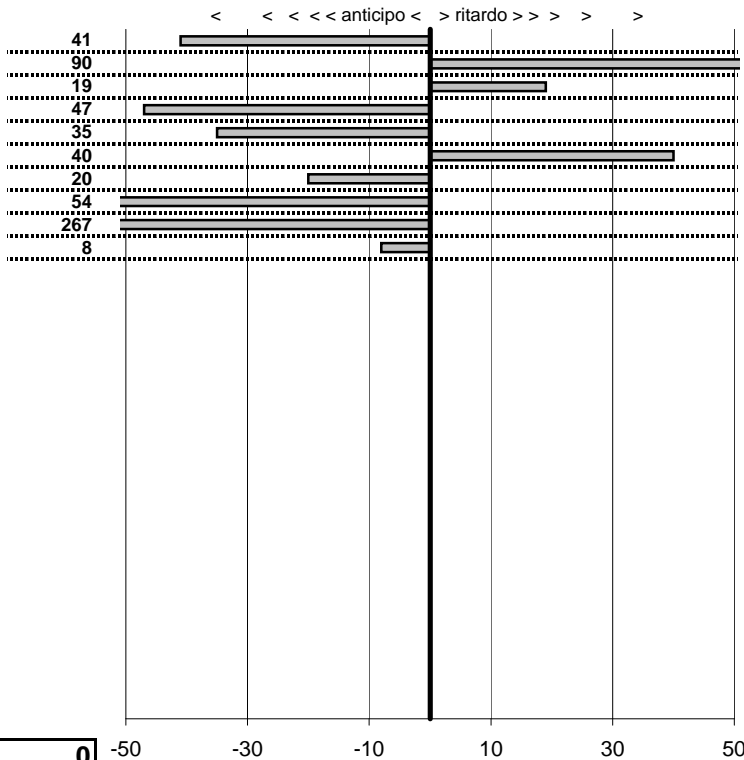

tempi e classifiche disponibili su [www.cronoviterbo.net](http://www.cronoviterbo.net)

- Cronologi - Penalità - Statistiche -

MERLO M.  
 GIANNINI

**43**

**23** in classifica

prova	t.imposto	start	stop	t.netto
PA1-Marta 1	0:00:08,00	10:51:43,78	10:51:51,37	0:00:07,59
PA2-Marta 2	0:00:06,00	10:51:51,37	10:51:58,27	0:00:06,90
PA3-Marta 3	0:00:10,00	10:51:58,27	10:52:08,46	0:00:10,19
PA4-Grotte di Castro 1	0:00:07,00	11:46:54,04	11:47:00,57	0:00:06,53
PA5-Grotte di Castro 2	0:00:08,00	11:47:00,57	11:47:08,22	0:00:07,65
PA6-Grotte di Castro 3	0:00:10,00	11:47:08,22	11:47:18,62	0:00:10,40
PA7-Campo Boario 1	0:00:07,00	12:34:04,35	12:34:11,15	0:00:06,80
PA8-Campo Boario 2	0:00:06,00	12:34:11,15	12:34:16,61	0:00:05,46
PA9-Campo Boario 3	0:00:09,00	12:34:16,61	12:34:22,94	0:00:06,33
PA10-Campo Boario 4	0:00:06,00	12:34:22,94	12:34:28,86	0:00:05,92