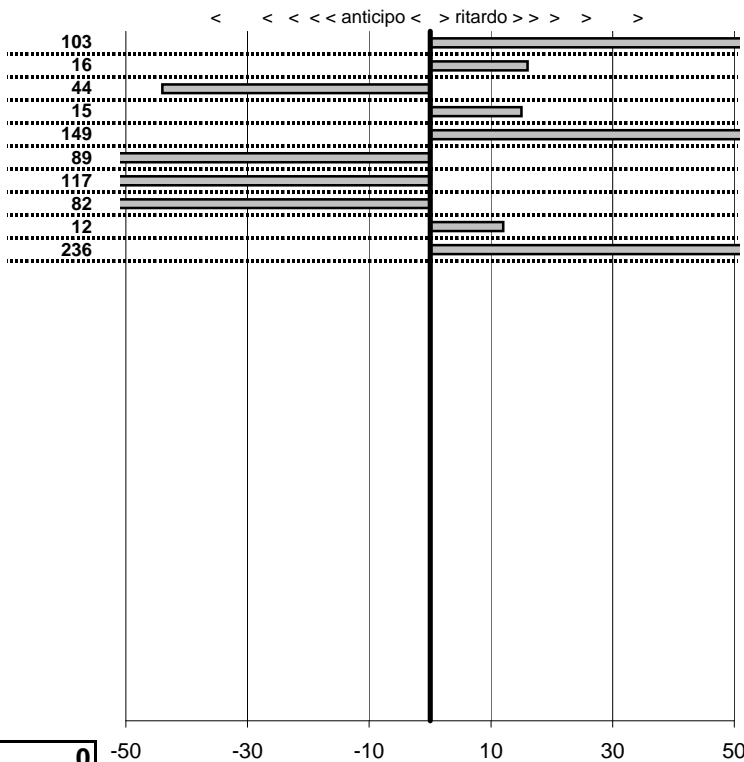

tempi e classifiche disponibili su [www.cronoviterbo.net](http://www.cronoviterbo.net)

- Cronologi - Penalità - Statistiche -

SCHETTINO D.  
 AUDI 80

**13**

**26** in classifica

prova	t.imposto	start	stop	t.netto
PA1-Marta 1	0:00:08,00	10:29:07,34	10:29:16,37	0:00:09,03
PA2-Marta 2	0:00:06,00	10:29:16,37	10:29:22,53	0:00:06,16
PA3-Marta 3	0:00:10,00	10:29:22,53	10:29:32,09	0:00:09,56
PA4-Grotte di Castro 1	0:00:07,00	11:21:35,60	11:21:42,75	0:00:07,15
PA5-Grotte di Castro 2	0:00:08,00	11:21:42,75	11:21:52,24	0:00:09,49
PA6-Grotte di Castro 3	0:00:10,00	11:21:52,24	11:22:01,35	0:00:09,11
PA7-Campo Boario 1	0:00:07,00	12:06:38,68	12:06:44,51	0:00:05,83
PA8-Campo Boario 2	0:00:06,00	12:06:44,51	12:06:49,69	0:00:05,18
PA9-Campo Boario 3	0:00:09,00	12:06:49,69	12:06:58,81	0:00:09,12
PA10-Campo Boario 4	0:00:06,00	12:06:58,81	12:07:07,17	0:00:08,36