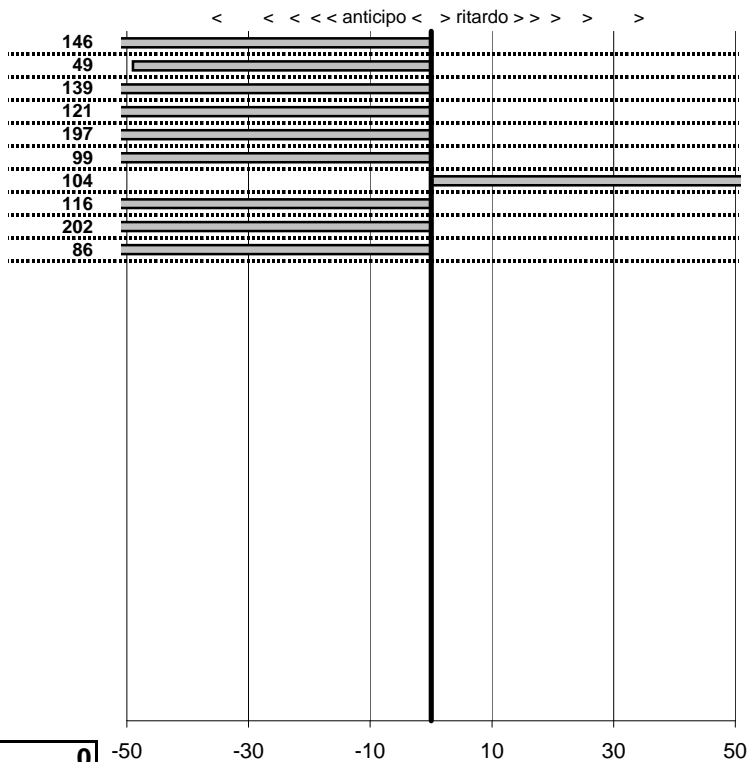

tempi e classifiche disponibili su [www.cronoviterbo.net](http://www.cronoviterbo.net)

- Cronologi - Penalità - Statistiche -

FRANSVEA C.  
 PORSCHE 911

**18**

**34** in classifica

prova	t.imposto	start	stop	t.netto
PA1-Marta 1	0:00:08,00	10:32:59,99	10:33:06,53	0:00:06,54
PA2-Marta 2	0:00:06,00	10:33:06,53	10:33:12,04	0:00:05,51
PA3-Marta 3	0:00:10,00	10:33:12,04	10:33:20,65	0:00:08,61
PA4-Grotte di Castro 1	0:00:07,00	11:27:41,38	11:27:47,17	0:00:05,79
PA5-Grotte di Castro 2	0:00:08,00	11:27:47,17	11:27:53,20	0:00:06,03
PA6-Grotte di Castro 3	0:00:10,00	11:27:53,20	11:28:02,21	0:00:09,01
PA7-Campo Boario 1	0:00:07,00	12:13:12,34	12:13:20,38	0:00:08,04
PA8-Campo Boario 2	0:00:06,00	12:13:20,38	12:13:25,22	0:00:04,84
PA9-Campo Boario 3	0:00:09,00	12:13:25,22	12:13:32,20	0:00:06,98
PA10-Campo Boario 4	0:00:06,00	12:13:32,20	12:13:37,34	0:00:05,14