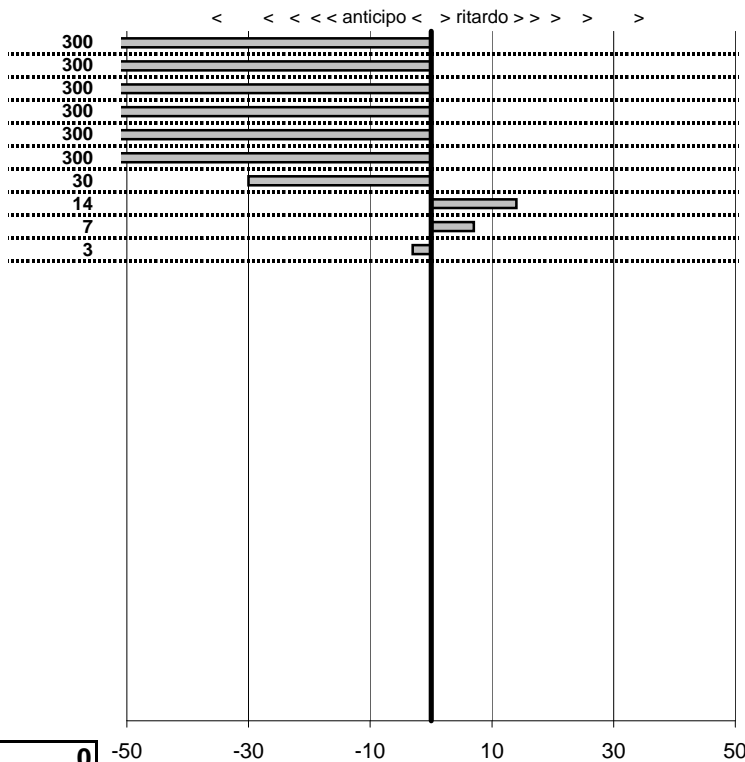

tempi e classifiche disponibili su [www.cronoviterbo.net](http://www.cronoviterbo.net)

- Cronologi - Penalità - Statistiche -

SENSI M.

52

40 in classifica

prova	t.imposto	start	stop	t.netto
PA1-Marta 1	0:00:08,00	00:00:00,00	00:00:00,00	0:00:00,00
PA2-Marta 2	0:00:06,00	00:00:00,00	00:00:00,00	0:00:00,00
PA3-Marta 3	0:00:10,00	00:00:00,00	00:00:00,00	0:00:00,00
PA4-Grotte di Castro 1	0:00:07,00	00:00:00,00	00:00:00,00	0:00:00,00
PA5-Grotte di Castro 2	0:00:08,00	00:00:00,00	00:00:00,00	0:00:00,00
PA6-Grotte di Castro 3	0:00:10,00	00:00:00,00	00:00:00,00	0:00:00,00
PA7-Campo Boario 1	0:00:07,00	12:19:07,21	12:19:13,91	0:00:06,70
PA8-Campo Boario 2	0:00:06,00	12:19:13,91	12:19:20,05	0:00:06,14
PA9-Campo Boario 3	0:00:09,00	12:19:20,05	12:19:29,12	0:00:09,07
PA10-Campo Boario 4	0:00:06,00	12:19:29,12	12:19:35,09	0:00:05,97