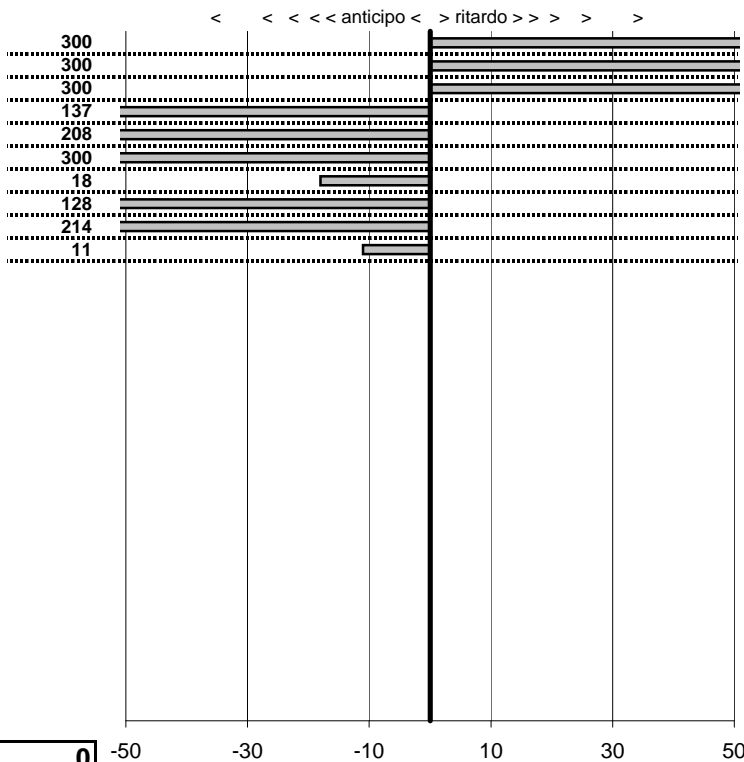

tempi e classifiche disponibili su [www.cronoviterbo.net](http://www.cronoviterbo.net)

- Cronologi - Penalità - Statistiche -

LOMBARDI A.  
 FIAT 124

**41**

**43** in classifica

prova	t.imposto	start	stop	t.netto
PA1-Marta 1	0:00:08,00	10:41:12,46	10:41:27,96	0:00:15,50
PA2-Marta 2	0:00:06,00	10:41:27,96	10:41:37,60	0:00:09,64
PA3-Marta 3	0:00:10,00	10:41:37,60	10:41:51,47	0:00:13,87
PA4-Grotte di Castro 1	0:00:07,00	11:29:43,29	11:29:48,92	0:00:05,63
PA5-Grotte di Castro 2	0:00:08,00	11:29:48,92	11:29:54,84	0:00:05,92
PA6-Grotte di Castro 3	0:00:10,00	11:29:54,84	11:30:00,53	0:00:05,69
PA7-Campo Boario 1	0:00:07,00	12:03:27,41	12:03:34,23	0:00:06,82
PA8-Campo Boario 2	0:00:06,00	12:03:34,23	12:03:38,95	0:00:04,72
PA9-Campo Boario 3	0:00:09,00	12:03:38,95	12:03:45,81	0:00:06,86
PA10-Campo Boario 4	0:00:06,00	12:03:45,81	12:03:51,70	0:00:05,89