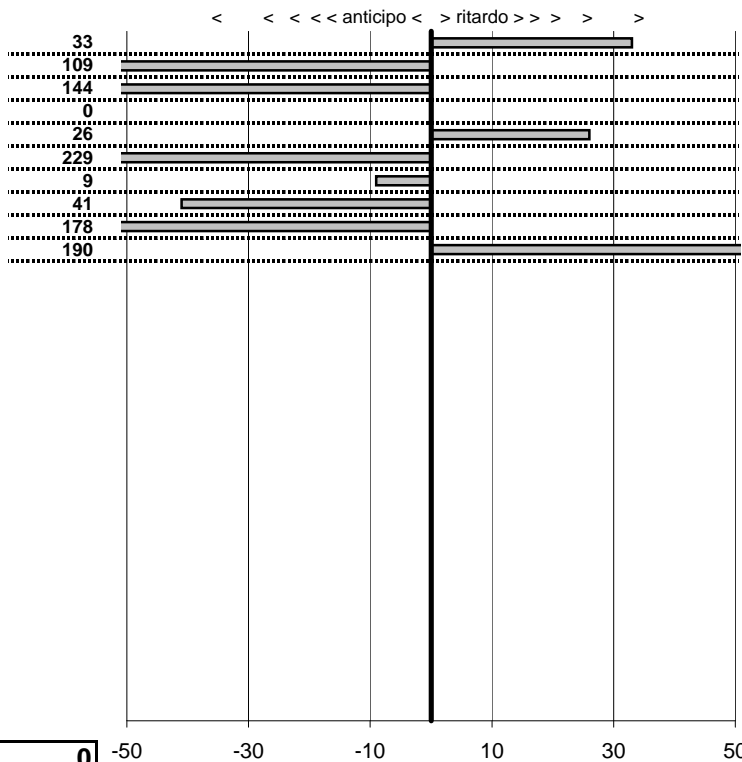

tempi e classifiche disponibili su [www.cronoviterbo.net](http://www.cronoviterbo.net)

- Cronologi - Penalità - Statistiche -

TRAPE E.  
 FIAT 500

**38**

**30** in classifica

prova	t.imposto	start	stop	t.netto
PA1-Marta 1	0:00:08,00	10:38:27,00	10:38:35,33	0:00:08,33
PA2-Marta 2	0:00:06,00	10:38:35,33	10:38:40,24	0:00:04,91
PA3-Marta 3	0:00:10,00	10:38:40,24	10:38:48,80	0:00:08,56
PA4-Grotte di Castro 1	0:00:07,00	11:45:36,41	11:45:43,41	0:00:07,00
PA5-Grotte di Castro 2	0:00:08,00	11:45:43,41	11:45:51,67	0:00:08,26
PA6-Grotte di Castro 3	0:00:10,00	11:45:51,67	11:45:59,38	0:00:07,71
PA7-Campo Boario 1	0:00:07,00	12:36:20,78	12:36:27,69	0:00:06,91
PA8-Campo Boario 2	0:00:06,00	12:36:27,69	12:36:33,28	0:00:05,59
PA9-Campo Boario 3	0:00:09,00	12:36:33,28	12:36:40,50	0:00:07,22
PA10-Campo Boario 4	0:00:06,00	12:36:40,50	12:36:48,40	0:00:07,90