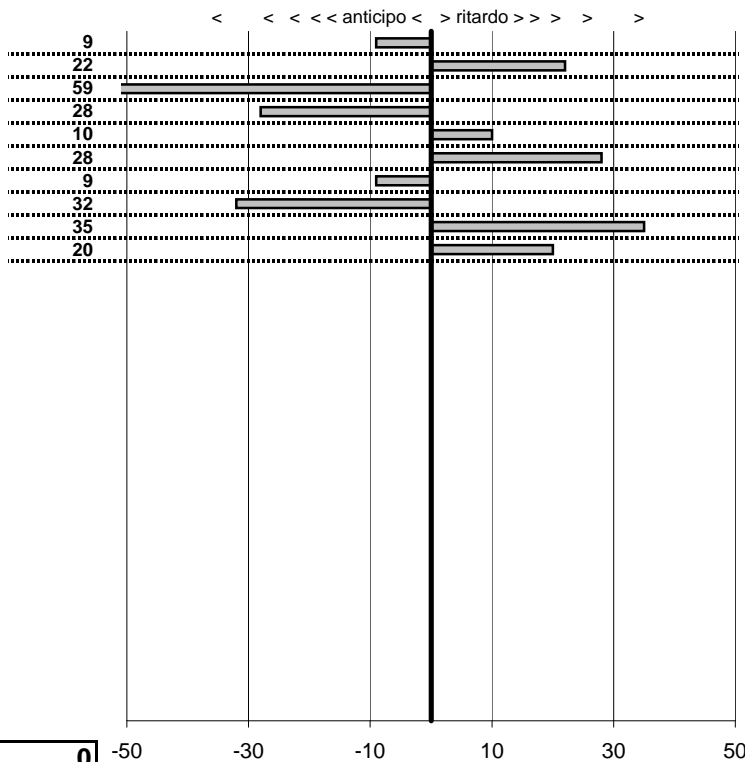

tempi e classifiche disponibili su [www.cronoviterbo.net](http://www.cronoviterbo.net)

- Cronologi - Penalità - Statistiche -

**NASTASI M.**  
 GT 1750

**23**

**9** in classifica

prova	t.imposto	start	stop	t.netto
PA1-Marta 1	0:00:08,00	10:43:12,60	10:43:20,51	0:00:07,91
PA2-Marta 2	0:00:06,00	10:43:20,51	10:43:26,73	0:00:06,22
PA3-Marta 3	0:00:10,00	10:43:26,73	10:43:36,14	0:00:09,41
PA4-Grotte di Castro 1	0:00:07,00	11:42:49,00	11:42:55,72	0:00:06,72
PA5-Grotte di Castro 2	0:00:08,00	11:42:55,72	11:43:03,82	0:00:08,10
PA6-Grotte di Castro 3	0:00:10,00	11:43:03,82	11:43:14,10	0:00:10,28
PA7-Campo Boario 1	0:00:07,00	12:28:41,52	12:28:48,43	0:00:06,91
PA8-Campo Boario 2	0:00:06,00	12:28:48,43	12:28:54,11	0:00:05,68
PA9-Campo Boario 3	0:00:09,00	12:28:54,11	12:29:03,46	0:00:09,35
PA10-Campo Boario 4	0:00:06,00	12:29:03,46	12:29:09,66	0:00:06,20