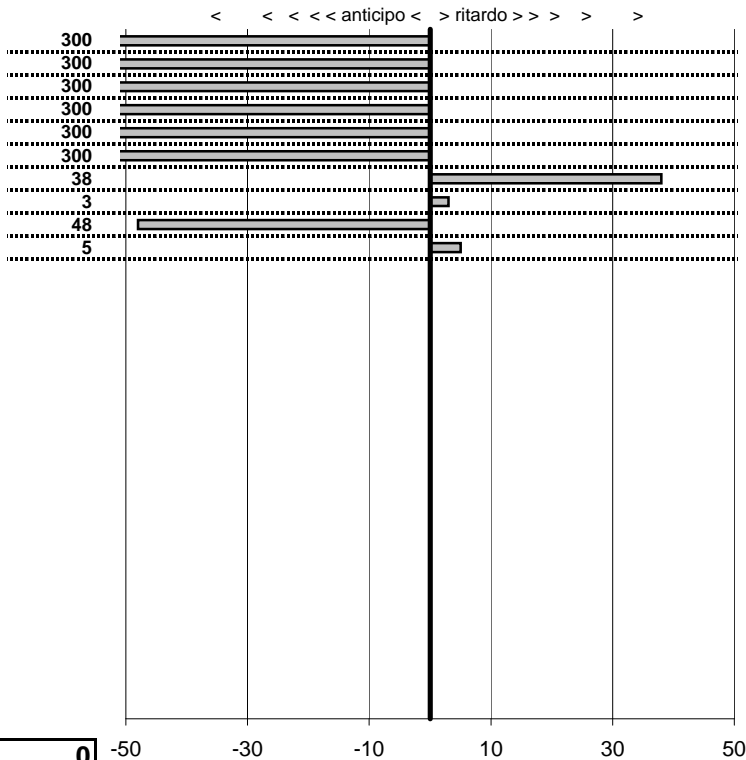

tempi e classifiche disponibili su [www.cronoviterbo.net](http://www.cronoviterbo.net)

- Cronologi - Penalità - Statistiche -

VERALLI A.

**51**

**41** in classifica

prova	t.imposto	start	stop	t.netto
PA1-Marta 1	0:00:08,00	00:00:00,00	00:00:00,00	0:00:00,00
PA2-Marta 2	0:00:06,00	00:00:00,00	00:00:00,00	0:00:00,00
PA3-Marta 3	0:00:10,00	00:00:00,00	00:00:00,00	0:00:00,00
PA4-Grotte di Castro 1	0:00:07,00	00:00:00,00	00:00:00,00	0:00:00,00
PA5-Grotte di Castro 2	0:00:08,00	00:00:00,00	00:00:00,00	0:00:00,00
PA6-Grotte di Castro 3	0:00:10,00	00:00:00,00	00:00:00,00	0:00:00,00
PA7-Campo Boario 1	0:00:07,00	12:18:22,68	12:18:30,06	0:00:07,38
PA8-Campo Boario 2	0:00:06,00	12:18:30,06	12:18:36,09	0:00:06,03
PA9-Campo Boario 3	0:00:09,00	12:18:36,09	12:18:44,61	0:00:08,52
PA10-Campo Boario 4	0:00:06,00	12:18:44,61	12:18:50,66	0:00:06,05