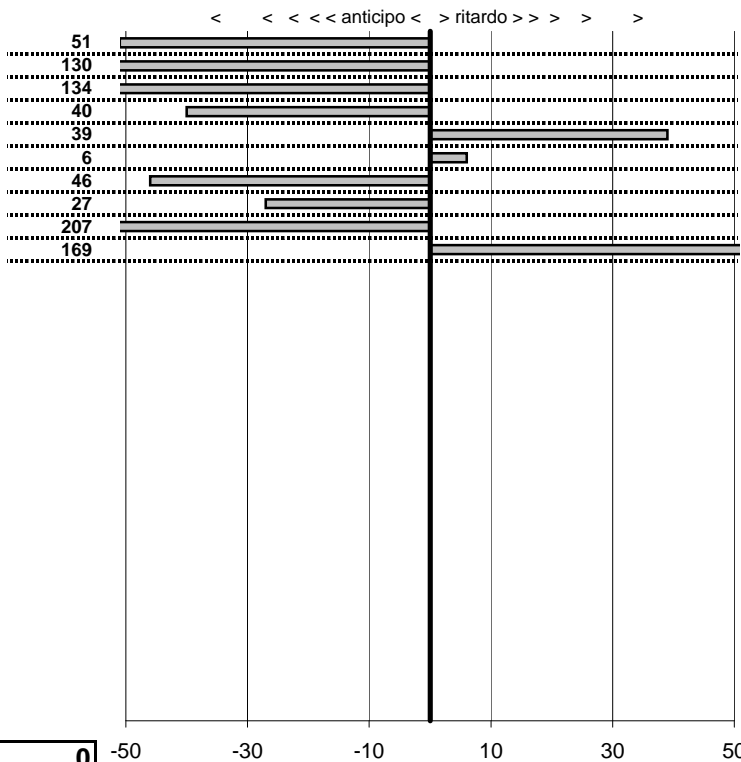

tempi e classifiche disponibili su [www.cronoviterbo.net](http://www.cronoviterbo.net)

- Cronologi - Penalità - Statistiche -

**BRODO E.**  
 FIAT 500

**20**

**25** in classifica

prova	t.imposto	start	stop	t.netto
PA1-Marta 1	0:00:08,00	10:32:27,91	10:32:35,40	0:00:07,49
PA2-Marta 2	0:00:06,00	10:32:35,40	10:32:40,10	0:00:04,70
PA3-Marta 3	0:00:10,00	10:32:40,10	10:32:48,76	0:00:08,66
PA4-Grotte di Castro 1	0:00:07,00	11:36:21,34	11:36:27,94	0:00:06,60
PA5-Grotte di Castro 2	0:00:08,00	11:36:27,94	11:36:36,33	0:00:08,39
PA6-Grotte di Castro 3	0:00:10,00	11:36:36,33	11:36:46,39	0:00:10,06
PA7-Campo Boario 1	0:00:07,00	12:17:35,19	12:17:41,73	0:00:06,54
PA8-Campo Boario 2	0:00:06,00	12:17:41,73	12:17:47,46	0:00:05,73
PA9-Campo Boario 3	0:00:09,00	12:17:47,46	12:17:54,39	0:00:06,93
PA10-Campo Boario 4	0:00:06,00	12:17:54,39	12:18:02,08	0:00:07,69