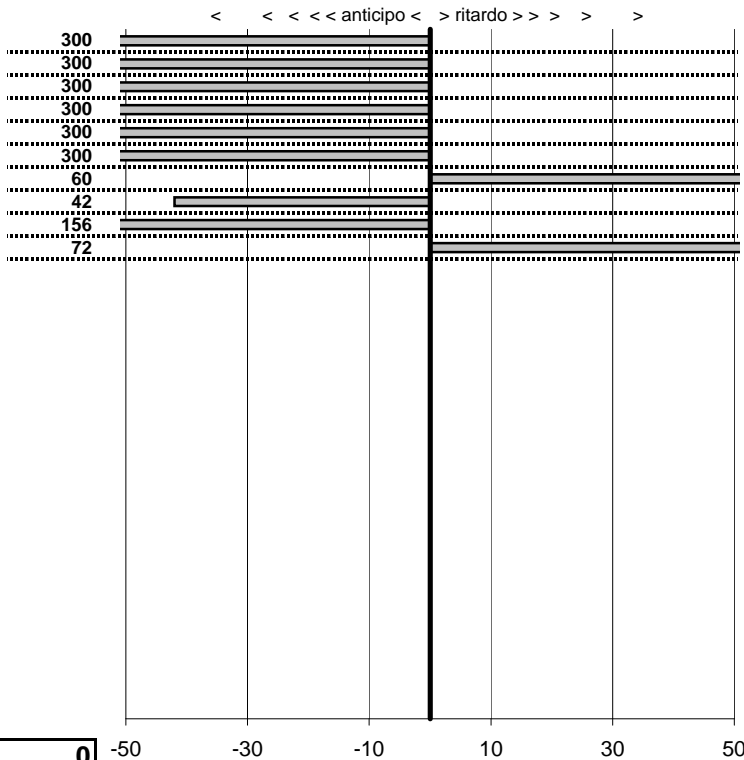

tempi e classifiche disponibili su [www.cronoviterbo.net](http://www.cronoviterbo.net)

- Cronologi - Penalità - Statistiche -

TRAPE V.

**58**

**47** in classifica

prova	t.imposto	start	stop	t.netto
PA1-Marta 1	0:00:08,00	00:00:00,00	00:00:00,00	0:00:00,00
PA2-Marta 2	0:00:06,00	00:00:00,00	00:00:00,00	0:00:00,00
PA3-Marta 3	0:00:10,00	00:00:00,00	00:00:00,00	0:00:00,00
PA4-Grotte di Castro 1	0:00:07,00	00:00:00,00	00:00:00,00	0:00:00,00
PA5-Grotte di Castro 2	0:00:08,00	00:00:00,00	00:00:00,00	0:00:00,00
PA6-Grotte di Castro 3	0:00:10,00	00:00:00,00	00:00:00,00	0:00:00,00
PA7-Campo Boario 1	0:00:07,00	12:40:03,93	12:40:11,53	0:00:07,60
PA8-Campo Boario 2	0:00:06,00	12:40:11,53	12:40:17,11	0:00:05,58
PA9-Campo Boario 3	0:00:09,00	12:40:17,11	12:40:24,55	0:00:07,44
PA10-Campo Boario 4	0:00:06,00	12:40:24,55	12:40:31,27	0:00:06,72