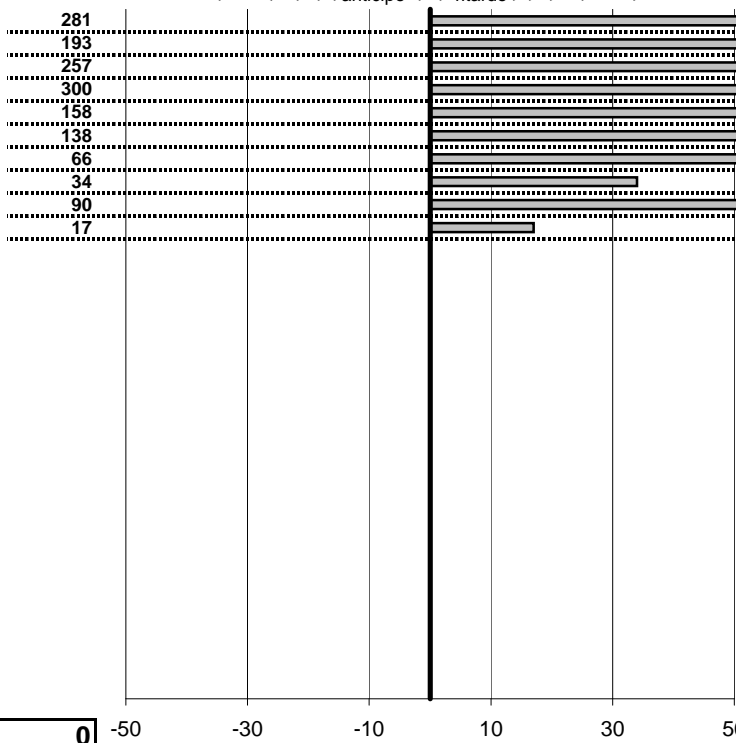

tempi e classifiche disponibili su [www.cronoviterbo.net](http://www.cronoviterbo.net)

- Cronologi - Penalità - Statistiche -

FUMOSO B.  
 MASERATI

**33**

**37** in classifica

prova	t.imposto	start	stop	t.netto
PA1-Marta 1	0:00:08,00	10:40:23,00	10:40:33,81	0:00:10,81
PA2-Marta 2	0:00:06,00	10:40:33,81	10:40:41,74	0:00:07,93
PA3-Marta 3	0:00:10,00	10:40:41,74	10:40:54,31	0:00:12,57
PA4-Grotte di Castro 1	0:00:07,00	11:34:51,67	11:35:01,67	0:00:10,00
PA5-Grotte di Castro 2	0:00:08,00	11:35:01,67	11:35:11,25	0:00:09,58
PA6-Grotte di Castro 3	0:00:10,00	11:35:11,25	11:35:22,63	0:00:11,38
PA7-Campo Boario 1	0:00:07,00	12:31:04,96	12:31:12,62	0:00:07,66
PA8-Campo Boario 2	0:00:06,00	12:31:12,62	12:31:18,96	0:00:06,34
PA9-Campo Boario 3	0:00:09,00	12:31:18,96	12:31:28,86	0:00:09,90
PA10-Campo Boario 4	0:00:06,00	12:31:28,86	12:31:35,03	0:00:06,17