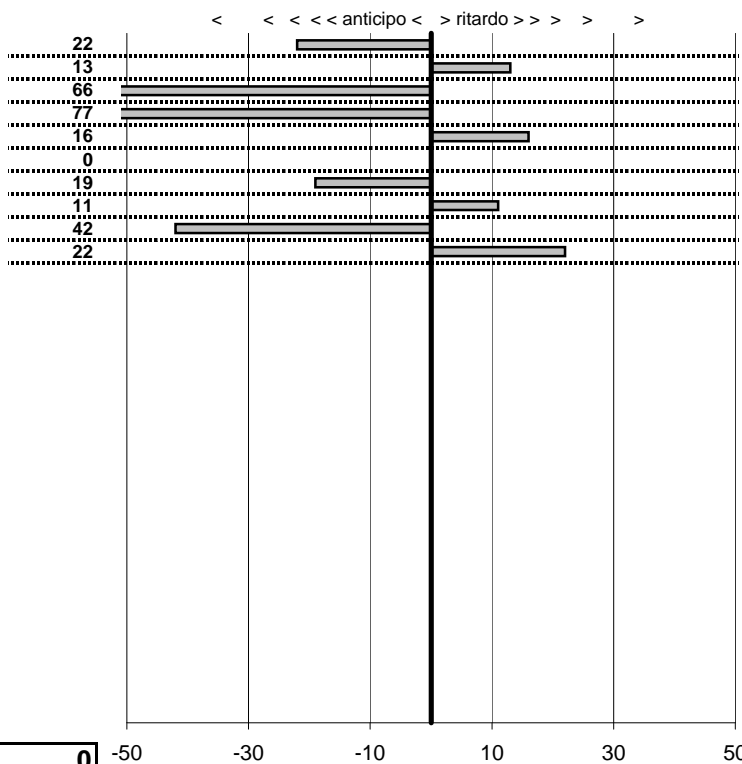

tempi e classifiche disponibili su [www.cronoviterbo.net](http://www.cronoviterbo.net)

- Cronologi - Penalità - Statistiche -

**SALERNO V.**  
 FIAT 124

**8**

**11** in classifica

prova	t.imposto	start	stop	t.netto
PA1-Marta 1	0:00:08,00	10:27:14,74	10:27:22,52	0:00:07,78
PA2-Marta 2	0:00:06,00	10:27:22,52	10:27:28,65	0:00:06,13
PA3-Marta 3	0:00:10,00	10:27:28,65	10:27:37,99	0:00:09,34
PA4-Grotte di Castro 1	0:00:07,00	11:31:00,81	11:31:07,04	0:00:06,23
PA5-Grotte di Castro 2	0:00:08,00	11:31:07,04	11:31:15,20	0:00:08,16
PA6-Grotte di Castro 3	0:00:10,00	11:31:15,20	11:31:25,20	0:00:10,00
PA7-Campo Boario 1	0:00:07,00	12:12:34,02	12:12:40,83	0:00:06,81
PA8-Campo Boario 2	0:00:06,00	12:12:40,83	12:12:46,94	0:00:06,11
PA9-Campo Boario 3	0:00:09,00	12:12:46,94	12:12:55,52	0:00:08,58
PA10-Campo Boario 4	0:00:06,00	12:12:55,52	12:13:01,74	0:00:06,22