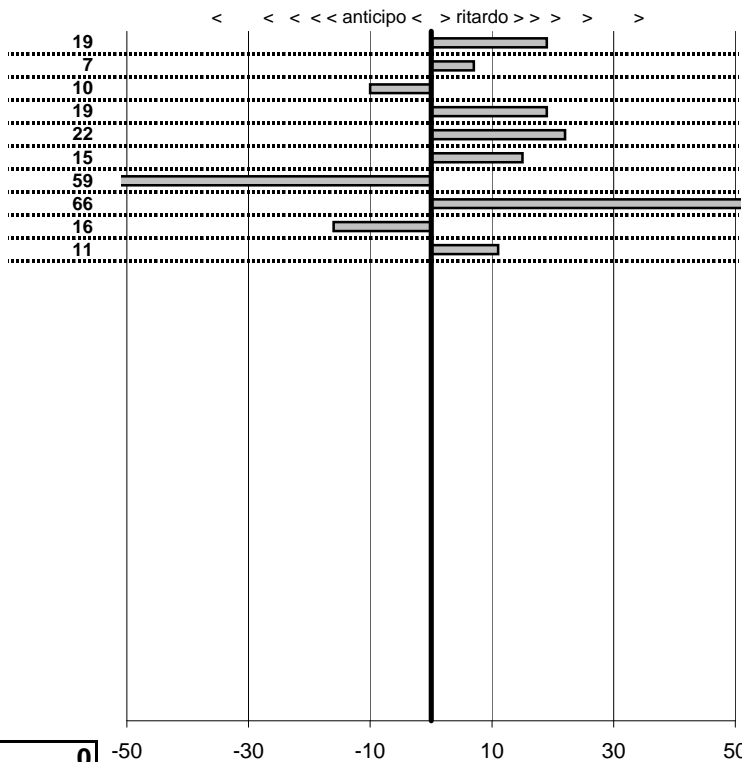

tempi e classifiche disponibili su [www.cronoviterbo.net](http://www.cronoviterbo.net)

- Cronologi - Penalità - Statistiche -

**BARONE G.  
 FERRARI**

**29**

**8** in classifica

prova	t.imposto	start	stop	t.netto
PA1-Marta 1	0:00:08,00	10:42:03,61	10:42:11,80	0:00:08,19
PA2-Marta 2	0:00:06,00	10:42:11,80	10:42:17,87	0:00:06,07
PA3-Marta 3	0:00:10,00	10:42:17,87	10:42:27,77	0:00:09,90
PA4-Grotte di Castro 1	0:00:07,00	11:37:03,79	11:37:10,98	0:00:07,19
PA5-Grotte di Castro 2	0:00:08,00	11:37:10,98	11:37:19,20	0:00:08,22
PA6-Grotte di Castro 3	0:00:10,00	11:37:19,20	11:37:29,35	0:00:10,15
PA7-Campo Boario 1	0:00:07,00	12:32:02,34	12:32:08,75	0:00:06,41
PA8-Campo Boario 2	0:00:06,00	12:32:08,75	12:32:15,41	0:00:06,66
PA9-Campo Boario 3	0:00:09,00	12:32:15,41	12:32:24,25	0:00:08,84
PA10-Campo Boario 4	0:00:06,00	12:32:24,25	12:32:30,36	0:00:06,11