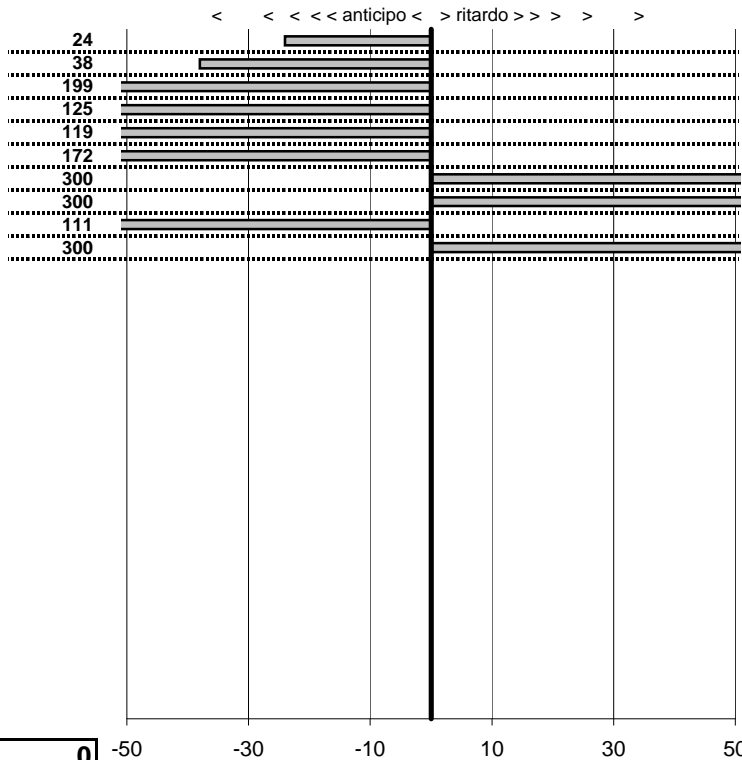

tempi e classifiche disponibili su [www.cronoviterbo.net](http://www.cronoviterbo.net)

- Cronologi - Penalità - Statistiche -

**RICCI F,**  
**A112 ABARTH**

**31**

**39** in classifica

prova	t.imposto	start	stop	t.netto
PA1-Marta 1	0:00:08,00	10:34:56,31	10:35:04,07	0:00:07,76
PA2-Marta 2	0:00:06,00	10:35:04,07	10:35:09,69	0:00:05,62
PA3-Marta 3	0:00:10,00	10:35:09,69	10:35:17,70	0:00:08,01
PA4-Grotte di Castro 1	0:00:07,00	11:33:04,60	11:33:10,35	0:00:05,75
PA5-Grotte di Castro 2	0:00:08,00	11:33:10,35	11:33:17,16	0:00:06,81
PA6-Grotte di Castro 3	0:00:10,00	11:33:17,16	11:33:25,44	0:00:08,28
PA7-Campo Boario 1	0:00:07,00	12:07:57,31	12:08:10,96	0:00:13,65
PA8-Campo Boario 2	0:00:06,00	12:08:10,96	12:08:20,92	0:00:09,96
PA9-Campo Boario 3	0:00:09,00	12:08:20,92	12:08:28,81	0:00:07,89
PA10-Campo Boario 4	0:00:06,00	12:08:28,81	12:08:41,35	0:00:12,54