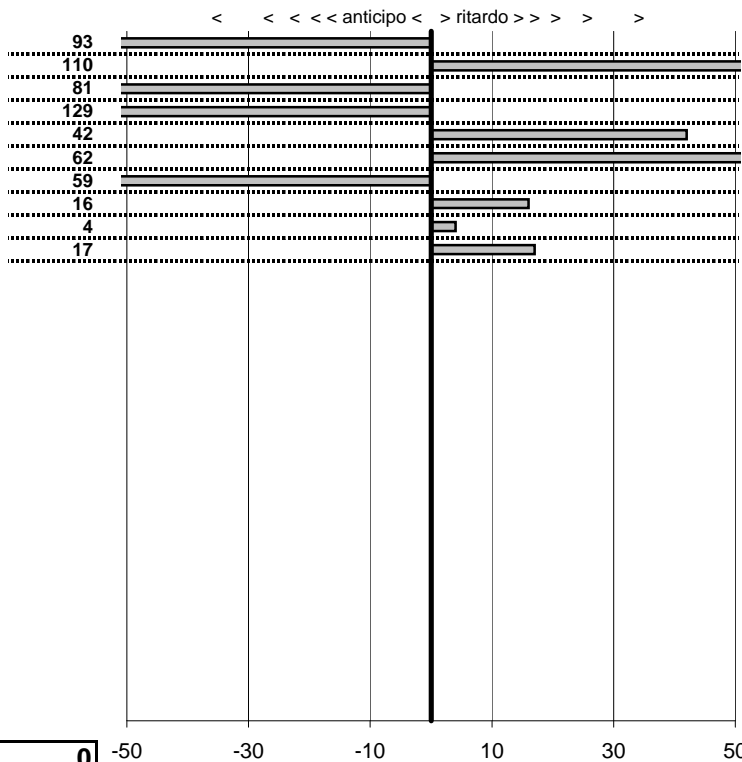

Veteran C.C.-Club Est. Est.
Giro Del Lago di Bolsena
Montefiascone 1 Giugno 2014

tempi e classifiche disponibili su www.cronoviterbo.net

- Cronologi - Penalità - Statistiche -

PRUGNOLI G.
FIAT 127

7

22 in classifica

prova	t.imposto	start	stop	t.netto
PA1-Marta 1	0:00:08,00	10:23:30,42	10:23:37,49	0:00:07,07
PA2-Marta 2	0:00:06,00	10:23:37,49	10:23:44,59	0:00:07,10
PA3-Marta 3	0:00:10,00	10:23:44,59	10:23:53,78	0:00:09,19
PA4-Grotte di Castro 1	0:00:07,00	11:37:40,87	11:37:46,58	0:00:05,71
PA5-Grotte di Castro 2	0:00:08,00	11:37:46,58	11:37:55,00	0:00:08,42
PA6-Grotte di Castro 3	0:00:10,00	11:37:55,00	11:38:05,62	0:00:10,62
PA7-Campo Boario 1	0:00:07,00	12:23:39,88	12:23:46,29	0:00:06,41
PA8-Campo Boario 2	0:00:06,00	12:23:46,29	12:23:52,45	0:00:06,16
PA9-Campo Boario 3	0:00:09,00	12:23:52,45	12:24:01,49	0:00:09,04
PA10-Campo Boario 4	0:00:06,00	12:24:01,49	12:24:07,66	0:00:06,17

SOMMA PENALITA' 613
MEDIA PENALITA' 61,3

ALTRE PENALITA' 0
TOTALE PENALITA' 613

Elaborazione dati a cura di CRONOVITERBO