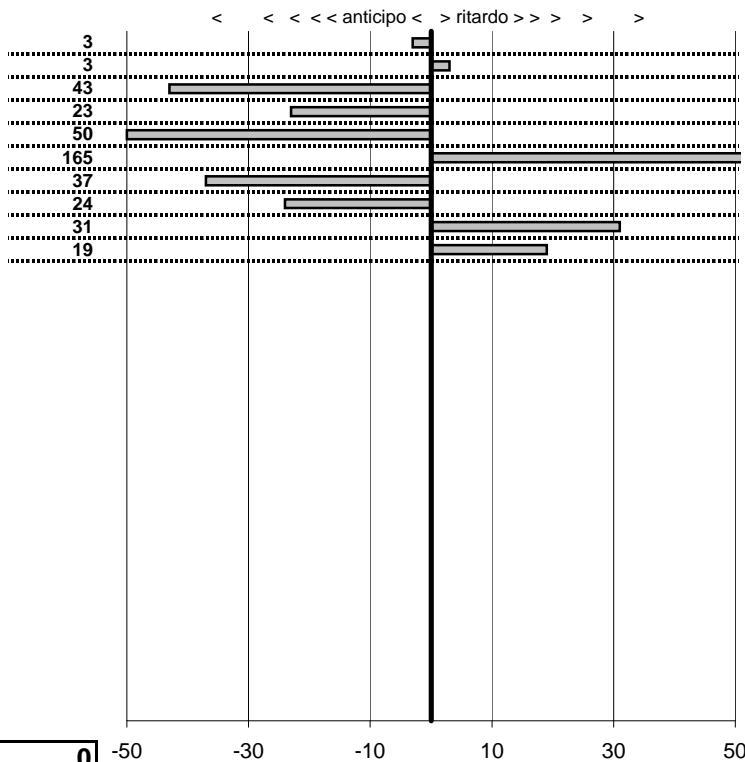

tempi e classifiche disponibili su [www.cronoviterbo.net](http://www.cronoviterbo.net)

- Cronologi - Penalità - Statistiche -

**COSTANTINI U.**  
 AR SPIDER

**25**

**16** in classifica

prova	t.imposto	start	stop	t.netto
PA1-Marta 1	0:00:08,00	10:31:35,35	10:31:43,32	0:00:07,97
PA2-Marta 2	0:00:06,00	10:31:43,32	10:31:49,35	0:00:06,03
PA3-Marta 3	0:00:10,00	10:31:49,35	10:31:58,92	0:00:09,57
PA4-Grotte di Castro 1	0:00:07,00	11:23:14,93	11:23:21,70	0:00:06,77
PA5-Grotte di Castro 2	0:00:08,00	11:23:21,70	11:23:29,20	0:00:07,50
PA6-Grotte di Castro 3	0:00:10,00	11:23:29,20	11:23:40,85	0:00:11,65
PA7-Campo Boario 1	0:00:07,00	12:08:51,16	12:08:57,79	0:00:06,63
PA8-Campo Boario 2	0:00:06,00	12:08:57,79	12:09:03,55	0:00:05,76
PA9-Campo Boario 3	0:00:09,00	12:09:03,55	12:09:12,86	0:00:09,31
PA10-Campo Boario 4	0:00:06,00	12:09:12,86	12:09:19,05	0:00:06,19