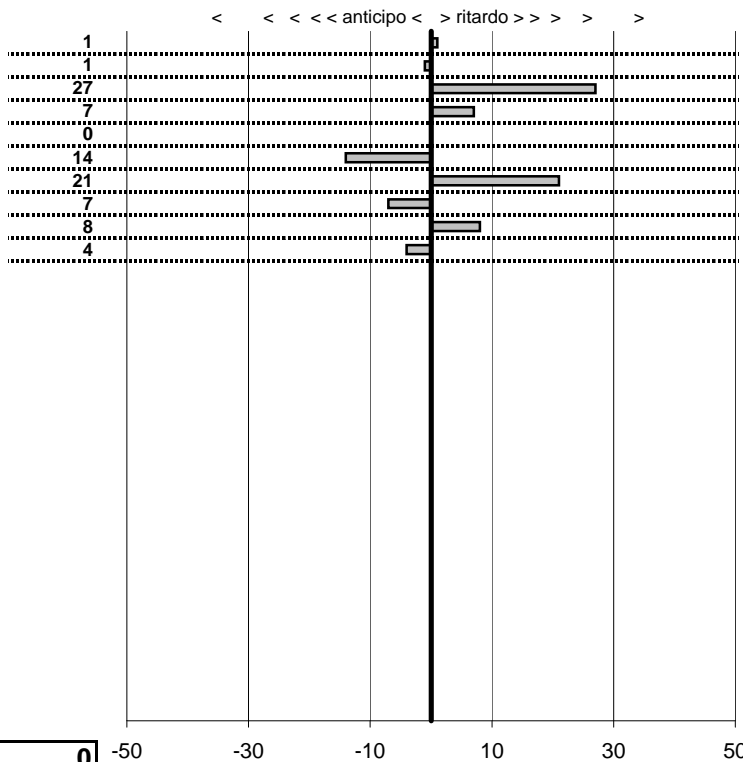

**NATALINI G.**  
**TRIUMPH**

**1**

**2** in classifica

prova	t.imposto	start	stop	t.netto
PA1-Marta 1	0:00:08,00	10:20:01,24	10:20:09,32	0:00:08,08
PA2-Marta 2	0:00:06,00	10:20:09,32	10:20:15,28	0:00:05,96
PA3-Marta 3	0:00:10,00	10:20:15,28	10:20:25,22	0:00:09,94
PA4-Grotte di Castro 1	0:00:07,00	11:14:07,11	11:14:14,25	0:00:07,14
PA5-Grotte di Castro 2	0:00:08,00	11:14:14,25	11:14:22,23	0:00:07,98
PA6-Grotte di Castro 3	0:00:10,00	11:14:22,23	11:14:32,18	0:00:09,95
PA7-Campo Boario 1	0:00:07,00	11:52:49,77	11:52:56,69	0:00:06,92
PA8-Campo Boario 2	0:00:06,00	11:52:56,69	11:53:03,10	0:00:06,41
PA9-Campo Boario 3	0:00:09,00	11:53:03,10	11:53:11,94	0:00:08,84
PA10-Campo Boario 4	0:00:06,00	11:53:11,94	11:53:17,94	0:00:06,00

tempi e classifiche disponibili su [www.cronoviterbo.net](http://www.cronoviterbo.net)

- Cronologi - Penalità - Statistiche -

**VERGHINI G.**  
**FERRARI**

**6**

**1** in classifica

prova	t.imposto	start	stop	t.netto
PA1-Marta 1	0:00:08,00	10:22:55,21	10:23:03,22	0:00:08,01
PA2-Marta 2	0:00:06,00	10:23:03,22	10:23:09,21	0:00:05,99
PA3-Marta 3	0:00:10,00	10:23:09,21	10:23:19,48	0:00:10,27
PA4-Grotte di Castro 1	0:00:07,00	11:18:54,42	11:19:01,49	0:00:07,07
PA5-Grotte di Castro 2	0:00:08,00	11:19:01,49	11:19:09,49	0:00:08,00
PA6-Grotte di Castro 3	0:00:10,00	11:19:09,49	11:19:19,35	0:00:09,86
PA7-Campo Boario 1	0:00:07,00	12:10:25,31	12:10:32,52	0:00:07,21
PA8-Campo Boario 2	0:00:06,00	12:10:32,52	12:10:38,45	0:00:05,93
PA9-Campo Boario 3	0:00:09,00	12:10:38,45	12:10:47,53	0:00:09,08
PA10-Campo Boario 4	0:00:06,00	12:10:47,53	12:10:53,49	0:00:05,96