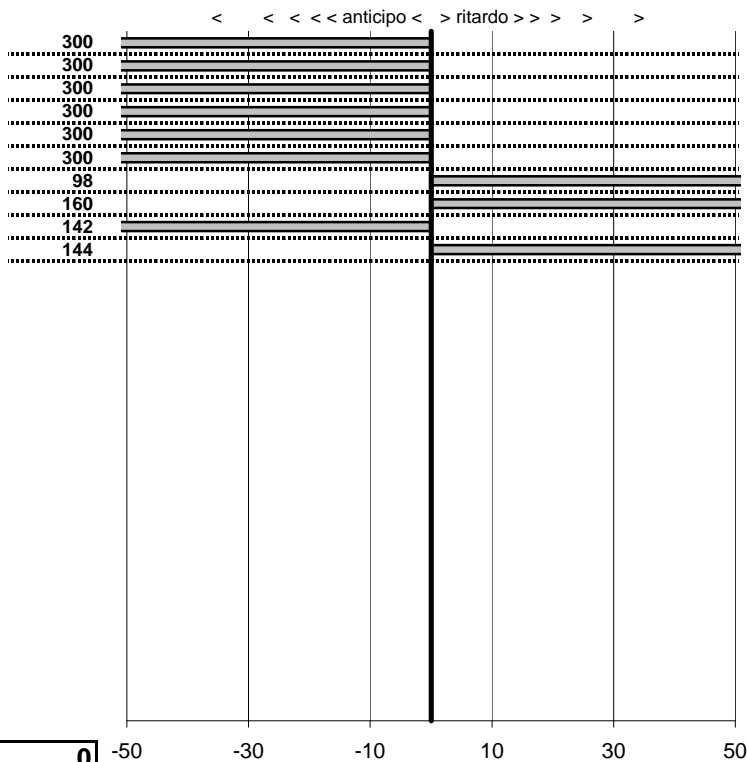

tempi e classifiche disponibili su [www.cronoviterbo.net](http://www.cronoviterbo.net)

- Cronologi - Penalità - Statistiche -

NICOLAI A.

**54**

**49** in classifica

prova	t.imposto	start	stop	t.netto
PA1-Marta 1	0:00:08,00	00:00:00,00	00:00:00,00	0:00:00,00
PA2-Marta 2	0:00:06,00	00:00:00,00	00:00:00,00	0:00:00,00
PA3-Marta 3	0:00:10,00	00:00:00,00	00:00:00,00	0:00:00,00
PA4-Grotte di Castro 1	0:00:07,00	00:00:00,00	00:00:00,00	0:00:00,00
PA5-Grotte di Castro 2	0:00:08,00	00:00:00,00	00:00:00,00	0:00:00,00
PA6-Grotte di Castro 3	0:00:10,00	00:00:00,00	00:00:00,00	0:00:00,00
PA7-Campo Boario 1	0:00:07,00	12:25:46,50	12:25:54,48	0:00:07,98
PA8-Campo Boario 2	0:00:06,00	12:25:54,48	12:26:02,08	0:00:07,60
PA9-Campo Boario 3	0:00:09,00	12:26:02,08	12:26:09,66	0:00:07,58
PA10-Campo Boario 4	0:00:06,00	12:26:09,66	12:26:17,10	0:00:07,44