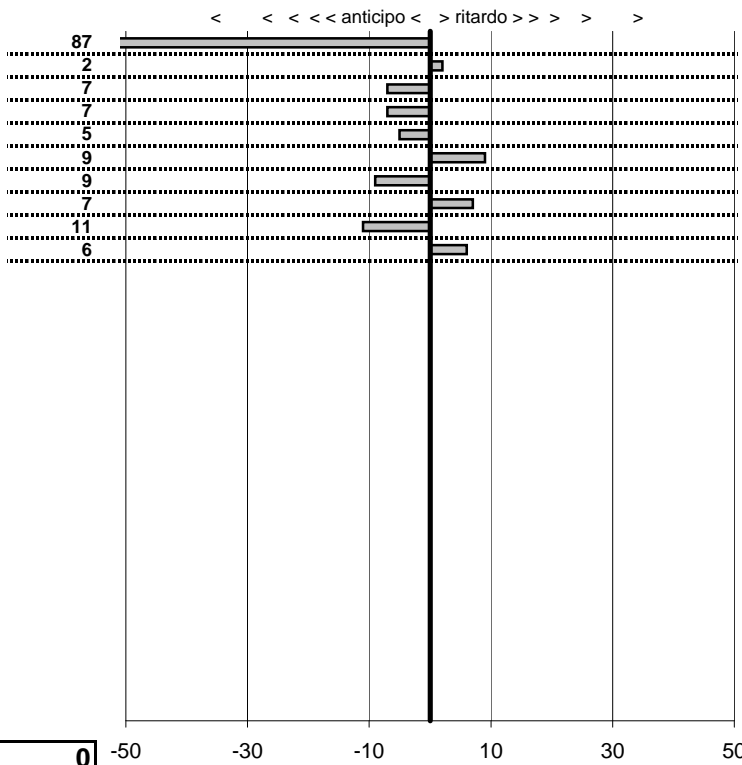

**NATALINI G.**  
**TRIUMPH**

**1**

**2** in classifica

prova	t.imposto	start	stop	t.netto
PA1-Marta 1	0:00:08,00	10:20:01,24	10:20:09,32	0:00:08,08
PA2-Marta 2	0:00:06,00	10:20:09,32	10:20:15,28	0:00:05,96
PA3-Marta 3	0:00:10,00	10:20:15,28	10:20:25,22	0:00:09,94
PA4-Grotte di Castro 1	0:00:07,00	11:14:07,11	11:14:14,25	0:00:07,14
PA5-Grotte di Castro 2	0:00:08,00	11:14:14,25	11:14:22,23	0:00:07,98
PA6-Grotte di Castro 3	0:00:10,00	11:14:22,23	11:14:32,18	0:00:09,95
PA7-Campo Boario 1	0:00:07,00	11:52:49,77	11:52:56,69	0:00:06,92
PA8-Campo Boario 2	0:00:06,00	11:52:56,69	11:53:03,10	0:00:06,41
PA9-Campo Boario 3	0:00:09,00	11:53:03,10	11:53:11,94	0:00:08,84
PA10-Campo Boario 4	0:00:06,00	11:53:11,94	11:53:17,94	0:00:06,00

tempi e classifiche disponibili su [www.cronoviterbo.net](http://www.cronoviterbo.net)

- Cronologi - Penalità - Statistiche -

SENSI V,  
 FIAT 127

**3**

**5** in classifica

prova	t.imposto	start	stop	t.netto
PA1-Marta 1	0:00:08,00	10:21:27,39	10:21:34,52	0:00:07,13
PA2-Marta 2	0:00:06,00	10:21:34,52	10:21:40,54	0:00:06,02
PA3-Marta 3	0:00:10,00	10:21:40,54	10:21:50,47	0:00:09,93
PA4-Grotte di Castro 1	0:00:07,00	11:13:07,03	11:13:13,96	0:00:06,93
PA5-Grotte di Castro 2	0:00:08,00	11:13:13,96	11:13:21,91	0:00:07,95
PA6-Grotte di Castro 3	0:00:10,00	11:13:21,91	11:13:32,00	0:00:10,09
PA7-Campo Boario 1	0:00:07,00	11:49:48,46	11:49:55,37	0:00:06,91
PA8-Campo Boario 2	0:00:06,00	11:49:55,37	11:50:01,44	0:00:06,07
PA9-Campo Boario 3	0:00:09,00	11:50:01,44	11:50:10,33	0:00:08,89
PA10-Campo Boario 4	0:00:06,00	11:50:10,33	11:50:16,39	0:00:06,06