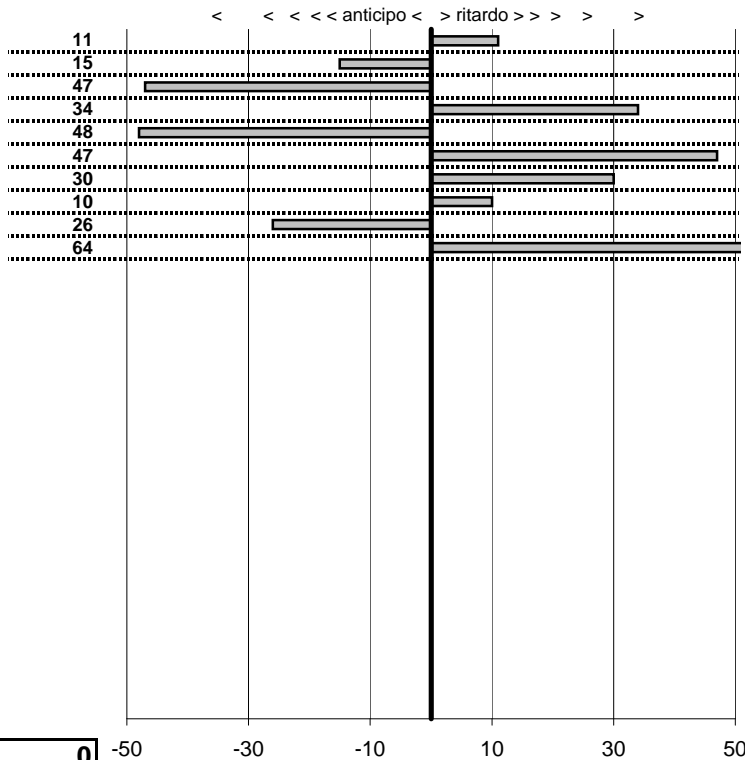

tempi e classifiche disponibili su [www.cronoviterbo.net](http://www.cronoviterbo.net)

- Cronologi - Penalità - Statistiche -

POMPILI T.  
 AR GIULIETTA

**22**

**12** in classifica

prova	t.imposto	start	stop	t.netto
PA1-Marta 1	0:00:08,00	10:42:39,18	10:42:47,29	0:00:08,11
PA2-Marta 2	0:00:06,00	10:42:47,29	10:42:53,14	0:00:05,85
PA3-Marta 3	0:00:10,00	10:42:53,14	10:43:02,67	0:00:09,53
PA4-Grotte di Castro 1	0:00:07,00	11:40:09,44	11:40:16,78	0:00:07,34
PA5-Grotte di Castro 2	0:00:08,00	11:40:16,78	11:40:24,30	0:00:07,52
PA6-Grotte di Castro 3	0:00:10,00	11:40:24,30	11:40:34,77	0:00:10,47
PA7-Campo Boario 1	0:00:07,00	12:43:56,88	12:44:04,18	0:00:07,30
PA8-Campo Boario 2	0:00:06,00	12:44:04,18	12:44:10,28	0:00:06,10
PA9-Campo Boario 3	0:00:09,00	12:44:10,28	12:44:19,02	0:00:08,74
PA10-Campo Boario 4	0:00:06,00	12:44:19,02	12:44:25,66	0:00:06,64