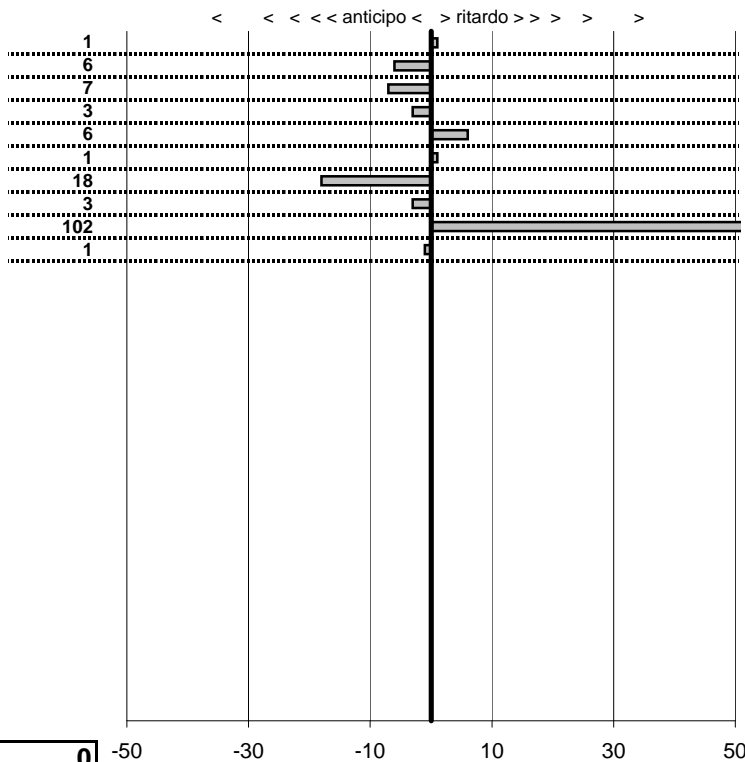

tempi e classifiche disponibili su [www.cronoviterbo.net](http://www.cronoviterbo.net)

- Cronologi - Penalità - Statistiche -

PATARA E.  
 TRIUMPH

**42**

**4** in classifica

prova	t.imposto	start	stop	t.netto
PA1-Marta 1	0:00:08,00	10:47:42,74	10:47:50,75	0:00:08,01
PA2-Marta 2	0:00:06,00	10:47:50,75	10:47:56,69	0:00:05,94
PA3-Marta 3	0:00:10,00	10:47:56,69	10:48:06,62	0:00:09,93
PA4-Grotte di Castro 1	0:00:07,00	11:35:39,83	11:35:46,80	0:00:06,97
PA5-Grotte di Castro 2	0:00:08,00	11:35:46,80	11:35:54,86	0:00:08,06
PA6-Grotte di Castro 3	0:00:10,00	11:35:54,86	11:36:04,87	0:00:10,01
PA7-Campo Boario 1	0:00:07,00	12:11:04,93	12:11:11,75	0:00:06,82
PA8-Campo Boario 2	0:00:06,00	12:11:11,75	12:11:17,72	0:00:05,97
PA9-Campo Boario 3	0:00:09,00	12:11:17,72	12:11:27,74	0:00:10,02
PA10-Campo Boario 4	0:00:06,00	12:11:27,74	12:11:33,73	0:00:05,99