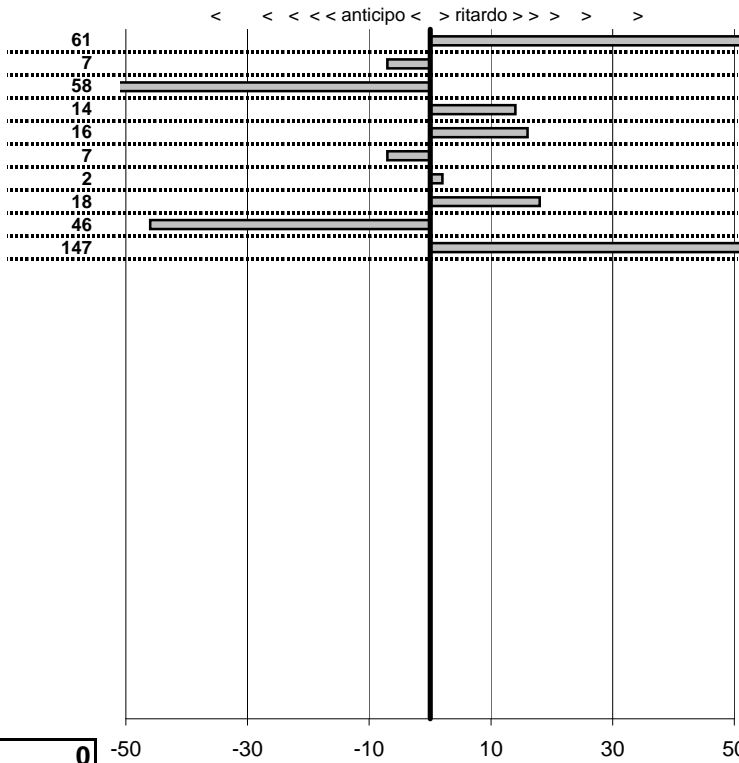

Veteran C.C.-Club Est. Est.
Giro Del Lago di Bolsena
Montefiascone 1 Giugno 2014

tempi e classifiche disponibili su www.cronoviterbo.net

- Cronologi - Penalità - Statistiche -

VALENTINI C.
FIAT 128

9

15 in classifica

prova	t.imposto	start	stop	t.netto
PA1-Marta 1	0:00:08,00	10:26:37,21	10:26:45,82	0:00:08,61
PA2-Marta 2	0:00:06,00	10:26:45,82	10:26:51,75	0:00:05,93
PA3-Marta 3	0:00:10,00	10:26:51,75	10:27:01,17	0:00:09,42
PA4-Grotte di Castro 1	0:00:07,00	11:30:21,94	11:30:29,08	0:00:07,14
PA5-Grotte di Castro 2	0:00:08,00	11:30:29,08	11:30:37,24	0:00:08,16
PA6-Grotte di Castro 3	0:00:10,00	11:30:37,24	11:30:47,17	0:00:09,93
PA7-Campo Boario 1	0:00:07,00	12:11:47,94	12:11:54,96	0:00:07,02
PA8-Campo Boario 2	0:00:06,00	12:11:54,96	12:12:01,14	0:00:06,18
PA9-Campo Boario 3	0:00:09,00	12:12:01,14	12:12:09,68	0:00:08,54
PA10-Campo Boario 4	0:00:06,00	12:12:09,68	12:12:17,15	0:00:07,47

SOMMA PENALITA' **376**
MEDIA PENALITA' **37,6**

ALTRE PENALITA' **0**
TOTALE PENALITA' **376**

Elaborazione dati a cura di CRONOVITERBO