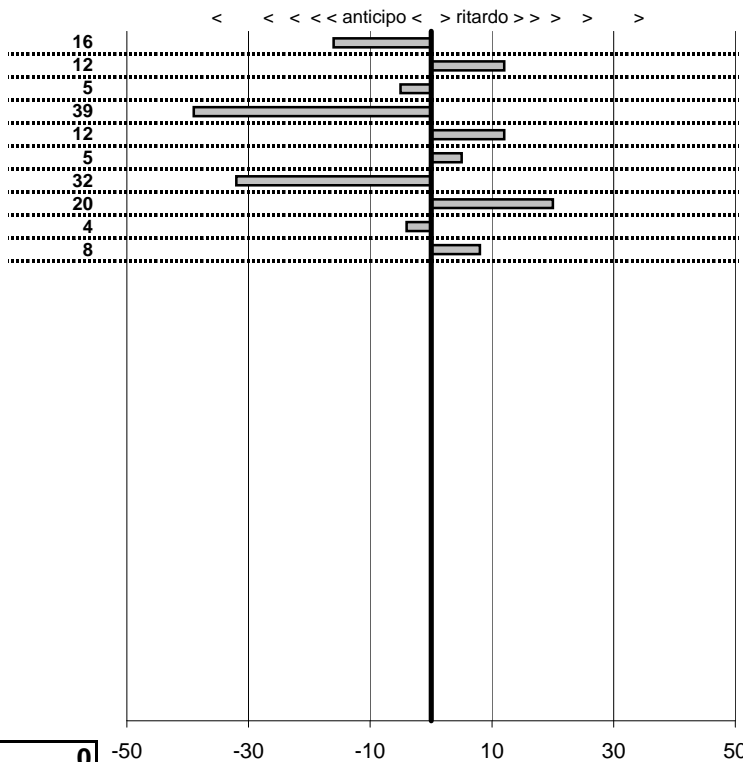

**NATALINI G.**  
**TRIUMPH**

**1**

**2** in classifica

prova	t.imposto	start	stop	t.netto
PA1-Marta 1	0:00:08,00	10:20:01,24	10:20:09,32	0:00:08,08
PA2-Marta 2	0:00:06,00	10:20:09,32	10:20:15,28	0:00:05,96
PA3-Marta 3	0:00:10,00	10:20:15,28	10:20:25,22	0:00:09,94
PA4-Grotte di Castro 1	0:00:07,00	11:14:07,11	11:14:14,25	0:00:07,14
PA5-Grotte di Castro 2	0:00:08,00	11:14:14,25	11:14:22,23	0:00:07,98
PA6-Grotte di Castro 3	0:00:10,00	11:14:22,23	11:14:32,18	0:00:09,95
PA7-Campo Boario 1	0:00:07,00	11:52:49,77	11:52:56,69	0:00:06,92
PA8-Campo Boario 2	0:00:06,00	11:52:56,69	11:53:03,10	0:00:06,41
PA9-Campo Boario 3	0:00:09,00	11:53:03,10	11:53:11,94	0:00:08,84
PA10-Campo Boario 4	0:00:06,00	11:53:11,94	11:53:17,94	0:00:06,00

tempi e classifiche disponibili su [www.cronoviterbo.net](http://www.cronoviterbo.net)

- Cronologi - Penalità - Statistiche -

**CESETTI G.**  
 MINI

**2**

**6** in classifica

prova	t.imposto	start	stop	t.netto
PA1-Marta 1	0:00:08,00	10:20:46,87	10:20:54,71	0:00:07,84
PA2-Marta 2	0:00:06,00	10:20:54,71	10:21:00,83	0:00:06,12
PA3-Marta 3	0:00:10,00	10:21:00,83	10:21:10,78	0:00:09,95
PA4-Grotte di Castro 1	0:00:07,00	11:12:22,33	11:12:28,94	0:00:06,61
PA5-Grotte di Castro 2	0:00:08,00	11:12:28,94	11:12:37,06	0:00:08,12
PA6-Grotte di Castro 3	0:00:10,00	11:12:37,06	11:12:47,11	0:00:10,05
PA7-Campo Boario 1	0:00:07,00	11:51:53,42	11:52:00,10	0:00:06,68
PA8-Campo Boario 2	0:00:06,00	11:52:00,10	11:52:06,30	0:00:06,20
PA9-Campo Boario 3	0:00:09,00	11:52:06,30	11:52:15,26	0:00:08,96
PA10-Campo Boario 4	0:00:06,00	11:52:15,26	11:52:21,34	0:00:06,08