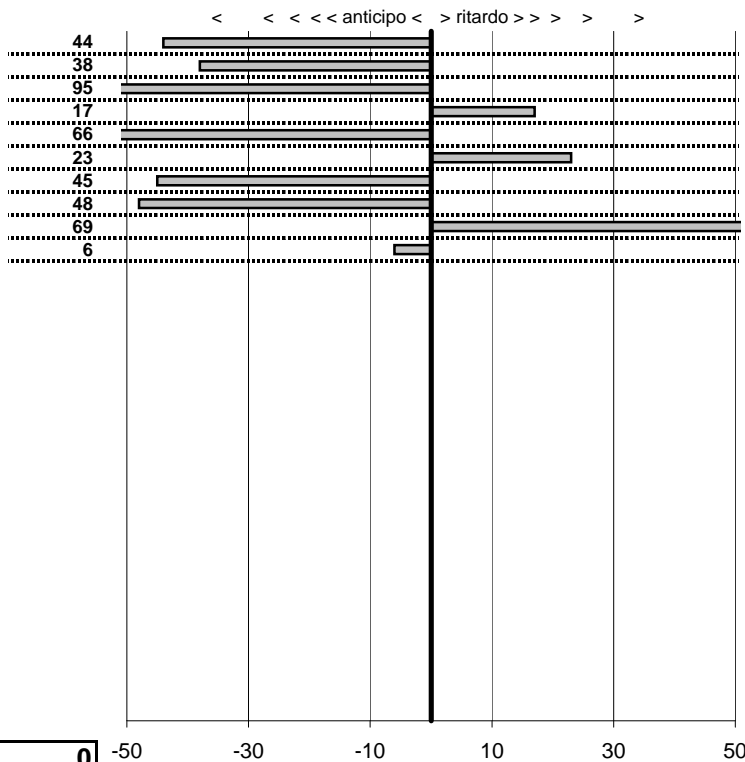

tempi e classifiche disponibili su [www.cronoviterbo.net](http://www.cronoviterbo.net)

- Cronologi - Penalità - Statistiche -

**MANCINI G.**  
**FERRARI**

**27**

**18** in classifica

prova	t.imposto	start	stop	t.netto
PA1-Marta 1	0:00:08,00	10:28:30,14	10:28:37,70	0:00:07,56
PA2-Marta 2	0:00:06,00	10:28:37,70	10:28:43,32	0:00:05,62
PA3-Marta 3	0:00:10,00	10:28:43,32	10:28:52,37	0:00:09,05
PA4-Grotte di Castro 1	0:00:07,00	11:40:51,30	11:40:58,47	0:00:07,17
PA5-Grotte di Castro 2	0:00:08,00	11:40:58,47	11:41:05,81	0:00:07,34
PA6-Grotte di Castro 3	0:00:10,00	11:41:05,81	11:41:16,04	0:00:10,23
PA7-Campo Boario 1	0:00:07,00	12:42:59,68	12:43:06,23	0:00:06,55
PA8-Campo Boario 2	0:00:06,00	12:43:06,23	12:43:11,75	0:00:05,52
PA9-Campo Boario 3	0:00:09,00	12:43:11,75	12:43:21,44	0:00:09,69
PA10-Campo Boario 4	0:00:06,00	12:43:21,44	12:43:27,38	0:00:05,94