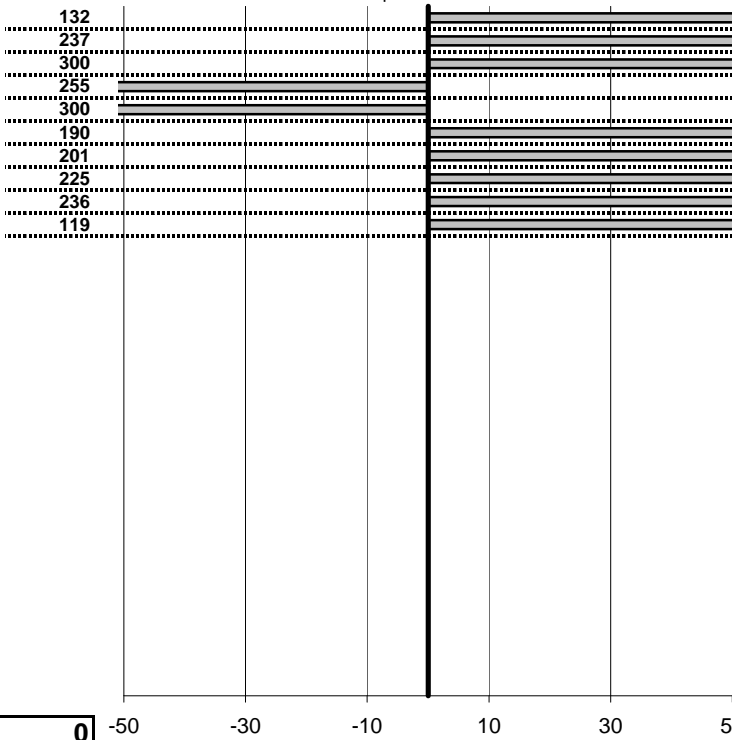

tempi e classifiche disponibili su [www.cronoviterbo.net](http://www.cronoviterbo.net)

- Cronologi - Penalità - Statistiche -

MANZI G.  
 LANCIA DELTA

28

48 in classifica

prova	t.imposto	start	stop	t.netto
PA1-Marta 1	0:00:08,00	10:46:46,97	10:46:56,29	0:00:09,32
PA2-Marta 2	0:00:06,00	10:46:56,29	10:47:04,66	0:00:08,37
PA3-Marta 3	0:00:10,00	10:47:04,66	10:47:17,85	0:00:13,19
PA4-Grotte di Castro 1	0:00:07,00	11:33:40,85	11:33:45,30	0:00:04,45
PA5-Grotte di Castro 2	0:00:08,00	11:33:45,30	11:33:49,42	0:00:04,12
PA6-Grotte di Castro 3	0:00:10,00	11:33:49,42	11:34:01,32	0:00:11,90
PA7-Campo Boario 1	0:00:07,00	12:16:48,97	12:16:57,98	0:00:09,01
PA8-Campo Boario 2	0:00:06,00	12:16:57,98	12:17:06,23	0:00:08,25
PA9-Campo Boario 3	0:00:09,00	12:17:06,23	12:17:17,59	0:00:11,36
PA10-Campo Boario 4	0:00:06,00	12:17:17,59	12:17:24,78	0:00:07,19