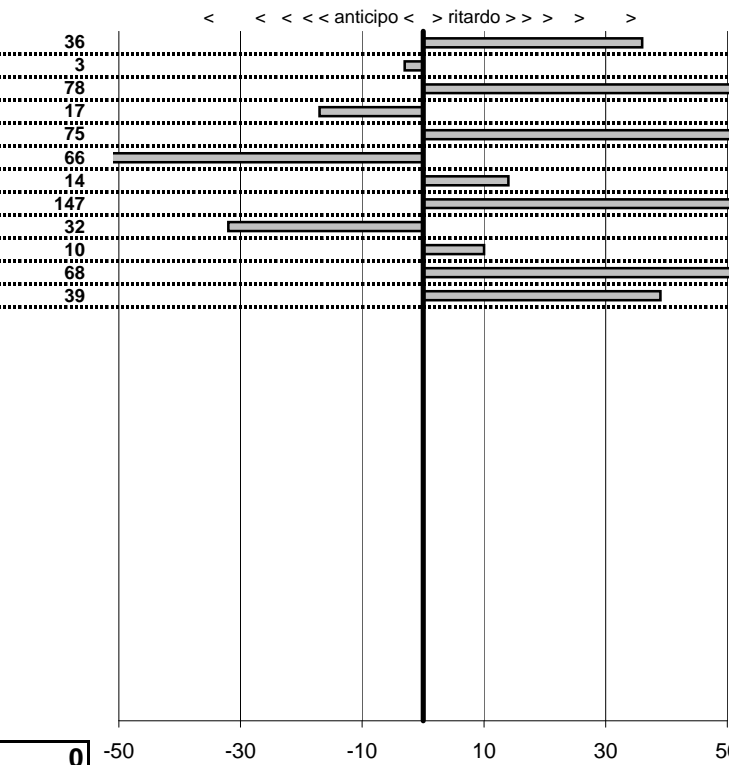

tempi e classifiche disponibili su [www.cronoviterbo.net](http://www.cronoviterbo.net)

- Cronologi - Penalità - Statistiche -

**NOVELLI S.**  
 Wolkswagen Golf Caprio

**18**

**11** in classifica

prova	t.imposto	start	stop	t.netto
PA1-Kart 1	0:00:24,00	12:28:24,28	12:28:48,64	0:00:24,36
PA2-Kart 2	0:00:24,00	12:28:48,64	12:29:12,61	0:00:23,97
PA3-Kart 3	0:00:09,00	12:29:12,61	12:29:22,39	0:00:09,78
PA4-Kart 4	0:00:24,00	12:29:22,39	12:29:46,22	0:00:23,83
PA5-Kart 5	0:00:17,00	12:29:46,22	12:30:03,97	0:00:17,75
PA6-Kart 6	0:00:06,00	12:30:03,97	12:30:09,31	0:00:05,34
PA7-Kart 7	0:00:22,00	13:10:42,27	13:11:04,41	0:00:22,14
PA8-Kart 8	0:00:18,00	13:11:04,41	13:11:23,88	0:00:19,47
PA9-Kart 9	0:00:07,00	13:11:23,88	13:11:30,56	0:00:06,68
PA10-Kart 10	0:00:21,00	13:11:30,56	13:11:51,66	0:00:21,10
PA11-Kart 11	0:00:15,00	13:11:51,66	13:12:07,34	0:00:15,68
PA12-Kart 12	0:00:05,00	13:12:07,34	13:12:12,73	0:00:05,39