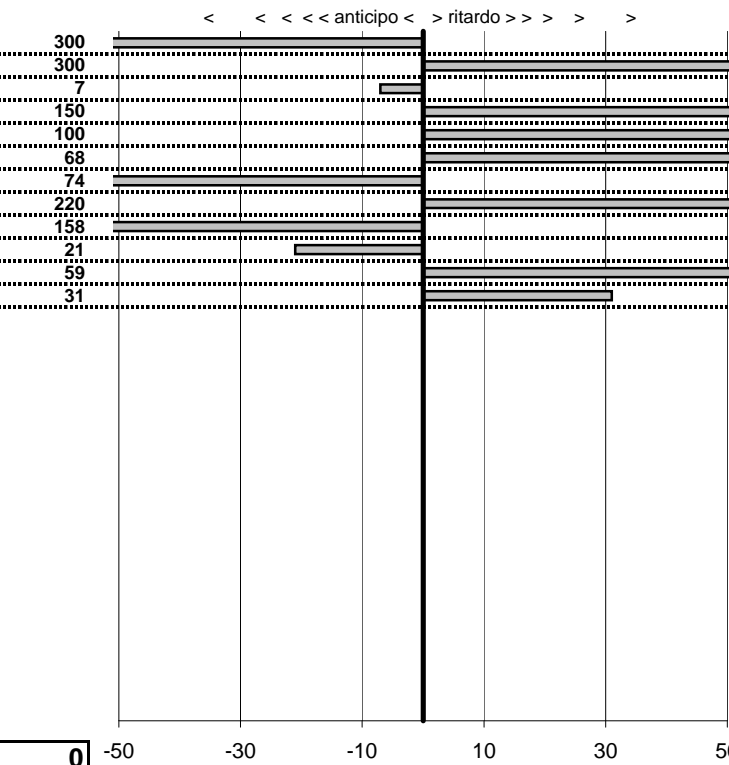

tempi e classifiche disponibili su [www.cronoviterbo.net](http://www.cronoviterbo.net)

- Cronologi - Penalità - Statistiche -

**DI DOMENICO G.**  
 Alfa romeo 1900

**9**

**16** in classifica

prova	t.imposto	start	stop	t.netto
PA1-Kart 1	0:00:24,00	12:11:12,08	12:11:29,96	0:00:17,88
PA2-Kart 2	0:00:24,00	12:11:29,96	12:11:57,96	0:00:28,00
PA3-Kart 3	0:00:09,00	12:11:57,96	12:12:06,89	0:00:08,93
PA4-Kart 4	0:00:24,00	12:12:06,89	12:12:32,39	0:00:25,50
PA5-Kart 5	0:00:17,00	12:12:32,39	12:12:50,39	0:00:18,00
PA6-Kart 6	0:00:06,00	12:12:50,39	12:12:57,07	0:00:06,68
PA7-Kart 7	0:00:22,00	12:52:40,28	12:53:01,54	0:00:21,26
PA8-Kart 8	0:00:18,00	12:53:01,54	12:53:21,74	0:00:20,20
PA9-Kart 9	0:00:07,00	12:53:21,74	12:53:27,16	0:00:05,42
PA10-Kart 10	0:00:21,00	12:53:27,16	12:53:47,95	0:00:20,79
PA11-Kart 11	0:00:15,00	12:53:47,95	12:54:03,54	0:00:15,59
PA12-Kart 12	0:00:05,00	12:54:03,54	12:54:08,85	0:00:05,31