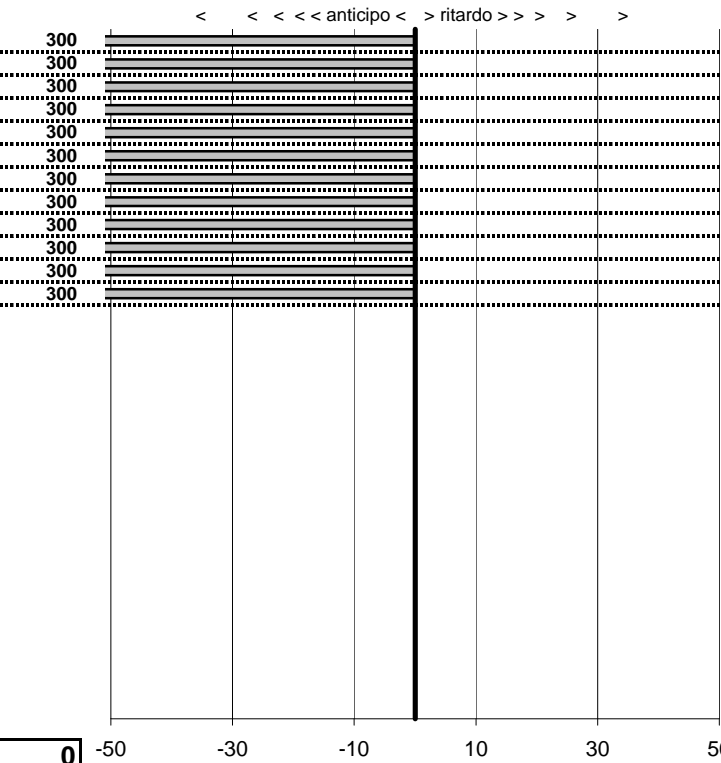

tempi e classifiche disponibili su [www.cronoviterbo.net](http://www.cronoviterbo.net)

- Cronologi - Penalità - Statistiche -

ZABATA C.  
 XX

**31**

**22** in classifica

prova	t.imposto	start	stop	t.netto
PA1-Kart 1	0:00:24,00	00:00:00,00	00:00:00,00	0:00:00,00
PA2-Kart 2	0:00:24,00	00:00:00,00	00:00:00,00	0:00:00,00
PA3-Kart 3	0:00:09,00	00:00:00,00	00:00:00,00	0:00:00,00
PA4-Kart 4	0:00:24,00	00:00:00,00	00:00:00,00	0:00:00,00
PA5-Kart 5	0:00:17,00	00:00:00,00	00:00:00,00	0:00:00,00
PA6-Kart 6	0:00:06,00	00:00:00,00	00:00:00,00	0:00:00,00
PA7-Kart 7	0:00:22,00	00:00:00,00	00:00:00,00	0:00:00,00
PA8-Kart 8	0:00:18,00	00:00:00,00	00:00:00,00	0:00:00,00
PA9-Kart 9	0:00:07,00	00:00:00,00	00:00:00,00	0:00:00,00
PA10-Kart 10	0:00:21,00	00:00:00,00	00:00:00,00	0:00:00,00
PA11-Kart 11	0:00:15,00	00:00:00,00	00:00:00,00	0:00:00,00
PA12-Kart 12	0:00:05,00	00:00:00,00	00:00:00,00	0:00:00,00