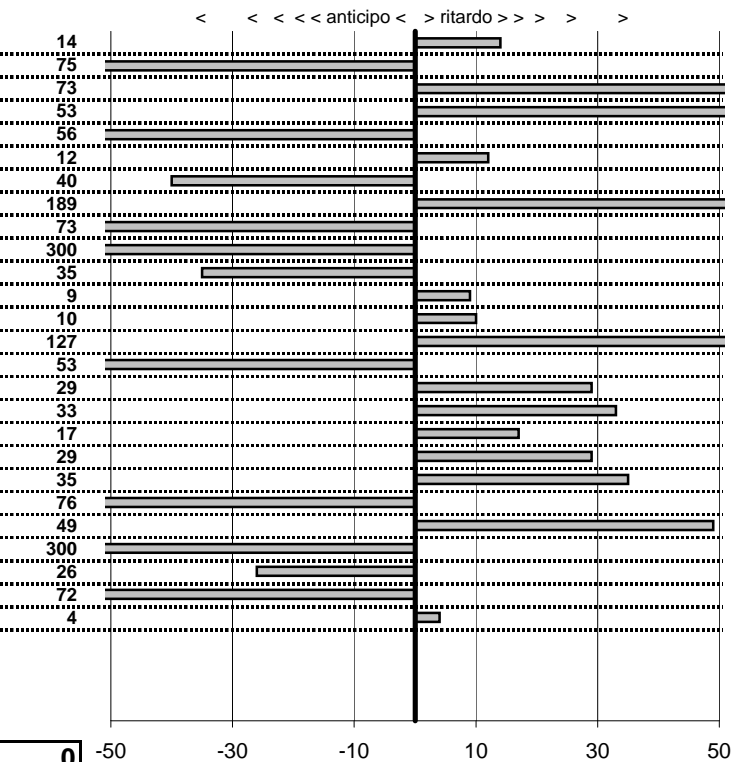

tempi e classifiche disponibili su www.cronoviterbo.net

- Cronologi - Penalità - Statistiche -

MARRUCCI C.-ALINEI F.
LANCIA FULVIA

48

36 in classifica

prova	t. imposto	start	stop	t. netto
PA1-Lung.Mare Levante	0:00:12,00	11:42:00,22	11:42:12,36	0:00:12,14
PA2-Lung.Mare Levante	0:00:16,00	11:42:12,36	11:42:27,61	0:00:15,25
PA3-Lung.Mare Levante	0:00:10,00	11:42:27,61	11:42:38,34	0:00:10,73
PA4-Lung.Mare Levante	0:00:11,00	11:42:38,34	11:42:49,87	0:00:11,53
PA5-Via Maratea 1	0:00:11,00	11:50:21,83	11:50:32,27	0:00:10,44
PA6-Via Maratea 2	0:00:10,00	11:50:32,27	11:50:42,39	0:00:10,12
PA7-Via Maratea 13	0:00:11,00	11:50:42,39	11:50:52,99	0:00:10,60
PA8-Via Maratea 4	0:00:12,00	11:50:52,99	11:51:06,88	0:00:13,89
PA9-Maccarese 1	0:00:13,00	12:13:51,79	12:14:04,06	0:00:12,27
PA10-Maccarese 2	0:19:54,00	12:14:04,06	12:33:46,50	0:19:42,44
PA11-Torre di Maccares	0:00:15,00	12:33:46,50	12:34:01,15	0:00:14,65
PA12-Torre di Maccares	0:00:12,00	12:34:01,15	12:34:13,24	0:00:12,09
PA13-Torre di Maccares	0:00:13,00	12:34:13,24	12:34:26,34	0:00:13,10
PA14-Lun.Mare Levante	0:00:12,00	12:45:33,95	12:45:47,22	0:00:13,27
PA15-Lun.Mare Levante	0:00:16,00	12:45:47,22	12:46:02,69	0:00:15,47
PA16-Lun.Mare Levante	0:00:10,00	12:46:02,69	12:46:12,98	0:00:10,29
PA17-Lun.Mare Levante	0:00:11,00	12:46:12,98	12:46:24,31	0:00:11,33
PA18-Via Maratea 5	0:00:11,00	12:56:18,03	12:56:29,20	0:00:11,17
PA19-Via Maratea 6	0:00:10,00	12:56:29,20	12:56:39,49	0:00:10,29
PA20-Via Maratea 7	0:00:11,00	12:56:39,49	12:56:50,84	0:00:11,35
PA21-Via Maratea 8	0:00:12,00	12:56:50,84	12:57:02,08	0:00:11,24
PA22-Maccarese 6	0:00:13,00	13:18:06,56	13:18:20,05	0:00:13,49
PA23-Maccarese 7	0:19:54,00	13:18:20,05	13:38:01,64	0:19:41,59
PA24-Torre di Maccares	0:00:15,00	13:38:01,64	13:38:16,38	0:00:14,74
PA25-Torre di Maccares	0:00:12,00	13:38:16,38	13:38:27,66	0:00:11,28
PA26-Torre Maccarese	0:00:13,00	13:38:27,66	13:38:40,70	0:00:13,04