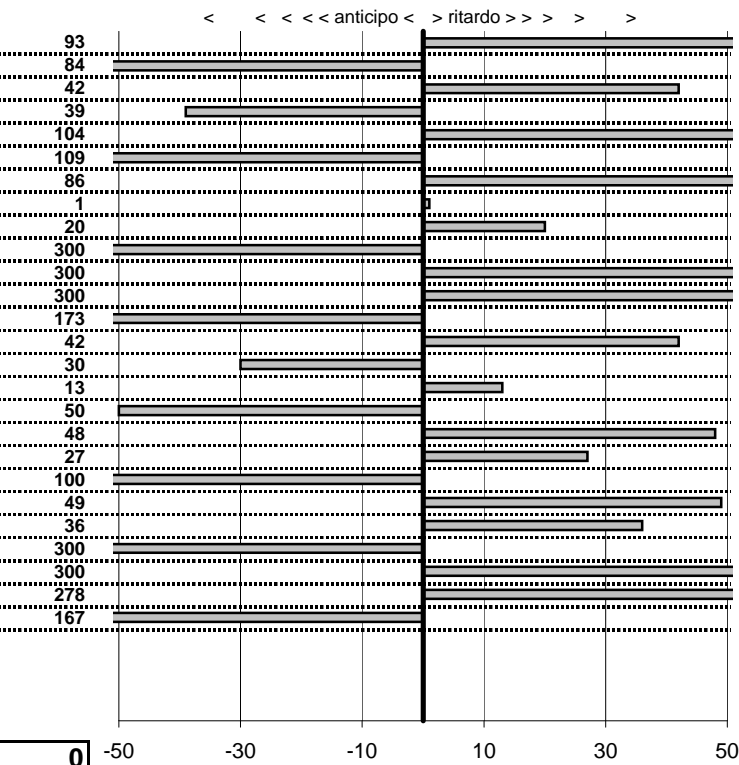

- Cronologi - Penalità - Statistiche -
GIBILISCO -GIBILISCO J.
 MG SPIDER

43

45 in classifica

prova	t.imposto	start	stop	t.netto
PA1-Lung.Mare Levante	0:00:12,00	11:36:31,92	11:36:44,85	0:00:12,93
PA2-Lung.Mare Levante	0:00:16,00	11:36:44,85	11:37:00,01	0:00:15,16
PA3-Lung.Mare Levante	0:00:10,00	11:37:00,01	11:37:10,43	0:00:10,42
PA4-Lung.Mare Levante	0:00:11,00	11:37:10,43	11:37:21,04	0:00:10,61
PA5-Via Maratea 1	0:00:11,00	11:46:19,30	11:46:31,34	0:00:12,04
PA6-Via Maratea 2	0:00:10,00	11:46:31,34	11:46:40,25	0:00:08,91
PA7-Via Maratea 13	0:00:11,00	11:46:40,25	11:46:52,11	0:00:11,86
PA8-Via Maratea 4	0:00:12,00	11:46:52,11	11:47:04,12	0:00:12,01
PA9-Maccarese 1	0:00:13,00	12:08:32,10	12:08:45,30	0:00:13,20
PA10-Maccarese 2	0:19:54,00	12:08:45,30	12:28:20,79	0:19:35,49
PA11-Torre di Maccares	0:00:15,00	12:28:20,79	12:28:40,37	0:00:19,58
PA12-Torre di Maccares	0:00:12,00	12:28:40,37	12:28:55,69	0:00:15,32
PA13-Torre di Maccares	0:00:13,00	12:28:55,69	12:29:06,96	0:00:11,27
PA14-Lun.Mare Levante	0:00:12,00	12:41:11,93	12:41:24,35	0:00:12,42
PA15-Lun.Mare Levante	0:00:16,00	12:41:24,35	12:41:40,05	0:00:15,70
PA16-Lun.Mare Levante	0:00:10,00	12:41:40,05	12:41:50,18	0:00:10,13
PA17-Lun.Mare Levante	0:00:11,00	12:41:50,18	12:42:00,68	0:00:10,50
PA18-Via Maratea 5	0:00:11,00	12:51:23,09	12:51:34,57	0:00:11,48
PA19-Via Maratea 6	0:00:10,00	12:51:34,57	12:51:44,84	0:00:10,27
PA20-Via Maratea 7	0:00:11,00	12:51:44,84	12:51:54,84	0:00:10,00
PA21-Via Maratea 8	0:00:12,00	12:51:54,84	12:52:07,33	0:00:12,49
PA22-Maccarese 6	0:00:13,00	13:11:40,43	13:11:53,79	0:00:13,36
PA23-Maccarese 7	0:19:54,00	13:11:53,79	13:31:25,57	0:19:31,78
PA24-Torre di Maccares	0:00:15,00	13:31:25,57	13:31:45,71	0:00:20,14
PA25-Torre di Maccares	0:00:12,00	13:31:45,71	13:32:00,49	0:00:14,78
PA26-Torre Maccarese	0:00:13,00	13:32:00,49	13:32:11,82	0:00:11,33