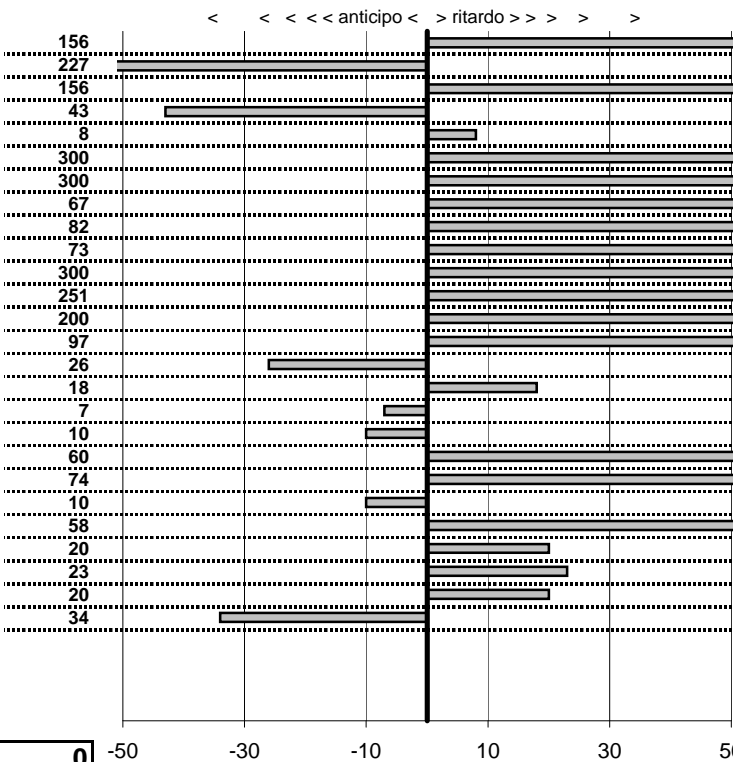

- Cronologi - Penalità - Statistiche -
PIERI S.-MANACCI F.
ALFA ROMEO

50

32 in classifica

prova	t.imposto	start	stop	t.netto
PA1-Lung.Mare Levante	0:00:12,00	11:44:17,49	11:44:31,05	0:00:13,56
PA2-Lung.Mare Levante	0:00:16,00	11:44:31,05	11:44:44,78	0:00:13,73
PA3-Lung.Mare Levante	0:00:10,00	11:44:44,78	11:44:56,34	0:00:11,56
PA4-Lung.Mare Levante	0:00:11,00	11:44:56,34	11:45:06,91	0:00:10,57
PA5-Via Maratea 1	0:00:11,00	11:52:17,64	11:52:28,72	0:00:11,08
PA6-Via Maratea 2	0:00:10,00	11:52:28,72	11:52:43,14	0:00:14,42
PA7-Via Maratea 13	0:00:11,00	11:52:43,14	11:52:58,40	0:00:15,26
PA8-Via Maratea 4	0:00:12,00	11:52:58,40	11:53:11,07	0:00:12,67
PA9-Maccarese 1	0:00:13,00	12:16:29,00	12:16:42,82	0:00:13,82
PA10-Maccarese 2	0:19:54,00	12:16:42,82	12:36:37,55	0:19:54,73
PA11-Torre di Maccarese	0:00:15,00	12:36:37,55	12:36:59,18	0:00:21,63
PA12-Torre di Maccarese	0:00:12,00	12:36:59,18	12:37:13,69	0:00:14,51
PA13-Torre di Maccarese	0:00:13,00	12:37:13,69	12:37:28,69	0:00:15,00
PA14-Lun.Mare Levante	0:00:12,00	12:47:46,69	12:47:59,66	0:00:12,97
PA15-Lun.Mare Levante	0:00:16,00	12:47:59,66	12:48:15,40	0:00:15,74
PA16-Lun.Mare Levante	0:00:10,00	12:48:15,40	12:48:25,58	0:00:10,18
PA17-Lun.Mare Levante	0:00:11,00	12:48:25,58	12:48:36,51	0:00:10,93
PA18-Via Maratea 5	0:00:11,00	12:58:18,04	12:58:28,94	0:00:10,90
PA19-Via Maratea 6	0:00:10,00	12:58:28,94	12:58:39,54	0:00:10,60
PA20-Via Maratea 7	0:00:11,00	12:58:39,54	12:58:51,28	0:00:11,74
PA21-Via Maratea 8	0:00:12,00	12:58:51,28	12:59:03,18	0:00:11,90
PA22-Maccarese 6	0:00:13,00	13:25:42,37	13:25:55,95	0:00:13,58
PA23-Maccarese 7	0:19:54,00	13:25:55,95	13:45:50,15	0:19:54,20
PA24-Torre di Maccarese	0:00:15,00	13:44:50,15	13:45:05,38	0:00:15,23
PA25-Torre di Maccarese	0:00:12,00	13:45:06,38	13:45:18,58	0:00:12,20
PA26-Torre Maccarese	0:00:13,00	13:45:18,58	13:45:31,24	0:00:12,66