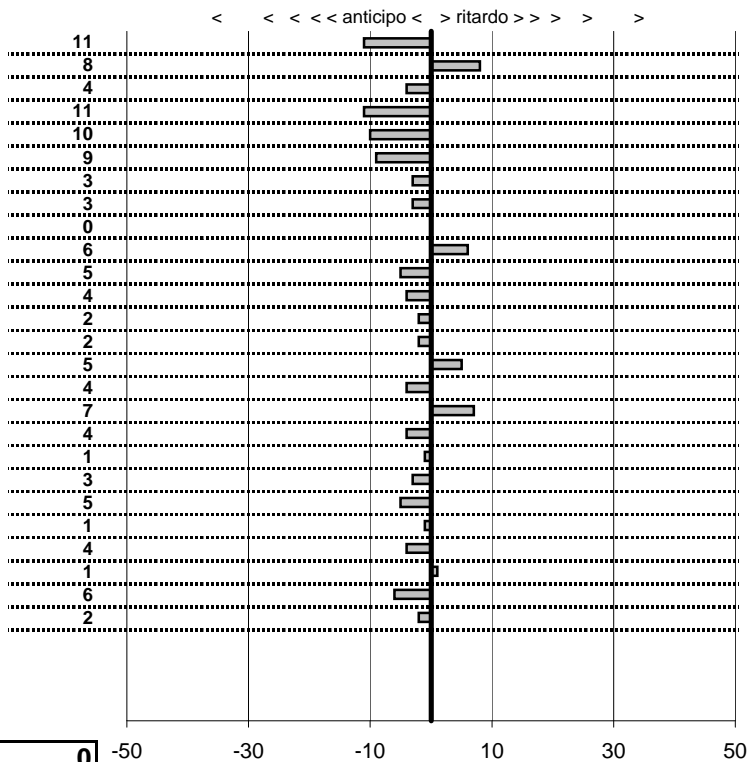

tempi e classifiche disponibili su www.cronoviterbo.net

- Cronologi - Penalità - Statistiche -
CAPPELLA G.-CAPPELLA A.
AUTOBIANCHI A 112 ABARTH

13

2 in classifica

prova	t.imposto	start	stop	t.netto
PA1-Lung.Mare Levante	0:00:12,00	11:04:04,63	11:04:16,52	0:00:11,89
PA2-Lung.Mare Levante	0:00:16,00	11:04:16,52	11:04:32,60	0:00:16,08
PA3-Lung.Mare Levante	0:00:10,00	11:04:32,60	11:04:42,56	0:00:09,96
PA4-Lung.Mare Levante	0:00:11,00	11:04:42,56	11:04:53,45	0:00:10,89
PA5-Via Maratea 1	0:00:11,00	11:13:00,40	11:13:11,30	0:00:10,90
PA6-Via Maratea 2	0:00:10,00	11:13:11,30	11:13:21,21	0:00:09,91
PA7-Via Maratea 13	0:00:11,00	11:13:21,21	11:13:32,18	0:00:10,97
PA8-Via Maratea 4	0:00:12,00	11:13:32,18	11:13:44,15	0:00:11,97
PA9-Maccarese 1	0:00:13,00	11:30:29,81	11:30:42,81	0:00:13,00
PA10-Maccarese 2	0:19:54,00	11:30:42,81	11:50:36,87	0:19:54,06
PA11-Torre di Maccares	0:00:15,00	11:50:36,87	11:50:51,82	0:00:14,95
PA12-Torre di Maccares	0:00:12,00	11:50:51,82	11:51:03,78	0:00:11,96
PA13-Torre di Maccares	0:00:13,00	11:51:03,78	11:51:16,76	0:00:12,98
PA14-Lun.Mare Levante	0:00:12,00	12:08:20,59	12:08:32,57	0:00:11,98
PA15-Lun.Mare Levante	0:00:16,00	12:08:32,57	12:08:48,62	0:00:16,05
PA16-Lun.Mare Levante	0:00:10,00	12:08:48,62	12:08:58,58	0:00:09,96
PA17-Lun.Mare Levante	0:00:11,00	12:08:58,58	12:09:09,65	0:00:11,07
PA18-Via Maratea 5	0:00:11,00	12:20:21,48	12:20:32,44	0:00:10,96
PA19-Via Maratea 6	0:00:10,00	12:20:32,44	12:20:42,43	0:00:09,99
PA20-Via Maratea 7	0:00:11,00	12:20:42,43	12:20:53,40	0:00:10,97
PA21-Via Maratea 8	0:00:12,00	12:20:53,40	12:21:05,35	0:00:11,95
PA22-Maccarese 6	0:00:13,00	12:37:16,85	12:37:29,84	0:00:12,99
PA23-Maccarese 7	0:19:54,00	12:37:29,84	12:57:23,80	0:19:53,96
PA24-Torre di Maccares	0:00:15,00	12:57:23,80	12:57:38,81	0:00:15,01
PA25-Torre di Maccares	0:00:12,00	12:57:38,81	12:57:50,75	0:00:11,94
PA26-Torre Maccarese	0:00:13,00	12:57:50,75	12:58:03,73	0:00:12,98