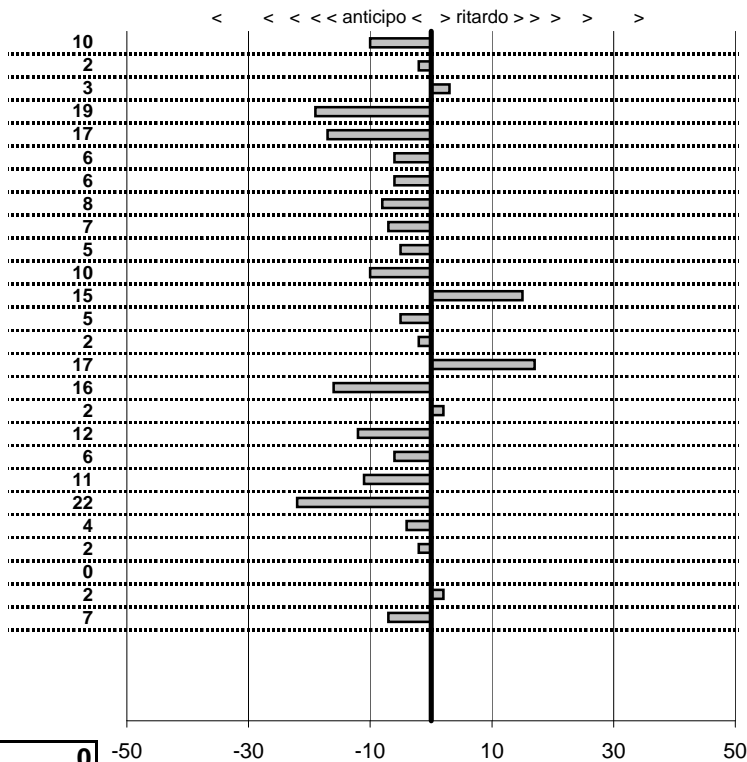

tempi e classifiche disponibili su www.cronoviterbo.net

- Cronologi - Penalità - Statistiche -	
CESETTI G.- VERALLI A. MORRIS MINOR 1000 Saloon	4
6 in classifica	

prova	t. imposto	start	stop	t. netto
PA1-Lung.Mare Levante	0:00:12,00	10:55:11,88	10:55:23,78	0:00:11,90
PA2-Lung.Mare Levante	0:00:16,00	10:55:23,78	10:55:39,76	0:00:15,98
PA3-Lung.Mare Levante	0:00:10,00	10:55:39,76	10:55:49,79	0:00:10,03
PA4-Lung.Mare Levante	0:00:11,00	10:55:49,79	10:56:00,60	0:00:10,81
PA5-Via Maratea 1	0:00:11,00	11:05:37,50	11:05:48,33	0:00:10,83
PA6-Via Maratea 2	0:00:10,00	11:05:48,33	11:05:58,27	0:00:09,94
PA7-Via Maratea 13	0:00:11,00	11:05:58,27	11:06:09,21	0:00:10,94
PA8-Via Maratea 4	0:00:12,00	11:06:09,21	11:06:21,13	0:00:11,92
PA9-Maccarese 1	0:00:13,00	11:22:04,17	11:22:17,10	0:00:12,93
PA10-Maccarese 2	0:19:54,00	11:22:17,10	11:42:11,05	0:19:53,95
PA11-Torre di Maccarese	0:00:15,00	11:42:11,05	11:42:25,95	0:00:14,90
PA12-Torre di Maccarese	0:00:12,00	11:42:25,95	11:42:38,10	0:00:12,15
PA13-Torre di Maccarese	0:00:13,00	11:42:38,10	11:42:51,05	0:00:12,95
PA14-Lun.Mare Levante	0:00:12,00	12:00:35,31	12:00:47,29	0:00:11,98
PA15-Lun.Mare Levante	0:00:16,00	12:00:47,29	12:01:03,46	0:00:16,17
PA16-Lun.Mare Levante	0:00:10,00	12:01:03,46	12:01:13,30	0:00:09,84
PA17-Lun.Mare Levante	0:00:11,00	12:01:13,30	12:01:24,32	0:00:11,02
PA18-Via Maratea 5	0:00:11,00	12:09:24,06	12:09:34,94	0:00:10,88
PA19-Via Maratea 6	0:00:10,00	12:09:34,94	12:09:44,88	0:00:09,94
PA20-Via Maratea 7	0:00:11,00	12:09:44,88	12:09:55,77	0:00:10,89
PA21-Via Maratea 8	0:00:12,00	12:09:55,77	12:10:07,55	0:00:11,78
PA22-Maccarese 6	0:00:13,00	12:26:44,25	12:26:57,21	0:00:12,96
PA23-Maccarese 7	0:19:54,00	12:26:57,21	12:46:51,19	0:19:53,98
PA24-Torre di Maccarese	0:00:15,00	12:46:51,19	12:47:06,19	0:00:15,00
PA25-Torre di Maccarese	0:00:12,00	12:47:06,19	12:47:18,21	0:00:12,02
PA26-Torre Maccarese	0:00:13,00	12:47:18,21	12:47:31,14	0:00:12,93