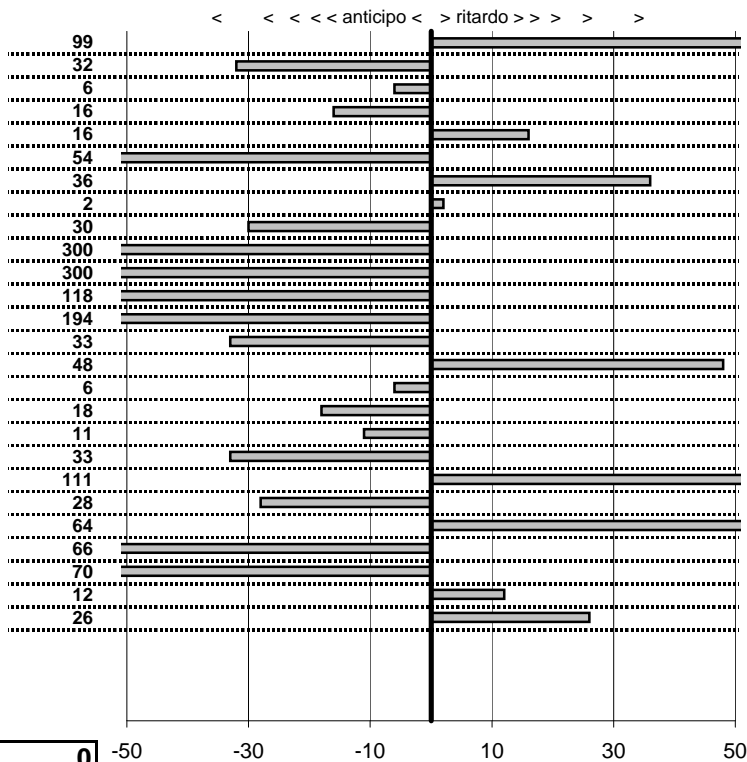

prova	t.imposto	start	stop	t.netto
PA1-Lung.Mare Levante	0:00:12,00	11:40:52,14	11:41:05,13	0:00:12,99
PA2-Lung.Mare Levante	0:00:16,00	11:41:05,13	11:41:20,81	0:00:15,68
PA3-Lung.Mare Levante	0:00:10,00	11:41:20,81	11:41:30,75	0:00:09,94
PA4-Lung.Mare Levante	0:00:11,00	11:41:30,75	11:41:41,59	0:00:10,84
PA5-Via Maratea 1	0:00:11,00	11:49:21,01	11:49:32,17	0:00:11,16
PA6-Via Maratea 2	0:00:10,00	11:49:32,17	11:49:41,63	0:00:09,46
PA7-Via Maratea 13	0:00:11,00	11:49:41,63	11:49:52,99	0:00:11,36
PA8-Via Maratea 4	0:00:12,00	11:49:52,99	11:50:05,01	0:00:12,02
PA9-Maccarese 1	0:00:13,00	12:12:32,74	12:12:45,44	0:00:12,70
PA10-Maccarese 2	0:19:54,00	12:12:45,44	12:32:28,63	0:19:43,19
PA11-Torre di Maccares	0:00:15,00	12:32:28,63	12:32:40,43	0:00:11,80
PA12-Torre di Maccares	0:00:12,00	12:32:40,43	12:32:51,25	0:00:10,82
PA13-Torre di Maccares	0:00:13,00	12:32:51,25	12:33:02,31	0:00:11,06
PA14-Lun.Mare Levante	0:00:12,00	12:44:25,85	12:44:37,52	0:00:11,67
PA15-Lun.Mare Levante	0:00:16,00	12:44:37,52	12:44:54,00	0:00:16,48
PA16-Lun.Mare Levante	0:00:10,00	12:44:54,00	12:45:03,94	0:00:09,94
PA17-Lun.Mare Levante	0:00:11,00	12:45:03,94	12:45:14,76	0:00:10,82
PA18-Via Maratea 5	0:00:11,00	12:54:18,71	12:54:29,60	0:00:10,89
PA19-Via Maratea 6	0:00:10,00	12:54:29,60	12:54:39,27	0:00:09,67
PA20-Via Maratea 7	0:00:11,00	12:54:39,27	12:54:51,38	0:00:12,11
PA21-Via Maratea 8	0:00:12,00	12:54:51,38	12:55:03,10	0:00:11,72
PA22-Maccarese 6	0:00:13,00	13:16:49,35	13:17:02,99	0:00:13,64
PA23-Maccarese 7	0:19:54,00	13:17:02,99	13:36:56,33	0:19:53,34
PA24-Torre di Maccares	0:00:15,00	13:36:56,33	13:37:10,63	0:00:14,30
PA25-Torre di Maccares	0:00:12,00	13:37:10,63	13:37:22,75	0:00:12,12
PA26-Torre Maccarese	0:00:13,00	13:37:22,75	13:37:36,01	0:00:13,26

SOMMA PENALITA' 1.729
MEDIA PENALITA' 66,5

ALTRE PENALITA' 0
TOTALE PENALITA' 5.187

Elaborazione dati a cura di CRONOVITERBO