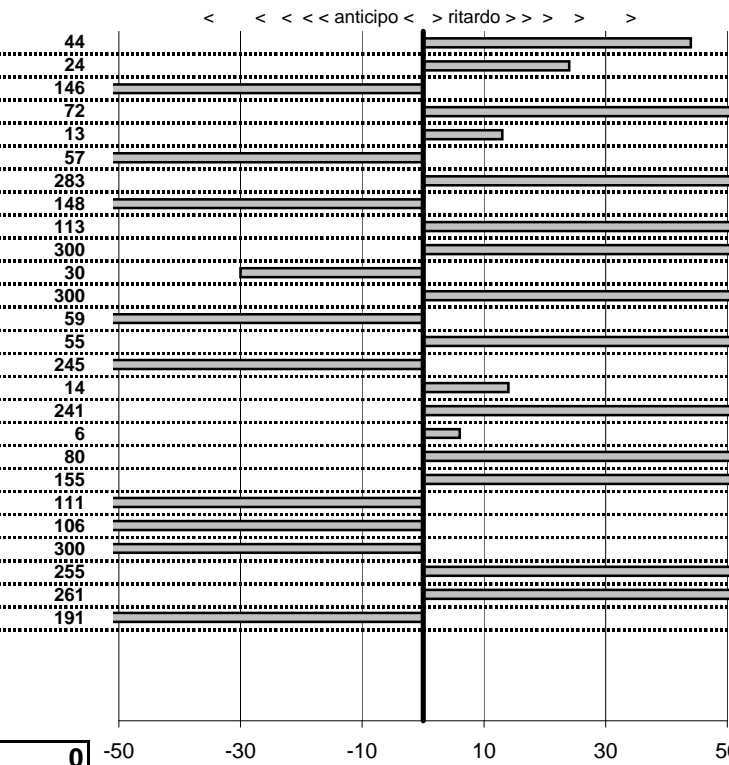

- Cronologi - Penalità - Statistiche -
COSCIA M.-VASSALLO M.
WOLKSVAGEN

38

48 in classifica

prova	t. imposto	start	stop	t. netto
PA1-Lung.Mare Levante	0:00:12,00	11:30:48,54	11:31:00,98	0:00:12,44
PA2-Lung.Mare Levante	0:00:16,00	11:31:00,98	11:31:17,22	0:00:16,24
PA3-Lung.Mare Levante	0:00:10,00	11:31:17,22	11:31:25,76	0:00:08,54
PA4-Lung.Mare Levante	0:00:11,00	11:31:25,76	11:31:37,48	0:00:11,72
PA5-Via Maratea 1	0:00:11,00	11:42:23,37	11:42:34,50	0:00:11,13
PA6-Via Maratea 2	0:00:10,00	11:42:34,50	11:42:43,93	0:00:09,43
PA7-Via Maratea 13	0:00:11,00	11:42:43,93	11:42:57,76	0:00:13,83
PA8-Via Maratea 4	0:00:12,00	11:42:57,76	11:43:08,28	0:00:10,52
PA9-Maccarese 1	0:00:13,00	12:01:53,05	12:02:07,18	0:00:14,13
PA10-Maccarese 2	0:19:54,00	12:02:07,18	12:22:06,00	0:19:58,82
PA11-Torre di Maccarese	0:00:15,00	12:22:06,00	12:22:20,70	0:00:14,70
PA12-Torre di Maccarese	0:00:12,00	12:22:20,70	12:22:37,84	0:00:17,14
PA13-Torre di Maccarese	0:00:13,00	12:22:37,84	12:22:50,25	0:00:12,41
PA14-Lun.Mare Levante	0:00:12,00	12:32:36,33	12:32:48,88	0:00:12,55
PA15-Lun.Mare Levante	0:00:16,00	12:32:48,88	12:33:02,43	0:00:13,55
PA16-Lun.Mare Levante	0:00:10,00	12:33:02,43	12:33:12,57	0:00:10,14
PA17-Lun.Mare Levante	0:00:11,00	12:33:12,57	12:33:25,98	0:00:13,41
PA18-Via Maratea 5	0:00:11,00	12:43:13,21	12:43:24,27	0:00:11,06
PA19-Via Maratea 6	0:00:10,00	12:43:24,27	12:43:35,07	0:00:10,80
PA20-Via Maratea 7	0:00:11,00	12:43:35,07	12:43:47,62	0:00:12,55
PA21-Via Maratea 8	0:00:12,00	12:43:47,62	12:43:58,51	0:00:10,89
PA22-Maccarese 6	0:00:13,00	13:05:25,80	13:05:37,74	0:00:11,94
PA23-Maccarese 7	0:19:54,00	13:05:37,74	13:25:15,86	0:19:38,12
PA24-Torre di Maccarese	0:00:15,00	13:25:15,86	13:25:33,41	0:00:17,55
PA25-Torre di Maccarese	0:00:12,00	13:25:33,41	13:25:48,02	0:00:14,61
PA26-Torre Maccarese	0:00:13,00	13:25:48,02	13:25:59,11	0:00:11,09