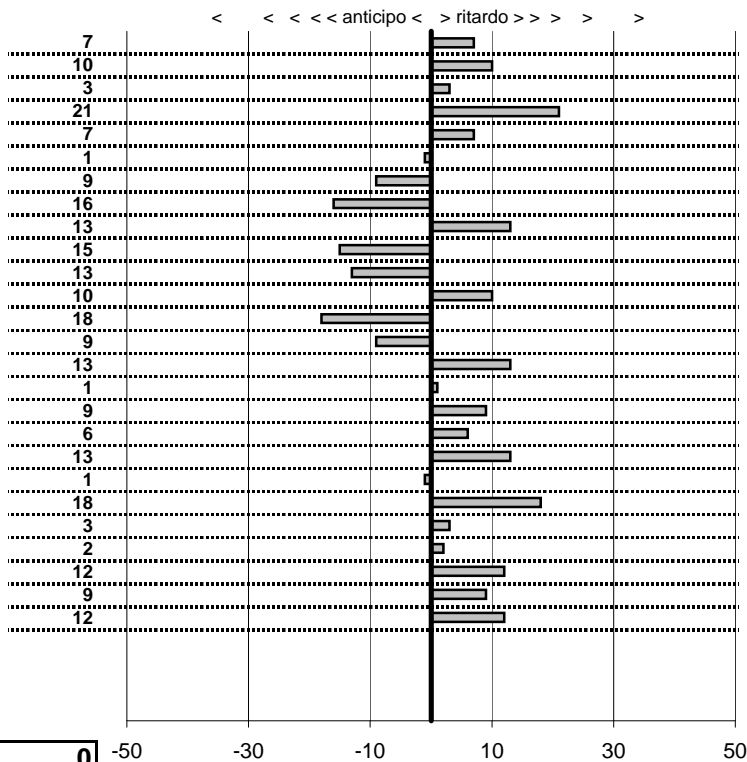

- Cronologi - Penalità - Statistiche -

PIRRI A.-CIATTI A.

LANCIA FULVIA Coupè 1,3 S Rally

9

9 in classifica

prova	t.imposto	start	stop	t.netto
PA1-Lung.Mare Levante	0:00:12,00	10:59:35,63	10:59:47,70	0:00:12,07
PA2-Lung.Mare Levante	0:00:16,00	10:59:47,70	11:00:03,80	0:00:16,10
PA3-Lung.Mare Levante	0:00:10,00	11:00:03,80	11:00:13,83	0:00:10,03
PA4-Lung.Mare Levante	0:00:11,00	11:00:13,83	11:00:25,04	0:00:11,21
PA5-Via Maratea 1	0:00:11,00	11:09:35,37	11:09:46,44	0:00:11,07
PA6-Via Maratea 2	0:00:10,00	11:09:46,44	11:09:56,43	0:00:09,99
PA7-Via Maratea 13	0:00:11,00	11:09:56,43	11:10:07,34	0:00:10,91
PA8-Via Maratea 4	0:00:12,00	11:10:07,34	11:10:19,18	0:00:11,84
PA9-Maccarese 1	0:00:13,00	11:26:20,30	11:26:33,43	0:00:13,13
PA10-Maccarese 2	0:19:54,00	11:26:33,43	11:46:27,28	0:19:53,85
PA11-Torre di Maccares	0:00:15,00	11:46:27,28	11:46:42,15	0:00:14,87
PA12-Torre di Maccares	0:00:12,00	11:46:42,15	11:46:54,25	0:00:12,10
PA13-Torre di Maccares	0:00:13,00	11:46:54,25	11:47:07,07	0:00:12,82
PA14-Lun.Mare Levante	0:00:12,00	12:04:53,42	12:05:05,33	0:00:11,91
PA15-Lun.Mare Levante	0:00:16,00	12:05:05,33	12:05:21,46	0:00:16,13
PA16-Lun.Mare Levante	0:00:10,00	12:05:21,46	12:05:31,47	0:00:10,01
PA17-Lun.Mare Levante	0:00:11,00	12:05:31,47	12:05:42,56	0:00:11,09
PA18-Via Maratea 5	0:00:11,00	12:13:11,46	12:13:22,52	0:00:11,06
PA19-Via Maratea 6	0:00:10,00	12:13:22,52	12:13:32,65	0:00:10,13
PA20-Via Maratea 7	0:00:11,00	12:13:32,65	12:13:43,64	0:00:10,99
PA21-Via Maratea 8	0:00:12,00	12:13:43,64	12:13:55,82	0:00:12,18
PA22-Maccarese 6	0:00:13,00	12:31:56,34	12:32:09,37	0:00:13,03
PA23-Maccarese 7	0:19:54,00	12:32:09,37	12:52:03,39	0:19:54,02
PA24-Torre di Maccares	0:00:15,00	12:52:03,39	12:52:18,51	0:00:15,12
PA25-Torre di Maccares	0:00:12,00	12:52:18,51	12:52:30,60	0:00:12,09
PA26-Torre Maccarese	0:00:13,00	12:52:30,60	12:52:43,72	0:00:13,12