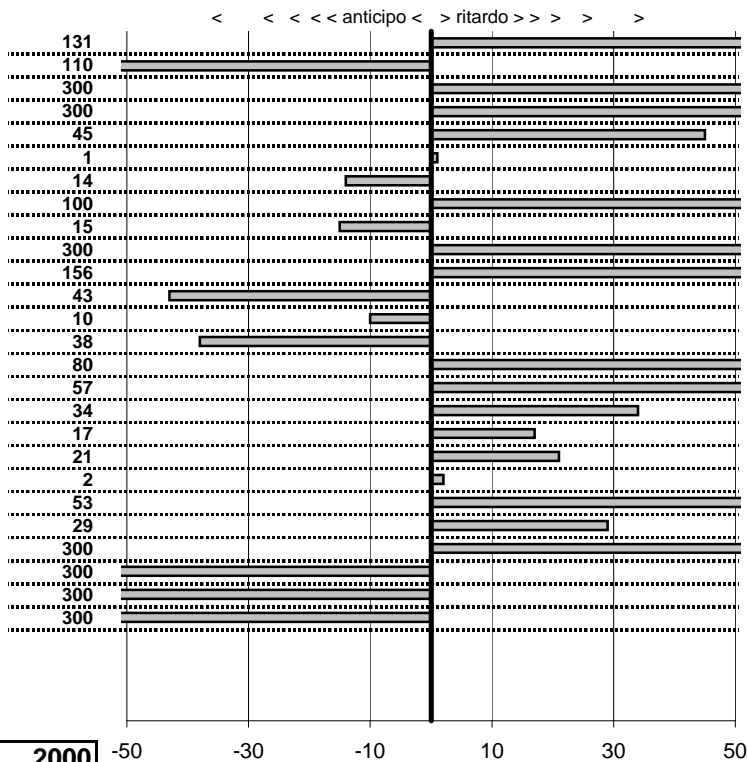

prova	t.imposto	start	stop	t.netto
PA1-Lung.Mare Levante	0:00:12,00	11:18:39,98	11:18:53,29	0:00:13,31
PA2-Lung.Mare Levante	0:00:16,00	11:18:53,29	11:19:08,19	0:00:14,90
PA3-Lung.Mare Levante	0:00:10,00	11:19:08,19	11:19:23,40	0:00:15,21
PA4-Lung.Mare Levante	0:00:11,00	11:19:23,40	11:19:40,89	0:00:17,49
PA5-Via Maratea 1	0:00:11,00	11:39:22,87	11:39:34,32	0:00:11,45
PA6-Via Maratea 2	0:00:10,00	11:39:34,32	11:39:44,33	0:00:10,01
PA7-Via Maratea 13	0:00:11,00	11:39:44,33	11:39:55,19	0:00:10,86
PA8-Via Maratea 4	0:00:12,00	11:39:55,19	11:40:08,19	0:00:13,00
PA9-Maccarese 1	0:00:13,00	11:56:48,76	11:57:01,61	0:00:12,85
PA10-Maccarese 2	0:19:54,00	11:57:01,61	13:26:54,61	0:89:53,00
PA11-Torre di Maccares	0:00:15,00	13:26:54,61	13:27:11,17	0:00:16,56
PA12-Torre di Maccares	0:00:12,00	13:27:11,17	13:27:22,74	0:00:11,57
PA13-Torre di Maccares	0:00:13,00	13:27:22,74	13:27:35,64	0:00:12,90
PA14-Lun.Mare Levante	0:00:12,00	12:31:22,90	12:31:34,52	0:00:11,62
PA15-Lun.Mare Levante	0:00:16,00	12:31:34,52	12:31:51,32	0:00:16,80
PA16-Lun.Mare Levante	0:00:10,00	12:31:51,32	12:32:01,89	0:00:10,57
PA17-Lun.Mare Levante	0:00:11,00	12:32:01,89	12:32:13,23	0:00:11,34
PA18-Via Maratea 5	0:00:11,00	12:44:11,59	12:44:22,76	0:00:11,17
PA19-Via Maratea 6	0:00:10,00	12:44:22,76	12:44:32,97	0:00:10,21
PA20-Via Maratea 7	0:00:11,00	12:44:32,97	12:44:43,99	0:00:11,02
PA21-Via Maratea 8	0:00:12,00	12:44:43,99	12:44:56,52	0:00:12,53
PA22-Maccarese 6	0:00:13,00	13:06:41,84	13:06:55,13	0:00:13,29
PA23-Maccarese 7	0:19:54,00	13:06:55,13	00:00:00,00	7:86:55,13
PA24-Torre di Maccares	0:00:15,00	00:00:00,00	00:00:00,00	0:00:00,00
PA25-Torre di Maccares	0:00:12,00	00:00:00,00	00:00:00,00	0:00:00,00
PA26-Torre Maccarese	0:00:13,00	00:00:00,00	00:00:00,00	0:00:00,00

SOMMA PENALITA' 1.856
MEDIA PENALITA' 84,4

ALTRE PENALITA' 2000
TOTALE PENALITA' 6.979

Elaborazione dati a cura di CRONOVITERBO