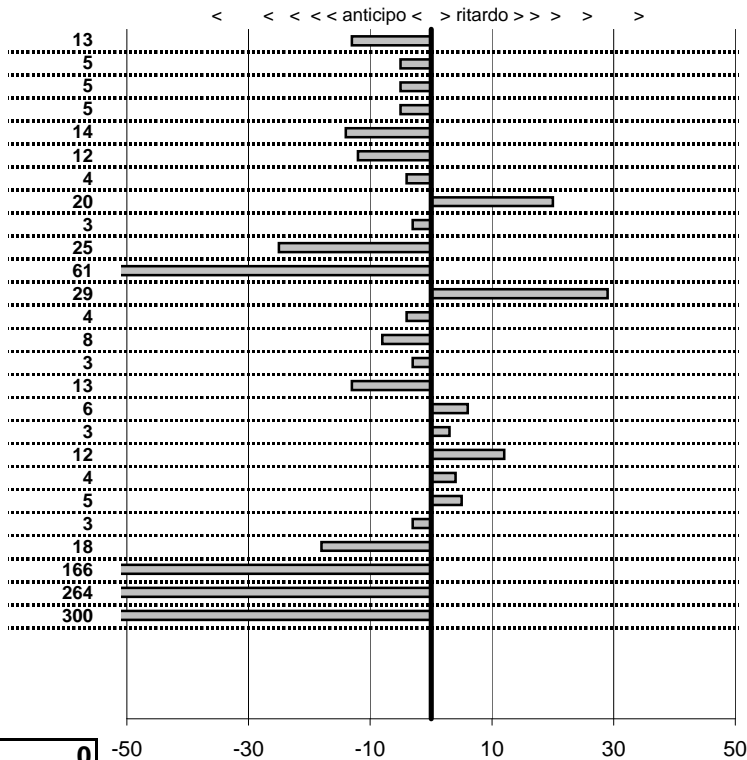

- Cronologi - Penalità - Statistiche -

PATARA E.-PATARA A.	6
TRIUMPH TR 3 A	
19 in classifica	

prova	t.imposto	start	stop	t.netto
PA1-Lung.Mare Levante	0:00:12,00	10:57:18,84	10:57:30,71	0:00:11,87
PA2-Lung.Mare Levante	0:00:16,00	10:57:30,71	10:57:46,66	0:00:15,95
PA3-Lung.Mare Levante	0:00:10,00	10:57:46,66	10:57:56,61	0:00:09,95
PA4-Lung.Mare Levante	0:00:11,00	10:57:56,61	10:58:07,56	0:00:10,95
PA5-Via Maratea 1	0:00:11,00	11:07:28,39	11:07:39,25	0:00:10,86
PA6-Via Maratea 2	0:00:10,00	11:07:39,25	11:07:49,13	0:00:09,88
PA7-Via Maratea 13	0:00:11,00	11:07:49,13	11:08:00,09	0:00:10,96
PA8-Via Maratea 4	0:00:12,00	11:08:00,09	11:08:12,29	0:00:12,20
PA9-Maccarese 1	0:00:13,00	11:23:33,91	11:23:46,88	0:00:12,97
PA10-Maccarese 2	0:19:54,00	11:23:46,88	11:43:40,63	0:19:53,75
PA11-Torre di Maccares	0:00:15,00	11:43:40,63	11:43:55,02	0:00:14,39
PA12-Torre di Maccares	0:00:12,00	11:43:55,02	11:44:07,31	0:00:12,29
PA13-Torre di Maccares	0:00:13,00	11:44:07,31	11:44:20,27	0:00:12,96
PA14-Lun.Mare Levante	0:00:12,00	12:02:40,37	12:02:52,29	0:00:11,92
PA15-Lun.Mare Levante	0:00:16,00	12:02:52,29	12:03:08,26	0:00:15,97
PA16-Lun.Mare Levante	0:00:10,00	12:03:08,26	12:03:18,13	0:00:09,87
PA17-Lun.Mare Levante	0:00:11,00	12:03:18,13	12:03:29,19	0:00:11,06
PA18-Via Maratea 5	0:00:11,00	12:12:01,48	12:12:12,51	0:00:11,03
PA19-Via Maratea 6	0:00:10,00	12:12:12,51	12:12:22,63	0:00:10,12
PA20-Via Maratea 7	0:00:11,00	12:12:22,63	12:12:33,67	0:00:11,04
PA21-Via Maratea 8	0:00:12,00	12:12:33,67	12:12:45,72	0:00:12,05
PA22-Maccarese 6	0:00:13,00	12:29:17,78	12:29:30,75	0:00:12,97
PA23-Maccarese 7	0:19:54,00	12:29:30,75	12:49:24,57	0:19:53,82
PA24-Torre di Maccares	0:00:15,00	12:49:24,57	12:49:37,91	0:00:13,34
PA25-Torre di Maccares	0:00:12,00	12:49:37,91	12:49:47,27	0:00:09,36
PA26-Torre Maccarese	0:00:13,00	12:49:47,27	12:49:54,86	0:00:07,59