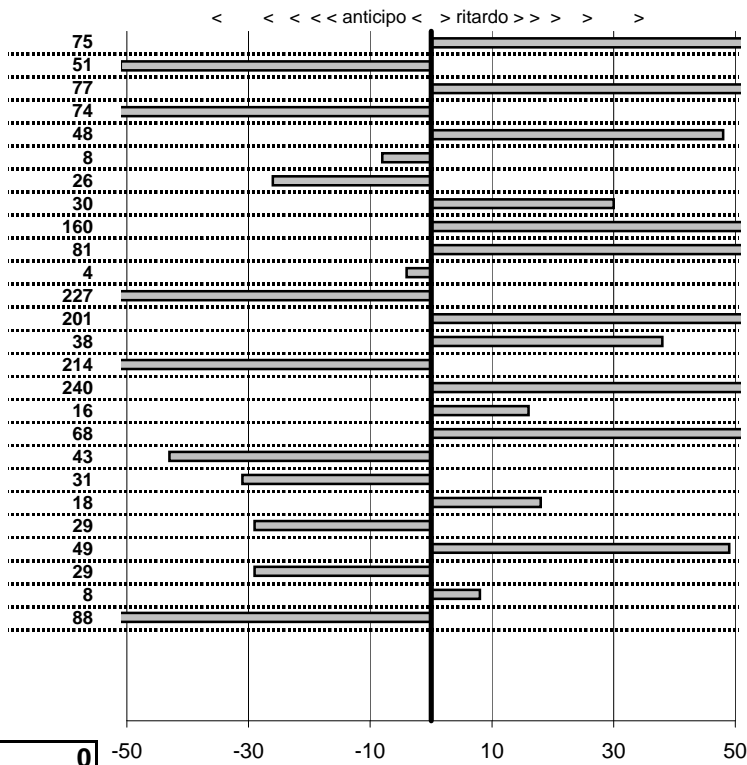

- Cronologi - Penalità - Statistiche -

AMATO A.-X
TRIUMPH TRA

46

38 in classifica

prova	t. imposto	start	stop	t. netto
PA1-Lung.Mare Levante	0:00:12,00	11:39:43,56	11:39:56,31	0:00:12,75
PA2-Lung.Mare Levante	0:00:16,00	11:39:56,31	11:40:11,80	0:00:15,49
PA3-Lung.Mare Levante	0:00:10,00	11:40:11,80	11:40:22,57	0:00:10,77
PA4-Lung.Mare Levante	0:00:11,00	11:40:22,57	11:40:32,83	0:00:10,26
PA5-Via Maratea 1	0:00:11,00	11:55:24,41	11:55:35,89	0:00:11,48
PA6-Via Maratea 2	0:00:10,00	11:55:35,89	11:55:45,81	0:00:09,92
PA7-Via Maratea 13	0:00:11,00	11:55:45,81	11:55:56,55	0:00:10,74
PA8-Via Maratea 4	0:00:12,00	11:55:56,55	11:56:08,85	0:00:12,30
PA9-Maccarese 1	0:00:13,00	12:11:10,94	12:11:25,54	0:00:14,60
PA10-Maccarese 2	0:19:54,00	12:11:25,54	12:31:20,35	0:19:54,81
PA11-Torre di Maccarese	0:00:15,00	12:31:20,35	12:31:35,31	0:00:14,96
PA12-Torre di Maccarese	0:00:12,00	12:31:35,31	12:31:45,04	0:00:09,73
PA13-Torre di Maccarese	0:00:13,00	12:31:45,04	12:32:00,05	0:00:15,01
PA14-Lun.Mare Levante	0:00:12,00	12:49:51,41	12:50:03,79	0:00:12,38
PA15-Lun.Mare Levante	0:00:16,00	12:50:03,79	12:50:17,65	0:00:13,86
PA16-Lun.Mare Levante	0:00:10,00	12:50:17,65	12:50:30,05	0:00:12,40
PA17-Lun.Mare Levante	0:00:11,00	12:50:30,05	12:50:41,21	0:00:11,16
PA18-Via Maratea 5	0:00:11,00	13:01:06,65	13:01:18,33	0:00:11,68
PA19-Via Maratea 6	0:00:10,00	13:01:18,33	13:01:27,90	0:00:09,57
PA20-Via Maratea 7	0:00:11,00	13:01:27,90	13:01:38,59	0:00:10,69
PA21-Via Maratea 8	0:00:12,00	13:01:38,59	13:01:50,77	0:00:12,18
PA22-Maccarese 6	0:00:13,00	13:24:21,09	13:24:33,80	0:00:12,71
PA23-Maccarese 7	0:19:54,00	13:24:33,80	13:44:28,29	0:19:54,49
PA24-Torre di Maccarese	0:00:15,00	13:44:28,29	13:44:43,00	0:00:14,71
PA25-Torre di Maccarese	0:00:12,00	13:44:43,00	13:44:42,08	0:00:12,08
PA26-Torre Maccarese	0:00:13,00	13:44:43,08	13:44:55,20	0:00:12,12