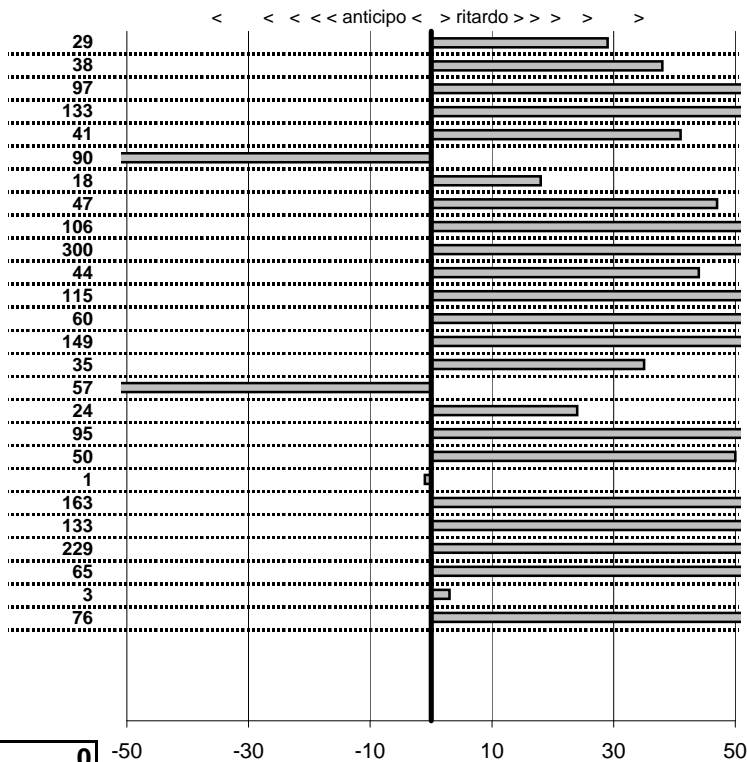

prova	t.imposto	start	stop	t.netto
PA1-Lung.Mare Levante	0:00:12,00	11:29:39,66	11:29:51,95	0:00:12,29
PA2-Lung.Mare Levante	0:00:16,00	11:29:51,95	11:30:08,33	0:00:16,38
PA3-Lung.Mare Levante	0:00:10,00	11:30:08,33	11:30:19,30	0:00:10,97
PA4-Lung.Mare Levante	0:00:11,00	11:30:19,30	11:30:31,63	0:00:12,33
PA5-Via Maratea 1	0:00:11,00	11:41:28,44	11:41:39,85	0:00:11,41
PA6-Via Maratea 2	0:00:10,00	11:41:39,85	11:41:48,95	0:00:09,10
PA7-Via Maratea 13	0:00:11,00	11:41:48,95	11:42:00,13	0:00:11,18
PA8-Via Maratea 4	0:00:12,00	11:42:00,13	11:42:12,60	0:00:12,47
PA9-Maccarese 1	0:00:13,00	12:00:34,88	12:00:48,94	0:00:14,06
PA10-Maccarese 2	0:19:54,00	12:00:48,94	12:20:54,87	0:20:05,93
PA11-Torre di Maccares	0:00:15,00	12:20:54,87	12:21:10,31	0:00:15,44
PA12-Torre di Maccares	0:00:12,00	12:21:10,31	12:21:23,46	0:00:13,15
PA13-Torre di Maccares	0:00:13,00	12:21:23,46	12:21:37,06	0:00:13,60
PA14-Lun.Mare Levante	0:00:12,00	12:28:02,82	12:28:16,31	0:00:13,49
PA15-Lun.Mare Levante	0:00:16,00	12:28:16,31	12:28:32,66	0:00:16,35
PA16-Lun.Mare Levante	0:00:10,00	12:28:32,66	12:28:42,09	0:00:09,43
PA17-Lun.Mare Levante	0:00:11,00	12:28:42,09	12:28:53,33	0:00:11,24
PA18-Via Maratea 5	0:00:11,00	12:42:11,24	12:42:23,19	0:00:11,95
PA19-Via Maratea 6	0:00:10,00	12:42:23,19	12:42:33,69	0:00:10,50
PA20-Via Maratea 7	0:00:11,00	12:42:33,69	12:42:44,68	0:00:10,99
PA21-Via Maratea 8	0:00:12,00	12:42:44,68	12:42:58,31	0:00:13,63
PA22-Maccarese 6	0:00:13,00	13:04:10,07	13:04:24,40	0:00:14,33
PA23-Maccarese 7	0:19:54,00	13:04:24,40	13:24:20,69	0:19:56,29
PA24-Torre di Maccares	0:00:15,00	13:24:20,69	13:24:36,34	0:00:15,65
PA25-Torre di Maccares	0:00:12,00	13:24:36,34	13:24:48,37	0:00:12,03
PA26-Torre Maccarese	0:00:13,00	13:24:48,37	13:25:02,13	0:00:13,76

SOMMA PENALITA' 2.198
MEDIA PENALITA' 84,5

ALTRE PENALITA' 0
TOTALE PENALITA' 3.890

Elaborazione dati a cura di CRONOVITERBO