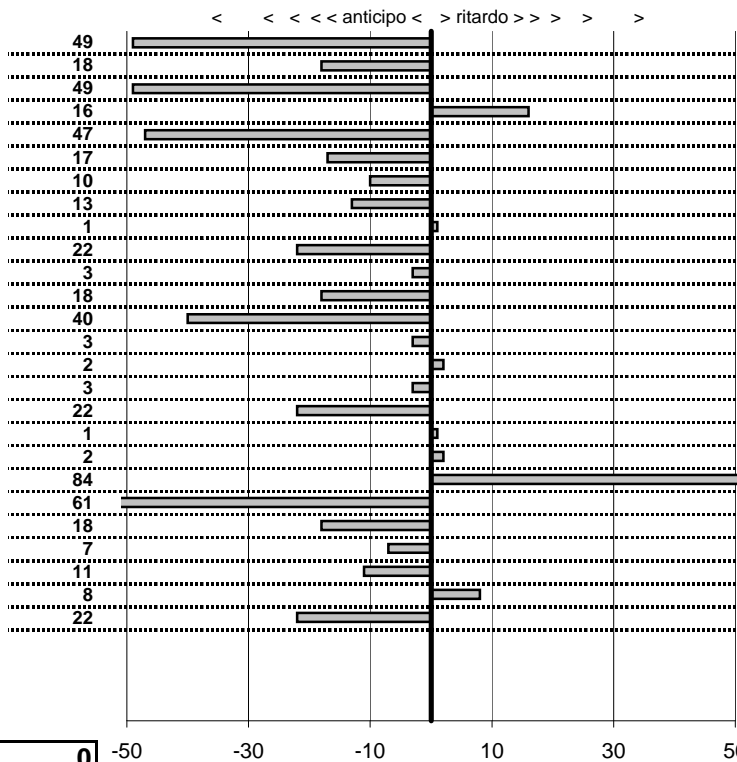

tempi e classifiche disponibili su www.cronoviterbo.net

- Cronologi - Penalità - Statistiche -

CEOTTO -REPOSI F.
LANDROVER

36

21 in classifica

prova	t.imposto	start	stop	t.netto
PA1-Lung.Mare Levante	0:00:12,00	11:28:34,84	11:28:46,35	0:00:11,51
PA2-Lung.Mare Levante	0:00:16,00	11:28:46,35	11:29:02,17	0:00:15,82
PA3-Lung.Mare Levante	0:00:10,00	11:29:02,17	11:29:11,68	0:00:09,51
PA4-Lung.Mare Levante	0:00:11,00	11:29:11,68	11:29:22,84	0:00:11,16
PA5-Via Maratea 1	0:00:11,00	11:40:24,79	11:40:35,32	0:00:10,53
PA6-Via Maratea 2	0:00:10,00	11:40:35,32	11:40:45,15	0:00:09,83
PA7-Via Maratea 13	0:00:11,00	11:40:45,15	11:40:56,05	0:00:10,90
PA8-Via Maratea 4	0:00:12,00	11:40:56,05	11:41:07,92	0:00:11,87
PA9-Maccarese 1	0:00:13,00	11:59:20,63	11:59:33,64	0:00:13,01
PA10-Maccarese 2	0:19:54,00	11:59:33,64	12:19:27,42	0:19:53,78
PA11-Torre di Maccares	0:00:15,00	12:19:27,42	12:19:42,39	0:00:14,97
PA12-Torre di Maccares	0:00:12,00	12:19:42,39	12:19:54,21	0:00:11,82
PA13-Torre di Maccares	0:00:13,00	12:19:54,21	12:20:06,81	0:00:12,60
PA14-Lun.Mare Levante	0:00:12,00	12:25:47,93	12:25:59,90	0:00:11,97
PA15-Lun.Mare Levante	0:00:16,00	12:25:59,90	12:26:15,92	0:00:16,02
PA16-Lun.Mare Levante	0:00:10,00	12:26:15,92	12:26:25,89	0:00:09,97
PA17-Lun.Mare Levante	0:00:11,00	12:26:25,89	12:26:36,67	0:00:10,78
PA18-Via Maratea 5	0:00:11,00	12:40:13,09	12:40:24,10	0:00:11,01
PA19-Via Maratea 6	0:00:10,00	12:40:24,10	12:40:34,12	0:00:10,02
PA20-Via Maratea 7	0:00:11,00	12:40:34,12	12:40:45,96	0:00:11,84
PA21-Via Maratea 8	0:00:12,00	12:40:45,96	12:40:57,35	0:00:11,39
PA22-Maccarese 6	0:00:13,00	13:02:55,97	13:03:08,79	0:00:12,82
PA23-Maccarese 7	0:19:54,00	13:03:08,79	13:23:02,72	0:19:53,93
PA24-Torre di Maccares	0:00:15,00	13:23:02,72	13:23:17,61	0:00:14,89
PA25-Torre di Maccares	0:00:12,00	13:23:17,61	13:23:29,69	0:00:12,08
PA26-Torre Maccarese	0:00:13,00	13:23:29,69	13:23:42,47	0:00:12,78