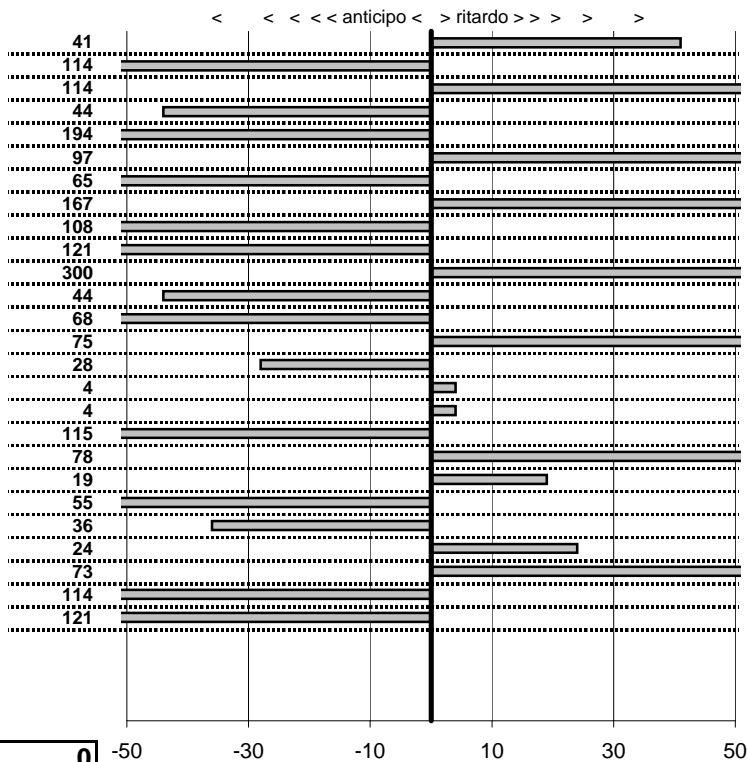

- Cronologi - Penalità - Statistiche -

LIBERATI A.-MAMMA R.
ALFA ROMEO GIULIA SPIDER

26

40 in classifica

prova	t. imposto	start	stop	t. netto
PA1-Lung.Mare Levante	0:00:12,00	11:16:30,01	11:16:42,42	0:00:12,41
PA2-Lung.Mare Levante	0:00:16,00	11:16:42,42	11:16:57,28	0:00:14,86
PA3-Lung.Mare Levante	0:00:10,00	11:16:57,28	11:17:08,42	0:00:11,14
PA4-Lung.Mare Levante	0:00:11,00	11:17:08,42	11:17:18,98	0:00:10,56
PA5-Via Maratea 1	0:00:11,00	11:26:28,35	11:26:37,41	0:00:09,06
PA6-Via Maratea 2	0:00:10,00	11:26:37,41	11:26:48,38	0:00:10,97
PA7-Via Maratea 13	0:00:11,00	11:26:48,38	11:26:58,73	0:00:10,35
PA8-Via Maratea 4	0:00:12,00	11:26:58,73	11:27:12,40	0:00:13,67
PA9-Maccarese 1	0:00:13,00	11:43:40,50	11:43:52,42	0:00:11,92
PA10-Maccarese 2	0:19:54,00	11:43:52,42	12:03:45,21	0:19:52,79
PA11-Torre di Maccares	0:00:15,00	12:03:45,21	12:04:03,22	0:00:18,01
PA12-Torre di Maccares	0:00:12,00	12:04:03,22	12:04:14,78	0:00:11,56
PA13-Torre di Maccares	0:00:13,00	12:04:14,78	12:04:27,10	0:00:12,32
PA14-Lun.Mare Levante	0:00:12,00	12:23:38,90	12:23:51,65	0:00:12,75
PA15-Lun.Mare Levante	0:00:16,00	12:23:51,65	12:24:07,37	0:00:15,72
PA16-Lun.Mare Levante	0:00:10,00	12:24:07,37	12:24:17,41	0:00:10,04
PA17-Lun.Mare Levante	0:00:11,00	12:24:17,41	12:24:28,45	0:00:11,04
PA18-Via Maratea 5	0:00:11,00	12:34:29,24	12:34:39,09	0:00:09,85
PA19-Via Maratea 6	0:00:10,00	12:34:39,09	12:34:49,87	0:00:10,78
PA20-Via Maratea 7	0:00:11,00	12:34:49,87	12:35:01,06	0:00:11,19
PA21-Via Maratea 8	0:00:12,00	12:35:01,06	12:35:12,51	0:00:11,45
PA22-Maccarese 6	0:00:13,00	12:54:12,04	12:54:24,68	0:00:12,64
PA23-Maccarese 7	0:19:54,00	12:54:24,68	13:14:18,92	0:19:54,24
PA24-Torre di Maccares	0:00:15,00	13:14:18,92	13:14:34,65	0:00:15,73
PA25-Torre di Maccares	0:00:12,00	13:14:34,65	13:14:45,51	0:00:10,86
PA26-Torre Maccarese	0:00:13,00	13:14:45,51	13:14:57,30	0:00:11,79