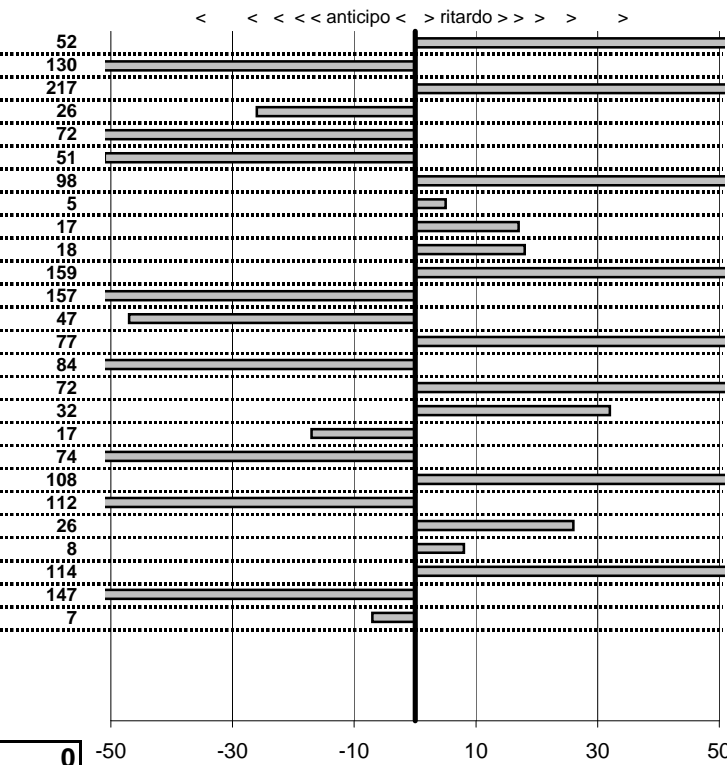

tempi e classifiche disponibili su www.cronoviterbo.net

- Cronologi - Penalità - Statistiche -

ANTONINI M.-X
 MG BGT

45

37 in classifica

prova	t.imposto	start	stop	t.netto
PA1-Lung.Mare Levante	0:00:12,00	11:38:32,70	11:38:45,22	0:00:12,52
PA2-Lung.Mare Levante	0:00:16,00	11:38:45,22	11:38:59,92	0:00:14,70
PA3-Lung.Mare Levante	0:00:10,00	11:38:59,92	11:39:12,09	0:00:12,17
PA4-Lung.Mare Levante	0:00:11,00	11:39:12,09	11:39:22,83	0:00:10,74
PA5-Via Maratea 1	0:00:11,00	11:47:23,65	11:47:33,93	0:00:10,28
PA6-Via Maratea 2	0:00:10,00	11:47:33,93	11:47:43,42	0:00:09,49
PA7-Via Maratea 13	0:00:11,00	11:47:43,42	11:47:55,40	0:00:11,98
PA8-Via Maratea 4	0:00:12,00	11:47:55,40	11:48:07,45	0:00:12,05
PA9-Maccarese 1	0:00:13,00	12:09:47,79	12:10:00,96	0:00:13,17
PA10-Maccarese 2	0:19:54,00	12:10:00,96	12:29:55,14	0:19:54,18
PA11-Torre di Maccares	0:00:15,00	12:29:55,14	12:30:11,73	0:00:16,59
PA12-Torre di Maccares	0:00:12,00	12:30:11,73	12:30:22,16	0:00:10,43
PA13-Torre di Maccares	0:00:13,00	12:30:22,16	12:30:34,69	0:00:12,53
PA14-Lun.Mare Levante	0:00:12,00	12:43:17,92	12:43:30,69	0:00:12,77
PA15-Lun.Mare Levante	0:00:16,00	12:43:30,69	12:43:45,85	0:00:15,16
PA16-Lun.Mare Levante	0:00:10,00	12:43:45,85	12:43:56,57	0:00:10,72
PA17-Lun.Mare Levante	0:00:11,00	12:43:56,57	12:44:07,89	0:00:11,32
PA18-Via Maratea 5	0:00:11,00	13:00:09,47	13:00:20,30	0:00:10,83
PA19-Via Maratea 6	0:00:10,00	13:00:20,30	13:00:29,56	0:00:09,26
PA20-Via Maratea 7	0:00:11,00	13:00:29,56	13:00:41,64	0:00:12,08
PA21-Via Maratea 8	0:00:12,00	13:00:41,64	13:00:52,52	0:00:10,88
PA22-Maccarese 6	0:00:13,00	13:23:04,08	13:23:17,34	0:00:13,26
PA23-Maccarese 7	0:19:54,00	13:23:17,34	13:43:11,42	0:19:54,08
PA24-Torre di Maccares	0:00:15,00	13:43:11,42	13:43:27,56	0:00:16,14
PA25-Torre di Maccares	0:00:12,00	13:43:27,56	13:43:38,09	0:00:10,53
PA26-Torre Maccarese	0:00:13,00	13:43:38,09	13:43:51,02	0:00:12,93