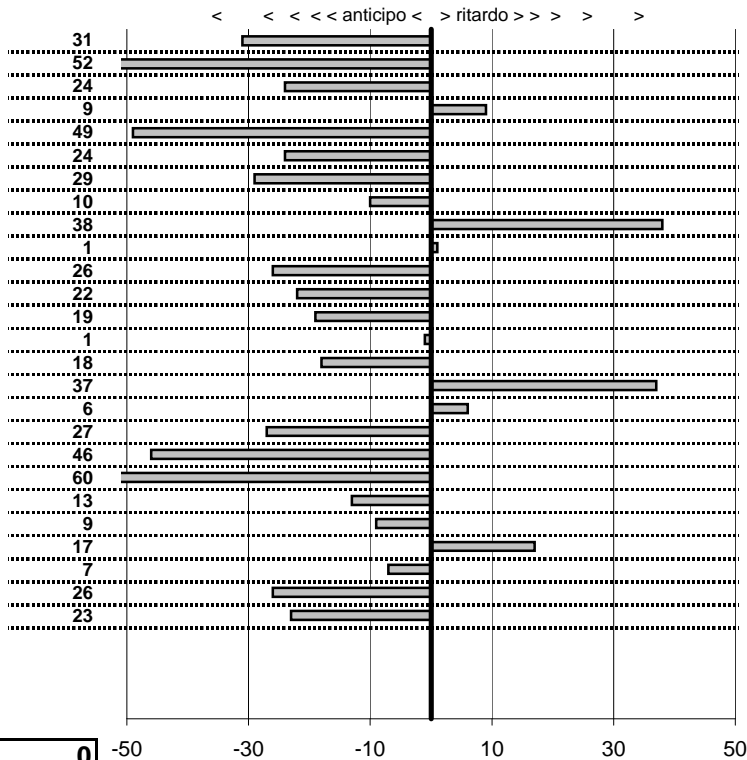

tempi e classifiche disponibili su www.cronoviterbo.net

- Cronologi - Penalità - Statistiche -

DI PRETE M.-TIFI S.
FERRARI 328 GT

23

13 in classifica

prova	t.imposto	start	stop	t.netto
PA1-Lung.Mare Levante	0:00:12,00	11:13:19,35	11:13:31,04	0:00:11,69
PA2-Lung.Mare Levante	0:00:16,00	11:13:31,04	11:13:46,52	0:00:15,48
PA3-Lung.Mare Levante	0:00:10,00	11:13:46,52	11:13:56,28	0:00:09,76
PA4-Lung.Mare Levante	0:00:11,00	11:13:56,28	11:14:07,37	0:00:11,09
PA5-Via Maratea 1	0:00:11,00	11:21:28,11	11:21:38,62	0:00:10,51
PA6-Via Maratea 2	0:00:10,00	11:21:38,62	11:21:48,38	0:00:09,76
PA7-Via Maratea 13	0:00:11,00	11:21:48,38	11:21:59,09	0:00:10,71
PA8-Via Maratea 4	0:00:12,00	11:21:59,09	11:22:10,99	0:00:11,90
PA9-Maccarese 1	0:00:13,00	11:37:03,59	11:37:16,97	0:00:13,38
PA10-Maccarese 2	0:19:54,00	11:37:16,97	11:57:10,98	0:19:54,01
PA11-Torre di Maccarese	0:00:15,00	11:57:10,98	11:57:25,72	0:00:14,74
PA12-Torre di Maccarese	0:00:12,00	11:57:25,72	11:57:37,50	0:00:11,78
PA13-Torre di Maccarese	0:00:13,00	11:57:37,50	11:57:50,31	0:00:12,81
PA14-Lun.Mare Levante	0:00:12,00	12:14:51,51	12:15:03,50	0:00:11,99
PA15-Lun.Mare Levante	0:00:16,00	12:15:03,50	12:15:19,32	0:00:15,82
PA16-Lun.Mare Levante	0:00:10,00	12:15:19,32	12:15:29,69	0:00:10,37
PA17-Lun.Mare Levante	0:00:11,00	12:15:29,69	12:15:40,75	0:00:11,06
PA18-Via Maratea 5	0:00:11,00	12:28:57,47	12:29:08,20	0:00:10,73
PA19-Via Maratea 6	0:00:10,00	12:29:08,20	12:29:17,74	0:00:09,54
PA20-Via Maratea 7	0:00:11,00	12:29:17,74	12:29:28,14	0:00:10,40
PA21-Via Maratea 8	0:00:12,00	12:29:28,14	12:29:40,01	0:00:11,87
PA22-Maccarese 6	0:00:13,00	12:46:31,50	12:46:44,41	0:00:12,91
PA23-Maccarese 7	0:19:54,00	12:46:44,41	13:06:38,58	0:19:54,17
PA24-Torre di Maccarese	0:00:15,00	13:06:38,58	13:06:53,51	0:00:14,93
PA25-Torre di Maccarese	0:00:12,00	13:06:53,51	13:07:05,25	0:00:11,74
PA26-Torre Maccarese	0:00:13,00	13:07:05,25	13:07:18,02	0:00:12,77