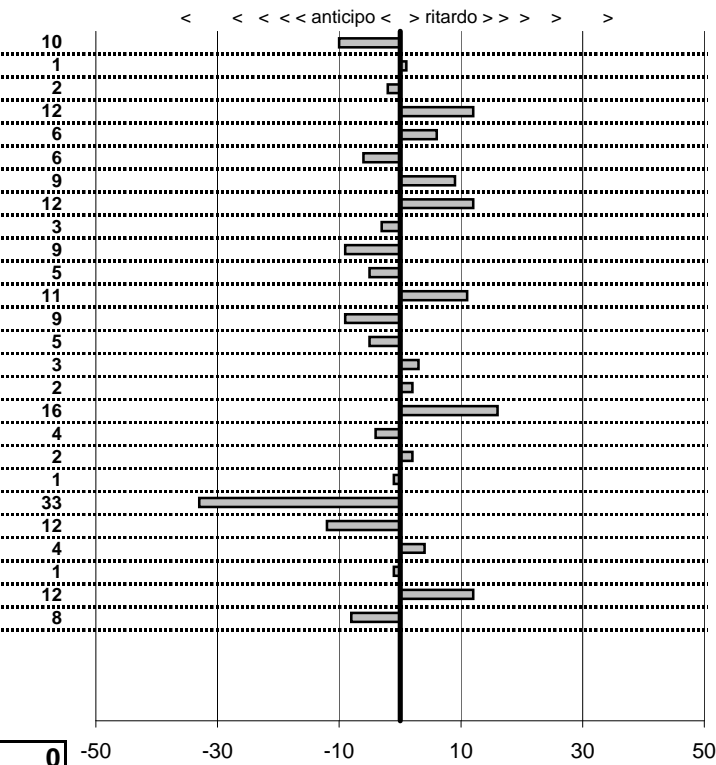

prova	t.imposto	start	stop	t.netto
PA1-Lung.Mare Levante	0:00:12,00	11:12:16,42	11:12:28,32	0:00:11,90
PA2-Lung.Mare Levante	0:00:16,00	11:12:28,32	11:12:44,33	0:00:16,01
PA3-Lung.Mare Levante	0:00:10,00	11:12:44,33	11:12:54,31	0:00:09,98
PA4-Lung.Mare Levante	0:00:11,00	11:12:54,31	11:13:05,43	0:00:11,12
PA5-Via Maratea 1	0:00:11,00	11:28:30,71	11:28:41,77	0:00:11,06
PA6-Via Maratea 2	0:00:10,00	11:28:41,77	11:28:51,71	0:00:09,94
PA7-Via Maratea 13	0:00:11,00	11:28:51,71	11:29:02,80	0:00:11,09
PA8-Via Maratea 4	0:00:12,00	11:29:02,80	11:29:14,92	0:00:12,12
PA9-Maccarese 1	0:00:13,00	11:47:39,62	11:47:52,59	0:00:12,97
PA10-Maccarese 2	0:19:54,00	11:47:52,59	12:07:46,50	0:19:53,91
PA11-Torre di Maccares	0:00:15,00	12:07:46,50	12:08:01,45	0:00:14,95
PA12-Torre di Maccares	0:00:12,00	12:08:01,45	12:08:13,56	0:00:12,11
PA13-Torre di Maccares	0:00:13,00	12:08:13,56	12:08:26,47	0:00:12,91
PA14-Lun.Mare Levante	0:00:12,00	12:17:02,80	12:17:14,75	0:00:11,95
PA15-Lun.Mare Levante	0:00:16,00	12:17:14,75	12:17:30,78	0:00:16,03
PA16-Lun.Mare Levante	0:00:10,00	12:17:30,78	12:17:40,80	0:00:10,02
PA17-Lun.Mare Levante	0:00:11,00	12:17:40,80	12:17:51,96	0:00:11,16
PA18-Via Maratea 5	0:00:11,00	12:29:55,20	12:30:06,16	0:00:10,96
PA19-Via Maratea 6	0:00:10,00	12:30:06,16	12:30:16,18	0:00:10,02
PA20-Via Maratea 7	0:00:11,00	12:30:16,18	12:30:27,17	0:00:10,99
PA21-Via Maratea 8	0:00:12,00	12:30:27,17	12:30:38,84	0:00:11,67
PA22-Maccarese 6	0:00:13,00	12:47:51,49	12:48:04,37	0:00:12,88
PA23-Maccarese 7	0:19:54,00	12:48:04,37	13:07:58,41	0:19:54,04
PA24-Torre di Maccares	0:00:15,00	13:07:58,41	13:08:13,40	0:00:14,99
PA25-Torre di Maccares	0:00:12,00	13:08:13,40	13:08:25,52	0:00:12,12
PA26-Torre Maccarese	0:00:13,00	13:08:25,52	13:08:38,44	0:00:12,92

SOMMA PENALITA' **198**
MEDIA PENALITA' **7,6**

ALTRE PENALITA' **0**
TOTALE PENALITA' **348**

Elaborazione dati a cura di CRONOVITERBO