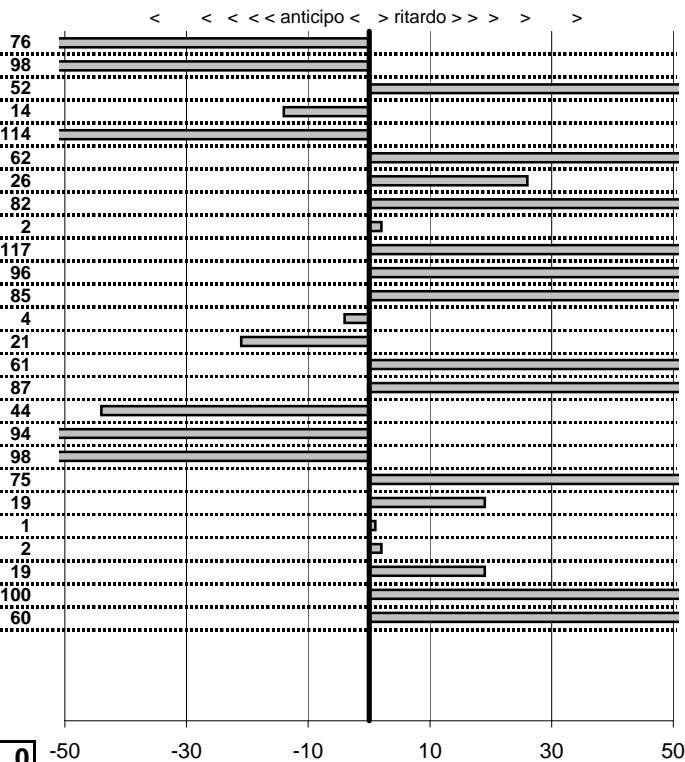

prova	t.imposto	start	stop	t.netto
PA1-Lung.Mare Levante	0:00:12,00	11:17:34,52	11:17:45,76	0:00:11,24
PA2-Lung.Mare Levante	0:00:16,00	11:17:45,76	11:18:00,78	0:00:15,02
PA3-Lung.Mare Levante	0:00:10,00	11:18:00,78	11:18:11,30	0:00:10,52
PA4-Lung.Mare Levante	0:00:11,00	11:18:11,30	11:18:22,16	0:00:10,86
PA5-Via Maratea 1	0:00:11,00	11:27:26,20	11:27:36,06	0:00:09,86
PA6-Via Maratea 2	0:00:10,00	11:27:36,06	11:27:46,68	0:00:10,62
PA7-Via Maratea 13	0:00:11,00	11:27:46,68	11:27:57,94	0:00:11,26
PA8-Via Maratea 4	0:00:12,00	11:27:57,94	11:28:10,76	0:00:12,82
PA9-Maccarese 1	0:00:13,00	11:44:58,79	11:45:11,81	0:00:13,02
PA10-Maccarese 2	0:19:54,00	11:45:11,81	12:05:06,98	0:19:55,17
PA11-Torre di Maccarese	0:00:15,00	12:05:06,98	12:05:22,94	0:00:15,96
PA12-Torre di Maccarese	0:00:12,00	12:05:22,94	12:05:35,79	0:00:12,85
PA13-Torre di Maccarese	0:00:13,00	12:05:35,79	12:05:48,75	0:00:12,96
PA14-Lun.Mare Levante	0:00:12,00	12:19:15,81	12:19:27,60	0:00:11,79
PA15-Lun.Mare Levante	0:00:16,00	12:19:27,60	12:19:44,21	0:00:16,61
PA16-Lun.Mare Levante	0:00:10,00	12:19:44,21	12:19:55,08	0:00:10,87
PA17-Lun.Mare Levante	0:00:11,00	12:19:55,08	12:20:05,64	0:00:10,56
PA18-Via Maratea 5	0:00:11,00	12:32:38,23	12:32:48,29	0:00:10,06
PA19-Via Maratea 6	0:00:10,00	12:32:48,29	12:32:57,31	0:00:09,02
PA20-Via Maratea 7	0:00:11,00	12:32:57,31	12:33:09,06	0:00:11,75
PA21-Via Maratea 8	0:00:12,00	12:33:09,06	12:33:21,25	0:00:12,19
PA22-Maccarese 6	0:00:13,00	12:50:23,01	12:50:36,02	0:00:13,01
PA23-Maccarese 7	0:19:54,00	12:50:36,02	13:10:30,04	0:19:54,02
PA24-Torre di Maccarese	0:00:15,00	13:10:30,04	13:10:45,23	0:00:15,19
PA25-Torre di Maccarese	0:00:12,00	13:10:45,23	13:10:58,23	0:00:13,00
PA26-Torre Maccarese	0:00:13,00	13:10:58,23	13:11:11,83	0:00:13,60

SOMMA PENALITA' 1.509
MEDIA PENALITA' 58,0

ALTRE PENALITA' 0
TOTALE PENALITA' 2.580

Elaborazione dati a cura di CRONOVITERBO