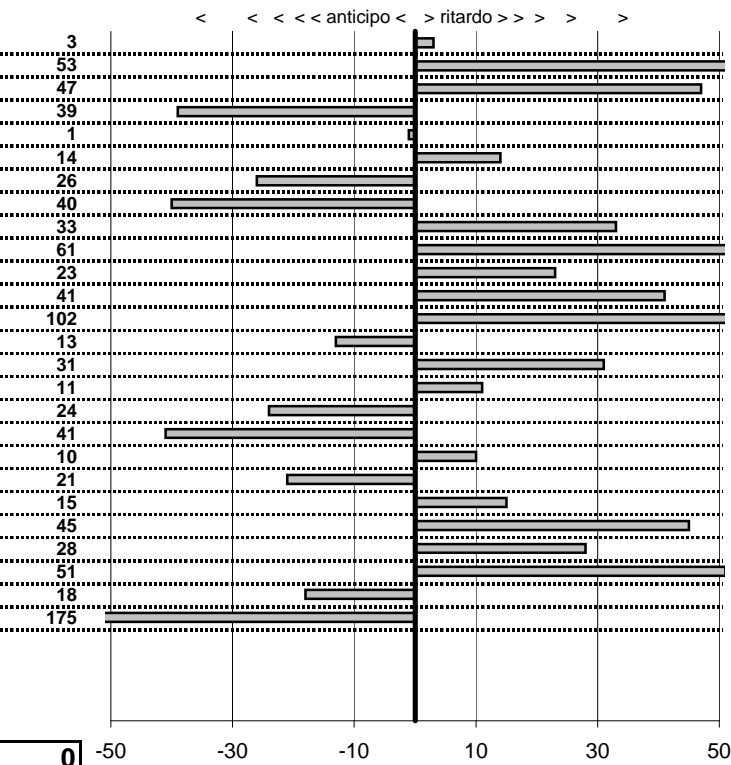

prova	t.imposto	start	stop	t.netto
PA1-Lung.Mare Levante	0:00:12,00	11:21:14,44	11:21:26,47	0:00:12,03
PA2-Lung.Mare Levante	0:00:16,00	11:21:26,47	11:21:43,00	0:00:16,53
PA3-Lung.Mare Levante	0:00:10,00	11:21:43,00	11:21:53,47	0:00:10,47
PA4-Lung.Mare Levante	0:00:11,00	11:21:53,47	11:22:04,08	0:00:10,61
PA5-Via Maratea 1	0:00:11,00	11:33:48,98	11:33:59,97	0:00:10,99
PA6-Via Maratea 2	0:00:10,00	11:33:59,97	11:34:10,11	0:00:10,14
PA7-Via Maratea 13	0:00:11,00	11:34:10,11	11:34:20,85	0:00:10,74
PA8-Via Maratea 4	0:00:12,00	11:34:20,85	11:34:32,45	0:00:11,60
PA9-Maccarese 1	0:00:13,00	11:50:24,14	11:50:37,47	0:00:13,33
PA10-Maccarese 2	0:19:54,00	11:50:37,47	12:10:32,08	0:19:54,61
PA11-Torre di Maccares	0:00:15,00	12:10:32,08	12:10:47,31	0:00:15,23
PA12-Torre di Maccares	0:00:12,00	12:10:47,31	12:10:59,72	0:00:12,41
PA13-Torre di Maccares	0:00:13,00	12:10:59,72	12:10:73,54	0:00:14,02
PA14-Lun.Mare Levante	0:00:12,00	12:22:31,41	12:22:43,28	0:00:11,87
PA15-Lun.Mare Levante	0:00:16,00	12:22:43,28	12:22:59,59	0:00:16,31
PA16-Lun.Mare Levante	0:00:10,00	12:22:59,59	12:23:09,70	0:00:10,11
PA17-Lun.Mare Levante	0:00:11,00	12:23:09,70	12:23:20,46	0:00:10,76
PA18-Via Maratea 5	0:00:11,00	12:36:01,73	12:36:12,32	0:00:10,59
PA19-Via Maratea 6	0:00:10,00	12:36:12,32	12:36:22,42	0:00:10,10
PA20-Via Maratea 7	0:00:11,00	12:36:22,42	12:36:33,21	0:00:10,79
PA21-Via Maratea 8	0:00:12,00	12:36:33,21	12:36:45,36	0:00:12,15
PA22-Maccarese 6	0:00:13,00	12:56:39,33	12:56:52,78	0:00:13,45
PA23-Maccarese 7	0:19:54,00	12:56:52,78	13:16:47,06	0:19:54,28
PA24-Torre di Maccares	0:00:15,00	13:16:47,06	13:17:02,57	0:00:15,51
PA25-Torre di Maccares	0:00:12,00	13:17:02,57	13:17:14,39	0:00:11,82
PA26-Torre Maccarese	0:00:13,00	13:17:14,39	13:17:25,64	0:00:11,25

SOMMA PENALITA'	966
MEDIA PENALITA'	37,2

ALTRE PENALITA'	0
TOTALE PENALITA'	1.546

Elaborazione dati a cura di CRONOVITERBO