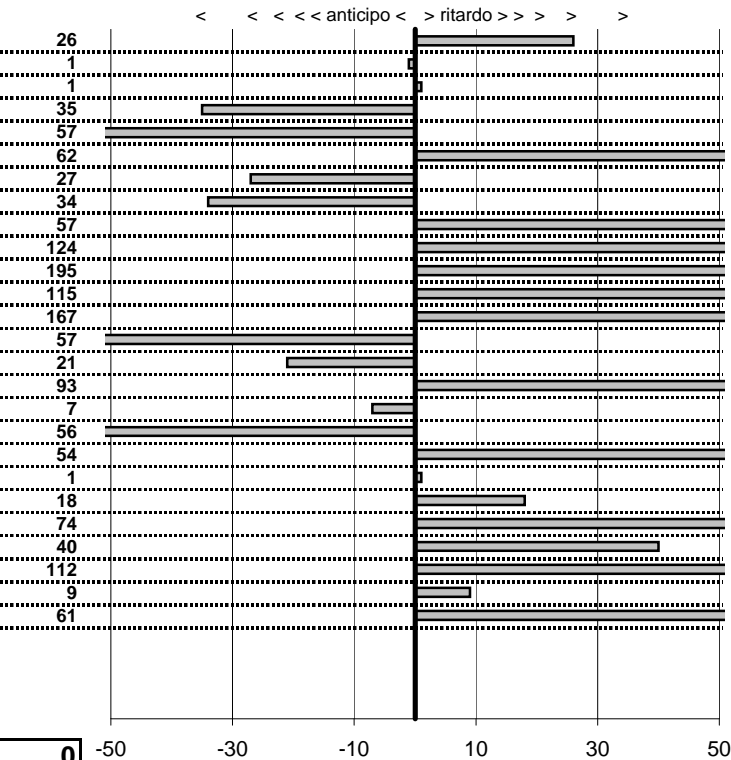

- Cronologi - Penalità - Statistiche -

COSTANTINI U.-X
ALFA ROMEO SPIDER 1300

10

27 in classifica

prova	t.imposto	start	stop	t.netto
PA1-Lung.Mare Levante	0:00:12,00	11:00:41,23	11:00:53,49	0:00:12,26
PA2-Lung.Mare Levante	0:00:16,00	11:00:53,49	11:01:09,48	0:00:15,99
PA3-Lung.Mare Levante	0:00:10,00	11:01:09,48	11:01:19,49	0:00:10,01
PA4-Lung.Mare Levante	0:00:11,00	11:01:19,49	11:01:30,14	0:00:10,65
PA5-Via Maratea 1	0:00:11,00	11:12:02,58	11:12:13,01	0:00:10,43
PA6-Via Maratea 2	0:00:10,00	11:12:13,01	11:12:23,63	0:00:10,62
PA7-Via Maratea 13	0:00:11,00	11:12:23,63	11:12:34,36	0:00:10,73
PA8-Via Maratea 4	0:00:12,00	11:12:34,36	11:12:46,02	0:00:11,66
PA9-Maccarese 1	0:00:13,00	11:29:08,00	11:29:21,57	0:00:13,57
PA10-Maccarese 2	0:19:54,00	11:29:21,57	11:49:16,81	0:19:55,24
PA11-Torre di Maccarese	0:00:15,00	11:49:16,81	11:49:33,76	0:00:16,95
PA12-Torre di Maccarese	0:00:12,00	11:49:33,76	11:49:46,91	0:00:13,15
PA13-Torre di Maccarese	0:00:13,00	11:49:46,91	11:50:01,58	0:00:14,67
PA14-Lun.Mare Levante	0:00:12,00	12:06:01,76	12:06:13,19	0:00:11,43
PA15-Lun.Mare Levante	0:00:16,00	12:06:13,19	12:06:28,98	0:00:15,79
PA16-Lun.Mare Levante	0:00:10,00	12:06:28,98	12:06:39,91	0:00:10,93
PA17-Lun.Mare Levante	0:00:11,00	12:06:39,91	12:06:50,84	0:00:10,93
PA18-Via Maratea 5	0:00:11,00	12:19:20,27	12:19:30,71	0:00:10,44
PA19-Via Maratea 6	0:00:10,00	12:19:30,71	12:19:41,25	0:00:10,54
PA20-Via Maratea 7	0:00:11,00	12:19:41,25	12:19:52,26	0:00:11,01
PA21-Via Maratea 8	0:00:12,00	12:19:52,26	12:20:04,44	0:00:12,18
PA22-Maccarese 6	0:00:13,00	12:35:54,02	12:36:07,76	0:00:13,74
PA23-Maccarese 7	0:19:54,00	12:36:07,76	12:56:02,16	0:19:54,40
PA24-Torre di Maccarese	0:00:15,00	12:56:02,16	12:56:18,28	0:00:16,12
PA25-Torre di Maccarese	0:00:12,00	12:56:18,28	12:56:30,37	0:00:12,09
PA26-Torre Maccarese	0:00:13,00	12:56:30,37	12:56:43,98	0:00:13,61