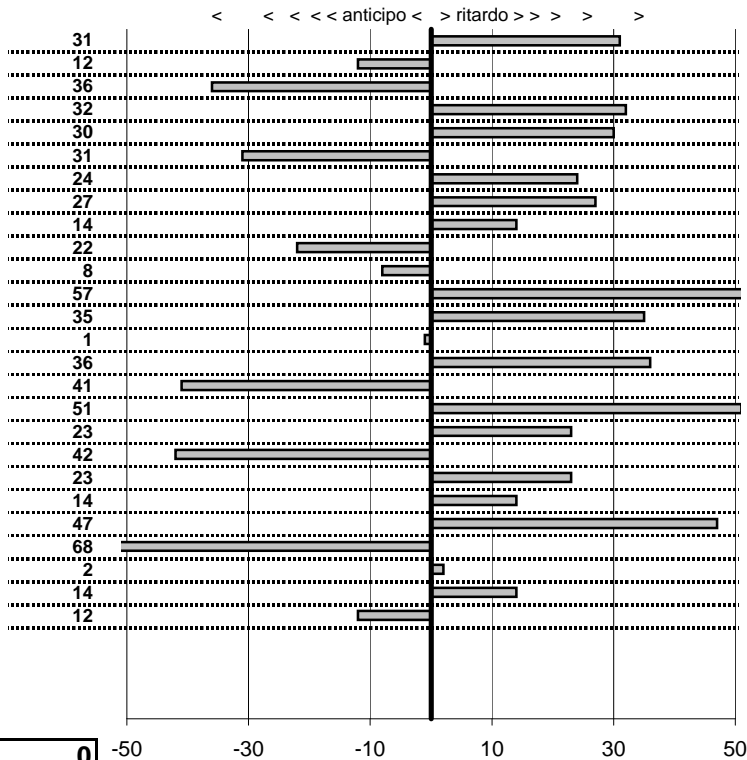

tempi e classifiche disponibili su www.cronoviterbo.net

- Cronologi - Penalità - Statistiche -

POTENZA R.-FEDERICI C. ALFA ROMEO GT JUNIOR	24
15 in classifica	

prova	t. imposto	start	stop	t. netto
PA1-Lung.Mare Levante	0:00:12,00	11:14:24,26	11:14:36,57	0:00:12,31
PA2-Lung.Mare Levante	0:00:16,00	11:14:36,57	11:14:52,45	0:00:15,88
PA3-Lung.Mare Levante	0:00:10,00	11:14:52,45	11:15:02,09	0:00:09,64
PA4-Lung.Mare Levante	0:00:11,00	11:15:02,09	11:15:13,41	0:00:11,32
PA5-Via Maratea 1	0:00:11,00	11:24:39,14	11:24:50,44	0:00:11,30
PA6-Via Maratea 2	0:00:10,00	11:24:50,44	11:25:00,13	0:00:09,69
PA7-Via Maratea 13	0:00:11,00	11:25:00,13	11:25:11,37	0:00:11,24
PA8-Via Maratea 4	0:00:12,00	11:25:11,37	11:25:23,64	0:00:12,27
PA9-Maccarese 1	0:00:13,00	11:46:17,20	11:46:30,34	0:00:13,14
PA10-Maccarese 2	0:19:54,00	11:46:30,34	12:06:24,12	0:19:53,78
PA11-Torre di Maccares	0:00:15,00	12:06:24,12	12:06:39,04	0:00:14,92
PA12-Torre di Maccares	0:00:12,00	12:06:39,04	12:06:51,61	0:00:12,57
PA13-Torre di Maccares	0:00:13,00	12:06:51,61	12:07:04,96	0:00:13,35
PA14-Lun.Mare Levante	0:00:12,00	12:39:01,73	12:39:13,72	0:00:11,99
PA15-Lun.Mare Levante	0:00:16,00	12:39:13,72	12:39:30,08	0:00:16,36
PA16-Lun.Mare Levante	0:00:10,00	12:39:30,08	12:39:39,67	0:00:09,59
PA17-Lun.Mare Levante	0:00:11,00	12:39:39,67	12:39:51,18	0:00:11,51
PA18-Via Maratea 5	0:00:11,00	12:49:07,17	12:49:18,40	0:00:11,23
PA19-Via Maratea 6	0:00:10,00	12:49:18,40	12:49:27,98	0:00:09,58
PA20-Via Maratea 7	0:00:11,00	12:49:27,98	12:49:39,21	0:00:11,23
PA21-Via Maratea 8	0:00:12,00	12:49:39,21	12:49:51,35	0:00:12,14
PA22-Maccarese 6	0:00:13,00	13:09:11,86	13:09:25,33	0:00:13,47
PA23-Maccarese 7	0:19:54,00	13:09:25,33	13:29:18,65	0:19:53,32
PA24-Torre di Maccares	0:00:15,00	13:29:18,65	13:29:33,67	0:00:15,02
PA25-Torre di Maccares	0:00:12,00	13:29:33,67	13:29:45,81	0:00:12,14
PA26-Torre Maccarese	0:00:13,00	13:29:45,81	13:29:58,69	0:00:12,88