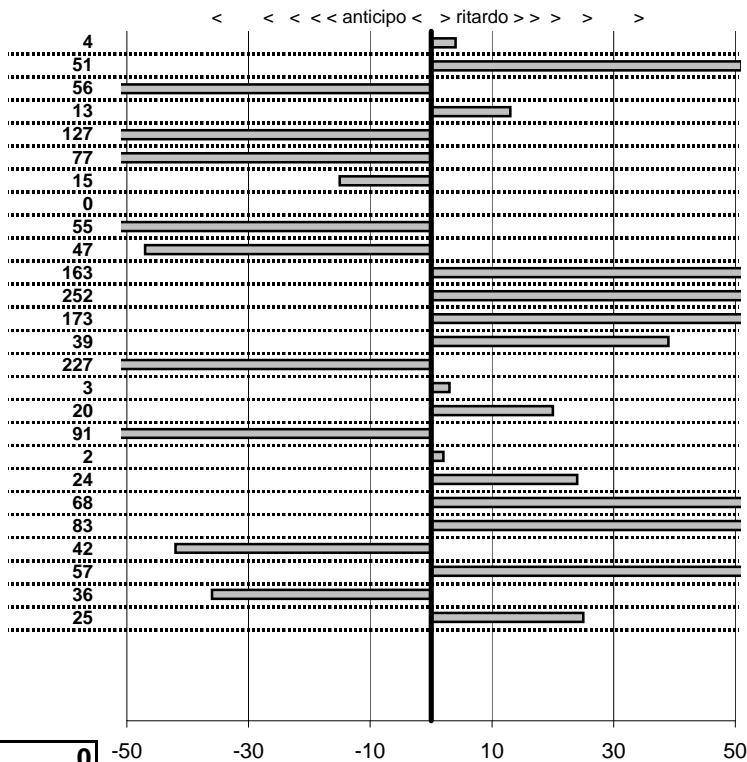

- Cronologi - Penalità - Statistiche -

VOTANO V.-MESSINA A.

PORSCHE 964

42

28 in classifica

prova	t.imposto	start	stop	t.netto
PA1-Lung.Mare Levante	0:00:12,00	11:35:22,04	11:35:34,08	0:00:12,04
PA2-Lung.Mare Levante	0:00:16,00	11:35:34,08	11:35:50,59	0:00:16,51
PA3-Lung.Mare Levante	0:00:10,00	11:35:50,59	11:36:00,03	0:00:09,44
PA4-Lung.Mare Levante	0:00:11,00	11:36:00,03	11:36:11,16	0:00:11,13
PA5-Via Maratea 1	0:00:11,00	11:45:15,43	11:45:25,16	0:00:09,73
PA6-Via Maratea 2	0:00:10,00	11:45:25,16	11:45:34,39	0:00:09,23
PA7-Via Maratea 13	0:00:11,00	11:45:34,39	11:45:45,24	0:00:10,85
PA8-Via Maratea 4	0:00:12,00	11:45:45,24	11:45:57,24	0:00:12,00
PA9-Maccarese 1	0:00:13,00	12:07:11,75	12:07:24,20	0:00:12,45
PA10-Maccarese 2	0:19:54,00	12:07:24,20	12:27:17,73	0:19:53,53
PA11-Torre di Maccarese	0:00:15,00	12:27:17,73	12:27:34,36	0:00:16,63
PA12-Torre di Maccarese	0:00:12,00	12:27:34,36	12:27:48,88	0:00:14,52
PA13-Torre di Maccarese	0:00:13,00	12:27:48,88	12:28:03,61	0:00:14,73
PA14-Lun.Mare Levante	0:00:12,00	12:40:08,56	12:40:20,95	0:00:12,39
PA15-Lun.Mare Levante	0:00:16,00	12:40:20,95	12:40:34,68	0:00:13,73
PA16-Lun.Mare Levante	0:00:10,00	12:40:34,68	12:40:44,71	0:00:10,03
PA17-Lun.Mare Levante	0:00:11,00	12:40:44,71	12:40:55,91	0:00:11,20
PA18-Via Maratea 5	0:00:11,00	12:47:14,64	12:47:24,73	0:00:10,09
PA19-Via Maratea 6	0:00:10,00	12:47:24,73	12:47:34,75	0:00:10,02
PA20-Via Maratea 7	0:00:11,00	12:47:34,75	12:47:45,99	0:00:11,24
PA21-Via Maratea 8	0:00:12,00	12:47:45,99	12:47:58,67	0:00:12,68
PA22-Maccarese 6	0:00:13,00	13:10:26,33	13:10:40,16	0:00:13,83
PA23-Maccarese 7	0:19:54,00	13:10:40,16	13:30:33,74	0:19:53,58
PA24-Torre di Maccarese	0:00:15,00	13:30:33,74	13:30:49,31	0:00:15,57
PA25-Torre di Maccarese	0:00:12,00	13:30:49,31	13:31:00,95	0:00:11,64
PA26-Torre Maccarese	0:00:13,00	13:31:00,95	13:31:14,20	0:00:13,25