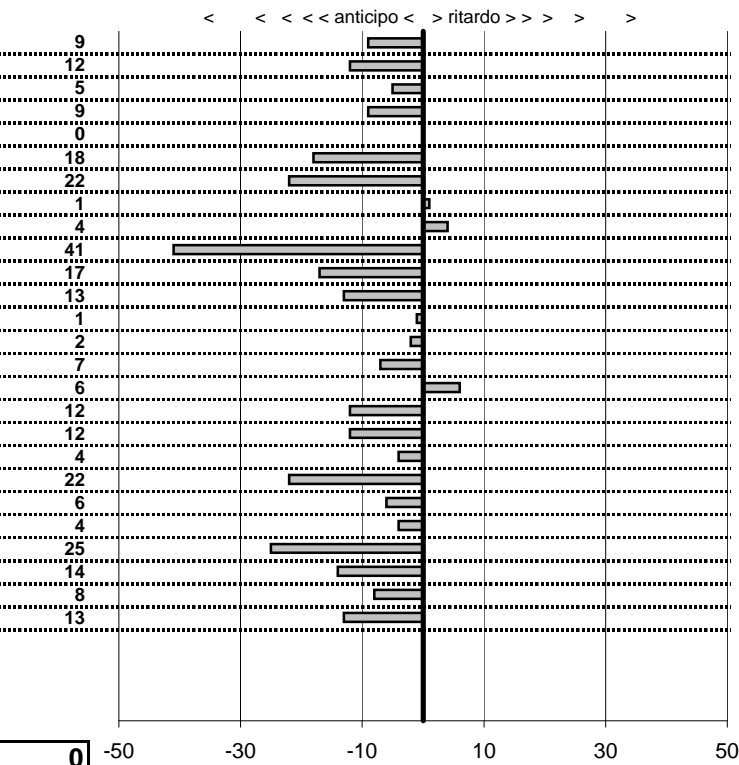

prova	t.imposto	start	stop	t.netto
PA1-Lung.Mare Levante	0:00:12,00	11:05:09,81	11:05:21,72	0:00:11,91
PA2-Lung.Mare Levante	0:00:16,00	11:05:21,72	11:05:37,60	0:00:15,88
PA3-Lung.Mare Levante	0:00:10,00	11:05:37,60	11:05:47,55	0:00:09,95
PA4-Lung.Mare Levante	0:00:11,00	11:05:47,55	11:05:58,46	0:00:10,91
PA5-Via Maratea 1	0:00:11,00	11:16:31,37	11:16:42,37	0:00:11,00
PA6-Via Maratea 2	0:00:10,00	11:16:42,37	11:16:52,19	0:00:09,82
PA7-Via Maratea 13	0:00:11,00	11:16:52,19	11:17:02,97	0:00:10,78
PA8-Via Maratea 4	0:00:12,00	11:17:02,97	11:17:14,98	0:00:12,01
PA9-Maccarese 1	0:00:13,00	11:31:54,03	11:32:07,07	0:00:13,04
PA10-Maccarese 2	0:19:54,00	11:32:07,07	11:52:00,66	0:19:53,59
PA11-Torre di Maccares	0:00:15,00	11:52:00,66	11:52:15,49	0:00:14,83
PA12-Torre di Maccares	0:00:12,00	11:52:15,49	11:52:27,36	0:00:11,87
PA13-Torre di Maccares	0:00:13,00	11:52:27,36	11:52:40,35	0:00:12,99
PA14-Lun.Mare Levante	0:00:12,00	12:09:27,82	12:09:39,80	0:00:11,98
PA15-Lun.Mare Levante	0:00:16,00	12:09:39,80	12:09:55,73	0:00:15,93
PA16-Lun.Mare Levante	0:00:10,00	12:09:55,73	12:10:05,79	0:00:10,06
PA17-Lun.Mare Levante	0:00:11,00	12:10:05,79	12:10:16,67	0:00:10,88
PA18-Via Maratea 5	0:00:11,00	12:24:18,31	12:24:29,19	0:00:10,88
PA19-Via Maratea 6	0:00:10,00	12:24:29,19	12:24:39,15	0:00:09,96
PA20-Via Maratea 7	0:00:11,00	12:24:39,15	12:24:49,93	0:00:10,78
PA21-Via Maratea 8	0:00:12,00	12:24:49,93	12:25:01,87	0:00:11,94
PA22-Maccarese 6	0:00:13,00	12:40:00,13	12:40:13,09	0:00:12,96
PA23-Maccarese 7	0:19:54,00	12:40:13,09	13:00:06,84	0:19:53,75
PA24-Torre di Maccares	0:00:15,00	13:00:06,84	13:00:21,70	0:00:14,86
PA25-Torre di Maccares	0:00:12,00	13:00:21,70	13:00:33,62	0:00:11,92
PA26-Torre Maccarese	0:00:13,00	13:00:33,62	13:00:46,49	0:00:12,87

SOMMA PENALITA' 287
MEDIA PENALITA' 11,0

ALTRE PENALITA' 0
TOTALE PENALITA' 505

Elaborazione dati a cura di CRONOVITERBO