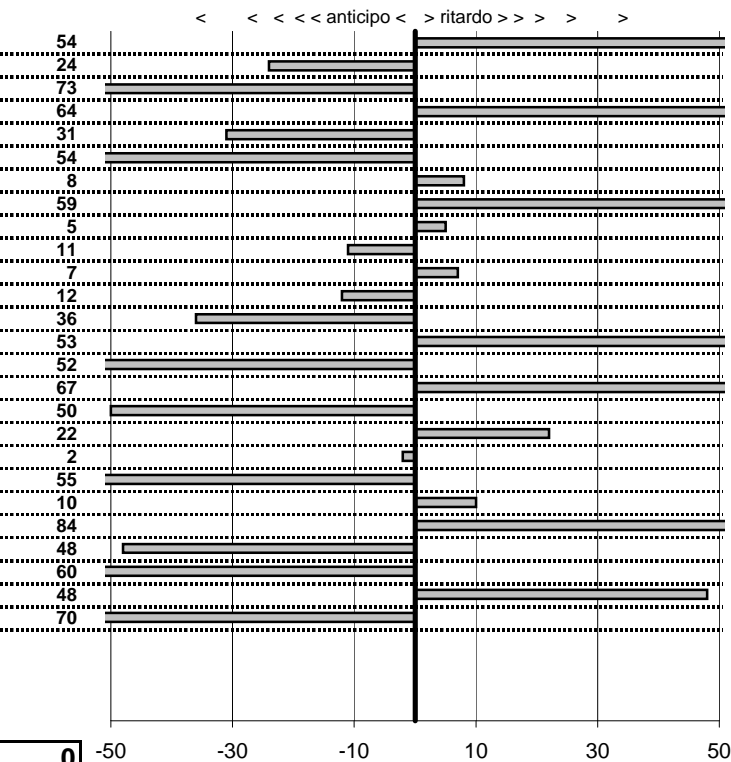

tempi e classifiche disponibili su www.cronoviterbo.net

- Cronologi - Penalità - Statistiche -

PAOLUCCI M.-ANDREASSI S.	21
ALFA ROMEO Spider veloce	
22 in classifica	

prova	t.imposto	start	stop	t.netto
PA1-Lung.Mare Levante	0:00:12,00	11:10:45,68	11:10:58,22	0:00:12,54
PA2-Lung.Mare Levante	0:00:16,00	11:10:58,22	11:11:13,98	0:00:15,76
PA3-Lung.Mare Levante	0:00:10,00	11:11:13,98	11:11:23,25	0:00:09,27
PA4-Lung.Mare Levante	0:00:11,00	11:11:23,25	11:11:34,89	0:00:11,64
PA5-Via Maratea 1	0:00:11,00	11:20:27,62	11:20:38,31	0:00:10,69
PA6-Via Maratea 2	0:00:10,00	11:20:38,31	11:20:47,77	0:00:09,46
PA7-Via Maratea 13	0:00:11,00	11:20:47,77	11:20:58,85	0:00:11,08
PA8-Via Maratea 4	0:00:12,00	11:20:58,85	11:21:11,44	0:00:12,59
PA9-Maccarese 1	0:00:13,00	11:38:26,28	11:38:39,33	0:00:13,05
PA10-Maccarese 2	0:19:54,00	11:38:39,33	11:58:33,22	0:19:53,89
PA11-Torre di Maccares	0:00:15,00	11:58:33,22	11:58:48,29	0:00:15,07
PA12-Torre di Maccares	0:00:12,00	11:58:48,29	11:59:00,17	0:00:11,88
PA13-Torre di Maccares	0:00:13,00	11:59:00,17	11:59:12,81	0:00:12,64
PA14-Lun.Mare Levante	0:00:12,00	12:21:26,61	12:21:39,14	0:00:12,53
PA15-Lun.Mare Levante	0:00:16,00	12:21:39,14	12:21:54,62	0:00:15,48
PA16-Lun.Mare Levante	0:00:10,00	12:21:54,62	12:22:05,29	0:00:10,67
PA17-Lun.Mare Levante	0:00:11,00	12:22:05,29	12:22:15,79	0:00:10,50
PA18-Via Maratea 5	0:00:11,00	12:36:56,54	12:37:07,76	0:00:11,22
PA19-Via Maratea 6	0:00:10,00	12:37:07,76	12:37:17,74	0:00:09,98
PA20-Via Maratea 7	0:00:11,00	12:37:17,74	12:37:28,19	0:00:10,45
PA21-Via Maratea 8	0:00:12,00	12:37:28,19	12:37:40,29	0:00:12,10
PA22-Maccarese 6	0:00:13,00	12:57:52,44	12:58:06,28	0:00:13,84
PA23-Maccarese 7	0:19:54,00	12:58:06,28	13:17:59,80	0:19:53,52
PA24-Torre di Maccares	0:00:15,00	13:17:59,80	13:18:14,20	0:00:14,40
PA25-Torre di Maccares	0:00:12,00	13:18:14,20	13:18:26,68	0:00:12,48
PA26-Torre Maccarese	0:00:13,00	13:18:26,68	13:18:38,98	0:00:12,30