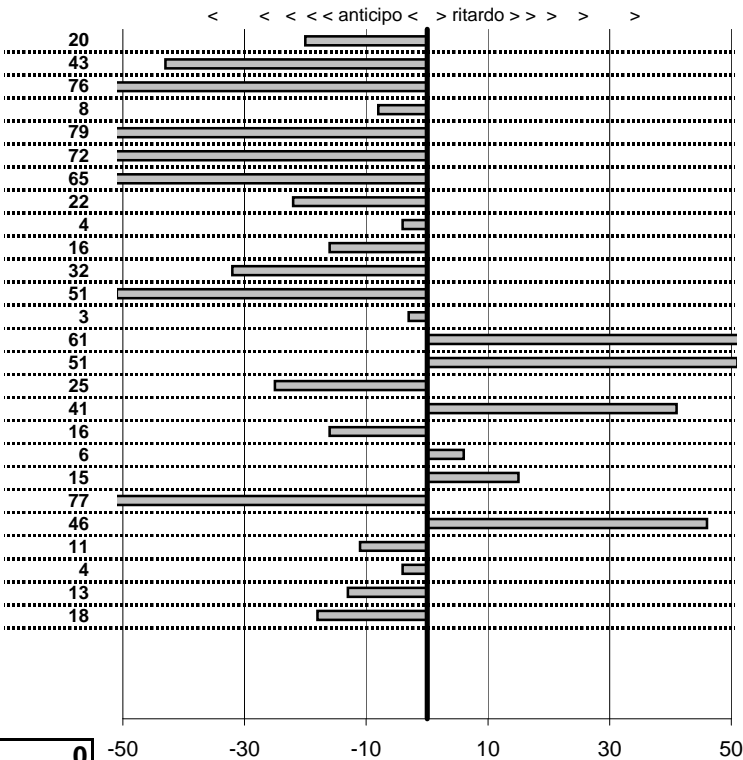

prova	t.imposto	start	stop	t.netto
PA1-Lung.Mare Levante	0:00:12,00	11:15:28,56	11:15:40,36	0:00:11,80
PA2-Lung.Mare Levante	0:00:16,00	11:15:40,36	11:15:55,93	0:00:15,57
PA3-Lung.Mare Levante	0:00:10,00	11:15:55,93	11:16:05,17	0:00:09,24
PA4-Lung.Mare Levante	0:00:11,00	11:16:05,17	11:16:16,09	0:00:10,92
PA5-Via Maratea 1	0:00:11,00	11:25:36,34	11:25:46,55	0:00:10,21
PA6-Via Maratea 2	0:00:10,00	11:25:46,55	11:25:55,83	0:00:09,28
PA7-Via Maratea 13	0:00:11,00	11:25:55,83	11:26:06,18	0:00:10,35
PA8-Via Maratea 4	0:00:12,00	11:26:06,18	11:26:17,96	0:00:11,78
PA9-Maccarese 1	0:00:13,00	11:42:22,28	11:42:35,24	0:00:12,96
PA10-Maccarese 2	0:19:54,00	11:42:35,24	12:02:29,08	0:19:53,84
PA11-Torre di Maccares	0:00:15,00	12:02:29,08	12:02:43,76	0:00:14,68
PA12-Torre di Maccares	0:00:12,00	12:02:43,76	12:02:55,25	0:00:11,49
PA13-Torre di Maccares	0:00:13,00	12:02:55,25	12:03:08,22	0:00:12,97
PA14-Lun.Mare Levante	0:00:12,00	12:15:55,43	12:16:08,04	0:00:12,61
PA15-Lun.Mare Levante	0:00:16,00	12:16:08,04	12:16:24,55	0:00:16,51
PA16-Lun.Mare Levante	0:00:10,00	12:16:24,55	12:16:34,30	0:00:09,75
PA17-Lun.Mare Levante	0:00:11,00	12:16:34,30	12:16:45,71	0:00:11,41
PA18-Via Maratea 5	0:00:11,00	12:30:47,96	12:30:58,80	0:00:10,84
PA19-Via Maratea 6	0:00:10,00	12:30:58,80	12:31:08,86	0:00:10,06
PA20-Via Maratea 7	0:00:11,00	12:31:08,86	12:31:20,01	0:00:11,15
PA21-Via Maratea 8	0:00:12,00	12:31:20,01	12:31:31,24	0:00:11,23
PA22-Maccarese 6	0:00:13,00	12:49:06,69	12:49:20,15	0:00:13,46
PA23-Maccarese 7	0:19:54,00	12:49:20,15	13:09:14,04	0:19:53,89
PA24-Torre di Maccares	0:00:15,00	13:09:14,04	13:09:29,00	0:00:14,96
PA25-Torre di Maccares	0:00:12,00	13:09:29,00	13:09:40,87	0:00:11,87
PA26-Torre Maccarese	0:00:13,00	13:09:40,87	13:09:53,69	0:00:12,82

SOMMA PENALITA' 875
MEDIA PENALITA' 33,7

ALTRE PENALITA' 0
TOTALE PENALITA' 1.575

Elaborazione dati a cura di CRONOVITERBO