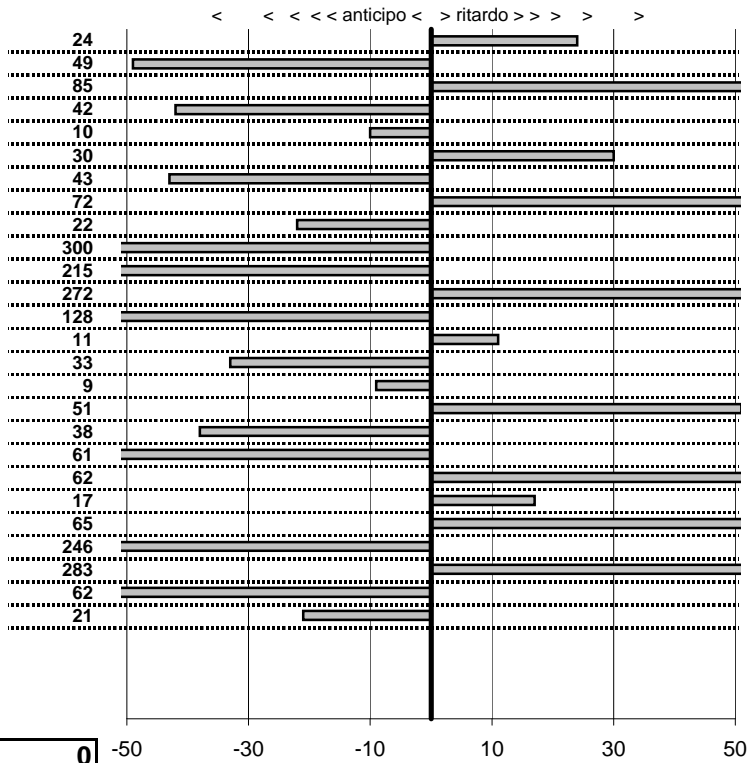

prova	t.imposto	start	stop	t.netto
PA1-Lung.Mare Levante	0:00:12,00	11:23:49,36	11:24:01,60	0:00:12,24
PA2-Lung.Mare Levante	0:00:16,00	11:24:01,60	11:24:17,11	0:00:15,51
PA3-Lung.Mare Levante	0:00:10,00	11:24:17,11	11:24:27,96	0:00:10,85
PA4-Lung.Mare Levante	0:00:11,00	11:24:27,96	11:24:38,54	0:00:10,58
PA5-Via Maratea 1	0:00:11,00	11:35:50,65	11:36:01,55	0:00:10,90
PA6-Via Maratea 2	0:00:10,00	11:36:01,55	11:36:11,85	0:00:10,30
PA7-Via Maratea 13	0:00:11,00	11:36:11,85	11:36:22,42	0:00:10,57
PA8-Via Maratea 4	0:00:12,00	11:36:22,42	11:36:35,14	0:00:12,72
PA9-Maccarese 1	0:00:13,00	11:53:01,56	11:53:14,34	0:00:12,78
PA10-Maccarese 2	0:19:54,00	11:53:14,34	12:13:05,30	0:19:50,96
PA11-Torre di Maccares	0:00:15,00	12:13:05,30	12:13:18,15	0:00:12,85
PA12-Torre di Maccares	0:00:12,00	12:13:18,15	12:13:32,87	0:00:14,72
PA13-Torre di Maccares	0:00:13,00	12:13:32,87	12:13:44,59	0:00:11,72
PA14-Lun.Mare Levante	0:00:12,00	12:26:56,49	12:27:08,60	0:00:12,11
PA15-Lun.Mare Levante	0:00:16,00	12:27:08,60	12:27:24,27	0:00:15,67
PA16-Lun.Mare Levante	0:00:10,00	12:27:24,27	12:27:34,18	0:00:09,91
PA17-Lun.Mare Levante	0:00:11,00	12:27:34,18	12:27:45,69	0:00:11,51
PA18-Via Maratea 5	0:00:11,00	12:41:12,94	12:41:23,56	0:00:10,62
PA19-Via Maratea 6	0:00:10,00	12:41:23,56	12:41:32,95	0:00:09,39
PA20-Via Maratea 7	0:00:11,00	12:41:32,95	12:41:44,57	0:00:11,62
PA21-Via Maratea 8	0:00:12,00	12:41:44,57	12:41:56,74	0:00:12,17
PA22-Maccarese 6	0:00:13,00	13:00:25,09	13:00:38,74	0:00:13,65
PA23-Maccarese 7	0:19:54,00	13:00:38,74	13:20:30,28	0:19:51,54
PA24-Torre di Maccares	0:00:15,00	13:20:30,28	13:20:48,11	0:00:17,83
PA25-Torre di Maccares	0:00:12,00	13:20:48,11	13:20:59,49	0:00:11,38
PA26-Torre Maccarese	0:00:13,00	13:20:59,49	13:21:12,28	0:00:12,79

SOMMA PENALITA' 2.251
MEDIA PENALITA' 86,6

ALTRE PENALITA' 0
TOTALE PENALITA' 6.753

Elaborazione dati a cura di CRONOVITERBO