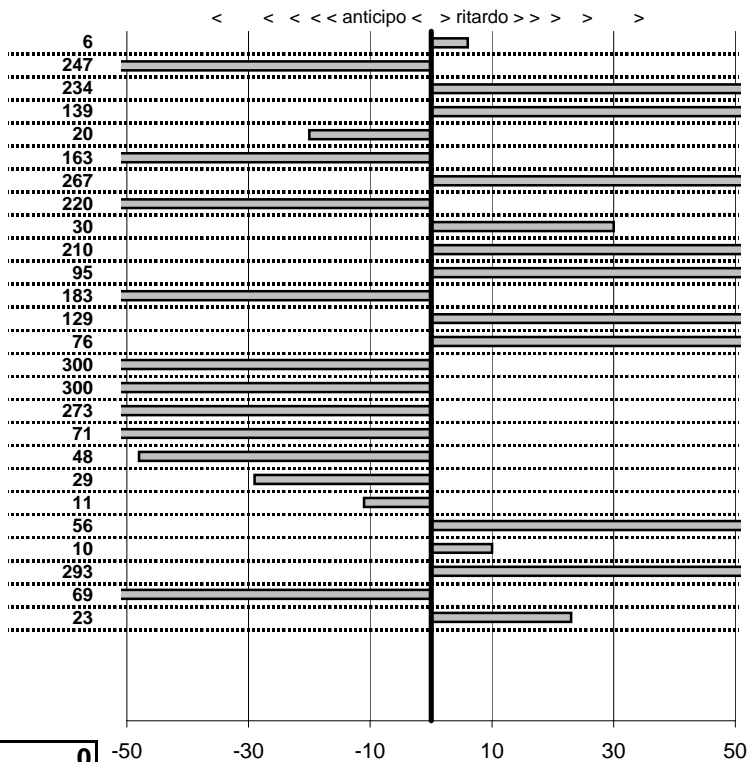

tempi e classifiche disponibili su www.cronoviterbo.net

- Cronologi - Penalità - Statistiche -

MARCELLI F,-MARCELLI B,		8
ALFA ROMEO		
47 in classifica		

prova	t.imposto	start	stop	t.netto
PA1-Lung.Mare Levante	0:00:12,00	11:33:03,27	11:33:15,33	0:00:12,06
PA2-Lung.Mare Levante	0:00:16,00	11:33:15,33	11:33:28,86	0:00:13,53
PA3-Lung.Mare Levante	0:00:10,00	11:33:28,86	11:33:41,20	0:00:12,34
PA4-Lung.Mare Levante	0:00:11,00	11:33:41,20	11:33:53,59	0:00:12,39
PA5-Via Maratea 1	0:00:11,00	11:43:22,58	11:43:33,38	0:00:10,80
PA6-Via Maratea 2	0:00:10,00	11:43:33,38	11:43:41,75	0:00:08,37
PA7-Via Maratea 13	0:00:11,00	11:43:41,75	11:43:55,42	0:00:13,67
PA8-Via Maratea 4	0:00:12,00	11:43:55,42	11:44:05,22	0:00:09,80
PA9-Maccarese 1	0:00:13,00	12:04:36,14	12:04:49,44	0:00:13,30
PA10-Maccarese 2	0:19:54,00	12:43:56,44	12:24:00,34	0:19:56,10
PA11-Torre di Maccares	0:00:15,00	12:35:31,34	12:35:47,29	0:00:15,95
PA12-Torre di Maccares	0:00:12,00	12:35:47,29	12:35:57,46	0:00:10,17
PA13-Torre di Maccares	0:00:13,00	12:35:50,46	12:36:04,75	0:00:14,29
PA14-Lun.Mare Levante	0:00:12,00	12:48:51,57	12:49:04,33	0:00:12,76
PA15-Lun.Mare Levante	0:00:16,00	12:49:04,33	12:49:14,26	0:00:09,93
PA16-Lun.Mare Levante	0:00:10,00	12:49:14,26	12:49:21,23	0:00:06,97
PA17-Lun.Mare Levante	0:00:11,00	12:49:21,23	12:49:29,50	0:00:08,27
PA18-Via Maratea 5	0:00:11,00	12:59:15,19	12:59:25,48	0:00:10,29
PA19-Via Maratea 6	0:00:10,00	12:59:25,48	12:59:35,00	0:00:09,52
PA20-Via Maratea 7	0:00:11,00	12:59:35,00	12:59:45,71	0:00:10,71
PA21-Via Maratea 8	0:00:12,00	12:59:45,71	12:59:57,60	0:00:11,89
PA22-Maccarese 6	0:00:13,00	13:28:10,88	13:28:24,44	0:00:13,56
PA23-Maccarese 7	0:19:54,00	13:28:24,44	13:48:18,54	0:19:54,10
PA24-Torre di Maccares	0:00:15,00	13:48:18,54	13:48:36,47	0:00:17,93
PA25-Torre di Maccares	0:00:12,00	13:48:36,47	13:48:47,78	0:00:11,31
PA26-Torre Maccarese	0:00:13,00	13:48:47,78	13:49:01,01	0:00:13,23