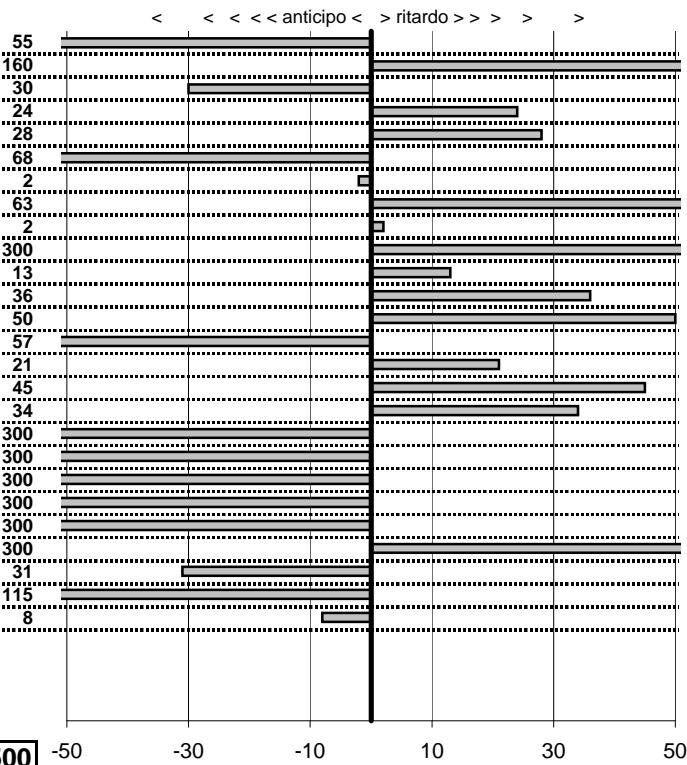

prova	t.imposto	start	stop	t.netto
PA1-Lung.Mare Levante	0:00:12,00	11:47:57,73	11:48:09,18	0:00:11,45
PA2-Lung.Mare Levante	0:00:16,00	11:48:09,18	11:48:26,78	0:00:17,60
PA3-Lung.Mare Levante	0:00:10,00	11:48:26,78	11:48:36,48	0:00:09,70
PA4-Lung.Mare Levante	0:00:11,00	11:48:36,48	11:48:47,72	0:00:11,24
PA5-Via Maratea 1	0:00:11,00	12:50:06,49	12:50:17,77	0:00:11,28
PA6-Via Maratea 2	0:00:10,00	12:50:17,77	12:50:27,09	0:00:09,32
PA7-Via Maratea 13	0:00:11,00	12:50:27,09	12:50:38,07	0:00:10,98
PA8-Via Maratea 4	0:00:12,00	12:50:38,07	12:50:50,70	0:00:12,63
PA9-Maccarese 1	0:00:13,00	13:13:01,03	13:13:14,05	0:00:13,02
PA10-Maccarese 2	0:19:54,00	13:13:14,05	12:24:13,74	0:49:00,31
PA11-Torre di Maccares	0:00:15,00	12:24:13,74	12:24:28,87	0:00:15,13
PA12-Torre di Maccares	0:00:12,00	12:24:28,87	12:24:41,23	0:00:12,36
PA13-Torre di Maccares	0:00:13,00	12:24:41,23	12:24:54,73	0:00:13,50
PA14-Lun.Mare Levante	0:00:12,00	12:34:38,76	12:34:50,19	0:00:11,43
PA15-Lun.Mare Levante	0:00:16,00	12:34:50,19	12:35:06,40	0:00:16,21
PA16-Lun.Mare Levante	0:00:10,00	12:35:06,40	12:35:16,85	0:00:10,45
PA17-Lun.Mare Levante	0:00:11,00	12:35:16,85	12:35:28,19	0:00:11,34
PA18-Via Maratea 5	0:00:11,00	00:00:00,00	00:00:00,00	0:00:00,00
PA19-Via Maratea 6	0:00:10,00	00:00:00,00	00:00:00,00	0:00:00,00
PA20-Via Maratea 7	0:00:11,00	00:00:00,00	00:00:00,00	0:00:00,00
PA21-Via Maratea 8	0:00:12,00	00:00:00,00	00:00:00,00	0:00:00,00
PA22-Maccarese 6	0:00:13,00	00:00:00,00	00:00:00,00	0:00:00,00
PA23-Maccarese 7	0:19:54,00	00:00:00,00	13:33:08,46	8:13:08,46
PA24-Torre di Maccares	0:00:15,00	13:33:08,46	13:33:23,15	0:00:14,69
PA25-Torre di Maccares	0:00:12,00	13:33:23,15	13:33:34,00	0:00:10,85
PA26-Torre Maccarese	0:00:13,00	13:33:34,00	13:33:46,92	0:00:12,92

SOMMA PENALITA' 1.442
MEDIA PENALITA' 68,7

ALTRE PENALITA' 2500
TOTALE PENALITA' 7.253

Elaborazione dati a cura di CRONOVITERBO