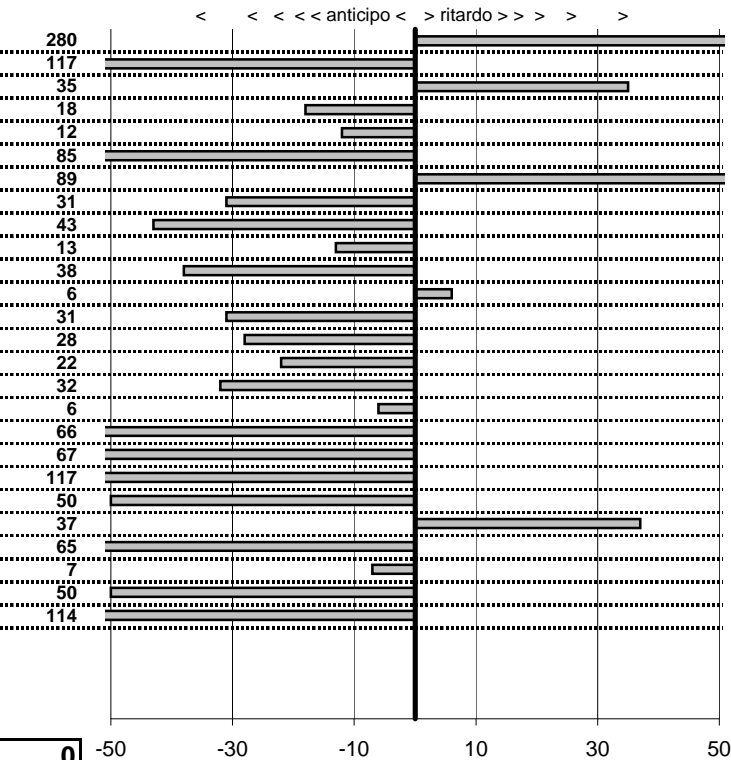

prova	t.imposto	start	stop	t.netto
PA1-Lung.Mare Levante	0:00:12,00	11:09:38,22	11:09:53,02	0:00:14,80
PA2-Lung.Mare Levante	0:00:16,00	11:09:53,02	11:10:07,85	0:00:14,83
PA3-Lung.Mare Levante	0:00:10,00	11:10:07,85	11:10:18,20	0:00:10,35
PA4-Lung.Mare Levante	0:00:11,00	11:10:18,20	11:10:29,02	0:00:10,82
PA5-Via Maratea 1	0:00:11,00	11:19:25,29	11:19:36,17	0:00:10,88
PA6-Via Maratea 2	0:00:10,00	11:19:36,17	11:19:45,32	0:00:09,15
PA7-Via Maratea 13	0:00:11,00	11:19:45,32	11:19:57,21	0:00:11,89
PA8-Via Maratea 4	0:00:12,00	11:19:57,21	11:20:08,90	0:00:11,69
PA9-Maccarese 1	0:00:13,00	11:34:30,77	11:34:43,34	0:00:12,57
PA10-Maccarese 2	0:19:54,00	11:34:43,34	11:54:37,21	0:19:53,87
PA11-Torre di Maccares	0:00:15,00	11:54:37,21	11:54:51,83	0:00:14,62
PA12-Torre di Maccares	0:00:12,00	11:54:51,83	11:55:03,89	0:00:12,06
PA13-Torre di Maccares	0:00:13,00	11:55:03,89	11:55:16,58	0:00:12,69
PA14-Lun.Mare Levante	0:00:12,00	12:13:46,66	12:13:58,38	0:00:11,72
PA15-Lun.Mare Levante	0:00:16,00	12:13:58,38	12:14:14,16	0:00:15,78
PA16-Lun.Mare Levante	0:00:10,00	12:14:14,16	12:14:23,84	0:00:09,68
PA17-Lun.Mare Levante	0:00:11,00	12:14:23,84	12:14:34,78	0:00:10,94
PA18-Via Maratea 5	0:00:11,00	12:28:03,95	12:28:14,29	0:00:10,34
PA19-Via Maratea 6	0:00:10,00	12:28:14,29	12:28:23,62	0:00:09,33
PA20-Via Maratea 7	0:00:11,00	12:28:23,62	12:28:33,45	0:00:09,83
PA21-Via Maratea 8	0:00:12,00	12:28:33,45	12:28:44,95	0:00:11,50
PA22-Maccarese 6	0:00:13,00	12:45:12,10	12:45:25,47	0:00:13,37
PA23-Maccarese 7	0:19:54,00	12:45:25,47	13:05:18,82	0:19:53,35
PA24-Torre di Maccares	0:00:15,00	13:05:18,82	13:05:33,75	0:00:14,93
PA25-Torre di Maccares	0:00:12,00	13:05:33,75	13:05:45,25	0:00:11,50
PA26-Torre Maccarese	0:00:13,00	13:05:45,25	13:05:57,11	0:00:11,86

SOMMA PENALITA'	1.459
MEDIA PENALITA'	56,1

ALTRE PENALITA'	0
TOTALE PENALITA'	2.291

Elaborazione dati a cura di CRONOVITERBO