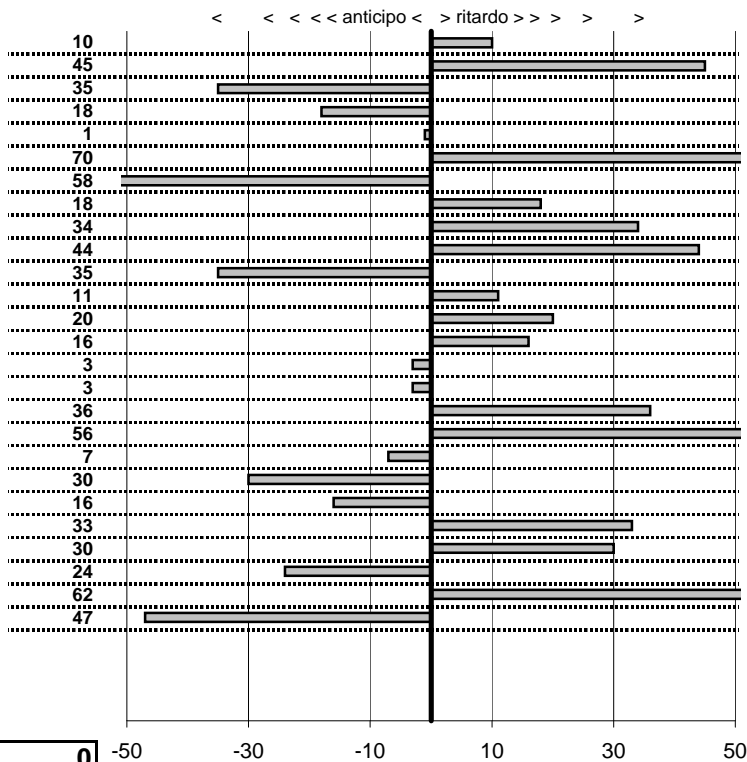

- Cronologi - Penalità - Statistiche -
MENEGHETTI F.-AMODEO V.
 ALFA ROMEO Giulietta Sprint

19

14 in classifica

prova	t.imposto	start	stop	t.netto
PA1-Lung.Mare Levante	0:00:12,00	11:08:29,21	11:08:41,31	0:00:12,10
PA2-Lung.Mare Levante	0:00:16,00	11:08:41,31	11:08:57,76	0:00:16,45
PA3-Lung.Mare Levante	0:00:10,00	11:08:57,76	11:09:07,41	0:00:09,65
PA4-Lung.Mare Levante	0:00:11,00	11:09:07,41	11:09:18,23	0:00:10,82
PA5-Via Maratea 1	0:00:11,00	11:22:38,40	11:22:49,39	0:00:10,99
PA6-Via Maratea 2	0:00:10,00	11:22:49,39	11:23:00,09	0:00:10,70
PA7-Via Maratea 13	0:00:11,00	11:23:00,09	11:23:10,51	0:00:10,42
PA8-Via Maratea 4	0:00:12,00	11:23:10,51	11:23:22,69	0:00:12,18
PA9-Maccarese 1	0:00:13,00	11:39:45,60	11:39:58,94	0:00:13,34
PA10-Maccarese 2	0:19:54,00	11:39:58,94	11:59:53,38	0:19:54,44
PA11-Torre di Maccarese	0:00:15,00	11:59:53,38	12:00:08,03	0:00:14,65
PA12-Torre di Maccarese	0:00:12,00	12:00:08,03	12:00:20,14	0:00:12,11
PA13-Torre di Maccarese	0:00:13,00	12:00:20,14	12:00:33,34	0:00:13,20
PA14-Lun.Mare Levante	0:00:12,00	12:12:40,80	12:12:52,96	0:00:12,16
PA15-Lun.Mare Levante	0:00:16,00	12:12:52,96	12:13:08,93	0:00:15,97
PA16-Lun.Mare Levante	0:00:10,00	12:13:08,93	12:13:18,90	0:00:09,97
PA17-Lun.Mare Levante	0:00:11,00	12:13:18,90	12:13:30,26	0:00:11,36
PA18-Via Maratea 5	0:00:11,00	12:27:06,02	12:27:17,58	0:00:11,56
PA19-Via Maratea 6	0:00:10,00	12:27:17,58	12:27:27,51	0:00:09,93
PA20-Via Maratea 7	0:00:11,00	12:27:27,51	12:27:38,21	0:00:10,70
PA21-Via Maratea 8	0:00:12,00	12:27:38,21	12:27:50,05	0:00:11,84
PA22-Maccarese 6	0:00:13,00	12:43:52,60	12:44:05,93	0:00:13,33
PA23-Maccarese 7	0:19:54,00	12:44:05,93	13:04:00,23	0:19:54,30
PA24-Torre di Maccarese	0:00:15,00	13:04:00,23	13:04:14,99	0:00:14,76
PA25-Torre di Maccarese	0:00:12,00	13:04:14,99	13:04:27,61	0:00:12,62
PA26-Torre Maccarese	0:00:13,00	13:04:27,61	13:04:40,14	0:00:12,53