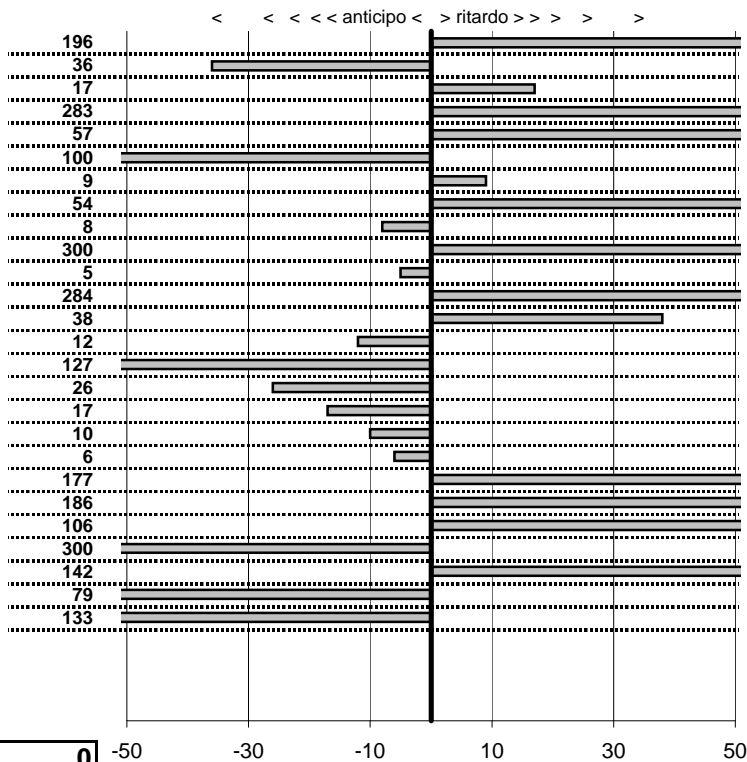

- Cronologi - Penalità - Statistiche -
PAGLIALUNGA M.-MATTIUZZI M. **40**
 ALFA ROMEO

34 in classifica

prova	t.imposto	start	stop	t.netto
PA1-Lung.Mare Levante	0:00:12,00	11:34:11,31	11:34:25,27	0:00:13,96
PA2-Lung.Mare Levante	0:00:16,00	11:34:25,27	11:34:40,91	0:00:15,64
PA3-Lung.Mare Levante	0:00:10,00	11:34:40,91	11:34:51,08	0:00:10,17
PA4-Lung.Mare Levante	0:00:11,00	11:34:51,08	11:35:04,91	0:00:13,83
PA5-Via Maratea 1	0:00:11,00	11:44:17,48	11:44:29,05	0:00:11,57
PA6-Via Maratea 2	0:00:10,00	11:44:29,05	11:44:38,05	0:00:09,00
PA7-Via Maratea 13	0:00:11,00	11:44:38,05	11:44:49,14	0:00:11,09
PA8-Via Maratea 4	0:00:12,00	11:44:49,14	11:45:01,68	0:00:12,54
PA9-Maccarese 1	0:00:13,00	12:05:53,58	12:06:06,50	0:00:12,92
PA10-Maccarese 2	0:19:54,00	12:06:06,50	12:26:09,60	0:20:03,10
PA11-Torre di Maccares	0:00:15,00	12:26:09,60	12:26:24,55	0:00:14,95
PA12-Torre di Maccares	0:00:12,00	12:26:24,55	12:26:39,39	0:00:14,84
PA13-Torre di Maccares	0:00:13,00	12:26:39,39	12:26:52,77	0:00:13,38
PA14-Lun.Mare Levante	0:00:12,00	12:42:16,09	12:42:27,97	0:00:11,88
PA15-Lun.Mare Levante	0:00:16,00	12:42:27,97	12:42:42,70	0:00:14,73
PA16-Lun.Mare Levante	0:00:10,00	12:42:42,70	12:42:52,44	0:00:09,74
PA17-Lun.Mare Levante	0:00:11,00	12:42:52,44	12:43:03,27	0:00:10,83
PA18-Via Maratea 5	0:00:11,00	12:53:17,03	12:53:27,93	0:00:10,90
PA19-Via Maratea 6	0:00:10,00	12:53:27,93	12:53:37,87	0:00:09,94
PA20-Via Maratea 7	0:00:11,00	12:53:37,87	12:53:50,64	0:00:12,77
PA21-Via Maratea 8	0:00:12,00	12:53:50,64	12:54:04,50	0:00:13,86
PA22-Maccarese 6	0:00:13,00	13:15:33,20	13:15:47,26	0:00:14,06
PA23-Maccarese 7	0:19:54,00	13:15:47,26	13:32:24,71	0:16:37,45
PA24-Torre di Maccares	0:00:15,00	13:32:24,71	13:32:41,13	0:00:16,42
PA25-Torre di Maccares	0:00:12,00	13:32:41,13	13:32:52,34	0:00:11,21
PA26-Torre Maccarese	0:00:13,00	13:32:52,34	13:33:04,01	0:00:11,67