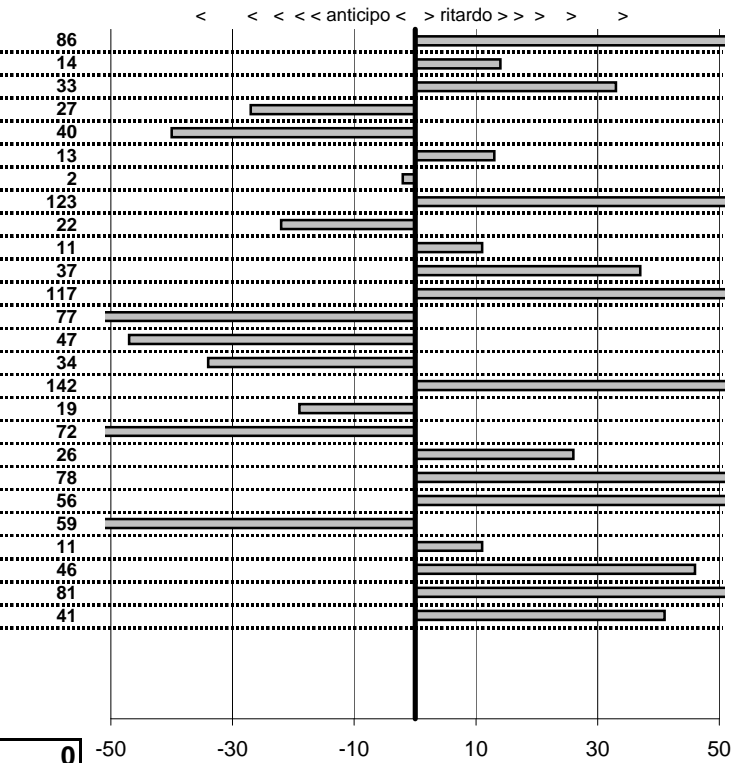

- Cronologi - Penalità - Statistiche -

NERI L.-PAPA L.

ALFA ROMEO 2000 VELOCE Spider

33

23 in classifica

prova	t.imposto	start	stop	t.netto
PA1-Lung.Mare Levante	0:00:12,00	11:24:55,46	11:25:08,32	0:00:12,86
PA2-Lung.Mare Levante	0:00:16,00	11:25:08,32	11:25:24,46	0:00:16,14
PA3-Lung.Mare Levante	0:00:10,00	11:25:24,46	11:25:34,79	0:00:10,33
PA4-Lung.Mare Levante	0:00:11,00	11:25:34,79	11:25:45,52	0:00:10,73
PA5-Via Maratea 1	0:00:11,00	11:36:46,20	11:36:56,80	0:00:10,60
PA6-Via Maratea 2	0:00:10,00	11:36:56,80	11:37:06,93	0:00:10,13
PA7-Via Maratea 13	0:00:11,00	11:37:06,93	11:37:17,91	0:00:10,98
PA8-Via Maratea 4	0:00:12,00	11:37:17,91	11:37:31,14	0:00:13,23
PA9-Maccarese 1	0:00:13,00	11:54:15,44	11:54:28,22	0:00:12,78
PA10-Maccarese 2	0:19:54,00	11:54:28,22	12:14:22,33	0:19:54,11
PA11-Torre di Maccares	0:00:15,00	12:14:22,33	12:14:37,70	0:00:15,37
PA12-Torre di Maccares	0:00:12,00	12:14:37,70	12:14:50,87	0:00:13,17
PA13-Torre di Maccares	0:00:13,00	12:14:50,87	12:15:03,10	0:00:12,23
PA14-Lun.Mare Levante	0:00:12,00	12:30:15,92	12:30:27,45	0:00:11,53
PA15-Lun.Mare Levante	0:00:16,00	12:30:27,45	12:30:43,11	0:00:15,66
PA16-Lun.Mare Levante	0:00:10,00	12:30:43,11	12:30:54,53	0:00:11,42
PA17-Lun.Mare Levante	0:00:11,00	12:30:54,53	12:31:05,34	0:00:10,81
PA18-Via Maratea 5	0:00:11,00	12:39:11,09	12:39:21,37	0:00:10,28
PA19-Via Maratea 6	0:00:10,00	12:39:21,37	12:39:31,63	0:00:10,26
PA20-Via Maratea 7	0:00:11,00	12:39:31,63	12:39:43,41	0:00:11,78
PA21-Via Maratea 8	0:00:12,00	12:39:43,41	12:39:55,97	0:00:12,56
PA22-Maccarese 6	0:00:13,00	13:01:40,79	13:01:53,20	0:00:12,41
PA23-Maccarese 7	0:19:54,00	13:01:53,20	13:21:47,31	0:19:54,11
PA24-Torre di Maccares	0:00:15,00	13:21:52,31	13:22:07,77	0:00:15,46
PA25-Torre di Maccares	0:00:12,00	13:22:07,77	13:22:20,58	0:00:12,81
PA26-Torre Maccarese	0:00:13,00	13:22:20,58	13:22:33,99	0:00:13,41