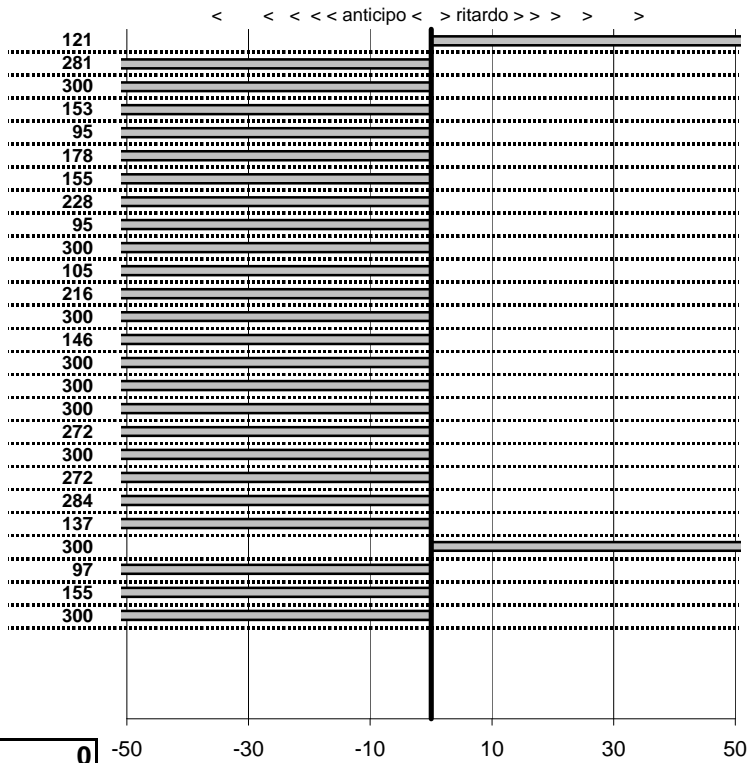

prova	t.imposto	start	stop	t.netto
PA1-Lung.Mare Levante	0:00:12,00	11:27:07,02	11:27:20,23	0:00:13,21
PA2-Lung.Mare Levante	0:00:16,00	11:27:20,23	11:27:33,42	0:00:13,19
PA3-Lung.Mare Levante	0:00:10,00	11:27:33,42	11:27:40,15	0:00:06,73
PA4-Lung.Mare Levante	0:00:11,00	11:27:40,15	11:27:49,62	0:00:09,47
PA5-Via Maratea 1	0:00:11,00	11:38:31,53	11:38:41,58	0:00:10,05
PA6-Via Maratea 2	0:00:10,00	11:38:41,58	11:38:49,80	0:00:08,22
PA7-Via Maratea 13	0:00:11,00	11:38:49,80	11:38:59,25	0:00:09,45
PA8-Via Maratea 4	0:00:12,00	11:38:59,25	11:39:08,97	0:00:09,72
PA9-Maccarese 1	0:00:13,00	11:58:03,68	11:58:15,73	0:00:12,05
PA10-Maccarese 2	0:19:54,00	11:58:15,73	12:17:59,89	0:19:44,16
PA11-Torre di Maccares	0:00:15,00	12:17:59,89	12:18:13,84	0:00:13,95
PA12-Torre di Maccares	0:00:12,00	12:18:13,84	12:18:23,68	0:00:09,84
PA13-Torre di Maccares	0:00:13,00	12:18:23,68	12:18:30,06	0:00:06,38
PA14-Lun.Mare Levante	0:00:12,00	12:24:44,88	12:24:55,42	0:00:10,54
PA15-Lun.Mare Levante	0:00:16,00	12:24:55,42	12:25:06,03	0:00:10,61
PA16-Lun.Mare Levante	0:00:10,00	12:25:06,03	12:25:11,46	0:00:05,43
PA17-Lun.Mare Levante	0:00:11,00	12:25:11,46	12:25:19,18	0:00:07,72
PA18-Via Maratea 5	0:00:11,00	12:35:20,05	12:35:28,33	0:00:08,28
PA19-Via Maratea 6	0:00:10,00	12:35:28,33	12:35:34,10	0:00:05,77
PA20-Via Maratea 7	0:00:11,00	12:35:34,10	12:35:42,38	0:00:08,28
PA21-Via Maratea 8	0:00:12,00	12:35:42,38	12:35:51,54	0:00:09,16
PA22-Maccarese 6	0:00:13,00	12:55:26,01	12:55:37,64	0:00:11,63
PA23-Maccarese 7	0:19:54,00	12:55:37,64	13:21:26,84	0:25:49,20
PA24-Torre di Maccares	0:00:15,00	13:21:26,84	13:21:40,87	0:00:14,03
PA25-Torre di Maccares	0:00:12,00	13:21:40,87	13:21:51,32	0:00:10,45
PA26-Torre Maccarese	0:00:13,00	13:21:51,32	13:21:53,72	0:00:02,40

SOMMA PENALITA' **5.690**
MEDIA PENALITA' **218,8**

ALTRE PENALITA' **0**
TOTALE PENALITA' **9.730**

Elaborazione dati a cura di CRONOVITERBO