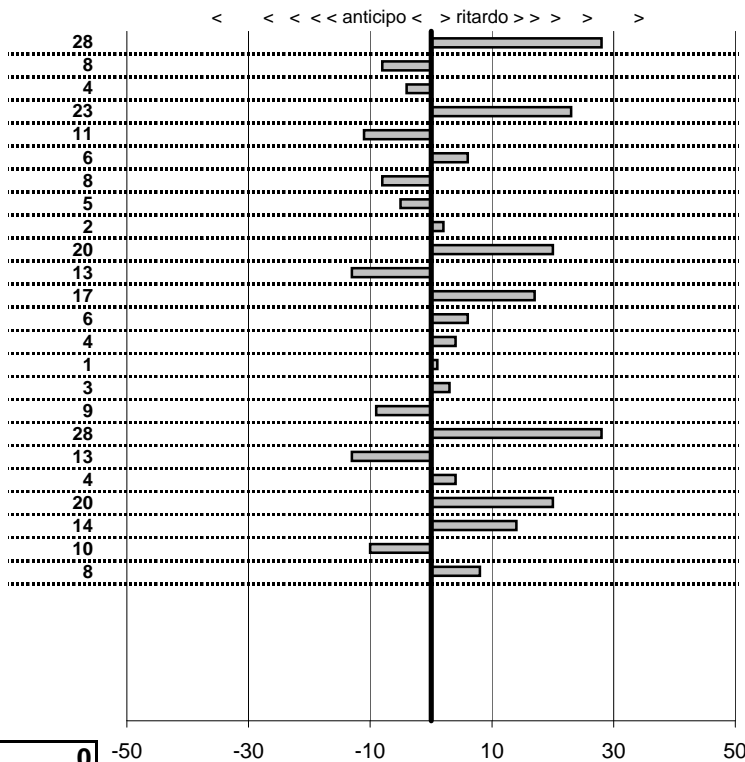

tempi e classifiche disponibili su [www.cronoviterbo.net](http://www.cronoviterbo.net)

- Cronologi - Penalità - Statistiche -

**SPERANZA**

**17**

**8** in classifica

prova	t.imposto	start	stop	t.netto
PA1-Viterbo 1	0:00:07,00	10:57:44,15	10:57:51,43	0:00:07,28
PA2-Viterbo 2	0:00:09,00	10:57:51,43	10:58:00,35	0:00:08,92
PA3-Viterbo 3	0:00:08,00	10:58:00,35	10:58:08,31	0:00:07,96
PA4-Viterbo 4	0:00:09,00	10:58:08,31	10:58:17,54	0:00:09,23
PA5-Viterbo 5	0:00:10,00	10:58:17,54	10:58:27,43	0:00:09,89
PA6-Viterbo 6	0:00:08,00	10:58:27,43	10:58:35,49	0:00:08,06
PA7-Viterbo 7	0:00:12,00	10:58:35,49	10:58:47,41	0:00:11,92
PA8-Viterbo 8	0:00:10,00	10:58:47,41	10:58:57,36	0:00:09,95
PA9-Viterbo 9	0:00:09,00	10:58:57,36	10:59:06,38	0:00:09,02
PA10-Viterbo 10	0:00:08,00	10:59:06,38	10:59:14,58	0:00:08,20
PA11-Viterbo 11	0:00:10,00	10:59:14,58	10:59:24,45	0:00:09,87
PA12-Viterbo 12	0:00:08,00	10:59:24,45	10:59:32,62	0:00:08,17
PA13-Viterbo 13	0:00:07,00	11:51:24,55	11:51:31,61	0:00:07,06
PA14-Viterbo 14	0:00:09,00	11:51:31,61	11:51:40,65	0:00:09,04
PA15-Viterbo 15	0:00:08,00	11:51:40,65	11:51:48,66	0:00:08,01
PA16-Viterbo 16	0:00:09,00	11:51:48,66	11:51:57,69	0:00:09,03
PA17-Viterbo 17	0:00:10,00	11:51:57,69	11:52:07,60	0:00:09,91
PA18-Viterbo 18	0:00:08,00	11:52:07,60	11:52:15,88	0:00:08,28
PA19-Viterbo 19	0:00:12,00	11:52:15,88	11:52:27,75	0:00:11,87
PA20-Viterbo 20	0:00:10,00	11:52:27,75	11:52:37,79	0:00:10,04
PA21-Viterbo 21	0:00:09,00	11:52:37,79	11:52:46,99	0:00:09,20
PA22-Viterbo 22	0:00:08,00	11:52:46,99	11:52:55,13	0:00:08,14
PA23-Viterbo 23	0:00:10,00	11:52:55,13	11:53:05,03	0:00:09,90
PA24-Viterbo 24	0:00:08,00	11:53:05,03	11:53:13,11	0:00:08,08