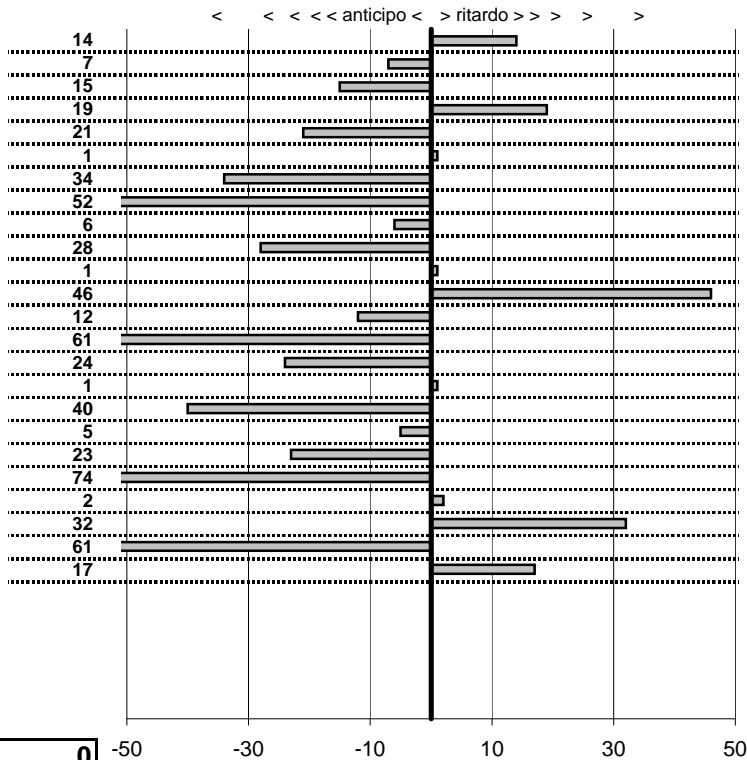

tempi e classifiche disponibili su [www.cronoviterbo.net](http://www.cronoviterbo.net)

- Cronologi - Penalità - Statistiche -

**CRISTAUDO**

**24**

**12** in classifica

prova	t. imposto	start	stop	t. netto
PA1-Viterbo 1	0:00:07,00	10:55:40,27	10:55:47,41	0:00:07,14
PA2-Viterbo 2	0:00:09,00	10:55:47,41	10:55:56,34	0:00:08,93
PA3-Viterbo 3	0:00:08,00	10:55:56,34	10:56:04,19	0:00:07,85
PA4-Viterbo 4	0:00:09,00	10:56:04,19	10:56:13,38	0:00:09,19
PA5-Viterbo 5	0:00:10,00	10:56:13,38	10:56:23,17	0:00:09,79
PA6-Viterbo 6	0:00:08,00	10:56:23,17	10:56:31,18	0:00:08,01
PA7-Viterbo 7	0:00:12,00	10:56:31,18	10:56:42,84	0:00:11,66
PA8-Viterbo 8	0:00:10,00	10:56:42,84	10:56:52,32	0:00:09,48
PA9-Viterbo 9	0:00:09,00	10:56:52,32	10:57:01,26	0:00:08,94
PA10-Viterbo 10	0:00:08,00	10:57:01,26	10:57:08,98	0:00:07,72
PA11-Viterbo 11	0:00:10,00	10:57:08,98	10:57:18,99	0:00:10,01
PA12-Viterbo 12	0:00:08,00	10:57:18,99	10:57:27,45	0:00:08,46
PA13-Viterbo 13	0:00:07,00	11:42:31,11	11:42:37,99	0:00:06,88
PA14-Viterbo 14	0:00:09,00	11:42:37,99	11:42:46,38	0:00:08,39
PA15-Viterbo 15	0:00:08,00	11:42:46,38	11:42:54,14	0:00:07,76
PA16-Viterbo 16	0:00:09,00	11:42:54,14	11:43:03,15	0:00:09,01
PA17-Viterbo 17	0:00:10,00	11:43:03,15	11:43:12,75	0:00:09,60
PA18-Viterbo 18	0:00:08,00	11:43:12,75	11:43:20,70	0:00:07,95
PA19-Viterbo 19	0:00:12,00	11:43:20,70	11:43:32,47	0:00:11,77
PA20-Viterbo 20	0:00:10,00	11:43:32,47	11:43:41,73	0:00:09,26
PA21-Viterbo 21	0:00:09,00	11:43:41,73	11:43:50,75	0:00:09,02
PA22-Viterbo 22	0:00:08,00	11:43:50,75	11:43:59,07	0:00:08,32
PA23-Viterbo 23	0:00:10,00	11:43:59,07	11:44:08,46	0:00:09,39
PA24-Viterbo 24	0:00:08,00	11:44:08,46	11:44:16,63	0:00:08,17