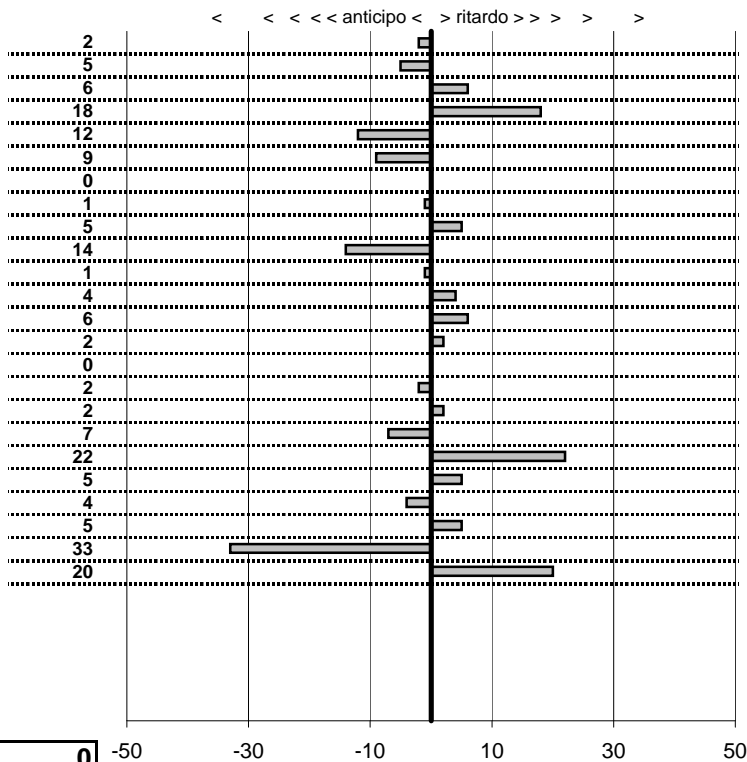

tempi e classifiche disponibili su [www.cronoviterbo.net](http://www.cronoviterbo.net)

- Cronologi - Penalità - Statistiche -

**BRUNETTI**

**22**

**4** in classifica

prova	t. imposto	start	stop	t. netto
PA1-Viterbo 1	0:00:07,00	11:18:11,31	11:18:18,29	0:00:06,98
PA2-Viterbo 2	0:00:09,00	11:18:18,29	11:18:27,24	0:00:08,95
PA3-Viterbo 3	0:00:08,00	11:18:27,24	11:18:35,30	0:00:08,06
PA4-Viterbo 4	0:00:09,00	11:18:35,30	11:18:44,48	0:00:09,18
PA5-Viterbo 5	0:00:10,00	11:18:44,48	11:18:54,36	0:00:09,88
PA6-Viterbo 6	0:00:08,00	11:18:54,36	11:19:02,27	0:00:07,91
PA7-Viterbo 7	0:00:12,00	11:19:02,27	11:19:14,27	0:00:12,00
PA8-Viterbo 8	0:00:10,00	11:19:14,27	11:19:24,26	0:00:09,99
PA9-Viterbo 9	0:00:09,00	11:19:24,26	11:19:33,31	0:00:09,05
PA10-Viterbo 10	0:00:08,00	11:19:33,31	11:19:41,17	0:00:07,86
PA11-Viterbo11	0:00:10,00	11:19:41,17	11:19:51,16	0:00:09,99
PA12-Viterbo 12	0:00:08,00	11:19:51,16	11:19:59,20	0:00:08,04
PA13-Viterbo 13	0:00:07,00	11:59:32,20	11:59:39,26	0:00:07,06
PA14-Viterbo 14	0:00:09,00	11:59:39,26	11:59:48,28	0:00:09,02
PA15-Viterbo 15	0:00:08,00	11:59:48,28	11:59:56,28	0:00:08,00
PA16-Viterbo 16	0:00:09,00	11:59:56,28	12:00:05,26	0:00:08,98
PA17-Viterbo 17	0:00:10,00	12:00:05,26	12:00:15,28	0:00:10,02
PA18-Viterbo 18	0:00:08,00	12:00:15,28	12:00:23,21	0:00:07,93
PA19-Viterbo 19	0:00:12,00	12:00:23,21	12:00:35,43	0:00:12,22
PA20-Viterbo 20	0:00:10,00	12:00:35,43	12:00:45,48	0:00:10,05
PA21-Viterbo 21	0:00:09,00	12:00:45,48	12:00:54,44	0:00:08,96
PA22-Viterbo 22	0:00:08,00	12:00:54,44	12:01:02,49	0:00:08,05
PA23-Viterbo 23	0:00:10,00	12:01:02,49	12:01:12,16	0:00:09,67
PA24-Viterbo 24	0:00:08,00	12:01:12,16	12:01:20,36	0:00:08,20