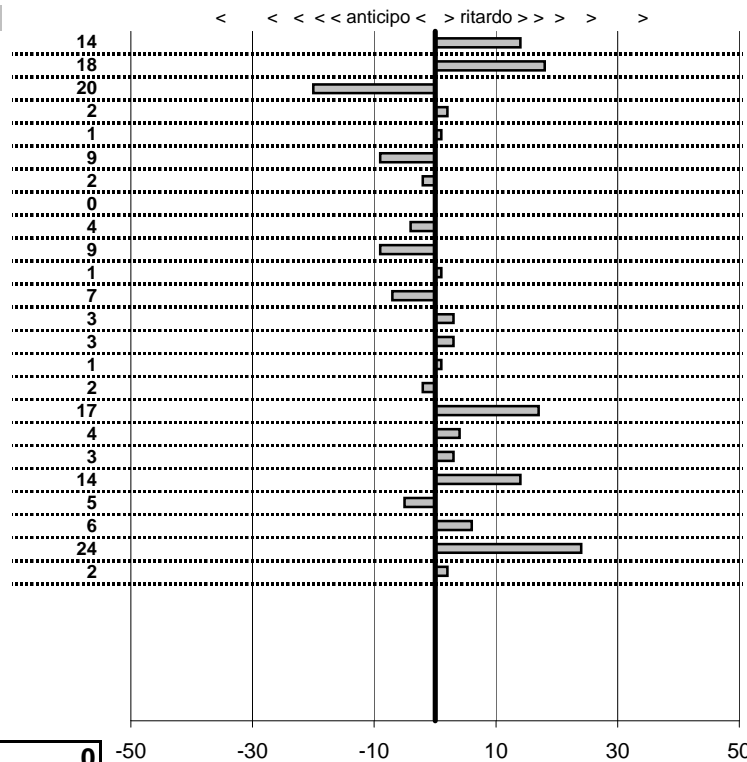

Etruria Historic Racing Club  
**Trofeo di Fine Anno**  
 Viterbo 8 Dicembre 2013

tempi e classifiche disponibili su [www.cronoviterbo.net](http://www.cronoviterbo.net)

- Cronologi - Penalità - Statistiche -

PATARA

1

3 in classifica

prova	t.imposto	start	stop	t.netto
PA1-Viterbo 1	0:00:07,00	11:11:35,87	11:11:43,01	0:00:07,14
PA2-Viterbo 2	0:00:09,00	11:11:43,01	11:11:52,19	0:00:09,18
PA3-Viterbo 3	0:00:08,00	11:11:52,19	11:11:59,99	0:00:07,80
PA4-Viterbo 4	0:00:09,00	11:11:59,99	11:12:09,01	0:00:09,02
PA5-Viterbo 5	0:00:10,00	11:12:09,01	11:12:19,02	0:00:10,01
PA6-Viterbo 6	0:00:08,00	11:12:19,02	11:12:26,93	0:00:07,91
PA7-Viterbo 7	0:00:12,00	11:12:26,93	11:12:38,91	0:00:11,98
PA8-Viterbo 8	0:00:10,00	11:12:38,91	11:12:48,91	0:00:10,00
PA9-Viterbo 9	0:00:09,00	11:12:48,91	11:12:57,87	0:00:08,96
PA10-Viterbo 10	0:00:08,00	11:12:57,87	11:13:05,78	0:00:07,91
PA11-Viterbo11	0:00:10,00	11:13:05,78	11:13:15,79	0:00:10,01
PA12-Viterbo 12	0:00:08,00	11:13:15,79	11:13:23,72	0:00:07,93
PA13-Viterbo 13	0:00:07,00	12:12:35,39	12:12:42,42	0:00:07,03
PA14-Viterbo 14	0:00:09,00	12:12:42,42	12:12:51,45	0:00:09,03
PA15-Viterbo 15	0:00:08,00	12:12:51,45	12:12:59,46	0:00:08,01
PA16-Viterbo 16	0:00:09,00	12:12:59,46	12:13:08,44	0:00:08,98
PA17-Viterbo 17	0:00:10,00	12:13:08,44	12:13:18,61	0:00:10,17
PA18-Viterbo 18	0:00:08,00	12:13:18,61	12:13:26,65	0:00:08,04
PA19-Viterbo 19	0:00:12,00	12:13:26,65	12:13:38,68	0:00:12,03
PA20-Viterbo 20	0:00:10,00	12:13:38,68	12:13:48,82	0:00:10,14
PA21-Viterbo 21	0:00:09,00	12:13:48,82	12:13:57,77	0:00:08,95
PA22-Viterbo 22	0:00:08,00	12:13:57,77	12:14:05,83	0:00:08,06
PA23-Viterbo 23	0:00:10,00	12:14:05,83	12:14:16,07	0:00:10,24
PA24-Viterbo 24	0:00:08,00	12:14:16,07	12:14:24,09	0:00:08,02