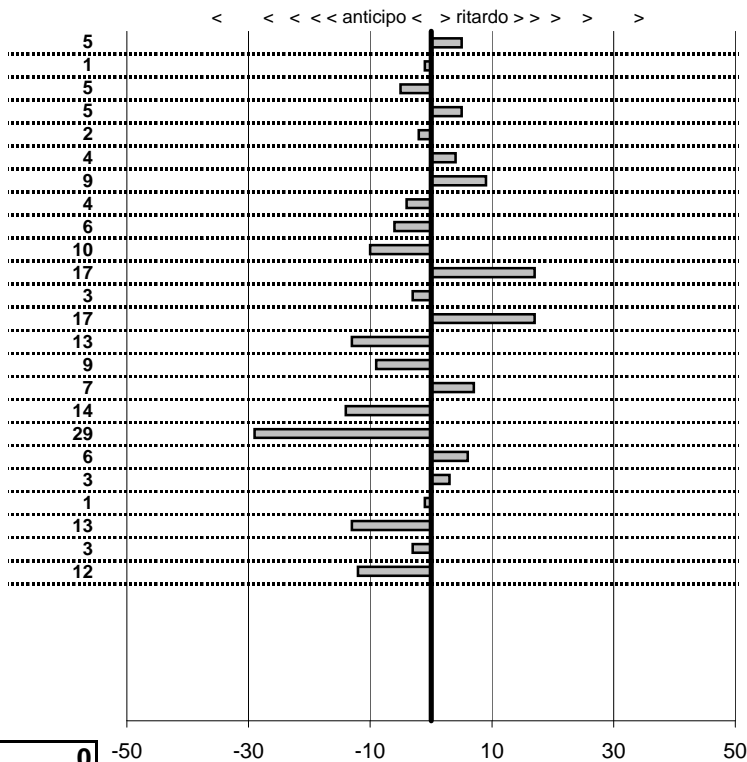

tempi e classifiche disponibili su [www.cronoviterbo.net](http://www.cronoviterbo.net)

- Cronologi - Penalità - Statistiche -

**NATALINI**

**16**

**6** in classifica

prova	t.imposto	start	stop	t.netto
PA1-Viterbo 1	0:00:07,00	11:16:01,63	11:16:08,68	0:00:07,05
PA2-Viterbo 2	0:00:09,00	11:16:08,68	11:16:17,67	0:00:08,99
PA3-Viterbo 3	0:00:08,00	11:16:17,67	11:16:25,62	0:00:07,95
PA4-Viterbo 4	0:00:09,00	11:16:25,62	11:16:34,67	0:00:09,05
PA5-Viterbo 5	0:00:10,00	11:16:34,67	11:16:44,65	0:00:09,98
PA6-Viterbo 6	0:00:08,00	11:16:44,65	11:16:52,69	0:00:08,04
PA7-Viterbo 7	0:00:12,00	11:16:52,69	11:17:04,78	0:00:12,09
PA8-Viterbo 8	0:00:10,00	11:17:04,78	11:17:14,74	0:00:09,96
PA9-Viterbo 9	0:00:09,00	11:17:14,74	11:17:23,68	0:00:08,94
PA10-Viterbo 10	0:00:08,00	11:17:23,68	11:17:31,58	0:00:07,90
PA11-Viterbo11	0:00:10,00	11:17:31,58	11:17:41,75	0:00:10,17
PA12-Viterbo 12	0:00:08,00	11:17:41,75	11:17:49,72	0:00:07,97
PA13-Viterbo 13	0:00:07,00	11:55:29,23	11:55:36,40	0:00:07,17
PA14-Viterbo 14	0:00:09,00	11:55:36,40	11:55:45,27	0:00:08,87
PA15-Viterbo 15	0:00:08,00	11:55:45,27	11:55:53,18	0:00:07,91
PA16-Viterbo 16	0:00:09,00	11:55:53,18	11:56:02,25	0:00:09,07
PA17-Viterbo 17	0:00:10,00	11:56:02,25	11:56:12,11	0:00:09,86
PA18-Viterbo 18	0:00:08,00	11:56:12,11	11:56:19,82	0:00:07,71
PA19-Viterbo 19	0:00:12,00	11:56:19,82	11:56:31,88	0:00:12,06
PA20-Viterbo 20	0:00:10,00	11:56:31,88	11:56:41,91	0:00:10,03
PA21-Viterbo 21	0:00:09,00	11:56:41,91	11:56:50,90	0:00:08,99
PA22-Viterbo 22	0:00:08,00	11:56:50,90	11:56:58,77	0:00:07,87
PA23-Viterbo 23	0:00:10,00	11:56:58,77	11:57:08,74	0:00:09,97
PA24-Viterbo 24	0:00:08,00	11:57:08,74	11:57:16,62	0:00:07,88