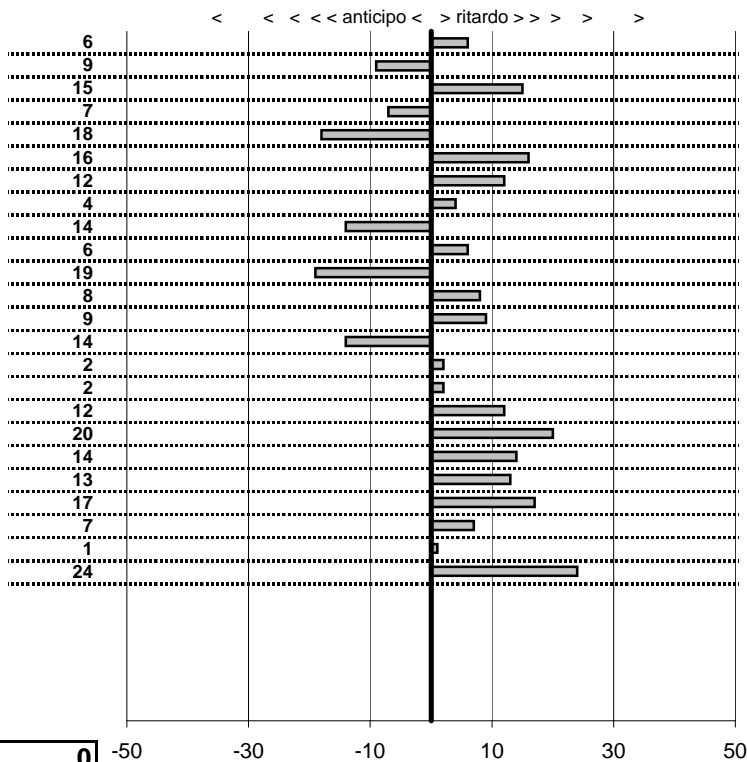

tempi e classifiche disponibili su [www.cronoviterbo.net](http://www.cronoviterbo.net)

- Cronologi - Penalità - Statistiche -

DE SANTIS F.

11

9 in classifica

prova	t.imposto	start	stop	t.netto
PA1-Viterbo 1	0:00:07,00	11:24:59,15	11:25:06,21	0:00:07,06
PA2-Viterbo 2	0:00:09,00	11:25:06,21	11:25:15,12	0:00:08,91
PA3-Viterbo 3	0:00:08,00	11:25:15,12	11:25:23,27	0:00:08,15
PA4-Viterbo 4	0:00:09,00	11:25:23,27	11:25:32,20	0:00:08,93
PA5-Viterbo 5	0:00:10,00	11:25:32,20	11:25:42,02	0:00:09,82
PA6-Viterbo 6	0:00:08,00	11:25:42,02	11:25:50,18	0:00:08,16
PA7-Viterbo 7	0:00:12,00	11:25:50,18	11:26:02,30	0:00:12,12
PA8-Viterbo 8	0:00:10,00	11:26:02,30	11:26:12,34	0:00:10,04
PA9-Viterbo 9	0:00:09,00	11:26:12,34	11:26:21,20	0:00:08,86
PA10-Viterbo 10	0:00:08,00	11:26:21,20	11:26:29,26	0:00:08,06
PA11-Viterbo11	0:00:10,00	11:26:29,26	11:26:39,07	0:00:09,81
PA12-Viterbo 12	0:00:08,00	11:26:39,07	11:26:47,15	0:00:08,08
PA13-Viterbo 13	0:00:07,00	12:10:31,05	12:10:38,14	0:00:07,09
PA14-Viterbo 14	0:00:09,00	12:10:38,14	12:10:47,00	0:00:08,86
PA15-Viterbo 15	0:00:08,00	12:10:47,00	12:10:55,02	0:00:08,02
PA16-Viterbo 16	0:00:09,00	12:10:55,02	12:11:04,04	0:00:09,02
PA17-Viterbo 17	0:00:10,00	12:11:04,04	12:11:14,16	0:00:10,12
PA18-Viterbo 18	0:00:08,00	12:11:14,16	12:11:22,36	0:00:08,20
PA19-Viterbo 19	0:00:12,00	12:11:22,36	12:11:34,50	0:00:12,14
PA20-Viterbo 20	0:00:10,00	12:11:34,50	12:11:44,63	0:00:10,13
PA21-Viterbo 21	0:00:09,00	12:11:44,63	12:11:53,80	0:00:09,17
PA22-Viterbo 22	0:00:08,00	12:11:53,80	12:12:01,87	0:00:08,07
PA23-Viterbo 23	0:00:10,00	12:12:01,87	12:12:11,88	0:00:10,01
PA24-Viterbo 24	0:00:08,00	12:12:11,88	12:12:20,12	0:00:08,24