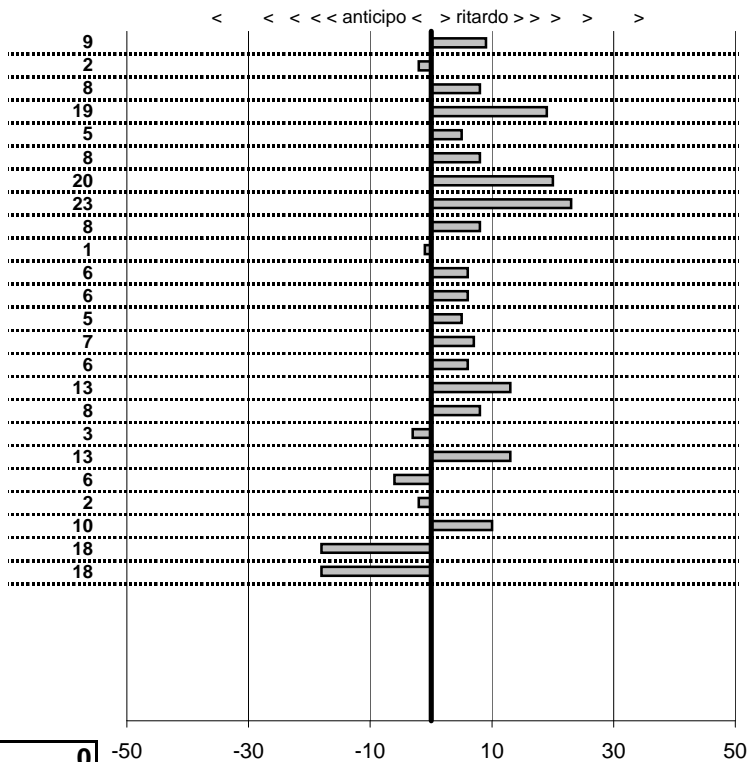

tempi e classifiche disponibili su [www.cronoviterbo.net](http://www.cronoviterbo.net)

- Cronologi - Penalità - Statistiche -

CAPPELLA A.

6

7 in classifica

prova	t.imposto	start	stop	t.netto
PA1-Viterbo 1	0:00:07,00	10:59:59,10	11:00:06,19	0:00:07,09
PA2-Viterbo 2	0:00:09,00	11:00:06,19	11:00:15,17	0:00:08,98
PA3-Viterbo 3	0:00:08,00	11:00:15,17	11:00:23,25	0:00:08,08
PA4-Viterbo 4	0:00:09,00	11:00:23,25	11:00:32,44	0:00:09,19
PA5-Viterbo 5	0:00:10,00	11:00:32,44	11:00:42,49	0:00:10,05
PA6-Viterbo 6	0:00:08,00	11:00:42,49	11:00:50,57	0:00:08,08
PA7-Viterbo 7	0:00:12,00	11:00:50,57	11:01:02,77	0:00:12,20
PA8-Viterbo 8	0:00:10,00	11:01:02,77	11:01:13,00	0:00:10,23
PA9-Viterbo 9	0:00:09,00	11:01:13,00	11:01:22,08	0:00:09,08
PA10-Viterbo 10	0:00:08,00	11:01:22,08	11:01:30,07	0:00:07,99
PA11-Viterbo11	0:00:10,00	11:01:30,07	11:01:40,13	0:00:10,06
PA12-Viterbo 12	0:00:08,00	11:01:40,13	11:01:48,19	0:00:08,06
PA13-Viterbo 13	0:00:07,00	11:44:36,72	11:44:43,77	0:00:07,05
PA14-Viterbo 14	0:00:09,00	11:44:43,77	11:44:52,84	0:00:09,07
PA15-Viterbo 15	0:00:08,00	11:44:52,84	11:45:00,90	0:00:08,06
PA16-Viterbo 16	0:00:09,00	11:45:00,90	11:45:10,03	0:00:09,13
PA17-Viterbo 17	0:00:10,00	11:45:10,03	11:45:20,11	0:00:10,08
PA18-Viterbo 18	0:00:08,00	11:45:20,11	11:45:28,08	0:00:07,97
PA19-Viterbo 19	0:00:12,00	11:45:28,08	11:45:40,21	0:00:12,13
PA20-Viterbo 20	0:00:10,00	11:45:40,21	11:45:50,15	0:00:09,94
PA21-Viterbo 21	0:00:09,00	11:45:50,15	11:45:59,13	0:00:08,98
PA22-Viterbo 22	0:00:08,00	11:45:59,13	11:46:07,23	0:00:08,10
PA23-Viterbo 23	0:00:10,00	11:46:07,23	11:46:17,05	0:00:09,82
PA24-Viterbo 24	0:00:08,00	11:46:17,05	11:46:24,87	0:00:07,82