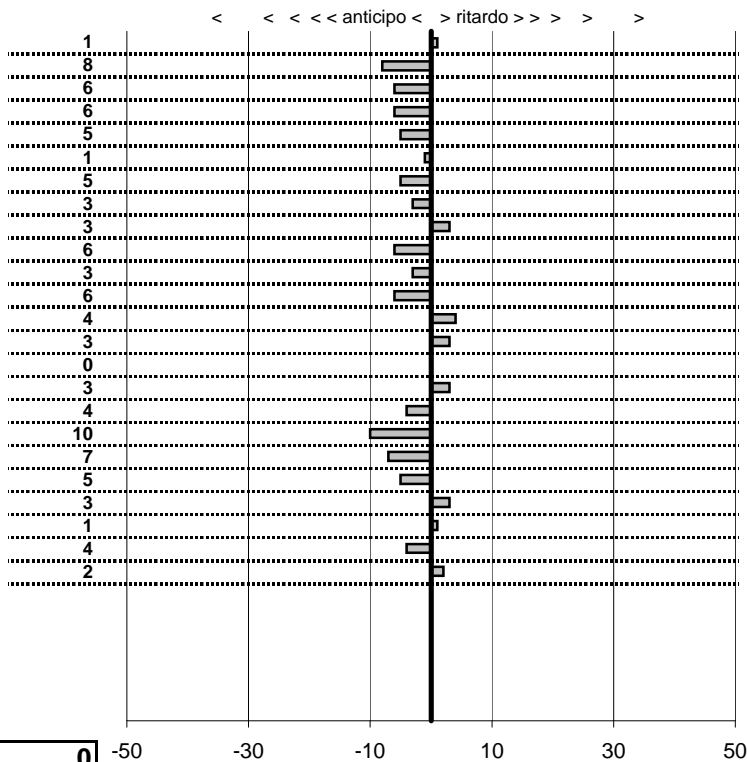

tempi e classifiche disponibili su [www.cronoviterbo.net](http://www.cronoviterbo.net)

- Cronologi - Penalità - Statistiche -

DE RITA

5

2 in classifica

prova	t.imposto	start	stop	t.netto
PA1-Viterbo 1	0:00:07,00	11:13:45,81	11:13:52,82	0:00:07,01
PA2-Viterbo 2	0:00:09,00	11:13:52,82	11:14:01,74	0:00:08,92
PA3-Viterbo 3	0:00:08,00	11:14:01,74	11:14:09,68	0:00:07,94
PA4-Viterbo 4	0:00:09,00	11:14:09,68	11:14:18,62	0:00:08,94
PA5-Viterbo 5	0:00:10,00	11:14:18,62	11:14:28,57	0:00:09,95
PA6-Viterbo 6	0:00:08,00	11:14:28,57	11:14:36,56	0:00:07,99
PA7-Viterbo 7	0:00:12,00	11:14:36,56	11:14:48,51	0:00:11,95
PA8-Viterbo 8	0:00:10,00	11:14:48,51	11:14:58,48	0:00:09,97
PA9-Viterbo 9	0:00:09,00	11:14:58,48	11:15:07,51	0:00:09,03
PA10-Viterbo 10	0:00:08,00	11:15:07,51	11:15:15,45	0:00:07,94
PA11-Viterbo11	0:00:10,00	11:15:15,45	11:15:25,42	0:00:09,97
PA12-Viterbo 12	0:00:08,00	11:15:25,42	11:15:33,36	0:00:07,94
PA13-Viterbo 13	0:00:07,00	11:57:28,39	11:57:35,43	0:00:07,04
PA14-Viterbo 14	0:00:09,00	11:57:35,43	11:57:44,46	0:00:09,03
PA15-Viterbo 15	0:00:08,00	11:57:44,46	11:57:52,46	0:00:08,00
PA16-Viterbo 16	0:00:09,00	11:57:52,46	11:58:01,49	0:00:09,03
PA17-Viterbo 17	0:00:10,00	11:58:01,49	11:58:11,45	0:00:09,96
PA18-Viterbo 18	0:00:08,00	11:58:11,45	11:58:19,35	0:00:07,90
PA19-Viterbo 19	0:00:12,00	11:58:19,35	11:58:31,28	0:00:11,93
PA20-Viterbo 20	0:00:10,00	11:58:31,28	11:58:41,23	0:00:09,95
PA21-Viterbo 21	0:00:09,00	11:58:41,23	11:58:50,26	0:00:09,03
PA22-Viterbo 22	0:00:08,00	11:58:50,26	11:58:58,27	0:00:08,01
PA23-Viterbo 23	0:00:10,00	11:58:58,27	11:59:08,23	0:00:09,96
PA24-Viterbo 24	0:00:08,00	11:59:08,23	11:59:16,25	0:00:08,02