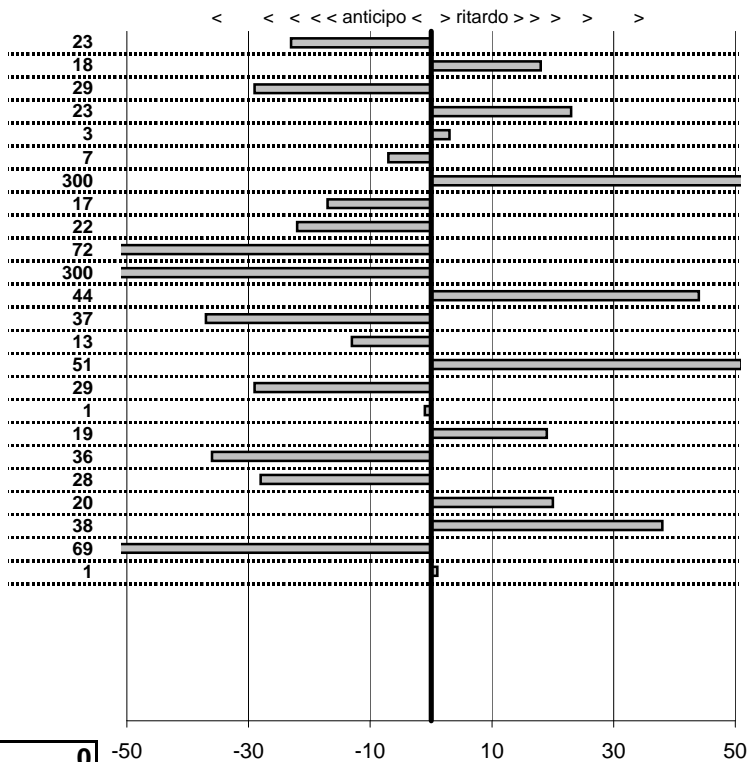

tempi e classifiche disponibili su [www.cronoviterbo.net](http://www.cronoviterbo.net)

- Cronologi - Penalità - Statistiche -

**COSTANTINI**

**21**

**15** in classifica

prova	t.imposto	start	stop	t.netto
PA1-Viterbo 1	0:00:07,00	11:04:52,51	11:04:59,28	0:00:06,77
PA2-Viterbo 2	0:00:09,00	11:04:59,28	11:05:08,46	0:00:09,18
PA3-Viterbo 3	0:00:08,00	11:05:08,46	11:05:16,17	0:00:07,71
PA4-Viterbo 4	0:00:09,00	11:05:16,17	11:05:25,40	0:00:09,23
PA5-Viterbo 5	0:00:10,00	11:05:25,40	11:05:35,43	0:00:10,03
PA6-Viterbo 6	0:00:08,00	11:05:35,43	11:05:43,36	0:00:07,93
PA7-Viterbo 7	0:00:12,00	11:05:43,36	11:06:03,11	0:00:19,75
PA8-Viterbo 8	0:00:10,00	11:06:03,11	11:06:12,94	0:00:09,83
PA9-Viterbo 9	0:00:09,00	11:06:12,94	11:06:21,72	0:00:08,78
PA10-Viterbo 10	0:00:08,00	11:06:21,72	11:06:29,00	0:00:07,28
PA11-Viterbo 11	0:00:10,00	11:06:29,00	11:06:35,80	0:00:06,80
PA12-Viterbo 12	0:00:08,00	11:06:35,80	11:06:44,24	0:00:08,44
PA13-Viterbo 13	0:00:07,00	11:53:25,11	11:53:31,74	0:00:06,63
PA14-Viterbo 14	0:00:09,00	11:53:31,74	11:53:40,61	0:00:08,87
PA15-Viterbo 15	0:00:08,00	11:53:40,61	11:53:49,12	0:00:08,51
PA16-Viterbo 16	0:00:09,00	11:53:49,12	11:53:57,83	0:00:08,71
PA17-Viterbo 17	0:00:10,00	11:53:57,83	11:54:07,82	0:00:09,99
PA18-Viterbo 18	0:00:08,00	11:54:07,82	11:54:16,01	0:00:08,19
PA19-Viterbo 19	0:00:12,00	11:54:16,01	11:54:27,65	0:00:11,64
PA20-Viterbo 20	0:00:10,00	11:54:27,65	11:54:37,37	0:00:09,72
PA21-Viterbo 21	0:00:09,00	11:54:37,37	11:54:46,57	0:00:09,20
PA22-Viterbo 22	0:00:08,00	11:54:46,57	11:54:54,95	0:00:08,38
PA23-Viterbo 23	0:00:10,00	11:54:54,95	11:55:04,26	0:00:09,31
PA24-Viterbo 24	0:00:08,00	11:55:04,26	11:55:12,27	0:00:08,01