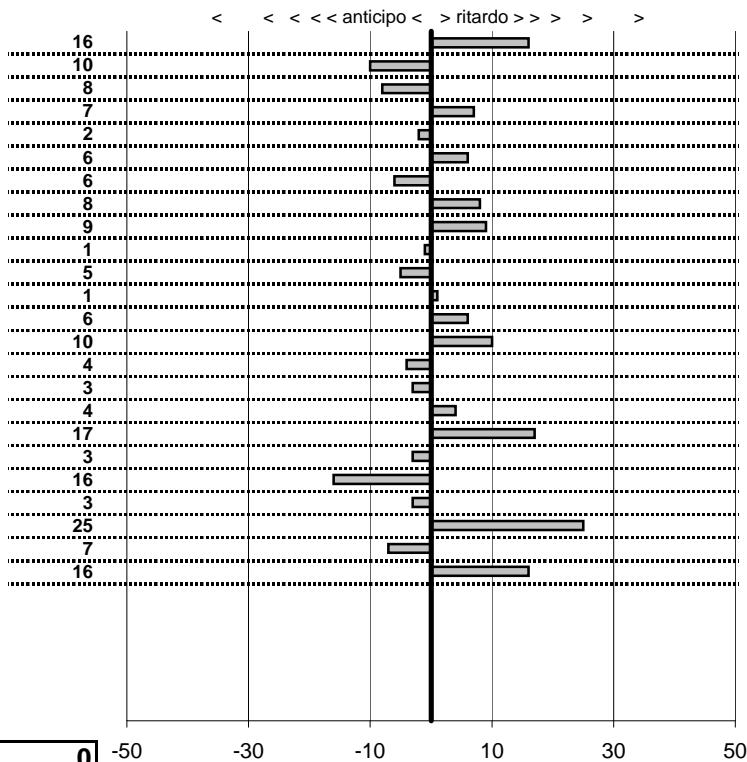

tempi e classifiche disponibili su [www.cronoviterbo.net](http://www.cronoviterbo.net)

- Cronologi - Penalità - Statistiche -

PAOLETTI

12

5 in classifica

prova	t.imposto	start	stop	t.netto
PA1-Viterbo 1	0:00:07,00	11:22:46,75	11:22:53,91	0:00:07,16
PA2-Viterbo 2	0:00:09,00	11:22:53,91	11:23:02,81	0:00:08,90
PA3-Viterbo 3	0:00:08,00	11:23:02,81	11:23:10,73	0:00:07,92
PA4-Viterbo 4	0:00:09,00	11:23:10,73	11:23:19,80	0:00:09,07
PA5-Viterbo 5	0:00:10,00	11:23:19,80	11:23:29,78	0:00:09,98
PA6-Viterbo 6	0:00:08,00	11:23:29,78	11:23:37,84	0:00:08,06
PA7-Viterbo 7	0:00:12,00	11:23:37,84	11:23:49,78	0:00:11,94
PA8-Viterbo 8	0:00:10,00	11:23:49,78	11:23:59,86	0:00:10,08
PA9-Viterbo 9	0:00:09,00	11:23:59,86	11:24:08,95	0:00:09,09
PA10-Viterbo 10	0:00:08,00	11:24:08,95	11:24:16,94	0:00:07,99
PA11-Viterbo11	0:00:10,00	11:24:16,94	11:24:26,89	0:00:09,95
PA12-Viterbo 12	0:00:08,00	11:24:26,89	11:24:34,90	0:00:08,01
PA13-Viterbo 13	0:00:07,00	11:46:42,68	11:46:49,74	0:00:07,06
PA14-Viterbo 14	0:00:09,00	11:46:49,74	11:46:58,84	0:00:09,10
PA15-Viterbo 15	0:00:08,00	11:46:58,84	11:47:06,80	0:00:07,96
PA16-Viterbo 16	0:00:09,00	11:47:06,80	11:47:15,77	0:00:08,97
PA17-Viterbo 17	0:00:10,00	11:47:15,77	11:47:25,81	0:00:10,04
PA18-Viterbo 18	0:00:08,00	11:47:25,81	11:47:33,98	0:00:08,17
PA19-Viterbo 19	0:00:12,00	11:47:33,98	11:47:45,95	0:00:11,97
PA20-Viterbo 20	0:00:10,00	11:47:45,95	11:47:55,79	0:00:09,84
PA21-Viterbo 21	0:00:09,00	11:47:55,79	11:48:04,76	0:00:08,97
PA22-Viterbo 22	0:00:08,00	11:48:04,76	11:48:13,01	0:00:08,25
PA23-Viterbo 23	0:00:10,00	11:48:13,01	11:48:22,94	0:00:09,93
PA24-Viterbo 24	0:00:08,00	11:48:22,94	11:48:31,10	0:00:08,16