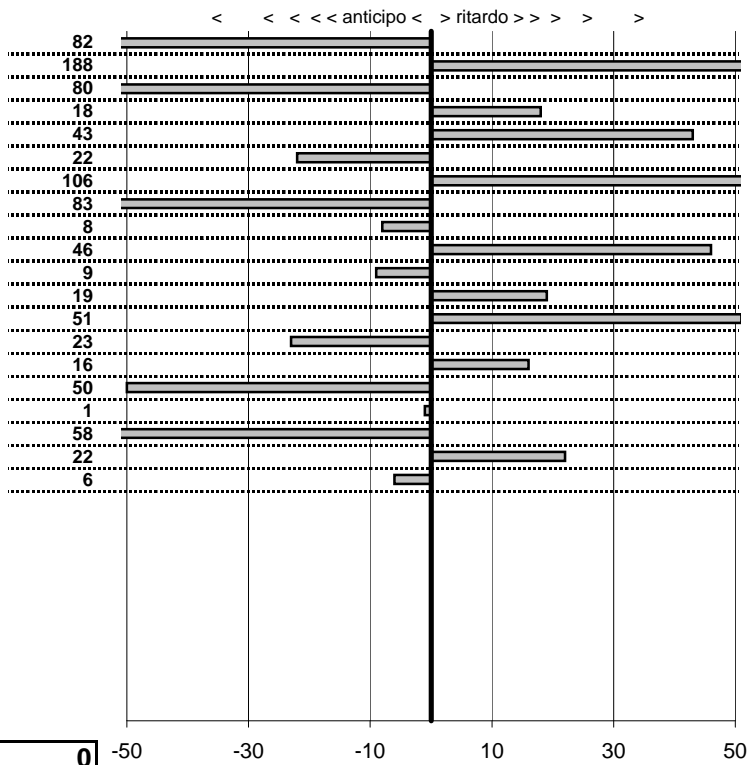

tempi e classifiche disponibili su www.cronoviterbo.net

- Cronologi - Penalità - Statistiche -

PERLEONARDI A.-X
 FIAT 508 C

2

8 in classifica

prova	t.imposto	start	stop	t.netto
PA1-Da Vinci 1	0:00:14,00	11:36:47,57	11:37:00,75	0:00:13,18
PA2-Da Vinci 2	0:00:20,00	11:37:00,75	11:37:22,63	0:00:21,88
PA3-Da Vinci 3	0:00:12,00	11:37:22,63	11:37:33,83	0:00:11,20
PA4-Da Vinci 4	0:00:14,00	12:39:35,89	12:39:50,07	0:00:14,18
PA5-Da Vinci 5	0:00:20,00	12:39:50,07	12:40:10,50	0:00:20,43
PA6-Da Vinci 6	0:00:12,00	12:40:10,50	12:40:22,28	0:00:11,78
PA7-Maccarese 1	0:00:12,00	12:55:52,03	12:56:05,09	0:00:13,06
PA8-Maccarese 2	0:00:16,00	12:56:05,09	12:56:20,26	0:00:15,17
PA9-Lung. Fregene 1	0:00:10,00	13:13:02,41	13:13:12,33	0:00:09,92
PA10-Lung. Fregene 2	0:00:11,00	13:13:12,33	13:13:23,79	0:00:11,46
PA11-Lung. Fregene 3	0:00:13,00	13:13:23,79	13:13:36,70	0:00:12,91
PA12-Tolfa 1	0:00:08,00	17:30:15,56	17:30:23,75	0:00:08,19
PA13-Tolfa 2	0:00:11,00	17:30:23,75	17:30:35,26	0:00:11,51
PA14-Tolfa 3	0:00:09,00	17:30:35,26	17:30:44,03	0:00:08,77
PA15-Tolfa 4	0:00:08,00	19:01:16,36	19:01:24,52	0:00:08,16
PA16-Tolfa 5	0:00:11,00	19:01:24,52	19:01:35,02	0:00:10,50
PA17-Tolfa 6	0:00:09,00	19:01:35,02	19:01:44,01	0:00:08,99
PA18-Lung. Maccarese	0:00:19,00	20:30:49,10	20:31:07,52	0:00:18,42
PA19-Lung. Maccarese	0:00:14,00	20:31:07,52	20:31:21,74	0:00:14,22
PA20-Lung. Maccarese	0:00:16,00	20:31:21,74	20:31:37,68	0:00:15,94