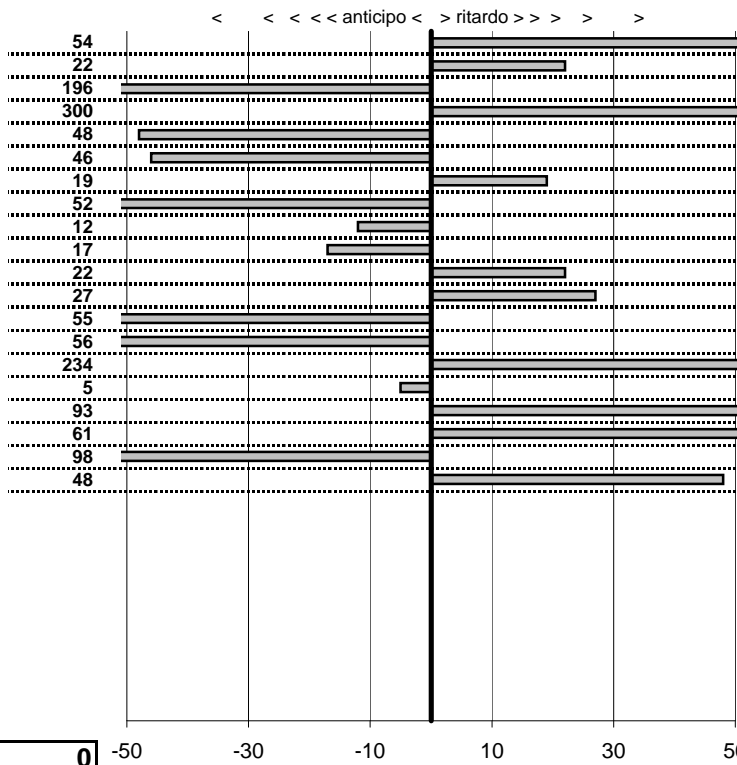

tempi e classifiche disponibili su www.cronoviterbo.net

- Cronologi - Penalità - Statistiche -

CRUDELI A.-MARCON A.
 FIAT 1300

33

27 in classifica

prova	t.imposto	start	stop	t.netto
PA1-Da Vinci 1	0:00:14,00	11:25:08,80	11:25:23,34	0:00:14,54
PA2-Da Vinci 2	0:00:20,00	11:25:23,34	11:25:43,56	0:00:20,22
PA3-Da Vinci 3	0:00:12,00	11:25:43,56	11:25:53,60	0:00:10,04
PA4-Da Vinci 4	0:00:14,00	13:11:15,51	13:11:32,73	0:00:17,22
PA5-Da Vinci 5	0:00:20,00	13:11:32,73	13:11:52,25	0:00:19,52
PA6-Da Vinci 6	0:00:12,00	13:11:52,25	13:12:03,79	0:00:11,54
PA7-Maccarese 1	0:00:12,00	13:28:47,48	13:28:59,67	0:00:12,19
PA8-Maccarese 2	0:00:16,00	13:28:59,67	13:29:15,15	0:00:15,48
PA9-Lung. Fregene 1	0:00:10,00	13:50:00,97	13:50:10,85	0:00:09,88
PA10-Lung. Fregene 2	0:00:11,00	13:50:10,85	13:50:21,68	0:00:10,83
PA11-Lung. Fregene 3	0:00:13,00	13:50:21,68	13:50:34,90	0:00:13,22
PA12-Tolfa 1	0:00:08,00	17:28:30,75	17:28:39,02	0:00:08,27
PA13-Tolfa 2	0:00:11,00	17:28:39,02	17:28:49,47	0:00:10,45
PA14-Tolfa 3	0:00:09,00	17:28:49,47	17:28:57,91	0:00:08,44
PA15-Tolfa 4	0:00:08,00	18:47:13,93	18:47:24,27	0:00:10,34
PA16-Tolfa 5	0:00:11,00	18:47:24,27	18:47:35,22	0:00:10,95
PA17-Tolfa 6	0:00:09,00	18:47:35,22	18:47:45,15	0:00:09,93
PA18-Lung. Maccarese	0:00:19,00	20:03:40,98	20:04:00,59	0:00:19,61
PA19-Lung. Maccarese	0:00:14,00	20:04:00,59	20:04:13,61	0:00:13,02
PA20-Lung. Maccarese	0:00:16,00	20:04:13,61	20:04:30,09	0:00:16,48