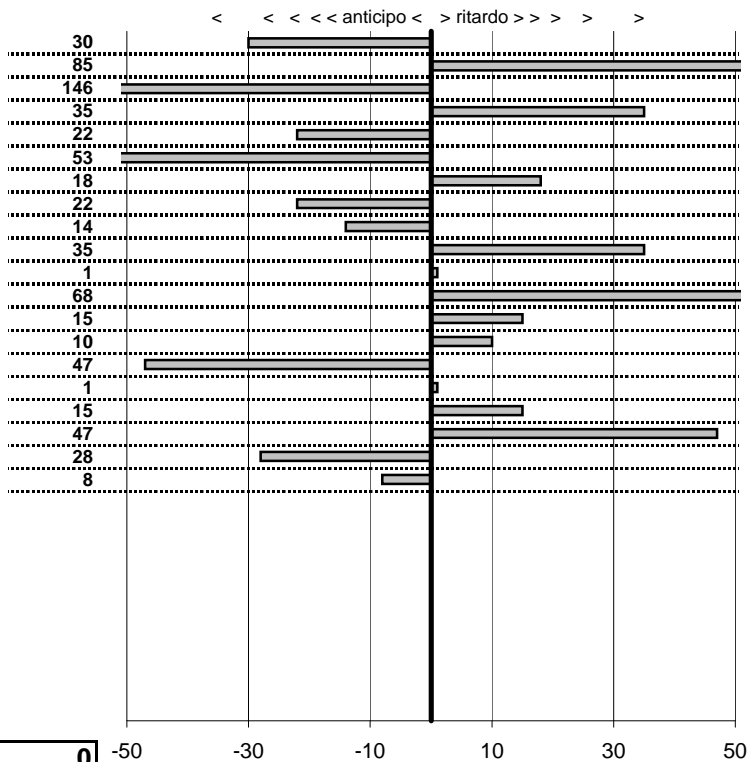

tempi e classifiche disponibili su www.cronoviterbo.net

- Cronologi - Penalità - Statistiche -

COSTANTINI U.-XX
ALFA ROMEO SPIDER

17

7 in classifica

prova	t.imposto	start	stop	t.netto
PA1-Da Vinci 1	0:00:14,00	12:34:03,61	12:34:17,31	0:00:13,70
PA2-Da Vinci 2	0:00:20,00	12:34:17,31	12:34:38,16	0:00:20,85
PA3-Da Vinci 3	0:00:12,00	12:34:38,16	12:34:48,70	0:00:10,54
PA4-Da Vinci 4	0:00:14,00	12:56:44,22	12:56:58,57	0:00:14,35
PA5-Da Vinci 5	0:00:20,00	12:56:58,57	12:57:18,35	0:00:19,78
PA6-Da Vinci 6	0:00:12,00	12:57:18,35	12:57:29,82	0:00:11,47
PA7-Maccarese 1	0:00:12,00	13:12:39,62	13:12:51,80	0:00:12,18
PA8-Maccarese 2	0:00:16,00	13:12:51,80	13:13:07,58	0:00:15,78
PA9-Lung. Fregene 1	0:00:10,00	13:27:36,16	13:27:46,02	0:00:09,86
PA10-Lung. Fregene 2	0:00:11,00	13:27:46,02	13:27:57,37	0:00:11,35
PA11-Lung. Fregene 3	0:00:13,00	13:27:57,37	13:28:10,38	0:00:13,01
PA12-Tolfa 1	0:00:08,00	17:27:39,84	17:27:48,52	0:00:08,68
PA13-Tolfa 2	0:00:11,00	17:27:48,52	17:27:59,67	0:00:11,15
PA14-Tolfa 3	0:00:09,00	17:27:59,67	17:28:08,77	0:00:09,10
PA15-Tolfa 4	0:00:08,00	18:45:31,23	18:45:38,76	0:00:07,53
PA16-Tolfa 5	0:00:11,00	18:45:38,76	18:45:49,77	0:00:11,01
PA17-Tolfa 6	0:00:09,00	18:45:49,77	18:45:58,92	0:00:09,15
PA18-Lung. Maccarese	0:00:19,00	20:02:32,47	20:02:51,94	0:00:19,47
PA19-Lung. Maccarese	0:00:14,00	20:02:51,94	20:03:05,66	0:00:13,72
PA20-Lung. Maccarese	0:00:16,00	20:03:05,66	20:03:21,58	0:00:15,92