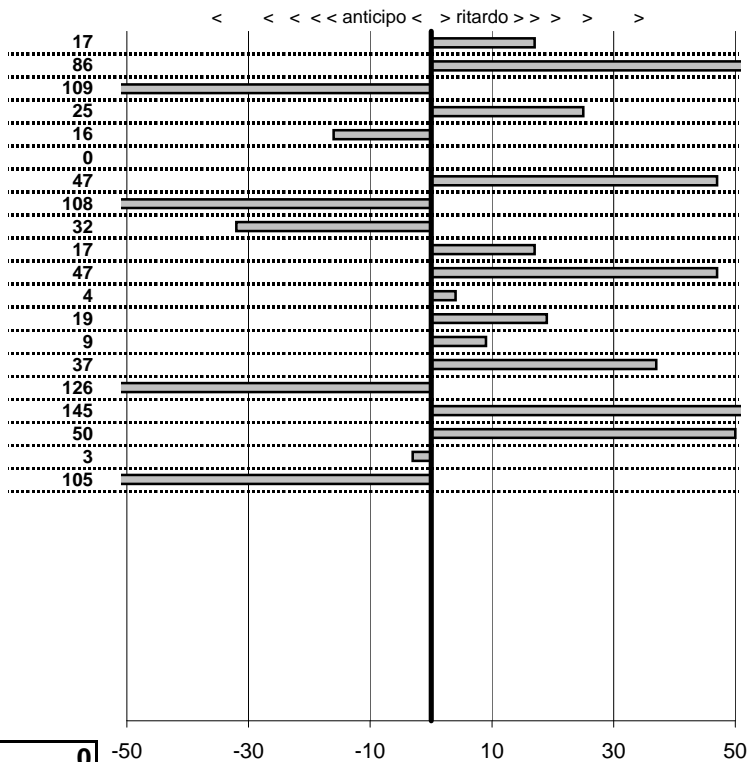

tempi e classifiche disponibili su www.cronoviterbo.net

- Cronologi - Penalità - Statistiche -

RAVA G.-CIOLA
MERCEDES 280

30

12 in classifica

prova	t.imposto	start	stop	t.netto
PA1-Da Vinci 1	0:00:14,00	11:41:25,15	11:41:39,32	0:00:14,17
PA2-Da Vinci 2	0:00:20,00	11:41:39,32	11:42:00,18	0:00:20,86
PA3-Da Vinci 3	0:00:12,00	11:42:00,18	11:42:11,09	0:00:10,91
PA4-Da Vinci 4	0:00:14,00	13:07:36,11	13:07:50,36	0:00:14,25
PA5-Da Vinci 5	0:00:20,00	13:07:50,36	13:08:10,20	0:00:19,84
PA6-Da Vinci 6	0:00:12,00	13:08:10,20	13:08:22,20	0:00:12,00
PA7-Maccarese 1	0:00:12,00	13:25:16,43	13:25:28,90	0:00:12,47
PA8-Maccarese 2	0:00:16,00	13:25:28,90	13:25:43,82	0:00:14,92
PA9-Lung. Fregene 1	0:00:10,00	13:46:03,60	13:46:13,28	0:00:09,68
PA10-Lung. Fregene 2	0:00:11,00	13:46:13,28	13:46:24,45	0:00:11,17
PA11-Lung. Fregene 3	0:00:13,00	13:46:24,45	13:46:37,92	0:00:13,47
PA12-Tolfa 1	0:00:08,00	17:43:15,69	17:43:23,73	0:00:08,04
PA13-Tolfa 2	0:00:11,00	17:43:23,73	17:43:34,92	0:00:11,19
PA14-Tolfa 3	0:00:09,00	17:43:34,92	17:43:44,01	0:00:09,09
PA15-Tolfa 4	0:00:08,00	18:53:29,47	18:53:37,84	0:00:08,37
PA16-Tolfa 5	0:00:11,00	18:53:37,84	18:53:47,58	0:00:09,74
PA17-Tolfa 6	0:00:09,00	18:53:47,58	18:53:58,03	0:00:10,45
PA18-Lung. Maccarese	0:00:19,00	20:18:46,41	20:19:05,91	0:00:19,50
PA19-Lung. Maccarese	0:00:14,00	20:19:05,91	20:19:19,88	0:00:13,97
PA20-Lung. Maccarese	0:00:16,00	20:19:19,88	20:19:34,83	0:00:14,95