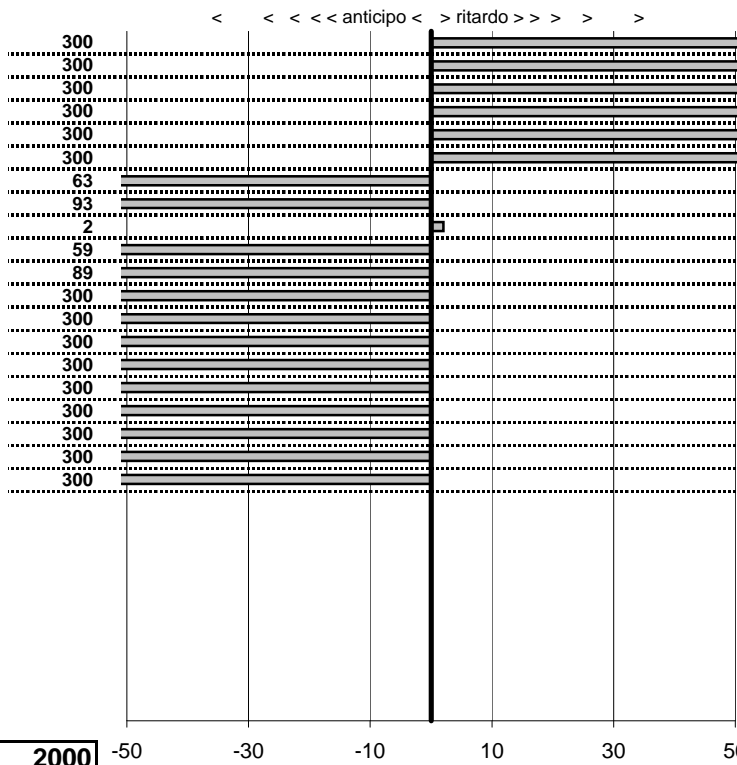

tempi e classifiche disponibili su www.cronoviterbo.net

- Cronologi - Penalità - Statistiche -

CIPICCIA E.-SARZI
ALFA GT

25

34 in classifica

prova	t.imposto	start	stop	t.netto
PA1-Da Vinci 1	0:00:14,00	11:11:53,07	11:12:14,07	0:00:21,00
PA2-Da Vinci 2	0:00:20,00	11:12:14,07	11:12:57,68	0:00:43,61
PA3-Da Vinci 3	0:00:12,00	11:12:57,68	00:00:00,00	6:72:57,68
PA4-Da Vinci 4	0:00:14,00	13:01:53,75	13:02:11,13	0:00:17,38
PA5-Da Vinci 5	0:00:20,00	13:02:11,13	13:02:46,90	0:00:35,77
PA6-Da Vinci 6	0:00:12,00	13:02:46,90	13:03:04,64	0:00:17,74
PA7-Maccarese 1	0:00:12,00	13:18:59,97	13:19:11,34	0:00:11,37
PA8-Maccarese 2	0:00:16,00	13:19:11,34	13:19:26,41	0:00:15,07
PA9-Lung. Fregene 1	0:00:10,00	13:50:49,85	13:50:59,87	0:00:10,02
PA10-Lung. Fregene 2	0:00:11,00	13:50:59,87	13:51:10,28	0:00:10,41
PA11-Lung. Fregene 3	0:00:13,00	13:51:10,28	13:51:22,39	0:00:12,11
PA12-Tolfa 1	0:00:08,00	00:00:00,00	00:00:00,00	0:00:00,00
PA13-Tolfa 2	0:00:11,00	00:00:00,00	00:00:00,00	0:00:00,00
PA14-Tolfa 3	0:00:09,00	00:00:00,00	00:00:00,00	0:00:00,00
PA15-Tolfa 4	0:00:08,00	00:00:00,00	00:00:00,00	0:00:00,00
PA16-Tolfa 5	0:00:11,00	00:00:00,00	00:00:00,00	0:00:00,00
PA17-Tolfa 6	0:00:09,00	00:00:00,00	00:00:00,00	0:00:00,00
PA18-Lung. Maccarese	0:00:19,00	00:00:00,00	00:00:00,00	0:00:00,00
PA19-Lung. Maccarese	0:00:14,00	00:00:00,00	00:00:00,00	0:00:00,00
PA20-Lung. Maccarese	0:00:16,00	00:00:00,00	00:00:00,00	0:00:00,00