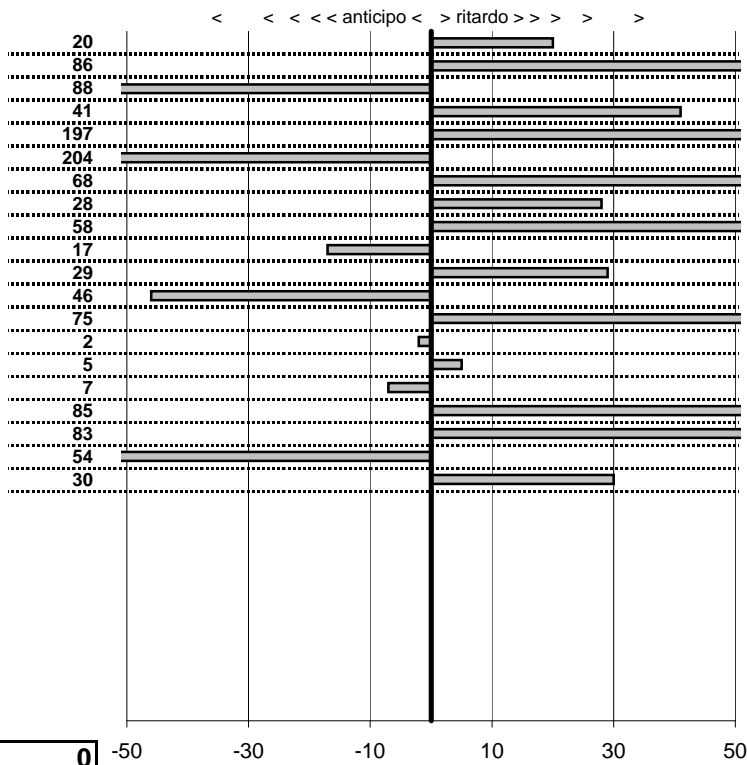

29

25 in classifica

prova	t.imposto	start	stop	t.netto
PA1-Da Vinci 1	0:00:14,00	11:40:08,46	11:40:22,66	0:00:14,20
PA2-Da Vinci 2	0:00:20,00	11:40:22,66	11:40:43,52	0:00:20,86
PA3-Da Vinci 3	0:00:12,00	11:40:43,52	11:40:54,64	0:00:11,12
PA4-Da Vinci 4	0:00:14,00	13:06:24,55	13:06:38,96	0:00:14,41
PA5-Da Vinci 5	0:00:20,00	13:06:38,96	13:07:00,93	0:00:21,97
PA6-Da Vinci 6	0:00:12,00	13:07:00,93	13:07:10,89	0:00:09,96
PA7-Maccarese 1	0:00:12,00	13:27:09,18	13:27:21,86	0:00:12,68
PA8-Maccarese 2	0:00:16,00	13:27:21,86	13:27:38,14	0:00:16,28
PA9-Lung. Fregene 1	0:00:10,00	13:49:10,94	13:49:21,52	0:00:10,58
PA10-Lung. Fregene 2	0:00:11,00	13:49:21,52	13:49:32,35	0:00:10,83
PA11-Lung. Fregene 3	0:00:13,00	13:49:32,35	13:49:45,64	0:00:13,29
PA12-Tolfa 1	0:00:08,00	17:32:52,51	17:33:00,05	0:00:07,54
PA13-Tolfa 2	0:00:11,00	17:33:00,05	17:33:11,80	0:00:11,75
PA14-Tolfa 3	0:00:09,00	17:33:11,80	17:33:20,78	0:00:08,98
PA15-Tolfa 4	0:00:08,00	18:48:50,89	18:48:58,94	0:00:08,05
PA16-Tolfa 5	0:00:11,00	18:48:58,94	18:49:09,87	0:00:10,93
PA17-Tolfa 6	0:00:09,00	18:49:09,87	18:49:19,72	0:00:09,85
PA18-Lung. Maccarese	0:00:19,00	20:10:50,60	20:11:10,43	0:00:19,83
PA19-Lung. Maccarese	0:00:14,00	20:11:10,43	20:11:23,89	0:00:13,46
PA20-Lung. Maccarese	0:00:16,00	20:11:23,89	20:11:40,19	0:00:16,30