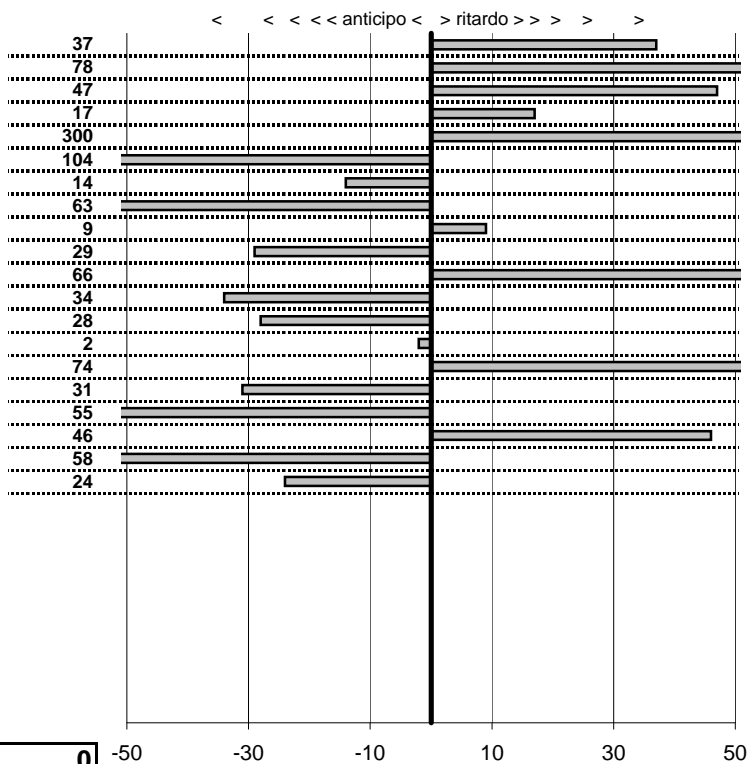

10 in classifica

prova	t.imposto	start	stop	t.netto
PA1-Da Vinci 1	0:00:14,00	11:07:26,97	11:07:41,34	0:00:14,37
PA2-Da Vinci 2	0:00:20,00	11:07:41,34	11:08:02,12	0:00:20,78
PA3-Da Vinci 3	0:00:12,00	11:08:02,12	11:08:14,59	0:00:12,47
PA4-Da Vinci 4	0:00:14,00	12:54:40,28	12:54:54,45	0:00:14,17
PA5-Da Vinci 5	0:00:20,00	12:54:54,45	12:55:24,45	0:00:30,00
PA6-Da Vinci 6	0:00:12,00	12:55:24,45	12:55:35,41	0:00:10,96
PA7-Maccarese 1	0:00:12,00	13:16:05,22	13:16:17,08	0:00:11,86
PA8-Maccarese 2	0:00:16,00	13:16:17,08	13:16:32,45	0:00:15,37
PA9-Lung. Fregene 1	0:00:10,00	13:55:56,51	13:56:06,60	0:00:10,09
PA10-Lung. Fregene 2	0:00:11,00	13:56:06,60	13:56:17,31	0:00:10,71
PA11-Lung. Fregene 3	0:00:13,00	13:56:17,31	13:56:30,97	0:00:13,66
PA12-Tolfa 1	0:00:08,00	17:34:30,10	17:34:37,76	0:00:07,66
PA13-Tolfa 2	0:00:11,00	17:34:37,76	17:34:48,48	0:00:10,72
PA14-Tolfa 3	0:00:09,00	17:34:48,48	17:34:57,46	0:00:08,98
PA15-Tolfa 4	0:00:08,00	18:46:28,60	18:46:37,34	0:00:08,74
PA16-Tolfa 5	0:00:11,00	18:46:37,34	18:46:48,03	0:00:10,69
PA17-Tolfa 6	0:00:09,00	18:46:48,03	18:46:56,48	0:00:08,45
PA18-Lung. Maccarese	0:00:19,00	20:35:19,54	20:35:39,00	0:00:19,46
PA19-Lung. Maccarese	0:00:14,00	20:35:39,00	20:35:52,42	0:00:13,42
PA20-Lung. Maccarese	0:00:16,00	20:35:52,42	20:36:08,18	0:00:15,76