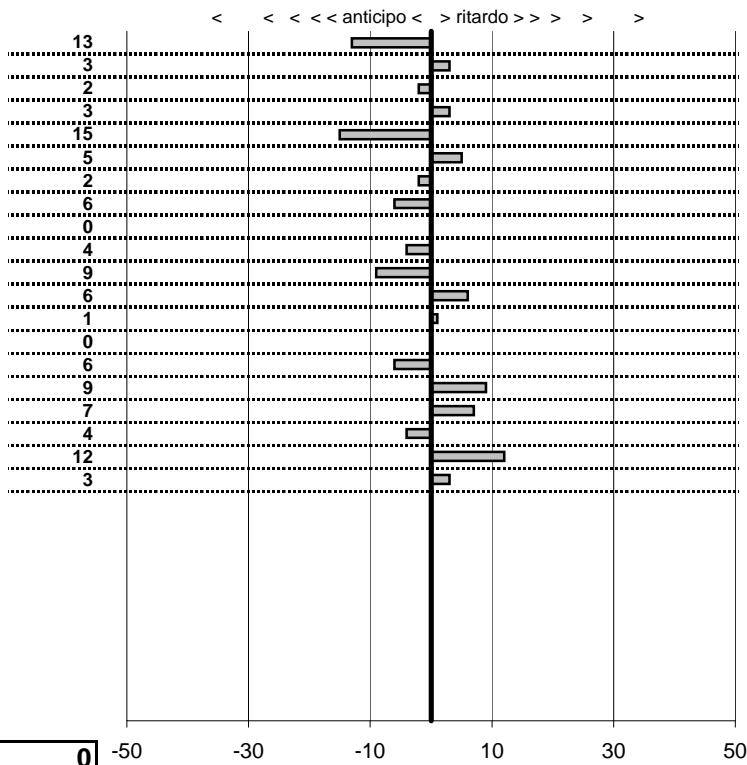

tempi e classifiche disponibili su www.cronoviterbo.net

- Cronologi - Penalità - Statistiche -

CESETTI G.-Veralli A.
 Morris Minor

6

1 in classifica

prova	t.imposto	start	stop	t.netto
PA1-Da Vinci 1	0:00:14,00	11:33:42,93	11:33:56,80	0:00:13,87
PA2-Da Vinci 2	0:00:20,00	11:33:56,80	11:34:16,83	0:00:20,03
PA3-Da Vinci 3	0:00:12,00	11:34:16,83	11:34:28,81	0:00:11,98
PA4-Da Vinci 4	0:00:14,00	12:41:41,30	12:41:55,33	0:00:14,03
PA5-Da Vinci 5	0:00:20,00	12:41:55,33	12:42:15,18	0:00:19,85
PA6-Da Vinci 6	0:00:12,00	12:42:15,18	12:42:27,23	0:00:12,05
PA7-Maccarese 1	0:00:12,00	13:05:46,18	13:05:58,16	0:00:11,98
PA8-Maccarese 2	0:00:16,00	13:05:58,16	13:06:14,10	0:00:15,94
PA9-Lung. Fregene 1	0:00:10,00	13:29:42,10	13:29:52,10	0:00:10,00
PA10-Lung. Fregene 2	0:00:11,00	13:29:52,10	13:30:03,06	0:00:10,96
PA11-Lung. Fregene 3	0:00:13,00	13:30:03,06	13:30:15,97	0:00:12,91
PA12-Tolfa 1	0:00:08,00	17:23:25,17	17:23:33,23	0:00:08,06
PA13-Tolfa 2	0:00:11,00	17:23:33,23	17:23:44,24	0:00:11,01
PA14-Tolfa 3	0:00:09,00	17:23:44,24	17:23:53,24	0:00:09,00
PA15-Tolfa 4	0:00:08,00	18:40:09,55	18:40:17,49	0:00:07,94
PA16-Tolfa 5	0:00:11,00	18:40:17,49	18:40:28,58	0:00:11,09
PA17-Tolfa 6	0:00:09,00	18:40:28,58	18:40:37,65	0:00:09,07
PA18-Lung. Maccarese	0:00:19,00	20:09:40,38	20:09:59,34	0:00:18,96
PA19-Lung. Maccarese	0:00:14,00	20:09:59,34	20:10:13,46	0:00:14,12
PA20-Lung. Maccarese	0:00:16,00	20:10:13,46	20:10:29,49	0:00:16,03