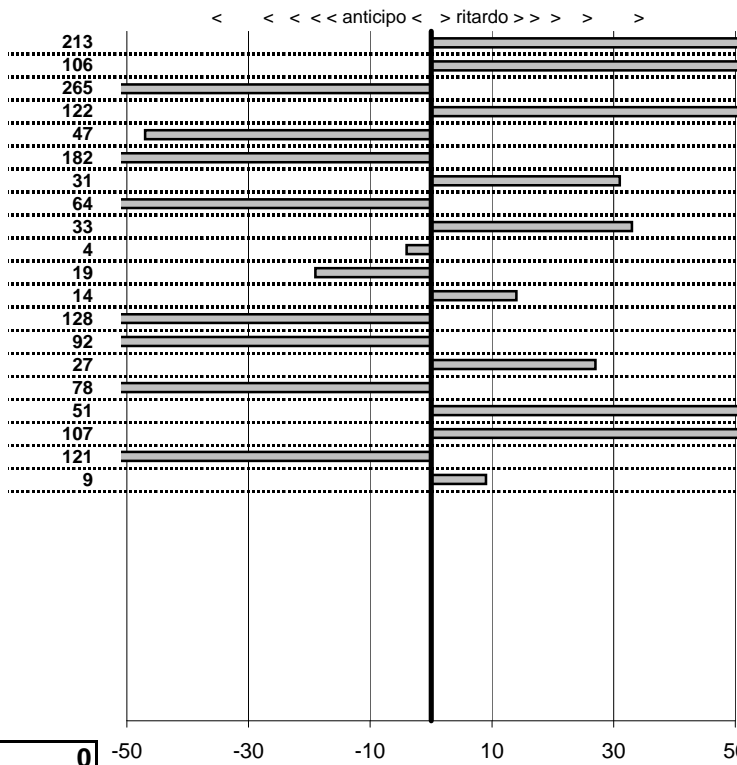

tempi e classifiche disponibili su www.cronoviterbo.net

- Cronologi - Penalità - Statistiche -

CABELLA E.-
TRIUMF TR 3 A

8

20 in classifica

prova	t.imposto	start	stop	t.netto
PA1-Da Vinci 1	0:00:14,00	11:46:37,22	11:46:53,35	0:00:16,13
PA2-Da Vinci 2	0:00:20,00	11:46:53,35	11:47:14,41	0:00:21,06
PA3-Da Vinci 3	0:00:12,00	11:47:14,41	11:47:23,76	0:00:09,35
PA4-Da Vinci 4	0:00:14,00	12:44:36,10	12:44:51,32	0:00:15,22
PA5-Da Vinci 5	0:00:20,00	12:44:51,32	12:45:10,85	0:00:19,53
PA6-Da Vinci 6	0:00:12,00	12:45:10,85	12:45:21,03	0:00:10,18
PA7-Maccarese 1	0:00:12,00	12:59:11,08	12:59:23,39	0:00:12,31
PA8-Maccarese 2	0:00:16,00	12:59:23,39	12:59:38,75	0:00:15,36
PA9-Lung. Fregene 1	0:00:10,00	13:25:20,61	13:25:30,94	0:00:10,33
PA10-Lung. Fregene 2	0:00:11,00	13:25:30,94	13:25:41,90	0:00:10,96
PA11-Lung. Fregene 3	0:00:13,00	13:25:41,90	13:25:54,71	0:00:12,81
PA12-Tolfa 1	0:00:08,00	17:26:27,86	17:26:36,00	0:00:08,14
PA13-Tolfa 2	0:00:11,00	17:26:36,00	17:26:45,72	0:00:09,72
PA14-Tolfa 3	0:00:09,00	17:26:45,72	17:26:53,80	0:00:08,08
PA15-Tolfa 4	0:00:08,00	18:57:56,65	18:58:04,92	0:00:08,27
PA16-Tolfa 5	0:00:11,00	18:58:04,92	18:58:15,14	0:00:10,22
PA17-Tolfa 6	0:00:09,00	18:58:15,14	18:58:24,65	0:00:09,51
PA18-Lung. Maccarese	0:00:19,00	20:50:43,97	20:51:04,04	0:00:20,07
PA19-Lung. Maccarese	0:00:14,00	20:51:04,04	20:51:16,83	0:00:12,79
PA20-Lung. Maccarese	0:00:16,00	20:51:16,83	20:51:32,92	0:00:16,09