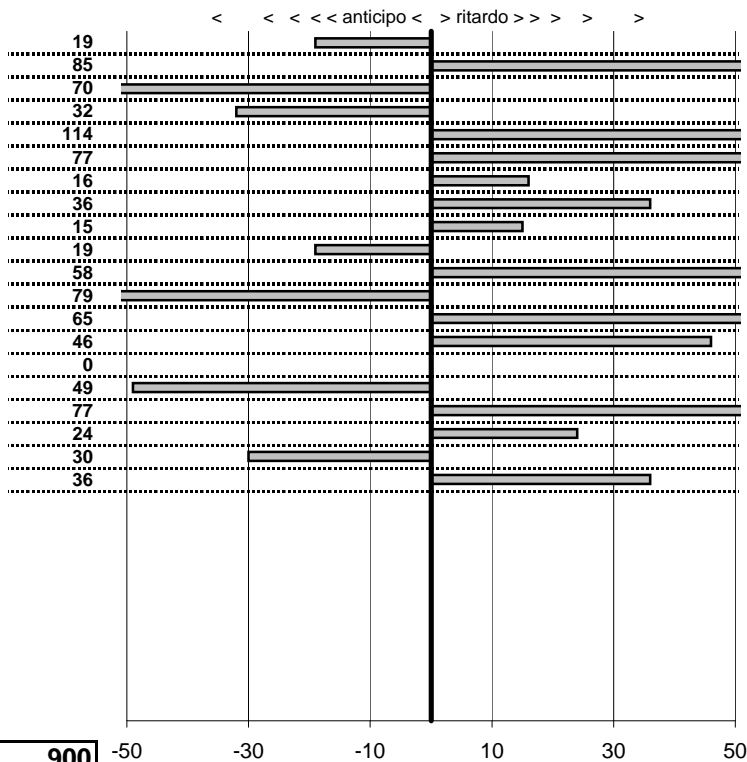

tempi e classifiche disponibili su www.cronoviterbo.net

- Cronologi - Penalità - Statistiche -
ONORI G.-GASBARRONE
 LANCIA FULVIA 1600

34

23 in classifica

prova	t.imposto	start	stop	t.netto
PA1-Da Vinci 1	0:00:14,00	11:43:28,72	11:43:42,53	0:00:13,81
PA2-Da Vinci 2	0:00:20,00	11:43:42,53	11:44:03,38	0:00:20,85
PA3-Da Vinci 3	0:00:12,00	11:44:03,38	11:44:14,68	0:00:11,30
PA4-Da Vinci 4	0:00:14,00	13:12:15,65	13:12:29,33	0:00:13,68
PA5-Da Vinci 5	0:00:20,00	13:12:29,33	13:12:50,47	0:00:21,14
PA6-Da Vinci 6	0:00:12,00	13:12:50,47	13:13:03,24	0:00:12,77
PA7-Maccarese 1	0:00:12,00	13:30:21,98	13:30:34,14	0:00:12,16
PA8-Maccarese 2	0:00:16,00	13:30:34,14	13:30:50,50	0:00:16,36
PA9-Lung. Fregene 1	0:00:10,00	13:51:37,34	13:51:47,49	0:00:10,15
PA10-Lung. Fregene 2	0:00:11,00	13:51:47,49	13:51:58,30	0:00:10,81
PA11-Lung. Fregene 3	0:00:13,00	13:51:58,30	13:52:11,88	0:00:13,58
PA12-Tolfa 1	0:00:08,00	17:25:36,90	17:25:44,11	0:00:07,21
PA13-Tolfa 2	0:00:11,00	17:25:44,11	17:25:55,76	0:00:11,65
PA14-Tolfa 3	0:00:09,00	17:25:55,76	17:26:05,22	0:00:09,46
PA15-Tolfa 4	0:00:08,00	19:02:06,28	19:02:14,28	0:00:08,00
PA16-Tolfa 5	0:00:11,00	19:02:14,28	19:02:24,79	0:00:10,51
PA17-Tolfa 6	0:00:09,00	19:02:24,79	19:02:34,56	0:00:09,77
PA18-Lung. Maccarese	0:00:19,00	20:31:56,51	20:32:15,75	0:00:19,24
PA19-Lung. Maccarese	0:00:14,00	20:32:15,75	20:32:29,45	0:00:13,70
PA20-Lung. Maccarese	0:00:16,00	20:32:29,45	20:32:45,81	0:00:16,36