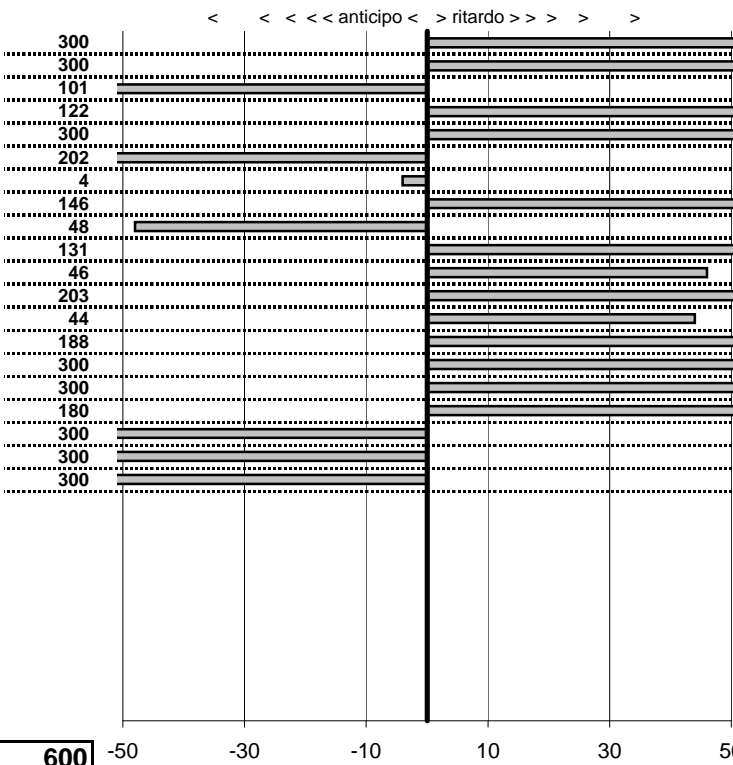

tempi e classifiche disponibili su www.cronoviterbo.net

- Cronologi - Penalità - Statistiche -

POMPILI A.-DI VIRGILIO
LANCIA FLAVIA

7

30 in classifica

prova	t.imposto	start	stop	t.netto
PA1-Da Vinci 1	0:00:14,00	11:30:26,93	11:30:43,95	0:00:17,02
PA2-Da Vinci 2	0:00:20,00	11:30:43,95	11:31:09,89	0:00:25,94
PA3-Da Vinci 3	0:00:12,00	11:31:09,89	11:31:20,88	0:00:10,99
PA4-Da Vinci 4	0:00:14,00	12:43:28,32	12:43:43,54	0:00:15,22
PA5-Da Vinci 5	0:00:20,00	12:43:43,54	12:44:07,66	0:00:24,12
PA6-Da Vinci 6	0:00:12,00	12:44:07,66	12:44:17,64	0:00:09,98
PA7-Maccarese 1	0:00:12,00	13:10:01,53	13:10:13,49	0:00:11,96
PA8-Maccarese 2	0:00:16,00	13:10:13,49	13:10:30,95	0:00:17,46
PA9-Lung. Fregene 1	0:00:10,00	13:23:41,02	13:23:50,54	0:00:09,52
PA10-Lung. Fregene 2	0:00:11,00	13:23:50,54	13:24:02,85	0:00:12,31
PA11-Lung. Fregene 3	0:00:13,00	13:24:02,85	13:24:16,31	0:00:13,46
PA12-Tolfa 1	0:00:08,00	17:19:48,23	17:19:58,26	0:00:10,03
PA13-Tolfa 2	0:00:11,00	17:19:58,26	17:20:09,70	0:00:11,44
PA14-Tolfa 3	0:00:09,00	17:20:09,70	17:20:20,58	0:00:10,88
PA15-Tolfa 4	0:00:08,00	18:55:50,23	18:56:02,84	0:00:12,61
PA16-Tolfa 5	0:00:11,00	18:56:02,84	18:56:18,61	0:00:15,77
PA17-Tolfa 6	0:00:09,00	18:56:18,61	18:56:29,41	0:00:10,80
PA18-Lung. Maccarese	0:00:19,00	00:00:00,00	00:00:00,00	0:00:00,00
PA19-Lung. Maccarese	0:00:14,00	00:00:00,00	00:00:00,00	0:00:00,00
PA20-Lung. Maccarese	0:00:16,00	00:00:00,00	00:00:00,00	0:00:00,00