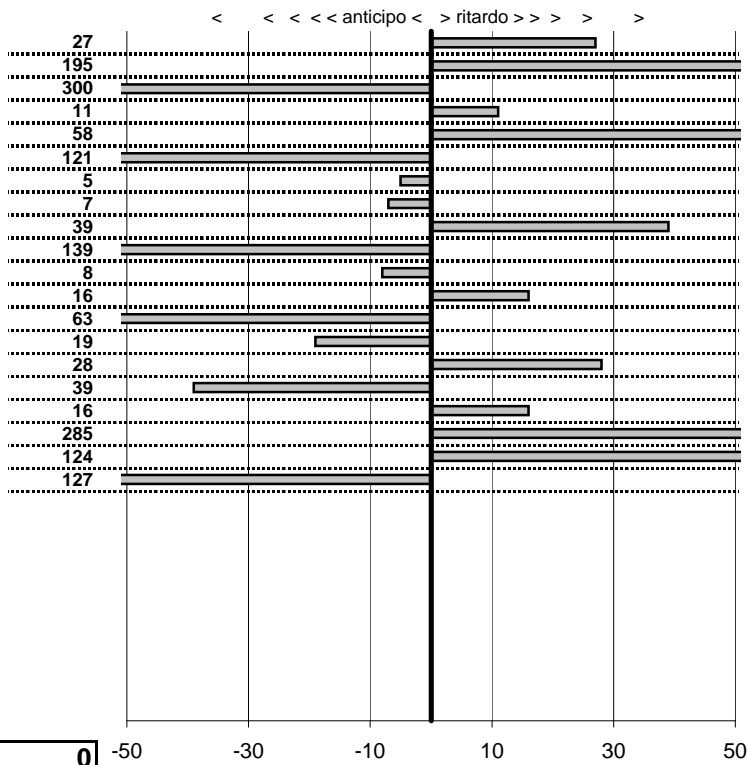

tempi e classifiche disponibili su www.cronoviterbo.net

- Cronologi - Penalità - Statistiche -

GIBILISCO S.-GIBILISCO
 M G B SPIDER

28

28 in classifica

prova	t.imposto	start	stop	t.netto
PA1-Da Vinci 1	0:00:14,00	11:38:59,09	11:39:13,36	0:00:14,27
PA2-Da Vinci 2	0:00:20,00	11:39:13,36	11:39:35,31	0:00:21,95
PA3-Da Vinci 3	0:00:12,00	11:39:35,31	11:39:43,59	0:00:08,28
PA4-Da Vinci 4	0:00:14,00	13:05:25,38	13:05:39,49	0:00:14,11
PA5-Da Vinci 5	0:00:20,00	13:05:39,49	13:06:00,07	0:00:20,58
PA6-Da Vinci 6	0:00:12,00	13:06:00,07	13:06:10,86	0:00:10,79
PA7-Maccarese 1	0:00:12,00	13:27:55,86	13:28:07,81	0:00:11,95
PA8-Maccarese 2	0:00:16,00	13:28:07,81	13:28:23,74	0:00:15,93
PA9-Lung. Fregene 1	0:00:10,00	13:48:23,10	13:48:33,49	0:00:10,39
PA10-Lung. Fregene 2	0:00:11,00	13:48:33,49	13:48:43,10	0:00:09,61
PA11-Lung. Fregene 3	0:00:13,00	13:48:43,10	13:48:56,02	0:00:12,92
PA12-Tolfa 1	0:00:08,00	17:44:09,04	17:44:17,20	0:00:08,16
PA13-Tolfa 2	0:00:11,00	17:44:17,20	17:44:27,57	0:00:10,37
PA14-Tolfa 3	0:00:09,00	17:44:27,57	17:44:36,38	0:00:08,81
PA15-Tolfa 4	0:00:08,00	18:51:12,53	18:51:20,81	0:00:08,28
PA16-Tolfa 5	0:00:11,00	18:51:20,81	18:51:31,42	0:00:10,61
PA17-Tolfa 6	0:00:09,00	18:51:31,42	18:51:40,58	0:00:09,16
PA18-Lung. Maccarese	0:00:19,00	20:20:36,55	20:20:58,40	0:00:21,85
PA19-Lung. Maccarese	0:00:14,00	20:20:58,40	20:21:13,64	0:00:15,24
PA20-Lung. Maccarese	0:00:16,00	20:21:13,64	20:21:28,37	0:00:14,73