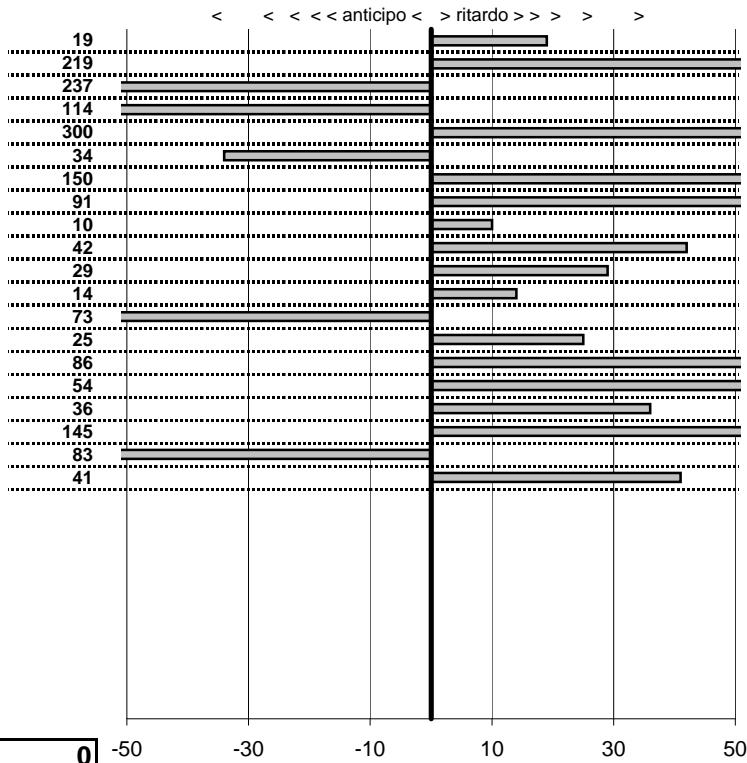

tempi e classifiche disponibili su www.cronoviterbo.net

- Cronologi - Penalità - Statistiche -

MARCHESE G.-PETOCCHI
 LANCIA

21

22 in classifica

prova	t.imposto	start	stop	t.netto
PA1-Da Vinci 1	0:00:14,00	12:07:37,32	12:07:51,51	0:00:14,19
PA2-Da Vinci 2	0:00:20,00	12:07:51,51	12:08:13,70	0:00:22,19
PA3-Da Vinci 3	0:00:12,00	12:08:13,70	12:08:23,33	0:00:09,63
PA4-Da Vinci 4	0:00:14,00	12:57:45,90	12:57:58,76	0:00:12,86
PA5-Da Vinci 5	0:00:20,00	12:57:58,76	12:58:22,16	0:00:23,40
PA6-Da Vinci 6	0:00:12,00	12:58:22,16	12:58:33,82	0:00:11,66
PA7-Maccarese 1	0:00:12,00	13:13:22,71	13:13:36,21	0:00:13,50
PA8-Maccarese 2	0:00:16,00	13:13:36,21	13:13:53,12	0:00:16,91
PA9-Lung. Fregene 1	0:00:10,00	13:42:06,06	13:42:16,16	0:00:10,10
PA10-Lung. Fregene 2	0:00:11,00	13:42:16,16	13:42:27,58	0:00:11,42
PA11-Lung. Fregene 3	0:00:13,00	13:42:27,58	13:42:40,87	0:00:13,29
PA12-Tolfa 1	0:00:08,00	17:31:54,43	17:32:02,57	0:00:08,14
PA13-Tolfa 2	0:00:11,00	17:32:02,57	17:32:12,84	0:00:10,27
PA14-Tolfa 3	0:00:09,00	17:32:12,84	17:32:22,09	0:00:09,25
PA15-Tolfa 4	0:00:08,00	18:43:23,16	18:43:32,02	0:00:08,86
PA16-Tolfa 5	0:00:11,00	18:43:32,02	18:43:43,56	0:00:11,54
PA17-Tolfa 6	0:00:09,00	18:43:43,56	18:43:52,92	0:00:09,36
PA18-Lung. Maccarese	0:00:19,00	20:04:52,67	20:05:13,12	0:00:20,45
PA19-Lung. Maccarese	0:00:14,00	20:05:13,12	20:05:26,29	0:00:13,17
PA20-Lung. Maccarese	0:00:16,00	20:05:26,29	20:05:42,70	0:00:16,41