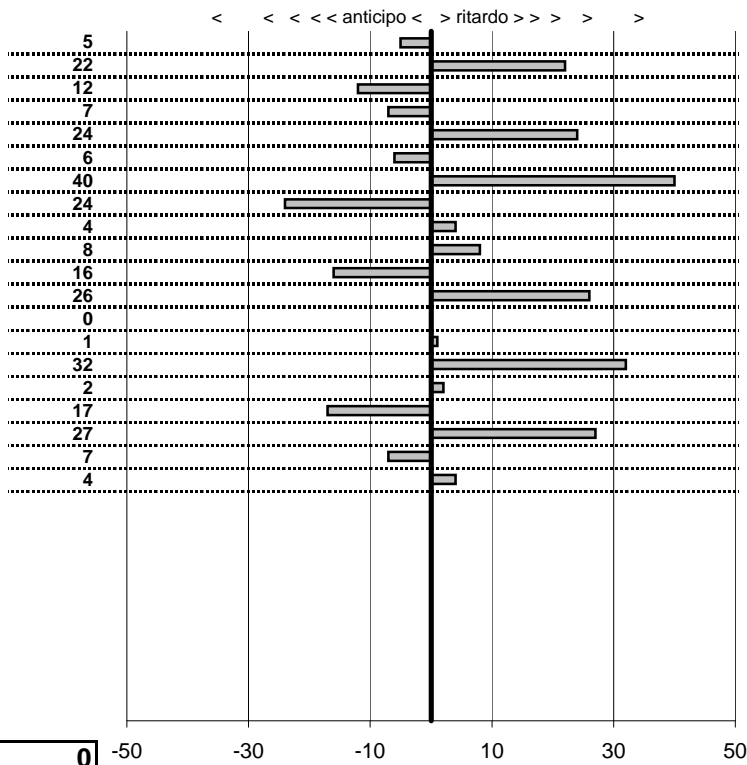

tempi e classifiche disponibili su www.cronoviterbo.net

- Cronologi - Penalità - Statistiche -

PIRRI A.-Ciatti A
 LANCIA Fulvia Coupè 1,3 S

15

3 in classifica

prova	t.imposto	start	stop	t.netto
PA1-Da Vinci 1	0:00:14,00	12:28:19,57	12:28:33,52	0:00:13,95
PA2-Da Vinci 2	0:00:20,00	12:28:33,52	12:28:53,74	0:00:20,22
PA3-Da Vinci 3	0:00:12,00	12:28:53,74	12:29:05,62	0:00:11,88
PA4-Da Vinci 4	0:00:14,00	12:51:28,82	12:51:42,75	0:00:13,93
PA5-Da Vinci 5	0:00:20,00	12:51:42,75	12:52:02,99	0:00:20,24
PA6-Da Vinci 6	0:00:12,00	12:52:02,99	12:52:14,93	0:00:11,94
PA7-Maccarese 1	0:00:12,00	13:06:41,88	13:06:54,28	0:00:12,40
PA8-Maccarese 2	0:00:16,00	13:06:54,28	13:07:10,04	0:00:15,76
PA9-Lung. Fregene 1	0:00:10,00	13:22:43,41	13:22:53,45	0:00:10,04
PA10-Lung. Fregene 2	0:00:11,00	13:22:53,45	13:23:04,53	0:00:11,08
PA11-Lung. Fregene 3	0:00:13,00	13:23:04,53	13:23:17,37	0:00:12,84
PA12-Tolfa 1	0:00:08,00	17:20:51,51	17:20:59,77	0:00:08,26
PA13-Tolfa 2	0:00:11,00	17:20:59,77	17:21:10,77	0:00:11,00
PA14-Tolfa 3	0:00:09,00	17:21:10,77	17:21:19,78	0:00:09,01
PA15-Tolfa 4	0:00:08,00	18:41:50,96	18:41:59,28	0:00:08,32
PA16-Tolfa 5	0:00:11,00	18:41:59,28	18:42:10,30	0:00:11,02
PA17-Tolfa 6	0:00:09,00	18:42:10,30	18:42:19,13	0:00:08,83
PA18-Lung. Maccarese	0:00:19,00	19:59:09,54	19:59:28,81	0:00:19,27
PA19-Lung. Maccarese	0:00:14,00	19:59:28,81	19:59:42,74	0:00:13,93
PA20-Lung. Maccarese	0:00:16,00	19:59:42,74	19:59:58,78	0:00:16,04