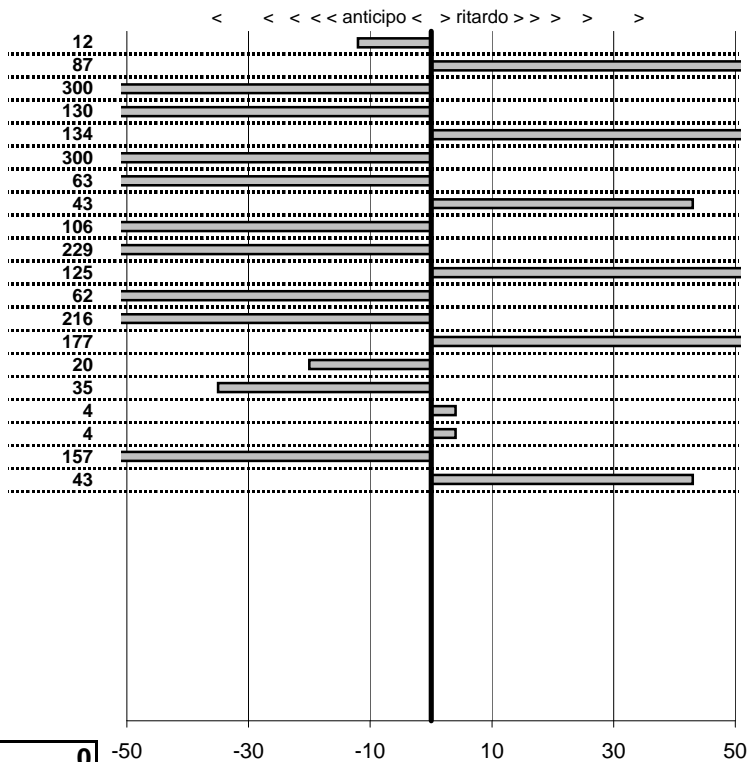

tempi e classifiche disponibili su www.cronoviterbo.net

- Cronologi - Penalità - Statistiche -

FINESSO G.-CONTINI
 TRIUMP SPITF

22

29 in classifica

prova	t.imposto	start	stop	t.netto
PA1-Da Vinci 1	0:00:14,00	11:20:19,28	11:20:33,16	0:00:13,88
PA2-Da Vinci 2	0:00:20,00	11:20:33,16	11:20:54,03	0:00:20,87
PA3-Da Vinci 3	0:00:12,00	11:20:54,03	11:21:02,44	0:00:08,41
PA4-Da Vinci 4	0:00:14,00	12:58:49,46	12:59:02,16	0:00:12,70
PA5-Da Vinci 5	0:00:20,00	12:59:02,16	12:59:23,50	0:00:21,34
PA6-Da Vinci 6	0:00:12,00	12:59:23,50	12:59:32,36	0:00:08,86
PA7-Maccarese 1	0:00:12,00	13:14:06,00	13:14:17,37	0:00:11,37
PA8-Maccarese 2	0:00:16,00	13:14:17,37	13:14:33,80	0:00:16,43
PA9-Lung. Fregene 1	0:00:10,00	13:44:59,61	13:45:08,55	0:00:08,94
PA10-Lung. Fregene 2	0:00:11,00	13:45:08,55	13:45:17,26	0:00:08,71
PA11-Lung. Fregene 3	0:00:13,00	13:45:17,26	13:45:31,51	0:00:14,25
PA12-Tolfa 1	0:00:08,00	17:38:08,17	17:38:15,55	0:00:07,38
PA13-Tolfa 2	0:00:11,00	17:38:15,55	17:38:24,39	0:00:08,84
PA14-Tolfa 3	0:00:09,00	17:38:24,39	17:38:35,16	0:00:10,77
PA15-Tolfa 4	0:00:08,00	19:02:49,90	19:02:57,70	0:00:07,80
PA16-Tolfa 5	0:00:11,00	19:02:57,70	19:03:08,35	0:00:10,65
PA17-Tolfa 6	0:00:09,00	19:03:08,35	19:03:17,39	0:00:09,04
PA18-Lung. Maccarese	0:00:19,00	20:28:13,65	20:28:32,69	0:00:19,04
PA19-Lung. Maccarese	0:00:14,00	20:28:32,69	20:28:45,12	0:00:12,43
PA20-Lung. Maccarese	0:00:16,00	20:28:45,12	20:29:01,55	0:00:16,43