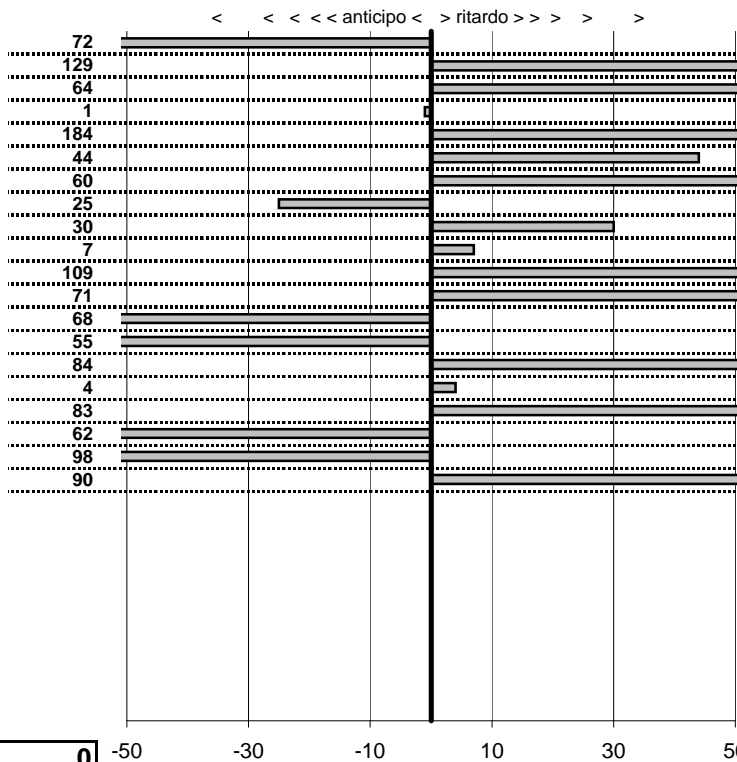

tempi e classifiche disponibili su www.cronoviterbo.net

- Cronologi - Penalità - Statistiche -

PACE P.-RUOLEO
ALFA ROMEO SPIDER

23

18 in classifica

prova	t.imposto	start	stop	t.netto
PA1-Da Vinci 1	0:00:14,00	11:34:47,32	11:35:00,60	0:00:13,28
PA2-Da Vinci 2	0:00:20,00	11:35:00,60	11:35:21,89	0:00:21,29
PA3-Da Vinci 3	0:00:12,00	11:35:21,89	11:35:34,53	0:00:12,64
PA4-Da Vinci 4	0:00:14,00	12:59:50,17	13:00:04,16	0:00:13,99
PA5-Da Vinci 5	0:00:20,00	13:00:04,16	13:00:26,00	0:00:21,84
PA6-Da Vinci 6	0:00:12,00	13:00:26,00	13:00:38,44	0:00:12,44
PA7-Maccarese 1	0:00:12,00	13:16:57,78	13:17:10,38	0:00:12,60
PA8-Maccarese 2	0:00:16,00	13:17:10,38	13:17:26,13	0:00:15,75
PA9-Lung. Fregene 1	0:00:10,00	13:31:20,25	13:31:30,55	0:00:10,30
PA10-Lung. Fregene 2	0:00:11,00	13:31:30,55	13:31:41,62	0:00:11,07
PA11-Lung. Fregene 3	0:00:13,00	13:31:41,62	13:31:55,71	0:00:14,09
PA12-Tolfa 1	0:00:08,00	17:39:15,07	17:39:23,78	0:00:08,71
PA13-Tolfa 2	0:00:11,00	17:39:23,78	17:39:34,10	0:00:10,32
PA14-Tolfa 3	0:00:09,00	17:39:34,10	17:39:42,55	0:00:08,45
PA15-Tolfa 4	0:00:08,00	19:04:00,18	19:04:09,02	0:00:08,84
PA16-Tolfa 5	0:00:11,00	19:04:09,02	19:04:20,06	0:00:11,04
PA17-Tolfa 6	0:00:09,00	19:04:20,06	19:04:29,89	0:00:09,83
PA18-Lung. Maccarese	0:00:19,00	20:29:42,95	20:30:01,33	0:00:18,38
PA19-Lung. Maccarese	0:00:14,00	20:30:01,33	20:30:14,35	0:00:13,02
PA20-Lung. Maccarese	0:00:16,00	20:30:14,35	20:30:31,25	0:00:16,90