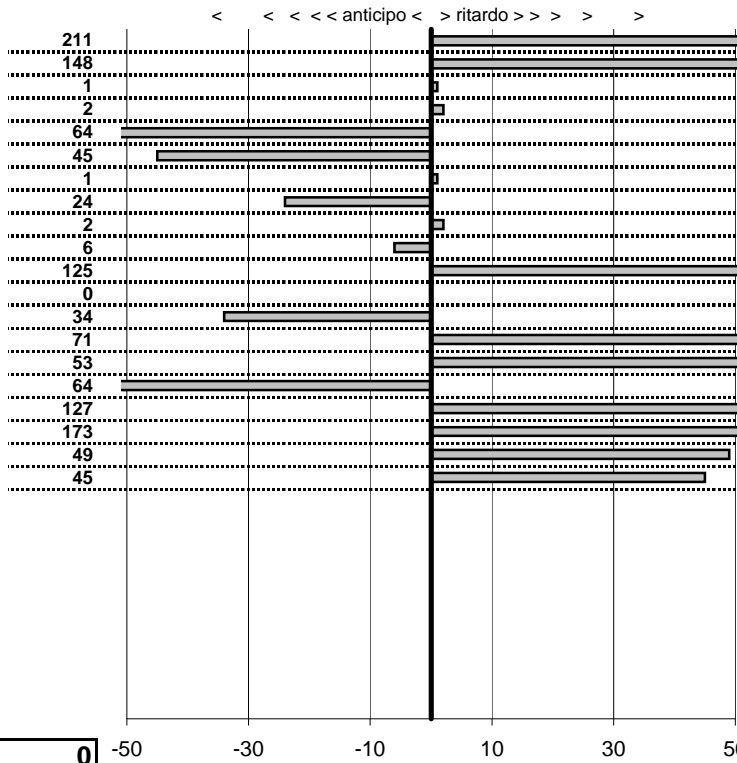

tempi e classifiche disponibili su www.cronoviterbo.net

- Cronologi - Penalità - Statistiche -

BARONE M-BARONE
 Porsche 356 A

35

15 in classifica

prova	t.imposto	start	stop	t.netto
PA1-Da Vinci 1	0:00:14,00	11:45:30,76	11:45:46,87	0:00:16,11
PA2-Da Vinci 2	0:00:20,00	11:45:46,87	11:46:08,35	0:00:21,48
PA3-Da Vinci 3	0:00:12,00	11:46:08,35	11:46:20,36	0:00:12,01
PA4-Da Vinci 4	0:00:14,00	13:13:16,94	13:13:30,96	0:00:14,02
PA5-Da Vinci 5	0:00:20,00	13:13:30,96	13:13:50,32	0:00:19,36
PA6-Da Vinci 6	0:00:12,00	13:13:50,32	13:14:01,87	0:00:11,55
PA7-Maccarese 1	0:00:12,00	13:31:06,60	13:31:18,61	0:00:12,01
PA8-Maccarese 2	0:00:16,00	13:31:18,61	13:31:34,37	0:00:15,76
PA9-Lung. Fregene 1	0:00:10,00	13:52:28,59	13:52:38,61	0:00:10,02
PA10-Lung. Fregene 2	0:00:11,00	13:52:38,61	13:52:49,55	0:00:10,94
PA11-Lung. Fregene 3	0:00:13,00	13:52:49,55	13:53:03,80	0:00:14,25
PA12-Tolfa 1	0:00:08,00	17:40:05,43	17:40:13,43	0:00:08,00
PA13-Tolfa 2	0:00:11,00	17:40:13,43	17:40:24,09	0:00:10,66
PA14-Tolfa 3	0:00:09,00	17:40:24,09	17:40:33,80	0:00:09,71
PA15-Tolfa 4	0:00:08,00	18:44:16,09	18:44:24,62	0:00:08,53
PA16-Tolfa 5	0:00:11,00	18:44:24,62	18:44:34,98	0:00:10,36
PA17-Tolfa 6	0:00:09,00	18:44:34,98	18:44:45,25	0:00:10,27
PA18-Lung. Maccarese	0:00:19,00	20:07:13,68	20:07:34,41	0:00:20,73
PA19-Lung. Maccarese	0:00:14,00	20:07:34,41	20:07:48,90	0:00:14,49
PA20-Lung. Maccarese	0:00:16,00	20:07:48,90	20:08:05,35	0:00:16,45