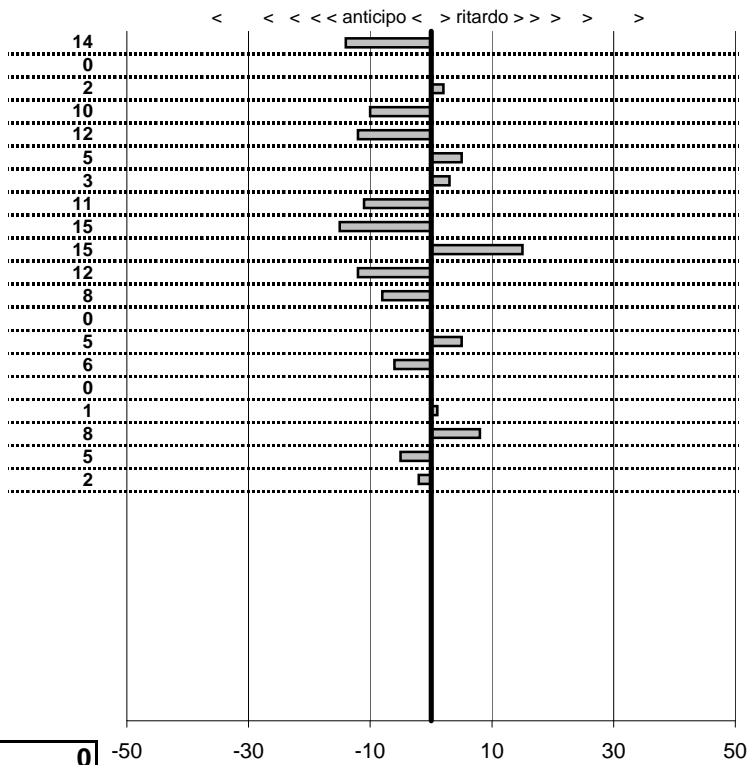

tempi e classifiche disponibili su www.cronoviterbo.net

- Cronologi - Penalità - Statistiche -

SENSI V.-SENSI
FIAT 127

14

2 in classifica

prova	t.imposto	start	stop	t.netto
PA1-Da Vinci 1	0:00:14,00	11:31:37,11	11:31:50,97	0:00:13,86
PA2-Da Vinci 2	0:00:20,00	11:31:50,97	11:32:10,97	0:00:20,00
PA3-Da Vinci 3	0:00:12,00	11:32:10,97	11:32:22,99	0:00:12,02
PA4-Da Vinci 4	0:00:14,00	12:49:05,84	12:49:19,74	0:00:13,90
PA5-Da Vinci 5	0:00:20,00	12:49:19,74	12:49:39,62	0:00:19,88
PA6-Da Vinci 6	0:00:12,00	12:49:39,62	12:49:51,67	0:00:12,05
PA7-Maccarese 1	0:00:12,00	13:05:02,04	13:05:14,07	0:00:12,03
PA8-Maccarese 2	0:00:16,00	13:05:14,07	13:05:29,96	0:00:15,89
PA9-Lung. Fregene 1	0:00:10,00	13:28:54,35	13:29:04,20	0:00:09,85
PA10-Lung. Fregene 2	0:00:11,00	13:29:04,20	13:29:15,35	0:00:11,15
PA11-Lung. Fregene 3	0:00:13,00	13:29:15,35	13:29:28,23	0:00:12,88
PA12-Tolfa 1	0:00:08,00	17:22:32,01	17:22:39,93	0:00:07,92
PA13-Tolfa 2	0:00:11,00	17:22:39,93	17:22:50,93	0:00:11,00
PA14-Tolfa 3	0:00:09,00	17:22:50,93	17:22:59,98	0:00:09,05
PA15-Tolfa 4	0:00:08,00	18:38:30,70	18:38:38,64	0:00:07,94
PA16-Tolfa 5	0:00:11,00	18:38:38,64	18:38:49,64	0:00:11,00
PA17-Tolfa 6	0:00:09,00	18:38:49,64	18:38:58,65	0:00:09,01
PA18-Lung. Maccarese	0:00:19,00	20:08:23,29	20:08:42,37	0:00:19,08
PA19-Lung. Maccarese	0:00:14,00	20:08:42,37	20:08:56,32	0:00:13,95
PA20-Lung. Maccarese	0:00:16,00	20:08:56,32	20:09:12,30	0:00:15,98