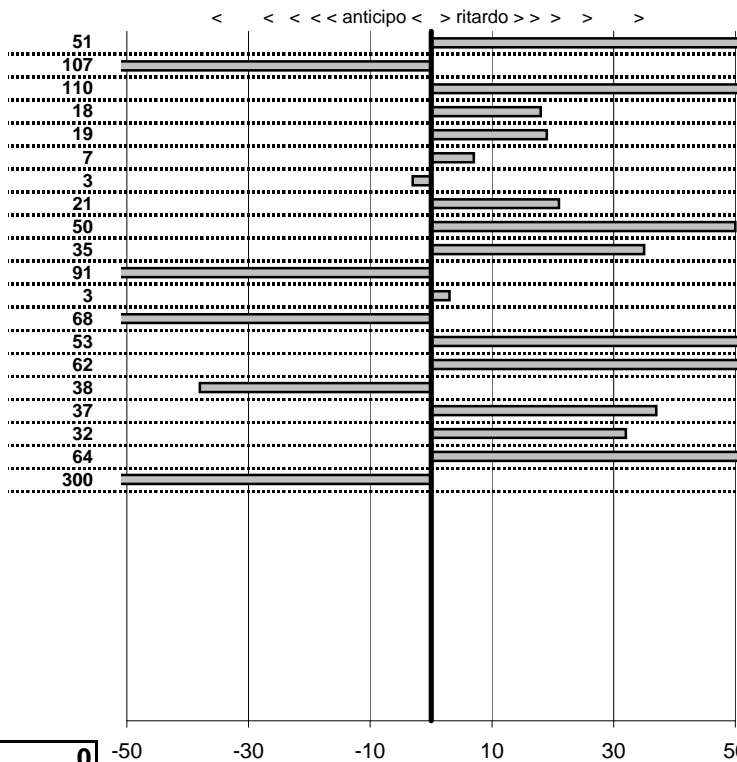

tempi e classifiche disponibili su www.cronoviterbo.net

- Cronologi - Penalità - Statistiche -

VERZOLLI F.-PIERI
ALFA ROMEO

24

14 in classifica

prova	t.imposto	start	stop	t.netto
PA1-Da Vinci 1	0:00:14,00	11:42:28,36	11:42:42,87	0:00:14,51
PA2-Da Vinci 2	0:00:20,00	11:42:42,87	11:43:01,80	0:00:18,93
PA3-Da Vinci 3	0:00:12,00	11:43:01,80	11:43:14,90	0:00:13,10
PA4-Da Vinci 4	0:00:14,00	13:00:52,77	13:01:06,95	0:00:14,18
PA5-Da Vinci 5	0:00:20,00	13:01:06,95	13:01:27,14	0:00:20,19
PA6-Da Vinci 6	0:00:12,00	13:01:27,14	13:01:39,21	0:00:12,07
PA7-Maccarese 1	0:00:12,00	13:18:10,73	13:18:22,70	0:00:11,97
PA8-Maccarese 2	0:00:16,00	13:18:22,70	13:18:38,91	0:00:16,21
PA9-Lung. Fregene 1	0:00:10,00	13:32:18,52	13:32:29,02	0:00:10,50
PA10-Lung. Fregene 2	0:00:11,00	13:32:29,02	13:32:40,37	0:00:11,35
PA11-Lung. Fregene 3	0:00:13,00	13:32:40,37	13:32:52,46	0:00:12,09
PA12-Tolfa 1	0:00:08,00	17:37:22,56	17:37:30,59	0:00:08,03
PA13-Tolfa 2	0:00:11,00	17:37:30,59	17:37:40,91	0:00:10,32
PA14-Tolfa 3	0:00:09,00	17:37:40,91	17:37:50,44	0:00:09,53
PA15-Tolfa 4	0:00:08,00	18:59:43,35	18:59:51,97	0:00:08,62
PA16-Tolfa 5	0:00:11,00	18:59:51,97	19:00:02,59	0:00:10,62
PA17-Tolfa 6	0:00:09,00	19:00:02,59	19:00:11,96	0:00:09,37
PA18-Lung. Maccarese	0:00:19,00	20:27:08,51	20:27:27,83	0:00:19,32
PA19-Lung. Maccarese	0:00:14,00	20:27:27,83	20:27:42,47	0:00:14,64
PA20-Lung. Maccarese	0:00:16,00	20:27:42,47	20:27:54,46	0:00:11,99