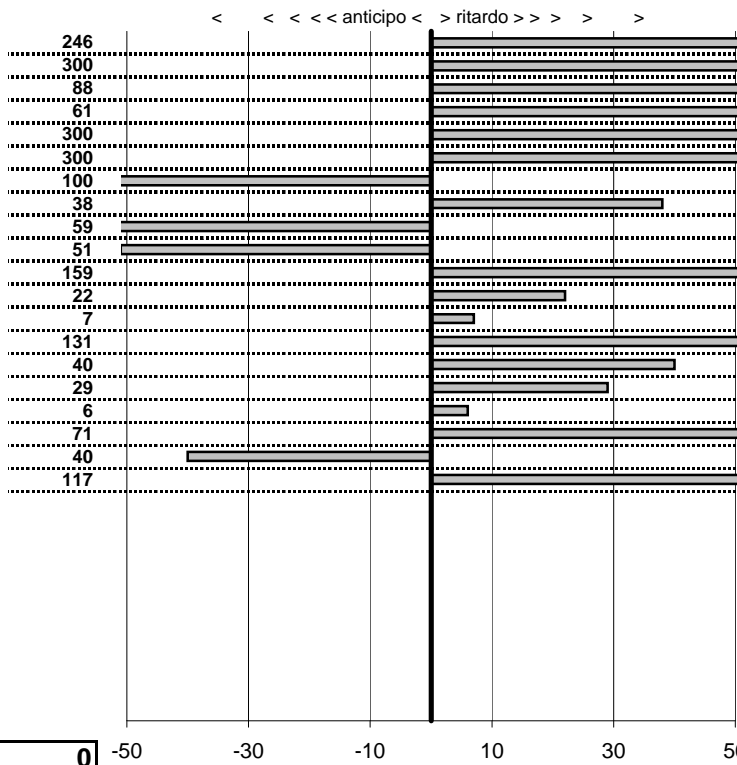

tempi e classifiche disponibili su www.cronoviterbo.net

- Cronologi - Penalità - Statistiche -

ABBANANTE D-CAPATA
 FIAT 500 L

13

26 in classifica

prova	t.imposto	start	stop	t.netto
PA1-Da Vinci 1	0:00:14,00	11:54:40,35	11:54:56,81	0:00:16,46
PA2-Da Vinci 2	0:00:20,00	11:54:56,81	11:55:25,23	0:00:28,42
PA3-Da Vinci 3	0:00:12,00	11:55:25,23	11:55:38,11	0:00:12,88
PA4-Da Vinci 4	0:00:14,00	12:50:05,10	12:50:19,71	0:00:14,61
PA5-Da Vinci 5	0:00:20,00	12:50:19,71	12:50:46,20	0:00:26,49
PA6-Da Vinci 6	0:00:12,00	12:50:46,20	12:51:02,46	0:00:16,26
PA7-Maccarese 1	0:00:12,00	13:10:40,62	13:10:51,62	0:00:11,00
PA8-Maccarese 2	0:00:16,00	13:10:51,62	13:11:08,00	0:00:16,38
PA9-Lung. Fregene 1	0:00:10,00	13:47:38,89	13:47:48,30	0:00:09,41
PA10-Lung. Fregene 2	0:00:11,00	13:47:48,30	13:47:58,79	0:00:10,49
PA11-Lung. Fregene 3	0:00:13,00	13:47:58,79	13:48:13,38	0:00:14,59
PA12-Tolfa 1	0:00:08,00	17:45:41,27	17:45:49,49	0:00:08,22
PA13-Tolfa 2	0:00:11,00	17:45:49,49	17:46:00,56	0:00:11,07
PA14-Tolfa 3	0:00:09,00	17:46:00,56	17:46:10,87	0:00:10,31
PA15-Tolfa 4	0:00:08,00	18:56:48,44	18:56:56,84	0:00:08,40
PA16-Tolfa 5	0:00:11,00	18:56:56,84	18:57:08,13	0:00:11,29
PA17-Tolfa 6	0:00:09,00	18:57:08,13	18:57:17,19	0:00:09,06
PA18-Lung. Maccarese	0:00:19,00	20:33:06,04	20:33:25,75	0:00:19,71
PA19-Lung. Maccarese	0:00:14,00	20:33:25,75	20:33:39,35	0:00:13,60
PA20-Lung. Maccarese	0:00:16,00	20:33:39,35	20:33:56,52	0:00:17,17