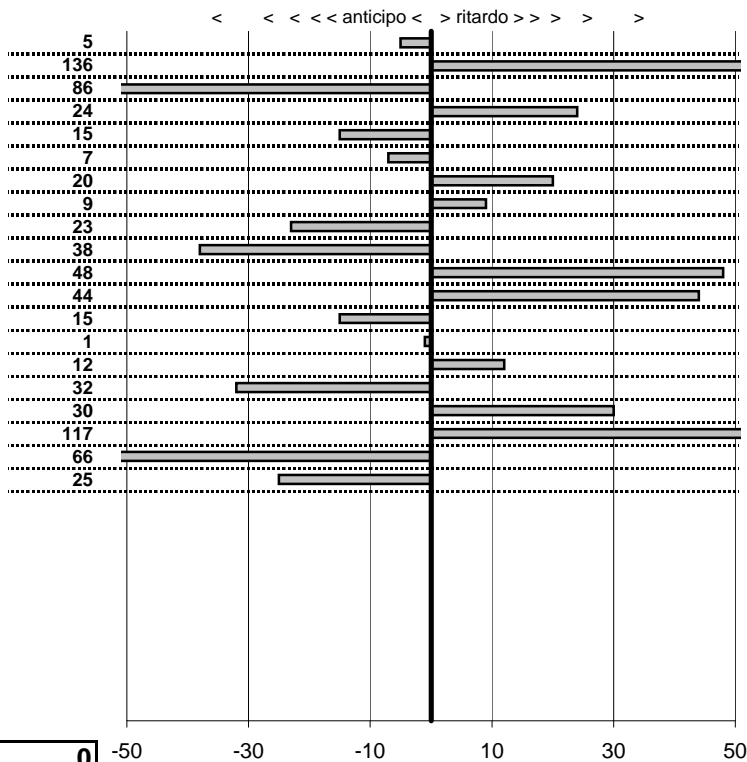

tempi e classifiche disponibili su www.cronoviterbo.net

- Cronologi - Penalità - Statistiche -

D'AGOSTINO A.-GROJOHAN
JAGUAR XJ

31

9 in classifica

prova	t.imposto	start	stop	t.netto
PA1-Da Vinci 1	0:00:14,00	11:32:40,41	11:32:54,36	0:00:13,95
PA2-Da Vinci 2	0:00:20,00	11:32:54,36	11:33:15,72	0:00:21,36
PA3-Da Vinci 3	0:00:12,00	11:33:15,72	11:33:26,86	0:00:11,14
PA4-Da Vinci 4	0:00:14,00	13:08:49,66	13:09:03,90	0:00:14,24
PA5-Da Vinci 5	0:00:20,00	13:09:03,90	13:09:23,75	0:00:19,85
PA6-Da Vinci 6	0:00:12,00	13:09:23,75	13:09:35,68	0:00:11,93
PA7-Maccarese 1	0:00:12,00	13:26:16,42	13:26:28,62	0:00:12,20
PA8-Maccarese 2	0:00:16,00	13:26:28,62	13:26:44,71	0:00:16,09
PA9-Lung. Fregene 1	0:00:10,00	13:44:09,18	13:44:18,95	0:00:09,77
PA10-Lung. Fregene 2	0:00:11,00	13:44:18,95	13:44:29,57	0:00:10,62
PA11-Lung. Fregene 3	0:00:13,00	13:44:29,57	13:44:43,05	0:00:13,48
PA12-Tolfa 1	0:00:08,00	17:42:04,40	17:42:12,84	0:00:08,44
PA13-Tolfa 2	0:00:11,00	17:42:12,84	17:42:23,69	0:00:10,85
PA14-Tolfa 3	0:00:09,00	17:42:23,69	17:42:32,68	0:00:08,99
PA15-Tolfa 4	0:00:08,00	18:39:20,00	18:39:28,12	0:00:08,12
PA16-Tolfa 5	0:00:11,00	18:39:28,12	18:39:38,80	0:00:10,68
PA17-Tolfa 6	0:00:09,00	18:39:38,80	18:39:48,10	0:00:09,30
PA18-Lung. Maccarese	0:00:19,00	20:01:25,74	20:01:45,91	0:00:20,17
PA19-Lung. Maccarese	0:00:14,00	20:01:45,91	20:01:59,25	0:00:13,34
PA20-Lung. Maccarese	0:00:16,00	20:01:59,25	20:02:15,00	0:00:15,75