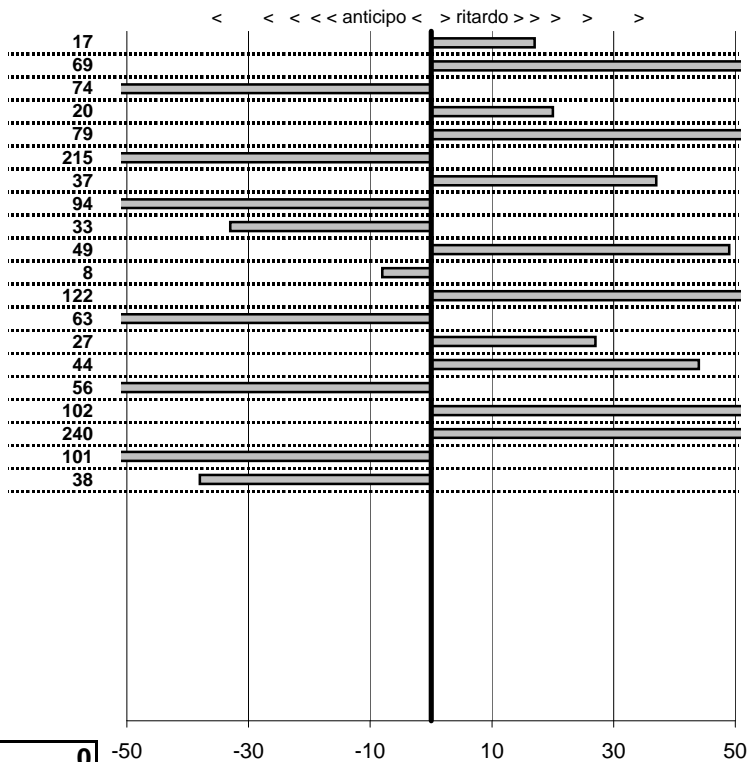

tempi e classifiche disponibili su www.cronoviterbo.net

- Cronologi - Penalità - Statistiche -

VACCARI G.-XX
 Fiat 500

11

19 in classifica

prova	t.imposto	start	stop	t.netto
PA1-Da Vinci 1	0:00:14,00	11:49:40,62	11:49:54,79	0:00:14,17
PA2-Da Vinci 2	0:00:20,00	11:49:54,79	11:50:15,48	0:00:20,69
PA3-Da Vinci 3	0:00:12,00	11:50:15,48	11:50:26,74	0:00:11,26
PA4-Da Vinci 4	0:00:14,00	12:46:38,36	12:46:52,56	0:00:14,20
PA5-Da Vinci 5	0:00:20,00	12:46:52,56	12:47:13,35	0:00:20,79
PA6-Da Vinci 6	0:00:12,00	12:47:13,35	12:47:23,20	0:00:09,85
PA7-Maccarese 1	0:00:12,00	13:03:49,98	13:04:02,35	0:00:12,37
PA8-Maccarese 2	0:00:16,00	13:04:02,35	13:04:17,41	0:00:15,06
PA9-Lung. Fregene 1	0:00:10,00	13:18:13,70	13:18:23,37	0:00:09,67
PA10-Lung. Fregene 2	0:00:11,00	13:18:23,37	13:18:34,86	0:00:11,49
PA11-Lung. Fregene 3	0:00:13,00	13:18:34,86	13:18:47,78	0:00:12,92
PA12-Tolfa 1	0:00:08,00	17:35:27,04	17:35:36,26	0:00:09,22
PA13-Tolfa 2	0:00:11,00	17:35:36,26	17:35:46,63	0:00:10,37
PA14-Tolfa 3	0:00:09,00	17:35:46,63	17:35:55,90	0:00:09,27
PA15-Tolfa 4	0:00:08,00	18:55:05,11	18:55:13,55	0:00:08,44
PA16-Tolfa 5	0:00:11,00	18:55:13,55	18:55:23,99	0:00:10,44
PA17-Tolfa 6	0:00:09,00	18:55:23,99	18:55:34,01	0:00:10,02
PA18-Lung. Maccarese	0:00:19,00	20:13:16,42	20:13:37,82	0:00:21,40
PA19-Lung. Maccarese	0:00:14,00	20:13:37,82	20:13:50,81	0:00:12,99
PA20-Lung. Maccarese	0:00:16,00	20:13:50,81	20:14:06,43	0:00:15,62