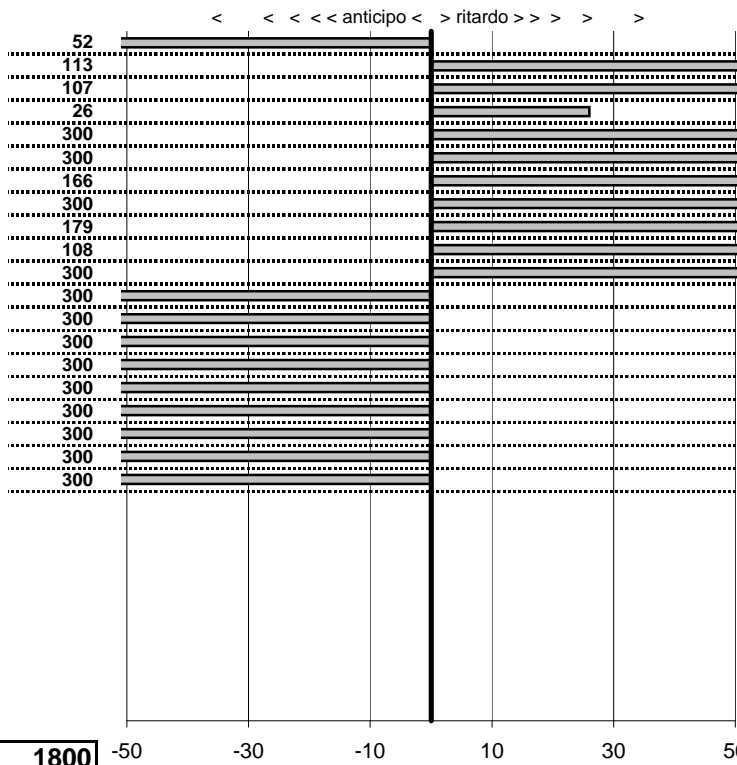

tempi e classifiche disponibili su www.cronoviterbo.net

- Cronologi - Penalità - Statistiche -

PAPARELLA F.-MARCELLI F
 ALFA ROMEO 1600

26

31 in classifica

prova	t.imposto	start	stop	t.netto
PA1-Da Vinci 1	0:00:14,00	11:35:46,68	11:36:00,16	0:00:13,48
PA2-Da Vinci 2	0:00:20,00	11:36:00,16	11:36:21,29	0:00:21,13
PA3-Da Vinci 3	0:00:12,00	11:36:21,29	11:36:34,36	0:00:13,07
PA4-Da Vinci 4	0:00:14,00	13:03:15,78	13:03:30,04	0:00:14,26
PA5-Da Vinci 5	0:00:20,00	13:03:30,04	13:03:55,38	0:00:25,34
PA6-Da Vinci 6	0:00:12,00	13:03:55,38	13:04:13,93	0:00:18,55
PA7-Maccarese 1	0:00:12,00	13:19:40,34	13:19:54,00	0:00:13,66
PA8-Maccarese 2	0:00:16,00	13:19:54,00	13:20:14,77	0:00:20,77
PA9-Lung. Fregene 1	0:00:10,00	13:43:07,81	13:43:19,60	0:00:11,79
PA10-Lung. Fregene 2	0:00:11,00	13:43:19,60	13:43:31,68	0:00:12,08
PA11-Lung. Fregene 3	0:00:13,00	13:43:31,68	13:43:50,27	0:00:18,59
PA12-Tolfa 1	0:00:08,00	00:00:00,00	00:00:00,00	0:00:00,00
PA13-Tolfa 2	0:00:11,00	00:00:00,00	00:00:00,00	0:00:00,00
PA14-Tolfa 3	0:00:09,00	00:00:00,00	00:00:00,00	0:00:00,00
PA15-Tolfa 4	0:00:08,00	00:00:00,00	00:00:00,00	0:00:00,00
PA16-Tolfa 5	0:00:11,00	00:00:00,00	00:00:00,00	0:00:00,00
PA17-Tolfa 6	0:00:09,00	00:00:00,00	00:00:00,00	0:00:00,00
PA18-Lung. Maccarese	0:00:19,00	00:00:00,00	00:00:00,00	0:00:00,00
PA19-Lung. Maccarese	0:00:14,00	00:00:00,00	00:00:00,00	0:00:00,00
PA20-Lung. Maccarese	0:00:16,00	00:00:00,00	00:00:00,00	0:00:00,00