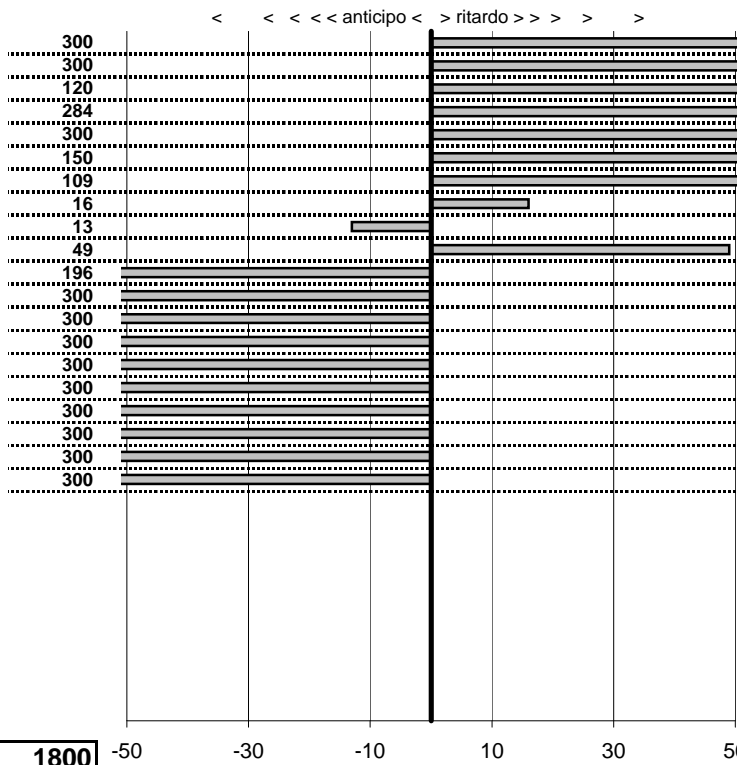

tempi e classifiche disponibili su www.cronoviterbo.net

- Cronologi - Penalità - Statistiche -

AMATO A.-XX
TRIUMPH TR4

32

32 in classifica

prova	t.imposto	start	stop	t.netto
PA1-Da Vinci 1	0:00:14,00	11:29:03,42	11:29:20,94	0:00:17,52
PA2-Da Vinci 2	0:00:20,00	11:29:20,94	11:29:58,81	0:00:37,87
PA3-Da Vinci 3	0:00:12,00	11:29:58,81	11:30:12,01	0:00:13,20
PA4-Da Vinci 4	0:00:14,00	13:09:59,64	13:10:16,48	0:00:16,84
PA5-Da Vinci 5	0:00:20,00	13:10:16,48	13:10:45,49	0:00:29,01
PA6-Da Vinci 6	0:00:12,00	13:10:45,49	13:10:58,99	0:00:13,50
PA7-Maccarese 1	0:00:12,00	13:29:37,65	13:29:50,74	0:00:13,09
PA8-Maccarese 2	0:00:16,00	13:29:50,74	13:30:06,90	0:00:16,16
PA9-Lung. Fregene 1	0:00:10,00	13:41:19,26	13:41:29,13	0:00:09,87
PA10-Lung. Fregene 2	0:00:11,00	13:41:29,13	13:41:40,62	0:00:11,49
PA11-Lung. Fregene 3	0:00:13,00	13:41:40,62	13:41:51,66	0:00:11,04
PA12-Tolfa 1	0:00:08,00	00:00:00,00	00:00:00,00	0:00:00,00
PA13-Tolfa 2	0:00:11,00	00:00:00,00	00:00:00,00	0:00:00,00
PA14-Tolfa 3	0:00:09,00	00:00:00,00	00:00:00,00	0:00:00,00
PA15-Tolfa 4	0:00:08,00	00:00:00,00	00:00:00,00	0:00:00,00
PA16-Tolfa 5	0:00:11,00	00:00:00,00	00:00:00,00	0:00:00,00
PA17-Tolfa 6	0:00:09,00	00:00:00,00	00:00:00,00	0:00:00,00
PA18-Lung. Maccarese	0:00:19,00	00:00:00,00	00:00:00,00	0:00:00,00
PA19-Lung. Maccarese	0:00:14,00	00:00:00,00	00:00:00,00	0:00:00,00
PA20-Lung. Maccarese	0:00:16,00	00:00:00,00	00:00:00,00	0:00:00,00