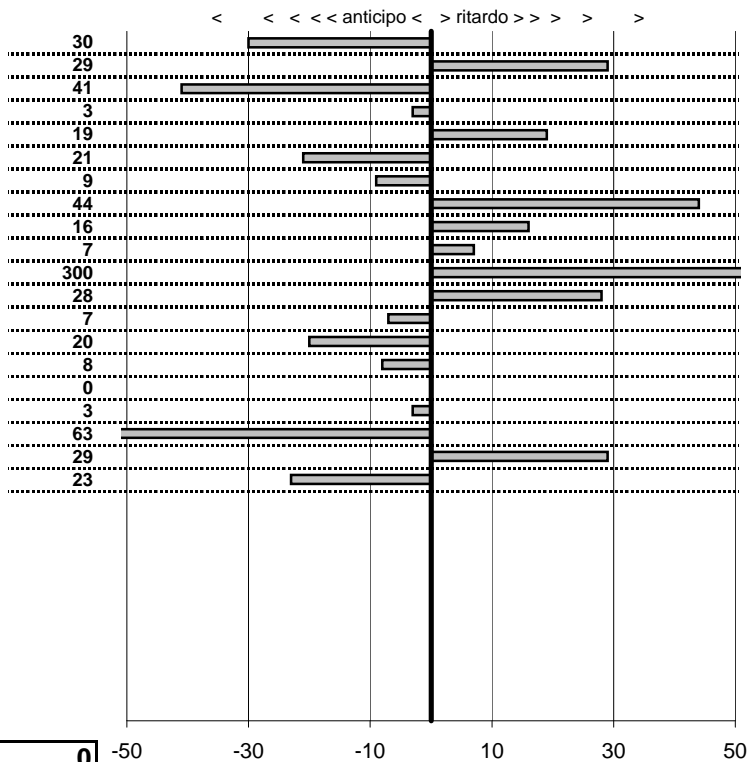

tempi e classifiche disponibili su www.cronoviterbo.net

- Cronologi - Penalità - Statistiche -

SENIGAGLIESI L.-MORICHELLI
 FIAT FRANCIS

12

6 in classifica

prova	t.imposto	start	stop	t.netto
PA1-Da Vinci 1	0:00:14,00	11:47:42,34	11:47:56,04	0:00:13,70
PA2-Da Vinci 2	0:00:20,00	11:47:56,04	11:48:16,33	0:00:20,29
PA3-Da Vinci 3	0:00:12,00	11:48:16,33	11:48:27,92	0:00:11,59
PA4-Da Vinci 4	0:00:14,00	12:47:48,52	12:48:02,49	0:00:13,97
PA5-Da Vinci 5	0:00:20,00	12:48:02,49	12:48:22,68	0:00:20,19
PA6-Da Vinci 6	0:00:12,00	12:48:22,68	12:48:34,47	0:00:11,79
PA7-Maccarese 1	0:00:12,00	13:08:10,88	13:08:22,79	0:00:11,91
PA8-Maccarese 2	0:00:16,00	13:08:22,79	13:08:39,23	0:00:16,44
PA9-Lung. Fregene 1	0:00:10,00	13:26:42,71	13:26:52,87	0:00:10,16
PA10-Lung. Fregene 2	0:00:11,00	13:26:52,87	13:27:03,94	0:00:11,07
PA11-Lung. Fregene 3	0:00:13,00	13:27:03,94	13:27:20,47	0:00:16,53
PA12-Tolfa 1	0:00:08,00	17:36:24,58	17:36:32,86	0:00:08,28
PA13-Tolfa 2	0:00:11,00	17:36:32,86	17:36:43,79	0:00:10,93
PA14-Tolfa 3	0:00:09,00	17:36:43,79	17:36:52,59	0:00:08,80
PA15-Tolfa 4	0:00:08,00	18:52:30,46	18:52:38,38	0:00:07,92
PA16-Tolfa 5	0:00:11,00	18:52:38,38	18:52:49,38	0:00:11,00
PA17-Tolfa 6	0:00:09,00	18:52:49,38	18:52:58,35	0:00:08,97
PA18-Lung. Maccarese	0:00:19,00	20:24:46,79	20:25:05,16	0:00:18,37
PA19-Lung. Maccarese	0:00:14,00	20:25:05,16	20:25:19,45	0:00:14,29
PA20-Lung. Maccarese	0:00:16,00	20:25:19,45	20:25:35,22	0:00:15,77