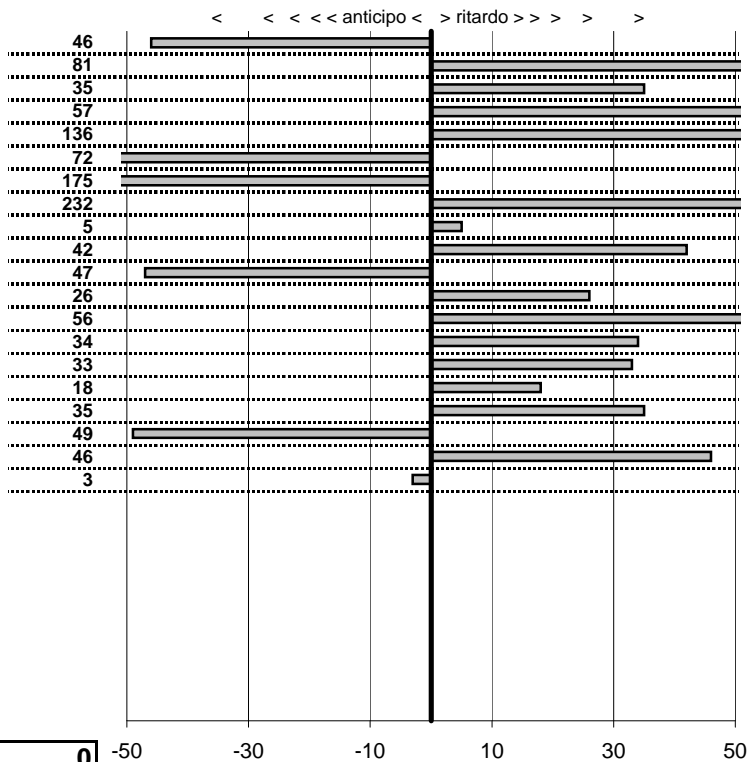

tempi e classifiche disponibili su www.cronoviterbo.net

- Cronologi - Penalità - Statistiche -

FOLGORI M.-XX
ALFA ROMEO

50

16 in classifica

prova	t.imposto	start	stop	t.netto
PA1-Da Vinci 1	0:00:14,00	10:44:42,88	10:44:56,42	0:00:13,54
PA2-Da Vinci 2	0:00:20,00	10:44:56,42	10:45:17,23	0:00:20,81
PA3-Da Vinci 3	0:00:12,00	10:45:17,23	10:45:29,58	0:00:12,35
PA4-Da Vinci 4	0:00:14,00	10:46:33,01	10:46:47,58	0:00:14,57
PA5-Da Vinci 5	0:00:20,00	10:46:47,58	10:47:08,94	0:00:21,36
PA6-Da Vinci 6	0:00:12,00	10:47:08,94	10:47:20,22	0:00:11,28
PA7-Maccarese 1	0:00:12,00	12:06:08,45	12:06:18,70	0:00:10,25
PA8-Maccarese 2	0:00:16,00	12:06:18,70	12:06:37,02	0:00:18,32
PA9-Lung. Fregene 1	0:00:10,00	12:54:50,89	12:55:00,94	0:00:10,05
PA10-Lung. Fregene 2	0:00:11,00	12:55:00,94	12:55:12,36	0:00:11,42
PA11-Lung. Fregene 3	0:00:13,00	12:55:12,36	12:55:24,89	0:00:12,53
PA12-Tolfa 1	0:00:08,00	16:56:44,91	16:56:53,17	0:00:08,26
PA13-Tolfa 2	0:00:11,00	16:56:53,17	16:57:04,73	0:00:11,56
PA14-Tolfa 3	0:00:09,00	16:57:04,73	16:57:14,07	0:00:09,34
PA15-Tolfa 4	0:00:08,00	16:57:58,10	16:58:06,43	0:00:08,33
PA16-Tolfa 5	0:00:11,00	16:58:06,43	16:58:17,61	0:00:11,18
PA17-Tolfa 6	0:00:09,00	16:58:17,61	16:58:26,96	0:00:09,35
PA18-Lung. Maccarese	0:00:19,00	19:26:21,91	19:26:40,42	0:00:18,51
PA19-Lung. Maccarese	0:00:14,00	19:26:40,42	19:26:54,88	0:00:14,46
PA20-Lung. Maccarese	0:00:16,00	19:26:54,88	19:27:10,85	0:00:15,97