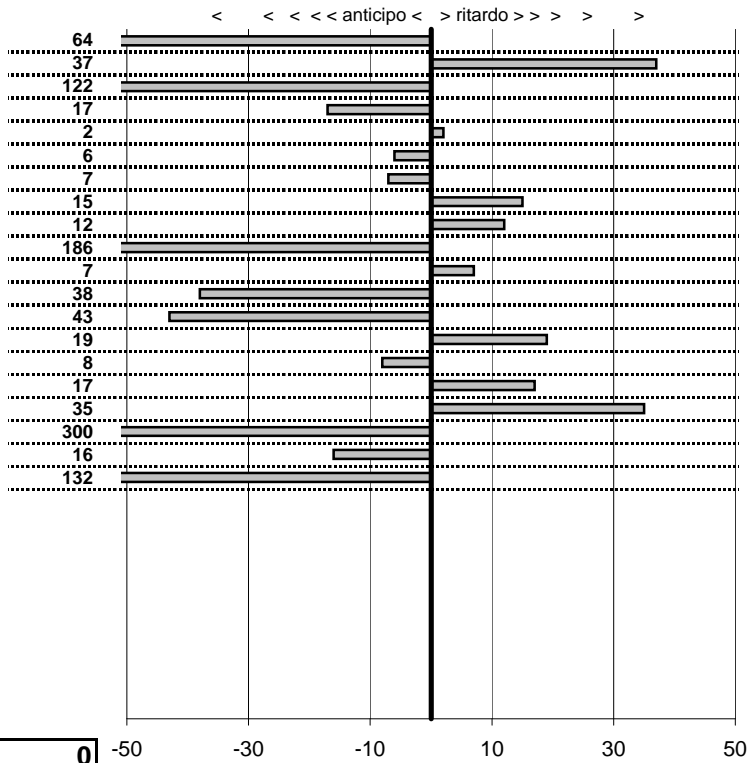

tempi e classifiche disponibili su www.cronoviterbo.net

- Cronologi - Penalità - Statistiche -

LUIGI D.-VICEDOMINI
 LANCIA FULVIA HF

20

13 in classifica

prova	t.imposto	start	stop	t.netto
PA1-Da Vinci 1	0:00:14,00	11:44:29,27	11:44:42,63	0:00:13,36
PA2-Da Vinci 2	0:00:20,00	11:44:42,63	11:45:03,00	0:00:20,37
PA3-Da Vinci 3	0:00:12,00	11:45:03,00	11:45:13,78	0:00:10,78
PA4-Da Vinci 4	0:00:14,00	12:55:46,97	12:56:00,80	0:00:13,83
PA5-Da Vinci 5	0:00:20,00	12:56:00,80	12:56:20,82	0:00:20,02
PA6-Da Vinci 6	0:00:12,00	12:56:20,82	12:56:32,76	0:00:11,94
PA7-Maccarese 1	0:00:12,00	13:15:25,38	13:15:37,31	0:00:11,93
PA8-Maccarese 2	0:00:16,00	13:15:37,31	13:15:53,46	0:00:16,15
PA9-Lung. Fregene 1	0:00:10,00	13:46:53,89	13:47:04,01	0:00:10,12
PA10-Lung. Fregene 2	0:00:11,00	13:47:04,01	13:47:13,15	0:00:09,14
PA11-Lung. Fregene 3	0:00:13,00	13:47:13,15	13:47:26,22	0:00:13,07
PA12-Tolfa 1	0:00:08,00	17:40:58,36	17:41:05,98	0:00:07,62
PA13-Tolfa 2	0:00:11,00	17:41:05,98	17:41:16,55	0:00:10,57
PA14-Tolfa 3	0:00:09,00	17:41:16,55	17:41:25,74	0:00:09,19
PA15-Tolfa 4	0:00:08,00	18:49:38,68	18:49:46,60	0:00:07,92
PA16-Tolfa 5	0:00:11,00	18:49:46,60	18:49:57,77	0:00:11,17
PA17-Tolfa 6	0:00:09,00	18:49:57,77	18:50:07,12	0:00:09,35
PA18-Lung. Maccarese	0:00:19,00	20:16:02,61	20:16:17,67	0:00:15,06
PA19-Lung. Maccarese	0:00:14,00	20:16:17,67	20:16:31,51	0:00:13,84
PA20-Lung. Maccarese	0:00:16,00	20:16:31,51	20:16:46,19	0:00:14,68