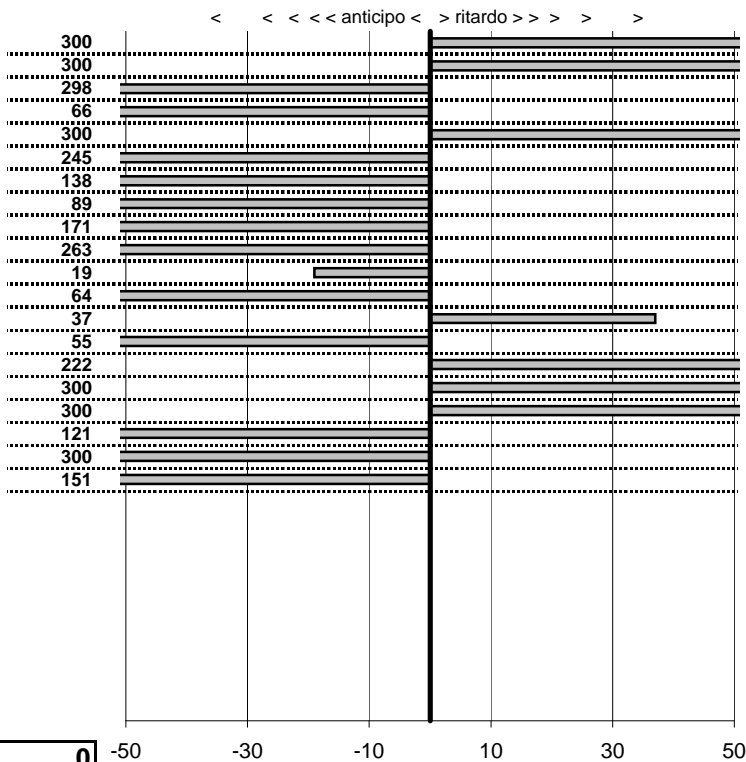

tempi e classifiche disponibili su www.cronoviterbo.net

- Cronologi - Penalità - Statistiche -

MONTECCHI M.-CATALANO
FIAT TOPOLINO

19

33 in classifica

prova	t.imposto	start	stop	t.netto
PA1-Da Vinci 1	0:00:14,00	11:23:40,57	11:24:21,32	0:00:40,75
PA2-Da Vinci 2	0:00:20,00	11:24:21,32	11:24:46,31	0:00:24,99
PA3-Da Vinci 3	0:00:12,00	11:24:46,31	11:24:55,33	0:00:09,02
PA4-Da Vinci 4	0:00:14,00	12:53:32,57	12:53:45,91	0:00:13,34
PA5-Da Vinci 5	0:00:20,00	12:53:45,91	12:54:09,11	0:00:23,20
PA6-Da Vinci 6	0:00:12,00	12:54:09,11	12:54:18,66	0:00:09,55
PA7-Maccarese 1	0:00:12,00	13:14:48,35	13:14:58,97	0:00:10,62
PA8-Maccarese 2	0:00:16,00	13:14:58,97	13:15:14,08	0:00:15,11
PA9-Lung. Fregene 1	0:00:10,00	13:30:31,27	13:30:39,56	0:00:08,29
PA10-Lung. Fregene 2	0:00:11,00	13:30:39,56	13:30:47,93	0:00:08,37
PA11-Lung. Fregene 3	0:00:13,00	13:30:47,93	13:31:00,74	0:00:12,81
PA12-Tolfa 1	0:00:08,00	17:58:14,45	17:58:21,81	0:00:07,36
PA13-Tolfa 2	0:00:11,00	17:58:21,81	17:58:33,18	0:00:11,37
PA14-Tolfa 3	0:00:09,00	17:58:33,18	17:58:41,63	0:00:08,45
PA15-Tolfa 4	0:00:08,00	18:37:33,70	18:37:43,92	0:00:10,22
PA16-Tolfa 5	0:00:11,00	18:37:43,92	18:37:59,12	0:00:15,20
PA17-Tolfa 6	0:00:09,00	18:37:59,12	18:38:11,61	0:00:12,49
PA18-Lung. Maccarese	0:00:19,00	20:34:15,46	20:34:33,25	0:00:17,79
PA19-Lung. Maccarese	0:00:14,00	20:34:33,25	20:34:43,53	0:00:10,28
PA20-Lung. Maccarese	0:00:16,00	20:34:43,53	20:34:58,02	0:00:14,49