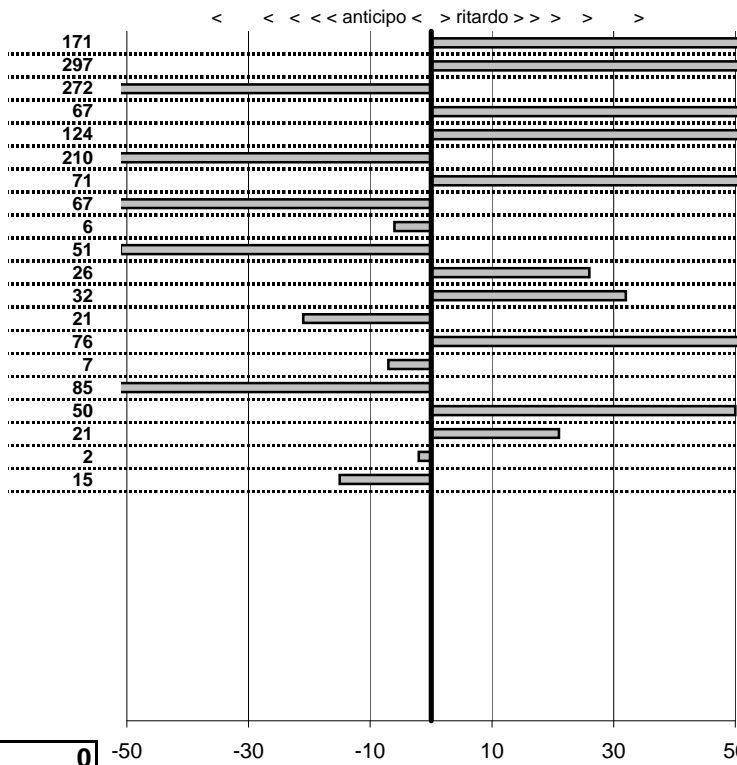

tempi e classifiche disponibili su www.cronoviterbo.net

- Cronologi - Penalità - Statistiche -

ANTONINI M.-GIANANDREA D.
 MG B GT

27

21 in classifica

prova	t.imposto	start	stop	t.netto
PA1-Da Vinci 1	0:00:14,00	11:37:47,40	11:38:03,11	0:00:15,71
PA2-Da Vinci 2	0:00:20,00	11:38:03,11	11:38:26,08	0:00:22,97
PA3-Da Vinci 3	0:00:12,00	11:38:26,08	11:38:35,36	0:00:09,28
PA4-Da Vinci 4	0:00:14,00	13:04:27,42	13:04:42,09	0:00:14,67
PA5-Da Vinci 5	0:00:20,00	13:04:42,09	13:05:03,33	0:00:21,24
PA6-Da Vinci 6	0:00:12,00	13:05:03,33	13:05:13,23	0:00:09,90
PA7-Maccarese 1	0:00:12,00	13:20:53,64	13:21:06,35	0:00:12,71
PA8-Maccarese 2	0:00:16,00	13:21:06,35	13:21:21,68	0:00:15,33
PA9-Lung. Fregene 1	0:00:10,00	13:39:01,13	13:39:11,07	0:00:09,94
PA10-Lung. Fregene 2	0:00:11,00	13:39:11,07	13:39:21,56	0:00:10,49
PA11-Lung. Fregene 3	0:00:13,00	13:39:21,56	13:39:34,82	0:00:13,26
PA12-Tolfa 1	0:00:08,00	17:33:41,73	17:33:50,05	0:00:08,32
PA13-Tolfa 2	0:00:11,00	17:33:50,05	17:34:00,84	0:00:10,79
PA14-Tolfa 3	0:00:09,00	17:34:00,84	17:34:10,60	0:00:09,76
PA15-Tolfa 4	0:00:08,00	18:50:29,13	18:50:37,06	0:00:07,93
PA16-Tolfa 5	0:00:11,00	18:50:37,06	18:50:47,21	0:00:10,15
PA17-Tolfa 6	0:00:09,00	18:50:47,21	18:50:56,71	0:00:09,50
PA18-Lung. Maccarese	0:00:19,00	20:17:13,05	20:17:32,26	0:00:19,21
PA19-Lung. Maccarese	0:00:14,00	20:17:32,26	20:17:46,24	0:00:13,98
PA20-Lung. Maccarese	0:00:16,00	20:17:46,24	20:18:02,09	0:00:15,85