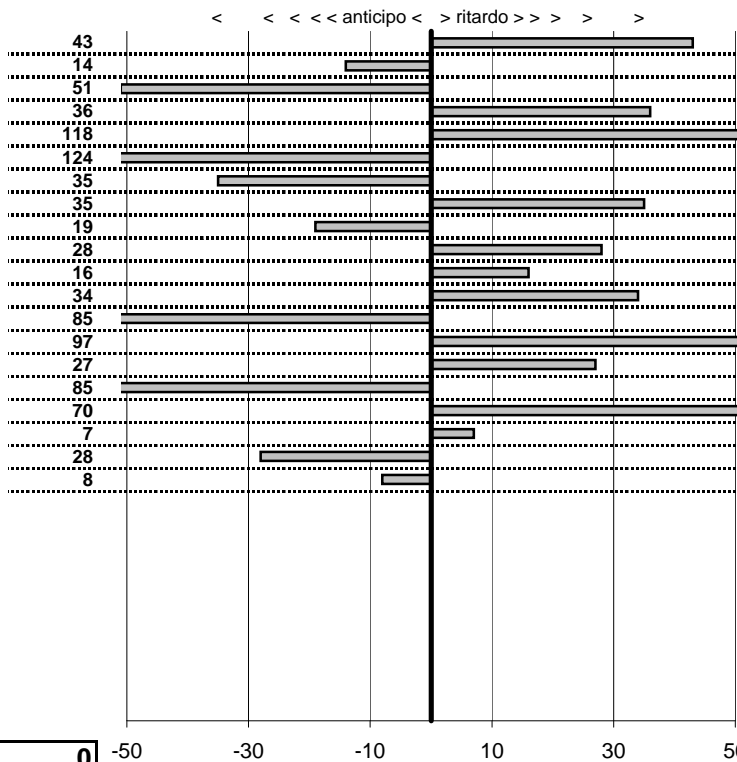

tempi e classifiche disponibili su www.cronoviterbo.net

- Cronologi - Penalità - Statistiche -

FIANI P.-CAROPRESO
ALFA ROMEO GIULIA

36

11 in classifica

prova	t.imposto	start	stop	t.netto
PA1-Da Vinci 1	0:00:14,00	11:48:40,64	11:48:55,07	0:00:14,43
PA2-Da Vinci 2	0:00:20,00	11:48:55,07	11:49:14,93	0:00:19,86
PA3-Da Vinci 3	0:00:12,00	11:49:14,93	11:49:26,42	0:00:11,49
PA4-Da Vinci 4	0:00:14,00	13:14:22,91	13:14:37,27	0:00:14,36
PA5-Da Vinci 5	0:00:20,00	13:14:37,27	13:14:58,45	0:00:21,18
PA6-Da Vinci 6	0:00:12,00	13:14:58,45	13:15:09,21	0:00:10,76
PA7-Maccarese 1	0:00:12,00	13:31:50,26	13:32:01,91	0:00:11,65
PA8-Maccarese 2	0:00:16,00	13:32:01,91	13:32:18,26	0:00:16,35
PA9-Lung. Fregene 1	0:00:10,00	13:53:17,48	13:53:27,29	0:00:09,81
PA10-Lung. Fregene 2	0:00:11,00	13:53:27,29	13:53:38,57	0:00:11,28
PA11-Lung. Fregene 3	0:00:13,00	13:53:38,57	13:53:51,73	0:00:13,16
PA12-Tolfa 1	0:00:08,00	17:44:55,62	17:45:03,96	0:00:08,34
PA13-Tolfa 2	0:00:11,00	17:45:03,96	17:45:14,11	0:00:10,15
PA14-Tolfa 3	0:00:09,00	17:45:14,11	17:45:24,08	0:00:09,97
PA15-Tolfa 4	0:00:08,00	18:48:00,00	18:48:08,27	0:00:08,27
PA16-Tolfa 5	0:00:11,00	18:48:08,27	18:48:18,42	0:00:10,15
PA17-Tolfa 6	0:00:09,00	18:48:18,42	18:48:28,12	0:00:09,70
PA18-Lung. Maccarese	0:00:19,00	20:21:58,79	20:22:17,86	0:00:19,07
PA19-Lung. Maccarese	0:00:14,00	20:22:17,86	20:22:31,58	0:00:13,72
PA20-Lung. Maccarese	0:00:16,00	20:22:31,58	20:22:47,50	0:00:15,92