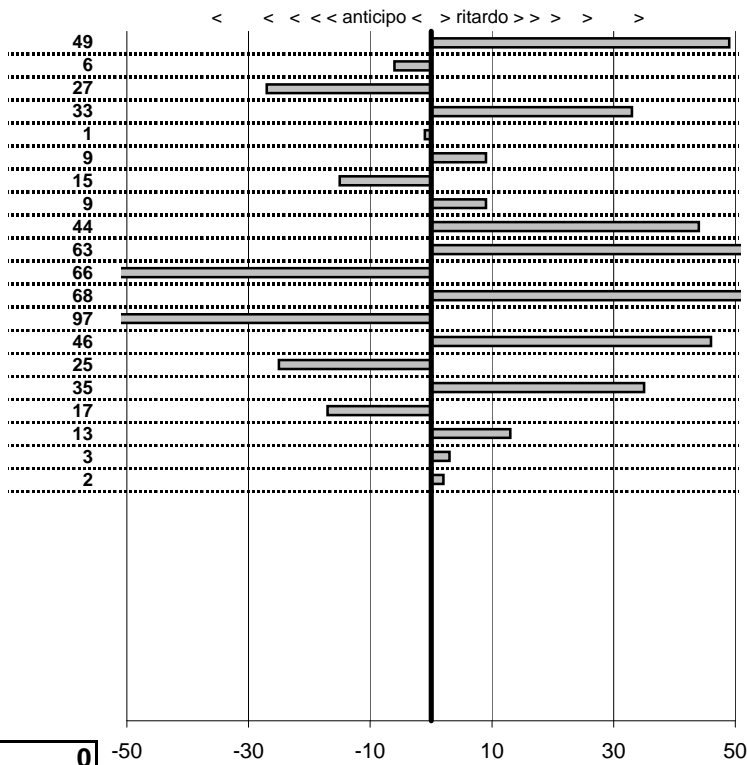

tempi e classifiche disponibili su www.cronoviterbo.net

- Cronologi - Penalità - Statistiche -

MENEGHETTI G.-AMODEO V. **3**
 AR Giulietta Sprint

5 in classifica

prova	t.imposto	start	stop	t.netto
PA1-Da Vinci 1	0:00:14,00	11:17:28,24	11:17:42,73	0:00:14,49
PA2-Da Vinci 2	0:00:20,00	11:17:42,73	11:18:02,67	0:00:19,94
PA3-Da Vinci 3	0:00:12,00	11:18:02,67	11:18:14,40	0:00:11,73
PA4-Da Vinci 4	0:00:14,00	12:40:37,56	12:40:51,89	0:00:14,33
PA5-Da Vinci 5	0:00:20,00	12:40:51,89	12:41:11,88	0:00:19,99
PA6-Da Vinci 6	0:00:12,00	12:41:11,88	12:41:23,97	0:00:12,09
PA7-Maccarese 1	0:00:12,00	12:56:37,11	12:56:48,96	0:00:11,85
PA8-Maccarese 2	0:00:16,00	12:56:48,96	12:57:05,05	0:00:16,09
PA9-Lung. Fregene 1	0:00:10,00	13:13:57,05	13:14:07,49	0:00:10,44
PA10-Lung. Fregene 2	0:00:11,00	13:14:07,49	13:14:19,12	0:00:11,63
PA11-Lung. Fregene 3	0:00:13,00	13:14:19,12	13:14:31,46	0:00:12,34
PA12-Tolfa 1	0:00:08,00	17:21:43,02	17:21:51,70	0:00:08,68
PA13-Tolfa 2	0:00:11,00	17:21:51,70	17:22:01,73	0:00:10,03
PA14-Tolfa 3	0:00:09,00	17:22:01,73	17:22:11,19	0:00:09,46
PA15-Tolfa 4	0:00:08,00	18:40:56,04	18:41:03,79	0:00:07,75
PA16-Tolfa 5	0:00:11,00	18:41:03,79	18:41:15,14	0:00:11,35
PA17-Tolfa 6	0:00:09,00	18:41:15,14	18:41:23,97	0:00:08,83
PA18-Lung. Maccarese	0:00:19,00	20:00:13,71	20:00:32,84	0:00:19,13
PA19-Lung. Maccarese	0:00:14,00	20:00:32,84	20:00:46,87	0:00:14,03
PA20-Lung. Maccarese	0:00:16,00	20:00:46,87	20:01:02,89	0:00:16,02