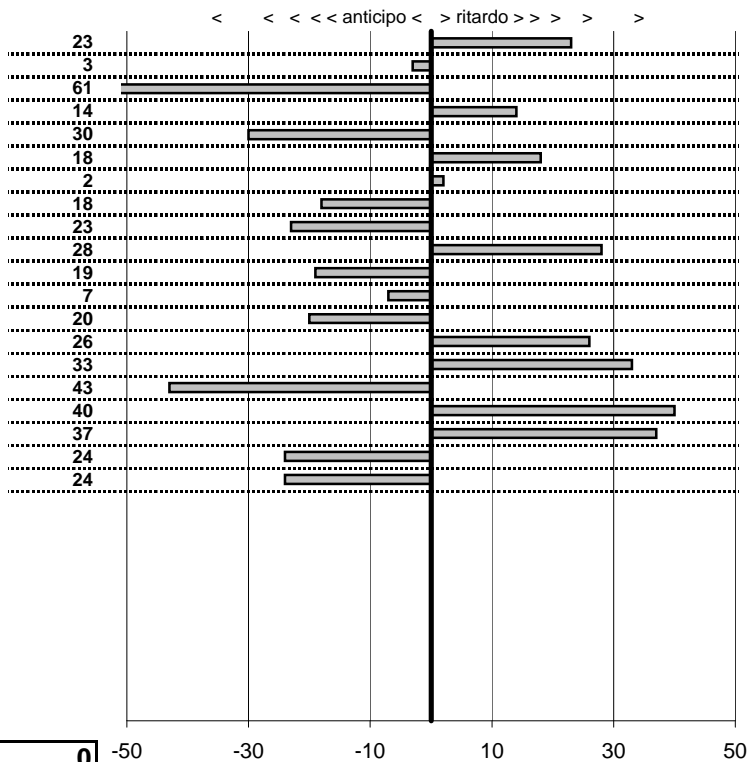

tempi e classifiche disponibili su www.cronoviterbo.net

- Cronologi - Penalità - Statistiche -

PEPE F.-RANALDELLI S
FIAT DINOCOUPÉ

16

4 in classifica

prova	t.imposto	start	stop	t.netto
PA1-Da Vinci 1	0:00:14,00	11:26:17,32	11:26:31,55	0:00:14,23
PA2-Da Vinci 2	0:00:20,00	11:26:31,55	11:26:51,52	0:00:19,97
PA3-Da Vinci 3	0:00:12,00	11:26:51,52	11:27:02,91	0:00:11,39
PA4-Da Vinci 4	0:00:14,00	12:52:31,65	12:52:45,79	0:00:14,14
PA5-Da Vinci 5	0:00:20,00	12:52:45,79	12:53:05,49	0:00:19,70
PA6-Da Vinci 6	0:00:12,00	12:53:05,49	12:53:17,67	0:00:12,18
PA7-Maccarese 1	0:00:12,00	13:07:26,92	13:07:38,94	0:00:12,02
PA8-Maccarese 2	0:00:16,00	13:07:38,94	13:07:54,76	0:00:15,82
PA9-Lung. Fregene 1	0:00:10,00	13:21:53,64	13:22:03,41	0:00:09,77
PA10-Lung. Fregene 2	0:00:11,00	13:22:03,41	13:22:14,69	0:00:11,28
PA11-Lung. Fregene 3	0:00:13,00	13:22:14,69	13:22:27,50	0:00:12,81
PA12-Tolfa 1	0:00:08,00	17:24:46,41	17:24:54,34	0:00:07,93
PA13-Tolfa 2	0:00:11,00	17:24:54,34	17:25:05,14	0:00:10,80
PA14-Tolfa 3	0:00:09,00	17:25:05,14	17:25:14,40	0:00:09,26
PA15-Tolfa 4	0:00:08,00	18:54:18,01	18:54:26,34	0:00:08,33
PA16-Tolfa 5	0:00:11,00	18:54:26,34	18:54:36,91	0:00:10,57
PA17-Tolfa 6	0:00:09,00	18:54:36,91	18:54:46,31	0:00:09,40
PA18-Lung. Maccarese	0:00:19,00	20:12:00,57	20:12:19,94	0:00:19,37
PA19-Lung. Maccarese	0:00:14,00	20:12:19,94	20:12:33,70	0:00:13,76
PA20-Lung. Maccarese	0:00:16,00	20:12:33,70	20:12:49,46	0:00:15,76