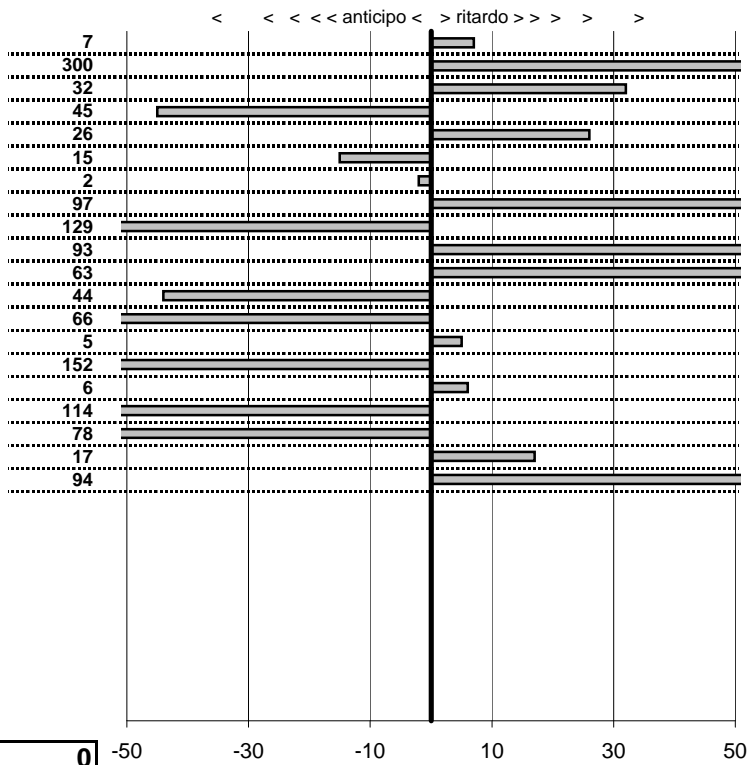

17 in classifica

prova	t.imposto	start	stop	t.netto
PA1-Da Vinci 1	0:00:14,00	11:27:39,61	11:27:53,68	0:00:14,07
PA2-Da Vinci 2	0:00:20,00	11:27:53,68	11:28:17,73	0:00:24,05
PA3-Da Vinci 3	0:00:12,00	11:28:17,73	11:28:30,05	0:00:12,32
PA4-Da Vinci 4	0:00:14,00	12:38:38,44	12:38:51,99	0:00:13,55
PA5-Da Vinci 5	0:00:20,00	12:38:51,99	12:39:12,25	0:00:20,26
PA6-Da Vinci 6	0:00:12,00	12:39:12,25	12:39:24,10	0:00:11,85
PA7-Maccarese 1	0:00:12,00	12:54:58,58	12:55:10,56	0:00:11,98
PA8-Maccarese 2	0:00:16,00	12:55:10,56	12:55:27,53	0:00:16,97
PA9-Lung. Fregene 1	0:00:10,00	13:12:11,73	13:12:20,44	0:00:08,71
PA10-Lung. Fregene 2	0:00:11,00	13:12:20,44	13:12:32,37	0:00:11,93
PA11-Lung. Fregene 3	0:00:13,00	13:12:32,37	13:12:46,00	0:00:13,63
PA12-Tolfa 1	0:00:08,00	17:31:01,29	17:31:08,85	0:00:07,56
PA13-Tolfa 2	0:00:11,00	17:31:08,85	17:31:19,19	0:00:10,34
PA14-Tolfa 3	0:00:09,00	17:31:19,19	17:31:28,24	0:00:09,05
PA15-Tolfa 4	0:00:08,00	18:58:39,70	18:58:46,18	0:00:06,48
PA16-Tolfa 5	0:00:11,00	18:58:46,18	18:58:57,24	0:00:11,06
PA17-Tolfa 6	0:00:09,00	18:58:57,24	18:59:05,10	0:00:07,86
PA18-Lung. Maccarese	0:00:19,00	20:26:00,83	20:26:19,05	0:00:18,22
PA19-Lung. Maccarese	0:00:14,00	20:26:19,05	20:26:33,22	0:00:14,17
PA20-Lung. Maccarese	0:00:16,00	20:26:33,22	20:26:50,16	0:00:16,94