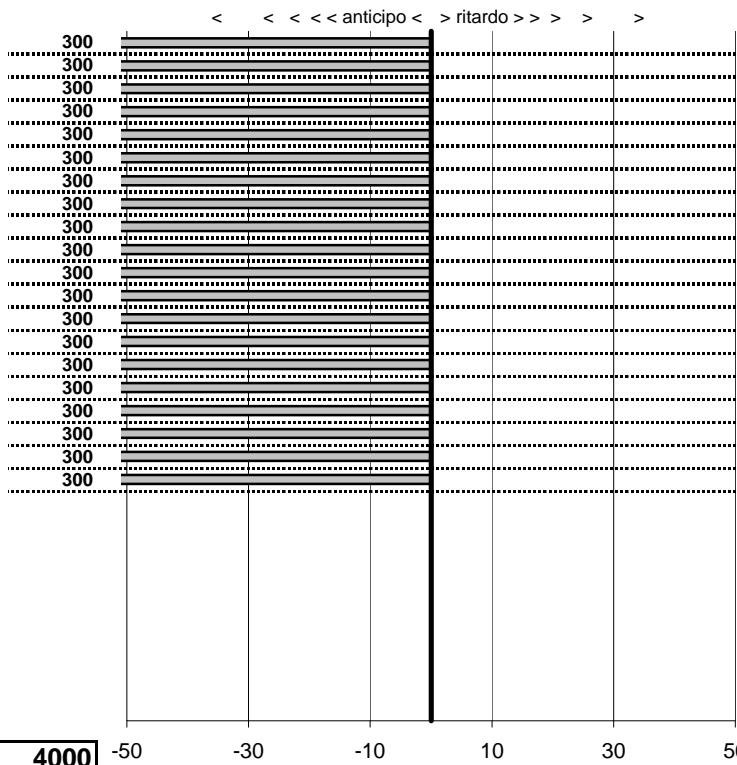

tempi e classifiche disponibili su www.cronoviterbo.net

- Cronologi - Penalità - Statistiche -

D'ANTRASSI E.-XX
 MG B

18

36 in classifica

prova	t.imposto	start	stop	t.netto
PA1-Da Vinci 1	0:00:14,00	00:00:00,00	00:00:00,00	0:00:00,00
PA2-Da Vinci 2	0:00:20,00	00:00:00,00	00:00:00,00	0:00:00,00
PA3-Da Vinci 3	0:00:12,00	00:00:00,00	00:00:00,00	0:00:00,00
PA4-Da Vinci 4	0:00:14,00	00:00:00,00	00:00:00,00	0:00:00,00
PA5-Da Vinci 5	0:00:20,00	00:00:00,00	00:00:00,00	0:00:00,00
PA6-Da Vinci 6	0:00:12,00	00:00:00,00	00:00:00,00	0:00:00,00
PA7-Maccarese 1	0:00:12,00	00:00:00,00	00:00:00,00	0:00:00,00
PA8-Maccarese 2	0:00:16,00	00:00:00,00	00:00:00,00	0:00:00,00
PA9-Lung. Fregene 1	0:00:10,00	00:00:00,00	00:00:00,00	0:00:00,00
PA10-Lung. Fregene 2	0:00:11,00	00:00:00,00	00:00:00,00	0:00:00,00
PA11-Lung. Fregene 3	0:00:13,00	00:00:00,00	00:00:00,00	0:00:00,00
PA12-Tolfa 1	0:00:08,00	00:00:00,00	00:00:00,00	0:00:00,00
PA13-Tolfa 2	0:00:11,00	00:00:00,00	00:00:00,00	0:00:00,00
PA14-Tolfa 3	0:00:09,00	00:00:00,00	00:00:00,00	0:00:00,00
PA15-Tolfa 4	0:00:08,00	00:00:00,00	00:00:00,00	0:00:00,00
PA16-Tolfa 5	0:00:11,00	00:00:00,00	00:00:00,00	0:00:00,00
PA17-Tolfa 6	0:00:09,00	00:00:00,00	00:00:00,00	0:00:00,00
PA18-Lung. Maccarese	0:00:19,00	00:00:00,00	00:00:00,00	0:00:00,00
PA19-Lung. Maccarese	0:00:14,00	00:00:00,00	00:00:00,00	0:00:00,00
PA20-Lung. Maccarese	0:00:16,00	00:00:00,00	00:00:00,00	0:00:00,00