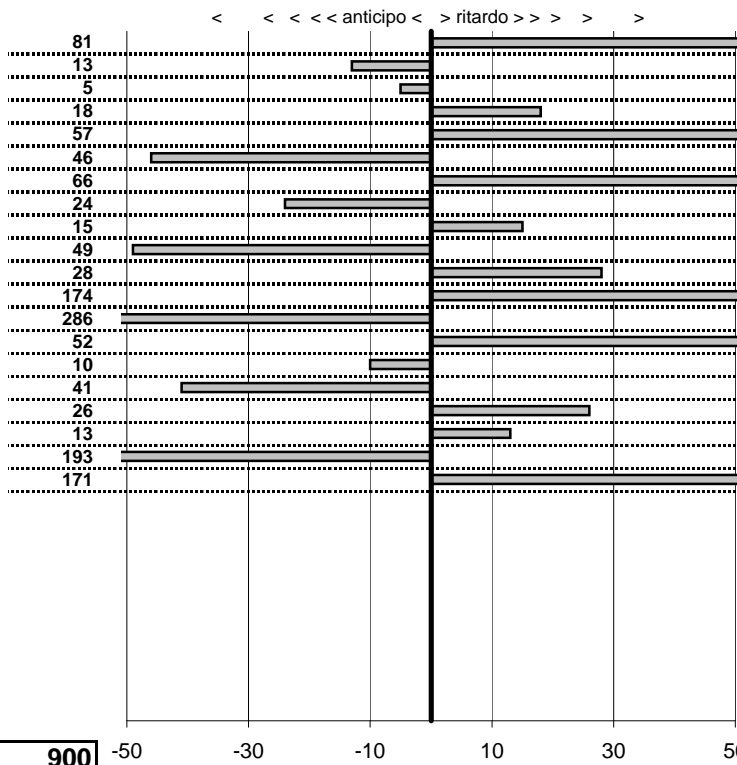

tempi e classifiche disponibili su www.cronoviterbo.net

- Cronologi - Penalità - Statistiche -

CEOTTO P.-ZANI L.
MERCEDES 190

9

24 in classifica

prova	t.imposto	start	stop	t.netto
PA1-Da Vinci 1	0:00:14,00	12:06:32,45	12:06:47,26	0:00:14,81
PA2-Da Vinci 2	0:00:20,00	12:06:47,26	12:07:07,13	0:00:19,87
PA3-Da Vinci 3	0:00:12,00	12:07:07,13	12:07:19,08	0:00:11,95
PA4-Da Vinci 4	0:00:14,00	12:45:37,47	12:45:51,65	0:00:14,18
PA5-Da Vinci 5	0:00:20,00	12:45:51,65	12:46:12,22	0:00:20,57
PA6-Da Vinci 6	0:00:12,00	12:46:12,22	12:46:23,76	0:00:11,54
PA7-Maccarese 1	0:00:12,00	13:00:09,93	13:00:22,59	0:00:12,66
PA8-Maccarese 2	0:00:16,00	13:00:22,59	13:00:38,35	0:00:15,76
PA9-Lung. Fregene 1	0:00:10,00	13:14:49,44	13:14:59,59	0:00:10,15
PA10-Lung. Fregene 2	0:00:11,00	13:14:59,59	13:15:10,10	0:00:10,51
PA11-Lung. Fregene 3	0:00:13,00	13:15:10,10	13:15:23,38	0:00:13,28
PA12-Tolfa 1	0:00:08,00	17:29:27,83	17:29:37,57	0:00:09,74
PA13-Tolfa 2	0:00:11,00	17:29:37,57	17:29:45,71	0:00:08,14
PA14-Tolfa 3	0:00:09,00	17:29:45,71	17:29:55,23	0:00:09,52
PA15-Tolfa 4	0:00:08,00	18:42:39,33	18:42:47,23	0:00:07,90
PA16-Tolfa 5	0:00:11,00	18:42:47,23	18:42:57,82	0:00:10,59
PA17-Tolfa 6	0:00:09,00	18:42:57,82	18:43:07,08	0:00:09,26
PA18-Lung. Maccarese	0:00:19,00	20:06:01,85	20:06:20,98	0:00:19,13
PA19-Lung. Maccarese	0:00:14,00	20:06:20,98	20:06:33,05	0:00:12,07
PA20-Lung. Maccarese	0:00:16,00	20:06:33,05	20:06:50,76	0:00:17,71