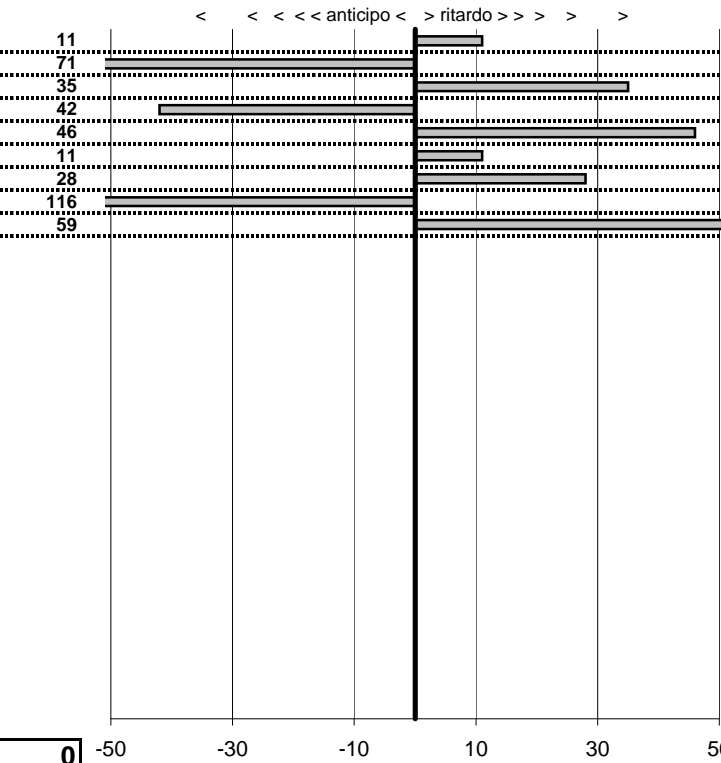

tempi e classifiche disponibili su [www.cronoviterbo.net](http://www.cronoviterbo.net)

- Cronologi - Penalità - Statistiche -

**MAZZA MAURIZIO**  
 Alfa Romeo 2000 GTV

**15**

**13** in classifica

prova	t.imposto	start	stop	t.netto
PC1-BASCHI 1	0:00:05,00	00:00:00,00	00:00:05,11	0:00:05,11
PC2-BASCHI 1	0:00:08,00	00:00:00,00	00:00:07,29	0:00:07,29
PC3-BASCHI 1	0:00:07,00	00:00:00,00	00:00:07,35	0:00:07,35
PC4-BASCHI 1	0:00:12,00	00:00:00,00	00:00:11,58	0:00:11,58
PC5-BASCHI 1	0:00:05,00	00:00:00,00	00:00:05,46	0:00:05,46
PC6-BASCHI 1	0:00:10,00	00:00:00,00	00:00:10,11	0:00:10,11
PC7-BASCHI 7	0:00:05,00	00:00:00,00	00:00:05,28	0:00:05,28
PC8-BASCHI 7	0:00:10,00	00:00:00,00	00:00:08,84	0:00:08,84
PC9-BASCHI 7	0:00:07,00	00:00:00,00	00:00:07,59	0:00:07,59