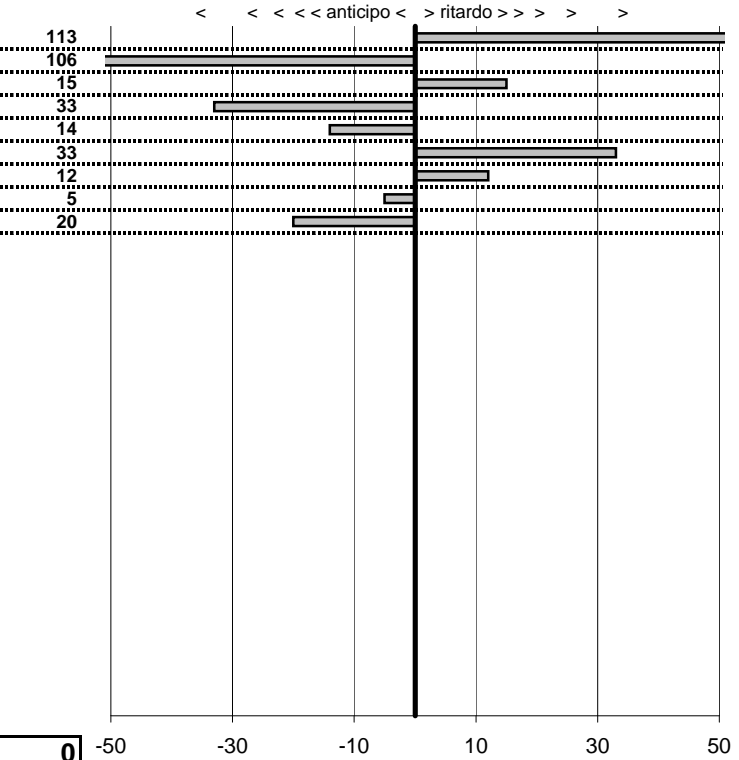

tempi e classifiche disponibili su [www.cronoviterbo.net](http://www.cronoviterbo.net)

- Cronologi - Penalità - Statistiche -

**PROFILI ALDO**  
 Mercedes 250 SE

**23**

**9** in classifica

prova	t.imposto	start	stop	t.netto
PC1-BASCHI 1	0:00:05,00	00:00:00,00	00:00:06,13	0:00:06,13
PC2-BASCHI 1	0:00:08,00	00:00:00,00	00:00:06,94	0:00:06,94
PC3-BASCHI 1	0:00:07,00	00:00:00,00	00:00:07,15	0:00:07,15
PC4-BASCHI 1	0:00:12,00	00:00:00,00	00:00:11,67	0:00:11,67
PC5-BASCHI 1	0:00:05,00	00:00:00,00	00:00:04,86	0:00:04,86
PC6-BASCHI 1	0:00:10,00	00:00:00,00	00:00:10,33	0:00:10,33
PC7-BASCHI 7	0:00:05,00	00:00:00,00	00:00:05,12	0:00:05,12
PC8-BASCHI 7	0:00:10,00	00:00:00,00	00:00:09,95	0:00:09,95
PC9-BASCHI 7	0:00:07,00	00:00:00,00	00:00:06,80	0:00:06,80