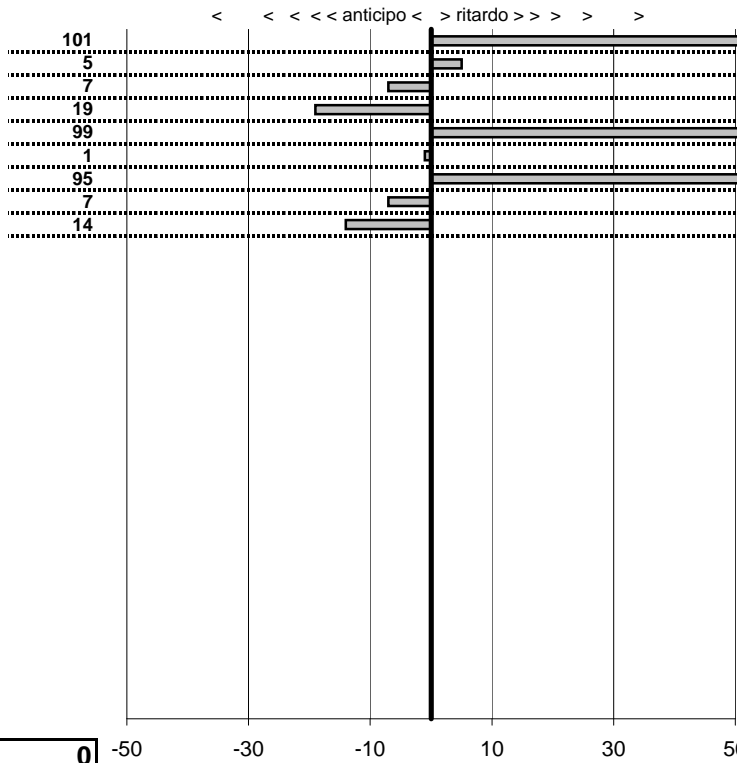

tempi e classifiche disponibili su [www.cronoviterbo.net](http://www.cronoviterbo.net)

- Cronologi - Penalità - Statistiche -

**CESETTI GIORGIO**  
 Morris Minor

**37**

**8** in classifica

prova	t.imposto	start	stop	t.netto
PC1-BASCHI 1	0:00:05,00	00:00:00,00	00:00:06,01	0:00:06,01
PC2-BASCHI 1	0:00:08,00	00:00:00,00	00:00:08,05	0:00:08,05
PC3-BASCHI 1	0:00:07,00	00:00:00,00	00:00:06,93	0:00:06,93
PC4-BASCHI 1	0:00:12,00	00:00:00,00	00:00:11,81	0:00:11,81
PC5-BASCHI 1	0:00:05,00	00:00:00,00	00:00:05,99	0:00:05,99
PC6-BASCHI 1	0:00:10,00	00:00:00,00	00:00:09,99	0:00:09,99
PC7-BASCHI 7	0:00:05,00	00:00:00,00	00:00:05,95	0:00:05,95
PC8-BASCHI 7	0:00:10,00	00:00:00,00	00:00:09,93	0:00:09,93
PC9-BASCHI 7	0:00:07,00	00:00:00,00	00:00:06,86	0:00:06,86