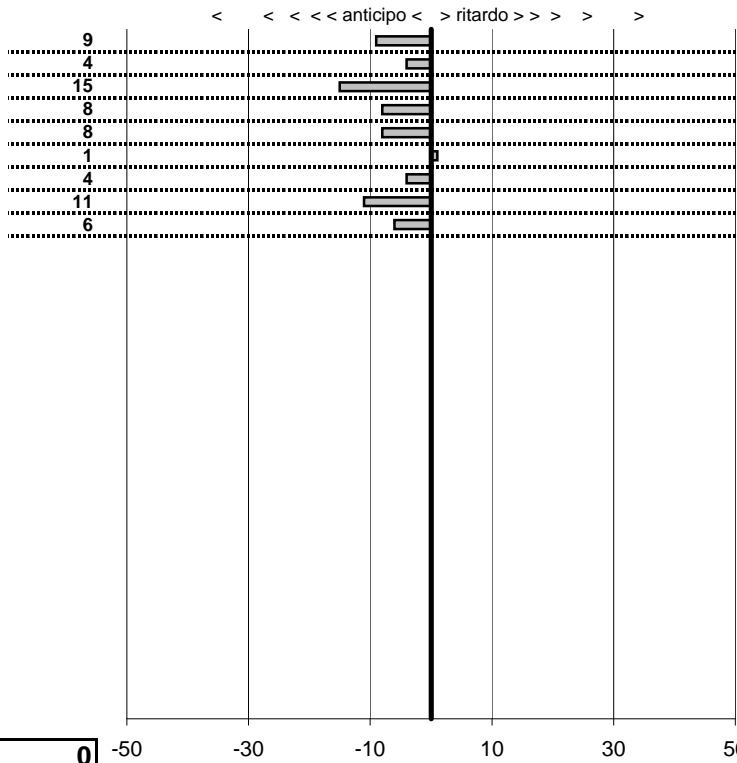

tempi e classifiche disponibili su [www.cronoviterbo.net](http://www.cronoviterbo.net)

- Cronologi - Penalità - Statistiche -

**SENSI**  
 Autobianchi A112 abarth

**33**

**2** in classifica

prova	t.imposto	start	stop	t.netto
PC1-BASCHI 1	0:00:05,00	00:00:00,00	00:00:04,91	0:00:04,91
PC2-BASCHI 1	0:00:08,00	00:00:00,00	00:00:07,96	0:00:07,96
PC3-BASCHI 1	0:00:07,00	00:00:00,00	00:00:06,85	0:00:06,85
PC4-BASCHI 1	0:00:12,00	00:00:00,00	00:00:11,92	0:00:11,92
PC5-BASCHI 1	0:00:05,00	00:00:00,00	00:00:04,92	0:00:04,92
PC6-BASCHI 1	0:00:10,00	00:00:00,00	00:00:10,01	0:00:10,01
PC7-BASCHI 7	0:00:05,00	00:00:00,00	00:00:04,96	0:00:04,96
PC8-BASCHI 7	0:00:10,00	00:00:00,00	00:00:09,89	0:00:09,89
PC9-BASCHI 7	0:00:07,00	00:00:00,00	00:00:06,94	0:00:06,94