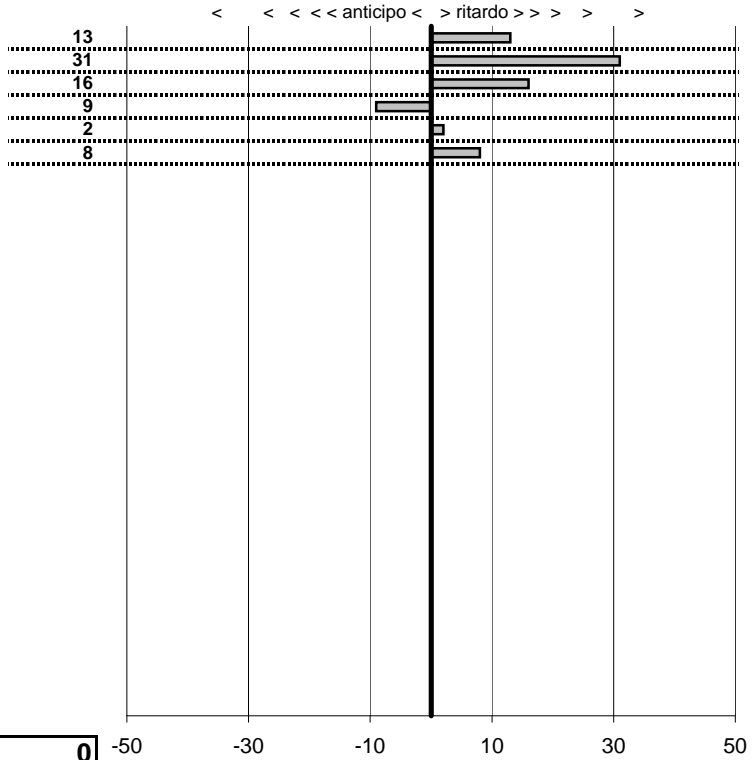

CMAT Roma
14[^] Trofeo di Carnevale
Fregene 3 Febbraio 2013

tempi e classifiche disponibili su www.cronoviterbo.net

- Cronologi - Penalità - Statistiche -

BARONE MUZY
PORSCHE 356

33

11 in classifica

prova	t.imposto	start	stop	t.netto
PC31-Via Maratea 11	0:00:11,00	00:00:00,00	00:00:11,13	0:00:11,13
PC32-Via Maratea 12	0:00:12,00	00:00:00,00	00:00:12,31	0:00:12,31
PC33-Vil. del Pescatore	0:00:15,00	00:00:00,00	00:00:15,16	0:00:15,16
PC34-Vil. del Pescatore	0:00:13,00	00:00:00,00	00:00:12,91	0:00:12,91
PC35-Vil. del Pescatore	0:00:12,00	00:00:00,00	00:00:12,02	0:00:12,02
PC36-Vil. del Pescatore	0:00:11,00	00:00:00,00	00:00:11,08	0:00:11,08

SOMMA PENALITA' 1.550
MEDIA PENALITA' 43,1

ALTRE PENALITA' 0
TOTALE PENALITA' 2.542

Elaborazione dati a cura di CRONOVITERBO