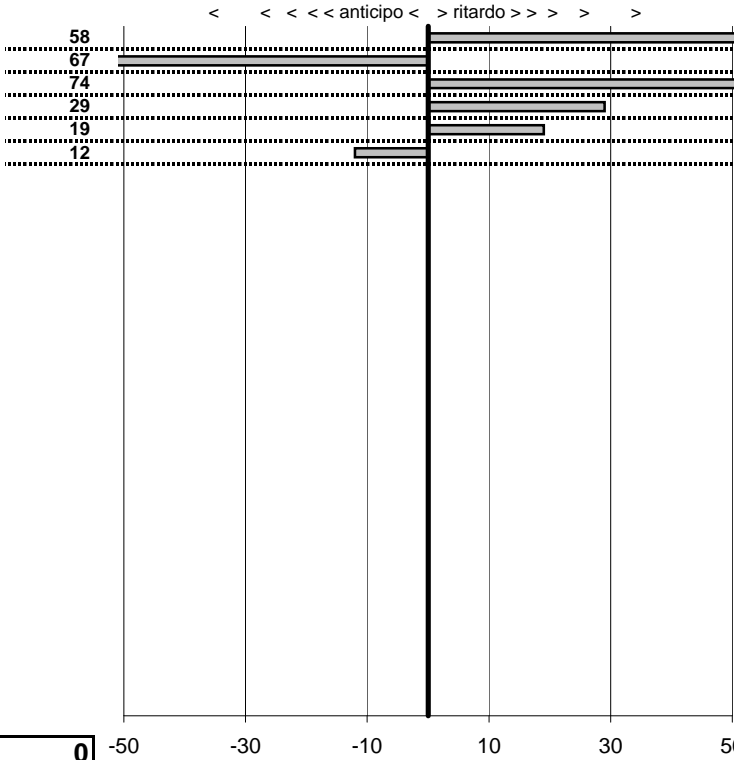

- Cronologi - Penalità - Statistiche -

BIANCHI MARCO
FULVIA COOPE 1300

22

22 in classifica

prova	t.imposto	start	stop	t.netto
PC31-Via Maratea 11	0:00:11,00	00:00:00,00	00:00:11,58	0:00:11,58
PC32-Via Maratea 12	0:00:12,00	00:00:00,00	00:00:11,33	0:00:11,33
PC33-Vil. del Pescatore	0:00:15,00	00:00:00,00	00:00:15,74	0:00:15,74
PC34-Vil. del Pescatore	0:00:13,00	00:00:00,00	00:00:13,29	0:00:13,29
PC35-Vil. del Pescatore	0:00:12,00	00:00:00,00	00:00:12,19	0:00:12,19
PC36-Vil. del Pescatore	0:00:11,00	00:00:00,00	00:00:10,88	0:00:10,88