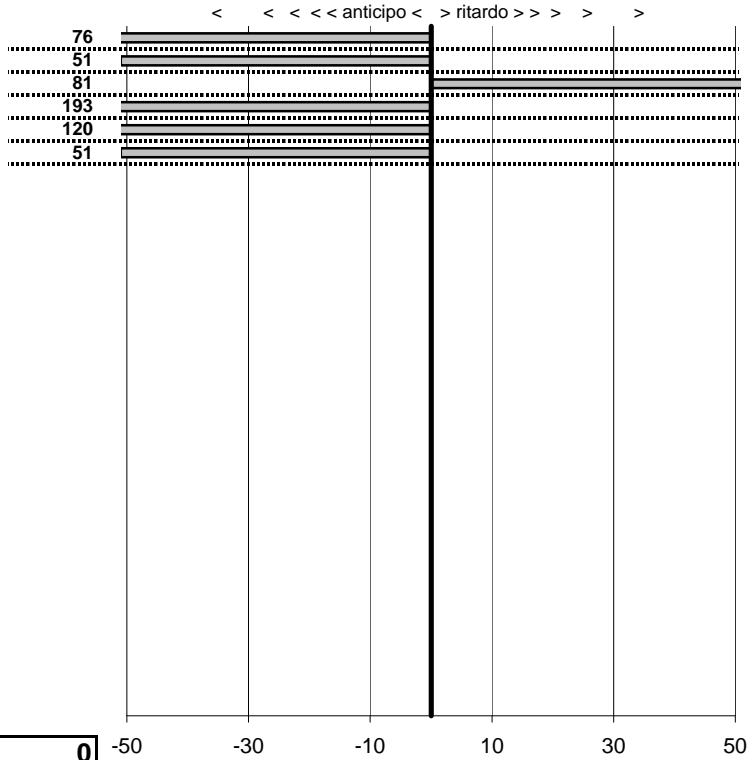

CMAT Roma
14[^] Trofeo di Carnevale
Fregene 3 Febbraio 2013

tempi e classifiche disponibili su www.cronoviterbo.net

- Cronologi - Penalità - Statistiche -
D'AGOSTINO ANDREA
JAGUAR X COOPE

28

27 in classifica

prova	t.imposto	start	stop	t.netto
PC31-Via Maratea 11	0:00:11,00	00:00:00,00	00:00:10,24	0:00:10,24
PC32-Via Maratea 12	0:00:12,00	00:00:00,00	00:00:11,49	0:00:11,49
PC33-Vil. del Pescatore	0:00:15,00	00:00:00,00	00:00:15,81	0:00:15,81
PC34-Vil. del Pescatore	0:00:13,00	00:00:00,00	00:00:11,07	0:00:11,07
PC35-Vil. del Pescatore	0:00:12,00	00:00:00,00	00:00:10,80	0:00:10,80
PC36-Vil. del Pescatore	0:00:11,00	00:00:00,00	00:00:10,49	0:00:10,49

SOMMA PENALITA' 3.855
MEDIA PENALITA' 107,1

ALTRE PENALITA' 0
TOTALE PENALITA' 6.746

Elaborazione dati a cura di CRONOVITERBO