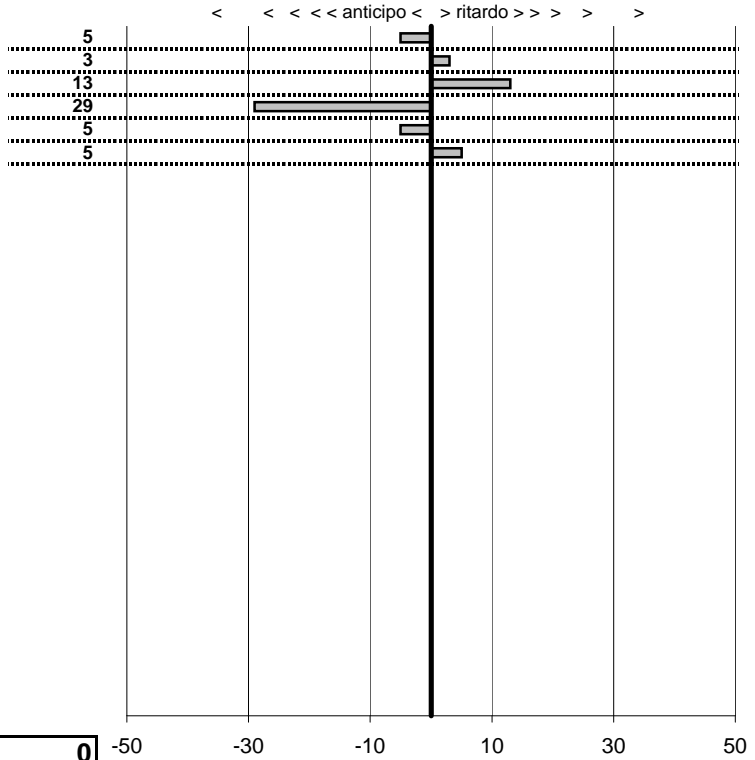

CMAT Roma
14[^] Trofeo di Carnevale
Fregene 3 Febbraio 2013

tempi e classifiche disponibili su www.cronoviterbo.net

- Cronologi - Penalità - Statistiche -

CESETTI GIORGIO
MORRIS MINO

17

2 in classifica

prova	t.imposto	start	stop	t.netto
PC31-Via Maratea 11	0:00:11,00	00:00:00,00	00:00:10,95	0:00:10,95
PC32-Via Maratea 12	0:00:12,00	00:00:00,00	00:00:12,03	0:00:12,03
PC33-Vil. del Pescatore	0:00:15,00	00:00:00,00	00:00:15,13	0:00:15,13
PC34-Vil. del Pescatore	0:00:13,00	00:00:00,00	00:00:12,71	0:00:12,71
PC35-Vil. del Pescatore	0:00:12,00	00:00:00,00	00:00:11,95	0:00:11,95
PC36-Vil. del Pescatore	0:00:11,00	00:00:00,00	00:00:11,05	0:00:11,05

SOMMA PENALITA' **327**
MEDIA PENALITA' **9,1**

ALTRE PENALITA' **0**
TOTALE PENALITA' **513**

Elaborazione dati a cura di CRONOVITERBO