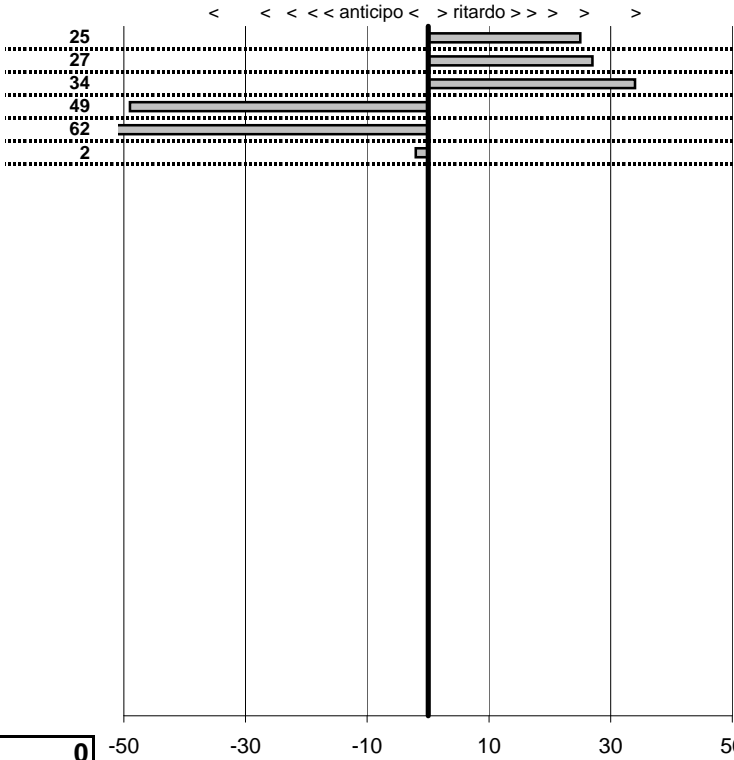

- Cronologi - Penalità - Statistiche -

FERDINANDI REMO
LANCIA COOPE

26

19 in classifica

prova	t.imposto	start	stop	t.netto
PC31-Via Maratea 11	0:00:11,00	00:00:00,00	00:00:11,25	0:00:11,25
PC32-Via Maratea 12	0:00:12,00	00:00:00,00	00:00:12,27	0:00:12,27
PC33-Vil. del Pescatore	0:00:15,00	00:00:00,00	00:00:15,34	0:00:15,34
PC34-Vil. del Pescatore	0:00:13,00	00:00:00,00	00:00:12,51	0:00:12,51
PC35-Vil. del Pescatore	0:00:12,00	00:00:00,00	00:00:11,38	0:00:11,38
PC36-Vil. del Pescatore	0:00:11,00	00:00:00,00	00:00:10,98	0:00:10,98