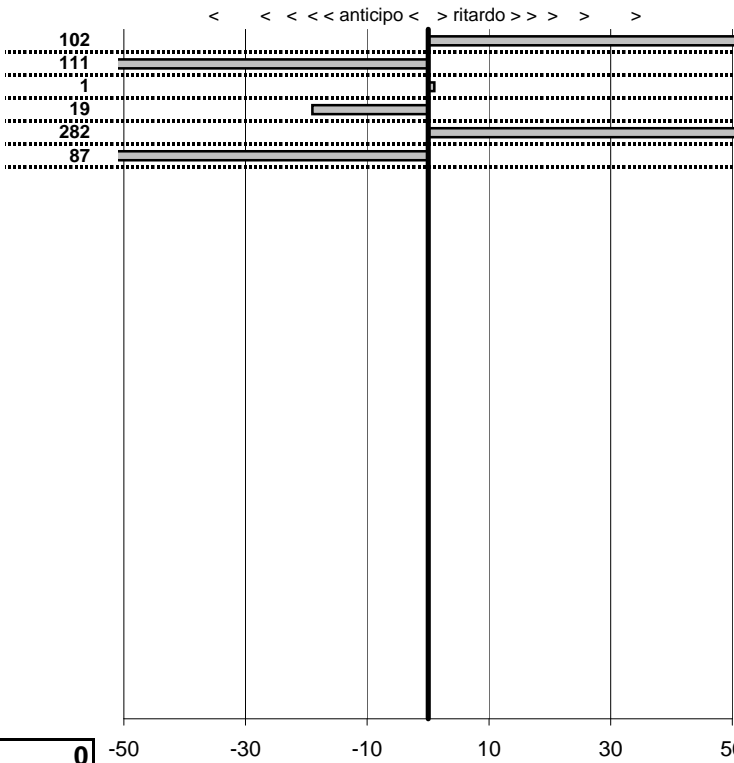

- Cronologi - Penalità - Statistiche -
MORZILLI FABIOLA
 ALFA ROMEO 2000

23

32 in classifica

prova	t.imposto	start	stop	t.netto
PC31-Via Maratea 11	0:00:11,00	00:00:00,00	00:00:12,02	0:00:12,02
PC32-Via Maratea 12	0:00:12,00	00:00:00,00	00:00:10,89	0:00:10,89
PC33-Vil. del Pescatore	0:00:15,00	00:00:00,00	00:00:15,01	0:00:15,01
PC34-Vil. del Pescatore	0:00:13,00	00:00:00,00	00:00:12,81	0:00:12,81
PC35-Vil. del Pescatore	0:00:12,00	00:00:00,00	00:00:14,82	0:00:14,82
PC36-Vil. del Pescatore	0:00:11,00	00:00:00,00	00:00:10,13	0:00:10,13