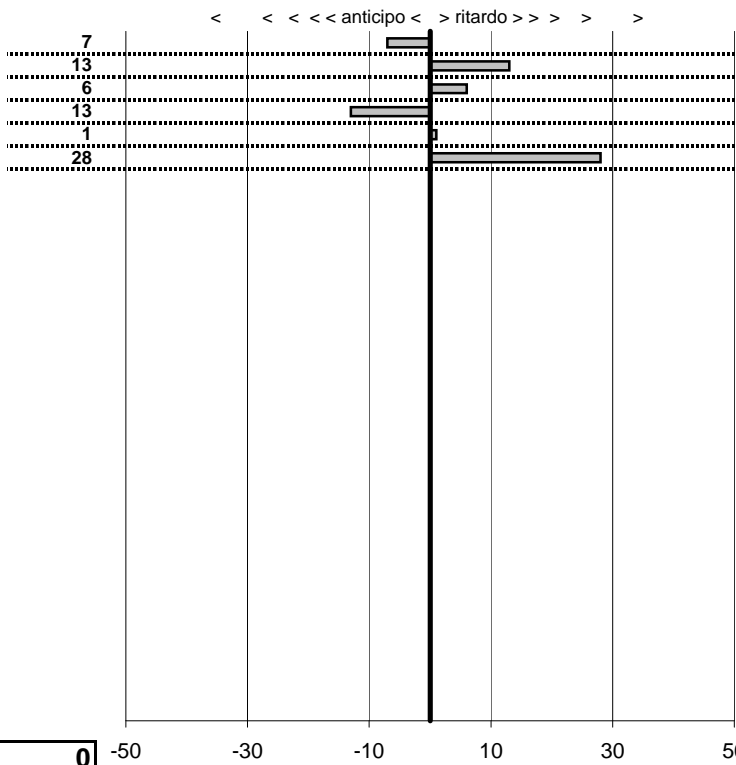

- Cronologi - Penalità - Statistiche -
NATALINI GIOACCHINO
 TRIUMPH TR3

15

3 in classifica

prova	t.imposto	start	stop	t.netto
PC31-Via Maratea 11	0:00:11,00	00:00:00,00	00:00:10,93	0:00:10,93
PC32-Via Maratea 12	0:00:12,00	00:00:00,00	00:00:12,13	0:00:12,13
PC33-Vil. del Pescatore	0:00:15,00	00:00:00,00	00:00:15,06	0:00:15,06
PC34-Vil. del Pescatore	0:00:13,00	00:00:00,00	00:00:12,87	0:00:12,87
PC35-Vil. del Pescatore	0:00:12,00	00:00:00,00	00:00:12,01	0:00:12,01
PC36-Vil. del Pescatore	0:00:11,00	00:00:00,00	00:00:11,28	0:00:11,28