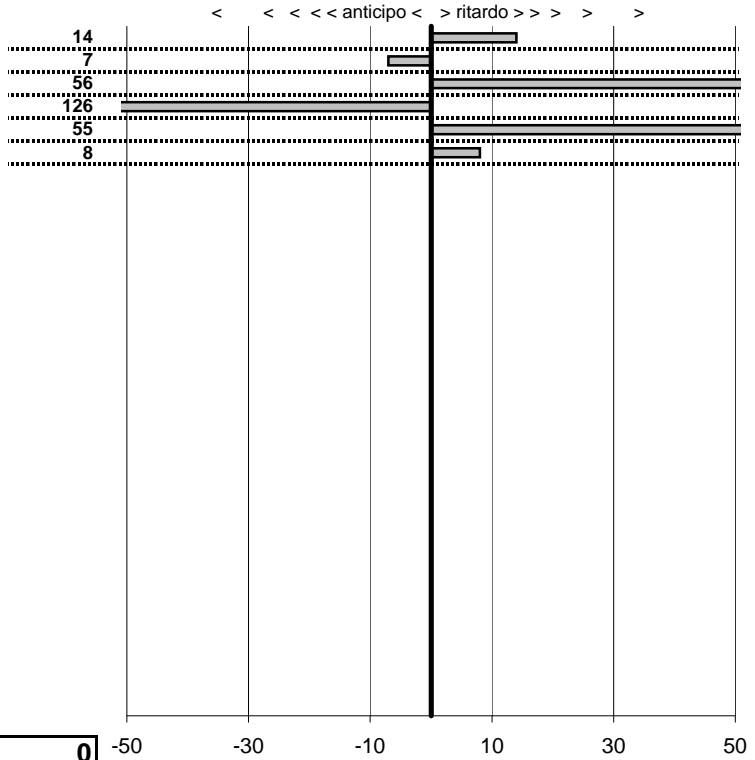

prova	t.imposto	start	stop	t.netto
PC31-Via Maratea 11	0:00:11,00	00:00:00,00	00:00:11,14	0:00:11,14
PC32-Via Maratea 12	0:00:12,00	00:00:00,00	00:00:11,93	0:00:11,93
PC33-Vil. del Pescatore	0:00:15,00	00:00:00,00	00:00:15,56	0:00:15,56
PC34-Vil. del Pescatore	0:00:13,00	00:00:00,00	00:00:11,74	0:00:11,74
PC35-Vil. del Pescatore	0:00:12,00	00:00:00,00	00:00:12,55	0:00:12,55
PC36-Vil. del Pescatore	0:00:11,00	00:00:00,00	00:00:11,08	0:00:11,08