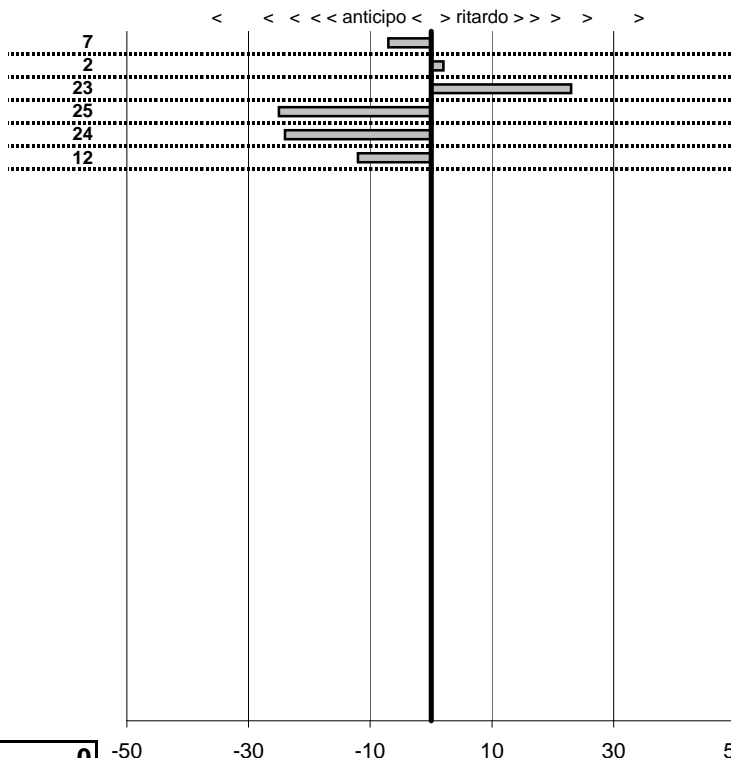

- Cronologi - Penalità - Statistiche -

PATARA EMILIO
TRIUMPH TR3

6

5 in classifica

prova	t.imposto	start	stop	t.netto
PC31-Via Maratea 11	0:00:11,00	00:00:00,00	00:00:10,93	0:00:10,93
PC32-Via Maratea 12	0:00:12,00	00:00:00,00	00:00:12,02	0:00:12,02
PC33-Vil. del Pescatore	0:00:15,00	00:00:00,00	00:00:15,23	0:00:15,23
PC34-Vil. del Pescatore	0:00:13,00	00:00:00,00	00:00:12,75	0:00:12,75
PC35-Vil. del Pescatore	0:00:12,00	00:00:00,00	00:00:11,76	0:00:11,76
PC36-Vil. del Pescatore	0:00:11,00	00:00:00,00	00:00:10,88	0:00:10,88