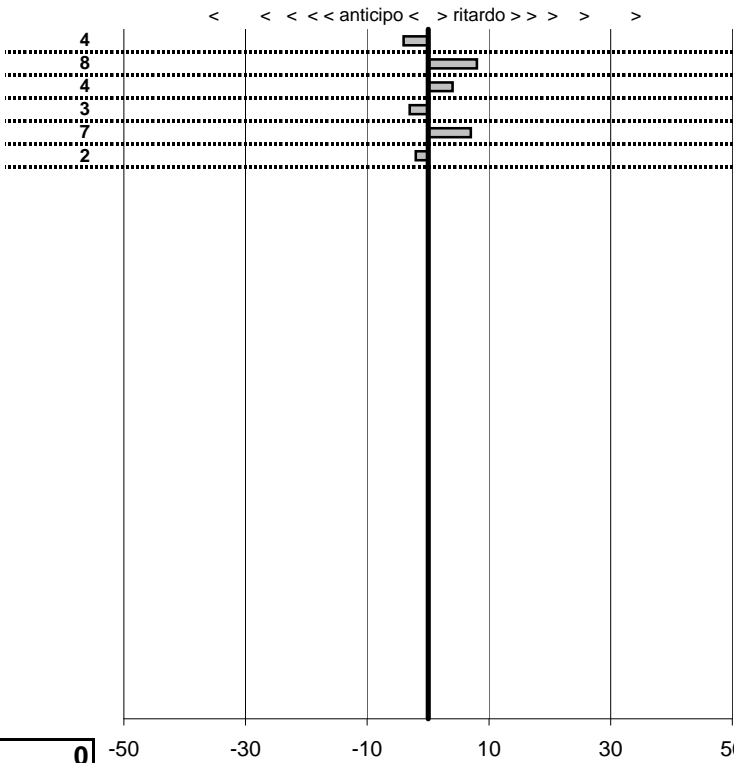

CMAT Roma
14[^] Trofeo di Carnevale
Fregene 3 Febbraio 2013

tempi e classifiche disponibili su www.cronoviterbo.net

- Cronologi - Penalità - Statistiche -

NICOLÒ SERGIO
MG A

19

4 in classifica

prova	t.imposto	start	stop	t.netto
PC31-Via Maratea 11	0:00:11,00	00:00:00,00	00:00:10,96	0:00:10,96
PC32-Via Maratea 12	0:00:12,00	00:00:00,00	00:00:12,08	0:00:12,08
PC33-Vil. del Pescatore	0:00:15,00	00:00:00,00	00:00:15,04	0:00:15,04
PC34-Vil. del Pescatore	0:00:13,00	00:00:00,00	00:00:12,97	0:00:12,97
PC35-Vil. del Pescatore	0:00:12,00	00:00:00,00	00:00:12,07	0:00:12,07
PC36-Vil. del Pescatore	0:00:11,00	00:00:00,00	00:00:10,98	0:00:10,98

SOMMA PENALITA' 359
MEDIA PENALITA' 10,0

ALTRE PENALITA' 0
TOTALE PENALITA' 560

Elaborazione dati a cura di CRONOVITERBO