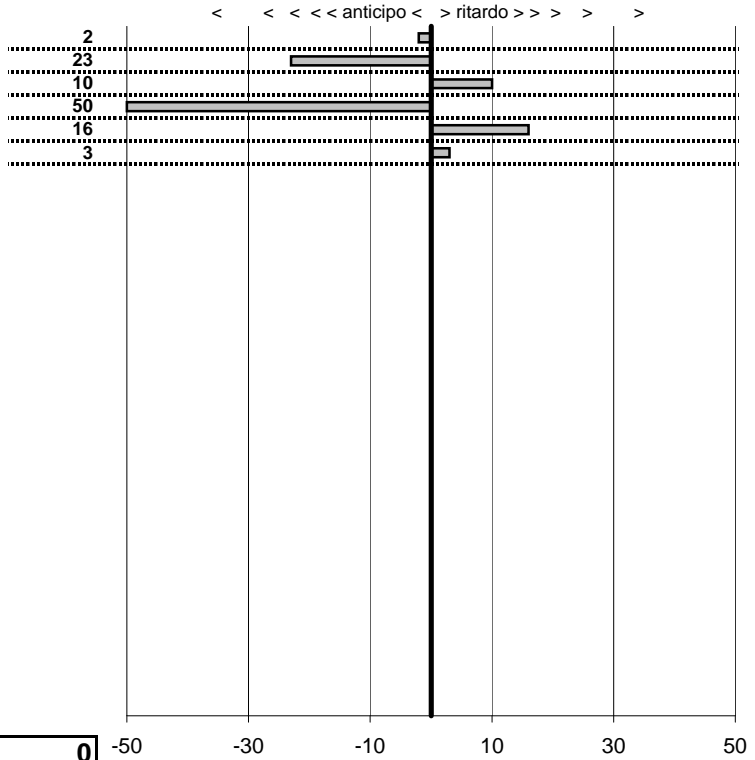

CMAT Roma
14[^] Trofeo di Carnevale
Fregene 3 Febbraio 2013

tempi e classifiche disponibili su www.cronoviterbo.net

- Cronologi - Penalità - Statistiche -
CEOTTO PIRGIACOMO
MERCEDES 1900

30

12 in classifica

prova	t.imposto	start	stop	t.netto
PC31-Via Maratea 11	0:00:11,00	00:00:00,00	00:00:10,98	0:00:10,98
PC32-Via Maratea 12	0:00:12,00	00:00:00,00	00:00:11,77	0:00:11,77
PC33-Vil. del Pescatore	0:00:15,00	00:00:00,00	00:00:15,10	0:00:15,10
PC34-Vil. del Pescatore	0:00:13,00	00:00:00,00	00:00:12,50	0:00:12,50
PC35-Vil. del Pescatore	0:00:12,00	00:00:00,00	00:00:12,16	0:00:12,16
PC36-Vil. del Pescatore	0:00:11,00	00:00:00,00	00:00:11,03	0:00:11,03

SOMMA PENALITA' 1.641
MEDIA PENALITA' 45,6

ALTRE PENALITA' 0
TOTALE PENALITA' 2.642

Elaborazione dati a cura di CRONOVITERBO