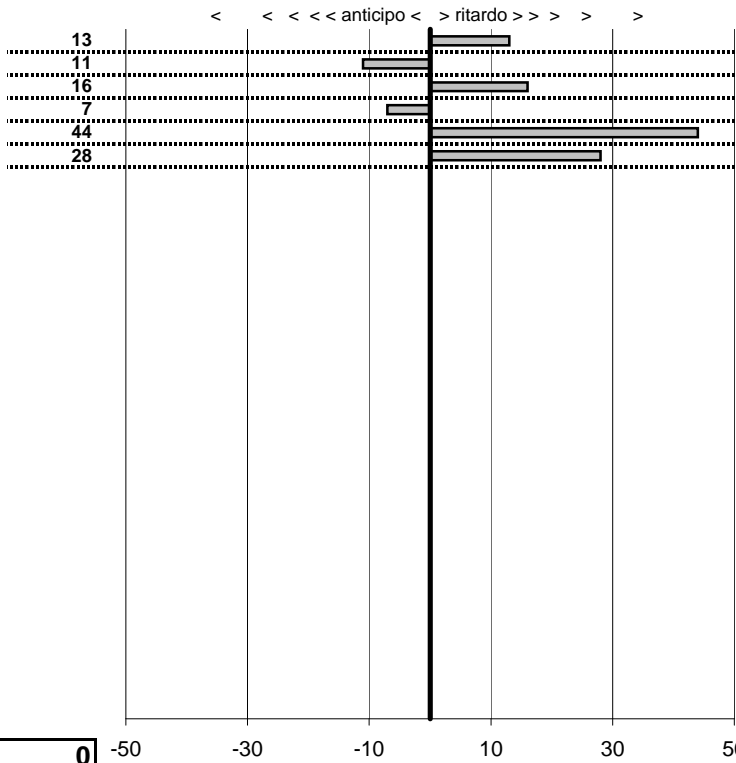

- Cronologi - Penalità - Statistiche -
MATTEUZZI ANGELO **44**

9 in classifica

prova	t.imposto	start	stop	t.netto
PC31-Via Maratea 11	0:00:11,00	00:00:00,00	00:00:11,13	0:00:11,13
PC32-Via Maratea 12	0:00:12,00	00:00:00,00	00:00:11,89	0:00:11,89
PC33-Vil. del Pescatore	0:00:15,00	00:00:00,00	00:00:15,16	0:00:15,16
PC34-Vil. del Pescatore	0:00:13,00	00:00:00,00	00:00:12,93	0:00:12,93
PC35-Vil. del Pescatore	0:00:12,00	00:00:00,00	00:00:12,44	0:00:12,44
PC36-Vil. del Pescatore	0:00:11,00	00:00:00,00	00:00:11,28	0:00:11,28