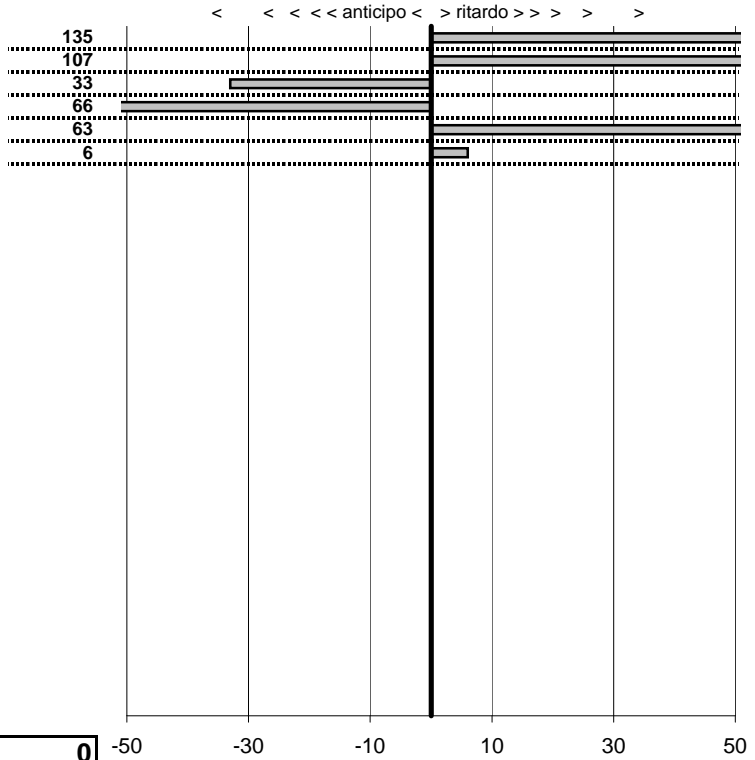

- Cronologi - Penalità - Statistiche -

POMPILI ALBERTO
 GIULIETTA TI

27

24 in classifica

prova	t.imposto	start	stop	t.netto
PC31-Via Maratea 11	0:00:11,00	00:00:00,00	00:00:12,35	0:00:12,35
PC32-Via Maratea 12	0:00:12,00	00:00:00,00	00:00:13,07	0:00:13,07
PC33-Vil. del Pescatore	0:00:15,00	00:00:00,00	00:00:14,67	0:00:14,67
PC34-Vil. del Pescatore	0:00:13,00	00:00:00,00	00:00:12,34	0:00:12,34
PC35-Vil. del Pescatore	0:00:12,00	00:00:00,00	00:00:12,63	0:00:12,63
PC36-Vil. del Pescatore	0:00:11,00	00:00:00,00	00:00:11,06	0:00:11,06