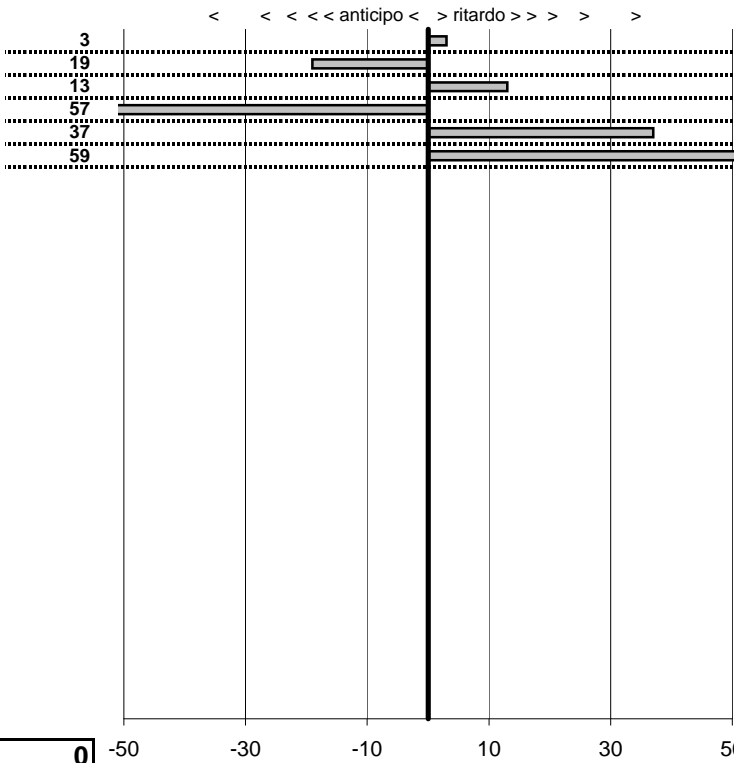

- Cronologi - Penalità - Statistiche -

CABELLA EMILIO
 TRIUMPH TR3

18

16 in classifica

prova	t.imposto	start	stop	t.netto
PC31-Via Maratea 11	0:00:11,00	00:00:00,00	00:00:11,03	0:00:11,03
PC32-Via Maratea 12	0:00:12,00	00:00:00,00	00:00:11,81	0:00:11,81
PC33-Vil. del Pescatore	0:00:15,00	00:00:00,00	00:00:15,13	0:00:15,13
PC34-Vil. del Pescatore	0:00:13,00	00:00:00,00	00:00:12,43	0:00:12,43
PC35-Vil. del Pescatore	0:00:12,00	00:00:00,00	00:00:12,37	0:00:12,37
PC36-Vil. del Pescatore	0:00:11,00	00:00:00,00	00:00:11,59	0:00:11,59