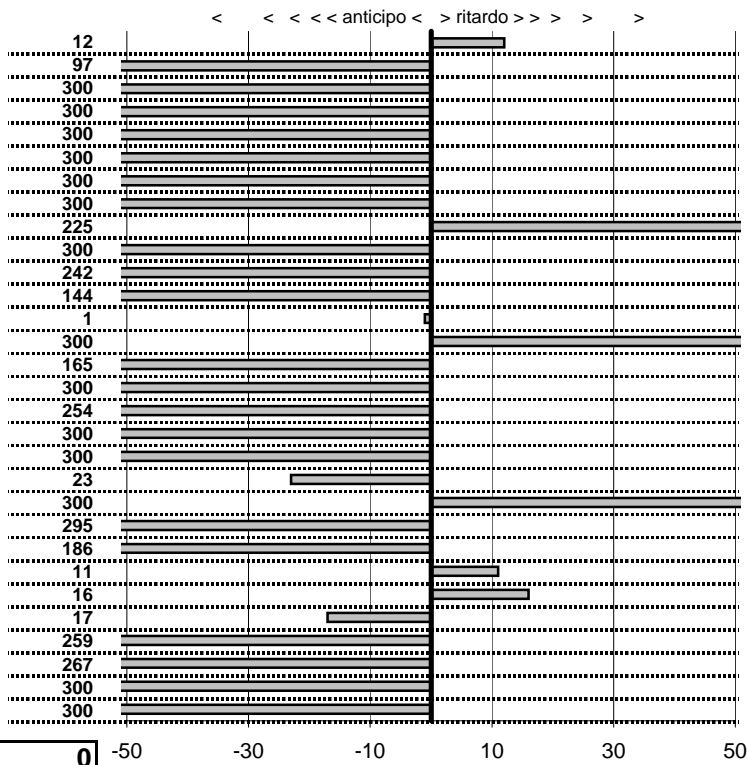

tempi e classifiche disponibili su [www.cronoviterbo.net](http://www.cronoviterbo.net)

- Cronologi - Penalità - Statistiche -

**NOCITA PIETRO**  
**PORSCHE 911 T**

**24**

**35** in classifica

prova	t. imposto	start	stop	t. netto
PC1-Lungomare Le. 1	0:00:12,00	00:00:00,00	00:00:12,12	0:00:12,12
PC2-Lungomare Le. 2	0:00:16,00	00:00:00,00	00:00:15,03	0:00:15,03
PC3-Lungomare Le. 3	0:00:10,00	00:00:00,00	00:00:05,61	0:00:05,61
PC4-Lungomare Le. 4	0:00:10,00	00:00:00,00	00:00:05,27	0:00:05,27
PC5-Via Maratea 1	0:00:11,00	00:00:00,00	00:00:00,00	0:00:00,00
PC6-Via Maratea 2	0:00:10,00	00:00:00,00	00:00:00,00	0:00:00,00
PC7-Via Maratea 3	0:00:11,00	00:00:00,00	00:00:00,00	0:00:00,00
PC8-Via Maratea 4	0:00:12,00	00:00:00,00	00:00:00,00	0:00:00,00
PC9-Vil.del Pescatore 1	0:00:15,00	00:00:00,00	00:00:17,25	0:00:17,25
PC10-Vil.del Pescatore :	0:00:13,00	00:00:00,00	00:00:08,50	0:00:08,50
PC11-Vil.del Pescatore :	0:00:12,00	00:00:00,00	00:00:09,58	0:00:09,58
PC12-Vil.del Pescatore :	0:00:11,00	00:00:00,00	00:00:09,56	0:00:09,56
PC13-Lungomare Lev. 5	0:00:12,00	00:00:00,00	00:00:11,99	0:00:11,99
PC14-Lungomare Lev. 6	0:00:16,00	00:00:00,00	00:00:27,36	0:00:27,36
PC15-Lungomare Lev. 7	0:00:10,00	00:00:00,00	00:00:08,35	0:00:08,35
PC16-Lungomare Lev. 8	0:00:10,00	00:00:00,00	00:00:06,30	0:00:06,30
PC17-Via Maratea 5	0:00:11,00	00:00:00,00	00:00:08,46	0:00:08,46
PC18-Via Maratea 6	0:00:10,00	00:00:00,00	00:00:04,71	0:00:04,71
PC19-Via Maratea 7	0:00:11,00	00:00:00,00	00:00:06,23	0:00:06,23
PC20-Via Maratea 8	0:00:12,00	00:00:00,00	00:00:11,77	0:00:11,77
PC21-Vil.del Pescatore :	0:00:15,00	00:00:00,00	00:00:21,23	0:00:21,23
PC22-Vil.del Pescatore :	0:00:13,00	00:00:00,00	00:00:10,05	0:00:10,05
PC23-Vil.del Pescatore :	0:00:12,00	00:00:00,00	00:00:10,14	0:00:10,14
PC24-Vil.del Pescatore :	0:00:11,00	00:00:00,00	00:00:11,11	0:00:11,11
PC25-Lung. Levante 9	0:00:12,00	00:00:00,00	00:00:12,16	0:00:12,16
PC26-Lung. Levante 10	0:00:16,00	00:00:00,00	00:00:15,83	0:00:15,83
PC27-Lung. Levante 11	0:00:10,00	00:00:00,00	00:00:07,41	0:00:07,41
PC28-Lung. Levante 12	0:00:10,00	00:00:00,00	00:00:07,33	0:00:07,33
PC29-Via Maratea 9	0:00:11,00	00:00:00,00	00:00:07,67	0:00:07,67
PC30-Via Maratea 10	0:00:10,00	00:00:00,00	00:00:04,57	0:00:04,57