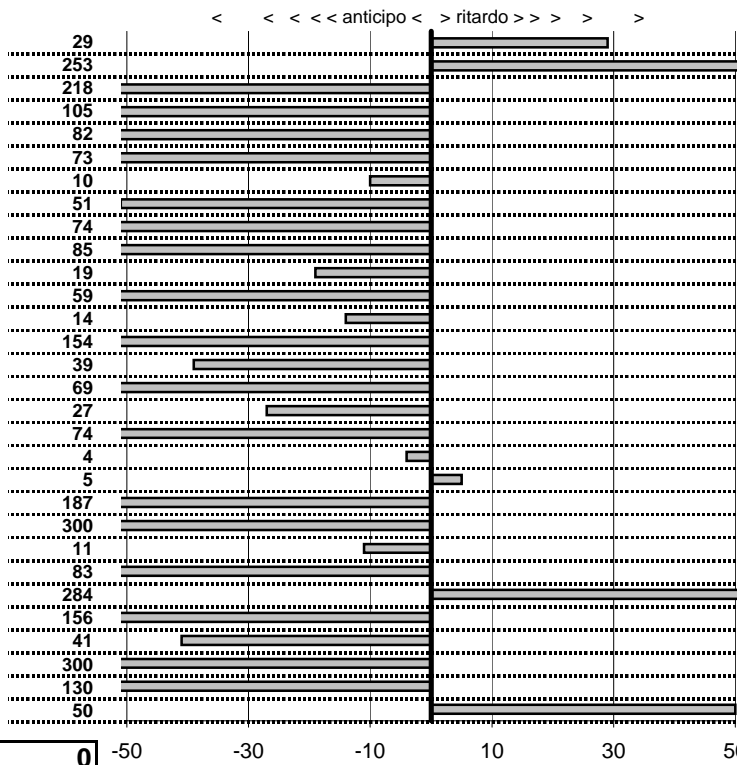

prova	t.imposto	start	stop	t.netto
PC1-Lungomare Le. 1	0:00:12,00	00:00:00,00	00:00:12,29	0:00:12,29
PC2-Lungomare Le. 2	0:00:16,00	00:00:00,00	00:00:18,53	0:00:18,53
PC3-Lungomare Le. 3	0:00:10,00	00:00:00,00	00:00:07,82	0:00:07,82
PC4-Lungomare Le. 4	0:00:10,00	00:00:00,00	00:00:08,95	0:00:08,95
PC5-Via Maratea 1	0:00:11,00	00:00:00,00	00:00:10,18	0:00:10,18
PC6-Via Maratea 2	0:00:10,00	00:00:00,00	00:00:09,27	0:00:09,27
PC7-Via Maratea 3	0:00:11,00	00:00:00,00	00:00:10,90	0:00:10,90
PC8-Via Maratea 4	0:00:12,00	00:00:00,00	00:00:11,49	0:00:11,49
PC9-Vil.del Pescatore 1	0:00:15,00	00:00:00,00	00:00:14,26	0:00:14,26
PC10-Vil.del Pescatore :	0:00:13,00	00:00:00,00	00:00:12,15	0:00:12,15
PC11-Vil.del Pescatore :	0:00:12,00	00:00:00,00	00:00:11,81	0:00:11,81
PC12-Vil.del Pescatore :	0:00:11,00	00:00:00,00	00:00:10,41	0:00:10,41
PC13-Lungomare Lev. 5	0:00:12,00	00:00:00,00	00:00:11,86	0:00:11,86
PC14-Lungomare Lev. 6	0:00:16,00	00:00:00,00	00:00:14,46	0:00:14,46
PC15-Lungomare Lev. 7	0:00:10,00	00:00:00,00	00:00:09,61	0:00:09,61
PC16-Lungomare Lev. 8	0:00:10,00	00:00:00,00	00:00:09,31	0:00:09,31
PC17-Via Maratea 5	0:00:11,00	00:00:00,00	00:00:10,73	0:00:10,73
PC18-Via Maratea 6	0:00:10,00	00:00:00,00	00:00:09,26	0:00:09,26
PC19-Via Maratea 7	0:00:11,00	00:00:00,00	00:00:10,96	0:00:10,96
PC20-Via Maratea 8	0:00:12,00	00:00:00,00	00:00:12,05	0:00:12,05
PC21-Vil.del Pescatore :	0:00:15,00	00:00:00,00	00:00:13,13	0:00:13,13
PC22-Vil.del Pescatore :	0:00:13,00	00:00:00,00	00:00:09,94	0:00:09,94
PC23-Vil.del Pescatore :	0:00:12,00	00:00:00,00	00:00:11,89	0:00:11,89
PC24-Vil.del Pescatore :	0:00:11,00	00:00:00,00	00:00:10,17	0:00:10,17
PC25-Lung. Levante 9	0:00:12,00	00:00:00,00	00:00:14,84	0:00:14,84
PC26-Lung. Levante 10	0:00:16,00	00:00:00,00	00:00:14,44	0:00:14,44
PC27-Lung. Levante 11	0:00:10,00	00:00:00,00	00:00:09,59	0:00:09,59
PC28-Lung. Levante 12	0:00:10,00	00:00:00,00	00:00:05,14	0:00:05,14
PC29-Via Maratea 9	0:00:11,00	00:00:00,00	00:00:09,70	0:00:09,70
PC30-Via Maratea 10	0:00:10,00	00:00:00,00	00:00:10,50	0:00:10,50

SOMMA PENALITA'	4.374
MEDIA PENALITA'	121,5

ALTRE PENALITA'	0
TOTALE PENALITA'	7.786

Elaborazione dati a cura di CRONOVITERBO