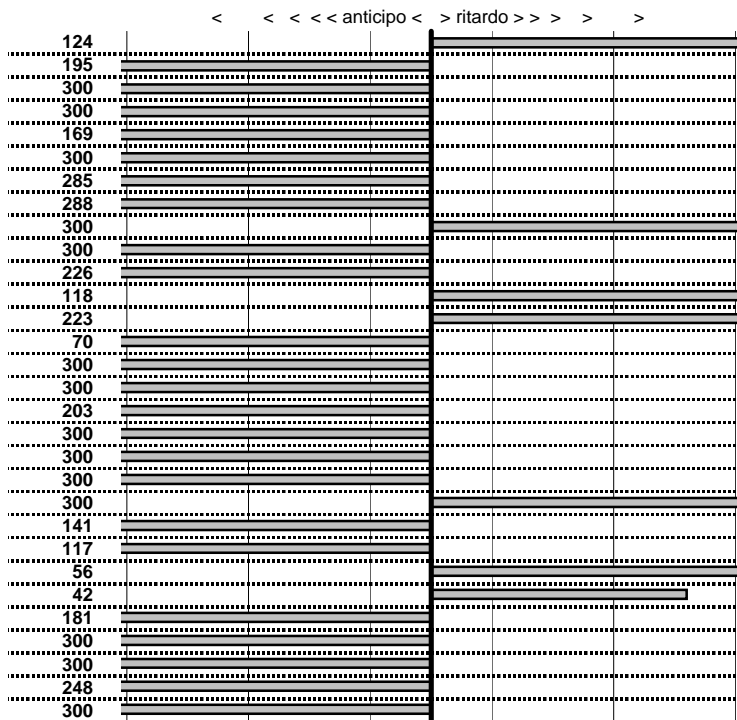

tempi e classifiche disponibili su [www.cronoviterbo.net](http://www.cronoviterbo.net)

- Cronologi - Penalità - Statistiche -

**SILVIO CONTI**  
**FIAT BALILLA**

**21**

**33** in classifica

prova	t. imposto	start	stop	t. netto
PC1-Lungomare Le. 1	0:00:12,00	00:00:00,00	00:00:13,24	0:00:13,24
PC2-Lungomare Le. 2	0:00:16,00	00:00:00,00	00:00:14,05	0:00:14,05
PC3-Lungomare Le. 3	0:00:10,00	00:00:00,00	00:00:05,80	0:00:05,80
PC4-Lungomare Le. 4	0:00:10,00	00:00:00,00	00:00:05,17	0:00:05,17
PC5-Via Maratea 1	0:00:11,00	00:00:00,00	00:00:09,31	0:00:09,31
PC6-Via Maratea 2	0:00:10,00	00:00:00,00	00:00:05,85	0:00:05,85
PC7-Via Maratea 3	0:00:11,00	00:00:00,00	00:00:08,15	0:00:08,15
PC8-Via Maratea 4	0:00:12,00	00:00:00,00	00:00:09,12	0:00:09,12
PC9-Vil.del Pescatore 1	0:00:15,00	00:00:00,00	00:00:19,31	0:00:19,31
PC10-Vil.del Pescatore :	0:00:13,00	00:00:00,00	00:00:09,57	0:00:09,57
PC11-Vil.del Pescatore :	0:00:12,00	00:00:00,00	00:00:09,74	0:00:09,74
PC12-Vil.del Pescatore :	0:00:11,00	00:00:00,00	00:00:12,18	0:00:12,18
PC13-Lungomare Lev. 5	0:00:12,00	00:00:00,00	00:00:14,23	0:00:14,23
PC14-Lungomare Lev. 6	0:00:16,00	00:00:00,00	00:00:15,30	0:00:15,30
PC15-Lungomare Lev. 7	0:00:10,00	00:00:00,00	00:00:06,11	0:00:06,11
PC16-Lungomare Lev. 8	0:00:10,00	00:00:00,00	00:00:05,47	0:00:05,47
PC17-Via Maratea 5	0:00:11,00	00:00:00,00	00:00:08,97	0:00:08,97
PC18-Via Maratea 6	0:00:10,00	00:00:00,00	00:00:05,53	0:00:05,53
PC19-Via Maratea 7	0:00:11,00	00:00:00,00	00:00:07,24	0:00:07,24
PC20-Via Maratea 8	0:00:12,00	00:00:00,00	00:00:07,83	0:00:07,83
PC21-Vil.del Pescatore :	0:00:15,00	00:00:00,00	00:00:20,49	0:00:20,49
PC22-Vil.del Pescatore :	0:00:13,00	00:00:00,00	00:00:11,59	0:00:11,59
PC23-Vil.del Pescatore :	0:00:12,00	00:00:00,00	00:00:10,83	0:00:10,83
PC24-Vil.del Pescatore :	0:00:11,00	00:00:00,00	00:00:11,56	0:00:11,56
PC25-Lung. Levante 9	0:00:12,00	00:00:00,00	00:00:12,42	0:00:12,42
PC26-Lung. Levante 10	0:00:16,00	00:00:00,00	00:00:14,19	0:00:14,19
PC27-Lung. Levante 11	0:00:10,00	00:00:00,00	00:00:06,29	0:00:06,29
PC28-Lung. Levante 12	0:00:10,00	00:00:00,00	00:00:05,76	0:00:05,76
PC29-Via Maratea 9	0:00:11,00	00:00:00,00	00:00:08,52	0:00:08,52
PC30-Via Maratea 10	0:00:10,00	00:00:00,00	00:00:05,18	0:00:05,18