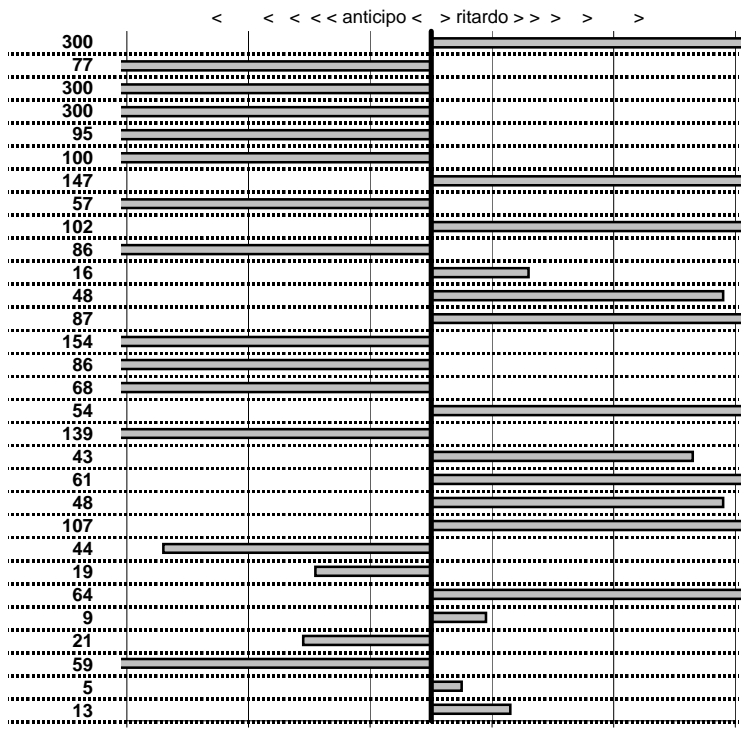

tempi e classifiche disponibili su [www.cronoviterbo.net](http://www.cronoviterbo.net)

**- Cronologi - Penalità - Statistiche -**

<b>BIANCHI MARCO</b> FULVIA COOPE 1300	22
---	----

**22** in classifica

prova	t.imposto	start	stop	t.netto
PC1-Lungomare Le. 1	0:00:12,00	00:00:00,00	00:00:18,32	0:00:18,32
PC2-Lungomare Le. 2	0:00:16,00	00:00:00,00	00:00:15,23	0:00:15,23
PC3-Lungomare Le. 3	0:00:10,00	00:00:00,00	00:00:06,36	0:00:06,36
PC4-Lungomare Le. 4	0:00:10,00	00:00:00,00	00:00:06,28	0:00:06,28
PC5-Via Maratea 1	0:00:11,00	00:00:00,00	00:00:10,05	0:00:10,05
PC6-Via Maratea 2	0:00:10,00	00:00:00,00	00:00:09,00	0:00:09,00
PC7-Via Maratea 3	0:00:11,00	00:00:00,00	00:00:12,47	0:00:12,47
PC8-Via Maratea 4	0:00:12,00	00:00:00,00	00:00:11,43	0:00:11,43
PC9-Vil.del Pescatore 1	0:00:15,00	00:00:00,00	00:00:16,02	0:00:16,02
PC10-Vil.del Pescatore :	0:00:13,00	00:00:00,00	00:00:12,14	0:00:12,14
PC11-Vil.del Pescatore :	0:00:12,00	00:00:00,00	00:00:12,16	0:00:12,16
PC12-Vil.del Pescatore :	0:00:11,00	00:00:00,00	00:00:11,48	0:00:11,48
PC13-Lungomare Lev. 5	0:00:12,00	00:00:00,00	00:00:12,87	0:00:12,87
PC14-Lungomare Lev. 6	0:00:16,00	00:00:00,00	00:00:14,46	0:00:14,46
PC15-Lungomare Lev. 7	0:00:10,00	00:00:00,00	00:00:09,14	0:00:09,14
PC16-Lungomare Lev. 8	0:00:10,00	00:00:00,00	00:00:09,32	0:00:09,32
PC17-Via Maratea 5	0:00:11,00	00:00:00,00	00:00:11,54	0:00:11,54
PC18-Via Maratea 6	0:00:10,00	00:00:00,00	00:00:08,61	0:00:08,61
PC19-Via Maratea 7	0:00:11,00	00:00:00,00	00:00:11,43	0:00:11,43
PC20-Via Maratea 8	0:00:12,00	00:00:00,00	00:00:12,61	0:00:12,61
PC21-Vil.del Pescatore :	0:00:15,00	00:00:00,00	00:00:15,48	0:00:15,48
PC22-Vil.del Pescatore :	0:00:13,00	00:00:00,00	00:00:14,07	0:00:14,07
PC23-Vil.del Pescatore :	0:00:12,00	00:00:00,00	00:00:11,56	0:00:11,56
PC24-Vil.del Pescatore :	0:00:11,00	00:00:00,00	00:00:10,81	0:00:10,81
PC25-Lung. Levante 9	0:00:12,00	00:00:00,00	00:00:12,64	0:00:12,64
PC26-Lung. Levante 10	0:00:16,00	00:00:00,00	00:00:16,09	0:00:16,09
PC27-Lung. Levante 11	0:00:10,00	00:00:00,00	00:00:09,79	0:00:09,79
PC28-Lung. Levante 12	0:00:10,00	00:00:00,00	00:00:09,41	0:00:09,41
PC29-Via Maratea 9	0:00:11,00	00:00:00,00	00:00:11,05	0:00:11,05
PC30-Via Maratea 10	0:00:10,00	00:00:00,00	00:00:10,13	0:00:10,13