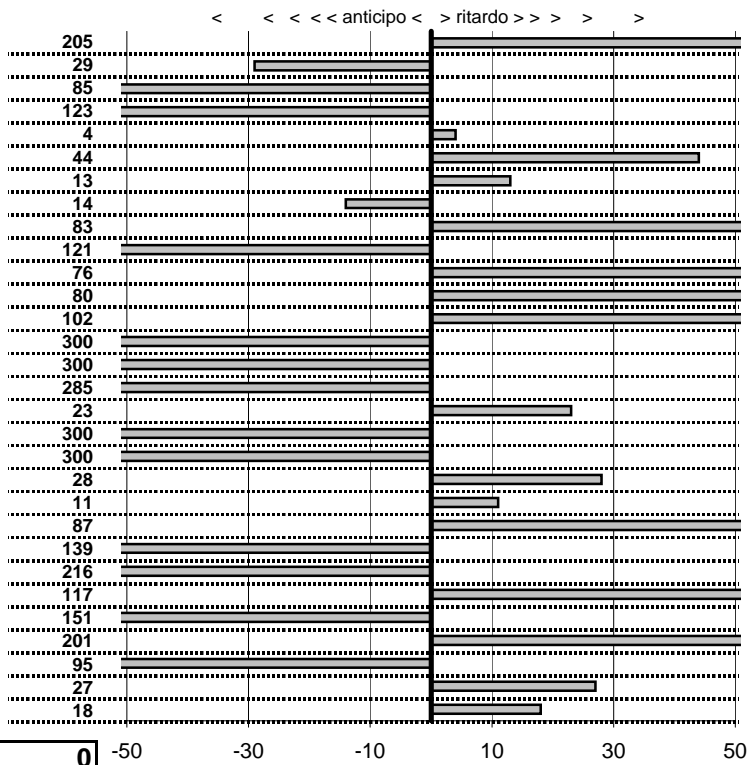

prova	t.imposto	start	stop	t.netto
PC1-Lungomare Le. 1	0:00:12,00	00:00:00,00	00:00:14,05	0:00:14,05
PC2-Lungomare Le. 2	0:00:16,00	00:00:00,00	00:00:15,71	0:00:15,71
PC3-Lungomare Le. 3	0:00:10,00	00:00:00,00	00:00:09,15	0:00:09,15
PC4-Lungomare Le. 4	0:00:10,00	00:00:00,00	00:00:08,77	0:00:08,77
PC5-Via Maratea 1	0:00:11,00	00:00:00,00	00:00:11,04	0:00:11,04
PC6-Via Maratea 2	0:00:10,00	00:00:00,00	00:00:10,44	0:00:10,44
PC7-Via Maratea 3	0:00:11,00	00:00:00,00	00:00:11,13	0:00:11,13
PC8-Via Maratea 4	0:00:12,00	00:00:00,00	00:00:11,86	0:00:11,86
PC9-Vil.del Pescatore 1	0:00:15,00	00:00:00,00	00:00:15,83	0:00:15,83
PC10-Vil.del Pescatore :	0:00:13,00	00:00:00,00	00:00:11,79	0:00:11,79
PC11-Vil.del Pescatore :	0:00:12,00	00:00:00,00	00:00:12,76	0:00:12,76
PC12-Vil.del Pescatore :	0:00:11,00	00:00:00,00	00:00:11,80	0:00:11,80
PC13-Lungomare Lev. 5	0:00:12,00	00:00:00,00	00:00:13,02	0:00:13,02
PC14-Lungomare Lev. 6	0:00:16,00	00:00:00,00	00:00:11,65	0:00:11,65
PC15-Lungomare Lev. 7	0:00:10,00	00:00:00,00	00:00:06,65	0:00:06,65
PC16-Lungomare Lev. 8	0:00:10,00	00:00:00,00	00:00:07,15	0:00:07,15
PC17-Via Maratea 5	0:00:11,00	00:00:00,00	00:00:11,23	0:00:11,23
PC18-Via Maratea 6	0:00:10,00	00:00:00,00	00:00:05,91	0:00:05,91
PC19-Via Maratea 7	0:00:11,00	00:00:00,00	00:00:06,77	0:00:06,77
PC20-Via Maratea 8	0:00:12,00	00:00:00,00	00:00:12,28	0:00:12,28
PC21-Vil.del Pescatore :	0:00:15,00	00:00:00,00	00:00:15,11	0:00:15,11
PC22-Vil.del Pescatore :	0:00:13,00	00:00:00,00	00:00:13,87	0:00:13,87
PC23-Vil.del Pescatore :	0:00:12,00	00:00:00,00	00:00:10,61	0:00:10,61
PC24-Vil.del Pescatore :	0:00:11,00	00:00:00,00	00:00:08,84	0:00:08,84
PC25-Lung. Levante 9	0:00:12,00	00:00:00,00	00:00:13,17	0:00:13,17
PC26-Lung. Levante 10	0:00:16,00	00:00:00,00	00:00:14,49	0:00:14,49
PC27-Lung. Levante 11	0:00:10,00	00:00:00,00	00:00:12,01	0:00:12,01
PC28-Lung. Levante 12	0:00:10,00	00:00:00,00	00:00:09,05	0:00:09,05
PC29-Via Maratea 9	0:00:11,00	00:00:00,00	00:00:11,27	0:00:11,27
PC30-Via Maratea 10	0:00:10,00	00:00:00,00	00:00:10,18	0:00:10,18

SOMMA PENALITA'	4.335
MEDIA PENALITA'	120,4

ALTRE PENALITA'	0
TOTALE PENALITA'	7.933

Elaborazione dati a cura di CRONOVITERBO