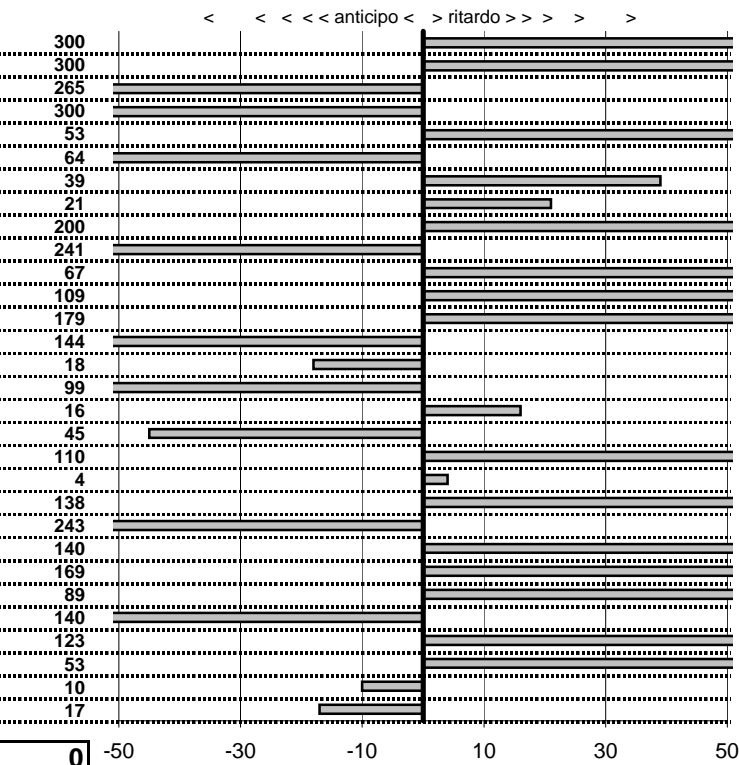

prova	t.imposto	start	stop	t.netto
PC1-Lungomare Le. 1	0:00:12,00	00:00:00,00	00:00:23,45	0:00:23,45
PC2-Lungomare Le. 2	0:00:16,00	00:00:00,00	00:00:24,29	0:00:24,29
PC3-Lungomare Le. 3	0:00:10,00	00:00:00,00	00:00:07,35	0:00:07,35
PC4-Lungomare Le. 4	0:00:10,00	00:00:00,00	00:00:05,31	0:00:05,31
PC5-Via Maratea 1	0:00:11,00	00:00:00,00	00:00:11,53	0:00:11,53
PC6-Via Maratea 2	0:00:10,00	00:00:00,00	00:00:09,36	0:00:09,36
PC7-Via Maratea 3	0:00:11,00	00:00:00,00	00:00:11,39	0:00:11,39
PC8-Via Maratea 4	0:00:12,00	00:00:00,00	00:00:12,21	0:00:12,21
PC9-Vil.del Pescatore 1	0:00:15,00	00:00:00,00	00:00:17,00	0:00:17,00
PC10-Vil.del Pescatore :	0:00:13,00	00:00:00,00	00:00:10,59	0:00:10,59
PC11-Vil.del Pescatore :	0:00:12,00	00:00:00,00	00:00:12,67	0:00:12,67
PC12-Vil.del Pescatore :	0:00:11,00	00:00:00,00	00:00:12,09	0:00:12,09
PC13-Lungomare Lev. 5	0:00:12,00	00:00:00,00	00:00:13,79	0:00:13,79
PC14-Lungomare Lev. 6	0:00:16,00	00:00:00,00	00:00:14,56	0:00:14,56
PC15-Lungomare Lev. 7	0:00:10,00	00:00:00,00	00:00:09,82	0:00:09,82
PC16-Lungomare Lev. 8	0:00:10,00	00:00:00,00	00:00:09,01	0:00:09,01
PC17-Via Maratea 5	0:00:11,00	00:00:00,00	00:00:11,16	0:00:11,16
PC18-Via Maratea 6	0:00:10,00	00:00:00,00	00:00:09,55	0:00:09,55
PC19-Via Maratea 7	0:00:11,00	00:00:00,00	00:00:12,10	0:00:12,10
PC20-Via Maratea 8	0:00:12,00	00:00:00,00	00:00:12,04	0:00:12,04
PC21-Vil.del Pescatore :	0:00:15,00	00:00:00,00	00:00:16,38	0:00:16,38
PC22-Vil.del Pescatore :	0:00:13,00	00:00:00,00	00:00:10,57	0:00:10,57
PC23-Vil.del Pescatore :	0:00:12,00	00:00:00,00	00:00:13,40	0:00:13,40
PC24-Vil.del Pescatore :	0:00:11,00	00:00:00,00	00:00:12,69	0:00:12,69
PC25-Lung. Levante 9	0:00:12,00	00:00:00,00	00:00:12,89	0:00:12,89
PC26-Lung. Levante 10	0:00:16,00	00:00:00,00	00:00:14,60	0:00:14,60
PC27-Lung. Levante 11	0:00:10,00	00:00:00,00	00:00:11,23	0:00:11,23
PC28-Lung. Levante 12	0:00:10,00	00:00:00,00	00:00:10,53	0:00:10,53
PC29-Via Maratea 9	0:00:11,00	00:00:00,00	00:00:10,90	0:00:10,90
PC30-Via Maratea 10	0:00:10,00	00:00:00,00	00:00:09,83	0:00:09,83

SOMMA PENALITA'	4.292
MEDIA PENALITA'	119,2

ALTRE PENALITA'	0
TOTALE PENALITA'	6.610

Elaborazione dati a cura di CRONOVITERBO