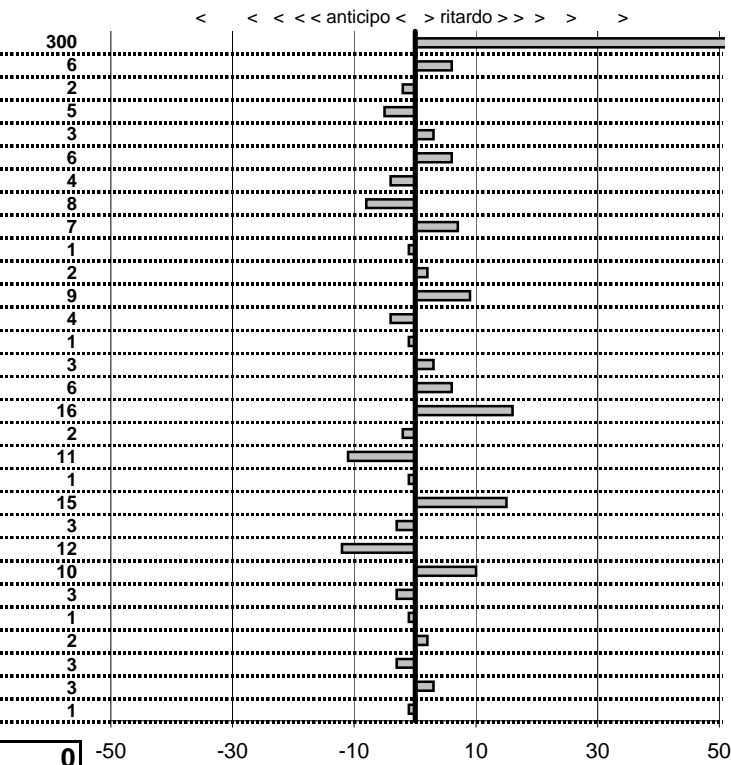

**- Cronologi - Penalità - Statistiche -**  
**DE RITA MARCELLO**  
 ALFA ROMEO GT 200

**7 in classifica**

tempi e classifiche disponibili su [www.cronoviterbo.net](http://www.cronoviterbo.net)

prova	t.imposto	start	stop	t.netto
PC1-Lungomare Le. 1	0:00:12,00	00:00:00,00	00:00:22,24	0:00:22,24
PC2-Lungomare Le. 2	0:00:16,00	00:00:00,00	00:00:16,06	0:00:16,06
PC3-Lungomare Le. 3	0:00:10,00	00:00:00,00	00:00:09,98	0:00:09,98
PC4-Lungomare Le. 4	0:00:10,00	00:00:00,00	00:00:09,95	0:00:09,95
PC5-Via Maratea 1	0:00:11,00	00:00:00,00	00:00:11,03	0:00:11,03
PC6-Via Maratea 2	0:00:10,00	00:00:00,00	00:00:10,06	0:00:10,06
PC7-Via Maratea 3	0:00:11,00	00:00:00,00	00:00:10,96	0:00:10,96
PC8-Via Maratea 4	0:00:12,00	00:00:00,00	00:00:11,92	0:00:11,92
PC9-Vil.del Pescatore 1	0:00:15,00	00:00:00,00	00:00:15,07	0:00:15,07
PC10-Vil.del Pescatore :	0:00:13,00	00:00:00,00	00:00:12,99	0:00:12,99
PC11-Vil.del Pescatore :	0:00:12,00	00:00:00,00	00:00:12,02	0:00:12,02
PC12-Vil.del Pescatore :	0:00:11,00	00:00:00,00	00:00:11,09	0:00:11,09
PC13-Lungomare Lev. 5	0:00:12,00	00:00:00,00	00:00:11,96	0:00:11,96
PC14-Lungomare Lev. 6	0:00:16,00	00:00:00,00	00:00:15,99	0:00:15,99
PC15-Lungomare Lev. 7	0:00:10,00	00:00:00,00	00:00:10,03	0:00:10,03
PC16-Lungomare Lev. 8	0:00:10,00	00:00:00,00	00:00:10,06	0:00:10,06
PC17-Via Maratea 5	0:00:11,00	00:00:00,00	00:00:11,16	0:00:11,16
PC18-Via Maratea 6	0:00:10,00	00:00:00,00	00:00:09,98	0:00:09,98
PC19-Via Maratea 7	0:00:11,00	00:00:00,00	00:00:10,89	0:00:10,89
PC20-Via Maratea 8	0:00:12,00	00:00:00,00	00:00:11,99	0:00:11,99
PC21-Vil.del Pescatore :	0:00:15,00	00:00:00,00	00:00:15,15	0:00:15,15
PC22-Vil.del Pescatore :	0:00:13,00	00:00:00,00	00:00:12,97	0:00:12,97
PC23-Vil.del Pescatore :	0:00:12,00	00:00:00,00	00:00:11,88	0:00:11,88
PC24-Vil.del Pescatore :	0:00:11,00	00:00:00,00	00:00:11,10	0:00:11,10
PC25-Lung. Levante 9	0:00:12,00	00:00:00,00	00:00:11,97	0:00:11,97
PC26-Lung. Levante 10	0:00:16,00	00:00:00,00	00:00:15,99	0:00:15,99
PC27-Lung. Levante 11	0:00:10,00	00:00:00,00	00:00:10,02	0:00:10,02
PC28-Lung. Levante 12	0:00:10,00	00:00:00,00	00:00:09,97	0:00:09,97
PC29-Via Maratea 9	0:00:11,00	00:00:00,00	00:00:11,03	0:00:11,03
PC30-Via Maratea 10	0:00:10,00	00:00:00,00	00:00:09,99	0:00:09,99