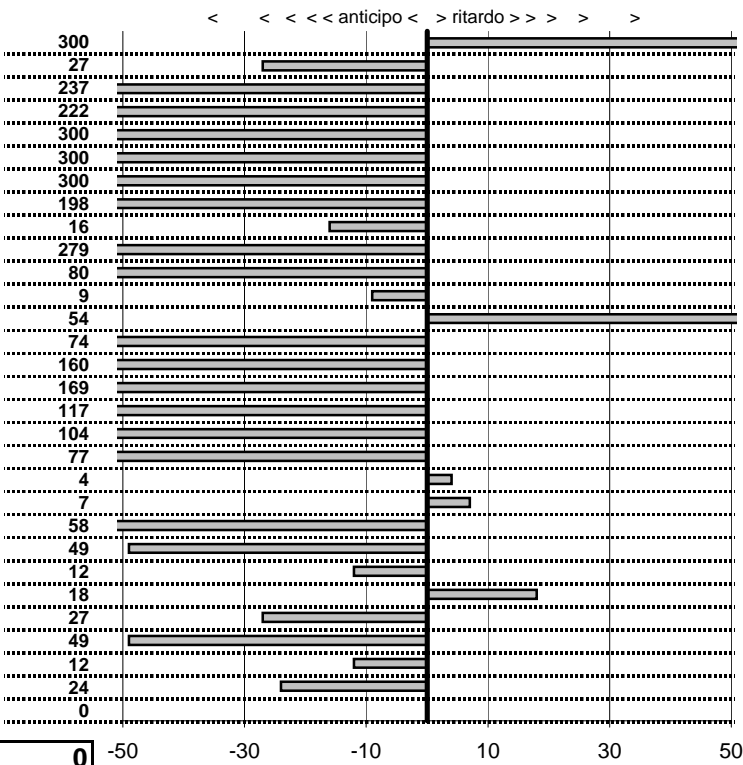

- Cronologi - Penalità - Statistiche -  
**D'AGOSTINO ANDREA**  
**JAGUAR X COOPE**

**28**

tempi e classifiche disponibili su [www.cronoviterbo.net](http://www.cronoviterbo.net)

**27** in classifica

prova	t.imposto	start	stop	t.netto
PC1-Lungomare Le. 1	0:00:12,00	00:00:00,00	00:00:18,04	0:00:18,04
PC2-Lungomare Le. 2	0:00:16,00	00:00:00,00	00:00:15,73	0:00:15,73
PC3-Lungomare Le. 3	0:00:10,00	00:00:00,00	00:00:07,63	0:00:07,63
PC4-Lungomare Le. 4	0:00:10,00	00:00:00,00	00:00:07,78	0:00:07,78
PC5-Via Maratea 1	0:00:11,00	00:00:00,00	00:00:07,88	0:00:07,88
PC6-Via Maratea 2	0:00:10,00	00:00:00,00	00:00:04,58	0:00:04,58
PC7-Via Maratea 3	0:00:11,00	00:00:00,00	00:00:06,74	0:00:06,74
PC8-Via Maratea 4	0:00:12,00	00:00:00,00	00:00:10,02	0:00:10,02
PC9-Vil.del Pescatore 1	0:00:15,00	00:00:00,00	00:00:14,84	0:00:14,84
PC10-Vil.del Pescatore :	0:00:13,00	00:00:00,00	00:00:10,21	0:00:10,21
PC11-Vil.del Pescatore :	0:00:12,00	00:00:00,00	00:00:11,20	0:00:11,20
PC12-Vil.del Pescatore :	0:00:11,00	00:00:00,00	00:00:10,91	0:00:10,91
PC13-Lungomare Lev. 5	0:00:12,00	00:00:00,00	00:00:12,54	0:00:12,54
PC14-Lungomare Lev. 6	0:00:16,00	00:00:00,00	00:00:15,26	0:00:15,26
PC15-Lungomare Lev. 7	0:00:10,00	00:00:00,00	00:00:08,40	0:00:08,40
PC16-Lungomare Lev. 8	0:00:10,00	00:00:00,00	00:00:08,31	0:00:08,31
PC17-Via Maratea 5	0:00:11,00	00:00:00,00	00:00:09,83	0:00:09,83
PC18-Via Maratea 6	0:00:10,00	00:00:00,00	00:00:08,96	0:00:08,96
PC19-Via Maratea 7	0:00:11,00	00:00:00,00	00:00:10,23	0:00:10,23
PC20-Via Maratea 8	0:00:12,00	00:00:00,00	00:00:12,04	0:00:12,04
PC21-Vil.del Pescatore :	0:00:15,00	00:00:00,00	00:00:15,07	0:00:15,07
PC22-Vil.del Pescatore :	0:00:13,00	00:00:00,00	00:00:12,42	0:00:12,42
PC23-Vil.del Pescatore :	0:00:12,00	00:00:00,00	00:00:11,51	0:00:11,51
PC24-Vil.del Pescatore :	0:00:11,00	00:00:00,00	00:00:10,88	0:00:10,88
PC25-Lung. Levante 9	0:00:12,00	00:00:00,00	00:00:12,18	0:00:12,18
PC26-Lung. Levante 10	0:00:16,00	00:00:00,00	00:00:15,73	0:00:15,73
PC27-Lung. Levante 11	0:00:10,00	00:00:00,00	00:00:09,51	0:00:09,51
PC28-Lung. Levante 12	0:00:10,00	00:00:00,00	00:00:09,88	0:00:09,88
PC29-Via Maratea 9	0:00:11,00	00:00:00,00	00:00:10,76	0:00:10,76
PC30-Via Maratea 10	0:00:10,00	00:00:00,00	00:00:10,00	0:00:10,00