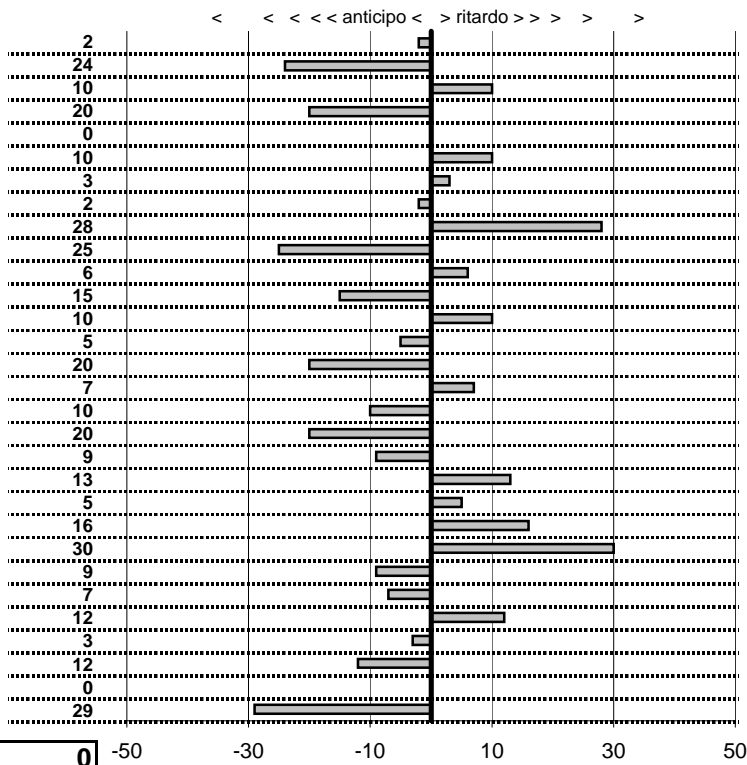

tempi e classifiche disponibili su [www.cronoviterbo.net](http://www.cronoviterbo.net)

<b>- Cronologi - Penalità - Statistiche -</b>	
<b>PATARA EMILIO</b> TRIUMPH TR3	<b>6</b>
<b>5</b> in classifica	

prova	t.imposto	start	stop	t.netto
PC1-Lungomare Le. 1	0:00:12,00	00:00:00,00	00:00:11,98	0:00:11,98
PC2-Lungomare Le. 2	0:00:16,00	00:00:00,00	00:00:15,76	0:00:15,76
PC3-Lungomare Le. 3	0:00:10,00	00:00:00,00	00:00:10,10	0:00:10,10
PC4-Lungomare Le. 4	0:00:10,00	00:00:00,00	00:00:09,80	0:00:09,80
PC5-Via Maratea 1	0:00:11,00	00:00:00,00	00:00:11,00	0:00:11,00
PC6-Via Maratea 2	0:00:10,00	00:00:00,00	00:00:10,10	0:00:10,10
PC7-Via Maratea 3	0:00:11,00	00:00:00,00	00:00:11,03	0:00:11,03
PC8-Via Maratea 4	0:00:12,00	00:00:00,00	00:00:11,98	0:00:11,98
PC9-Vil.del Pescatore 1	0:00:15,00	00:00:00,00	00:00:15,28	0:00:15,28
PC10-Vil.del Pescatore :	0:00:13,00	00:00:00,00	00:00:12,75	0:00:12,75
PC11-Vil.del Pescatore :	0:00:12,00	00:00:00,00	00:00:12,06	0:00:12,06
PC12-Vil.del Pescatore :	0:00:11,00	00:00:00,00	00:00:10,85	0:00:10,85
PC13-Lungomare Lev. 5	0:00:12,00	00:00:00,00	00:00:12,10	0:00:12,10
PC14-Lungomare Lev. 6	0:00:16,00	00:00:00,00	00:00:15,95	0:00:15,95
PC15-Lungomare Lev. 7	0:00:10,00	00:00:00,00	00:00:09,80	0:00:09,80
PC16-Lungomare Lev. 8	0:00:10,00	00:00:00,00	00:00:10,07	0:00:10,07
PC17-Via Maratea 5	0:00:11,00	00:00:00,00	00:00:10,90	0:00:10,90
PC18-Via Maratea 6	0:00:10,00	00:00:00,00	00:00:09,80	0:00:09,80
PC19-Via Maratea 7	0:00:11,00	00:00:00,00	00:00:10,91	0:00:10,91
PC20-Via Maratea 8	0:00:12,00	00:00:00,00	00:00:12,13	0:00:12,13
PC21-Vil.del Pescatore :	0:00:15,00	00:00:00,00	00:00:15,05	0:00:15,05
PC22-Vil.del Pescatore :	0:00:13,00	00:00:00,00	00:00:13,16	0:00:13,16
PC23-Vil.del Pescatore :	0:00:12,00	00:00:00,00	00:00:12,30	0:00:12,30
PC24-Vil.del Pescatore :	0:00:11,00	00:00:00,00	00:00:10,91	0:00:10,91
PC25-Lung. Levante 9	0:00:12,00	00:00:00,00	00:00:11,93	0:00:11,93
PC26-Lung. Levante 10	0:00:16,00	00:00:00,00	00:00:16,12	0:00:16,12
PC27-Lung. Levante 11	0:00:10,00	00:00:00,00	00:00:09,97	0:00:09,97
PC28-Lung. Levante 12	0:00:10,00	00:00:00,00	00:00:09,88	0:00:09,88
PC29-Via Maratea 9	0:00:11,00	00:00:00,00	00:00:11,00	0:00:11,00
PC30-Via Maratea 10	0:00:10,00	00:00:00,00	00:00:09,71	0:00:09,71