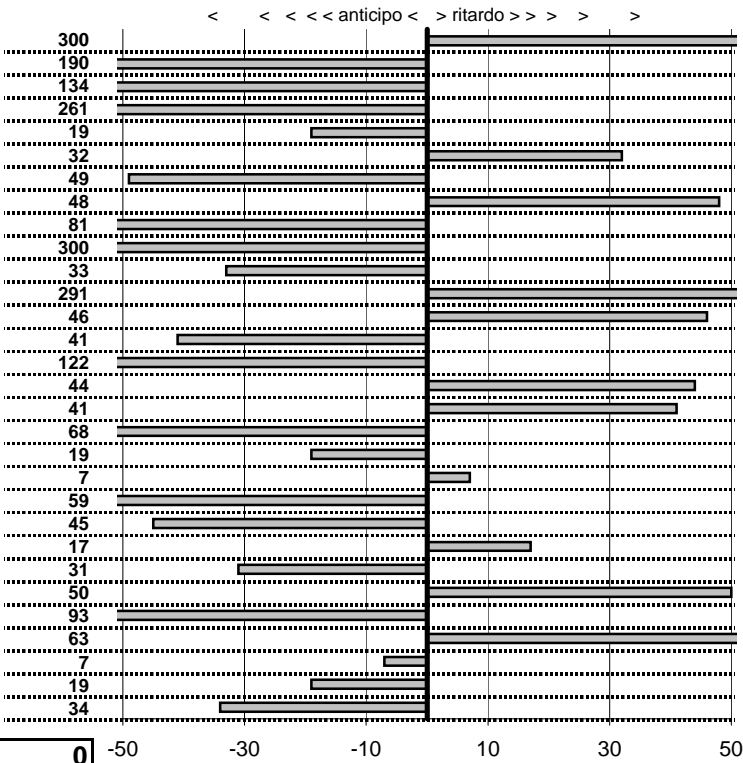

tempi e classifiche disponibili su [www.cronoviterbo.net](http://www.cronoviterbo.net)

**- Cronologi - Penalità - Statistiche -**

FERDINANDI REMO LANCIA COOPE	<b>26</b>
<b>19</b> in classifica	

prova	t.imposto	start	stop	t.netto
PC1-Lungomare Le. 1	0:00:12,00	00:00:00,00	00:00:18,53	0:00:18,53
PC2-Lungomare Le. 2	0:00:16,00	00:00:00,00	00:00:14,10	0:00:14,10
PC3-Lungomare Le. 3	0:00:10,00	00:00:00,00	00:00:08,66	0:00:08,66
PC4-Lungomare Le. 4	0:00:10,00	00:00:00,00	00:00:07,39	0:00:07,39
PC5-Via Maratea 1	0:00:11,00	00:00:00,00	00:00:10,81	0:00:10,81
PC6-Via Maratea 2	0:00:10,00	00:00:00,00	00:00:10,32	0:00:10,32
PC7-Via Maratea 3	0:00:11,00	00:00:00,00	00:00:10,51	0:00:10,51
PC8-Via Maratea 4	0:00:12,00	00:00:00,00	00:00:12,48	0:00:12,48
PC9-Vil.del Pescatore 1	0:00:15,00	00:00:00,00	00:00:14,19	0:00:14,19
PC10-Vil.del Pescatore :	0:00:13,00	00:00:00,00	00:00:08,21	0:00:08,21
PC11-Vil.del Pescatore :	0:00:12,00	00:00:00,00	00:00:11,67	0:00:11,67
PC12-Vil.del Pescatore :	0:00:11,00	00:00:00,00	00:00:13,91	0:00:13,91
PC13-Lungomare Lev. 5	0:00:12,00	00:00:00,00	00:00:12,46	0:00:12,46
PC14-Lungomare Lev. 6	0:00:16,00	00:00:00,00	00:00:15,59	0:00:15,59
PC15-Lungomare Lev. 7	0:00:10,00	00:00:00,00	00:00:08,78	0:00:08,78
PC16-Lungomare Lev. 8	0:00:10,00	00:00:00,00	00:00:10,44	0:00:10,44
PC17-Via Maratea 5	0:00:11,00	00:00:00,00	00:00:11,41	0:00:11,41
PC18-Via Maratea 6	0:00:10,00	00:00:00,00	00:00:09,32	0:00:09,32
PC19-Via Maratea 7	0:00:11,00	00:00:00,00	00:00:10,81	0:00:10,81
PC20-Via Maratea 8	0:00:12,00	00:00:00,00	00:00:12,07	0:00:12,07
PC21-Vil.del Pescatore :	0:00:15,00	00:00:00,00	00:00:14,41	0:00:14,41
PC22-Vil.del Pescatore :	0:00:13,00	00:00:00,00	00:00:12,55	0:00:12,55
PC23-Vil.del Pescatore :	0:00:12,00	00:00:00,00	00:00:12,17	0:00:12,17
PC24-Vil.del Pescatore :	0:00:11,00	00:00:00,00	00:00:10,69	0:00:10,69
PC25-Lung. Levante 9	0:00:12,00	00:00:00,00	00:00:12,50	0:00:12,50
PC26-Lung. Levante 10	0:00:16,00	00:00:00,00	00:00:15,07	0:00:15,07
PC27-Lung. Levante 11	0:00:10,00	00:00:00,00	00:00:10,63	0:00:10,63
PC28-Lung. Levante 12	0:00:10,00	00:00:00,00	00:00:09,93	0:00:09,93
PC29-Via Maratea 9	0:00:11,00	00:00:00,00	00:00:10,81	0:00:10,81
PC30-Via Maratea 10	0:00:10,00	00:00:00,00	00:00:09,66	0:00:09,66