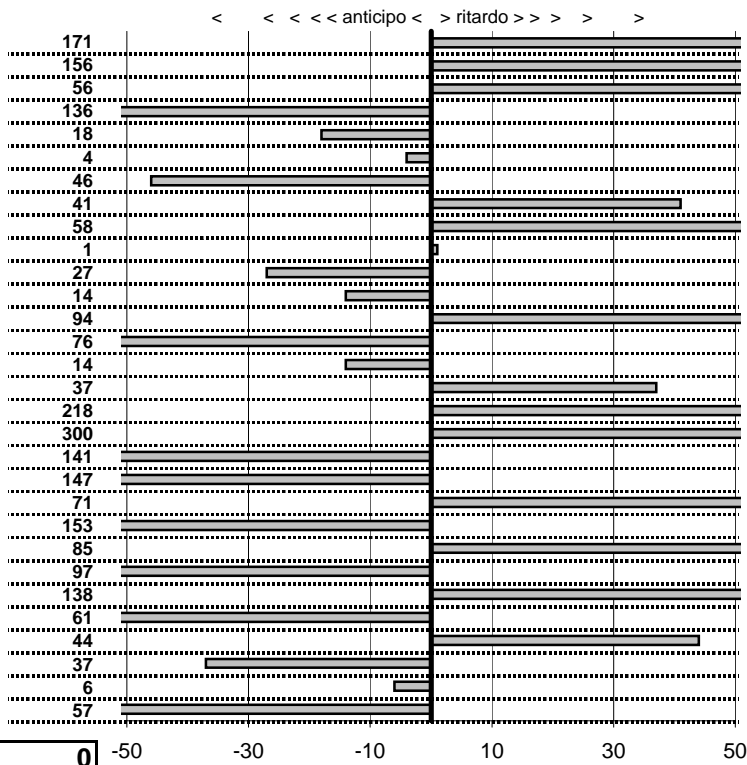

tempi e classifiche disponibili su [www.cronoviterbo.net](http://www.cronoviterbo.net)

- Cronologi - Penalità - Statistiche -

**RIZZO GAETANO**  
**JAGUAR TIPE E**

**8**

**20** in classifica

prova	t.imposto	start	stop	t.netto
PC1-Lungomare Le. 1	0:00:12,00	00:00:00,00	00:00:13,71	0:00:13,71
PC2-Lungomare Le. 2	0:00:16,00	00:00:00,00	00:00:17,56	0:00:17,56
PC3-Lungomare Le. 3	0:00:10,00	00:00:00,00	00:00:10,56	0:00:10,56
PC4-Lungomare Le. 4	0:00:10,00	00:00:00,00	00:00:08,64	0:00:08,64
PC5-Via Maratea 1	0:00:11,00	00:00:00,00	00:00:10,82	0:00:10,82
PC6-Via Maratea 2	0:00:10,00	00:00:00,00	00:00:09,96	0:00:09,96
PC7-Via Maratea 3	0:00:11,00	00:00:00,00	00:00:10,54	0:00:10,54
PC8-Via Maratea 4	0:00:12,00	00:00:00,00	00:00:12,41	0:00:12,41
PC9-Vil.del Pescatore 1	0:00:15,00	00:00:00,00	00:00:15,58	0:00:15,58
PC10-Vil.del Pescatore :	0:00:13,00	00:00:00,00	00:00:13,01	0:00:13,01
PC11-Vil.del Pescatore :	0:00:12,00	00:00:00,00	00:00:11,73	0:00:11,73
PC12-Vil.del Pescatore :	0:00:11,00	00:00:00,00	00:00:10,86	0:00:10,86
PC13-Lungomare Lev. 5	0:00:12,00	00:00:00,00	00:00:12,94	0:00:12,94
PC14-Lungomare Lev. 6	0:00:16,00	00:00:00,00	00:00:15,24	0:00:15,24
PC15-Lungomare Lev. 7	0:00:10,00	00:00:00,00	00:00:09,86	0:00:09,86
PC16-Lungomare Lev. 8	0:00:10,00	00:00:00,00	00:00:10,37	0:00:10,37
PC17-Via Maratea 5	0:00:11,00	00:00:00,00	00:00:13,18	0:00:13,18
PC18-Via Maratea 6	0:00:10,00	00:00:00,00	00:00:16,09	0:00:16,09
PC19-Via Maratea 7	0:00:11,00	00:00:00,00	00:00:09,59	0:00:09,59
PC20-Via Maratea 8	0:00:12,00	00:00:00,00	00:00:10,53	0:00:10,53
PC21-Vil.del Pescatore :	0:00:15,00	00:00:00,00	00:00:15,71	0:00:15,71
PC22-Vil.del Pescatore :	0:00:13,00	00:00:00,00	00:00:11,47	0:00:11,47
PC23-Vil.del Pescatore :	0:00:12,00	00:00:00,00	00:00:12,85	0:00:12,85
PC24-Vil.del Pescatore :	0:00:11,00	00:00:00,00	00:00:10,03	0:00:10,03
PC25-Lung. Levante 9	0:00:12,00	00:00:00,00	00:00:13,38	0:00:13,38
PC26-Lung. Levante 10	0:00:16,00	00:00:00,00	00:00:15,39	0:00:15,39
PC27-Lung. Levante 11	0:00:10,00	00:00:00,00	00:00:10,44	0:00:10,44
PC28-Lung. Levante 12	0:00:10,00	00:00:00,00	00:00:09,63	0:00:09,63
PC29-Via Maratea 9	0:00:11,00	00:00:00,00	00:00:10,94	0:00:10,94
PC30-Via Maratea 10	0:00:10,00	00:00:00,00	00:00:09,43	0:00:09,43