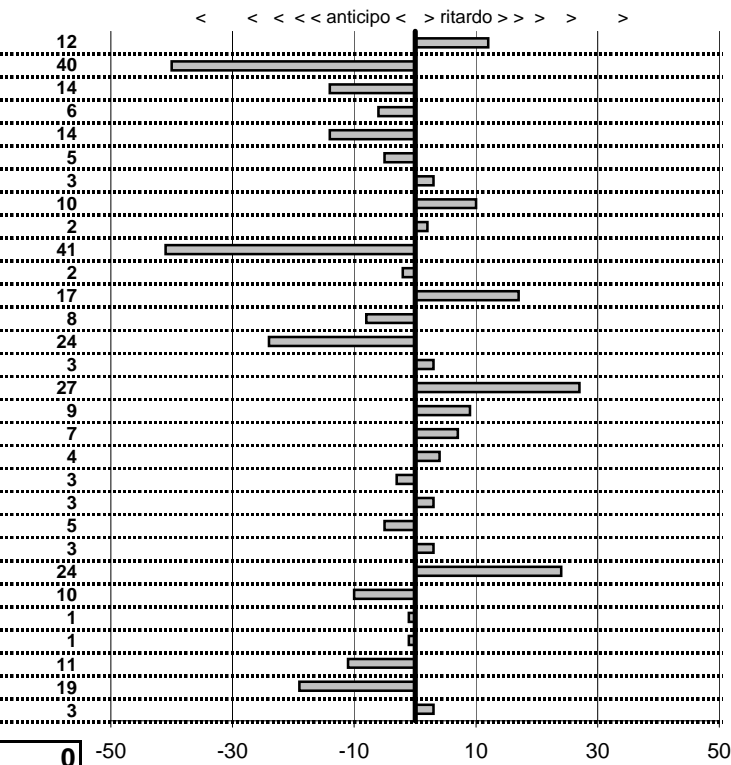

tempi e classifiche disponibili su [www.cronoviterbo.net](http://www.cronoviterbo.net)

- Cronologi - Penalità - Statistiche -

**NICOLÒ SERGIO**  
 MG A

**19**

**4** in classifica

prova	t. imposto	start	stop	t. netto
PC1-Lungomare Le. 1	0:00:12,00	00:00:00,00	00:00:12,12	0:00:12,12
PC2-Lungomare Le. 2	0:00:16,00	00:00:00,00	00:00:15,60	0:00:15,60
PC3-Lungomare Le. 3	0:00:10,00	00:00:00,00	00:00:09,86	0:00:09,86
PC4-Lungomare Le. 4	0:00:10,00	00:00:00,00	00:00:09,94	0:00:09,94
PC5-Via Maratea 1	0:00:11,00	00:00:00,00	00:00:10,86	0:00:10,86
PC6-Via Maratea 2	0:00:10,00	00:00:00,00	00:00:09,95	0:00:09,95
PC7-Via Maratea 3	0:00:11,00	00:00:00,00	00:00:11,03	0:00:11,03
PC8-Via Maratea 4	0:00:12,00	00:00:00,00	00:00:12,10	0:00:12,10
PC9-Vil.del Pescatore 1	0:00:15,00	00:00:00,00	00:00:15,02	0:00:15,02
PC10-Vil.del Pescatore :	0:00:13,00	00:00:00,00	00:00:12,59	0:00:12,59
PC11-Vil.del Pescatore :	0:00:12,00	00:00:00,00	00:00:11,98	0:00:11,98
PC12-Vil.del Pescatore :	0:00:11,00	00:00:00,00	00:00:11,17	0:00:11,17
PC13-Lungomare Lev. 5	0:00:12,00	00:00:00,00	00:00:11,92	0:00:11,92
PC14-Lungomare Lev. 6	0:00:16,00	00:00:00,00	00:00:15,76	0:00:15,76
PC15-Lungomare Lev. 7	0:00:10,00	00:00:00,00	00:00:10,03	0:00:10,03
PC16-Lungomare Lev. 8	0:00:10,00	00:00:00,00	00:00:10,27	0:00:10,27
PC17-Via Maratea 5	0:00:11,00	00:00:00,00	00:00:11,09	0:00:11,09
PC18-Via Maratea 6	0:00:10,00	00:00:00,00	00:00:10,07	0:00:10,07
PC19-Via Maratea 7	0:00:11,00	00:00:00,00	00:00:11,04	0:00:11,04
PC20-Via Maratea 8	0:00:12,00	00:00:00,00	00:00:11,97	0:00:11,97
PC21-Vil.del Pescatore :	0:00:15,00	00:00:00,00	00:00:15,03	0:00:15,03
PC22-Vil.del Pescatore :	0:00:13,00	00:00:00,00	00:00:12,95	0:00:12,95
PC23-Vil.del Pescatore :	0:00:12,00	00:00:00,00	00:00:12,03	0:00:12,03
PC24-Vil.del Pescatore :	0:00:11,00	00:00:00,00	00:00:11,24	0:00:11,24
PC25-Lung. Levante 9	0:00:12,00	00:00:00,00	00:00:11,90	0:00:11,90
PC26-Lung. Levante 10	0:00:16,00	00:00:00,00	00:00:15,99	0:00:15,99
PC27-Lung. Levante 11	0:00:10,00	00:00:00,00	00:00:09,99	0:00:09,99
PC28-Lung. Levante 12	0:00:10,00	00:00:00,00	00:00:09,89	0:00:09,89
PC29-Via Maratea 9	0:00:11,00	00:00:00,00	00:00:10,81	0:00:10,81
PC30-Via Maratea 10	0:00:10,00	00:00:00,00	00:00:10,03	0:00:10,03