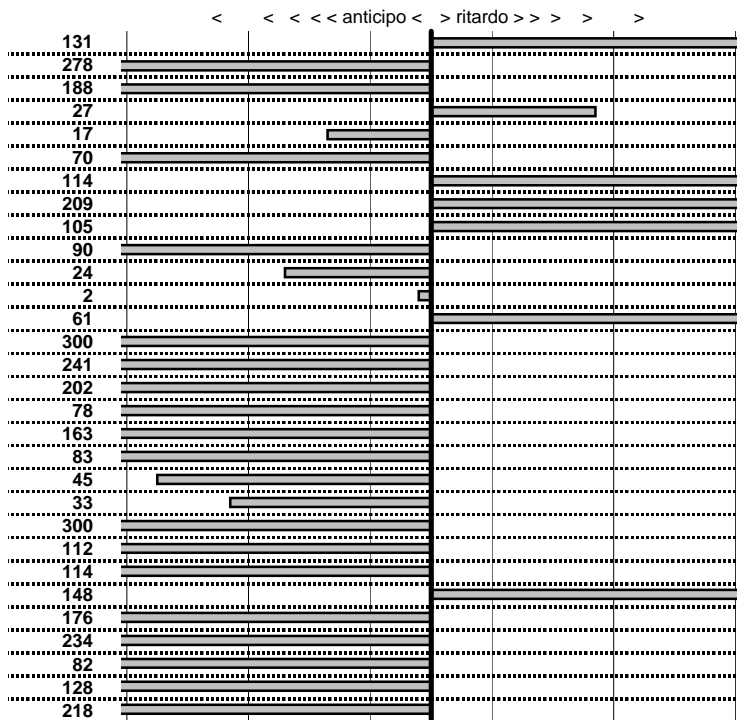

tempi e classifiche disponibili su [www.cronoviterbo.net](http://www.cronoviterbo.net)

- Cronologi - Penalità - Statistiche -

**DI LUCA ROMOLO**  
**ALFA ROMEO SPRINT**

**2**

**28** in classifica

prova	t.imposto	start	stop	t.netto
PC1-Lungomare Le. 1	0:00:12,00	00:00:00,00	00:00:13,31	0:00:13,31
PC2-Lungomare Le. 2	0:00:16,00	00:00:00,00	00:00:13,22	0:00:13,22
PC3-Lungomare Le. 3	0:00:10,00	00:00:00,00	00:00:08,12	0:00:08,12
PC4-Lungomare Le. 4	0:00:10,00	00:00:00,00	00:00:10,27	0:00:10,27
PC5-Via Maratea 1	0:00:11,00	00:00:00,00	00:00:10,83	0:00:10,83
PC6-Via Maratea 2	0:00:10,00	00:00:00,00	00:00:09,30	0:00:09,30
PC7-Via Maratea 3	0:00:11,00	00:00:00,00	00:00:12,14	0:00:12,14
PC8-Via Maratea 4	0:00:12,00	00:00:00,00	00:00:14,09	0:00:14,09
PC9-Vil.del Pescatore 1	0:00:15,00	00:00:00,00	00:00:16,05	0:00:16,05
PC10-Vil.del Pescatore :	0:00:13,00	00:00:00,00	00:00:12,10	0:00:12,10
PC11-Vil.del Pescatore :	0:00:12,00	00:00:00,00	00:00:11,76	0:00:11,76
PC12-Vil.del Pescatore :	0:00:11,00	00:00:00,00	00:00:10,98	0:00:10,98
PC13-Lungomare Lev. 5	0:00:12,00	00:00:00,00	00:00:12,61	0:00:12,61
PC14-Lungomare Lev. 6	0:00:16,00	00:00:00,00	00:00:12,90	0:00:12,90
PC15-Lungomare Lev. 7	0:00:10,00	00:00:00,00	00:00:07,59	0:00:07,59
PC16-Lungomare Lev. 8	0:00:10,00	00:00:00,00	00:00:07,98	0:00:07,98
PC17-Via Maratea 5	0:00:11,00	00:00:00,00	00:00:10,22	0:00:10,22
PC18-Via Maratea 6	0:00:10,00	00:00:00,00	00:00:08,37	0:00:08,37
PC19-Via Maratea 7	0:00:11,00	00:00:00,00	00:00:10,17	0:00:10,17
PC20-Via Maratea 8	0:00:12,00	00:00:00,00	00:00:11,55	0:00:11,55
PC21-Vil.del Pescatore :	0:00:15,00	00:00:00,00	00:00:14,67	0:00:14,67
PC22-Vil.del Pescatore :	0:00:13,00	00:00:00,00	00:00:09,19	0:00:09,19
PC23-Vil.del Pescatore :	0:00:12,00	00:00:00,00	00:00:10,88	0:00:10,88
PC24-Vil.del Pescatore :	0:00:11,00	00:00:00,00	00:00:09,86	0:00:09,86
PC25-Lung. Levante 9	0:00:12,00	00:00:00,00	00:00:13,48	0:00:13,48
PC26-Lung. Levante 10	0:00:16,00	00:00:00,00	00:00:14,24	0:00:14,24
PC27-Lung. Levante 11	0:00:10,00	00:00:00,00	00:00:07,66	0:00:07,66
PC28-Lung. Levante 12	0:00:10,00	00:00:00,00	00:00:09,18	0:00:09,18
PC29-Via Maratea 9	0:00:11,00	00:00:00,00	00:00:09,72	0:00:09,72
PC30-Via Maratea 10	0:00:10,00	00:00:00,00	00:00:07,82	0:00:07,82