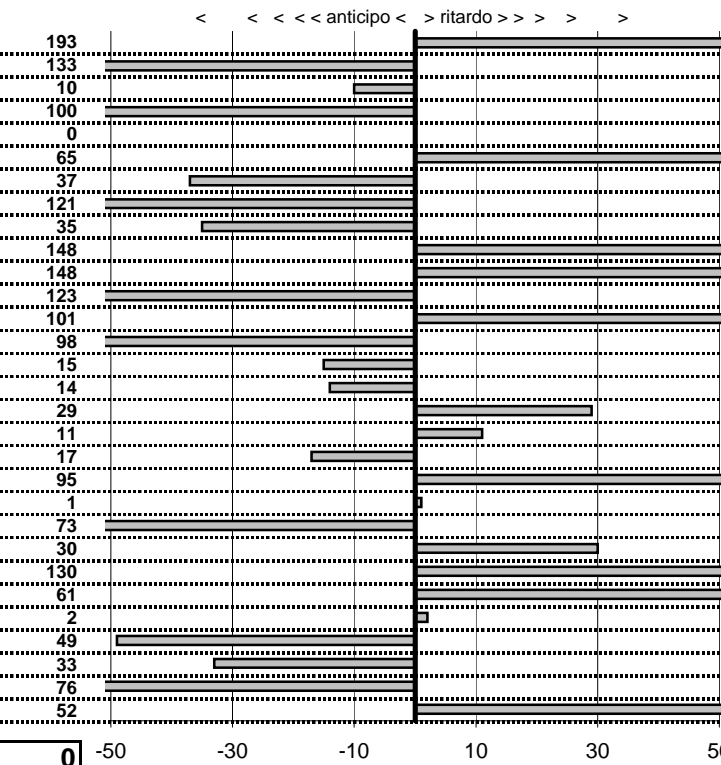

tempi e classifiche disponibili su [www.cronoviterbo.net](http://www.cronoviterbo.net)

<b>- Cronologi - Penalità - Statistiche -</b>	
CABELLA EMILIO TRIUMPH TR3	<b>18</b>
<b>16</b> in classifica	

prova	t.imposto	start	stop	t.netto
PC1-Lungomare Le. 1	0:00:12,00	00:00:00,00	00:00:13,93	0:00:13,93
PC2-Lungomare Le. 2	0:00:16,00	00:00:00,00	00:00:14,67	0:00:14,67
PC3-Lungomare Le. 3	0:00:10,00	00:00:00,00	00:00:09,90	0:00:09,90
PC4-Lungomare Le. 4	0:00:10,00	00:00:00,00	00:00:09,00	0:00:09,00
PC5-Via Maratea 1	0:00:11,00	00:00:00,00	00:00:11,00	0:00:11,00
PC6-Via Maratea 2	0:00:10,00	00:00:00,00	00:00:10,65	0:00:10,65
PC7-Via Maratea 3	0:00:11,00	00:00:00,00	00:00:10,63	0:00:10,63
PC8-Via Maratea 4	0:00:12,00	00:00:00,00	00:00:10,79	0:00:10,79
PC9-Vil.del Pescatore 1	0:00:15,00	00:00:00,00	00:00:14,65	0:00:14,65
PC10-Vil.del Pescatore :	0:00:13,00	00:00:00,00	00:00:14,48	0:00:14,48
PC11-Vil.del Pescatore :	0:00:12,00	00:00:00,00	00:00:13,48	0:00:13,48
PC12-Vil.del Pescatore :	0:00:11,00	00:00:00,00	00:00:09,77	0:00:09,77
PC13-Lungomare Lev. 5	0:00:12,00	00:00:00,00	00:00:13,01	0:00:13,01
PC14-Lungomare Lev. 6	0:00:16,00	00:00:00,00	00:00:15,02	0:00:15,02
PC15-Lungomare Lev. 7	0:00:10,00	00:00:00,00	00:00:09,85	0:00:09,85
PC16-Lungomare Lev. 8	0:00:10,00	00:00:00,00	00:00:09,86	0:00:09,86
PC17-Via Maratea 5	0:00:11,00	00:00:00,00	00:00:11,29	0:00:11,29
PC18-Via Maratea 6	0:00:10,00	00:00:00,00	00:00:10,11	0:00:10,11
PC19-Via Maratea 7	0:00:11,00	00:00:00,00	00:00:10,83	0:00:10,83
PC20-Via Maratea 8	0:00:12,00	00:00:00,00	00:00:12,95	0:00:12,95
PC21-Vil.del Pescatore :	0:00:15,00	00:00:00,00	00:00:15,01	0:00:15,01
PC22-Vil.del Pescatore :	0:00:13,00	00:00:00,00	00:00:12,27	0:00:12,27
PC23-Vil.del Pescatore :	0:00:12,00	00:00:00,00	00:00:12,30	0:00:12,30
PC24-Vil.del Pescatore :	0:00:11,00	00:00:00,00	00:00:12,30	0:00:12,30
PC25-Lung. Levante 9	0:00:12,00	00:00:00,00	00:00:12,61	0:00:12,61
PC26-Lung. Levante 10	0:00:16,00	00:00:00,00	00:00:16,02	0:00:16,02
PC27-Lung. Levante 11	0:00:10,00	00:00:00,00	00:00:09,51	0:00:09,51
PC28-Lung. Levante 12	0:00:10,00	00:00:00,00	00:00:09,67	0:00:09,67
PC29-Via Maratea 9	0:00:11,00	00:00:00,00	00:00:10,24	0:00:10,24
PC30-Via Maratea 10	0:00:10,00	00:00:00,00	00:00:10,52	0:00:10,52