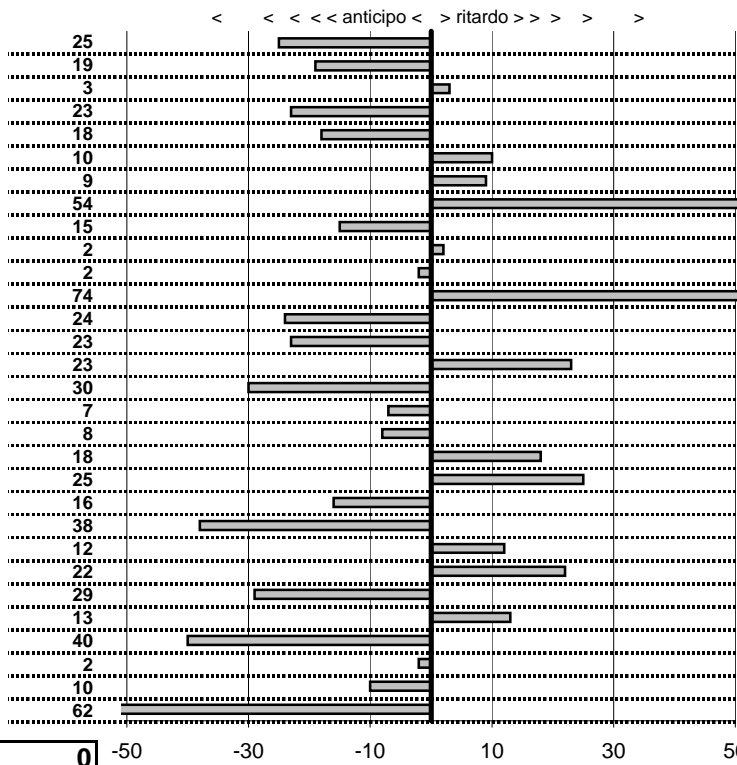

tempi e classifiche disponibili su [www.cronoviterbo.net](http://www.cronoviterbo.net)

**- Cronologi - Penalità - Statistiche -**

**MATTEUZZI ANGELO**

**44**

---

**9** in classifica

prova	t.imposto	start	stop	t.netto
PC1-Lungomare Le. 1	0:00:12,00	00:00:00,00	00:00:11,75	0:00:11,75
PC2-Lungomare Le. 2	0:00:16,00	00:00:00,00	00:00:15,81	0:00:15,81
PC3-Lungomare Le. 3	0:00:10,00	00:00:00,00	00:00:10,03	0:00:10,03
PC4-Lungomare Le. 4	0:00:10,00	00:00:00,00	00:00:09,77	0:00:09,77
PC5-Via Maratea 1	0:00:11,00	00:00:00,00	00:00:10,82	0:00:10,82
PC6-Via Maratea 2	0:00:10,00	00:00:00,00	00:00:10,10	0:00:10,10
PC7-Via Maratea 3	0:00:11,00	00:00:00,00	00:00:11,09	0:00:11,09
PC8-Via Maratea 4	0:00:12,00	00:00:00,00	00:00:12,54	0:00:12,54
PC9-Vil.del Pescatore 1	0:00:15,00	00:00:00,00	00:00:14,85	0:00:14,85
PC10-Vil.del Pescatore :	0:00:13,00	00:00:00,00	00:00:13,02	0:00:13,02
PC11-Vil.del Pescatore :	0:00:12,00	00:00:00,00	00:00:11,98	0:00:11,98
PC12-Vil.del Pescatore :	0:00:11,00	00:00:00,00	00:00:11,74	0:00:11,74
PC13-Lungomare Lev. 5	0:00:12,00	00:00:00,00	00:00:11,76	0:00:11,76
PC14-Lungomare Lev. 6	0:00:16,00	00:00:00,00	00:00:15,77	0:00:15,77
PC15-Lungomare Lev. 7	0:00:10,00	00:00:00,00	00:00:10,23	0:00:10,23
PC16-Lungomare Lev. 8	0:00:10,00	00:00:00,00	00:00:09,70	0:00:09,70
PC17-Via Maratea 5	0:00:11,00	00:00:00,00	00:00:10,93	0:00:10,93
PC18-Via Maratea 6	0:00:10,00	00:00:00,00	00:00:09,92	0:00:09,92
PC19-Via Maratea 7	0:00:11,00	00:00:00,00	00:00:11,18	0:00:11,18
PC20-Via Maratea 8	0:00:12,00	00:00:00,00	00:00:12,25	0:00:12,25
PC21-Vil.del Pescatore :	0:00:15,00	00:00:00,00	00:00:14,84	0:00:14,84
PC22-Vil.del Pescatore :	0:00:13,00	00:00:00,00	00:00:12,62	0:00:12,62
PC23-Vil.del Pescatore :	0:00:12,00	00:00:00,00	00:00:12,12	0:00:12,12
PC24-Vil.del Pescatore :	0:00:11,00	00:00:00,00	00:00:11,22	0:00:11,22
PC25-Lung. Levante 9	0:00:12,00	00:00:00,00	00:00:11,71	0:00:11,71
PC26-Lung. Levante 10	0:00:16,00	00:00:00,00	00:00:16,13	0:00:16,13
PC27-Lung. Levante 11	0:00:10,00	00:00:00,00	00:00:09,60	0:00:09,60
PC28-Lung. Levante 12	0:00:10,00	00:00:00,00	00:00:09,98	0:00:09,98
PC29-Via Maratea 9	0:00:11,00	00:00:00,00	00:00:10,90	0:00:10,90
PC30-Via Maratea 10	0:00:10,00	00:00:00,00	00:00:09,38	0:00:09,38