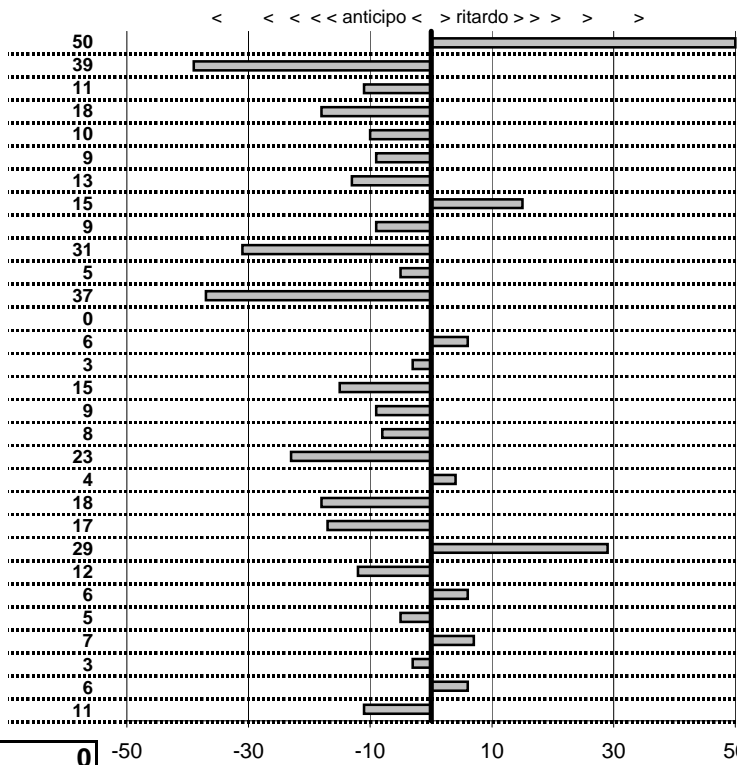

prova	t. imposto	start	stop	t. netto
PC1-Lungomare Le. 1	0:00:12,00	00:00:00,00	00:00:12,50	0:00:12,50
PC2-Lungomare Le. 2	0:00:16,00	00:00:00,00	00:00:15,61	0:00:15,61
PC3-Lungomare Le. 3	0:00:10,00	00:00:00,00	00:00:09,89	0:00:09,89
PC4-Lungomare Le. 4	0:00:10,00	00:00:00,00	00:00:09,82	0:00:09,82
PC5-Via Maratea 1	0:00:11,00	00:00:00,00	00:00:10,90	0:00:10,90
PC6-Via Maratea 2	0:00:10,00	00:00:00,00	00:00:09,91	0:00:09,91
PC7-Via Maratea 3	0:00:11,00	00:00:00,00	00:00:10,87	0:00:10,87
PC8-Via Maratea 4	0:00:12,00	00:00:00,00	00:00:12,15	0:00:12,15
PC9-Vil.del Pescatore 1	0:00:15,00	00:00:00,00	00:00:14,91	0:00:14,91
PC10-Vil.del Pescatore :	0:00:13,00	00:00:00,00	00:00:12,69	0:00:12,69
PC11-Vil.del Pescatore :	0:00:12,00	00:00:00,00	00:00:11,95	0:00:11,95
PC12-Vil.del Pescatore :	0:00:11,00	00:00:00,00	00:00:10,63	0:00:10,63
PC13-Lungomare Lev. 5	0:00:12,00	00:00:00,00	00:00:12,00	0:00:12,00
PC14-Lungomare Lev. 6	0:00:16,00	00:00:00,00	00:00:16,06	0:00:16,06
PC15-Lungomare Lev. 7	0:00:10,00	00:00:00,00	00:00:09,97	0:00:09,97
PC16-Lungomare Lev. 8	0:00:10,00	00:00:00,00	00:00:09,85	0:00:09,85
PC17-Via Maratea 5	0:00:11,00	00:00:00,00	00:00:10,91	0:00:10,91
PC18-Via Maratea 6	0:00:10,00	00:00:00,00	00:00:09,92	0:00:09,92
PC19-Via Maratea 7	0:00:11,00	00:00:00,00	00:00:10,77	0:00:10,77
PC20-Via Maratea 8	0:00:12,00	00:00:00,00	00:00:12,04	0:00:12,04
PC21-Vil.del Pescatore :	0:00:15,00	00:00:00,00	00:00:14,82	0:00:14,82
PC22-Vil.del Pescatore :	0:00:13,00	00:00:00,00	00:00:12,83	0:00:12,83
PC23-Vil.del Pescatore :	0:00:12,00	00:00:00,00	00:00:12,29	0:00:12,29
PC24-Vil.del Pescatore :	0:00:11,00	00:00:00,00	00:00:10,88	0:00:10,88
PC25-Lung. Levante 9	0:00:12,00	00:00:00,00	00:00:12,06	0:00:12,06
PC26-Lung. Levante 10	0:00:16,00	00:00:00,00	00:00:15,95	0:00:15,95
PC27-Lung. Levante 11	0:00:10,00	00:00:00,00	00:00:10,07	0:00:10,07
PC28-Lung. Levante 12	0:00:10,00	00:00:00,00	00:00:09,97	0:00:09,97
PC29-Via Maratea 9	0:00:11,00	00:00:00,00	00:00:11,06	0:00:11,06
PC30-Via Maratea 10	0:00:10,00	00:00:00,00	00:00:09,89	0:00:09,89

SOMMA PENALITA'	484
MEDIA PENALITA'	13,4

ALTRE PENALITA'	0
TOTALE PENALITA'	828

Elaborazione dati a cura di CRONOVITERBO