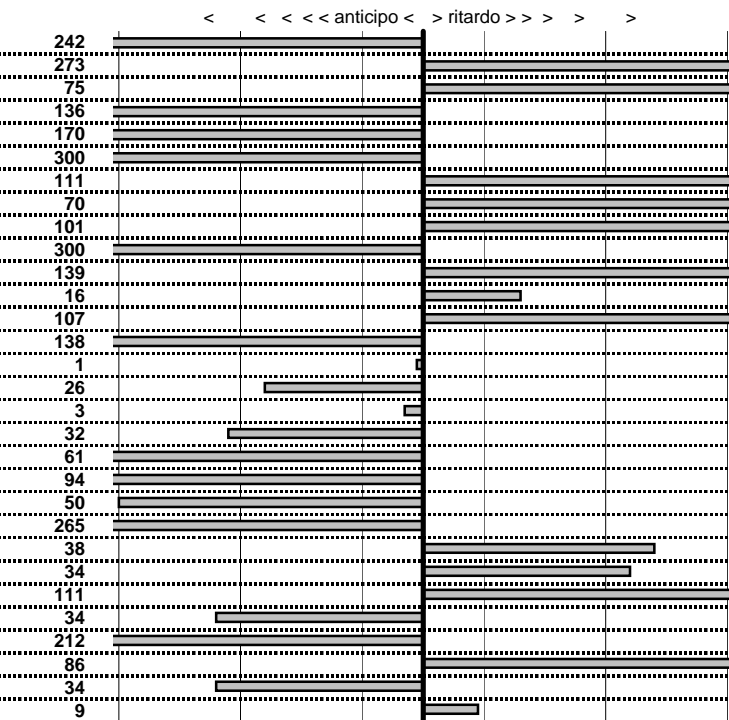

tempi e classifiche disponibili su [www.cronoviterbo.net](http://www.cronoviterbo.net)

**- Cronologi - Penalità - Statistiche -**  
**RUOCCO FRANCESCA**  
 FIAT 500 L

**12**

**25** in classifica

prova	t.imposto	start	stop	t.netto
PC1-Lungomare Le. 1	0:00:12,00	00:00:00,00	00:00:09,58	0:00:09,58
PC2-Lungomare Le. 2	0:00:16,00	00:00:00,00	00:00:18,73	0:00:18,73
PC3-Lungomare Le. 3	0:00:10,00	00:00:00,00	00:00:10,75	0:00:10,75
PC4-Lungomare Le. 4	0:00:10,00	00:00:00,00	00:00:08,64	0:00:08,64
PC5-Via Maratea 1	0:00:11,00	00:00:00,00	00:00:09,30	0:00:09,30
PC6-Via Maratea 2	0:00:10,00	00:00:00,00	00:00:06,89	0:00:06,89
PC7-Via Maratea 3	0:00:11,00	00:00:00,00	00:00:12,11	0:00:12,11
PC8-Via Maratea 4	0:00:12,00	00:00:00,00	00:00:12,70	0:00:12,70
PC9-Vil.del Pescatore 1	0:00:15,00	00:00:00,00	00:00:16,01	0:00:16,01
PC10-Vil.del Pescatore :	0:00:13,00	00:00:00,00	00:00:09,15	0:00:09,15
PC11-Vil.del Pescatore :	0:00:12,00	00:00:00,00	00:00:13,39	0:00:13,39
PC12-Vil.del Pescatore :	0:00:11,00	00:00:00,00	00:00:11,16	0:00:11,16
PC13-Lungomare Lev. 5	0:00:12,00	00:00:00,00	00:00:13,07	0:00:13,07
PC14-Lungomare Lev. 6	0:00:16,00	00:00:00,00	00:00:14,62	0:00:14,62
PC15-Lungomare Lev. 7	0:00:10,00	00:00:00,00	00:00:09,99	0:00:09,99
PC16-Lungomare Lev. 8	0:00:10,00	00:00:00,00	00:00:09,74	0:00:09,74
PC17-Via Maratea 5	0:00:11,00	00:00:00,00	00:00:10,97	0:00:10,97
PC18-Via Maratea 6	0:00:10,00	00:00:00,00	00:00:09,68	0:00:09,68
PC19-Via Maratea 7	0:00:11,00	00:00:00,00	00:00:10,39	0:00:10,39
PC20-Via Maratea 8	0:00:12,00	00:00:00,00	00:00:11,06	0:00:11,06
PC21-Vil.del Pescatore :	0:00:15,00	00:00:00,00	00:00:14,50	0:00:14,50
PC22-Vil.del Pescatore :	0:00:13,00	00:00:00,00	00:00:10,35	0:00:10,35
PC23-Vil.del Pescatore :	0:00:12,00	00:00:00,00	00:00:12,38	0:00:12,38
PC24-Vil.del Pescatore :	0:00:11,00	00:00:00,00	00:00:11,34	0:00:11,34
PC25-Lung. Levante 9	0:00:12,00	00:00:00,00	00:00:13,11	0:00:13,11
PC26-Lung. Levante 10	0:00:16,00	00:00:00,00	00:00:15,66	0:00:15,66
PC27-Lung. Levante 11	0:00:10,00	00:00:00,00	00:00:07,88	0:00:07,88
PC28-Lung. Levante 12	0:00:10,00	00:00:00,00	00:00:10,86	0:00:10,86
PC29-Via Maratea 9	0:00:11,00	00:00:00,00	00:00:10,66	0:00:10,66
PC30-Via Maratea 10	0:00:10,00	00:00:00,00	00:00:10,09	0:00:10,09