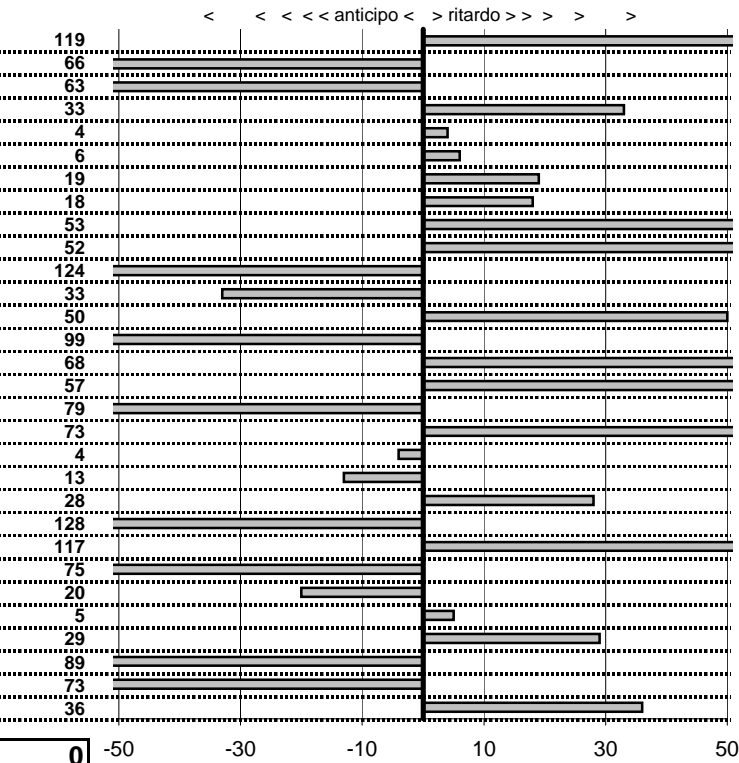

tempi e classifiche disponibili su [www.cronoviterbo.net](http://www.cronoviterbo.net)

- Cronologi - Penalità - Statistiche -  
**PISTOIA MARCO**  
 DIANA 2 CV

**13**

**14** in classifica

prova	t. imposto	start	stop	t. netto
PC1-Lungomare Le. 1	0:00:12,00	00:00:00,00	00:00:13,19	0:00:13,19
PC2-Lungomare Le. 2	0:00:16,00	00:00:00,00	00:00:15,34	0:00:15,34
PC3-Lungomare Le. 3	0:00:10,00	00:00:00,00	00:00:09,37	0:00:09,37
PC4-Lungomare Le. 4	0:00:10,00	00:00:00,00	00:00:10,33	0:00:10,33
PC5-Via Maratea 1	0:00:11,00	00:00:00,00	00:00:11,04	0:00:11,04
PC6-Via Maratea 2	0:00:10,00	00:00:00,00	00:00:10,06	0:00:10,06
PC7-Via Maratea 3	0:00:11,00	00:00:00,00	00:00:11,19	0:00:11,19
PC8-Via Maratea 4	0:00:12,00	00:00:00,00	00:00:12,18	0:00:12,18
PC9-Vil.del Pescatore 1	0:00:15,00	00:00:00,00	00:00:15,53	0:00:15,53
PC10-Vil.del Pescatore :	0:00:13,00	00:00:00,00	00:00:13,52	0:00:13,52
PC11-Vil.del Pescatore :	0:00:12,00	00:00:00,00	00:00:10,76	0:00:10,76
PC12-Vil.del Pescatore :	0:00:11,00	00:00:00,00	00:00:10,67	0:00:10,67
PC13-Lungomare Lev. 5	0:00:12,00	00:00:00,00	00:00:12,50	0:00:12,50
PC14-Lungomare Lev. 6	0:00:16,00	00:00:00,00	00:00:15,01	0:00:15,01
PC15-Lungomare Lev. 7	0:00:10,00	00:00:00,00	00:00:10,68	0:00:10,68
PC16-Lungomare Lev. 8	0:00:10,00	00:00:00,00	00:00:10,57	0:00:10,57
PC17-Via Maratea 5	0:00:11,00	00:00:00,00	00:00:10,21	0:00:10,21
PC18-Via Maratea 6	0:00:10,00	00:00:00,00	00:00:10,73	0:00:10,73
PC19-Via Maratea 7	0:00:11,00	00:00:00,00	00:00:10,96	0:00:10,96
PC20-Via Maratea 8	0:00:12,00	00:00:00,00	00:00:11,87	0:00:11,87
PC21-Vil.del Pescatore :	0:00:15,00	00:00:00,00	00:00:15,28	0:00:15,28
PC22-Vil.del Pescatore :	0:00:13,00	00:00:00,00	00:00:11,72	0:00:11,72
PC23-Vil.del Pescatore :	0:00:12,00	00:00:00,00	00:00:13,17	0:00:13,17
PC24-Vil.del Pescatore :	0:00:11,00	00:00:00,00	00:00:10,25	0:00:10,25
PC25-Lung. Levante 9	0:00:12,00	00:00:00,00	00:00:11,80	0:00:11,80
PC26-Lung. Levante 10	0:00:16,00	00:00:00,00	00:00:16,05	0:00:16,05
PC27-Lung. Levante 11	0:00:10,00	00:00:00,00	00:00:10,29	0:00:10,29
PC28-Lung. Levante 12	0:00:10,00	00:00:00,00	00:00:09,11	0:00:09,11
PC29-Via Maratea 9	0:00:11,00	00:00:00,00	00:00:10,27	0:00:10,27
PC30-Via Maratea 10	0:00:10,00	00:00:00,00	00:00:10,36	0:00:10,36