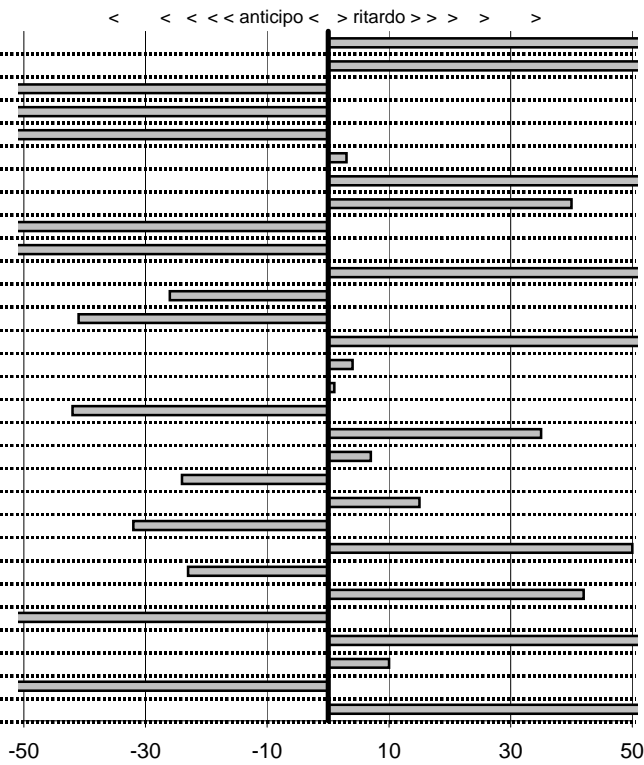

<b>FOLGORI DOMENICO</b>	<b>1</b>
<b>ALFA ROMEO</b>	
<b>18</b>	<b>in classifica</b>

prova	t.imposto	start	stop	t.netto
PC1-Lungomare Le. 1	0:00:12,00	00:00:00,00	00:00:14,93	0:00:14,93
PC2-Lungomare Le. 2	0:00:16,00	00:00:00,00	00:00:17,43	0:00:17,43
PC3-Lungomare Le. 3	0:00:10,00	00:00:00,00	00:00:07,04	0:00:07,04
PC4-Lungomare Le. 4	0:00:10,00	00:00:00,00	00:00:05,38	0:00:05,38
PC5-Via Maratea 1	0:00:11,00	00:00:00,00	00:00:09,92	0:00:09,92
PC6-Via Maratea 2	0:00:10,00	00:00:00,00	00:00:10,03	0:00:10,03
PC7-Via Maratea 3	0:00:11,00	00:00:00,00	00:00:11,64	0:00:11,64
PC8-Via Maratea 4	0:00:12,00	00:00:00,00	00:00:12,40	0:00:12,40
PC9-Vil.del Pescatore 1	0:00:15,00	00:00:00,00	00:00:14,36	0:00:14,36
PC10-Vil.del Pescatore :	0:00:13,00	00:00:00,00	00:00:11,75	0:00:11,75
PC11-Vil.del Pescatore :	0:00:12,00	00:00:00,00	00:00:13,91	0:00:13,91
PC12-Vil.del Pescatore :	0:00:11,00	00:00:00,00	00:00:10,74	0:00:10,74
PC13-Lungomare Lev. 5	0:00:12,00	00:00:00,00	00:00:11,59	0:00:11,59
PC14-Lungomare Lev. 6	0:00:16,00	00:00:00,00	00:00:16,81	0:00:16,81
PC15-Lungomare Lev. 7	0:00:10,00	00:00:00,00	00:00:10,04	0:00:10,04
PC16-Lungomare Lev. 8	0:00:10,00	00:00:00,00	00:00:10,01	0:00:10,01
PC17-Via Maratea 5	0:00:11,00	00:00:00,00	00:00:10,58	0:00:10,58
PC18-Via Maratea 6	0:00:10,00	00:00:00,00	00:00:10,35	0:00:10,35
PC19-Via Maratea 7	0:00:11,00	00:00:00,00	00:00:11,07	0:00:11,07
PC20-Via Maratea 8	0:00:12,00	00:00:00,00	00:00:11,76	0:00:11,76
PC21-Vil.del Pescatore :	0:00:15,00	00:00:00,00	00:00:15,15	0:00:15,15
PC22-Vil.del Pescatore :	0:00:13,00	00:00:00,00	00:00:12,68	0:00:12,68
PC23-Vil.del Pescatore :	0:00:12,00	00:00:00,00	00:00:12,50	0:00:12,50
PC24-Vil.del Pescatore :	0:00:11,00	00:00:00,00	00:00:10,77	0:00:10,77
PC25-Lung. Levante 9	0:00:12,00	00:00:00,00	00:00:12,42	0:00:12,42
PC26-Lung. Levante 10	0:00:16,00	00:00:00,00	00:00:15,01	0:00:15,01
PC27-Lung. Levante 11	0:00:10,00	00:00:00,00	00:00:10,64	0:00:10,64
PC28-Lung. Levante 12	0:00:10,00	00:00:00,00	00:00:10,10	0:00:10,10
PC29-Via Maratea 9	0:00:11,00	00:00:00,00	00:00:10,21	0:00:10,21
PC30-Via Maratea 10	0:00:10,00	00:00:00,00	00:00:10,91	0:00:10,91