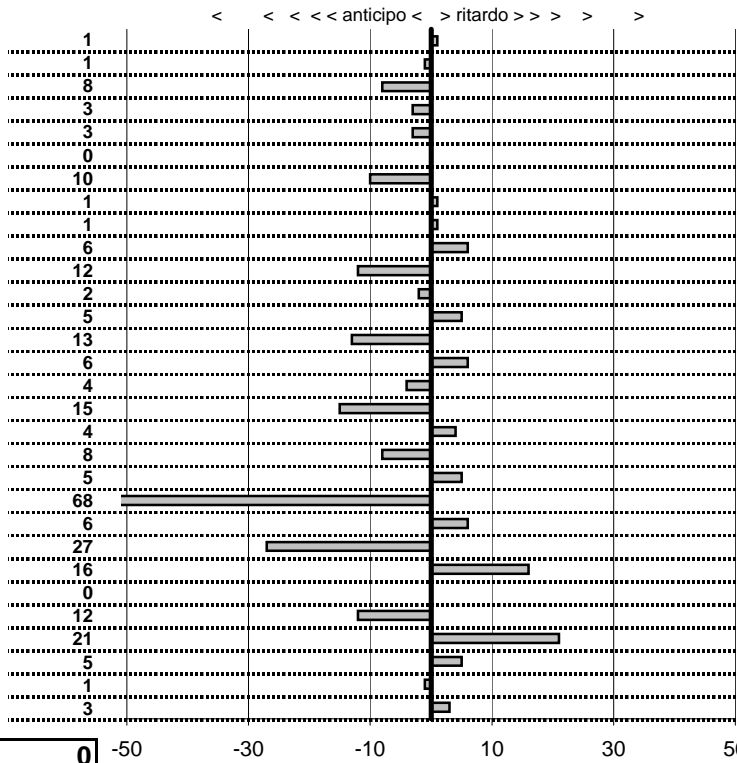

tempi e classifiche disponibili su [www.cronoviterbo.net](http://www.cronoviterbo.net)

**- Cronologi - Penalità - Statistiche -**

**CESETTI GIORGIO**  
**MORRIS MINO**

**17**

**2** in classifica

prova	t.imposto	start	stop	t.netto
PC1-Lungomare Le. 1	0:00:12,00	00:00:00,00	00:00:12,01	0:00:12,01
PC2-Lungomare Le. 2	0:00:16,00	00:00:00,00	00:00:15,99	0:00:15,99
PC3-Lungomare Le. 3	0:00:10,00	00:00:00,00	00:00:09,92	0:00:09,92
PC4-Lungomare Le. 4	0:00:10,00	00:00:00,00	00:00:09,97	0:00:09,97
PC5-Via Maratea 1	0:00:11,00	00:00:00,00	00:00:10,97	0:00:10,97
PC6-Via Maratea 2	0:00:10,00	00:00:00,00	00:00:10,00	0:00:10,00
PC7-Via Maratea 3	0:00:11,00	00:00:00,00	00:00:10,90	0:00:10,90
PC8-Via Maratea 4	0:00:12,00	00:00:00,00	00:00:12,01	0:00:12,01
PC9-Vil.del Pescatore 1	0:00:15,00	00:00:00,00	00:00:15,01	0:00:15,01
PC10-Vil.del Pescatore :	0:00:13,00	00:00:00,00	00:00:13,06	0:00:13,06
PC11-Vil.del Pescatore :	0:00:12,00	00:00:00,00	00:00:11,88	0:00:11,88
PC12-Vil.del Pescatore :	0:00:11,00	00:00:00,00	00:00:10,98	0:00:10,98
PC13-Lungomare Lev. 5	0:00:12,00	00:00:00,00	00:00:12,05	0:00:12,05
PC14-Lungomare Lev. 6	0:00:16,00	00:00:00,00	00:00:15,87	0:00:15,87
PC15-Lungomare Lev. 7	0:00:10,00	00:00:00,00	00:00:10,06	0:00:10,06
PC16-Lungomare Lev. 8	0:00:10,00	00:00:00,00	00:00:09,96	0:00:09,96
PC17-Via Maratea 5	0:00:11,00	00:00:00,00	00:00:10,85	0:00:10,85
PC18-Via Maratea 6	0:00:10,00	00:00:00,00	00:00:10,04	0:00:10,04
PC19-Via Maratea 7	0:00:11,00	00:00:00,00	00:00:10,92	0:00:10,92
PC20-Via Maratea 8	0:00:12,00	00:00:00,00	00:00:12,05	0:00:12,05
PC21-Vil.del Pescatore :	0:00:15,00	00:00:00,00	00:00:14,32	0:00:14,32
PC22-Vil.del Pescatore :	0:00:13,00	00:00:00,00	00:00:13,06	0:00:13,06
PC23-Vil.del Pescatore :	0:00:12,00	00:00:00,00	00:00:11,73	0:00:11,73
PC24-Vil.del Pescatore :	0:00:11,00	00:00:00,00	00:00:11,16	0:00:11,16
PC25-Lung. Levante 9	0:00:12,00	00:00:00,00	00:00:12,00	0:00:12,00
PC26-Lung. Levante 10	0:00:16,00	00:00:00,00	00:00:15,88	0:00:15,88
PC27-Lung. Levante 11	0:00:10,00	00:00:00,00	00:00:10,21	0:00:10,21
PC28-Lung. Levante 12	0:00:10,00	00:00:00,00	00:00:10,05	0:00:10,05
PC29-Via Maratea 9	0:00:11,00	00:00:00,00	00:00:10,99	0:00:10,99
PC30-Via Maratea 10	0:00:10,00	00:00:00,00	00:00:10,03	0:00:10,03