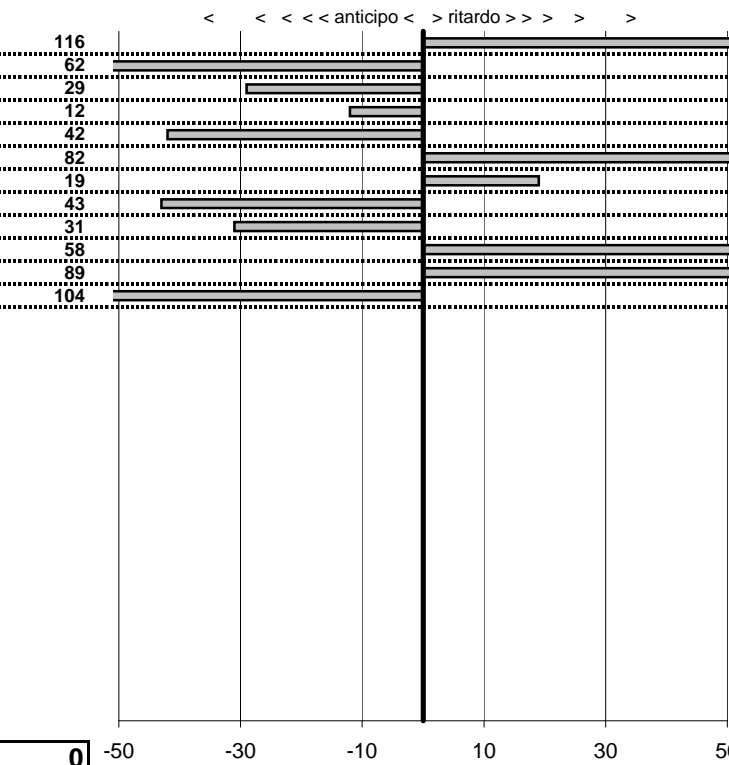

tempi e classifiche disponibili su www.cronoviterbo.net

- Cronologi - Penalità - Statistiche -

Patriarca **15**

18 in classifica

prova	t.imposto	start	stop	t.netto
PC1-Kart 1	0:00:08,00	00:00:00,00	00:00:09,16	0:00:09,16
PC2-kart 2	0:00:08,00	00:00:00,00	00:00:07,38	0:00:07,38
PC3-Kart 3	0:00:14,00	00:00:00,00	00:00:13,71	0:00:13,71
PC4-Kart 4	0:00:07,00	00:00:00,00	00:00:06,88	0:00:06,88
PC5-Kart 5	0:00:08,00	00:00:00,00	00:00:07,58	0:00:07,58
PC6-Kart 6	0:00:10,00	00:00:00,00	00:00:10,82	0:00:10,82
PC7-Kart 7	0:00:08,00	00:00:00,00	00:00:08,19	0:00:08,19
PC8-kart 8	0:00:08,00	00:00:00,00	00:00:07,57	0:00:07,57
PC9-kart 9	0:00:14,00	00:00:00,00	00:00:13,69	0:00:13,69
PC10-kart 10	0:00:07,00	00:00:00,00	00:00:07,58	0:00:07,58
PC11-kart 11	0:00:08,00	00:00:00,00	00:00:08,89	0:00:08,89
PC12-kart 12	0:00:10,00	00:00:00,00	00:00:08,96	0:00:08,96