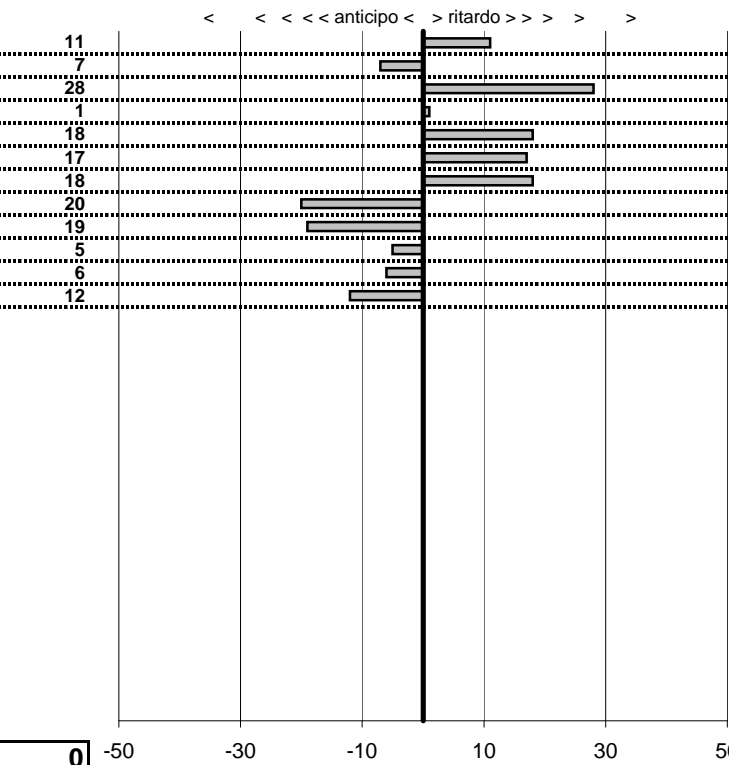

tempi e classifiche disponibili su www.cronoviterbo.net

- Cronologi - Penalità - Statistiche -

Natalini Gioacchino **9**

10 in classifica

prova	t.imposto	start	stop	t.netto
PC1-Kart 1	0:00:08,00	00:00:00,00	00:00:08,11	0:00:08,11
PC2-kart 2	0:00:08,00	00:00:00,00	00:00:07,93	0:00:07,93
PC3-Kart 3	0:00:14,00	00:00:00,00	00:00:14,28	0:00:14,28
PC4-Kart 4	0:00:07,00	00:00:00,00	00:00:07,01	0:00:07,01
PC5-Kart 5	0:00:08,00	00:00:00,00	00:00:08,18	0:00:08,18
PC6-Kart 6	0:00:10,00	00:00:00,00	00:00:10,17	0:00:10,17
PC7-Kart 7	0:00:08,00	00:00:00,00	00:00:08,18	0:00:08,18
PC8-kart 8	0:00:08,00	00:00:00,00	00:00:07,80	0:00:07,80
PC9-kart 9	0:00:14,00	00:00:00,00	00:00:13,81	0:00:13,81
PC10-kart 10	0:00:07,00	00:00:00,00	00:00:06,95	0:00:06,95
PC11-kart 11	0:00:08,00	00:00:00,00	00:00:07,94	0:00:07,94
PC12-kart 12	0:00:10,00	00:00:00,00	00:00:09,88	0:00:09,88