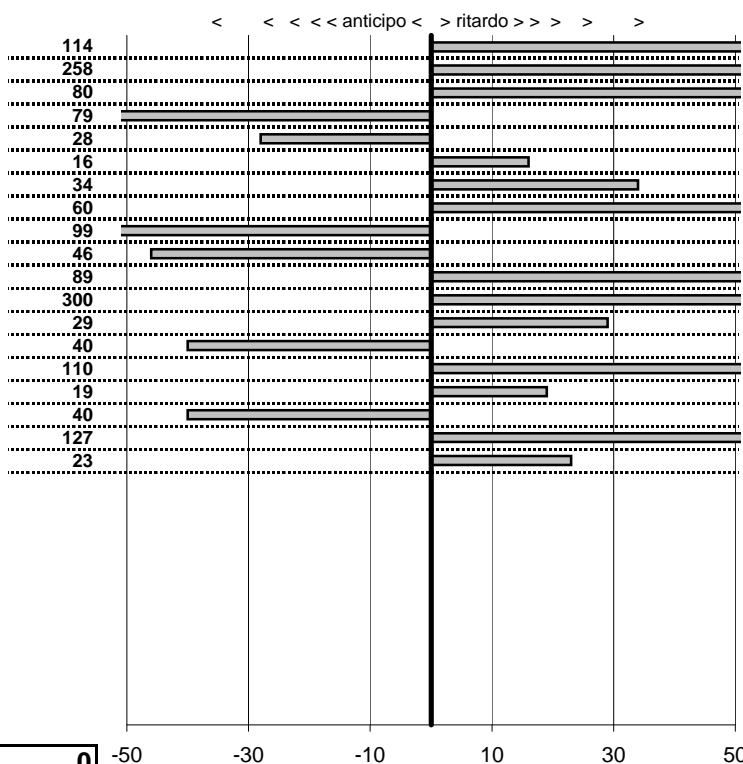

- Cronologi - Penalità - Statistiche -

**BOZZARDI G.**  
**MASERATI MERAK** **36**

in classifica

prova	t.imposto	start	stop	t.netto
PC31-Cittareale 3	0:00:06,00	19:41:26,75	19:41:33,89	0:00:07,14
PC32-Cittareale 4	0:00:07,00	19:41:33,89	19:41:43,47	0:00:09,58
PC33-Cittareale 5	0:00:08,00	19:41:43,47	19:41:52,27	0:00:08,80
PC34-Pian De Roche 5	1:34:59,00	19:41:52,27	21:16:50,48	0:94:58,21
PC35-Pian De Roche 6	0:00:07,00	21:16:50,48	21:16:57,20	0:00:06,72
PC36-Pian De Roche 7	0:00:09,00	21:16:57,20	21:17:06,36	0:00:09,16
PC37-Pian De Roche 8	0:00:07,00	21:17:06,36	21:17:13,70	0:00:07,34
PC38-Campoforogna 5	0:11:59,00	21:17:13,70	21:29:13,30	0:11:59,60
PC39-Campoforogna 6	0:00:08,00	21:29:13,30	21:29:20,31	0:00:07,01
PC40-Campoforogna 7	0:00:07,00	21:29:20,31	21:29:26,85	0:00:06,54
PC41-Campoforogna 8	0:00:05,00	21:29:26,85	21:29:32,74	0:00:05,89
PC42-Campostella 1	0:24:55,00	21:29:32,74	21:59:39,77	0:30:07,03
PC43-Campostella 2	0:00:06,00	21:59:39,77	21:59:46,06	0:00:06,29
PC44-Campostella 3	0:00:07,00	21:59:46,06	21:59:52,66	0:00:06,60
PC45-Campostella 4	0:00:05,00	21:59:52,66	21:59:58,76	0:00:06,10
PC46-Vallolina 1	0:09:59,00	21:59:58,76	22:09:57,95	0:09:59,19
PC47-Vallolina 2	0:00:07,00	22:09:57,95	22:10:04,55	0:00:06,60
PC48-Vallolina 3	0:00:06,00	22:10:04,55	22:10:11,82	0:00:07,27
PC49-Vallolina 4	0:00:05,00	22:10:11,82	22:10:17,05	0:00:05,23