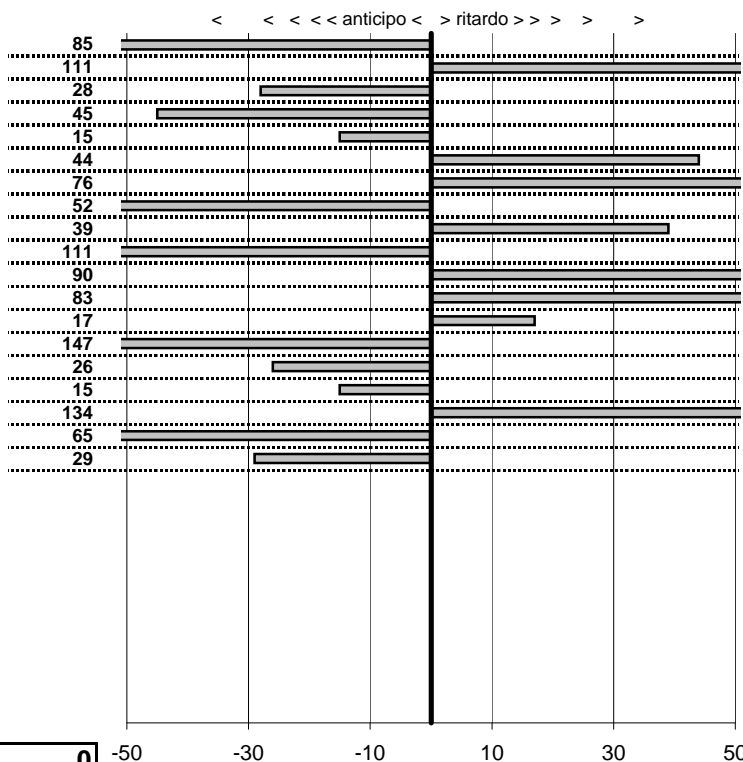

- Cronologi - Penalità - Statistiche -

TRIFERO M. FERRARI 456GTM	<b>10</b>
------------------------------	-----------

in classifica

prova	t.imposto	start	stop	t.netto
PC31-Cittareale 3	0:00:06,00	19:15:37,37	19:15:42,52	0:00:05,15
PC32-Cittareale 4	0:00:07,00	19:15:42,52	19:15:50,63	0:00:08,11
PC33-Cittareale 5	0:00:08,00	19:15:50,63	19:15:58,35	0:00:07,72
PC34-Pian De Roche 5	1:34:59,00	19:15:58,35	20:50:56,90	0:94:58,55
PC35-Pian De Roche 6	0:00:07,00	20:50:56,90	20:51:03,75	0:00:06,85
PC36-Pian De Roche 7	0:00:09,00	20:51:03,75	20:51:13,19	0:00:09,44
PC37-Pian De Roche 8	0:00:07,00	20:51:13,19	20:51:20,95	0:00:07,76
PC38-Campoforogna 5	0:11:59,00	20:51:20,95	21:03:19,43	0:11:58,48
PC39-Campoforogna 6	0:00:08,00	21:03:19,43	21:03:27,82	0:00:08,39
PC40-Campoforogna 7	0:00:07,00	21:03:27,82	21:03:33,71	0:00:05,89
PC41-Campoforogna 8	0:00:05,00	21:03:33,71	21:03:39,61	0:00:05,90
PC42-Campostella 1	0:24:55,00	21:03:39,61	21:28:35,44	0:24:55,83
PC43-Campostella 2	0:00:06,00	21:28:35,44	21:28:41,61	0:00:06,17
PC44-Campostella 3	0:00:07,00	21:28:41,61	21:28:47,14	0:00:05,53
PC45-Campostella 4	0:00:05,00	21:28:47,14	21:28:51,88	0:00:04,74
PC46-Vallolina 1	0:09:59,00	21:28:51,88	21:38:50,73	0:09:58,85
PC47-Vallolina 2	0:00:07,00	21:38:50,73	21:38:59,07	0:00:08,34
PC48-Vallolina 3	0:00:06,00	21:38:59,07	21:39:04,42	0:00:05,35
PC49-Vallolina 4	0:00:05,00	21:39:04,42	21:39:09,13	0:00:04,71