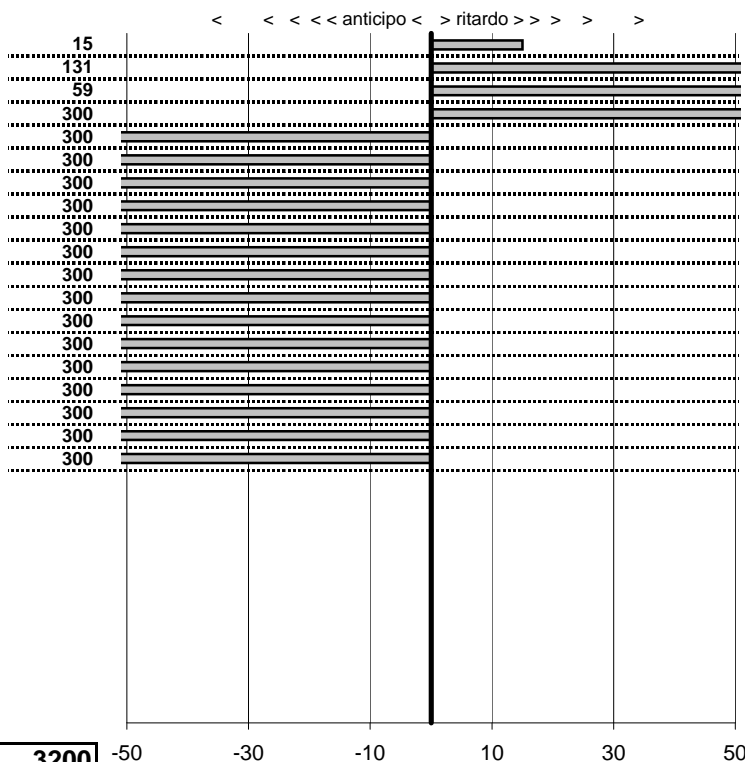

BOSCOLO W.
MINI COOPER 1300

26

in classifica

prova	t.imposto	start	stop	t.netto
PC31-Cittareale 3	0:00:06,00	19:31:41,32	19:31:47,47	0:00:06,15
PC32-Cittareale 4	0:00:07,00	19:31:47,47	19:31:55,78	0:00:08,31
PC33-Cittareale 5	0:00:08,00	19:31:55,78	19:32:04,37	0:00:08,59
PC34-Pian De Roche 5	1:34:59,00	19:32:04,37	00:00:00,00	11:72:04,37
PC35-Pian De Roche 6	0:00:07,00	00:00:00,00	00:00:00,00	0:00:00,00
PC36-Pian De Roche 7	0:00:09,00	00:00:00,00	00:00:00,00	0:00:00,00
PC37-Pian De Roche 8	0:00:07,00	00:00:00,00	00:00:00,00	0:00:00,00
PC38-Campoforogna 5	0:11:59,00	00:00:00,00	00:00:00,00	0:00:00,00
PC39-Campoforogna 6	0:00:08,00	00:00:00,00	00:00:00,00	0:00:00,00
PC40-Campoforogna 7	0:00:07,00	00:00:00,00	00:00:00,00	0:00:00,00
PC41-Campoforogna 8	0:00:05,00	00:00:00,00	00:00:00,00	0:00:00,00
PC42-Campostella 1	0:24:55,00	00:00:00,00	00:00:00,00	0:00:00,00
PC43-Campostella 2	0:00:06,00	00:00:00,00	00:00:00,00	0:00:00,00
PC44-Campostella 3	0:00:07,00	00:00:00,00	00:00:00,00	0:00:00,00
PC45-Campostella 4	0:00:05,00	00:00:00,00	00:00:00,00	0:00:00,00
PC46-Vallolina 1	0:09:59,00	00:00:00,00	00:00:00,00	0:00:00,00
PC47-Vallolina 2	0:00:07,00	00:00:00,00	00:00:00,00	0:00:00,00
PC48-Vallolina 3	0:00:06,00	00:00:00,00	00:00:00,00	0:00:00,00
PC49-Vallolina 4	0:00:05,00	00:00:00,00	00:00:00,00	0:00:00,00

SOMMA PENALITA' **5.586**
MEDIA PENALITA' **114,0**

ALTRE PENALITA' **3200**
TOTALE PENALITA' **15.200**