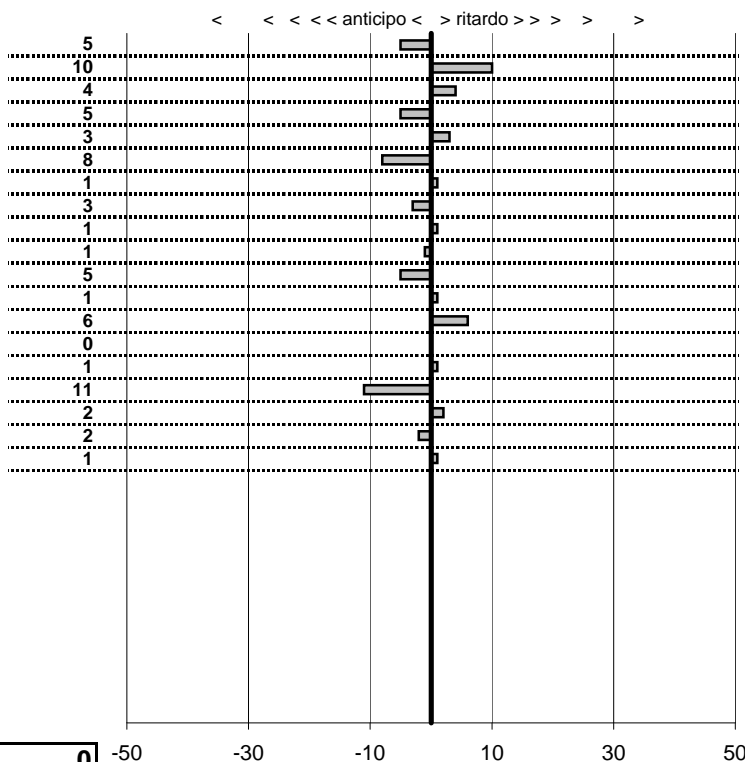

PASSANANTE M.
APPIA ZAGATO

14

in classifica

prova	t.imposto	start	stop	t.netto
PC31-Cittareale 3	0:00:06,00	19:19:33,39	19:19:39,34	0:00:05,95
PC32-Cittareale 4	0:00:07,00	19:19:39,34	19:19:46,44	0:00:07,10
PC33-Cittareale 5	0:00:08,00	19:19:46,44	19:19:54,48	0:00:08,04
PC34-Pian De Roche 5	1:34:59,00	19:19:54,48	20:54:53,43	0:94:58,95
PC35-Pian De Roche 6	0:00:07,00	20:54:53,43	20:55:00,46	0:00:07,03
PC36-Pian De Roche 7	0:00:09,00	20:55:00,46	20:55:09,38	0:00:08,92
PC37-Pian De Roche 8	0:00:07,00	20:55:09,38	20:55:16,39	0:00:07,01
PC38-Campoforogna 5	0:11:59,00	20:55:16,39	21:07:15,36	0:11:58,97
PC39-Campoforogna 6	0:00:08,00	21:07:15,36	21:07:23,37	0:00:08,01
PC40-Campoforogna 7	0:00:07,00	21:07:23,37	21:07:30,36	0:00:06,99
PC41-Campoforogna 8	0:00:05,00	21:07:30,36	21:07:35,31	0:00:04,95
PC42-Campostella 1	0:24:55,00	21:07:35,31	21:32:30,32	0:24:55,01
PC43-Campostella 2	0:00:06,00	21:32:30,32	21:32:36,38	0:00:06,06
PC44-Campostella 3	0:00:07,00	21:32:36,38	21:32:43,38	0:00:07,00
PC45-Campostella 4	0:00:05,00	21:32:43,38	21:32:48,39	0:00:05,01
PC46-Vallolina 1	0:09:59,00	21:32:48,39	21:42:47,28	0:09:58,89
PC47-Vallolina 2	0:00:07,00	21:42:47,28	21:42:54,30	0:00:07,02
PC48-Vallolina 3	0:00:06,00	21:42:54,30	21:43:00,28	0:00:05,98
PC49-Vallolina 4	0:00:05,00	21:43:00,28	21:43:05,29	0:00:05,01

SOMMA PENALITA' **162**
MEDIA PENALITA' **3,3**

ALTRE PENALITA' **0**
TOTALE PENALITA' **259**