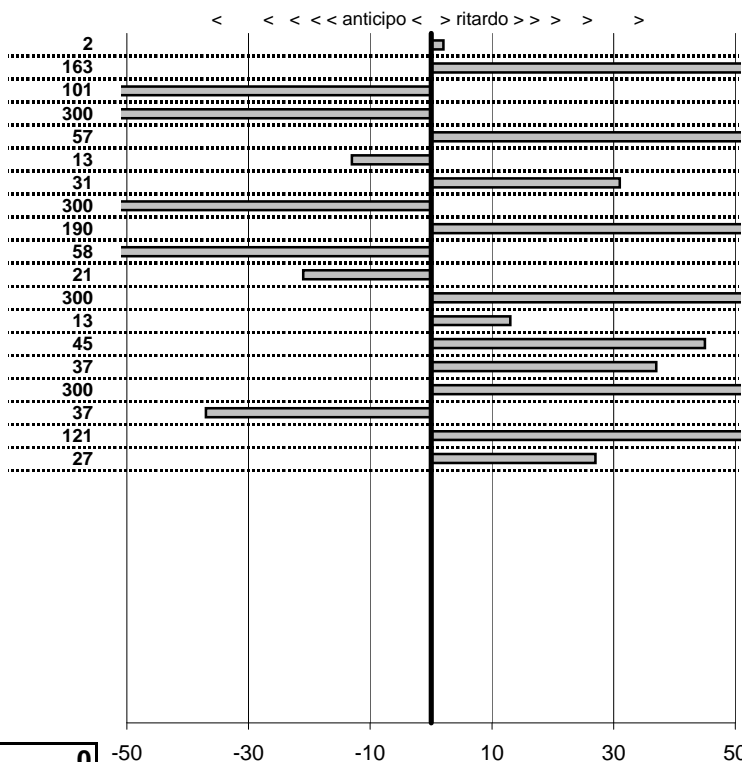

- Cronologi - Penalità - Statistiche -

**SCATTINI A.**  
 AR GIULIA 1300 TI

**50**

in classifica

prova	t.imposto	start	stop	t.netto
PC31-Cittareale 3	0:00:06,00	19:54:53,03	19:54:59,05	0:00:06,02
PC32-Cittareale 4	0:00:07,00	19:54:59,05	19:55:07,68	0:00:08,63
PC33-Cittareale 5	0:00:08,00	19:55:07,68	19:55:14,67	0:00:06,99
PC34-Pian De Roche 5	1:34:59,00	19:55:14,67	21:30:05,74	0:94:51,07
PC35-Pian De Roche 6	0:00:07,00	21:30:05,74	21:30:13,31	0:00:07,57
PC36-Pian De Roche 7	0:00:09,00	21:30:13,31	21:30:22,18	0:00:08,87
PC37-Pian De Roche 8	0:00:07,00	21:30:22,18	21:30:29,49	0:00:07,31
PC38-Campoforogna 5	0:11:59,00	21:30:29,49	21:42:01,99	0:11:32,50
PC39-Campoforogna 6	0:00:08,00	21:42:01,99	21:42:11,89	0:00:09,90
PC40-Campoforogna 7	0:00:07,00	21:42:11,89	21:42:18,31	0:00:06,42
PC41-Campoforogna 8	0:00:05,00	21:42:18,31	21:42:23,10	0:00:04,79
PC42-Campostella 1	0:24:55,00	21:42:23,10	22:08:39,54	0:26:16,44
PC43-Campostella 2	0:00:06,00	22:08:39,54	22:08:45,67	0:00:06,13
PC44-Campostella 3	0:00:07,00	22:08:45,67	22:08:53,12	0:00:07,45
PC45-Campostella 4	0:00:05,00	22:08:53,12	22:08:58,49	0:00:05,37
PC46-Vallolina 1	0:09:59,00	22:08:58,49	22:19:04,24	0:10:05,75
PC47-Vallolina 2	0:00:07,00	22:19:04,24	22:19:10,87	0:00:06,63
PC48-Vallolina 3	0:00:06,00	22:19:10,87	22:19:18,08	0:00:07,21
PC49-Vallolina 4	0:00:05,00	22:19:18,08	22:19:23,35	0:00:05,27