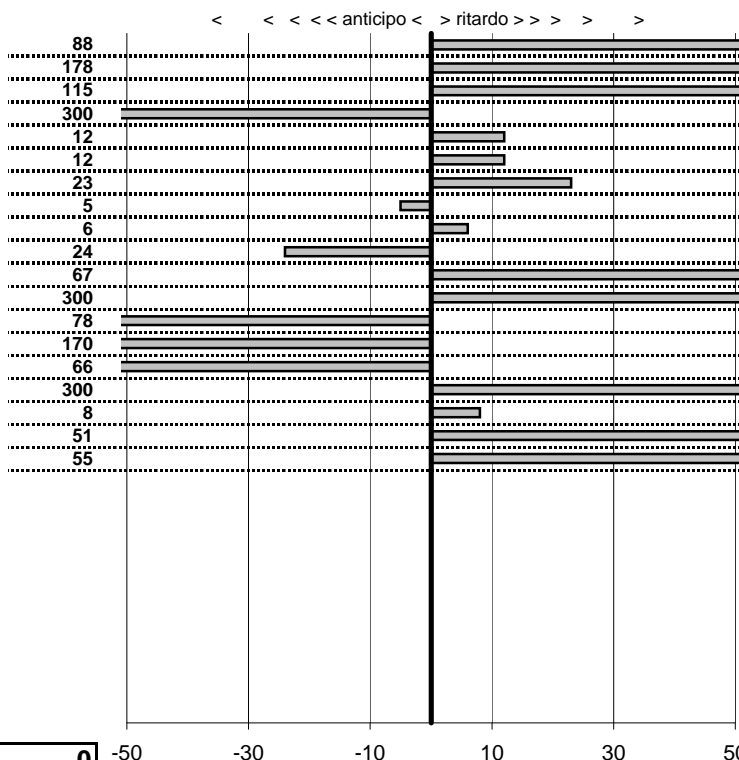

- Cronologi - Penalità - Statistiche -

**BESCHI F.**  
 MG A MK2 **24**

in classifica

prova	t.imposto	start	stop	t.netto
PC31-Cittareale 3	0:00:06,00	19:29:25,07	19:29:31,95	0:00:06,88
PC32-Cittareale 4	0:00:07,00	19:29:31,95	19:29:40,73	0:00:08,78
PC33-Cittareale 5	0:00:08,00	19:29:40,73	19:29:49,88	0:00:09,15
PC34-Pian De Roche 5	1:34:59,00	19:29:49,88	21:04:39,09	0:94:49,21
PC35-Pian De Roche 6	0:00:07,00	21:04:39,09	21:04:46,21	0:00:07,12
PC36-Pian De Roche 7	0:00:09,00	21:04:46,21	21:04:55,33	0:00:09,12
PC37-Pian De Roche 8	0:00:07,00	21:04:55,33	21:05:02,56	0:00:07,23
PC38-Campoforogna 5	0:11:59,00	21:05:02,56	21:17:01,51	0:11:58,95
PC39-Campoforogna 6	0:00:08,00	21:17:01,51	21:17:09,57	0:00:08,06
PC40-Campoforogna 7	0:00:07,00	21:17:09,57	21:17:16,33	0:00:06,76
PC41-Campoforogna 8	0:00:05,00	21:17:16,33	21:17:22,00	0:00:05,67
PC42-Campostella 1	0:24:55,00	21:17:22,00	21:42:23,20	0:25:01,20
PC43-Campostella 2	0:00:06,00	21:42:23,20	21:42:28,42	0:00:05,22
PC44-Campostella 3	0:00:07,00	21:42:28,42	21:42:33,72	0:00:05,30
PC45-Campostella 4	0:00:05,00	21:42:33,72	21:42:38,06	0:00:04,34
PC46-Vallolina 1	0:09:59,00	21:42:38,06	21:52:43,74	0:10:05,68
PC47-Vallolina 2	0:00:07,00	21:52:43,74	21:52:50,82	0:00:07,08
PC48-Vallolina 3	0:00:06,00	21:52:50,82	21:52:57,33	0:00:06,51
PC49-Vallolina 4	0:00:05,00	21:52:57,33	21:53:02,88	0:00:05,55