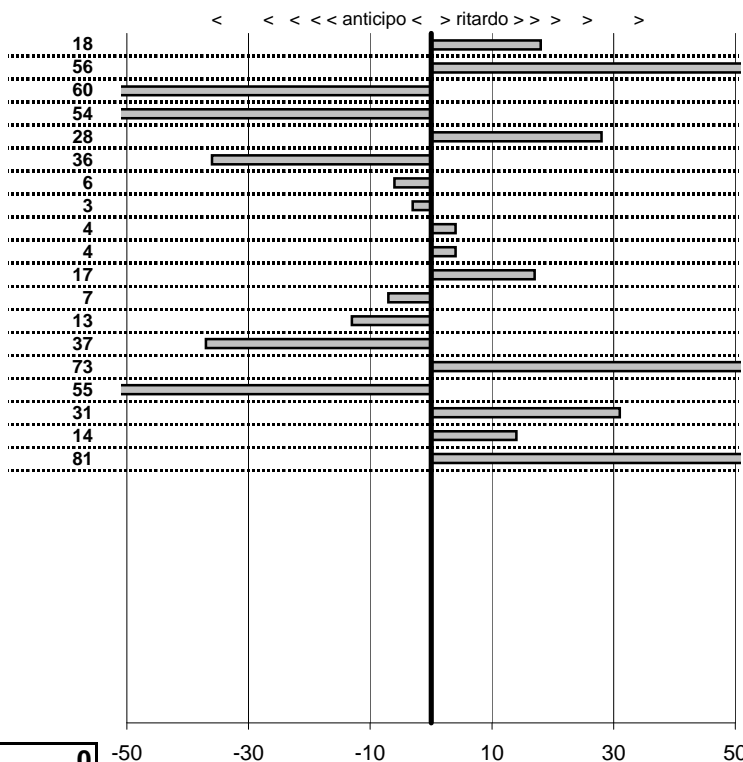

BOLZAN A.
FERRARI 550 MARANELLO

9

in classifica

prova	t.imposto	start	stop	t.netto
PC31-Cittareale 3	0:00:06,00	19:14:29,19	19:14:35,37	0:00:06,18
PC32-Cittareale 4	0:00:07,00	19:14:35,37	19:14:42,93	0:00:07,56
PC33-Cittareale 5	0:00:08,00	19:14:42,93	19:14:50,33	0:00:07,40
PC34-Pian De Roche 5	1:34:59,00	19:14:50,33	20:49:48,79	0:94:58,46
PC35-Pian De Roche 6	0:00:07,00	20:49:48,79	20:49:56,07	0:00:07,28
PC36-Pian De Roche 7	0:00:09,00	20:49:56,07	20:50:04,71	0:00:08,64
PC37-Pian De Roche 8	0:00:07,00	20:50:04,71	20:50:11,65	0:00:06,94
PC38-Campoforogna 5	0:11:59,00	20:50:11,65	21:02:10,62	0:11:58,97
PC39-Campoforogna 6	0:00:08,00	21:02:10,62	21:02:18,66	0:00:08,04
PC40-Campoforogna 7	0:00:07,00	21:02:18,66	21:02:25,70	0:00:07,04
PC41-Campoforogna 8	0:00:05,00	21:02:25,70	21:02:30,87	0:00:05,17
PC42-Campostella 1	0:24:55,00	21:02:30,87	21:27:25,80	0:24:54,93
PC43-Campostella 2	0:00:06,00	21:27:25,80	21:27:31,67	0:00:05,87
PC44-Campostella 3	0:00:07,00	21:27:31,67	21:27:38,30	0:00:06,63
PC45-Campostella 4	0:00:05,00	21:27:38,30	21:27:44,03	0:00:05,73
PC46-Vallolina 1	0:09:59,00	21:27:44,03	21:37:42,48	0:09:58,45
PC47-Vallolina 2	0:00:07,00	21:37:42,48	21:37:49,79	0:00:07,31
PC48-Vallolina 3	0:00:06,00	21:37:49,79	21:37:55,93	0:00:06,14
PC49-Vallolina 4	0:00:05,00	21:37:55,93	21:38:01,74	0:00:05,81

SOMMA PENALITA' **1.752**
MEDIA PENALITA' **35,8**

ALTRE PENALITA' **0**
TOTALE PENALITA' **1.752**