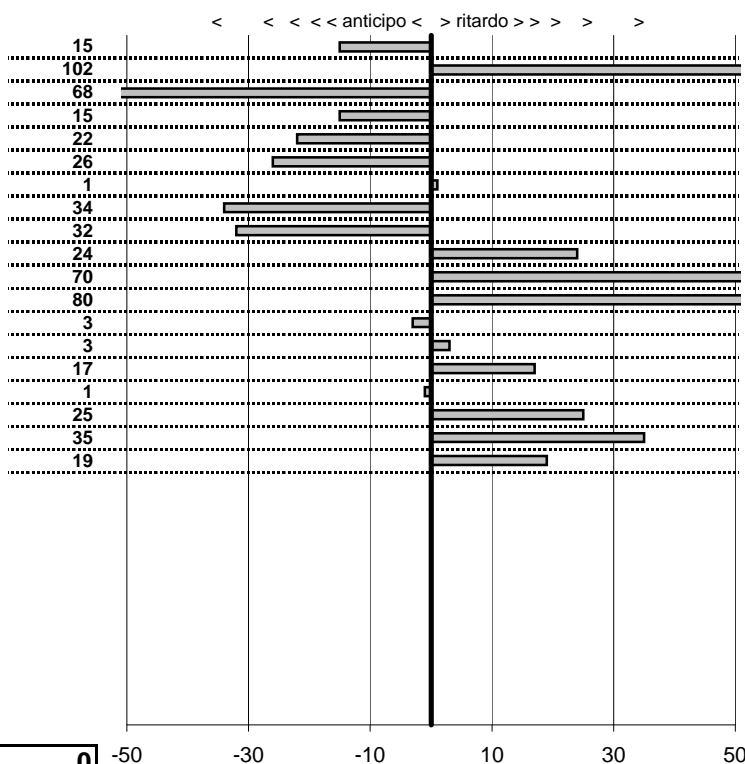

- Cronologi - Penalità - Statistiche -

**DI PRETE M.**  
**LANCIA FULVIA ZAGATO**

**28**

in classifica

prova	t.imposto	start	stop	t.netto
PC31-Cittareale 3	0:00:06,00	19:33:40,53	19:33:46,38	0:00:05,85
PC32-Cittareale 4	0:00:07,00	19:33:46,38	19:33:54,40	0:00:08,02
PC33-Cittareale 5	0:00:08,00	19:33:54,40	19:34:01,72	0:00:07,32
PC34-Pian De Roche 5	1:34:59,00	19:34:01,72	21:09:00,57	0:94:58,85
PC35-Pian De Roche 6	0:00:07,00	21:09:00,57	21:09:07,35	0:00:06,78
PC36-Pian De Roche 7	0:00:09,00	21:09:07,35	21:09:16,09	0:00:08,74
PC37-Pian De Roche 8	0:00:07,00	21:09:16,09	21:09:23,10	0:00:07,01
PC38-Campoforogna 5	0:11:59,00	21:09:23,10	21:21:21,76	0:11:58,66
PC39-Campoforogna 6	0:00:08,00	21:21:21,76	21:21:29,44	0:00:07,68
PC40-Campoforogna 7	0:00:07,00	21:21:29,44	21:21:36,68	0:00:07,24
PC41-Campoforogna 8	0:00:05,00	21:21:36,68	21:21:42,38	0:00:05,70
PC42-Campostella 1	0:24:55,00	21:21:42,38	21:46:38,18	0:24:55,80
PC43-Campostella 2	0:00:06,00	21:46:38,18	21:46:44,15	0:00:05,97
PC44-Campostella 3	0:00:07,00	21:46:44,15	21:46:51,18	0:00:07,03
PC45-Campostella 4	0:00:05,00	21:46:51,18	21:46:56,35	0:00:05,17
PC46-Vallolina 1	0:09:59,00	21:46:56,35	21:56:55,34	0:09:58,99
PC47-Vallolina 2	0:00:07,00	21:56:55,34	21:57:02,59	0:00:07,25
PC48-Vallolina 3	0:00:06,00	21:57:02,59	21:57:08,94	0:00:06,35
PC49-Vallolina 4	0:00:05,00	21:57:08,94	21:57:14,13	0:00:05,19