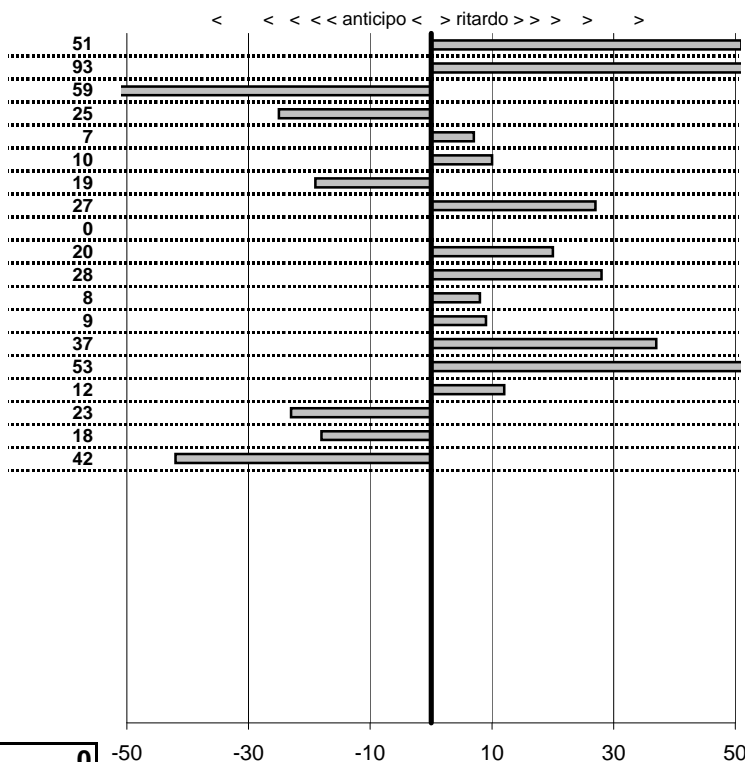

- Cronologi - Penalità - Statistiche -

**BUCCIONI M.**  
**FORD CORTINA LOTUS** **31**

in classifica

prova	t.imposto	start	stop	t.netto
PC31-Cittareale 3	0:00:06,00	19:36:39,77	19:36:46,28	0:00:06,51
PC32-Cittareale 4	0:00:07,00	19:36:46,28	19:36:54,21	0:00:07,93
PC33-Cittareale 5	0:00:08,00	19:36:54,21	19:37:01,62	0:00:07,41
PC34-Pian De Roche 5	1:34:59,00	19:37:01,62	21:12:00,87	0:94:59,25
PC35-Pian De Roche 6	0:00:07,00	21:12:00,87	21:12:07,94	0:00:07,07
PC36-Pian De Roche 7	0:00:09,00	21:12:07,94	21:12:17,04	0:00:09,10
PC37-Pian De Roche 8	0:00:07,00	21:12:17,04	21:12:23,85	0:00:06,81
PC38-Campoforogna 5	0:11:59,00	21:12:23,85	21:24:23,12	0:11:59,27
PC39-Campoforogna 6	0:00:08,00	21:24:23,12	21:24:31,12	0:00:08,00
PC40-Campoforogna 7	0:00:07,00	21:24:31,12	21:24:38,32	0:00:07,20
PC41-Campoforogna 8	0:00:05,00	21:24:38,32	21:24:43,60	0:00:05,28
PC42-Campostella 1	0:24:55,00	21:24:43,60	21:49:38,68	0:24:55,08
PC43-Campostella 2	0:00:06,00	21:49:38,68	21:49:44,77	0:00:06,09
PC44-Campostella 3	0:00:07,00	21:49:44,77	21:49:52,14	0:00:07,37
PC45-Campostella 4	0:00:05,00	21:49:52,14	21:49:57,67	0:00:05,53
PC46-Vallolina 1	0:09:59,00	21:49:57,67	21:59:56,79	0:09:59,12
PC47-Vallolina 2	0:00:07,00	21:59:56,79	22:00:03,56	0:00:06,77
PC48-Vallolina 3	0:00:06,00	22:00:03,56	22:00:09,38	0:00:05,82
PC49-Vallolina 4	0:00:05,00	22:00:09,38	22:00:13,96	0:00:04,58