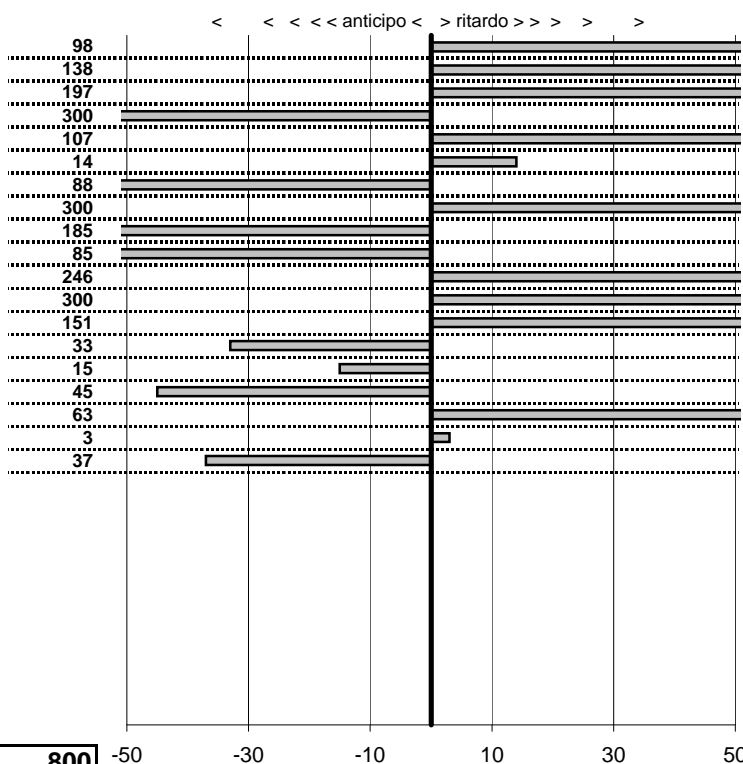

- Cronologi - Penalità - Statistiche -

**SPACCINI D.** **43**  
 MG A

in classifica

prova	t.imposto	start	stop	t.netto
PC31-Cittareale 3	0:00:06,00	19:48:33,11	19:48:40,09	0:00:06,98
PC32-Cittareale 4	0:00:07,00	19:48:40,09	19:48:48,47	0:00:08,38
PC33-Cittareale 5	0:00:08,00	19:48:48,47	19:48:58,44	0:00:09,97
PC34-Pian De Roche 5	1:34:59,00	19:48:58,44	21:23:53,29	0:94:54,85
PC35-Pian De Roche 6	0:00:07,00	21:23:53,29	21:24:01,36	0:00:08,07
PC36-Pian De Roche 7	0:00:09,00	21:24:01,36	21:24:10,50	0:00:09,14
PC37-Pian De Roche 8	0:00:07,00	21:24:10,50	21:24:16,62	0:00:06,12
PC38-Campoforogna 5	0:11:59,00	21:24:16,62	21:36:23,90	0:12:07,28
PC39-Campoforogna 6	0:00:08,00	21:36:23,90	21:36:30,05	0:00:06,15
PC40-Campoforogna 7	0:00:07,00	21:36:30,05	21:36:36,20	0:00:06,15
PC41-Campoforogna 8	0:00:05,00	21:36:36,20	21:36:43,66	0:00:07,46
PC42-Campostella 1	0:24:55,00	21:36:43,66	22:04:55,12	0:28:11,46
PC43-Campostella 2	0:00:06,00	22:04:55,12	22:05:02,63	0:00:07,51
PC44-Campostella 3	0:00:07,00	22:05:02,63	22:05:09,30	0:00:06,67
PC45-Campostella 4	0:00:05,00	22:05:09,30	22:05:14,15	0:00:04,85
PC46-Vallolina 1	0:09:59,00	22:05:14,15	22:15:12,70	0:09:58,55
PC47-Vallolina 2	0:00:07,00	22:15:12,70	22:15:20,33	0:00:07,63
PC48-Vallolina 3	0:00:06,00	22:15:20,33	22:15:26,36	0:00:06,03
PC49-Vallolina 4	0:00:05,00	22:15:26,36	22:15:30,99	0:00:04,63