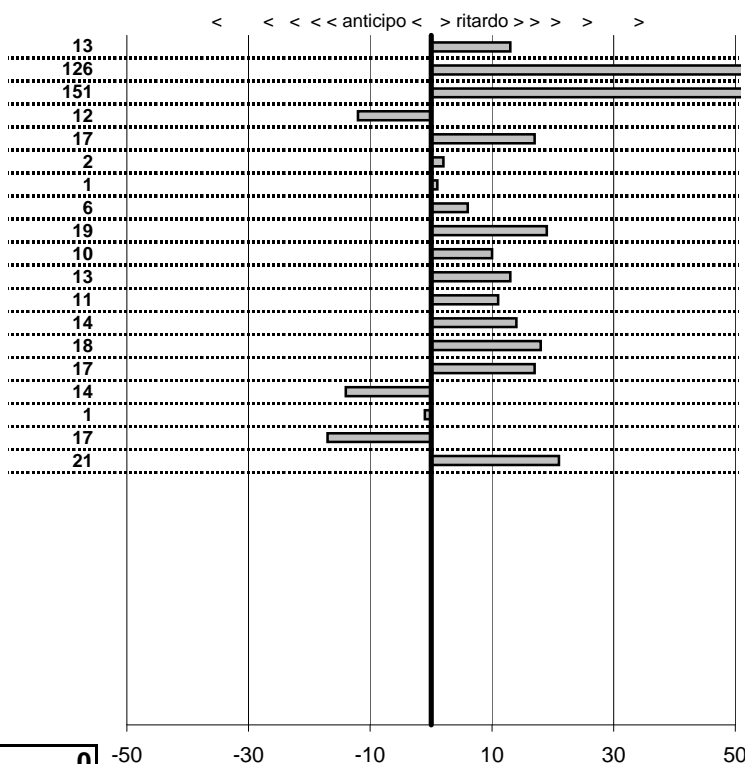

- Cronologi - Penalità - Statistiche -

**PEPE F.M.**  
 A 112 ABARTH

**27**

in classifica

prova	t.imposto	start	stop	t.netto
PC31-Cittareale 3	0:00:06,00	19:32:32,94	19:32:39,07	0:00:06,13
PC32-Cittareale 4	0:00:07,00	19:32:39,07	19:32:47,33	0:00:08,26
PC33-Cittareale 5	0:00:08,00	19:32:47,33	19:32:56,84	0:00:09,51
PC34-Pian De Roche 5	1:34:59,00	19:32:56,84	21:07:55,96	0:94:59,12
PC35-Pian De Roche 6	0:00:07,00	21:07:55,96	21:08:03,13	0:00:07,17
PC36-Pian De Roche 7	0:00:09,00	21:08:03,13	21:08:12,15	0:00:09,02
PC37-Pian De Roche 8	0:00:07,00	21:08:12,15	21:08:19,16	0:00:07,01
PC38-Campoforogna 5	0:11:59,00	21:08:19,16	21:20:18,22	0:11:59,06
PC39-Campoforogna 6	0:00:08,00	21:20:18,22	21:20:26,41	0:00:08,19
PC40-Campoforogna 7	0:00:07,00	21:20:26,41	21:20:33,51	0:00:07,10
PC41-Campoforogna 8	0:00:05,00	21:20:33,51	21:20:38,64	0:00:05,13
PC42-Campostella 1	0:24:55,00	21:20:38,64	21:45:33,75	0:24:55,11
PC43-Campostella 2	0:00:06,00	21:45:33,75	21:45:39,89	0:00:06,14
PC44-Campostella 3	0:00:07,00	21:45:39,89	21:45:47,07	0:00:07,18
PC45-Campostella 4	0:00:05,00	21:45:47,07	21:45:52,24	0:00:05,17
PC46-Vallolina 1	0:09:59,00	21:45:52,24	21:55:51,10	0:09:58,86
PC47-Vallolina 2	0:00:07,00	21:55:51,10	21:55:58,09	0:00:06,99
PC48-Vallolina 3	0:00:06,00	21:55:58,09	21:56:03,92	0:00:05,83
PC49-Vallolina 4	0:00:05,00	21:56:03,92	21:56:09,13	0:00:05,21