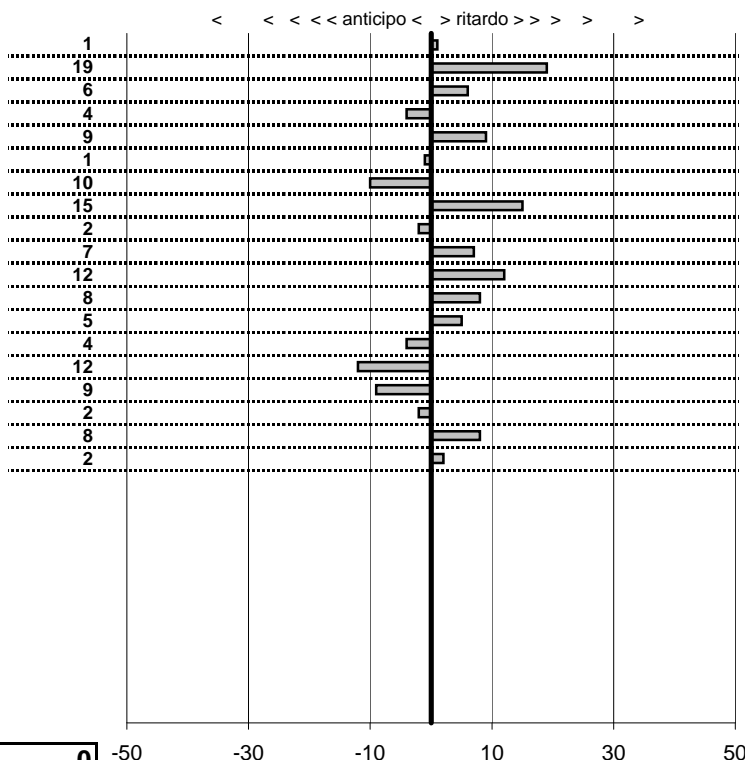

GIANSANTE M.
PORCHE 911 S **22**

in classifica

prova	t.imposto	start	stop	t.netto
PC31-Cittareale 3	0:00:06,00	19:27:32,78	19:27:38,79	0:00:06,01
PC32-Cittareale 4	0:00:07,00	19:27:38,79	19:27:45,98	0:00:07,19
PC33-Cittareale 5	0:00:08,00	19:27:45,98	19:27:54,04	0:00:08,06
PC34-Pian De Roche 5	1:34:59,00	19:27:54,04	21:02:53,00	0:94:58,96
PC35-Pian De Roche 6	0:00:07,00	21:02:53,00	21:03:00,09	0:00:07,09
PC36-Pian De Roche 7	0:00:09,00	21:03:00,09	21:03:09,08	0:00:08,99
PC37-Pian De Roche 8	0:00:07,00	21:03:09,08	21:03:15,98	0:00:06,90
PC38-Campoforogna 5	0:11:59,00	21:03:15,98	21:15:15,13	0:11:59,15
PC39-Campoforogna 6	0:00:08,00	21:15:15,13	21:15:23,11	0:00:07,98
PC40-Campoforogna 7	0:00:07,00	21:15:23,11	21:15:30,18	0:00:07,07
PC41-Campoforogna 8	0:00:05,00	21:15:30,18	21:15:35,30	0:00:05,12
PC42-Campostella 1	0:24:55,00	21:15:35,30	21:40:30,38	0:24:55,08
PC43-Campostella 2	0:00:06,00	21:40:30,38	21:40:36,43	0:00:06,05
PC44-Campostella 3	0:00:07,00	21:40:36,43	21:40:43,39	0:00:06,96
PC45-Campostella 4	0:00:05,00	21:40:43,39	21:40:48,27	0:00:04,88
PC46-Vallolina 1	0:09:59,00	21:40:48,27	21:50:47,18	0:09:58,91
PC47-Vallolina 2	0:00:07,00	21:50:47,18	21:50:54,16	0:00:06,98
PC48-Vallolina 3	0:00:06,00	21:50:54,16	21:51:00,24	0:00:06,08
PC49-Vallolina 4	0:00:05,00	21:51:00,24	21:51:05,26	0:00:05,02

SOMMA PENALITA' **324**
MEDIA PENALITA' **6,6**

ALTRE PENALITA' **0**
TOTALE PENALITA' **557**