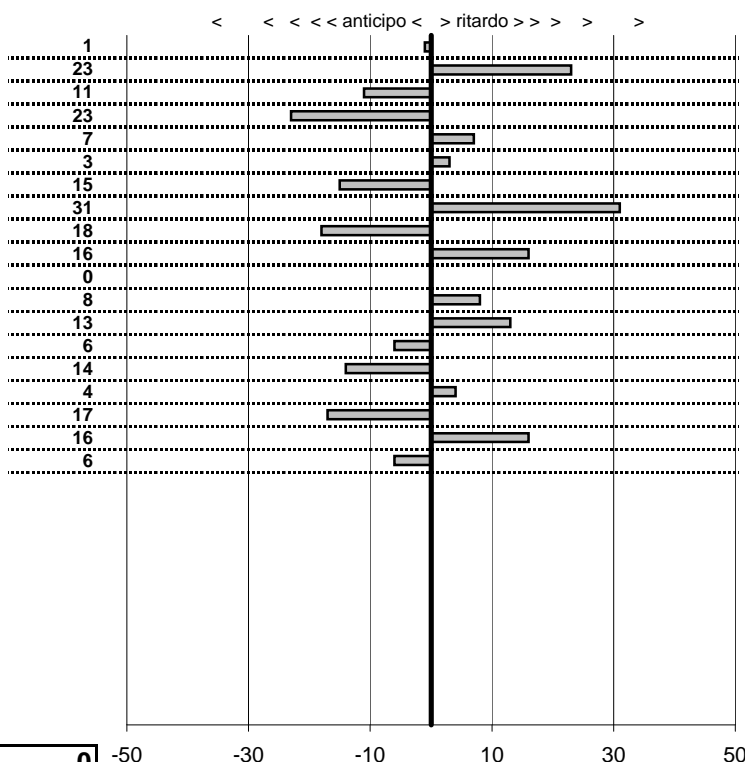

BROZZETTI S.
AR 2000 SPIDER

19

in classifica

prova	t.imposto	start	stop	t.netto
PC31-Cittareale 3	0:00:06,00	19:24:48,61	19:24:54,60	0:00:05,99
PC32-Cittareale 4	0:00:07,00	19:24:54,60	19:25:01,83	0:00:07,23
PC33-Cittareale 5	0:00:08,00	19:25:01,83	19:25:09,72	0:00:07,89
PC34-Pian De Roche 5	1:34:59,00	19:25:09,72	21:00:08,95	0:94:59,23
PC35-Pian De Roche 6	0:00:07,00	21:00:08,95	21:00:16,02	0:00:07,07
PC36-Pian De Roche 7	0:00:09,00	21:00:16,02	21:00:25,05	0:00:09,03
PC37-Pian De Roche 8	0:00:07,00	21:00:25,05	21:00:31,90	0:00:06,85
PC38-Campoforogna 5	0:11:59,00	21:00:31,90	21:12:31,21	0:11:59,31
PC39-Campoforogna 6	0:00:08,00	21:12:31,21	21:12:39,03	0:00:07,82
PC40-Campoforogna 7	0:00:07,00	21:12:39,03	21:12:46,19	0:00:07,16
PC41-Campoforogna 8	0:00:05,00	21:12:46,19	21:12:51,19	0:00:05,00
PC42-Campostella 1	0:24:55,00	21:12:51,19	21:37:46,27	0:24:55,08
PC43-Campostella 2	0:00:06,00	21:37:46,27	21:37:52,40	0:00:06,13
PC44-Campostella 3	0:00:07,00	21:37:52,40	21:37:59,34	0:00:06,94
PC45-Campostella 4	0:00:05,00	21:37:59,34	21:38:04,20	0:00:04,86
PC46-Vallolina 1	0:09:59,00	21:38:04,20	21:48:03,24	0:09:59,04
PC47-Vallolina 2	0:00:07,00	21:48:03,24	21:48:10,07	0:00:06,83
PC48-Vallolina 3	0:00:06,00	21:48:10,07	21:48:16,23	0:00:06,16
PC49-Vallolina 4	0:00:05,00	21:48:16,23	21:48:21,17	0:00:04,94

SOMMA PENALITA' **463**
MEDIA PENALITA' **9,4**

ALTRE PENALITA' **0**
TOTALE PENALITA' **741**