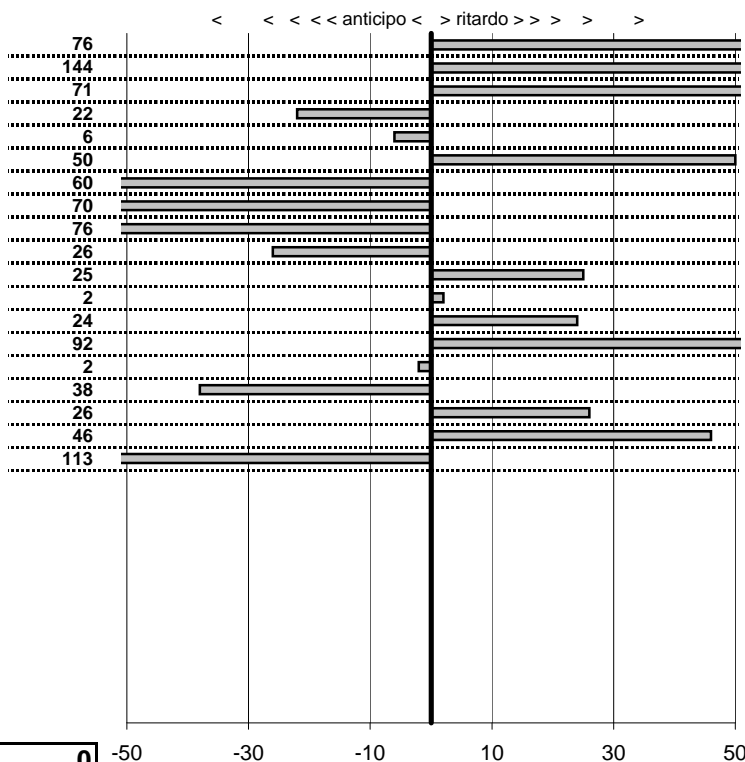

CAVALLI A.
FERRARI CALIFORNIA **5**

in classifica

prova	t.imposto	start	stop	t.netto
PC31-Cittareale 3	0:00:06,00	19:10:54,15	19:11:00,91	0:00:06,76
PC32-Cittareale 4	0:00:07,00	19:11:00,91	19:11:09,35	0:00:08,44
PC33-Cittareale 5	0:00:08,00	19:11:09,35	19:11:18,06	0:00:08,71
PC34-Pian De Roche 5	1:34:59,00	19:11:18,06	20:46:16,84	0:94:58,78
PC35-Pian De Roche 6	0:00:07,00	20:46:16,84	20:46:23,78	0:00:06,94
PC36-Pian De Roche 7	0:00:09,00	20:46:23,78	20:46:33,28	0:00:09,50
PC37-Pian De Roche 8	0:00:07,00	20:46:33,28	20:46:39,68	0:00:06,40
PC38-Campoforogna 5	0:11:59,00	20:46:39,68	20:58:37,98	0:11:58,30
PC39-Campoforogna 6	0:00:08,00	20:58:37,98	20:58:45,22	0:00:07,24
PC40-Campoforogna 7	0:00:07,00	20:58:45,22	20:58:51,96	0:00:06,74
PC41-Campoforogna 8	0:00:05,00	20:58:51,96	20:58:57,21	0:00:05,25
PC42-Campostella 1	0:24:55,00	20:58:57,21	21:23:52,23	0:24:55,02
PC43-Campostella 2	0:00:06,00	21:23:52,23	21:23:58,47	0:00:06,24
PC44-Campostella 3	0:00:07,00	21:23:58,47	21:24:06,39	0:00:07,92
PC45-Campostella 4	0:00:05,00	21:24:06,39	21:24:11,37	0:00:04,98
PC46-Vallolina 1	0:09:59,00	21:24:11,37	21:34:09,99	0:09:58,62
PC47-Vallolina 2	0:00:07,00	21:34:09,99	21:34:17,25	0:00:07,26
PC48-Vallolina 3	0:00:06,00	21:34:17,25	21:34:23,71	0:00:06,46
PC49-Vallolina 4	0:00:05,00	21:34:23,71	21:34:27,58	0:00:03,87

SOMMA PENALITA' **2.058**
MEDIA PENALITA' **42,0**

ALTRE PENALITA' **0**
TOTALE PENALITA' **2.058**