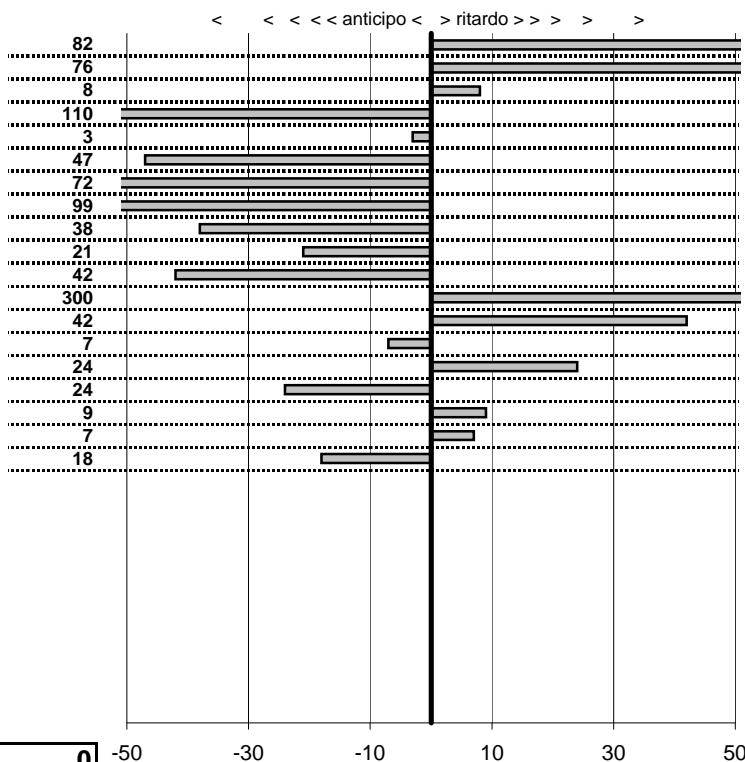

- Cronologi - Penalità - Statistiche -

TRAVAGLINI V. **51**  
 FIAT 124SPIDER EUROPA

in classifica

prova	t.imposto	start	stop	t.netto
PC31-Cittareale 3	0:00:06,00	19:56:21,89	19:56:28,71	0:00:06,82
PC32-Cittareale 4	0:00:07,00	19:56:28,71	19:56:36,47	0:00:07,76
PC33-Cittareale 5	0:00:08,00	19:56:36,47	19:56:44,55	0:00:08,08
PC34-Pian De Roche 5	1:34:59,00	19:56:44,55	21:31:42,45	0:94:57,90
PC35-Pian De Roche 6	0:00:07,00	21:31:42,45	21:31:49,42	0:00:06,97
PC36-Pian De Roche 7	0:00:09,00	21:31:49,42	21:31:57,95	0:00:08,53
PC37-Pian De Roche 8	0:00:07,00	21:31:57,95	21:32:04,23	0:00:06,28
PC38-Campoforogna 5	0:11:59,00	21:32:04,23	21:44:02,24	0:11:58,01
PC39-Campoforogna 6	0:00:08,00	21:44:02,24	21:44:09,86	0:00:07,62
PC40-Campoforogna 7	0:00:07,00	21:44:09,86	21:44:16,65	0:00:06,79
PC41-Campoforogna 8	0:00:05,00	21:44:16,65	21:44:21,23	0:00:04,58
PC42-Campostella 1	0:24:55,00	21:44:21,23	22:15:48,89	0:31:27,66
PC43-Campostella 2	0:00:06,00	22:15:48,89	22:15:55,31	0:00:06,42
PC44-Campostella 3	0:00:07,00	22:15:55,31	22:16:02,24	0:00:06,93
PC45-Campostella 4	0:00:05,00	22:16:02,24	22:16:07,48	0:00:05,24
PC46-Vallolina 1	0:09:59,00	22:16:07,48	22:26:06,24	0:09:58,76
PC47-Vallolina 2	0:00:07,00	22:26:06,24	22:26:13,33	0:00:07,09
PC48-Vallolina 3	0:00:06,00	22:26:13,33	22:26:19,40	0:00:06,07
PC49-Vallolina 4	0:00:05,00	22:26:19,40	22:26:24,22	0:00:04,82