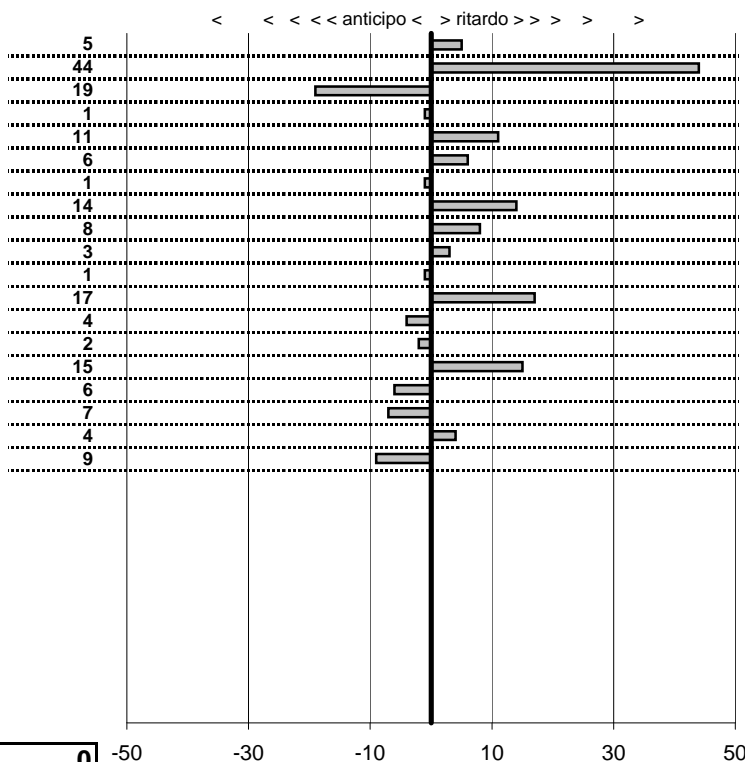

DE ANGELIS P.
MINI COOPER 1300 **17**

in classifica

prova	t.imposto	start	stop	t.netto
PC31-Cittareale 3	0:00:06,00	19:22:49,30	19:22:55,35	0:00:06,05
PC32-Cittareale 4	0:00:07,00	19:22:55,35	19:23:02,79	0:00:07,44
PC33-Cittareale 5	0:00:08,00	19:23:02,79	19:23:10,60	0:00:07,81
PC34-Pian De Roche 5	1:34:59,00	19:23:10,60	20:58:09,59	0:94:58,99
PC35-Pian De Roche 6	0:00:07,00	20:58:09,59	20:58:16,70	0:00:07,11
PC36-Pian De Roche 7	0:00:09,00	20:58:16,70	20:58:25,76	0:00:09,06
PC37-Pian De Roche 8	0:00:07,00	20:58:25,76	20:58:32,75	0:00:06,99
PC38-Campoforogna 5	0:11:59,00	20:58:32,75	21:10:31,89	0:11:59,14
PC39-Campoforogna 6	0:00:08,00	21:10:31,89	21:10:39,97	0:00:08,08
PC40-Campoforogna 7	0:00:07,00	21:10:39,97	21:10:47,00	0:00:07,03
PC41-Campoforogna 8	0:00:05,00	21:10:47,00	21:10:51,99	0:00:04,99
PC42-Campostella 1	0:24:55,00	21:10:51,99	21:35:47,16	0:24:55,17
PC43-Campostella 2	0:00:06,00	21:35:47,16	21:35:53,12	0:00:05,96
PC44-Campostella 3	0:00:07,00	21:35:53,12	21:36:00,10	0:00:06,98
PC45-Campostella 4	0:00:05,00	21:36:00,10	21:36:05,25	0:00:05,15
PC46-Vallolina 1	0:09:59,00	21:36:05,25	21:46:04,19	0:09:58,94
PC47-Vallolina 2	0:00:07,00	21:46:04,19	21:46:11,12	0:00:06,93
PC48-Vallolina 3	0:00:06,00	21:46:11,12	21:46:17,16	0:00:06,04
PC49-Vallolina 4	0:00:05,00	21:46:17,16	21:46:22,07	0:00:04,91

SOMMA PENALITA' **396**
MEDIA PENALITA' **8,1**

ALTRE PENALITA' **0**
TOTALE PENALITA' **673**