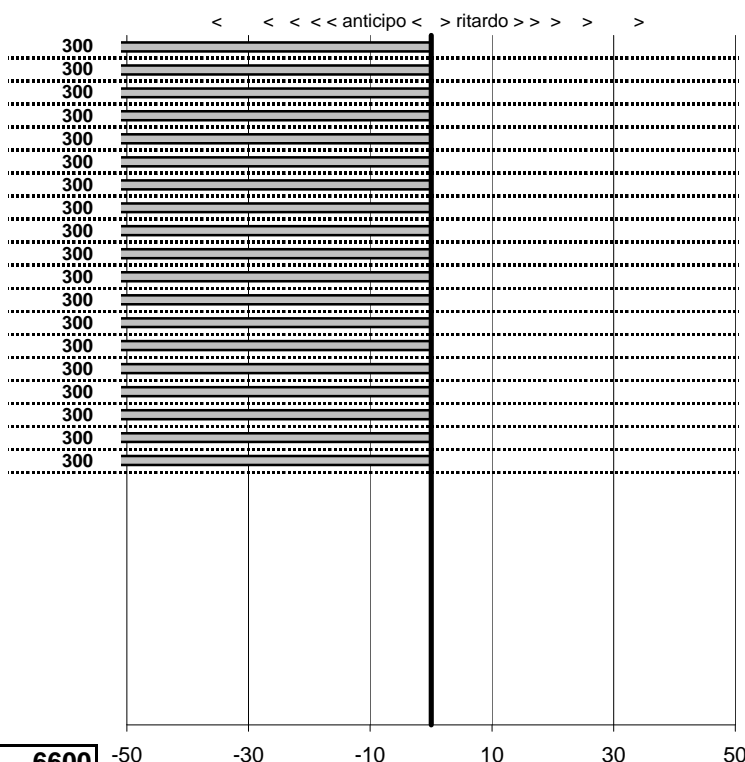

BRAVI M.
AR GT 1750 VELOCE

47

in classifica

prova	t.imposto	start	stop	t.netto
PC31-Cittareale 3	0:00:06,00	00:00:00,00	00:00:00,00	0:00:00,00
PC32-Cittareale 4	0:00:07,00	00:00:00,00	00:00:00,00	0:00:00,00
PC33-Cittareale 5	0:00:08,00	00:00:00,00	00:00:00,00	0:00:00,00
PC34-Pian De Roche 5	1:34:59,00	00:00:00,00	00:00:00,00	0:00:00,00
PC35-Pian De Roche 6	0:00:07,00	00:00:00,00	00:00:00,00	0:00:00,00
PC36-Pian De Roche 7	0:00:09,00	00:00:00,00	00:00:00,00	0:00:00,00
PC37-Pian De Roche 8	0:00:07,00	00:00:00,00	00:00:00,00	0:00:00,00
PC38-Campoforogna 5	0:11:59,00	00:00:00,00	00:00:00,00	0:00:00,00
PC39-Campoforogna 6	0:00:08,00	00:00:00,00	00:00:00,00	0:00:00,00
PC40-Campoforogna 7	0:00:07,00	00:00:00,00	00:00:00,00	0:00:00,00
PC41-Campoforogna 8	0:00:05,00	00:00:00,00	00:00:00,00	0:00:00,00
PC42-Campostella 1	0:24:55,00	00:00:00,00	00:00:00,00	0:00:00,00
PC43-Campostella 2	0:00:06,00	00:00:00,00	00:00:00,00	0:00:00,00
PC44-Campostella 3	0:00:07,00	00:00:00,00	00:00:00,00	0:00:00,00
PC45-Campostella 4	0:00:05,00	00:00:00,00	00:00:00,00	0:00:00,00
PC46-Vallolina 1	0:09:59,00	00:00:00,00	00:00:00,00	0:00:00,00
PC47-Vallolina 2	0:00:07,00	00:00:00,00	00:00:00,00	0:00:00,00
PC48-Vallolina 3	0:00:06,00	00:00:00,00	00:00:00,00	0:00:00,00
PC49-Vallolina 4	0:00:05,00	00:00:00,00	00:00:00,00	0:00:00,00

SOMMA PENALITA' **12.121**
MEDIA PENALITA' **247,4**

ALTRE PENALITA' **6600**
TOTALE PENALITA' **31.451**