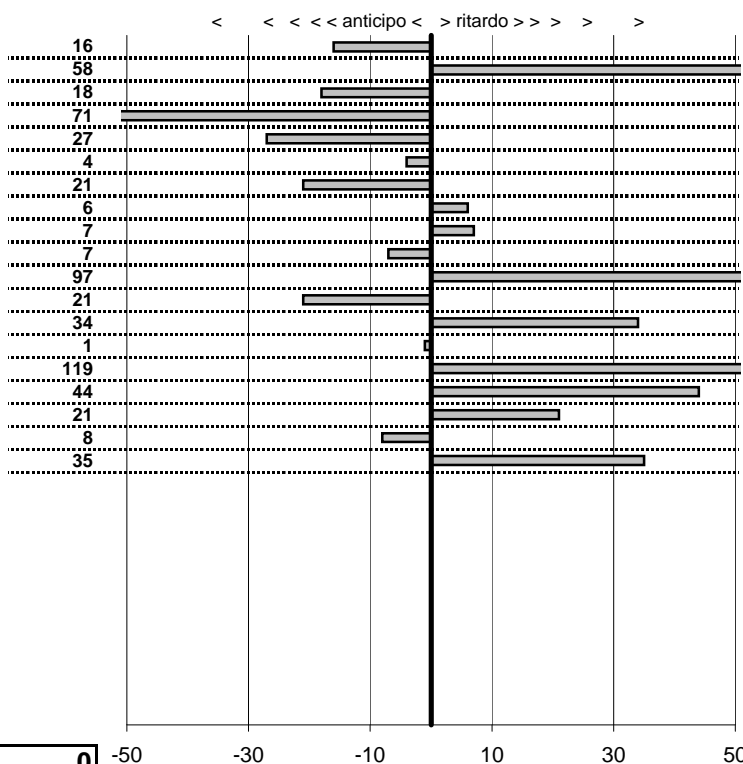

MANCINELLI M.
AR GIULIETTA SPRINT **20**

in classifica

prova	t.imposto	start	stop	t.netto
PC31-Cittareale 3	0:00:06,00	19:25:41,63	19:25:47,47	0:00:05,84
PC32-Cittareale 4	0:00:07,00	19:25:47,47	19:25:55,05	0:00:07,58
PC33-Cittareale 5	0:00:08,00	19:25:55,05	19:26:02,87	0:00:07,82
PC34-Pian De Roche 5	1:34:59,00	19:26:02,87	21:01:01,16	0:94:58,29
PC35-Pian De Roche 6	0:00:07,00	21:01:01,16	21:01:07,89	0:00:06,73
PC36-Pian De Roche 7	0:00:09,00	21:01:07,89	21:01:16,85	0:00:08,96
PC37-Pian De Roche 8	0:00:07,00	21:01:16,85	21:01:23,64	0:00:06,79
PC38-Campoforogna 5	0:11:59,00	21:01:23,64	21:13:22,70	0:11:59,06
PC39-Campoforogna 6	0:00:08,00	21:13:22,70	21:13:30,77	0:00:08,07
PC40-Campoforogna 7	0:00:07,00	21:13:30,77	21:13:37,70	0:00:06,93
PC41-Campoforogna 8	0:00:05,00	21:13:37,70	21:13:43,67	0:00:05,97
PC42-Campostella 1	0:24:55,00	21:13:43,67	21:38:38,46	0:24:54,79
PC43-Campostella 2	0:00:06,00	21:38:38,46	21:38:44,80	0:00:06,34
PC44-Campostella 3	0:00:07,00	21:38:44,80	21:38:51,79	0:00:06,99
PC45-Campostella 4	0:00:05,00	21:38:51,79	21:38:57,98	0:00:06,19
PC46-Vallolina 1	0:09:59,00	21:38:57,98	21:48:57,42	0:09:59,44
PC47-Vallolina 2	0:00:07,00	21:48:57,42	21:49:04,63	0:00:07,21
PC48-Vallolina 3	0:00:06,00	21:49:04,63	21:49:10,55	0:00:05,92
PC49-Vallolina 4	0:00:05,00	21:49:10,55	21:49:15,90	0:00:05,35

SOMMA PENALITA' 1.290
MEDIA PENALITA' 26,3

ALTRE PENALITA' 0
TOTALE PENALITA' 2.077