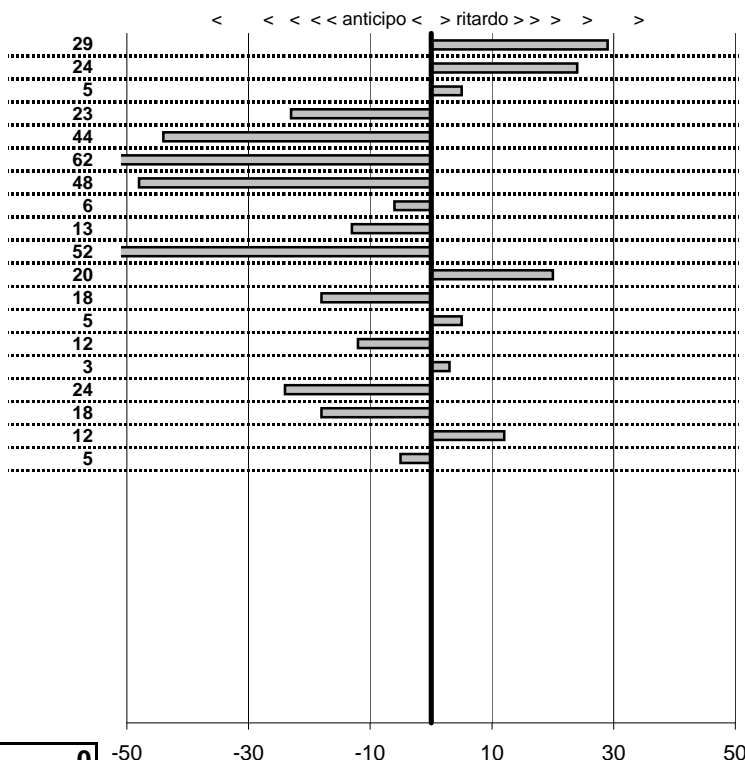

- Cronologi - Penalità - Statistiche -

**GUILLA F.**  
**FERRARI CALIFORNIA** **4**

in classifica

prova	t.imposto	start	stop	t.netto
PC31-Cittareale 3	0:00:06,00	19:09:55,71	19:10:02,00	0:00:06,29
PC32-Cittareale 4	0:00:07,00	19:10:02,00	19:10:09,24	0:00:07,24
PC33-Cittareale 5	0:00:08,00	19:10:09,24	19:10:17,29	0:00:08,05
PC34-Pian De Roche 5	1:34:59,00	19:10:17,29	20:45:16,52	0:94:59,23
PC35-Pian De Roche 6	0:00:07,00	20:45:16,52	20:45:23,08	0:00:06,56
PC36-Pian De Roche 7	0:00:09,00	20:45:23,08	20:45:31,46	0:00:08,38
PC37-Pian De Roche 8	0:00:07,00	20:45:31,46	20:45:37,98	0:00:06,52
PC38-Campoforogna 5	0:11:59,00	20:45:37,98	20:57:36,92	0:11:58,94
PC39-Campoforogna 6	0:00:08,00	20:57:36,92	20:57:44,79	0:00:07,87
PC40-Campoforogna 7	0:00:07,00	20:57:44,79	20:57:51,27	0:00:06,48
PC41-Campoforogna 8	0:00:05,00	20:57:51,27	20:57:56,47	0:00:05,20
PC42-Campostella 1	0:24:55,00	20:57:56,47	21:22:51,29	0:24:54,82
PC43-Campostella 2	0:00:06,00	21:22:51,29	21:22:57,34	0:00:06,05
PC44-Campostella 3	0:00:07,00	21:22:57,34	21:23:04,22	0:00:06,88
PC45-Campostella 4	0:00:05,00	21:23:04,22	21:23:09,25	0:00:05,03
PC46-Vallolina 1	0:09:59,00	21:23:09,25	21:33:08,01	0:09:58,76
PC47-Vallolina 2	0:00:07,00	21:33:08,01	21:33:14,83	0:00:06,82
PC48-Vallolina 3	0:00:06,00	21:33:14,83	21:33:20,95	0:00:06,12
PC49-Vallolina 4	0:00:05,00	21:33:20,95	21:33:25,90	0:00:04,95