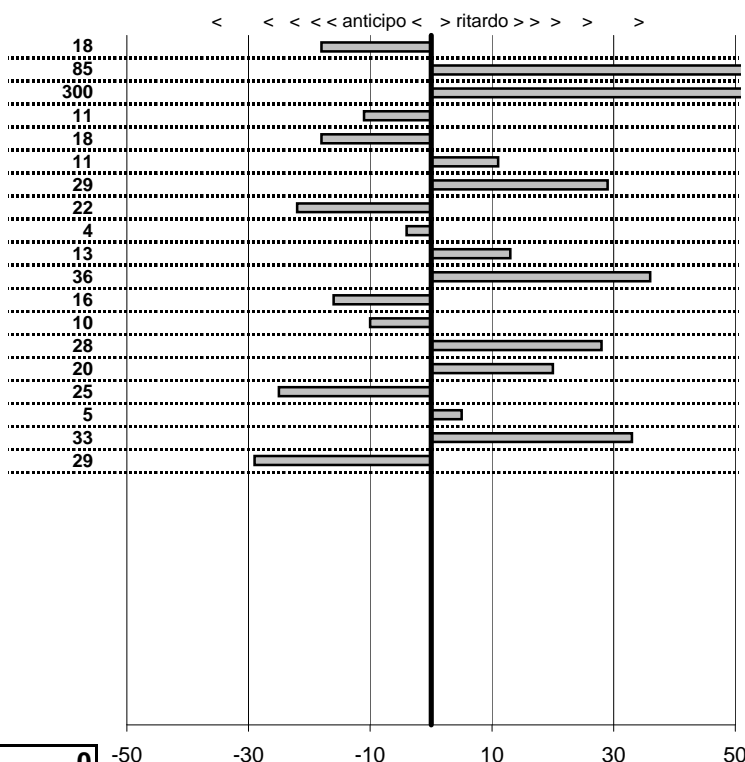

MAJOCCHO F.
FERRARI 430 **3**

in classifica

prova	t.imposto	start	stop	t.netto
PC31-Cittareale 3	0:00:06,00	19:09:00,48	19:09:06,30	0:00:05,82
PC32-Cittareale 4	0:00:07,00	19:09:06,30	19:09:14,15	0:00:07,85
PC33-Cittareale 5	0:00:08,00	19:09:14,15	19:09:25,18	0:00:11,03
PC34-Pian De Roche 5	1:34:59,00	19:09:25,18	20:44:24,07	0:94:58,89
PC35-Pian De Roche 6	0:00:07,00	20:44:24,07	20:44:30,89	0:00:06,82
PC36-Pian De Roche 7	0:00:09,00	20:44:30,89	20:44:40,00	0:00:09,11
PC37-Pian De Roche 8	0:00:07,00	20:44:40,00	20:44:47,29	0:00:07,29
PC38-Campoforogna 5	0:11:59,00	20:44:47,29	20:56:46,07	0:11:58,78
PC39-Campoforogna 6	0:00:08,00	20:56:46,07	20:56:54,03	0:00:07,96
PC40-Campoforogna 7	0:00:07,00	20:56:54,03	20:57:01,16	0:00:07,13
PC41-Campoforogna 8	0:00:05,00	20:57:01,16	20:57:06,52	0:00:05,36
PC42-Campostella 1	0:24:55,00	20:57:06,52	21:22:01,36	0:24:54,84
PC43-Campostella 2	0:00:06,00	21:22:01,36	21:22:07,26	0:00:05,90
PC44-Campostella 3	0:00:07,00	21:22:07,26	21:22:14,54	0:00:07,28
PC45-Campostella 4	0:00:05,00	21:22:14,54	21:22:19,74	0:00:05,20
PC46-Vallolina 1	0:09:59,00	21:22:19,74	21:32:18,49	0:09:58,75
PC47-Vallolina 2	0:00:07,00	21:32:18,49	21:32:25,54	0:00:07,05
PC48-Vallolina 3	0:00:06,00	21:32:25,54	21:32:31,87	0:00:06,33
PC49-Vallolina 4	0:00:05,00	21:32:31,87	21:32:36,58	0:00:04,71

SOMMA PENALITA' **1.285**
MEDIA PENALITA' **26,2**

ALTRE PENALITA' **0**
TOTALE PENALITA' **1.285**