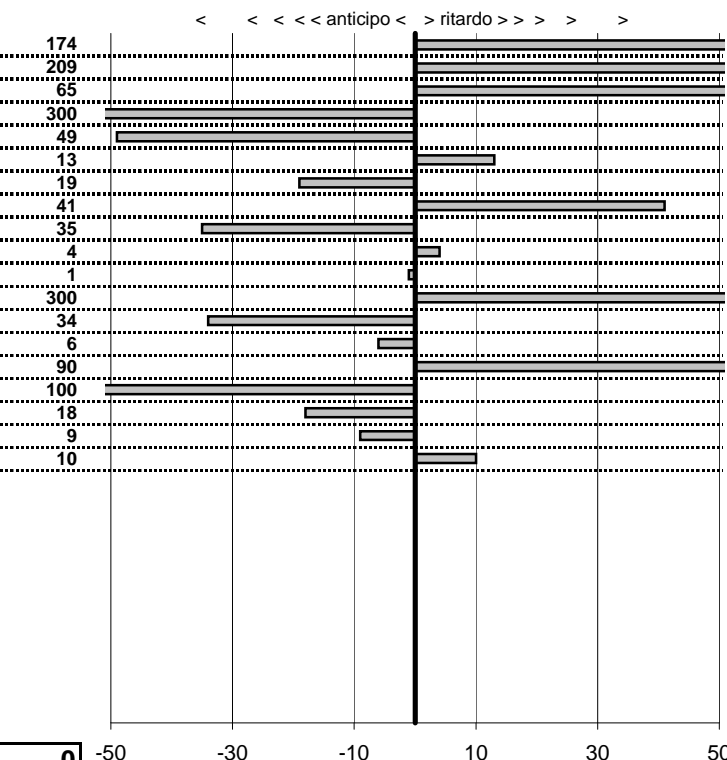

AQUILANI A.
AR GT JUNIOR ZAGATO **38**

in classifica

prova	t.imposto	start	stop	t.netto
PC31-Cittareale 3	0:00:06,00	19:43:30,01	19:43:37,75	0:00:07,74
PC32-Cittareale 4	0:00:07,00	19:43:37,75	19:43:46,84	0:00:09,09
PC33-Cittareale 5	0:00:08,00	19:43:46,84	19:43:55,49	0:00:08,65
PC34-Pian De Roche 5	1:34:59,00	19:43:55,49	21:18:46,56	0:94:51,07
PC35-Pian De Roche 6	0:00:07,00	21:18:46,56	21:18:53,07	0:00:06,51
PC36-Pian De Roche 7	0:00:09,00	21:18:53,07	21:19:02,20	0:00:09,13
PC37-Pian De Roche 8	0:00:07,00	21:19:02,20	21:19:09,01	0:00:06,81
PC38-Campoforogna 5	0:11:59,00	21:19:09,01	21:31:08,42	0:11:59,41
PC39-Campoforogna 6	0:00:08,00	21:31:08,42	21:31:16,07	0:00:07,65
PC40-Campoforogna 7	0:00:07,00	21:31:16,07	21:31:23,11	0:00:07,04
PC41-Campoforogna 8	0:00:05,00	21:31:23,11	21:31:28,10	0:00:04,99
PC42-Campostella 1	0:24:55,00	21:31:28,10	21:58:03,18	0:26:35,08
PC43-Campostella 2	0:00:06,00	21:58:03,18	21:58:08,84	0:00:05,66
PC44-Campostella 3	0:00:07,00	21:58:08,84	21:58:15,78	0:00:06,94
PC45-Campostella 4	0:00:05,00	21:58:15,78	21:58:21,68	0:00:05,90
PC46-Vallolina 1	0:09:59,00	21:58:21,68	22:08:19,68	0:09:58,00
PC47-Vallolina 2	0:00:07,00	22:08:19,68	22:08:26,50	0:00:06,82
PC48-Vallolina 3	0:00:06,00	22:08:26,50	22:08:32,41	0:00:05,91
PC49-Vallolina 4	0:00:05,00	22:08:32,41	22:08:37,51	0:00:05,10

SOMMA PENALITA' **2.768**
MEDIA PENALITA' **56,5**

ALTRE PENALITA' **0**
TOTALE PENALITA' **4.678**