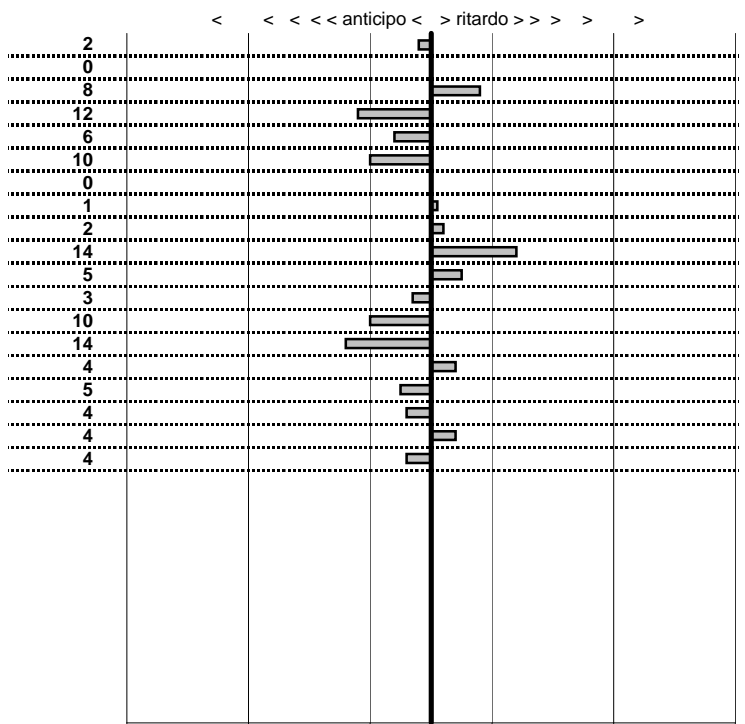

- Cronologi - Penalità - Statistiche -

**GAGGIOLI M.**  
**LANCIA FULVIA COUPE'**

**16**

in classifica

prova	t.imposto	start	stop	t.netto
PC31-Cittareale 3	0:00:06,00	19:21:24,83	19:21:30,81	0:00:05,98
PC32-Cittareale 4	0:00:07,00	19:21:30,81	19:21:37,81	0:00:07,00
PC33-Cittareale 5	0:00:08,00	19:21:37,81	19:21:45,89	0:00:08,08
PC34-Pian De Roche 5	1:34:59,00	19:21:45,89	20:56:44,77	0:94:58,88
PC35-Pian De Roche 6	0:00:07,00	20:56:44,77	20:56:51,71	0:00:06,94
PC36-Pian De Roche 7	0:00:09,00	20:56:51,71	20:57:00,61	0:00:08,90
PC37-Pian De Roche 8	0:00:07,00	20:57:00,61	20:57:07,61	0:00:07,00
PC38-Campoforogna 5	0:11:59,00	20:57:07,61	21:09:06,62	0:11:59,01
PC39-Campoforogna 6	0:00:08,00	21:09:06,62	21:09:14,64	0:00:08,02
PC40-Campoforogna 7	0:00:07,00	21:09:14,64	21:09:21,78	0:00:07,14
PC41-Campoforogna 8	0:00:05,00	21:09:21,78	21:09:26,83	0:00:05,05
PC42-Campostella 1	0:24:55,00	21:09:26,83	21:34:21,80	0:24:54,97
PC43-Campostella 2	0:00:06,00	21:34:21,80	21:34:27,70	0:00:05,90
PC44-Campostella 3	0:00:07,00	21:34:27,70	21:34:34,56	0:00:06,86
PC45-Campostella 4	0:00:05,00	21:34:34,56	21:34:39,60	0:00:05,04
PC46-Vallolina 1	0:09:59,00	21:34:39,60	21:44:38,55	0:09:58,95
PC47-Vallolina 2	0:00:07,00	21:44:38,55	21:44:45,51	0:00:06,96
PC48-Vallolina 3	0:00:06,00	21:44:45,51	21:44:51,55	0:00:06,04
PC49-Vallolina 4	0:00:05,00	21:44:51,55	21:44:56,51	0:00:04,96