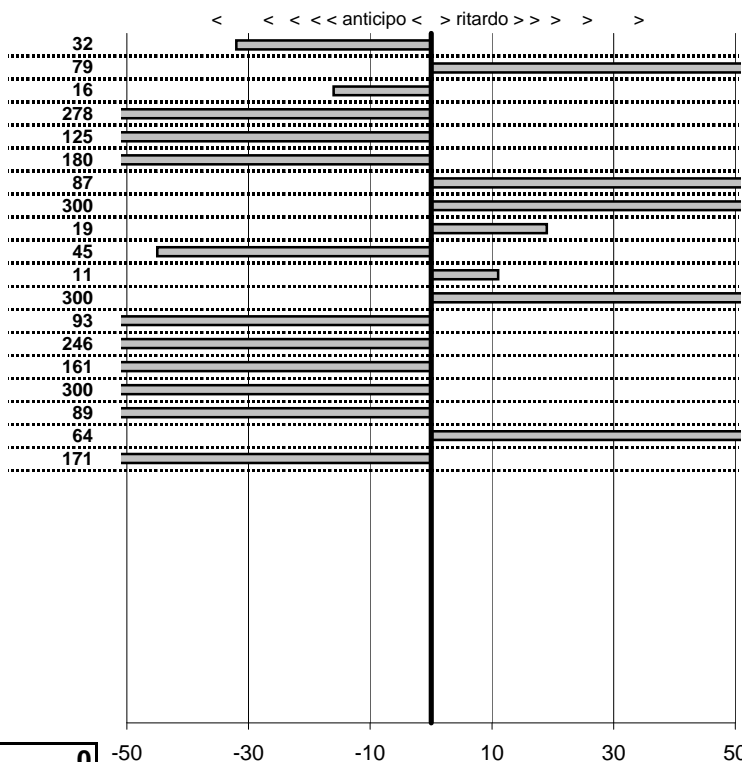

- Cronologi - Penalità - Statistiche -

**MANCINI M.**  
**VOLKSWAGEN PESCACCIA**

**54**

in classifica

prova	t.imposto	start	stop	t.netto
PC31-Cittareale 3	0:00:06,00	19:59:09,95	19:59:15,63	0:00:05,68
PC32-Cittareale 4	0:00:07,00	19:59:15,63	19:59:23,42	0:00:07,79
PC33-Cittareale 5	0:00:08,00	19:59:23,42	19:59:31,26	0:00:07,84
PC34-Pian De Roche 5	1:34:59,00	19:59:31,26	21:34:27,48	0:94:56,22
PC35-Pian De Roche 6	0:00:07,00	21:34:27,48	21:34:33,23	0:00:05,75
PC36-Pian De Roche 7	0:00:09,00	21:34:33,23	21:34:40,43	0:00:07,20
PC37-Pian De Roche 8	0:00:07,00	21:34:40,43	21:34:48,30	0:00:07,87
PC38-Campoforogna 5	0:11:59,00	21:34:48,30	21:46:50,64	0:12:02,34
PC39-Campoforogna 6	0:00:08,00	21:46:50,64	21:46:58,83	0:00:08,19
PC40-Campoforogna 7	0:00:07,00	21:46:58,83	21:47:05,38	0:00:06,55
PC41-Campoforogna 8	0:00:05,00	21:47:05,38	21:47:10,49	0:00:05,11
PC42-Campostella 1	0:24:55,00	21:47:10,49	22:16:12,30	0:29:01,81
PC43-Campostella 2	0:00:06,00	22:16:12,30	22:16:17,37	0:00:05,07
PC44-Campostella 3	0:00:07,00	22:16:17,37	22:16:21,91	0:00:04,54
PC45-Campostella 4	0:00:05,00	22:16:21,91	22:16:25,30	0:00:03,39
PC46-Vallolina 1	0:09:59,00	22:16:25,30	22:22:43,20	0:06:17,90
PC47-Vallolina 2	0:00:07,00	22:22:43,20	22:22:49,31	0:00:06,11
PC48-Vallolina 3	0:00:06,00	22:22:49,31	22:22:55,95	0:00:06,64
PC49-Vallolina 4	0:00:05,00	22:22:55,95	22:22:59,24	0:00:03,29