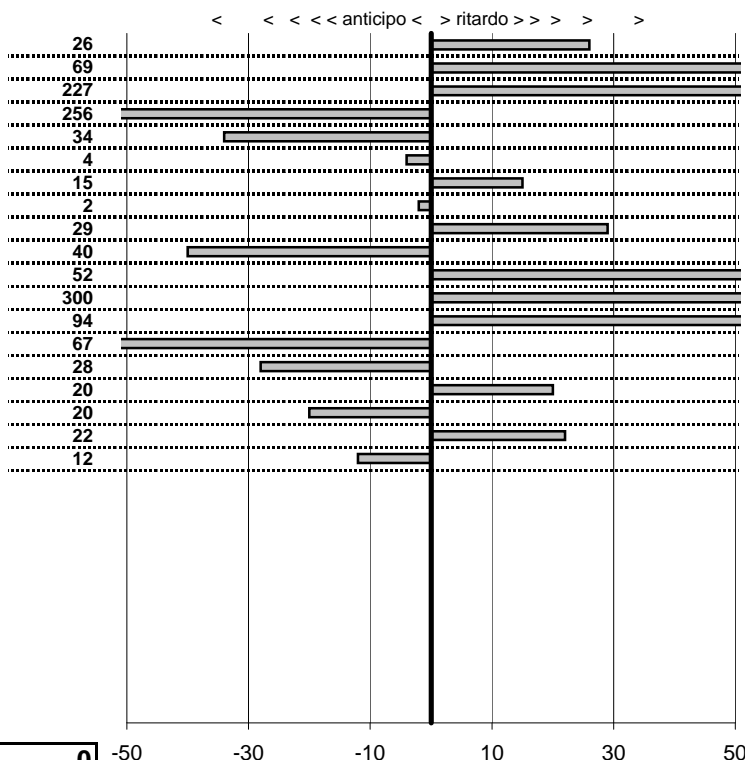

VITA M.
AR GT JUNIOR **33**

in classifica

prova	t.imposto	start	stop	t.netto
PC31-Cittareale 3	0:00:06,00	19:38:20,65	19:38:26,91	0:00:06,26
PC32-Cittareale 4	0:00:07,00	19:38:26,91	19:38:34,60	0:00:07,69
PC33-Cittareale 5	0:00:08,00	19:38:34,60	19:38:44,87	0:00:10,27
PC34-Pian De Roche 5	1:34:59,00	19:38:44,87	21:13:41,31	0:94:56,44
PC35-Pian De Roche 6	0:00:07,00	21:13:41,31	21:13:47,97	0:00:06,66
PC36-Pian De Roche 7	0:00:09,00	21:13:47,97	21:13:56,93	0:00:08,96
PC37-Pian De Roche 8	0:00:07,00	21:13:56,93	21:14:04,08	0:00:07,15
PC38-Campoforogna 5	0:11:59,00	21:14:04,08	21:26:03,06	0:11:58,98
PC39-Campoforogna 6	0:00:08,00	21:26:03,06	21:26:11,35	0:00:08,29
PC40-Campoforogna 7	0:00:07,00	21:26:11,35	21:26:17,95	0:00:06,60
PC41-Campoforogna 8	0:00:05,00	21:26:17,95	21:26:23,47	0:00:05,52
PC42-Campostella 1	0:24:55,00	21:26:23,47	21:53:49,26	0:27:25,79
PC43-Campostella 2	0:00:06,00	21:53:49,26	21:53:56,20	0:00:06,94
PC44-Campostella 3	0:00:07,00	21:53:56,20	21:54:02,53	0:00:06,33
PC45-Campostella 4	0:00:05,00	21:54:02,53	21:54:07,25	0:00:04,72
PC46-Vallolina 1	0:09:59,00	21:54:07,25	22:04:06,45	0:09:59,20
PC47-Vallolina 2	0:00:07,00	22:04:06,45	22:04:13,25	0:00:06,80
PC48-Vallolina 3	0:00:06,00	22:04:13,25	22:04:19,47	0:00:06,22
PC49-Vallolina 4	0:00:05,00	22:04:19,47	22:04:24,35	0:00:04,88

SOMMA PENALITA' 3.047
MEDIA PENALITA' 62,2

ALTRE PENALITA' 0
TOTALE PENALITA' 5.363