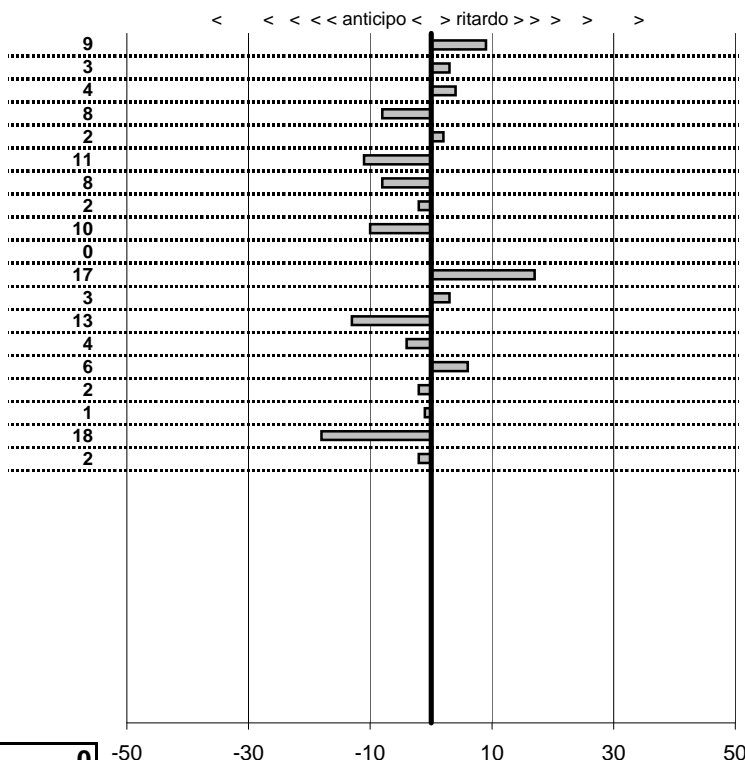

- Cronologi - Penalità - Statistiche -

**MAZZELLA G.**  
 ALFA ROMEO GIULIA SPRINT GTV **15**

**in classifica**

prova	t.imposto	start	stop	t.netto
PC31-Cittareale 3	0:00:06,00	19:20:39,48	19:20:45,57	0:00:06,09
PC32-Cittareale 4	0:00:07,00	19:20:45,57	19:20:52,60	0:00:07,03
PC33-Cittareale 5	0:00:08,00	19:20:52,60	19:21:00,64	0:00:08,04
PC34-Pian De Roche 5	1:34:59,00	19:21:00,64	20:55:59,72	0:94:59,08
PC35-Pian De Roche 6	0:00:07,00	20:55:59,72	20:56:06,74	0:00:07,02
PC36-Pian De Roche 7	0:00:09,00	20:56:06,74	20:56:15,63	0:00:08,89
PC37-Pian De Roche 8	0:00:07,00	20:56:15,63	20:56:22,55	0:00:06,92
PC38-Campoforogna 5	0:11:59,00	20:56:22,55	21:08:21,53	0:11:58,98
PC39-Campoforogna 6	0:00:08,00	21:08:21,53	21:08:29,43	0:00:07,90
PC40-Campoforogna 7	0:00:07,00	21:08:29,43	21:08:36,43	0:00:07,00
PC41-Campoforogna 8	0:00:05,00	21:08:36,43	21:08:41,60	0:00:05,17
PC42-Campostella 1	0:24:55,00	21:08:41,60	21:33:36,63	0:24:55,03
PC43-Campostella 2	0:00:06,00	21:33:36,63	21:33:42,50	0:00:05,87
PC44-Campostella 3	0:00:07,00	21:33:42,50	21:33:49,46	0:00:06,96
PC45-Campostella 4	0:00:05,00	21:33:49,46	21:33:54,52	0:00:05,06
PC46-Vallolina 1	0:09:59,00	21:33:54,52	21:43:53,50	0:09:58,98
PC47-Vallolina 2	0:00:07,00	21:43:53,50	21:44:00,49	0:00:06,99
PC48-Vallolina 3	0:00:06,00	21:44:00,49	21:44:06,31	0:00:05,82
PC49-Vallolina 4	0:00:05,00	21:44:06,31	21:44:11,29	0:00:04,98