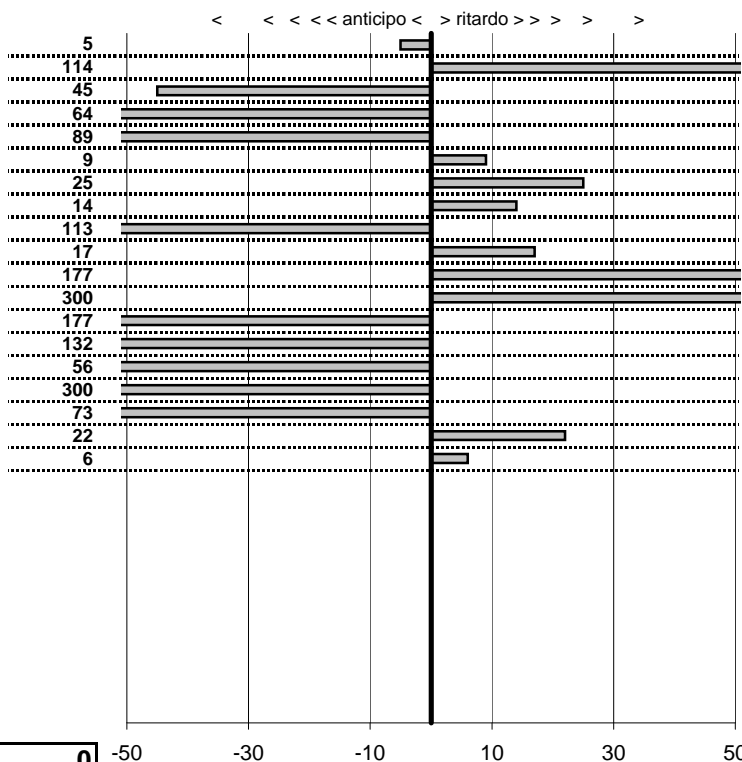

MONTAGNA G.
PORSCHE 911 **44**

in classifica

prova	t.imposto	start	stop	t.netto
PC31-Cittareale 3	0:00:06,00	19:49:14,35	19:49:20,30	0:00:05,95
PC32-Cittareale 4	0:00:07,00	19:49:20,30	19:49:28,44	0:00:08,14
PC33-Cittareale 5	0:00:08,00	19:49:28,44	19:49:35,99	0:00:07,55
PC34-Pian De Roche 5	1:34:59,00	19:49:35,99	21:24:34,35	0:94:58,36
PC35-Pian De Roche 6	0:00:07,00	21:24:34,35	21:24:40,46	0:00:06,11
PC36-Pian De Roche 7	0:00:09,00	21:24:40,46	21:24:49,55	0:00:09,09
PC37-Pian De Roche 8	0:00:07,00	21:24:49,55	21:24:56,80	0:00:07,25
PC38-Campoforogna 5	0:11:59,00	21:24:56,80	21:36:55,94	0:11:59,14
PC39-Campoforogna 6	0:00:08,00	21:36:55,94	21:37:02,81	0:00:06,87
PC40-Campoforogna 7	0:00:07,00	21:37:02,81	21:37:09,98	0:00:07,17
PC41-Campoforogna 8	0:00:05,00	21:37:09,98	21:37:16,75	0:00:06,77
PC42-Campostella 1	0:24:55,00	21:37:16,75	22:02:32,13	0:25:15,38
PC43-Campostella 2	0:00:06,00	22:02:32,13	22:02:36,36	0:00:04,23
PC44-Campostella 3	0:00:07,00	22:02:36,36	22:02:42,04	0:00:05,68
PC45-Campostella 4	0:00:05,00	22:02:42,04	22:02:46,48	0:00:04,44
PC46-Vallolina 1	0:09:59,00	22:02:46,48	22:12:28,04	0:09:41,56
PC47-Vallolina 2	0:00:07,00	22:12:28,04	22:12:34,31	0:00:06,27
PC48-Vallolina 3	0:00:06,00	22:12:34,31	22:12:40,53	0:00:06,22
PC49-Vallolina 4	0:00:05,00	22:12:40,53	22:12:45,59	0:00:05,06

SOMMA PENALITA' **3.608**
MEDIA PENALITA' **73,6**

ALTRE PENALITA' **0**
TOTALE PENALITA' **10.824**