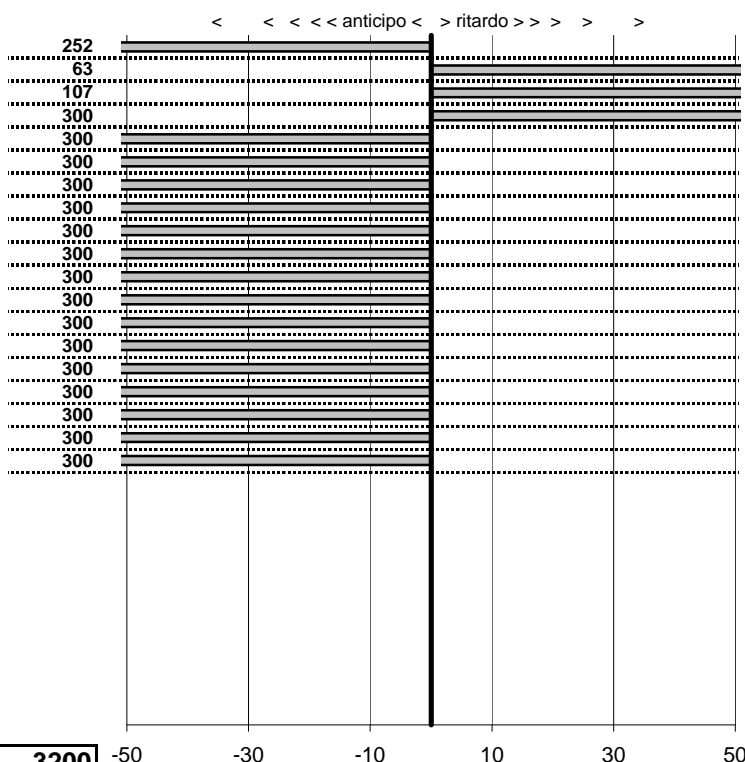

MINOSSI M.
LANCIA FULVIA HF

29

in classifica

prova	t.imposto	start	stop	t.netto
PC31-Cittareale 3	0:00:06,00	19:34:21,80	19:34:25,28	0:00:03,48
PC32-Cittareale 4	0:00:07,00	19:34:25,28	19:34:32,91	0:00:07,63
PC33-Cittareale 5	0:00:08,00	19:34:32,91	19:34:41,98	0:00:09,07
PC34-Pian De Roche 5	1:34:59,00	19:34:41,98	00:00:00,00	11:74:41,98
PC35-Pian De Roche 6	0:00:07,00	00:00:00,00	00:00:00,00	0:00:00,00
PC36-Pian De Roche 7	0:00:09,00	00:00:00,00	00:00:00,00	0:00:00,00
PC37-Pian De Roche 8	0:00:07,00	00:00:00,00	00:00:00,00	0:00:00,00
PC38-Campoforogna 5	0:11:59,00	00:00:00,00	00:00:00,00	0:00:00,00
PC39-Campoforogna 6	0:00:08,00	00:00:00,00	00:00:00,00	0:00:00,00
PC40-Campoforogna 7	0:00:07,00	00:00:00,00	00:00:00,00	0:00:00,00
PC41-Campoforogna 8	0:00:05,00	00:00:00,00	00:00:00,00	0:00:00,00
PC42-Campostella 1	0:24:55,00	00:00:00,00	00:00:00,00	0:00:00,00
PC43-Campostella 2	0:00:06,00	00:00:00,00	00:00:00,00	0:00:00,00
PC44-Campostella 3	0:00:07,00	00:00:00,00	00:00:00,00	0:00:00,00
PC45-Campostella 4	0:00:05,00	00:00:00,00	00:00:00,00	0:00:00,00
PC46-Vallolina 1	0:09:59,00	00:00:00,00	00:00:00,00	0:00:00,00
PC47-Vallolina 2	0:00:07,00	00:00:00,00	00:00:00,00	0:00:00,00
PC48-Vallolina 3	0:00:06,00	00:00:00,00	00:00:00,00	0:00:00,00
PC49-Vallolina 4	0:00:05,00	00:00:00,00	00:00:00,00	0:00:00,00

SOMMA PENALITA' 7.569
MEDIA PENALITA' 154,5

ALTRE PENALITA' 3200
TOTALE PENALITA' 18.200