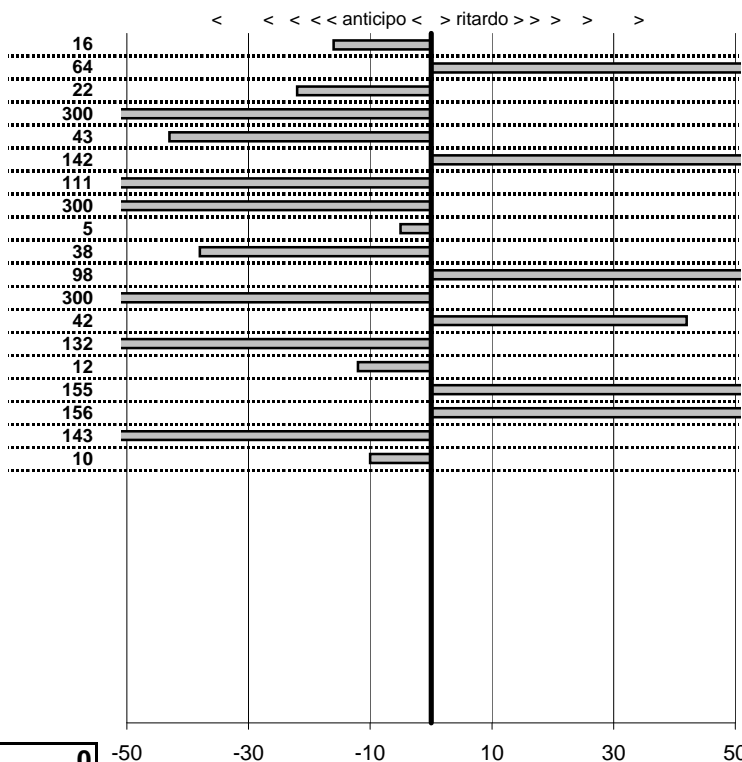

- Cronologi - Penalità - Statistiche -

**STALLONE G.**  
**FERRARI 430 BERLINETTA**

**8**

in classifica

prova	t.imposto	start	stop	t.netto
PC31-Cittareale 3	0:00:06,00	19:13:46,29	19:13:52,13	0:00:05,84
PC32-Cittareale 4	0:00:07,00	19:13:52,13	19:13:59,77	0:00:07,64
PC33-Cittareale 5	0:00:08,00	19:13:59,77	19:14:07,55	0:00:07,78
PC34-Pian De Roche 5	1:34:59,00	19:14:07,55	20:48:17,24	0:94:09,69
PC35-Pian De Roche 6	0:00:07,00	20:48:17,24	20:48:23,81	0:00:06,57
PC36-Pian De Roche 7	0:00:09,00	20:48:23,81	20:48:34,23	0:00:10,42
PC37-Pian De Roche 8	0:00:07,00	20:48:34,23	20:48:40,12	0:00:05,89
PC38-Campoforogna 5	0:11:59,00	20:48:40,12	21:00:17,31	0:11:37,19
PC39-Campoforogna 6	0:00:08,00	21:00:17,31	21:00:25,26	0:00:07,95
PC40-Campoforogna 7	0:00:07,00	21:00:25,26	21:00:31,88	0:00:06,62
PC41-Campoforogna 8	0:00:05,00	21:00:31,88	21:00:37,86	0:00:05,98
PC42-Campostella 1	0:24:55,00	21:00:37,86	21:25:06,76	0:24:28,90
PC43-Campostella 2	0:00:06,00	21:25:06,76	21:25:13,18	0:00:06,42
PC44-Campostella 3	0:00:07,00	21:25:13,18	21:25:18,86	0:00:05,68
PC45-Campostella 4	0:00:05,00	21:25:18,86	21:25:23,74	0:00:04,88
PC46-Vallolina 1	0:09:59,00	21:25:23,74	21:35:24,29	0:10:00,55
PC47-Vallolina 2	0:00:07,00	21:35:24,29	21:35:32,85	0:00:08,56
PC48-Vallolina 3	0:00:06,00	21:35:32,85	21:35:37,42	0:00:04,57
PC49-Vallolina 4	0:00:05,00	21:35:37,42	21:35:42,32	0:00:04,90