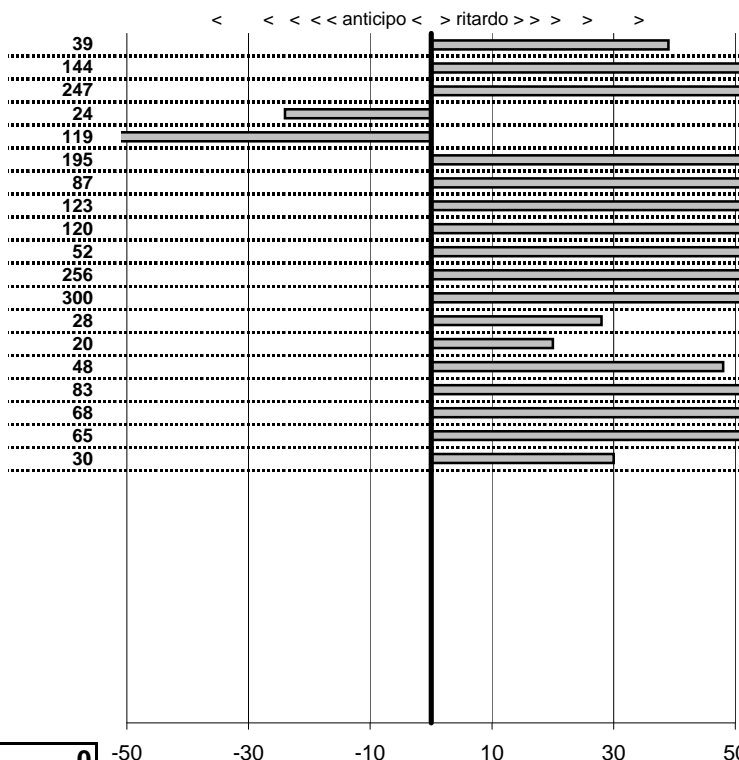

- Cronologi - Penalità - Statistiche -

GIULIVI G. MAZDA MX5	<b>52</b>
-------------------------	-----------

in classifica

prova	t.imposto	start	stop	t.netto
PC31-Cittareale 3	0:00:06,00	19:57:28,19	19:57:34,58	0:00:06,39
PC32-Cittareale 4	0:00:07,00	19:57:34,58	19:57:43,02	0:00:08,44
PC33-Cittareale 5	0:00:08,00	19:57:43,02	19:57:53,49	0:00:10,47
PC34-Pian De Roche 5	1:34:59,00	19:57:53,49	21:32:52,73	0:94:59,24
PC35-Pian De Roche 6	0:00:07,00	21:32:52,73	21:32:58,54	0:00:05,81
PC36-Pian De Roche 7	0:00:09,00	21:32:58,54	21:33:09,49	0:00:10,95
PC37-Pian De Roche 8	0:00:07,00	21:33:09,49	21:33:17,36	0:00:07,87
PC38-Campoforogna 5	0:11:59,00	21:33:17,36	21:45:17,59	0:12:00,23
PC39-Campoforogna 6	0:00:08,00	21:45:17,59	21:45:26,79	0:00:09,20
PC40-Campoforogna 7	0:00:07,00	21:45:26,79	21:45:34,31	0:00:07,52
PC41-Campoforogna 8	0:00:05,00	21:45:34,31	21:45:41,87	0:00:07,56
PC42-Campostella 1	0:24:55,00	21:45:41,87	22:16:34,37	0:30:52,50
PC43-Campostella 2	0:00:06,00	22:16:34,37	22:16:40,65	0:00:06,28
PC44-Campostella 3	0:00:07,00	22:16:40,65	22:16:47,85	0:00:07,20
PC45-Campostella 4	0:00:05,00	22:16:47,85	22:16:53,33	0:00:05,48
PC46-Vallolina 1	0:09:59,00	22:16:53,33	22:26:53,16	0:09:59,83
PC47-Vallolina 2	0:00:07,00	22:26:53,16	22:27:00,84	0:00:07,68
PC48-Vallolina 3	0:00:06,00	22:27:00,84	22:27:07,49	0:00:06,65
PC49-Vallolina 4	0:00:05,00	22:27:07,49	22:27:12,79	0:00:05,30