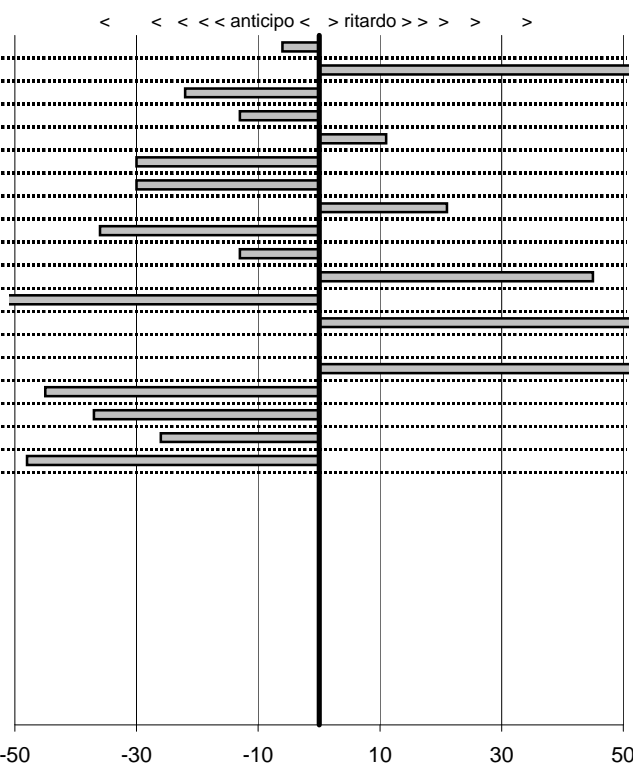

- Cronologi - Penalità - Statistiche -

**TERSIGNI L.**  
**LANCIA FULVIA COUPE' 1200**

**40**

in classifica

prova	t.imposto	start	stop	t.netto
PC31-Cittareale 3	0:00:06,00	19:45:37,53	19:45:43,47	0:00:05,94
PC32-Cittareale 4	0:00:07,00	19:45:43,47	19:45:51,24	0:00:07,77
PC33-Cittareale 5	0:00:08,00	19:45:51,24	19:45:59,02	0:00:07,78
PC34-Pian De Roche 5	1:34:59,00	19:45:59,02	21:20:57,89	0:94:58,87
PC35-Pian De Roche 6	0:00:07,00	21:20:57,89	21:21:05,00	0:00:07,11
PC36-Pian De Roche 7	0:00:09,00	21:21:05,00	21:21:13,70	0:00:08,70
PC37-Pian De Roche 8	0:00:07,00	21:21:13,70	21:21:20,40	0:00:06,70
PC38-Campoforogna 5	0:11:59,00	21:21:20,40	21:33:19,61	0:11:59,21
PC39-Campoforogna 6	0:00:08,00	21:33:19,61	21:33:27,25	0:00:07,64
PC40-Campoforogna 7	0:00:07,00	21:33:27,25	21:33:34,12	0:00:06,87
PC41-Campoforogna 8	0:00:05,00	21:33:34,12	21:33:39,57	0:00:05,45
PC42-Campostella 1	0:24:55,00	21:33:39,57	21:58:34,05	0:24:54,48
PC43-Campostella 2	0:00:06,00	21:58:34,05	21:58:40,74	0:00:06,69
PC44-Campostella 3	0:00:07,00	21:58:40,74	21:58:47,74	0:00:07,00
PC45-Campostella 4	0:00:05,00	21:58:47,74	21:58:53,80	0:00:06,06
PC46-Vallolina 1	0:09:59,00	21:58:53,80	22:08:52,35	0:09:58,55
PC47-Vallolina 2	0:00:07,00	22:08:52,35	22:08:58,98	0:00:06,63
PC48-Vallolina 3	0:00:06,00	22:08:58,98	22:09:04,72	0:00:05,74
PC49-Vallolina 4	0:00:05,00	22:09:04,72	22:09:09,24	0:00:04,52