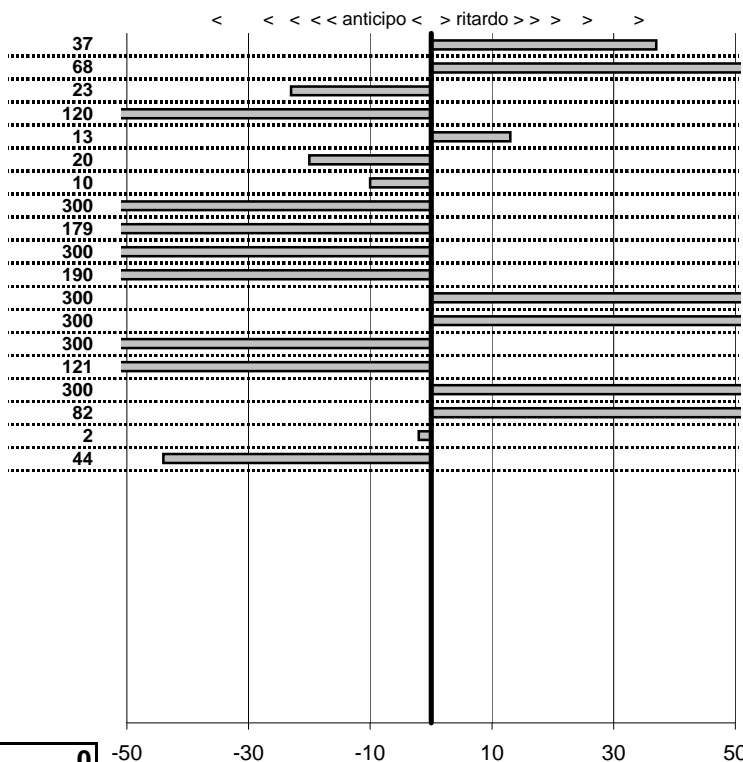

BESCHI M.
STEYR PUCK **25**

in classifica

prova	t.imposto	start	stop	t.netto
PC31-Cittareale 3	0:00:06,00	19:30:23,66	19:30:30,03	0:00:06,37
PC32-Cittareale 4	0:00:07,00	19:30:30,03	19:30:37,71	0:00:07,68
PC33-Cittareale 5	0:00:08,00	19:30:37,71	19:30:45,48	0:00:07,77
PC34-Pian De Roche 5	1:34:59,00	19:30:45,48	21:05:43,28	0:94:57,80
PC35-Pian De Roche 6	0:00:07,00	21:05:43,28	21:05:50,41	0:00:07,13
PC36-Pian De Roche 7	0:00:09,00	21:05:50,41	21:05:59,21	0:00:08,80
PC37-Pian De Roche 8	0:00:07,00	21:05:59,21	21:06:06,11	0:00:06,90
PC38-Campoforogna 5	0:11:59,00	21:06:06,11	21:17:13,87	0:11:07,76
PC39-Campoforogna 6	0:00:08,00	21:17:13,87	21:17:20,08	0:00:06,21
PC40-Campoforogna 7	0:00:07,00	21:17:20,08	21:17:23,69	0:00:03,61
PC41-Campoforogna 8	0:00:05,00	21:17:23,69	21:17:26,79	0:00:03,10
PC42-Campostella 1	0:24:55,00	21:17:26,79	21:42:37,11	0:25:10,32
PC43-Campostella 2	0:00:06,00	21:42:37,11	21:42:46,94	0:00:09,83
PC44-Campostella 3	0:00:07,00	21:42:46,94	21:42:47,27	0:00:00,33
PC45-Campostella 4	0:00:05,00	21:42:47,27	21:42:51,06	0:00:03,79
PC46-Vallolina 1	0:09:59,00	21:42:51,06	21:53:25,93	0:10:34,87
PC47-Vallolina 2	0:00:07,00	21:53:25,93	21:53:33,75	0:00:07,82
PC48-Vallolina 3	0:00:06,00	21:53:33,75	21:53:39,73	0:00:05,98
PC49-Vallolina 4	0:00:05,00	21:53:39,73	21:53:44,29	0:00:04,56

SOMMA PENALITA' **4.558**
MEDIA PENALITA' **93,0**

ALTRE PENALITA' **0**
TOTALE PENALITA' **7.247**