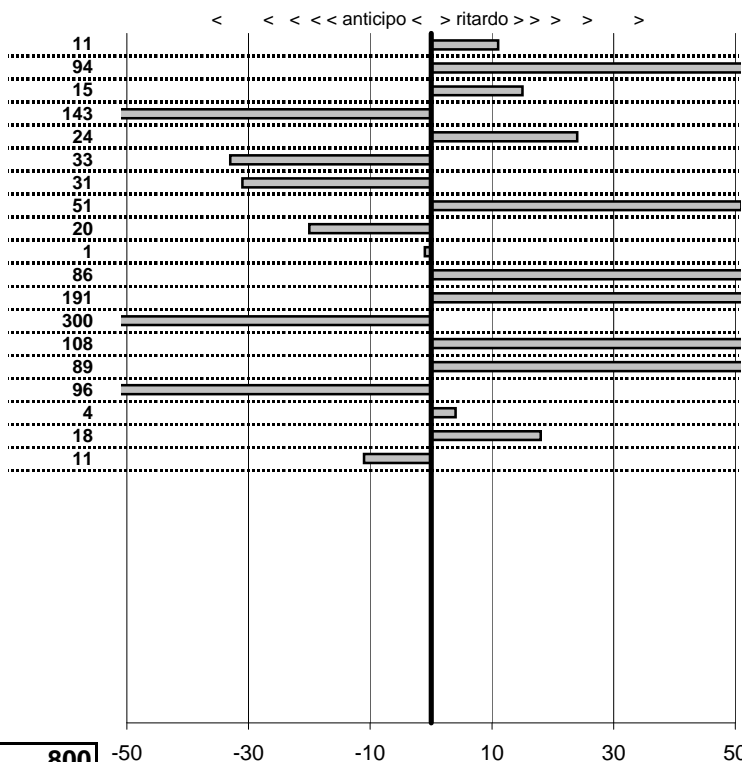

PIERACCIANI S.
MG PA **42**

in classifica

prova	t.imposto	start	stop	t.netto
PC31-Cittareale 3	0:00:06,00	19:47:33,54	19:47:39,65	0:00:06,11
PC32-Cittareale 4	0:00:07,00	19:47:39,65	19:47:47,59	0:00:07,94
PC33-Cittareale 5	0:00:08,00	19:47:47,59	19:47:55,74	0:00:08,15
PC34-Pian De Roche 5	1:34:59,00	19:47:55,74	21:22:53,31	0:94:57,57
PC35-Pian De Roche 6	0:00:07,00	21:22:53,31	21:23:00,55	0:00:07,24
PC36-Pian De Roche 7	0:00:09,00	21:23:00,55	21:23:09,22	0:00:08,67
PC37-Pian De Roche 8	0:00:07,00	21:23:09,22	21:23:15,91	0:00:06,69
PC38-Campoforogna 5	0:11:59,00	21:23:15,91	21:35:15,42	0:11:59,51
PC39-Campoforogna 6	0:00:08,00	21:35:15,42	21:35:23,22	0:00:07,80
PC40-Campoforogna 7	0:00:07,00	21:35:23,22	21:35:30,21	0:00:06,99
PC41-Campoforogna 8	0:00:05,00	21:35:30,21	21:35:36,07	0:00:05,86
PC42-Campostella 1	0:24:55,00	21:35:36,07	22:00:32,98	0:24:56,91
PC43-Campostella 2	0:00:06,00	22:00:32,98	22:00:35,30	0:00:02,32
PC44-Campostella 3	0:00:07,00	22:00:35,30	22:00:43,38	0:00:08,08
PC45-Campostella 4	0:00:05,00	22:00:43,38	22:00:49,27	0:00:05,89
PC46-Vallolina 1	0:09:59,00	22:00:49,27	22:10:47,31	0:09:58,04
PC47-Vallolina 2	0:00:07,00	22:10:47,31	22:10:54,35	0:00:07,04
PC48-Vallolina 3	0:00:06,00	22:10:54,35	22:11:00,53	0:00:06,18
PC49-Vallolina 4	0:00:05,00	22:11:00,53	22:11:05,42	0:00:04,89

SOMMA PENALITA' **5.208**
MEDIA PENALITA' **106,3**

ALTRE PENALITA' **800**
TOTALE PENALITA' **8.051**