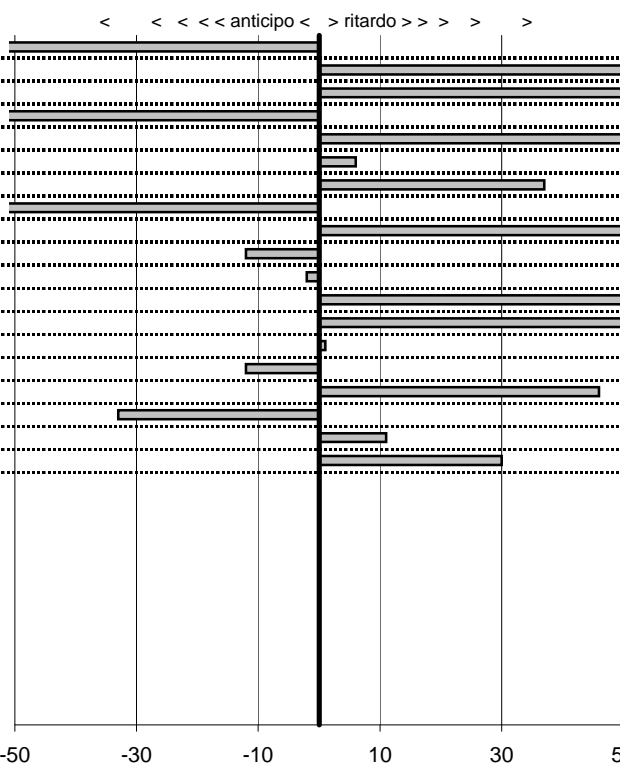

- Cronologi - Penalità - Statistiche -

**AVALLONE A.**  
**MERCEDES 280 SL** **35**

in classifica

prova	t.imposto	start	stop	t.netto
PC31-Cittareale 3	0:00:06,00	19:40:43,88	19:40:48,65	0:00:04,77
PC32-Cittareale 4	0:00:07,00	19:40:48,65	19:40:56,31	0:00:07,66
PC33-Cittareale 5	0:00:08,00	19:40:56,31	19:41:04,87	0:00:08,56
PC34-Pian De Roche 5	1:34:59,00	19:41:04,87	21:16:02,30	0:94:57,43
PC35-Pian De Roche 6	0:00:07,00	21:16:02,30	21:16:09,89	0:00:07,59
PC36-Pian De Roche 7	0:00:09,00	21:16:09,89	21:16:18,95	0:00:09,06
PC37-Pian De Roche 8	0:00:07,00	21:16:18,95	21:16:26,32	0:00:07,37
PC38-Campoforogna 5	0:11:59,00	21:16:26,32	21:28:24,78	0:11:58,46
PC39-Campoforogna 6	0:00:08,00	21:28:24,78	21:28:33,88	0:00:09,10
PC40-Campoforogna 7	0:00:07,00	21:28:33,88	21:28:40,76	0:00:06,88
PC41-Campoforogna 8	0:00:05,00	21:28:40,76	21:28:45,74	0:00:04,98
PC42-Campostella 1	0:24:55,00	21:28:45,74	21:59:07,74	0:30:22,00
PC43-Campostella 2	0:00:06,00	21:59:07,74	21:59:16,33	0:00:08,59
PC44-Campostella 3	0:00:07,00	21:59:16,33	21:59:23,34	0:00:07,01
PC45-Campostella 4	0:00:05,00	21:59:23,34	21:59:28,22	0:00:04,88
PC46-Vallolina 1	0:09:59,00	21:59:28,22	22:09:27,68	0:09:59,46
PC47-Vallolina 2	0:00:07,00	22:09:27,68	22:09:34,35	0:00:06,67
PC48-Vallolina 3	0:00:06,00	22:09:34,35	22:09:40,46	0:00:06,11
PC49-Vallolina 4	0:00:05,00	22:09:40,46	22:09:45,76	0:00:05,30