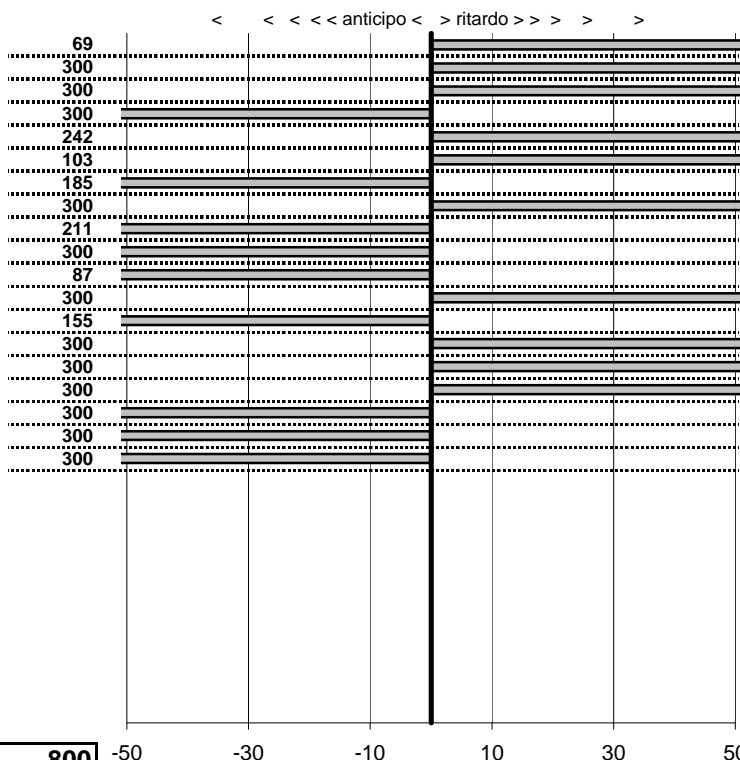

- Cronologi - Penalità - Statistiche -

**GAGGIANO A.**  
**AR GIULIA SUPER** **34**

in classifica

prova	t.imposto	start	stop	t.netto
PC31-Cittareale 3	0:00:06,00	19:39:23,93	19:39:30,62	0:00:06,69
PC32-Cittareale 4	0:00:07,00	19:39:30,62	19:39:40,85	0:00:10,23
PC33-Cittareale 5	0:00:08,00	19:39:40,85	19:39:52,87	0:00:12,02
PC34-Pian De Roche 5	1:34:59,00	19:39:52,87	21:14:37,40	0:94:44,53
PC35-Pian De Roche 6	0:00:07,00	21:14:37,40	21:14:46,82	0:00:09,42
PC36-Pian De Roche 7	0:00:09,00	21:14:46,82	21:14:56,85	0:00:10,03
PC37-Pian De Roche 8	0:00:07,00	21:14:56,85	21:15:02,00	0:00:05,15
PC38-Campoforogna 5	0:11:59,00	21:15:02,00	21:27:41,71	0:12:39,71
PC39-Campoforogna 6	0:00:08,00	21:27:41,71	21:27:47,60	0:00:05,89
PC40-Campoforogna 7	0:00:07,00	21:27:47,60	21:27:50,98	0:00:03,38
PC41-Campoforogna 8	0:00:05,00	21:27:50,98	21:27:55,11	0:00:04,13
PC42-Campostella 1	0:24:55,00	21:27:55,11	22:00:19,39	0:32:24,28
PC43-Campostella 2	0:00:06,00	22:00:19,39	22:00:23,84	0:00:04,45
PC44-Campostella 3	0:00:07,00	22:00:23,84	22:00:34,80	0:00:10,96
PC45-Campostella 4	0:00:05,00	22:00:34,80	22:00:48,81	0:00:14,01
PC46-Vallolina 1	0:09:59,00	22:00:48,81	00:00:00,00	13:20:48,81
PC47-Vallolina 2	0:00:07,00	00:00:00,00	00:00:00,00	0:00:00,00
PC48-Vallolina 3	0:00:06,00	00:00:00,00	00:00:00,00	0:00:00,00
PC49-Vallolina 4	0:00:05,00	00:00:00,00	00:00:00,00	0:00:00,00