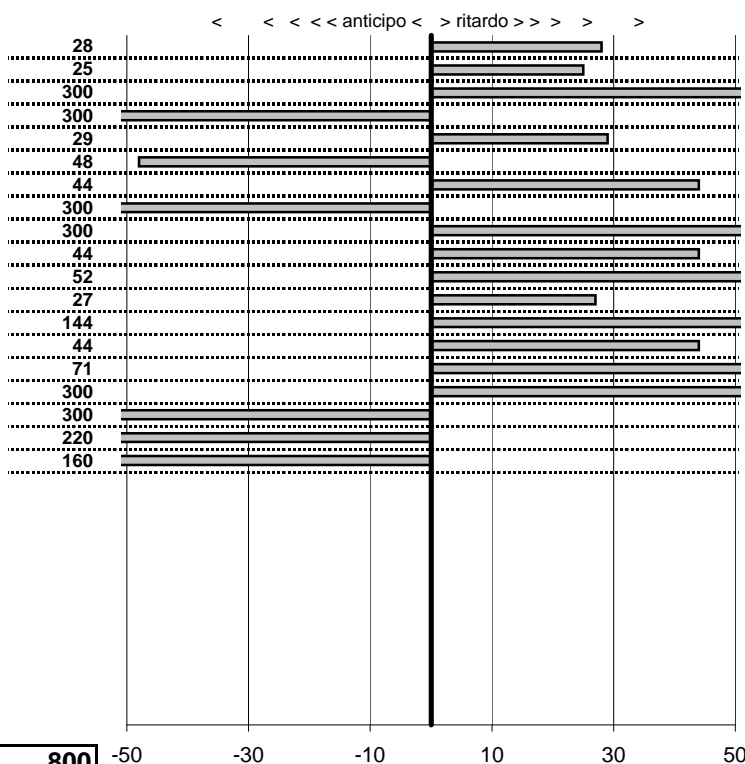

MAINAS G.
AR 2000 SPIDER

48

in classifica

prova	t.imposto	start	stop	t.netto
PC31-Cittareale 3	0:00:06,00	19:53:29,05	19:53:35,33	0:00:06,28
PC32-Cittareale 4	0:00:07,00	19:53:35,33	19:53:42,58	0:00:07,25
PC33-Cittareale 5	0:00:08,00	19:53:42,58	19:53:57,20	0:00:14,62
PC34-Pian De Roche 5	1:34:59,00	19:53:57,20	21:29:33,93	0:95:36,73
PC35-Pian De Roche 6	0:00:07,00	21:29:33,93	21:29:41,22	0:00:07,29
PC36-Pian De Roche 7	0:00:09,00	21:29:41,22	21:29:49,74	0:00:08,52
PC37-Pian De Roche 8	0:00:07,00	21:29:49,74	21:29:57,18	0:00:07,44
PC38-Campoforogna 5	0:11:59,00	21:29:57,18	21:41:49,65	0:11:52,47
PC39-Campoforogna 6	0:00:08,00	21:41:49,65	21:42:04,80	0:00:15,15
PC40-Campoforogna 7	0:00:07,00	21:42:04,80	21:42:12,24	0:00:07,44
PC41-Campoforogna 8	0:00:05,00	21:42:12,24	21:42:17,76	0:00:05,52
PC42-Campostella 1	0:24:55,00	21:42:17,76	22:07:13,03	0:24:55,27
PC43-Campostella 2	0:00:06,00	22:07:13,03	22:07:20,47	0:00:07,44
PC44-Campostella 3	0:00:07,00	22:07:20,47	22:07:27,91	0:00:07,44
PC45-Campostella 4	0:00:05,00	22:07:27,91	22:07:33,62	0:00:05,71
PC46-Vallolina 1	0:09:59,00	22:07:33,62	22:17:53,28	0:10:19,66
PC47-Vallolina 2	0:00:07,00	22:17:53,28	22:17:57,13	0:00:03,85
PC48-Vallolina 3	0:00:06,00	22:17:57,13	22:18:00,93	0:00:03,80
PC49-Vallolina 4	0:00:05,00	22:18:00,93	22:18:04,33	0:00:03,40

SOMMA PENALITA' **6.376**
MEDIA PENALITA' **130,1**

ALTRE PENALITA' **800**
TOTALE PENALITA' **21.528**