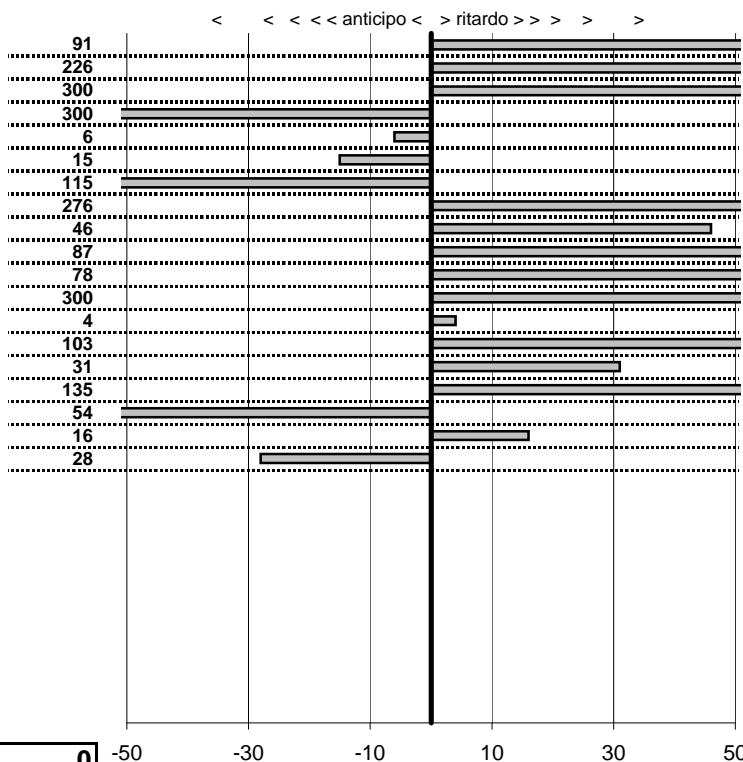

MANCINI U. FIAT 500 F	53

in classifica

prova	t.imposto	start	stop	t.netto
PC31-Cittareale 3	0:00:06,00	19:58:08,87	19:58:15,78	0:00:06,91
PC32-Cittareale 4	0:00:07,00	19:58:15,78	19:58:25,04	0:00:09,26
PC33-Cittareale 5	0:00:08,00	19:58:25,04	19:58:36,79	0:00:11,75
PC34-Pian De Roche 5	1:34:59,00	19:58:36,79	21:33:27,86	0:94:51,07
PC35-Pian De Roche 6	0:00:07,00	21:33:27,86	21:33:34,80	0:00:06,94
PC36-Pian De Roche 7	0:00:09,00	21:33:34,80	21:33:43,65	0:00:08,85
PC37-Pian De Roche 8	0:00:07,00	21:33:43,65	21:33:49,50	0:00:05,85
PC38-Campoforogna 5	0:11:59,00	21:33:49,50	21:45:51,26	0:12:01,76
PC39-Campoforogna 6	0:00:08,00	21:45:51,26	21:45:59,72	0:00:08,46
PC40-Campoforogna 7	0:00:07,00	21:45:59,72	21:46:07,59	0:00:07,87
PC41-Campoforogna 8	0:00:05,00	21:46:07,59	21:46:13,37	0:00:05,78
PC42-Campostella 1	0:24:55,00	21:46:13,37	22:17:07,44	0:30:54,07
PC43-Campostella 2	0:00:06,00	22:17:07,44	22:17:13,48	0:00:06,04
PC44-Campostella 3	0:00:07,00	22:17:13,48	22:17:21,51	0:00:08,03
PC45-Campostella 4	0:00:05,00	22:17:21,51	22:17:26,82	0:00:05,31
PC46-Vallolina 1	0:09:59,00	22:17:26,82	22:27:27,17	0:10:00,35
PC47-Vallolina 2	0:00:07,00	22:27:27,17	22:27:33,63	0:00:06,46
PC48-Vallolina 3	0:00:06,00	22:27:33,63	22:27:39,79	0:00:06,16
PC49-Vallolina 4	0:00:05,00	22:27:39,79	22:27:44,51	0:00:04,72

SOMMA PENALITA'	5.420
MEDIA PENALITA'	110,6

ALTRE PENALITA'	0
TOTALE PENALITA'	16.260