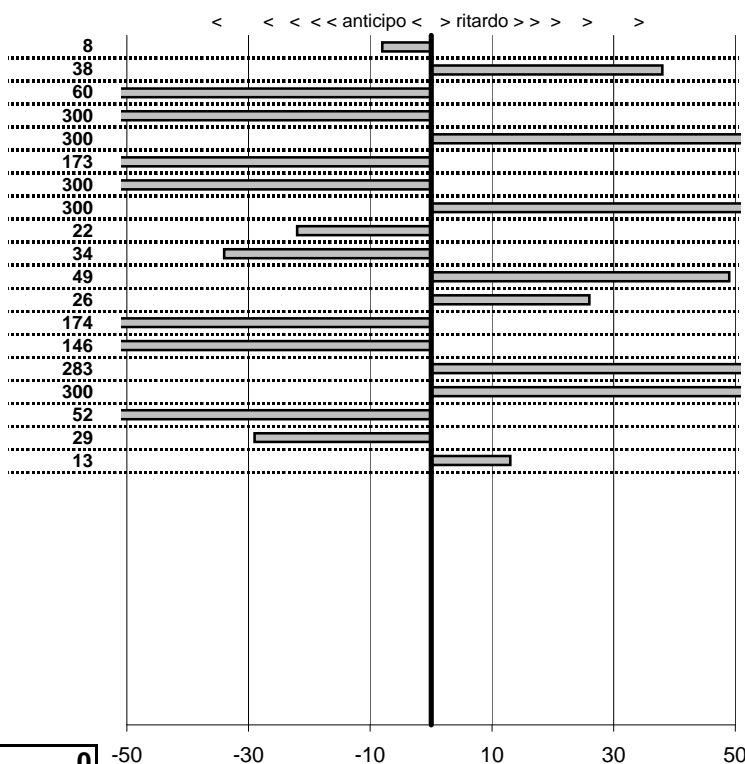

SAVARESE S.
FERRARI 550 MARANELLO

7

in classifica

prova	t.imposto	start	stop	t.netto
PC31-Cittareale 3	0:00:06,00	19:12:49,90	19:12:55,82	0:00:05,92
PC32-Cittareale 4	0:00:07,00	19:12:55,82	19:13:03,20	0:00:07,38
PC33-Cittareale 5	0:00:08,00	19:13:03,20	19:13:10,60	0:00:07,40
PC34-Pian De Roche 5	1:34:59,00	19:13:10,60	20:46:16,62	0:93:06,02
PC35-Pian De Roche 6	0:00:07,00	20:46:16,62	20:46:32,34	0:00:15,72
PC36-Pian De Roche 7	0:00:09,00	20:46:32,34	20:46:39,61	0:00:07,27
PC37-Pian De Roche 8	0:00:07,00	20:46:39,61	20:46:41,43	0:00:01,82
PC38-Campoforogna 5	0:11:59,00	20:46:41,43	20:58:45,74	0:12:04,31
PC39-Campoforogna 6	0:00:08,00	20:58:45,74	20:58:53,52	0:00:07,78
PC40-Campoforogna 7	0:00:07,00	20:58:53,52	20:59:00,18	0:00:06,66
PC41-Campoforogna 8	0:00:05,00	20:59:00,18	20:59:05,67	0:00:05,49
PC42-Campostella 1	0:24:55,00	20:59:05,67	21:24:00,93	0:24:55,26
PC43-Campostella 2	0:00:06,00	21:24:00,93	21:24:05,19	0:00:04,26
PC44-Campostella 3	0:00:07,00	21:24:05,19	21:24:10,73	0:00:05,54
PC45-Campostella 4	0:00:05,00	21:24:10,73	21:24:18,56	0:00:07,83
PC46-Vallolina 1	0:09:59,00	21:24:18,56	21:34:20,81	0:10:02,25
PC47-Vallolina 2	0:00:07,00	21:34:20,81	21:34:27,29	0:00:06,48
PC48-Vallolina 3	0:00:06,00	21:34:27,29	21:34:33,00	0:00:05,71
PC49-Vallolina 4	0:00:05,00	21:34:33,00	21:34:38,13	0:00:05,13

SOMMA PENALITA' **4.368**
MEDIA PENALITA' **89,1**

ALTRE PENALITA' **0**
TOTALE PENALITA' **4.368**