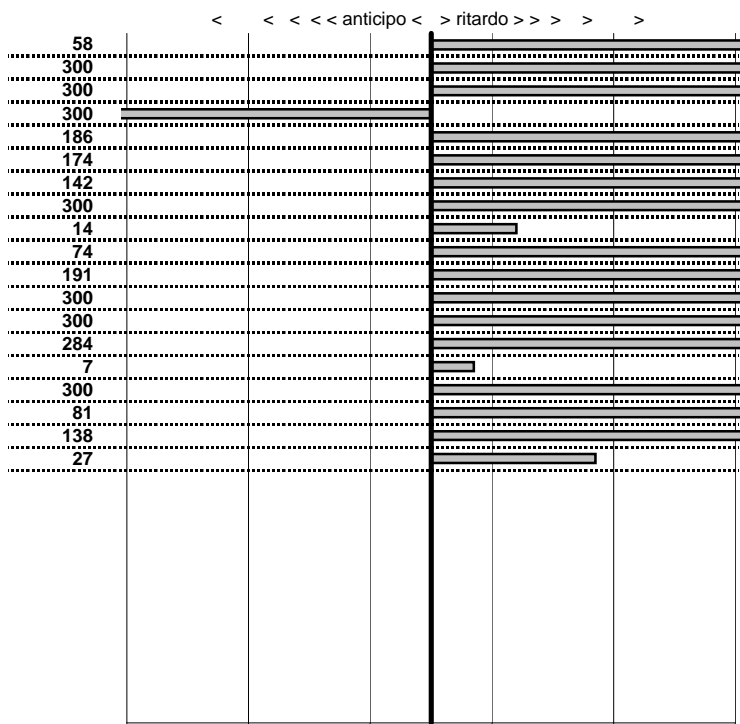

CAMPOLI E. 41
A 112 ABARTH

in classifica

prova	t.imposto	start	stop	t.netto
PC31-Cittareale 3	0:00:06,00	19:46:46,29	19:46:52,87	0:00:06,58
PC32-Cittareale 4	0:00:07,00	19:46:52,87	19:47:03,00	0:00:10,13
PC33-Cittareale 5	0:00:08,00	19:47:03,00	19:47:15,10	0:00:12,10
PC34-Pian De Roche 5	1:34:59,00	19:47:15,10	21:21:47,49	0:94:32,39
PC35-Pian De Roche 6	0:00:07,00	21:21:47,49	21:21:56,35	0:00:08,86
PC36-Pian De Roche 7	0:00:09,00	21:21:56,35	21:22:07,09	0:00:10,74
PC37-Pian De Roche 8	0:00:07,00	21:22:07,09	21:22:15,51	0:00:08,42
PC38-Campoforogna 5	0:11:59,00	21:22:15,51	21:34:22,03	0:12:06,52
PC39-Campoforogna 6	0:00:08,00	21:34:22,03	21:34:30,17	0:00:08,14
PC40-Campoforogna 7	0:00:07,00	21:34:30,17	21:34:37,91	0:00:07,74
PC41-Campoforogna 8	0:00:05,00	21:34:37,91	21:34:44,82	0:00:06,91
PC42-Campostella 1	0:24:55,00	21:34:44,82	22:02:58,09	0:28:13,27
PC43-Campostella 2	0:00:06,00	22:02:58,09	22:03:07,59	0:00:09,50
PC44-Campostella 3	0:00:07,00	22:03:07,59	22:03:17,43	0:00:09,84
PC45-Campostella 4	0:00:05,00	22:03:17,43	22:03:22,50	0:00:05,07
PC46-Vallolina 1	0:09:59,00	22:03:22,50	22:13:30,93	0:10:08,43
PC47-Vallolina 2	0:00:07,00	22:13:30,93	22:13:38,74	0:00:07,81
PC48-Vallolina 3	0:00:06,00	22:13:38,74	22:13:46,12	0:00:07,38
PC49-Vallolina 4	0:00:05,00	22:13:46,12	22:13:51,39	0:00:05,27

SOMMA PENALITA' **8.389**
MEDIA PENALITA' **171,2**

ALTRE PENALITA' **800**
TOTALE PENALITA' **15.989**