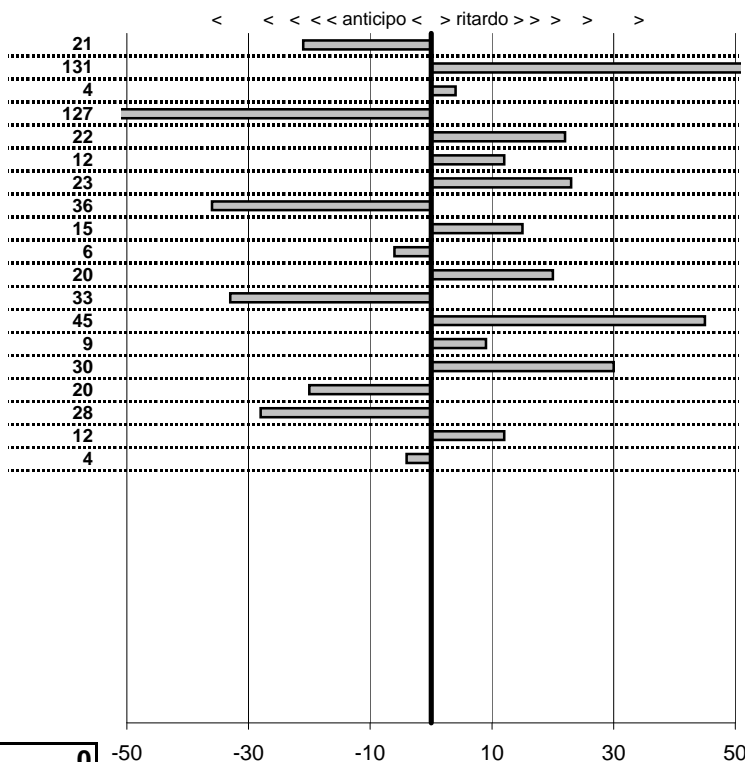

TRAINA L. **39**
AR GIULIA 1300 TI

in classifica

prova	t.imposto	start	stop	t.netto
PC31-Cittareale 3	0:00:06,00	19:44:26,02	19:44:31,81	0:00:05,79
PC32-Cittareale 4	0:00:07,00	19:44:31,81	19:44:40,12	0:00:08,31
PC33-Cittareale 5	0:00:08,00	19:44:40,12	19:44:48,16	0:00:08,04
PC34-Pian De Roche 5	1:34:59,00	19:44:48,16	21:19:45,89	0:94:57,73
PC35-Pian De Roche 6	0:00:07,00	21:19:45,89	21:19:53,11	0:00:07,22
PC36-Pian De Roche 7	0:00:09,00	21:19:53,11	21:20:02,23	0:00:09,12
PC37-Pian De Roche 8	0:00:07,00	21:20:02,23	21:20:09,46	0:00:07,23
PC38-Campoforogna 5	0:11:59,00	21:20:09,46	21:32:08,10	0:11:58,64
PC39-Campoforogna 6	0:00:08,00	21:32:08,10	21:32:16,25	0:00:08,15
PC40-Campoforogna 7	0:00:07,00	21:32:16,25	21:32:23,19	0:00:06,94
PC41-Campoforogna 8	0:00:05,00	21:32:23,19	21:32:28,39	0:00:05,20
PC42-Campostella 1	0:24:55,00	21:32:28,39	21:57:23,06	0:24:54,67
PC43-Campostella 2	0:00:06,00	21:57:23,06	21:57:29,51	0:00:06,45
PC44-Campostella 3	0:00:07,00	21:57:29,51	21:57:36,60	0:00:07,09
PC45-Campostella 4	0:00:05,00	21:57:36,60	21:57:41,90	0:00:05,30
PC46-Vallolina 1	0:09:59,00	21:57:41,90	22:07:40,70	0:09:58,80
PC47-Vallolina 2	0:00:07,00	22:07:40,70	22:07:47,42	0:00:06,72
PC48-Vallolina 3	0:00:06,00	22:07:47,42	22:07:53,54	0:00:06,12
PC49-Vallolina 4	0:00:05,00	22:07:53,54	22:07:58,50	0:00:04,96

SOMMA PENALITA' **1.247**
MEDIA PENALITA' **25,4**

ALTRE PENALITA' **0**
TOTALE PENALITA' **2.107**