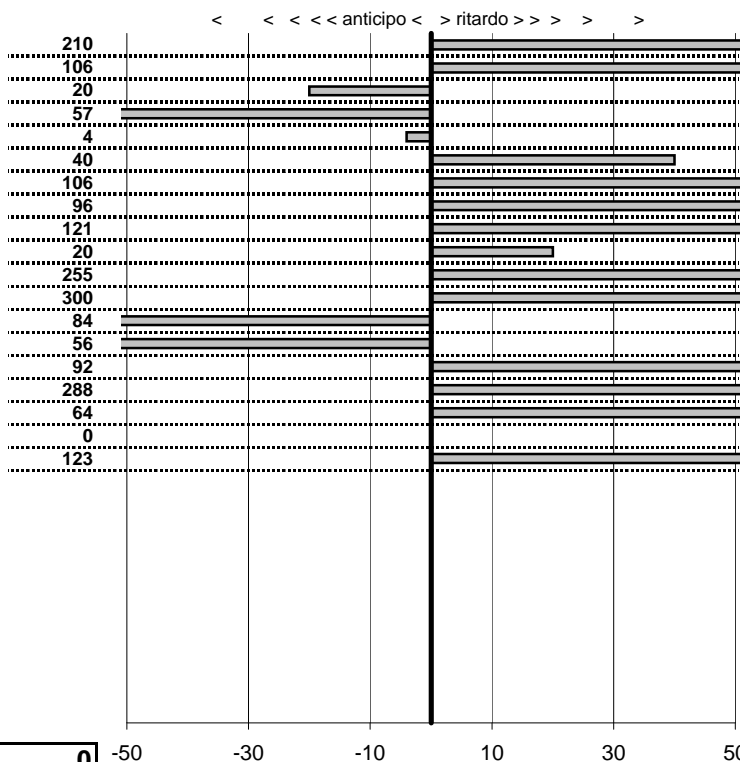

ANGELINI P. **55**
OPEL GT 1900

in classifica

prova	t.imposto	start	stop	t.netto
PC31-Cittareale 3	0:00:06,00	20:00:28,55	20:00:36,65	0:00:08,10
PC32-Cittareale 4	0:00:07,00	20:00:36,65	20:00:44,71	0:00:08,06
PC33-Cittareale 5	0:00:08,00	20:00:44,71	20:00:52,51	0:00:07,80
PC34-Pian De Roche 5	1:34:59,00	20:00:52,51	21:35:52,08	0:94:59,57
PC35-Pian De Roche 6	0:00:07,00	21:35:52,08	21:35:59,04	0:00:06,96
PC36-Pian De Roche 7	0:00:09,00	21:35:59,04	21:36:08,44	0:00:09,40
PC37-Pian De Roche 8	0:00:07,00	21:36:08,44	21:36:16,50	0:00:08,06
PC38-Campoforogna 5	0:11:59,00	21:36:16,50	21:48:16,46	0:11:59,96
PC39-Campoforogna 6	0:00:08,00	21:48:16,46	21:48:25,67	0:00:09,21
PC40-Campoforogna 7	0:00:07,00	21:48:25,67	21:48:32,87	0:00:07,20
PC41-Campoforogna 8	0:00:05,00	21:48:32,87	21:48:40,42	0:00:07,55
PC42-Campostella 1	0:24:55,00	21:48:40,42	22:17:30,32	0:28:49,90
PC43-Campostella 2	0:00:06,00	22:17:30,32	22:17:35,48	0:00:05,16
PC44-Campostella 3	0:00:07,00	22:17:35,48	22:17:41,92	0:00:06,44
PC45-Campostella 4	0:00:05,00	22:17:41,92	22:17:47,84	0:00:05,92
PC46-Vallolina 1	0:09:59,00	22:17:47,84	22:27:49,72	0:10:01,88
PC47-Vallolina 2	0:00:07,00	22:27:49,72	22:27:57,36	0:00:07,64
PC48-Vallolina 3	0:00:06,00	22:27:57,36	22:28:03,36	0:00:06,00
PC49-Vallolina 4	0:00:05,00	22:28:03,36	22:28:09,59	0:00:06,23

SOMMA PENALITA' 5.374
MEDIA PENALITA' 109,7

ALTRE PENALITA' 0
TOTALE PENALITA' 16.122