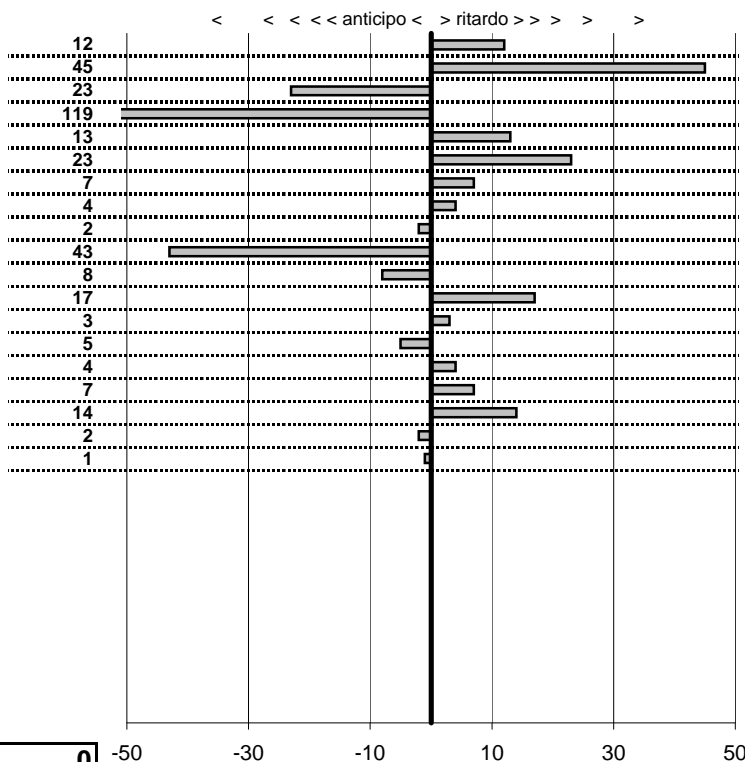

- Cronologi - Penalità - Statistiche -

CICORIA A. **18**  
 MG A MK2

in classifica

prova	t.imposto	start	stop	t.netto
PC31-Cittareale 3	0:00:06,00	19:23:48,67	19:23:54,79	0:00:06,12
PC32-Cittareale 4	0:00:07,00	19:23:54,79	19:24:02,24	0:00:07,45
PC33-Cittareale 5	0:00:08,00	19:24:02,24	19:24:10,01	0:00:07,77
PC34-Pian De Roche 5	1:34:59,00	19:24:10,01	20:59:10,20	0:95:00,19
PC35-Pian De Roche 6	0:00:07,00	20:59:10,20	20:59:17,33	0:00:07,13
PC36-Pian De Roche 7	0:00:09,00	20:59:17,33	20:59:26,56	0:00:09,23
PC37-Pian De Roche 8	0:00:07,00	20:59:26,56	20:59:33,63	0:00:07,07
PC38-Campoforogna 5	0:11:59,00	20:59:33,63	21:11:32,67	0:11:59,04
PC39-Campoforogna 6	0:00:08,00	21:11:32,67	21:11:40,65	0:00:07,98
PC40-Campoforogna 7	0:00:07,00	21:11:40,65	21:11:47,22	0:00:06,57
PC41-Campoforogna 8	0:00:05,00	21:11:47,22	21:11:52,14	0:00:04,92
PC42-Campostella 1	0:24:55,00	21:11:52,14	21:36:47,31	0:24:55,17
PC43-Campostella 2	0:00:06,00	21:36:47,31	21:36:53,34	0:00:06,03
PC44-Campostella 3	0:00:07,00	21:36:53,34	21:37:00,29	0:00:06,95
PC45-Campostella 4	0:00:05,00	21:37:00,29	21:37:05,33	0:00:05,04
PC46-Vallolina 1	0:09:59,00	21:37:05,33	21:47:04,40	0:09:59,07
PC47-Vallolina 2	0:00:07,00	21:47:04,40	21:47:11,54	0:00:07,14
PC48-Vallolina 3	0:00:06,00	21:47:11,54	21:47:17,52	0:00:05,98
PC49-Vallolina 4	0:00:05,00	21:47:17,52	21:47:22,51	0:00:04,99