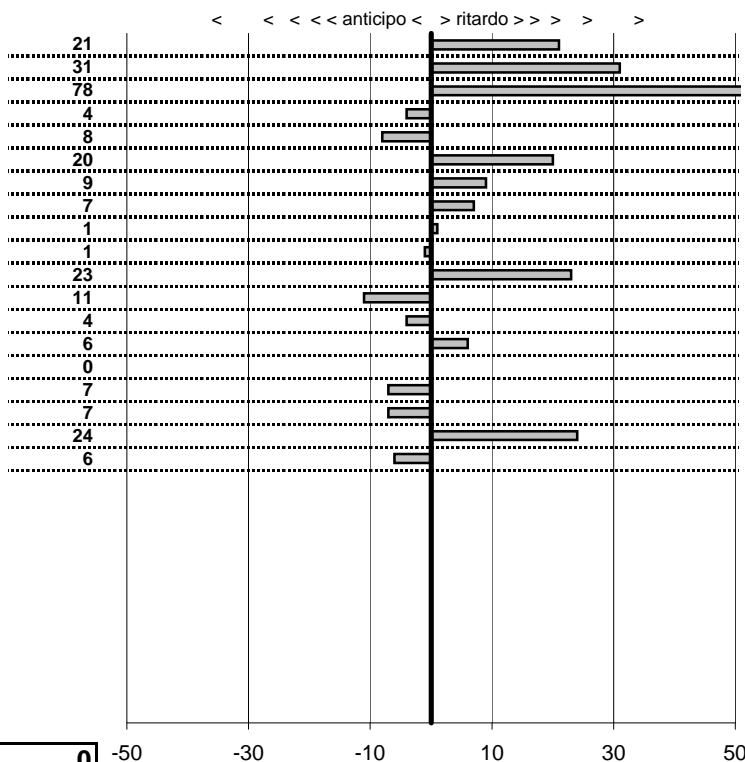

- Cronologi - Penalità - Statistiche -

**IVELLA R.**  
**LANCIA FULVIA COUPE'**

**21**

in classifica

prova	t.imposto	start	stop	t.netto
PC31-Cittareale 3	0:00:06,00	19:26:40,71	19:26:46,92	0:00:06,21
PC32-Cittareale 4	0:00:07,00	19:26:46,92	19:26:54,23	0:00:07,31
PC33-Cittareale 5	0:00:08,00	19:26:54,23	19:27:03,01	0:00:08,78
PC34-Pian De Roche 5	1:34:59,00	19:27:03,01	21:02:02,05	0:94:59,04
PC35-Pian De Roche 6	0:00:07,00	21:02:02,05	21:02:08,97	0:00:06,92
PC36-Pian De Roche 7	0:00:09,00	21:02:08,97	21:02:18,17	0:00:09,20
PC37-Pian De Roche 8	0:00:07,00	21:02:18,17	21:02:25,26	0:00:07,09
PC38-Campoforogna 5	0:11:59,00	21:02:25,26	21:14:24,33	0:11:59,07
PC39-Campoforogna 6	0:00:08,00	21:14:24,33	21:14:32,34	0:00:08,01
PC40-Campoforogna 7	0:00:07,00	21:14:32,34	21:14:39,33	0:00:06,99
PC41-Campoforogna 8	0:00:05,00	21:14:39,33	21:14:44,56	0:00:05,23
PC42-Campostella 1	0:24:55,00	21:14:44,56	21:39:39,45	0:24:54,89
PC43-Campostella 2	0:00:06,00	21:39:39,45	21:39:45,41	0:00:05,96
PC44-Campostella 3	0:00:07,00	21:39:45,41	21:39:52,47	0:00:07,06
PC45-Campostella 4	0:00:05,00	21:39:52,47	21:39:57,47	0:00:05,00
PC46-Vallolina 1	0:09:59,00	21:39:57,47	21:49:56,40	0:09:58,93
PC47-Vallolina 2	0:00:07,00	21:49:56,40	21:50:03,33	0:00:06,93
PC48-Vallolina 3	0:00:06,00	21:50:03,33	21:50:09,57	0:00:06,24
PC49-Vallolina 4	0:00:05,00	21:50:09,57	21:50:14,51	0:00:04,94