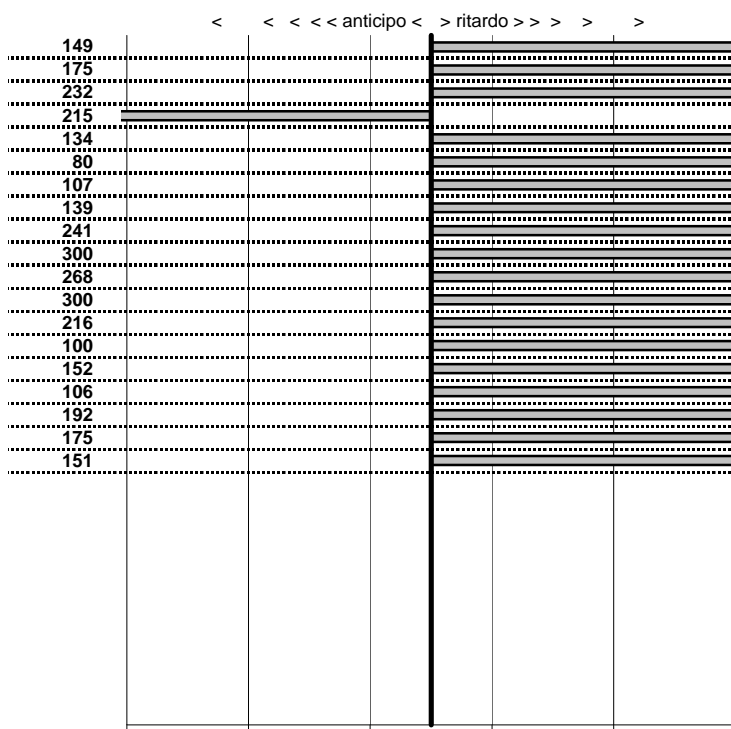

- Cronologi - Penalità - Statistiche -

DE ANGELIS E. LANCIA APRILIA	<b>46</b>
---------------------------------	-----------

in classifica

prova	t.imposto	start	stop	t.netto
PC31-Cittareale 3	0:00:06,00	19:51:20,75	19:51:28,24	0:00:07,49
PC32-Cittareale 4	0:00:07,00	19:51:28,24	19:51:36,99	0:00:08,75
PC33-Cittareale 5	0:00:08,00	19:51:36,99	19:51:47,31	0:00:10,32
PC34-Pian De Roche 5	1:34:59,00	19:51:47,31	21:26:48,46	0:95:01,15
PC35-Pian De Roche 6	0:00:07,00	21:26:48,46	21:26:56,80	0:00:08,34
PC36-Pian De Roche 7	0:00:09,00	21:26:56,80	21:27:06,60	0:00:09,80
PC37-Pian De Roche 8	0:00:07,00	21:27:06,60	21:27:14,67	0:00:08,07
PC38-Campoforogna 5	0:11:59,00	21:27:14,67	21:39:15,06	0:12:00,39
PC39-Campoforogna 6	0:00:08,00	21:39:15,06	21:39:25,47	0:00:10,41
PC40-Campoforogna 7	0:00:07,00	21:39:25,47	21:39:38,75	0:00:13,28
PC41-Campoforogna 8	0:00:05,00	21:39:38,75	21:39:46,43	0:00:07,68
PC42-Campostella 1	0:24:55,00	21:39:46,43	22:08:08,06	0:28:21,63
PC43-Campostella 2	0:00:06,00	22:08:08,06	22:08:16,22	0:00:08,16
PC44-Campostella 3	0:00:07,00	22:08:16,22	22:08:24,22	0:00:08,00
PC45-Campostella 4	0:00:05,00	22:08:24,22	22:08:30,74	0:00:06,52
PC46-Vallolina 1	0:09:59,00	22:08:30,74	22:18:30,80	0:10:00,06
PC47-Vallolina 2	0:00:07,00	22:18:30,80	22:18:39,72	0:00:08,92
PC48-Vallolina 3	0:00:06,00	22:18:39,72	22:18:47,47	0:00:07,75
PC49-Vallolina 4	0:00:05,00	22:18:47,47	22:18:53,98	0:00:06,51