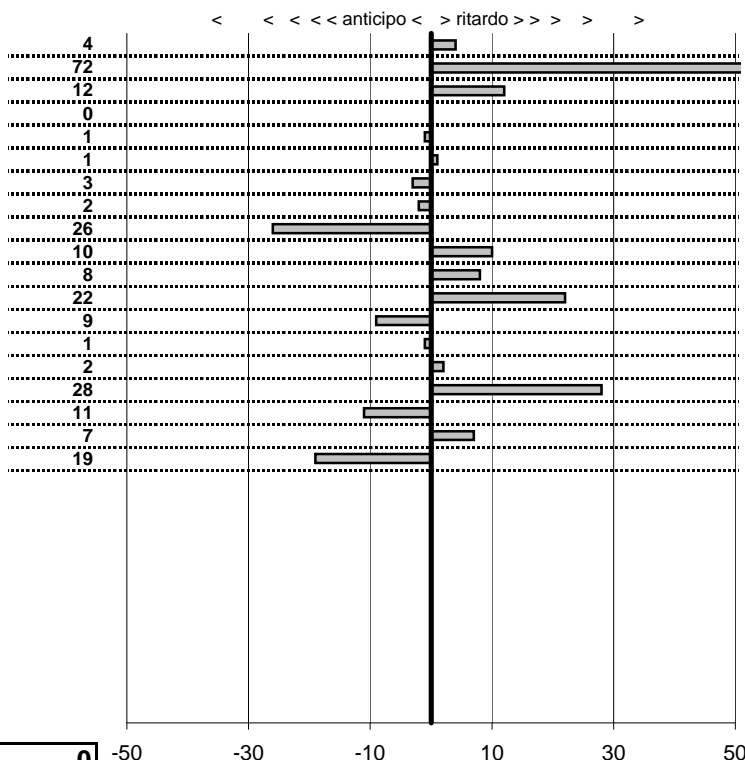

MARCELLI M. **32**
CITROEN DS 21

in classifica

prova	t.imposto	start	stop	t.netto
PC31-Cittareale 3	0:00:06,00	19:37:33,36	19:37:39,40	0:00:06,04
PC32-Cittareale 4	0:00:07,00	19:37:39,40	19:37:47,12	0:00:07,72
PC33-Cittareale 5	0:00:08,00	19:37:47,12	19:37:55,24	0:00:08,12
PC34-Pian De Roche 5	1:34:59,00	19:37:55,24	21:12:54,24	0:94:59,00
PC35-Pian De Roche 6	0:00:07,00	21:12:54,24	21:13:01,23	0:00:06,99
PC36-Pian De Roche 7	0:00:09,00	21:13:01,23	21:13:10,24	0:00:09,01
PC37-Pian De Roche 8	0:00:07,00	21:13:10,24	21:13:17,21	0:00:06,97
PC38-Campoforogna 5	0:11:59,00	21:13:17,21	21:25:16,19	0:11:58,98
PC39-Campoforogna 6	0:00:08,00	21:25:16,19	21:25:23,93	0:00:07,74
PC40-Campoforogna 7	0:00:07,00	21:25:23,93	21:25:31,03	0:00:07,10
PC41-Campoforogna 8	0:00:05,00	21:25:31,03	21:25:36,11	0:00:05,08
PC42-Campostella 1	0:24:55,00	21:25:36,11	21:50:31,33	0:24:55,22
PC43-Campostella 2	0:00:06,00	21:50:31,33	21:50:37,24	0:00:05,91
PC44-Campostella 3	0:00:07,00	21:50:37,24	21:50:44,23	0:00:06,99
PC45-Campostella 4	0:00:05,00	21:50:44,23	21:50:49,25	0:00:05,02
PC46-Vallolina 1	0:09:59,00	21:50:49,25	22:00:48,53	0:09:59,28
PC47-Vallolina 2	0:00:07,00	22:00:48,53	22:00:55,42	0:00:06,89
PC48-Vallolina 3	0:00:06,00	22:00:55,42	22:01:01,49	0:00:06,07
PC49-Vallolina 4	0:00:05,00	22:01:01,49	22:01:06,30	0:00:04,81

SOMMA PENALITA' **676**
MEDIA PENALITA' **13,8**

ALTRE PENALITA' **0**
TOTALE PENALITA' **1.129**