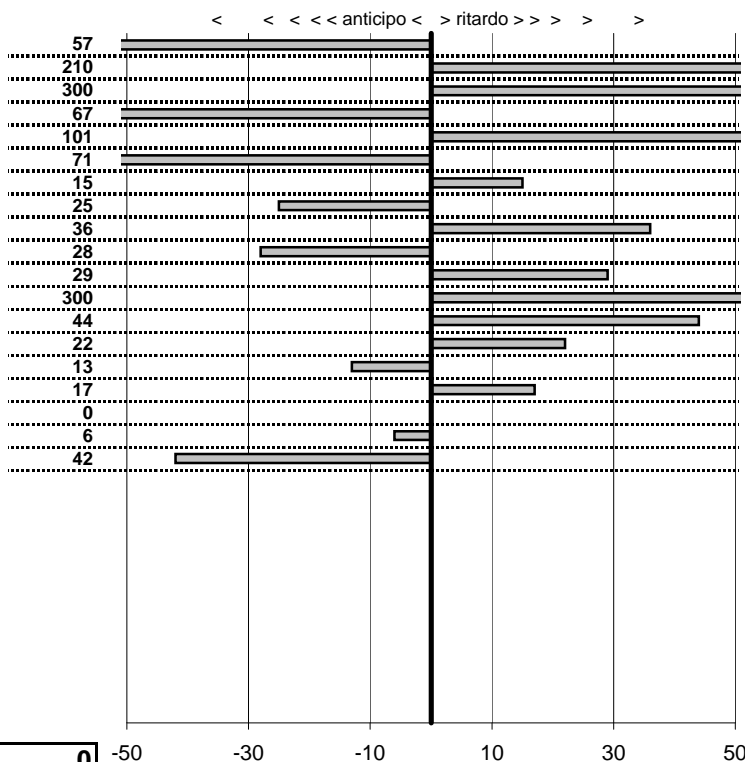

MONACO C.
FIAT 1100 EXPORT **30**

in classifica

prova	t.imposto	start	stop	t.netto
PC31-Cittareale 3	0:00:06,00	19:35:25,48	19:35:30,91	0:00:05,43
PC32-Cittareale 4	0:00:07,00	19:35:30,91	19:35:40,01	0:00:09,10
PC33-Cittareale 5	0:00:08,00	19:35:40,01	19:35:52,19	0:00:12,18
PC34-Pian De Roche 5	1:34:59,00	19:35:52,19	21:10:51,86	0:94:59,67
PC35-Pian De Roche 6	0:00:07,00	21:10:51,86	21:10:59,87	0:00:08,01
PC36-Pian De Roche 7	0:00:09,00	21:10:59,87	21:11:08,16	0:00:08,29
PC37-Pian De Roche 8	0:00:07,00	21:11:08,16	21:11:15,31	0:00:07,15
PC38-Campoforogna 5	0:11:59,00	21:11:15,31	21:23:14,06	0:11:58,75
PC39-Campoforogna 6	0:00:08,00	21:23:14,06	21:23:22,42	0:00:08,36
PC40-Campoforogna 7	0:00:07,00	21:23:22,42	21:23:29,14	0:00:06,72
PC41-Campoforogna 8	0:00:05,00	21:23:29,14	21:23:34,43	0:00:05,29
PC42-Campostella 1	0:24:55,00	21:23:34,43	22:06:25,06	0:42:50,63
PC43-Campostella 2	0:00:06,00	22:06:25,06	22:06:31,50	0:00:06,44
PC44-Campostella 3	0:00:07,00	22:06:31,50	22:06:38,72	0:00:07,22
PC45-Campostella 4	0:00:05,00	22:06:38,72	22:06:43,59	0:00:04,87
PC46-Vallolina 1	0:09:59,00	22:06:43,59	22:16:42,76	0:09:59,17
PC47-Vallolina 2	0:00:07,00	22:16:42,76	22:16:49,76	0:00:07,00
PC48-Vallolina 3	0:00:06,00	22:16:49,76	22:16:55,70	0:00:05,94
PC49-Vallolina 4	0:00:05,00	22:16:55,70	22:17:00,28	0:00:04,58

SOMMA PENALITA' **2.545**
MEDIA PENALITA' **51,9**

ALTRE PENALITA' **0**
TOTALE PENALITA' **4.097**