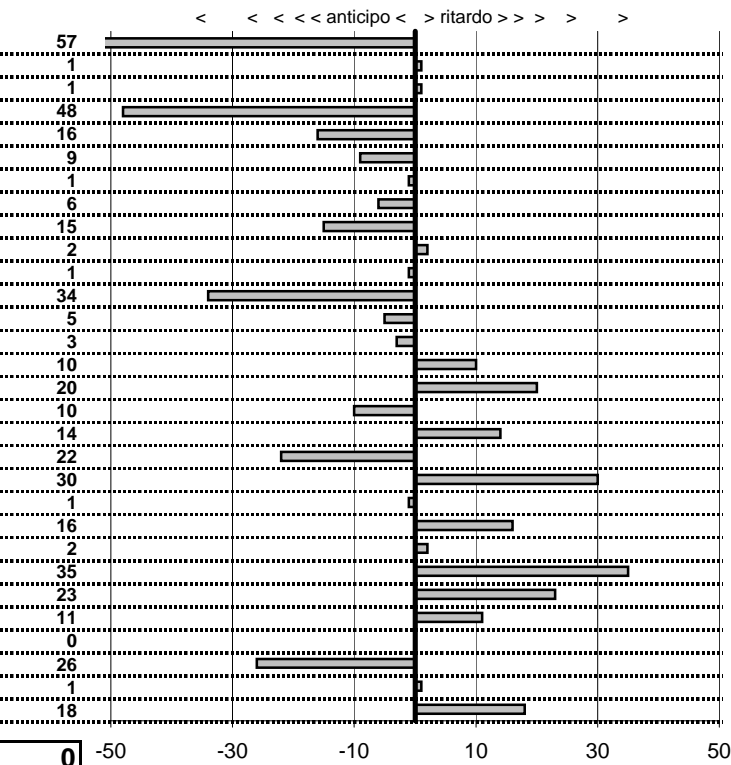

- Cronologi - Penalità - Statistiche -

MARCELLI M.
CITROEN DS 21

32

in classifica

prova	t. imposto	start	stop	t. netto
PC1-Cantalice 1	0:00:06,00	14:31:24,44	14:31:29,87	0:00:05,43
PC2-Cantalice 2	0:00:09,00	14:31:29,87	14:31:38,88	0:00:09,01
PC3-Pian De Roche 1	0:22:39,00	14:31:38,88	14:54:17,89	0:22:39,01
PC4-Pian De Roche 2	0:00:06,00	14:54:17,89	14:54:23,41	0:00:05,52
PC5-Pian De Roche 3	0:00:07,00	14:54:23,41	14:54:30,25	0:00:06,84
PC6-Pian De Roche 4	0:00:06,00	14:54:30,25	14:54:36,16	0:00:05,91
PC7-Campoforogna 1	0:11:11,00	14:54:36,16	15:05:47,15	0:11:10,99
PC8-Campoforogna 2	0:00:07,00	15:05:47,15	15:05:54,09	0:00:06,94
PC9-Campoforogna 3	0:00:06,00	15:05:54,09	15:05:59,94	0:00:05,85
PC10-Campoforogna 4	0:00:06,00	15:05:59,94	15:06:05,96	0:00:06,02
PC11-Bivio Vallolina 1	0:34:15,00	15:06:05,96	15:40:20,95	0:34:14,99
PC12-Bivio Vallolina 2	0:00:05,00	15:40:20,95	15:40:25,61	0:00:04,66
PC13-Bivio Vallolina 3	0:00:06,00	15:40:25,61	15:40:31,56	0:00:05,95
PC14-Bivio Vallolina 4	0:00:07,00	15:40:31,56	15:40:38,53	0:00:06,97
PC15-Cascia 1	0:50:20,00	15:40:38,53	16:30:58,63	0:50:20,10
PC16-Cascia 2	0:00:05,00	16:30:58,63	16:31:03,83	0:00:05,20
PC17-Cascia 3	0:00:06,00	16:31:03,83	16:31:09,73	0:00:05,90
PC18-Piazzale S.S. 68€	0:19:59,00	16:31:09,73	16:51:08,87	0:19:59,14
PC19-Piazzale S.S. 68€	0:00:06,00	16:51:08,87	16:51:14,65	0:00:05,78
PC20-Selvarotonda 1	0:55:55,00	16:51:14,65	17:47:09,95	0:55:55,30
PC21-Selvarotonda 2	0:00:06,00	17:47:09,95	17:47:15,94	0:00:05,99
PC22-Selvarotonda 3	0:00:06,00	17:47:15,94	17:47:22,10	0:00:06,16
PC23-Selvarotonda 4	0:00:06,00	17:47:22,10	17:47:28,12	0:00:06,02
PC24-Selvarotonda 5	0:00:05,00	17:47:28,12	17:47:33,47	0:00:05,35
PC25-Selvarotonda 6	0:00:05,00	19:17:38,09	19:17:43,32	0:00:05,23
PC26-Selvarotonda 7	0:00:07,00	19:17:43,32	19:17:50,43	0:00:07,11
PC27-Selvarotonda 8	0:00:06,00	19:17:50,43	19:17:56,43	0:00:06,00
PC28-Selvarotonda 9	0:00:06,00	19:17:56,43	19:18:02,17	0:00:05,74
PC29-Cittareale 1	0:19:25,00	19:18:02,17	19:37:27,18	0:19:25,01
PC30-Cittareale 2	0:00:06,00	19:37:27,18	19:37:33,36	0:00:06,18