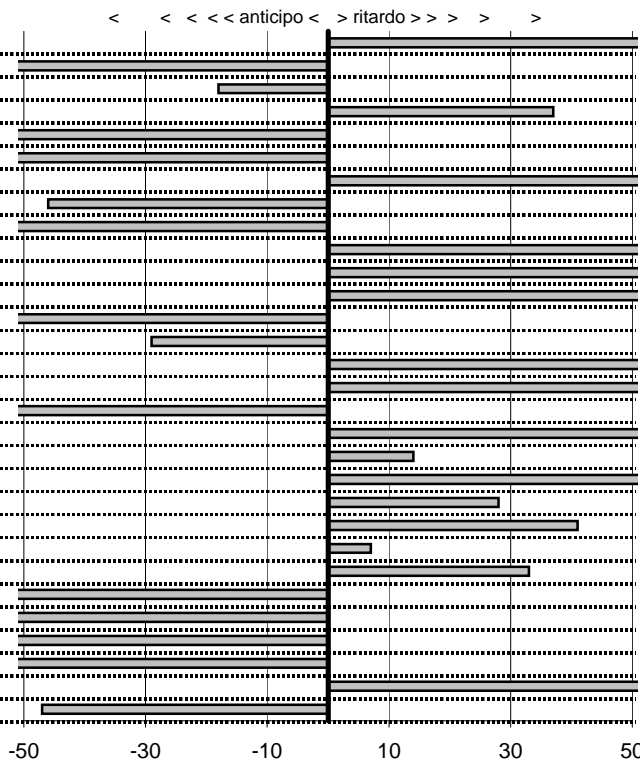

tempi e classifiche disponibili su www.cronoviterbo.net

- Cronologi - Penalità - Statistiche -

SPACCINI D.
 MG A

43

in classifica

prova	t.imposto	start	stop	t.netto
PC1-Cantalice 1	0:00:06,00	14:42:24,68	14:42:32,11	0:00:07,43
PC2-Cantalice 2	0:00:09,00	14:42:32,11	14:42:40,41	0:00:08,30
PC3-Pian De Roche 1	0:22:39,00	14:42:40,41	15:05:19,23	0:22:38,82
PC4-Pian De Roche 2	0:00:06,00	15:05:19,23	15:05:25,60	0:00:06,37
PC5-Pian De Roche 3	0:00:07,00	15:05:25,60	15:05:31,58	0:00:05,98
PC6-Pian De Roche 4	0:00:06,00	15:05:31,58	15:05:36,99	0:00:05,41
PC7-Campoforogna 1	0:11:11,00	15:05:36,99	15:17:30,85	0:11:53,86
PC8-Campoforogna 2	0:00:07,00	15:17:30,85	15:17:37,39	0:00:06,54
PC9-Campoforogna 3	0:00:06,00	15:17:37,39	15:17:42,01	0:00:04,62
PC10-Campoforogna 4	0:00:06,00	15:17:42,01	15:17:49,04	0:00:07,03
PC11-Bivio Vallolina 1	0:34:15,00	15:17:49,04	15:53:54,80	0:36:05,76
PC12-Bivio Vallolina 2	0:00:05,00	15:53:54,80	15:54:00,50	0:00:05,70
PC13-Bivio Vallolina 3	0:00:06,00	15:54:00,50	15:54:05,54	0:00:05,04
PC14-Bivio Vallolina 4	0:00:07,00	15:54:05,54	15:54:12,25	0:00:06,71
PC15-Cascia 1	0:50:20,00	15:54:12,25	16:44:39,42	0:50:27,17
PC16-Cascia 2	0:00:05,00	16:44:39,42	16:44:45,60	0:00:06,18
PC17-Cascia 3	0:00:06,00	16:44:45,60	16:44:51,03	0:00:05,43
PC18-Piazzale S.S. 68€	0:19:59,00	16:44:51,03	17:04:50,75	0:19:59,72
PC19-Piazzale S.S. 68€	0:00:06,00	17:04:50,75	17:04:56,89	0:00:06,14
PC20-Selvarotonda 1	0:55:55,00	17:04:56,89	19:28:37,51	1:43:40,62
PC21-Selvarotonda 2	0:00:06,00	19:28:37,51	19:28:43,79	0:00:06,28
PC22-Selvarotonda 3	0:00:06,00	19:28:43,79	19:28:50,20	0:00:06,41
PC23-Selvarotonda 4	0:00:06,00	19:28:50,20	19:28:56,27	0:00:06,07
PC24-Selvarotonda 5	0:00:05,00	19:28:56,27	19:29:01,60	0:00:05,33
PC25-Selvarotonda 6	0:00:05,00	00:00:00,00	00:00:00,00	0:00:00,00
PC26-Selvarotonda 7	0:00:07,00	00:00:00,00	00:00:00,00	0:00:00,00
PC27-Selvarotonda 8	0:00:06,00	00:00:00,00	00:00:00,00	0:00:00,00
PC28-Selvarotonda 9	0:00:06,00	00:00:00,00	00:00:00,00	0:00:00,00
PC29-Cittareale 1	0:19:25,00	00:00:00,00	19:48:27,58	11:88:27,58
PC30-Cittareale 2	0:00:06,00	19:48:27,58	19:48:33,11	0:00:05,53