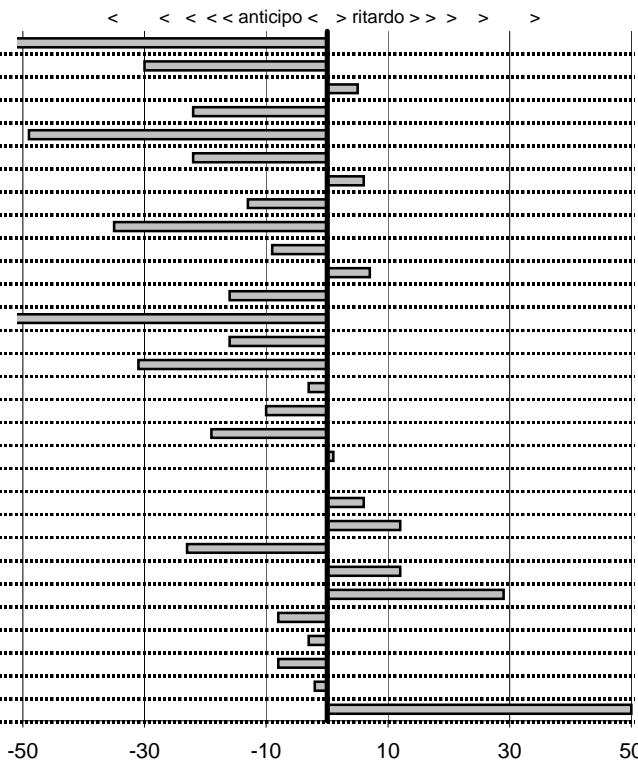

- Cronologi - Penalità - Statistiche -

CICORIA A.
 MG A MK2

18

in classifica

prova	t.imposto	start	stop	t.netto
PC1-Cantalice 1	0:00:06,00	14:17:22,93	14:17:28,28	0:00:05,35
PC2-Cantalice 2	0:00:09,00	14:17:28,28	14:17:36,98	0:00:08,70
PC3-Pian De Roche 1	0:22:39,00	14:17:36,98	14:40:16,03	0:22:39,05
PC4-Pian De Roche 2	0:00:06,00	14:40:16,03	14:40:21,81	0:00:05,78
PC5-Pian De Roche 3	0:00:07,00	14:40:21,81	14:40:28,32	0:00:06,51
PC6-Pian De Roche 4	0:00:06,00	14:40:28,32	14:40:34,10	0:00:05,78
PC7-Campoforogna 1	0:11:11,00	14:40:34,10	14:51:45,16	0:11:11,06
PC8-Campoforogna 2	0:00:07,00	14:51:45,16	14:51:52,03	0:00:06,87
PC9-Campoforogna 3	0:00:06,00	14:51:52,03	14:51:57,68	0:00:05,65
PC10-Campoforogna 4	0:00:06,00	14:51:57,68	14:52:03,59	0:00:05,91
PC11-Bivio Vallolina 1	0:34:15,00	14:52:03,59	15:26:18,66	0:34:15,07
PC12-Bivio Vallolina 2	0:00:05,00	15:26:18,66	15:26:23,50	0:00:04,84
PC13-Bivio Vallolina 3	0:00:06,00	15:26:23,50	15:26:28,98	0:00:05,48
PC14-Bivio Vallolina 4	0:00:07,00	15:26:28,98	15:26:35,82	0:00:06,84
PC15-Cascia 1	0:50:20,00	15:26:35,82	16:16:55,51	0:50:19,69
PC16-Cascia 2	0:00:05,00	16:16:55,51	16:17:00,48	0:00:04,97
PC17-Cascia 3	0:00:06,00	16:17:00,48	16:17:06,38	0:00:05,90
PC18-Piazzale S.S. 68€	0:19:59,00	16:17:06,38	16:37:05,19	0:19:58,81
PC19-Piazzale S.S. 68€	0:00:06,00	16:37:05,19	16:37:11,20	0:00:06,01
PC20-Selvarotonda 1	0:55:55,00	16:37:11,20	17:33:06,20	0:55:55,00
PC21-Selvarotonda 2	0:00:06,00	17:33:06,20	17:33:12,26	0:00:06,06
PC22-Selvarotonda 3	0:00:06,00	17:33:12,26	17:33:18,38	0:00:06,12
PC23-Selvarotonda 4	0:00:06,00	17:33:18,38	17:33:24,15	0:00:05,77
PC24-Selvarotonda 5	0:00:05,00	17:33:24,15	17:33:29,27	0:00:05,12
PC25-Selvarotonda 6	0:00:05,00	19:03:53,09	19:03:58,38	0:00:05,29
PC26-Selvarotonda 7	0:00:07,00	19:03:58,38	19:04:05,30	0:00:06,92
PC27-Selvarotonda 8	0:00:06,00	19:04:05,30	19:04:11,27	0:00:05,97
PC28-Selvarotonda 9	0:00:06,00	19:04:11,27	19:04:17,19	0:00:05,92
PC29-Cittareale 1	0:19:25,00	19:04:17,19	19:23:42,17	0:19:24,98
PC30-Cittareale 2	0:00:06,00	19:23:42,17	19:23:48,67	0:00:06,50