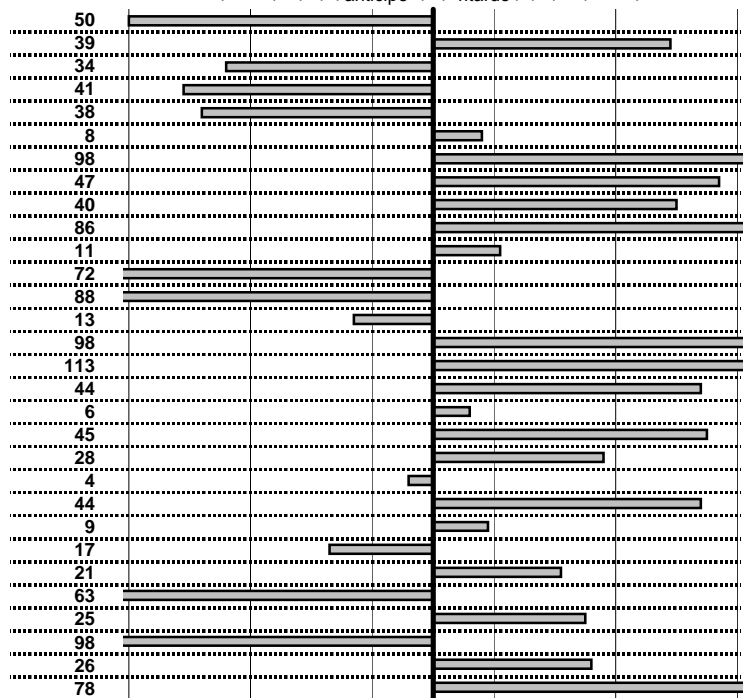

- Cronologi - Penalità - Statistiche -

BOZZARDI G.
MASERATI MERAK

36

in classifica

prova	t.imposto	start	stop	t.netto
PC1-Cantalice 1	0:00:06,00	14:35:20,09	14:35:25,59	0:00:05,50
PC2-Cantalice 2	0:00:09,00	14:35:25,59	14:35:34,98	0:00:09,39
PC3-Pian De Roche 1	0:22:39,00	14:35:34,98	14:58:13,64	0:22:38,66
PC4-Pian De Roche 2	0:00:06,00	14:58:13,64	14:58:19,23	0:00:05,59
PC5-Pian De Roche 3	0:00:07,00	14:58:19,23	14:58:25,85	0:00:06,62
PC6-Pian De Roche 4	0:00:06,00	14:58:25,85	14:58:31,93	0:00:06,08
PC7-Campoforogna 1	0:11:11,00	14:58:31,93	15:09:43,91	0:11:11,98
PC8-Campoforogna 2	0:00:07,00	15:09:43,91	15:09:51,38	0:00:07,47
PC9-Campoforogna 3	0:00:06,00	15:09:51,38	15:09:57,78	0:00:06,40
PC10-Campoforogna 4	0:00:06,00	15:09:57,78	15:10:04,64	0:00:06,86
PC11-Bivio Vallolina 1	0:34:15,00	15:10:04,64	15:44:19,75	0:34:15,11
PC12-Bivio Vallolina 2	0:00:05,00	15:44:19,75	15:44:24,03	0:00:04,28
PC13-Bivio Vallolina 3	0:00:06,00	15:44:24,03	15:44:29,15	0:00:05,12
PC14-Bivio Vallolina 4	0:00:07,00	15:44:29,15	15:44:36,02	0:00:06,87
PC15-Cascia 1	0:50:20,00	15:44:36,02	16:34:57,00	0:50:20,98
PC16-Cascia 2	0:00:05,00	16:34:57,00	16:35:03,13	0:00:06,13
PC17-Cascia 3	0:00:06,00	16:35:03,13	16:35:09,57	0:00:06,44
PC18-Piazzale S.S. 68€	0:19:59,00	16:35:09,57	16:55:08,63	0:19:59,06
PC19-Piazzale S.S. 68€	0:00:06,00	16:55:08,63	16:55:15,08	0:00:06,45
PC20-Selvarotonda 1	0:55:55,00	16:55:15,08	17:51:10,36	0:55:55,28
PC21-Selvarotonda 2	0:00:06,00	17:51:10,36	17:51:16,32	0:00:05,96
PC22-Selvarotonda 3	0:00:06,00	17:51:16,32	17:51:22,76	0:00:06,44
PC23-Selvarotonda 4	0:00:06,00	17:51:22,76	17:51:28,85	0:00:06,09
PC24-Selvarotonda 5	0:00:05,00	17:51:28,85	17:51:33,68	0:00:04,83
PC25-Selvarotonda 6	0:00:05,00	19:21:31,86	19:21:37,07	0:00:05,21
PC26-Selvarotonda 7	0:00:07,00	19:21:37,07	19:21:43,44	0:00:06,37
PC27-Selvarotonda 8	0:00:06,00	19:21:43,44	19:21:49,69	0:00:06,25
PC28-Selvarotonda 9	0:00:06,00	19:21:49,69	19:21:54,71	0:00:05,02
PC29-Cittareale 1	0:19:25,00	19:21:54,71	19:41:19,97	0:19:25,26
PC30-Cittareale 2	0:00:06,00	19:41:19,97	19:41:26,75	0:00:06,78