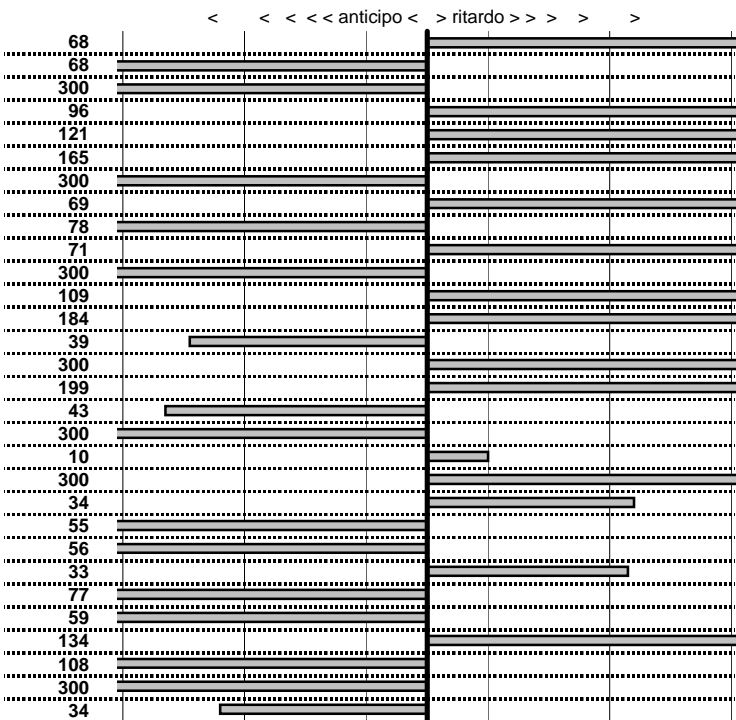

prova	t. imposto	start	stop	t. netto
PC1-Cantalice 1	0:00:06,00	14:53:23,03	14:53:29,71	0:00:06,68
PC2-Cantalice 2	0:00:09,00	14:53:29,71	14:53:38,03	0:00:08,32
PC3-Pian De Roche 1	0:22:39,00	14:53:38,03	15:16:02,68	0:22:24,65
PC4-Pian De Roche 2	0:00:06,00	15:16:02,68	15:16:09,64	0:00:06,96
PC5-Pian De Roche 3	0:00:07,00	15:16:09,64	15:16:17,85	0:00:08,21
PC6-Pian De Roche 4	0:00:06,00	15:16:17,85	15:16:25,50	0:00:07,65
PC7-Campoforogna 1	0:11:11,00	15:16:25,50	15:27:32,67	0:11:07,17
PC8-Campoforogna 2	0:00:07,00	15:27:32,67	15:27:40,36	0:00:07,69
PC9-Campoforogna 3	0:00:06,00	15:27:40,36	15:27:45,58	0:00:05,22
PC10-Campoforogna 4	0:00:06,00	15:27:45,58	15:27:52,29	0:00:06,71
PC11-Bivio Vallolina 1	0:34:15,00	15:27:52,29	16:01:58,96	0:34:06,67
PC12-Bivio Vallolina 2	0:00:05,00	16:01:58,96	16:02:05,05	0:00:06,09
PC13-Bivio Vallolina 3	0:00:06,00	16:02:05,05	16:02:12,89	0:00:07,84
PC14-Bivio Vallolina 4	0:00:07,00	16:02:12,89	16:02:19,50	0:00:06,61
PC15-Cascia 1	0:50:20,00	16:02:19,50	16:52:51,08	0:50:31,58
PC16-Cascia 2	0:00:05,00	16:52:51,08	16:52:58,07	0:00:06,99
PC17-Cascia 3	0:00:06,00	16:52:58,07	16:53:03,64	0:00:05,57
PC18-Piazzale S.S., 68€	0:19:59,00	16:53:03,64	17:12:58,20	0:19:54,56
PC19-Piazzale S.S., 68€	0:00:06,00	17:12:58,20	17:13:04,30	0:00:06,10
PC20-Selvarotonda 1	0:55:55,00	17:13:04,30	18:09:04,39	0:56:00,09
PC21-Selvarotonda 2	0:00:06,00	18:09:04,39	18:09:10,73	0:00:06,34
PC22-Selvarotonda 3	0:00:06,00	18:09:10,73	18:09:16,18	0:00:05,45
PC23-Selvarotonda 4	0:00:06,00	18:09:16,18	18:09:21,62	0:00:05,44
PC24-Selvarotonda 5	0:00:05,00	18:09:21,62	18:09:26,95	0:00:05,33
PC25-Selvarotonda 6	0:00:05,00	19:39:29,68	19:39:33,91	0:00:04,23
PC26-Selvarotonda 7	0:00:07,00	19:39:33,91	19:39:40,32	0:00:06,41
PC27-Selvarotonda 8	0:00:06,00	19:39:40,32	19:39:47,66	0:00:07,34
PC28-Selvarotonda 9	0:00:06,00	19:39:47,66	19:39:52,58	0:00:04,92
PC29-Cittareale 1	0:19:25,00	19:39:52,58	19:59:04,29	0:19:11,71
PC30-Cittareale 2	0:00:06,00	19:59:04,29	19:59:09,95	0:00:05,66

SOMMA PENALITA' 6.606
MEDIA PENALITA' 134,8

ALTRE PENALITA' 0
TOTALE PENALITA' 19.818

Elaborazione dati a cura di CRONOVITERBO