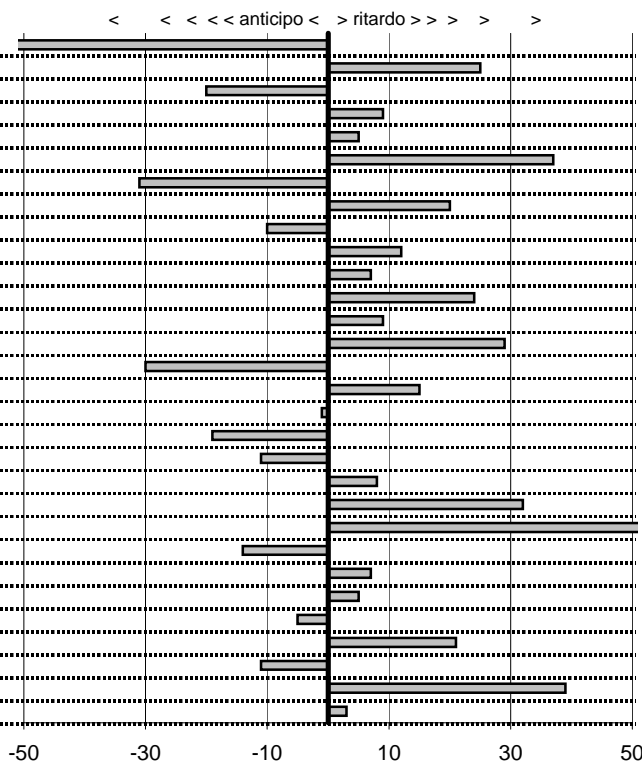

- Cronologi - Penalità - Statistiche -

MAJOCCO F.
FERRARI 430

3

in classifica

prova	t.imposto	start	stop	t.netto
PC1-Cantalice 1	0:00:06,00	14:03:41,33	14:03:46,73	0:00:05,40
PC2-Cantalice 2	0:00:09,00	14:03:46,73	14:03:55,98	0:00:09,25
PC3-Pian De Roche 1	0:22:39,00	14:03:55,98	14:26:34,78	0:22:38,80
PC4-Pian De Roche 2	0:00:06,00	14:26:34,78	14:26:40,87	0:00:06,09
PC5-Pian De Roche 3	0:00:07,00	14:26:40,87	14:26:47,92	0:00:07,05
PC6-Pian De Roche 4	0:00:06,00	14:26:47,92	14:26:54,29	0:00:06,37
PC7-Campoforogna 1	0:11:11,00	14:26:54,29	14:38:04,98	0:11:10,69
PC8-Campoforogna 2	0:00:07,00	14:38:04,98	14:38:12,18	0:00:07,20
PC9-Campoforogna 3	0:00:06,00	14:38:12,18	14:38:18,08	0:00:05,90
PC10-Campoforogna 4	0:00:06,00	14:38:18,08	14:38:24,20	0:00:06,12
PC11-Bivio Vallolina 1	0:34:15,00	14:38:24,20	15:12:39,27	0:34:15,07
PC12-Bivio Vallolina 2	0:00:05,00	15:12:39,27	15:12:44,51	0:00:05,24
PC13-Bivio Vallolina 3	0:00:06,00	15:12:44,51	15:12:50,60	0:00:06,09
PC14-Bivio Vallolina 4	0:00:07,00	15:12:50,60	15:12:57,89	0:00:07,29
PC15-Cascia 1	0:50:20,00	15:12:57,89	16:03:17,59	0:50:19,70
PC16-Cascia 2	0:00:05,00	16:03:17,59	16:03:22,74	0:00:05,15
PC17-Cascia 3	0:00:06,00	16:03:22,74	16:03:28,73	0:00:05,99
PC18-Piazzale S.S. 68€	0:19:59,00	16:03:28,73	16:23:27,54	0:19:58,81
PC19-Piazzale S.S. 68€	0:00:06,00	16:23:27,54	16:23:33,43	0:00:05,89
PC20-Selvarotonda 1	0:55:55,00	16:23:33,43	17:19:28,51	0:55:55,08
PC21-Selvarotonda 2	0:00:06,00	17:19:28,51	17:19:34,83	0:00:06,32
PC22-Selvarotonda 3	0:00:06,00	17:19:34,83	17:19:41,36	0:00:06,53
PC23-Selvarotonda 4	0:00:06,00	17:19:41,36	17:19:47,22	0:00:05,86
PC24-Selvarotonda 5	0:00:05,00	17:19:47,22	17:19:52,29	0:00:05,07
PC25-Selvarotonda 6	0:00:05,00	18:49:04,96	18:49:10,01	0:00:05,05
PC26-Selvarotonda 7	0:00:07,00	18:49:10,01	18:49:16,96	0:00:06,95
PC27-Selvarotonda 8	0:00:06,00	18:49:16,96	18:49:23,17	0:00:06,21
PC28-Selvarotonda 9	0:00:06,00	18:49:23,17	18:49:29,06	0:00:05,89
PC29-Cittareale 1	0:19:25,00	18:49:29,06	19:08:54,45	0:19:25,39
PC30-Cittareale 2	0:00:06,00	19:08:54,45	19:09:00,48	0:00:06,03