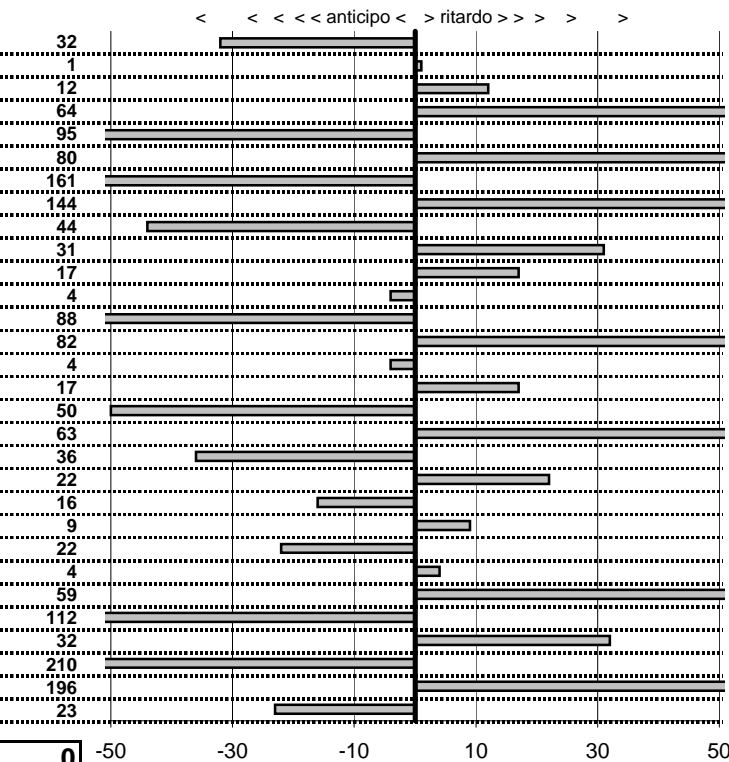

prova	t.imposto	start	stop	t.netto
PC1-Cantalice 1	0:00:06,00	14:32:25,17	14:32:30,85	0:00:05,68
PC2-Cantalice 2	0:00:09,00	14:32:30,85	14:32:39,86	0:00:09,01
PC3-Pian De Roche 1	0:22:39,00	14:32:39,86	14:55:18,98	0:22:39,12
PC4-Pian De Roche 2	0:00:06,00	14:55:18,98	14:55:25,62	0:00:06,64
PC5-Pian De Roche 3	0:00:07,00	14:55:25,62	14:55:31,67	0:00:06,05
PC6-Pian De Roche 4	0:00:06,00	14:55:31,67	14:55:38,47	0:00:06,80
PC7-Campoforogna 1	0:11:11,00	14:55:38,47	15:06:47,86	0:11:09,39
PC8-Campoforogna 2	0:00:07,00	15:06:47,86	15:06:56,30	0:00:08,44
PC9-Campoforogna 3	0:00:06,00	15:06:56,30	15:07:01,86	0:00:05,56
PC10-Campoforogna 4	0:00:06,00	15:07:01,86	15:07:08,17	0:00:06,31
PC11-Bivio Vallolina 1	0:34:15,00	15:07:08,17	15:41:23,34	0:34:15,17
PC12-Bivio Vallolina 2	0:00:05,00	15:41:23,34	15:41:28,30	0:00:04,96
PC13-Bivio Vallolina 3	0:00:06,00	15:41:28,30	15:41:33,42	0:00:05,12
PC14-Bivio Vallolina 4	0:00:07,00	15:41:33,42	15:41:41,24	0:00:07,82
PC15-Cascia 1	0:50:20,00	15:41:41,24	16:32:01,20	0:50:19,96
PC16-Cascia 2	0:00:05,00	16:32:01,20	16:32:06,37	0:00:05,17
PC17-Cascia 3	0:00:06,00	16:32:06,37	16:32:11,87	0:00:05,50
PC18-Piazzale S.S. 68€	0:19:59,00	16:32:11,87	16:52:11,50	0:19:59,63
PC19-Piazzale S.S. 68€	0:00:06,00	16:52:11,50	16:52:17,14	0:00:05,64
PC20-Selvarotonda 1	0:55:55,00	16:52:17,14	17:48:12,36	0:55:55,22
PC21-Selvarotonda 2	0:00:06,00	17:48:12,36	17:48:18,20	0:00:05,84
PC22-Selvarotonda 3	0:00:06,00	17:48:18,20	17:48:24,29	0:00:06,09
PC23-Selvarotonda 4	0:00:06,00	17:48:24,29	17:48:30,07	0:00:05,78
PC24-Selvarotonda 5	0:00:05,00	17:48:30,07	17:48:35,11	0:00:05,04
PC25-Selvarotonda 6	0:00:05,00	19:18:26,23	19:18:31,82	0:00:05,59
PC26-Selvarotonda 7	0:00:07,00	19:18:31,82	19:18:37,70	0:00:05,88
PC27-Selvarotonda 8	0:00:06,00	19:18:37,70	19:18:44,02	0:00:06,32
PC28-Selvarotonda 9	0:00:06,00	19:18:44,02	19:18:47,92	0:00:03,90
PC29-Cittareale 1	0:19:25,00	19:18:47,92	19:38:14,88	0:19:26,96
PC30-Cittareale 2	0:00:06,00	19:38:14,88	19:38:20,65	0:00:05,77

SOMMA PENALITA' 3.047
MEDIA PENALITA' 62,2

ALTRE PENALITA' 0
TOTALE PENALITA' 5.363

Elaborazione dati a cura di CRONOVITERBO