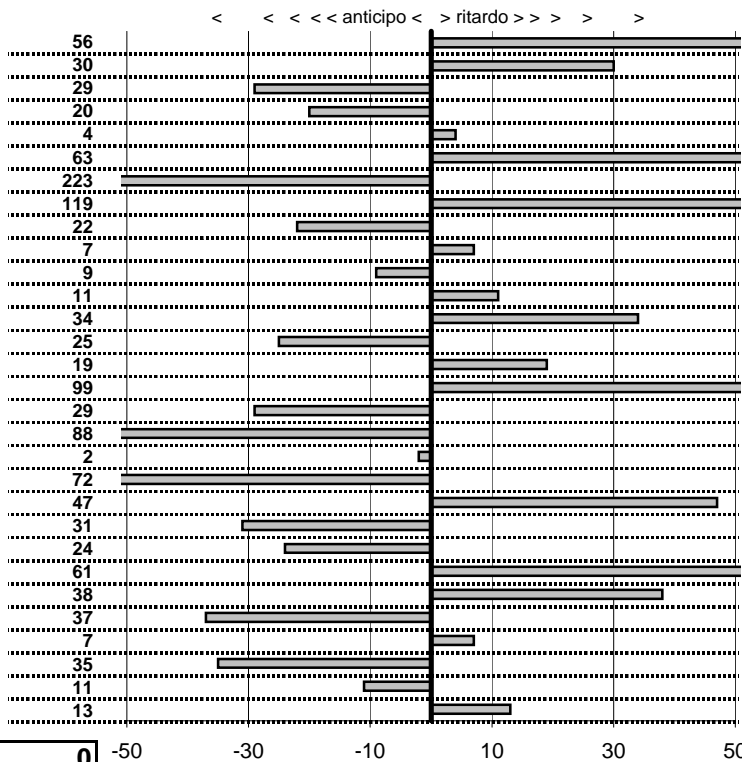

prova	t.imposto	start	stop	t.netto
PC1-Cantalice 1	0:00:06,00	14:50:19,12	14:50:25,68	0:00:06,56
PC2-Cantalice 2	0:00:09,00	14:50:25,68	14:50:34,98	0:00:09,30
PC3-Pian De Roche 1	0:22:39,00	14:50:34,98	15:13:13,69	0:22:38,71
PC4-Pian De Roche 2	0:00:06,00	15:13:13,69	15:13:19,49	0:00:05,80
PC5-Pian De Roche 3	0:00:07,00	15:13:19,49	15:13:26,53	0:00:07,04
PC6-Pian De Roche 4	0:00:06,00	15:13:26,53	15:13:33,16	0:00:06,63
PC7-Campoforogna 1	0:11:11,00	15:13:33,16	15:24:41,93	0:11:08,77
PC8-Campoforogna 2	0:00:07,00	15:24:41,93	15:24:50,12	0:00:08,19
PC9-Campoforogna 3	0:00:06,00	15:24:50,12	15:24:55,90	0:00:05,78
PC10-Campoforogna 4	0:00:06,00	15:24:55,90	15:25:01,97	0:00:06,07
PC11-Bivio Vallolina 1	0:34:15,00	15:25:01,97	15:59:16,88	0:34:14,91
PC12-Bivio Vallolina 2	0:00:05,00	15:59:16,88	15:59:21,99	0:00:05,11
PC13-Bivio Vallolina 3	0:00:06,00	15:59:21,99	15:59:28,33	0:00:06,34
PC14-Bivio Vallolina 4	0:00:07,00	15:59:28,33	15:59:35,08	0:00:06,75
PC15-Cascia 1	0:50:20,00	15:59:35,08	16:49:55,27	0:50:20,19
PC16-Cascia 2	0:00:05,00	16:49:55,27	16:50:01,26	0:00:05,99
PC17-Cascia 3	0:00:06,00	16:50:01,26	16:50:06,97	0:00:05,71
PC18-Piazzale S.S. 68€	0:19:59,00	16:50:06,97	17:10:05,09	0:19:58,12
PC19-Piazzale S.S. 68€	0:00:06,00	17:10:05,09	17:10:11,07	0:00:05,98
PC20-Selvarotonda 1	0:55:55,00	17:10:11,07	18:06:05,35	0:55:54,28
PC21-Selvarotonda 2	0:00:06,00	18:06:05,35	18:06:11,82	0:00:06,47
PC22-Selvarotonda 3	0:00:06,00	18:06:11,82	18:06:17,51	0:00:05,69
PC23-Selvarotonda 4	0:00:06,00	18:06:17,51	18:06:23,27	0:00:05,76
PC24-Selvarotonda 5	0:00:05,00	18:06:23,27	18:06:28,88	0:00:05,61
PC25-Selvarotonda 6	0:00:05,00	19:36:27,14	19:36:32,52	0:00:05,38
PC26-Selvarotonda 7	0:00:07,00	19:36:32,52	19:36:39,15	0:00:06,63
PC27-Selvarotonda 8	0:00:06,00	19:36:39,15	19:36:45,22	0:00:06,07
PC28-Selvarotonda 9	0:00:06,00	19:36:45,22	19:36:50,87	0:00:05,65
PC29-Cittareale 1	0:19:25,00	19:36:50,87	19:56:15,76	0:19:24,89
PC30-Cittareale 2	0:00:06,00	19:56:15,76	19:56:21,89	0:00:06,13

SOMMA PENALITA' 2.294
MEDIA PENALITA' 46,8

ALTRE PENALITA' 0
TOTALE PENALITA' 6.882

Elaborazione dati a cura di CRONOVITERBO