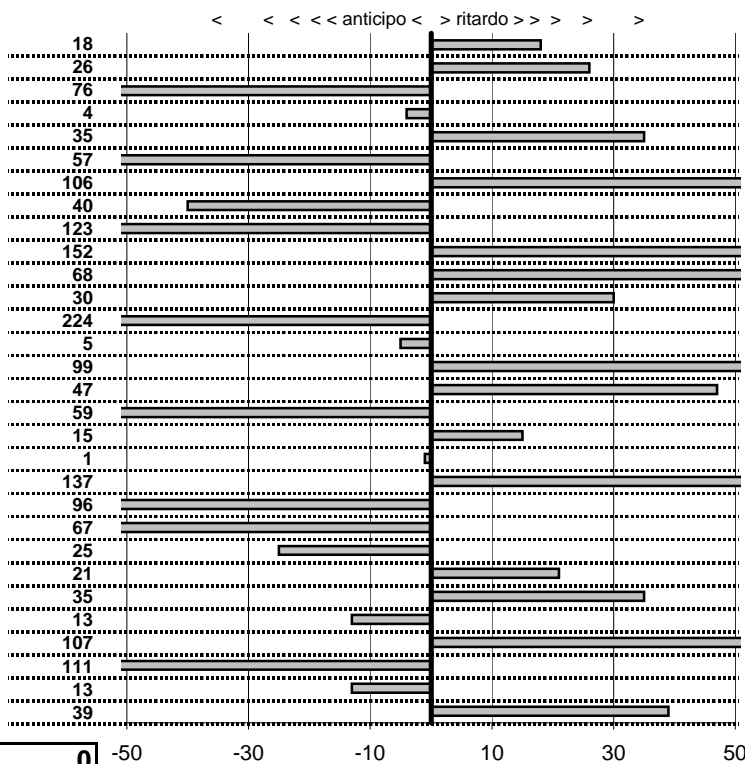

- Cronologi - Penalità - Statistiche -

BESCHI M.
 STEYR PUCK

25

in classifica

prova	t. imposto	start	stop	t. netto
PC1-Cantalice 1	0:00:06,00	14:24:19,13	14:24:25,31	0:00:06,18
PC2-Cantalice 2	0:00:09,00	14:24:25,31	14:24:34,57	0:00:09,26
PC3-Pian De Roche 1	0:22:39,00	14:24:34,57	14:47:12,81	0:22:38,24
PC4-Pian De Roche 2	0:00:06,00	14:47:12,81	14:47:18,77	0:00:05,96
PC5-Pian De Roche 3	0:00:07,00	14:47:18,77	14:47:26,12	0:00:07,35
PC6-Pian De Roche 4	0:00:06,00	14:47:26,12	14:47:31,55	0:00:05,43
PC7-Campoforogna 1	0:11:11,00	14:47:31,55	14:58:43,61	0:11:12,06
PC8-Campoforogna 2	0:00:07,00	14:58:43,61	14:58:50,21	0:00:06,60
PC9-Campoforogna 3	0:00:06,00	14:58:50,21	14:58:54,98	0:00:04,77
PC10-Campoforogna 4	0:00:06,00	14:58:54,98	14:59:02,50	0:00:07,52
PC11-Bivio Vallolina 1	0:34:15,00	14:59:02,50	15:33:18,18	0:34:15,68
PC12-Bivio Vallolina 2	0:00:05,00	15:33:18,18	15:33:23,48	0:00:05,30
PC13-Bivio Vallolina 3	0:00:06,00	15:33:23,48	15:33:27,24	0:00:03,76
PC14-Bivio Vallolina 4	0:00:07,00	15:33:27,24	15:33:34,19	0:00:06,95
PC15-Cascia 1	0:50:20,00	15:33:34,19	16:23:55,18	0:50:20,99
PC16-Cascia 2	0:00:05,00	16:23:55,18	16:24:00,65	0:00:05,47
PC17-Cascia 3	0:00:06,00	16:24:00,65	16:24:06,06	0:00:05,41
PC18-Piazzale S.S. 68€	0:19:59,00	16:24:06,06	16:44:05,21	0:19:59,15
PC19-Piazzale S.S. 68€	0:00:06,00	16:44:05,21	16:44:11,20	0:00:05,99
PC20-Selvarotonda 1	0:55:55,00	16:44:11,20	17:40:07,57	0:55:56,37
PC21-Selvarotonda 2	0:00:06,00	17:40:07,57	17:40:12,61	0:00:05,04
PC22-Selvarotonda 3	0:00:06,00	17:40:12,61	17:40:17,94	0:00:05,33
PC23-Selvarotonda 4	0:00:06,00	17:40:17,94	17:40:23,69	0:00:05,75
PC24-Selvarotonda 5	0:00:05,00	17:40:23,69	17:40:28,90	0:00:05,21
PC25-Selvarotonda 6	0:00:05,00	19:10:28,22	19:10:33,57	0:00:05,35
PC26-Selvarotonda 7	0:00:07,00	19:10:33,57	19:10:40,44	0:00:06,87
PC27-Selvarotonda 8	0:00:06,00	19:10:40,44	19:10:47,51	0:00:07,07
PC28-Selvarotonda 9	0:00:06,00	19:10:47,51	19:10:52,40	0:00:04,89
PC29-Cittareale 1	0:19:25,00	19:10:52,40	19:30:17,27	0:19:24,87
PC30-Cittareale 2	0:00:06,00	19:30:17,27	19:30:23,66	0:00:06,39