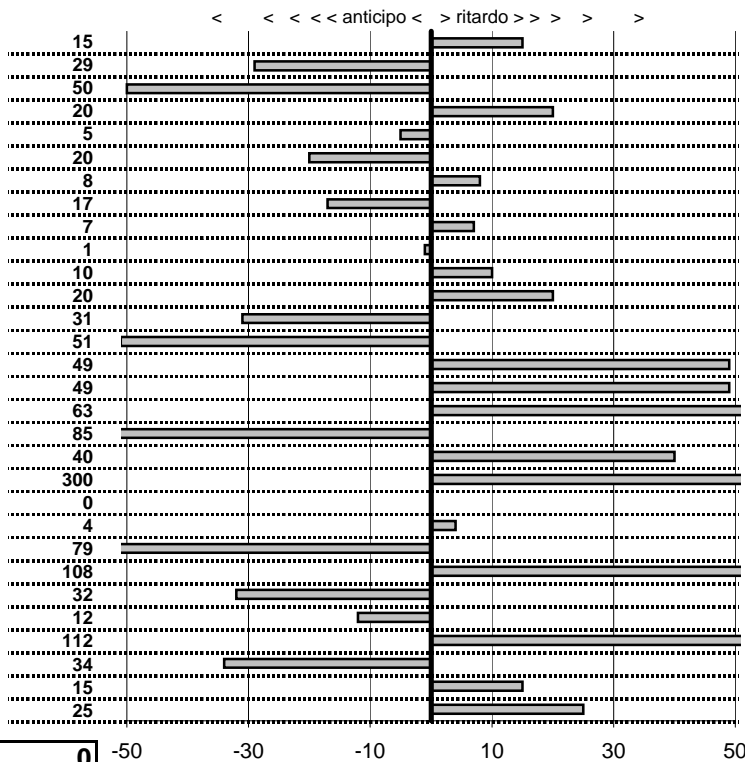

tempi e classifiche disponibili su www.cronoviterbo.net

- Cronologi - Penalità - Statistiche -

AQUILANI A.
 AR GT JUNIOR ZAGATO

38

in classifica

prova	t. imposto	start	stop	t. netto
PC1-Cantalice 1	0:00:06,00	14:37:16,64	14:37:22,79	0:00:06,15
PC2-Cantalice 2	0:00:09,00	14:37:22,79	14:37:31,50	0:00:08,71
PC3-Pian De Roche 1	0:22:39,00	14:37:31,50	15:00:10,00	0:22:38,50
PC4-Pian De Roche 2	0:00:06,00	15:00:10,00	15:00:16,20	0:00:06,20
PC5-Pian De Roche 3	0:00:07,00	15:00:16,20	15:00:23,15	0:00:06,95
PC6-Pian De Roche 4	0:00:06,00	15:00:23,15	15:00:28,95	0:00:05,80
PC7-Campoforogna 1	0:11:11,00	15:00:28,95	15:11:40,03	0:11:11,08
PC8-Campoforogna 2	0:00:07,00	15:11:40,03	15:11:46,86	0:00:06,83
PC9-Campoforogna 3	0:00:06,00	15:11:46,86	15:11:52,93	0:00:06,07
PC10-Campoforogna 4	0:00:06,00	15:11:52,93	15:11:58,92	0:00:05,99
PC11-Bivio Vallolina 1	0:34:15,00	15:11:58,92	15:46:14,02	0:34:15,10
PC12-Bivio Vallolina 2	0:00:05,00	15:46:14,02	15:46:19,22	0:00:05,20
PC13-Bivio Vallolina 3	0:00:06,00	15:46:19,22	15:46:24,91	0:00:05,69
PC14-Bivio Vallolina 4	0:00:07,00	15:46:24,91	15:46:31,40	0:00:06,49
PC15-Cascia 1	0:50:20,00	15:46:31,40	16:36:51,89	0:50:20,49
PC16-Cascia 2	0:00:05,00	16:36:51,89	16:36:57,38	0:00:05,49
PC17-Cascia 3	0:00:06,00	16:36:57,38	16:37:04,01	0:00:06,63
PC18-Piazzale S.S. 68€	0:19:59,00	16:37:04,01	16:57:02,16	0:19:58,15
PC19-Piazzale S.S. 68€	0:00:06,00	16:57:02,16	16:57:08,56	0:00:06,40
PC20-Selvarotonda 1	0:55:55,00	16:57:08,56	17:53:06,72	0:55:58,16
PC21-Selvarotonda 2	0:00:06,00	17:53:06,72	17:53:12,72	0:00:06,00
PC22-Selvarotonda 3	0:00:06,00	17:53:12,72	17:53:18,76	0:00:06,04
PC23-Selvarotonda 4	0:00:06,00	17:53:18,76	17:53:23,97	0:00:05,21
PC24-Selvarotonda 5	0:00:05,00	17:53:23,97	17:53:30,05	0:00:06,08
PC25-Selvarotonda 6	0:00:05,00	19:23:34,27	19:23:38,95	0:00:04,68
PC26-Selvarotonda 7	0:00:07,00	19:23:38,95	19:23:45,83	0:00:06,88
PC27-Selvarotonda 8	0:00:06,00	19:23:45,83	19:23:52,95	0:00:07,12
PC28-Selvarotonda 9	0:00:06,00	19:23:52,95	19:23:58,61	0:00:05,66
PC29-Cittareale 1	0:19:25,00	19:23:58,61	19:43:23,76	0:19:25,15
PC30-Cittareale 2	0:00:06,00	19:43:23,76	19:43:30,01	0:00:06,25