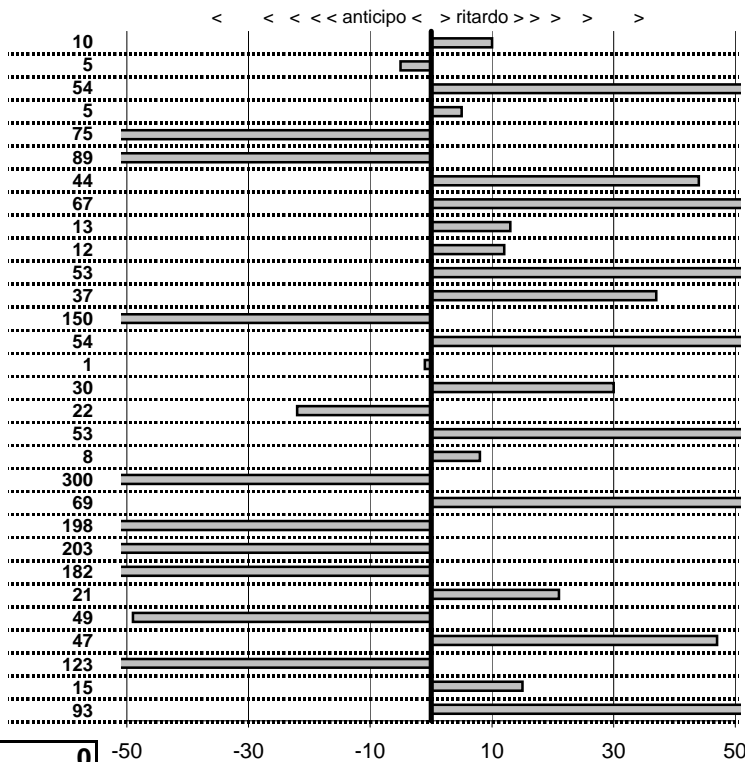

- Cronologi - Penalità - Statistiche -

TRIFERO M.
 FERRARI 456GTM

10

in classifica

prova	t.imposto	start	stop	t.netto
PC1-Cantalice 1	0:00:06,00	14:09:23,15	14:09:29,25	0:00:06,10
PC2-Cantalice 2	0:00:09,00	14:09:29,25	14:09:38,20	0:00:08,95
PC3-Pian De Roche 1	0:22:39,00	14:09:38,20	14:32:17,74	0:22:39,54
PC4-Pian De Roche 2	0:00:06,00	14:32:17,74	14:32:23,79	0:00:06,05
PC5-Pian De Roche 3	0:00:07,00	14:32:23,79	14:32:30,04	0:00:06,25
PC6-Pian De Roche 4	0:00:06,00	14:32:30,04	14:32:35,15	0:00:05,11
PC7-Campoforogna 1	0:11:11,00	14:32:35,15	14:43:46,59	0:11:11,44
PC8-Campoforogna 2	0:00:07,00	14:43:46,59	14:43:54,26	0:00:07,67
PC9-Campoforogna 3	0:00:06,00	14:43:54,26	14:44:00,39	0:00:06,13
PC10-Campoforogna 4	0:00:06,00	14:44:00,39	14:44:06,51	0:00:06,12
PC11-Bivio Vallolina 1	0:34:15,00	14:44:06,51	15:18:22,04	0:34:15,53
PC12-Bivio Vallolina 2	0:00:05,00	15:18:22,04	15:18:27,41	0:00:05,37
PC13-Bivio Vallolina 3	0:00:06,00	15:18:27,41	15:18:31,91	0:00:04,50
PC14-Bivio Vallolina 4	0:00:07,00	15:18:31,91	15:18:39,45	0:00:07,54
PC15-Cascia 1	0:50:20,00	15:18:39,45	16:08:59,44	0:50:19,99
PC16-Cascia 2	0:00:05,00	16:08:59,44	16:09:04,74	0:00:05,30
PC17-Cascia 3	0:00:06,00	16:09:04,74	16:09:10,52	0:00:05,78
PC18-Piazzale S.S. 68€	0:19:59,00	16:09:10,52	16:29:10,05	0:19:59,53
PC19-Piazzale S.S. 68€	0:00:06,00	16:29:10,05	16:29:16,13	0:00:06,08
PC20-Selvarotonda 1	0:55:55,00	16:29:16,13	17:24:36,96	0:55:20,83
PC21-Selvarotonda 2	0:00:06,00	17:24:36,96	17:24:43,65	0:00:06,69
PC22-Selvarotonda 3	0:00:06,00	17:24:43,65	17:24:47,67	0:00:04,02
PC23-Selvarotonda 4	0:00:06,00	17:24:47,67	17:24:51,64	0:00:03,97
PC24-Selvarotonda 5	0:00:05,00	17:24:51,64	17:24:54,82	0:00:03,18
PC25-Selvarotonda 6	0:00:05,00	18:55:42,33	18:55:47,54	0:00:05,21
PC26-Selvarotonda 7	0:00:07,00	18:55:47,54	18:55:54,05	0:00:06,51
PC27-Selvarotonda 8	0:00:06,00	18:55:54,05	18:56:00,52	0:00:06,47
PC28-Selvarotonda 9	0:00:06,00	18:56:00,52	18:56:05,29	0:00:04,77
PC29-Cittareale 1	0:19:25,00	18:56:05,29	19:15:30,44	0:19:25,15
PC30-Cittareale 2	0:00:06,00	19:15:30,44	19:15:37,37	0:00:06,93