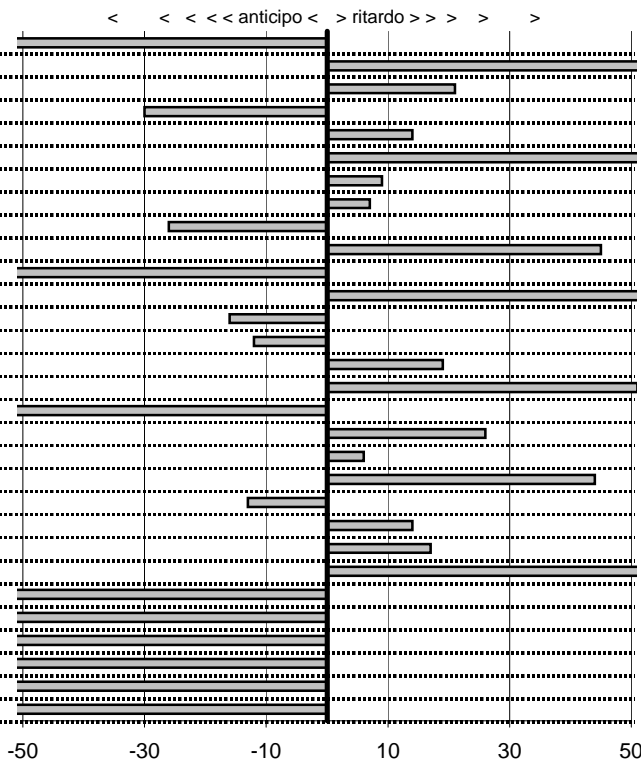

- Cronologi - Penalità - Statistiche -

MINOSSI M.
LANCIA FULVIA HF

29

in classifica

prova	t.imposto	start	stop	t.netto
PC1-Cantalice 1	0:00:06,00	14:28:27,05	14:28:32,31	0:00:05,26
PC2-Cantalice 2	0:00:09,00	14:28:32,31	14:28:42,11	0:00:09,80
PC3-Pian De Roche 1	0:22:39,00	14:28:42,11	14:51:21,32	0:22:39,21
PC4-Pian De Roche 2	0:00:06,00	14:51:21,32	14:51:27,02	0:00:05,70
PC5-Pian De Roche 3	0:00:07,00	14:51:27,02	14:51:34,16	0:00:07,14
PC6-Pian De Roche 4	0:00:06,00	14:51:34,16	14:51:40,86	0:00:06,70
PC7-Campoforogna 1	0:11:11,00	14:51:40,86	15:02:51,95	0:11:11,09
PC8-Campoforogna 2	0:00:07,00	15:02:51,95	15:02:59,02	0:00:07,07
PC9-Campoforogna 3	0:00:06,00	15:02:59,02	15:03:04,76	0:00:05,74
PC10-Campoforogna 4	0:00:06,00	15:03:04,76	15:03:11,21	0:00:06,45
PC11-Bivio Vallolina 1	0:34:15,00	15:03:11,21	15:37:25,62	0:34:14,41
PC12-Bivio Vallolina 2	0:00:05,00	15:37:25,62	15:37:31,45	0:00:05,83
PC13-Bivio Vallolina 3	0:00:06,00	15:37:31,45	15:37:37,29	0:00:05,84
PC14-Bivio Vallolina 4	0:00:07,00	15:37:37,29	15:37:44,17	0:00:06,88
PC15-Cascia 1	0:50:20,00	15:37:44,17	16:28:04,36	0:50:20,19
PC16-Cascia 2	0:00:05,00	16:28:04,36	16:28:09,87	0:00:05,51
PC17-Cascia 3	0:00:06,00	16:28:09,87	16:28:15,35	0:00:05,48
PC18-Piazzale S.S. 68€	0:19:59,00	16:28:15,35	16:48:14,61	0:19:59,26
PC19-Piazzale S.S. 68€	0:00:06,00	16:48:14,61	16:48:20,67	0:00:06,06
PC20-Selvarotonda 1	0:55:55,00	16:48:20,67	17:44:16,11	0:55:55,44
PC21-Selvarotonda 2	0:00:06,00	17:44:16,11	17:44:21,98	0:00:05,87
PC22-Selvarotonda 3	0:00:06,00	17:44:21,98	17:44:28,12	0:00:06,14
PC23-Selvarotonda 4	0:00:06,00	17:44:28,12	17:44:34,29	0:00:06,17
PC24-Selvarotonda 5	0:00:05,00	17:44:34,29	17:44:39,98	0:00:05,69
PC25-Selvarotonda 6	0:00:05,00	19:14:52,95	19:14:57,17	0:00:04,22
PC26-Selvarotonda 7	0:00:07,00	19:14:57,17	19:14:59,69	0:00:02,52
PC27-Selvarotonda 8	0:00:06,00	19:14:59,69	19:15:02,17	0:00:02,48
PC28-Selvarotonda 9	0:00:06,00	19:15:02,17	19:15:04,61	0:00:02,44
PC29-Cittareale 1	0:19:25,00	19:15:04,61	19:34:17,92	0:19:13,31
PC30-Cittareale 2	0:00:06,00	19:34:17,92	19:34:21,80	0:00:03,88