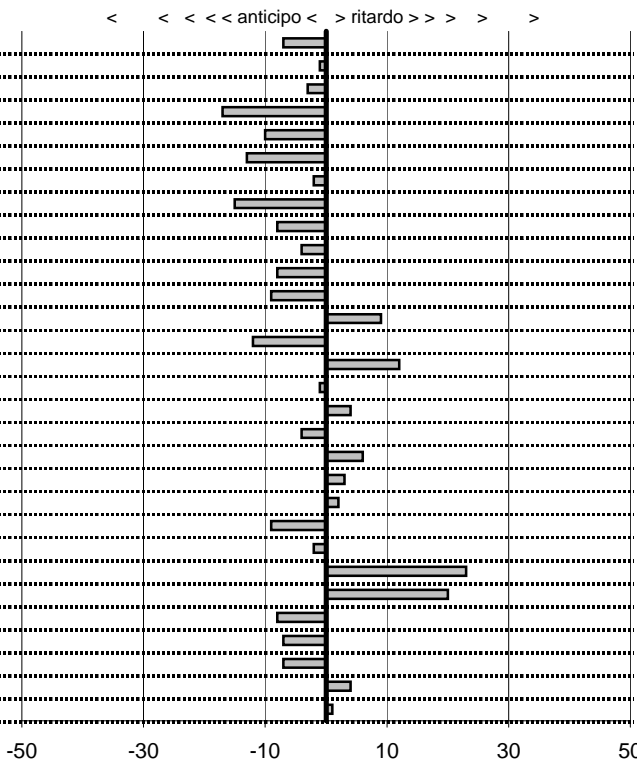

- Cronologi - Penalità - Statistiche -

GAGGIOLI M.
LANCIA FULVIA COUPE'

16

in classifica

prova	t.imposto	start	stop	t.netto
PC1-Cantalice 1	0:00:06,00	14:15:37,34	14:15:43,27	0:00:05,93
PC2-Cantalice 2	0:00:09,00	14:15:43,27	14:15:52,26	0:00:08,99
PC3-Pian De Roche 1	0:22:39,00	14:15:52,26	14:38:31,23	0:22:38,97
PC4-Pian De Roche 2	0:00:06,00	14:38:31,23	14:38:37,06	0:00:05,83
PC5-Pian De Roche 3	0:00:07,00	14:38:37,06	14:38:43,96	0:00:06,90
PC6-Pian De Roche 4	0:00:06,00	14:38:43,96	14:38:49,83	0:00:05,87
PC7-Campoforogna 1	0:11:11,00	14:38:49,83	14:50:00,81	0:11:10,98
PC8-Campoforogna 2	0:00:07,00	14:50:00,81	14:50:07,66	0:00:06,85
PC9-Campoforogna 3	0:00:06,00	14:50:07,66	14:50:13,58	0:00:05,92
PC10-Campoforogna 4	0:00:06,00	14:50:13,58	14:50:19,54	0:00:05,96
PC11-Bivio Vallolina 1	0:34:15,00	14:50:19,54	15:24:34,46	0:34:14,92
PC12-Bivio Vallolina 2	0:00:05,00	15:24:34,46	15:24:39,37	0:00:04,91
PC13-Bivio Vallolina 3	0:00:06,00	15:24:39,37	15:24:45,46	0:00:06,09
PC14-Bivio Vallolina 4	0:00:07,00	15:24:45,46	15:24:52,34	0:00:06,88
PC15-Cascia 1	0:50:20,00	15:24:52,34	16:15:12,46	0:50:20,12
PC16-Cascia 2	0:00:05,00	16:15:12,46	16:15:17,45	0:00:04,99
PC17-Cascia 3	0:00:06,00	16:15:17,45	16:15:23,49	0:00:06,04
PC18-Piazzale S.S. 68€	0:19:59,00	16:15:23,49	16:35:22,45	0:19:58,96
PC19-Piazzale S.S. 68€	0:00:06,00	16:35:22,45	16:35:28,51	0:00:06,06
PC20-Selvarotonda 1	0:55:55,00	16:35:28,51	17:31:23,54	0:55:55,03
PC21-Selvarotonda 2	0:00:06,00	17:31:23,54	17:31:29,56	0:00:06,02
PC22-Selvarotonda 3	0:00:06,00	17:31:29,56	17:31:35,47	0:00:05,91
PC23-Selvarotonda 4	0:00:06,00	17:31:35,47	17:31:41,45	0:00:05,98
PC24-Selvarotonda 5	0:00:05,00	17:31:41,45	17:31:46,68	0:00:05,23
PC25-Selvarotonda 6	0:00:05,00	19:01:29,80	19:01:35,00	0:00:05,20
PC26-Selvarotonda 7	0:00:07,00	19:01:35,00	19:01:41,92	0:00:06,92
PC27-Selvarotonda 8	0:00:06,00	19:01:41,92	19:01:47,85	0:00:05,93
PC28-Selvarotonda 9	0:00:06,00	19:01:47,85	19:01:53,78	0:00:05,93
PC29-Cittareale 1	0:19:25,00	19:01:53,78	19:21:18,82	0:19:25,04
PC30-Cittareale 2	0:00:06,00	19:21:18,82	19:21:24,83	0:00:06,01