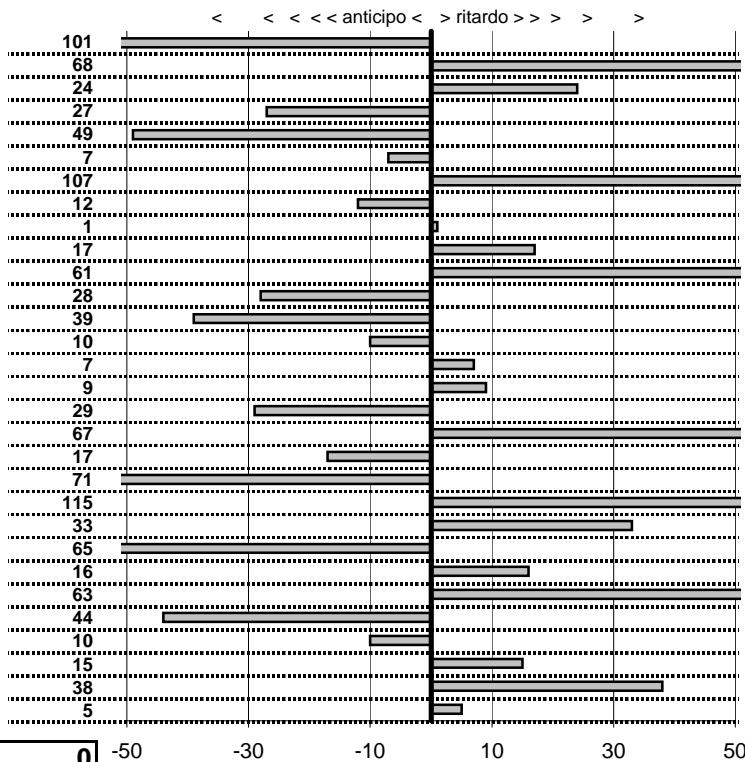

tempi e classifiche disponibili su www.cronoviterbo.net

- Cronologi - Penalità - Statistiche -

BOLZAN A.
FERRARI 550 MARANELLO

9

in classifica

prova	t.imposto	start	stop	t.netto
PC1-Cantalice 1	0:00:06,00	14:08:20,25	14:08:25,24	0:00:04,99
PC2-Cantalice 2	0:00:09,00	14:08:25,24	14:08:34,92	0:00:09,68
PC3-Pian De Roche 1	0:22:39,00	14:08:34,92	14:31:14,16	0:22:39,24
PC4-Pian De Roche 2	0:00:06,00	14:31:14,16	14:31:19,89	0:00:05,73
PC5-Pian De Roche 3	0:00:07,00	14:31:19,89	14:31:26,40	0:00:06,51
PC6-Pian De Roche 4	0:00:06,00	14:31:26,40	14:31:32,33	0:00:05,93
PC7-Campoforogna 1	0:11:11,00	14:31:32,33	14:42:44,40	0:11:12,07
PC8-Campoforogna 2	0:00:07,00	14:42:44,40	14:42:51,28	0:00:06,88
PC9-Campoforogna 3	0:00:06,00	14:42:51,28	14:42:57,29	0:00:06,01
PC10-Campoforogna 4	0:00:06,00	14:42:57,29	14:43:03,46	0:00:06,17
PC11-Bivio Vallolina 1	0:34:15,00	14:43:03,46	15:17:19,07	0:34:15,61
PC12-Bivio Vallolina 2	0:00:05,00	15:17:19,07	15:17:23,79	0:00:04,72
PC13-Bivio Vallolina 3	0:00:06,00	15:17:23,79	15:17:29,40	0:00:05,61
PC14-Bivio Vallolina 4	0:00:07,00	15:17:29,40	15:17:36,30	0:00:06,90
PC15-Cascia 1	0:50:20,00	15:17:36,30	16:07:56,37	0:50:20,07
PC16-Cascia 2	0:00:05,00	16:07:56,37	16:08:01,46	0:00:05,09
PC17-Cascia 3	0:00:06,00	16:08:01,46	16:08:07,17	0:00:05,71
PC18-Piazzale S.S. 68€	0:19:59,00	16:08:07,17	16:28:06,84	0:19:59,67
PC19-Piazzale S.S. 68€	0:00:06,00	16:28:06,84	16:28:12,67	0:00:05,83
PC20-Selvarotonda 1	0:55:55,00	16:28:12,67	17:24:06,96	0:55:54,29
PC21-Selvarotonda 2	0:00:06,00	17:24:06,96	17:24:14,11	0:00:07,15
PC22-Selvarotonda 3	0:00:06,00	17:24:14,11	17:24:20,44	0:00:06,33
PC23-Selvarotonda 4	0:00:06,00	17:24:20,44	17:24:25,79	0:00:05,35
PC24-Selvarotonda 5	0:00:05,00	17:24:25,79	17:24:30,95	0:00:05,16
PC25-Selvarotonda 6	0:00:05,00	18:54:33,52	18:54:39,15	0:00:05,63
PC26-Selvarotonda 7	0:00:07,00	18:54:39,15	18:54:45,71	0:00:06,56
PC27-Selvarotonda 8	0:00:06,00	18:54:45,71	18:54:51,61	0:00:05,90
PC28-Selvarotonda 9	0:00:06,00	18:54:51,61	18:54:57,76	0:00:06,15
PC29-Cittareale 1	0:19:25,00	18:54:57,76	19:14:23,14	0:19:25,38
PC30-Cittareale 2	0:00:06,00	19:14:23,14	19:14:29,19	0:00:06,05