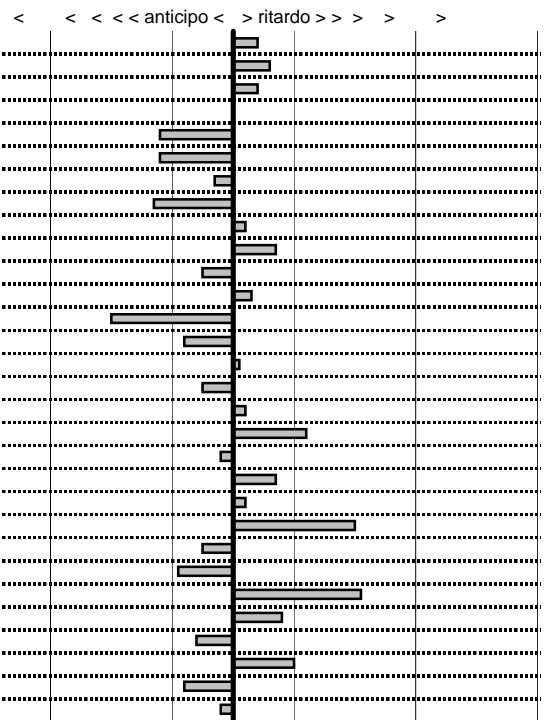

prova	t.imposto	start	stop	t.netto	
PC1-Cantalice 1	0:00:06,00	14:16:28,80	14:16:34,84	0:00:06,04	4
PC2-Cantalice 2	0:00:09,00	14:16:34,84	14:16:43,90	0:00:09,06	6
PC3-Pian De Roche 1	0:22:39,00	14:16:43,90	14:39:22,94	0:22:39,04	4
PC4-Pian De Roche 2	0:00:06,00	14:39:22,94	14:39:28,94	0:00:06,00	0
PC5-Pian De Roche 3	0:00:07,00	14:39:28,94	14:39:35,82	0:00:06,88	12
PC6-Pian De Roche 4	0:00:06,00	14:39:35,82	14:39:41,70	0:00:05,88	12
PC7-Campoforogna 1	0:11:11,00	14:39:41,70	14:50:52,67	0:11:10,97	3
PC8-Campoforogna 2	0:00:07,00	14:50:52,67	14:50:59,54	0:00:06,87	13
PC9-Campoforogna 3	0:00:06,00	14:50:59,54	14:51:05,56	0:00:06,02	2
PC10-Campoforogna 4	0:00:06,00	14:51:05,56	14:51:11,63	0:00:06,07	7
PC11-Bivio Vallolina 1	0:34:15,00	14:51:11,63	15:25:26,58	0:34:14,95	5
PC12-Bivio Vallolina 2	0:00:05,00	15:25:26,58	15:25:31,61	0:00:05,03	3
PC13-Bivio Vallolina 3	0:00:06,00	15:25:31,61	15:25:37,41	0:00:05,80	20
PC14-Bivio Vallolina 4	0:00:07,00	15:25:37,41	15:25:44,33	0:00:06,92	8
PC15-Cascia 1	0:50:20,00	15:25:44,33	16:16:04,34	0:50:20,01	1
PC16-Cascia 2	0:00:05,00	16:16:04,34	16:16:09,29	0:00:04,95	5
PC17-Cascia 3	0:00:06,00	16:16:09,29	16:16:15,31	0:00:06,02	2
PC18-Piazzale S.S. 68€	0:19:59,00	16:16:15,31	16:36:14,43	0:19:59,12	12
PC19-Piazzale S.S. 68€	0:00:06,00	16:36:14,43	16:36:20,41	0:00:05,98	2
PC20-Selvarotonda 1	0:55:55,00	16:36:20,41	17:32:15,48	0:55:55,07	7
PC21-Selvarotonda 2	0:00:06,00	17:32:15,48	17:32:21,50	0:00:06,02	2
PC22-Selvarotonda 3	0:00:06,00	17:32:21,50	17:32:27,70	0:00:06,20	20
PC23-Selvarotonda 4	0:00:06,00	17:32:27,70	17:32:33,65	0:00:05,95	5
PC24-Selvarotonda 5	0:00:05,00	17:32:33,65	17:32:38,56	0:00:04,91	9
PC25-Selvarotonda 6	0:00:05,00	19:02:54,07	19:02:59,28	0:00:05,21	21
PC26-Selvarotonda 7	0:00:07,00	19:02:59,28	19:03:06,36	0:00:07,08	8
PC27-Selvarotonda 8	0:00:06,00	19:03:06,36	19:03:12,30	0:00:05,94	6
PC28-Selvarotonda 9	0:00:06,00	19:03:12,30	19:03:18,40	0:00:06,10	10
PC29-Cittareale 1	0:19:25,00	19:03:18,40	19:22:43,32	0:19:24,92	8
PC30-Cittareale 2	0:00:06,00	19:22:43,32	19:22:49,30	0:00:05,98	2

SOMMA PENALITA'	396
MEDIA PENALITA'	8,1

ALTRE PENALITA'	0
TOTALE PENALITA'	673

Elaborazione dati a cura di CRONOVITERBO