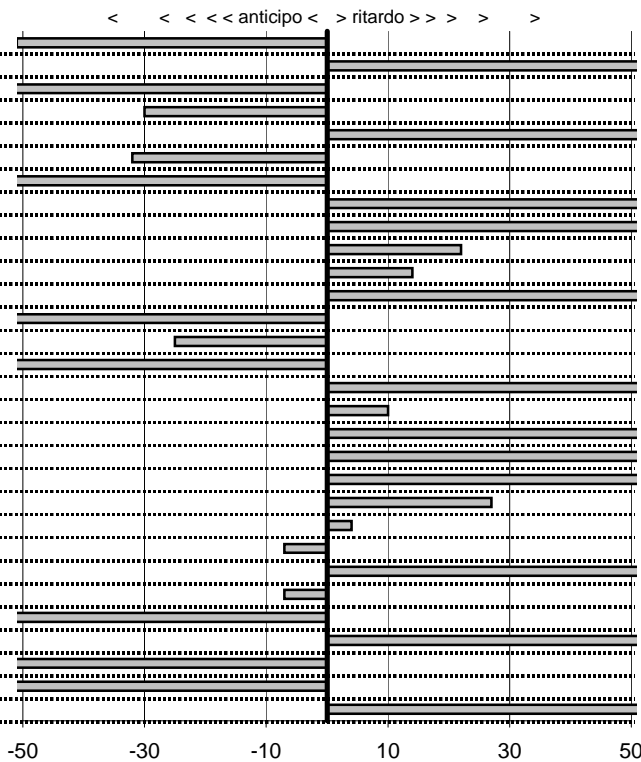

tempi e classifiche disponibili su www.cronoviterbo.net

- Cronologi - Penalità - Statistiche -

SCATTINI A.
 AR GIULIA 1300 TI

50

in classifica

prova	t.imposto	start	stop	t.netto
PC1-Cantalice 1	0:00:06,00	14:49:15,67	14:49:21,16	0:00:05,49
PC2-Cantalice 2	0:00:09,00	14:49:21,16	14:49:35,68	0:00:14,52
PC3-Pian De Roche 1	0:22:39,00	14:49:35,68	15:12:00,79	0:22:25,11
PC4-Pian De Roche 2	0:00:06,00	15:12:00,79	15:12:06,49	0:00:05,70
PC5-Pian De Roche 3	0:00:07,00	15:12:06,49	15:12:14,69	0:00:08,20
PC6-Pian De Roche 4	0:00:06,00	15:12:14,69	15:12:20,37	0:00:05,68
PC7-Campoforogna 1	0:11:11,00	15:12:20,37	15:23:25,97	0:11:05,60
PC8-Campoforogna 2	0:00:07,00	15:23:25,97	15:23:34,44	0:00:08,47
PC9-Campoforogna 3	0:00:06,00	15:23:34,44	15:23:41,66	0:00:07,22
PC10-Campoforogna 4	0:00:06,00	15:23:41,66	15:23:47,88	0:00:06,22
PC11-Bivio Vallolina 1	0:34:15,00	15:23:47,88	15:58:03,02	0:34:15,14
PC12-Bivio Vallolina 2	0:00:05,00	15:58:03,02	15:58:09,75	0:00:06,73
PC13-Bivio Vallolina 3	0:00:06,00	15:58:09,75	15:58:13,52	0:00:03,77
PC14-Bivio Vallolina 4	0:00:07,00	15:58:13,52	15:58:20,27	0:00:06,75
PC15-Cascia 1	0:50:20,00	15:58:20,27	16:48:33,88	0:50:13,61
PC16-Cascia 2	0:00:05,00	16:48:33,88	16:48:39,41	0:00:05,53
PC17-Cascia 3	0:00:06,00	16:48:39,41	16:48:45,51	0:00:06,10
PC18-Piazzale S.S. 68€	0:19:59,00	16:48:45,51	17:08:45,29	0:19:59,78
PC19-Piazzale S.S. 68€	0:00:06,00	17:08:45,29	17:08:52,15	0:00:06,86
PC20-Selvarotonda 1	0:55:55,00	17:08:52,15	18:04:52,13	0:55:59,98
PC21-Selvarotonda 2	0:00:06,00	18:04:52,13	18:04:58,40	0:00:06,27
PC22-Selvarotonda 3	0:00:06,00	18:04:58,40	18:05:04,44	0:00:06,04
PC23-Selvarotonda 4	0:00:06,00	18:05:04,44	18:05:10,37	0:00:05,93
PC24-Selvarotonda 5	0:00:05,00	18:05:10,37	18:05:15,93	0:00:05,56
PC25-Selvarotonda 6	0:00:05,00	19:35:27,00	19:35:31,93	0:00:04,93
PC26-Selvarotonda 7	0:00:07,00	19:35:31,93	19:35:37,45	0:00:05,52
PC27-Selvarotonda 8	0:00:06,00	19:35:37,45	19:35:46,38	0:00:08,93
PC28-Selvarotonda 9	0:00:06,00	19:35:46,38	19:35:50,85	0:00:04,47
PC29-Cittareale 1	0:19:25,00	19:35:50,85	19:54:45,88	0:18:55,03
PC30-Cittareale 2	0:00:06,00	19:54:45,88	19:54:53,03	0:00:07,15