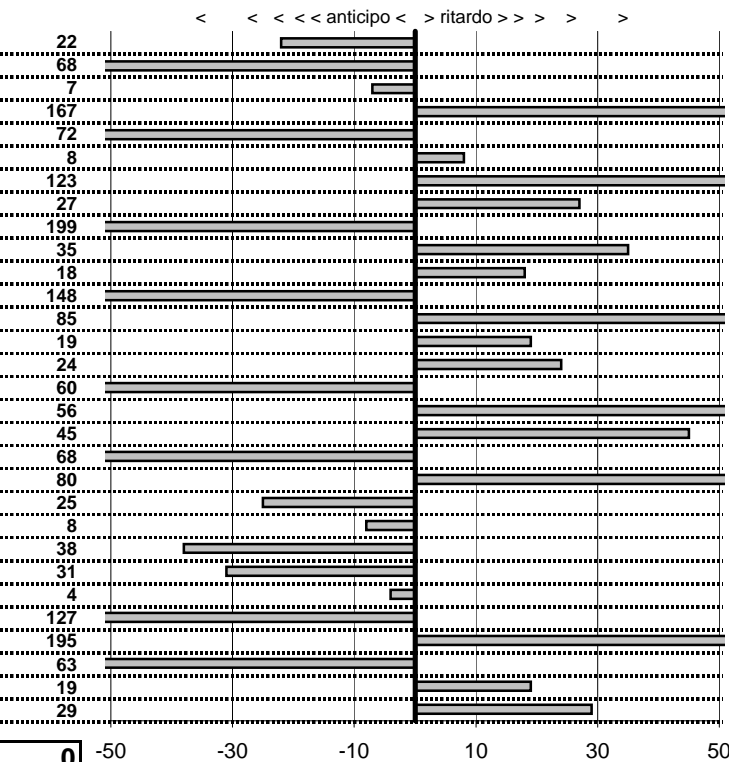

tempi e classifiche disponibili su www.cronoviterbo.net

- Cronologi - Penalità - Statistiche -

MONTAGNA G.
PORSCHE 911

44

in classifica

prova	t.imposto	start	stop	t.netto
PC1-Cantalice 1	0:00:06,00	14:43:18,08	14:43:23,86	0:00:05,78
PC2-Cantalice 2	0:00:09,00	14:43:23,86	14:43:32,18	0:00:08,32
PC3-Pian De Roche 1	0:22:39,00	14:43:32,18	15:06:11,11	0:22:38,93
PC4-Pian De Roche 2	0:00:06,00	15:06:11,11	15:06:18,78	0:00:07,67
PC5-Pian De Roche 3	0:00:07,00	15:06:18,78	15:06:25,06	0:00:06,28
PC6-Pian De Roche 4	0:00:06,00	15:06:25,06	15:06:31,14	0:00:06,08
PC7-Campoforogna 1	0:11:11,00	15:06:31,14	15:17:43,37	0:11:12,23
PC8-Campoforogna 2	0:00:07,00	15:17:43,37	15:17:50,64	0:00:07,27
PC9-Campoforogna 3	0:00:06,00	15:17:50,64	15:17:54,65	0:00:04,01
PC10-Campoforogna 4	0:00:06,00	15:17:54,65	15:18:01,00	0:00:06,35
PC11-Bivio Vallolina 1	0:34:15,00	15:18:01,00	15:52:16,18	0:34:15,18
PC12-Bivio Vallolina 2	0:00:05,00	15:52:16,18	15:52:19,70	0:00:03,52
PC13-Bivio Vallolina 3	0:00:06,00	15:52:19,70	15:52:26,55	0:00:06,85
PC14-Bivio Vallolina 4	0:00:07,00	15:52:26,55	15:52:33,74	0:00:07,19
PC15-Cascia 1	0:50:20,00	15:52:33,74	16:42:53,98	0:50:20,24
PC16-Cascia 2	0:00:05,00	16:42:53,98	16:42:58,38	0:00:04,40
PC17-Cascia 3	0:00:06,00	16:42:58,38	16:43:04,94	0:00:06,56
PC18-Piazzale S.S. 68€	0:19:59,00	16:43:04,94	17:03:04,39	0:19:59,45
PC19-Piazzale S.S. 68€	0:00:06,00	17:03:04,39	17:03:09,71	0:00:05,32
PC20-Selvarotonda 1	0:55:55,00	17:03:09,71	17:59:05,51	0:55:55,80
PC21-Selvarotonda 2	0:00:06,00	17:59:05,51	17:59:11,26	0:00:05,75
PC22-Selvarotonda 3	0:00:06,00	17:59:11,26	17:59:17,18	0:00:05,92
PC23-Selvarotonda 4	0:00:06,00	17:59:17,18	17:59:22,80	0:00:05,62
PC24-Selvarotonda 5	0:00:05,00	17:59:22,80	17:59:27,49	0:00:04,69
PC25-Selvarotonda 6	0:00:05,00	19:29:18,86	19:29:23,82	0:00:04,96
PC26-Selvarotonda 7	0:00:07,00	19:29:23,82	19:29:29,55	0:00:05,73
PC27-Selvarotonda 8	0:00:06,00	19:29:29,55	19:29:37,50	0:00:07,95
PC28-Selvarotonda 9	0:00:06,00	19:29:37,50	19:29:42,87	0:00:05,37
PC29-Cittareale 1	0:19:25,00	19:29:42,87	19:49:08,06	0:19:25,19
PC30-Cittareale 2	0:00:06,00	19:49:08,06	19:49:14,35	0:00:06,29