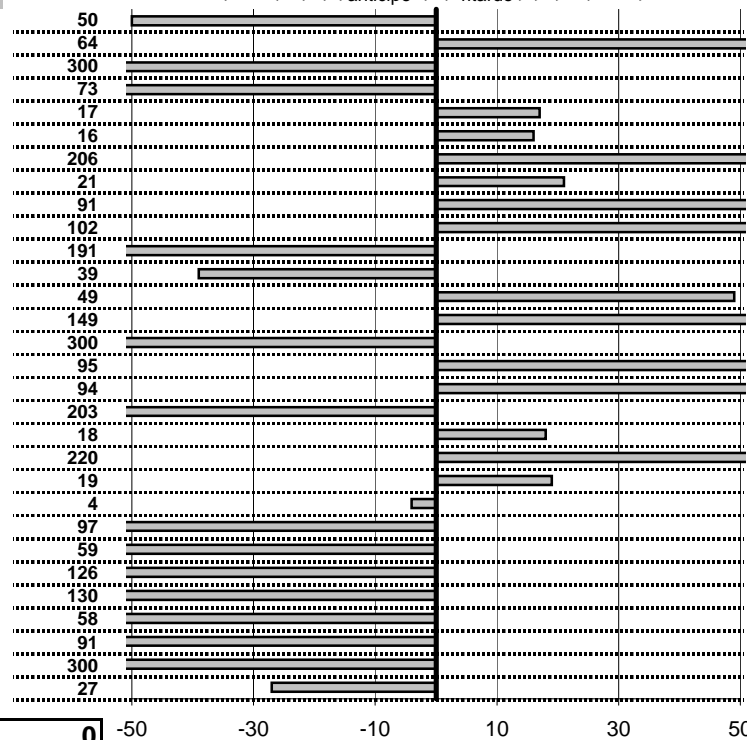

prova	t.imposto	start	stop	t.netto
PC1-Cantalice 1	0:00:06,00	14:52:19,17	14:52:24,67	0:00:05,50
PC2-Cantalice 2	0:00:09,00	14:52:24,67	14:52:34,31	0:00:09,64
PC3-Pian De Roche 1	0:22:39,00	14:52:34,31	15:15:02,04	0:22:27,73
PC4-Pian De Roche 2	0:00:06,00	15:15:02,04	15:15:07,31	0:00:05,27
PC5-Pian De Roche 3	0:00:07,00	15:15:07,31	15:15:14,48	0:00:07,17
PC6-Pian De Roche 4	0:00:06,00	15:15:14,48	15:15:20,64	0:00:06,16
PC7-Campoforogna 1	0:11:11,00	15:15:20,64	15:26:33,70	0:11:13,06
PC8-Campoforogna 2	0:00:07,00	15:26:33,70	15:26:40,91	0:00:07,21
PC9-Campoforogna 3	0:00:06,00	15:26:40,91	15:26:47,82	0:00:06,91
PC10-Campoforogna 4	0:00:06,00	15:26:47,82	15:26:54,84	0:00:07,02
PC11-Bivio Vallolina 1	0:34:15,00	15:26:54,84	16:01:07,93	0:34:13,09
PC12-Bivio Vallolina 2	0:00:05,00	16:01:07,93	16:01:12,54	0:00:04,61
PC13-Bivio Vallolina 3	0:00:06,00	16:01:12,54	16:01:19,03	0:00:06,49
PC14-Bivio Vallolina 4	0:00:07,00	16:01:19,03	16:01:27,52	0:00:08,49
PC15-Cascia 1	0:50:20,00	16:01:27,52	16:51:43,98	0:50:16,46
PC16-Cascia 2	0:00:05,00	16:51:43,98	16:51:49,93	0:00:05,95
PC17-Cascia 3	0:00:06,00	16:51:49,93	16:51:56,87	0:00:06,94
PC18-Piazzale S.S. 68€	0:19:59,00	16:51:56,87	17:11:53,84	0:19:56,97
PC19-Piazzale S.S. 68€	0:00:06,00	17:11:53,84	17:12:00,02	0:00:06,18
PC20-Selvarotonda 1	0:55:55,00	17:12:00,02	18:07:57,22	0:55:57,20
PC21-Selvarotonda 2	0:00:06,00	18:07:57,22	18:08:03,41	0:00:06,19
PC22-Selvarotonda 3	0:00:06,00	18:08:03,41	18:08:09,37	0:00:05,96
PC23-Selvarotonda 4	0:00:06,00	18:08:09,37	18:08:14,40	0:00:05,03
PC24-Selvarotonda 5	0:00:05,00	18:08:14,40	18:08:18,81	0:00:04,41
PC25-Selvarotonda 6	0:00:05,00	19:38:25,05	19:38:28,79	0:00:03,74
PC26-Selvarotonda 7	0:00:07,00	19:38:28,79	19:38:34,49	0:00:05,70
PC27-Selvarotonda 8	0:00:06,00	19:38:34,49	19:38:39,91	0:00:05,42
PC28-Selvarotonda 9	0:00:06,00	19:38:39,91	19:38:45,00	0:00:05,09
PC29-Cittareale 1	0:19:25,00	19:38:45,00	19:58:03,14	0:19:18,14
PC30-Cittareale 2	0:00:06,00	19:58:03,14	19:58:08,87	0:00:05,73

SOMMA PENALITA' 5.420
MEDIA PENALITA' 110,6

ALTRE PENALITA' 0
TOTALE PENALITA' 16.260

Elaborazione dati a cura di CRONOVITERBO