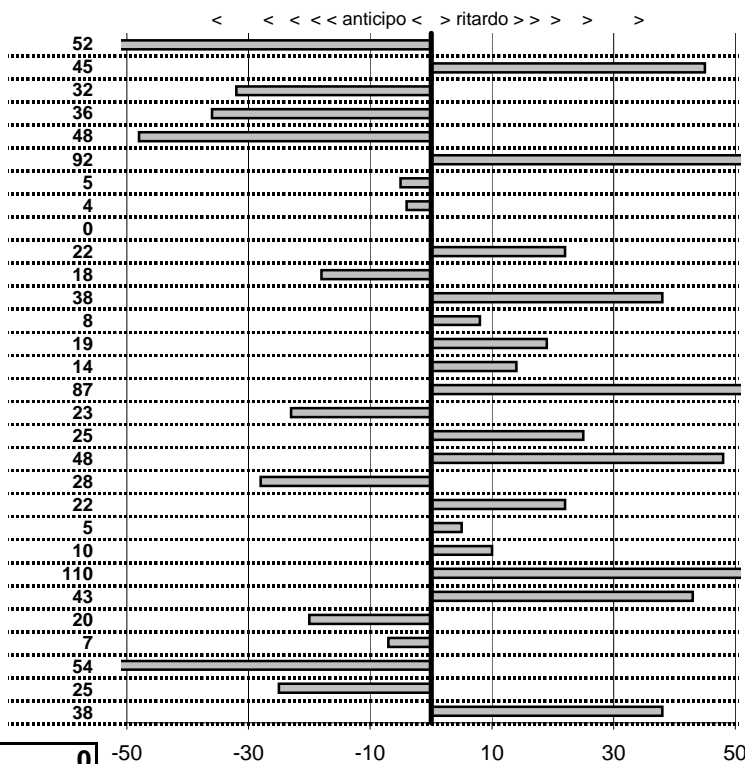

- Cronologi - Penalità - Statistiche -

GUILLA F.
FERRARI CALIFORNIA

4

in classifica

prova	t.imposto	start	stop	t.netto
PC1-Cantalice 1	0:00:06,00	14:04:08,47	14:04:13,95	0:00:05,48
PC2-Cantalice 2	0:00:09,00	14:04:13,95	14:04:23,40	0:00:09,45
PC3-Pian De Roche 1	0:22:39,00	14:04:23,40	14:27:02,08	0:22:38,68
PC4-Pian De Roche 2	0:00:06,00	14:27:02,08	14:27:07,72	0:00:05,64
PC5-Pian De Roche 3	0:00:07,00	14:27:07,72	14:27:14,24	0:00:06,52
PC6-Pian De Roche 4	0:00:06,00	14:27:14,24	14:27:21,16	0:00:06,92
PC7-Campoforogna 1	0:11:11,00	14:27:21,16	14:38:32,11	0:11:10,95
PC8-Campoforogna 2	0:00:07,00	14:38:32,11	14:38:39,07	0:00:06,96
PC9-Campoforogna 3	0:00:06,00	14:38:39,07	14:38:45,07	0:00:06,00
PC10-Campoforogna 4	0:00:06,00	14:38:45,07	14:38:51,29	0:00:06,22
PC11-Bivio Vallolina 1	0:34:15,00	14:38:51,29	15:13:06,11	0:34:14,82
PC12-Bivio Vallolina 2	0:00:05,00	15:13:06,11	15:13:11,49	0:00:05,38
PC13-Bivio Vallolina 3	0:00:06,00	15:13:11,49	15:13:17,57	0:00:06,08
PC14-Bivio Vallolina 4	0:00:07,00	15:13:17,57	15:13:24,76	0:00:07,19
PC15-Cascia 1	0:50:20,00	15:13:24,76	16:03:44,90	0:50:20,14
PC16-Cascia 2	0:00:05,00	16:03:44,90	16:03:50,77	0:00:05,87
PC17-Cascia 3	0:00:06,00	16:03:50,77	16:03:56,54	0:00:05,77
PC18-Piazzale S.S. 68€	0:19:59,00	16:03:56,54	16:23:55,79	0:19:59,25
PC19-Piazzale S.S. 68€	0:00:06,00	16:23:55,79	16:24:02,27	0:00:06,48
PC20-Selvarotonda 1	0:55:55,00	16:24:02,27	17:19:56,99	0:55:54,72
PC21-Selvarotonda 2	0:00:06,00	17:19:56,99	17:20:03,21	0:00:06,22
PC22-Selvarotonda 3	0:00:06,00	17:20:03,21	17:20:09,26	0:00:06,05
PC23-Selvarotonda 4	0:00:06,00	17:20:09,26	17:20:15,36	0:00:06,10
PC24-Selvarotonda 5	0:00:05,00	17:20:15,36	17:20:21,46	0:00:06,10
PC25-Selvarotonda 6	0:00:05,00	18:50:00,96	18:50:06,39	0:00:05,43
PC26-Selvarotonda 7	0:00:07,00	18:50:06,39	18:50:13,19	0:00:06,80
PC27-Selvarotonda 8	0:00:06,00	18:50:13,19	18:50:19,12	0:00:05,93
PC28-Selvarotonda 9	0:00:06,00	18:50:19,12	18:50:24,58	0:00:05,46
PC29-Cittareale 1	0:19:25,00	18:50:24,58	19:09:49,33	0:19:24,75
PC30-Cittareale 2	0:00:06,00	19:09:49,33	19:09:55,71	0:00:06,38