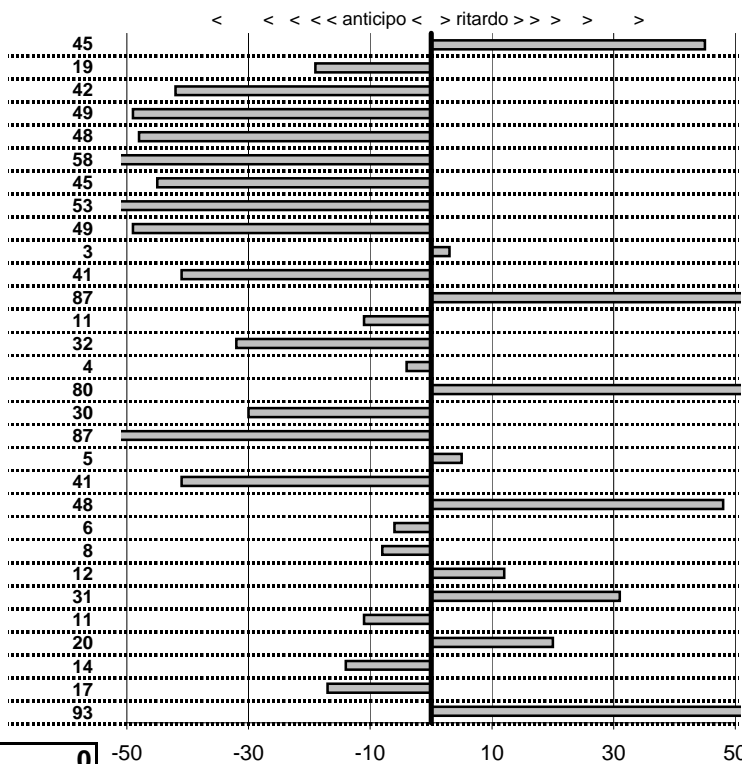

- Cronologi - Penalità - Statistiche -

CAVALLI A.
 FERRARI CALIFORNIA

5

in classifica

prova	t. imposto	start	stop	t. netto
PC1-Cantalice 1	0:00:06,00	14:04:37,33	14:04:43,78	0:00:06,45
PC2-Cantalice 2	0:00:09,00	14:04:43,78	14:04:52,59	0:00:08,81
PC3-Pian De Roche 1	0:22:39,00	14:04:52,59	14:27:31,17	0:22:38,58
PC4-Pian De Roche 2	0:00:06,00	14:27:31,17	14:27:36,68	0:00:05,51
PC5-Pian De Roche 3	0:00:07,00	14:27:36,68	14:27:43,20	0:00:06,52
PC6-Pian De Roche 4	0:00:06,00	14:27:43,20	14:27:48,62	0:00:05,42
PC7-Campoforogna 1	0:11:11,00	14:27:48,62	14:38:59,17	0:11:10,55
PC8-Campoforogna 2	0:00:07,00	14:38:59,17	14:39:05,64	0:00:06,47
PC9-Campoforogna 3	0:00:06,00	14:39:05,64	14:39:11,15	0:00:05,51
PC10-Campoforogna 4	0:00:06,00	14:39:11,15	14:39:17,18	0:00:06,03
PC11-Bivio Vallolina 1	0:34:15,00	14:39:17,18	15:13:31,77	0:34:14,59
PC12-Bivio Vallolina 2	0:00:05,00	15:13:31,77	15:13:37,64	0:00:05,87
PC13-Bivio Vallolina 3	0:00:06,00	15:13:37,64	15:13:43,53	0:00:05,89
PC14-Bivio Vallolina 4	0:00:07,00	15:13:43,53	15:13:50,21	0:00:06,68
PC15-Cascia 1	0:50:20,00	15:13:50,21	16:04:10,17	0:50:19,96
PC16-Cascia 2	0:00:05,00	16:04:10,17	16:04:15,97	0:00:05,80
PC17-Cascia 3	0:00:06,00	16:04:15,97	16:04:21,67	0:00:05,70
PC18-Piazzale S.S. 68€	0:19:59,00	16:04:21,67	16:24:19,80	0:19:58,13
PC19-Piazzale S.S. 68€	0:00:06,00	16:24:19,80	16:24:25,85	0:00:06,05
PC20-Selvarotonda 1	0:55:55,00	16:24:25,85	17:20:20,44	0:55:54,59
PC21-Selvarotonda 2	0:00:06,00	17:20:20,44	17:20:26,92	0:00:06,48
PC22-Selvarotonda 3	0:00:06,00	17:20:26,92	17:20:32,86	0:00:05,94
PC23-Selvarotonda 4	0:00:06,00	17:20:32,86	17:20:38,78	0:00:05,92
PC24-Selvarotonda 5	0:00:05,00	17:20:38,78	17:20:43,90	0:00:05,12
PC25-Selvarotonda 6	0:00:05,00	18:50:58,13	18:51:03,44	0:00:05,31
PC26-Selvarotonda 7	0:00:07,00	18:51:03,44	18:51:10,33	0:00:06,89
PC27-Selvarotonda 8	0:00:06,00	18:51:10,33	18:51:16,53	0:00:06,20
PC28-Selvarotonda 9	0:00:06,00	18:51:16,53	18:51:22,39	0:00:05,86
PC29-Cittareale 1	0:19:25,00	18:51:22,39	19:10:47,22	0:19:24,83
PC30-Cittareale 2	0:00:06,00	19:10:47,22	19:10:54,15	0:00:06,93