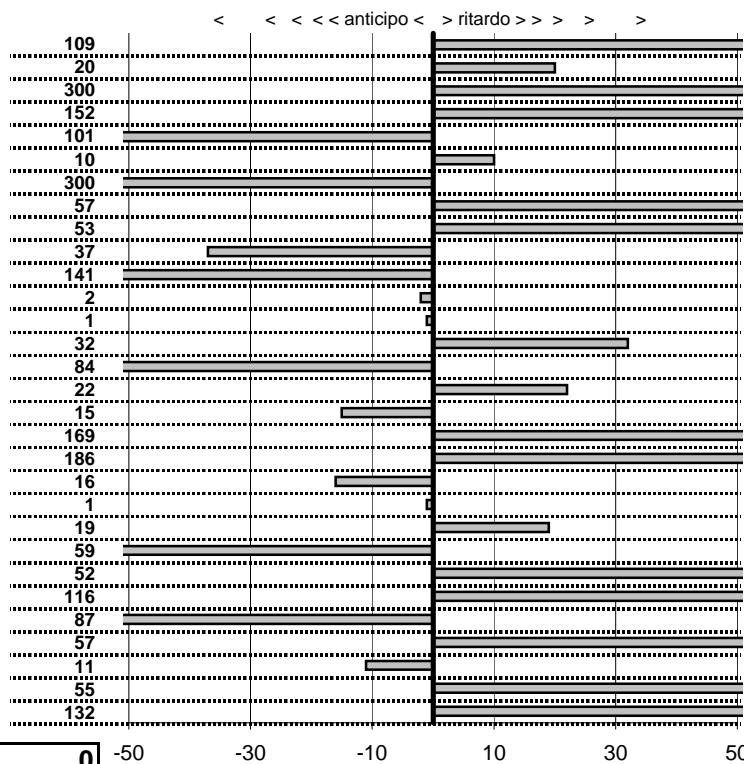

tempi e classifiche disponibili su www.cronoviterbo.net

- Cronologi - Penalità - Statistiche -

AVALLONE A.
MERCEDES 280 SL

35

in classifica

prova	t.imposto	start	stop	t.netto
PC1-Cantalice 1	0:00:06,00	14:34:11,99	14:34:19,08	0:00:07,09
PC2-Cantalice 2	0:00:09,00	14:34:19,08	14:34:28,28	0:00:09,20
PC3-Pian De Roche 1	0:22:39,00	14:34:28,28	14:57:46,42	0:23:18,14
PC4-Pian De Roche 2	0:00:06,00	14:57:46,42	14:57:53,94	0:00:07,52
PC5-Pian De Roche 3	0:00:07,00	14:57:53,94	14:57:59,93	0:00:05,99
PC6-Pian De Roche 4	0:00:06,00	14:57:59,93	14:58:06,03	0:00:06,10
PC7-Campoforogna 1	0:11:11,00	14:58:06,03	15:08:37,81	0:10:31,78
PC8-Campoforogna 2	0:00:07,00	15:08:37,81	15:08:45,38	0:00:07,57
PC9-Campoforogna 3	0:00:06,00	15:08:45,38	15:08:51,91	0:00:06,53
PC10-Campoforogna 4	0:00:06,00	15:08:51,91	15:08:57,54	0:00:05,63
PC11-Bivio Vallolina 1	0:34:15,00	15:08:57,54	15:43:11,13	0:34:13,59
PC12-Bivio Vallolina 2	0:00:05,00	15:43:11,13	15:43:16,11	0:00:04,98
PC13-Bivio Vallolina 3	0:00:06,00	15:43:16,11	15:43:22,10	0:00:05,99
PC14-Bivio Vallolina 4	0:00:07,00	15:43:22,10	15:43:29,42	0:00:07,32
PC15-Cascia 1	0:50:20,00	15:43:29,42	16:33:48,58	0:50:19,16
PC16-Cascia 2	0:00:05,00	16:33:48,58	16:33:53,80	0:00:05,22
PC17-Cascia 3	0:00:06,00	16:33:53,80	16:33:59,65	0:00:05,85
PC18-Piazzale S.S. 68€	0:19:59,00	16:33:59,65	16:54:00,34	0:20:00,69
PC19-Piazzale S.S. 68€	0:00:06,00	16:54:00,34	16:54:08,20	0:00:07,86
PC20-Selvarotonda 1	0:55:55,00	16:54:08,20	17:50:03,04	0:55:54,84
PC21-Selvarotonda 2	0:00:06,00	17:50:03,04	17:50:09,03	0:00:05,99
PC22-Selvarotonda 3	0:00:06,00	17:50:09,03	17:50:15,22	0:00:06,19
PC23-Selvarotonda 4	0:00:06,00	17:50:15,22	17:50:20,63	0:00:05,41
PC24-Selvarotonda 5	0:00:05,00	17:50:20,63	17:50:26,15	0:00:05,52
PC25-Selvarotonda 6	0:00:05,00	19:20:46,26	19:20:52,42	0:00:06,16
PC26-Selvarotonda 7	0:00:07,00	19:20:52,42	19:20:58,55	0:00:06,13
PC27-Selvarotonda 8	0:00:06,00	19:20:58,55	19:21:05,12	0:00:06,57
PC28-Selvarotonda 9	0:00:06,00	19:21:05,12	19:21:11,01	0:00:05,89
PC29-Cittareale 1	0:19:25,00	19:21:11,01	19:40:36,56	0:19:25,55
PC30-Cittareale 2	0:00:06,00	19:40:36,56	19:40:43,88	0:00:07,32