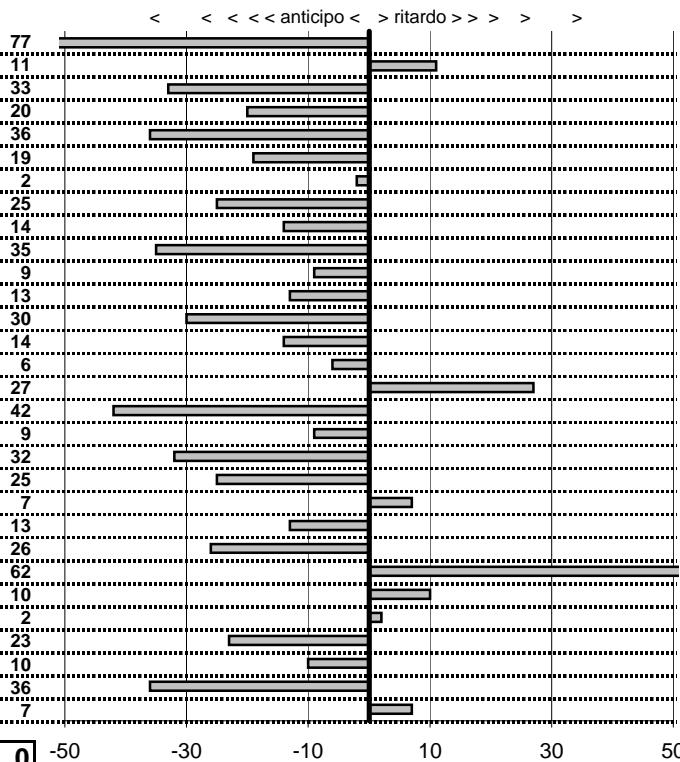

- Cronologi - Penalità - Statistiche -

MANCINELLI M.
 AR GIULIETTA SPRINT

20

in classifica

prova	t.imposto	start	stop	t.netto
PC1-Cantalice 1	0:00:06,00	14:19:26,33	14:19:31,56	0:00:05,23
PC2-Cantalice 2	0:00:09,00	14:19:31,56	14:19:40,67	0:00:09,11
PC3-Pian De Roche 1	0:22:39,00	14:19:40,67	14:42:19,34	0:22:38,67
PC4-Pian De Roche 2	0:00:06,00	14:42:19,34	14:42:25,14	0:00:05,80
PC5-Pian De Roche 3	0:00:07,00	14:42:25,14	14:42:31,78	0:00:06,64
PC6-Pian De Roche 4	0:00:06,00	14:42:31,78	14:42:37,59	0:00:05,81
PC7-Campoforogna 1	0:11:11,00	14:42:37,59	14:53:48,57	0:11:10,98
PC8-Campoforogna 2	0:00:07,00	14:53:48,57	14:53:55,32	0:00:06,75
PC9-Campoforogna 3	0:00:06,00	14:53:55,32	14:54:01,18	0:00:05,86
PC10-Campoforogna 4	0:00:06,00	14:54:01,18	14:54:06,83	0:00:05,65
PC11-Bivio Vallolina 1	0:34:15,00	14:54:06,83	15:28:21,74	0:34:14,91
PC12-Bivio Vallolina 2	0:00:05,00	15:28:21,74	15:28:26,61	0:00:04,87
PC13-Bivio Vallolina 3	0:00:06,00	15:28:26,61	15:28:32,31	0:00:05,70
PC14-Bivio Vallolina 4	0:00:07,00	15:28:32,31	15:28:39,17	0:00:06,86
PC15-Cascia 1	0:50:20,00	15:28:39,17	16:18:59,11	0:50:19,94
PC16-Cascia 2	0:00:05,00	16:18:59,11	16:19:04,38	0:00:05,27
PC17-Cascia 3	0:00:06,00	16:19:04,38	16:19:09,96	0:00:05,58
PC18-Piazzale S.S. 68€	0:19:59,00	16:19:09,96	16:39:08,87	0:19:58,91
PC19-Piazzale S.S. 68€	0:00:06,00	16:39:08,87	16:39:14,55	0:00:05,68
PC20-Selvarotonda 1	0:55:55,00	16:39:14,55	17:35:09,30	0:55:54,75
PC21-Selvarotonda 2	0:00:06,00	17:35:09,30	17:35:15,37	0:00:06,07
PC22-Selvarotonda 3	0:00:06,00	17:35:15,37	17:35:21,24	0:00:05,87
PC23-Selvarotonda 4	0:00:06,00	17:35:21,24	17:35:26,98	0:00:05,74
PC24-Selvarotonda 5	0:00:05,00	17:35:26,98	17:35:32,60	0:00:05,62
PC25-Selvarotonda 6	0:00:05,00	19:05:47,13	19:05:52,23	0:00:05,10
PC26-Selvarotonda 7	0:00:07,00	19:05:52,23	19:05:59,25	0:00:07,02
PC27-Selvarotonda 8	0:00:06,00	19:05:59,25	19:06:05,02	0:00:05,77
PC28-Selvarotonda 9	0:00:06,00	19:06:05,02	19:06:10,92	0:00:05,90
PC29-Cittareale 1	0:19:25,00	19:06:10,92	19:25:35,56	0:19:24,64
PC30-Cittareale 2	0:00:06,00	19:25:35,56	19:25:41,63	0:00:06,07