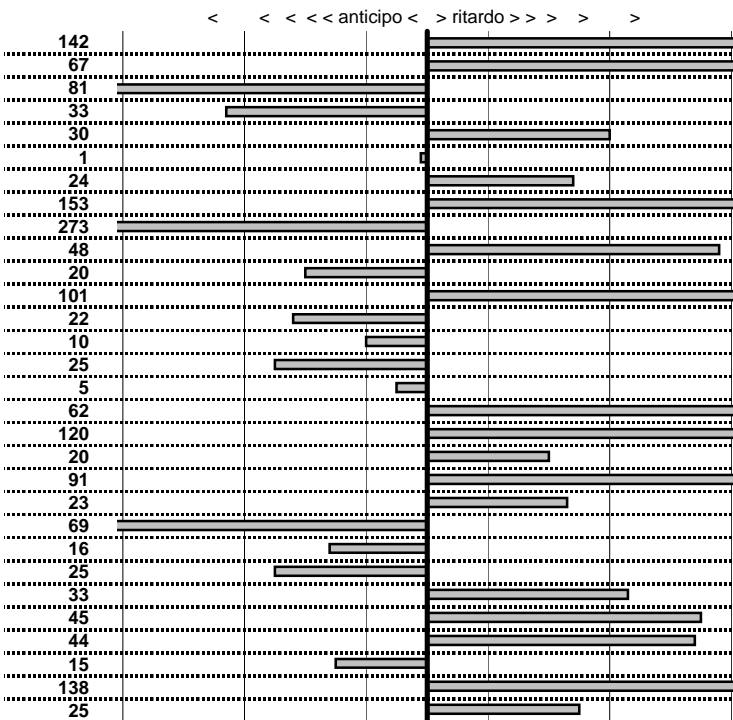

prova	t.imposto	start	stop	t.netto
PC1-Cantalice 1	0:00:06,00	14:06:28,91	14:06:36,33	0:00:07,42
PC2-Cantalice 2	0:00:09,00	14:06:36,33	14:06:46,00	0:00:09,67
PC3-Pian De Roche 1	0:22:39,00	14:06:46,00	14:29:24,19	0:22:38,19
PC4-Pian De Roche 2	0:00:06,00	14:29:24,19	14:29:29,86	0:00:05,67
PC5-Pian De Roche 3	0:00:07,00	14:29:29,86	14:29:37,16	0:00:07,30
PC6-Pian De Roche 4	0:00:06,00	14:29:37,16	14:29:43,15	0:00:05,99
PC7-Campoforogna 1	0:11:11,00	14:29:43,15	14:40:54,39	0:11:11,24
PC8-Campoforogna 2	0:00:07,00	14:40:54,39	14:41:02,92	0:00:08,53
PC9-Campoforogna 3	0:00:06,00	14:41:02,92	14:41:06,19	0:00:03,27
PC10-Campoforogna 4	0:00:06,00	14:41:06,19	14:41:12,67	0:00:06,48
PC11-Bivio Vallolina 1	0:34:15,00	14:41:12,67	15:15:27,47	0:34:14,80
PC12-Bivio Vallolina 2	0:00:05,00	15:15:27,47	15:15:33,48	0:00:06,01
PC13-Bivio Vallolina 3	0:00:06,00	15:15:33,48	15:15:39,26	0:00:05,78
PC14-Bivio Vallolina 4	0:00:07,00	15:15:39,26	15:15:46,16	0:00:06,90
PC15-Cascia 1	0:50:20,00	15:15:46,16	16:06:05,91	0:50:19,75
PC16-Cascia 2	0:00:05,00	16:06:05,91	16:06:10,86	0:00:04,95
PC17-Cascia 3	0:00:06,00	16:06:10,86	16:06:17,48	0:00:06,62
PC18-Piazzale S.S. 68€	0:19:59,00	16:06:17,48	16:26:17,68	0:20:00,20
PC19-Piazzale S.S. 68€	0:00:06,00	16:26:17,68	16:26:23,88	0:00:06,20
PC20-Selvarotonda 1	0:55:55,00	16:26:23,88	17:22:19,79	0:55:55,91
PC21-Selvarotonda 2	0:00:06,00	17:22:19,79	17:22:26,02	0:00:06,23
PC22-Selvarotonda 3	0:00:06,00	17:22:26,02	17:22:31,33	0:00:05,31
PC23-Selvarotonda 4	0:00:06,00	17:22:31,33	17:22:37,17	0:00:05,84
PC24-Selvarotonda 5	0:00:05,00	17:22:37,17	17:22:41,92	0:00:04,75
PC25-Selvarotonda 6	0:00:05,00	18:52:52,20	18:52:57,53	0:00:05,33
PC26-Selvarotonda 7	0:00:07,00	18:52:57,53	18:53:04,98	0:00:07,45
PC27-Selvarotonda 8	0:00:06,00	18:53:04,98	18:53:11,42	0:00:06,44
PC28-Selvarotonda 9	0:00:06,00	18:53:11,42	18:53:17,27	0:00:05,85
PC29-Cittareale 1	0:19:25,00	18:53:17,27	19:12:43,65	0:19:26,38
PC30-Cittareale 2	0:00:06,00	19:12:43,65	19:12:49,90	0:00:06,25

SOMMA PENALITA' 4.368
MEDIA PENALITA' 89,1

ALTRE PENALITA' 0
TOTALE PENALITA' 4.368

Elaborazione dati a cura di CRONOVITERBO