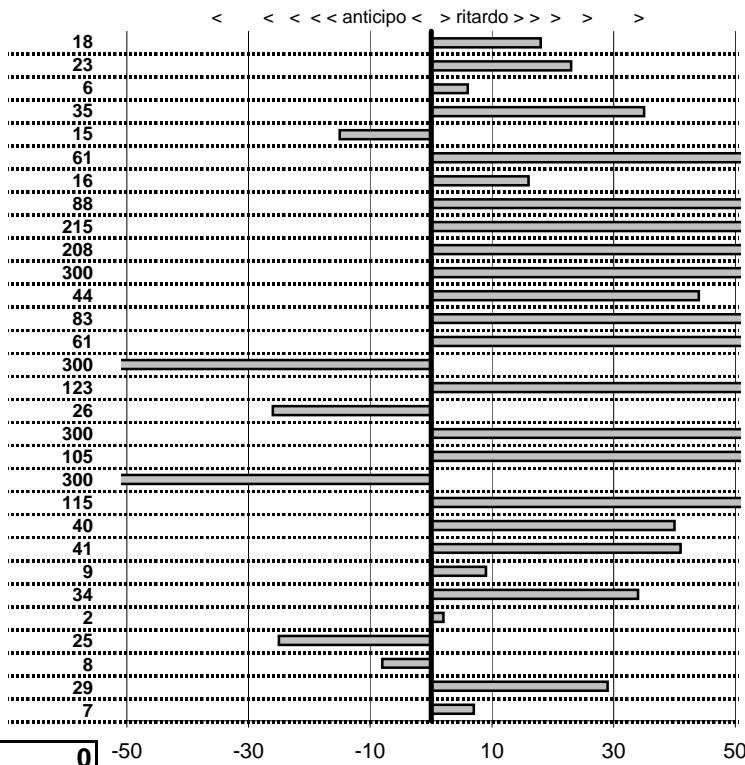

- Cronologi - Penalità - Statistiche -

GIULIVI G.
 MAZDA MX5

52

in classifica

prova	t.imposto	start	stop	t.netto
PC1-Cantalice 1	0:00:06,00	14:51:18,82	14:51:25,00	0:00:06,18
PC2-Cantalice 2	0:00:09,00	14:51:25,00	14:51:34,23	0:00:09,23
PC3-Pian De Roche 1	0:22:39,00	14:51:34,23	15:14:13,29	0:22:39,06
PC4-Pian De Roche 2	0:00:06,00	15:14:13,29	15:14:19,64	0:00:06,35
PC5-Pian De Roche 3	0:00:07,00	15:14:19,64	15:14:26,49	0:00:06,85
PC6-Pian De Roche 4	0:00:06,00	15:14:26,49	15:14:33,10	0:00:06,61
PC7-Campoforogna 1	0:11:11,00	15:14:33,10	15:25:44,26	0:11:11,16
PC8-Campoforogna 2	0:00:07,00	15:25:44,26	15:25:52,14	0:00:07,88
PC9-Campoforogna 3	0:00:06,00	15:25:52,14	15:26:00,29	0:00:08,15
PC10-Campoforogna 4	0:00:06,00	15:26:00,29	15:26:08,37	0:00:08,08
PC11-Bivio Vallolina 1	0:34:15,00	15:26:08,37	16:03:32,37	0:37:24,00
PC12-Bivio Vallolina 2	0:00:05,00	16:03:32,37	16:03:37,81	0:00:05,44
PC13-Bivio Vallolina 3	0:00:06,00	16:03:37,81	16:03:44,64	0:00:06,83
PC14-Bivio Vallolina 4	0:00:07,00	16:03:44,64	16:03:52,25	0:00:07,61
PC15-Cascia 1	0:50:20,00	16:03:52,25	16:50:55,94	0:47:03,69
PC16-Cascia 2	0:00:05,00	16:50:55,94	16:51:02,17	0:00:06,23
PC17-Cascia 3	0:00:06,00	16:51:02,17	16:51:07,91	0:00:05,74
PC18-Piazzale S.S. 68€	0:19:59,00	16:51:07,91	17:11:11,71	0:20:03,80
PC19-Piazzale S.S. 68€	0:00:06,00	17:11:11,71	17:11:18,76	0:00:07,05
PC20-Selvarotonda 1	0:55:55,00	17:11:18,76	18:07:07,12	0:55:48,36
PC21-Selvarotonda 2	0:00:06,00	18:07:07,12	18:07:14,27	0:00:07,15
PC22-Selvarotonda 3	0:00:06,00	18:07:14,27	18:07:20,67	0:00:06,40
PC23-Selvarotonda 4	0:00:06,00	18:07:20,67	18:07:27,08	0:00:06,41
PC24-Selvarotonda 5	0:00:05,00	18:07:27,08	18:07:32,17	0:00:05,09
PC25-Selvarotonda 6	0:00:05,00	19:37:32,80	19:37:38,14	0:00:05,34
PC26-Selvarotonda 7	0:00:07,00	19:37:38,14	19:37:45,16	0:00:07,02
PC27-Selvarotonda 8	0:00:06,00	19:37:45,16	19:37:50,91	0:00:05,75
PC28-Selvarotonda 9	0:00:06,00	19:37:50,91	19:37:56,83	0:00:05,92
PC29-Cittareale 1	0:19:25,00	19:37:56,83	19:57:22,12	0:19:25,29
PC30-Cittareale 2	0:00:06,00	19:57:22,12	19:57:28,19	0:00:06,07