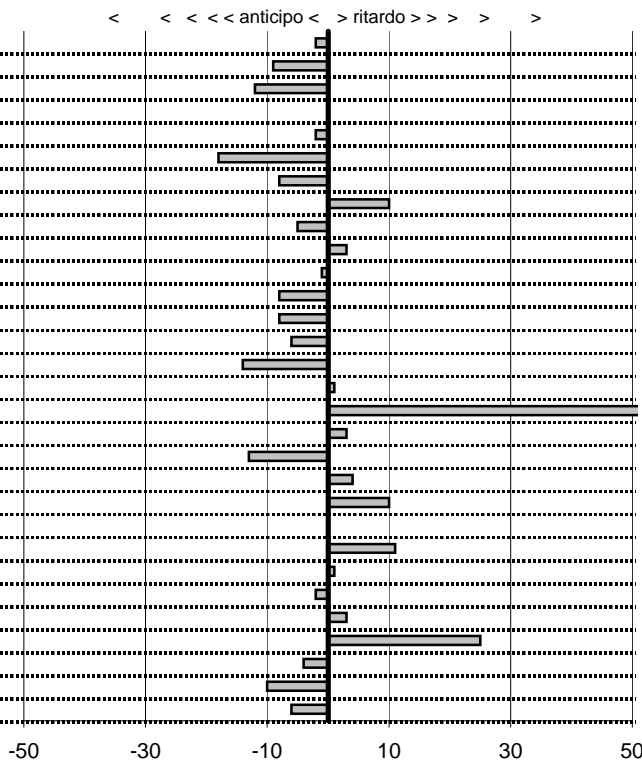

15

in classifica

prova	t.imposto	start	stop	t.netto
PC1-Cantalice 1	0:00:06,00	14:14:29,13	14:14:35,11	0:00:05,98
PC2-Cantalice 2	0:00:09,00	14:14:35,11	14:14:44,02	0:00:08,91
PC3-Pian De Roche 1	0:22:39,00	14:14:44,02	14:37:22,90	0:22:38,88
PC4-Pian De Roche 2	0:00:06,00	14:37:22,90	14:37:28,90	0:00:06,00
PC5-Pian De Roche 3	0:00:07,00	14:37:28,90	14:37:35,88	0:00:06,98
PC6-Pian De Roche 4	0:00:06,00	14:37:35,88	14:37:41,70	0:00:05,82
PC7-Campoforogna 1	0:11:11,00	14:37:41,70	14:48:52,62	0:11:10,92
PC8-Campoforogna 2	0:00:07,00	14:48:52,62	14:48:59,72	0:00:07,10
PC9-Campoforogna 3	0:00:06,00	14:48:59,72	14:49:05,67	0:00:05,95
PC10-Campoforogna 4	0:00:06,00	14:49:05,67	14:49:11,70	0:00:06,03
PC11-Bivio Vallolina 1	0:34:15,00	14:49:11,70	15:23:26,69	0:34:14,99
PC12-Bivio Vallolina 2	0:00:05,00	15:23:26,69	15:23:31,61	0:00:04,92
PC13-Bivio Vallolina 3	0:00:06,00	15:23:31,61	15:23:37,53	0:00:05,92
PC14-Bivio Vallolina 4	0:00:07,00	15:23:37,53	15:23:44,47	0:00:06,94
PC15-Cascia 1	0:50:20,00	15:23:44,47	16:14:04,33	0:50:19,86
PC16-Cascia 2	0:00:05,00	16:14:04,33	16:14:09,34	0:00:05,01
PC17-Cascia 3	0:00:06,00	16:14:09,34	16:14:16,19	0:00:06,85
PC18-Piazzale S.S. 68€	0:19:59,00	16:14:16,19	16:34:15,22	0:19:59,03
PC19-Piazzale S.S. 68€	0:00:06,00	16:34:15,22	16:34:21,09	0:00:05,87
PC20-Selvarotonda 1	0:55:55,00	16:34:21,09	17:30:16,13	0:55:55,04
PC21-Selvarotonda 2	0:00:06,00	17:30:16,13	17:30:22,23	0:00:06,10
PC22-Selvarotonda 3	0:00:06,00	17:30:22,23	17:30:28,23	0:00:06,00
PC23-Selvarotonda 4	0:00:06,00	17:30:28,23	17:30:34,34	0:00:06,11
PC24-Selvarotonda 5	0:00:05,00	17:30:34,34	17:30:39,35	0:00:05,01
PC25-Selvarotonda 6	0:00:05,00	19:00:44,42	19:00:49,40	0:00:04,98
PC26-Selvarotonda 7	0:00:07,00	19:00:49,40	19:00:56,43	0:00:07,03
PC27-Selvarotonda 8	0:00:06,00	19:00:56,43	19:01:02,68	0:00:06,25
PC28-Selvarotonda 9	0:00:06,00	19:01:02,68	19:01:08,64	0:00:05,96
PC29-Cittareale 1	0:19:25,00	19:01:08,64	19:20:33,54	0:19:24,90
PC30-Cittareale 2	0:00:06,00	19:20:33,54	19:20:39,48	0:00:05,94