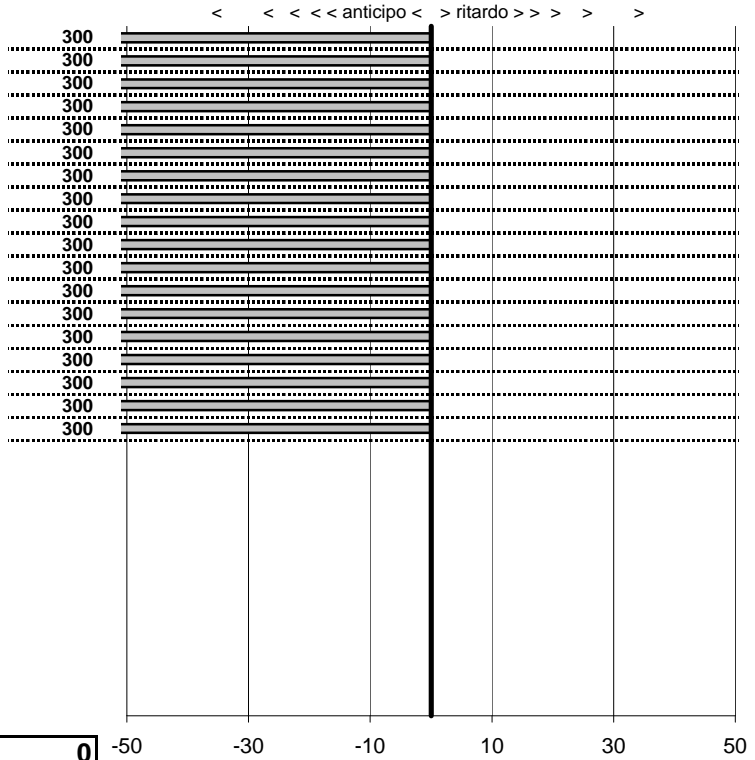

tempi e classifiche disponibili su www.cronoviterbo.net

- Cronologi - Penalità - Statistiche -

PAPARONI ERNES-ANISOAZA KO **11**
BENTLEY MK VI COUPE

41 in classifica

prova	t.imposto	start	stop	t.netto
PC1-Da Vinci 1	0:00:13,00	00:00:00,00	00:00:00,00	0:00:00,00
PC2-Da Vinci 2	0:00:15,00	00:00:00,00	00:00:00,00	0:00:00,00
PC3-Da Vinci 3	0:00:09,00	00:00:00,00	00:00:00,00	0:00:00,00
PC4-Lattesano 1	0:00:12,00	00:00:00,00	00:00:00,00	0:00:00,00
PC5-Lattesano 2	0:00:22,00	00:00:00,00	00:00:00,00	0:00:00,00
PC6-Lattesano 3	0:00:15,00	00:00:00,00	00:00:00,00	0:00:00,00
PC7-Da Vinci 4	0:00:13,00	00:00:00,00	00:00:00,00	0:00:00,00
PC8-Da Vinci 5	0:00:15,00	00:00:00,00	00:00:00,00	0:00:00,00
PC9-Da Vinci 6	0:00:09,00	00:00:00,00	00:00:00,00	0:00:00,00
PC10-Quadroni 1	0:00:11,00	00:00:00,00	00:00:00,00	0:00:00,00
PC11-Quadroni 2	0:00:15,00	00:00:00,00	00:00:00,00	0:00:00,00
PC12-Quadroni 3	0:00:14,00	00:00:00,00	00:00:00,00	0:00:00,00
PC13-Quadroni 4	0:00:11,00	00:00:00,00	00:00:00,00	0:00:00,00
PC14-Quadroni 5	0:00:15,00	00:00:00,00	00:00:00,00	0:00:00,00
PC15-Quadroni 6	0:00:14,00	00:00:00,00	00:00:00,00	0:00:00,00
PC16-Lungomare 1	0:00:19,00	00:00:00,00	00:00:00,00	0:00:00,00
PC17-Lungomare 2	0:00:14,00	00:00:00,00	00:00:00,00	0:00:00,00
PC18-Lungomare 3	0:00:16,00	00:00:00,00	00:00:00,00	0:00:00,00

SOMMA PENALITA' **5.400**
MEDIA PENALITA' **300,0**

ALTRE PENALITA' **0**
TOTALE PENALITA' **8.208**

Elaborazione dati a cura di CRONOVITERBO