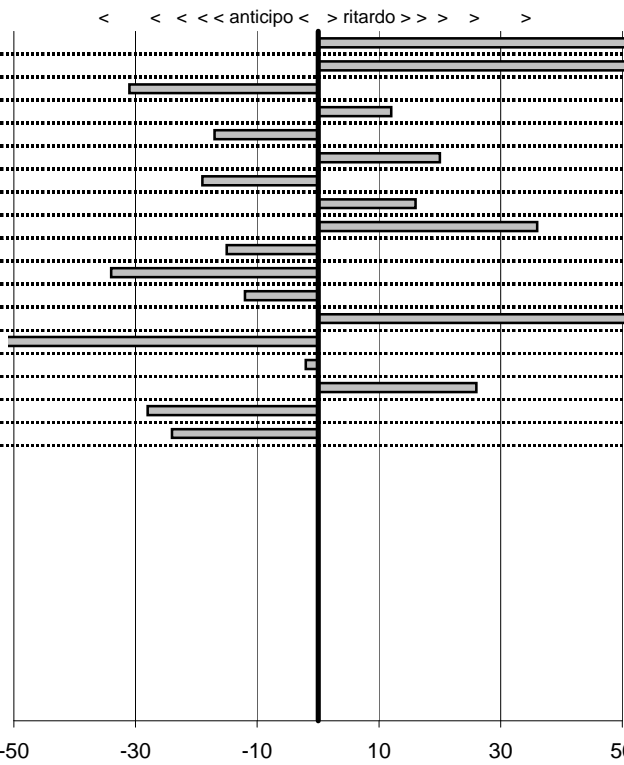

tempi e classifiche disponibili su www.cronoviterbo.net

- Cronologi - Penalità - Statistiche -

TRAVAGLINI VINCENZO-
 Pininfarina Spider

23

20 in classifica

prova	t.imposto	start	stop	t.netto
PC1-Da Vinci 1	0:00:13,00	00:00:00,00	00:00:41,41	0:00:41,41
PC2-Da Vinci 2	0:00:15,00	00:00:41,41	00:00:58,72	0:00:17,31
PC3-Da Vinci 3	0:00:09,00	00:00:58,72	00:01:07,41	0:00:08,69
PC4-Lattesano 1	0:00:12,00	15:08:50,38	15:09:02,50	0:00:12,12
PC5-Lattesano 2	0:00:22,00	15:09:02,50	15:09:24,33	0:00:21,83
PC6-Lattesano 3	0:00:15,00	15:09:24,33	15:09:39,53	0:00:15,20
PC7-Da Vinci 4	0:00:13,00	15:25:27,09	15:25:39,90	0:00:12,81
PC8-Da Vinci 5	0:00:15,00	15:25:39,90	15:25:55,06	0:00:15,16
PC9-Da Vinci 6	0:00:09,00	15:25:55,06	15:26:04,42	0:00:09,36
PC10-Quadroni 1	0:00:11,00	17:22:12,72	17:22:23,57	0:00:10,85
PC11-Quadroni 2	0:00:15,00	17:22:23,57	17:22:38,23	0:00:14,66
PC12-Quadroni 3	0:00:14,00	17:22:38,23	17:22:52,11	0:00:13,88
PC13-Quadroni 4	0:00:11,00	19:24:07,49	19:24:19,03	0:00:11,54
PC14-Quadroni 5	0:00:15,00	19:24:19,03	19:24:33,43	0:00:14,40
PC15-Quadroni 6	0:00:14,00	19:24:33,43	19:24:47,41	0:00:13,98
PC16-Lungomare 1	0:00:19,00	20:35:44,55	20:36:03,81	0:00:19,26
PC17-Lungomare 2	0:00:14,00	20:36:03,81	20:36:17,53	0:00:13,72
PC18-Lungomare 3	0:00:16,00	20:36:17,53	20:36:33,29	0:00:15,76