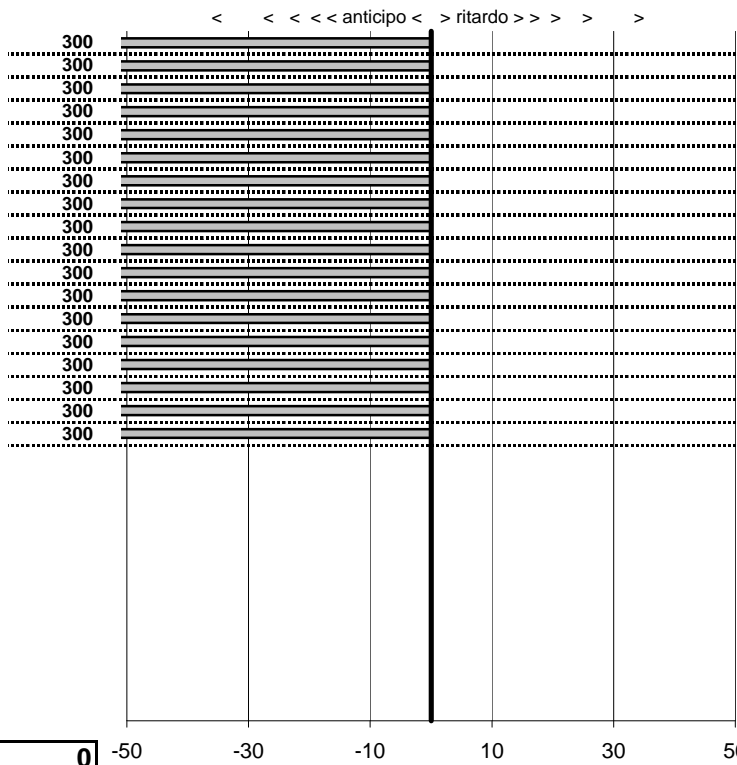

tempi e classifiche disponibili su www.cronoviterbo.net

- Cronologi - Penalità - Statistiche -

MONTANARI CLAUDIO-X
JAGUAR E

47

44 in classifica

prova	t.imposto	start	stop	t.netto
PC1-Da Vinci 1	0:00:13,00	00:00:00,00	00:00:00,00	0:00:00,00
PC2-Da Vinci 2	0:00:15,00	00:00:00,00	00:00:00,00	0:00:00,00
PC3-Da Vinci 3	0:00:09,00	00:00:00,00	00:00:00,00	0:00:00,00
PC4-Lattesano 1	0:00:12,00	00:00:00,00	00:00:00,00	0:00:00,00
PC5-Lattesano 2	0:00:22,00	00:00:00,00	00:00:00,00	0:00:00,00
PC6-Lattesano 3	0:00:15,00	00:00:00,00	00:00:00,00	0:00:00,00
PC7-Da Vinci 4	0:00:13,00	00:00:00,00	00:00:00,00	0:00:00,00
PC8-Da Vinci 5	0:00:15,00	00:00:00,00	00:00:00,00	0:00:00,00
PC9-Da Vinci 6	0:00:09,00	00:00:00,00	00:00:00,00	0:00:00,00
PC10-Quadroni 1	0:00:11,00	00:00:00,00	00:00:00,00	0:00:00,00
PC11-Quadroni 2	0:00:15,00	00:00:00,00	00:00:00,00	0:00:00,00
PC12-Quadroni 3	0:00:14,00	00:00:00,00	00:00:00,00	0:00:00,00
PC13-Quadroni 4	0:00:11,00	00:00:00,00	00:00:00,00	0:00:00,00
PC14-Quadroni 5	0:00:15,00	00:00:00,00	00:00:00,00	0:00:00,00
PC15-Quadroni 6	0:00:14,00	00:00:00,00	00:00:00,00	0:00:00,00
PC16-Lungomare 1	0:00:19,00	00:00:00,00	00:00:00,00	0:00:00,00
PC17-Lungomare 2	0:00:14,00	00:00:00,00	00:00:00,00	0:00:00,00
PC18-Lungomare 3	0:00:16,00	00:00:00,00	00:00:00,00	0:00:00,00