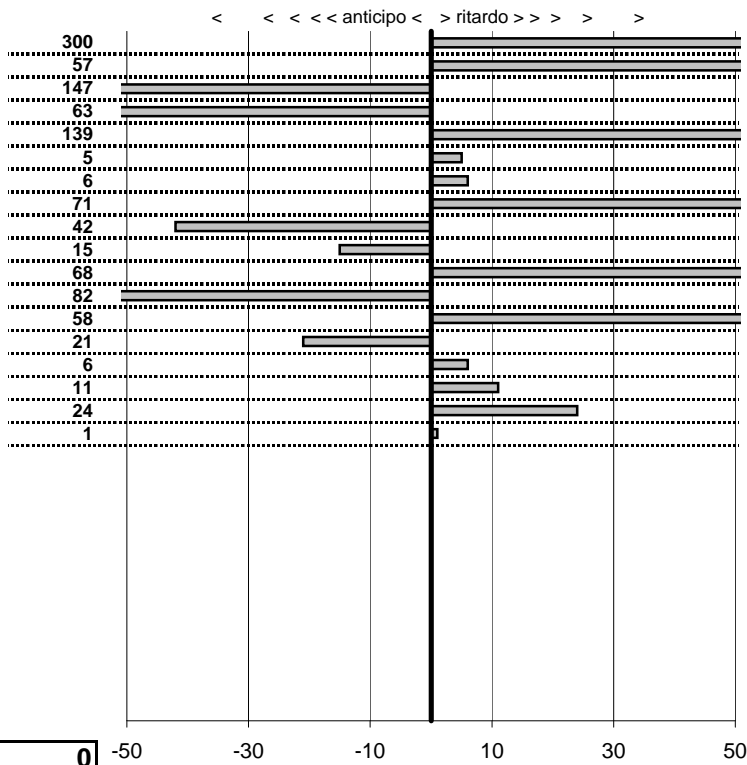

tempi e classifiche disponibili su www.cronoviterbo.net

- Cronologi - Penalità - Statistiche -

PERLEONARDI ANGELO -X
 FIAT 508 C

26

9 in classifica

prova	t.imposto	start	stop	t.netto
PC1-Da Vinci 1	0:00:13,00	00:00:00,00	00:00:31,57	0:00:31,57
PC2-Da Vinci 2	0:00:15,00	00:00:31,57	00:00:47,14	0:00:15,57
PC3-Da Vinci 3	0:00:09,00	00:00:47,14	00:00:54,67	0:00:07,53
PC4-Lattesano 1	0:00:12,00	15:32:46,13	15:32:57,50	0:00:11,37
PC5-Lattesano 2	0:00:22,00	15:32:57,50	15:33:20,89	0:00:23,39
PC6-Lattesano 3	0:00:15,00	15:33:20,89	15:33:35,94	0:00:15,05
PC7-Da Vinci 4	0:00:13,00	15:49:37,03	15:49:50,09	0:00:13,06
PC8-Da Vinci 5	0:00:15,00	15:49:50,09	15:50:05,80	0:00:15,71
PC9-Da Vinci 6	0:00:09,00	15:50:05,80	15:50:14,38	0:00:08,58
PC10-Quadroni 1	0:00:11,00	17:39:43,24	17:39:54,09	0:00:10,85
PC11-Quadroni 2	0:00:15,00	17:39:54,09	17:40:09,77	0:00:15,68
PC12-Quadroni 3	0:00:14,00	17:40:09,77	17:40:22,95	0:00:13,18
PC13-Quadroni 4	0:00:11,00	19:32:43,80	19:32:55,38	0:00:11,58
PC14-Quadroni 5	0:00:15,00	19:32:55,38	19:33:10,17	0:00:14,79
PC15-Quadroni 6	0:00:14,00	19:33:10,17	19:33:24,23	0:00:14,06
PC16-Lungomare 1	0:00:19,00	20:46:12,84	20:46:31,95	0:00:19,11
PC17-Lungomare 2	0:00:14,00	20:46:31,95	20:46:46,19	0:00:14,24
PC18-Lungomare 3	0:00:16,00	20:46:46,19	20:47:02,20	0:00:16,01