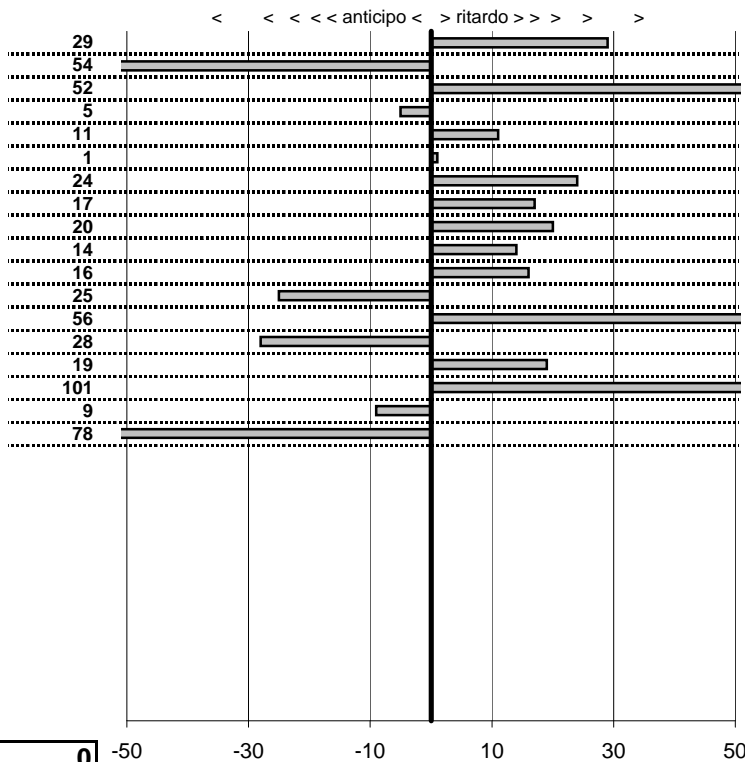

tempi e classifiche disponibili su www.cronoviterbo.net

- Cronologi - Penalità - Statistiche -

ANGELIS ERMANN-DEL GAUDIC
 LANCIA APRILIA

20

8 in classifica

prova	t.imposto	start	stop	t.netto
PC1-Da Vinci 1	0:00:13,00	00:00:00,00	00:00:13,29	0:00:13,29
PC2-Da Vinci 2	0:00:15,00	00:00:13,29	00:00:27,75	0:00:14,46
PC3-Da Vinci 3	0:00:09,00	00:00:27,75	00:00:37,27	0:00:09,52
PC4-Lattesano 1	0:00:12,00	14:56:53,83	14:57:05,78	0:00:11,95
PC5-Lattesano 2	0:00:22,00	14:57:05,78	14:57:27,89	0:00:22,11
PC6-Lattesano 3	0:00:15,00	14:57:27,89	14:57:42,90	0:00:15,01
PC7-Da Vinci 4	0:00:13,00	15:10:33,66	15:10:46,90	0:00:13,24
PC8-Da Vinci 5	0:00:15,00	15:10:46,90	15:11:02,07	0:00:15,17
PC9-Da Vinci 6	0:00:09,00	15:11:02,07	15:11:11,27	0:00:09,20
PC10-Quadroni 1	0:00:11,00	16:52:20,38	16:52:31,52	0:00:11,14
PC11-Quadroni 2	0:00:15,00	16:52:31,52	16:52:46,68	0:00:15,16
PC12-Quadroni 3	0:00:14,00	16:52:46,68	16:53:00,43	0:00:13,75
PC13-Quadroni 4	0:00:11,00	19:16:29,55	19:16:41,11	0:00:11,56
PC14-Quadroni 5	0:00:15,00	19:16:41,11	19:16:55,83	0:00:14,72
PC15-Quadroni 6	0:00:14,00	19:16:55,83	19:17:10,02	0:00:14,19
PC16-Lungomare 1	0:00:19,00	20:21:20,61	20:21:40,62	0:00:20,01
PC17-Lungomare 2	0:00:14,00	20:21:40,62	20:21:54,53	0:00:13,91
PC18-Lungomare 3	0:00:16,00	20:21:54,53	20:22:09,75	0:00:15,22