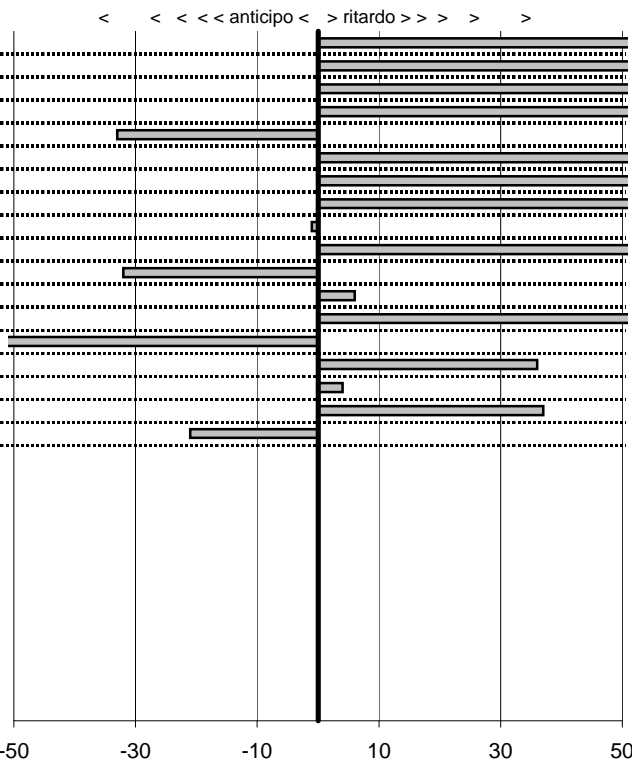

tempi e classifiche disponibili su www.cronoviterbo.net

- Cronologi - Penalità - Statistiche -

BENANTE DOMENICO -CASCIOLI
 FIAT 500 C

14

17 in classifica

prova	t.imposto	start	stop	t.netto
PC1-Da Vinci 1	0:00:13,00	00:00:00,00	00:00:21,72	0:00:21,72
PC2-Da Vinci 2	0:00:15,00	00:00:21,72	00:00:43,81	0:00:22,09
PC3-Da Vinci 3	0:00:09,00	00:00:43,81	00:00:56,71	0:00:12,90
PC4-Lattesano 1	0:00:12,00	15:28:36,38	15:28:49,16	0:00:12,78
PC5-Lattesano 2	0:00:22,00	15:28:49,16	15:29:10,83	0:00:21,67
PC6-Lattesano 3	0:00:15,00	15:29:10,83	15:29:26,47	0:00:15,64
PC7-Da Vinci 4	0:00:13,00	15:46:34,44	15:46:49,20	0:00:14,76
PC8-Da Vinci 5	0:00:15,00	15:46:49,20	15:47:04,96	0:00:15,76
PC9-Da Vinci 6	0:00:09,00	15:47:04,96	15:47:13,95	0:00:08,99
PC10-Quadroni 1	0:00:11,00	17:43:34,59	17:43:46,16	0:00:11,57
PC11-Quadroni 2	0:00:15,00	17:43:46,16	17:44:00,84	0:00:14,68
PC12-Quadroni 3	0:00:14,00	17:44:00,84	17:44:14,90	0:00:14,06
PC13-Quadroni 4	0:00:11,00	19:38:30,41	19:38:42,47	0:00:12,06
PC14-Quadroni 5	0:00:15,00	19:38:42,47	19:38:56,93	0:00:14,46
PC15-Quadroni 6	0:00:14,00	19:38:56,93	19:39:11,29	0:00:14,36
PC16-Lungomare 1	0:00:19,00	20:38:52,81	20:39:11,85	0:00:19,04
PC17-Lungomare 2	0:00:14,00	20:39:11,85	20:39:26,22	0:00:14,37
PC18-Lungomare 3	0:00:16,00	20:39:26,22	20:39:42,01	0:00:15,79