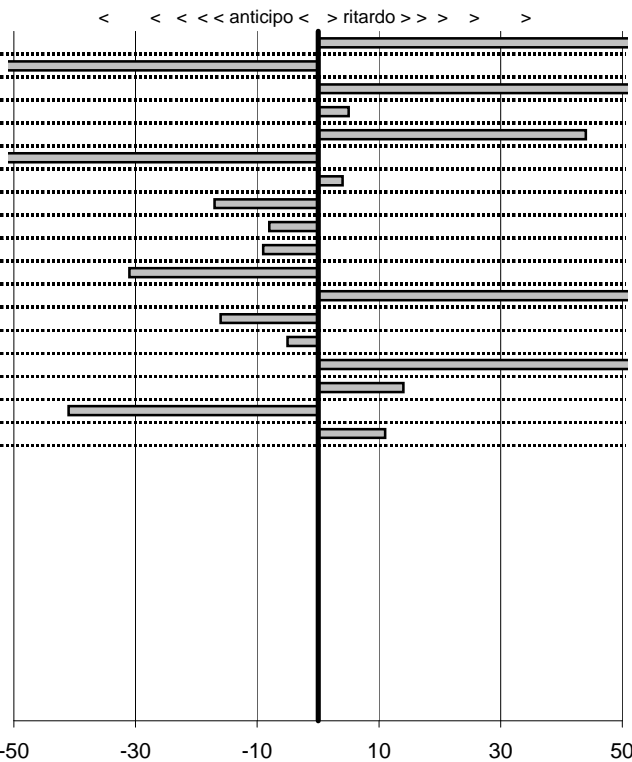

tempi e classifiche disponibili su www.cronoviterbo.net

- Cronologi - Penalità - Statistiche -

CIULA GIUSEPPE-CIULA E.
 MG A

33

27 in classifica

prova	t.imposto	start	stop	t.netto
PC1-Da Vinci 1	0:00:13,00	00:00:00,00	00:00:49,20	0:00:49,20
PC2-Da Vinci 2	0:00:15,00	00:00:49,20	00:00:59,20	0:00:10,00
PC3-Da Vinci 3	0:00:09,00	00:00:59,20	00:00:00,00	0:00:59,20
PC4-Lattesano 1	0:00:12,00	15:17:25,44	15:17:37,49	0:00:12,05
PC5-Lattesano 2	0:00:22,00	15:17:37,49	15:17:59,93	0:00:22,44
PC6-Lattesano 3	0:00:15,00	15:17:59,93	15:18:14,32	0:00:14,39
PC7-Da Vinci 4	0:00:13,00	15:35:38,04	15:35:51,08	0:00:13,04
PC8-Da Vinci 5	0:00:15,00	15:35:51,08	15:36:05,91	0:00:14,83
PC9-Da Vinci 6	0:00:09,00	15:36:05,91	15:36:14,83	0:00:08,92
PC10-Quadroni 1	0:00:11,00	17:41:29,12	17:41:40,03	0:00:10,91
PC11-Quadroni 2	0:00:15,00	17:41:40,03	17:41:54,72	0:00:14,69
PC12-Quadroni 3	0:00:14,00	17:41:54,72	17:42:09,58	0:00:14,86
PC13-Quadroni 4	0:00:11,00	19:30:02,01	19:30:12,85	0:00:10,84
PC14-Quadroni 5	0:00:15,00	19:30:12,85	19:30:27,80	0:00:14,95
PC15-Quadroni 6	0:00:14,00	19:30:27,80	19:30:42,56	0:00:14,76
PC16-Lungomare 1	0:00:19,00	20:42:05,77	20:42:24,91	0:00:19,14
PC17-Lungomare 2	0:00:14,00	20:42:24,91	20:42:38,50	0:00:13,59
PC18-Lungomare 3	0:00:16,00	20:42:38,50	20:42:54,61	0:00:16,11