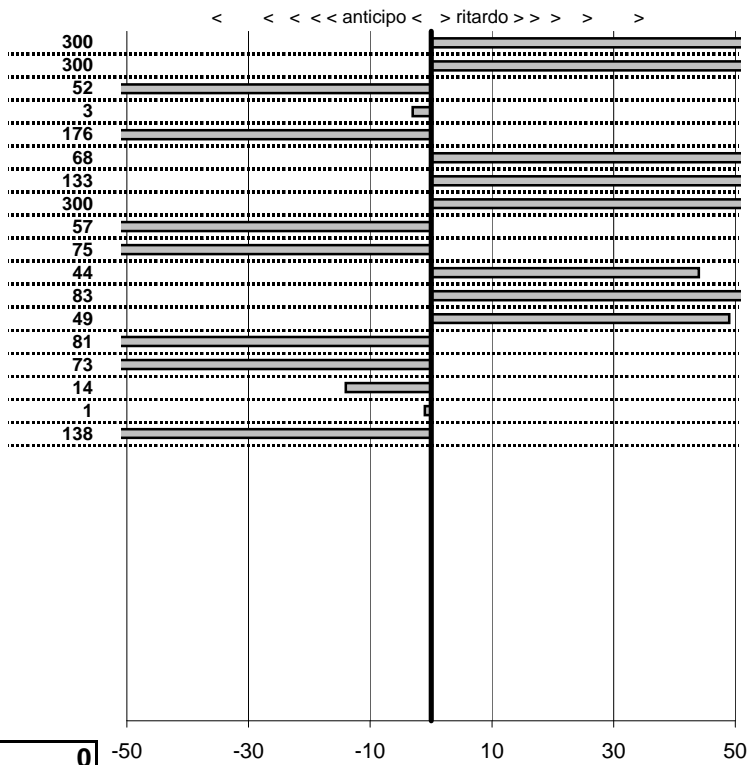

tempi e classifiche disponibili su www.cronoviterbo.net

- Cronologi - Penalità - Statistiche -

ANTONINI MAURO-GIANANDREA

28

MG B GT

35 in classifica

prova	t.imposto	start	stop	t.netto
PC1-Da Vinci 1	0:00:13,00	00:00:00,00	00:00:20,75	0:00:20,75
PC2-Da Vinci 2	0:00:15,00	00:00:20,75	00:00:41,72	0:00:20,97
PC3-Da Vinci 3	0:00:09,00	00:00:41,72	00:00:50,20	0:00:08,48
PC4-Lattesano 1	0:00:12,00	15:13:02,34	15:13:14,31	0:00:11,97
PC5-Lattesano 2	0:00:22,00	15:13:14,31	15:13:34,55	0:00:20,24
PC6-Lattesano 3	0:00:15,00	15:13:34,55	15:13:50,23	0:00:15,68
PC7-Da Vinci 4	0:00:13,00	15:28:54,08	15:29:08,41	0:00:14,33
PC8-Da Vinci 5	0:00:15,00	15:29:08,41	15:29:26,69	0:00:18,28
PC9-Da Vinci 6	0:00:09,00	15:29:26,69	15:29:35,12	0:00:08,43
PC10-Quadroni 1	0:00:11,00	17:23:08,65	17:23:18,90	0:00:10,25
PC11-Quadroni 2	0:00:15,00	17:23:18,90	17:23:34,34	0:00:15,44
PC12-Quadroni 3	0:00:14,00	17:23:34,34	17:23:49,17	0:00:14,83
PC13-Quadroni 4	0:00:11,00	19:31:46,46	19:31:57,95	0:00:11,49
PC14-Quadroni 5	0:00:15,00	19:31:57,95	19:32:12,14	0:00:14,19
PC15-Quadroni 6	0:00:14,00	19:32:12,14	19:32:25,41	0:00:13,27
PC16-Lungomare 1	0:00:19,00	20:48:22,54	20:48:41,40	0:00:18,86
PC17-Lungomare 2	0:00:14,00	20:48:41,40	20:48:55,39	0:00:13,99
PC18-Lungomare 3	0:00:16,00	20:48:55,39	20:49:10,01	0:00:14,62