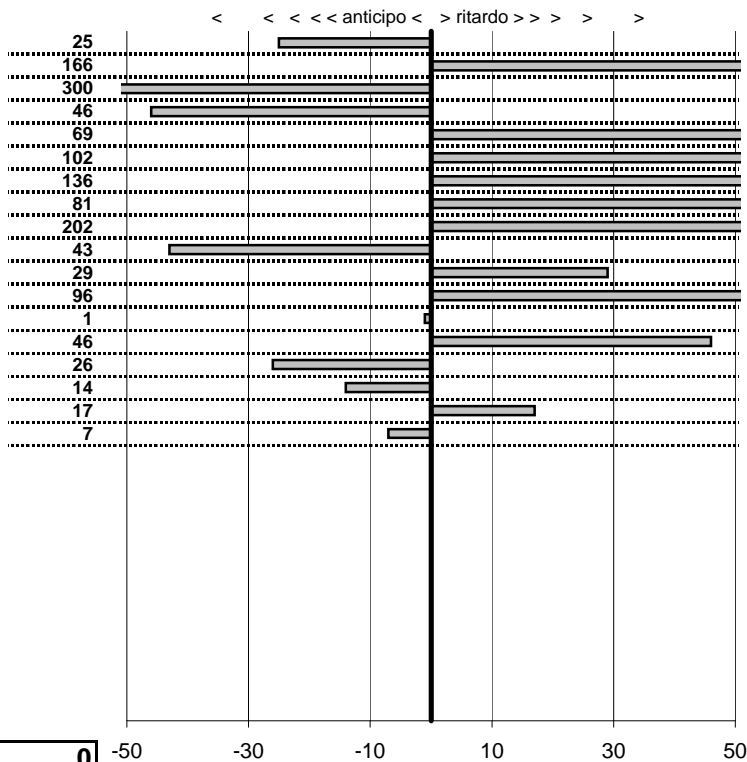

tempi e classifiche disponibili su www.cronoviterbo.net

- Cronologi - Penalità - Statistiche -

ONORI GIORGIO-LAPENNA F.
 LANCIA FULVIA 1600

39

13 in classifica

prova	t.imposto	start	stop	t.netto
PC1-Da Vinci 1	0:00:13,00	00:00:00,00	00:00:12,75	0:00:12,75
PC2-Da Vinci 2	0:00:15,00	00:00:12,75	00:00:29,41	0:00:16,66
PC3-Da Vinci 3	0:00:09,00	00:00:29,41	00:00:30,22	0:00:00,81
PC4-Lattesano 1	0:00:12,00	15:11:56,79	15:12:08,33	0:00:11,54
PC5-Lattesano 2	0:00:22,00	15:12:08,33	15:12:31,02	0:00:22,69
PC6-Lattesano 3	0:00:15,00	15:12:31,02	15:12:47,04	0:00:16,02
PC7-Da Vinci 4	0:00:13,00	15:23:06,95	15:23:21,31	0:00:14,36
PC8-Da Vinci 5	0:00:15,00	15:23:21,31	15:23:37,12	0:00:15,81
PC9-Da Vinci 6	0:00:09,00	15:23:37,12	15:23:48,14	0:00:11,02
PC10-Quadroni 1	0:00:11,00	17:18:05,91	17:18:16,48	0:00:10,57
PC11-Quadroni 2	0:00:15,00	17:18:16,48	17:18:31,77	0:00:15,29
PC12-Quadroni 3	0:00:14,00	17:18:31,77	17:18:46,73	0:00:14,96
PC13-Quadroni 4	0:00:11,00	19:26:43,81	19:26:54,80	0:00:10,99
PC14-Quadroni 5	0:00:15,00	19:26:54,80	19:27:10,26	0:00:15,46
PC15-Quadroni 6	0:00:14,00	19:27:10,26	19:27:24,00	0:00:13,74
PC16-Lungomare 1	0:00:19,00	20:56:48,77	20:57:07,63	0:00:18,86
PC17-Lungomare 2	0:00:14,00	20:57:07,63	20:57:21,80	0:00:14,17
PC18-Lungomare 3	0:00:16,00	20:57:21,80	20:57:37,73	0:00:15,93