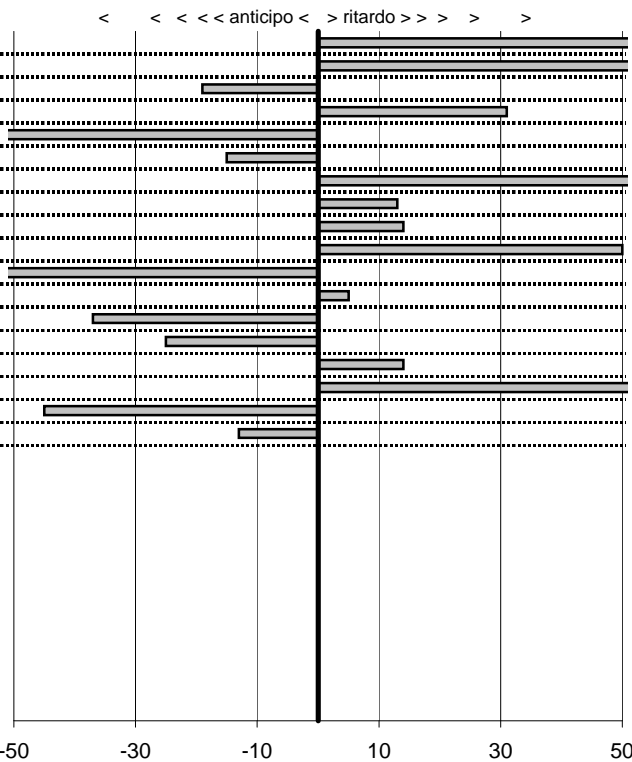

tempi e classifiche disponibili su www.cronoviterbo.net

- Cronologi - Penalità - Statistiche -

CRUDELI ANTONIO-MARCON A.
 FIAT 1300

30

21 in classifica

prova	t.imposto	start	stop	t.netto
PC1-Da Vinci 1	0:00:13,00	00:00:00,00	00:00:13,80	0:00:13,80
PC2-Da Vinci 2	0:00:15,00	00:00:13,80	00:00:58,92	0:00:45,12
PC3-Da Vinci 3	0:00:09,00	00:00:58,92	00:01:07,73	0:00:08,81
PC4-Lattesano 1	0:00:12,00	15:20:36,12	15:20:48,43	0:00:12,31
PC5-Lattesano 2	0:00:22,00	15:20:48,43	15:21:09,78	0:00:21,35
PC6-Lattesano 3	0:00:15,00	15:21:09,78	15:21:24,63	0:00:14,85
PC7-Da Vinci 4	0:00:13,00	15:36:29,62	15:36:43,33	0:00:13,71
PC8-Da Vinci 5	0:00:15,00	15:36:43,33	15:36:58,46	0:00:15,13
PC9-Da Vinci 6	0:00:09,00	15:36:58,46	15:37:07,60	0:00:09,14
PC10-Quadroni 1	0:00:11,00	17:45:18,62	17:45:30,12	0:00:11,50
PC11-Quadroni 2	0:00:15,00	17:45:30,12	17:45:44,47	0:00:14,35
PC12-Quadroni 3	0:00:14,00	17:45:44,47	17:45:58,52	0:00:14,05
PC13-Quadroni 4	0:00:11,00	19:30:55,07	19:31:05,70	0:00:10,63
PC14-Quadroni 5	0:00:15,00	19:31:05,70	19:31:20,45	0:00:14,75
PC15-Quadroni 6	0:00:14,00	19:31:20,45	19:31:34,59	0:00:14,14
PC16-Lungomare 1	0:00:19,00	20:32:30,22	20:32:50,14	0:00:19,92
PC17-Lungomare 2	0:00:14,00	20:32:50,14	20:33:03,69	0:00:13,55
PC18-Lungomare 3	0:00:16,00	20:33:03,69	20:33:19,56	0:00:15,87