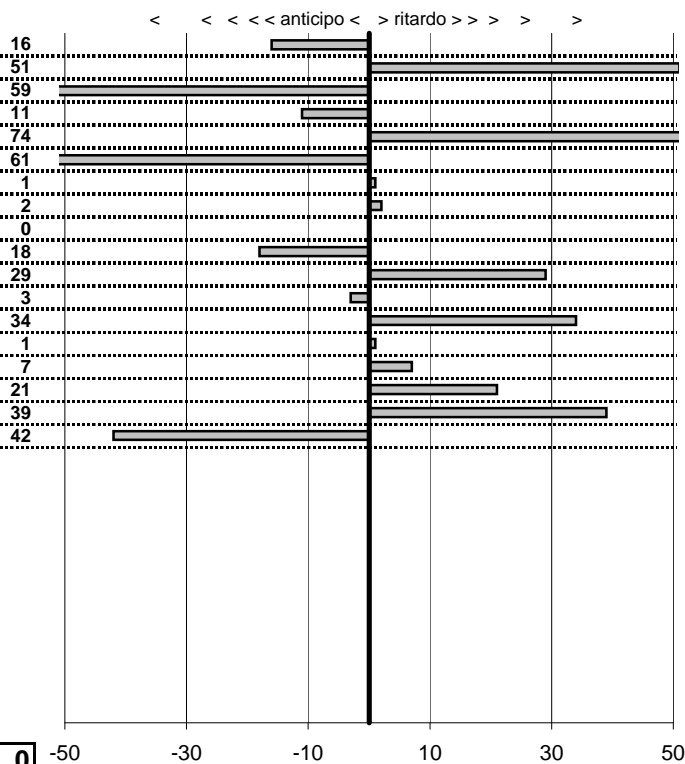

tempi e classifiche disponibili su www.cronoviterbo.net

- Cronologi - Penalità - Statistiche -

Trombetta Silvio-
 WOLKSWAGEN MAGGIOLINO

25

7 in classifica

prova	t.imposto	start	stop	t.netto
PC1-Da Vinci 1	0:00:13,00	00:00:00,00	00:00:12,84	0:00:12,84
PC2-Da Vinci 2	0:00:15,00	00:00:12,84	00:00:28,35	0:00:15,51
PC3-Da Vinci 3	0:00:09,00	00:00:28,35	00:00:36,76	0:00:08,41
PC4-Lattesano 1	0:00:12,00	15:41:26,80	15:41:38,69	0:00:11,89
PC5-Lattesano 2	0:00:22,00	15:41:38,69	15:42:01,43	0:00:22,74
PC6-Lattesano 3	0:00:15,00	15:42:01,43	15:42:15,82	0:00:14,39
PC7-Da Vinci 4	0:00:13,00	16:01:40,02	16:01:53,03	0:00:13,01
PC8-Da Vinci 5	0:00:15,00	16:01:53,03	16:02:08,05	0:00:15,02
PC9-Da Vinci 6	0:00:09,00	16:02:08,05	16:02:17,05	0:00:09,00
PC10-Quadroni 1	0:00:11,00	17:35:46,87	17:35:57,69	0:00:10,82
PC11-Quadroni 2	0:00:15,00	17:35:57,69	17:36:12,98	0:00:15,29
PC12-Quadroni 3	0:00:14,00	17:36:12,98	17:36:26,95	0:00:13,97
PC13-Quadroni 4	0:00:11,00	19:13:36,19	19:13:47,53	0:00:11,34
PC14-Quadroni 5	0:00:15,00	19:13:47,53	19:14:02,54	0:00:15,01
PC15-Quadroni 6	0:00:14,00	19:14:02,54	19:14:16,61	0:00:14,07
PC16-Lungomare 1	0:00:19,00	20:18:58,72	20:19:17,93	0:00:19,21
PC17-Lungomare 2	0:00:14,00	20:19:17,93	20:19:32,32	0:00:14,39
PC18-Lungomare 3	0:00:16,00	20:19:32,32	20:19:47,90	0:00:15,58