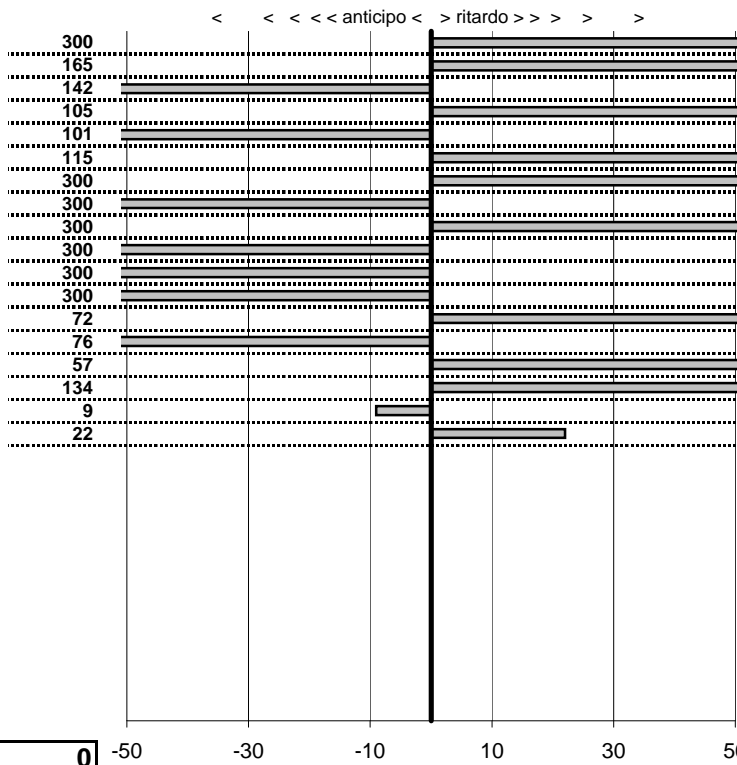

tempi e classifiche disponibili su www.cronoviterbo.net

- Cronologi - Penalità - Statistiche -

BLASIO BERARDO-BLASIO C.
 MERCEDES 300

34

34 in classifica

prova	t.imposto	start	stop	t.netto
PC1-Da Vinci 1	0:00:13,00	00:00:00,00	00:00:18,30	0:00:18,30
PC2-Da Vinci 2	0:00:15,00	00:00:18,30	00:00:34,95	0:00:16,65
PC3-Da Vinci 3	0:00:09,00	00:00:34,95	00:00:42,53	0:00:07,58
PC4-Lattesano 1	0:00:12,00	15:21:41,44	15:21:54,49	0:00:13,05
PC5-Lattesano 2	0:00:22,00	15:21:54,49	15:22:15,48	0:00:20,99
PC6-Lattesano 3	0:00:15,00	15:22:15,48	15:22:31,63	0:00:16,15
PC7-Da Vinci 4	0:00:13,00	15:39:21,05	15:39:59,41	0:00:38,36
PC8-Da Vinci 5	0:00:15,00	15:39:59,41	15:40:09,80	0:00:10,39
PC9-Da Vinci 6	0:00:09,00	15:40:09,80	00:00:00,00	9:40:09,80
PC10-Quadroni 1	0:00:11,00	00:00:00,00	00:00:00,00	0:00:00,00
PC11-Quadroni 2	0:00:15,00	00:00:00,00	00:00:00,00	0:00:00,00
PC12-Quadroni 3	0:00:14,00	00:00:00,00	00:00:00,00	0:00:00,00
PC13-Quadroni 4	0:00:11,00	19:25:52,42	19:26:04,14	0:00:11,72
PC14-Quadroni 5	0:00:15,00	19:26:04,14	19:26:18,38	0:00:14,24
PC15-Quadroni 6	0:00:14,00	19:26:18,38	19:26:32,95	0:00:14,57
PC16-Lungomare 1	0:00:19,00	20:25:50,57	20:26:10,91	0:00:20,34
PC17-Lungomare 2	0:00:14,00	20:26:10,91	20:26:24,82	0:00:13,91
PC18-Lungomare 3	0:00:16,00	20:26:24,82	20:26:41,04	0:00:16,22