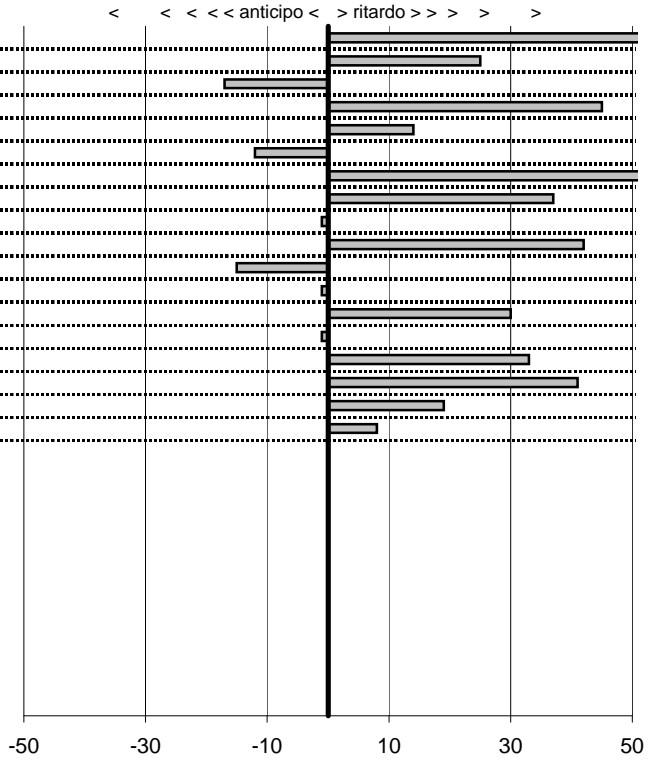

tempi e classifiche disponibili su www.cronoviterbo.net

- Cronologi - Penalità - Statistiche -

Amico Rosario-GIANNONE V.
 DESOTO TORPEDO

10

10 in classifica

prova	t.imposto	start	stop	t.netto
PC1-Da Vinci 1	0:00:13,00	00:00:00,00	00:00:44,26	0:00:44,26
PC2-Da Vinci 2	0:00:15,00	00:00:44,26	00:00:59,51	0:00:15,25
PC3-Da Vinci 3	0:00:09,00	00:00:59,51	00:01:08,34	0:00:08,83
PC4-Lattesano 1	0:00:12,00	15:14:07,24	15:14:19,69	0:00:12,45
PC5-Lattesano 2	0:00:22,00	15:14:19,69	15:14:41,83	0:00:22,14
PC6-Lattesano 3	0:00:15,00	15:14:41,83	15:14:56,71	0:00:14,88
PC7-Da Vinci 4	0:00:13,00	15:30:57,24	15:31:26,58	0:00:29,34
PC8-Da Vinci 5	0:00:15,00	15:31:26,58	15:31:41,95	0:00:15,37
PC9-Da Vinci 6	0:00:09,00	15:31:41,95	15:31:50,94	0:00:08,99
PC10-Quadroni 1	0:00:11,00	17:31:12,96	17:31:24,38	0:00:11,42
PC11-Quadroni 2	0:00:15,00	17:31:24,38	17:31:39,23	0:00:14,85
PC12-Quadroni 3	0:00:14,00	17:31:39,23	17:31:53,22	0:00:13,99
PC13-Quadroni 4	0:00:11,00	19:23:14,68	19:23:25,98	0:00:11,30
PC14-Quadroni 5	0:00:15,00	19:23:25,98	19:23:40,97	0:00:14,99
PC15-Quadroni 6	0:00:14,00	19:23:40,97	19:23:55,30	0:00:14,33
PC16-Lungomare 1	0:00:19,00	20:41:01,00	20:41:20,41	0:00:19,41
PC17-Lungomare 2	0:00:14,00	20:41:20,41	20:41:34,60	0:00:14,19
PC18-Lungomare 3	0:00:16,00	20:41:34,60	20:41:50,68	0:00:16,08