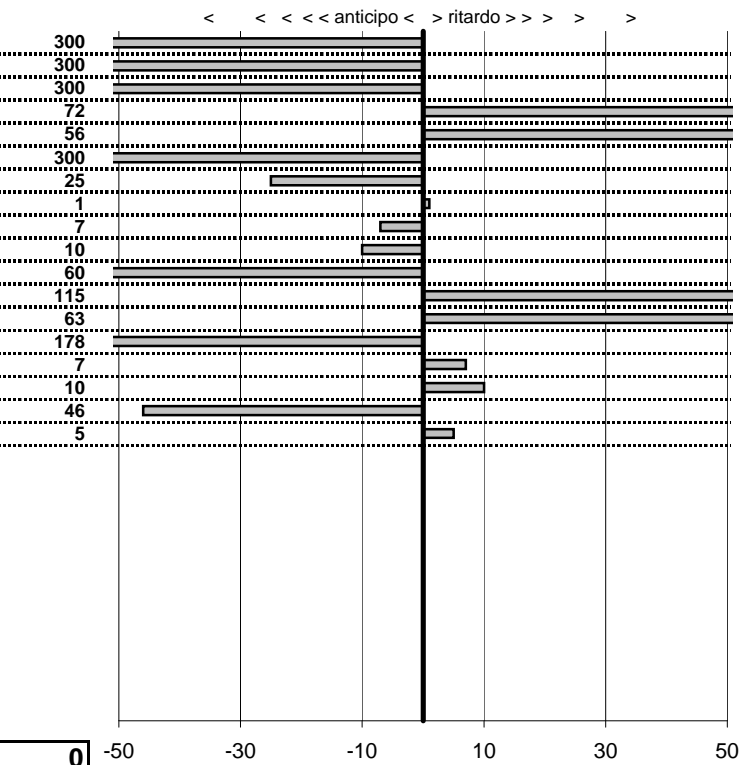

tempi e classifiche disponibili su www.cronoviterbo.net

- Cronologi - Penalità - Statistiche -

BENNATI DANIELE-CORBO ANNA **21**
Porsche 356 A

22 in classifica

prova	t.imposto	start	stop	t.netto
PC1-Da Vinci 1	0:00:13,00	00:00:00,00	00:00:00,00	0:00:00,00
PC2-Da Vinci 2	0:00:15,00	00:00:00,00	00:00:00,00	0:00:00,00
PC3-Da Vinci 3	0:00:09,00	00:00:00,00	00:00:00,00	0:00:00,00
PC4-Lattesano 1	0:00:12,00	15:07:42,15	15:07:54,87	0:00:12,72
PC5-Lattesano 2	0:00:22,00	15:07:54,87	15:08:17,43	0:00:22,56
PC6-Lattesano 3	0:00:15,00	15:08:17,43	15:08:28,80	0:00:11,37
PC7-Da Vinci 4	0:00:13,00	15:27:11,86	15:27:24,61	0:00:12,75
PC8-Da Vinci 5	0:00:15,00	15:27:24,61	15:27:39,62	0:00:15,01
PC9-Da Vinci 6	0:00:09,00	15:27:39,62	15:27:48,55	0:00:08,93
PC10-Quadroni 1	0:00:11,00	17:32:17,36	17:32:28,26	0:00:10,90
PC11-Quadroni 2	0:00:15,00	17:32:28,26	17:32:42,66	0:00:14,40
PC12-Quadroni 3	0:00:14,00	17:32:42,66	17:32:57,81	0:00:15,15
PC13-Quadroni 4	0:00:11,00	19:20:11,46	19:20:23,09	0:00:11,63
PC14-Quadroni 5	0:00:15,00	19:20:23,09	19:20:36,31	0:00:13,22
PC15-Quadroni 6	0:00:14,00	19:20:36,31	19:20:50,38	0:00:14,07
PC16-Lungomare 1	0:00:19,00	20:33:40,96	20:34:00,06	0:00:19,10
PC17-Lungomare 2	0:00:14,00	20:34:00,06	20:34:13,60	0:00:13,54
PC18-Lungomare 3	0:00:16,00	20:34:13,60	20:34:29,65	0:00:16,05

SOMMA PENALITA' 1.855
MEDIA PENALITA' 103,1

ALTRE PENALITA' 0
TOTALE PENALITA' 2.931

Elaborazione dati a cura di CRONOVITERBO