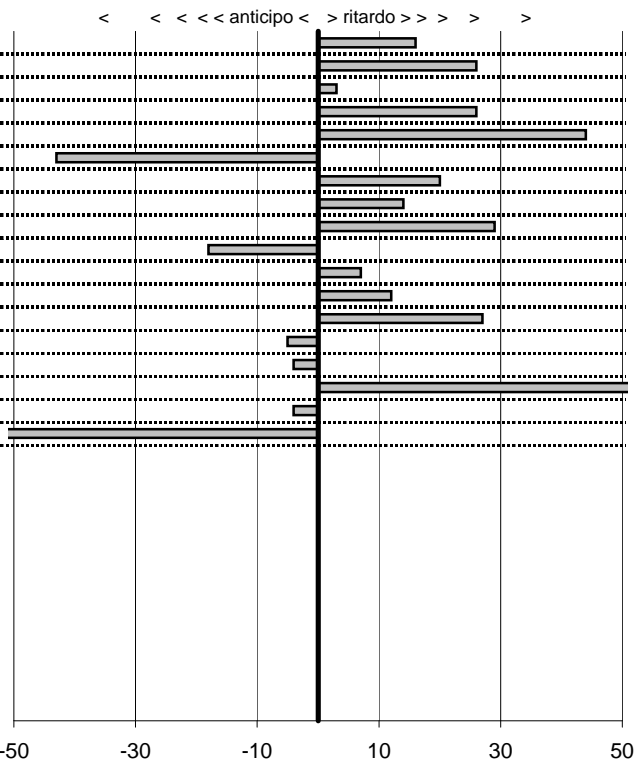

tempi e classifiche disponibili su www.cronoviterbo.net

- Cronologi - Penalità - Statistiche -

Veralli Gianpaolo-Anselmicchio P:
 Alfa Romeo 1750

6

4 in classifica

prova	t.imposto	start	stop	t.netto
PC1-Da Vinci 1	0:00:13,00	00:00:00,00	00:00:13,16	0:00:13,16
PC2-Da Vinci 2	0:00:15,00	00:00:13,16	00:00:28,42	0:00:15,26
PC3-Da Vinci 3	0:00:09,00	00:00:28,42	00:00:37,45	0:00:09,03
PC4-Lattesano 1	0:00:12,00	14:54:39,52	14:54:51,78	0:00:12,26
PC5-Lattesano 2	0:00:22,00	14:54:51,78	14:55:14,22	0:00:22,44
PC6-Lattesano 3	0:00:15,00	14:55:14,22	14:55:28,79	0:00:14,57
PC7-Da Vinci 4	0:00:13,00	15:09:34,95	15:09:48,15	0:00:13,20
PC8-Da Vinci 5	0:00:15,00	15:09:48,15	15:10:03,29	0:00:15,14
PC9-Da Vinci 6	0:00:09,00	15:10:03,29	15:10:12,58	0:00:09,29
PC10-Quadroni 1	0:00:11,00	16:55:34,62	16:55:45,44	0:00:10,82
PC11-Quadroni 2	0:00:15,00	16:55:45,44	16:56:00,51	0:00:15,07
PC12-Quadroni 3	0:00:14,00	16:56:00,51	16:56:14,63	0:00:14,12
PC13-Quadroni 4	0:00:11,00	19:17:32,13	19:17:43,40	0:00:11,27
PC14-Quadroni 5	0:00:15,00	19:17:43,40	19:17:58,35	0:00:14,95
PC15-Quadroni 6	0:00:14,00	19:17:58,35	19:18:12,31	0:00:13,96
PC16-Lungomare 1	0:00:19,00	20:23:38,35	20:23:57,95	0:00:19,60
PC17-Lungomare 2	0:00:14,00	20:23:57,95	20:24:11,91	0:00:13,96
PC18-Lungomare 3	0:00:16,00	20:24:11,91	20:24:27,38	0:00:15,47