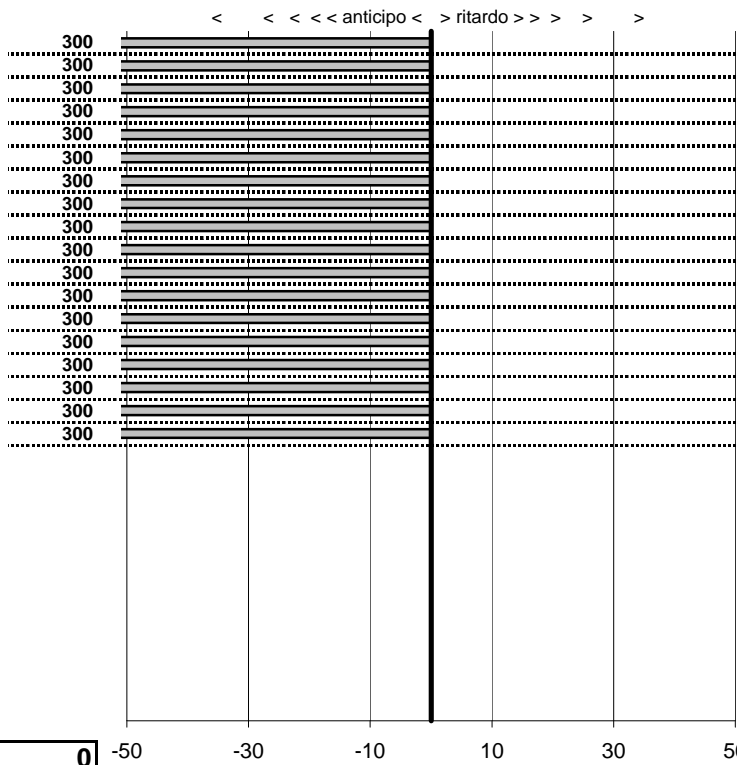

tempi e classifiche disponibili su www.cronoviterbo.net

- Cronologi - Penalità - Statistiche -

IZZO FIORENTINO-X
ALFA ROMEO GIULIETTA

48

46 in classifica

prova	t.imposto	start	stop	t.netto
PC1-Da Vinci 1	0:00:13,00	00:00:00,00	00:00:00,00	0:00:00,00
PC2-Da Vinci 2	0:00:15,00	00:00:00,00	00:00:00,00	0:00:00,00
PC3-Da Vinci 3	0:00:09,00	00:00:00,00	00:00:00,00	0:00:00,00
PC4-Lattesano 1	0:00:12,00	00:00:00,00	00:00:00,00	0:00:00,00
PC5-Lattesano 2	0:00:22,00	00:00:00,00	00:00:00,00	0:00:00,00
PC6-Lattesano 3	0:00:15,00	00:00:00,00	00:00:00,00	0:00:00,00
PC7-Da Vinci 4	0:00:13,00	00:00:00,00	00:00:00,00	0:00:00,00
PC8-Da Vinci 5	0:00:15,00	00:00:00,00	00:00:00,00	0:00:00,00
PC9-Da Vinci 6	0:00:09,00	00:00:00,00	00:00:00,00	0:00:00,00
PC10-Quadroni 1	0:00:11,00	00:00:00,00	00:00:00,00	0:00:00,00
PC11-Quadroni 2	0:00:15,00	00:00:00,00	00:00:00,00	0:00:00,00
PC12-Quadroni 3	0:00:14,00	00:00:00,00	00:00:00,00	0:00:00,00
PC13-Quadroni 4	0:00:11,00	00:00:00,00	00:00:00,00	0:00:00,00
PC14-Quadroni 5	0:00:15,00	00:00:00,00	00:00:00,00	0:00:00,00
PC15-Quadroni 6	0:00:14,00	00:00:00,00	00:00:00,00	0:00:00,00
PC16-Lungomare 1	0:00:19,00	00:00:00,00	00:00:00,00	0:00:00,00
PC17-Lungomare 2	0:00:14,00	00:00:00,00	00:00:00,00	0:00:00,00
PC18-Lungomare 3	0:00:16,00	00:00:00,00	00:00:00,00	0:00:00,00