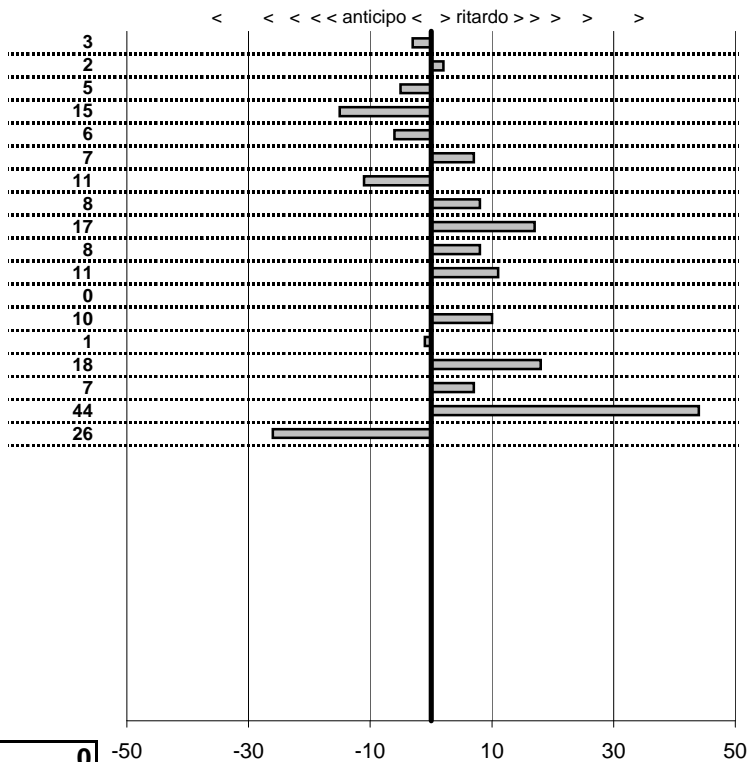

tempi e classifiche disponibili su www.cronoviterbo.net

- Cronologi - Penalità - Statistiche -
Cesetti Giorgio-Veralli Anna
 Morris Minor

38

1 in classifica

prova	t.imposto	start	stop	t.netto
PC1-Da Vinci 1	0:00:13,00	00:00:00,00	00:00:12,97	0:00:12,97
PC2-Da Vinci 2	0:00:15,00	00:00:12,97	00:00:27,99	0:00:15,02
PC3-Da Vinci 3	0:00:09,00	00:00:27,99	00:00:36,94	0:00:08,95
PC4-Lattesano 1	0:00:12,00	14:55:48,07	14:55:59,92	0:00:11,85
PC5-Lattesano 2	0:00:22,00	14:55:59,92	14:56:21,86	0:00:21,94
PC6-Lattesano 3	0:00:15,00	14:56:21,86	14:56:36,93	0:00:15,07
PC7-Da Vinci 4	0:00:13,00	15:11:24,88	15:11:37,77	0:00:12,89
PC8-Da Vinci 5	0:00:15,00	15:11:37,77	15:11:52,85	0:00:15,08
PC9-Da Vinci 6	0:00:09,00	15:11:52,85	15:12:02,02	0:00:09,17
PC10-Quadroni 1	0:00:11,00	16:54:24,60	16:54:35,68	0:00:11,08
PC11-Quadroni 2	0:00:15,00	16:54:35,68	16:54:50,79	0:00:15,11
PC12-Quadroni 3	0:00:14,00	16:54:50,79	16:55:04,79	0:00:14,00
PC13-Quadroni 4	0:00:11,00	19:15:23,80	19:15:34,90	0:00:11,10
PC14-Quadroni 5	0:00:15,00	19:15:34,90	19:15:49,89	0:00:14,99
PC15-Quadroni 6	0:00:14,00	19:15:49,89	19:16:04,07	0:00:14,18
PC16-Lungomare 1	0:00:19,00	20:22:26,06	20:22:45,13	0:00:19,07
PC17-Lungomare 2	0:00:14,00	20:22:45,13	20:22:59,57	0:00:14,44
PC18-Lungomare 3	0:00:16,00	20:22:59,57	20:23:15,31	0:00:15,74