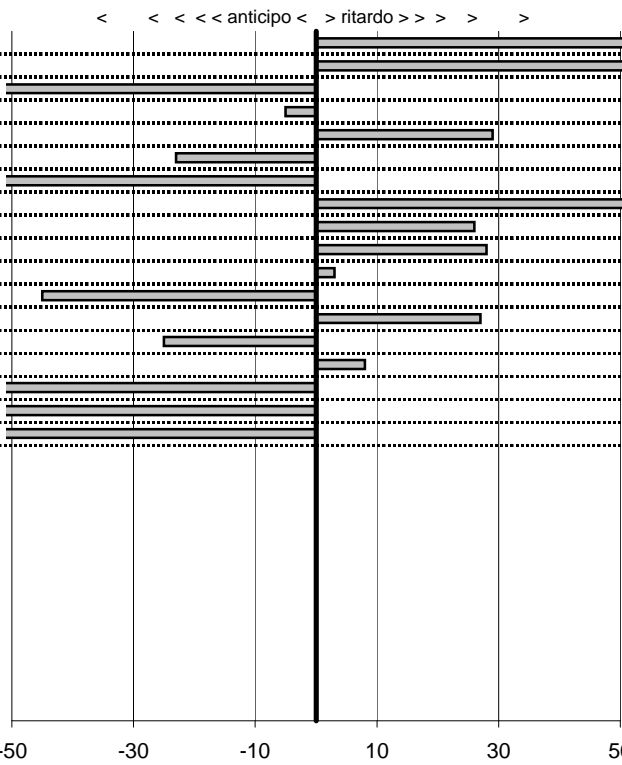

tempi e classifiche disponibili su www.cronoviterbo.net

- Cronologi - Penalità - Statistiche -

Potenza Raffaele-Russo D.
 ferrari 348 ts

16

28 in classifica

prova	t.imposto	start	stop	t.netto
PC1-Da Vinci 1	0:00:13,00	00:00:00,00	00:00:37,75	0:00:37,75
PC2-Da Vinci 2	0:00:15,00	00:00:37,75	00:00:00,00	0:00:37,75
PC3-Da Vinci 3	0:00:09,00	00:00:00,00	00:00:00,00	0:00:00,00
PC4-Lattesano 1	0:00:12,00	15:04:33,36	15:04:45,31	0:00:11,95
PC5-Lattesano 2	0:00:22,00	15:04:45,31	15:05:07,60	0:00:22,29
PC6-Lattesano 3	0:00:15,00	15:05:07,60	15:05:22,37	0:00:14,77
PC7-Da Vinci 4	0:00:13,00	15:30:01,71	15:30:13,89	0:00:12,18
PC8-Da Vinci 5	0:00:15,00	15:30:13,89	15:30:29,77	0:00:15,88
PC9-Da Vinci 6	0:00:09,00	15:30:29,77	15:30:39,03	0:00:09,26
PC10-Quadroni 1	0:00:11,00	17:50:47,46	17:50:58,74	0:00:11,28
PC11-Quadroni 2	0:00:15,00	17:50:58,74	17:51:13,77	0:00:15,03
PC12-Quadroni 3	0:00:14,00	17:51:13,77	17:51:27,32	0:00:13,55
PC13-Quadroni 4	0:00:11,00	19:45:31,84	19:45:43,11	0:00:11,27
PC14-Quadroni 5	0:00:15,00	19:45:43,11	19:45:57,86	0:00:14,75
PC15-Quadroni 6	0:00:14,00	19:45:57,86	19:46:11,94	0:00:14,08
PC16-Lungomare 1	0:00:19,00	00:00:00,00	00:00:00,00	0:00:00,00
PC17-Lungomare 2	0:00:14,00	00:00:00,00	00:00:00,00	0:00:00,00
PC18-Lungomare 3	0:00:16,00	00:00:00,00	00:00:00,00	0:00:00,00