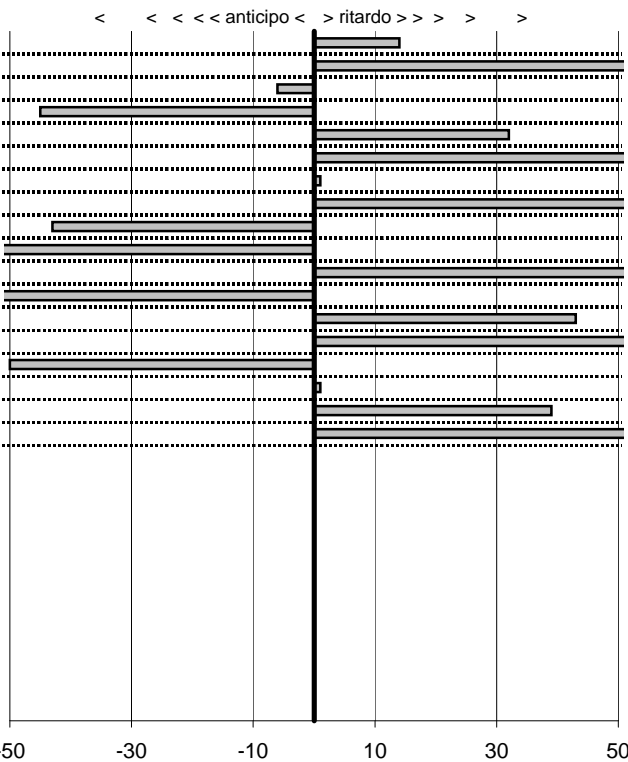

1

11 in classifica

prova	t.imposto	start	stop	t.netto
PC1-Da Vinci 1	0:00:13,00	00:00:00,00	00:00:13,14	0:00:13,14
PC2-Da Vinci 2	0:00:15,00	00:00:13,14	00:00:29,18	0:00:16,04
PC3-Da Vinci 3	0:00:09,00	00:00:29,18	00:00:38,12	0:00:08,94
PC4-Lattesano 1	0:00:12,00	14:53:33,94	14:53:45,49	0:00:11,55
PC5-Lattesano 2	0:00:22,00	14:53:45,49	14:54:07,81	0:00:22,32
PC6-Lattesano 3	0:00:15,00	14:54:07,81	14:54:24,03	0:00:16,22
PC7-Da Vinci 4	0:00:13,00	15:06:34,57	15:06:47,58	0:00:13,01
PC8-Da Vinci 5	0:00:15,00	15:06:47,58	15:07:04,33	0:00:16,75
PC9-Da Vinci 6	0:00:09,00	15:07:04,33	15:07:12,90	0:00:08,57
PC10-Quadroni 1	0:00:11,00	17:13:34,42	17:13:44,72	0:00:10,30
PC11-Quadroni 2	0:00:15,00	17:13:44,72	17:14:00,95	0:00:16,23
PC12-Quadroni 3	0:00:14,00	17:14:00,95	17:14:14,07	0:00:13,12
PC13-Quadroni 4	0:00:11,00	18:45:07,06	18:45:18,49	0:00:11,43
PC14-Quadroni 5	0:00:15,00	18:45:18,49	18:45:34,02	0:00:15,53
PC15-Quadroni 6	0:00:14,00	18:45:34,02	18:45:47,52	0:00:13,50
PC16-Lungomare 1	0:00:19,00	19:56:57,31	19:57:16,32	0:00:19,01
PC17-Lungomare 2	0:00:14,00	19:57:16,32	19:57:30,71	0:00:14,39
PC18-Lungomare 3	0:00:16,00	19:57:30,71	19:57:47,35	0:00:16,64