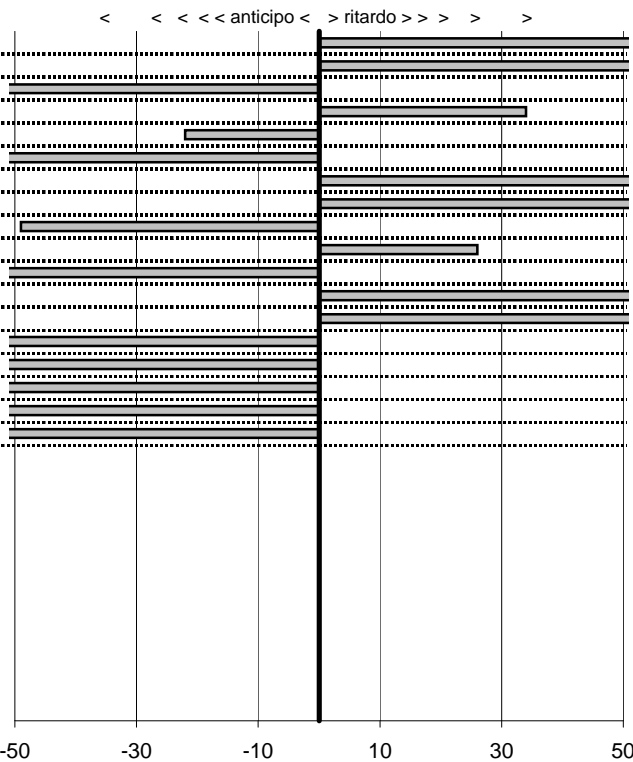

tempi e classifiche disponibili su www.cronoviterbo.net

- Cronologi - Penalità - Statistiche -

ONTECCHI MASSIMO-ZAVATER
 FIAT TOPOLINO

36

40 in classifica

prova	t.imposto	start	stop	t.netto
PC1-Da Vinci 1	0:00:13,00	00:00:00,00	00:00:14,82	0:00:14,82
PC2-Da Vinci 2	0:00:15,00	00:00:14,82	00:00:33,54	0:00:18,72
PC3-Da Vinci 3	0:00:09,00	00:00:33,54	00:00:41,93	0:00:08,39
PC4-Lattesano 1	0:00:12,00	15:18:27,62	15:18:39,96	0:00:12,34
PC5-Lattesano 2	0:00:22,00	15:18:39,96	15:19:01,74	0:00:21,78
PC6-Lattesano 3	0:00:15,00	15:19:01,74	15:19:16,09	0:00:14,35
PC7-Da Vinci 4	0:00:13,00	15:37:36,90	15:37:51,16	0:00:14,26
PC8-Da Vinci 5	0:00:15,00	15:37:51,16	15:38:07,81	0:00:16,65
PC9-Da Vinci 6	0:00:09,00	15:38:07,81	15:38:16,32	0:00:08,51
PC10-Quadroni 1	0:00:11,00	18:05:05,87	18:05:17,13	0:00:11,26
PC11-Quadroni 2	0:00:15,00	18:05:17,13	18:05:28,50	0:00:11,37
PC12-Quadroni 3	0:00:14,00	18:05:28,50	18:05:44,28	0:00:15,78
PC13-Quadroni 4	0:00:11,00	19:51:00,65	19:51:12,36	0:00:11,71
PC14-Quadroni 5	0:00:15,00	19:51:12,36	19:51:26,36	0:00:14,00
PC15-Quadroni 6	0:00:14,00	19:51:26,36	19:51:39,76	0:00:13,40
PC16-Lungomare 1	0:00:19,00	00:00:00,00	00:00:00,00	0:00:00,00
PC17-Lungomare 2	0:00:14,00	00:00:00,00	00:00:00,00	0:00:00,00
PC18-Lungomare 3	0:00:16,00	00:00:00,00	00:00:00,00	0:00:00,00