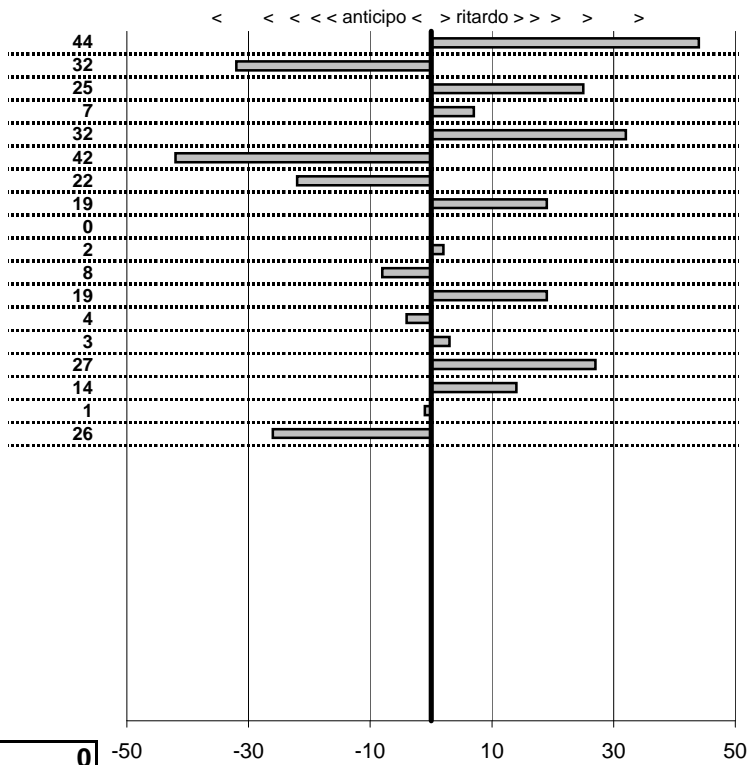

tempi e classifiche disponibili su www.cronoviterbo.net

- Cronologi - Penalità - Statistiche -

PIRRI ALBERTO -Ciatti A
LANCIA Fulvia Coupè 1,3 S

5

3 in classifica

prova	t.imposto	start	stop	t.netto
PC1-Da Vinci 1	0:00:13,00	00:00:00,00	00:00:13,44	0:00:13,44
PC2-Da Vinci 2	0:00:15,00	00:00:13,44	00:00:28,12	0:00:14,68
PC3-Da Vinci 3	0:00:09,00	00:00:28,12	00:00:37,37	0:00:09,25
PC4-Lattesano 1	0:00:12,00	15:16:23,31	15:16:35,38	0:00:12,07
PC5-Lattesano 2	0:00:22,00	15:16:35,38	15:16:57,70	0:00:22,32
PC6-Lattesano 3	0:00:15,00	15:16:57,70	15:17:12,28	0:00:14,58
PC7-Da Vinci 4	0:00:13,00	15:34:46,92	15:34:59,70	0:00:12,78
PC8-Da Vinci 5	0:00:15,00	15:34:59,70	15:35:14,89	0:00:15,19
PC9-Da Vinci 6	0:00:09,00	15:35:14,89	15:35:23,89	0:00:09,00
PC10-Quadroni 1	0:00:11,00	17:15:11,62	17:15:22,64	0:00:11,02
PC11-Quadroni 2	0:00:15,00	17:15:22,64	17:15:37,56	0:00:14,92
PC12-Quadroni 3	0:00:14,00	17:15:37,56	17:15:51,75	0:00:14,19
PC13-Quadroni 4	0:00:11,00	19:19:18,09	19:19:29,05	0:00:10,96
PC14-Quadroni 5	0:00:15,00	19:19:29,05	19:19:44,08	0:00:15,03
PC15-Quadroni 6	0:00:14,00	19:19:44,08	19:19:58,35	0:00:14,27
PC16-Lungomare 1	0:00:19,00	20:20:17,05	20:20:36,19	0:00:19,14
PC17-Lungomare 2	0:00:14,00	20:20:36,19	20:20:50,18	0:00:13,99
PC18-Lungomare 3	0:00:16,00	20:20:50,18	20:21:05,92	0:00:15,74