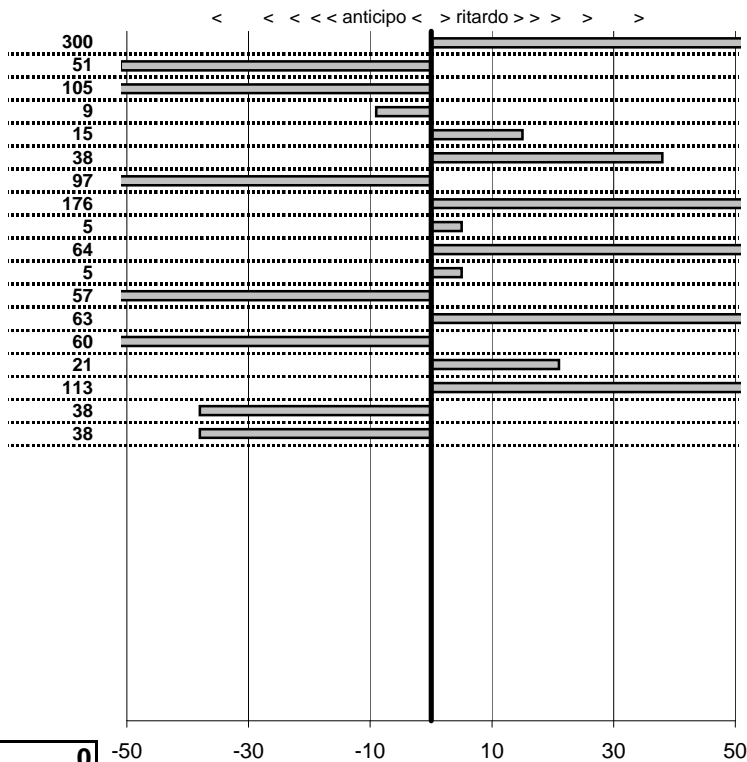

tempi e classifiche disponibili su www.cronoviterbo.net

- Cronologi - Penalità - Statistiche -

PIERI STEFANO-REPOSI FABIO
 ALFA ROMEO DUETTO

19

12 in classifica

prova	t.imposto	start	stop	t.netto
PC1-Da Vinci 1	0:00:13,00	00:00:00,00	00:00:19,86	0:00:19,86
PC2-Da Vinci 2	0:00:15,00	00:00:19,86	00:00:34,35	0:00:14,49
PC3-Da Vinci 3	0:00:09,00	00:00:34,35	00:00:42,30	0:00:07,95
PC4-Lattesano 1	0:00:12,00	15:29:42,01	15:29:53,92	0:00:11,91
PC5-Lattesano 2	0:00:22,00	15:29:53,92	15:30:16,07	0:00:22,15
PC6-Lattesano 3	0:00:15,00	15:30:16,07	15:30:31,45	0:00:15,38
PC7-Da Vinci 4	0:00:13,00	15:52:59,60	15:53:11,63	0:00:12,03
PC8-Da Vinci 5	0:00:15,00	15:53:11,63	15:53:28,39	0:00:16,76
PC9-Da Vinci 6	0:00:09,00	15:53:28,39	15:53:37,44	0:00:09,05
PC10-Quadroni 1	0:00:11,00	17:54:19,48	17:54:31,12	0:00:11,64
PC11-Quadroni 2	0:00:15,00	17:54:31,12	17:54:46,17	0:00:15,05
PC12-Quadroni 3	0:00:14,00	17:54:46,17	17:54:59,60	0:00:13,43
PC13-Quadroni 4	0:00:11,00	19:44:33,99	19:44:45,62	0:00:11,63
PC14-Quadroni 5	0:00:15,00	19:44:45,62	19:45:00,02	0:00:14,40
PC15-Quadroni 6	0:00:14,00	19:45:00,02	19:45:14,23	0:00:14,21
PC16-Lungomare 1	0:00:19,00	20:37:49,82	20:38:09,95	0:00:20,13
PC17-Lungomare 2	0:00:14,00	20:38:09,95	20:38:23,57	0:00:13,62
PC18-Lungomare 3	0:00:16,00	20:38:23,57	20:38:39,19	0:00:15,62