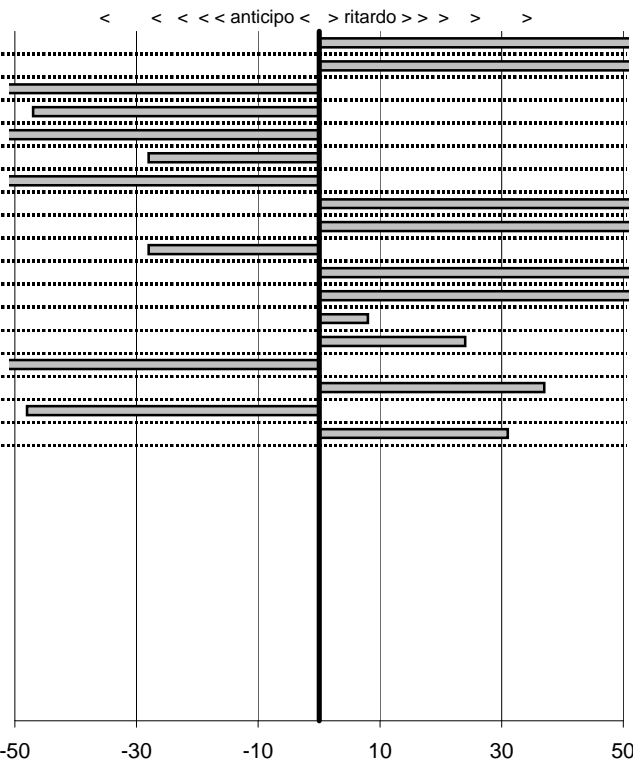

tempi e classifiche disponibili su www.cronoviterbo.net

- Cronologi - Penalità - Statistiche -

PPUGLIESE MARCO-MALASPINA
 LANCIA H P

40

25 in classifica

prova	t.imposto	start	stop	t.netto
PC1-Da Vinci 1	0:00:13,00	00:00:00,00	00:00:45,15	0:00:45,15
PC2-Da Vinci 2	0:00:15,00	00:00:45,15	00:00:00,00	0:00:45,15
PC3-Da Vinci 3	0:00:09,00	00:00:00,00	00:00:00,00	0:00:00,00
PC4-Lattesano 1	0:00:12,00	15:09:52,93	15:10:04,46	0:00:11,53
PC5-Lattesano 2	0:00:22,00	15:10:04,46	15:10:25,65	0:00:21,19
PC6-Lattesano 3	0:00:15,00	15:10:25,65	15:10:40,37	0:00:14,72
PC7-Da Vinci 4	0:00:13,00	15:32:07,43	15:32:19,41	0:00:11,98
PC8-Da Vinci 5	0:00:15,00	15:32:19,41	15:32:39,01	0:00:19,60
PC9-Da Vinci 6	0:00:09,00	15:32:39,01	15:32:50,38	0:00:11,37
PC10-Quadroni 1	0:00:11,00	17:26:37,08	17:26:47,80	0:00:10,72
PC11-Quadroni 2	0:00:15,00	17:26:47,80	17:27:03,36	0:00:15,56
PC12-Quadroni 3	0:00:14,00	17:27:03,36	17:27:18,10	0:00:14,74
PC13-Quadroni 4	0:00:11,00	19:25:02,73	19:25:13,81	0:00:11,08
PC14-Quadroni 5	0:00:15,00	19:25:13,81	19:25:29,05	0:00:15,24
PC15-Quadroni 6	0:00:14,00	19:25:29,05	19:25:42,42	0:00:13,37
PC16-Lungomare 1	0:00:19,00	20:30:12,05	20:30:31,42	0:00:19,37
PC17-Lungomare 2	0:00:14,00	20:30:31,42	20:30:44,94	0:00:13,52
PC18-Lungomare 3	0:00:16,00	20:30:44,94	20:31:01,25	0:00:16,31