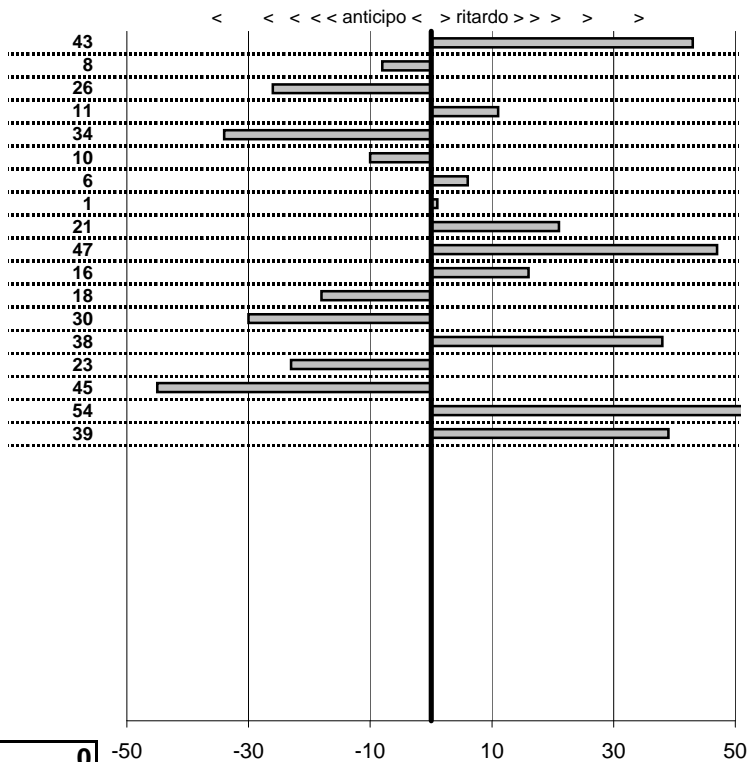

tempi e classifiche disponibili su www.cronoviterbo.net

- Cronologi - Penalità - Statistiche -

ENEGHETTI GILIBERTO-AMODEO **22**
 AR Giulietta Sprint

6 in classifica

prova	t.imposto	start	stop	t.netto
PC1-Da Vinci 1	0:00:13,00	00:00:00,00	00:00:13,43	0:00:13,43
PC2-Da Vinci 2	0:00:15,00	00:00:13,43	00:00:28,35	0:00:14,92
PC3-Da Vinci 3	0:00:09,00	00:00:28,35	00:00:37,09	0:00:08,74
PC4-Lattesano 1	0:00:12,00	15:05:35,01	15:05:47,12	0:00:12,11
PC5-Lattesano 2	0:00:22,00	15:05:47,12	15:06:08,78	0:00:21,66
PC6-Lattesano 3	0:00:15,00	15:06:08,78	15:06:23,68	0:00:14,90
PC7-Da Vinci 4	0:00:13,00	15:18:25,74	15:18:38,80	0:00:13,06
PC8-Da Vinci 5	0:00:15,00	15:18:38,80	15:18:53,81	0:00:15,01
PC9-Da Vinci 6	0:00:09,00	15:18:53,81	15:19:03,02	0:00:09,21
PC10-Quadroni 1	0:00:11,00	16:53:22,22	16:53:33,69	0:00:11,47
PC11-Quadroni 2	0:00:15,00	16:53:33,69	16:53:48,85	0:00:15,16
PC12-Quadroni 3	0:00:14,00	16:53:48,85	16:54:02,67	0:00:13,82
PC13-Quadroni 4	0:00:11,00	19:14:29,28	19:14:39,98	0:00:10,70
PC14-Quadroni 5	0:00:15,00	19:14:39,98	19:14:55,36	0:00:15,38
PC15-Quadroni 6	0:00:14,00	19:14:55,36	19:15:09,13	0:00:13,77
PC16-Lungomare 1	0:00:19,00	20:26:58,48	20:27:17,03	0:00:18,55
PC17-Lungomare 2	0:00:14,00	20:27:17,03	20:27:31,57	0:00:14,54
PC18-Lungomare 3	0:00:16,00	20:27:31,57	20:27:47,96	0:00:16,39