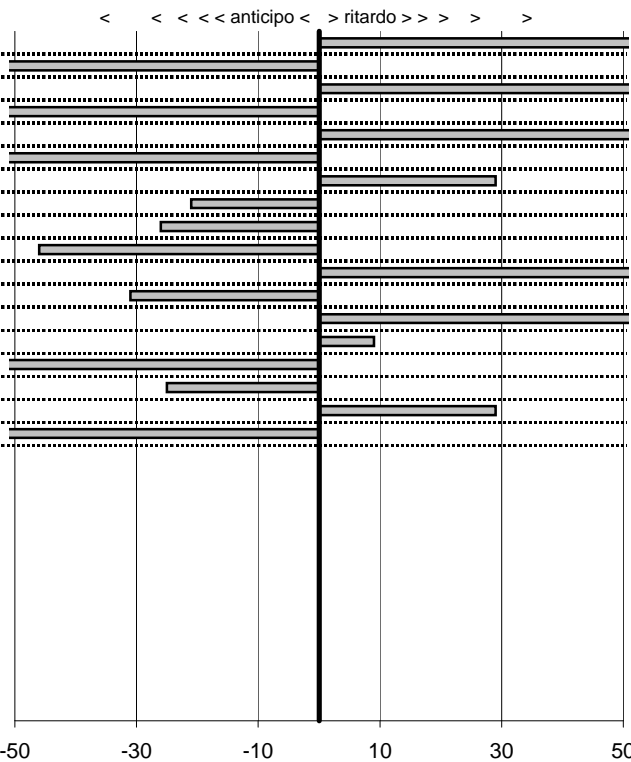

tempi e classifiche disponibili su www.cronoviterbo.net

- Cronologi - Penalità - Statistiche -

PISTOIA MARCO-SORO ORNELLA
FORD ANGLIA DE LUXE

8

24 in classifica

prova	t.imposto	start	stop	t.netto
PC1-Da Vinci 1	0:00:13,00	00:00:00,00	00:00:28,87	0:00:28,87
PC2-Da Vinci 2	0:00:15,00	00:00:28,87	00:00:37,65	0:00:08,78
PC3-Da Vinci 3	0:00:09,00	00:00:37,65	00:00:00,00	0:00:37,65
PC4-Lattesano 1	0:00:12,00	15:38:18,89	15:38:29,32	0:00:10,43
PC5-Lattesano 2	0:00:22,00	15:38:29,32	15:38:53,49	0:00:24,17
PC6-Lattesano 3	0:00:15,00	15:38:53,49	15:39:06,83	0:00:13,34
PC7-Da Vinci 4	0:00:13,00	15:57:39,53	15:57:52,82	0:00:13,29
PC8-Da Vinci 5	0:00:15,00	15:57:52,82	15:58:07,61	0:00:14,79
PC9-Da Vinci 6	0:00:09,00	15:58:07,61	15:58:16,35	0:00:08,74
PC10-Quadroni 1	0:00:11,00	17:56:53,23	17:57:03,77	0:00:10,54
PC11-Quadroni 2	0:00:15,00	17:57:03,77	17:57:19,30	0:00:15,53
PC12-Quadroni 3	0:00:14,00	17:57:19,30	17:57:32,99	0:00:13,69
PC13-Quadroni 4	0:00:11,00	19:41:05,77	19:41:17,33	0:00:11,56
PC14-Quadroni 5	0:00:15,00	19:41:17,33	19:41:32,42	0:00:15,09
PC15-Quadroni 6	0:00:14,00	19:41:32,42	19:41:45,09	0:00:12,67
PC16-Lungomare 1	0:00:19,00	20:51:32,69	20:51:51,44	0:00:18,75
PC17-Lungomare 2	0:00:14,00	20:51:51,44	20:52:05,73	0:00:14,29
PC18-Lungomare 3	0:00:16,00	20:52:05,73	20:52:21,19	0:00:15,46