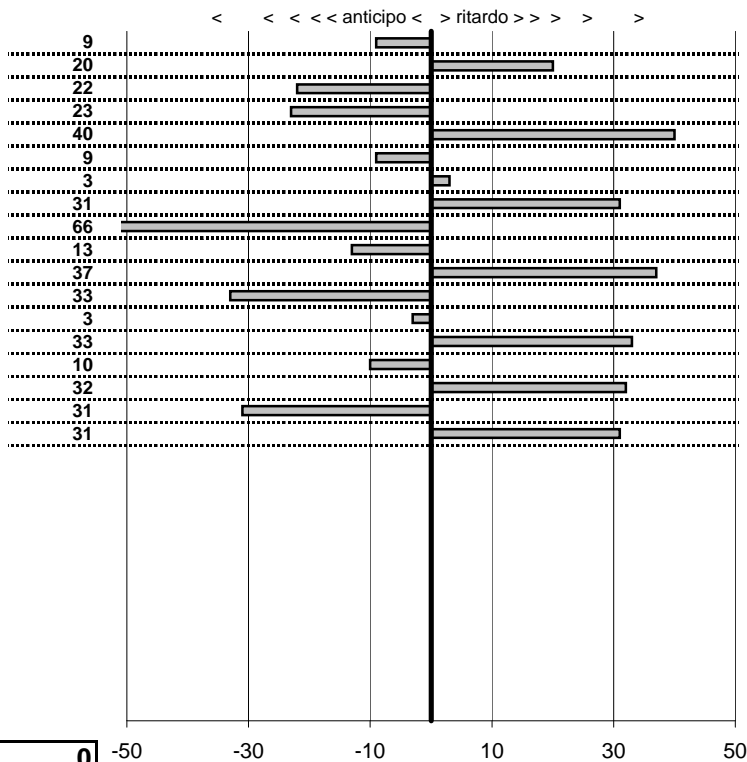

tempi e classifiche disponibili su www.cronoviterbo.net

- Cronologi - Penalità - Statistiche -

SANTARELLI DANIELE -Santarelli C
 ALFA ROMEO GIULIA SS

13

5 in classifica

prova	t.imposto	start	stop	t.netto
PC1-Da Vinci 1	0:00:13,00	00:00:00,00	00:00:12,91	0:00:12,91
PC2-Da Vinci 2	0:00:15,00	00:00:12,91	00:00:28,11	0:00:15,20
PC3-Da Vinci 3	0:00:09,00	00:00:28,11	00:00:36,89	0:00:08,78
PC4-Lattesano 1	0:00:12,00	15:42:28,28	15:42:40,05	0:00:11,77
PC5-Lattesano 2	0:00:22,00	15:42:40,05	15:43:02,45	0:00:22,40
PC6-Lattesano 3	0:00:15,00	15:43:02,45	15:43:17,36	0:00:14,91
PC7-Da Vinci 4	0:00:13,00	16:00:34,27	16:00:47,30	0:00:13,03
PC8-Da Vinci 5	0:00:15,00	16:00:47,30	16:01:02,61	0:00:15,31
PC9-Da Vinci 6	0:00:09,00	16:01:02,61	16:01:10,95	0:00:08,34
PC10-Quadroni 1	0:00:11,00	17:33:48,41	17:33:59,28	0:00:10,87
PC11-Quadroni 2	0:00:15,00	17:33:59,28	17:34:14,65	0:00:15,37
PC12-Quadroni 3	0:00:14,00	17:34:14,65	17:34:28,32	0:00:13,67
PC13-Quadroni 4	0:00:11,00	19:12:01,89	19:12:12,86	0:00:10,97
PC14-Quadroni 5	0:00:15,00	19:12:12,86	19:12:28,19	0:00:15,33
PC15-Quadroni 6	0:00:14,00	19:12:28,19	19:12:42,09	0:00:13,90
PC16-Lungomare 1	0:00:19,00	20:17:42,14	20:18:01,46	0:00:19,32
PC17-Lungomare 2	0:00:14,00	20:18:01,46	20:18:15,15	0:00:13,69
PC18-Lungomare 3	0:00:16,00	20:18:15,15	20:18:31,46	0:00:16,31