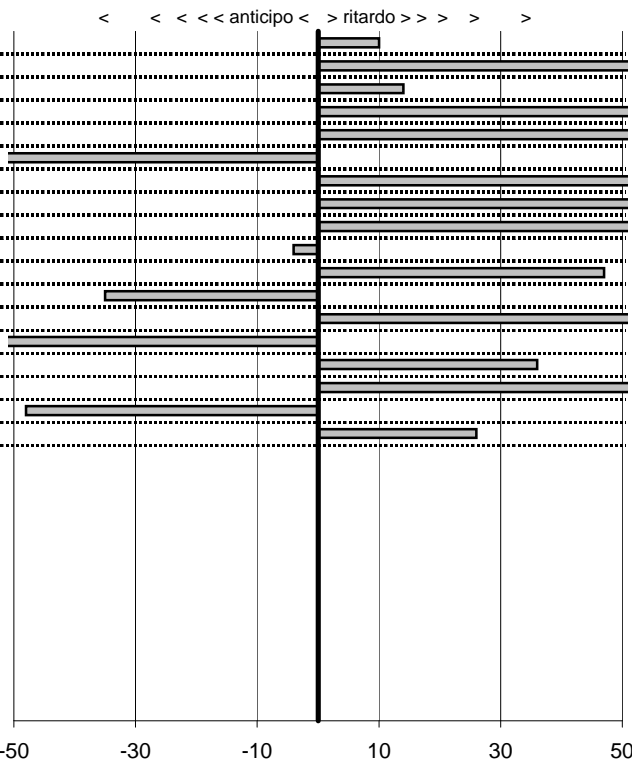

tempi e classifiche disponibili su www.cronoviterbo.net

- Cronologi - Penalità - Statistiche -

PETOCCHI ALESSANDRA-X
 FIAT 124 SPIDER

42

19 in classifica

prova	t.imposto	start	stop	t.netto
PC1-Da Vinci 1	0:00:13,00	00:00:00,00	00:00:13,10	0:00:13,10
PC2-Da Vinci 2	0:00:15,00	00:00:13,10	00:00:29,18	0:00:16,08
PC3-Da Vinci 3	0:00:09,00	00:00:29,18	00:00:38,32	0:00:09,14
PC4-Lattesano 1	0:00:12,00	15:26:22,70	15:26:35,56	0:00:12,86
PC5-Lattesano 2	0:00:22,00	15:26:35,56	15:27:00,03	0:00:24,47
PC6-Lattesano 3	0:00:15,00	15:27:00,03	15:27:13,92	0:00:13,89
PC7-Da Vinci 4	0:00:13,00	15:42:35,64	15:42:49,79	0:00:14,15
PC8-Da Vinci 5	0:00:15,00	15:42:49,79	15:43:07,55	0:00:17,76
PC9-Da Vinci 6	0:00:09,00	15:43:07,55	15:43:17,65	0:00:10,10
PC10-Quadroni 1	0:00:11,00	18:43:17,73	18:43:28,69	0:00:10,96
PC11-Quadroni 2	0:00:15,00	18:43:28,69	18:43:44,16	0:00:15,47
PC12-Quadroni 3	0:00:14,00	18:43:44,16	18:43:57,81	0:00:13,65
PC13-Quadroni 4	0:00:11,00	18:49:40,48	18:49:52,27	0:00:11,79
PC14-Quadroni 5	0:00:15,00	18:49:52,27	18:50:06,44	0:00:14,17
PC15-Quadroni 6	0:00:14,00	18:50:06,44	18:50:20,80	0:00:14,36
PC16-Lungomare 1	0:00:19,00	19:58:13,47	19:58:33,67	0:00:20,20
PC17-Lungomare 2	0:00:14,00	19:58:33,67	19:58:47,19	0:00:13,52
PC18-Lungomare 3	0:00:16,00	19:58:47,19	19:59:03,45	0:00:16,26