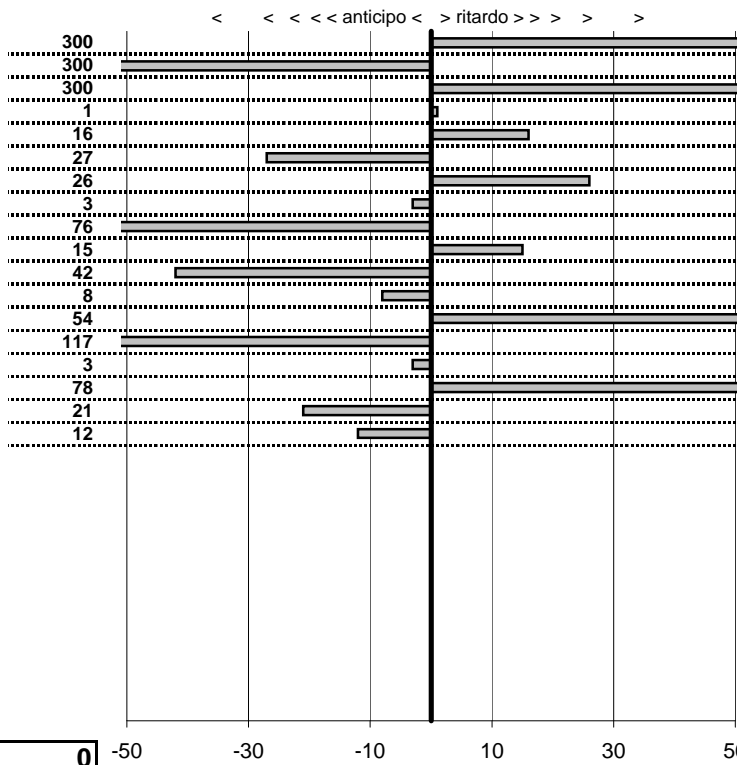

tempi e classifiche disponibili su www.cronoviterbo.net

- Cronologi - Penalità - Statistiche -

COSTANTINI UMBERTO-
ALFA ROMEO SPIDER

17

14 in classifica

prova	t.imposto	start	stop	t.netto
PC1-Da Vinci 1	0:00:13,00	00:00:00,00	00:00:51,07	0:00:51,07
PC2-Da Vinci 2	0:00:15,00	00:00:51,07	00:01:01,86	0:00:10,79
PC3-Da Vinci 3	0:00:09,00	00:01:01,86	00:00:00,00	0:01:01,86
PC4-Lattesano 1	0:00:12,00	15:06:38,21	15:06:50,22	0:00:12,01
PC5-Lattesano 2	0:00:22,00	15:06:50,22	15:07:12,38	0:00:22,16
PC6-Lattesano 3	0:00:15,00	15:07:12,38	15:07:27,11	0:00:14,73
PC7-Da Vinci 4	0:00:13,00	15:26:18,80	15:26:32,06	0:00:13,26
PC8-Da Vinci 5	0:00:15,00	15:26:32,06	15:26:47,03	0:00:14,97
PC9-Da Vinci 6	0:00:09,00	15:26:47,03	15:26:55,27	0:00:08,24
PC10-Quadroni 1	0:00:11,00	17:00:17,30	17:00:28,45	0:00:11,15
PC11-Quadroni 2	0:00:15,00	17:00:28,45	17:00:43,03	0:00:14,58
PC12-Quadroni 3	0:00:14,00	17:00:43,03	17:00:56,95	0:00:13,92
PC13-Quadroni 4	0:00:11,00	19:21:02,31	19:21:13,85	0:00:11,54
PC14-Quadroni 5	0:00:15,00	19:21:13,85	19:21:27,68	0:00:13,83
PC15-Quadroni 6	0:00:14,00	19:21:27,68	19:21:41,65	0:00:13,97
PC16-Lungomare 1	0:00:19,00	20:24:45,36	20:25:05,14	0:00:19,78
PC17-Lungomare 2	0:00:14,00	20:25:05,14	20:25:18,93	0:00:13,79
PC18-Lungomare 3	0:00:16,00	20:25:18,93	20:25:34,81	0:00:15,88