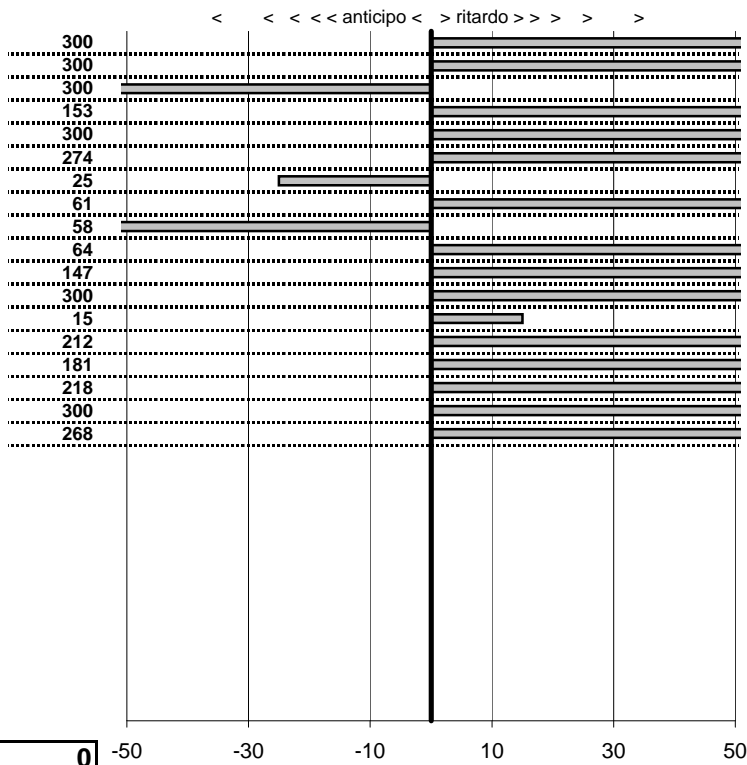

tempi e classifiche disponibili su www.cronoviterbo.net

- Cronologi - Penalità - Statistiche -

POMPILIO ALBERTO-POMPILIO N 35
 GIULIETTA

32 in classifica

prova	t.imposto	start	stop	t.netto
PC1-Da Vinci 1	0:00:13,00	00:00:00,00	00:00:44,55	0:00:44,55
PC2-Da Vinci 2	0:00:15,00	00:00:44,55	00:00:00,00	0:00:44,55
PC3-Da Vinci 3	0:00:09,00	00:00:00,00	00:00:00,00	0:00:00,00
PC4-Lattesano 1	0:00:12,00	15:25:09,51	15:25:23,04	0:00:13,53
PC5-Lattesano 2	0:00:22,00	15:25:23,04	15:25:53,06	0:00:30,02
PC6-Lattesano 3	0:00:15,00	15:25:53,06	15:26:10,80	0:00:17,74
PC7-Da Vinci 4	0:00:13,00	15:45:06,16	15:45:18,91	0:00:12,75
PC8-Da Vinci 5	0:00:15,00	15:45:18,91	15:45:34,52	0:00:15,61
PC9-Da Vinci 6	0:00:09,00	15:45:34,52	15:45:42,94	0:00:08,42
PC10-Quadroni 1	0:00:11,00	17:48:01,15	17:48:12,79	0:00:11,64
PC11-Quadroni 2	0:00:15,00	17:48:12,79	17:48:29,26	0:00:16,47
PC12-Quadroni 3	0:00:14,00	17:48:29,26	17:48:48,61	0:00:19,35
PC13-Quadroni 4	0:00:11,00	19:42:46,97	19:42:58,12	0:00:11,15
PC14-Quadroni 5	0:00:15,00	19:42:58,12	19:43:15,24	0:00:17,12
PC15-Quadroni 6	0:00:14,00	19:43:15,24	19:43:31,05	0:00:15,81
PC16-Lungomare 1	0:00:19,00	20:47:12,95	20:47:34,13	0:00:21,18
PC17-Lungomare 2	0:00:14,00	20:47:34,13	20:47:51,75	0:00:17,62
PC18-Lungomare 3	0:00:16,00	20:47:51,75	20:48:10,43	0:00:18,68