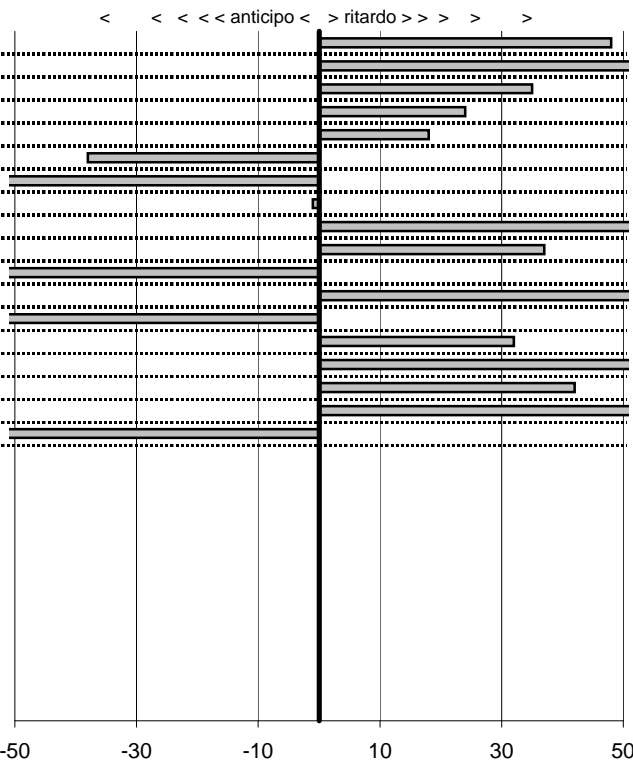

tempi e classifiche disponibili su www.cronoviterbo.net

- Cronologi - Penalità - Statistiche -

accari Gabriele-Mammarella Giuseppe
 Fiat 500

4

18 in classifica

prova	t.imposto	start	stop	t.netto
PC1-Da Vinci 1	0:00:13,00	00:00:00,00	00:00:13,48	0:00:13,48
PC2-Da Vinci 2	0:00:15,00	00:00:13,48	00:00:45,09	0:00:31,61
PC3-Da Vinci 3	0:00:09,00	00:00:45,09	00:00:54,44	0:00:09,35
PC4-Lattesano 1	0:00:12,00	15:10:55,09	15:11:07,33	0:00:12,24
PC5-Lattesano 2	0:00:22,00	15:11:07,33	15:11:29,51	0:00:22,18
PC6-Lattesano 3	0:00:15,00	15:11:29,51	15:11:44,13	0:00:14,62
PC7-Da Vinci 4	0:00:13,00	15:28:02,79	15:28:15,07	0:00:12,28
PC8-Da Vinci 5	0:00:15,00	15:28:15,07	15:28:30,06	0:00:14,99
PC9-Da Vinci 6	0:00:09,00	15:28:30,06	15:28:39,69	0:00:09,63
PC10-Quadroni 1	0:00:11,00	16:57:27,51	16:57:38,88	0:00:11,37
PC11-Quadroni 2	0:00:15,00	16:57:38,88	16:57:52,66	0:00:13,78
PC12-Quadroni 3	0:00:14,00	16:57:52,66	16:58:08,77	0:00:16,11
PC13-Quadroni 4	0:00:11,00	19:37:32,09	19:37:41,76	0:00:09,67
PC14-Quadroni 5	0:00:15,00	19:37:41,76	19:37:57,08	0:00:15,32
PC15-Quadroni 6	0:00:14,00	19:37:57,08	19:38:12,75	0:00:15,67
PC16-Lungomare 1	0:00:19,00	20:39:56,26	20:40:15,68	0:00:19,42
PC17-Lungomare 2	0:00:14,00	20:40:15,68	20:40:30,61	0:00:14,93
PC18-Lungomare 3	0:00:16,00	20:40:30,61	20:40:45,64	0:00:15,03