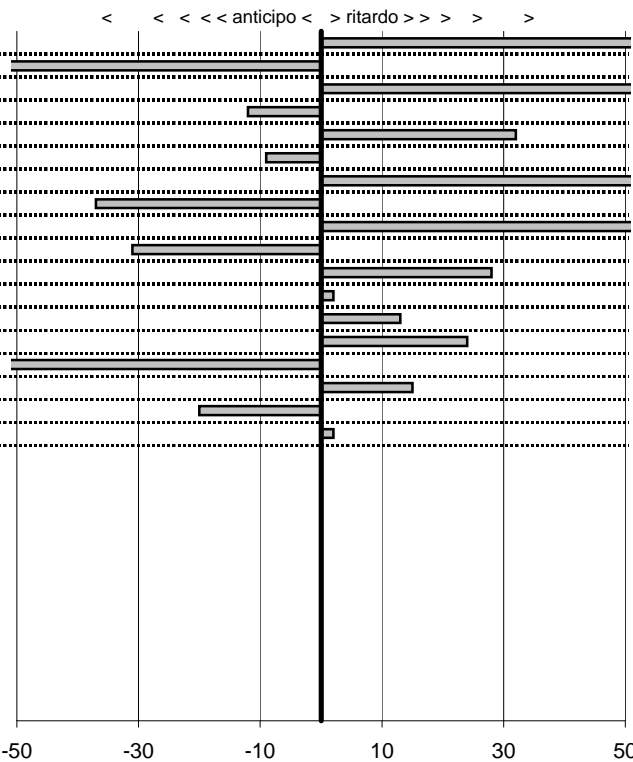

tempi e classifiche disponibili su www.cronoviterbo.net

- Cronologi - Penalità - Statistiche -

BIBILISCO SERGIO-MURATORE G
 M G B SPIDER

29

31 in classifica

prova	t.imposto	start	stop	t.netto
PC1-Da Vinci 1	0:00:13,00	00:00:00,00	00:00:38,93	0:00:38,93
PC2-Da Vinci 2	0:00:15,00	00:00:38,93	00:00:48,45	0:00:09,52
PC3-Da Vinci 3	0:00:09,00	00:00:48,45	00:00:00,00	0:00:48,45
PC4-Lattesano 1	0:00:12,00	14:57:56,83	14:58:08,71	0:00:11,88
PC5-Lattesano 2	0:00:22,00	14:58:08,71	14:58:31,03	0:00:22,32
PC6-Lattesano 3	0:00:15,00	14:58:31,03	14:58:45,94	0:00:14,91
PC7-Da Vinci 4	0:00:13,00	15:16:36,26	15:16:52,74	0:00:16,48
PC8-Da Vinci 5	0:00:15,00	15:16:52,74	15:17:07,37	0:00:14,63
PC9-Da Vinci 6	0:00:09,00	15:17:07,37	15:17:20,45	0:00:13,08
PC10-Quadroni 1	0:00:11,00	17:01:53,02	17:02:03,71	0:00:10,69
PC11-Quadroni 2	0:00:15,00	17:02:03,71	17:02:18,99	0:00:15,28
PC12-Quadroni 3	0:00:14,00	17:02:18,99	17:02:33,01	0:00:14,02
PC13-Quadroni 4	0:00:11,00	19:27:34,83	19:27:45,96	0:00:11,13
PC14-Quadroni 5	0:00:15,00	19:27:45,96	19:28:01,20	0:00:15,24
PC15-Quadroni 6	0:00:14,00	19:28:01,20	19:28:14,59	0:00:13,39
PC16-Lungomare 1	0:00:19,00	20:31:19,93	20:31:39,08	0:00:19,15
PC17-Lungomare 2	0:00:14,00	20:31:39,08	20:31:52,88	0:00:13,80
PC18-Lungomare 3	0:00:16,00	20:31:52,88	20:32:08,90	0:00:16,02