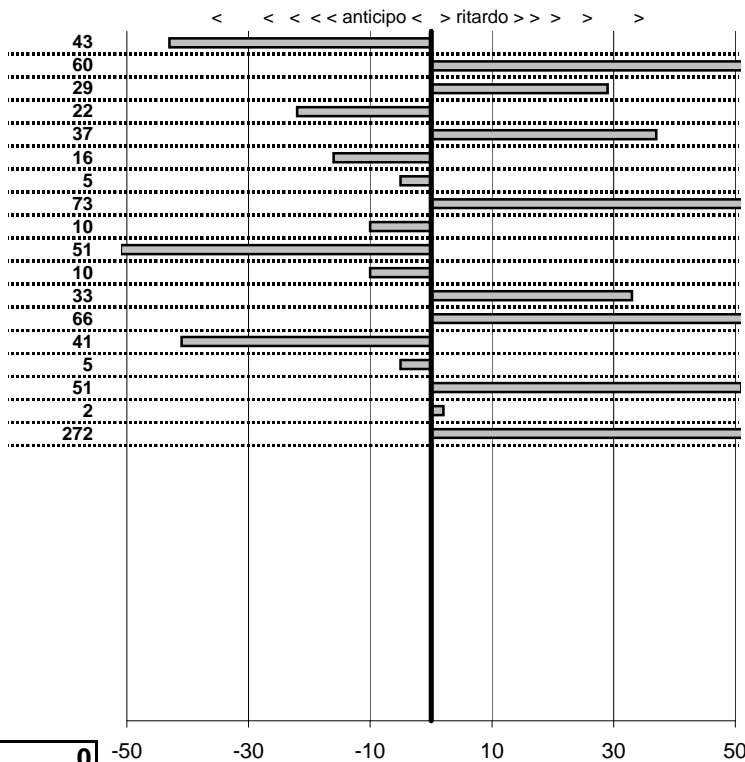

tempi e classifiche disponibili su www.cronoviterbo.net

- Cronologi - Penalità - Statistiche -

DI PRETE MAURO -Di Prete A
SINGER NINE SPORTS

12

15 in classifica

prova	t.imposto	start	stop	t.netto
PC1-Da Vinci 1	0:00:13,00	00:00:00,00	00:00:12,57	0:00:12,57
PC2-Da Vinci 2	0:00:15,00	00:00:12,57	00:00:28,17	0:00:15,60
PC3-Da Vinci 3	0:00:09,00	00:00:28,17	00:00:37,46	0:00:09,29
PC4-Lattesano 1	0:00:12,00	14:58:58,94	14:59:10,72	0:00:11,78
PC5-Lattesano 2	0:00:22,00	14:59:10,72	14:59:33,09	0:00:22,37
PC6-Lattesano 3	0:00:15,00	14:59:33,09	14:59:47,93	0:00:14,84
PC7-Da Vinci 4	0:00:13,00	15:12:36,46	15:12:49,41	0:00:12,95
PC8-Da Vinci 5	0:00:15,00	15:12:49,41	15:13:05,14	0:00:15,73
PC9-Da Vinci 6	0:00:09,00	15:13:05,14	15:13:14,04	0:00:08,90
PC10-Quadroni 1	0:00:11,00	16:56:33,48	16:56:43,97	0:00:10,49
PC11-Quadroni 2	0:00:15,00	16:56:43,97	16:56:58,87	0:00:14,90
PC12-Quadroni 3	0:00:14,00	16:56:58,87	16:57:13,20	0:00:14,33
PC13-Quadroni 4	0:00:11,00	19:18:25,26	19:18:36,92	0:00:11,66
PC14-Quadroni 5	0:00:15,00	19:18:36,92	19:18:51,51	0:00:14,59
PC15-Quadroni 6	0:00:14,00	19:18:51,51	19:19:05,46	0:00:13,95
PC16-Lungomare 1	0:00:19,00	20:12:36,59	20:12:56,10	0:00:19,51
PC17-Lungomare 2	0:00:14,00	20:12:56,10	20:13:10,12	0:00:14,02
PC18-Lungomare 3	0:00:16,00	20:13:10,12	20:13:28,84	0:00:18,72