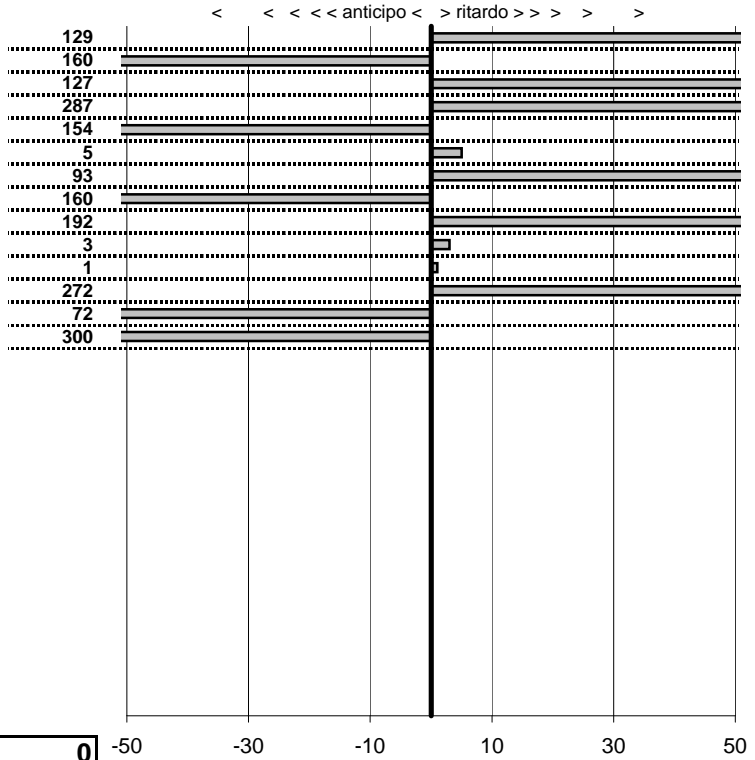

tempi e classifiche disponibili su www.cronoviterbo.net

- Cronologi - Penalità - Statistiche -

Torzilli Mauro
 A112

20

34 in classifica

prova	t.imposto	start	stop	t.netto
PC1-Rocca 1	0:00:09,00	10:51:54,25	10:52:04,54	0:00:10,29
PC2-Rocca 2	0:00:09,00	10:52:04,54	10:52:11,94	0:00:07,40
PC3-Rocca 3	0:00:08,00	10:52:11,94	10:52:21,21	0:00:09,27
PC4-Marta 1	0:00:08,00	11:15:58,78	11:16:09,65	0:00:10,87
PC5-Marta 2	0:00:08,00	11:16:09,65	11:16:16,11	0:00:06,46
PC6-Marta 3	0:00:09,00	11:16:16,11	11:16:25,16	0:00:09,05
PC7-Bolsena 1	0:00:07,00	12:15:28,34	12:15:36,27	0:00:07,93
PC8-Bolsena 2	0:00:12,00	12:15:36,27	12:15:46,67	0:00:10,40
PC9-Bolsena 3	0:00:08,00	12:15:46,67	12:15:56,59	0:00:09,92
PC10-Bolsena 4	0:00:06,00	12:15:56,59	12:16:02,62	0:00:06,03
PC11-Bolsena 5	0:00:08,00	12:16:02,62	12:16:10,63	0:00:08,01
PC12-Lago 1	0:00:07,00	13:02:15,53	13:02:25,25	0:00:09,72
PC13-Lago 2	0:00:08,00	13:02:25,25	13:02:32,53	0:00:07,28
PC14-Lago 2	0:00:09,00	13:02:32,53	13:02:38,13	0:00:05,60