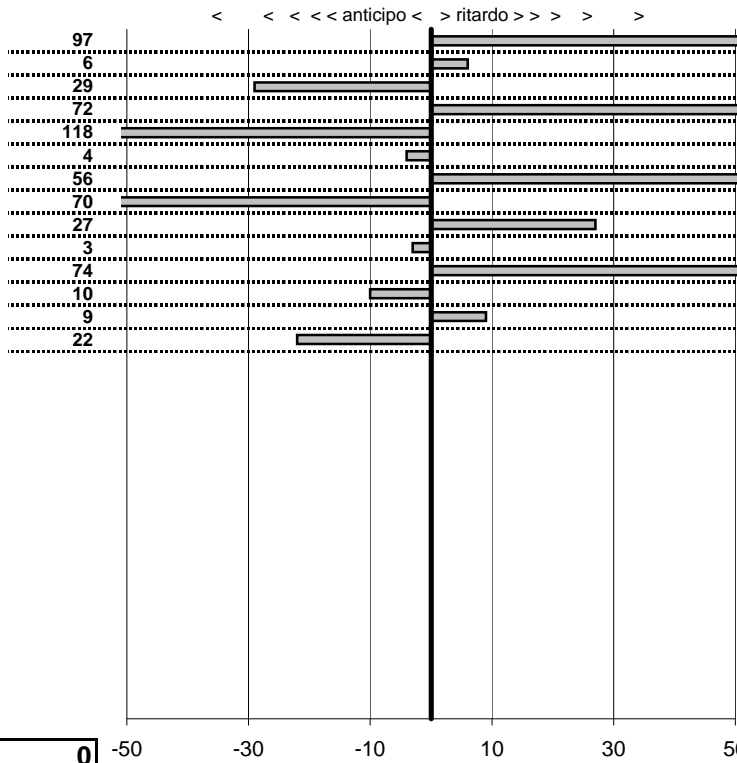

tempi e classifiche disponibili su www.cronoviterbo.net

- Cronologi - Penalità - Statistiche -

Paoletti Alfiero
 500 Gianni

31

16 in classifica

prova	t.imposto	start	stop	t.netto
PC1-Rocca 1	0:00:09,00	11:01:55,77	11:02:05,74	0:00:09,97
PC2-Rocca 2	0:00:09,00	11:02:05,74	11:02:14,80	0:00:09,06
PC3-Rocca 3	0:00:08,00	11:02:14,80	11:02:22,51	0:00:07,71
PC4-Marta 1	0:00:08,00	11:17:19,52	11:17:28,24	0:00:08,72
PC5-Marta 2	0:00:08,00	11:17:28,24	11:17:35,06	0:00:06,82
PC6-Marta 3	0:00:09,00	11:17:35,06	11:17:44,02	0:00:08,96
PC7-Bolsena 1	0:00:07,00	12:14:30,76	12:14:38,32	0:00:07,56
PC8-Bolsena 2	0:00:12,00	12:14:38,32	12:14:49,62	0:00:11,30
PC9-Bolsena 3	0:00:08,00	12:14:49,62	12:14:57,89	0:00:08,27
PC10-Bolsena 4	0:00:06,00	12:14:57,89	12:15:03,86	0:00:05,97
PC11-Bolsena 5	0:00:08,00	12:15:03,86	12:15:12,60	0:00:08,74
PC12-Lago 1	0:00:07,00	12:57:26,65	12:57:33,55	0:00:06,90
PC13-Lago 2	0:00:08,00	12:57:33,55	12:57:41,64	0:00:08,09
PC14-Lago 2	0:00:09,00	12:57:41,64	12:57:50,42	0:00:08,78