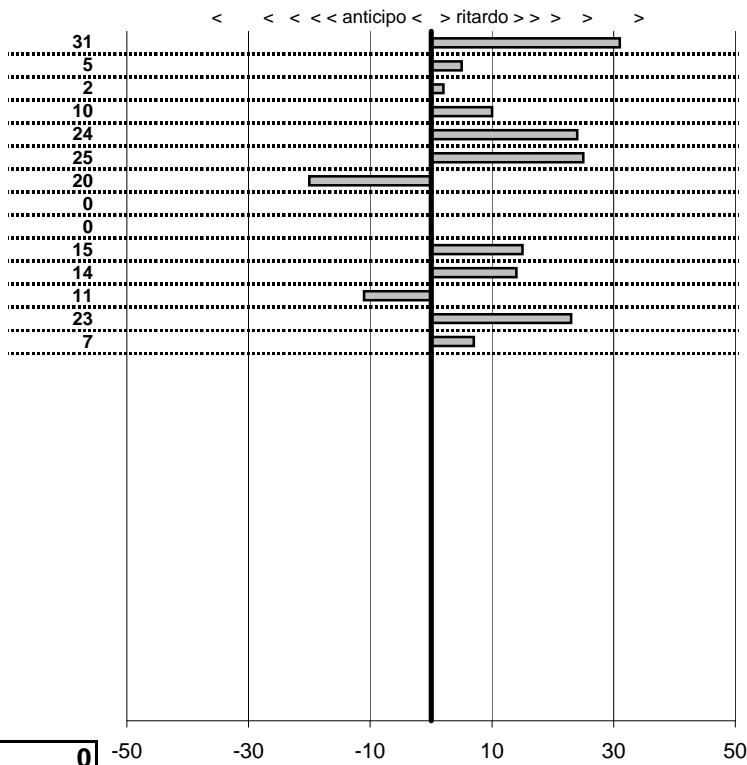

tempi e classifiche disponibili su www.cronoviterbo.net

- Cronologi - Penalità - Statistiche -

Patara Emilio
 Ar Giulia

25

6 in classifica

prova	t.imposto	start	stop	t.netto
PC1-Rocca 1	0:00:09,00	10:55:51,79	10:56:01,10	0:00:09,31
PC2-Rocca 2	0:00:09,00	10:56:01,10	10:56:10,15	0:00:09,05
PC3-Rocca 3	0:00:08,00	10:56:10,15	10:56:18,17	0:00:08,02
PC4-Marta 1	0:00:08,00	11:08:56,86	11:09:04,96	0:00:08,10
PC5-Marta 2	0:00:08,00	11:09:04,96	11:09:13,20	0:00:08,24
PC6-Marta 3	0:00:09,00	11:09:13,20	11:09:22,45	0:00:09,25
PC7-Bolsena 1	0:00:07,00	12:03:44,04	12:03:50,84	0:00:06,80
PC8-Bolsena 2	0:00:12,00	12:03:50,84	12:04:02,84	0:00:12,00
PC9-Bolsena 3	0:00:08,00	12:04:02,84	12:04:10,84	0:00:08,00
PC10-Bolsena 4	0:00:06,00	12:04:10,84	12:04:16,99	0:00:06,15
PC11-Bolsena 5	0:00:08,00	12:04:16,99	12:04:25,13	0:00:08,14
PC12-Lago 1	0:00:07,00	12:53:24,66	12:53:31,55	0:00:06,89
PC13-Lago 2	0:00:08,00	12:53:31,55	12:53:39,78	0:00:08,23
PC14-Lago 2	0:00:09,00	12:53:39,78	12:53:48,85	0:00:09,07