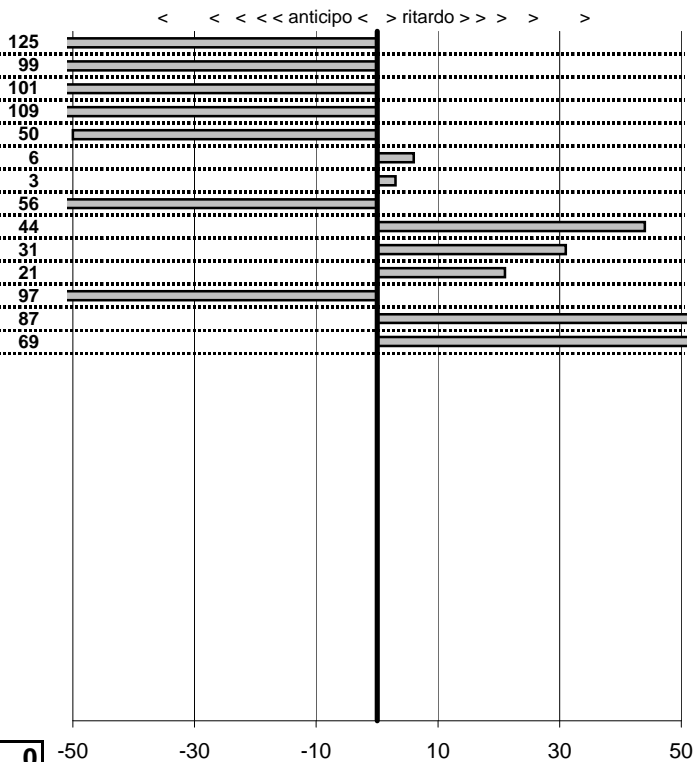

tempi e classifiche disponibili su www.cronoviterbo.net

- Cronologi - Penalità - Statistiche -

Prugnioli Giacomo
 Fiat 127

24

23 in classifica

prova	t.imposto	start	stop	t.netto
PC1-Rocca 1	0:00:09,00	10:54:44,61	10:54:52,36	0:00:07,75
PC2-Rocca 2	0:00:09,00	10:54:52,36	10:55:00,37	0:00:08,01
PC3-Rocca 3	0:00:08,00	10:55:00,37	10:55:07,36	0:00:06,99
PC4-Marta 1	0:00:08,00	11:06:20,12	11:06:27,03	0:00:06,91
PC5-Marta 2	0:00:08,00	11:06:27,03	11:06:34,53	0:00:07,50
PC6-Marta 3	0:00:09,00	11:06:34,53	11:06:43,59	0:00:09,06
PC7-Bolsena 1	0:00:07,00	12:08:43,73	12:08:50,76	0:00:07,03
PC8-Bolsena 2	0:00:12,00	12:08:50,76	12:09:02,20	0:00:11,44
PC9-Bolsena 3	0:00:08,00	12:09:02,20	12:09:10,64	0:00:08,44
PC10-Bolsena 4	0:00:06,00	12:09:10,64	12:09:16,95	0:00:06,31
PC11-Bolsena 5	0:00:08,00	12:09:16,95	12:09:25,16	0:00:08,21
PC12-Lago 1	0:00:07,00	12:56:48,04	12:56:54,07	0:00:06,03
PC13-Lago 2	0:00:08,00	12:56:54,07	12:57:02,94	0:00:08,87
PC14-Lago 2	0:00:09,00	12:57:02,94	12:57:12,63	0:00:09,69