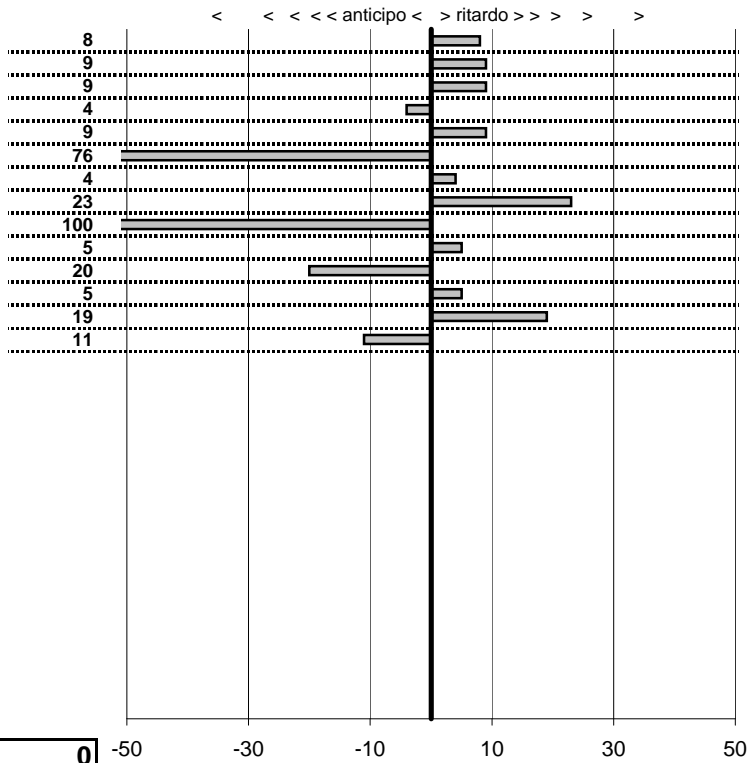

tempi e classifiche disponibili su www.cronoviterbo.net

- Cronologi - Penalità - Statistiche -

Nicolò Sergio
 MGA

26

7 in classifica

prova	t.imposto	start	stop	t.netto
PC1-Rocca 1	0:00:09,00	10:56:49,01	10:56:58,09	0:00:09,08
PC2-Rocca 2	0:00:09,00	10:56:58,09	10:57:07,18	0:00:09,09
PC3-Rocca 3	0:00:08,00	10:57:07,18	10:57:15,27	0:00:08,09
PC4-Marta 1	0:00:08,00	11:09:36,17	11:09:44,13	0:00:07,96
PC5-Marta 2	0:00:08,00	11:09:44,13	11:09:52,22	0:00:08,09
PC6-Marta 3	0:00:09,00	11:09:52,22	11:10:00,46	0:00:08,24
PC7-Bolsena 1	0:00:07,00	12:07:49,54	12:07:56,58	0:00:07,04
PC8-Bolsena 2	0:00:12,00	12:07:56,58	12:08:08,81	0:00:12,23
PC9-Bolsena 3	0:00:08,00	12:08:08,81	12:08:15,81	0:00:07,00
PC10-Bolsena 4	0:00:06,00	12:08:15,81	12:08:21,86	0:00:06,05
PC11-Bolsena 5	0:00:08,00	12:08:21,86	12:08:29,66	0:00:07,80
PC12-Lago 1	0:00:07,00	12:54:09,20	12:54:16,25	0:00:07,05
PC13-Lago 2	0:00:08,00	12:54:16,25	12:54:24,44	0:00:08,19
PC14-Lago 2	0:00:09,00	12:54:24,44	12:54:33,33	0:00:08,89