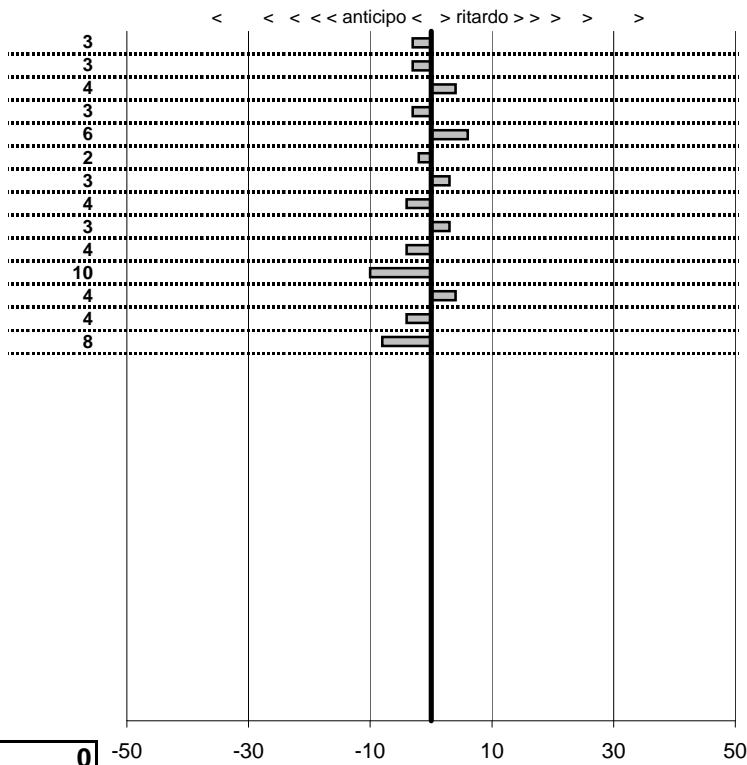

Club 500 Est! Est! Est!!!
Circuito del Lago di Bolsena
Montefiascone 21-23 Ottobre 2012

tempi e classifiche disponibili su www.cronoviterbo.net

- Cronologi - Penalità - Statistiche -

Corinti Massimo **21**
Porsche

3 in classifica

prova	t.imposto	start	stop	t.netto
PC1-Rocca 1	0:00:09,00	10:50:55,76	10:51:04,73	0:00:08,97
PC2-Rocca 2	0:00:09,00	10:51:04,73	10:51:13,70	0:00:08,97
PC3-Rocca 3	0:00:08,00	10:51:13,70	10:51:21,74	0:00:08,04
PC4-Marta 1	0:00:08,00	11:02:57,12	11:03:05,09	0:00:07,97
PC5-Marta 2	0:00:08,00	11:03:05,09	11:03:13,15	0:00:08,06
PC6-Marta 3	0:00:09,00	11:03:13,15	11:03:22,13	0:00:08,98
PC7-Bolsena 1	0:00:07,00	12:11:48,37	12:11:55,40	0:00:07,03
PC8-Bolsena 2	0:00:12,00	12:11:55,40	12:12:07,36	0:00:11,96
PC9-Bolsena 3	0:00:08,00	12:12:07,36	12:12:15,39	0:00:08,03
PC10-Bolsena 4	0:00:06,00	12:12:15,39	12:12:21,35	0:00:05,96
PC11-Bolsena 5	0:00:08,00	12:12:21,35	12:12:29,25	0:00:07,90
PC12-Lago 1	0:00:07,00	12:55:30,09	12:55:37,13	0:00:07,04
PC13-Lago 2	0:00:08,00	12:55:37,13	12:55:45,09	0:00:07,96
PC14-Lago 2	0:00:09,00	12:55:45,09	12:55:54,01	0:00:08,92

SOMMA PENALITA' 61
MEDIA PENALITA' 4,4

ALTRE PENALITA' 0
TOTALE PENALITA' 61

Elaborazione dati a cura di CRONOVITERBO