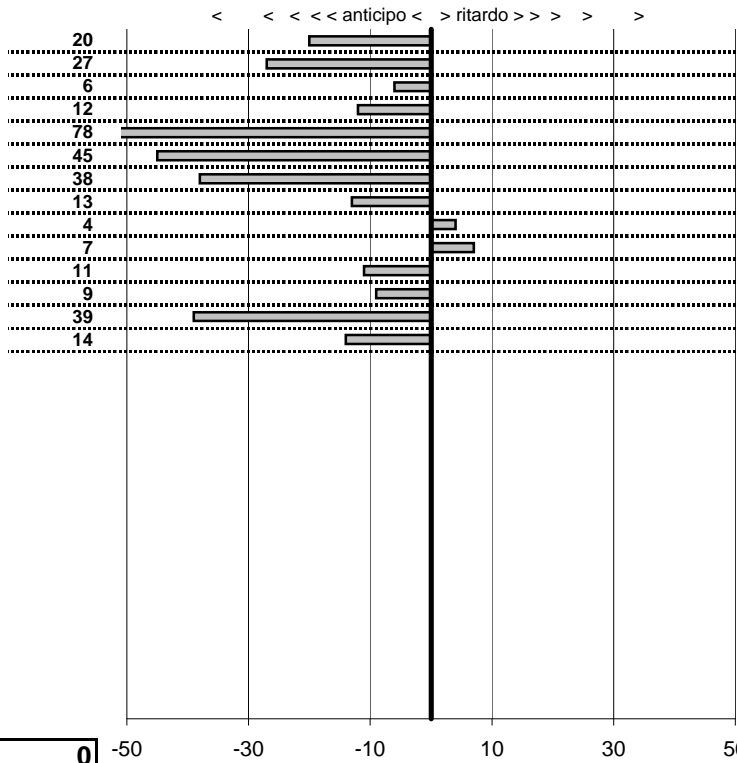

Club 500 Est! Est! Est!!!
Circuito del Lago di Bolsena
Montefiascone 21-23 Ottobre 2012

tempi e classifiche disponibili su www.cronoviterbo.net

- Cronologi - Penalità - Statistiche -

Materzzo Carmine **15**
Fiat 124

8 in classifica

prova	t.imposto	start	stop	t.netto
PC1-Rocca 1	0:00:09,00	10:46:01,16	10:46:09,96	0:00:08,80
PC2-Rocca 2	0:00:09,00	10:46:09,96	10:46:18,69	0:00:08,73
PC3-Rocca 3	0:00:08,00	10:46:18,69	10:46:26,63	0:00:07,94
PC4-Marta 1	0:00:08,00	10:59:50,92	10:59:58,80	0:00:07,88
PC5-Marta 2	0:00:08,00	10:59:58,80	11:00:06,02	0:00:07,22
PC6-Marta 3	0:00:09,00	11:00:06,02	11:00:14,57	0:00:08,55
PC7-Bolsena 1	0:00:07,00	12:06:54,40	12:07:01,02	0:00:06,62
PC8-Bolsena 2	0:00:12,00	12:07:01,02	12:07:12,89	0:00:11,87
PC9-Bolsena 3	0:00:08,00	12:07:12,89	12:07:20,93	0:00:08,04
PC10-Bolsena 4	0:00:06,00	12:07:20,93	12:07:27,00	0:00:06,07
PC11-Bolsena 5	0:00:08,00	12:07:27,00	12:07:34,89	0:00:07,89
PC12-Lago 1	0:00:07,00	12:52:45,81	12:52:52,72	0:00:06,91
PC13-Lago 2	0:00:08,00	12:52:52,72	12:53:00,33	0:00:07,61
PC14-Lago 2	0:00:09,00	12:53:00,33	12:53:09,19	0:00:08,86

SOMMA PENALITA' 323
MEDIA PENALITA' 23,1

ALTRE PENALITA' 0
TOTALE PENALITA' 323

Elaborazione dati a cura di CRONOVITERBO