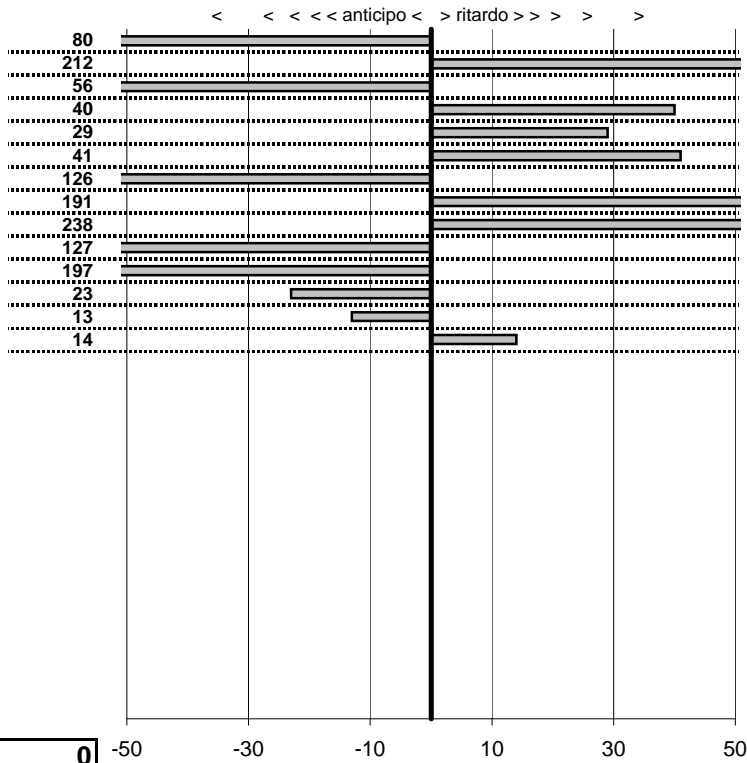

tempi e classifiche disponibili su www.cronoviterbo.net

- Cronologi - Penalità - Statistiche -

Bordi Alberto
 Lancia **16**

29 in classifica

prova	t.imposto	start	stop	t.netto
PC1-Rocca 1	0:00:09,00	10:46:58,80	10:47:07,00	0:00:08,20
PC2-Rocca 2	0:00:09,00	10:47:07,00	10:47:18,12	0:00:11,12
PC3-Rocca 3	0:00:08,00	10:47:18,12	10:47:25,56	0:00:07,44
PC4-Marta 1	0:00:08,00	11:00:30,65	11:00:39,05	0:00:08,40
PC5-Marta 2	0:00:08,00	11:00:39,05	11:00:47,34	0:00:08,29
PC6-Marta 3	0:00:09,00	11:00:47,34	11:00:56,75	0:00:09,41
PC7-Bolsena 1	0:00:07,00	12:02:50,98	12:02:56,72	0:00:05,74
PC8-Bolsena 2	0:00:12,00	12:02:56,72	12:03:10,63	0:00:13,91
PC9-Bolsena 3	0:00:08,00	12:03:10,63	12:03:21,01	0:00:10,38
PC10-Bolsena 4	0:00:06,00	12:03:21,01	12:03:25,74	0:00:04,73
PC11-Bolsena 5	0:00:08,00	12:03:25,74	12:03:31,77	0:00:06,03
PC12-Lago 1	0:00:07,00	12:49:09,88	12:49:16,65	0:00:06,77
PC13-Lago 2	0:00:08,00	12:49:16,65	12:49:24,52	0:00:07,87
PC14-Lago 2	0:00:09,00	12:49:24,52	12:49:33,66	0:00:09,14