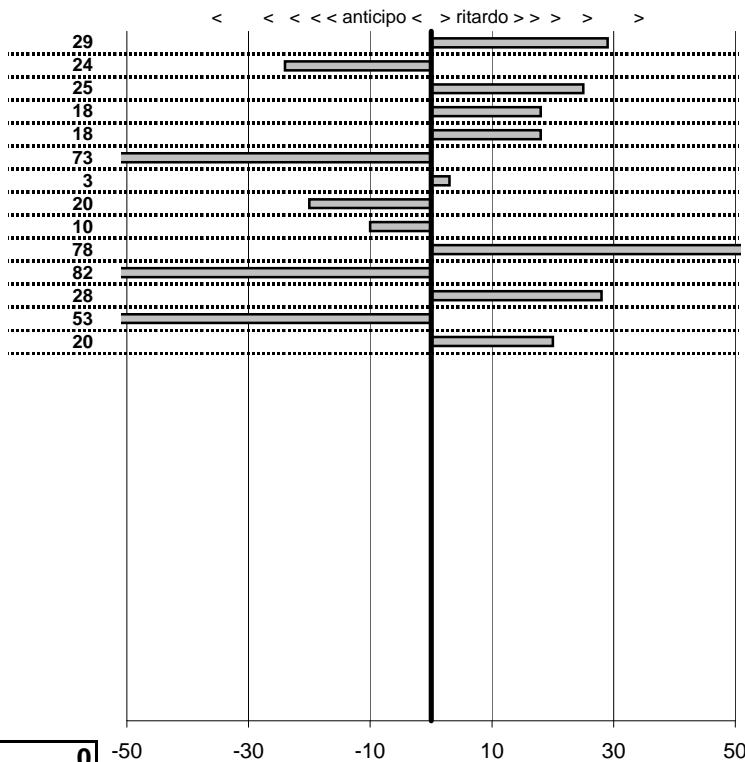

tempi e classifiche disponibili su www.cronoviterbo.net

- Cronologi - Penalità - Statistiche -

Costantini Umberto
 AR Spider

29

13 in classifica

prova	t.imposto	start	stop	t.netto
PC1-Rocca 1	0:00:09,00	10:59:50,86	11:00:00,15	0:00:09,29
PC2-Rocca 2	0:00:09,00	11:00:00,15	11:00:08,91	0:00:08,76
PC3-Rocca 3	0:00:08,00	11:00:08,91	11:00:17,16	0:00:08,25
PC4-Marta 1	0:00:08,00	11:15:15,42	11:15:23,60	0:00:08,18
PC5-Marta 2	0:00:08,00	11:15:23,60	11:15:31,78	0:00:08,18
PC6-Marta 3	0:00:09,00	11:15:31,78	11:15:40,05	0:00:08,27
PC7-Bolsena 1	0:00:07,00	12:18:29,45	12:18:36,48	0:00:07,03
PC8-Bolsena 2	0:00:12,00	12:18:36,48	12:18:48,28	0:00:11,80
PC9-Bolsena 3	0:00:08,00	12:18:48,28	12:18:56,18	0:00:07,90
PC10-Bolsena 4	0:00:06,00	12:18:56,18	12:19:02,96	0:00:06,78
PC11-Bolsena 5	0:00:08,00	12:19:02,96	12:19:10,14	0:00:07,18
PC12-Lago 1	0:00:07,00	12:58:45,79	12:58:53,07	0:00:07,28
PC13-Lago 2	0:00:08,00	12:58:53,07	12:59:00,54	0:00:07,47
PC14-Lago 2	0:00:09,00	12:59:00,54	12:59:09,74	0:00:09,20