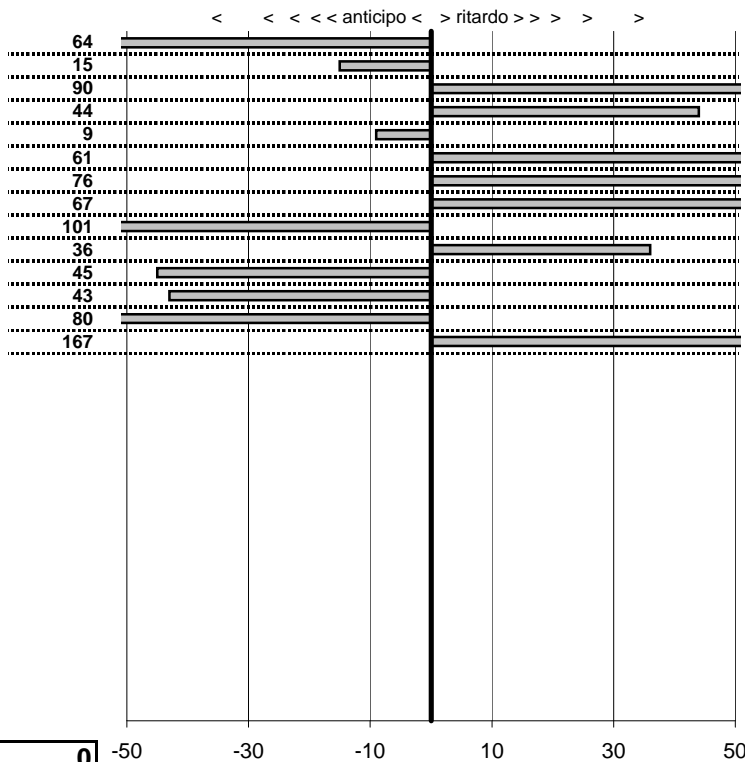

tempi e classifiche disponibili su www.cronoviterbo.net

- Cronologi - Penalità - Statistiche -

Trapè Elena
 Lancia

10

22 in classifica

prova	t.imposto	start	stop	t.netto
PC1-Rocca 1	0:00:09,00	10:41:46,83	10:41:55,19	0:00:08,36
PC2-Rocca 2	0:00:09,00	10:41:55,19	10:42:04,04	0:00:08,85
PC3-Rocca 3	0:00:08,00	10:42:04,04	10:42:12,94	0:00:08,90
PC4-Marta 1	0:00:08,00	10:54:23,18	10:54:31,62	0:00:08,44
PC5-Marta 2	0:00:08,00	10:54:31,62	10:54:39,53	0:00:07,91
PC6-Marta 3	0:00:09,00	10:54:39,53	10:54:49,14	0:00:09,61
PC7-Bolsena 1	0:00:07,00	11:59:50,86	11:59:58,62	0:00:07,76
PC8-Bolsena 2	0:00:12,00	11:59:58,62	12:00:11,29	0:00:12,67
PC9-Bolsena 3	0:00:08,00	12:00:11,29	12:00:18,28	0:00:06,99
PC10-Bolsena 4	0:00:06,00	12:00:18,28	12:00:24,64	0:00:06,36
PC11-Bolsena 5	0:00:08,00	12:00:24,64	12:00:32,19	0:00:07,55
PC12-Lago 1	0:00:07,00	12:46:15,06	12:46:21,63	0:00:06,57
PC13-Lago 2	0:00:08,00	12:46:21,63	12:46:28,83	0:00:07,20
PC14-Lago 2	0:00:09,00	12:46:28,83	12:46:39,50	0:00:10,67