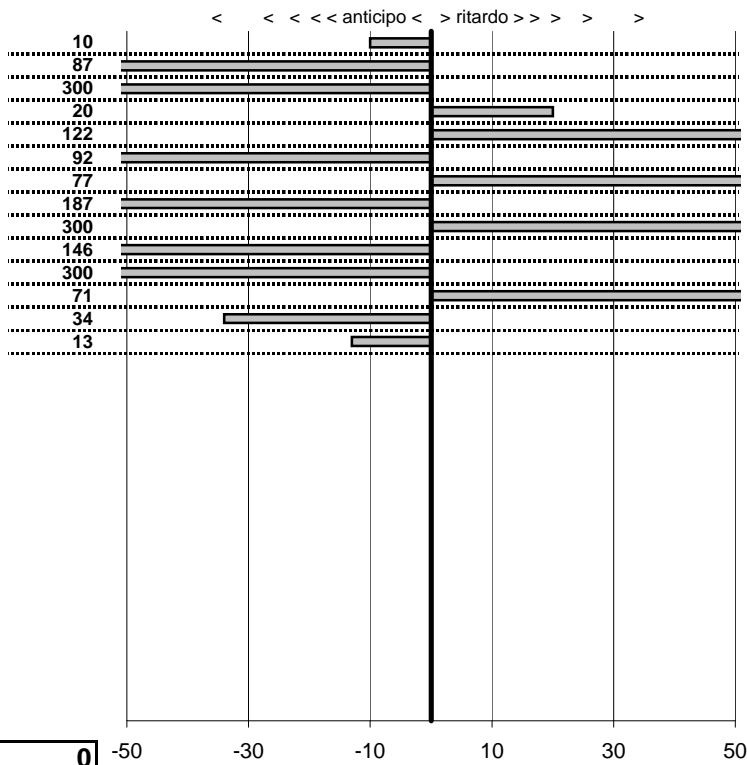

tempi e classifiche disponibili su www.cronoviterbo.net

- Cronologi - Penalità - Statistiche -

Merlo Massimo
 500 Gianni

27

32 in classifica

prova	t.imposto	start	stop	t.netto
PC1-Rocca 1	0:00:09,00	10:57:43,65	10:57:52,55	0:00:08,90
PC2-Rocca 2	0:00:09,00	10:57:52,55	10:58:00,68	0:00:08,13
PC3-Rocca 3	0:00:08,00	10:58:00,68	10:58:05,62	0:00:04,94
PC4-Marta 1	0:00:08,00	11:10:23,10	11:10:31,30	0:00:08,20
PC5-Marta 2	0:00:08,00	11:10:31,30	11:10:40,52	0:00:09,22
PC6-Marta 3	0:00:09,00	11:10:40,52	11:10:48,60	0:00:08,08
PC7-Bolsena 1	0:00:07,00	12:09:39,05	12:09:46,82	0:00:07,77
PC8-Bolsena 2	0:00:12,00	12:09:46,82	12:09:56,95	0:00:10,13
PC9-Bolsena 3	0:00:08,00	12:09:56,95	12:10:18,57	0:00:21,62
PC10-Bolsena 4	0:00:06,00	12:10:18,57	12:10:23,11	0:00:04,54
PC11-Bolsena 5	0:00:08,00	12:10:23,11	12:10:27,86	0:00:04,75
PC12-Lago 1	0:00:07,00	13:01:03,35	13:01:11,06	0:00:07,71
PC13-Lago 2	0:00:08,00	13:01:11,06	13:01:18,72	0:00:07,66
PC14-Lago 2	0:00:09,00	13:01:18,72	13:01:27,59	0:00:08,87