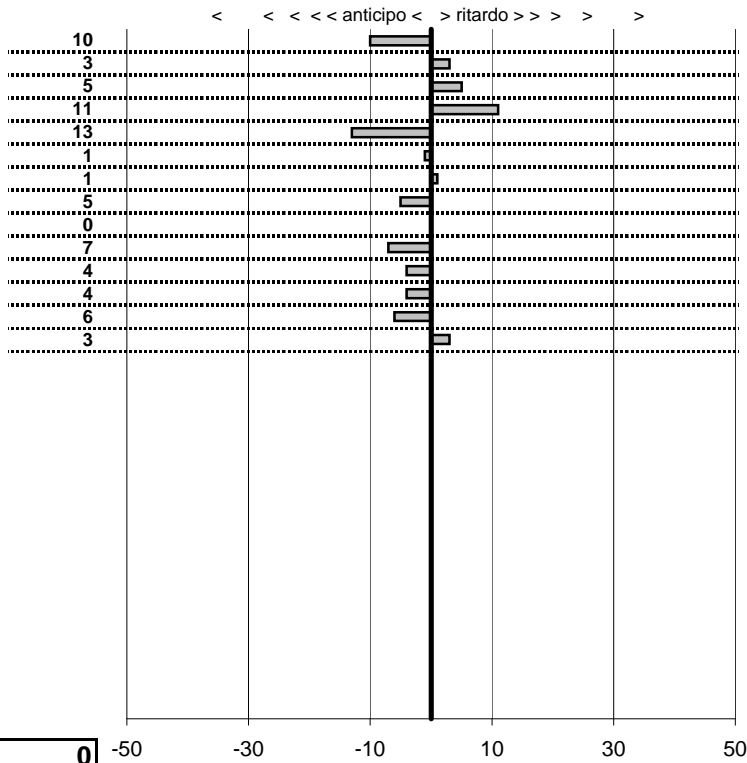

Club 500 Est! Est! Est!!!
Circuito del Lago di Bolsena
Montefiascone 21-23 Ottobre 2012

tempi e classifiche disponibili su www.cronoviterbo.net

- Cronologi - Penalità - Statistiche -

Cesetti Giorgio **8**

4 in classifica

prova	t.imposto	start	stop	t.netto
PC1-Rocca 1	0:00:09,00	10:38:23,74	10:38:32,64	0:00:08,90
PC2-Rocca 2	0:00:09,00	10:38:32,64	10:38:41,67	0:00:09,03
PC3-Rocca 3	0:00:08,00	10:38:41,67	10:38:49,72	0:00:08,05
PC4-Marta 1	0:00:08,00	10:52:35,45	10:52:43,56	0:00:08,11
PC5-Marta 2	0:00:08,00	10:52:43,56	10:52:51,43	0:00:07,87
PC6-Marta 3	0:00:09,00	10:52:51,43	10:53:00,42	0:00:08,99
PC7-Bolsena 1	0:00:07,00	11:57:03,41	11:57:10,42	0:00:07,01
PC8-Bolsena 2	0:00:12,00	11:57:10,42	11:57:22,37	0:00:11,95
PC9-Bolsena 3	0:00:08,00	11:57:22,37	11:57:30,37	0:00:08,00
PC10-Bolsena 4	0:00:06,00	11:57:30,37	11:57:36,30	0:00:05,93
PC11-Bolsena 5	0:00:08,00	11:57:36,30	11:57:44,26	0:00:07,96
PC12-Lago 1	0:00:07,00	12:46:52,34	12:46:59,30	0:00:06,96
PC13-Lago 2	0:00:08,00	12:46:59,30	12:47:07,24	0:00:07,94
PC14-Lago 2	0:00:09,00	12:47:07,24	12:47:16,27	0:00:09,03

SOMMA PENALITA' 73
MEDIA PENALITA' 5,2

ALTRE PENALITA' 0
TOTALE PENALITA' 73

Elaborazione dati a cura di CRONOVITERBO