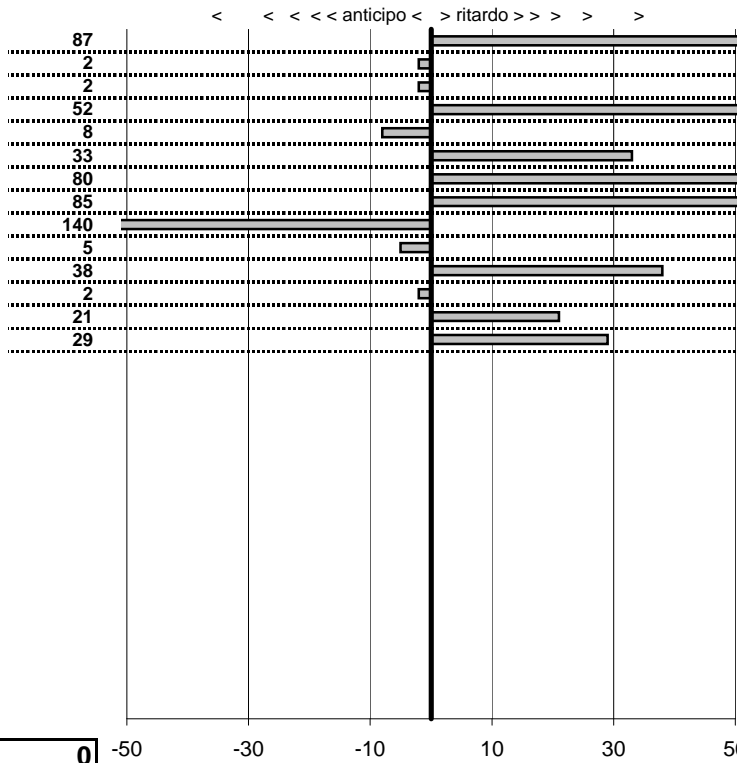

tempi e classifiche disponibili su www.cronoviterbo.net

- Cronologi - Penalità - Statistiche -

Tarantello Roberto
 Ferrari

14

15 in classifica

prova	t.imposto	start	stop	t.netto
PC1-Rocca 1	0:00:09,00	10:44:48,46	10:44:58,33	0:00:09,87
PC2-Rocca 2	0:00:09,00	10:44:58,33	10:45:07,31	0:00:08,98
PC3-Rocca 3	0:00:08,00	10:45:07,31	10:45:15,29	0:00:07,98
PC4-Marta 1	0:00:08,00	10:59:05,81	10:59:14,33	0:00:08,52
PC5-Marta 2	0:00:08,00	10:59:14,33	10:59:22,25	0:00:07,92
PC6-Marta 3	0:00:09,00	10:59:22,25	10:59:31,58	0:00:09,33
PC7-Bolsena 1	0:00:07,00	12:01:56,60	12:02:04,40	0:00:07,80
PC8-Bolsena 2	0:00:12,00	12:02:04,40	12:02:17,25	0:00:12,85
PC9-Bolsena 3	0:00:08,00	12:02:17,25	12:02:23,85	0:00:06,60
PC10-Bolsena 4	0:00:06,00	12:02:23,85	12:02:29,80	0:00:05,95
PC11-Bolsena 5	0:00:08,00	12:02:29,80	12:02:38,18	0:00:08,38
PC12-Lago 1	0:00:07,00	12:48:24,12	12:48:31,10	0:00:06,98
PC13-Lago 2	0:00:08,00	12:48:31,10	12:48:39,31	0:00:08,21
PC14-Lago 2	0:00:09,00	12:48:39,31	12:48:48,60	0:00:09,29