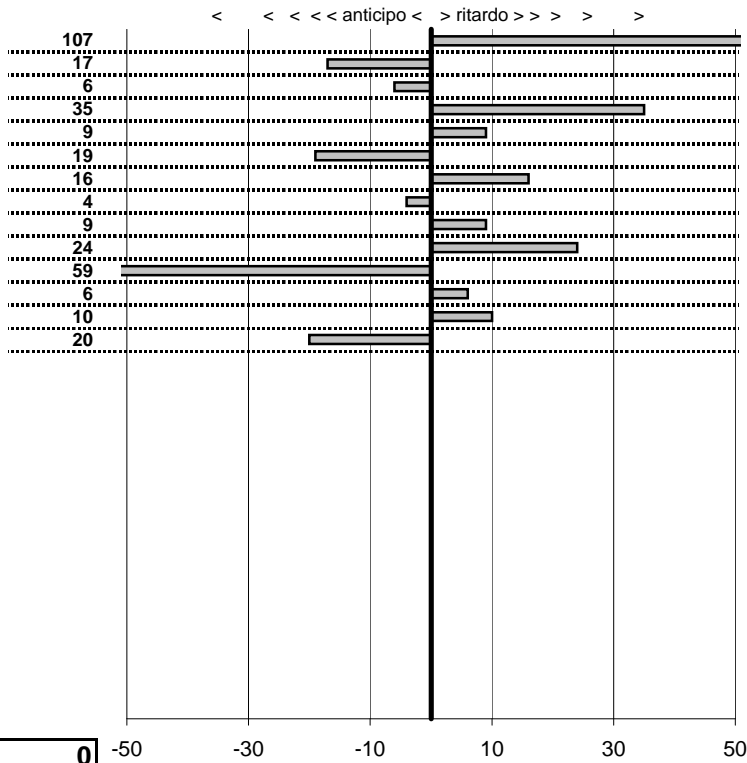

tempi e classifiche disponibili su www.cronoviterbo.net

- Cronologi - Penalità - Statistiche -

Ferdinandi Remo
 Lancia Fulvia

30

9 in classifica

prova	t.imposto	start	stop	t.netto
PC1-Rocca 1	0:00:09,00	11:00:51,33	11:01:01,40	0:00:10,07
PC2-Rocca 2	0:00:09,00	11:01:01,40	11:01:10,23	0:00:08,83
PC3-Rocca 3	0:00:08,00	11:01:10,23	11:01:18,17	0:00:07,94
PC4-Marta 1	0:00:08,00	11:16:41,21	11:16:49,56	0:00:08,35
PC5-Marta 2	0:00:08,00	11:16:49,56	11:16:57,65	0:00:08,09
PC6-Marta 3	0:00:09,00	11:16:57,65	11:17:06,46	0:00:08,81
PC7-Bolsena 1	0:00:07,00	12:17:37,15	12:17:44,31	0:00:07,16
PC8-Bolsena 2	0:00:12,00	12:17:44,31	12:17:56,27	0:00:11,96
PC9-Bolsena 3	0:00:08,00	12:17:56,27	12:18:04,36	0:00:08,09
PC10-Bolsena 4	0:00:06,00	12:18:04,36	12:18:10,60	0:00:06,24
PC11-Bolsena 5	0:00:08,00	12:18:10,60	12:18:18,01	0:00:07,41
PC12-Lago 1	0:00:07,00	12:59:33,64	12:59:40,70	0:00:07,06
PC13-Lago 2	0:00:08,00	12:59:40,70	12:59:48,80	0:00:08,10
PC14-Lago 2	0:00:09,00	12:59:48,80	12:59:57,60	0:00:08,80