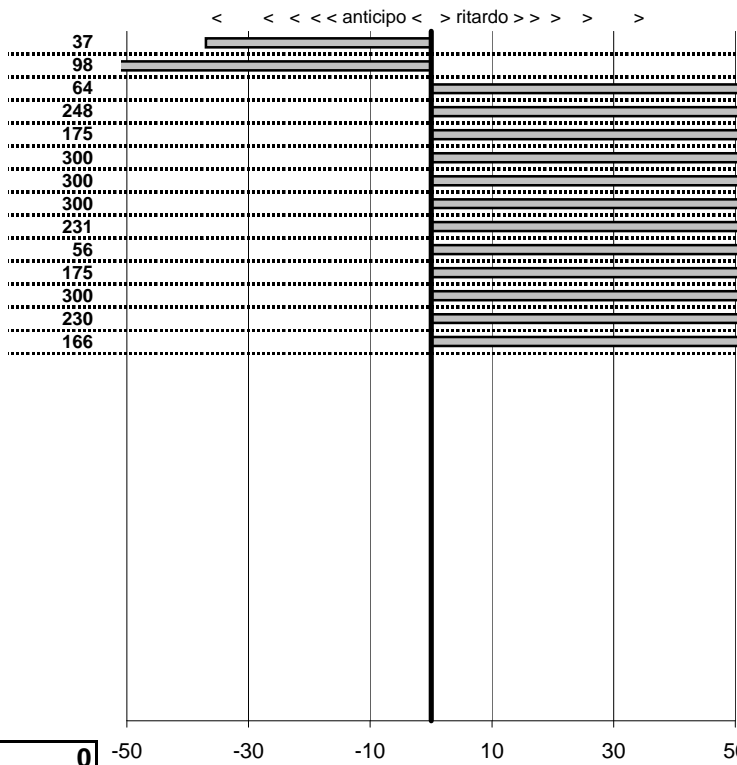

tempi e classifiche disponibili su www.cronoviterbo.net

- Cronologi - Penalità - Statistiche -

Nicolai Valerio
 Fiat 500

4

36 in classifica

prova	t.imposto	start	stop	t.netto
PC1-Rocca 1	0:00:09,00	10:33:17,78	10:33:26,41	0:00:08,63
PC2-Rocca 2	0:00:09,00	10:33:26,41	10:33:34,43	0:00:08,02
PC3-Rocca 3	0:00:08,00	10:33:34,43	10:33:43,07	0:00:08,64
PC4-Marta 1	0:00:08,00	10:46:49,74	10:47:00,22	0:00:10,48
PC5-Marta 2	0:00:08,00	10:47:00,22	10:47:09,97	0:00:09,75
PC6-Marta 3	0:00:09,00	10:47:09,97	10:47:25,53	0:00:15,56
PC7-Bolsena 1	0:00:07,00	11:53:34,06	11:53:45,54	0:00:11,48
PC8-Bolsena 2	0:00:12,00	11:53:45,54	11:54:04,83	0:00:19,29
PC9-Bolsena 3	0:00:08,00	11:54:04,83	11:54:15,14	0:00:10,31
PC10-Bolsena 4	0:00:06,00	11:54:15,14	11:54:21,70	0:00:06,56
PC11-Bolsena 5	0:00:08,00	11:54:21,70	11:54:31,45	0:00:09,75
PC12-Lago 1	0:00:07,00	12:42:11,40	12:42:21,67	0:00:10,27
PC13-Lago 2	0:00:08,00	12:42:21,67	12:42:31,97	0:00:10,30
PC14-Lago 2	0:00:09,00	12:42:31,97	12:42:42,63	0:00:10,66