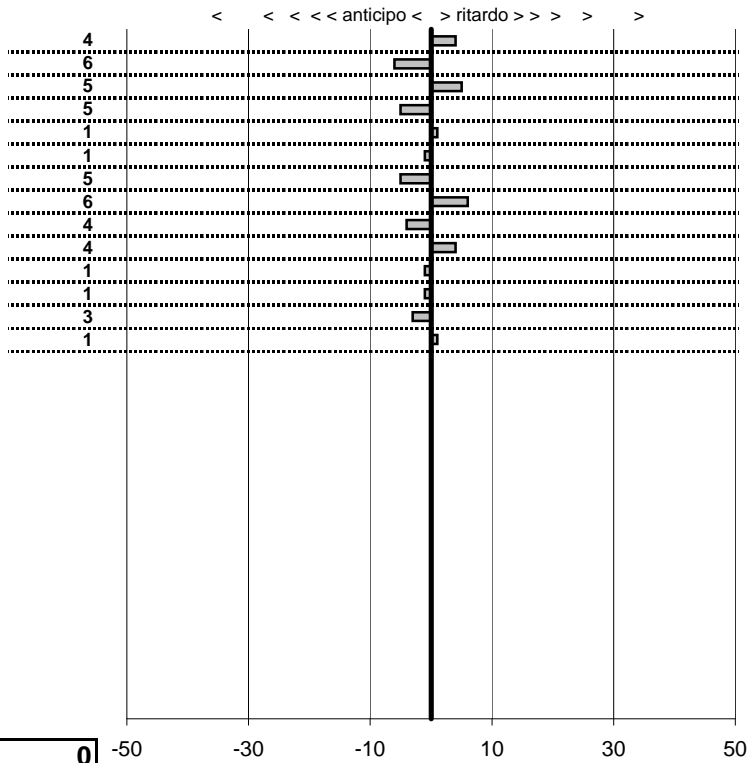

tempi e classifiche disponibili su www.cronoviterbo.net

- Cronologi - Penalità - Statistiche -

Sensi Valentino
 Fiat 127

11

2 in classifica

prova	t.imposto	start	stop	t.netto
PC1-Rocca 1	0:00:09,00	10:42:51,55	10:43:00,59	0:00:09,04
PC2-Rocca 2	0:00:09,00	10:43:00,59	10:43:09,53	0:00:08,94
PC3-Rocca 3	0:00:08,00	10:43:09,53	10:43:17,58	0:00:08,05
PC4-Marta 1	0:00:08,00	10:57:25,52	10:57:33,47	0:00:07,95
PC5-Marta 2	0:00:08,00	10:57:33,47	10:57:41,48	0:00:08,01
PC6-Marta 3	0:00:09,00	10:57:41,48	10:57:50,47	0:00:08,99
PC7-Bolsena 1	0:00:07,00	11:57:56,05	11:58:03,00	0:00:06,95
PC8-Bolsena 2	0:00:12,00	11:58:03,00	11:58:15,06	0:00:12,06
PC9-Bolsena 3	0:00:08,00	11:58:15,06	11:58:23,02	0:00:07,96
PC10-Bolsena 4	0:00:06,00	11:58:23,02	11:58:29,06	0:00:06,04
PC11-Bolsena 5	0:00:08,00	11:58:29,06	11:58:37,05	0:00:07,99
PC12-Lago 1	0:00:07,00	12:43:50,57	12:43:57,56	0:00:06,99
PC13-Lago 2	0:00:08,00	12:43:57,56	12:44:05,53	0:00:07,97
PC14-Lago 2	0:00:09,00	12:44:05,53	12:44:14,54	0:00:09,01