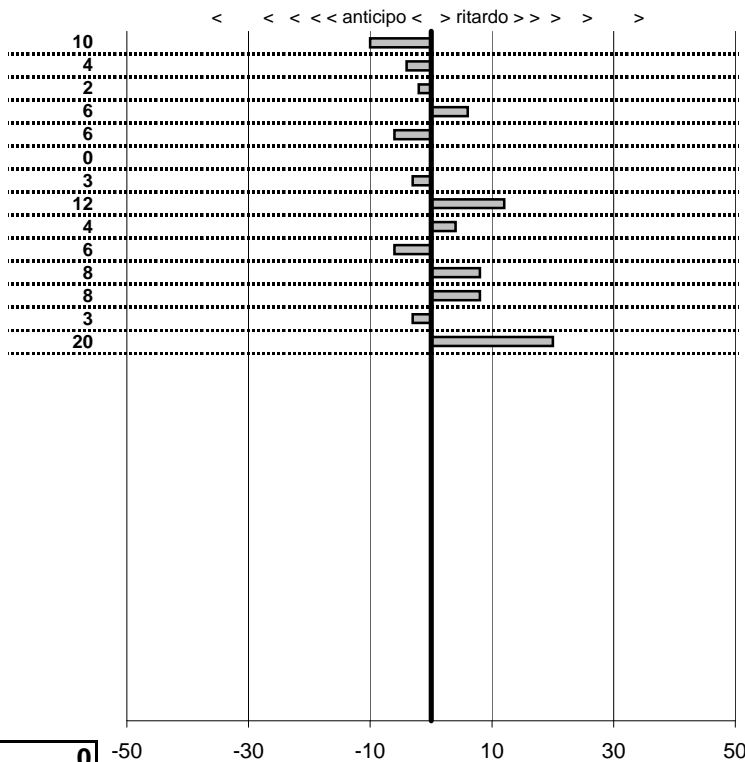

SOMMA PENALITA' 925
MEDIA PENALITA' 66,1

ALTRE PENALITA' 0
TOTALE PENALITA' 925

Elaborazione dati a cura di CRONOVITERBO

50

—

Club 500 Est! Est! Est!!!
Circuito del Lago di Bolsena
 Montefiascone 21-23 Ottobre 2012

tempi e classifiche disponibili su www.cronoviterbo.net

- Cronologi - Penalità - Statistiche -

Natalini Gioacchino **7**
 Triumph

5 in classifica

prova	t.imposto	start	stop	t.netto
PC1-Rocca 1	0:00:09,00	10:37:23,17	10:37:32,07	0:00:08,90
PC2-Rocca 2	0:00:09,00	10:37:32,07	10:37:41,03	0:00:08,96
PC3-Rocca 3	0:00:08,00	10:37:41,03	10:37:49,01	0:00:07,98
PC4-Marta 1	0:00:08,00	10:51:58,08	10:52:06,14	0:00:08,06
PC5-Marta 2	0:00:08,00	10:52:06,14	10:52:14,08	0:00:07,94
PC6-Marta 3	0:00:09,00	10:52:14,08	10:52:23,08	0:00:09,00
PC7-Bolsena 1	0:00:07,00	11:56:09,05	11:56:16,02	0:00:06,97
PC8-Bolsena 2	0:00:12,00	11:56:16,02	11:56:28,14	0:00:12,12
PC9-Bolsena 3	0:00:08,00	11:56:28,14	11:56:36,18	0:00:08,04
PC10-Bolsena 4	0:00:06,00	11:56:36,18	11:56:42,12	0:00:05,94
PC11-Bolsena 5	0:00:08,00	11:56:42,12	11:56:50,20	0:00:08,08
PC12-Lago 1	0:00:07,00	12:40:26,04	12:40:33,12	0:00:07,08
PC13-Lago 2	0:00:08,00	12:40:33,12	12:40:41,09	0:00:07,97
PC14-Lago 2	0:00:09,00	12:40:41,09	12:40:50,29	0:00:09,20