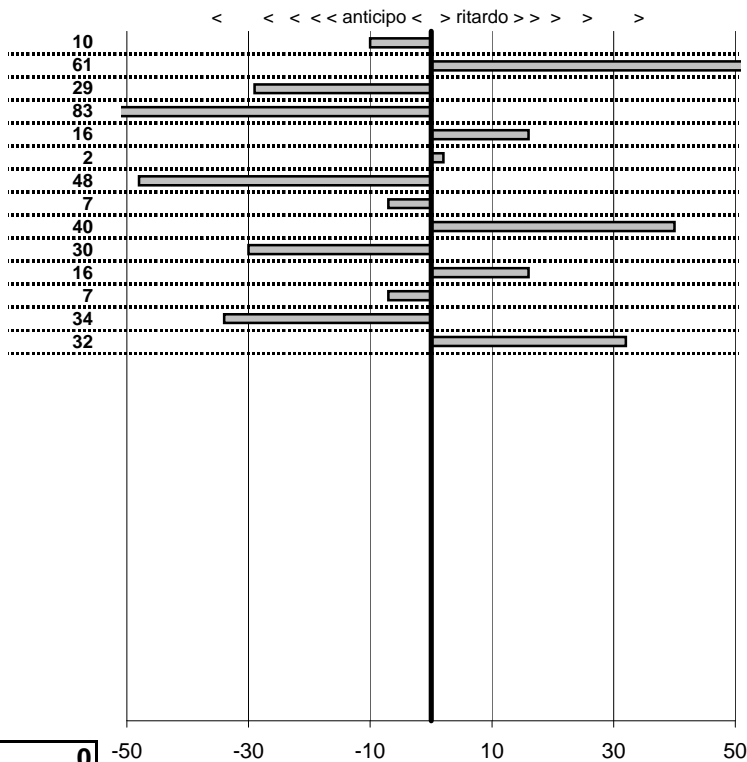

tempi e classifiche disponibili su www.cronoviterbo.net

- Cronologi - Penalità - Statistiche -

Potenza Raffaele
 Ferrari

18

11 in classifica

prova	t.imposto	start	stop	t.netto
PC1-Rocca 1	0:00:09,00	10:48:45,46	10:48:54,36	0:00:08,90
PC2-Rocca 2	0:00:09,00	10:48:54,36	10:49:03,97	0:00:09,61
PC3-Rocca 3	0:00:08,00	10:49:03,97	10:49:11,68	0:00:07,71
PC4-Marta 1	0:00:08,00	11:04:12,17	11:04:19,34	0:00:07,17
PC5-Marta 2	0:00:08,00	11:04:19,34	11:04:27,50	0:00:08,16
PC6-Marta 3	0:00:09,00	11:04:27,50	11:04:36,52	0:00:09,02
PC7-Bolsena 1	0:00:07,00	12:04:39,88	12:04:46,40	0:00:06,52
PC8-Bolsena 2	0:00:12,00	12:04:46,40	12:04:58,33	0:00:11,93
PC9-Bolsena 3	0:00:08,00	12:04:58,33	12:05:06,73	0:00:08,40
PC10-Bolsena 4	0:00:06,00	12:05:06,73	12:05:12,43	0:00:05,70
PC11-Bolsena 5	0:00:08,00	12:05:12,43	12:05:20,59	0:00:08,16
PC12-Lago 1	0:00:07,00	12:51:24,72	12:51:31,65	0:00:06,93
PC13-Lago 2	0:00:08,00	12:51:31,65	12:51:39,31	0:00:07,66
PC14-Lago 2	0:00:09,00	12:51:39,31	12:51:48,63	0:00:09,32