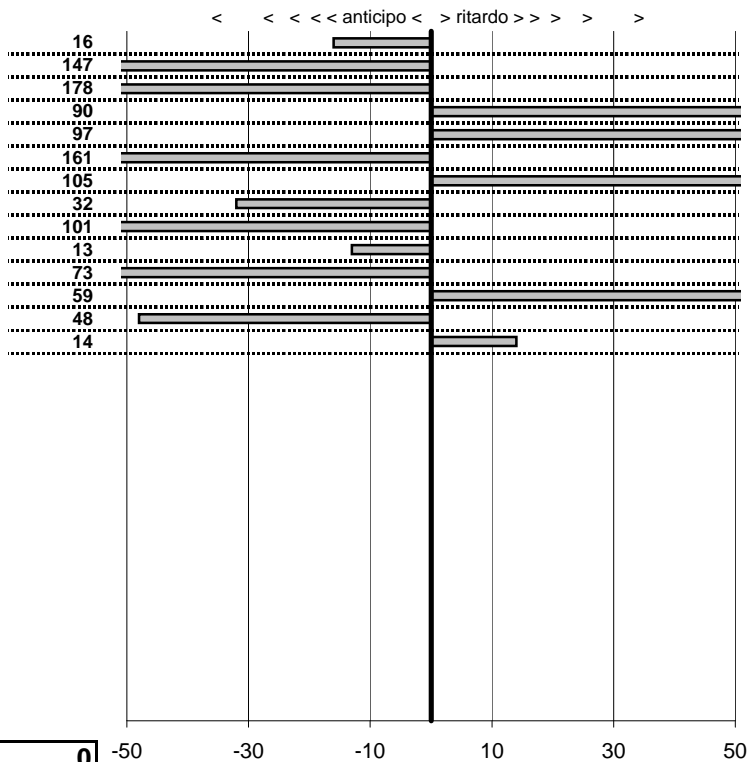

tempi e classifiche disponibili su www.cronoviterbo.net

- Cronologi - Penalità - Statistiche -

Artemi Gabriele
 Fiat 500

17

27 in classifica

prova	t.imposto	start	stop	t.netto
PC1-Rocca 1	0:00:09,00	10:47:57,18	10:48:06,02	0:00:08,84
PC2-Rocca 2	0:00:09,00	10:48:06,02	10:48:13,55	0:00:07,53
PC3-Rocca 3	0:00:08,00	10:48:13,55	10:48:19,77	0:00:06,22
PC4-Marta 1	0:00:08,00	11:01:09,14	11:01:18,04	0:00:08,90
PC5-Marta 2	0:00:08,00	11:01:18,04	11:01:27,01	0:00:08,97
PC6-Marta 3	0:00:09,00	11:01:27,01	11:01:34,40	0:00:07,39
PC7-Bolsena 1	0:00:07,00	12:19:27,05	12:19:35,10	0:00:08,05
PC8-Bolsena 2	0:00:12,00	12:19:35,10	12:19:46,78	0:00:11,68
PC9-Bolsena 3	0:00:08,00	12:19:46,78	12:19:53,77	0:00:06,99
PC10-Bolsena 4	0:00:06,00	12:19:53,77	12:19:59,64	0:00:05,87
PC11-Bolsena 5	0:00:08,00	12:19:59,64	12:20:06,91	0:00:07,27
PC12-Lago 1	0:00:07,00	13:04:47,58	13:04:55,17	0:00:07,59
PC13-Lago 2	0:00:08,00	13:04:55,17	13:05:02,69	0:00:07,52
PC14-Lago 2	0:00:09,00	13:05:02,69	13:05:11,83	0:00:09,14