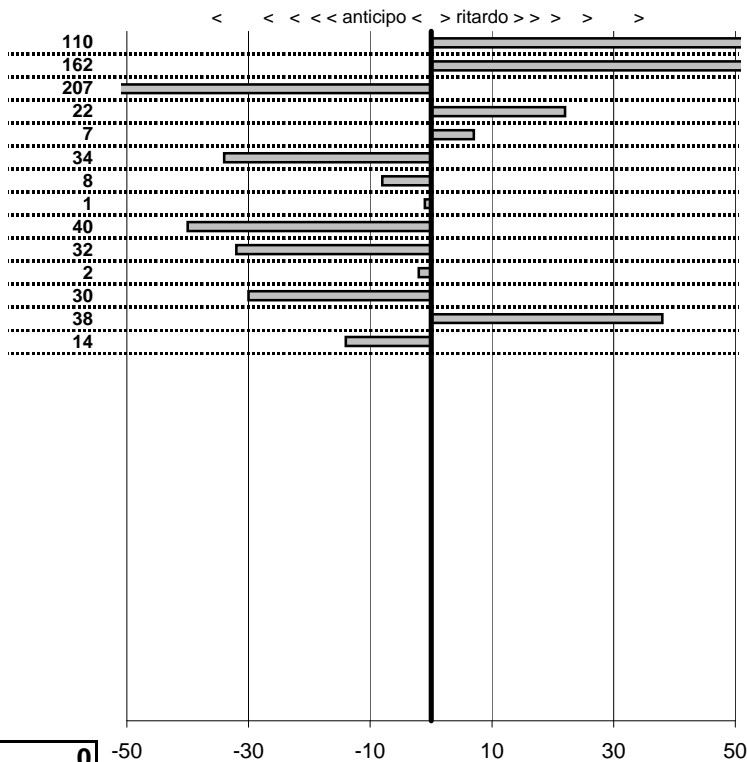

tempi e classifiche disponibili su www.cronoviterbo.net

- Cronologi - Penalità - Statistiche -

Cappelloni Andrea
 Mini

34

20 in classifica

prova	t.imposto	start	stop	t.netto
PC1-Rocca 1	0:00:09,00	11:05:45,09	11:05:55,19	0:00:10,10
PC2-Rocca 2	0:00:09,00	11:05:55,19	11:06:05,81	0:00:10,62
PC3-Rocca 3	0:00:08,00	11:06:05,81	11:06:11,74	0:00:05,93
PC4-Marta 1	0:00:08,00	11:23:44,46	11:23:52,68	0:00:08,22
PC5-Marta 2	0:00:08,00	11:23:52,68	11:24:00,75	0:00:08,07
PC6-Marta 3	0:00:09,00	11:24:00,75	11:24:09,41	0:00:08,66
PC7-Bolsena 1	0:00:07,00	12:13:33,19	12:13:40,11	0:00:06,92
PC8-Bolsena 2	0:00:12,00	12:13:40,11	12:13:52,10	0:00:11,99
PC9-Bolsena 3	0:00:08,00	12:13:52,10	12:13:59,70	0:00:07,60
PC10-Bolsena 4	0:00:06,00	12:13:59,70	12:14:05,38	0:00:05,68
PC11-Bolsena 5	0:00:08,00	12:14:05,38	12:14:13,36	0:00:07,98
PC12-Lago 1	0:00:07,00	12:56:07,58	12:56:14,28	0:00:06,70
PC13-Lago 2	0:00:08,00	12:56:14,28	12:56:22,66	0:00:08,38
PC14-Lago 2	0:00:09,00	12:56:22,66	12:56:31,52	0:00:08,86