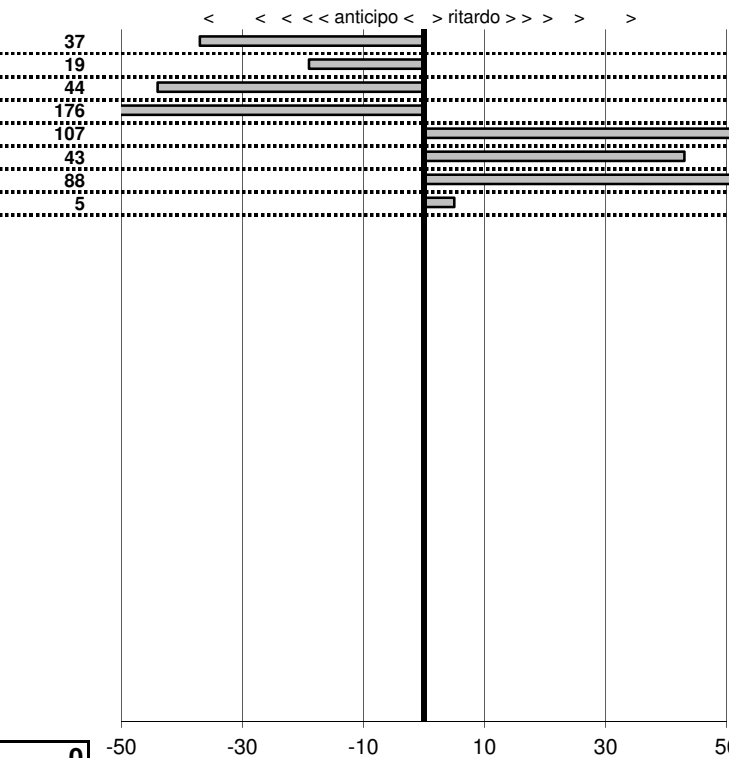

tempi e classifiche disponibili su [www.cronoviterbo.net](http://www.cronoviterbo.net)

- Cronologi - Penalità - Statistiche -

Ciulli F  
 Fiat 1100 Derby

**15**

**9** in classifica

prova	t.imposto	start	stop	t.netto
PC1-Sempione 1	0:00:14,00	11:22:23,27	11:22:36,90	0:00:13,63
PC2-Ferro di Cavallo	0:00:22,00	11:36:45,81	11:37:07,62	0:00:21,81
PC3-C rovesciata	0:00:17,00	12:00:17,77	12:00:34,33	0:00:16,56
PC4-C rovesciata	0:00:14,00	12:00:34,33	12:00:46,57	0:00:12,24
PC5-C rovesciata	0:00:12,00	12:00:46,57	12:00:59,64	0:00:13,07
PC6-C rovesciata	0:00:15,00	12:00:59,64	12:01:15,07	0:00:15,43
PC7-C rovesciata	0:00:11,00	12:01:15,07	12:01:26,95	0:00:11,88
PC8-Sempione 2	0:00:10,00	12:17:15,22	12:17:25,27	0:00:10,05