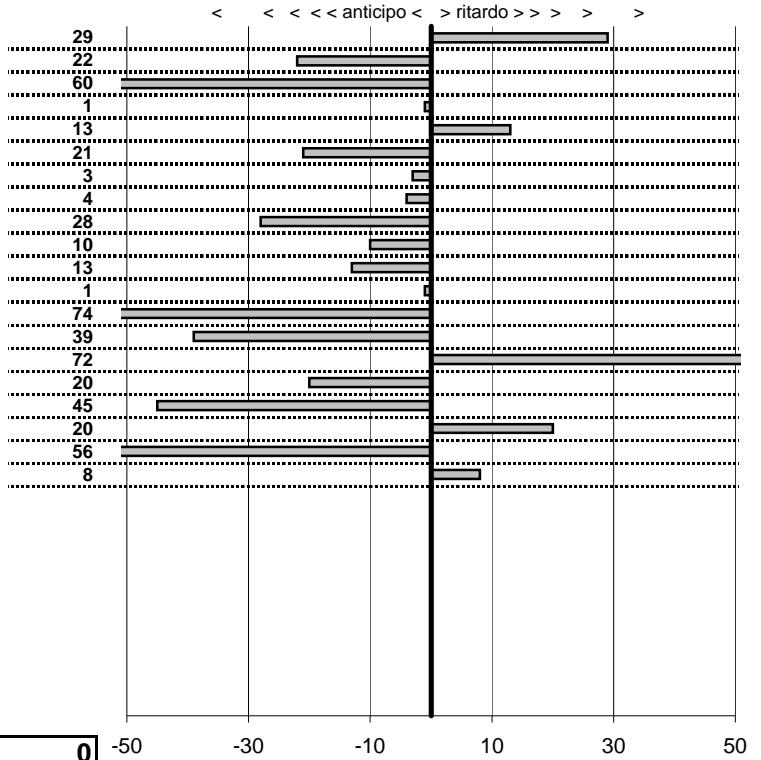

tempi e classifiche disponibili su [www.cronoviterbo.net](http://www.cronoviterbo.net)

**- Cronologi - Penalità - Statistiche -**

**Costantini Umberto**  
**Alfa Romeo Spider**

**12**

**8** in classifica

prova	t.imposto	start	stop	t.netto
PC1-Lungomare Levant	0:00:07,00	11:15:39,71	11:15:47,00	0:00:07,29
PC2-Lungomare Levant	0:00:08,00	11:15:47,00	11:15:54,78	0:00:07,78
PC3-Lungomare Levant	0:00:12,00	11:15:54,78	11:16:06,18	0:00:11,40
PC4- Macchia Grande 1	0:00:08,00	11:27:06,51	11:27:14,50	0:00:07,99
PC5- Macchia Grande 2	0:00:09,00	11:27:14,50	11:27:23,63	0:00:09,13
PC6- Macchia Grande 3	0:00:11,00	11:27:23,63	11:27:34,42	0:00:10,79
PC7- Macchia Grande 4	0:00:07,00	11:27:34,42	11:27:41,39	0:00:06,97
PC8-Maccarese 1	0:00:16,00	11:30:21,06	11:30:37,02	0:00:15,96
PC9-Maccarese 2	0:00:13,00	11:30:37,02	11:30:49,74	0:00:12,72
PC10-Maccarese 3	0:00:10,00	11:30:49,74	11:30:59,64	0:00:09,90
PC11-lungomare Levant	0:00:07,00	11:59:18,22	11:59:25,09	0:00:06,87
PC12-lungomare Levant	0:00:08,00	11:59:25,09	11:59:33,08	0:00:07,99
PC13-lungomare Levant	0:00:12,00	11:59:33,08	11:59:44,34	0:00:11,26
PC14- Macchia Grande	0:00:08,00	12:13:00,96	12:13:08,57	0:00:07,61
PC15- Macchia Grande	0:00:09,00	12:13:08,57	12:13:18,29	0:00:09,72
PC16- Macchia Grande	0:00:11,00	12:13:18,29	12:13:29,09	0:00:10,80
PC17- Macchia Grande	0:00:07,00	12:13:29,09	12:13:35,64	0:00:06,55
PC18-Maccarese 4	0:00:16,00	12:14:13,07	12:14:29,27	0:00:16,20
PC19-Maccarese 5	0:00:13,00	12:14:29,27	12:14:41,71	0:00:12,44
PC20-Maccarese 6	0:00:10,00	12:14:41,71	12:14:51,79	0:00:10,08