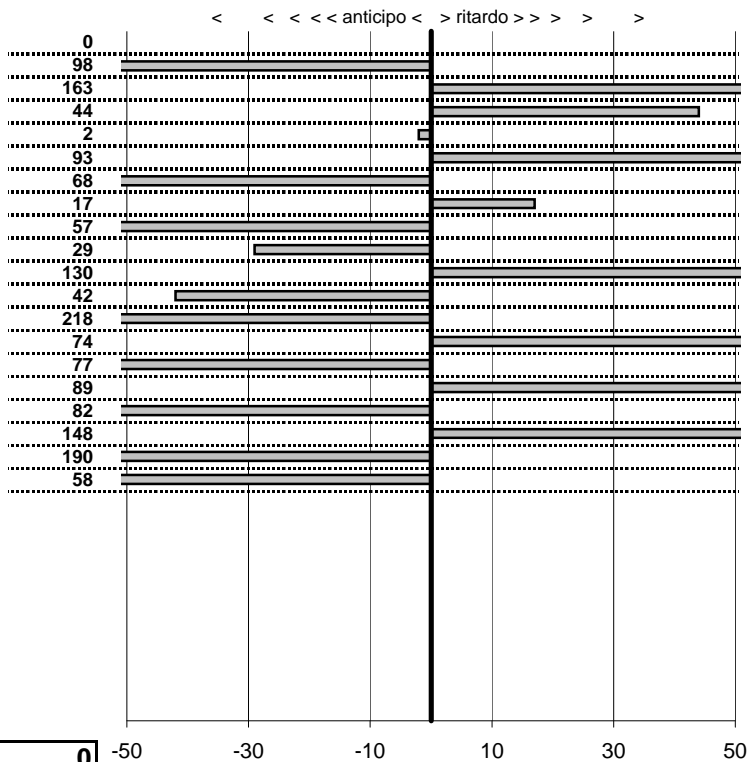

**20**

**22** in classifica

prova	t.imposto	start	stop	t.netto
PC1-Lungomare Levant	0:00:07,00	11:18:18,18	11:18:25,18	0:00:07,00
PC2-Lungomare Levant	0:00:08,00	11:18:25,18	11:18:32,20	0:00:07,02
PC3-Lungomare Levant	0:00:12,00	11:18:32,20	11:18:45,83	0:00:13,63
PC4- Macchia Grande 1	0:00:08,00	11:28:57,09	11:29:05,53	0:00:08,44
PC5- Macchia Grande 2	0:00:09,00	11:29:05,53	11:29:14,51	0:00:08,98
PC6- Macchia Grande 3	0:00:11,00	11:29:14,51	11:29:26,44	0:00:11,93
PC7- Macchia Grande 4	0:00:07,00	11:29:26,44	11:29:32,76	0:00:06,32
PC8-Maccarese 1	0:00:16,00	11:28:30,27	11:28:46,44	0:00:16,17
PC9-Maccarese 2	0:00:13,00	11:28:46,44	11:28:58,87	0:00:12,43
PC10-Maccarese 3	0:00:10,00	11:28:58,87	11:29:08,58	0:00:09,71
PC11-lungomare Levant	0:00:07,00	11:55:54,64	11:56:02,94	0:00:08,30
PC12-lungomare Levant	0:00:08,00	11:56:02,94	11:56:10,52	0:00:07,58
PC13-lungomare Levant	0:00:12,00	11:56:10,52	11:56:20,34	0:00:09,82
PC14- Macchia Grande	0:00:08,00	12:14:32,24	12:14:40,98	0:00:08,74
PC15- Macchia Grande	0:00:09,00	12:14:40,98	12:14:49,21	0:00:08,23
PC16- Macchia Grande	0:00:11,00	12:14:49,21	12:15:01,10	0:00:11,89
PC17- Macchia Grande	0:00:07,00	12:15:01,10	12:15:07,28	0:00:06,18
PC18-Maccarese 4	0:00:16,00	12:15:24,13	12:15:41,61	0:00:17,48
PC19-Maccarese 5	0:00:13,00	12:15:41,61	12:15:52,71	0:00:11,10
PC20-Maccarese 6	0:00:10,00	12:15:52,71	12:16:02,13	0:00:09,42