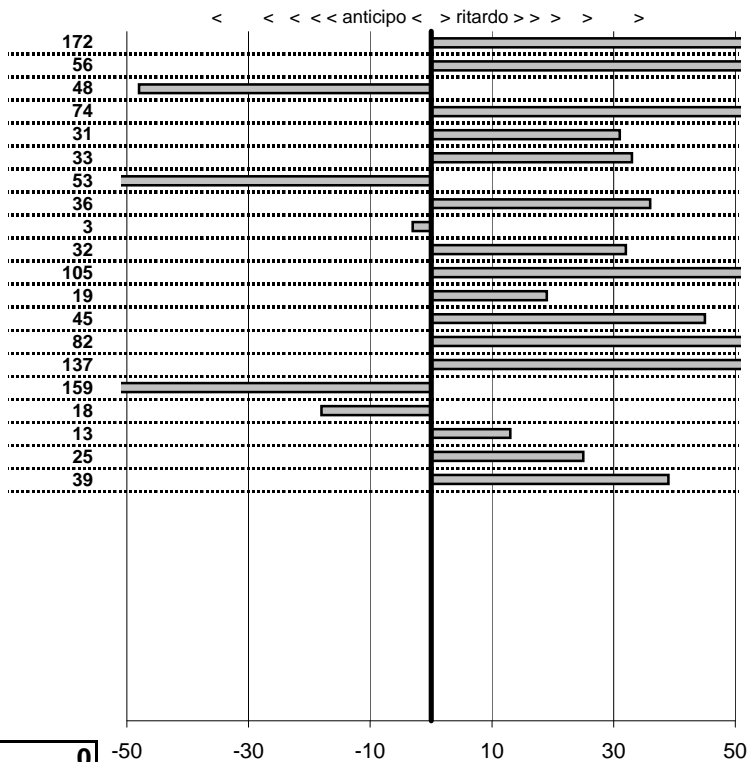

tempi e classifiche disponibili su [www.cronoviterbo.net](http://www.cronoviterbo.net)

- Cronologi - Penalità - Statistiche -  
**Travaglini V-Cuppo**  
 Pininfarina Spider

**21**

**17** in classifica

prova	t.imposto	start	stop	t.netto
PC1-Lungomare Levant	0:00:07,00	11:12:45,58	11:12:54,30	0:00:08,72
PC2-Lungomare Levant	0:00:08,00	11:12:54,30	11:13:02,86	0:00:08,56
PC3-Lungomare Levant	0:00:12,00	11:13:02,86	11:13:14,38	0:00:11,52
PC4- Macchia Grande 1	0:00:08,00	11:22:46,09	11:22:54,83	0:00:08,74
PC5- Macchia Grande 2	0:00:09,00	11:22:54,83	11:23:04,14	0:00:09,31
PC6- Macchia Grande 3	0:00:11,00	11:23:04,14	11:23:15,47	0:00:11,33
PC7- Macchia Grande 4	0:00:07,00	11:23:15,47	11:23:21,94	0:00:06,47
PC8-Maccarese 1	0:00:16,00	11:21:37,66	11:21:54,02	0:00:16,36
PC9-Maccarese 2	0:00:13,00	11:21:54,02	11:22:06,99	0:00:12,97
PC10-Maccarese 3	0:00:10,00	11:22:06,99	11:22:17,31	0:00:10,32
PC11-lungomare Levant	0:00:07,00	11:47:18,88	11:47:26,93	0:00:08,05
PC12-lungomare Levant	0:00:08,00	11:47:26,93	11:47:35,12	0:00:08,19
PC13-lungomare Levant	0:00:12,00	11:47:35,12	11:47:47,57	0:00:12,45
PC14- Macchia Grande	0:00:08,00	12:04:47,69	12:04:56,51	0:00:08,82
PC15- Macchia Grande	0:00:09,00	12:04:56,51	12:05:06,88	0:00:10,37
PC16- Macchia Grande	0:00:11,00	12:05:06,88	12:05:16,29	0:00:09,41
PC17- Macchia Grande	0:00:07,00	12:05:16,29	12:05:23,11	0:00:06,82
PC18-Maccarese 4	0:00:16,00	12:06:57,39	12:07:13,52	0:00:16,13
PC19-Maccarese 5	0:00:13,00	12:07:13,52	12:07:26,77	0:00:13,25
PC20-Maccarese 6	0:00:10,00	12:07:26,77	12:07:37,16	0:00:10,39