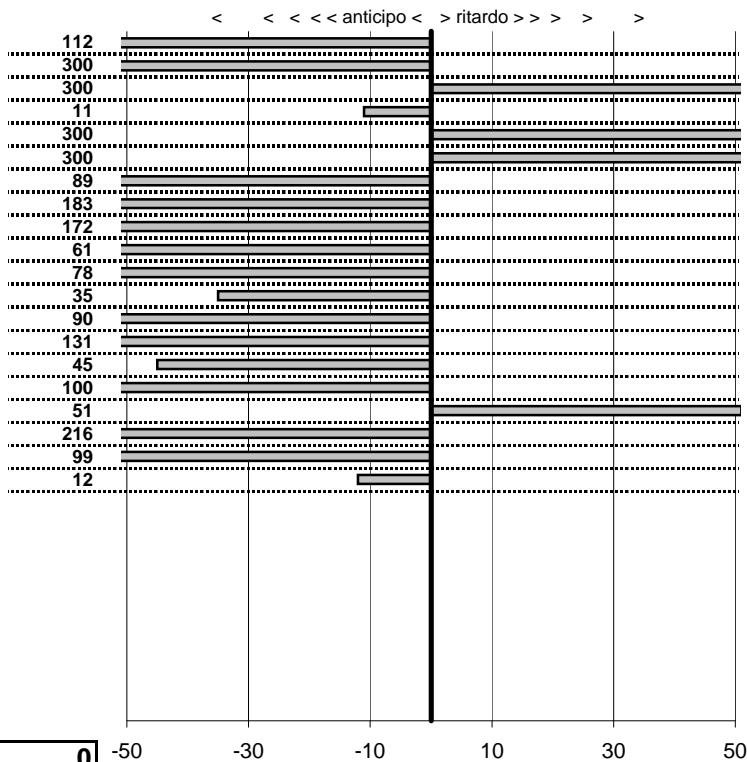

prova	t.imposto	start	stop	t.netto
PC1-Lungomare Levant	0:00:07,00	11:03:22,66	11:03:28,54	0:00:05,88
PC2-Lungomare Levant	0:00:08,00	11:03:28,54	11:03:33,45	0:00:04,91
PC3-Lungomare Levant	0:00:12,00	11:03:33,45	11:03:49,04	0:00:15,59
PC4- Macchia Grande 1	0:00:08,00	11:14:41,95	11:14:49,84	0:00:07,89
PC5- Macchia Grande 2	0:00:09,00	11:14:49,84	11:15:05,43	0:00:15,59
PC6- Macchia Grande 3	0:00:11,00	11:15:05,43	11:15:22,68	0:00:17,25
PC7- Macchia Grande 4	0:00:07,00	11:15:22,68	11:15:28,79	0:00:06,11
PC8-Macchese 1	0:00:16,00	11:16:19,17	11:16:33,34	0:00:14,17
PC9-Macchese 2	0:00:13,00	11:16:33,34	11:16:44,62	0:00:11,28
PC10-Macchese 3	0:00:10,00	11:16:44,62	11:16:54,01	0:00:09,39
PC11-lungomare Levant	0:00:07,00	11:44:11,57	11:44:17,79	0:00:06,22
PC12-lungomare Levant	0:00:08,00	11:44:17,79	11:44:25,44	0:00:07,65
PC13-lungomare Levant	0:00:12,00	11:44:25,44	11:44:36,54	0:00:11,10
PC14- Macchia Grande	0:00:08,00	12:01:07,88	12:01:14,57	0:00:06,69
PC15- Macchia Grande	0:00:09,00	12:01:14,57	12:01:23,12	0:00:08,55
PC16- Macchia Grande	0:00:11,00	12:01:23,12	12:01:33,12	0:00:10,00
PC17- Macchia Grande	0:00:07,00	12:01:33,12	12:01:40,63	0:00:07,51
PC18-Macchese 4	0:00:16,00	12:01:53,13	12:02:06,97	0:00:13,84
PC19-Macchese 5	0:00:13,00	12:02:06,97	12:02:18,98	0:00:12,01
PC20-Macchese 6	0:00:10,00	12:02:18,98	12:02:28,86	0:00:09,88

SOMMA PENALITA'	2.685
MEDIA PENALITA'	134,3

ALTRE PENALITA'	0
TOTALE PENALITA'	4.591

Elaborazione dati a cura di CRONOVITERBO