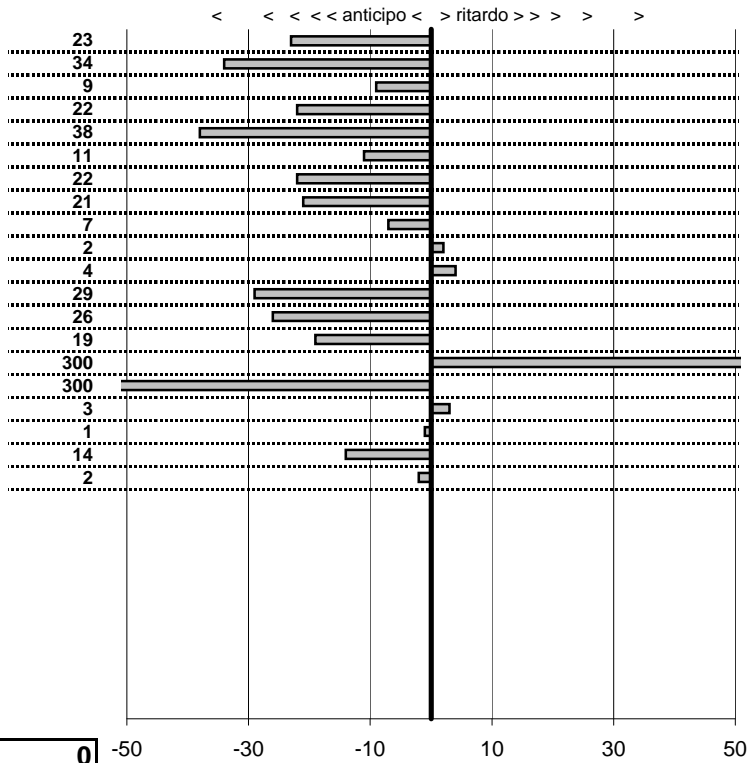

prova	t.imposto	start	stop	t.netto
PC1-Lungomare Levant	0:00:07,00	11:06:55,53	11:07:02,30	0:00:06,77
PC2-Lungomare Levant	0:00:08,00	11:07:02,30	11:07:09,96	0:00:07,66
PC3-Lungomare Levant	0:00:12,00	11:07:09,96	11:07:21,87	0:00:11,91
PC4- Macchia Grande 1	0:00:08,00	11:17:08,94	11:17:16,72	0:00:07,78
PC5- Macchia Grande 2	0:00:09,00	11:17:16,72	11:17:25,34	0:00:08,62
PC6- Macchia Grande 3	0:00:11,00	11:17:25,34	11:17:36,23	0:00:10,89
PC7- Macchia Grande 4	0:00:07,00	11:17:36,23	11:17:43,01	0:00:06,78
PC8-Maccarese 1	0:00:16,00	11:17:12,30	11:17:28,09	0:00:15,79
PC9-Maccarese 2	0:00:13,00	11:17:28,09	11:17:41,02	0:00:12,93
PC10-Maccarese 3	0:00:10,00	11:17:41,02	11:17:51,04	0:00:10,02
PC11-lungomare Levant	0:00:07,00	11:42:06,41	11:42:13,45	0:00:07,04
PC12-lungomare Levant	0:00:08,00	11:42:13,45	11:42:21,16	0:00:07,71
PC13-lungomare Levant	0:00:12,00	11:42:21,16	11:42:32,90	0:00:11,74
PC14- Macchia Grande	0:00:08,00	11:58:42,47	11:58:50,28	0:00:07,81
PC15- Macchia Grande	0:00:09,00	11:58:50,28	11:59:02,28	0:00:12,00
PC16- Macchia Grande	0:00:11,00	11:59:02,28	11:59:10,27	0:00:07,99
PC17- Macchia Grande	0:00:07,00	11:59:10,27	11:59:17,30	0:00:07,03
PC18-Maccarese 4	0:00:16,00	12:00:01,57	12:00:17,56	0:00:15,99
PC19-Maccarese 5	0:00:13,00	12:00:17,56	12:00:30,42	0:00:12,86
PC20-Maccarese 6	0:00:10,00	12:00:30,42	12:00:40,40	0:00:09,98

SOMMA PENALITA'	887
MEDIA PENALITA'	44,4

ALTRE PENALITA'	0
TOTALE PENALITA'	1.499

Elaborazione dati a cura di CRONOVITERBO