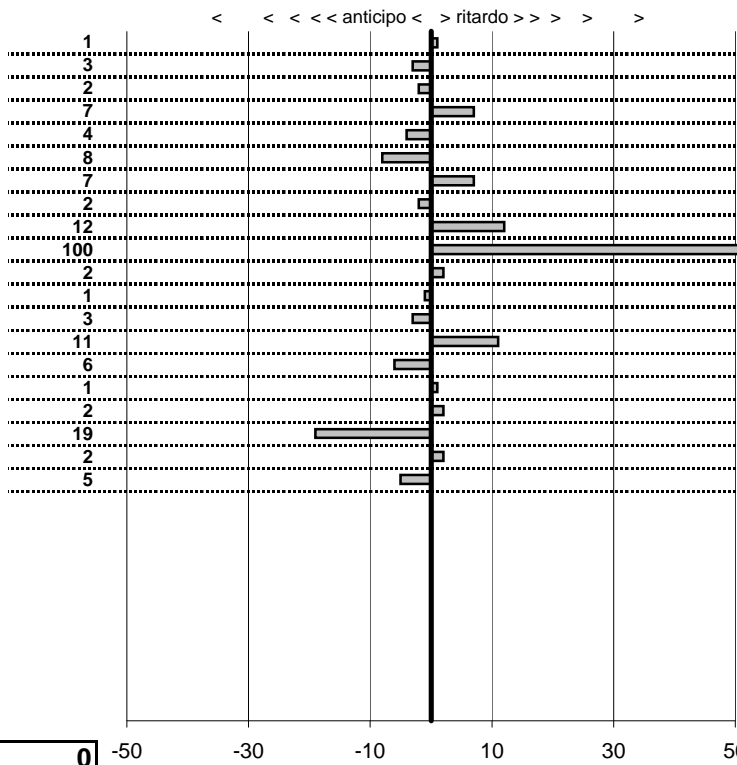

tempi e classifiche disponibili su [www.cronoviterbo.net](http://www.cronoviterbo.net)

- Cronologi - Penalità - Statistiche -

**SENSI VALENTINO -Sensi M**  
**A 112 ABARTH**

**11**

**3** in classifica

prova	t.imposto	start	stop	t.netto
PC1-Lungomare Levant	0:00:07,00	10:59:22,54	10:59:29,55	0:00:07,01
PC2-Lungomare Levant	0:00:08,00	10:59:29,55	10:59:37,52	0:00:07,97
PC3-Lungomare Levant	0:00:12,00	10:59:37,52	10:59:49,50	0:00:11,98
PC4- Macchia Grande 1	0:00:08,00	11:10:02,57	11:10:10,64	0:00:08,07
PC5- Macchia Grande 2	0:00:09,00	11:10:10,64	11:10:19,60	0:00:08,96
PC6- Macchia Grande 3	0:00:11,00	11:10:19,60	11:10:30,52	0:00:10,92
PC7- Macchia Grande 4	0:00:07,00	11:10:30,52	11:10:37,59	0:00:07,07
PC8-Maccarese 1	0:00:16,00	11:11:32,08	11:11:48,06	0:00:15,98
PC9-Maccarese 2	0:00:13,00	11:11:48,06	11:12:01,18	0:00:13,12
PC10-Maccarese 3	0:00:10,00	11:12:01,18	11:12:12,18	0:00:11,00
PC11-lungomare Levant	0:00:07,00	11:38:35,01	11:38:42,03	0:00:07,02
PC12-lungomare Levant	0:00:08,00	11:38:42,03	11:38:50,02	0:00:07,99
PC13-lungomare Levant	0:00:12,00	11:38:50,02	11:39:01,99	0:00:11,97
PC14- Macchia Grande	0:00:08,00	11:53:30,77	11:53:38,88	0:00:08,11
PC15- Macchia Grande	0:00:09,00	11:53:38,88	11:53:47,82	0:00:08,94
PC16- Macchia Grande	0:00:11,00	11:53:47,82	11:53:58,83	0:00:11,01
PC17- Macchia Grande	0:00:07,00	11:53:58,83	11:54:05,85	0:00:07,02
PC18-Maccarese 4	0:00:16,00	11:55:32,40	11:55:48,21	0:00:15,81
PC19-Maccarese 5	0:00:13,00	11:55:48,21	11:56:01,23	0:00:13,02
PC20-Maccarese 6	0:00:10,00	11:56:01,23	11:56:11,18	0:00:09,95