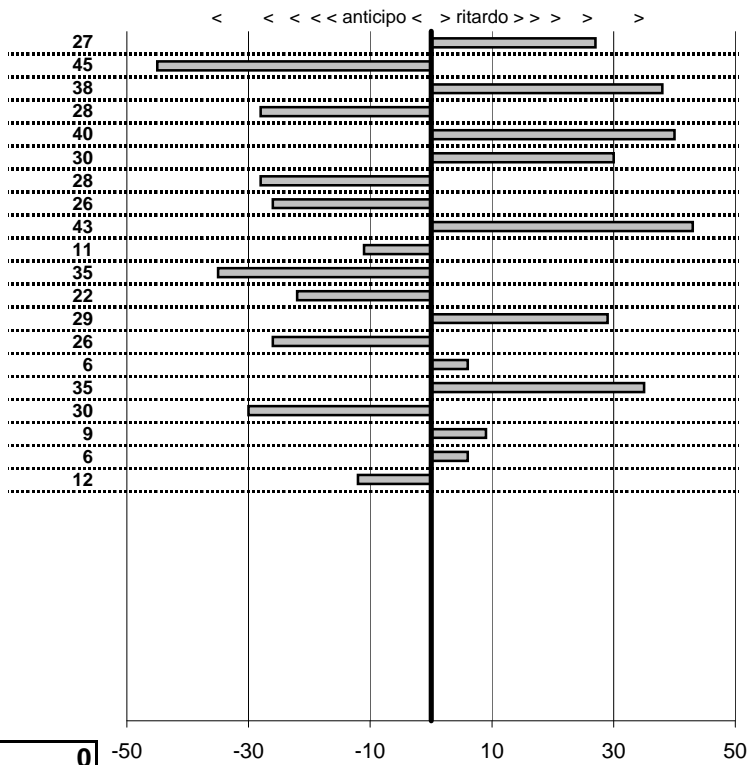

tempi e classifiche disponibili su [www.cronoviterbo.net](http://www.cronoviterbo.net)

- Cronologi - Penalità - Statistiche -  
**Fagrelli Giovanni-Fagrelli**  
 Alfa Romeo GT

**13**

**7** in classifica

prova	t.imposto	start	stop	t.netto
PC1-Lungomare Levant	0:00:07,00	11:11:42,71	11:11:49,98	0:00:07,27
PC2-Lungomare Levant	0:00:08,00	11:11:49,98	11:11:57,53	0:00:07,55
PC3-Lungomare Levant	0:00:12,00	11:11:57,53	11:12:09,91	0:00:12,38
PC4- Macchia Grande 1	0:00:08,00	11:26:10,76	11:26:18,48	0:00:07,72
PC5- Macchia Grande 2	0:00:09,00	11:26:18,48	11:26:27,88	0:00:09,40
PC6- Macchia Grande 3	0:00:11,00	11:26:27,88	11:26:39,18	0:00:11,30
PC7- Macchia Grande 4	0:00:07,00	11:26:39,18	11:26:45,90	0:00:06,72
PC8-Maccarese 1	0:00:16,00	11:26:31,48	11:26:47,22	0:00:15,74
PC9-Maccarese 2	0:00:13,00	11:26:47,22	11:27:00,65	0:00:13,43
PC10-Maccarese 3	0:00:10,00	11:27:00,65	11:27:10,54	0:00:09,89
PC11-lungomare Levant	0:00:07,00	11:50:04,86	11:50:11,51	0:00:06,65
PC12-lungomare Levant	0:00:08,00	11:50:11,51	11:50:19,29	0:00:07,78
PC13-lungomare Levant	0:00:12,00	11:50:19,29	11:50:31,58	0:00:12,29
PC14- Macchia Grande	0:00:08,00	12:06:25,46	12:06:33,20	0:00:07,74
PC15- Macchia Grande	0:00:09,00	12:06:33,20	12:06:42,26	0:00:09,06
PC16- Macchia Grande	0:00:11,00	12:06:42,26	12:06:53,61	0:00:11,35
PC17- Macchia Grande	0:00:07,00	12:06:53,61	12:07:00,31	0:00:06,70
PC18-Maccarese 4	0:00:16,00	12:08:47,03	12:09:03,12	0:00:16,09
PC19-Maccarese 5	0:00:13,00	12:09:03,12	12:09:16,18	0:00:13,06
PC20-Maccarese 6	0:00:10,00	12:09:16,18	12:09:26,06	0:00:09,88