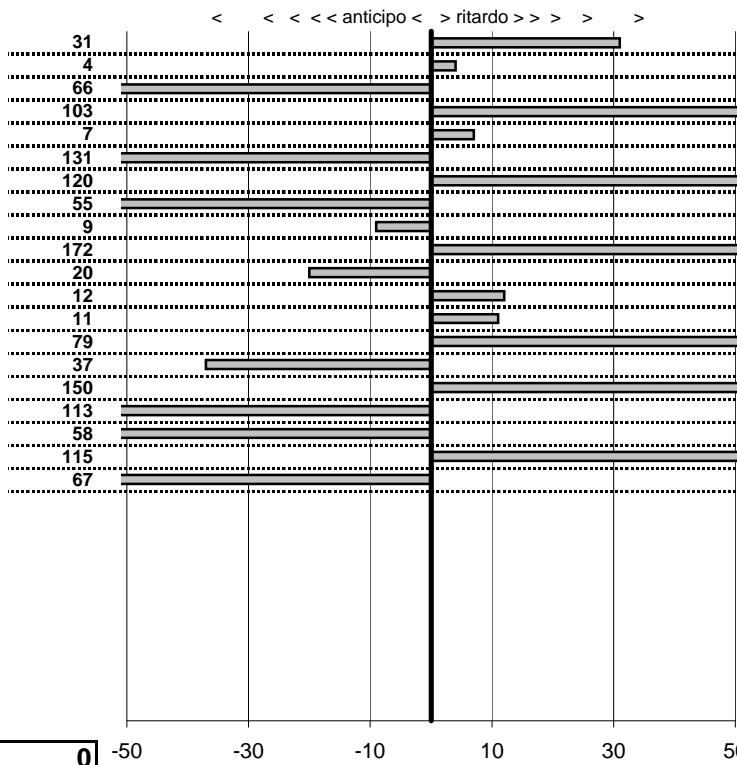

tempi e classifiche disponibili su [www.cronoviterbo.net](http://www.cronoviterbo.net)

- Cronologi - Penalità - Statistiche -  
 Marcelli Francesco-Paparella  
 TRiumph tr3

**25**

**20** in classifica

prova	t.imposto	start	stop	t.netto
PC1-Lungomare Levant	0:00:07,00	11:04:52,38	11:04:59,69	0:00:07,31
PC2-Lungomare Levant	0:00:08,00	11:04:59,69	11:05:07,73	0:00:08,04
PC3-Lungomare Levant	0:00:12,00	11:05:07,73	11:05:19,07	0:00:11,34
PC4- Macchia Grande 1	0:00:08,00	11:13:53,30	11:14:02,33	0:00:09,03
PC5- Macchia Grande 2	0:00:09,00	11:14:02,33	11:14:11,40	0:00:09,07
PC6- Macchia Grande 3	0:00:11,00	11:14:11,40	11:14:21,09	0:00:09,69
PC7- Macchia Grande 4	0:00:07,00	11:14:21,09	11:14:29,29	0:00:08,20
PC8-Maccarese 1	0:00:16,00	11:15:23,49	11:15:38,94	0:00:15,45
PC9-Maccarese 2	0:00:13,00	11:15:38,94	11:15:51,85	0:00:12,91
PC10-Maccarese 3	0:00:10,00	11:15:51,85	11:16:03,57	0:00:11,72
PC11-lungomare Levant	0:00:07,00	11:41:17,84	11:41:24,64	0:00:06,80
PC12-lungomare Levant	0:00:08,00	11:41:24,64	11:41:32,76	0:00:08,12
PC13-lungomare Levant	0:00:12,00	11:41:32,76	11:41:44,87	0:00:12,11
PC14- Macchia Grande	0:00:08,00	11:57:45,58	11:57:54,37	0:00:08,79
PC15- Macchia Grande	0:00:09,00	11:57:54,37	11:58:03,00	0:00:08,63
PC16- Macchia Grande	0:00:11,00	11:58:03,00	11:58:15,50	0:00:12,50
PC17- Macchia Grande	0:00:07,00	11:58:15,50	11:58:21,37	0:00:05,87
PC18-Maccarese 4	0:00:16,00	11:59:01,52	11:59:16,94	0:00:15,42
PC19-Maccarese 5	0:00:13,00	11:59:16,94	11:59:31,09	0:00:14,15
PC20-Maccarese 6	0:00:10,00	11:59:31,09	11:59:40,42	0:00:09,33