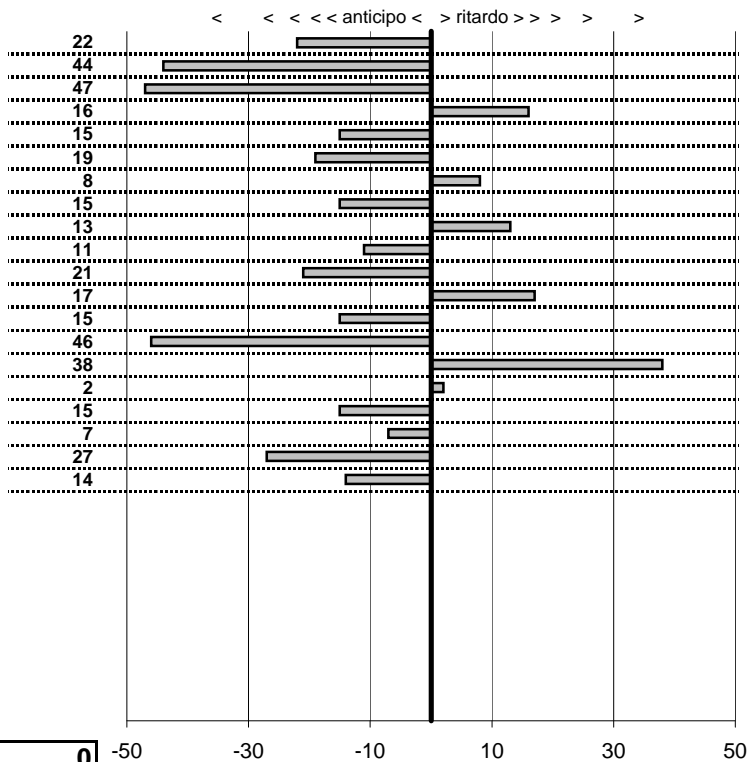

prova	t.imposto	start	stop	t.netto
PC1-Lungomare Levant	0:00:07,00	11:10:04,09	11:10:10,87	0:00:06,78
PC2-Lungomare Levant	0:00:08,00	11:10:10,87	11:10:18,43	0:00:07,56
PC3-Lungomare Levant	0:00:12,00	11:10:18,43	11:10:29,96	0:00:11,53
PC4- Macchia Grande 1	0:00:08,00	11:25:21,76	11:25:29,92	0:00:08,16
PC5- Macchia Grande 2	0:00:09,00	11:25:29,92	11:25:38,77	0:00:08,85
PC6- Macchia Grande 3	0:00:11,00	11:25:38,77	11:25:49,58	0:00:10,81
PC7- Macchia Grande 4	0:00:07,00	11:25:49,58	11:25:56,66	0:00:07,08
PC8-Maccarese 1	0:00:16,00	11:25:37,18	11:25:53,03	0:00:15,85
PC9-Maccarese 2	0:00:13,00	11:25:53,03	11:26:06,16	0:00:13,13
PC10-Maccarese 3	0:00:10,00	11:26:06,16	11:26:16,05	0:00:09,89
PC11-lungomare Levant	0:00:07,00	11:49:23,41	11:49:30,20	0:00:06,79
PC12-lungomare Levant	0:00:08,00	11:49:30,20	11:49:38,37	0:00:08,17
PC13-lungomare Levant	0:00:12,00	11:49:38,37	11:49:50,22	0:00:11,85
PC14- Macchia Grande	0:00:08,00	12:05:37,77	12:05:45,31	0:00:07,54
PC15- Macchia Grande	0:00:09,00	12:05:45,31	12:05:54,69	0:00:09,38
PC16- Macchia Grande	0:00:11,00	12:05:54,69	12:06:05,71	0:00:11,02
PC17- Macchia Grande	0:00:07,00	12:06:05,71	12:06:12,56	0:00:06,85
PC18-Maccarese 4	0:00:16,00	12:07:52,20	12:08:08,13	0:00:15,93
PC19-Maccarese 5	0:00:13,00	12:08:08,13	12:08:20,86	0:00:12,73
PC20-Maccarese 6	0:00:10,00	12:08:20,86	12:08:30,72	0:00:09,86

SOMMA PENALITA' **412**
MEDIA PENALITA' **20,6**

ALTRE PENALITA' **0**
TOTALE PENALITA' **758**

Elaborazione dati a cura di CRONOVITERBO