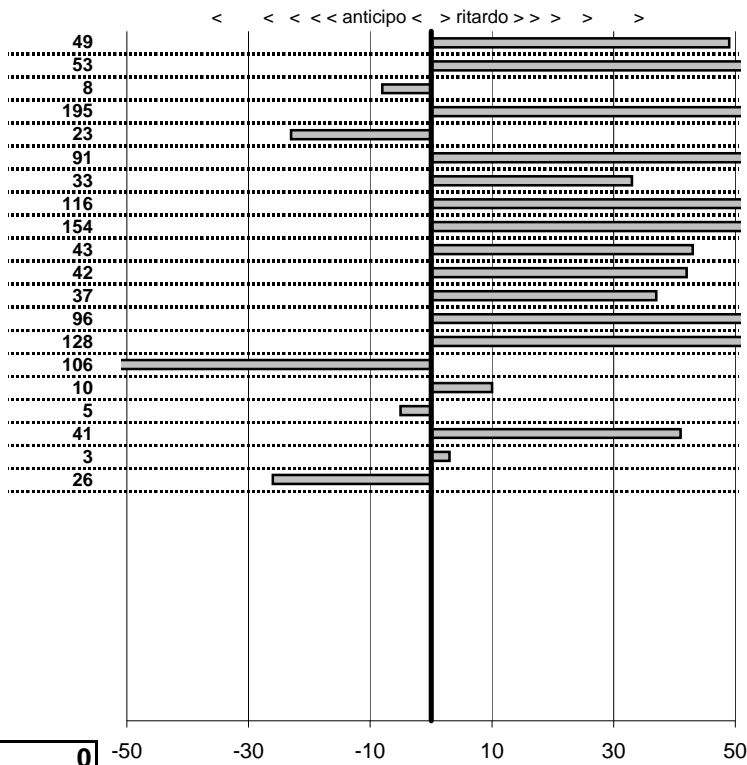

tempi e classifiche disponibili su [www.cronoviterbo.net](http://www.cronoviterbo.net)

**- Cronologi - Penalità - Statistiche -**  
 Pieri Stefano-Addati A  
 Alfab Romeo

**29**

**19** in classifica

prova	t.imposto	start	stop	t.netto
PC1-Lungomare Levant	0:00:07,00	11:14:52,01	11:14:59,50	0:00:07,49
PC2-Lungomare Levant	0:00:08,00	11:14:59,50	11:15:08,03	0:00:08,53
PC3-Lungomare Levant	0:00:12,00	11:15:08,03	11:15:19,95	0:00:11,92
PC4- Macchia Grande 1	0:00:08,00	11:23:32,86	11:23:42,81	0:00:09,95
PC5- Macchia Grande 2	0:00:09,00	11:23:42,81	11:23:51,58	0:00:08,77
PC6- Macchia Grande 3	0:00:11,00	11:23:51,58	11:24:03,49	0:00:11,91
PC7- Macchia Grande 4	0:00:07,00	11:24:03,49	11:24:10,82	0:00:07,33
PC8-Maccarese 1	0:00:16,00	11:22:32,73	11:22:49,89	0:00:17,16
PC9-Maccarese 2	0:00:13,00	11:22:49,89	11:23:04,43	0:00:14,54
PC10-Maccarese 3	0:00:10,00	11:23:04,43	11:23:14,86	0:00:10,43
PC11-lungomare Levant	0:00:07,00	11:45:20,66	11:45:28,08	0:00:07,42
PC12-lungomare Levant	0:00:08,00	11:45:28,08	11:45:36,45	0:00:08,37
PC13-lungomare Levant	0:00:12,00	11:45:36,45	11:45:49,41	0:00:12,96
PC14- Macchia Grande	0:00:08,00	12:02:24,81	12:02:34,09	0:00:09,28
PC15- Macchia Grande	0:00:09,00	12:02:34,09	12:02:42,03	0:00:07,94
PC16- Macchia Grande	0:00:11,00	12:02:42,03	12:02:53,13	0:00:11,10
PC17- Macchia Grande	0:00:07,00	12:02:53,13	12:03:00,08	0:00:06,95
PC18-Maccarese 4	0:00:16,00	12:04:19,48	12:04:35,89	0:00:16,41
PC19-Maccarese 5	0:00:13,00	12:04:35,89	12:04:48,92	0:00:13,03
PC20-Maccarese 6	0:00:10,00	12:04:48,92	12:04:58,66	0:00:09,74