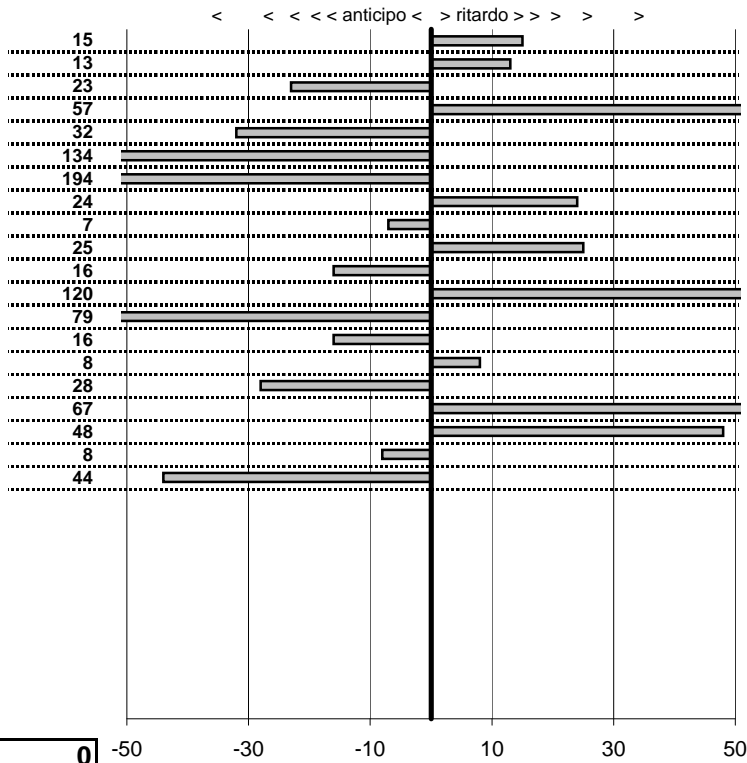

prova	t.imposto	start	stop	t.netto
PC1-Lungomare Levant	0:00:07,00	11:19:04,15	11:19:11,30	0:00:07,15
PC2-Lungomare Levant	0:00:08,00	11:19:11,30	11:19:19,43	0:00:08,13
PC3-Lungomare Levant	0:00:12,00	11:19:19,43	11:19:31,20	0:00:11,77
PC4- Macchia Grande 1	0:00:08,00	11:31:50,01	11:31:58,58	0:00:08,57
PC5- Macchia Grande 2	0:00:09,00	11:31:58,58	11:32:07,26	0:00:08,68
PC6- Macchia Grande 3	0:00:11,00	11:32:07,26	11:32:16,92	0:00:09,66
PC7- Macchia Grande 4	0:00:07,00	11:32:16,92	11:32:21,98	0:00:05,06
PC8-Maccarese 1	0:00:16,00	11:33:09,22	11:33:25,46	0:00:16,24
PC9-Maccarese 2	0:00:13,00	11:33:25,46	11:33:38,39	0:00:12,93
PC10-Maccarese 3	0:00:10,00	11:33:38,39	11:33:48,64	0:00:10,25
PC11-lungomare Levant	0:00:07,00	11:56:29,56	11:56:36,40	0:00:06,84
PC12-lungomare Levant	0:00:08,00	11:56:36,40	11:56:45,60	0:00:09,20
PC13-lungomare Levant	0:00:12,00	11:56:45,60	11:56:56,81	0:00:11,21
PC14- Macchia Grande	0:00:08,00	12:11:23,77	12:11:31,61	0:00:07,84
PC15- Macchia Grande	0:00:09,00	12:11:31,61	12:11:40,69	0:00:09,08
PC16- Macchia Grande	0:00:11,00	12:11:40,69	12:11:51,41	0:00:10,72
PC17- Macchia Grande	0:00:07,00	12:11:51,41	12:11:59,08	0:00:07,67
PC18-Maccarese 4	0:00:16,00	12:12:26,17	12:12:42,65	0:00:16,48
PC19-Maccarese 5	0:00:13,00	12:12:42,65	12:12:55,57	0:00:12,92
PC20-Maccarese 6	0:00:10,00	12:12:55,57	12:13:05,13	0:00:09,56

SOMMA PENALITA' 958
MEDIA PENALITA' 47,9

ALTRE PENALITA' 0
TOTALE PENALITA' 1.581

Elaborazione dati a cura di CRONOVITERBO