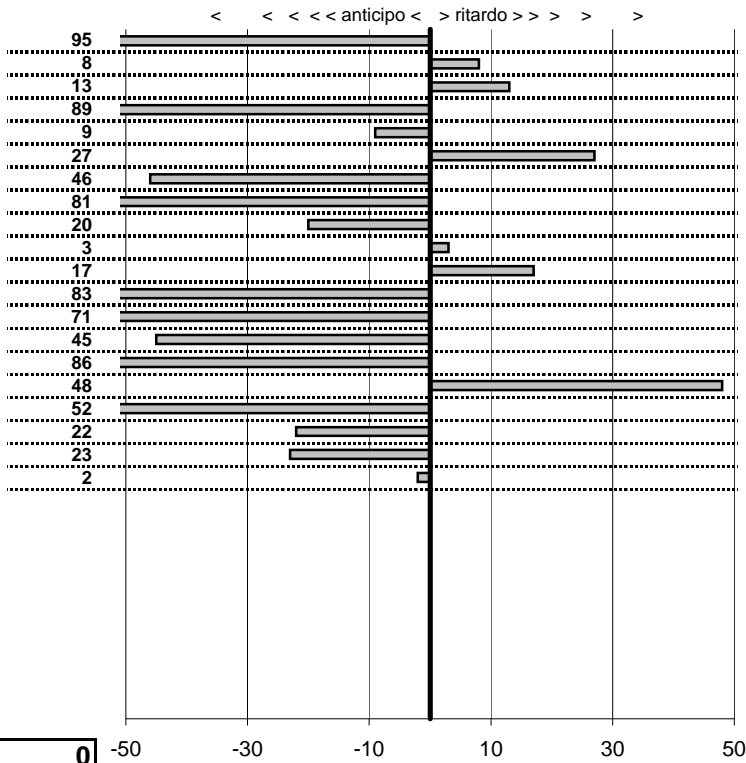

prova	t.imposto	start	stop	t.netto
PC1-Lungomare Levant	0:00:07,00	11:01:07,95	11:01:14,00	0:00:06,05
PC2-Lungomare Levant	0:00:08,00	11:01:14,00	11:01:22,08	0:00:08,08
PC3-Lungomare Levant	0:00:12,00	11:01:22,08	11:01:34,21	0:00:12,13
PC4- Macchia Grande 1	0:00:08,00	11:12:06,44	11:12:13,55	0:00:07,11
PC5- Macchia Grande 2	0:00:09,00	11:12:13,55	11:12:22,46	0:00:08,91
PC6- Macchia Grande 3	0:00:11,00	11:12:22,46	11:12:33,73	0:00:11,27
PC7- Macchia Grande 4	0:00:07,00	11:12:33,73	11:12:40,27	0:00:06,54
PC8-Maccarese 1	0:00:16,00	11:13:33,93	11:13:49,12	0:00:15,19
PC9-Maccarese 2	0:00:13,00	11:13:49,12	11:14:01,92	0:00:12,80
PC10-Maccarese 3	0:00:10,00	11:14:01,92	11:14:11,95	0:00:10,03
PC11-lungomare Levant	0:00:07,00	11:39:59,56	11:40:06,73	0:00:07,17
PC12-lungomare Levant	0:00:08,00	11:40:06,73	11:40:13,90	0:00:07,17
PC13-lungomare Levant	0:00:12,00	11:40:13,90	11:40:25,19	0:00:11,29
PC14- Macchia Grande	0:00:08,00	11:56:11,28	11:56:18,83	0:00:07,55
PC15- Macchia Grande	0:00:09,00	11:56:18,83	11:56:26,97	0:00:08,14
PC16- Macchia Grande	0:00:11,00	11:56:26,97	11:56:38,45	0:00:11,48
PC17- Macchia Grande	0:00:07,00	11:56:38,45	11:56:44,93	0:00:06,48
PC18-Maccarese 4	0:00:16,00	11:57:15,56	11:57:31,34	0:00:15,78
PC19-Maccarese 5	0:00:13,00	11:57:31,34	11:57:44,11	0:00:12,77
PC20-Maccarese 6	0:00:10,00	11:57:44,11	11:57:54,09	0:00:09,98

SOMMA PENALITA' 840
MEDIA PENALITA' 42,0

ALTRE PENALITA' 0
TOTALE PENALITA' 1.436

Elaborazione dati a cura di CRONOVITERBO