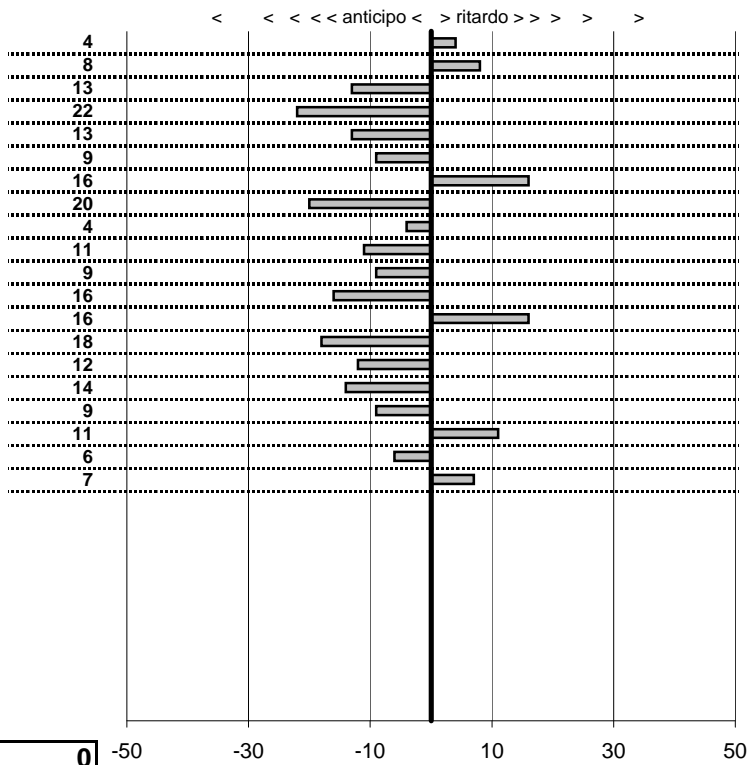

tempi e classifiche disponibili su [www.cronoviterbo.net](http://www.cronoviterbo.net)

**- Cronologi - Penalità - Statistiche -**  
**Patara Emilio- Mongole**  
 Triumph tr3

**16**

**4** in classifica

prova	t.imposto	start	stop	t.netto
PC1-Lungomare Levant	0:00:07,00	11:00:11,74	11:00:18,78	0:00:07,04
PC2-Lungomare Levant	0:00:08,00	11:00:18,78	11:00:26,86	0:00:08,08
PC3-Lungomare Levant	0:00:12,00	11:00:26,86	11:00:38,73	0:00:11,87
PC4- Macchia Grande 1	0:00:08,00	11:10:53,18	11:11:00,96	0:00:07,78
PC5- Macchia Grande 2	0:00:09,00	11:11:00,96	11:11:09,83	0:00:08,87
PC6- Macchia Grande 3	0:00:11,00	11:11:09,83	11:11:20,74	0:00:10,91
PC7- Macchia Grande 4	0:00:07,00	11:11:20,74	11:11:27,90	0:00:07,16
PC8-Maccarese 1	0:00:16,00	11:12:30,02	11:12:45,82	0:00:15,80
PC9-Maccarese 2	0:00:13,00	11:12:45,82	11:12:58,78	0:00:12,96
PC10-Maccarese 3	0:00:10,00	11:12:58,78	11:13:08,67	0:00:09,89
PC11-lungomare Levant	0:00:07,00	11:39:18,07	11:39:24,98	0:00:06,91
PC12-lungomare Levant	0:00:08,00	11:39:24,98	11:39:32,82	0:00:07,84
PC13-lungomare Levant	0:00:12,00	11:39:32,82	11:39:44,98	0:00:12,16
PC14- Macchia Grande	0:00:08,00	11:55:22,62	11:55:30,44	0:00:07,82
PC15- Macchia Grande	0:00:09,00	11:55:30,44	11:55:39,32	0:00:08,88
PC16- Macchia Grande	0:00:11,00	11:55:39,32	11:55:50,18	0:00:10,86
PC17- Macchia Grande	0:00:07,00	11:55:50,18	11:55:57,09	0:00:06,91
PC18-Maccarese 4	0:00:16,00	11:56:21,83	11:56:37,94	0:00:16,11
PC19-Maccarese 5	0:00:13,00	11:56:37,94	11:56:50,88	0:00:12,94
PC20-Maccarese 6	0:00:10,00	11:56:50,88	11:57:00,95	0:00:10,07