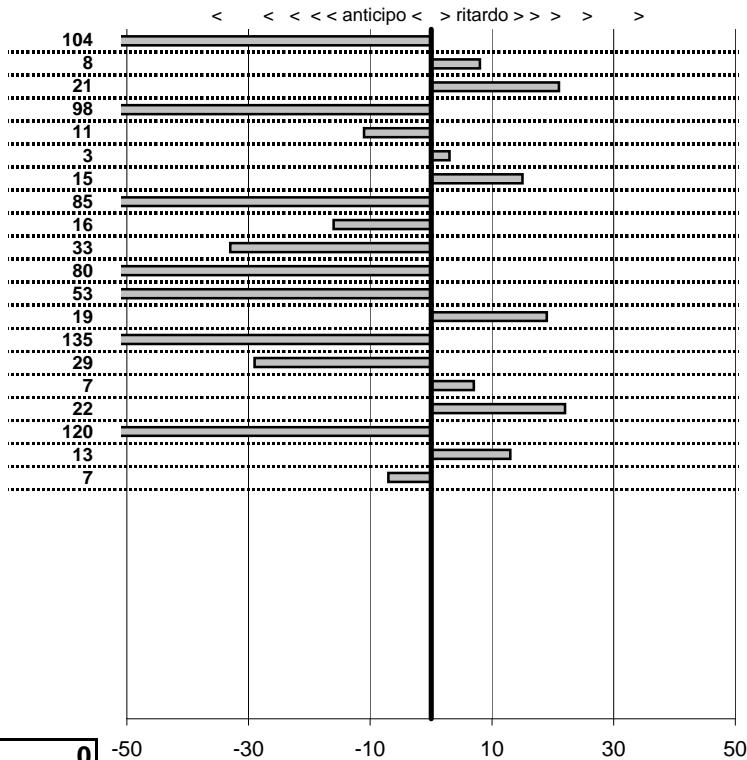

prova	t.imposto	start	stop	t.netto
PC1-Lungomare Levant	0:00:07,00	11:01:58,76	11:02:04,72	0:00:05,96
PC2-Lungomare Levant	0:00:08,00	11:02:04,72	11:02:12,80	0:00:08,08
PC3-Lungomare Levant	0:00:12,00	11:02:12,80	11:02:25,01	0:00:12,21
PC4- Macchia Grande 1	0:00:08,00	11:12:58,47	11:13:05,49	0:00:07,02
PC5- Macchia Grande 2	0:00:09,00	11:13:05,49	11:13:14,38	0:00:08,89
PC6- Macchia Grande 3	0:00:11,00	11:13:14,38	11:13:25,41	0:00:11,03
PC7- Macchia Grande 4	0:00:07,00	11:13:25,41	11:13:32,56	0:00:07,15
PC8-Maccarese 1	0:00:16,00	11:14:30,98	11:14:46,13	0:00:15,15
PC9-Maccarese 2	0:00:13,00	11:14:46,13	11:14:58,97	0:00:12,84
PC10-Maccarese 3	0:00:10,00	11:14:58,97	11:15:08,64	0:00:09,67
PC11-lungomare Levant	0:00:07,00	11:40:40,43	11:40:46,63	0:00:06,20
PC12-lungomare Levant	0:00:08,00	11:40:46,63	11:40:54,10	0:00:07,47
PC13-lungomare Levant	0:00:12,00	11:40:54,10	11:41:06,29	0:00:12,19
PC14- Macchia Grande	0:00:08,00	11:56:57,67	11:57:04,32	0:00:06,65
PC15- Macchia Grande	0:00:09,00	11:57:04,32	11:57:13,03	0:00:08,71
PC16- Macchia Grande	0:00:11,00	11:57:13,03	11:57:24,10	0:00:11,07
PC17- Macchia Grande	0:00:07,00	11:57:24,10	11:57:31,32	0:00:07,22
PC18-Maccarese 4	0:00:16,00	11:58:08,91	11:58:23,71	0:00:14,80
PC19-Maccarese 5	0:00:13,00	11:58:23,71	11:58:36,84	0:00:13,13
PC20-Maccarese 6	0:00:10,00	11:58:36,84	11:58:46,77	0:00:09,93