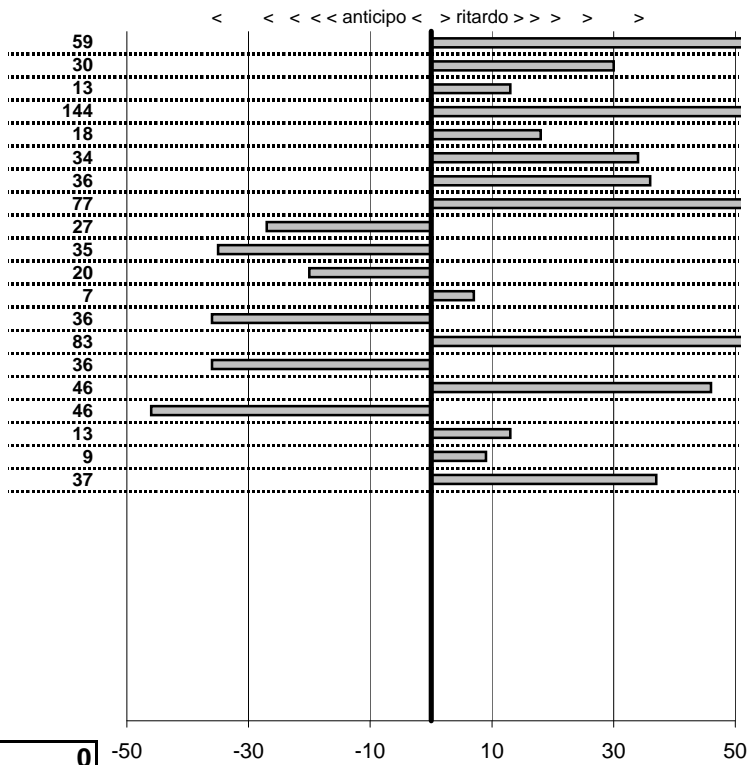

tempi e classifiche disponibili su [www.cronoviterbo.net](http://www.cronoviterbo.net)

- Cronologi - Penalità - Statistiche -  
**Barone Emanuele-Corsani**  
 Porscge 356

**3**

**10** in classifica

prova	t.imposto	start	stop	t.netto
PC1-Lungomare Levant	0:00:07,00	11:14:10,44	11:14:18,03	0:00:07,59
PC2-Lungomare Levant	0:00:08,00	11:14:18,03	11:14:26,33	0:00:08,30
PC3-Lungomare Levant	0:00:12,00	11:14:26,33	11:14:38,46	0:00:12,13
PC4- Macchia Grande 1	0:00:08,00	11:24:31,31	11:24:40,75	0:00:09,44
PC5- Macchia Grande 2	0:00:09,00	11:24:40,75	11:24:49,93	0:00:09,18
PC6- Macchia Grande 3	0:00:11,00	11:24:49,93	11:25:01,27	0:00:11,34
PC7- Macchia Grande 4	0:00:07,00	11:25:01,27	11:25:08,63	0:00:07,36
PC8-Maccarese 1	0:00:16,00	11:29:25,79	11:29:42,56	0:00:16,77
PC9-Maccarese 2	0:00:13,00	11:29:42,56	11:29:55,29	0:00:12,73
PC10-Maccarese 3	0:00:10,00	11:29:55,29	11:30:04,94	0:00:09,65
PC11-lungomare Levant	0:00:07,00	11:52:51,67	11:52:58,47	0:00:06,80
PC12-lungomare Levant	0:00:08,00	11:52:58,47	11:53:06,54	0:00:08,07
PC13-lungomare Levant	0:00:12,00	11:53:06,54	11:53:18,18	0:00:11,64
PC14- Macchia Grande	0:00:08,00	12:09:00,56	12:09:09,39	0:00:08,83
PC15- Macchia Grande	0:00:09,00	12:09:09,39	12:09:18,03	0:00:08,64
PC16- Macchia Grande	0:00:11,00	12:09:18,03	12:09:29,49	0:00:11,46
PC17- Macchia Grande	0:00:07,00	12:09:29,49	12:09:36,03	0:00:06,54
PC18-Maccarese 4	0:00:16,00	12:10:37,43	12:10:53,56	0:00:16,13
PC19-Maccarese 5	0:00:13,00	12:10:53,56	12:11:06,65	0:00:13,09
PC20-Maccarese 6	0:00:10,00	12:11:06,65	12:11:17,02	0:00:10,37