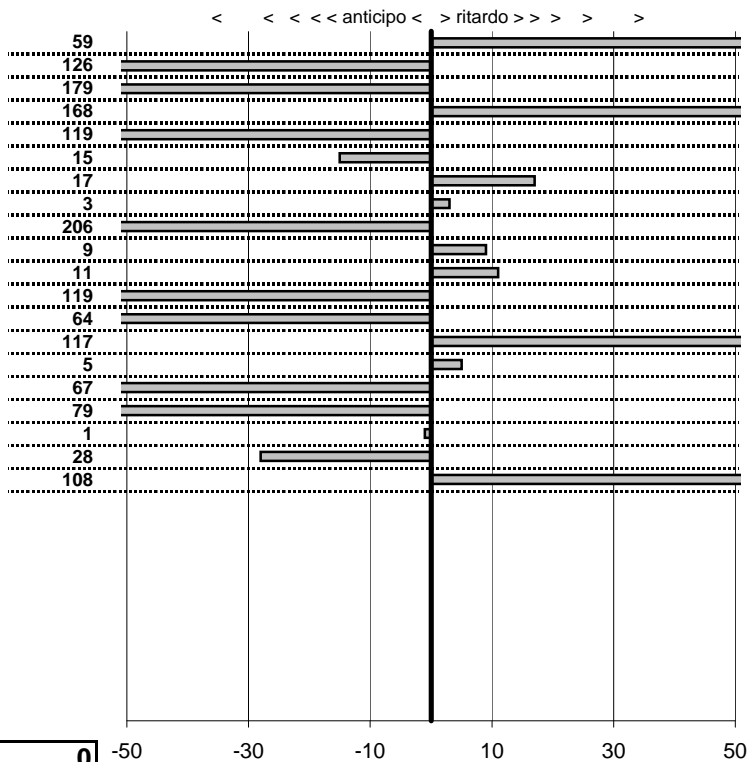

prova	t.imposto	start	stop	t.netto
PC1-Lungomare Levant	0:00:07,00	11:21:36,72	11:21:44,31	0:00:07,59
PC2-Lungomare Levant	0:00:08,00	11:21:44,31	11:21:51,05	0:00:06,74
PC3-Lungomare Levant	0:00:12,00	11:21:51,05	11:22:01,26	0:00:10,21
PC4- Macchia Grande 1	0:00:08,00	11:32:56,58	11:33:06,26	0:00:09,68
PC5- Macchia Grande 2	0:00:09,00	11:33:06,26	11:33:14,07	0:00:07,81
PC6- Macchia Grande 3	0:00:11,00	11:33:14,07	11:33:24,92	0:00:10,85
PC7- Macchia Grande 4	0:00:07,00	11:33:24,92	11:33:32,09	0:00:07,17
PC8-Maccarese 1	0:00:16,00	11:34:08,38	11:34:24,41	0:00:16,03
PC9-Maccarese 2	0:00:13,00	11:34:24,41	11:34:35,35	0:00:10,94
PC10-Maccarese 3	0:00:10,00	11:34:35,35	11:34:45,44	0:00:10,09
PC11-lungomare Levant	0:00:07,00	11:57:49,21	11:57:56,32	0:00:07,11
PC12-lungomare Levant	0:00:08,00	11:57:56,32	11:58:03,13	0:00:06,81
PC13-lungomare Levant	0:00:12,00	11:58:03,13	11:58:14,49	0:00:11,36
PC14- Macchia Grande	0:00:08,00	12:12:13,48	12:12:22,65	0:00:09,17
PC15- Macchia Grande	0:00:09,00	12:12:22,65	12:12:31,70	0:00:09,05
PC16- Macchia Grande	0:00:11,00	12:12:31,70	12:12:42,03	0:00:10,33
PC17- Macchia Grande	0:00:07,00	12:12:42,03	12:12:48,24	0:00:06,21
PC18-Maccarese 4	0:00:16,00	12:13:23,96	12:13:39,95	0:00:15,99
PC19-Maccarese 5	0:00:13,00	12:13:39,95	12:13:52,67	0:00:12,72
PC20-Maccarese 6	0:00:10,00	12:13:52,67	12:14:03,75	0:00:11,08

SOMMA PENALITA' 1.500
MEDIA PENALITA' 75,0

ALTRE PENALITA' 0
TOTALE PENALITA' 2.580

Elaborazione dati a cura di CRONOVITERBO