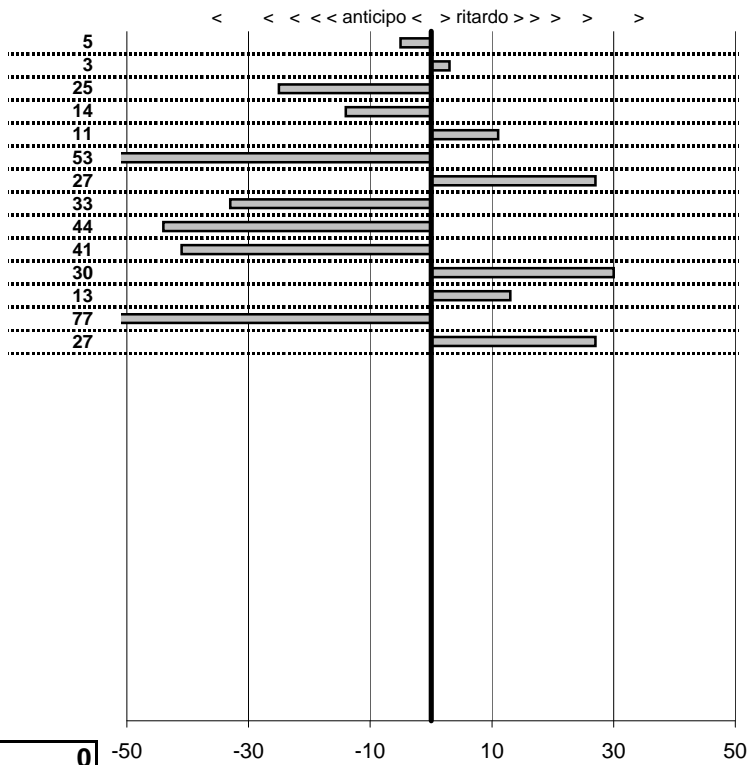

tempi e classifiche disponibili su www.cronoviterbo.net

- Cronologi - Penalità - Statistiche -

Natalini Gioacchino **26**

4 in classifica

prova	t.imposto	start	stop	t.netto
PC1-Kart 1	0:00:08,00	00:00:00,00	00:00:08,00	0:00:08,00
PC2-Kart 2	0:00:08,00	00:00:08,00	00:00:16,06	0:00:08,06
PC3-Kart 3	0:00:05,00	00:00:16,06	00:00:21,12	0:00:05,06
PC4-Kart 4	0:00:10,00	00:00:21,12	00:00:31,24	0:00:10,12
PC5-Kart 5	0:00:07,00	00:00:31,24	00:00:38,32	0:00:07,08
PC6-Kart 6	0:00:08,00	00:00:38,32	00:00:46,21	0:00:07,89
PC7-Kart 7	0:00:09,00	00:00:46,21	00:00:55,11	0:00:08,90
PC8-Kart 8	0:00:09,00	00:00:00,00	00:00:08,99	0:00:08,99
PC9-Kart 9	0:00:09,00	00:00:08,99	00:00:18,23	0:00:09,24
PC10-Kart 10	0:00:08,00	00:00:18,23	00:00:26,28	0:00:08,05
PC11-Kart 11	0:00:11,00	00:00:26,28	00:00:37,33	0:00:11,05
PC12-Kart 12	0:00:05,00	00:00:37,33	00:00:42,34	0:00:05,01
PC13-Kart 13	0:00:09,00	00:00:42,34	00:00:51,38	0:00:09,04
PC14-Kart 14	0:00:09,00	00:00:51,38	00:01:00,08	0:00:08,70

tempi e classifiche disponibili su www.cronoviterbo.net

- Cronologi - Penalità - Statistiche -

Cristaudo Antonio **27**

10 in classifica

prova	t.imposto	start	stop	t.netto
PC1-Kart 1	0:00:08,00	00:00:00,00	00:00:07,95	0:00:07,95
PC2-Kart 2	0:00:08,00	00:00:07,95	00:00:15,98	0:00:08,03
PC3-Kart 3	0:00:05,00	00:00:15,98	00:00:20,73	0:00:04,75
PC4-Kart 4	0:00:10,00	00:00:20,73	00:00:30,59	0:00:09,86
PC5-Kart 5	0:00:07,00	00:00:30,59	00:00:37,70	0:00:07,11
PC6-Kart 6	0:00:08,00	00:00:37,70	00:00:45,17	0:00:07,47
PC7-Kart 7	0:00:09,00	00:00:45,17	00:00:54,44	0:00:09,27
PC8-Kart 8	0:00:09,00	00:00:00,00	00:00:08,67	0:00:08,67
PC9-Kart 9	0:00:09,00	00:00:08,67	00:00:17,23	0:00:08,56
PC10-Kart 10	0:00:08,00	00:00:17,23	00:00:24,82	0:00:07,59
PC11-Kart 11	0:00:11,00	00:00:24,82	00:00:36,12	0:00:11,30
PC12-Kart 12	0:00:05,00	00:00:36,12	00:00:41,25	0:00:05,13
PC13-Kart 13	0:00:09,00	00:00:41,25	00:00:49,48	0:00:08,23
PC14-Kart 14	0:00:09,00	00:00:49,48	00:00:58,75	0:00:09,27