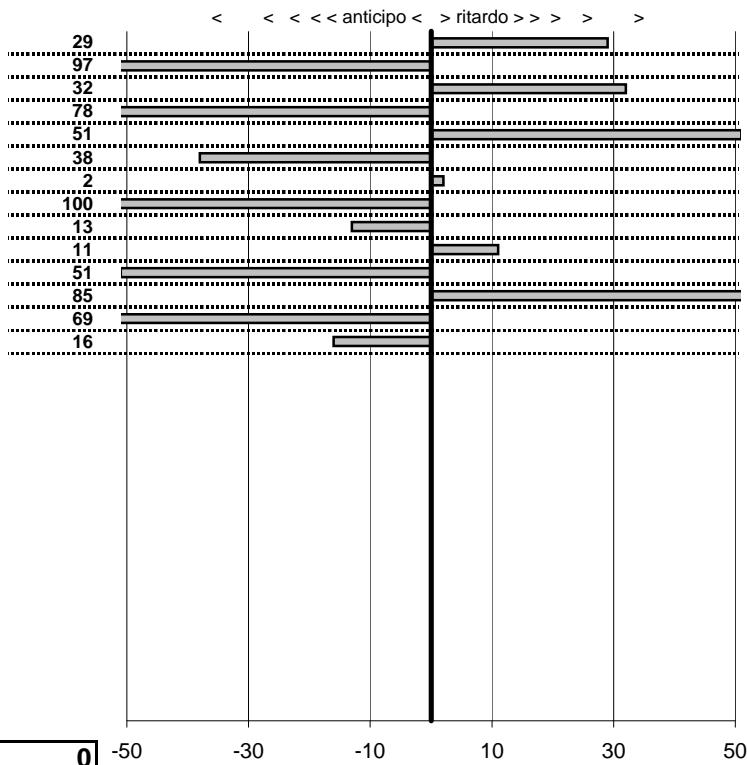

SOMMA PENALITA' **559**
 MEDIA PENALITA' **39,9**

ALTRE PENALITA' **0**
 TOTALE PENALITA' **559**

Elaborazione dati a cura di CRONOVITERBO

■

■

50

—

Etruria Historic Racing Club
5° Prova Uscita Sociale
 Grotte S. Stefano 20- Novembre 2011

tempi e classifiche disponibili su www.cronoviterbo.net

- Cronologi - Penalità - Statistiche -

De Santis Roberto **100**

20 in classifica

prova	t.imposto	start	stop	t.netto
PC1-Kart 1	0:00:08,00	00:00:00,00	00:00:08,29	0:00:08,29
PC2-Kart 2	0:00:08,00	00:00:08,29	00:00:15,32	0:00:07,03
PC3-Kart 3	0:00:05,00	00:00:15,32	00:00:20,64	0:00:05,32
PC4-Kart 4	0:00:10,00	00:00:20,64	00:00:29,86	0:00:09,22
PC5-Kart 5	0:00:07,00	00:00:29,86	00:00:37,37	0:00:07,51
PC6-Kart 6	0:00:08,00	00:00:37,37	00:00:44,99	0:00:07,62
PC7-Kart 7	0:00:09,00	00:00:44,99	00:00:54,01	0:00:09,02
PC8-Kart 8	0:00:09,00	00:00:00,00	00:00:08,00	0:00:08,00
PC9-Kart 9	0:00:09,00	00:00:08,00	00:00:16,87	0:00:08,87
PC10-Kart 10	0:00:08,00	00:00:16,87	00:00:24,98	0:00:08,11
PC11-Kart 11	0:00:11,00	00:00:24,98	00:00:35,47	0:00:10,49
PC12-Kart 12	0:00:05,00	00:00:35,47	00:00:41,32	0:00:05,85
PC13-Kart 13	0:00:09,00	00:00:41,32	00:00:49,63	0:00:08,31
PC14-Kart 14	0:00:09,00	00:00:49,63	00:00:58,47	0:00:08,84