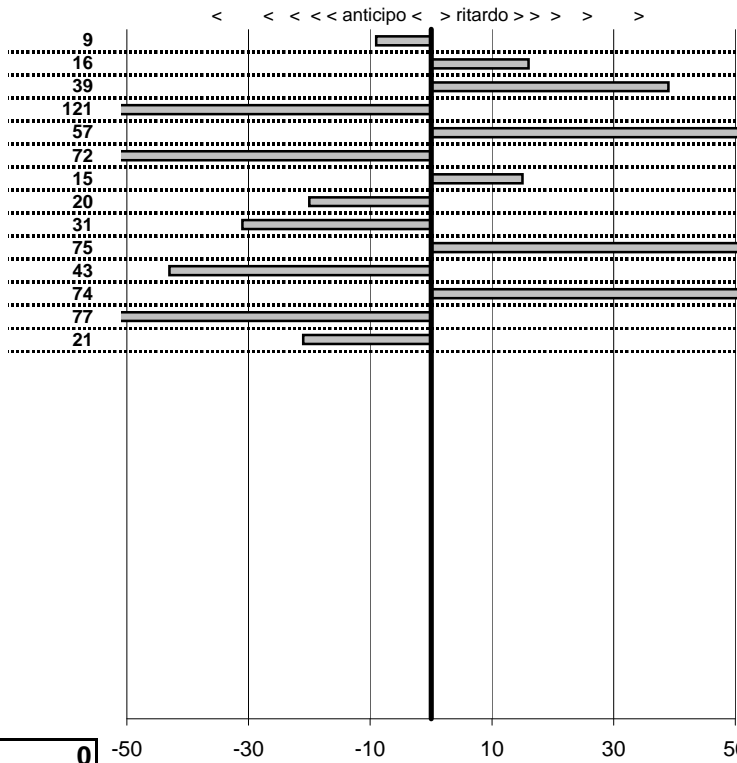

Etruria Historic Racing Club
5° Prova Uscita Sociale
Grotte S. Stefano 20- Novembre 2011

tempi e classifiche disponibili su www.cronoviterbo.net

- Cronologi - Penalità - Statistiche -

Calisti A. **39**

19 in classifica

prova	t.imposto	start	stop	t.netto
PC1-Kart 1	0:00:08,00	00:00:00,00	00:00:07,91	0:00:07,91
PC2-Kart 2	0:00:08,00	00:00:07,91	00:00:16,07	0:00:08,16
PC3-Kart 3	0:00:05,00	00:00:16,07	00:00:21,46	0:00:05,39
PC4-Kart 4	0:00:10,00	00:00:21,46	00:00:30,25	0:00:08,79
PC5-Kart 5	0:00:07,00	00:00:30,25	00:00:37,82	0:00:07,57
PC6-Kart 6	0:00:08,00	00:00:37,82	00:00:45,10	0:00:07,28
PC7-Kart 7	0:00:09,00	00:00:45,10	00:00:54,25	0:00:09,15
PC8-Kart 8	0:00:09,00	00:00:00,00	00:00:08,80	0:00:08,80
PC9-Kart 9	0:00:09,00	00:00:08,80	00:00:17,49	0:00:08,69
PC10-Kart 10	0:00:08,00	00:00:17,49	00:00:26,24	0:00:08,75
PC11-Kart 11	0:00:11,00	00:00:26,24	00:00:36,81	0:00:10,57
PC12-Kart 12	0:00:05,00	00:00:36,81	00:00:42,55	0:00:05,74
PC13-Kart 13	0:00:09,00	00:00:42,55	00:00:50,78	0:00:08,23
PC14-Kart 14	0:00:09,00	00:00:50,78	00:00:59,57	0:00:08,79

SOMMA PENALITA' **670**
MEDIA PENALITA' **47,9**

ALTRE PENALITA' **0**
TOTALE PENALITA' **670**

Elaborazione dati a cura di CRONOVITERBO