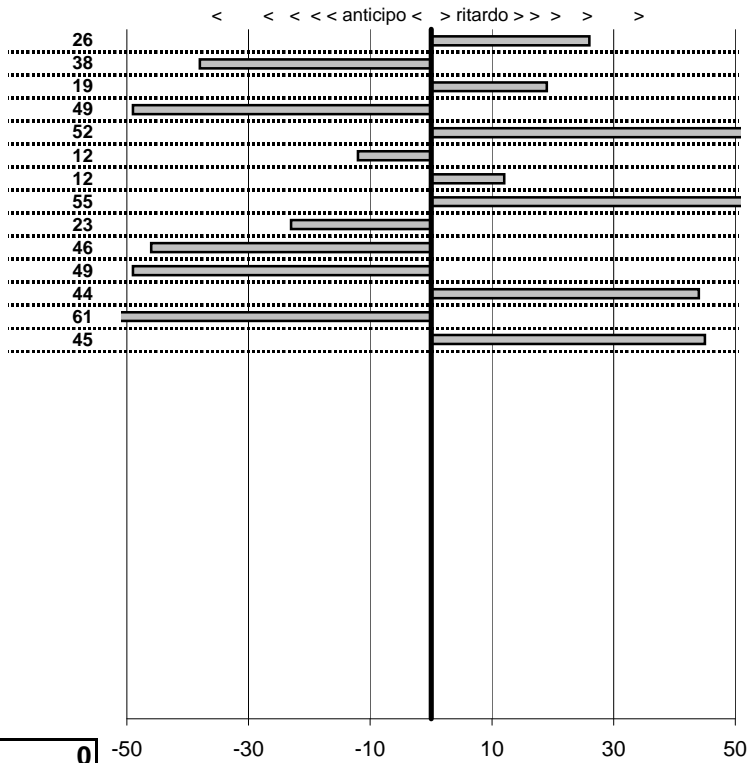

tempi e classifiche disponibili su www.cronoviterbo.net

- Cronologi - Penalità - Statistiche -

Mancori **46**

21 in classifica

prova	t.imposto	start	stop	t.netto
PC1-Kart 1	0:00:08,00	00:00:00,00	00:00:06,93	0:00:06,93
PC2-Kart 2	0:00:08,00	00:00:06,93	00:00:14,06	0:00:07,13
PC3-Kart 3	0:00:05,00	00:00:14,06	00:00:20,13	0:00:06,07
PC4-Kart 4	0:00:10,00	00:00:20,13	00:00:29,83	0:00:09,70
PC5-Kart 5	0:00:07,00	00:00:29,83	00:00:37,26	0:00:07,43
PC6-Kart 6	0:00:08,00	00:00:37,26	00:00:44,67	0:00:07,41
PC7-Kart 7	0:00:09,00	00:00:44,67	00:00:52,55	0:00:07,88
PC8-Kart 8	0:00:09,00	00:00:00,00	00:00:07,89	0:00:07,89
PC9-Kart 9	0:00:09,00	00:00:07,89	00:00:16,54	0:00:08,65
PC10-Kart 10	0:00:08,00	00:00:16,54	00:00:24,01	0:00:07,47
PC11-Kart 11	0:00:11,00	00:00:24,01	00:00:34,87	0:00:10,86
PC12-Kart 12	0:00:05,00	00:00:34,87	00:00:40,81	0:00:05,94
PC13-Kart 13	0:00:09,00	00:00:40,81	00:00:48,96	0:00:08,15
PC14-Kart 14	0:00:09,00	00:00:48,96	00:00:58,88	0:00:09,92

tempi e classifiche disponibili su www.cronoviterbo.net

- Cronologi - Penalità - Statistiche -

Gargiulo **47**

15 in classifica

prova	t.imposto	start	stop	t.netto
PC1-Kart 1	0:00:08,00	00:00:00,00	00:00:08,26	0:00:08,26
PC2-Kart 2	0:00:08,00	00:00:08,26	00:00:15,88	0:00:07,62
PC3-Kart 3	0:00:05,00	00:00:15,88	00:00:21,07	0:00:05,19
PC4-Kart 4	0:00:10,00	00:00:21,07	00:00:30,58	0:00:09,51
PC5-Kart 5	0:00:07,00	00:00:30,58	00:00:38,10	0:00:07,52
PC6-Kart 6	0:00:08,00	00:00:38,10	00:00:45,98	0:00:07,88
PC7-Kart 7	0:00:09,00	00:00:45,98	00:00:55,10	0:00:09,12
PC8-Kart 8	0:00:09,00	00:00:00,00	00:00:09,55	0:00:09,55
PC9-Kart 9	0:00:09,00	00:00:09,55	00:00:18,32	0:00:08,77
PC10-Kart 10	0:00:08,00	00:00:18,32	00:00:25,86	0:00:07,54
PC11-Kart 11	0:00:11,00	00:00:25,86	00:00:36,37	0:00:10,51
PC12-Kart 12	0:00:05,00	00:00:36,37	00:00:41,81	0:00:05,44
PC13-Kart 13	0:00:09,00	00:00:41,81	00:00:50,20	0:00:08,39
PC14-Kart 14	0:00:09,00	00:00:50,20	00:00:59,65	0:00:09,45