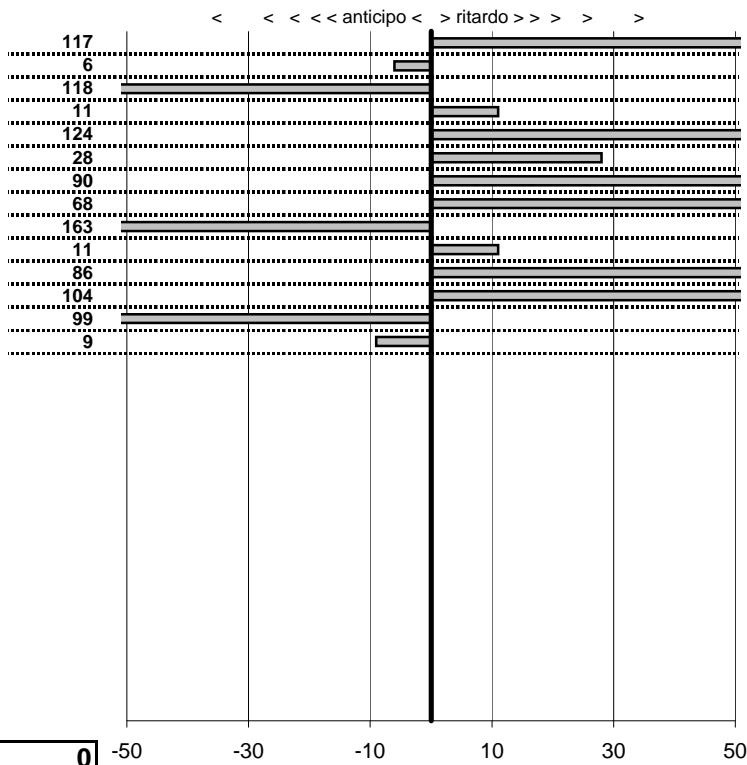

Etruria Historic Racing Club
5° Prova Uscita Sociale
Grotte S. Stefano 20- Novembre 2011

tempi e classifiche disponibili su www.cronoviterbo.net

- Cronologi - Penalità - Statistiche -

Ferdinandi Remo **22**

22 in classifica

prova	t.imposto	start	stop	t.netto
PC1-Kart 1	0:00:08,00	00:00:00,00	00:00:09,17	0:00:09,17
PC2-Kart 2	0:00:08,00	00:00:09,17	00:00:17,11	0:00:07,94
PC3-Kart 3	0:00:05,00	00:00:17,11	00:00:20,93	0:00:03,82
PC4-Kart 4	0:00:10,00	00:00:20,93	00:00:31,04	0:00:10,11
PC5-Kart 5	0:00:07,00	00:00:31,04	00:00:39,28	0:00:08,24
PC6-Kart 6	0:00:08,00	00:00:39,28	00:00:47,56	0:00:08,28
PC7-Kart 7	0:00:09,00	00:00:47,56	00:00:57,46	0:00:09,90
PC8-Kart 8	0:00:09,00	00:00:00,00	00:00:09,68	0:00:09,68
PC9-Kart 9	0:00:09,00	00:00:09,68	00:00:17,05	0:00:07,37
PC10-Kart 10	0:00:08,00	00:00:17,05	00:00:25,16	0:00:08,11
PC11-Kart 11	0:00:11,00	00:00:25,16	00:00:37,02	0:00:11,86
PC12-Kart 12	0:00:05,00	00:00:37,02	00:00:43,06	0:00:06,04
PC13-Kart 13	0:00:09,00	00:00:43,06	00:00:51,07	0:00:08,01
PC14-Kart 14	0:00:09,00	00:00:51,07	00:00:59,98	0:00:08,91

SOMMA PENALITA' 1.034
MEDIA PENALITA' 73,9

ALTRE PENALITA' 0
TOTALE PENALITA' 1.034

Elaborazione dati a cura di CRONOVITERBO