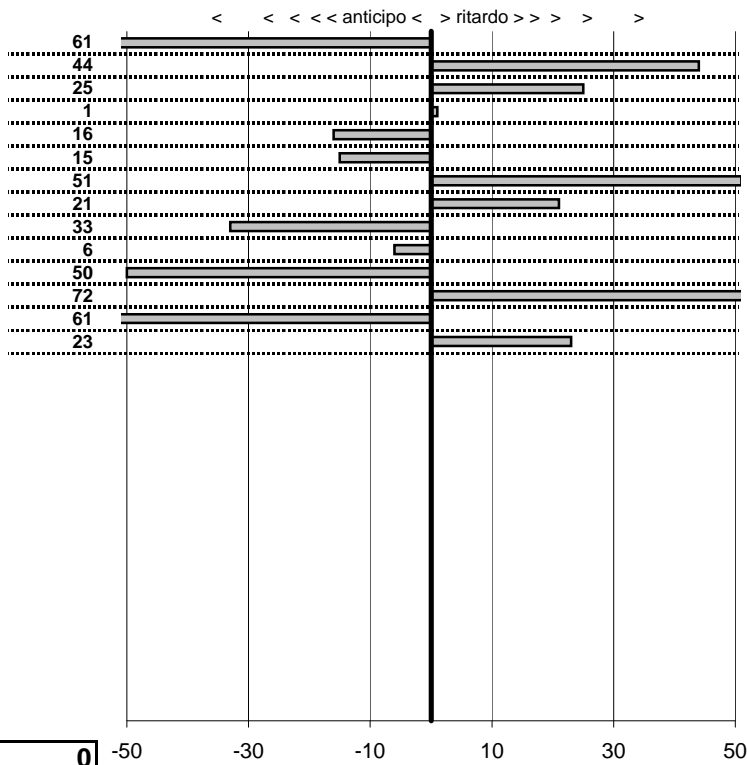

tempi e classifiche disponibili su www.cronoviterbo.net

- Cronologi - Penalità - Statistiche -

Gargiulo **47**

15 in classifica

prova	t.imposto	start	stop	t.netto
PC1-Kart 1	0:00:08,00	00:00:00,00	00:00:08,26	0:00:08,26
PC2-Kart 2	0:00:08,00	00:00:08,26	00:00:15,88	0:00:07,62
PC3-Kart 3	0:00:05,00	00:00:15,88	00:00:21,07	0:00:05,19
PC4-Kart 4	0:00:10,00	00:00:21,07	00:00:30,58	0:00:09,51
PC5-Kart 5	0:00:07,00	00:00:30,58	00:00:38,10	0:00:07,52
PC6-Kart 6	0:00:08,00	00:00:38,10	00:00:45,98	0:00:07,88
PC7-Kart 7	0:00:09,00	00:00:45,98	00:00:55,10	0:00:09,12
PC8-Kart 8	0:00:09,00	00:00:00,00	00:00:09,55	0:00:09,55
PC9-Kart 9	0:00:09,00	00:00:09,55	00:00:18,32	0:00:08,77
PC10-Kart 10	0:00:08,00	00:00:18,32	00:00:25,86	0:00:07,54
PC11-Kart 11	0:00:11,00	00:00:25,86	00:00:36,37	0:00:10,51
PC12-Kart 12	0:00:05,00	00:00:36,37	00:00:41,81	0:00:05,44
PC13-Kart 13	0:00:09,00	00:00:41,81	00:00:50,20	0:00:08,39
PC14-Kart 14	0:00:09,00	00:00:50,20	00:00:59,65	0:00:09,45

tempi e classifiche disponibili su www.cronoviterbo.net

- Cronologi - Penalità - Statistiche -

Priverano **48**

13 in classifica

prova	t.imposto	start	stop	t.netto
PC1-Kart 1	0:00:08,00	00:00:00,00	00:00:07,39	0:00:07,39
PC2-Kart 2	0:00:08,00	00:00:07,39	00:00:15,83	0:00:08,44
PC3-Kart 3	0:00:05,00	00:00:15,83	00:00:21,08	0:00:05,25
PC4-Kart 4	0:00:10,00	00:00:21,08	00:00:31,09	0:00:10,01
PC5-Kart 5	0:00:07,00	00:00:31,09	00:00:37,93	0:00:06,84
PC6-Kart 6	0:00:08,00	00:00:37,93	00:00:45,78	0:00:07,85
PC7-Kart 7	0:00:09,00	00:00:45,78	00:00:55,29	0:00:09,51
PC8-Kart 8	0:00:09,00	00:00:00,00	00:00:09,21	0:00:09,21
PC9-Kart 9	0:00:09,00	00:00:09,21	00:00:17,88	0:00:08,67
PC10-Kart 10	0:00:08,00	00:00:17,88	00:00:25,82	0:00:07,94
PC11-Kart 11	0:00:11,00	00:00:25,82	00:00:36,32	0:00:10,50
PC12-Kart 12	0:00:05,00	00:00:36,32	00:00:42,04	0:00:05,72
PC13-Kart 13	0:00:09,00	00:00:42,04	00:00:50,43	0:00:08,39
PC14-Kart 14	0:00:09,00	00:00:50,43	00:00:59,66	0:00:09,23