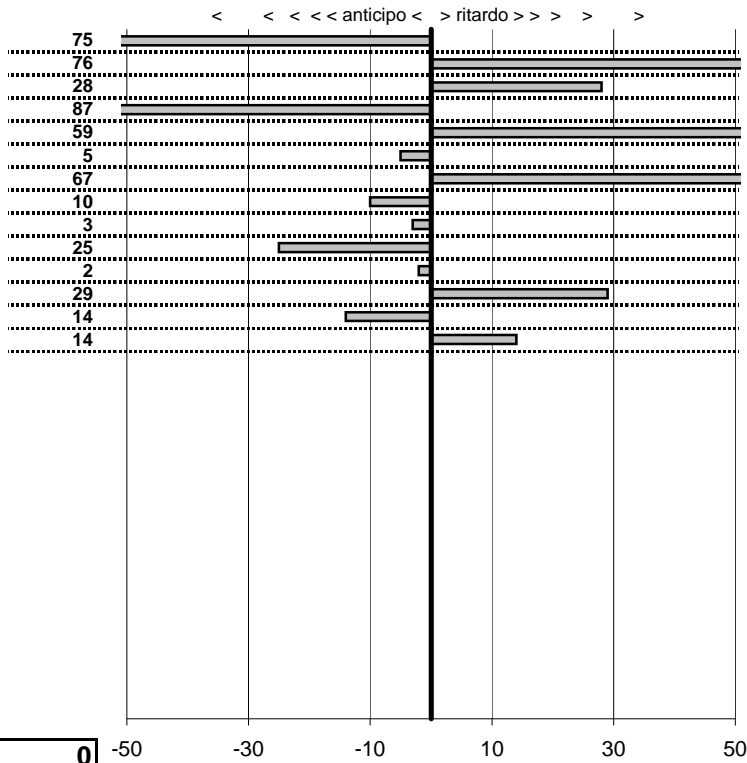

tempi e classifiche disponibili su www.cronoviterbo.net

- Cronologi - Penalità - Statistiche -

Priverano **48**

13 in classifica

prova	t.imposto	start	stop	t.netto
PC1-Kart 1	0:00:08,00	00:00:00,00	00:00:07,39	0:00:07,39
PC2-Kart 2	0:00:08,00	00:00:07,39	00:00:15,83	0:00:08,44
PC3-Kart 3	0:00:05,00	00:00:15,83	00:00:21,08	0:00:05,25
PC4-Kart 4	0:00:10,00	00:00:21,08	00:00:31,09	0:00:10,01
PC5-Kart 5	0:00:07,00	00:00:31,09	00:00:37,93	0:00:06,84
PC6-Kart 6	0:00:08,00	00:00:37,93	00:00:45,78	0:00:07,85
PC7-Kart 7	0:00:09,00	00:00:45,78	00:00:55,29	0:00:09,51
PC8-Kart 8	0:00:09,00	00:00:00,00	00:00:09,21	0:00:09,21
PC9-Kart 9	0:00:09,00	00:00:09,21	00:00:17,88	0:00:08,67
PC10-Kart 10	0:00:08,00	00:00:17,88	00:00:25,82	0:00:07,94
PC11-Kart 11	0:00:11,00	00:00:25,82	00:00:36,32	0:00:10,50
PC12-Kart 12	0:00:05,00	00:00:36,32	00:00:42,04	0:00:05,72
PC13-Kart 13	0:00:09,00	00:00:42,04	00:00:50,43	0:00:08,39
PC14-Kart 14	0:00:09,00	00:00:50,43	00:00:59,66	0:00:09,23

tempi e classifiche disponibili su www.cronoviterbo.net

- Cronologi - Penalità - Statistiche -

Bargagna **49**

14 in classifica

prova	t.imposto	start	stop	t.netto
PC1-Kart 1	0:00:08,00	00:00:00,00	00:00:07,25	0:00:07,25
PC2-Kart 2	0:00:08,00	00:00:07,25	00:00:16,01	0:00:08,76
PC3-Kart 3	0:00:05,00	00:00:16,01	00:00:21,29	0:00:05,28
PC4-Kart 4	0:00:10,00	00:00:21,29	00:00:30,42	0:00:09,13
PC5-Kart 5	0:00:07,00	00:00:30,42	00:00:38,01	0:00:07,59
PC6-Kart 6	0:00:08,00	00:00:38,01	00:00:45,96	0:00:07,95
PC7-Kart 7	0:00:09,00	00:00:45,96	00:00:55,63	0:00:09,67
PC8-Kart 8	0:00:09,00	00:00:00,00	00:00:08,90	0:00:08,90
PC9-Kart 9	0:00:09,00	00:00:08,90	00:00:17,87	0:00:08,97
PC10-Kart 10	0:00:08,00	00:00:17,87	00:00:25,62	0:00:07,75
PC11-Kart 11	0:00:11,00	00:00:25,62	00:00:36,60	0:00:10,98
PC12-Kart 12	0:00:05,00	00:00:36,60	00:00:41,89	0:00:05,29
PC13-Kart 13	0:00:09,00	00:00:41,89	00:00:50,75	0:00:08,86
PC14-Kart 14	0:00:09,00	00:00:50,75	00:00:59,89	0:00:09,14