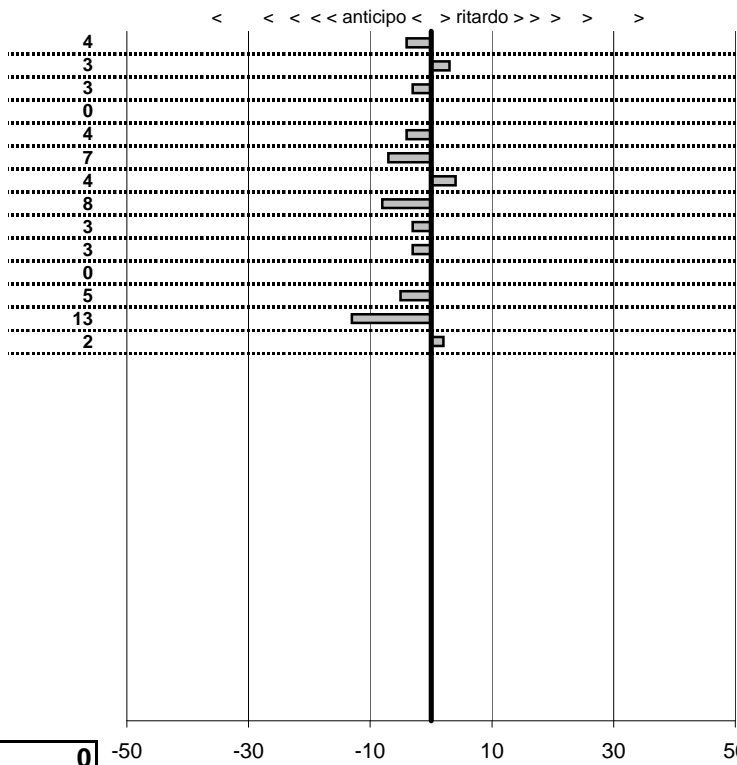

Etruria Historic Racing Club
5° Prova Uscita Sociale
 Grotte S. Stefano 20- Novembre 2011

tempi e classifiche disponibili su www.cronoviterbo.net

- Cronologi - Penalità - Statistiche -

Sensi Valentino **12**

1 in classifica

prova	t.imposto	start	stop	t.netto
PC1-Kart 1	0:00:08,00	00:00:00,00	00:00:07,96	0:00:07,96
PC2-Kart 2	0:00:08,00	00:00:07,96	00:00:15,99	0:00:08,03
PC3-Kart 3	0:00:05,00	00:00:15,99	00:00:20,96	0:00:04,97
PC4-Kart 4	0:00:10,00	00:00:20,96	00:00:30,96	0:00:10,00
PC5-Kart 5	0:00:07,00	00:00:30,96	00:00:37,92	0:00:06,96
PC6-Kart 6	0:00:08,00	00:00:37,92	00:00:45,85	0:00:07,93
PC7-Kart 7	0:00:09,00	00:00:45,85	00:00:54,89	0:00:09,04
PC8-Kart 8	0:00:09,00	00:00:00,00	00:00:08,92	0:00:08,92
PC9-Kart 9	0:00:09,00	00:00:08,92	00:00:17,89	0:00:08,97
PC10-Kart 10	0:00:08,00	00:00:17,89	00:00:25,86	0:00:07,97
PC11-Kart 11	0:00:11,00	00:00:25,86	00:00:36,86	0:00:11,00
PC12-Kart 12	0:00:05,00	00:00:36,86	00:00:41,81	0:00:04,95
PC13-Kart 13	0:00:09,00	00:00:41,81	00:00:50,68	0:00:08,87
PC14-Kart 14	0:00:09,00	00:00:50,68	00:00:59,70	0:00:09,02