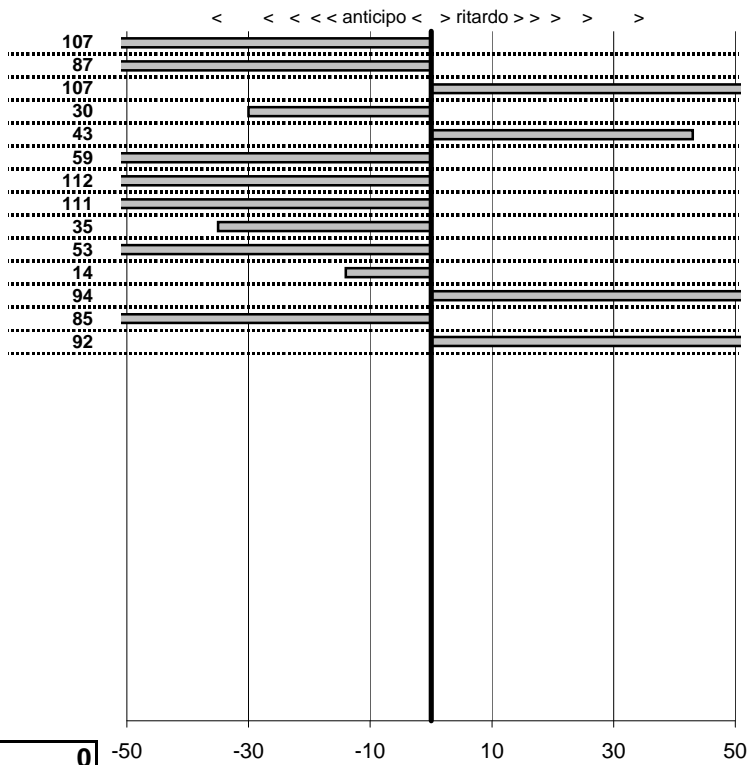

tempi e classifiche disponibili su www.cronoviterbo.net

- Cronologi - Penalità - Statistiche -

Jacoponi Sergio **45**

6 in classifica

prova	t.imposto	start	stop	t.netto
PC1-Kart 1	0:00:08,00	00:00:00,00	00:00:07,88	0:00:07,88
PC2-Kart 2	0:00:08,00	00:00:07,88	00:00:16,17	0:00:08,29
PC3-Kart 3	0:00:05,00	00:00:16,17	00:00:20,96	0:00:04,79
PC4-Kart 4	0:00:10,00	00:00:20,96	00:00:31,02	0:00:10,06
PC5-Kart 5	0:00:07,00	00:00:31,02	00:00:38,03	0:00:07,01
PC6-Kart 6	0:00:08,00	00:00:38,03	00:00:45,94	0:00:07,91
PC7-Kart 7	0:00:09,00	00:00:45,94	00:00:54,67	0:00:08,73
PC8-Kart 8	0:00:09,00	00:00:00,00	00:00:08,86	0:00:08,86
PC9-Kart 9	0:00:09,00	00:00:08,86	00:00:17,79	0:00:08,93
PC10-Kart 10	0:00:08,00	00:00:17,79	00:00:25,83	0:00:08,04
PC11-Kart 11	0:00:11,00	00:00:25,83	00:00:36,81	0:00:10,98
PC12-Kart 12	0:00:05,00	00:00:36,81	00:00:41,74	0:00:04,93
PC13-Kart 13	0:00:09,00	00:00:41,74	00:00:50,96	0:00:09,22
PC14-Kart 14	0:00:09,00	00:00:50,96	00:00:59,94	0:00:08,98

tempi e classifiche disponibili su www.cronoviterbo.net

- Cronologi - Penalità - Statistiche -

Mancori **46**

21 in classifica

prova	t.imposto	start	stop	t.netto
PC1-Kart 1	0:00:08,00	00:00:00,00	00:00:06,93	0:00:06,93
PC2-Kart 2	0:00:08,00	00:00:06,93	00:00:14,06	0:00:07,13
PC3-Kart 3	0:00:05,00	00:00:14,06	00:00:20,13	0:00:06,07
PC4-Kart 4	0:00:10,00	00:00:20,13	00:00:29,83	0:00:09,70
PC5-Kart 5	0:00:07,00	00:00:29,83	00:00:37,26	0:00:07,43
PC6-Kart 6	0:00:08,00	00:00:37,26	00:00:44,67	0:00:07,41
PC7-Kart 7	0:00:09,00	00:00:44,67	00:00:52,55	0:00:07,88
PC8-Kart 8	0:00:09,00	00:00:00,00	00:00:07,89	0:00:07,89
PC9-Kart 9	0:00:09,00	00:00:07,89	00:00:16,54	0:00:08,65
PC10-Kart 10	0:00:08,00	00:00:16,54	00:00:24,01	0:00:07,47
PC11-Kart 11	0:00:11,00	00:00:24,01	00:00:34,87	0:00:10,86
PC12-Kart 12	0:00:05,00	00:00:34,87	00:00:40,81	0:00:05,94
PC13-Kart 13	0:00:09,00	00:00:40,81	00:00:48,96	0:00:08,15
PC14-Kart 14	0:00:09,00	00:00:48,96	00:00:58,88	0:00:09,92