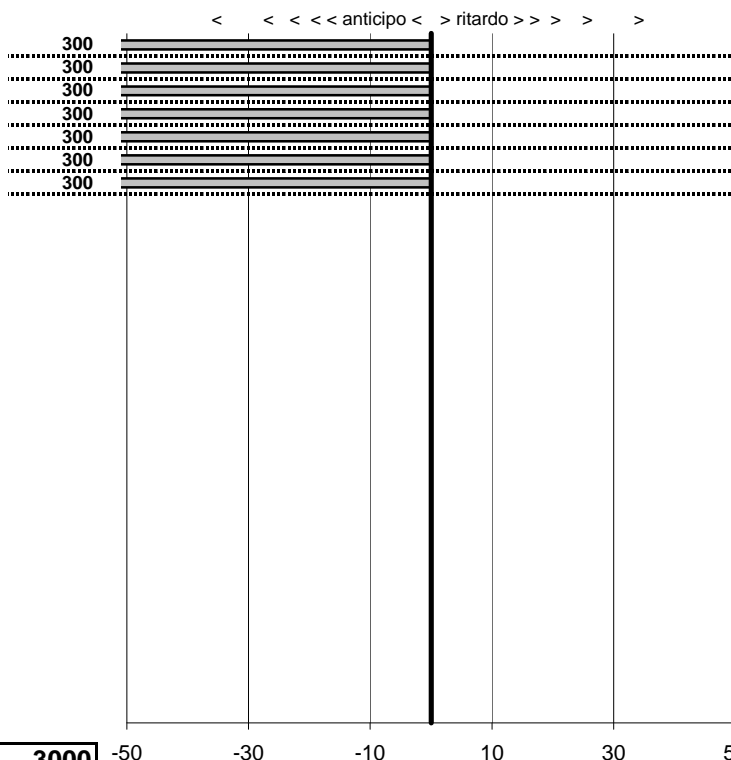

- Cronologi - Penalità - Statistiche -

GIOLIDI GIANFRANCO
 MAZDA MX5 **48**

44 in classifica

prova	t.imposto	start	stop	t.netto
PC31-Campoforogna 2	0:00:09,00	00:00:00,00	00:00:00,00	0:00:00,00
PC32-Campostella 1	0:24:55,00	00:00:00,00	00:00:00,00	0:00:00,00
PC33-Campostella 2	0:00:06,00	00:00:00,00	00:00:00,00	0:00:00,00
PC34-Campostella 3	0:00:07,00	00:00:00,00	00:00:00,00	0:00:00,00
PC35-Vallolina 1	0:09:59,00	00:00:00,00	00:00:00,00	0:00:00,00
PC36-Vallolina 2	0:00:07,00	00:00:00,00	00:00:00,00	0:00:00,00
PC37-Vallolina 3	0:00:06,00	00:00:00,00	00:00:00,00	0:00:00,00