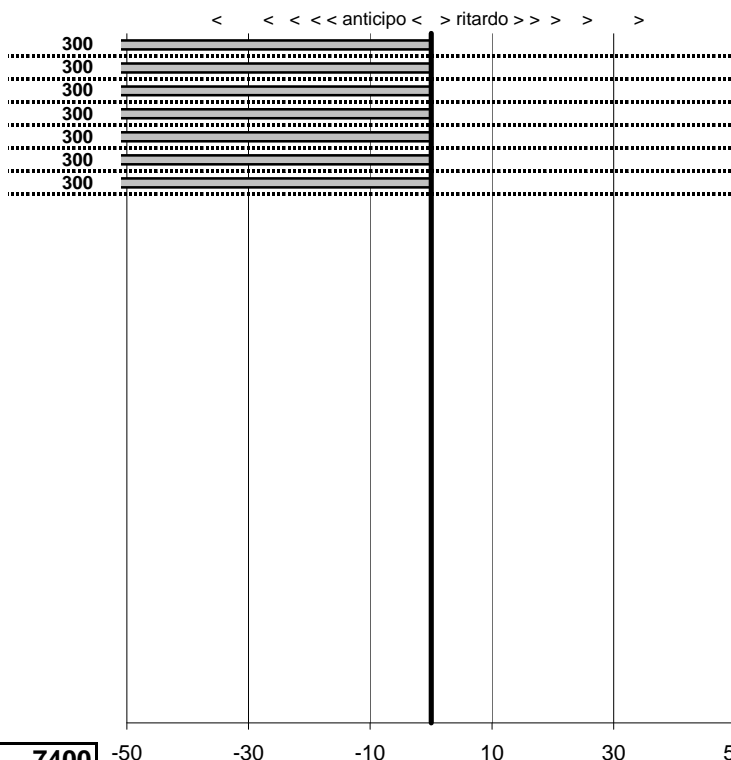

Car Club Capitolino
13° Trofeo del Terminillo
Cantalice (Ri) 5-6 Novembre 2011

tempi e classifiche disponibili su www.cronoviterbo.net

- Cronologi - Penalità - Statistiche -

DI PRETE MAURO
PORSCXHE 911 CARRERA

17

0 in classifica

prova	t.imposto	start	stop	t.netto
PC31-Campoforogna 2	0:00:09,00	00:00:00,00	00:00:00,00	0:00:00,00
PC32-Campostella 1	0:24:55,00	00:00:00,00	00:00:00,00	0:00:00,00
PC33-Campostella 2	0:00:06,00	00:00:00,00	00:00:00,00	0:00:00,00
PC34-Campostella 3	0:00:07,00	00:00:00,00	00:00:00,00	0:00:00,00
PC35-Vallolina 1	0:09:59,00	00:00:00,00	00:00:00,00	0:00:00,00
PC36-Vallolina 2	0:00:07,00	00:00:00,00	00:00:00,00	0:00:00,00
PC37-Vallolina 3	0:00:06,00	00:00:00,00	00:00:00,00	0:00:00,00

SOMMA PENALITA' 11.100
MEDIA PENALITA' 300,0

ALTRE PENALITA' 7400
TOTALE PENALITA' 32.375