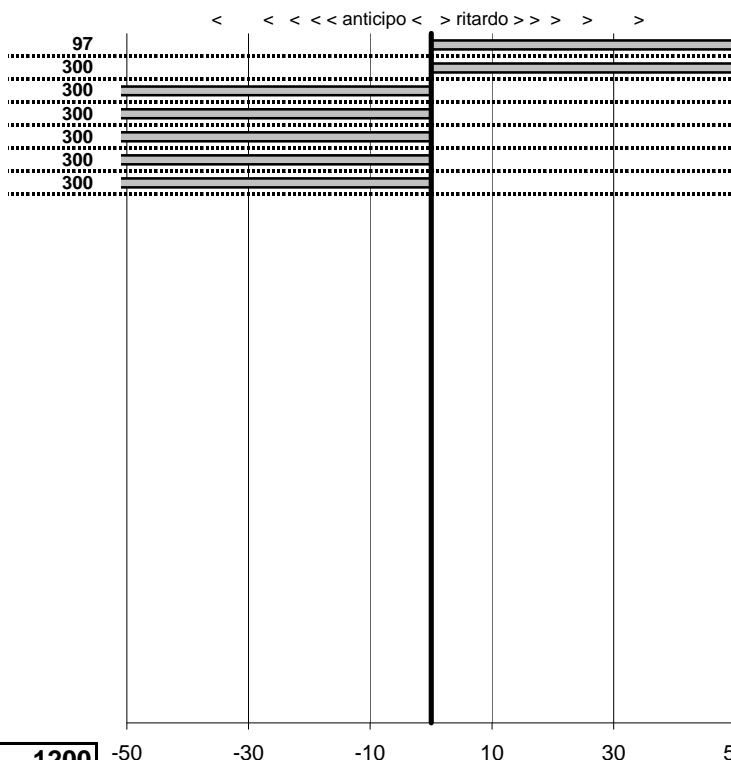

Car Club Capitolino
13° Trofeo del Terminillo
Cantalice (Ri) 5-6 Novembre 2011

tempi e classifiche disponibili su www.cronoviterbo.net

- Cronologi - Penalità - Statistiche -

DI FILIPPO ROBERTO **49**
BMV 320

37 in classifica

prova	t.imposto	start	stop	t.netto
PC31-Campoforogna 2	0:00:09,00	22:11:38,97	22:11:48,94	0:00:09,97
PC32-Campostella 1	0:24:55,00	22:12:22,78	00:00:00,00	13:32:22,78
PC33-Campostella 2	0:00:06,00	00:00:00,00	00:00:00,00	0:00:00,00
PC34-Campostella 3	0:00:07,00	00:00:00,00	00:00:00,00	0:00:00,00
PC35-Vallolina 1	0:09:59,00	00:00:00,00	00:00:00,00	0:00:00,00
PC36-Vallolina 2	0:00:07,00	00:00:00,00	00:00:00,00	0:00:00,00
PC37-Vallolina 3	0:00:06,00	00:00:00,00	00:00:00,00	0:00:00,00

SOMMA PENALITA' **6.316**
MEDIA PENALITA' **170,7**

ALTRE PENALITA' **1200**
TOTALE PENALITA' **22.548**