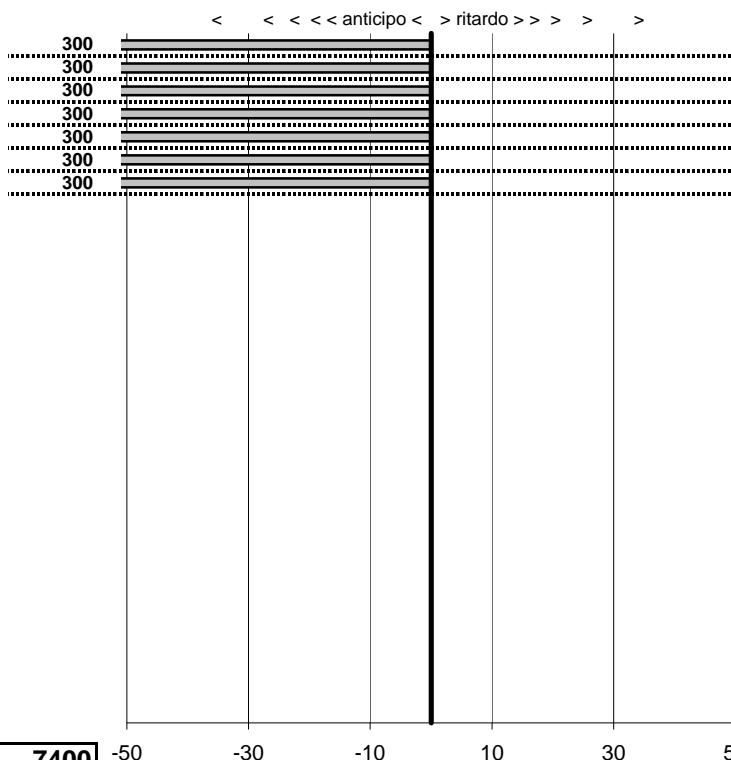

Car Club Capitolino
13° Trofeo del Terminillo
Cantalice (Ri) 5-6 Novembre 2011

tempi e classifiche disponibili su www.cronoviterbo.net

- Cronologi - Penalità - Statistiche -

MARTINO FRANCO
ALFA SUD SPRINT

44

0 in classifica

prova	t.imposto	start	stop	t.netto
PC31-Campoforogna 2	0:00:09,00	00:00:00,00	00:00:00,00	0:00:00,00
PC32-Campostella 1	0:24:55,00	00:00:00,00	00:00:00,00	0:00:00,00
PC33-Campostella 2	0:00:06,00	00:00:00,00	00:00:00,00	0:00:00,00
PC34-Campostella 3	0:00:07,00	00:00:00,00	00:00:00,00	0:00:00,00
PC35-Vallolina 1	0:09:59,00	00:00:00,00	00:00:00,00	0:00:00,00
PC36-Vallolina 2	0:00:07,00	00:00:00,00	00:00:00,00	0:00:00,00
PC37-Vallolina 3	0:00:06,00	00:00:00,00	00:00:00,00	0:00:00,00

SOMMA PENALITA' 11.100
MEDIA PENALITA' 300,0

ALTRE PENALITA' 7400
TOTALE PENALITA' 33.855