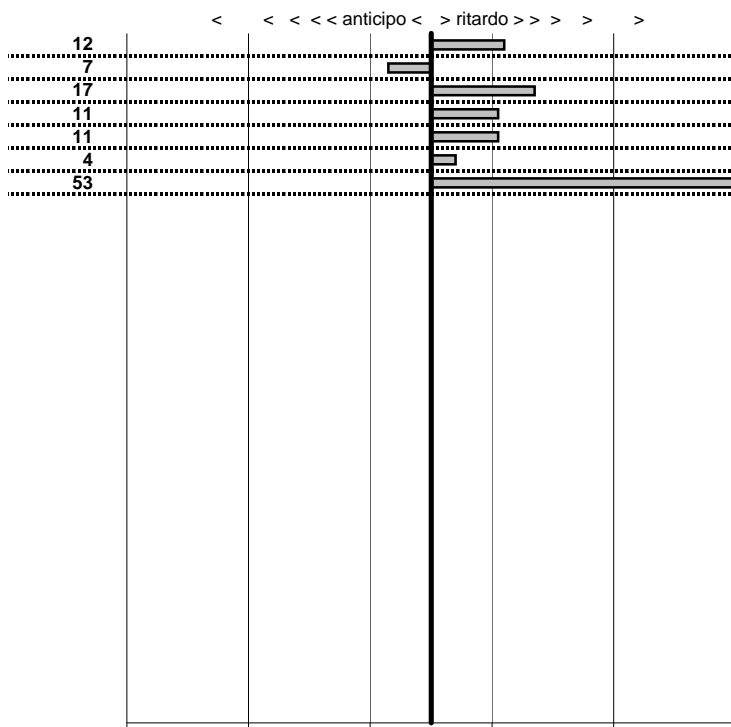

Car Club Capitolino
13° Trofeo del Terminillo
Cantalice (Ri) 5-6 Novembre 2011

tempi e classifiche disponibili su www.cronoviterbo.net

- Cronologi - Penalità - Statistiche -

PIRRI ALBERTO **6**
LANCIA FULVIA RALLY 1,3 S

9 in classifica

prova	t.imposto	start	stop	t.netto
PC31-Campoforogna 2	0:00:09,00	21:38:59,85	21:39:08,97	0:00:09,12
PC32-Campostella 1	0:24:55,00	21:40:14,51	22:05:09,44	0:24:54,93
PC33-Campostella 2	0:00:06,00	22:05:09,44	22:05:15,61	0:00:06,17
PC34-Campostella 3	0:00:07,00	22:05:15,61	22:05:22,72	0:00:07,11
PC35-Vallolina 1	0:09:59,00	22:05:22,72	22:15:21,83	0:09:59,11
PC36-Vallolina 2	0:00:07,00	22:15:21,83	22:15:28,87	0:00:07,04
PC37-Vallolina 3	0:00:06,00	22:15:28,87	22:15:35,40	0:00:06,53

SOMMA PENALITA' **571**
MEDIA PENALITA' **15,4**

ALTRE PENALITA' **0**
TOTALE PENALITA' **965**