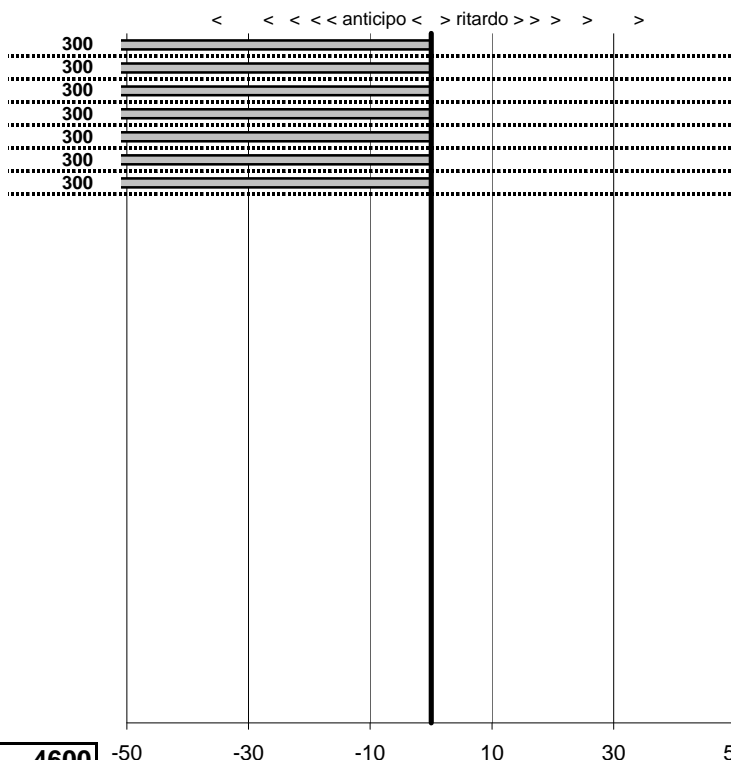

Car Club Capitolino
13° Trofeo del Terminillo
Cantalice (Ri) 5-6 Novembre 2011

tempi e classifiche disponibili su www.cronoviterbo.net

- Cronologi - Penalità - Statistiche -

GAGGIANO ANGELO **31**
GIULIA SUPER GIARDINETTA

38 in classifica

prova	t.imposto	start	stop	t.netto
PC31-Campoforogna 2	0:00:09,00	00:00:00,00	00:00:00,00	0:00:00,00
PC32-Campostella 1	0:24:55,00	00:00:00,00	00:00:00,00	0:00:00,00
PC33-Campostella 2	0:00:06,00	00:00:00,00	00:00:00,00	0:00:00,00
PC34-Campostella 3	0:00:07,00	00:00:00,00	00:00:00,00	0:00:00,00
PC35-Vallolina 1	0:09:59,00	00:00:00,00	00:00:00,00	0:00:00,00
PC36-Vallolina 2	0:00:07,00	00:00:00,00	00:00:00,00	0:00:00,00
PC37-Vallolina 3	0:00:06,00	00:00:00,00	00:00:00,00	0:00:00,00

SOMMA PENALITA' **8.758**
MEDIA PENALITA' **236,7**

ALTRE PENALITA' **4600**
TOTALE PENALITA' **22.976**