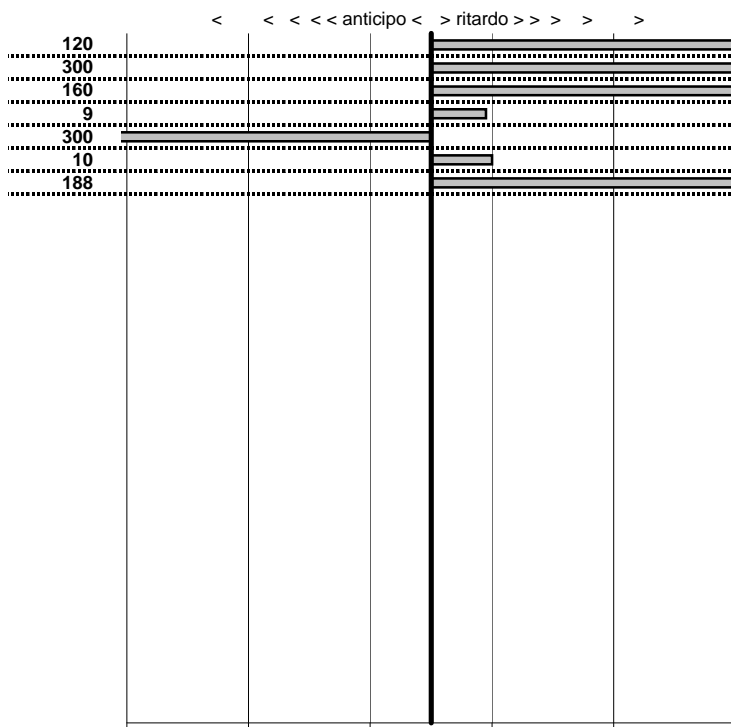

Car Club Capitolino
13° Trofeo del Terminillo
Cantalice (Ri) 5-6 Novembre 2011

tempi e classifiche disponibili su www.cronoviterbo.net

- Cronologi - Penalità - Statistiche -

PIERACCIANI STEFANO **14**
MG PA

23 in classifica

prova	t.imposto	start	stop	t.netto
PC31-Campoforogna 2	0:00:09,00	21:51:22,19	21:51:32,39	0:00:10,20
PC32-Campostella 1	0:24:55,00	21:52:29,19	22:17:29,23	0:25:00,04
PC33-Campostella 2	0:00:06,00	22:17:29,23	22:17:36,83	0:00:07,60
PC34-Campostella 3	0:00:07,00	22:17:36,83	22:17:43,92	0:00:07,09
PC35-Vallolina 1	0:09:59,00	22:17:43,92	22:27:31,80	0:09:47,88
PC36-Vallolina 2	0:00:07,00	22:27:31,80	22:27:38,90	0:00:07,10
PC37-Vallolina 3	0:00:06,00	22:27:38,90	22:27:46,78	0:00:07,88

SOMMA PENALITA' **3.544**
MEDIA PENALITA' **95,8**

ALTRE PENALITA' **0**
TOTALE PENALITA' **4.820**