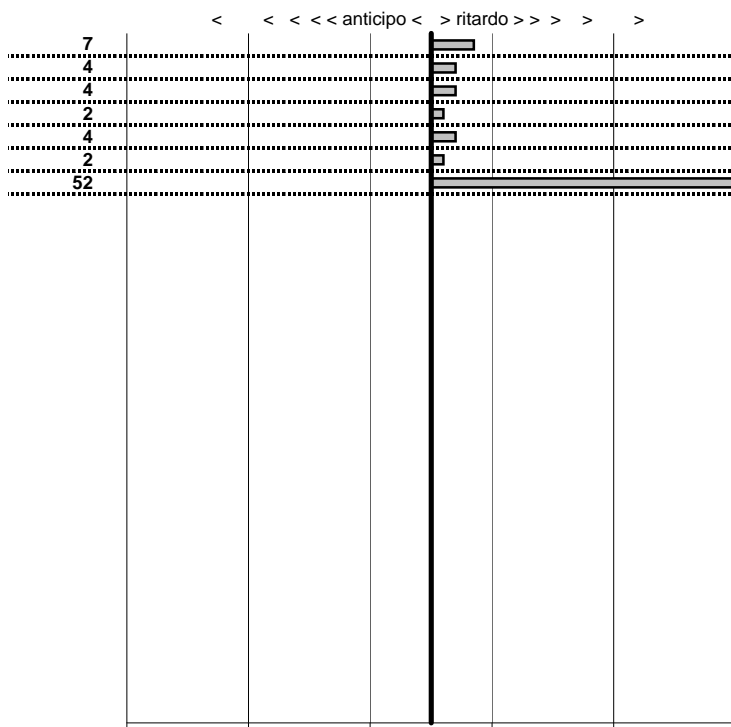

- Cronologi - Penalità - Statistiche -

IVELLA ROBERTO
 FULVIA COUPE'

25

5 in classifica

prova	t.imposto	start	stop	t.netto
PC31-Campoforogna 2	0:00:09,00	21:55:06,04	21:55:15,11	0:00:09,07
PC32-Campostella 1	0:24:55,00	21:56:50,33	22:21:45,37	0:24:55,04
PC33-Campostella 2	0:00:06,00	22:21:45,37	22:21:51,41	0:00:06,04
PC34-Campostella 3	0:00:07,00	22:21:51,41	22:21:58,43	0:00:07,02
PC35-Vallolina 1	0:09:59,00	22:21:58,43	22:31:57,47	0:09:59,04
PC36-Vallolina 2	0:00:07,00	22:31:57,47	22:32:04,49	0:00:07,02
PC37-Vallolina 3	0:00:06,00	22:32:04,49	22:32:11,01	0:00:06,52