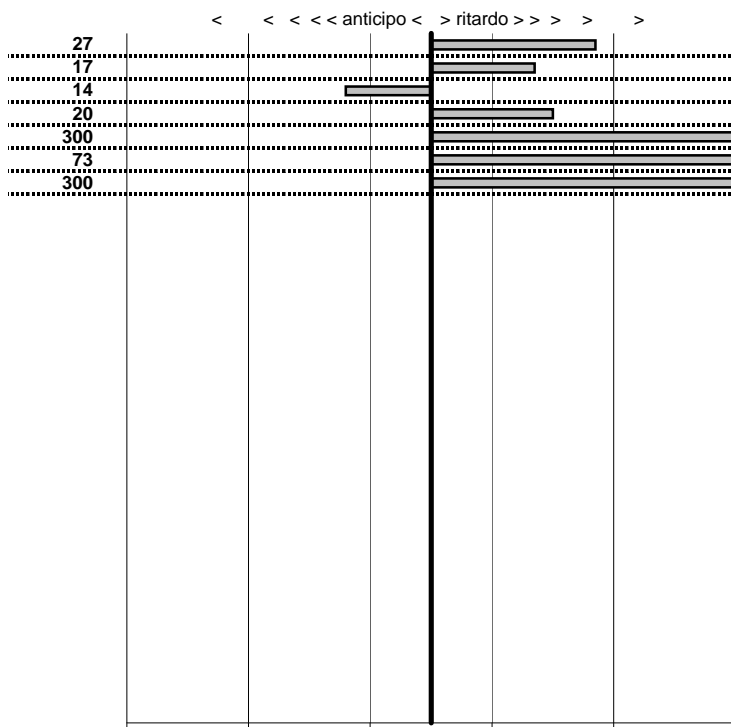

Car Club Capitolino
13° Trofeo del Terminillo
Cantalice (Ri) 5-6 Novembre 2011

tempi e classifiche disponibili su www.cronoviterbo.net

- Cronologi - Penalità - Statistiche -

MARCELLI MAURO
PORSCHE 911 TARGA 2,4T

28

20 in classifica

prova	t.imposto	start	stop	t.netto
PC31-Campoforogna 2	0:00:09,00	21:58:13,92	21:58:23,19	0:00:09,27
PC32-Campostella 1	0:24:55,00	21:59:16,58	22:24:11,75	0:24:55,17
PC33-Campostella 2	0:00:06,00	22:24:11,75	22:24:17,61	0:00:05,86
PC34-Campostella 3	0:00:07,00	22:24:17,61	22:24:24,81	0:00:07,20
PC35-Vallolina 1	0:09:59,00	22:24:24,81	22:34:38,29	0:10:13,48
PC36-Vallolina 2	0:00:07,00	22:34:38,29	22:34:46,02	0:00:07,73
PC37-Vallolina 3	0:00:06,00	22:34:46,02	22:34:57,54	0:00:11,52

SOMMA PENALITA' 2.484
MEDIA PENALITA' 67,1

ALTRE PENALITA' 0
TOTALE PENALITA' 4.272