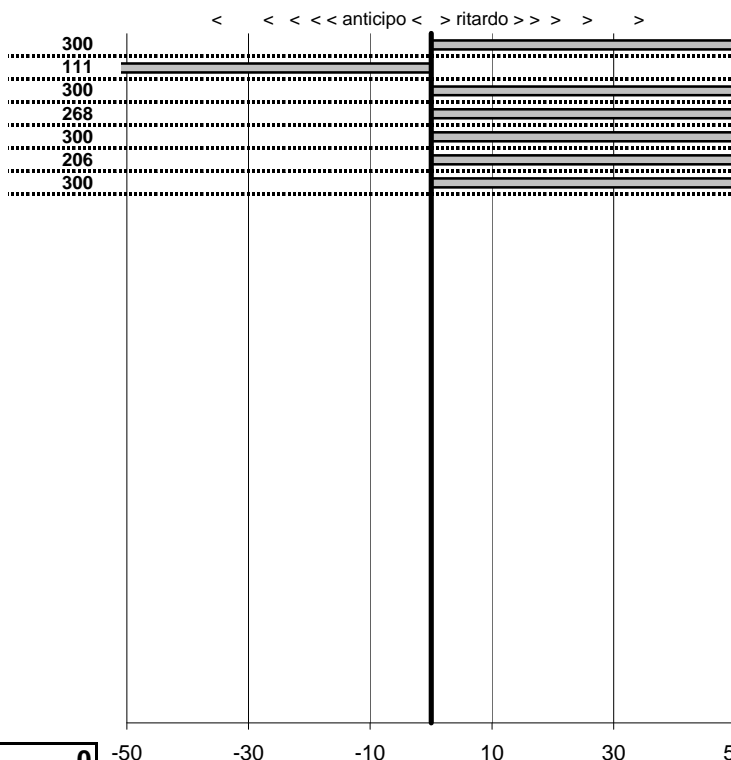

Car Club Capitolino
13° Trofeo del Terminillo
Cantalice (Ri) 5-6 Novembre 2011

tempi e classifiche disponibili su www.cronoviterbo.net

- Cronologi - Penalità - Statistiche -

RADICIONI ROMOLO FERRARI DINO 208 GT4	26

35 in classifica

prova	t.imposto	start	stop	t.netto
PC31-Campoforogna 2	0:00:09,00	21:56:19,03	21:56:32,96	0:00:13,93
PC32-Campostella 1	0:24:55,00	21:58:06,82	22:23:00,71	0:24:53,89
PC33-Campostella 2	0:00:06,00	22:23:00,71	22:23:10,66	0:00:09,95
PC34-Campostella 3	0:00:07,00	22:23:10,66	22:23:20,34	0:00:09,68
PC35-Vallolina 1	0:09:59,00	22:23:20,34	22:34:32,03	0:11:11,69
PC36-Vallolina 2	0:00:07,00	22:34:32,03	22:34:41,09	0:00:09,06
PC37-Vallolina 3	0:00:06,00	22:34:41,09	22:34:53,75	0:00:12,66

SOMMA PENALITA'	9.711
MEDIA PENALITA'	262,5

ALTRE PENALITA'	0
TOTALE PENALITA'	17.286