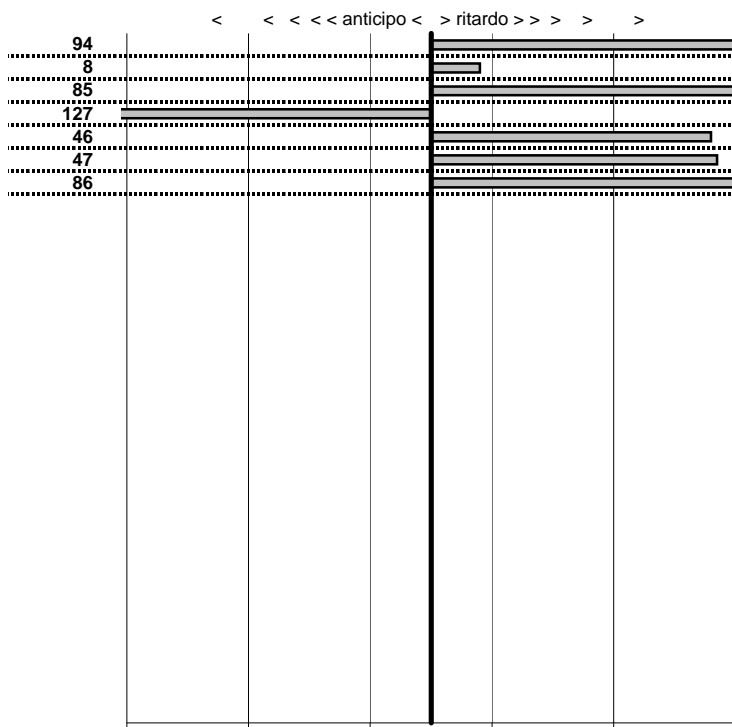

Car Club Capitolino
13° Trofeo del Terminillo
Cantalice (Ri) 5-6 Novembre 2011

tempi e classifiche disponibili su www.cronoviterbo.net

- Cronologi - Penalità - Statistiche -

BESCHI MATTIHAS
STEYR PUCH

22

22 in classifica

prova	t.imposto	start	stop	t.netto
PC31-Campoforogna 2	0:00:09,00	21:52:04,99	21:52:14,93	0:00:09,94
PC32-Campostella 1	0:24:55,00	21:53:04,28	22:17:59,36	0:24:55,08
PC33-Campostella 2	0:00:06,00	22:17:59,36	22:18:06,21	0:00:06,85
PC34-Campostella 3	0:00:07,00	22:18:06,21	22:18:11,94	0:00:05,73
PC35-Vallolina 1	0:09:59,00	22:18:11,94	22:28:11,40	0:09:59,46
PC36-Vallolina 2	0:00:07,00	22:28:11,40	22:28:18,87	0:00:07,47
PC37-Vallolina 3	0:00:06,00	22:28:18,87	22:28:25,73	0:00:06,86

SOMMA PENALITA' 2.893
MEDIA PENALITA' 78,2

ALTRE PENALITA' 0
TOTALE PENALITA' 4.600