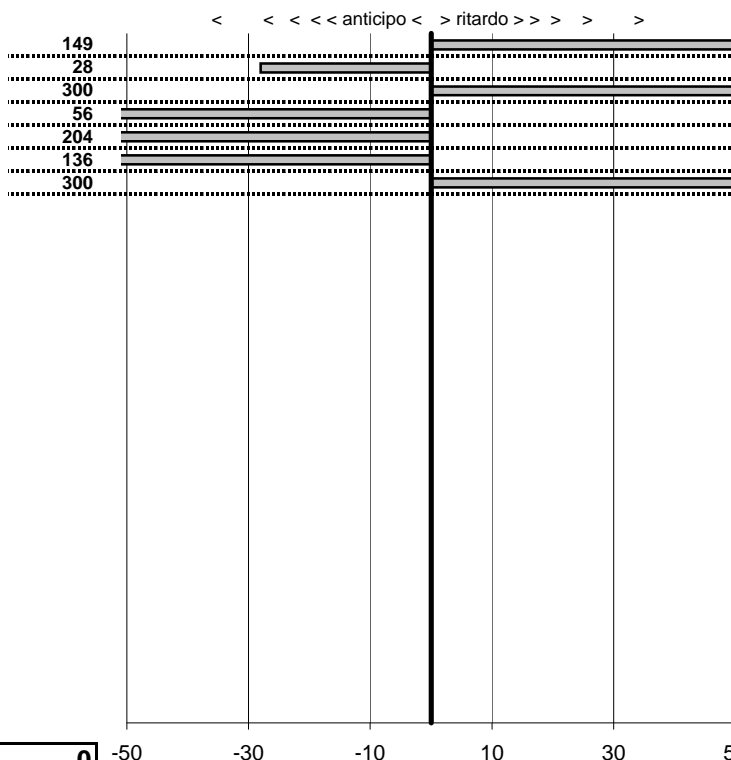

Car Club Capitolino
13° Trofeo del Terminillo
Cantalice (Ri) 5-6 Novembre 2011

tempi e classifiche disponibili su www.cronoviterbo.net

- Cronologi - Penalità - Statistiche -

POLVERINI MASSIMO **34**
A.R. ALFETTA

36 in classifica

prova	t.imposto	start	stop	t.netto
PC31-Campoforogna 2	0:00:09,00	22:02:01,15	22:02:11,64	0:00:10,49
PC32-Campostella 1	0:24:55,00	22:02:49,09	22:27:43,81	0:24:54,72
PC33-Campostella 2	0:00:06,00	22:27:43,81	22:27:53,54	0:00:09,73
PC34-Campostella 3	0:00:07,00	22:27:53,54	22:27:59,98	0:00:06,44
PC35-Vallolina 1	0:09:59,00	22:27:59,98	22:37:56,94	0:09:56,96
PC36-Vallolina 2	0:00:07,00	22:37:56,94	22:38:02,58	0:00:05,64
PC37-Vallolina 3	0:00:06,00	22:38:02,58	22:38:12,09	0:00:09,51

SOMMA PENALITA' **5.927**
MEDIA PENALITA' **160,2**

ALTRE PENALITA' **0**
TOTALE PENALITA' **17.781**