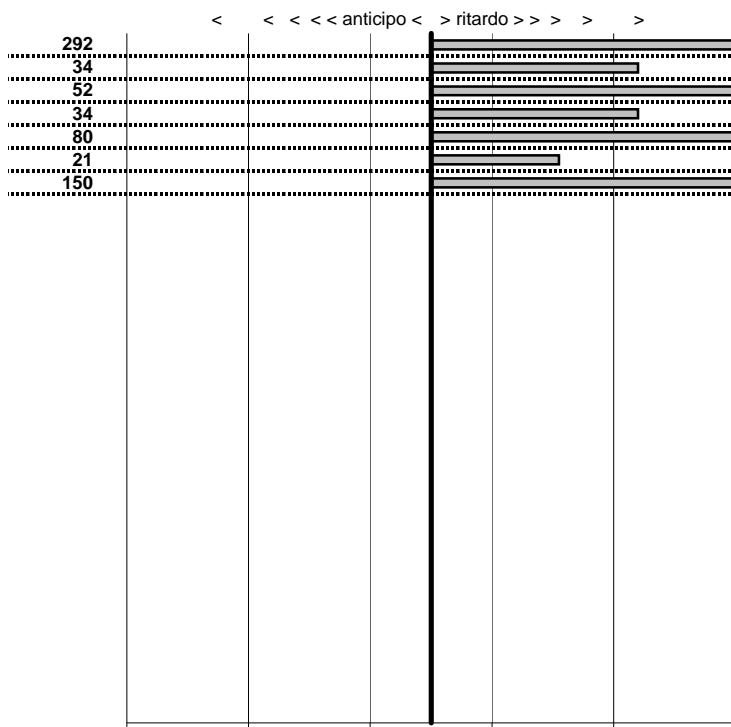

Car Club Capitolino
13° Trofeo del Terminillo
Cantalice (Ri) 5-6 Novembre 2011

tempi e classifiche disponibili su www.cronoviterbo.net

- Cronologi - Penalità - Statistiche -

GATTI ENZO
TRIUPH TR3A **24**

18 in classifica

prova	t.imposto	start	stop	t.netto
PC31-Campoforogna 2	0:00:09,00	21:54:09,02	21:54:20,94	0:00:11,92
PC32-Campostella 1	0:24:55,00	21:57:29,28	22:22:24,62	0:24:55,34
PC33-Campostella 2	0:00:06,00	22:22:24,62	22:22:31,14	0:00:06,52
PC34-Campostella 3	0:00:07,00	22:22:31,14	22:22:38,48	0:00:07,34
PC35-Vallolina 1	0:09:59,00	22:22:38,48	22:32:38,28	0:09:59,80
PC36-Vallolina 2	0:00:07,00	22:32:38,28	22:32:45,49	0:00:07,21
PC37-Vallolina 3	0:00:06,00	22:32:45,49	22:32:52,99	0:00:07,50

SOMMA PENALITA' 2.239
MEDIA PENALITA' 60,5

ALTRE PENALITA' 0
TOTALE PENALITA' 3.582