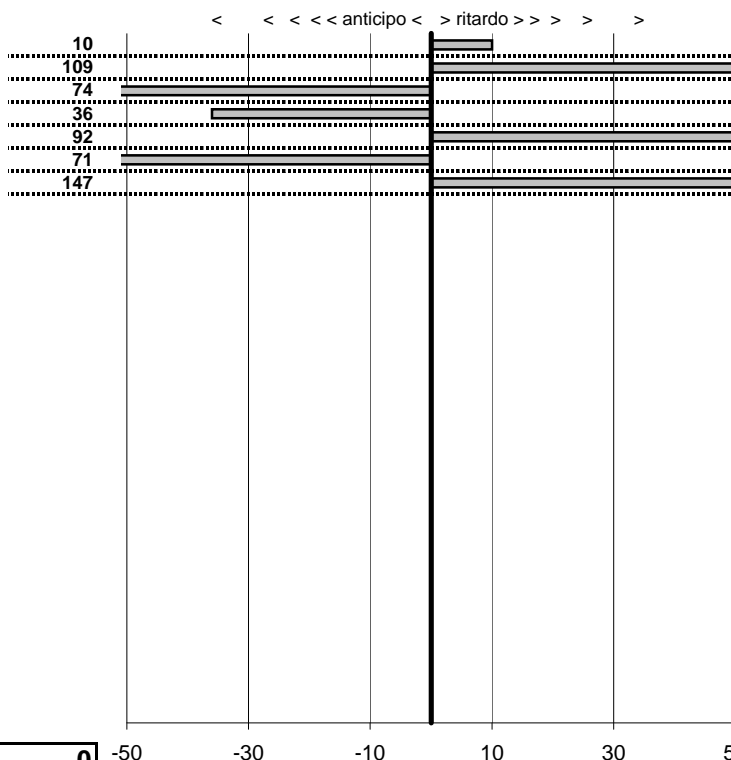

- Cronologi - Penalità - Statistiche -

MONACO CARLO FIAT 1100 EXPORT	23
----------------------------------	-----------

15 in classifica

prova	t.imposto	start	stop	t.netto
PC31-Campoforogna 2	0:00:09,00	21:53:06,47	21:53:15,57	0:00:09,10
PC32-Campostella 1	0:24:55,00	21:53:57,75	22:18:53,84	0:24:56,09
PC33-Campostella 2	0:00:06,00	22:18:53,84	22:18:59,10	0:00:05,26
PC34-Campostella 3	0:00:07,00	22:18:59,10	22:19:05,74	0:00:06,64
PC35-Vallolina 1	0:09:59,00	22:19:05,74	22:29:05,66	0:09:59,92
PC36-Vallolina 2	0:00:07,00	22:29:05,66	22:29:11,95	0:00:06,29
PC37-Vallolina 3	0:00:06,00	22:29:11,95	22:29:19,42	0:00:07,47