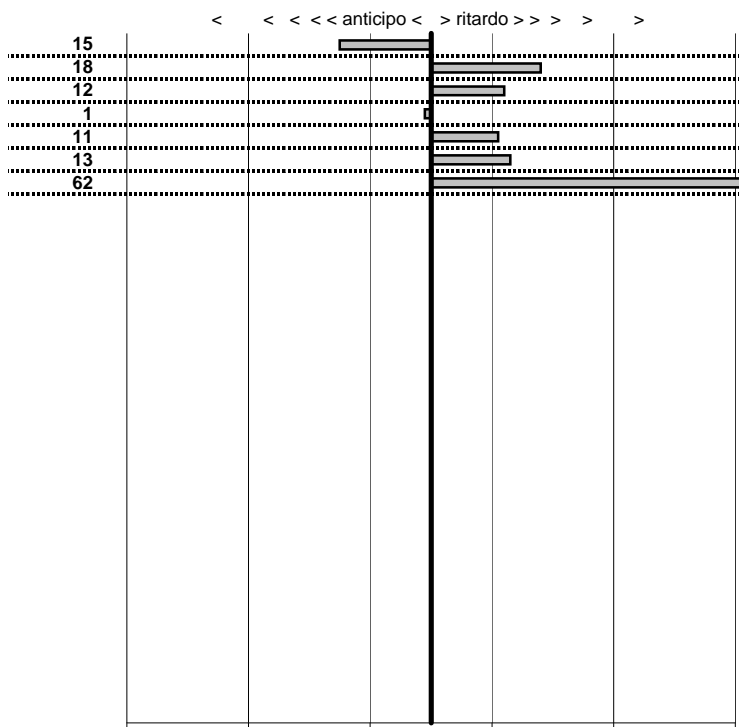

- Cronologi - Penalità - Statistiche -

CARLI GIANCARLO **5**
 A 112 ABARTH

8 in classifica

prova	t.imposto	start	stop	t.netto
PC31-Campoforogna 2	0:00:09,00	21:38:02,38	21:38:11,23	0:00:08,85
PC32-Campostella 1	0:24:55,00	21:38:56,05	22:03:51,23	0:24:55,18
PC33-Campostella 2	0:00:06,00	22:03:51,23	22:03:57,35	0:00:06,12
PC34-Campostella 3	0:00:07,00	22:03:57,35	22:04:04,34	0:00:06,99
PC35-Vallolina 1	0:09:59,00	22:04:04,34	22:14:03,45	0:09:59,11
PC36-Vallolina 2	0:00:07,00	22:14:03,45	22:14:10,58	0:00:07,13
PC37-Vallolina 3	0:00:06,00	22:14:10,58	22:14:17,20	0:00:06,62