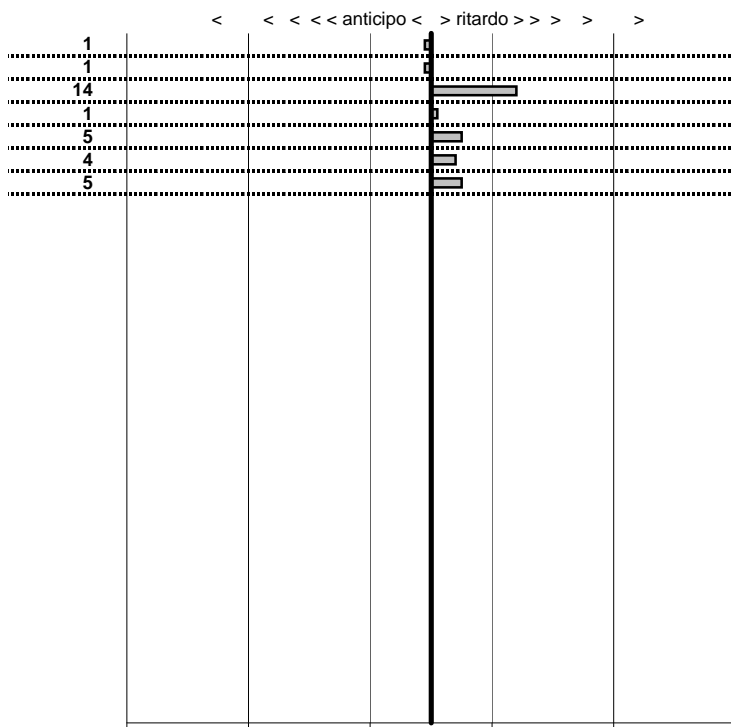

- Cronologi - Penalità - Statistiche -

MAZZELLA GIUDO	7
A.R. GT 1600 VELOCE	

2 in classifica

prova	t.imposto	start	stop	t.netto
PC31-Campoforogna 2	0:00:09,00	21:40:05,46	21:40:14,45	0:00:08,99
PC32-Campostella 1	0:24:55,00	21:41:08,00	22:06:02,99	0:24:54,99
PC33-Campostella 2	0:00:06,00	22:06:02,99	22:06:09,13	0:00:06,14
PC34-Campostella 3	0:00:07,00	22:06:09,13	22:06:16,14	0:00:07,01
PC35-Vallolina 1	0:09:59,00	22:06:16,14	22:16:15,19	0:09:59,05
PC36-Vallolina 2	0:00:07,00	22:16:15,19	22:16:22,23	0:00:07,04
PC37-Vallolina 3	0:00:06,00	22:16:22,23	22:16:28,28	0:00:06,05