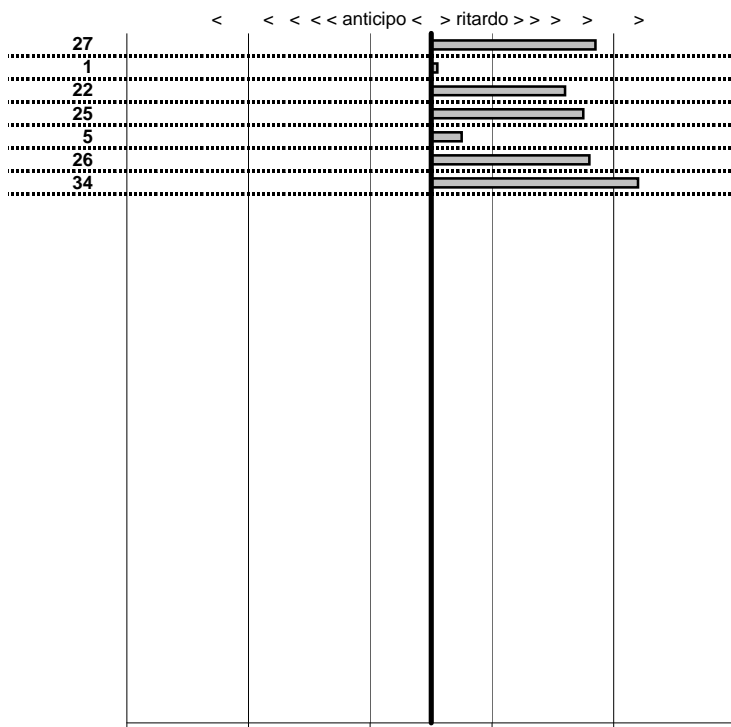

Car Club Capitolino
13° Trofeo del Terminillo
Cantalice (Ri) 5-6 Novembre 2011

tempi e classifiche disponibili su www.cronoviterbo.net

- Cronologi - Penalità - Statistiche -

MATTEONI MATTEO **16**
MERCEDES BENZ 230 S

13 in classifica

prova	t.imposto	start	stop	t.netto
PC31-Campoforogna 2	0:00:09,00	21:47:42,07	21:47:51,34	0:00:09,27
PC32-Campostella 1	0:24:55,00	21:48:30,25	22:13:25,26	0:24:55,01
PC33-Campostella 2	0:00:06,00	22:13:25,26	22:13:31,48	0:00:06,22
PC34-Campostella 3	0:00:07,00	22:13:31,48	22:13:38,73	0:00:07,25
PC35-Vallolina 1	0:09:59,00	22:13:38,73	22:23:37,78	0:09:59,05
PC36-Vallolina 2	0:00:07,00	22:23:37,78	22:23:45,04	0:00:07,26
PC37-Vallolina 3	0:00:06,00	22:23:45,04	22:23:51,38	0:00:06,34

SOMMA PENALITA' **809**
MEDIA PENALITA' **21,9**

ALTRE PENALITA' **0**
TOTALE PENALITA' **1.335**