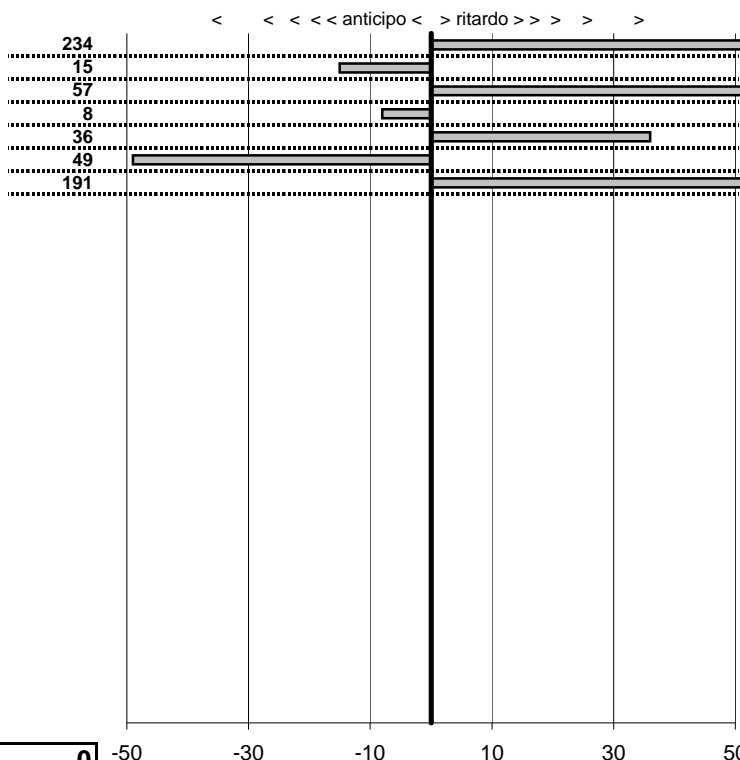

Car Club Capitolino
13° Trofeo del Terminillo
Cantalice (Ri) 5-6 Novembre 2011

tempi e classifiche disponibili su www.cronoviterbo.net

- Cronologi - Penalità - Statistiche -

MONTAGANO GIANLUCA **15**
MG A

19 in classifica

prova	t.imposto	start	stop	t.netto
PC31-Campoforogna 2	0:00:09,00	21:46:25,99	21:46:37,33	0:00:11,34
PC32-Campostella 1	0:24:55,00	21:47:13,38	22:12:08,23	0:24:54,85
PC33-Campostella 2	0:00:06,00	22:12:08,23	22:12:14,80	0:00:06,57
PC34-Campostella 3	0:00:07,00	22:12:14,80	22:12:21,72	0:00:06,92
PC35-Vallolina 1	0:09:59,00	22:12:21,72	22:22:21,08	0:09:59,36
PC36-Vallolina 2	0:00:07,00	22:22:21,08	22:22:27,59	0:00:06,51
PC37-Vallolina 3	0:00:06,00	22:22:27,59	22:22:35,50	0:00:07,91

SOMMA PENALITA' **2.265**
MEDIA PENALITA' **61,2**

ALTRE PENALITA' **0**
TOTALE PENALITA' **3.647**