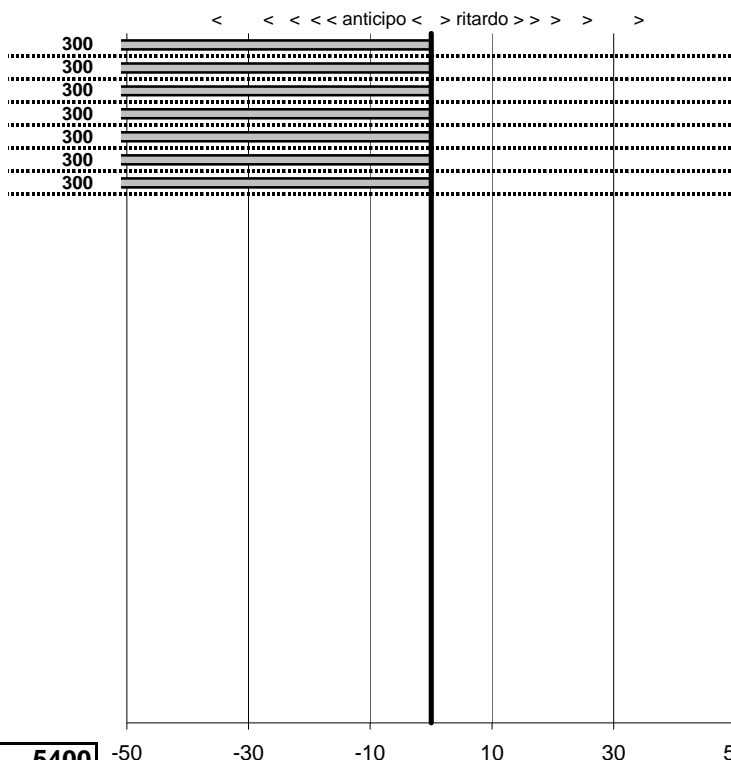

Car Club Capitolino
13° Trofeo del Terminillo
Cantalice (Ri) 5-6 Novembre 2011

tempi e classifiche disponibili su www.cronoviterbo.net

- Cronologi - Penalità - Statistiche -

DELL'EVERSANO ORAZIO
A.R. GIULIA TI 1600

45

41 in classifica

prova	t.imposto	start	stop	t.netto
PC31-Campoforogna 2	0:00:09,00	00:00:00,00	00:00:00,00	0:00:00,00
PC32-Campostella 1	0:24:55,00	00:00:00,00	00:00:00,00	0:00:00,00
PC33-Campostella 2	0:00:06,00	00:00:00,00	00:00:00,00	0:00:00,00
PC34-Campostella 3	0:00:07,00	00:00:00,00	00:00:00,00	0:00:00,00
PC35-Vallolina 1	0:09:59,00	00:00:00,00	00:00:00,00	0:00:00,00
PC36-Vallolina 2	0:00:07,00	00:00:00,00	00:00:00,00	0:00:00,00
PC37-Vallolina 3	0:00:06,00	00:00:00,00	00:00:00,00	0:00:00,00

SOMMA PENALITA' 9.972
MEDIA PENALITA' 269,5

ALTRE PENALITA' 5400
TOTALE PENALITA' 25.364