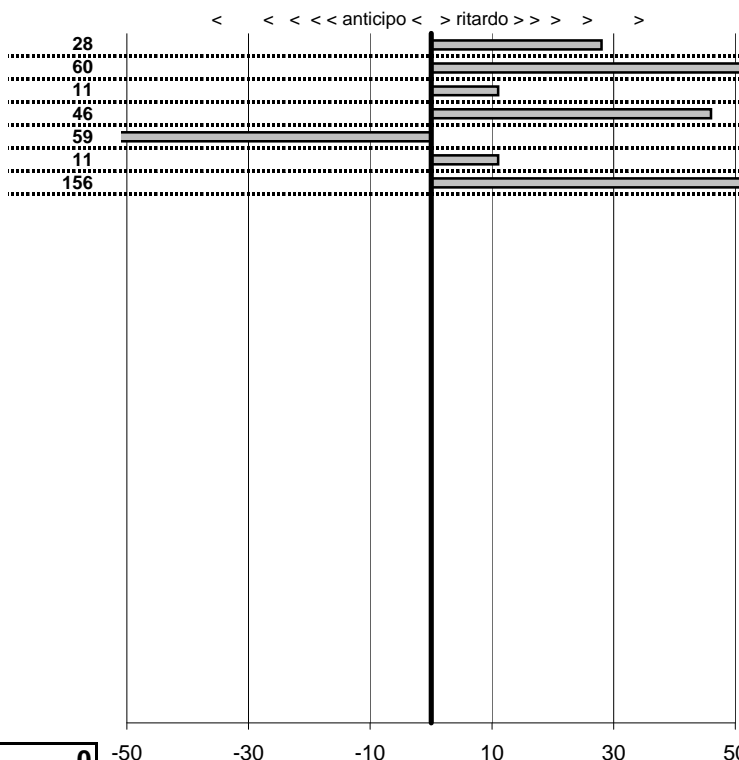

- Cronologi - Penalità - Statistiche -

FASANO MANUEL A.R. 1750	33
----------------------------	-----------

30 in classifica

prova	t.imposto	start	stop	t.netto
PC31-Campoforogna 2	0:00:09,00	22:00:12,14	22:00:21,42	0:00:09,28
PC32-Campostella 1	0:24:55,00	22:01:43,03	22:26:38,63	0:24:55,60
PC33-Campostella 2	0:00:06,00	22:26:38,63	22:26:44,74	0:00:06,11
PC34-Campostella 3	0:00:07,00	22:26:44,74	22:26:52,20	0:00:07,46
PC35-Vallolina 1	0:09:59,00	22:26:52,20	22:36:50,61	0:09:58,41
PC36-Vallolina 2	0:00:07,00	22:36:50,61	22:36:57,72	0:00:07,11
PC37-Vallolina 3	0:00:06,00	22:36:57,72	22:37:05,28	0:00:07,56