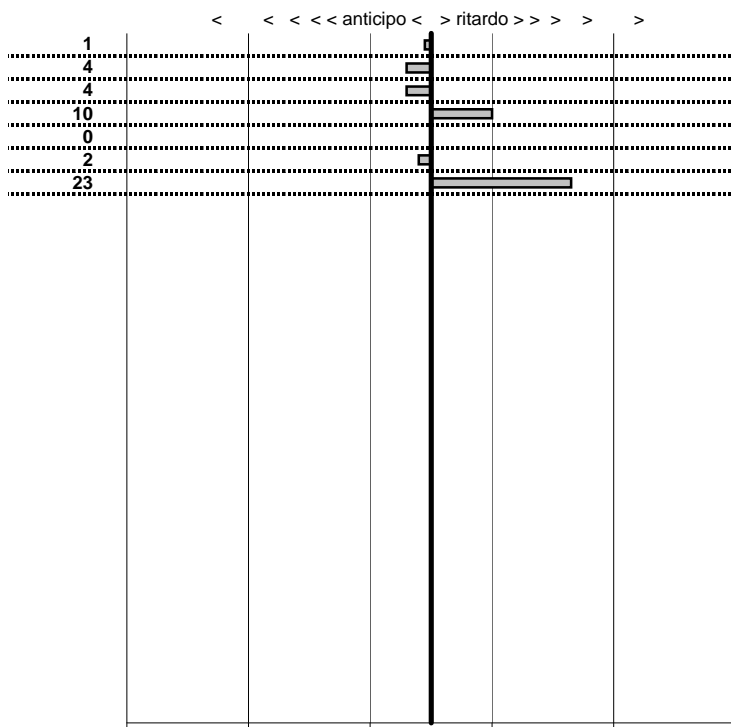

- Cronologi - Penalità - Statistiche -

PACIARONI GIAMPAOLO **10**
 A 112 ABARTH

11 in classifica

prova	t.imposto	start	stop	t.netto
PC31-Campoforogna 2	0:00:09,00	21:42:53,82	21:43:02,81	0:00:08,99
PC32-Campostella 1	0:24:55,00	21:44:18,51	22:09:13,47	0:24:54,96
PC33-Campostella 2	0:00:06,00	22:09:13,47	22:09:19,43	0:00:05,96
PC34-Campostella 3	0:00:07,00	22:09:19,43	22:09:26,53	0:00:07,10
PC35-Vallolina 1	0:09:59,00	22:09:26,53	22:19:25,53	0:09:59,00
PC36-Vallolina 2	0:00:07,00	22:19:25,53	22:19:32,51	0:00:06,98
PC37-Vallolina 3	0:00:06,00	22:19:32,51	22:19:38,74	0:00:06,23