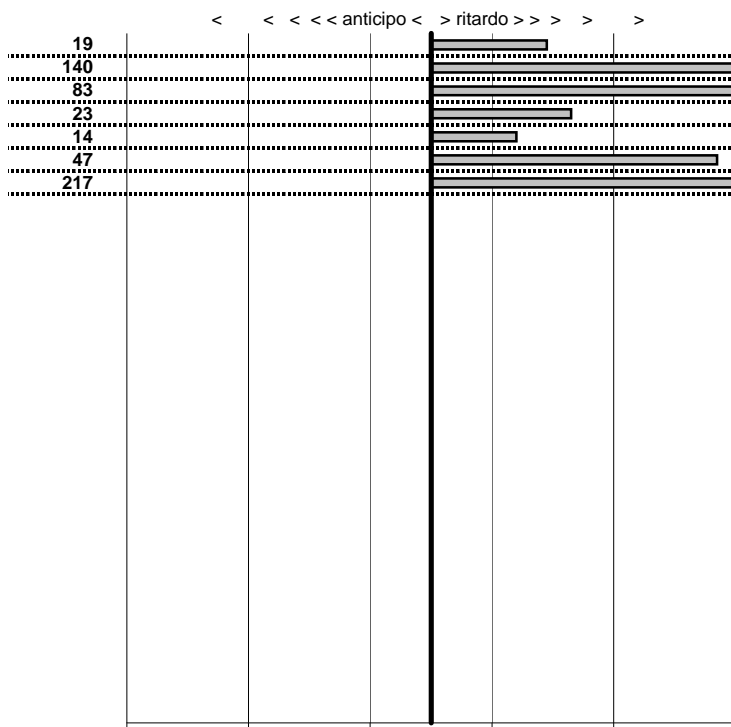

- Cronologi - Penalità - Statistiche -

AVALLONE ANTONIO **30**
MERCEDES 280 PAGODA

27 in classifica

prova	t.imposto	start	stop	t.netto
PC31-Campoforogna 2	0:00:09,00	21:59:19,21	21:59:28,40	0:00:09,19
PC32-Campostella 1	0:24:55,00	22:01:06,21	22:26:02,61	0:24:56,40
PC33-Campostella 2	0:00:06,00	22:26:02,61	22:26:09,44	0:00:06,83
PC34-Campostella 3	0:00:07,00	22:26:09,44	22:26:16,67	0:00:07,23
PC35-Vallolina 1	0:09:59,00	22:26:16,67	22:36:15,81	0:09:59,14
PC36-Vallolina 2	0:00:07,00	22:36:15,81	22:36:23,28	0:00:07,47
PC37-Vallolina 3	0:00:06,00	22:36:23,28	22:36:31,45	0:00:08,17