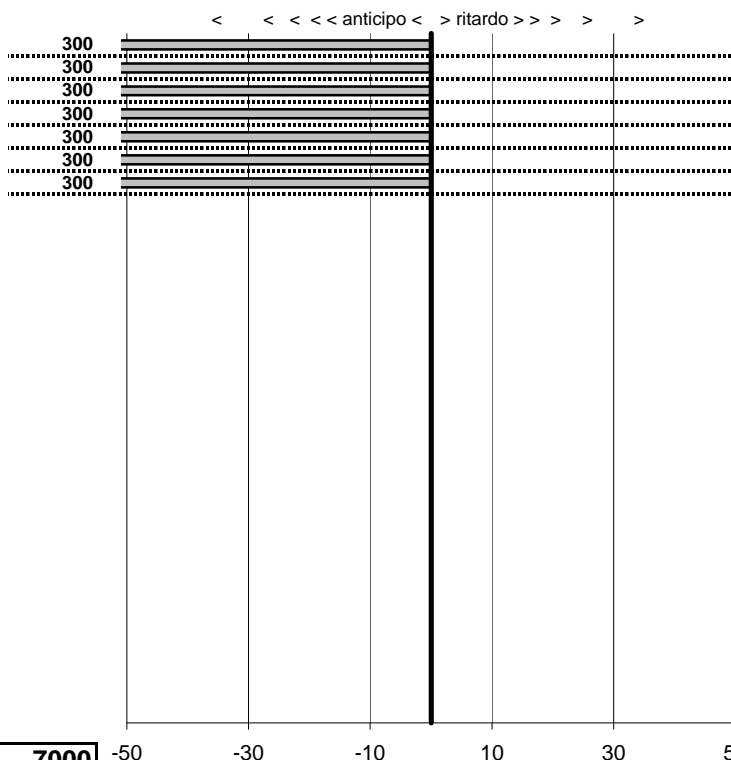

Car Club Capitolino
13° Trofeo del Terminillo
Cantalice (Ri) 5-6 Novembre 2011

tempi e classifiche disponibili su www.cronoviterbo.net

- Cronologi - Penalità - Statistiche -

DE ANGELIS ERMANNO
PORSCHE 356 A S

19

43 in classifica

prova	t.imposto	start	stop	t.netto
PC31-Campoforogna 2	0:00:09,00	00:00:00,00	00:00:00,00	0:00:00,00
PC32-Campostella 1	0:24:55,00	00:00:00,00	00:00:00,00	0:00:00,00
PC33-Campostella 2	0:00:06,00	00:00:00,00	00:00:00,00	0:00:00,00
PC34-Campostella 3	0:00:07,00	00:00:00,00	00:00:00,00	0:00:00,00
PC35-Vallolina 1	0:09:59,00	00:00:00,00	00:00:00,00	0:00:00,00
PC36-Vallolina 2	0:00:07,00	00:00:00,00	00:00:00,00	0:00:00,00
PC37-Vallolina 3	0:00:06,00	00:00:00,00	00:00:00,00	0:00:00,00

SOMMA PENALITA' 10.584
MEDIA PENALITA' 286,1

ALTRE PENALITA' 7000
TOTALE PENALITA' 27.783