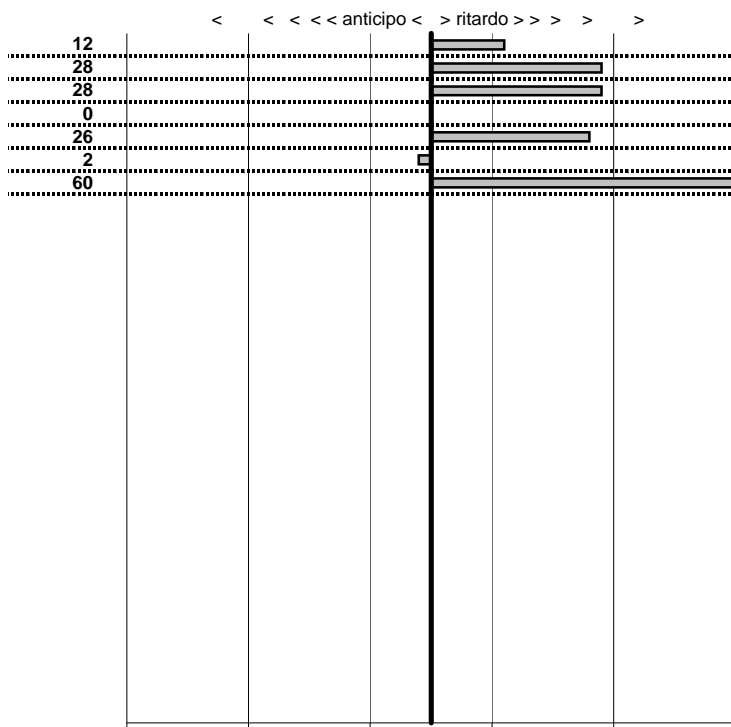

Car Club Capitolino
13° Trofeo del Terminillo
Cantalice (Ri) 5-6 Novembre 2011

tempi e classifiche disponibili su www.cronoviterbo.net

- Cronologi - Penalità - Statistiche -

PEPE FABIO MASSIMO **8**
A 112 ABARTH

14 in classifica

prova	t.imposto	start	stop	t.netto
PC31-Campoforogna 2	0:00:09,00	21:41:18,12	21:41:27,24	0:00:09,12
PC32-Campostella 1	0:24:55,00	21:42:44,65	22:07:39,93	0:24:55,28
PC33-Campostella 2	0:00:06,00	22:07:39,93	22:07:46,21	0:00:06,28
PC34-Campostella 3	0:00:07,00	22:07:46,21	22:07:53,21	0:00:07,00
PC35-Vallolina 1	0:09:59,00	22:07:53,21	22:17:52,47	0:09:59,26
PC36-Vallolina 2	0:00:07,00	22:17:52,47	22:17:59,45	0:00:06,98
PC37-Vallolina 3	0:00:06,00	22:17:59,45	22:18:06,05	0:00:06,60

SOMMA PENALITA' **1.046**
MEDIA PENALITA' **28,3**

ALTRE PENALITA' **0**
TOTALE PENALITA' **1.925**