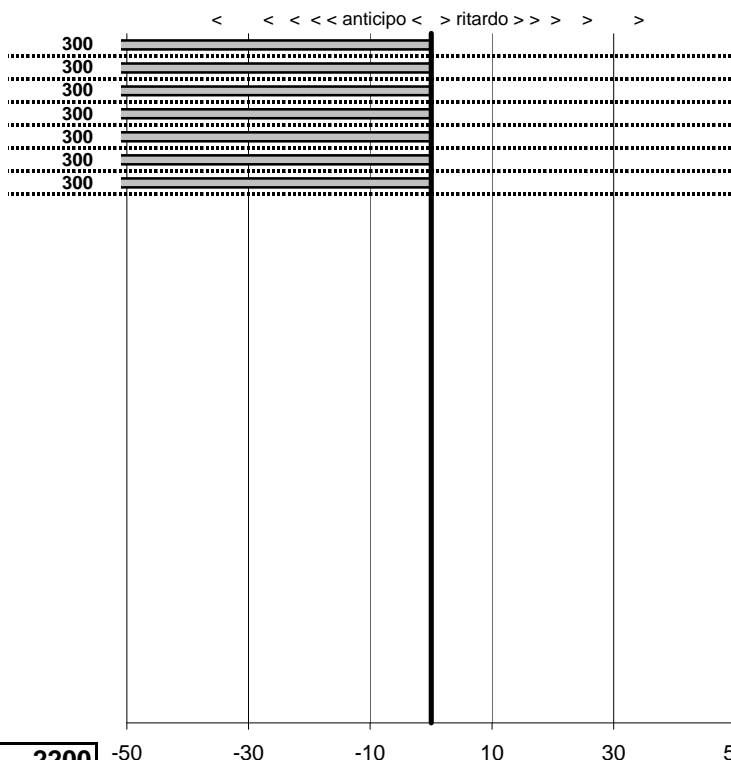

Car Club Capitolino
13° Trofeo del Terminillo
Cantalice (Ri) 5-6 Novembre 2011

tempi e classifiche disponibili su www.cronoviterbo.net

- Cronologi - Penalità - Statistiche -

BOSCOLO WILMER **27**
MINI COOPER EX. 1300

33 in classifica

prova	t.imposto	start	stop	t.netto
PC31-Campoforogna 2	0:00:09,00	00:00:00,00	00:00:00,00	0:00:00,00
PC32-Campostella 1	0:24:55,00	00:00:00,00	00:00:00,00	0:00:00,00
PC33-Campostella 2	0:00:06,00	00:00:00,00	00:00:00,00	0:00:00,00
PC34-Campostella 3	0:00:07,00	00:00:00,00	00:00:00,00	0:00:00,00
PC35-Vallolina 1	0:09:59,00	00:00:00,00	00:00:00,00	0:00:00,00
PC36-Vallolina 2	0:00:07,00	00:00:00,00	00:00:00,00	0:00:00,00
PC37-Vallolina 3	0:00:06,00	00:00:00,00	00:00:00,00	0:00:00,00

SOMMA PENALITA' 4.285
MEDIA PENALITA' 115,8

ALTRE PENALITA' 2200
TOTALE PENALITA' 11.219