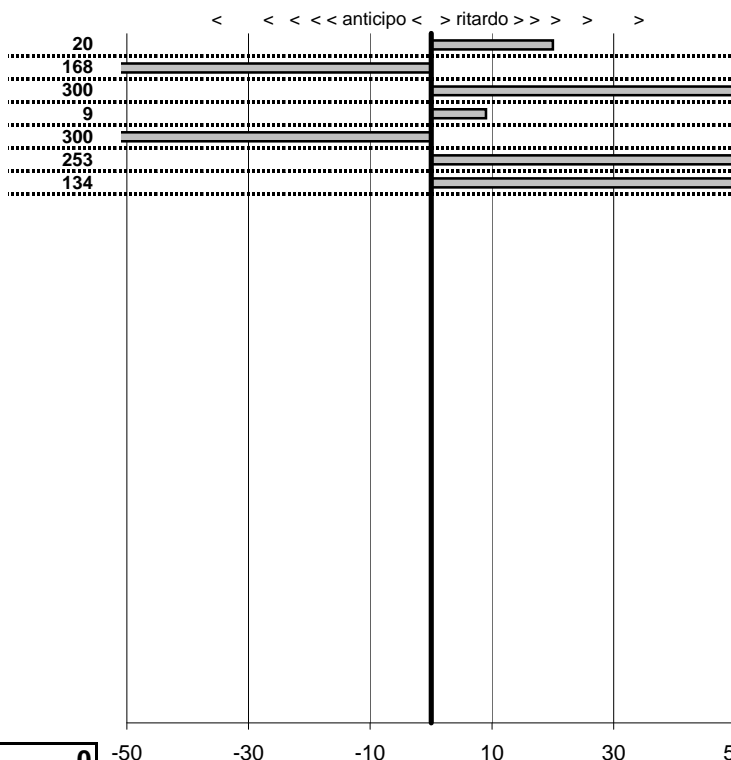

- Cronologi - Penalità - Statistiche -

TRAVAGLINI VINCENZO **43**
 PININFARINA 124 SPIDER

29 in classifica

prova	t.imposto	start	stop	t.netto
PC31-Campoforogna 2	0:00:09,00	22:10:04,92	22:10:14,12	0:00:09,20
PC32-Campostella 1	0:24:55,00	22:10:44,22	22:35:37,54	0:24:53,32
PC33-Campostella 2	0:00:06,00	22:35:37,54	22:35:46,74	0:00:09,20
PC34-Campostella 3	0:00:07,00	22:35:46,74	22:35:53,83	0:00:07,09
PC35-Vallolina 1	0:09:59,00	22:35:53,83	22:44:53,82	0:08:59,99
PC36-Vallolina 2	0:00:07,00	22:44:53,82	22:45:03,35	0:00:09,53
PC37-Vallolina 3	0:00:06,00	22:45:03,35	22:45:10,69	0:00:07,34