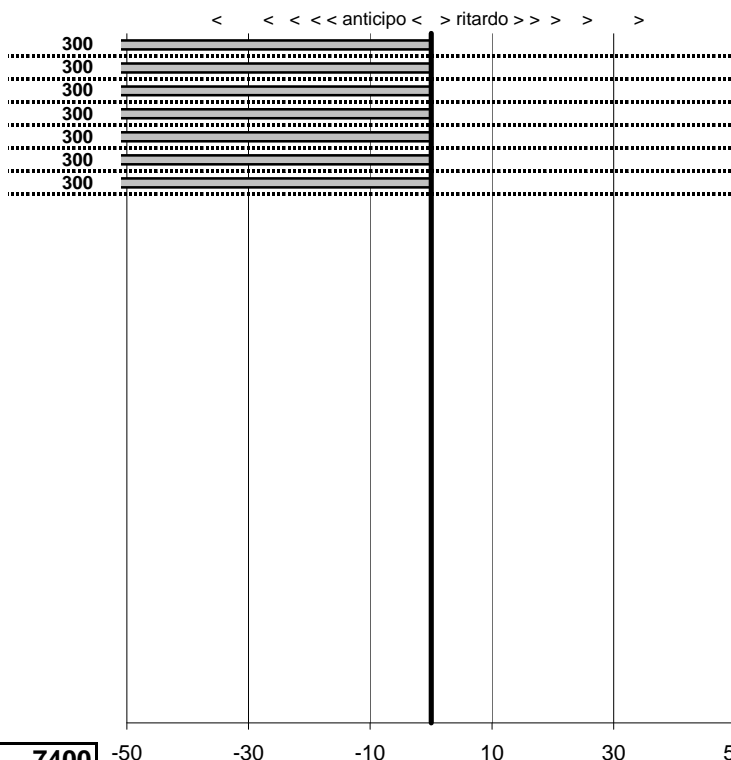

Car Club Capitolino
13° Trofeo del Terminillo
Cantalice (Ri) 5-6 Novembre 2011

tempi e classifiche disponibili su www.cronoviterbo.net

- Cronologi - Penalità - Statistiche -

DIONISI DINO
X1 9 USA

29

0 in classifica

prova	t.imposto	start	stop	t.netto
PC31-Campoforogna 2	0:00:09,00	00:00:00,00	00:00:00,00	0:00:00,00
PC32-Campostella 1	0:24:55,00	00:00:00,00	00:00:00,00	0:00:00,00
PC33-Campostella 2	0:00:06,00	00:00:00,00	00:00:00,00	0:00:00,00
PC34-Campostella 3	0:00:07,00	00:00:00,00	00:00:00,00	0:00:00,00
PC35-Vallolina 1	0:09:59,00	00:00:00,00	00:00:00,00	0:00:00,00
PC36-Vallolina 2	0:00:07,00	00:00:00,00	00:00:00,00	0:00:00,00
PC37-Vallolina 3	0:00:06,00	00:00:00,00	00:00:00,00	0:00:00,00

SOMMA PENALITA' 11.100
MEDIA PENALITA' 300,0

ALTRE PENALITA' 7400
TOTALE PENALITA' 32.745