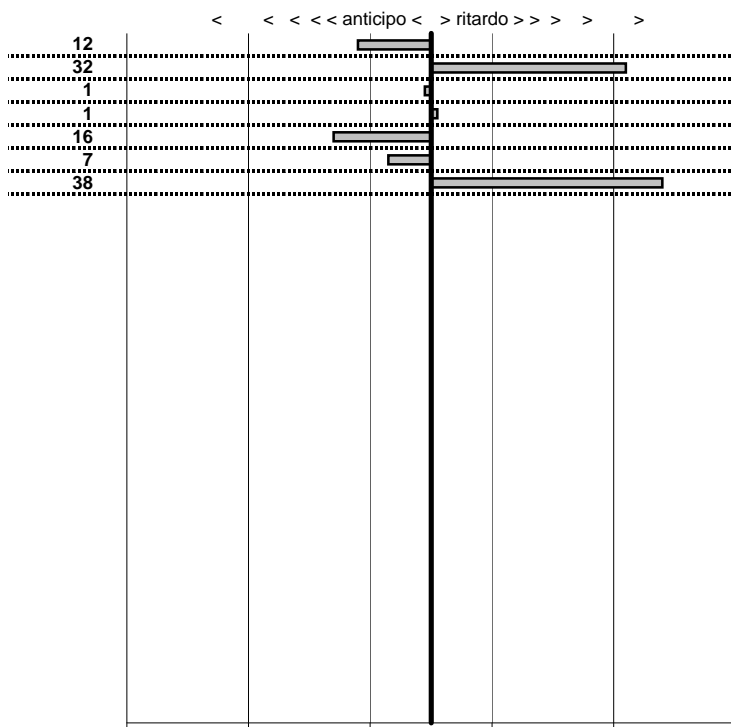

Car Club Capitolino
13° Trofeo del Terminillo
Cantalice (Ri) 5-6 Novembre 2011

tempi e classifiche disponibili su www.cronoviterbo.net

- Cronologi - Penalità - Statistiche -

MANCINELLI MARIANO **11**
A.R. GIULIETTA SPRINT

10 in classifica

prova	t.imposto	start	stop	t.netto
PC31-Campoforogna 2	0:00:09,00	21:43:36,35	21:43:45,23	0:00:08,88
PC32-Campostella 1	0:24:55,00	21:45:07,86	22:10:03,18	0:24:55,32
PC33-Campostella 2	0:00:06,00	22:10:03,18	22:10:09,17	0:00:05,99
PC34-Campostella 3	0:00:07,00	22:10:09,17	22:10:16,18	0:00:07,01
PC35-Vallolina 1	0:09:59,00	22:10:16,18	22:20:15,02	0:09:58,84
PC36-Vallolina 2	0:00:07,00	22:20:15,02	22:20:21,95	0:00:06,93
PC37-Vallolina 3	0:00:06,00	22:20:21,95	22:20:28,33	0:00:06,38

SOMMA PENALITA' **608**
MEDIA PENALITA' **16,4**

ALTRE PENALITA' **0**
TOTALE PENALITA' **979**