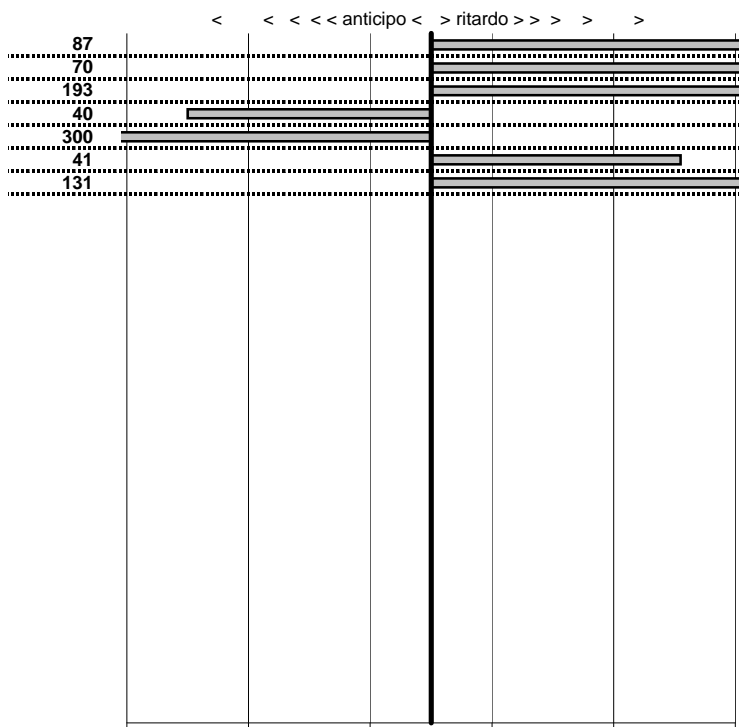

Car Club Capitolino
13° Trofeo del Terminillo
Cantalice (Ri) 5-6 Novembre 2011

tempi e classifiche disponibili su www.cronoviterbo.net

- Cronologi - Penalità - Statistiche -

ROSSI FLAVIO
A.R. SPIDER 1300 J

18

24 in classifica

prova	t.imposto	start	stop	t.netto
PC31-Campoforogna 2	0:00:09,00	21:48:47,50	21:48:57,37	0:00:09,87
PC32-Campostella 1	0:24:55,00	21:49:30,50	22:14:26,20	0:24:55,70
PC33-Campostella 2	0:00:06,00	22:14:26,20	22:14:34,13	0:00:07,93
PC34-Campostella 3	0:00:07,00	22:14:34,13	22:14:40,73	0:00:06,60
PC35-Vallolina 1	0:09:59,00	22:14:40,73	22:24:36,64	0:09:55,91
PC36-Vallolina 2	0:00:07,00	22:24:36,64	22:24:44,05	0:00:07,41
PC37-Vallolina 3	0:00:06,00	22:24:44,05	22:24:51,36	0:00:07,31

SOMMA PENALITA' 2.897
MEDIA PENALITA' 78,3

ALTRE PENALITA' 0
TOTALE PENALITA' 4.896