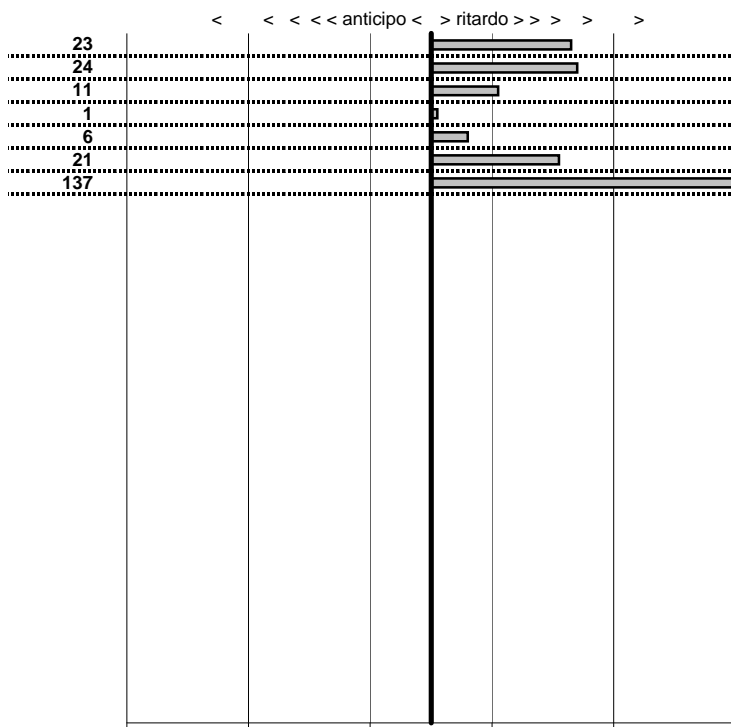

- Cronologi - Penalità - Statistiche -

CAMILLI CLAUDIO
 A.R. GT 1600 VELOCE

12

12 in classifica

prova	t.imposto	start	stop	t.netto
PC31-Campoforogna 2	0:00:09,00	21:44:25,05	21:44:34,28	0:00:09,23
PC32-Campostella 1	0:24:55,00	21:45:39,71	22:10:34,95	0:24:55,24
PC33-Campostella 2	0:00:06,00	22:10:34,95	22:10:41,06	0:00:06,11
PC34-Campostella 3	0:00:07,00	22:10:41,06	22:10:48,07	0:00:07,01
PC35-Vallolina 1	0:09:59,00	22:10:48,07	22:20:47,13	0:09:59,06
PC36-Vallolina 2	0:00:07,00	22:20:47,13	22:20:54,34	0:00:07,21
PC37-Vallolina 3	0:00:06,00	22:20:54,34	22:21:01,71	0:00:07,37