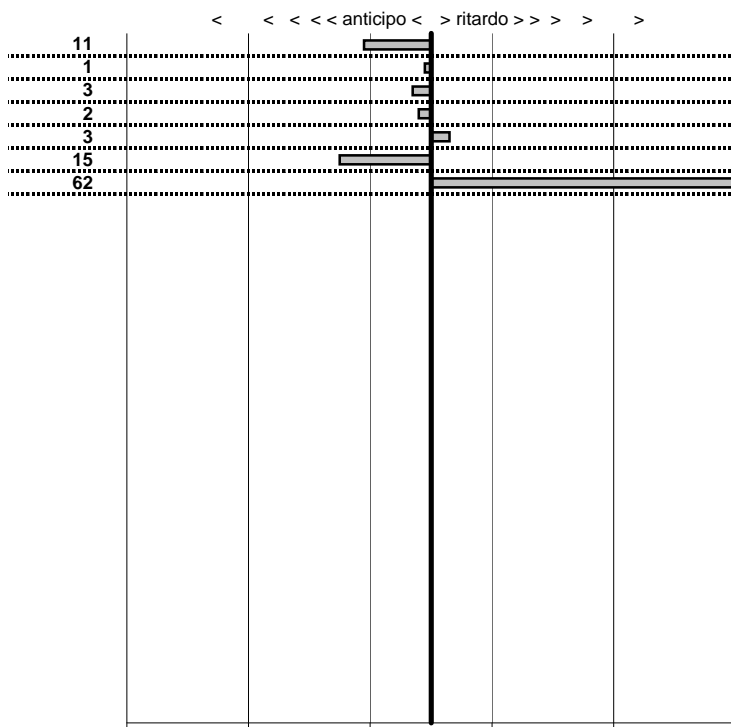

- Cronologi - Penalità - Statistiche -

SENSI VALENTINO
 A 112 ABARTH

2

6 in classifica

prova	t.imposto	start	stop	t.netto
PC31-Campoforogna 2	0:00:09,00	21:34:48,95	21:34:57,84	0:00:08,89
PC32-Campostella 1	0:24:55,00	21:35:47,04	22:00:42,03	0:24:54,99
PC33-Campostella 2	0:00:06,00	22:00:42,03	22:00:48,00	0:00:05,97
PC34-Campostella 3	0:00:07,00	22:00:48,00	22:00:54,98	0:00:06,98
PC35-Vallolina 1	0:09:59,00	22:00:54,98	22:10:54,01	0:09:59,03
PC36-Vallolina 2	0:00:07,00	22:10:54,01	22:11:00,86	0:00:06,85
PC37-Vallolina 3	0:00:06,00	22:11:00,86	22:11:07,48	0:00:06,62