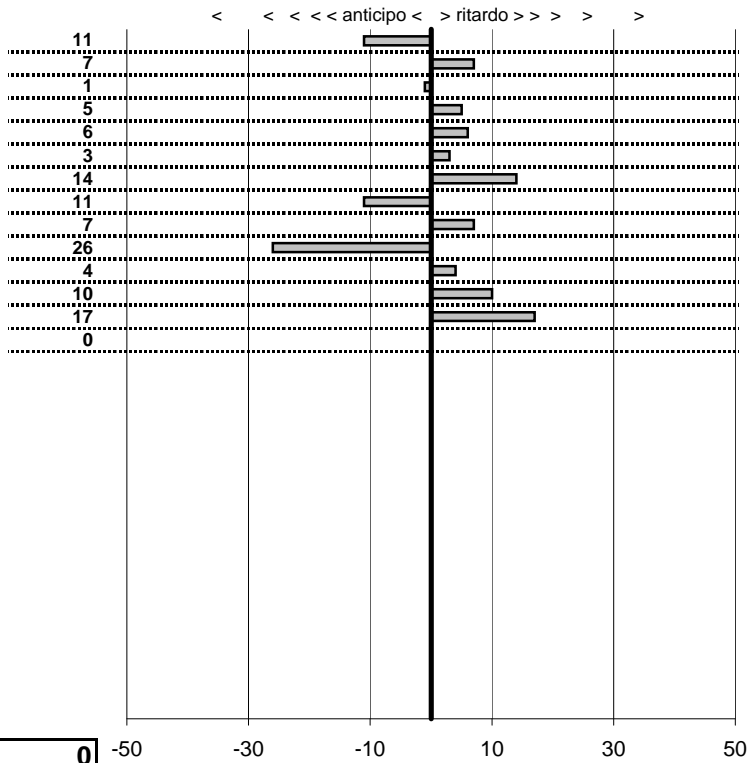

tempi e classifiche disponibili su www.cronoviterbo.net

- Cronologi - Penalità - Statistiche -

PATARA EMILIO
TRIUMPH

19

3 in classifica

prova	t.imposto	start	stop	t.netto
PC1-Lago 1	0:00:10,00	10:32:00,14	10:32:10,03	0:00:09,89
PC2-Lago 2	0:00:09,00	10:32:10,03	10:32:19,10	0:00:09,07
PC3-Lago 3	0:00:12,00	10:32:19,10	10:32:31,09	0:00:11,99
PC4-Lago 4	0:00:08,00	10:32:31,09	10:32:39,14	0:00:08,05
PC5-Capodimonte 1	0:00:07,00	11:05:11,08	11:05:18,14	0:00:07,06
PC6-Capodimonte 2	0:00:08,00	11:05:18,14	11:05:26,17	0:00:08,03
PC7-Capodimonte 3	0:00:09,00	11:05:26,17	11:05:35,31	0:00:09,14
PC8-Bolsena 1	0:00:10,00	12:10:57,81	12:11:07,70	0:00:09,89
PC9-Bolsena 2	0:00:09,00	12:11:07,70	12:11:16,77	0:00:09,07
PC10-Bolsena 3	0:00:10,00	12:11:16,77	12:11:26,51	0:00:09,74
PC11-Bolsena 4	0:00:10,00	12:11:26,51	12:11:36,55	0:00:10,04
PC12-Montefiascone 1	0:00:09,00	12:53:58,04	12:54:07,14	0:00:09,10
PC13-Montefiascone 2	0:00:09,00	12:54:07,14	12:54:16,31	0:00:09,17
PC14-Montefiascone 3	0:00:08,00	12:54:16,31	12:54:24,31	0:00:08,00