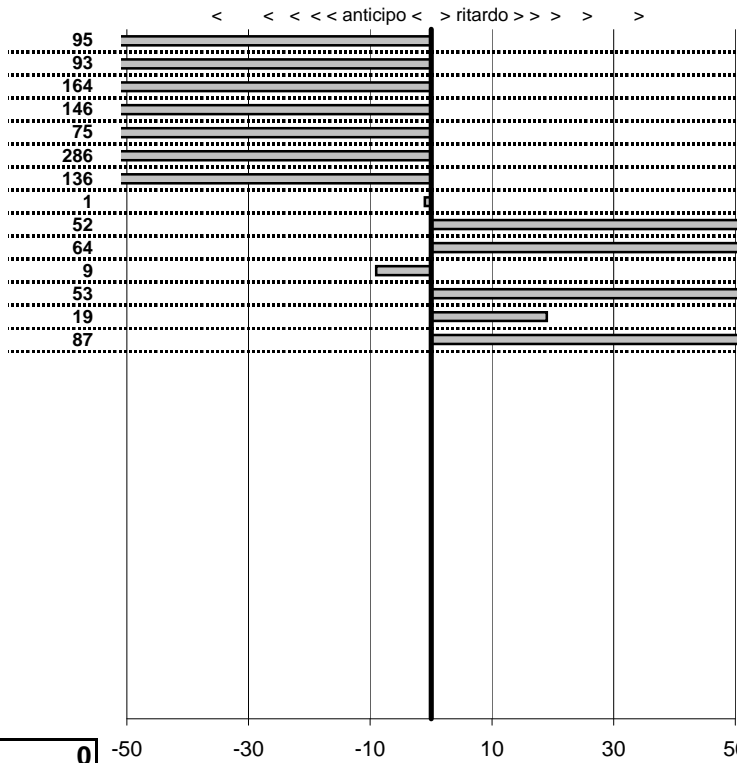

tempi e classifiche disponibili su www.cronoviterbo.net

- Cronologi - Penalità - Statistiche -

FORESI ALESSANDRO
POIRSICHE 911

27

28 in classifica

prova	t.imposto	start	stop	t.netto
PC1-Lago 1	0:00:10,00	10:26:35,92	10:26:44,97	0:00:09,05
PC2-Lago 2	0:00:09,00	10:26:44,97	10:26:53,04	0:00:08,07
PC3-Lago 3	0:00:12,00	10:26:53,04	10:27:03,40	0:00:10,36
PC4-Lago 4	0:00:08,00	10:27:03,40	10:27:09,94	0:00:06,54
PC5-Capodimonte 1	0:00:07,00	10:57:08,48	10:57:14,73	0:00:06,25
PC6-Capodimonte 2	0:00:08,00	10:57:14,73	10:57:19,87	0:00:05,14
PC7-Capodimonte 3	0:00:09,00	10:57:19,87	10:57:27,51	0:00:07,64
PC8-Bolsena 1	0:00:10,00	12:27:00,73	12:27:10,72	0:00:09,99
PC9-Bolsena 2	0:00:09,00	12:27:10,72	12:27:20,24	0:00:09,52
PC10-Bolsena 3	0:00:10,00	12:27:20,24	12:27:30,88	0:00:10,64
PC11-Bolsena 4	0:00:10,00	12:27:30,88	12:27:40,79	0:00:09,91
PC12-Montefiascone 1	0:00:09,00	13:00:57,00	13:01:06,53	0:00:09,53
PC13-Montefiascone 2	0:00:09,00	13:01:06,53	13:01:15,72	0:00:09,19
PC14-Montefiascone 3	0:00:08,00	13:01:15,72	13:01:24,59	0:00:08,87