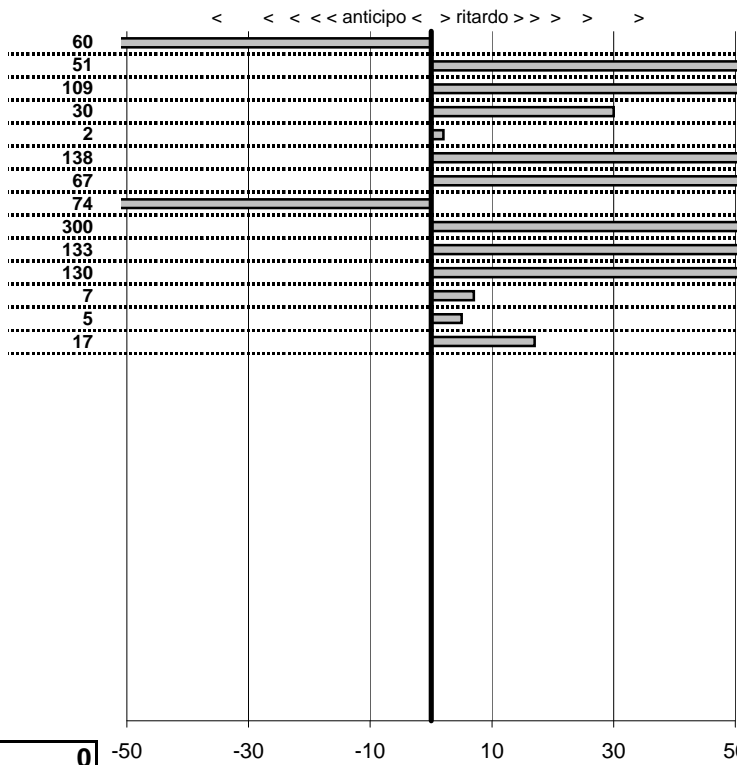

tempi e classifiche disponibili su www.cronoviterbo.net

- Cronologi - Penalità - Statistiche -

COSTANTINI UMBERTO
 AR 1300 SPIDER

31

23 in classifica

prova	t.imposto	start	stop	t.netto
PC1-Lago 1	0:00:10,00	11:03:46,99	11:03:56,39	0:00:09,40
PC2-Lago 2	0:00:09,00	11:03:56,39	11:04:05,90	0:00:09,51
PC3-Lago 3	0:00:12,00	11:04:05,90	11:04:18,99	0:00:13,09
PC4-Lago 4	0:00:08,00	11:04:18,99	11:04:27,29	0:00:08,30
PC5-Capodimonte 1	0:00:07,00	11:23:27,08	11:23:34,10	0:00:07,02
PC6-Capodimonte 2	0:00:08,00	11:23:34,10	11:23:43,48	0:00:09,38
PC7-Capodimonte 3	0:00:09,00	11:23:43,48	11:23:53,15	0:00:09,67
PC8-Bolsena 1	0:00:10,00	12:41:28,74	12:41:38,00	0:00:09,26
PC9-Bolsena 2	0:00:09,00	12:41:38,00	12:41:50,17	0:00:12,17
PC10-Bolsena 3	0:00:10,00	12:41:50,17	12:42:01,50	0:00:11,33
PC11-Bolsena 4	0:00:10,00	12:42:01,50	12:42:12,80	0:00:11,30
PC12-Montefiascone 1	0:00:09,00	13:16:31,08	13:16:40,15	0:00:09,07
PC13-Montefiascone 2	0:00:09,00	13:16:40,15	13:16:49,20	0:00:09,05
PC14-Montefiascone 3	0:00:08,00	13:16:49,20	13:16:57,37	0:00:08,17