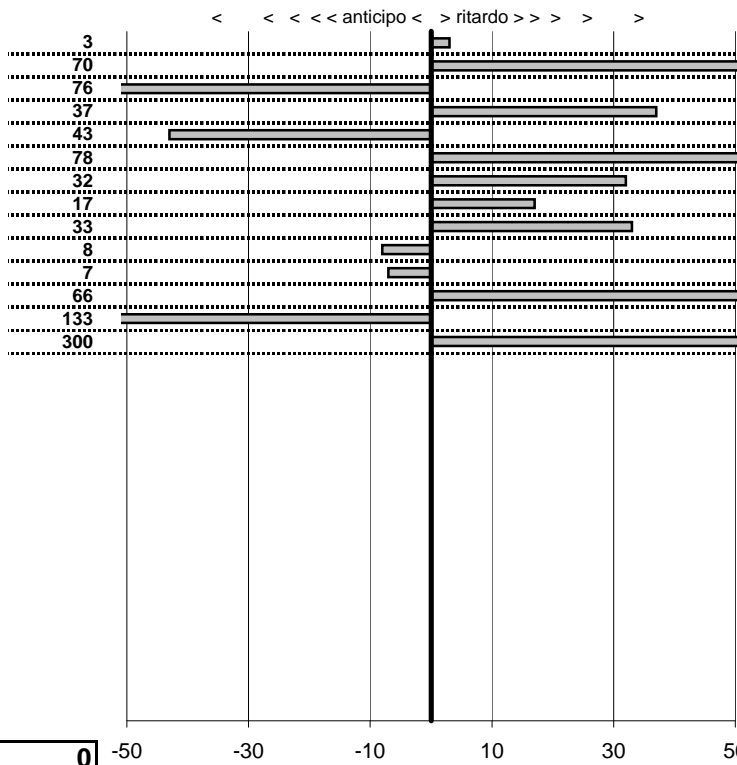

tempi e classifiche disponibili su www.cronoviterbo.net

- Cronologi - Penalità - Statistiche -

PASQUINI NICOLA
PORSCHE 911

28

17 in classifica

prova	t.imposto	start	stop	t.netto
PC1-Lago 1	0:00:10,00	10:46:27,57	10:46:37,60	0:00:10,03
PC2-Lago 2	0:00:09,00	10:46:37,60	10:46:47,30	0:00:09,70
PC3-Lago 3	0:00:12,00	10:46:47,30	10:46:58,54	0:00:11,24
PC4-Lago 4	0:00:08,00	10:46:58,54	10:47:06,91	0:00:08,37
PC5-Capodimonte 1	0:00:07,00	11:17:45,93	11:17:52,50	0:00:06,57
PC6-Capodimonte 2	0:00:08,00	11:17:52,50	11:18:01,28	0:00:08,78
PC7-Capodimonte 3	0:00:09,00	11:18:01,28	11:18:10,60	0:00:09,32
PC8-Bolsena 1	0:00:10,00	12:32:58,55	12:33:08,72	0:00:10,17
PC9-Bolsena 2	0:00:09,00	12:33:08,72	12:33:18,05	0:00:09,33
PC10-Bolsena 3	0:00:10,00	12:33:18,05	12:33:27,97	0:00:09,92
PC11-Bolsena 4	0:00:10,00	12:33:27,97	12:33:37,90	0:00:09,93
PC12-Montefiascone 1	0:00:09,00	13:10:51,22	13:11:00,88	0:00:09,66
PC13-Montefiascone 2	0:00:09,00	13:11:00,88	13:11:08,55	0:00:07,67
PC14-Montefiascone 3	0:00:08,00	13:11:08,55	13:11:25,55	0:00:17,00