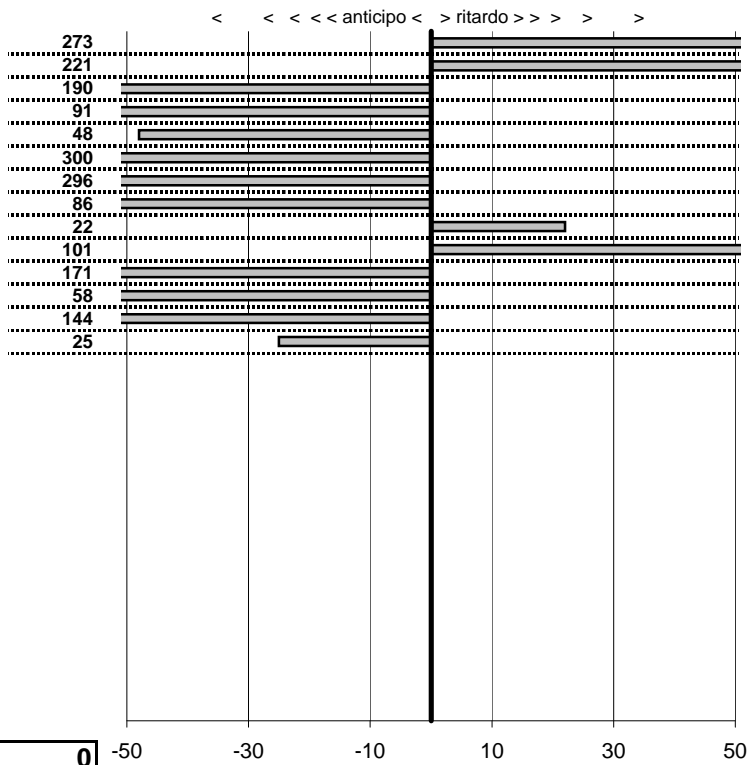

tempi e classifiche disponibili su www.cronoviterbo.net

- Cronologi - Penalità - Statistiche -

NICOLAI VALERIO
 FIAT 500

15

34 in classifica

prova	t.imposto	start	stop	t.netto
PC1-Lago 1	0:00:10,00	11:00:05,12	11:00:17,85	0:00:12,73
PC2-Lago 2	0:00:09,00	11:00:17,85	11:00:29,06	0:00:11,21
PC3-Lago 3	0:00:12,00	11:00:29,06	11:00:39,16	0:00:10,10
PC4-Lago 4	0:00:08,00	11:00:39,16	11:00:46,25	0:00:07,09
PC5-Capodimonte 1	0:00:07,00	11:34:51,28	11:34:57,80	0:00:06,52
PC6-Capodimonte 2	0:00:08,00	11:34:57,80	11:35:01,54	0:00:03,74
PC7-Capodimonte 3	0:00:09,00	11:35:01,54	11:35:07,58	0:00:06,04
PC8-Bolsena 1	0:00:10,00	12:42:18,93	12:42:28,07	0:00:09,14
PC9-Bolsena 2	0:00:09,00	12:42:28,07	12:42:37,29	0:00:09,22
PC10-Bolsena 3	0:00:10,00	12:42:37,29	12:42:48,30	0:00:11,01
PC11-Bolsena 4	0:00:10,00	12:42:48,30	12:42:56,59	0:00:08,29
PC12-Montefiascone 1	0:00:09,00	13:15:58,05	13:16:06,47	0:00:08,42
PC13-Montefiascone 2	0:00:09,00	13:16:06,47	13:16:14,03	0:00:07,56
PC14-Montefiascone 3	0:00:08,00	13:16:14,03	13:16:21,78	0:00:07,75