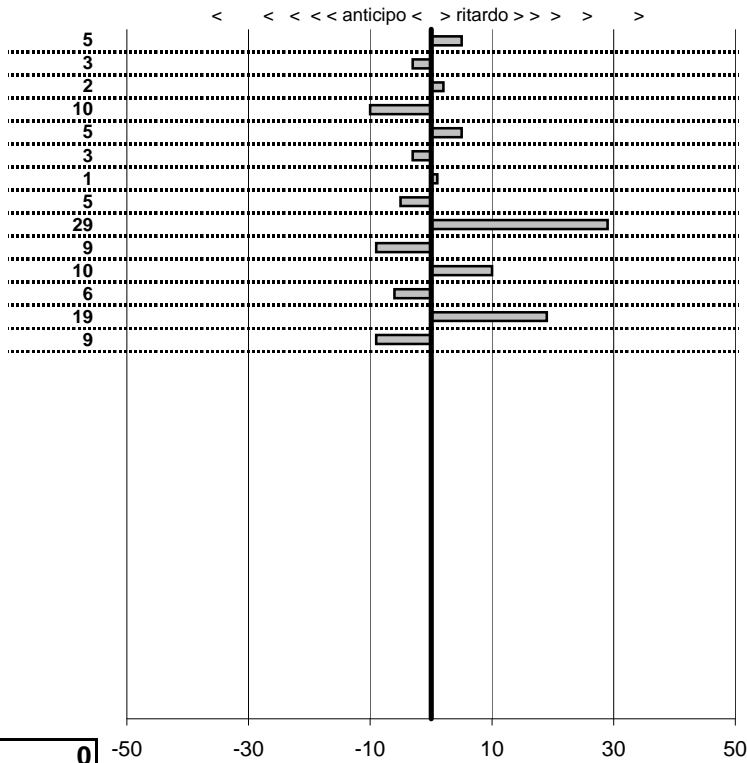

tempi e classifiche disponibili su www.cronoviterbo.net

- Cronologi - Penalità - Statistiche -

PAOLETTI FABIO
 ABARTH 100

26

2 in classifica

prova	t.imposto	start	stop	t.netto
PC1-Lago 1	0:00:10,00	10:59:10,53	10:59:20,58	0:00:10,05
PC2-Lago 2	0:00:09,00	10:59:20,58	10:59:29,55	0:00:08,97
PC3-Lago 3	0:00:12,00	10:59:29,55	10:59:41,57	0:00:12,02
PC4-Lago 4	0:00:08,00	10:59:41,57	10:59:49,47	0:00:07,90
PC5-Capodimonte 1	0:00:07,00	11:16:17,18	11:16:24,23	0:00:07,05
PC6-Capodimonte 2	0:00:08,00	11:16:24,23	11:16:32,20	0:00:07,97
PC7-Capodimonte 3	0:00:09,00	11:16:32,20	11:16:41,21	0:00:09,01
PC8-Bolsena 1	0:00:10,00	12:31:11,82	12:31:21,77	0:00:09,95
PC9-Bolsena 2	0:00:09,00	12:31:21,77	12:31:31,06	0:00:09,29
PC10-Bolsena 3	0:00:10,00	12:31:31,06	12:31:40,97	0:00:09,91
PC11-Bolsena 4	0:00:10,00	12:31:40,97	12:31:51,07	0:00:10,10
PC12-Montefiascone 1	0:00:09,00	13:10:07,75	13:10:16,69	0:00:08,94
PC13-Montefiascone 2	0:00:09,00	13:10:16,69	13:10:25,88	0:00:09,19
PC14-Montefiascone 3	0:00:08,00	13:10:25,88	13:10:33,79	0:00:07,91