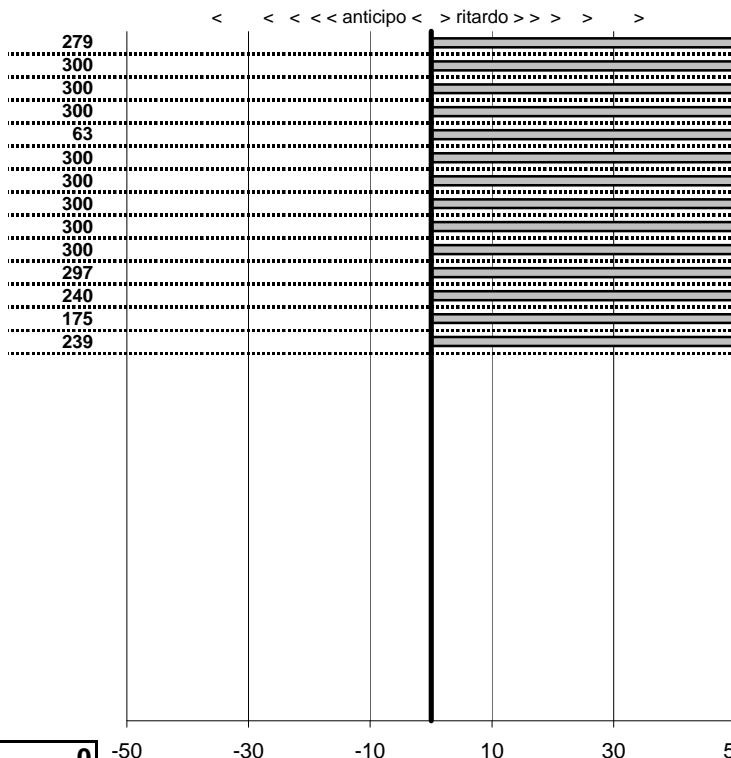

tempi e classifiche disponibili su www.cronoviterbo.net

- Cronologi - Penalità - Statistiche -

CIUCCI MASSIMO
 FIAT 500

10

40 in classifica

prova	t.imposto	start	stop	t.netto
PC1-Lago 1	0:00:10,00	10:58:03,21	10:58:16,00	0:00:12,79
PC2-Lago 2	0:00:09,00	10:58:16,00	10:58:29,11	0:00:13,11
PC3-Lago 3	0:00:12,00	10:58:29,11	10:58:46,86	0:00:17,75
PC4-Lago 4	0:00:08,00	10:58:46,86	10:58:58,59	0:00:11,73
PC5-Capodimonte 1	0:00:07,00	11:25:27,01	11:25:34,64	0:00:07,63
PC6-Capodimonte 2	0:00:08,00	11:25:34,64	11:25:47,08	0:00:12,44
PC7-Capodimonte 3	0:00:09,00	11:25:47,08	11:26:02,40	0:00:15,32
PC8-Bolsena 1	0:00:10,00	12:44:39,16	12:44:53,04	0:00:13,88
PC9-Bolsena 2	0:00:09,00	12:44:53,04	12:45:06,26	0:00:13,22
PC10-Bolsena 3	0:00:10,00	12:45:06,26	12:45:20,03	0:00:13,77
PC11-Bolsena 4	0:00:10,00	12:45:20,03	12:45:33,00	0:00:12,97
PC12-Montefiascone 1	0:00:09,00	13:17:48,80	13:18:00,20	0:00:11,40
PC13-Montefiascone 2	0:00:09,00	13:18:00,20	13:18:10,95	0:00:10,75
PC14-Montefiascone 3	0:00:08,00	13:18:10,95	13:18:21,34	0:00:10,39