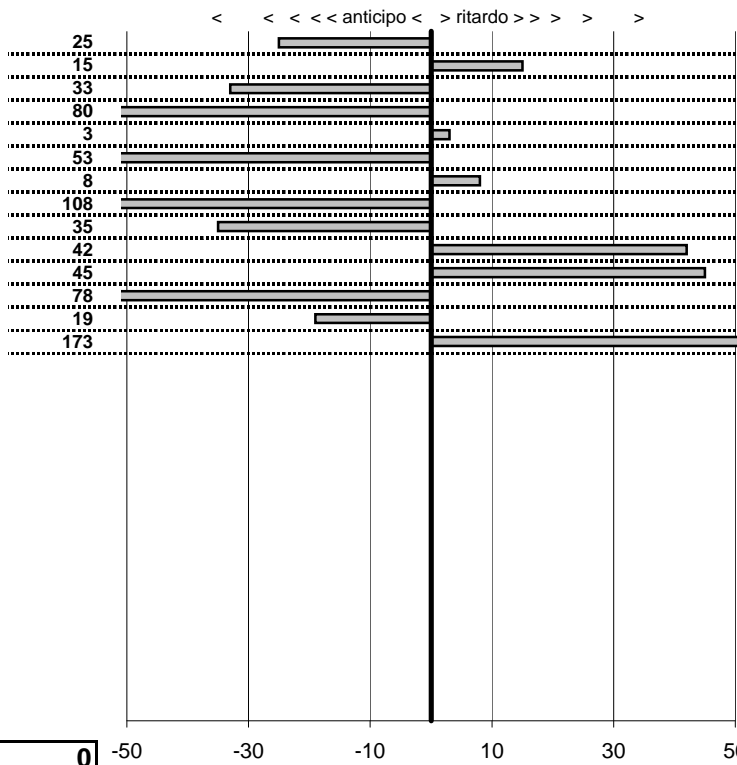

tempi e classifiche disponibili su www.cronoviterbo.net

- Cronologi - Penalità - Statistiche -

TORNATORE GIANFILIPPO
 FIAT 500

8

12 in classifica

prova	t.imposto	start	stop	t.netto
PC1-Lago 1	0:00:10,00	10:39:09,09	10:39:18,84	0:00:09,75
PC2-Lago 2	0:00:09,00	10:39:18,84	10:39:27,99	0:00:09,15
PC3-Lago 3	0:00:12,00	10:39:27,99	10:39:39,66	0:00:11,67
PC4-Lago 4	0:00:08,00	10:39:39,66	10:39:46,86	0:00:07,20
PC5-Capodimonte 1	0:00:07,00	11:13:59,02	11:14:06,05	0:00:07,03
PC6-Capodimonte 2	0:00:08,00	11:14:06,05	11:14:13,52	0:00:07,47
PC7-Capodimonte 3	0:00:09,00	11:14:13,52	11:14:22,60	0:00:09,08
PC8-Bolsena 1	0:00:10,00	12:34:35,02	12:34:43,94	0:00:08,92
PC9-Bolsena 2	0:00:09,00	12:34:43,94	12:34:52,59	0:00:08,65
PC10-Bolsena 3	0:00:10,00	12:34:52,59	12:35:03,01	0:00:10,42
PC11-Bolsena 4	0:00:10,00	12:35:03,01	12:35:13,46	0:00:10,45
PC12-Montefiascone 1	0:00:09,00	13:12:52,05	13:13:00,27	0:00:08,22
PC13-Montefiascone 2	0:00:09,00	13:13:00,27	13:13:09,08	0:00:08,81
PC14-Montefiascone 3	0:00:08,00	13:13:09,08	13:13:18,81	0:00:09,73