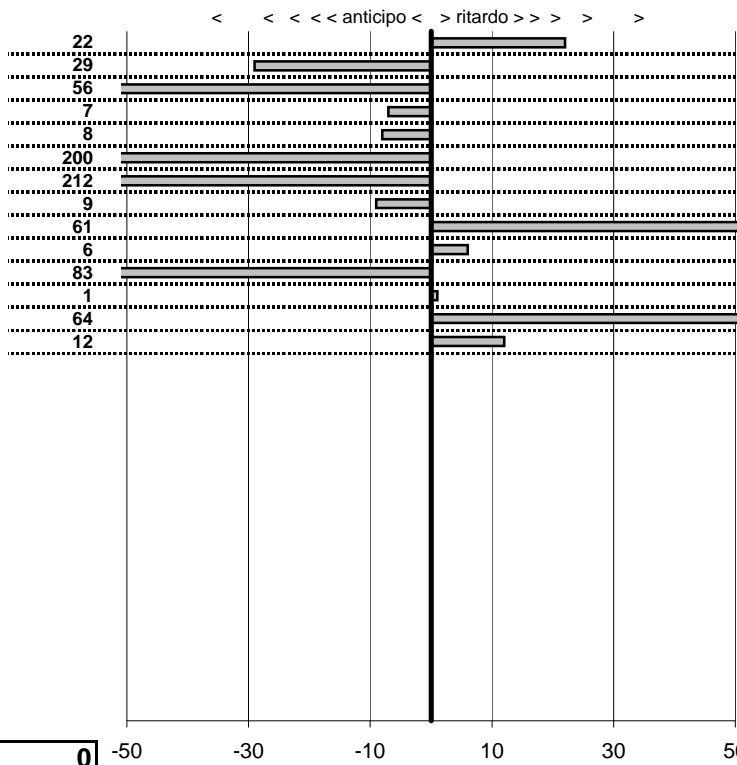

tempi e classifiche disponibili su www.cronoviterbo.net

- Cronologi - Penalità - Statistiche -

CRISTAUDO ANTONIO
 MGA **30**

14 in classifica

prova	t.imposto	start	stop	t.netto
PC1-Lago 1	0:00:10,00	10:23:01,54	10:23:11,76	0:00:10,22
PC2-Lago 2	0:00:09,00	10:23:11,76	10:23:20,47	0:00:08,71
PC3-Lago 3	0:00:12,00	10:23:20,47	10:23:31,91	0:00:11,44
PC4-Lago 4	0:00:08,00	10:23:31,91	10:23:39,84	0:00:07,93
PC5-Capodimonte 1	0:00:07,00	11:08:12,66	11:08:19,58	0:00:06,92
PC6-Capodimonte 2	0:00:08,00	11:08:19,58	11:08:25,58	0:00:06,00
PC7-Capodimonte 3	0:00:09,00	11:08:25,58	11:08:32,46	0:00:06,88
PC8-Bolsena 1	0:00:10,00	12:14:49,04	12:14:58,95	0:00:09,91
PC9-Bolsena 2	0:00:09,00	12:14:58,95	12:15:08,56	0:00:09,61
PC10-Bolsena 3	0:00:10,00	12:15:08,56	12:15:18,62	0:00:10,06
PC11-Bolsena 4	0:00:10,00	12:15:18,62	12:15:27,79	0:00:09,17
PC12-Montefiascone 1	0:00:09,00	12:54:46,88	12:54:55,89	0:00:09,01
PC13-Montefiascone 2	0:00:09,00	12:54:55,89	12:55:05,53	0:00:09,64
PC14-Montefiascone 3	0:00:08,00	12:55:05,53	12:55:13,65	0:00:08,12