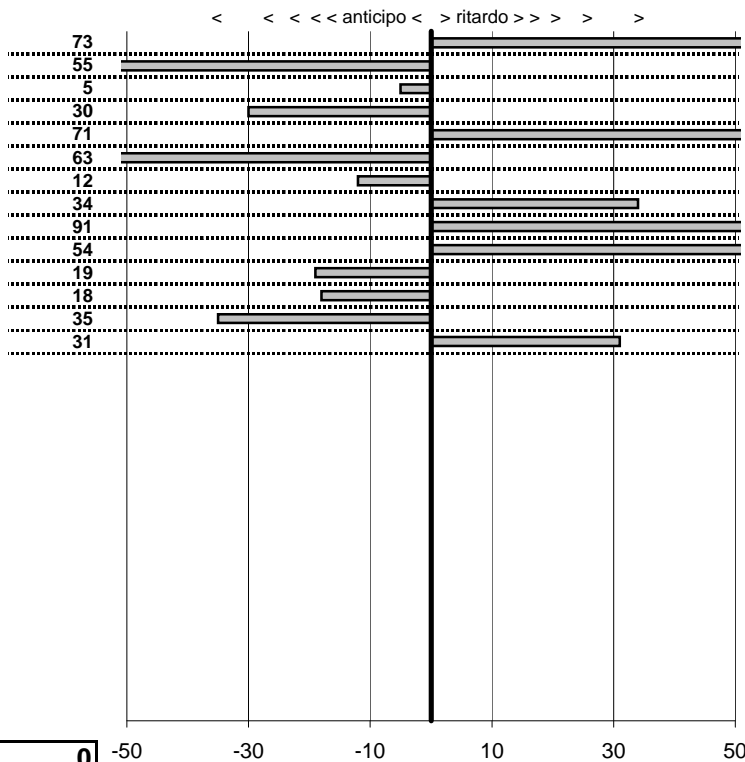

tempi e classifiche disponibili su www.cronoviterbo.net

- Cronologi - Penalità - Statistiche -

FERDINANDI REMO
LANCIA FULVIA

18

9 in classifica

prova	t.imposto	start	stop	t.netto
PC1-Lago 1	0:00:10,00	10:52:55,58	10:53:06,31	0:00:10,73
PC2-Lago 2	0:00:09,00	10:53:06,31	10:53:14,76	0:00:08,45
PC3-Lago 3	0:00:12,00	10:53:14,76	10:53:26,71	0:00:11,95
PC4-Lago 4	0:00:08,00	10:53:26,71	10:53:34,41	0:00:07,70
PC5-Capodimonte 1	0:00:07,00	11:22:18,46	11:22:26,17	0:00:07,71
PC6-Capodimonte 2	0:00:08,00	11:22:26,17	11:22:33,54	0:00:07,37
PC7-Capodimonte 3	0:00:09,00	11:22:33,54	11:22:42,42	0:00:08,88
PC8-Bolsena 1	0:00:10,00	12:37:11,81	12:37:22,15	0:00:10,34
PC9-Bolsena 2	0:00:09,00	12:37:22,15	12:37:32,06	0:00:09,91
PC10-Bolsena 3	0:00:10,00	12:37:32,06	12:37:42,60	0:00:10,54
PC11-Bolsena 4	0:00:10,00	12:37:42,60	12:37:52,41	0:00:09,81
PC12-Montefiascone 1	0:00:09,00	13:11:37,82	13:11:46,64	0:00:08,82
PC13-Montefiascone 2	0:00:09,00	13:11:46,64	13:11:55,29	0:00:08,65
PC14-Montefiascone 3	0:00:08,00	13:11:55,29	13:12:03,60	0:00:08,31