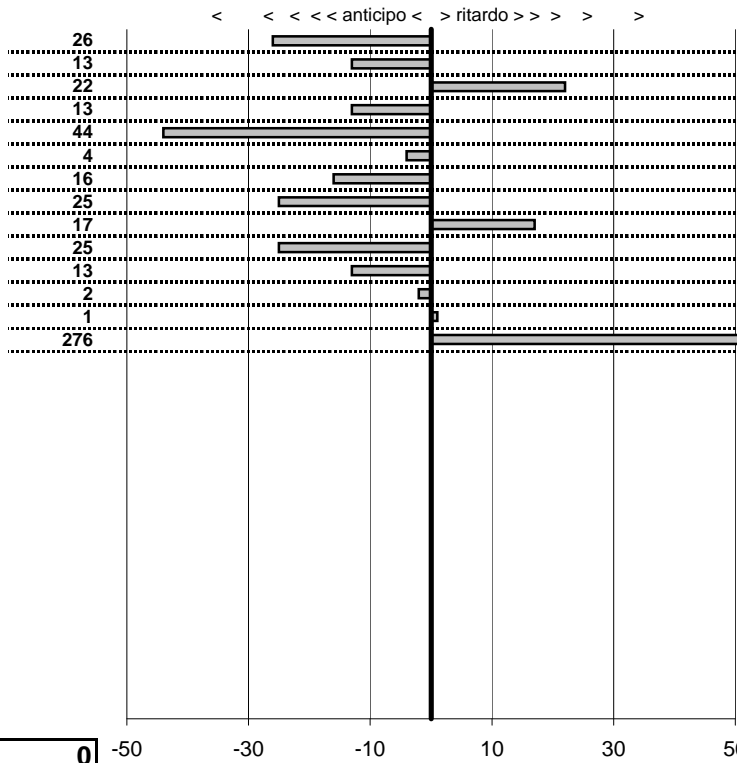

tempi e classifiche disponibili su www.cronoviterbo.net

- Cronologi - Penalità - Statistiche -

MONACO GIORGIO
FERRARI 328

51

6 in classifica

prova	t.imposto	start	stop	t.netto
PC1-Lago 1	0:00:10,00	10:36:08,86	10:36:18,60	0:00:09,74
PC2-Lago 2	0:00:09,00	10:36:18,60	10:36:27,47	0:00:08,87
PC3-Lago 3	0:00:12,00	10:36:27,47	10:36:39,69	0:00:12,22
PC4-Lago 4	0:00:08,00	10:36:39,69	10:36:47,56	0:00:07,87
PC5-Capodimonte 1	0:00:07,00	11:06:44,54	11:06:51,10	0:00:06,56
PC6-Capodimonte 2	0:00:08,00	11:06:51,10	11:06:59,06	0:00:07,96
PC7-Capodimonte 3	0:00:09,00	11:06:59,06	11:07:07,90	0:00:08,84
PC8-Bolsena 1	0:00:10,00	12:13:17,03	12:13:26,78	0:00:09,75
PC9-Bolsena 2	0:00:09,00	12:13:26,78	12:13:35,95	0:00:09,17
PC10-Bolsena 3	0:00:10,00	12:13:35,95	12:13:45,70	0:00:09,75
PC11-Bolsena 4	0:00:10,00	12:13:45,70	12:13:55,57	0:00:09,87
PC12-Montefiascone 1	0:00:09,00	12:50:41,19	12:50:50,17	0:00:08,98
PC13-Montefiascone 2	0:00:09,00	12:50:50,17	12:50:59,18	0:00:09,01
PC14-Montefiascone 3	0:00:08,00	12:50:59,18	12:51:09,94	0:00:10,76