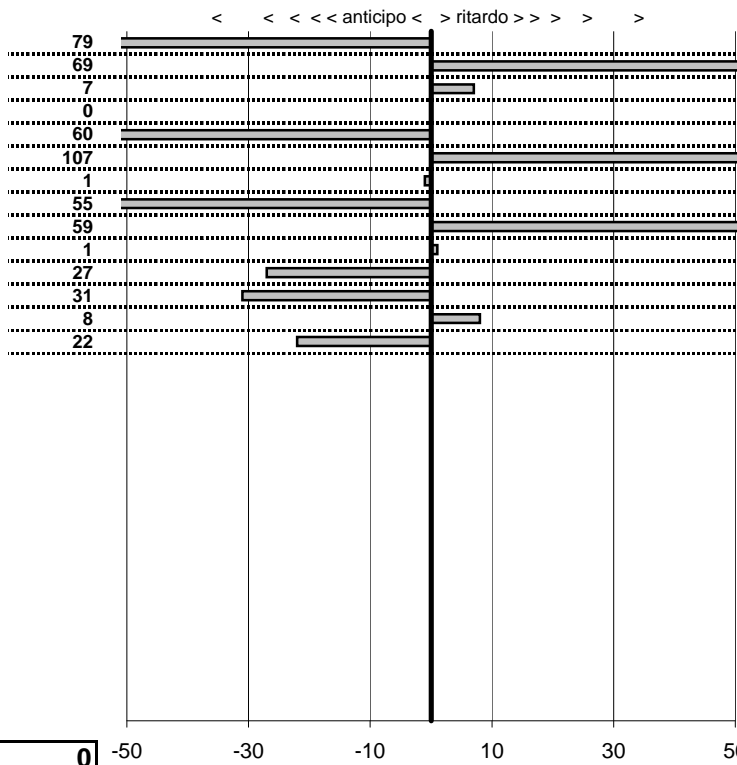

tempi e classifiche disponibili su www.cronoviterbo.net

- Cronologi - Penalità - Statistiche -

BARONE GIOVANNI
FERRARI GTS

52

7 in classifica

prova	t.imposto	start	stop	t.netto
PC1-Lago 1	0:00:10,00	10:43:57,75	10:44:06,96	0:00:09,21
PC2-Lago 2	0:00:09,00	10:44:06,96	10:44:16,65	0:00:09,69
PC3-Lago 3	0:00:12,00	10:44:16,65	10:44:28,72	0:00:12,07
PC4-Lago 4	0:00:08,00	10:44:28,72	10:44:36,72	0:00:08,00
PC5-Capodimonte 1	0:00:07,00	11:19:16,35	11:19:22,75	0:00:06,40
PC6-Capodimonte 2	0:00:08,00	11:19:22,75	11:19:31,82	0:00:09,07
PC7-Capodimonte 3	0:00:09,00	11:19:31,82	11:19:40,81	0:00:08,99
PC8-Bolsena 1	0:00:10,00	12:33:47,62	12:33:57,07	0:00:09,45
PC9-Bolsena 2	0:00:09,00	12:33:57,07	12:34:06,66	0:00:09,59
PC10-Bolsena 3	0:00:10,00	12:34:06,66	12:34:16,67	0:00:10,01
PC11-Bolsena 4	0:00:10,00	12:34:16,67	12:34:26,40	0:00:09,73
PC12-Montefiascone 1	0:00:09,00	13:07:57,14	13:08:05,83	0:00:08,69
PC13-Montefiascone 2	0:00:09,00	13:08:05,83	13:08:14,91	0:00:09,08
PC14-Montefiascone 3	0:00:08,00	13:08:14,91	13:08:22,69	0:00:07,78