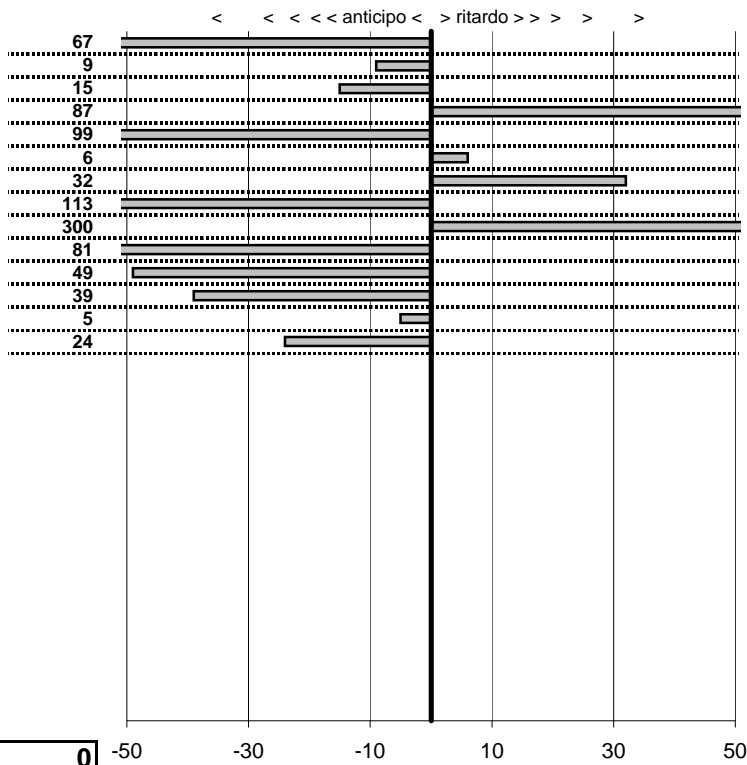

tempi e classifiche disponibili su www.cronoviterbo.net

- Cronologi - Penalità - Statistiche -

CURTI GIAMPAOLO
FERRARI DINO

53

19 in classifica

prova	t.imposto	start	stop	t.netto
PC1-Lago 1	0:00:10,00	10:41:02,31	10:41:11,64	0:00:09,33
PC2-Lago 2	0:00:09,00	10:41:11,64	10:41:20,55	0:00:08,91
PC3-Lago 3	0:00:12,00	10:41:20,55	10:41:32,40	0:00:11,85
PC4-Lago 4	0:00:08,00	10:41:32,40	10:41:41,27	0:00:08,87
PC5-Capodimonte 1	0:00:07,00	11:18:35,66	11:18:41,67	0:00:06,01
PC6-Capodimonte 2	0:00:08,00	11:18:41,67	11:18:49,73	0:00:08,06
PC7-Capodimonte 3	0:00:09,00	11:18:49,73	11:18:59,05	0:00:09,32
PC8-Bolsena 1	0:00:10,00	12:32:07,11	12:32:15,98	0:00:08,87
PC9-Bolsena 2	0:00:09,00	12:32:15,98	12:32:28,13	0:00:12,15
PC10-Bolsena 3	0:00:10,00	12:32:28,13	12:32:37,32	0:00:09,19
PC11-Bolsena 4	0:00:10,00	12:32:37,32	12:32:46,83	0:00:09,51
PC12-Montefiascone 1	0:00:09,00	13:09:27,52	13:09:36,13	0:00:08,61
PC13-Montefiascone 2	0:00:09,00	13:09:36,13	13:09:45,08	0:00:08,95
PC14-Montefiascone 3	0:00:08,00	13:09:45,08	13:09:52,84	0:00:07,76