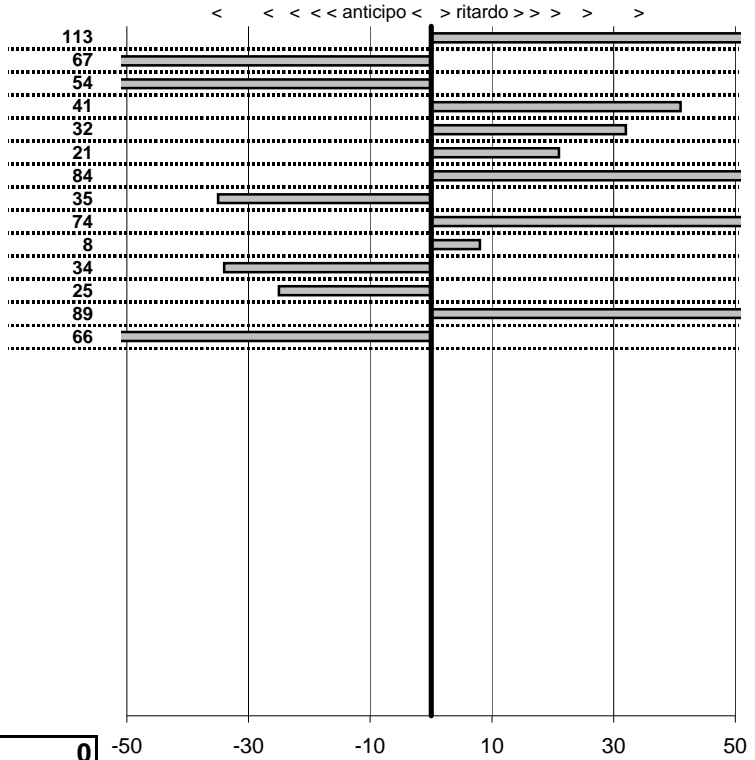

tempi e classifiche disponibili su www.cronoviterbo.net

- Cronologi - Penalità - Statistiche -

BOEMIA GIUSEPPE
 FIAT 500

9

13 in classifica

prova	t.imposto	start	stop	t.netto
PC1-Lago 1	0:00:10,00	10:47:29,69	10:47:40,82	0:00:11,13
PC2-Lago 2	0:00:09,00	10:47:40,82	10:47:49,15	0:00:08,33
PC3-Lago 3	0:00:12,00	10:47:49,15	10:48:00,61	0:00:11,46
PC4-Lago 4	0:00:08,00	10:48:00,61	10:48:09,02	0:00:08,41
PC5-Capodimonte 1	0:00:07,00	11:16:58,74	11:17:06,06	0:00:07,32
PC6-Capodimonte 2	0:00:08,00	11:17:06,06	11:17:14,27	0:00:08,21
PC7-Capodimonte 3	0:00:09,00	11:17:14,27	11:17:24,11	0:00:09,84
PC8-Bolsena 1	0:00:10,00	12:35:34,63	12:35:44,28	0:00:09,65
PC9-Bolsena 2	0:00:09,00	12:35:44,28	12:35:54,02	0:00:09,74
PC10-Bolsena 3	0:00:10,00	12:35:54,02	12:36:04,10	0:00:10,08
PC11-Bolsena 4	0:00:10,00	12:36:04,10	12:36:13,76	0:00:09,66
PC12-Montefiascone 1	0:00:09,00	13:13:28,31	13:13:37,06	0:00:08,75
PC13-Montefiascone 2	0:00:09,00	13:13:37,06	13:13:46,95	0:00:09,89
PC14-Montefiascone 3	0:00:08,00	13:13:46,95	13:13:54,29	0:00:07,34