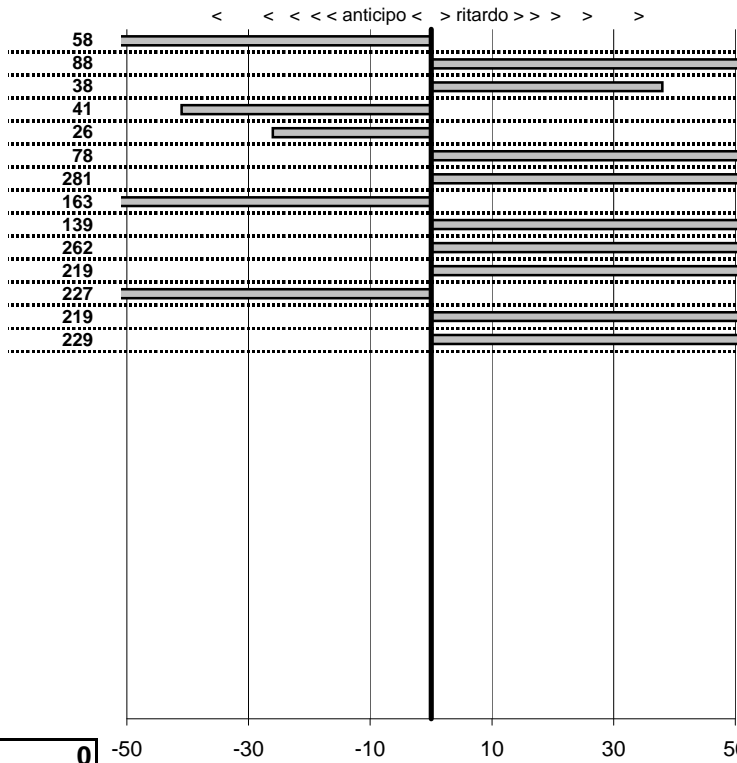

tempi e classifiche disponibili su www.cronoviterbo.net

- Cronologi - Penalità - Statistiche -

BARONI MAURO
 FIAT 1100 D

36

35 in classifica

prova	t.imposto	start	stop	t.netto
PC1-Lago 1	0:00:10,00	10:51:48,94	10:51:58,36	0:00:09,42
PC2-Lago 2	0:00:09,00	10:51:58,36	10:52:08,24	0:00:09,88
PC3-Lago 3	0:00:12,00	10:52:08,24	10:52:20,62	0:00:12,38
PC4-Lago 4	0:00:08,00	10:52:20,62	10:52:28,21	0:00:07,59
PC5-Capodimonte 1	0:00:07,00	11:20:51,18	11:20:57,92	0:00:06,74
PC6-Capodimonte 2	0:00:08,00	11:20:57,92	11:21:06,70	0:00:08,78
PC7-Capodimonte 3	0:00:09,00	11:21:06,70	11:21:18,51	0:00:11,81
PC8-Bolsena 1	0:00:10,00	12:38:01,28	12:38:09,65	0:00:08,37
PC9-Bolsena 2	0:00:09,00	12:38:09,65	12:38:20,04	0:00:10,39
PC10-Bolsena 3	0:00:10,00	12:38:20,04	12:38:32,66	0:00:12,62
PC11-Bolsena 4	0:00:10,00	12:38:32,66	12:38:44,85	0:00:12,19
PC12-Montefiascone 1	0:00:09,00	13:14:04,19	13:14:10,92	0:00:06,73
PC13-Montefiascone 2	0:00:09,00	13:14:10,92	13:14:22,11	0:00:11,19
PC14-Montefiascone 3	0:00:08,00	13:14:22,11	13:14:32,40	0:00:10,29