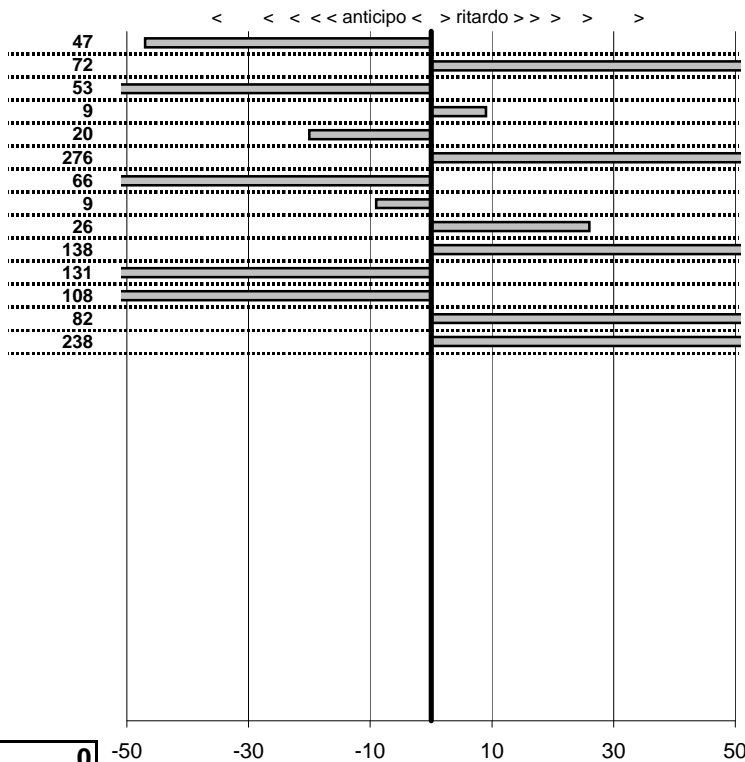

tempi e classifiche disponibili su www.cronoviterbo.net

- Cronologi - Penalità - Statistiche -

VEZZOSI MASSIMO
 BUICK

38

27 in classifica

prova	t.imposto	start	stop	t.netto
PC1-Lago 1	0:00:10,00	10:22:07,28	10:22:16,81	0:00:09,53
PC2-Lago 2	0:00:09,00	10:22:16,81	10:22:26,53	0:00:09,72
PC3-Lago 3	0:00:12,00	10:22:26,53	10:22:38,00	0:00:11,47
PC4-Lago 4	0:00:08,00	10:22:38,00	10:22:46,09	0:00:08,09
PC5-Capodimonte 1	0:00:07,00	10:59:03,85	10:59:10,65	0:00:06,80
PC6-Capodimonte 2	0:00:08,00	10:59:10,65	10:59:21,41	0:00:10,76
PC7-Capodimonte 3	0:00:09,00	10:59:21,41	10:59:29,75	0:00:08,34
PC8-Bolsena 1	0:00:10,00	12:29:32,10	12:29:42,01	0:00:09,91
PC9-Bolsena 2	0:00:09,00	12:29:42,01	12:29:51,27	0:00:09,26
PC10-Bolsena 3	0:00:10,00	12:29:51,27	12:30:02,65	0:00:11,38
PC11-Bolsena 4	0:00:10,00	12:30:02,65	12:30:11,34	0:00:08,69
PC12-Montefiascone 1	0:00:09,00	13:08:39,45	13:08:47,37	0:00:07,92
PC13-Montefiascone 2	0:00:09,00	13:08:47,37	13:08:57,19	0:00:09,82
PC14-Montefiascone 3	0:00:08,00	13:08:57,19	13:09:07,57	0:00:10,38