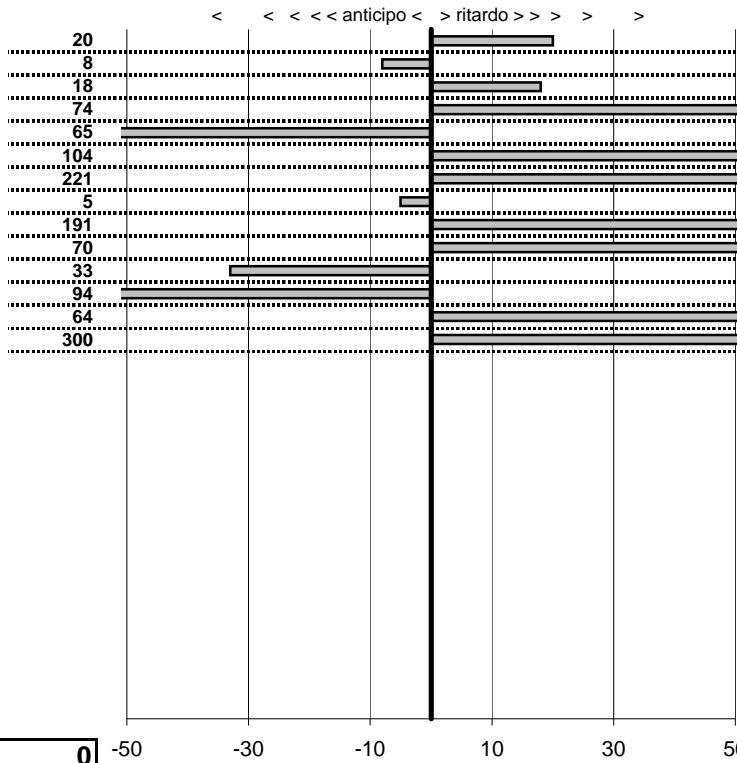

tempi e classifiche disponibili su www.cronoviterbo.net

- Cronologi - Penalità - Statistiche -

LATTANZI NAZZARENO
FERRARI

48

26 in classifica

prova	t.imposto	start	stop	t.netto
PC1-Lago 1	0:00:10,00	10:38:17,25	10:38:27,45	0:00:10,20
PC2-Lago 2	0:00:09,00	10:38:27,45	10:38:36,37	0:00:08,92
PC3-Lago 3	0:00:12,00	10:38:36,37	10:38:48,55	0:00:12,18
PC4-Lago 4	0:00:08,00	10:38:48,55	10:38:57,29	0:00:08,74
PC5-Capodimonte 1	0:00:07,00	11:20:00,52	11:20:06,87	0:00:06,35
PC6-Capodimonte 2	0:00:08,00	11:20:06,87	11:20:15,91	0:00:09,04
PC7-Capodimonte 3	0:00:09,00	11:20:15,91	11:20:27,12	0:00:11,21
PC8-Bolsena 1	0:00:10,00	12:15:41,40	12:15:51,35	0:00:09,95
PC9-Bolsena 2	0:00:09,00	12:15:51,35	12:16:02,26	0:00:10,91
PC10-Bolsena 3	0:00:10,00	12:16:02,26	12:16:12,96	0:00:10,70
PC11-Bolsena 4	0:00:10,00	12:16:12,96	12:16:22,63	0:00:09,67
PC12-Montefiascone 1	0:00:09,00	12:58:51,76	12:58:59,82	0:00:08,06
PC13-Montefiascone 2	0:00:09,00	12:58:59,82	12:59:09,46	0:00:09,64
PC14-Montefiascone 3	0:00:08,00	12:59:09,46	12:59:20,97	0:00:11,51