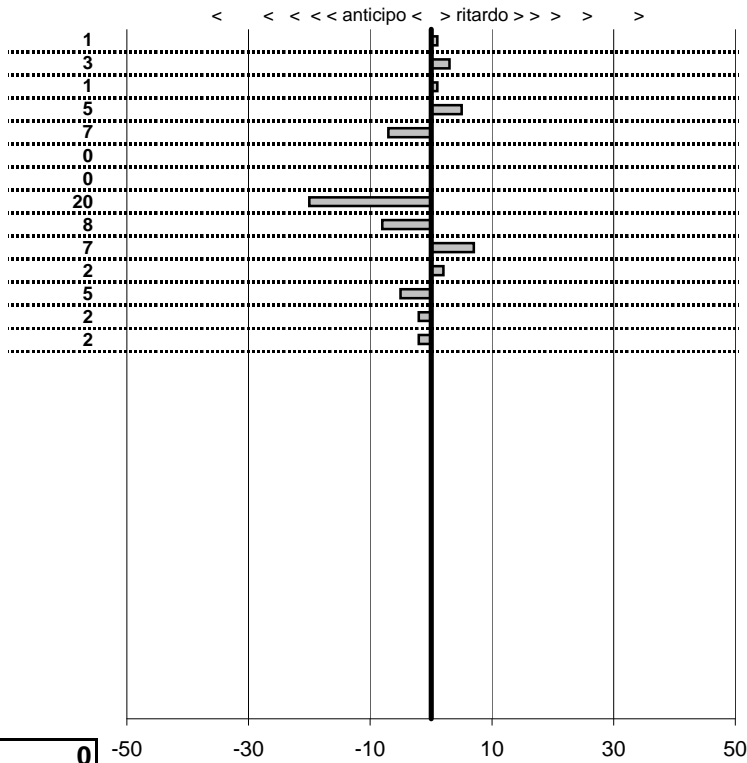

tempi e classifiche disponibili su www.cronoviterbo.net

- Cronologi - Penalità - Statistiche -

SENSI VALENTINO
 A 112 ABARTH

16

1 in classifica

prova	t.imposto	start	stop	t.netto
PC1-Lago 1	0:00:10,00	10:31:05,81	10:31:15,82	0:00:10,01
PC2-Lago 2	0:00:09,00	10:31:15,82	10:31:24,85	0:00:09,03
PC3-Lago 3	0:00:12,00	10:31:24,85	10:31:36,86	0:00:12,01
PC4-Lago 4	0:00:08,00	10:31:36,86	10:31:44,91	0:00:08,05
PC5-Capodimonte 1	0:00:07,00	11:05:55,08	11:06:02,01	0:00:06,93
PC6-Capodimonte 2	0:00:08,00	11:06:02,01	11:06:10,01	0:00:08,00
PC7-Capodimonte 3	0:00:09,00	11:06:10,01	11:06:19,01	0:00:09,00
PC8-Bolsena 1	0:00:10,00	12:16:31,23	12:16:41,03	0:00:09,80
PC9-Bolsena 2	0:00:09,00	12:16:41,03	12:16:49,95	0:00:08,92
PC10-Bolsena 3	0:00:10,00	12:16:49,95	12:17:00,02	0:00:10,07
PC11-Bolsena 4	0:00:10,00	12:17:00,02	12:17:10,04	0:00:10,02
PC12-Montefiascone 1	0:00:09,00	12:56:52,92	12:57:01,87	0:00:08,95
PC13-Montefiascone 2	0:00:09,00	12:57:01,87	12:57:10,85	0:00:08,98
PC14-Montefiascone 3	0:00:08,00	12:57:10,85	12:57:18,83	0:00:07,98