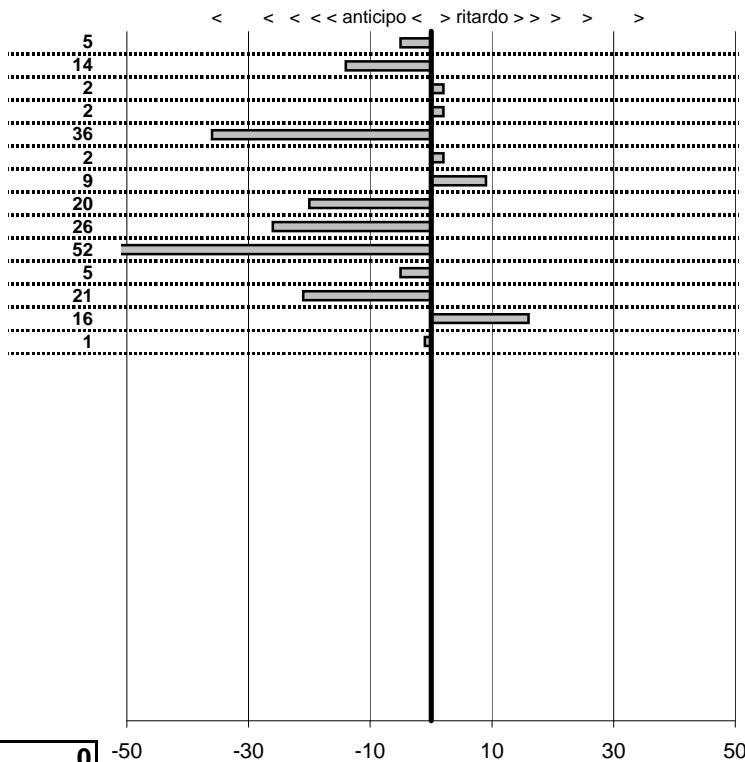

tempi e classifiche disponibili su www.cronoviterbo.net

- Cronologi - Penalità - Statistiche -

PEPE FABIO MASSIMO
 FIAT DINO

23

5 in classifica

prova	t.imposto	start	stop	t.netto
PC1-Lago 1	0:00:10,00	10:24:37,72	10:24:47,67	0:00:09,95
PC2-Lago 2	0:00:09,00	10:24:47,67	10:24:56,53	0:00:08,86
PC3-Lago 3	0:00:12,00	10:24:56,53	10:25:08,55	0:00:12,02
PC4-Lago 4	0:00:08,00	10:25:08,55	10:25:16,57	0:00:08,02
PC5-Capodimonte 1	0:00:07,00	11:01:52,41	11:01:59,05	0:00:06,64
PC6-Capodimonte 2	0:00:08,00	11:01:59,05	11:02:07,07	0:00:08,02
PC7-Capodimonte 3	0:00:09,00	11:02:07,07	11:02:16,16	0:00:09,09
PC8-Bolsena 1	0:00:10,00	12:21:05,33	12:21:15,13	0:00:09,80
PC9-Bolsena 2	0:00:09,00	12:21:15,13	12:21:23,87	0:00:08,74
PC10-Bolsena 3	0:00:10,00	12:21:23,87	12:21:33,35	0:00:09,48
PC11-Bolsena 4	0:00:10,00	12:21:33,35	12:21:43,30	0:00:09,95
PC12-Montefiascone 1	0:00:09,00	12:58:11,35	12:58:20,14	0:00:08,79
PC13-Montefiascone 2	0:00:09,00	12:58:20,14	12:58:29,30	0:00:09,16
PC14-Montefiascone 3	0:00:08,00	12:58:29,30	12:58:37,29	0:00:07,99