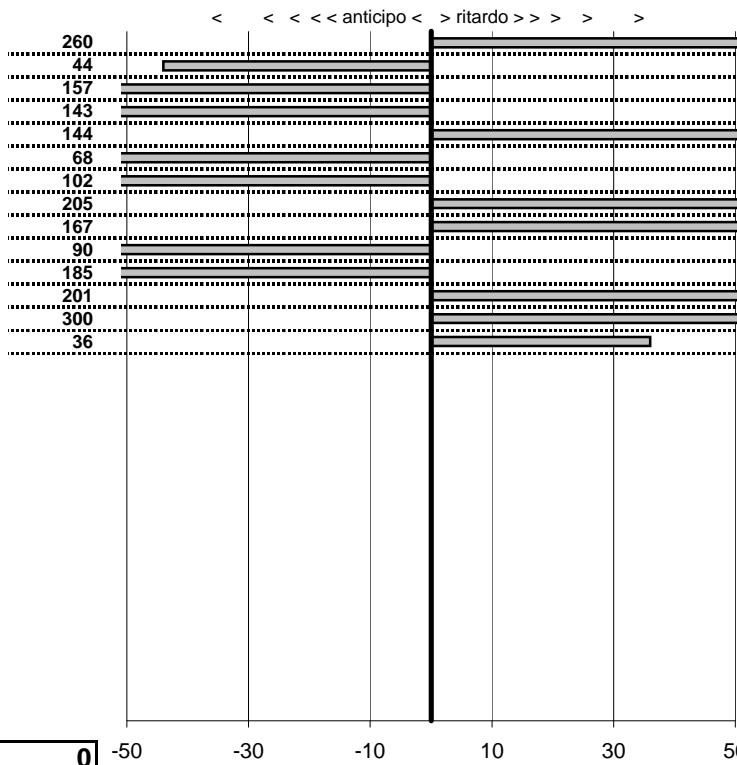

tempi e classifiche disponibili su www.cronoviterbo.net

- Cronologi - Penalità - Statistiche -

MARIANELLO DINO
 FIAT 500

11

36 in classifica

prova	t.imposto	start	stop	t.netto
PC1-Lago 1	0:00:10,00	10:25:25,55	10:25:38,15	0:00:12,60
PC2-Lago 2	0:00:09,00	10:25:38,15	10:25:46,71	0:00:08,56
PC3-Lago 3	0:00:12,00	10:25:46,71	10:25:57,14	0:00:10,43
PC4-Lago 4	0:00:08,00	10:25:57,14	10:26:03,71	0:00:06,57
PC5-Capodimonte 1	0:00:07,00	10:58:15,18	10:58:23,62	0:00:08,44
PC6-Capodimonte 2	0:00:08,00	10:58:23,62	10:58:30,94	0:00:07,32
PC7-Capodimonte 3	0:00:09,00	10:58:30,94	10:58:38,92	0:00:07,98
PC8-Bolsena 1	0:00:10,00	12:23:31,98	12:23:44,03	0:00:12,05
PC9-Bolsena 2	0:00:09,00	12:23:44,03	12:23:54,70	0:00:10,67
PC10-Bolsena 3	0:00:10,00	12:23:54,70	12:24:03,80	0:00:09,10
PC11-Bolsena 4	0:00:10,00	12:24:03,80	12:24:11,95	0:00:08,15
PC12-Montefiascone 1	0:00:09,00	13:06:34,60	13:06:45,61	0:00:11,01
PC13-Montefiascone 2	0:00:09,00	13:06:45,61	13:06:57,83	0:00:12,22
PC14-Montefiascone 3	0:00:08,00	13:06:57,83	13:07:06,19	0:00:08,36