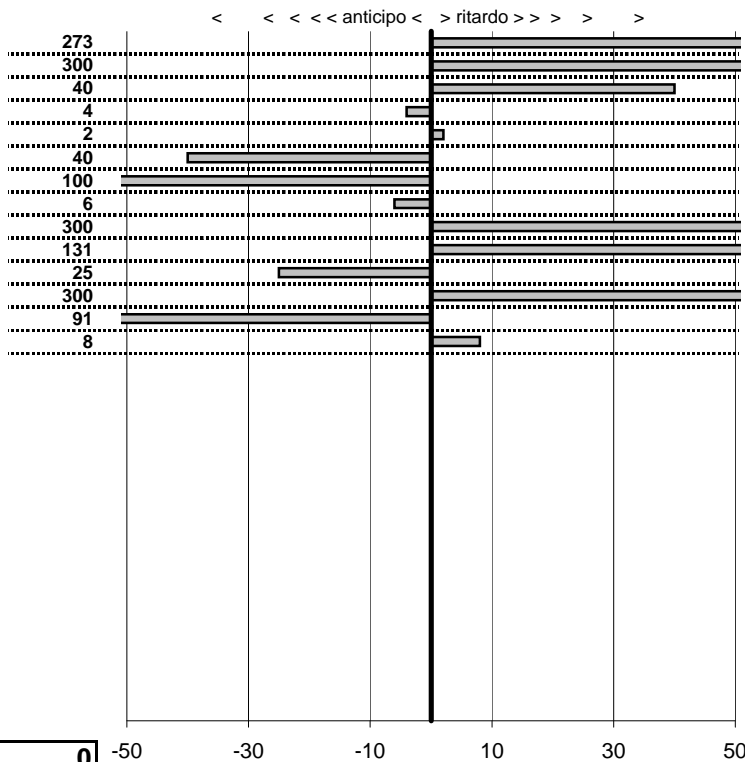

tempi e classifiche disponibili su www.cronoviterbo.net

- Cronologi - Penalità - Statistiche -

MANZI GABRIELE
 FIAT 500

5

32 in classifica

prova	t.imposto	start	stop	t.netto
PC1-Lago 1	0:00:10,00	10:50:42,84	10:50:55,57	0:00:12,73
PC2-Lago 2	0:00:09,00	10:50:55,57	10:51:13,64	0:00:18,07
PC3-Lago 3	0:00:12,00	10:51:13,64	10:51:26,04	0:00:12,40
PC4-Lago 4	0:00:08,00	10:51:26,04	10:51:34,00	0:00:07,96
PC5-Capodimonte 1	0:00:07,00	11:13:22,76	11:13:29,78	0:00:07,02
PC6-Capodimonte 2	0:00:08,00	11:13:29,78	11:13:37,38	0:00:07,60
PC7-Capodimonte 3	0:00:09,00	11:13:37,38	11:13:45,38	0:00:08,00
PC8-Bolsena 1	0:00:10,00	12:25:10,35	12:25:20,29	0:00:09,94
PC9-Bolsena 2	0:00:09,00	12:25:20,29	12:25:39,29	0:00:19,00
PC10-Bolsena 3	0:00:10,00	12:25:39,29	12:25:50,60	0:00:11,31
PC11-Bolsena 4	0:00:10,00	12:25:50,60	12:26:00,35	0:00:09,75
PC12-Montefiascone 1	0:00:09,00	13:05:18,16	13:05:35,72	0:00:17,56
PC13-Montefiascone 2	0:00:09,00	13:05:35,72	13:05:43,81	0:00:08,09
PC14-Montefiascone 3	0:00:08,00	13:05:43,81	13:05:51,89	0:00:08,08