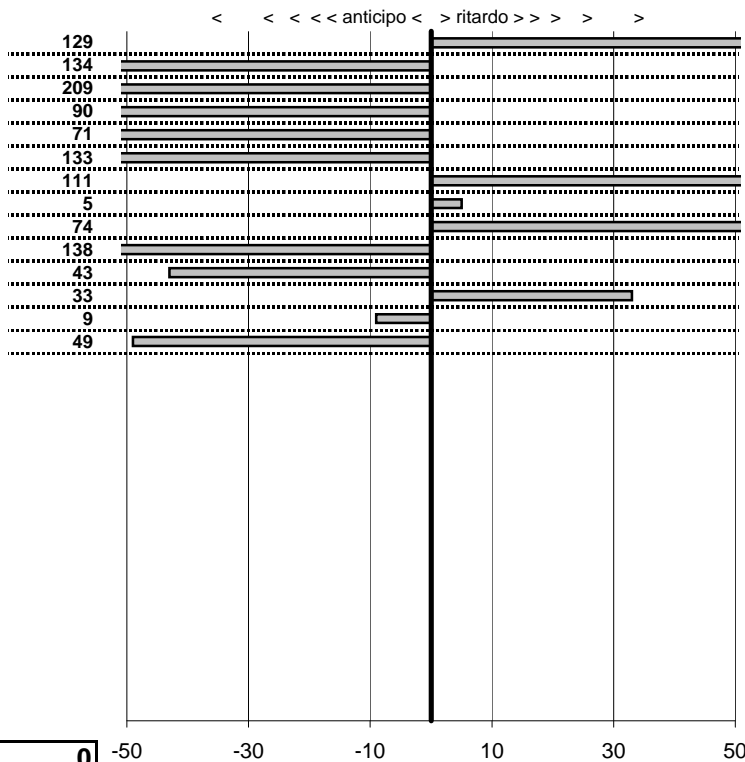

tempi e classifiche disponibili su www.cronoviterbo.net

- Cronologi - Penalità - Statistiche -

GIGLIUTO VINCENZO
 ALFA ROMEO GIULIA

43

25 in classifica

prova	t.imposto	start	stop	t.netto
PC1-Lago 1	0:00:10,00	10:56:37,63	10:56:48,92	0:00:11,29
PC2-Lago 2	0:00:09,00	10:56:48,92	10:56:56,58	0:00:07,66
PC3-Lago 3	0:00:12,00	10:56:56,58	10:57:06,49	0:00:09,91
PC4-Lago 4	0:00:08,00	10:57:06,49	10:57:13,59	0:00:07,10
PC5-Capodimonte 1	0:00:07,00	11:27:09,43	11:27:15,72	0:00:06,29
PC6-Capodimonte 2	0:00:08,00	11:27:15,72	11:27:22,39	0:00:06,67
PC7-Capodimonte 3	0:00:09,00	11:27:22,39	11:27:32,50	0:00:10,11
PC8-Bolsena 1	0:00:10,00	12:43:53,39	12:44:03,44	0:00:10,05
PC9-Bolsena 2	0:00:09,00	12:44:03,44	12:44:13,18	0:00:09,74
PC10-Bolsena 3	0:00:10,00	12:44:13,18	12:44:21,80	0:00:08,62
PC11-Bolsena 4	0:00:10,00	12:44:21,80	12:44:31,37	0:00:09,57
PC12-Montefiascone 1	0:00:09,00	13:19:08,04	13:19:17,37	0:00:09,33
PC13-Montefiascone 2	0:00:09,00	13:19:17,37	13:19:26,28	0:00:08,91
PC14-Montefiascone 3	0:00:08,00	13:19:26,28	13:19:33,79	0:00:07,51