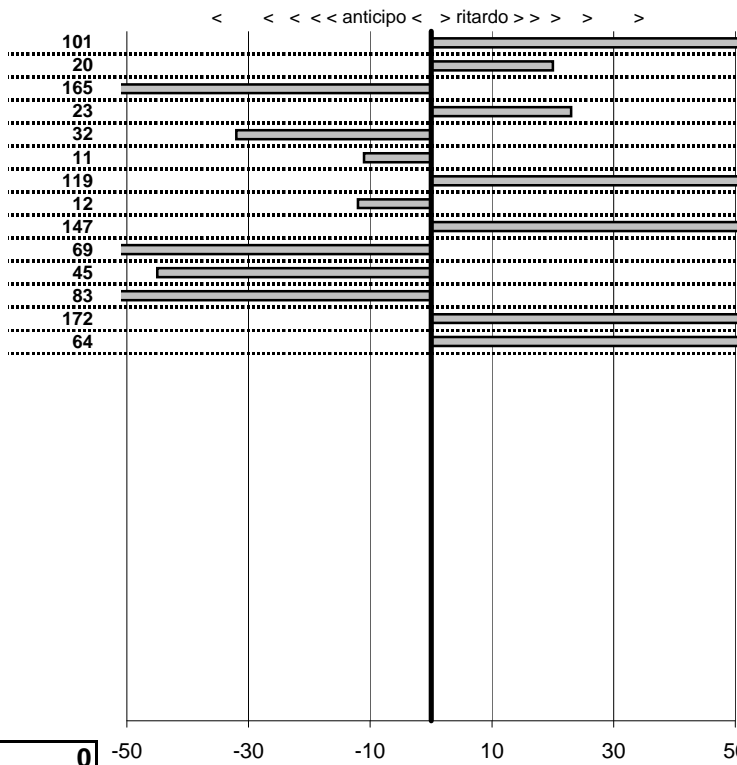

tempi e classifiche disponibili su www.cronoviterbo.net

- Cronologi - Penalità - Statistiche -

TRAPE' ELENA
LANCIA FLAVIA

35

22 in classifica

prova	t.imposto	start	stop	t.netto
PC1-Lago 1	0:00:10,00	11:02:05,23	11:02:16,24	0:00:11,01
PC2-Lago 2	0:00:09,00	11:02:16,24	11:02:25,44	0:00:09,20
PC3-Lago 3	0:00:12,00	11:02:25,44	11:02:35,79	0:00:10,35
PC4-Lago 4	0:00:08,00	11:02:35,79	11:02:44,02	0:00:08,23
PC5-Capodimonte 1	0:00:07,00	11:21:35,77	11:21:42,45	0:00:06,68
PC6-Capodimonte 2	0:00:08,00	11:21:42,45	11:21:50,34	0:00:07,89
PC7-Capodimonte 3	0:00:09,00	11:21:50,34	11:22:00,53	0:00:10,19
PC8-Bolsena 1	0:00:10,00	12:39:47,47	12:39:57,35	0:00:09,88
PC9-Bolsena 2	0:00:09,00	12:39:57,35	12:40:07,82	0:00:10,47
PC10-Bolsena 3	0:00:10,00	12:40:07,82	12:40:17,13	0:00:09,31
PC11-Bolsena 4	0:00:10,00	12:40:17,13	12:40:26,68	0:00:09,55
PC12-Montefiascone 1	0:00:09,00	13:15:21,70	13:15:29,87	0:00:08,17
PC13-Montefiascone 2	0:00:09,00	13:15:29,87	13:15:40,59	0:00:10,72
PC14-Montefiascone 3	0:00:08,00	13:15:40,59	13:15:49,23	0:00:08,64