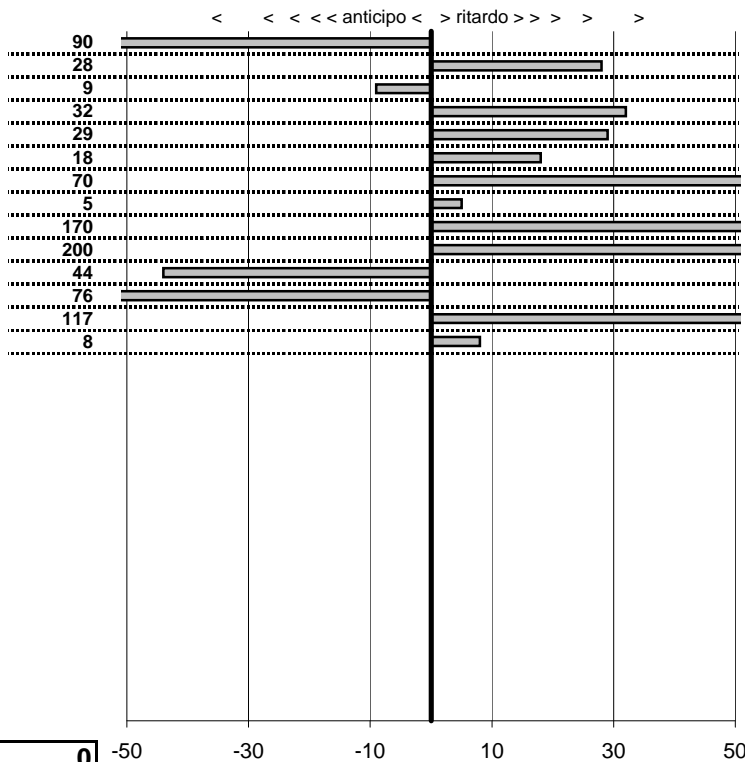

tempi e classifiche disponibili su www.cronoviterbo.net

- Cronologi - Penalità - Statistiche -

GATTO GIUSEPPE
 MGA

20

16 in classifica

prova	t.imposto	start	stop	t.netto
PC1-Lago 1	0:00:10,00	11:04:45,12	11:04:54,22	0:00:09,10
PC2-Lago 2	0:00:09,00	11:04:54,22	11:05:03,50	0:00:09,28
PC3-Lago 3	0:00:12,00	11:05:03,50	11:05:15,41	0:00:11,91
PC4-Lago 4	0:00:08,00	11:05:15,41	11:05:23,73	0:00:08,32
PC5-Capodimonte 1	0:00:07,00	11:30:59,85	11:31:07,14	0:00:07,29
PC6-Capodimonte 2	0:00:08,00	11:31:07,14	11:31:15,32	0:00:08,18
PC7-Capodimonte 3	0:00:09,00	11:31:15,32	11:31:25,02	0:00:09,70
PC8-Bolsena 1	0:00:10,00	12:45:42,81	12:45:52,86	0:00:10,05
PC9-Bolsena 2	0:00:09,00	12:45:52,86	12:46:03,56	0:00:10,70
PC10-Bolsena 3	0:00:10,00	12:46:03,56	12:46:15,56	0:00:12,00
PC11-Bolsena 4	0:00:10,00	12:46:15,56	12:46:25,12	0:00:09,56
PC12-Montefiascone 1	0:00:09,00	13:17:12,09	13:17:20,33	0:00:08,24
PC13-Montefiascone 2	0:00:09,00	13:17:20,33	13:17:30,50	0:00:10,17
PC14-Montefiascone 3	0:00:08,00	13:17:30,50	13:17:38,58	0:00:08,08