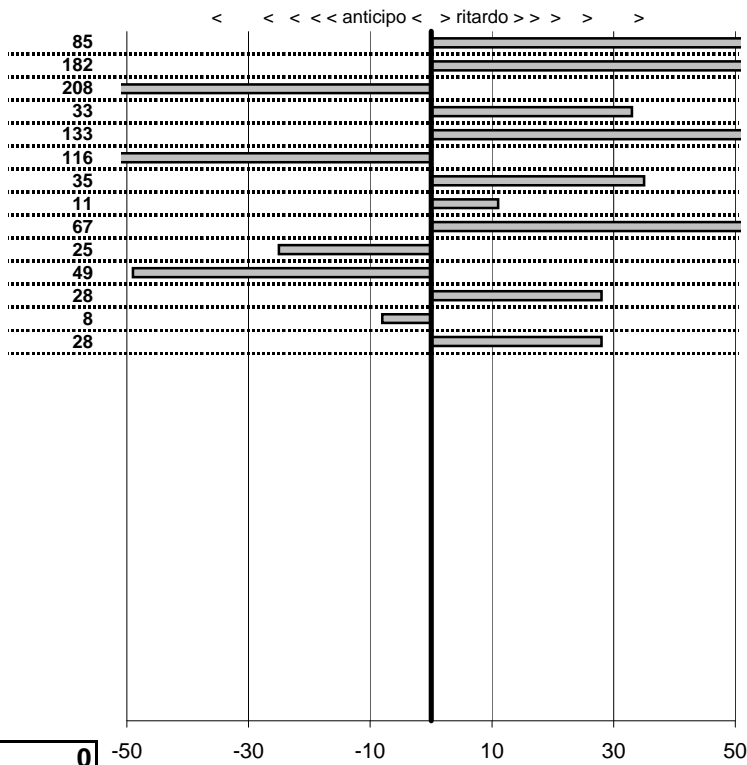

tempi e classifiche disponibili su www.cronoviterbo.net

- Cronologi - Penalità - Statistiche -

PAOLETTI ALFIERO
 FIAT 500

6

21 in classifica

prova	t.imposto	start	stop	t.netto
PC1-Lago 1	0:00:10,00	10:27:25,40	10:27:36,25	0:00:10,85
PC2-Lago 2	0:00:09,00	10:27:36,25	10:27:47,07	0:00:10,82
PC3-Lago 3	0:00:12,00	10:27:47,07	10:27:56,99	0:00:09,92
PC4-Lago 4	0:00:08,00	10:27:56,99	10:28:05,32	0:00:08,33
PC5-Capodimonte 1	0:00:07,00	10:56:16,22	10:56:24,55	0:00:08,33
PC6-Capodimonte 2	0:00:08,00	10:56:24,55	10:56:31,39	0:00:06,84
PC7-Capodimonte 3	0:00:09,00	10:56:31,39	10:56:40,74	0:00:09,35
PC8-Bolsena 1	0:00:10,00	12:21:56,59	12:22:06,70	0:00:10,11
PC9-Bolsena 2	0:00:09,00	12:22:06,70	12:22:16,37	0:00:09,67
PC10-Bolsena 3	0:00:10,00	12:22:16,37	12:22:26,12	0:00:09,75
PC11-Bolsena 4	0:00:10,00	12:22:26,12	12:22:35,63	0:00:09,51
PC12-Montefiascone 1	0:00:09,00	13:04:38,81	13:04:48,09	0:00:09,28
PC13-Montefiascone 2	0:00:09,00	13:04:48,09	13:04:57,01	0:00:08,92
PC14-Montefiascone 3	0:00:08,00	13:04:57,01	13:05:05,29	0:00:08,28