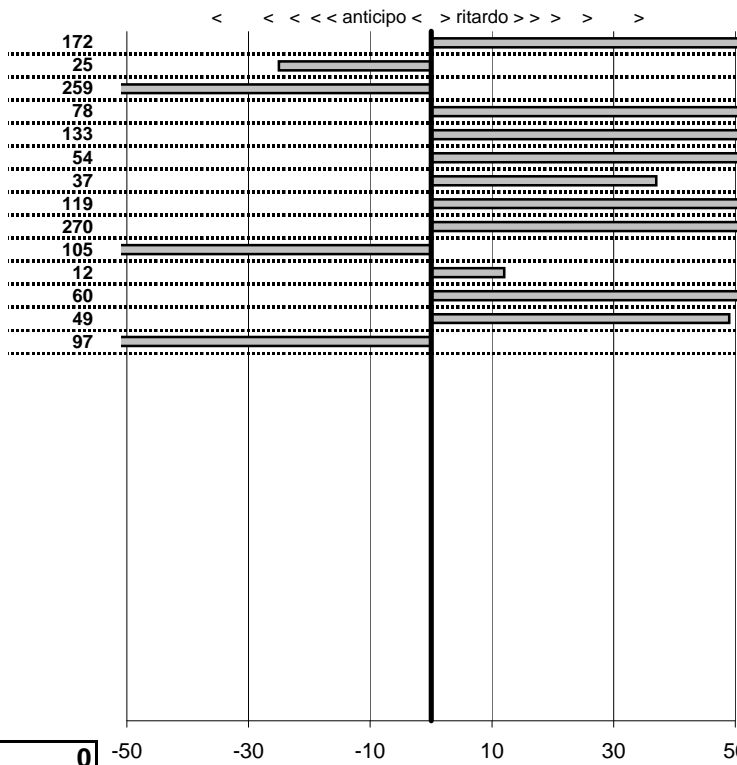

tempi e classifiche disponibili su www.cronoviterbo.net

- Cronologi - Penalità - Statistiche -

MENCHINELLI ROBERTO **4**

FIAT 500

30 in classifica

prova	t.imposto	start	stop	t.netto
PC1-Lago 1	0:00:10,00	10:49:51,67	10:50:03,39	0:00:11,72
PC2-Lago 2	0:00:09,00	10:50:03,39	10:50:12,14	0:00:08,75
PC3-Lago 3	0:00:12,00	10:50:12,14	10:50:21,55	0:00:09,41
PC4-Lago 4	0:00:08,00	10:50:21,55	10:50:30,33	0:00:08,78
PC5-Capodimonte 1	0:00:07,00	11:14:39,19	11:14:47,52	0:00:08,33
PC6-Capodimonte 2	0:00:08,00	11:14:47,52	11:14:56,06	0:00:08,54
PC7-Capodimonte 3	0:00:09,00	11:14:56,06	11:15:05,43	0:00:09,37
PC8-Bolsena 1	0:00:10,00	12:17:33,73	12:17:44,92	0:00:11,19
PC9-Bolsena 2	0:00:09,00	12:17:44,92	12:17:56,62	0:00:11,70
PC10-Bolsena 3	0:00:10,00	12:17:56,62	12:18:05,57	0:00:08,95
PC11-Bolsena 4	0:00:10,00	12:18:05,57	12:18:15,69	0:00:10,12
PC12-Montefiascone 1	0:00:09,00	12:57:31,48	12:57:41,08	0:00:09,60
PC13-Montefiascone 2	0:00:09,00	12:57:41,08	12:57:50,57	0:00:09,49
PC14-Montefiascone 3	0:00:08,00	12:57:50,57	12:57:57,60	0:00:07,03