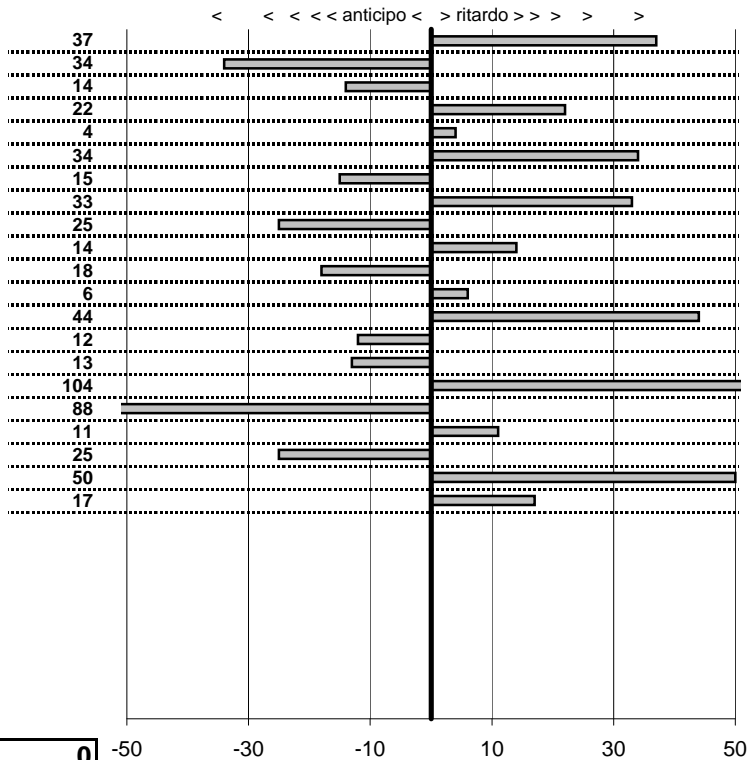

prova	t.imposto	start	stop	t.netto
PC1-L /mare Fregene 1	0:00:14,00	15:31:54,32	15:32:08,69	0:00:14,37
PC2-L /mare Fregene 2	0:00:14,00	15:32:08,69	15:32:22,35	0:00:13,66
PC3-L /mare Fregene 3	0:00:10,00	15:32:22,35	15:32:32,21	0:00:09,86
PC4-L /mare Fregene 4	0:00:14,00	16:12:45,07	16:12:59,29	0:00:14,22
PC5-L /mare Fregene 5	0:00:14,00	16:12:59,29	16:13:13,33	0:00:14,04
PC6-L /mare Fregene 6	0:00:10,00	16:13:13,33	16:13:23,67	0:00:10,34
PC7-L /mare Maccarese	0:00:10,00	16:42:57,03	16:43:06,88	0:00:09,85
PC8-L /mare Maccarese	0:00:09,00	16:43:06,88	16:43:16,21	0:00:09,33
PC9-L /mare Maccarese	0:00:16,00	16:43:16,21	16:43:31,96	0:00:15,75
PC10-Quadroni 1	0:00:11,00	17:45:57,03	17:46:08,17	0:00:11,14
PC11-Quadroni 2	0:00:15,00	17:46:08,17	17:46:22,99	0:00:14,82
PC12-Quadroni 3	0:00:14,00	17:46:22,99	17:46:37,05	0:00:14,06
PC13-Terne di Stiglianc	0:00:08,00	19:50:24,52	19:50:32,96	0:00:08,44
PC14-Terne di Stiglianc	0:00:21,00	19:50:32,96	19:50:53,84	0:00:20,88
PC15-Terne di Stiglianc	0:00:16,00	19:50:53,84	19:51:09,71	0:00:15,87
PC16-Quadroni 4	0:00:11,00	20:01:55,40	20:02:07,44	0:00:12,04
PC17-Quadroni 5	0:00:15,00	20:02:07,44	20:02:21,56	0:00:14,12
PC18-Quadroni 6	0:00:14,00	20:02:21,56	20:02:35,67	0:00:14,11
PC19-Anguillara 1	0:00:16,00	21:03:48,58	21:04:04,33	0:00:15,75
PC20-Anguillara 2	0:00:13,00	21:04:04,33	21:04:17,83	0:00:13,50
PC21-Anguillara 3	0:00:11,00	21:04:17,83	21:04:29,00	0:00:11,17

SOMMA PENALITA' 620
MEDIA PENALITA' 29,5

ALTRE PENALITA' 0
TOTALE PENALITA' 1.860

Elaborazione dati a cura di CRONOVITERBO