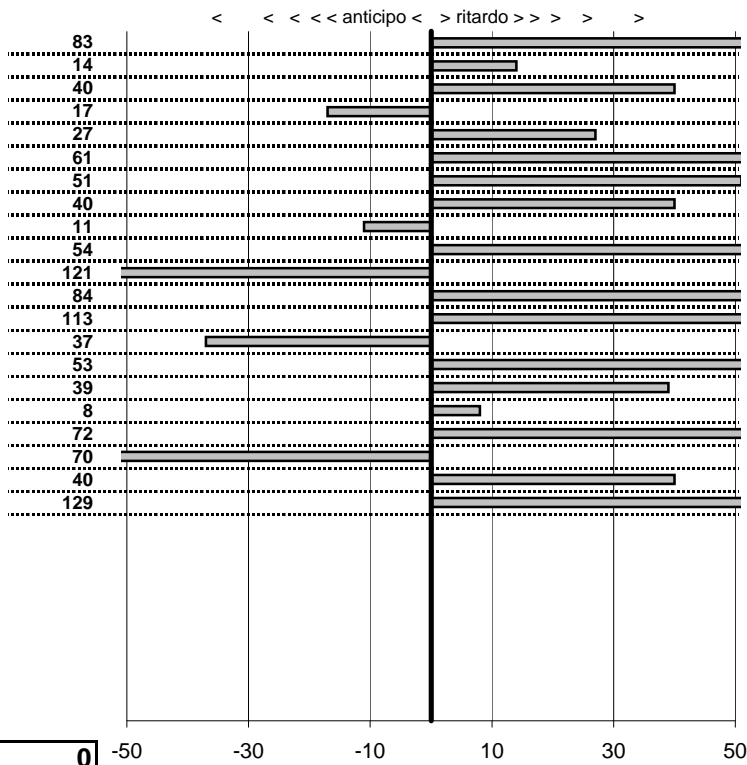

tempi e classifiche disponibili su www.cronoviterbo.net

- Cronologi - Penalità - Statistiche -

Fusillo M.-Andreucci M.B. **15**

12 in classifica

prova	t.imposto	start	stop	t.netto
PC1-L /mare Fregene 1	0:00:14,00	15:29:16,92	15:29:31,75	0:00:14,83
PC2-L /mare Fregene 2	0:00:14,00	15:29:31,75	15:29:45,89	0:00:14,14
PC3-L /mare Fregene 3	0:00:10,00	15:29:45,89	15:29:56,29	0:00:10,40
PC4-L /mare Fregene 4	0:00:14,00	16:02:18,93	16:02:32,76	0:00:13,83
PC5-L /mare Fregene 5	0:00:14,00	16:02:32,76	16:02:47,03	0:00:14,27
PC6-L /mare Fregene 6	0:00:10,00	16:02:47,03	16:02:57,64	0:00:10,61
PC7-L /mare Maccarese	0:00:10,00	16:27:18,23	16:27:28,74	0:00:10,51
PC8-L /mare Maccarese	0:00:09,00	16:27:28,74	16:27:38,14	0:00:09,40
PC9-L /mare Maccarese	0:00:16,00	16:27:38,14	16:27:54,03	0:00:15,89
PC10-Quadroni 1	0:00:11,00	17:26:57,45	17:27:08,99	0:00:11,54
PC11-Quadroni 2	0:00:15,00	17:27:08,99	17:27:22,78	0:00:13,79
PC12-Quadroni 3	0:00:14,00	17:27:22,78	17:27:37,62	0:00:14,84
PC13-Terme di Stiglianc	0:00:08,00	19:27:45,90	19:27:55,03	0:00:09,13
PC14-Terme di Stiglianc	0:00:21,00	19:27:55,03	19:28:15,66	0:00:20,63
PC15-Terme di Stiglianc	0:00:16,00	19:28:15,66	19:28:32,19	0:00:16,53
PC16-Quadroni 4	0:00:11,00	19:38:10,77	19:38:22,16	0:00:11,39
PC17-Quadroni 5	0:00:15,00	19:38:22,16	19:38:37,24	0:00:15,08
PC18-Quadroni 6	0:00:14,00	19:38:37,24	19:38:51,96	0:00:14,72
PC19-Anguillara 1	0:00:16,00	20:37:31,57	20:37:46,87	0:00:15,30
PC20-Anguillara 2	0:00:13,00	20:37:46,87	20:38:00,27	0:00:13,40
PC21-Anguillara 3	0:00:11,00	20:38:00,27	20:38:12,56	0:00:12,29