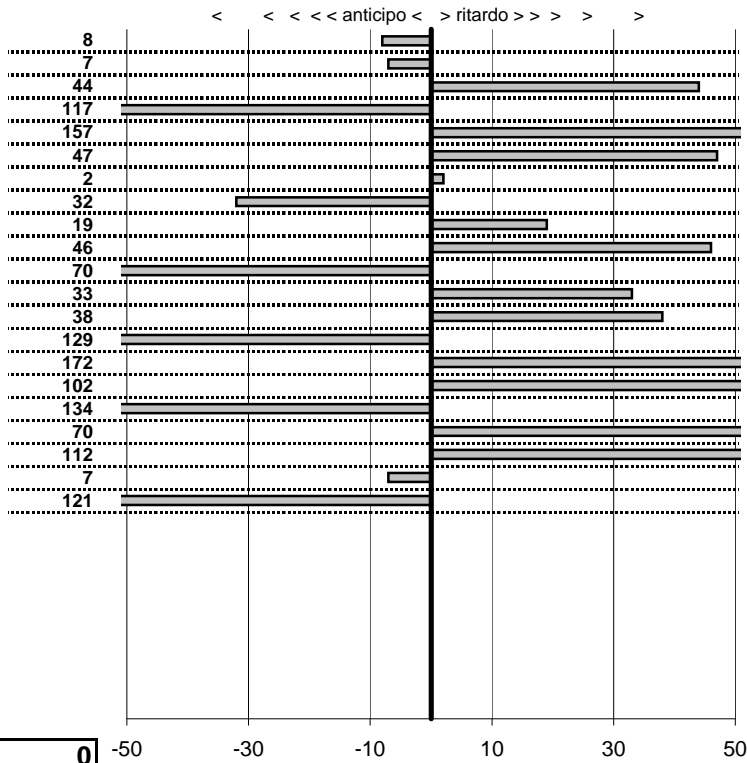

tempi e classifiche disponibili su www.cronoviterbo.net

- Cronologi - Penalità - Statistiche -

Costantini U.-X
 Alfa Romeo Spider

16

13 in classifica

prova	t.imposto	start	stop	t.netto
PC1-L /mare Fregene 1	0:00:14,00	15:27:18,81	15:27:32,73	0:00:13,92
PC2-L /mare Fregene 2	0:00:14,00	15:27:32,73	15:27:46,66	0:00:13,93
PC3-L /mare Fregene 3	0:00:10,00	15:27:46,66	15:27:57,10	0:00:10,44
PC4-L /mare Fregene 4	0:00:14,00	16:04:10,83	16:04:23,66	0:00:12,83
PC5-L /mare Fregene 5	0:00:14,00	16:04:23,66	16:04:39,23	0:00:15,57
PC6-L /mare Fregene 6	0:00:10,00	16:04:39,23	16:04:49,70	0:00:10,47
PC7-L /mare Maccarese	0:00:10,00	16:38:32,86	16:38:42,88	0:00:10,02
PC8-L /mare Maccarese	0:00:09,00	16:38:42,88	16:38:51,56	0:00:08,68
PC9-L /mare Maccarese	0:00:16,00	16:38:51,56	16:39:07,75	0:00:16,19
PC10-Quadroni 1	0:00:11,00	17:40:52,90	17:41:04,36	0:00:11,46
PC11-Quadroni 2	0:00:15,00	17:41:04,36	17:41:18,66	0:00:14,30
PC12-Quadroni 3	0:00:14,00	17:41:18,66	17:41:32,99	0:00:14,33
PC13-Terme di Stiglianc	0:00:08,00	19:34:49,91	19:34:58,29	0:00:08,38
PC14-Terme di Stiglianc	0:00:21,00	19:34:58,29	19:35:18,00	0:00:19,71
PC15-Terme di Stiglianc	0:00:16,00	19:35:18,00	19:35:35,72	0:00:17,72
PC16-Quadroni 4	0:00:11,00	19:49:51,85	19:50:03,87	0:00:12,02
PC17-Quadroni 5	0:00:15,00	19:50:03,87	19:50:17,53	0:00:13,66
PC18-Quadroni 6	0:00:14,00	19:50:17,53	19:50:32,23	0:00:14,70
PC19-Anguillara 1	0:00:16,00	20:54:04,99	20:54:22,11	0:00:17,12
PC20-Anguillara 2	0:00:13,00	20:54:22,11	20:54:35,04	0:00:12,93
PC21-Anguillara 3	0:00:11,00	20:54:35,04	20:54:44,83	0:00:09,79