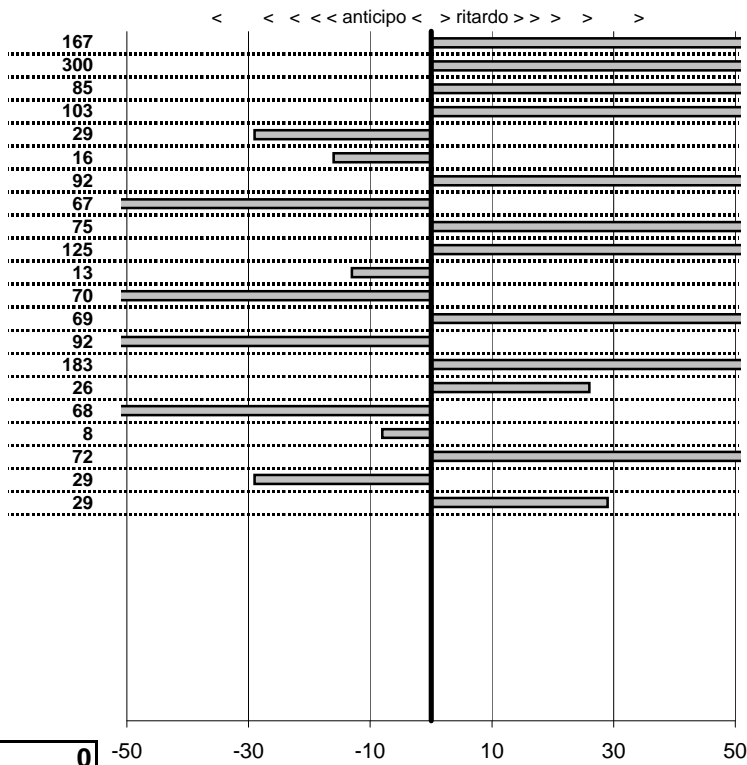

tempi e classifiche disponibili su www.cronoviterbo.net

- Cronologi - Penalità - Statistiche -

Pieri S.-Pace P.
 Alfa Romeo 1600 Spider

4

17 in classifica

prova	t.imposto	start	stop	t.netto
PC1-L /mare Fregene 1	0:00:14,00	15:12:14,19	15:12:29,86	0:00:15,67
PC2-L /mare Fregene 2	0:00:14,00	15:12:29,86	15:12:48,95	0:00:19,09
PC3-L /mare Fregene 3	0:00:10,00	15:12:48,95	15:12:59,80	0:00:10,85
PC4-L /mare Fregene 4	0:00:14,00	15:57:03,41	15:57:18,44	0:00:15,03
PC5-L /mare Fregene 5	0:00:14,00	15:57:18,44	15:57:32,15	0:00:13,71
PC6-L /mare Fregene 6	0:00:10,00	15:57:32,15	15:57:41,99	0:00:09,84
PC7-L /mare Maccarese	0:00:10,00	16:23:22,86	16:23:33,78	0:00:10,92
PC8-L /mare Maccarese	0:00:09,00	16:23:33,78	16:23:42,11	0:00:08,33
PC9-L /mare Maccarese	0:00:16,00	16:23:42,11	16:23:58,86	0:00:16,75
PC10-Quadroni 1	0:00:11,00	17:15:20,33	17:15:32,58	0:00:12,25
PC11-Quadroni 2	0:00:15,00	17:15:32,58	17:15:47,45	0:00:14,87
PC12-Quadroni 3	0:00:14,00	17:15:47,45	17:16:00,75	0:00:13,30
PC13-Terne di Stiglianc	0:00:08,00	19:20:43,29	19:20:51,98	0:00:08,69
PC14-Terne di Stiglianc	0:00:21,00	19:20:51,98	19:21:12,06	0:00:20,08
PC15-Terne di Stiglianc	0:00:16,00	19:21:12,06	19:21:29,89	0:00:17,83
PC16-Quadroni 4	0:00:11,00	19:30:43,68	19:30:54,94	0:00:11,26
PC17-Quadroni 5	0:00:15,00	19:30:54,94	19:31:09,26	0:00:14,32
PC18-Quadroni 6	0:00:14,00	19:31:09,26	19:31:23,18	0:00:13,92
PC19-Anguillara 1	0:00:16,00	20:27:25,89	20:27:42,61	0:00:16,72
PC20-Anguillara 2	0:00:13,00	20:27:42,61	20:27:55,32	0:00:12,71
PC21-Anguillara 3	0:00:11,00	20:27:55,32	20:28:06,61	0:00:11,29