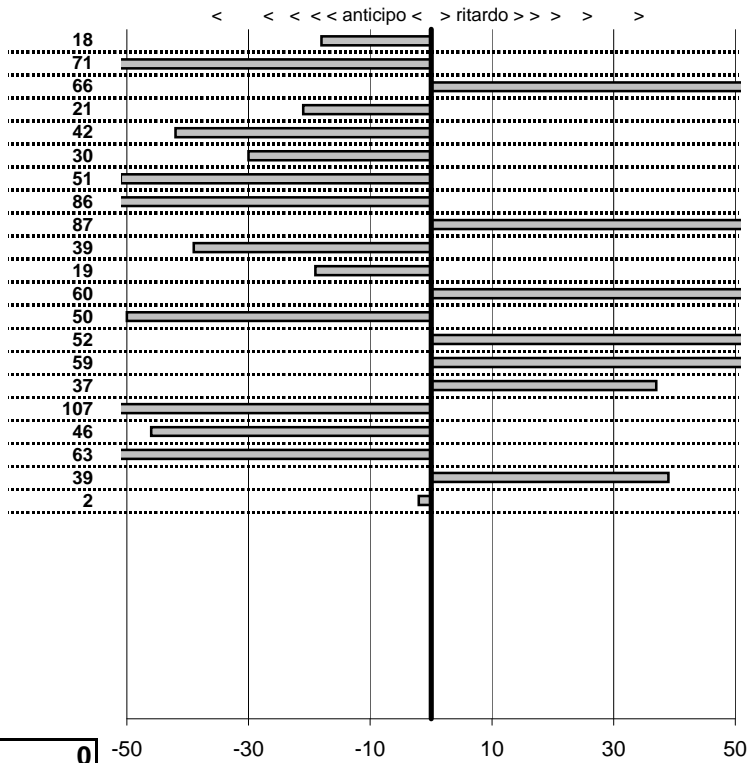

prova	t.imposto	start	stop	t.netto
PC1-L /mare Fregene 1	0:00:14,00	15:30:09,06	15:30:22,88	0:00:13,82
PC2-L /mare Fregene 2	0:00:14,00	15:30:22,88	15:30:36,17	0:00:13,29
PC3-L /mare Fregene 3	0:00:10,00	15:30:36,17	15:30:46,83	0:00:10,66
PC4-L /mare Fregene 4	0:00:14,00	16:11:05,54	16:11:19,33	0:00:13,79
PC5-L /mare Fregene 5	0:00:14,00	16:11:19,33	16:11:32,91	0:00:13,58
PC6-L /mare Fregene 6	0:00:10,00	16:11:32,91	16:11:42,61	0:00:09,70
PC7-L /mare Maccarese	0:00:10,00	16:41:16,76	16:41:26,25	0:00:09,49
PC8-L /mare Maccarese	0:00:09,00	16:41:26,25	16:41:34,39	0:00:08,14
PC9-L /mare Maccarese	0:00:16,00	16:41:34,39	16:41:51,26	0:00:16,87
PC10-Quadroni 1	0:00:11,00	17:43:02,83	17:43:13,44	0:00:10,61
PC11-Quadroni 2	0:00:15,00	17:43:13,44	17:43:28,25	0:00:14,81
PC12-Quadroni 3	0:00:14,00	17:43:28,25	17:43:42,85	0:00:14,60
PC13-Terne di Stiglianc	0:00:08,00	19:49:25,32	19:49:32,82	0:00:07,50
PC14-Terne di Stiglianc	0:00:21,00	19:49:32,82	19:49:54,34	0:00:21,52
PC15-Terne di Stiglianc	0:00:16,00	19:49:54,34	19:50:10,93	0:00:16,59
PC16-Quadroni 4	0:00:11,00	20:00:03,95	20:00:15,32	0:00:11,37
PC17-Quadroni 5	0:00:15,00	20:00:15,32	20:00:29,25	0:00:13,93
PC18-Quadroni 6	0:00:14,00	20:00:29,25	20:00:42,79	0:00:13,54
PC19-Anguillara 1	0:00:16,00	20:58:03,70	20:58:19,07	0:00:15,37
PC20-Anguillara 2	0:00:13,00	20:58:19,07	20:58:32,46	0:00:13,39
PC21-Anguillara 3	0:00:11,00	20:58:32,46	20:58:43,44	0:00:10,98

SOMMA PENALITA' 1.045
MEDIA PENALITA' 49,8

ALTRE PENALITA' 0
TOTALE PENALITA' 3.135

Elaborazione dati a cura di CRONOVITERBO