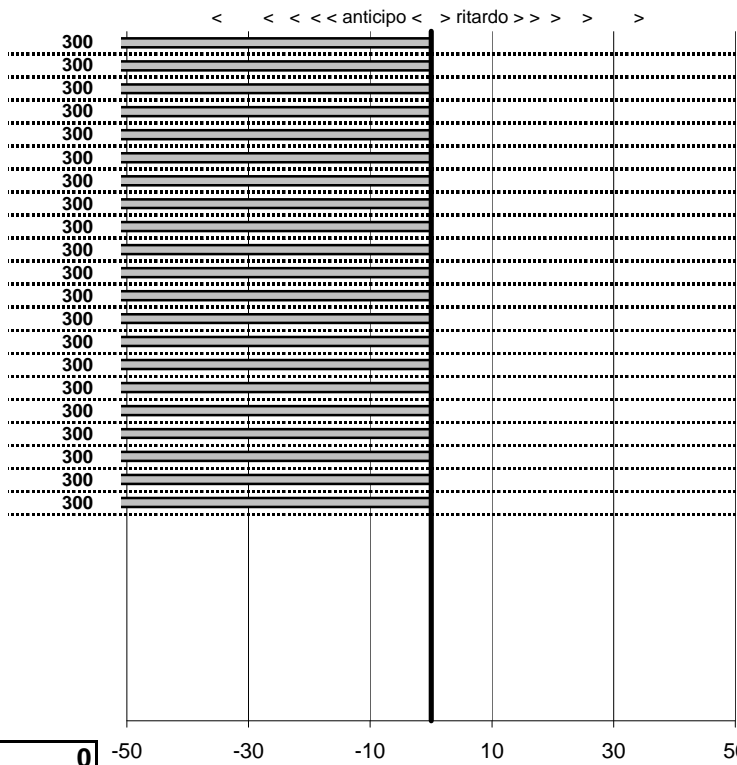

prova	t.imposto	start	stop	t.netto
PC1-L /mare Fregene 1	0:00:14,00	00:00:00,00	00:00:00,00	0:00:00,00
PC2-L /mare Fregene 2	0:00:14,00	00:00:00,00	00:00:00,00	0:00:00,00
PC3-L /mare Fregene 3	0:00:10,00	00:00:00,00	00:00:00,00	0:00:00,00
PC4-L /mare Fregene 4	0:00:14,00	00:00:00,00	00:00:00,00	0:00:00,00
PC5-L /mare Fregene 5	0:00:14,00	00:00:00,00	00:00:00,00	0:00:00,00
PC6-L /mare Fregene 6	0:00:10,00	00:00:00,00	00:00:00,00	0:00:00,00
PC7-L /mare Maccarese	0:00:10,00	00:00:00,00	00:00:00,00	0:00:00,00
PC8-L /mare Maccarese	0:00:09,00	00:00:00,00	00:00:00,00	0:00:00,00
PC9-L /mare Maccarese	0:00:16,00	00:00:00,00	00:00:00,00	0:00:00,00
PC10-Quadroni 1	0:00:11,00	00:00:00,00	00:00:00,00	0:00:00,00
PC11-Quadroni 2	0:00:15,00	00:00:00,00	00:00:00,00	0:00:00,00
PC12-Quadroni 3	0:00:14,00	00:00:00,00	00:00:00,00	0:00:00,00
PC13-Terne di Stiglianc	0:00:08,00	00:00:00,00	00:00:00,00	0:00:00,00
PC14-Terne di Stiglianc	0:00:21,00	00:00:00,00	00:00:00,00	0:00:00,00
PC15-Terne di Stiglianc	0:00:16,00	00:00:00,00	00:00:00,00	0:00:00,00
PC16-Quadroni 4	0:00:11,00	00:00:00,00	00:00:00,00	0:00:00,00
PC17-Quadroni 5	0:00:15,00	00:00:00,00	00:00:00,00	0:00:00,00
PC18-Quadroni 6	0:00:14,00	00:00:00,00	00:00:00,00	0:00:00,00
PC19-Anguillara 1	0:00:16,00	00:00:00,00	00:00:00,00	0:00:00,00
PC20-Anguillara 2	0:00:13,00	00:00:00,00	00:00:00,00	0:00:00,00
PC21-Anguillara 3	0:00:11,00	00:00:00,00	00:00:00,00	0:00:00,00

SOMMA PENALITA' 6.300
MEDIA PENALITA' 300,0

ALTRE PENALITA' 0
TOTALE PENALITA' 9.765

Elaborazione dati a cura di CRONOVITERBO