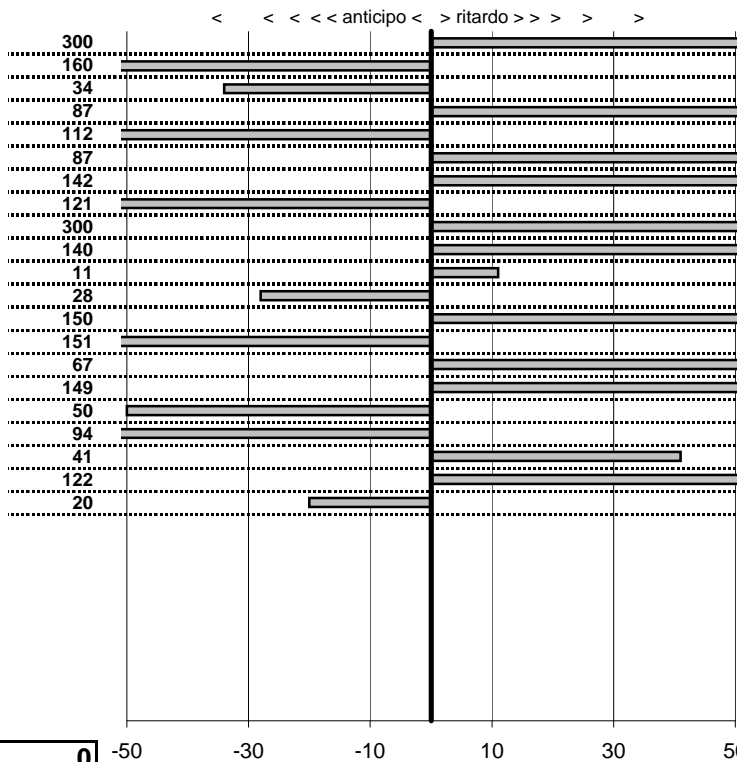

tempi e classifiche disponibili su www.cronoviterbo.net

- Cronologi - Penalità - Statistiche -

PompilioA.-Di Virgillo N.
 Lancia Flaminia Touring GT

6

19 in classifica

prova	t.imposto	start	stop	t.netto
PC1-L /mare Fregene 1	0:00:14,00	15:15:13,52	15:15:30,77	0:00:17,25
PC2-L /mare Fregene 2	0:00:14,00	15:15:30,77	15:15:43,17	0:00:12,40
PC3-L /mare Fregene 3	0:00:10,00	15:15:43,17	15:15:52,83	0:00:09,66
PC4-L /mare Fregene 4	0:00:14,00	15:58:56,82	15:59:11,69	0:00:14,87
PC5-L /mare Fregene 5	0:00:14,00	15:59:11,69	15:59:24,57	0:00:12,88
PC6-L /mare Fregene 6	0:00:10,00	15:59:24,57	15:59:35,44	0:00:10,87
PC7-L /mare Maccarese	0:00:10,00	16:25:02,77	16:25:14,19	0:00:11,42
PC8-L /mare Maccarese	0:00:09,00	16:25:14,19	16:25:21,98	0:00:07,79
PC9-L /mare Maccarese	0:00:16,00	16:25:21,98	16:25:41,37	0:00:19,39
PC10-Quadroni 1	0:00:11,00	17:25:52,06	17:26:04,46	0:00:12,40
PC11-Quadroni 2	0:00:15,00	17:26:04,46	17:26:19,57	0:00:15,11
PC12-Quadroni 3	0:00:14,00	17:26:19,57	17:26:33,29	0:00:13,72
PC13-Terme di Stiglianc	0:00:08,00	19:23:25,80	19:23:35,30	0:00:09,50
PC14-Terme di Stiglianc	0:00:21,00	19:23:35,30	19:23:54,79	0:00:19,49
PC15-Terme di Stiglianc	0:00:16,00	19:23:54,79	19:24:11,46	0:00:16,67
PC16-Quadroni 4	0:00:11,00	19:33:42,70	19:33:55,19	0:00:12,49
PC17-Quadroni 5	0:00:15,00	19:33:55,19	19:34:09,69	0:00:14,50
PC18-Quadroni 6	0:00:14,00	19:34:09,69	19:34:22,75	0:00:13,06
PC19-Anguillara 1	0:00:16,00	20:40:04,76	20:40:21,17	0:00:16,41
PC20-Anguillara 2	0:00:13,00	20:40:21,17	20:40:35,39	0:00:14,22
PC21-Anguillara 3	0:00:11,00	20:40:35,39	20:40:46,19	0:00:10,80