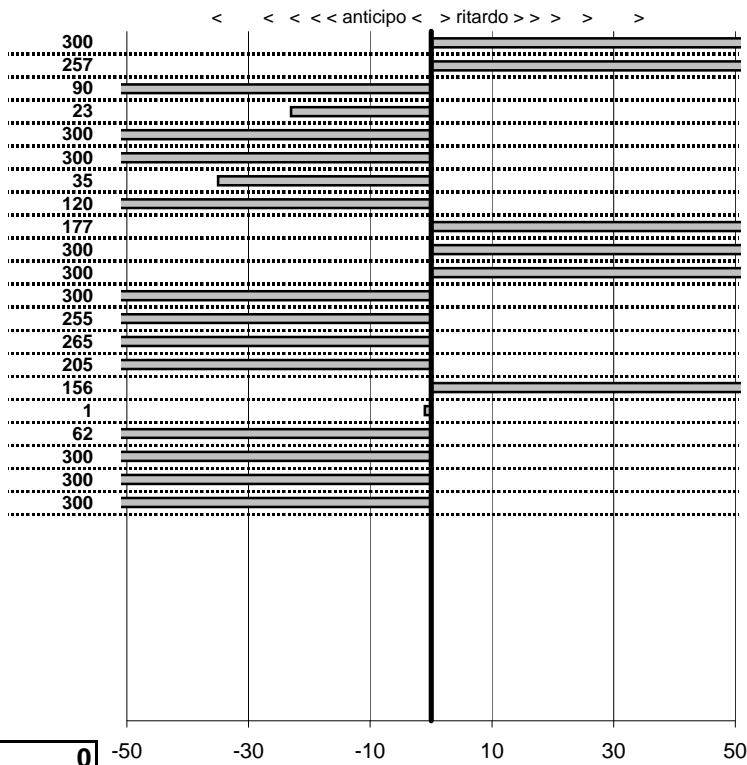

tempi e classifiche disponibili su www.cronoviterbo.net

- Cronologi - Penalità - Statistiche -

Marenghi F.-Martinelli V.
 Sunbeam Alpine

28

21 in classifica

prova	t.imposto	start	stop	t.netto
PC1-L /mare Fregene 1	0:00:14,00	15:49:57,31	15:50:15,87	0:00:18,56
PC2-L /mare Fregene 2	0:00:14,00	15:50:15,87	15:50:32,44	0:00:16,57
PC3-L /mare Fregene 3	0:00:10,00	15:50:32,44	15:50:41,54	0:00:09,10
PC4-L /mare Fregene 4	0:00:14,00	16:16:28,56	16:16:42,33	0:00:13,77
PC5-L /mare Fregene 5	0:00:14,00	16:16:42,33	16:16:51,87	0:00:09,54
PC6-L /mare Fregene 6	0:00:10,00	16:16:51,87	16:16:57,43	0:00:05,56
PC7-L /mare Maccarese	0:00:10,00	16:48:05,52	16:48:15,17	0:00:09,65
PC8-L /mare Maccarese	0:00:09,00	16:48:15,17	16:48:22,97	0:00:07,80
PC9-L /mare Maccarese	0:00:16,00	16:48:22,97	16:48:40,74	0:00:17,77
PC10-Quadroni 1	0:00:11,00	17:47:32,15	17:47:47,61	0:00:15,46
PC11-Quadroni 2	0:00:15,00	17:47:47,61	17:48:11,19	0:00:23,58
PC12-Quadroni 3	0:00:14,00	17:48:11,19	17:48:21,89	0:00:10,70
PC13-Terne di Stiglianc	0:00:08,00	19:53:22,41	19:53:27,86	0:00:05,45
PC14-Terne di Stiglianc	0:00:21,00	19:53:27,86	19:53:46,21	0:00:18,35
PC15-Terne di Stiglianc	0:00:16,00	19:53:46,21	19:54:00,16	0:00:13,95
PC16-Quadroni 4	0:00:11,00	20:05:11,96	20:05:24,52	0:00:12,56
PC17-Quadroni 5	0:00:15,00	20:05:24,52	20:05:39,51	0:00:14,99
PC18-Quadroni 6	0:00:14,00	20:05:39,51	20:05:52,89	0:00:13,38
PC19-Anguillara 1	0:00:16,00	00:00:00,00	00:00:00,00	0:00:00,00
PC20-Anguillara 2	0:00:13,00	00:00:00,00	00:00:00,00	0:00:00,00
PC21-Anguillara 3	0:00:11,00	00:00:00,00	00:00:00,00	0:00:00,00