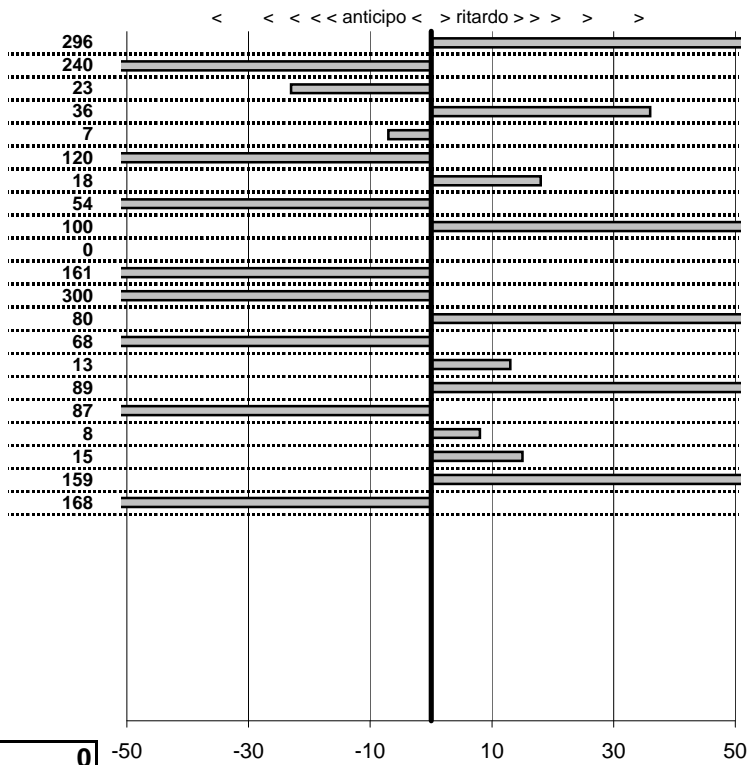

prova	t.imposto	start	stop	t.netto
PC1-L /mare Fregene 1	0:00:14,00	15:32:47,80	15:33:04,76	0:00:16,96
PC2-L /mare Fregene 2	0:00:14,00	15:33:04,76	15:33:16,36	0:00:11,60
PC3-L /mare Fregene 3	0:00:10,00	15:33:16,36	15:33:26,13	0:00:09,77
PC4-L /mare Fregene 4	0:00:14,00	16:13:38,86	16:13:53,22	0:00:14,36
PC5-L /mare Fregene 5	0:00:14,00	16:13:53,22	16:14:07,15	0:00:13,93
PC6-L /mare Fregene 6	0:00:10,00	16:14:07,15	16:14:15,95	0:00:08,80
PC7-L /mare Maccarese	0:00:10,00	16:43:51,65	16:44:01,83	0:00:10,18
PC8-L /mare Maccarese	0:00:09,00	16:44:01,83	16:44:10,29	0:00:08,46
PC9-L /mare Maccarese	0:00:16,00	16:44:10,29	16:44:27,29	0:00:17,00
PC10-Quadroni 1	0:00:11,00	17:46:52,10	17:47:03,10	0:00:11,00
PC11-Quadroni 2	0:00:15,00	17:47:03,10	17:47:16,49	0:00:13,39
PC12-Quadroni 3	0:00:14,00	17:47:16,49	17:47:18,70	0:00:02,21
PC13-Terne di Stiglianc	0:00:08,00	19:35:51,52	19:36:00,32	0:00:08,80
PC14-Terne di Stiglianc	0:00:21,00	19:36:00,32	19:36:20,64	0:00:20,32
PC15-Terne di Stiglianc	0:00:16,00	19:36:20,64	19:36:36,77	0:00:16,13
PC16-Quadroni 4	0:00:11,00	19:47:06,67	19:47:18,56	0:00:11,89
PC17-Quadroni 5	0:00:15,00	19:47:18,56	19:47:32,69	0:00:14,13
PC18-Quadroni 6	0:00:14,00	19:47:32,69	19:47:46,77	0:00:14,08
PC19-Anguillara 1	0:00:16,00	20:57:00,21	20:57:16,36	0:00:16,15
PC20-Anguillara 2	0:00:13,00	20:57:16,36	20:57:30,95	0:00:14,59
PC21-Anguillara 3	0:00:11,00	20:57:30,95	20:57:40,27	0:00:09,32

SOMMA PENALITA' 2.042
MEDIA PENALITA' 97,2

ALTRE PENALITA' 0
TOTALE PENALITA' 3.614

Elaborazione dati a cura di CRONOVITERBO