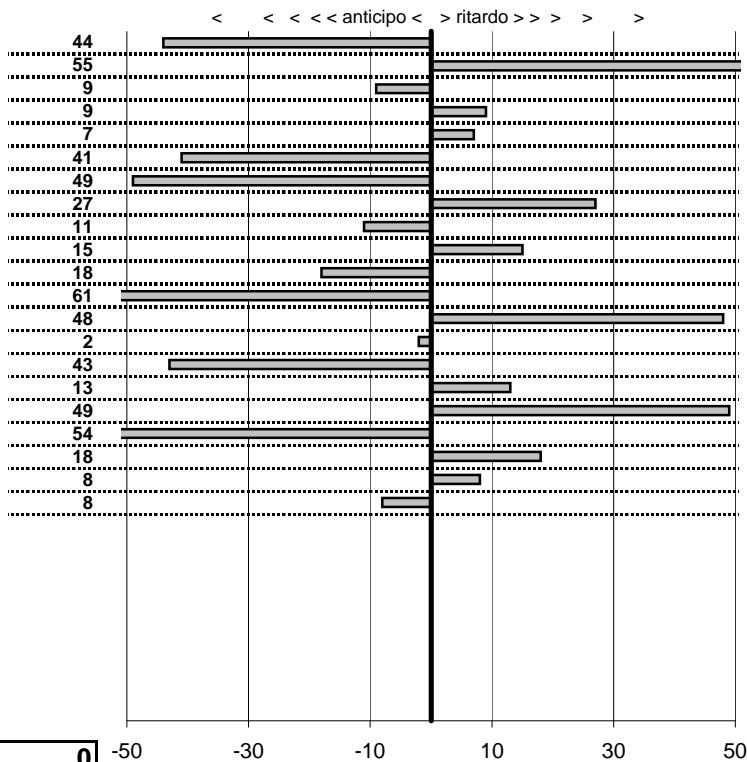

tempi e classifiche disponibili su www.cronoviterbo.net

- Cronologi - Penalità - Statistiche -

Trombetta S.-Trombetta
 Porsche 912

14

5 in classifica

prova	t.imposto	start	stop	t.netto
PC1-L /mare Fregene 1	0:00:14,00	15:26:22,50	15:26:36,06	0:00:13,56
PC2-L /mare Fregene 2	0:00:14,00	15:26:36,06	15:26:50,61	0:00:14,55
PC3-L /mare Fregene 3	0:00:10,00	15:26:50,61	15:27:00,52	0:00:09,91
PC4-L /mare Fregene 4	0:00:14,00	16:08:17,42	16:08:31,51	0:00:14,09
PC5-L /mare Fregene 5	0:00:14,00	16:08:31,51	16:08:45,58	0:00:14,07
PC6-L /mare Fregene 6	0:00:10,00	16:08:45,58	16:08:55,17	0:00:09,59
PC7-L /mare Maccarese	0:00:10,00	16:37:43,40	16:37:52,91	0:00:09,51
PC8-L /mare Maccarese	0:00:09,00	16:37:52,91	16:38:02,18	0:00:09,27
PC9-L /mare Maccarese	0:00:16,00	16:38:02,18	16:38:18,07	0:00:15,89
PC10-Quadroni 1	0:00:11,00	17:38:51,67	17:39:02,82	0:00:11,15
PC11-Quadroni 2	0:00:15,00	17:39:02,82	17:39:17,64	0:00:14,82
PC12-Quadroni 3	0:00:14,00	17:39:17,64	17:39:31,03	0:00:13,39
PC13-Terne di Stiglianc	0:00:08,00	19:46:22,52	19:46:31,00	0:00:08,48
PC14-Terne di Stiglianc	0:00:21,00	19:46:31,00	19:46:51,98	0:00:20,98
PC15-Terne di Stiglianc	0:00:16,00	19:46:51,98	19:47:07,55	0:00:15,57
PC16-Quadroni 4	0:00:11,00	19:56:40,11	19:56:51,24	0:00:11,13
PC17-Quadroni 5	0:00:15,00	19:56:51,24	19:57:06,73	0:00:15,49
PC18-Quadroni 6	0:00:14,00	19:57:06,73	19:57:20,19	0:00:13,46
PC19-Anguillara 1	0:00:16,00	20:56:00,70	20:56:16,88	0:00:16,18
PC20-Anguillara 2	0:00:13,00	20:56:16,88	20:56:29,96	0:00:13,08
PC21-Anguillara 3	0:00:11,00	20:56:29,96	20:56:40,88	0:00:10,92