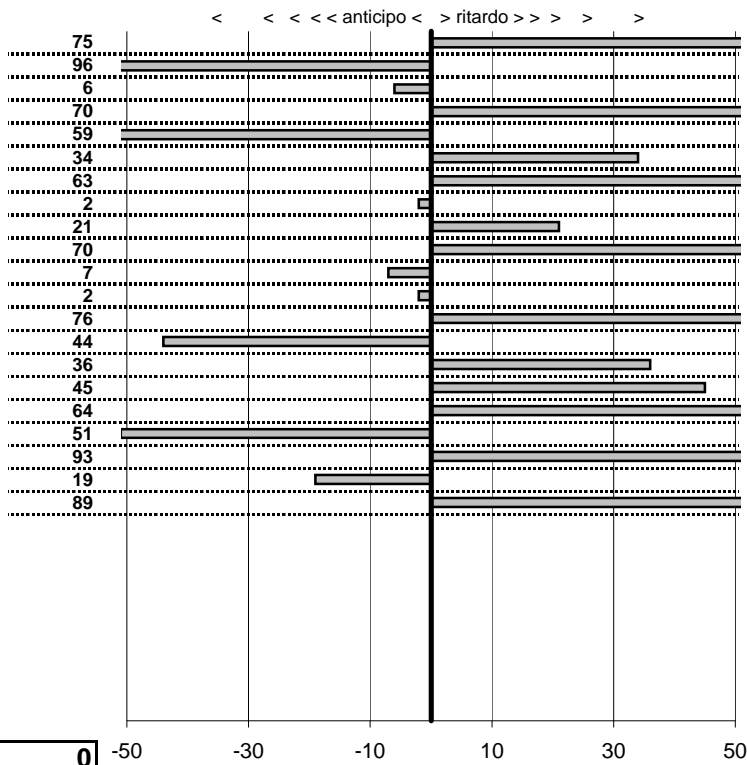

tempi e classifiche disponibili su www.cronoviterbo.net

- Cronologi - Penalità - Statistiche -

Di Dio M.-Gori G. **27**

14 in classifica

prova	t.imposto	start	stop	t.netto
PC1-L /mare Fregene 1	0:00:14,00	15:36:37,28	15:36:52,03	0:00:14,75
PC2-L /mare Fregene 2	0:00:14,00	15:36:52,03	15:37:05,07	0:00:13,04
PC3-L /mare Fregene 3	0:00:10,00	15:37:05,07	15:37:15,01	0:00:09,94
PC4-L /mare Fregene 4	0:00:14,00	16:15:39,52	16:15:54,22	0:00:14,70
PC5-L /mare Fregene 5	0:00:14,00	16:15:54,22	16:16:07,63	0:00:13,41
PC6-L /mare Fregene 6	0:00:10,00	16:16:07,63	16:16:17,97	0:00:10,34
PC7-L /mare Maccarese	0:00:10,00	16:47:02,32	16:47:12,95	0:00:10,63
PC8-L /mare Maccarese	0:00:09,00	16:47:12,95	16:47:21,93	0:00:08,98
PC9-L /mare Maccarese	0:00:16,00	16:47:21,93	16:47:38,14	0:00:16,21
PC10-Quadroni 1	0:00:11,00	17:45:00,77	17:45:12,47	0:00:11,70
PC11-Quadroni 2	0:00:15,00	17:45:12,47	17:45:27,40	0:00:14,93
PC12-Quadroni 3	0:00:14,00	17:45:27,40	17:45:41,38	0:00:13,98
PC13-Terne di Stiglianc	0:00:08,00	19:47:23,24	19:47:32,00	0:00:08,76
PC14-Terne di Stiglianc	0:00:21,00	19:47:32,00	19:47:52,56	0:00:20,56
PC15-Terne di Stiglianc	0:00:16,00	19:47:52,56	19:48:08,92	0:00:16,36
PC16-Quadroni 4	0:00:11,00	19:58:41,63	19:58:53,08	0:00:11,45
PC17-Quadroni 5	0:00:15,00	19:58:53,08	19:59:08,72	0:00:15,64
PC18-Quadroni 6	0:00:14,00	19:59:08,72	19:59:22,21	0:00:13,49
PC19-Anguillara 1	0:00:16,00	21:05:01,97	21:05:18,90	0:00:16,93
PC20-Anguillara 2	0:00:13,00	21:05:18,90	21:05:31,71	0:00:12,81
PC21-Anguillara 3	0:00:11,00	21:05:31,71	21:05:43,60	0:00:11,89