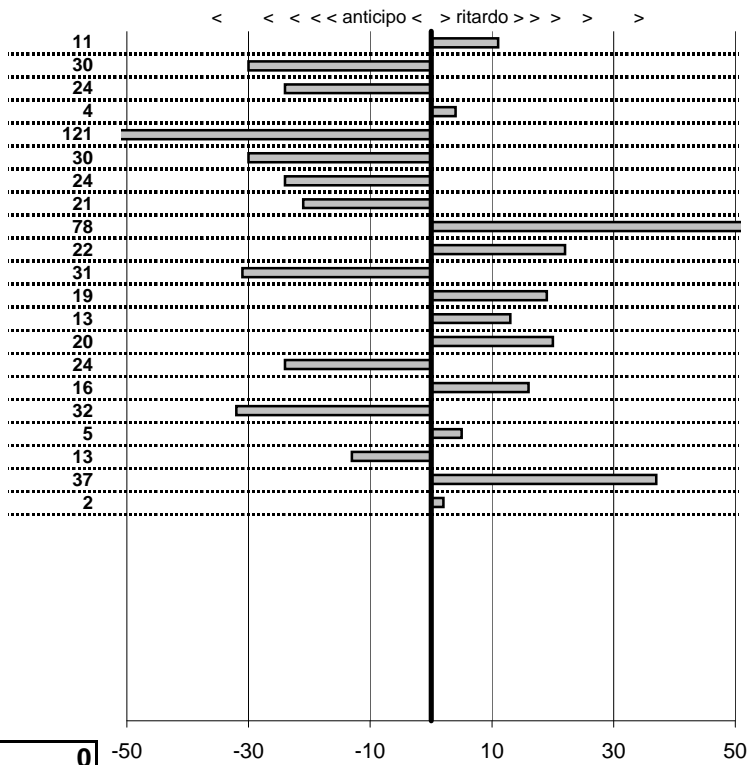

tempi e classifiche disponibili su www.cronoviterbo.net

- Cronologi - Penalità - Statistiche -

Ciula E.-Marzocca V. **23**
 MGA

9 in classifica

prova	t.imposto	start	stop	t.netto
PC1-L /mare Fregene 1	0:00:14,00	15:31:00,41	15:31:14,52	0:00:14,11
PC2-L /mare Fregene 2	0:00:14,00	15:31:14,52	15:31:28,22	0:00:13,70
PC3-L /mare Fregene 3	0:00:10,00	15:31:28,22	15:31:37,98	0:00:09,76
PC4-L /mare Fregene 4	0:00:14,00	16:11:55,49	16:12:09,53	0:00:14,04
PC5-L /mare Fregene 5	0:00:14,00	16:12:09,53	16:12:22,32	0:00:12,79
PC6-L /mare Fregene 6	0:00:10,00	16:12:22,32	16:12:32,02	0:00:09,70
PC7-L /mare Maccarese	0:00:10,00	16:42:05,43	16:42:15,19	0:00:09,76
PC8-L /mare Maccarese	0:00:09,00	16:42:15,19	16:42:23,98	0:00:08,79
PC9-L /mare Maccarese	0:00:16,00	16:42:23,98	16:42:40,76	0:00:16,78
PC10-Quadroni 1	0:00:11,00	17:44:02,05	17:44:13,27	0:00:11,22
PC11-Quadroni 2	0:00:15,00	17:44:13,27	17:44:27,96	0:00:14,69
PC12-Quadroni 3	0:00:14,00	17:44:27,96	17:44:42,15	0:00:14,19
PC13-Terne di Stiglianc	0:00:08,00	19:52:26,46	19:52:34,59	0:00:08,13
PC14-Terne di Stiglianc	0:00:21,00	19:52:34,59	19:52:55,79	0:00:21,20
PC15-Terne di Stiglianc	0:00:16,00	19:52:55,79	19:53:11,55	0:00:15,76
PC16-Quadroni 4	0:00:11,00	20:04:10,86	20:04:22,02	0:00:11,16
PC17-Quadroni 5	0:00:15,00	20:04:22,02	20:04:36,70	0:00:14,68
PC18-Quadroni 6	0:00:14,00	20:04:36,70	20:04:50,75	0:00:14,05
PC19-Anguillara 1	0:00:16,00	21:07:51,01	21:08:06,88	0:00:15,87
PC20-Anguillara 2	0:00:13,00	21:08:06,88	21:08:20,25	0:00:13,37
PC21-Anguillara 3	0:00:11,00	21:08:20,25	21:08:31,27	0:00:11,02