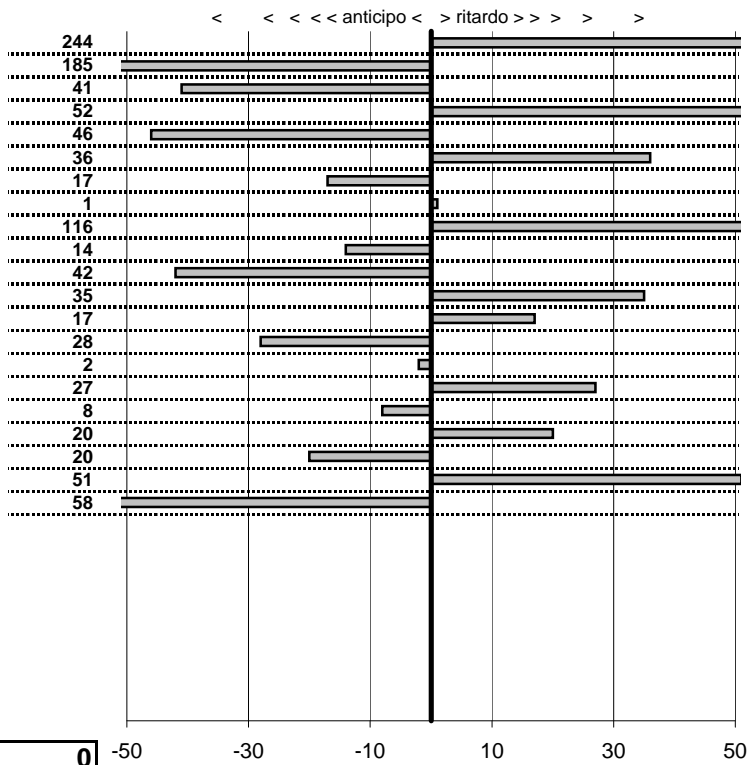

7 in classifica

prova	t.imposto	start	stop	t.netto
PC1-L /mare Fregene 1	0:00:14,00	15:11:20,15	15:11:36,59	0:00:16,44
PC2-L /mare Fregene 2	0:00:14,00	15:11:36,59	15:11:48,74	0:00:12,15
PC3-L /mare Fregene 3	0:00:10,00	15:11:48,74	15:11:58,33	0:00:09,59
PC4-L /mare Fregene 4	0:00:14,00	15:56:11,18	15:56:25,70	0:00:14,52
PC5-L /mare Fregene 5	0:00:14,00	15:56:25,70	15:56:39,24	0:00:13,54
PC6-L /mare Fregene 6	0:00:10,00	15:56:39,24	15:56:49,60	0:00:10,36
PC7-L /mare Maccarese	0:00:10,00	16:22:35,63	16:22:45,46	0:00:09,83
PC8-L /mare Maccarese	0:00:09,00	16:22:45,46	16:22:54,47	0:00:09,01
PC9-L /mare Maccarese	0:00:16,00	16:22:54,47	16:23:11,63	0:00:17,16
PC10-Quadroni 1	0:00:11,00	17:10:52,72	17:11:03,58	0:00:10,86
PC11-Quadroni 2	0:00:15,00	17:11:03,58	17:11:18,16	0:00:14,58
PC12-Quadroni 3	0:00:14,00	17:11:18,16	17:11:32,51	0:00:14,35
PC13-Terne di Stiglianc	0:00:08,00	19:19:45,17	19:19:53,34	0:00:08,17
PC14-Terne di Stiglianc	0:00:21,00	19:19:53,34	19:20:14,06	0:00:20,72
PC15-Terne di Stiglianc	0:00:16,00	19:20:14,06	19:20:30,04	0:00:15,98
PC16-Quadroni 4	0:00:11,00	19:29:44,08	19:29:55,35	0:00:11,27
PC17-Quadroni 5	0:00:15,00	19:29:55,35	19:30:10,27	0:00:14,92
PC18-Quadroni 6	0:00:14,00	19:30:10,27	19:30:24,47	0:00:14,20
PC19-Anguillara 1	0:00:16,00	20:26:31,34	20:26:47,14	0:00:15,80
PC20-Anguillara 2	0:00:13,00	20:26:47,14	20:27:00,65	0:00:13,51
PC21-Anguillara 3	0:00:11,00	20:27:00,65	20:27:11,07	0:00:10,42