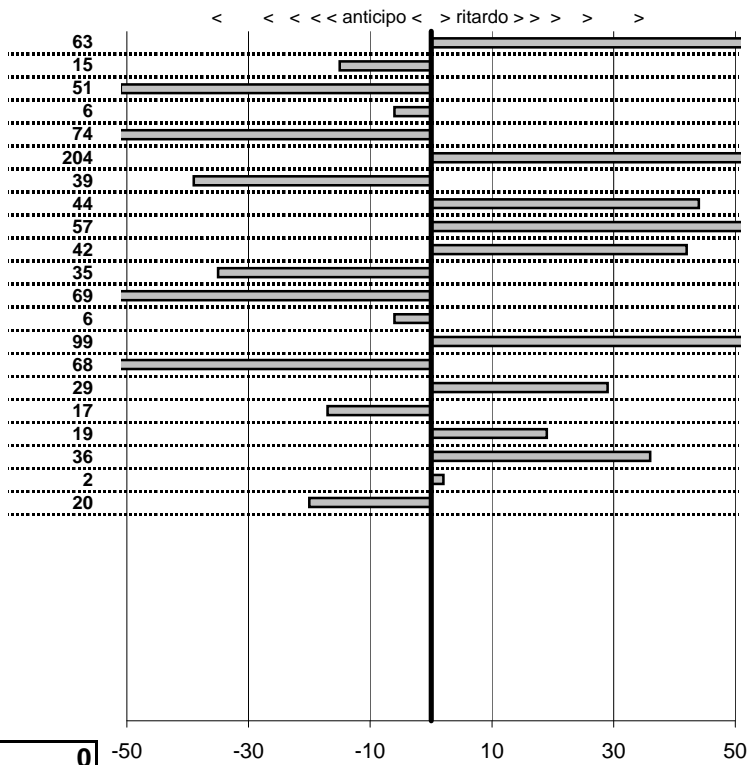

prova	t.imposto	start	stop	t.netto
PC1-L /mare Fregene 1	0:00:14,00	15:14:04,00	15:14:18,63	0:00:14,63
PC2-L /mare Fregene 2	0:00:14,00	15:14:18,63	15:14:32,48	0:00:13,85
PC3-L /mare Fregene 3	0:00:10,00	15:14:32,48	15:14:41,97	0:00:09,49
PC4-L /mare Fregene 4	0:00:14,00	15:58:01,50	15:58:15,44	0:00:13,94
PC5-L /mare Fregene 5	0:00:14,00	15:58:15,44	15:58:28,70	0:00:13,26
PC6-L /mare Fregene 6	0:00:10,00	15:58:28,70	15:58:40,74	0:00:12,04
PC7-L /mare Maccarese	0:00:10,00	16:24:12,53	16:24:22,14	0:00:09,61
PC8-L /mare Maccarese	0:00:09,00	16:24:22,14	16:24:31,58	0:00:09,44
PC9-L /mare Maccarese	0:00:16,00	16:24:31,58	16:24:48,15	0:00:16,57
PC10-Quadroni 1	0:00:11,00	17:24:52,55	17:25:03,97	0:00:11,42
PC11-Quadroni 2	0:00:15,00	17:25:03,97	17:25:18,62	0:00:14,65
PC12-Quadroni 3	0:00:14,00	17:25:18,62	17:25:31,93	0:00:13,31
PC13-Terne di Stiglianc	0:00:08,00	19:21:42,38	19:21:50,32	0:00:07,94
PC14-Terne di Stiglianc	0:00:21,00	19:21:50,32	19:22:12,31	0:00:21,99
PC15-Terne di Stiglianc	0:00:16,00	19:22:12,31	19:22:27,63	0:00:15,32
PC16-Quadroni 4	0:00:11,00	19:32:43,70	19:32:54,99	0:00:11,29
PC17-Quadroni 5	0:00:15,00	19:32:54,99	19:33:09,82	0:00:14,83
PC18-Quadroni 6	0:00:14,00	19:33:09,82	19:33:24,01	0:00:14,19
PC19-Anguillara 1	0:00:16,00	20:39:14,98	20:39:31,34	0:00:16,36
PC20-Anguillara 2	0:00:13,00	20:39:31,34	20:39:44,36	0:00:13,02
PC21-Anguillara 3	0:00:11,00	20:39:44,36	20:39:55,16	0:00:10,80

SOMMA PENALITA' 995
MEDIA PENALITA' 47,4

ALTRE PENALITA' 0
TOTALE PENALITA' 1.682

Elaborazione dati a cura di CRONOVITERBO