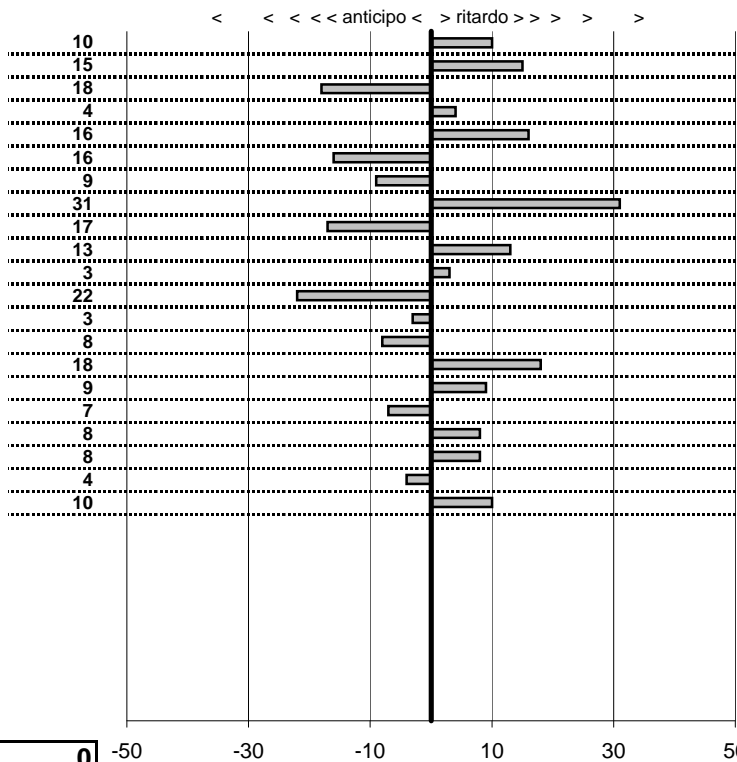

tempi e classifiche disponibili su www.cronoviterbo.net

- Cronologi - Penalità - Statistiche -

Pirri A.-Ciatti A
 LANCIA Fulvia Coupè 1,3 S

8

1 in classifica

prova	t.imposto	start	stop	t.netto
PC1-L /mare Fregene 1	0:00:14,00	15:21:34,36	15:21:48,46	0:00:14,10
PC2-L /mare Fregene 2	0:00:14,00	15:21:48,46	15:22:02,61	0:00:14,15
PC3-L /mare Fregene 3	0:00:10,00	15:22:02,61	15:22:12,43	0:00:09,82
PC4-L /mare Fregene 4	0:00:14,00	16:01:24,12	16:01:38,16	0:00:14,04
PC5-L /mare Fregene 5	0:00:14,00	16:01:38,16	16:01:52,32	0:00:14,16
PC6-L /mare Fregene 6	0:00:10,00	16:01:52,32	16:02:02,16	0:00:09,84
PC7-L /mare Maccarese	0:00:10,00	16:33:17,72	16:33:27,63	0:00:09,91
PC8-L /mare Maccarese	0:00:09,00	16:33:27,63	16:33:36,94	0:00:09,31
PC9-L /mare Maccarese	0:00:16,00	16:33:36,94	16:33:52,77	0:00:15,83
PC10-Quadroni 1	0:00:11,00	17:33:33,84	17:33:44,97	0:00:11,13
PC11-Quadroni 2	0:00:15,00	17:33:44,97	17:34:00,00	0:00:15,03
PC12-Quadroni 3	0:00:14,00	17:34:00,00	17:34:13,78	0:00:13,78
PC13-Terne di Stiglianc	0:00:08,00	19:45:19,26	19:45:27,23	0:00:07,97
PC14-Terne di Stiglianc	0:00:21,00	19:45:27,23	19:45:48,15	0:00:20,92
PC15-Terne di Stiglianc	0:00:16,00	19:45:48,15	19:46:04,33	0:00:16,18
PC16-Quadroni 4	0:00:11,00	19:55:35,45	19:55:46,54	0:00:11,09
PC17-Quadroni 5	0:00:15,00	19:55:46,54	19:56:01,47	0:00:14,93
PC18-Quadroni 6	0:00:14,00	19:56:01,47	19:56:15,55	0:00:14,08
PC19-Anguillara 1	0:00:16,00	20:51:07,75	20:51:23,83	0:00:16,08
PC20-Anguillara 2	0:00:13,00	20:51:23,83	20:51:36,79	0:00:12,96
PC21-Anguillara 3	0:00:11,00	20:51:36,79	20:51:47,89	0:00:11,10