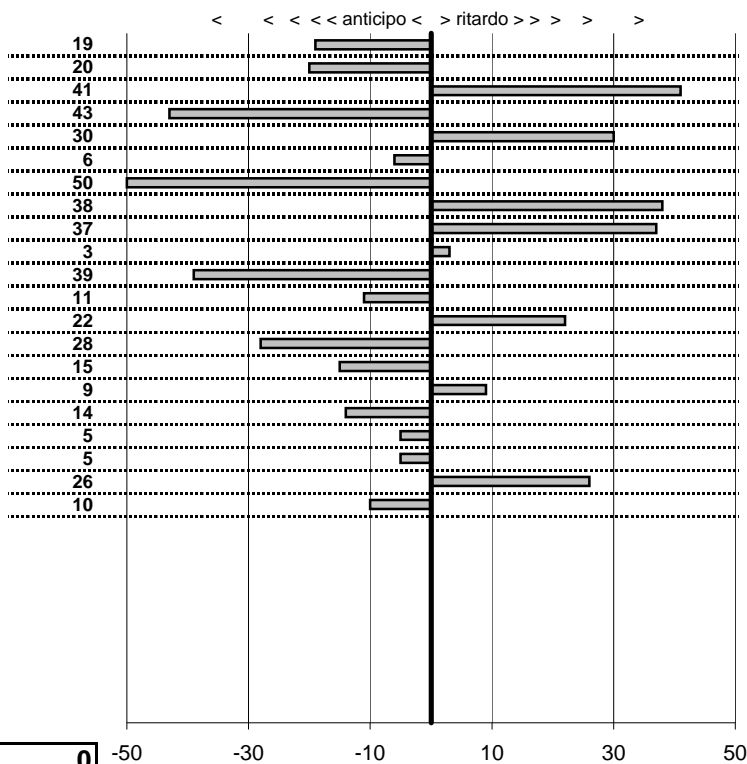

tempi e classifiche disponibili su www.cronoviterbo.net

- Cronologi - Penalità - Statistiche -

Ridolfi M.-Ridolfi S
 Autobianchi a 112

9

4 in classifica

prova	t.imposto	start	stop	t.netto
PC1-L /mare Fregene 1	0:00:14,00	15:22:45,49	15:22:59,30	0:00:13,81
PC2-L /mare Fregene 2	0:00:14,00	15:22:59,30	15:23:13,10	0:00:13,80
PC3-L /mare Fregene 3	0:00:10,00	15:23:13,10	15:23:23,51	0:00:10,41
PC4-L /mare Fregene 4	0:00:14,00	16:03:18,87	16:03:32,44	0:00:13,57
PC5-L /mare Fregene 5	0:00:14,00	16:03:32,44	16:03:46,74	0:00:14,30
PC6-L /mare Fregene 6	0:00:10,00	16:03:46,74	16:03:56,68	0:00:09,94
PC7-L /mare Maccarese	0:00:10,00	16:34:10,52	16:34:20,02	0:00:09,50
PC8-L /mare Maccarese	0:00:09,00	16:34:20,02	16:34:29,40	0:00:09,38
PC9-L /mare Maccarese	0:00:16,00	16:34:29,40	16:34:45,77	0:00:16,37
PC10-Quadroni 1	0:00:11,00	17:34:30,50	17:34:41,53	0:00:11,03
PC11-Quadroni 2	0:00:15,00	17:34:41,53	17:34:56,14	0:00:14,61
PC12-Quadroni 3	0:00:14,00	17:34:56,14	17:35:10,03	0:00:13,89
PC13-Terne di Stiglianc	0:00:08,00	19:33:54,31	19:34:02,53	0:00:08,22
PC14-Terne di Stiglianc	0:00:21,00	19:34:02,53	19:34:23,25	0:00:20,72
PC15-Terne di Stiglianc	0:00:16,00	19:34:23,25	19:34:39,10	0:00:15,85
PC16-Quadroni 4	0:00:11,00	19:45:22,57	19:45:33,66	0:00:11,09
PC17-Quadroni 5	0:00:15,00	19:45:33,66	19:45:48,52	0:00:14,86
PC18-Quadroni 6	0:00:14,00	19:45:48,52	19:46:02,47	0:00:13,95
PC19-Anguillara 1	0:00:16,00	20:55:02,09	20:55:18,04	0:00:15,95
PC20-Anguillara 2	0:00:13,00	20:55:18,04	20:55:31,30	0:00:13,26
PC21-Anguillara 3	0:00:11,00	20:55:31,30	20:55:42,20	0:00:10,90