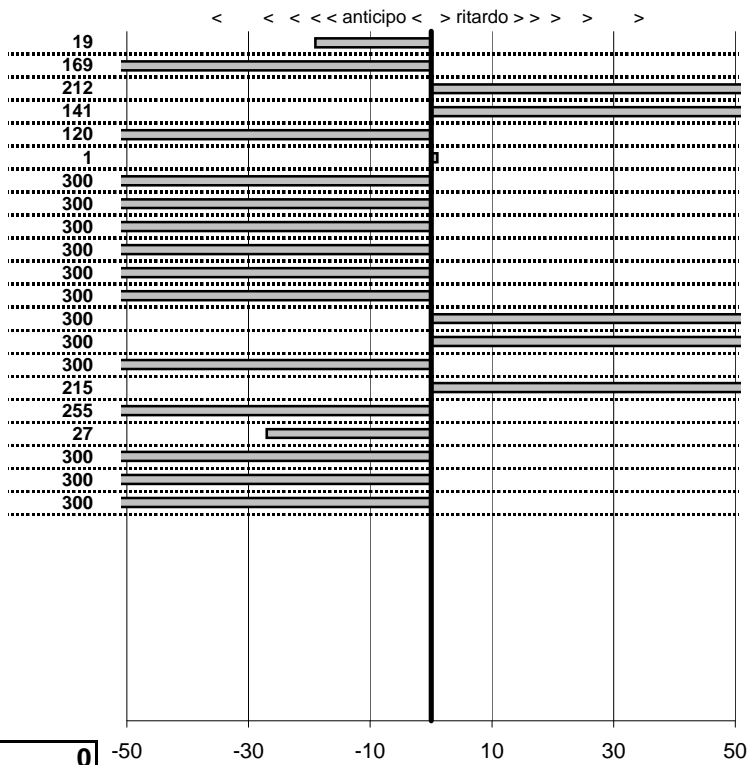

prova	t.imposto	start	stop	t.netto
PC1-L /mare Fregene 1	0:00:14,00	15:42:30,37	15:42:44,18	0:00:13,81
PC2-L /mare Fregene 2	0:00:14,00	15:42:44,18	15:42:56,49	0:00:12,31
PC3-L /mare Fregene 3	0:00:10,00	15:42:56,49	15:43:08,61	0:00:12,12
PC4-L /mare Fregene 4	0:00:14,00	16:14:50,92	16:15:06,33	0:00:15,41
PC5-L /mare Fregene 5	0:00:14,00	16:15:06,33	16:15:19,13	0:00:12,80
PC6-L /mare Fregene 6	0:00:10,00	16:15:19,13	16:15:29,14	0:00:10,01
PC7-L /mare Maccarese	0:00:10,00	00:00:00,00	00:00:00,00	0:00:00,00
PC8-L /mare Maccarese	0:00:09,00	00:00:00,00	00:00:00,00	0:00:00,00
PC9-L /mare Maccarese	0:00:16,00	00:00:00,00	00:00:00,00	0:00:00,00
PC10-Quadroni 1	0:00:11,00	00:00:00,00	00:00:00,00	0:00:00,00
PC11-Quadroni 2	0:00:15,00	00:00:00,00	00:00:00,00	0:00:00,00
PC12-Quadroni 3	0:00:14,00	00:00:00,00	00:00:00,00	0:00:00,00
PC13-Terne di Stiglianc	0:00:08,00	19:51:25,82	19:51:37,04	0:00:11,22
PC14-Terne di Stiglianc	0:00:21,00	19:51:37,04	19:52:01,30	0:00:24,26
PC15-Terne di Stiglianc	0:00:16,00	19:52:01,30	19:52:12,01	0:00:10,71
PC16-Quadroni 4	0:00:11,00	20:03:03,57	20:03:16,72	0:00:13,15
PC17-Quadroni 5	0:00:15,00	20:03:16,72	20:03:29,17	0:00:12,45
PC18-Quadroni 6	0:00:14,00	20:03:29,17	20:03:42,90	0:00:13,73
PC19-Anguillara 1	0:00:16,00	00:00:00,00	00:00:00,00	0:00:00,00
PC20-Anguillara 2	0:00:13,00	00:00:00,00	00:00:00,00	0:00:00,00
PC21-Anguillara 3	0:00:11,00	00:00:00,00	00:00:00,00	0:00:00,00

SOMMA PENALITA' 4.759
MEDIA PENALITA' 226,6

ALTRE PENALITA' 0
TOTALE PENALITA' 14.277

Elaborazione dati a cura di CRONOVITERBO