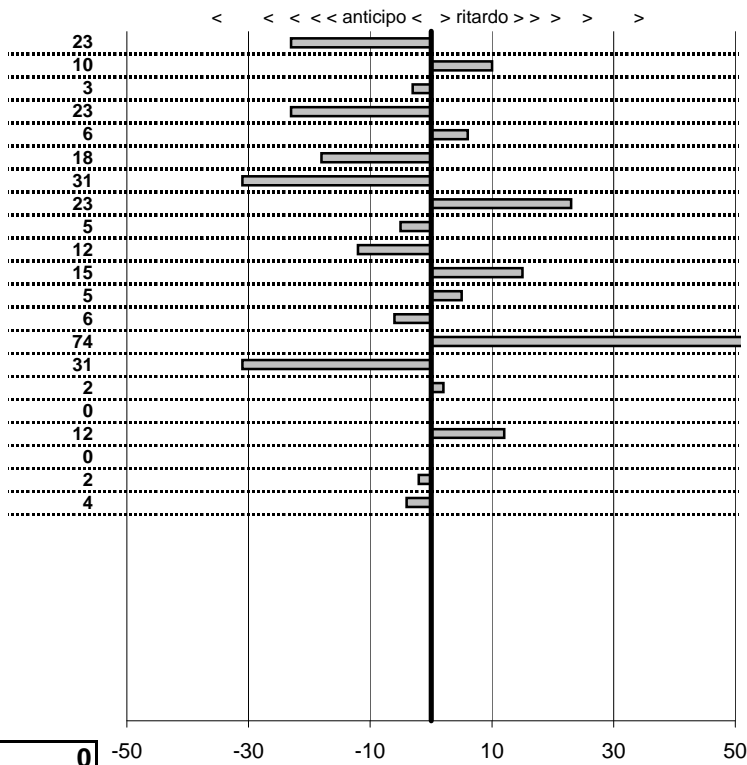

tempi e classifiche disponibili su www.cronoviterbo.net

- Cronologi - Penalità - Statistiche -
Cesetti Giorgio-Veralli Anna
 Morris Minor

12

2 in classifica

prova	t.imposto	start	stop	t.netto
PC1-L /mare Fregene 1	0:00:14,00	15:24:25,66	15:24:39,43	0:00:13,77
PC2-L /mare Fregene 2	0:00:14,00	15:24:39,43	15:24:53,53	0:00:14,10
PC3-L /mare Fregene 3	0:00:10,00	15:24:53,53	15:25:03,50	0:00:09,97
PC4-L /mare Fregene 4	0:00:14,00	16:06:22,64	16:06:36,41	0:00:13,77
PC5-L /mare Fregene 5	0:00:14,00	16:06:36,41	16:06:50,47	0:00:14,06
PC6-L /mare Fregene 6	0:00:10,00	16:06:50,47	16:07:00,29	0:00:09,82
PC7-L /mare Maccarese	0:00:10,00	16:35:59,98	16:36:09,67	0:00:09,69
PC8-L /mare Maccarese	0:00:09,00	16:36:09,67	16:36:18,90	0:00:09,23
PC9-L /mare Maccarese	0:00:16,00	16:36:18,90	16:36:34,85	0:00:15,95
PC10-Quadroni 1	0:00:11,00	17:36:54,83	17:37:05,71	0:00:10,88
PC11-Quadroni 2	0:00:15,00	17:37:05,71	17:37:20,86	0:00:15,15
PC12-Quadroni 3	0:00:14,00	17:37:20,86	17:37:34,91	0:00:14,05
PC13-Terne di Stiglianc	0:00:08,00	19:29:47,34	19:29:55,28	0:00:07,94
PC14-Terne di Stiglianc	0:00:21,00	19:29:55,28	19:30:17,02	0:00:21,74
PC15-Terne di Stiglianc	0:00:16,00	19:30:17,02	19:30:32,71	0:00:15,69
PC16-Quadroni 4	0:00:11,00	19:41:39,25	19:41:50,27	0:00:11,02
PC17-Quadroni 5	0:00:15,00	19:41:50,27	19:42:05,27	0:00:15,00
PC18-Quadroni 6	0:00:14,00	19:42:05,27	19:42:19,39	0:00:14,12
PC19-Anguillara 1	0:00:16,00	20:46:34,70	20:46:50,70	0:00:16,00
PC20-Anguillara 2	0:00:13,00	20:46:50,70	20:47:03,68	0:00:12,98
PC21-Anguillara 3	0:00:11,00	20:47:03,68	20:47:14,64	0:00:10,96