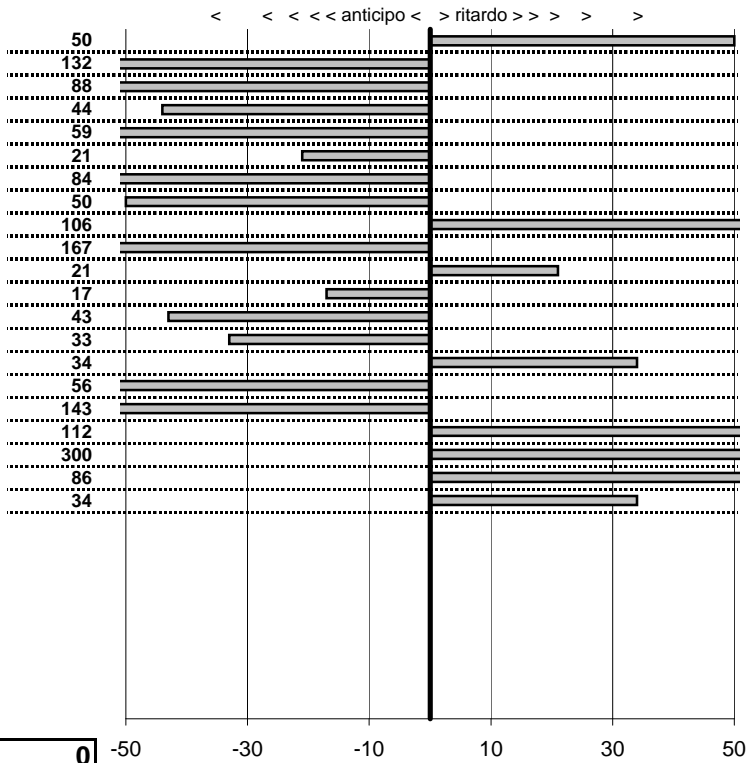

15 in classifica

prova	t.imposto	start	stop	t.netto
PC1-L /mare Fregene 1	0:00:14,00	15:13:14,22	15:13:28,72	0:00:14,50
PC2-L /mare Fregene 2	0:00:14,00	15:13:28,72	15:13:41,40	0:00:12,68
PC3-L /mare Fregene 3	0:00:10,00	15:13:41,40	15:13:50,52	0:00:09,12
PC4-L /mare Fregene 4	0:00:14,00	15:55:20,81	15:55:34,37	0:00:13,56
PC5-L /mare Fregene 5	0:00:14,00	15:55:34,37	15:55:47,78	0:00:13,41
PC6-L /mare Fregene 6	0:00:10,00	15:55:47,78	15:55:57,57	0:00:09,79
PC7-L /mare Maccarese	0:00:10,00	16:21:42,87	16:21:52,03	0:00:09,16
PC8-L /mare Maccarese	0:00:09,00	16:21:52,03	16:22:00,53	0:00:08,50
PC9-L /mare Maccarese	0:00:16,00	16:22:00,53	16:22:17,59	0:00:17,06
PC10-Quadroni 1	0:00:11,00	17:13:15,49	17:13:24,82	0:00:09,33
PC11-Quadroni 2	0:00:15,00	17:13:24,82	17:13:40,03	0:00:15,21
PC12-Quadroni 3	0:00:14,00	17:13:40,03	17:13:53,86	0:00:13,83
PC13-Terne di Stiglianc	0:00:08,00	19:18:43,82	19:18:51,39	0:00:07,57
PC14-Terne di Stiglianc	0:00:21,00	19:18:51,39	19:19:12,06	0:00:20,67
PC15-Terne di Stiglianc	0:00:16,00	19:19:12,06	19:19:28,40	0:00:16,34
PC16-Quadroni 4	0:00:11,00	19:31:43,75	19:31:54,19	0:00:10,44
PC17-Quadroni 5	0:00:15,00	19:31:54,19	19:32:07,76	0:00:13,57
PC18-Quadroni 6	0:00:14,00	19:32:07,76	19:32:22,88	0:00:15,12
PC19-Anguillara 1	0:00:16,00	20:49:54,98	20:50:14,31	0:00:19,33
PC20-Anguillara 2	0:00:13,00	20:50:14,31	20:50:28,17	0:00:13,86
PC21-Anguillara 3	0:00:11,00	20:50:28,17	20:50:39,51	0:00:11,34