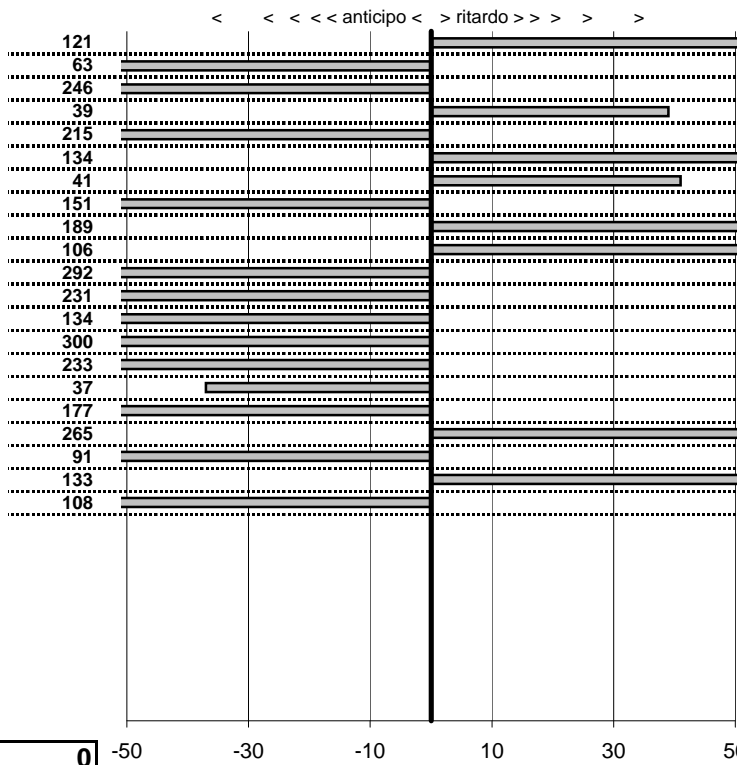

tempi e classifiche disponibili su www.cronoviterbo.net

- Cronologi - Penalità - Statistiche -

Pica S.-Pica E.
 Lancia Fulvia

18

20 in classifica

prova	t.imposto	start	stop	t.netto
PC1-L /mare Fregene 1	0:00:14,00	15:33:44,52	15:33:59,73	0:00:15,21
PC2-L /mare Fregene 2	0:00:14,00	15:33:59,73	15:34:13,10	0:00:13,37
PC3-L /mare Fregene 3	0:00:10,00	15:34:13,10	15:34:20,64	0:00:07,54
PC4-L /mare Fregene 4	0:00:14,00	16:09:58,72	16:10:13,11	0:00:14,39
PC5-L /mare Fregene 5	0:00:14,00	16:10:13,11	16:10:24,96	0:00:11,85
PC6-L /mare Fregene 6	0:00:10,00	16:10:24,96	16:10:36,30	0:00:11,34
PC7-L /mare Maccarese	0:00:10,00	16:40:26,92	16:40:37,33	0:00:10,41
PC8-L /mare Maccarese	0:00:09,00	16:40:37,33	16:40:44,82	0:00:07,49
PC9-L /mare Maccarese	0:00:16,00	16:40:44,82	16:41:02,71	0:00:17,89
PC10-Quadroni 1	0:00:11,00	17:50:30,03	17:50:42,09	0:00:12,06
PC11-Quadroni 2	0:00:15,00	17:50:42,09	17:50:54,17	0:00:12,08
PC12-Quadroni 3	0:00:14,00	17:50:54,17	17:51:05,86	0:00:11,69
PC13-Terne di Stiglianc	0:00:08,00	19:54:13,40	19:54:20,06	0:00:06,66
PC14-Terne di Stiglianc	0:00:21,00	19:54:20,06	19:54:35,35	0:00:15,29
PC15-Terne di Stiglianc	0:00:16,00	19:54:35,35	19:54:49,02	0:00:13,67
PC16-Quadroni 4	0:00:11,00	20:06:10,45	20:06:21,08	0:00:10,63
PC17-Quadroni 5	0:00:15,00	20:06:21,08	20:06:34,31	0:00:13,23
PC18-Quadroni 6	0:00:14,00	20:06:34,31	20:06:50,96	0:00:16,65
PC19-Anguillara 1	0:00:16,00	21:08:50,34	21:09:05,43	0:00:15,09
PC20-Anguillara 2	0:00:13,00	21:09:05,43	21:09:19,76	0:00:14,33
PC21-Anguillara 3	0:00:11,00	21:09:19,76	21:09:29,68	0:00:09,92