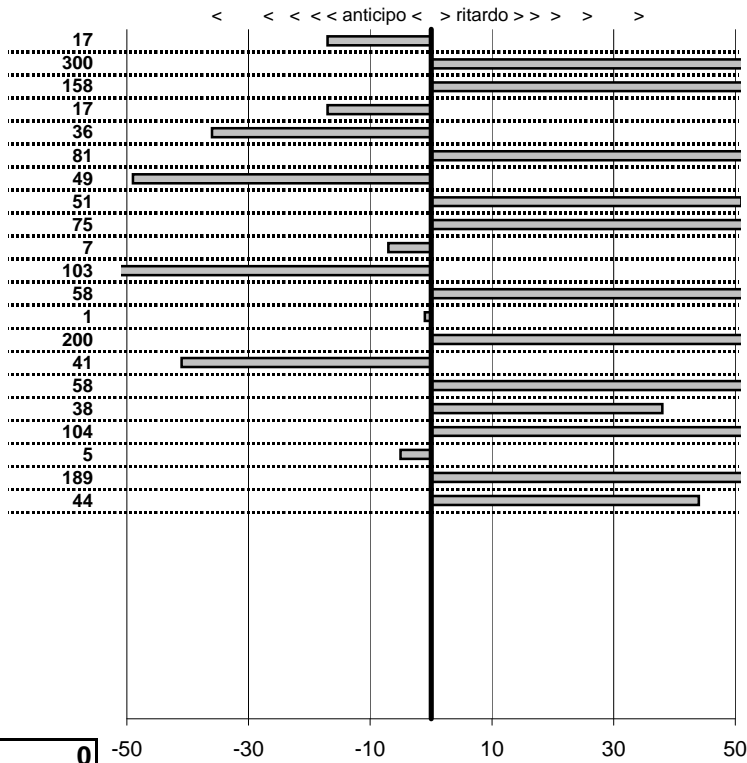

prova	t.imposto	start	stop	t.netto
PC1-L /mare Fregene 1	0:00:14,00	15:25:16,83	15:25:30,66	0:00:13,83
PC2-L /mare Fregene 2	0:00:14,00	15:25:30,66	15:25:55,03	0:00:24,37
PC3-L /mare Fregene 3	0:00:10,00	15:25:55,03	15:26:06,61	0:00:11,58
PC4-L /mare Fregene 4	0:00:14,00	16:07:12,85	16:07:26,68	0:00:13,83
PC5-L /mare Fregene 5	0:00:14,00	16:07:26,68	16:07:40,32	0:00:13,64
PC6-L /mare Fregene 6	0:00:10,00	16:07:40,32	16:07:51,13	0:00:10,81
PC7-L /mare Maccarese	0:00:10,00	16:36:49,73	16:36:59,24	0:00:09,51
PC8-L /mare Maccarese	0:00:09,00	16:36:59,24	16:37:08,75	0:00:09,51
PC9-L /mare Maccarese	0:00:16,00	16:37:08,75	16:37:25,50	0:00:16,75
PC10-Quadroni 1	0:00:11,00	17:39:53,25	17:40:04,18	0:00:10,93
PC11-Quadroni 2	0:00:15,00	17:40:04,18	17:40:18,15	0:00:13,97
PC12-Quadroni 3	0:00:14,00	17:40:18,15	17:40:32,73	0:00:14,58
PC13-Terne di Stiglianc	0:00:08,00	19:44:11,49	19:44:19,48	0:00:07,99
PC14-Terne di Stiglianc	0:00:21,00	19:44:19,48	19:44:42,48	0:00:23,00
PC15-Terne di Stiglianc	0:00:16,00	19:44:42,48	19:44:58,07	0:00:15,59
PC16-Quadroni 4	0:00:11,00	19:57:37,84	19:57:49,42	0:00:11,58
PC17-Quadroni 5	0:00:15,00	19:57:49,42	19:58:04,80	0:00:15,38
PC18-Quadroni 6	0:00:14,00	19:58:04,80	19:58:19,84	0:00:15,04
PC19-Anguillara 1	0:00:16,00	21:06:34,26	21:06:50,21	0:00:15,95
PC20-Anguillara 2	0:00:13,00	21:06:50,21	21:07:05,10	0:00:14,89
PC21-Anguillara 3	0:00:11,00	21:07:05,10	21:07:16,54	0:00:11,44

SOMMA PENALITA' **1.632**
MEDIA PENALITA' **77,7**

ALTRE PENALITA' **0**
TOTALE PENALITA' **2.187**

Elaborazione dati a cura di CRONOVITERBO