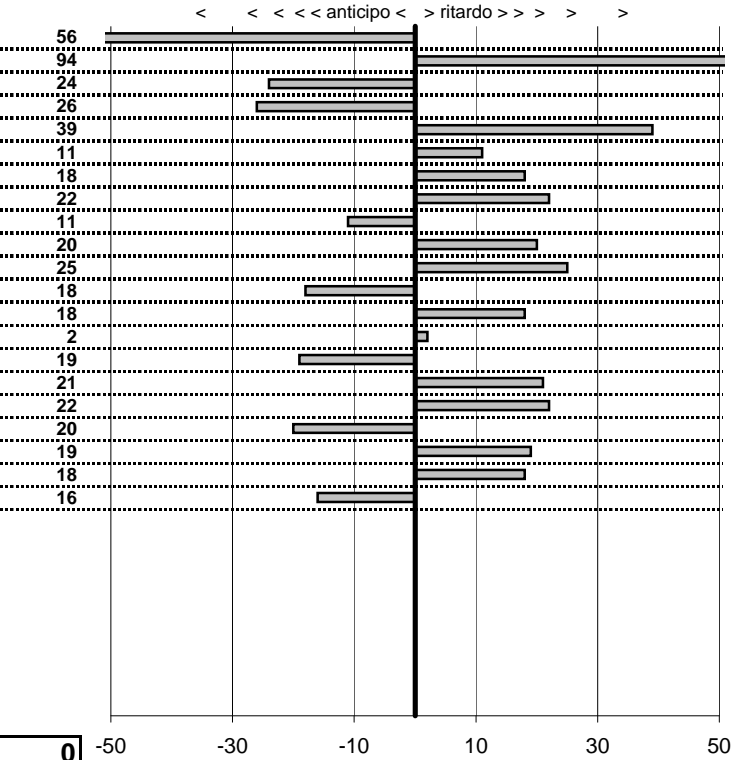

prova	t.imposto	start	stop	t.netto
PC1-L /mare Fregene 1	0:00:14,00	15:20:19,67	15:20:33,11	0:00:13,44
PC2-L /mare Fregene 2	0:00:14,00	15:20:33,11	15:20:48,05	0:00:14,94
PC3-L /mare Fregene 3	0:00:10,00	15:20:48,05	15:20:57,81	0:00:09,76
PC4-L /mare Fregene 4	0:00:14,00	16:00:16,12	16:00:29,86	0:00:13,74
PC5-L /mare Fregene 5	0:00:14,00	16:00:29,86	16:00:44,25	0:00:14,39
PC6-L /mare Fregene 6	0:00:10,00	16:00:44,25	16:00:54,36	0:00:10,11
PC7-L /mare Maccarese	0:00:10,00	16:32:19,14	16:32:29,32	0:00:10,18
PC8-L /mare Maccarese	0:00:09,00	16:32:29,32	16:32:38,54	0:00:09,22
PC9-L /mare Maccarese	0:00:16,00	16:32:38,54	16:32:54,43	0:00:15,89
PC10-Quadroni 1	0:00:11,00	17:31:57,75	17:32:08,95	0:00:11,20
PC11-Quadroni 2	0:00:15,00	17:32:08,95	17:32:24,20	0:00:15,25
PC12-Quadroni 3	0:00:14,00	17:32:24,20	17:32:38,02	0:00:13,82
PC13-Terne di Stiglianc	0:00:08,00	19:43:14,93	19:43:23,11	0:00:08,18
PC14-Terne di Stiglianc	0:00:21,00	19:43:23,11	19:43:44,13	0:00:21,02
PC15-Terne di Stiglianc	0:00:16,00	19:43:44,13	19:43:59,94	0:00:15,81
PC16-Quadroni 4	0:00:11,00	19:52:51,67	19:53:02,88	0:00:11,21
PC17-Quadroni 5	0:00:15,00	19:53:02,88	19:53:18,10	0:00:15,22
PC18-Quadroni 6	0:00:14,00	19:53:18,10	19:53:31,90	0:00:13,80
PC19-Anguillara 1	0:00:16,00	20:52:55,21	20:53:11,40	0:00:16,19
PC20-Anguillara 2	0:00:13,00	20:53:11,40	20:53:24,58	0:00:13,18
PC21-Anguillara 3	0:00:11,00	20:53:24,58	20:53:35,42	0:00:10,84

SOMMA PENALITA'	519
MEDIA PENALITA'	24,7

ALTRE PENALITA'	0
TOTALE PENALITA'	851

Elaborazione dati a cura di CRONOVITERBO