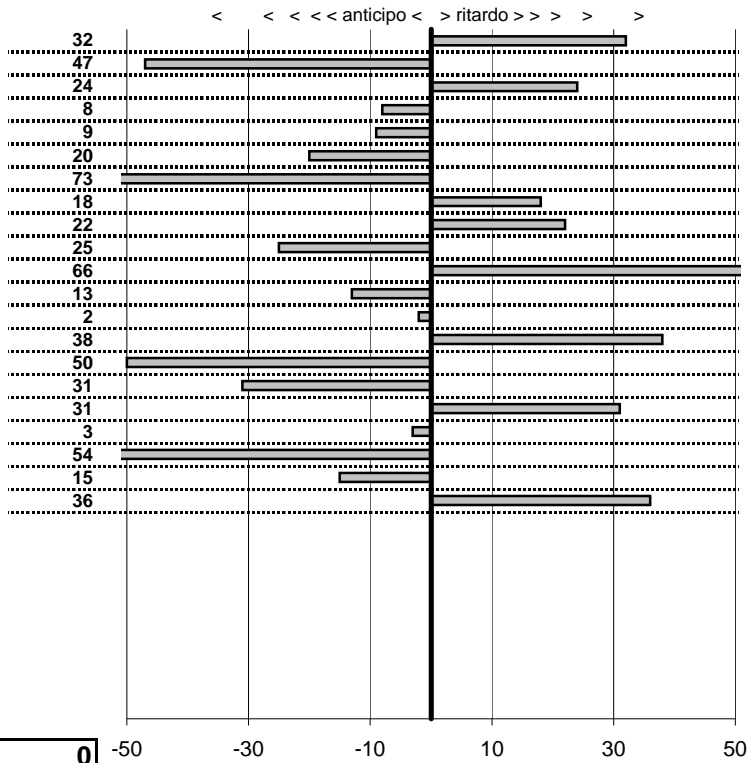

tempi e classifiche disponibili su www.cronoviterbo.net

- Cronologi - Penalità - Statistiche -

Meneghetti C.-Amodeo V.

AR Giulietta Sprint

10

6 in classifica

prova	t.imposto	start	stop	t.netto
PC1-L /mare Fregene 1	0:00:14,00	15:23:35,44	15:23:49,76	0:00:14,32
PC2-L /mare Fregene 2	0:00:14,00	15:23:49,76	15:24:03,29	0:00:13,53
PC3-L /mare Fregene 3	0:00:10,00	15:24:03,29	15:24:13,53	0:00:10,24
PC4-L /mare Fregene 4	0:00:14,00	16:05:27,47	16:05:41,39	0:00:13,92
PC5-L /mare Fregene 5	0:00:14,00	16:05:41,39	16:05:55,30	0:00:13,91
PC6-L /mare Fregene 6	0:00:10,00	16:05:55,30	16:06:05,10	0:00:09,80
PC7-L /mare Maccarese	0:00:10,00	16:35:05,23	16:35:14,50	0:00:09,27
PC8-L /mare Maccarese	0:00:09,00	16:35:14,50	16:35:23,68	0:00:09,18
PC9-L /mare Maccarese	0:00:16,00	16:35:23,68	16:35:39,90	0:00:16,22
PC10-Quadroni 1	0:00:11,00	17:37:49,55	17:38:00,30	0:00:10,75
PC11-Quadroni 2	0:00:15,00	17:38:00,30	17:38:15,96	0:00:15,66
PC12-Quadroni 3	0:00:14,00	17:38:15,96	17:38:29,83	0:00:13,87
PC13-Terne di Stiglianc	0:00:08,00	19:28:48,10	19:28:56,08	0:00:07,98
PC14-Terne di Stiglianc	0:00:21,00	19:28:56,08	19:29:17,46	0:00:21,38
PC15-Terne di Stiglianc	0:00:16,00	19:29:17,46	19:29:32,96	0:00:15,50
PC16-Quadroni 4	0:00:11,00	19:40:39,47	19:40:50,16	0:00:10,69
PC17-Quadroni 5	0:00:15,00	19:40:50,16	19:41:05,47	0:00:15,31
PC18-Quadroni 6	0:00:14,00	19:41:05,47	19:41:19,44	0:00:13,97
PC19-Anguillara 1	0:00:16,00	20:47:36,43	20:47:51,89	0:00:15,46
PC20-Anguillara 2	0:00:13,00	20:47:51,89	20:48:04,74	0:00:12,85
PC21-Anguillara 3	0:00:11,00	20:48:04,74	20:48:16,10	0:00:11,36