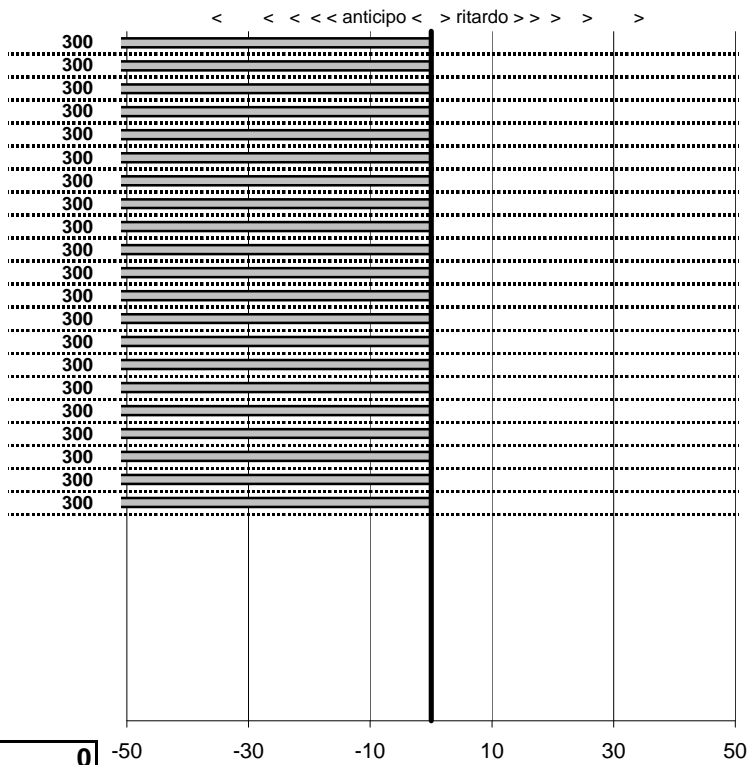

prova	t.imposto	start	stop	t.netto
PC1-L /mare Fregene 1	0:00:14,00	00:00:00,00	00:00:00,00	0:00:00,00
PC2-L /mare Fregene 2	0:00:14,00	00:00:00,00	00:00:00,00	0:00:00,00
PC3-L /mare Fregene 3	0:00:10,00	00:00:00,00	00:00:00,00	0:00:00,00
PC4-L /mare Fregene 4	0:00:14,00	00:00:00,00	00:00:00,00	0:00:00,00
PC5-L /mare Fregene 5	0:00:14,00	00:00:00,00	00:00:00,00	0:00:00,00
PC6-L /mare Fregene 6	0:00:10,00	00:00:00,00	00:00:00,00	0:00:00,00
PC7-L /mare Maccarese	0:00:10,00	00:00:00,00	00:00:00,00	0:00:00,00
PC8-L /mare Maccarese	0:00:09,00	00:00:00,00	00:00:00,00	0:00:00,00
PC9-L /mare Maccarese	0:00:16,00	00:00:00,00	00:00:00,00	0:00:00,00
PC10-Quadroni 1	0:00:11,00	00:00:00,00	00:00:00,00	0:00:00,00
PC11-Quadroni 2	0:00:15,00	00:00:00,00	00:00:00,00	0:00:00,00
PC12-Quadroni 3	0:00:14,00	00:00:00,00	00:00:00,00	0:00:00,00
PC13-Terne di Stiglianc	0:00:08,00	00:00:00,00	00:00:00,00	0:00:00,00
PC14-Terne di Stiglianc	0:00:21,00	00:00:00,00	00:00:00,00	0:00:00,00
PC15-Terne di Stiglianc	0:00:16,00	00:00:00,00	00:00:00,00	0:00:00,00
PC16-Quadroni 4	0:00:11,00	00:00:00,00	00:00:00,00	0:00:00,00
PC17-Quadroni 5	0:00:15,00	00:00:00,00	00:00:00,00	0:00:00,00
PC18-Quadroni 6	0:00:14,00	00:00:00,00	00:00:00,00	0:00:00,00
PC19-Anguillara 1	0:00:16,00	00:00:00,00	00:00:00,00	0:00:00,00
PC20-Anguillara 2	0:00:13,00	00:00:00,00	00:00:00,00	0:00:00,00
PC21-Anguillara 3	0:00:11,00	00:00:00,00	00:00:00,00	0:00:00,00

SOMMA PENALITA' **6.300**
MEDIA PENALITA' **300,0**

ALTRE PENALITA' **0**
TOTALE PENALITA' **9.891**

Elaborazione dati a cura di CRONOVITERBO