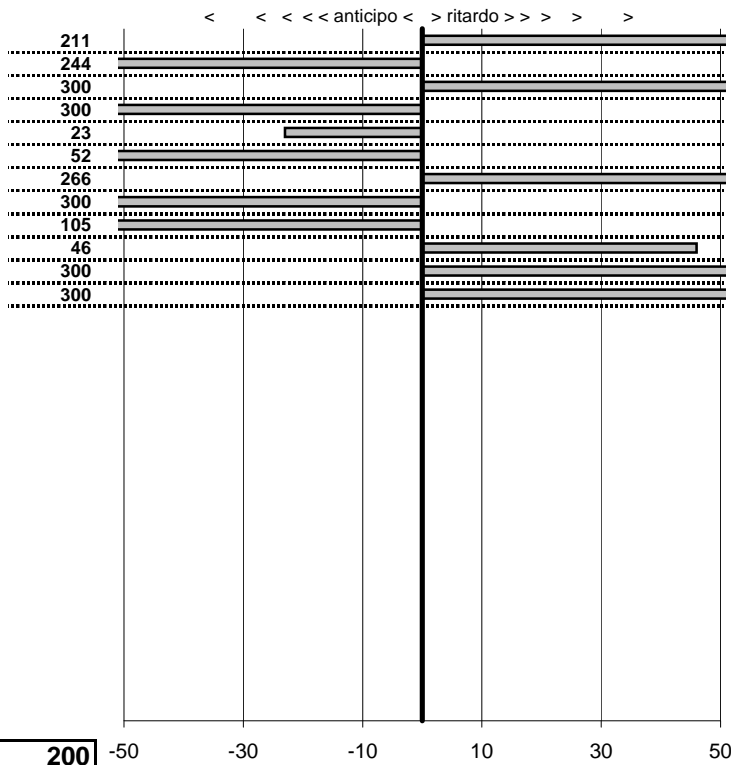

C.P.D.M.
Fili d'Argento
Latina 1/2 Ottobre 2011

- Cronologi - Penalità - Statistiche -
Mattioni Maria
Morris 8 Tourer **19**

tempi e classifiche disponibili su www.cronoviterbo.net

8 in classifica

prova	t.imposto	start	stop	t.netto
PA1-Latina	0:00:38,00	20:43:11,38	20:43:51,49	0:00:40,11
PA2-Latina	0:00:39,00	20:43:51,49	20:44:28,05	0:00:36,56
PA3-Latina	0:00:49,00	20:44:28,05	20:45:21,51	0:00:53,46
PA4-Latina	0:00:39,00	20:45:21,51	20:45:56,15	0:00:34,64
PA5-Bella Farnia	0:03:48,00	11:11:33,24	11:15:21,01	0:03:47,77
PA6-Bella Farnia	0:03:24,00	11:15:21,01	11:18:44,49	0:03:23,48
PA7-Bella Farnia	0:01:36,00	11:18:44,49	11:20:23,15	0:01:38,66
PA8-Bella Farnia	0:01:36,00	11:20:23,15	11:21:52,04	0:01:28,89
PA9-Lungomare	0:01:12,00	12:55:00,58	12:56:11,53	0:01:10,95
PA10-Lungomare	0:02:12,00	12:56:11,53	12:58:23,99	0:02:12,46
PA11-Lungomare	0:02:24,00	12:58:23,99	00:00:00,00	7:78:23,99
PA12-Lungomare	0:05:24,00	00:00:00,00	13:06:12,50	7:86:12,50

SOMMA PENALITA' 2.447
MEDIA PENALITA' 203,9

ALTRE PENALITA' 200
TOTALE PENALITA' 3.573

Elaborazione dati a cura di CRONOVITERBO