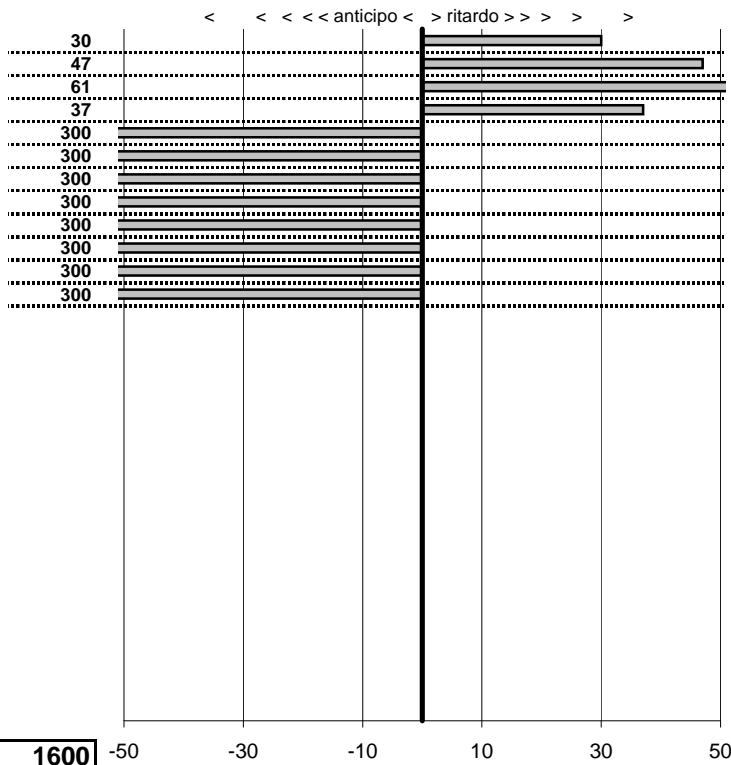

tempi e classifiche disponibili su www.cronoviterbo.net

17 in classifica

prova	t.imposto	start	stop	t.netto
PA1-Latina	0:00:38,00	21:10:11,47	21:10:49,77	0:00:38,30
PA2-Latina	0:00:39,00	21:10:49,77	21:11:29,24	0:00:39,47
PA3-Latina	0:00:49,00	21:11:29,24	21:12:18,85	0:00:49,61
PA4-Latina	0:00:39,00	21:12:18,85	21:12:58,22	0:00:39,37
PA5-Bella Farnia	0:03:48,00	00:00:00,00	00:00:00,00	0:00:00,00
PA6-Bella Farnia	0:03:24,00	00:00:00,00	00:00:00,00	0:00:00,00
PA7-Bella Farnia	0:01:36,00	00:00:00,00	00:00:00,00	0:00:00,00
PA8-Bella Farnia	0:01:36,00	00:00:00,00	00:00:00,00	0:00:00,00
PA9-Lungomare	0:01:12,00	00:00:00,00	00:00:00,00	0:00:00,00
PA10-Lungomare	0:02:12,00	00:00:00,00	00:00:00,00	0:00:00,00
PA11-Lungomare	0:02:24,00	00:00:00,00	00:00:00,00	0:00:00,00
PA12-Lungomare	0:05:24,00	00:00:00,00	00:00:00,00	0:00:00,00