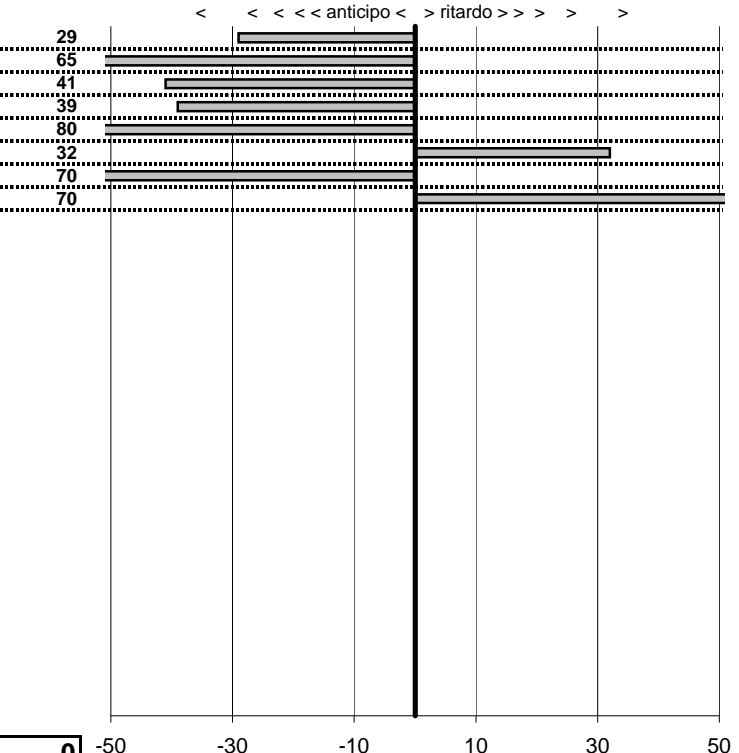

tempi e classifiche disponibili su www.cronoviterbo.net

- Cronologi - Penalità - Statistiche -

DESIDERI FABIO
 San Lorenzo **39**

19 in classifica

prova	t.imposto	start	stop	t.netto
PC1-San Lorenzo 1	0:00:09,00	11:13:26,14	11:13:34,85	0:00:08,71
PC2-San Lorenzo 2	0:00:08,00	11:13:34,85	11:13:42,20	0:00:07,35
PC3-San Lorenzo 3	0:00:10,00	11:13:42,20	11:13:51,79	0:00:09,59
PC4-San Lorenzo 4	0:00:09,00	11:13:51,79	11:14:00,40	0:00:08,61
PC5-San Lorenzo 5	0:00:20,00	11:14:00,40	11:14:19,60	0:00:19,20
PC6-San Lorenzo 6	0:00:08,00	11:14:19,60	11:14:27,92	0:00:08,32
PC7-San Lorenzo 7	0:00:09,00	11:14:27,92	11:14:36,22	0:00:08,30
PC8-San Lorenzo 8	0:00:08,00	11:14:36,22	11:14:44,92	0:00:08,70