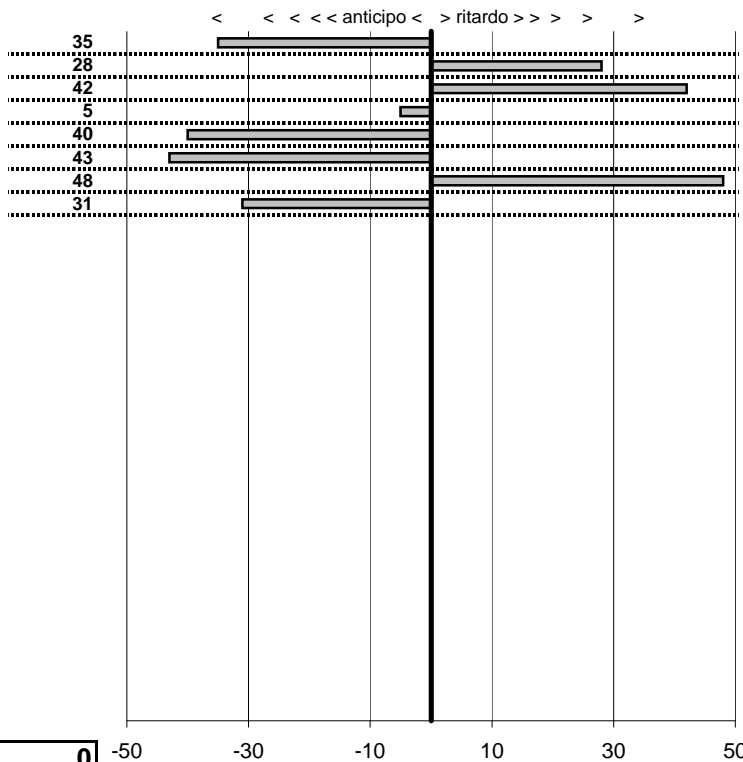

Pro Loco San Lorenzo
2° Raduno San Lorenzo Nuovo
San Lorenzo 4 Settembre 2011

tempi e classifiche disponibili su www.cronoviterbo.net

- Cronologi - Penalità - Statistiche -

COSTANTINI UMBERTO
San Lorenzo **40**

13 in classifica

prova	t.imposto	start	stop	t.netto
PC1-San Lorenzo 1	0:00:09,00	11:02:40,25	11:02:48,90	0:00:08,65
PC2-San Lorenzo 2	0:00:08,00	11:02:48,90	11:02:57,18	0:00:08,28
PC3-San Lorenzo 3	0:00:10,00	11:02:57,18	11:03:07,60	0:00:10,42
PC4-San Lorenzo 4	0:00:09,00	11:03:07,60	11:03:16,55	0:00:08,95
PC5-San Lorenzo 5	0:00:20,00	11:03:16,55	11:03:36,15	0:00:19,60
PC6-San Lorenzo 6	0:00:08,00	11:03:36,15	11:03:43,72	0:00:07,57
PC7-San Lorenzo 7	0:00:09,00	11:03:43,72	11:03:53,20	0:00:09,48
PC8-San Lorenzo 8	0:00:08,00	11:03:53,20	11:04:00,89	0:00:07,69

SOMMA PENALITA' **272**
MEDIA PENALITA' **34,0**

ALTRE PENALITA' **0**
TOTALE PENALITA' **471**

Elaborazione dati a cura di CRONOVITERBO