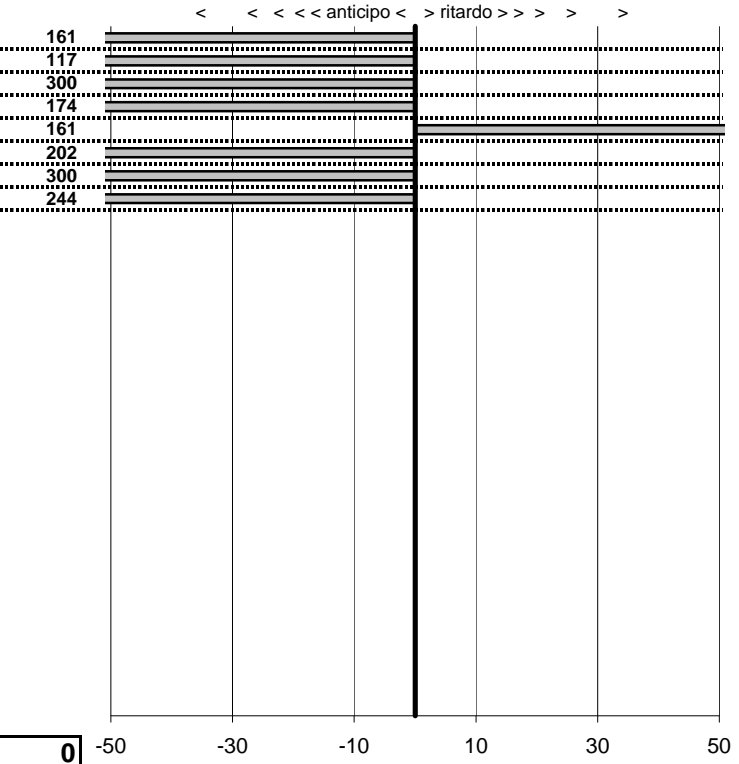

tempi e classifiche disponibili su www.cronoviterbo.net

- Cronologi - Penalità - Statistiche -

TOMASSELLI ANTONIO
 San Lorenzo

4

40 in classifica

prova	t.imposto	start	stop	t.netto
PC1-San Lorenzo 1	0:00:09,00	10:28:48,22	10:28:55,61	0:00:07,39
PC2-San Lorenzo 2	0:00:08,00	10:28:55,61	10:29:02,44	0:00:06,83
PC3-San Lorenzo 3	0:00:10,00	10:29:02,44	10:29:08,27	0:00:05,83
PC4-San Lorenzo 4	0:00:09,00	10:29:08,27	10:29:15,53	0:00:07,26
PC5-San Lorenzo 5	0:00:20,00	10:29:15,53	10:29:37,14	0:00:21,61
PC6-San Lorenzo 6	0:00:08,00	10:29:37,14	10:29:43,12	0:00:05,98
PC7-San Lorenzo 7	0:00:09,00	10:29:43,12	10:29:48,69	0:00:05,57
PC8-San Lorenzo 8	0:00:08,00	10:29:48,69	10:29:54,25	0:00:05,56