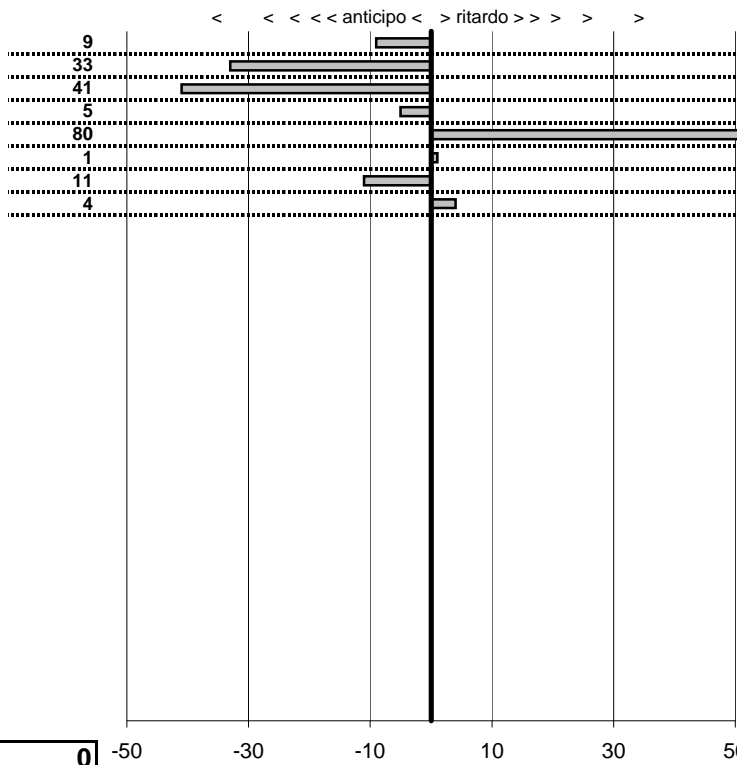

tempi e classifiche disponibili su www.cronoviterbo.net

- Cronologi - Penalità - Statistiche -

ECCHER GIULIO
 San Lorenzo

38

7 in classifica

prova	t.imposto	start	stop	t.netto
PC1-San Lorenzo 1	0:00:09,00	10:55:10,14	10:55:19,05	0:00:08,91
PC2-San Lorenzo 2	0:00:08,00	10:55:19,05	10:55:26,72	0:00:07,67
PC3-San Lorenzo 3	0:00:10,00	10:55:26,72	10:55:36,31	0:00:09,59
PC4-San Lorenzo 4	0:00:09,00	10:55:36,31	10:55:45,26	0:00:08,95
PC5-San Lorenzo 5	0:00:20,00	10:55:45,26	10:56:06,06	0:00:20,80
PC6-San Lorenzo 6	0:00:08,00	10:56:06,06	10:56:14,07	0:00:08,01
PC7-San Lorenzo 7	0:00:09,00	10:56:14,07	10:56:22,96	0:00:08,89
PC8-San Lorenzo 8	0:00:08,00	10:56:22,96	10:56:31,00	0:00:08,04