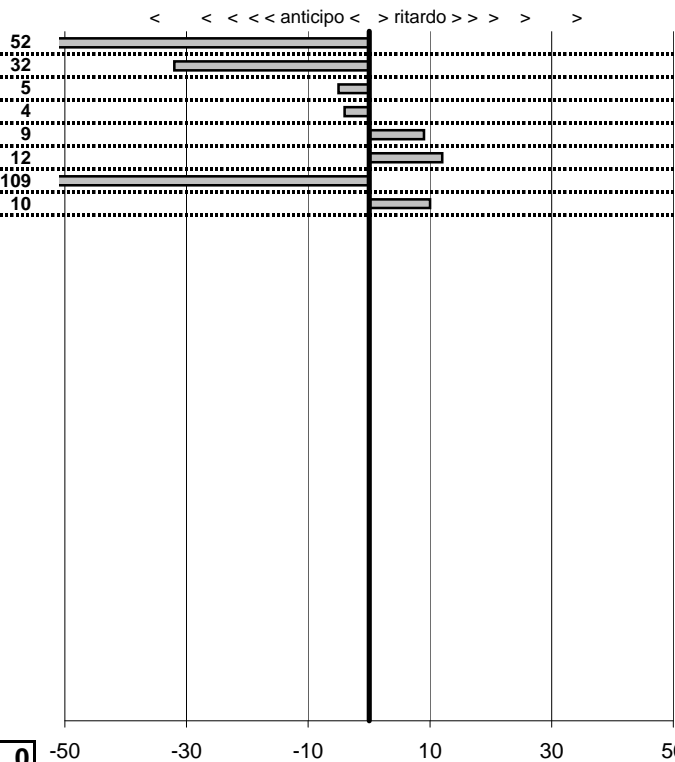

tempi e classifiche disponibili su www.cronoviterbo.net

- Cronologi - Penalità - Statistiche -

CESETTI GIORGIO
 San Lorenzo

13

9 in classifica

prova	t.imposto	start	stop	t.netto
PC1-San Lorenzo 1	0:00:09,00	10:34:47,47	10:34:55,95	0:00:08,48
PC2-San Lorenzo 2	0:00:08,00	10:34:55,95	10:35:03,63	0:00:07,68
PC3-San Lorenzo 3	0:00:10,00	10:35:03,63	10:35:13,58	0:00:09,95
PC4-San Lorenzo 4	0:00:09,00	10:35:13,58	10:35:22,54	0:00:08,96
PC5-San Lorenzo 5	0:00:20,00	10:35:22,54	10:35:42,63	0:00:20,09
PC6-San Lorenzo 6	0:00:08,00	10:35:42,63	10:35:50,75	0:00:08,12
PC7-San Lorenzo 7	0:00:09,00	10:35:50,75	10:35:58,66	0:00:07,91
PC8-San Lorenzo 8	0:00:08,00	10:35:58,66	10:36:06,76	0:00:08,10