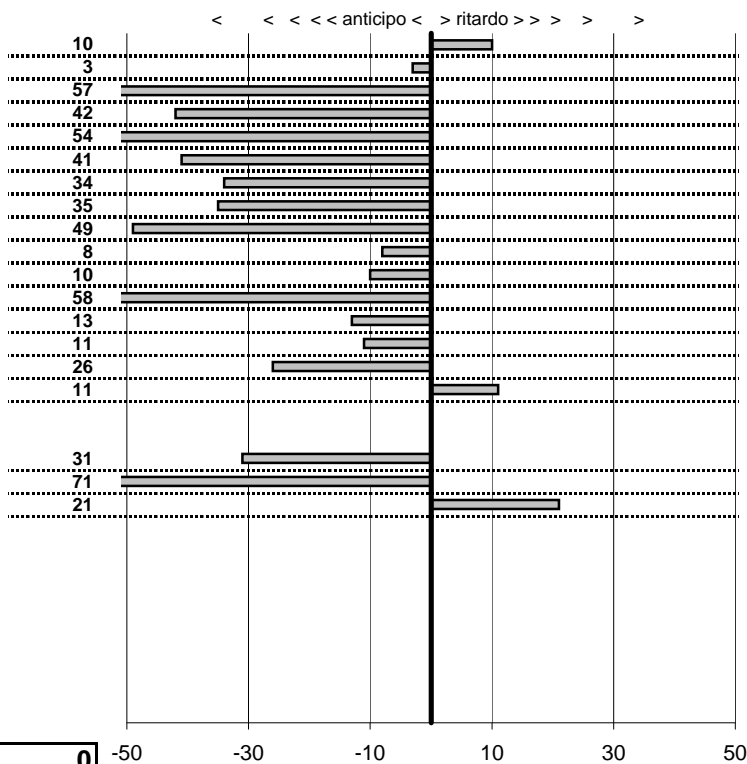

tempi e classifiche disponibili su [www.cronoviterbo.net](http://www.cronoviterbo.net)

- Cronologi - Penalità - Statistiche -

Ferdinandi Remo-Galli I.  
 Lancia Fulvia C.

**15**

**11** in classifica

| prova                  | t.imposto  | start       | stop        | t.netto    |
|------------------------|------------|-------------|-------------|------------|
| PC1-Lungomare Levant   | 0:00:07,00 | 11:01:12,05 | 11:01:19,15 | 0:00:07,10 |
| PC2-Lungomare Levant   | 0:00:08,00 | 11:01:19,15 | 11:01:27,12 | 0:00:07,97 |
| PC3-Lungomare Levant   | 0:00:15,00 | 11:01:27,12 | 11:01:41,55 | 0:00:14,43 |
| PC4-Macchia Grande 1   | 0:00:08,00 | 11:09:45,09 | 11:09:52,67 | 0:00:07,58 |
| PC5-Macchia Grande 2   | 0:00:09,00 | 11:09:52,67 | 11:10:01,13 | 0:00:08,46 |
| PC6-Macchia Grande 3   | 0:00:11,00 | 11:10:01,13 | 11:10:11,72 | 0:00:10,59 |
| PC7-Macchia Grande 4   | 0:00:07,00 | 11:10:11,72 | 11:10:18,38 | 0:00:06,66 |
| PC8-Aeroporto 1        | 0:00:15,00 | 11:30:23,88 | 11:30:38,53 | 0:00:14,65 |
| PC9-Aeroporto 2        | 0:00:16,00 | 11:30:38,53 | 11:30:54,04 | 0:00:15,51 |
| PC10-Aeroporto 3       | 0:00:22,00 | 11:30:54,04 | 11:31:15,96 | 0:00:21,92 |
| PC11-Aeroporto 4       | 0:06:00,00 | 11:31:15,96 | 11:37:15,86 | 0:05:59,90 |
| PC12-Aeroporto 5       | 0:00:15,00 | 11:37:15,86 | 11:37:30,28 | 0:00:14,42 |
| PC13-Aeroporto 6       | 0:00:10,00 | 11:37:30,28 | 11:37:40,15 | 0:00:09,87 |
| PC14-Castel San Giorgi | 0:00:08,00 | 13:05:08,91 | 13:05:16,80 | 0:00:07,89 |
| PC15-Castel San Giorgi | 0:00:09,00 | 13:05:16,80 | 13:05:25,54 | 0:00:08,74 |
| PC16-Castel San Giorgi | 0:00:10,00 | 13:05:25,54 | 13:05:35,65 | 0:00:10,11 |
| PC19-Lungomare levant  | 0:00:07,00 | 13:13:49,70 | 13:13:56,39 | 0:00:06,69 |
| PC20-Lungomare levant  | 0:00:08,00 | 13:13:56,39 | 13:14:03,68 | 0:00:07,29 |
| PC21-Lungomare levant  | 0:00:15,00 | 13:14:03,68 | 13:14:18,89 | 0:00:15,21 |