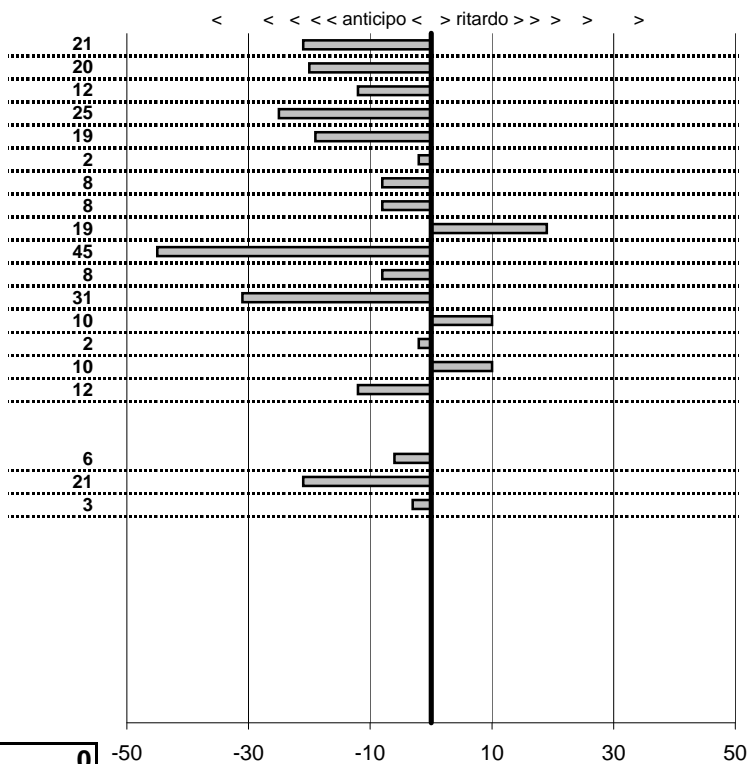

tempi e classifiche disponibili su [www.cronoviterbo.net](http://www.cronoviterbo.net)

- Cronologi - Penalità - Statistiche -

Cesetti Giorgio-Veralli Anna  
 Morris Minor

**2**

**6** in classifica

| prova                  | t.imposto  | start       | stop        | t.netto    |
|------------------------|------------|-------------|-------------|------------|
| PC1-Lungomare Levanti  | 0:00:07,00 | 10:54:39,54 | 10:54:46,33 | 0:00:06,79 |
| PC2-Lungomare Levanti  | 0:00:08,00 | 10:54:46,33 | 10:54:54,13 | 0:00:07,80 |
| PC3-Lungomare Levanti  | 0:00:15,00 | 10:54:54,13 | 10:55:09,01 | 0:00:14,88 |
| PC4-Macchia Grande 1   | 0:00:08,00 | 11:02:10,09 | 11:02:17,84 | 0:00:07,75 |
| PC5-Macchia Grande 2   | 0:00:09,00 | 11:02:17,84 | 11:02:26,65 | 0:00:08,81 |
| PC6-Macchia Grande 3   | 0:00:11,00 | 11:02:26,65 | 11:02:37,63 | 0:00:10,98 |
| PC7-Macchia Grande 4   | 0:00:07,00 | 11:02:37,63 | 11:02:44,55 | 0:00:06,92 |
| PC8-Aeroporto 1        | 0:00:15,00 | 11:16:47,91 | 11:17:02,83 | 0:00:14,92 |
| PC9-Aeroporto 2        | 0:00:16,00 | 11:17:02,83 | 11:17:19,02 | 0:00:16,19 |
| PC10-Aeroporto 3       | 0:00:22,00 | 11:17:19,02 | 11:17:40,57 | 0:00:21,55 |
| PC11-Aeroporto 4       | 0:06:00,00 | 11:17:40,57 | 11:23:40,49 | 0:05:59,92 |
| PC12-Aeroporto 5       | 0:00:15,00 | 11:23:40,49 | 11:23:55,18 | 0:00:14,69 |
| PC13-Aeroporto 6       | 0:00:10,00 | 11:23:55,18 | 11:24:05,28 | 0:00:10,10 |
| PC14-Castel San Giorgi | 0:00:08,00 | 00:00:00,00 | 00:00:07,98 | 0:00:07,98 |
| PC15-Castel San Giorgi | 0:00:09,00 | 00:00:00,00 | 00:00:09,10 | 0:00:09,10 |
| PC16-Castel San Giorgi | 0:00:10,00 | 00:00:00,00 | 00:00:09,88 | 0:00:09,88 |
| PC19-Lungomare levant  | 0:00:07,00 | 12:59:41,81 | 12:59:48,75 | 0:00:06,94 |
| PC20-Lungomare levant  | 0:00:08,00 | 12:59:48,75 | 12:59:56,54 | 0:00:07,79 |
| PC21-Lungomare levant  | 0:00:15,00 | 12:59:56,54 | 13:00:11,51 | 0:00:14,97 |