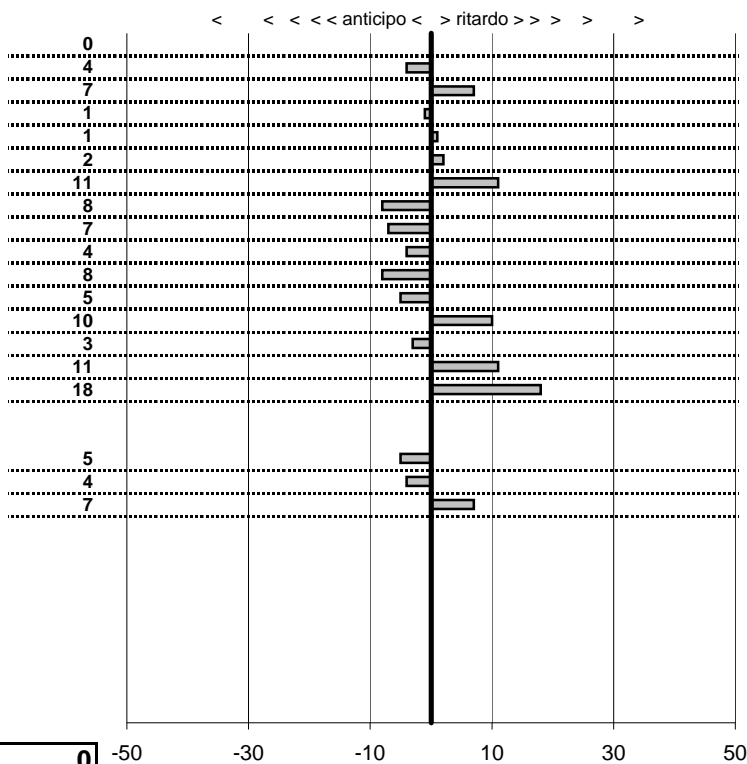

tempi e classifiche disponibili su [www.cronoviterbo.net](http://www.cronoviterbo.net)

- Cronologi - Penalità - Statistiche -

Cappella Gianluca-Cappella A  
 Maggione Cabrio

**10**

**3** in classifica

| prova                  | t.imposto  | start       | stop        | t.netto    |
|------------------------|------------|-------------|-------------|------------|
| PC1-Lungomare Levant   | 0:00:07,00 | 10:58:29,85 | 10:58:36,85 | 0:00:07,00 |
| PC2-Lungomare Levant   | 0:00:08,00 | 10:58:36,85 | 10:58:44,81 | 0:00:07,96 |
| PC3-Lungomare Levant   | 0:00:15,00 | 10:58:44,81 | 10:58:59,88 | 0:00:15,07 |
| PC4-Macchia Grande 1   | 0:00:08,00 | 11:07:19,66 | 11:07:27,65 | 0:00:07,99 |
| PC5-Macchia Grande 2   | 0:00:09,00 | 11:07:27,65 | 11:07:36,66 | 0:00:09,01 |
| PC6-Macchia Grande 3   | 0:00:11,00 | 11:07:36,66 | 11:07:47,68 | 0:00:11,02 |
| PC7-Macchia Grande 4   | 0:00:07,00 | 11:07:47,68 | 11:07:54,79 | 0:00:07,11 |
| PC8-Aeroporto 1        | 0:00:15,00 | 11:27:04,91 | 11:27:19,83 | 0:00:14,92 |
| PC9-Aeroporto 2        | 0:00:16,00 | 11:27:19,83 | 11:27:35,76 | 0:00:15,93 |
| PC10-Aeroporto 3       | 0:00:22,00 | 11:27:35,76 | 11:27:57,72 | 0:00:21,96 |
| PC11-Aeroporto 4       | 0:06:00,00 | 11:27:57,72 | 11:33:57,64 | 0:05:59,92 |
| PC12-Aeroporto 5       | 0:00:15,00 | 11:33:57,64 | 11:34:12,59 | 0:00:14,95 |
| PC13-Aeroporto 6       | 0:00:10,00 | 11:34:12,59 | 11:34:22,69 | 0:00:10,10 |
| PC14-Castel San Giorgi | 0:00:08,00 | 12:54:02,91 | 12:54:10,88 | 0:00:07,97 |
| PC15-Castel San Giorgi | 0:00:09,00 | 12:54:10,88 | 12:54:19,99 | 0:00:09,11 |
| PC16-Castel San Giorgi | 0:00:10,00 | 12:54:19,99 | 12:54:30,17 | 0:00:10,18 |
| PC19-Lungomare levant  | 0:00:07,00 | 13:04:12,82 | 13:04:19,77 | 0:00:06,95 |
| PC20-Lungomare levant  | 0:00:08,00 | 13:04:19,77 | 13:04:27,73 | 0:00:07,96 |
| PC21-Lungomare levant  | 0:00:15,00 | 13:04:27,73 | 13:04:42,80 | 0:00:15,07 |