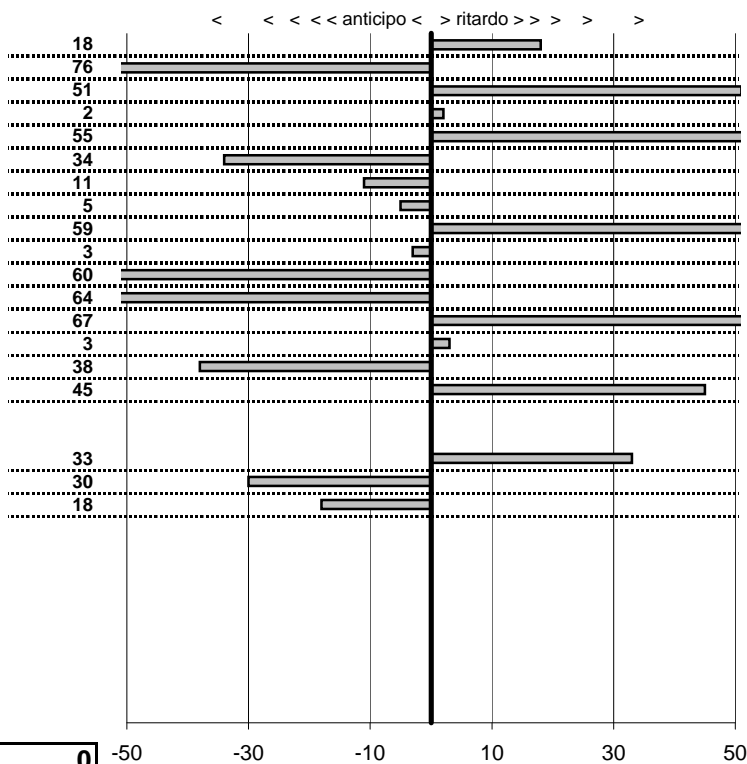

- Cronologi - Penalità - Statistiche -

Trombetta Silvio-Modesti L  
 Porsche 912

**6**

**14** in classifica

| prova                  | t.imposto  | start       | stop        | t.netto    |
|------------------------|------------|-------------|-------------|------------|
| PC1-Lungomare Levant   | 0:00:07,00 | 10:49:59,78 | 10:50:06,96 | 0:00:07,18 |
| PC2-Lungomare Levant   | 0:00:08,00 | 10:50:06,96 | 10:50:14,20 | 0:00:07,24 |
| PC3-Lungomare Levant   | 0:00:15,00 | 10:50:14,20 | 10:50:29,71 | 0:00:15,51 |
| PC4-Macchia Grande 1   | 0:00:08,00 | 11:04:55,75 | 11:05:03,77 | 0:00:08,02 |
| PC5-Macchia Grande 2   | 0:00:09,00 | 11:05:03,77 | 11:05:13,32 | 0:00:09,55 |
| PC6-Macchia Grande 3   | 0:00:11,00 | 11:05:13,32 | 11:05:23,98 | 0:00:10,66 |
| PC7-Macchia Grande 4   | 0:00:07,00 | 11:05:23,98 | 11:05:30,87 | 0:00:06,89 |
| PC8-Aeroporto 1        | 0:00:15,00 | 11:19:15,30 | 11:19:30,25 | 0:00:14,95 |
| PC9-Aeroporto 2        | 0:00:16,00 | 11:19:30,25 | 11:19:46,84 | 0:00:16,59 |
| PC10-Aeroporto 3       | 0:00:22,00 | 11:19:46,84 | 11:20:08,81 | 0:00:21,97 |
| PC11-Aeroporto 4       | 0:06:00,00 | 11:20:08,81 | 11:26:08,21 | 0:05:59,40 |
| PC12-Aeroporto 5       | 0:00:15,00 | 11:26:08,21 | 11:26:22,57 | 0:00:14,36 |
| PC13-Aeroporto 6       | 0:00:10,00 | 11:26:22,57 | 11:26:33,24 | 0:00:10,67 |
| PC14-Castel San Giorgi | 0:00:08,00 | 12:55:26,99 | 12:55:35,02 | 0:00:08,03 |
| PC15-Castel San Giorgi | 0:00:09,00 | 12:55:35,02 | 12:55:43,64 | 0:00:08,62 |
| PC16-Castel San Giorgi | 0:00:10,00 | 12:55:43,64 | 12:55:54,09 | 0:00:10,45 |
| PC19-Lungomare levant  | 0:00:07,00 | 13:03:17,29 | 13:03:24,62 | 0:00:07,33 |
| PC20-Lungomare levant  | 0:00:08,00 | 13:03:24,62 | 13:03:32,32 | 0:00:07,70 |
| PC21-Lungomare levant  | 0:00:15,00 | 13:03:32,32 | 13:03:47,14 | 0:00:14,82 |