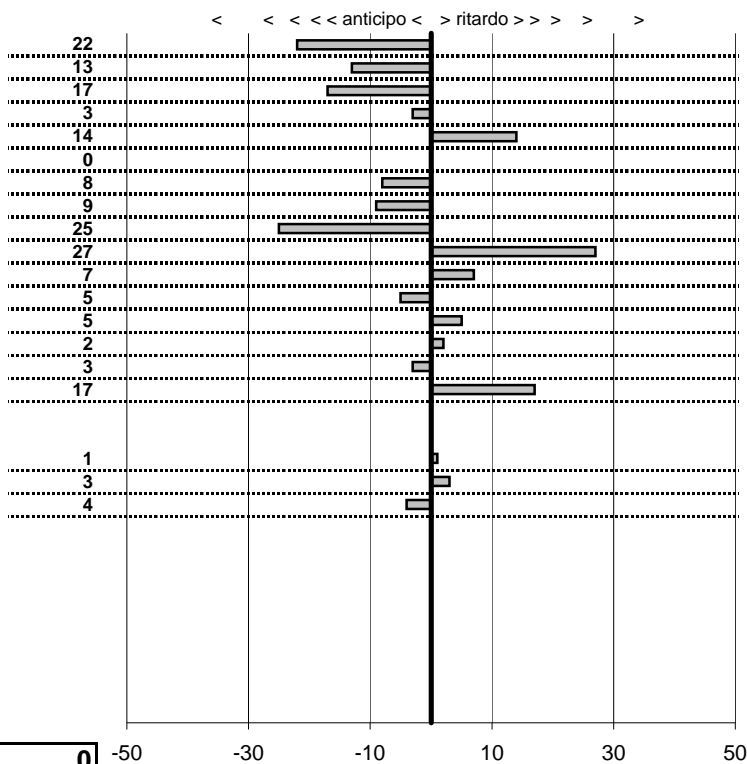

tempi e classifiche disponibili su [www.cronoviterbo.net](http://www.cronoviterbo.net)

- Cronologi - Penalità - Statistiche -

Ivella Roberto-Marianera F  
 Lancia Fulvia Coupè

**17**

**5** in classifica

| prova                  | t.imposto  | start       | stop        | t.netto    |
|------------------------|------------|-------------|-------------|------------|
| PC1-Lungomare Levant   | 0:00:07,00 | 11:04:55,44 | 11:05:02,22 | 0:00:06,78 |
| PC2-Lungomare Levant   | 0:00:08,00 | 11:05:02,22 | 11:05:10,09 | 0:00:07,87 |
| PC3-Lungomare Levant   | 0:00:15,00 | 11:05:10,09 | 11:05:24,92 | 0:00:14,83 |
| PC4-Macchia Grande 1   | 0:00:08,00 | 11:12:17,69 | 11:12:25,66 | 0:00:07,97 |
| PC5-Macchia Grande 2   | 0:00:09,00 | 11:12:25,66 | 11:12:34,80 | 0:00:09,14 |
| PC6-Macchia Grande 3   | 0:00:11,00 | 11:12:34,80 | 11:12:45,80 | 0:00:11,00 |
| PC7-Macchia Grande 4   | 0:00:07,00 | 11:12:45,80 | 11:12:52,72 | 0:00:06,92 |
| PC8-Aeroporto 1        | 0:00:15,00 | 11:34:02,43 | 11:34:17,34 | 0:00:14,91 |
| PC9-Aeroporto 2        | 0:00:16,00 | 11:34:17,34 | 11:34:33,09 | 0:00:15,75 |
| PC10-Aeroporto 3       | 0:00:22,00 | 11:34:33,09 | 11:34:55,36 | 0:00:22,27 |
| PC11-Aeroporto 4       | 0:06:00,00 | 11:34:55,36 | 11:40:55,43 | 0:06:00,07 |
| PC12-Aeroporto 5       | 0:00:15,00 | 11:40:55,43 | 11:41:10,38 | 0:00:14,95 |
| PC13-Aeroporto 6       | 0:00:10,00 | 11:41:10,38 | 11:41:20,43 | 0:00:10,05 |
| PC14-Castel San Giorgi | 0:00:08,00 | 12:58:01,24 | 12:58:09,26 | 0:00:08,02 |
| PC15-Castel San Giorgi | 0:00:09,00 | 12:58:09,26 | 12:58:18,23 | 0:00:08,97 |
| PC16-Castel San Giorgi | 0:00:10,00 | 12:58:18,23 | 12:58:28,40 | 0:00:10,17 |
| PC19-Lungomare levant  | 0:00:07,00 | 13:07:40,75 | 13:07:47,76 | 0:00:07,01 |
| PC20-Lungomare levant  | 0:00:08,00 | 13:07:47,76 | 13:07:55,79 | 0:00:08,03 |
| PC21-Lungomare levant  | 0:00:15,00 | 13:07:55,79 | 13:08:10,75 | 0:00:14,96 |