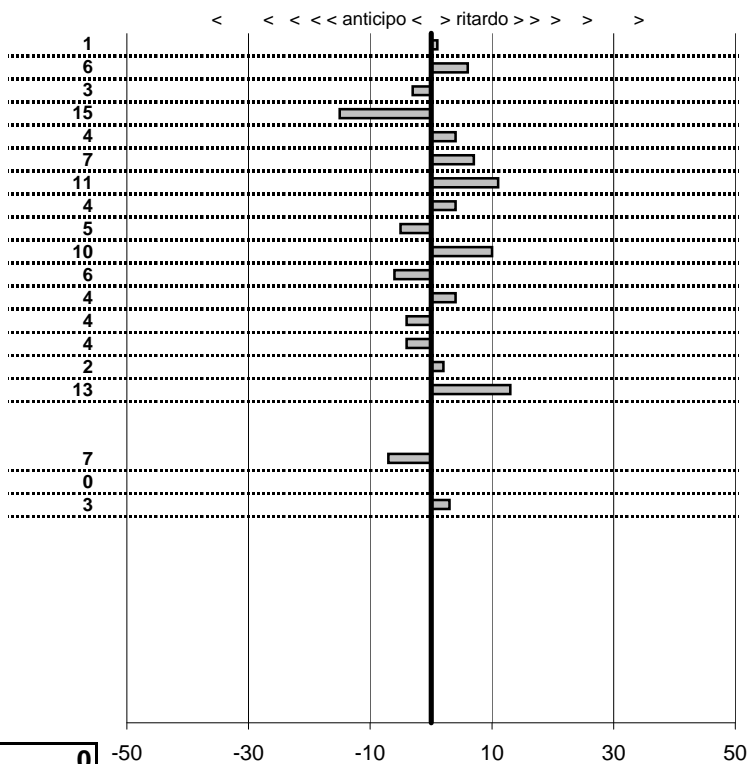

tempi e classifiche disponibili su [www.cronoviterbo.net](http://www.cronoviterbo.net)

- Cronologi - Penalità - Statistiche -

Sensi Valentino-Sensi M  
 A 112 Abarth

**9**

**2** in classifica

| prova                  | t.imposto  | start       | stop        | t.netto    |
|------------------------|------------|-------------|-------------|------------|
| PC1-Lungomare Levant   | 0:00:07,00 | 10:51:34,16 | 10:51:41,17 | 0:00:07,01 |
| PC2-Lungomare Levant   | 0:00:08,00 | 10:51:41,17 | 10:51:49,23 | 0:00:08,06 |
| PC3-Lungomare Levant   | 0:00:15,00 | 10:51:49,23 | 10:52:04,20 | 0:00:14,97 |
| PC4-Macchia Grande 1   | 0:00:08,00 | 10:57:52,93 | 10:58:00,78 | 0:00:07,85 |
| PC5-Macchia Grande 2   | 0:00:09,00 | 10:58:00,78 | 10:58:09,82 | 0:00:09,04 |
| PC6-Macchia Grande 3   | 0:00:11,00 | 10:58:09,82 | 10:58:20,89 | 0:00:11,07 |
| PC7-Macchia Grande 4   | 0:00:07,00 | 10:58:20,89 | 10:58:28,00 | 0:00:07,11 |
| PC8-Aeroporto 1        | 0:00:15,00 | 11:11:32,04 | 11:11:47,08 | 0:00:15,04 |
| PC9-Aeroporto 2        | 0:00:16,00 | 11:11:47,08 | 11:12:03,03 | 0:00:15,95 |
| PC10-Aeroporto 3       | 0:00:22,00 | 11:12:03,03 | 11:12:25,13 | 0:00:22,10 |
| PC11-Aeroporto 4       | 0:06:00,00 | 11:12:25,13 | 11:18:25,07 | 0:05:59,94 |
| PC12-Aeroporto 5       | 0:00:15,00 | 11:18:25,07 | 11:18:40,11 | 0:00:15,04 |
| PC13-Aeroporto 6       | 0:00:10,00 | 11:18:40,11 | 11:18:50,07 | 0:00:09,96 |
| PC14-Castel San Giorgi | 0:00:08,00 | 12:52:22,97 | 12:52:30,93 | 0:00:07,96 |
| PC15-Castel San Giorgi | 0:00:09,00 | 12:52:30,93 | 12:52:39,95 | 0:00:09,02 |
| PC16-Castel San Giorgi | 0:00:10,00 | 12:52:39,95 | 12:52:50,08 | 0:00:10,13 |
| PC19-Lungomare levant  | 0:00:07,00 | 13:01:07,39 | 13:01:14,32 | 0:00:06,93 |
| PC20-Lungomare levant  | 0:00:08,00 | 13:01:14,32 | 13:01:22,32 | 0:00:08,00 |
| PC21-Lungomare levant  | 0:00:15,00 | 13:01:22,32 | 13:01:37,35 | 0:00:15,03 |