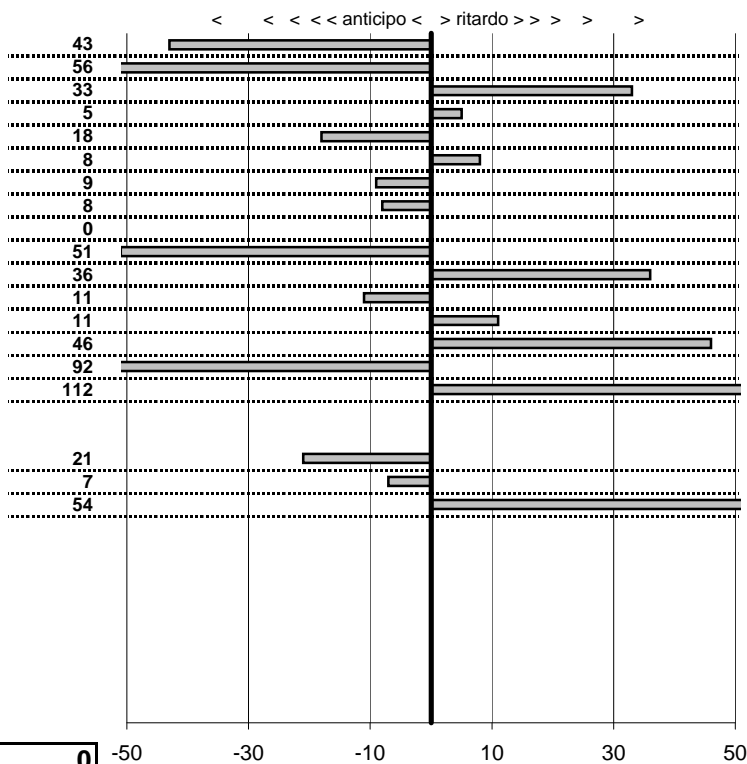

tempi e classifiche disponibili su [www.cronoviterbo.net](http://www.cronoviterbo.net)

- Cronologi - Penalità - Statistiche -

Fagrelli Giovanni-Fagrelli F  
 AR 1750 Berlina

**14**

**12** in classifica

| prova                  | t.imposto  | start       | stop        | t.netto    |
|------------------------|------------|-------------|-------------|------------|
| PC1-Lungomare Levant   | 0:00:07,00 | 11:03:17,14 | 11:03:23,71 | 0:00:06,57 |
| PC2-Lungomare Levant   | 0:00:08,00 | 11:03:23,71 | 11:03:31,15 | 0:00:07,44 |
| PC3-Lungomare Levant   | 0:00:15,00 | 11:03:31,15 | 11:03:46,48 | 0:00:15,33 |
| PC4-Macchia Grande 1   | 0:00:08,00 | 11:11:28,26 | 11:11:36,31 | 0:00:08,05 |
| PC5-Macchia Grande 2   | 0:00:09,00 | 11:11:36,31 | 11:11:45,13 | 0:00:08,82 |
| PC6-Macchia Grande 3   | 0:00:11,00 | 11:11:45,13 | 11:11:56,21 | 0:00:11,08 |
| PC7-Macchia Grande 4   | 0:00:07,00 | 11:11:56,21 | 11:12:03,12 | 0:00:06,91 |
| PC8-Aeroporto 1        | 0:00:15,00 | 11:32:53,56 | 11:33:08,48 | 0:00:14,92 |
| PC9-Aeroporto 2        | 0:00:16,00 | 11:33:08,48 | 11:33:24,48 | 0:00:16,00 |
| PC10-Aeroporto 3       | 0:00:22,00 | 11:33:24,48 | 11:33:45,97 | 0:00:21,49 |
| PC11-Aeroporto 4       | 0:06:00,00 | 11:33:45,97 | 11:39:46,33 | 0:06:00,36 |
| PC12-Aeroporto 5       | 0:00:15,00 | 11:39:46,33 | 11:40:01,22 | 0:00:14,89 |
| PC13-Aeroporto 6       | 0:00:10,00 | 11:40:01,22 | 11:40:11,33 | 0:00:10,11 |
| PC14-Castel San Giorgi | 0:00:08,00 | 13:09:53,72 | 13:10:02,18 | 0:00:08,46 |
| PC15-Castel San Giorgi | 0:00:09,00 | 13:10:02,18 | 13:10:10,26 | 0:00:08,08 |
| PC16-Castel San Giorgi | 0:00:10,00 | 13:10:10,26 | 13:10:21,38 | 0:00:11,12 |
| PC19-Lungomare levant  | 0:00:07,00 | 13:18:34,12 | 13:18:40,91 | 0:00:06,79 |
| PC20-Lungomare levant  | 0:00:08,00 | 13:18:40,91 | 13:18:48,84 | 0:00:07,93 |
| PC21-Lungomare levant  | 0:00:15,00 | 13:18:48,84 | 13:19:04,38 | 0:00:15,54 |