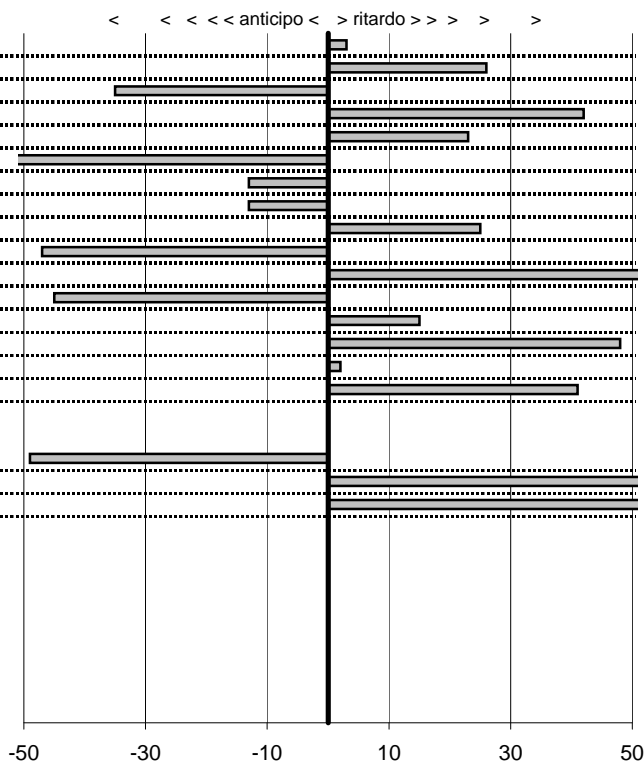

tempi e classifiche disponibili su [www.cronoviterbo.net](http://www.cronoviterbo.net)

- Cronologi - Penalità - Statistiche -

Fiani Paolo-Mormile T  
 Porsche 911

**20**

**17** in classifica

| prova                  | t.imposto  | start       | stop        | t.netto    |
|------------------------|------------|-------------|-------------|------------|
| PC1-Lungomare Levant   | 0:00:07,00 | 11:01:51,18 | 11:01:58,21 | 0:00:07,03 |
| PC2-Lungomare Levant   | 0:00:08,00 | 11:01:58,21 | 11:02:06,47 | 0:00:08,26 |
| PC3-Lungomare Levant   | 0:00:15,00 | 11:02:06,47 | 11:02:21,12 | 0:00:14,65 |
| PC4-Macchia Grande 1   | 0:00:08,00 | 11:08:59,07 | 11:09:07,49 | 0:00:08,42 |
| PC5-Macchia Grande 2   | 0:00:09,00 | 11:09:07,49 | 11:09:16,72 | 0:00:09,23 |
| PC6-Macchia Grande 3   | 0:00:11,00 | 11:09:16,72 | 11:09:27,12 | 0:00:10,40 |
| PC7-Macchia Grande 4   | 0:00:07,00 | 11:09:27,12 | 11:09:33,99 | 0:00:06,87 |
| PC8-Aeroporto 1        | 0:00:15,00 | 11:29:19,13 | 11:29:34,00 | 0:00:14,87 |
| PC9-Aeroporto 2        | 0:00:16,00 | 11:29:34,00 | 11:29:50,25 | 0:00:16,25 |
| PC10-Aeroporto 3       | 0:00:22,00 | 11:29:50,25 | 11:30:11,78 | 0:00:21,53 |
| PC11-Aeroporto 4       | 0:06:00,00 | 11:30:11,78 | 11:36:12,48 | 0:06:00,70 |
| PC12-Aeroporto 5       | 0:00:15,00 | 11:36:12,48 | 11:36:27,03 | 0:00:14,55 |
| PC13-Aeroporto 6       | 0:00:10,00 | 11:36:27,03 | 11:36:37,18 | 0:00:10,15 |
| PC14-Castel San Giorgi | 0:00:08,00 | 13:00:30,45 | 13:00:38,93 | 0:00:08,48 |
| PC15-Castel San Giorgi | 0:00:09,00 | 13:00:38,93 | 13:00:47,95 | 0:00:09,02 |
| PC16-Castel San Giorgi | 0:00:10,00 | 13:00:47,95 | 13:00:58,36 | 0:00:10,41 |
| PC19-Lungomare levant  | 0:00:07,00 | 13:09:06,05 | 13:09:12,56 | 0:00:06,51 |
| PC20-Lungomare levant  | 0:00:08,00 | 13:09:12,56 | 13:09:25,16 | 0:00:12,60 |
| PC21-Lungomare levant  | 0:00:15,00 | 13:09:25,16 | 13:09:42,36 | 0:00:17,20 |