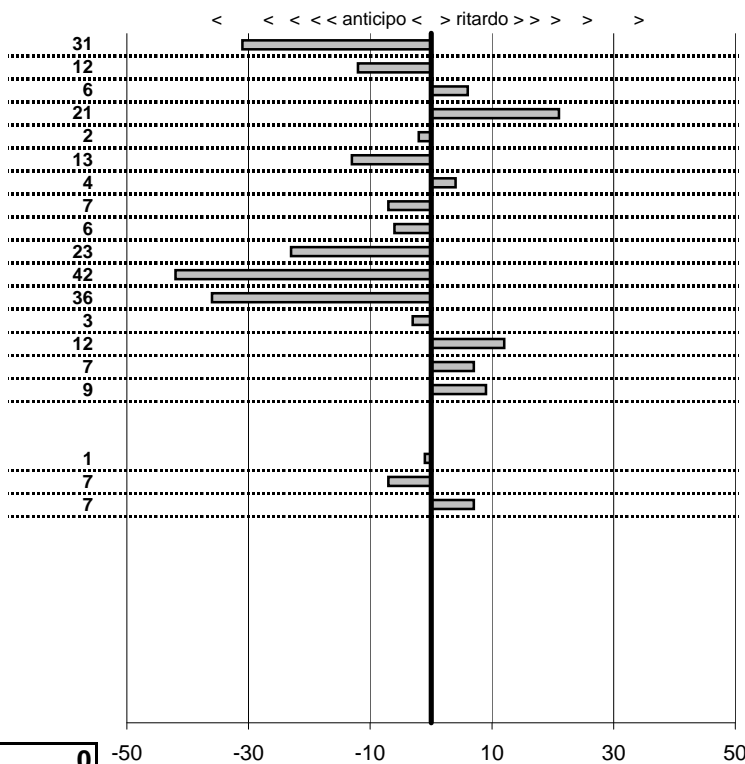

tempi e classifiche disponibili su [www.cronoviterbo.net](http://www.cronoviterbo.net)

- Cronologi - Penalità - Statistiche -

Pepe Fabio Mass.-Caldarone  
 A 112 Abarth

8

7 in classifica

| prova                  | t.imposto  | start       | stop        | t.netto    |
|------------------------|------------|-------------|-------------|------------|
| PC1-Lungomare Levant   | 0:00:07,00 | 10:50:53,96 | 10:51:00,65 | 0:00:06,69 |
| PC2-Lungomare Levant   | 0:00:08,00 | 10:51:00,65 | 10:51:08,53 | 0:00:07,88 |
| PC3-Lungomare Levant   | 0:00:15,00 | 10:51:08,53 | 10:51:23,59 | 0:00:15,06 |
| PC4-Macchia Grande 1   | 0:00:08,00 | 10:58:42,84 | 10:58:51,05 | 0:00:08,21 |
| PC5-Macchia Grande 2   | 0:00:09,00 | 10:58:51,05 | 10:59:00,03 | 0:00:08,98 |
| PC6-Macchia Grande 3   | 0:00:11,00 | 10:59:00,03 | 10:59:10,90 | 0:00:10,87 |
| PC7-Macchia Grande 4   | 0:00:07,00 | 10:59:10,90 | 10:59:17,94 | 0:00:07,04 |
| PC8-Aeroporto 1        | 0:00:15,00 | 11:14:19,74 | 11:14:34,67 | 0:00:14,93 |
| PC9-Aeroporto 2        | 0:00:16,00 | 11:14:34,67 | 11:14:50,61 | 0:00:15,94 |
| PC10-Aeroporto 3       | 0:00:22,00 | 11:14:50,61 | 11:15:12,38 | 0:00:21,77 |
| PC11-Aeroporto 4       | 0:06:00,00 | 11:15:12,38 | 11:21:11,96 | 0:05:59,58 |
| PC12-Aeroporto 5       | 0:00:15,00 | 11:21:11,96 | 11:21:26,60 | 0:00:14,64 |
| PC13-Aeroporto 6       | 0:00:10,00 | 11:21:26,60 | 11:21:36,57 | 0:00:09,97 |
| PC14-Castel San Giorgi | 0:00:08,00 | 00:00:00,00 | 00:00:08,12 | 0:00:08,12 |
| PC15-Castel San Giorgi | 0:00:09,00 | 00:00:00,00 | 00:00:09,07 | 0:00:09,07 |
| PC16-Castel San Giorgi | 0:00:10,00 | 00:00:00,00 | 00:00:10,09 | 0:00:10,09 |
| PC19-Lungomare levant  | 0:00:07,00 | 12:57:38,51 | 12:57:45,50 | 0:00:06,99 |
| PC20-Lungomare levant  | 0:00:08,00 | 12:57:45,50 | 12:57:53,43 | 0:00:07,93 |
| PC21-Lungomare levant  | 0:00:15,00 | 12:57:53,43 | 12:58:08,50 | 0:00:15,07 |