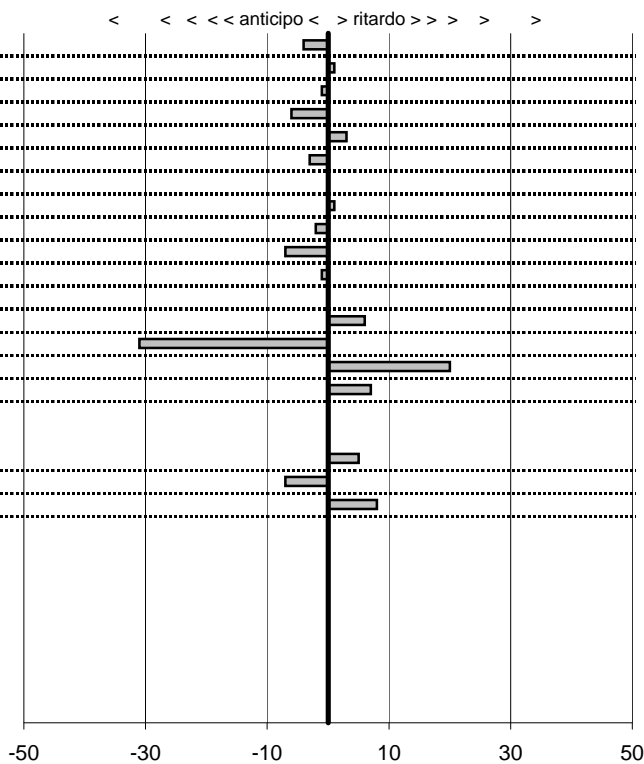

tempi e classifiche disponibili su [www.cronoviterbo.net](http://www.cronoviterbo.net)

- Cronologi - Penalità - Statistiche -

De Rita Marcello-De Vecchis A  
 AR GT 2000

**19**

**1** in classifica

| prova                  | t.imposto  | start       | stop        | t.netto    |
|------------------------|------------|-------------|-------------|------------|
| PC1-Lungomare Levant   | 0:00:07,00 | 10:57:44,57 | 10:57:51,53 | 0:00:06,96 |
| PC2-Lungomare Levant   | 0:00:08,00 | 10:57:51,53 | 10:57:59,54 | 0:00:08,01 |
| PC3-Lungomare Levant   | 0:00:15,00 | 10:57:59,54 | 10:58:14,53 | 0:00:14,99 |
| PC4-Macchia Grande 1   | 0:00:08,00 | 11:06:30,70 | 11:06:38,64 | 0:00:07,94 |
| PC5-Macchia Grande 2   | 0:00:09,00 | 11:06:38,64 | 11:06:47,67 | 0:00:09,03 |
| PC6-Macchia Grande 3   | 0:00:11,00 | 11:06:47,67 | 11:06:58,64 | 0:00:10,97 |
| PC7-Macchia Grande 4   | 0:00:07,00 | 11:06:58,64 | 11:07:05,64 | 0:00:07,00 |
| PC8-Aeroporto 1        | 0:00:15,00 | 11:22:50,62 | 11:23:05,63 | 0:00:15,01 |
| PC9-Aeroporto 2        | 0:00:16,00 | 11:23:05,63 | 11:23:21,61 | 0:00:15,98 |
| PC10-Aeroporto 3       | 0:00:22,00 | 11:23:21,61 | 11:23:43,54 | 0:00:21,93 |
| PC11-Aeroporto 4       | 0:06:00,00 | 11:23:43,54 | 11:29:43,53 | 0:05:59,99 |
| PC12-Aeroporto 5       | 0:00:15,00 | 11:29:43,53 | 11:29:58,53 | 0:00:15,00 |
| PC13-Aeroporto 6       | 0:00:10,00 | 11:29:58,53 | 11:30:08,59 | 0:00:10,06 |
| PC14-Castel San Giorgi | 0:00:08,00 | 12:59:21,19 | 12:59:28,88 | 0:00:07,69 |
| PC15-Castel San Giorgi | 0:00:09,00 | 12:59:28,88 | 12:59:38,08 | 0:00:09,20 |
| PC16-Castel San Giorgi | 0:00:10,00 | 12:59:38,08 | 12:59:48,15 | 0:00:10,07 |
|                        |            |             |             |            |
| PC19-Lungomare levant  | 0:00:07,00 | 13:08:21,03 | 13:08:28,08 | 0:00:07,05 |
| PC20-Lungomare levant  | 0:00:08,00 | 13:08:28,08 | 13:08:36,01 | 0:00:07,93 |
| PC21-Lungomare levant  | 0:00:15,00 | 13:08:36,01 | 13:08:51,09 | 0:00:15,08 |