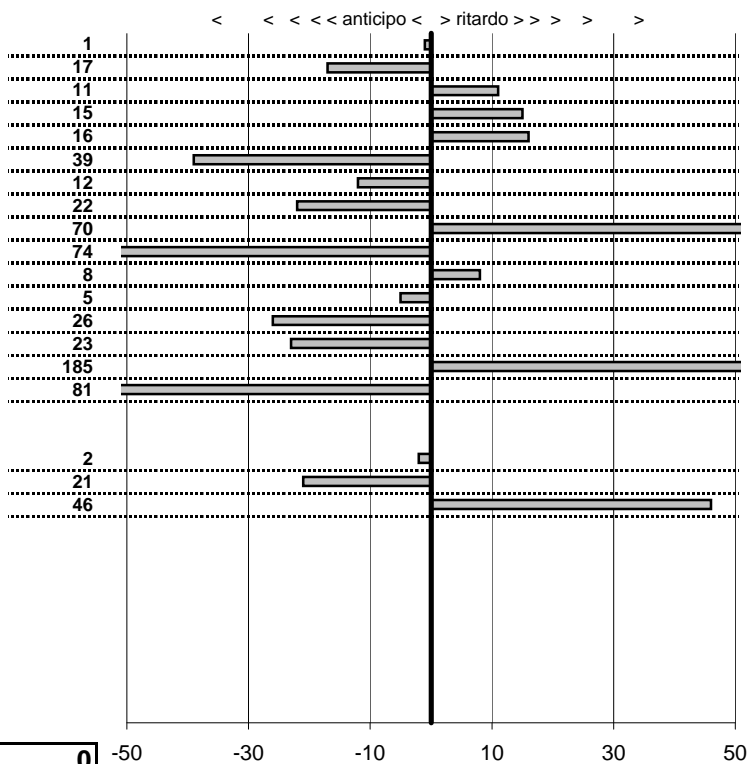

tempi e classifiche disponibili su [www.cronoviterbo.net](http://www.cronoviterbo.net)

- Cronologi - Penalità - Statistiche -

Santarelli Daniele-Santarelli  
 AR Giulia Super

**21**

**15** in classifica

| prova                  | t.imposto  | start       | stop        | t.netto    |
|------------------------|------------|-------------|-------------|------------|
| PC1-Lungomare Levant   | 0:00:07,00 | 11:05:37,17 | 11:05:44,16 | 0:00:06,99 |
| PC2-Lungomare Levant   | 0:00:08,00 | 11:05:44,16 | 11:05:51,99 | 0:00:07,83 |
| PC3-Lungomare Levant   | 0:00:15,00 | 11:05:51,99 | 11:06:07,10 | 0:00:15,11 |
| PC4-Macchia Grande 1   | 0:00:08,00 | 11:13:09,37 | 11:13:17,52 | 0:00:08,15 |
| PC5-Macchia Grande 2   | 0:00:09,00 | 11:13:17,52 | 11:13:26,68 | 0:00:09,16 |
| PC6-Macchia Grande 3   | 0:00:11,00 | 11:13:26,68 | 11:13:37,29 | 0:00:10,61 |
| PC7-Macchia Grande 4   | 0:00:07,00 | 11:13:37,29 | 11:13:44,17 | 0:00:06,88 |
| PC8-Aeroporto 1        | 0:00:15,00 | 11:35:12,34 | 11:35:27,12 | 0:00:14,78 |
| PC9-Aeroporto 2        | 0:00:16,00 | 11:35:27,12 | 11:35:43,82 | 0:00:16,70 |
| PC10-Aeroporto 3       | 0:00:22,00 | 11:35:43,82 | 11:36:05,08 | 0:00:21,26 |
| PC11-Aeroporto 4       | 0:06:00,00 | 11:36:05,08 | 11:42:05,16 | 0:06:00,08 |
| PC12-Aeroporto 5       | 0:00:15,00 | 11:42:05,16 | 11:42:20,11 | 0:00:14,95 |
| PC13-Aeroporto 6       | 0:00:10,00 | 11:42:20,11 | 11:42:29,85 | 0:00:09,74 |
| PC14-Castel San Giorgi | 0:00:08,00 | 13:02:03,37 | 13:02:11,14 | 0:00:07,77 |
| PC15-Castel San Giorgi | 0:00:09,00 | 13:02:11,14 | 13:02:21,99 | 0:00:10,85 |
| PC16-Castel San Giorgi | 0:00:10,00 | 13:02:21,99 | 13:02:31,18 | 0:00:09,19 |
| PC19-Lungomare levant  | 0:00:07,00 | 13:11:13,98 | 13:11:20,96 | 0:00:06,98 |
| PC20-Lungomare levant  | 0:00:08,00 | 13:11:20,96 | 13:11:28,75 | 0:00:07,79 |
| PC21-Lungomare levant  | 0:00:15,00 | 13:11:28,75 | 13:11:44,21 | 0:00:15,46 |