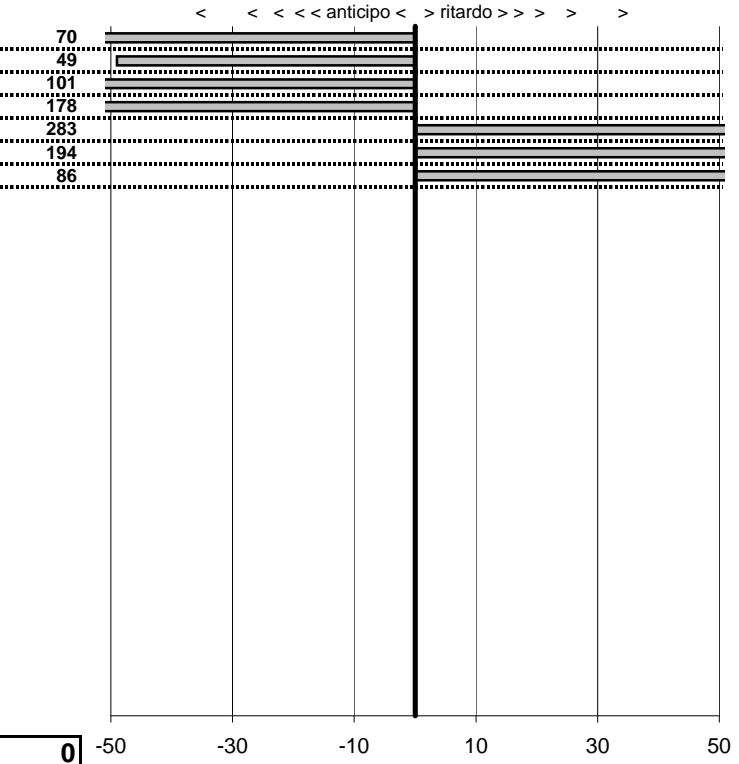

tempi e classifiche disponibili su [www.cronoviterbo.net](http://www.cronoviterbo.net)

- Cronologi - Penalità - Statistiche -

Ferrari Roberto  
 San Lorenzo

**29**

**23** in classifica

prova	t.imposto	start	stop	t.netto
PC1-San Lorenzo 1	0:00:08,00	00:00:00,00	00:00:07,30	0:00:07,30
PC2-San Lorenzo 2	0:00:07,00	00:00:00,00	00:00:06,51	0:00:06,51
PC3-San Lorenzo 3	0:00:10,00	00:00:00,00	00:00:08,99	0:00:08,99
PC4-San Lorenzo 4	0:00:20,00	00:00:00,00	00:00:18,22	0:00:18,22
PC5-San Lorenzo 5	0:00:10,00	00:00:00,00	00:00:12,83	0:00:12,83
PC6-San Lorenzo 6	0:00:07,00	00:00:00,00	00:00:08,94	0:00:08,94
PC7-San Lorenzo 7	0:00:08,00	00:00:00,00	00:00:08,86	0:00:08,86