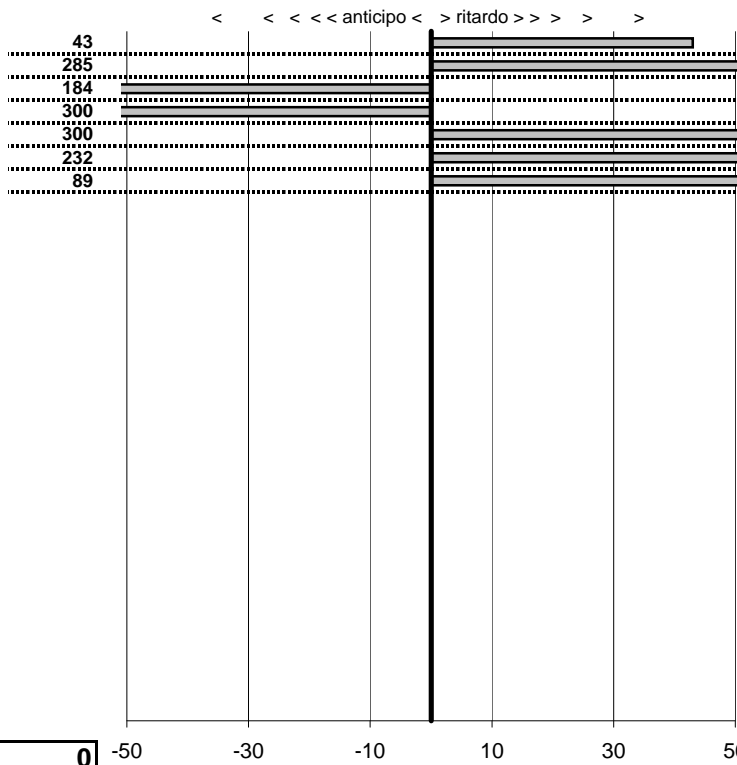

tempi e classifiche disponibili su [www.cronoviterbo.net](http://www.cronoviterbo.net)

- Cronologi - Penalità - Statistiche -

Pettinacci Vittorio  
 San Lorenzo

**25**

**36** in classifica

prova	t.imposto	start	stop	t.netto
PC1-San Lorenzo 1	0:00:08,00	00:00:00,00	00:00:08,43	0:00:08,43
PC2-San Lorenzo 2	0:00:07,00	00:00:00,00	00:00:09,85	0:00:09,85
PC3-San Lorenzo 3	0:00:10,00	00:00:00,00	00:00:08,16	0:00:08,16
PC4-San Lorenzo 4	0:00:20,00	00:00:00,00	00:00:15,47	0:00:15,47
PC5-San Lorenzo 5	0:00:10,00	00:00:00,00	00:00:13,72	0:00:13,72
PC6-San Lorenzo 6	0:00:07,00	00:00:00,00	00:00:09,32	0:00:09,32
PC7-San Lorenzo 7	0:00:08,00	00:00:00,00	00:00:08,89	0:00:08,89