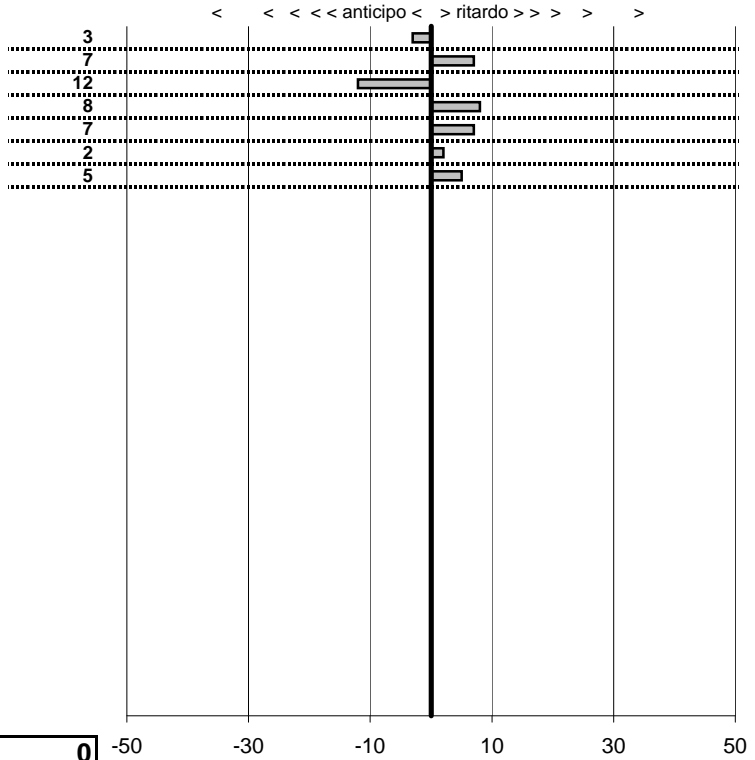

tempi e classifiche disponibili su [www.cronoviterbo.net](http://www.cronoviterbo.net)

- Cronologi - Penalità - Statistiche -

Cesetti Giorgio  
 San Lorenzo

**11**

**1** in classifica

prova	t.imposto	start	stop	t.netto
PC1-San Lorenzo 1	0:00:08,00	00:00:00,00	00:00:07,97	0:00:07,97
PC2-San Lorenzo 2	0:00:07,00	00:00:00,00	00:00:07,07	0:00:07,07
PC3-San Lorenzo 3	0:00:10,00	00:00:00,00	00:00:09,88	0:00:09,88
PC4-San Lorenzo 4	0:00:20,00	00:00:00,00	00:00:20,08	0:00:20,08
PC5-San Lorenzo 5	0:00:10,00	00:00:00,00	00:00:10,07	0:00:10,07
PC6-San Lorenzo 6	0:00:07,00	00:00:00,00	00:00:07,02	0:00:07,02
PC7-San Lorenzo 7	0:00:08,00	00:00:00,00	00:00:08,05	0:00:08,05