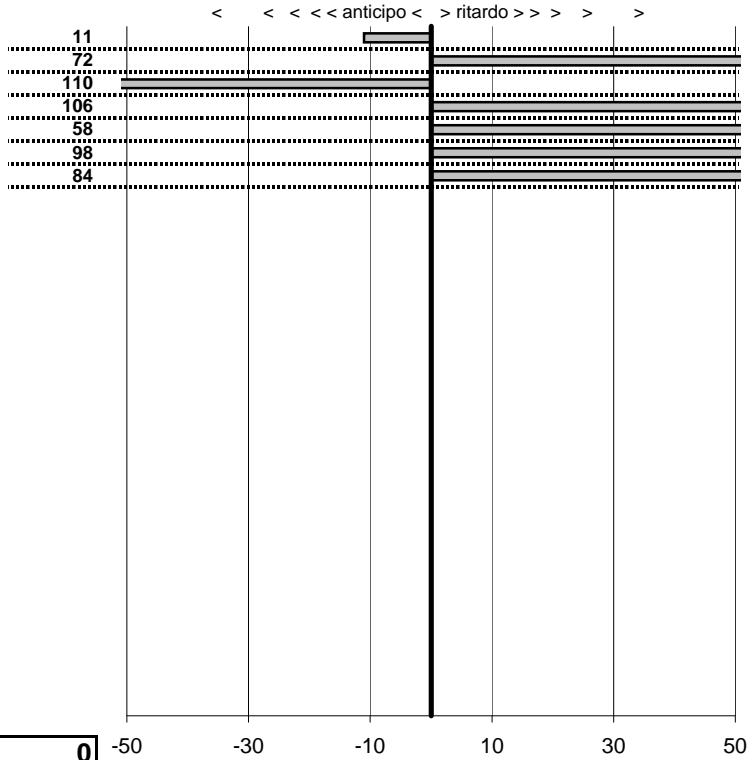

tempi e classifiche disponibili su [www.cronoviterbo.net](http://www.cronoviterbo.net)

- Cronologi - Penalità - Statistiche -

Santoni Mario  
 San Lorenzo

**18**

**13** in classifica

prova	t.imposto	start	stop	t.netto
PC1-San Lorenzo 1	0:00:08,00	00:00:00,00	00:00:07,89	0:00:07,89
PC2-San Lorenzo 2	0:00:07,00	00:00:00,00	00:00:07,72	0:00:07,72
PC3-San Lorenzo 3	0:00:10,00	00:00:00,00	00:00:08,90	0:00:08,90
PC4-San Lorenzo 4	0:00:20,00	00:00:00,00	00:00:21,06	0:00:21,06
PC5-San Lorenzo 5	0:00:10,00	00:00:00,00	00:00:10,58	0:00:10,58
PC6-San Lorenzo 6	0:00:07,00	00:00:00,00	00:00:07,98	0:00:07,98
PC7-San Lorenzo 7	0:00:08,00	00:00:00,00	00:00:08,84	0:00:08,84