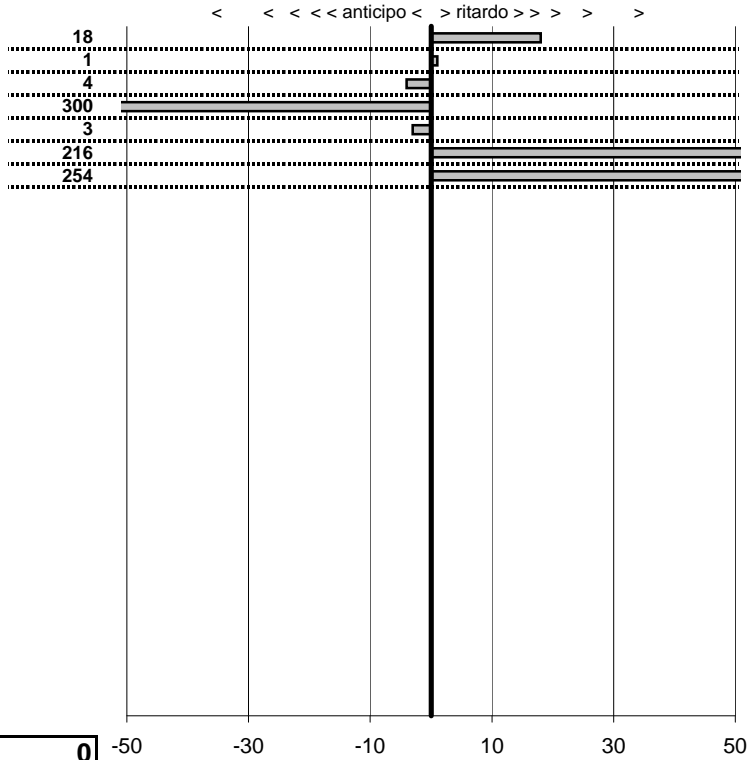

tempi e classifiche disponibili su [www.cronoviterbo.net](http://www.cronoviterbo.net)

- Cronologi - Penalità - Statistiche -

Bellacima Giorgio  
 San Lorenzo

**24**

**18** in classifica

prova	t.imposto	start	stop	t.netto
PC1-San Lorenzo 1	0:00:08,00	00:00:00,00	00:00:08,18	0:00:08,18
PC2-San Lorenzo 2	0:00:07,00	00:00:00,00	00:00:07,01	0:00:07,01
PC3-San Lorenzo 3	0:00:10,00	00:00:00,00	00:00:09,96	0:00:09,96
PC4-San Lorenzo 4	0:00:20,00	00:00:00,00	00:00:15,05	0:00:15,05
PC5-San Lorenzo 5	0:00:10,00	00:00:00,00	00:00:09,97	0:00:09,97
PC6-San Lorenzo 6	0:00:07,00	00:00:00,00	00:00:09,16	0:00:09,16
PC7-San Lorenzo 7	0:00:08,00	00:00:00,00	00:00:10,54	0:00:10,54