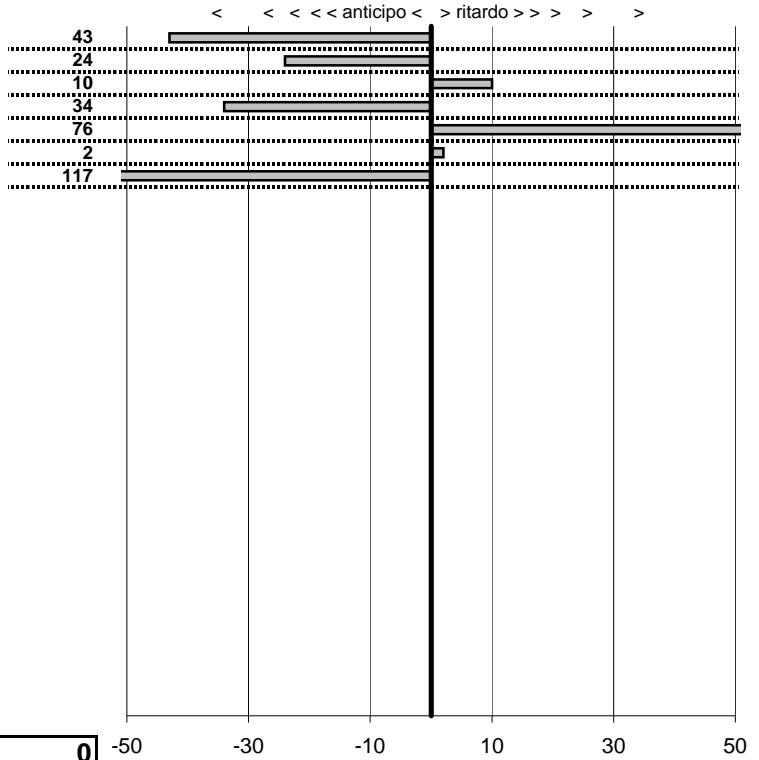

tempi e classifiche disponibili su [www.cronoviterbo.net](http://www.cronoviterbo.net)

- Cronologi - Penalità - Statistiche -

Lipperera Sergio  
 San Lorenzo

**28**

**7** in classifica

prova	t.imposto	start	stop	t.netto
PC1-San Lorenzo 1	0:00:08,00	00:00:00,00	00:00:07,57	0:00:07,57
PC2-San Lorenzo 2	0:00:07,00	00:00:00,00	00:00:06,76	0:00:06,76
PC3-San Lorenzo 3	0:00:10,00	00:00:00,00	00:00:10,10	0:00:10,10
PC4-San Lorenzo 4	0:00:20,00	00:00:00,00	00:00:19,66	0:00:19,66
PC5-San Lorenzo 5	0:00:10,00	00:00:00,00	00:00:10,76	0:00:10,76
PC6-San Lorenzo 6	0:00:07,00	00:00:00,00	00:00:07,02	0:00:07,02
PC7-San Lorenzo 7	0:00:08,00	00:00:00,00	00:00:06,83	0:00:06,83