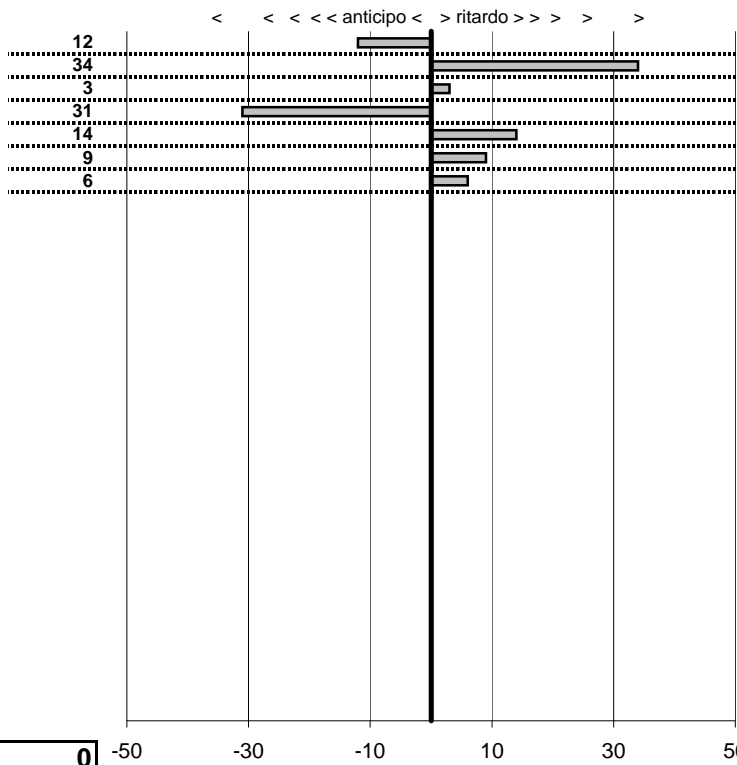

tempi e classifiche disponibili su [www.cronoviterbo.net](http://www.cronoviterbo.net)

- Cronologi - Penalità - Statistiche -

Matarazzo Carmine  
 San Lorenzo

**10**

**3** in classifica

prova	t.imposto	start	stop	t.netto
PC1-San Lorenzo 1	0:00:08,00	00:00:00,00	00:00:07,88	0:00:07,88
PC2-San Lorenzo 2	0:00:07,00	00:00:00,00	00:00:07,34	0:00:07,34
PC3-San Lorenzo 3	0:00:10,00	00:00:00,00	00:00:10,03	0:00:10,03
PC4-San Lorenzo 4	0:00:20,00	00:00:00,00	00:00:19,69	0:00:19,69
PC5-San Lorenzo 5	0:00:10,00	00:00:00,00	00:00:10,14	0:00:10,14
PC6-San Lorenzo 6	0:00:07,00	00:00:00,00	00:00:07,09	0:00:07,09
PC7-San Lorenzo 7	0:00:08,00	00:00:00,00	00:00:08,06	0:00:08,06