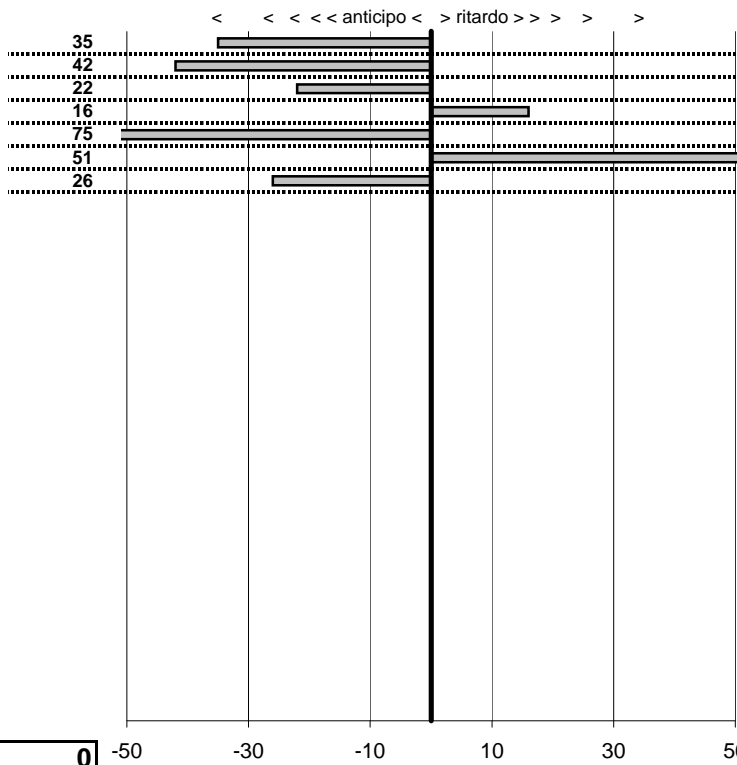

tempi e classifiche disponibili su [www.cronoviterbo.net](http://www.cronoviterbo.net)

- Cronologi - Penalità - Statistiche -

Cristaudo Antonio  
 San Lorenzo

**13**

**6** in classifica

prova	t.imposto	start	stop	t.netto
PC1-San Lorenzo 1	0:00:08,00	00:00:00,00	00:00:07,65	0:00:07,65
PC2-San Lorenzo 2	0:00:07,00	00:00:00,00	00:00:06,58	0:00:06,58
PC3-San Lorenzo 3	0:00:10,00	00:00:00,00	00:00:09,78	0:00:09,78
PC4-San Lorenzo 4	0:00:20,00	00:00:00,00	00:00:20,16	0:00:20,16
PC5-San Lorenzo 5	0:00:10,00	00:00:00,00	00:00:09,25	0:00:09,25
PC6-San Lorenzo 6	0:00:07,00	00:00:00,00	00:00:07,51	0:00:07,51
PC7-San Lorenzo 7	0:00:08,00	00:00:00,00	00:00:07,74	0:00:07,74