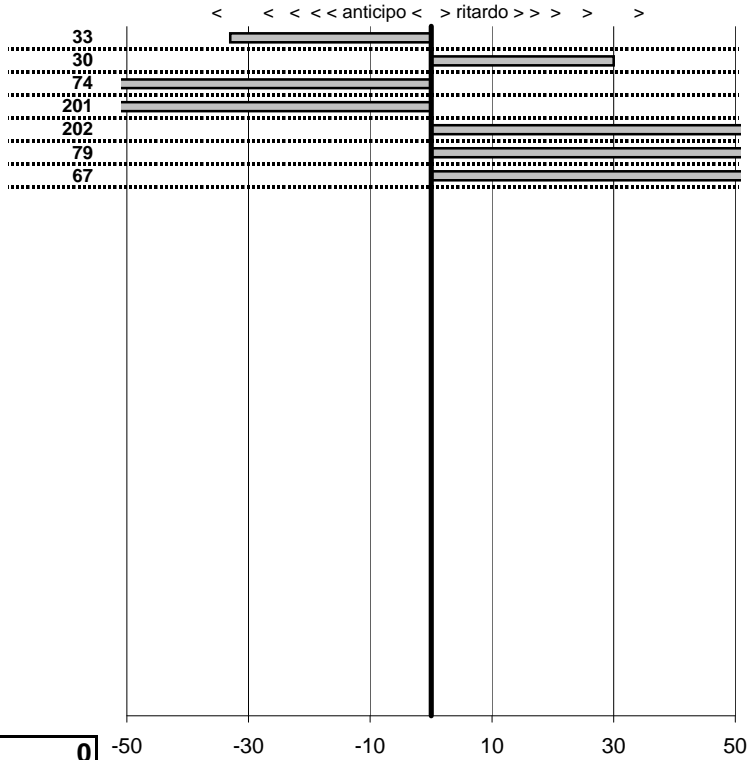

Pro Loco San Lorenzo
1° Raduno San Lorenzo Nuovo
San Lorenzo Nuovo 5- Settembre 2010

tempi e classifiche disponibili su www.cronoviterbo.net

- Cronologi - Penalità - Statistiche -

Costantini Umberto
San Lorenzo **53**

16 in classifica

prova	t.imposto	start	stop	t.netto
PC1-San Lorenzo 1	0:00:08,00	00:00:00,00	00:00:07,67	0:00:07,67
PC2-San Lorenzo 2	0:00:07,00	00:00:00,00	00:00:07,30	0:00:07,30
PC3-San Lorenzo 3	0:00:10,00	00:00:00,00	00:00:09,26	0:00:09,26
PC4-San Lorenzo 4	0:00:20,00	00:00:00,00	00:00:17,99	0:00:17,99
PC5-San Lorenzo 5	0:00:10,00	00:00:00,00	00:00:12,02	0:00:12,02
PC6-San Lorenzo 6	0:00:07,00	00:00:00,00	00:00:07,79	0:00:07,79
PC7-San Lorenzo 7	0:00:08,00	00:00:00,00	00:00:08,67	0:00:08,67

SOMMA PENALITA' **686**
MEDIA PENALITA' **98,0**

ALTRE PENALITA' **0**
TOTALE PENALITA' **686**

Elaborazione dati a cura di CRONOVITERBO