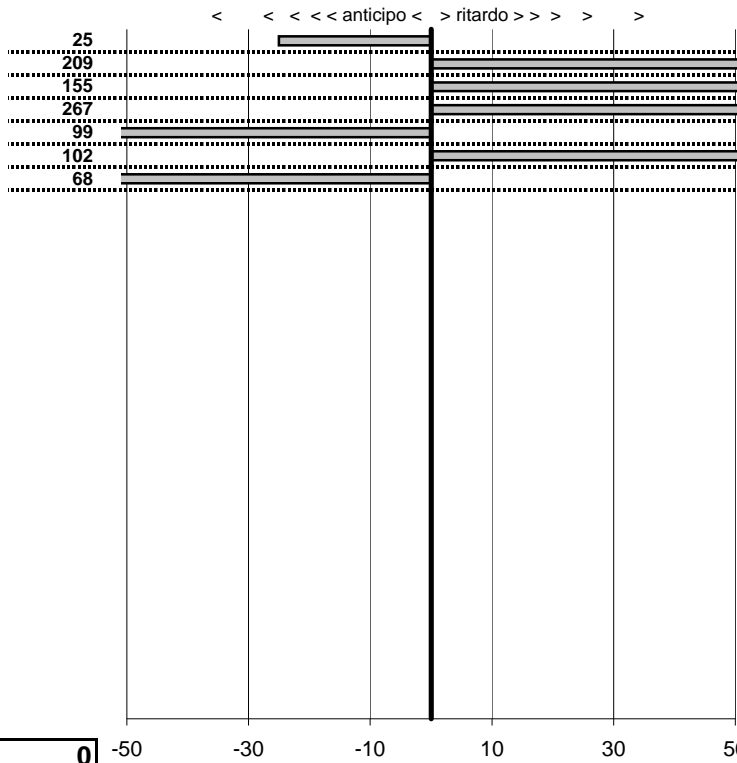

tempi e classifiche disponibili su [www.cronoviterbo.net](http://www.cronoviterbo.net)

- Cronologi - Penalità - Statistiche -

Petrella Antonio  
 San Lorenzo

**31**

**21** in classifica

prova	t.imposto	start	stop	t.netto
PC1-San Lorenzo 1	0:00:08,00	00:00:00,00	00:00:07,75	0:00:07,75
PC2-San Lorenzo 2	0:00:07,00	00:00:00,00	00:00:09,09	0:00:09,09
PC3-San Lorenzo 3	0:00:10,00	00:00:00,00	00:00:11,55	0:00:11,55
PC4-San Lorenzo 4	0:00:20,00	00:00:00,00	00:00:22,67	0:00:22,67
PC5-San Lorenzo 5	0:00:10,00	00:00:00,00	00:00:09,01	0:00:09,01
PC6-San Lorenzo 6	0:00:07,00	00:00:00,00	00:00:08,02	0:00:08,02
PC7-San Lorenzo 7	0:00:08,00	00:00:00,00	00:00:07,32	0:00:07,32