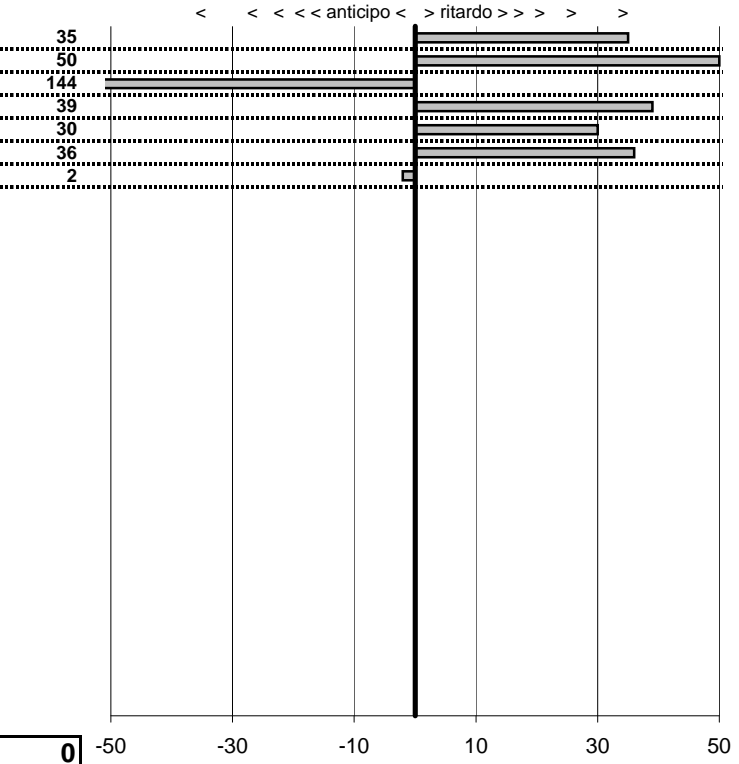

tempi e classifiche disponibili su [www.cronoviterbo.net](http://www.cronoviterbo.net)

- Cronologi - Penalità - Statistiche -

Spicciani Gherardo  
 San Lorenzo

**12**

**8** in classifica

prova	t.imposto	start	stop	t.netto
PC1-San Lorenzo 1	0:00:08,00	00:00:00,00	00:00:08,35	0:00:08,35
PC2-San Lorenzo 2	0:00:07,00	00:00:00,00	00:00:07,50	0:00:07,50
PC3-San Lorenzo 3	0:00:10,00	00:00:00,00	00:00:08,56	0:00:08,56
PC4-San Lorenzo 4	0:00:20,00	00:00:00,00	00:00:20,39	0:00:20,39
PC5-San Lorenzo 5	0:00:10,00	00:00:00,00	00:00:10,30	0:00:10,30
PC6-San Lorenzo 6	0:00:07,00	00:00:00,00	00:00:07,36	0:00:07,36
PC7-San Lorenzo 7	0:00:08,00	00:00:00,00	00:00:07,98	0:00:07,98