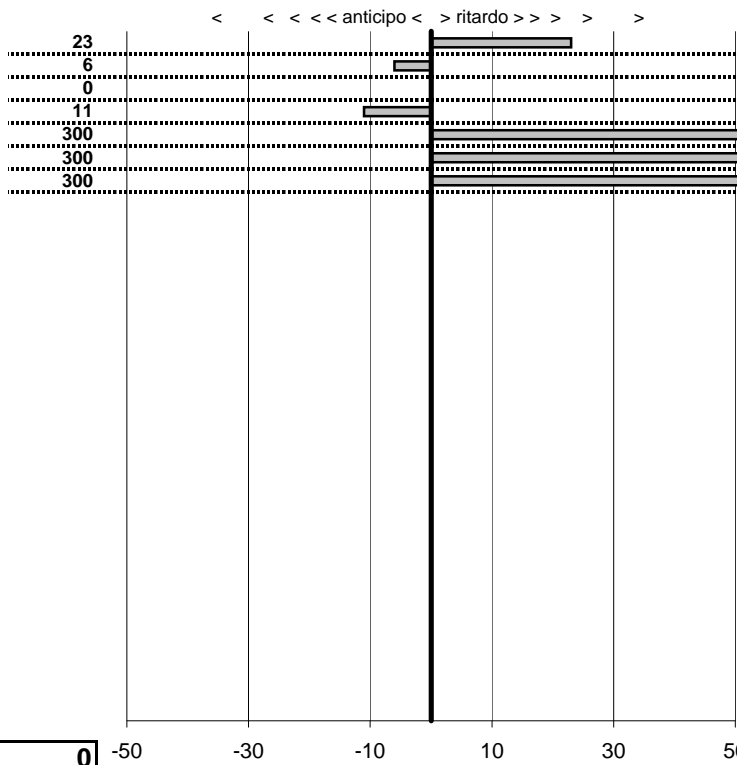

tempi e classifiche disponibili su [www.cronoviterbo.net](http://www.cronoviterbo.net)

- Cronologi - Penalità - Statistiche -

Montalto Roberto  
 San Lorenzo

**3**

**22** in classifica

prova	t.imposto	start	stop	t.netto
PC1-San Lorenzo 1	0:00:08,00	00:00:00,00	00:00:08,23	0:00:08,23
PC2-San Lorenzo 2	0:00:07,00	00:00:00,00	00:00:06,94	0:00:06,94
PC3-San Lorenzo 3	0:00:10,00	00:00:00,00	00:00:10,00	0:00:10,00
PC4-San Lorenzo 4	0:00:20,00	00:00:00,00	00:00:19,89	0:00:19,89
PC5-San Lorenzo 5	0:00:10,00	00:00:00,00	00:00:14,11	0:00:14,11
PC6-San Lorenzo 6	0:00:07,00	00:00:00,00	00:00:12,95	0:00:12,95
PC7-San Lorenzo 7	0:00:08,00	00:00:00,00	00:00:13,33	0:00:13,33