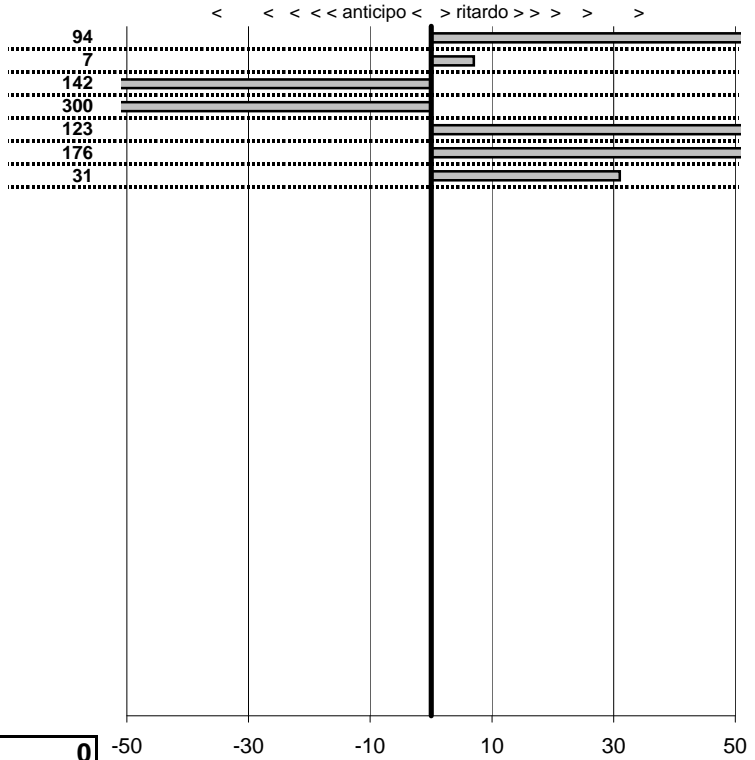

tempi e classifiche disponibili su [www.cronoviterbo.net](http://www.cronoviterbo.net)

- Cronologi - Penalità - Statistiche -

Pamicali Claudio  
 San Lorenzo

**48**

**20** in classifica

prova	t.imposto	start	stop	t.netto
PC1-San Lorenzo 1	0:00:08,00	00:00:00,00	00:00:08,94	0:00:08,94
PC2-San Lorenzo 2	0:00:07,00	00:00:00,00	00:00:07,07	0:00:07,07
PC3-San Lorenzo 3	0:00:10,00	00:00:00,00	00:00:08,58	0:00:08,58
PC4-San Lorenzo 4	0:00:20,00	00:00:00,00	00:00:16,37	0:00:16,37
PC5-San Lorenzo 5	0:00:10,00	00:00:00,00	00:00:11,23	0:00:11,23
PC6-San Lorenzo 6	0:00:07,00	00:00:00,00	00:00:08,76	0:00:08,76
PC7-San Lorenzo 7	0:00:08,00	00:00:00,00	00:00:08,31	0:00:08,31