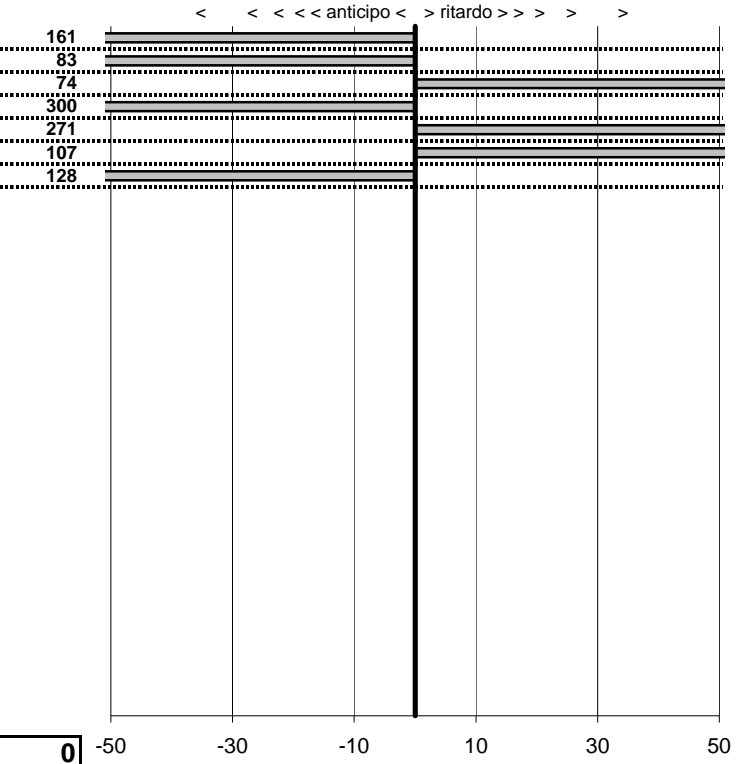

Pro Loco San Lorenzo
1° Raduno San Lorenzo Nuovo
San Lorenzo Nuovo 5- Settembre 2010

tempi e classifiche disponibili su www.cronoviterbo.net

- Cronologi - Penalità - Statistiche -

Merlini Carlo
San Lorenzo **45**

29 in classifica

prova	t.imposto	start	stop	t.netto
PC1-San Lorenzo 1	0:00:08,00	00:00:00,00	00:00:06,39	0:00:06,39
PC2-San Lorenzo 2	0:00:07,00	00:00:00,00	00:00:06,17	0:00:06,17
PC3-San Lorenzo 3	0:00:10,00	00:00:00,00	00:00:10,74	0:00:10,74
PC4-San Lorenzo 4	0:00:20,00	00:00:00,00	00:00:16,95	0:00:16,95
PC5-San Lorenzo 5	0:00:10,00	00:00:00,00	00:00:12,71	0:00:12,71
PC6-San Lorenzo 6	0:00:07,00	00:00:00,00	00:00:08,07	0:00:08,07
PC7-San Lorenzo 7	0:00:08,00	00:00:00,00	00:00:06,72	0:00:06,72

SOMMA PENALITA' 1.124
MEDIA PENALITA' 160,6

ALTRE PENALITA' 0
TOTALE PENALITA' 1.124

Elaborazione dati a cura di CRONOVITERBO