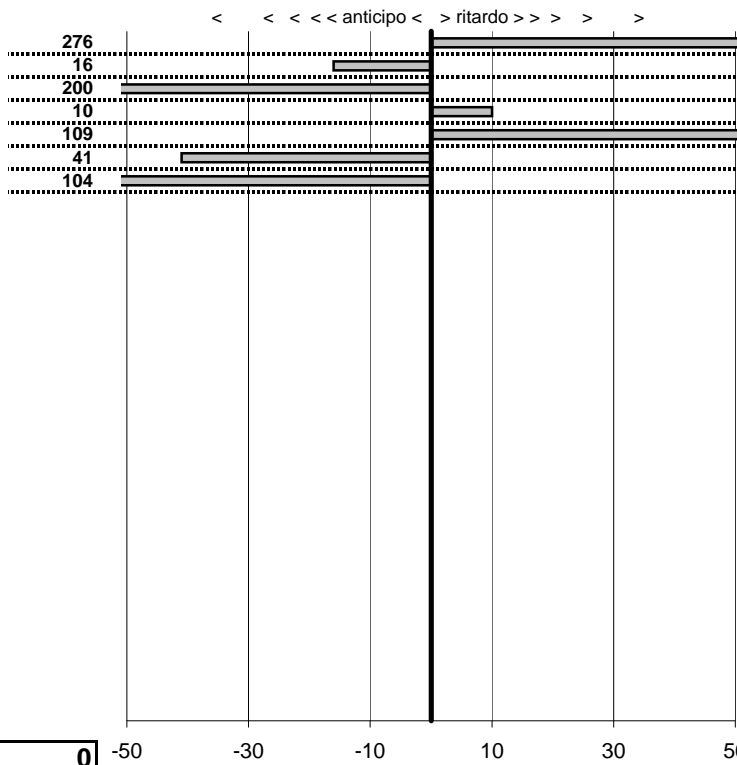

tempi e classifiche disponibili su [www.cronoviterbo.net](http://www.cronoviterbo.net)

- Cronologi - Penalità - Statistiche -

Zamperini Mauro  
 San Lorenzo

**23**

**17** in classifica

prova	t.imposto	start	stop	t.netto
PC1-San Lorenzo 1	0:00:08,00	00:00:00,00	00:00:10,76	0:00:10,76
PC2-San Lorenzo 2	0:00:07,00	00:00:00,00	00:00:06,84	0:00:06,84
PC3-San Lorenzo 3	0:00:10,00	00:00:00,00	00:00:08,00	0:00:08,00
PC4-San Lorenzo 4	0:00:20,00	00:00:00,00	00:00:20,10	0:00:20,10
PC5-San Lorenzo 5	0:00:10,00	00:00:00,00	00:00:11,09	0:00:11,09
PC6-San Lorenzo 6	0:00:07,00	00:00:00,00	00:00:06,59	0:00:06,59
PC7-San Lorenzo 7	0:00:08,00	00:00:00,00	00:00:06,96	0:00:06,96