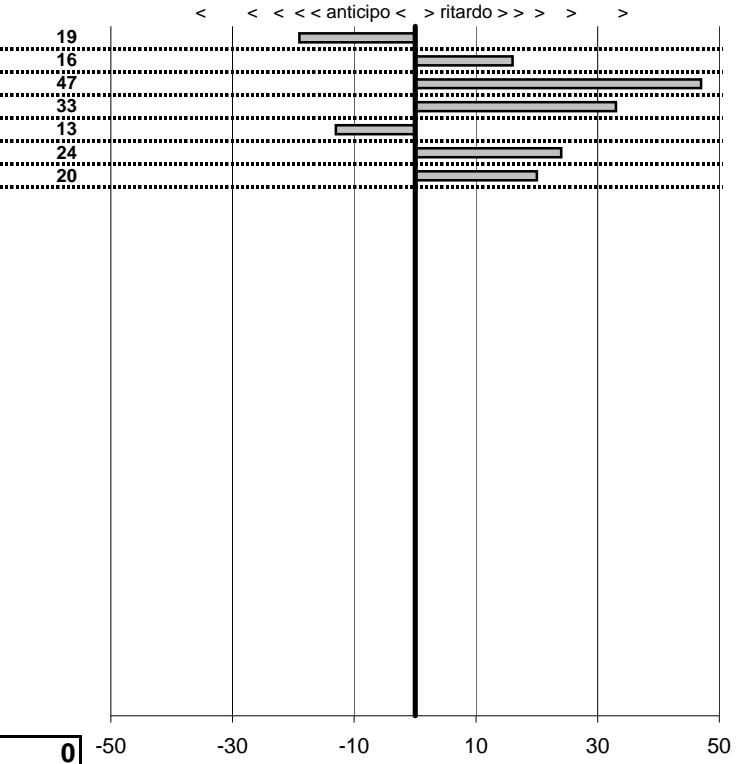

tempi e classifiche disponibili su [www.cronoviterbo.net](http://www.cronoviterbo.net)

- Cronologi - Penalità - Statistiche -

Jacchia Tullio  
 San Lorenzo

**44**

**4** in classifica

prova	t.imposto	start	stop	t.netto
PC1-San Lorenzo 1	0:00:08,00	00:00:00,00	00:00:07,81	0:00:07,81
PC2-San Lorenzo 2	0:00:07,00	00:00:00,00	00:00:07,16	0:00:07,16
PC3-San Lorenzo 3	0:00:10,00	00:00:00,00	00:00:10,47	0:00:10,47
PC4-San Lorenzo 4	0:00:20,00	00:00:00,00	00:00:20,33	0:00:20,33
PC5-San Lorenzo 5	0:00:10,00	00:00:00,00	00:00:09,87	0:00:09,87
PC6-San Lorenzo 6	0:00:07,00	00:00:00,00	00:00:07,24	0:00:07,24
PC7-San Lorenzo 7	0:00:08,00	00:00:00,00	00:00:08,20	0:00:08,20