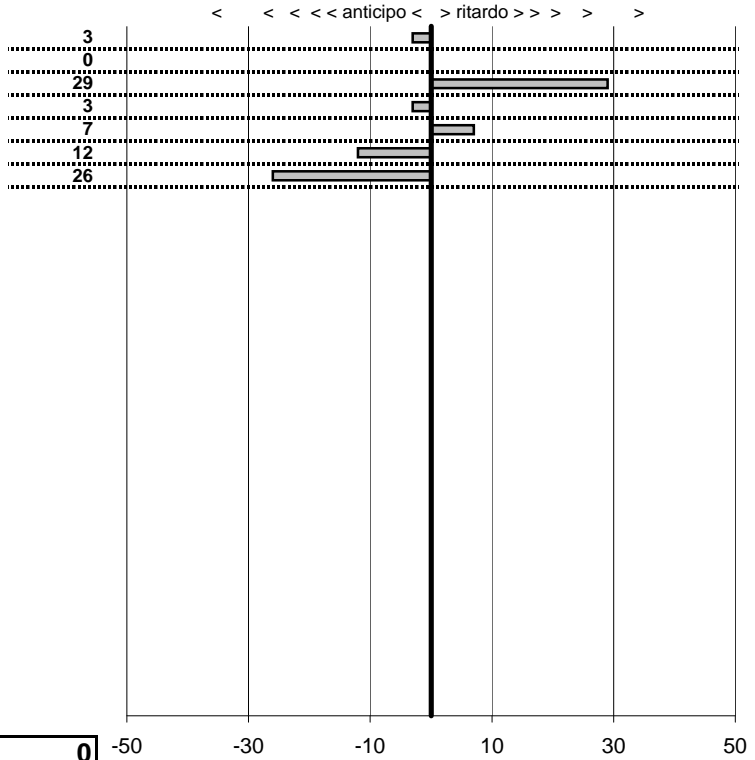

tempi e classifiche disponibili su [www.cronoviterbo.net](http://www.cronoviterbo.net)

- Cronologi - Penalità - Statistiche -

Natalini Gioacchino  
 San Lorenzo

**15**

**2** in classifica

prova	t.imposto	start	stop	t.netto
PC1-San Lorenzo 1	0:00:08,00	00:00:00,00	00:00:07,97	0:00:07,97
PC2-San Lorenzo 2	0:00:07,00	00:00:00,00	00:00:07,00	0:00:07,00
PC3-San Lorenzo 3	0:00:10,00	00:00:00,00	00:00:10,29	0:00:10,29
PC4-San Lorenzo 4	0:00:20,00	00:00:00,00	00:00:19,97	0:00:19,97
PC5-San Lorenzo 5	0:00:10,00	00:00:00,00	00:00:10,07	0:00:10,07
PC6-San Lorenzo 6	0:00:07,00	00:00:00,00	00:00:06,88	0:00:06,88
PC7-San Lorenzo 7	0:00:08,00	00:00:00,00	00:00:07,74	0:00:07,74