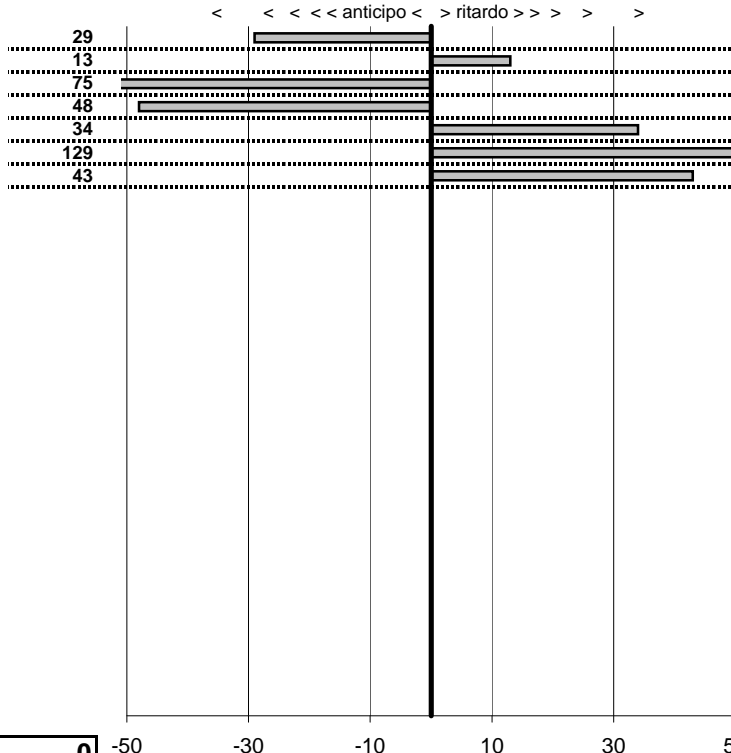

tempi e classifiche disponibili su [www.cronoviterbo.net](http://www.cronoviterbo.net)

- Cronologi - Penalità - Statistiche -

Gasbarri Carlo  
 San Lorenzo

**38**

**9** in classifica

prova	t.imposto	start	stop	t.netto
PC1-San Lorenzo 1	0:00:08,00	00:00:00,00	00:00:07,71	0:00:07,71
PC2-San Lorenzo 2	0:00:07,00	00:00:00,00	00:00:07,13	0:00:07,13
PC3-San Lorenzo 3	0:00:10,00	00:00:00,00	00:00:09,25	0:00:09,25
PC4-San Lorenzo 4	0:00:20,00	00:00:00,00	00:00:19,52	0:00:19,52
PC5-San Lorenzo 5	0:00:10,00	00:00:00,00	00:00:10,34	0:00:10,34
PC6-San Lorenzo 6	0:00:07,00	00:00:00,00	00:00:08,29	0:00:08,29
PC7-San Lorenzo 7	0:00:08,00	00:00:00,00	00:00:08,43	0:00:08,43