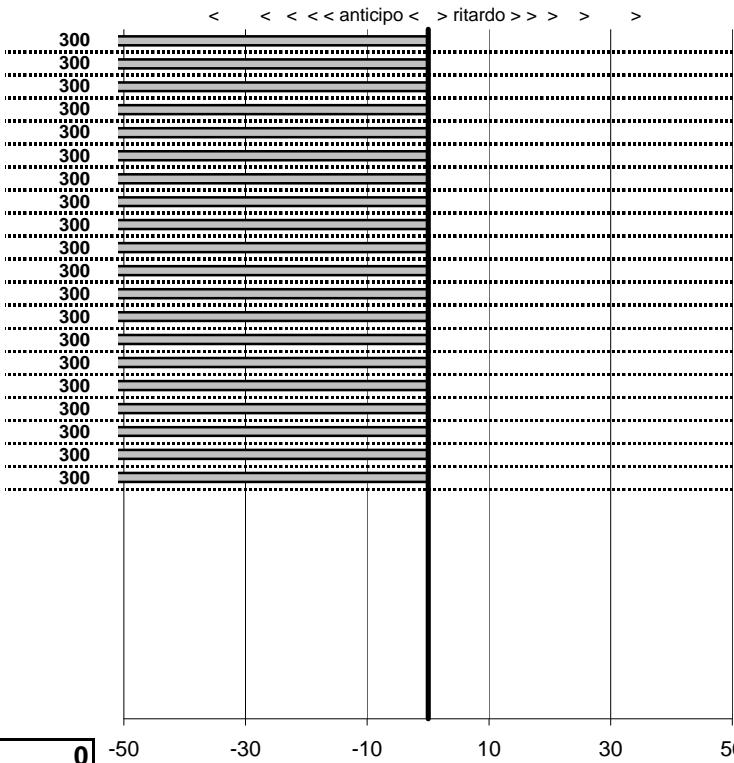

tempi e classifiche disponibili su [www.cronoviterbo.net](http://www.cronoviterbo.net)

- Cronologi - Penalità - Statistiche -

Mattiuzzi Angelo-X  
 Porsche 356

**29**

**28** in classifica

prova	t.imposto	start	stop	t.netto
PC1-Lungomare Levanti	0:00:07,00	00:00:00,00	00:00:00,00	0:00:00,00
PC2-Lungomare Levanti	0:00:08,00	00:00:00,00	00:00:00,00	0:00:00,00
PC3-Lungomare Levanti	0:00:15,00	00:00:00,00	00:00:00,00	0:00:00,00
PC4-Macchia Grande 1	0:00:08,00	00:00:00,00	00:00:00,00	0:00:00,00
PC5-Macchia Grande 2	0:00:09,00	00:00:00,00	00:00:00,00	0:00:00,00
PC6-Macchia Grande 3	0:00:11,00	00:00:00,00	00:00:00,00	0:00:00,00
PC7-Macchia Grande 4	0:00:07,00	00:00:00,00	00:00:00,00	0:00:00,00
PC8-Maccarese 1	0:00:10,00	00:00:00,00	00:00:00,00	0:00:00,00
PC9-Maccarese 2	0:00:10,00	00:00:00,00	00:00:00,00	0:00:00,00
PC10-Maccarese 3	0:00:10,00	00:00:00,00	00:00:00,00	0:00:00,00
PC11-Maccarese 4	0:00:12,00	00:00:00,00	00:00:00,00	0:00:00,00
PC12-Maccarese 5	0:00:12,00	00:00:00,00	00:00:00,00	0:00:00,00
PC13-Maccarese 6	0:00:10,00	00:00:00,00	00:00:00,00	0:00:00,00
PC14-Maccarese 7	0:00:10,00	00:00:00,00	00:00:00,00	0:00:00,00
PC15-Maccarese 8	0:00:10,00	00:00:00,00	00:00:00,00	0:00:00,00
PC16-Lungomare Levan	0:00:08,00	00:00:00,00	00:00:00,00	0:00:00,00
PC17-Lungomare Levan	0:00:10,00	00:00:00,00	00:00:00,00	0:00:00,00
PC18-Lungomare Levan	0:00:12,00	00:00:00,00	00:00:00,00	0:00:00,00
PC19-Lungomare Levan	0:00:18,00	00:00:00,00	00:00:00,00	0:00:00,00
PC20-Lungomare Levan	0:00:11,00	00:00:00,00	00:00:00,00	0:00:00,00