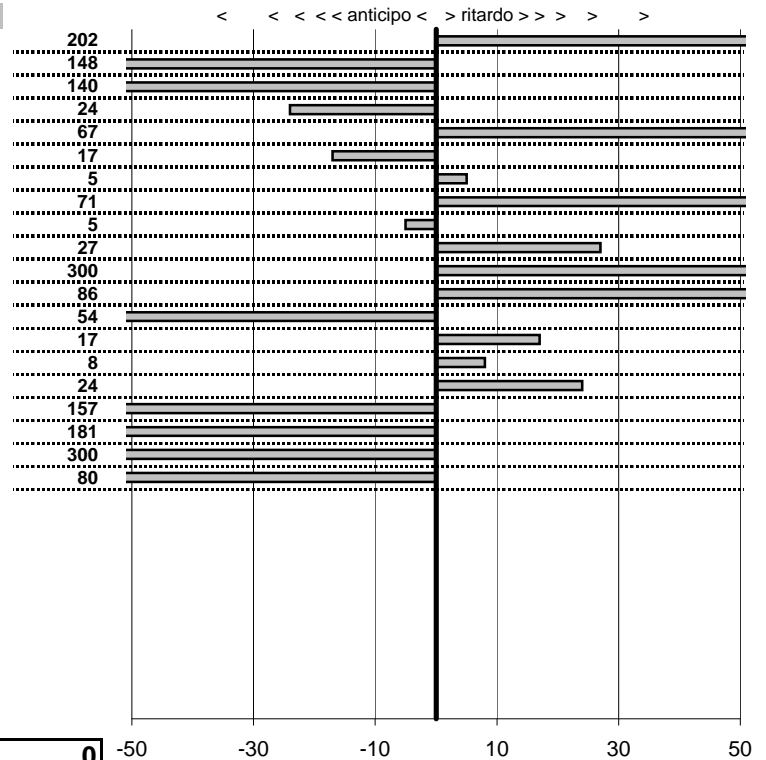

tempi e classifiche disponibili su [www.cronoviterbo.net](http://www.cronoviterbo.net)

- Cronologi - Penalità - Statistiche -

Fondi Fabio-Mosconi Giancarlo  
 Fiat 124

**22**

**23** in classifica

prova	t.imposto	start	stop	t.netto
PC1-Lungomare Levanti	0:00:07,00	11:05:51,16	11:06:00,18	0:00:09,02
PC2-Lungomare Levanti	0:00:08,00	11:06:00,18	11:06:06,70	0:00:06,52
PC3-Lungomare Levanti	0:00:15,00	11:06:06,70	11:06:20,30	0:00:13,60
PC4-Macchia Grande 1	0:00:08,00	11:52:14,58	11:52:22,34	0:00:07,76
PC5-Macchia Grande 2	0:00:09,00	11:52:22,34	11:52:32,01	0:00:09,67
PC6-Macchia Grande 3	0:00:11,00	11:52:32,01	11:52:42,84	0:00:10,83
PC7-Macchia Grande 4	0:00:07,00	11:52:42,84	11:52:49,89	0:00:07,05
PC8-Maccarese 1	0:00:10,00	00:38:26,27	00:38:36,98	0:00:10,71
PC9-Maccarese 2	0:00:10,00	00:38:36,98	00:38:46,93	0:00:09,95
PC10-Maccarese 3	0:00:10,00	00:38:46,93	00:38:57,20	0:00:10,27
PC11-Maccarese 4	0:00:12,00	00:38:57,20	00:39:12,72	0:00:15,52
PC12-Maccarese 5	0:00:12,00	01:26:42,57	01:26:55,43	0:00:12,86
PC13-Maccarese 6	0:00:10,00	01:26:55,43	01:27:04,89	0:00:09,46
PC14-Maccarese 7	0:00:10,00	01:27:04,89	01:27:15,06	0:00:10,17
PC15-Maccarese 8	0:00:10,00	01:27:15,06	01:27:25,14	0:00:10,08
PC16-Lungomare Levan	0:00:08,00	13:13:43,75	13:13:51,99	0:00:08,24
PC17-Lungomare Levan	0:00:10,00	13:13:51,99	13:14:00,42	0:00:08,43
PC18-Lungomare Levan	0:00:12,00	13:14:00,42	13:14:10,61	0:00:10,19
PC19-Lungomare Levan	0:00:18,00	13:14:10,61	13:14:24,51	0:00:13,90
PC20-Lungomare Levan	0:00:11,00	13:14:24,51	13:14:34,71	0:00:10,20