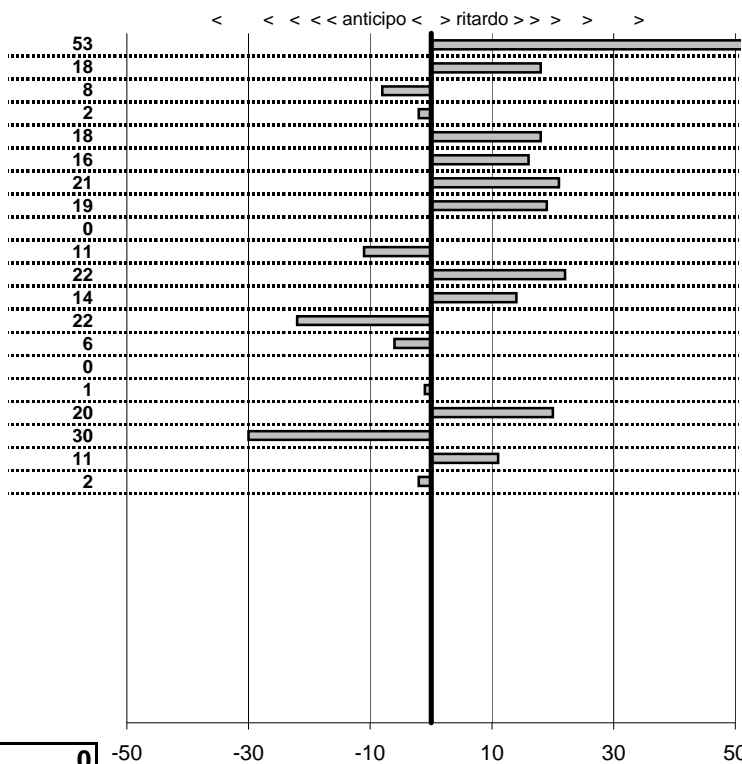

tempi e classifiche disponibili su [www.cronoviterbo.net](http://www.cronoviterbo.net)

- Cronologi - Penalità - Statistiche -

Buzzerio Giorgio-Di Leo Maria  
 Lancia Coupè 2000

**7**

**8** in classifica

prova	t.imposto	start	stop	t.netto
PC1-Lungomare Levanti	0:00:07,00	11:13:43,60	11:13:51,13	0:00:07,53
PC2-Lungomare Levanti	0:00:08,00	11:13:51,13	11:13:59,31	0:00:08,18
PC3-Lungomare Levanti	0:00:15,00	11:13:59,31	11:14:14,23	0:00:14,92
PC4-Macchia Grande 1	0:00:08,00	11:21:21,18	11:21:29,16	0:00:07,98
PC5-Macchia Grande 2	0:00:09,00	11:21:29,16	11:21:38,34	0:00:09,18
PC6-Macchia Grande 3	0:00:11,00	11:21:38,34	11:21:49,50	0:00:11,16
PC7-Macchia Grande 4	0:00:07,00	11:21:49,50	11:21:56,71	0:00:07,21
PC8-Maccarese 1	0:00:10,00	00:06:59,38	00:07:09,57	0:00:10,19
PC9-Maccarese 2	0:00:10,00	00:07:09,57	00:07:19,57	0:00:10,00
PC10-Maccarese 3	0:00:10,00	00:07:19,57	00:07:29,46	0:00:09,89
PC11-Maccarese 4	0:00:12,00	00:07:29,46	00:07:41,68	0:00:12,22
PC12-Maccarese 5	0:00:12,00	01:13:13,01	01:13:25,15	0:00:12,14
PC13-Maccarese 6	0:00:10,00	01:13:25,15	01:13:34,93	0:00:09,78
PC14-Maccarese 7	0:00:10,00	01:13:34,93	01:13:44,87	0:00:09,94
PC15-Maccarese 8	0:00:10,00	01:13:44,87	01:13:54,87	0:00:10,00
PC16-Lungomare Levan	0:00:08,00	12:59:21,42	12:59:29,41	0:00:07,99
PC17-Lungomare Levan	0:00:10,00	12:59:29,41	12:59:39,61	0:00:10,20
PC18-Lungomare Levan	0:00:12,00	12:59:39,61	12:59:51,31	0:00:11,70
PC19-Lungomare Levan	0:00:18,00	12:59:51,31	13:00:09,42	0:00:18,11
PC20-Lungomare Levan	0:00:11,00	13:00:09,42	13:00:20,40	0:00:10,98