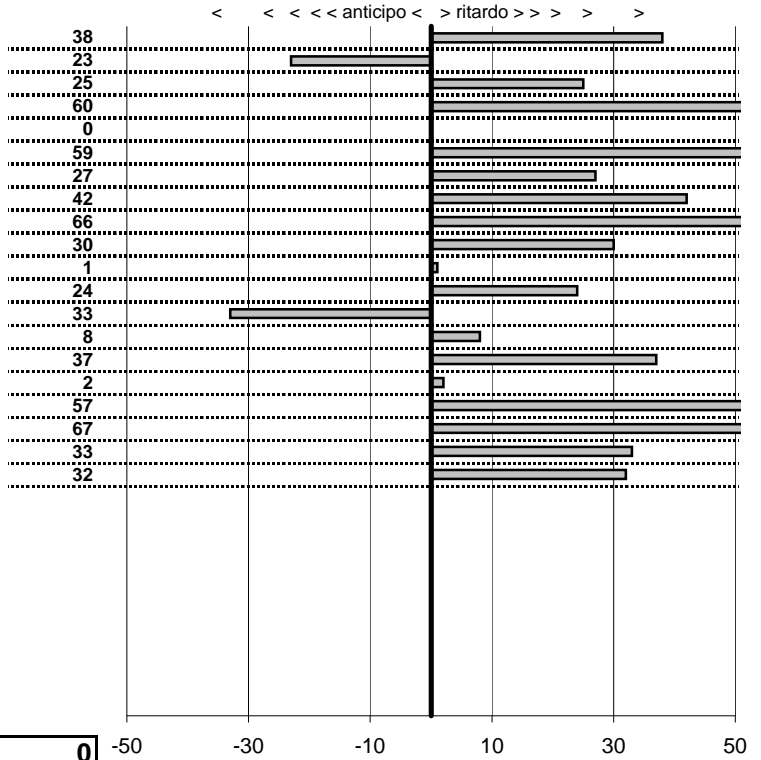

prova	t.imposto	start	stop	t.netto
PC1-Lungomare Levanti	0:00:07,00	11:25:21,48	11:25:28,86	0:00:07,38
PC2-Lungomare Levanti	0:00:08,00	11:25:28,86	11:25:36,63	0:00:07,77
PC3-Lungomare Levanti	0:00:15,00	11:25:36,63	11:25:51,88	0:00:15,25
PC4-Macchia Grande 1	0:00:08,00	11:45:36,11	11:45:44,71	0:00:08,60
PC5-Macchia Grande 2	0:00:09,00	11:45:44,71	11:45:53,71	0:00:09,00
PC6-Macchia Grande 3	0:00:11,00	11:45:53,71	11:46:05,30	0:00:11,59
PC7-Macchia Grande 4	0:00:07,00	11:46:05,30	11:46:12,57	0:00:07,27
PC8-Maccarese 1	0:00:10,00	00:30:46,88	00:30:57,30	0:00:10,42
PC9-Maccarese 2	0:00:10,00	00:30:57,30	00:31:07,96	0:00:10,66
PC10-Maccarese 3	0:00:10,00	00:31:07,96	00:31:18,26	0:00:10,30
PC11-Maccarese 4	0:00:12,00	00:31:18,26	00:31:30,27	0:00:12,01
PC12-Maccarese 5	0:00:12,00	01:21:32,96	01:21:45,20	0:00:12,24
PC13-Maccarese 6	0:00:10,00	01:21:45,20	01:21:54,87	0:00:09,67
PC14-Maccarese 7	0:00:10,00	01:21:54,87	01:22:04,95	0:00:10,08
PC15-Maccarese 8	0:00:10,00	01:22:04,95	01:22:15,32	0:00:10,37
PC16-Lungomare Levan	0:00:08,00	13:05:03,65	13:05:11,67	0:00:08,02
PC17-Lungomare Levan	0:00:10,00	13:05:11,67	13:05:22,24	0:00:10,57
PC18-Lungomare Levan	0:00:12,00	13:05:22,24	13:05:34,91	0:00:12,67
PC19-Lungomare Levan	0:00:18,00	13:05:34,91	13:05:53,24	0:00:18,33
PC20-Lungomare Levan	0:00:11,00	13:05:53,24	13:06:04,56	0:00:11,32

SOMMA PENALITA' 664
MEDIA PENALITA' 33,2

ALTRE PENALITA' 0
TOTALE PENALITA' 1.182

Elaborazione dati a cura di CRONOVITERBO