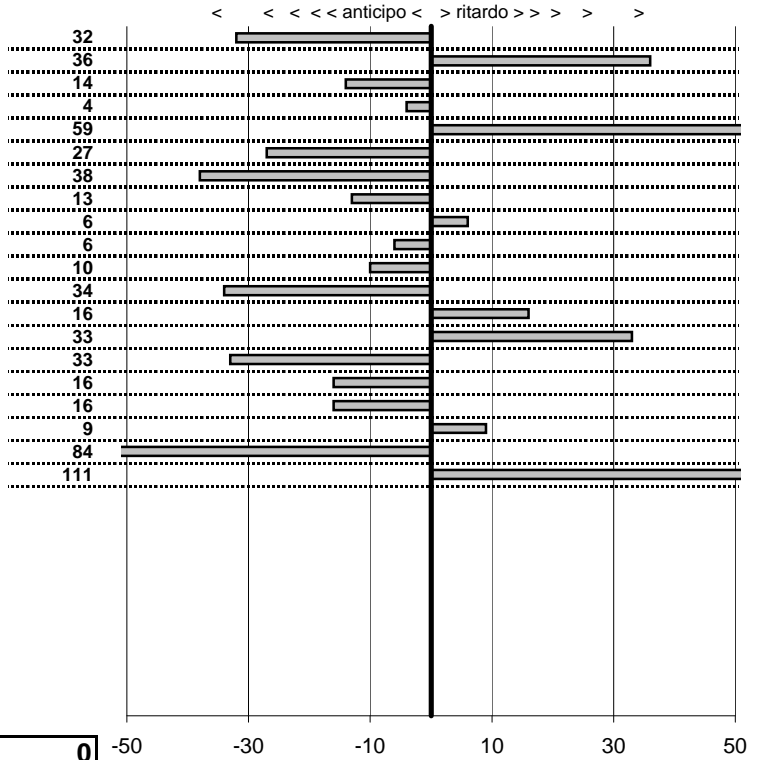

prova	t.imposto	start	stop	t.netto
PC1-Lungomare Levanti	0:00:07,00	11:14:38,51	11:14:45,19	0:00:06,68
PC2-Lungomare Levanti	0:00:08,00	11:14:45,19	11:14:53,55	0:00:08,36
PC3-Lungomare Levanti	0:00:15,00	11:14:53,55	11:15:08,41	0:00:14,86
PC4-Macchia Grande 1	0:00:08,00	11:37:09,80	11:37:17,76	0:00:07,96
PC5-Macchia Grande 2	0:00:09,00	11:37:17,76	11:37:27,35	0:00:09,59
PC6-Macchia Grande 3	0:00:11,00	11:37:27,35	11:37:38,08	0:00:10,73
PC7-Macchia Grande 4	0:00:07,00	11:37:38,08	11:37:44,70	0:00:06,62
PC8-Maccarese 1	0:00:10,00	00:19:34,45	00:19:44,32	0:00:09,87
PC9-Maccarese 2	0:00:10,00	00:19:44,32	00:19:54,38	0:00:10,06
PC10-Maccarese 3	0:00:10,00	00:19:54,38	00:20:04,32	0:00:09,94
PC11-Maccarese 4	0:00:12,00	00:20:04,32	00:20:16,22	0:00:11,90
PC12-Maccarese 5	0:00:12,00	01:20:31,93	01:20:43,59	0:00:11,66
PC13-Maccarese 6	0:00:10,00	01:20:43,59	01:20:53,75	0:00:10,16
PC14-Maccarese 7	0:00:10,00	01:20:53,75	01:21:04,08	0:00:10,33
PC15-Maccarese 8	0:00:10,00	01:21:04,08	01:21:13,75	0:00:09,67
PC16-Lungomare Levan	0:00:08,00	13:05:50,01	13:05:57,85	0:00:07,84
PC17-Lungomare Levan	0:00:10,00	13:05:57,85	13:06:07,69	0:00:09,84
PC18-Lungomare Levan	0:00:12,00	13:06:07,69	13:06:19,78	0:00:12,09
PC19-Lungomare Levan	0:00:18,00	13:06:19,78	13:06:36,94	0:00:17,16
PC20-Lungomare Levan	0:00:11,00	13:06:36,94	13:06:49,05	0:00:12,11

SOMMA PENALITA' **597**
MEDIA PENALITA' **29,9**

ALTRE PENALITA' **0**
TOTALE PENALITA' **1.015**

Elaborazione dati a cura di CRONOVITERBO