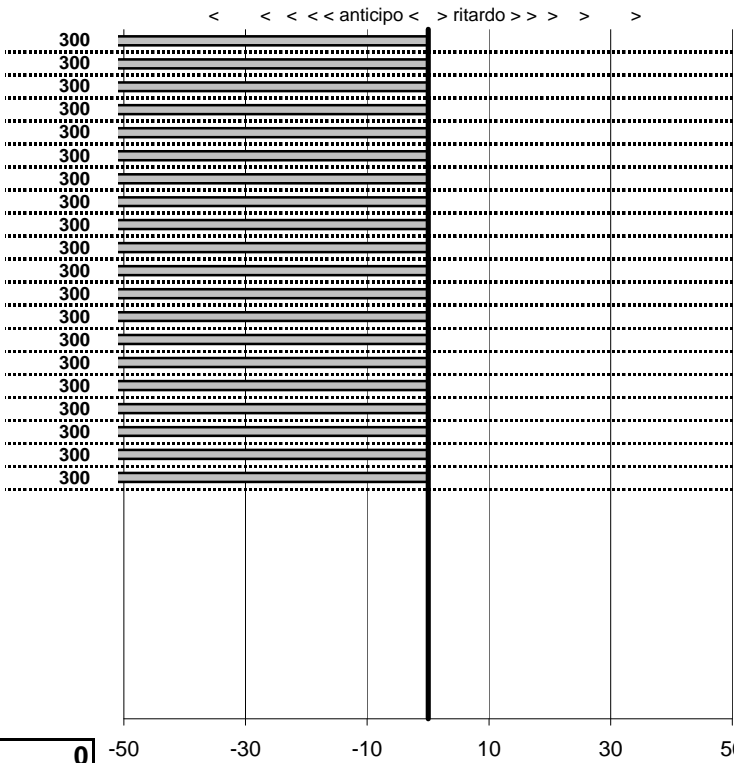

tempi e classifiche disponibili su [www.cronoviterbo.net](http://www.cronoviterbo.net)

- Cronologi - Penalità - Statistiche -

**Magi Cristina-X**  
 Autobianchi Bianchina

**31**

**29** in classifica

prova	t.imposto	start	stop	t.netto
PC1-Lungomare Levanti	0:00:07,00	00:00:00,00	00:00:00,00	0:00:00,00
PC2-Lungomare Levanti	0:00:08,00	00:00:00,00	00:00:00,00	0:00:00,00
PC3-Lungomare Levanti	0:00:15,00	00:00:00,00	00:00:00,00	0:00:00,00
PC4-Macchia Grande 1	0:00:08,00	00:00:00,00	00:00:00,00	0:00:00,00
PC5-Macchia Grande 2	0:00:09,00	00:00:00,00	00:00:00,00	0:00:00,00
PC6-Macchia Grande 3	0:00:11,00	00:00:00,00	00:00:00,00	0:00:00,00
PC7-Macchia Grande 4	0:00:07,00	00:00:00,00	00:00:00,00	0:00:00,00
PC8-Maccarese 1	0:00:10,00	00:00:00,00	00:00:00,00	0:00:00,00
PC9-Maccarese 2	0:00:10,00	00:00:00,00	00:00:00,00	0:00:00,00
PC10-Maccarese 3	0:00:10,00	00:00:00,00	00:00:00,00	0:00:00,00
PC11-Maccarese 4	0:00:12,00	00:00:00,00	00:00:00,00	0:00:00,00
PC12-Maccarese 5	0:00:12,00	00:00:00,00	00:00:00,00	0:00:00,00
PC13-Maccarese 6	0:00:10,00	00:00:00,00	00:00:00,00	0:00:00,00
PC14-Maccarese 7	0:00:10,00	00:00:00,00	00:00:00,00	0:00:00,00
PC15-Maccarese 8	0:00:10,00	00:00:00,00	00:00:00,00	0:00:00,00
PC16-Lungomare Levan	0:00:08,00	00:00:00,00	00:00:00,00	0:00:00,00
PC17-Lungomare Levan	0:00:10,00	00:00:00,00	00:00:00,00	0:00:00,00
PC18-Lungomare Levan	0:00:12,00	00:00:00,00	00:00:00,00	0:00:00,00
PC19-Lungomare Levan	0:00:18,00	00:00:00,00	00:00:00,00	0:00:00,00
PC20-Lungomare Levan	0:00:11,00	00:00:00,00	00:00:00,00	0:00:00,00