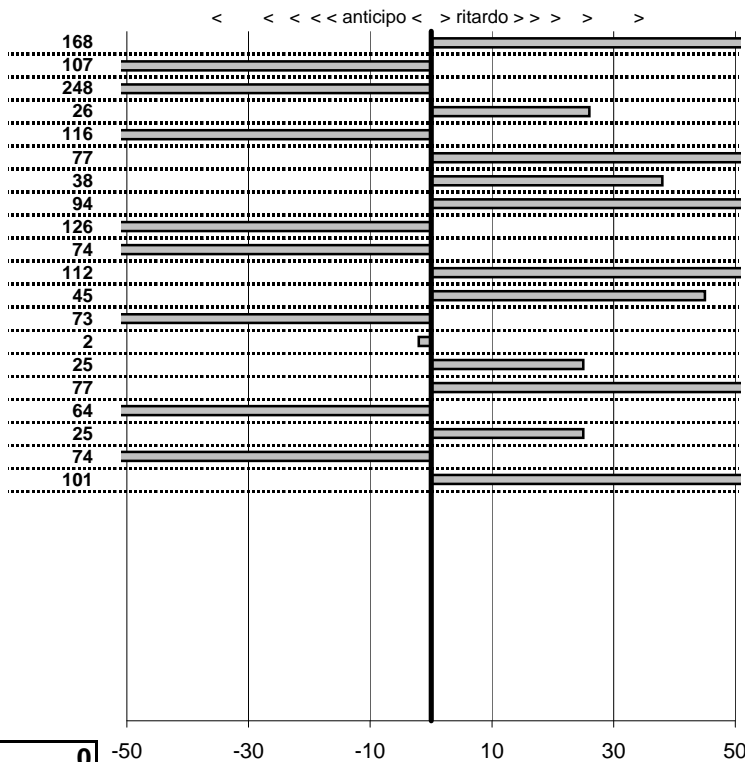

tempi e classifiche disponibili su [www.cronoviterbo.net](http://www.cronoviterbo.net)

- Cronologi - Penalità - Statistiche -

Fusari Angelo-Fusari Armanda  
 Triumph

**24**

**21** in classifica

prova	t.imposto	start	stop	t.netto
PC1-Lungomare Levanti	0:00:07,00	11:30:34,35	11:30:43,03	0:00:08,68
PC2-Lungomare Levanti	0:00:08,00	11:30:43,03	11:30:49,96	0:00:06,93
PC3-Lungomare Levanti	0:00:15,00	11:30:49,96	11:31:02,48	0:00:12,52
PC4-Macchia Grande 1	0:00:08,00	11:50:15,11	11:50:23,37	0:00:08,26
PC5-Macchia Grande 2	0:00:09,00	11:50:23,37	11:50:31,21	0:00:07,84
PC6-Macchia Grande 3	0:00:11,00	11:50:31,21	11:50:42,98	0:00:11,77
PC7-Macchia Grande 4	0:00:07,00	11:50:42,98	11:50:50,36	0:00:07,38
PC8-Maccarese 1	0:00:10,00	00:37:28,03	00:37:38,97	0:00:10,94
PC9-Maccarese 2	0:00:10,00	00:37:38,97	00:37:47,71	0:00:08,74
PC10-Maccarese 3	0:00:10,00	00:37:47,71	00:37:56,97	0:00:09,26
PC11-Maccarese 4	0:00:12,00	00:37:56,97	00:38:10,09	0:00:13,12
PC12-Maccarese 5	0:00:12,00	01:28:40,90	01:28:53,35	0:00:12,45
PC13-Maccarese 6	0:00:10,00	01:28:53,35	01:29:02,62	0:00:09,27
PC14-Maccarese 7	0:00:10,00	01:29:02,62	01:29:12,60	0:00:09,98
PC15-Maccarese 8	0:00:10,00	01:29:12,60	01:29:22,85	0:00:10,25
PC16-Lungomare Levan	0:00:08,00	13:12:50,96	13:12:59,73	0:00:08,77
PC17-Lungomare Levan	0:00:10,00	13:12:59,73	13:13:09,09	0:00:09,36
PC18-Lungomare Levan	0:00:12,00	13:13:09,09	13:13:21,34	0:00:12,25
PC19-Lungomare Levan	0:00:18,00	13:13:21,34	13:13:38,60	0:00:17,26
PC20-Lungomare Levan	0:00:11,00	13:13:38,60	13:13:50,61	0:00:12,01