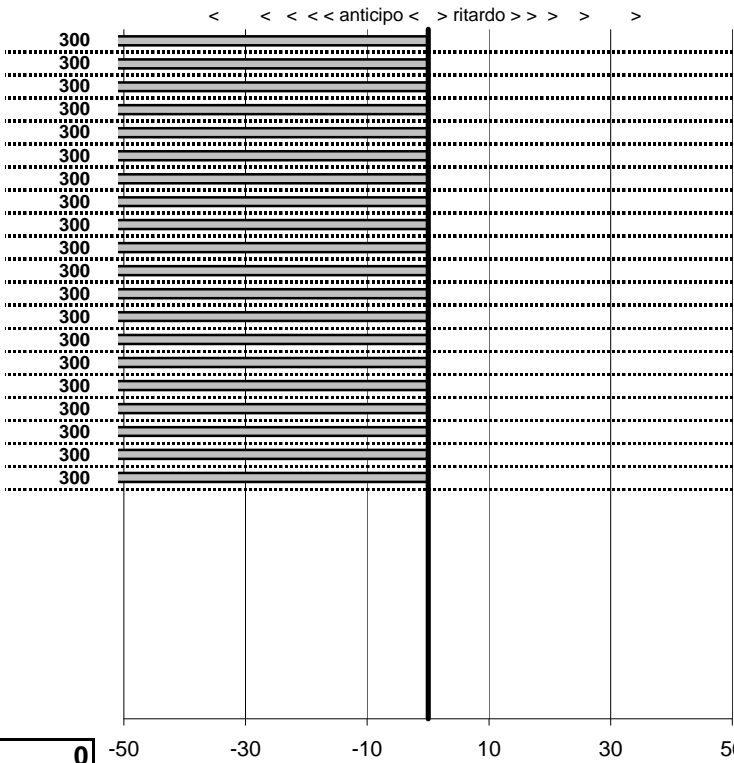

tempi e classifiche disponibili su [www.cronoviterbo.net](http://www.cronoviterbo.net)

- Cronologi - Penalità - Statistiche -

Petrocchi Paolo-X  
 Ferrari 308

**28**

**31** in classifica

prova	t.imposto	start	stop	t.netto
PC1-Lungomare Levanti	0:00:07,00	00:00:00,00	00:00:00,00	0:00:00,00
PC2-Lungomare Levanti	0:00:08,00	00:00:00,00	00:00:00,00	0:00:00,00
PC3-Lungomare Levanti	0:00:15,00	00:00:00,00	00:00:00,00	0:00:00,00
PC4-Macchia Grande 1	0:00:08,00	00:00:00,00	00:00:00,00	0:00:00,00
PC5-Macchia Grande 2	0:00:09,00	00:00:00,00	00:00:00,00	0:00:00,00
PC6-Macchia Grande 3	0:00:11,00	00:00:00,00	00:00:00,00	0:00:00,00
PC7-Macchia Grande 4	0:00:07,00	00:00:00,00	00:00:00,00	0:00:00,00
PC8-Maccarese 1	0:00:10,00	00:00:00,00	00:00:00,00	0:00:00,00
PC9-Maccarese 2	0:00:10,00	00:00:00,00	00:00:00,00	0:00:00,00
PC10-Maccarese 3	0:00:10,00	00:00:00,00	00:00:00,00	0:00:00,00
PC11-Maccarese 4	0:00:12,00	00:00:00,00	00:00:00,00	0:00:00,00
PC12-Maccarese 5	0:00:12,00	00:00:00,00	00:00:00,00	0:00:00,00
PC13-Maccarese 6	0:00:10,00	00:00:00,00	00:00:00,00	0:00:00,00
PC14-Maccarese 7	0:00:10,00	00:00:00,00	00:00:00,00	0:00:00,00
PC15-Maccarese 8	0:00:10,00	00:00:00,00	00:00:00,00	0:00:00,00
PC16-Lungomare Levan	0:00:08,00	00:00:00,00	00:00:00,00	0:00:00,00
PC17-Lungomare Levan	0:00:10,00	00:00:00,00	00:00:00,00	0:00:00,00
PC18-Lungomare Levan	0:00:12,00	00:00:00,00	00:00:00,00	0:00:00,00
PC19-Lungomare Levan	0:00:18,00	00:00:00,00	00:00:00,00	0:00:00,00
PC20-Lungomare Levan	0:00:11,00	00:00:00,00	00:00:00,00	0:00:00,00