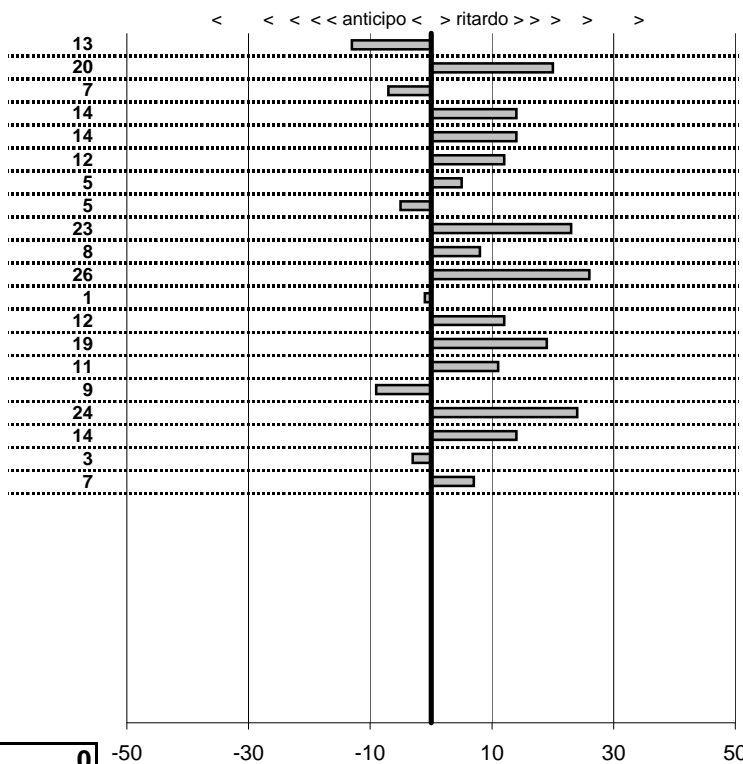

tempi e classifiche disponibili su [www.cronoviterbo.net](http://www.cronoviterbo.net)

- Cronologi - Penalità - Statistiche -

Indaco Franco-Lupieri Dario  
 Riley TT Sprite

**9**

**3** in classifica

prova	t.imposto	start	stop	t.netto
PC1-Lungomare Levanti	0:00:07,00	11:05:05,20	11:05:12,07	0:00:06,87
PC2-Lungomare Levanti	0:00:08,00	11:05:12,07	11:05:20,27	0:00:08,20
PC3-Lungomare Levanti	0:00:15,00	11:05:20,27	11:05:35,20	0:00:14,93
PC4-Macchia Grande 1	0:00:08,00	11:12:06,93	11:12:15,07	0:00:08,14
PC5-Macchia Grande 2	0:00:09,00	11:12:15,07	11:12:24,21	0:00:09,14
PC6-Macchia Grande 3	0:00:11,00	11:12:24,21	11:12:35,33	0:00:11,12
PC7-Macchia Grande 4	0:00:07,00	11:12:35,33	11:12:42,38	0:00:07,05
PC8-Maccarese 1	0:00:10,00	00:02:03,49	00:02:13,44	0:00:09,95
PC9-Maccarese 2	0:00:10,00	00:02:13,44	00:02:23,67	0:00:10,23
PC10-Maccarese 3	0:00:10,00	00:02:23,67	00:02:33,75	0:00:10,08
PC11-Maccarese 4	0:00:12,00	00:02:33,75	00:02:46,01	0:00:12,26
PC12-Maccarese 5	0:00:12,00	01:08:01,33	01:08:13,32	0:00:11,99
PC13-Maccarese 6	0:00:10,00	01:08:13,32	01:08:23,44	0:00:10,12
PC14-Maccarese 7	0:00:10,00	01:08:23,44	01:08:33,63	0:00:10,19
PC15-Maccarese 8	0:00:10,00	01:08:33,63	01:08:43,74	0:00:10,11
PC16-Lungomare Levan	0:00:08,00	12:55:12,67	12:55:20,58	0:00:07,91
PC17-Lungomare Levan	0:00:10,00	12:55:20,58	12:55:30,82	0:00:10,24
PC18-Lungomare Levan	0:00:12,00	12:55:30,82	12:55:42,96	0:00:12,14
PC19-Lungomare Levan	0:00:18,00	12:55:42,96	12:56:00,93	0:00:17,97
PC20-Lungomare Levan	0:00:11,00	12:56:00,93	12:56:12,00	0:00:11,07