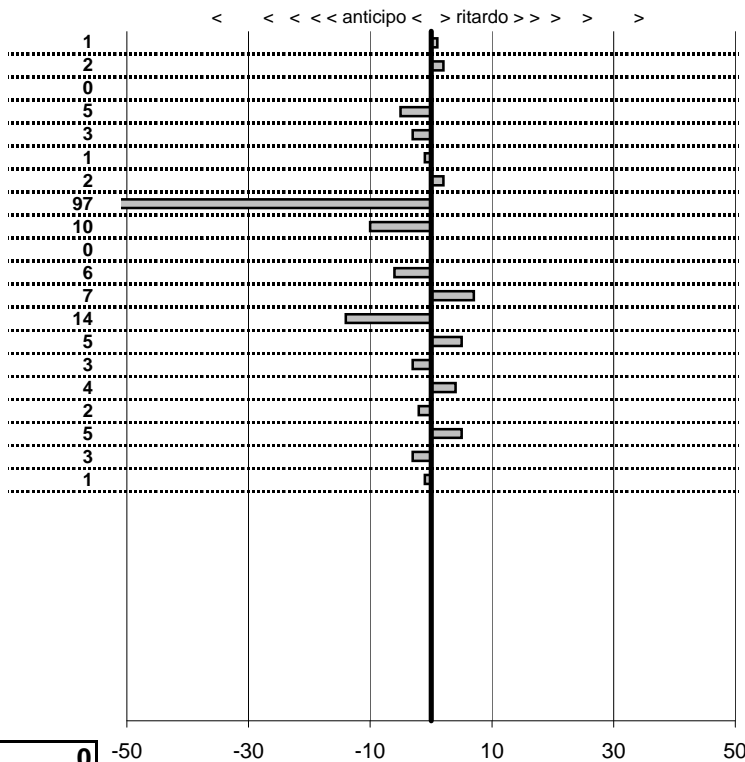

tempi e classifiche disponibili su [www.cronoviterbo.net](http://www.cronoviterbo.net)

- Cronologi - Penalità - Statistiche -

De Rita Marcello-De Vecchis Adriar

**6**

A.R. GT 2000

**2** in classifica

prova	t.imposto	start	stop	t.netto
PC1-Lungomare Levanti	0:00:07,00	11:15:26,15	11:15:33,16	0:00:07,01
PC2-Lungomare Levanti	0:00:08,00	11:15:33,16	11:15:41,18	0:00:08,02
PC3-Lungomare Levanti	0:00:15,00	11:15:41,18	11:15:56,18	0:00:15,00
PC4-Macchia Grande 1	0:00:08,00	11:35:18,54	11:35:26,49	0:00:07,95
PC5-Macchia Grande 2	0:00:09,00	11:35:26,49	11:35:35,46	0:00:08,97
PC6-Macchia Grande 3	0:00:11,00	11:35:35,46	11:35:46,45	0:00:10,99
PC7-Macchia Grande 4	0:00:07,00	11:35:46,45	11:35:53,47	0:00:07,02
PC8-Maccarese 1	0:00:10,00	00:17:36,60	00:17:45,63	0:00:09,03
PC9-Maccarese 2	0:00:10,00	00:17:45,63	00:17:55,53	0:00:09,90
PC10-Maccarese 3	0:00:10,00	00:17:55,53	00:18:05,53	0:00:10,00
PC11-Maccarese 4	0:00:12,00	00:18:05,53	00:18:17,47	0:00:11,94
PC12-Maccarese 5	0:00:12,00	01:14:11,20	01:14:23,27	0:00:12,07
PC13-Maccarese 6	0:00:10,00	01:14:23,27	01:14:33,13	0:00:09,86
PC14-Maccarese 7	0:00:10,00	01:14:33,13	01:14:43,18	0:00:10,05
PC15-Maccarese 8	0:00:10,00	01:14:43,18	01:14:53,15	0:00:09,97
PC16-Lungomare Levan	0:00:08,00	13:00:13,23	13:00:21,27	0:00:08,04
PC17-Lungomare Levan	0:00:10,00	13:00:21,27	13:00:31,25	0:00:09,98
PC18-Lungomare Levan	0:00:12,00	13:00:31,25	13:00:43,30	0:00:12,05
PC19-Lungomare Levan	0:00:18,00	13:00:43,30	13:01:01,27	0:00:17,97
PC20-Lungomare Levan	0:00:11,00	13:01:01,27	13:01:12,26	0:00:10,99