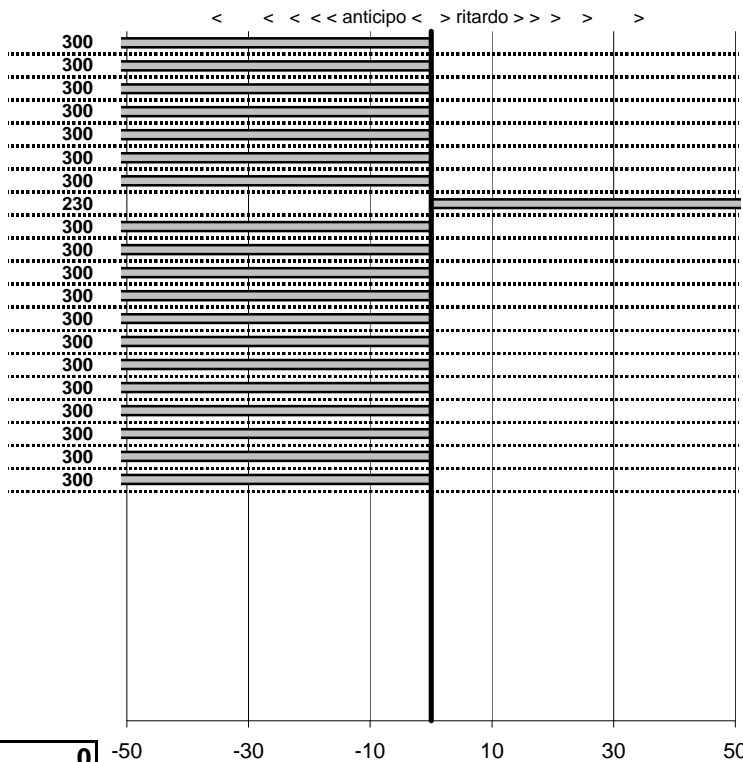

tempi e classifiche disponibili su [www.cronoviterbo.net](http://www.cronoviterbo.net)

- Cronologi - Penalità - Statistiche -

Vanin Angelo-X  
 Bianchi S5

**26**

**26** in classifica

prova	t.imposto	start	stop	t.netto
PC1-Lungomare Levanti	0:00:07,00	00:00:00,00	00:00:00,00	0:00:00,00
PC2-Lungomare Levanti	0:00:08,00	00:00:00,00	00:00:00,00	0:00:00,00
PC3-Lungomare Levanti	0:00:15,00	00:00:00,00	00:00:00,00	0:00:00,00
PC4-Macchia Grande 1	0:00:08,00	00:00:00,00	00:00:00,00	0:00:00,00
PC5-Macchia Grande 2	0:00:09,00	00:00:00,00	00:00:00,00	0:00:00,00
PC6-Macchia Grande 3	0:00:11,00	00:00:00,00	00:00:00,00	0:00:00,00
PC7-Macchia Grande 4	0:00:07,00	00:00:00,00	00:00:00,00	0:00:00,00
PC8-Maccarese 1	0:00:10,00	00:39:36,10	00:39:48,40	0:00:12,30
PC9-Maccarese 2	0:00:10,00	00:39:48,40	00:39:54,13	0:00:05,73
PC10-Maccarese 3	0:00:10,00	00:39:54,13	00:39:58,95	0:00:04,82
PC11-Maccarese 4	0:00:12,00	00:39:58,95	00:40:06,99	0:00:08,04
PC12-Maccarese 5	0:00:12,00	00:00:00,00	00:00:00,00	0:00:00,00
PC13-Maccarese 6	0:00:10,00	00:00:00,00	00:00:00,00	0:00:00,00
PC14-Maccarese 7	0:00:10,00	00:00:00,00	00:00:00,00	0:00:00,00
PC15-Maccarese 8	0:00:10,00	00:00:00,00	00:00:00,00	0:00:00,00
PC16-Lungomare Levan	0:00:08,00	00:00:00,00	00:00:00,00	0:00:00,00
PC17-Lungomare Levan	0:00:10,00	00:00:00,00	00:00:00,00	0:00:00,00
PC18-Lungomare Levan	0:00:12,00	00:00:00,00	00:00:00,00	0:00:00,00
PC19-Lungomare Levan	0:00:18,00	00:00:00,00	00:00:00,00	0:00:00,00
PC20-Lungomare Levan	0:00:11,00	00:00:00,00	00:00:00,00	0:00:00,00