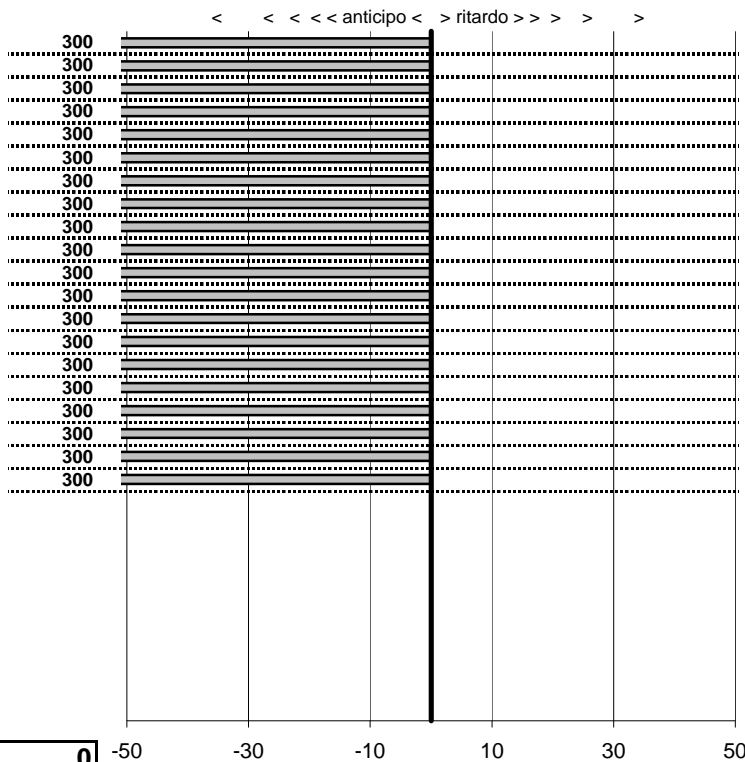

tempi e classifiche disponibili su [www.cronoviterbo.net](http://www.cronoviterbo.net)

- Cronologi - Penalità - Statistiche -

Mattiuzzi Enzo-X  
 Lancia Appia

**27**

**27** in classifica

prova	t.imposto	start	stop	t.netto
PC1-Lungomare Levanti	0:00:07,00	00:00:00,00	00:00:00,00	0:00:00,00
PC2-Lungomare Levanti	0:00:08,00	00:00:00,00	00:00:00,00	0:00:00,00
PC3-Lungomare Levanti	0:00:15,00	00:00:00,00	00:00:00,00	0:00:00,00
PC4-Macchia Grande 1	0:00:08,00	00:00:00,00	00:00:00,00	0:00:00,00
PC5-Macchia Grande 2	0:00:09,00	00:00:00,00	00:00:00,00	0:00:00,00
PC6-Macchia Grande 3	0:00:11,00	00:00:00,00	00:00:00,00	0:00:00,00
PC7-Macchia Grande 4	0:00:07,00	00:00:00,00	00:00:00,00	0:00:00,00
PC8-Maccarese 1	0:00:10,00	00:00:00,00	00:00:00,00	0:00:00,00
PC9-Maccarese 2	0:00:10,00	00:00:00,00	00:00:00,00	0:00:00,00
PC10-Maccarese 3	0:00:10,00	00:00:00,00	00:00:00,00	0:00:00,00
PC11-Maccarese 4	0:00:12,00	00:00:00,00	00:00:00,00	0:00:00,00
PC12-Maccarese 5	0:00:12,00	00:00:00,00	00:00:00,00	0:00:00,00
PC13-Maccarese 6	0:00:10,00	00:00:00,00	00:00:00,00	0:00:00,00
PC14-Maccarese 7	0:00:10,00	00:00:00,00	00:00:00,00	0:00:00,00
PC15-Maccarese 8	0:00:10,00	00:00:00,00	00:00:00,00	0:00:00,00
PC16-Lungomare Levan	0:00:08,00	00:00:00,00	00:00:00,00	0:00:00,00
PC17-Lungomare Levan	0:00:10,00	00:00:00,00	00:00:00,00	0:00:00,00
PC18-Lungomare Levan	0:00:12,00	00:00:00,00	00:00:00,00	0:00:00,00
PC19-Lungomare Levan	0:00:18,00	00:00:00,00	00:00:00,00	0:00:00,00
PC20-Lungomare Levan	0:00:11,00	00:00:00,00	00:00:00,00	0:00:00,00