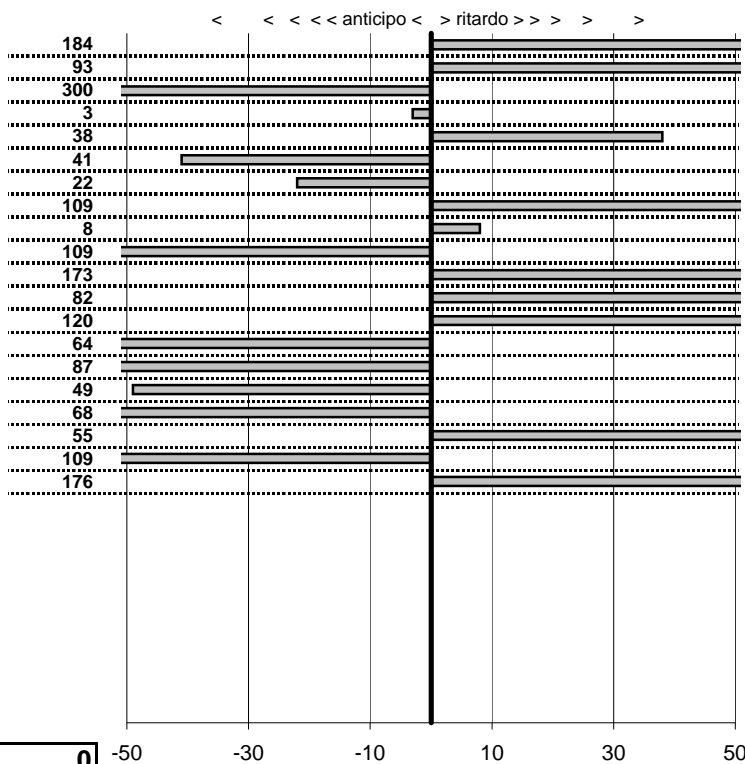

tempi e classifiche disponibili su [www.cronoviterbo.net](http://www.cronoviterbo.net)

- Cronologi - Penalità - Statistiche -

Ciuffarello Massimo-Ciuffarelli Cam  
 Fiat 124

**5**

**22** in classifica

prova	t.imposto	start	stop	t.netto
PC1-Lungomare Levanti	0:00:07,00	11:12:49,53	11:12:58,37	0:00:08,84
PC2-Lungomare Levanti	0:00:08,00	11:12:58,37	11:13:07,30	0:00:08,93
PC3-Lungomare Levanti	0:00:15,00	11:13:07,30	11:13:18,90	0:00:11,60
PC4-Macchia Grande 1	0:00:08,00	11:22:22,57	11:22:30,54	0:00:07,97
PC5-Macchia Grande 2	0:00:09,00	11:22:30,54	11:22:39,92	0:00:09,38
PC6-Macchia Grande 3	0:00:11,00	11:22:39,92	11:22:50,51	0:00:10,59
PC7-Macchia Grande 4	0:00:07,00	11:22:50,51	11:22:57,29	0:00:06,78
PC8-Maccarese 1	0:00:10,00	00:08:16,51	00:08:27,60	0:00:11,09
PC9-Maccarese 2	0:00:10,00	00:08:27,60	00:08:37,68	0:00:10,08
PC10-Maccarese 3	0:00:10,00	00:08:37,68	00:08:46,59	0:00:08,91
PC11-Maccarese 4	0:00:12,00	00:08:46,59	00:09:00,32	0:00:13,73
PC12-Maccarese 5	0:00:12,00	01:07:00,65	01:07:13,47	0:00:12,82
PC13-Maccarese 6	0:00:10,00	01:07:13,47	01:07:24,67	0:00:11,20
PC14-Maccarese 7	0:00:10,00	01:07:24,67	01:07:34,03	0:00:09,36
PC15-Maccarese 8	0:00:10,00	01:07:34,03	01:07:43,16	0:00:09,13
PC16-Lungomare Levan	0:00:08,00	13:04:18,66	13:04:26,17	0:00:07,51
PC17-Lungomare Levan	0:00:10,00	13:04:26,17	13:04:35,49	0:00:09,32
PC18-Lungomare Levan	0:00:12,00	13:04:35,49	13:04:48,04	0:00:12,55
PC19-Lungomare Levan	0:00:18,00	13:04:48,04	13:05:04,95	0:00:16,91
PC20-Lungomare Levan	0:00:11,00	13:05:04,95	13:05:17,71	0:00:12,76