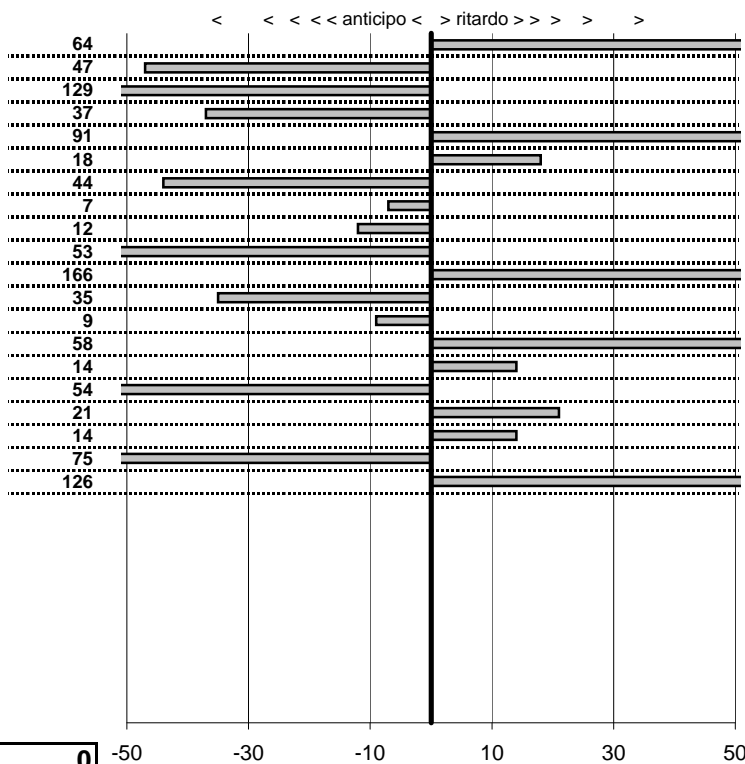

tempi e classifiche disponibili su [www.cronoviterbo.net](http://www.cronoviterbo.net)

- Cronologi - Penalità - Statistiche -

Vacari Gabriele-Adami Laura  
 Fiat Nuova 500F

**3**

**19** in classifica

prova	t.imposto	start	stop	t.netto
PC1-Lungomare Levanti	0:00:07,00	11:11:57,60	11:12:05,24	0:00:07,64
PC2-Lungomare Levanti	0:00:08,00	11:12:05,24	11:12:12,77	0:00:07,53
PC3-Lungomare Levanti	0:00:15,00	11:12:12,77	11:12:26,48	0:00:13,71
PC4-Macchia Grande 1	0:00:08,00	11:20:12,33	11:20:19,96	0:00:07,63
PC5-Macchia Grande 2	0:00:09,00	11:20:19,96	11:20:29,87	0:00:09,91
PC6-Macchia Grande 3	0:00:11,00	11:20:29,87	11:20:41,05	0:00:11,18
PC7-Macchia Grande 4	0:00:07,00	11:20:41,05	11:20:47,61	0:00:06,56
PC8-Maccarese 1	0:00:10,00	00:05:21,34	00:05:31,27	0:00:09,93
PC9-Maccarese 2	0:00:10,00	00:05:31,27	00:05:41,15	0:00:09,88
PC10-Maccarese 3	0:00:10,00	00:05:41,15	00:05:50,62	0:00:09,47
PC11-Maccarese 4	0:00:12,00	00:05:50,62	00:06:04,28	0:00:13,66
PC12-Maccarese 5	0:00:12,00	01:11:52,84	01:12:04,49	0:00:11,65
PC13-Maccarese 6	0:00:10,00	01:12:04,49	01:12:14,40	0:00:09,91
PC14-Maccarese 7	0:00:10,00	01:12:14,40	01:12:24,98	0:00:10,58
PC15-Maccarese 8	0:00:10,00	01:12:24,98	01:12:35,12	0:00:10,14
PC16-Lungomare Levan	0:00:08,00	12:58:31,99	12:58:39,45	0:00:07,46
PC17-Lungomare Levan	0:00:10,00	12:58:39,45	12:58:49,66	0:00:10,21
PC18-Lungomare Levan	0:00:12,00	12:58:49,66	12:59:01,80	0:00:12,14
PC19-Lungomare Levan	0:00:18,00	12:59:01,80	12:59:19,05	0:00:17,25
PC20-Lungomare Levan	0:00:11,00	12:59:19,05	12:59:31,31	0:00:12,26