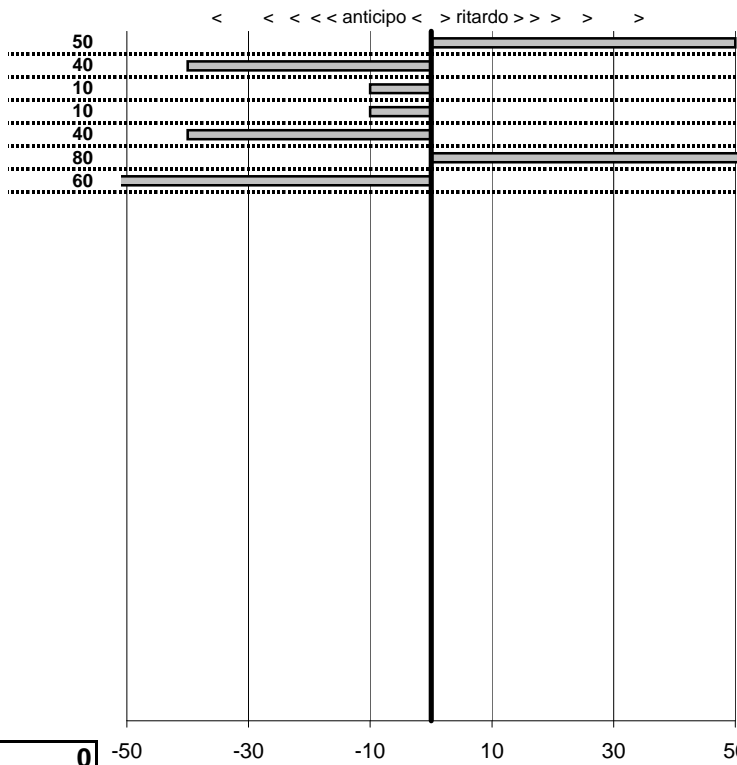

1

7 in classifica

prova	t.imposto	start	stop	t.netto
PC1-Licenza-1	0:00:30,00	12:45:15,20	12:45:45,70	0:00:30,50
PC2-Licenza-2	0:00:45,00	12:45:45,70	12:46:30,30	0:00:44,60
PC3-Licenza-3	0:00:12,00	12:46:30,30	12:46:42,20	0:00:11,90
PC4-Licenza-4	0:00:20,00	12:46:42,20	12:47:02,10	0:00:19,90
PC5-Licenza-5	0:00:10,00	12:47:02,10	12:47:11,70	0:00:09,60
PC6-Licenza-6	0:00:50,00	12:47:11,70	12:48:02,50	0:00:50,80
PC7-Licenza-7	0:00:36,00	12:48:02,50	12:48:37,90	0:00:35,40