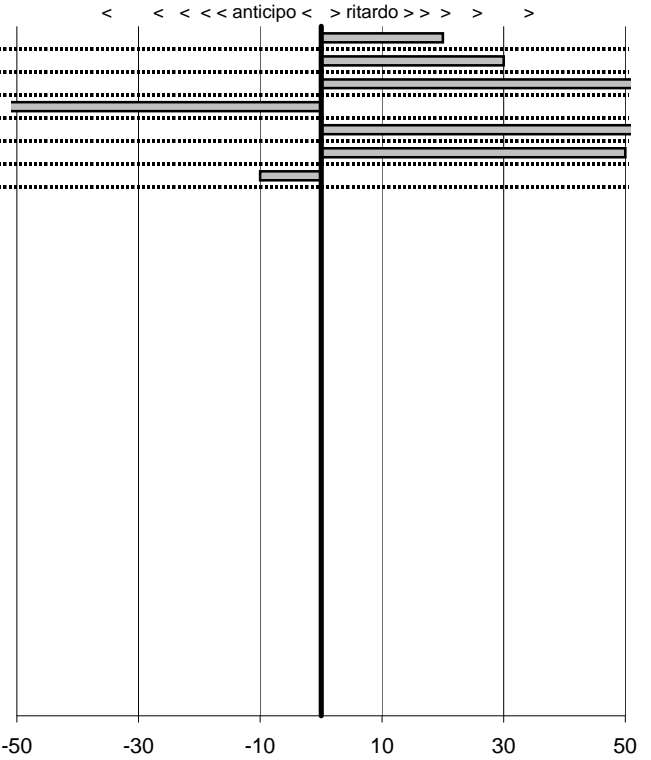

- Cronologi - Penalità - Statistiche -

GIROLA Sergio
 Fiat 125 Special

23

8 in classifica

prova	t.imposto	start	stop	t.netto
PC1-Licenza-1	0:00:30,00	13:17:16,10	13:17:46,30	0:00:30,20
PC2-Licenza-2	0:00:45,00	13:17:46,30	13:18:31,60	0:00:45,30
PC3-Licenza-3	0:00:12,00	13:18:31,60	13:18:44,30	0:00:12,70
PC4-Licenza-4	0:00:20,00	13:18:44,30	13:19:03,40	0:00:19,10
PC5-Licenza-5	0:00:10,00	13:19:03,40	13:19:14,00	0:00:10,60
PC6-Licenza-6	0:00:50,00	13:19:14,00	13:20:04,50	0:00:50,50
PC7-Licenza-7	0:00:36,00	13:20:04,50	13:20:40,40	0:00:35,90