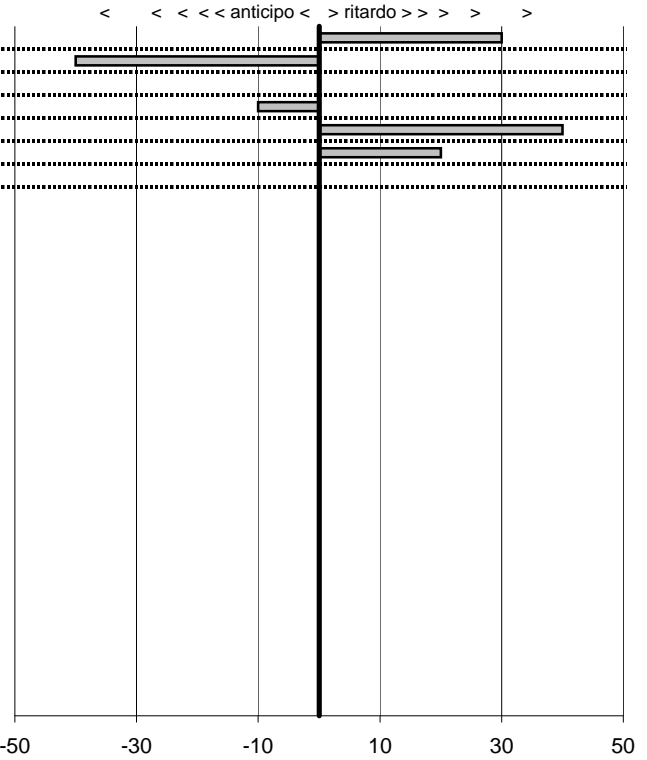

tempi e classifiche disponibili su www.cronoviterbo.net

- Cronologi - Penalità - Statistiche -

Rodolfi Marcello
 Mercedes SL190

2

3 in classifica

prova	t.imposto	start	stop	t.netto
PC1-Licenza-1	0:00:30,00	12:41:36,10	12:42:06,40	0:00:30,30
PC2-Licenza-2	0:00:45,00	12:42:06,40	12:42:51,00	0:00:44,60
PC3-Licenza-3	0:00:12,00	12:42:51,00	12:43:03,00	0:00:12,00
PC4-Licenza-4	0:00:20,00	12:43:03,00	12:43:22,90	0:00:19,90
PC5-Licenza-5	0:00:10,00	12:43:22,90	12:43:33,30	0:00:10,40
PC6-Licenza-6	0:00:50,00	12:43:33,30	12:44:23,50	0:00:50,20
PC7-Licenza-7	0:00:36,00	12:44:23,50	12:44:59,50	0:00:36,00