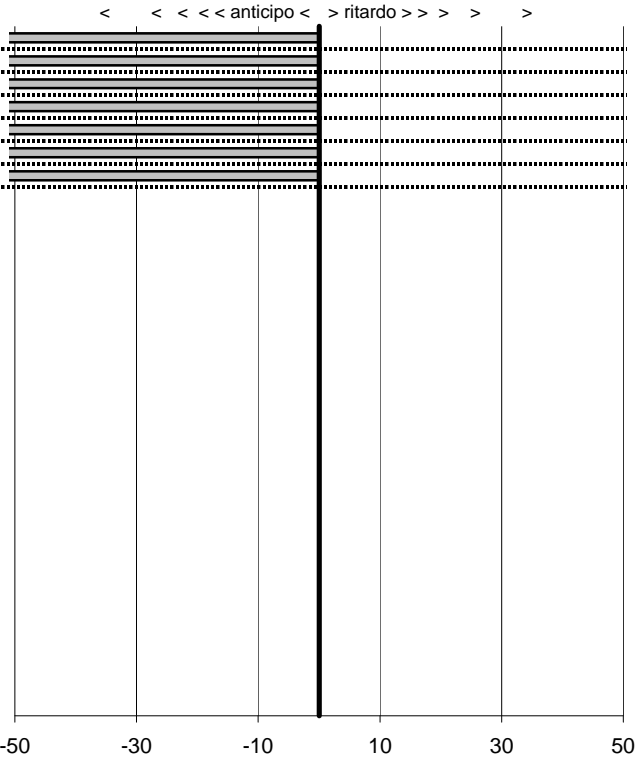

- Cronologi - Penalità - Statistiche -

Zabatta Claudio **106**
 Alfa Romeo GTV

0 in classifica

prova	t.imposto	start	stop	t.netto
PC1-Licenza-1	0:00:30,00	00:00:00,00	00:00:00,00	0:00:00,00
PC2-Licenza-2	0:00:45,00	00:00:00,00	00:00:00,00	0:00:00,00
PC3-Licenza-3	0:00:12,00	00:00:00,00	00:00:00,00	0:00:00,00
PC4-Licenza-4	0:00:20,00	00:00:00,00	00:00:00,00	0:00:00,00
PC5-Licenza-5	0:00:10,00	00:00:00,00	00:00:00,00	0:00:00,00
PC6-Licenza-6	0:00:50,00	00:00:00,00	00:00:00,00	0:00:00,00
PC7-Licenza-7	0:00:36,00	00:00:00,00	00:00:00,00	0:00:00,00