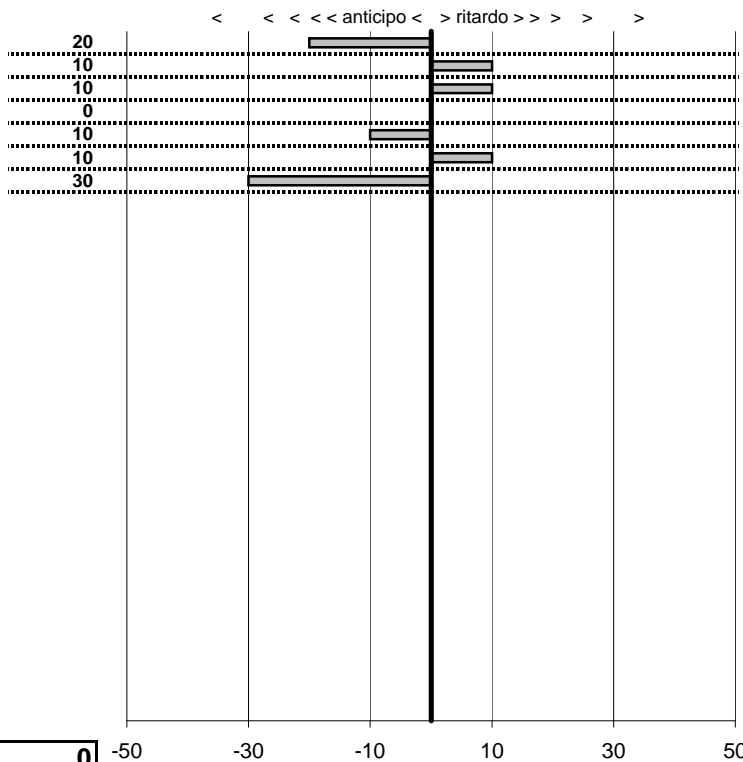

- Cronologi - Penalità - Statistiche -

CESETTI Giorgio
 Morris Minor 1000 Saloon

6

1 in classifica

prova	t.imposto	start	stop	t.netto
PC1-Licenza-1	0:00:30,00	11:43:21,50	11:43:51,30	0:00:29,80
PC2-Licenza-2	0:00:45,00	11:43:51,30	11:44:36,40	0:00:45,10
PC3-Licenza-3	0:00:12,00	11:44:36,40	11:44:48,50	0:00:12,10
PC4-Licenza-4	0:00:20,00	11:44:48,50	11:45:08,50	0:00:20,00
PC5-Licenza-5	0:00:10,00	11:45:08,50	11:45:18,40	0:00:09,90
PC6-Licenza-6	0:00:50,00	11:45:18,40	11:46:08,50	0:00:50,10
PC7-Licenza-7	0:00:36,00	11:46:08,50	11:46:44,20	0:00:35,70