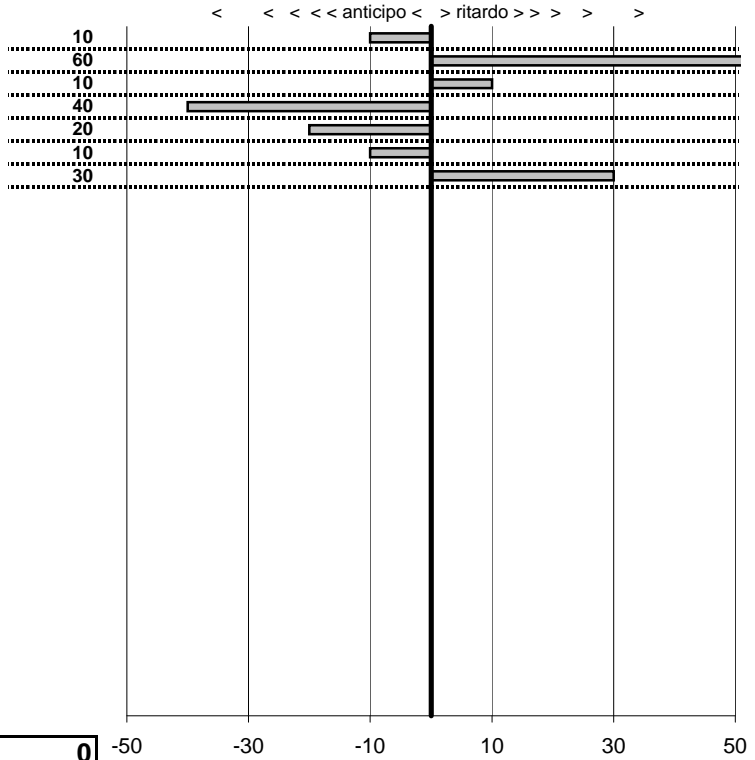

- Cronologi - Penalità - Statistiche -
MENEGHETTI Francesco
 Mercedes Benz 350 SL

5

4 in classifica

prova	t.imposto	start	stop	t.netto
PC1-Licenza-1	0:00:30,00	12:26:28,40	12:26:58,30	0:00:29,90
PC2-Licenza-2	0:00:45,00	12:26:58,30	12:27:43,90	0:00:45,60
PC3-Licenza-3	0:00:12,00	12:27:43,90	12:27:56,00	0:00:12,10
PC4-Licenza-4	0:00:20,00	12:27:56,00	12:28:15,60	0:00:19,60
PC5-Licenza-5	0:00:10,00	12:28:15,60	12:28:25,40	0:00:09,80
PC6-Licenza-6	0:00:50,00	12:28:25,40	12:29:15,30	0:00:49,90
PC7-Licenza-7	0:00:36,00	12:29:15,30	12:29:51,60	0:00:36,30