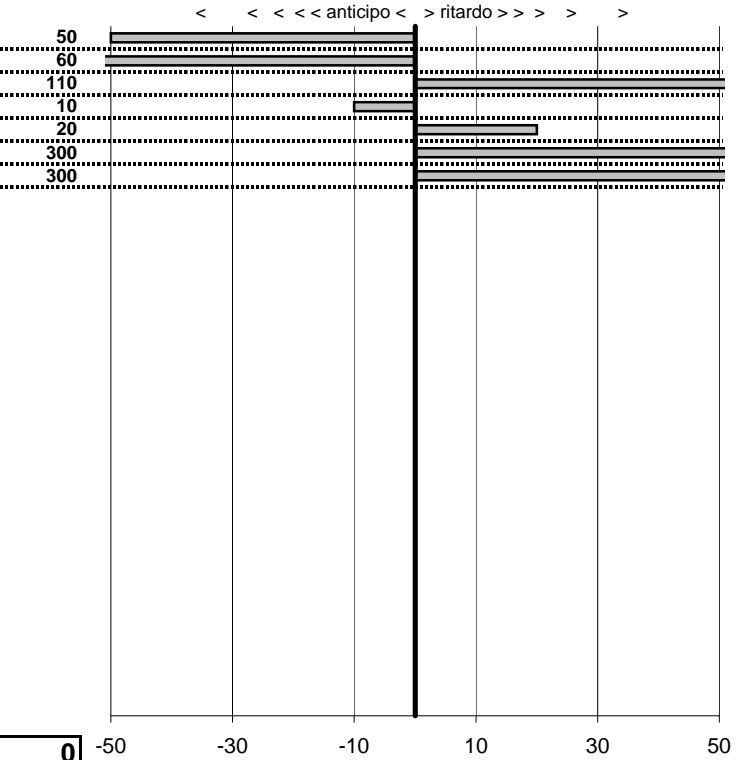

Colosseum Club
8° Trofeo di Primavera
Licenza (Roma) 10 Maggio 2009

tempi e classifiche disponibili su www.cronoviterbo.net

- Cronologi - Penalità - Statistiche -

VITTUCCI Enrico
Lancia Appia 3° se rie

11

14 in classifica

prova	t.imposto	start	stop	t.netto
PC1-Licenza-1	0:00:30,00	11:59:15,40	11:59:44,90	0:00:29,50
PC2-Licenza-2	0:00:45,00	11:59:44,90	12:00:29,30	0:00:44,40
PC3-Licenza-3	0:00:12,00	12:00:29,30	12:00:42,40	0:00:13,10
PC4-Licenza-4	0:00:20,00	12:00:42,40	12:01:02,30	0:00:19,90
PC5-Licenza-5	0:00:10,00	12:01:02,30	12:01:12,50	0:00:10,20
PC6-Licenza-6	0:00:50,00	12:01:12,50	12:02:06,80	0:00:54,30
PC7-Licenza-7	0:00:36,00	12:02:06,80	12:02:51,00	0:00:44,20

SOMMA PENALITA' **850**
MEDIA PENALITA' **121,4**

ALTRE PENALITA' **0**
TOTALE PENALITA' **850**

Elaborazione dati a cura di CRONOVITERBO