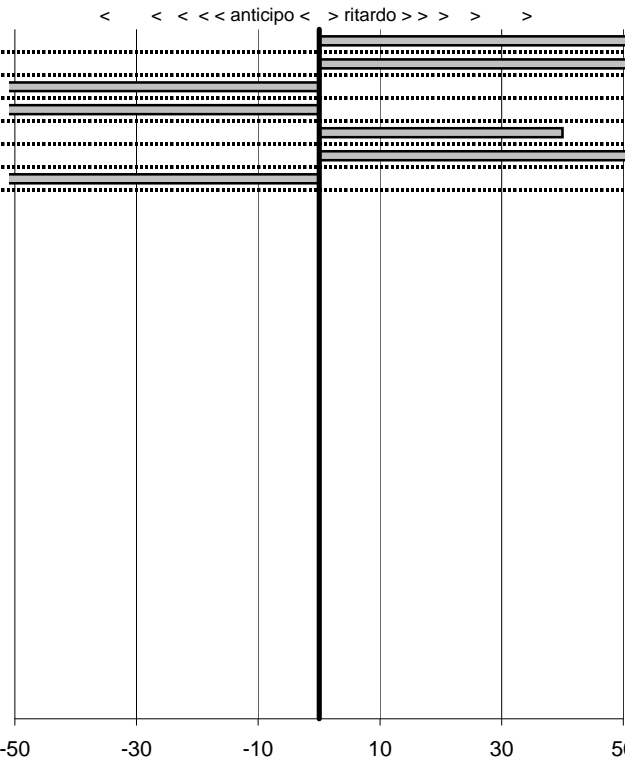

Colosseum Club
8° Trofeo di Primavera
Licenza (Roma) 10 Maggio 2009

tempi e classifiche disponibili su www.cronoviterbo.net

- Cronologi - Penalità - Statistiche -

Feliciani
Fulvia HF **10**

19 in classifica

prova	t.imposto	start	stop	t.netto
PC1-Licenza-1	0:00:30,00	12:49:19,60	12:49:51,60	0:00:32,00
PC2-Licenza-2	0:00:45,00	12:49:51,60	12:50:38,50	0:00:46,90
PC3-Licenza-3	0:00:12,00	12:50:38,50	12:50:48,50	0:00:10,00
PC4-Licenza-4	0:00:20,00	12:50:48,50	12:51:07,10	0:00:18,60
PC5-Licenza-5	0:00:10,00	12:51:07,10	12:51:17,50	0:00:10,40
PC6-Licenza-6	0:00:50,00	12:51:17,50	12:52:16,10	0:00:58,60
PC7-Licenza-7	0:00:36,00	12:52:16,10	12:52:43,50	0:00:27,40

SOMMA PENALITA' 1.370
MEDIA PENALITA' 195,7

ALTRE PENALITA' 0
TOTALE PENALITA' 1.370

Elaborazione dati a cura di CRONOVITERBO