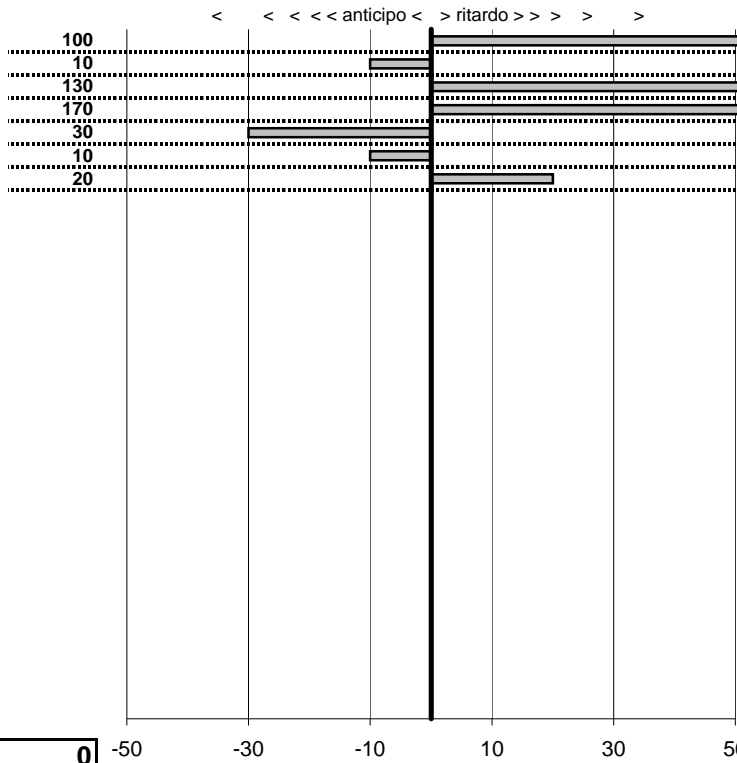

- Cronologi - Penalità - Statistiche -

Altavilla Luigi
 Alfa Romeo Alfetta 1.8 Polizia

113

12 in classifica

prova	t.imposto	start	stop	t.netto
PC1-Licenza-1	0:00:30,00	12:33:53,00	12:34:24,00	0:00:31,00
PC2-Licenza-2	0:00:45,00	12:34:24,00	12:35:08,90	0:00:44,90
PC3-Licenza-3	0:00:12,00	12:35:08,90	12:35:22,20	0:00:13,30
PC4-Licenza-4	0:00:20,00	12:35:22,20	12:35:43,90	0:00:21,70
PC5-Licenza-5	0:00:10,00	12:35:43,90	12:35:53,60	0:00:09,70
PC6-Licenza-6	0:00:50,00	12:35:53,60	12:36:43,50	0:00:49,90
PC7-Licenza-7	0:00:36,00	12:36:43,50	12:37:19,70	0:00:36,20