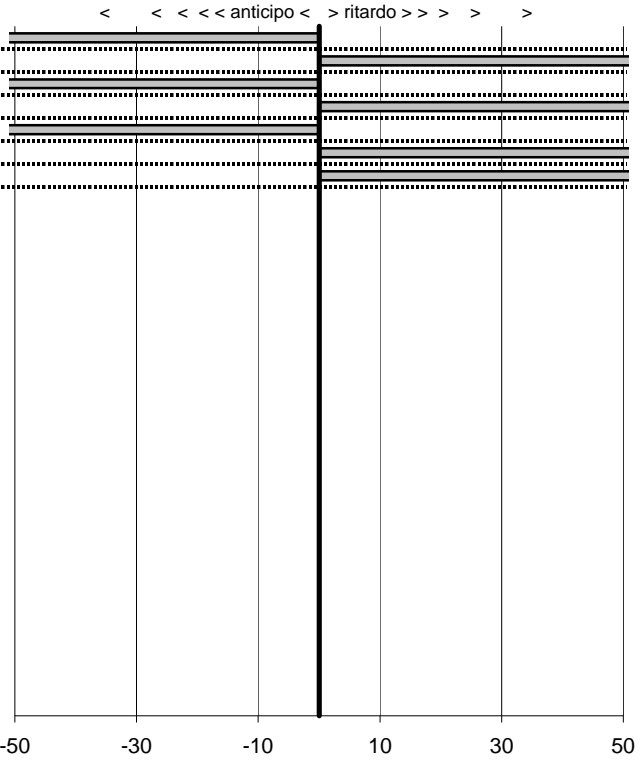

Colosseum Club
8° Trofeo di Primavera
Licenza (Roma) 10 Maggio 2009

tempi e classifiche disponibili su www.cronoviterbo.net

- Cronologi - Penalità - Statistiche -

Cherubini A.
AR Sprint 1.3

107

26 in classifica

prova	t.imposto	start	stop	t.netto
PC1-Licenza-1	0:00:30,00	13:00:56,00	13:01:21,30	0:00:25,30
PC2-Licenza-2	0:00:45,00	13:01:21,30	13:02:08,60	0:00:47,30
PC3-Licenza-3	0:00:12,00	13:02:08,60	13:02:17,50	0:00:08,90
PC4-Licenza-4	0:00:20,00	13:02:17,50	13:02:53,40	0:00:35,90
PC5-Licenza-5	0:00:10,00	13:02:53,40	13:03:01,90	0:00:08,50
PC6-Licenza-6	0:00:50,00	13:03:01,90	13:04:14,10	0:01:12,20
PC7-Licenza-7	0:00:36,00	13:04:14,10	13:04:57,50	0:00:43,40

SOMMA PENALITA' 1.880
MEDIA PENALITA' 268,6

ALTRE PENALITA' 0
TOTALE PENALITA' 1.880

Elaborazione dati a cura di CRONOVITERBO