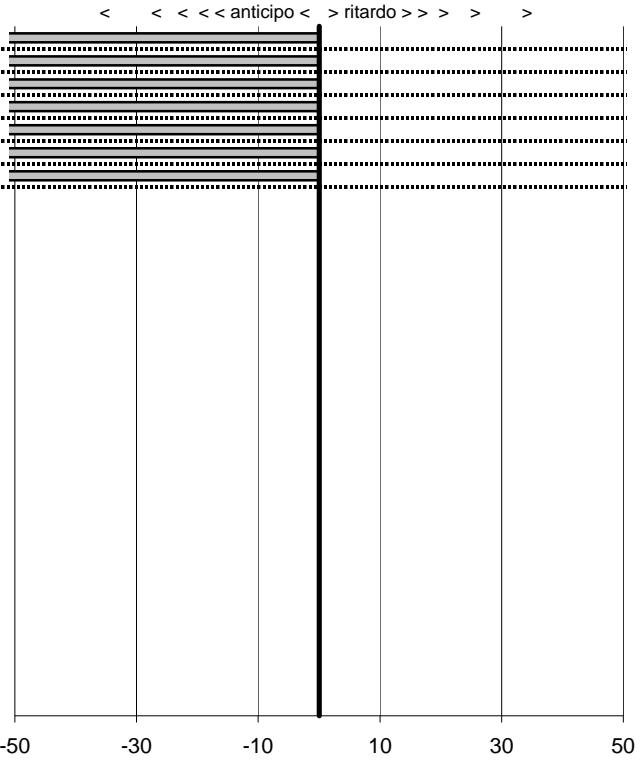

- Cronologi - Penalità - Statistiche -

Lauri Giuseppe
 Ferrari 208 GTB

117

0 in classifica

prova	t.imposto	start	stop	t.netto
PC1-Licenza-1	0:00:30,00	00:00:00,00	00:00:00,00	0:00:00,00
PC2-Licenza-2	0:00:45,00	00:00:00,00	00:00:00,00	0:00:00,00
PC3-Licenza-3	0:00:12,00	00:00:00,00	00:00:00,00	0:00:00,00
PC4-Licenza-4	0:00:20,00	00:00:00,00	00:00:00,00	0:00:00,00
PC5-Licenza-5	0:00:10,00	00:00:00,00	00:00:00,00	0:00:00,00
PC6-Licenza-6	0:00:50,00	00:00:00,00	00:00:00,00	0:00:00,00
PC7-Licenza-7	0:00:36,00	00:00:00,00	00:00:00,00	0:00:00,00