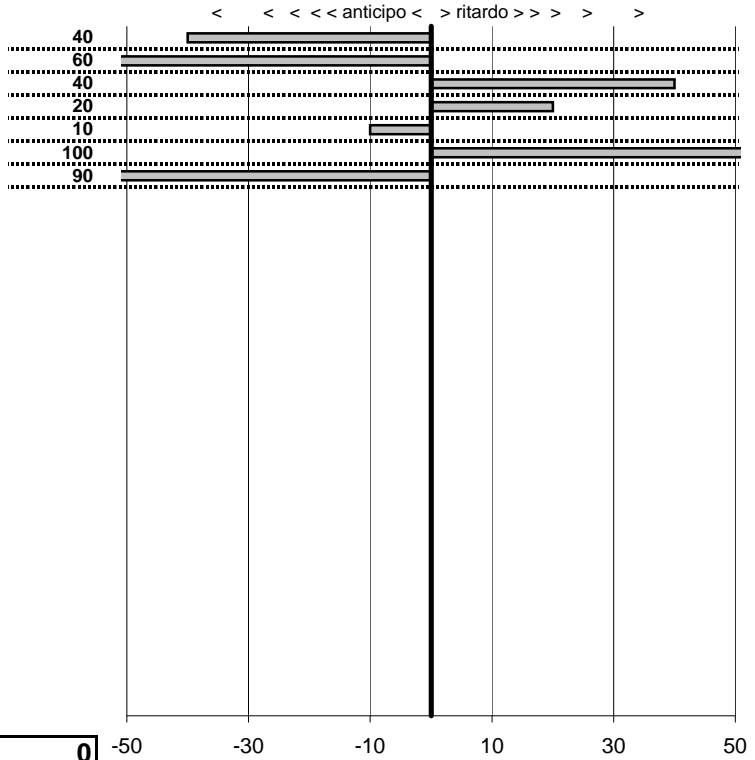

Colosseum Club
8° Trofeo di Primavera
Licenza (Roma) 10 Maggio 2009

tempi e classifiche disponibili su www.cronoviterbo.net

- Cronologi - Penalità - Statistiche -

Fagrelli Giovanni
Porsche 911

105

9 in classifica

prova	t.imposto	start	stop	t.netto
PC1-Licenza-1	0:00:30,00	12:14:27,50	12:14:57,10	0:00:29,60
PC2-Licenza-2	0:00:45,00	12:14:57,10	12:15:41,50	0:00:44,40
PC3-Licenza-3	0:00:12,00	12:15:41,50	12:15:53,90	0:00:12,40
PC4-Licenza-4	0:00:20,00	12:15:53,90	12:16:14,10	0:00:20,20
PC5-Licenza-5	0:00:10,00	12:16:14,10	12:16:24,00	0:00:09,90
PC6-Licenza-6	0:00:50,00	12:16:24,00	12:17:15,00	0:00:51,00
PC7-Licenza-7	0:00:36,00	12:17:15,00	12:17:50,10	0:00:35,10

SOMMA PENALITA' 360
MEDIA PENALITA' 51,4

ALTRE PENALITA' 0
TOTALE PENALITA' 360

Elaborazione dati a cura di CRONOVITERBO