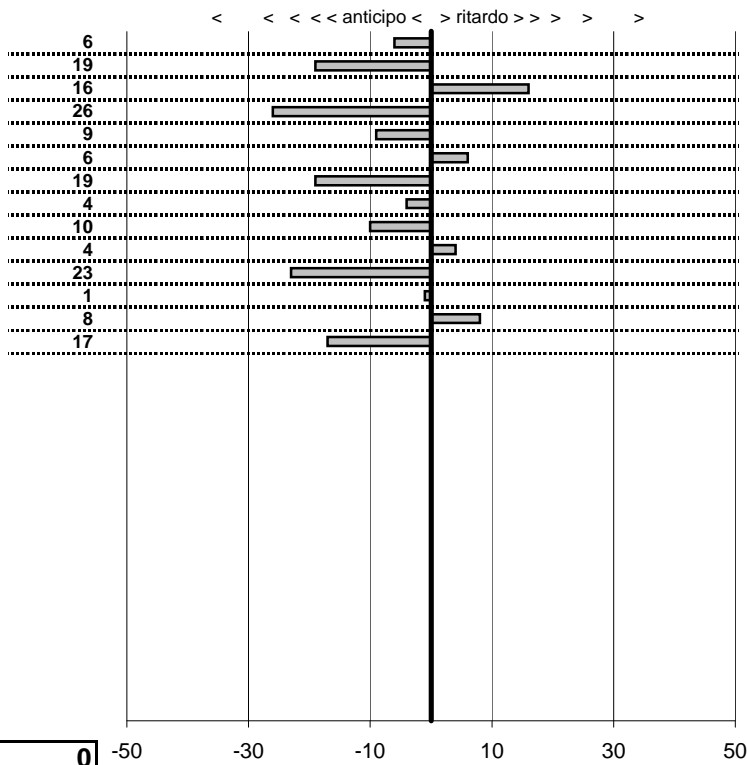

tempi e classifiche disponibili su [www.cronoviterbo.net](http://www.cronoviterbo.net)

**- Cronologi - Penalità - Statistiche -**

**Paoletti F.**  
 A112

**2**

**5 in classifica**

prova	t.imposto	start	stop	t.netto
PC1-Kart-1	0:00:14,00	00:00:00,00	00:00:13,94	0:00:13,94
PC2-Kart-1	0:00:12,00	00:00:00,00	00:00:11,81	0:00:11,81
PC3-Kart-1	0:00:10,00	00:00:00,00	00:00:10,16	0:00:10,16
PC4-Kart-1	0:00:08,00	00:00:00,00	00:00:07,74	0:00:07,74
PC5-Kart-1	0:00:14,00	00:00:00,00	00:00:13,91	0:00:13,91
PC6-Kart-1	0:00:08,00	00:00:00,00	00:00:08,06	0:00:08,06
PC7-Kart-1	0:00:10,00	00:00:00,00	00:00:09,81	0:00:09,81
PC8-Kart-2	0:00:14,00	00:00:00,00	00:00:13,96	0:00:13,96
PC9-Kart-2	0:00:12,00	00:00:00,00	00:00:11,90	0:00:11,90
PC10-Kart-2	0:00:10,00	00:00:00,00	00:00:10,04	0:00:10,04
PC11-Kart-2	0:00:08,00	00:00:00,00	00:00:07,77	0:00:07,77
PC12-Kart-2	0:00:14,00	00:00:00,00	00:00:13,99	0:00:13,99
PC13-Kart-2	0:00:08,00	00:00:00,00	00:00:08,08	0:00:08,08
PC14-Kart-2	0:00:10,00	00:00:00,00	00:00:09,83	0:00:09,83