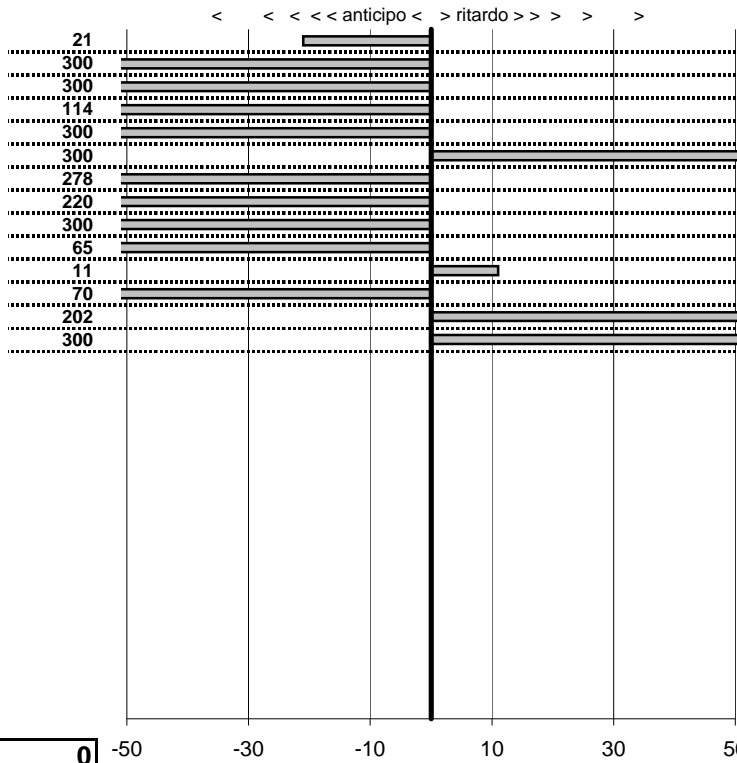

tempi e classifiche disponibili su [www.cronoviterbo.net](http://www.cronoviterbo.net)

- Cronologi - Penalità - Statistiche -

Bargagna  
 TR3

**20**

**36** in classifica

prova	t.imposto	start	stop	t.netto
PC1-Kart-1	0:00:14,00	00:00:00,00	00:00:13,79	0:00:13,79
PC2-Kart-1	0:00:12,00	00:00:00,00	00:00:08,06	0:00:08,06
PC3-Kart-1	0:00:10,00	00:00:00,00	00:00:06,65	0:00:06,65
PC4-Kart-1	0:00:08,00	00:00:00,00	00:00:06,86	0:00:06,86
PC5-Kart-1	0:00:14,00	00:00:00,00	00:00:10,40	0:00:10,40
PC6-Kart-1	0:00:08,00	00:00:00,00	00:00:13,58	0:00:13,58
PC7-Kart-1	0:00:10,00	00:00:00,00	00:00:07,22	0:00:07,22
PC8-Kart-2	0:00:14,00	00:00:00,00	00:00:11,80	0:00:11,80
PC9-Kart-2	0:00:12,00	00:00:00,00	00:00:05,54	0:00:05,54
PC10-Kart-2	0:00:10,00	00:00:00,00	00:00:09,35	0:00:09,35
PC11-Kart-2	0:00:08,00	00:00:00,00	00:00:08,11	0:00:08,11
PC12-Kart-2	0:00:14,00	00:00:00,00	00:00:13,30	0:00:13,30
PC13-Kart-2	0:00:08,00	00:00:00,00	00:00:10,02	0:00:10,02
PC14-Kart-2	0:00:10,00	00:00:00,00	00:00:15,35	0:00:15,35