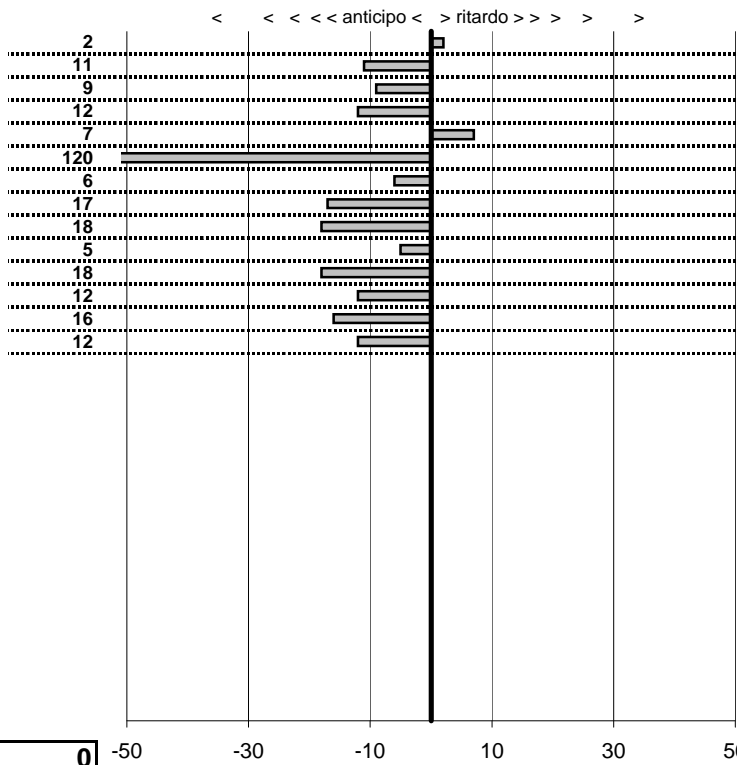

tempi e classifiche disponibili su [www.cronoviterbo.net](http://www.cronoviterbo.net)

- Cronologi - Penalità - Statistiche -

**Cesetti G.**  
 Morris

**3**

**7** in classifica

prova	t.imposto	start	stop	t.netto
PC1-Kart-1	0:00:14,00	00:00:00,00	00:00:14,02	0:00:14,02
PC2-Kart-1	0:00:12,00	00:00:00,00	00:00:11,89	0:00:11,89
PC3-Kart-1	0:00:10,00	00:00:00,00	00:00:09,91	0:00:09,91
PC4-Kart-1	0:00:08,00	00:00:00,00	00:00:07,88	0:00:07,88
PC5-Kart-1	0:00:14,00	00:00:00,00	00:00:14,07	0:00:14,07
PC6-Kart-1	0:00:08,00	00:00:00,00	00:00:06,80	0:00:06,80
PC7-Kart-1	0:00:10,00	00:00:00,00	00:00:09,94	0:00:09,94
PC8-Kart-2	0:00:14,00	00:00:00,00	00:00:13,83	0:00:13,83
PC9-Kart-2	0:00:12,00	00:00:00,00	00:00:11,82	0:00:11,82
PC10-Kart-2	0:00:10,00	00:00:00,00	00:00:09,95	0:00:09,95
PC11-Kart-2	0:00:08,00	00:00:00,00	00:00:07,82	0:00:07,82
PC12-Kart-2	0:00:14,00	00:00:00,00	00:00:13,88	0:00:13,88
PC13-Kart-2	0:00:08,00	00:00:00,00	00:00:07,84	0:00:07,84
PC14-Kart-2	0:00:10,00	00:00:00,00	00:00:09,88	0:00:09,88