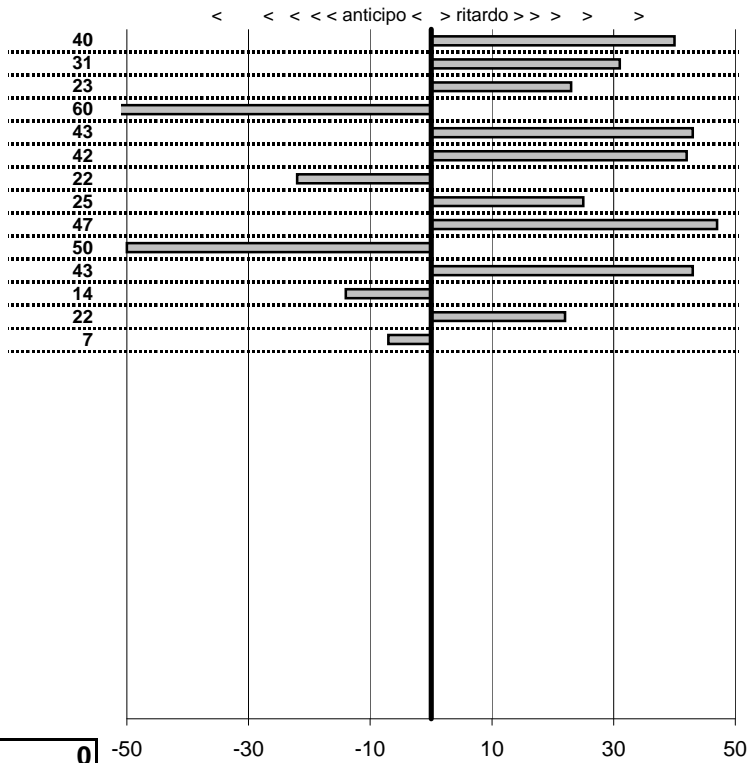

Dream Engine
2 Festa delle Donne
Grotte S. Stefano 8 Marzo 2009

tempi e classifiche disponibili su www.cronoviterbo.net

- Cronologi - Penalità - Statistiche -
Brachino G.
Fiat 850F

18

20 in classifica

prova	t.imposto	start	stop	t.netto
PC1-Kart-1	0:00:14,00	00:00:00,00	00:00:14,40	0:00:14,40
PC2-Kart-1	0:00:12,00	00:00:00,00	00:00:12,31	0:00:12,31
PC3-Kart-1	0:00:10,00	00:00:00,00	00:00:10,23	0:00:10,23
PC4-Kart-1	0:00:08,00	00:00:00,00	00:00:07,40	0:00:07,40
PC5-Kart-1	0:00:14,00	00:00:00,00	00:00:14,43	0:00:14,43
PC6-Kart-1	0:00:08,00	00:00:00,00	00:00:08,42	0:00:08,42
PC7-Kart-1	0:00:10,00	00:00:00,00	00:00:09,78	0:00:09,78
PC8-Kart-2	0:00:14,00	00:00:00,00	00:00:14,25	0:00:14,25
PC9-Kart-2	0:00:12,00	00:00:00,00	00:00:12,47	0:00:12,47
PC10-Kart-2	0:00:10,00	00:00:00,00	00:00:09,50	0:00:09,50
PC11-Kart-2	0:00:08,00	00:00:00,00	00:00:08,43	0:00:08,43
PC12-Kart-2	0:00:14,00	00:00:00,00	00:00:13,86	0:00:13,86
PC13-Kart-2	0:00:08,00	00:00:00,00	00:00:08,22	0:00:08,22
PC14-Kart-2	0:00:10,00	00:00:00,00	00:00:09,93	0:00:09,93

SOMMA PENALITA'	469
MEDIA PENALITA'	33,5

ALTRE PENALITA'	0
TOTALE PENALITA'	469

Elaborazione dati a cura di CRONOVITERBO