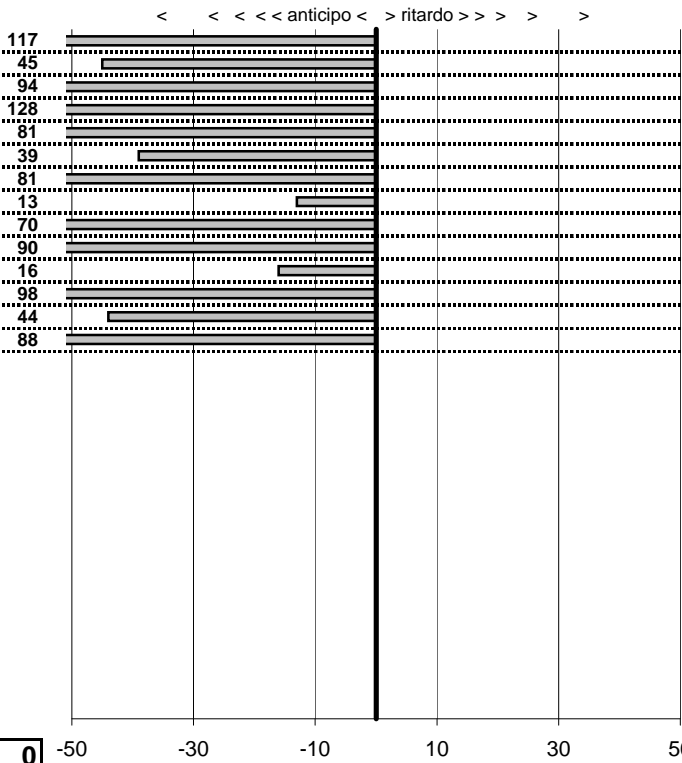

tempi e classifiche disponibili su [www.cronoviterbo.net](http://www.cronoviterbo.net)

- Cronologi - Penalità - Statistiche -

Gargiulo A.  
TR4A

**21**

**33** in classifica

prova	t.imposto	start	stop	t.netto
PC1-Kart-1	0:00:14,00	00:00:00,00	00:00:12,83	0:00:12,83
PC2-Kart-1	0:00:12,00	00:00:00,00	00:00:11,55	0:00:11,55
PC3-Kart-1	0:00:10,00	00:00:00,00	00:00:09,06	0:00:09,06
PC4-Kart-1	0:00:08,00	00:00:00,00	00:00:06,72	0:00:06,72
PC5-Kart-1	0:00:14,00	00:00:00,00	00:00:13,19	0:00:13,19
PC6-Kart-1	0:00:08,00	00:00:00,00	00:00:07,61	0:00:07,61
PC7-Kart-1	0:00:10,00	00:00:00,00	00:00:09,19	0:00:09,19
PC8-Kart-2	0:00:14,00	00:00:00,00	00:00:13,87	0:00:13,87
PC9-Kart-2	0:00:12,00	00:00:00,00	00:00:11,30	0:00:11,30
PC10-Kart-2	0:00:10,00	00:00:00,00	00:00:09,10	0:00:09,10
PC11-Kart-2	0:00:08,00	00:00:00,00	00:00:07,84	0:00:07,84
PC12-Kart-2	0:00:14,00	00:00:00,00	00:00:13,02	0:00:13,02
PC13-Kart-2	0:00:08,00	00:00:00,00	00:00:07,56	0:00:07,56
PC14-Kart-2	0:00:10,00	00:00:00,00	00:00:09,12	0:00:09,12