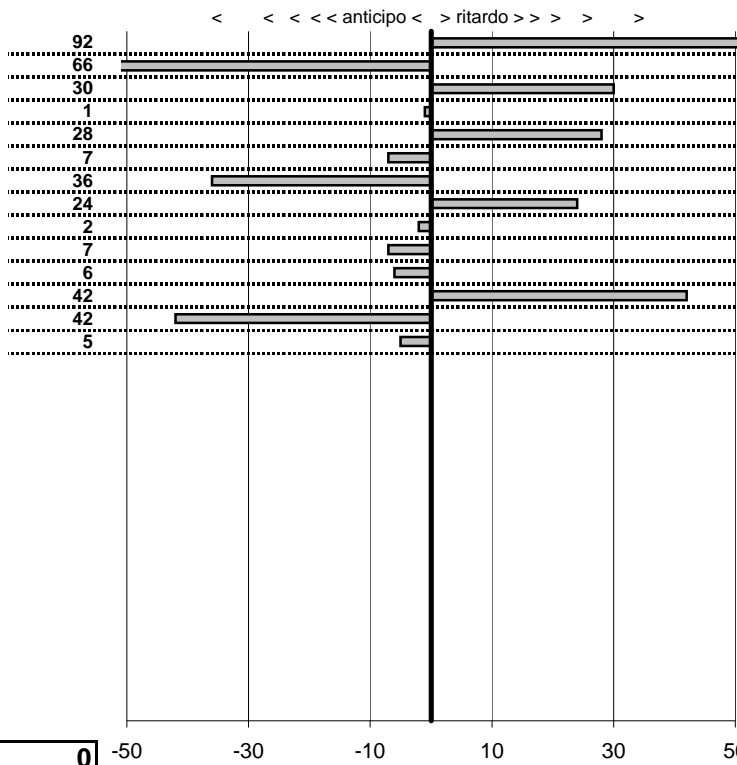

tempi e classifiche disponibili su [www.cronoviterbo.net](http://www.cronoviterbo.net)

- Cronologi - Penalità - Statistiche -  
**Pizzarotti L.**  
 Fiat 600

**6**

**11** in classifica

prova	t.imposto	start	stop	t.netto
PC1-Kart-1	0:00:14,00	00:00:00,00	00:00:14,92	0:00:14,92
PC2-Kart-1	0:00:12,00	00:00:00,00	00:00:11,34	0:00:11,34
PC3-Kart-1	0:00:10,00	00:00:00,00	00:00:10,30	0:00:10,30
PC4-Kart-1	0:00:08,00	00:00:00,00	00:00:07,99	0:00:07,99
PC5-Kart-1	0:00:14,00	00:00:00,00	00:00:14,28	0:00:14,28
PC6-Kart-1	0:00:08,00	00:00:00,00	00:00:07,93	0:00:07,93
PC7-Kart-1	0:00:10,00	00:00:00,00	00:00:09,64	0:00:09,64
PC8-Kart-2	0:00:14,00	00:00:00,00	00:00:14,24	0:00:14,24
PC9-Kart-2	0:00:12,00	00:00:00,00	00:00:11,98	0:00:11,98
PC10-Kart-2	0:00:10,00	00:00:00,00	00:00:09,93	0:00:09,93
PC11-Kart-2	0:00:08,00	00:00:00,00	00:00:07,94	0:00:07,94
PC12-Kart-2	0:00:14,00	00:00:00,00	00:00:14,42	0:00:14,42
PC13-Kart-2	0:00:08,00	00:00:00,00	00:00:07,58	0:00:07,58
PC14-Kart-2	0:00:10,00	00:00:00,00	00:00:09,95	0:00:09,95