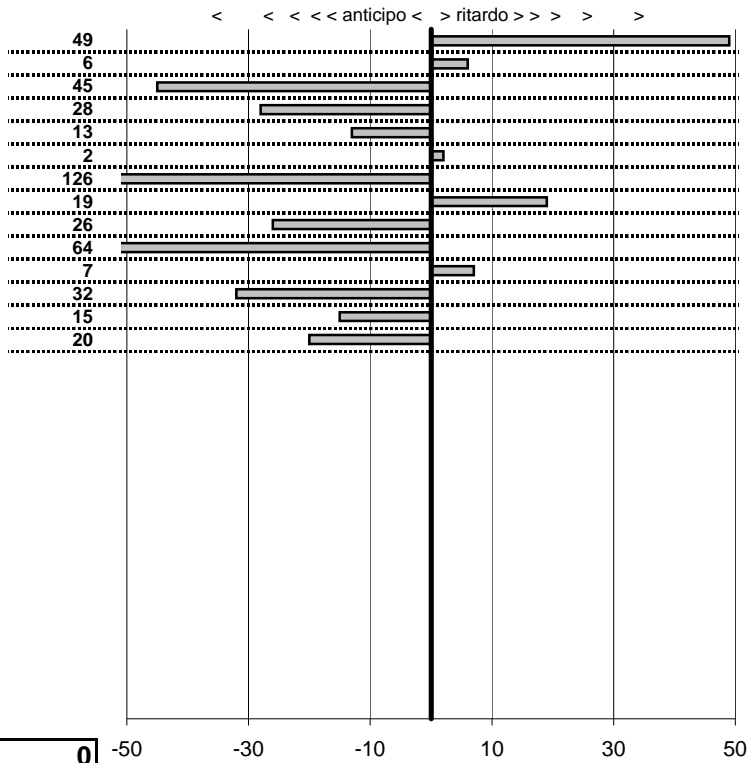

Dream Engine
2 Festa delle Donne
Grotte S. Stefano 8 Marzo 2009

tempi e classifiche disponibili su www.cronoviterbo.net

- Cronologi - Penalità - Statistiche -

De Santis R. **12**
Jaguar

16 in classifica

prova	t.imposto	start	stop	t.netto
PC1-Kart-1	0:00:14,00	00:00:00,00	00:00:14,49	0:00:14,49
PC2-Kart-1	0:00:12,00	00:00:00,00	00:00:12,06	0:00:12,06
PC3-Kart-1	0:00:10,00	00:00:00,00	00:00:09,55	0:00:09,55
PC4-Kart-1	0:00:08,00	00:00:00,00	00:00:07,72	0:00:07,72
PC5-Kart-1	0:00:14,00	00:00:00,00	00:00:13,87	0:00:13,87
PC6-Kart-1	0:00:08,00	00:00:00,00	00:00:08,02	0:00:08,02
PC7-Kart-1	0:00:10,00	00:00:00,00	00:00:08,74	0:00:08,74
PC8-Kart-2	0:00:14,00	00:00:00,00	00:00:14,19	0:00:14,19
PC9-Kart-2	0:00:12,00	00:00:00,00	00:00:11,74	0:00:11,74
PC10-Kart-2	0:00:10,00	00:00:00,00	00:00:09,36	0:00:09,36
PC11-Kart-2	0:00:08,00	00:00:00,00	00:00:08,07	0:00:08,07
PC12-Kart-2	0:00:14,00	00:00:00,00	00:00:13,68	0:00:13,68
PC13-Kart-2	0:00:08,00	00:00:00,00	00:00:07,85	0:00:07,85
PC14-Kart-2	0:00:10,00	00:00:00,00	00:00:09,80	0:00:09,80

SOMMA PENALITA' 452
MEDIA PENALITA' 32,3

ALTRE PENALITA' 0
TOTALE PENALITA' 452

Elaborazione dati a cura di CRONOVITERBO