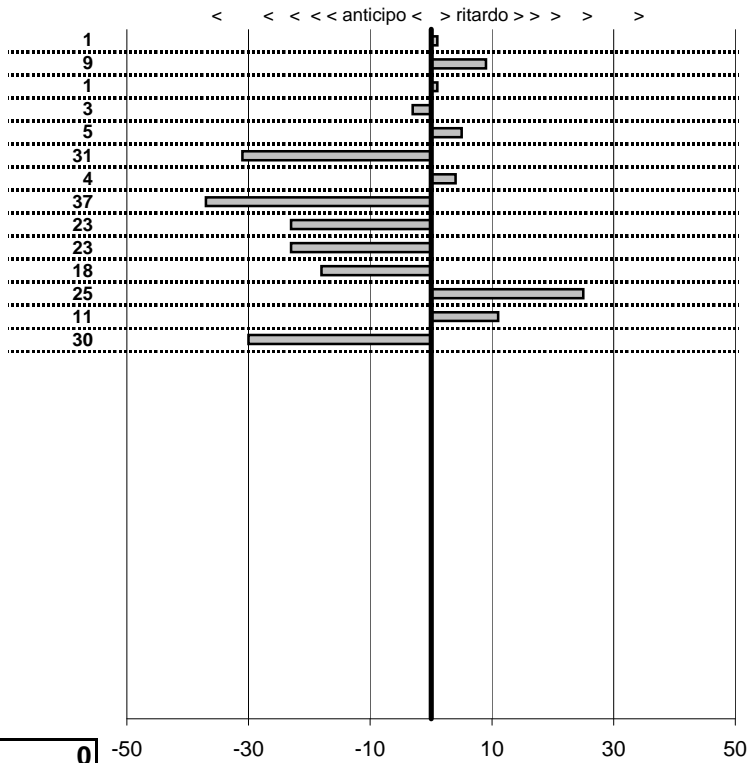

tempi e classifiche disponibili su [www.cronoviterbo.net](http://www.cronoviterbo.net)

- Cronologi - Penalità - Statistiche -  
**Ferdinandi**  
 Lancia Fulvia

**17**

**6** in classifica

prova	t.imposto	start	stop	t.netto
PC1-Kart-1	0:00:14,00	00:00:00,00	00:00:14,01	0:00:14,01
PC2-Kart-1	0:00:12,00	00:00:00,00	00:00:12,09	0:00:12,09
PC3-Kart-1	0:00:10,00	00:00:00,00	00:00:10,01	0:00:10,01
PC4-Kart-1	0:00:08,00	00:00:00,00	00:00:07,97	0:00:07,97
PC5-Kart-1	0:00:14,00	00:00:00,00	00:00:14,05	0:00:14,05
PC6-Kart-1	0:00:08,00	00:00:00,00	00:00:07,69	0:00:07,69
PC7-Kart-1	0:00:10,00	00:00:00,00	00:00:10,04	0:00:10,04
PC8-Kart-2	0:00:14,00	00:00:00,00	00:00:13,63	0:00:13,63
PC9-Kart-2	0:00:12,00	00:00:00,00	00:00:11,77	0:00:11,77
PC10-Kart-2	0:00:10,00	00:00:00,00	00:00:09,77	0:00:09,77
PC11-Kart-2	0:00:08,00	00:00:00,00	00:00:07,82	0:00:07,82
PC12-Kart-2	0:00:14,00	00:00:00,00	00:00:14,25	0:00:14,25
PC13-Kart-2	0:00:08,00	00:00:00,00	00:00:08,11	0:00:08,11
PC14-Kart-2	0:00:10,00	00:00:00,00	00:00:09,70	0:00:09,70