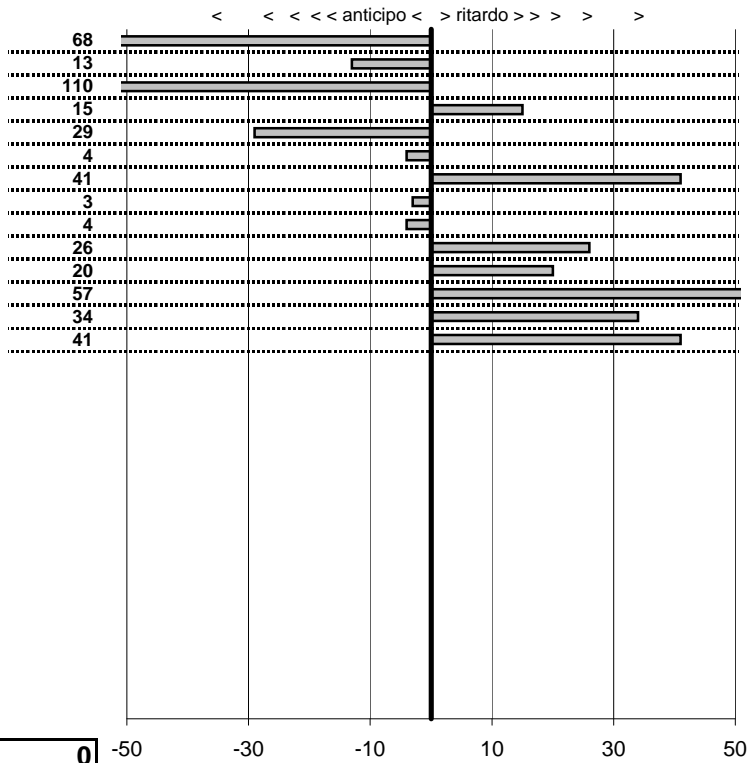

Dream Engine
2 Festa delle Donne
Grotte S. Stefano 8 Marzo 2009

tempi e classifiche disponibili su www.cronoviterbo.net

- Cronologi - Penalità - Statistiche -
Casini J.
Fiat 500

35

19 in classifica

prova	t.imposto	start	stop	t.netto
PC1-Kart-1	0:00:14,00	00:00:00,00	00:00:13,32	0:00:13,32
PC2-Kart-1	0:00:12,00	00:00:00,00	00:00:11,87	0:00:11,87
PC3-Kart-1	0:00:10,00	00:00:00,00	00:00:08,90	0:00:08,90
PC4-Kart-1	0:00:08,00	00:00:00,00	00:00:08,15	0:00:08,15
PC5-Kart-1	0:00:14,00	00:00:00,00	00:00:13,71	0:00:13,71
PC6-Kart-1	0:00:08,00	00:00:00,00	00:00:07,96	0:00:07,96
PC7-Kart-1	0:00:10,00	00:00:00,00	00:00:10,41	0:00:10,41
PC8-Kart-2	0:00:14,00	00:00:00,00	00:00:13,97	0:00:13,97
PC9-Kart-2	0:00:12,00	00:00:00,00	00:00:11,96	0:00:11,96
PC10-Kart-2	0:00:10,00	00:00:00,00	00:00:10,26	0:00:10,26
PC11-Kart-2	0:00:08,00	00:00:00,00	00:00:08,20	0:00:08,20
PC12-Kart-2	0:00:14,00	00:00:00,00	00:00:14,57	0:00:14,57
PC13-Kart-2	0:00:08,00	00:00:00,00	00:00:08,34	0:00:08,34
PC14-Kart-2	0:00:10,00	00:00:00,00	00:00:10,41	0:00:10,41

SOMMA PENALITA'	465
MEDIA PENALITA'	33,2

ALTRE PENALITA'	0
TOTALE PENALITA'	465

Elaborazione dati a cura di CRONOVITERBO