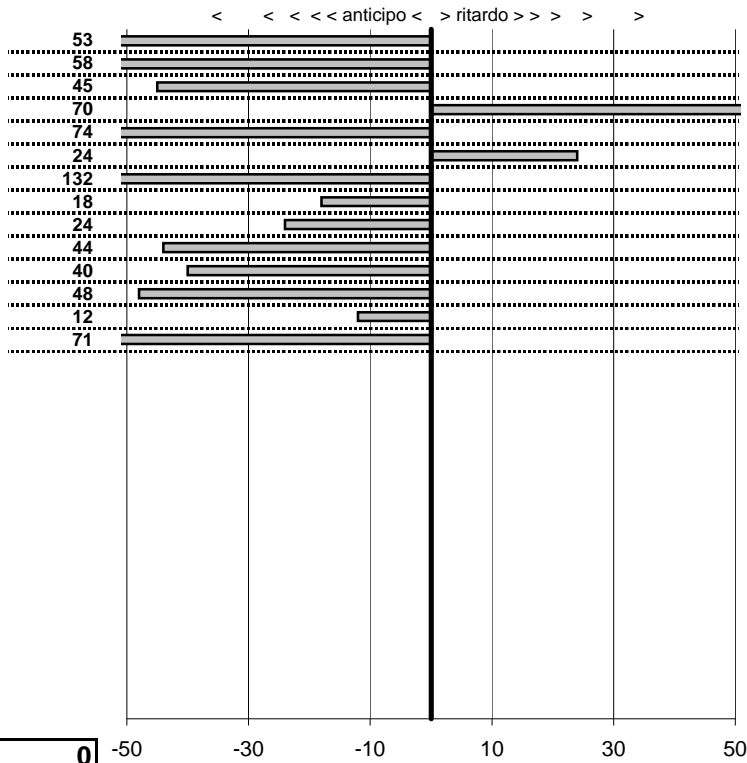

tempi e classifiche disponibili su [www.cronoviterbo.net](http://www.cronoviterbo.net)

- Cronologi - Penalità - Statistiche -  
 De Santist R.  
 M.G.A.

**13**

**27** in classifica

prova	t.imposto	start	stop	t.netto
PC1-Kart-1	0:00:14,00	00:00:00,00	00:00:13,47	0:00:13,47
PC2-Kart-1	0:00:12,00	00:00:00,00	00:00:11,42	0:00:11,42
PC3-Kart-1	0:00:10,00	00:00:00,00	00:00:09,55	0:00:09,55
PC4-Kart-1	0:00:08,00	00:00:00,00	00:00:08,70	0:00:08,70
PC5-Kart-1	0:00:14,00	00:00:00,00	00:00:13,26	0:00:13,26
PC6-Kart-1	0:00:08,00	00:00:00,00	00:00:08,24	0:00:08,24
PC7-Kart-1	0:00:10,00	00:00:00,00	00:00:08,68	0:00:08,68
PC8-Kart-2	0:00:14,00	00:00:00,00	00:00:13,82	0:00:13,82
PC9-Kart-2	0:00:12,00	00:00:00,00	00:00:11,76	0:00:11,76
PC10-Kart-2	0:00:10,00	00:00:00,00	00:00:09,56	0:00:09,56
PC11-Kart-2	0:00:08,00	00:00:00,00	00:00:07,60	0:00:07,60
PC12-Kart-2	0:00:14,00	00:00:00,00	00:00:13,52	0:00:13,52
PC13-Kart-2	0:00:08,00	00:00:00,00	00:00:07,88	0:00:07,88
PC14-Kart-2	0:00:10,00	00:00:00,00	00:00:09,29	0:00:09,29