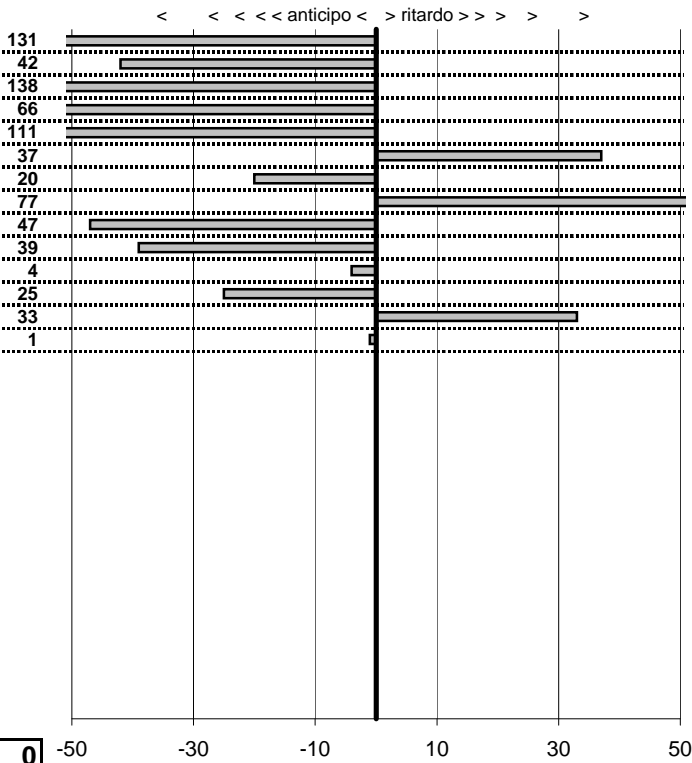

tempi e classifiche disponibili su [www.cronoviterbo.net](http://www.cronoviterbo.net)

- Cronologi - Penalità - Statistiche -

Gargiulo C.  
 Fiat 500

**39**

**30** in classifica

prova	t.imposto	start	stop	t.netto
PC1-Kart-1	0:00:14,00	00:00:00,00	00:00:12,69	0:00:12,69
PC2-Kart-1	0:00:12,00	00:00:00,00	00:00:11,58	0:00:11,58
PC3-Kart-1	0:00:10,00	00:00:00,00	00:00:08,62	0:00:08,62
PC4-Kart-1	0:00:08,00	00:00:00,00	00:00:07,34	0:00:07,34
PC5-Kart-1	0:00:14,00	00:00:00,00	00:00:12,89	0:00:12,89
PC6-Kart-1	0:00:08,00	00:00:00,00	00:00:08,37	0:00:08,37
PC7-Kart-1	0:00:10,00	00:00:00,00	00:00:09,80	0:00:09,80
PC8-Kart-2	0:00:14,00	00:00:00,00	00:00:14,77	0:00:14,77
PC9-Kart-2	0:00:12,00	00:00:00,00	00:00:11,53	0:00:11,53
PC10-Kart-2	0:00:10,00	00:00:00,00	00:00:09,61	0:00:09,61
PC11-Kart-2	0:00:08,00	00:00:00,00	00:00:07,96	0:00:07,96
PC12-Kart-2	0:00:14,00	00:00:00,00	00:00:13,75	0:00:13,75
PC13-Kart-2	0:00:08,00	00:00:00,00	00:00:08,33	0:00:08,33
PC14-Kart-2	0:00:10,00	00:00:00,00	00:00:09,99	0:00:09,99