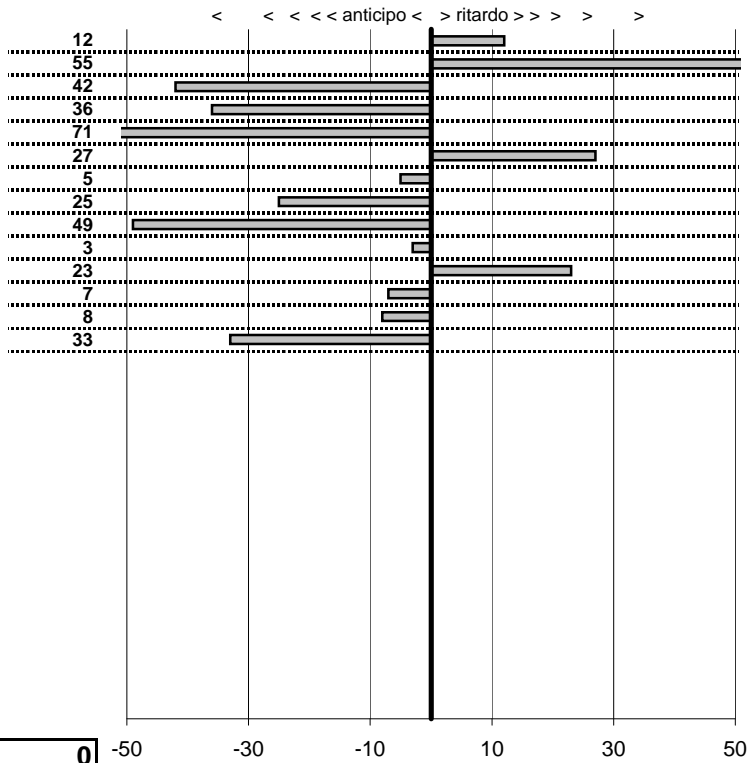

tempi e classifiche disponibili su [www.cronoviterbo.net](http://www.cronoviterbo.net)

- Cronologi - Penalità - Statistiche -

Gargiulo L.  
 Fiat 500

**23**

**12** in classifica

prova	t.imposto	start	stop	t.netto
PC1-Kart-1	0:00:14,00	00:00:00,00	00:00:14,12	0:00:14,12
PC2-Kart-1	0:00:12,00	00:00:00,00	00:00:12,55	0:00:12,55
PC3-Kart-1	0:00:10,00	00:00:00,00	00:00:09,58	0:00:09,58
PC4-Kart-1	0:00:08,00	00:00:00,00	00:00:07,64	0:00:07,64
PC5-Kart-1	0:00:14,00	00:00:00,00	00:00:13,29	0:00:13,29
PC6-Kart-1	0:00:08,00	00:00:00,00	00:00:08,27	0:00:08,27
PC7-Kart-1	0:00:10,00	00:00:00,00	00:00:09,95	0:00:09,95
PC8-Kart-2	0:00:14,00	00:00:00,00	00:00:13,75	0:00:13,75
PC9-Kart-2	0:00:12,00	00:00:00,00	00:00:11,51	0:00:11,51
PC10-Kart-2	0:00:10,00	00:00:00,00	00:00:09,97	0:00:09,97
PC11-Kart-2	0:00:08,00	00:00:00,00	00:00:08,23	0:00:08,23
PC12-Kart-2	0:00:14,00	00:00:00,00	00:00:13,93	0:00:13,93
PC13-Kart-2	0:00:08,00	00:00:00,00	00:00:07,92	0:00:07,92
PC14-Kart-2	0:00:10,00	00:00:00,00	00:00:09,67	0:00:09,67