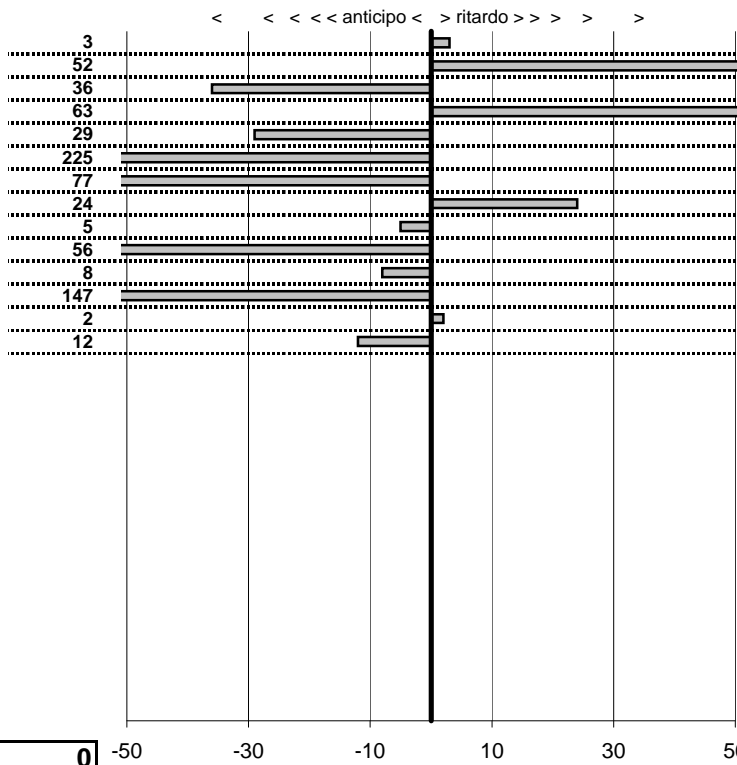

tempi e classifiche disponibili su [www.cronoviterbo.net](http://www.cronoviterbo.net)

- Cronologi - Penalità - Statistiche -

Capano A.  
 Fiat 500

**41**

**29** in classifica

prova	t.imposto	start	stop	t.netto
PC1-Kart-1	0:00:14,00	00:00:00,00	00:00:14,03	0:00:14,03
PC2-Kart-1	0:00:12,00	00:00:00,00	00:00:12,52	0:00:12,52
PC3-Kart-1	0:00:10,00	00:00:00,00	00:00:09,64	0:00:09,64
PC4-Kart-1	0:00:08,00	00:00:00,00	00:00:08,63	0:00:08,63
PC5-Kart-1	0:00:14,00	00:00:00,00	00:00:13,71	0:00:13,71
PC6-Kart-1	0:00:08,00	00:00:00,00	00:00:05,75	0:00:05,75
PC7-Kart-1	0:00:10,00	00:00:00,00	00:00:09,23	0:00:09,23
PC8-Kart-2	0:00:14,00	00:00:00,00	00:00:14,24	0:00:14,24
PC9-Kart-2	0:00:12,00	00:00:00,00	00:00:11,95	0:00:11,95
PC10-Kart-2	0:00:10,00	00:00:00,00	00:00:09,44	0:00:09,44
PC11-Kart-2	0:00:08,00	00:00:00,00	00:00:07,92	0:00:07,92
PC12-Kart-2	0:00:14,00	00:00:00,00	00:00:12,53	0:00:12,53
PC13-Kart-2	0:00:08,00	00:00:00,00	00:00:08,02	0:00:08,02
PC14-Kart-2	0:00:10,00	00:00:00,00	00:00:09,88	0:00:09,88