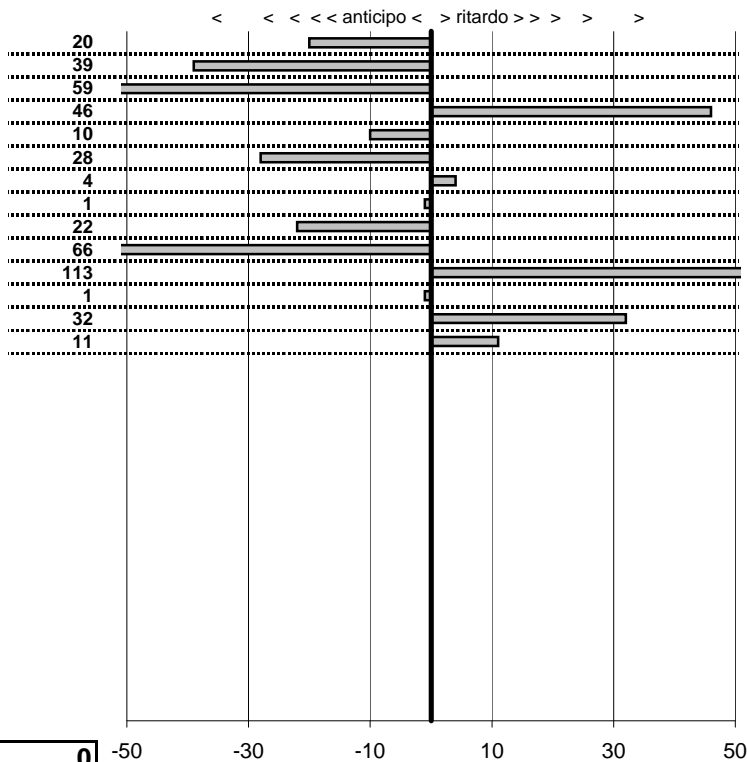

tempi e classifiche disponibili su [www.cronoviterbo.net](http://www.cronoviterbo.net)

- Cronologi - Penalità - Statistiche -  
**Veralli A.**  
 Morris

**32**

**17** in classifica

prova	t.imposto	start	stop	t.netto
PC1-Kart-1	0:00:14,00	00:00:00,00	00:00:13,80	0:00:13,80
PC2-Kart-1	0:00:12,00	00:00:00,00	00:00:11,61	0:00:11,61
PC3-Kart-1	0:00:10,00	00:00:00,00	00:00:09,41	0:00:09,41
PC4-Kart-1	0:00:08,00	00:00:00,00	00:00:08,46	0:00:08,46
PC5-Kart-1	0:00:14,00	00:00:00,00	00:00:13,90	0:00:13,90
PC6-Kart-1	0:00:08,00	00:00:00,00	00:00:07,72	0:00:07,72
PC7-Kart-1	0:00:10,00	00:00:00,00	00:00:10,04	0:00:10,04
PC8-Kart-2	0:00:14,00	00:00:00,00	00:00:13,99	0:00:13,99
PC9-Kart-2	0:00:12,00	00:00:00,00	00:00:11,78	0:00:11,78
PC10-Kart-2	0:00:10,00	00:00:00,00	00:00:09,34	0:00:09,34
PC11-Kart-2	0:00:08,00	00:00:00,00	00:00:09,13	0:00:09,13
PC12-Kart-2	0:00:14,00	00:00:00,00	00:00:13,99	0:00:13,99
PC13-Kart-2	0:00:08,00	00:00:00,00	00:00:08,32	0:00:08,32
PC14-Kart-2	0:00:10,00	00:00:00,00	00:00:10,11	0:00:10,11