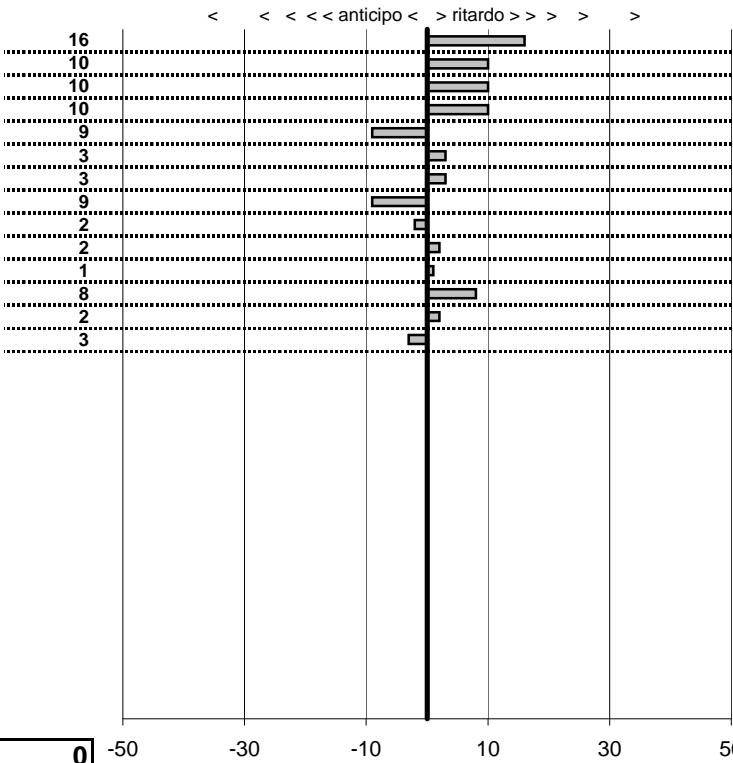

tempi e classifiche disponibili su [www.cronoviterbo.net](http://www.cronoviterbo.net)

- Cronologi - Penalità - Statistiche -

Patara  
 TR

**14**

**2** in classifica

prova	t.imposto	start	stop	t.netto
PC1-Kart-1	0:00:14,00	00:00:00,00	00:00:14,16	0:00:14,16
PC2-Kart-1	0:00:12,00	00:00:00,00	00:00:12,10	0:00:12,10
PC3-Kart-1	0:00:10,00	00:00:00,00	00:00:10,10	0:00:10,10
PC4-Kart-1	0:00:08,00	00:00:00,00	00:00:08,10	0:00:08,10
PC5-Kart-1	0:00:14,00	00:00:00,00	00:00:13,91	0:00:13,91
PC6-Kart-1	0:00:08,00	00:00:00,00	00:00:08,03	0:00:08,03
PC7-Kart-1	0:00:10,00	00:00:00,00	00:00:10,03	0:00:10,03
PC8-Kart-2	0:00:14,00	00:00:00,00	00:00:13,91	0:00:13,91
PC9-Kart-2	0:00:12,00	00:00:00,00	00:00:11,98	0:00:11,98
PC10-Kart-2	0:00:10,00	00:00:00,00	00:00:10,02	0:00:10,02
PC11-Kart-2	0:00:08,00	00:00:00,00	00:00:08,01	0:00:08,01
PC12-Kart-2	0:00:14,00	00:00:00,00	00:00:14,08	0:00:14,08
PC13-Kart-2	0:00:08,00	00:00:00,00	00:00:08,02	0:00:08,02
PC14-Kart-2	0:00:10,00	00:00:00,00	00:00:09,97	0:00:09,97