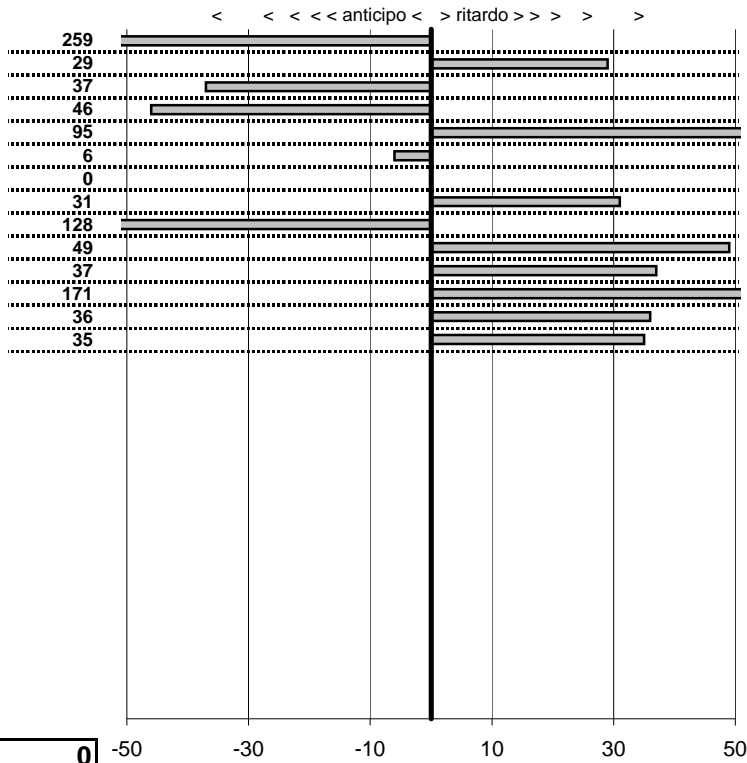

tempi e classifiche disponibili su [www.cronoviterbo.net](http://www.cronoviterbo.net)

**- Cronologi - Penalità - Statistiche -**  
 Calvaruso  
 Fiat 850F

**8**

**32** in classifica

prova	t.imposto	start	stop	t.netto
PC1-Kart-1	0:00:14,00	00:00:00,00	00:00:11,41	0:00:11,41
PC2-Kart-1	0:00:12,00	00:00:00,00	00:00:12,29	0:00:12,29
PC3-Kart-1	0:00:10,00	00:00:00,00	00:00:09,63	0:00:09,63
PC4-Kart-1	0:00:08,00	00:00:00,00	00:00:07,54	0:00:07,54
PC5-Kart-1	0:00:14,00	00:00:00,00	00:00:14,95	0:00:14,95
PC6-Kart-1	0:00:08,00	00:00:00,00	00:00:07,94	0:00:07,94
PC7-Kart-1	0:00:10,00	00:00:00,00	00:00:10,00	0:00:10,00
PC8-Kart-2	0:00:14,00	00:00:00,00	00:00:14,31	0:00:14,31
PC9-Kart-2	0:00:12,00	00:00:00,00	00:00:10,72	0:00:10,72
PC10-Kart-2	0:00:10,00	00:00:00,00	00:00:10,49	0:00:10,49
PC11-Kart-2	0:00:08,00	00:00:00,00	00:00:08,37	0:00:08,37
PC12-Kart-2	0:00:14,00	00:00:00,00	00:00:15,71	0:00:15,71
PC13-Kart-2	0:00:08,00	00:00:00,00	00:00:08,36	0:00:08,36
PC14-Kart-2	0:00:10,00	00:00:00,00	00:00:10,35	0:00:10,35