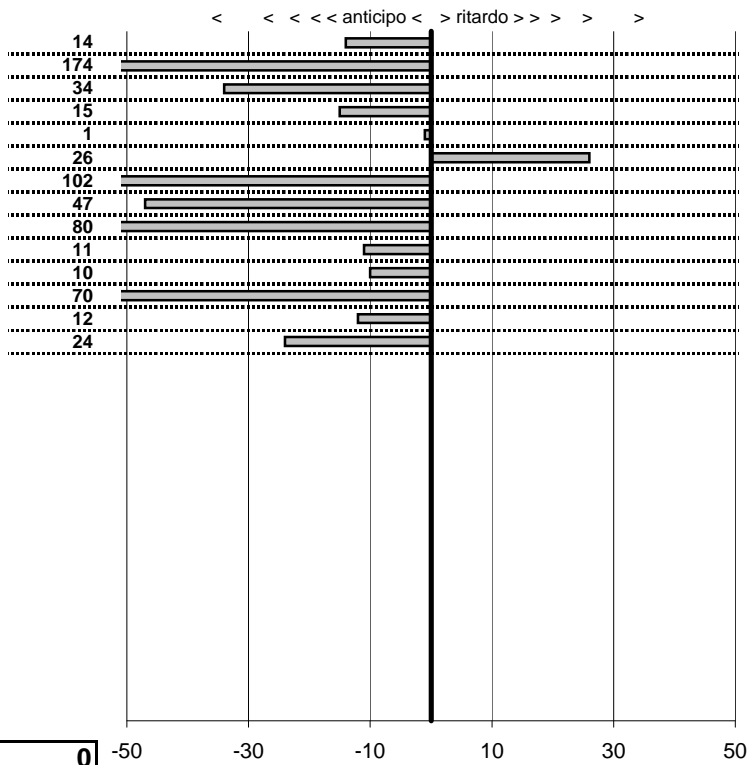

tempi e classifiche disponibili su [www.cronoviterbo.net](http://www.cronoviterbo.net)

- Cronologi - Penalità - Statistiche -  
**Cristaudo A.** **26**

**25** in classifica

prova	t.imposto	start	stop	t.netto
PC1-Kart-1	0:00:14,00	00:00:00,00	00:00:13,86	0:00:13,86
PC2-Kart-1	0:00:12,00	00:00:00,00	00:00:10,26	0:00:10,26
PC3-Kart-1	0:00:10,00	00:00:00,00	00:00:09,66	0:00:09,66
PC4-Kart-1	0:00:08,00	00:00:00,00	00:00:07,85	0:00:07,85
PC5-Kart-1	0:00:14,00	00:00:00,00	00:00:13,99	0:00:13,99
PC6-Kart-1	0:00:08,00	00:00:00,00	00:00:08,26	0:00:08,26
PC7-Kart-1	0:00:10,00	00:00:00,00	00:00:08,98	0:00:08,98
PC8-Kart-2	0:00:14,00	00:00:00,00	00:00:13,53	0:00:13,53
PC9-Kart-2	0:00:12,00	00:00:00,00	00:00:11,20	0:00:11,20
PC10-Kart-2	0:00:10,00	00:00:00,00	00:00:09,89	0:00:09,89
PC11-Kart-2	0:00:08,00	00:00:00,00	00:00:07,90	0:00:07,90
PC12-Kart-2	0:00:14,00	00:00:00,00	00:00:13,30	0:00:13,30
PC13-Kart-2	0:00:08,00	00:00:00,00	00:00:07,88	0:00:07,88
PC14-Kart-2	0:00:10,00	00:00:00,00	00:00:09,76	0:00:09,76