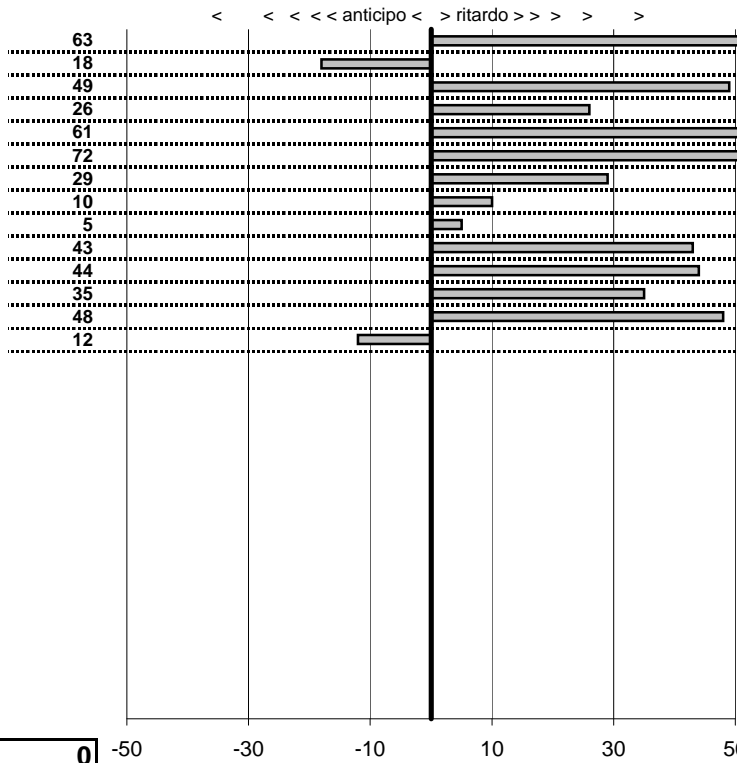

tempi e classifiche disponibili su [www.cronoviterbo.net](http://www.cronoviterbo.net)

**- Cronologi - Penalità - Statistiche -**  
 Bizzari C.  
 Lancia Fulvia

**40**

**22** in classifica

prova	t.imposto	start	stop	t.netto
PC1-Kart-1	0:00:14,00	00:00:00,00	00:00:14,63	0:00:14,63
PC2-Kart-1	0:00:12,00	00:00:00,00	00:00:11,82	0:00:11,82
PC3-Kart-1	0:00:10,00	00:00:00,00	00:00:10,49	0:00:10,49
PC4-Kart-1	0:00:08,00	00:00:00,00	00:00:08,26	0:00:08,26
PC5-Kart-1	0:00:14,00	00:00:00,00	00:00:14,61	0:00:14,61
PC6-Kart-1	0:00:08,00	00:00:00,00	00:00:08,72	0:00:08,72
PC7-Kart-1	0:00:10,00	00:00:00,00	00:00:10,29	0:00:10,29
PC8-Kart-2	0:00:14,00	00:00:00,00	00:00:14,10	0:00:14,10
PC9-Kart-2	0:00:12,00	00:00:00,00	00:00:12,05	0:00:12,05
PC10-Kart-2	0:00:10,00	00:00:00,00	00:00:10,43	0:00:10,43
PC11-Kart-2	0:00:08,00	00:00:00,00	00:00:08,44	0:00:08,44
PC12-Kart-2	0:00:14,00	00:00:00,00	00:00:14,35	0:00:14,35
PC13-Kart-2	0:00:08,00	00:00:00,00	00:00:08,48	0:00:08,48
PC14-Kart-2	0:00:10,00	00:00:00,00	00:00:09,88	0:00:09,88