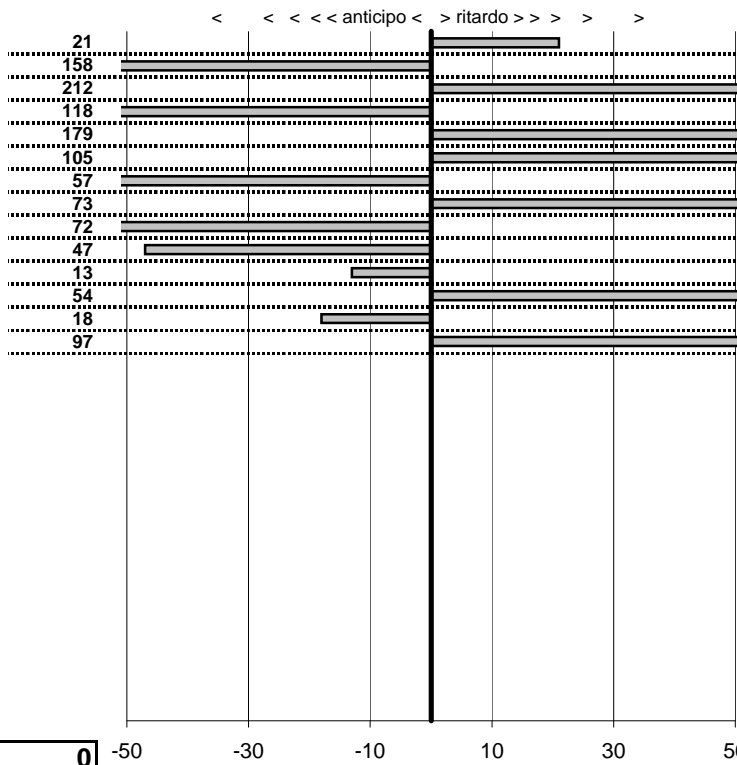

tempi e classifiche disponibili su [www.cronoviterbo.net](http://www.cronoviterbo.net)

- Cronologi - Penalità - Statistiche -

**Marrcori M.**  
**Fiat Balilla**

**22**

**34** in classifica

prova	t.imposto	start	stop	t.netto
PC1-Kart-1	0:00:14,00	00:00:00,00	00:00:14,21	0:00:14,21
PC2-Kart-1	0:00:12,00	00:00:00,00	00:00:10,42	0:00:10,42
PC3-Kart-1	0:00:10,00	00:00:00,00	00:00:12,12	0:00:12,12
PC4-Kart-1	0:00:08,00	00:00:00,00	00:00:06,82	0:00:06,82
PC5-Kart-1	0:00:14,00	00:00:00,00	00:00:15,79	0:00:15,79
PC6-Kart-1	0:00:08,00	00:00:00,00	00:00:09,05	0:00:09,05
PC7-Kart-1	0:00:10,00	00:00:00,00	00:00:09,43	0:00:09,43
PC8-Kart-2	0:00:14,00	00:00:00,00	00:00:14,73	0:00:14,73
PC9-Kart-2	0:00:12,00	00:00:00,00	00:00:11,28	0:00:11,28
PC10-Kart-2	0:00:10,00	00:00:00,00	00:00:09,53	0:00:09,53
PC11-Kart-2	0:00:08,00	00:00:00,00	00:00:07,87	0:00:07,87
PC12-Kart-2	0:00:14,00	00:00:00,00	00:00:14,54	0:00:14,54
PC13-Kart-2	0:00:08,00	00:00:00,00	00:00:07,82	0:00:07,82
PC14-Kart-2	0:00:10,00	00:00:00,00	00:00:10,97	0:00:10,97