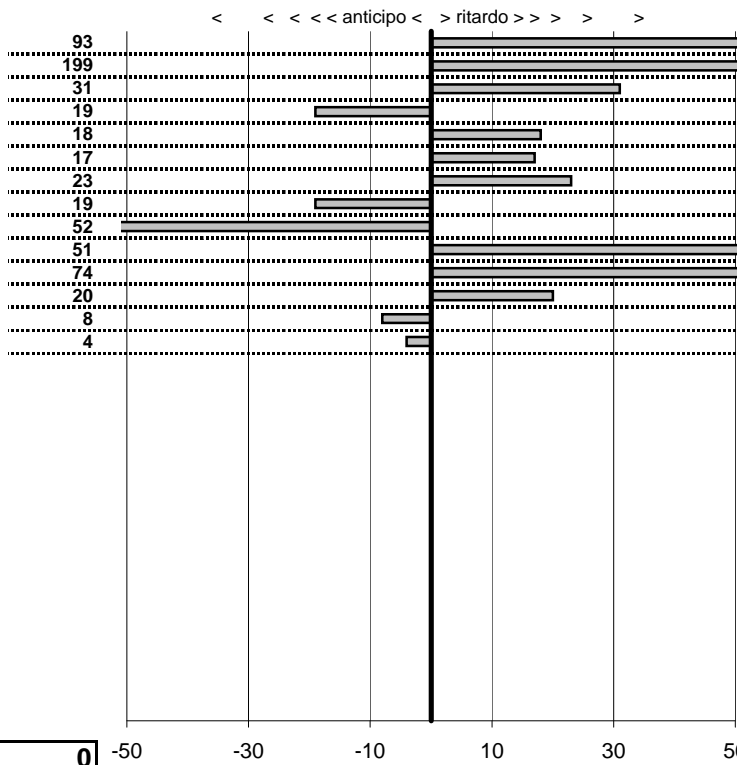

Dream Engine
2 Festa delle Donne
Grotte S. Stefano 8 Marzo 2009

tempi e classifiche disponibili su www.cronoviterbo.net

- Cronologi - Penalità - Statistiche -

Laureti L. **10**
Fiat 500

26 in classifica

prova	t.imposto	start	stop	t.netto
PC1-Kart-1	0:00:14,00	00:00:00,00	00:00:14,93	0:00:14,93
PC2-Kart-1	0:00:12,00	00:00:00,00	00:00:13,99	0:00:13,99
PC3-Kart-1	0:00:10,00	00:00:00,00	00:00:10,31	0:00:10,31
PC4-Kart-1	0:00:08,00	00:00:00,00	00:00:07,81	0:00:07,81
PC5-Kart-1	0:00:14,00	00:00:00,00	00:00:14,18	0:00:14,18
PC6-Kart-1	0:00:08,00	00:00:00,00	00:00:08,17	0:00:08,17
PC7-Kart-1	0:00:10,00	00:00:00,00	00:00:10,23	0:00:10,23
PC8-Kart-2	0:00:14,00	00:00:00,00	00:00:13,81	0:00:13,81
PC9-Kart-2	0:00:12,00	00:00:00,00	00:00:11,48	0:00:11,48
PC10-Kart-2	0:00:10,00	00:00:00,00	00:00:10,51	0:00:10,51
PC11-Kart-2	0:00:08,00	00:00:00,00	00:00:08,74	0:00:08,74
PC12-Kart-2	0:00:14,00	00:00:00,00	00:00:14,20	0:00:14,20
PC13-Kart-2	0:00:08,00	00:00:00,00	00:00:07,92	0:00:07,92
PC14-Kart-2	0:00:10,00	00:00:00,00	00:00:09,96	0:00:09,96

SOMMA PENALITA'	628
MEDIA PENALITA'	44,9

ALTRE PENALITA'	0
TOTALE PENALITA'	628

Elaborazione dati a cura di CRONOVITERBO