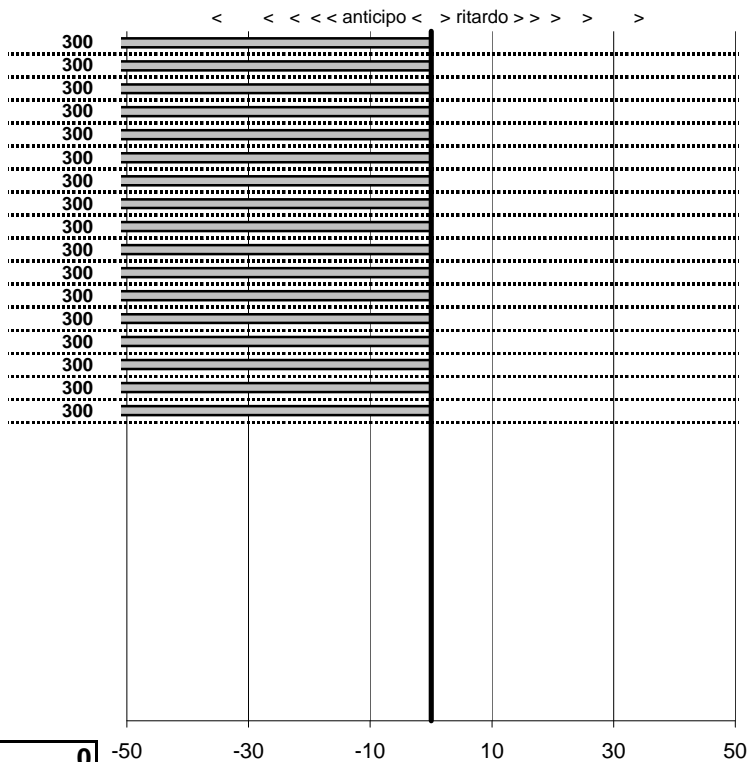

tempi e classifiche disponibili su www.cronoviterbo.net

- Cronologi - Penalità - Statistiche -

Natalini Gioacchino-Bizzarri Lina
 Lancia Coupè

29

0 in classifica

prova	t.imposto	start	stop	t.netto
PC1-Fregene-1	0:00:11,00	00:00:00,00	00:00:00,00	0:00:00,00
PC2-Fregene-2	0:00:14,00	00:00:00,00	00:00:00,00	0:00:00,00
PC3-Fregene-3	0:00:09,00	00:00:00,00	00:00:00,00	0:00:00,00
PC4-Fregene-4	0:00:09,00	00:00:00,00	00:00:00,00	0:00:00,00
PC5-Fregene-5	0:00:15,00	00:00:00,00	00:00:00,00	0:00:00,00
PC6-Maccarese-1	0:00:09,00	00:00:00,00	00:00:00,00	0:00:00,00
PC7-Maccarese-2	0:00:12,00	00:00:00,00	00:00:00,00	0:00:00,00
PC8-Maccarese-3	0:00:10,00	00:00:00,00	00:00:00,00	0:00:00,00
PC9-Maccarese-4	0:00:10,00	00:00:00,00	00:00:00,00	0:00:00,00
PC10-Maccarese-5	0:00:16,00	00:00:00,00	00:00:00,00	0:00:00,00
PC11-Piazzale Lido-1	0:00:09,00	00:00:00,00	00:00:00,00	0:00:00,00
PC12-Piazzale Lido-2	0:00:16,00	00:00:00,00	00:00:00,00	0:00:00,00
PC13-Piazzale Lido-3	0:00:11,00	00:00:00,00	00:00:00,00	0:00:00,00
PC14-Ristorante-1	0:00:15,00	00:00:00,00	00:00:00,00	0:00:00,00
PC15-Ristorante-2	0:00:12,00	00:00:00,00	00:00:00,00	0:00:00,00
PC16-Ristorante-3	0:00:10,00	00:00:00,00	00:00:00,00	0:00:00,00
PC17-Ristorante-4	0:00:16,00	00:00:00,00	00:00:00,00	0:00:00,00