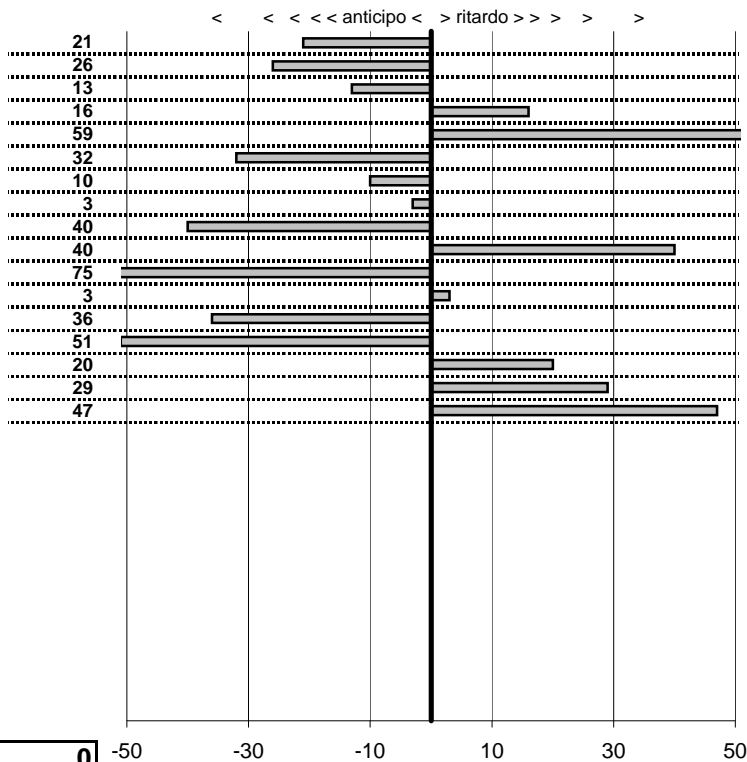

tempi e classifiche disponibili su www.cronoviterbo.net

- Cronologi - Penalità - Statistiche -

Russo Alessandro-Speziali Cristiana
Chevrolet Camaro

33

11 in classifica

prova	t.imposto	start	stop	t.netto
PC1-Fregene-1	0:00:11,00	00:00:00,00	00:00:10,79	0:00:10,79
PC2-Fregene-2	0:00:14,00	00:00:00,00	00:00:13,74	0:00:13,74
PC3-Fregene-3	0:00:09,00	00:00:00,00	00:00:08,87	0:00:08,87
PC4-Fregene-4	0:00:09,00	00:00:00,00	00:00:09,16	0:00:09,16
PC5-Fregene-5	0:00:15,00	00:00:00,00	00:00:15,59	0:00:15,59
PC6-Maccarese-1	0:00:09,00	00:00:00,00	00:00:08,68	0:00:08,68
PC7-Maccarese-2	0:00:12,00	00:00:00,00	00:00:11,90	0:00:11,90
PC8-Maccarese-3	0:00:10,00	00:00:00,00	00:00:09,97	0:00:09,97
PC9-Maccarese-4	0:00:10,00	00:00:00,00	00:00:09,60	0:00:09,60
PC10-Maccarese-5	0:00:16,00	00:00:00,00	00:00:16,40	0:00:16,40
PC11-Piazzale Lido-1	0:00:09,00	00:00:00,00	00:00:08,25	0:00:08,25
PC12-Piazzale Lido-2	0:00:16,00	00:00:00,00	00:00:16,03	0:00:16,03
PC13-Piazzale Lido-3	0:00:11,00	00:00:00,00	00:00:10,64	0:00:10,64
PC14-Ristorante-1	0:00:15,00	00:00:00,00	00:00:14,49	0:00:14,49
PC15-Ristorante-2	0:00:12,00	00:00:00,00	00:00:12,20	0:00:12,20
PC16-Ristorante-3	0:00:10,00	00:00:00,00	00:00:10,29	0:00:10,29
PC17-Ristorante-4	0:00:16,00	00:00:00,00	00:00:16,47	0:00:16,47

SOMMA PENALITA' **521**
MEDIA PENALITA' **30,6**

ALTRE PENALITA' **0**
TOTALE PENALITA' **703**

Elaborazione dati a cura di CRONOVITERBO