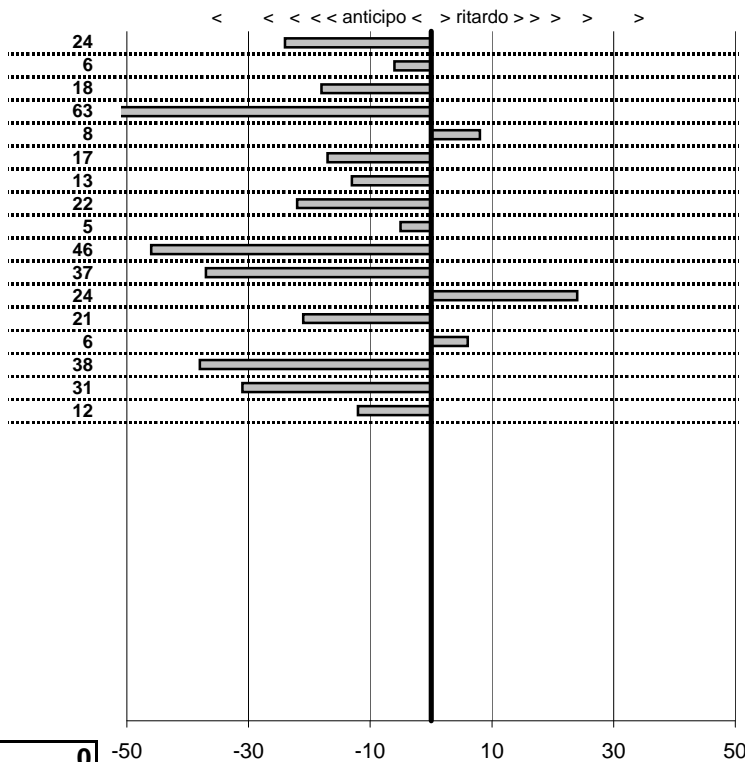

- Cronologi - Penalità - Statistiche -

Cesetti Giorgio-Veralli Anna
 Morris Minor 1000 Saloon

25

10 in classifica

prova	t.imposto	start	stop	t.netto
PC1-Fregene-1	0:00:11,00	00:00:00,00	00:00:10,76	0:00:10,76
PC2-Fregene-2	0:00:14,00	00:00:00,00	00:00:13,94	0:00:13,94
PC3-Fregene-3	0:00:09,00	00:00:00,00	00:00:08,82	0:00:08,82
PC4-Fregene-4	0:00:09,00	00:00:00,00	00:00:08,37	0:00:08,37
PC5-Fregene-5	0:00:15,00	00:00:00,00	00:00:15,08	0:00:15,08
PC6-Maccarese-1	0:00:09,00	00:00:00,00	00:00:08,83	0:00:08,83
PC7-Maccarese-2	0:00:12,00	00:00:00,00	00:00:11,87	0:00:11,87
PC8-Maccarese-3	0:00:10,00	00:00:00,00	00:00:09,78	0:00:09,78
PC9-Maccarese-4	0:00:10,00	00:00:00,00	00:00:09,95	0:00:09,95
PC10-Maccarese-5	0:00:16,00	00:00:00,00	00:00:15,54	0:00:15,54
PC11-Piazzale Lido-1	0:00:09,00	00:00:00,00	00:00:08,63	0:00:08,63
PC12-Piazzale Lido-2	0:00:16,00	00:00:00,00	00:00:16,24	0:00:16,24
PC13-Piazzale Lido-3	0:00:11,00	00:00:00,00	00:00:10,79	0:00:10,79
PC14-Ristorante-1	0:00:15,00	00:00:00,00	00:00:15,06	0:00:15,06
PC15-Ristorante-2	0:00:12,00	00:00:00,00	00:00:11,62	0:00:11,62
PC16-Ristorante-3	0:00:10,00	00:00:00,00	00:00:09,69	0:00:09,69
PC17-Ristorante-4	0:00:16,00	00:00:00,00	00:00:15,88	0:00:15,88