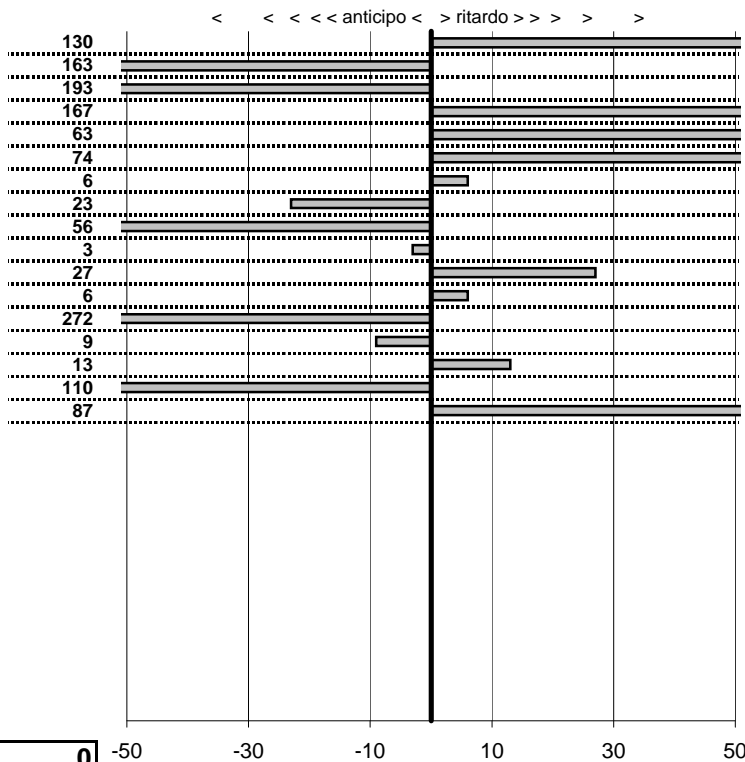

tempi e classifiche disponibili su www.cronoviterbo.net

- Cronologi - Penalità - Statistiche -

Apa Agostino-Otello Sollazzo
 Fiat Giannini TV

26

25 in classifica

prova	t.imposto	start	stop	t.netto
PC1-Fregene-1	0:00:11,00	00:00:00,00	00:00:12,30	0:00:12,30
PC2-Fregene-2	0:00:14,00	00:00:00,00	00:00:12,37	0:00:12,37
PC3-Fregene-3	0:00:09,00	00:00:00,00	00:00:07,07	0:00:07,07
PC4-Fregene-4	0:00:09,00	00:00:00,00	00:00:10,67	0:00:10,67
PC5-Fregene-5	0:00:15,00	00:00:00,00	00:00:15,63	0:00:15,63
PC6-Maccarese-1	0:00:09,00	00:00:00,00	00:00:09,74	0:00:09,74
PC7-Maccarese-2	0:00:12,00	00:00:00,00	00:00:12,06	0:00:12,06
PC8-Maccarese-3	0:00:10,00	00:00:00,00	00:00:09,77	0:00:09,77
PC9-Maccarese-4	0:00:10,00	00:00:00,00	00:00:09,44	0:00:09,44
PC10-Maccarese-5	0:00:16,00	00:00:00,00	00:00:15,97	0:00:15,97
PC11-Piazzale Lido-1	0:00:09,00	00:00:00,00	00:00:09,27	0:00:09,27
PC12-Piazzale Lido-2	0:00:16,00	00:00:00,00	00:00:16,06	0:00:16,06
PC13-Piazzale Lido-3	0:00:11,00	00:00:00,00	00:00:08,28	0:00:08,28
PC14-Ristorante-1	0:00:15,00	00:00:00,00	00:00:14,91	0:00:14,91
PC15-Ristorante-2	0:00:12,00	00:00:00,00	00:00:12,13	0:00:12,13
PC16-Ristorante-3	0:00:10,00	00:00:00,00	00:00:08,90	0:00:08,90
PC17-Ristorante-4	0:00:16,00	00:00:00,00	00:00:16,87	0:00:16,87