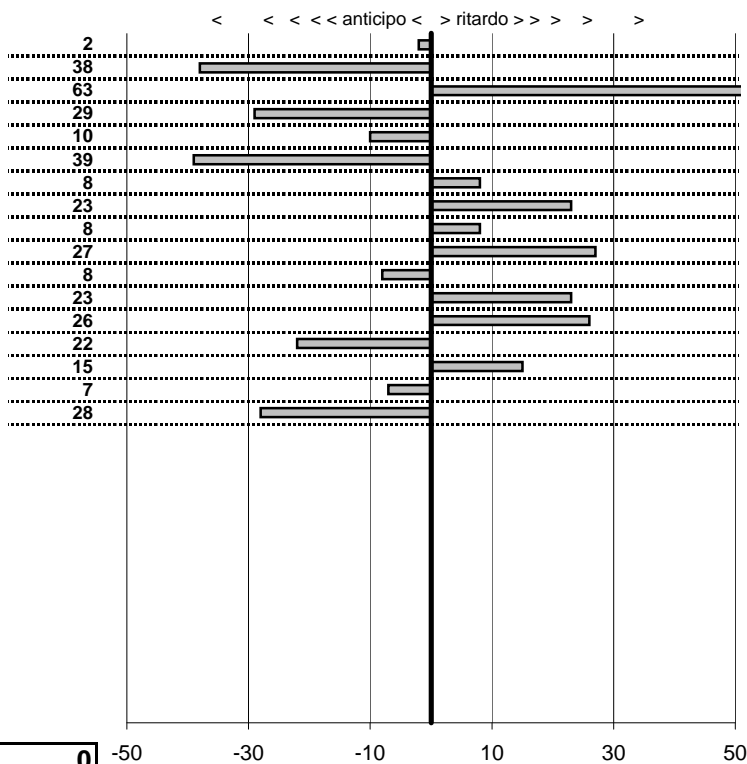

tempi e classifiche disponibili su www.cronoviterbo.net

- Cronologi - Penalità - Statistiche -

Cerrone Stefano-Pompili Patrizia
Jaguar XK 140

41

8 in classifica

prova	t.imposto	start	stop	t.netto
PC1-Fregene-1	0:00:11,00	00:00:00,00	00:00:10,98	0:00:10,98
PC2-Fregene-2	0:00:14,00	00:00:00,00	00:00:13,62	0:00:13,62
PC3-Fregene-3	0:00:09,00	00:00:00,00	00:00:09,63	0:00:09,63
PC4-Fregene-4	0:00:09,00	00:00:00,00	00:00:08,71	0:00:08,71
PC5-Fregene-5	0:00:15,00	00:00:00,00	00:00:14,90	0:00:14,90
PC6-Maccarese-1	0:00:09,00	00:00:00,00	00:00:08,61	0:00:08,61
PC7-Maccarese-2	0:00:12,00	00:00:00,00	00:00:12,08	0:00:12,08
PC8-Maccarese-3	0:00:10,00	00:00:00,00	00:00:10,23	0:00:10,23
PC9-Maccarese-4	0:00:10,00	00:00:00,00	00:00:10,08	0:00:10,08
PC10-Maccarese-5	0:00:16,00	00:00:00,00	00:00:16,27	0:00:16,27
PC11-Piazzale Lido-1	0:00:09,00	00:00:00,00	00:00:08,92	0:00:08,92
PC12-Piazzale Lido-2	0:00:16,00	00:00:00,00	00:00:16,23	0:00:16,23
PC13-Piazzale Lido-3	0:00:11,00	00:00:00,00	00:00:11,26	0:00:11,26
PC14-Ristorante-1	0:00:15,00	00:00:00,00	00:00:14,78	0:00:14,78
PC15-Ristorante-2	0:00:12,00	00:00:00,00	00:00:12,15	0:00:12,15
PC16-Ristorante-3	0:00:10,00	00:00:00,00	00:00:09,93	0:00:09,93
PC17-Ristorante-4	0:00:16,00	00:00:00,00	00:00:15,72	0:00:15,72

SOMMA PENALITA' **376**
MEDIA PENALITA' **22,1**

ALTRE PENALITA' **0**
TOTALE PENALITA' **479**

Elaborazione dati a cura di CRONOVITERBO