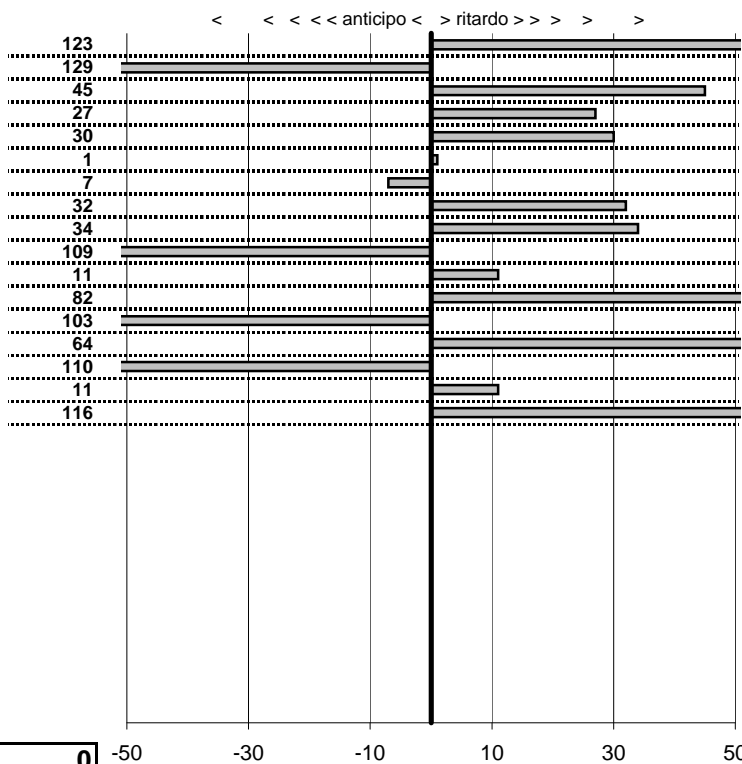

- Cronologi - Penalità - Statistiche -

Fagrelli Giovanni-Fagrelli Francesco
 Porsche 911 Targa

24

20 in classifica

prova	t.imposto	start	stop	t.netto
PC1-Fregene-1	0:00:11,00	00:00:00,00	00:00:12,23	0:00:12,23
PC2-Fregene-2	0:00:14,00	00:00:00,00	00:00:12,71	0:00:12,71
PC3-Fregene-3	0:00:09,00	00:00:00,00	00:00:09,45	0:00:09,45
PC4-Fregene-4	0:00:09,00	00:00:00,00	00:00:09,27	0:00:09,27
PC5-Fregene-5	0:00:15,00	00:00:00,00	00:00:15,30	0:00:15,30
PC6-Maccarese-1	0:00:09,00	00:00:00,00	00:00:09,01	0:00:09,01
PC7-Maccarese-2	0:00:12,00	00:00:00,00	00:00:11,93	0:00:11,93
PC8-Maccarese-3	0:00:10,00	00:00:00,00	00:00:10,32	0:00:10,32
PC9-Maccarese-4	0:00:10,00	00:00:00,00	00:00:10,34	0:00:10,34
PC10-Maccarese-5	0:00:16,00	00:00:00,00	00:00:14,91	0:00:14,91
PC11-Piazzale Lido-1	0:00:09,00	00:00:00,00	00:00:09,11	0:00:09,11
PC12-Piazzale Lido-2	0:00:16,00	00:00:00,00	00:00:16,82	0:00:16,82
PC13-Piazzale Lido-3	0:00:11,00	00:00:00,00	00:00:09,97	0:00:09,97
PC14-Ristorante-1	0:00:15,00	00:00:00,00	00:00:15,64	0:00:15,64
PC15-Ristorante-2	0:00:12,00	00:00:00,00	00:00:10,90	0:00:10,90
PC16-Ristorante-3	0:00:10,00	00:00:00,00	00:00:10,11	0:00:10,11
PC17-Ristorante-4	0:00:16,00	00:00:00,00	00:00:17,16	0:00:17,16