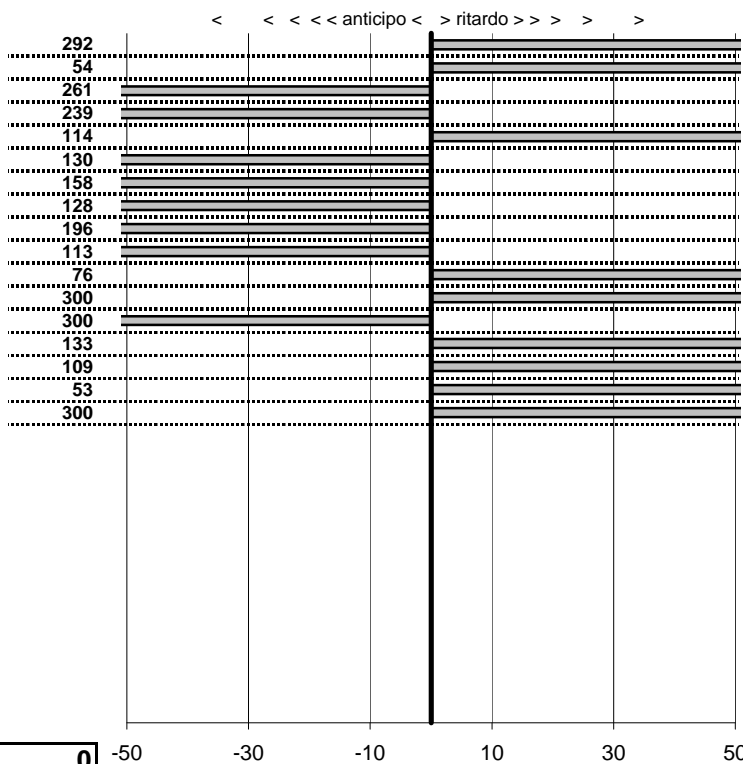

Club Motori D'Altri Tempi
X Trofeo di Carnevale
Fregene 22 Febbraio 2009

tempi e classifiche disponibili su www.cronoviterbo.net

- Cronologi - Penalità - Statistiche -

Verzella Carmine-X
Fiat 1100 E

8

35 in classifica

prova	t.imposto	start	stop	t.netto
PC1-Fregene-1	0:00:11,00	00:00:00,00	00:00:13,92	0:00:13,92
PC2-Fregene-2	0:00:14,00	00:00:00,00	00:00:14,54	0:00:14,54
PC3-Fregene-3	0:00:09,00	00:00:00,00	00:00:06,39	0:00:06,39
PC4-Fregene-4	0:00:09,00	00:00:00,00	00:00:06,61	0:00:06,61
PC5-Fregene-5	0:00:15,00	00:00:00,00	00:00:16,14	0:00:16,14
PC6-Maccarese-1	0:00:09,00	00:00:00,00	00:00:07,70	0:00:07,70
PC7-Maccarese-2	0:00:12,00	00:00:00,00	00:00:10,42	0:00:10,42
PC8-Maccarese-3	0:00:10,00	00:00:00,00	00:00:08,72	0:00:08,72
PC9-Maccarese-4	0:00:10,00	00:00:00,00	00:00:08,04	0:00:08,04
PC10-Maccarese-5	0:00:16,00	00:00:00,00	00:00:14,87	0:00:14,87
PC11-Piazzale Lido-1	0:00:09,00	00:00:00,00	00:00:09,76	0:00:09,76
PC12-Piazzale Lido-2	0:00:16,00	00:00:00,00	00:00:19,99	0:00:19,99
PC13-Piazzale Lido-3	0:00:11,00	00:00:00,00	00:00:07,76	0:00:07,76
PC14-Ristorante-1	0:00:15,00	00:00:00,00	00:00:16,33	0:00:16,33
PC15-Ristorante-2	0:00:12,00	00:00:00,00	00:00:13,09	0:00:13,09
PC16-Ristorante-3	0:00:10,00	00:00:00,00	00:00:10,53	0:00:10,53
PC17-Ristorante-4	0:00:16,00	00:00:00,00	00:00:20,62	0:00:20,62

SOMMA PENALITA' 2.956
MEDIA PENALITA' 173,9

ALTRE PENALITA' 0
TOTALE PENALITA' 3.725

Elaborazione dati a cura di CRONOVITERBO