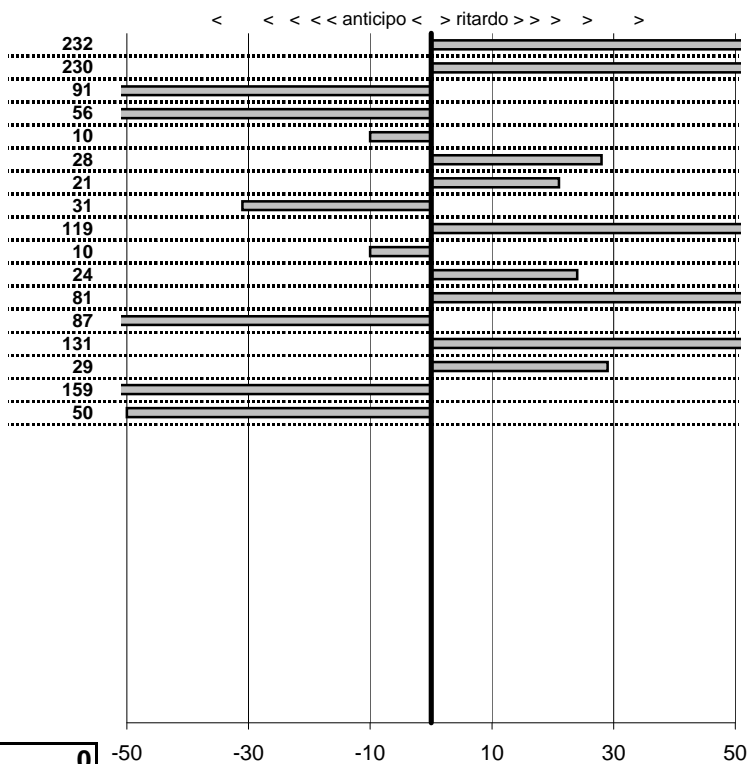

tempi e classifiche disponibili su www.cronoviterbo.net

- Cronologi - Penalità - Statistiche -

Viscione Giorgio-Petri Massimo
 Lancia Fulvia Coupè

22

24 in classifica

prova	t.imposto	start	stop	t.netto
PC1-Fregene-1	0:00:11,00	00:00:00,00	00:00:13,32	0:00:13,32
PC2-Fregene-2	0:00:14,00	00:00:00,00	00:00:16,30	0:00:16,30
PC3-Fregene-3	0:00:09,00	00:00:00,00	00:00:08,09	0:00:08,09
PC4-Fregene-4	0:00:09,00	00:00:00,00	00:00:08,44	0:00:08,44
PC5-Fregene-5	0:00:15,00	00:00:00,00	00:00:14,90	0:00:14,90
PC6-Maccarese-1	0:00:09,00	00:00:00,00	00:00:09,28	0:00:09,28
PC7-Maccarese-2	0:00:12,00	00:00:00,00	00:00:12,21	0:00:12,21
PC8-Maccarese-3	0:00:10,00	00:00:00,00	00:00:09,69	0:00:09,69
PC9-Maccarese-4	0:00:10,00	00:00:00,00	00:00:11,19	0:00:11,19
PC10-Maccarese-5	0:00:16,00	00:00:00,00	00:00:15,90	0:00:15,90
PC11-Piazzale Lido-1	0:00:09,00	00:00:00,00	00:00:09,24	0:00:09,24
PC12-Piazzale Lido-2	0:00:16,00	00:00:00,00	00:00:16,81	0:00:16,81
PC13-Piazzale Lido-3	0:00:11,00	00:00:00,00	00:00:10,13	0:00:10,13
PC14-Ristorante-1	0:00:15,00	00:00:00,00	00:00:16,31	0:00:16,31
PC15-Ristorante-2	0:00:12,00	00:00:00,00	00:00:12,29	0:00:12,29
PC16-Ristorante-3	0:00:10,00	00:00:00,00	00:00:08,41	0:00:08,41
PC17-Ristorante-4	0:00:16,00	00:00:00,00	00:00:15,50	0:00:15,50