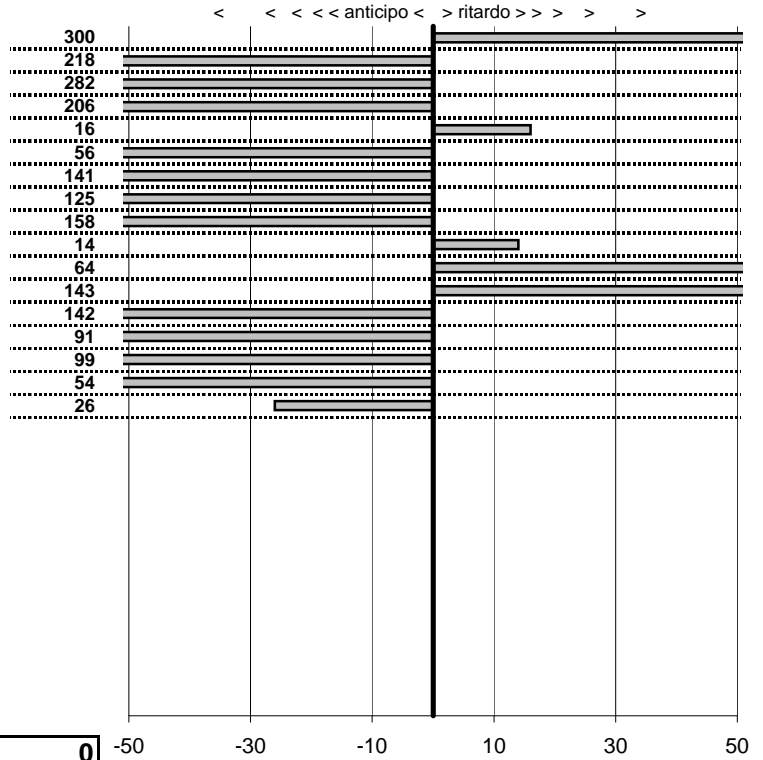

- Cronologi - Penalità - Statistiche -

Mancori Massimo-X
 Balilla

7

28 in classifica

prova	t.imposto	start	stop	t.netto
PC1-Fregene-1	0:00:11,00	00:00:00,00	00:00:14,14	0:00:14,14
PC2-Fregene-2	0:00:14,00	00:00:00,00	00:00:11,82	0:00:11,82
PC3-Fregene-3	0:00:09,00	00:00:00,00	00:00:06,18	0:00:06,18
PC4-Fregene-4	0:00:09,00	00:00:00,00	00:00:06,94	0:00:06,94
PC5-Fregene-5	0:00:15,00	00:00:00,00	00:00:15,16	0:00:15,16
PC6-Maccarese-1	0:00:09,00	00:00:00,00	00:00:08,44	0:00:08,44
PC7-Maccarese-2	0:00:12,00	00:00:00,00	00:00:10,59	0:00:10,59
PC8-Maccarese-3	0:00:10,00	00:00:00,00	00:00:08,75	0:00:08,75
PC9-Maccarese-4	0:00:10,00	00:00:00,00	00:00:08,42	0:00:08,42
PC10-Maccarese-5	0:00:16,00	00:00:00,00	00:00:16,14	0:00:16,14
PC11-Piazzale Lido-1	0:00:09,00	00:00:00,00	00:00:09,64	0:00:09,64
PC12-Piazzale Lido-2	0:00:16,00	00:00:00,00	00:00:17,43	0:00:17,43
PC13-Piazzale Lido-3	0:00:11,00	00:00:00,00	00:00:09,58	0:00:09,58
PC14-Ristorante-1	0:00:15,00	00:00:00,00	00:00:14,09	0:00:14,09
PC15-Ristorante-2	0:00:12,00	00:00:00,00	00:00:11,01	0:00:11,01
PC16-Ristorante-3	0:00:10,00	00:00:00,00	00:00:09,46	0:00:09,46
PC17-Ristorante-4	0:00:16,00	00:00:00,00	00:00:15,74	0:00:15,74