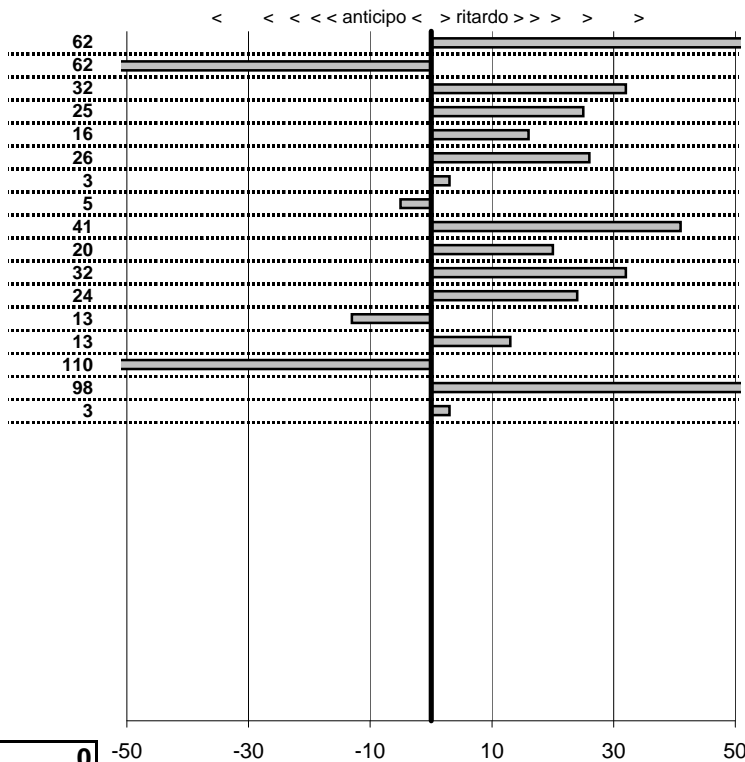

tempi e classifiche disponibili su www.cronoviterbo.net

- Cronologi - Penalità - Statistiche -

Buzzerio Giorgio-Di Leo Maria
Lancia Fulvia Berlina

20

13 in classifica

prova	t.imposto	start	stop	t.netto
PC1-Fregene-1	0:00:11,00	00:00:00,00	00:00:11,62	0:00:11,62
PC2-Fregene-2	0:00:14,00	00:00:00,00	00:00:13,38	0:00:13,38
PC3-Fregene-3	0:00:09,00	00:00:00,00	00:00:09,32	0:00:09,32
PC4-Fregene-4	0:00:09,00	00:00:00,00	00:00:09,25	0:00:09,25
PC5-Fregene-5	0:00:15,00	00:00:00,00	00:00:15,16	0:00:15,16
PC6-Maccarese-1	0:00:09,00	00:00:00,00	00:00:09,26	0:00:09,26
PC7-Maccarese-2	0:00:12,00	00:00:00,00	00:00:12,03	0:00:12,03
PC8-Maccarese-3	0:00:10,00	00:00:00,00	00:00:09,95	0:00:09,95
PC9-Maccarese-4	0:00:10,00	00:00:00,00	00:00:10,41	0:00:10,41
PC10-Maccarese-5	0:00:16,00	00:00:00,00	00:00:16,20	0:00:16,20
PC11-Piazzale Lido-1	0:00:09,00	00:00:00,00	00:00:09,32	0:00:09,32
PC12-Piazzale Lido-2	0:00:16,00	00:00:00,00	00:00:16,24	0:00:16,24
PC13-Piazzale Lido-3	0:00:11,00	00:00:00,00	00:00:10,87	0:00:10,87
PC14-Ristorante-1	0:00:15,00	00:00:00,00	00:00:15,13	0:00:15,13
PC15-Ristorante-2	0:00:12,00	00:00:00,00	00:00:10,90	0:00:10,90
PC16-Ristorante-3	0:00:10,00	00:00:00,00	00:00:10,98	0:00:10,98
PC17-Ristorante-4	0:00:16,00	00:00:00,00	00:00:16,03	0:00:16,03

SOMMA PENALITA' 585
MEDIA PENALITA' 34,4

ALTRE PENALITA' 0
TOTALE PENALITA' 787

Elaborazione dati a cura di CRONOVITERBO