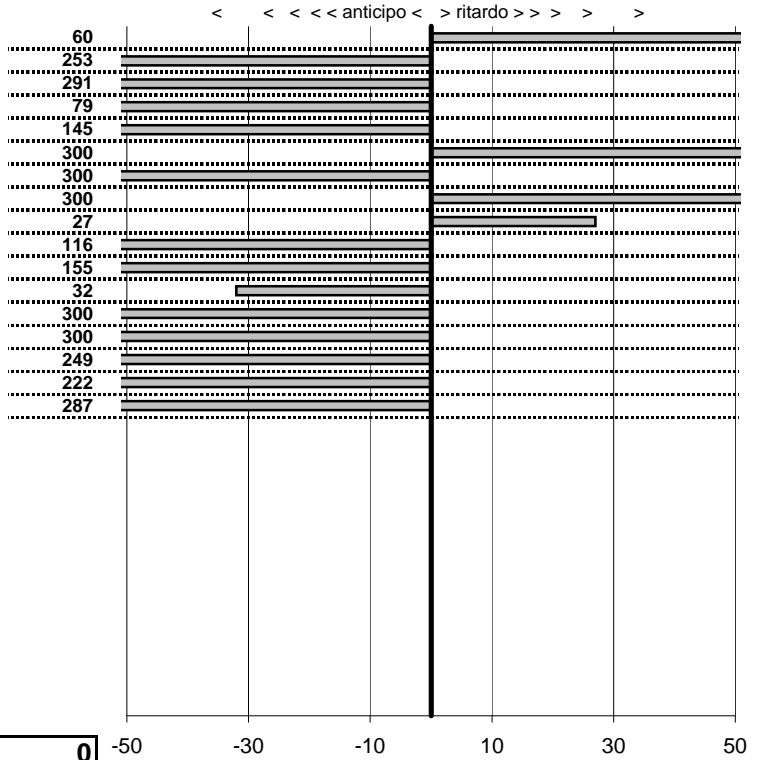

tempi e classifiche disponibili su www.cronoviterbo.net

- Cronologi - Penalità - Statistiche -

D'Alonzo Manuel-X
 Fiat 600 D

6

37 in classifica

prova	t.imposto	start	stop	t.netto
PC1-Fregene-1	0:00:11,00	00:00:00,00	00:00:11,60	0:00:11,60
PC2-Fregene-2	0:00:14,00	00:00:00,00	00:00:11,47	0:00:11,47
PC3-Fregene-3	0:00:09,00	00:00:00,00	00:00:06,09	0:00:06,09
PC4-Fregene-4	0:00:09,00	00:00:00,00	00:00:08,21	0:00:08,21
PC5-Fregene-5	0:00:15,00	00:00:00,00	00:00:13,55	0:00:13,55
PC6-Maccarese-1	0:00:09,00	00:00:00,00	00:00:13,32	0:00:13,32
PC7-Maccarese-2	0:00:12,00	00:00:00,00	00:00:06,95	0:00:06,95
PC8-Maccarese-3	0:00:10,00	00:00:00,00	00:00:15,71	0:00:15,71
PC9-Maccarese-4	0:00:10,00	00:00:00,00	00:00:10,27	0:00:10,27
PC10-Maccarese-5	0:00:16,00	00:00:00,00	00:00:14,84	0:00:14,84
PC11-Piazzale Lido-1	0:00:09,00	00:00:00,00	00:00:07,45	0:00:07,45
PC12-Piazzale Lido-2	0:00:16,00	00:00:00,00	00:00:15,68	0:00:15,68
PC13-Piazzale Lido-3	0:00:11,00	00:00:00,00	00:00:07,68	0:00:07,68
PC14-Ristorante-1	0:00:15,00	00:00:00,00	00:00:11,13	0:00:11,13
PC15-Ristorante-2	0:00:12,00	00:00:00,00	00:00:09,51	0:00:09,51
PC16-Ristorante-3	0:00:10,00	00:00:00,00	00:00:07,78	0:00:07,78
PC17-Ristorante-4	0:00:16,00	00:00:00,00	00:00:13,13	0:00:13,13