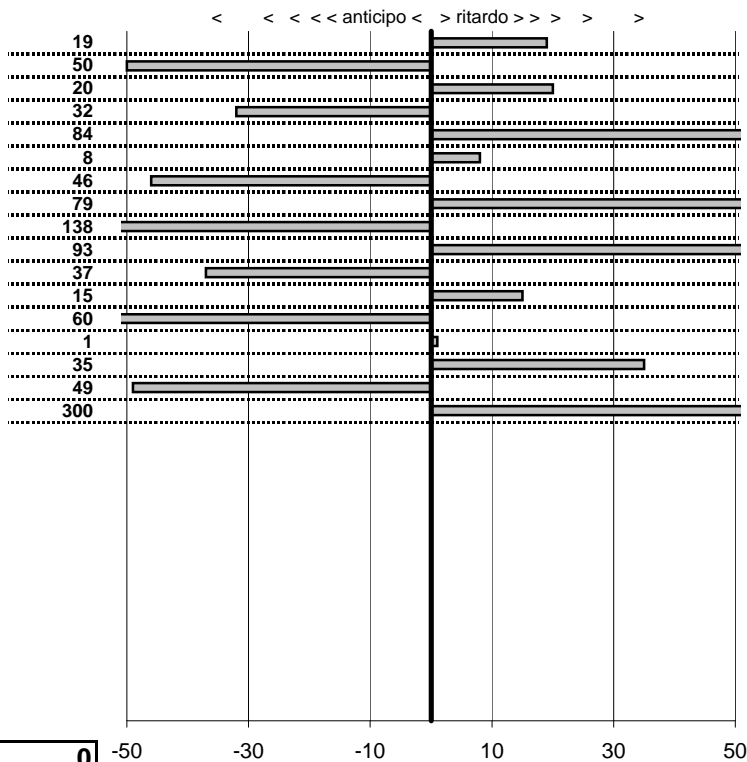

1

21 in classifica

prova	t.imposto	start	stop	t.netto
PC1-Fregene-1	0:00:11,00	00:00:00,00	00:00:11,19	0:00:11,19
PC2-Fregene-2	0:00:14,00	00:00:00,00	00:00:13,50	0:00:13,50
PC3-Fregene-3	0:00:09,00	00:00:00,00	00:00:09,20	0:00:09,20
PC4-Fregene-4	0:00:09,00	00:00:00,00	00:00:08,68	0:00:08,68
PC5-Fregene-5	0:00:15,00	00:00:00,00	00:00:15,84	0:00:15,84
PC6-Maccarese-1	0:00:09,00	00:00:00,00	00:00:09,08	0:00:09,08
PC7-Maccarese-2	0:00:12,00	00:00:00,00	00:00:11,54	0:00:11,54
PC8-Maccarese-3	0:00:10,00	00:00:00,00	00:00:10,79	0:00:10,79
PC9-Maccarese-4	0:00:10,00	00:00:00,00	00:00:08,62	0:00:08,62
PC10-Maccarese-5	0:00:16,00	00:00:00,00	00:00:16,93	0:00:16,93
PC11-Piazzale Lido-1	0:00:09,00	00:00:00,00	00:00:08,63	0:00:08,63
PC12-Piazzale Lido-2	0:00:16,00	00:00:00,00	00:00:16,15	0:00:16,15
PC13-Piazzale Lido-3	0:00:11,00	00:00:00,00	00:00:10,40	0:00:10,40
PC14-Ristorante-1	0:00:15,00	00:00:00,00	00:00:15,01	0:00:15,01
PC15-Ristorante-2	0:00:12,00	00:00:00,00	00:00:12,35	0:00:12,35
PC16-Ristorante-3	0:00:10,00	00:00:00,00	00:00:09,51	0:00:09,51
PC17-Ristorante-4	0:00:16,00	00:00:00,00	00:00:19,87	0:00:19,87