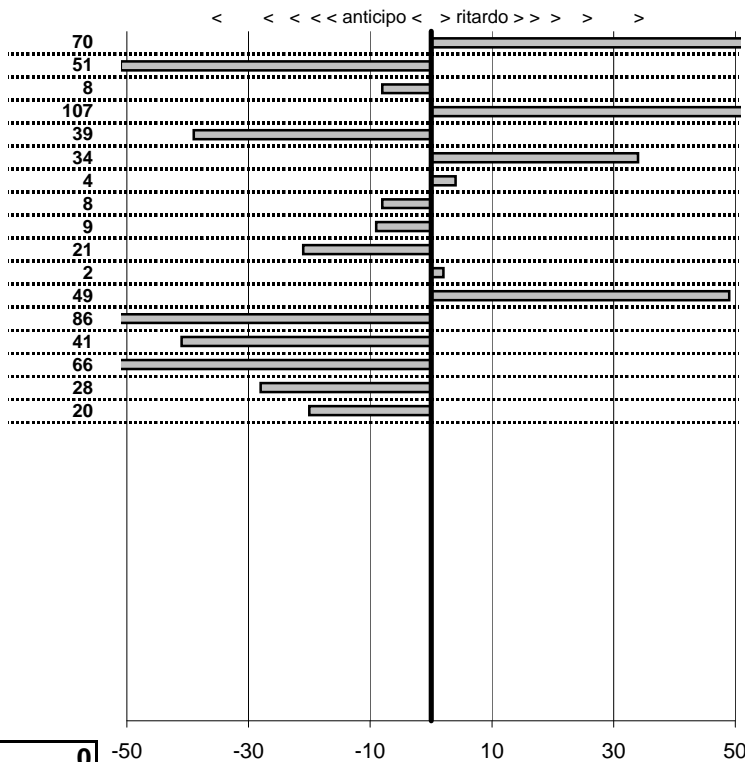

- Cronologi - Penalità - Statistiche -

Paruzza Riccardo-Mancini Rita
 A.R. Giulietta Sprint

10

14 in classifica

prova	t.imposto	start	stop	t.netto
PC1-Fregene-1	0:00:11,00	00:00:00,00	00:00:11,70	0:00:11,70
PC2-Fregene-2	0:00:14,00	00:00:00,00	00:00:13,49	0:00:13,49
PC3-Fregene-3	0:00:09,00	00:00:00,00	00:00:08,92	0:00:08,92
PC4-Fregene-4	0:00:09,00	00:00:00,00	00:00:10,07	0:00:10,07
PC5-Fregene-5	0:00:15,00	00:00:00,00	00:00:14,61	0:00:14,61
PC6-Maccarese-1	0:00:09,00	00:00:00,00	00:00:09,34	0:00:09,34
PC7-Maccarese-2	0:00:12,00	00:00:00,00	00:00:12,04	0:00:12,04
PC8-Maccarese-3	0:00:10,00	00:00:00,00	00:00:09,92	0:00:09,92
PC9-Maccarese-4	0:00:10,00	00:00:00,00	00:00:09,91	0:00:09,91
PC10-Maccarese-5	0:00:16,00	00:00:00,00	00:00:15,79	0:00:15,79
PC11-Piazzale Lido-1	0:00:09,00	00:00:00,00	00:00:09,02	0:00:09,02
PC12-Piazzale Lido-2	0:00:16,00	00:00:00,00	00:00:16,49	0:00:16,49
PC13-Piazzale Lido-3	0:00:11,00	00:00:00,00	00:00:10,14	0:00:10,14
PC14-Ristorante-1	0:00:15,00	00:00:00,00	00:00:14,59	0:00:14,59
PC15-Ristorante-2	0:00:12,00	00:00:00,00	00:00:11,34	0:00:11,34
PC16-Ristorante-3	0:00:10,00	00:00:00,00	00:00:09,72	0:00:09,72
PC17-Ristorante-4	0:00:16,00	00:00:00,00	00:00:15,80	0:00:15,80