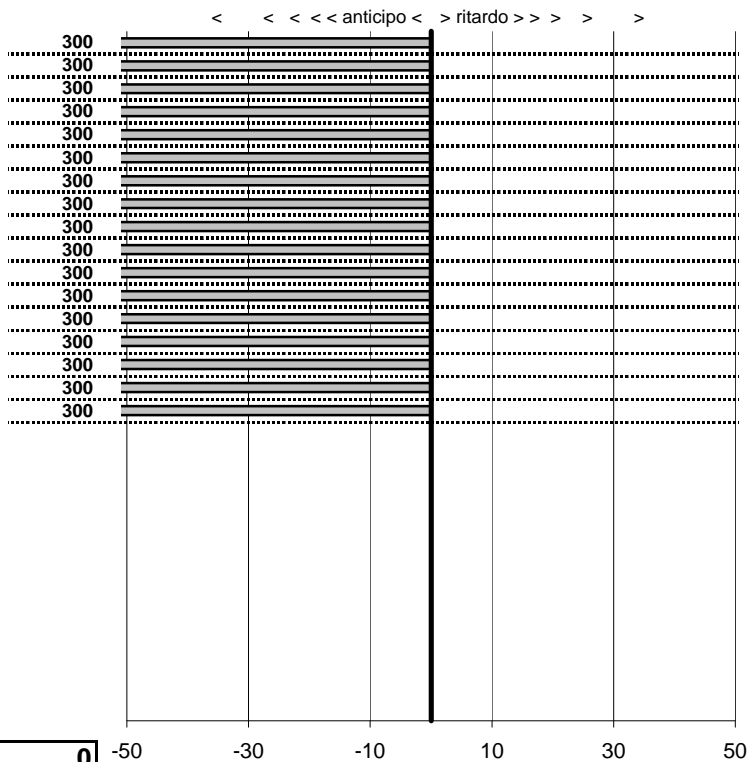

Club Motori D'Altri Tempi
X Trofeo di Carnevale
Fregene 22 Febbraio 2009

tempi e classifiche disponibili su www.cronoviterbo.net

- Cronologi - Penalità - Statistiche -

Vanin Angelo-X
Morris Garage

14

0 in classifica

prova	t.imposto	start	stop	t.netto
PC1-Fregene-1	0:00:11,00	00:00:00,00	00:00:00,00	0:00:00,00
PC2-Fregene-2	0:00:14,00	00:00:00,00	00:00:00,00	0:00:00,00
PC3-Fregene-3	0:00:09,00	00:00:00,00	00:00:00,00	0:00:00,00
PC4-Fregene-4	0:00:09,00	00:00:00,00	00:00:00,00	0:00:00,00
PC5-Fregene-5	0:00:15,00	00:00:00,00	00:00:00,00	0:00:00,00
PC6-Maccarese-1	0:00:09,00	00:00:00,00	00:00:00,00	0:00:00,00
PC7-Maccarese-2	0:00:12,00	00:00:00,00	00:00:00,00	0:00:00,00
PC8-Maccarese-3	0:00:10,00	00:00:00,00	00:00:00,00	0:00:00,00
PC9-Maccarese-4	0:00:10,00	00:00:00,00	00:00:00,00	0:00:00,00
PC10-Maccarese-5	0:00:16,00	00:00:00,00	00:00:00,00	0:00:00,00
PC11-Piazzale Lido-1	0:00:09,00	00:00:00,00	00:00:00,00	0:00:00,00
PC12-Piazzale Lido-2	0:00:16,00	00:00:00,00	00:00:00,00	0:00:00,00
PC13-Piazzale Lido-3	0:00:11,00	00:00:00,00	00:00:00,00	0:00:00,00
PC14-Ristorante-1	0:00:15,00	00:00:00,00	00:00:00,00	0:00:00,00
PC15-Ristorante-2	0:00:12,00	00:00:00,00	00:00:00,00	0:00:00,00
PC16-Ristorante-3	0:00:10,00	00:00:00,00	00:00:00,00	0:00:00,00
PC17-Ristorante-4	0:00:16,00	00:00:00,00	00:00:00,00	0:00:00,00

SOMMA PENALITA' 5.100
MEDIA PENALITA' 300,0

ALTRE PENALITA' 0
TOTALE PENALITA' 5.942

Elaborazione dati a cura di CRONOVITERBO