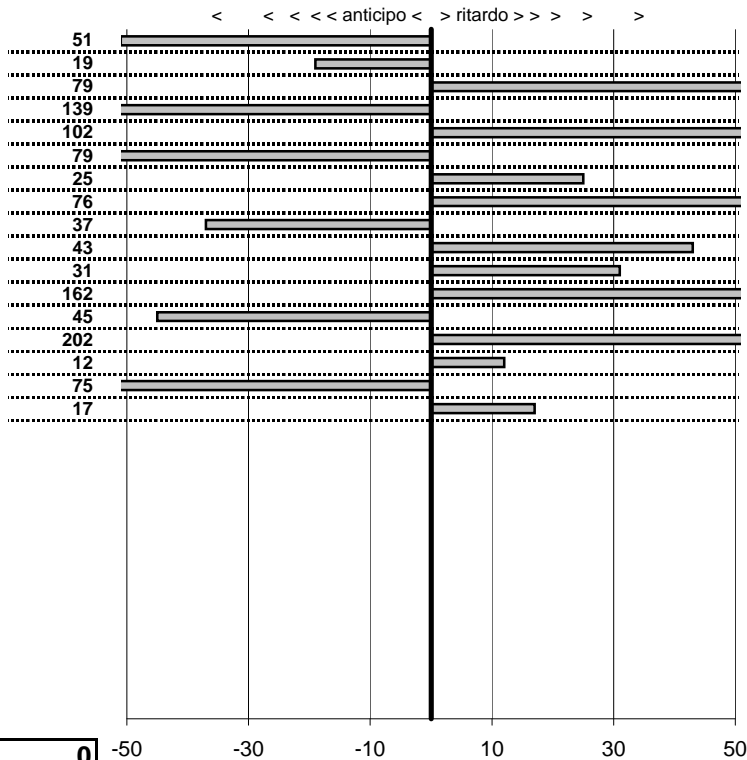

tempi e classifiche disponibili su www.cronoviterbo.net

- Cronologi - Penalità - Statistiche -

Perinelli Alberto-X

16

23 in classifica

prova	t.imposto	start	stop	t.netto
PC1-Fregene-1	0:00:11,00	00:00:00,00	00:00:10,49	0:00:10,49
PC2-Fregene-2	0:00:14,00	00:00:00,00	00:00:13,81	0:00:13,81
PC3-Fregene-3	0:00:09,00	00:00:00,00	00:00:09,79	0:00:09,79
PC4-Fregene-4	0:00:09,00	00:00:00,00	00:00:07,61	0:00:07,61
PC5-Fregene-5	0:00:15,00	00:00:00,00	00:00:16,02	0:00:16,02
PC6-Maccarese-1	0:00:09,00	00:00:00,00	00:00:08,21	0:00:08,21
PC7-Maccarese-2	0:00:12,00	00:00:00,00	00:00:12,25	0:00:12,25
PC8-Maccarese-3	0:00:10,00	00:00:00,00	00:00:10,76	0:00:10,76
PC9-Maccarese-4	0:00:10,00	00:00:00,00	00:00:09,63	0:00:09,63
PC10-Maccarese-5	0:00:16,00	00:00:00,00	00:00:16,43	0:00:16,43
PC11-Piazzale Lido-1	0:00:09,00	00:00:00,00	00:00:09,31	0:00:09,31
PC12-Piazzale Lido-2	0:00:16,00	00:00:00,00	00:00:17,62	0:00:17,62
PC13-Piazzale Lido-3	0:00:11,00	00:00:00,00	00:00:10,55	0:00:10,55
PC14-Ristorante-1	0:00:15,00	00:00:00,00	00:00:17,02	0:00:17,02
PC15-Ristorante-2	0:00:12,00	00:00:00,00	00:00:12,12	0:00:12,12
PC16-Ristorante-3	0:00:10,00	00:00:00,00	00:00:09,25	0:00:09,25
PC17-Ristorante-4	0:00:16,00	00:00:00,00	00:00:16,17	0:00:16,17