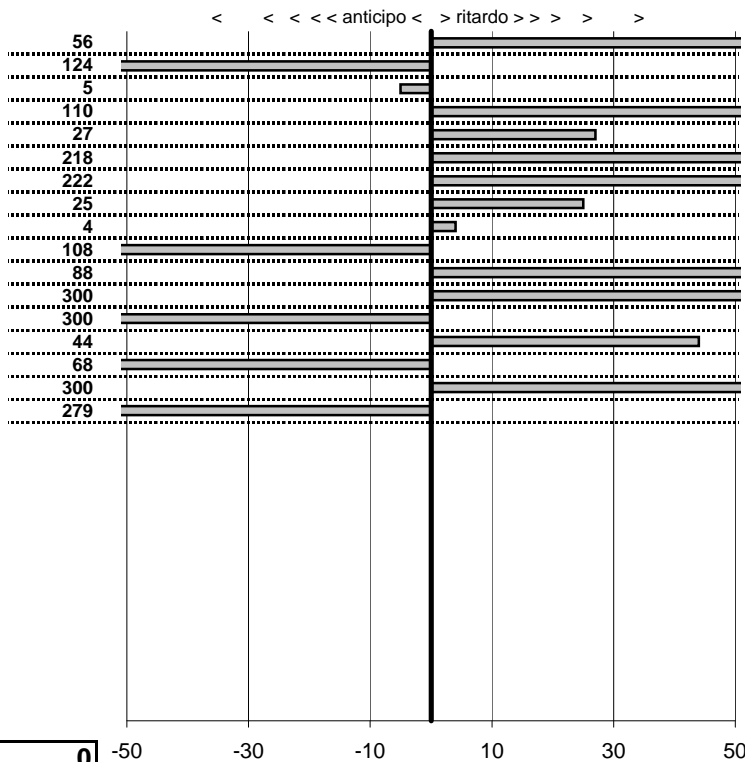

- Cronologi - Penalità - Statistiche -

alombi Claudio-Moscatelli Margherita
 Triumph TR 6

32

34 in classifica

prova	t.imposto	start	stop	t.netto
PC1-Fregene-1	0:00:11,00	00:00:00,00	00:00:11,56	0:00:11,56
PC2-Fregene-2	0:00:14,00	00:00:00,00	00:00:12,76	0:00:12,76
PC3-Fregene-3	0:00:09,00	00:00:00,00	00:00:08,95	0:00:08,95
PC4-Fregene-4	0:00:09,00	00:00:00,00	00:00:10,10	0:00:10,10
PC5-Fregene-5	0:00:15,00	00:00:00,00	00:00:15,27	0:00:15,27
PC6-Maccarese-1	0:00:09,00	00:00:00,00	00:00:11,18	0:00:11,18
PC7-Maccarese-2	0:00:12,00	00:00:00,00	00:00:14,22	0:00:14,22
PC8-Maccarese-3	0:00:10,00	00:00:00,00	00:00:10,25	0:00:10,25
PC9-Maccarese-4	0:00:10,00	00:00:00,00	00:00:10,04	0:00:10,04
PC10-Maccarese-5	0:00:16,00	00:00:00,00	00:00:14,92	0:00:14,92
PC11-Piazzale Lido-1	0:00:09,00	00:00:00,00	00:00:09,88	0:00:09,88
PC12-Piazzale Lido-2	0:00:16,00	00:00:00,00	00:00:20,74	0:00:20,74
PC13-Piazzale Lido-3	0:00:11,00	00:00:00,00	00:00:07,33	0:00:07,33
PC14-Ristorante-1	0:00:15,00	00:00:00,00	00:00:15,44	0:00:15,44
PC15-Ristorante-2	0:00:12,00	00:00:00,00	00:00:11,32	0:00:11,32
PC16-Ristorante-3	0:00:10,00	00:00:00,00	00:00:19,68	0:00:19,68
PC17-Ristorante-4	0:00:16,00	00:00:00,00	00:00:13,21	0:00:13,21