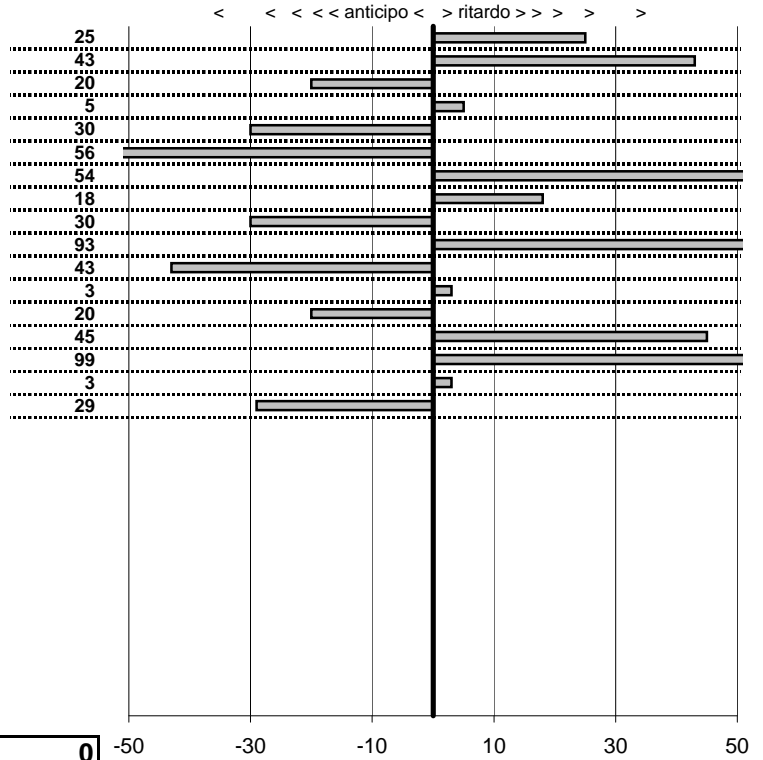

tempi e classifiche disponibili su www.cronoviterbo.net

- Cronologi - Penalità - Statistiche -

Di Prete Mauro-Di Prete Alessio
 Porsche 911 Carrera 3.0

15

16 in classifica

prova	t.imposto	start	stop	t.netto
PC1-Fregene-1	0:00:11,00	00:00:00,00	00:00:11,25	0:00:11,25
PC2-Fregene-2	0:00:14,00	00:00:00,00	00:00:14,43	0:00:14,43
PC3-Fregene-3	0:00:09,00	00:00:00,00	00:00:08,80	0:00:08,80
PC4-Fregene-4	0:00:09,00	00:00:00,00	00:00:09,05	0:00:09,05
PC5-Fregene-5	0:00:15,00	00:00:00,00	00:00:14,70	0:00:14,70
PC6-Maccarese-1	0:00:09,00	00:00:00,00	00:00:08,44	0:00:08,44
PC7-Maccarese-2	0:00:12,00	00:00:00,00	00:00:12,54	0:00:12,54
PC8-Maccarese-3	0:00:10,00	00:00:00,00	00:00:10,18	0:00:10,18
PC9-Maccarese-4	0:00:10,00	00:00:00,00	00:00:09,70	0:00:09,70
PC10-Maccarese-5	0:00:16,00	00:00:00,00	00:00:16,93	0:00:16,93
PC11-Piazzale Lido-1	0:00:09,00	00:00:00,00	00:00:08,57	0:00:08,57
PC12-Piazzale Lido-2	0:00:16,00	00:00:00,00	00:00:16,03	0:00:16,03
PC13-Piazzale Lido-3	0:00:11,00	00:00:00,00	00:00:10,80	0:00:10,80
PC14-Ristorante-1	0:00:15,00	00:00:00,00	00:00:15,45	0:00:15,45
PC15-Ristorante-2	0:00:12,00	00:00:00,00	00:00:12,99	0:00:12,99
PC16-Ristorante-3	0:00:10,00	00:00:00,00	00:00:10,03	0:00:10,03
PC17-Ristorante-4	0:00:16,00	00:00:00,00	00:00:15,71	0:00:15,71