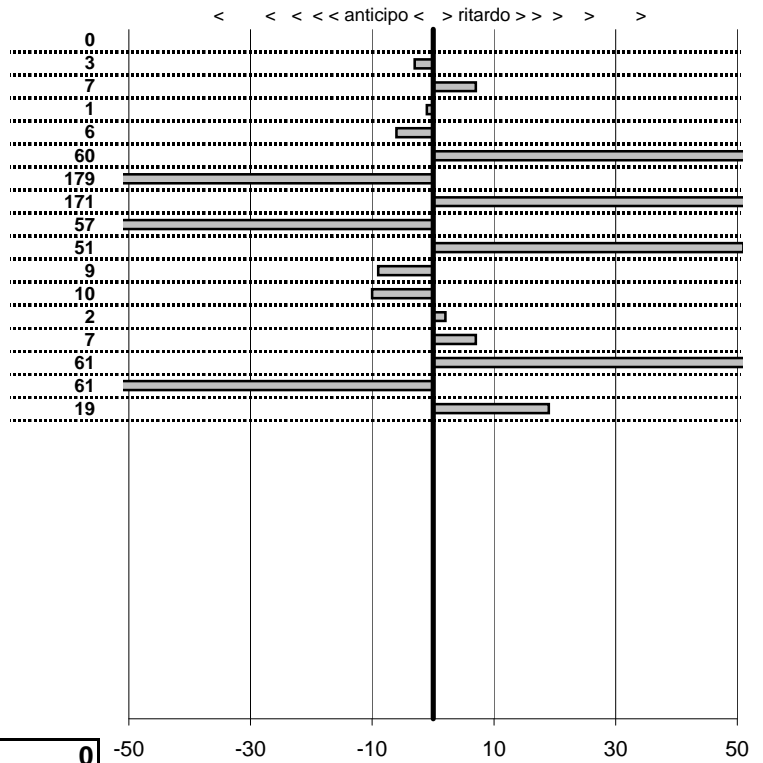

tempi e classifiche disponibili su www.cronoviterbo.net

- Cronologi - Penalità - Statistiche -

Ridolfi Marcello-X
 Maserati Indy Amer.

17

17 in classifica

prova	t.imposto	start	stop	t.netto
PC1-Fregene-1	0:00:11,00	00:00:00,00	00:00:11,00	0:00:11,00
PC2-Fregene-2	0:00:14,00	00:00:00,00	00:00:13,97	0:00:13,97
PC3-Fregene-3	0:00:09,00	00:00:00,00	00:00:09,07	0:00:09,07
PC4-Fregene-4	0:00:09,00	00:00:00,00	00:00:08,99	0:00:08,99
PC5-Fregene-5	0:00:15,00	00:00:00,00	00:00:14,94	0:00:14,94
PC6-Maccarese-1	0:00:09,00	00:00:00,00	00:00:09,60	0:00:09,60
PC7-Maccarese-2	0:00:12,00	00:00:00,00	00:00:10,21	0:00:10,21
PC8-Maccarese-3	0:00:10,00	00:00:00,00	00:00:11,71	0:00:11,71
PC9-Maccarese-4	0:00:10,00	00:00:00,00	00:00:09,43	0:00:09,43
PC10-Maccarese-5	0:00:16,00	00:00:00,00	00:00:16,51	0:00:16,51
PC11-Piazzale Lido-1	0:00:09,00	00:00:00,00	00:00:08,91	0:00:08,91
PC12-Piazzale Lido-2	0:00:16,00	00:00:00,00	00:00:15,90	0:00:15,90
PC13-Piazzale Lido-3	0:00:11,00	00:00:00,00	00:00:11,02	0:00:11,02
PC14-Ristorante-1	0:00:15,00	00:00:00,00	00:00:15,07	0:00:15,07
PC15-Ristorante-2	0:00:12,00	00:00:00,00	00:00:12,61	0:00:12,61
PC16-Ristorante-3	0:00:10,00	00:00:00,00	00:00:09,39	0:00:09,39
PC17-Ristorante-4	0:00:16,00	00:00:00,00	00:00:16,19	0:00:16,19