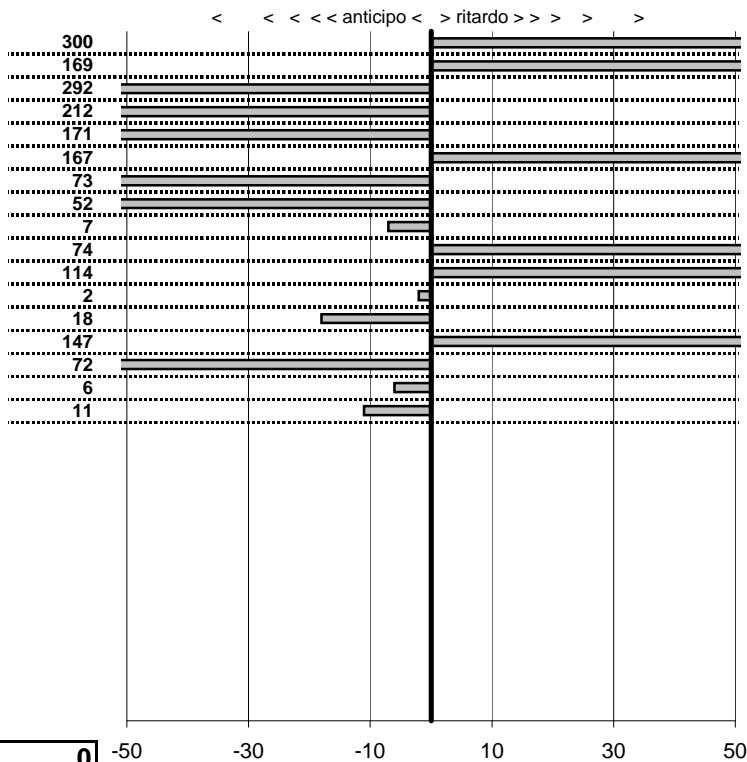

tempi e classifiche disponibili su www.cronoviterbo.net

- Cronologi - Penalità - Statistiche -

Viani Giovanni-Mileno Silvia
Fiat 500 L

37

30 in classifica

prova	t.imposto	start	stop	t.netto
PC1-Fregene-1	0:00:11,00	00:00:00,00	00:00:17,38	0:00:17,38
PC2-Fregene-2	0:00:14,00	00:00:00,00	00:00:15,69	0:00:15,69
PC3-Fregene-3	0:00:09,00	00:00:00,00	00:00:06,08	0:00:06,08
PC4-Fregene-4	0:00:09,00	00:00:00,00	00:00:06,88	0:00:06,88
PC5-Fregene-5	0:00:15,00	00:00:00,00	00:00:13,29	0:00:13,29
PC6-Maccarese-1	0:00:09,00	00:00:00,00	00:00:10,67	0:00:10,67
PC7-Maccarese-2	0:00:12,00	00:00:00,00	00:00:11,27	0:00:11,27
PC8-Maccarese-3	0:00:10,00	00:00:00,00	00:00:09,48	0:00:09,48
PC9-Maccarese-4	0:00:10,00	00:00:00,00	00:00:09,93	0:00:09,93
PC10-Maccarese-5	0:00:16,00	00:00:00,00	00:00:16,74	0:00:16,74
PC11-Piazzale Lido-1	0:00:09,00	00:00:00,00	00:00:10,14	0:00:10,14
PC12-Piazzale Lido-2	0:00:16,00	00:00:00,00	00:00:15,98	0:00:15,98
PC13-Piazzale Lido-3	0:00:11,00	00:00:00,00	00:00:10,82	0:00:10,82
PC14-Ristorante-1	0:00:15,00	00:00:00,00	00:00:16,47	0:00:16,47
PC15-Ristorante-2	0:00:12,00	00:00:00,00	00:00:11,28	0:00:11,28
PC16-Ristorante-3	0:00:10,00	00:00:00,00	00:00:09,94	0:00:09,94
PC17-Ristorante-4	0:00:16,00	00:00:00,00	00:00:15,89	0:00:15,89

SOMMA PENALITA' 1.887
MEDIA PENALITA' 111,0

ALTRE PENALITA' 0
TOTALE PENALITA' 2.557

Elaborazione dati a cura di CRONOVITERBO