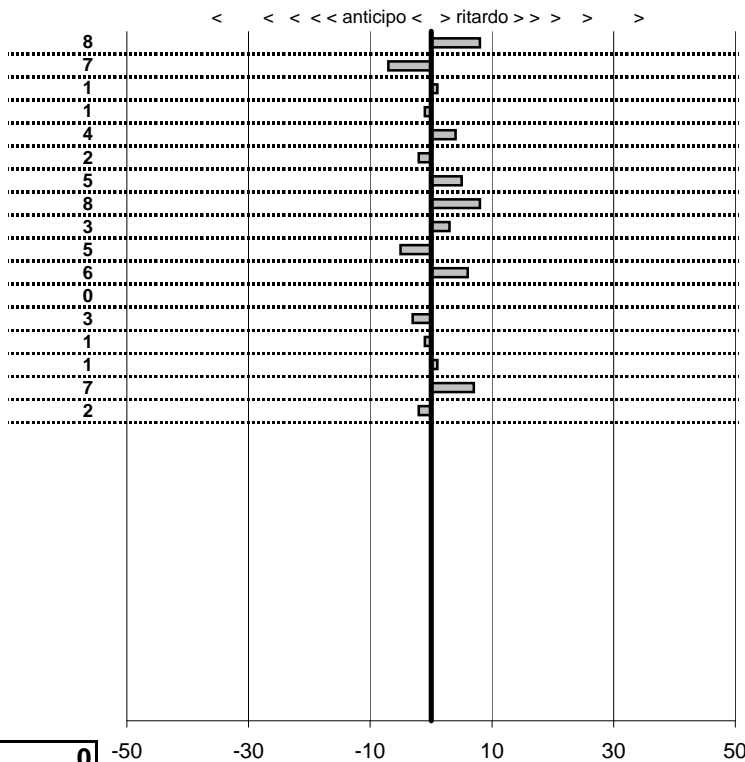

tempi e classifiche disponibili su www.cronoviterbo.net

- Cronologi - Penalità - Statistiche -

Rossi Tommaso-Minelli Costantino
Lancia Fulvia HF

2

1 in classifica

prova	t.imposto	start	stop	t.netto
PC1-Fregene-1	0:00:11,00	00:00:00,00	00:00:11,08	0:00:11,08
PC2-Fregene-2	0:00:14,00	00:00:00,00	00:00:13,93	0:00:13,93
PC3-Fregene-3	0:00:09,00	00:00:00,00	00:00:09,01	0:00:09,01
PC4-Fregene-4	0:00:09,00	00:00:00,00	00:00:08,99	0:00:08,99
PC5-Fregene-5	0:00:15,00	00:00:00,00	00:00:15,04	0:00:15,04
PC6-Maccarese-1	0:00:09,00	00:00:00,00	00:00:08,98	0:00:08,98
PC7-Maccarese-2	0:00:12,00	00:00:00,00	00:00:12,05	0:00:12,05
PC8-Maccarese-3	0:00:10,00	00:00:00,00	00:00:10,08	0:00:10,08
PC9-Maccarese-4	0:00:10,00	00:00:00,00	00:00:10,03	0:00:10,03
PC10-Maccarese-5	0:00:16,00	00:00:00,00	00:00:15,95	0:00:15,95
PC11-Piazzale Lido-1	0:00:09,00	00:00:00,00	00:00:09,06	0:00:09,06
PC12-Piazzale Lido-2	0:00:16,00	00:00:00,00	00:00:16,00	0:00:16,00
PC13-Piazzale Lido-3	0:00:11,00	00:00:00,00	00:00:10,97	0:00:10,97
PC14-Ristorante-1	0:00:15,00	00:00:00,00	00:00:14,99	0:00:14,99
PC15-Ristorante-2	0:00:12,00	00:00:00,00	00:00:12,01	0:00:12,01
PC16-Ristorante-3	0:00:10,00	00:00:00,00	00:00:10,07	0:00:10,07
PC17-Ristorante-4	0:00:16,00	00:00:00,00	00:00:15,98	0:00:15,98

SOMMA PENALITA' **64**
MEDIA PENALITA' **3,8**

ALTRE PENALITA' **0**
TOTALE PENALITA' **86**

Elaborazione dati a cura di CRONOVITERBO