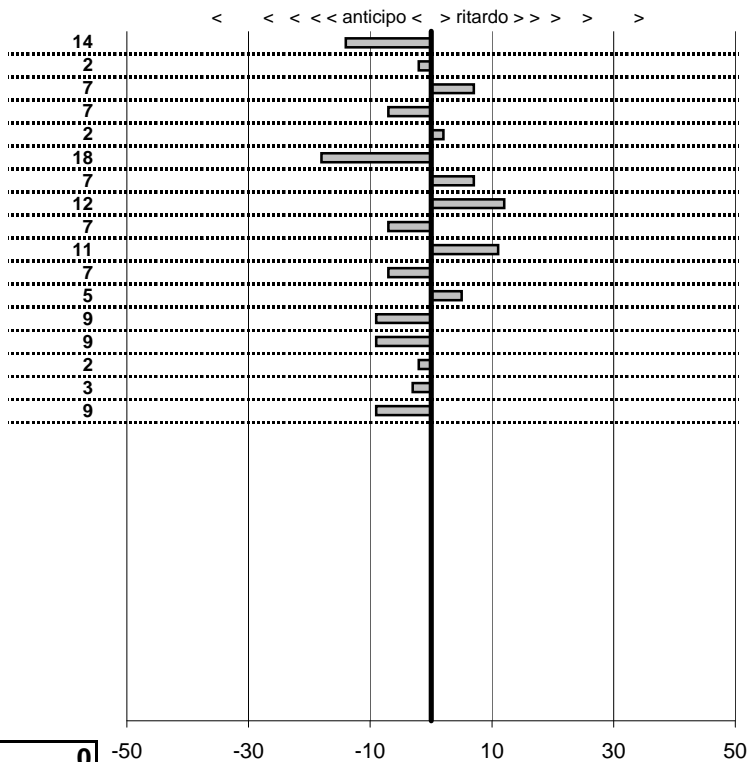

tempi e classifiche disponibili su www.cronoviterbo.net

- Cronologi - Penalità - Statistiche -

Mazzella Guido-Marrocco Floriana
 A.R. Giulia Sprint

34

3 in classifica

prova	t.imposto	start	stop	t.netto
PC1-Fregene-1	0:00:11,00	00:00:00,00	00:00:10,86	0:00:10,86
PC2-Fregene-2	0:00:14,00	00:00:00,00	00:00:13,98	0:00:13,98
PC3-Fregene-3	0:00:09,00	00:00:00,00	00:00:09,07	0:00:09,07
PC4-Fregene-4	0:00:09,00	00:00:00,00	00:00:08,93	0:00:08,93
PC5-Fregene-5	0:00:15,00	00:00:00,00	00:00:15,02	0:00:15,02
PC6-Maccarese-1	0:00:09,00	00:00:00,00	00:00:08,82	0:00:08,82
PC7-Maccarese-2	0:00:12,00	00:00:00,00	00:00:12,07	0:00:12,07
PC8-Maccarese-3	0:00:10,00	00:00:00,00	00:00:10,12	0:00:10,12
PC9-Maccarese-4	0:00:10,00	00:00:00,00	00:00:09,93	0:00:09,93
PC10-Maccarese-5	0:00:16,00	00:00:00,00	00:00:16,11	0:00:16,11
PC11-Piazzale Lido-1	0:00:09,00	00:00:00,00	00:00:08,93	0:00:08,93
PC12-Piazzale Lido-2	0:00:16,00	00:00:00,00	00:00:16,05	0:00:16,05
PC13-Piazzale Lido-3	0:00:11,00	00:00:00,00	00:00:10,91	0:00:10,91
PC14-Ristorante-1	0:00:15,00	00:00:00,00	00:00:14,91	0:00:14,91
PC15-Ristorante-2	0:00:12,00	00:00:00,00	00:00:11,98	0:00:11,98
PC16-Ristorante-3	0:00:10,00	00:00:00,00	00:00:09,97	0:00:09,97
PC17-Ristorante-4	0:00:16,00	00:00:00,00	00:00:15,91	0:00:15,91