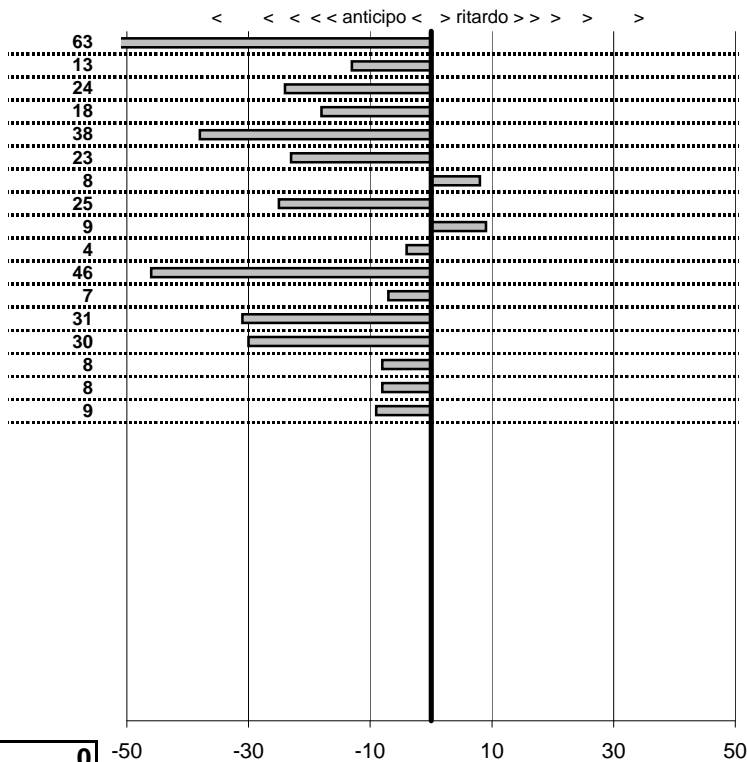

tempi e classifiche disponibili su www.cronoviterbo.net

- Cronologi - Penalità - Statistiche -

pe Fabio Massimo-Caldarone Di Mi
Fiat Dino Coupè 2400

23

9 in classifica

prova	t.imposto	start	stop	t.netto
PC1-Fregene-1	0:00:11,00	00:00:00,00	00:00:10,37	0:00:10,37
PC2-Fregene-2	0:00:14,00	00:00:00,00	00:00:13,87	0:00:13,87
PC3-Fregene-3	0:00:09,00	00:00:00,00	00:00:08,76	0:00:08,76
PC4-Fregene-4	0:00:09,00	00:00:00,00	00:00:08,82	0:00:08,82
PC5-Fregene-5	0:00:15,00	00:00:00,00	00:00:14,62	0:00:14,62
PC6-Maccarese-1	0:00:09,00	00:00:00,00	00:00:08,77	0:00:08,77
PC7-Maccarese-2	0:00:12,00	00:00:00,00	00:00:12,08	0:00:12,08
PC8-Maccarese-3	0:00:10,00	00:00:00,00	00:00:09,75	0:00:09,75
PC9-Maccarese-4	0:00:10,00	00:00:00,00	00:00:10,09	0:00:10,09
PC10-Maccarese-5	0:00:16,00	00:00:00,00	00:00:15,96	0:00:15,96
PC11-Piazzale Lido-1	0:00:09,00	00:00:00,00	00:00:08,54	0:00:08,54
PC12-Piazzale Lido-2	0:00:16,00	00:00:00,00	00:00:15,93	0:00:15,93
PC13-Piazzale Lido-3	0:00:11,00	00:00:00,00	00:00:10,69	0:00:10,69
PC14-Ristorante-1	0:00:15,00	00:00:00,00	00:00:14,70	0:00:14,70
PC15-Ristorante-2	0:00:12,00	00:00:00,00	00:00:11,92	0:00:11,92
PC16-Ristorante-3	0:00:10,00	00:00:00,00	00:00:09,92	0:00:09,92
PC17-Ristorante-4	0:00:16,00	00:00:00,00	00:00:15,91	0:00:15,91

SOMMA PENALITA' 364
MEDIA PENALITA' 21,4

ALTRE PENALITA' 0
TOTALE PENALITA' 493

Elaborazione dati a cura di CRONOVITERBO