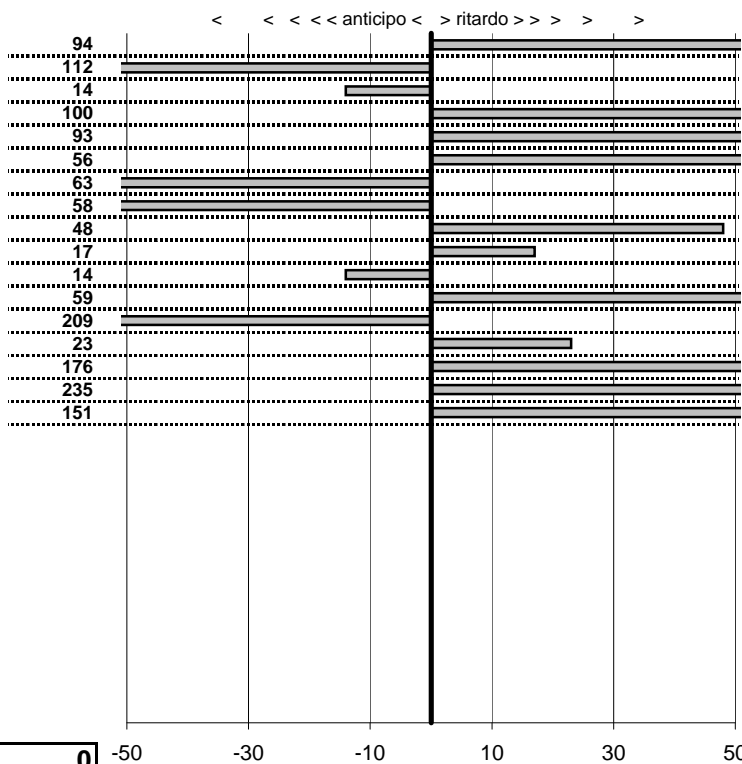

- Cronologi - Penalità - Statistiche -

Ciuffarella Massimo-Rigato Paolo
 Fiat 1600 Oscar

12

26 in classifica

prova	t.imposto	start	stop	t.netto
PC1-Fregene-1	0:00:11,00	00:00:00,00	00:00:11,94	0:00:11,94
PC2-Fregene-2	0:00:14,00	00:00:00,00	00:00:12,88	0:00:12,88
PC3-Fregene-3	0:00:09,00	00:00:00,00	00:00:08,86	0:00:08,86
PC4-Fregene-4	0:00:09,00	00:00:00,00	00:00:10,00	0:00:10,00
PC5-Fregene-5	0:00:15,00	00:00:00,00	00:00:15,93	0:00:15,93
PC6-Maccarese-1	0:00:09,00	00:00:00,00	00:00:09,56	0:00:09,56
PC7-Maccarese-2	0:00:12,00	00:00:00,00	00:00:11,37	0:00:11,37
PC8-Maccarese-3	0:00:10,00	00:00:00,00	00:00:09,42	0:00:09,42
PC9-Maccarese-4	0:00:10,00	00:00:00,00	00:00:10,48	0:00:10,48
PC10-Maccarese-5	0:00:16,00	00:00:00,00	00:00:16,17	0:00:16,17
PC11-Piazzale Lido-1	0:00:09,00	00:00:00,00	00:00:08,86	0:00:08,86
PC12-Piazzale Lido-2	0:00:16,00	00:00:00,00	00:00:16,59	0:00:16,59
PC13-Piazzale Lido-3	0:00:11,00	00:00:00,00	00:00:08,91	0:00:08,91
PC14-Ristorante-1	0:00:15,00	00:00:00,00	00:00:15,23	0:00:15,23
PC15-Ristorante-2	0:00:12,00	00:00:00,00	00:00:13,76	0:00:13,76
PC16-Ristorante-3	0:00:10,00	00:00:00,00	00:00:12,35	0:00:12,35
PC17-Ristorante-4	0:00:16,00	00:00:00,00	00:00:17,51	0:00:17,51