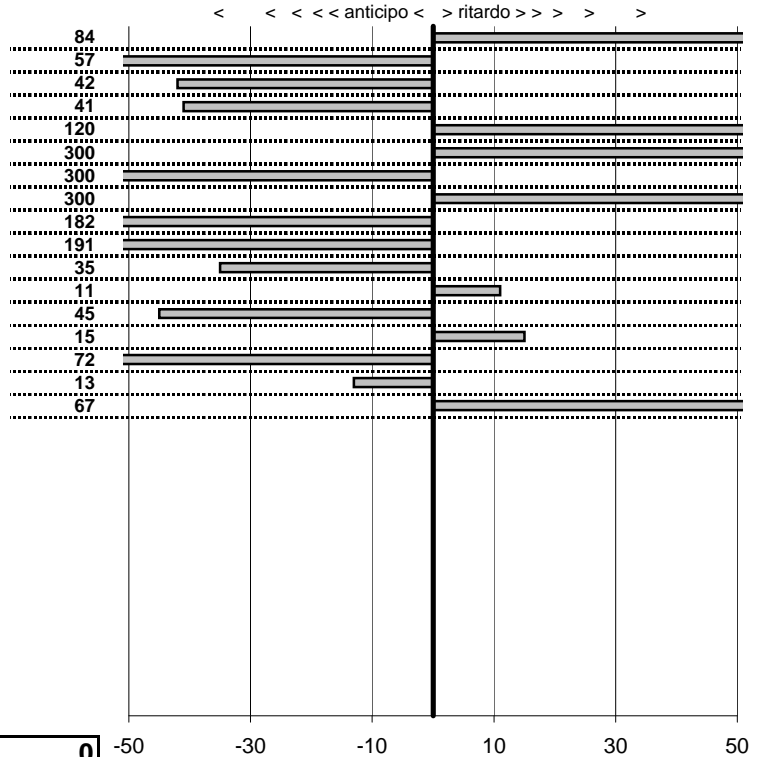

tempi e classifiche disponibili su www.cronoviterbo.net

- Cronologi - Penalità - Statistiche -

Erbaggi Carlo-Glori Adriana
 A.R. Spider 1300J

3

29 in classifica

prova	t.imposto	start	stop	t.netto
PC1-Fregene-1	0:00:11,00	00:00:00,00	00:00:11,84	0:00:11,84
PC2-Fregene-2	0:00:14,00	00:00:00,00	00:00:13,43	0:00:13,43
PC3-Fregene-3	0:00:09,00	00:00:00,00	00:00:08,58	0:00:08,58
PC4-Fregene-4	0:00:09,00	00:00:00,00	00:00:08,59	0:00:08,59
PC5-Fregene-5	0:00:15,00	00:00:00,00	00:00:16,20	0:00:16,20
PC6-Maccarese-1	0:00:09,00	00:00:00,00	00:00:22,72	0:00:22,72
PC7-Maccarese-2	0:00:12,00	00:00:00,00	00:00:08,96	0:00:08,96
PC8-Maccarese-3	0:00:10,00	00:00:00,00	00:00:13,82	0:00:13,82
PC9-Maccarese-4	0:00:10,00	00:00:00,00	00:00:08,18	0:00:08,18
PC10-Maccarese-5	0:00:16,00	00:00:00,00	00:00:14,09	0:00:14,09
PC11-Piazzale Lido-1	0:00:09,00	00:00:00,00	00:00:08,65	0:00:08,65
PC12-Piazzale Lido-2	0:00:16,00	00:00:00,00	00:00:16,11	0:00:16,11
PC13-Piazzale Lido-3	0:00:11,00	00:00:00,00	00:00:10,55	0:00:10,55
PC14-Ristorante-1	0:00:15,00	00:00:00,00	00:00:15,15	0:00:15,15
PC15-Ristorante-2	0:00:12,00	00:00:00,00	00:00:11,28	0:00:11,28
PC16-Ristorante-3	0:00:10,00	00:00:00,00	00:00:09,87	0:00:09,87
PC17-Ristorante-4	0:00:16,00	00:00:00,00	00:00:16,67	0:00:16,67