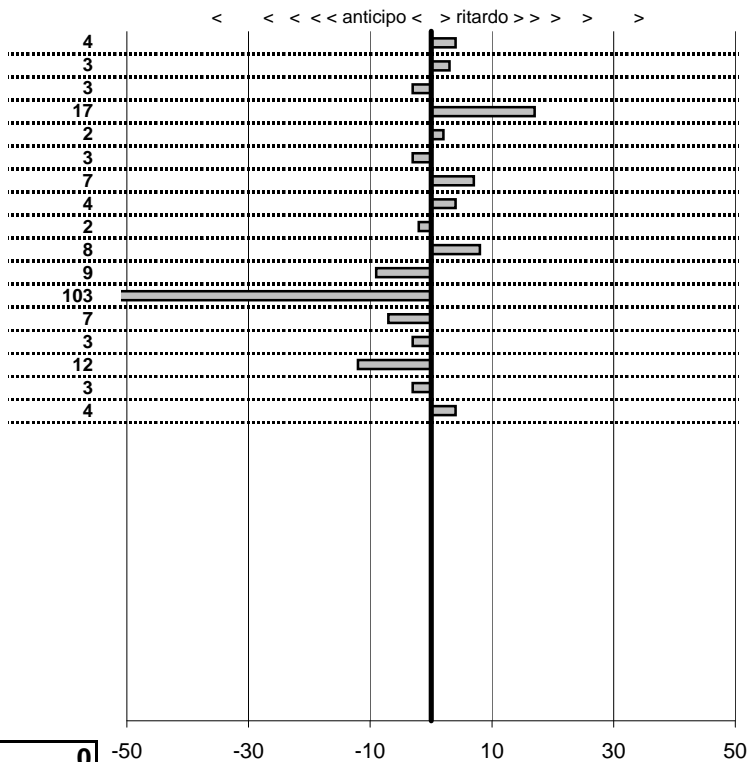

- Cronologi - Penalità - Statistiche -

Sensi Valentino-Sensi Mongala
 Porsche 924

27

4 in classifica

prova	t.imposto	start	stop	t.netto
PC1-Fregene-1	0:00:11,00	00:00:00,00	00:00:11,04	0:00:11,04
PC2-Fregene-2	0:00:14,00	00:00:00,00	00:00:14,03	0:00:14,03
PC3-Fregene-3	0:00:09,00	00:00:00,00	00:00:08,97	0:00:08,97
PC4-Fregene-4	0:00:09,00	00:00:00,00	00:00:09,17	0:00:09,17
PC5-Fregene-5	0:00:15,00	00:00:00,00	00:00:15,02	0:00:15,02
PC6-Maccarese-1	0:00:09,00	00:00:00,00	00:00:08,97	0:00:08,97
PC7-Maccarese-2	0:00:12,00	00:00:00,00	00:00:12,07	0:00:12,07
PC8-Maccarese-3	0:00:10,00	00:00:00,00	00:00:10,04	0:00:10,04
PC9-Maccarese-4	0:00:10,00	00:00:00,00	00:00:09,98	0:00:09,98
PC10-Maccarese-5	0:00:16,00	00:00:00,00	00:00:16,08	0:00:16,08
PC11-Piazzale Lido-1	0:00:09,00	00:00:00,00	00:00:08,91	0:00:08,91
PC12-Piazzale Lido-2	0:00:16,00	00:00:00,00	00:00:14,97	0:00:14,97
PC13-Piazzale Lido-3	0:00:11,00	00:00:00,00	00:00:10,93	0:00:10,93
PC14-Ristorante-1	0:00:15,00	00:00:00,00	00:00:14,97	0:00:14,97
PC15-Ristorante-2	0:00:12,00	00:00:00,00	00:00:11,88	0:00:11,88
PC16-Ristorante-3	0:00:10,00	00:00:00,00	00:00:09,97	0:00:09,97
PC17-Ristorante-4	0:00:16,00	00:00:00,00	00:00:16,04	0:00:16,04