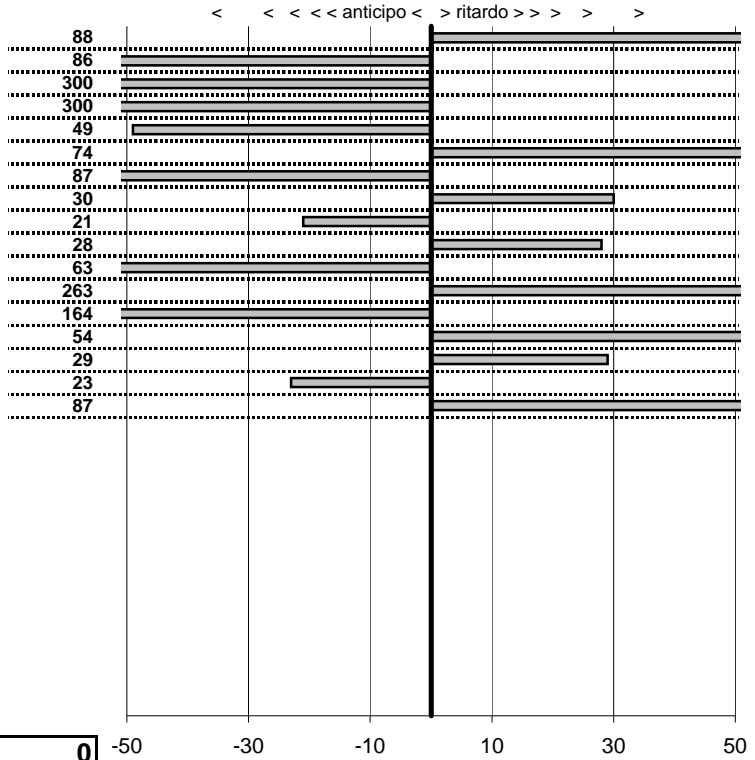

- Cronologi - Penalità - Statistiche -
 e Parolis Maurizio-D'Alfonso Angiolini **40**
 Fiat 500

27 in classifica

prova	t.imposto	start	stop	t.netto
PC1-Fregene-1	0:00:11,00	00:00:00,00	00:00:11,88	0:00:11,88
PC2-Fregene-2	0:00:14,00	00:00:00,00	00:00:13,14	0:00:13,14
PC3-Fregene-3	0:00:09,00	00:00:00,00	00:00:05,46	0:00:05,46
PC4-Fregene-4	0:00:09,00	00:00:00,00	00:00:05,85	0:00:05,85
PC5-Fregene-5	0:00:15,00	00:00:00,00	00:00:14,51	0:00:14,51
PC6-Maccarese-1	0:00:09,00	00:00:00,00	00:00:09,74	0:00:09,74
PC7-Maccarese-2	0:00:12,00	00:00:00,00	00:00:11,13	0:00:11,13
PC8-Maccarese-3	0:00:10,00	00:00:00,00	00:00:10,30	0:00:10,30
PC9-Maccarese-4	0:00:10,00	00:00:00,00	00:00:09,79	0:00:09,79
PC10-Maccarese-5	0:00:16,00	00:00:00,00	00:00:16,28	0:00:16,28
PC11-Piazzale Lido-1	0:00:09,00	00:00:00,00	00:00:08,37	0:00:08,37
PC12-Piazzale Lido-2	0:00:16,00	00:00:00,00	00:00:18,63	0:00:18,63
PC13-Piazzale Lido-3	0:00:11,00	00:00:00,00	00:00:09,36	0:00:09,36
PC14-Ristorante-1	0:00:15,00	00:00:00,00	00:00:15,54	0:00:15,54
PC15-Ristorante-2	0:00:12,00	00:00:00,00	00:00:12,29	0:00:12,29
PC16-Ristorante-3	0:00:10,00	00:00:00,00	00:00:09,77	0:00:09,77
PC17-Ristorante-4	0:00:16,00	00:00:00,00	00:00:16,87	0:00:16,87