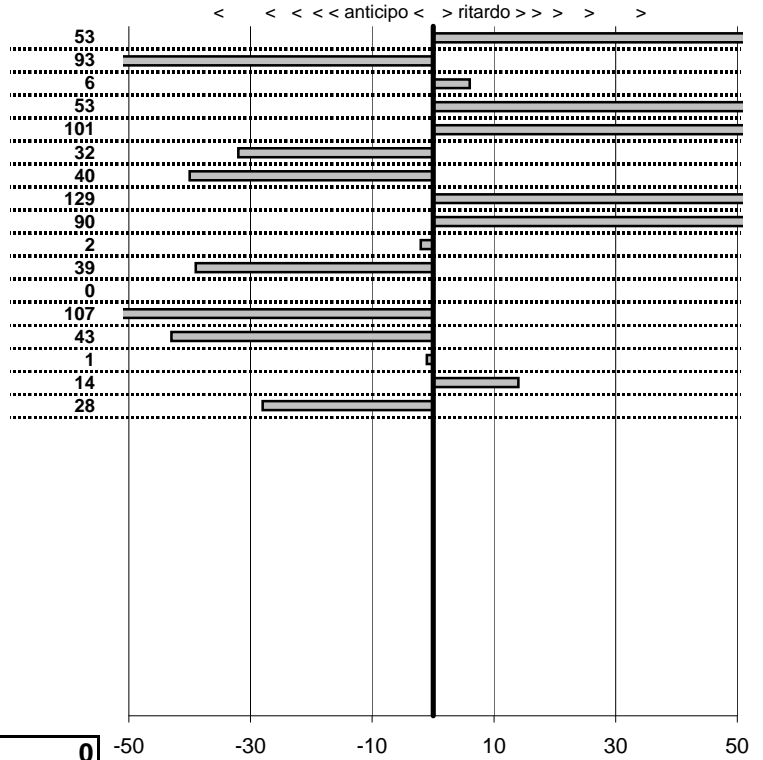

- Cronologi - Penalità - Statistiche -

Candellero Marco-Stefano Picca
 Lancia Fulvia

38

18 in classifica

prova	t.imposto	start	stop	t.netto
PC1-Fregene-1	0:00:11,00	00:00:00,00	00:00:11,53	0:00:11,53
PC2-Fregene-2	0:00:14,00	00:00:00,00	00:00:13,07	0:00:13,07
PC3-Fregene-3	0:00:09,00	00:00:00,00	00:00:09,06	0:00:09,06
PC4-Fregene-4	0:00:09,00	00:00:00,00	00:00:09,53	0:00:09,53
PC5-Fregene-5	0:00:15,00	00:00:00,00	00:00:16,01	0:00:16,01
PC6-Maccarese-1	0:00:09,00	00:00:00,00	00:00:08,68	0:00:08,68
PC7-Maccarese-2	0:00:12,00	00:00:00,00	00:00:11,60	0:00:11,60
PC8-Maccarese-3	0:00:10,00	00:00:00,00	00:00:11,29	0:00:11,29
PC9-Maccarese-4	0:00:10,00	00:00:00,00	00:00:10,90	0:00:10,90
PC10-Maccarese-5	0:00:16,00	00:00:00,00	00:00:15,98	0:00:15,98
PC11-Piazzale Lido-1	0:00:09,00	00:00:00,00	00:00:08,61	0:00:08,61
PC12-Piazzale Lido-2	0:00:16,00	00:00:00,00	00:00:16,00	0:00:16,00
PC13-Piazzale Lido-3	0:00:11,00	00:00:00,00	00:00:09,93	0:00:09,93
PC14-Ristorante-1	0:00:15,00	00:00:00,00	00:00:14,57	0:00:14,57
PC15-Ristorante-2	0:00:12,00	00:00:00,00	00:00:11,99	0:00:11,99
PC16-Ristorante-3	0:00:10,00	00:00:00,00	00:00:10,14	0:00:10,14
PC17-Ristorante-4	0:00:16,00	00:00:00,00	00:00:15,72	0:00:15,72