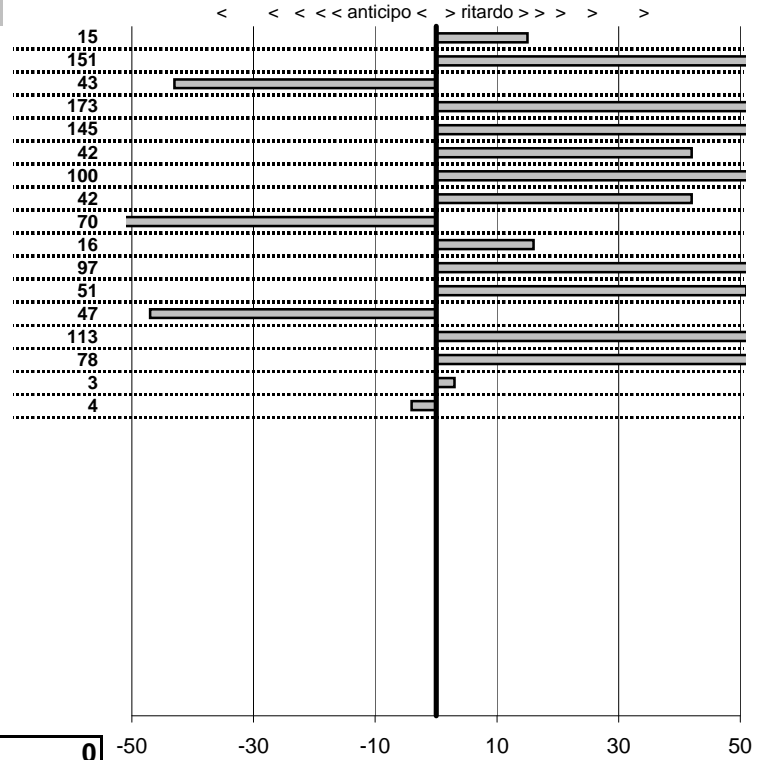

tempi e classifiche disponibili su www.cronoviterbo.net

- Cronologi - Penalità - Statistiche -

Rovegno Piergentili-Romei Riccardo
 Fiat 124 Spider

19

22 in classifica

prova	t.imposto	start	stop	t.netto
PC1-Fregene-1	0:00:11,00	00:00:00,00	00:00:11,15	0:00:11,15
PC2-Fregene-2	0:00:14,00	00:00:00,00	00:00:15,51	0:00:15,51
PC3-Fregene-3	0:00:09,00	00:00:00,00	00:00:08,57	0:00:08,57
PC4-Fregene-4	0:00:09,00	00:00:00,00	00:00:10,73	0:00:10,73
PC5-Fregene-5	0:00:15,00	00:00:00,00	00:00:16,45	0:00:16,45
PC6-Maccarese-1	0:00:09,00	00:00:00,00	00:00:09,42	0:00:09,42
PC7-Maccarese-2	0:00:12,00	00:00:00,00	00:00:13,00	0:00:13,00
PC8-Maccarese-3	0:00:10,00	00:00:00,00	00:00:10,42	0:00:10,42
PC9-Maccarese-4	0:00:10,00	00:00:00,00	00:00:09,30	0:00:09,30
PC10-Maccarese-5	0:00:16,00	00:00:00,00	00:00:16,16	0:00:16,16
PC11-Piazzale Lido-1	0:00:09,00	00:00:00,00	00:00:09,97	0:00:09,97
PC12-Piazzale Lido-2	0:00:16,00	00:00:00,00	00:00:16,51	0:00:16,51
PC13-Piazzale Lido-3	0:00:11,00	00:00:00,00	00:00:10,53	0:00:10,53
PC14-Ristorante-1	0:00:15,00	00:00:00,00	00:00:16,13	0:00:16,13
PC15-Ristorante-2	0:00:12,00	00:00:00,00	00:00:12,78	0:00:12,78
PC16-Ristorante-3	0:00:10,00	00:00:00,00	00:00:10,03	0:00:10,03
PC17-Ristorante-4	0:00:16,00	00:00:00,00	00:00:15,96	0:00:15,96