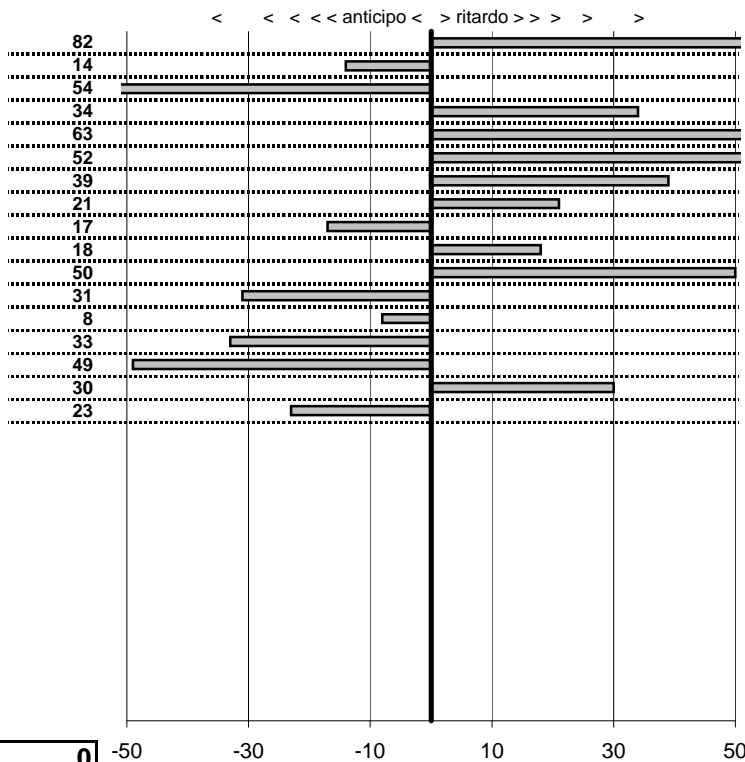

tempi e classifiche disponibili su www.cronoviterbo.net

- Cronologi - Penalità - Statistiche -

ppugliese Marco-Rossana Malaspina **18**
 Fiat 850 Super

15 in classifica

prova	t.imposto	start	stop	t.netto
PC1-Fregene-1	0:00:11,00	00:00:00,00	00:00:11,82	0:00:11,82
PC2-Fregene-2	0:00:14,00	00:00:00,00	00:00:13,86	0:00:13,86
PC3-Fregene-3	0:00:09,00	00:00:00,00	00:00:08,46	0:00:08,46
PC4-Fregene-4	0:00:09,00	00:00:00,00	00:00:09,34	0:00:09,34
PC5-Fregene-5	0:00:15,00	00:00:00,00	00:00:15,63	0:00:15,63
PC6-Maccarese-1	0:00:09,00	00:00:00,00	00:00:09,52	0:00:09,52
PC7-Maccarese-2	0:00:12,00	00:00:00,00	00:00:12,39	0:00:12,39
PC8-Maccarese-3	0:00:10,00	00:00:00,00	00:00:10,21	0:00:10,21
PC9-Maccarese-4	0:00:10,00	00:00:00,00	00:00:09,83	0:00:09,83
PC10-Maccarese-5	0:00:16,00	00:00:00,00	00:00:16,18	0:00:16,18
PC11-Piazzale Lido-1	0:00:09,00	00:00:00,00	00:00:09,50	0:00:09,50
PC12-Piazzale Lido-2	0:00:16,00	00:00:00,00	00:00:15,69	0:00:15,69
PC13-Piazzale Lido-3	0:00:11,00	00:00:00,00	00:00:10,92	0:00:10,92
PC14-Ristorante-1	0:00:15,00	00:00:00,00	00:00:14,67	0:00:14,67
PC15-Ristorante-2	0:00:12,00	00:00:00,00	00:00:11,51	0:00:11,51
PC16-Ristorante-3	0:00:10,00	00:00:00,00	00:00:10,30	0:00:10,30
PC17-Ristorante-4	0:00:16,00	00:00:00,00	00:00:15,77	0:00:15,77