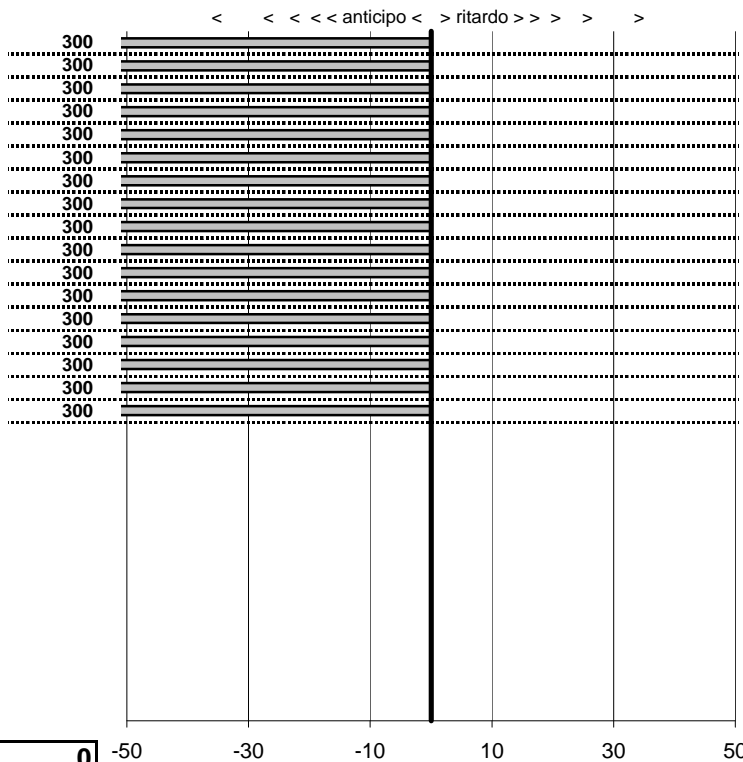

Club Motori D'Altri Tempi
X Trofeo di Carnevale
Fregene 22 Febbraio 2009

tempi e classifiche disponibili su www.cronoviterbo.net

- Cronologi - Penalità - Statistiche -

Patara Emilio-Indaco
Triumph TR 3A

5

0 in classifica

prova	t.imposto	start	stop	t.netto
PC1-Fregene-1	0:00:11,00	00:00:00,00	00:00:00,00	0:00:00,00
PC2-Fregene-2	0:00:14,00	00:00:00,00	00:00:00,00	0:00:00,00
PC3-Fregene-3	0:00:09,00	00:00:00,00	00:00:00,00	0:00:00,00
PC4-Fregene-4	0:00:09,00	00:00:00,00	00:00:00,00	0:00:00,00
PC5-Fregene-5	0:00:15,00	00:00:00,00	00:00:00,00	0:00:00,00
PC6-Maccarese-1	0:00:09,00	00:00:00,00	00:00:00,00	0:00:00,00
PC7-Maccarese-2	0:00:12,00	00:00:00,00	00:00:00,00	0:00:00,00
PC8-Maccarese-3	0:00:10,00	00:00:00,00	00:00:00,00	0:00:00,00
PC9-Maccarese-4	0:00:10,00	00:00:00,00	00:00:00,00	0:00:00,00
PC10-Maccarese-5	0:00:16,00	00:00:00,00	00:00:00,00	0:00:00,00
PC11-Piazzale Lido-1	0:00:09,00	00:00:00,00	00:00:00,00	0:00:00,00
PC12-Piazzale Lido-2	0:00:16,00	00:00:00,00	00:00:00,00	0:00:00,00
PC13-Piazzale Lido-3	0:00:11,00	00:00:00,00	00:00:00,00	0:00:00,00
PC14-Ristorante-1	0:00:15,00	00:00:00,00	00:00:00,00	0:00:00,00
PC15-Ristorante-2	0:00:12,00	00:00:00,00	00:00:00,00	0:00:00,00
PC16-Ristorante-3	0:00:10,00	00:00:00,00	00:00:00,00	0:00:00,00
PC17-Ristorante-4	0:00:16,00	00:00:00,00	00:00:00,00	0:00:00,00

SOMMA PENALITA' 5.100
MEDIA PENALITA' 300,0

ALTRE PENALITA' 0
TOTALE PENALITA' 6.630

Elaborazione dati a cura di CRONOVITERBO