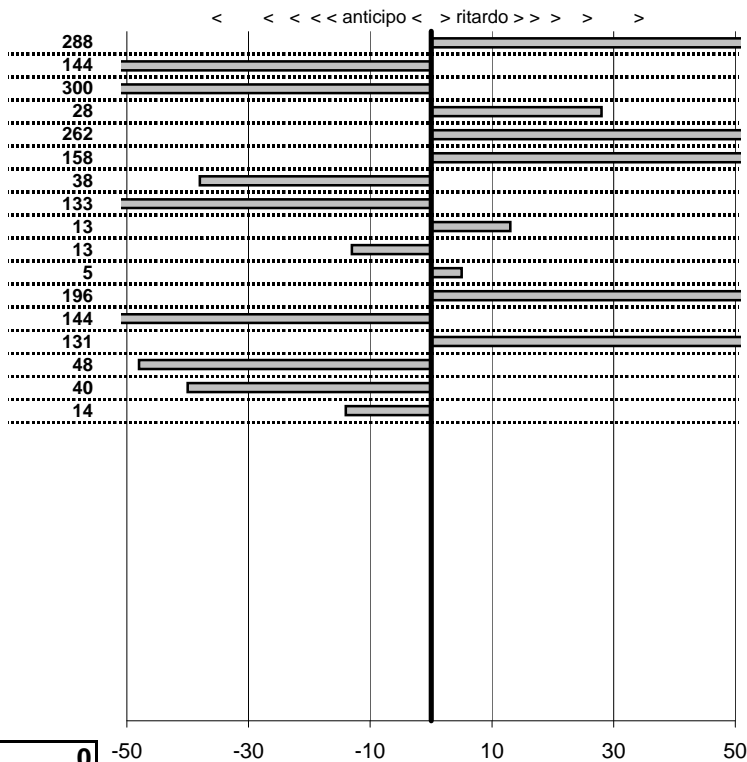

tempi e classifiche disponibili su www.cronoviterbo.net

- Cronologi - Penalità - Statistiche -

Vitolo Massimo-X
Pininfarina Spider Europa

13

32 in classifica

prova	t.imposto	start	stop	t.netto
PC1-Fregene-1	0:00:11,00	00:00:00,00	00:00:13,88	0:00:13,88
PC2-Fregene-2	0:00:14,00	00:00:00,00	00:00:12,56	0:00:12,56
PC3-Fregene-3	0:00:09,00	00:00:00,00	00:00:05,38	0:00:05,38
PC4-Fregene-4	0:00:09,00	00:00:00,00	00:00:09,28	0:00:09,28
PC5-Fregene-5	0:00:15,00	00:00:00,00	00:00:17,62	0:00:17,62
PC6-Maccarese-1	0:00:09,00	00:00:00,00	00:00:10,58	0:00:10,58
PC7-Maccarese-2	0:00:12,00	00:00:00,00	00:00:11,62	0:00:11,62
PC8-Maccarese-3	0:00:10,00	00:00:00,00	00:00:08,67	0:00:08,67
PC9-Maccarese-4	0:00:10,00	00:00:00,00	00:00:10,13	0:00:10,13
PC10-Maccarese-5	0:00:16,00	00:00:00,00	00:00:15,87	0:00:15,87
PC11-Piazzale Lido-1	0:00:09,00	00:00:00,00	00:00:09,05	0:00:09,05
PC12-Piazzale Lido-2	0:00:16,00	00:00:00,00	00:00:17,96	0:00:17,96
PC13-Piazzale Lido-3	0:00:11,00	00:00:00,00	00:00:09,56	0:00:09,56
PC14-Ristorante-1	0:00:15,00	00:00:00,00	00:00:16,31	0:00:16,31
PC15-Ristorante-2	0:00:12,00	00:00:00,00	00:00:11,52	0:00:11,52
PC16-Ristorante-3	0:00:10,00	00:00:00,00	00:00:09,60	0:00:09,60
PC17-Ristorante-4	0:00:16,00	00:00:00,00	00:00:15,86	0:00:15,86

SOMMA PENALITA' 1.955
MEDIA PENALITA' 115,0

ALTRE PENALITA' 0
TOTALE PENALITA' 2.776

Elaborazione dati a cura di CRONOVITERBO