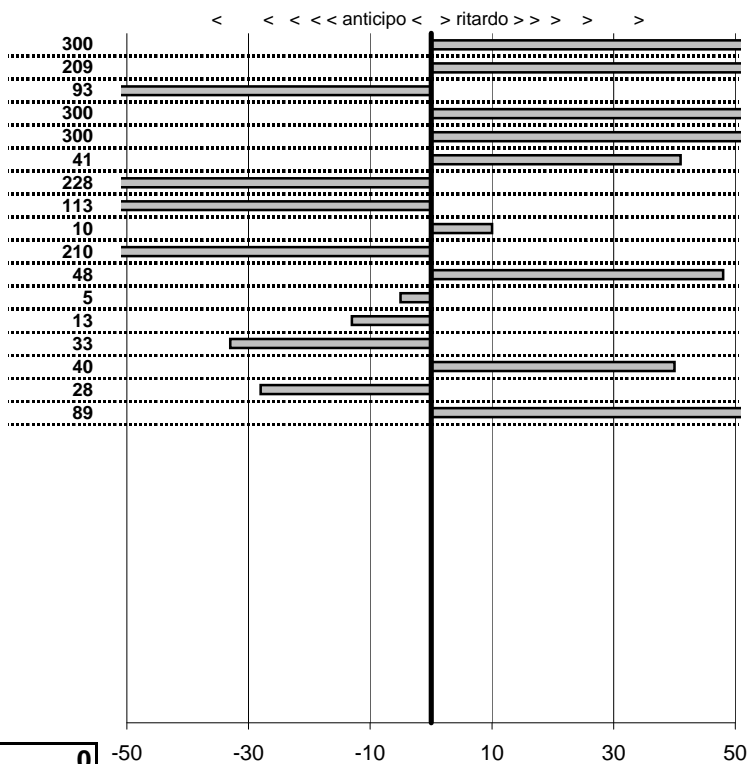

tempi e classifiche disponibili su www.cronoviterbo.net

- Cronologi - Penalità - Statistiche -

Vaccari Gabriele-Adami Laura
Fiat Nuova 500

36

31 in classifica

prova	t.imposto	start	stop	t.netto
PC1-Fregene-1	0:00:11,00	00:00:00,00	00:00:19,18	0:00:19,18
PC2-Fregene-2	0:00:14,00	00:00:00,00	00:00:16,09	0:00:16,09
PC3-Fregene-3	0:00:09,00	00:00:00,00	00:00:08,07	0:00:08,07
PC4-Fregene-4	0:00:09,00	00:00:00,00	00:00:15,85	0:00:15,85
PC5-Fregene-5	0:00:15,00	00:00:00,00	00:00:19,31	0:00:19,31
PC6-Maccarese-1	0:00:09,00	00:00:00,00	00:00:09,41	0:00:09,41
PC7-Maccarese-2	0:00:12,00	00:00:00,00	00:00:09,72	0:00:09,72
PC8-Maccarese-3	0:00:10,00	00:00:00,00	00:00:08,87	0:00:08,87
PC9-Maccarese-4	0:00:10,00	00:00:00,00	00:00:10,10	0:00:10,10
PC10-Maccarese-5	0:00:16,00	00:00:00,00	00:00:13,90	0:00:13,90
PC11-Piazzale Lido-1	0:00:09,00	00:00:00,00	00:00:09,48	0:00:09,48
PC12-Piazzale Lido-2	0:00:16,00	00:00:00,00	00:00:15,95	0:00:15,95
PC13-Piazzale Lido-3	0:00:11,00	00:00:00,00	00:00:10,87	0:00:10,87
PC14-Ristorante-1	0:00:15,00	00:00:00,00	00:00:14,67	0:00:14,67
PC15-Ristorante-2	0:00:12,00	00:00:00,00	00:00:12,40	0:00:12,40
PC16-Ristorante-3	0:00:10,00	00:00:00,00	00:00:09,72	0:00:09,72
PC17-Ristorante-4	0:00:16,00	00:00:00,00	00:00:16,89	0:00:16,89

SOMMA PENALITA' 2.060
MEDIA PENALITA' 121,2

ALTRE PENALITA' 0
TOTALE PENALITA' 2.771

Elaborazione dati a cura di CRONOVITERBO