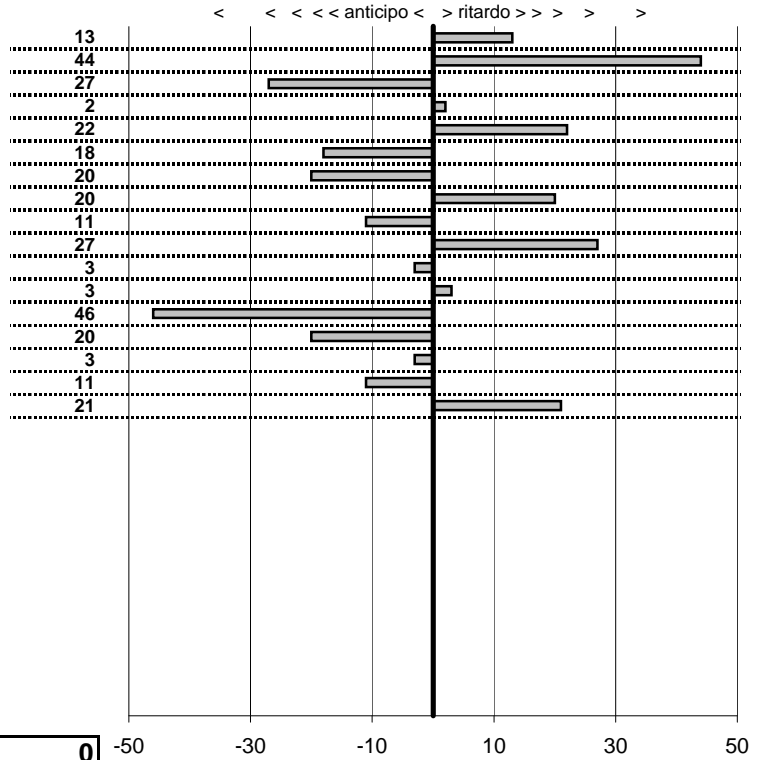

tempi e classifiche disponibili su www.cronoviterbo.net

- Cronologi - Penalità - Statistiche -

ghetti Ciliberto Francesco-Altavilla L
Mercedes Benz 350 SL

31

7 in classifica

prova	t.imposto	start	stop	t.netto
PC1-Fregene-1	0:00:11,00	00:00:00,00	00:00:11,13	0:00:11,13
PC2-Fregene-2	0:00:14,00	00:00:00,00	00:00:14,44	0:00:14,44
PC3-Fregene-3	0:00:09,00	00:00:00,00	00:00:08,73	0:00:08,73
PC4-Fregene-4	0:00:09,00	00:00:00,00	00:00:09,02	0:00:09,02
PC5-Fregene-5	0:00:15,00	00:00:00,00	00:00:15,22	0:00:15,22
PC6-Maccarese-1	0:00:09,00	00:00:00,00	00:00:08,82	0:00:08,82
PC7-Maccarese-2	0:00:12,00	00:00:00,00	00:00:11,80	0:00:11,80
PC8-Maccarese-3	0:00:10,00	00:00:00,00	00:00:10,20	0:00:10,20
PC9-Maccarese-4	0:00:10,00	00:00:00,00	00:00:09,89	0:00:09,89
PC10-Maccarese-5	0:00:16,00	00:00:00,00	00:00:16,27	0:00:16,27
PC11-Piazzale Lido-1	0:00:09,00	00:00:00,00	00:00:08,97	0:00:08,97
PC12-Piazzale Lido-2	0:00:16,00	00:00:00,00	00:00:16,03	0:00:16,03
PC13-Piazzale Lido-3	0:00:11,00	00:00:00,00	00:00:10,54	0:00:10,54
PC14-Ristorante-1	0:00:15,00	00:00:00,00	00:00:14,80	0:00:14,80
PC15-Ristorante-2	0:00:12,00	00:00:00,00	00:00:11,97	0:00:11,97
PC16-Ristorante-3	0:00:10,00	00:00:00,00	00:00:09,89	0:00:09,89
PC17-Ristorante-4	0:00:16,00	00:00:00,00	00:00:16,21	0:00:16,21

SOMMA PENALITA' 311
MEDIA PENALITA' 18,3

ALTRE PENALITA' 0
TOTALE PENALITA' 421

Elaborazione dati a cura di CRONOVITERBO