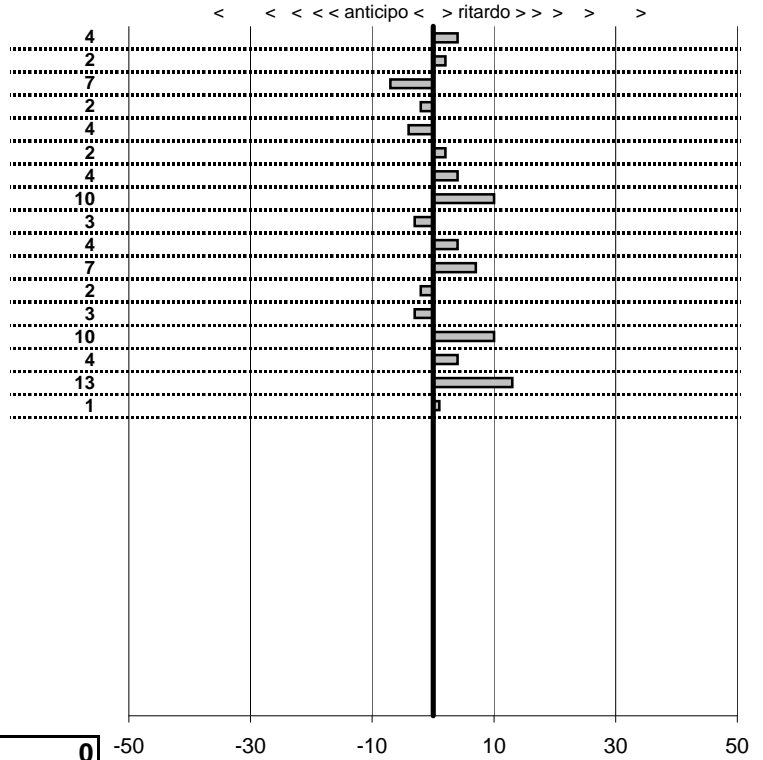

- Cronologi - Penalità - Statistiche -

De Rita Marcello-De Vecchis Adriana

4

MG B Roadster

2 in classifica

prova	t.imposto	start	stop	t.netto
PC1-Fregene-1	0:00:11,00	00:00:00,00	00:00:11,04	0:00:11,04
PC2-Fregene-2	0:00:14,00	00:00:00,00	00:00:14,02	0:00:14,02
PC3-Fregene-3	0:00:09,00	00:00:00,00	00:00:08,93	0:00:08,93
PC4-Fregene-4	0:00:09,00	00:00:00,00	00:00:08,98	0:00:08,98
PC5-Fregene-5	0:00:15,00	00:00:00,00	00:00:14,96	0:00:14,96
PC6-Maccarese-1	0:00:09,00	00:00:00,00	00:00:09,02	0:00:09,02
PC7-Maccarese-2	0:00:12,00	00:00:00,00	00:00:12,04	0:00:12,04
PC8-Maccarese-3	0:00:10,00	00:00:00,00	00:00:10,10	0:00:10,10
PC9-Maccarese-4	0:00:10,00	00:00:00,00	00:00:09,97	0:00:09,97
PC10-Maccarese-5	0:00:16,00	00:00:00,00	00:00:16,04	0:00:16,04
PC11-Piazzale Lido-1	0:00:09,00	00:00:00,00	00:00:09,07	0:00:09,07
PC12-Piazzale Lido-2	0:00:16,00	00:00:00,00	00:00:15,98	0:00:15,98
PC13-Piazzale Lido-3	0:00:11,00	00:00:00,00	00:00:10,97	0:00:10,97
PC14-Ristorante-1	0:00:15,00	00:00:00,00	00:00:15,10	0:00:15,10
PC15-Ristorante-2	0:00:12,00	00:00:00,00	00:00:12,04	0:00:12,04
PC16-Ristorante-3	0:00:10,00	00:00:00,00	00:00:10,13	0:00:10,13
PC17-Ristorante-4	0:00:16,00	00:00:00,00	00:00:16,01	0:00:16,01