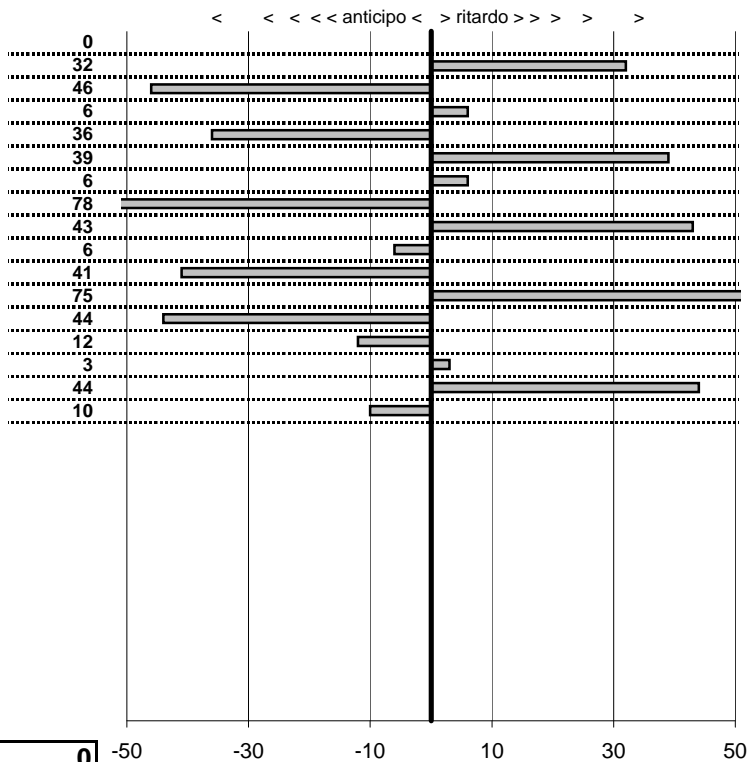

tempi e classifiche disponibili su www.cronoviterbo.net

- Cronologi - Penalità - Statistiche -

Camilli Claudio-Ruschena
 Alfa Romeo J. 1100 Zagato

21

12 in classifica

prova	t.imposto	start	stop	t.netto
PC1-Fregene-1	0:00:11,00	00:00:00,00	00:00:11,00	0:00:11,00
PC2-Fregene-2	0:00:14,00	00:00:00,00	00:00:14,32	0:00:14,32
PC3-Fregene-3	0:00:09,00	00:00:00,00	00:00:08,54	0:00:08,54
PC4-Fregene-4	0:00:09,00	00:00:00,00	00:00:09,06	0:00:09,06
PC5-Fregene-5	0:00:15,00	00:00:00,00	00:00:14,64	0:00:14,64
PC6-Maccarese-1	0:00:09,00	00:00:00,00	00:00:09,39	0:00:09,39
PC7-Maccarese-2	0:00:12,00	00:00:00,00	00:00:12,06	0:00:12,06
PC8-Maccarese-3	0:00:10,00	00:00:00,00	00:00:09,22	0:00:09,22
PC9-Maccarese-4	0:00:10,00	00:00:00,00	00:00:10,43	0:00:10,43
PC10-Maccarese-5	0:00:16,00	00:00:00,00	00:00:15,94	0:00:15,94
PC11-Piazzale Lido-1	0:00:09,00	00:00:00,00	00:00:08,59	0:00:08,59
PC12-Piazzale Lido-2	0:00:16,00	00:00:00,00	00:00:16,75	0:00:16,75
PC13-Piazzale Lido-3	0:00:11,00	00:00:00,00	00:00:10,56	0:00:10,56
PC14-Ristorante-1	0:00:15,00	00:00:00,00	00:00:14,88	0:00:14,88
PC15-Ristorante-2	0:00:12,00	00:00:00,00	00:00:12,03	0:00:12,03
PC16-Ristorante-3	0:00:10,00	00:00:00,00	00:00:10,44	0:00:10,44
PC17-Ristorante-4	0:00:16,00	00:00:00,00	00:00:15,90	0:00:15,90