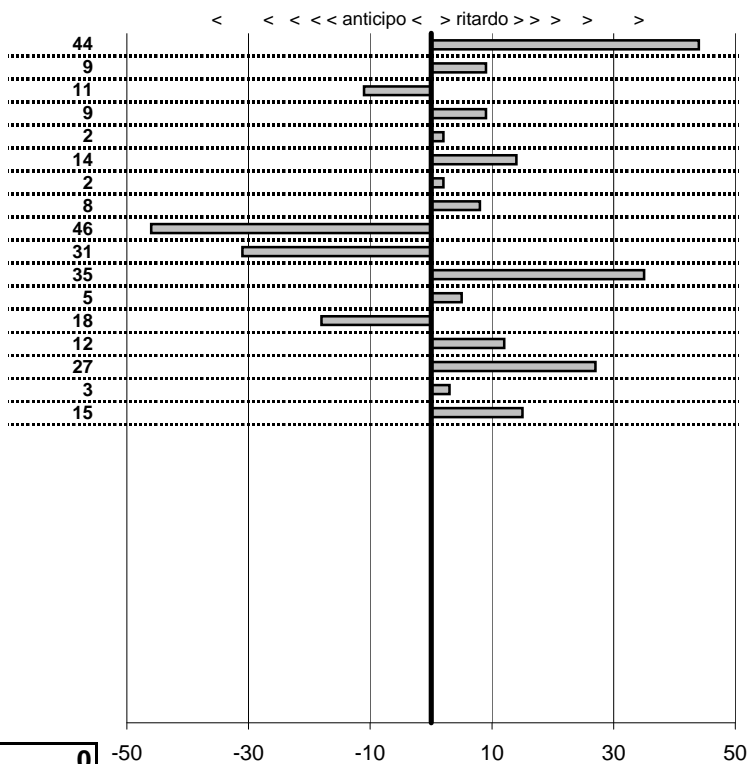

tempi e classifiche disponibili su www.cronoviterbo.net

- Cronologi - Penalità - Statistiche -

Girola Sergio-Pierpaoli Francesca
MG B GT

28

6 in classifica

prova	t.imposto	start	stop	t.netto
PC1-Fregene-1	0:00:11,00	00:00:00,00	00:00:11,44	0:00:11,44
PC2-Fregene-2	0:00:14,00	00:00:00,00	00:00:14,09	0:00:14,09
PC3-Fregene-3	0:00:09,00	00:00:00,00	00:00:08,89	0:00:08,89
PC4-Fregene-4	0:00:09,00	00:00:00,00	00:00:09,09	0:00:09,09
PC5-Fregene-5	0:00:15,00	00:00:00,00	00:00:15,02	0:00:15,02
PC6-Maccarese-1	0:00:09,00	00:00:00,00	00:00:09,14	0:00:09,14
PC7-Maccarese-2	0:00:12,00	00:00:00,00	00:00:12,02	0:00:12,02
PC8-Maccarese-3	0:00:10,00	00:00:00,00	00:00:10,08	0:00:10,08
PC9-Maccarese-4	0:00:10,00	00:00:00,00	00:00:09,54	0:00:09,54
PC10-Maccarese-5	0:00:16,00	00:00:00,00	00:00:15,69	0:00:15,69
PC11-Piazzale Lido-1	0:00:09,00	00:00:00,00	00:00:09,35	0:00:09,35
PC12-Piazzale Lido-2	0:00:16,00	00:00:00,00	00:00:16,05	0:00:16,05
PC13-Piazzale Lido-3	0:00:11,00	00:00:00,00	00:00:10,82	0:00:10,82
PC14-Ristorante-1	0:00:15,00	00:00:00,00	00:00:15,12	0:00:15,12
PC15-Ristorante-2	0:00:12,00	00:00:00,00	00:00:12,27	0:00:12,27
PC16-Ristorante-3	0:00:10,00	00:00:00,00	00:00:10,03	0:00:10,03
PC17-Ristorante-4	0:00:16,00	00:00:00,00	00:00:16,15	0:00:16,15

SOMMA PENALITA' **291**
MEDIA PENALITA' **17,1**

ALTRE PENALITA' **0**
TOTALE PENALITA' **393**

Elaborazione dati a cura di CRONOVITERBO