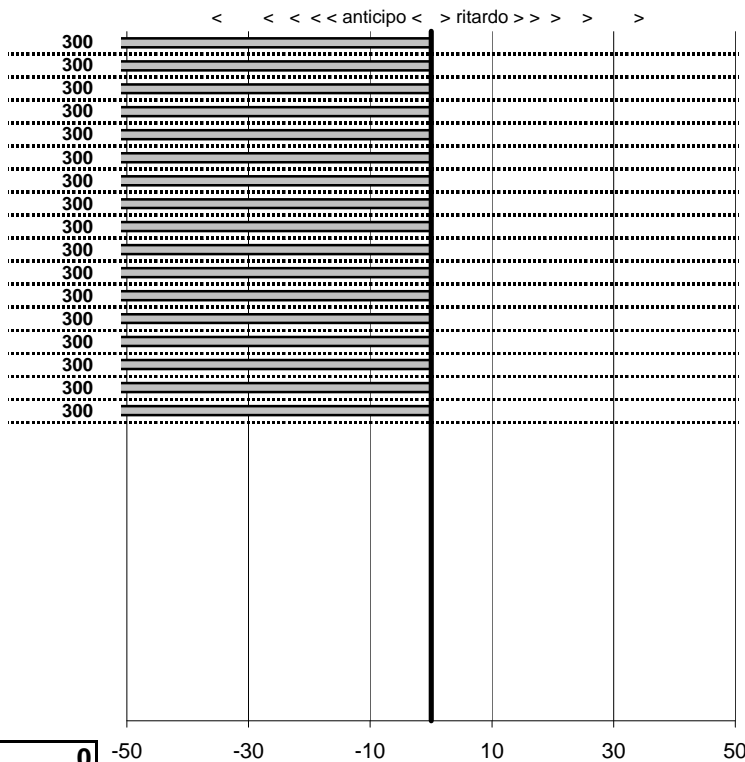

tempi e classifiche disponibili su www.cronoviterbo.net

- Cronologi - Penalità - Statistiche -

Trombetta Silvio-Trombetta Francesco
 Mercedes 230 SL

30

0 in classifica

prova	t.imposto	start	stop	t.netto
PC1-Fregene-1	0:00:11,00	00:00:00,00	00:00:00,00	0:00:00,00
PC2-Fregene-2	0:00:14,00	00:00:00,00	00:00:00,00	0:00:00,00
PC3-Fregene-3	0:00:09,00	00:00:00,00	00:00:00,00	0:00:00,00
PC4-Fregene-4	0:00:09,00	00:00:00,00	00:00:00,00	0:00:00,00
PC5-Fregene-5	0:00:15,00	00:00:00,00	00:00:00,00	0:00:00,00
PC6-Maccarese-1	0:00:09,00	00:00:00,00	00:00:00,00	0:00:00,00
PC7-Maccarese-2	0:00:12,00	00:00:00,00	00:00:00,00	0:00:00,00
PC8-Maccarese-3	0:00:10,00	00:00:00,00	00:00:00,00	0:00:00,00
PC9-Maccarese-4	0:00:10,00	00:00:00,00	00:00:00,00	0:00:00,00
PC10-Maccarese-5	0:00:16,00	00:00:00,00	00:00:00,00	0:00:00,00
PC11-Piazzale Lido-1	0:00:09,00	00:00:00,00	00:00:00,00	0:00:00,00
PC12-Piazzale Lido-2	0:00:16,00	00:00:00,00	00:00:00,00	0:00:00,00
PC13-Piazzale Lido-3	0:00:11,00	00:00:00,00	00:00:00,00	0:00:00,00
PC14-Ristorante-1	0:00:15,00	00:00:00,00	00:00:00,00	0:00:00,00
PC15-Ristorante-2	0:00:12,00	00:00:00,00	00:00:00,00	0:00:00,00
PC16-Ristorante-3	0:00:10,00	00:00:00,00	00:00:00,00	0:00:00,00
PC17-Ristorante-4	0:00:16,00	00:00:00,00	00:00:00,00	0:00:00,00