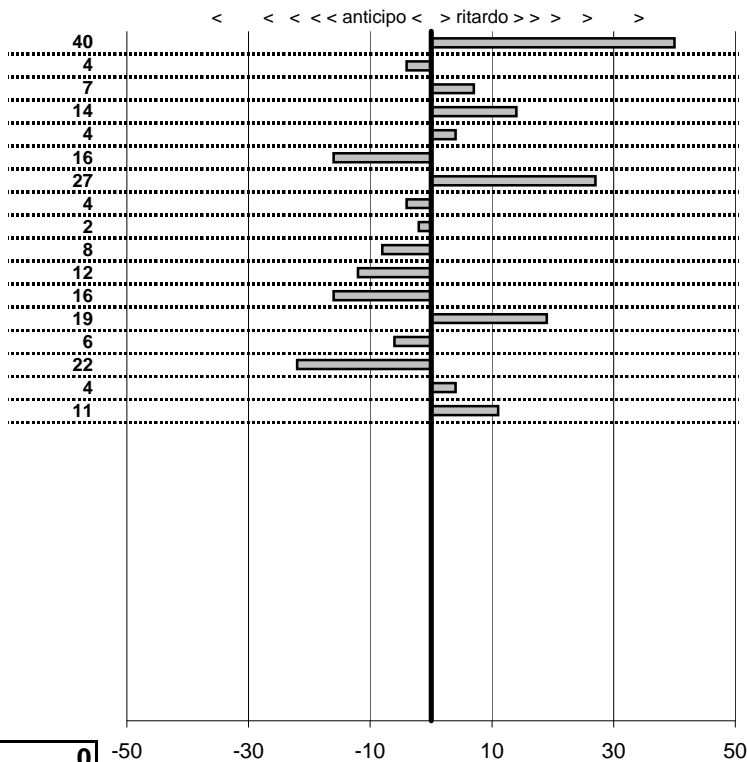

tempi e classifiche disponibili su www.cronoviterbo.net

- Cronologi - Penalità - Statistiche -

Ginestra Giuseppe-Tortora Erminia
 Fiat X 1.9 Bertone

35

5 in classifica

prova	t.imposto	start	stop	t.netto
PC1-Fregene-1	0:00:11,00	00:00:00,00	00:00:11,40	0:00:11,40
PC2-Fregene-2	0:00:14,00	00:00:00,00	00:00:13,96	0:00:13,96
PC3-Fregene-3	0:00:09,00	00:00:00,00	00:00:09,07	0:00:09,07
PC4-Fregene-4	0:00:09,00	00:00:00,00	00:00:09,14	0:00:09,14
PC5-Fregene-5	0:00:15,00	00:00:00,00	00:00:15,04	0:00:15,04
PC6-Maccarese-1	0:00:09,00	00:00:00,00	00:00:08,84	0:00:08,84
PC7-Maccarese-2	0:00:12,00	00:00:00,00	00:00:12,27	0:00:12,27
PC8-Maccarese-3	0:00:10,00	00:00:00,00	00:00:09,96	0:00:09,96
PC9-Maccarese-4	0:00:10,00	00:00:00,00	00:00:09,98	0:00:09,98
PC10-Maccarese-5	0:00:16,00	00:00:00,00	00:00:15,92	0:00:15,92
PC11-Piazzale Lido-1	0:00:09,00	00:00:00,00	00:00:08,88	0:00:08,88
PC12-Piazzale Lido-2	0:00:16,00	00:00:00,00	00:00:15,84	0:00:15,84
PC13-Piazzale Lido-3	0:00:11,00	00:00:00,00	00:00:11,19	0:00:11,19
PC14-Ristorante-1	0:00:15,00	00:00:00,00	00:00:14,94	0:00:14,94
PC15-Ristorante-2	0:00:12,00	00:00:00,00	00:00:11,78	0:00:11,78
PC16-Ristorante-3	0:00:10,00	00:00:00,00	00:00:10,04	0:00:10,04
PC17-Ristorante-4	0:00:16,00	00:00:00,00	00:00:16,11	0:00:16,11