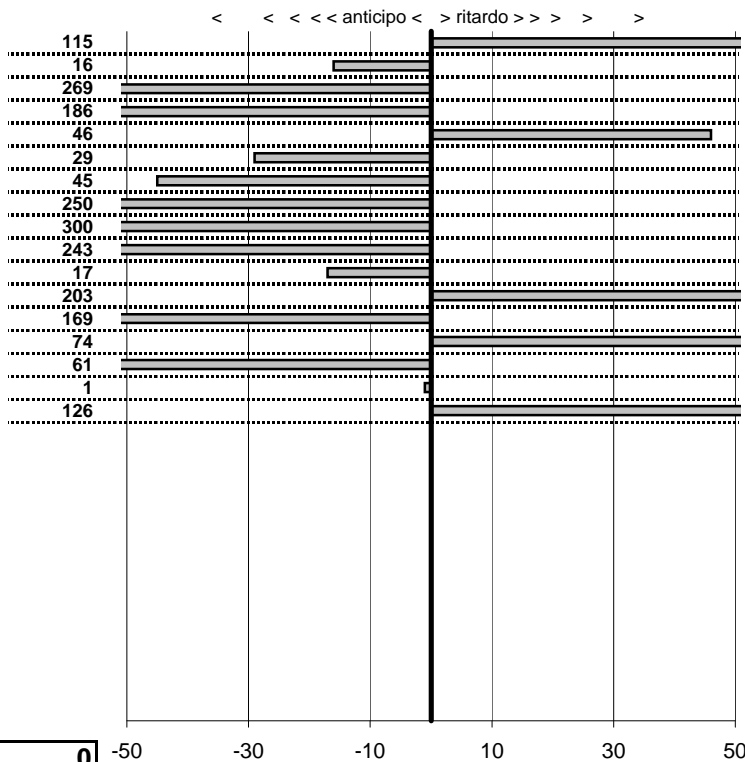

tempi e classifiche disponibili su www.cronoviterbo.net

- Cronologi - Penalità - Statistiche -

Piettamala Fabio-Scardoni Francesc
Porsche 911 T

9

33 in classifica

prova	t.imposto	start	stop	t.netto
PC1-Fregene-1	0:00:11,00	00:00:00,00	00:00:12,15	0:00:12,15
PC2-Fregene-2	0:00:14,00	00:00:00,00	00:00:13,84	0:00:13,84
PC3-Fregene-3	0:00:09,00	00:00:00,00	00:00:06,31	0:00:06,31
PC4-Fregene-4	0:00:09,00	00:00:00,00	00:00:07,14	0:00:07,14
PC5-Fregene-5	0:00:15,00	00:00:00,00	00:00:15,46	0:00:15,46
PC6-Maccarese-1	0:00:09,00	00:00:00,00	00:00:08,71	0:00:08,71
PC7-Maccarese-2	0:00:12,00	00:00:00,00	00:00:11,55	0:00:11,55
PC8-Maccarese-3	0:00:10,00	00:00:00,00	00:00:07,50	0:00:07,50
PC9-Maccarese-4	0:00:10,00	00:00:00,00	00:00:06,86	0:00:06,86
PC10-Maccarese-5	0:00:16,00	00:00:00,00	00:00:13,57	0:00:13,57
PC11-Piazzale Lido-1	0:00:09,00	00:00:00,00	00:00:08,83	0:00:08,83
PC12-Piazzale Lido-2	0:00:16,00	00:00:00,00	00:00:18,03	0:00:18,03
PC13-Piazzale Lido-3	0:00:11,00	00:00:00,00	00:00:09,31	0:00:09,31
PC14-Ristorante-1	0:00:15,00	00:00:00,00	00:00:15,74	0:00:15,74
PC15-Ristorante-2	0:00:12,00	00:00:00,00	00:00:11,39	0:00:11,39
PC16-Ristorante-3	0:00:10,00	00:00:00,00	00:00:09,99	0:00:09,99
PC17-Ristorante-4	0:00:16,00	00:00:00,00	00:00:17,26	0:00:17,26

SOMMA PENALITA' 2.150
MEDIA PENALITA' 126,5

ALTRE PENALITA' 0
TOTALE PENALITA' 2.881

Elaborazione dati a cura di CRONOVITERBO