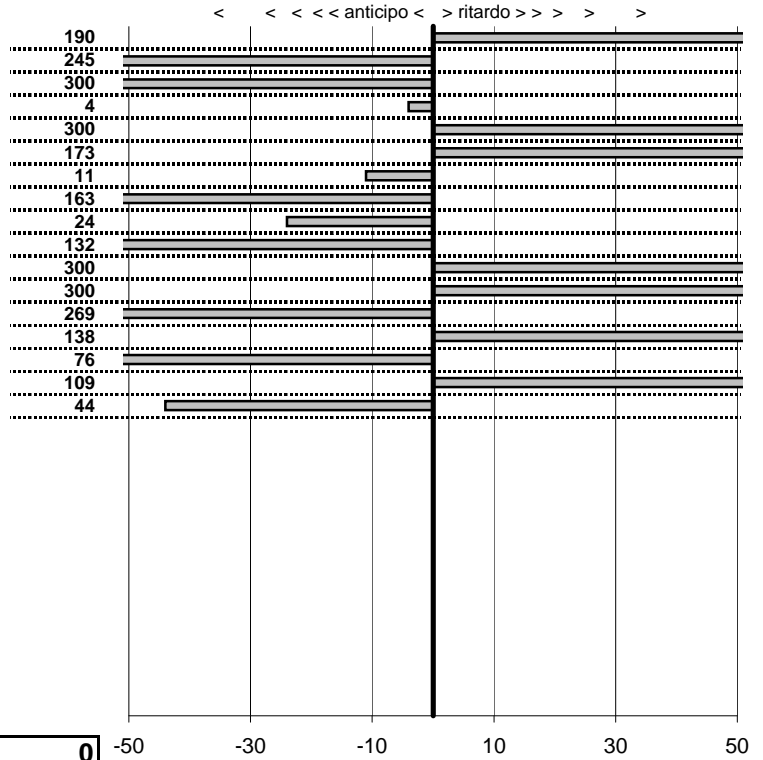

tempi e classifiche disponibili su www.cronoviterbo.net

- Cronologi - Penalità - Statistiche -

Caccavello Pompeo-Tosti Andrea
Fiat 850 Sport Coupè

39

36 in classifica

prova	t.imposto	start	stop	t.netto
PC1-Fregene-1	0:00:11,00	00:00:00,00	00:00:12,90	0:00:12,90
PC2-Fregene-2	0:00:14,00	00:00:00,00	00:00:11,55	0:00:11,55
PC3-Fregene-3	0:00:09,00	00:00:00,00	00:00:05,11	0:00:05,11
PC4-Fregene-4	0:00:09,00	00:00:00,00	00:00:08,96	0:00:08,96
PC5-Fregene-5	0:00:15,00	00:00:00,00	00:00:18,31	0:00:18,31
PC6-Maccarese-1	0:00:09,00	00:00:00,00	00:00:10,73	0:00:10,73
PC7-Maccarese-2	0:00:12,00	00:00:00,00	00:00:11,89	0:00:11,89
PC8-Maccarese-3	0:00:10,00	00:00:00,00	00:00:08,37	0:00:08,37
PC9-Maccarese-4	0:00:10,00	00:00:00,00	00:00:09,76	0:00:09,76
PC10-Maccarese-5	0:00:16,00	00:00:00,00	00:00:14,68	0:00:14,68
PC11-Piazzale Lido-1	0:00:09,00	00:00:00,00	00:00:17,18	0:00:17,18
PC12-Piazzale Lido-2	0:00:16,00	00:00:00,00	00:00:20,20	0:00:20,20
PC13-Piazzale Lido-3	0:00:11,00	00:00:00,00	00:00:08,31	0:00:08,31
PC14-Ristorante-1	0:00:15,00	00:00:00,00	00:00:16,38	0:00:16,38
PC15-Ristorante-2	0:00:12,00	00:00:00,00	00:00:11,24	0:00:11,24
PC16-Ristorante-3	0:00:10,00	00:00:00,00	00:00:11,09	0:00:11,09
PC17-Ristorante-4	0:00:16,00	00:00:00,00	00:00:15,56	0:00:15,56

SOMMA PENALITA' 2.778
MEDIA PENALITA' 163,4

ALTRE PENALITA' 0
TOTALE PENALITA' 3.736

Elaborazione dati a cura di CRONOVITERBO