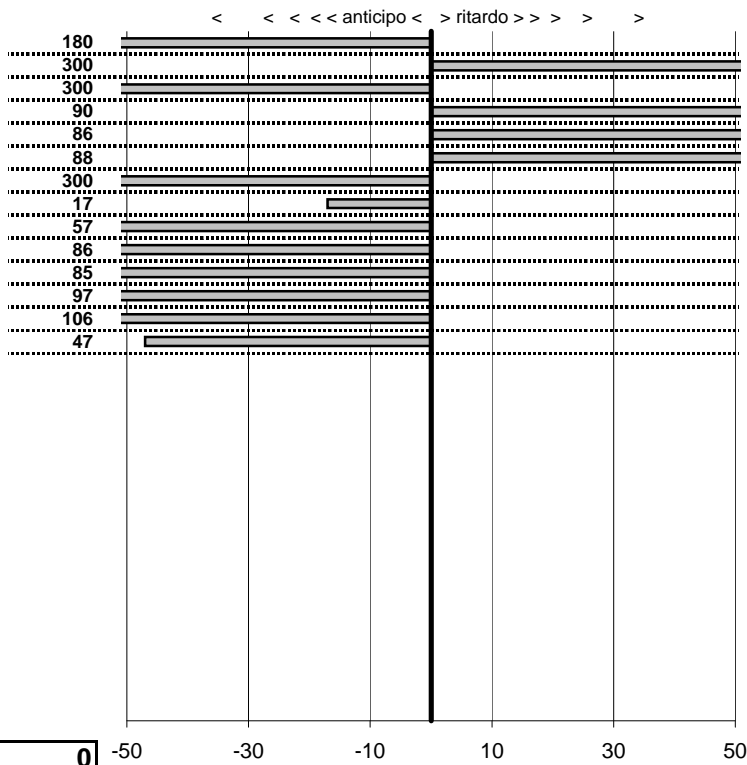

tempi e classifiche disponibili su [WWW.crono viterbo. Net](http://WWW.crono viterbo. Net)

- Cronologi - Penalità - Statistiche -

Gargiulo A.  
 TR4A

**23**

**29** in classifica

prova	t.imposto	start	stop	t.netto
PC1-Kart-1	0:00:10,00	00:00:00,00	00:00:08,20	0:00:08,20
PC2-Kart-2	0:00:08,00	00:00:00,00	00:00:12,35	0:00:12,35
PC3-Kart-3	0:00:14,00	00:00:00,00	00:00:10,66	0:00:10,66
PC4-Kart-4	0:00:08,00	00:00:00,00	00:00:08,90	0:00:08,90
PC5-Kart-5	0:00:10,00	00:00:00,00	00:00:10,86	0:00:10,86
PC6-Kart-6	0:00:12,00	00:00:00,00	00:00:12,88	0:00:12,88
PC7-Kart-7	0:00:14,00	00:00:00,00	00:00:10,88	0:00:10,88
PC8-Kart-8	0:00:10,00	00:00:00,00	00:00:09,83	0:00:09,83
PC9-Kart-9	0:00:08,00	00:00:00,00	00:00:07,43	0:00:07,43
PC10-Kart-10	0:00:14,00	00:00:00,00	00:00:13,14	0:00:13,14
PC11-Kart-11	0:00:08,00	00:00:00,00	00:00:07,15	0:00:07,15
PC12-Kart-12	0:00:10,00	00:00:00,00	00:00:09,03	0:00:09,03
PC13-Kart-13	0:00:12,00	00:00:00,00	00:00:10,94	0:00:10,94
PC14-Kart-14	0:00:14,00	00:00:00,00	00:00:13,53	0:00:13,53