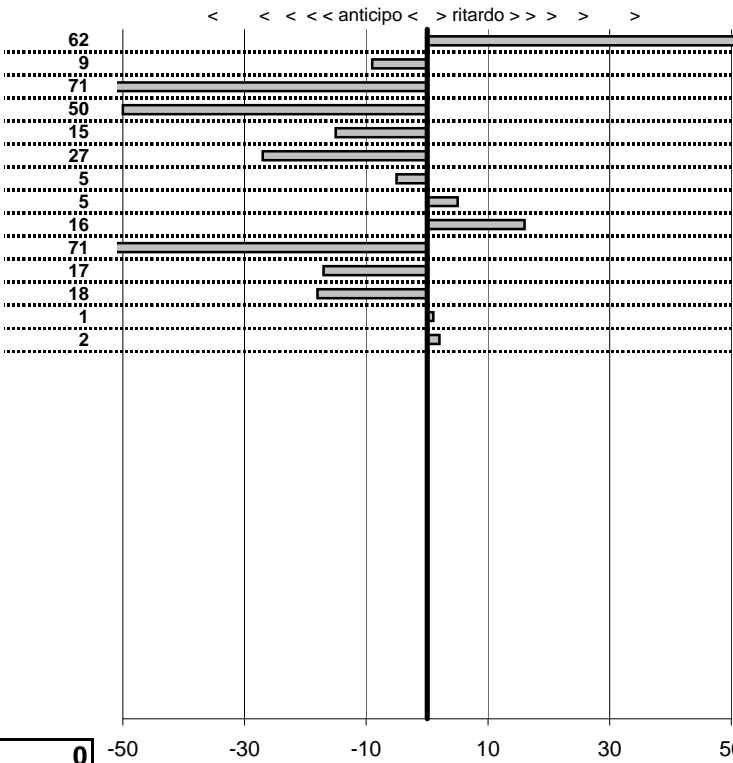

tempi e classifiche disponibili su [WWW.crono viterbo. Net](http://WWW.crono viterbo. Net)

- Cronologi - Penalità - Statistiche -

De Santis  
 Ferrari Dino

**11**

**10** in classifica

prova	t.imposto	start	stop	t.netto
PC1-Kart-1	0:00:10,00	00:00:00,00	00:00:10,62	0:00:10,62
PC2-Kart-2	0:00:08,00	00:00:00,00	00:00:07,91	0:00:07,91
PC3-Kart-3	0:00:14,00	00:00:00,00	00:00:13,29	0:00:13,29
PC4-Kart-4	0:00:08,00	00:00:00,00	00:00:07,50	0:00:07,50
PC5-Kart-5	0:00:10,00	00:00:00,00	00:00:09,85	0:00:09,85
PC6-Kart-6	0:00:12,00	00:00:00,00	00:00:11,73	0:00:11,73
PC7-Kart-7	0:00:14,00	00:00:00,00	00:00:13,95	0:00:13,95
PC8-Kart-8	0:00:10,00	00:00:00,00	00:00:10,05	0:00:10,05
PC9-Kart-9	0:00:08,00	00:00:00,00	00:00:08,16	0:00:08,16
PC10-Kart-10	0:00:14,00	00:00:00,00	00:00:13,29	0:00:13,29
PC11-Kart-11	0:00:08,00	00:00:00,00	00:00:07,83	0:00:07,83
PC12-Kart-12	0:00:10,00	00:00:00,00	00:00:09,82	0:00:09,82
PC13-Kart-13	0:00:12,00	00:00:00,00	00:00:12,01	0:00:12,01
PC14-Kart-14	0:00:14,00	00:00:00,00	00:00:14,02	0:00:14,02