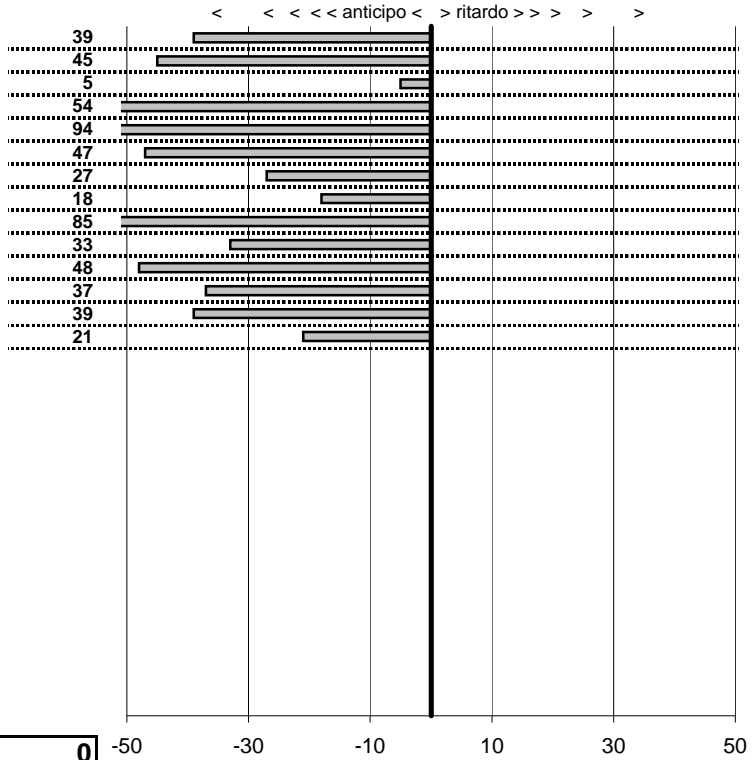

tempi e classifiche disponibili su [WWW.crono viterbo. Net](http://WWW.crono viterbo. Net)

- Cronologi - Penalità - Statistiche -

Purchiaroni  
 Fiat 1500

**4**

**16** in classifica

prova	t.imposto	start	stop	t.netto
PC1-Kart-1	0:00:10,00	00:00:00,00	00:00:09,61	0:00:09,61
PC2-Kart-2	0:00:08,00	00:00:00,00	00:00:07,55	0:00:07,55
PC3-Kart-3	0:00:14,00	00:00:00,00	00:00:13,95	0:00:13,95
PC4-Kart-4	0:00:08,00	00:00:00,00	00:00:07,46	0:00:07,46
PC5-Kart-5	0:00:10,00	00:00:00,00	00:00:09,06	0:00:09,06
PC6-Kart-6	0:00:12,00	00:00:00,00	00:00:11,53	0:00:11,53
PC7-Kart-7	0:00:14,00	00:00:00,00	00:00:13,73	0:00:13,73
PC8-Kart-8	0:00:10,00	00:00:00,00	00:00:09,82	0:00:09,82
PC9-Kart-9	0:00:08,00	00:00:00,00	00:00:07,15	0:00:07,15
PC10-Kart-10	0:00:14,00	00:00:00,00	00:00:13,67	0:00:13,67
PC11-Kart-11	0:00:08,00	00:00:00,00	00:00:07,52	0:00:07,52
PC12-Kart-12	0:00:10,00	00:00:00,00	00:00:09,63	0:00:09,63
PC13-Kart-13	0:00:12,00	00:00:00,00	00:00:11,61	0:00:11,61
PC14-Kart-14	0:00:14,00	00:00:00,00	00:00:13,79	0:00:13,79