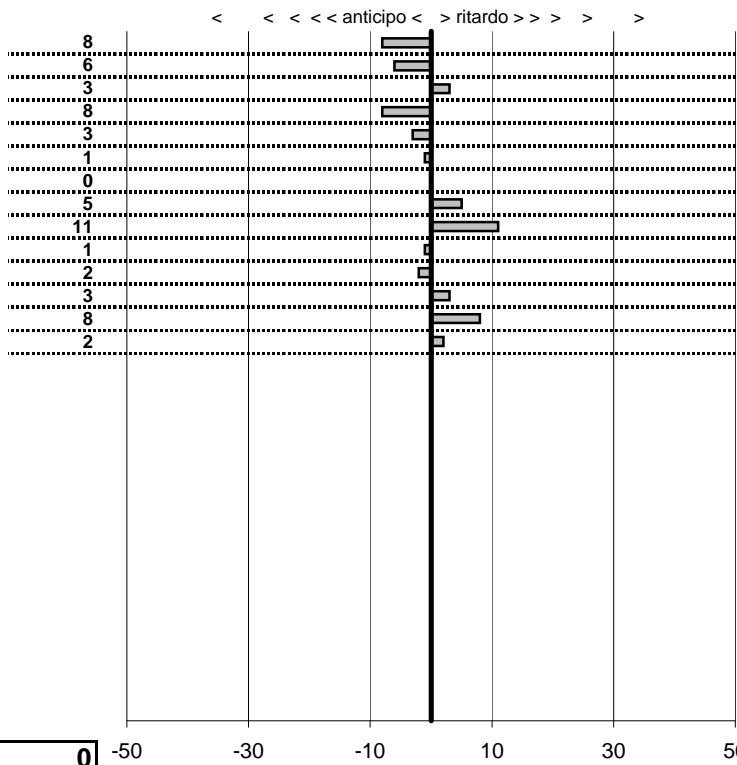

tempi e classifiche disponibili su [WWW.cronoviterbo.net](http://WWW.cronoviterbo.net)

- Cronologi - Penalità - Statistiche -

Cappella G.  
 Maggione Cabriolet

**2**

**2** in classifica

prova	t.imposto	start	stop	t.netto
PC1-Kart-1	0:00:10,00	00:00:00,00	00:00:09,92	0:00:09,92
PC2-Kart-2	0:00:08,00	00:00:00,00	00:00:07,94	0:00:07,94
PC3-Kart-3	0:00:14,00	00:00:00,00	00:00:14,03	0:00:14,03
PC4-Kart-4	0:00:08,00	00:00:00,00	00:00:07,92	0:00:07,92
PC5-Kart-5	0:00:10,00	00:00:00,00	00:00:09,97	0:00:09,97
PC6-Kart-6	0:00:12,00	00:00:00,00	00:00:11,99	0:00:11,99
PC7-Kart-7	0:00:14,00	00:00:00,00	00:00:14,00	0:00:14,00
PC8-Kart-8	0:00:10,00	00:00:00,00	00:00:10,05	0:00:10,05
PC9-Kart-9	0:00:08,00	00:00:00,00	00:00:08,11	0:00:08,11
PC10-Kart-10	0:00:14,00	00:00:00,00	00:00:13,99	0:00:13,99
PC11-Kart-11	0:00:08,00	00:00:00,00	00:00:07,98	0:00:07,98
PC12-Kart-12	0:00:10,00	00:00:00,00	00:00:10,03	0:00:10,03
PC13-Kart-13	0:00:12,00	00:00:00,00	00:00:12,08	0:00:12,08
PC14-Kart-14	0:00:14,00	00:00:00,00	00:00:14,02	0:00:14,02