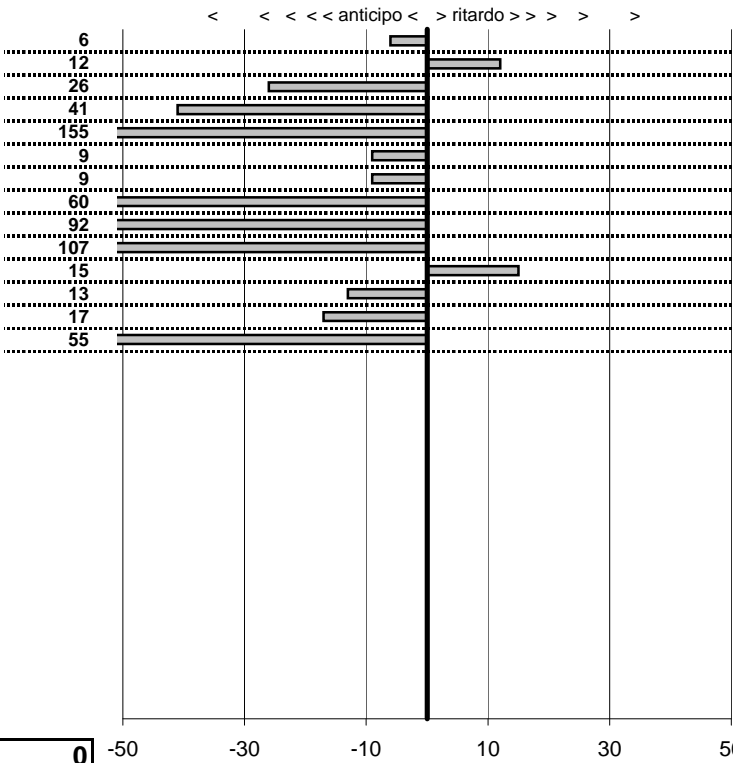

tempi e classifiche disponibili su [WWW.crono viterbo. Net](http://WWW.crono viterbo. Net)

- Cronologi - Penalità - Statistiche -

Calvaruso  
 Fiat 500F

**7**

**17** in classifica

prova	t.imposto	start	stop	t.netto
PC1-Kart-1	0:00:10,00	00:00:00,00	00:00:09,94	0:00:09,94
PC2-Kart-2	0:00:08,00	00:00:00,00	00:00:08,12	0:00:08,12
PC3-Kart-3	0:00:14,00	00:00:00,00	00:00:13,74	0:00:13,74
PC4-Kart-4	0:00:08,00	00:00:00,00	00:00:07,59	0:00:07,59
PC5-Kart-5	0:00:10,00	00:00:00,00	00:00:08,45	0:00:08,45
PC6-Kart-6	0:00:12,00	00:00:00,00	00:00:11,91	0:00:11,91
PC7-Kart-7	0:00:14,00	00:00:00,00	00:00:13,91	0:00:13,91
PC8-Kart-8	0:00:10,00	00:00:00,00	00:00:09,40	0:00:09,40
PC9-Kart-9	0:00:08,00	00:00:00,00	00:00:07,08	0:00:07,08
PC10-Kart-10	0:00:14,00	00:00:00,00	00:00:12,93	0:00:12,93
PC11-Kart-11	0:00:08,00	00:00:00,00	00:00:08,15	0:00:08,15
PC12-Kart-12	0:00:10,00	00:00:00,00	00:00:09,87	0:00:09,87
PC13-Kart-13	0:00:12,00	00:00:00,00	00:00:11,83	0:00:11,83
PC14-Kart-14	0:00:14,00	00:00:00,00	00:00:13,45	0:00:13,45