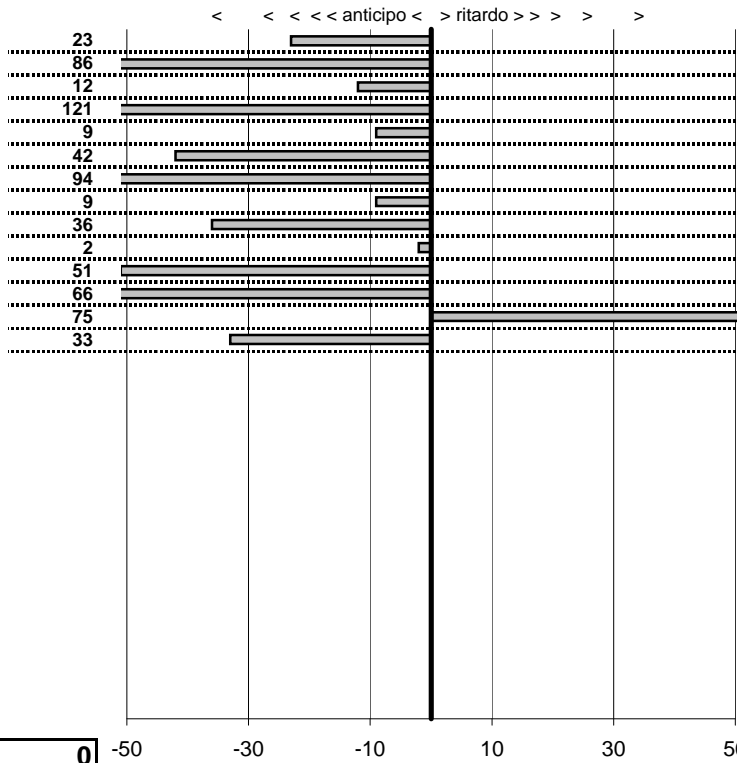

tempi e classifiche disponibili su [WWW.crono viterbo. Net](http://WWW.crono viterbo. Net)

- Cronologi - Penalità - Statistiche -

Laureti  
 Fiat 500

**27**

**18** in classifica

prova	t.imposto	start	stop	t.netto
PC1-Kart-1	0:00:10,00	00:00:00,00	00:00:09,77	0:00:09,77
PC2-Kart-2	0:00:08,00	00:00:00,00	00:00:07,14	0:00:07,14
PC3-Kart-3	0:00:14,00	00:00:00,00	00:00:13,88	0:00:13,88
PC4-Kart-4	0:00:08,00	00:00:00,00	00:00:06,79	0:00:06,79
PC5-Kart-5	0:00:10,00	00:00:00,00	00:00:09,91	0:00:09,91
PC6-Kart-6	0:00:12,00	00:00:00,00	00:00:11,58	0:00:11,58
PC7-Kart-7	0:00:14,00	00:00:00,00	00:00:13,06	0:00:13,06
PC8-Kart-8	0:00:10,00	00:00:00,00	00:00:09,91	0:00:09,91
PC9-Kart-9	0:00:08,00	00:00:00,00	00:00:07,64	0:00:07,64
PC10-Kart-10	0:00:14,00	00:00:00,00	00:00:13,98	0:00:13,98
PC11-Kart-11	0:00:08,00	00:00:00,00	00:00:07,49	0:00:07,49
PC12-Kart-12	0:00:10,00	00:00:00,00	00:00:09,34	0:00:09,34
PC13-Kart-13	0:00:12,00	00:00:00,00	00:00:12,75	0:00:12,75
PC14-Kart-14	0:00:14,00	00:00:00,00	00:00:13,67	0:00:13,67