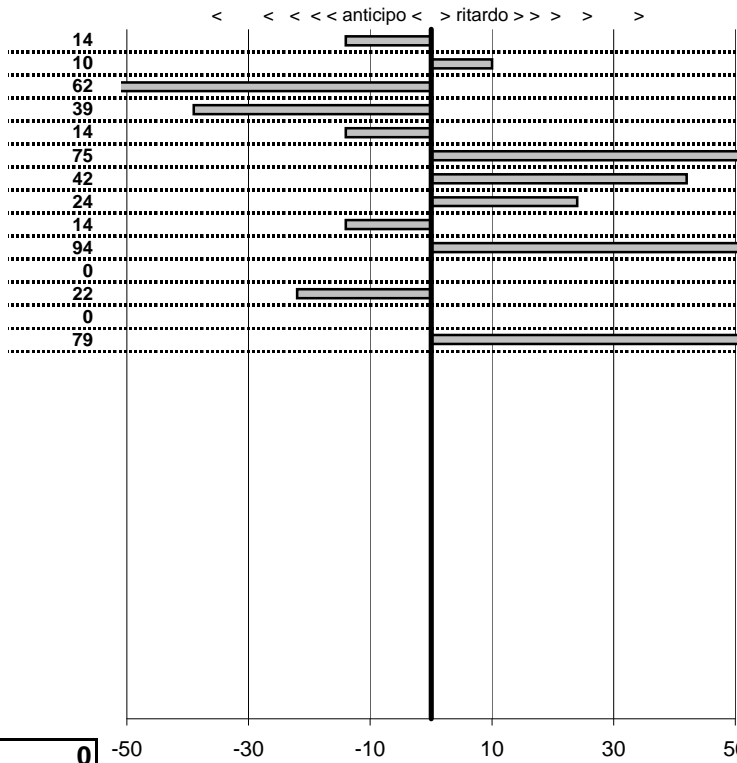

Spider Club Etruria H.r.c.
1° Prova Camp. Sociale 2009
Grotte S.S. 15 Febbraio 2009

tempi e classifiche disponibili su WWW.crono viterbo. Net

- Cronologi - Penalità - Statistiche -

Risoldi **33**
Fiat 500

13 in classifica

prova	t.imposto	start	stop	t.netto
PC1-Kart-1	0:00:10,00	00:00:00,00	00:00:09,86	0:00:09,86
PC2-Kart-2	0:00:08,00	00:00:00,00	00:00:08,10	0:00:08,10
PC3-Kart-3	0:00:14,00	00:00:00,00	00:00:13,38	0:00:13,38
PC4-Kart-4	0:00:08,00	00:00:00,00	00:00:07,61	0:00:07,61
PC5-Kart-5	0:00:10,00	00:00:00,00	00:00:09,86	0:00:09,86
PC6-Kart-6	0:00:12,00	00:00:00,00	00:00:12,75	0:00:12,75
PC7-Kart-7	0:00:14,00	00:00:00,00	00:00:14,42	0:00:14,42
PC8-Kart-8	0:00:10,00	00:00:00,00	00:00:10,24	0:00:10,24
PC9-Kart-9	0:00:08,00	00:00:00,00	00:00:07,86	0:00:07,86
PC10-Kart-10	0:00:14,00	00:00:00,00	00:00:14,94	0:00:14,94
PC11-Kart-11	0:00:08,00	00:00:00,00	00:00:08,00	0:00:08,00
PC12-Kart-12	0:00:10,00	00:00:00,00	00:00:09,78	0:00:09,78
PC13-Kart-13	0:00:12,00	00:00:00,00	00:00:12,00	0:00:12,00
PC14-Kart-14	0:00:14,00	00:00:00,00	00:00:14,79	0:00:14,79

SOMMA PENALITA' **489**
MEDIA PENALITA' **34,9**

ALTRE PENALITA' **0**
TOTALE PENALITA' **489**

Elaborazione dati a cura di CRONOVITERBO