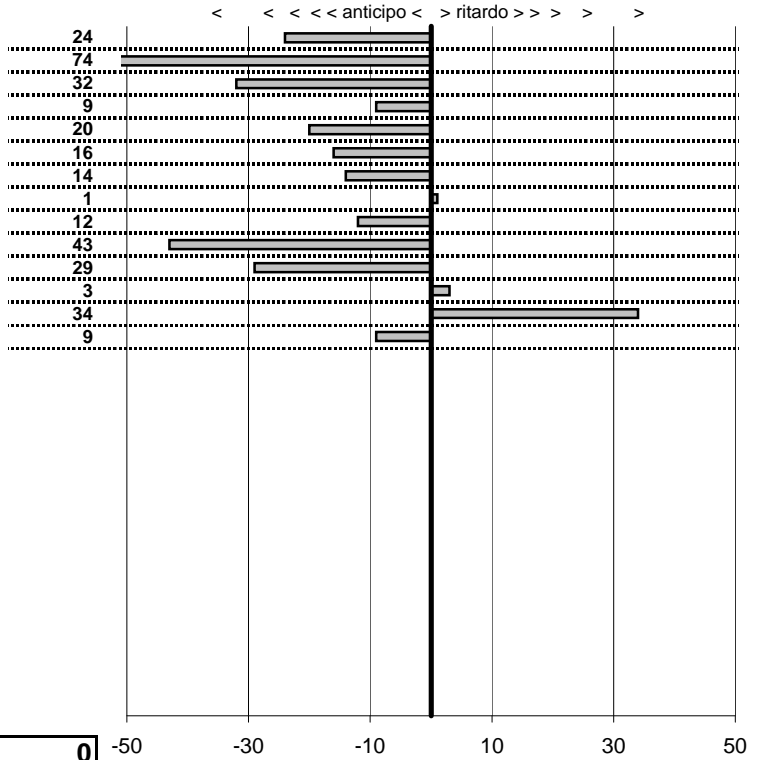

tempi e classifiche disponibili su [WWW.cronoviterbo.net](http://WWW.cronoviterbo.net)

- Cronologi - Penalità - Statistiche -

**Matarazzo**  
 Fiat 124

**10**

**9** in classifica

prova	t.imposto	start	stop	t.netto
PC1-Kart-1	0:00:10,00	00:00:00,00	00:00:09,76	0:00:09,76
PC2-Kart-2	0:00:08,00	00:00:00,00	00:00:07,26	0:00:07,26
PC3-Kart-3	0:00:14,00	00:00:00,00	00:00:13,68	0:00:13,68
PC4-Kart-4	0:00:08,00	00:00:00,00	00:00:07,91	0:00:07,91
PC5-Kart-5	0:00:10,00	00:00:00,00	00:00:09,80	0:00:09,80
PC6-Kart-6	0:00:12,00	00:00:00,00	00:00:11,84	0:00:11,84
PC7-Kart-7	0:00:14,00	00:00:00,00	00:00:13,86	0:00:13,86
PC8-Kart-8	0:00:10,00	00:00:00,00	00:00:10,01	0:00:10,01
PC9-Kart-9	0:00:08,00	00:00:00,00	00:00:07,88	0:00:07,88
PC10-Kart-10	0:00:14,00	00:00:00,00	00:00:13,57	0:00:13,57
PC11-Kart-11	0:00:08,00	00:00:00,00	00:00:07,71	0:00:07,71
PC12-Kart-12	0:00:10,00	00:00:00,00	00:00:10,03	0:00:10,03
PC13-Kart-13	0:00:12,00	00:00:00,00	00:00:12,34	0:00:12,34
PC14-Kart-14	0:00:14,00	00:00:00,00	00:00:13,91	0:00:13,91