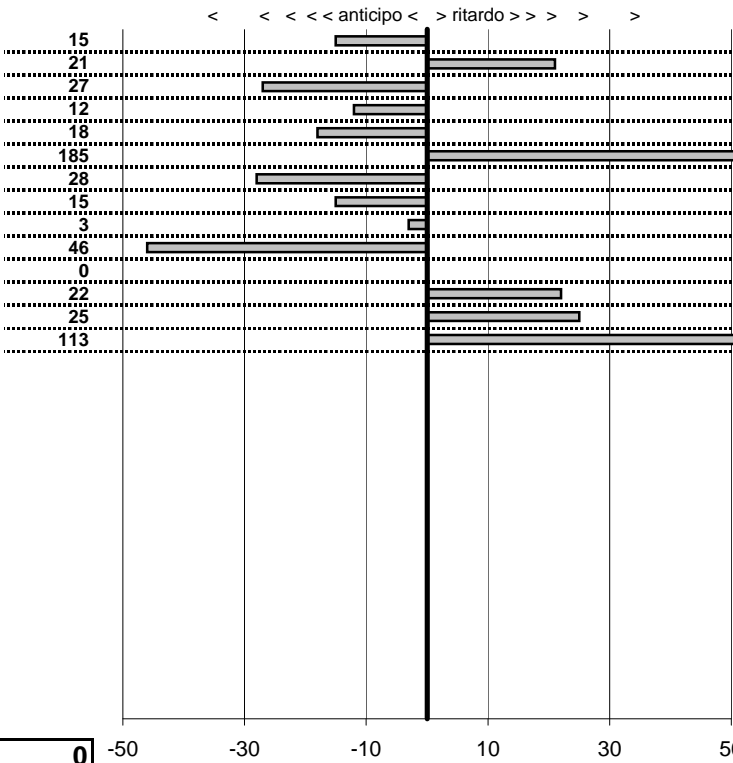

tempi e classifiche disponibili su [WWW.crono viterbo. Net](http://WWW.crono viterbo. Net)

- Cronologi - Penalità - Statistiche -

Belli  
 Ferrari

29

14 in classifica

prova	t.imposto	start	stop	t.netto
PC1-Kart-1	0:00:10,00	00:00:00,00	00:00:09,85	0:00:09,85
PC2-Kart-2	0:00:08,00	00:00:00,00	00:00:08,21	0:00:08,21
PC3-Kart-3	0:00:14,00	00:00:00,00	00:00:13,73	0:00:13,73
PC4-Kart-4	0:00:08,00	00:00:00,00	00:00:07,88	0:00:07,88
PC5-Kart-5	0:00:10,00	00:00:00,00	00:00:09,82	0:00:09,82
PC6-Kart-6	0:00:12,00	00:00:00,00	00:00:13,85	0:00:13,85
PC7-Kart-7	0:00:14,00	00:00:00,00	00:00:13,72	0:00:13,72
PC8-Kart-8	0:00:10,00	00:00:00,00	00:00:09,85	0:00:09,85
PC9-Kart-9	0:00:08,00	00:00:00,00	00:00:07,97	0:00:07,97
PC10-Kart-10	0:00:14,00	00:00:00,00	00:00:13,54	0:00:13,54
PC11-Kart-11	0:00:08,00	00:00:00,00	00:00:08,00	0:00:08,00
PC12-Kart-12	0:00:10,00	00:00:00,00	00:00:10,22	0:00:10,22
PC13-Kart-13	0:00:12,00	00:00:00,00	00:00:12,25	0:00:12,25
PC14-Kart-14	0:00:14,00	00:00:00,00	00:00:15,13	0:00:15,13