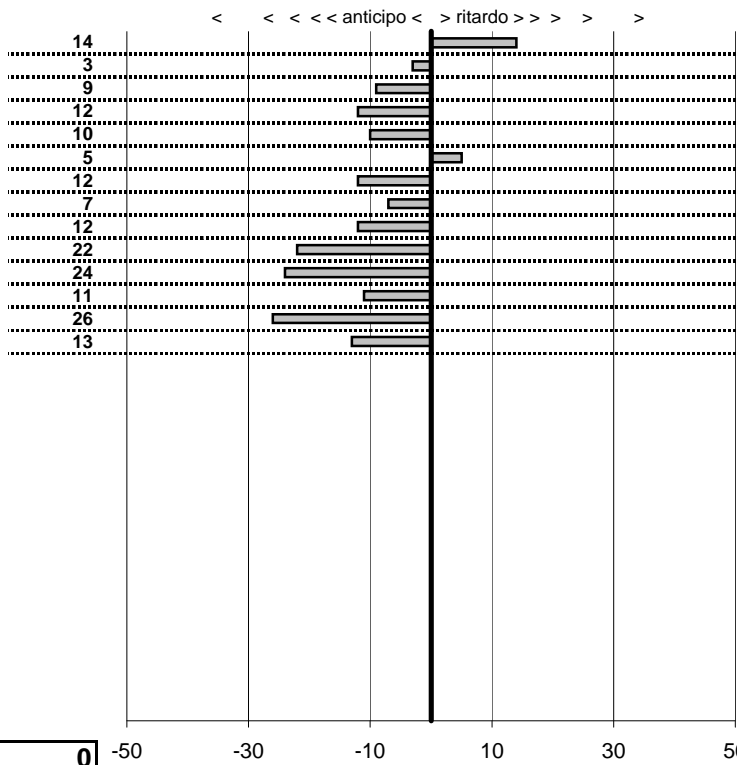

- Cronologi - Penalità - Statistiche -

Patara  
 TR

**28**

tempi e classifiche disponibili su [WWW.crono viterbo. Net](http://WWW.crono viterbo. Net)

**6** in classifica

prova	t.imposto	start	stop	t.netto
PC1-Kart-1	0:00:10,00	00:00:00,00	00:00:10,14	0:00:10,14
PC2-Kart-2	0:00:08,00	00:00:00,00	00:00:07,97	0:00:07,97
PC3-Kart-3	0:00:14,00	00:00:00,00	00:00:13,91	0:00:13,91
PC4-Kart-4	0:00:08,00	00:00:00,00	00:00:07,88	0:00:07,88
PC5-Kart-5	0:00:10,00	00:00:00,00	00:00:09,90	0:00:09,90
PC6-Kart-6	0:00:12,00	00:00:00,00	00:00:12,05	0:00:12,05
PC7-Kart-7	0:00:14,00	00:00:00,00	00:00:13,88	0:00:13,88
PC8-Kart-8	0:00:10,00	00:00:00,00	00:00:09,93	0:00:09,93
PC9-Kart-9	0:00:08,00	00:00:00,00	00:00:07,88	0:00:07,88
PC10-Kart-10	0:00:14,00	00:00:00,00	00:00:13,78	0:00:13,78
PC11-Kart-11	0:00:08,00	00:00:00,00	00:00:07,76	0:00:07,76
PC12-Kart-12	0:00:10,00	00:00:00,00	00:00:09,89	0:00:09,89
PC13-Kart-13	0:00:12,00	00:00:00,00	00:00:11,74	0:00:11,74
PC14-Kart-14	0:00:14,00	00:00:00,00	00:00:13,87	0:00:13,87