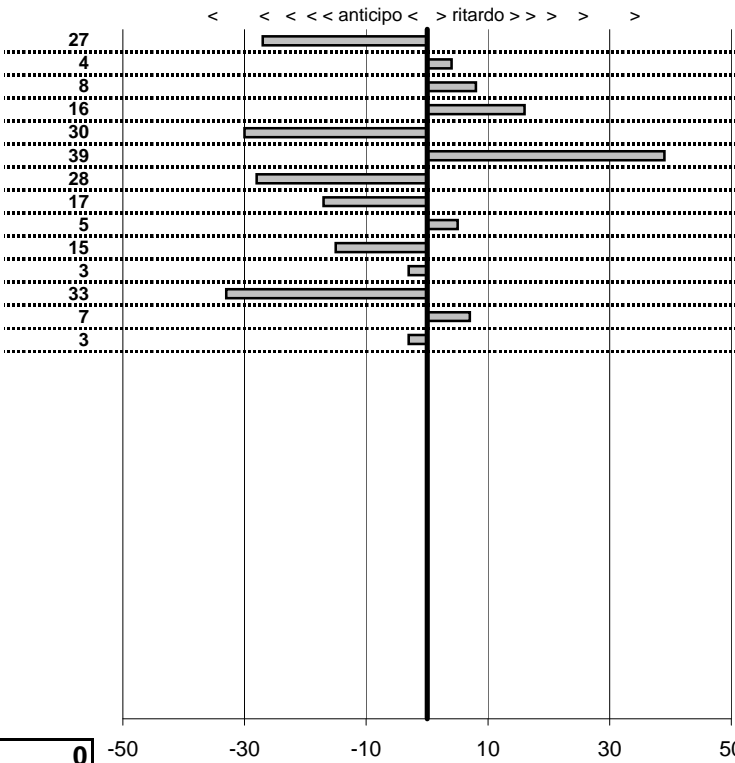

tempi e classifiche disponibili su [WWW.crono viterbo. Net](http://WWW.crono viterbo. Net)

- Cronologi - Penalità - Statistiche -

Mandola  
 A112

**5**

**7** in classifica

prova	t.imposto	start	stop	t.netto
PC1-Kart-1	0:00:10,00	00:00:00,00	00:00:09,73	0:00:09,73
PC2-Kart-2	0:00:08,00	00:00:00,00	00:00:08,04	0:00:08,04
PC3-Kart-3	0:00:14,00	00:00:00,00	00:00:14,08	0:00:14,08
PC4-Kart-4	0:00:08,00	00:00:00,00	00:00:08,16	0:00:08,16
PC5-Kart-5	0:00:10,00	00:00:00,00	00:00:09,70	0:00:09,70
PC6-Kart-6	0:00:12,00	00:00:00,00	00:00:12,39	0:00:12,39
PC7-Kart-7	0:00:14,00	00:00:00,00	00:00:13,72	0:00:13,72
PC8-Kart-8	0:00:10,00	00:00:00,00	00:00:09,83	0:00:09,83
PC9-Kart-9	0:00:08,00	00:00:00,00	00:00:08,05	0:00:08,05
PC10-Kart-10	0:00:14,00	00:00:00,00	00:00:13,85	0:00:13,85
PC11-Kart-11	0:00:08,00	00:00:00,00	00:00:07,97	0:00:07,97
PC12-Kart-12	0:00:10,00	00:00:00,00	00:00:09,67	0:00:09,67
PC13-Kart-13	0:00:12,00	00:00:00,00	00:00:12,07	0:00:12,07
PC14-Kart-14	0:00:14,00	00:00:00,00	00:00:13,97	0:00:13,97