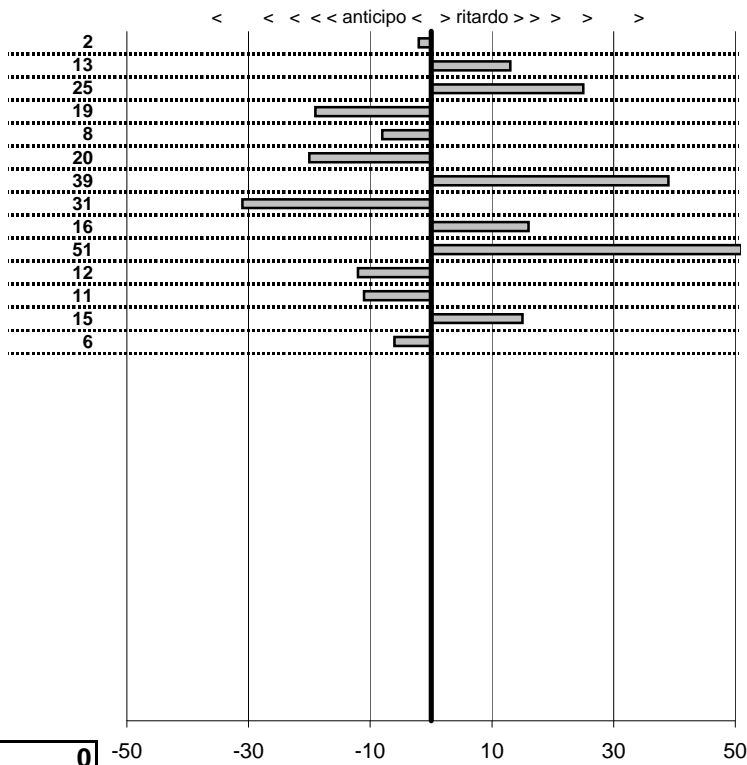

tempi e classifiche disponibili su [WWW.crono viterbo. Net](http://WWW.crono viterbo. Net)

- Cronologi - Penalità - Statistiche -

**Pizzarotti**  
 Fiat 600

**3**

**8** in classifica

prova	t.imposto	start	stop	t.netto
PC1-Kart-1	0:00:10,00	00:00:00,00	00:00:09,98	0:00:09,98
PC2-Kart-2	0:00:08,00	00:00:00,00	00:00:08,13	0:00:08,13
PC3-Kart-3	0:00:14,00	00:00:00,00	00:00:14,25	0:00:14,25
PC4-Kart-4	0:00:08,00	00:00:00,00	00:00:07,81	0:00:07,81
PC5-Kart-5	0:00:10,00	00:00:00,00	00:00:09,92	0:00:09,92
PC6-Kart-6	0:00:12,00	00:00:00,00	00:00:11,80	0:00:11,80
PC7-Kart-7	0:00:14,00	00:00:00,00	00:00:14,39	0:00:14,39
PC8-Kart-8	0:00:10,00	00:00:00,00	00:00:09,69	0:00:09,69
PC9-Kart-9	0:00:08,00	00:00:00,00	00:00:08,16	0:00:08,16
PC10-Kart-10	0:00:14,00	00:00:00,00	00:00:14,51	0:00:14,51
PC11-Kart-11	0:00:08,00	00:00:00,00	00:00:07,88	0:00:07,88
PC12-Kart-12	0:00:10,00	00:00:00,00	00:00:09,89	0:00:09,89
PC13-Kart-13	0:00:12,00	00:00:00,00	00:00:12,15	0:00:12,15
PC14-Kart-14	0:00:14,00	00:00:00,00	00:00:13,94	0:00:13,94