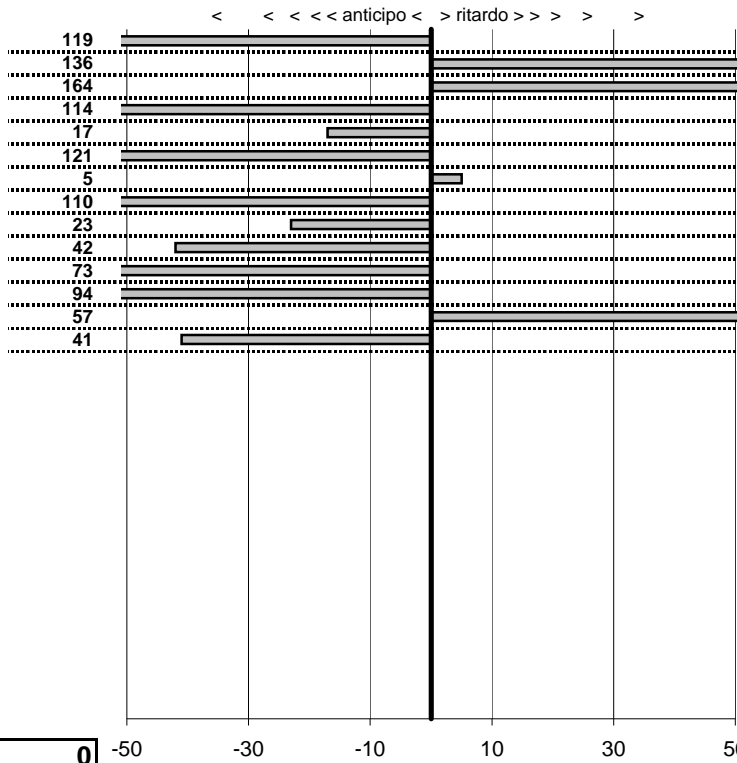

tempi e classifiche disponibili su [WWW.crono viterbo. Net](http://WWW.crono viterbo. Net)

- Cronologi - Penalità - Statistiche -

Bargagna  
 TR3

17

24 in classifica

prova	t.imposto	start	stop	t.netto
PC1-Kart-1	0:00:10,00	00:00:00,00	00:00:08,81	0:00:08,81
PC2-Kart-2	0:00:08,00	00:00:00,00	00:00:09,36	0:00:09,36
PC3-Kart-3	0:00:14,00	00:00:00,00	00:00:15,64	0:00:15,64
PC4-Kart-4	0:00:08,00	00:00:00,00	00:00:06,86	0:00:06,86
PC5-Kart-5	0:00:10,00	00:00:00,00	00:00:09,83	0:00:09,83
PC6-Kart-6	0:00:12,00	00:00:00,00	00:00:10,79	0:00:10,79
PC7-Kart-7	0:00:14,00	00:00:00,00	00:00:14,05	0:00:14,05
PC8-Kart-8	0:00:10,00	00:00:00,00	00:00:08,90	0:00:08,90
PC9-Kart-9	0:00:08,00	00:00:00,00	00:00:07,77	0:00:07,77
PC10-Kart-10	0:00:14,00	00:00:00,00	00:00:13,58	0:00:13,58
PC11-Kart-11	0:00:08,00	00:00:00,00	00:00:07,27	0:00:07,27
PC12-Kart-12	0:00:10,00	00:00:00,00	00:00:09,06	0:00:09,06
PC13-Kart-13	0:00:12,00	00:00:00,00	00:00:12,57	0:00:12,57
PC14-Kart-14	0:00:14,00	00:00:00,00	00:00:13,59	0:00:13,59