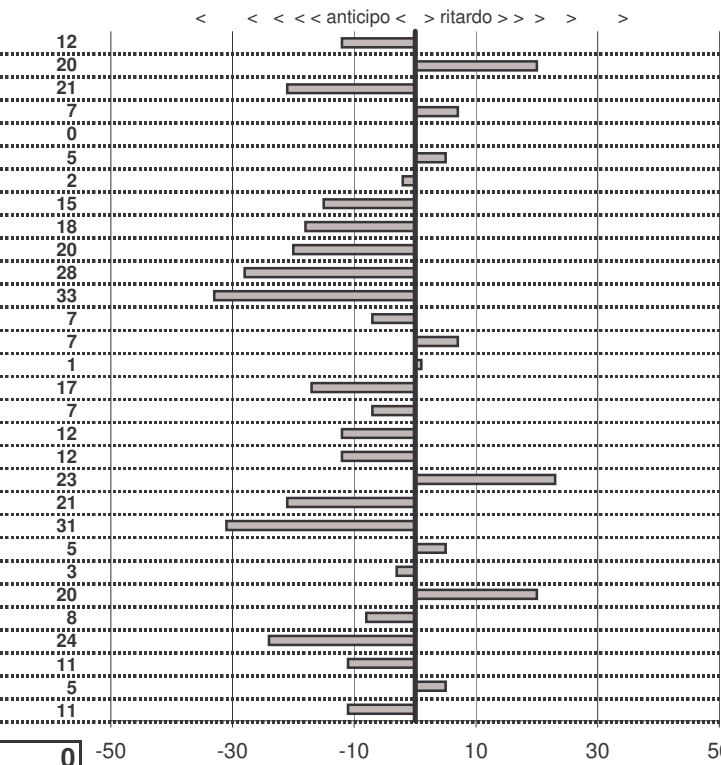

tempi e classifiche disponibili su [www.cronoviterbo.net](http://www.cronoviterbo.net)

- Cronologi - Penalità - Statistiche -  
**Natalini**  
 Fulvia HF 1300

**6**

in classifica

prova	t.imposto	start	stop	t.netto
PC1-Kart-1	0:00:09,00	00:06:18,23	00:06:27,11	0:00:08,88
PC2-Kart-1	0:00:07,00	00:06:27,11	00:06:34,31	0:00:07,20
PC3-Kart-1	0:00:14,00	00:06:34,31	00:06:48,10	0:00:13,79
PC4-Kart-1	0:00:07,00	00:06:48,10	00:06:55,17	0:00:07,07
PC5-Kart-1	0:00:09,00	00:06:55,17	00:07:04,17	0:00:09,00
PC6-Kart-1	0:00:10,00	00:07:04,17	00:07:14,22	0:00:10,05
PC7-Kart-2	0:00:10,00	00:05:47,60	00:05:57,58	0:00:09,98
PC8-Kart-2	0:00:09,00	00:05:57,58	00:06:06,43	0:00:08,85
PC9-Kart-2	0:00:07,00	00:06:06,43	00:06:13,25	0:00:06,82
PC10-Kart-2	0:00:14,00	00:06:13,25	00:06:27,05	0:00:13,80
PC11-Kart-2	0:00:07,00	00:06:27,05	00:06:33,77	0:00:06,72
PC12-Kart-2	0:00:09,00	00:06:33,77	00:06:42,44	0:00:08,67
PC13-Kart-3	0:00:10,00	00:17:12,72	00:17:22,65	0:00:09,93
PC14-Kart-3	0:00:09,00	00:17:22,65	00:17:31,72	0:00:09,07
PC15-Kart-3	0:00:07,00	00:17:31,72	00:17:38,73	0:00:07,01
PC16-Kart-3	0:00:14,00	00:17:38,73	00:17:52,56	0:00:13,83
PC17-Kart-3	0:00:07,00	00:17:52,56	00:17:59,49	0:00:06,93
PC18-Kart-3	0:00:09,00	00:17:59,49	00:18:08,37	0:00:08,88
PC19-Kart-4	0:00:09,00	00:07:01,31	00:07:10,19	0:00:08,88
PC20-Kart-4	0:00:07,00	00:07:10,19	00:07:17,42	0:00:07,23
PC21-Kart-4	0:00:14,00	00:07:17,42	00:07:31,21	0:00:13,79
PC22-Kart-4	0:00:07,00	00:07:31,21	00:07:37,90	0:00:06,69
PC23-Kart-4	0:00:09,00	00:07:37,90	00:07:46,95	0:00:09,05
PC24-Kart-4	0:00:10,00	00:07:46,95	00:07:56,92	0:00:09,97
PC25-Kart-5	0:00:09,00	00:06:53,45	00:07:02,65	0:00:09,20
PC26-Kart-5	0:00:07,00	00:07:02,65	00:07:09,57	0:00:06,92
PC27-Kart-5	0:00:14,00	00:07:09,57	00:07:23,33	0:00:13,76
PC28-Kart-5	0:00:07,00	00:07:23,33	00:07:30,22	0:00:06,89
PC29-Kart-5	0:00:09,00	00:07:30,22	00:07:39,27	0:00:09,05
PC30-Kart-5	0:00:10,00	00:07:39,27	00:07:49,16	0:00:09,89