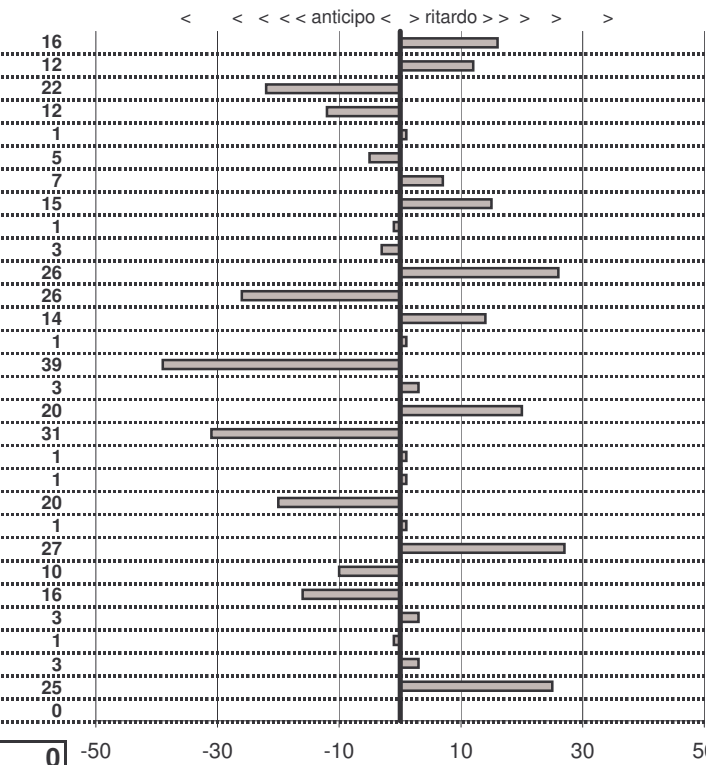

**1**

in classifica

prova	t.imposto	start	stop	t.netto
PC1-Kart-1	0:00:09,00	00:05:06,91	00:05:16,07	0:00:09,16
PC2-Kart-1	0:00:07,00	00:05:16,07	00:05:23,19	0:00:07,12
PC3-Kart-1	0:00:14,00	00:05:23,19	00:05:36,97	0:00:13,78
PC4-Kart-1	0:00:07,00	00:05:36,97	00:05:43,85	0:00:06,88
PC5-Kart-1	0:00:09,00	00:05:43,85	00:05:52,86	0:00:09,01
PC6-Kart-1	0:00:10,00	00:05:52,86	00:06:02,81	0:00:09,95
PC7-Kart-2	0:00:10,00	00:03:27,17	00:03:37,24	0:00:10,07
PC8-Kart-2	0:00:09,00	00:03:37,24	00:03:46,39	0:00:09,15
PC9-Kart-2	0:00:07,00	00:03:46,39	00:03:53,38	0:00:06,99
PC10-Kart-2	0:00:14,00	00:03:53,38	00:04:07,35	0:00:13,97
PC11-Kart-2	0:00:07,00	00:04:07,35	00:04:14,61	0:00:07,26
PC12-Kart-2	0:00:09,00	00:04:14,61	00:04:23,35	0:00:08,74
PC13-Kart-3	0:00:10,00	00:14:50,78	00:15:00,92	0:00:10,14
PC14-Kart-3	0:00:09,00	00:15:00,92	00:15:09,93	0:00:09,01
PC15-Kart-3	0:00:07,00	00:15:09,93	00:15:16,54	0:00:06,61
PC16-Kart-3	0:00:14,00	00:15:16,54	00:15:30,57	0:00:14,03
PC17-Kart-3	0:00:07,00	00:15:30,57	00:15:37,77	0:00:07,20
PC18-Kart-3	0:00:09,00	00:15:37,77	00:15:46,46	0:00:08,69
PC19-Kart-4	0:00:09,00	00:02:51,55	00:03:00,56	0:00:09,01
PC20-Kart-4	0:00:07,00	00:03:00,56	00:03:07,57	0:00:07,01
PC21-Kart-4	0:00:14,00	00:03:07,57	00:03:21,37	0:00:13,80
PC22-Kart-4	0:00:07,00	00:03:21,37	00:03:28,38	0:00:07,01
PC23-Kart-4	0:00:09,00	00:03:28,38	00:03:37,65	0:00:09,27
PC24-Kart-4	0:00:10,00	00:03:37,65	00:03:47,55	0:00:09,90
PC25-Kart-5	0:00:09,00	00:02:39,97	00:02:48,81	0:00:08,84
PC26-Kart-5	0:00:07,00	00:02:48,81	00:02:55,84	0:00:07,03
PC27-Kart-5	0:00:14,00	00:02:55,84	00:03:09,83	0:00:13,99
PC28-Kart-5	0:00:07,00	00:03:09,83	00:03:16,86	0:00:07,03
PC29-Kart-5	0:00:09,00	00:03:16,86	00:03:26,11	0:00:09,25
PC30-Kart-5	0:00:10,00	00:03:26,11	00:03:36,11	0:00:10,00