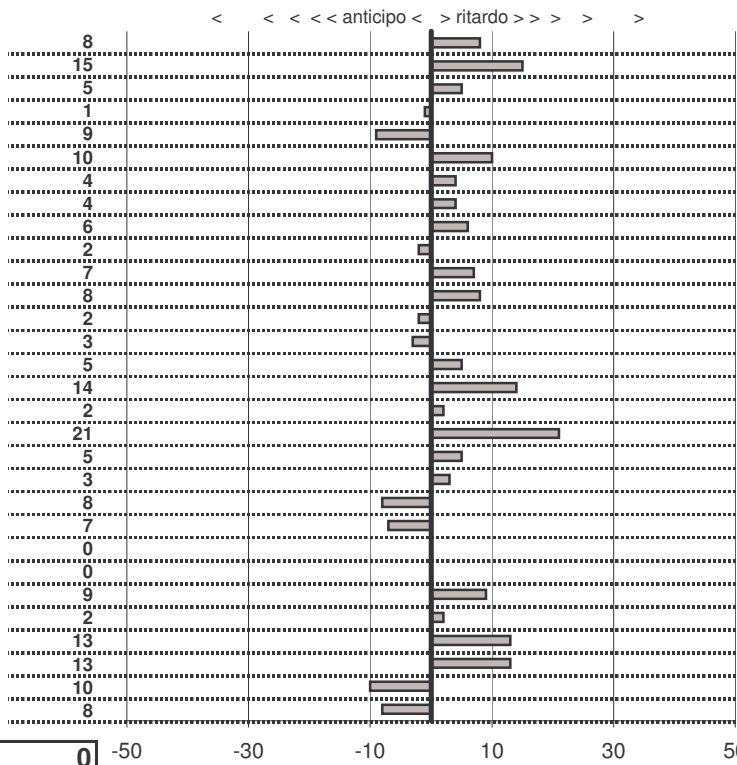

tempi e classifiche disponibili su [www.cronoviterbo.net](http://www.cronoviterbo.net)

- Cronologi - Penalità - Statistiche -  
**Sensi Valentino**  
 Porsche 294

**2**

in classifica

prova	t.imposto	start	stop	t.netto
PC1-Kart-1	0:00:09,00	00:03:55,52	00:04:04,60	0:00:09,08
PC2-Kart-1	0:00:07,00	00:04:04,60	00:04:11,75	0:00:07,15
PC3-Kart-1	0:00:14,00	00:04:11,75	00:04:25,80	0:00:14,05
PC4-Kart-1	0:00:07,00	00:04:25,80	00:04:32,79	0:00:06,99
PC5-Kart-1	0:00:09,00	00:04:32,79	00:04:41,70	0:00:08,91
PC6-Kart-1	0:00:10,00	00:04:41,70	00:04:51,80	0:00:10,10
PC7-Kart-2	0:00:10,00	00:01:09,00	00:01:19,04	0:00:10,04
PC8-Kart-2	0:00:09,00	00:01:19,04	00:01:28,08	0:00:09,04
PC9-Kart-2	0:00:07,00	00:01:28,08	00:01:35,14	0:00:07,06
PC10-Kart-2	0:00:14,00	00:01:35,14	00:01:49,12	0:00:13,98
PC11-Kart-2	0:00:07,00	00:01:49,12	00:01:56,19	0:00:07,07
PC12-Kart-2	0:00:09,00	00:01:56,19	00:02:05,27	0:00:09,08
PC13-Kart-3	0:00:10,00	00:09:32,38	00:09:42,36	0:00:09,98
PC14-Kart-3	0:00:09,00	00:09:42,36	00:09:51,33	0:00:08,97
PC15-Kart-3	0:00:07,00	00:09:51,33	00:09:58,38	0:00:07,05
PC16-Kart-3	0:00:14,00	00:09:58,38	00:10:12,52	0:00:14,14
PC17-Kart-3	0:00:07,00	00:10:12,52	00:10:19,54	0:00:07,02
PC18-Kart-3	0:00:09,00	00:10:19,54	00:10:28,75	0:00:09,21
PC19-Kart-4	0:00:09,00	00:05:44,88	00:05:53,93	0:00:09,05
PC20-Kart-4	0:00:07,00	00:05:53,93	00:06:00,96	0:00:07,03
PC21-Kart-4	0:00:14,00	00:06:00,96	00:06:14,88	0:00:13,92
PC22-Kart-4	0:00:07,00	00:06:14,88	00:06:21,81	0:00:06,93
PC23-Kart-4	0:00:09,00	00:06:21,81	00:06:30,81	0:00:09,00
PC24-Kart-4	0:00:10,00	00:06:30,81	00:06:40,81	0:00:10,00
PC25-Kart-5	0:00:09,00	00:05:26,71	00:05:35,80	0:00:09,09
PC26-Kart-5	0:00:07,00	00:05:35,80	00:05:42,82	0:00:07,02
PC27-Kart-5	0:00:14,00	00:05:42,82	00:05:56,95	0:00:14,13
PC28-Kart-5	0:00:07,00	00:05:56,95	00:06:04,08	0:00:07,13
PC29-Kart-5	0:00:09,00	00:06:04,08	00:06:12,98	0:00:08,90
PC30-Kart-5	0:00:10,00	00:06:12,98	00:06:22,90	0:00:09,92