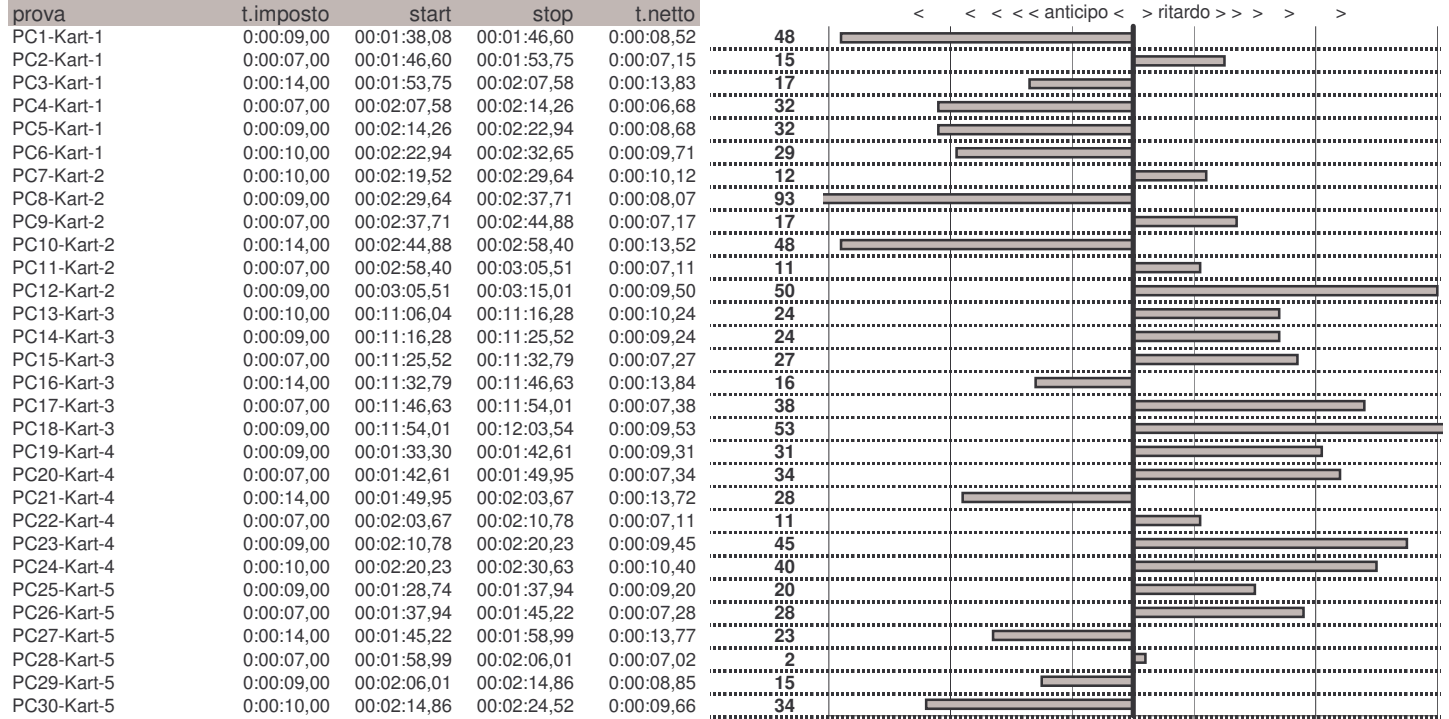

tempi e classifiche disponibili su [www.cronoviterbo.net](http://www.cronoviterbo.net)

- Cronologi - Penalità - Statistiche -  
**Matarazzo**  
 Fiat 124 Abarth **8**

in classifica

prova	t.imposto	start	stop	t.netto
PC1-Kart-1	0:00:09,00	00:01:38,08	00:01:46,60	0:00:08,52
PC2-Kart-1	0:00:07,00	00:01:46,60	00:01:53,75	0:00:07,15
PC3-Kart-1	0:00:14,00	00:01:53,75	00:02:07,58	0:00:13,83
PC4-Kart-1	0:00:07,00	00:02:07,58	00:02:14,26	0:00:06,68
PC5-Kart-1	0:00:09,00	00:02:14,26	00:02:22,94	0:00:08,68
PC6-Kart-1	0:00:10,00	00:02:22,94	00:02:32,65	0:00:09,71
PC7-Kart-2	0:00:10,00	00:02:19,52	00:02:29,64	0:00:10,12
PC8-Kart-2	0:00:09,00	00:02:29,64	00:02:37,71	0:00:08,07
PC9-Kart-2	0:00:07,00	00:02:37,71	00:02:44,88	0:00:07,17
PC10-Kart-2	0:00:14,00	00:02:44,88	00:02:58,40	0:00:13,52
PC11-Kart-2	0:00:07,00	00:02:58,40	00:03:05,51	0:00:07,11
PC12-Kart-2	0:00:09,00	00:03:05,51	00:03:15,01	0:00:09,50
PC13-Kart-3	0:00:10,00	00:11:06,04	00:11:16,28	0:00:10,24
PC14-Kart-3	0:00:09,00	00:11:16,28	00:11:25,52	0:00:09,24
PC15-Kart-3	0:00:07,00	00:11:25,52	00:11:32,79	0:00:07,27
PC16-Kart-3	0:00:14,00	00:11:32,79	00:11:46,63	0:00:13,84
PC17-Kart-3	0:00:07,00	00:11:46,63	00:11:54,01	0:00:07,38
PC18-Kart-3	0:00:09,00	00:11:54,01	00:12:03,54	0:00:09,53
PC19-Kart-4	0:00:09,00	00:01:33,30	00:01:42,61	0:00:09,31
PC20-Kart-4	0:00:07,00	00:01:42,61	00:01:49,95	0:00:07,34
PC21-Kart-4	0:00:14,00	00:01:49,95	00:02:03,67	0:00:13,72
PC22-Kart-4	0:00:07,00	00:02:03,67	00:02:10,78	0:00:07,11
PC23-Kart-4	0:00:09,00	00:02:10,78	00:02:20,23	0:00:09,45
PC24-Kart-4	0:00:10,00	00:02:20,23	00:02:30,63	0:00:10,40
PC25-Kart-5	0:00:09,00	00:01:28,74	00:01:37,94	0:00:09,20
PC26-Kart-5	0:00:07,00	00:01:37,94	00:01:45,22	0:00:07,28
PC27-Kart-5	0:00:14,00	00:01:45,22	00:01:58,99	0:00:13,77
PC28-Kart-5	0:00:07,00	00:01:58,99	00:02:06,01	0:00:07,02
PC29-Kart-5	0:00:09,00	00:02:06,01	00:02:14,86	0:00:08,85
PC30-Kart-5	0:00:10,00	00:02:14,86	00:02:24,52	0:00:09,66